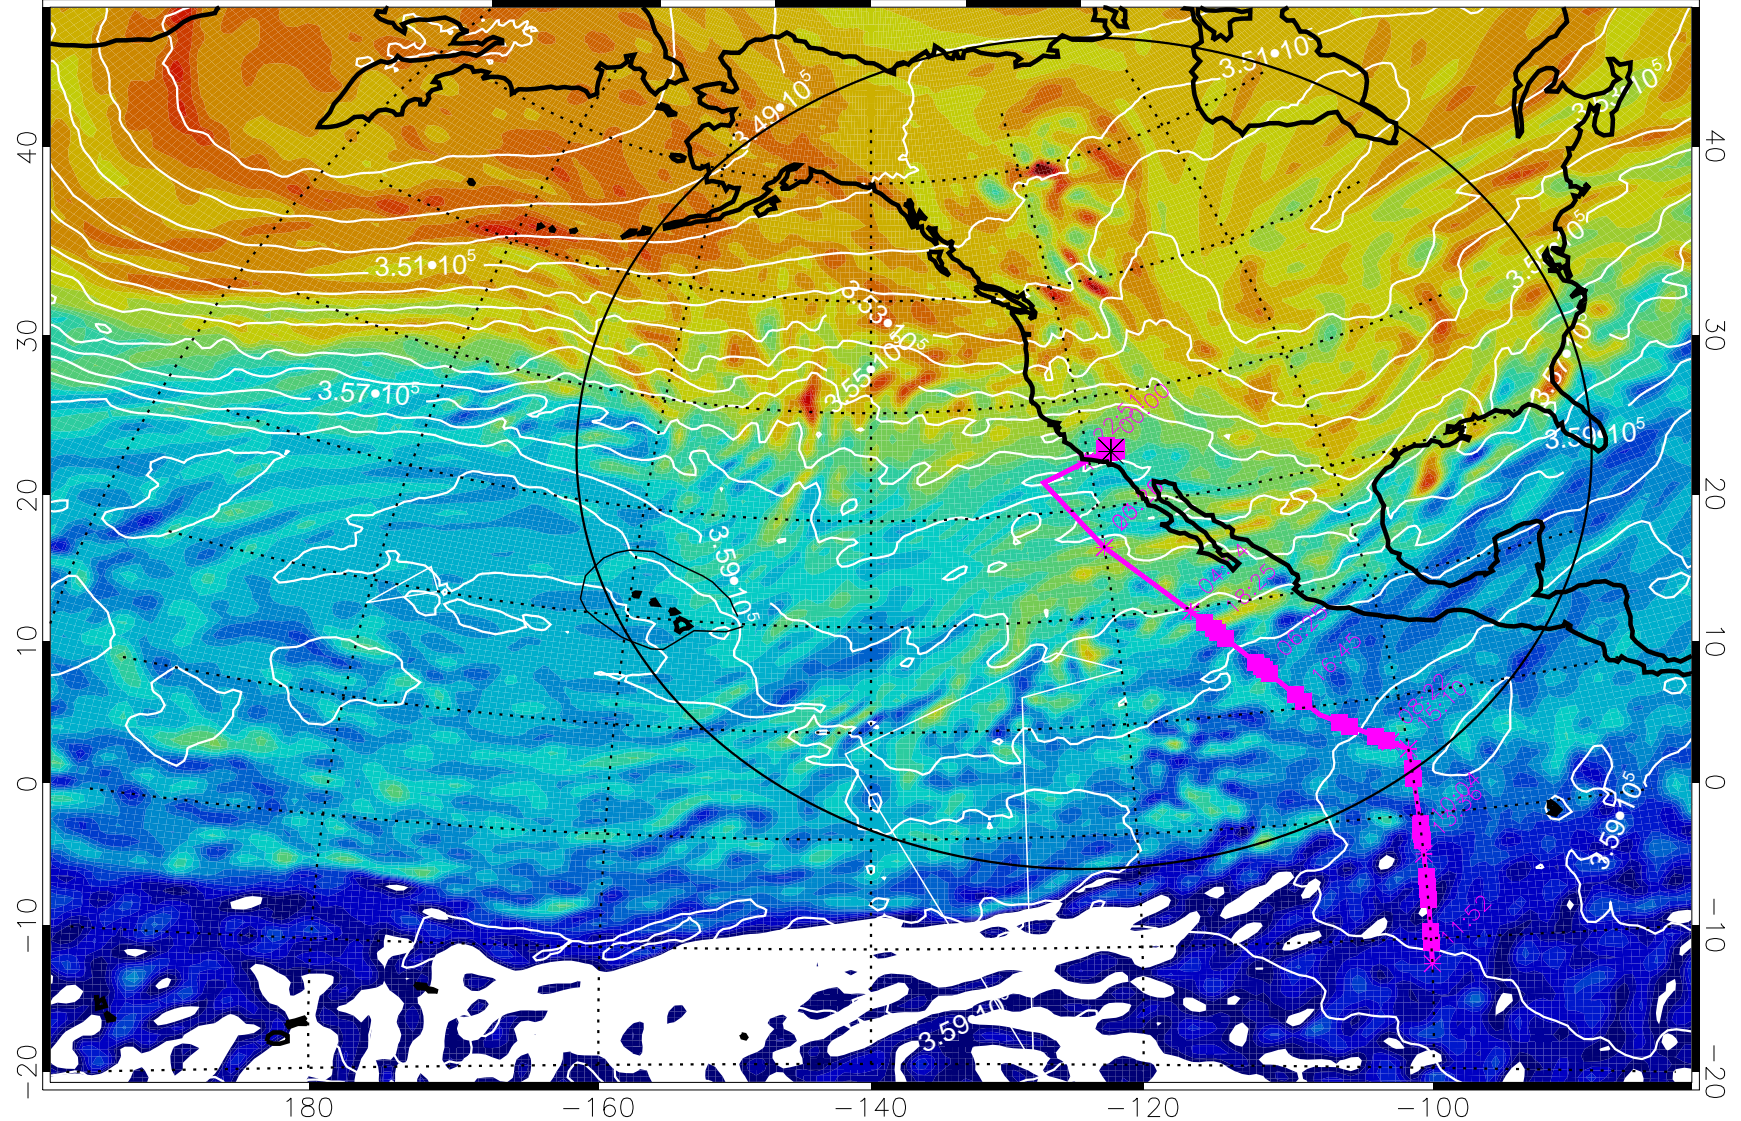

13022500, 84 hour forecast for 380K EPV

380K Montgomery Streamfunction, white

Range ring of 4055 km -- 13 hours GH round trip

13022506, 90 hour forecast for 380K EPV

380K Montgomery Streamfunction, white

Range ring of 4055 km -- 13 hours GH round trip

13022512, 96 hour forecast for 380K EPV

160 180 -160 -140 -120 -100

380K Montgomery Streamfunction, white

Range ring of 4055 km -- 13 hours GH round trip

13022518, 102 hour forecast for 380K EPV

160 180 -160 -140 -120 -100

380K Montgomery Streamfunction, white

Range ring of 4055 km -- 13 hours GH round trip

13022606, 114 hour forecast for 380K EPV

160 180 -160 -140 -120 -100

380K Montgomery Streamfunction, white

Range ring of 4055 km -- 13 hours GH round trip

13022612, 120 hour forecast for 380K EPV

160 180 -160 -140 -120 -100

380K Montgomery Streamfunction, white

Range ring of 4055 km -- 13 hours GH round trip