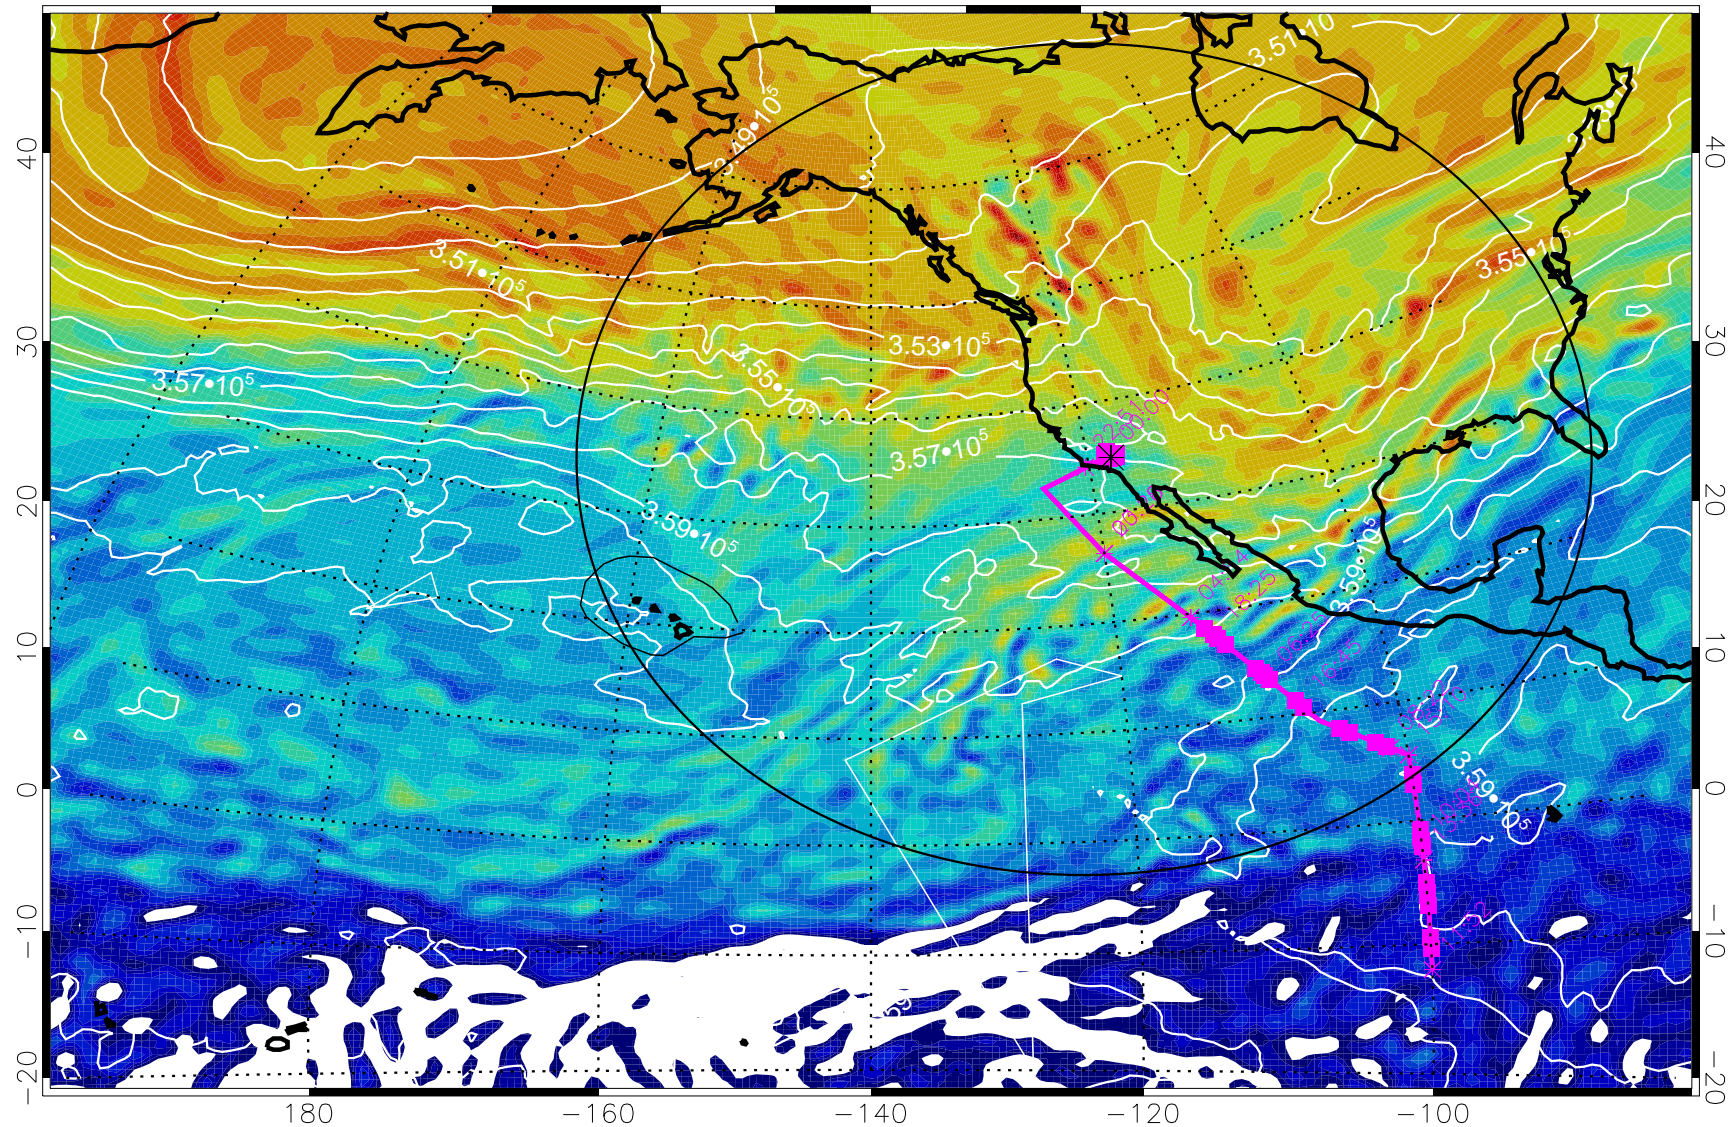

380K Montgomery Streamfunction, white

Range ring of 4055 km -- 13 hours GH round trip

13022418, 78 hour forecast for 380K EPV

160 180 -160 -140 -120 -100

380K Montgomery Streamfunction, white

Range ring of 4055 km -- 13 hours GH round trip

13022500, 84 hour forecast for 380K EPV

380K Montgomery Streamfunction, white

Range ring of 4055 km -- 13 hours GH round trip

13022506, 90 hour forecast for 380K EPV

380K Montgomery Streamfunction, white

Range ring of 4055 km -- 13 hours GH round trip

13022512, 96 hour forecast for 380K EPV

160 180 -160 -140 -120 -100

380K Montgomery Streamfunction, white

Range ring of 4055 km -- 13 hours GH round trip

13022518, 102 hour forecast for 380K EPV

160 180 -160 -140 -120 -100

380K Montgomery Streamfunction, white

Range ring of 4055 km -- 13 hours GH round trip

13022606, 114 hour forecast for 380K EPV

160 180 -160 -140 -120 -100

380K Montgomery Streamfunction, white

Range ring of 4055 km -- 13 hours GH round trip