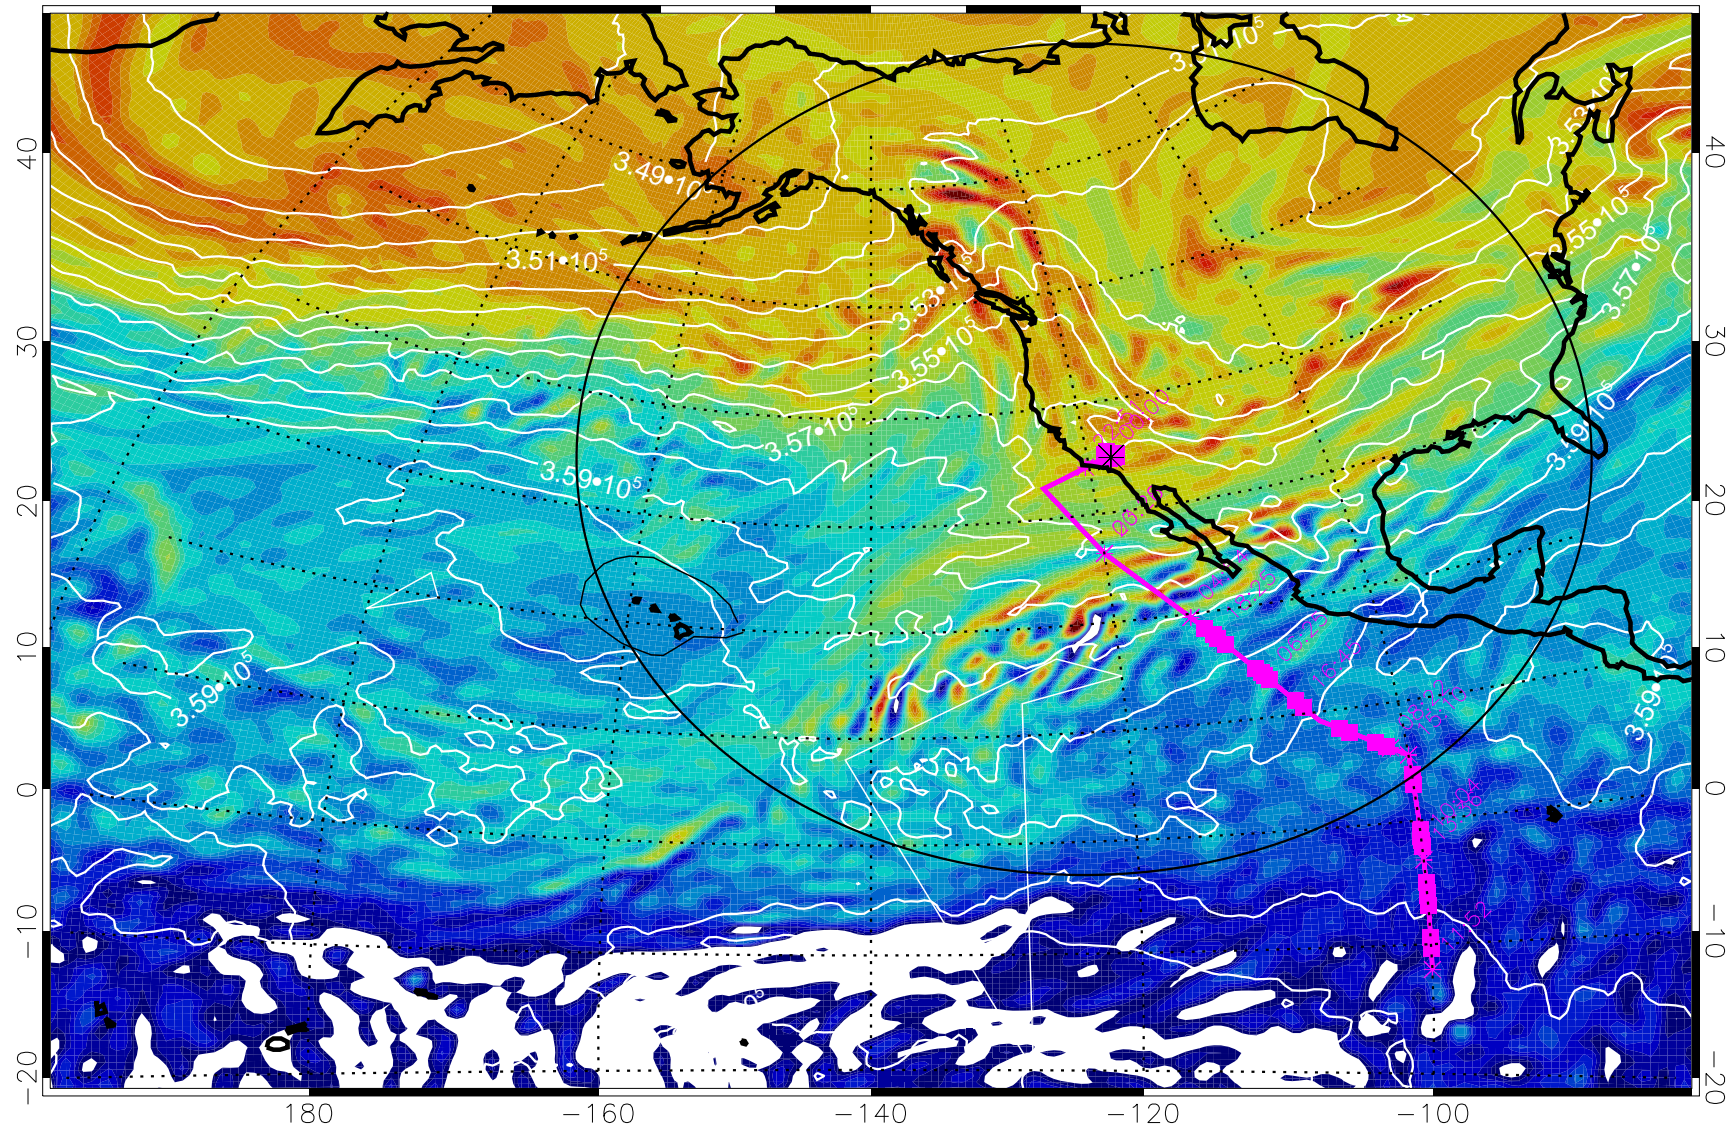

160 180 -160 -140 -120 -100

380K Montgomery Streamfunction, white

Range ring of 4055 km -- 13 hours GH round trip

13022400, 60 hour forecast for 380K EPV

380K Montgomery Streamfunction, white

Range ring of 4055 km -- 13 hours GH round trip

13022406, 66 hour forecast for 380K EPV

160 180 -160 -140 -120 -100

380K Montgomery Streamfunction, white

Range ring of 4055 km -- 13 hours GH round trip

13022412, 72 hour forecast for 380K EPV

160 180 -160 -140 -120 -100

380K Montgomery Streamfunction, white

Range ring of 4055 km -- 13 hours GH round trip

13022418, 78 hour forecast for 380K EPV

160 180 -160 -140 -120 -100

380K Montgomery Streamfunction, white

Range ring of 4055 km -- 13 hours GH round trip

13022500, 84 hour forecast for 380K EPV

380K Montgomery Streamfunction, white

Range ring of 4055 km -- 13 hours GH round trip

13022506, 90 hour forecast for 380K EPV

380K Montgomery Streamfunction, white

Range ring of 4055 km -- 13 hours GH round trip