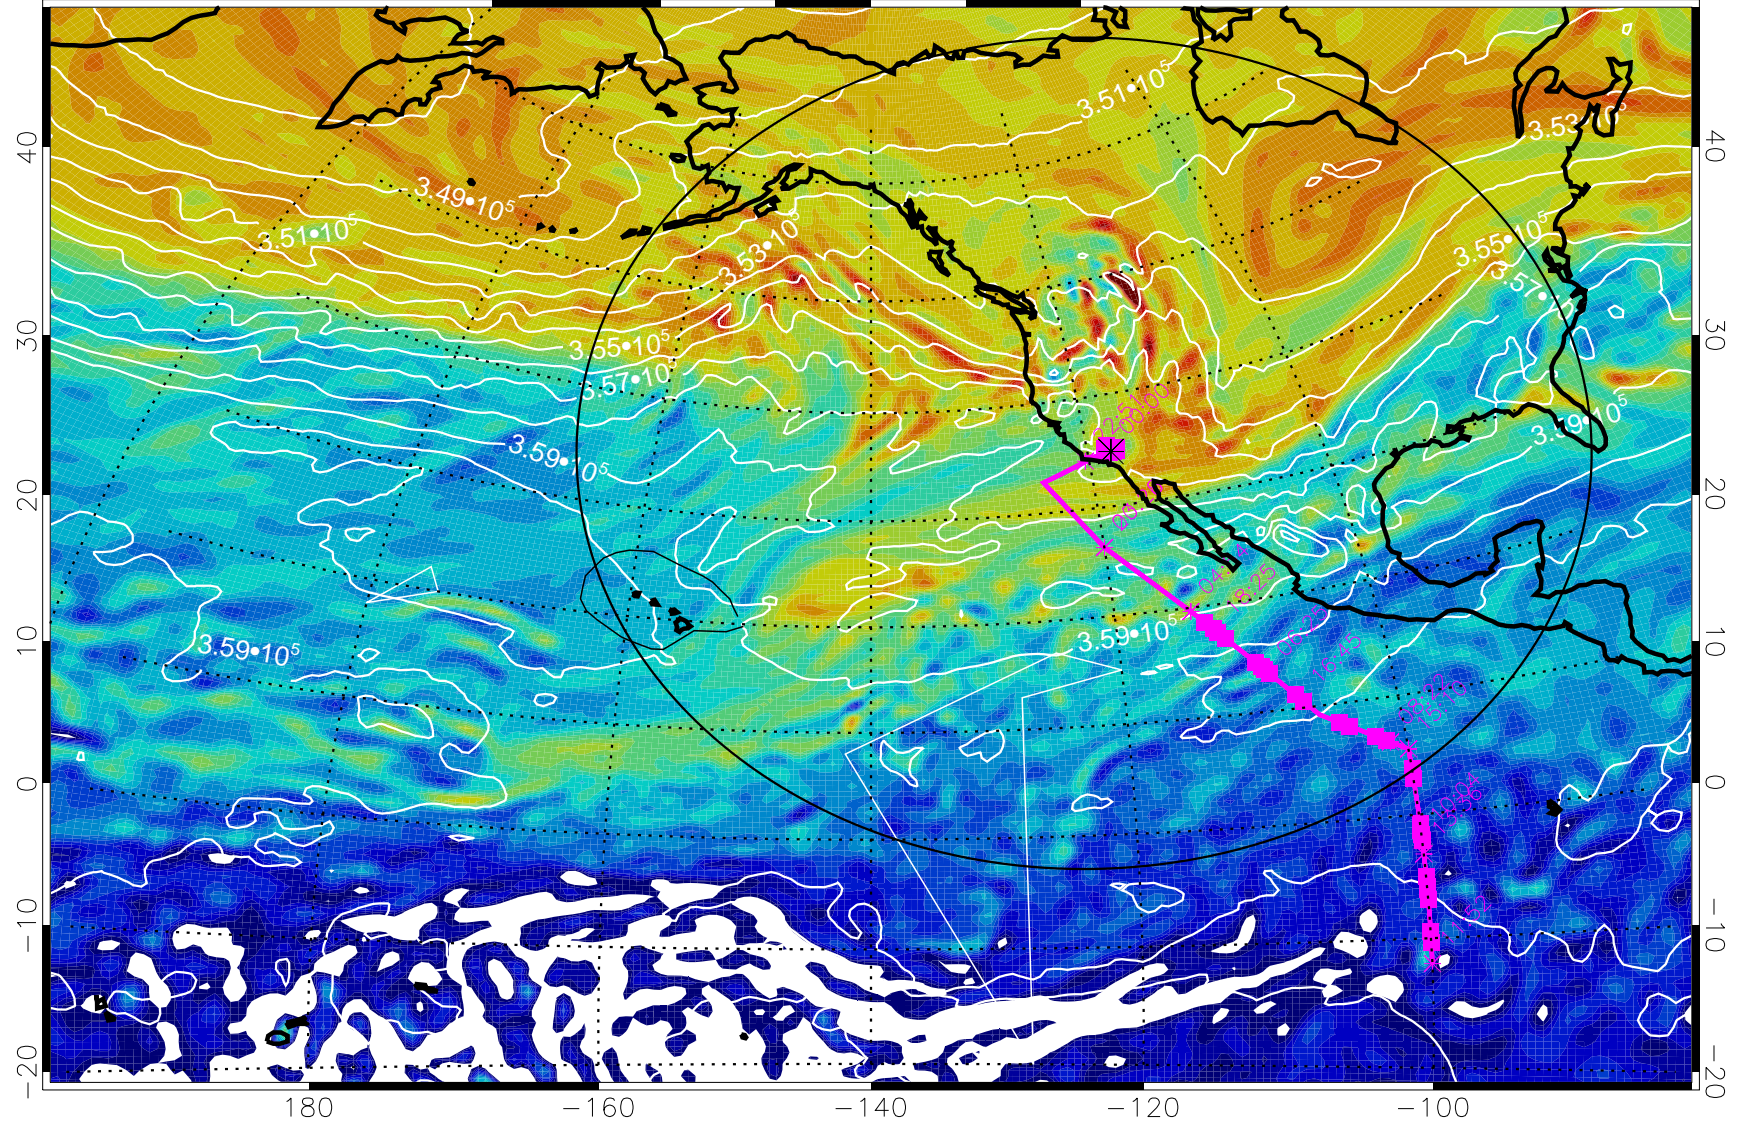

Range ring of 4055 km -- 13 hours GH round trip

13022218, 30 hour forecast for 380K EPV

380K Montgomery Streamfunction, white

Range ring of 4055 km -- 13 hours GH round trip

13022300, 36 hour forecast for 380K EPV

160 180 -160 -140 -120 -100

380K Montgomery Streamfunction, white

Range ring of 4055 km -- 13 hours GH round trip

13022306, 42 hour forecast for 380K EPV

160 180 -160 -140 -120 -100

380K Montgomery Streamfunction, white

Range ring of 4055 km -- 13 hours GH round trip

13022312, 48 hour forecast for 380K EPV

160 180 -160 -140 -120 -100

380K Montgomery Streamfunction, white

Range ring of 4055 km -- 13 hours GH round trip

13022318, 54 hour forecast for 380K EPV

160 180 -160 -140 -120 -100

380K Montgomery Streamfunction, white

Range ring of 4055 km -- 13 hours GH round trip

13022400, 60 hour forecast for 380K EPV

380K Montgomery Streamfunction, white

Range ring of 4055 km -- 13 hours GH round trip