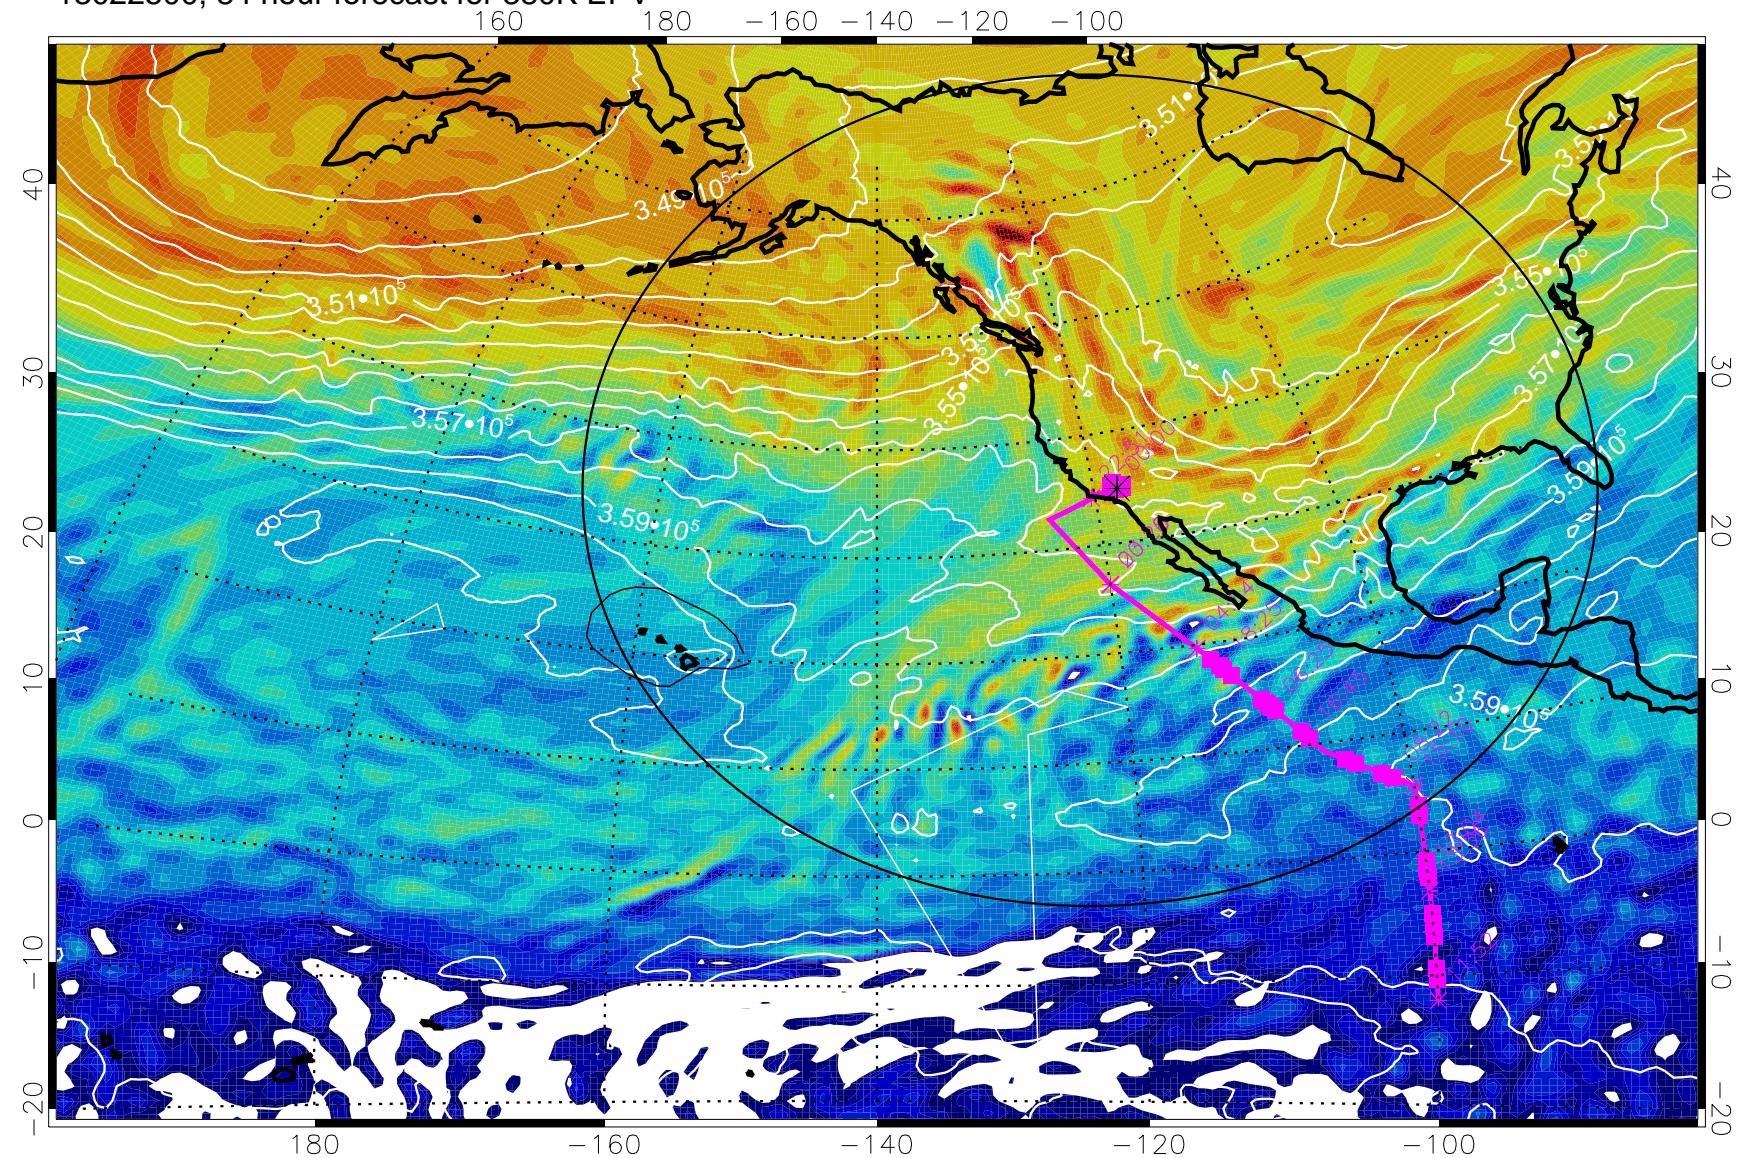

13022406, 66 hour forecast for 380K EPV

160 180 -160 -140 -120 -100

380K Montgomery Streamfunction, white

Range ring of 4055 km -- 13 hours GH round trip

13022412, 72 hour forecast for 380K EPV

160 180 -160 -140 -120 -100

380K Montgomery Streamfunction, white

Range ring of 4055 km -- 13 hours GH round trip

13022418, 78 hour forecast for 380K EPV

160 180 -160 -140 -120 -100

380K Montgomery Streamfunction, white

Range ring of 4055 km -- 13 hours GH round trip

13022500, 84 hour forecast for 380K EPV

380K Montgomery Streamfunction, white

Range ring of 4055 km -- 13 hours GH round trip

13022506, 90 hour forecast for 380K EPV

380K Montgomery Streamfunction, white

Range ring of 4055 km -- 13 hours GH round trip

13022512, 96 hour forecast for 380K EPV

160 180 -160 -140 -120 -100

380K Montgomery Streamfunction, white

Range ring of 4055 km -- 13 hours GH round trip

13022518, 102 hour forecast for 380K EPV

160 180 -160 -140 -120 -100