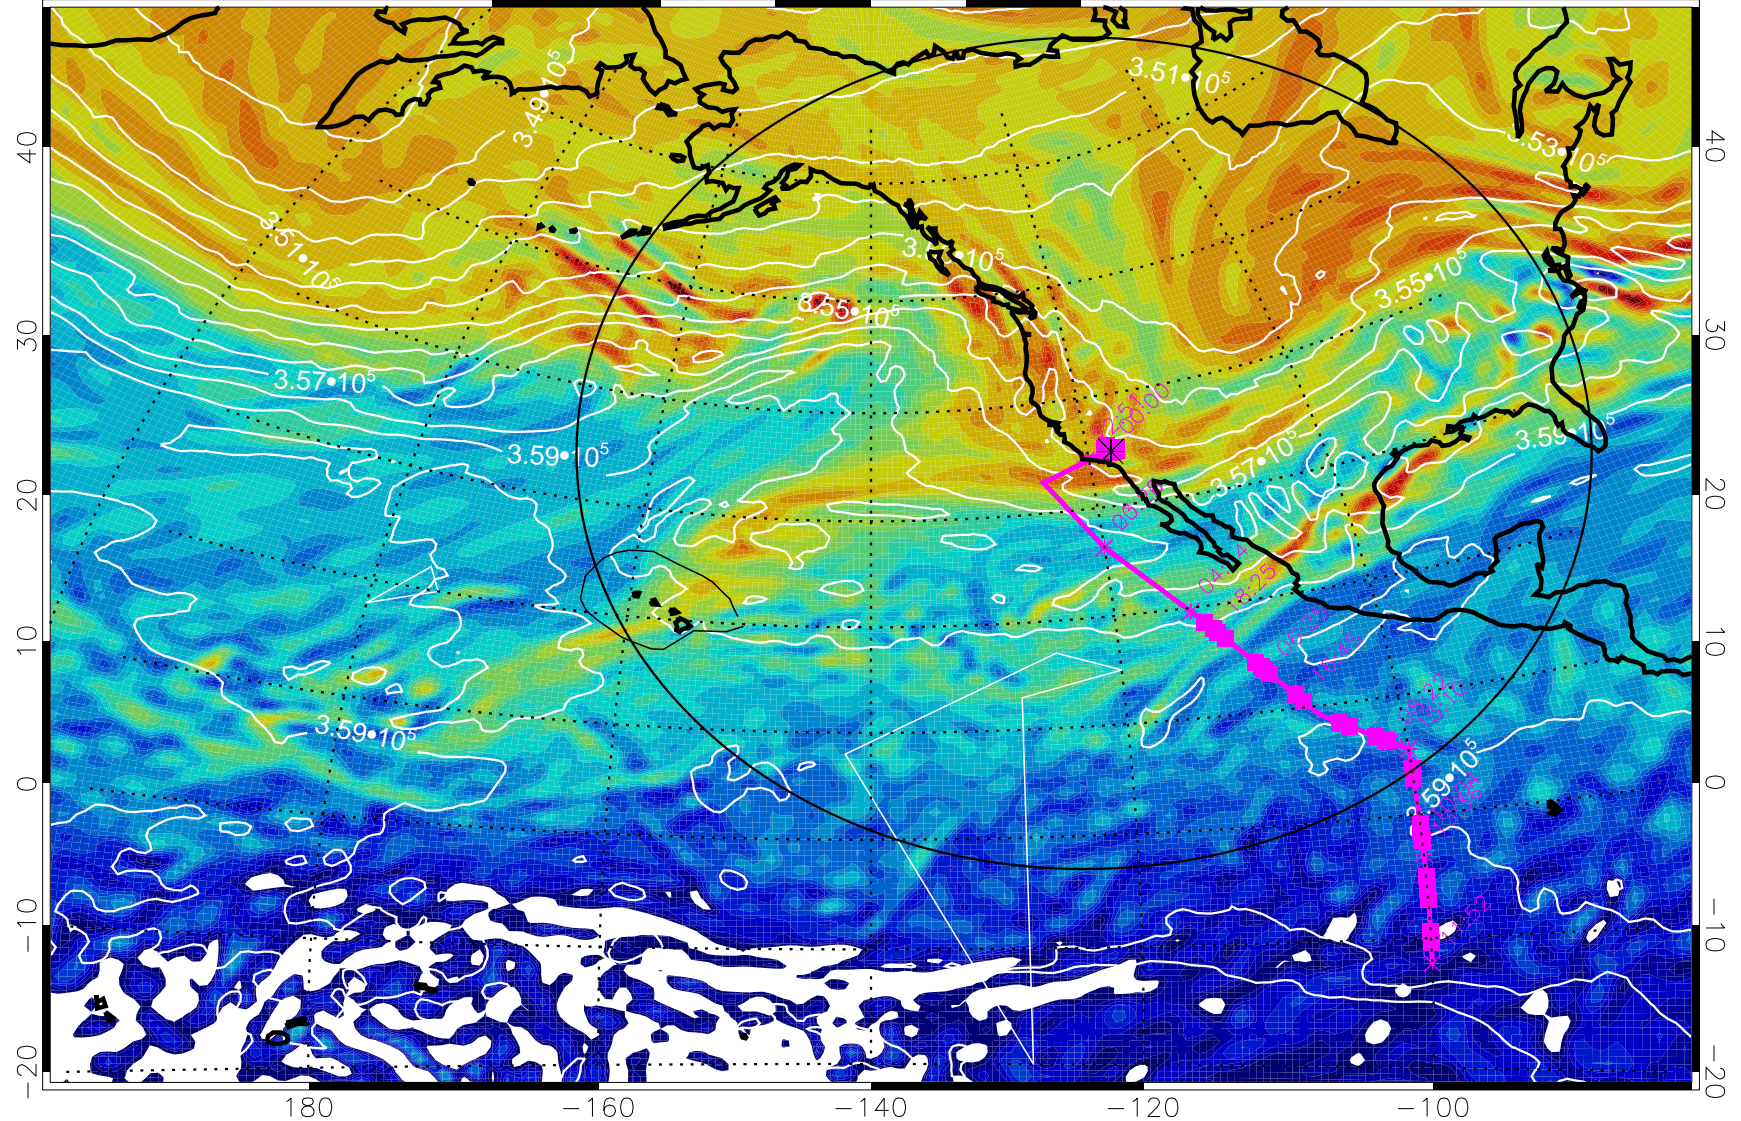

13022118, 6 hour forecast for 380K EPV

160 180 -160 -140 -120 -100

380K Montgomery Streamfunction, white

Range ring of 4055 km -- 13 hours GH round trip

13022200, 12 hour forecast for 380K EPV

160 180 -160 -140 -120 -100

$-5.0 \cdot 10^{-6}$ 0 $5.0 \cdot 10^{-6}$ $1.0 \cdot 10^{-5}$ $1.5 \cdot 10^{-5}$
PVU

380K Montgomery Streamfunction, white

Range ring of 4055 km -- 13 hours GH round trip

13022206, 18 hour forecast for 380K EPV

160 180 -160 -140 -120 -100

380K Montgomery Streamfunction, white

Range ring of 4055 km -- 13 hours GH round trip

13022212, 24 hour forecast for 380K EPV

160 180 -160 -140 -120 -100

380K Montgomery Streamfunction, white

Range ring of 4055 km -- 13 hours GH round trip

13022218, 30 hour forecast for 380K EPV

380K Montgomery Streamfunction, white

Range ring of 4055 km -- 13 hours GH round trip

13022300, 36 hour forecast for 380K EPV