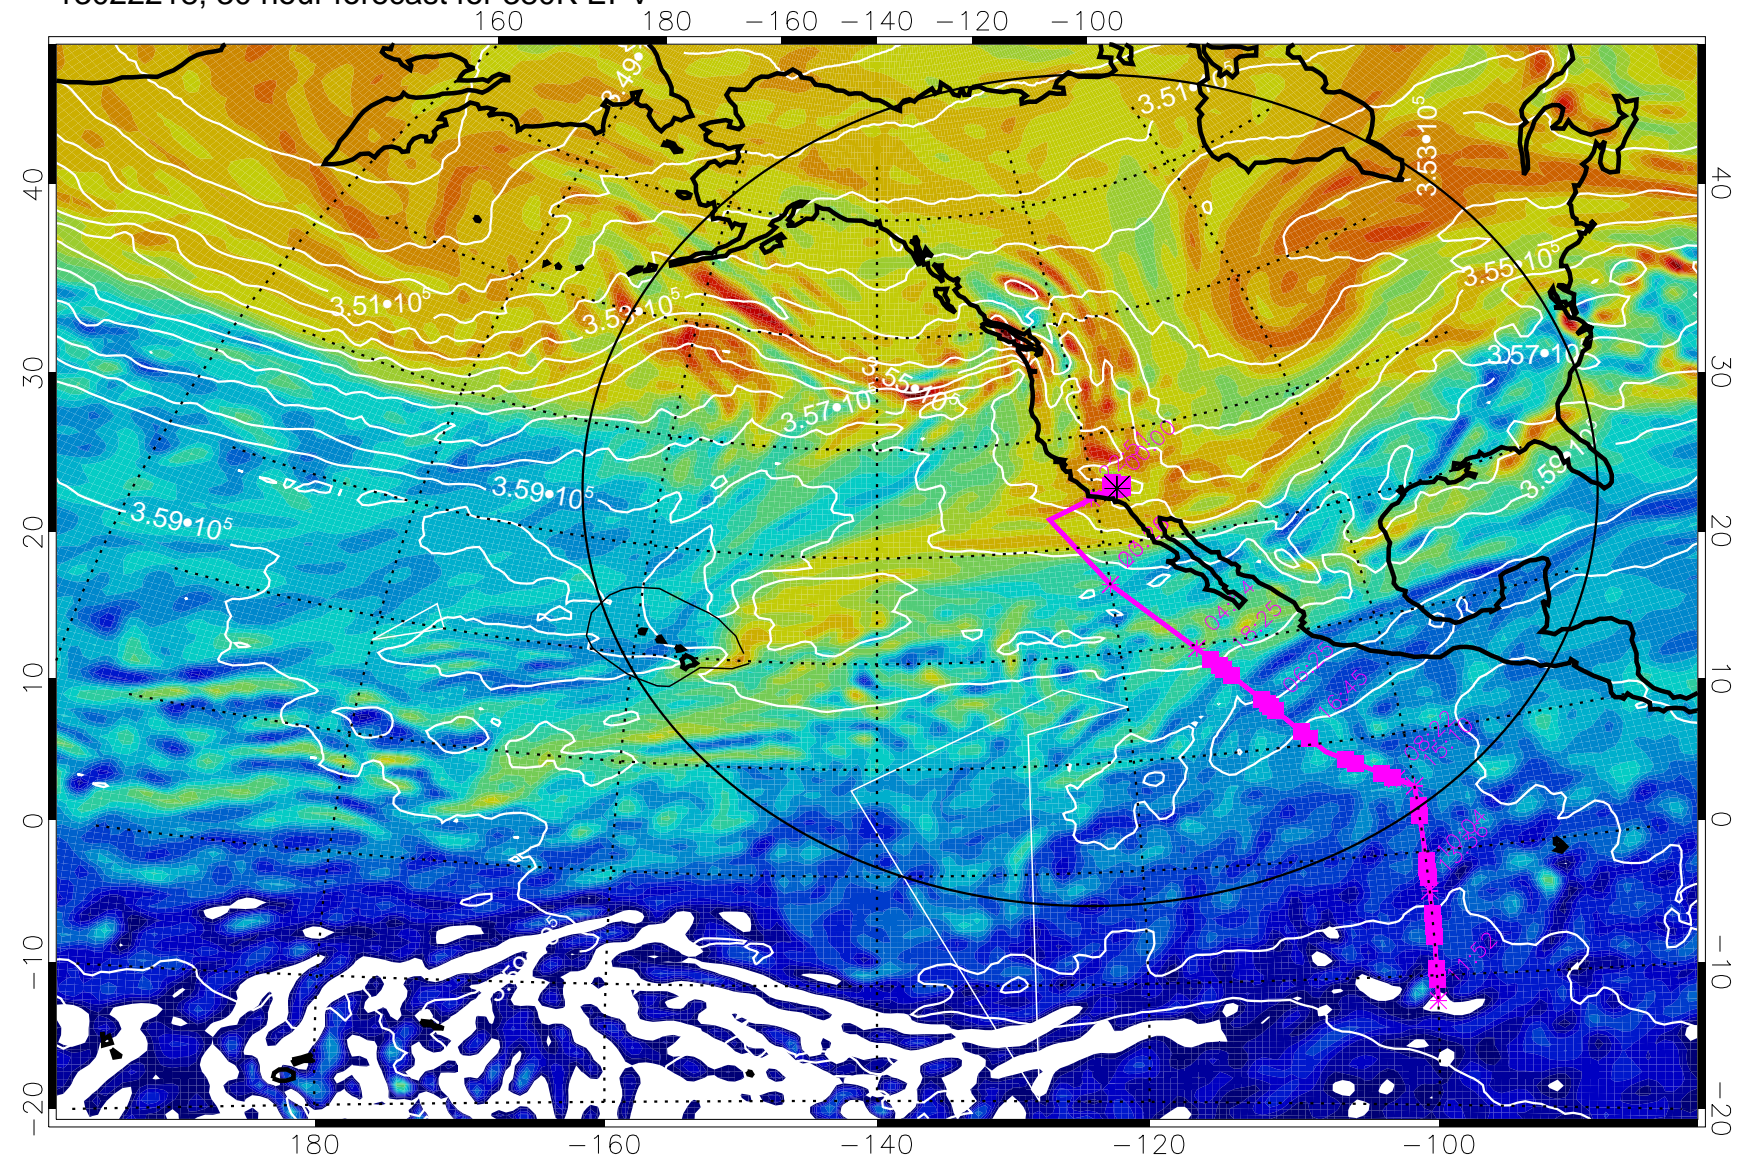

160 180 -160 -140 -120 -100

380K Montgomery Streamfunction, white

Range ring of 4055 km -- 13 hours GH round trip

13022212, 24 hour forecast for 380K EPV

160 180 -160 -140 -120 -100

380K Montgomery Streamfunction, white

Range ring of 4055 km -- 13 hours GH round trip

13022218, 30 hour forecast for 380K EPV

380K Montgomery Streamfunction, white

Range ring of 4055 km -- 13 hours GH round trip

13022300, 36 hour forecast for 380K EPV

160 180 -160 -140 -120 -100

380K Montgomery Streamfunction, white

Range ring of 4055 km -- 13 hours GH round trip

13022306, 42 hour forecast for 380K EPV

160 180 -160 -140 -120 -100

380K Montgomery Streamfunction, white

Range ring of 4055 km -- 13 hours GH round trip

13022312, 48 hour forecast for 380K EPV

160 180 -160 -140 -120 -100

380K Montgomery Streamfunction, white

Range ring of 4055 km -- 13 hours GH round trip

13022318, 54 hour forecast for 380K EPV