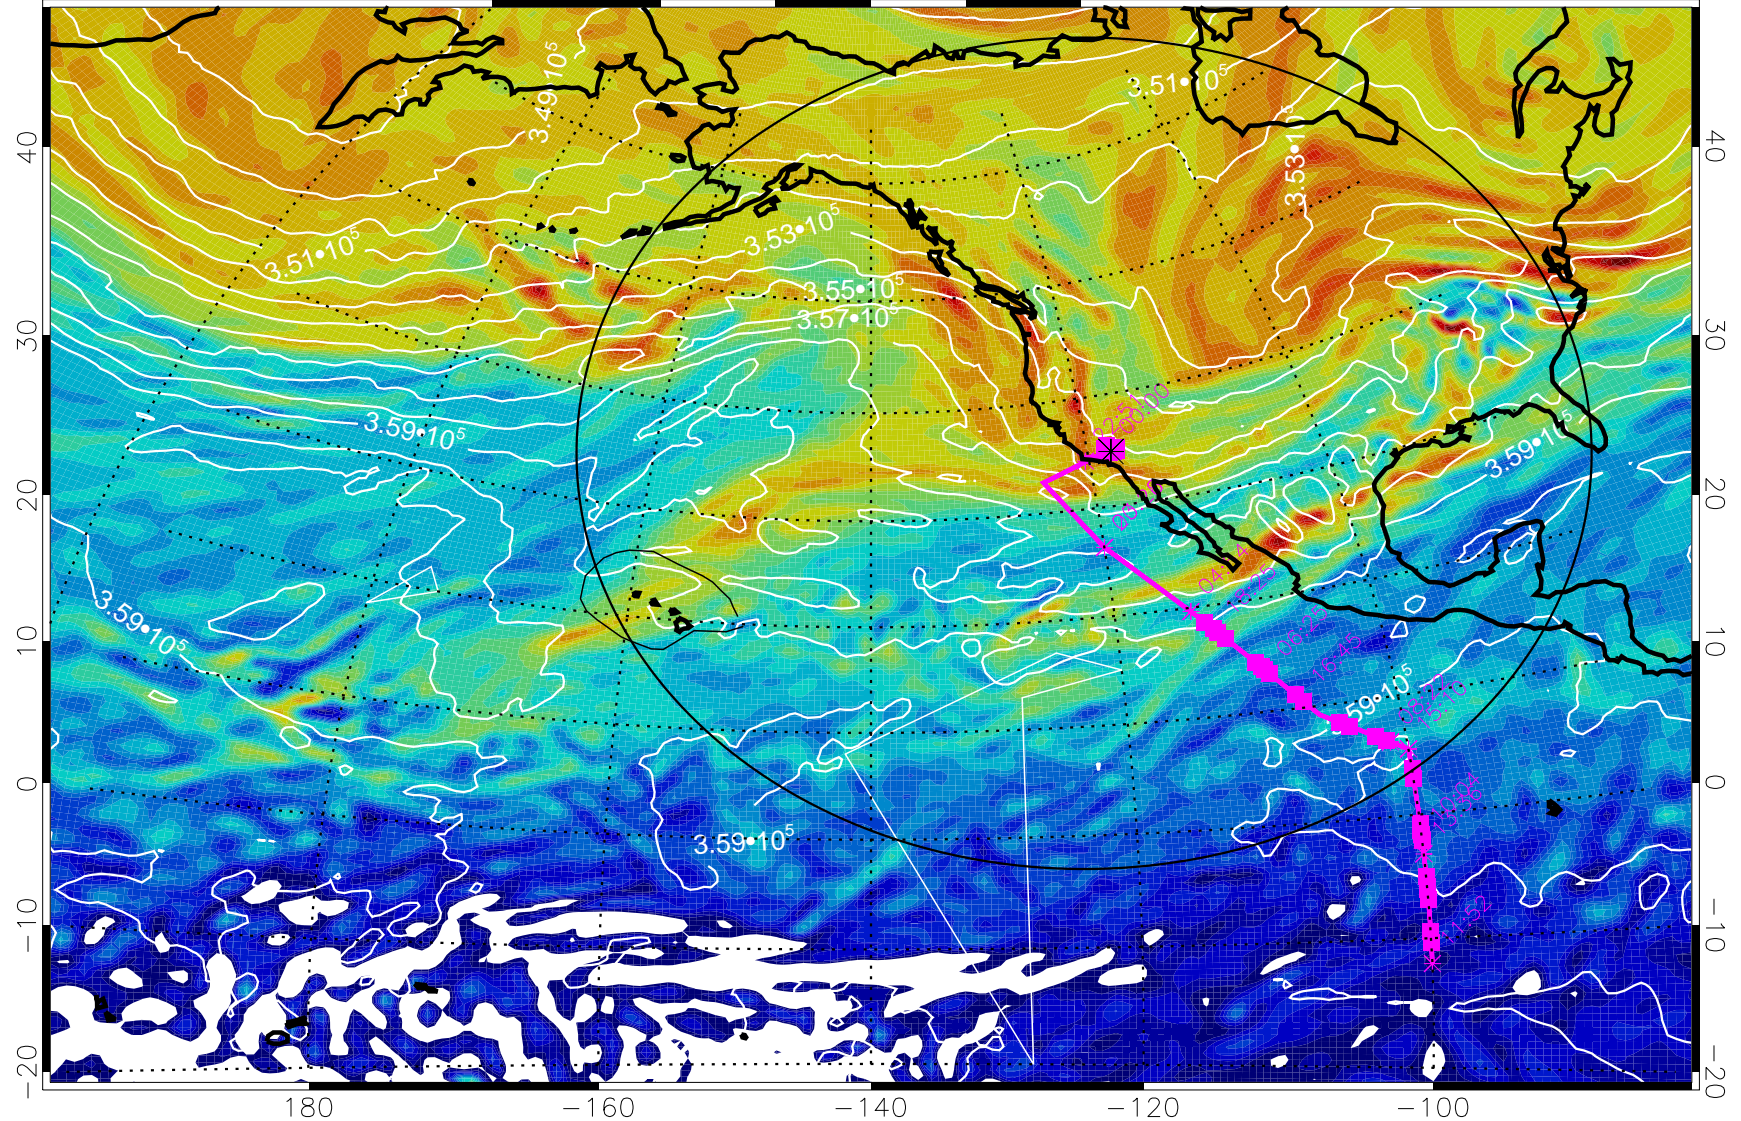

13022118, 6 hour forecast for 380K EPV

160 180 -160 -140 -120 -100

380K Montgomery Streamfunction, white

Range ring of 4055 km -- 13 hours GH round trip

13022200, 12 hour forecast for 380K EPV

160 180 -160 -140 -120 -100

$-5.0 \cdot 10^{-6}$ 0 $5.0 \cdot 10^{-6}$ $1.0 \cdot 10^{-5}$ $1.5 \cdot 10^{-5}$
PVU

380K Montgomery Streamfunction, white

Range ring of 4055 km -- 13 hours GH round trip

13022206, 18 hour forecast for 380K EPV

160 180 -160 -140 -120 -100

380K Montgomery Streamfunction, white

Range ring of 4055 km -- 13 hours GH round trip

13022212, 24 hour forecast for 380K EPV

160 180 -160 -140 -120 -100

380K Montgomery Streamfunction, white

Range ring of 4055 km -- 13 hours GH round trip

13022218, 30 hour forecast for 380K EPV

380K Montgomery Streamfunction, white

Range ring of 4055 km -- 13 hours GH round trip

13022300, 36 hour forecast for 380K EPV