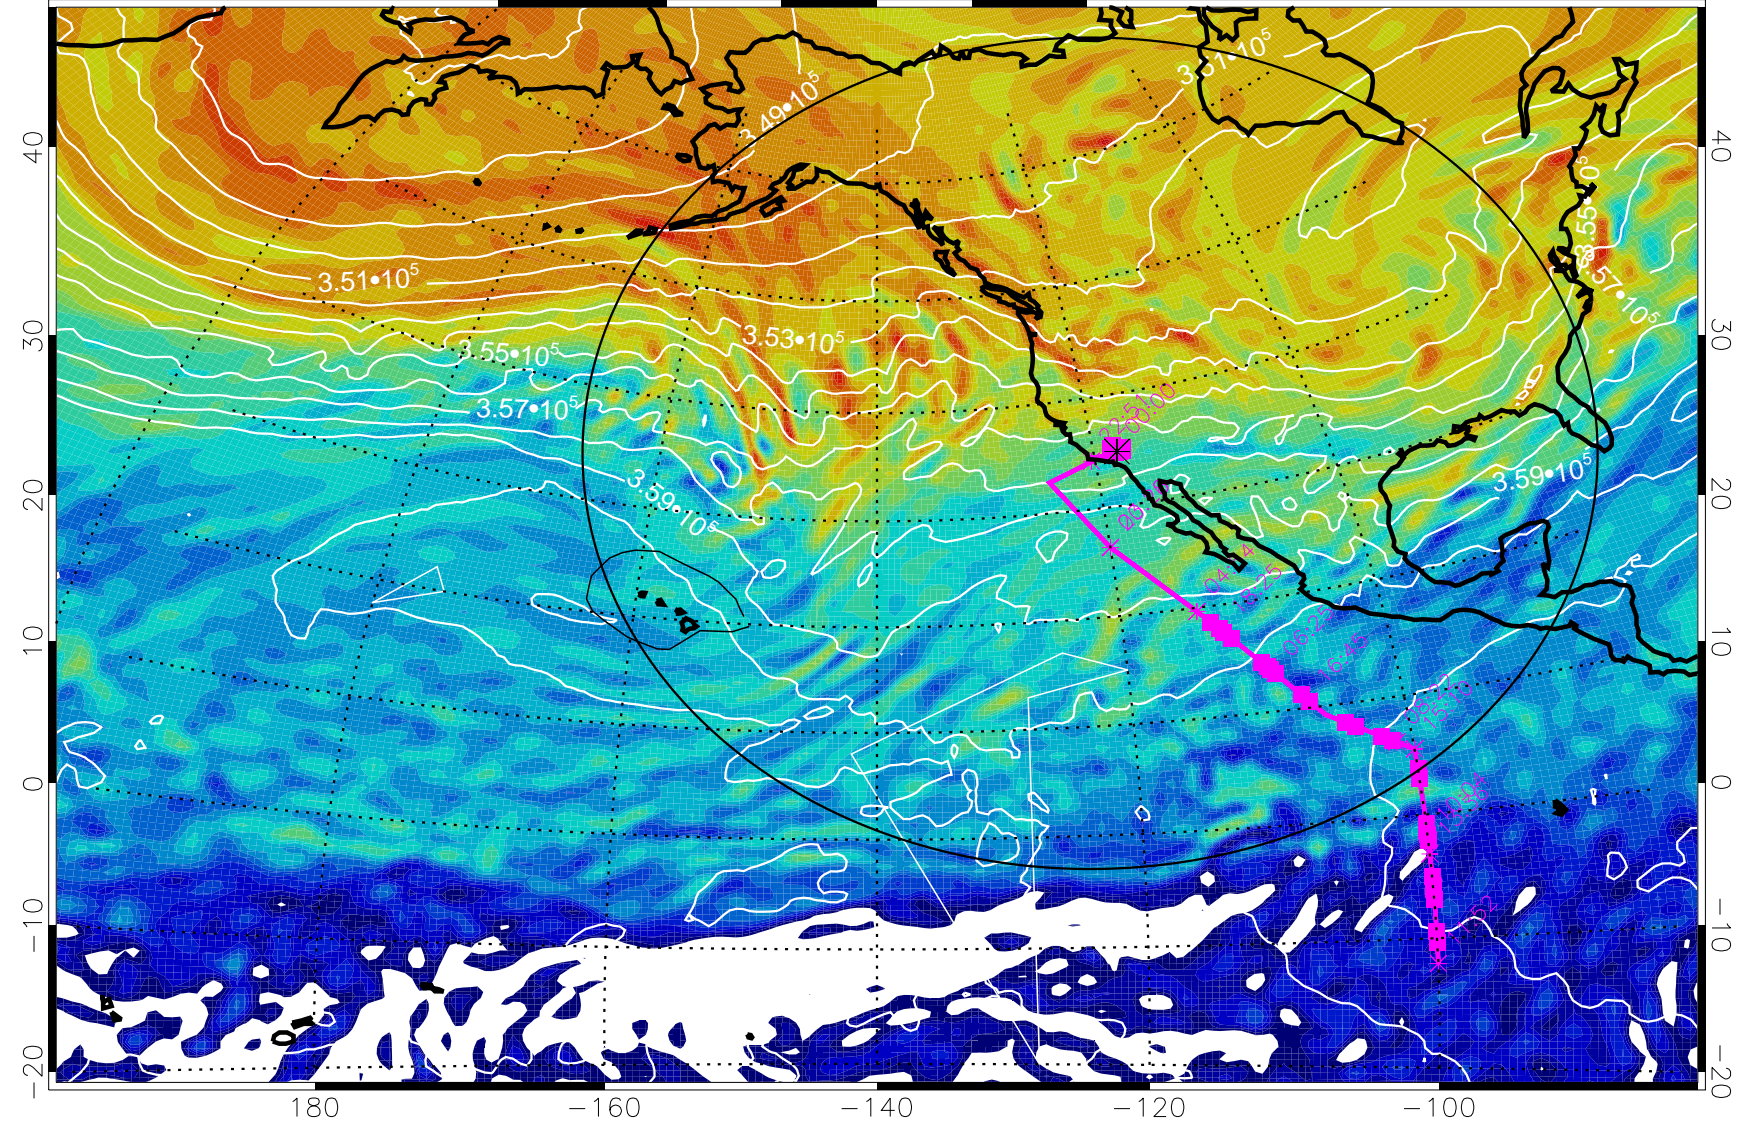

13022500, 84 hour forecast for 380K EPV

380K Montgomery Streamfunction, white

Range ring of 4055 km -- 13 hours GH round trip

13022506, 90 hour forecast for 380K EPV

380K Montgomery Streamfunction, white

Range ring of 4055 km -- 13 hours GH round trip

13022512, 96 hour forecast for 380K EPV

160 180 -160 -140 -120 -100

380K Montgomery Streamfunction, white

Range ring of 4055 km -- 13 hours GH round trip

13022518, 102 hour forecast for 380K EPV

160 180 -160 -140 -120 -100

380K Montgomery Streamfunction, white

Range ring of 4055 km -- 13 hours GH round trip

13022606, 114 hour forecast for 380K EPV

160 180 -160 -140 -120 -100

380K Montgomery Streamfunction, white

Range ring of 4055 km -- 13 hours GH round trip

13022612, 120 hour forecast for 380K EPV

160 180 -160 -140 -120 -100

380K Montgomery Streamfunction, white

Range ring of 4055 km -- 13 hours GH round trip