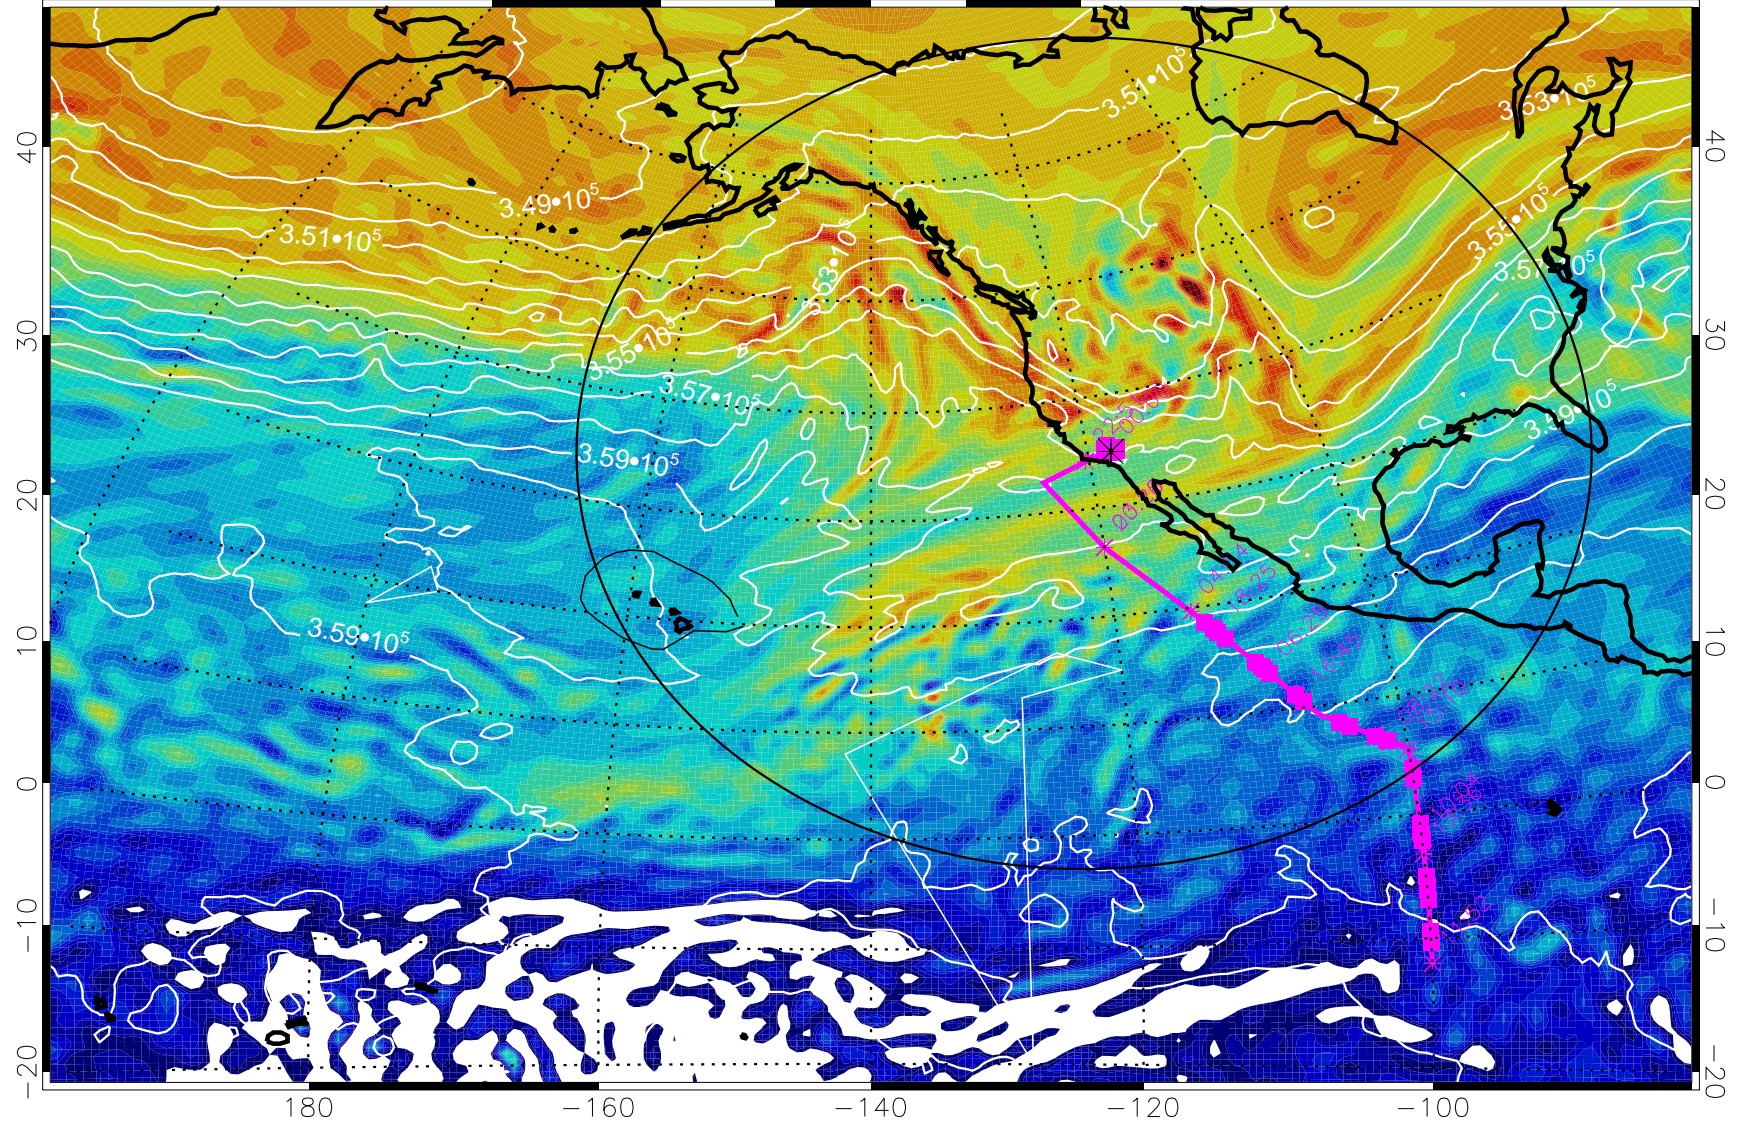

160 180 -160 -140 -120 -100

380K Montgomery Streamfunction, white

Range ring of 4055 km -- 13 hours GH round trip

13022306, 42 hour forecast for 380K EPV

160 180 -160 -140 -120 -100

380K Montgomery Streamfunction, white

Range ring of 4055 km -- 13 hours GH round trip

13022312, 48 hour forecast for 380K EPV

160 180 -160 -140 -120 -100

380K Montgomery Streamfunction, white

Range ring of 4055 km -- 13 hours GH round trip

13022318, 54 hour forecast for 380K EPV

160 180 -160 -140 -120 -100

380K Montgomery Streamfunction, white

Range ring of 4055 km -- 13 hours GH round trip

13022400, 60 hour forecast for 380K EPV

380K Montgomery Streamfunction, white

Range ring of 4055 km -- 13 hours GH round trip

13022406, 66 hour forecast for 380K EPV

160 180 -160 -140 -120 -100

380K Montgomery Streamfunction, white

Range ring of 4055 km -- 13 hours GH round trip

13022412, 72 hour forecast for 380K EPV

160 180 -160 -140 -120 -100