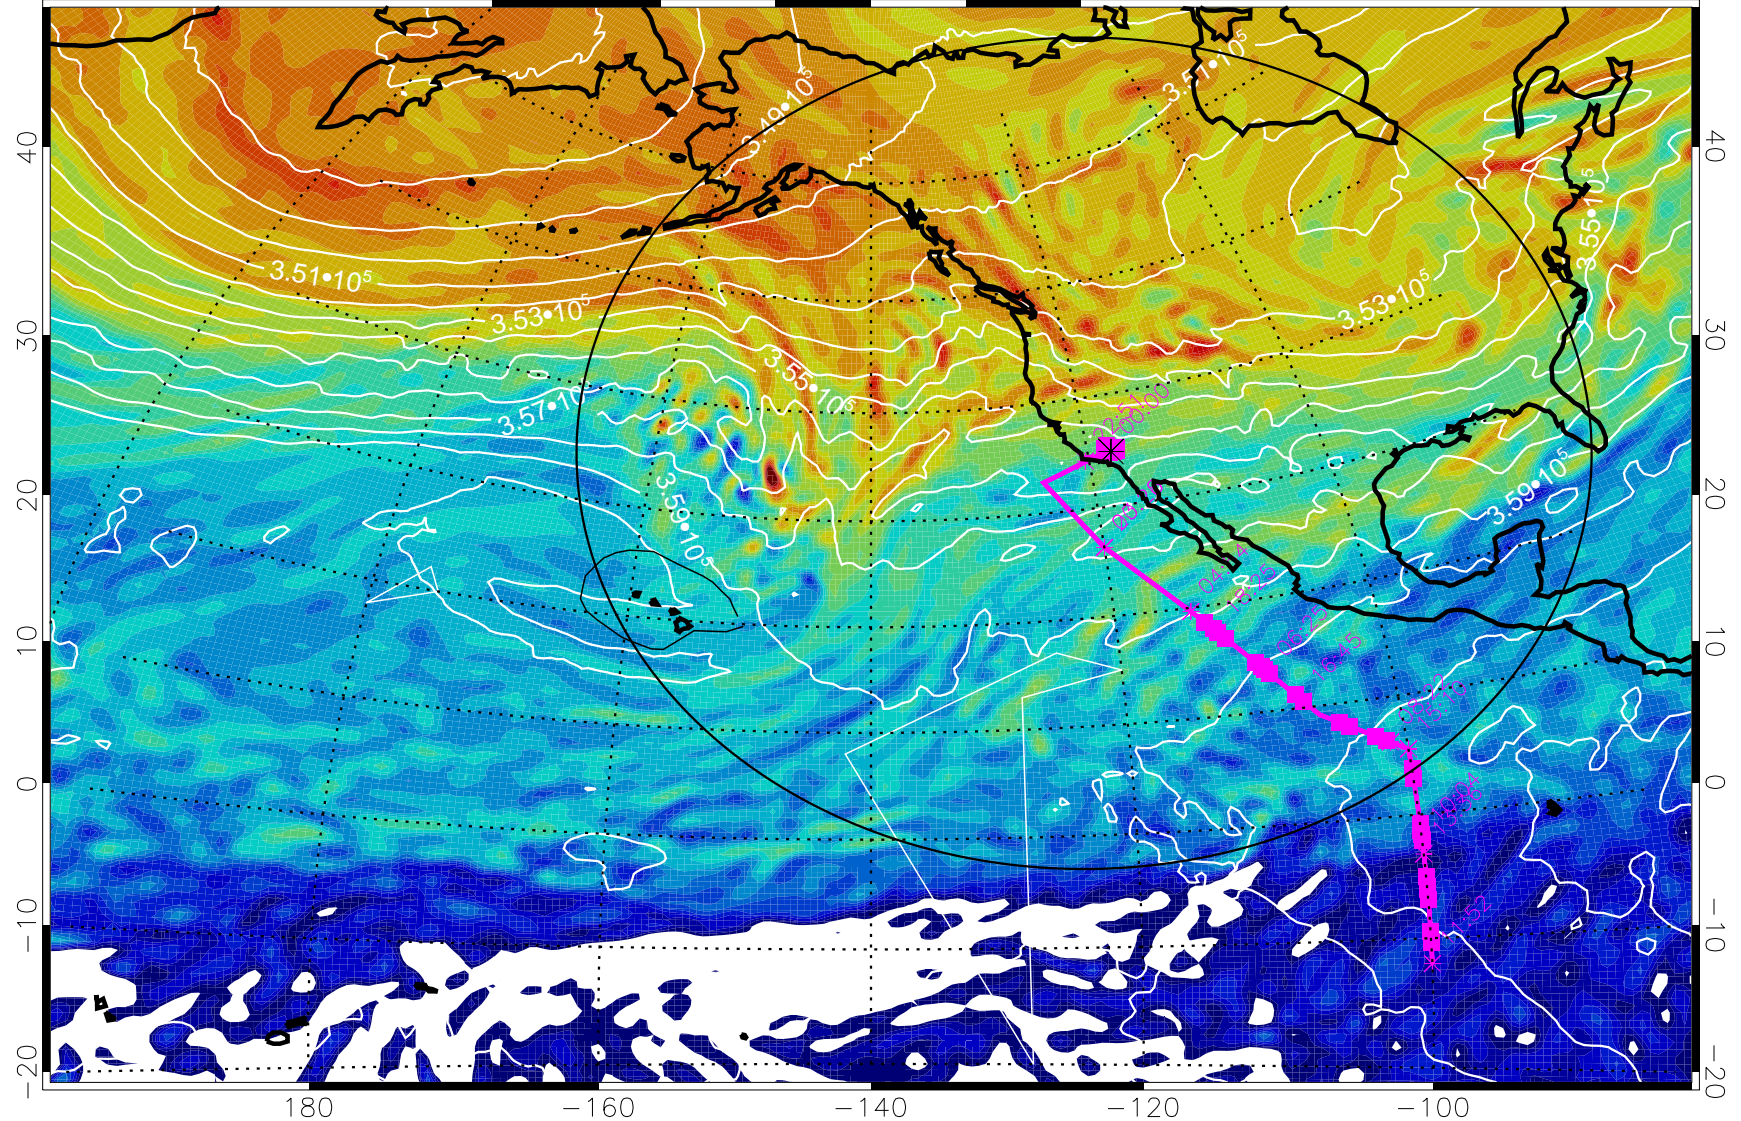

13022512, 96 hour forecast for 380K EPV

160 180 -160 -140 -120 -100

380K Montgomery Streamfunction, white

Range ring of 4055 km -- 13 hours GH round trip

13022518, 102 hour forecast for 380K EPV

160 180 -160 -140 -120 -100

380K Montgomery Streamfunction, white

Range ring of 4055 km -- 13 hours GH round trip

13022606, 114 hour forecast for 380K EPV

160 180 -160 -140 -120 -100

380K Montgomery Streamfunction, white

Range ring of 4055 km -- 13 hours GH round trip

13022612, 120 hour forecast for 380K EPV

160 180 -160 -140 -120 -100

380K Montgomery Streamfunction, white

Range ring of 4055 km -- 13 hours GH round trip