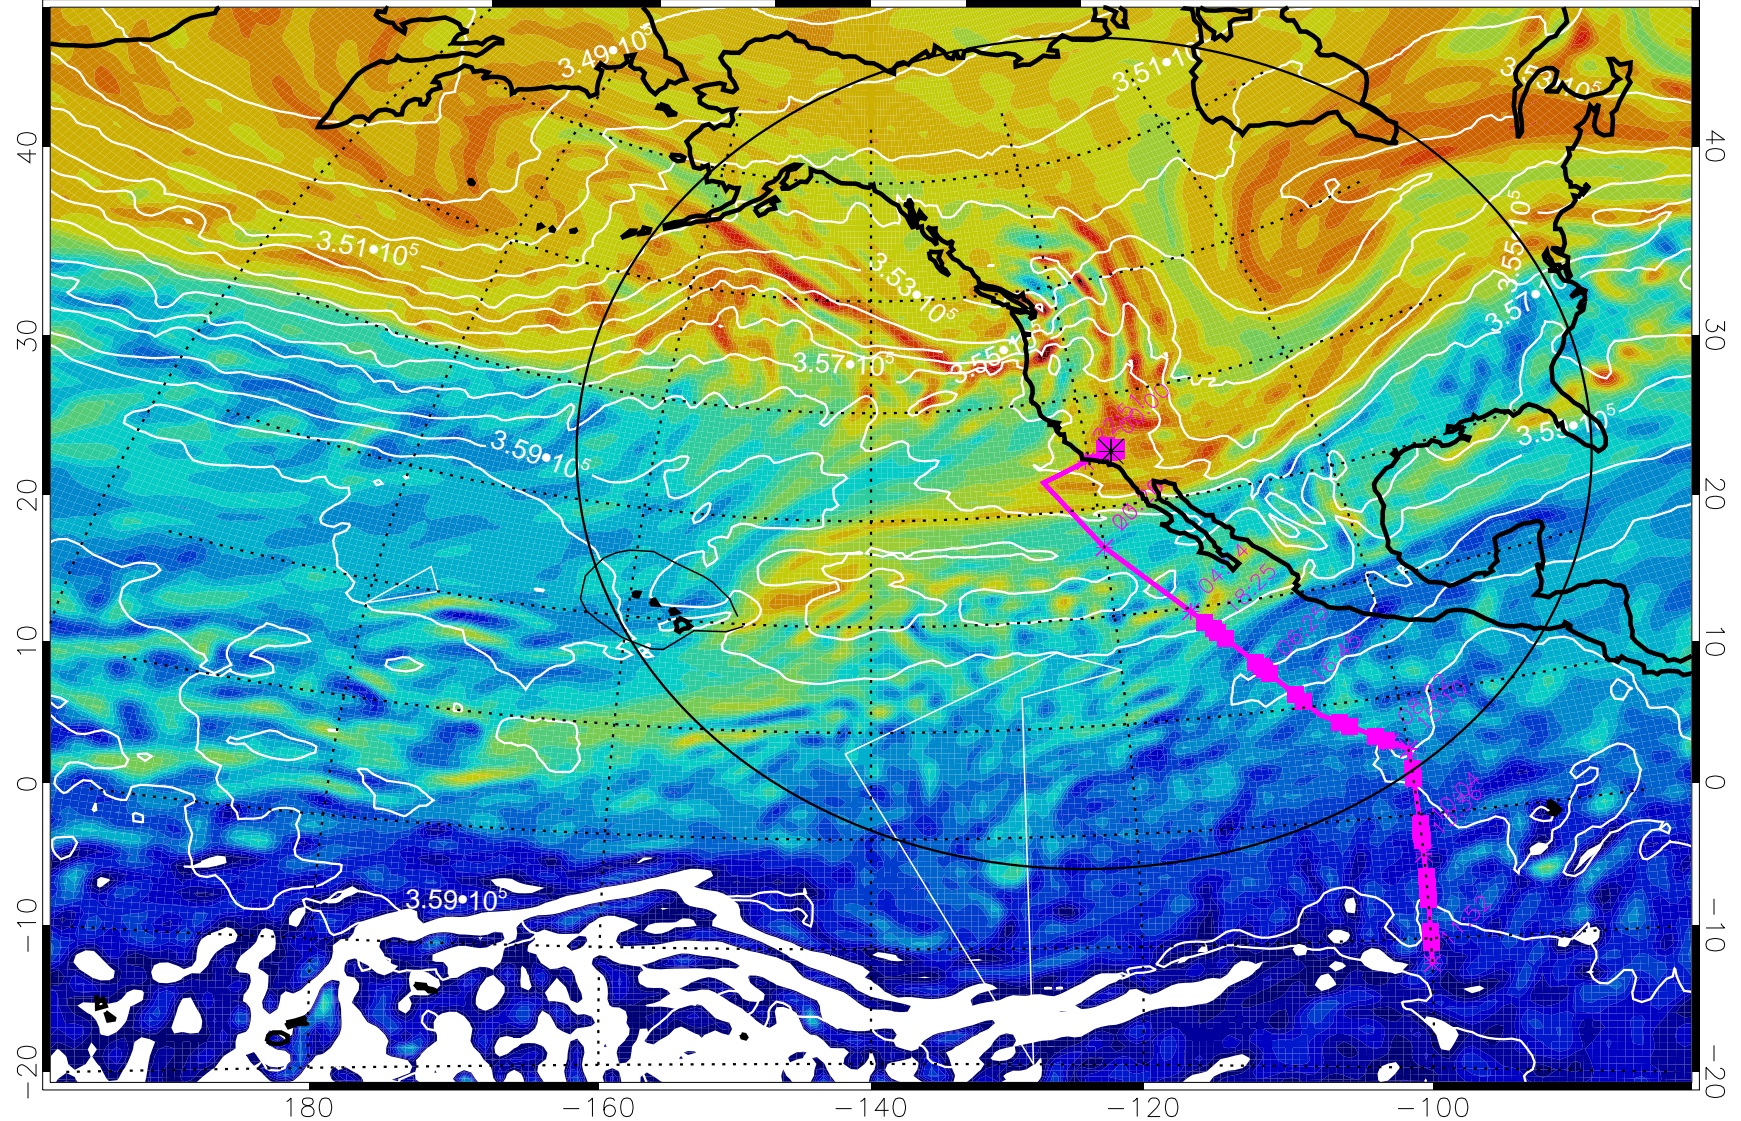

160 180 -160 -140 -120 -100

380K Montgomery Streamfunction, white

Range ring of 4055 km -- 13 hours GH round trip

13022212, 24 hour forecast for 380K EPV

160 180 -160 -140 -120 -100

380K Montgomery Streamfunction, white

Range ring of 4055 km -- 13 hours GH round trip

13022218, 30 hour forecast for 380K EPV

380K Montgomery Streamfunction, white

Range ring of 4055 km -- 13 hours GH round trip

13022300, 36 hour forecast for 380K EPV

160 180 -160 -140 -120 -100

380K Montgomery Streamfunction, white

Range ring of 4055 km -- 13 hours GH round trip

13022306, 42 hour forecast for 380K EPV

160 180 -160 -140 -120 -100

380K Montgomery Streamfunction, white

Range ring of 4055 km -- 13 hours GH round trip

13022312, 48 hour forecast for 380K EPV

160 180 -160 -140 -120 -100

380K Montgomery Streamfunction, white

Range ring of 4055 km -- 13 hours GH round trip

13022318, 54 hour forecast for 380K EPV