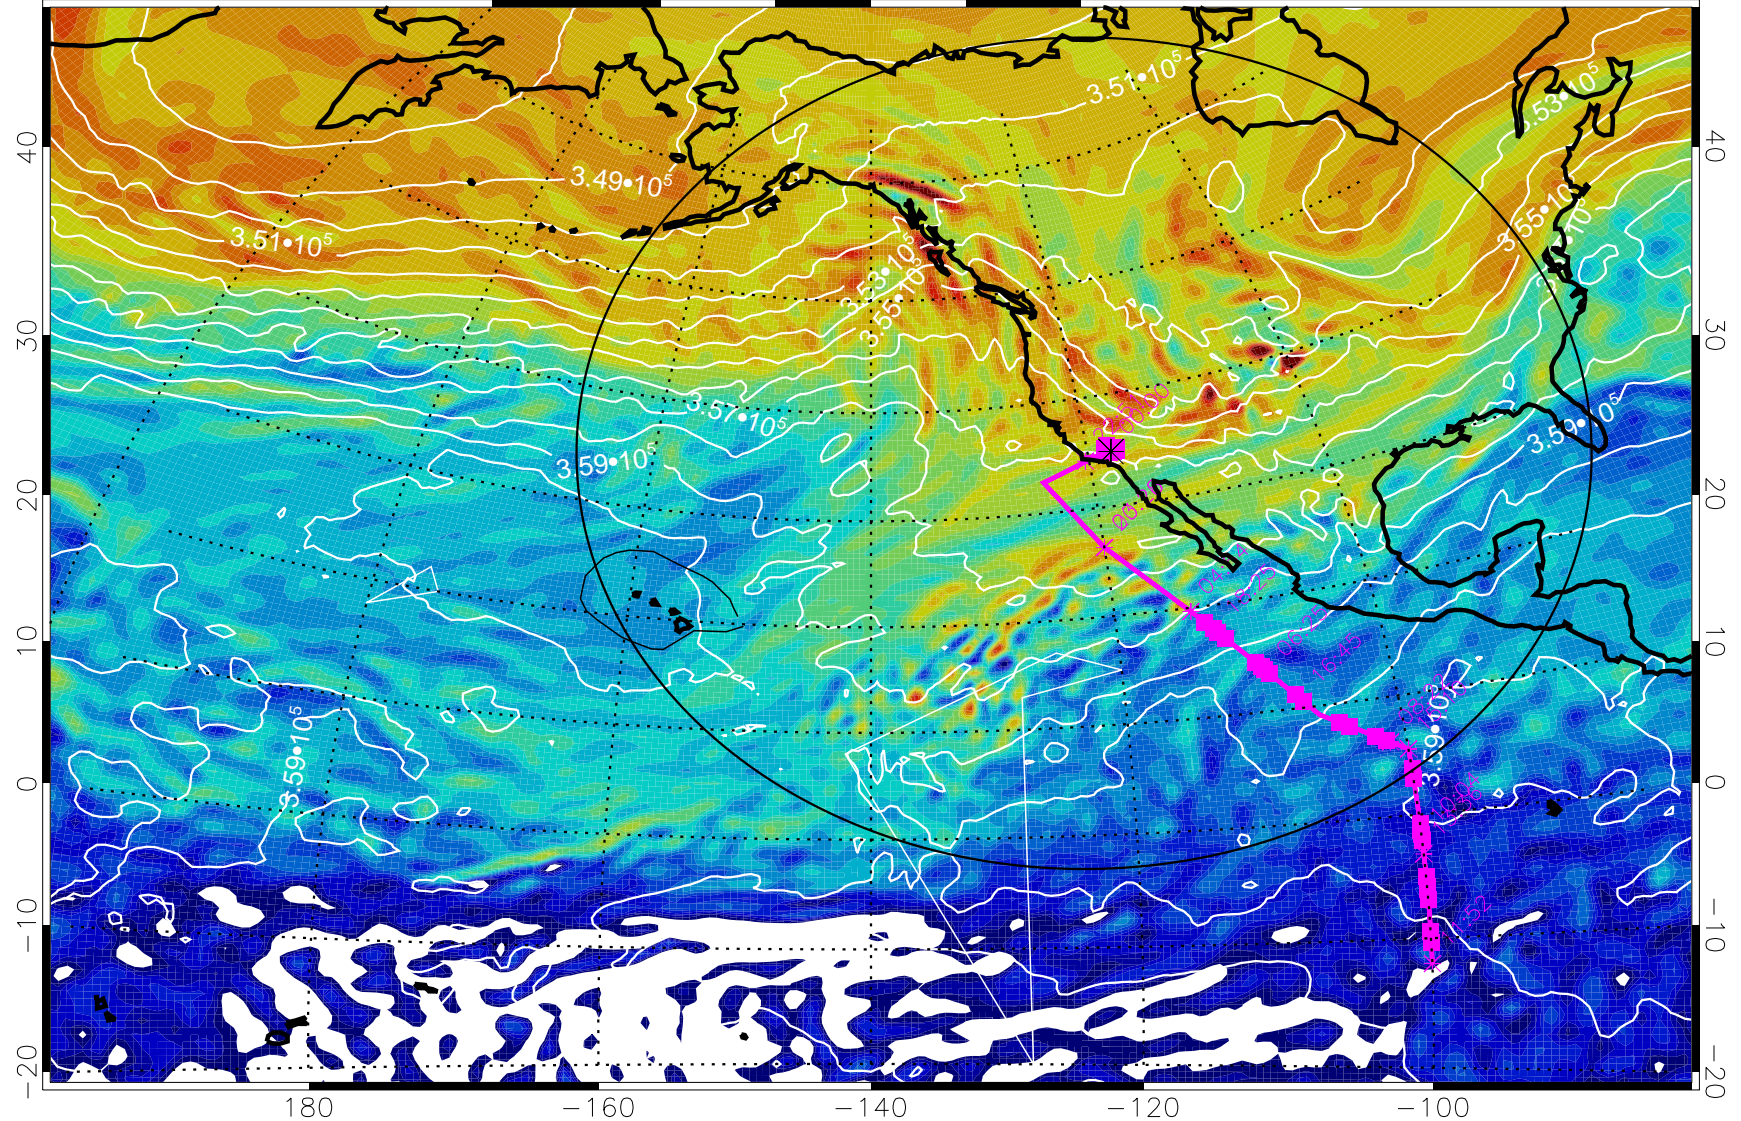

Range ring of 4055 km -- 13 hours GH round trip

13022312, 48 hour forecast for 380K EPV

160 180 -160 -140 -120 -100

380K Montgomery Streamfunction, white

Range ring of 4055 km -- 13 hours GH round trip

13022318, 54 hour forecast for 380K EPV

160 180 -160 -140 -120 -100

380K Montgomery Streamfunction, white

Range ring of 4055 km -- 13 hours GH round trip

13022400, 60 hour forecast for 380K EPV

380K Montgomery Streamfunction, white

Range ring of 4055 km -- 13 hours GH round trip

13022406, 66 hour forecast for 380K EPV

160 180 -160 -140 -120 -100

380K Montgomery Streamfunction, white

Range ring of 4055 km -- 13 hours GH round trip

13022412, 72 hour forecast for 380K EPV

160 180 -160 -140 -120 -100

380K Montgomery Streamfunction, white

Range ring of 4055 km -- 13 hours GH round trip

13022418, 78 hour forecast for 380K EPV

160 180 -160 -140 -120 -100

380K Montgomery Streamfunction, white

Range ring of 4055 km -- 13 hours GH round trip