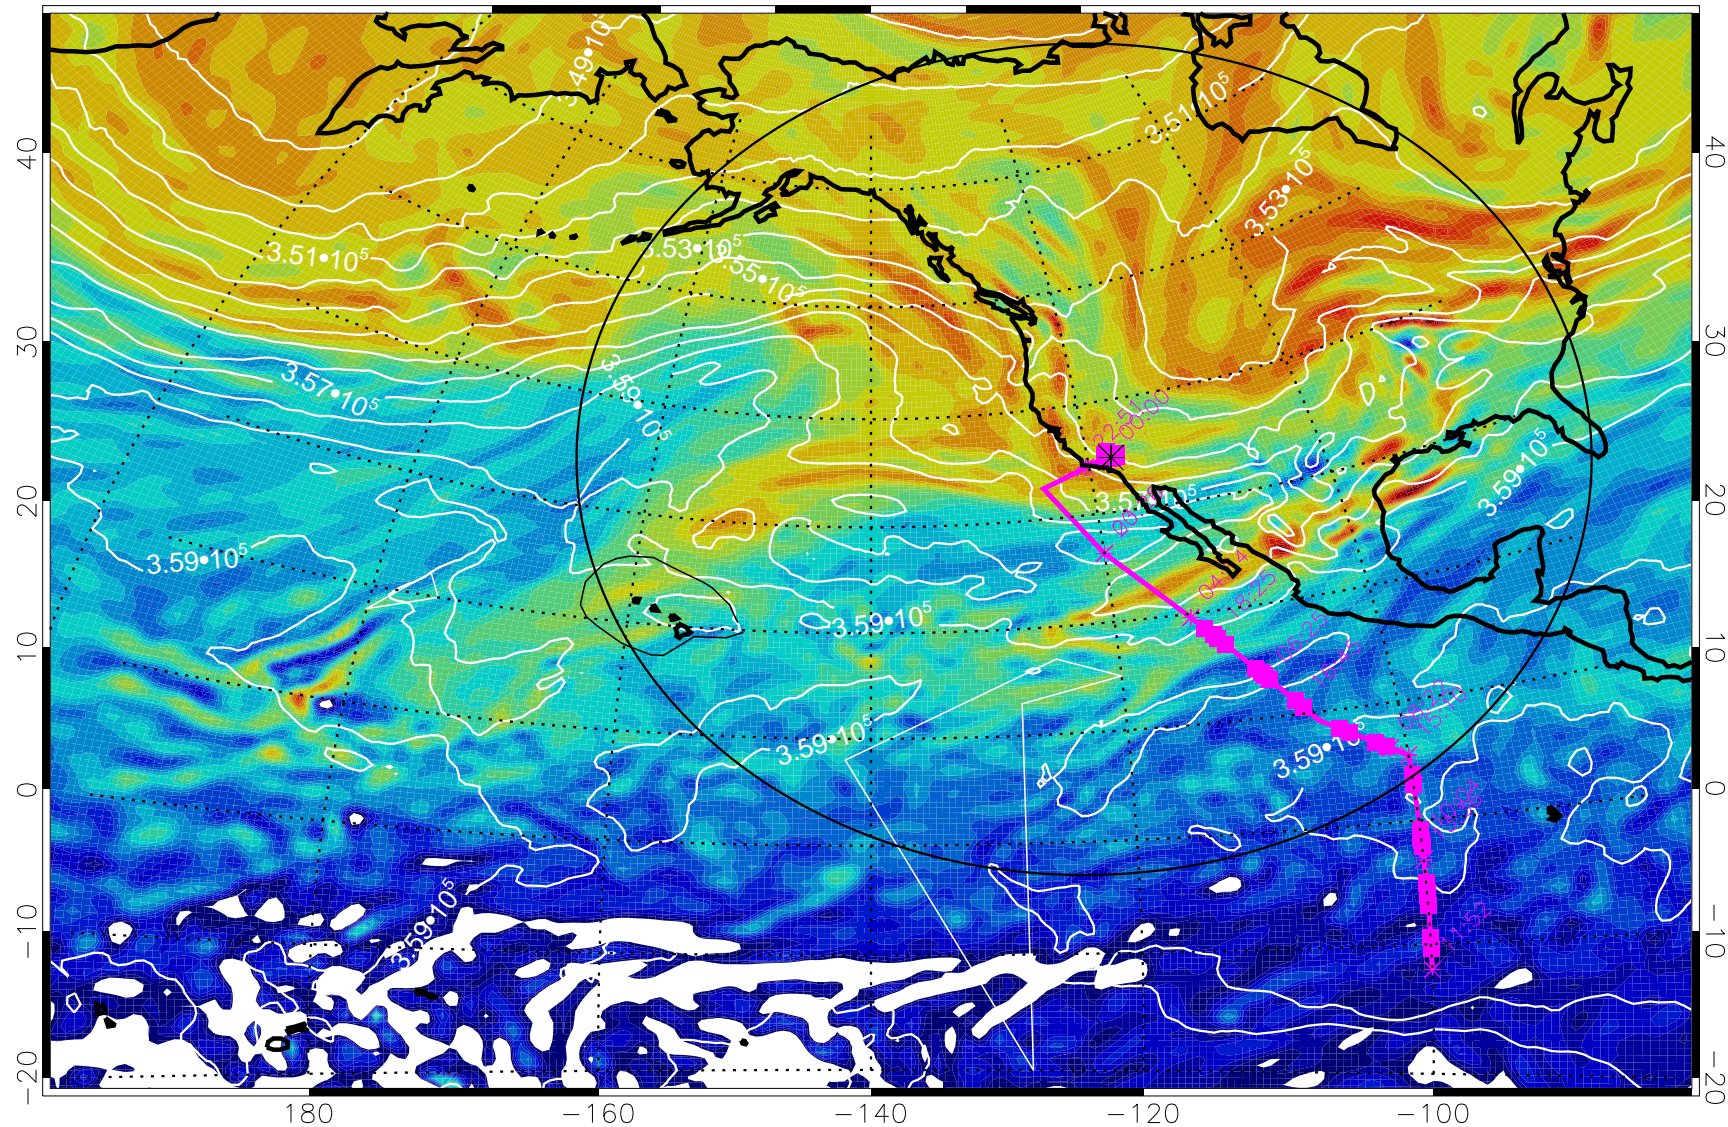

13022118, 6 hour forecast for 380K EPV

160 180 -160 -140 -120 -100

380K Montgomery Streamfunction, white

Range ring of 4055 km -- 13 hours GH round trip

13022200, 12 hour forecast for 380K EPV

160 180 -160 -140 -120 -100

$-5.0 \cdot 10^{-6}$ 0 $5.0 \cdot 10^{-6}$ $1.0 \cdot 10^{-5}$ $1.5 \cdot 10^{-5}$
PVU

380K Montgomery Streamfunction, white

Range ring of 4055 km -- 13 hours GH round trip

13022206, 18 hour forecast for 380K EPV

160 180 -160 -140 -120 -100

380K Montgomery Streamfunction, white

Range ring of 4055 km -- 13 hours GH round trip

13022212, 24 hour forecast for 380K EPV

160 180 -160 -140 -120 -100

380K Montgomery Streamfunction, white

Range ring of 4055 km -- 13 hours GH round trip

13022218, 30 hour forecast for 380K EPV

380K Montgomery Streamfunction, white

Range ring of 4055 km -- 13 hours GH round trip

13022300, 36 hour forecast for 380K EPV