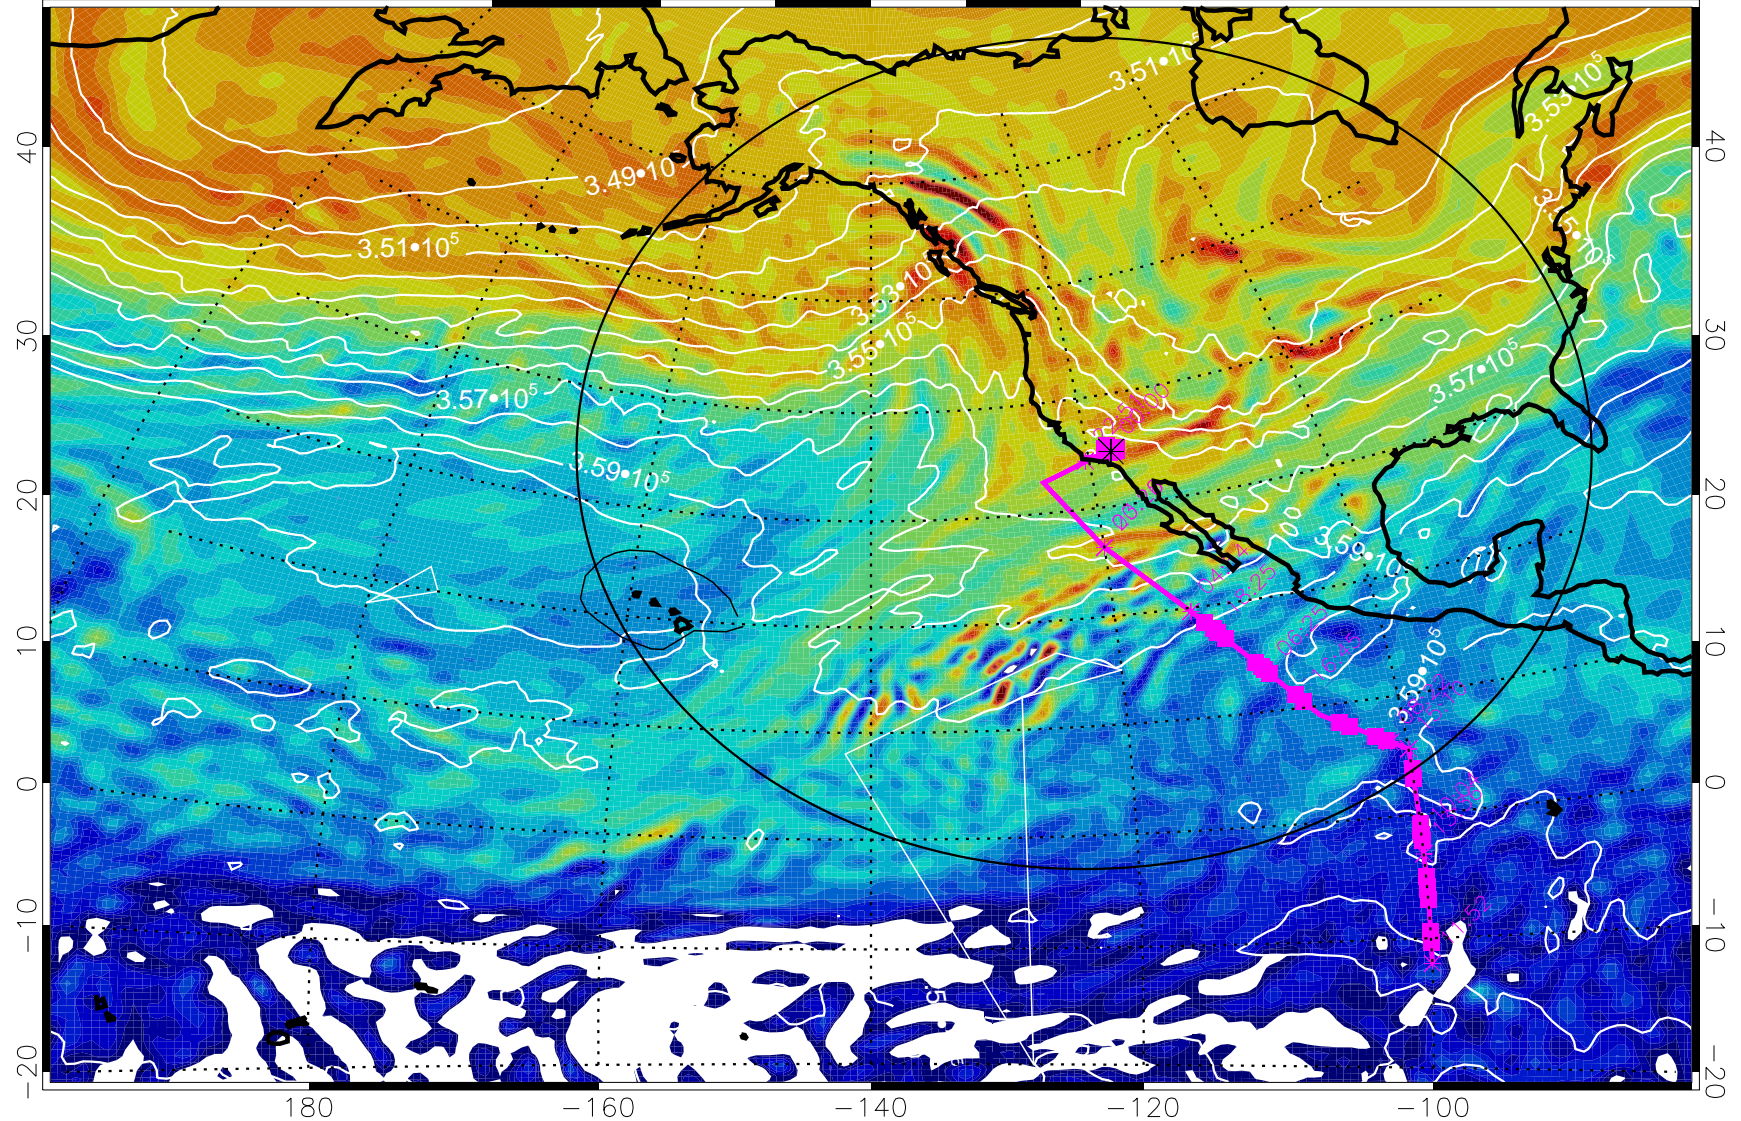

160 180 -160 -140 -120 -100

380K Montgomery Streamfunction, white

Range ring of 4055 km -- 13 hours GH round trip

13022400, 60 hour forecast for 380K EPV

380K Montgomery Streamfunction, white

Range ring of 4055 km -- 13 hours GH round trip

13022406, 66 hour forecast for 380K EPV

160 180 -160 -140 -120 -100

380K Montgomery Streamfunction, white

Range ring of 4055 km -- 13 hours GH round trip

13022412, 72 hour forecast for 380K EPV

160 180 -160 -140 -120 -100

380K Montgomery Streamfunction, white

Range ring of 4055 km -- 13 hours GH round trip

13022418, 78 hour forecast for 380K EPV

160 180 -160 -140 -120 -100

380K Montgomery Streamfunction, white

Range ring of 4055 km -- 13 hours GH round trip

13022500, 84 hour forecast for 380K EPV

380K Montgomery Streamfunction, white

Range ring of 4055 km -- 13 hours GH round trip

13022506, 90 hour forecast for 380K EPV

380K Montgomery Streamfunction, white

Range ring of 4055 km -- 13 hours GH round trip