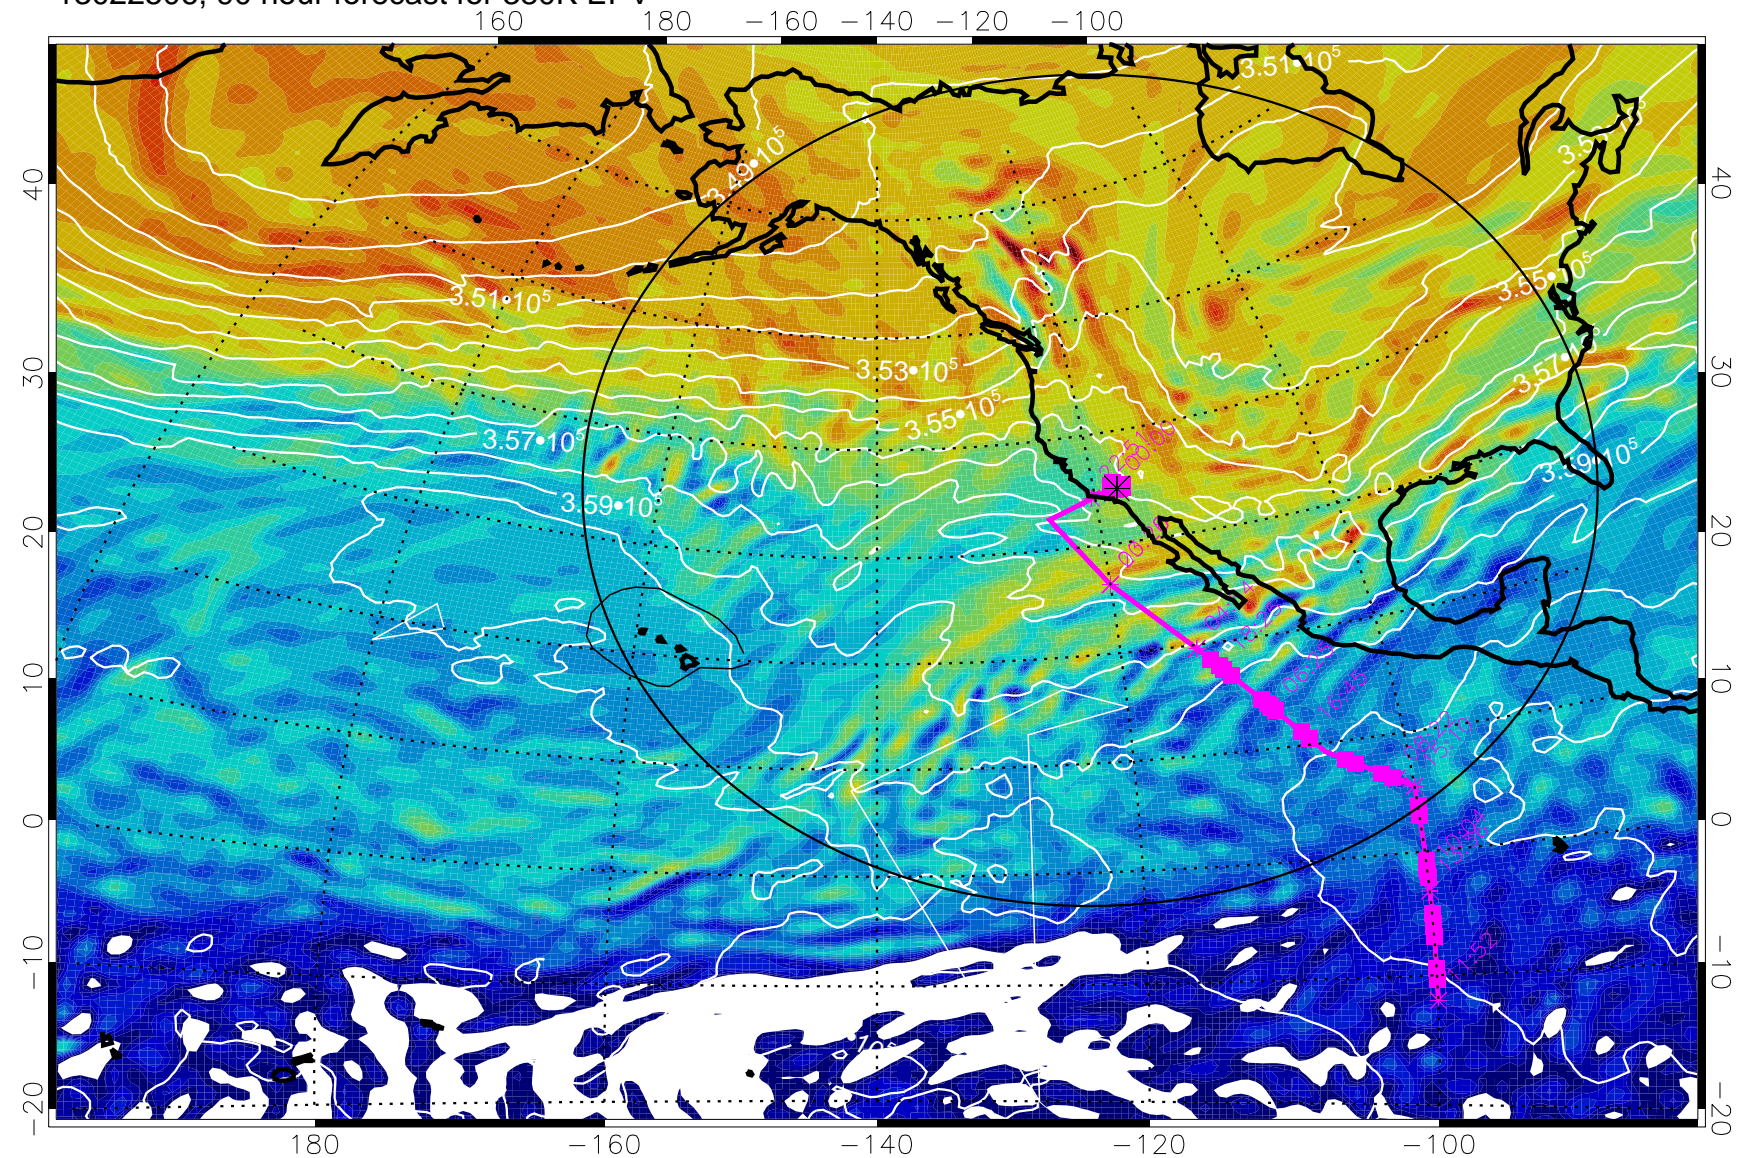

13022406, 66 hour forecast for 380K EPV

160 180 -160 -140 -120 -100

380K Montgomery Streamfunction, white

Range ring of 4055 km -- 13 hours GH round trip

13022412, 72 hour forecast for 380K EPV

160 180 -160 -140 -120 -100

380K Montgomery Streamfunction, white

Range ring of 4055 km -- 13 hours GH round trip

13022418, 78 hour forecast for 380K EPV

160 180 -160 -140 -120 -100

380K Montgomery Streamfunction, white

Range ring of 4055 km -- 13 hours GH round trip

13022500, 84 hour forecast for 380K EPV

380K Montgomery Streamfunction, white

Range ring of 4055 km -- 13 hours GH round trip

13022506, 90 hour forecast for 380K EPV

380K Montgomery Streamfunction, white

Range ring of 4055 km -- 13 hours GH round trip

13022512, 96 hour forecast for 380K EPV

160 180 -160 -140 -120 -100

380K Montgomery Streamfunction, white

Range ring of 4055 km -- 13 hours GH round trip

13022518, 102 hour forecast for 380K EPV

160 180 -160 -140 -120 -100