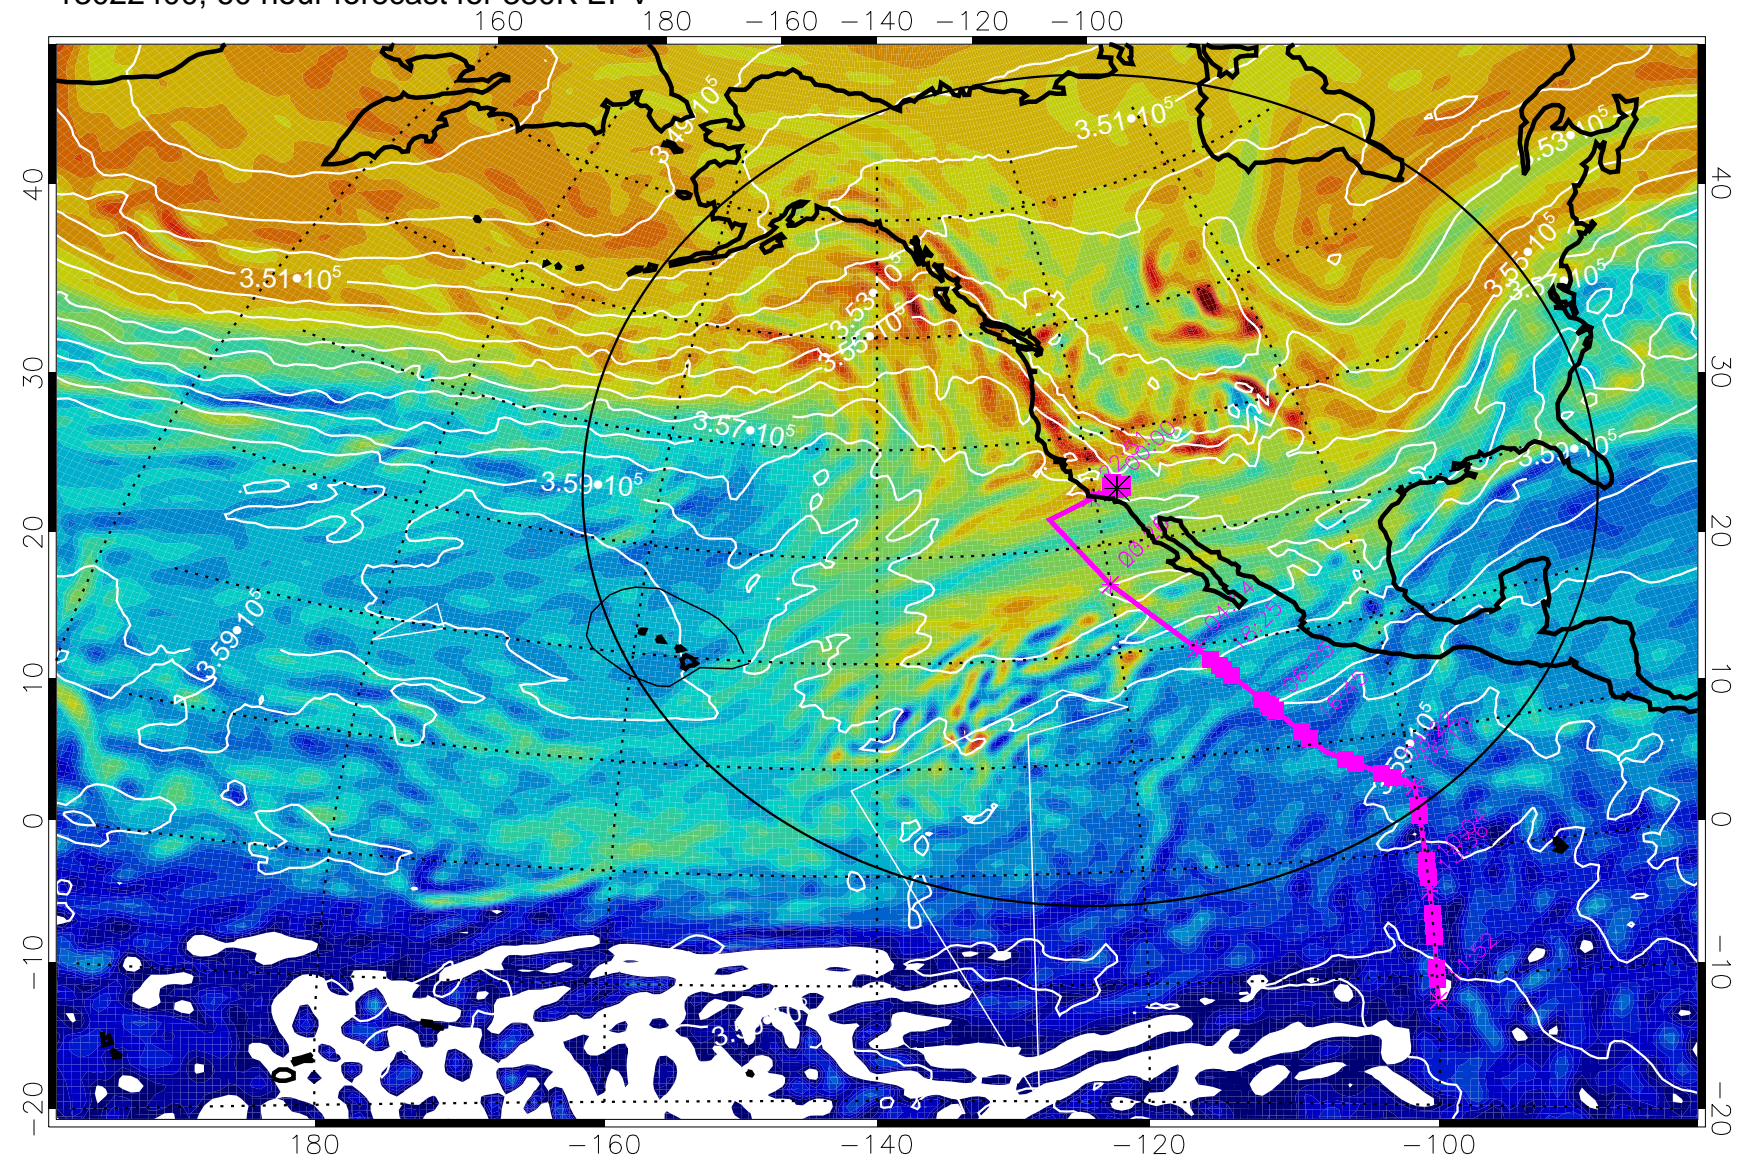

160 180 -160 -140 -120 -100

380K Montgomery Streamfunction, white

Range ring of 4055 km -- 13 hours GH round trip

13022306, 42 hour forecast for 380K EPV

160 180 -160 -140 -120 -100

380K Montgomery Streamfunction, white

Range ring of 4055 km -- 13 hours GH round trip

13022312, 48 hour forecast for 380K EPV

160 180 -160 -140 -120 -100

380K Montgomery Streamfunction, white

Range ring of 4055 km -- 13 hours GH round trip

13022318, 54 hour forecast for 380K EPV

160 180 -160 -140 -120 -100

380K Montgomery Streamfunction, white

Range ring of 4055 km -- 13 hours GH round trip

13022400, 60 hour forecast for 380K EPV

380K Montgomery Streamfunction, white

Range ring of 4055 km -- 13 hours GH round trip

13022406, 66 hour forecast for 380K EPV

160 180 -160 -140 -120 -100

380K Montgomery Streamfunction, white

Range ring of 4055 km -- 13 hours GH round trip

13022412, 72 hour forecast for 380K EPV

160 180 -160 -140 -120 -100