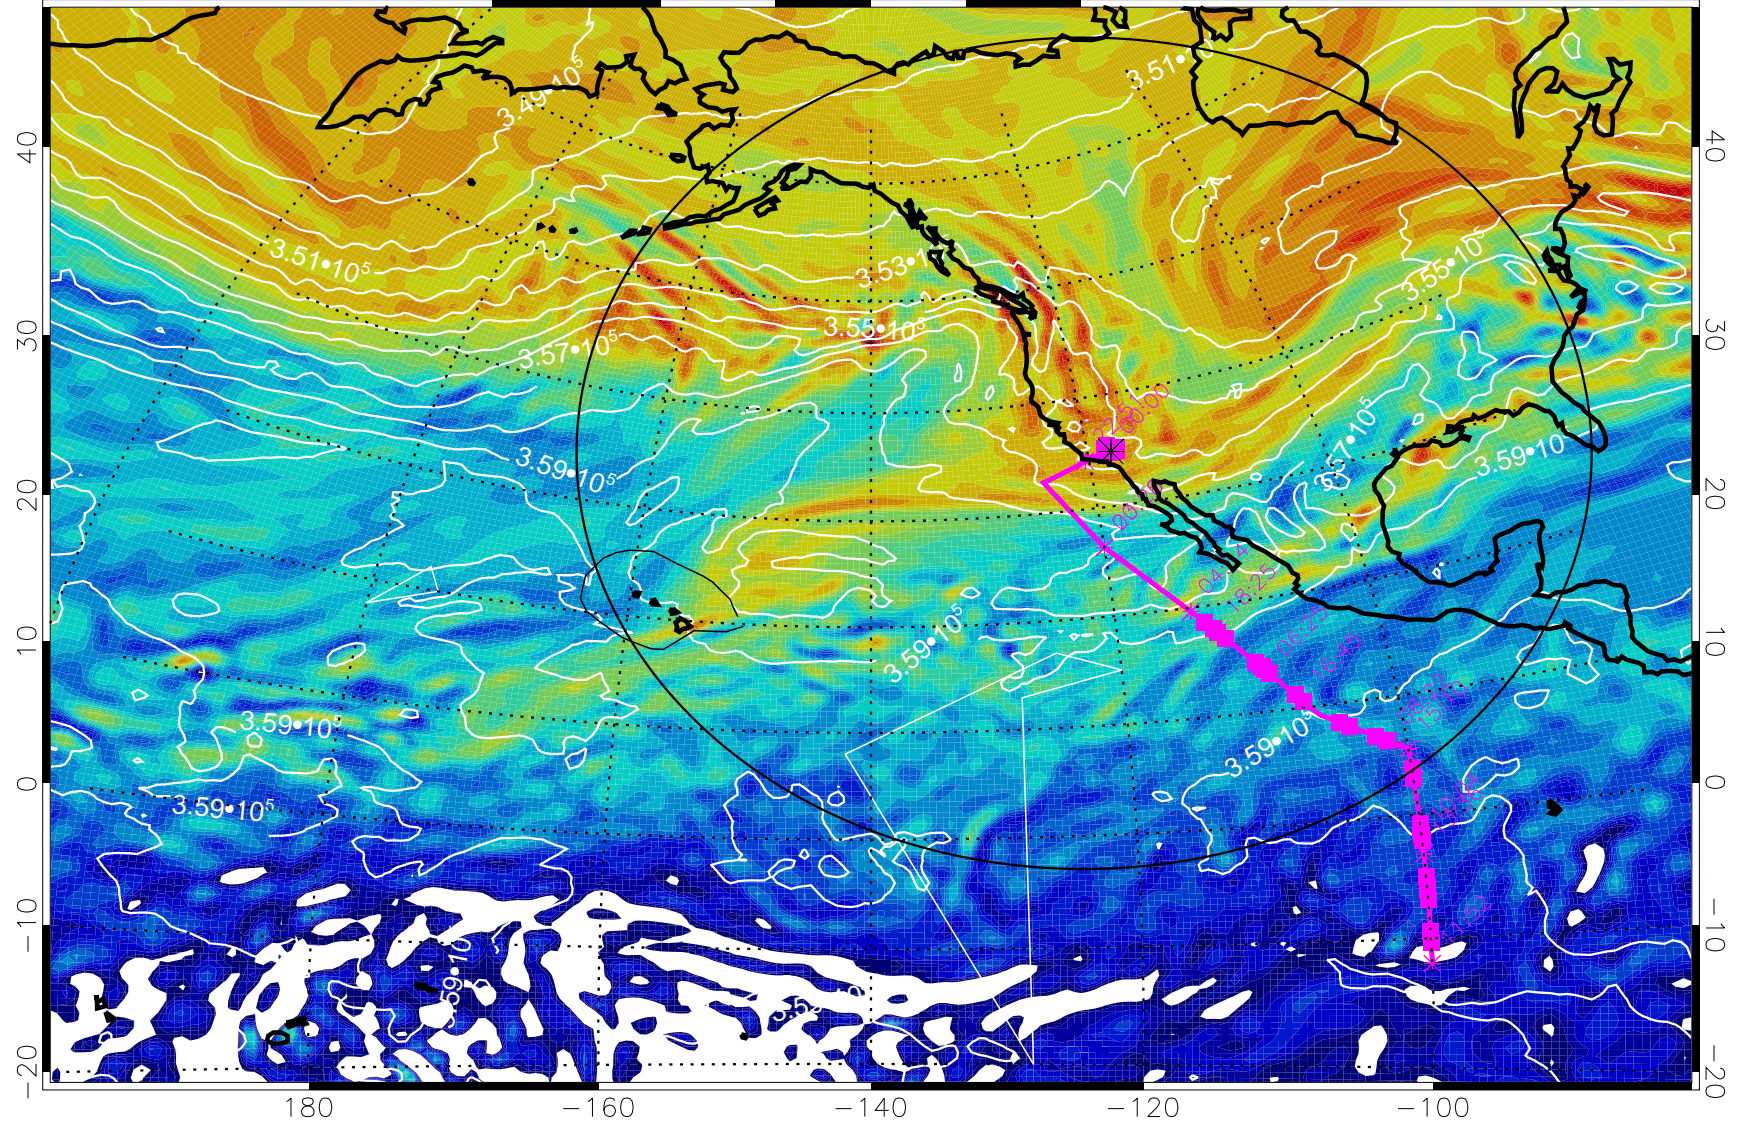

160 180 -160 -140 -120 -100

380K Montgomery Streamfunction, white

Range ring of 4055 km -- 13 hours GH round trip

13022212, 24 hour forecast for 380K EPV

160 180 -160 -140 -120 -100

380K Montgomery Streamfunction, white

Range ring of 4055 km -- 13 hours GH round trip

13022218, 30 hour forecast for 380K EPV

380K Montgomery Streamfunction, white

Range ring of 4055 km -- 13 hours GH round trip

13022300, 36 hour forecast for 380K EPV

160 180 -160 -140 -120 -100

380K Montgomery Streamfunction, white

Range ring of 4055 km -- 13 hours GH round trip

13022306, 42 hour forecast for 380K EPV

160 180 -160 -140 -120 -100

380K Montgomery Streamfunction, white

Range ring of 4055 km -- 13 hours GH round trip

13022312, 48 hour forecast for 380K EPV

160 180 -160 -140 -120 -100

380K Montgomery Streamfunction, white

Range ring of 4055 km -- 13 hours GH round trip

13022318, 54 hour forecast for 380K EPV