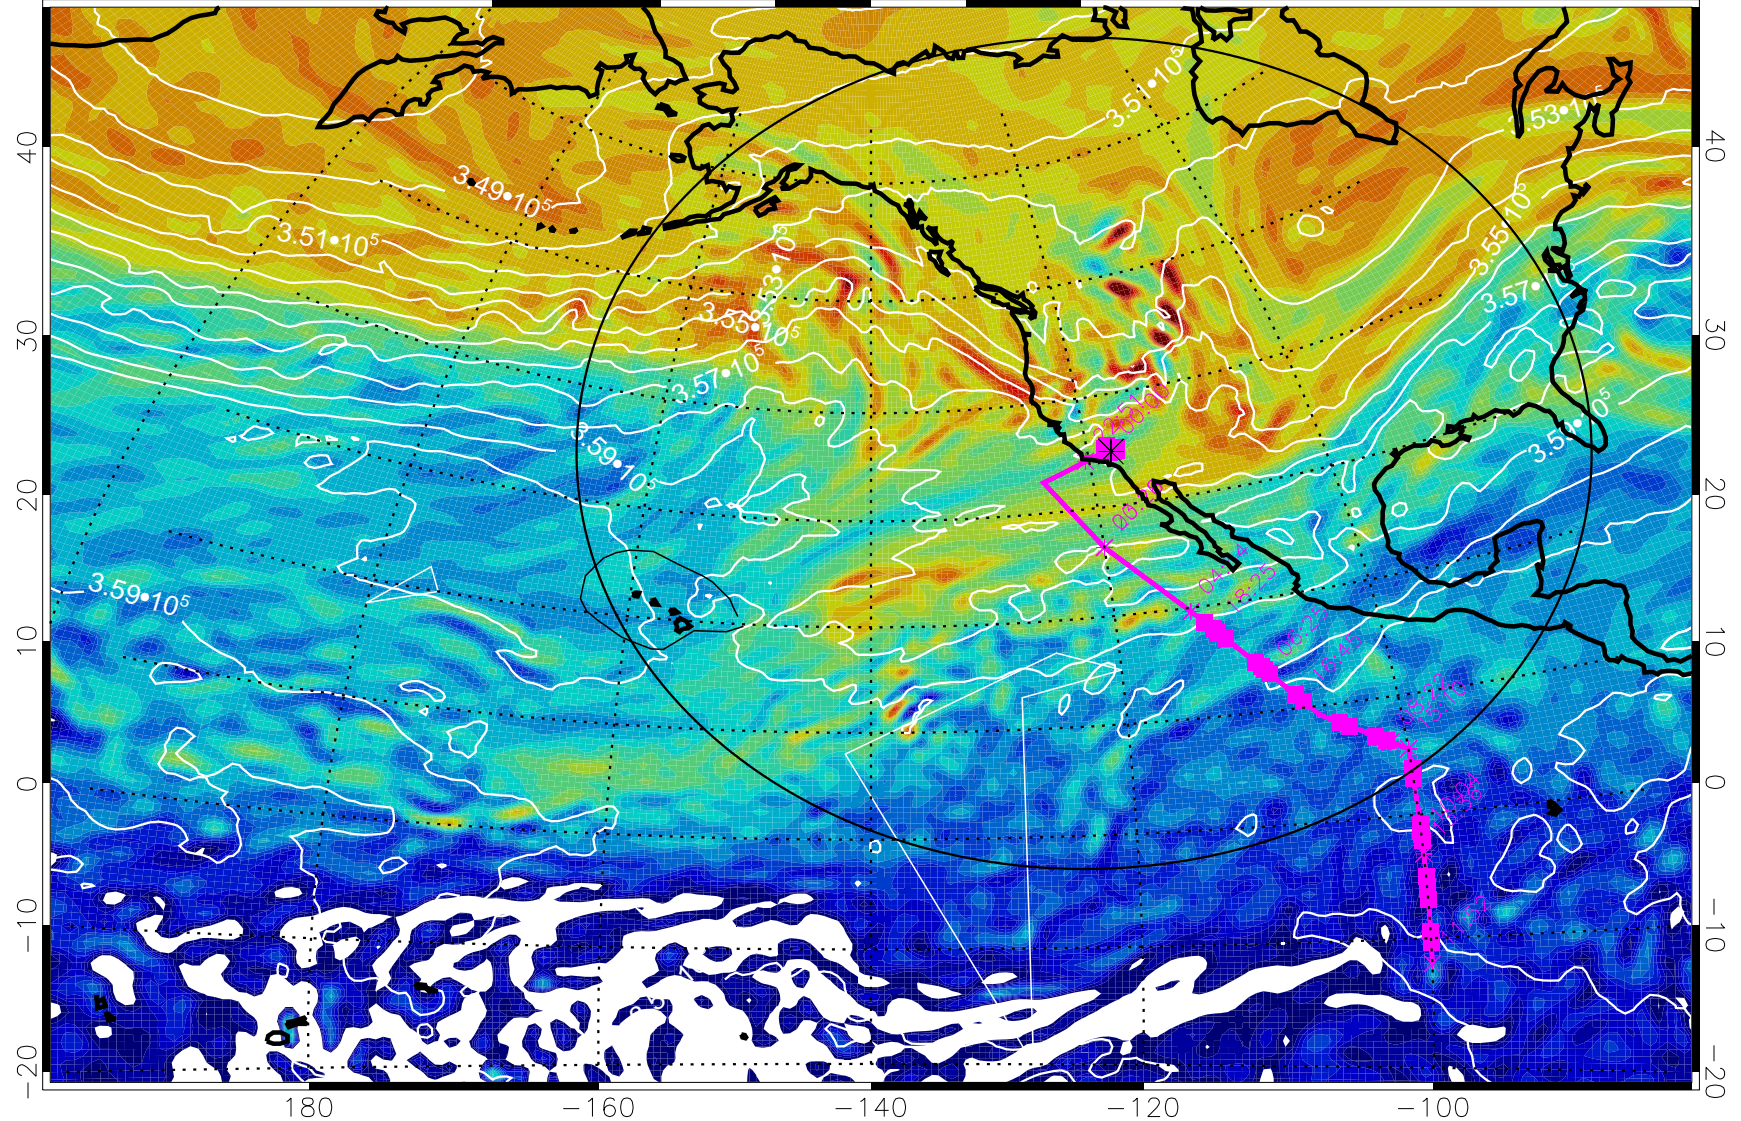

Range ring of 4055 km -- 13 hours GH round trip

13022218, 30 hour forecast for 380K EPV

380K Montgomery Streamfunction, white

Range ring of 4055 km -- 13 hours GH round trip

13022300, 36 hour forecast for 380K EPV

160 180 -160 -140 -120 -100

380K Montgomery Streamfunction, white

Range ring of 4055 km -- 13 hours GH round trip

13022306, 42 hour forecast for 380K EPV

160 180 -160 -140 -120 -100

380K Montgomery Streamfunction, white

Range ring of 4055 km -- 13 hours GH round trip

13022312, 48 hour forecast for 380K EPV

160 180 -160 -140 -120 -100

380K Montgomery Streamfunction, white

Range ring of 4055 km -- 13 hours GH round trip

13022318, 54 hour forecast for 380K EPV

160 180 -160 -140 -120 -100

380K Montgomery Streamfunction, white

Range ring of 4055 km -- 13 hours GH round trip

13022400, 60 hour forecast for 380K EPV

380K Montgomery Streamfunction, white

Range ring of 4055 km -- 13 hours GH round trip