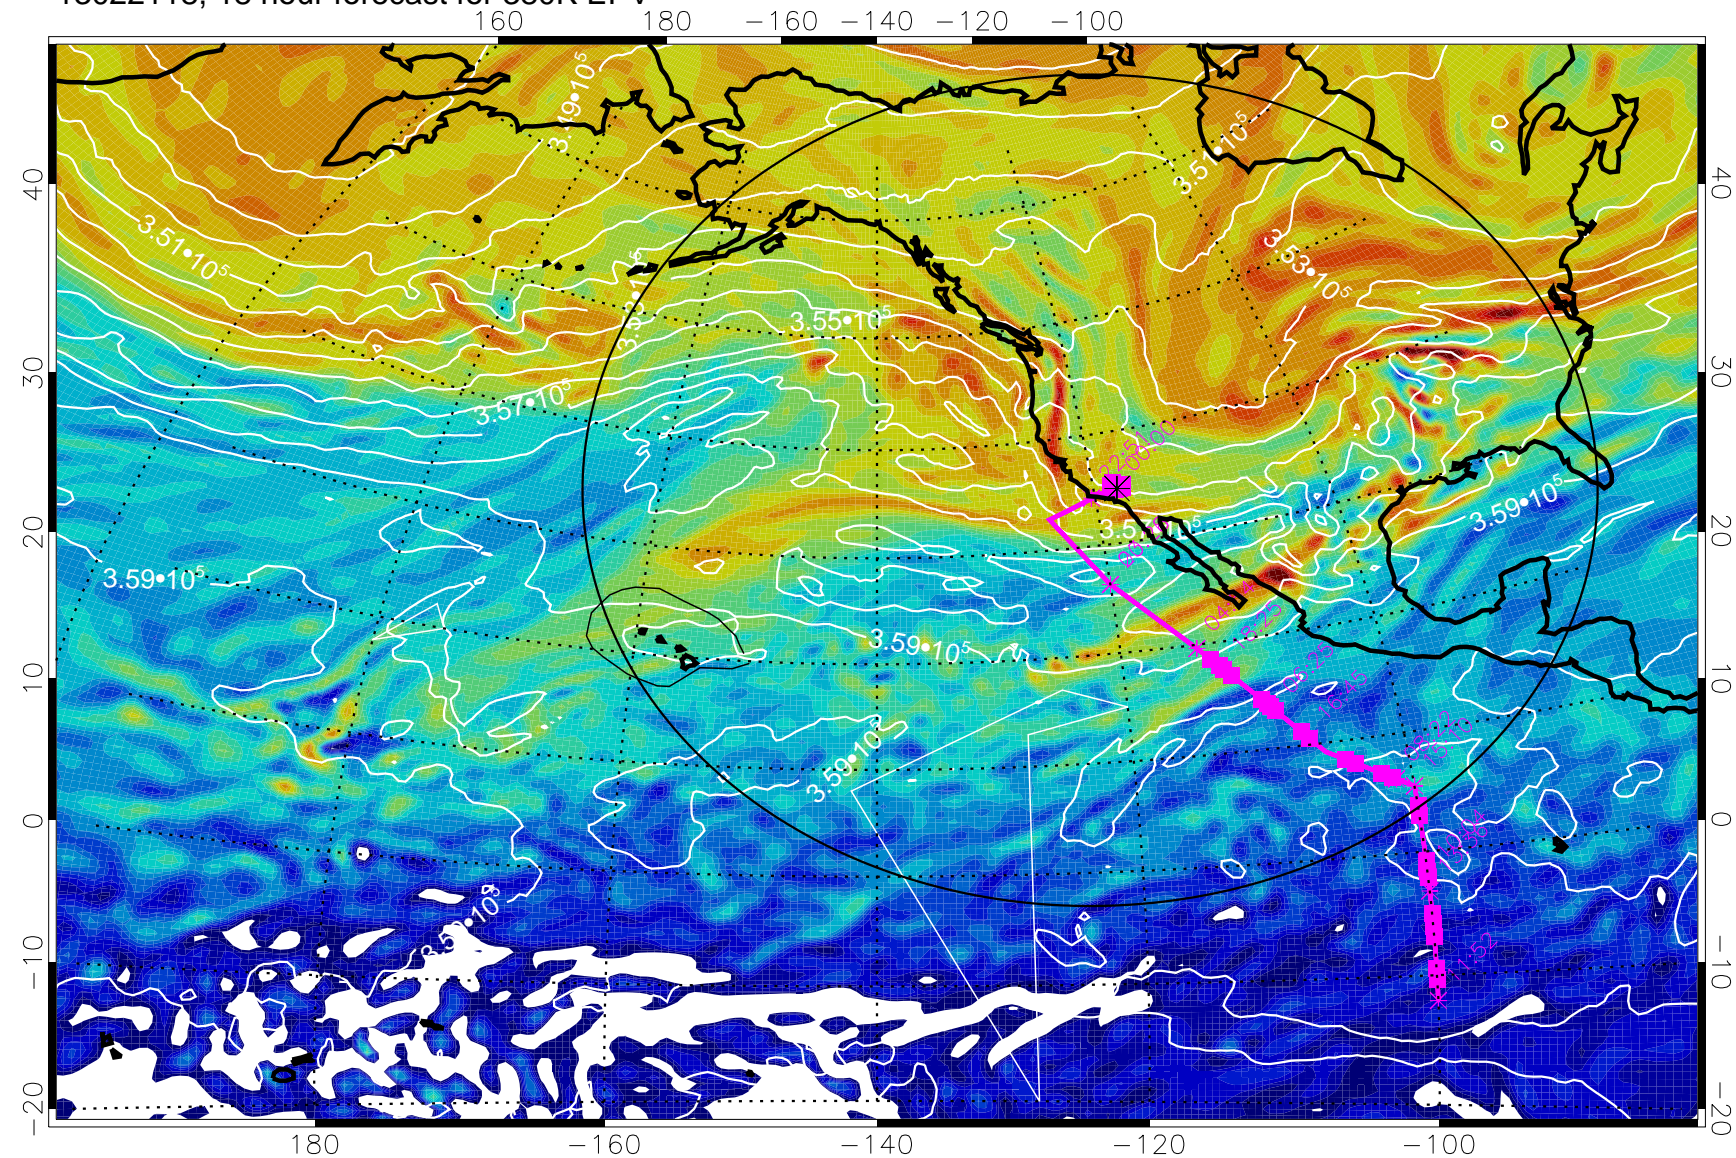

13022112, 12 hour forecast for 380K EPV

160 180 -160 -140 -120 -100

380K Montgomery Streamfunction, white

Range ring of 4055 km -- 13 hours GH round trip

13022118, 18 hour forecast for 380K EPV

380K Montgomery Streamfunction, white

Range ring of 4055 km -- 13 hours GH round trip

Missing Data for 13022200, 24 hour forecast

Missing Data for 13022206, 30 hour forecast

Missing Data for 13022212, 36 hour forecast

13022218, 42 hour forecast for 380K EPV

380K Montgomery Streamfunction, white

Range ring of 4055 km -- 13 hours GH round trip

13022300, 48 hour forecast for 380K EPV

160 180 -160 -140 -120 -100

380K Montgomery Streamfunction, white

Range ring of 4055 km -- 13 hours GH round trip

13022306, 54 hour forecast for 380K EPV

380K Montgomery Streamfunction, white

Range ring of 4055 km -- 13 hours GH round trip

13022312, 60 hour forecast for 380K EPV

160 180 -160 -140 -120 -100

380K Montgomery Streamfunction, white