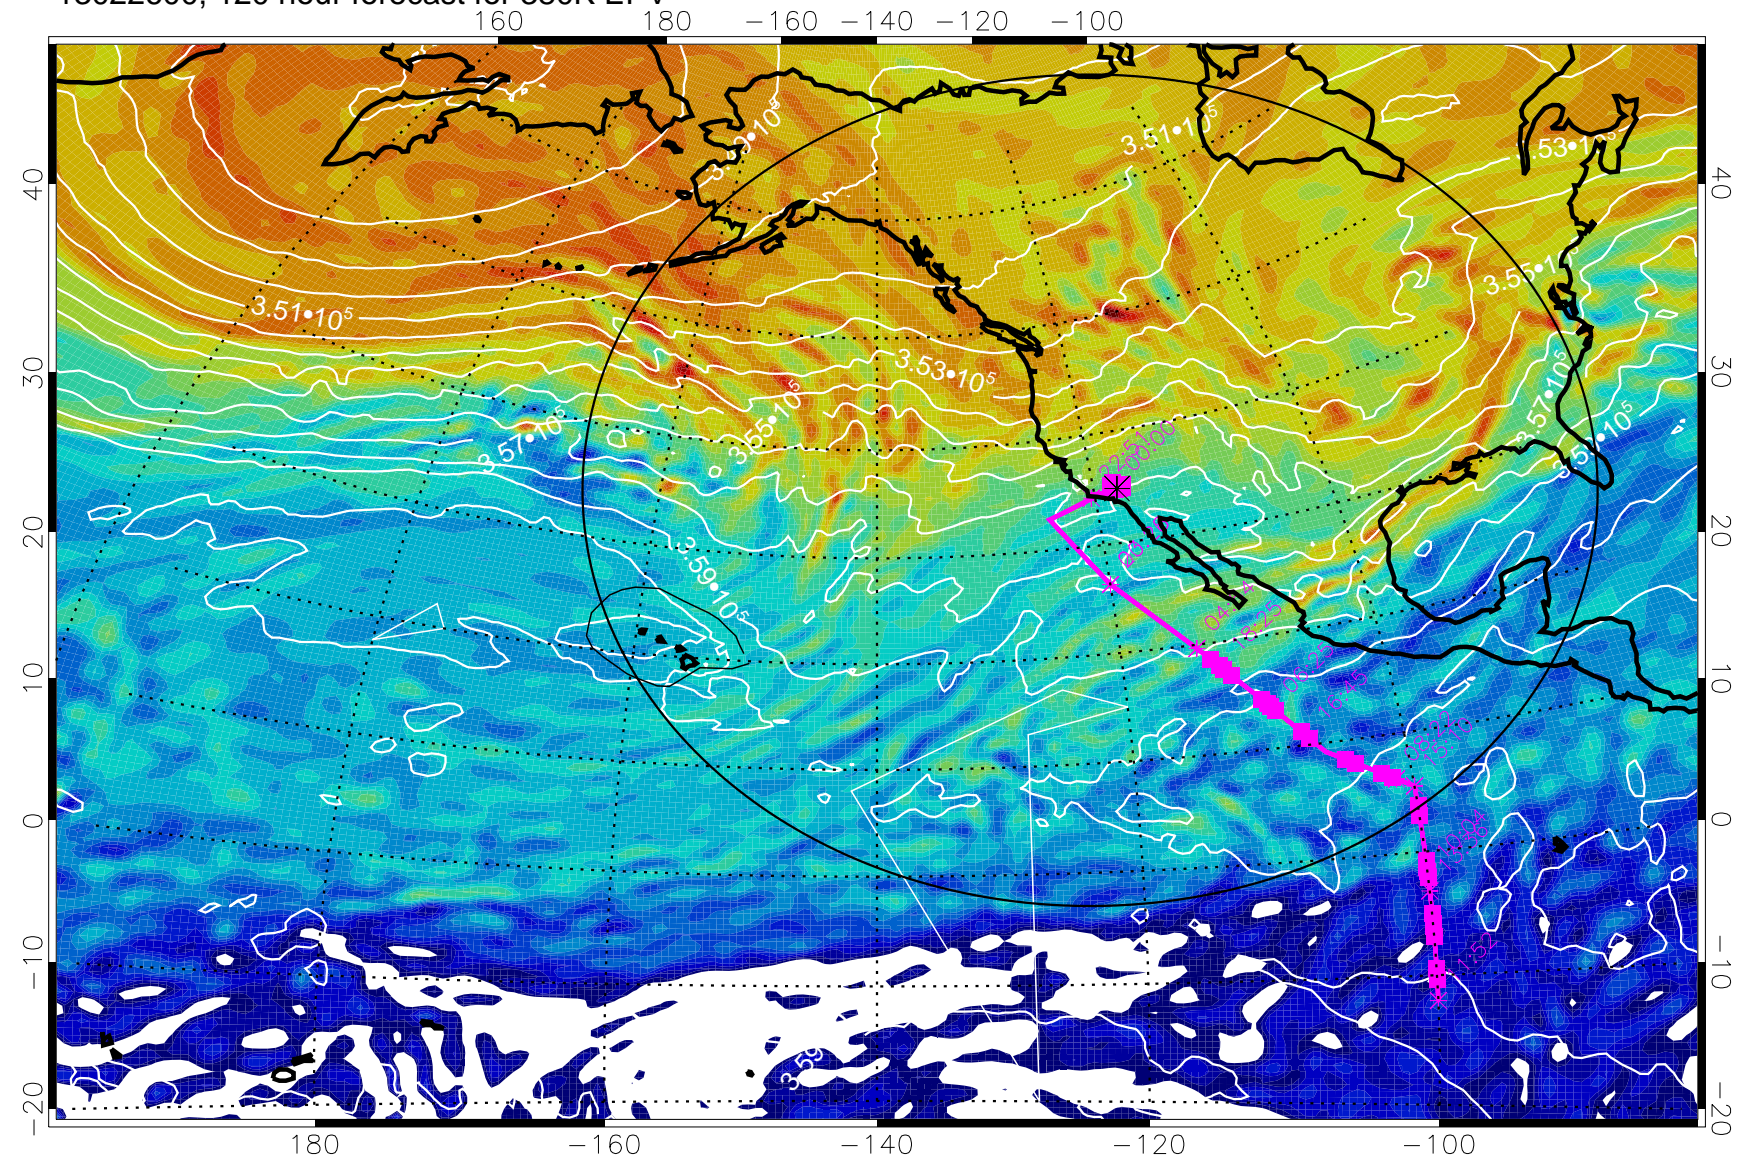

13022418, 90 hour forecast for 380K EPV

380K Montgomery Streamfunction, white

Range ring of 4055 km -- 13 hours GH round trip

13022500, 96 hour forecast for 380K EPV

160 180 -160 -140 -120 -100

380K Montgomery Streamfunction, white

Range ring of 4055 km -- 13 hours GH round trip

13022506, 102 hour forecast for 380K EPV

160 180 -160 -140 -120 -100

380K Montgomery Streamfunction, white

Range ring of 4055 km -- 13 hours GH round trip

13022512, 108 hour forecast for 380K EPV

160 180 -160 -140 -120 -100

380K Montgomery Streamfunction, white

Range ring of 4055 km -- 13 hours GH round trip

13022518, 114 hour forecast for 380K EPV

160 180 -160 -140 -120 -100

380K Montgomery Streamfunction, white

Range ring of 4055 km -- 13 hours GH round trip

13022600, 120 hour forecast for 380K EPV

380K Montgomery Streamfunction, white

Range ring of 4055 km -- 13 hours GH round trip