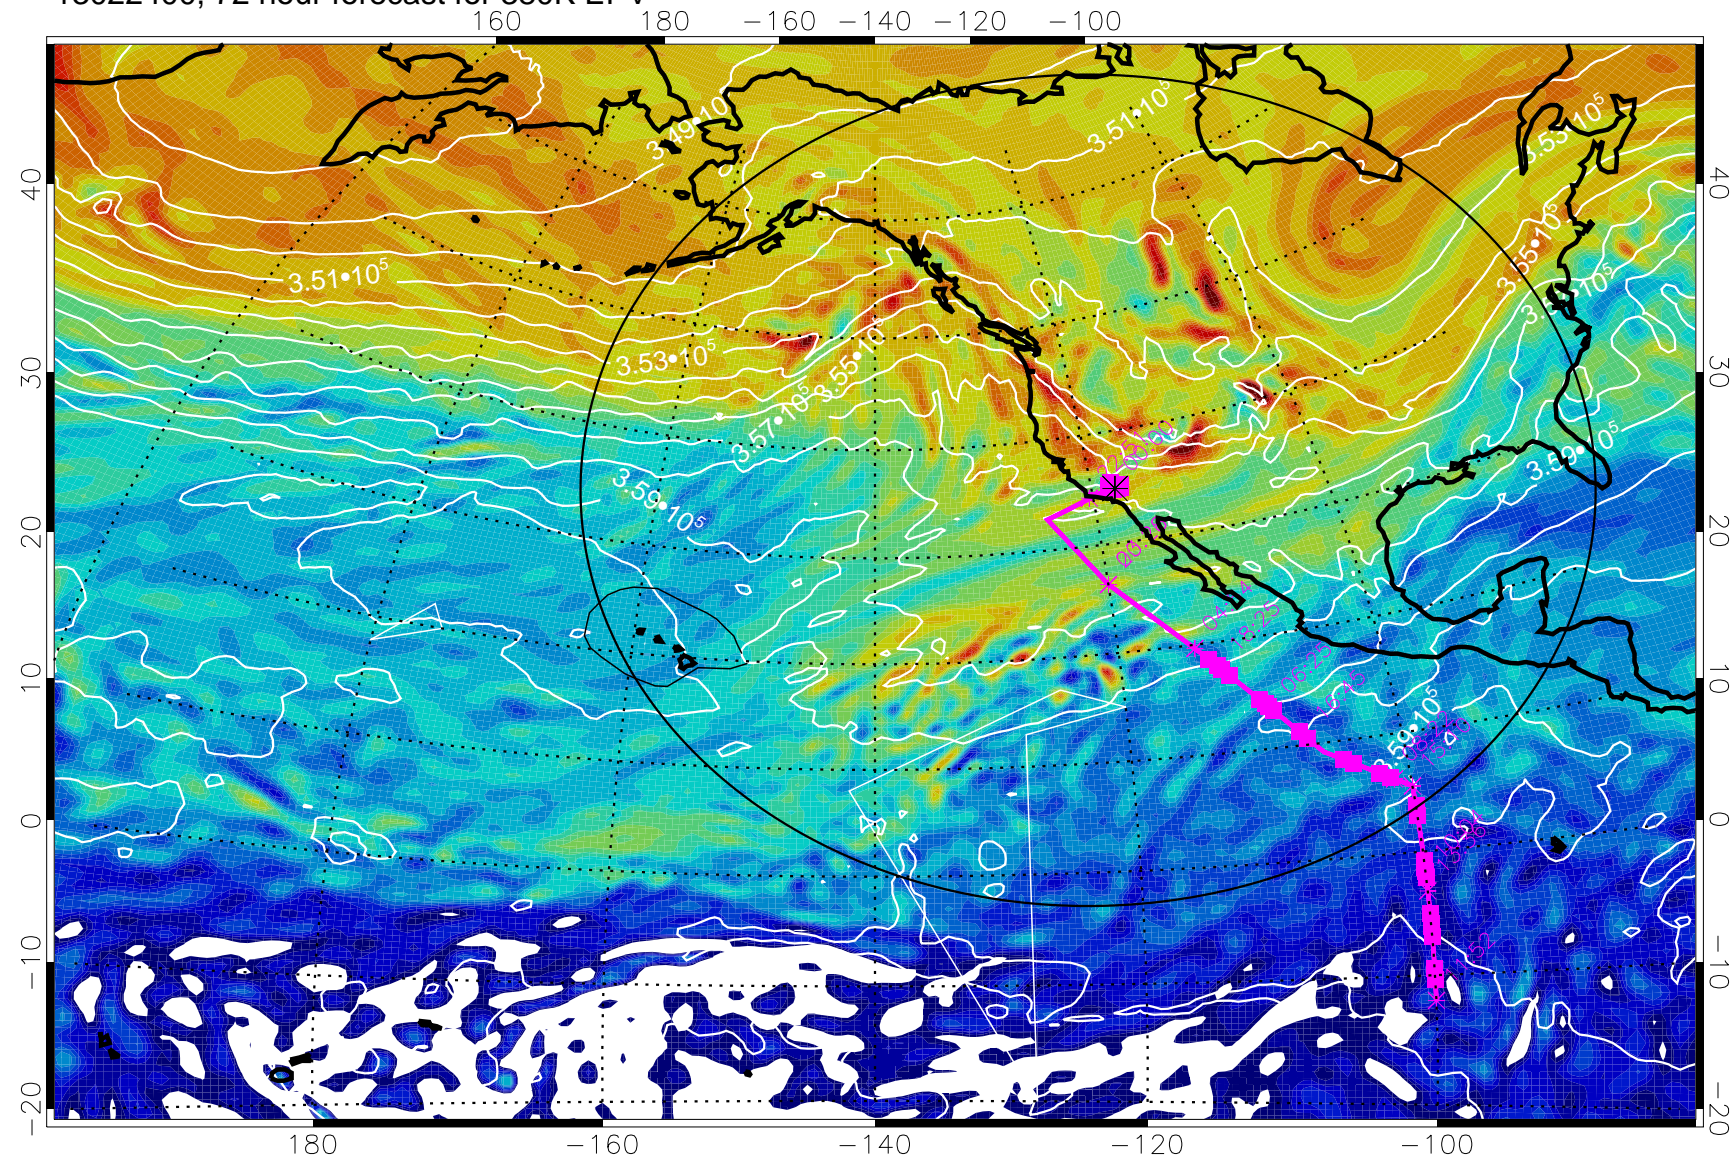

13022306, 54 hour forecast for 380K EPV

380K Montgomery Streamfunction, white

Range ring of 4055 km -- 13 hours GH round trip

13022312, 60 hour forecast for 380K EPV

160 180 -160 -140 -120 -100

380K Montgomery Streamfunction, white

Range ring of 4055 km -- 13 hours GH round trip

13022318, 66 hour forecast for 380K EPV

380K Montgomery Streamfunction, white

Range ring of 4055 km -- 13 hours GH round trip

13022400, 72 hour forecast for 380K EPV

380K Montgomery Streamfunction, white

Range ring of 4055 km -- 13 hours GH round trip

13022406, 78 hour forecast for 380K EPV

380K Montgomery Streamfunction, white

Range ring of 4055 km -- 13 hours GH round trip

13022418, 90 hour forecast for 380K EPV

380K Montgomery Streamfunction, white

Range ring of 4055 km -- 13 hours GH round trip

13022500, 96 hour forecast for 380K EPV

160 180 -160 -140 -120 -100

380K Montgomery Streamfunction, white