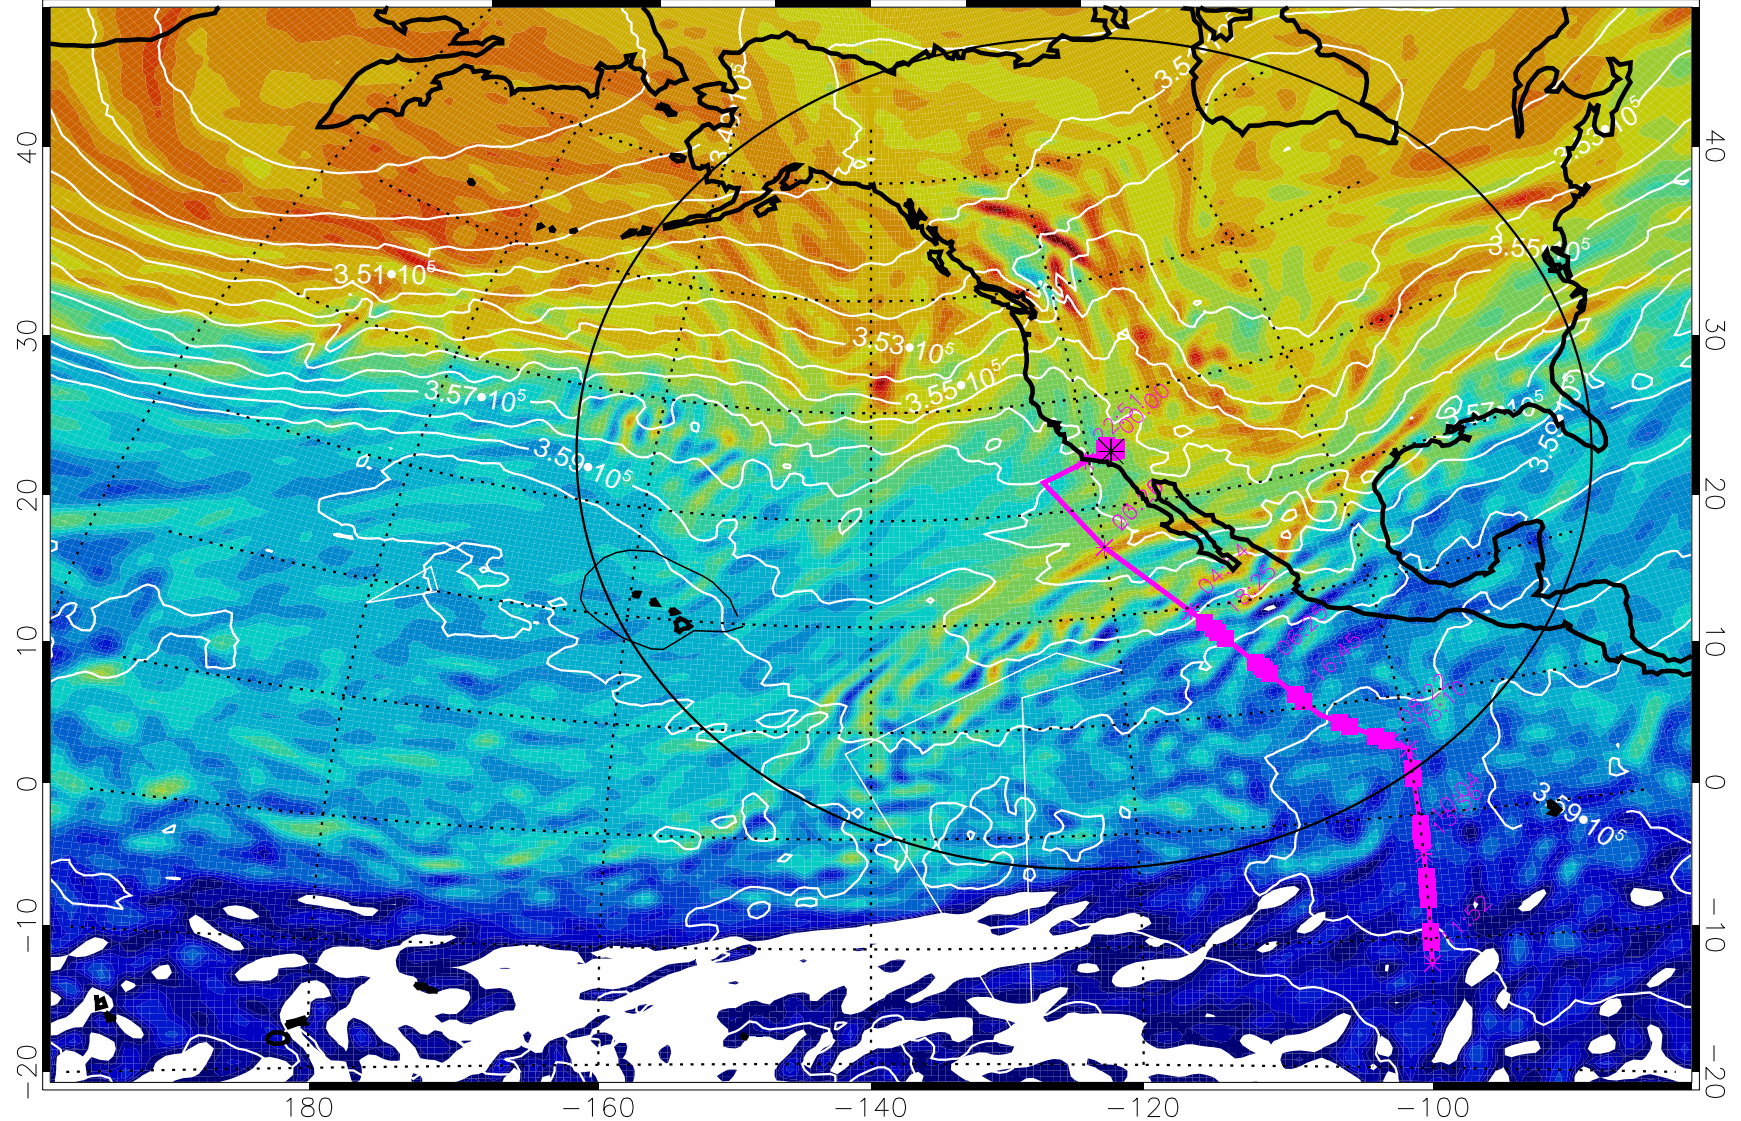

13022412, 84 hour forecast for 380K EPV

160 180 -160 -140 -120 -100

$-5.0 \cdot 10^{-6}$ 0 $5.0 \cdot 10^{-6}$ $1.0 \cdot 10^{-5}$ $1.5 \cdot 10^{-5}$
PVU

380K Montgomery Streamfunction, white

Range ring of 4055 km -- 13 hours GH round trip

13022418, 90 hour forecast for 380K EPV

380K Montgomery Streamfunction, white

Range ring of 4055 km -- 13 hours GH round trip

13022500, 96 hour forecast for 380K EPV

160 180 -160 -140 -120 -100

380K Montgomery Streamfunction, white

Range ring of 4055 km -- 13 hours GH round trip

13022506, 102 hour forecast for 380K EPV

160 180 -160 -140 -120 -100

380K Montgomery Streamfunction, white

Range ring of 4055 km -- 13 hours GH round trip

13022512, 108 hour forecast for 380K EPV

160 180 -160 -140 -120 -100

380K Montgomery Streamfunction, white

Range ring of 4055 km -- 13 hours GH round trip

13022518, 114 hour forecast for 380K EPV

160 180 -160 -140 -120 -100

380K Montgomery Streamfunction, white