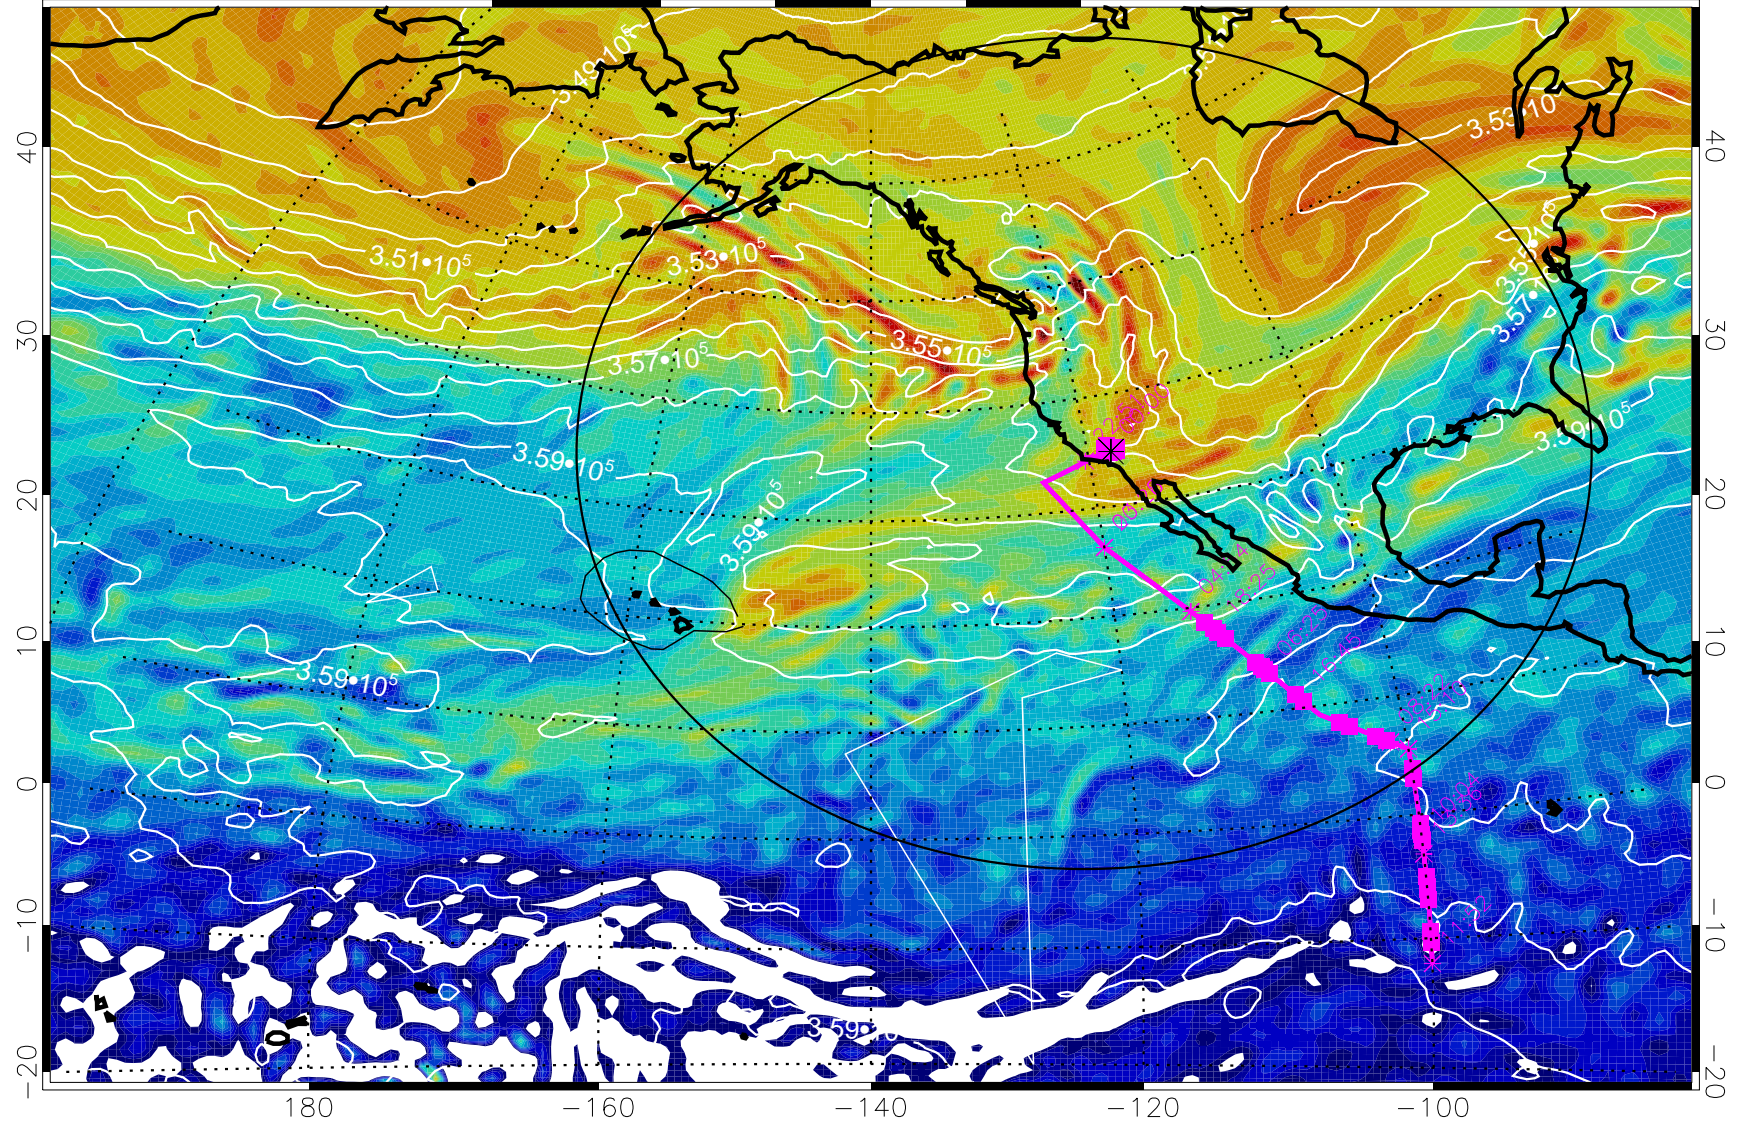

Range ring of 4055 km -- 13 hours GH round trip

Missing Data for 13022200, 24 hour forecast

Missing Data for 13022206, 30 hour forecast

Missing Data for 13022212, 36 hour forecast

13022218, 42 hour forecast for 380K EPV

380K Montgomery Streamfunction, white

Range ring of 4055 km -- 13 hours GH round trip

13022300, 48 hour forecast for 380K EPV

160 180 -160 -140 -120 -100

380K Montgomery Streamfunction, white

Range ring of 4055 km -- 13 hours GH round trip

13022306, 54 hour forecast for 380K EPV

380K Montgomery Streamfunction, white

Range ring of 4055 km -- 13 hours GH round trip

13022312, 60 hour forecast for 380K EPV

160 180 -160 -140 -120 -100

380K Montgomery Streamfunction, white

Range ring of 4055 km -- 13 hours GH round trip

13022318, 66 hour forecast for 380K EPV

380K Montgomery Streamfunction, white

Range ring of 4055 km -- 13 hours GH round trip

13022400, 72 hour forecast for 380K EPV