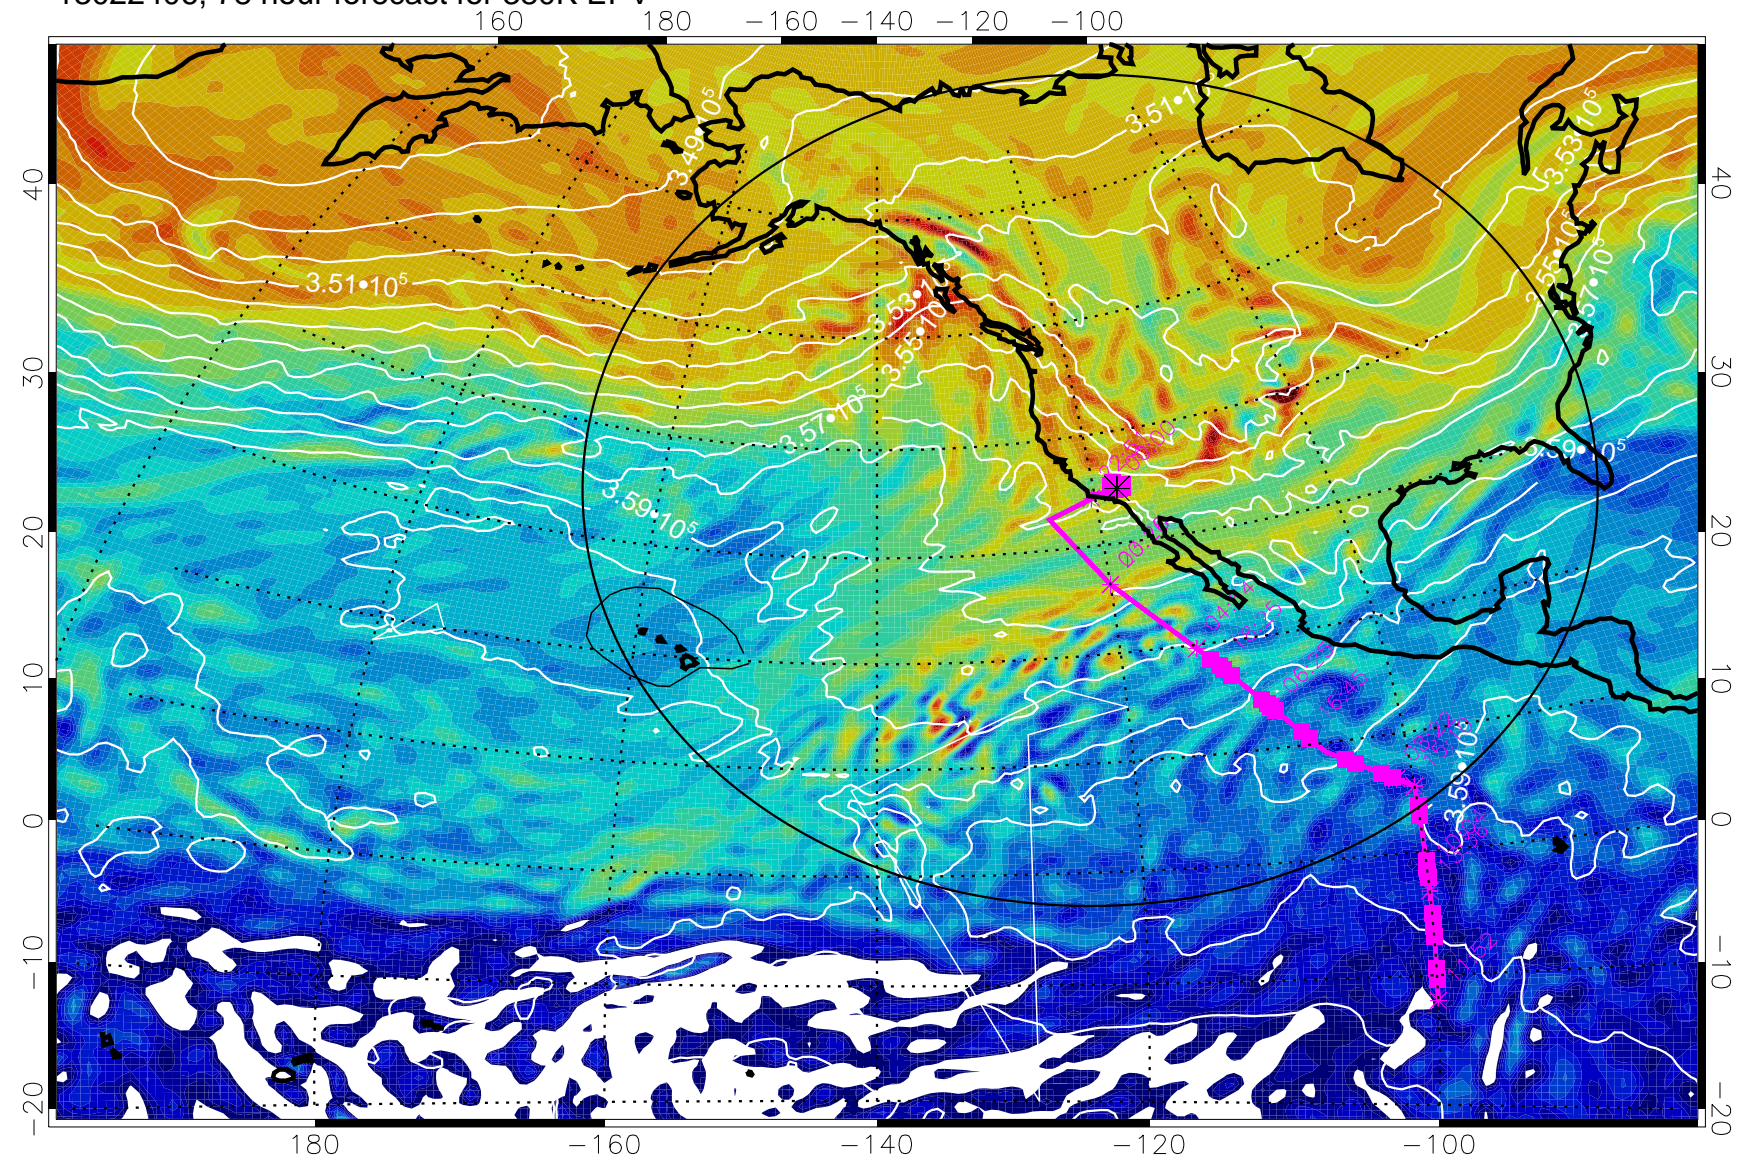

13022306, 54 hour forecast for 380K EPV

380K Montgomery Streamfunction, white

Range ring of 4055 km -- 13 hours GH round trip

13022312, 60 hour forecast for 380K EPV

160 180 -160 -140 -120 -100

380K Montgomery Streamfunction, white

Range ring of 4055 km -- 13 hours GH round trip

13022318, 66 hour forecast for 380K EPV

380K Montgomery Streamfunction, white

Range ring of 4055 km -- 13 hours GH round trip

13022400, 72 hour forecast for 380K EPV

380K Montgomery Streamfunction, white

Range ring of 4055 km -- 13 hours GH round trip

13022406, 78 hour forecast for 380K EPV

380K Montgomery Streamfunction, white

Range ring of 4055 km -- 13 hours GH round trip

13022418, 90 hour forecast for 380K EPV

380K Montgomery Streamfunction, white

Range ring of 4055 km -- 13 hours GH round trip

13022500, 96 hour forecast for 380K EPV

160 180 -160 -140 -120 -100

380K Montgomery Streamfunction, white