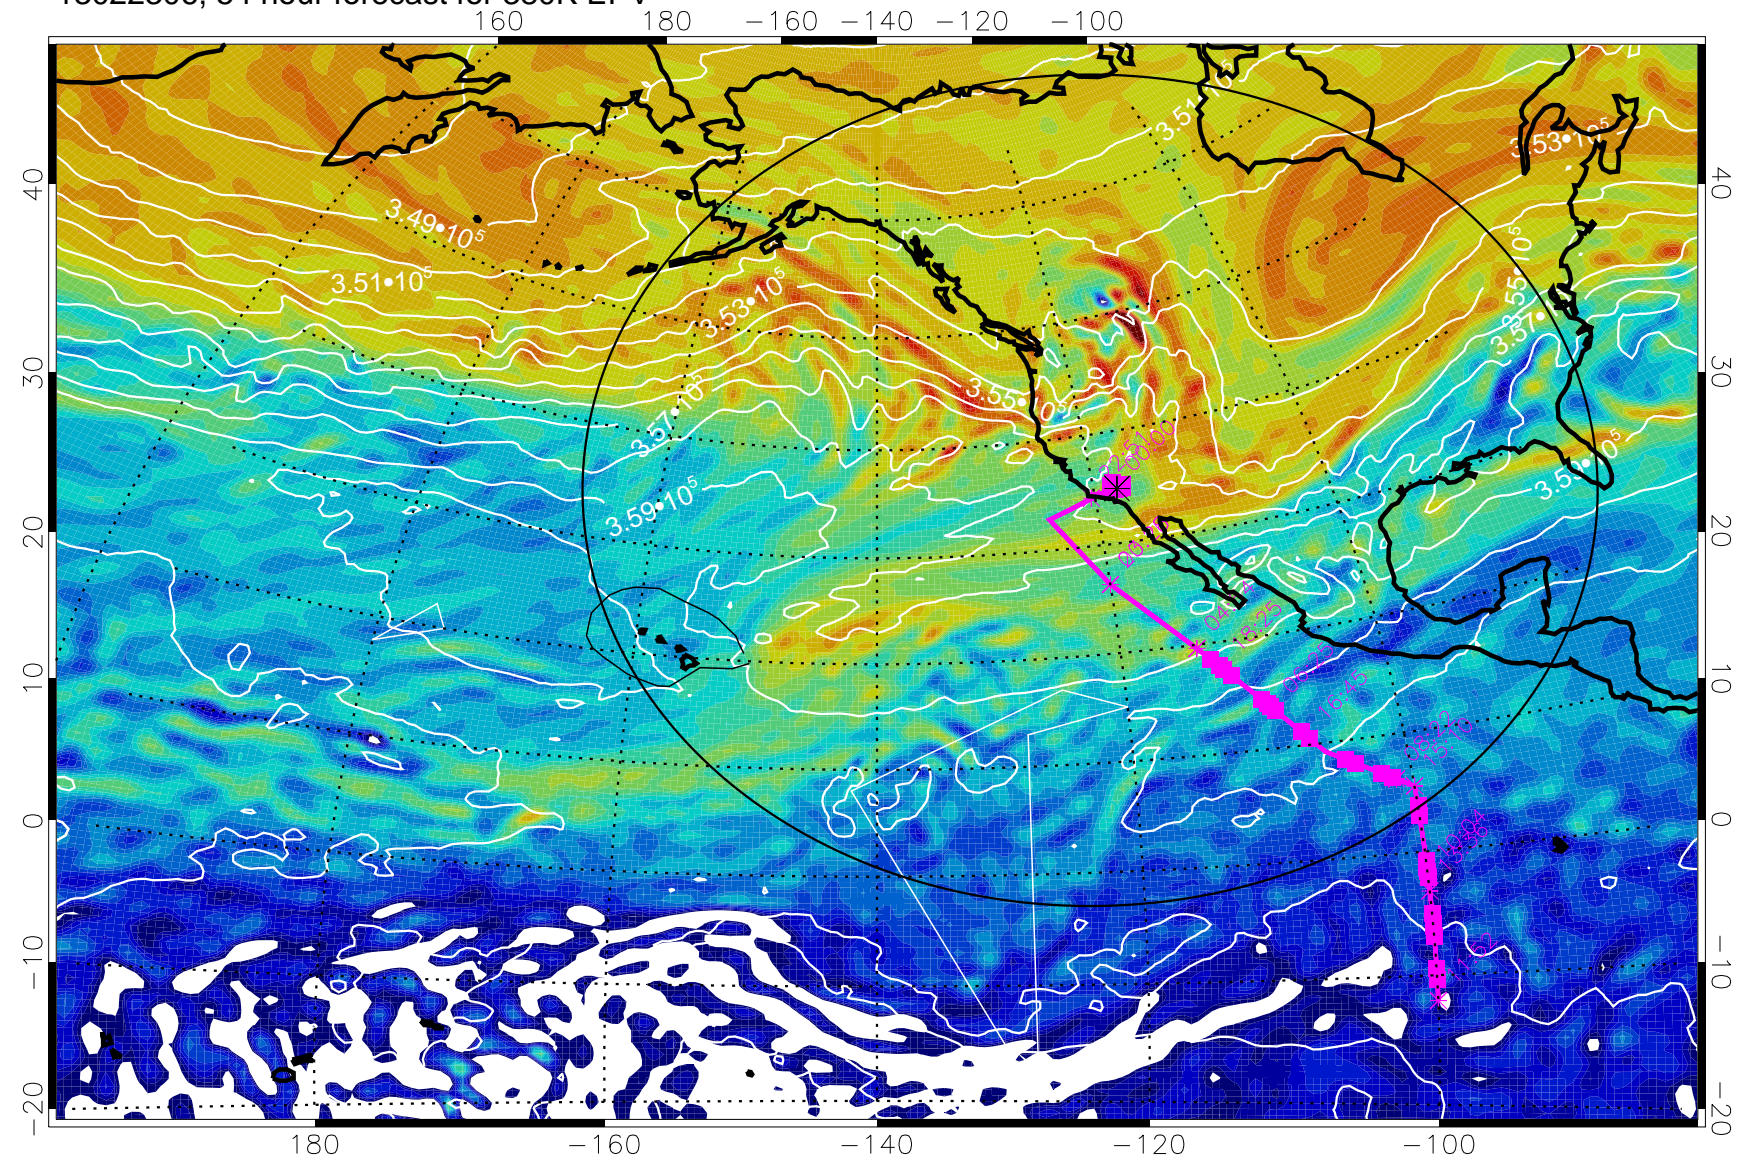

380K Montgomery Streamfunction, white

Range ring of 4055 km -- 13 hours GH round trip

13022300, 48 hour forecast for 380K EPV

160 180 -160 -140 -120 -100

380K Montgomery Streamfunction, white

Range ring of 4055 km -- 13 hours GH round trip

13022306, 54 hour forecast for 380K EPV

380K Montgomery Streamfunction, white

Range ring of 4055 km -- 13 hours GH round trip

13022312, 60 hour forecast for 380K EPV

160 180 -160 -140 -120 -100

380K Montgomery Streamfunction, white

Range ring of 4055 km -- 13 hours GH round trip

13022318, 66 hour forecast for 380K EPV

380K Montgomery Streamfunction, white

Range ring of 4055 km -- 13 hours GH round trip

13022400, 72 hour forecast for 380K EPV

380K Montgomery Streamfunction, white

Range ring of 4055 km -- 13 hours GH round trip

13022406, 78 hour forecast for 380K EPV

380K Montgomery Streamfunction, white

Range ring of 4055 km -- 13 hours GH round trip