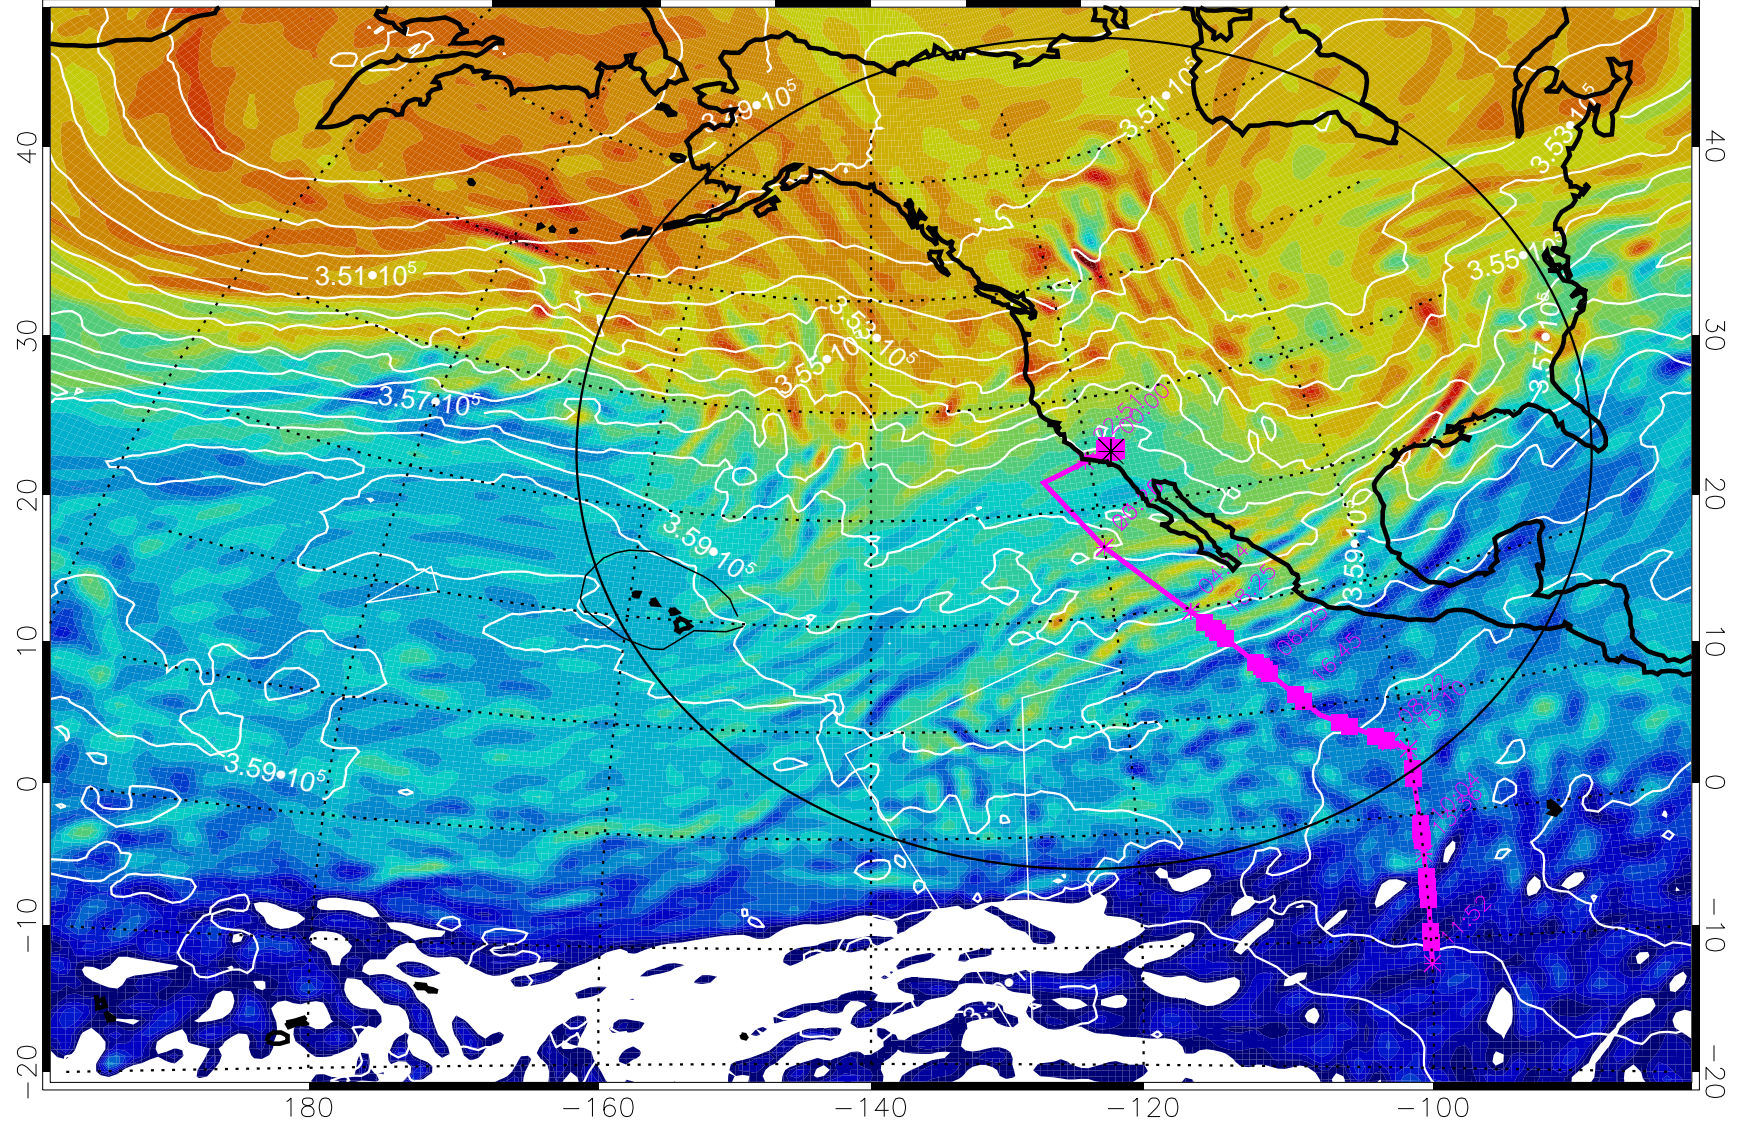

13022418, 90 hour forecast for 380K EPV

380K Montgomery Streamfunction, white

Range ring of 4055 km -- 13 hours GH round trip

13022500, 96 hour forecast for 380K EPV

160 180 -160 -140 -120 -100

380K Montgomery Streamfunction, white

Range ring of 4055 km -- 13 hours GH round trip

13022506, 102 hour forecast for 380K EPV

160 180 -160 -140 -120 -100

380K Montgomery Streamfunction, white

Range ring of 4055 km -- 13 hours GH round trip

13022512, 108 hour forecast for 380K EPV

160 180 -160 -140 -120 -100

380K Montgomery Streamfunction, white

Range ring of 4055 km -- 13 hours GH round trip

13022518, 114 hour forecast for 380K EPV

160 180 -160 -140 -120 -100

380K Montgomery Streamfunction, white

Range ring of 4055 km -- 13 hours GH round trip

13022600, 120 hour forecast for 380K EPV

380K Montgomery Streamfunction, white

Range ring of 4055 km -- 13 hours GH round trip