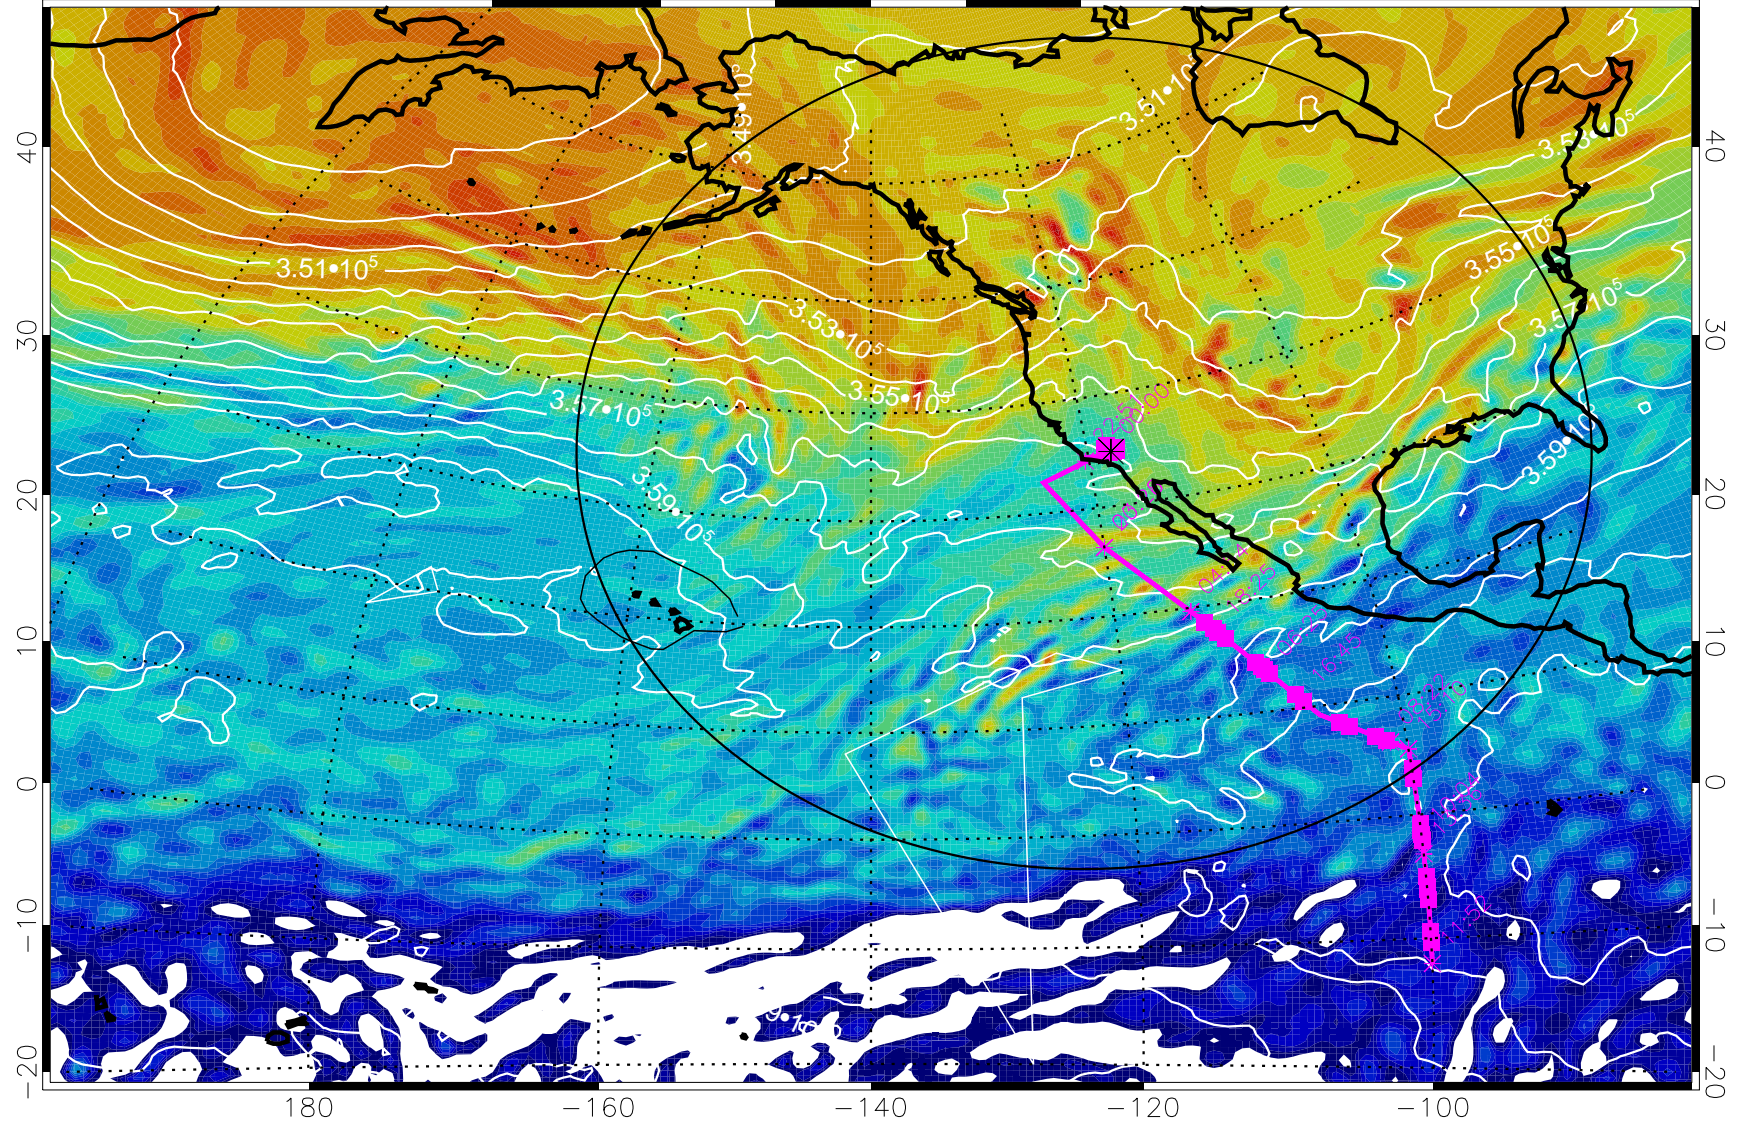

13022418, 90 hour forecast for 380K EPV

380K Montgomery Streamfunction, white

Range ring of 4055 km -- 13 hours GH round trip

13022500, 96 hour forecast for 380K EPV

160 180 -160 -140 -120 -100

380K Montgomery Streamfunction, white

Range ring of 4055 km -- 13 hours GH round trip

13022506, 102 hour forecast for 380K EPV

160 180 -160 -140 -120 -100

380K Montgomery Streamfunction, white

Range ring of 4055 km -- 13 hours GH round trip

13022512, 108 hour forecast for 380K EPV

160 180 -160 -140 -120 -100

380K Montgomery Streamfunction, white

Range ring of 4055 km -- 13 hours GH round trip

13022518, 114 hour forecast for 380K EPV

160 180 -160 -140 -120 -100

380K Montgomery Streamfunction, white

Range ring of 4055 km -- 13 hours GH round trip

13022600, 120 hour forecast for 380K EPV

380K Montgomery Streamfunction, white

Range ring of 4055 km -- 13 hours GH round trip