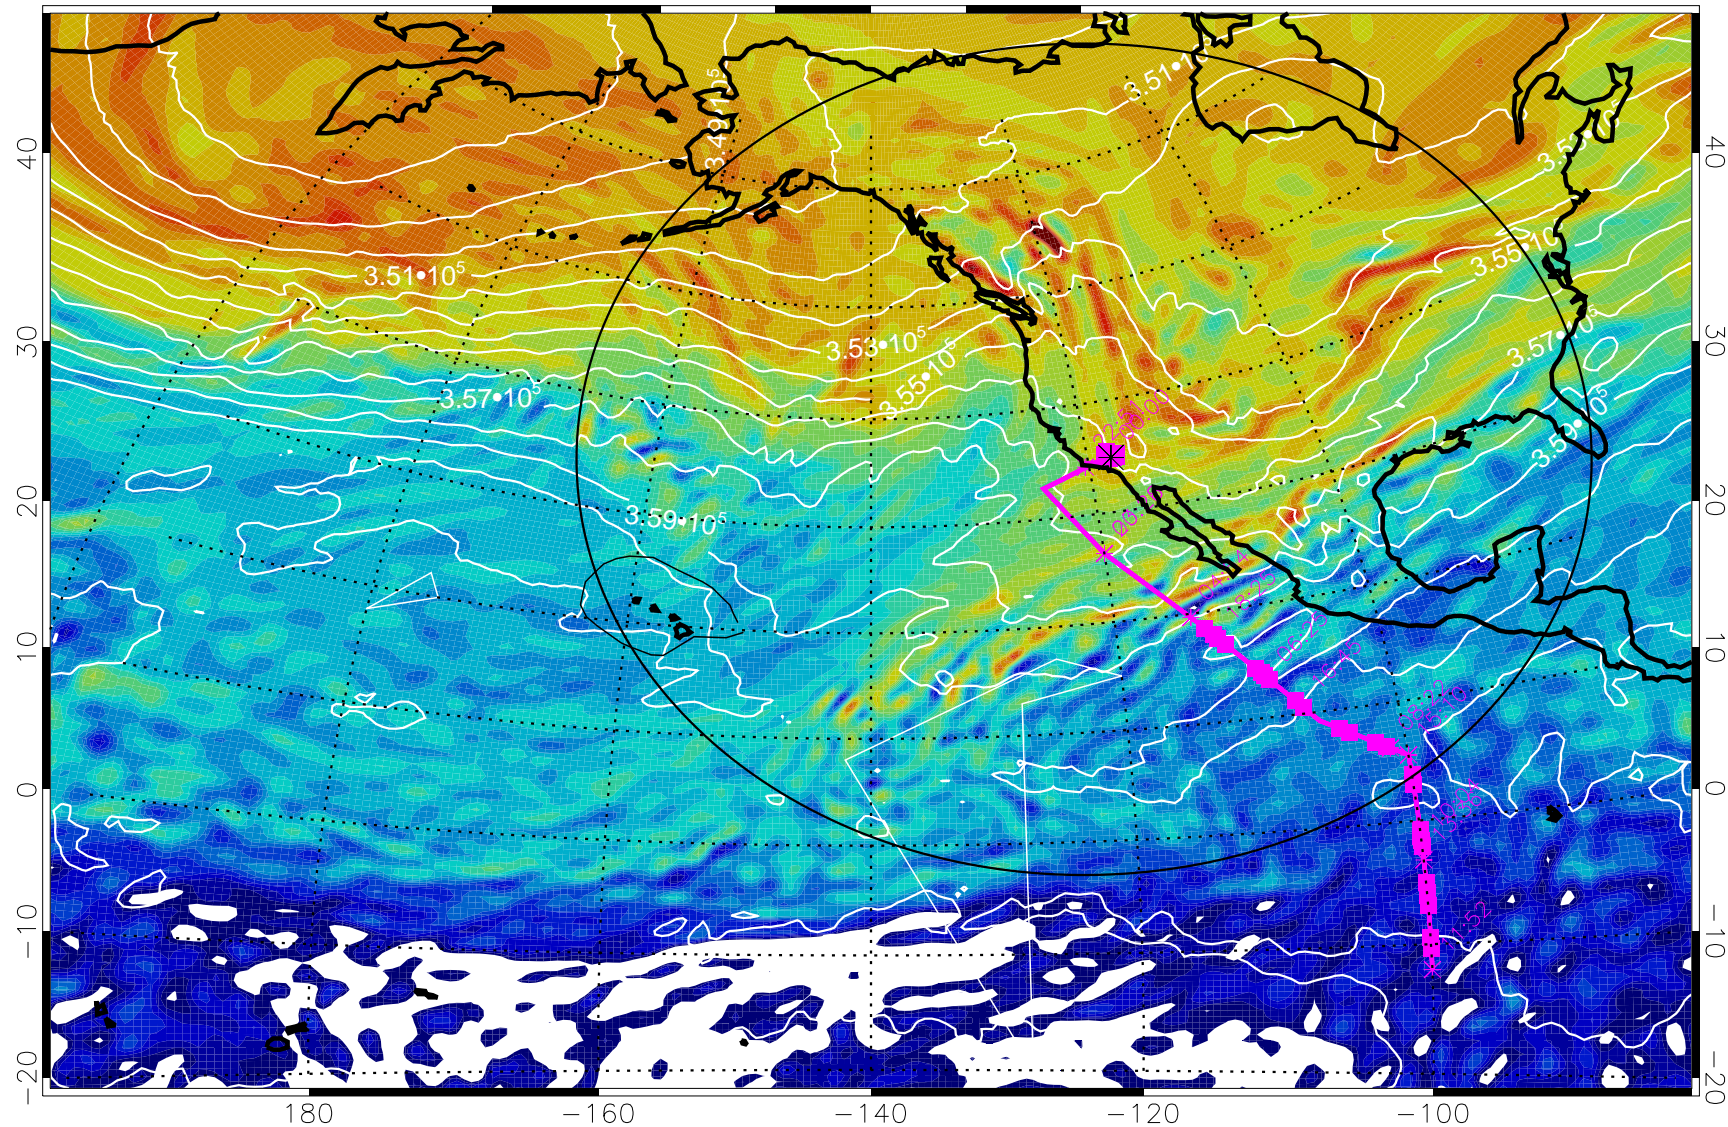

13022418, 90 hour forecast for 380K EPV

380K Montgomery Streamfunction, white

Range ring of 4055 km -- 13 hours GH round trip

13022500, 96 hour forecast for 380K EPV

160 180 -160 -140 -120 -100

380K Montgomery Streamfunction, white

Range ring of 4055 km -- 13 hours GH round trip

13022506, 102 hour forecast for 380K EPV

160 180 -160 -140 -120 -100

380K Montgomery Streamfunction, white

Range ring of 4055 km -- 13 hours GH round trip

13022512, 108 hour forecast for 380K EPV

160 180 -160 -140 -120 -100

380K Montgomery Streamfunction, white

Range ring of 4055 km -- 13 hours GH round trip

13022518, 114 hour forecast for 380K EPV

160 180 -160 -140 -120 -100

380K Montgomery Streamfunction, white

Range ring of 4055 km -- 13 hours GH round trip

13022600, 120 hour forecast for 380K EPV

380K Montgomery Streamfunction, white

Range ring of 4055 km -- 13 hours GH round trip