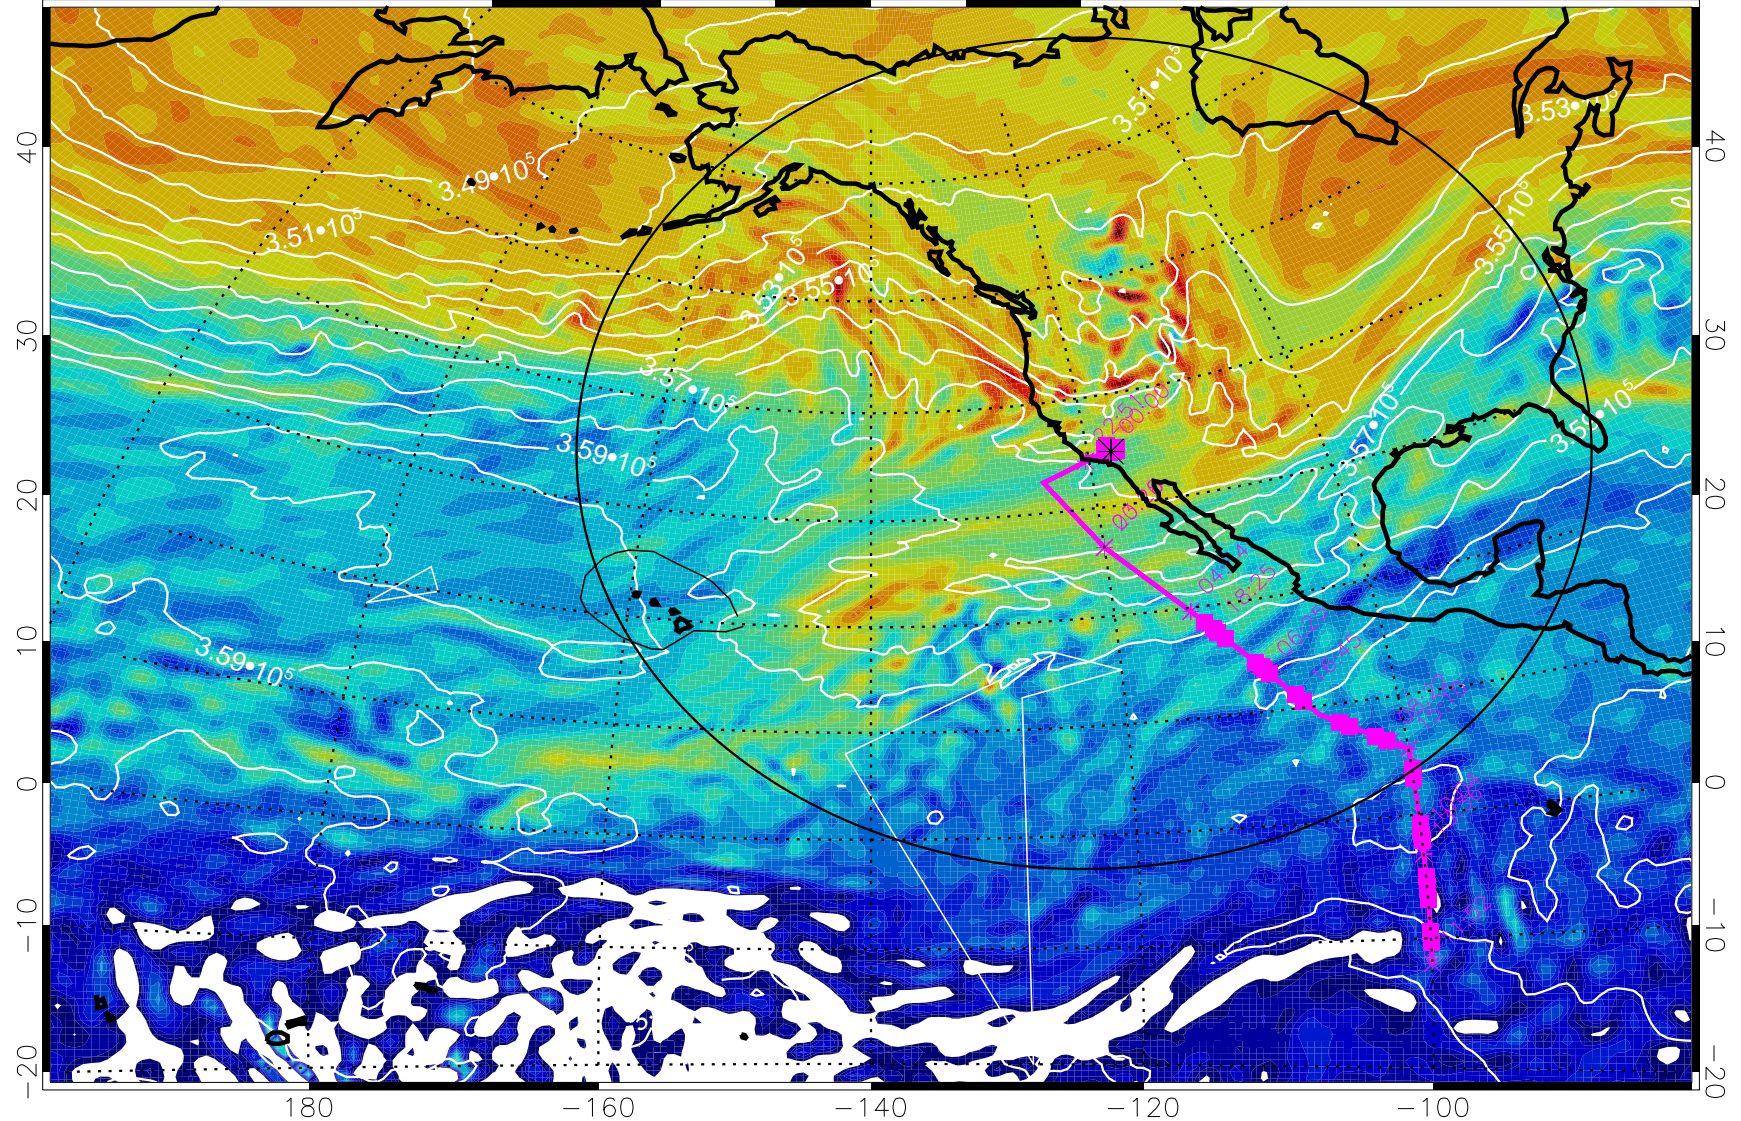

380K Montgomery Streamfunction, white

Range ring of 4055 km -- 13 hours GH round trip

13022300, 48 hour forecast for 380K EPV

160 180 -160 -140 -120 -100

380K Montgomery Streamfunction, white

Range ring of 4055 km -- 13 hours GH round trip

13022306, 54 hour forecast for 380K EPV

380K Montgomery Streamfunction, white

Range ring of 4055 km -- 13 hours GH round trip

13022312, 60 hour forecast for 380K EPV

160 180 -160 -140 -120 -100

380K Montgomery Streamfunction, white

Range ring of 4055 km -- 13 hours GH round trip

13022318, 66 hour forecast for 380K EPV

380K Montgomery Streamfunction, white

Range ring of 4055 km -- 13 hours GH round trip

13022400, 72 hour forecast for 380K EPV

380K Montgomery Streamfunction, white

Range ring of 4055 km -- 13 hours GH round trip

13022406, 78 hour forecast for 380K EPV

380K Montgomery Streamfunction, white

Range ring of 4055 km -- 13 hours GH round trip