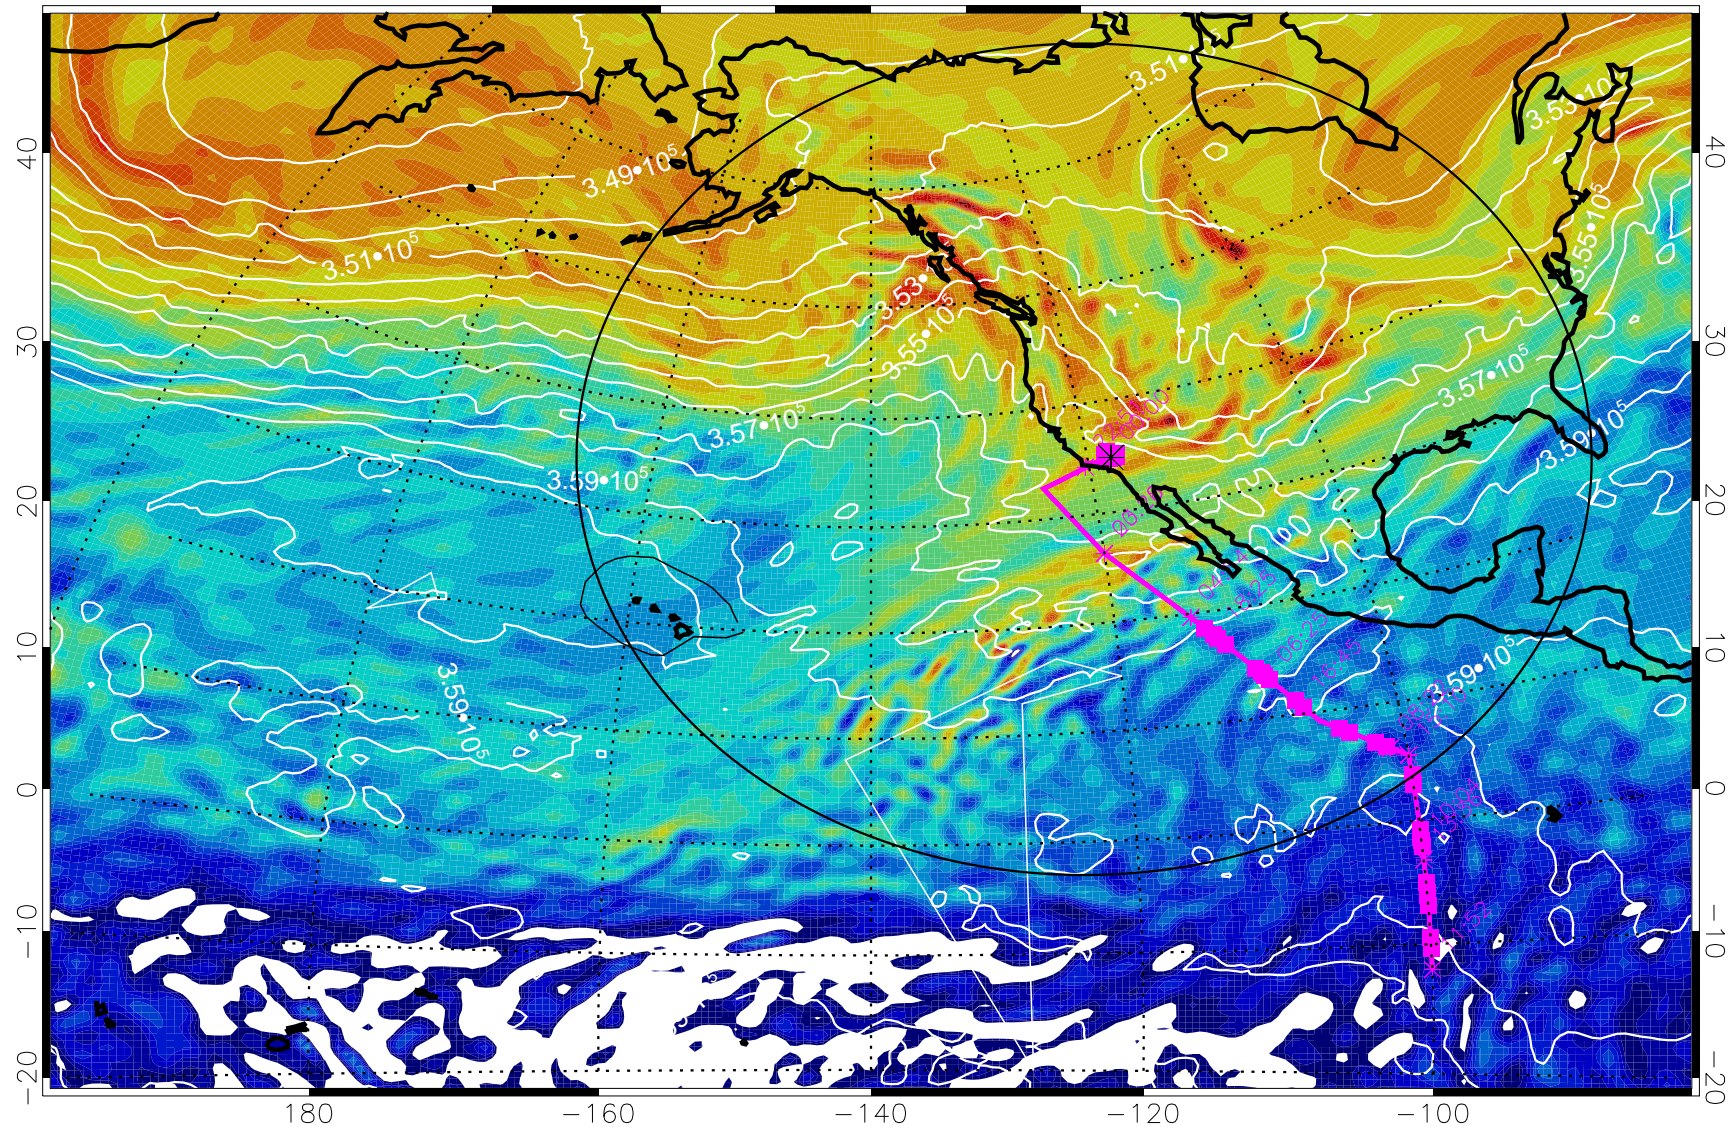

Range ring of 4055 km -- 13 hours GH round trip

13022318, 66 hour forecast for 380K EPV

380K Montgomery Streamfunction, white

Range ring of 4055 km -- 13 hours GH round trip

13022400, 72 hour forecast for 380K EPV

380K Montgomery Streamfunction, white

Range ring of 4055 km -- 13 hours GH round trip

13022406, 78 hour forecast for 380K EPV

380K Montgomery Streamfunction, white

Range ring of 4055 km -- 13 hours GH round trip

13022412, 84 hour forecast for 380K EPV

160 180 -160 -140 -120 -100

$-5.0 \cdot 10^{-6}$ 0 $5.0 \cdot 10^{-6}$ $1.0 \cdot 10^{-5}$ $1.5 \cdot 10^{-5}$
PVU

380K Montgomery Streamfunction, white

Range ring of 4055 km -- 13 hours GH round trip

13022418, 90 hour forecast for 380K EPV

380K Montgomery Streamfunction, white

Range ring of 4055 km -- 13 hours GH round trip

13022500, 96 hour forecast for 380K EPV

160 180 -160 -140 -120 -100

380K Montgomery Streamfunction, white