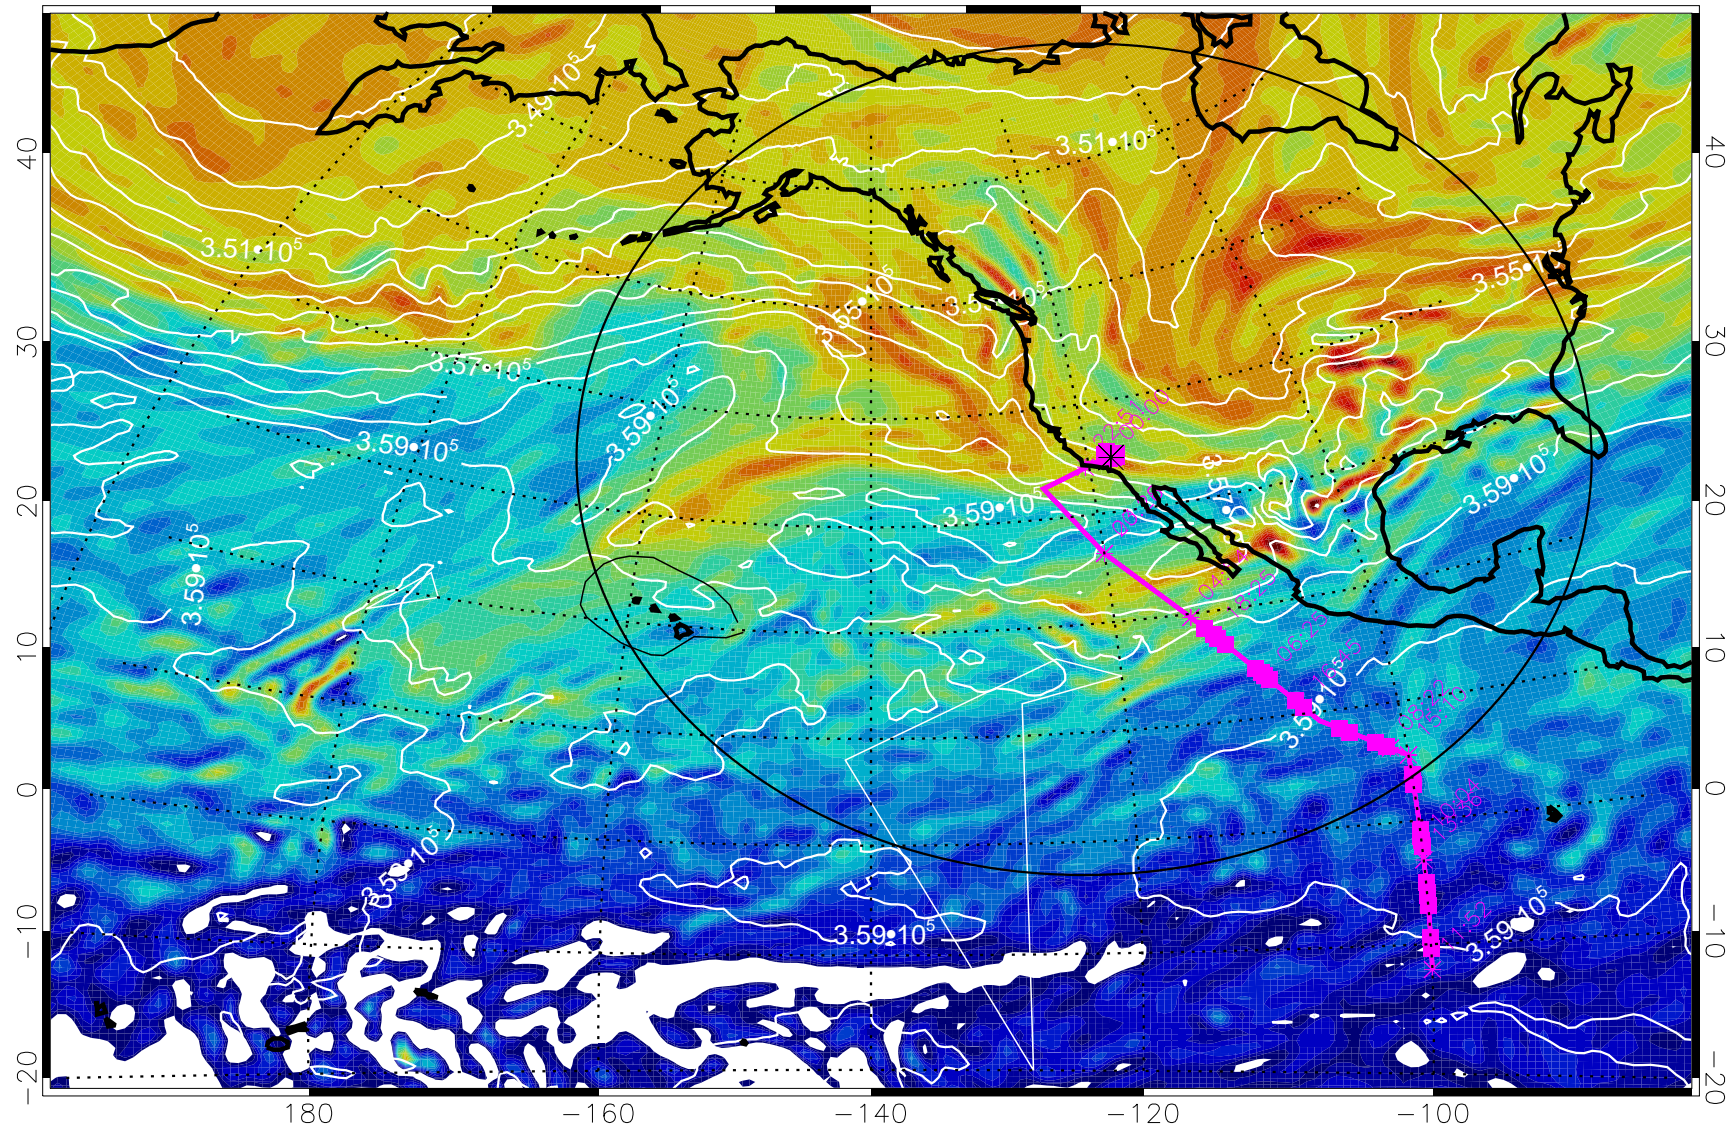

13022112, 12 hour forecast for 380K EPV

160 180 -160 -140 -120 -100

380K Montgomery Streamfunction, white

Range ring of 4055 km -- 13 hours GH round trip

13022118, 18 hour forecast for 380K EPV

380K Montgomery Streamfunction, white

Range ring of 4055 km -- 13 hours GH round trip

Missing Data for 13022200, 24 hour forecast

Missing Data for 13022206, 30 hour forecast

Missing Data for 13022212, 36 hour forecast

13022218, 42 hour forecast for 380K EPV

380K Montgomery Streamfunction, white

Range ring of 4055 km -- 13 hours GH round trip

13022300, 48 hour forecast for 380K EPV

160 180 -160 -140 -120 -100

380K Montgomery Streamfunction, white

Range ring of 4055 km -- 13 hours GH round trip

13022306, 54 hour forecast for 380K EPV

380K Montgomery Streamfunction, white

Range ring of 4055 km -- 13 hours GH round trip

13022312, 60 hour forecast for 380K EPV

160 180 -160 -140 -120 -100

380K Montgomery Streamfunction, white