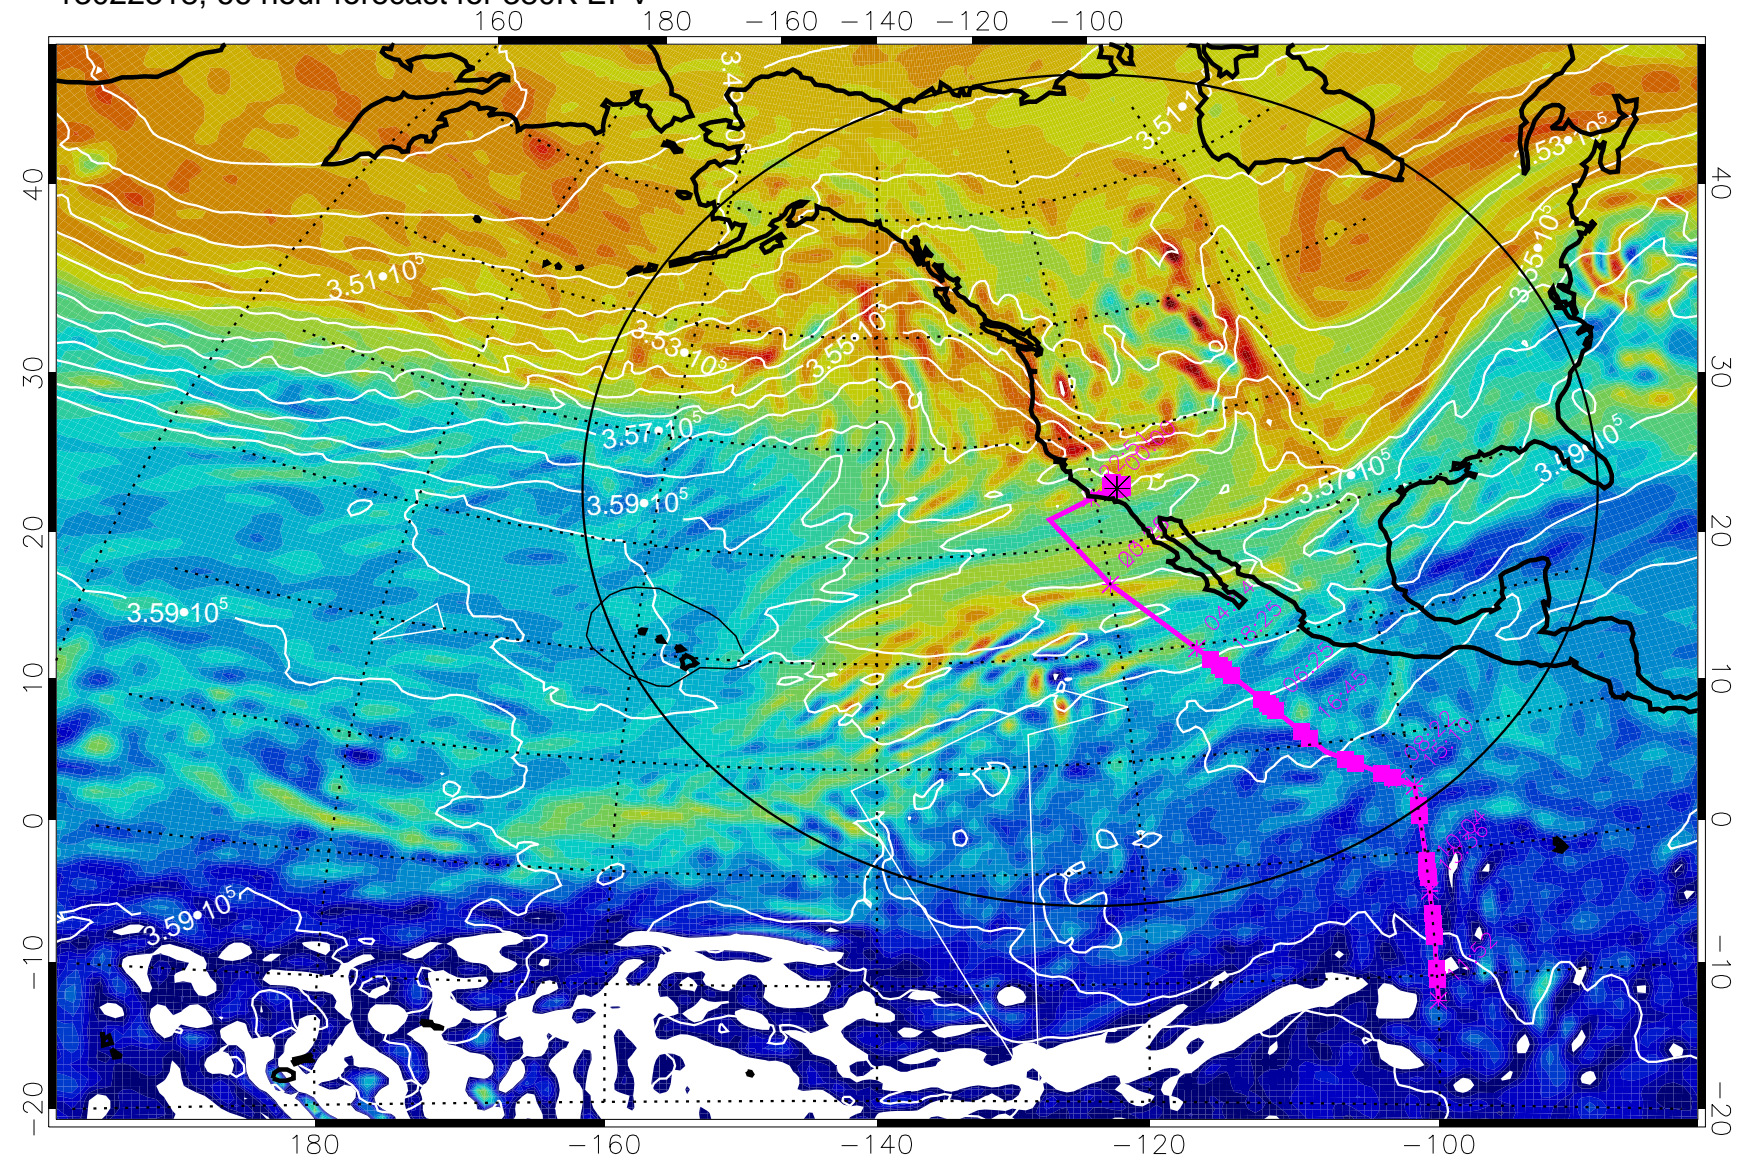

380K Montgomery Streamfunction, white

Range ring of 4055 km -- 13 hours GH round trip

13022300, 48 hour forecast for 380K EPV

160 180 -160 -140 -120 -100

380K Montgomery Streamfunction, white

Range ring of 4055 km -- 13 hours GH round trip

13022306, 54 hour forecast for 380K EPV

380K Montgomery Streamfunction, white

Range ring of 4055 km -- 13 hours GH round trip

13022312, 60 hour forecast for 380K EPV

160 180 -160 -140 -120 -100

380K Montgomery Streamfunction, white

Range ring of 4055 km -- 13 hours GH round trip

13022318, 66 hour forecast for 380K EPV

380K Montgomery Streamfunction, white

Range ring of 4055 km -- 13 hours GH round trip

13022400, 72 hour forecast for 380K EPV

380K Montgomery Streamfunction, white

Range ring of 4055 km -- 13 hours GH round trip

13022406, 78 hour forecast for 380K EPV

380K Montgomery Streamfunction, white

Range ring of 4055 km -- 13 hours GH round trip