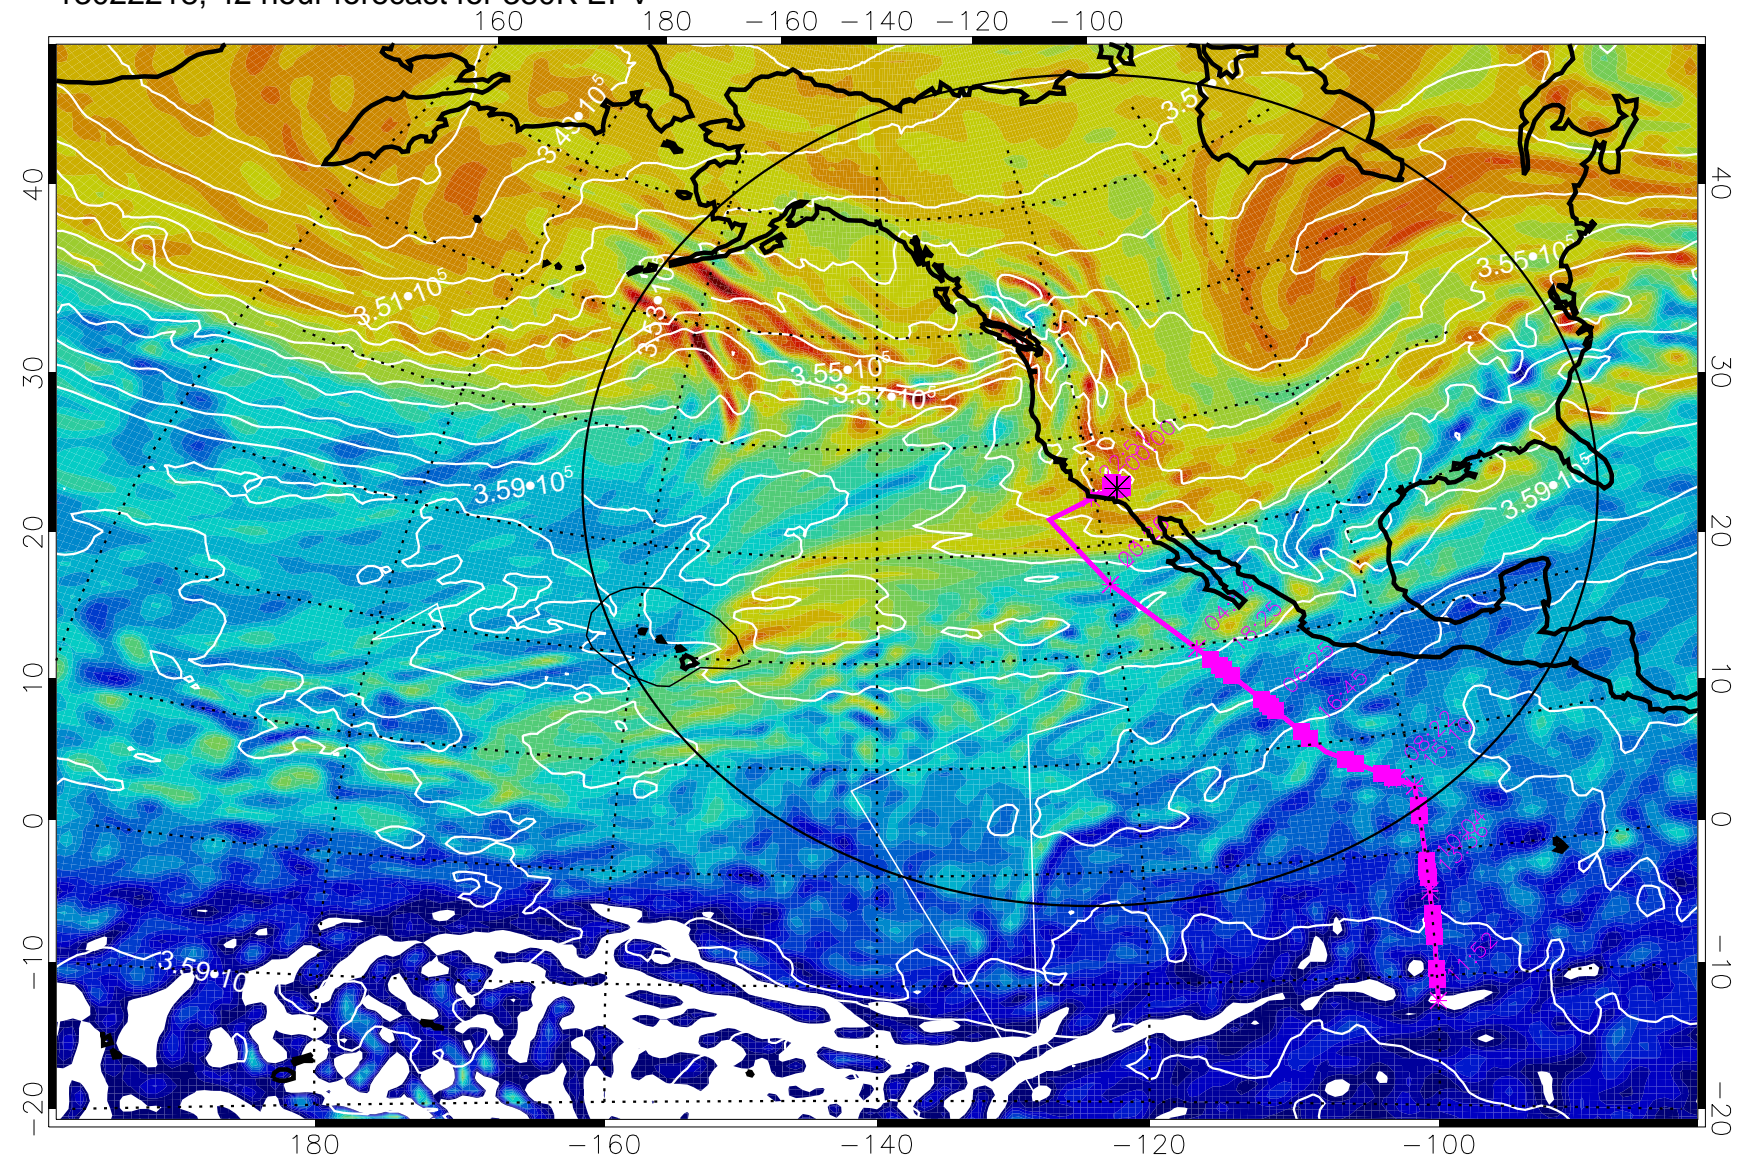

13022112, 12 hour forecast for 380K EPV

160 180 -160 -140 -120 -100

380K Montgomery Streamfunction, white

Range ring of 4055 km -- 13 hours GH round trip

13022118, 18 hour forecast for 380K EPV

380K Montgomery Streamfunction, white

Range ring of 4055 km -- 13 hours GH round trip

Missing Data for 13022200, 24 hour forecast

Missing Data for 13022206, 30 hour forecast

Missing Data for 13022212, 36 hour forecast

13022218, 42 hour forecast for 380K EPV

380K Montgomery Streamfunction, white

Range ring of 4055 km -- 13 hours GH round trip

13022300, 48 hour forecast for 380K EPV

160 180 -160 -140 -120 -100

380K Montgomery Streamfunction, white

Range ring of 4055 km -- 13 hours GH round trip

Range ring of 4055 km -- 13 hours GH round trip

13022318, 66 hour forecast for 380K EPV

380K Montgomery Streamfunction, white

Range ring of 4055 km -- 13 hours GH round trip

13022400, 72 hour forecast for 380K EPV