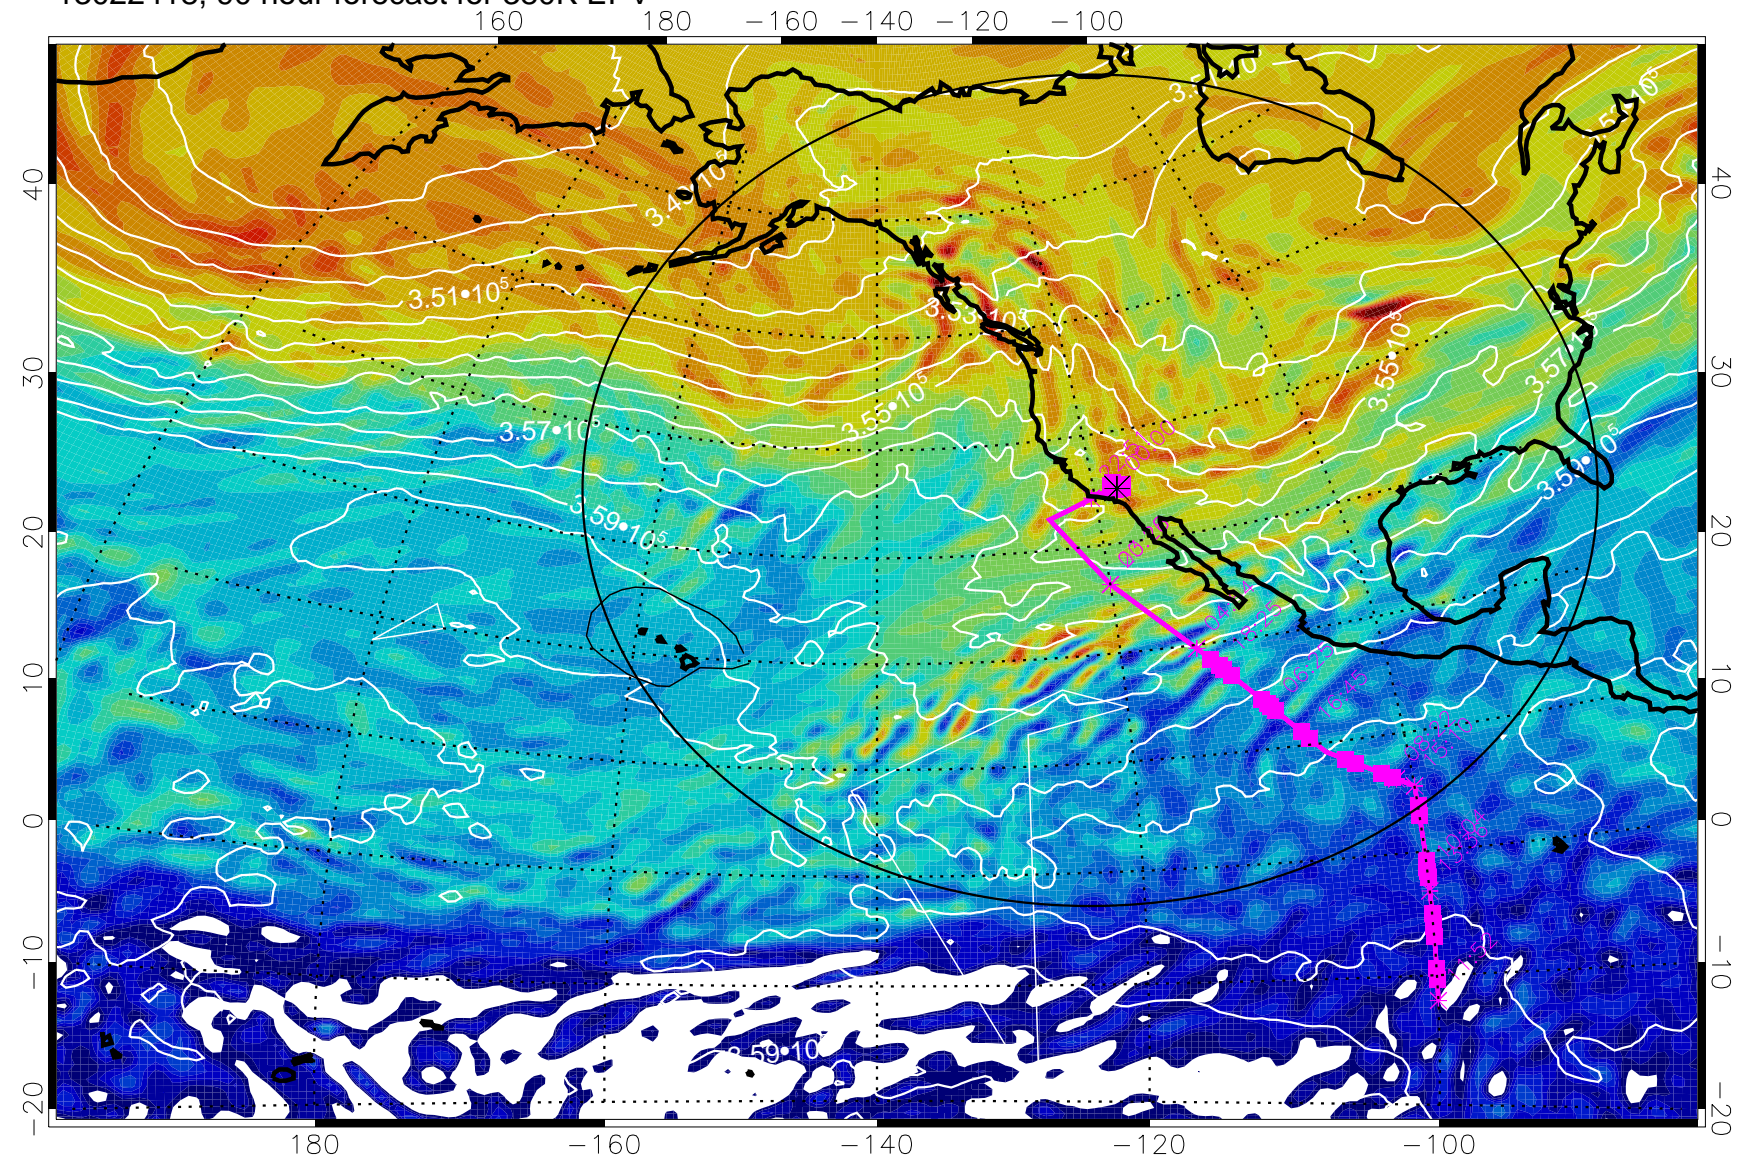

380K Montgomery Streamfunction, white

Range ring of 4055 km -- 13 hours GH round trip

13022406, 78 hour forecast for 380K EPV

380K Montgomery Streamfunction, white

Range ring of 4055 km -- 13 hours GH round trip

13022412, 84 hour forecast for 380K EPV

160 180 -160 -140 -120 -100

$-5.0 \cdot 10^{-6}$ 0 $5.0 \cdot 10^{-6}$ $1.0 \cdot 10^{-5}$ $1.5 \cdot 10^{-5}$
PVU

380K Montgomery Streamfunction, white

Range ring of 4055 km -- 13 hours GH round trip

13022418, 90 hour forecast for 380K EPV

380K Montgomery Streamfunction, white

Range ring of 4055 km -- 13 hours GH round trip

13022500, 96 hour forecast for 380K EPV

160 180 -160 -140 -120 -100

380K Montgomery Streamfunction, white

Range ring of 4055 km -- 13 hours GH round trip

13022506, 102 hour forecast for 380K EPV

160 180 -160 -140 -120 -100

380K Montgomery Streamfunction, white

Range ring of 4055 km -- 13 hours GH round trip

13022512, 108 hour forecast for 380K EPV