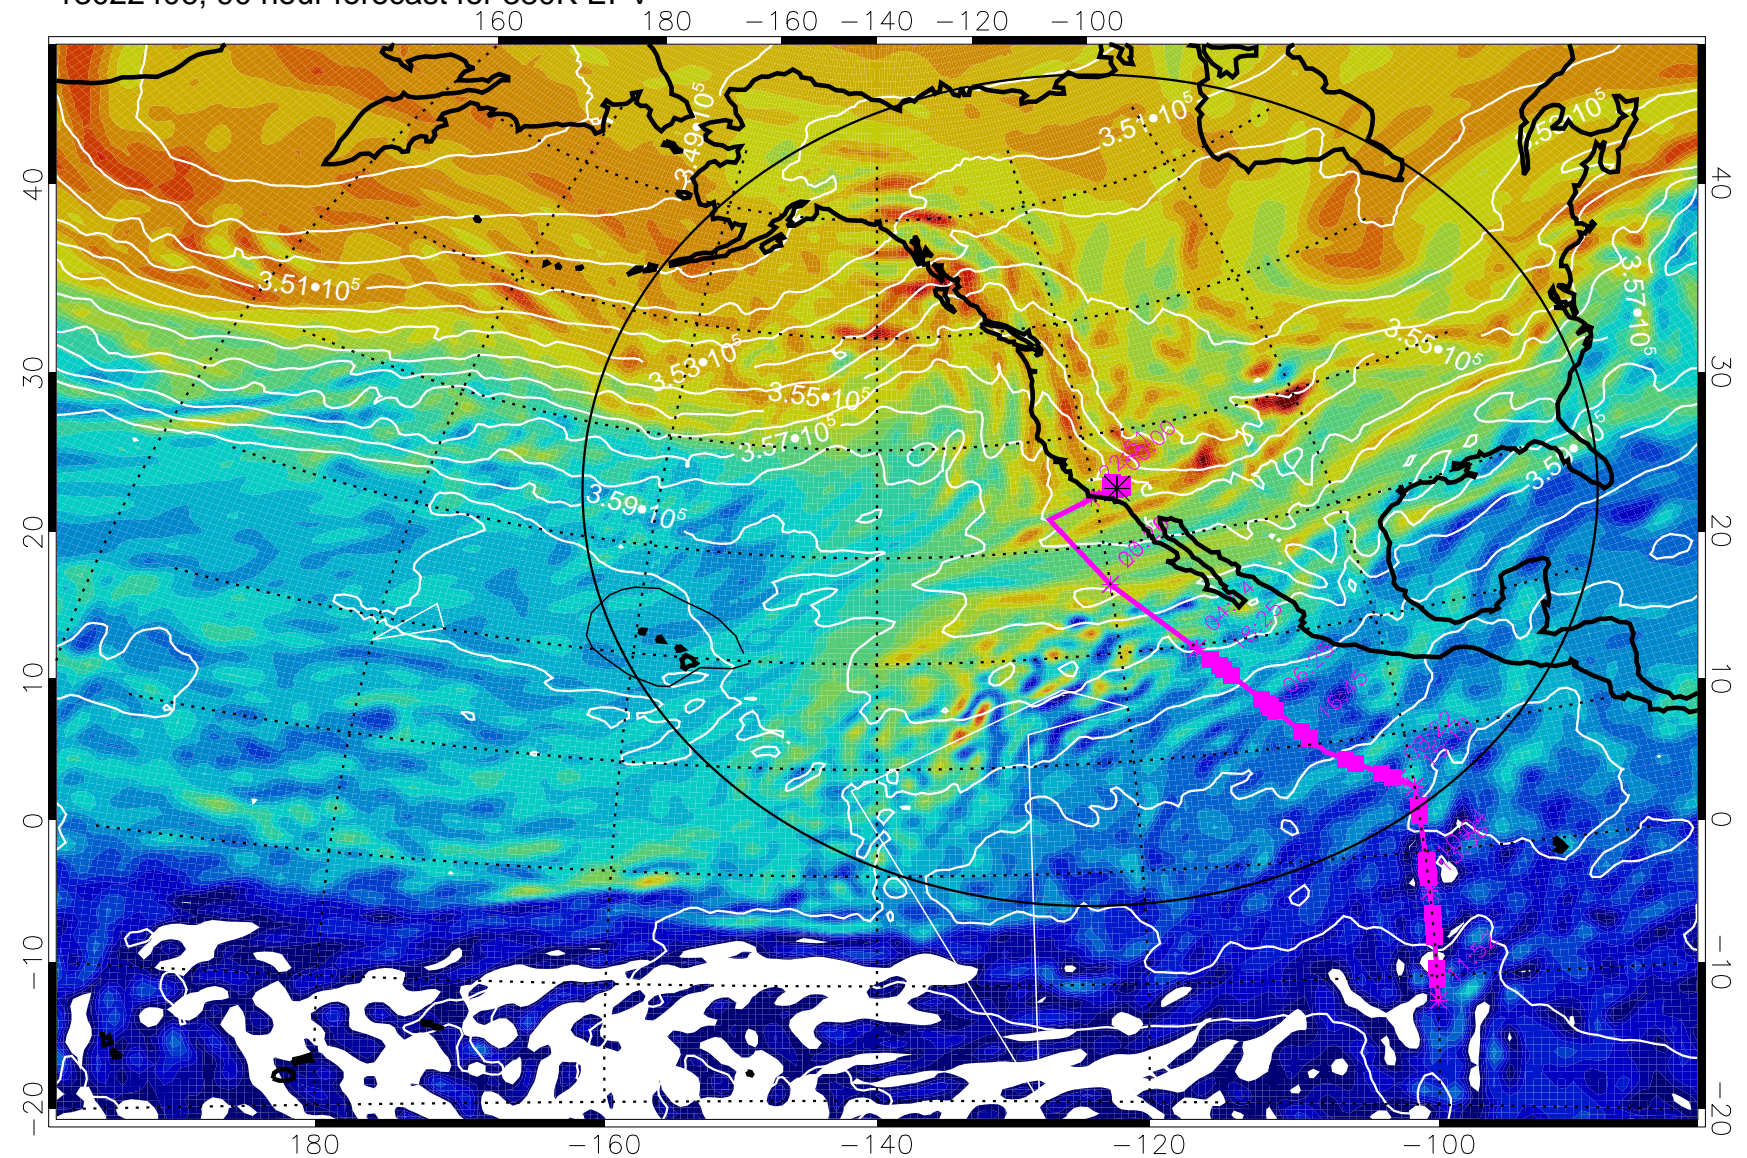

13022300, 60 hour forecast for 380K EPV

380K Montgomery Streamfunction, white

Range ring of 4055 km -- 13 hours GH round trip

13022312, 72 hour forecast for 380K EPV

160 180 -160 -140 -120 -100

380K Montgomery Streamfunction, white

Range ring of 4055 km -- 13 hours GH round trip

13022318, 78 hour forecast for 380K EPV

380K Montgomery Streamfunction, white

Range ring of 4055 km -- 13 hours GH round trip

13022406, 90 hour forecast for 380K EPV

380K Montgomery Streamfunction, white

Range ring of 4055 km -- 13 hours GH round trip

13022412, 96 hour forecast for 380K EPV

160 180 -160 -140 -120 -100

380K Montgomery Streamfunction, white

Range ring of 4055 km -- 13 hours GH round trip

13022418, 102 hour forecast for 380K EPV

160 180 -160 -140 -120 -100

380K Montgomery Streamfunction, white

Range ring of 4055 km -- 13 hours GH round trip

13022500, 108 hour forecast for 380K EPV

160 180 -160 -140 -120 -100