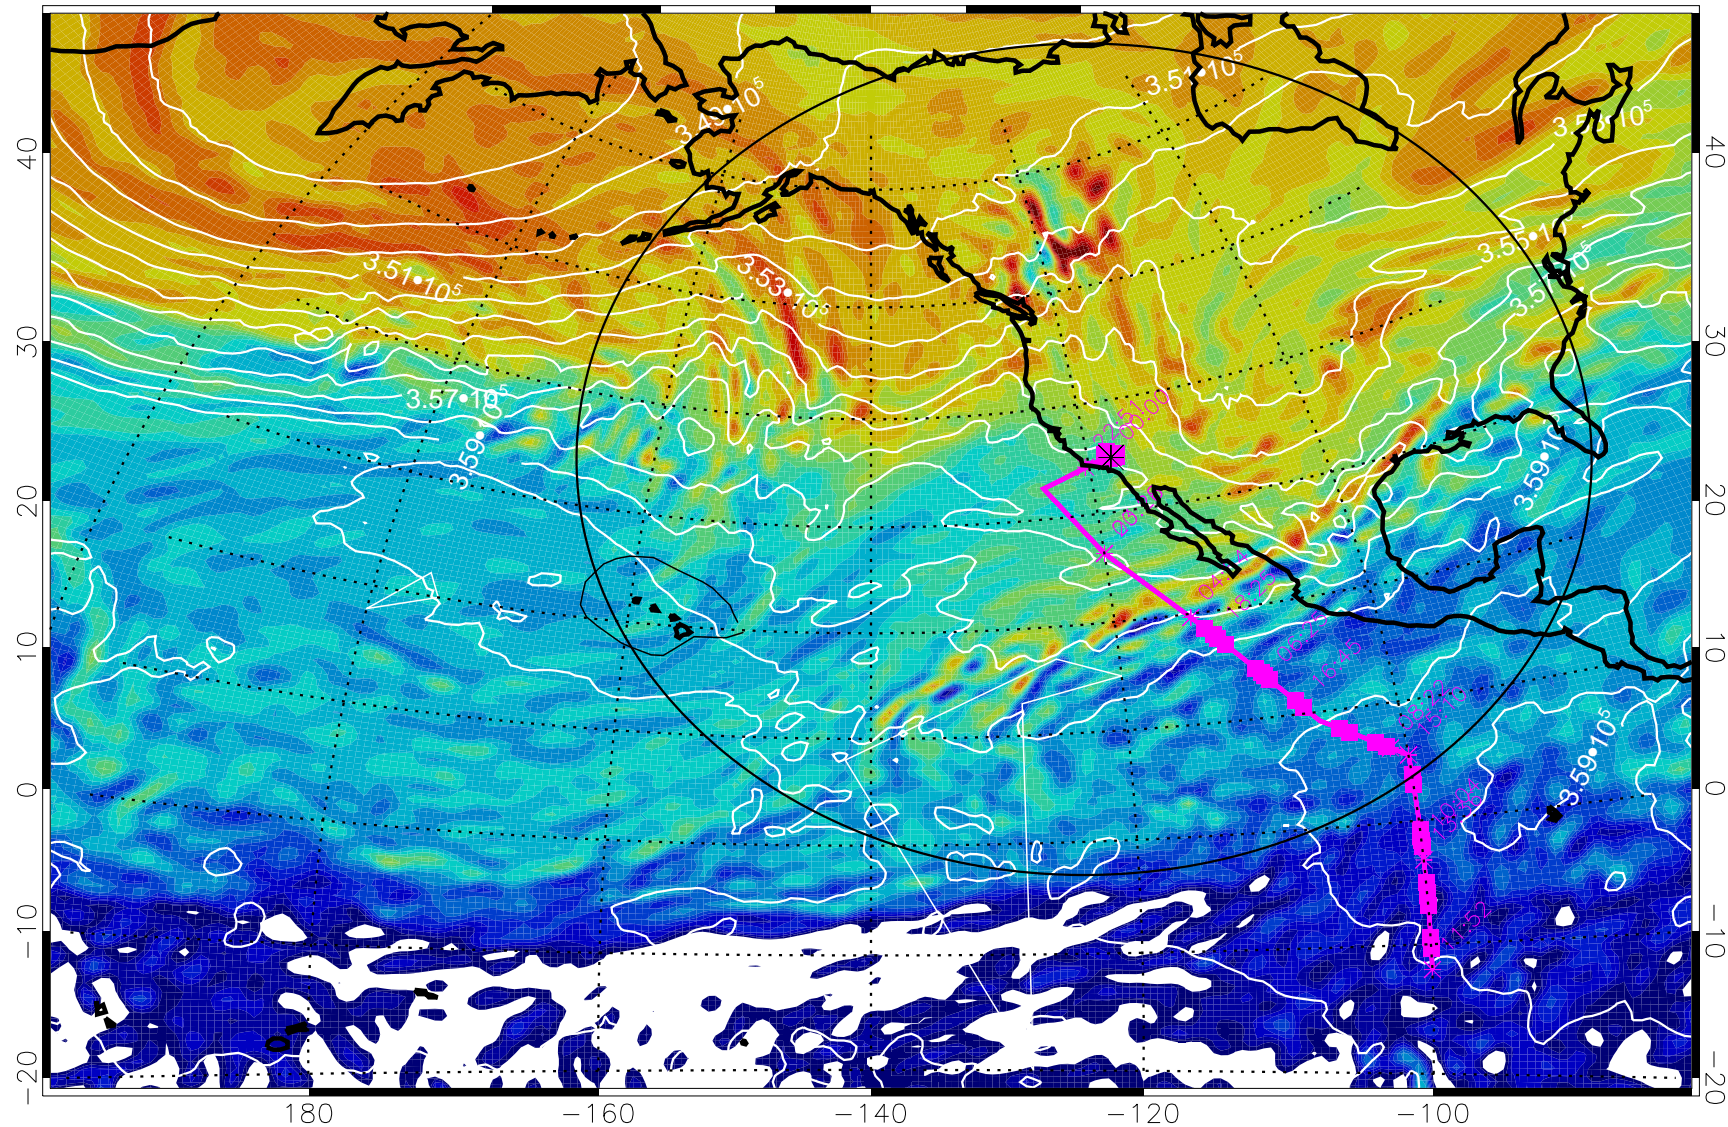

380K Montgomery Streamfunction, white

Range ring of 4055 km -- 13 hours GH round trip

13022412, 96 hour forecast for 380K EPV

160 180 -160 -140 -120 -100

380K Montgomery Streamfunction, white

Range ring of 4055 km -- 13 hours GH round trip

13022418, 102 hour forecast for 380K EPV

160 180 -160 -140 -120 -100

380K Montgomery Streamfunction, white

Range ring of 4055 km -- 13 hours GH round trip

13022500, 108 hour forecast for 380K EPV

160 180 -160 -140 -120 -100

380K Montgomery Streamfunction, white

Range ring of 4055 km -- 13 hours GH round trip

13022506, 114 hour forecast for 380K EPV

160 180 -160 -140 -120 -100

380K Montgomery Streamfunction, white

Range ring of 4055 km -- 13 hours GH round trip

13022512, 120 hour forecast for 380K EPV

160 180 -160 -140 -120 -100

380K Montgomery Streamfunction, white

Range ring of 4055 km -- 13 hours GH round trip