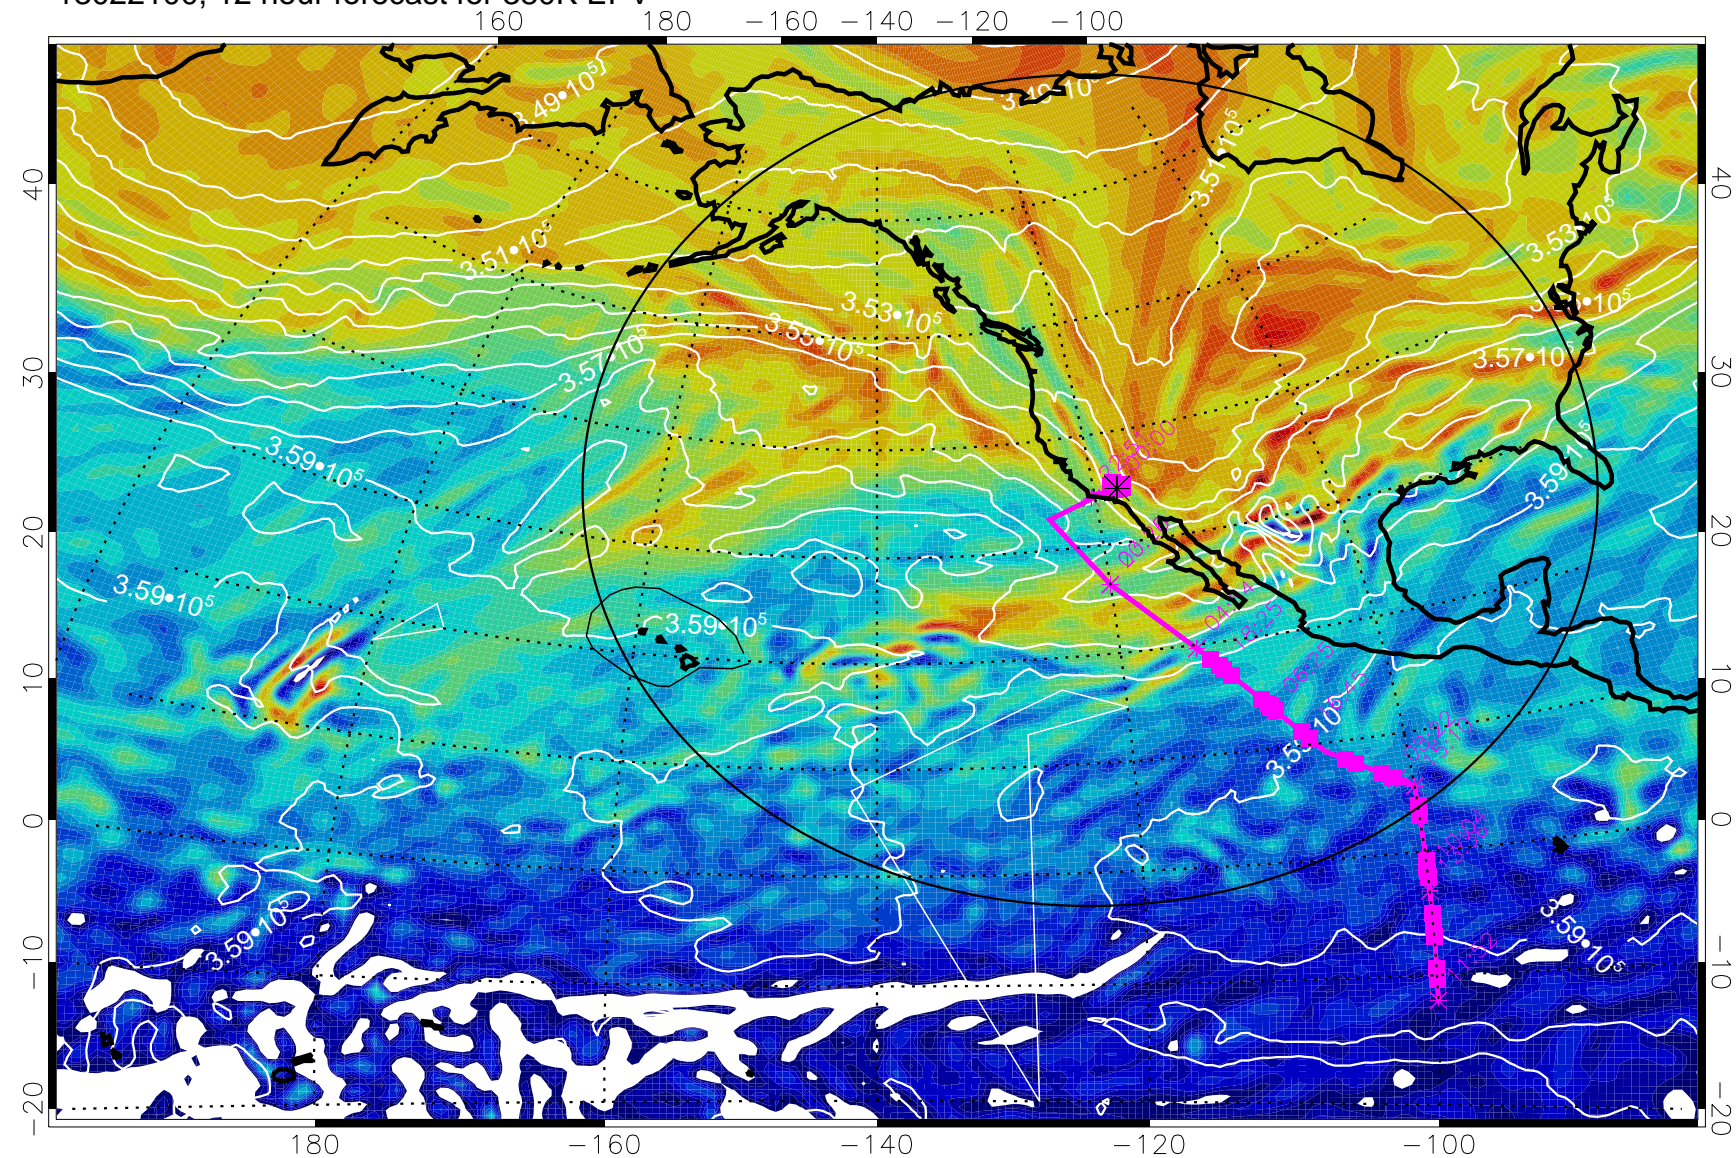

13022018, 6 hour forecast for 380K EPV

160 180 -160 -140 -120 -100

380K Montgomery Streamfunction, white

Range ring of 4055 km -- 13 hours GH round trip

13022100, 12 hour forecast for 380K EPV

380K Montgomery Streamfunction, white

Range ring of 4055 km -- 13 hours GH round trip

13022106, 18 hour forecast for 380K EPV

380K Montgomery Streamfunction, white

Range ring of 4055 km -- 13 hours GH round trip

13022118, 30 hour forecast for 380K EPV

380K Montgomery Streamfunction, white

Range ring of 4055 km -- 13 hours GH round trip

13022200, 36 hour forecast for 380K EPV

160 180 -160 -140 -120 -100

380K Montgomery Streamfunction, white

Range ring of 4055 km -- 13 hours GH round trip

13022206, 42 hour forecast for 380K EPV

160 180 -160 -140 -120 -100

380K Montgomery Streamfunction, white

Range ring of 4055 km -- 13 hours GH round trip

13022212, 48 hour forecast for 380K EPV

160 180 -160 -140 -120 -100