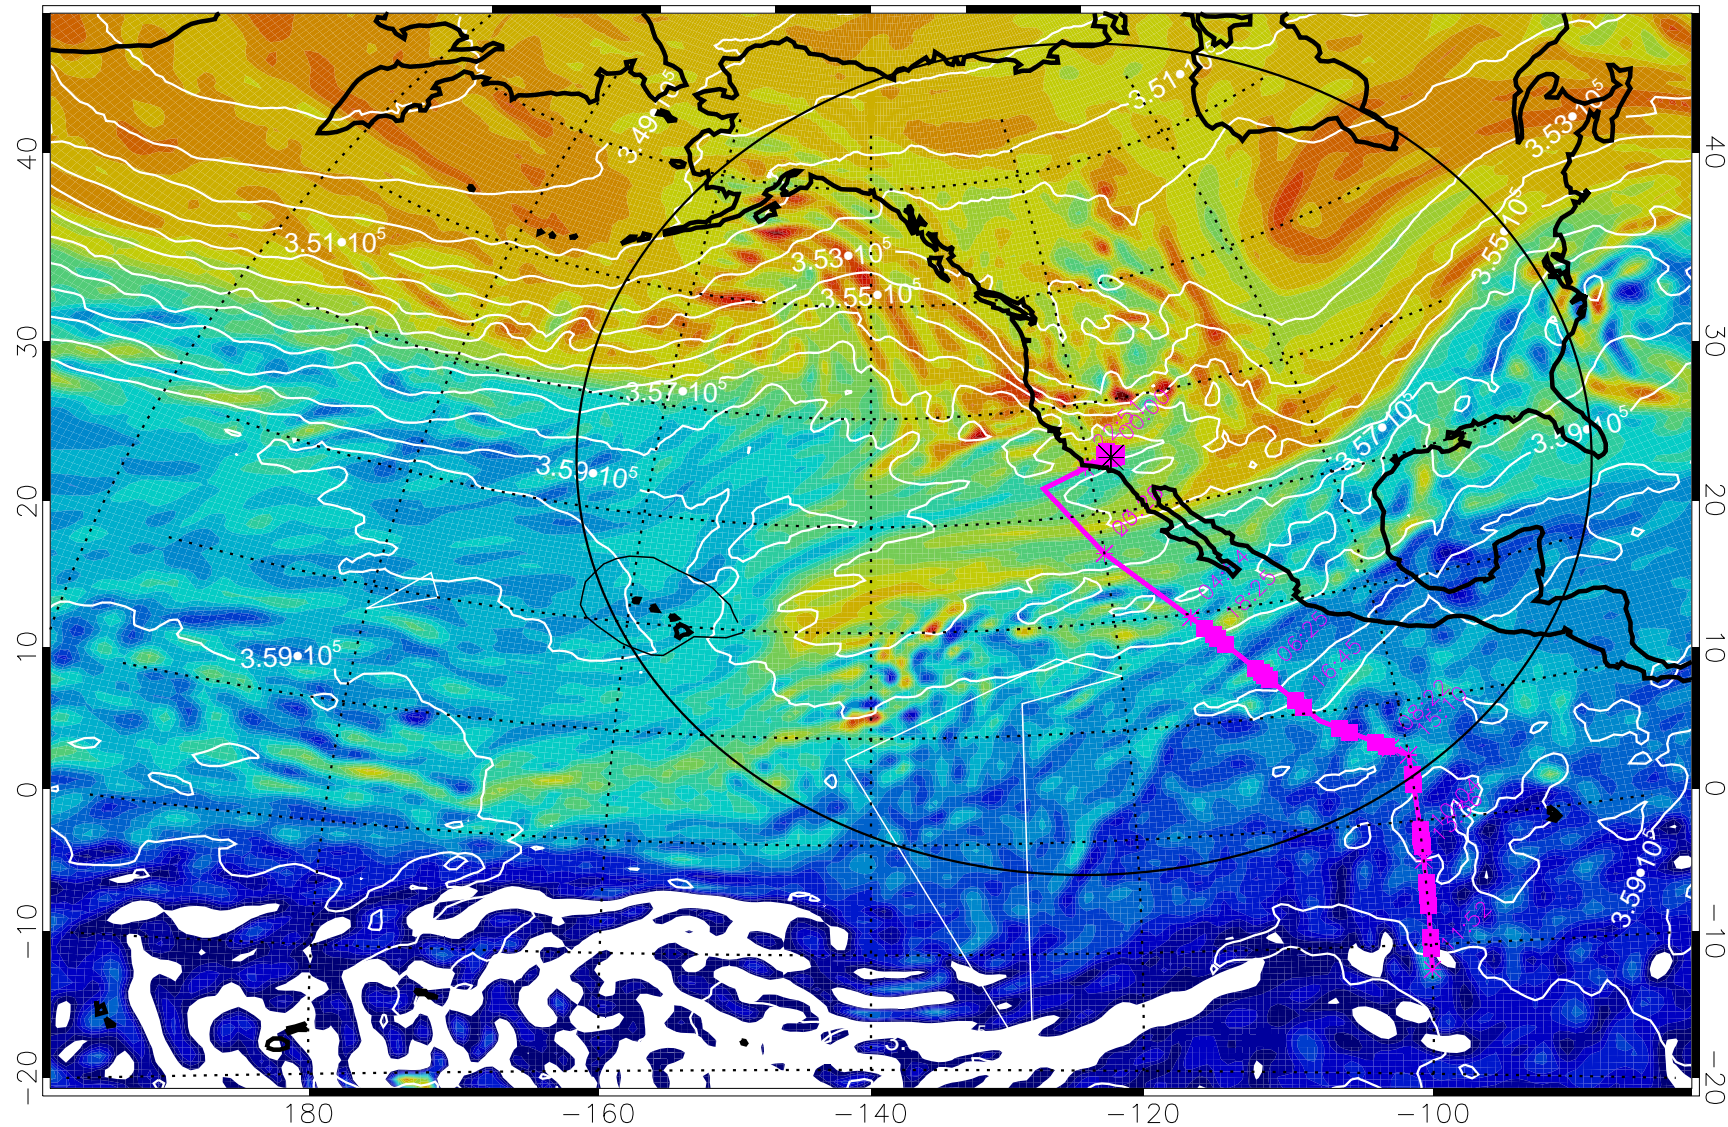

380K Montgomery Streamfunction, white

Range ring of 4055 km -- 13 hours GH round trip

13022218, 54 hour forecast for 380K EPV

380K Montgomery Streamfunction, white

Range ring of 4055 km -- 13 hours GH round trip

13022300, 60 hour forecast for 380K EPV

380K Montgomery Streamfunction, white

Range ring of 4055 km -- 13 hours GH round trip

13022312, 72 hour forecast for 380K EPV

160 180 -160 -140 -120 -100

380K Montgomery Streamfunction, white

Range ring of 4055 km -- 13 hours GH round trip

13022318, 78 hour forecast for 380K EPV

380K Montgomery Streamfunction, white

Range ring of 4055 km -- 13 hours GH round trip

13022406, 90 hour forecast for 380K EPV

380K Montgomery Streamfunction, white

Range ring of 4055 km -- 13 hours GH round trip

13022412, 96 hour forecast for 380K EPV

160 180 -160 -140 -120 -100

380K Montgomery Streamfunction, white

Range ring of 4055 km -- 13 hours GH round trip