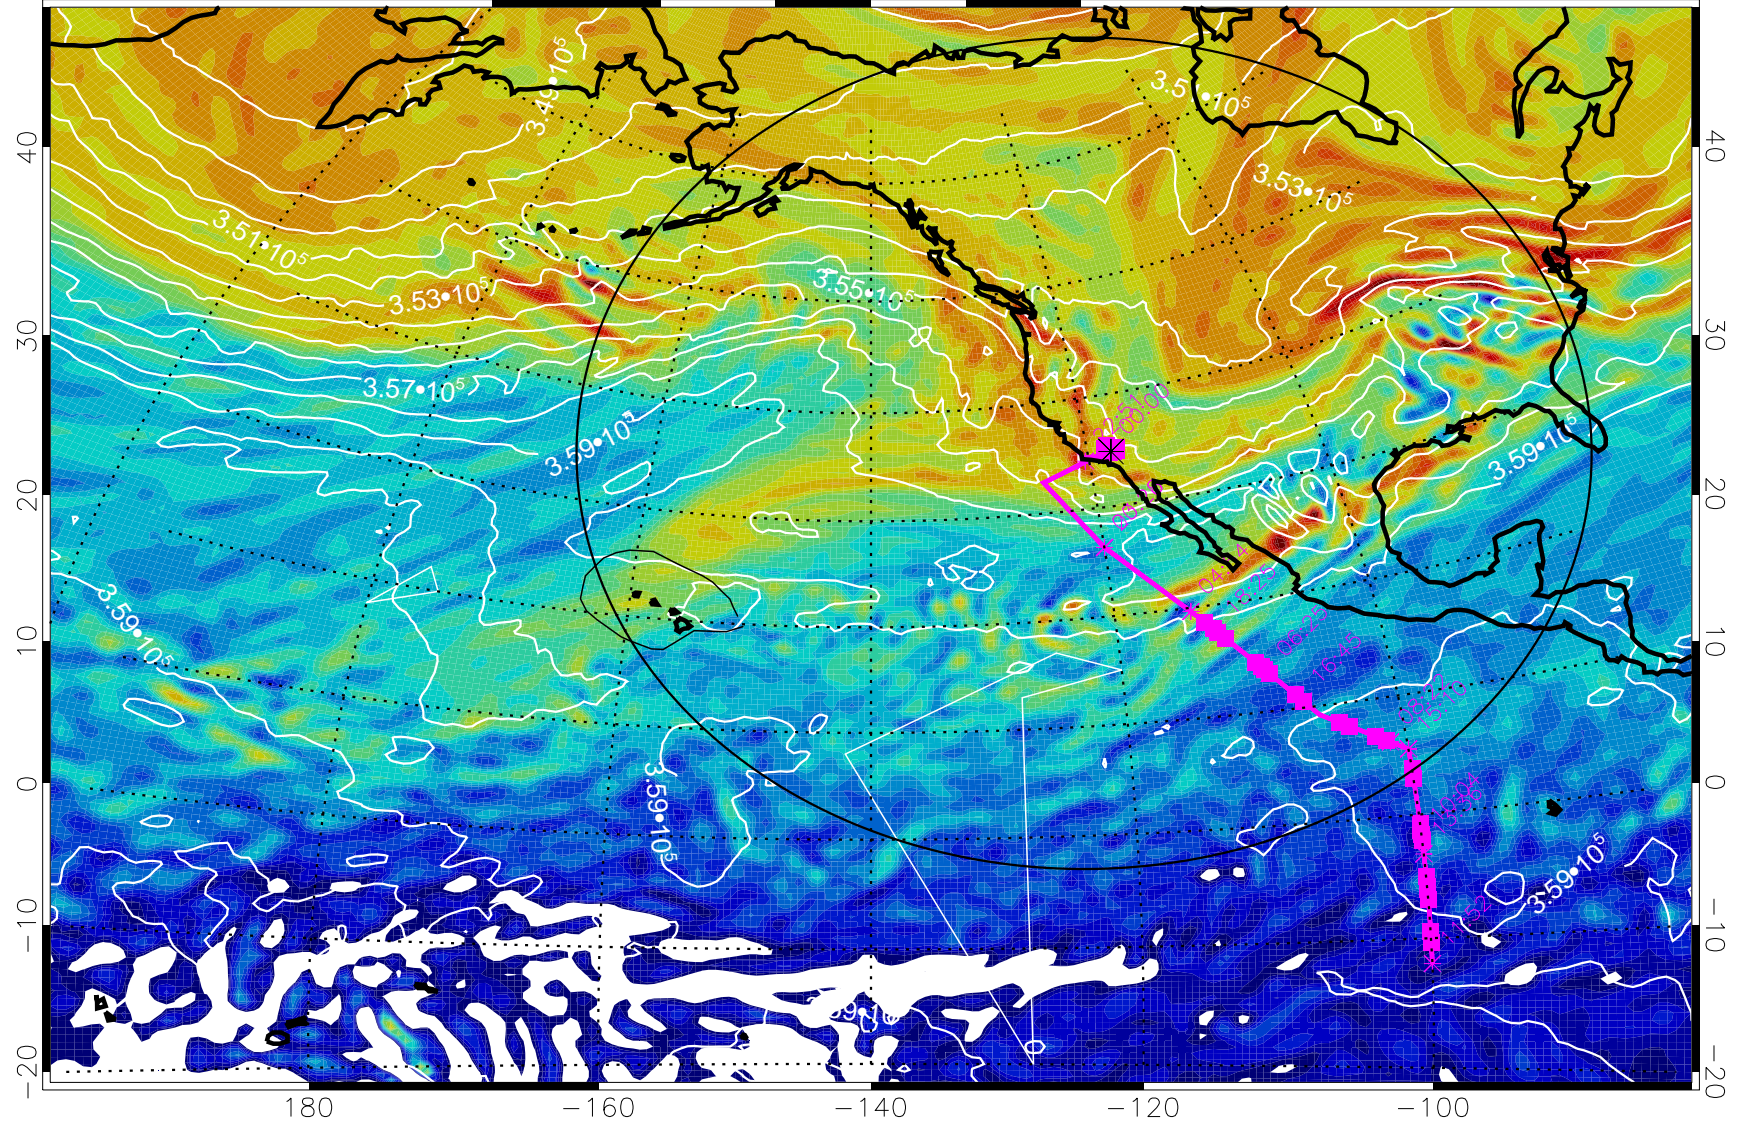

13022018, 6 hour forecast for 380K EPV

160 180 -160 -140 -120 -100

380K Montgomery Streamfunction, white

Range ring of 4055 km -- 13 hours GH round trip

13022100, 12 hour forecast for 380K EPV

380K Montgomery Streamfunction, white

Range ring of 4055 km -- 13 hours GH round trip

13022106, 18 hour forecast for 380K EPV

380K Montgomery Streamfunction, white

Range ring of 4055 km -- 13 hours GH round trip

13022118, 30 hour forecast for 380K EPV

380K Montgomery Streamfunction, white

Range ring of 4055 km -- 13 hours GH round trip

13022200, 36 hour forecast for 380K EPV

160 180 -160 -140 -120 -100

380K Montgomery Streamfunction, white

Range ring of 4055 km -- 13 hours GH round trip

13022206, 42 hour forecast for 380K EPV

160 180 -160 -140 -120 -100

380K Montgomery Streamfunction, white

Range ring of 4055 km -- 13 hours GH round trip

13022212, 48 hour forecast for 380K EPV

160 180 -160 -140 -120 -100