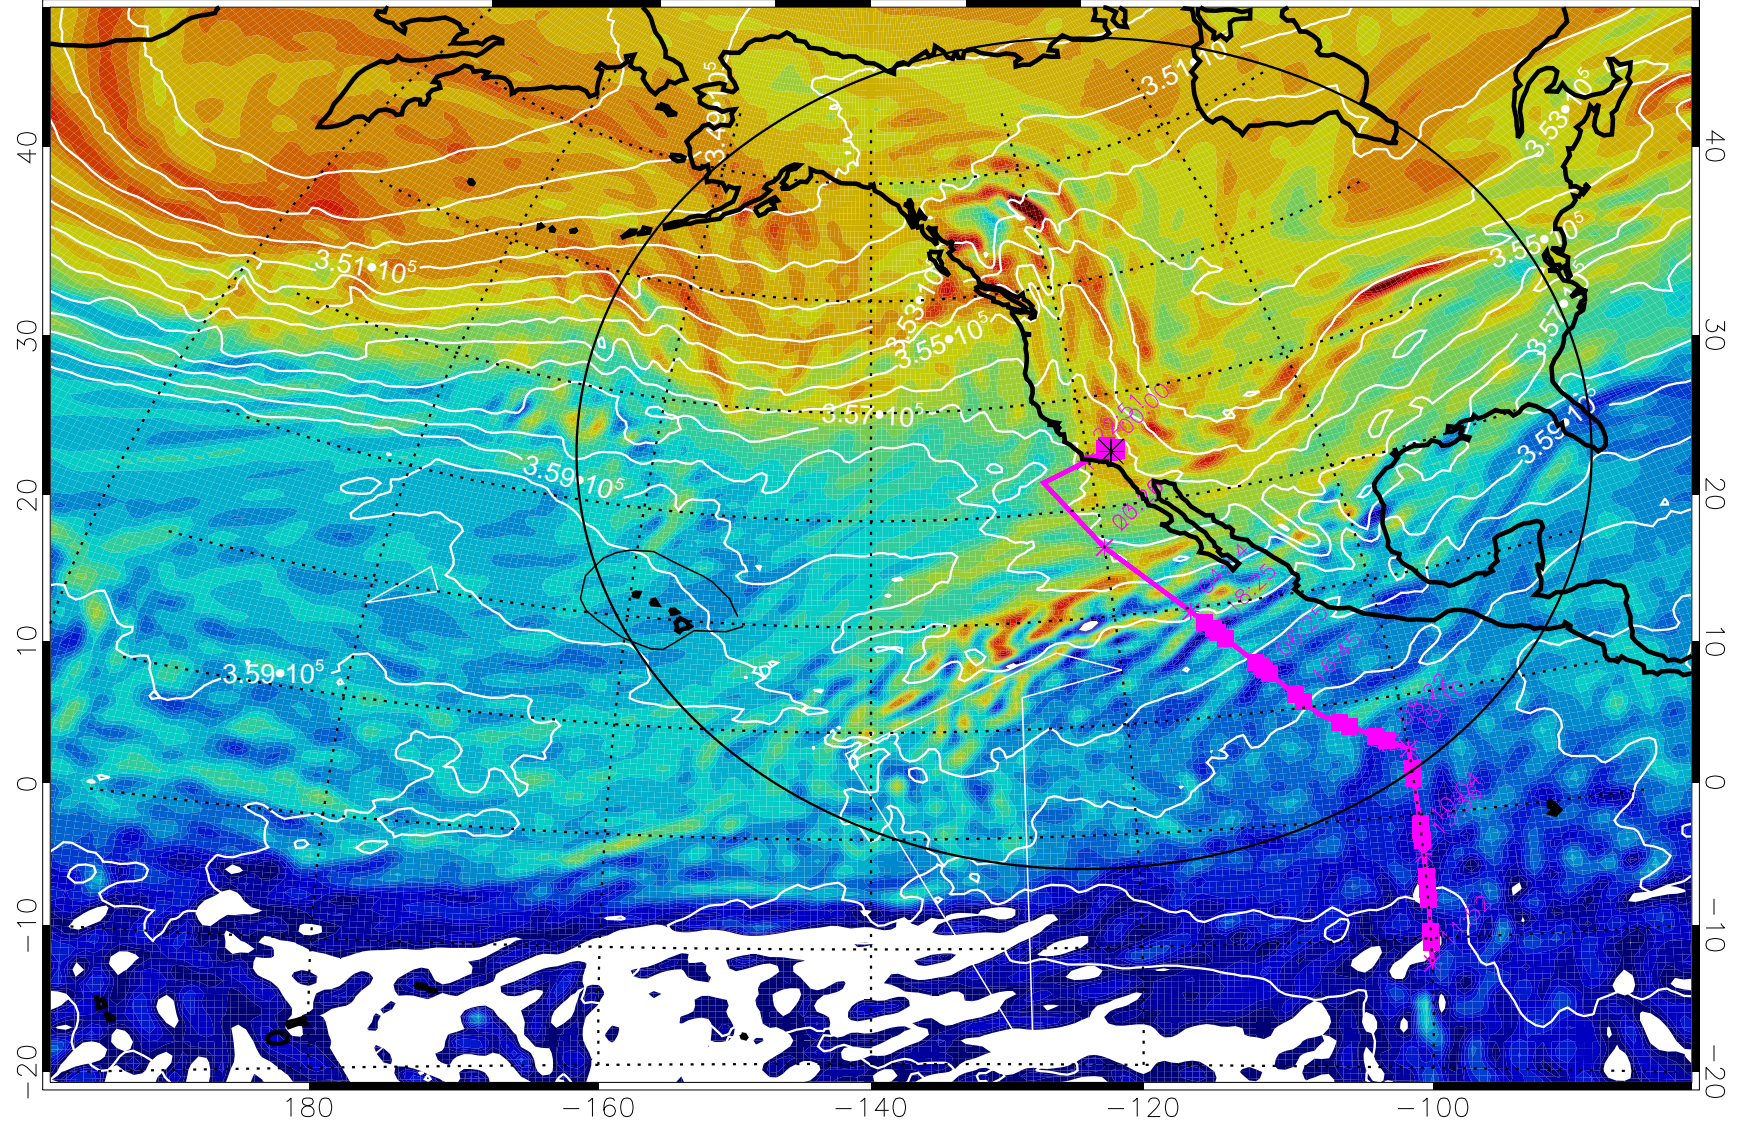

Range ring of 4055 km -- 13 hours GH round trip

13022318, 78 hour forecast for 380K EPV

380K Montgomery Streamfunction, white

Range ring of 4055 km -- 13 hours GH round trip

13022406, 90 hour forecast for 380K EPV

380K Montgomery Streamfunction, white

Range ring of 4055 km -- 13 hours GH round trip

13022412, 96 hour forecast for 380K EPV

160 180 -160 -140 -120 -100

380K Montgomery Streamfunction, white

Range ring of 4055 km -- 13 hours GH round trip

13022418, 102 hour forecast for 380K EPV

160 180 -160 -140 -120 -100

380K Montgomery Streamfunction, white

Range ring of 4055 km -- 13 hours GH round trip

13022500, 108 hour forecast for 380K EPV

160 180 -160 -140 -120 -100

380K Montgomery Streamfunction, white

Range ring of 4055 km -- 13 hours GH round trip

13022506, 114 hour forecast for 380K EPV

160 180 -160 -140 -120 -100

380K Montgomery Streamfunction, white

Range ring of 4055 km -- 13 hours GH round trip