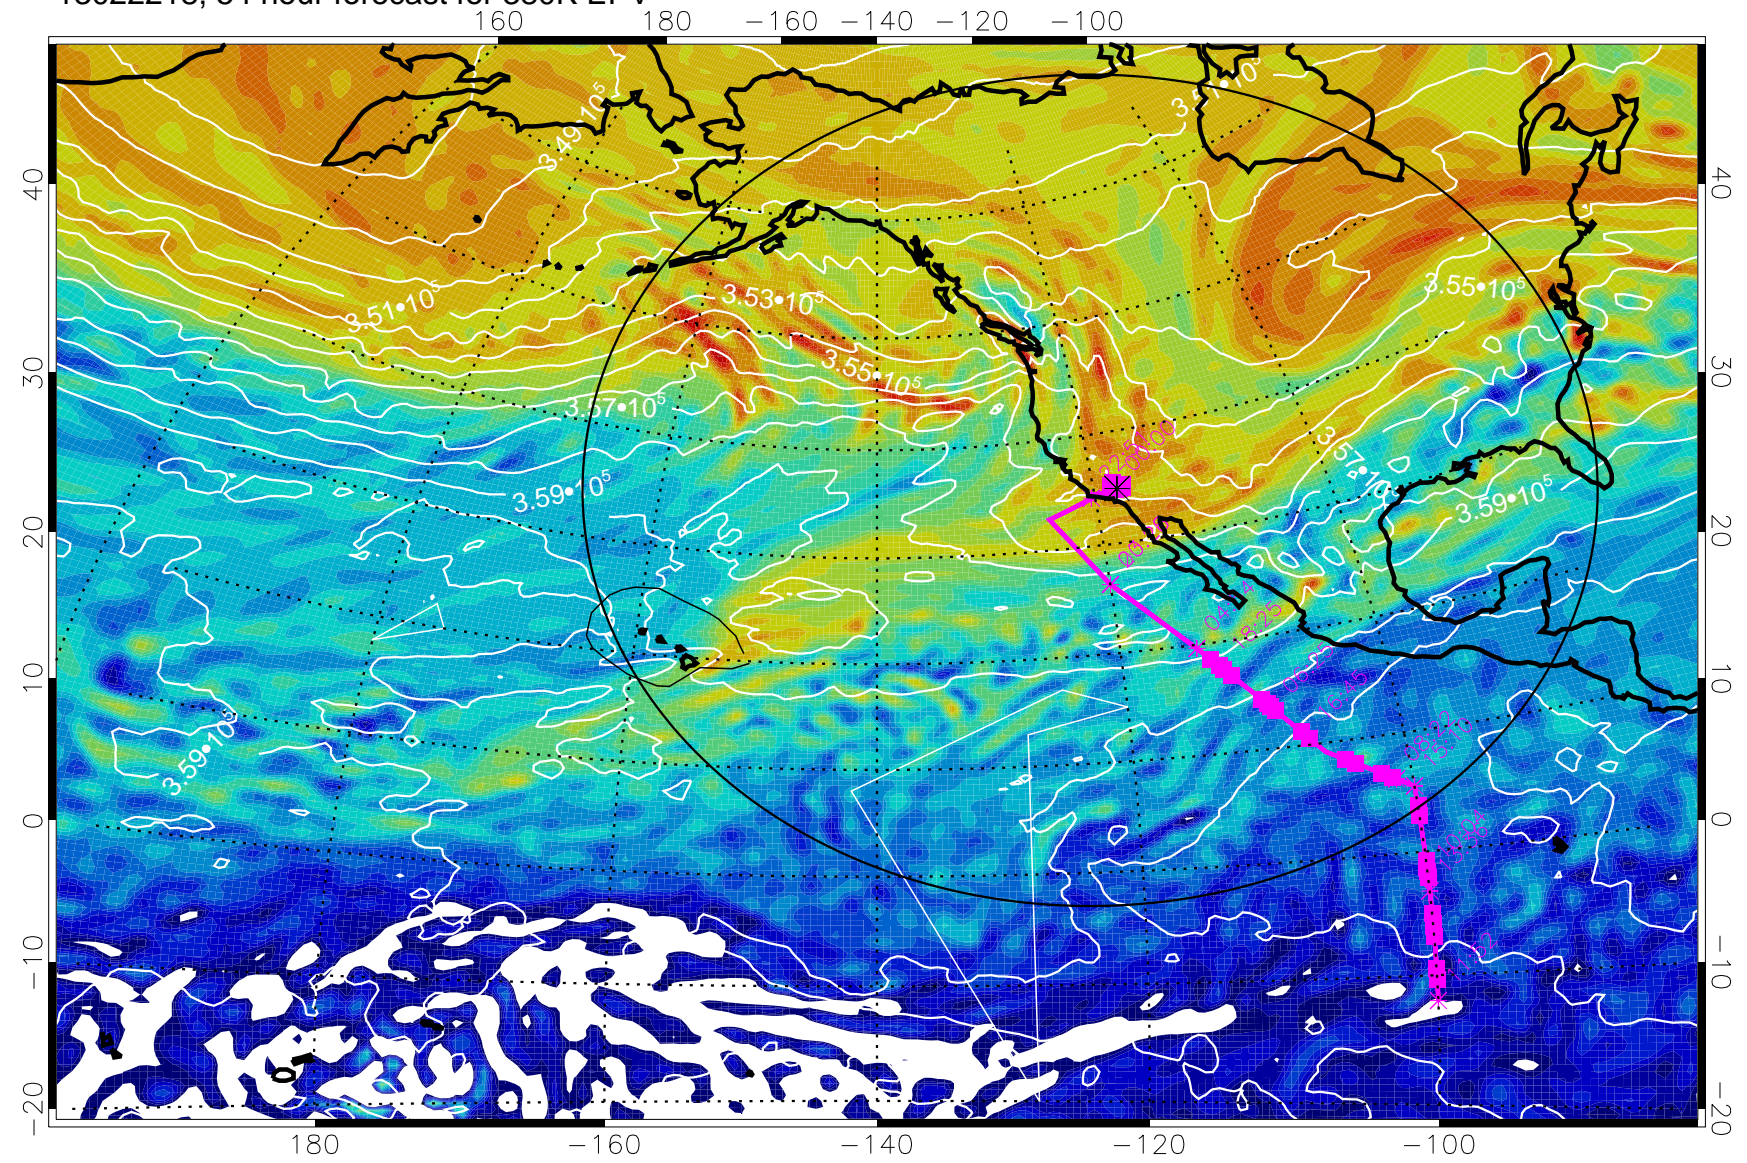

380K Montgomery Streamfunction, white

Range ring of 4055 km -- 13 hours GH round trip

13022200, 36 hour forecast for 380K EPV

160 180 -160 -140 -120 -100

380K Montgomery Streamfunction, white

Range ring of 4055 km -- 13 hours GH round trip

13022206, 42 hour forecast for 380K EPV

160 180 -160 -140 -120 -100

380K Montgomery Streamfunction, white

Range ring of 4055 km -- 13 hours GH round trip

13022212, 48 hour forecast for 380K EPV

160 180 -160 -140 -120 -100

380K Montgomery Streamfunction, white

Range ring of 4055 km -- 13 hours GH round trip

13022218, 54 hour forecast for 380K EPV

380K Montgomery Streamfunction, white

Range ring of 4055 km -- 13 hours GH round trip

13022300, 60 hour forecast for 380K EPV

380K Montgomery Streamfunction, white

Range ring of 4055 km -- 13 hours GH round trip

13022312, 72 hour forecast for 380K EPV

160 180 -160 -140 -120 -100

380K Montgomery Streamfunction, white