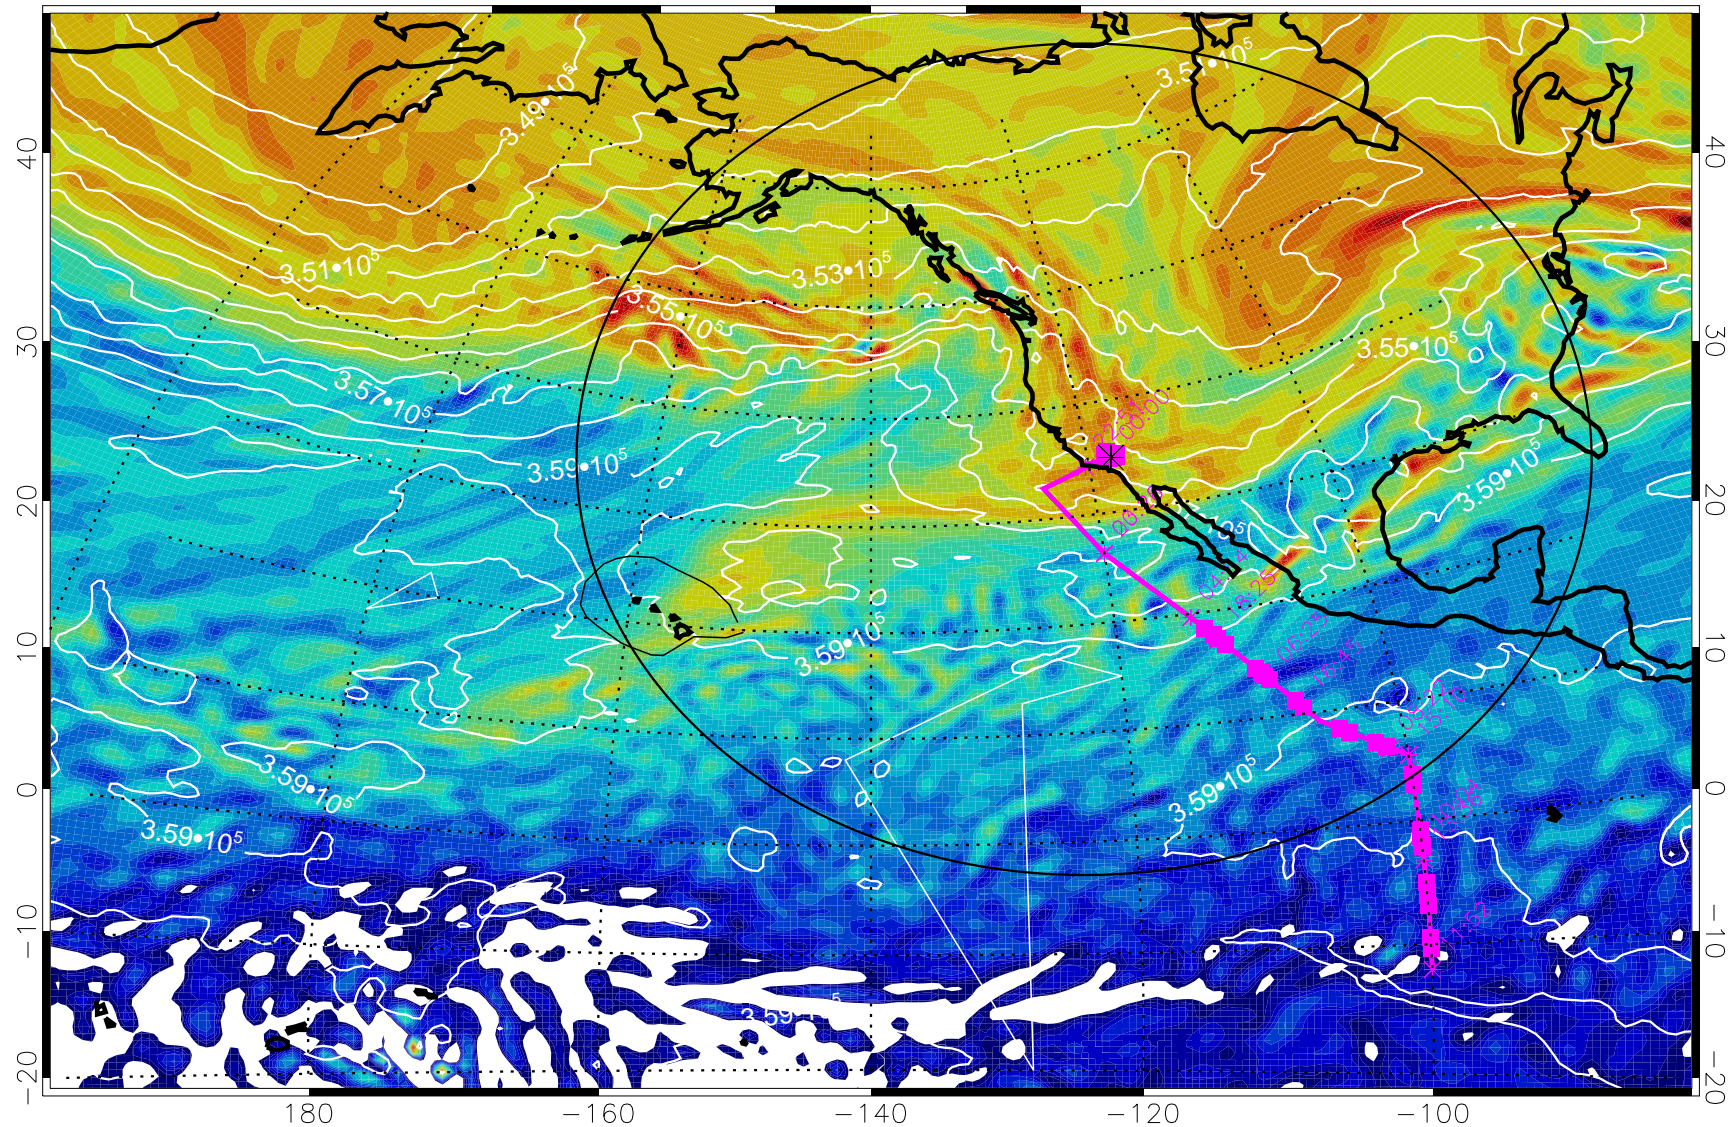

380K Montgomery Streamfunction, white

Range ring of 4055 km -- 13 hours GH round trip

13022200, 36 hour forecast for 380K EPV

160 180 -160 -140 -120 -100

380K Montgomery Streamfunction, white

Range ring of 4055 km -- 13 hours GH round trip

13022206, 42 hour forecast for 380K EPV

160 180 -160 -140 -120 -100

380K Montgomery Streamfunction, white

Range ring of 4055 km -- 13 hours GH round trip

13022212, 48 hour forecast for 380K EPV

160 180 -160 -140 -120 -100

380K Montgomery Streamfunction, white

Range ring of 4055 km -- 13 hours GH round trip

13022218, 54 hour forecast for 380K EPV

380K Montgomery Streamfunction, white

Range ring of 4055 km -- 13 hours GH round trip

13022300, 60 hour forecast for 380K EPV

380K Montgomery Streamfunction, white

Range ring of 4055 km -- 13 hours GH round trip

13022312, 72 hour forecast for 380K EPV

160 180 -160 -140 -120 -100

380K Montgomery Streamfunction, white