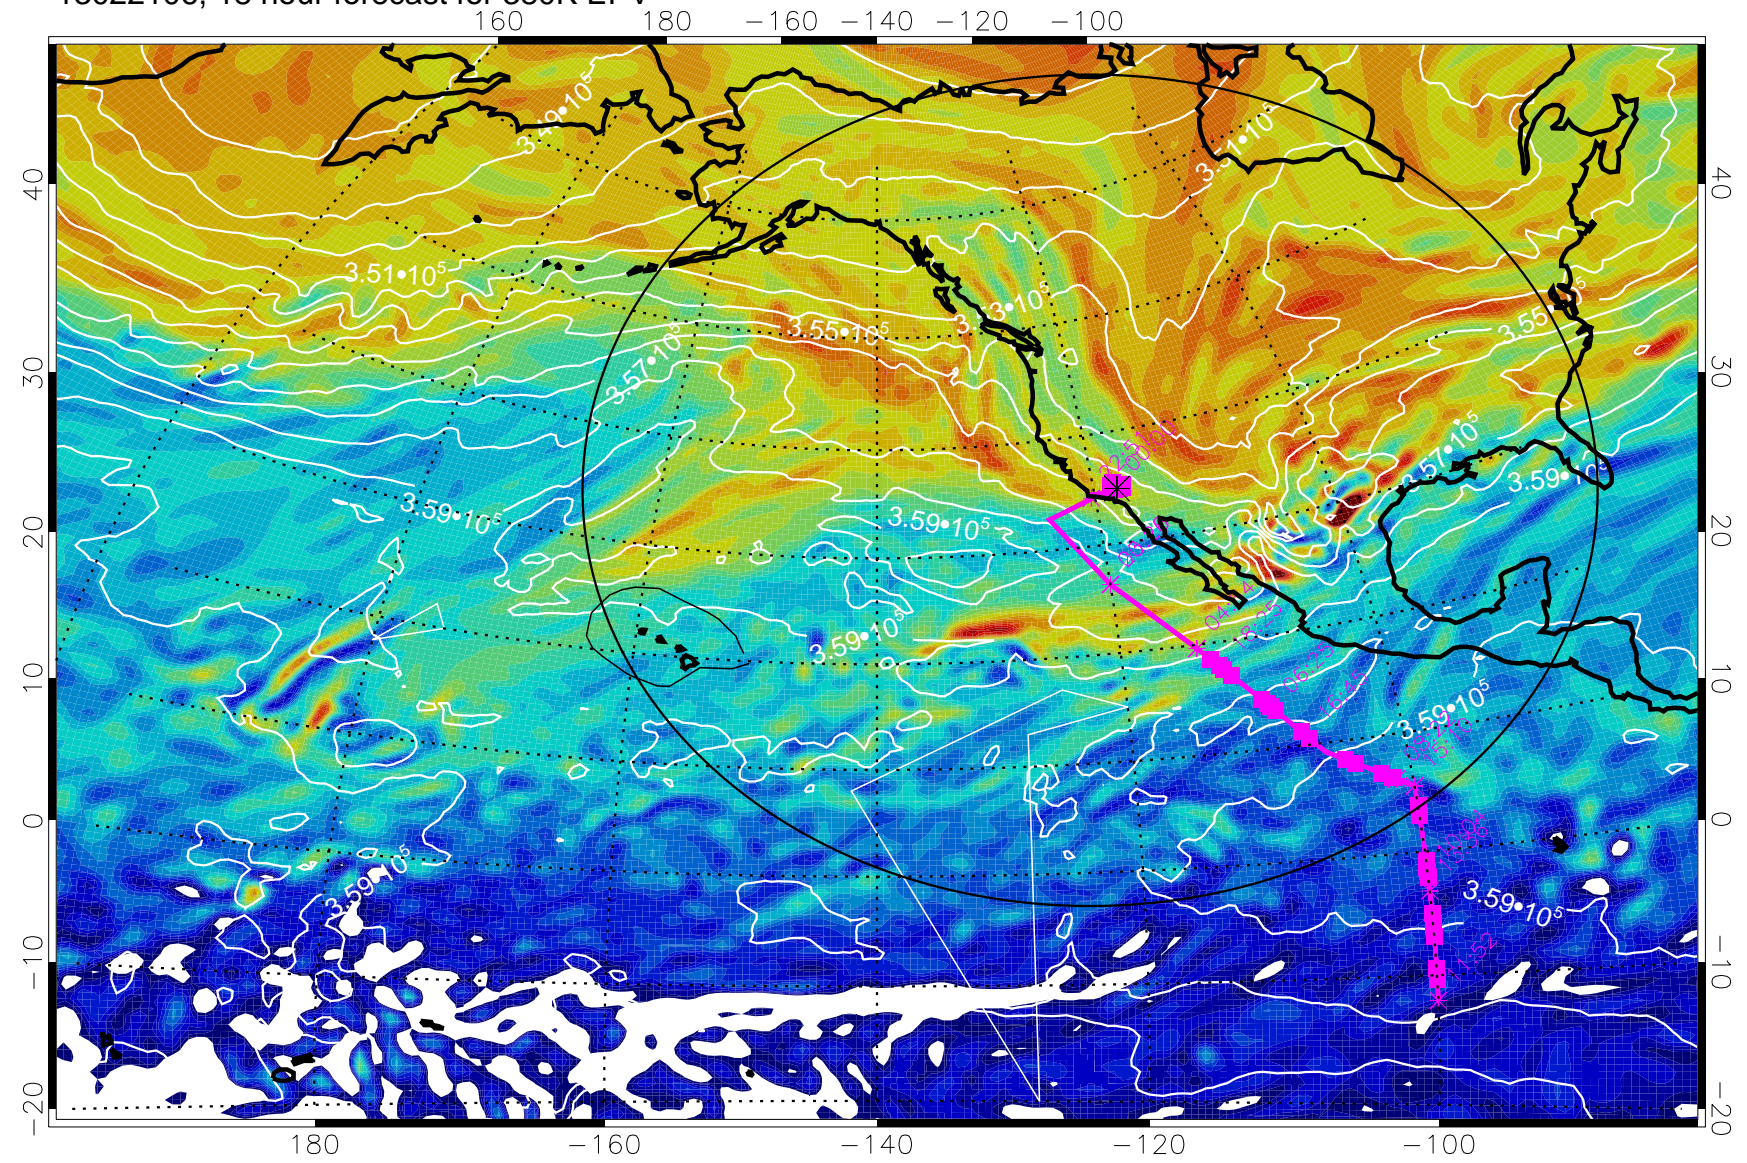

13022018, 6 hour forecast for 380K EPV

160 180 -160 -140 -120 -100

380K Montgomery Streamfunction, white

Range ring of 4055 km -- 13 hours GH round trip

13022100, 12 hour forecast for 380K EPV

380K Montgomery Streamfunction, white

Range ring of 4055 km -- 13 hours GH round trip

13022106, 18 hour forecast for 380K EPV

380K Montgomery Streamfunction, white

Range ring of 4055 km -- 13 hours GH round trip

13022118, 30 hour forecast for 380K EPV

380K Montgomery Streamfunction, white

Range ring of 4055 km -- 13 hours GH round trip

13022200, 36 hour forecast for 380K EPV

160 180 -160 -140 -120 -100

380K Montgomery Streamfunction, white

Range ring of 4055 km -- 13 hours GH round trip

13022206, 42 hour forecast for 380K EPV

160 180 -160 -140 -120 -100

380K Montgomery Streamfunction, white

Range ring of 4055 km -- 13 hours GH round trip

13022212, 48 hour forecast for 380K EPV

160 180 -160 -140 -120 -100