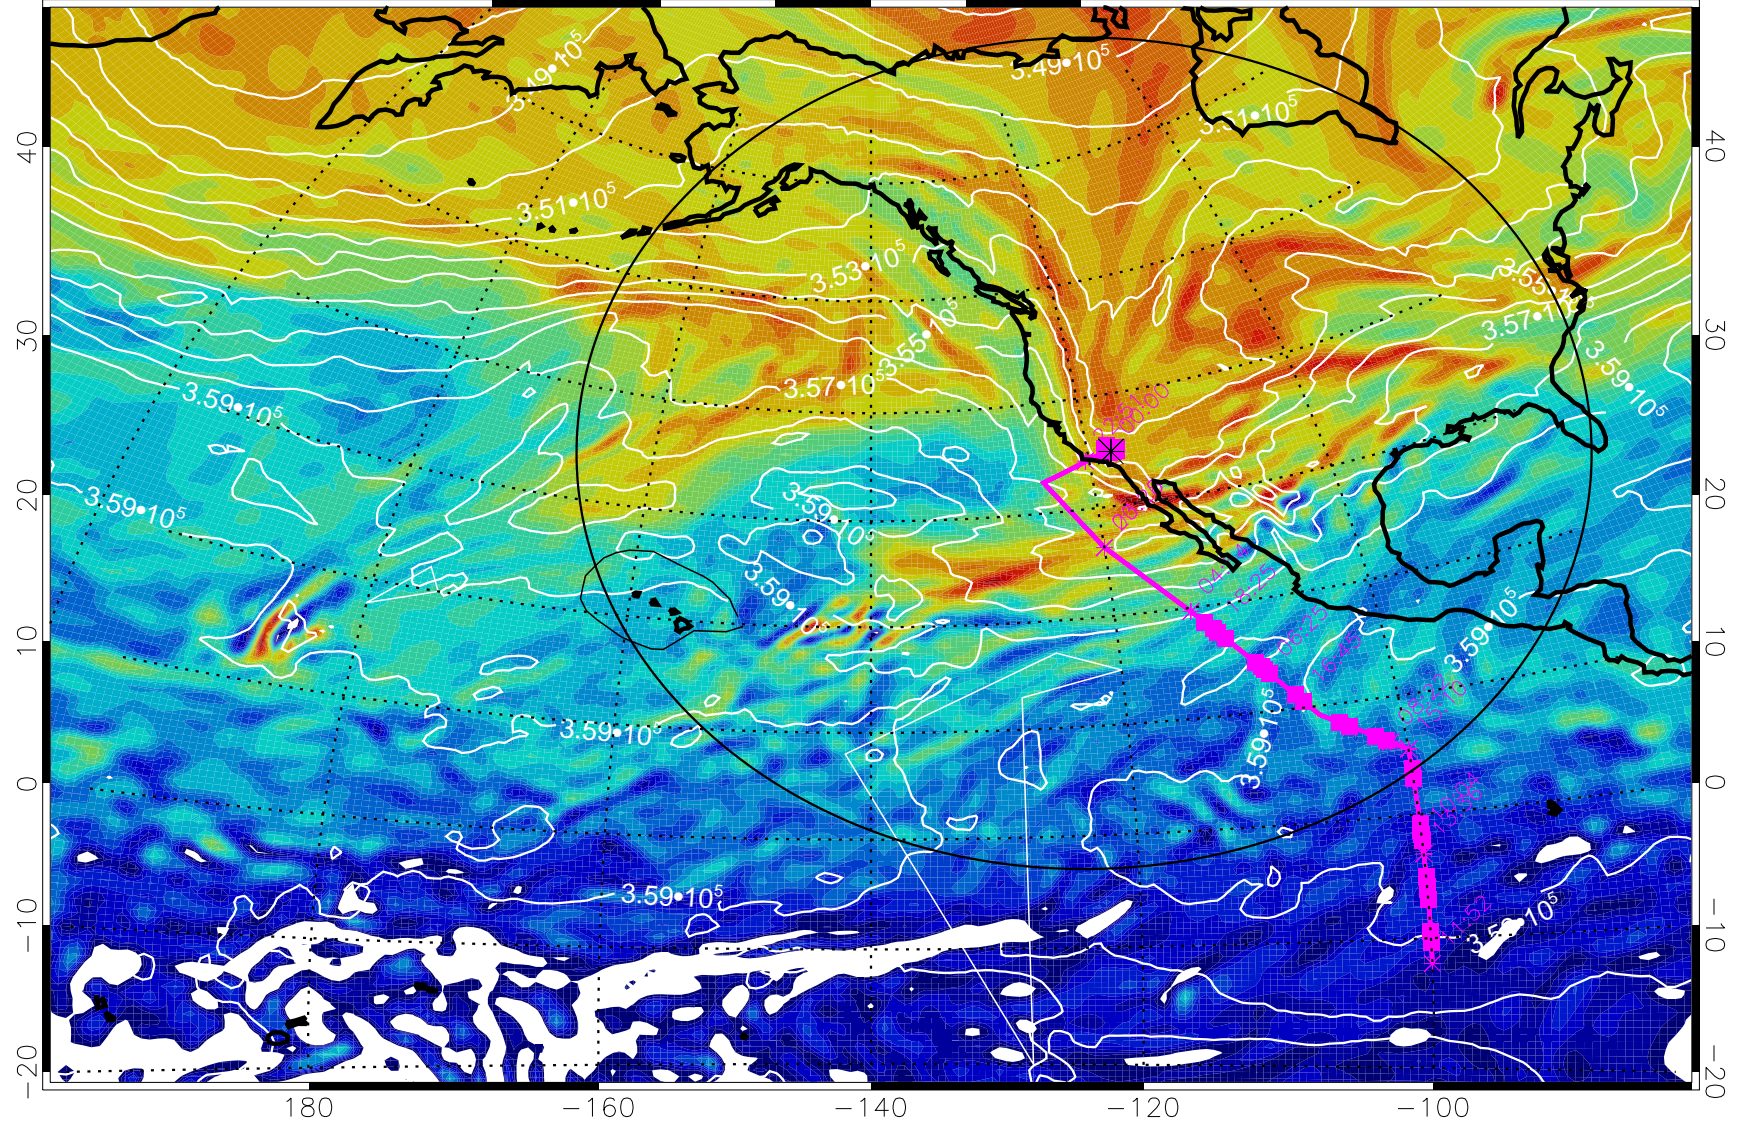

13022018, 6 hour forecast for 380K EPV

160 180 -160 -140 -120 -100

380K Montgomery Streamfunction, white

Range ring of 4055 km -- 13 hours GH round trip

13022100, 12 hour forecast for 380K EPV

380K Montgomery Streamfunction, white

Range ring of 4055 km -- 13 hours GH round trip

13022106, 18 hour forecast for 380K EPV

380K Montgomery Streamfunction, white

Range ring of 4055 km -- 13 hours GH round trip

13022118, 30 hour forecast for 380K EPV

380K Montgomery Streamfunction, white

Range ring of 4055 km -- 13 hours GH round trip

13022200, 36 hour forecast for 380K EPV

160 180 -160 -140 -120 -100

380K Montgomery Streamfunction, white

Range ring of 4055 km -- 13 hours GH round trip

13022206, 42 hour forecast for 380K EPV

160 180 -160 -140 -120 -100

380K Montgomery Streamfunction, white

Range ring of 4055 km -- 13 hours GH round trip

13022212, 48 hour forecast for 380K EPV

160 180 -160 -140 -120 -100