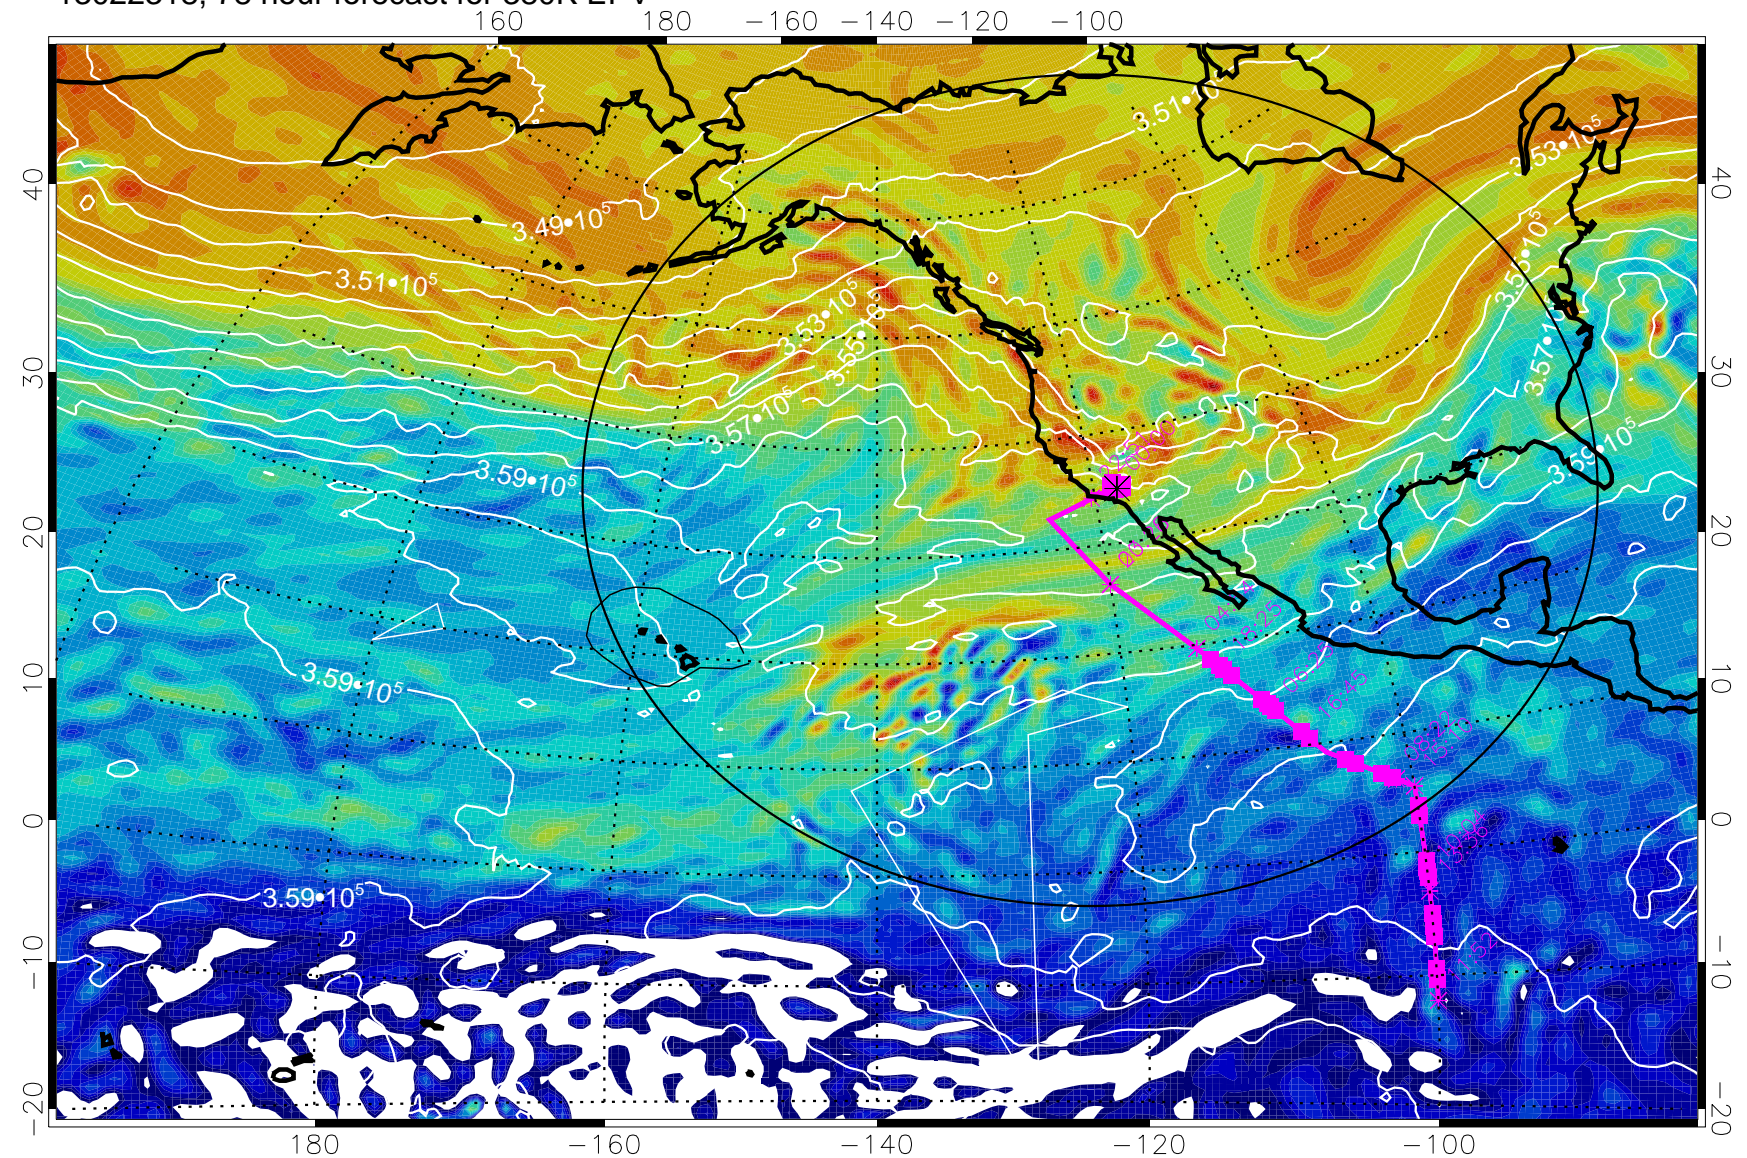

380K Montgomery Streamfunction, white

Range ring of 4055 km -- 13 hours GH round trip

13022218, 54 hour forecast for 380K EPV

380K Montgomery Streamfunction, white

Range ring of 4055 km -- 13 hours GH round trip

13022300, 60 hour forecast for 380K EPV

380K Montgomery Streamfunction, white

Range ring of 4055 km -- 13 hours GH round trip

13022312, 72 hour forecast for 380K EPV

160 180 -160 -140 -120 -100

380K Montgomery Streamfunction, white

Range ring of 4055 km -- 13 hours GH round trip

13022318, 78 hour forecast for 380K EPV

380K Montgomery Streamfunction, white

Range ring of 4055 km -- 13 hours GH round trip

13022406, 90 hour forecast for 380K EPV

380K Montgomery Streamfunction, white

Range ring of 4055 km -- 13 hours GH round trip

13022412, 96 hour forecast for 380K EPV

160 180 -160 -140 -120 -100

380K Montgomery Streamfunction, white

Range ring of 4055 km -- 13 hours GH round trip