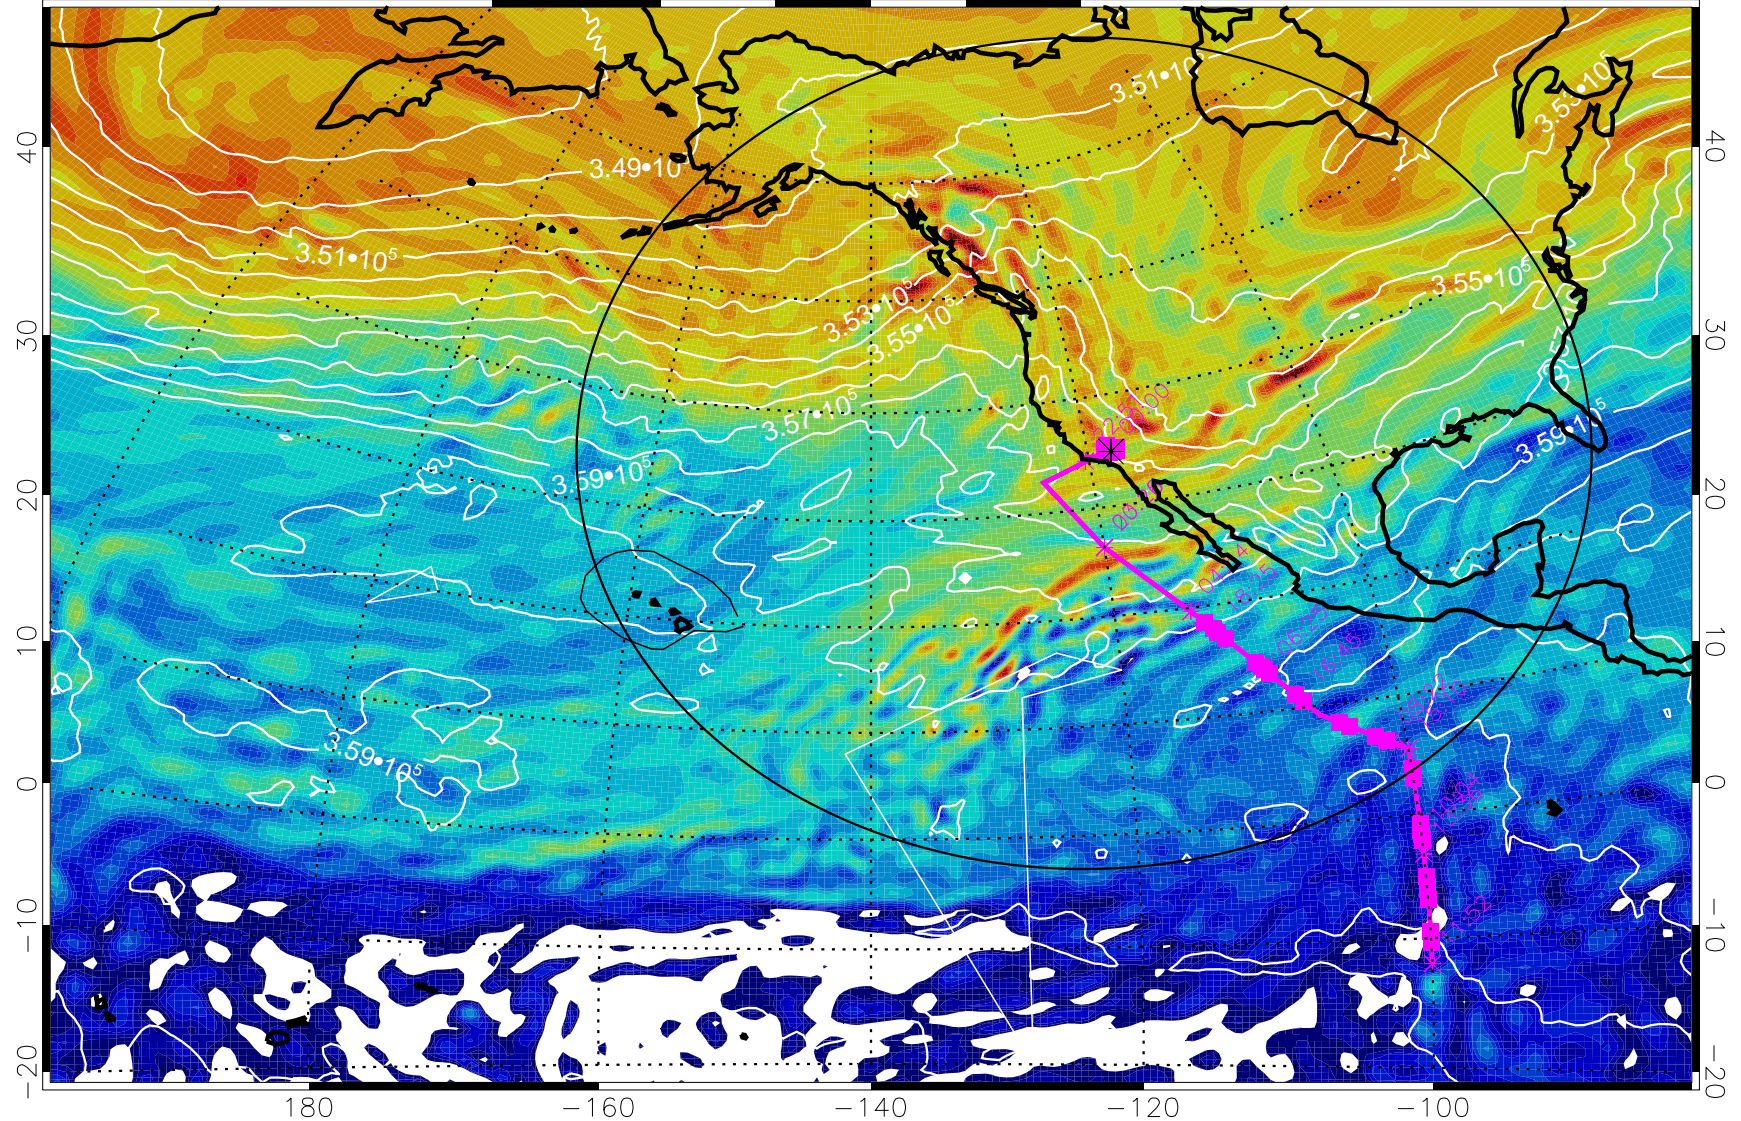

13022300, 60 hour forecast for 380K EPV

380K Montgomery Streamfunction, white

Range ring of 4055 km -- 13 hours GH round trip

13022312, 72 hour forecast for 380K EPV

160 180 -160 -140 -120 -100

380K Montgomery Streamfunction, white

Range ring of 4055 km -- 13 hours GH round trip

13022318, 78 hour forecast for 380K EPV

380K Montgomery Streamfunction, white

Range ring of 4055 km -- 13 hours GH round trip

13022406, 90 hour forecast for 380K EPV

380K Montgomery Streamfunction, white

Range ring of 4055 km -- 13 hours GH round trip

13022412, 96 hour forecast for 380K EPV

160 180 -160 -140 -120 -100

380K Montgomery Streamfunction, white

Range ring of 4055 km -- 13 hours GH round trip

13022418, 102 hour forecast for 380K EPV

160 180 -160 -140 -120 -100

380K Montgomery Streamfunction, white

Range ring of 4055 km -- 13 hours GH round trip

13022500, 108 hour forecast for 380K EPV

160 180 -160 -140 -120 -100