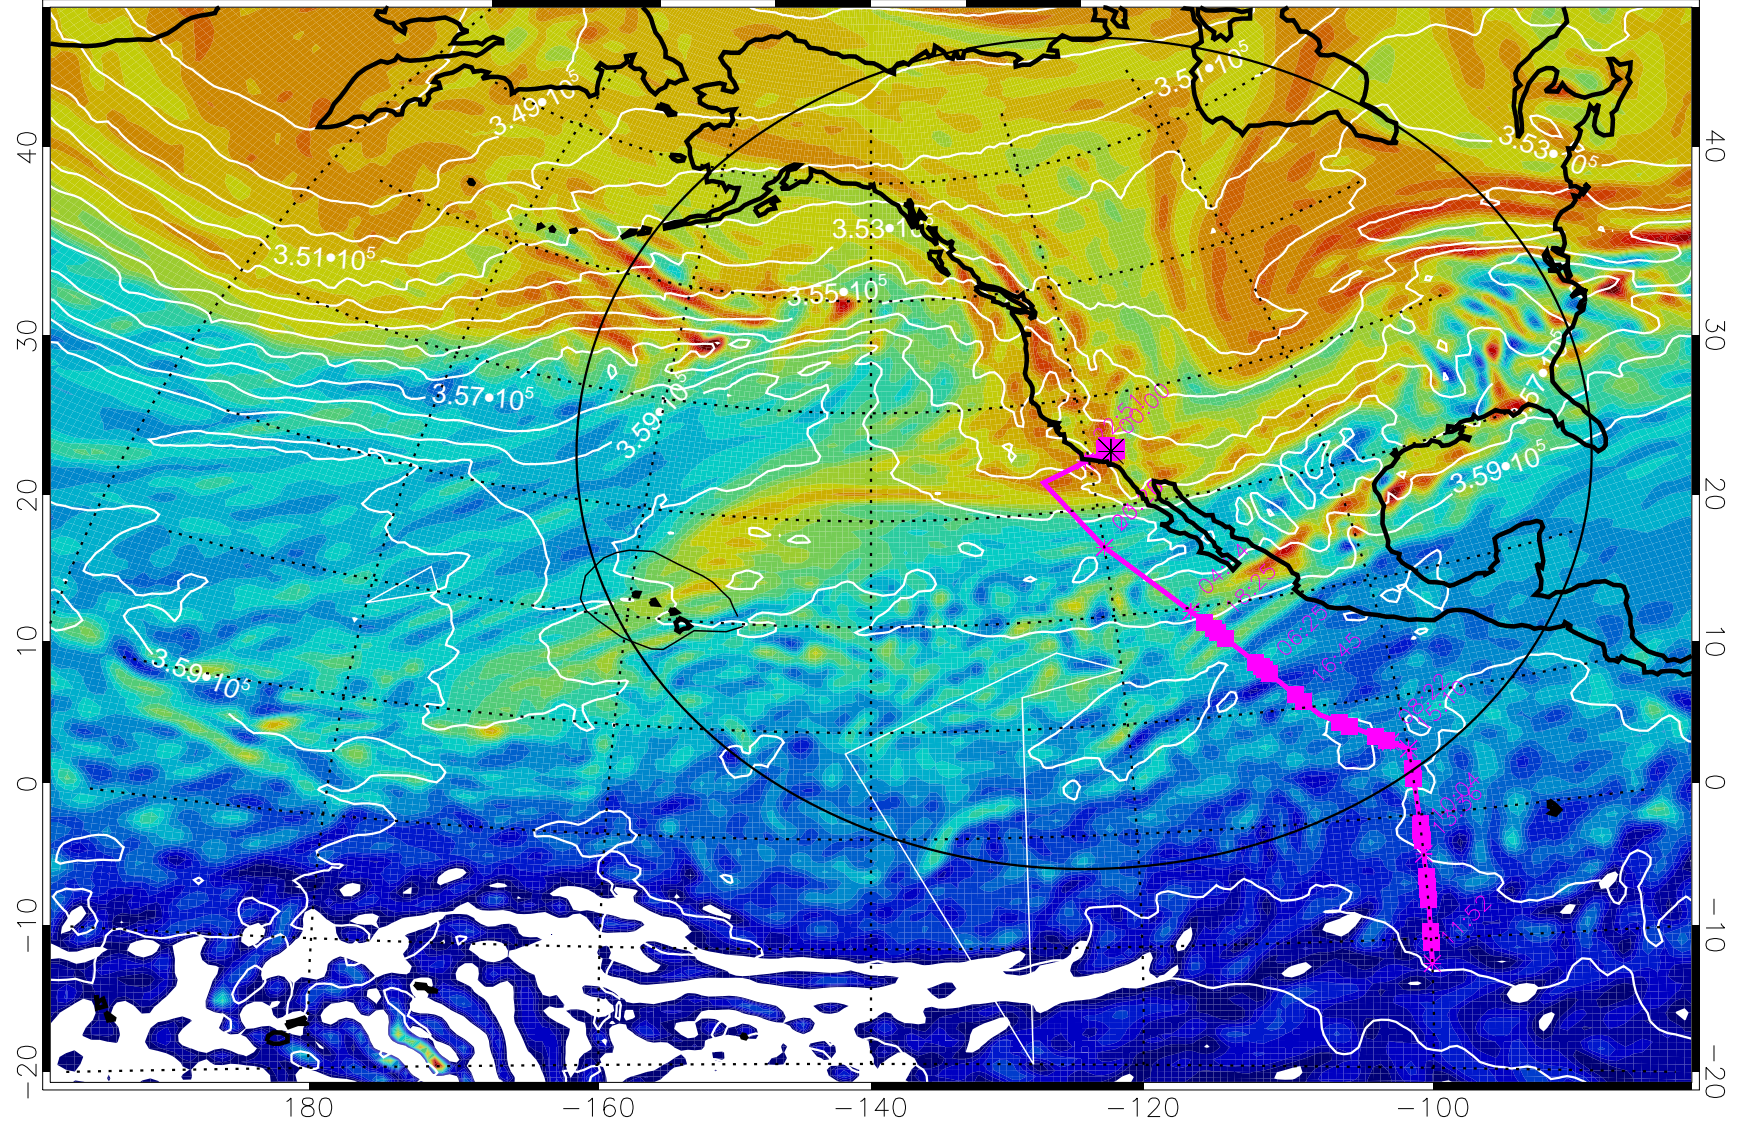

Range ring of 4055 km -- 13 hours GH round trip

13022106, 18 hour forecast for 380K EPV

380K Montgomery Streamfunction, white

Range ring of 4055 km -- 13 hours GH round trip

13022118, 30 hour forecast for 380K EPV

380K Montgomery Streamfunction, white

Range ring of 4055 km -- 13 hours GH round trip

13022200, 36 hour forecast for 380K EPV

160 180 -160 -140 -120 -100

380K Montgomery Streamfunction, white

Range ring of 4055 km -- 13 hours GH round trip

13022206, 42 hour forecast for 380K EPV

160 180 -160 -140 -120 -100

380K Montgomery Streamfunction, white

Range ring of 4055 km -- 13 hours GH round trip

13022212, 48 hour forecast for 380K EPV

160 180 -160 -140 -120 -100

380K Montgomery Streamfunction, white

Range ring of 4055 km -- 13 hours GH round trip

13022218, 54 hour forecast for 380K EPV

380K Montgomery Streamfunction, white

Range ring of 4055 km -- 13 hours GH round trip