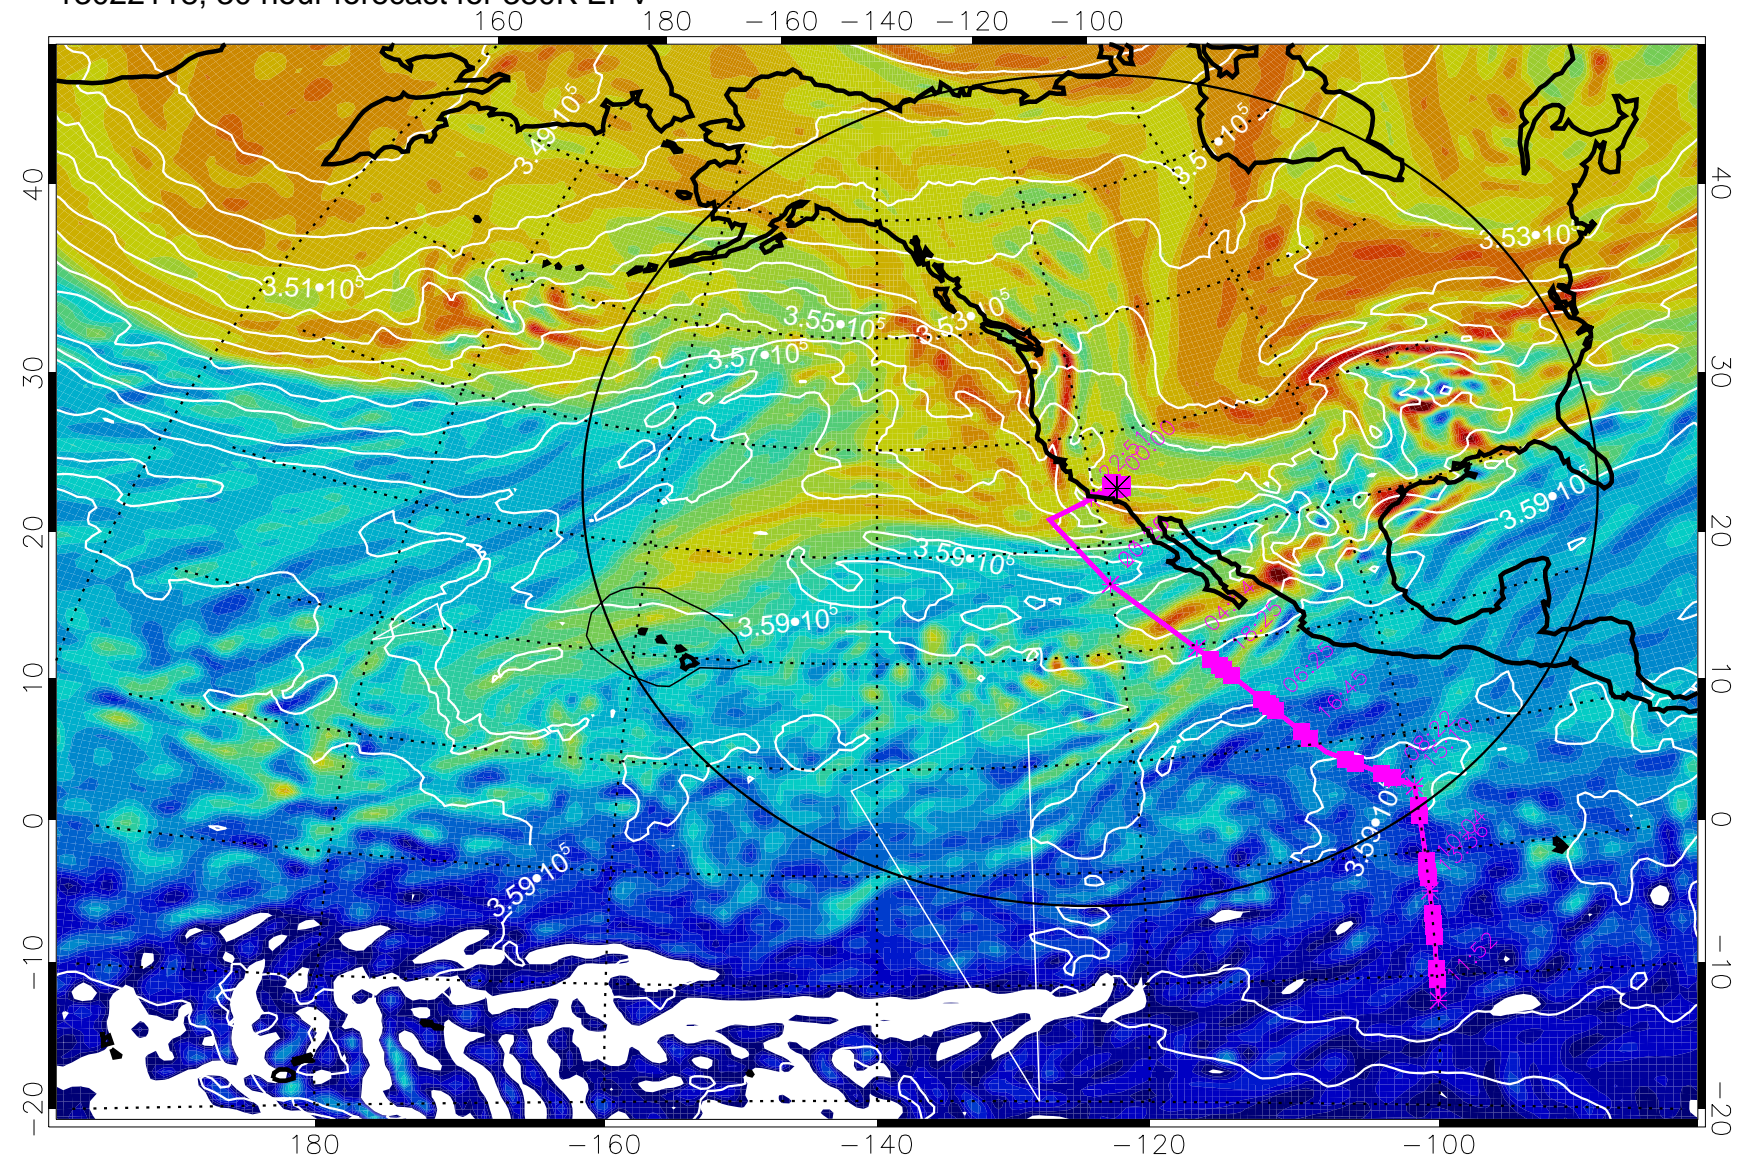

13022018, 6 hour forecast for 380K EPV

160 180 -160 -140 -120 -100

380K Montgomery Streamfunction, white

Range ring of 4055 km -- 13 hours GH round trip

13022100, 12 hour forecast for 380K EPV

380K Montgomery Streamfunction, white

Range ring of 4055 km -- 13 hours GH round trip

13022106, 18 hour forecast for 380K EPV

380K Montgomery Streamfunction, white

Range ring of 4055 km -- 13 hours GH round trip

13022118, 30 hour forecast for 380K EPV

380K Montgomery Streamfunction, white

Range ring of 4055 km -- 13 hours GH round trip

13022200, 36 hour forecast for 380K EPV

160 180 -160 -140 -120 -100

380K Montgomery Streamfunction, white

Range ring of 4055 km -- 13 hours GH round trip

13022206, 42 hour forecast for 380K EPV

160 180 -160 -140 -120 -100

380K Montgomery Streamfunction, white

Range ring of 4055 km -- 13 hours GH round trip

13022212, 48 hour forecast for 380K EPV

160 180 -160 -140 -120 -100