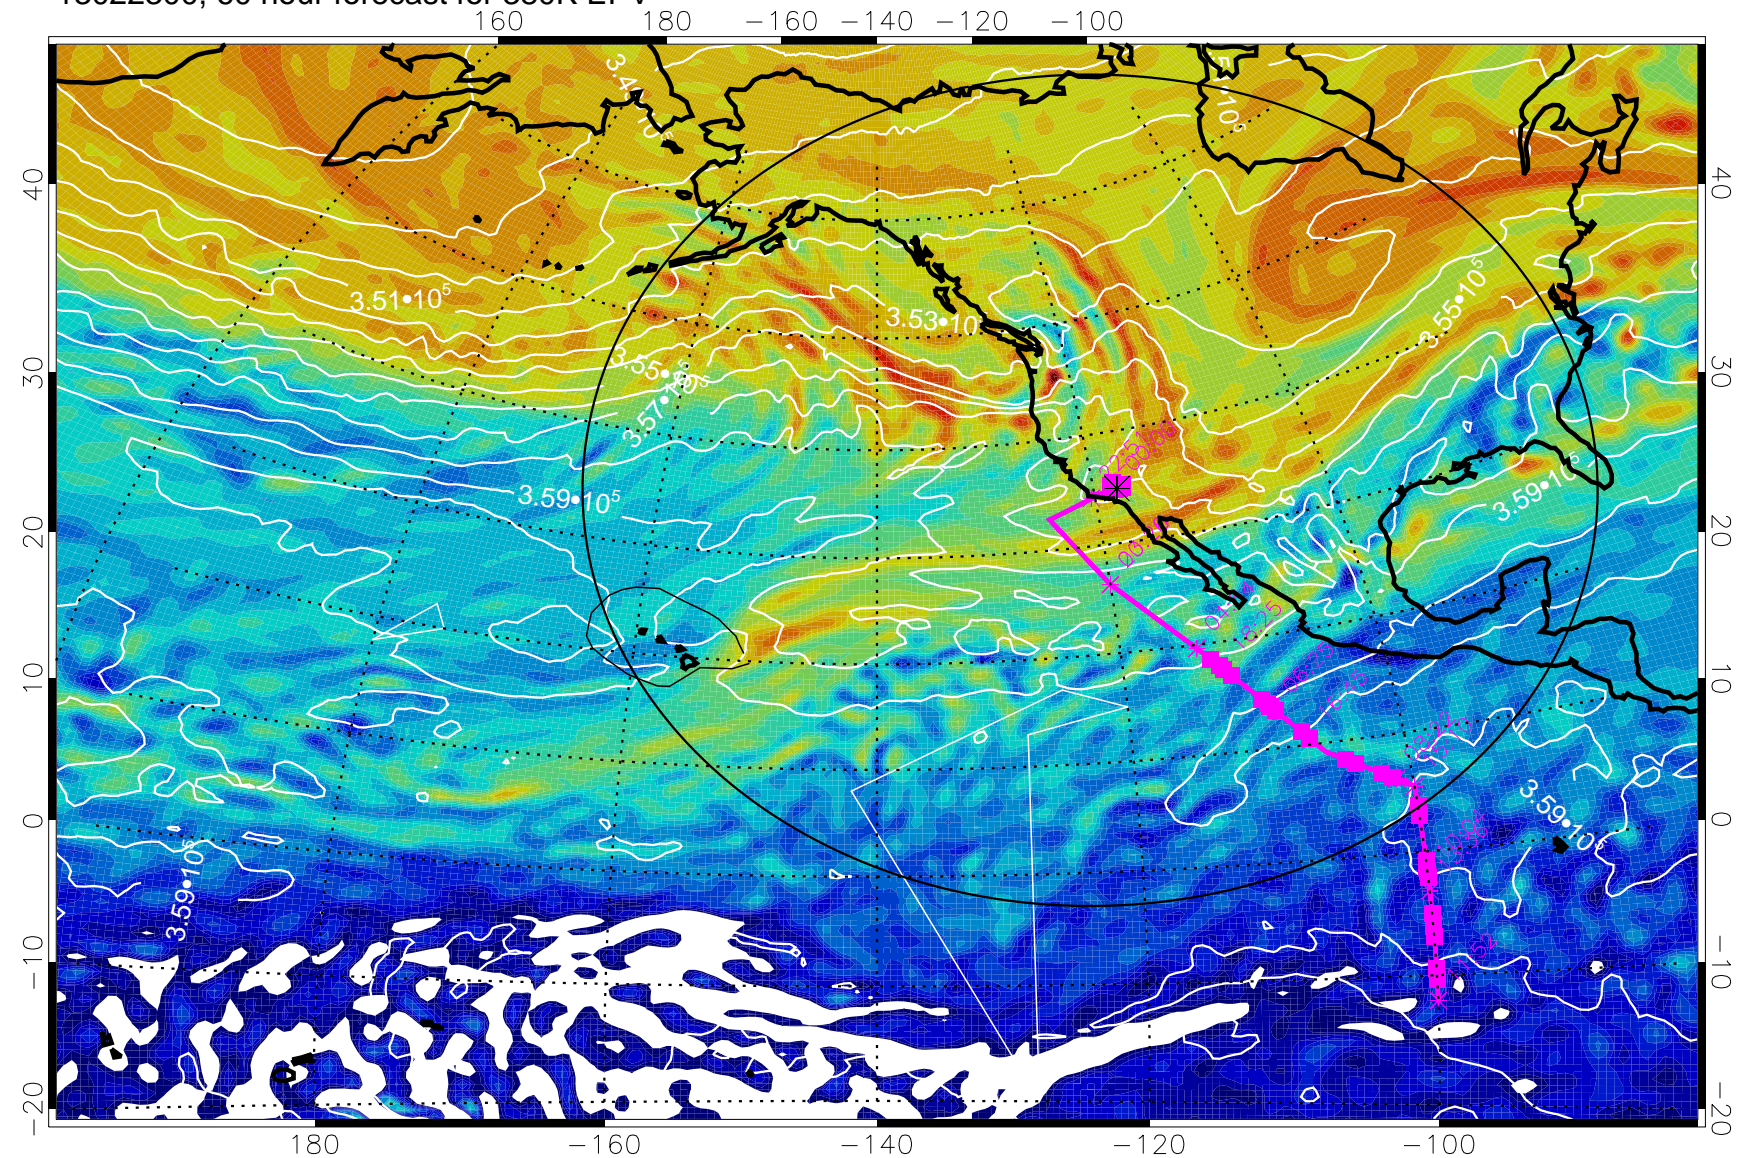

13022206, 42 hour forecast for 380K EPV

160 180 -160 -140 -120 -100

380K Montgomery Streamfunction, white

Range ring of 4055 km -- 13 hours GH round trip

13022212, 48 hour forecast for 380K EPV

160 180 -160 -140 -120 -100

380K Montgomery Streamfunction, white

Range ring of 4055 km -- 13 hours GH round trip

13022218, 54 hour forecast for 380K EPV

380K Montgomery Streamfunction, white

Range ring of 4055 km -- 13 hours GH round trip

13022300, 60 hour forecast for 380K EPV

380K Montgomery Streamfunction, white

Range ring of 4055 km -- 13 hours GH round trip

13022312, 72 hour forecast for 380K EPV

160 180 -160 -140 -120 -100

380K Montgomery Streamfunction, white

Range ring of 4055 km -- 13 hours GH round trip

13022318, 78 hour forecast for 380K EPV

380K Montgomery Streamfunction, white

Range ring of 4055 km -- 13 hours GH round trip

13022406, 90 hour forecast for 380K EPV