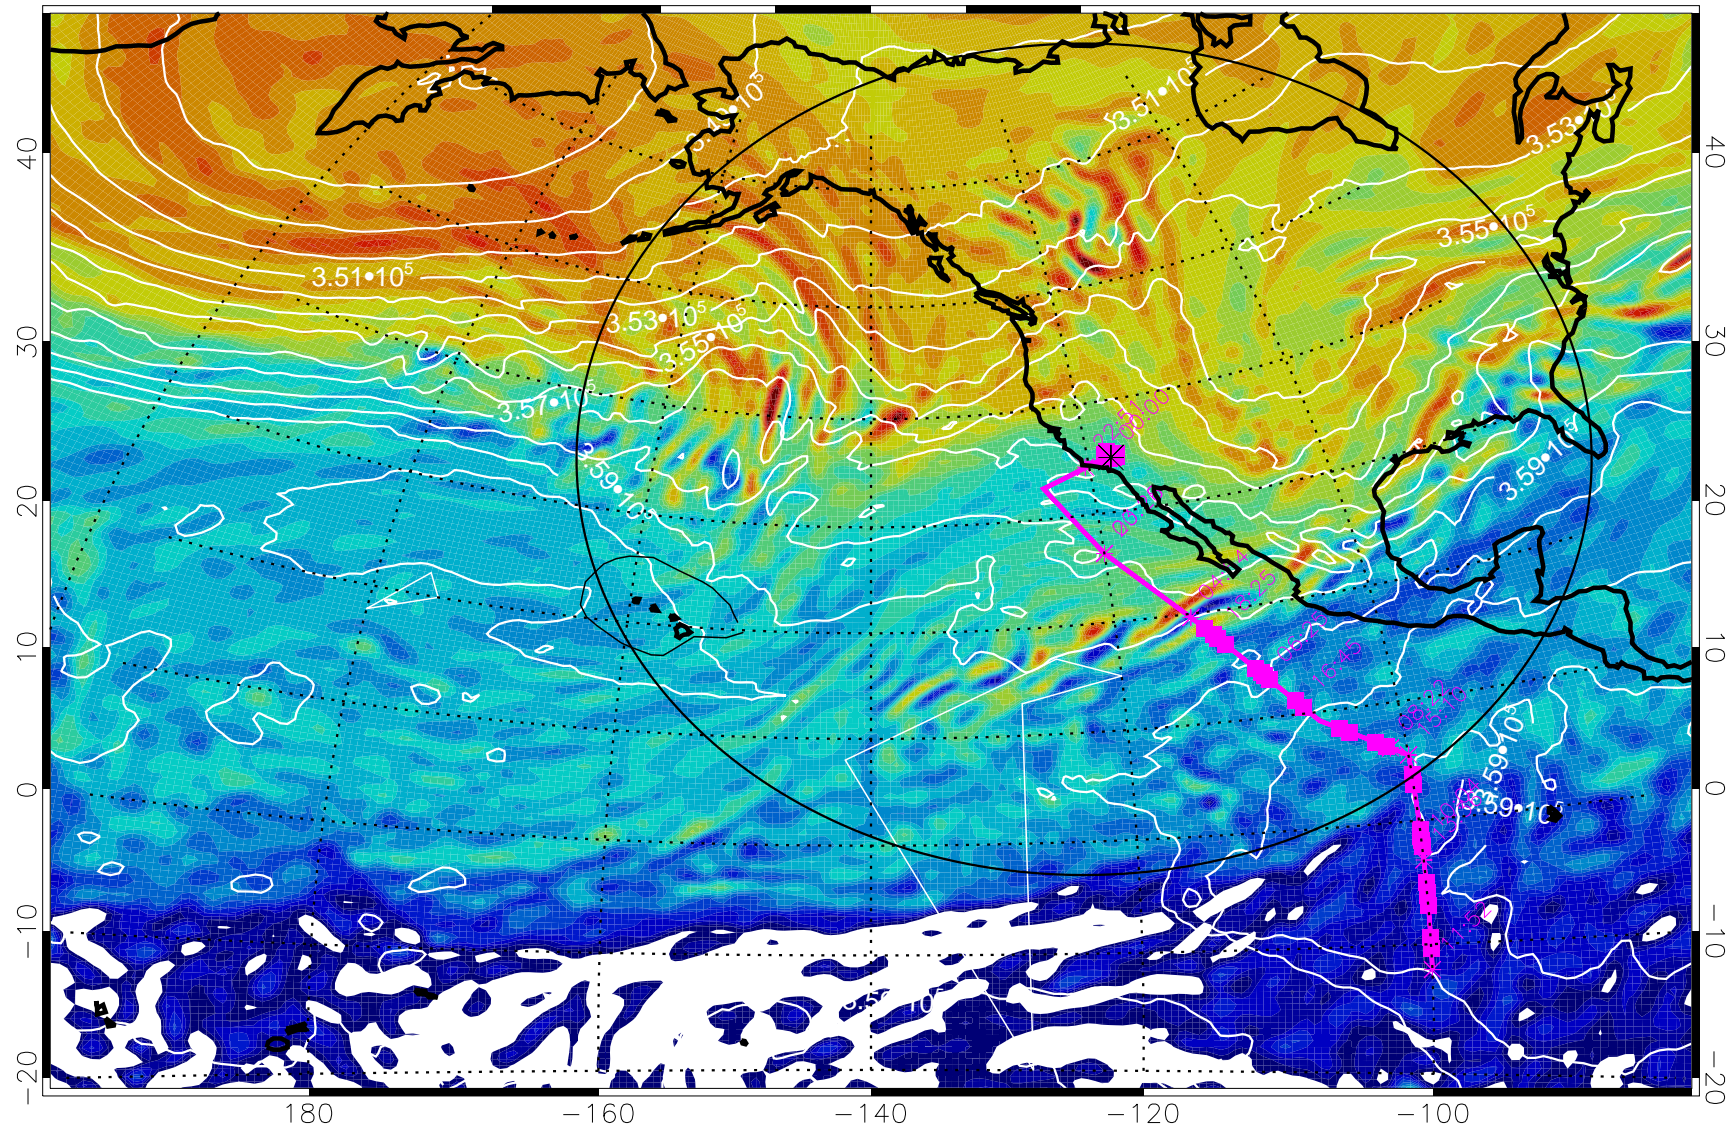

13022418, 102 hour forecast for 380K EPV

160 180 -160 -140 -120 -100

380K Montgomery Streamfunction, white

Range ring of 4055 km -- 13 hours GH round trip

13022500, 108 hour forecast for 380K EPV

160 180 -160 -140 -120 -100

380K Montgomery Streamfunction, white

Range ring of 4055 km -- 13 hours GH round trip

13022506, 114 hour forecast for 380K EPV

160 180 -160 -140 -120 -100

380K Montgomery Streamfunction, white

Range ring of 4055 km -- 13 hours GH round trip

13022512, 120 hour forecast for 380K EPV

160 180 -160 -140 -120 -100

380K Montgomery Streamfunction, white

Range ring of 4055 km -- 13 hours GH round trip