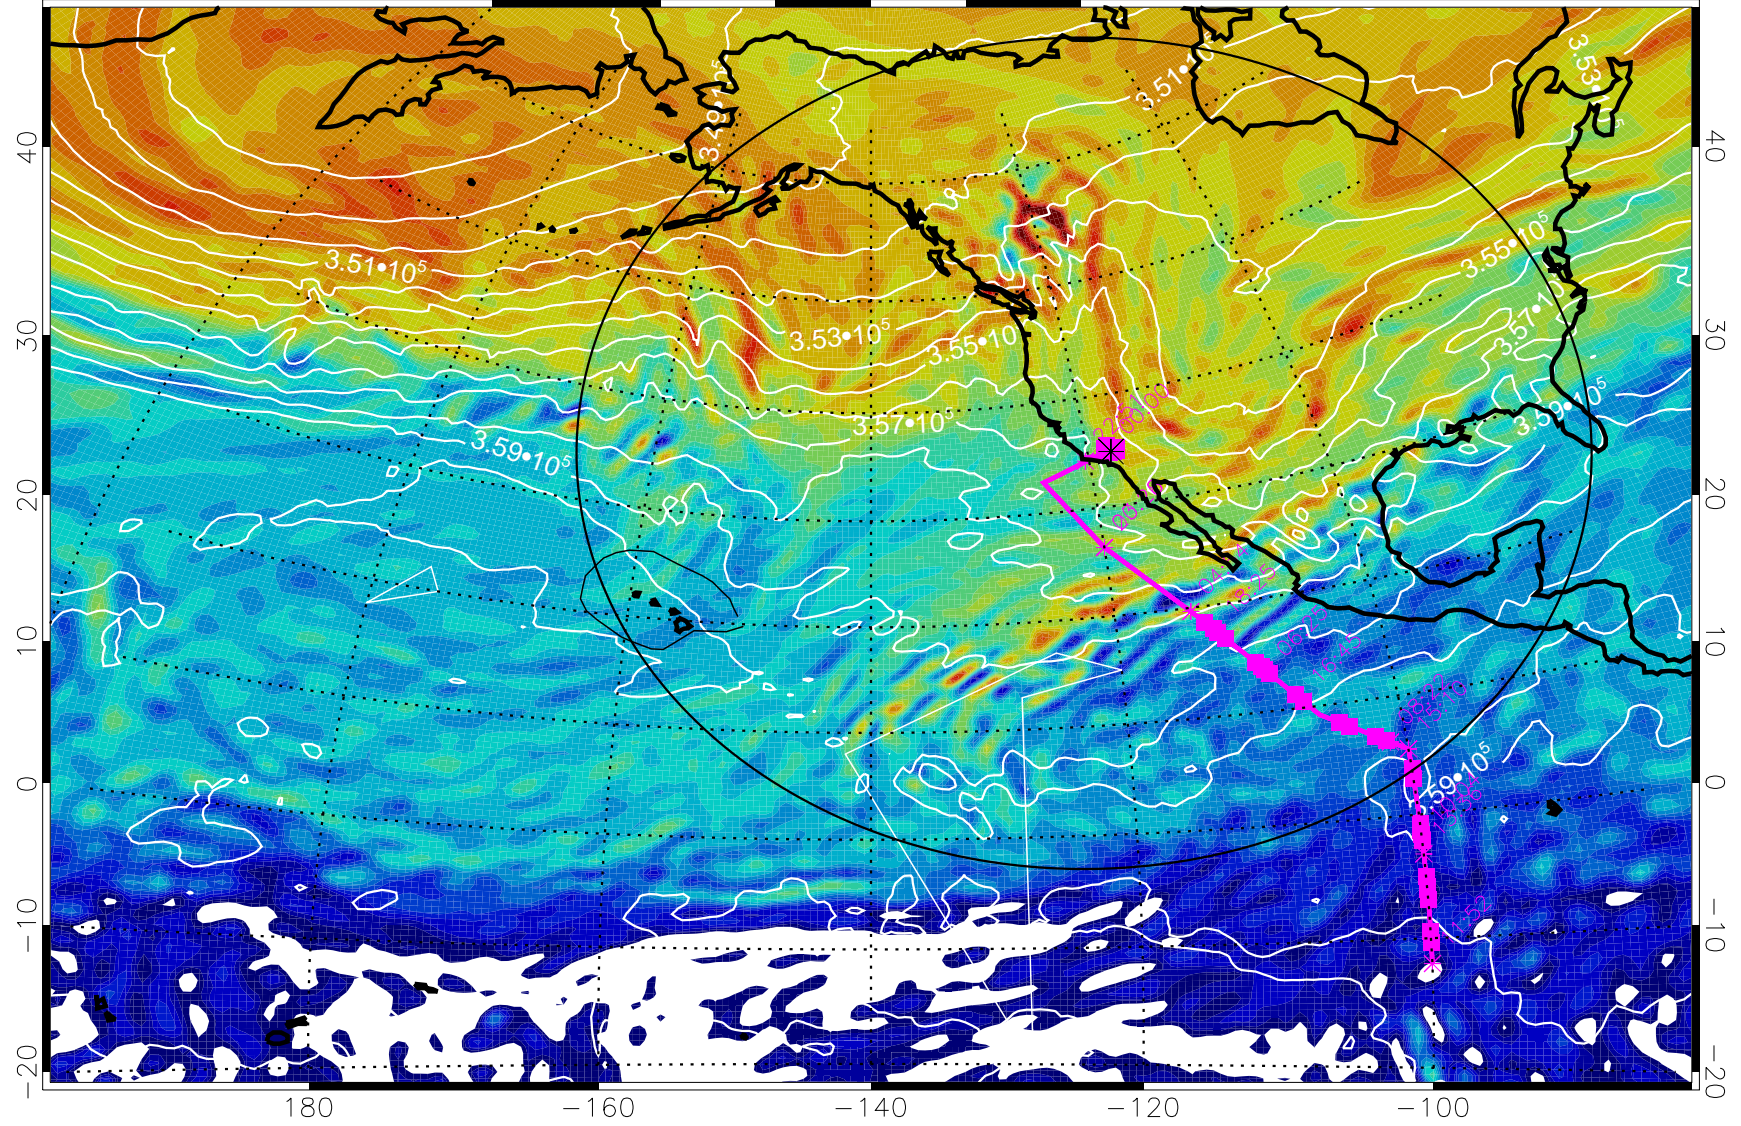

380K Montgomery Streamfunction, white

Range ring of 4055 km -- 13 hours GH round trip

13022412, 96 hour forecast for 380K EPV

160 180 -160 -140 -120 -100

380K Montgomery Streamfunction, white

Range ring of 4055 km -- 13 hours GH round trip

13022418, 102 hour forecast for 380K EPV

160 180 -160 -140 -120 -100

380K Montgomery Streamfunction, white

Range ring of 4055 km -- 13 hours GH round trip

13022500, 108 hour forecast for 380K EPV

160 180 -160 -140 -120 -100

380K Montgomery Streamfunction, white

Range ring of 4055 km -- 13 hours GH round trip

13022506, 114 hour forecast for 380K EPV

160 180 -160 -140 -120 -100

380K Montgomery Streamfunction, white

Range ring of 4055 km -- 13 hours GH round trip

13022512, 120 hour forecast for 380K EPV

160 180 -160 -140 -120 -100

380K Montgomery Streamfunction, white

Range ring of 4055 km -- 13 hours GH round trip