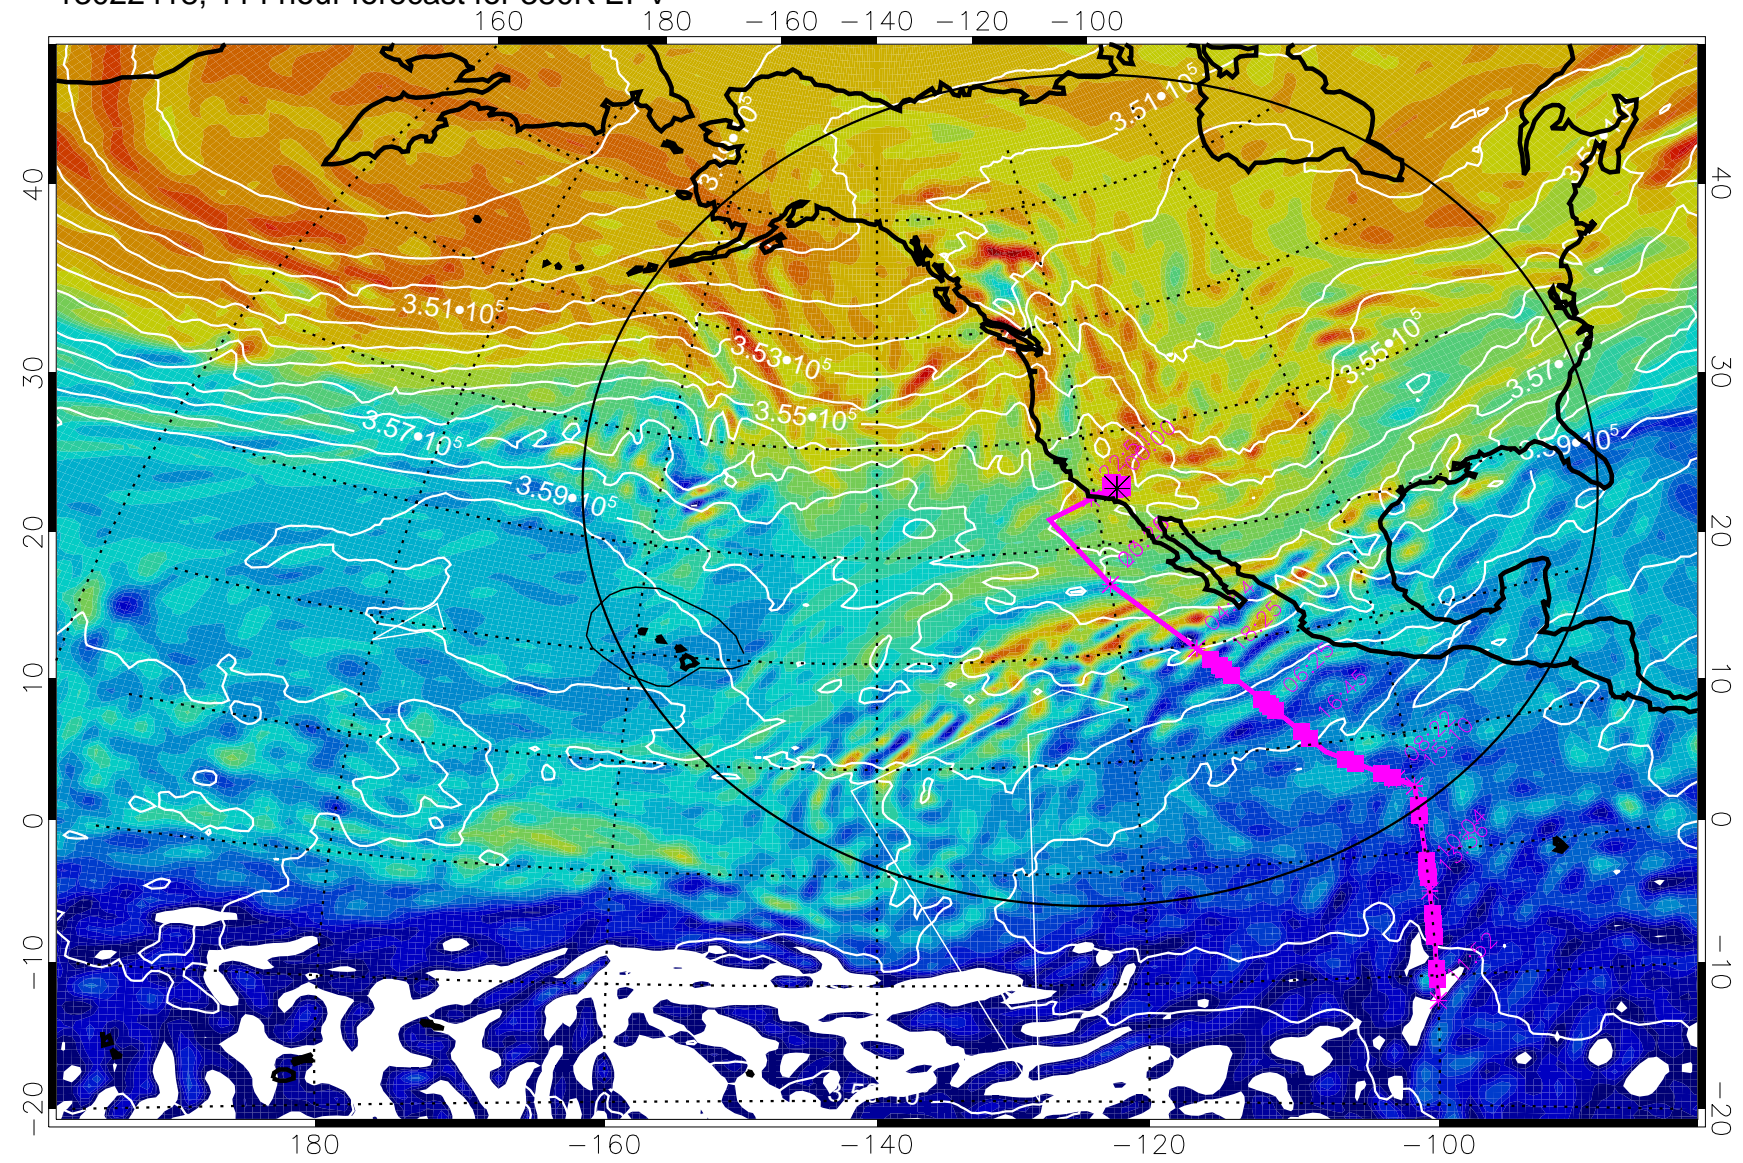

Range ring of 4055 km -- 13 hours GH round trip

13022406, 102 hour forecast for 380K EPV

160 180 -160 -140 -120 -100

40  
30  
20  
10  
0  
-10  
-20

380K Montgomery Streamfunction, white

Range ring of 4055 km -- 13 hours GH round trip

13022412, 108 hour forecast for 380K EPV

160 180 -160 -140 -120 -100

380K Montgomery Streamfunction, white

Range ring of 4055 km -- 13 hours GH round trip

13022418, 114 hour forecast for 380K EPV

160 180 -160 -140 -120 -100

40  
30  
20  
10  
0  
-10  
-20

40  
30  
20  
10  
0  
-10  
-20

180 -160 -140 -120 -100

380K Montgomery Streamfunction, white

Range ring of 4055 km -- 13 hours GH round trip

13022500, 120 hour forecast for 380K EPV

160 180 -160 -140 -120 -100

380K Montgomery Streamfunction, white

Range ring of 4055 km -- 13 hours GH round trip