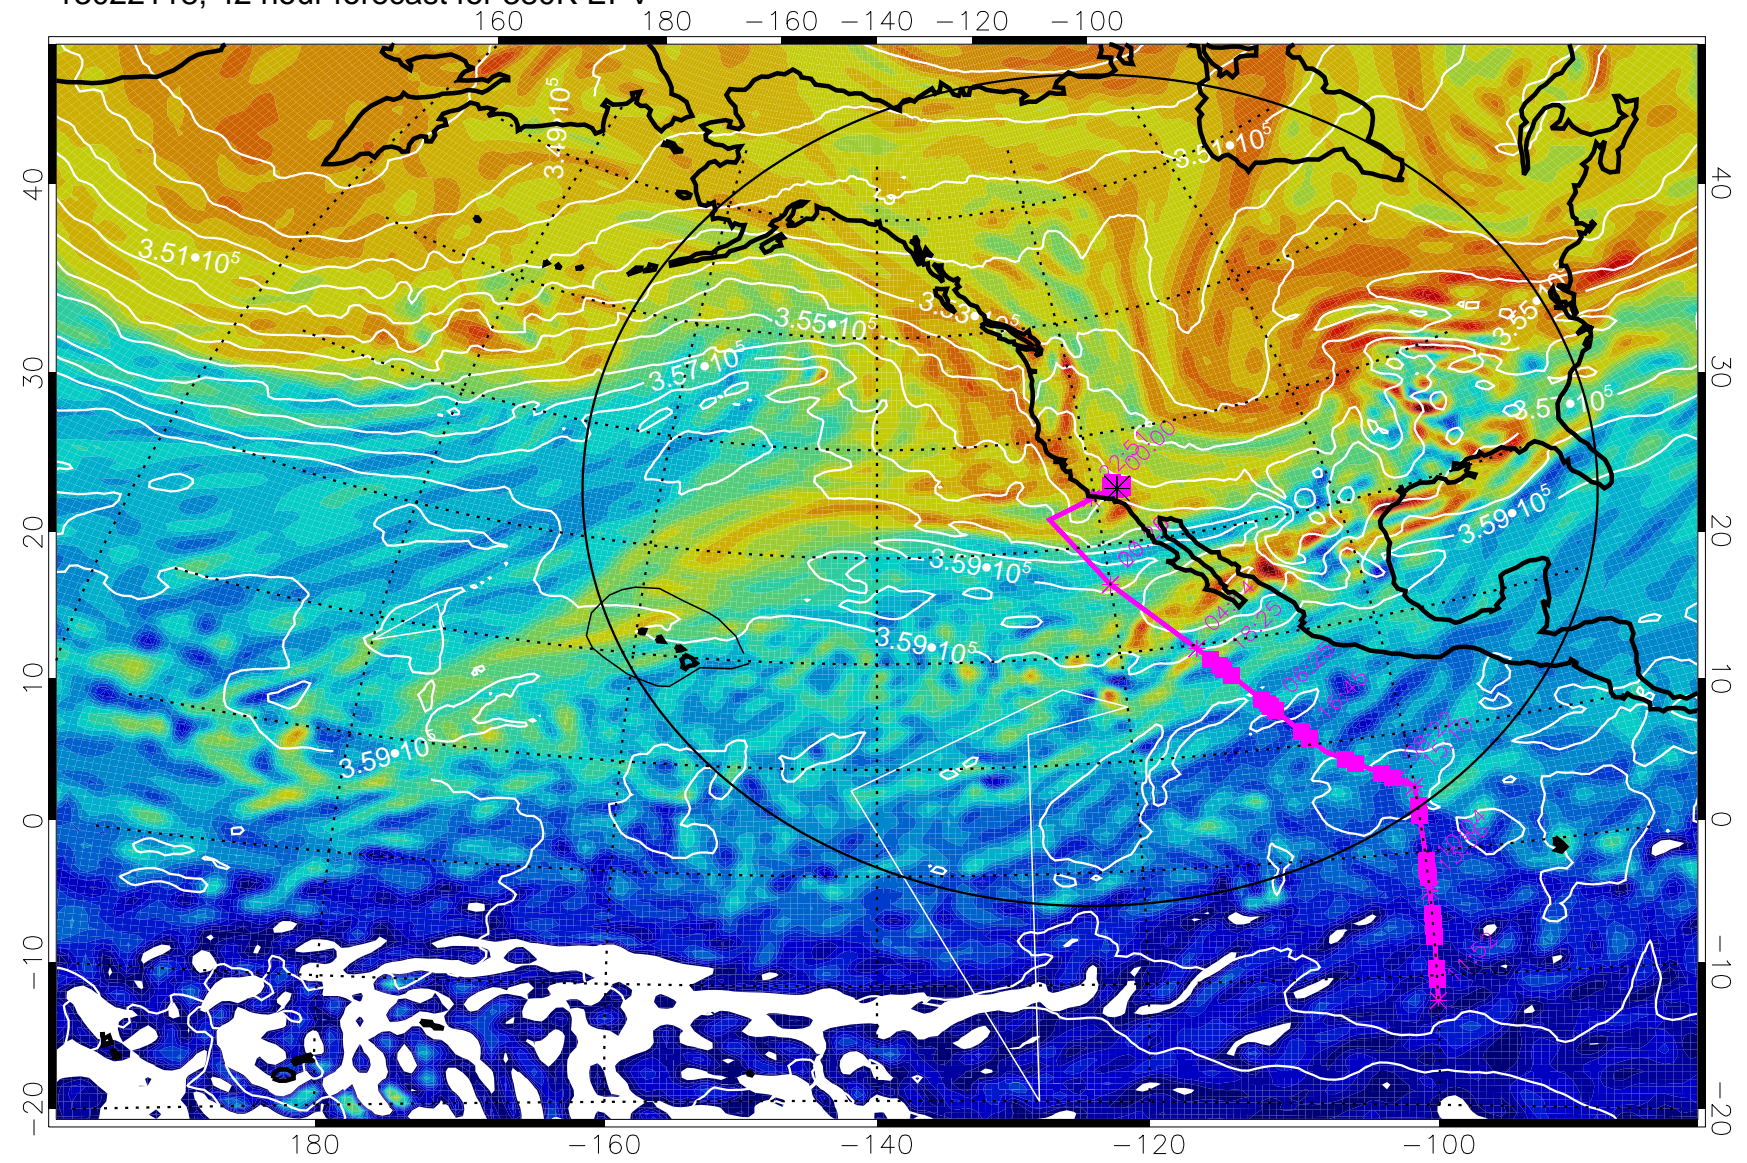

13022100, 24 hour forecast for 380K EPV

380K Montgomery Streamfunction, white

Range ring of 4055 km -- 13 hours GH round trip

13022106, 30 hour forecast for 380K EPV

160 180 -160 -140 -120 -100

380K Montgomery Streamfunction, white

Range ring of 4055 km -- 13 hours GH round trip

13022112, 36 hour forecast for 380K EPV

160 180 -160 -140 -120 -100

380K Montgomery Streamfunction, white

Range ring of 4055 km -- 13 hours GH round trip

13022118, 42 hour forecast for 380K EPV

380K Montgomery Streamfunction, white

Range ring of 4055 km -- 13 hours GH round trip

13022200, 48 hour forecast for 380K EPV

380K Montgomery Streamfunction, white

Range ring of 4055 km -- 13 hours GH round trip

13022206, 54 hour forecast for 380K EPV

380K Montgomery Streamfunction, white

Range ring of 4055 km -- 13 hours GH round trip

13022212, 60 hour forecast for 380K EPV

380K Montgomery Streamfunction, white

Range ring of 4055 km -- 13 hours GH round trip