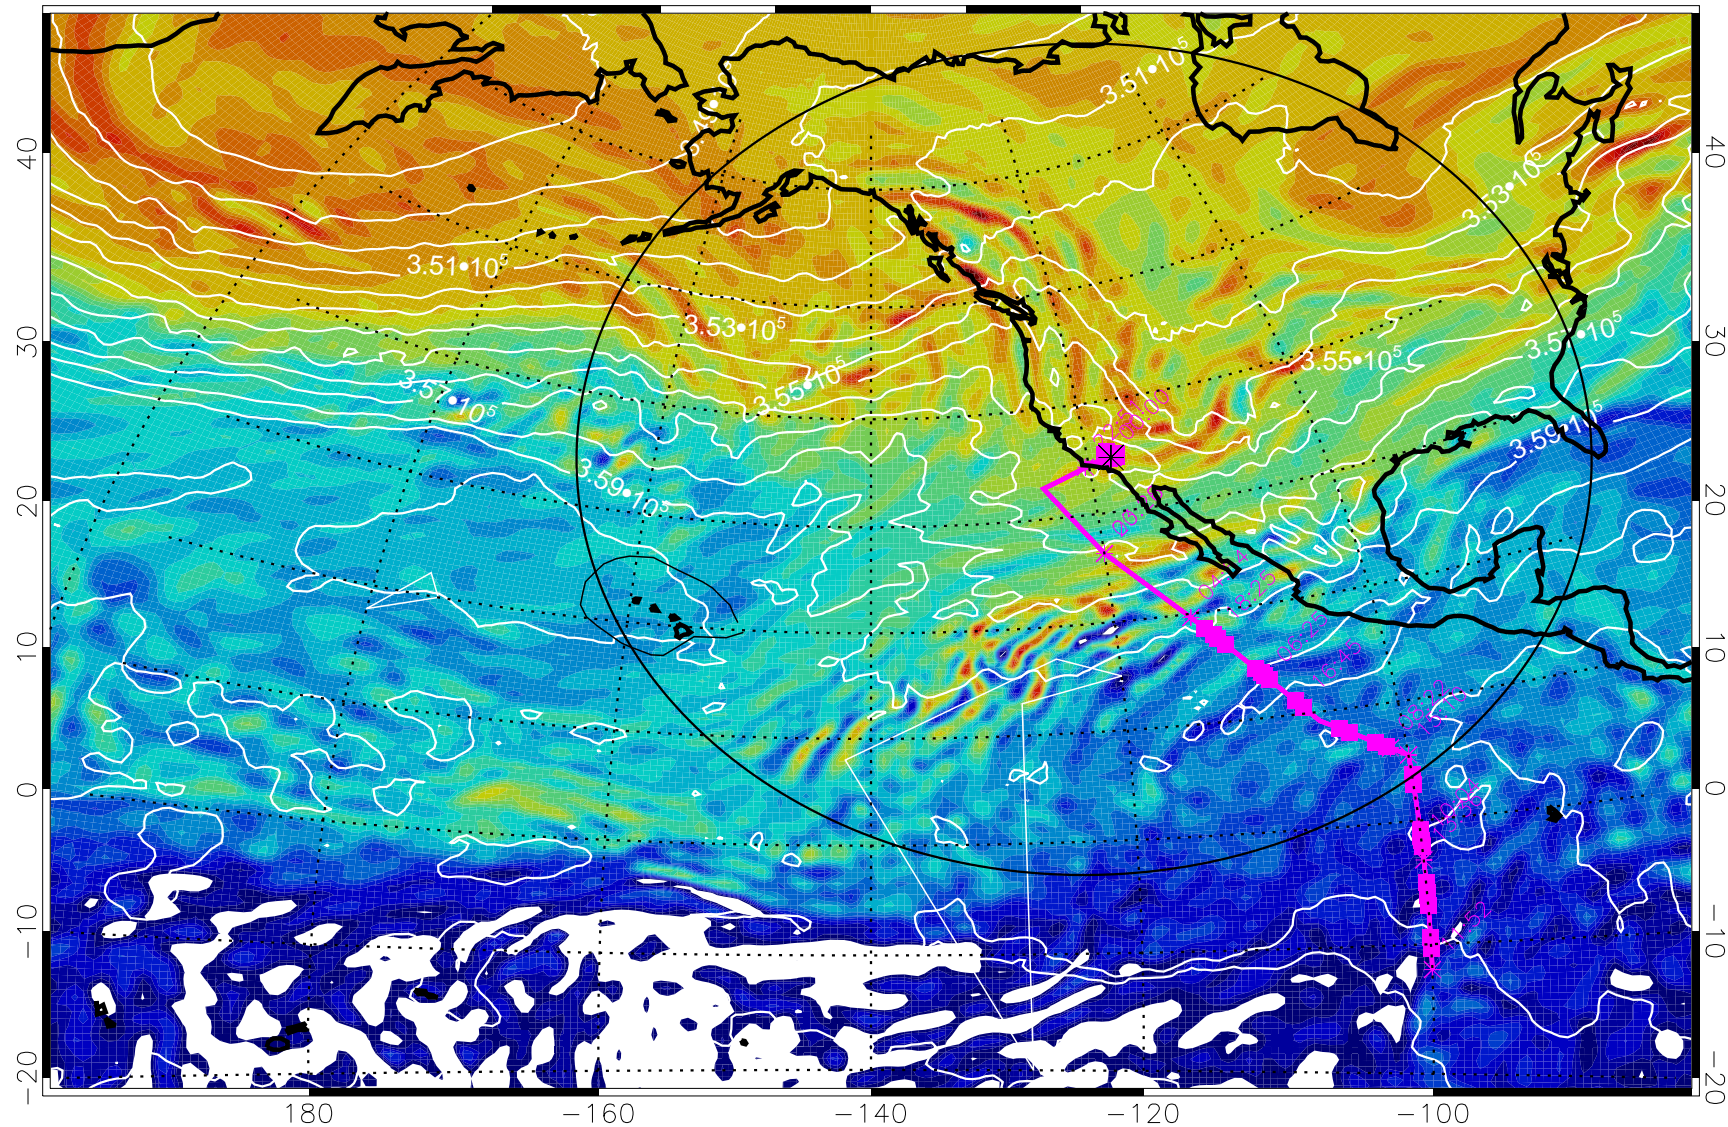

13022318, 90 hour forecast for 380K EPV

160 180 -160 -140 -120 -100

380K Montgomery Streamfunction, white

Range ring of 4055 km -- 13 hours GH round trip

13022400, 96 hour forecast for 380K EPV

380K Montgomery Streamfunction, white

Range ring of 4055 km -- 13 hours GH round trip

13022406, 102 hour forecast for 380K EPV

160 180 -160 -140 -120 -100

40  
30  
20  
10  
0  
-10  
-20

380K Montgomery Streamfunction, white

Range ring of 4055 km -- 13 hours GH round trip

13022412, 108 hour forecast for 380K EPV

160 180 -160 -140 -120 -100

380K Montgomery Streamfunction, white

Range ring of 4055 km -- 13 hours GH round trip

13022418, 114 hour forecast for 380K EPV

160 180 -160 -140 -120 -100

40  
30  
20  
10  
0  
-10  
-20

40  
30  
20  
10  
0  
-10  
-20

180 -160 -140 -120 -100

380K Montgomery Streamfunction, white

Range ring of 4055 km -- 13 hours GH round trip

13022500, 120 hour forecast for 380K EPV