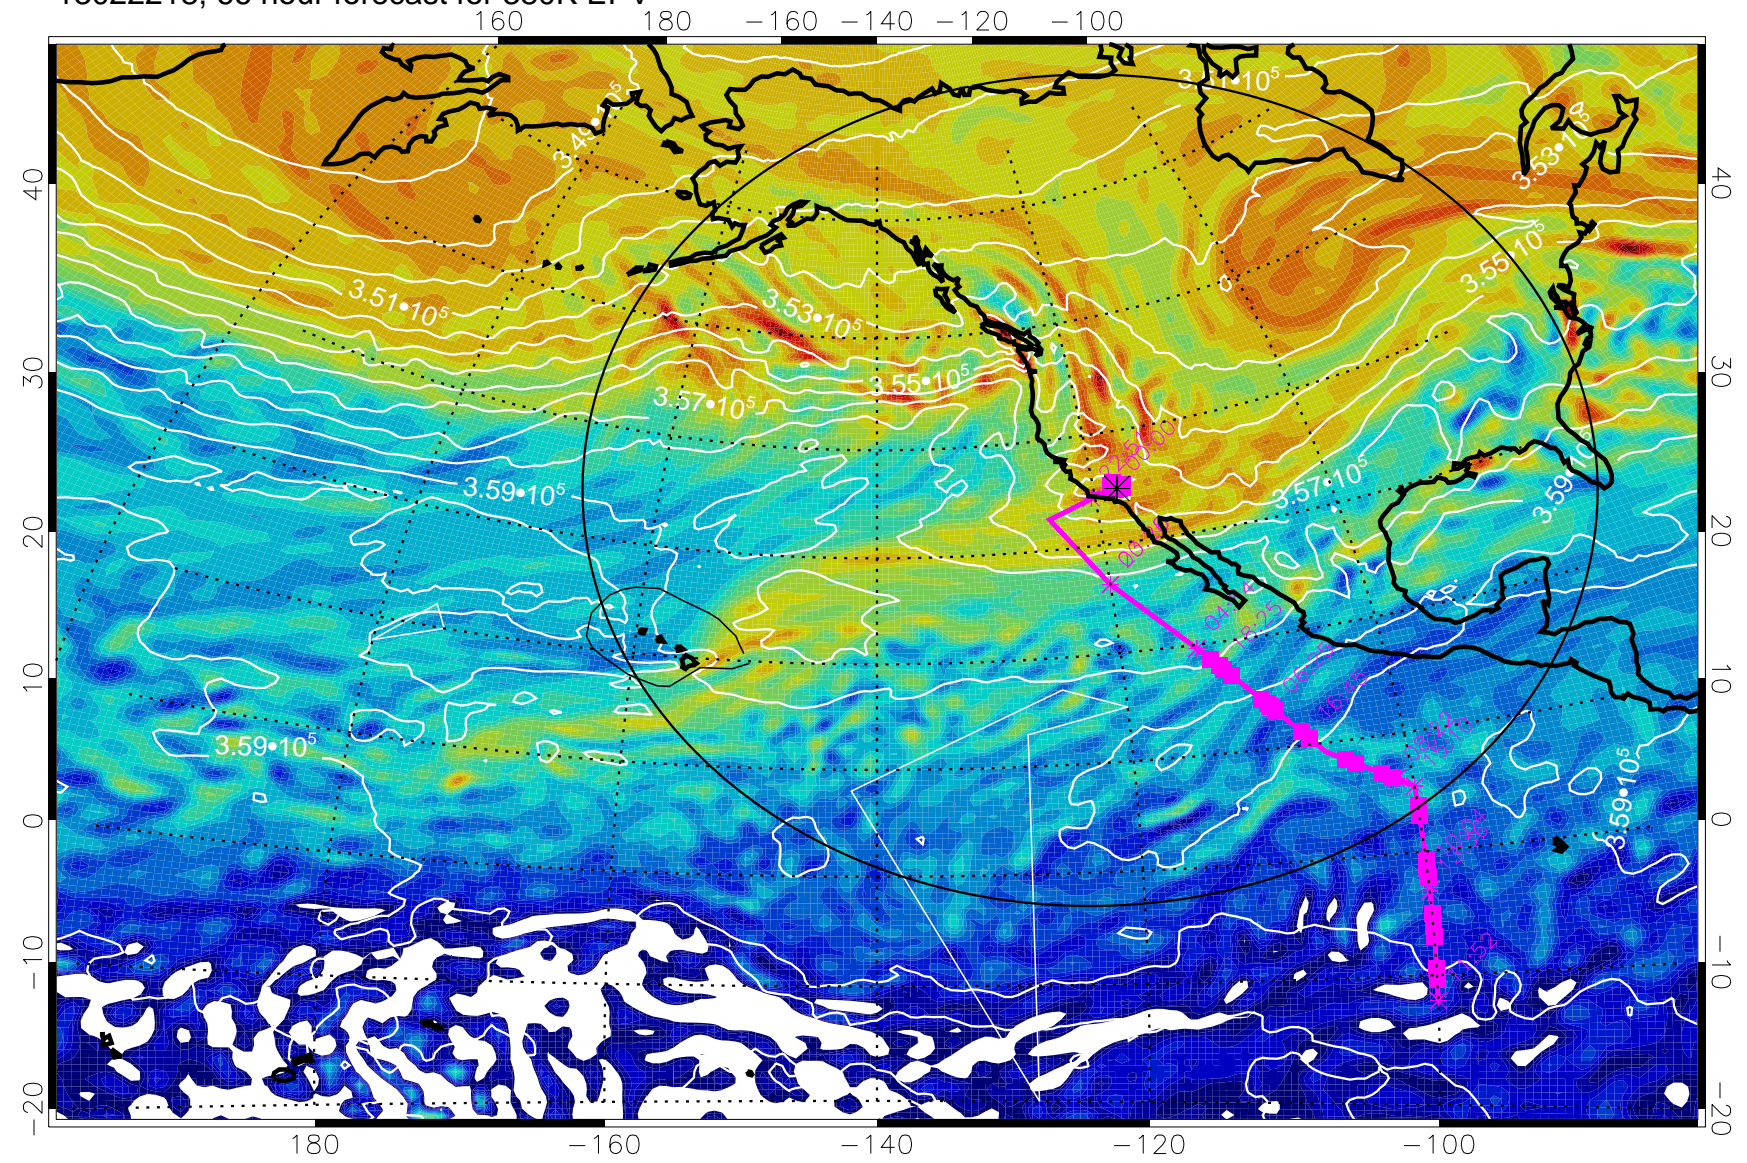

380K Montgomery Streamfunction, white

Range ring of 4055 km -- 13 hours GH round trip

13022200, 48 hour forecast for 380K EPV

380K Montgomery Streamfunction, white

Range ring of 4055 km -- 13 hours GH round trip

13022206, 54 hour forecast for 380K EPV

380K Montgomery Streamfunction, white

Range ring of 4055 km -- 13 hours GH round trip

13022212, 60 hour forecast for 380K EPV

380K Montgomery Streamfunction, white

Range ring of 4055 km -- 13 hours GH round trip

13022218, 66 hour forecast for 380K EPV

380K Montgomery Streamfunction, white

Range ring of 4055 km -- 13 hours GH round trip

13022300, 72 hour forecast for 380K EPV

380K Montgomery Streamfunction, white

Range ring of 4055 km -- 13 hours GH round trip

13022306, 78 hour forecast for 380K EPV

380K Montgomery Streamfunction, white

Range ring of 4055 km -- 13 hours GH round trip

13022312, 84 hour forecast for 380K EPV

380K Montgomery Streamfunction, white

Range ring of 4055 km -- 13 hours GH round trip