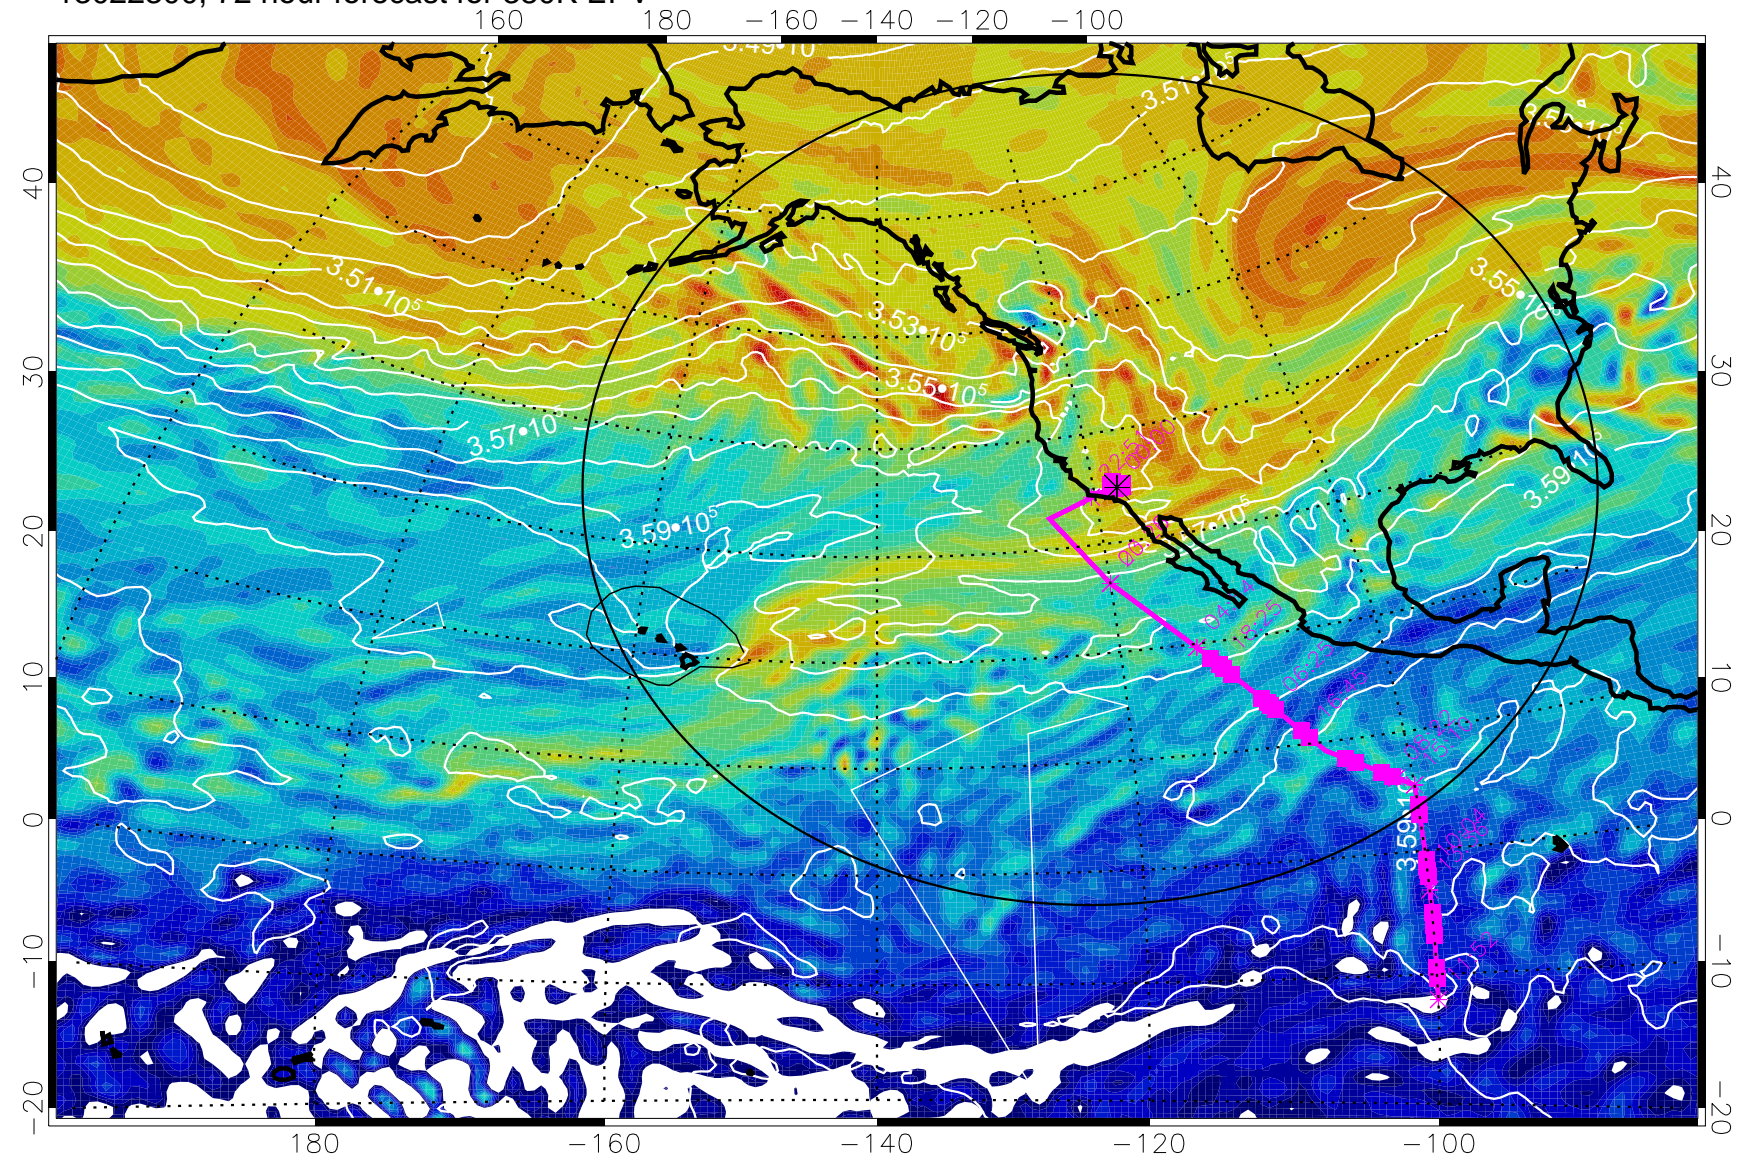

380K Montgomery Streamfunction, white

Range ring of 4055 km -- 13 hours GH round trip

13022200, 48 hour forecast for 380K EPV

380K Montgomery Streamfunction, white

Range ring of 4055 km -- 13 hours GH round trip

13022206, 54 hour forecast for 380K EPV

380K Montgomery Streamfunction, white

Range ring of 4055 km -- 13 hours GH round trip

13022212, 60 hour forecast for 380K EPV

380K Montgomery Streamfunction, white

Range ring of 4055 km -- 13 hours GH round trip

13022218, 66 hour forecast for 380K EPV

380K Montgomery Streamfunction, white

Range ring of 4055 km -- 13 hours GH round trip

13022300, 72 hour forecast for 380K EPV

380K Montgomery Streamfunction, white

Range ring of 4055 km -- 13 hours GH round trip

13022306, 78 hour forecast for 380K EPV

380K Montgomery Streamfunction, white

Range ring of 4055 km -- 13 hours GH round trip

13022312, 84 hour forecast for 380K EPV

380K Montgomery Streamfunction, white

Range ring of 4055 km -- 13 hours GH round trip