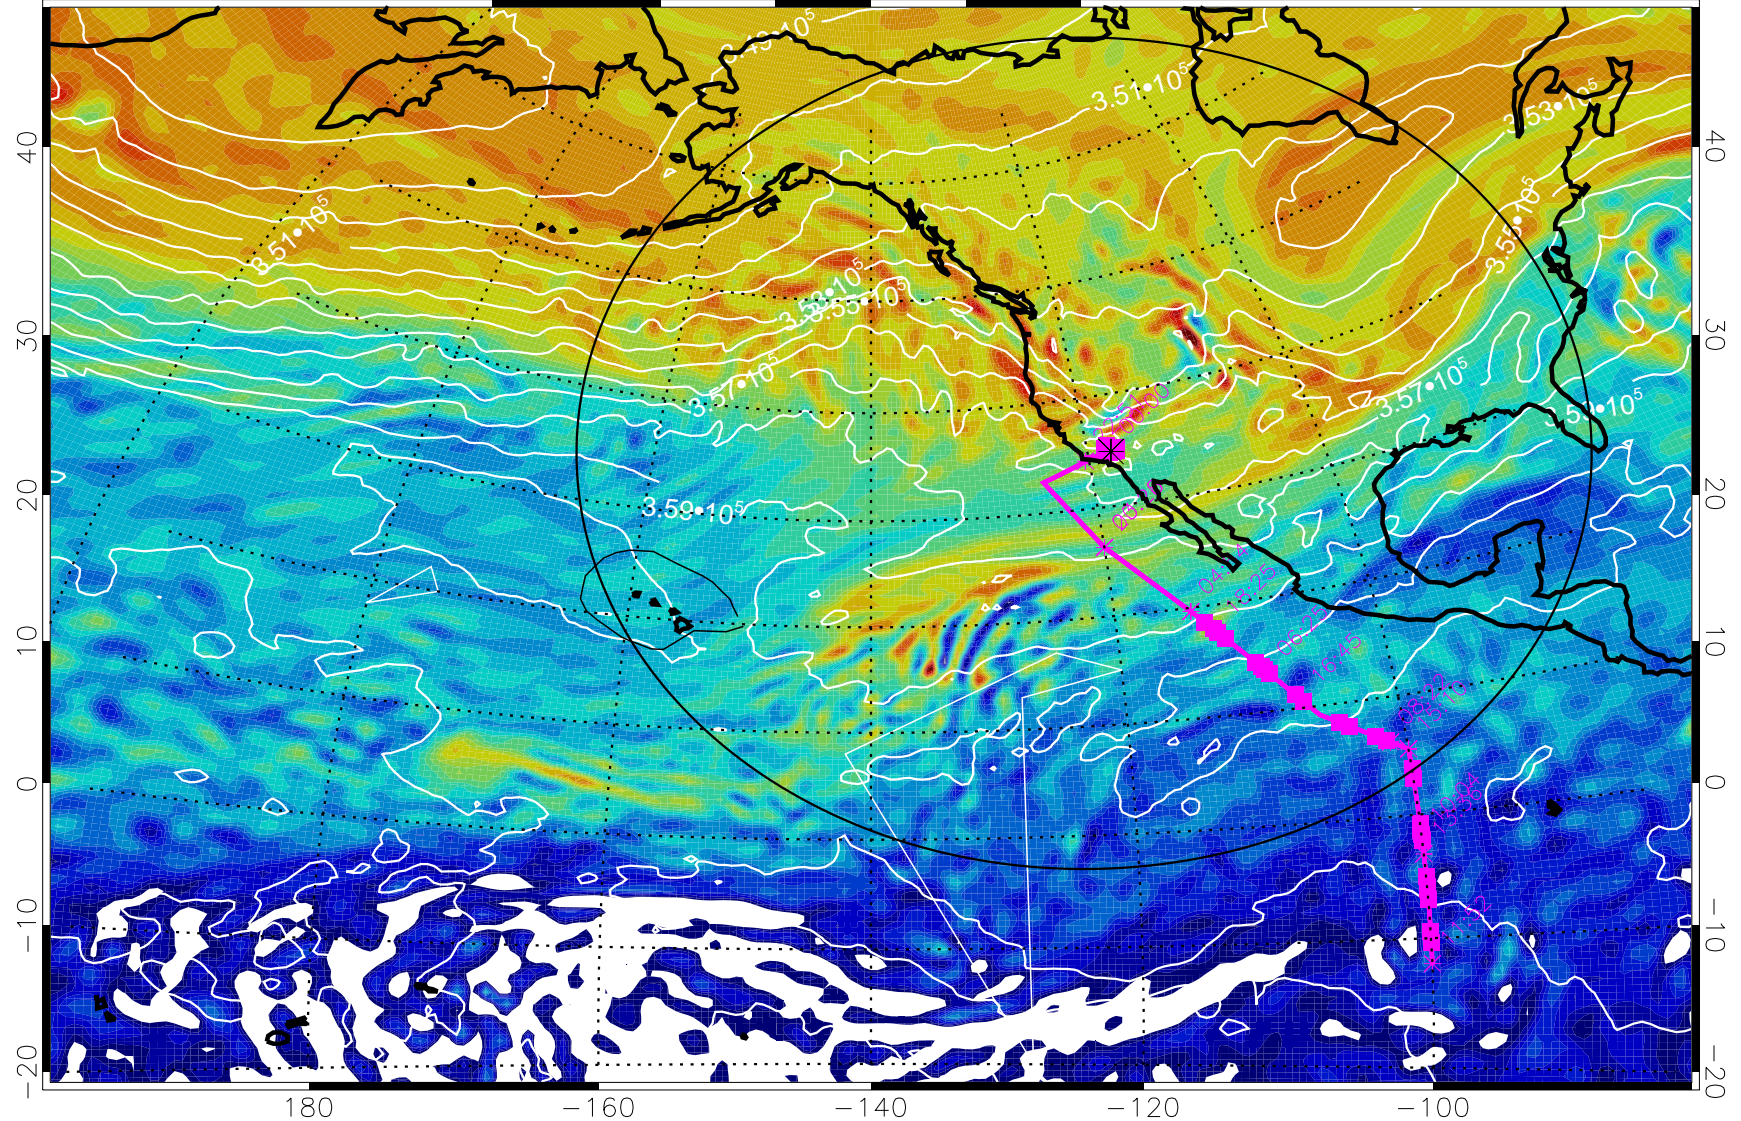

13022218, 66 hour forecast for 380K EPV

380K Montgomery Streamfunction, white

Range ring of 4055 km -- 13 hours GH round trip

13022300, 72 hour forecast for 380K EPV

380K Montgomery Streamfunction, white

Range ring of 4055 km -- 13 hours GH round trip

13022306, 78 hour forecast for 380K EPV

380K Montgomery Streamfunction, white

Range ring of 4055 km -- 13 hours GH round trip

13022312, 84 hour forecast for 380K EPV

380K Montgomery Streamfunction, white

Range ring of 4055 km -- 13 hours GH round trip

13022318, 90 hour forecast for 380K EPV

160 180 -160 -140 -120 -100

380K Montgomery Streamfunction, white

Range ring of 4055 km -- 13 hours GH round trip

13022400, 96 hour forecast for 380K EPV

380K Montgomery Streamfunction, white

Range ring of 4055 km -- 13 hours GH round trip

13022406, 102 hour forecast for 380K EPV

160 180 -160 -140 -120 -100

40  
30  
20  
10  
0  
-10  
-20

380K Montgomery Streamfunction, white

Range ring of 4055 km -- 13 hours GH round trip