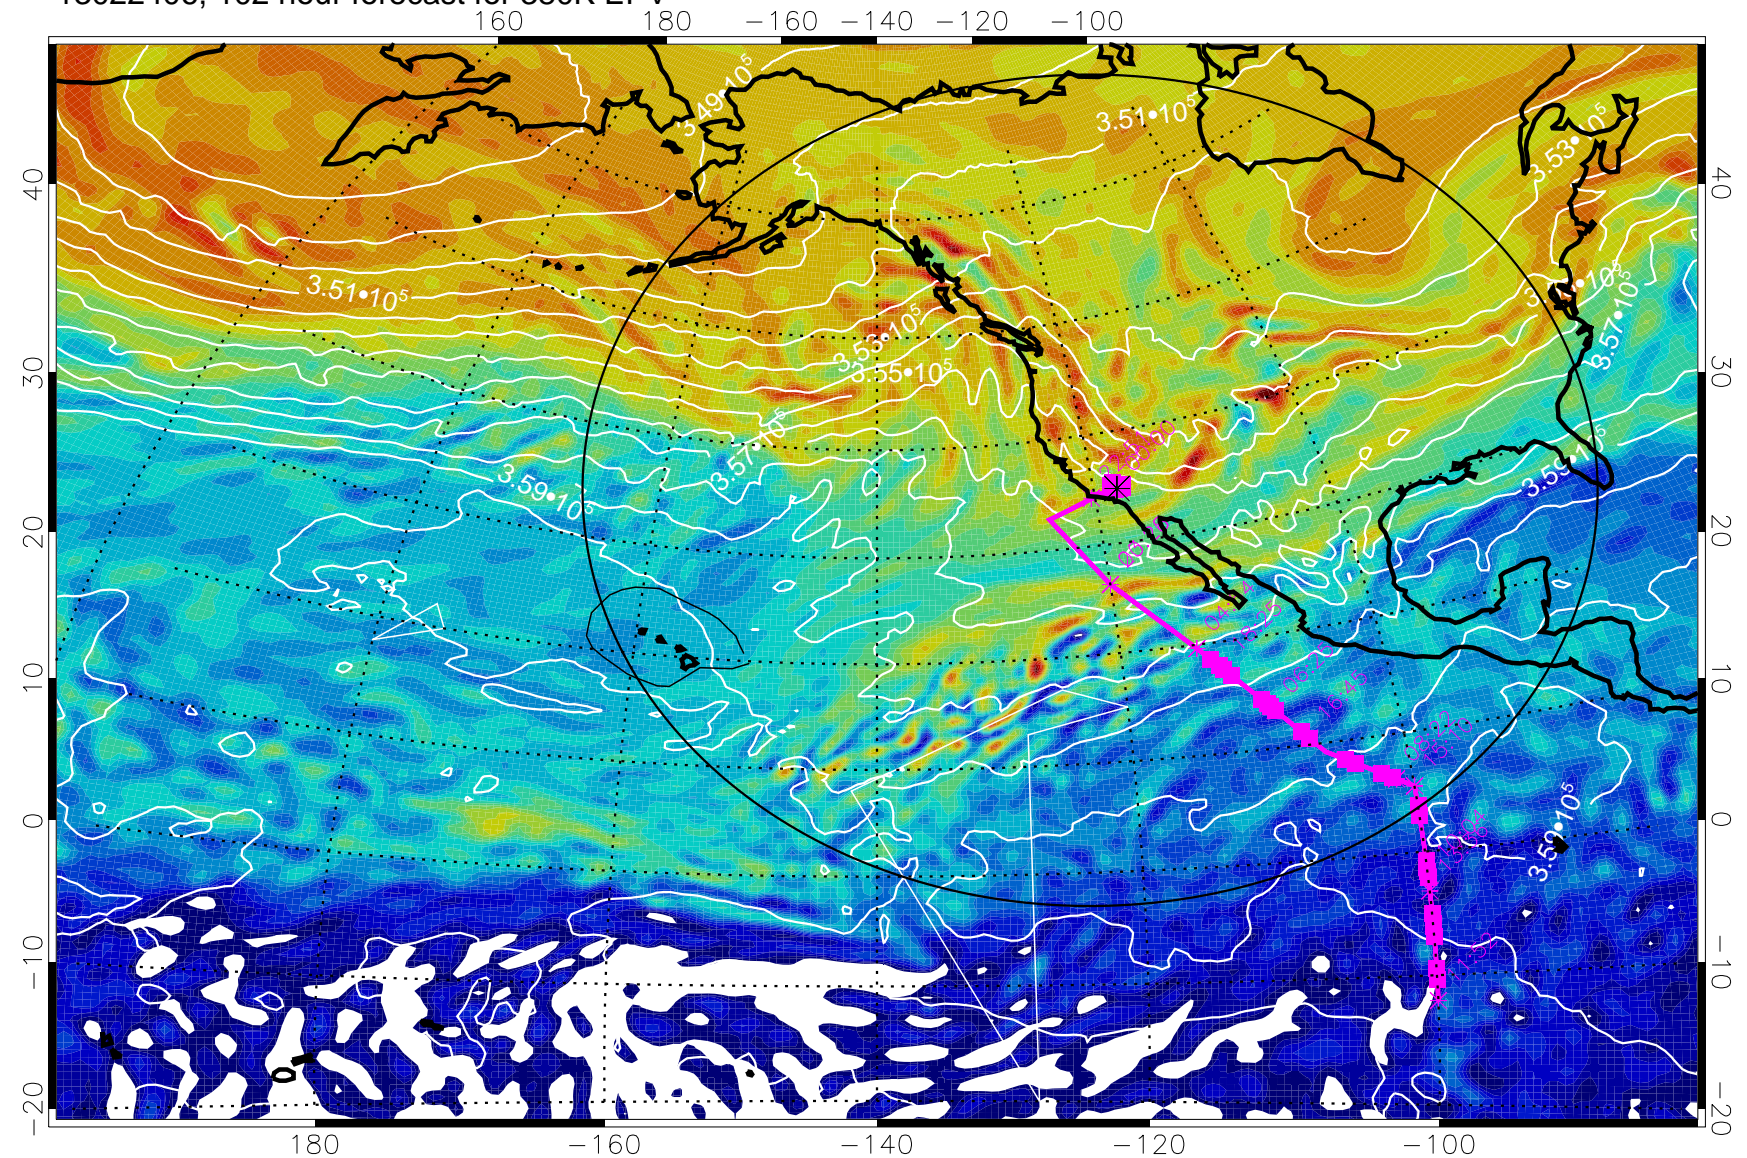

13022306, 78 hour forecast for 380K EPV

380K Montgomery Streamfunction, white

Range ring of 4055 km -- 13 hours GH round trip

13022312, 84 hour forecast for 380K EPV

380K Montgomery Streamfunction, white

Range ring of 4055 km -- 13 hours GH round trip

13022318, 90 hour forecast for 380K EPV

160 180 -160 -140 -120 -100

380K Montgomery Streamfunction, white

Range ring of 4055 km -- 13 hours GH round trip

13022400, 96 hour forecast for 380K EPV

380K Montgomery Streamfunction, white

Range ring of 4055 km -- 13 hours GH round trip

13022406, 102 hour forecast for 380K EPV

160 180 -160 -140 -120 -100

40  
30  
20  
10  
0  
-10  
-20

380K Montgomery Streamfunction, white

Range ring of 4055 km -- 13 hours GH round trip

13022412, 108 hour forecast for 380K EPV

160 180 -160 -140 -120 -100

380K Montgomery Streamfunction, white

Range ring of 4055 km -- 13 hours GH round trip

13022418, 114 hour forecast for 380K EPV

160 180 -160 -140 -120 -100