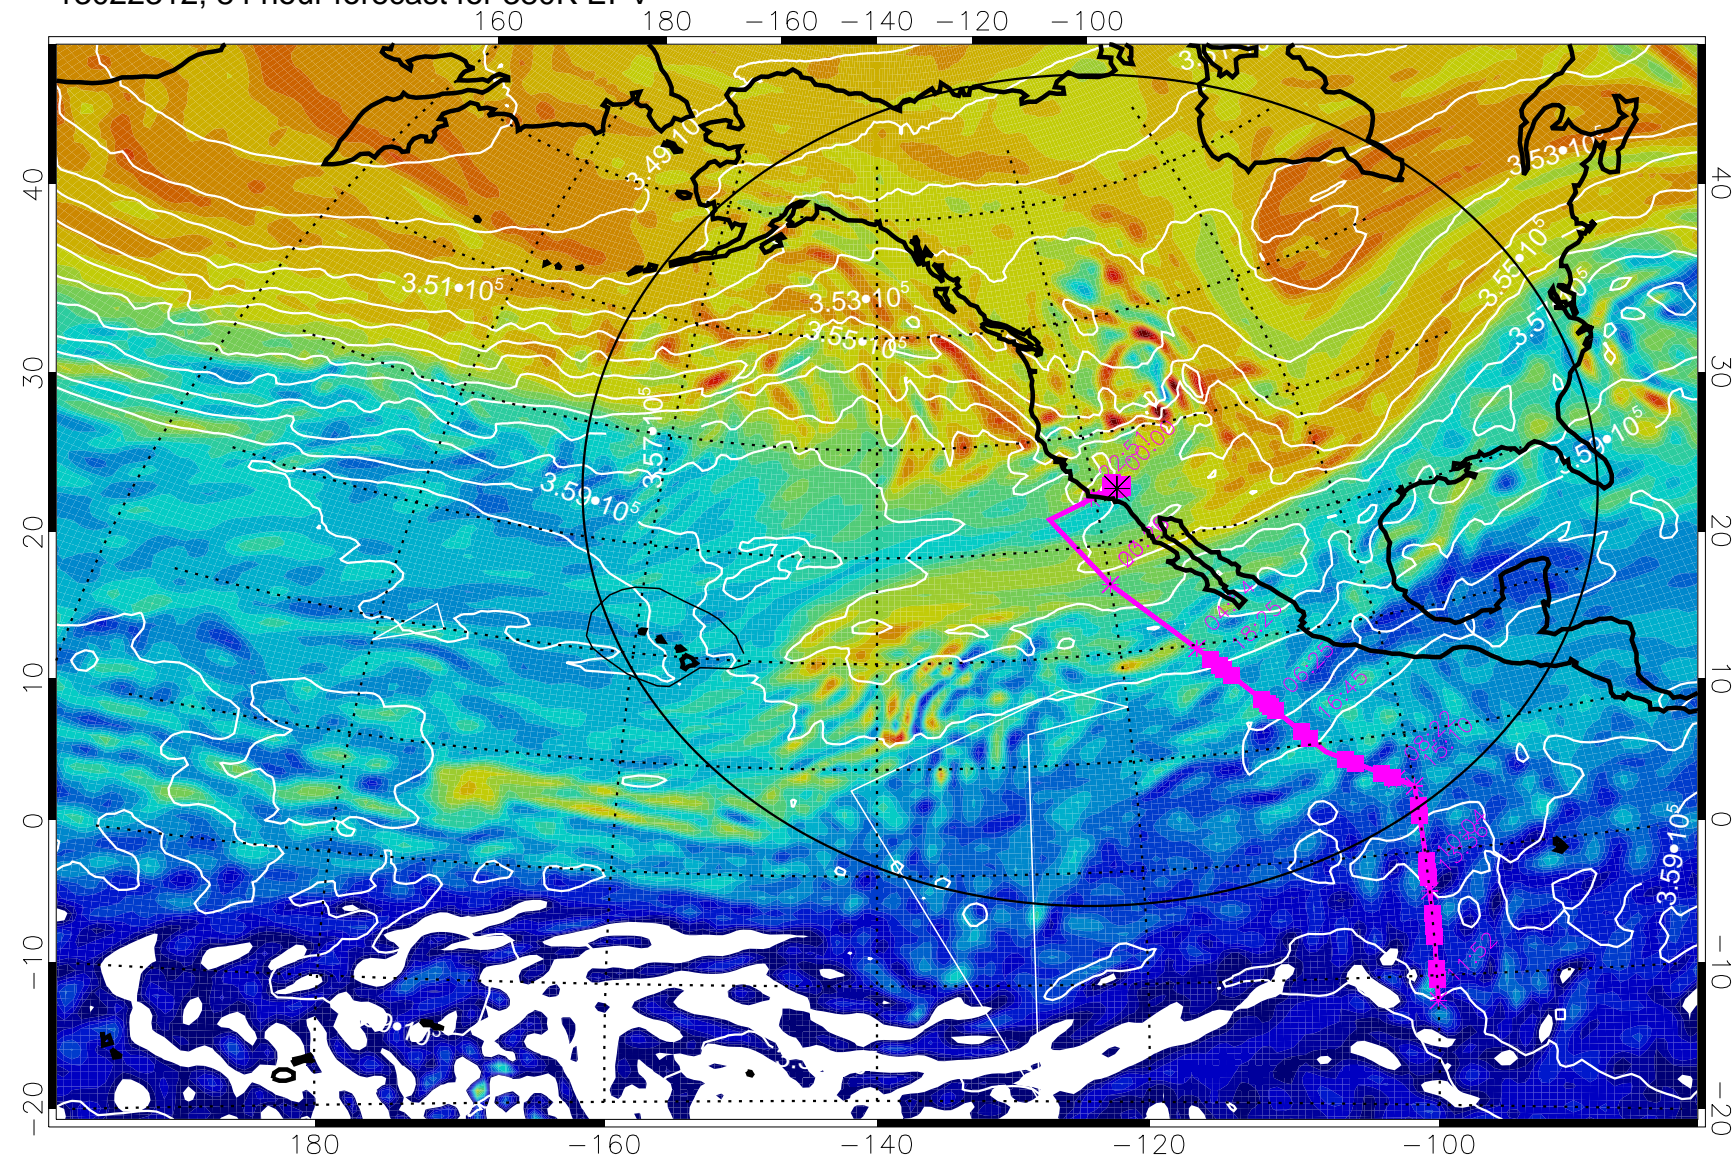

13022206, 54 hour forecast for 380K EPV

380K Montgomery Streamfunction, white

Range ring of 4055 km -- 13 hours GH round trip

13022212, 60 hour forecast for 380K EPV

380K Montgomery Streamfunction, white

Range ring of 4055 km -- 13 hours GH round trip

13022218, 66 hour forecast for 380K EPV

380K Montgomery Streamfunction, white

Range ring of 4055 km -- 13 hours GH round trip

13022300, 72 hour forecast for 380K EPV

380K Montgomery Streamfunction, white

Range ring of 4055 km -- 13 hours GH round trip

13022306, 78 hour forecast for 380K EPV

380K Montgomery Streamfunction, white

Range ring of 4055 km -- 13 hours GH round trip

13022312, 84 hour forecast for 380K EPV

380K Montgomery Streamfunction, white

Range ring of 4055 km -- 13 hours GH round trip

13022318, 90 hour forecast for 380K EPV

160 180 -160 -140 -120 -100

380K Montgomery Streamfunction, white

Range ring of 4055 km -- 13 hours GH round trip

13022400, 96 hour forecast for 380K EPV

380K Montgomery Streamfunction, white