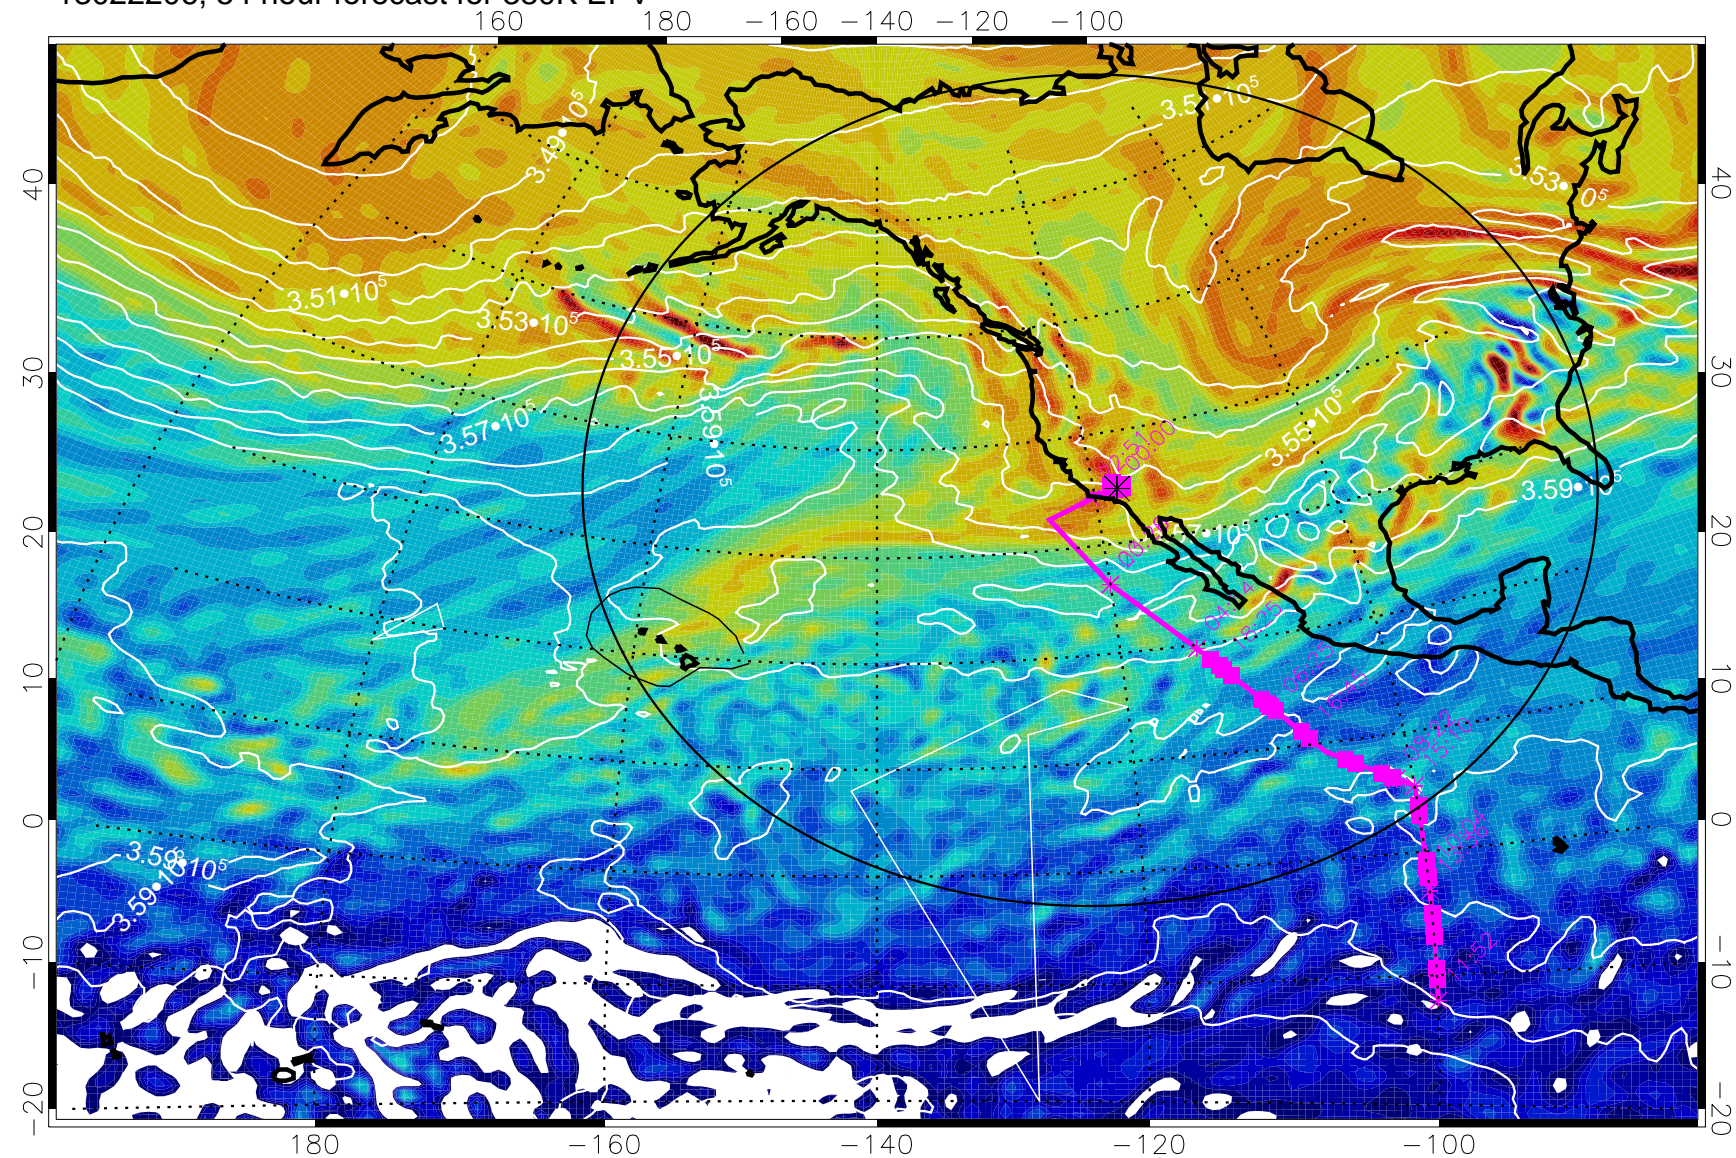

Range ring of 4055 km -- 13 hours GH round trip

13022112, 36 hour forecast for 380K EPV

160 180 -160 -140 -120 -100

380K Montgomery Streamfunction, white

Range ring of 4055 km -- 13 hours GH round trip

13022118, 42 hour forecast for 380K EPV

380K Montgomery Streamfunction, white

Range ring of 4055 km -- 13 hours GH round trip

13022200, 48 hour forecast for 380K EPV

380K Montgomery Streamfunction, white

Range ring of 4055 km -- 13 hours GH round trip

13022206, 54 hour forecast for 380K EPV

380K Montgomery Streamfunction, white

Range ring of 4055 km -- 13 hours GH round trip

13022212, 60 hour forecast for 380K EPV

380K Montgomery Streamfunction, white

Range ring of 4055 km -- 13 hours GH round trip

13022218, 66 hour forecast for 380K EPV

380K Montgomery Streamfunction, white

Range ring of 4055 km -- 13 hours GH round trip

13022300, 72 hour forecast for 380K EPV

380K Montgomery Streamfunction, white

Range ring of 4055 km -- 13 hours GH round trip