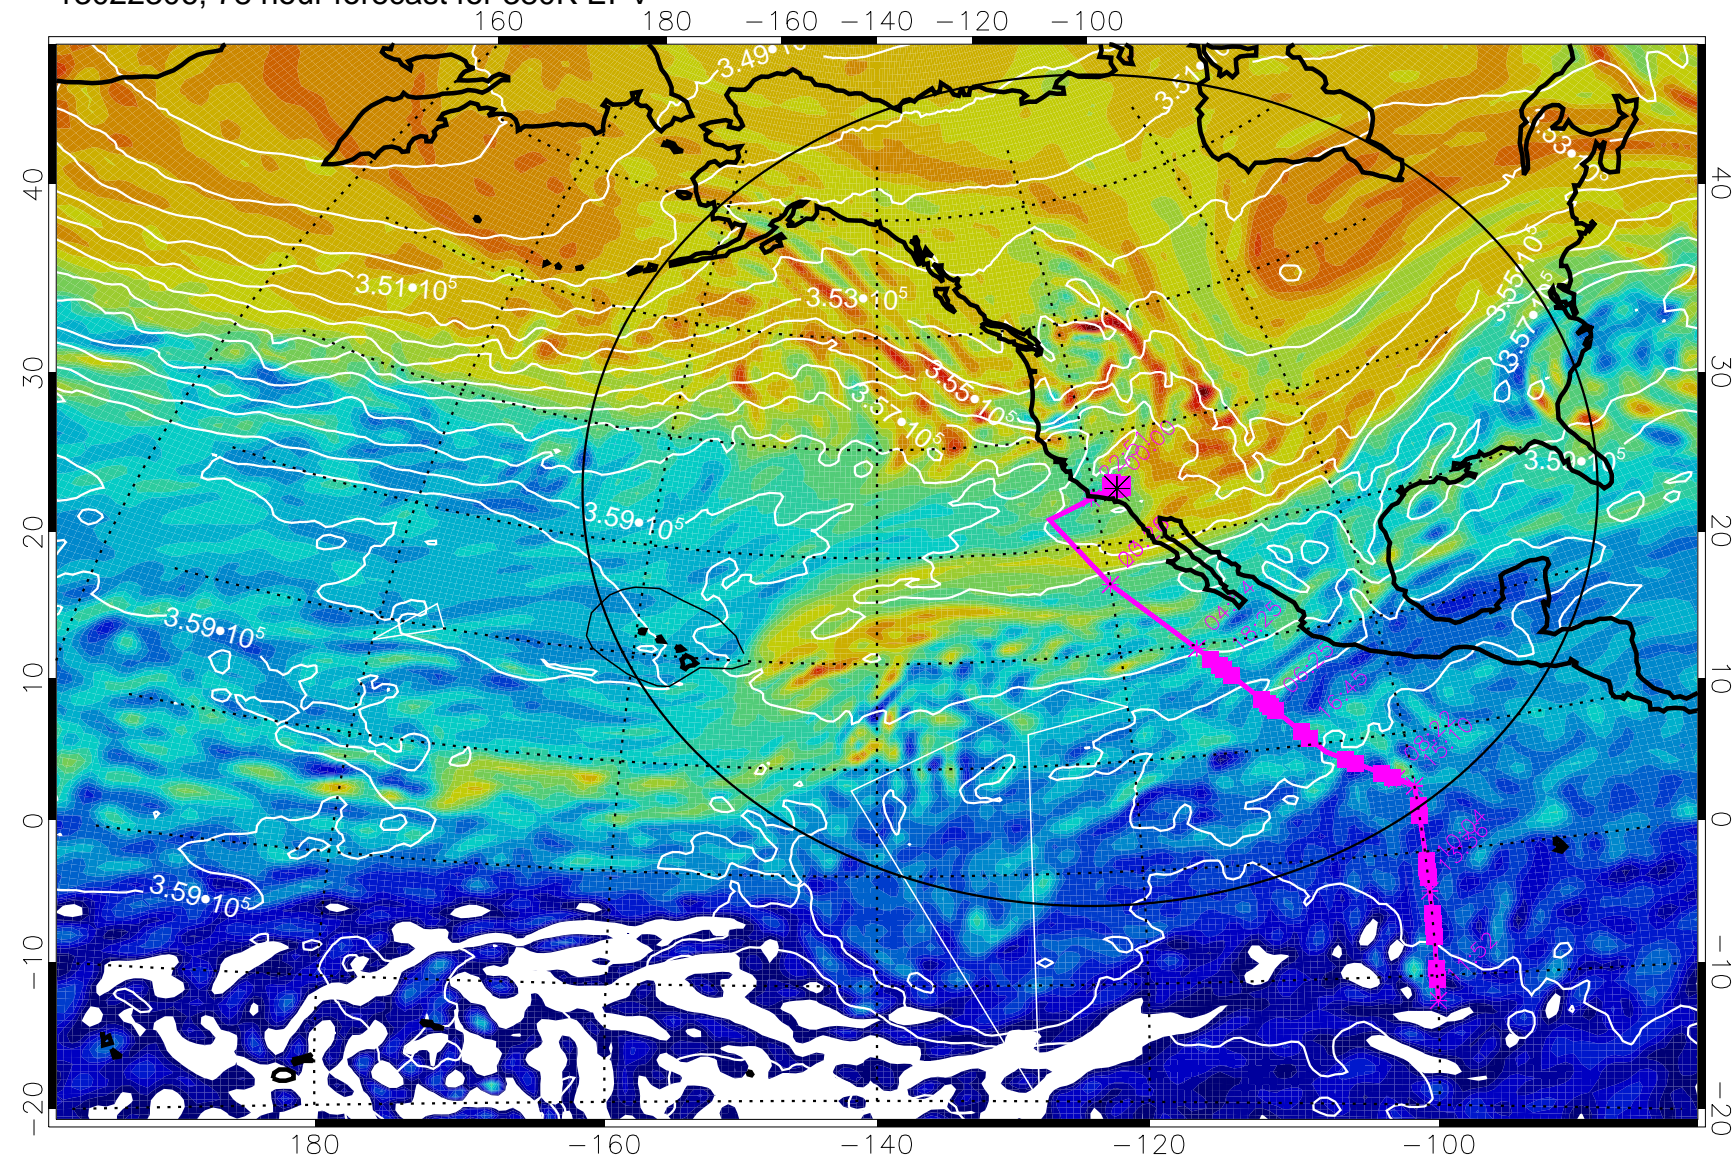

13022206, 54 hour forecast for 380K EPV

380K Montgomery Streamfunction, white

Range ring of 4055 km -- 13 hours GH round trip

13022212, 60 hour forecast for 380K EPV

380K Montgomery Streamfunction, white

Range ring of 4055 km -- 13 hours GH round trip

13022218, 66 hour forecast for 380K EPV

380K Montgomery Streamfunction, white

Range ring of 4055 km -- 13 hours GH round trip

13022300, 72 hour forecast for 380K EPV

380K Montgomery Streamfunction, white

Range ring of 4055 km -- 13 hours GH round trip

13022306, 78 hour forecast for 380K EPV

380K Montgomery Streamfunction, white

Range ring of 4055 km -- 13 hours GH round trip

13022312, 84 hour forecast for 380K EPV

380K Montgomery Streamfunction, white

Range ring of 4055 km -- 13 hours GH round trip

13022318, 90 hour forecast for 380K EPV

160 180 -160 -140 -120 -100

380K Montgomery Streamfunction, white

Range ring of 4055 km -- 13 hours GH round trip

13022400, 96 hour forecast for 380K EPV

380K Montgomery Streamfunction, white