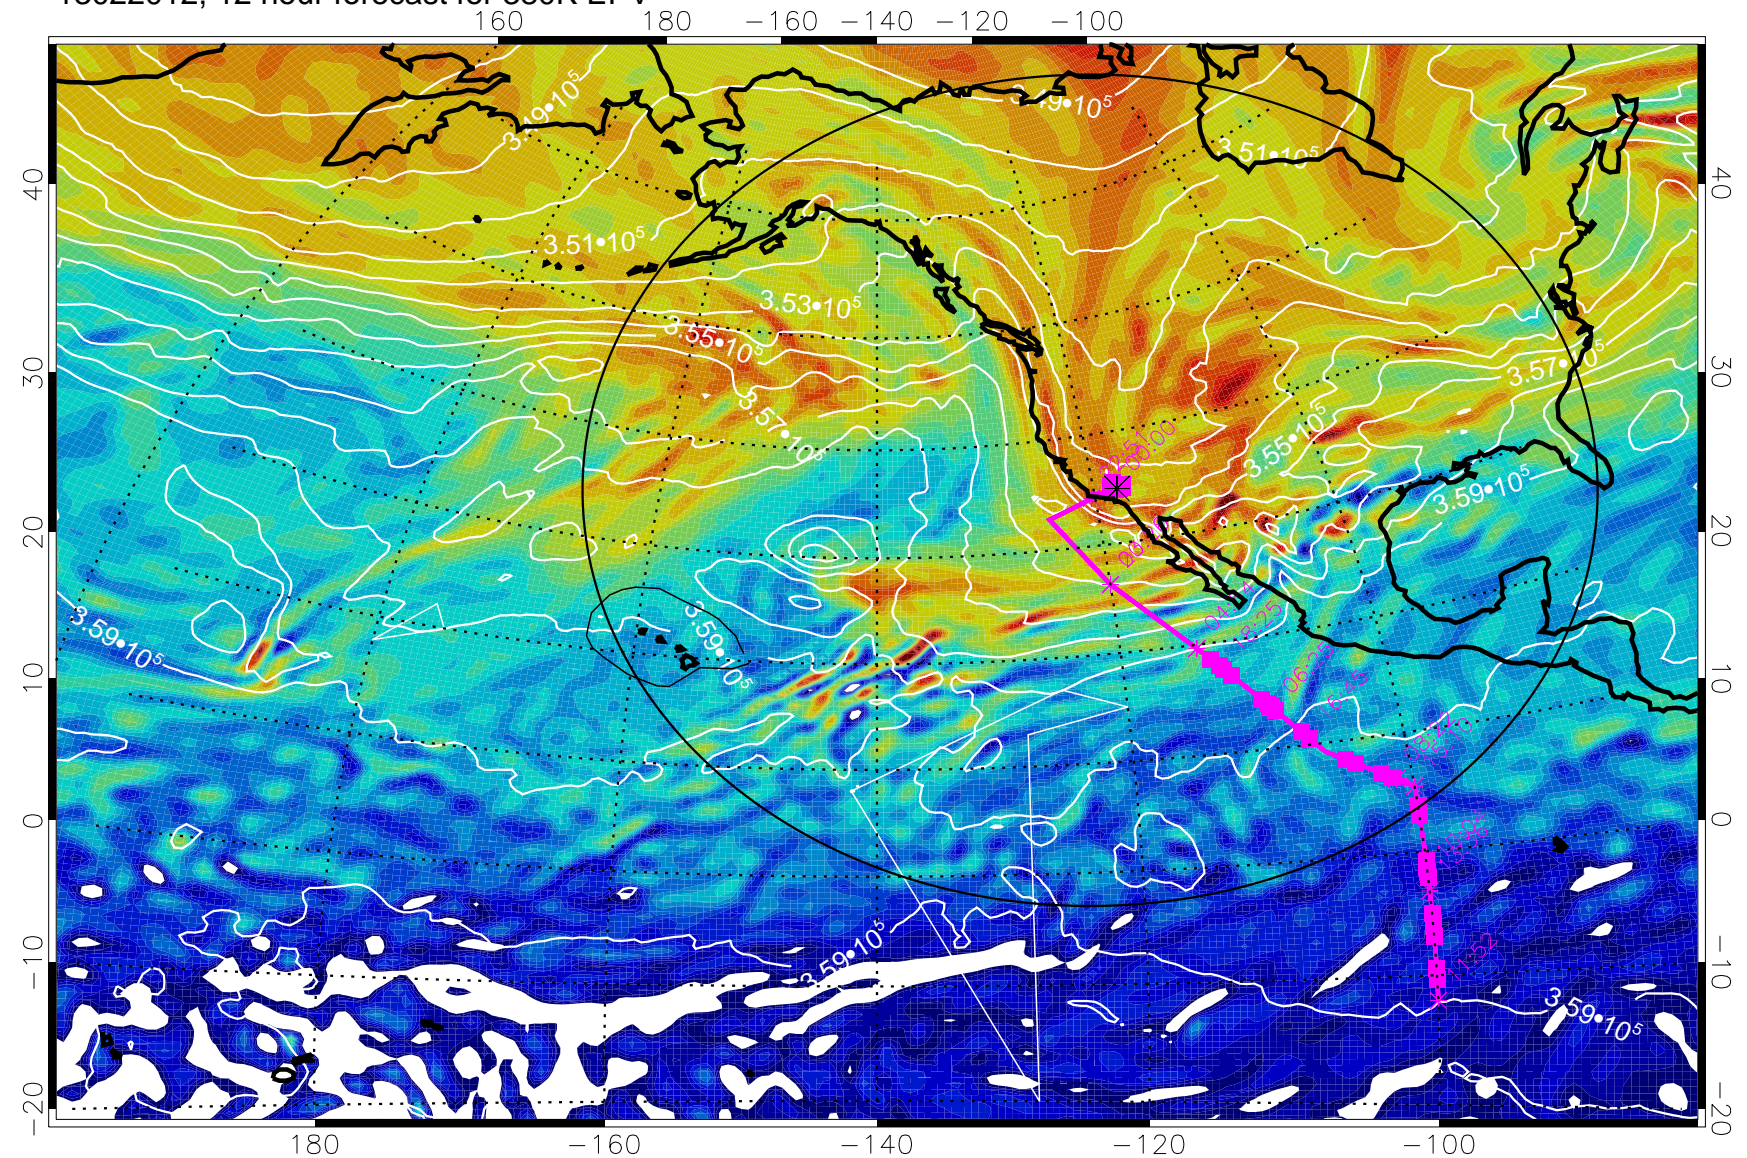

13022012, 12 hour forecast for 380K EPV

380K Montgomery Streamfunction, white

Range ring of 4055 km -- 13 hours GH round trip

13022018, 18 hour forecast for 380K EPV

380K Montgomery Streamfunction, white

Range ring of 4055 km -- 13 hours GH round trip

13022100, 24 hour forecast for 380K EPV

380K Montgomery Streamfunction, white

Range ring of 4055 km -- 13 hours GH round trip

13022106, 30 hour forecast for 380K EPV

160 180 -160 -140 -120 -100

380K Montgomery Streamfunction, white

Range ring of 4055 km -- 13 hours GH round trip

13022112, 36 hour forecast for 380K EPV

160 180 -160 -140 -120 -100

380K Montgomery Streamfunction, white

Range ring of 4055 km -- 13 hours GH round trip

13022118, 42 hour forecast for 380K EPV

380K Montgomery Streamfunction, white

Range ring of 4055 km -- 13 hours GH round trip

13022200, 48 hour forecast for 380K EPV

380K Montgomery Streamfunction, white

Range ring of 4055 km -- 13 hours GH round trip