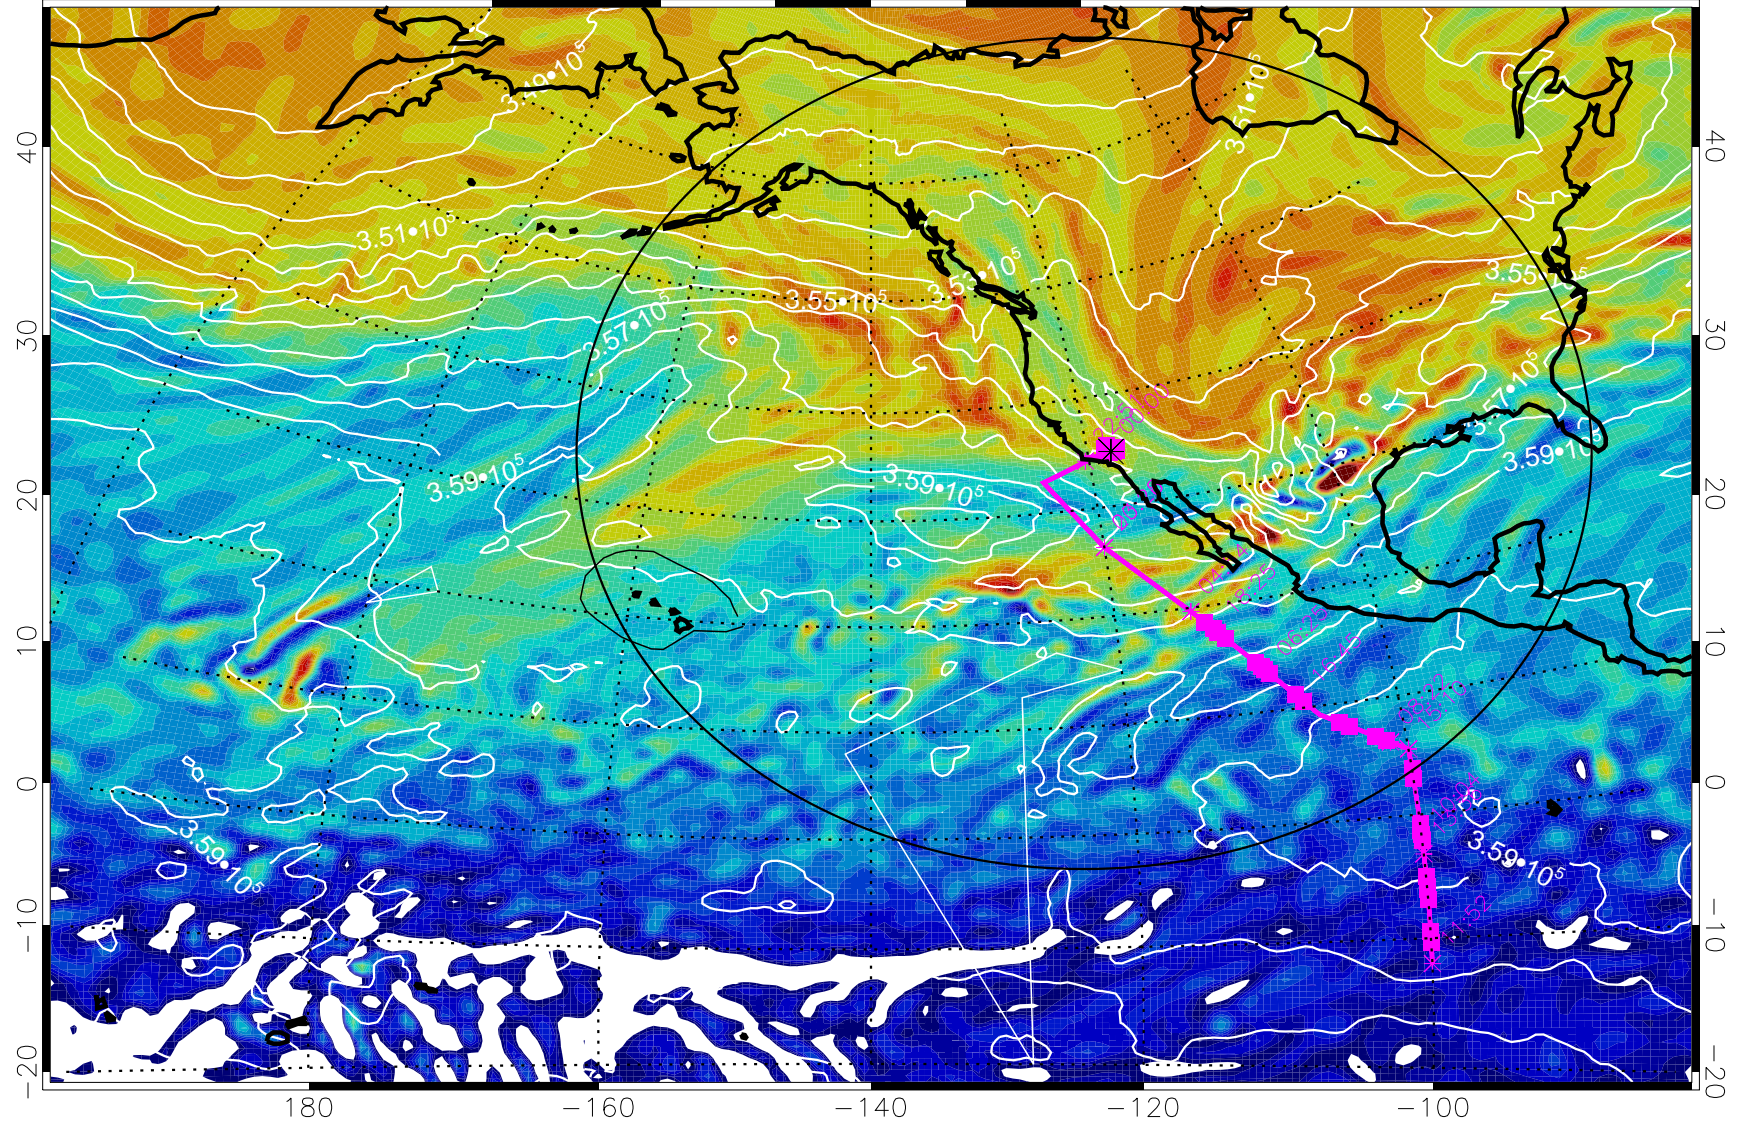

13022012, 12 hour forecast for 380K EPV

380K Montgomery Streamfunction, white

Range ring of 4055 km -- 13 hours GH round trip

13022018, 18 hour forecast for 380K EPV

380K Montgomery Streamfunction, white

Range ring of 4055 km -- 13 hours GH round trip

13022100, 24 hour forecast for 380K EPV

380K Montgomery Streamfunction, white

Range ring of 4055 km -- 13 hours GH round trip

13022106, 30 hour forecast for 380K EPV

160 180 -160 -140 -120 -100

380K Montgomery Streamfunction, white

Range ring of 4055 km -- 13 hours GH round trip

13022112, 36 hour forecast for 380K EPV

160 180 -160 -140 -120 -100

380K Montgomery Streamfunction, white

Range ring of 4055 km -- 13 hours GH round trip

13022118, 42 hour forecast for 380K EPV

380K Montgomery Streamfunction, white

Range ring of 4055 km -- 13 hours GH round trip

13022200, 48 hour forecast for 380K EPV

380K Montgomery Streamfunction, white

Range ring of 4055 km -- 13 hours GH round trip