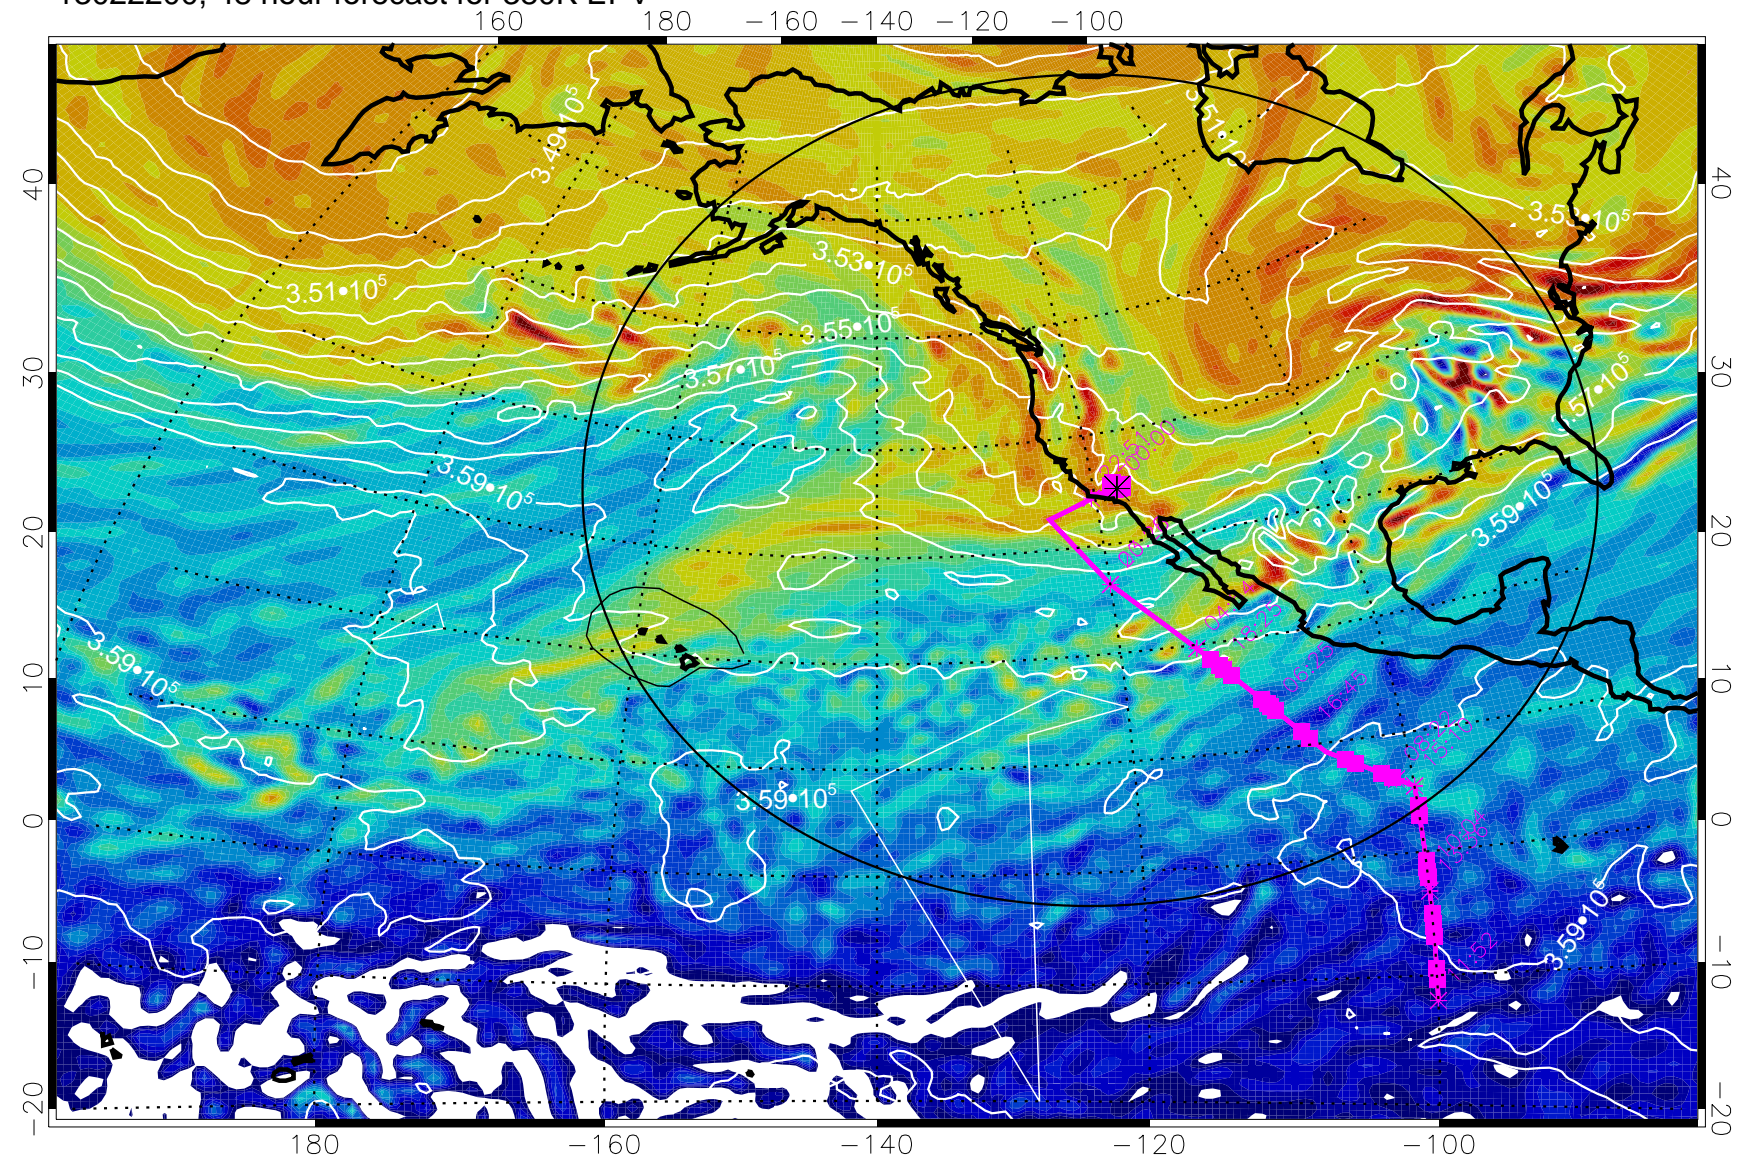

13022100, 24 hour forecast for 380K EPV

380K Montgomery Streamfunction, white

Range ring of 4055 km -- 13 hours GH round trip

13022106, 30 hour forecast for 380K EPV

160 180 -160 -140 -120 -100

380K Montgomery Streamfunction, white

Range ring of 4055 km -- 13 hours GH round trip

13022112, 36 hour forecast for 380K EPV

160 180 -160 -140 -120 -100

380K Montgomery Streamfunction, white

Range ring of 4055 km -- 13 hours GH round trip

13022118, 42 hour forecast for 380K EPV

380K Montgomery Streamfunction, white

Range ring of 4055 km -- 13 hours GH round trip

13022200, 48 hour forecast for 380K EPV

380K Montgomery Streamfunction, white

Range ring of 4055 km -- 13 hours GH round trip

13022206, 54 hour forecast for 380K EPV

380K Montgomery Streamfunction, white

Range ring of 4055 km -- 13 hours GH round trip

13022212, 60 hour forecast for 380K EPV

380K Montgomery Streamfunction, white

Range ring of 4055 km -- 13 hours GH round trip