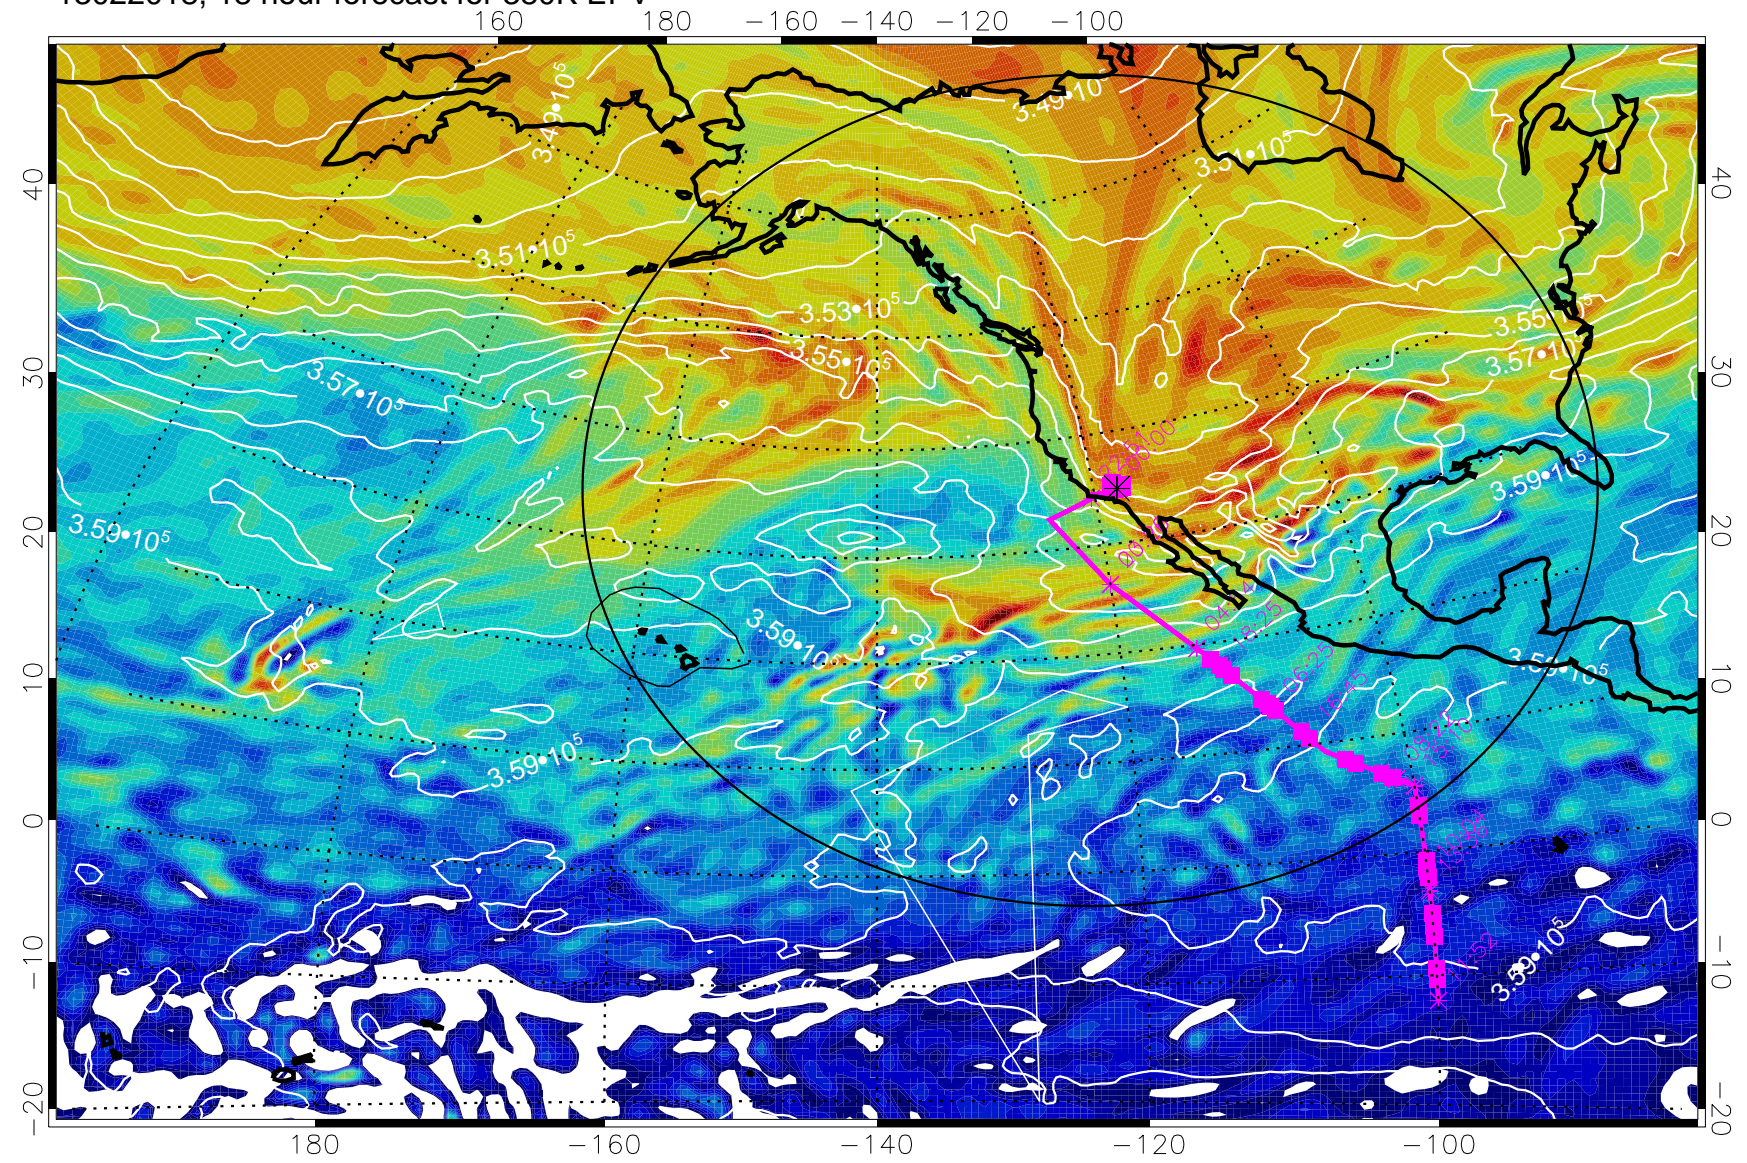

13022012, 12 hour forecast for 380K EPV

380K Montgomery Streamfunction, white

Range ring of 4055 km -- 13 hours GH round trip

13022018, 18 hour forecast for 380K EPV

380K Montgomery Streamfunction, white

Range ring of 4055 km -- 13 hours GH round trip

13022100, 24 hour forecast for 380K EPV

380K Montgomery Streamfunction, white

Range ring of 4055 km -- 13 hours GH round trip

13022106, 30 hour forecast for 380K EPV

160 180 -160 -140 -120 -100

380K Montgomery Streamfunction, white

Range ring of 4055 km -- 13 hours GH round trip

13022112, 36 hour forecast for 380K EPV

160 180 -160 -140 -120 -100

380K Montgomery Streamfunction, white

Range ring of 4055 km -- 13 hours GH round trip

13022118, 42 hour forecast for 380K EPV

380K Montgomery Streamfunction, white

Range ring of 4055 km -- 13 hours GH round trip

13022200, 48 hour forecast for 380K EPV

380K Montgomery Streamfunction, white

Range ring of 4055 km -- 13 hours GH round trip