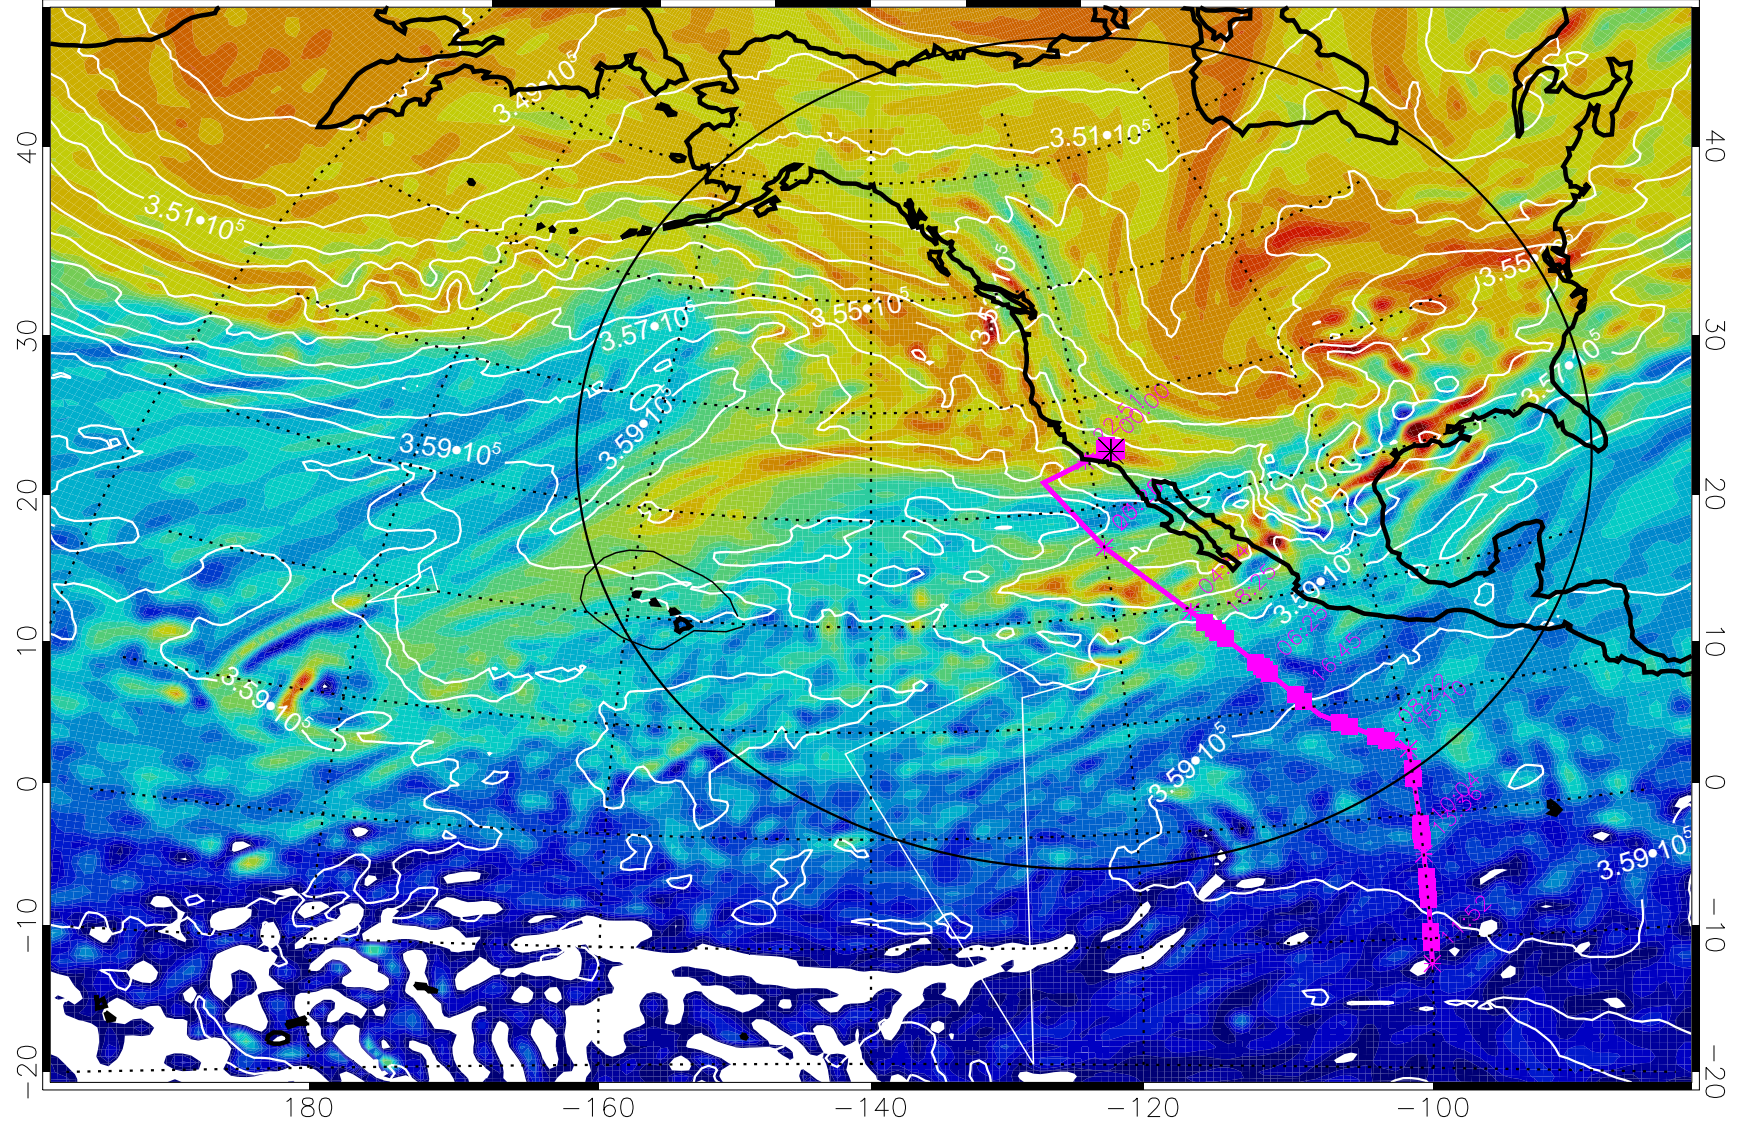

13022012, 12 hour forecast for 380K EPV

380K Montgomery Streamfunction, white

Range ring of 4055 km -- 13 hours GH round trip

13022018, 18 hour forecast for 380K EPV

380K Montgomery Streamfunction, white

Range ring of 4055 km -- 13 hours GH round trip

13022100, 24 hour forecast for 380K EPV

380K Montgomery Streamfunction, white

Range ring of 4055 km -- 13 hours GH round trip

13022106, 30 hour forecast for 380K EPV

160 180 -160 -140 -120 -100

380K Montgomery Streamfunction, white

Range ring of 4055 km -- 13 hours GH round trip

13022112, 36 hour forecast for 380K EPV

160 180 -160 -140 -120 -100

380K Montgomery Streamfunction, white

Range ring of 4055 km -- 13 hours GH round trip

13022118, 42 hour forecast for 380K EPV

380K Montgomery Streamfunction, white

Range ring of 4055 km -- 13 hours GH round trip

13022200, 48 hour forecast for 380K EPV

380K Montgomery Streamfunction, white

Range ring of 4055 km -- 13 hours GH round trip