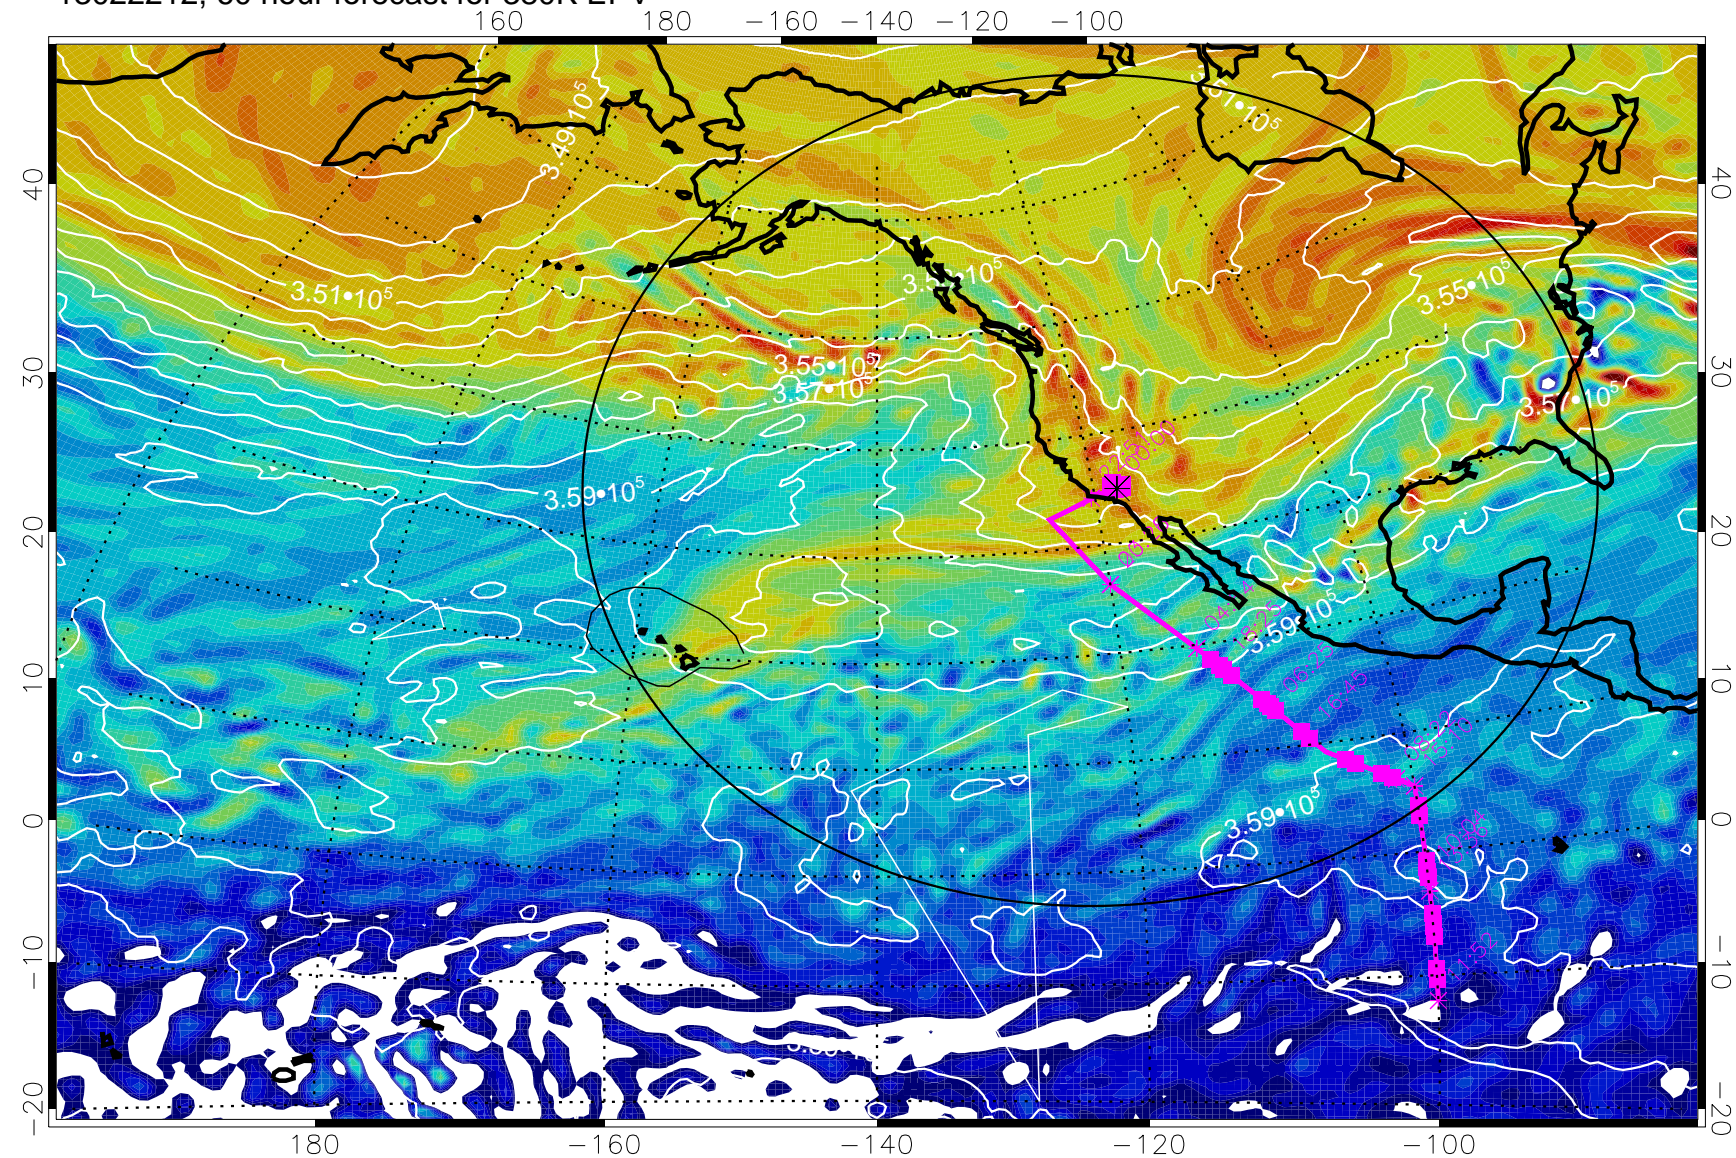

380K Montgomery Streamfunction, white

Range ring of 4055 km -- 13 hours GH round trip

13022200, 48 hour forecast for 380K EPV

380K Montgomery Streamfunction, white

Range ring of 4055 km -- 13 hours GH round trip

13022206, 54 hour forecast for 380K EPV

380K Montgomery Streamfunction, white

Range ring of 4055 km -- 13 hours GH round trip

13022212, 60 hour forecast for 380K EPV

380K Montgomery Streamfunction, white

Range ring of 4055 km -- 13 hours GH round trip

13022218, 66 hour forecast for 380K EPV

380K Montgomery Streamfunction, white

Range ring of 4055 km -- 13 hours GH round trip

13022300, 72 hour forecast for 380K EPV

380K Montgomery Streamfunction, white

Range ring of 4055 km -- 13 hours GH round trip

13022306, 78 hour forecast for 380K EPV

380K Montgomery Streamfunction, white

Range ring of 4055 km -- 13 hours GH round trip

13022312, 84 hour forecast for 380K EPV

380K Montgomery Streamfunction, white

Range ring of 4055 km -- 13 hours GH round trip