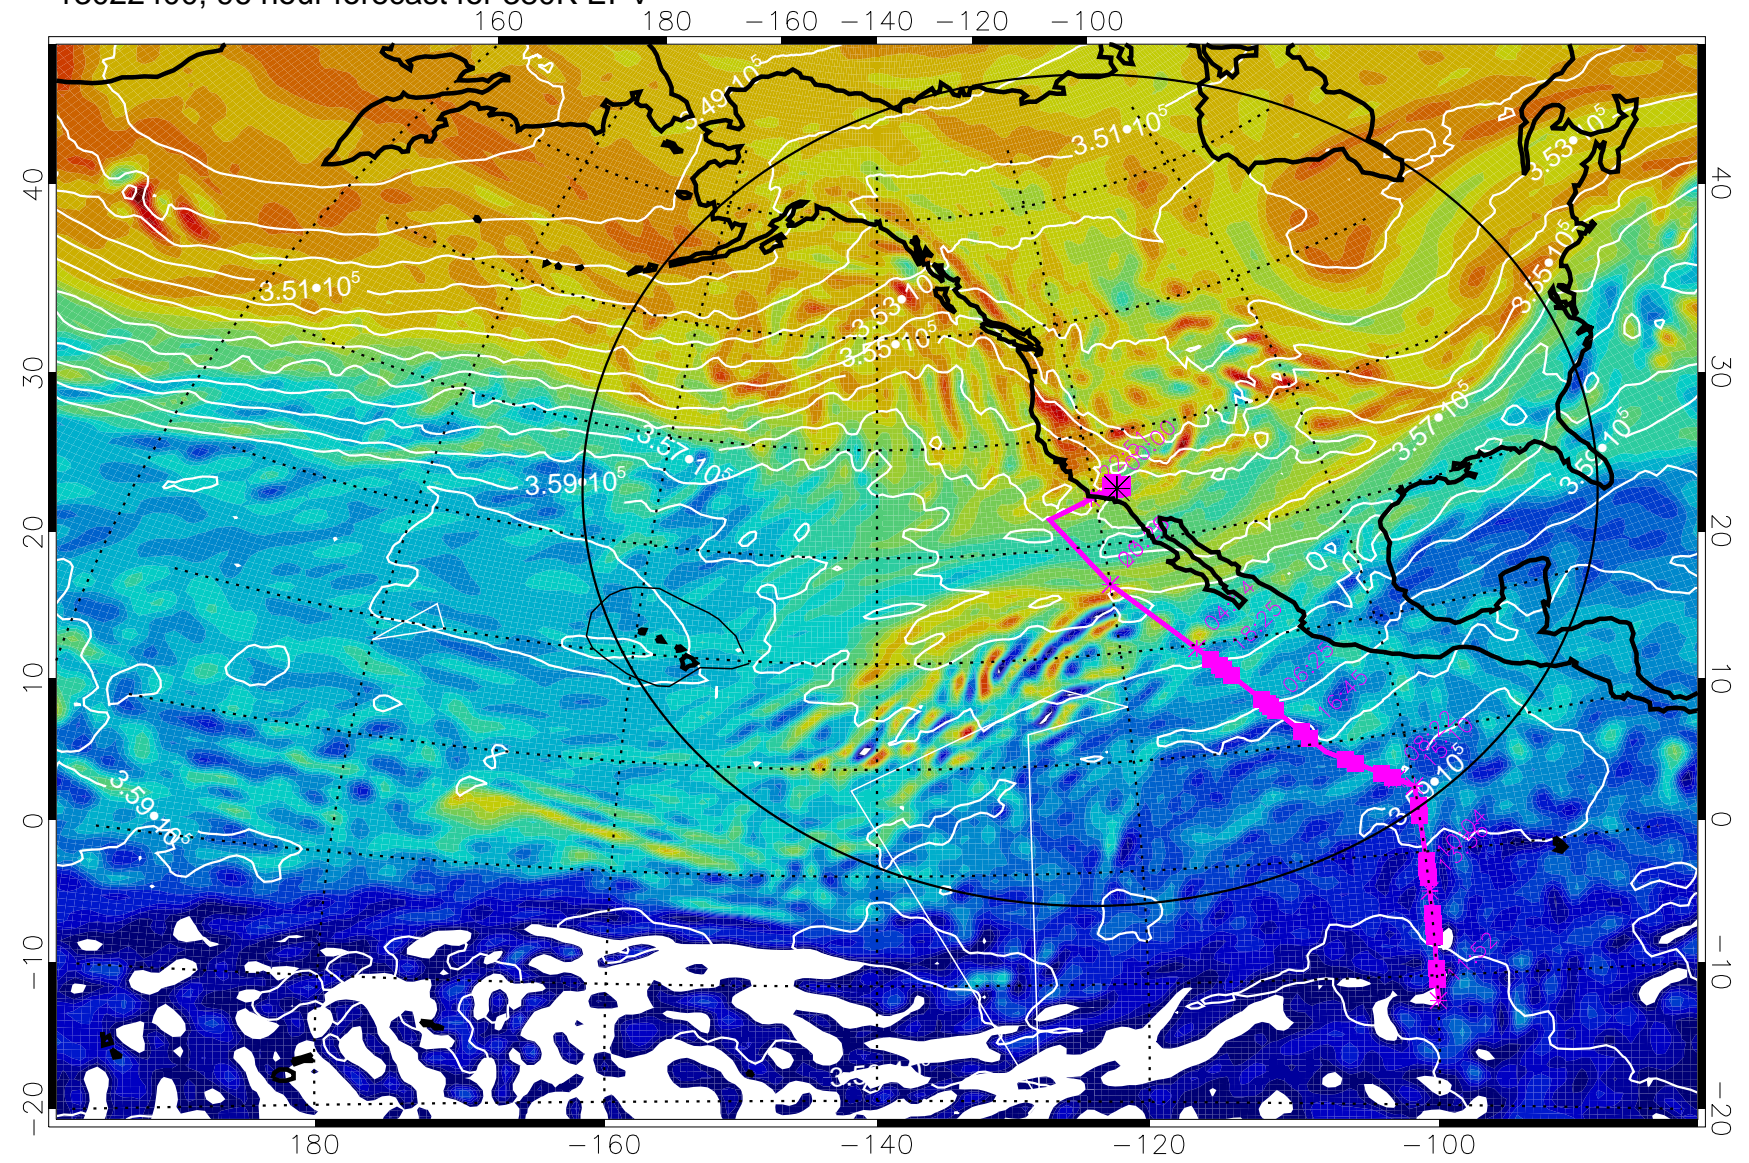

13022306, 78 hour forecast for 380K EPV

380K Montgomery Streamfunction, white

Range ring of 4055 km -- 13 hours GH round trip

13022312, 84 hour forecast for 380K EPV

380K Montgomery Streamfunction, white

Range ring of 4055 km -- 13 hours GH round trip

13022318, 90 hour forecast for 380K EPV

160 180 -160 -140 -120 -100

380K Montgomery Streamfunction, white

Range ring of 4055 km -- 13 hours GH round trip

13022400, 96 hour forecast for 380K EPV

380K Montgomery Streamfunction, white

Range ring of 4055 km -- 13 hours GH round trip

13022406, 102 hour forecast for 380K EPV

160 180 -160 -140 -120 -100

40  
30  
20  
10  
0  
-10  
-20

380K Montgomery Streamfunction, white

Range ring of 4055 km -- 13 hours GH round trip

13022412, 108 hour forecast for 380K EPV

160 180 -160 -140 -120 -100

380K Montgomery Streamfunction, white

Range ring of 4055 km -- 13 hours GH round trip

13022418, 114 hour forecast for 380K EPV

160 180 -160 -140 -120 -100