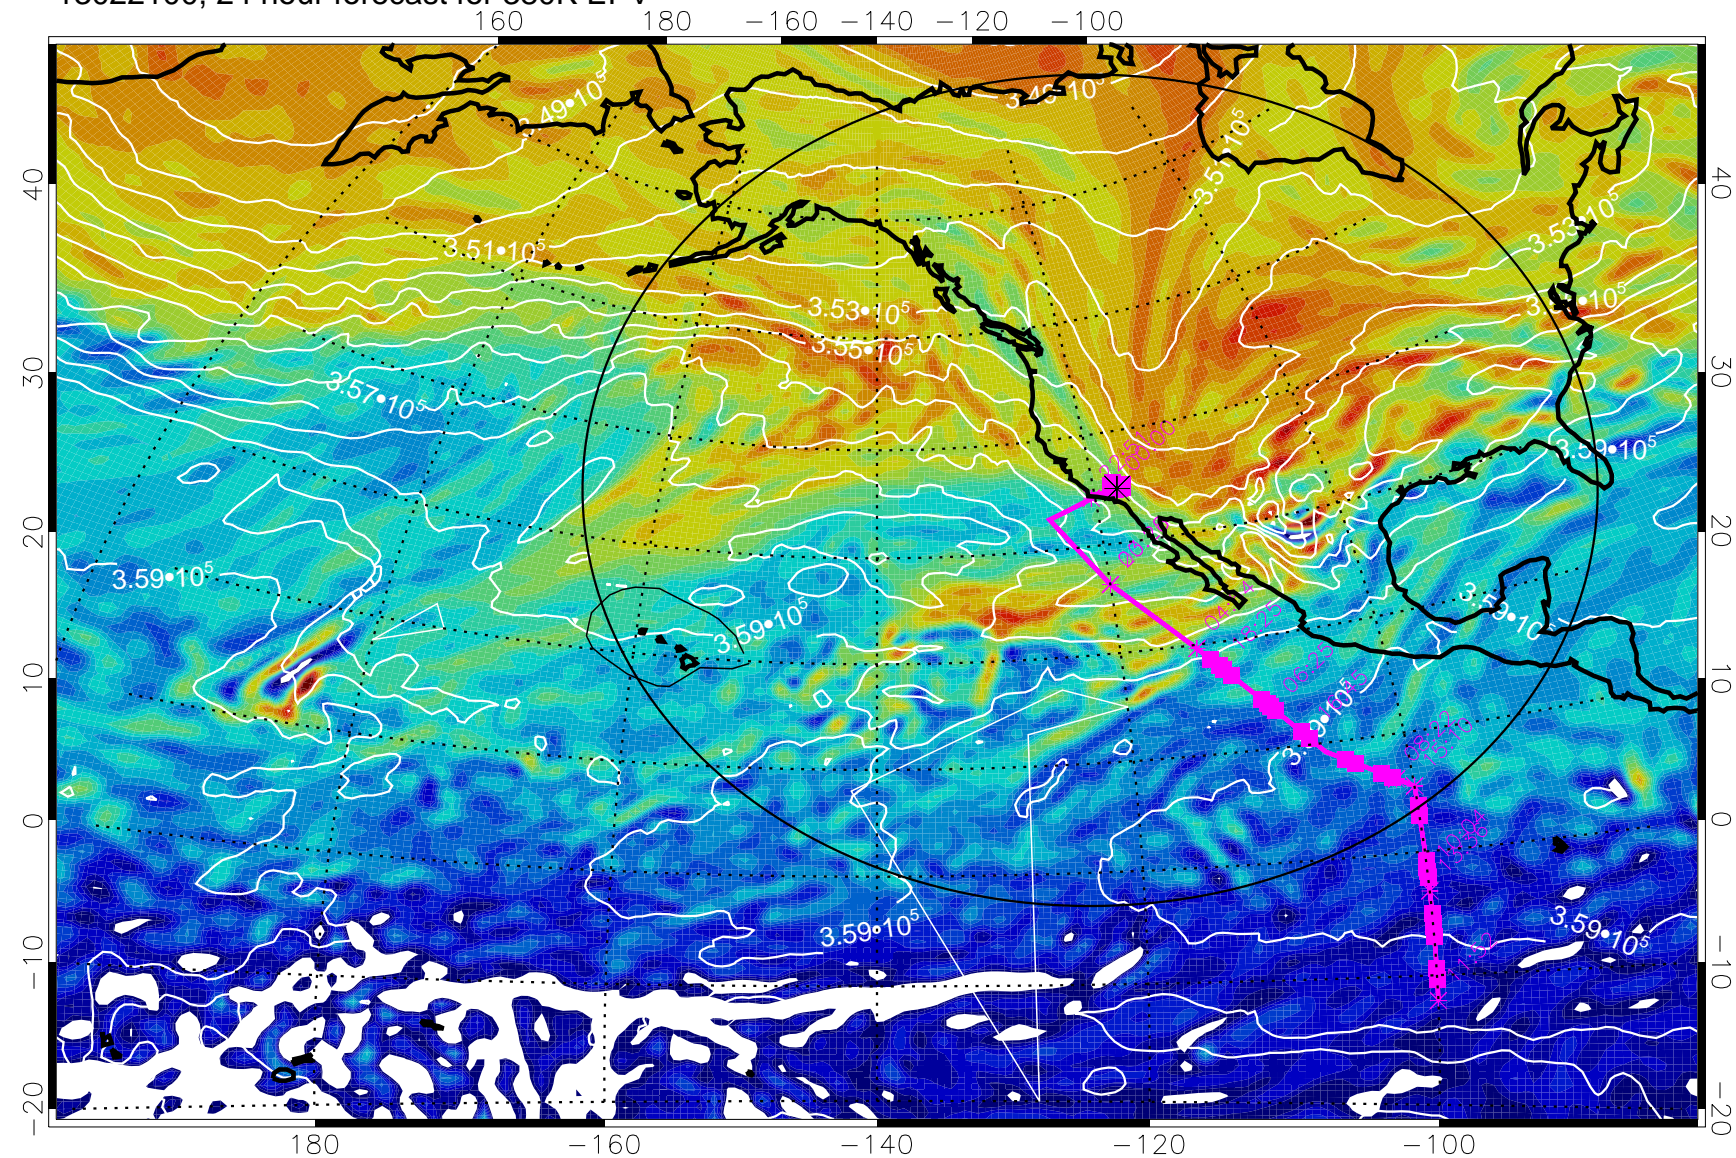

13022012, 12 hour forecast for 380K EPV

380K Montgomery Streamfunction, white

Range ring of 4055 km -- 13 hours GH round trip

13022018, 18 hour forecast for 380K EPV

380K Montgomery Streamfunction, white

Range ring of 4055 km -- 13 hours GH round trip

13022100, 24 hour forecast for 380K EPV

380K Montgomery Streamfunction, white

Range ring of 4055 km -- 13 hours GH round trip

13022106, 30 hour forecast for 380K EPV

160 180 -160 -140 -120 -100

380K Montgomery Streamfunction, white

Range ring of 4055 km -- 13 hours GH round trip

13022112, 36 hour forecast for 380K EPV

160 180 -160 -140 -120 -100

380K Montgomery Streamfunction, white

Range ring of 4055 km -- 13 hours GH round trip

13022118, 42 hour forecast for 380K EPV

380K Montgomery Streamfunction, white

Range ring of 4055 km -- 13 hours GH round trip

13022200, 48 hour forecast for 380K EPV

380K Montgomery Streamfunction, white

Range ring of 4055 km -- 13 hours GH round trip