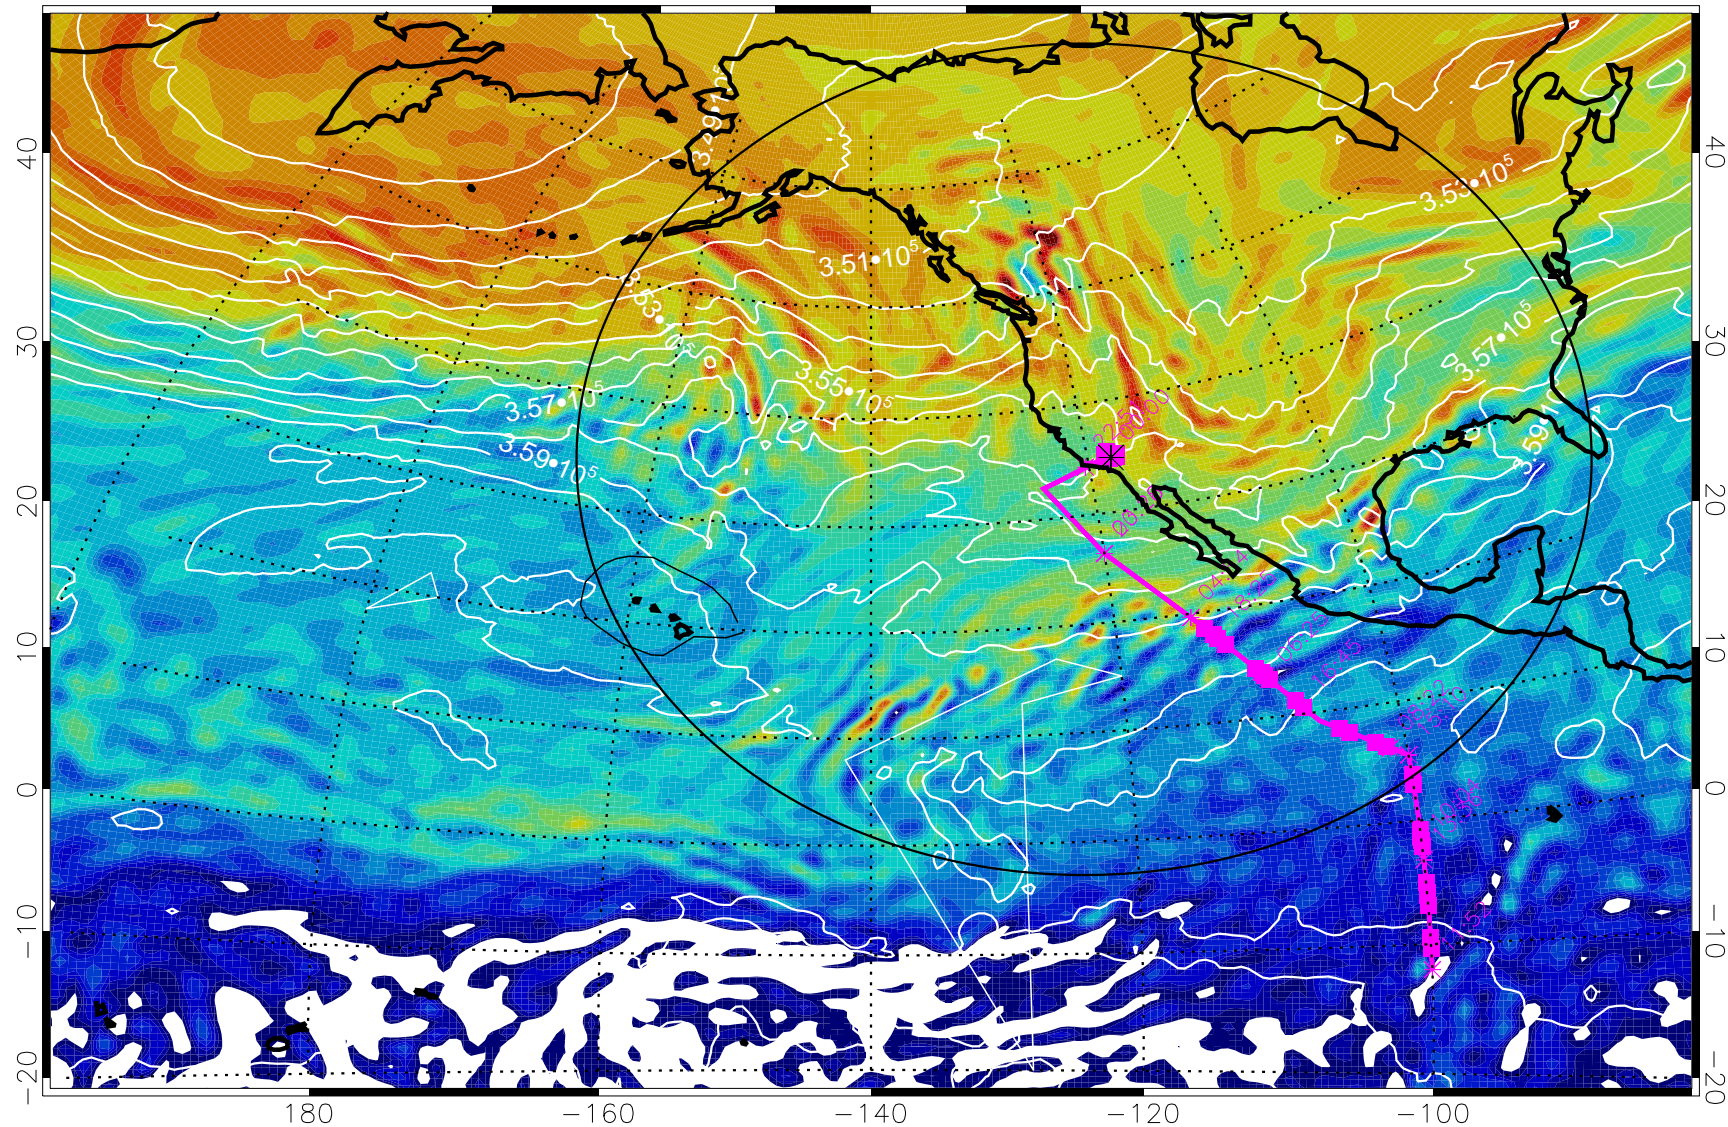

13022412, 108 hour forecast for 380K EPV

160 180 -160 -140 -120 -100

380K Montgomery Streamfunction, white

Range ring of 4055 km -- 13 hours GH round trip

13022418, 114 hour forecast for 380K EPV

160 180 -160 -140 -120 -100

40  
30  
20  
10  
0  
-10  
-20

40  
30  
20  
10  
0  
-10  
-20

180 -160 -140 -120 -100

380K Montgomery Streamfunction, white

Range ring of 4055 km -- 13 hours GH round trip

13022500, 120 hour forecast for 380K EPV

160 180 -160 -140 -120 -100

380K Montgomery Streamfunction, white

Range ring of 4055 km -- 13 hours GH round trip