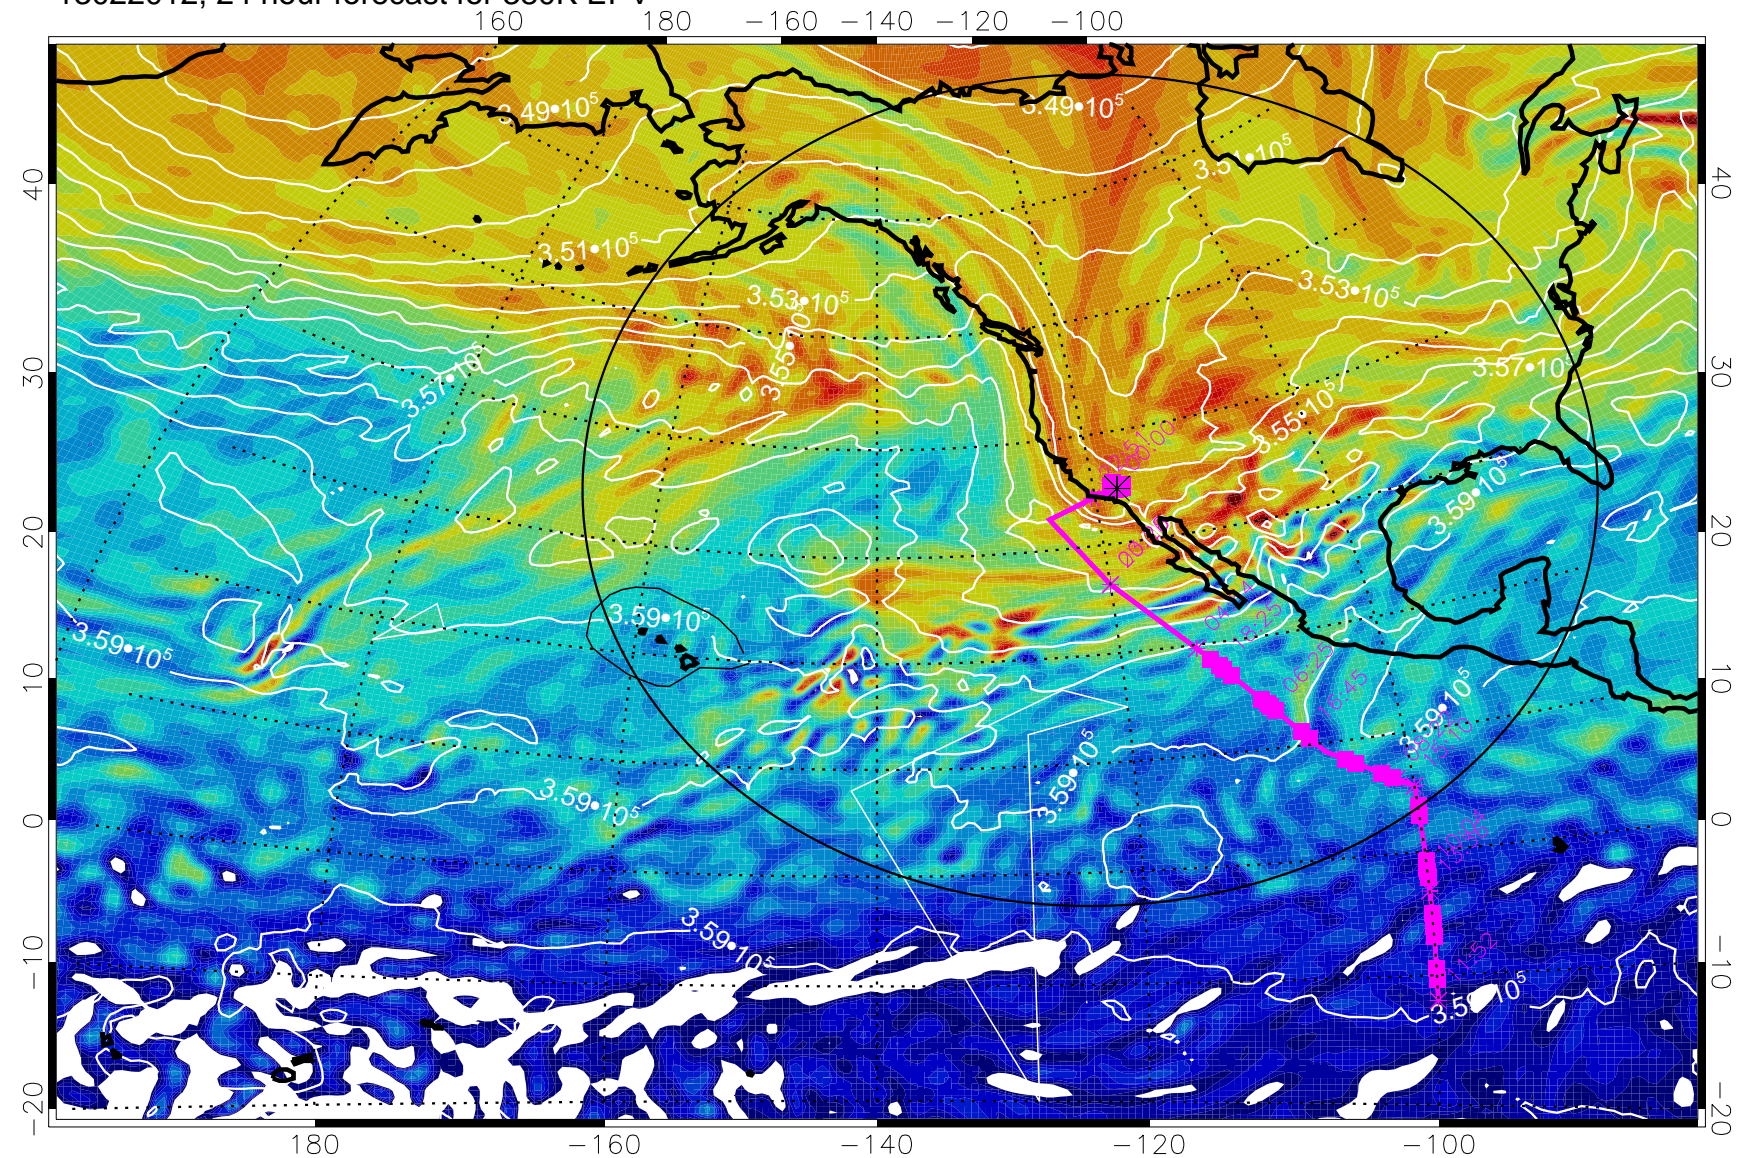

13021918, 6 hour forecast for 380K EPV

160 180 -160 -140 -120 -100

380K Montgomery Streamfunction, white

Range ring of 4055 km -- 13 hours GH round trip

13022000, 12 hour forecast for 380K EPV

160 180 -160 -140 -120 -100

380K Montgomery Streamfunction, white

Range ring of 4055 km -- 13 hours GH round trip

13022006, 18 hour forecast for 380K EPV

380K Montgomery Streamfunction, white

Range ring of 4055 km -- 13 hours GH round trip

13022012, 24 hour forecast for 380K EPV

380K Montgomery Streamfunction, white

Range ring of 4055 km -- 13 hours GH round trip

13022018, 30 hour forecast for 380K EPV

380K Montgomery Streamfunction, white

Range ring of 4055 km -- 13 hours GH round trip

13022100, 36 hour forecast for 380K EPV

380K Montgomery Streamfunction, white

Range ring of 4055 km -- 13 hours GH round trip

13022106, 42 hour forecast for 380K EPV

380K Montgomery Streamfunction, white

Range ring of 4055 km -- 13 hours GH round trip