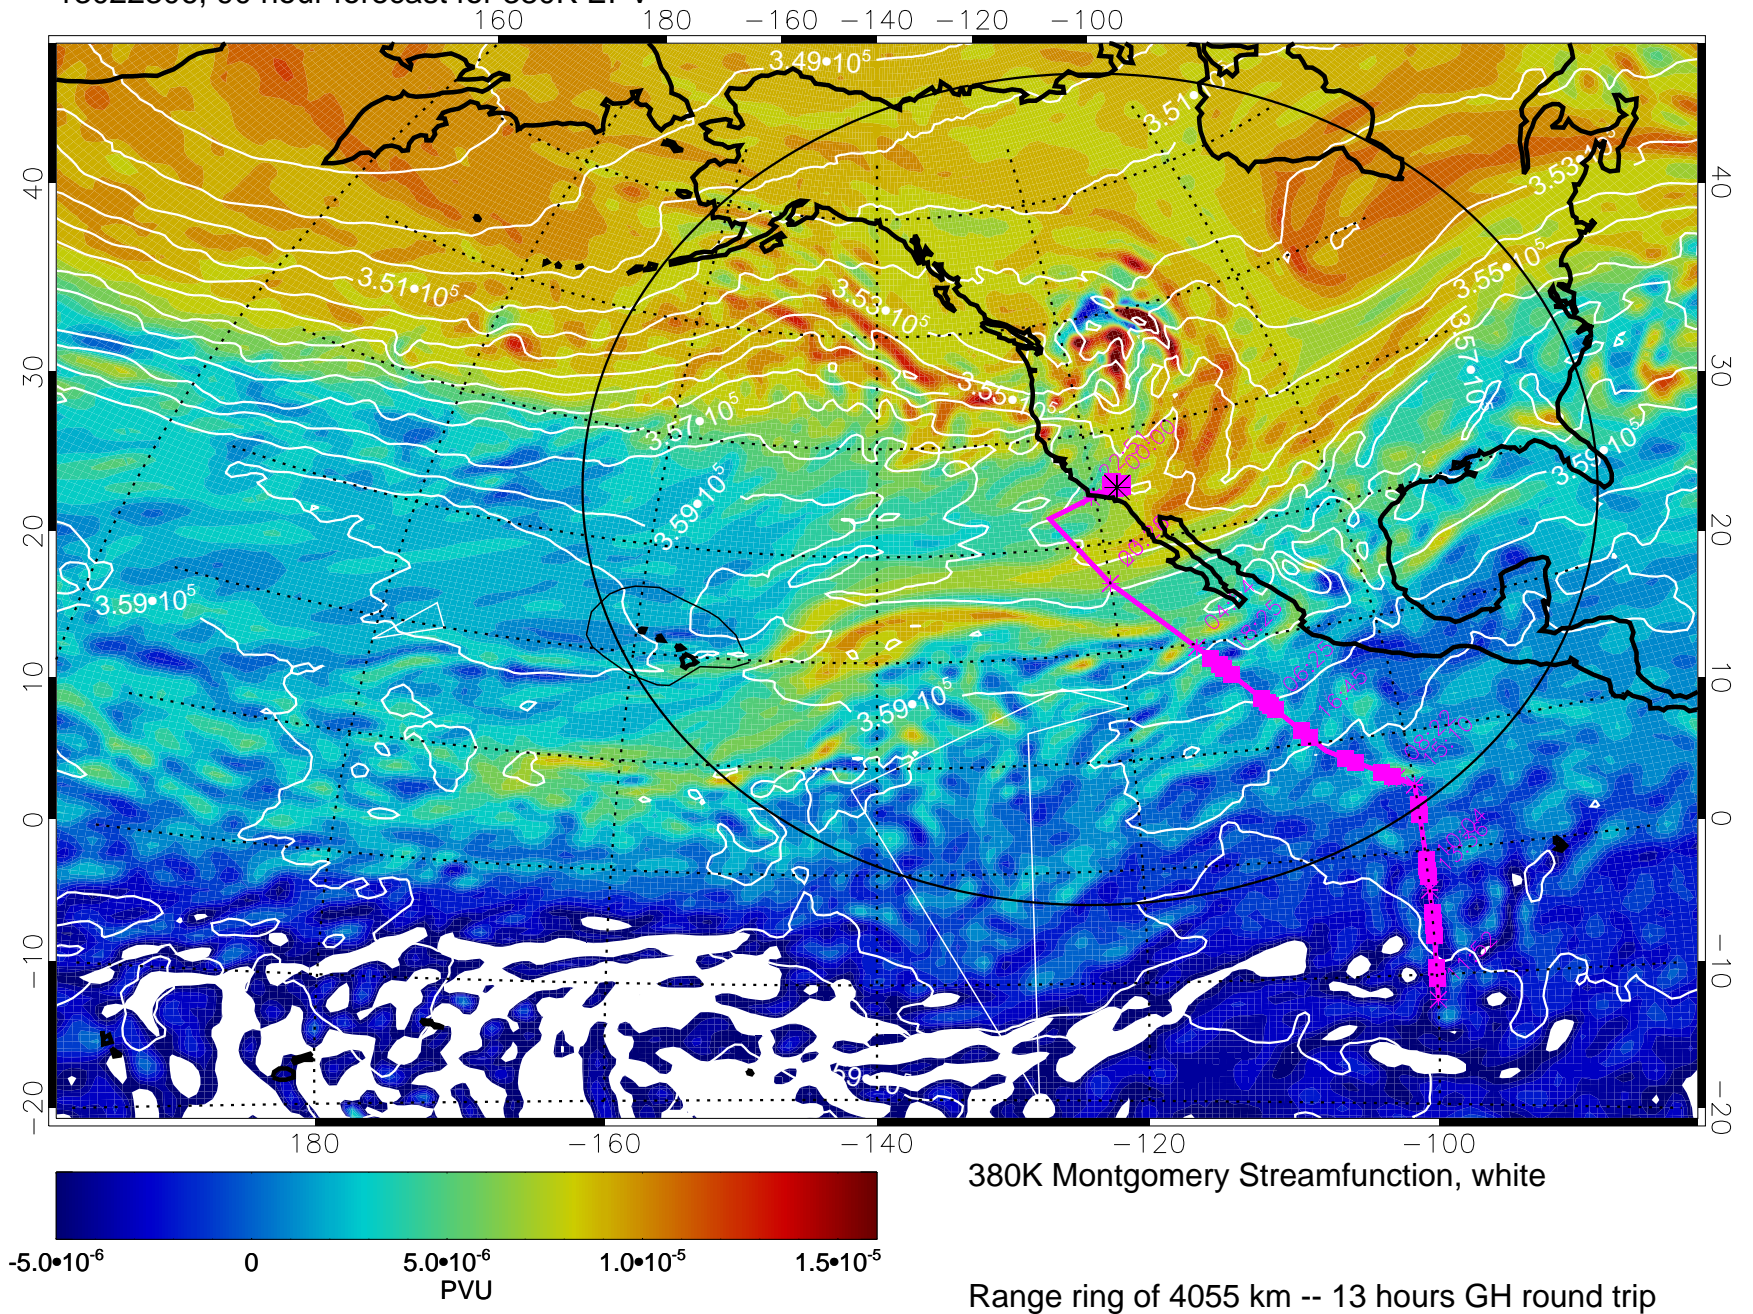

Range ring of 4055 km -- 13 hours GH round trip

13022212, 72 hour forecast for 380K EPV

380K Montgomery Streamfunction, white

Range ring of 4055 km -- 13 hours GH round trip

13022218, 78 hour forecast for 380K EPV

380K Montgomery Streamfunction, white

Range ring of 4055 km -- 13 hours GH round trip

13022300, 84 hour forecast for 380K EPV

160 180 -160 -140 -120 -100

380K Montgomery Streamfunction, white

Range ring of 4055 km -- 13 hours GH round trip

13022306, 90 hour forecast for 380K EPV

13022312, 96 hour forecast for 380K EPV

160 180 -160 -140 -120 -100

380K Montgomery Streamfunction, white

Range ring of 4055 km -- 13 hours GH round trip

13022318, 102 hour forecast for 380K EPV

160 180 -160 -140 -120 -100

380K Montgomery Streamfunction, white

Range ring of 4055 km -- 13 hours GH round trip

13022400, 108 hour forecast for 380K EPV

160 180 -160 -140 -120 -100

$-5.0 \cdot 10^{-6}$ 0 $5.0 \cdot 10^{-6}$ $1.0 \cdot 10^{-5}$ $1.5 \cdot 10^{-5}$
PVU