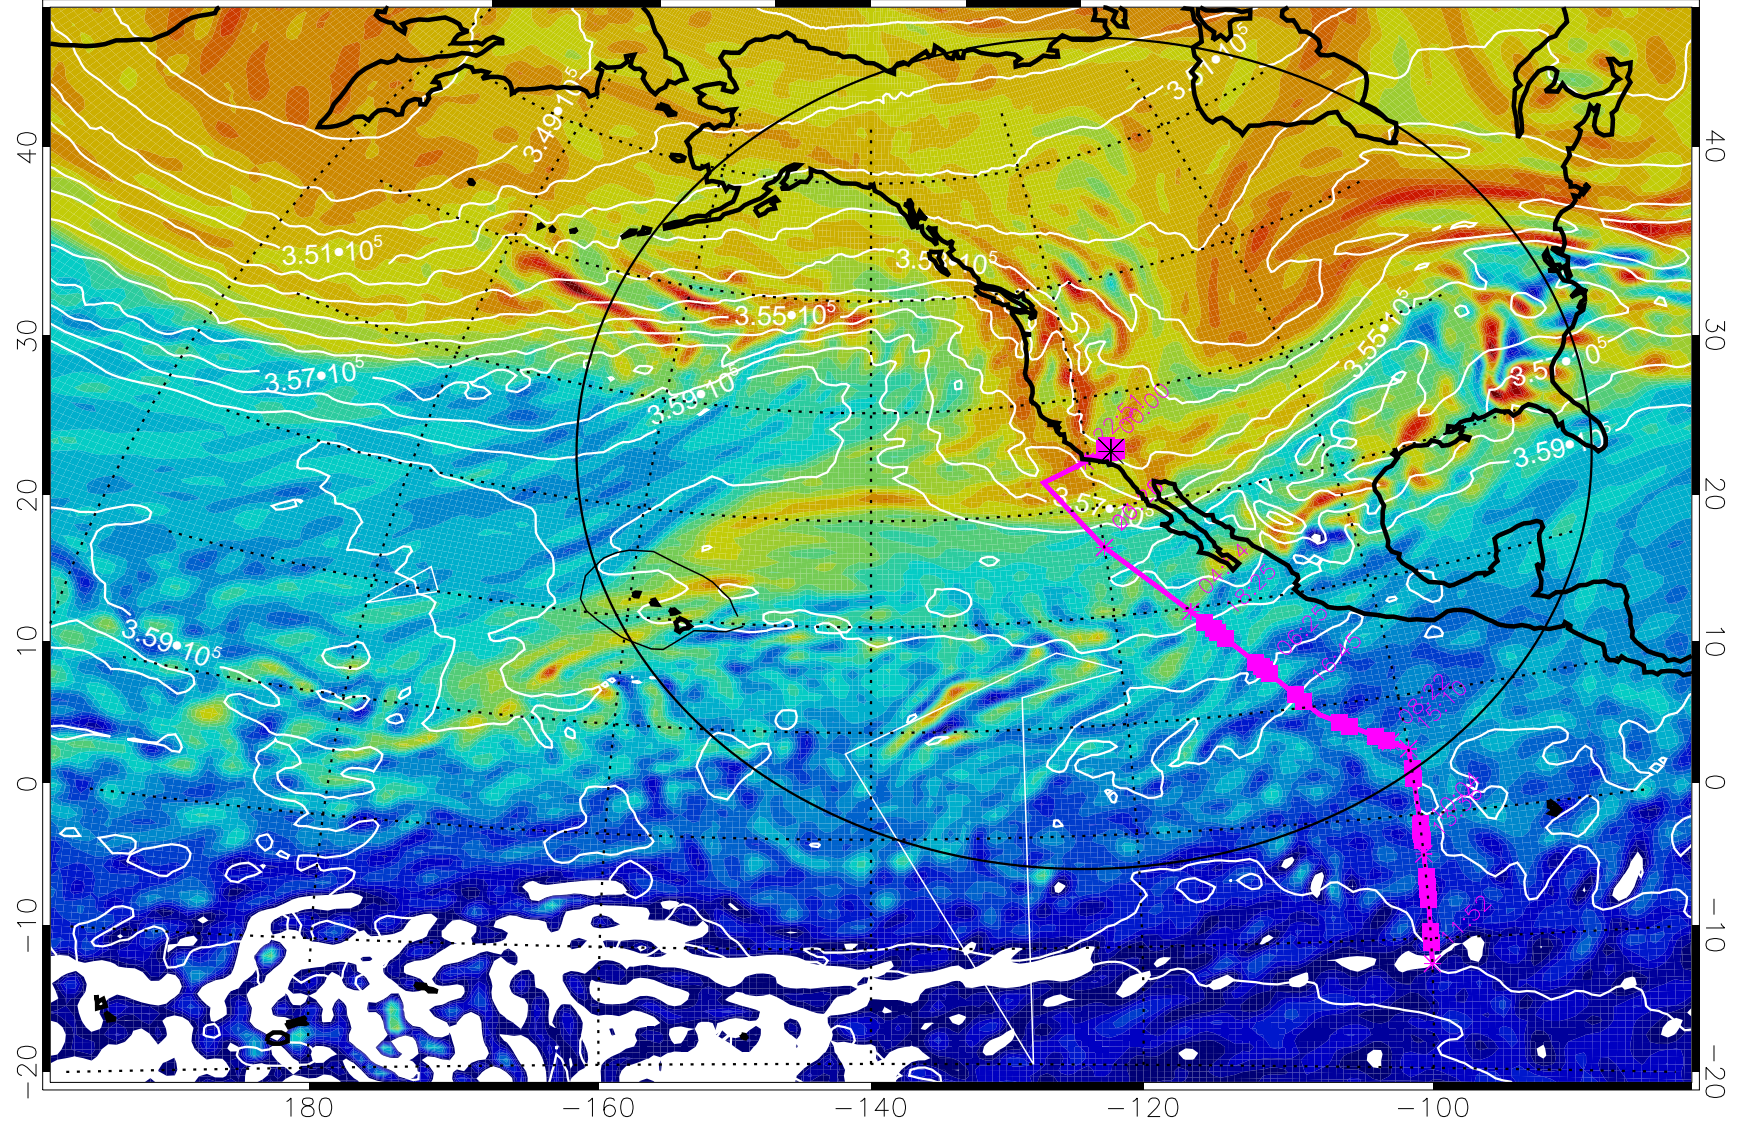

13022200, 60 hour forecast for 380K EPV

380K Montgomery Streamfunction, white

Range ring of 4055 km -- 13 hours GH round trip

13022206, 66 hour forecast for 380K EPV

160 180 -160 -140 -120 -100

380K Montgomery Streamfunction, white

Range ring of 4055 km -- 13 hours GH round trip

13022212, 72 hour forecast for 380K EPV

380K Montgomery Streamfunction, white

Range ring of 4055 km -- 13 hours GH round trip

13022218, 78 hour forecast for 380K EPV

380K Montgomery Streamfunction, white

Range ring of 4055 km -- 13 hours GH round trip

13022300, 84 hour forecast for 380K EPV

160 180 -160 -140 -120 -100

380K Montgomery Streamfunction, white

Range ring of 4055 km -- 13 hours GH round trip

13022306, 90 hour forecast for 380K EPV

13022312, 96 hour forecast for 380K EPV

160 180 -160 -140 -120 -100

380K Montgomery Streamfunction, white

Range ring of 4055 km -- 13 hours GH round trip

13022318, 102 hour forecast for 380K EPV