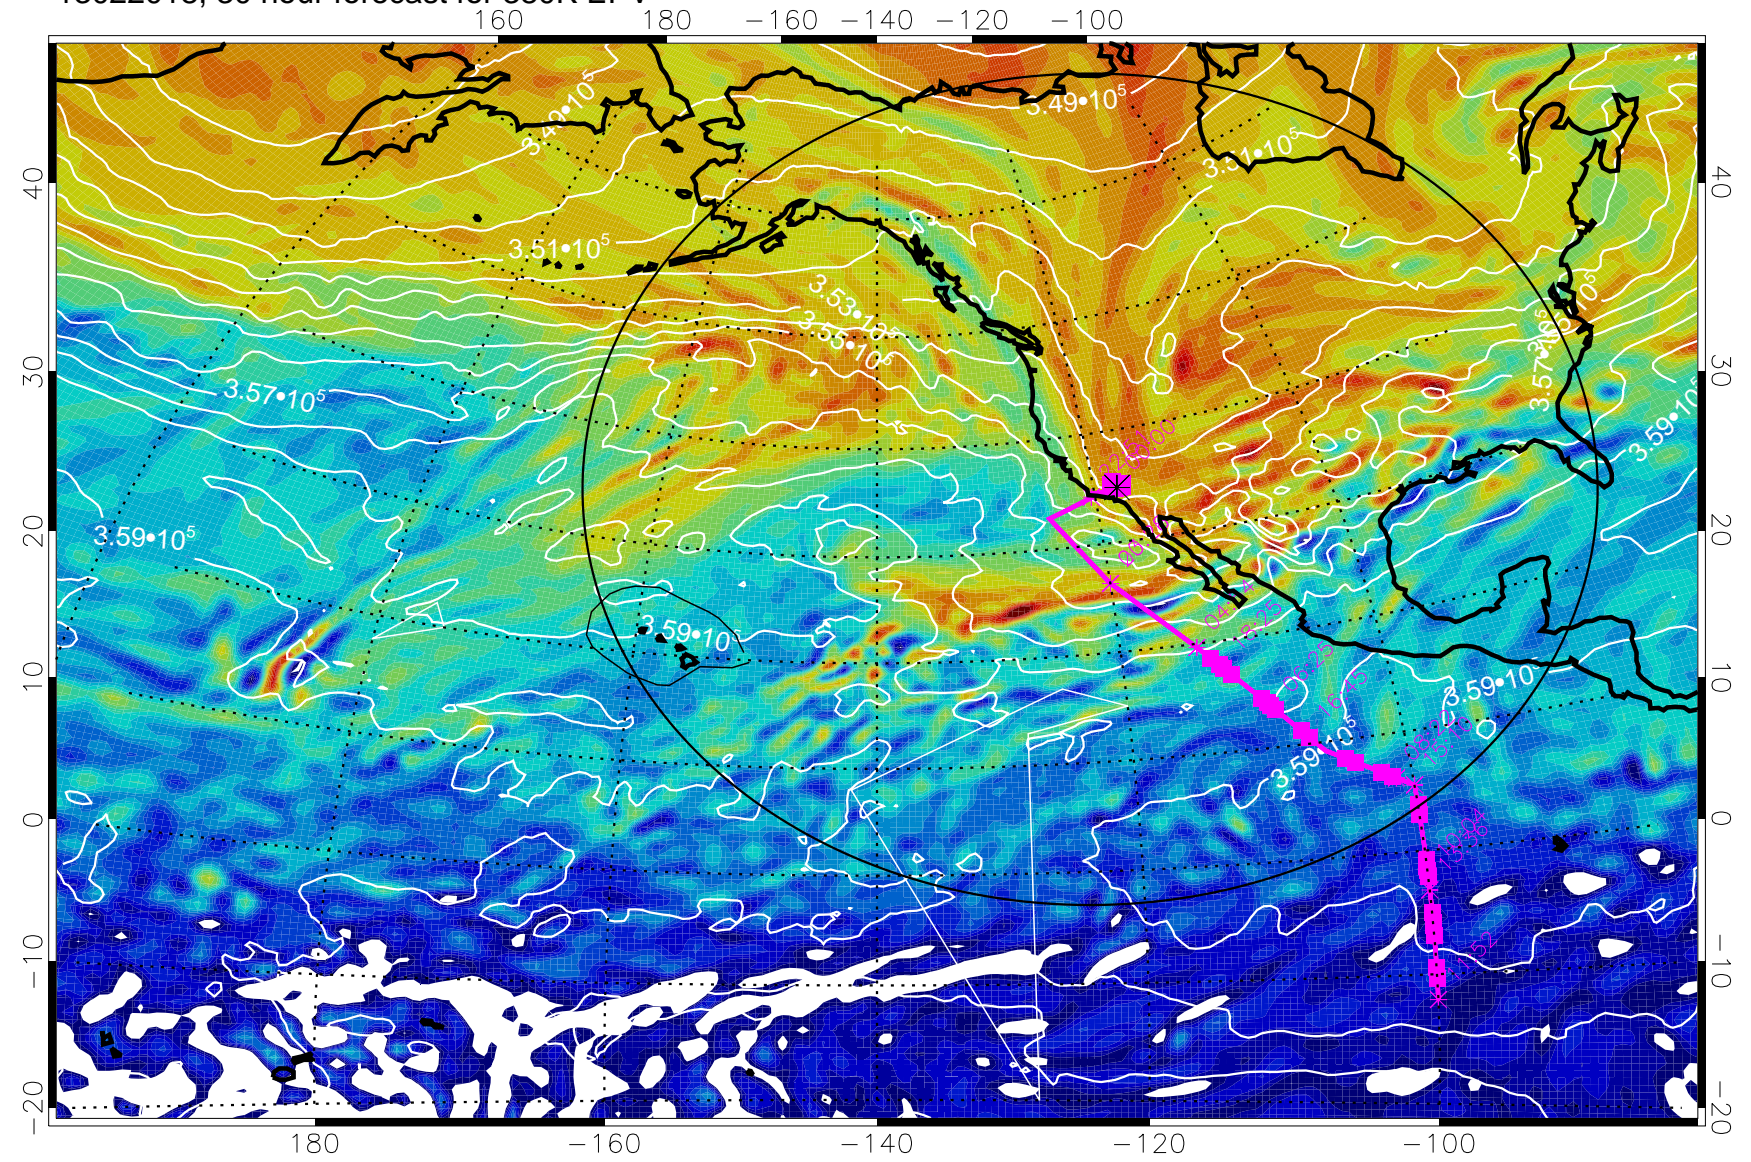

13021918, 6 hour forecast for 380K EPV

160 180 -160 -140 -120 -100

380K Montgomery Streamfunction, white

Range ring of 4055 km -- 13 hours GH round trip

13022000, 12 hour forecast for 380K EPV

160 180 -160 -140 -120 -100

380K Montgomery Streamfunction, white

Range ring of 4055 km -- 13 hours GH round trip

13022006, 18 hour forecast for 380K EPV

380K Montgomery Streamfunction, white

Range ring of 4055 km -- 13 hours GH round trip

13022012, 24 hour forecast for 380K EPV

380K Montgomery Streamfunction, white

Range ring of 4055 km -- 13 hours GH round trip

13022018, 30 hour forecast for 380K EPV

380K Montgomery Streamfunction, white

Range ring of 4055 km -- 13 hours GH round trip

13022100, 36 hour forecast for 380K EPV

380K Montgomery Streamfunction, white

Range ring of 4055 km -- 13 hours GH round trip

13022106, 42 hour forecast for 380K EPV

380K Montgomery Streamfunction, white

Range ring of 4055 km -- 13 hours GH round trip