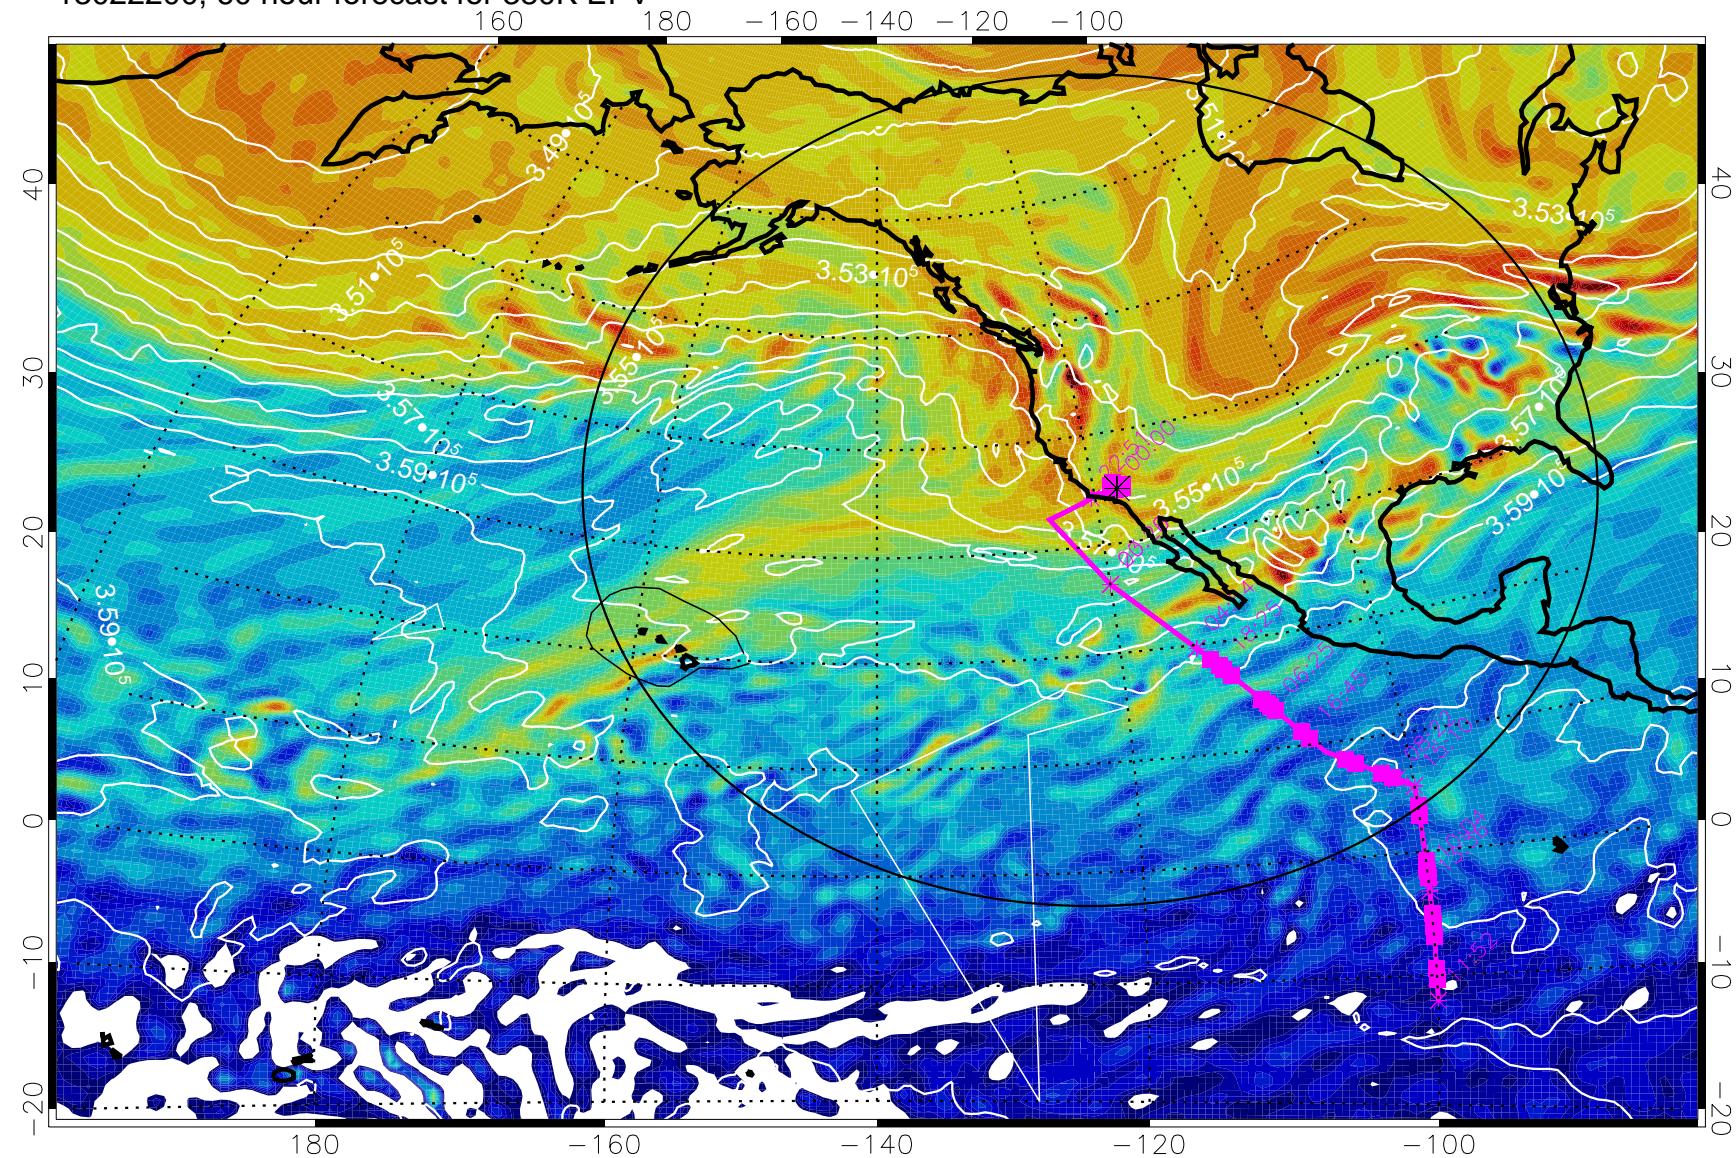

13022100, 36 hour forecast for 380K EPV

380K Montgomery Streamfunction, white

Range ring of 4055 km -- 13 hours GH round trip

13022106, 42 hour forecast for 380K EPV

380K Montgomery Streamfunction, white

Range ring of 4055 km -- 13 hours GH round trip

13022112, 48 hour forecast for 380K EPV

380K Montgomery Streamfunction, white

Range ring of 4055 km -- 13 hours GH round trip

13022118, 54 hour forecast for 380K EPV

380K Montgomery Streamfunction, white

Range ring of 4055 km -- 13 hours GH round trip

13022200, 60 hour forecast for 380K EPV

380K Montgomery Streamfunction, white

Range ring of 4055 km -- 13 hours GH round trip

13022206, 66 hour forecast for 380K EPV

160 180 -160 -140 -120 -100

380K Montgomery Streamfunction, white

Range ring of 4055 km -- 13 hours GH round trip

13022212, 72 hour forecast for 380K EPV

380K Montgomery Streamfunction, white

Range ring of 4055 km -- 13 hours GH round trip

13022218, 78 hour forecast for 380K EPV