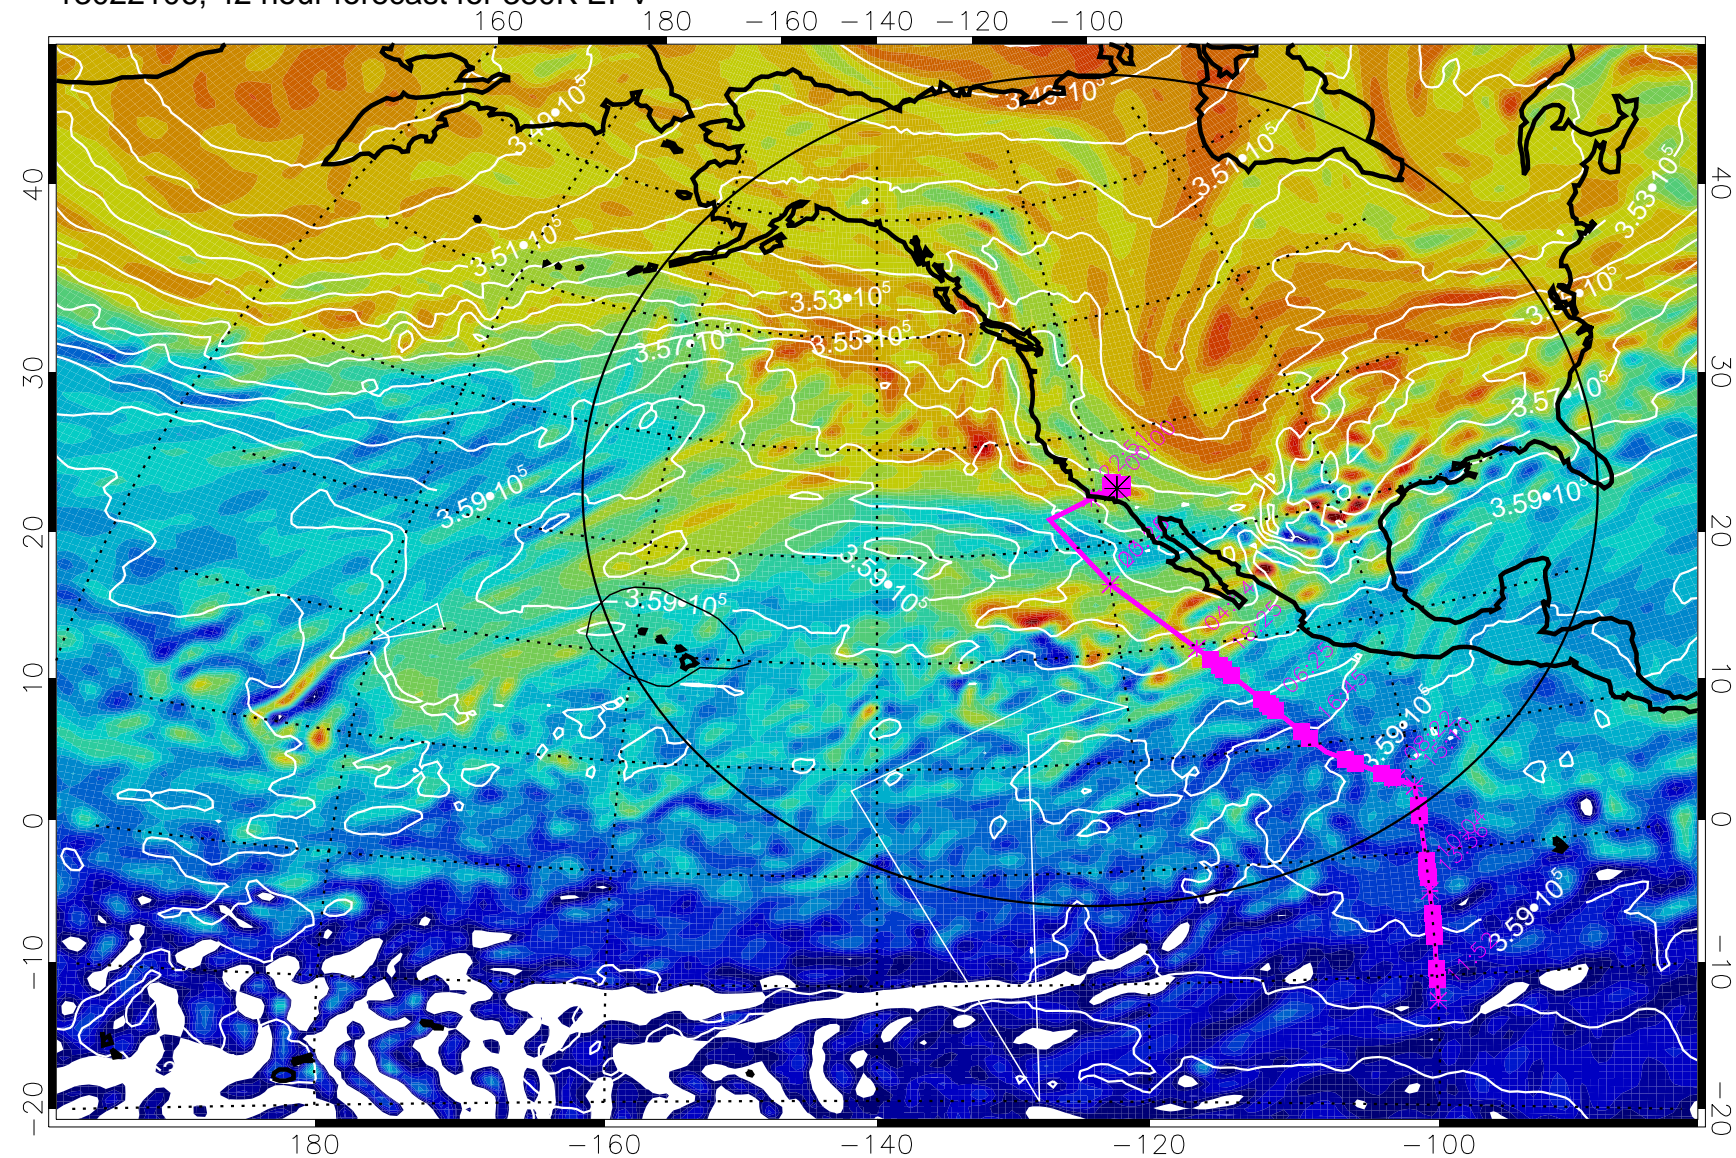

380K Montgomery Streamfunction, white

Range ring of 4055 km -- 13 hours GH round trip

13022006, 18 hour forecast for 380K EPV

380K Montgomery Streamfunction, white

Range ring of 4055 km -- 13 hours GH round trip

13022012, 24 hour forecast for 380K EPV

380K Montgomery Streamfunction, white

Range ring of 4055 km -- 13 hours GH round trip

13022018, 30 hour forecast for 380K EPV

380K Montgomery Streamfunction, white

Range ring of 4055 km -- 13 hours GH round trip

13022100, 36 hour forecast for 380K EPV

380K Montgomery Streamfunction, white

Range ring of 4055 km -- 13 hours GH round trip

13022106, 42 hour forecast for 380K EPV

380K Montgomery Streamfunction, white

Range ring of 4055 km -- 13 hours GH round trip

13022200, 60 hour forecast for 380K EPV

380K Montgomery Streamfunction, white

Range ring of 4055 km -- 13 hours GH round trip

13022206, 66 hour forecast for 380K EPV

160 180 -160 -140 -120 -100

380K Montgomery Streamfunction, white