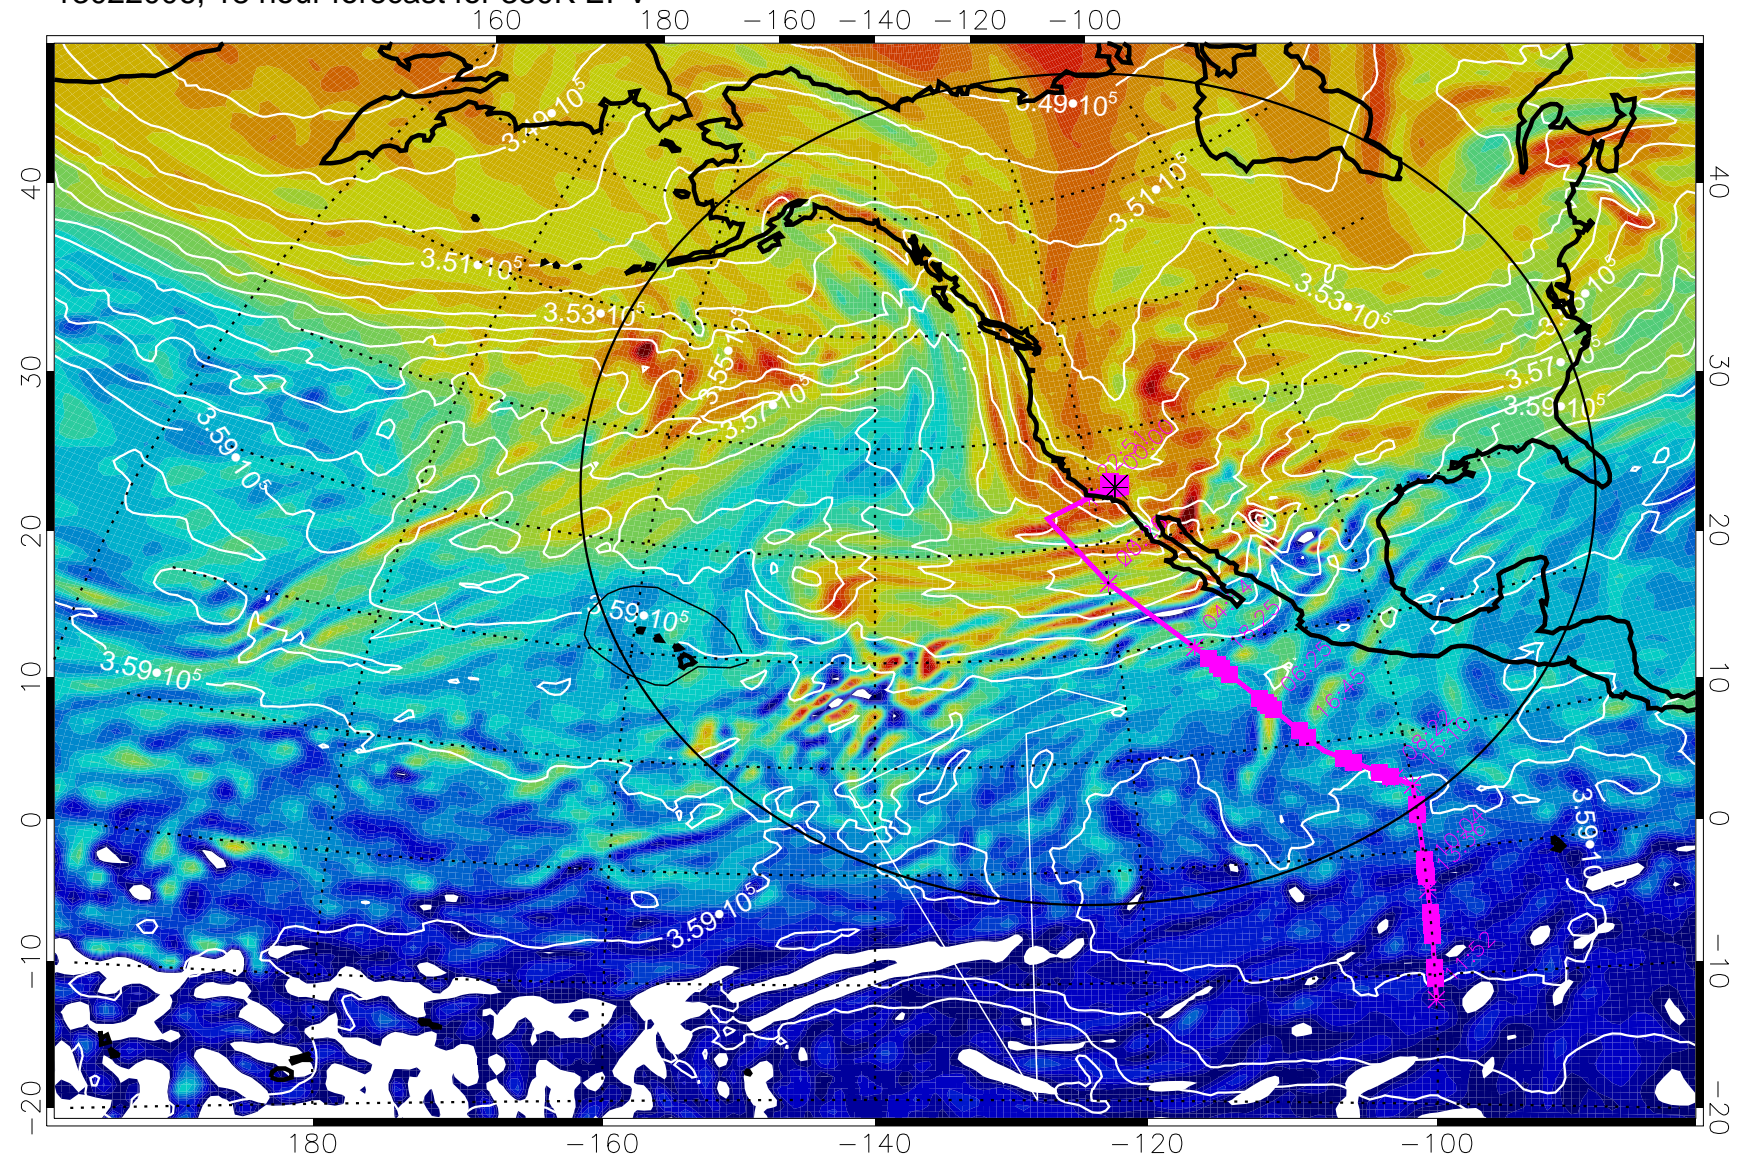

13021918, 6 hour forecast for 380K EPV

160 180 -160 -140 -120 -100

380K Montgomery Streamfunction, white

Range ring of 4055 km -- 13 hours GH round trip

13022000, 12 hour forecast for 380K EPV

160 180 -160 -140 -120 -100

380K Montgomery Streamfunction, white

Range ring of 4055 km -- 13 hours GH round trip

13022006, 18 hour forecast for 380K EPV

380K Montgomery Streamfunction, white

Range ring of 4055 km -- 13 hours GH round trip

13022012, 24 hour forecast for 380K EPV

380K Montgomery Streamfunction, white

Range ring of 4055 km -- 13 hours GH round trip

13022018, 30 hour forecast for 380K EPV

380K Montgomery Streamfunction, white

Range ring of 4055 km -- 13 hours GH round trip

13022100, 36 hour forecast for 380K EPV

380K Montgomery Streamfunction, white

Range ring of 4055 km -- 13 hours GH round trip

13022106, 42 hour forecast for 380K EPV

380K Montgomery Streamfunction, white

Range ring of 4055 km -- 13 hours GH round trip