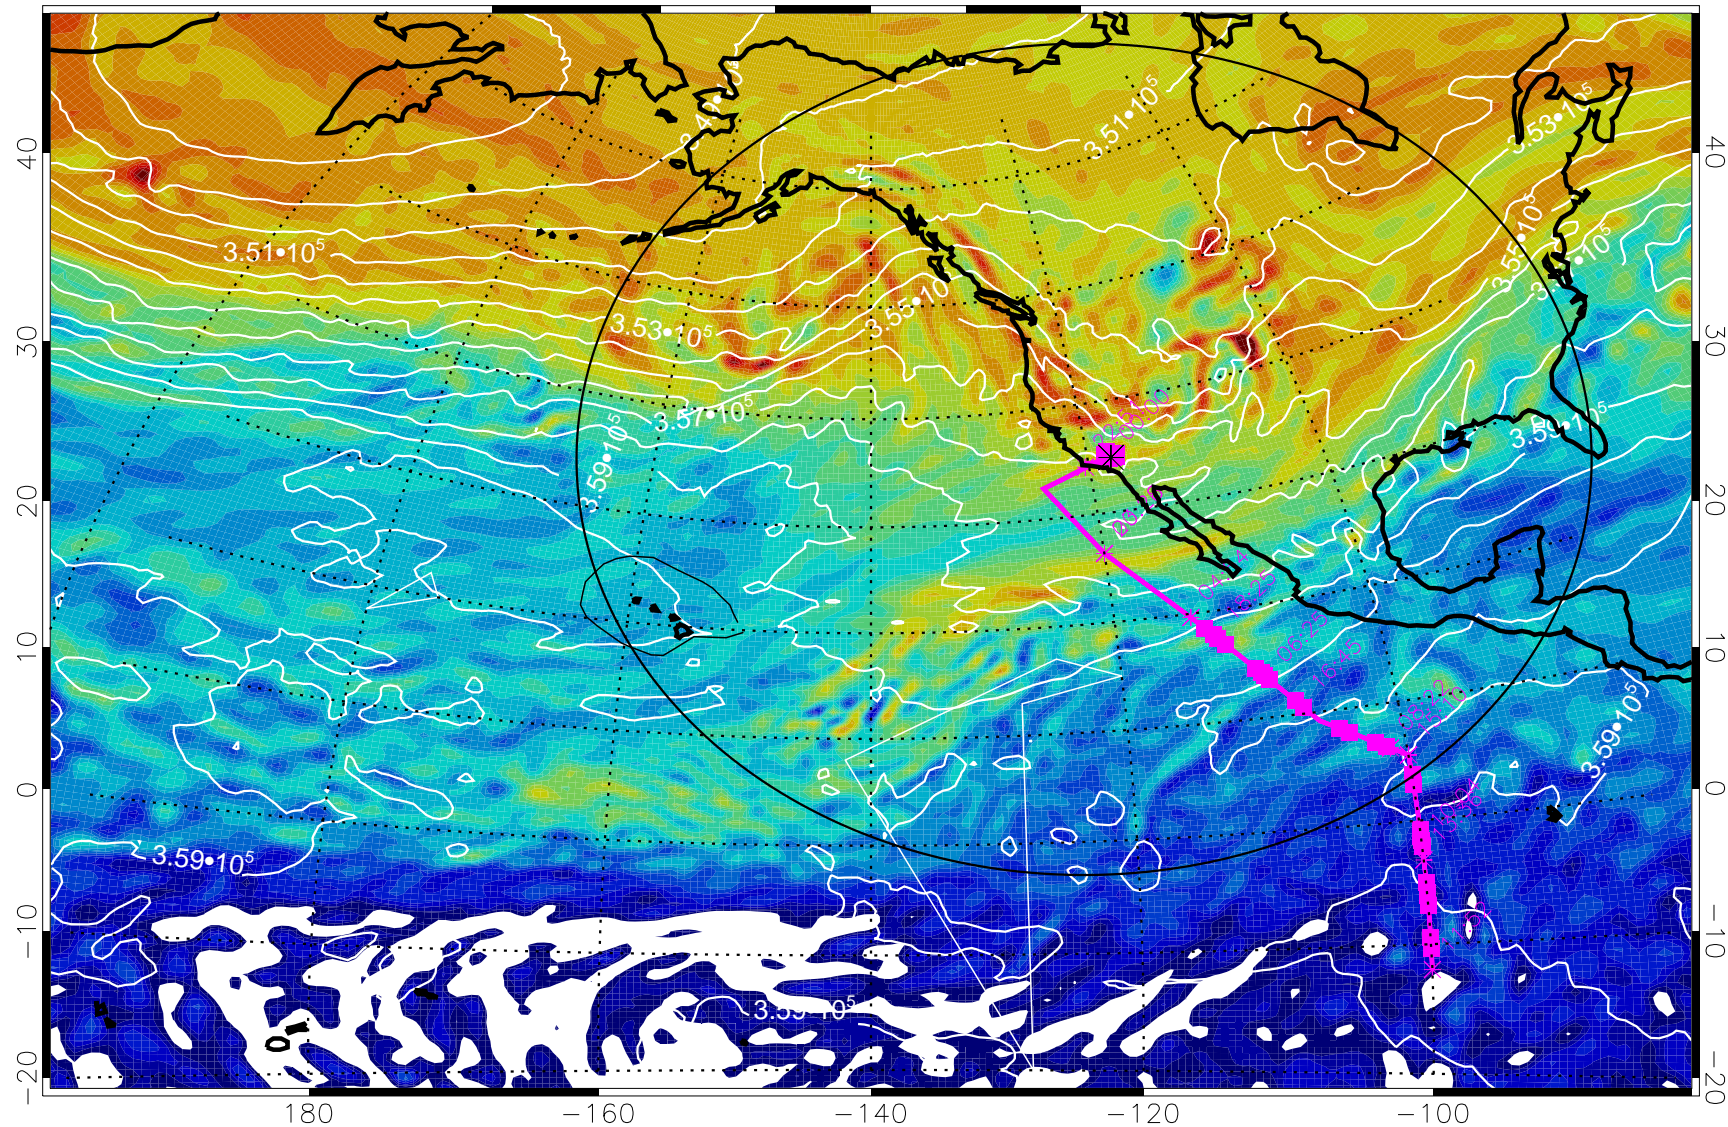

13022306, 90 hour forecast for 380K EPV

13022312, 96 hour forecast for 380K EPV

160 180 -160 -140 -120 -100

380K Montgomery Streamfunction, white

Range ring of 4055 km -- 13 hours GH round trip

13022318, 102 hour forecast for 380K EPV

160 180 -160 -140 -120 -100

380K Montgomery Streamfunction, white

Range ring of 4055 km -- 13 hours GH round trip

13022400, 108 hour forecast for 380K EPV

160 180 -160 -140 -120 -100

$-5.0 \cdot 10^{-6}$ 0 $5.0 \cdot 10^{-6}$ $1.0 \cdot 10^{-5}$ $1.5 \cdot 10^{-5}$
PVU

380K Montgomery Streamfunction, white

Range ring of 4055 km -- 13 hours GH round trip

13022406, 114 hour forecast for 380K EPV

160 180 -160 -140 -120 -100

380K Montgomery Streamfunction, white

Range ring of 4055 km -- 13 hours GH round trip

13022412, 120 hour forecast for 380K EPV

160 180 -160 -140 -120 -100

380K Montgomery Streamfunction, white

Range ring of 4055 km -- 13 hours GH round trip