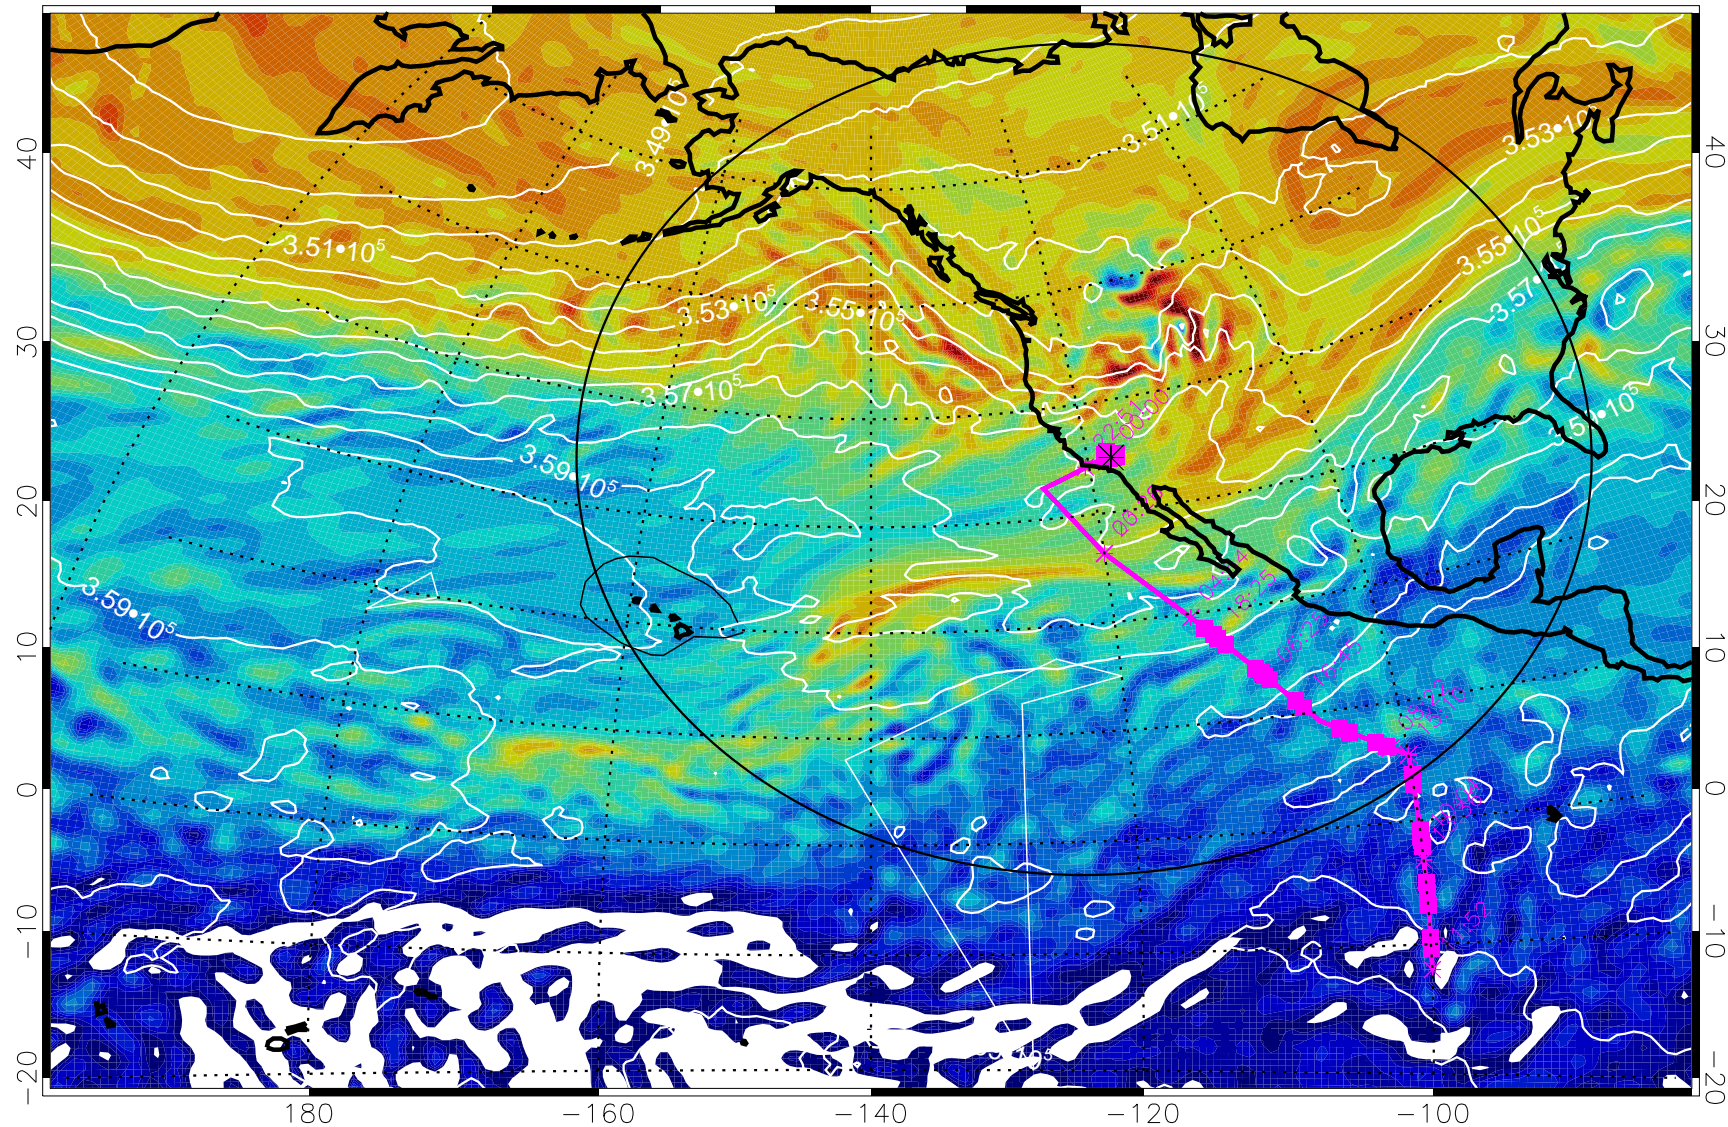

Range ring of 4055 km -- 13 hours GH round trip

13022212, 72 hour forecast for 380K EPV

380K Montgomery Streamfunction, white

Range ring of 4055 km -- 13 hours GH round trip

13022218, 78 hour forecast for 380K EPV

380K Montgomery Streamfunction, white

Range ring of 4055 km -- 13 hours GH round trip

13022300, 84 hour forecast for 380K EPV

160 180 -160 -140 -120 -100

380K Montgomery Streamfunction, white

Range ring of 4055 km -- 13 hours GH round trip

13022306, 90 hour forecast for 380K EPV

13022312, 96 hour forecast for 380K EPV

160 180 -160 -140 -120 -100

380K Montgomery Streamfunction, white

Range ring of 4055 km -- 13 hours GH round trip

13022318, 102 hour forecast for 380K EPV

160 180 -160 -140 -120 -100

380K Montgomery Streamfunction, white

Range ring of 4055 km -- 13 hours GH round trip

13022400, 108 hour forecast for 380K EPV

160 180 -160 -140 -120 -100

$-5.0 \cdot 10^{-6}$ 0 $5.0 \cdot 10^{-6}$ $1.0 \cdot 10^{-5}$ $1.5 \cdot 10^{-5}$
PVU