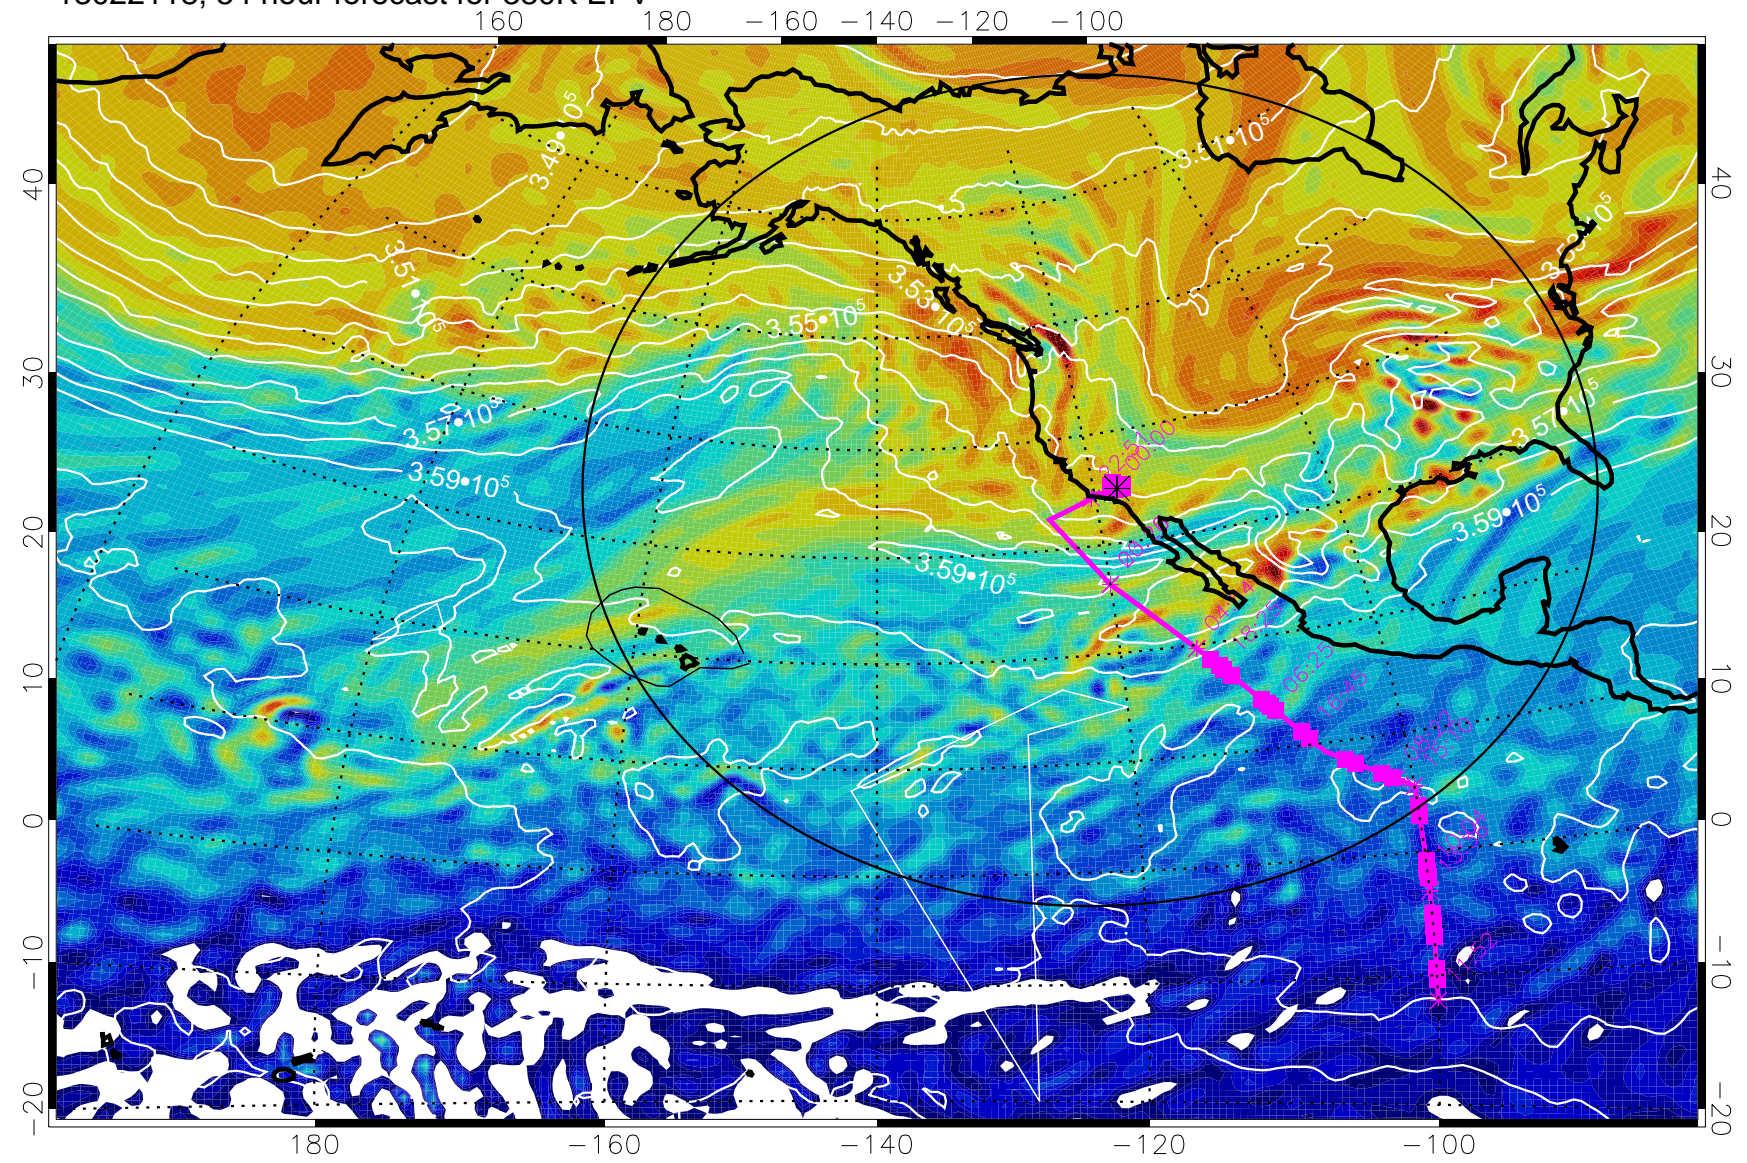

13022012, 24 hour forecast for 380K EPV

380K Montgomery Streamfunction, white

Range ring of 4055 km -- 13 hours GH round trip

13022018, 30 hour forecast for 380K EPV

380K Montgomery Streamfunction, white

Range ring of 4055 km -- 13 hours GH round trip

13022100, 36 hour forecast for 380K EPV

380K Montgomery Streamfunction, white

Range ring of 4055 km -- 13 hours GH round trip

13022106, 42 hour forecast for 380K EPV

380K Montgomery Streamfunction, white

Range ring of 4055 km -- 13 hours GH round trip

13022112, 48 hour forecast for 380K EPV

380K Montgomery Streamfunction, white

Range ring of 4055 km -- 13 hours GH round trip

13022118, 54 hour forecast for 380K EPV

380K Montgomery Streamfunction, white

Range ring of 4055 km -- 13 hours GH round trip

13022200, 60 hour forecast for 380K EPV

380K Montgomery Streamfunction, white

Range ring of 4055 km -- 13 hours GH round trip

13022206, 66 hour forecast for 380K EPV

160 180 -160 -140 -120 -100

380K Montgomery Streamfunction, white