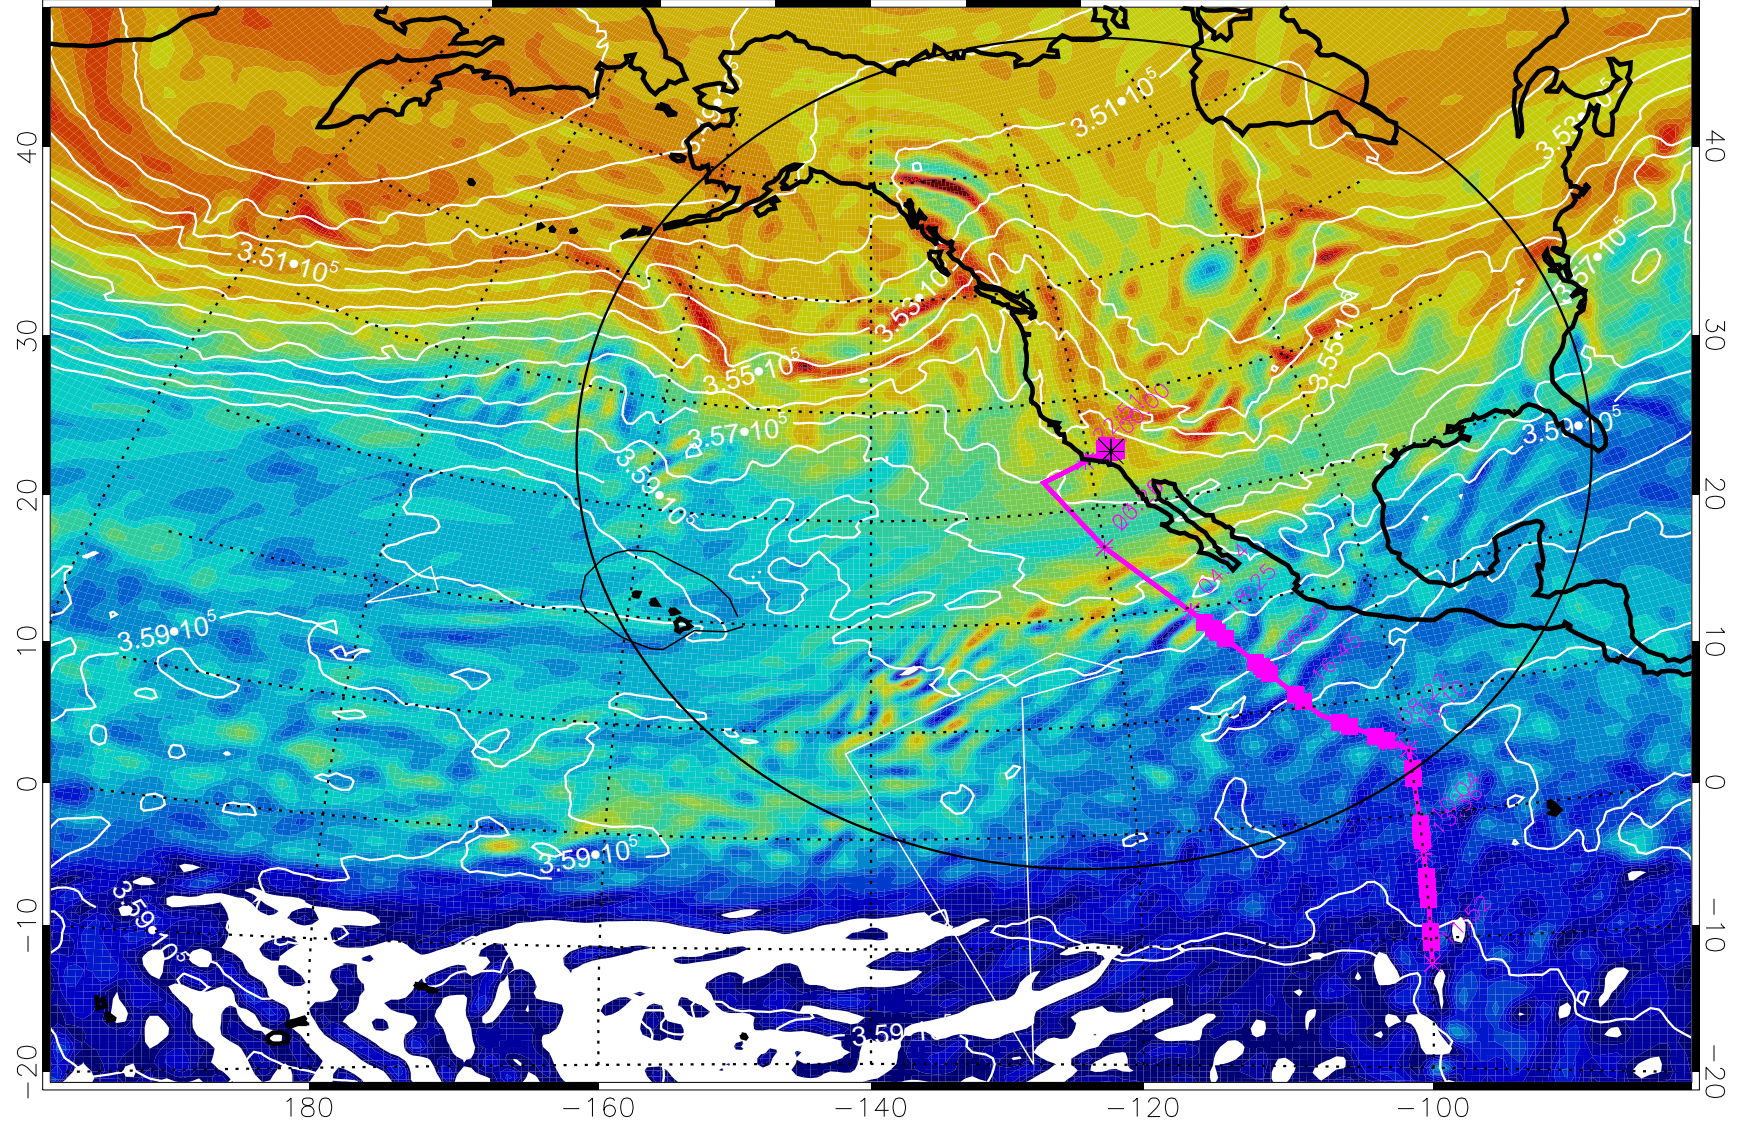

13022306, 90 hour forecast for 380K EPV

13022312, 96 hour forecast for 380K EPV

160 180 -160 -140 -120 -100

380K Montgomery Streamfunction, white

Range ring of 4055 km -- 13 hours GH round trip

13022318, 102 hour forecast for 380K EPV

160 180 -160 -140 -120 -100

380K Montgomery Streamfunction, white

Range ring of 4055 km -- 13 hours GH round trip

13022400, 108 hour forecast for 380K EPV

160 180 -160 -140 -120 -100

$-5.0 \cdot 10^{-6}$ 0 $5.0 \cdot 10^{-6}$ $1.0 \cdot 10^{-5}$ $1.5 \cdot 10^{-5}$
PVU

380K Montgomery Streamfunction, white

Range ring of 4055 km -- 13 hours GH round trip

13022406, 114 hour forecast for 380K EPV

160 180 -160 -140 -120 -100

380K Montgomery Streamfunction, white

Range ring of 4055 km -- 13 hours GH round trip

13022412, 120 hour forecast for 380K EPV

160 180 -160 -140 -120 -100

380K Montgomery Streamfunction, white

Range ring of 4055 km -- 13 hours GH round trip