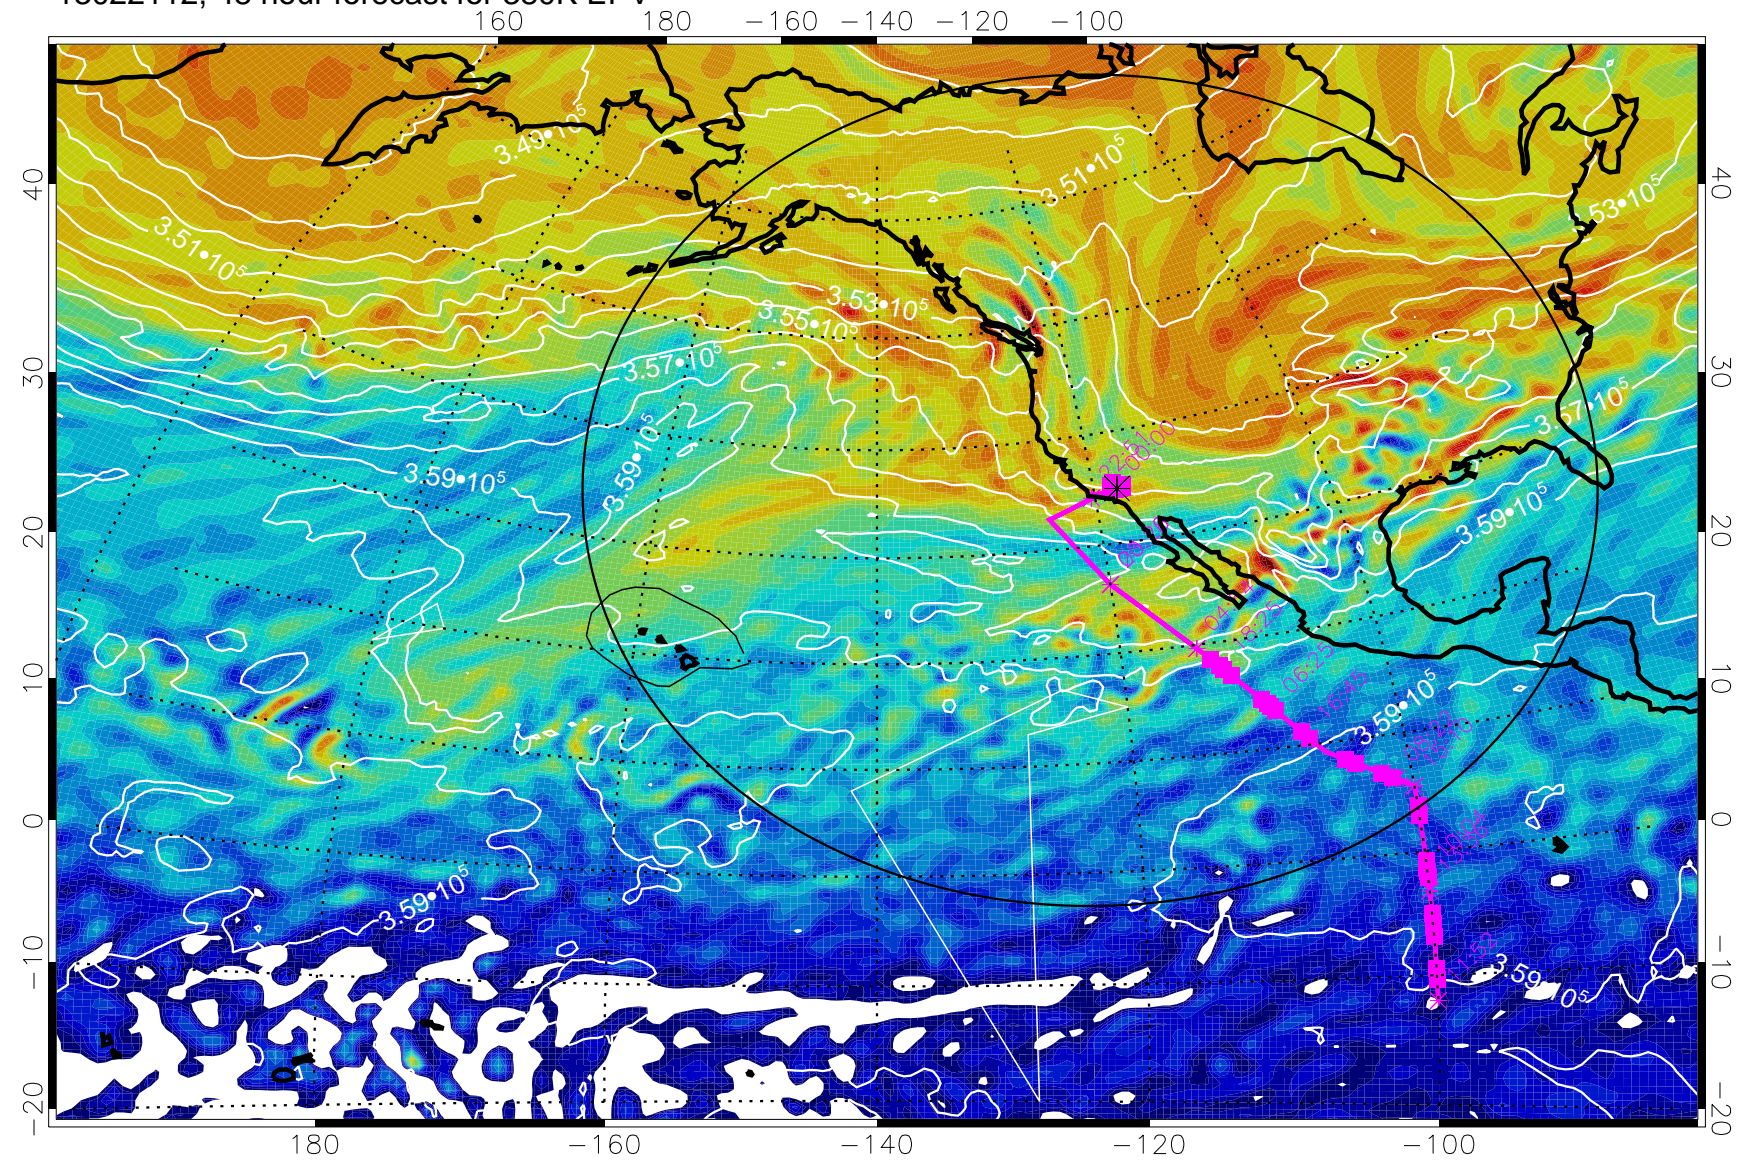

13022012, 24 hour forecast for 380K EPV

380K Montgomery Streamfunction, white

Range ring of 4055 km -- 13 hours GH round trip

13022018, 30 hour forecast for 380K EPV

380K Montgomery Streamfunction, white

Range ring of 4055 km -- 13 hours GH round trip

13022100, 36 hour forecast for 380K EPV

380K Montgomery Streamfunction, white

Range ring of 4055 km -- 13 hours GH round trip

13022106, 42 hour forecast for 380K EPV

380K Montgomery Streamfunction, white

Range ring of 4055 km -- 13 hours GH round trip

13022112, 48 hour forecast for 380K EPV

380K Montgomery Streamfunction, white

Range ring of 4055 km -- 13 hours GH round trip

13022118, 54 hour forecast for 380K EPV

380K Montgomery Streamfunction, white

Range ring of 4055 km -- 13 hours GH round trip

13022200, 60 hour forecast for 380K EPV

380K Montgomery Streamfunction, white

Range ring of 4055 km -- 13 hours GH round trip

13022206, 66 hour forecast for 380K EPV

160 180 -160 -140 -120 -100

380K Montgomery Streamfunction, white