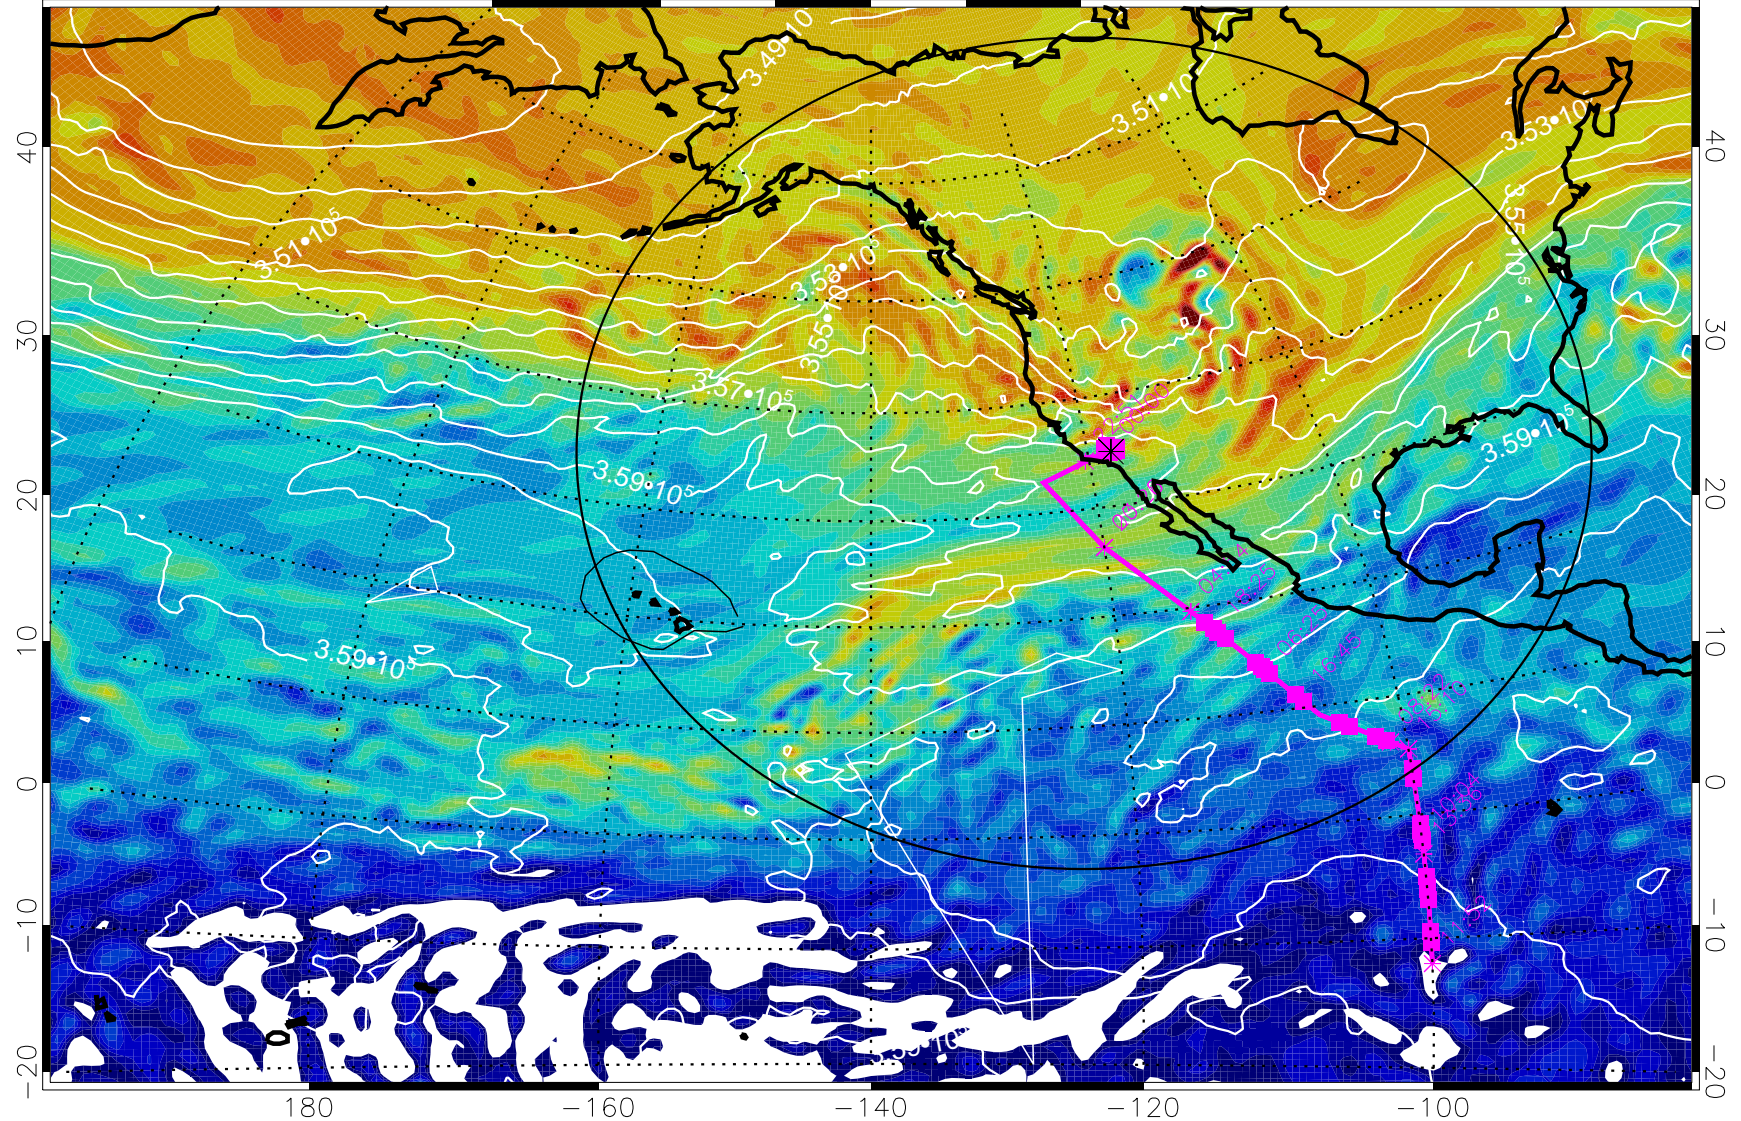

380K Montgomery Streamfunction, white

Range ring of 4055 km -- 13 hours GH round trip

13022300, 84 hour forecast for 380K EPV

160 180 -160 -140 -120 -100

380K Montgomery Streamfunction, white

Range ring of 4055 km -- 13 hours GH round trip

13022306, 90 hour forecast for 380K EPV

13022312, 96 hour forecast for 380K EPV

160 180 -160 -140 -120 -100

380K Montgomery Streamfunction, white

Range ring of 4055 km -- 13 hours GH round trip

13022318, 102 hour forecast for 380K EPV

160 180 -160 -140 -120 -100

380K Montgomery Streamfunction, white

Range ring of 4055 km -- 13 hours GH round trip

13022400, 108 hour forecast for 380K EPV

160 180 -160 -140 -120 -100

$-5.0 \cdot 10^{-6}$ 0 $5.0 \cdot 10^{-6}$ $1.0 \cdot 10^{-5}$ $1.5 \cdot 10^{-5}$
PVU

380K Montgomery Streamfunction, white

Range ring of 4055 km -- 13 hours GH round trip

13022406, 114 hour forecast for 380K EPV

160 180 -160 -140 -120 -100

380K Montgomery Streamfunction, white

Range ring of 4055 km -- 13 hours GH round trip