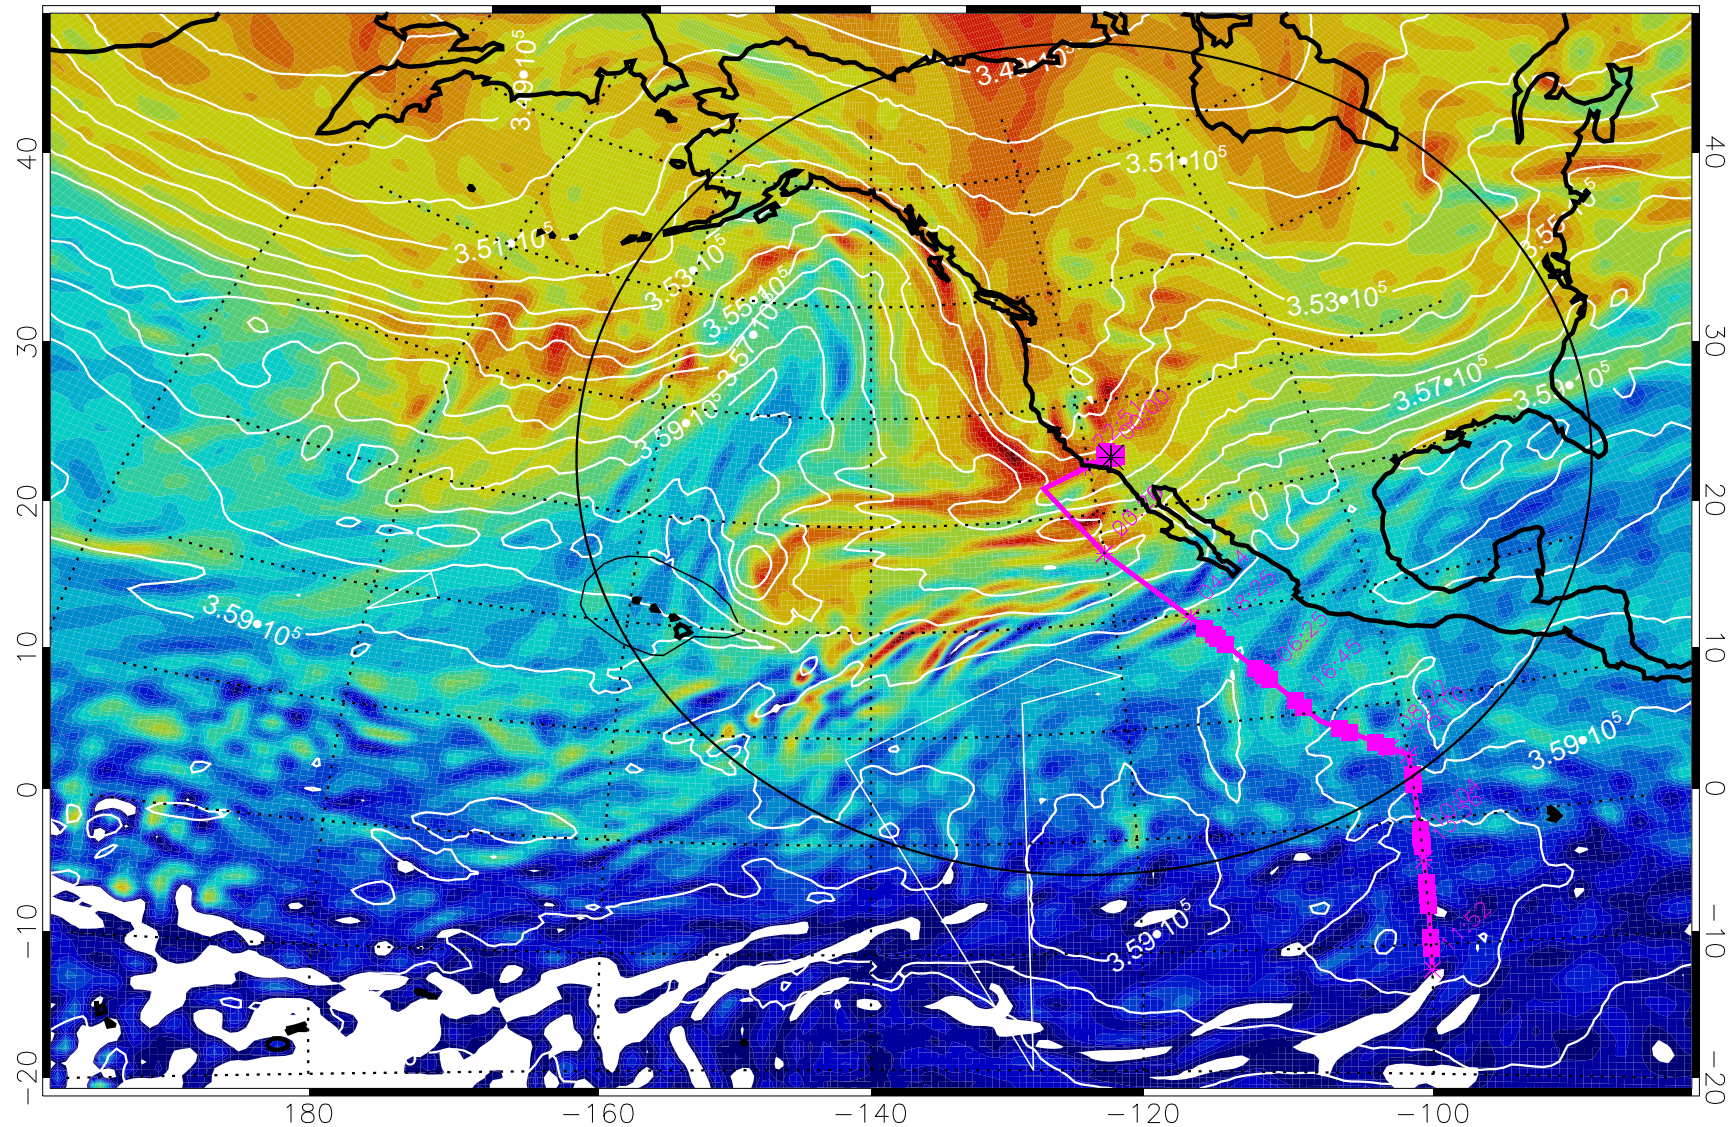

13021918, 6 hour forecast for 380K EPV

160 180 -160 -140 -120 -100

380K Montgomery Streamfunction, white

Range ring of 4055 km -- 13 hours GH round trip

13022000, 12 hour forecast for 380K EPV

160 180 -160 -140 -120 -100

380K Montgomery Streamfunction, white

Range ring of 4055 km -- 13 hours GH round trip

13022006, 18 hour forecast for 380K EPV

380K Montgomery Streamfunction, white

Range ring of 4055 km -- 13 hours GH round trip

13022012, 24 hour forecast for 380K EPV

380K Montgomery Streamfunction, white

Range ring of 4055 km -- 13 hours GH round trip

13022018, 30 hour forecast for 380K EPV

380K Montgomery Streamfunction, white

Range ring of 4055 km -- 13 hours GH round trip

13022100, 36 hour forecast for 380K EPV

380K Montgomery Streamfunction, white

Range ring of 4055 km -- 13 hours GH round trip

13022106, 42 hour forecast for 380K EPV

380K Montgomery Streamfunction, white

Range ring of 4055 km -- 13 hours GH round trip