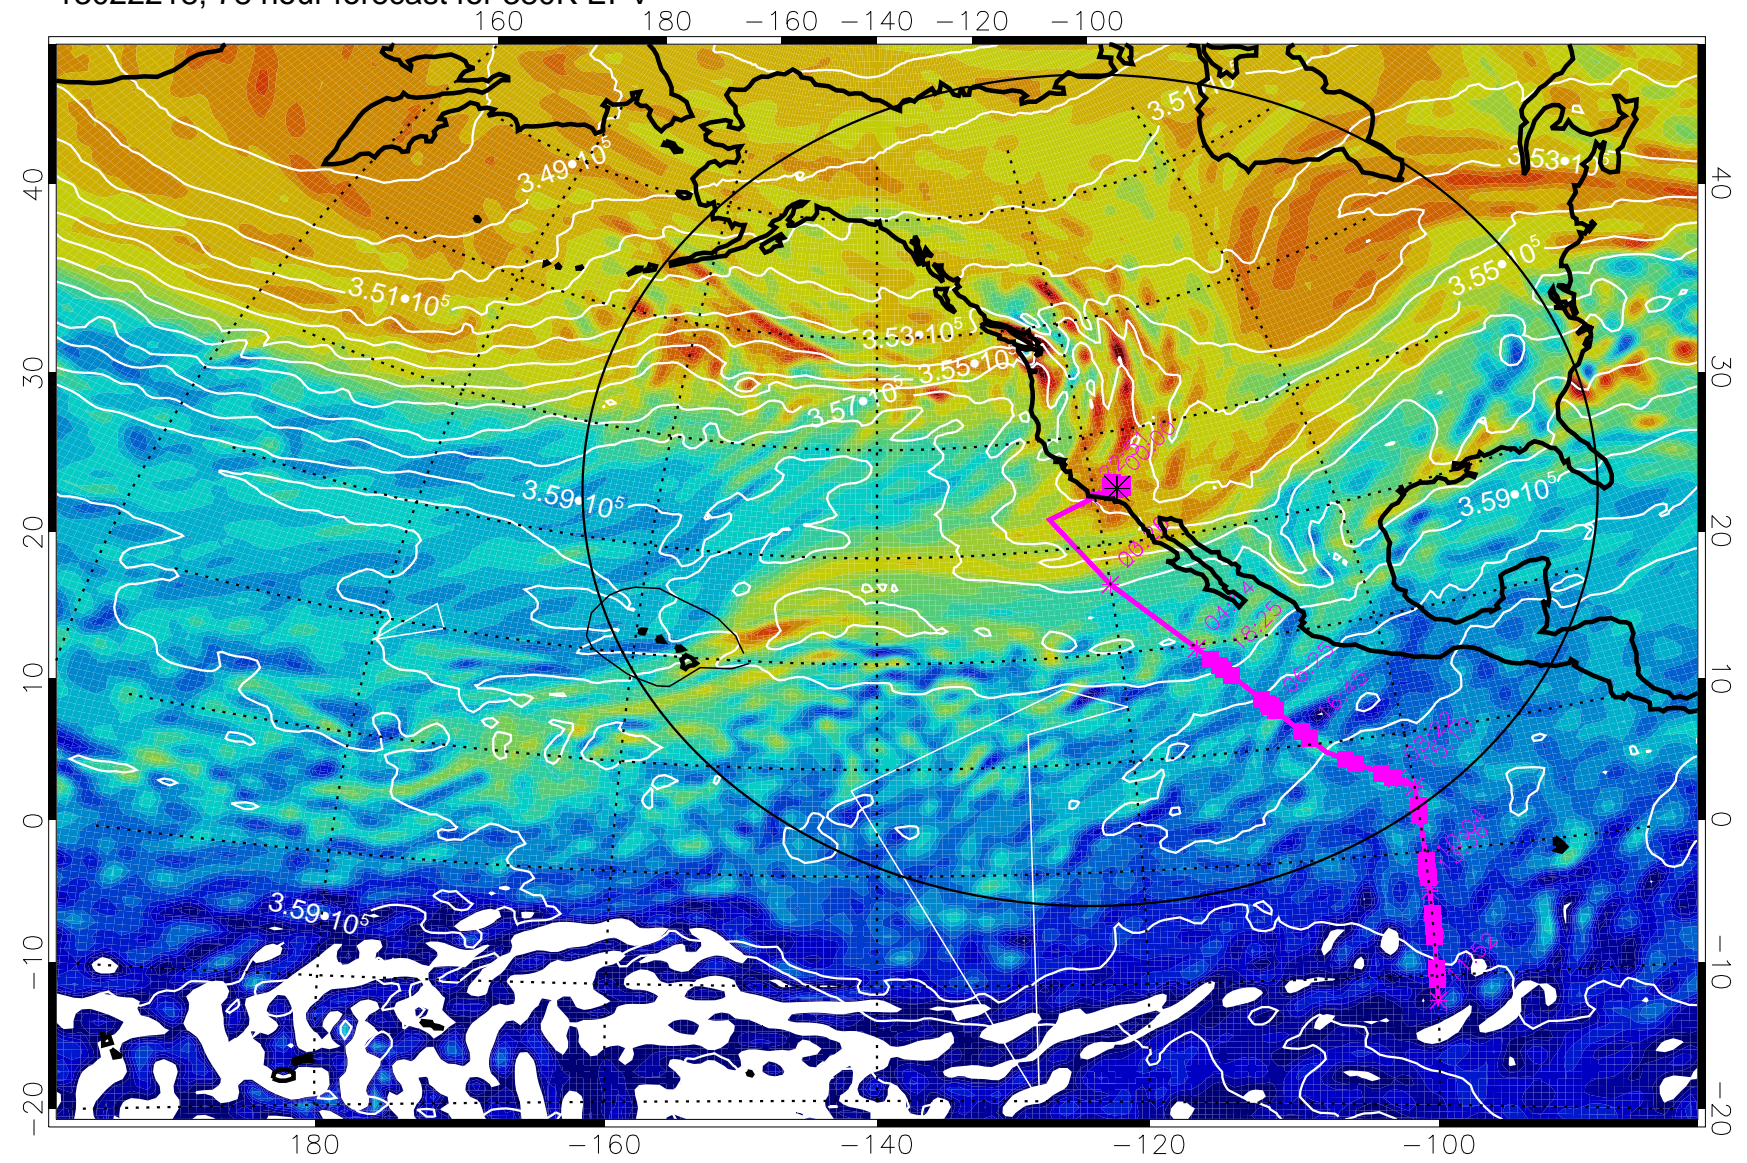

13022200, 60 hour forecast for 380K EPV

380K Montgomery Streamfunction, white

Range ring of 4055 km -- 13 hours GH round trip

13022206, 66 hour forecast for 380K EPV

160 180 -160 -140 -120 -100

380K Montgomery Streamfunction, white

Range ring of 4055 km -- 13 hours GH round trip

13022212, 72 hour forecast for 380K EPV

380K Montgomery Streamfunction, white

Range ring of 4055 km -- 13 hours GH round trip

13022218, 78 hour forecast for 380K EPV

380K Montgomery Streamfunction, white

Range ring of 4055 km -- 13 hours GH round trip

13022300, 84 hour forecast for 380K EPV

160 180 -160 -140 -120 -100

380K Montgomery Streamfunction, white

Range ring of 4055 km -- 13 hours GH round trip

13022306, 90 hour forecast for 380K EPV

13022312, 96 hour forecast for 380K EPV

160 180 -160 -140 -120 -100

380K Montgomery Streamfunction, white

Range ring of 4055 km -- 13 hours GH round trip

13022318, 102 hour forecast for 380K EPV