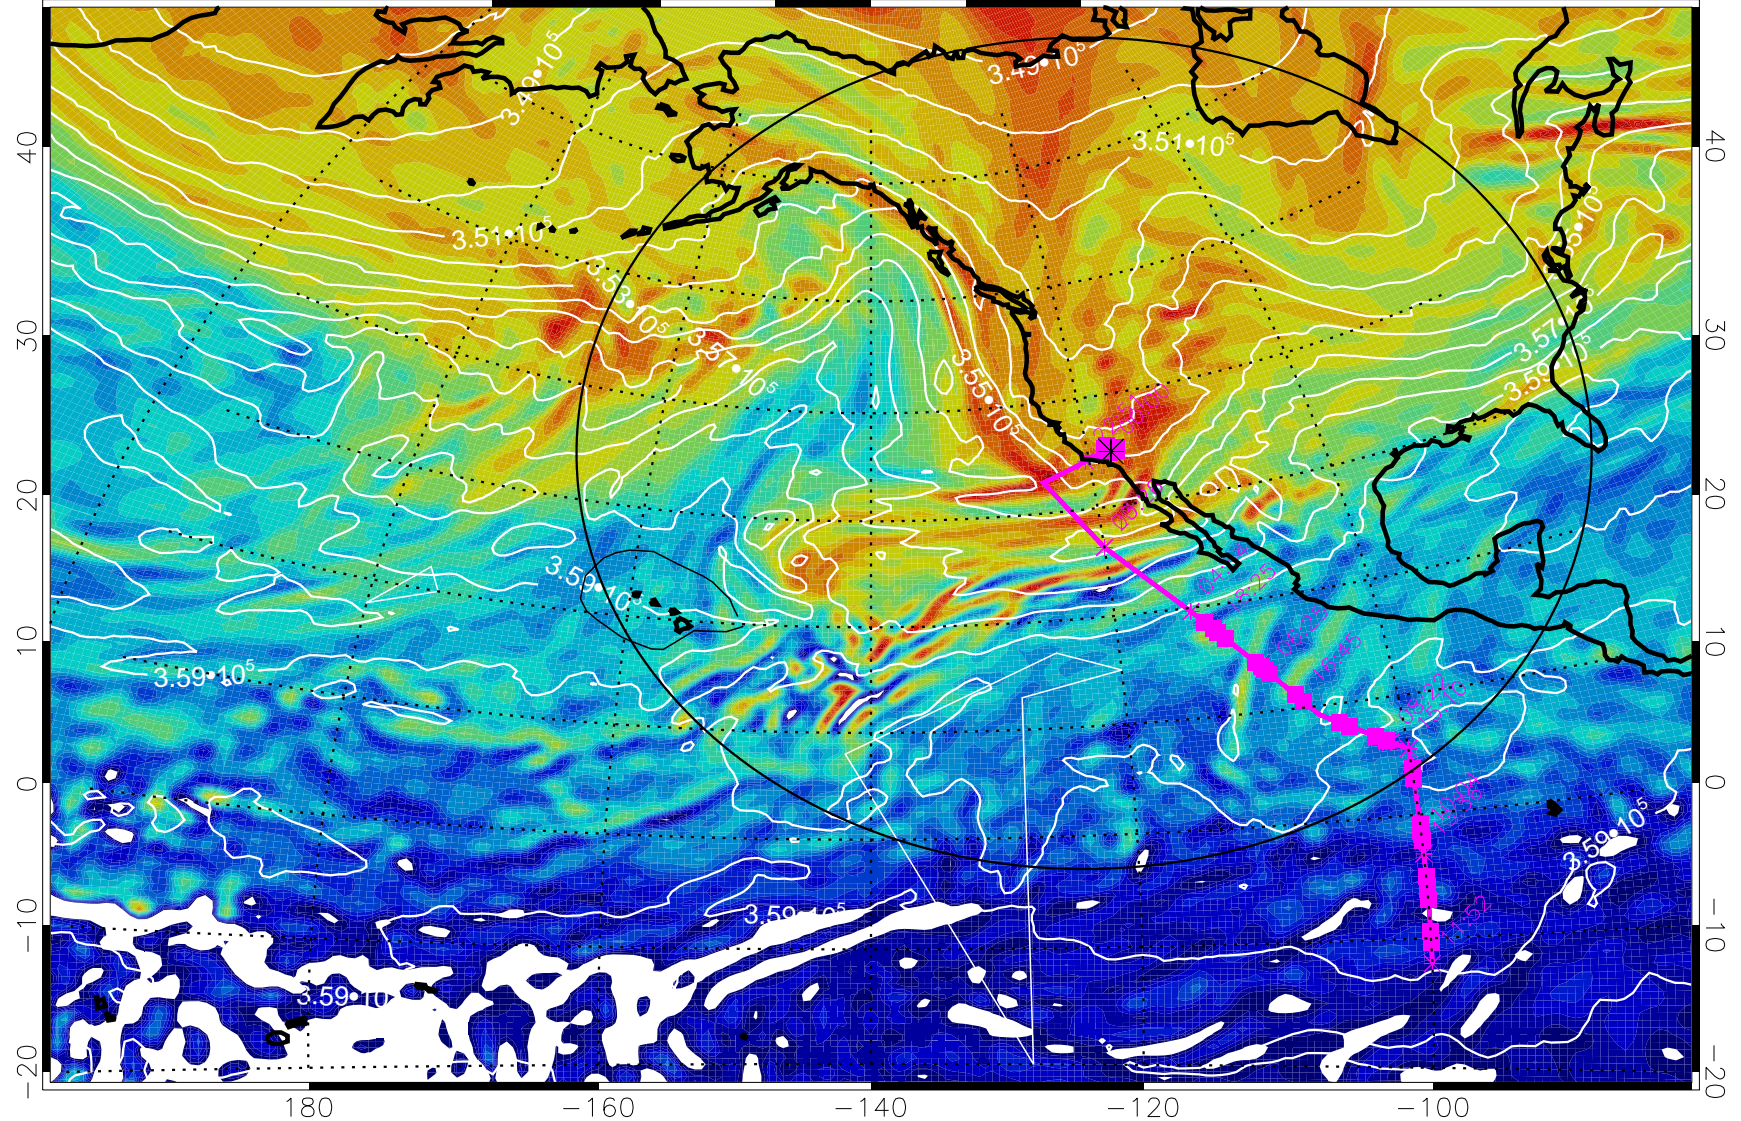

13021918, 6 hour forecast for 380K EPV

160 180 -160 -140 -120 -100

380K Montgomery Streamfunction, white

Range ring of 4055 km -- 13 hours GH round trip

13022000, 12 hour forecast for 380K EPV

160 180 -160 -140 -120 -100

380K Montgomery Streamfunction, white

Range ring of 4055 km -- 13 hours GH round trip

13022006, 18 hour forecast for 380K EPV

380K Montgomery Streamfunction, white

Range ring of 4055 km -- 13 hours GH round trip

13022012, 24 hour forecast for 380K EPV

380K Montgomery Streamfunction, white

Range ring of 4055 km -- 13 hours GH round trip

13022018, 30 hour forecast for 380K EPV

380K Montgomery Streamfunction, white

Range ring of 4055 km -- 13 hours GH round trip

13022100, 36 hour forecast for 380K EPV

380K Montgomery Streamfunction, white

Range ring of 4055 km -- 13 hours GH round trip

13022106, 42 hour forecast for 380K EPV

380K Montgomery Streamfunction, white

Range ring of 4055 km -- 13 hours GH round trip