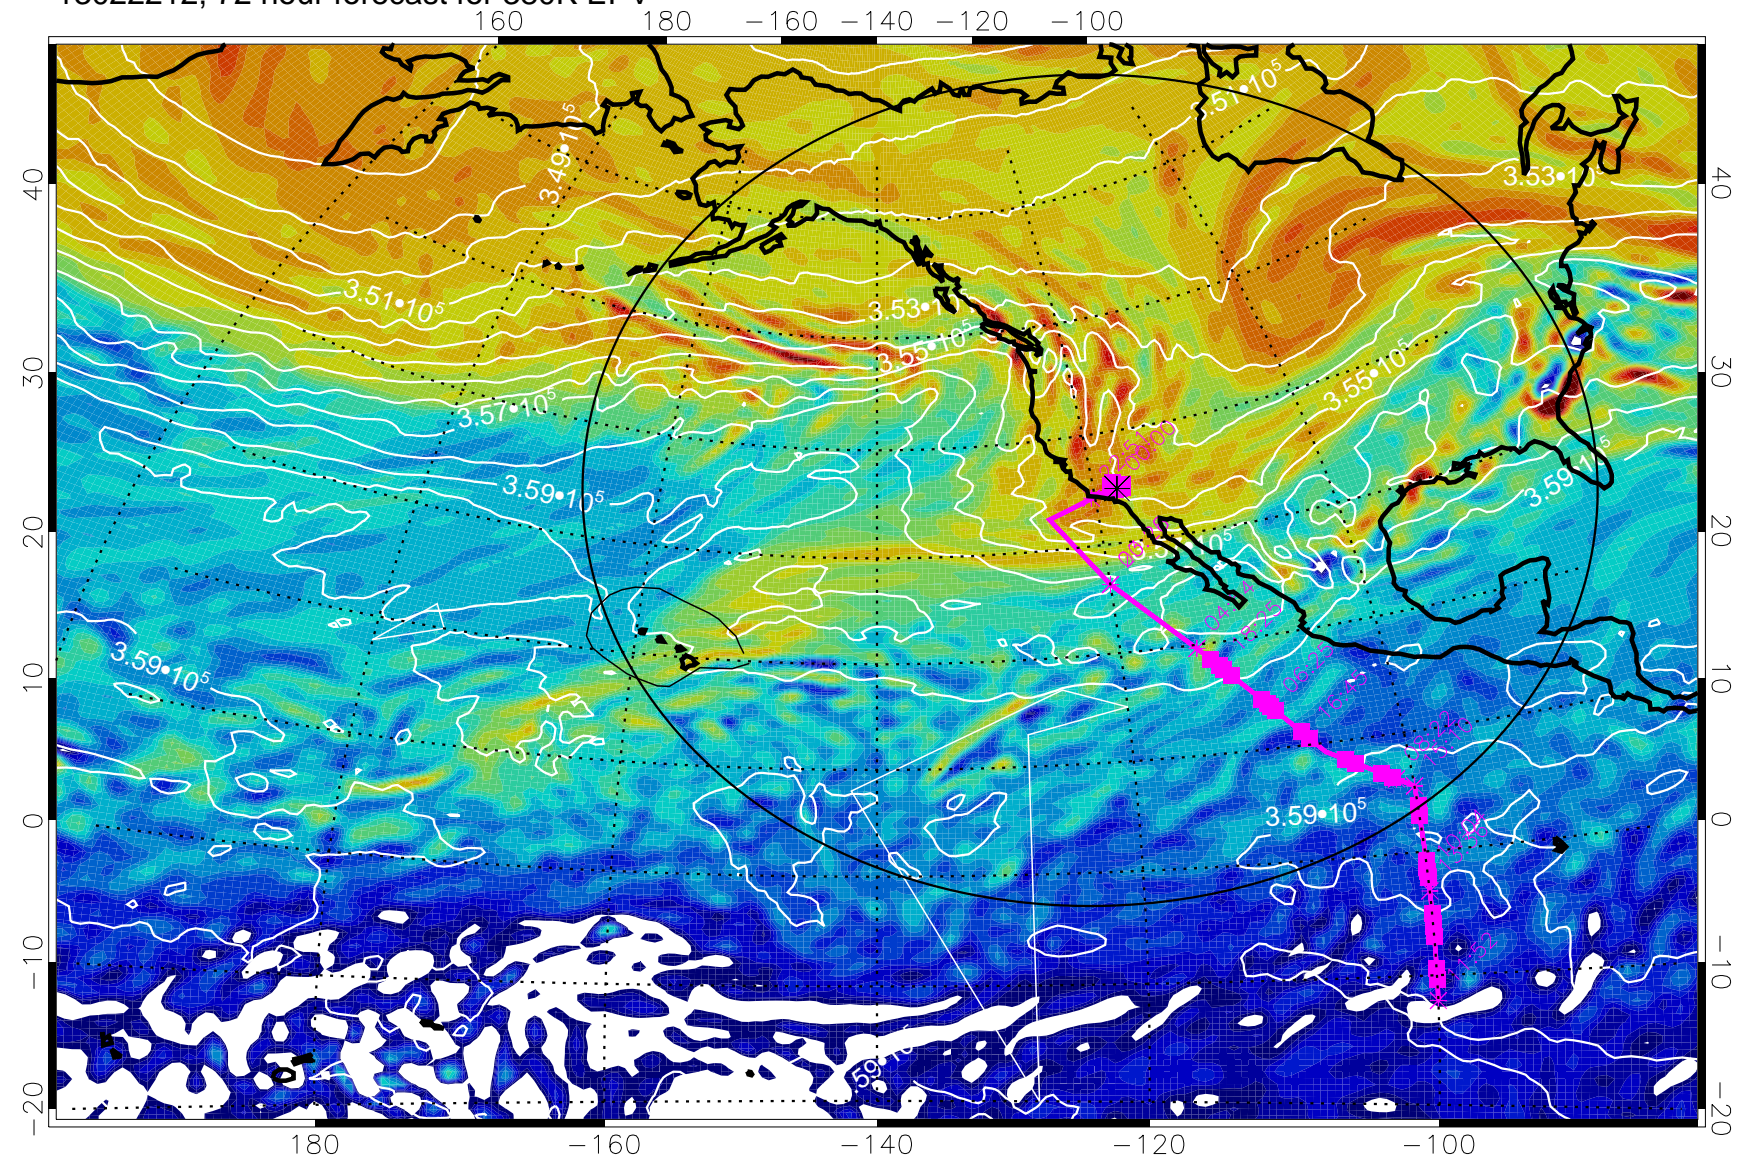

13022200, 60 hour forecast for 380K EPV

380K Montgomery Streamfunction, white

Range ring of 4055 km -- 13 hours GH round trip

13022206, 66 hour forecast for 380K EPV

160 180 -160 -140 -120 -100

380K Montgomery Streamfunction, white

Range ring of 4055 km -- 13 hours GH round trip

13022212, 72 hour forecast for 380K EPV

380K Montgomery Streamfunction, white

Range ring of 4055 km -- 13 hours GH round trip

13022218, 78 hour forecast for 380K EPV

380K Montgomery Streamfunction, white

Range ring of 4055 km -- 13 hours GH round trip

13022300, 84 hour forecast for 380K EPV

160 180 -160 -140 -120 -100

380K Montgomery Streamfunction, white

Range ring of 4055 km -- 13 hours GH round trip

13022306, 90 hour forecast for 380K EPV

13022312, 96 hour forecast for 380K EPV

160 180 -160 -140 -120 -100

380K Montgomery Streamfunction, white

Range ring of 4055 km -- 13 hours GH round trip

13022318, 102 hour forecast for 380K EPV