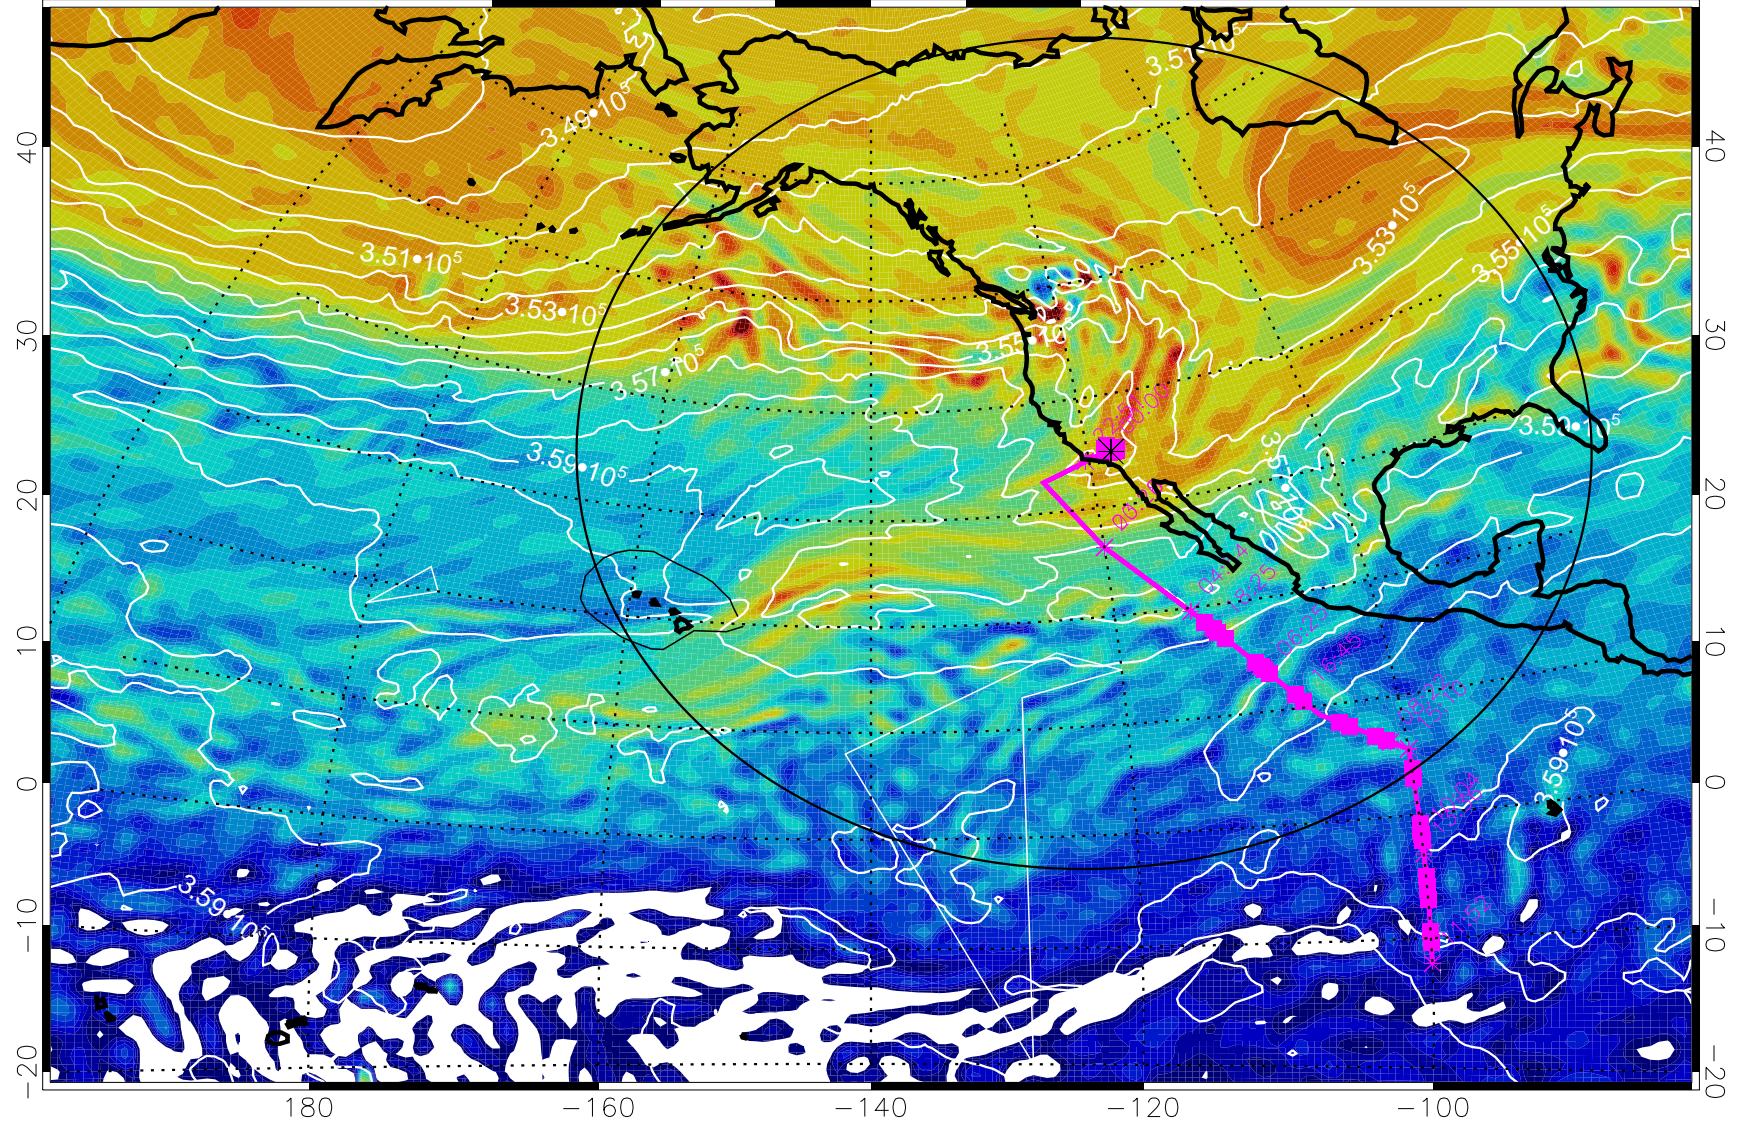

13022200, 60 hour forecast for 380K EPV

380K Montgomery Streamfunction, white

Range ring of 4055 km -- 13 hours GH round trip

13022206, 66 hour forecast for 380K EPV

160 180 -160 -140 -120 -100

380K Montgomery Streamfunction, white

Range ring of 4055 km -- 13 hours GH round trip

13022212, 72 hour forecast for 380K EPV

380K Montgomery Streamfunction, white

Range ring of 4055 km -- 13 hours GH round trip

13022218, 78 hour forecast for 380K EPV

380K Montgomery Streamfunction, white

Range ring of 4055 km -- 13 hours GH round trip

13022300, 84 hour forecast for 380K EPV

160 180 -160 -140 -120 -100

380K Montgomery Streamfunction, white

Range ring of 4055 km -- 13 hours GH round trip

13022306, 90 hour forecast for 380K EPV

13022312, 96 hour forecast for 380K EPV

160 180 -160 -140 -120 -100

380K Montgomery Streamfunction, white

Range ring of 4055 km -- 13 hours GH round trip

13022318, 102 hour forecast for 380K EPV