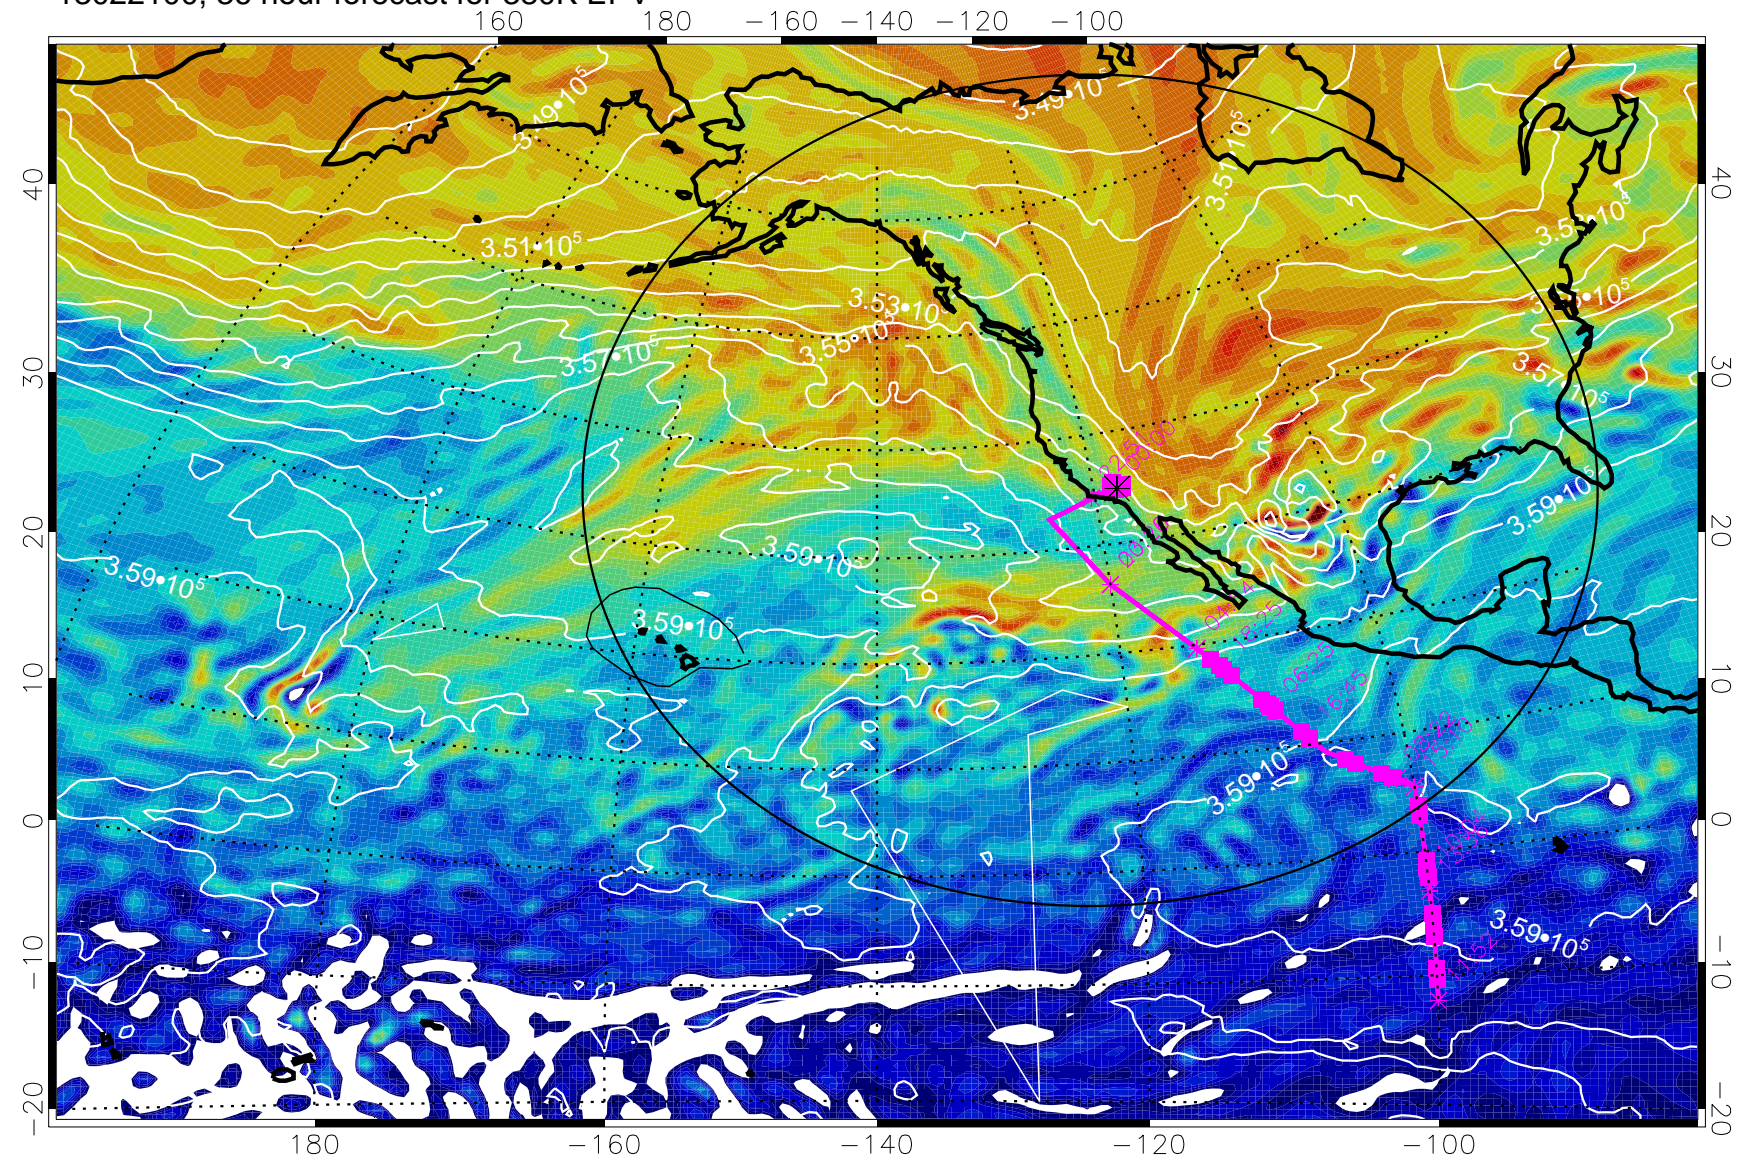

380K Montgomery Streamfunction, white

Range ring of 4055 km -- 13 hours GH round trip

13022006, 18 hour forecast for 380K EPV

380K Montgomery Streamfunction, white

Range ring of 4055 km -- 13 hours GH round trip

13022012, 24 hour forecast for 380K EPV

380K Montgomery Streamfunction, white

Range ring of 4055 km -- 13 hours GH round trip

13022018, 30 hour forecast for 380K EPV

380K Montgomery Streamfunction, white

Range ring of 4055 km -- 13 hours GH round trip

13022100, 36 hour forecast for 380K EPV

380K Montgomery Streamfunction, white

Range ring of 4055 km -- 13 hours GH round trip

13022106, 42 hour forecast for 380K EPV

380K Montgomery Streamfunction, white

Range ring of 4055 km -- 13 hours GH round trip

13022200, 60 hour forecast for 380K EPV

380K Montgomery Streamfunction, white

Range ring of 4055 km -- 13 hours GH round trip

13022206, 66 hour forecast for 380K EPV

160 180 -160 -140 -120 -100

380K Montgomery Streamfunction, white