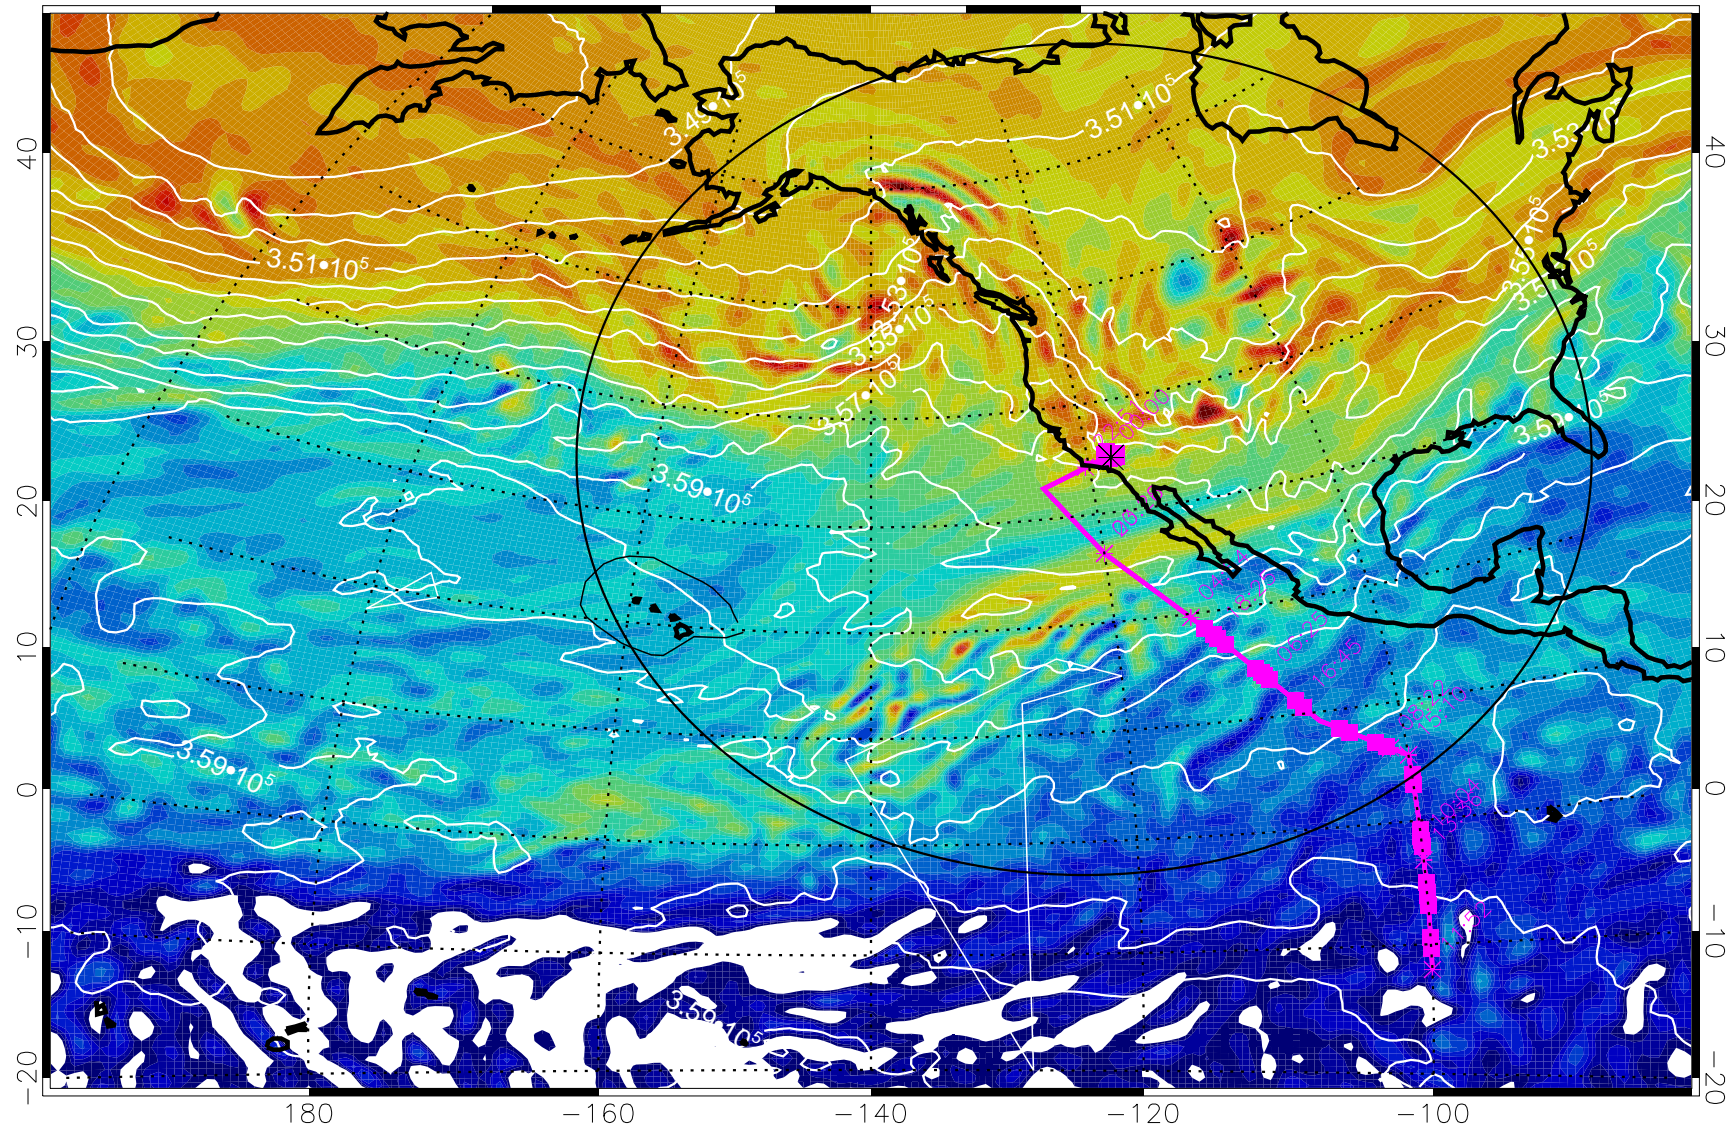

13022306, 90 hour forecast for 380K EPV

13022312, 96 hour forecast for 380K EPV

160 180 -160 -140 -120 -100

380K Montgomery Streamfunction, white

Range ring of 4055 km -- 13 hours GH round trip

13022318, 102 hour forecast for 380K EPV

160 180 -160 -140 -120 -100

380K Montgomery Streamfunction, white

Range ring of 4055 km -- 13 hours GH round trip

13022400, 108 hour forecast for 380K EPV

160 180 -160 -140 -120 -100

$-5.0 \cdot 10^{-6}$ 0 $5.0 \cdot 10^{-6}$ $1.0 \cdot 10^{-5}$ $1.5 \cdot 10^{-5}$
PVU

380K Montgomery Streamfunction, white

Range ring of 4055 km -- 13 hours GH round trip

13022406, 114 hour forecast for 380K EPV

160 180 -160 -140 -120 -100

380K Montgomery Streamfunction, white

Range ring of 4055 km -- 13 hours GH round trip

13022412, 120 hour forecast for 380K EPV

160 180 -160 -140 -120 -100

380K Montgomery Streamfunction, white

Range ring of 4055 km -- 13 hours GH round trip