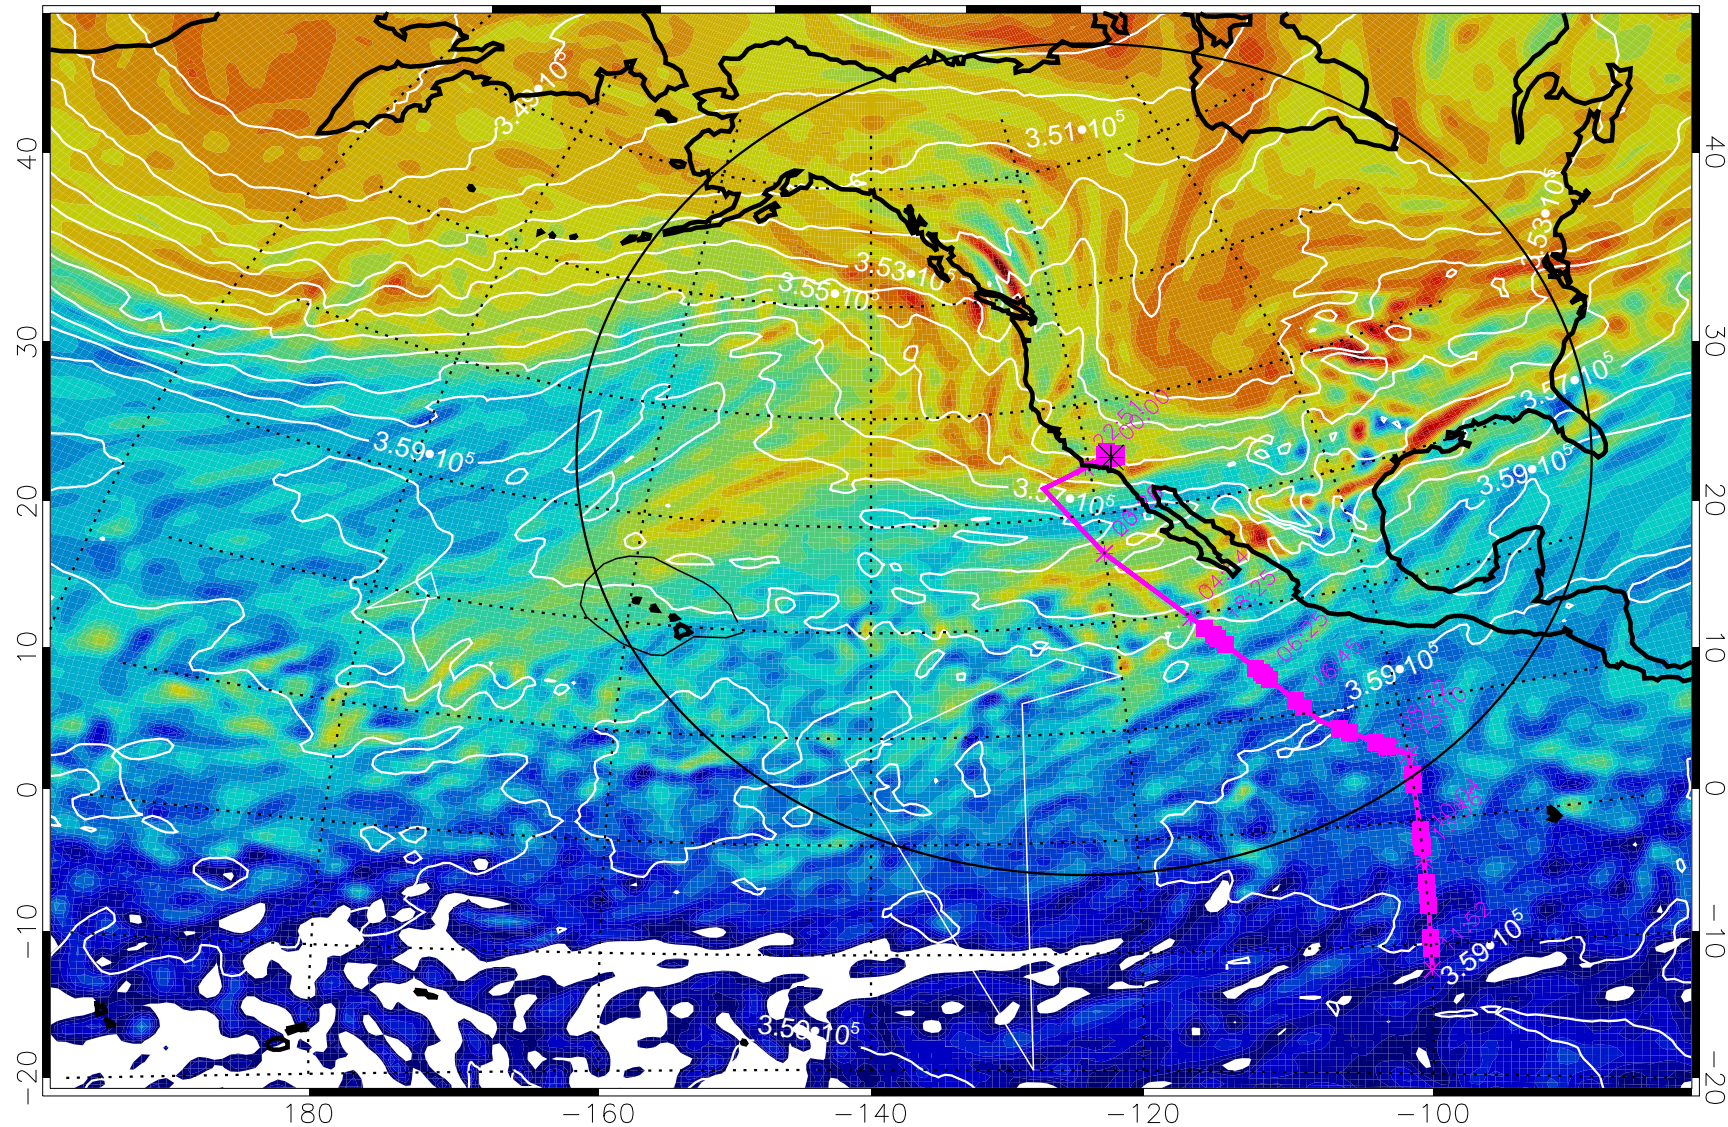

13022012, 36 hour forecast for 380K EPV

380K Montgomery Streamfunction, white

Range ring of 4055 km -- 13 hours GH round trip

13022018, 42 hour forecast for 380K EPV

160 180 -160 -140 -120 -100

380K Montgomery Streamfunction, white

Range ring of 4055 km -- 13 hours GH round trip

13022100, 48 hour forecast for 380K EPV

380K Montgomery Streamfunction, white

Range ring of 4055 km -- 13 hours GH round trip

13022106, 54 hour forecast for 380K EPV

380K Montgomery Streamfunction, white

Range ring of 4055 km -- 13 hours GH round trip

13022112, 60 hour forecast for 380K EPV

160 180 -160 -140 -120 -100

380K Montgomery Streamfunction, white

Range ring of 4055 km -- 13 hours GH round trip

13022118, 66 hour forecast for 380K EPV

380K Montgomery Streamfunction, white

Range ring of 4055 km -- 13 hours GH round trip

13022200, 72 hour forecast for 380K EPV

380K Montgomery Streamfunction, white

Range ring of 4055 km -- 13 hours GH round trip