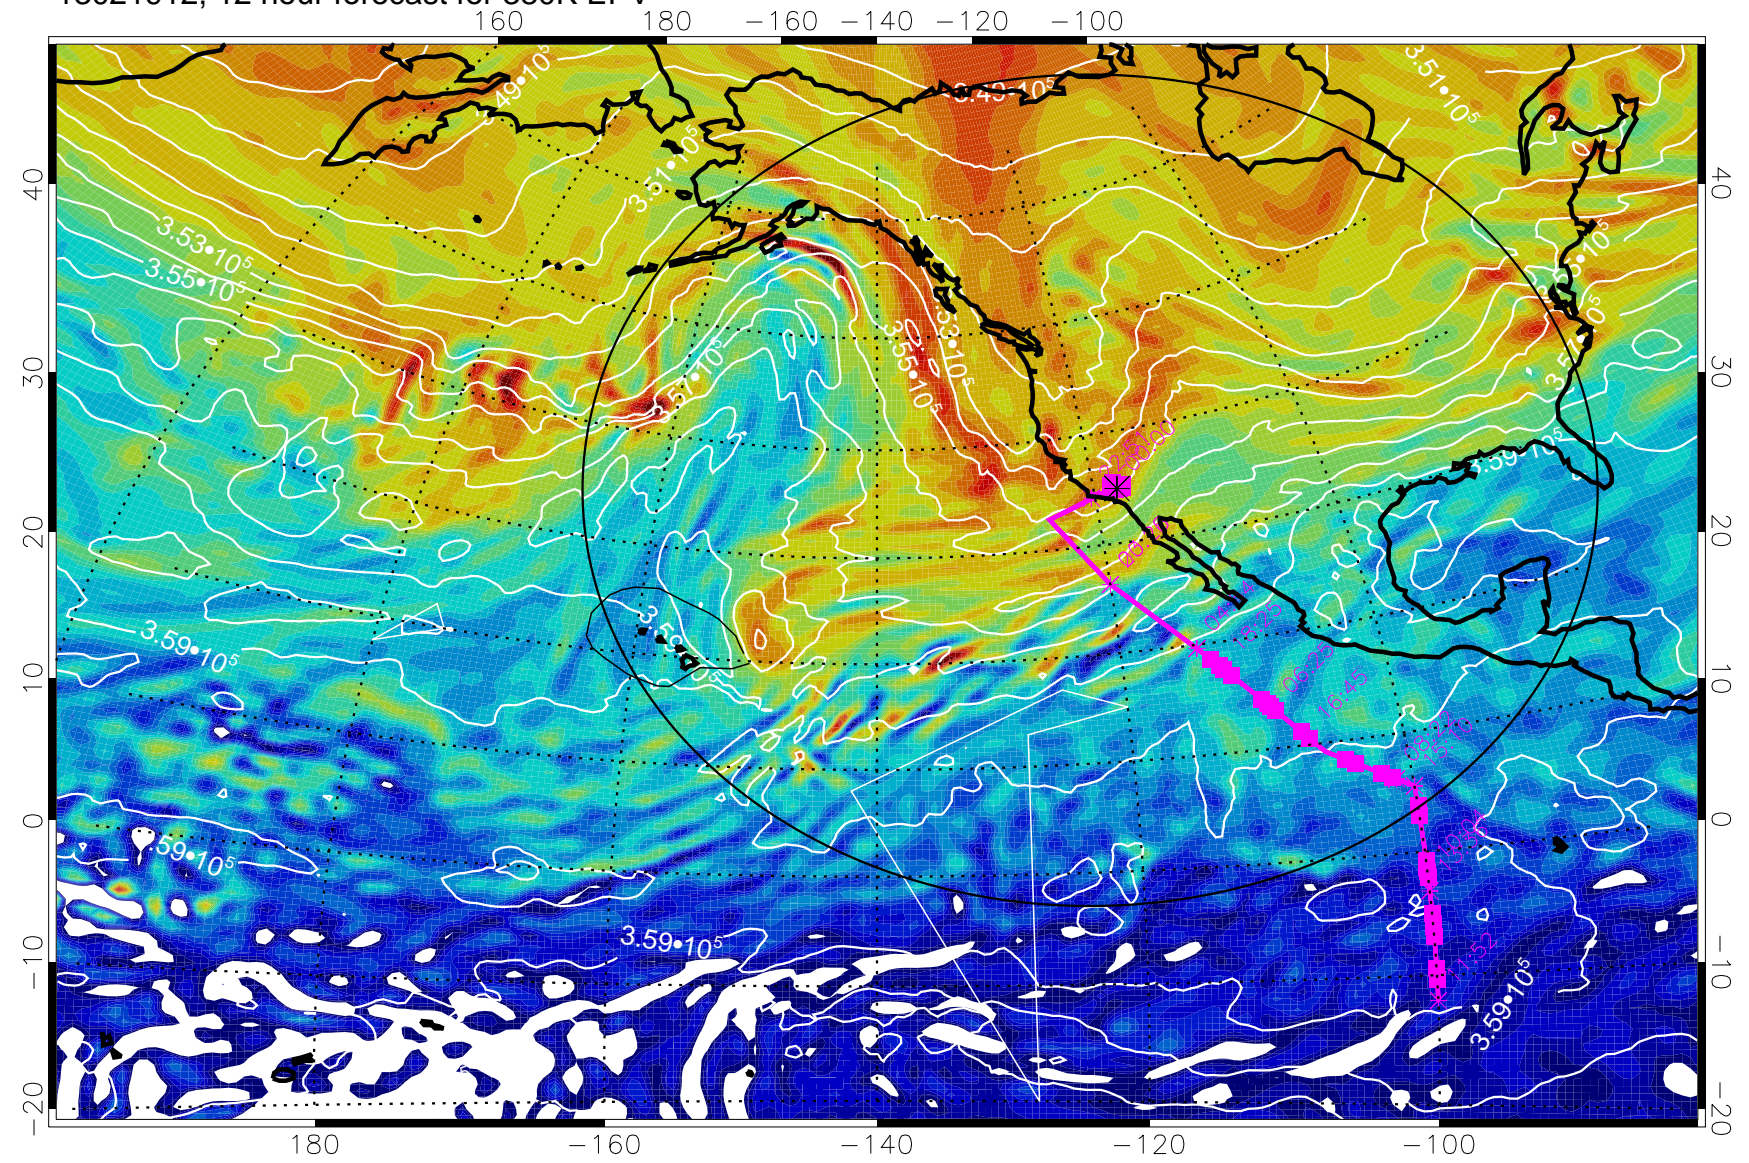

13021912, 12 hour forecast for 380K EPV

380K Montgomery Streamfunction, white

Range ring of 4055 km -- 13 hours GH round trip

13021918, 18 hour forecast for 380K EPV

380K Montgomery Streamfunction, white

Range ring of 4055 km -- 13 hours GH round trip

13022000, 24 hour forecast for 380K EPV

380K Montgomery Streamfunction, white

Range ring of 4055 km -- 13 hours GH round trip

13022006, 30 hour forecast for 380K EPV

380K Montgomery Streamfunction, white

Range ring of 4055 km -- 13 hours GH round trip

13022012, 36 hour forecast for 380K EPV

380K Montgomery Streamfunction, white

Range ring of 4055 km -- 13 hours GH round trip

13022018, 42 hour forecast for 380K EPV

160 180 -160 -140 -120 -100

380K Montgomery Streamfunction, white

Range ring of 4055 km -- 13 hours GH round trip

13022100, 48 hour forecast for 380K EPV

380K Montgomery Streamfunction, white

Range ring of 4055 km -- 13 hours GH round trip

13022106, 54 hour forecast for 380K EPV