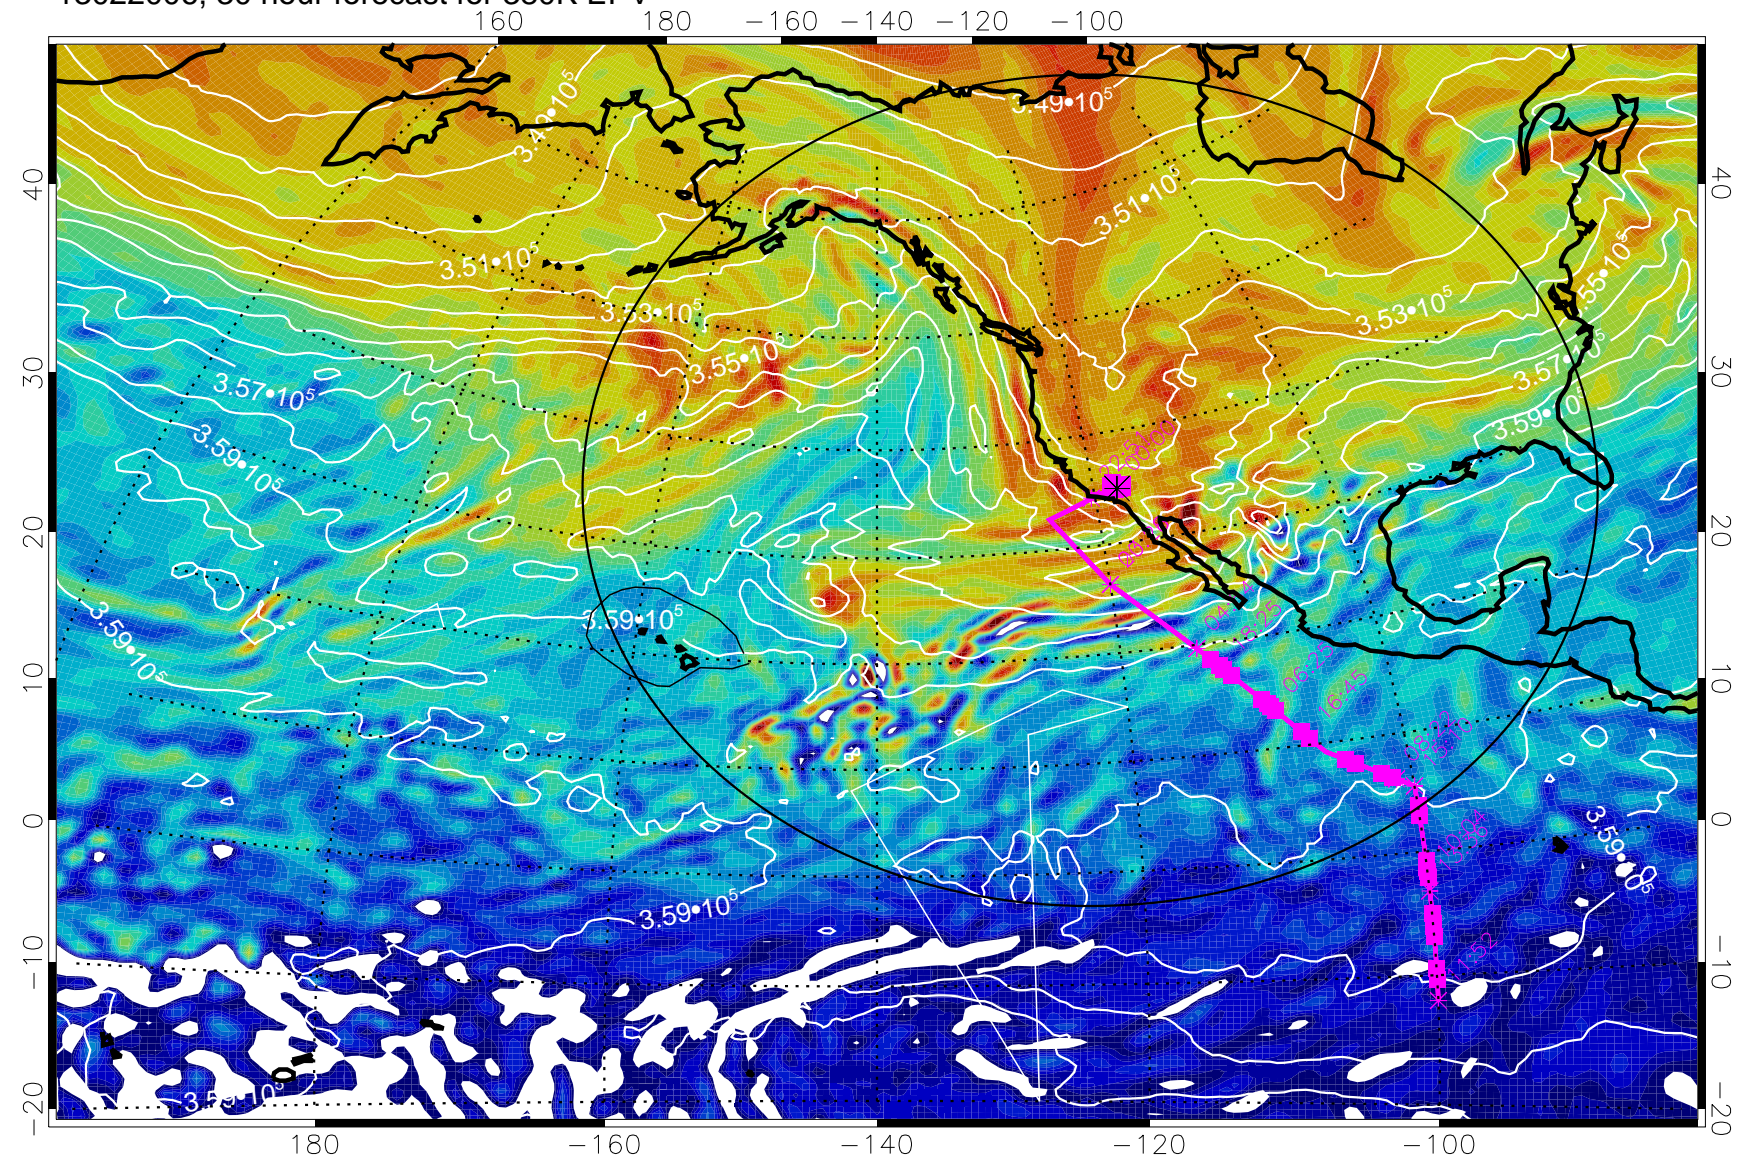

13021912, 12 hour forecast for 380K EPV

380K Montgomery Streamfunction, white

Range ring of 4055 km -- 13 hours GH round trip

13021918, 18 hour forecast for 380K EPV

380K Montgomery Streamfunction, white

Range ring of 4055 km -- 13 hours GH round trip

13022000, 24 hour forecast for 380K EPV

380K Montgomery Streamfunction, white

Range ring of 4055 km -- 13 hours GH round trip

13022006, 30 hour forecast for 380K EPV

380K Montgomery Streamfunction, white

Range ring of 4055 km -- 13 hours GH round trip

13022012, 36 hour forecast for 380K EPV

380K Montgomery Streamfunction, white

Range ring of 4055 km -- 13 hours GH round trip

13022018, 42 hour forecast for 380K EPV

160 180 -160 -140 -120 -100

380K Montgomery Streamfunction, white

Range ring of 4055 km -- 13 hours GH round trip

13022100, 48 hour forecast for 380K EPV

380K Montgomery Streamfunction, white

Range ring of 4055 km -- 13 hours GH round trip

13022106, 54 hour forecast for 380K EPV