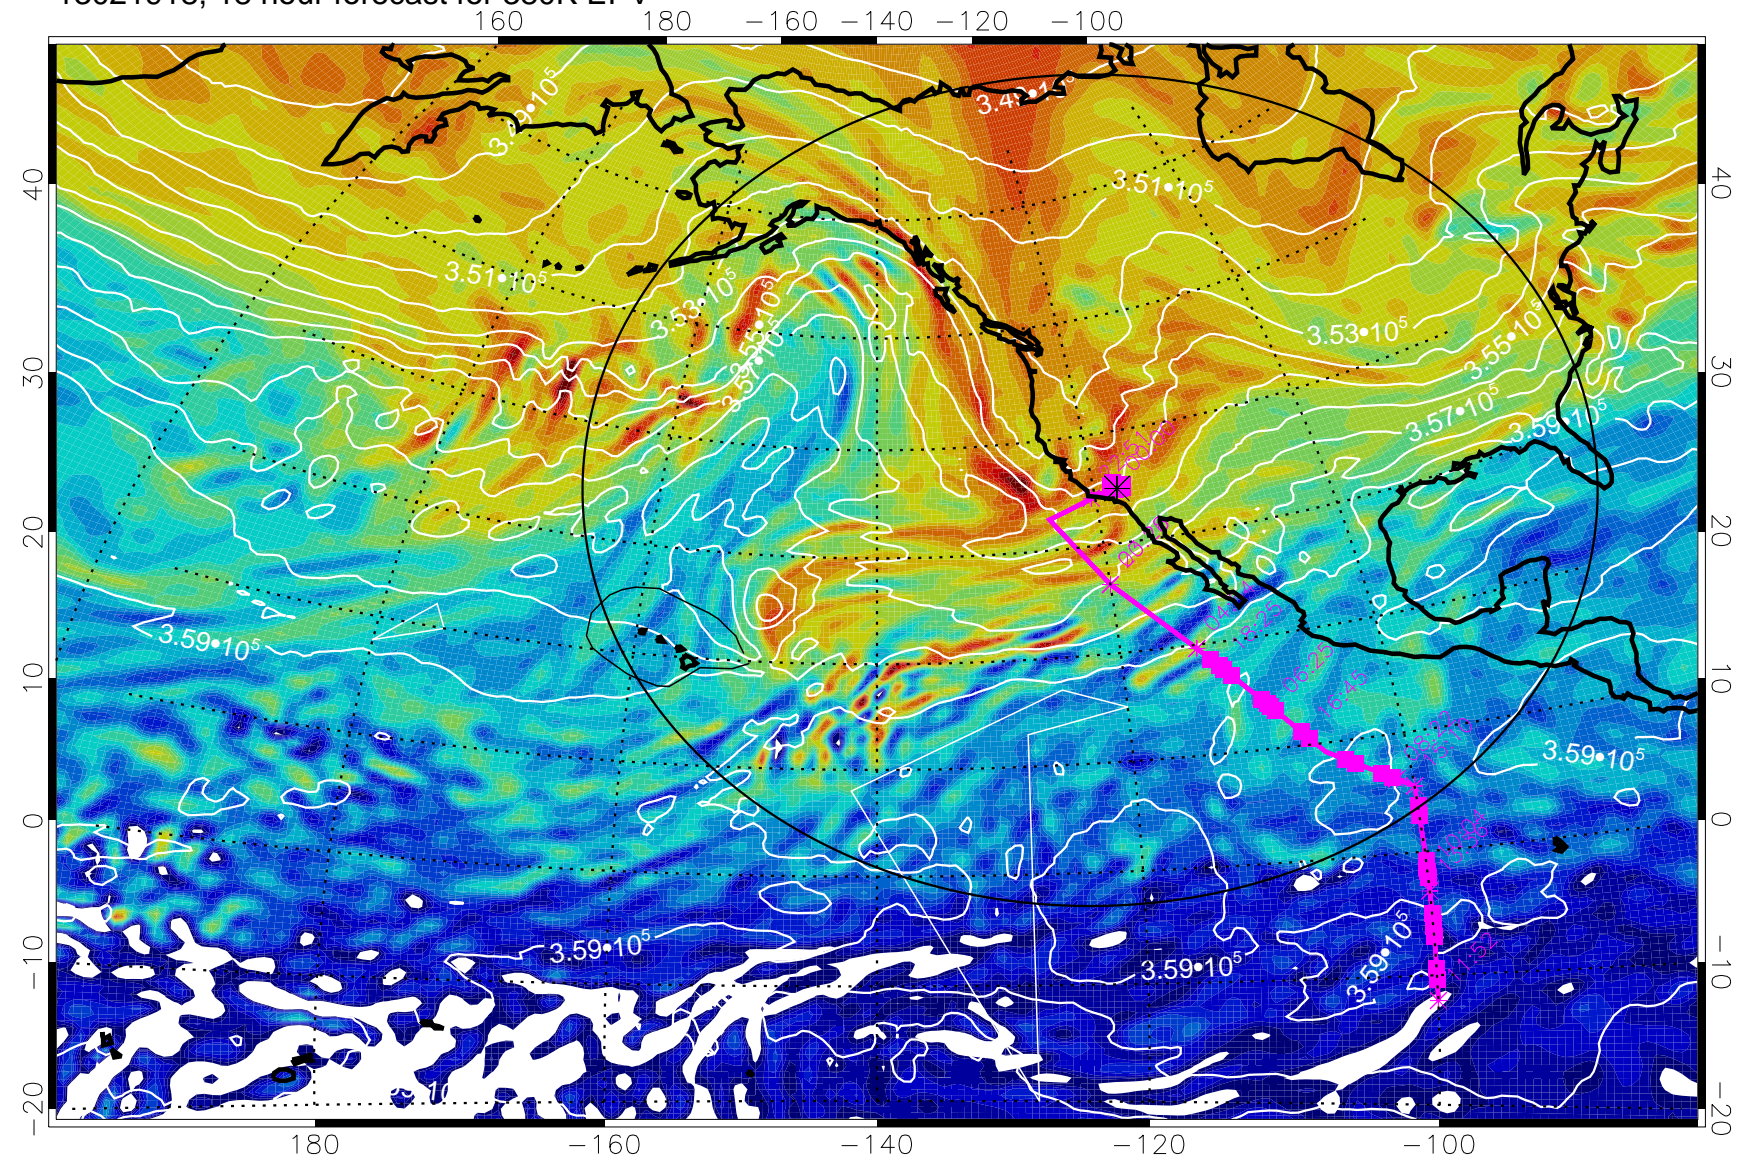

13021912, 12 hour forecast for 380K EPV

380K Montgomery Streamfunction, white

Range ring of 4055 km -- 13 hours GH round trip

13021918, 18 hour forecast for 380K EPV

380K Montgomery Streamfunction, white

Range ring of 4055 km -- 13 hours GH round trip

13022000, 24 hour forecast for 380K EPV

380K Montgomery Streamfunction, white

Range ring of 4055 km -- 13 hours GH round trip

13022006, 30 hour forecast for 380K EPV

380K Montgomery Streamfunction, white

Range ring of 4055 km -- 13 hours GH round trip

13022012, 36 hour forecast for 380K EPV

380K Montgomery Streamfunction, white

Range ring of 4055 km -- 13 hours GH round trip

13022018, 42 hour forecast for 380K EPV

160 180 -160 -140 -120 -100

380K Montgomery Streamfunction, white

Range ring of 4055 km -- 13 hours GH round trip

13022100, 48 hour forecast for 380K EPV

380K Montgomery Streamfunction, white

Range ring of 4055 km -- 13 hours GH round trip

13022106, 54 hour forecast for 380K EPV