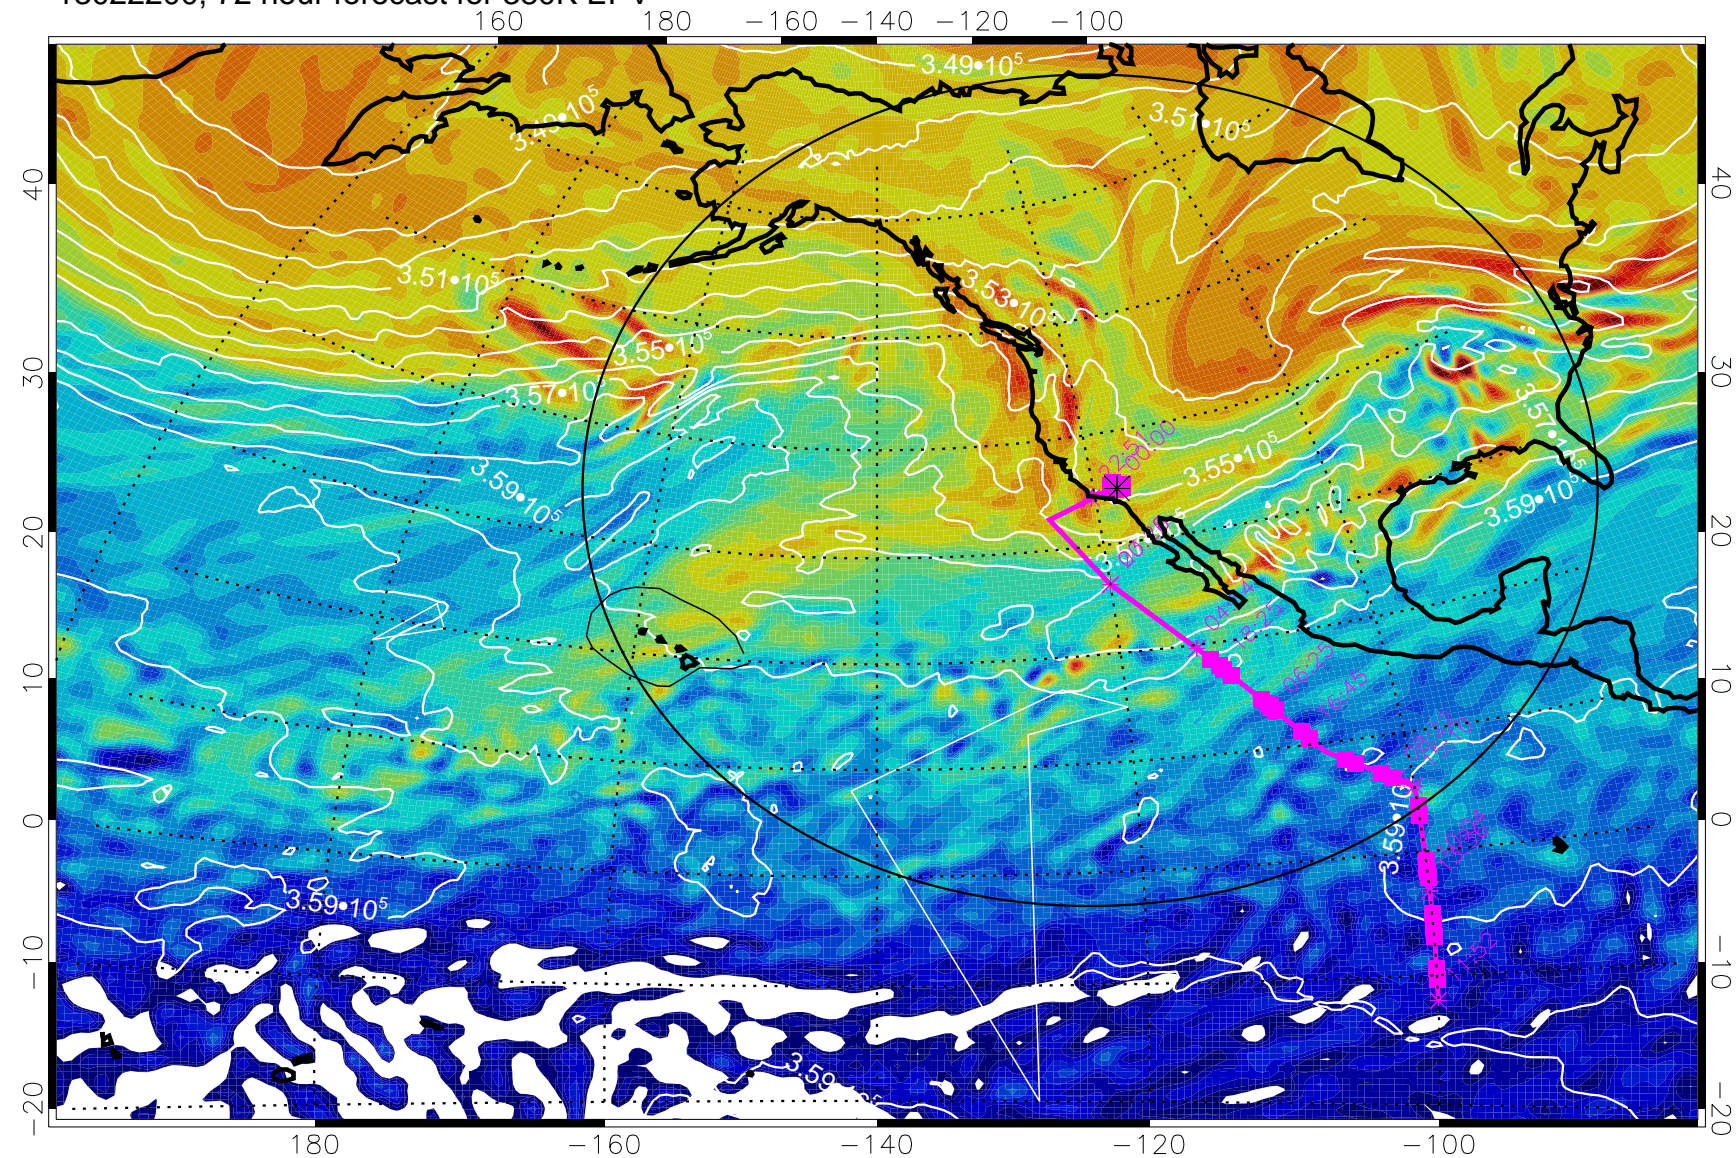

380K Montgomery Streamfunction, white

Range ring of 4055 km -- 13 hours GH round trip

13022112, 60 hour forecast for 380K EPV

160 180 -160 -140 -120 -100

380K Montgomery Streamfunction, white

Range ring of 4055 km -- 13 hours GH round trip

13022118, 66 hour forecast for 380K EPV

380K Montgomery Streamfunction, white

Range ring of 4055 km -- 13 hours GH round trip

13022200, 72 hour forecast for 380K EPV

380K Montgomery Streamfunction, white

Range ring of 4055 km -- 13 hours GH round trip

13022206, 78 hour forecast for 380K EPV

380K Montgomery Streamfunction, white

Range ring of 4055 km -- 13 hours GH round trip

13022212, 84 hour forecast for 380K EPV

380K Montgomery Streamfunction, white

Range ring of 4055 km -- 13 hours GH round trip

13022218, 90 hour forecast for 380K EPV

160 180 -160 -140 -120 -100

380K Montgomery Streamfunction, white

Range ring of 4055 km -- 13 hours GH round trip

13022300, 96 hour forecast for 380K EPV

160 180 -160 -140 -120 -100