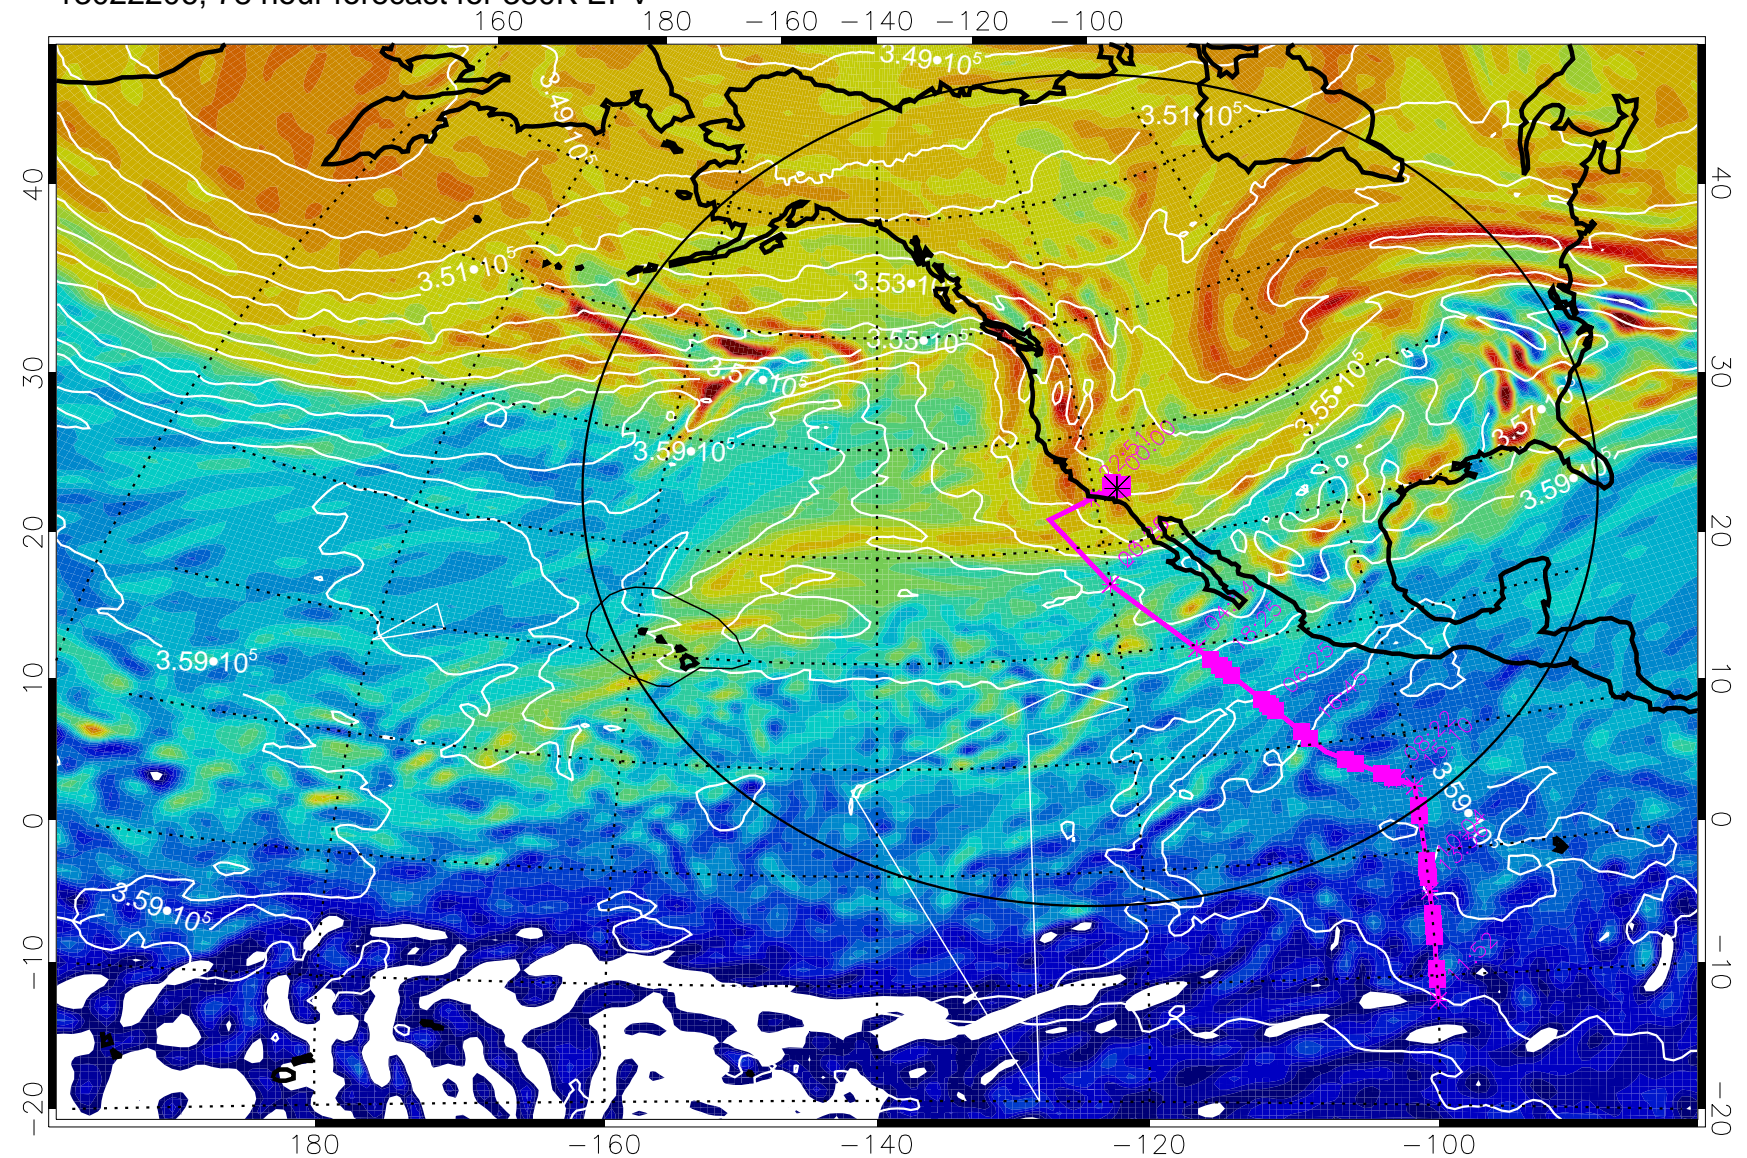

380K Montgomery Streamfunction, white

Range ring of 4055 km -- 13 hours GH round trip

13022112, 60 hour forecast for 380K EPV

160 180 -160 -140 -120 -100

380K Montgomery Streamfunction, white

Range ring of 4055 km -- 13 hours GH round trip

13022118, 66 hour forecast for 380K EPV

380K Montgomery Streamfunction, white

Range ring of 4055 km -- 13 hours GH round trip

13022200, 72 hour forecast for 380K EPV

380K Montgomery Streamfunction, white

Range ring of 4055 km -- 13 hours GH round trip

13022206, 78 hour forecast for 380K EPV

380K Montgomery Streamfunction, white

Range ring of 4055 km -- 13 hours GH round trip

13022212, 84 hour forecast for 380K EPV

380K Montgomery Streamfunction, white

Range ring of 4055 km -- 13 hours GH round trip

13022218, 90 hour forecast for 380K EPV

160 180 -160 -140 -120 -100

380K Montgomery Streamfunction, white

Range ring of 4055 km -- 13 hours GH round trip

13022300, 96 hour forecast for 380K EPV

160 180 -160 -140 -120 -100