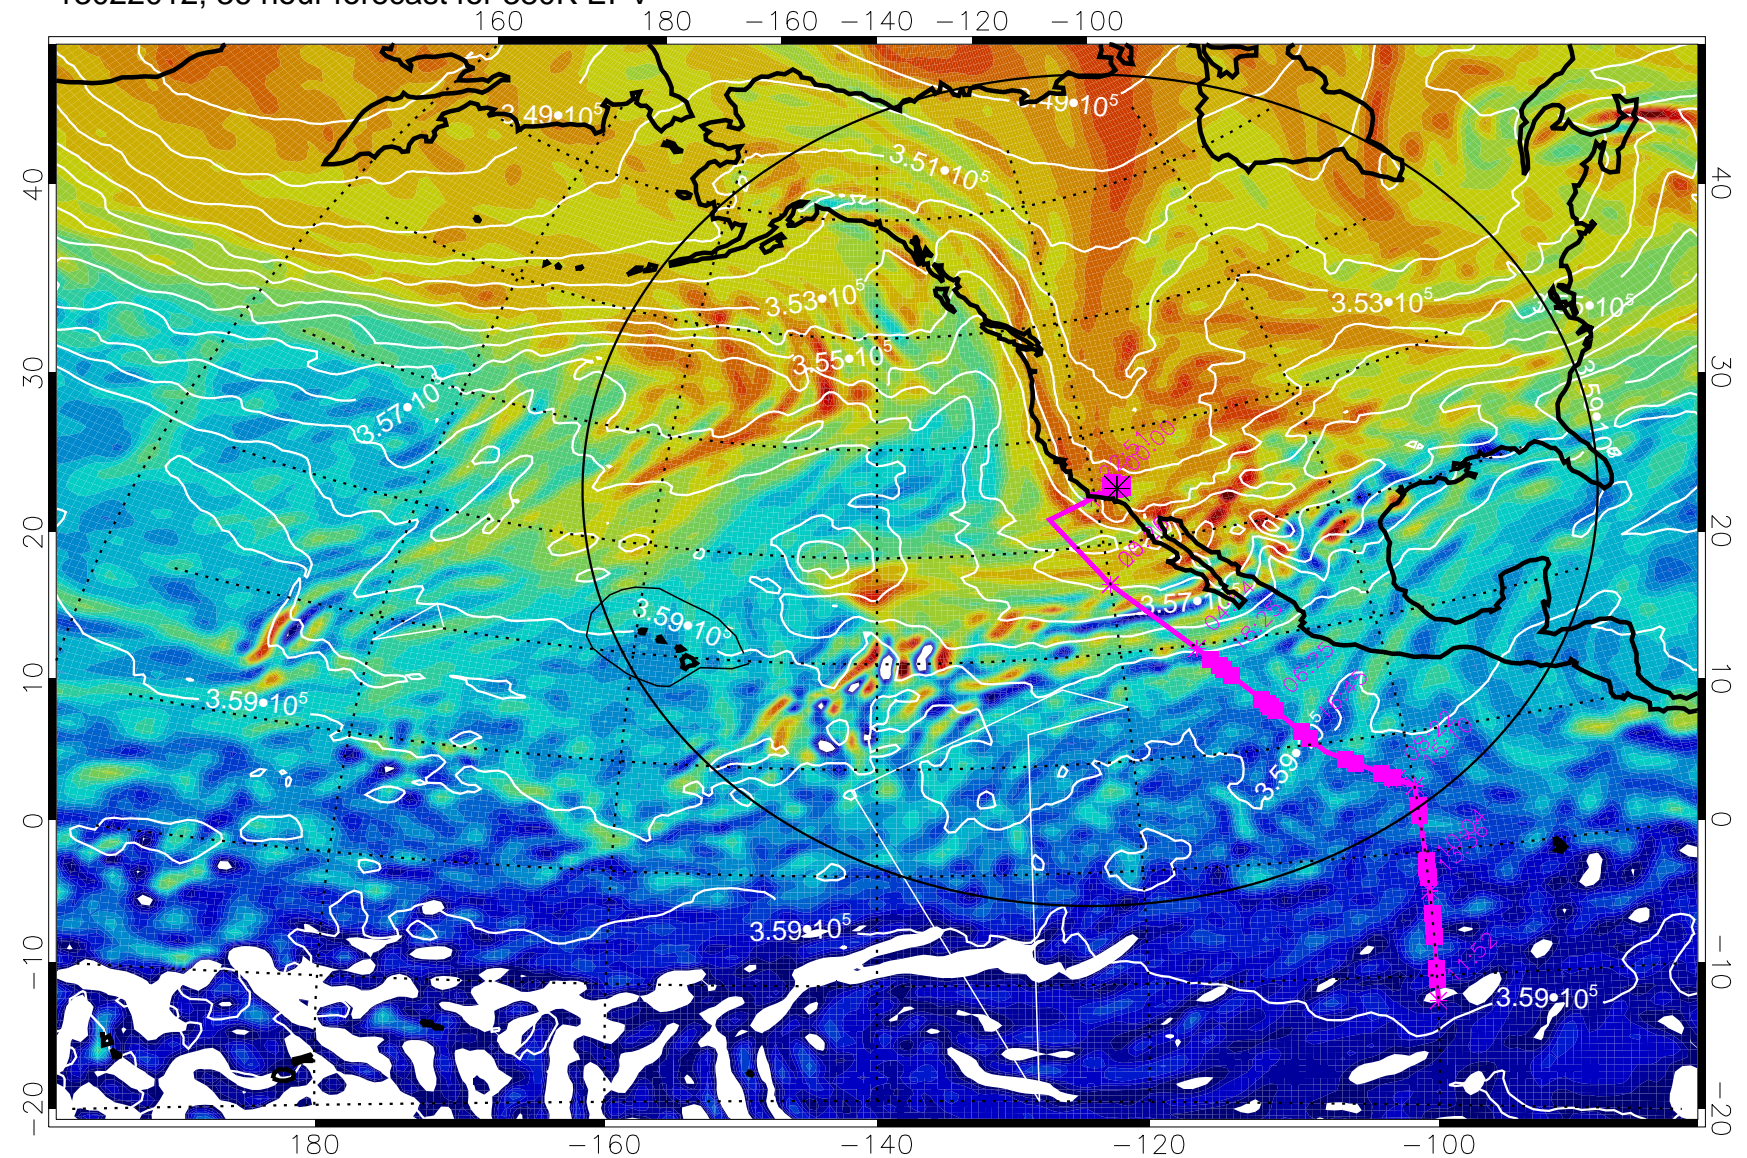

13022000, 24 hour forecast for 380K EPV

380K Montgomery Streamfunction, white

Range ring of 4055 km -- 13 hours GH round trip

13022006, 30 hour forecast for 380K EPV

380K Montgomery Streamfunction, white

Range ring of 4055 km -- 13 hours GH round trip

13022012, 36 hour forecast for 380K EPV

380K Montgomery Streamfunction, white

Range ring of 4055 km -- 13 hours GH round trip

13022018, 42 hour forecast for 380K EPV

160 180 -160 -140 -120 -100

380K Montgomery Streamfunction, white

Range ring of 4055 km -- 13 hours GH round trip

13022100, 48 hour forecast for 380K EPV

380K Montgomery Streamfunction, white

Range ring of 4055 km -- 13 hours GH round trip

13022106, 54 hour forecast for 380K EPV

380K Montgomery Streamfunction, white

Range ring of 4055 km -- 13 hours GH round trip

13022112, 60 hour forecast for 380K EPV

160 180 -160 -140 -120 -100

380K Montgomery Streamfunction, white

Range ring of 4055 km -- 13 hours GH round trip