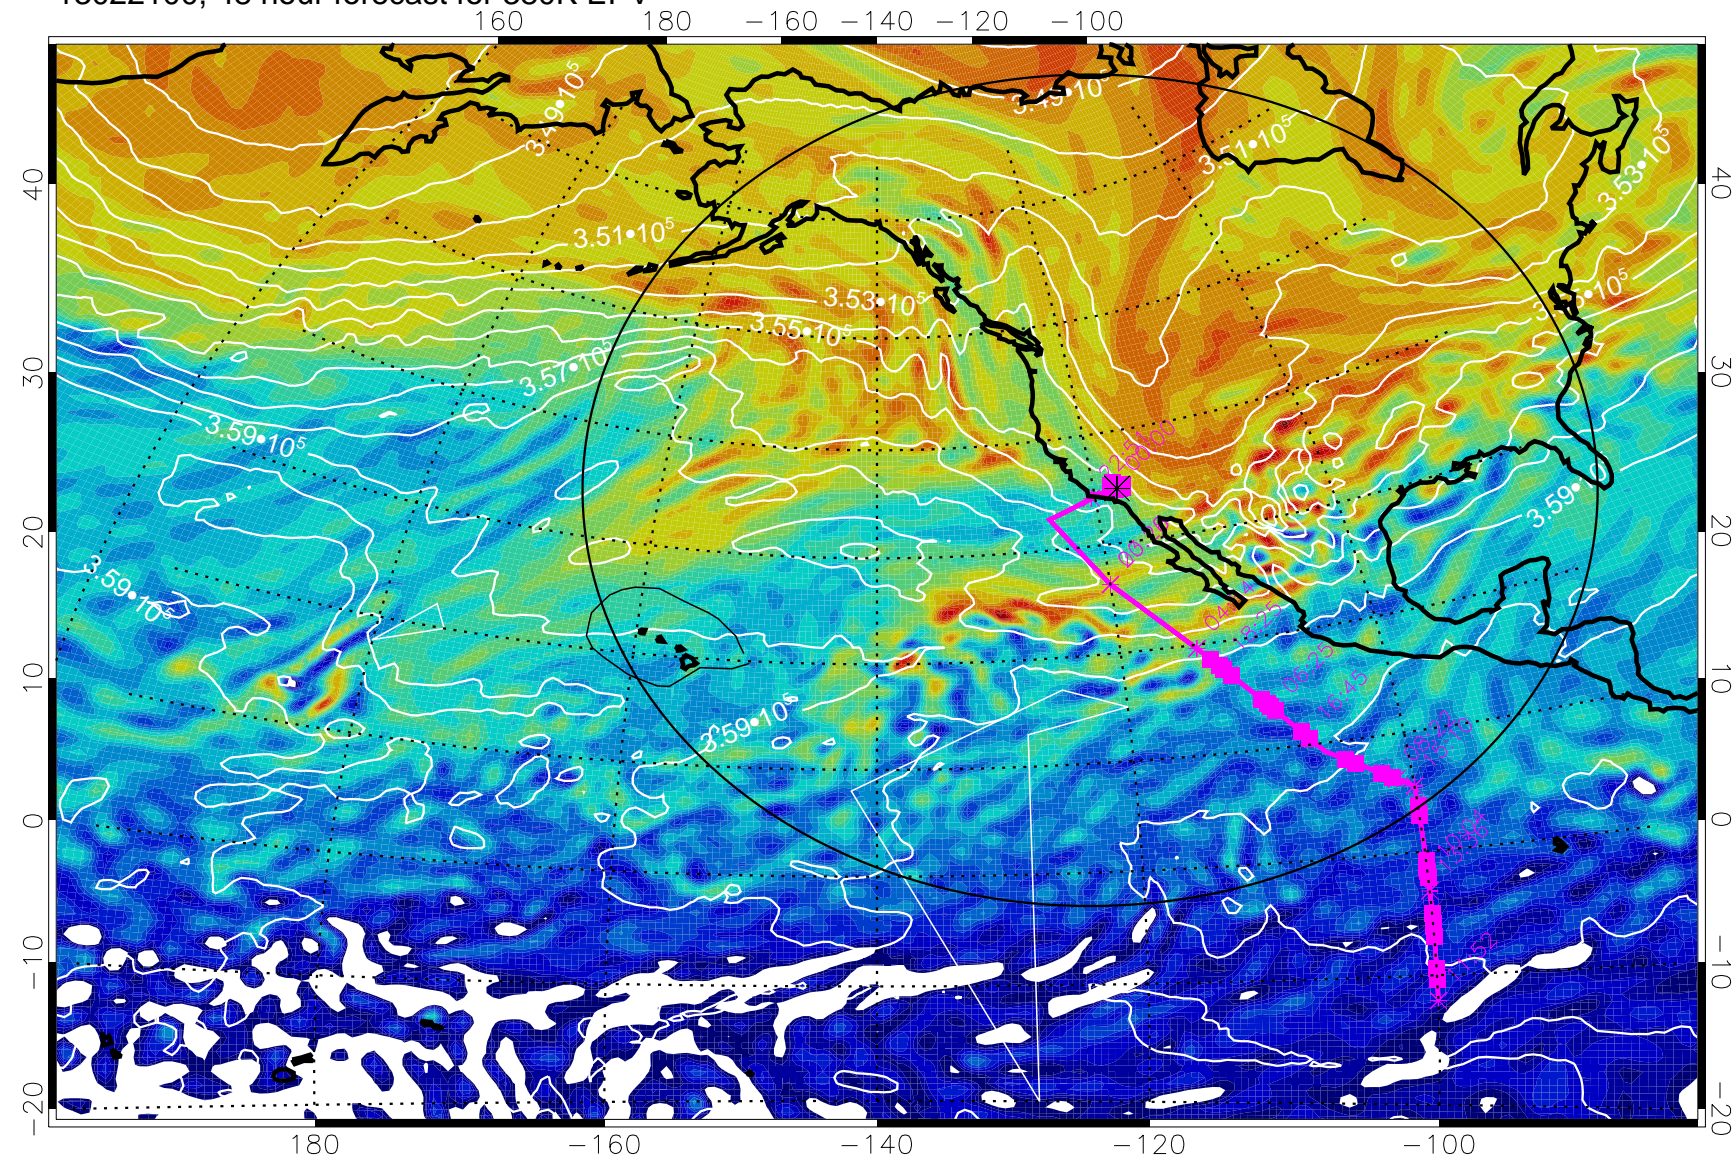

13022000, 24 hour forecast for 380K EPV

380K Montgomery Streamfunction, white

Range ring of 4055 km -- 13 hours GH round trip

13022006, 30 hour forecast for 380K EPV

380K Montgomery Streamfunction, white

Range ring of 4055 km -- 13 hours GH round trip

13022012, 36 hour forecast for 380K EPV

380K Montgomery Streamfunction, white

Range ring of 4055 km -- 13 hours GH round trip

13022018, 42 hour forecast for 380K EPV

160 180 -160 -140 -120 -100

380K Montgomery Streamfunction, white

Range ring of 4055 km -- 13 hours GH round trip

13022100, 48 hour forecast for 380K EPV

380K Montgomery Streamfunction, white

Range ring of 4055 km -- 13 hours GH round trip

13022106, 54 hour forecast for 380K EPV

380K Montgomery Streamfunction, white

Range ring of 4055 km -- 13 hours GH round trip

13022112, 60 hour forecast for 380K EPV

160 180 -160 -140 -120 -100

380K Montgomery Streamfunction, white

Range ring of 4055 km -- 13 hours GH round trip