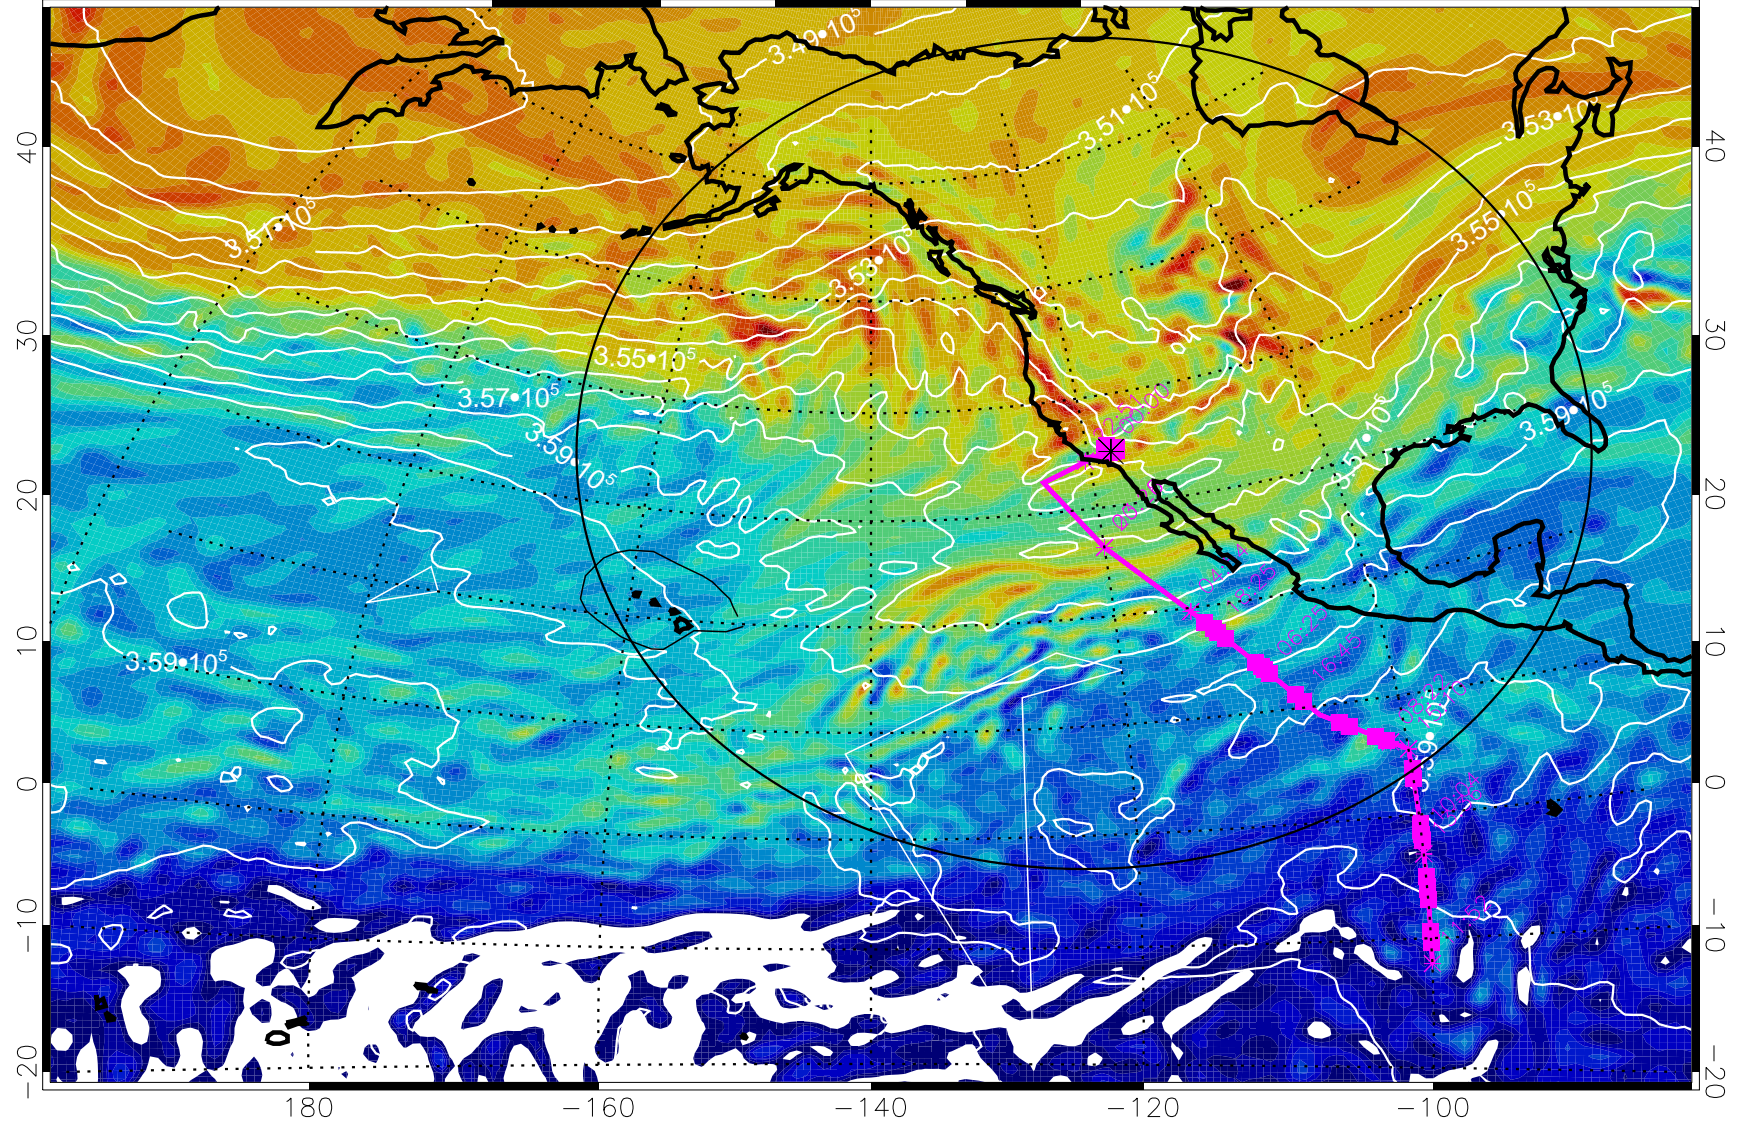

13022218, 90 hour forecast for 380K EPV

160 180 -160 -140 -120 -100

380K Montgomery Streamfunction, white

Range ring of 4055 km -- 13 hours GH round trip

13022300, 96 hour forecast for 380K EPV

160 180 -160 -140 -120 -100

380K Montgomery Streamfunction, white

Range ring of 4055 km -- 13 hours GH round trip

13022306, 102 hour forecast for 380K EPV

380K Montgomery Streamfunction, white

Range ring of 4055 km -- 13 hours GH round trip

13022312, 108 hour forecast for 380K EPV

160 180 -160 -140 -120 -100

380K Montgomery Streamfunction, white

Range ring of 4055 km -- 13 hours GH round trip

13022318, 114 hour forecast for 380K EPV

380K Montgomery Streamfunction, white

Range ring of 4055 km -- 13 hours GH round trip

13022400, 120 hour forecast for 380K EPV

160 180 -160 -140 -120 -100

380K Montgomery Streamfunction, white

Range ring of 4055 km -- 13 hours GH round trip