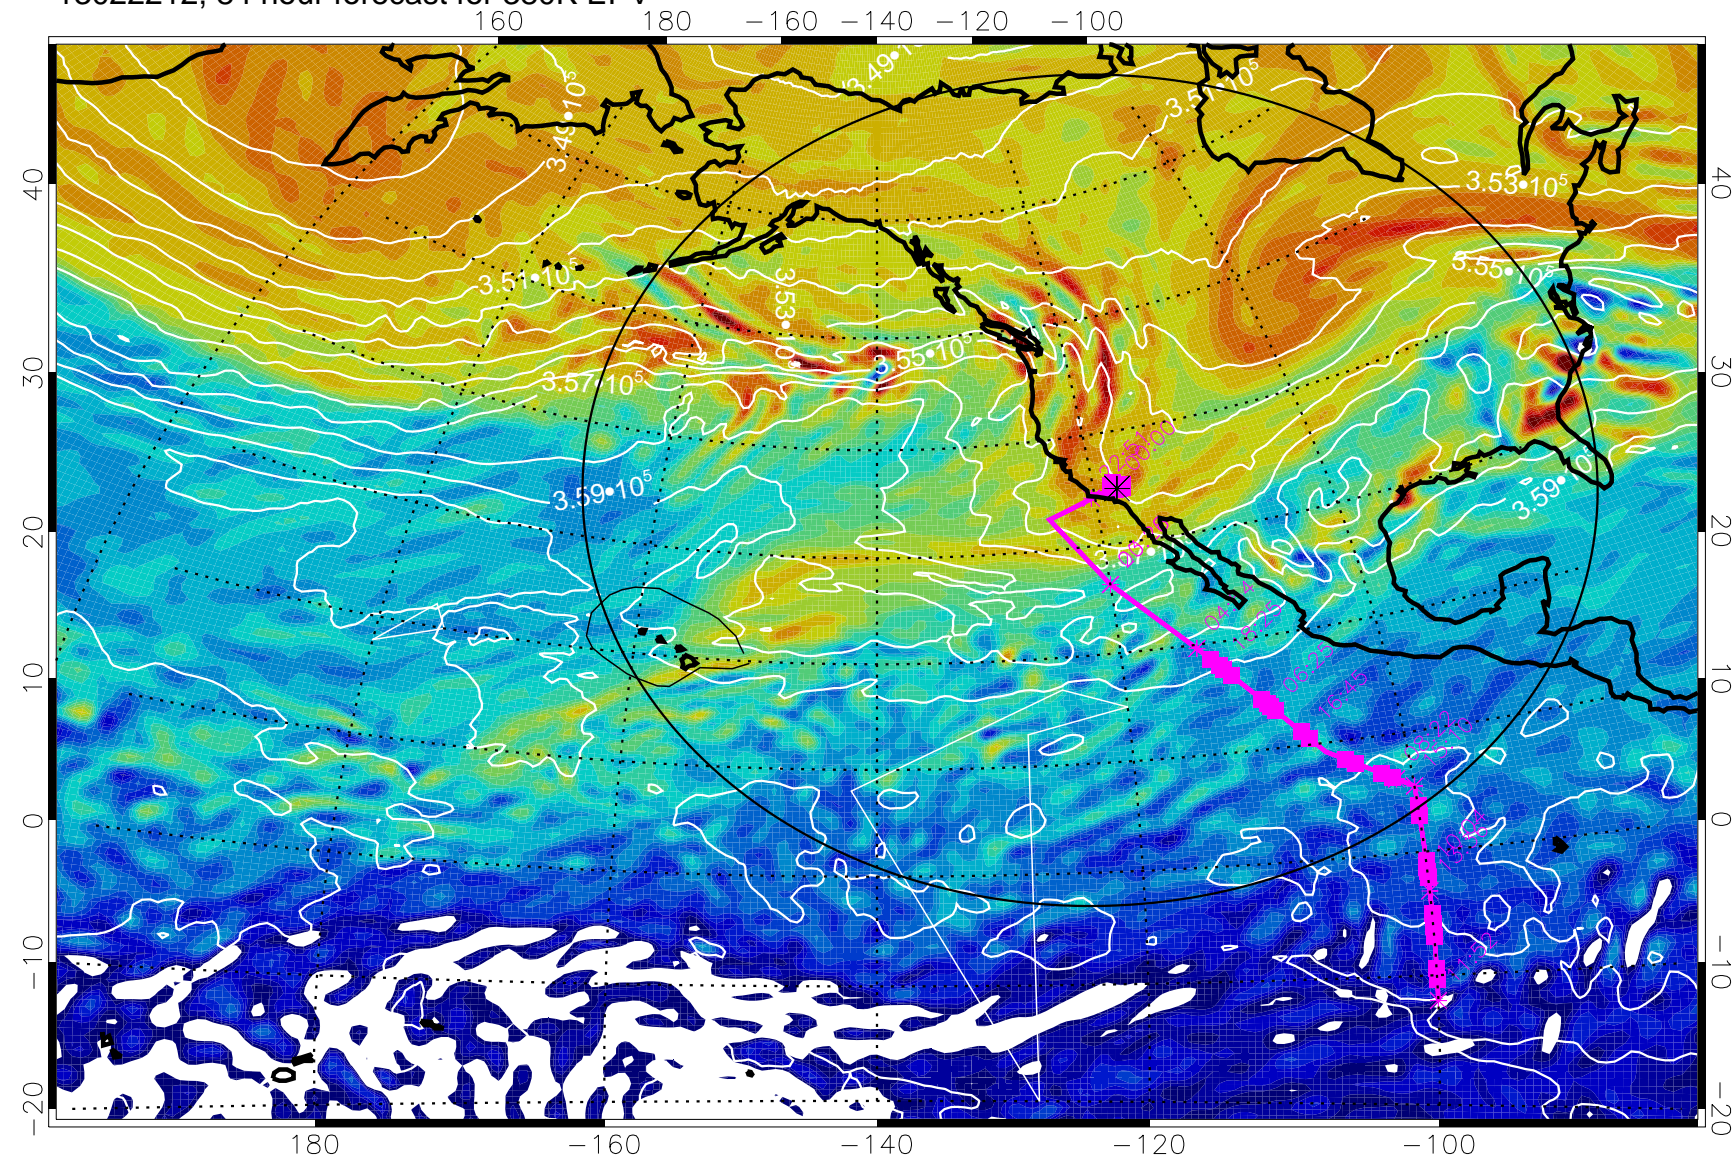

380K Montgomery Streamfunction, white

Range ring of 4055 km -- 13 hours GH round trip

13022112, 60 hour forecast for 380K EPV

160 180 -160 -140 -120 -100

380K Montgomery Streamfunction, white

Range ring of 4055 km -- 13 hours GH round trip

13022118, 66 hour forecast for 380K EPV

380K Montgomery Streamfunction, white

Range ring of 4055 km -- 13 hours GH round trip

13022200, 72 hour forecast for 380K EPV

380K Montgomery Streamfunction, white

Range ring of 4055 km -- 13 hours GH round trip

13022206, 78 hour forecast for 380K EPV

380K Montgomery Streamfunction, white

Range ring of 4055 km -- 13 hours GH round trip

13022212, 84 hour forecast for 380K EPV

380K Montgomery Streamfunction, white

Range ring of 4055 km -- 13 hours GH round trip

13022218, 90 hour forecast for 380K EPV

160 180 -160 -140 -120 -100

380K Montgomery Streamfunction, white

Range ring of 4055 km -- 13 hours GH round trip

13022300, 96 hour forecast for 380K EPV

160 180 -160 -140 -120 -100