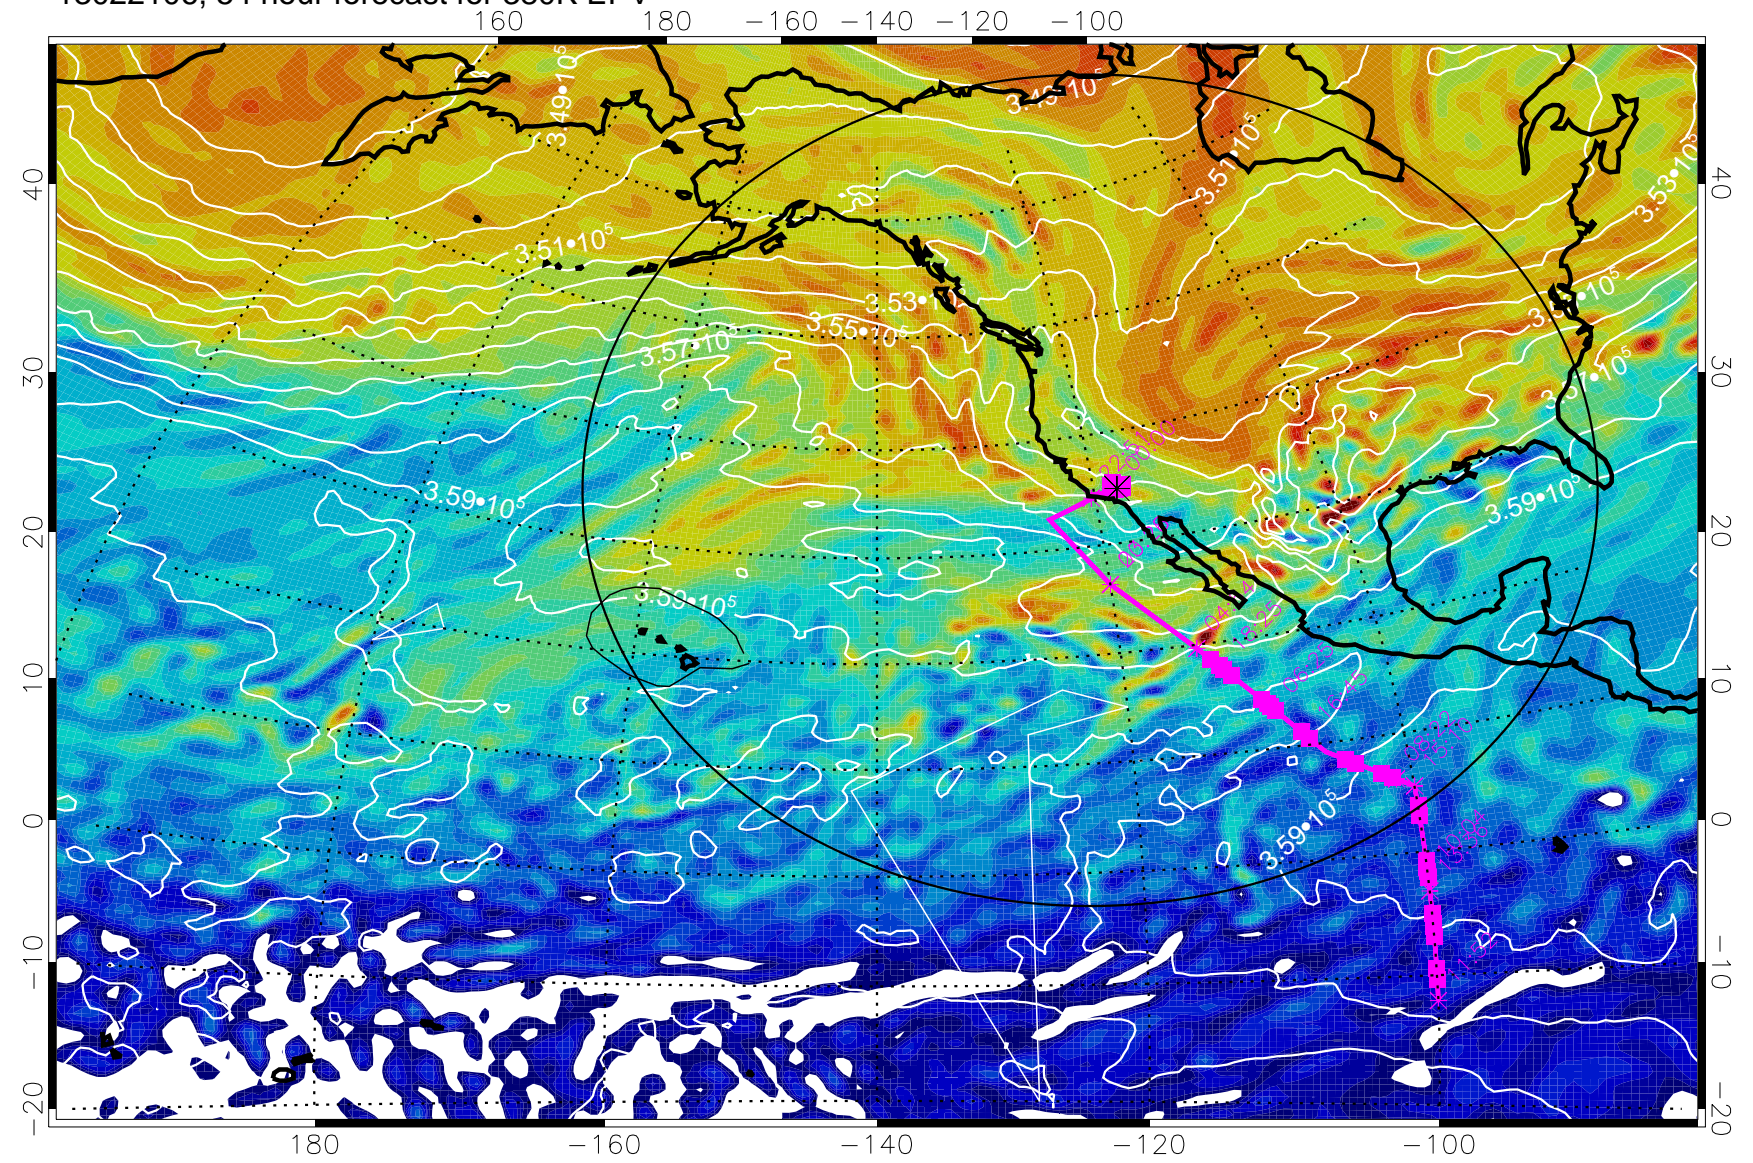

13022012, 36 hour forecast for 380K EPV

380K Montgomery Streamfunction, white

Range ring of 4055 km -- 13 hours GH round trip

13022018, 42 hour forecast for 380K EPV

160 180 -160 -140 -120 -100

380K Montgomery Streamfunction, white

Range ring of 4055 km -- 13 hours GH round trip

13022100, 48 hour forecast for 380K EPV

380K Montgomery Streamfunction, white

Range ring of 4055 km -- 13 hours GH round trip

13022106, 54 hour forecast for 380K EPV

380K Montgomery Streamfunction, white

Range ring of 4055 km -- 13 hours GH round trip

13022112, 60 hour forecast for 380K EPV

160 180 -160 -140 -120 -100

380K Montgomery Streamfunction, white

Range ring of 4055 km -- 13 hours GH round trip

13022118, 66 hour forecast for 380K EPV

380K Montgomery Streamfunction, white

Range ring of 4055 km -- 13 hours GH round trip

13022200, 72 hour forecast for 380K EPV

380K Montgomery Streamfunction, white

Range ring of 4055 km -- 13 hours GH round trip