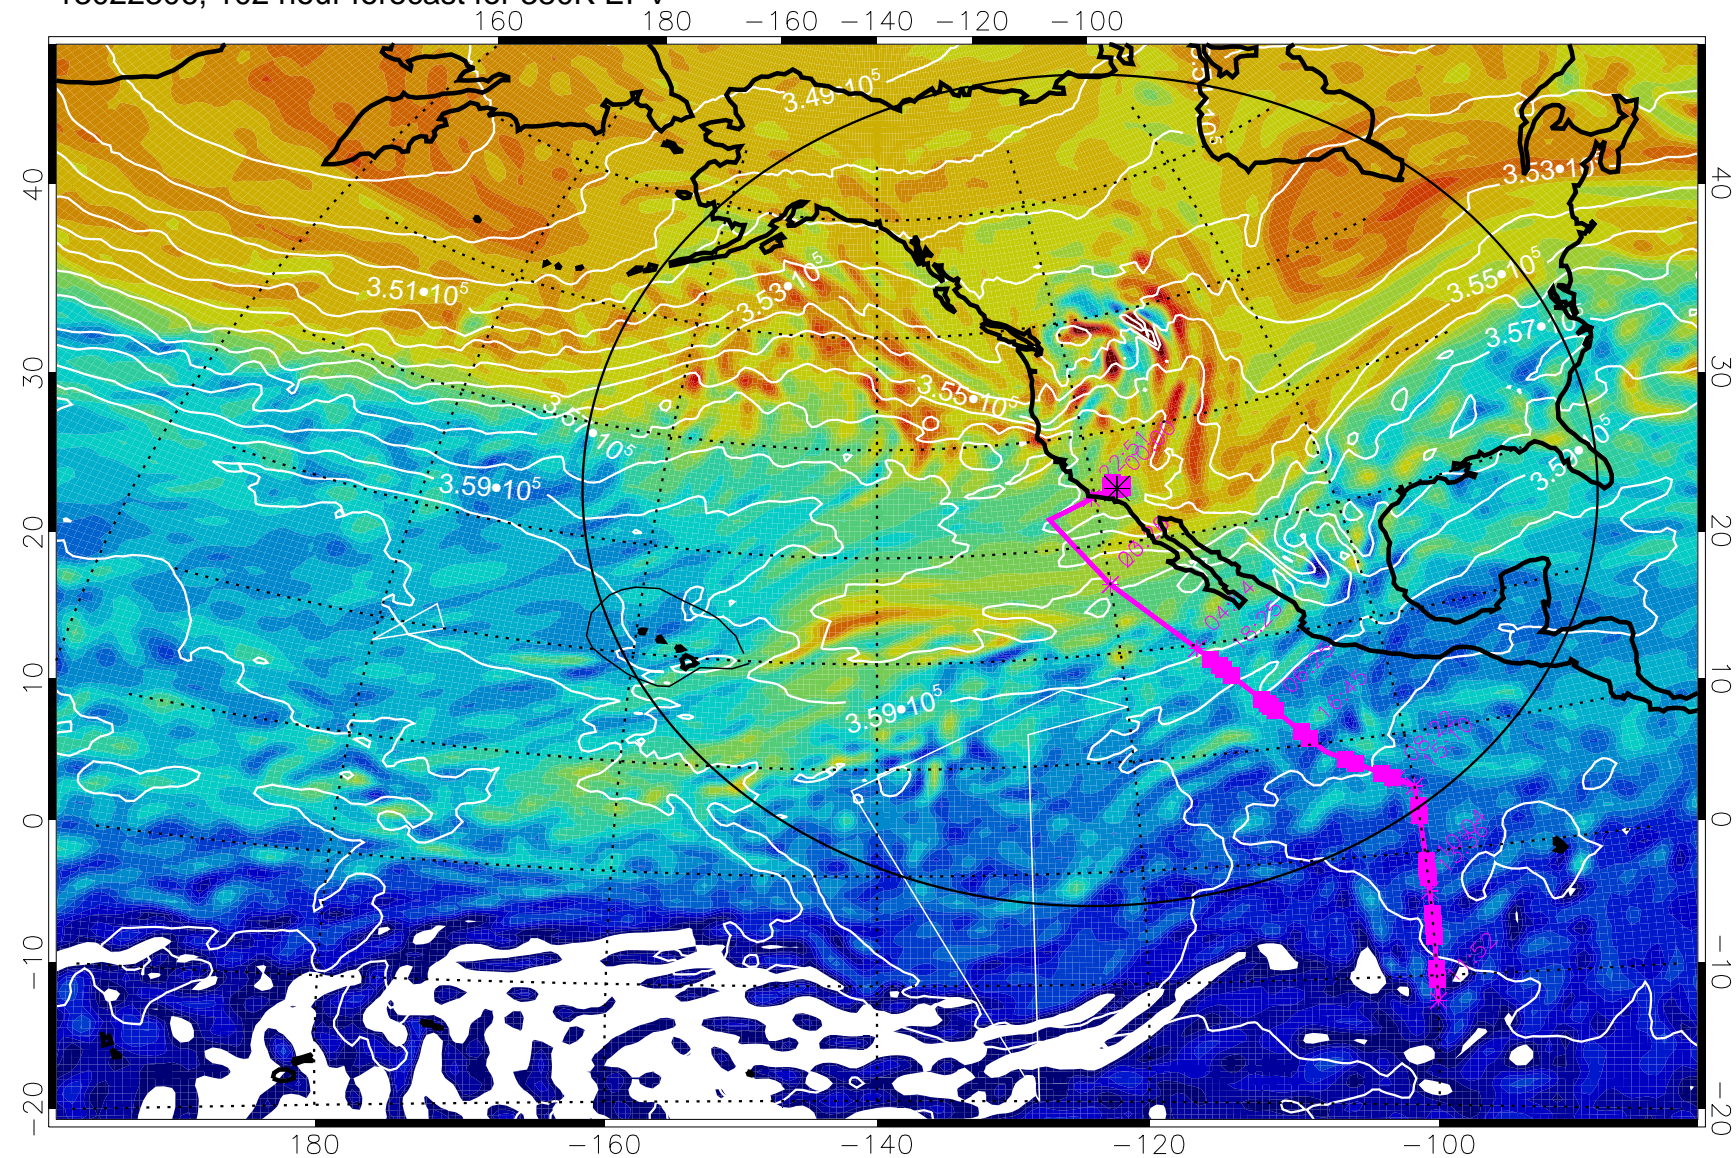

13022206, 78 hour forecast for 380K EPV

380K Montgomery Streamfunction, white

Range ring of 4055 km -- 13 hours GH round trip

13022212, 84 hour forecast for 380K EPV

380K Montgomery Streamfunction, white

Range ring of 4055 km -- 13 hours GH round trip

13022218, 90 hour forecast for 380K EPV

160 180 -160 -140 -120 -100

380K Montgomery Streamfunction, white

Range ring of 4055 km -- 13 hours GH round trip

13022300, 96 hour forecast for 380K EPV

160 180 -160 -140 -120 -100

380K Montgomery Streamfunction, white

Range ring of 4055 km -- 13 hours GH round trip

13022306, 102 hour forecast for 380K EPV

380K Montgomery Streamfunction, white

Range ring of 4055 km -- 13 hours GH round trip

13022312, 108 hour forecast for 380K EPV

160 180 -160 -140 -120 -100

380K Montgomery Streamfunction, white

Range ring of 4055 km -- 13 hours GH round trip

13022318, 114 hour forecast for 380K EPV

380K Montgomery Streamfunction, white