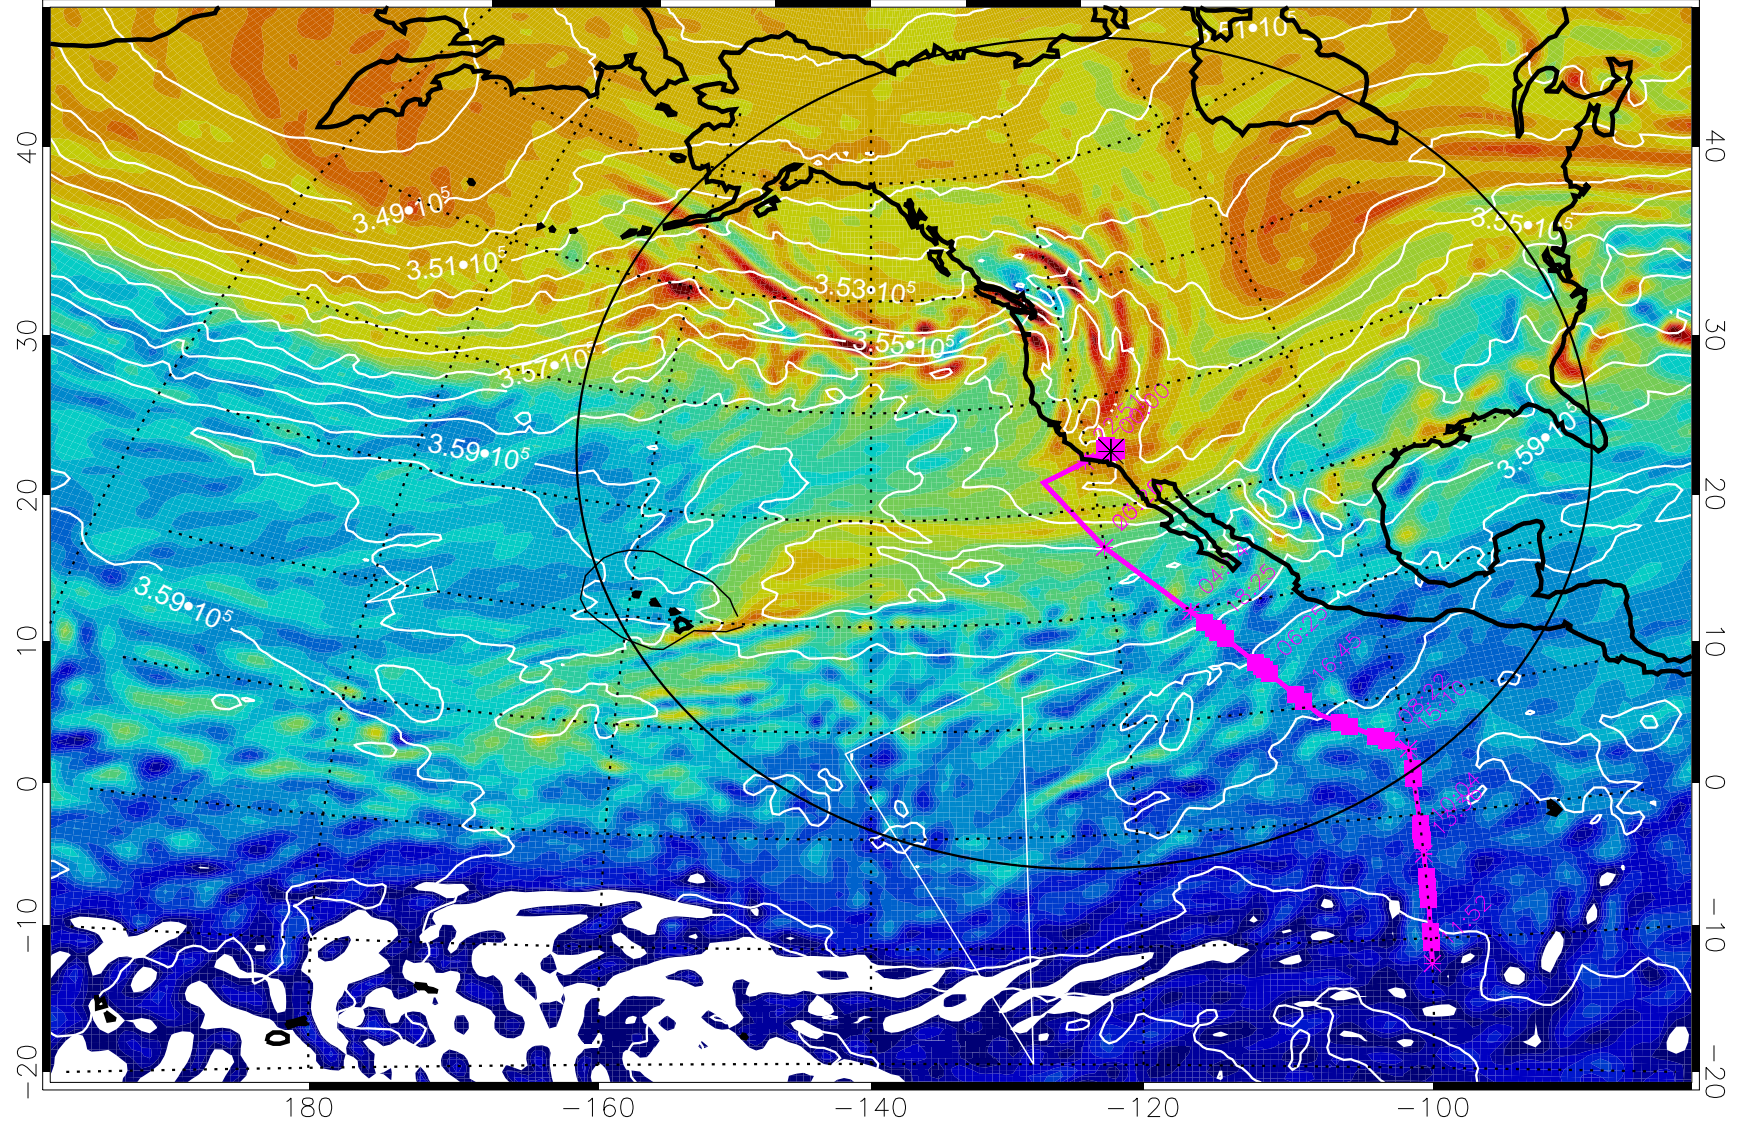

13022118, 66 hour forecast for 380K EPV

380K Montgomery Streamfunction, white

Range ring of 4055 km -- 13 hours GH round trip

13022200, 72 hour forecast for 380K EPV

380K Montgomery Streamfunction, white

Range ring of 4055 km -- 13 hours GH round trip

13022206, 78 hour forecast for 380K EPV

380K Montgomery Streamfunction, white

Range ring of 4055 km -- 13 hours GH round trip

13022212, 84 hour forecast for 380K EPV

380K Montgomery Streamfunction, white

Range ring of 4055 km -- 13 hours GH round trip

13022218, 90 hour forecast for 380K EPV

160 180 -160 -140 -120 -100

380K Montgomery Streamfunction, white

Range ring of 4055 km -- 13 hours GH round trip

13022300, 96 hour forecast for 380K EPV

160 180 -160 -140 -120 -100

380K Montgomery Streamfunction, white

Range ring of 4055 km -- 13 hours GH round trip

13022306, 102 hour forecast for 380K EPV

380K Montgomery Streamfunction, white

Range ring of 4055 km -- 13 hours GH round trip