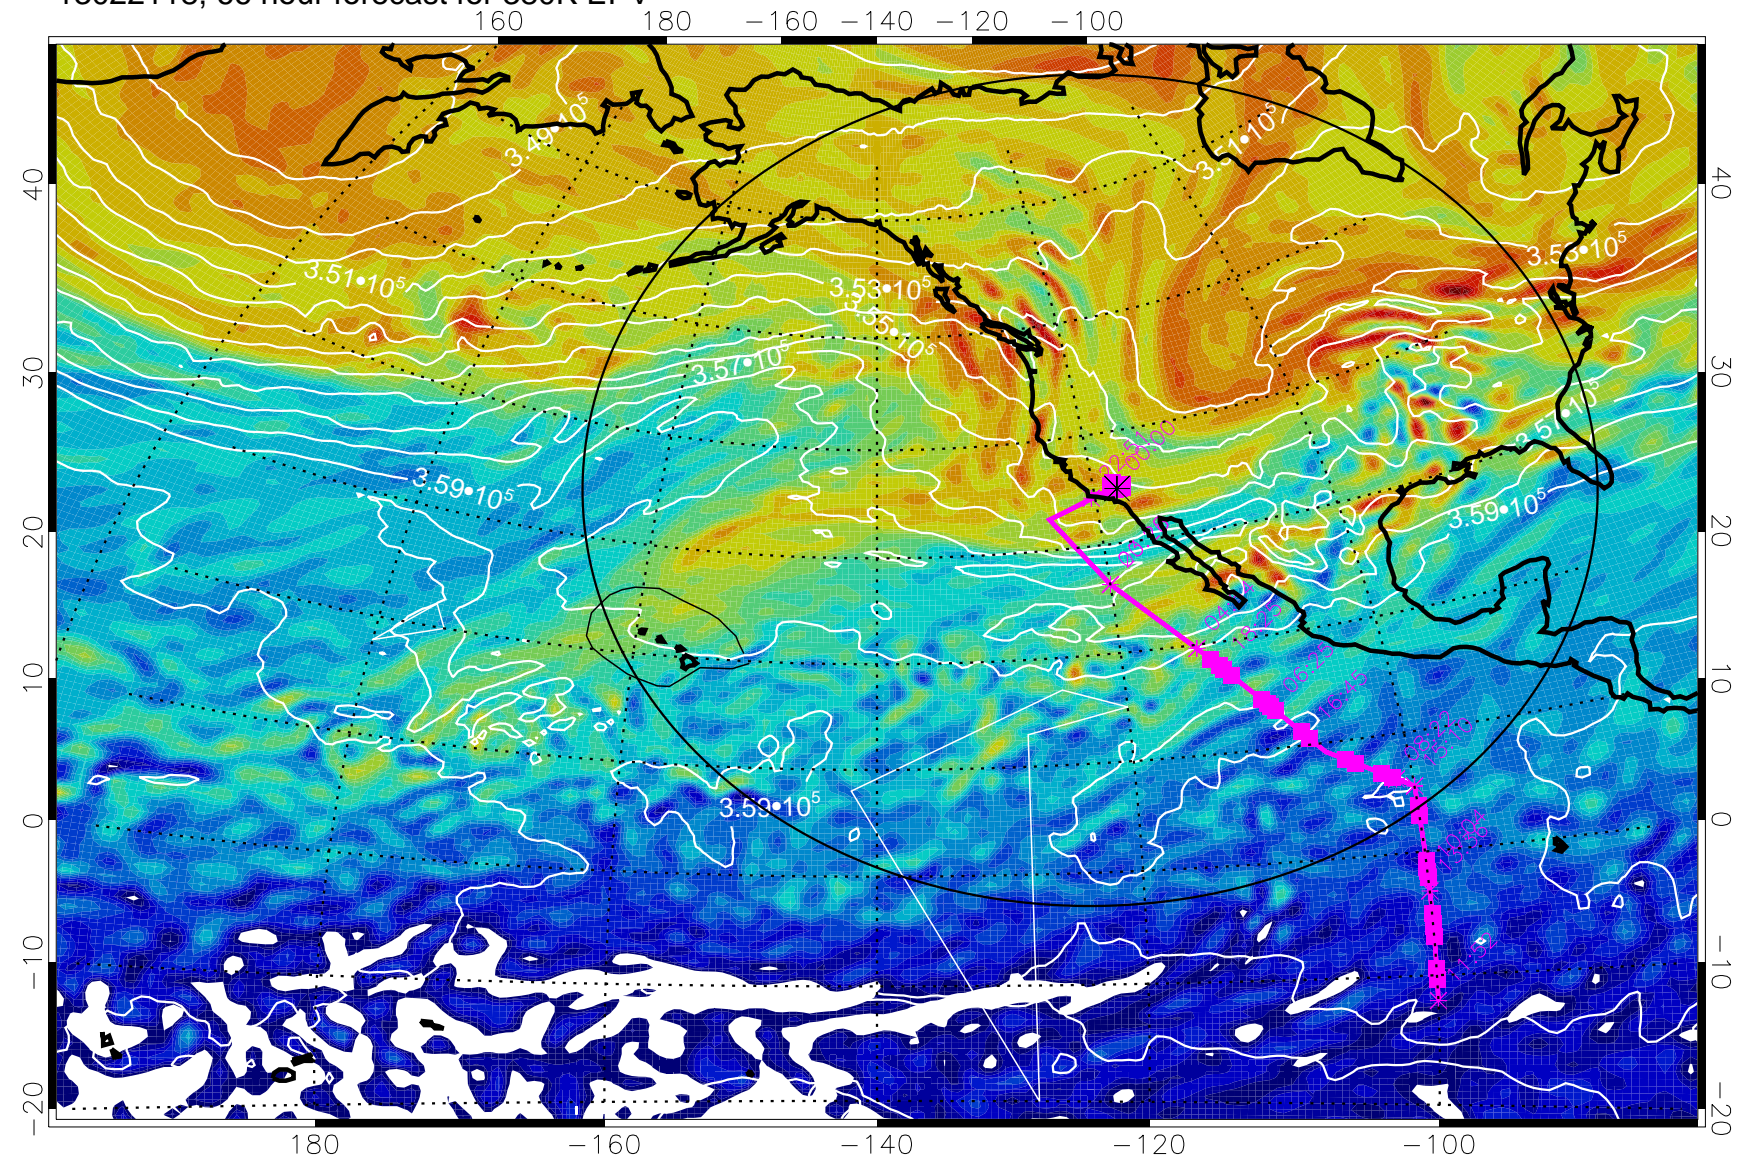

380K Montgomery Streamfunction, white

Range ring of 4055 km -- 13 hours GH round trip

13022112, 60 hour forecast for 380K EPV

160 180 -160 -140 -120 -100

380K Montgomery Streamfunction, white

Range ring of 4055 km -- 13 hours GH round trip

13022118, 66 hour forecast for 380K EPV

380K Montgomery Streamfunction, white

Range ring of 4055 km -- 13 hours GH round trip

13022200, 72 hour forecast for 380K EPV

380K Montgomery Streamfunction, white

Range ring of 4055 km -- 13 hours GH round trip

13022206, 78 hour forecast for 380K EPV

380K Montgomery Streamfunction, white

Range ring of 4055 km -- 13 hours GH round trip

13022212, 84 hour forecast for 380K EPV

380K Montgomery Streamfunction, white

Range ring of 4055 km -- 13 hours GH round trip

13022218, 90 hour forecast for 380K EPV

160 180 -160 -140 -120 -100

380K Montgomery Streamfunction, white

Range ring of 4055 km -- 13 hours GH round trip

13022300, 96 hour forecast for 380K EPV

160 180 -160 -140 -120 -100