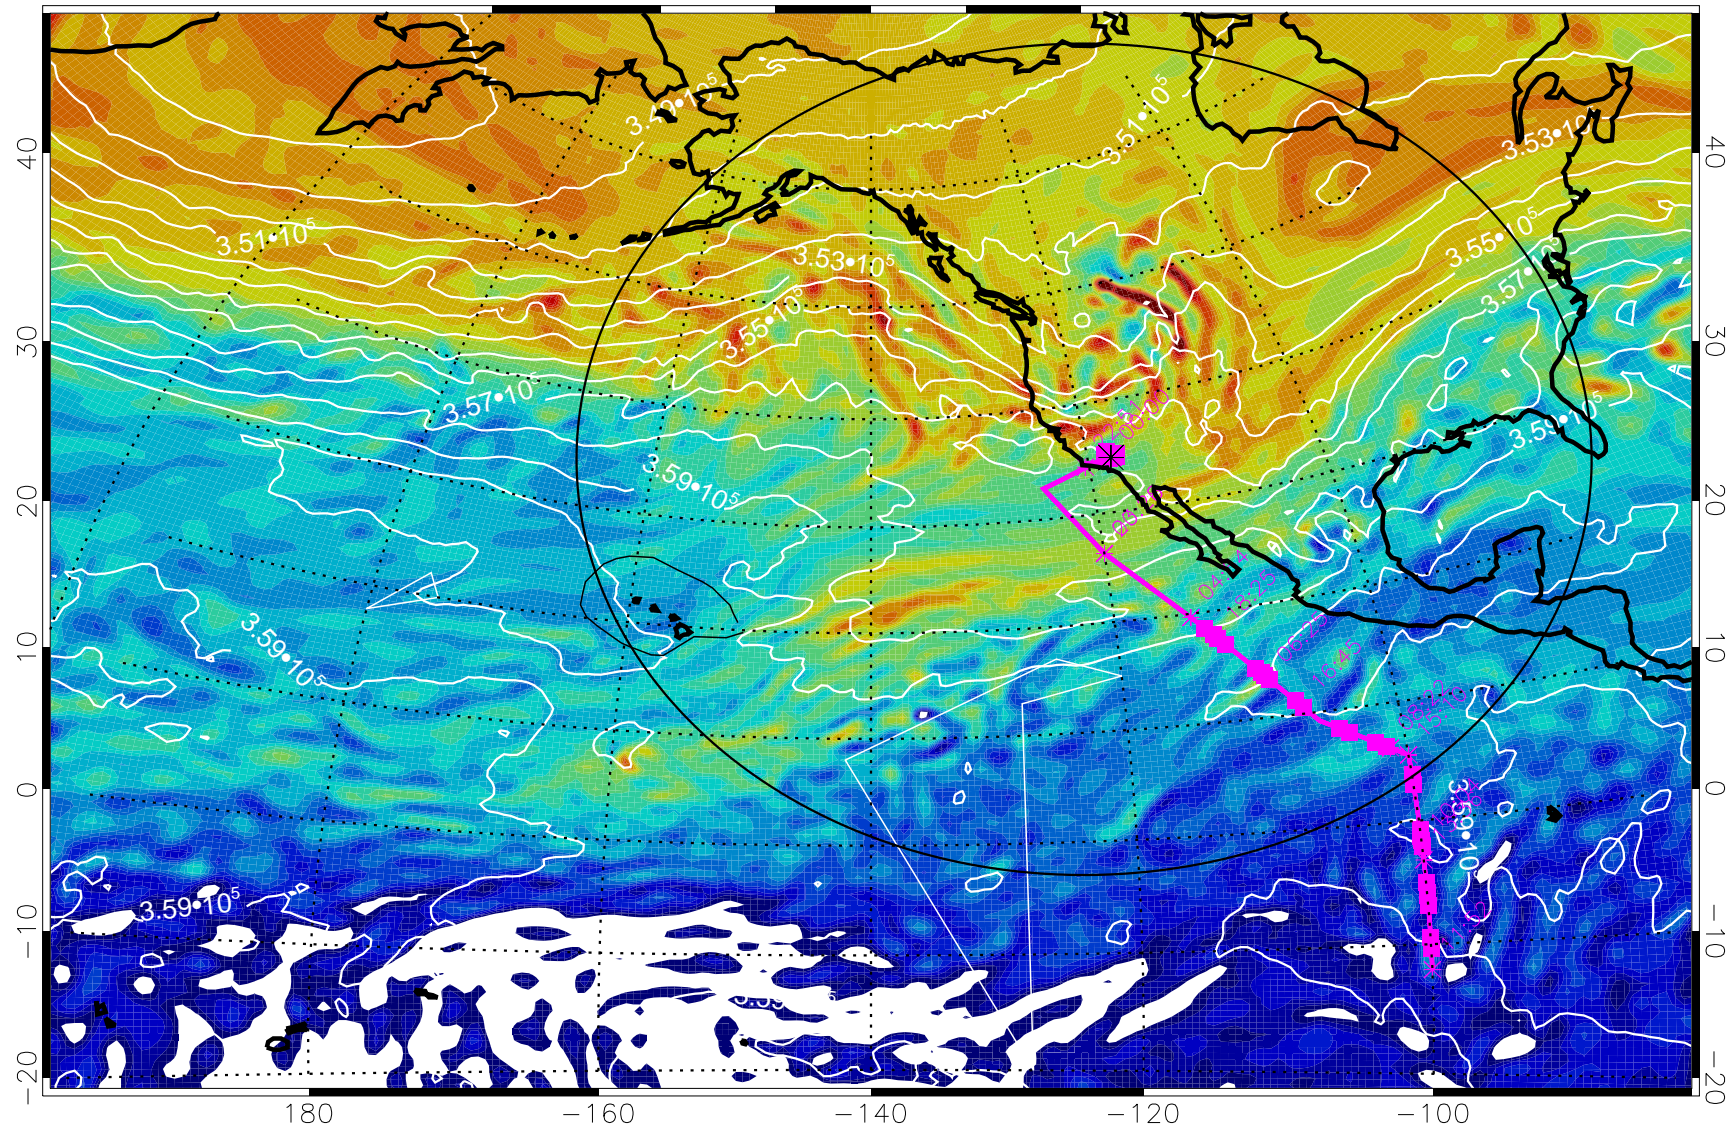

13022218, 90 hour forecast for 380K EPV

160 180 -160 -140 -120 -100

380K Montgomery Streamfunction, white

Range ring of 4055 km -- 13 hours GH round trip

13022300, 96 hour forecast for 380K EPV

160 180 -160 -140 -120 -100

380K Montgomery Streamfunction, white

Range ring of 4055 km -- 13 hours GH round trip

13022306, 102 hour forecast for 380K EPV

380K Montgomery Streamfunction, white

Range ring of 4055 km -- 13 hours GH round trip

13022312, 108 hour forecast for 380K EPV

160 180 -160 -140 -120 -100

380K Montgomery Streamfunction, white

Range ring of 4055 km -- 13 hours GH round trip

13022318, 114 hour forecast for 380K EPV

380K Montgomery Streamfunction, white

Range ring of 4055 km -- 13 hours GH round trip

13022400, 120 hour forecast for 380K EPV

160 180 -160 -140 -120 -100

380K Montgomery Streamfunction, white

Range ring of 4055 km -- 13 hours GH round trip