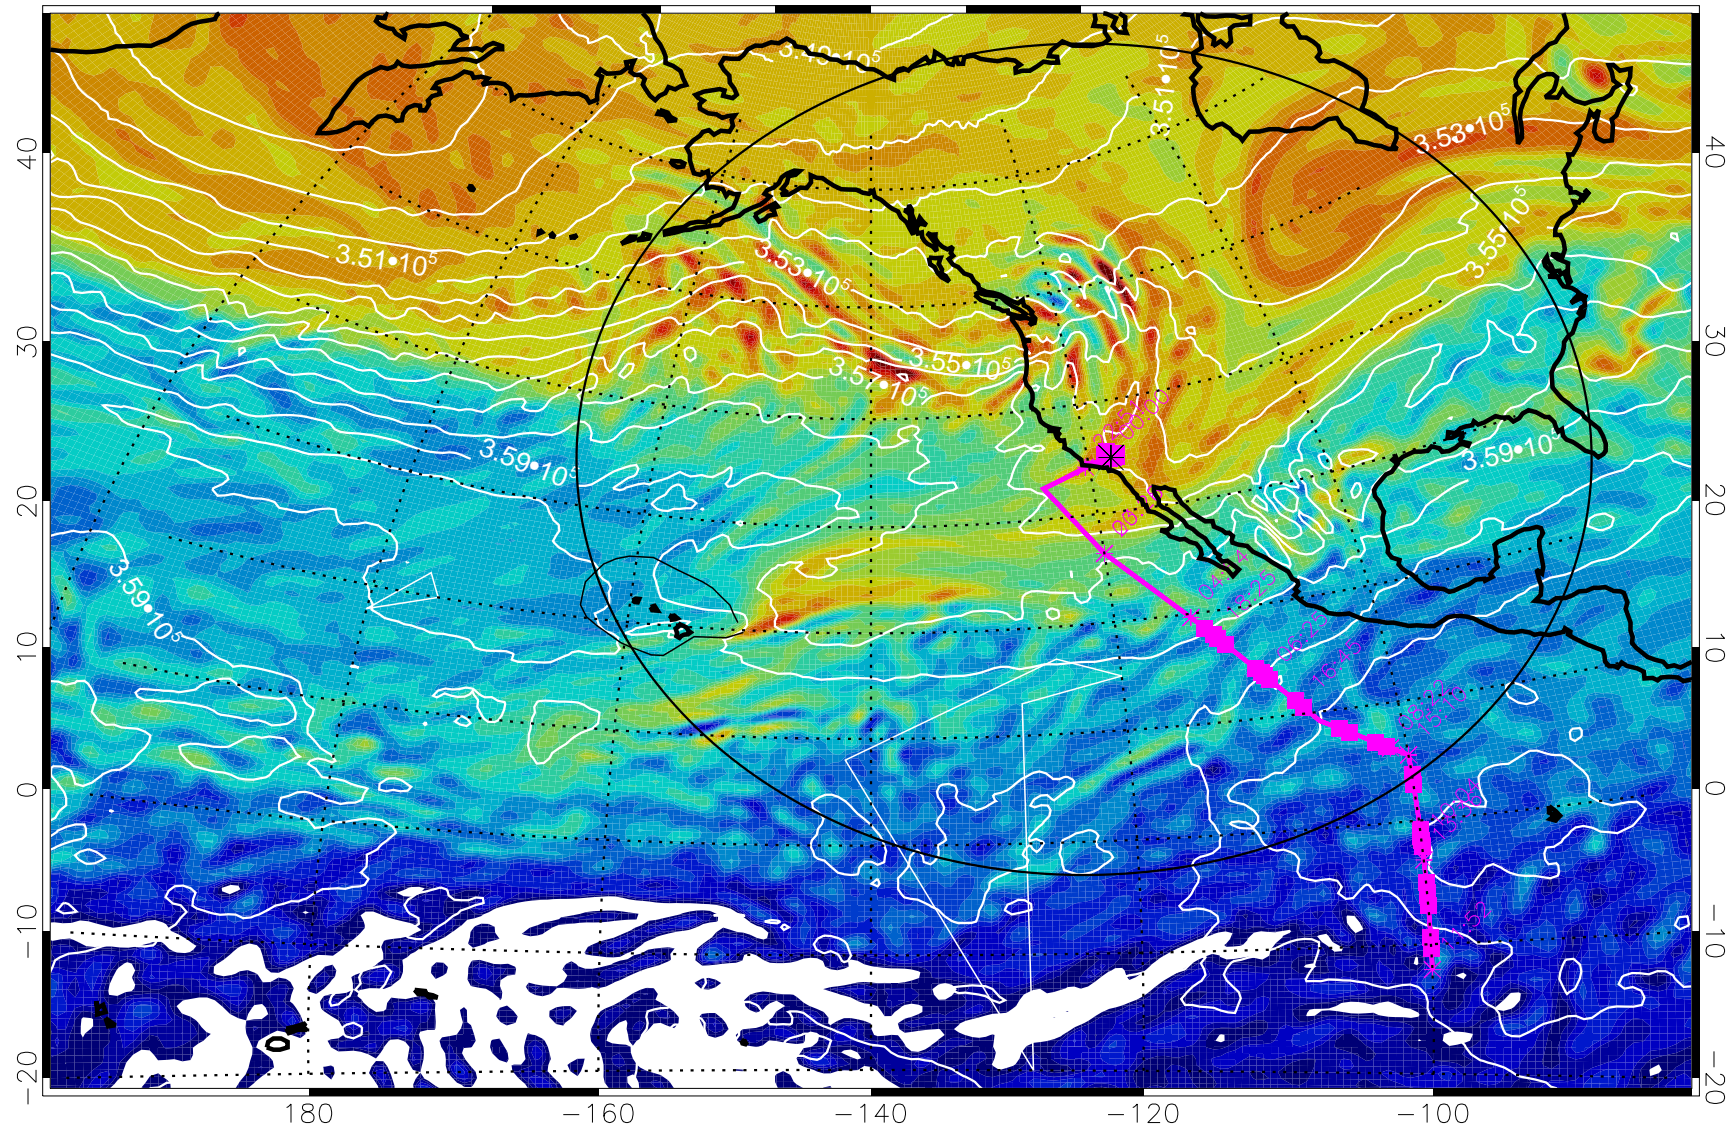

13022206, 78 hour forecast for 380K EPV

380K Montgomery Streamfunction, white

Range ring of 4055 km -- 13 hours GH round trip

13022212, 84 hour forecast for 380K EPV

380K Montgomery Streamfunction, white

Range ring of 4055 km -- 13 hours GH round trip

13022218, 90 hour forecast for 380K EPV

160 180 -160 -140 -120 -100

380K Montgomery Streamfunction, white

Range ring of 4055 km -- 13 hours GH round trip

13022300, 96 hour forecast for 380K EPV

160 180 -160 -140 -120 -100

380K Montgomery Streamfunction, white

Range ring of 4055 km -- 13 hours GH round trip

13022306, 102 hour forecast for 380K EPV

380K Montgomery Streamfunction, white

Range ring of 4055 km -- 13 hours GH round trip

13022312, 108 hour forecast for 380K EPV

160 180 -160 -140 -120 -100

380K Montgomery Streamfunction, white

Range ring of 4055 km -- 13 hours GH round trip

13022318, 114 hour forecast for 380K EPV

380K Montgomery Streamfunction, white