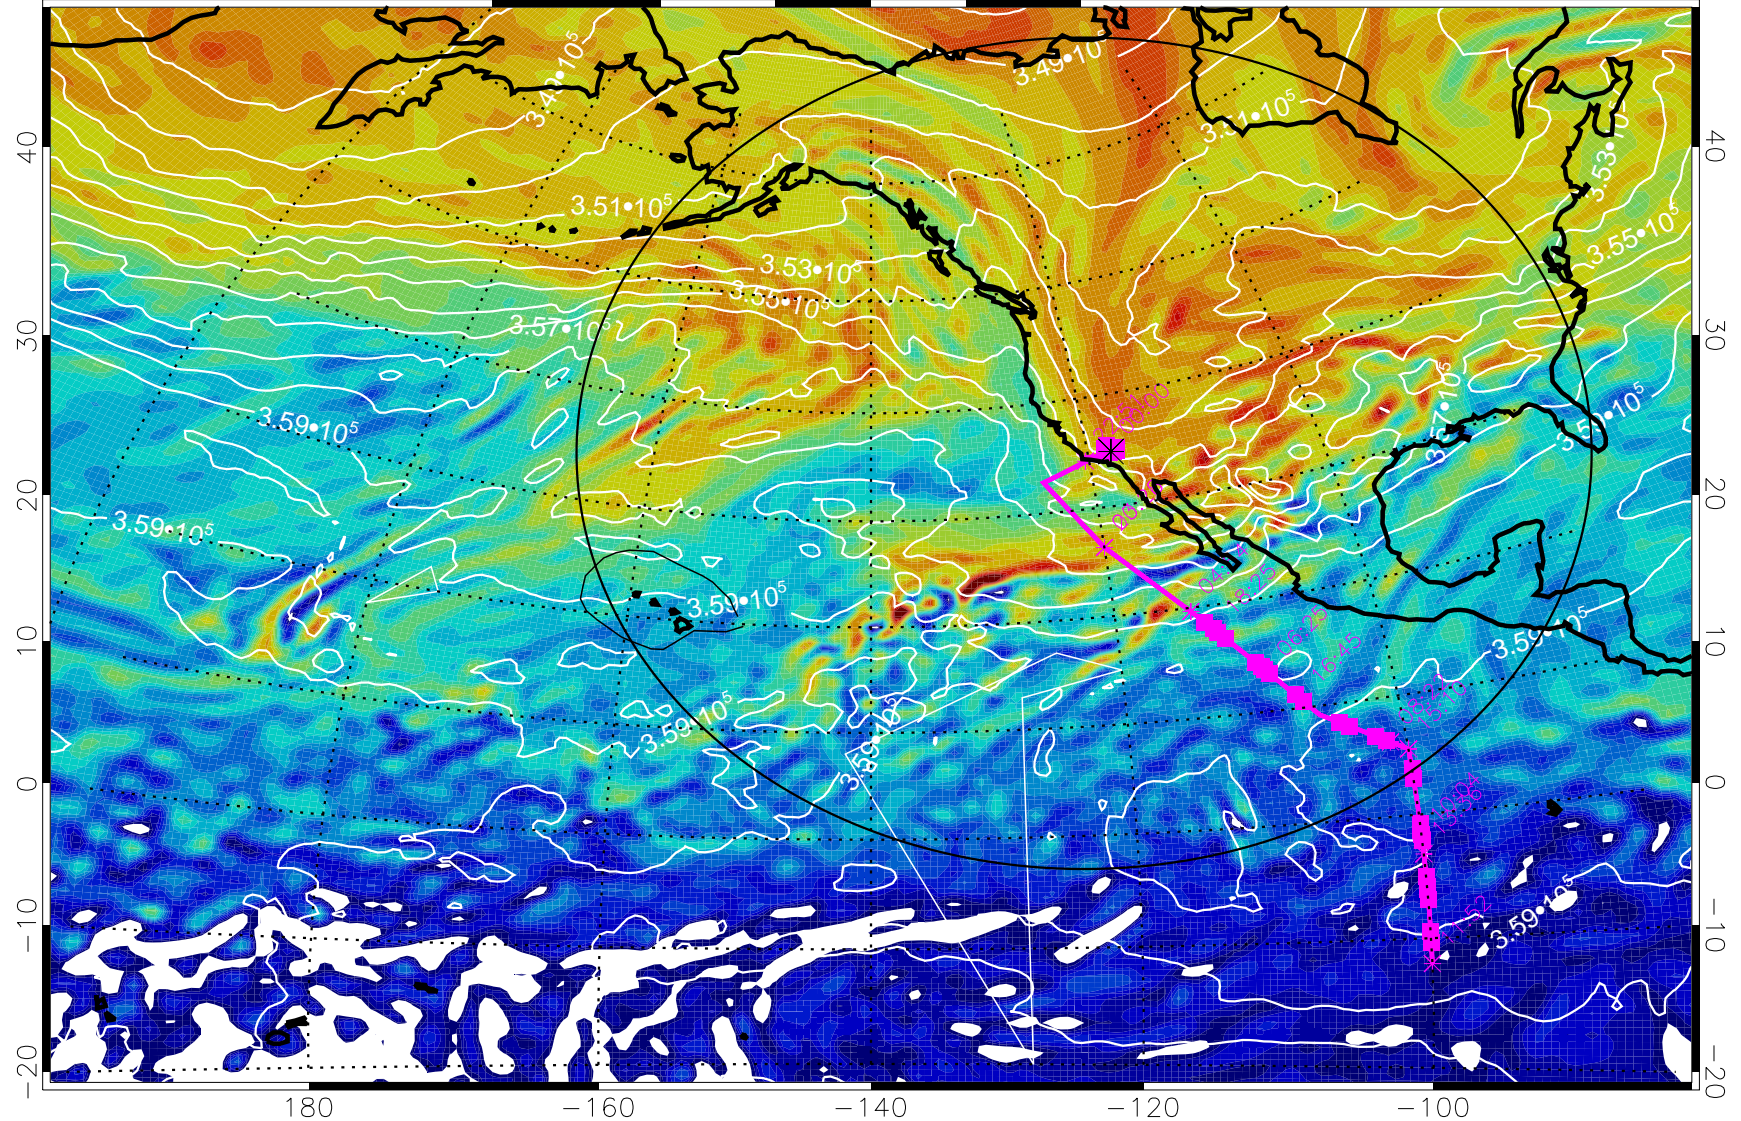

13022000, 24 hour forecast for 380K EPV

380K Montgomery Streamfunction, white

Range ring of 4055 km -- 13 hours GH round trip

13022006, 30 hour forecast for 380K EPV

380K Montgomery Streamfunction, white

Range ring of 4055 km -- 13 hours GH round trip

13022012, 36 hour forecast for 380K EPV

380K Montgomery Streamfunction, white

Range ring of 4055 km -- 13 hours GH round trip

13022018, 42 hour forecast for 380K EPV

160 180 -160 -140 -120 -100

380K Montgomery Streamfunction, white

Range ring of 4055 km -- 13 hours GH round trip

13022100, 48 hour forecast for 380K EPV

380K Montgomery Streamfunction, white

Range ring of 4055 km -- 13 hours GH round trip

13022106, 54 hour forecast for 380K EPV

380K Montgomery Streamfunction, white

Range ring of 4055 km -- 13 hours GH round trip

13022112, 60 hour forecast for 380K EPV

160 180 -160 -140 -120 -100

380K Montgomery Streamfunction, white

Range ring of 4055 km -- 13 hours GH round trip