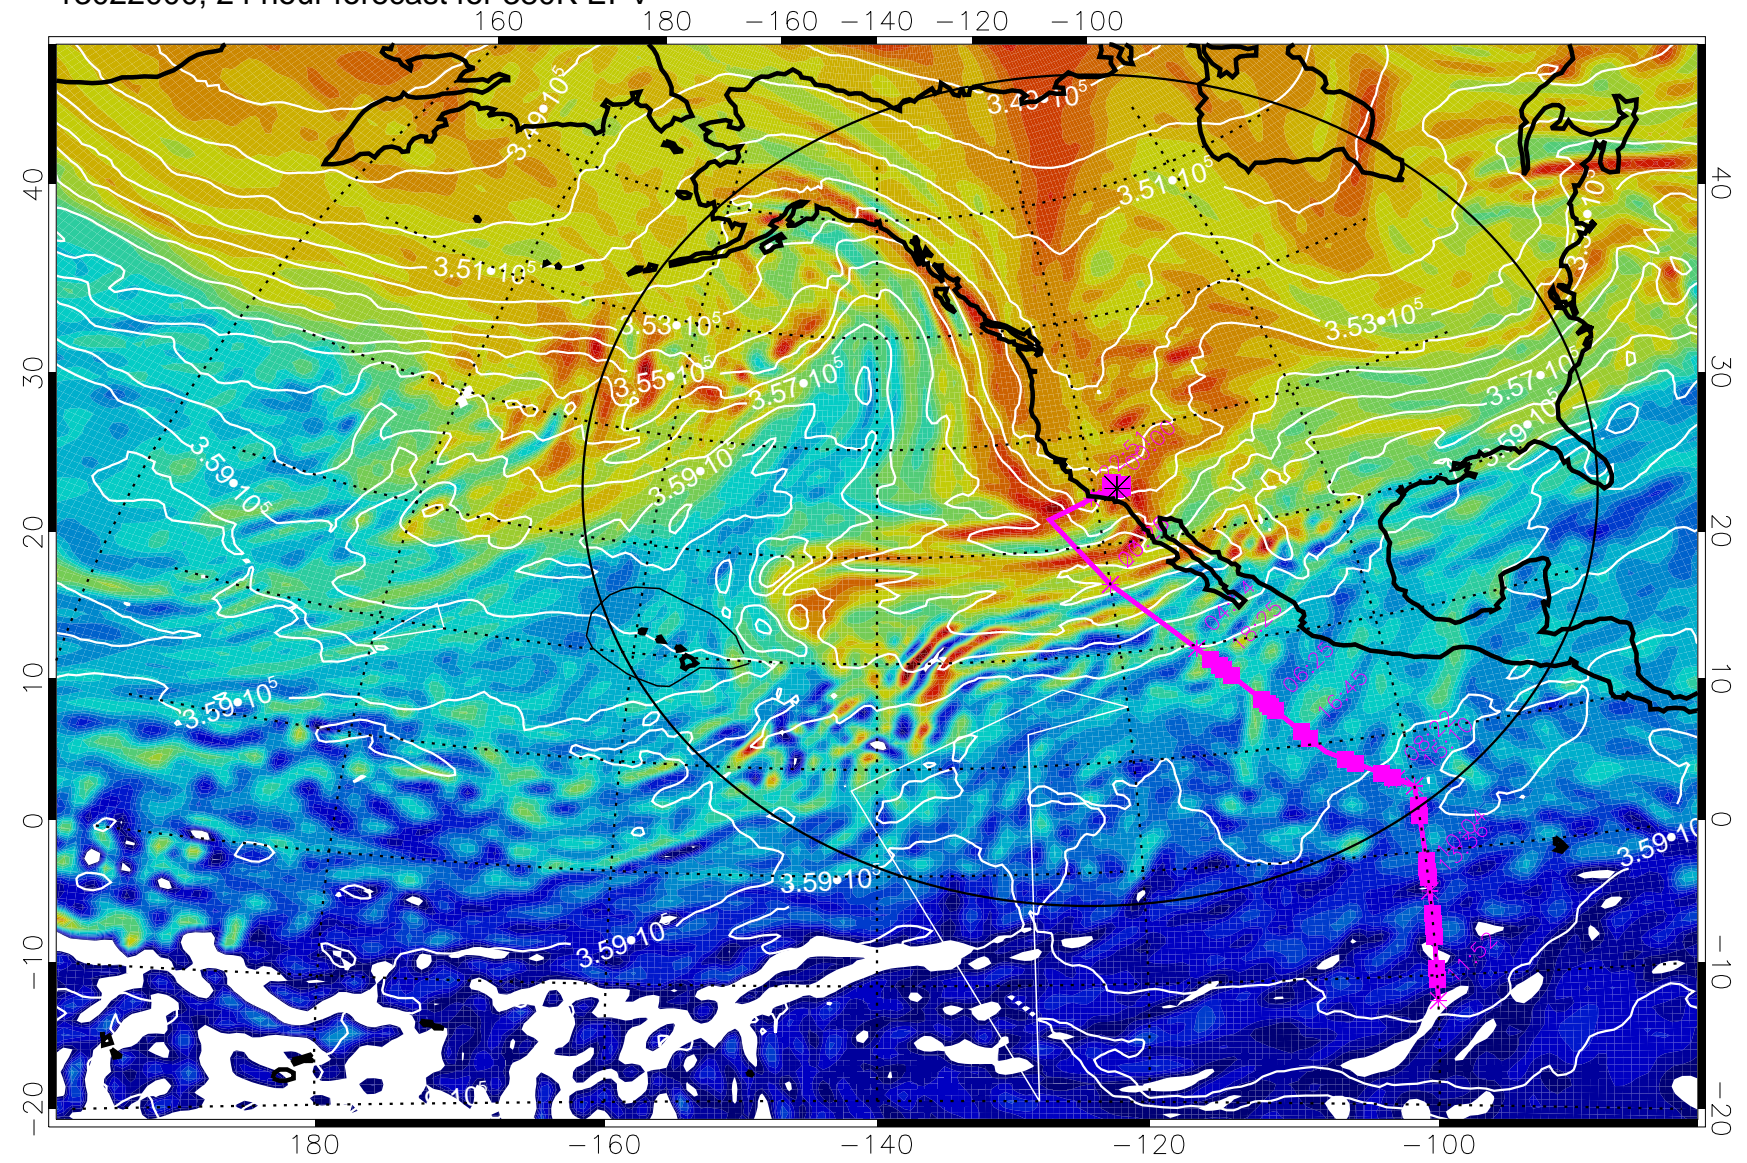

13021912, 12 hour forecast for 380K EPV

380K Montgomery Streamfunction, white

Range ring of 4055 km -- 13 hours GH round trip

13021918, 18 hour forecast for 380K EPV

380K Montgomery Streamfunction, white

Range ring of 4055 km -- 13 hours GH round trip

13022000, 24 hour forecast for 380K EPV

380K Montgomery Streamfunction, white

Range ring of 4055 km -- 13 hours GH round trip

13022006, 30 hour forecast for 380K EPV

380K Montgomery Streamfunction, white

Range ring of 4055 km -- 13 hours GH round trip

13022012, 36 hour forecast for 380K EPV

380K Montgomery Streamfunction, white

Range ring of 4055 km -- 13 hours GH round trip

13022018, 42 hour forecast for 380K EPV

160 180 -160 -140 -120 -100

380K Montgomery Streamfunction, white

Range ring of 4055 km -- 13 hours GH round trip

13022100, 48 hour forecast for 380K EPV

380K Montgomery Streamfunction, white

Range ring of 4055 km -- 13 hours GH round trip

13022106, 54 hour forecast for 380K EPV