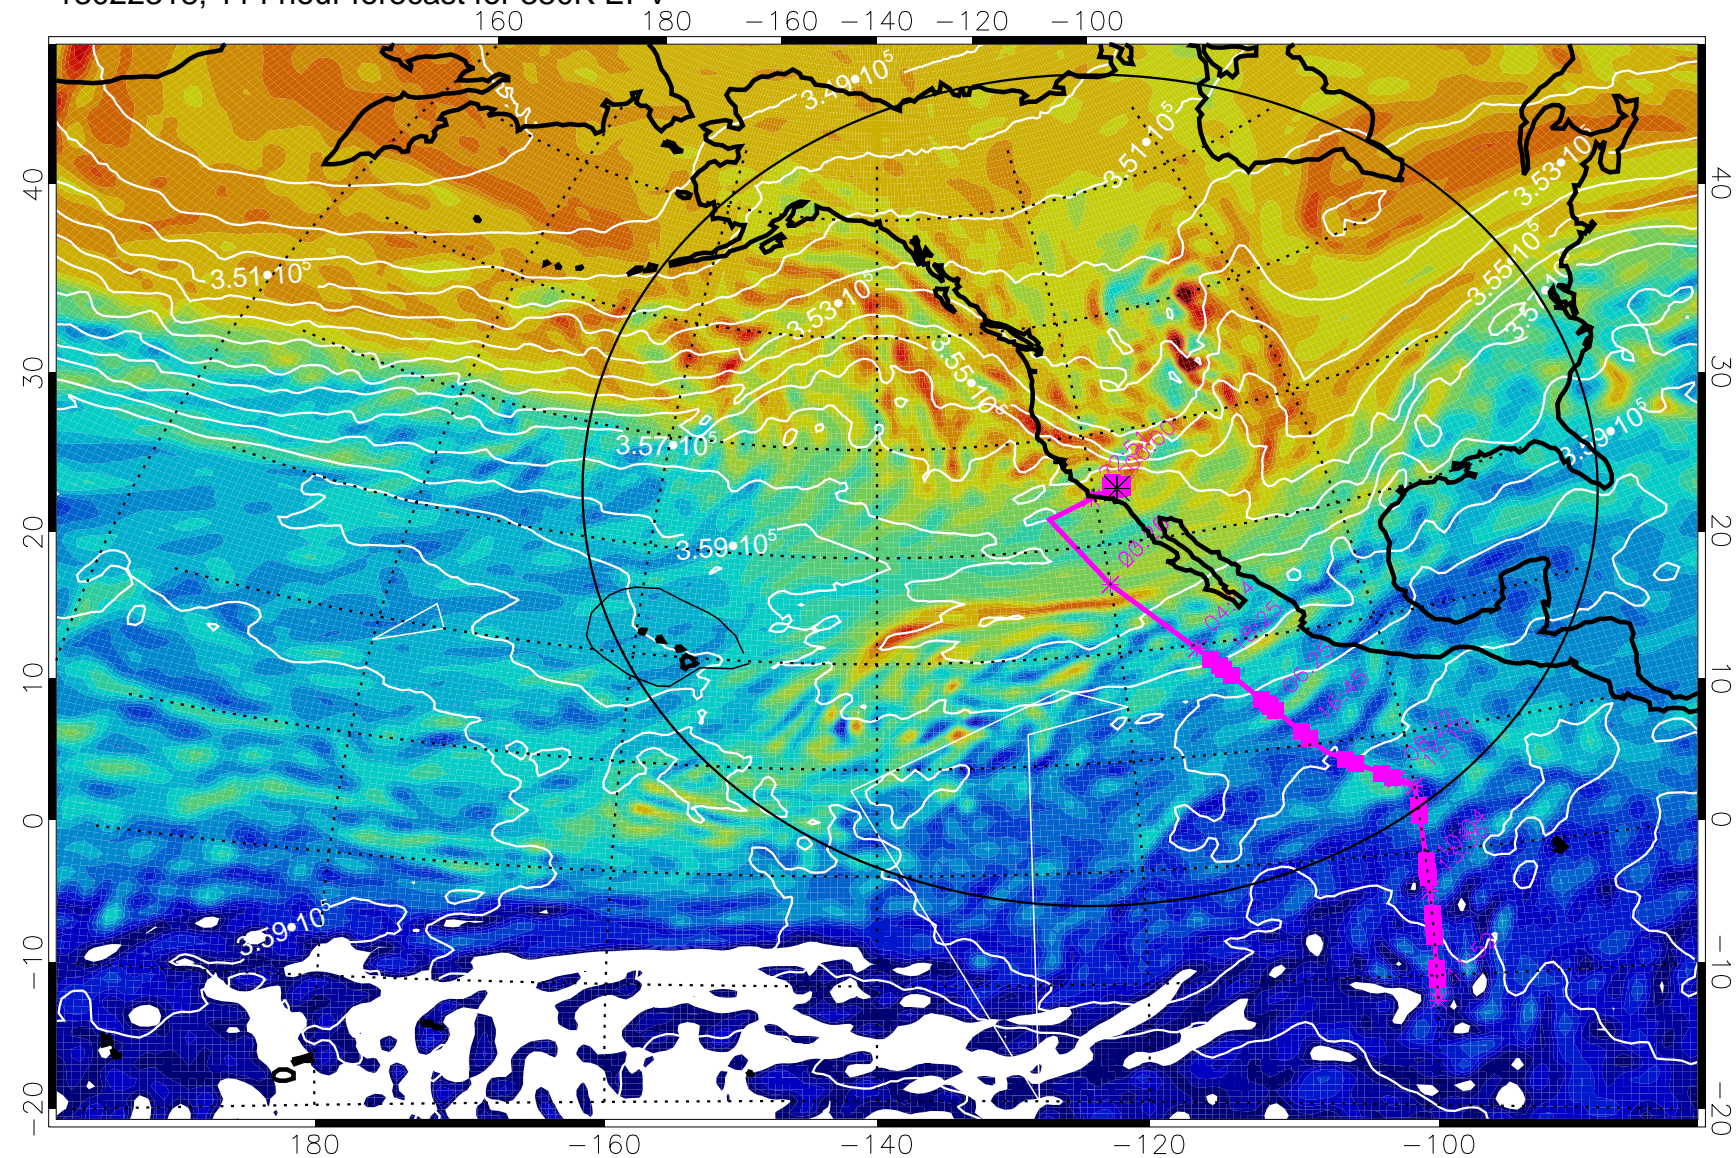

13022218, 90 hour forecast for 380K EPV

160 180 -160 -140 -120 -100

380K Montgomery Streamfunction, white

Range ring of 4055 km -- 13 hours GH round trip

13022300, 96 hour forecast for 380K EPV

160 180 -160 -140 -120 -100

380K Montgomery Streamfunction, white

Range ring of 4055 km -- 13 hours GH round trip

13022306, 102 hour forecast for 380K EPV

380K Montgomery Streamfunction, white

Range ring of 4055 km -- 13 hours GH round trip

13022312, 108 hour forecast for 380K EPV

160 180 -160 -140 -120 -100

380K Montgomery Streamfunction, white

Range ring of 4055 km -- 13 hours GH round trip

13022318, 114 hour forecast for 380K EPV

380K Montgomery Streamfunction, white

Range ring of 4055 km -- 13 hours GH round trip

13022400, 120 hour forecast for 380K EPV

160 180 -160 -140 -120 -100

380K Montgomery Streamfunction, white

Range ring of 4055 km -- 13 hours GH round trip