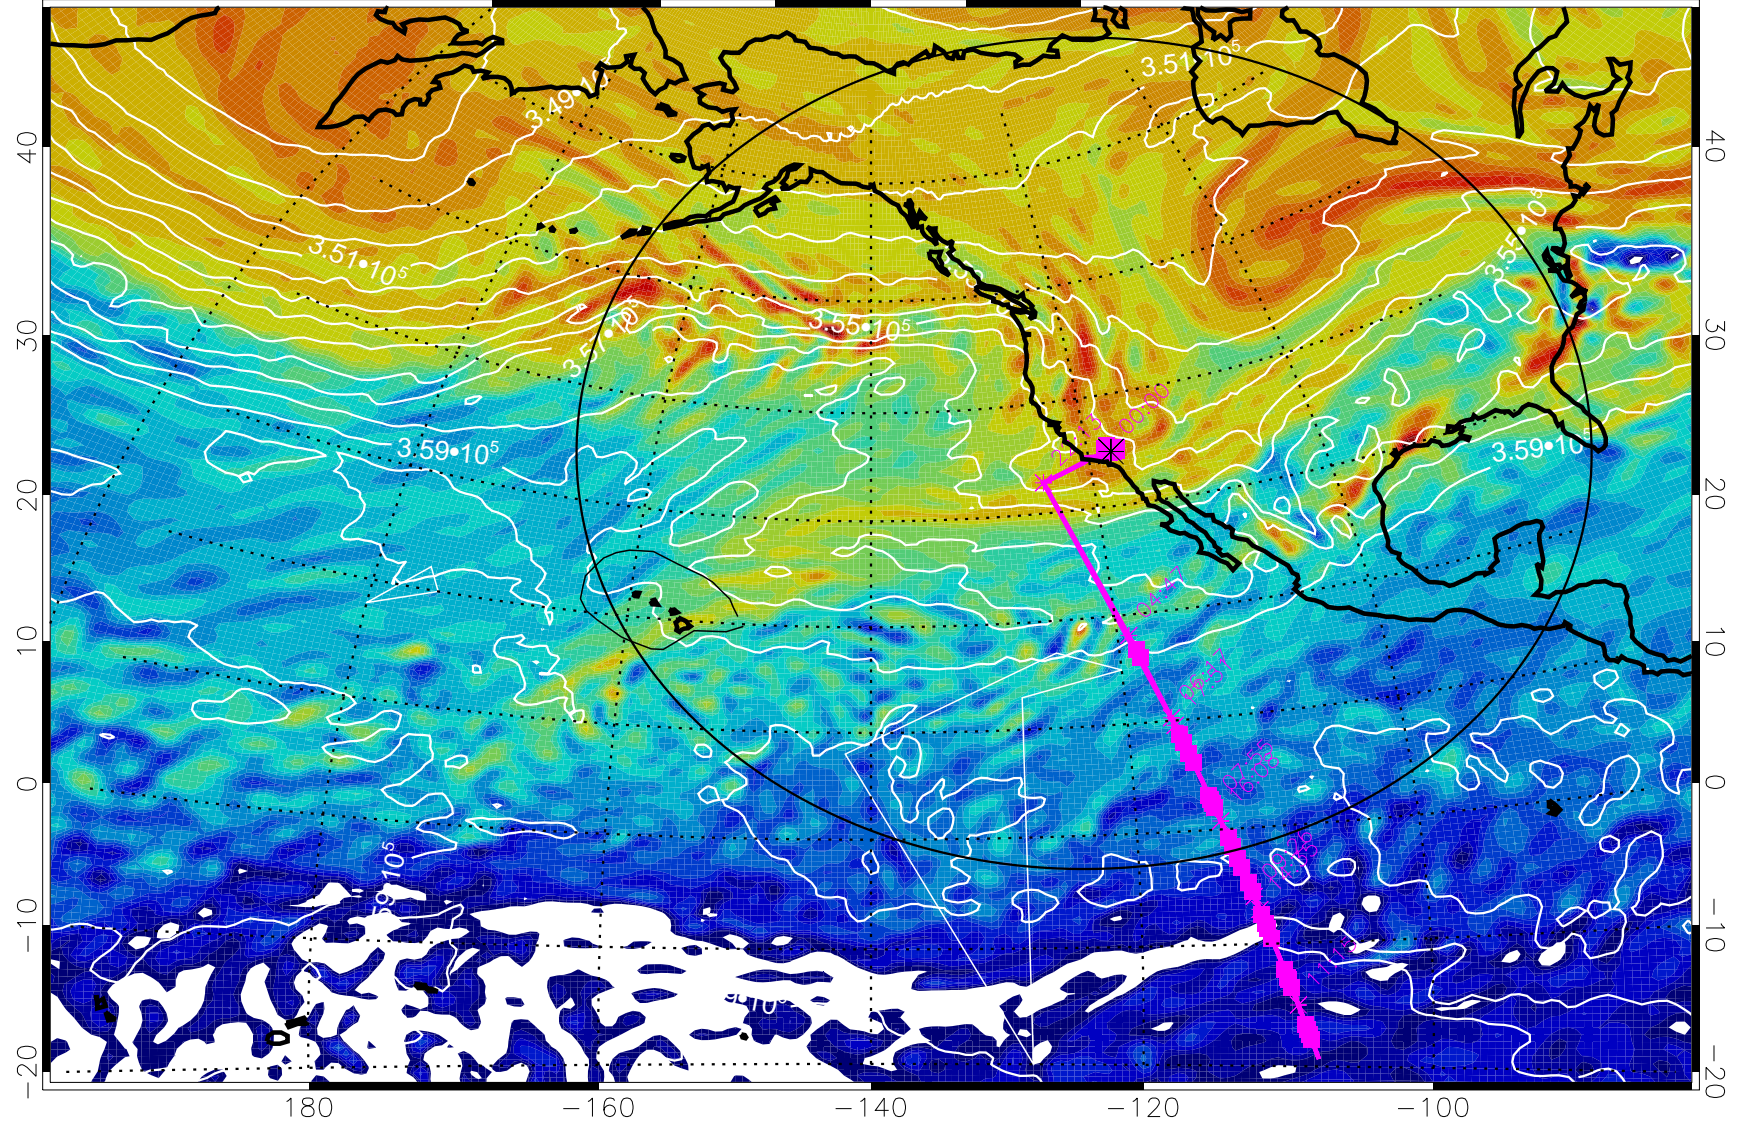

380K Montgomery Streamfunction, white

Range ring of 4055 km -- 13 hours GH round trip

13022118, 78 hour forecast for 380K EPV

380K Montgomery Streamfunction, white

Range ring of 4055 km -- 13 hours GH round trip

13022200, 84 hour forecast for 380K EPV

160 180 -160 -140 -120 -100

380K Montgomery Streamfunction, white

Range ring of 4055 km -- 13 hours GH round trip

13022206, 90 hour forecast for 380K EPV

380K Montgomery Streamfunction, white

Range ring of 4055 km -- 13 hours GH round trip

13022212, 96 hour forecast for 380K EPV

160 180 -160 -140 -120 -100

380K Montgomery Streamfunction, white

Range ring of 4055 km -- 13 hours GH round trip

13022218, 102 hour forecast for 380K EPV

160 180 -160 -140 -120 -100

380K Montgomery Streamfunction, white

Range ring of 4055 km -- 13 hours GH round trip

13022300, 108 hour forecast for 380K EPV

160 180 -160 -140 -120 -100

380K Montgomery Streamfunction, white