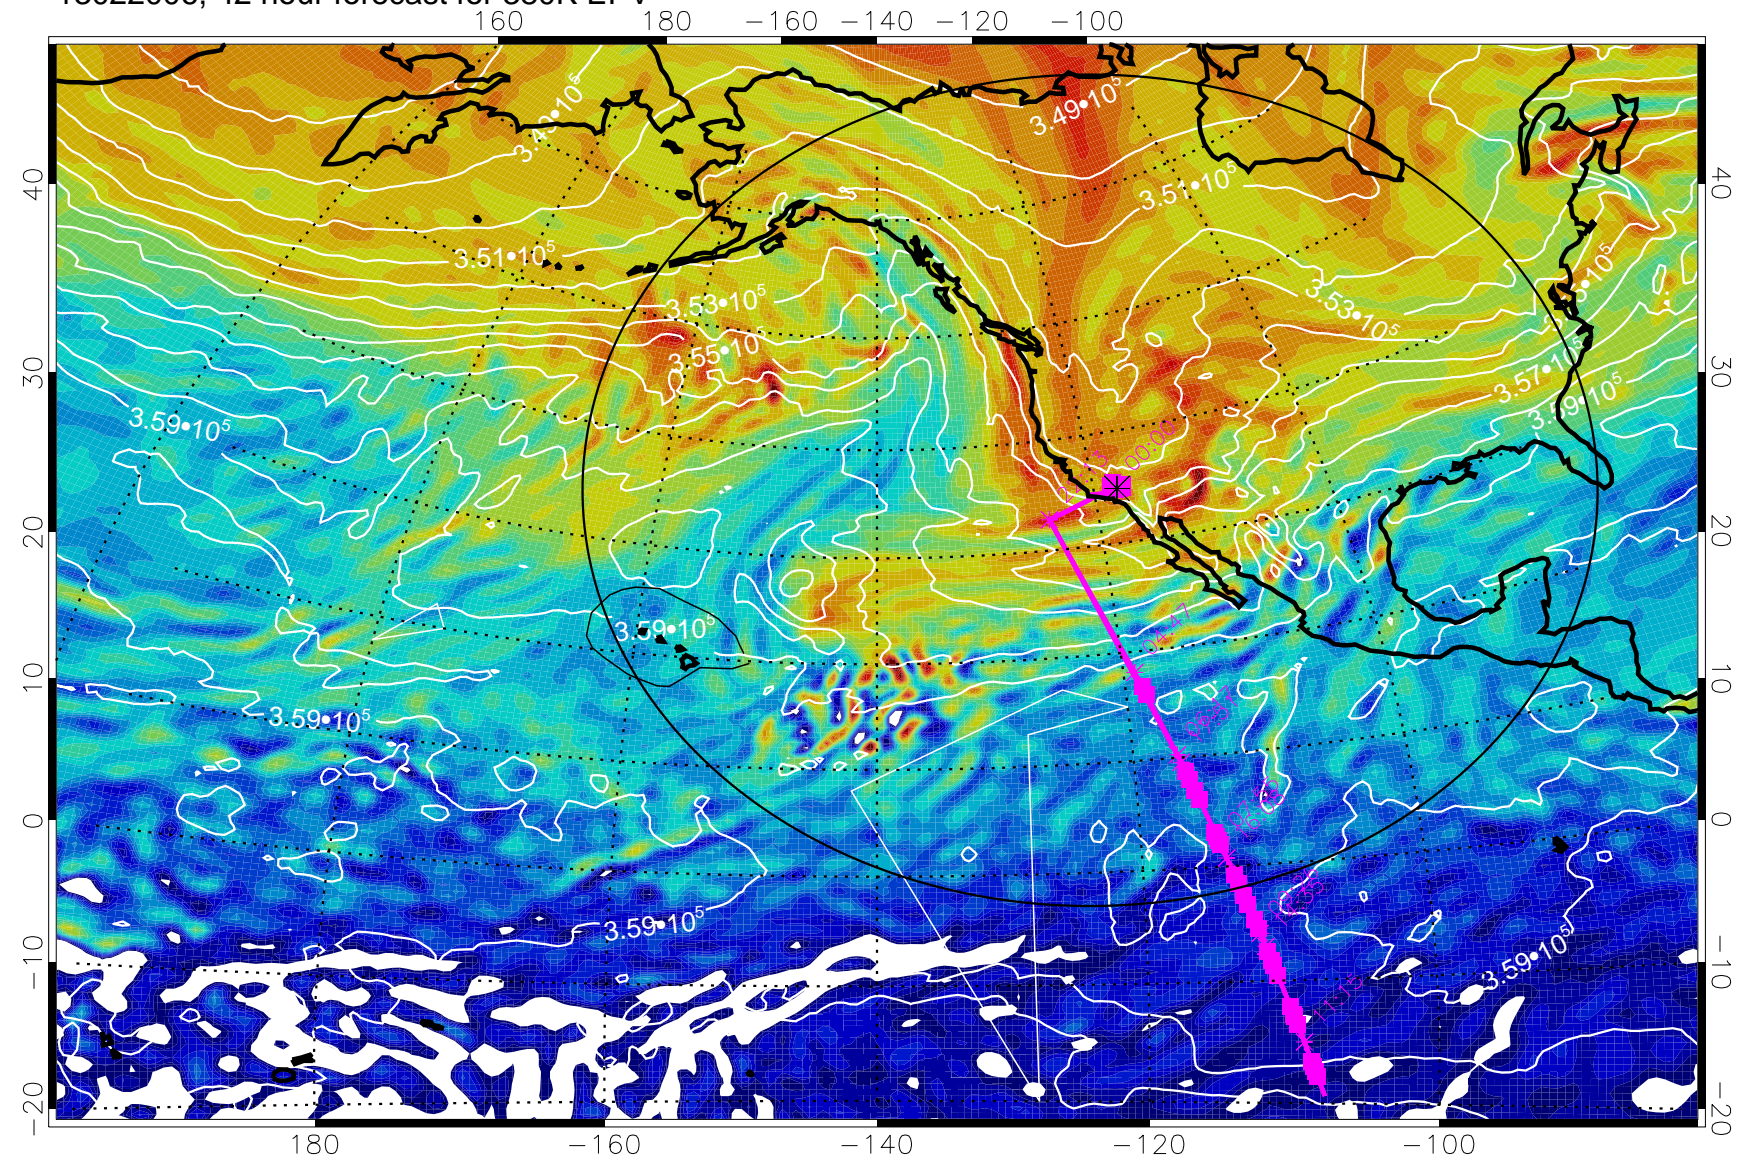

13021906, 18 hour forecast for 380K EPV

380K Montgomery Streamfunction, white

Range ring of 4055 km -- 13 hours GH round trip

13021912, 24 hour forecast for 380K EPV

380K Montgomery Streamfunction, white

Range ring of 4055 km -- 13 hours GH round trip

13021918, 30 hour forecast for 380K EPV

380K Montgomery Streamfunction, white

Range ring of 4055 km -- 13 hours GH round trip

13022000, 36 hour forecast for 380K EPV

380K Montgomery Streamfunction, white

Range ring of 4055 km -- 13 hours GH round trip

13022006, 42 hour forecast for 380K EPV

380K Montgomery Streamfunction, white

Range ring of 4055 km -- 13 hours GH round trip

13022012, 48 hour forecast for 380K EPV

380K Montgomery Streamfunction, white

Range ring of 4055 km -- 13 hours GH round trip

13022018, 54 hour forecast for 380K EPV

380K Montgomery Streamfunction, white

Range ring of 4055 km -- 13 hours GH round trip

13022100, 60 hour forecast for 380K EPV

380K Montgomery Streamfunction, white

Range ring of 4055 km -- 13 hours GH round trip