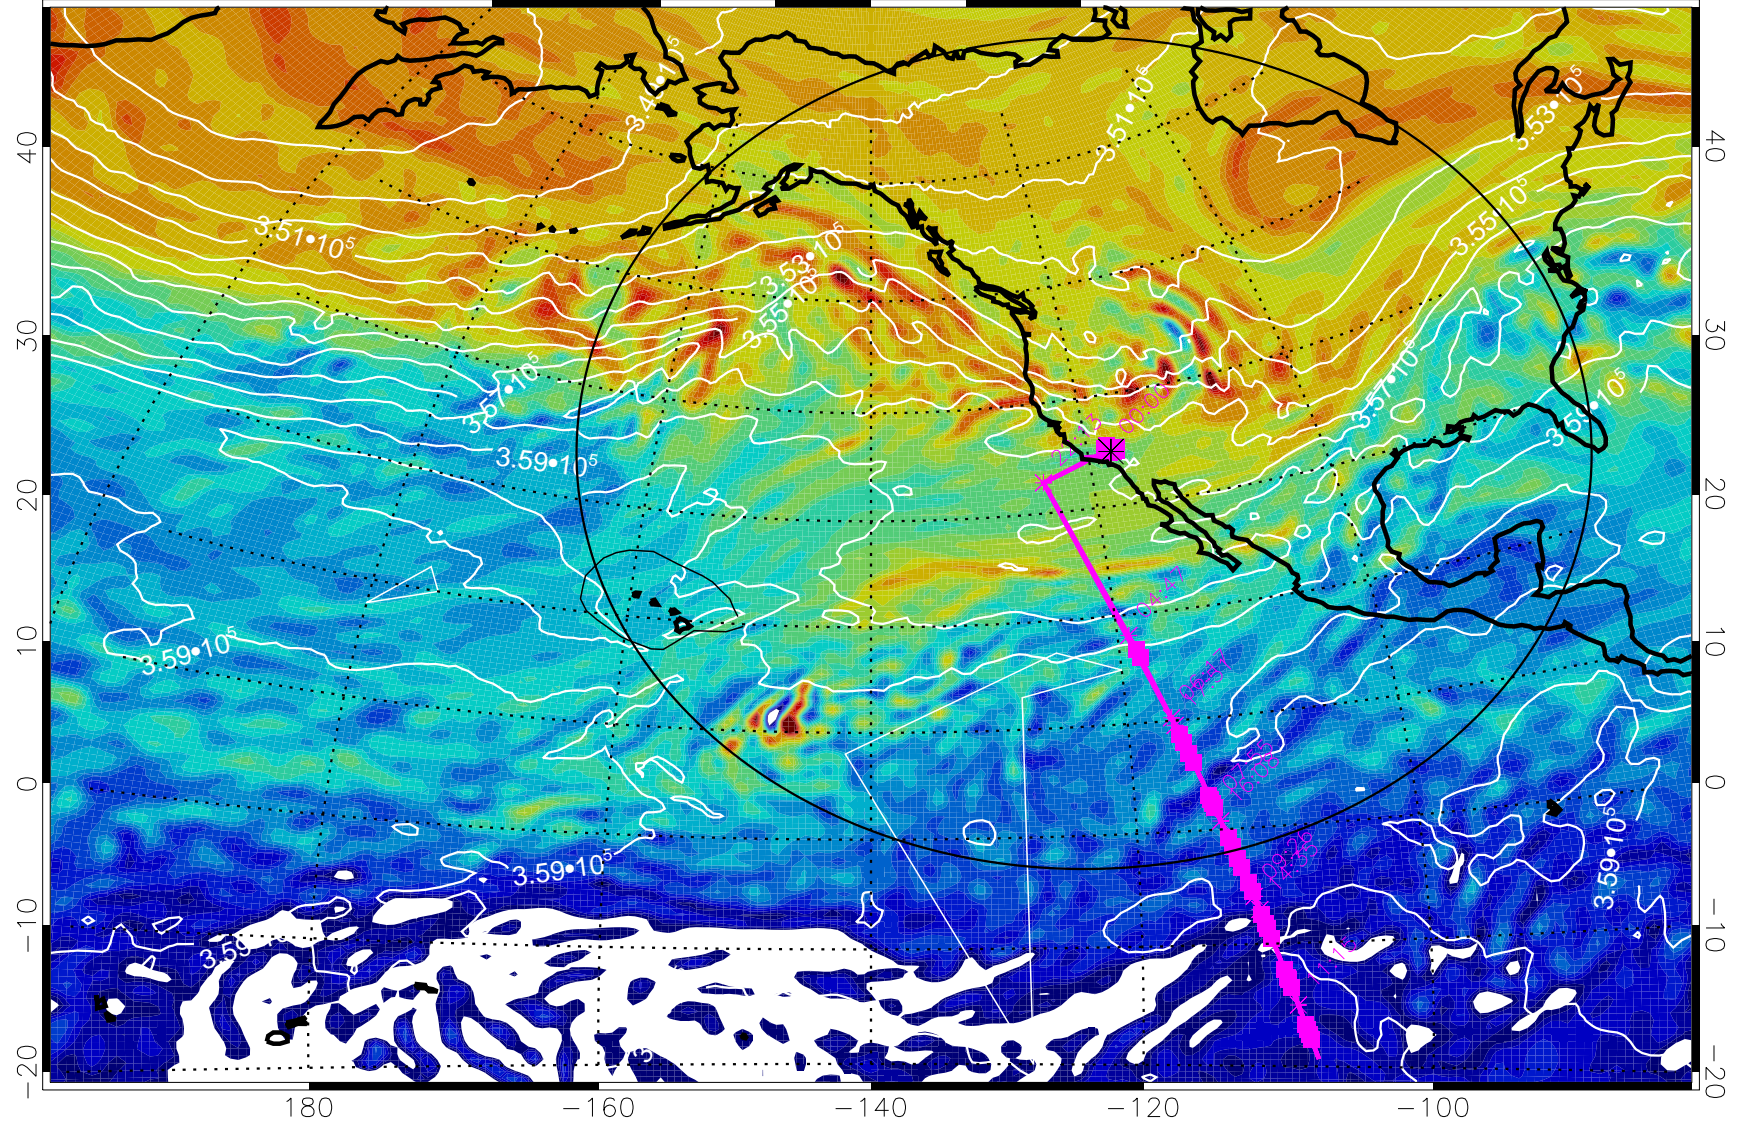

Range ring of 4055 km -- 13 hours GH round trip

13022212, 96 hour forecast for 380K EPV

160 180 -160 -140 -120 -100

380K Montgomery Streamfunction, white

Range ring of 4055 km -- 13 hours GH round trip

13022218, 102 hour forecast for 380K EPV

160 180 -160 -140 -120 -100

380K Montgomery Streamfunction, white

Range ring of 4055 km -- 13 hours GH round trip

13022300, 108 hour forecast for 380K EPV

160 180 -160 -140 -120 -100

380K Montgomery Streamfunction, white

Range ring of 4055 km -- 13 hours GH round trip

13022306, 114 hour forecast for 380K EPV

160 180 -160 -140 -120 -100

380K Montgomery Streamfunction, white

Range ring of 4055 km -- 13 hours GH round trip

13022312, 120 hour forecast for 380K EPV

160 180 -160 -140 -120 -100

380K Montgomery Streamfunction, white

Range ring of 4055 km -- 13 hours GH round trip