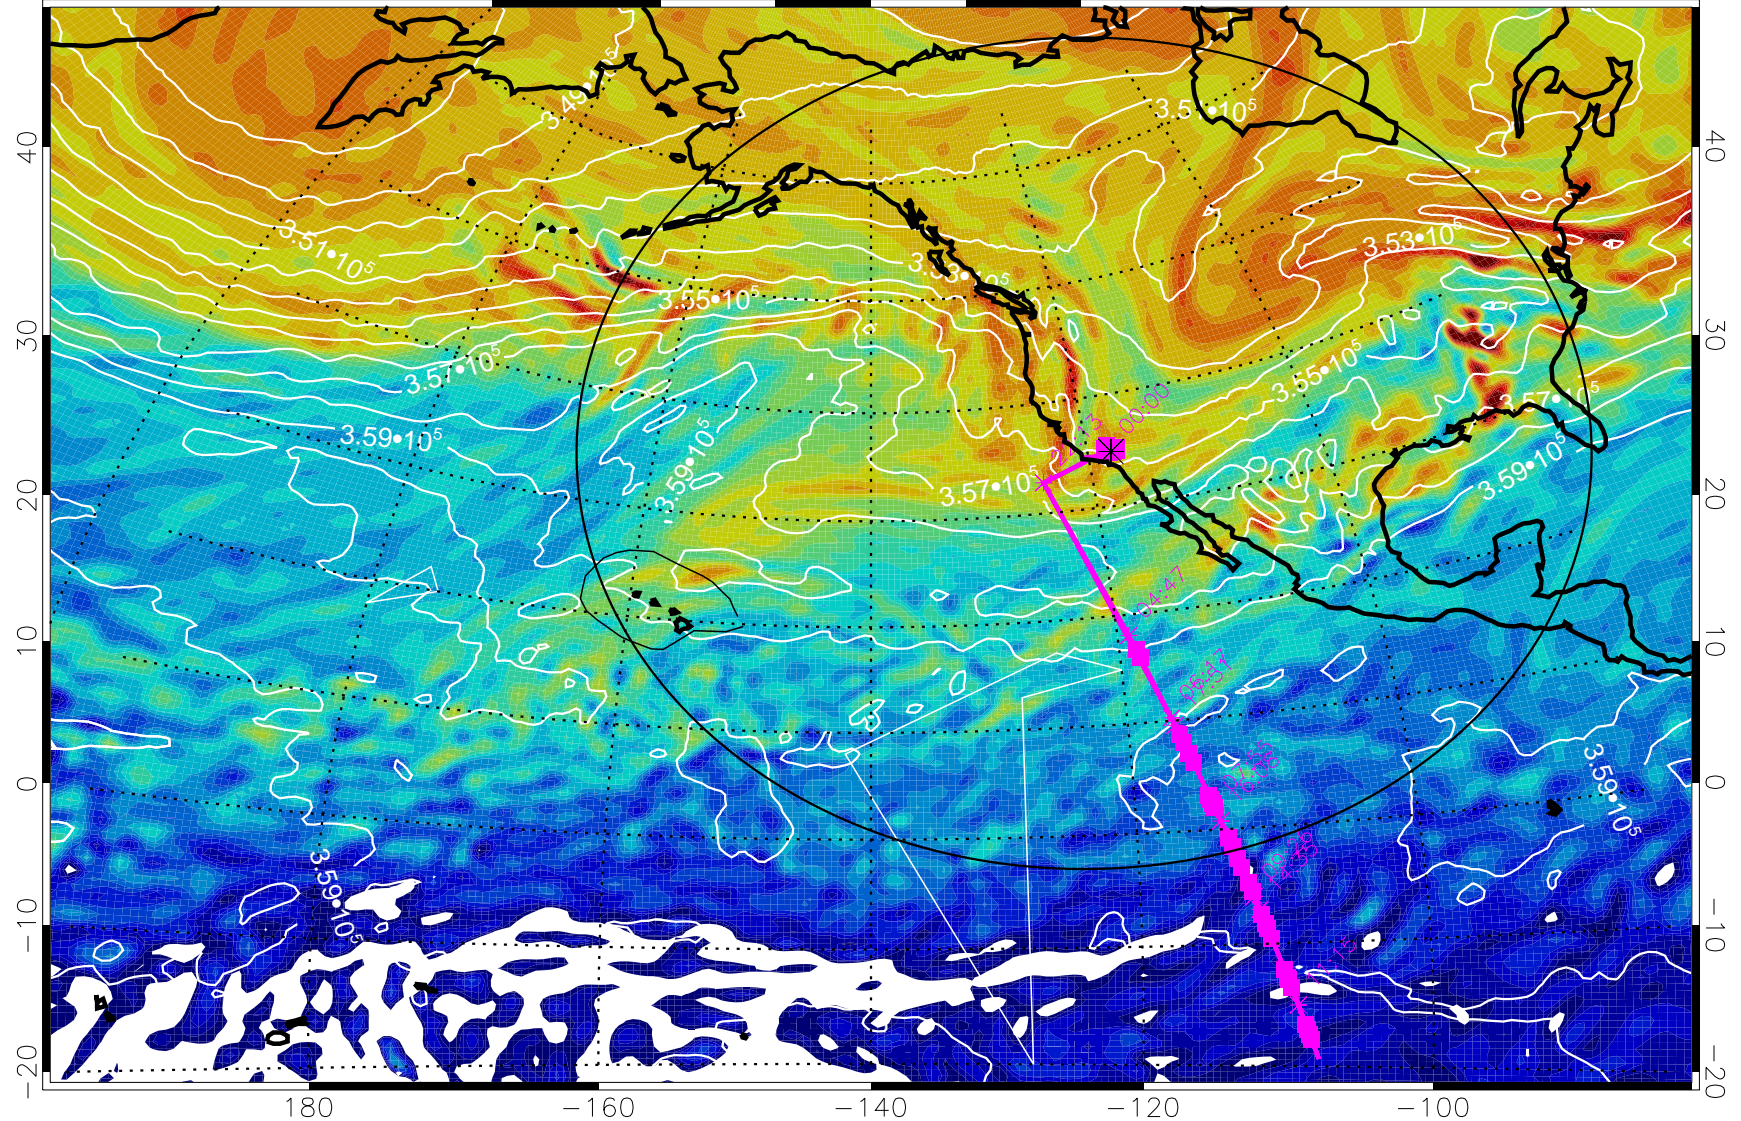

13022106, 66 hour forecast for 380K EPV

160 180 -160 -140 -120 -100

380K Montgomery Streamfunction, white

Range ring of 4055 km -- 13 hours GH round trip

13022112, 72 hour forecast for 380K EPV

160 180 -160 -140 -120 -100

380K Montgomery Streamfunction, white

Range ring of 4055 km -- 13 hours GH round trip

13022118, 78 hour forecast for 380K EPV

380K Montgomery Streamfunction, white

Range ring of 4055 km -- 13 hours GH round trip

13022200, 84 hour forecast for 380K EPV

160 180 -160 -140 -120 -100

380K Montgomery Streamfunction, white

Range ring of 4055 km -- 13 hours GH round trip

13022206, 90 hour forecast for 380K EPV

380K Montgomery Streamfunction, white

Range ring of 4055 km -- 13 hours GH round trip

13022212, 96 hour forecast for 380K EPV

160 180 -160 -140 -120 -100

380K Montgomery Streamfunction, white

Range ring of 4055 km -- 13 hours GH round trip

13022218, 102 hour forecast for 380K EPV