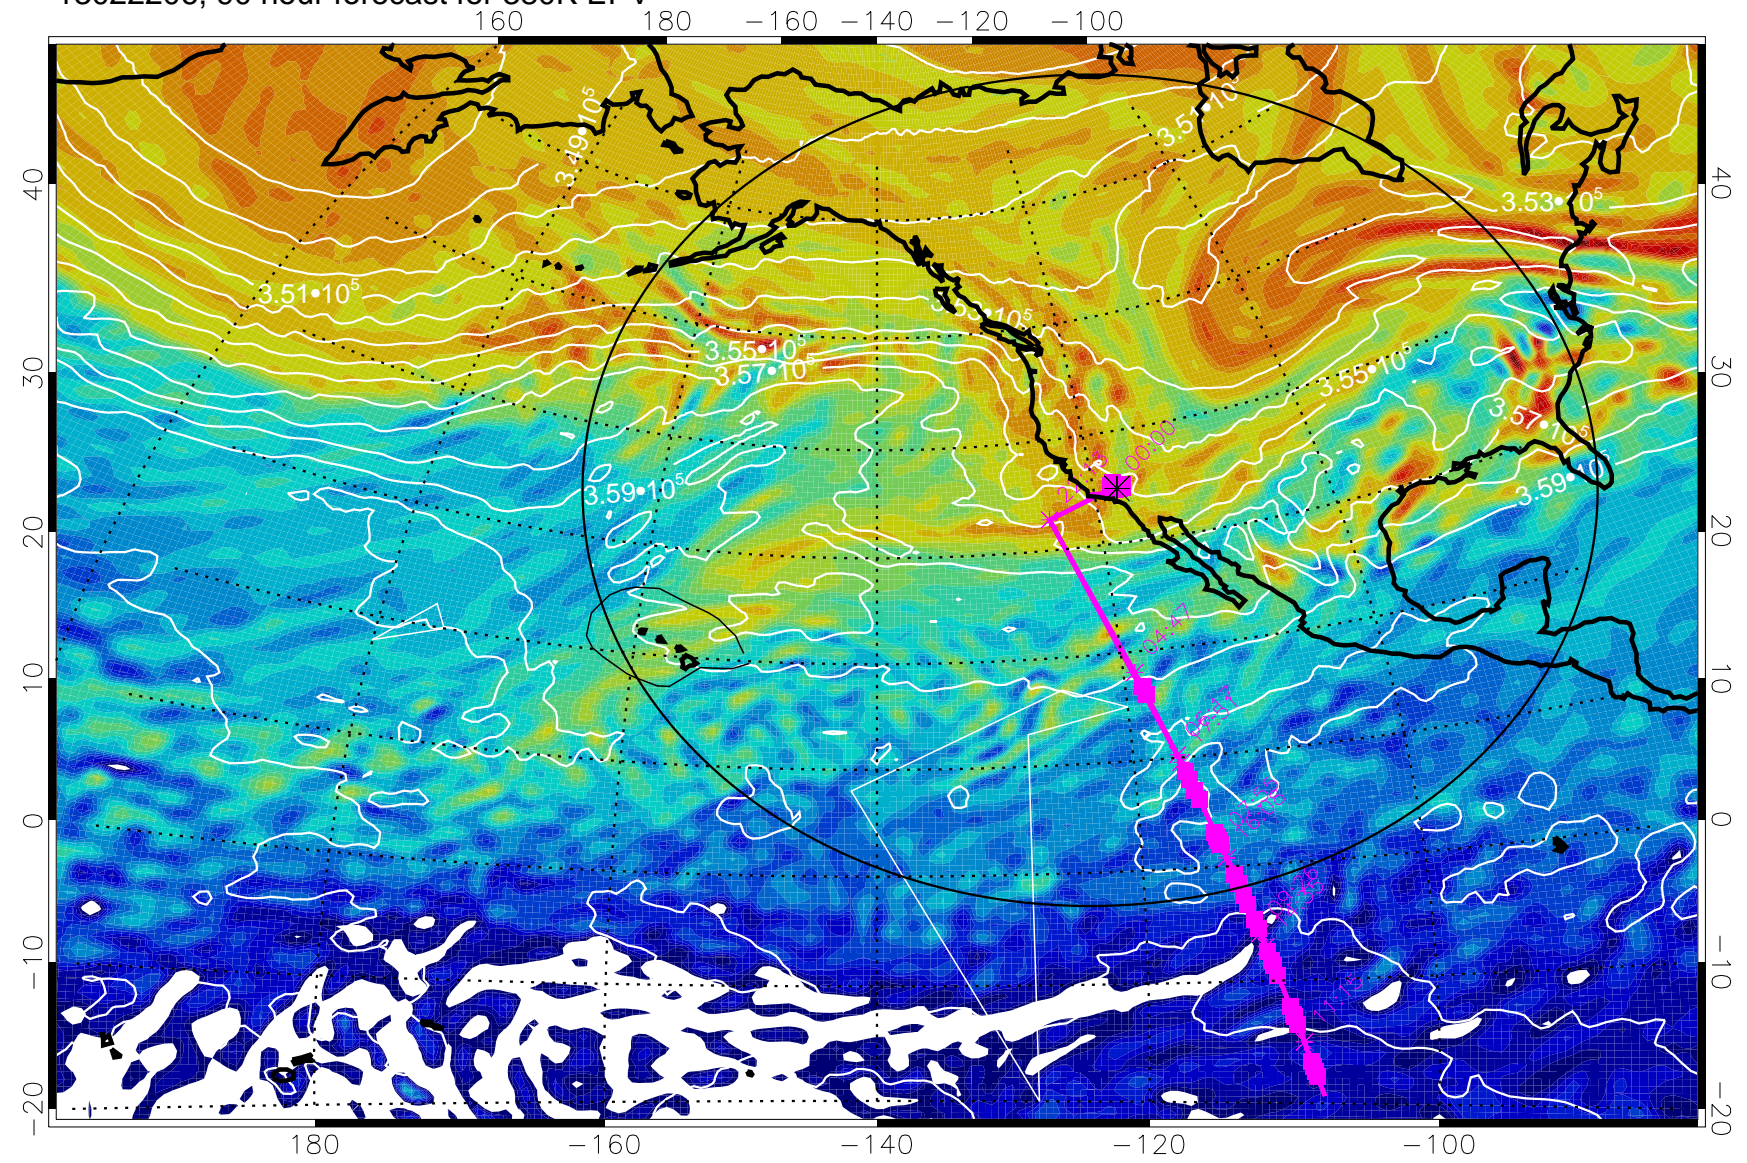

380K Montgomery Streamfunction, white

Range ring of 4055 km -- 13 hours GH round trip

13022118, 78 hour forecast for 380K EPV

380K Montgomery Streamfunction, white

Range ring of 4055 km -- 13 hours GH round trip

13022200, 84 hour forecast for 380K EPV

160 180 -160 -140 -120 -100

380K Montgomery Streamfunction, white

Range ring of 4055 km -- 13 hours GH round trip

13022206, 90 hour forecast for 380K EPV

380K Montgomery Streamfunction, white

Range ring of 4055 km -- 13 hours GH round trip

13022212, 96 hour forecast for 380K EPV

160 180 -160 -140 -120 -100

380K Montgomery Streamfunction, white

Range ring of 4055 km -- 13 hours GH round trip

13022218, 102 hour forecast for 380K EPV

160 180 -160 -140 -120 -100

380K Montgomery Streamfunction, white

Range ring of 4055 km -- 13 hours GH round trip

13022300, 108 hour forecast for 380K EPV

160 180 -160 -140 -120 -100

380K Montgomery Streamfunction, white