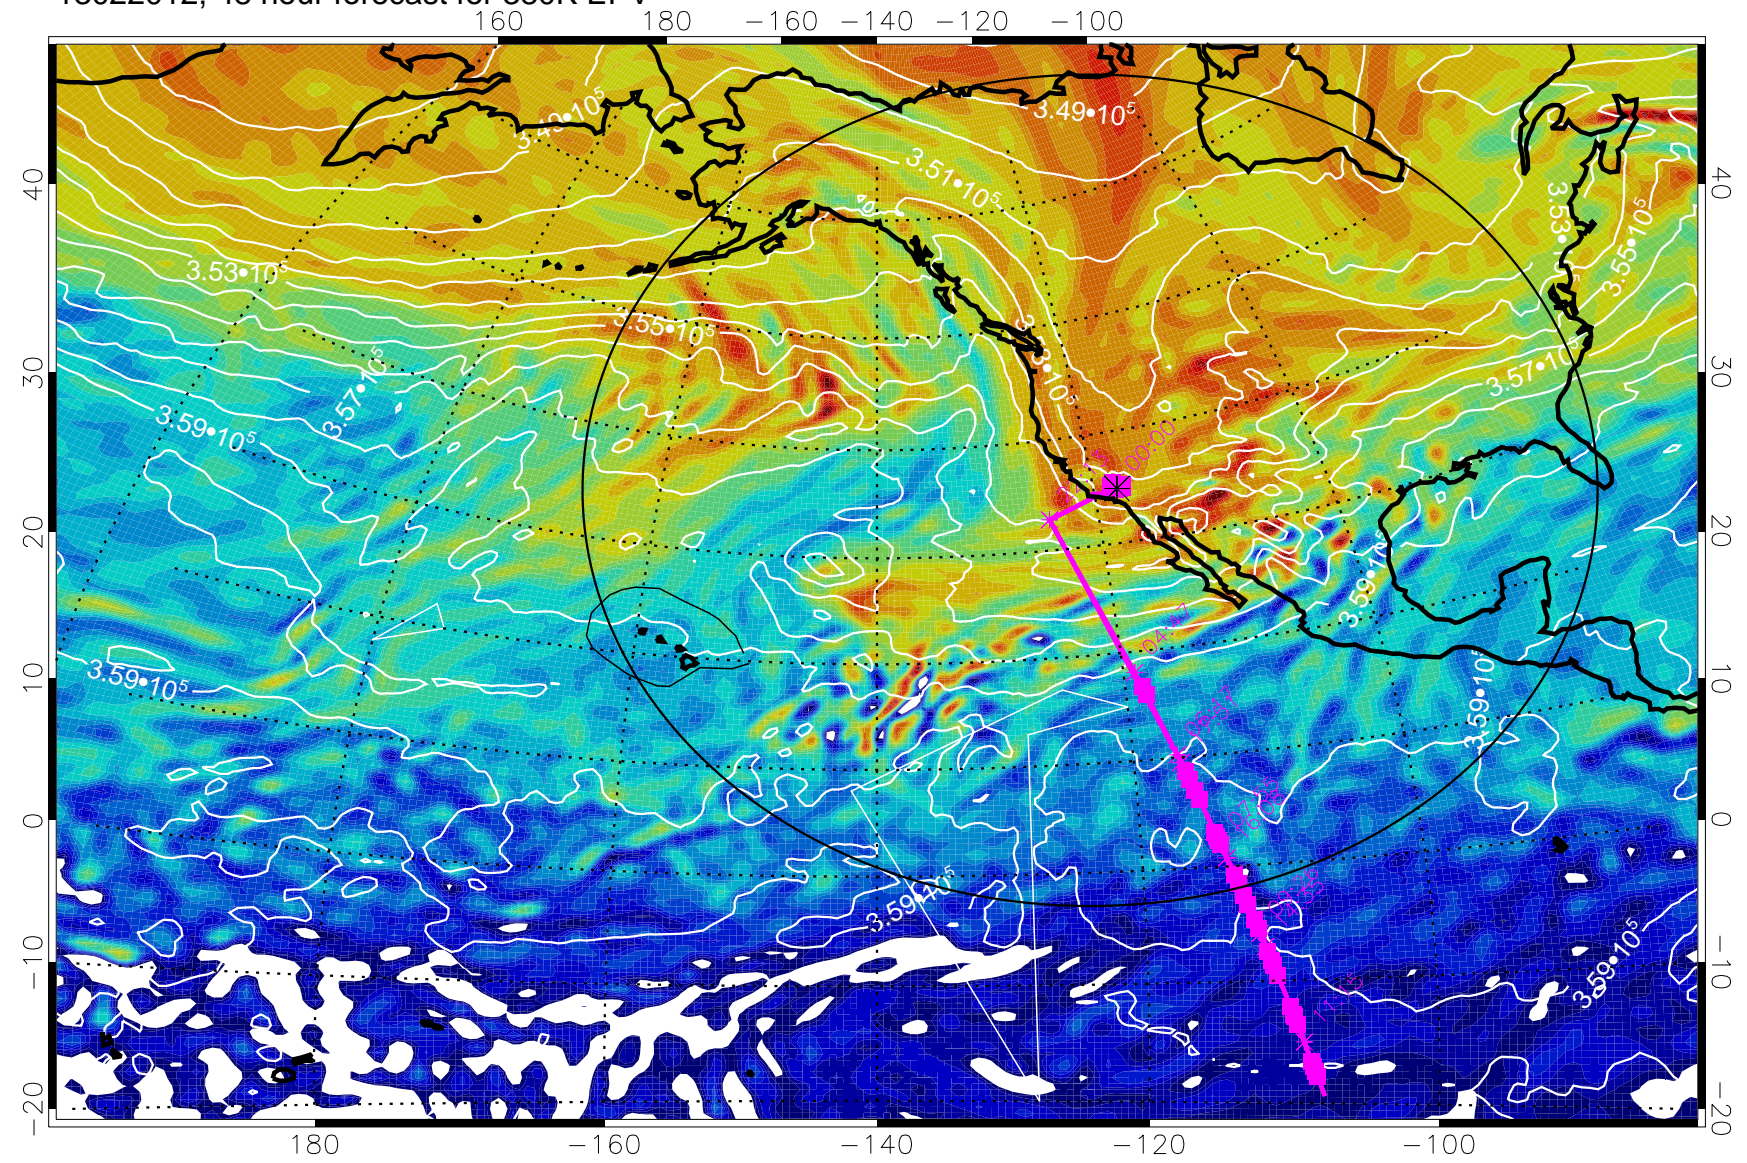

13021918, 30 hour forecast for 380K EPV

380K Montgomery Streamfunction, white

Range ring of 4055 km -- 13 hours GH round trip

13022000, 36 hour forecast for 380K EPV

380K Montgomery Streamfunction, white

Range ring of 4055 km -- 13 hours GH round trip

13022006, 42 hour forecast for 380K EPV

380K Montgomery Streamfunction, white

Range ring of 4055 km -- 13 hours GH round trip

13022012, 48 hour forecast for 380K EPV

380K Montgomery Streamfunction, white

Range ring of 4055 km -- 13 hours GH round trip

13022018, 54 hour forecast for 380K EPV

380K Montgomery Streamfunction, white

Range ring of 4055 km -- 13 hours GH round trip

13022100, 60 hour forecast for 380K EPV

380K Montgomery Streamfunction, white

Range ring of 4055 km -- 13 hours GH round trip

13022106, 66 hour forecast for 380K EPV

160 180 -160 -140 -120 -100

380K Montgomery Streamfunction, white

Range ring of 4055 km -- 13 hours GH round trip

13022112, 72 hour forecast for 380K EPV

160 180 -160 -140 -120 -100