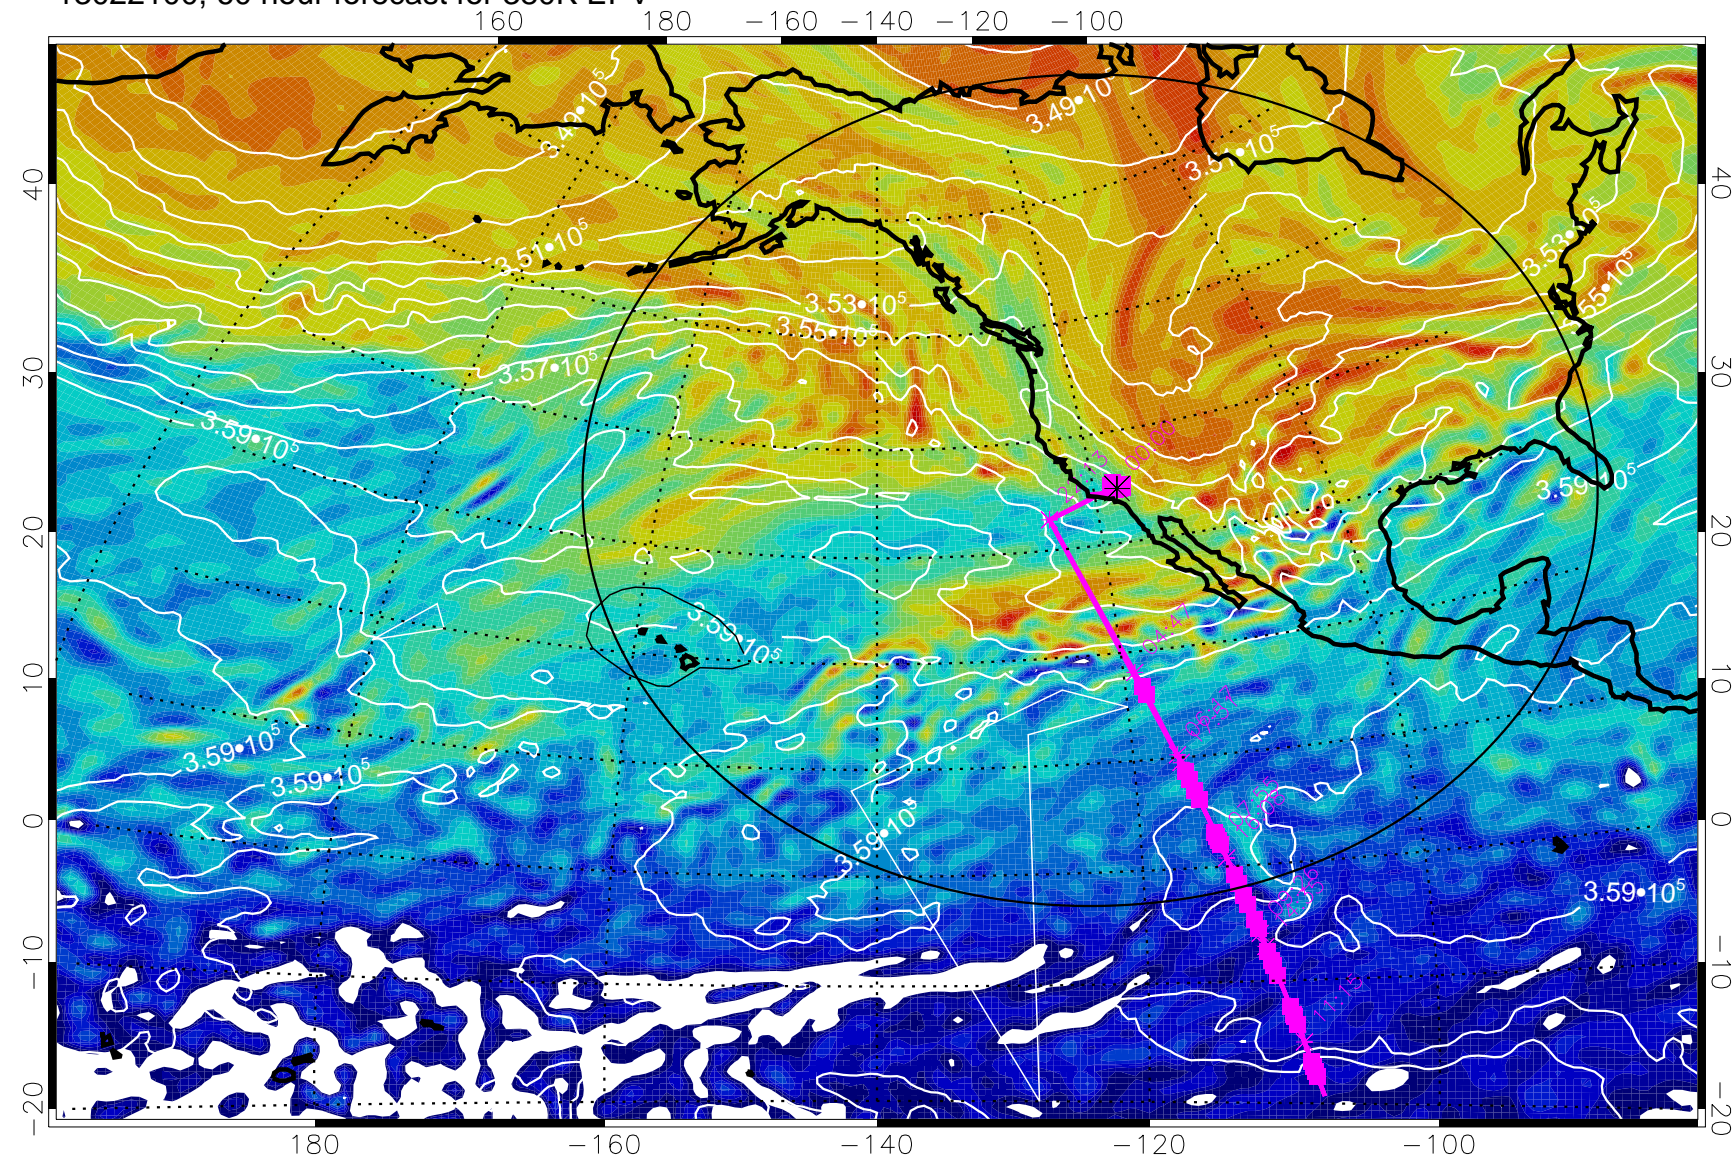

13021918, 30 hour forecast for 380K EPV

380K Montgomery Streamfunction, white

Range ring of 4055 km -- 13 hours GH round trip

13022000, 36 hour forecast for 380K EPV

380K Montgomery Streamfunction, white

Range ring of 4055 km -- 13 hours GH round trip

13022006, 42 hour forecast for 380K EPV

380K Montgomery Streamfunction, white

Range ring of 4055 km -- 13 hours GH round trip

13022012, 48 hour forecast for 380K EPV

380K Montgomery Streamfunction, white

Range ring of 4055 km -- 13 hours GH round trip

13022018, 54 hour forecast for 380K EPV

380K Montgomery Streamfunction, white

Range ring of 4055 km -- 13 hours GH round trip

13022100, 60 hour forecast for 380K EPV

380K Montgomery Streamfunction, white

Range ring of 4055 km -- 13 hours GH round trip

13022106, 66 hour forecast for 380K EPV

160 180 -160 -140 -120 -100

380K Montgomery Streamfunction, white

Range ring of 4055 km -- 13 hours GH round trip

13022112, 72 hour forecast for 380K EPV

160 180 -160 -140 -120 -100