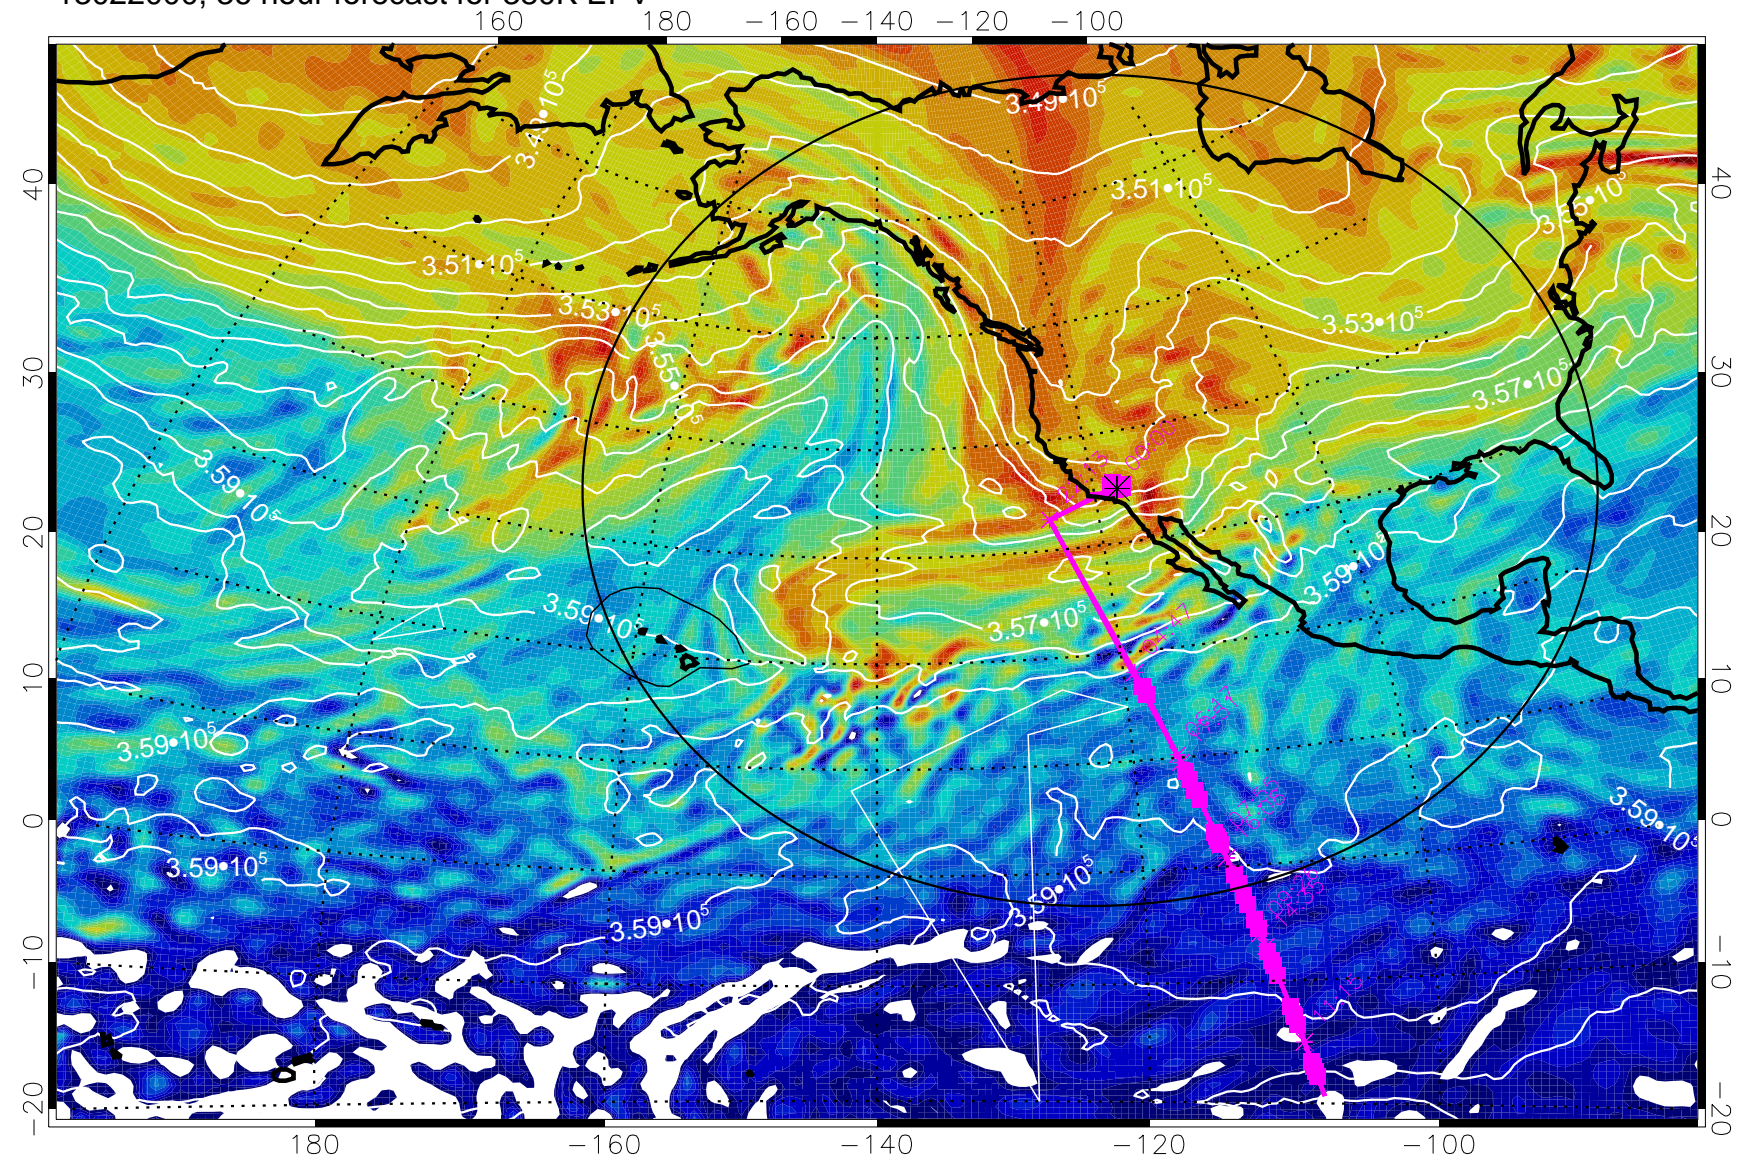

13021818, 6 hour forecast for 380K EPV

380K Montgomery Streamfunction, white

Range ring of 4055 km -- 13 hours GH round trip

13021900, 12 hour forecast for 380K EPV

380K Montgomery Streamfunction, white

Range ring of 4055 km -- 13 hours GH round trip

13021906, 18 hour forecast for 380K EPV

380K Montgomery Streamfunction, white

Range ring of 4055 km -- 13 hours GH round trip

13021912, 24 hour forecast for 380K EPV

380K Montgomery Streamfunction, white

Range ring of 4055 km -- 13 hours GH round trip

13021918, 30 hour forecast for 380K EPV

380K Montgomery Streamfunction, white

Range ring of 4055 km -- 13 hours GH round trip

13022000, 36 hour forecast for 380K EPV

380K Montgomery Streamfunction, white

Range ring of 4055 km -- 13 hours GH round trip

13022006, 42 hour forecast for 380K EPV

380K Montgomery Streamfunction, white

Range ring of 4055 km -- 13 hours GH round trip

13022012, 48 hour forecast for 380K EPV

380K Montgomery Streamfunction, white

Range ring of 4055 km -- 13 hours GH round trip