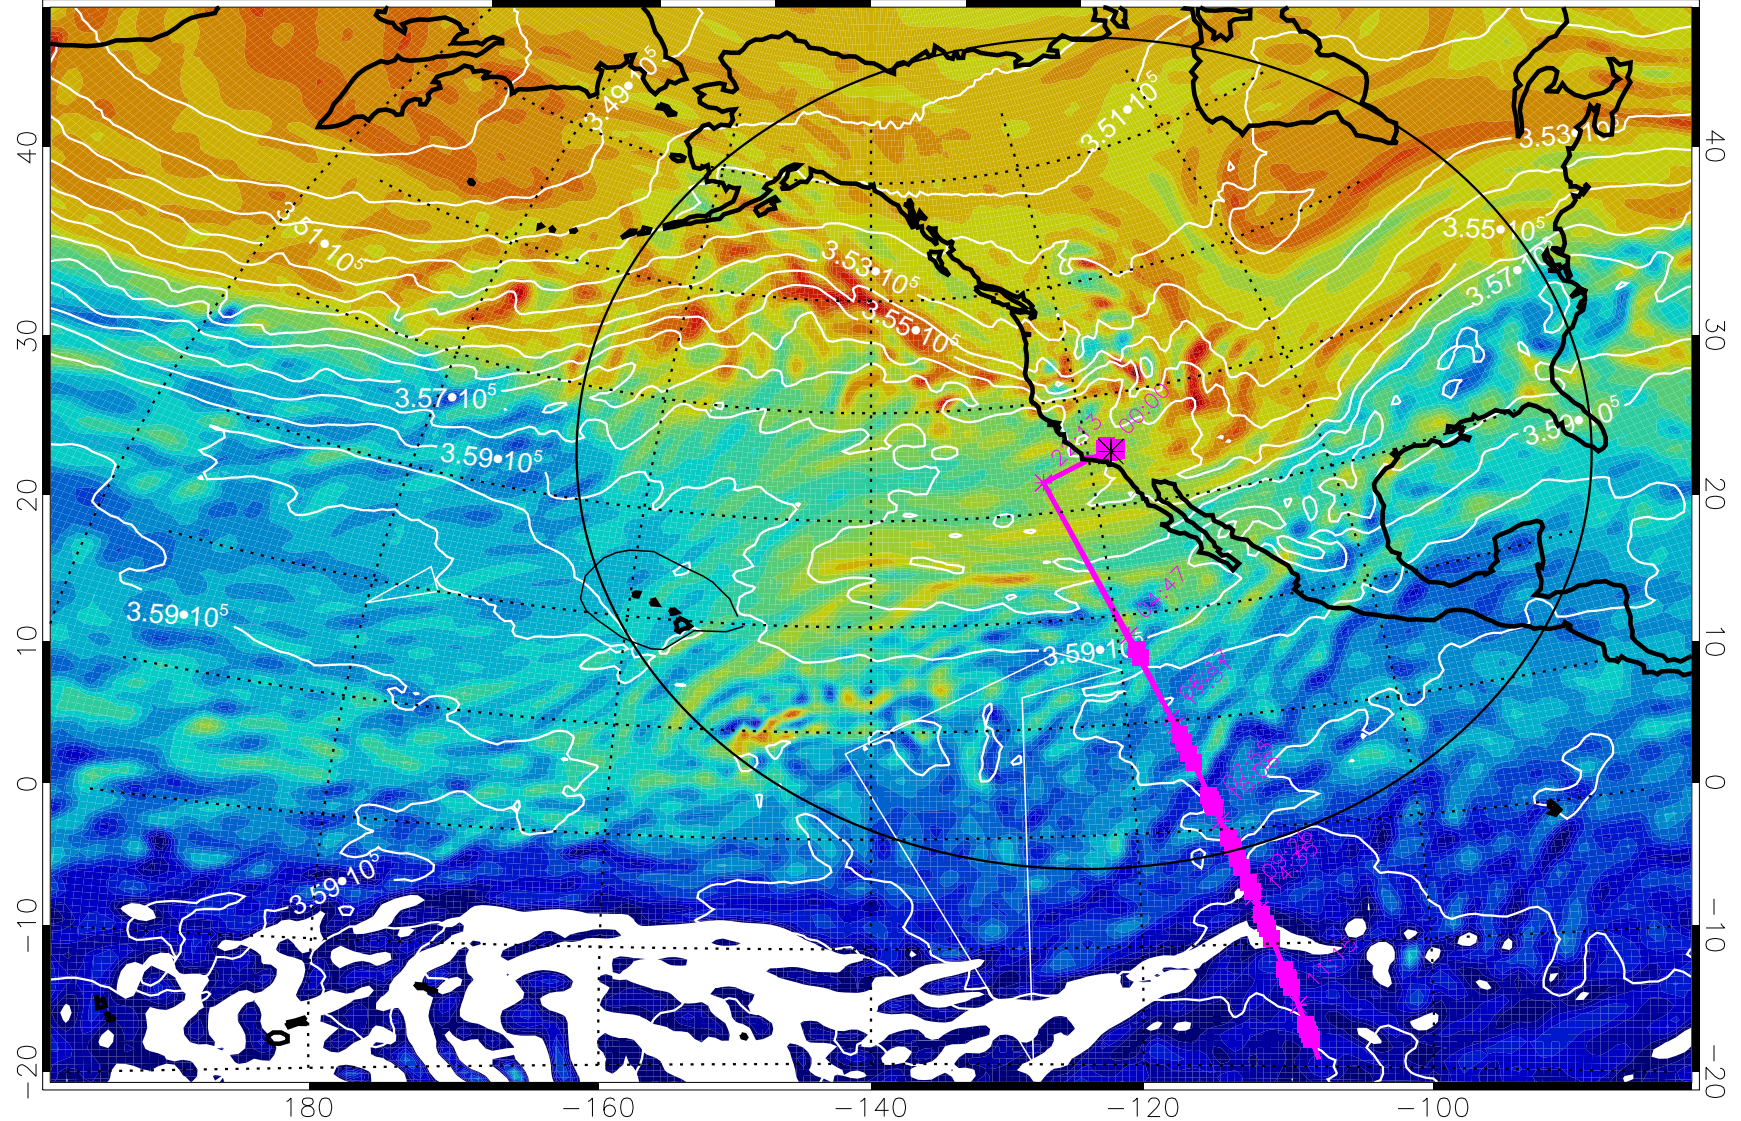

Range ring of 4055 km -- 13 hours GH round trip

13022212, 96 hour forecast for 380K EPV

160 180 -160 -140 -120 -100

380K Montgomery Streamfunction, white

Range ring of 4055 km -- 13 hours GH round trip

13022218, 102 hour forecast for 380K EPV

160 180 -160 -140 -120 -100

380K Montgomery Streamfunction, white

Range ring of 4055 km -- 13 hours GH round trip

13022300, 108 hour forecast for 380K EPV

160 180 -160 -140 -120 -100

380K Montgomery Streamfunction, white

Range ring of 4055 km -- 13 hours GH round trip

13022306, 114 hour forecast for 380K EPV

160 180 -160 -140 -120 -100

380K Montgomery Streamfunction, white

Range ring of 4055 km -- 13 hours GH round trip

13022312, 120 hour forecast for 380K EPV

160 180 -160 -140 -120 -100

380K Montgomery Streamfunction, white

Range ring of 4055 km -- 13 hours GH round trip