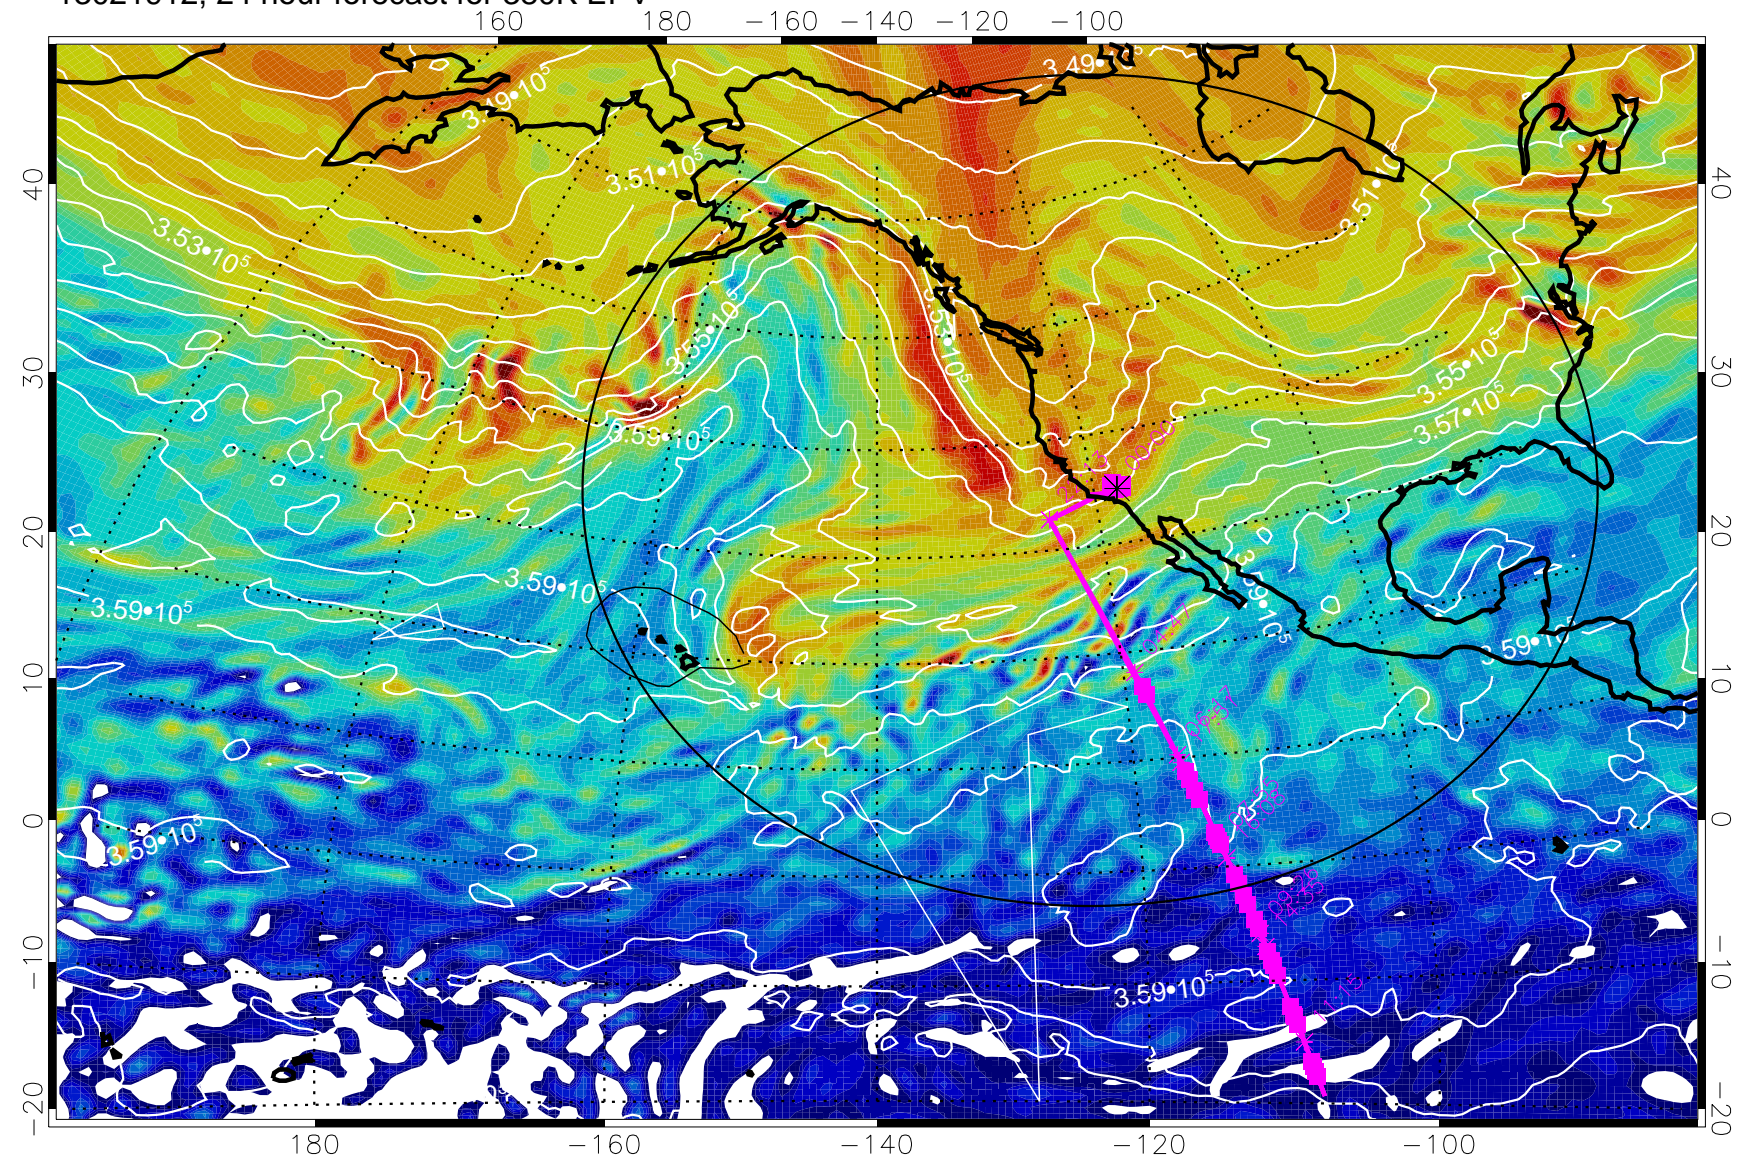

13021818, 6 hour forecast for 380K EPV

380K Montgomery Streamfunction, white

Range ring of 4055 km -- 13 hours GH round trip

13021900, 12 hour forecast for 380K EPV

380K Montgomery Streamfunction, white

Range ring of 4055 km -- 13 hours GH round trip

13021906, 18 hour forecast for 380K EPV

380K Montgomery Streamfunction, white

Range ring of 4055 km -- 13 hours GH round trip

13021912, 24 hour forecast for 380K EPV

380K Montgomery Streamfunction, white

Range ring of 4055 km -- 13 hours GH round trip

13021918, 30 hour forecast for 380K EPV

380K Montgomery Streamfunction, white

Range ring of 4055 km -- 13 hours GH round trip

13022000, 36 hour forecast for 380K EPV

380K Montgomery Streamfunction, white

Range ring of 4055 km -- 13 hours GH round trip

13022006, 42 hour forecast for 380K EPV

380K Montgomery Streamfunction, white

Range ring of 4055 km -- 13 hours GH round trip

13022012, 48 hour forecast for 380K EPV

380K Montgomery Streamfunction, white

Range ring of 4055 km -- 13 hours GH round trip