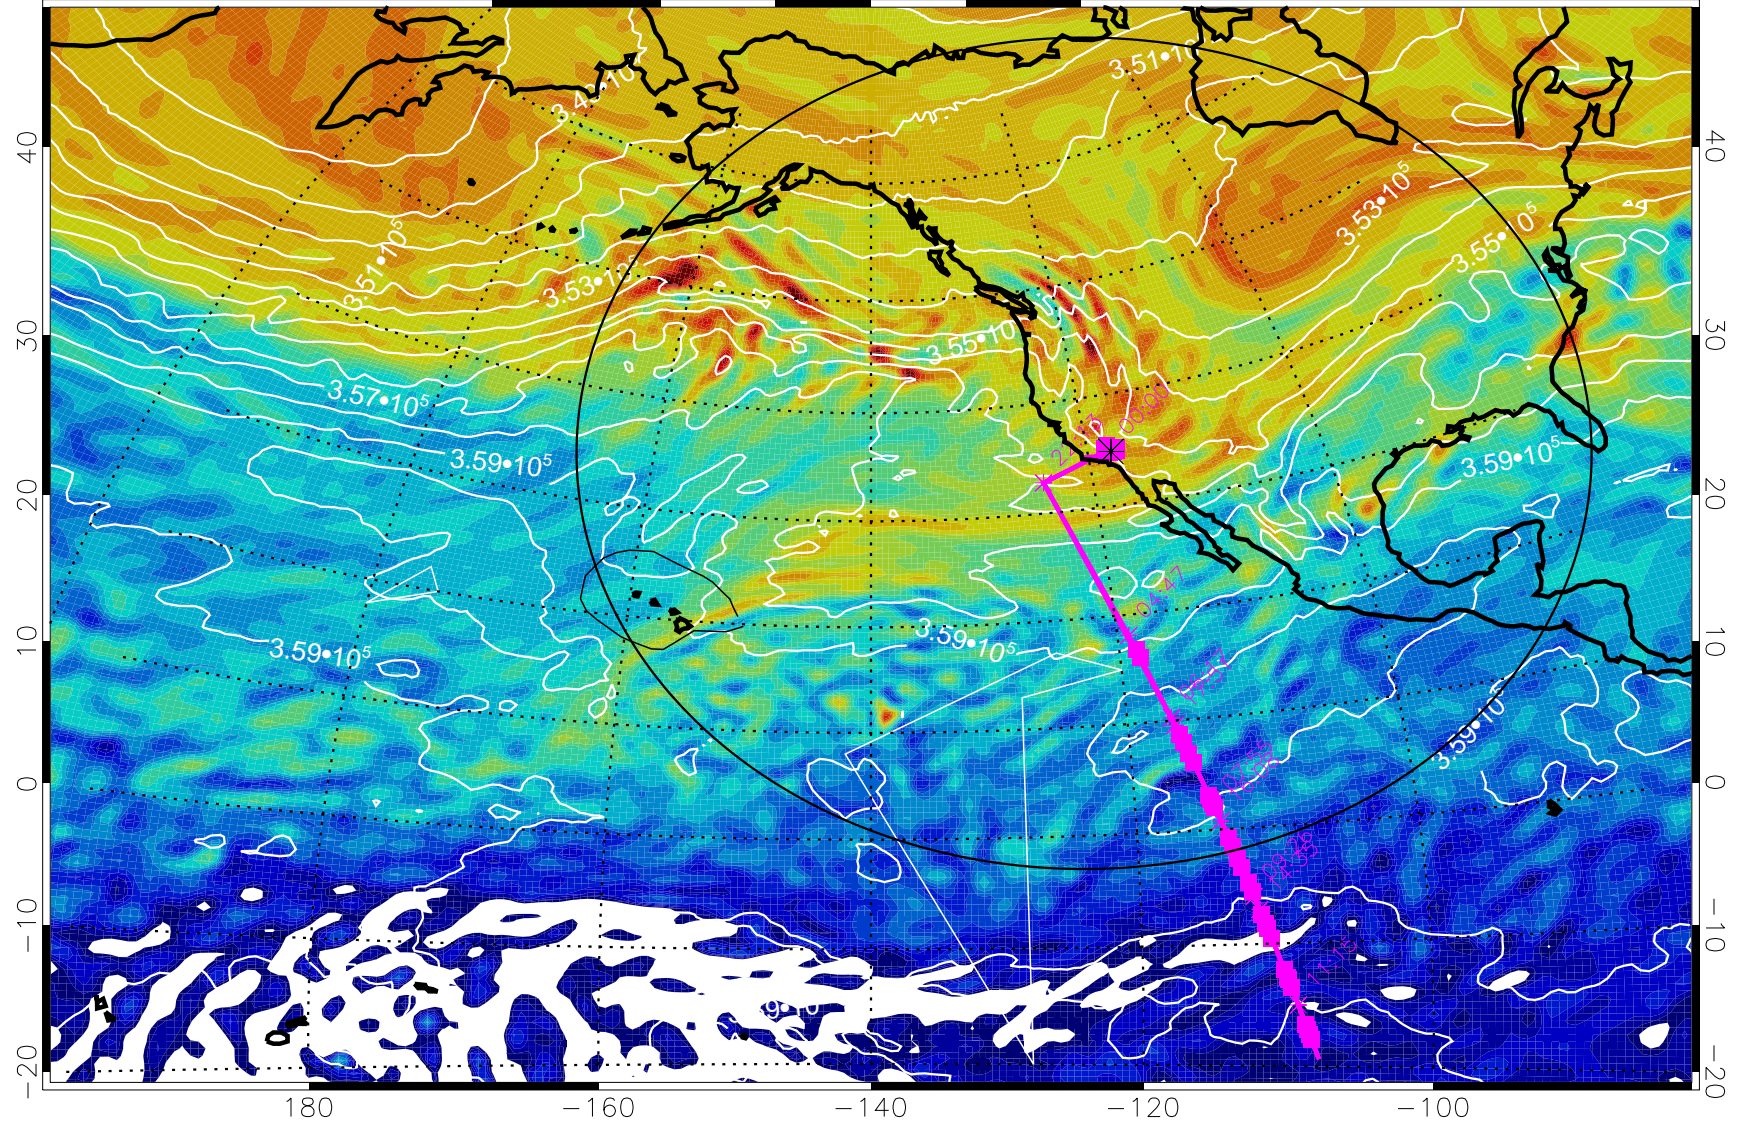

13022200, 84 hour forecast for 380K EPV

160 180 -160 -140 -120 -100

380K Montgomery Streamfunction, white

Range ring of 4055 km -- 13 hours GH round trip

13022206, 90 hour forecast for 380K EPV

380K Montgomery Streamfunction, white

Range ring of 4055 km -- 13 hours GH round trip

13022212, 96 hour forecast for 380K EPV

160 180 -160 -140 -120 -100

380K Montgomery Streamfunction, white

Range ring of 4055 km -- 13 hours GH round trip

13022218, 102 hour forecast for 380K EPV

160 180 -160 -140 -120 -100

380K Montgomery Streamfunction, white

Range ring of 4055 km -- 13 hours GH round trip

13022300, 108 hour forecast for 380K EPV

160 180 -160 -140 -120 -100

380K Montgomery Streamfunction, white

Range ring of 4055 km -- 13 hours GH round trip

13022306, 114 hour forecast for 380K EPV

160 180 -160 -140 -120 -100

380K Montgomery Streamfunction, white

Range ring of 4055 km -- 13 hours GH round trip

13022312, 120 hour forecast for 380K EPV