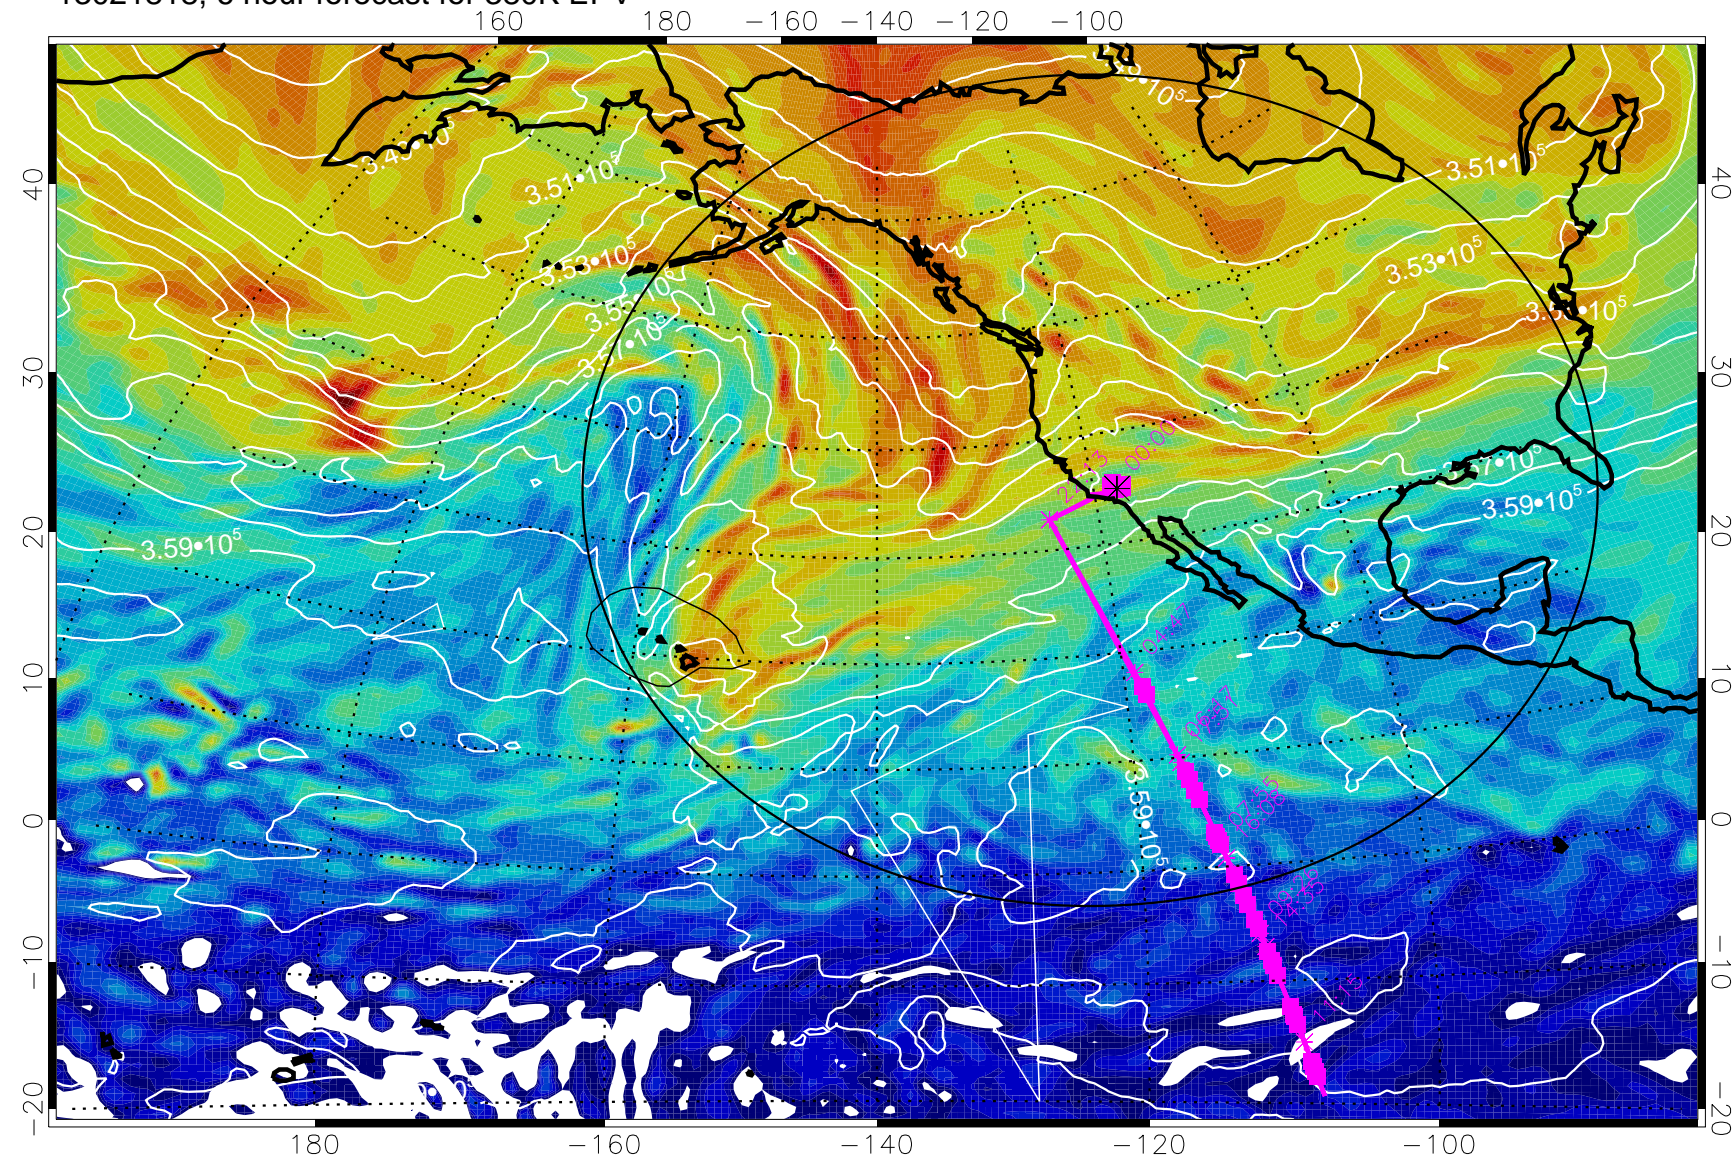

13021818, 6 hour forecast for 380K EPV

380K Montgomery Streamfunction, white

Range ring of 4055 km -- 13 hours GH round trip

13021900, 12 hour forecast for 380K EPV

380K Montgomery Streamfunction, white

Range ring of 4055 km -- 13 hours GH round trip

13021906, 18 hour forecast for 380K EPV

380K Montgomery Streamfunction, white

Range ring of 4055 km -- 13 hours GH round trip

13021912, 24 hour forecast for 380K EPV

380K Montgomery Streamfunction, white

Range ring of 4055 km -- 13 hours GH round trip

13021918, 30 hour forecast for 380K EPV

380K Montgomery Streamfunction, white

Range ring of 4055 km -- 13 hours GH round trip

13022000, 36 hour forecast for 380K EPV

380K Montgomery Streamfunction, white

Range ring of 4055 km -- 13 hours GH round trip

13022006, 42 hour forecast for 380K EPV

380K Montgomery Streamfunction, white

Range ring of 4055 km -- 13 hours GH round trip

13022012, 48 hour forecast for 380K EPV

380K Montgomery Streamfunction, white

Range ring of 4055 km -- 13 hours GH round trip