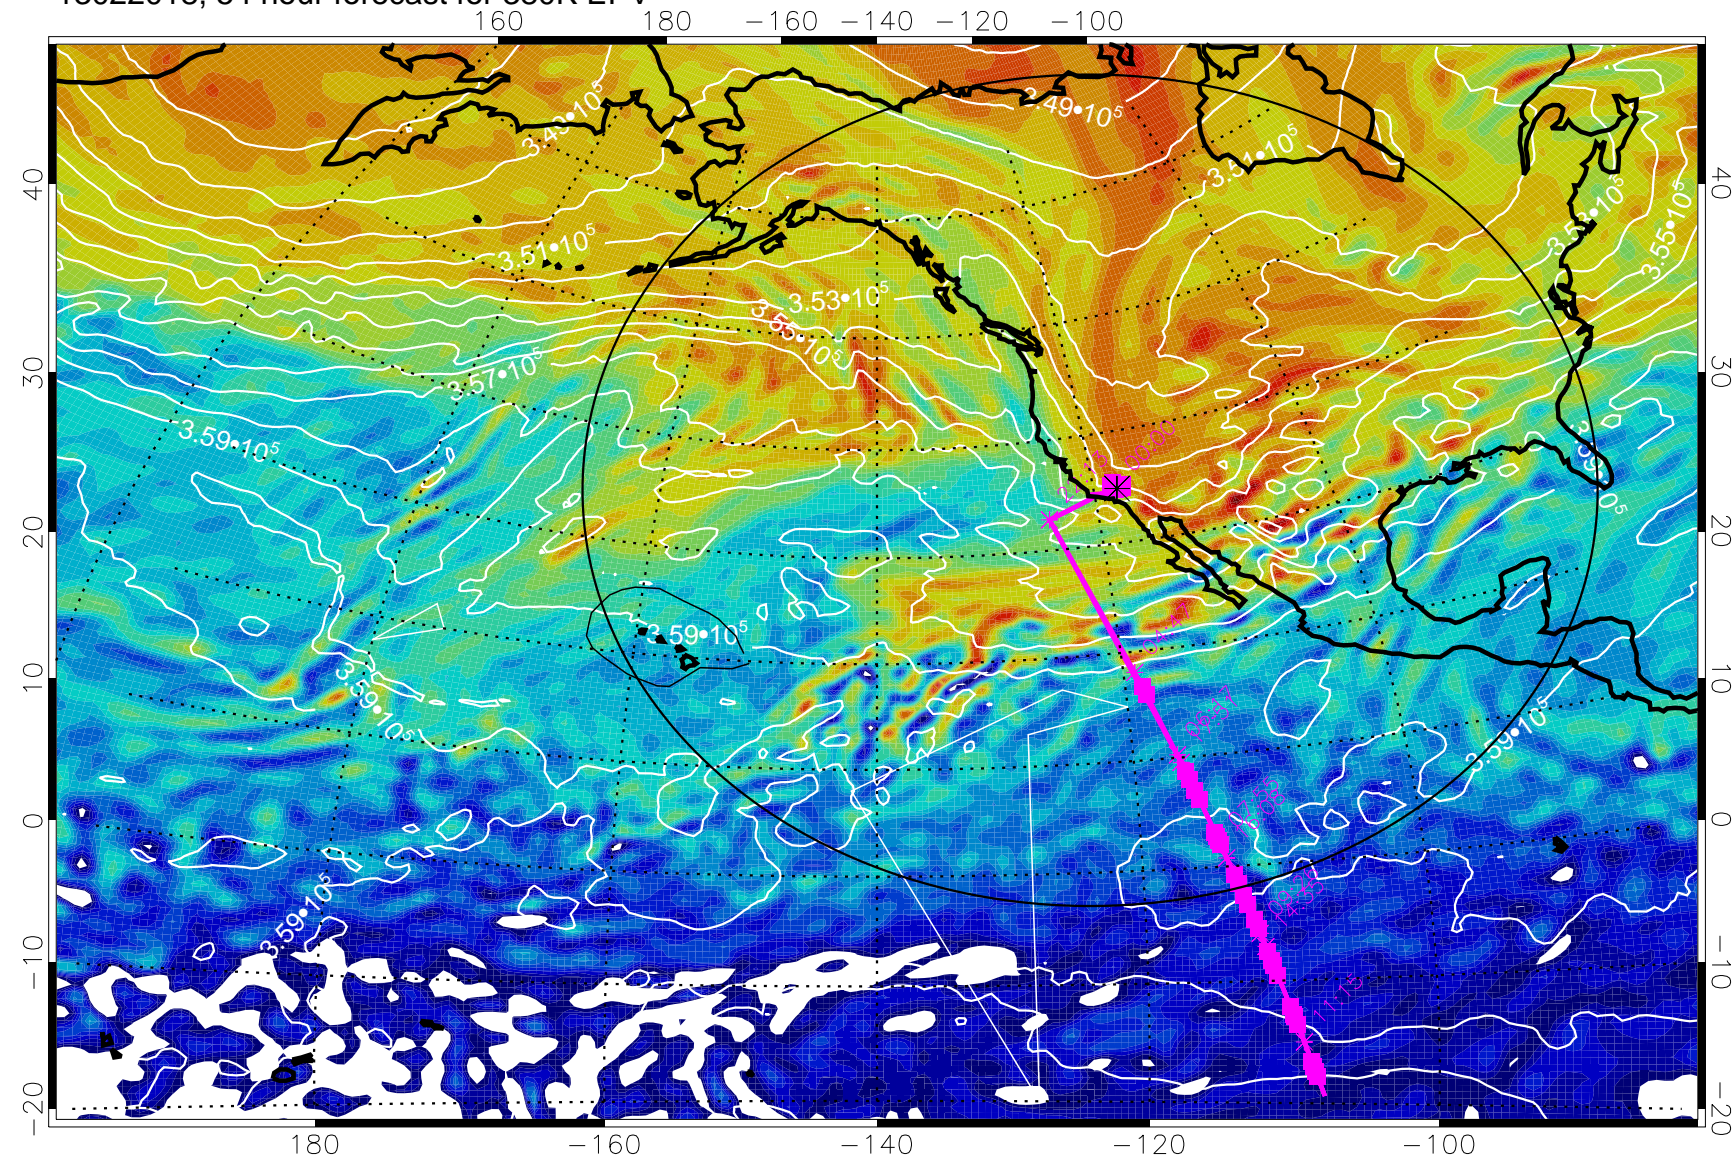

13021918, 30 hour forecast for 380K EPV

380K Montgomery Streamfunction, white

Range ring of 4055 km -- 13 hours GH round trip

13022000, 36 hour forecast for 380K EPV

380K Montgomery Streamfunction, white

Range ring of 4055 km -- 13 hours GH round trip

13022006, 42 hour forecast for 380K EPV

380K Montgomery Streamfunction, white

Range ring of 4055 km -- 13 hours GH round trip

13022012, 48 hour forecast for 380K EPV

380K Montgomery Streamfunction, white

Range ring of 4055 km -- 13 hours GH round trip

13022018, 54 hour forecast for 380K EPV

380K Montgomery Streamfunction, white

Range ring of 4055 km -- 13 hours GH round trip

13022100, 60 hour forecast for 380K EPV

380K Montgomery Streamfunction, white

Range ring of 4055 km -- 13 hours GH round trip

13022106, 66 hour forecast for 380K EPV

160 180 -160 -140 -120 -100

380K Montgomery Streamfunction, white

Range ring of 4055 km -- 13 hours GH round trip

13022112, 72 hour forecast for 380K EPV

160 180 -160 -140 -120 -100