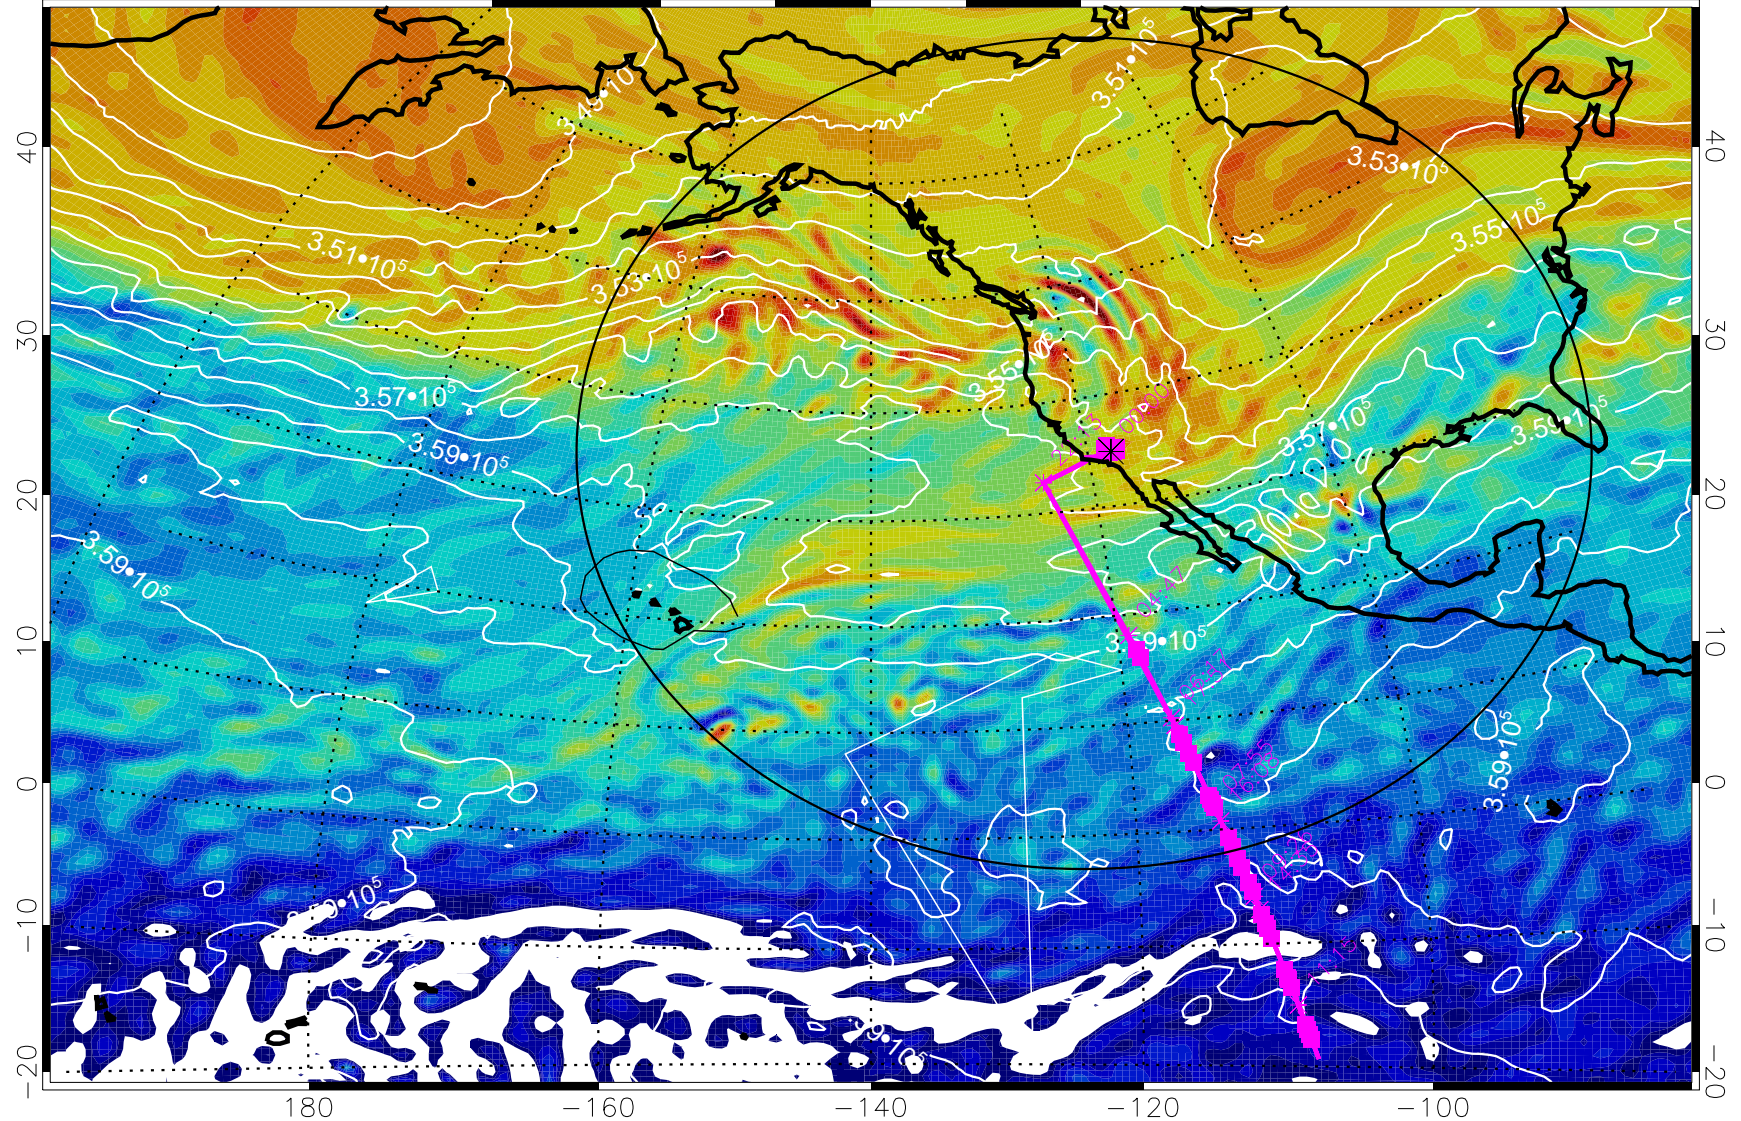

Range ring of 4055 km -- 13 hours GH round trip

13022212, 96 hour forecast for 380K EPV

160 180 -160 -140 -120 -100

380K Montgomery Streamfunction, white

Range ring of 4055 km -- 13 hours GH round trip

13022218, 102 hour forecast for 380K EPV

160 180 -160 -140 -120 -100

380K Montgomery Streamfunction, white

Range ring of 4055 km -- 13 hours GH round trip

13022300, 108 hour forecast for 380K EPV

160 180 -160 -140 -120 -100

380K Montgomery Streamfunction, white

Range ring of 4055 km -- 13 hours GH round trip

13022306, 114 hour forecast for 380K EPV

160 180 -160 -140 -120 -100

380K Montgomery Streamfunction, white

Range ring of 4055 km -- 13 hours GH round trip

13022312, 120 hour forecast for 380K EPV

160 180 -160 -140 -120 -100

380K Montgomery Streamfunction, white

Range ring of 4055 km -- 13 hours GH round trip