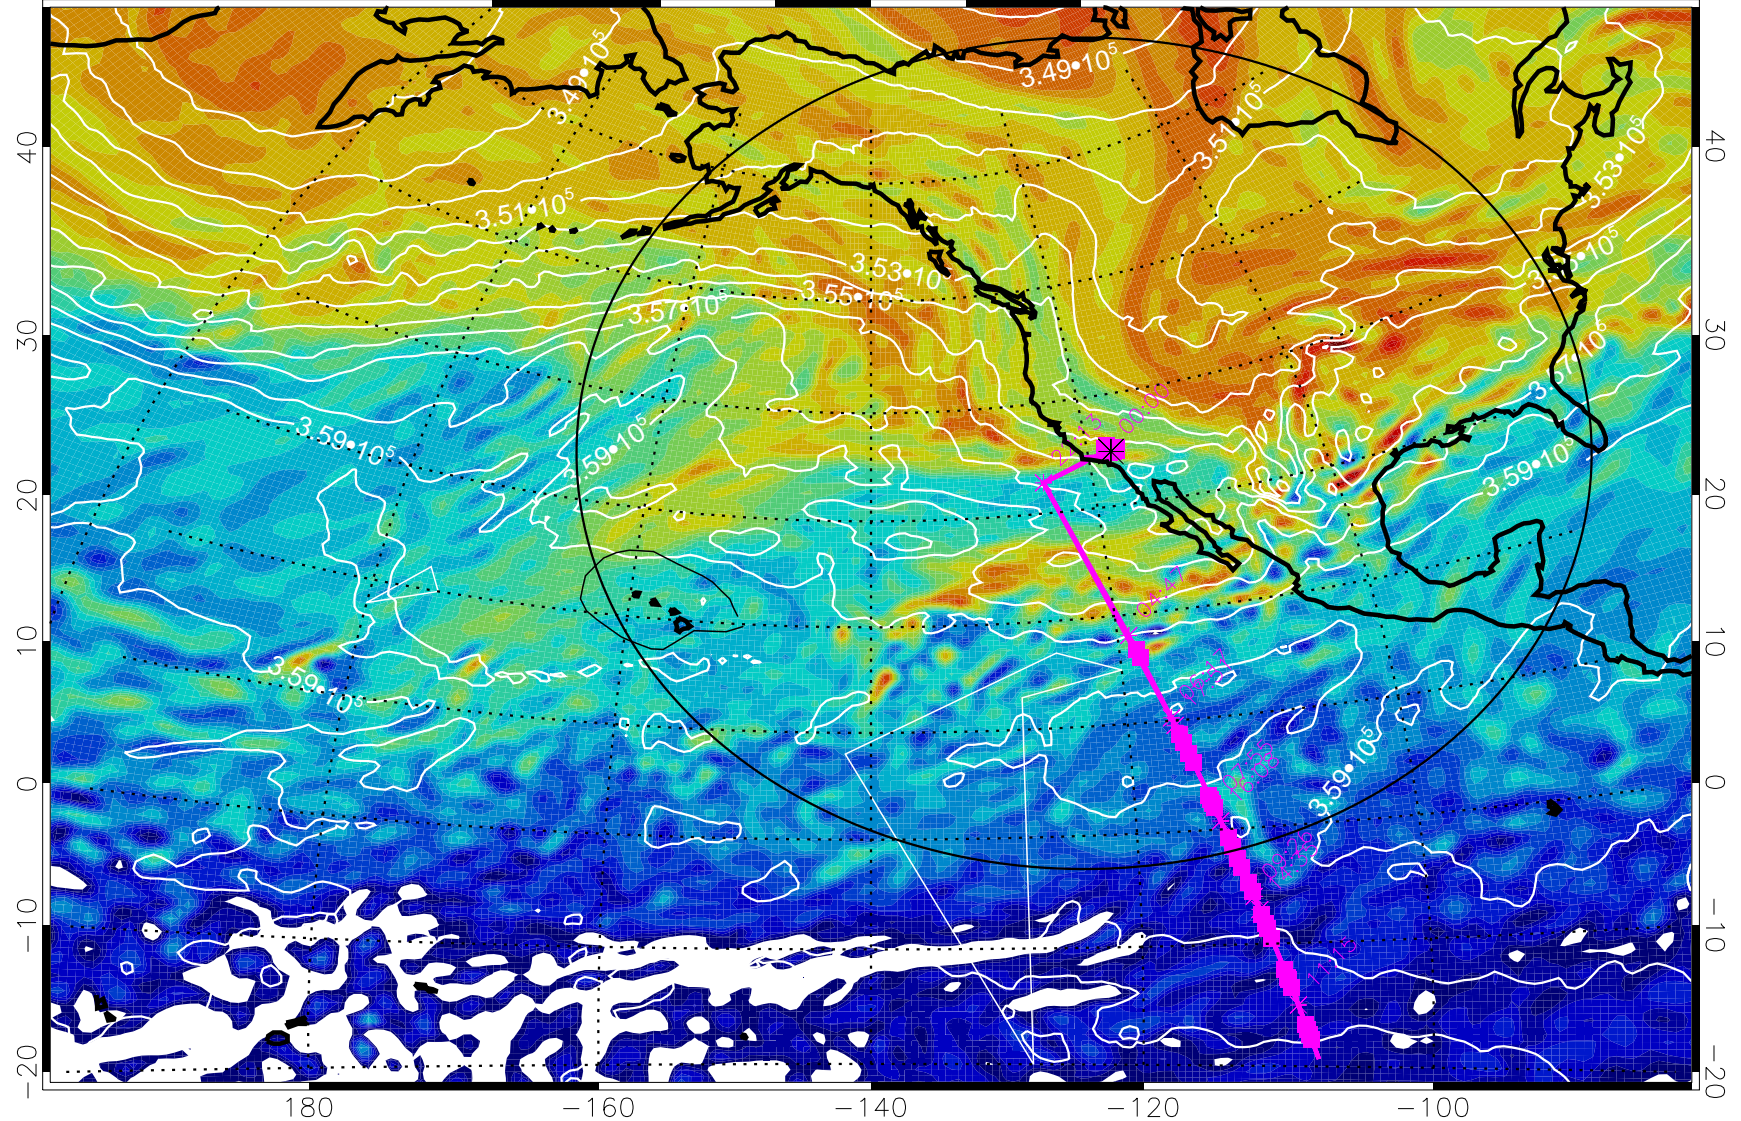

13022006, 42 hour forecast for 380K EPV

380K Montgomery Streamfunction, white

Range ring of 4055 km -- 13 hours GH round trip

13022012, 48 hour forecast for 380K EPV

380K Montgomery Streamfunction, white

Range ring of 4055 km -- 13 hours GH round trip

13022018, 54 hour forecast for 380K EPV

380K Montgomery Streamfunction, white

Range ring of 4055 km -- 13 hours GH round trip

13022100, 60 hour forecast for 380K EPV

380K Montgomery Streamfunction, white

Range ring of 4055 km -- 13 hours GH round trip

13022106, 66 hour forecast for 380K EPV

160 180 -160 -140 -120 -100

380K Montgomery Streamfunction, white

Range ring of 4055 km -- 13 hours GH round trip

13022112, 72 hour forecast for 380K EPV

160 180 -160 -140 -120 -100

380K Montgomery Streamfunction, white

Range ring of 4055 km -- 13 hours GH round trip

13022118, 78 hour forecast for 380K EPV

380K Montgomery Streamfunction, white

Range ring of 4055 km -- 13 hours GH round trip