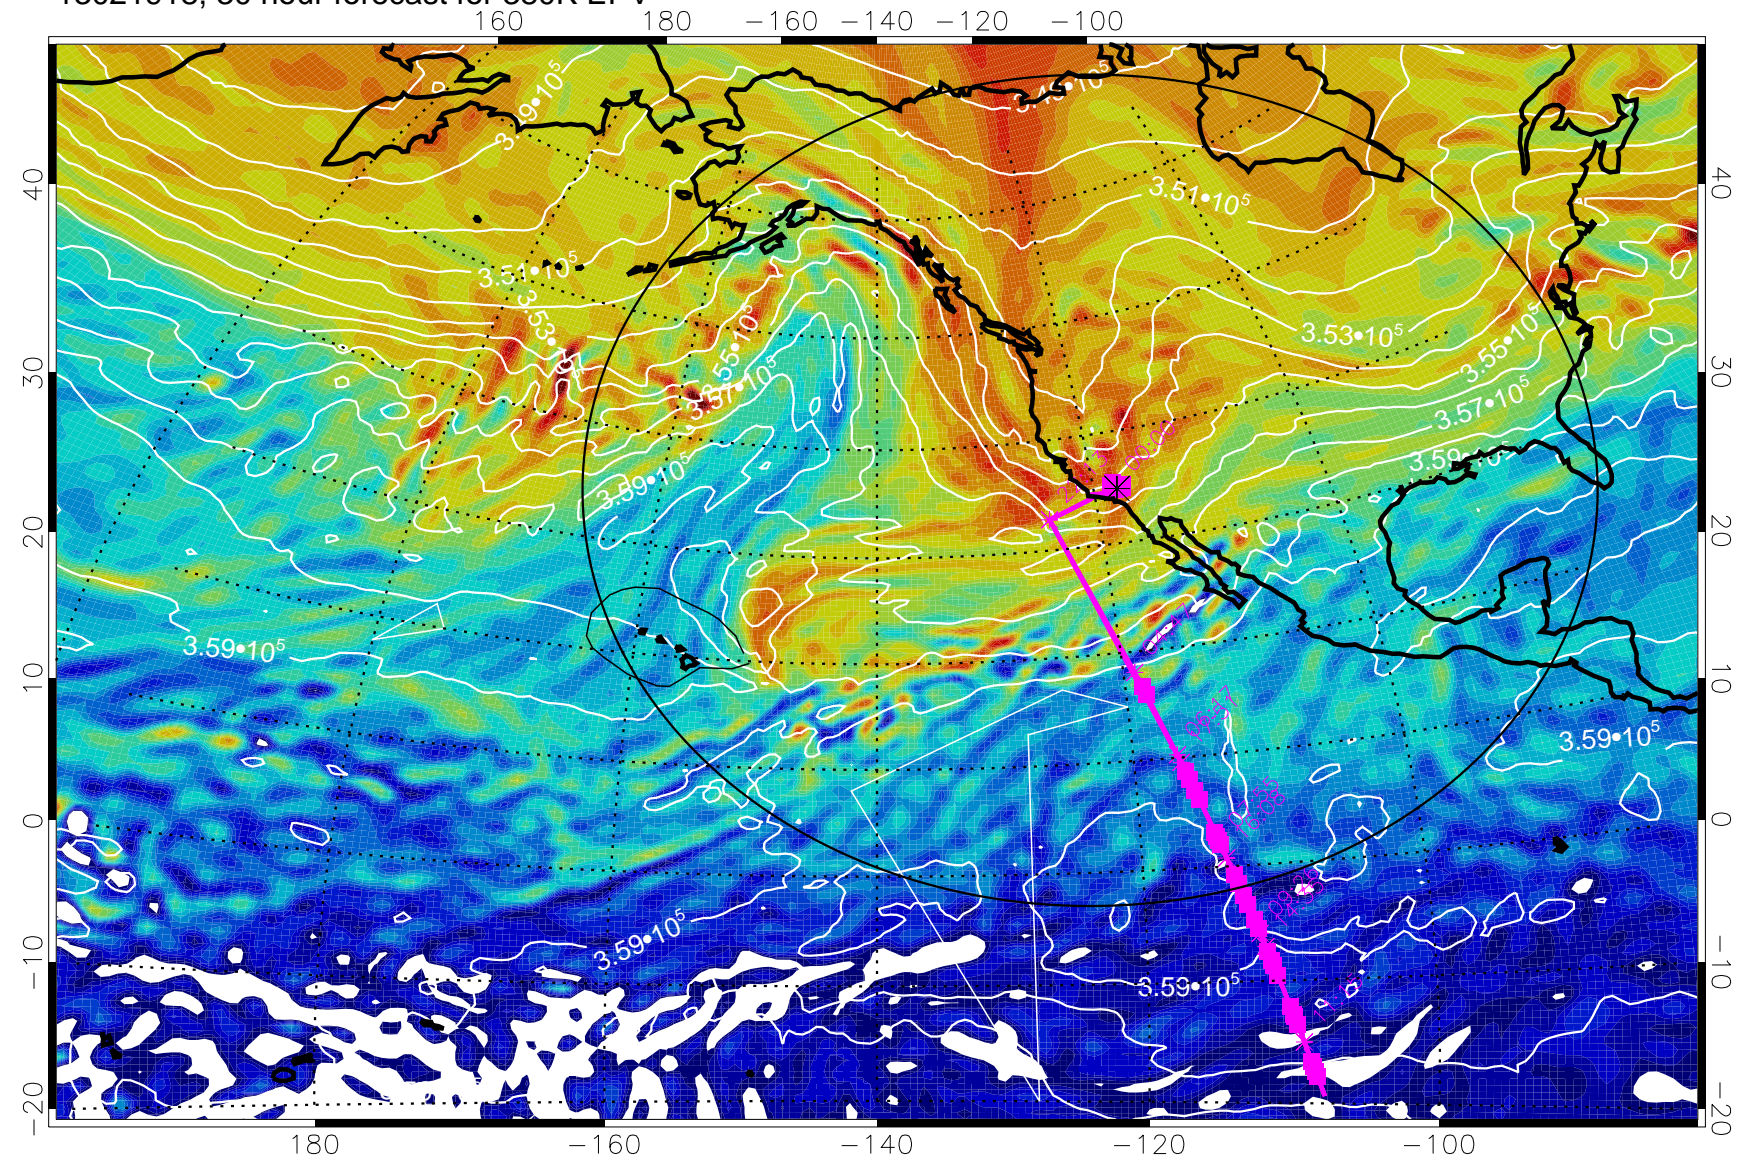

13021818, 6 hour forecast for 380K EPV

380K Montgomery Streamfunction, white

Range ring of 4055 km -- 13 hours GH round trip

13021900, 12 hour forecast for 380K EPV

380K Montgomery Streamfunction, white

Range ring of 4055 km -- 13 hours GH round trip

13021906, 18 hour forecast for 380K EPV

380K Montgomery Streamfunction, white

Range ring of 4055 km -- 13 hours GH round trip

13021912, 24 hour forecast for 380K EPV

380K Montgomery Streamfunction, white

Range ring of 4055 km -- 13 hours GH round trip

13021918, 30 hour forecast for 380K EPV

380K Montgomery Streamfunction, white

Range ring of 4055 km -- 13 hours GH round trip

13022000, 36 hour forecast for 380K EPV

380K Montgomery Streamfunction, white

Range ring of 4055 km -- 13 hours GH round trip

13022006, 42 hour forecast for 380K EPV

380K Montgomery Streamfunction, white

Range ring of 4055 km -- 13 hours GH round trip

13022012, 48 hour forecast for 380K EPV

380K Montgomery Streamfunction, white

Range ring of 4055 km -- 13 hours GH round trip