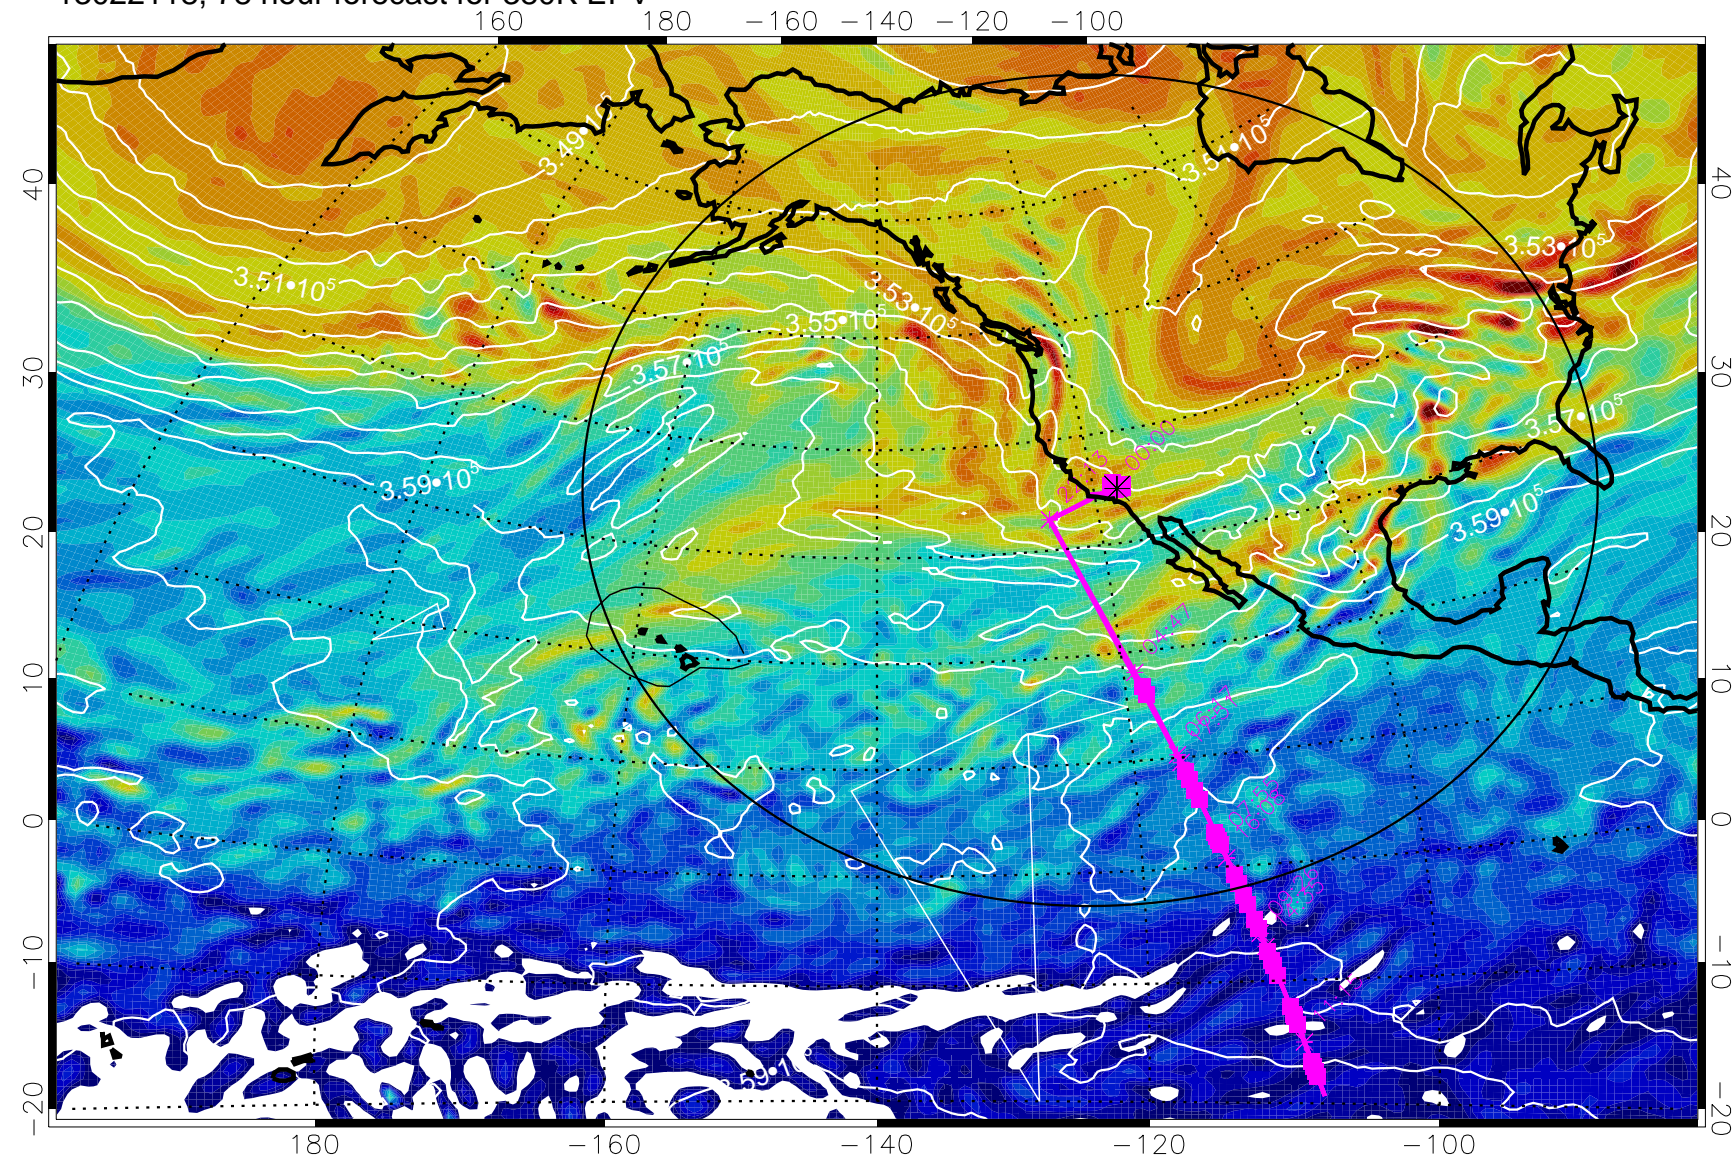

13022018, 54 hour forecast for 380K EPV

380K Montgomery Streamfunction, white

Range ring of 4055 km -- 13 hours GH round trip

13022100, 60 hour forecast for 380K EPV

380K Montgomery Streamfunction, white

Range ring of 4055 km -- 13 hours GH round trip

13022106, 66 hour forecast for 380K EPV

160 180 -160 -140 -120 -100

380K Montgomery Streamfunction, white

Range ring of 4055 km -- 13 hours GH round trip

13022112, 72 hour forecast for 380K EPV

160 180 -160 -140 -120 -100

380K Montgomery Streamfunction, white

Range ring of 4055 km -- 13 hours GH round trip

13022118, 78 hour forecast for 380K EPV

380K Montgomery Streamfunction, white

Range ring of 4055 km -- 13 hours GH round trip

13022200, 84 hour forecast for 380K EPV

160 180 -160 -140 -120 -100

380K Montgomery Streamfunction, white

Range ring of 4055 km -- 13 hours GH round trip

13022206, 90 hour forecast for 380K EPV

380K Montgomery Streamfunction, white