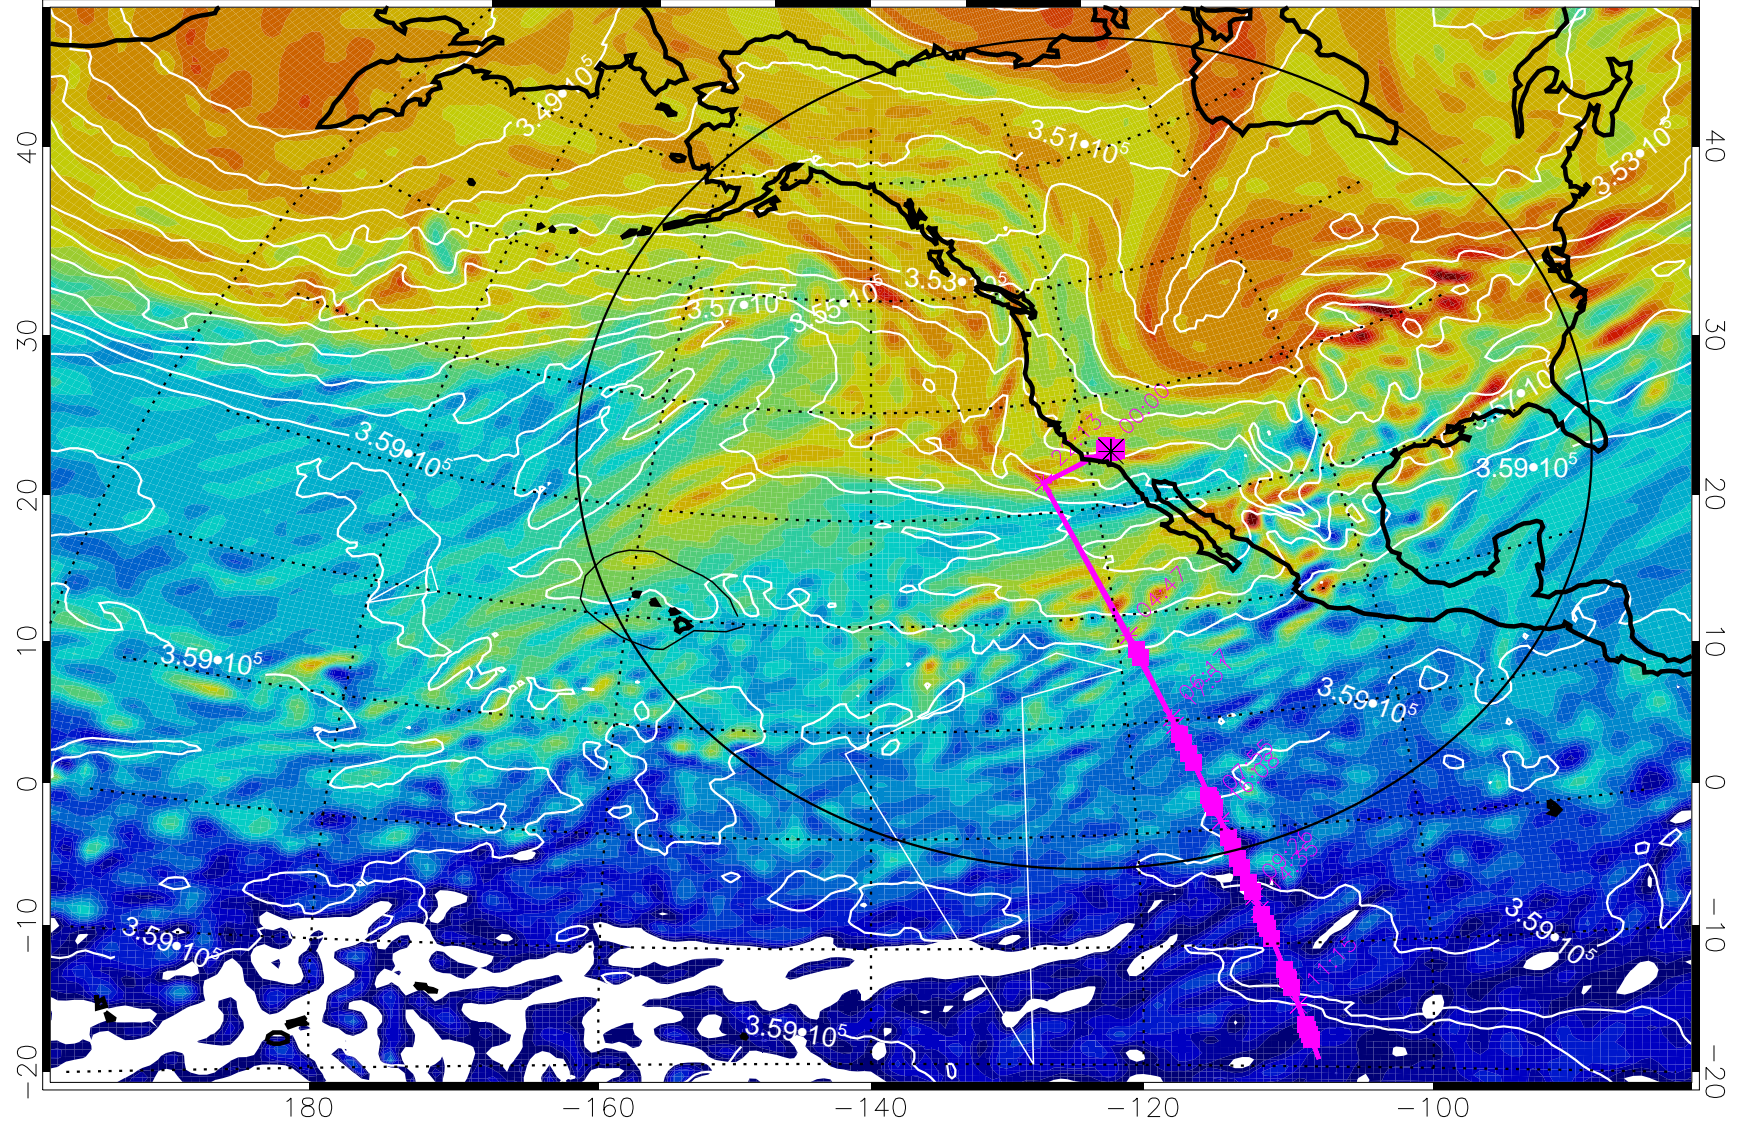

13022018, 54 hour forecast for 380K EPV

380K Montgomery Streamfunction, white

Range ring of 4055 km -- 13 hours GH round trip

13022100, 60 hour forecast for 380K EPV

380K Montgomery Streamfunction, white

Range ring of 4055 km -- 13 hours GH round trip

13022106, 66 hour forecast for 380K EPV

160 180 -160 -140 -120 -100

380K Montgomery Streamfunction, white

Range ring of 4055 km -- 13 hours GH round trip

13022112, 72 hour forecast for 380K EPV

160 180 -160 -140 -120 -100

380K Montgomery Streamfunction, white

Range ring of 4055 km -- 13 hours GH round trip

13022118, 78 hour forecast for 380K EPV

380K Montgomery Streamfunction, white

Range ring of 4055 km -- 13 hours GH round trip

13022200, 84 hour forecast for 380K EPV

160 180 -160 -140 -120 -100

380K Montgomery Streamfunction, white

Range ring of 4055 km -- 13 hours GH round trip

13022206, 90 hour forecast for 380K EPV

380K Montgomery Streamfunction, white