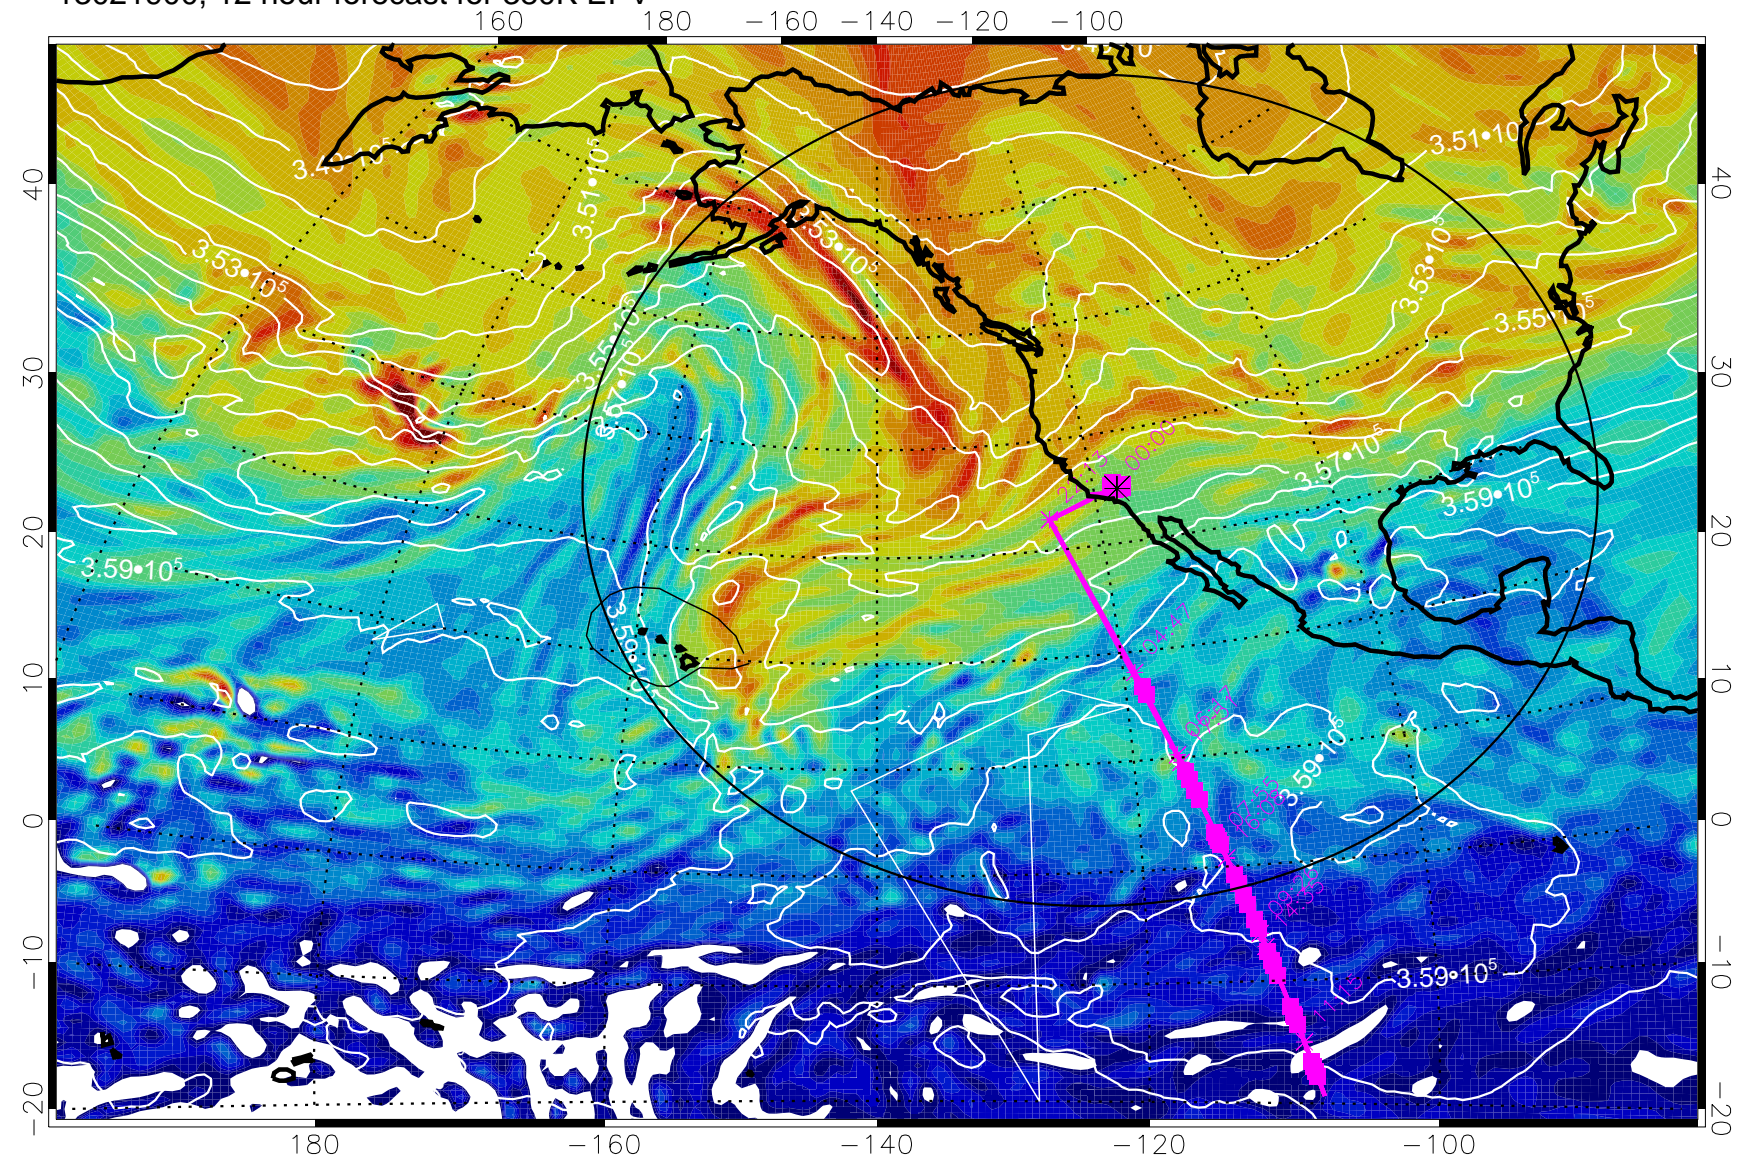

13021818, 6 hour forecast for 380K EPV

380K Montgomery Streamfunction, white

Range ring of 4055 km -- 13 hours GH round trip

13021900, 12 hour forecast for 380K EPV

380K Montgomery Streamfunction, white

Range ring of 4055 km -- 13 hours GH round trip

13021906, 18 hour forecast for 380K EPV

380K Montgomery Streamfunction, white

Range ring of 4055 km -- 13 hours GH round trip

13021912, 24 hour forecast for 380K EPV

380K Montgomery Streamfunction, white

Range ring of 4055 km -- 13 hours GH round trip

13021918, 30 hour forecast for 380K EPV

380K Montgomery Streamfunction, white

Range ring of 4055 km -- 13 hours GH round trip

13022000, 36 hour forecast for 380K EPV

380K Montgomery Streamfunction, white

Range ring of 4055 km -- 13 hours GH round trip

13022006, 42 hour forecast for 380K EPV

380K Montgomery Streamfunction, white

Range ring of 4055 km -- 13 hours GH round trip

13022012, 48 hour forecast for 380K EPV

380K Montgomery Streamfunction, white

Range ring of 4055 km -- 13 hours GH round trip