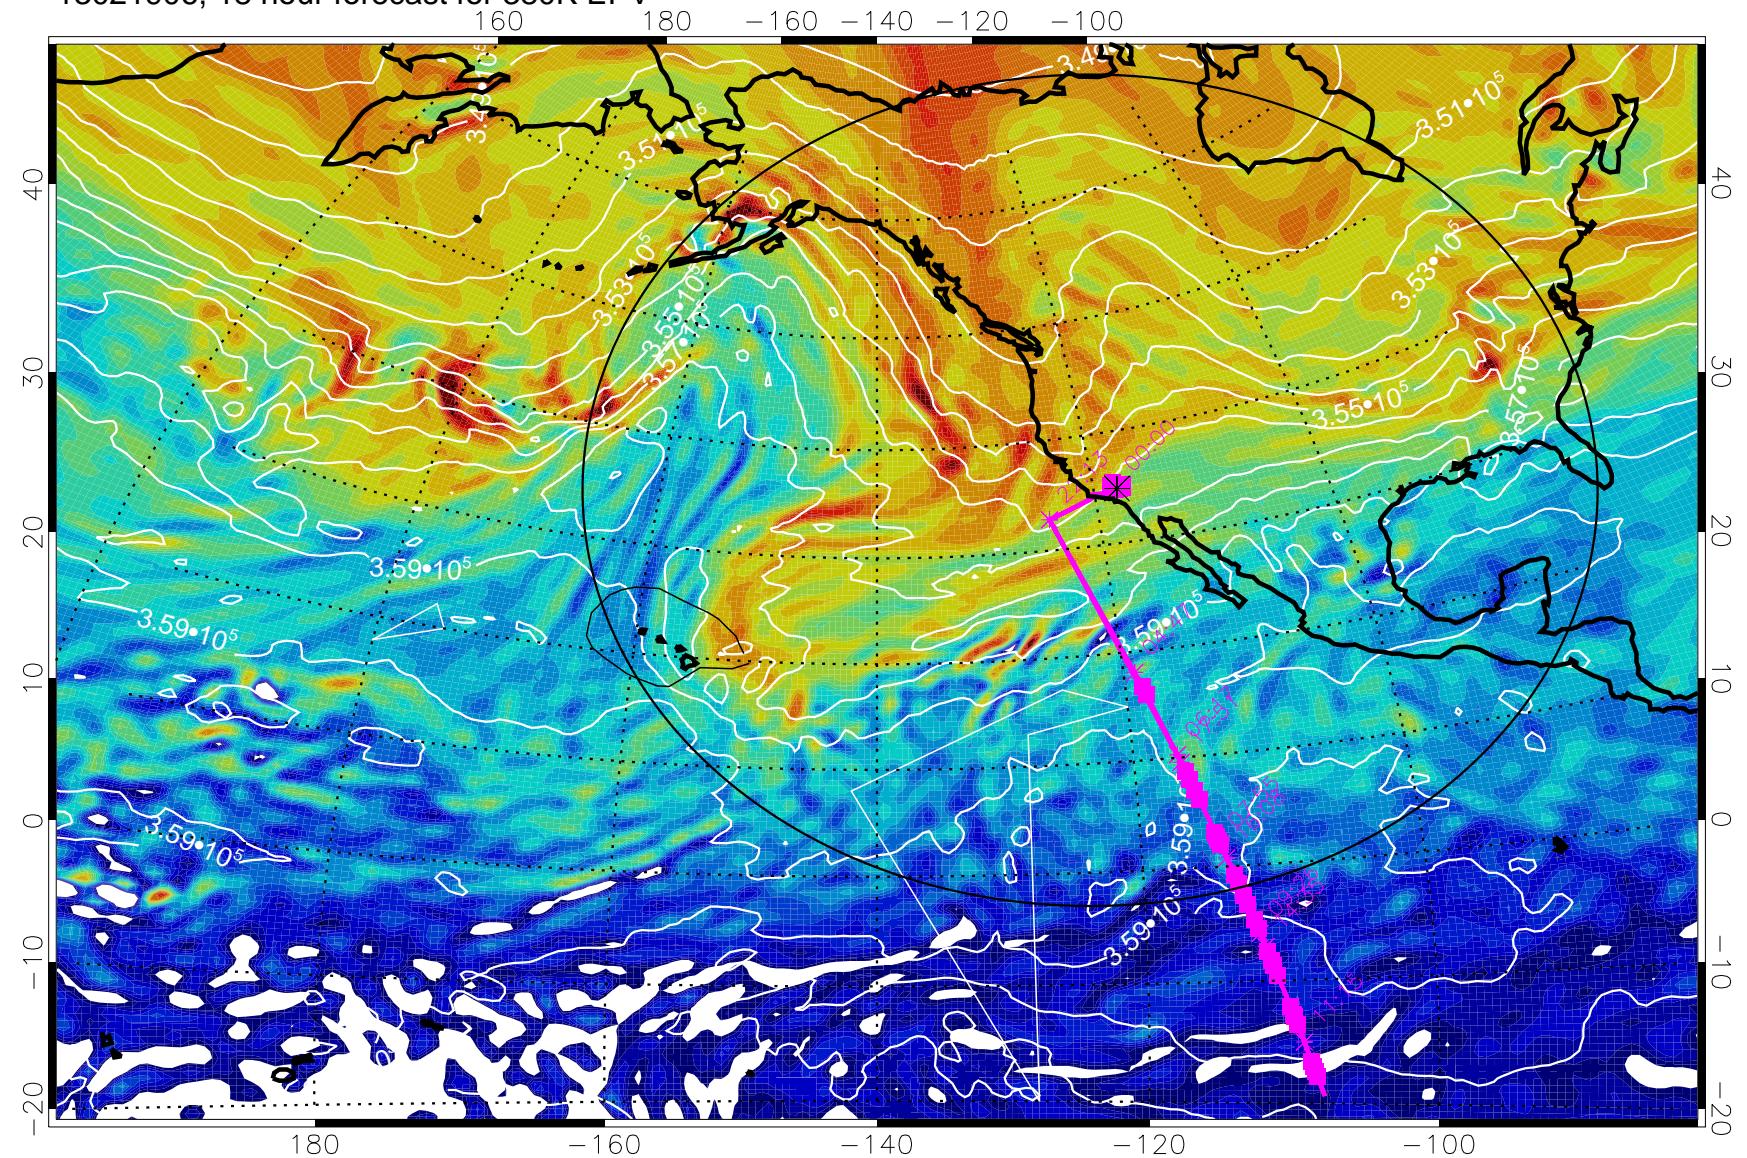

13021818, 6 hour forecast for 380K EPV

380K Montgomery Streamfunction, white

Range ring of 4055 km -- 13 hours GH round trip

13021900, 12 hour forecast for 380K EPV

380K Montgomery Streamfunction, white

Range ring of 4055 km -- 13 hours GH round trip

13021906, 18 hour forecast for 380K EPV

380K Montgomery Streamfunction, white

Range ring of 4055 km -- 13 hours GH round trip

13021912, 24 hour forecast for 380K EPV

380K Montgomery Streamfunction, white

Range ring of 4055 km -- 13 hours GH round trip

13021918, 30 hour forecast for 380K EPV

380K Montgomery Streamfunction, white

Range ring of 4055 km -- 13 hours GH round trip

13022000, 36 hour forecast for 380K EPV

380K Montgomery Streamfunction, white

Range ring of 4055 km -- 13 hours GH round trip

13022106, 66 hour forecast for 380K EPV

160 180 -160 -140 -120 -100

380K Montgomery Streamfunction, white

Range ring of 4055 km -- 13 hours GH round trip

13022112, 72 hour forecast for 380K EPV

160 180 -160 -140 -120 -100