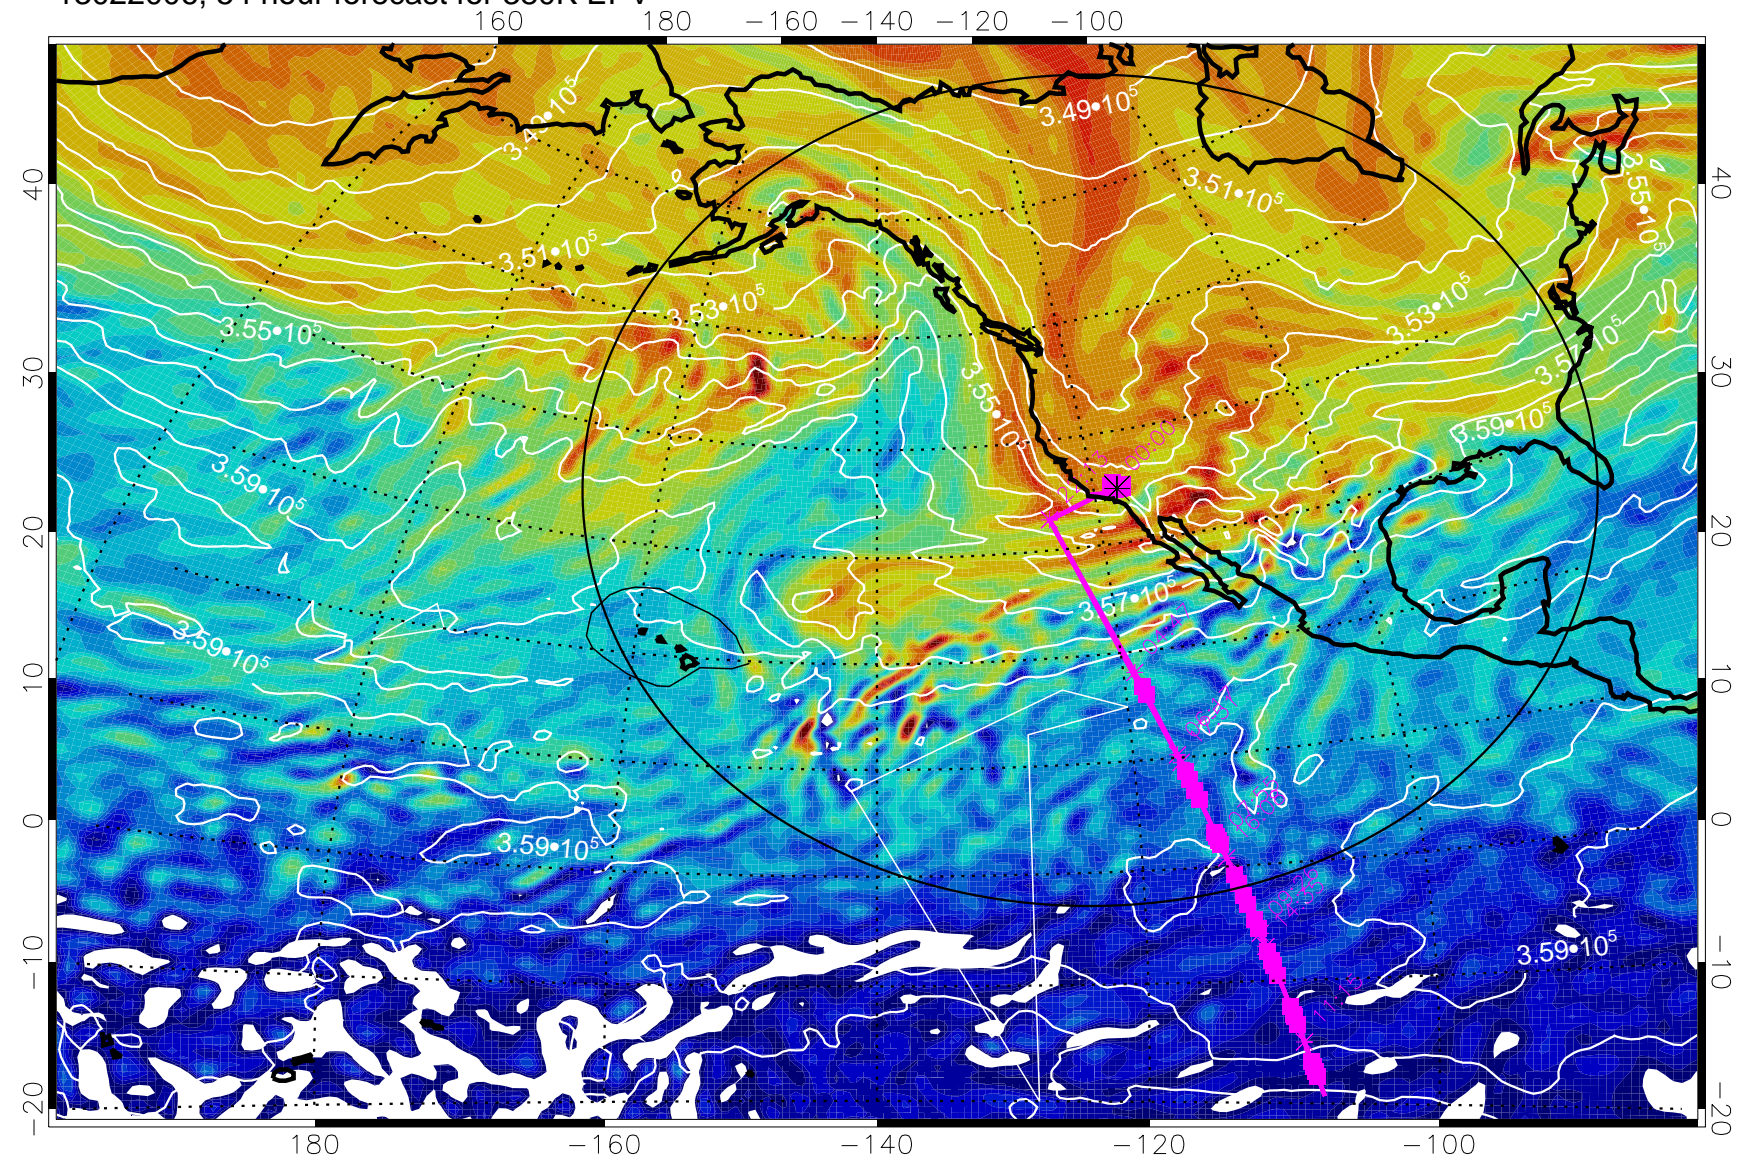

13021912, 36 hour forecast for 380K EPV

380K Montgomery Streamfunction, white

Range ring of 4055 km -- 13 hours GH round trip

13021918, 42 hour forecast for 380K EPV

380K Montgomery Streamfunction, white

Range ring of 4055 km -- 13 hours GH round trip

13022000, 48 hour forecast for 380K EPV

380K Montgomery Streamfunction, white

Range ring of 4055 km -- 13 hours GH round trip

13022006, 54 hour forecast for 380K EPV

380K Montgomery Streamfunction, white

Range ring of 4055 km -- 13 hours GH round trip

13022012, 60 hour forecast for 380K EPV

380K Montgomery Streamfunction, white

Range ring of 4055 km -- 13 hours GH round trip

13022018, 66 hour forecast for 380K EPV

380K Montgomery Streamfunction, white

Range ring of 4055 km -- 13 hours GH round trip

13022100, 72 hour forecast for 380K EPV

380K Montgomery Streamfunction, white

Range ring of 4055 km -- 13 hours GH round trip

13022106, 78 hour forecast for 380K EPV

13022112, 84 hour forecast for 380K EPV