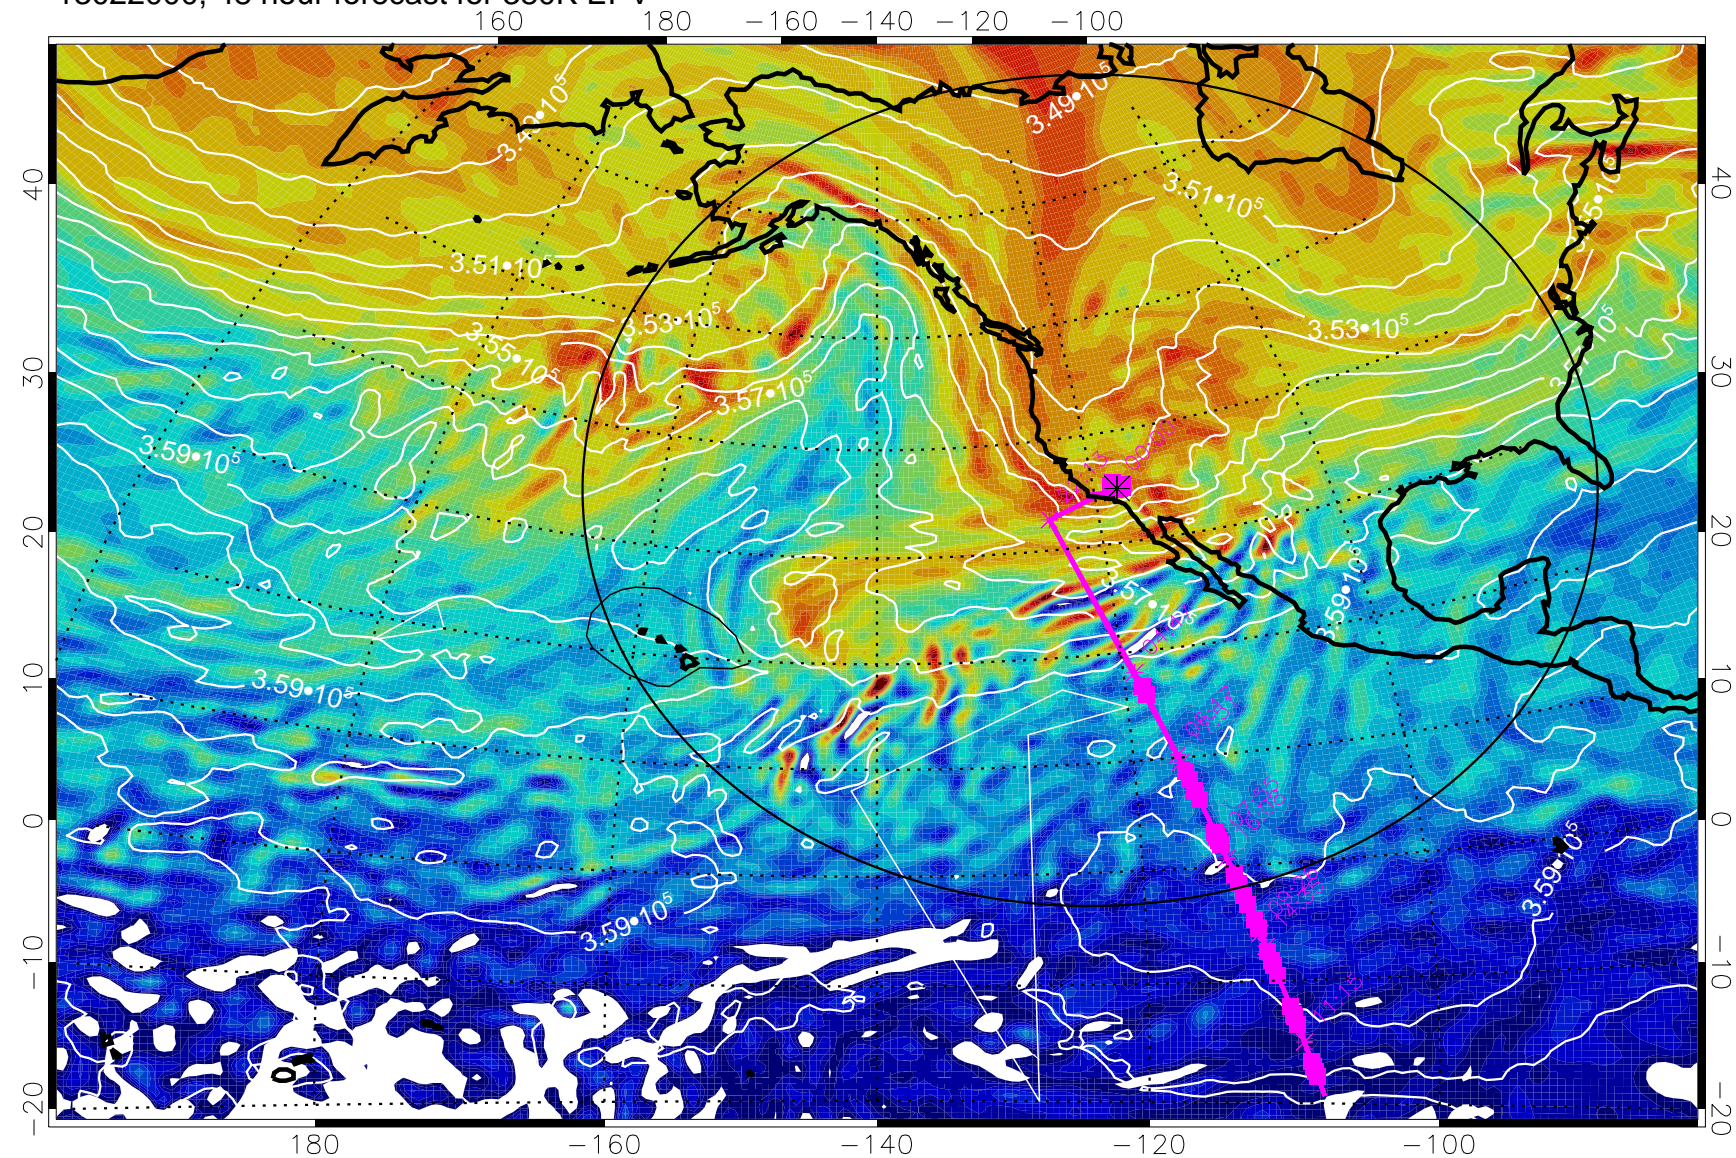

13021912, 36 hour forecast for 380K EPV

380K Montgomery Streamfunction, white

Range ring of 4055 km -- 13 hours GH round trip

13021918, 42 hour forecast for 380K EPV

380K Montgomery Streamfunction, white

Range ring of 4055 km -- 13 hours GH round trip

13022000, 48 hour forecast for 380K EPV

380K Montgomery Streamfunction, white

Range ring of 4055 km -- 13 hours GH round trip

13022006, 54 hour forecast for 380K EPV

380K Montgomery Streamfunction, white

Range ring of 4055 km -- 13 hours GH round trip

13022012, 60 hour forecast for 380K EPV

380K Montgomery Streamfunction, white

Range ring of 4055 km -- 13 hours GH round trip

13022018, 66 hour forecast for 380K EPV

380K Montgomery Streamfunction, white

Range ring of 4055 km -- 13 hours GH round trip

13022100, 72 hour forecast for 380K EPV

380K Montgomery Streamfunction, white

Range ring of 4055 km -- 13 hours GH round trip

13022106, 78 hour forecast for 380K EPV

13022112, 84 hour forecast for 380K EPV