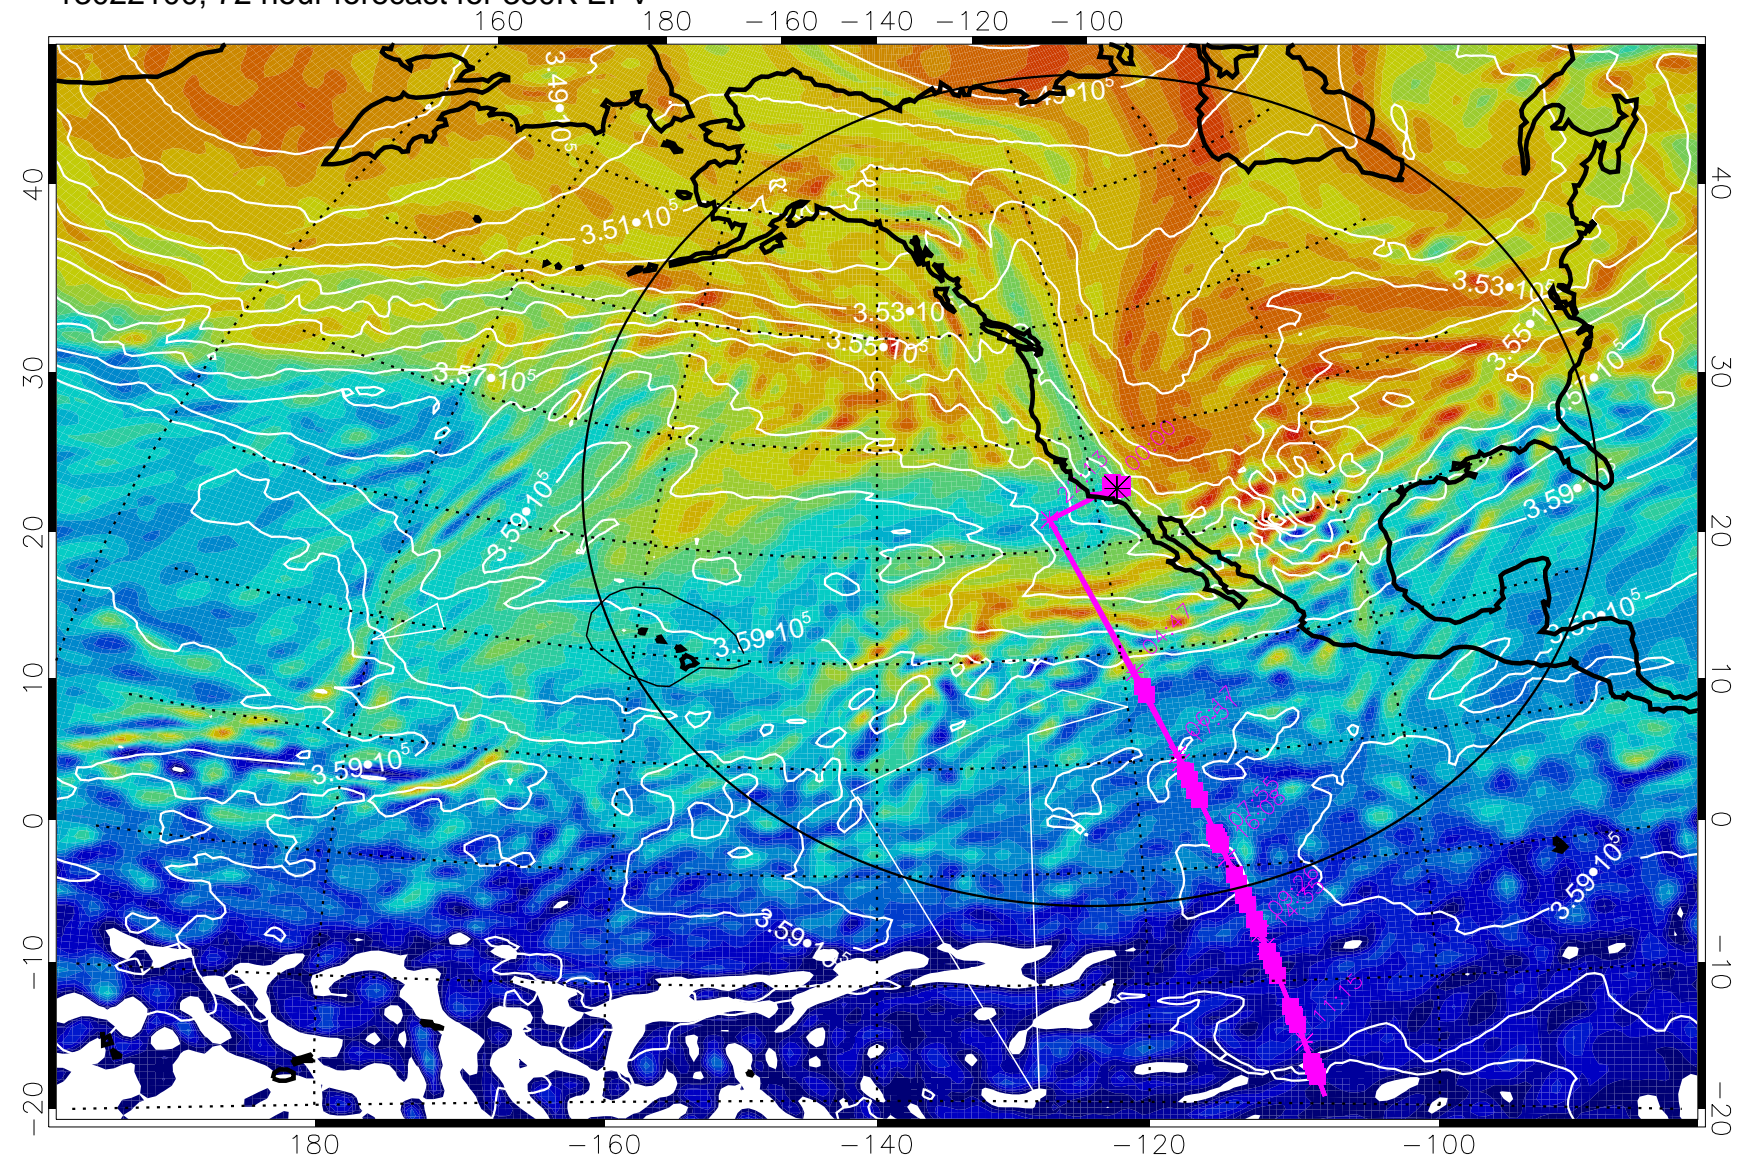

13022012, 60 hour forecast for 380K EPV

380K Montgomery Streamfunction, white

Range ring of 4055 km -- 13 hours GH round trip

13022018, 66 hour forecast for 380K EPV

380K Montgomery Streamfunction, white

Range ring of 4055 km -- 13 hours GH round trip

13022100, 72 hour forecast for 380K EPV

380K Montgomery Streamfunction, white

Range ring of 4055 km -- 13 hours GH round trip

13022106, 78 hour forecast for 380K EPV

13022112, 84 hour forecast for 380K EPV

380K Montgomery Streamfunction, white

Range ring of 4055 km -- 13 hours GH round trip

13022118, 90 hour forecast for 380K EPV

380K Montgomery Streamfunction, white

Range ring of 4055 km -- 13 hours GH round trip

13022200, 96 hour forecast for 380K EPV

160 180 -160 -140 -120 -100

380K Montgomery Streamfunction, white

Range ring of 4055 km -- 13 hours GH round trip

13022206, 102 hour forecast for 380K EPV

160 180 -160 -140 -120 -100