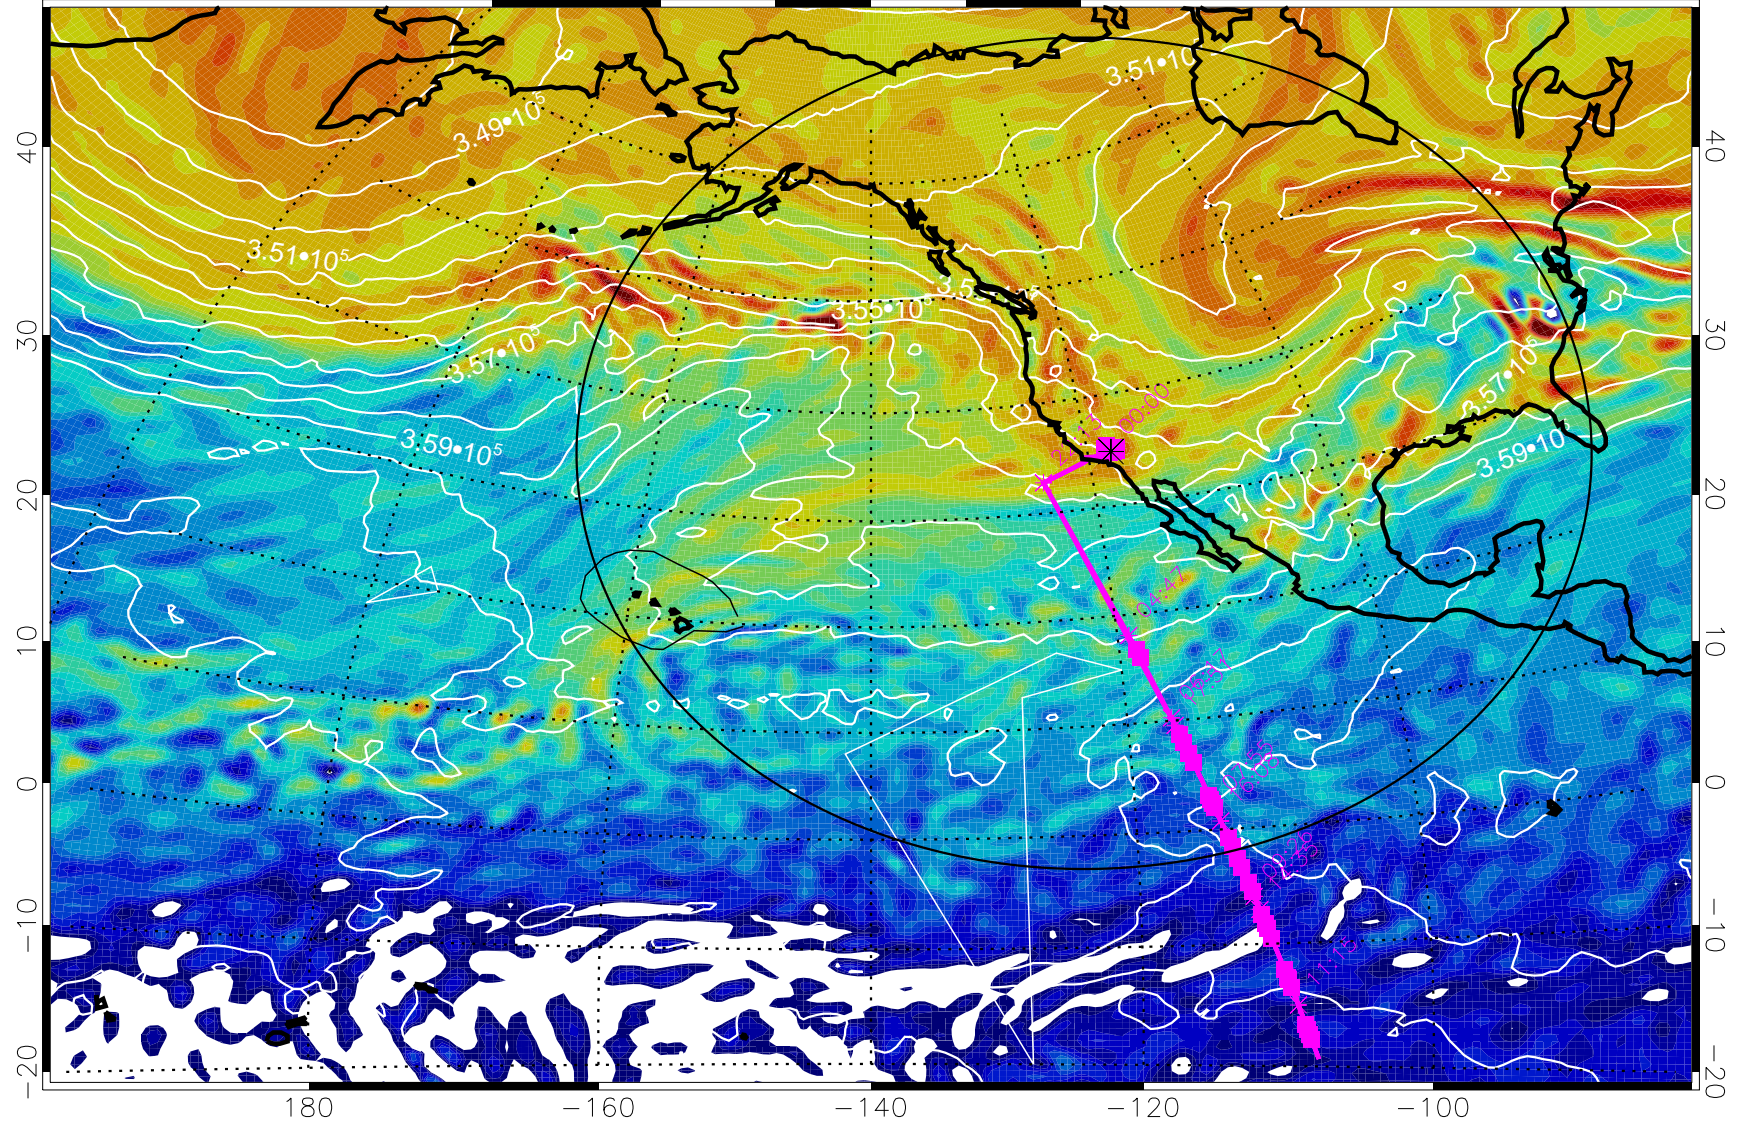

380K Montgomery Streamfunction, white

Range ring of 4055 km -- 13 hours GH round trip

13022118, 90 hour forecast for 380K EPV

380K Montgomery Streamfunction, white

Range ring of 4055 km -- 13 hours GH round trip

13022200, 96 hour forecast for 380K EPV

160 180 -160 -140 -120 -100

380K Montgomery Streamfunction, white

Range ring of 4055 km -- 13 hours GH round trip

13022206, 102 hour forecast for 380K EPV

160 180 -160 -140 -120 -100

380K Montgomery Streamfunction, white

Range ring of 4055 km -- 13 hours GH round trip

13022212, 108 hour forecast for 380K EPV

160 180 -160 -140 -120 -100

380K Montgomery Streamfunction, white

Range ring of 4055 km -- 13 hours GH round trip

13022218, 114 hour forecast for 380K EPV

160 180 -160 -140 -120 -100

380K Montgomery Streamfunction, white

Range ring of 4055 km -- 13 hours GH round trip

13022300, 120 hour forecast for 380K EPV

160 180 -160 -140 -120 -100