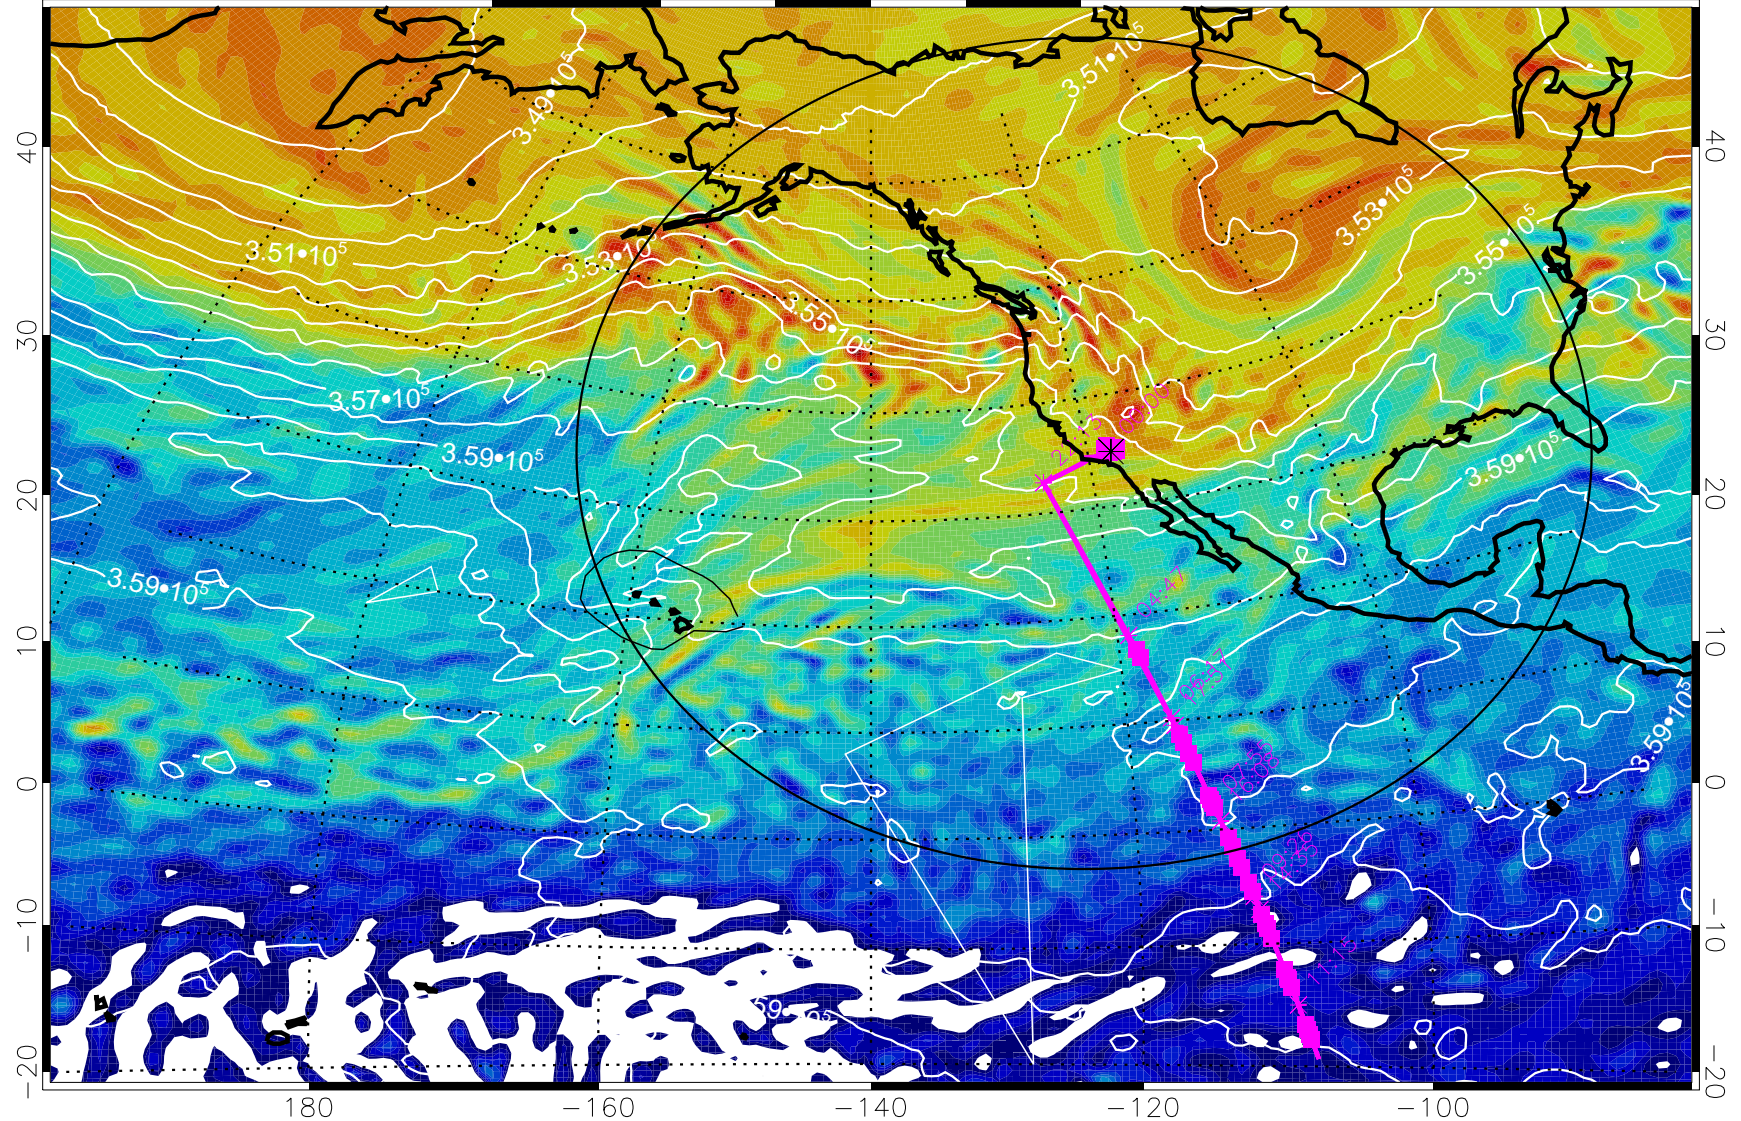

380K Montgomery Streamfunction, white

Range ring of 4055 km -- 13 hours GH round trip

13022118, 90 hour forecast for 380K EPV

380K Montgomery Streamfunction, white

Range ring of 4055 km -- 13 hours GH round trip

13022200, 96 hour forecast for 380K EPV

160 180 -160 -140 -120 -100

380K Montgomery Streamfunction, white

Range ring of 4055 km -- 13 hours GH round trip

13022206, 102 hour forecast for 380K EPV

160 180 -160 -140 -120 -100

380K Montgomery Streamfunction, white

Range ring of 4055 km -- 13 hours GH round trip

13022212, 108 hour forecast for 380K EPV

160 180 -160 -140 -120 -100

380K Montgomery Streamfunction, white

Range ring of 4055 km -- 13 hours GH round trip

13022218, 114 hour forecast for 380K EPV

160 180 -160 -140 -120 -100

380K Montgomery Streamfunction, white

Range ring of 4055 km -- 13 hours GH round trip

13022300, 120 hour forecast for 380K EPV

160 180 -160 -140 -120 -100