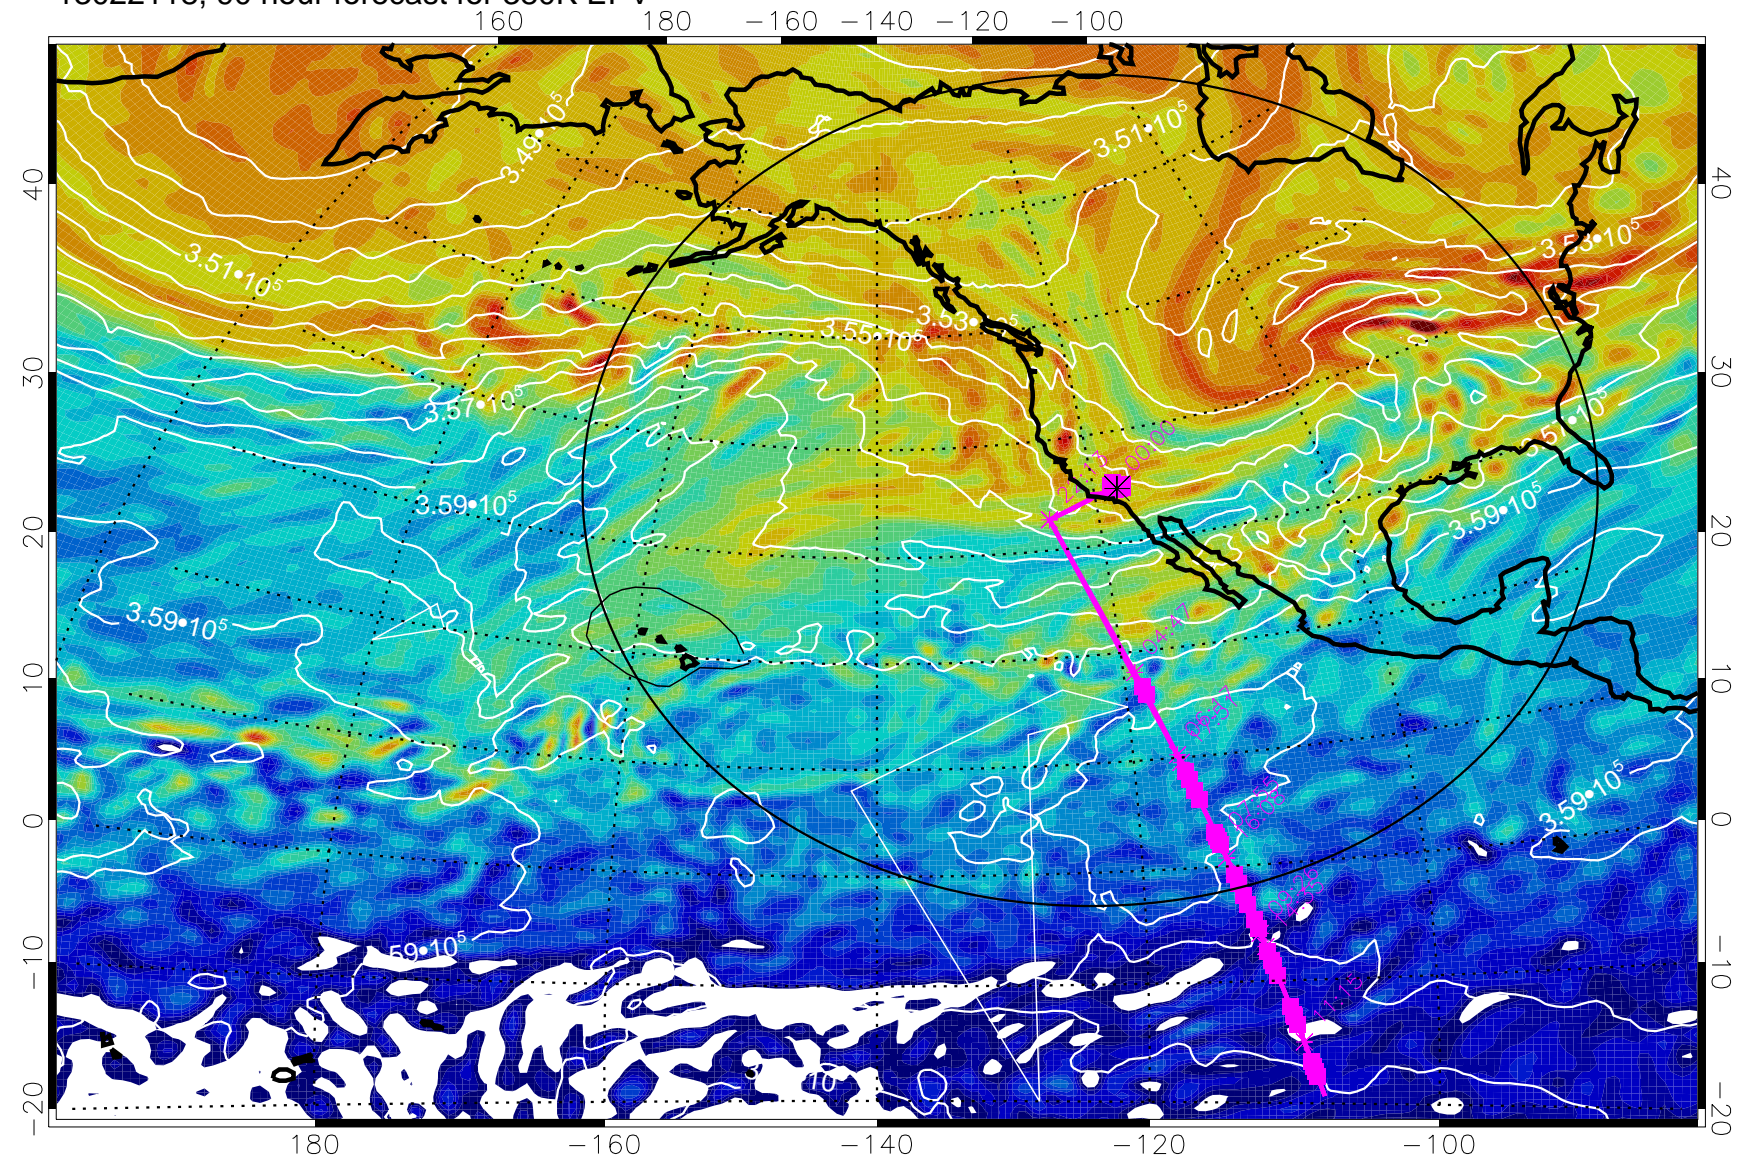

13022012, 60 hour forecast for 380K EPV

380K Montgomery Streamfunction, white

Range ring of 4055 km -- 13 hours GH round trip

13022018, 66 hour forecast for 380K EPV

380K Montgomery Streamfunction, white

Range ring of 4055 km -- 13 hours GH round trip

13022100, 72 hour forecast for 380K EPV

380K Montgomery Streamfunction, white

Range ring of 4055 km -- 13 hours GH round trip

13022106, 78 hour forecast for 380K EPV

13022112, 84 hour forecast for 380K EPV

380K Montgomery Streamfunction, white

Range ring of 4055 km -- 13 hours GH round trip

13022118, 90 hour forecast for 380K EPV

380K Montgomery Streamfunction, white

Range ring of 4055 km -- 13 hours GH round trip

13022200, 96 hour forecast for 380K EPV

160 180 -160 -140 -120 -100

380K Montgomery Streamfunction, white

Range ring of 4055 km -- 13 hours GH round trip

13022206, 102 hour forecast for 380K EPV

160 180 -160 -140 -120 -100