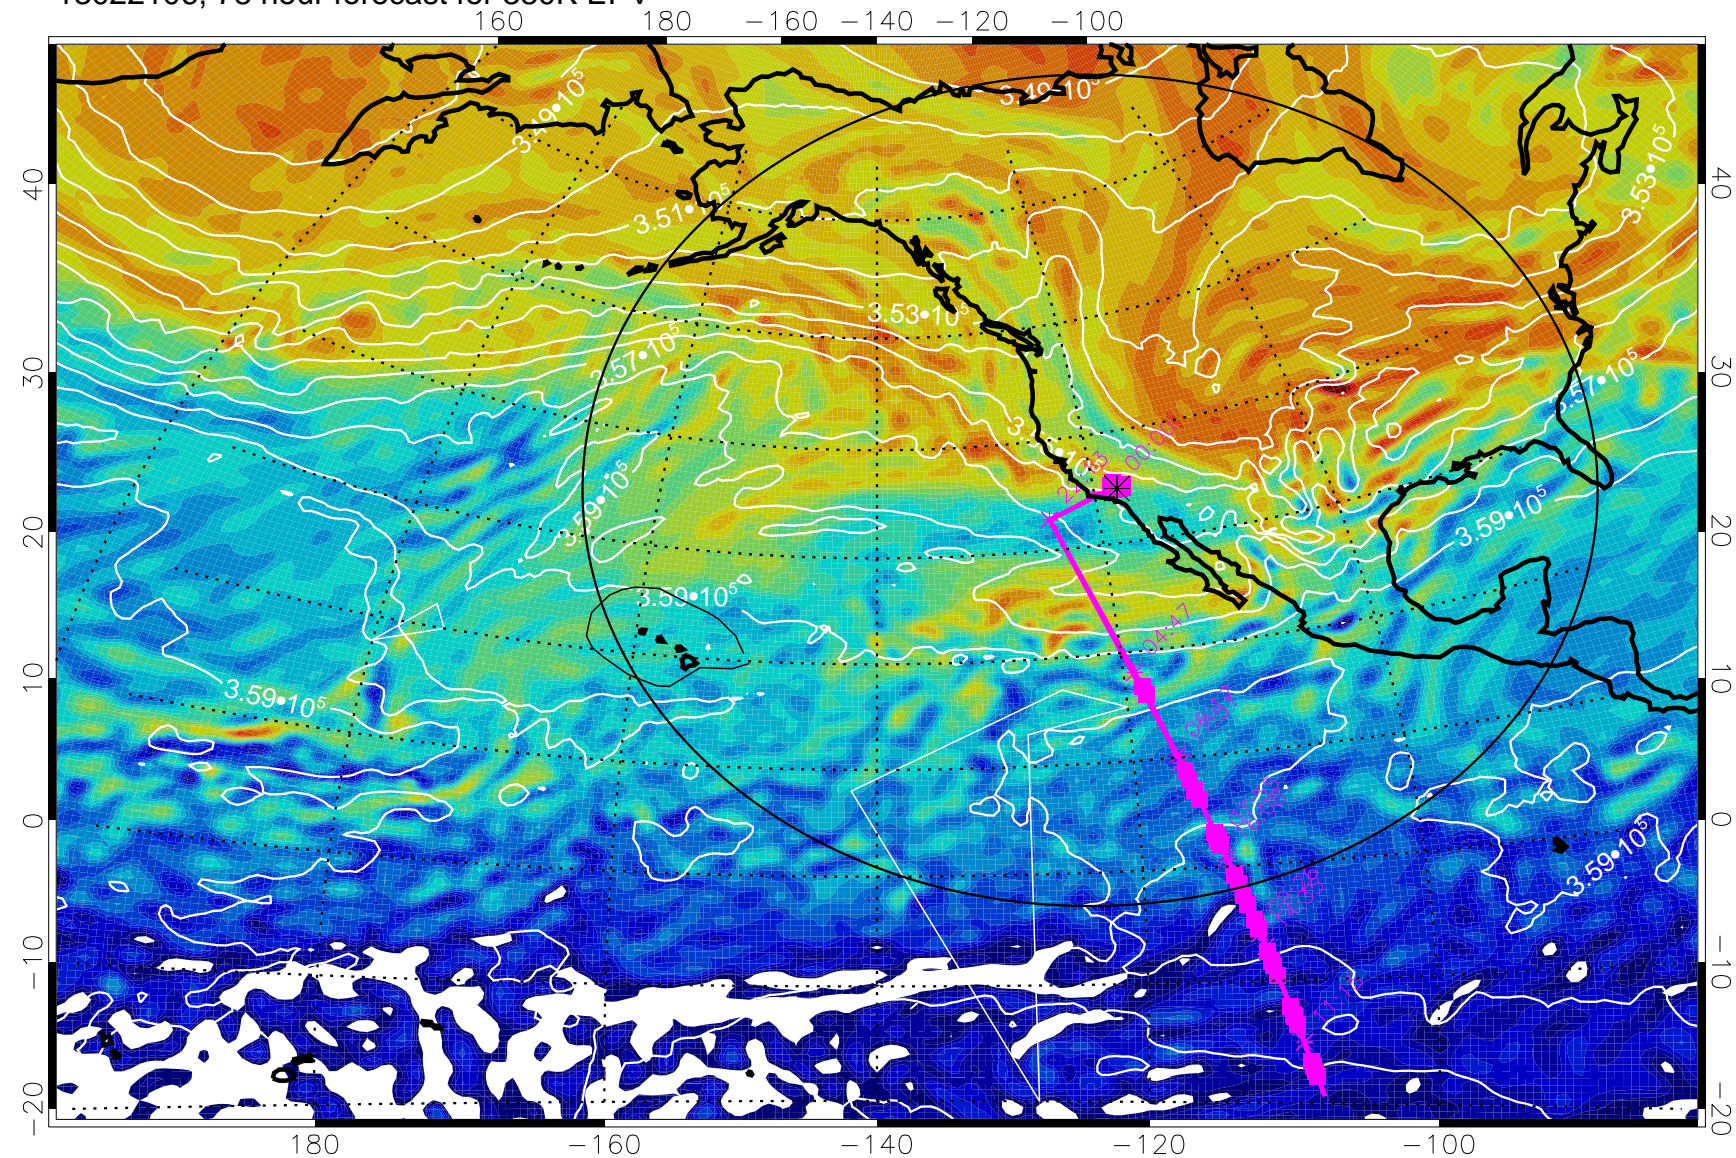

13022012, 60 hour forecast for 380K EPV

380K Montgomery Streamfunction, white

Range ring of 4055 km -- 13 hours GH round trip

13022018, 66 hour forecast for 380K EPV

380K Montgomery Streamfunction, white

Range ring of 4055 km -- 13 hours GH round trip

13022100, 72 hour forecast for 380K EPV

380K Montgomery Streamfunction, white

Range ring of 4055 km -- 13 hours GH round trip

13022106, 78 hour forecast for 380K EPV

13022112, 84 hour forecast for 380K EPV

380K Montgomery Streamfunction, white

Range ring of 4055 km -- 13 hours GH round trip

13022118, 90 hour forecast for 380K EPV

380K Montgomery Streamfunction, white

Range ring of 4055 km -- 13 hours GH round trip

13022200, 96 hour forecast for 380K EPV

160 180 -160 -140 -120 -100

380K Montgomery Streamfunction, white

Range ring of 4055 km -- 13 hours GH round trip

13022206, 102 hour forecast for 380K EPV

160 180 -160 -140 -120 -100