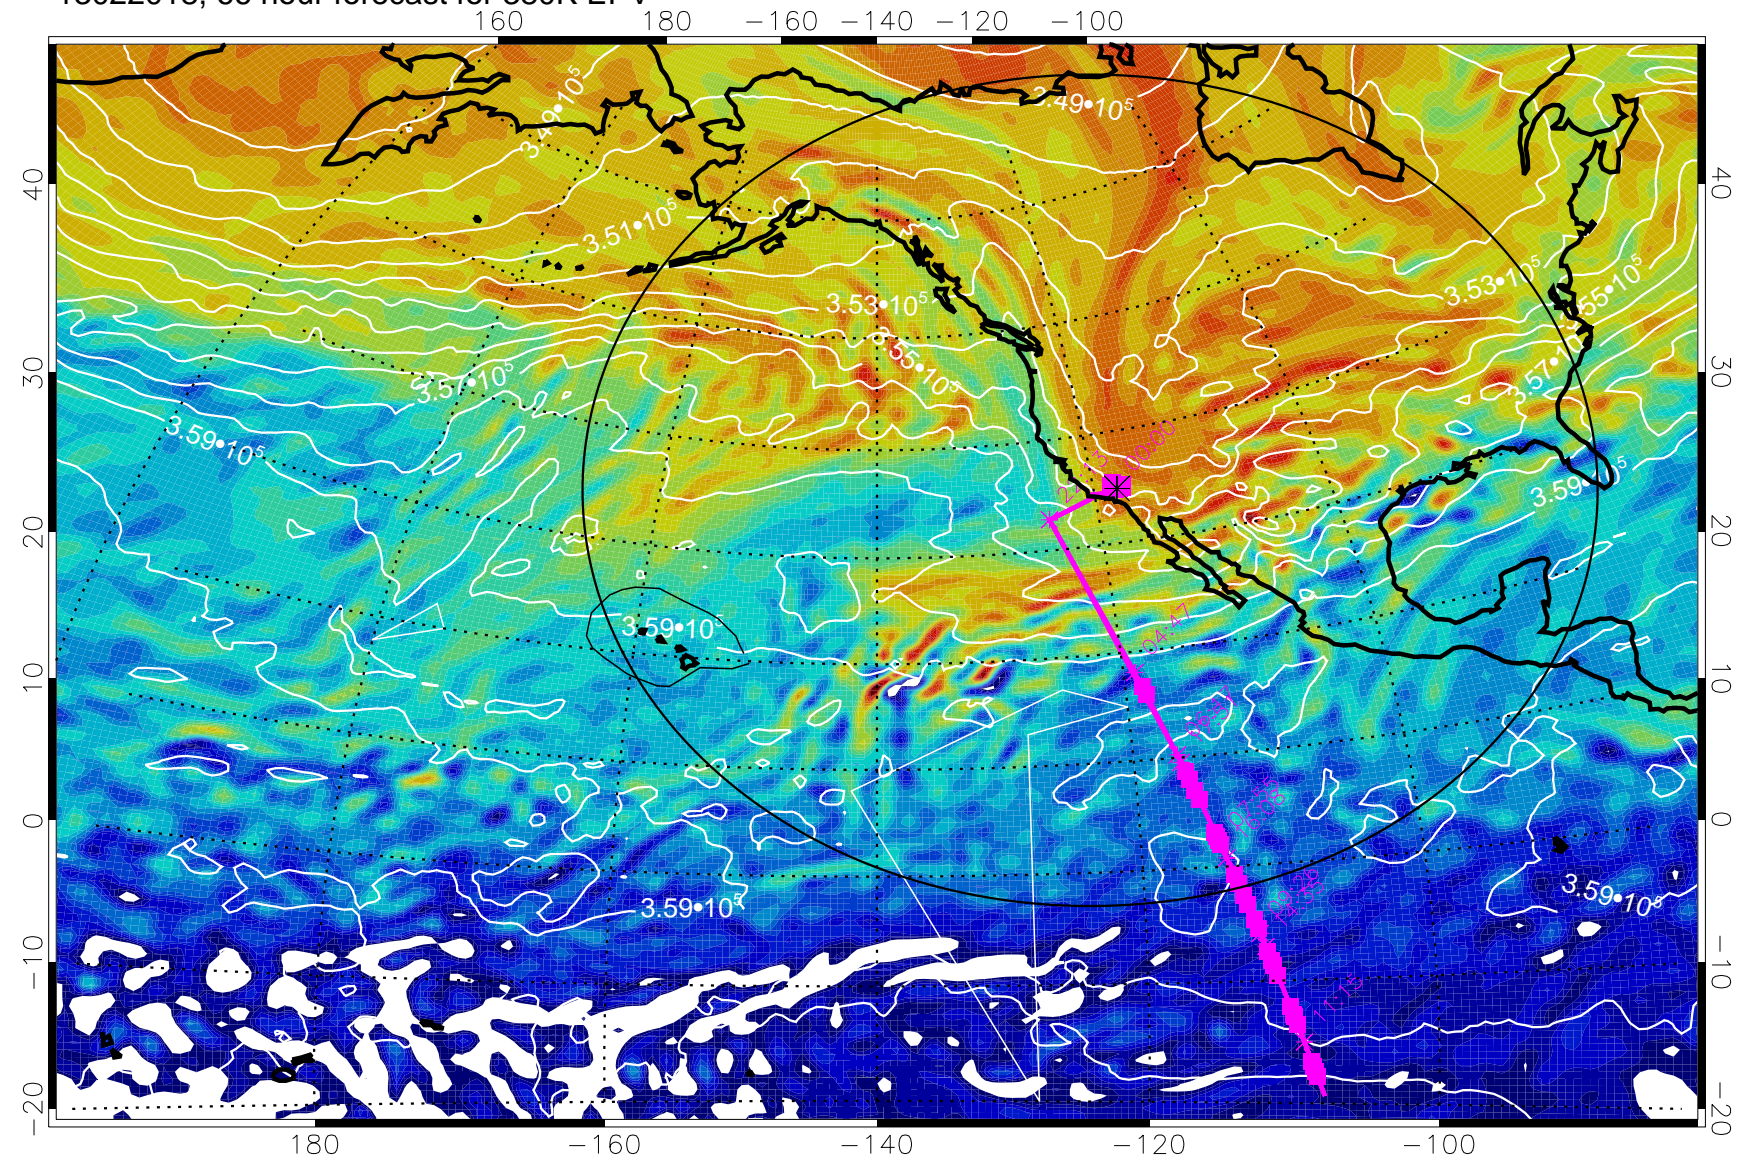

13022000, 48 hour forecast for 380K EPV

380K Montgomery Streamfunction, white

Range ring of 4055 km -- 13 hours GH round trip

13022006, 54 hour forecast for 380K EPV

380K Montgomery Streamfunction, white

Range ring of 4055 km -- 13 hours GH round trip

13022012, 60 hour forecast for 380K EPV

380K Montgomery Streamfunction, white

Range ring of 4055 km -- 13 hours GH round trip

13022018, 66 hour forecast for 380K EPV

380K Montgomery Streamfunction, white

Range ring of 4055 km -- 13 hours GH round trip

13022100, 72 hour forecast for 380K EPV

380K Montgomery Streamfunction, white

Range ring of 4055 km -- 13 hours GH round trip

13022106, 78 hour forecast for 380K EPV

13022112, 84 hour forecast for 380K EPV

13022200, 96 hour forecast for 380K EPV

160 180 -160 -140 -120 -100

380K Montgomery Streamfunction, white

Range ring of 4055 km -- 13 hours GH round trip

13022206, 102 hour forecast for 380K EPV

160 180 -160 -140 -120 -100