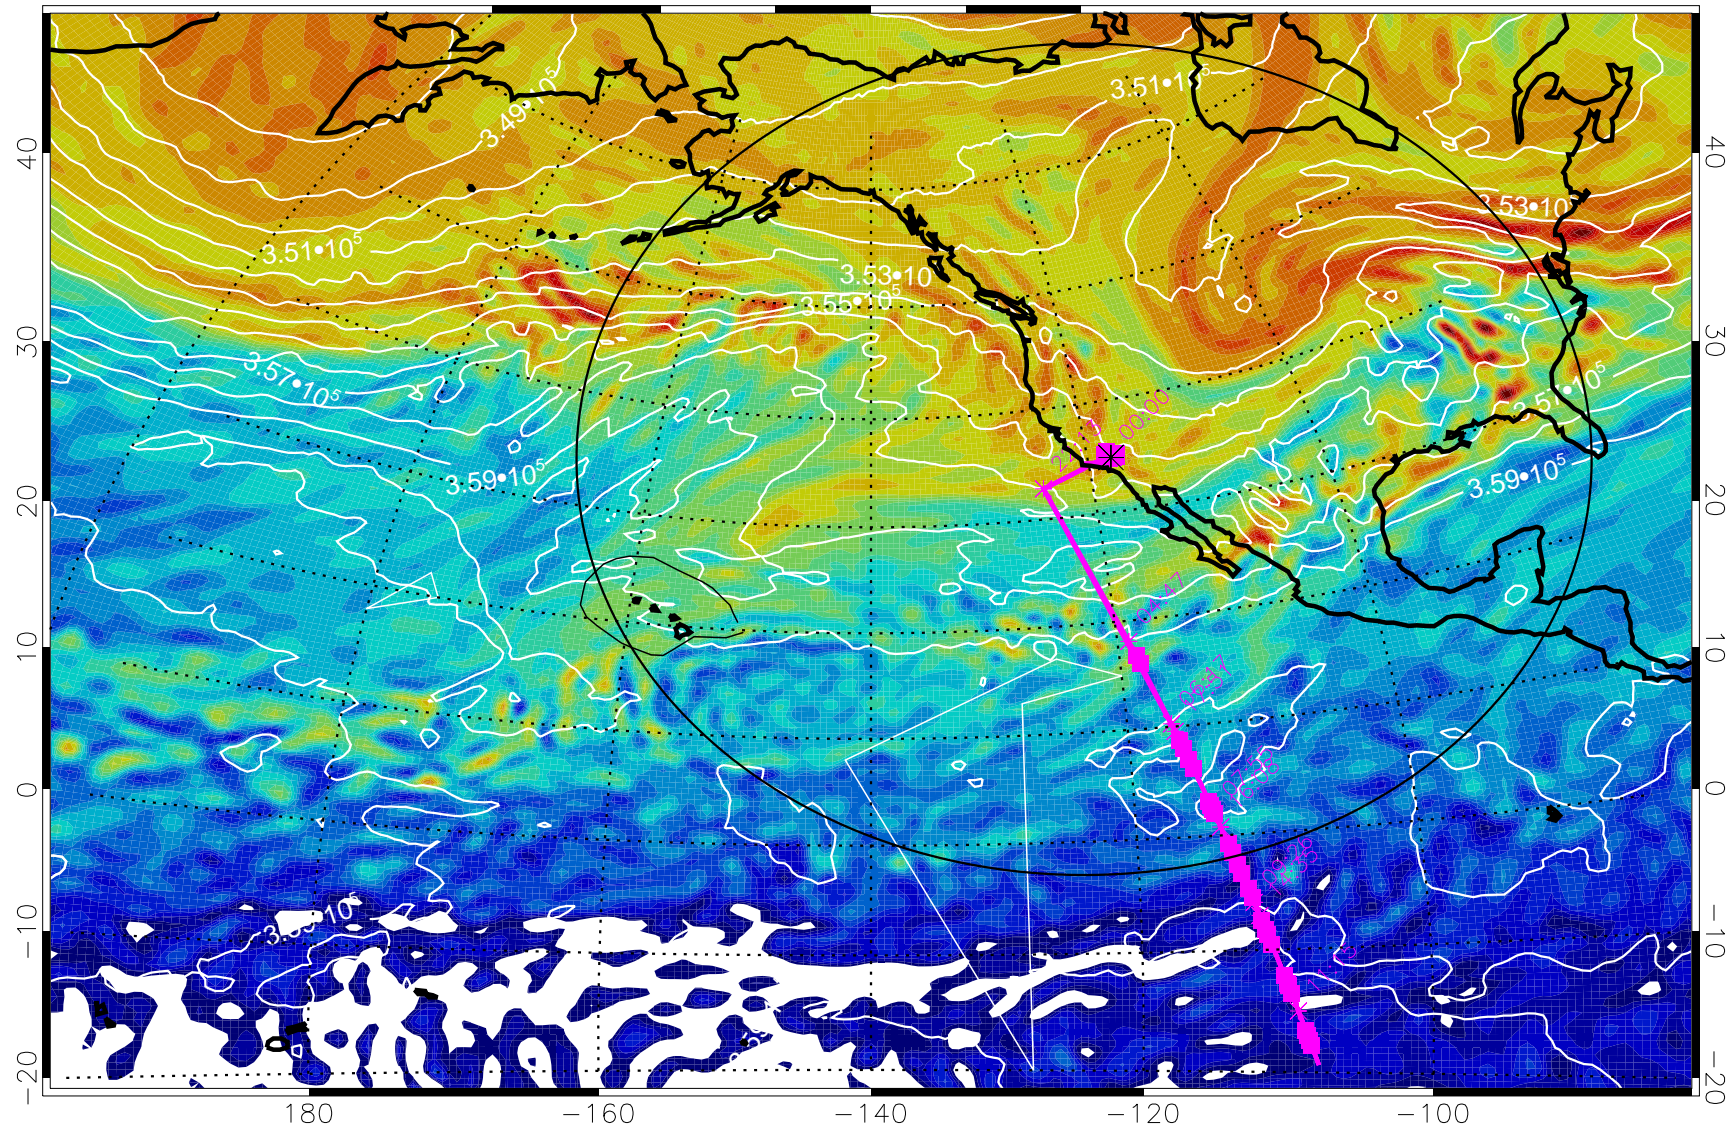

13022100, 72 hour forecast for 380K EPV

380K Montgomery Streamfunction, white

Range ring of 4055 km -- 13 hours GH round trip

13022106, 78 hour forecast for 380K EPV

13022112, 84 hour forecast for 380K EPV

380K Montgomery Streamfunction, white

Range ring of 4055 km -- 13 hours GH round trip

13022118, 90 hour forecast for 380K EPV

380K Montgomery Streamfunction, white

Range ring of 4055 km -- 13 hours GH round trip

13022200, 96 hour forecast for 380K EPV

160 180 -160 -140 -120 -100

380K Montgomery Streamfunction, white

Range ring of 4055 km -- 13 hours GH round trip

13022206, 102 hour forecast for 380K EPV

160 180 -160 -140 -120 -100

380K Montgomery Streamfunction, white

Range ring of 4055 km -- 13 hours GH round trip

13022212, 108 hour forecast for 380K EPV

160 180 -160 -140 -120 -100

380K Montgomery Streamfunction, white

Range ring of 4055 km -- 13 hours GH round trip