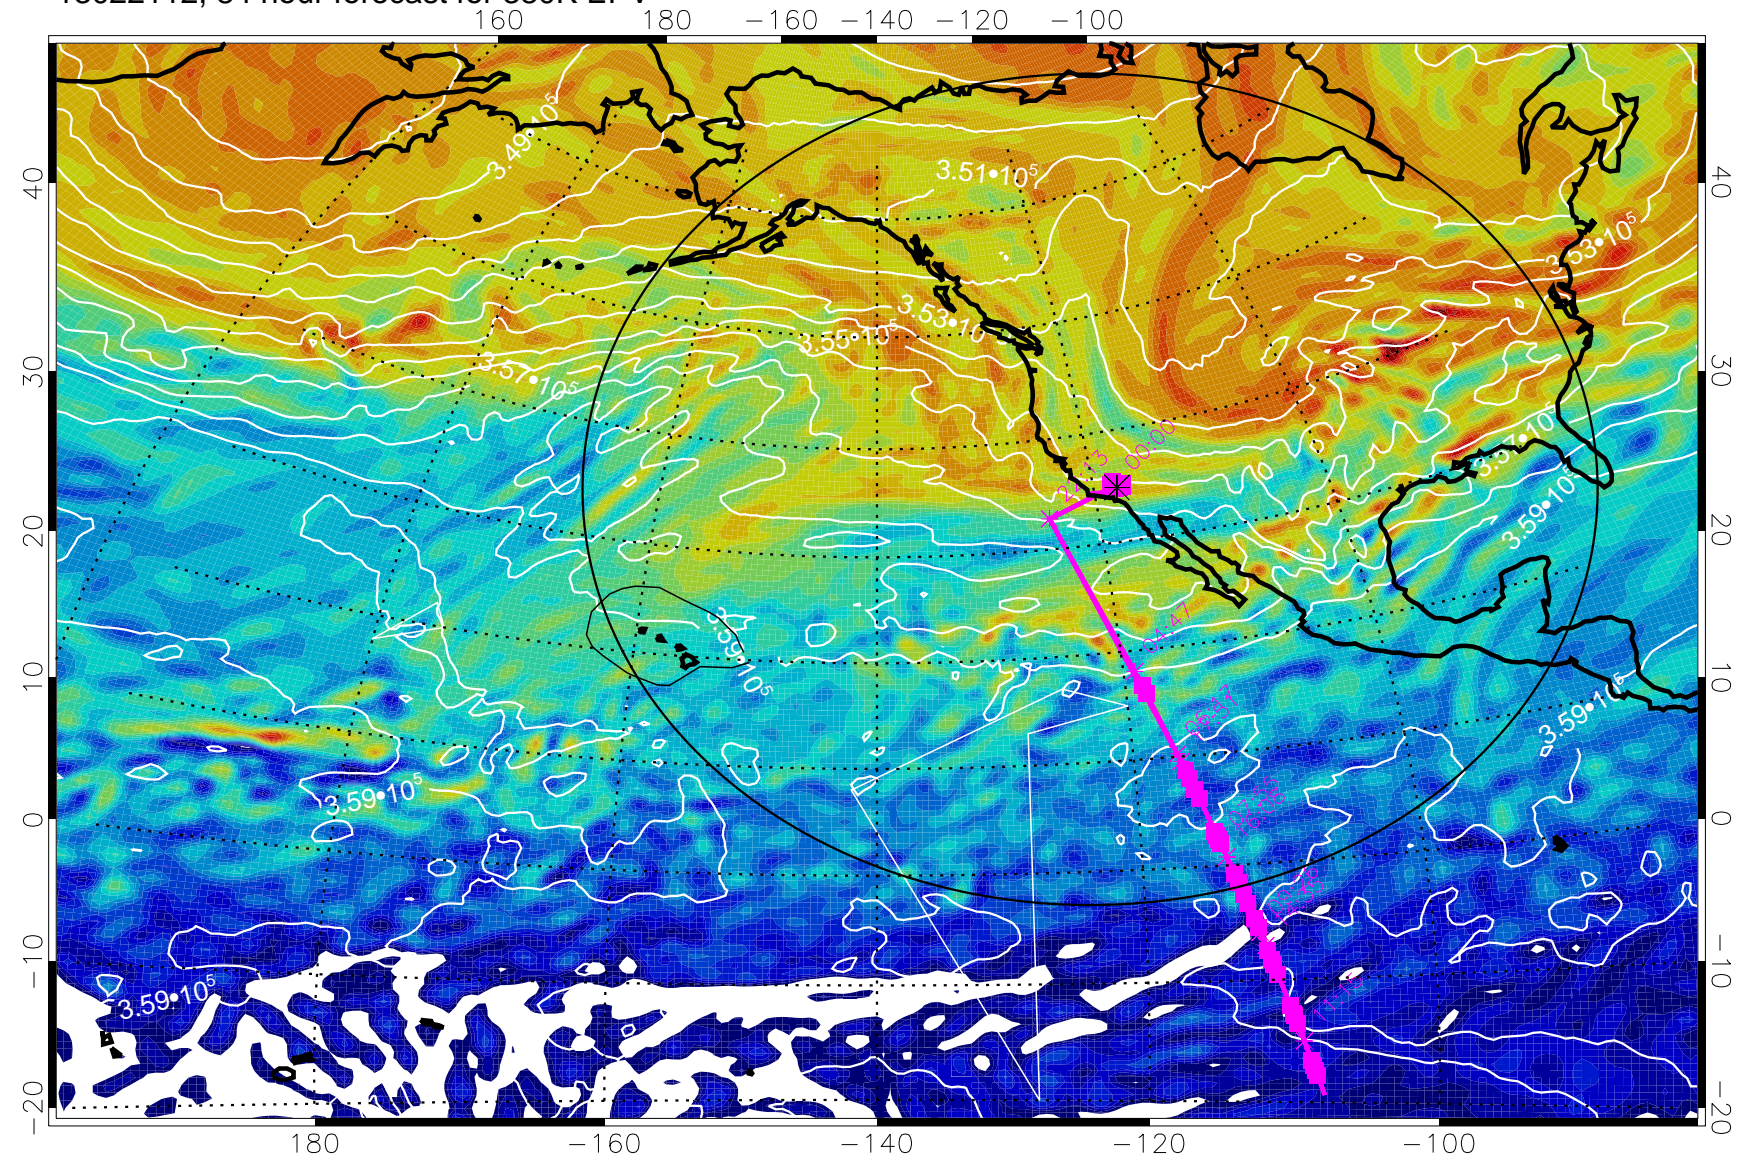

13022012, 60 hour forecast for 380K EPV

380K Montgomery Streamfunction, white

Range ring of 4055 km -- 13 hours GH round trip

13022018, 66 hour forecast for 380K EPV

380K Montgomery Streamfunction, white

Range ring of 4055 km -- 13 hours GH round trip

13022100, 72 hour forecast for 380K EPV

380K Montgomery Streamfunction, white

Range ring of 4055 km -- 13 hours GH round trip

13022106, 78 hour forecast for 380K EPV

13022112, 84 hour forecast for 380K EPV

380K Montgomery Streamfunction, white

Range ring of 4055 km -- 13 hours GH round trip

13022118, 90 hour forecast for 380K EPV

380K Montgomery Streamfunction, white

Range ring of 4055 km -- 13 hours GH round trip

13022200, 96 hour forecast for 380K EPV

160 180 -160 -140 -120 -100

380K Montgomery Streamfunction, white

Range ring of 4055 km -- 13 hours GH round trip

13022206, 102 hour forecast for 380K EPV

160 180 -160 -140 -120 -100