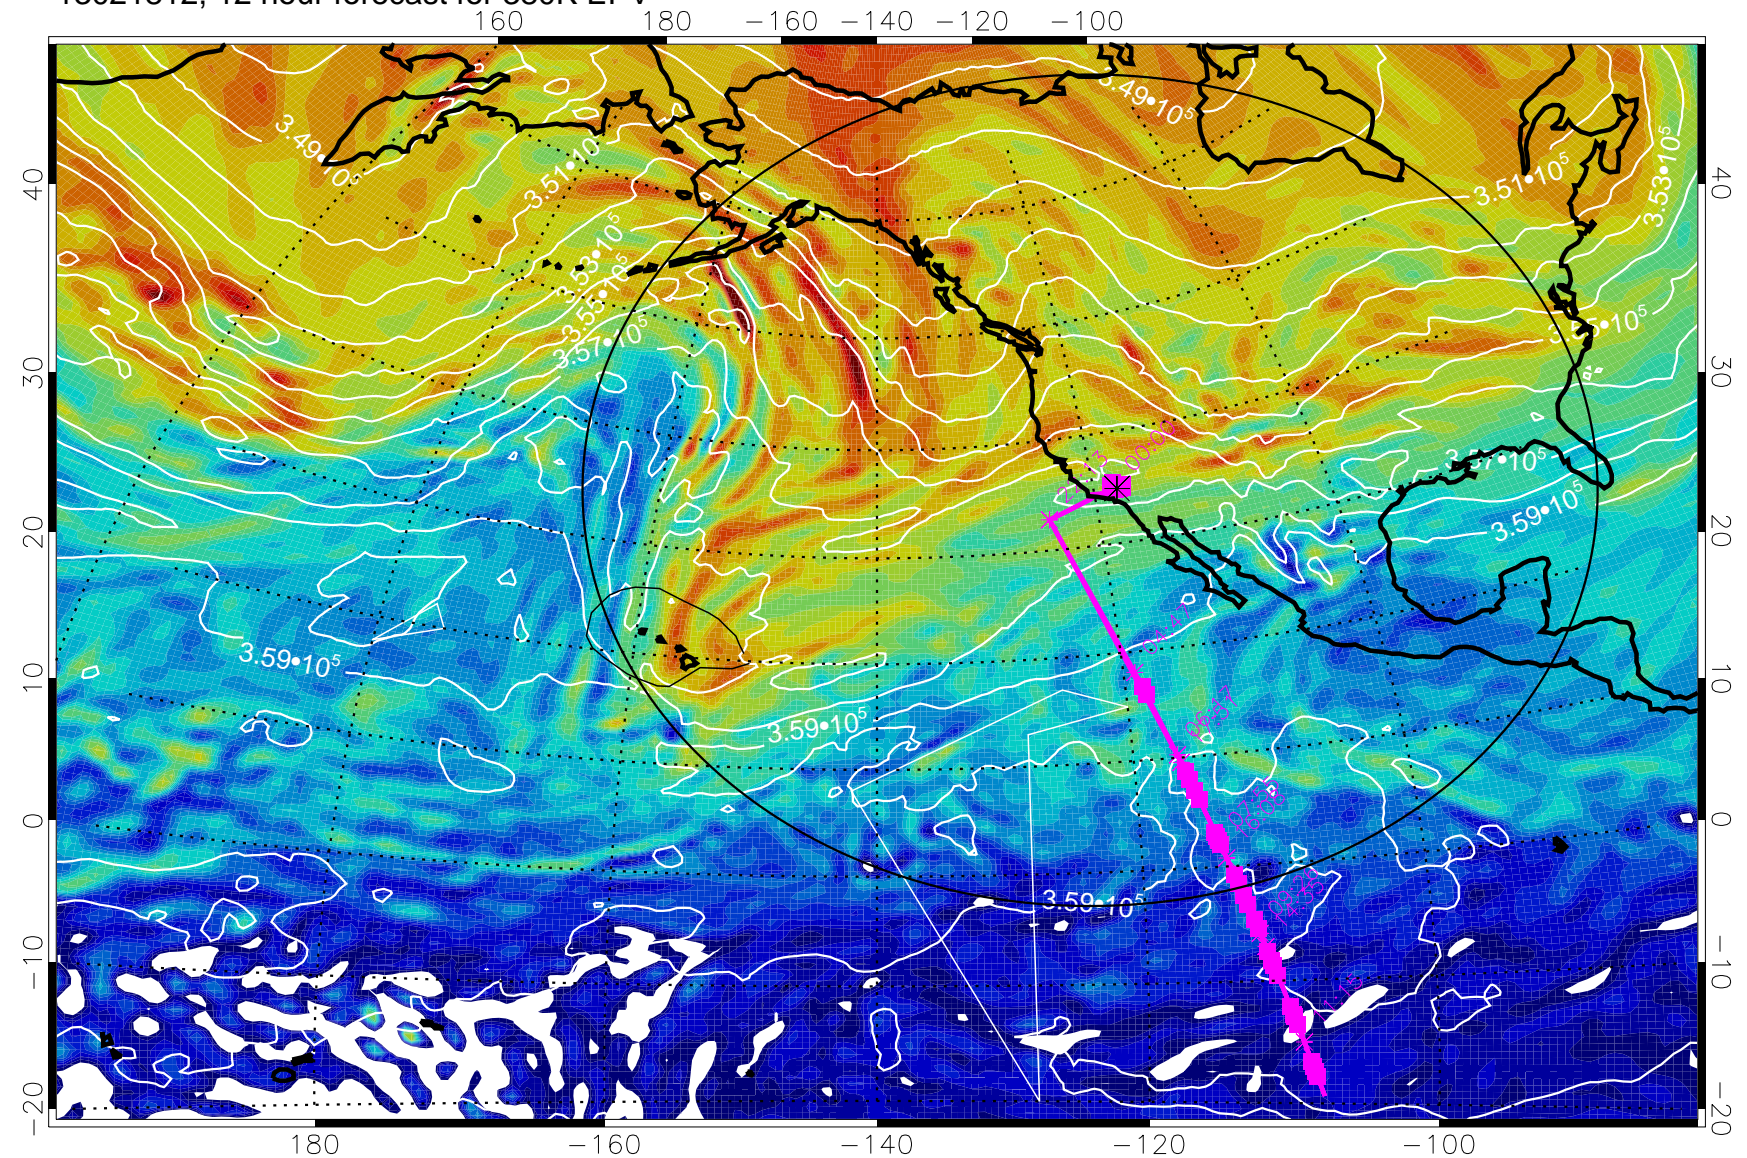

13021812, 12 hour forecast for 380K EPV

380K Montgomery Streamfunction, white

Range ring of 4055 km -- 13 hours GH round trip

13021818, 18 hour forecast for 380K EPV

380K Montgomery Streamfunction, white

Range ring of 4055 km -- 13 hours GH round trip

13021900, 24 hour forecast for 380K EPV

380K Montgomery Streamfunction, white

Range ring of 4055 km -- 13 hours GH round trip

13021906, 30 hour forecast for 380K EPV

380K Montgomery Streamfunction, white

Range ring of 4055 km -- 13 hours GH round trip

13021912, 36 hour forecast for 380K EPV

380K Montgomery Streamfunction, white

Range ring of 4055 km -- 13 hours GH round trip

13021918, 42 hour forecast for 380K EPV

380K Montgomery Streamfunction, white

Range ring of 4055 km -- 13 hours GH round trip

13022000, 48 hour forecast for 380K EPV

380K Montgomery Streamfunction, white

Range ring of 4055 km -- 13 hours GH round trip

13022006, 54 hour forecast for 380K EPV

380K Montgomery Streamfunction, white

Range ring of 4055 km -- 13 hours GH round trip