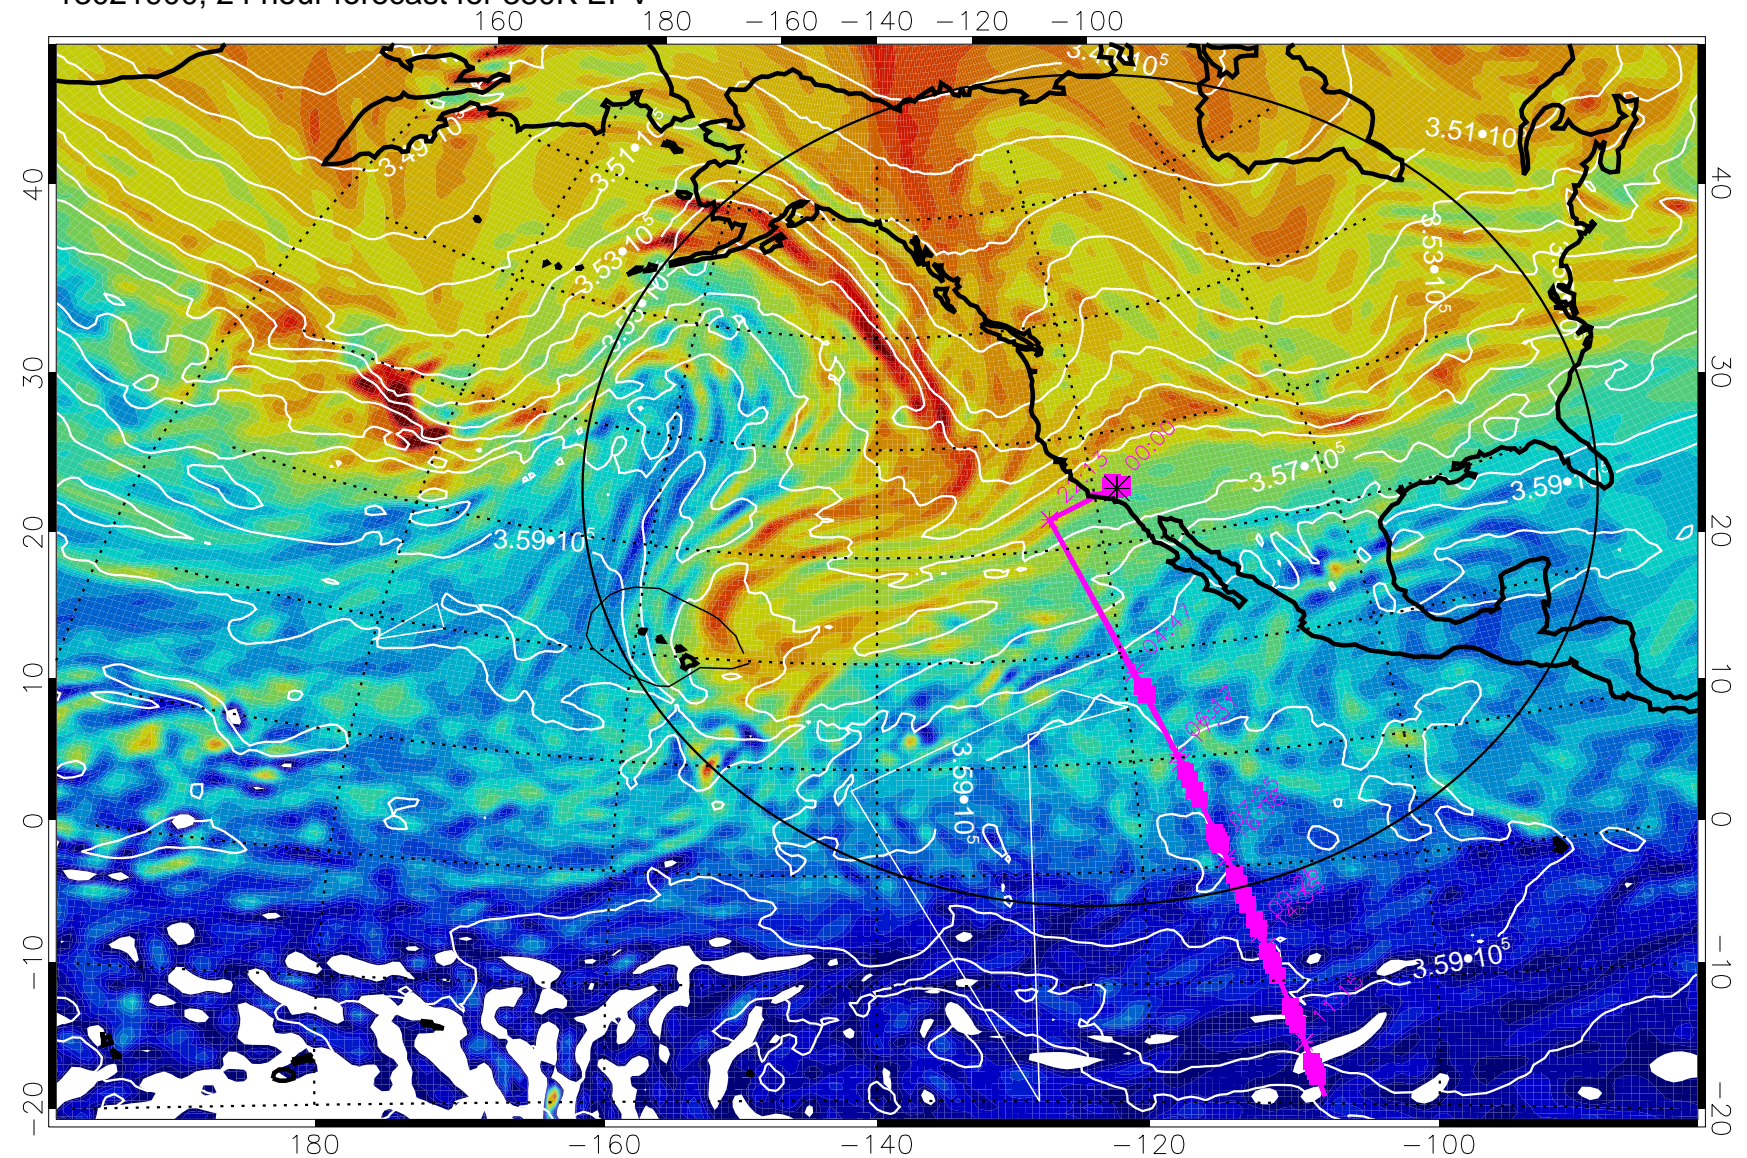

13021812, 12 hour forecast for 380K EPV

380K Montgomery Streamfunction, white

Range ring of 4055 km -- 13 hours GH round trip

13021818, 18 hour forecast for 380K EPV

380K Montgomery Streamfunction, white

Range ring of 4055 km -- 13 hours GH round trip

13021900, 24 hour forecast for 380K EPV

380K Montgomery Streamfunction, white

Range ring of 4055 km -- 13 hours GH round trip

13021906, 30 hour forecast for 380K EPV

380K Montgomery Streamfunction, white

Range ring of 4055 km -- 13 hours GH round trip

13021912, 36 hour forecast for 380K EPV

380K Montgomery Streamfunction, white

Range ring of 4055 km -- 13 hours GH round trip

13021918, 42 hour forecast for 380K EPV

380K Montgomery Streamfunction, white

Range ring of 4055 km -- 13 hours GH round trip

13022000, 48 hour forecast for 380K EPV

380K Montgomery Streamfunction, white

Range ring of 4055 km -- 13 hours GH round trip

13022006, 54 hour forecast for 380K EPV

380K Montgomery Streamfunction, white

Range ring of 4055 km -- 13 hours GH round trip