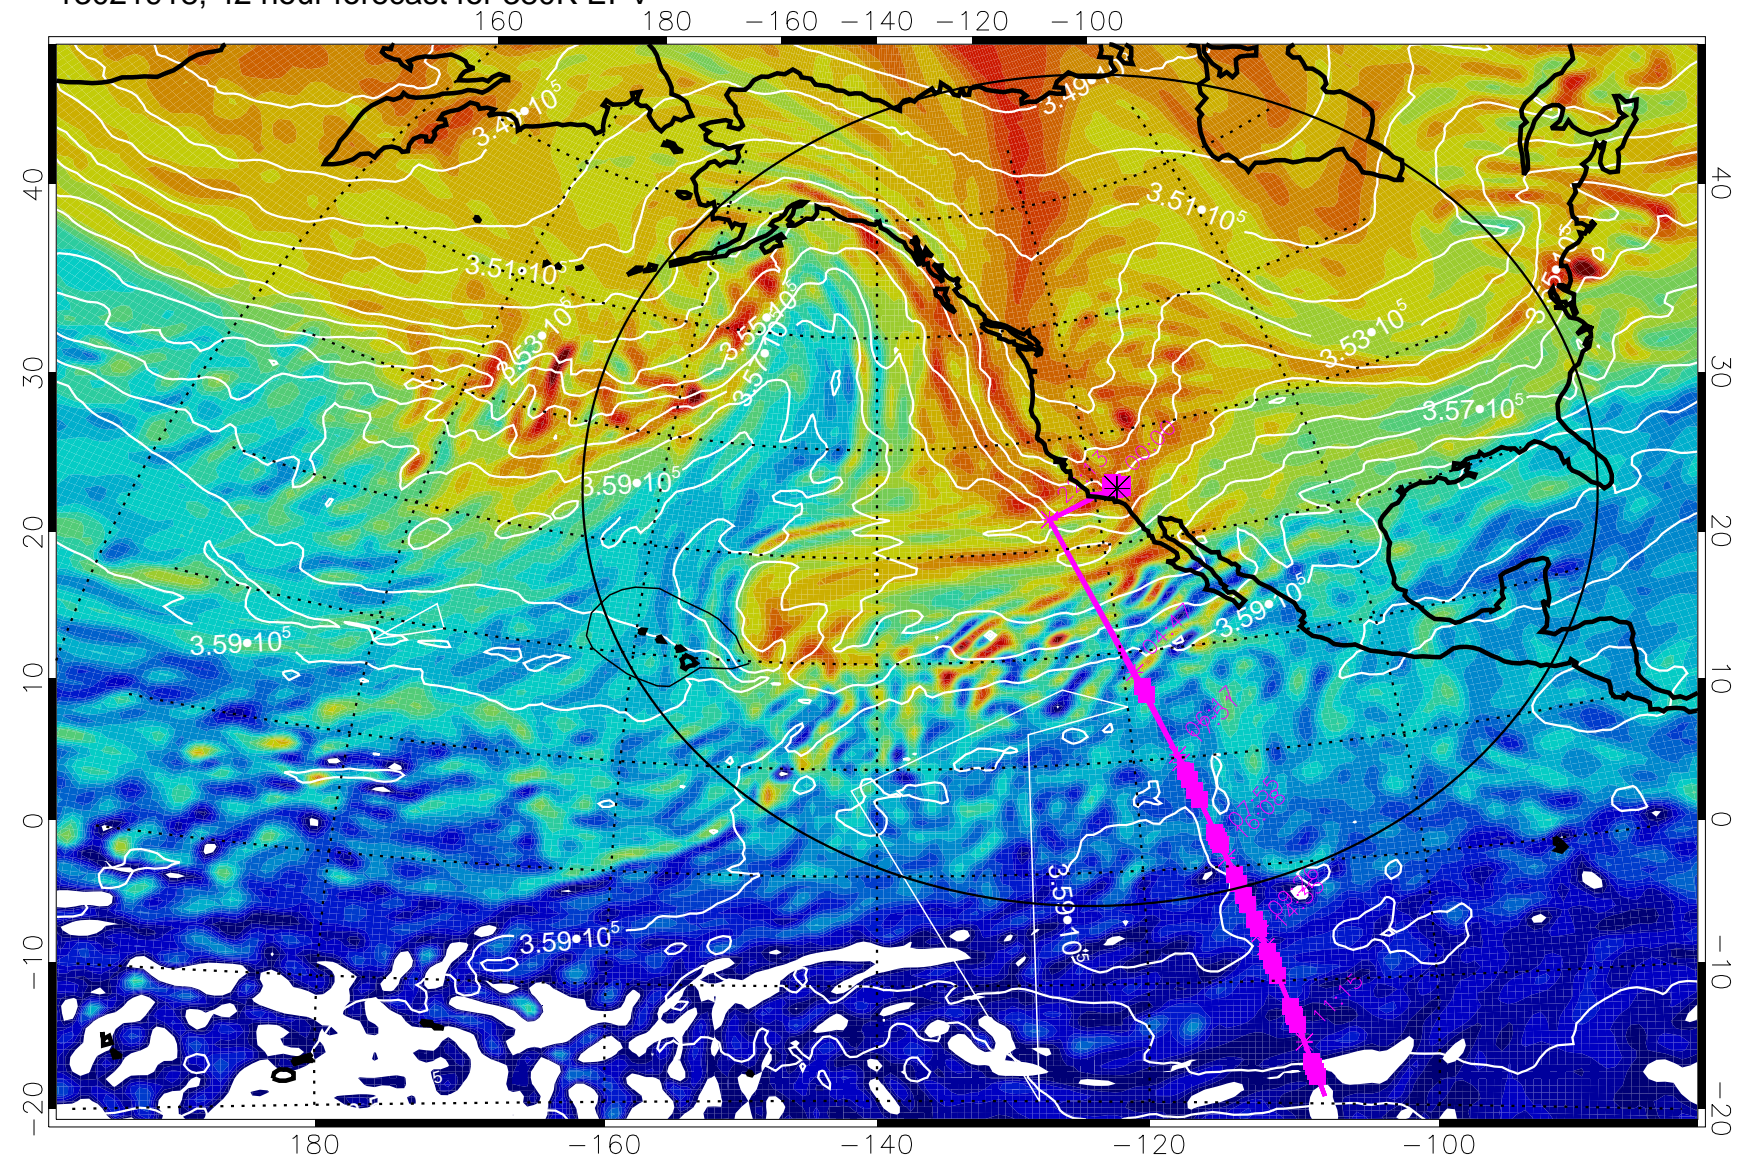

13021900, 24 hour forecast for 380K EPV

380K Montgomery Streamfunction, white

Range ring of 4055 km -- 13 hours GH round trip

13021906, 30 hour forecast for 380K EPV

380K Montgomery Streamfunction, white

Range ring of 4055 km -- 13 hours GH round trip

13021912, 36 hour forecast for 380K EPV

380K Montgomery Streamfunction, white

Range ring of 4055 km -- 13 hours GH round trip

13021918, 42 hour forecast for 380K EPV

380K Montgomery Streamfunction, white

Range ring of 4055 km -- 13 hours GH round trip

13022000, 48 hour forecast for 380K EPV

380K Montgomery Streamfunction, white

Range ring of 4055 km -- 13 hours GH round trip

13022006, 54 hour forecast for 380K EPV

380K Montgomery Streamfunction, white

Range ring of 4055 km -- 13 hours GH round trip

13022012, 60 hour forecast for 380K EPV

380K Montgomery Streamfunction, white

Range ring of 4055 km -- 13 hours GH round trip

13022018, 66 hour forecast for 380K EPV

380K Montgomery Streamfunction, white

Range ring of 4055 km -- 13 hours GH round trip