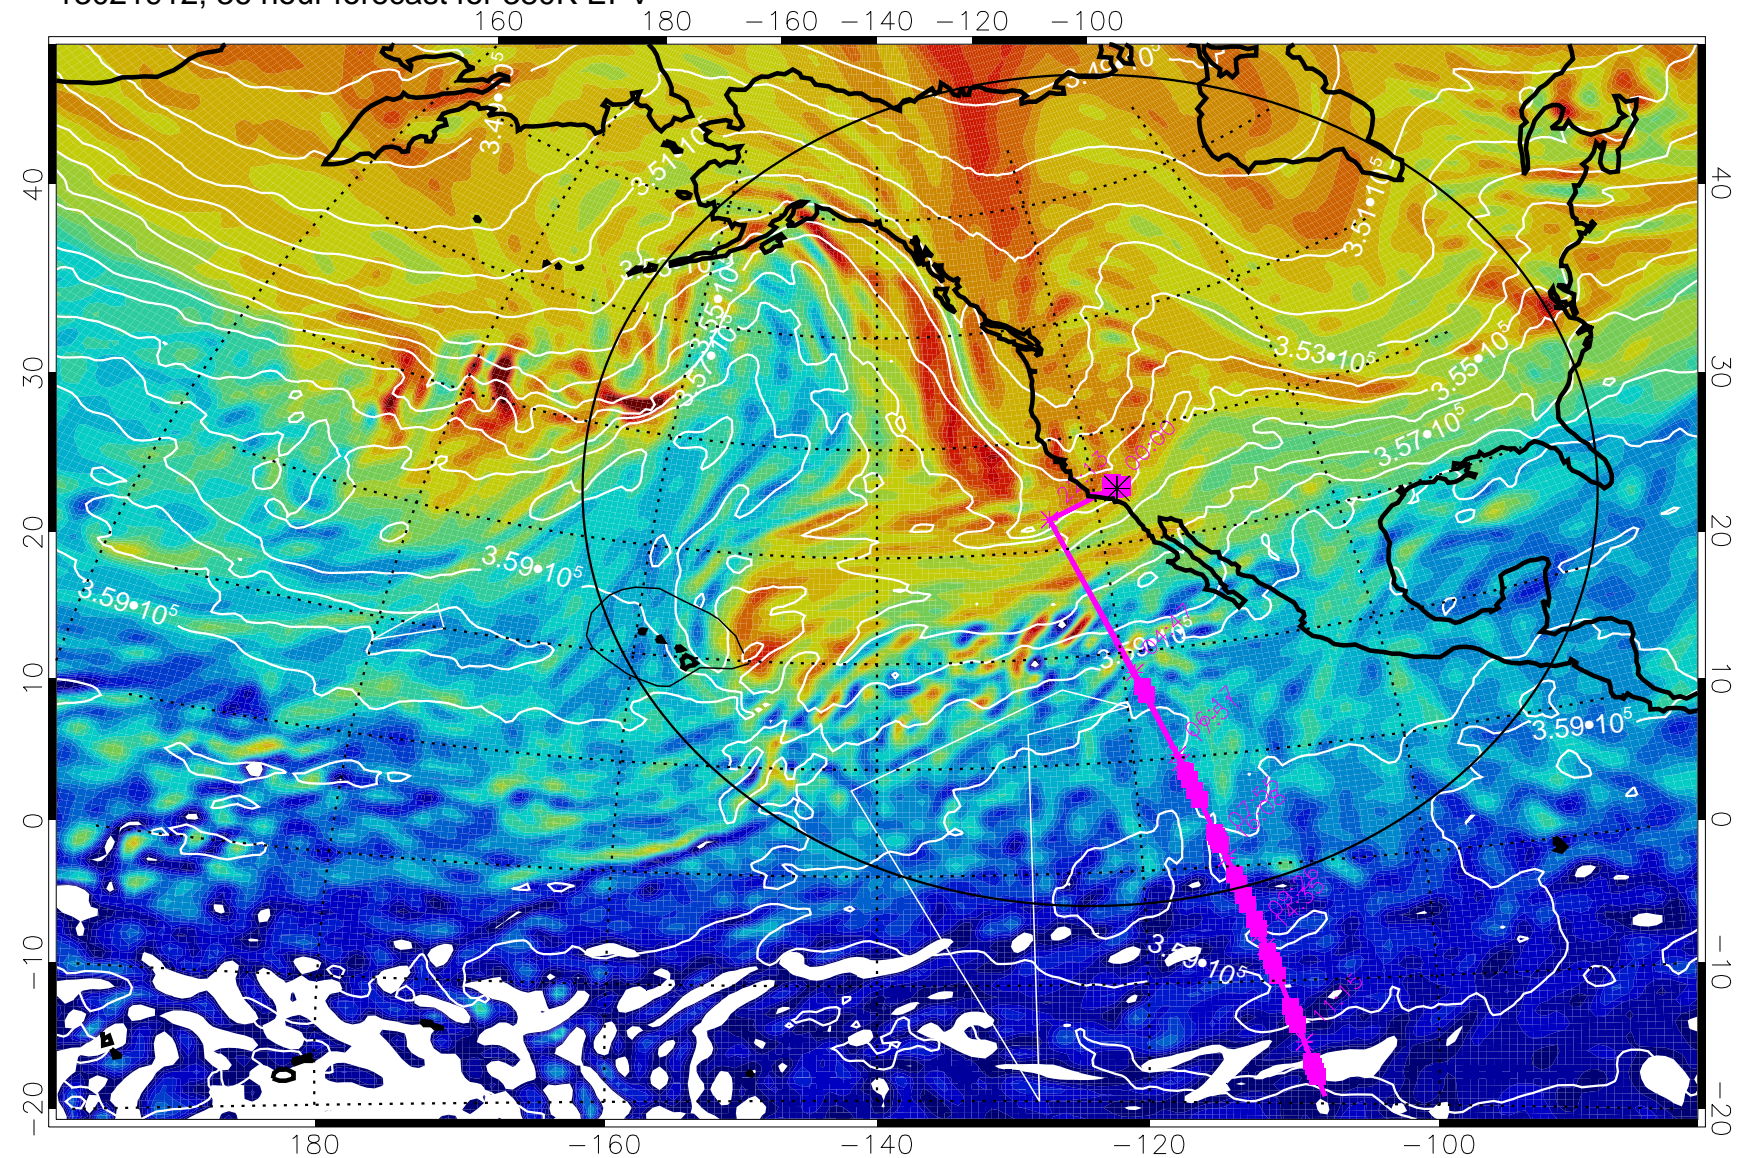

13021900, 24 hour forecast for 380K EPV

380K Montgomery Streamfunction, white

Range ring of 4055 km -- 13 hours GH round trip

13021906, 30 hour forecast for 380K EPV

380K Montgomery Streamfunction, white

Range ring of 4055 km -- 13 hours GH round trip

13021912, 36 hour forecast for 380K EPV

380K Montgomery Streamfunction, white

Range ring of 4055 km -- 13 hours GH round trip

13021918, 42 hour forecast for 380K EPV

380K Montgomery Streamfunction, white

Range ring of 4055 km -- 13 hours GH round trip

13022000, 48 hour forecast for 380K EPV

380K Montgomery Streamfunction, white

Range ring of 4055 km -- 13 hours GH round trip

13022006, 54 hour forecast for 380K EPV

380K Montgomery Streamfunction, white

Range ring of 4055 km -- 13 hours GH round trip

13022012, 60 hour forecast for 380K EPV

380K Montgomery Streamfunction, white

Range ring of 4055 km -- 13 hours GH round trip

13022018, 66 hour forecast for 380K EPV

380K Montgomery Streamfunction, white

Range ring of 4055 km -- 13 hours GH round trip