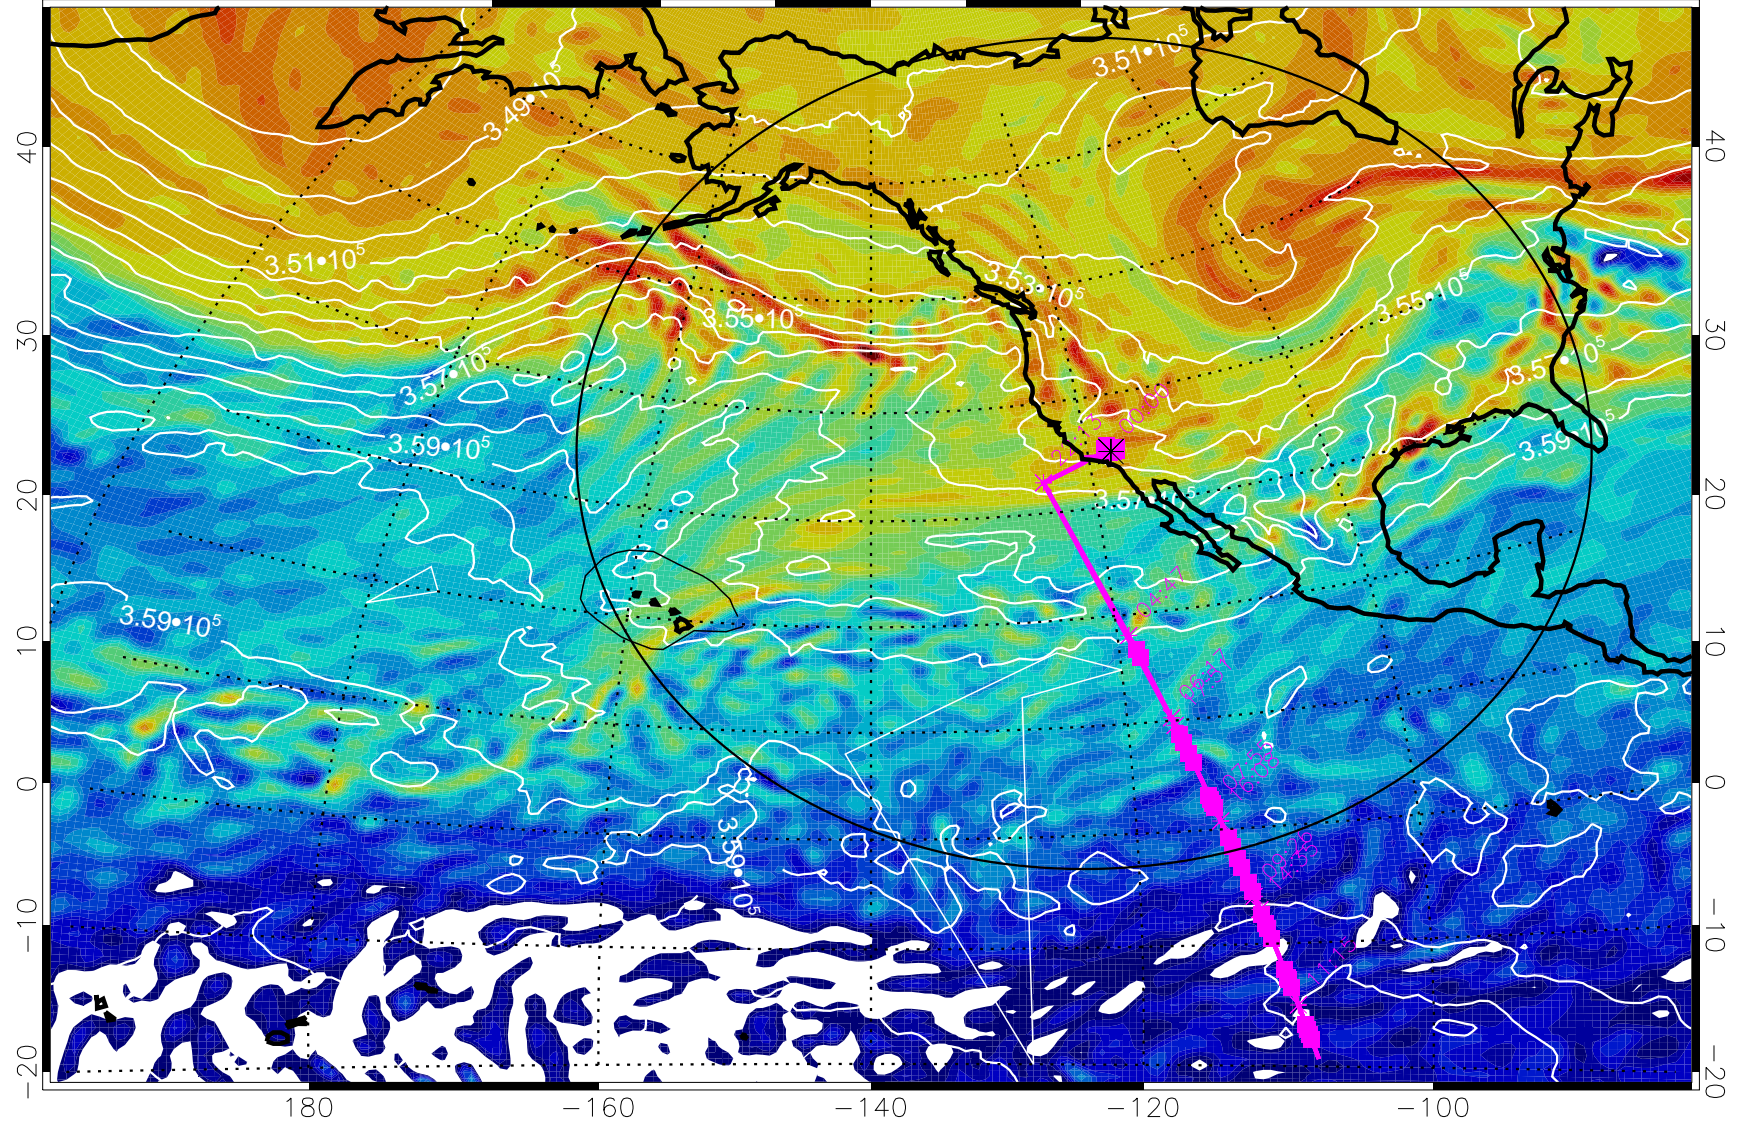

380K Montgomery Streamfunction, white

Range ring of 4055 km -- 13 hours GH round trip

13022118, 90 hour forecast for 380K EPV

380K Montgomery Streamfunction, white

Range ring of 4055 km -- 13 hours GH round trip

13022200, 96 hour forecast for 380K EPV

160 180 -160 -140 -120 -100

380K Montgomery Streamfunction, white

Range ring of 4055 km -- 13 hours GH round trip

13022206, 102 hour forecast for 380K EPV

160 180 -160 -140 -120 -100

380K Montgomery Streamfunction, white

Range ring of 4055 km -- 13 hours GH round trip

13022212, 108 hour forecast for 380K EPV

160 180 -160 -140 -120 -100

380K Montgomery Streamfunction, white

Range ring of 4055 km -- 13 hours GH round trip

13022218, 114 hour forecast for 380K EPV

160 180 -160 -140 -120 -100

380K Montgomery Streamfunction, white

Range ring of 4055 km -- 13 hours GH round trip

13022300, 120 hour forecast for 380K EPV

160 180 -160 -140 -120 -100