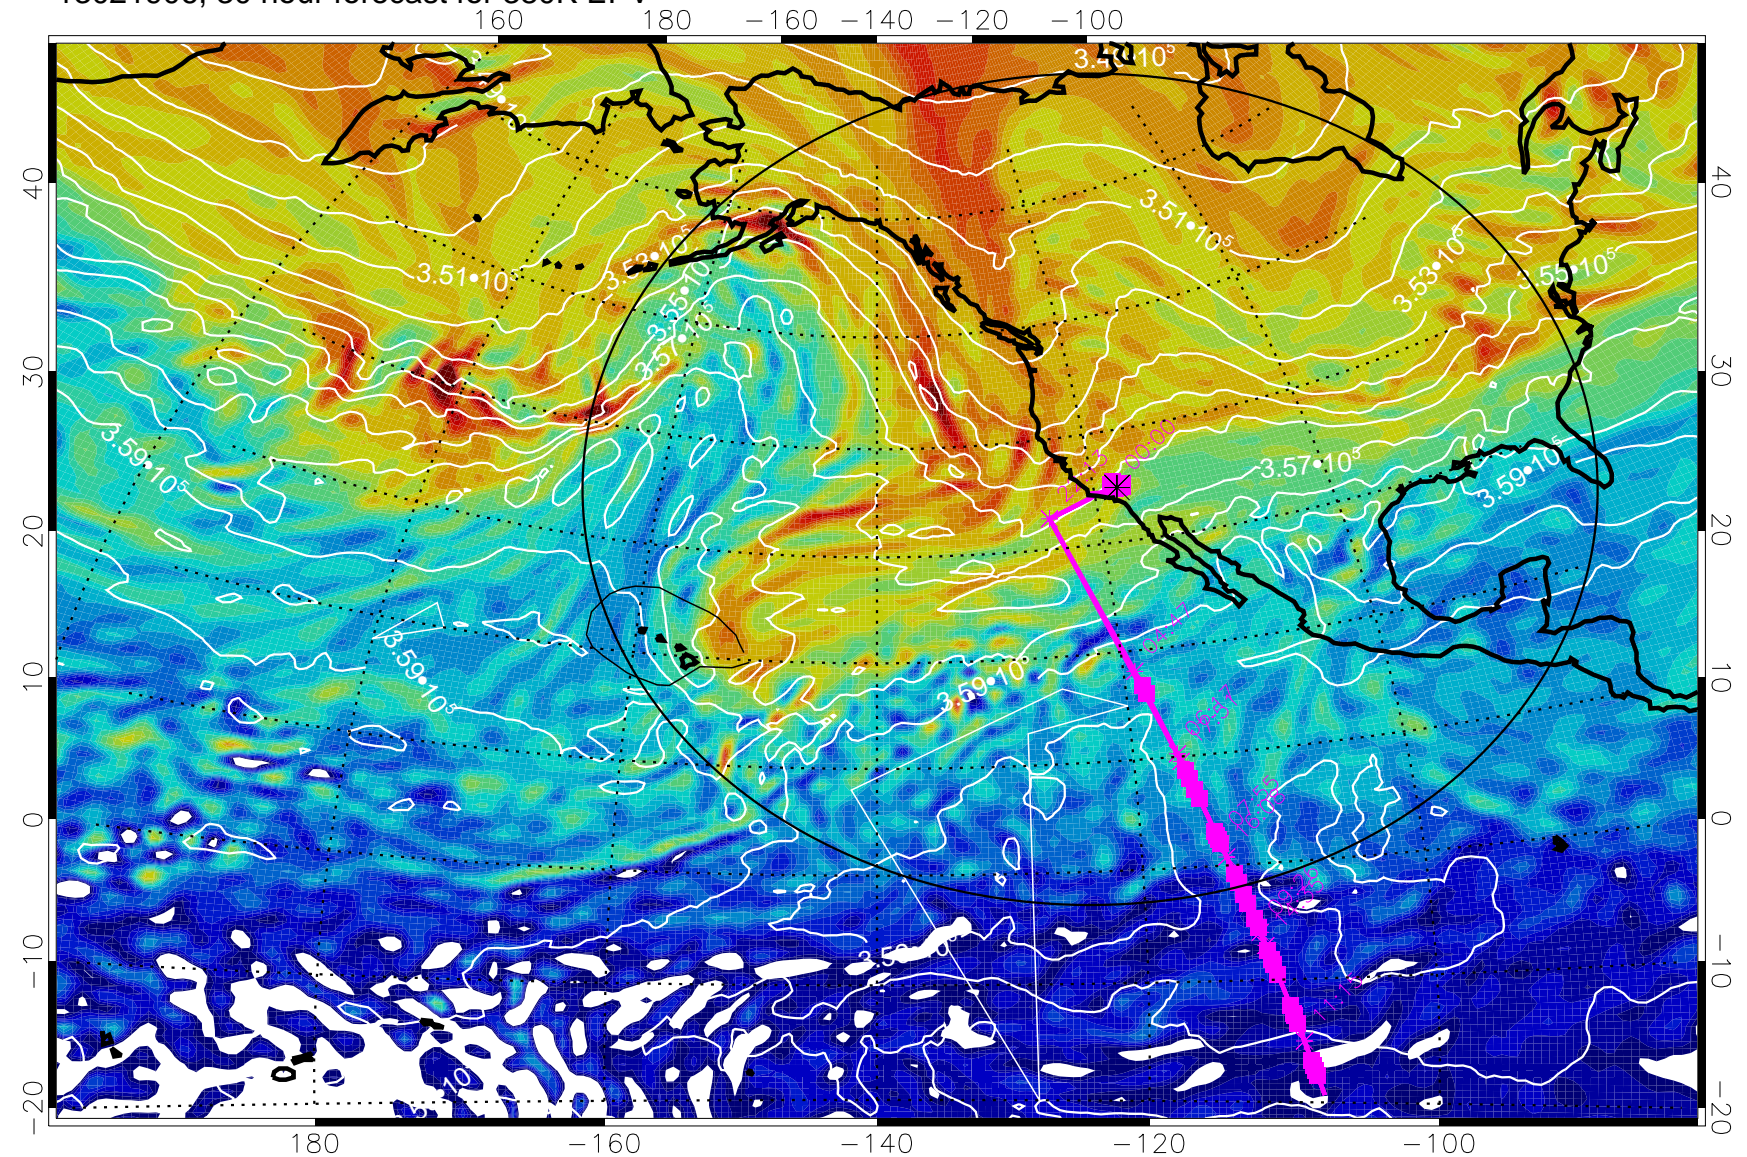

13021812, 12 hour forecast for 380K EPV

380K Montgomery Streamfunction, white

Range ring of 4055 km -- 13 hours GH round trip

13021818, 18 hour forecast for 380K EPV

380K Montgomery Streamfunction, white

Range ring of 4055 km -- 13 hours GH round trip

13021900, 24 hour forecast for 380K EPV

380K Montgomery Streamfunction, white

Range ring of 4055 km -- 13 hours GH round trip

13021906, 30 hour forecast for 380K EPV

380K Montgomery Streamfunction, white

Range ring of 4055 km -- 13 hours GH round trip

13021912, 36 hour forecast for 380K EPV

380K Montgomery Streamfunction, white

Range ring of 4055 km -- 13 hours GH round trip

13021918, 42 hour forecast for 380K EPV

380K Montgomery Streamfunction, white

Range ring of 4055 km -- 13 hours GH round trip

13022000, 48 hour forecast for 380K EPV

380K Montgomery Streamfunction, white

Range ring of 4055 km -- 13 hours GH round trip

13022006, 54 hour forecast for 380K EPV

380K Montgomery Streamfunction, white

Range ring of 4055 km -- 13 hours GH round trip