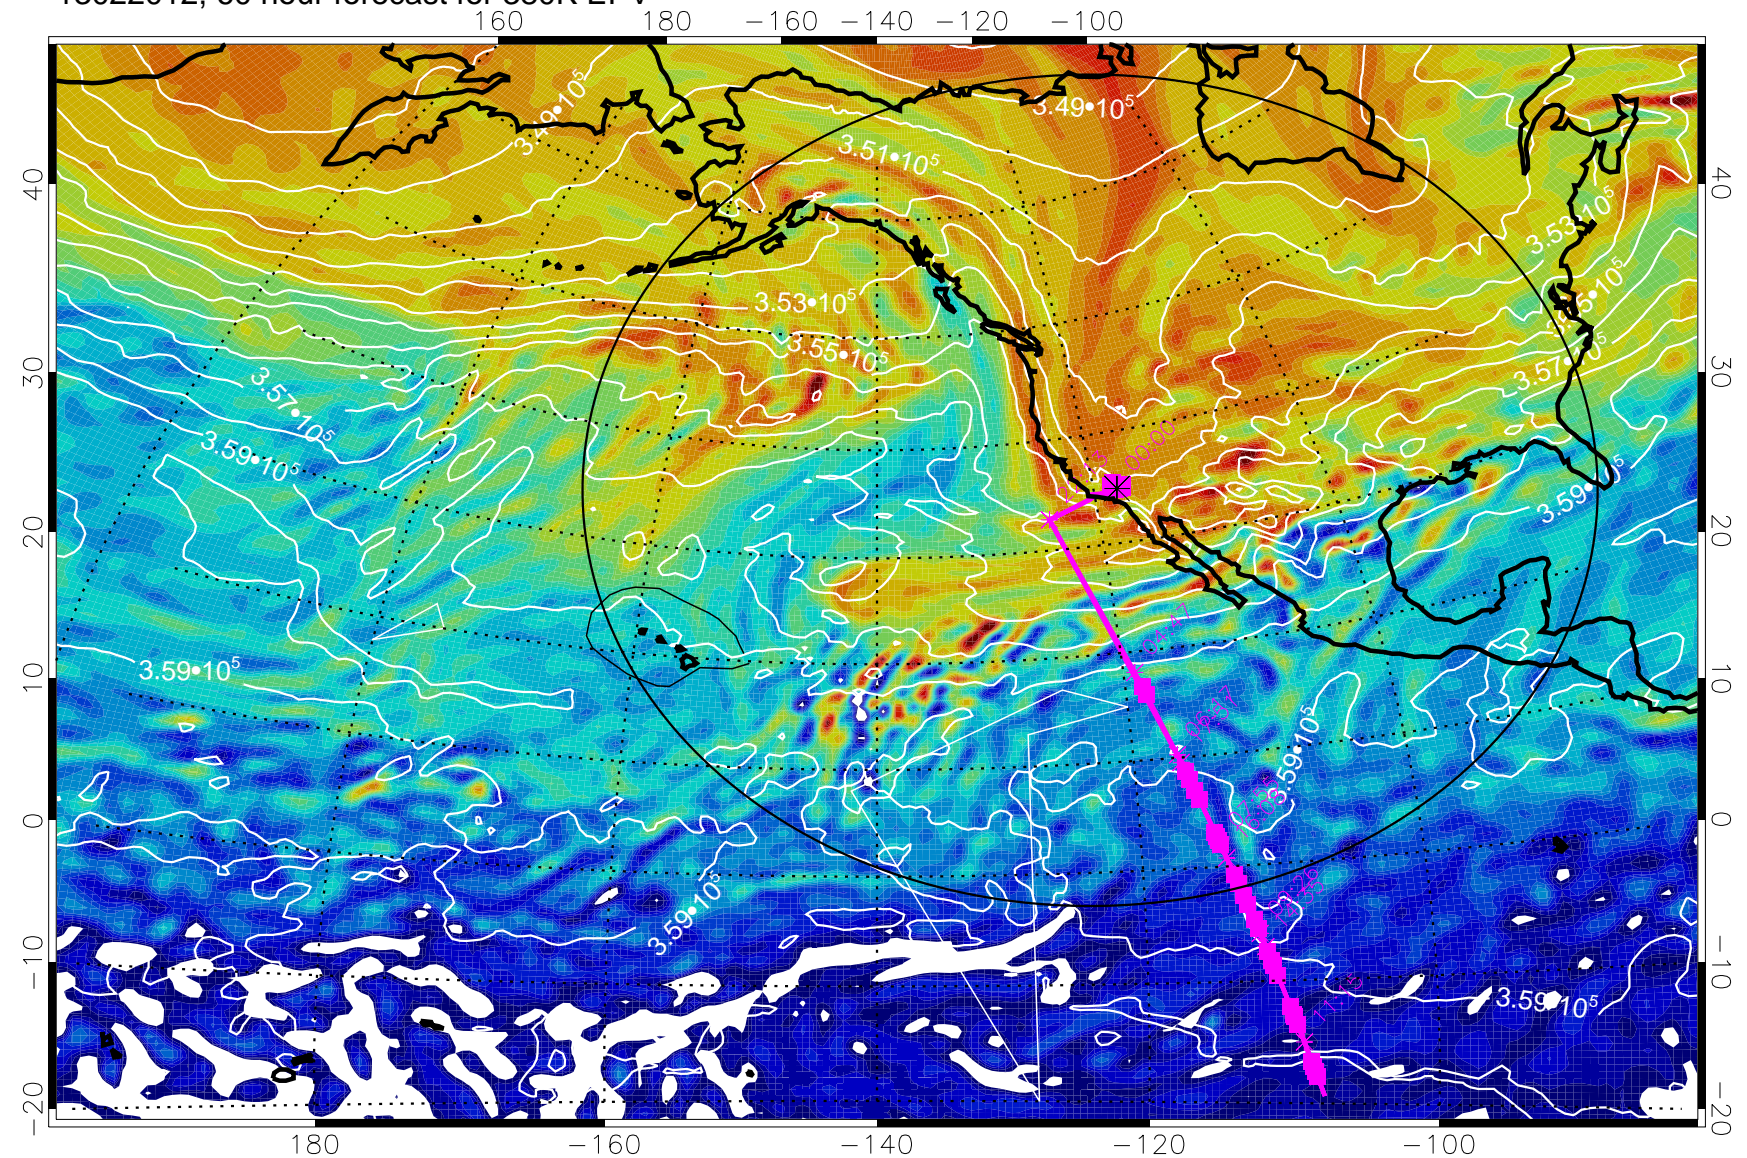

13021912, 36 hour forecast for 380K EPV

380K Montgomery Streamfunction, white

Range ring of 4055 km -- 13 hours GH round trip

13021918, 42 hour forecast for 380K EPV

380K Montgomery Streamfunction, white

Range ring of 4055 km -- 13 hours GH round trip

13022000, 48 hour forecast for 380K EPV

380K Montgomery Streamfunction, white

Range ring of 4055 km -- 13 hours GH round trip

13022006, 54 hour forecast for 380K EPV

380K Montgomery Streamfunction, white

Range ring of 4055 km -- 13 hours GH round trip

13022012, 60 hour forecast for 380K EPV

380K Montgomery Streamfunction, white

Range ring of 4055 km -- 13 hours GH round trip

13022018, 66 hour forecast for 380K EPV

380K Montgomery Streamfunction, white

Range ring of 4055 km -- 13 hours GH round trip

13022100, 72 hour forecast for 380K EPV

380K Montgomery Streamfunction, white

Range ring of 4055 km -- 13 hours GH round trip

13022106, 78 hour forecast for 380K EPV

13022112, 84 hour forecast for 380K EPV