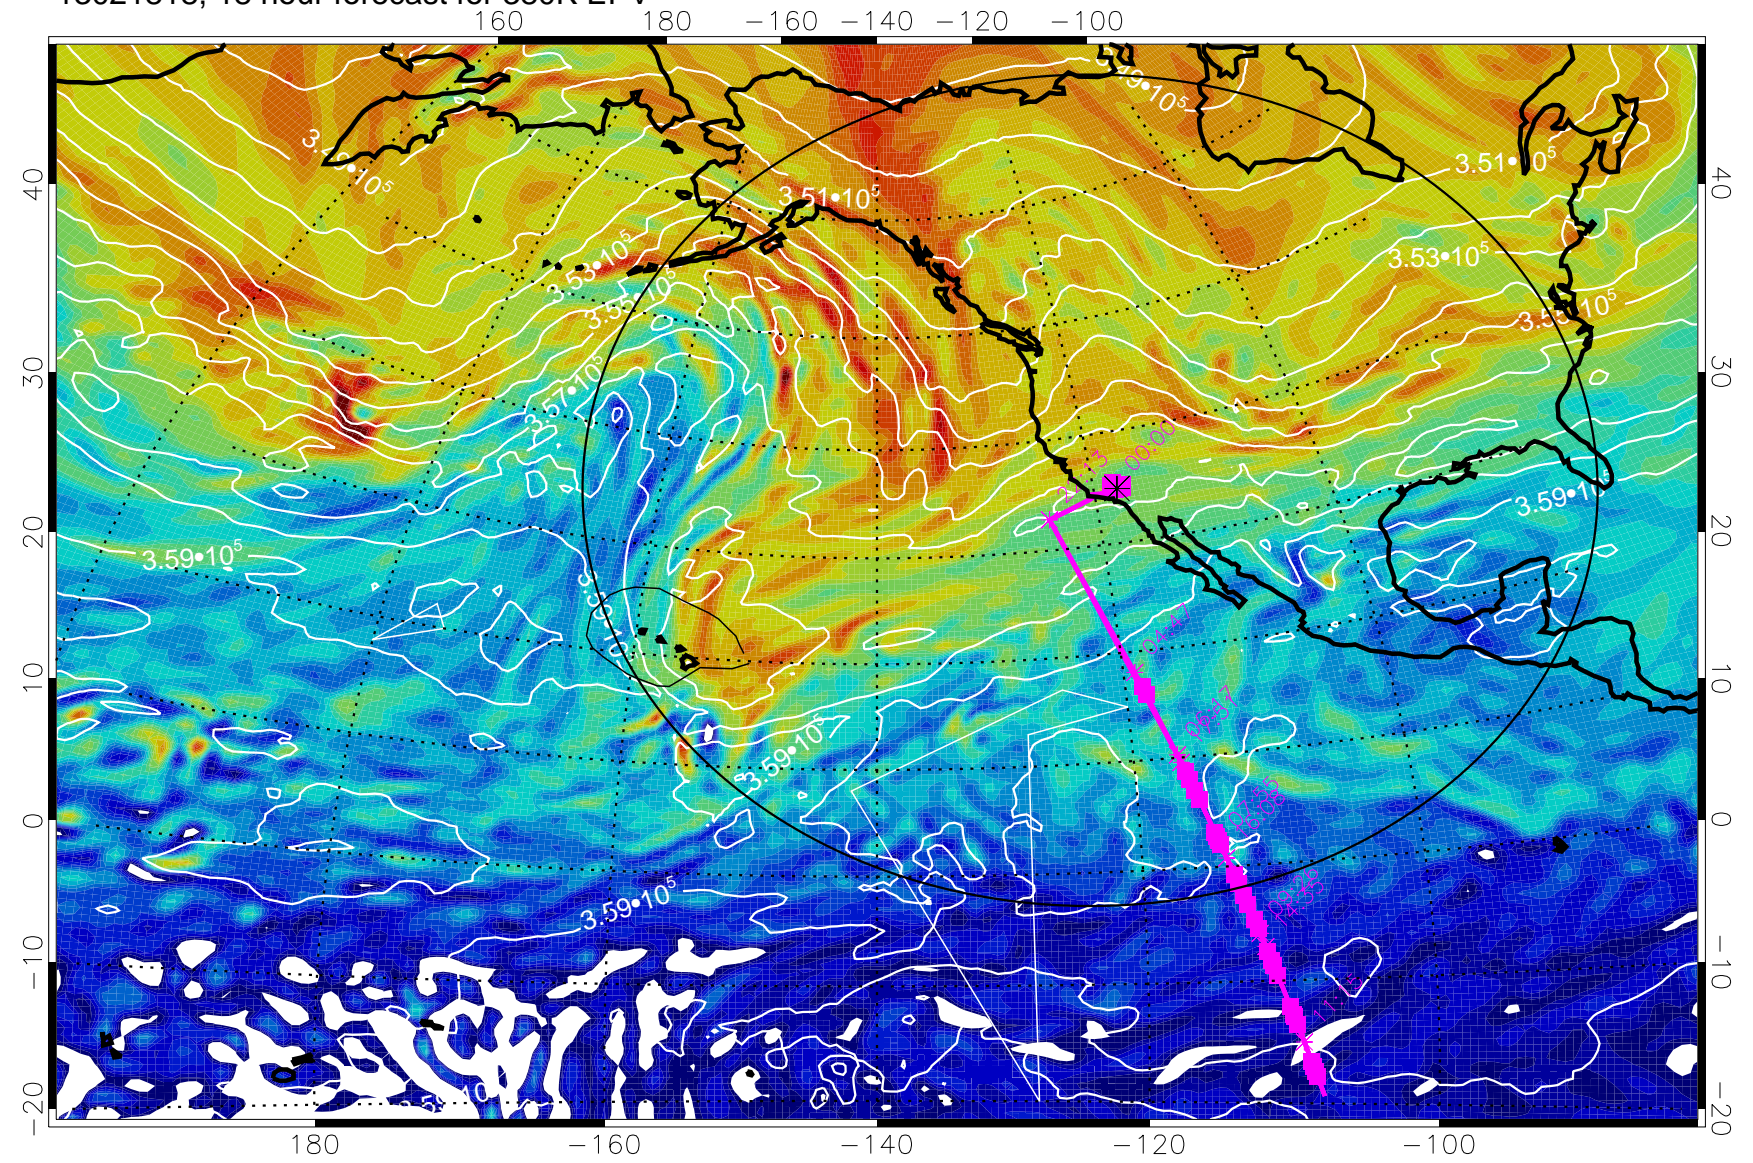

13021812, 12 hour forecast for 380K EPV

380K Montgomery Streamfunction, white

Range ring of 4055 km -- 13 hours GH round trip

13021818, 18 hour forecast for 380K EPV

380K Montgomery Streamfunction, white

Range ring of 4055 km -- 13 hours GH round trip

13021900, 24 hour forecast for 380K EPV

380K Montgomery Streamfunction, white

Range ring of 4055 km -- 13 hours GH round trip

13021906, 30 hour forecast for 380K EPV

380K Montgomery Streamfunction, white

Range ring of 4055 km -- 13 hours GH round trip

13021912, 36 hour forecast for 380K EPV

380K Montgomery Streamfunction, white

Range ring of 4055 km -- 13 hours GH round trip

13021918, 42 hour forecast for 380K EPV

380K Montgomery Streamfunction, white

Range ring of 4055 km -- 13 hours GH round trip

13022000, 48 hour forecast for 380K EPV

380K Montgomery Streamfunction, white

Range ring of 4055 km -- 13 hours GH round trip

13022006, 54 hour forecast for 380K EPV

380K Montgomery Streamfunction, white

Range ring of 4055 km -- 13 hours GH round trip