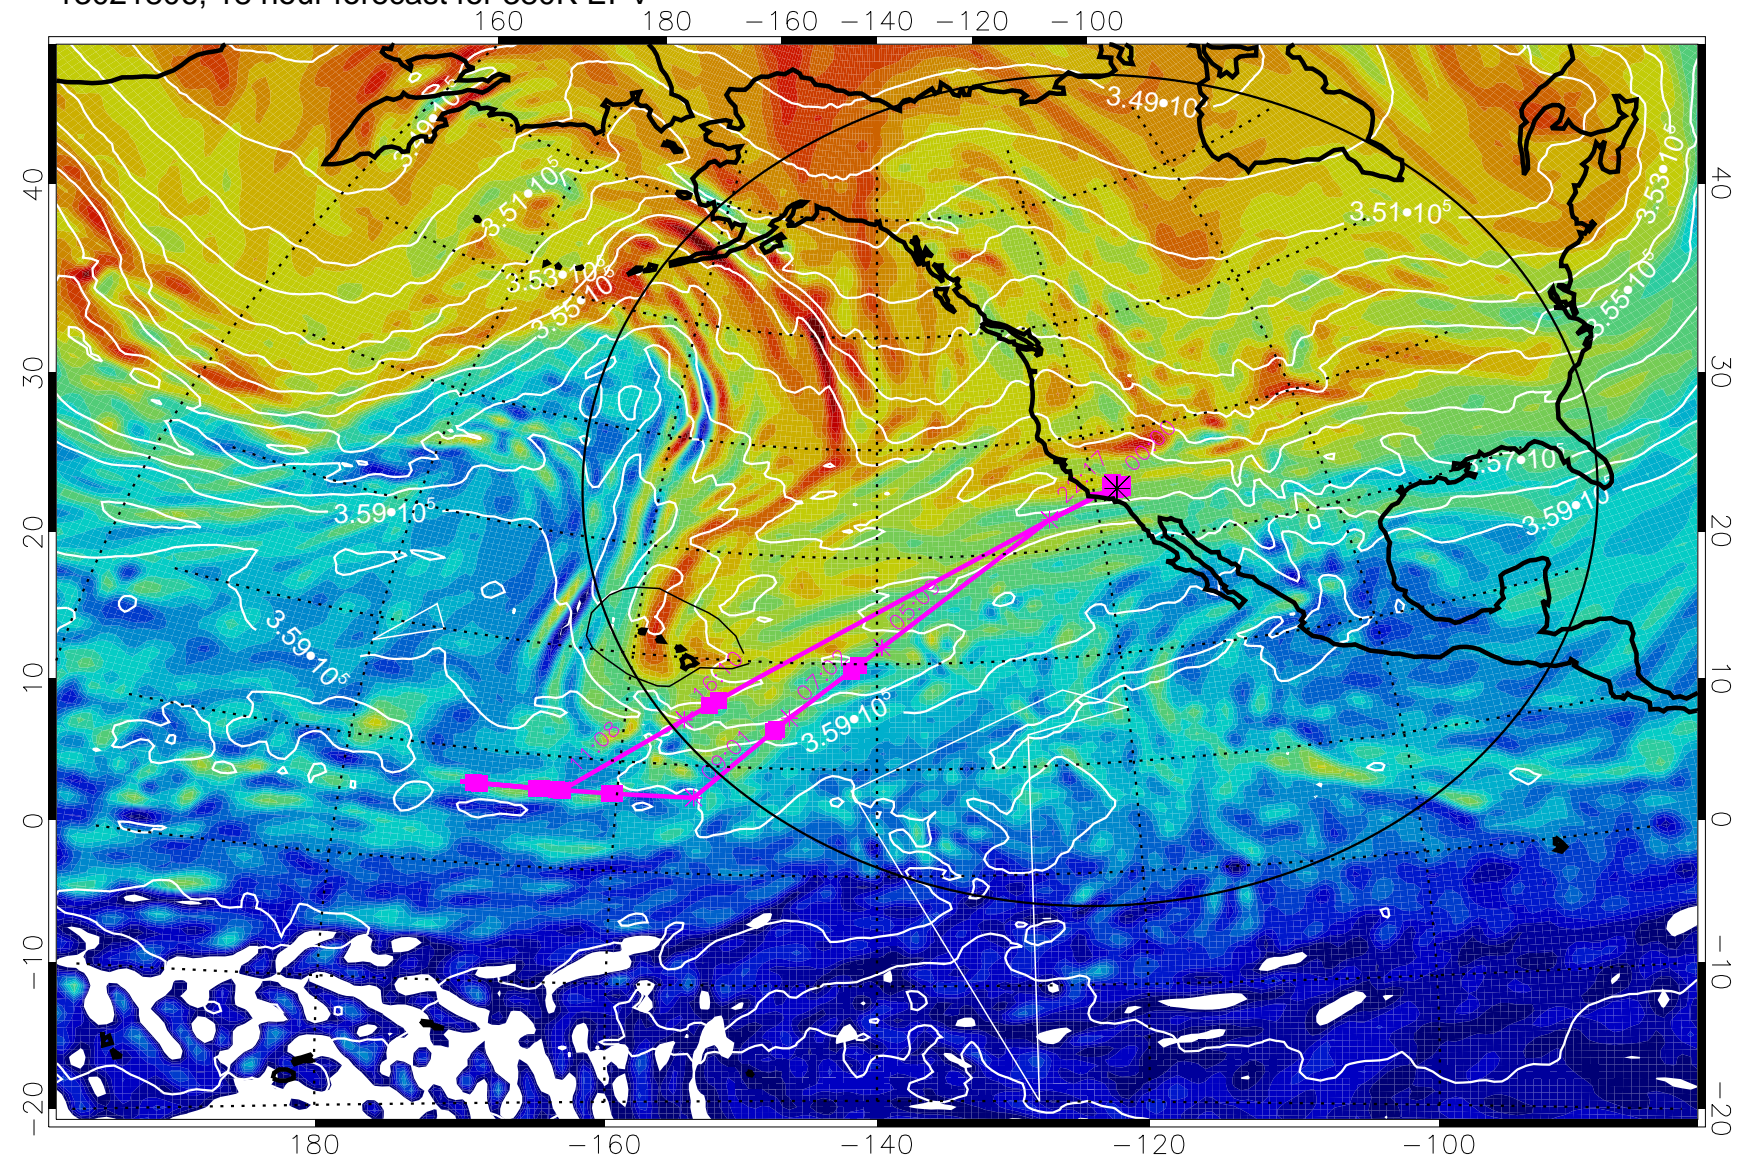

13021718, 6 hour forecast for 380K EPV

160 180 -160 -140 -120 -100

380K Montgomery Streamfunction, white

Range ring of 4055 km -- 13 hours GH round trip

13021800, 12 hour forecast for 380K EPV

380K Montgomery Streamfunction, white

Range ring of 4055 km -- 13 hours GH round trip

13021806, 18 hour forecast for 380K EPV

380K Montgomery Streamfunction, white

Range ring of 4055 km -- 13 hours GH round trip

13021812, 24 hour forecast for 380K EPV

380K Montgomery Streamfunction, white

Range ring of 4055 km -- 13 hours GH round trip

13021818, 30 hour forecast for 380K EPV

380K Montgomery Streamfunction, white

Range ring of 4055 km -- 13 hours GH round trip

13021900, 36 hour forecast for 380K EPV

380K Montgomery Streamfunction, white

Range ring of 4055 km -- 13 hours GH round trip

13021906, 42 hour forecast for 380K EPV

380K Montgomery Streamfunction, white

Range ring of 4055 km -- 13 hours GH round trip