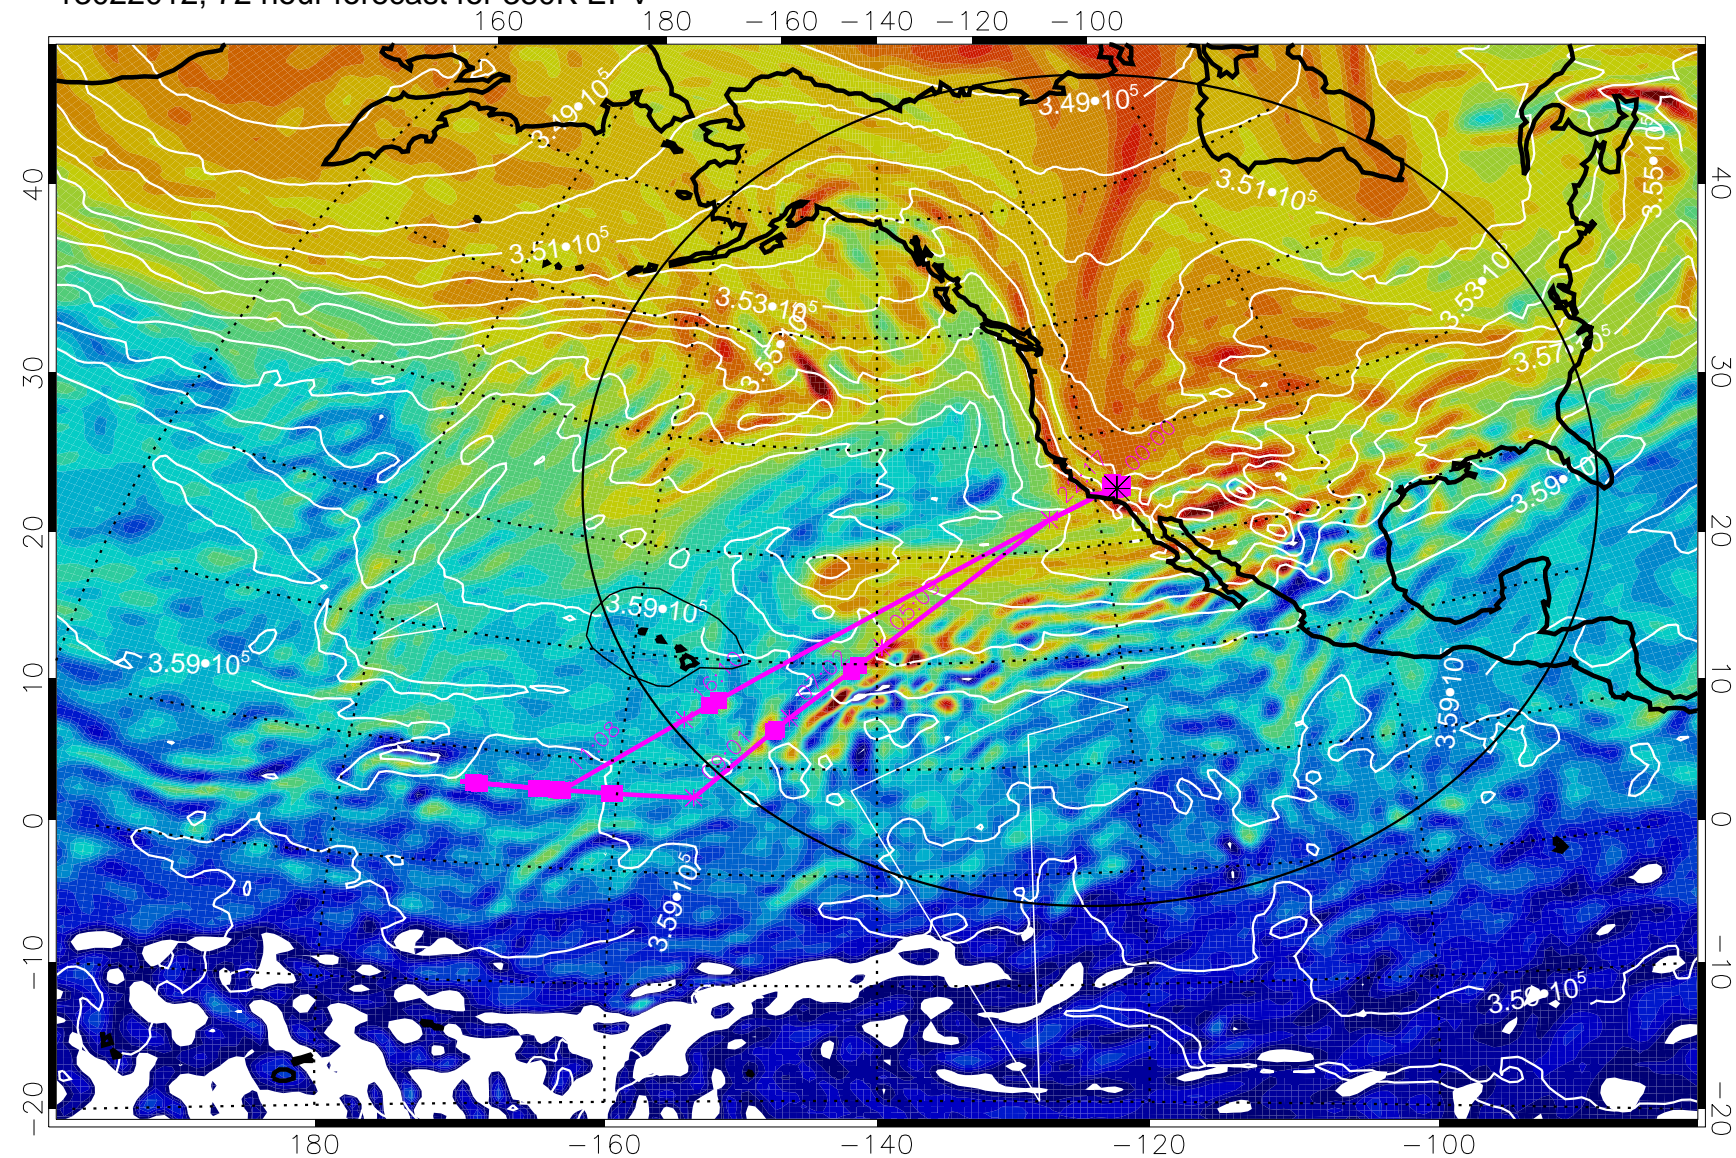

13021912, 48 hour forecast for 380K EPV

380K Montgomery Streamfunction, white

Range ring of 4055 km -- 13 hours GH round trip

13021918, 54 hour forecast for 380K EPV

380K Montgomery Streamfunction, white

Range ring of 4055 km -- 13 hours GH round trip

13022000, 60 hour forecast for 380K EPV

380K Montgomery Streamfunction, white

Range ring of 4055 km -- 13 hours GH round trip

13022006, 66 hour forecast for 380K EPV

380K Montgomery Streamfunction, white

Range ring of 4055 km -- 13 hours GH round trip

13022012, 72 hour forecast for 380K EPV

380K Montgomery Streamfunction, white

Range ring of 4055 km -- 13 hours GH round trip

13022018, 78 hour forecast for 380K EPV

380K Montgomery Streamfunction, white

Range ring of 4055 km -- 13 hours GH round trip

13022100, 84 hour forecast for 380K EPV

13022106, 90 hour forecast for 380K EPV

380K Montgomery Streamfunction, white

Range ring of 4055 km -- 13 hours GH round trip

13022112, 96 hour forecast for 380K EPV