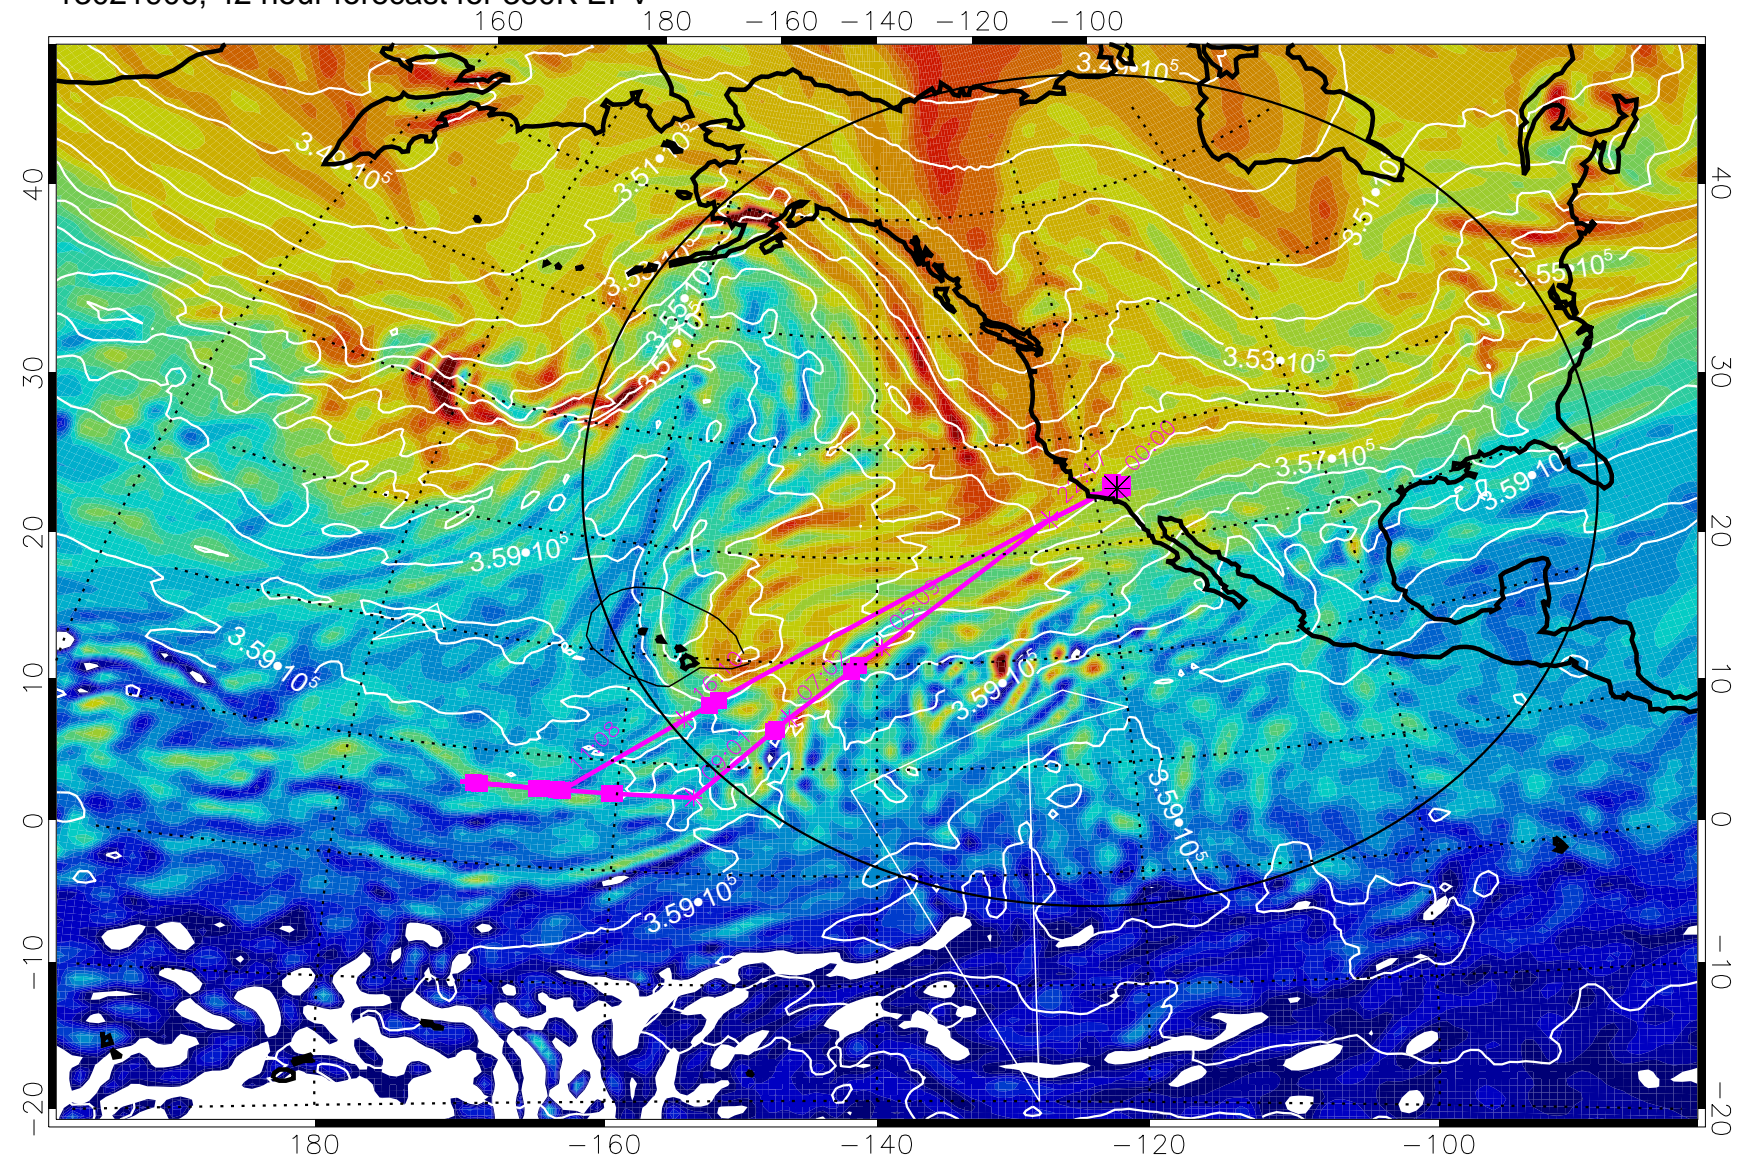

380K Montgomery Streamfunction, white

Range ring of 4055 km -- 13 hours GH round trip

13021818, 30 hour forecast for 380K EPV

380K Montgomery Streamfunction, white

Range ring of 4055 km -- 13 hours GH round trip

13021900, 36 hour forecast for 380K EPV

380K Montgomery Streamfunction, white

Range ring of 4055 km -- 13 hours GH round trip

13021906, 42 hour forecast for 380K EPV

380K Montgomery Streamfunction, white

Range ring of 4055 km -- 13 hours GH round trip

13021912, 48 hour forecast for 380K EPV

380K Montgomery Streamfunction, white

Range ring of 4055 km -- 13 hours GH round trip

13021918, 54 hour forecast for 380K EPV

380K Montgomery Streamfunction, white

Range ring of 4055 km -- 13 hours GH round trip

13022000, 60 hour forecast for 380K EPV

380K Montgomery Streamfunction, white

Range ring of 4055 km -- 13 hours GH round trip

13022006, 66 hour forecast for 380K EPV

380K Montgomery Streamfunction, white

Range ring of 4055 km -- 13 hours GH round trip