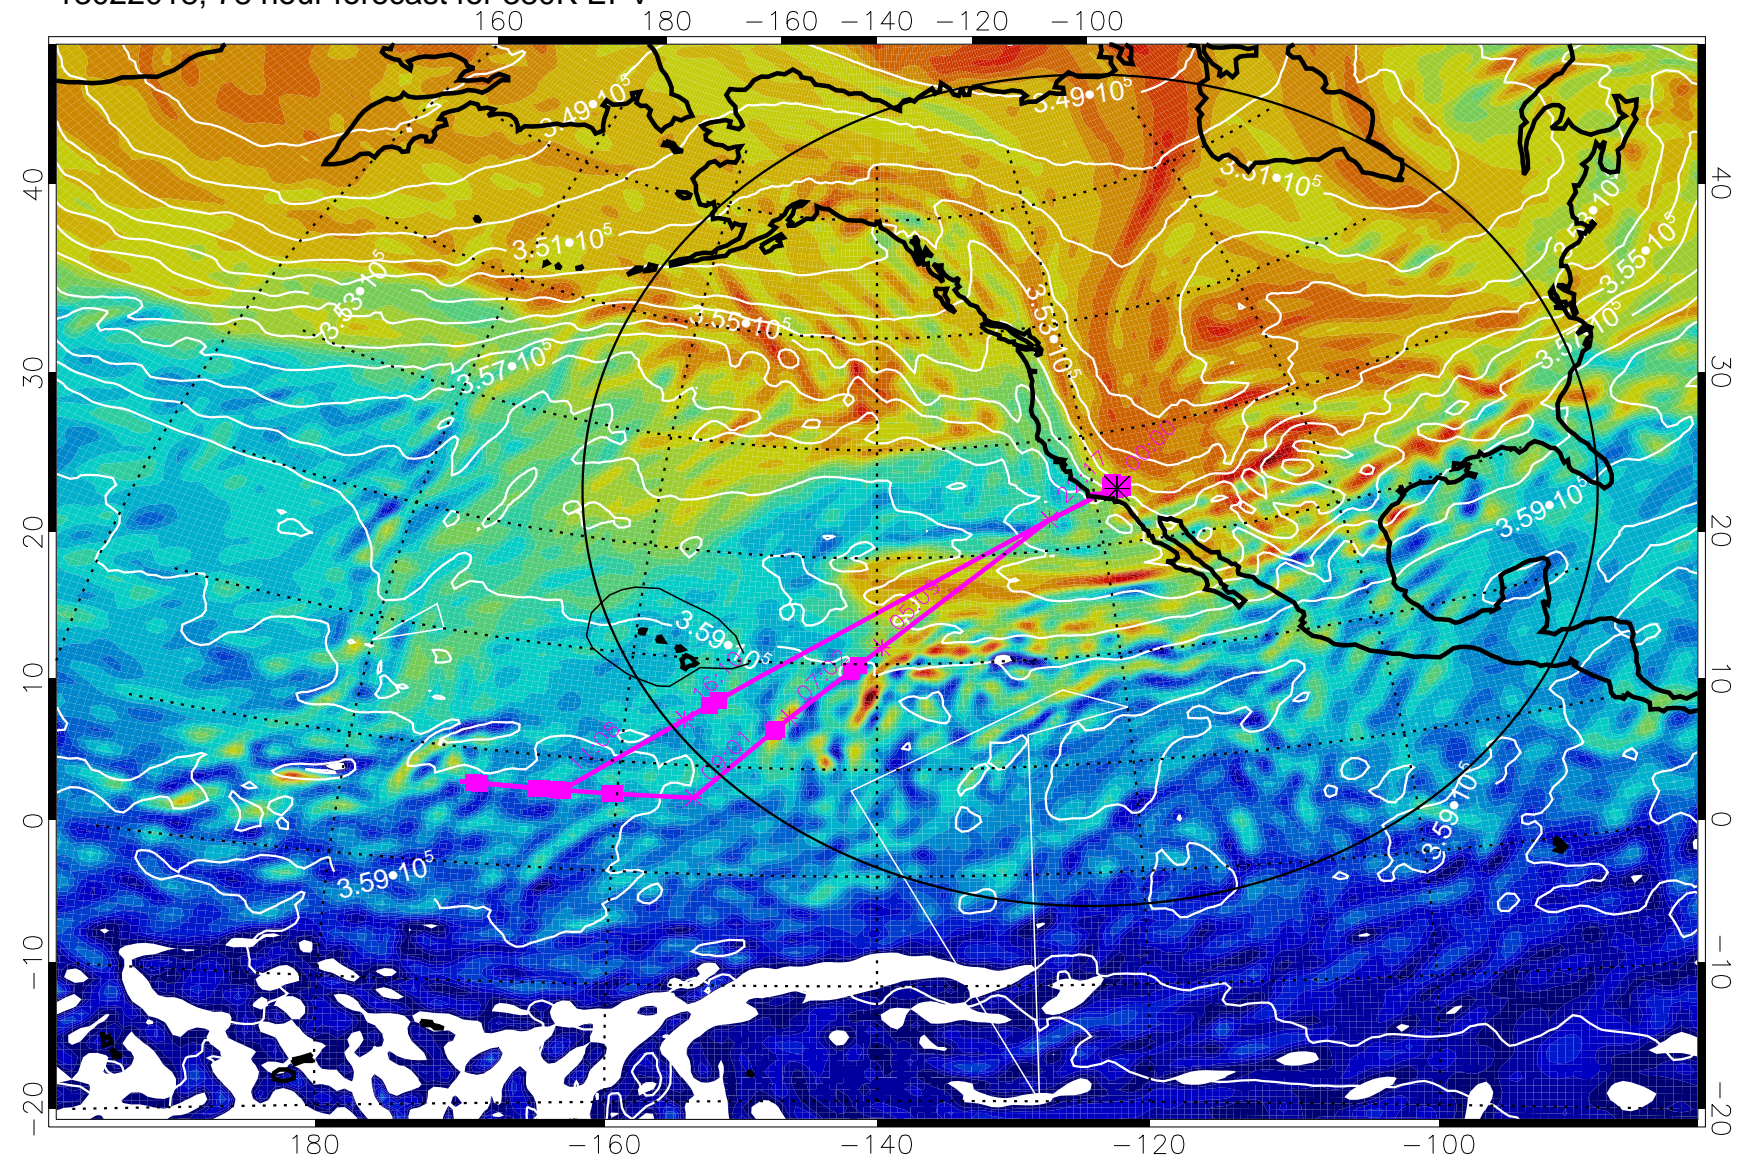

13021912, 48 hour forecast for 380K EPV

380K Montgomery Streamfunction, white

Range ring of 4055 km -- 13 hours GH round trip

13021918, 54 hour forecast for 380K EPV

380K Montgomery Streamfunction, white

Range ring of 4055 km -- 13 hours GH round trip

13022000, 60 hour forecast for 380K EPV

380K Montgomery Streamfunction, white

Range ring of 4055 km -- 13 hours GH round trip

13022006, 66 hour forecast for 380K EPV

380K Montgomery Streamfunction, white

Range ring of 4055 km -- 13 hours GH round trip

13022012, 72 hour forecast for 380K EPV

380K Montgomery Streamfunction, white

Range ring of 4055 km -- 13 hours GH round trip

13022018, 78 hour forecast for 380K EPV

380K Montgomery Streamfunction, white

Range ring of 4055 km -- 13 hours GH round trip

13022100, 84 hour forecast for 380K EPV

13022106, 90 hour forecast for 380K EPV

380K Montgomery Streamfunction, white

Range ring of 4055 km -- 13 hours GH round trip

13022112, 96 hour forecast for 380K EPV