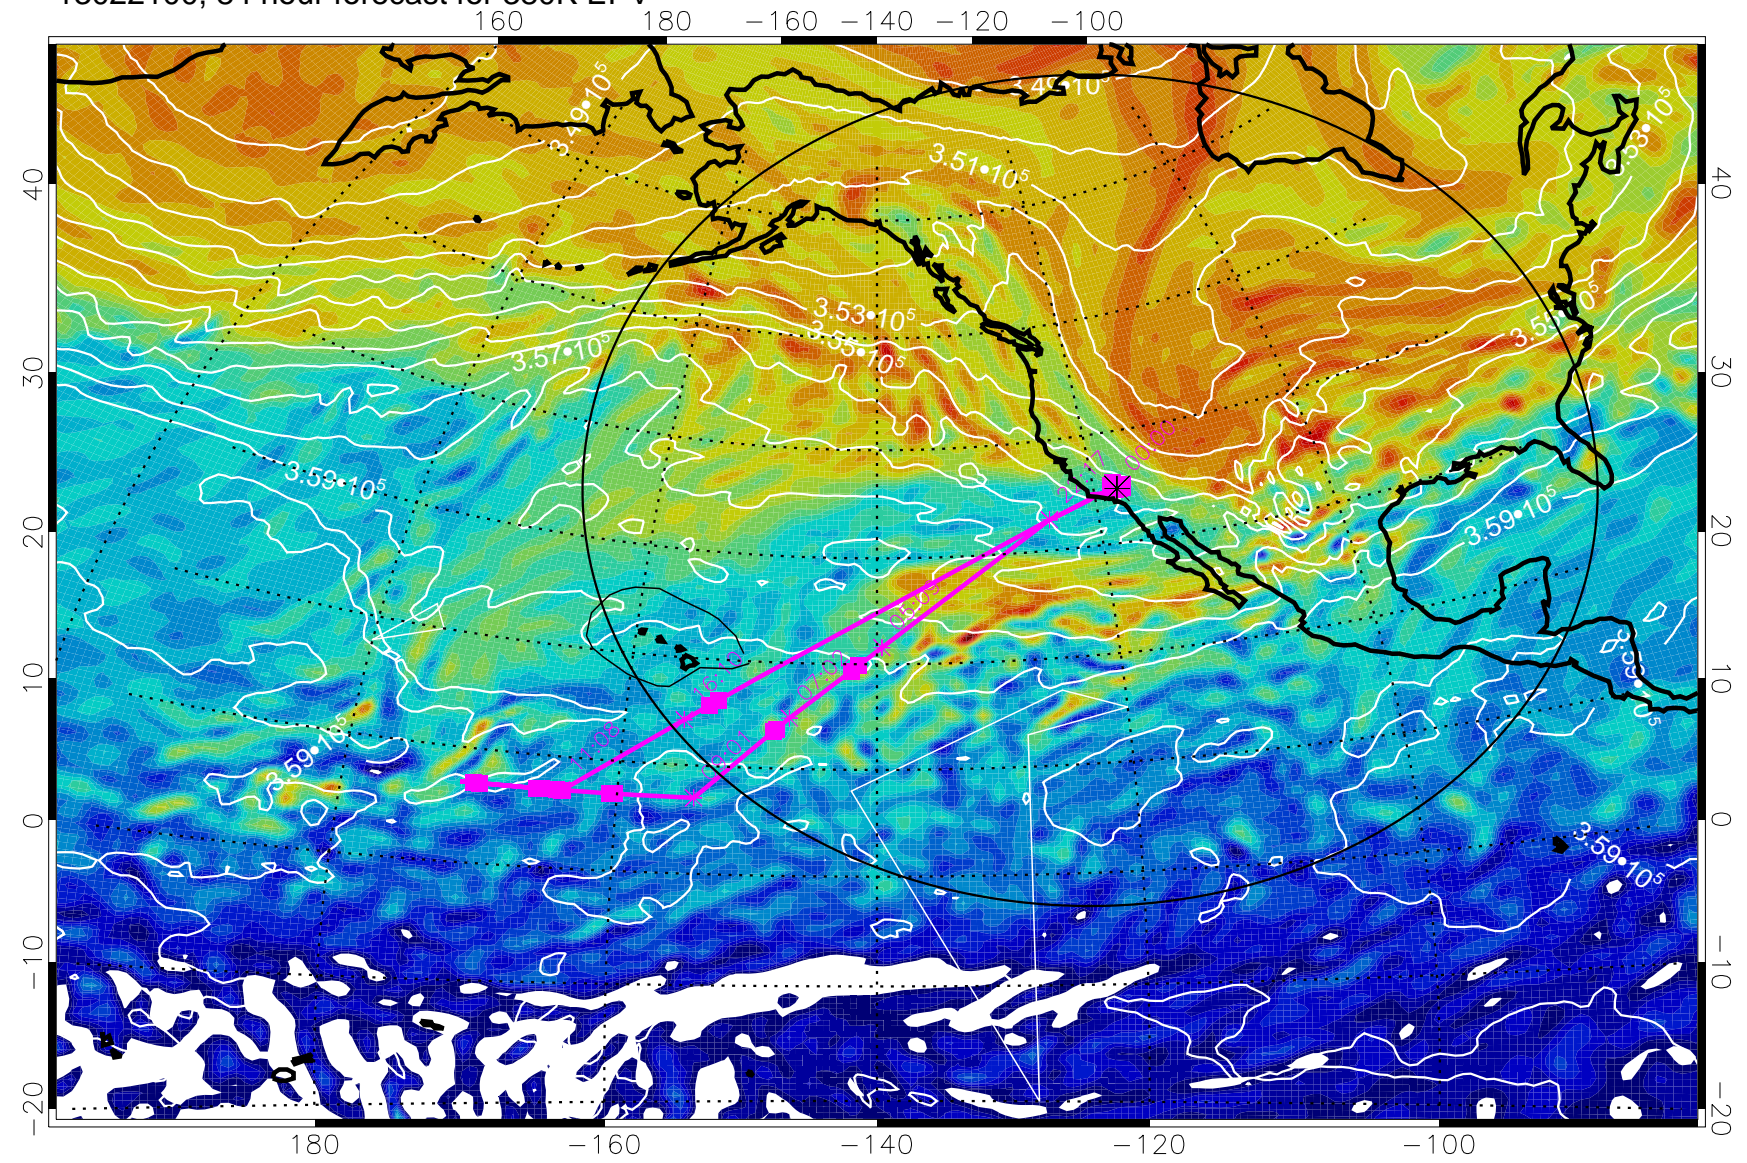

13022000, 60 hour forecast for 380K EPV

380K Montgomery Streamfunction, white

Range ring of 4055 km -- 13 hours GH round trip

13022006, 66 hour forecast for 380K EPV

380K Montgomery Streamfunction, white

Range ring of 4055 km -- 13 hours GH round trip

13022012, 72 hour forecast for 380K EPV

380K Montgomery Streamfunction, white

Range ring of 4055 km -- 13 hours GH round trip

13022018, 78 hour forecast for 380K EPV

380K Montgomery Streamfunction, white

Range ring of 4055 km -- 13 hours GH round trip

13022100, 84 hour forecast for 380K EPV

13022106, 90 hour forecast for 380K EPV

380K Montgomery Streamfunction, white

Range ring of 4055 km -- 13 hours GH round trip

13022112, 96 hour forecast for 380K EPV

380K Montgomery Streamfunction, white

Range ring of 4055 km -- 13 hours GH round trip

13022118, 102 hour forecast for 380K EPV

160 180 -160 -140 -120 -100

380K Montgomery Streamfunction, white

Range ring of 4055 km -- 13 hours GH round trip