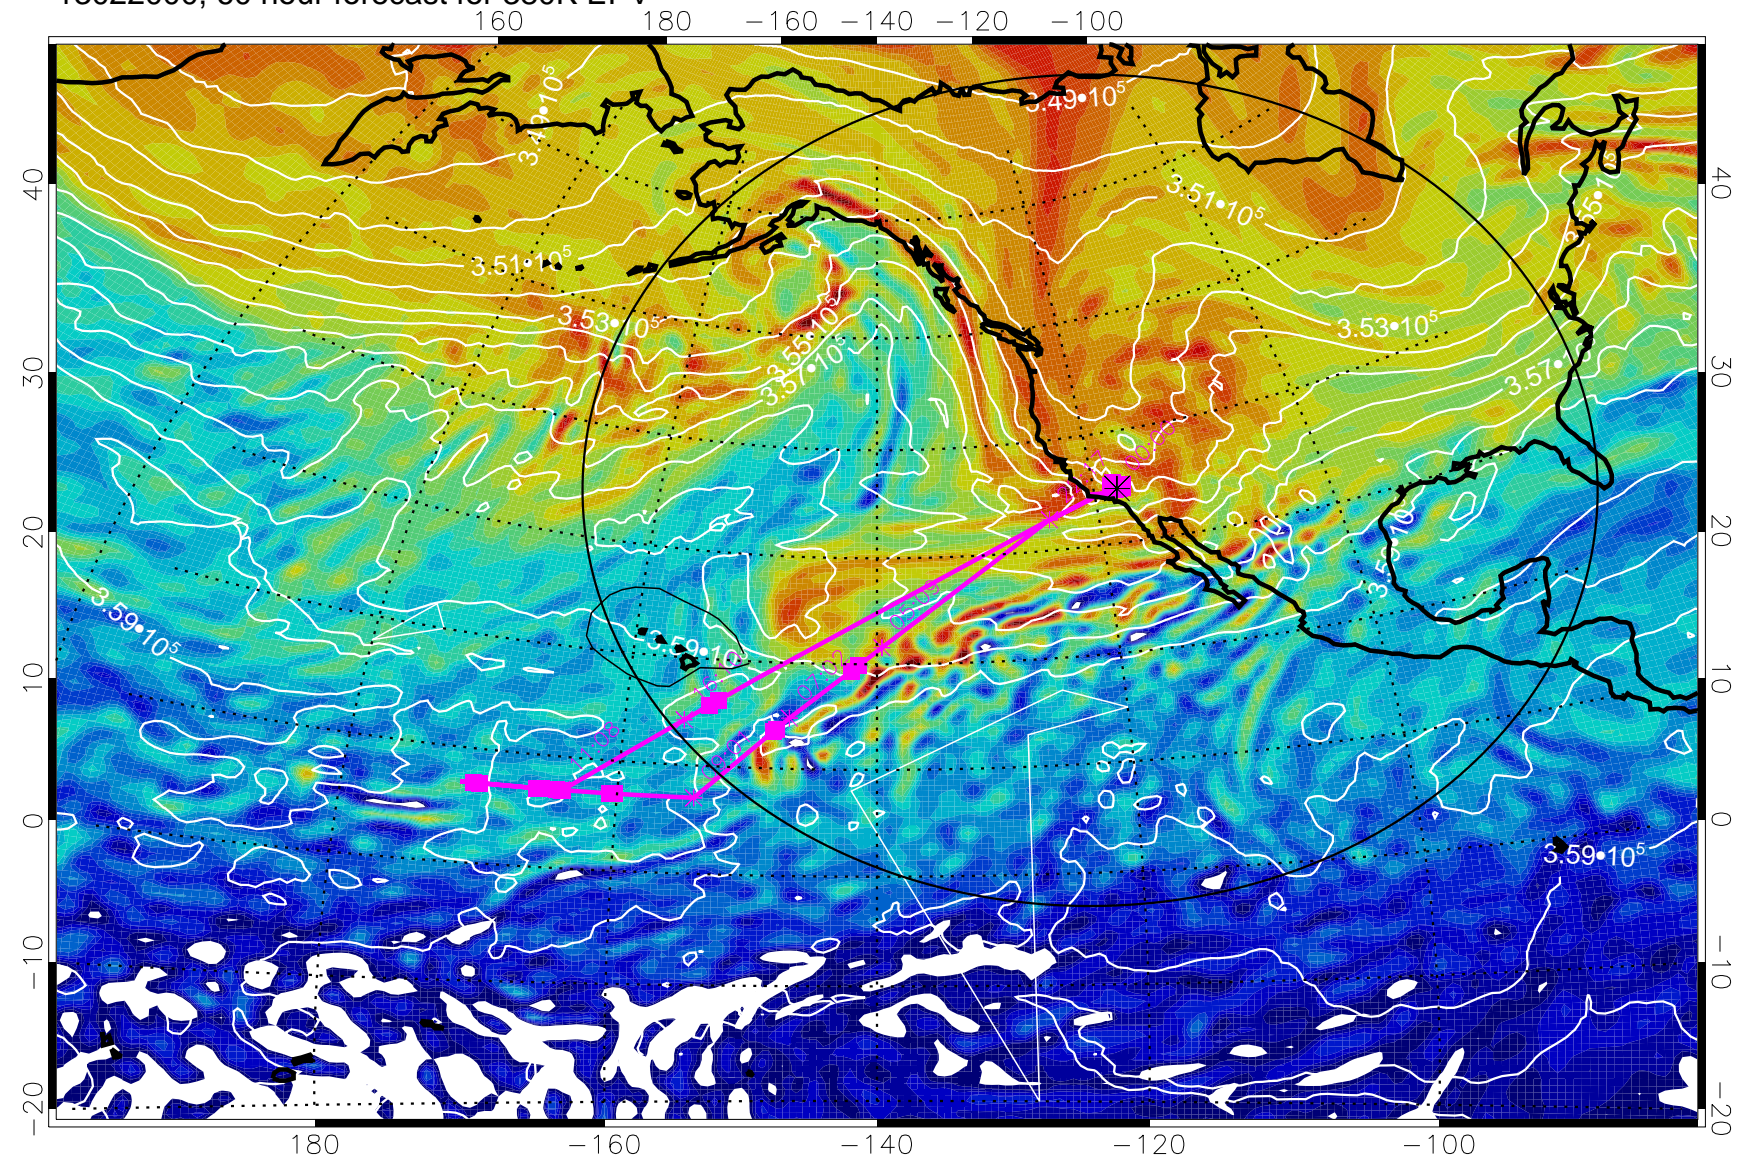

13021900, 36 hour forecast for 380K EPV

380K Montgomery Streamfunction, white

Range ring of 4055 km -- 13 hours GH round trip

13021906, 42 hour forecast for 380K EPV

380K Montgomery Streamfunction, white

Range ring of 4055 km -- 13 hours GH round trip

13021912, 48 hour forecast for 380K EPV

380K Montgomery Streamfunction, white

Range ring of 4055 km -- 13 hours GH round trip

13021918, 54 hour forecast for 380K EPV

380K Montgomery Streamfunction, white

Range ring of 4055 km -- 13 hours GH round trip

13022000, 60 hour forecast for 380K EPV

380K Montgomery Streamfunction, white

Range ring of 4055 km -- 13 hours GH round trip

13022006, 66 hour forecast for 380K EPV

380K Montgomery Streamfunction, white

Range ring of 4055 km -- 13 hours GH round trip

13022012, 72 hour forecast for 380K EPV

380K Montgomery Streamfunction, white

Range ring of 4055 km -- 13 hours GH round trip

13022018, 78 hour forecast for 380K EPV

380K Montgomery Streamfunction, white

Range ring of 4055 km -- 13 hours GH round trip