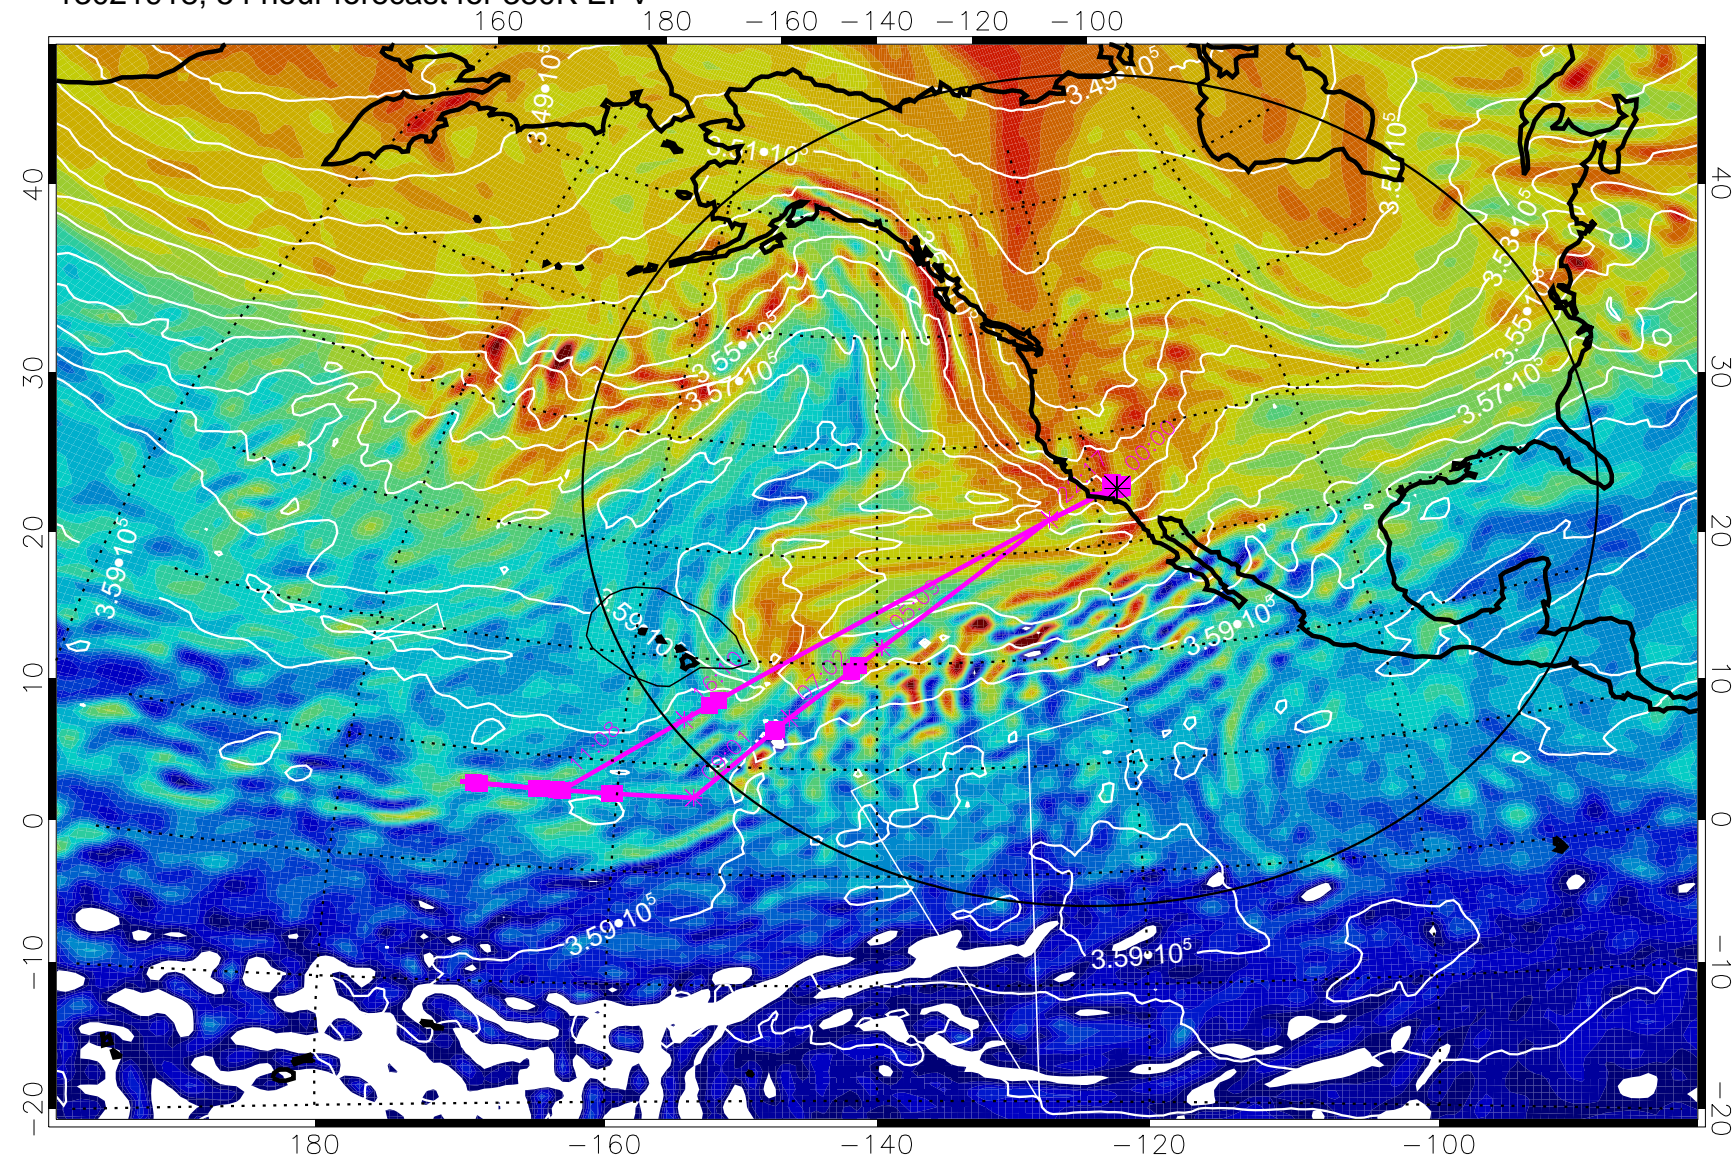

13021900, 36 hour forecast for 380K EPV

380K Montgomery Streamfunction, white

Range ring of 4055 km -- 13 hours GH round trip

13021906, 42 hour forecast for 380K EPV

380K Montgomery Streamfunction, white

Range ring of 4055 km -- 13 hours GH round trip

13021912, 48 hour forecast for 380K EPV

380K Montgomery Streamfunction, white

Range ring of 4055 km -- 13 hours GH round trip

13021918, 54 hour forecast for 380K EPV

380K Montgomery Streamfunction, white

Range ring of 4055 km -- 13 hours GH round trip

13022000, 60 hour forecast for 380K EPV

380K Montgomery Streamfunction, white

Range ring of 4055 km -- 13 hours GH round trip

13022006, 66 hour forecast for 380K EPV

380K Montgomery Streamfunction, white

Range ring of 4055 km -- 13 hours GH round trip

13022012, 72 hour forecast for 380K EPV

380K Montgomery Streamfunction, white

Range ring of 4055 km -- 13 hours GH round trip

13022018, 78 hour forecast for 380K EPV

380K Montgomery Streamfunction, white

Range ring of 4055 km -- 13 hours GH round trip