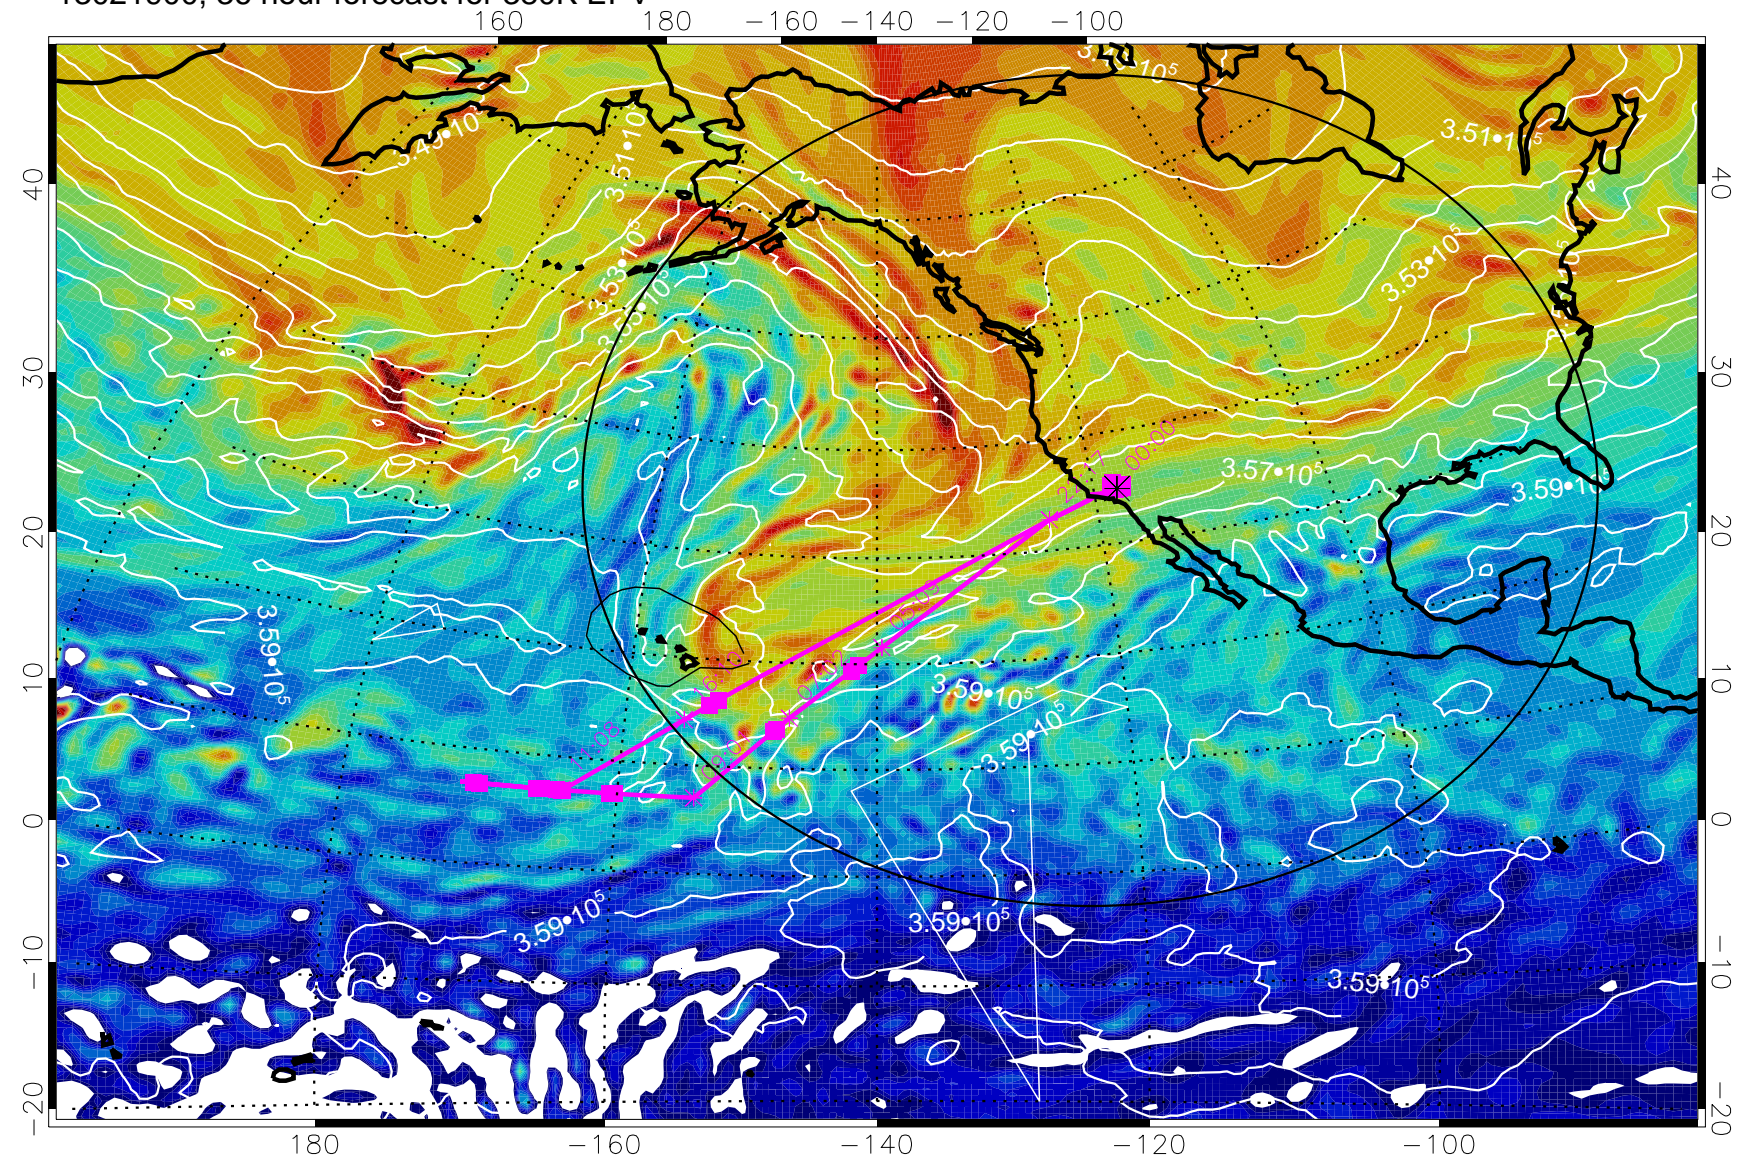

Range ring of 4055 km -- 13 hours GH round trip

13021806, 18 hour forecast for 380K EPV

380K Montgomery Streamfunction, white

Range ring of 4055 km -- 13 hours GH round trip

13021812, 24 hour forecast for 380K EPV

380K Montgomery Streamfunction, white

Range ring of 4055 km -- 13 hours GH round trip

13021818, 30 hour forecast for 380K EPV

380K Montgomery Streamfunction, white

Range ring of 4055 km -- 13 hours GH round trip

13021900, 36 hour forecast for 380K EPV

380K Montgomery Streamfunction, white

Range ring of 4055 km -- 13 hours GH round trip

13021906, 42 hour forecast for 380K EPV

380K Montgomery Streamfunction, white

Range ring of 4055 km -- 13 hours GH round trip

13021912, 48 hour forecast for 380K EPV

380K Montgomery Streamfunction, white

Range ring of 4055 km -- 13 hours GH round trip

13021918, 54 hour forecast for 380K EPV

380K Montgomery Streamfunction, white

Range ring of 4055 km -- 13 hours GH round trip