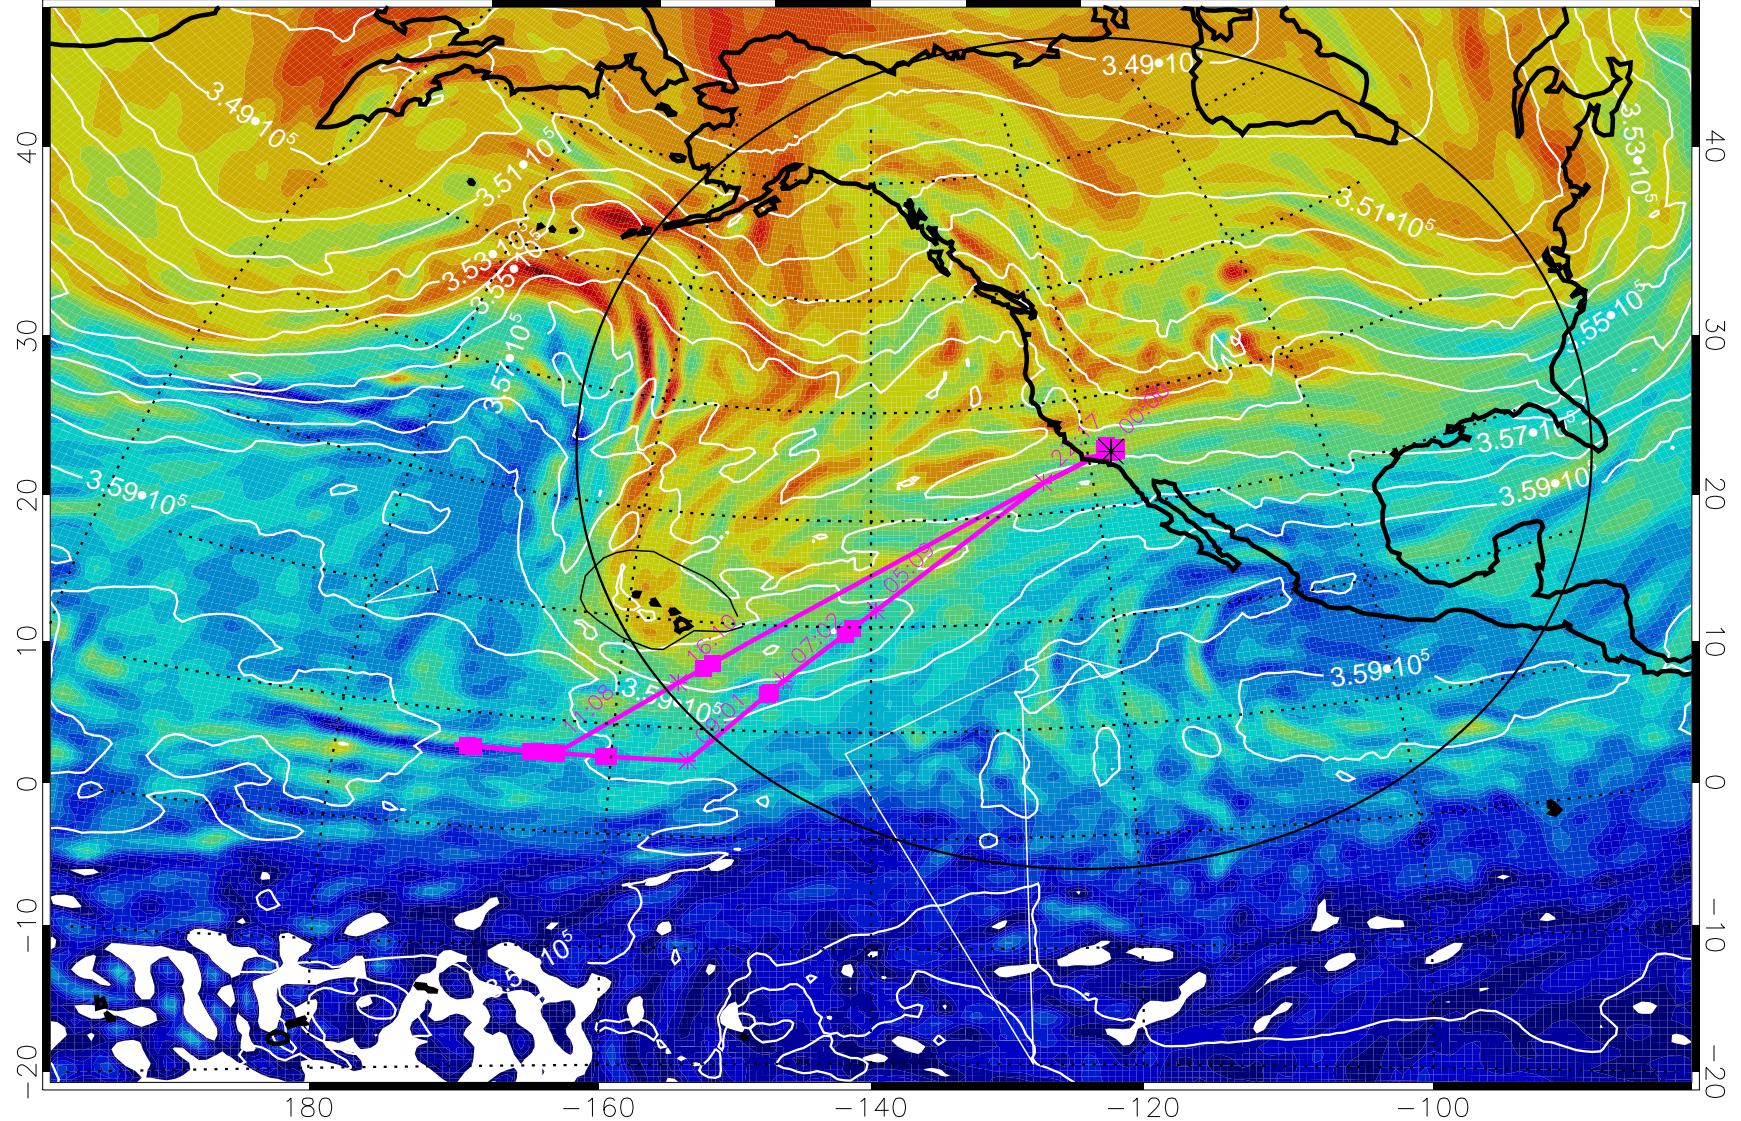

13021718, 6 hour forecast for 380K EPV

160 180 -160 -140 -120 -100

380K Montgomery Streamfunction, white

Range ring of 4055 km -- 13 hours GH round trip

13021800, 12 hour forecast for 380K EPV

380K Montgomery Streamfunction, white

Range ring of 4055 km -- 13 hours GH round trip

13021806, 18 hour forecast for 380K EPV

380K Montgomery Streamfunction, white

Range ring of 4055 km -- 13 hours GH round trip

13021812, 24 hour forecast for 380K EPV

380K Montgomery Streamfunction, white

Range ring of 4055 km -- 13 hours GH round trip

13021818, 30 hour forecast for 380K EPV

380K Montgomery Streamfunction, white

Range ring of 4055 km -- 13 hours GH round trip

13021900, 36 hour forecast for 380K EPV

380K Montgomery Streamfunction, white

Range ring of 4055 km -- 13 hours GH round trip

13021906, 42 hour forecast for 380K EPV

380K Montgomery Streamfunction, white

Range ring of 4055 km -- 13 hours GH round trip