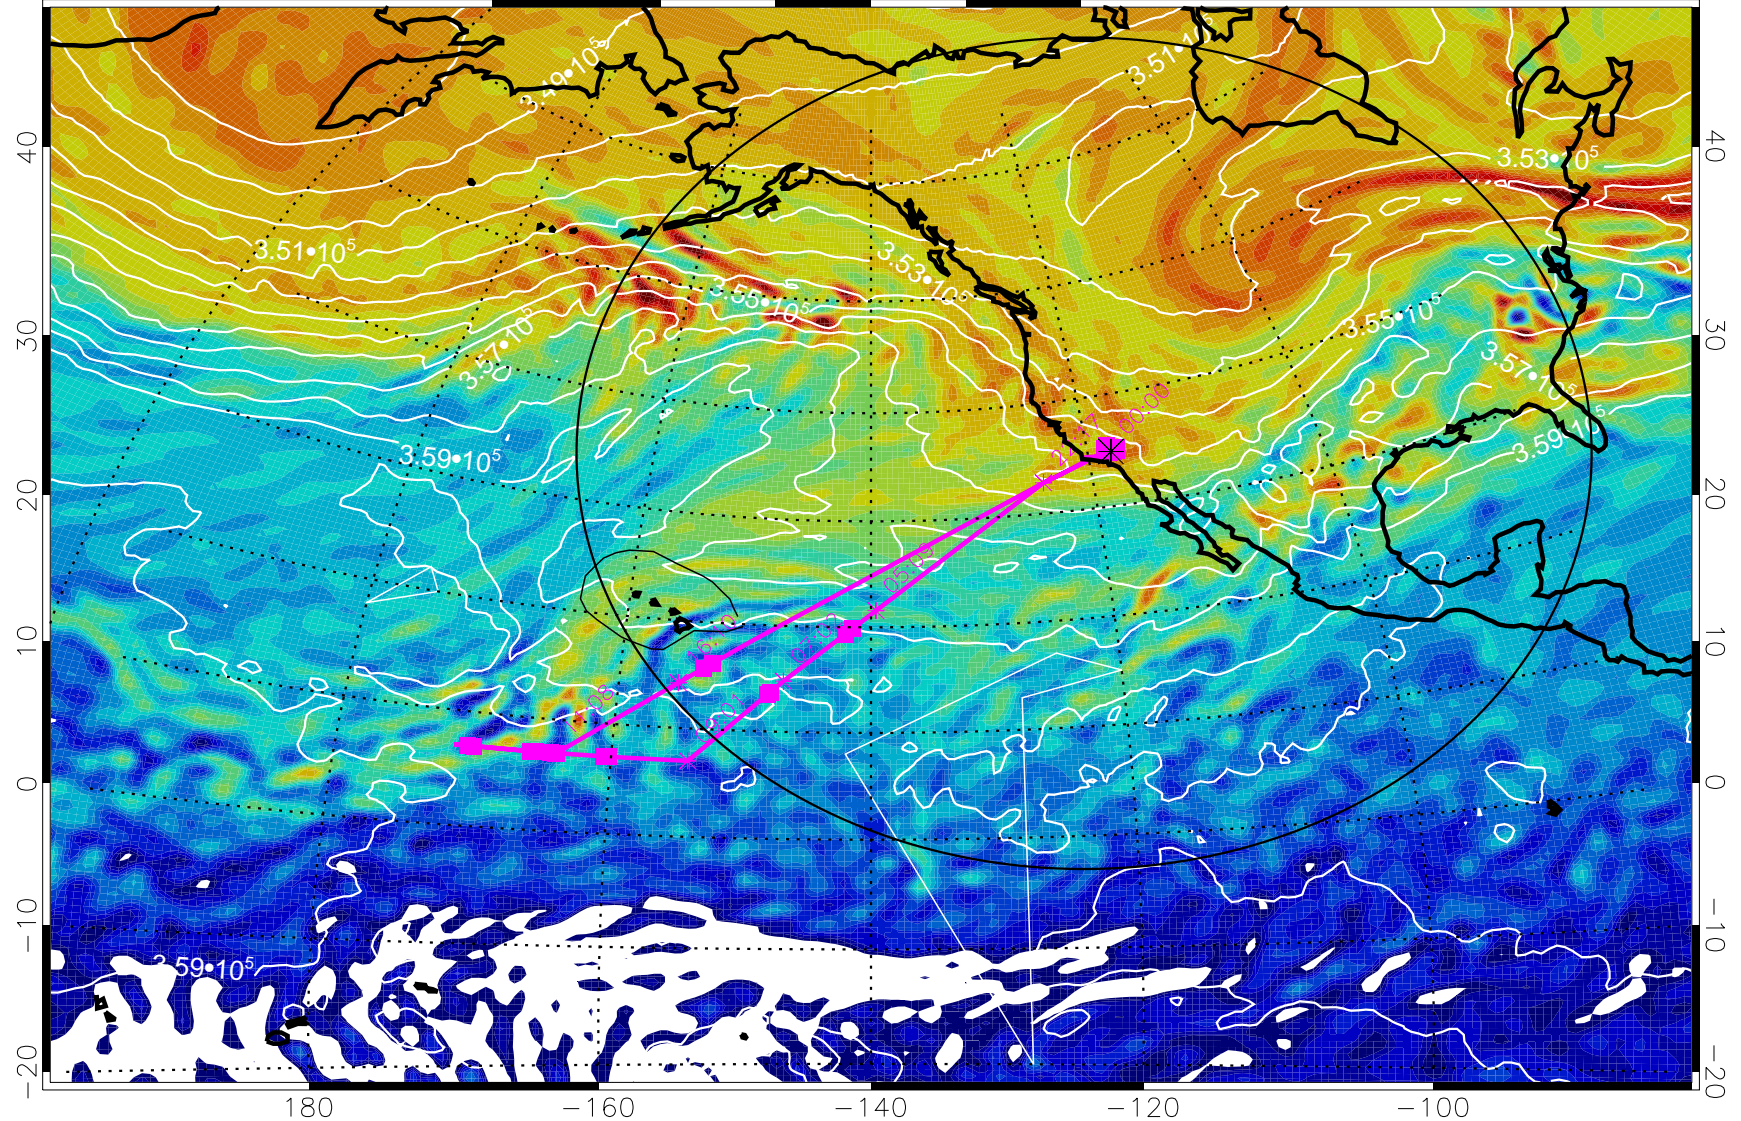

13022100, 84 hour forecast for 380K EPV

13022106, 90 hour forecast for 380K EPV

380K Montgomery Streamfunction, white

Range ring of 4055 km -- 13 hours GH round trip

13022112, 96 hour forecast for 380K EPV

380K Montgomery Streamfunction, white

Range ring of 4055 km -- 13 hours GH round trip

13022118, 102 hour forecast for 380K EPV

160 180 -160 -140 -120 -100

380K Montgomery Streamfunction, white

Range ring of 4055 km -- 13 hours GH round trip

13022200, 108 hour forecast for 380K EPV

160 180 -160 -140 -120 -100

380K Montgomery Streamfunction, white

Range ring of 4055 km -- 13 hours GH round trip

13022206, 114 hour forecast for 380K EPV

160 180 -160 -140 -120 -100

380K Montgomery Streamfunction, white

Range ring of 4055 km -- 13 hours GH round trip

13022212, 120 hour forecast for 380K EPV

160 180 -160 -140 -120 -100

380K Montgomery Streamfunction, white

Range ring of 4055 km -- 13 hours GH round trip