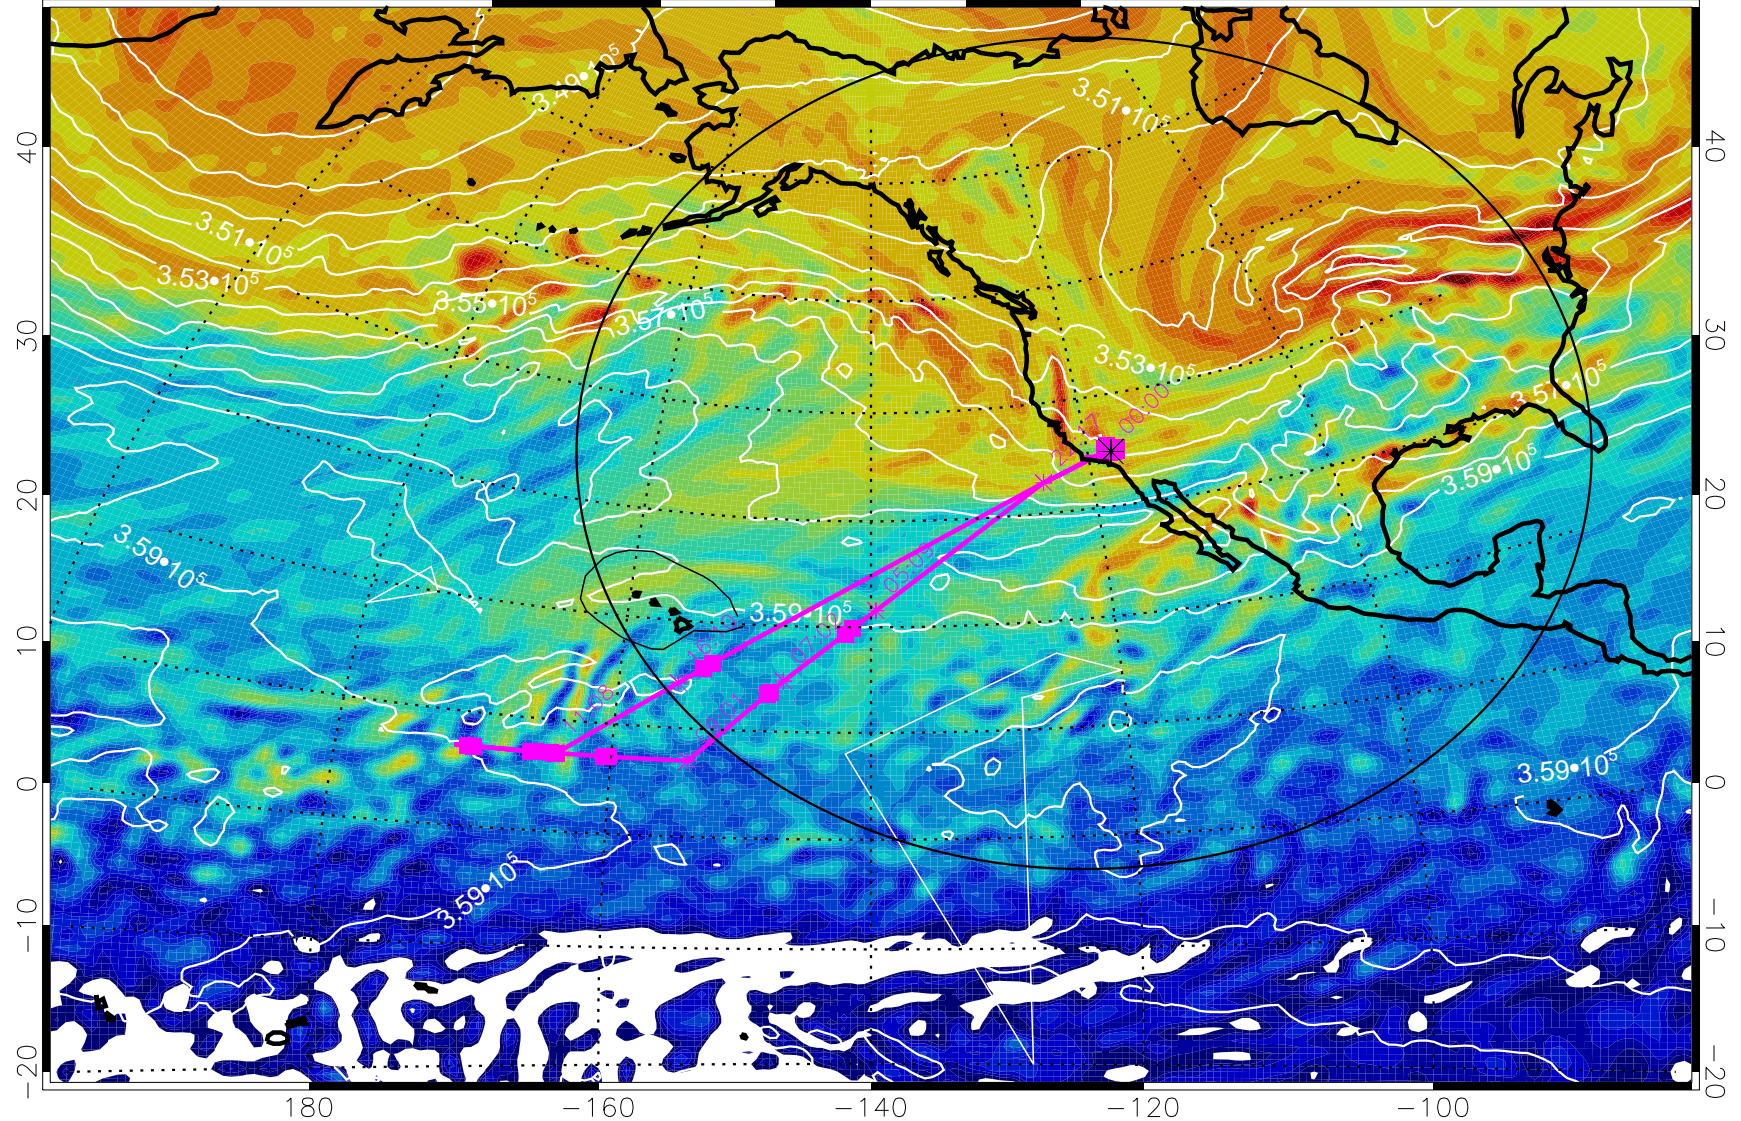

13022012, 72 hour forecast for 380K EPV

380K Montgomery Streamfunction, white

Range ring of 4055 km -- 13 hours GH round trip

13022018, 78 hour forecast for 380K EPV

380K Montgomery Streamfunction, white

Range ring of 4055 km -- 13 hours GH round trip

13022100, 84 hour forecast for 380K EPV

13022106, 90 hour forecast for 380K EPV

380K Montgomery Streamfunction, white

Range ring of 4055 km -- 13 hours GH round trip

13022112, 96 hour forecast for 380K EPV

380K Montgomery Streamfunction, white

Range ring of 4055 km -- 13 hours GH round trip

13022118, 102 hour forecast for 380K EPV

160 180 -160 -140 -120 -100

380K Montgomery Streamfunction, white

Range ring of 4055 km -- 13 hours GH round trip

13022200, 108 hour forecast for 380K EPV

160 180 -160 -140 -120 -100

380K Montgomery Streamfunction, white

Range ring of 4055 km -- 13 hours GH round trip

13022206, 114 hour forecast for 380K EPV

160 180 -160 -140 -120 -100