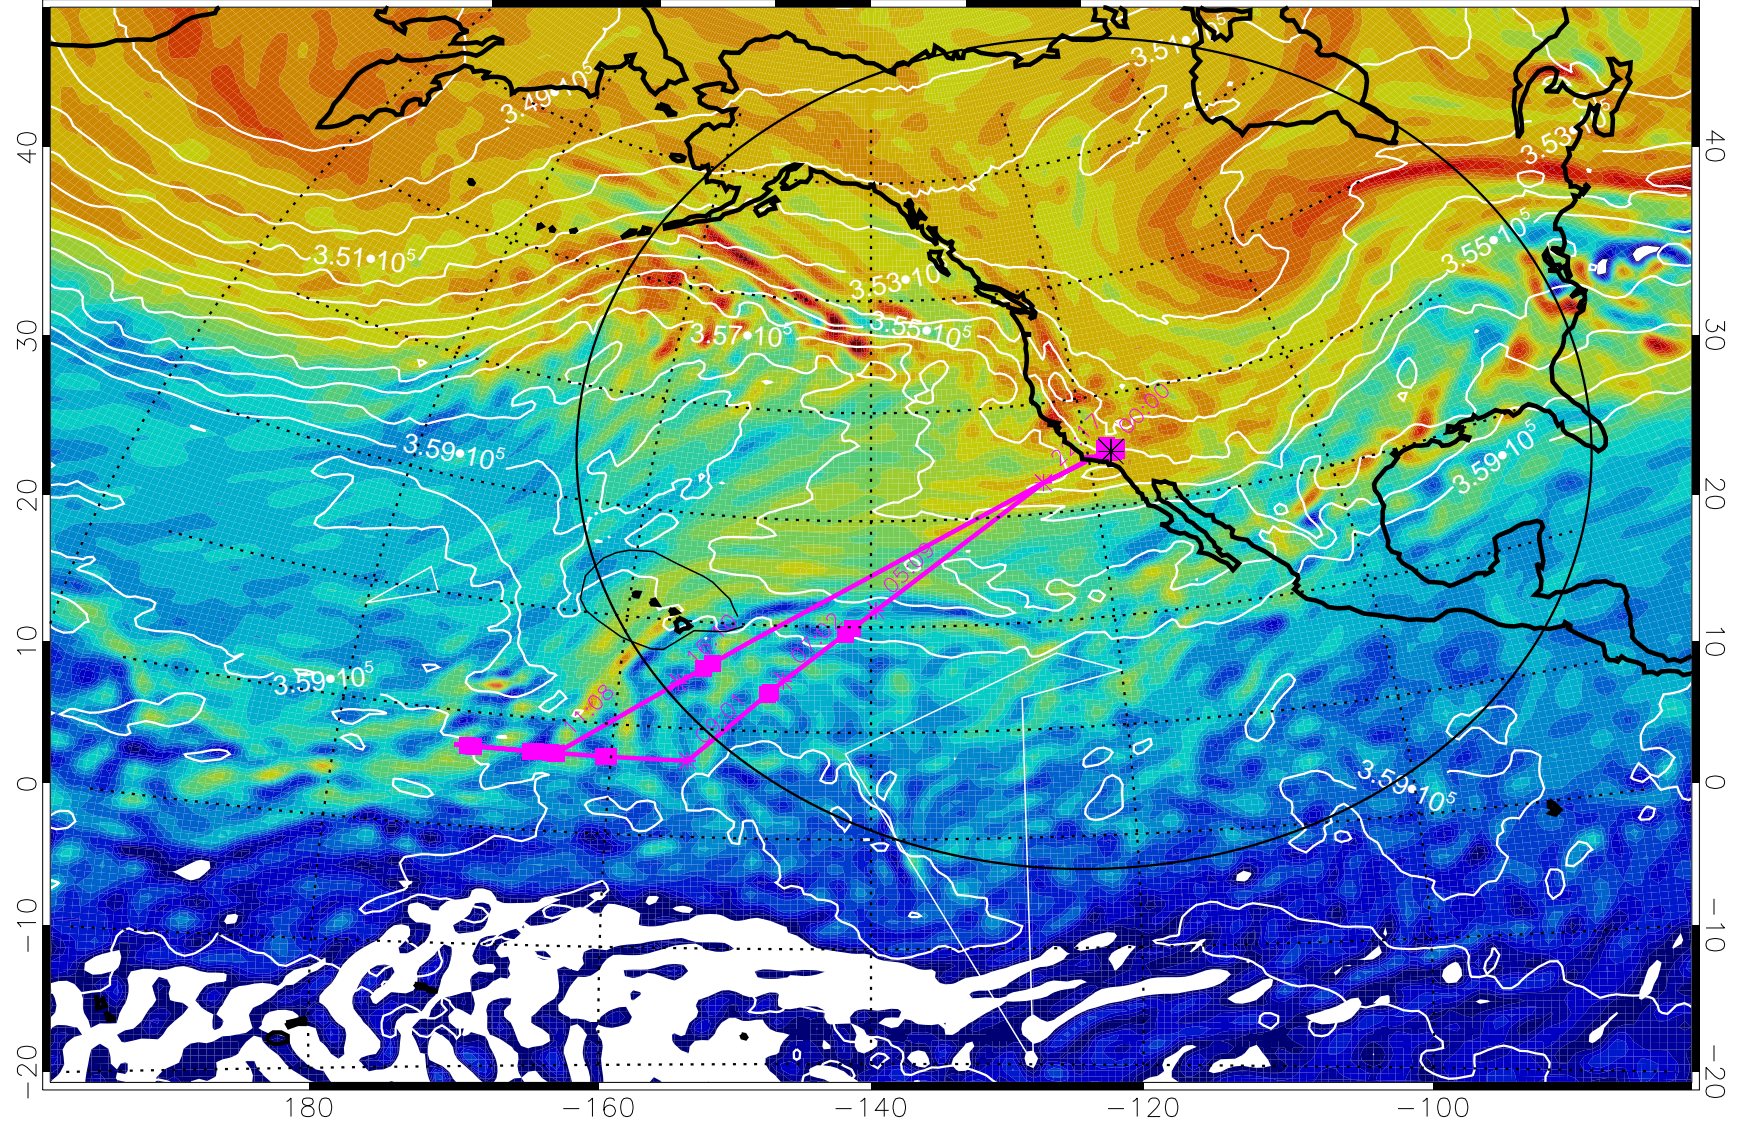

13022100, 84 hour forecast for 380K EPV

13022106, 90 hour forecast for 380K EPV

380K Montgomery Streamfunction, white

Range ring of 4055 km -- 13 hours GH round trip

13022112, 96 hour forecast for 380K EPV

380K Montgomery Streamfunction, white

Range ring of 4055 km -- 13 hours GH round trip

13022118, 102 hour forecast for 380K EPV

160 180 -160 -140 -120 -100

380K Montgomery Streamfunction, white

Range ring of 4055 km -- 13 hours GH round trip

13022200, 108 hour forecast for 380K EPV

160 180 -160 -140 -120 -100

380K Montgomery Streamfunction, white

Range ring of 4055 km -- 13 hours GH round trip

13022206, 114 hour forecast for 380K EPV

160 180 -160 -140 -120 -100

380K Montgomery Streamfunction, white

Range ring of 4055 km -- 13 hours GH round trip

13022212, 120 hour forecast for 380K EPV

160 180 -160 -140 -120 -100

380K Montgomery Streamfunction, white

Range ring of 4055 km -- 13 hours GH round trip