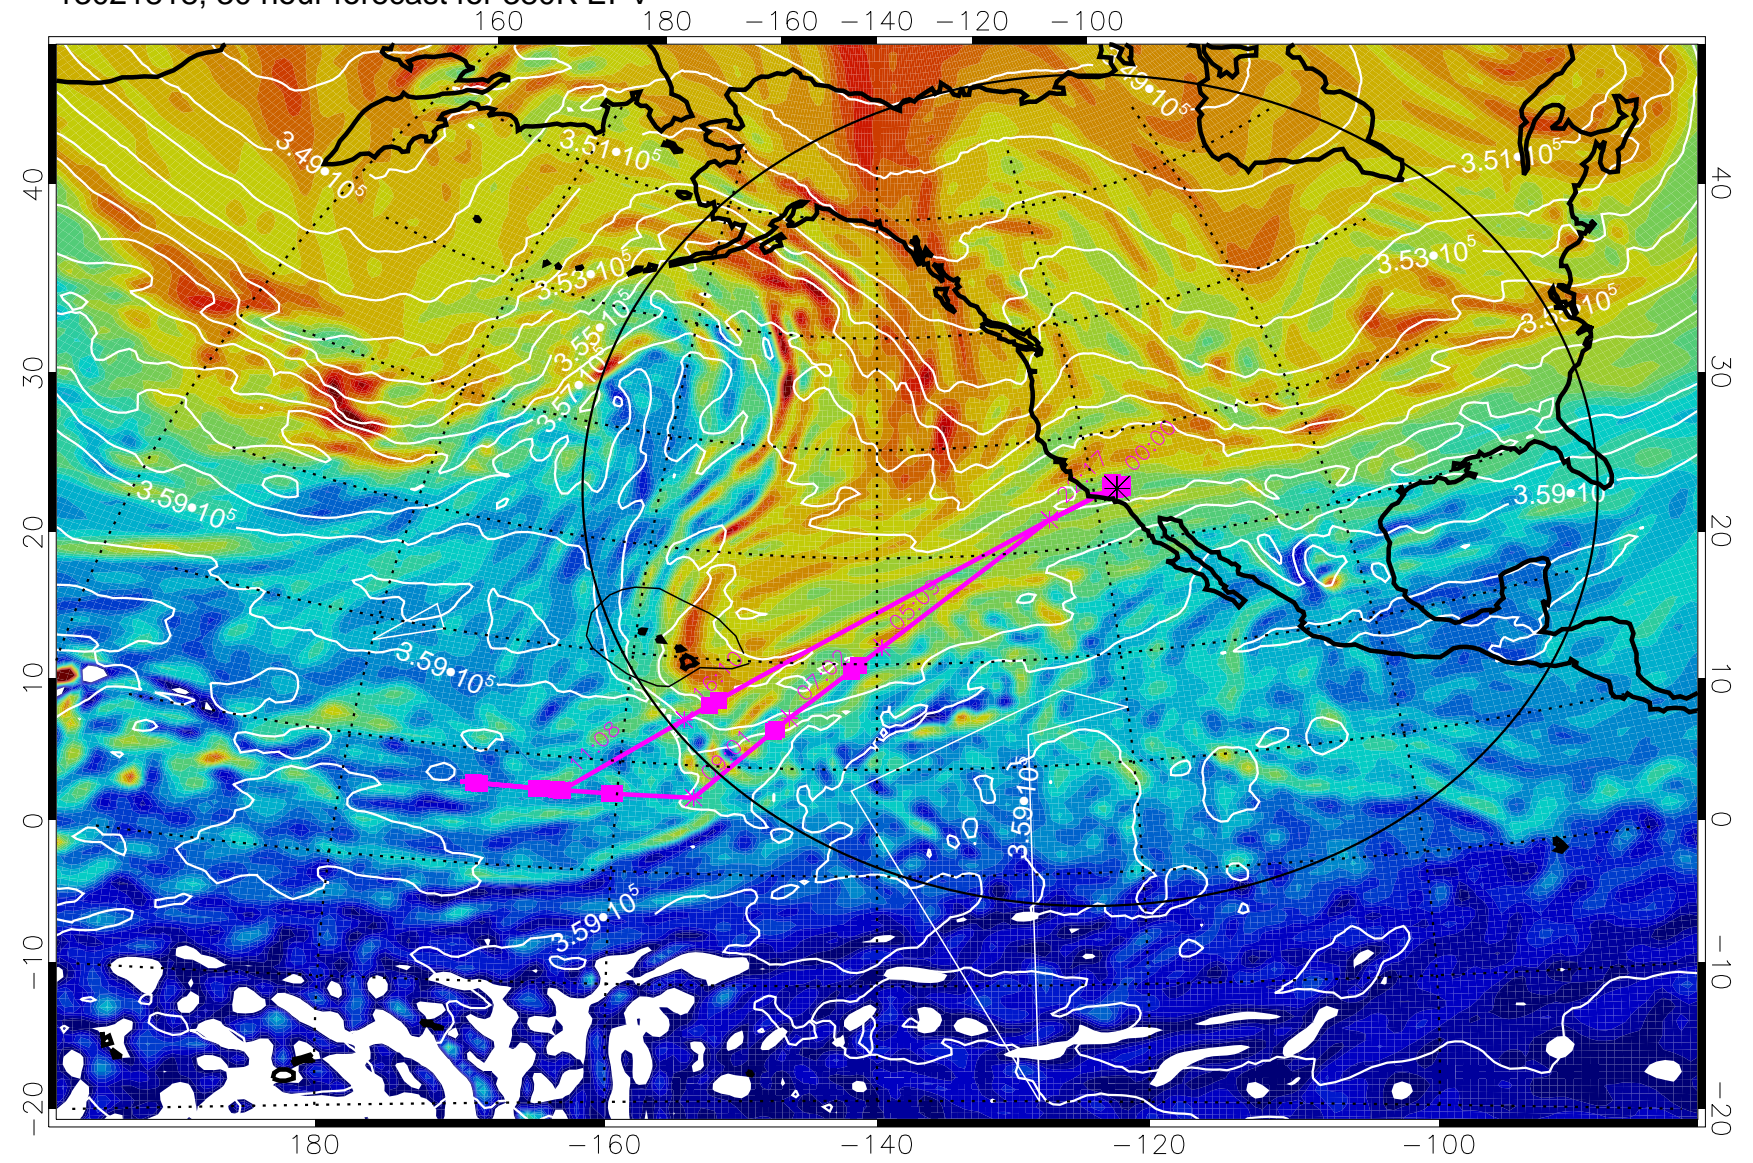

13021718, 6 hour forecast for 380K EPV

160 180 -160 -140 -120 -100

380K Montgomery Streamfunction, white

Range ring of 4055 km -- 13 hours GH round trip

13021800, 12 hour forecast for 380K EPV

380K Montgomery Streamfunction, white

Range ring of 4055 km -- 13 hours GH round trip

13021806, 18 hour forecast for 380K EPV

380K Montgomery Streamfunction, white

Range ring of 4055 km -- 13 hours GH round trip

13021812, 24 hour forecast for 380K EPV

380K Montgomery Streamfunction, white

Range ring of 4055 km -- 13 hours GH round trip

13021818, 30 hour forecast for 380K EPV

380K Montgomery Streamfunction, white

Range ring of 4055 km -- 13 hours GH round trip

13021900, 36 hour forecast for 380K EPV

380K Montgomery Streamfunction, white

Range ring of 4055 km -- 13 hours GH round trip

13021906, 42 hour forecast for 380K EPV

380K Montgomery Streamfunction, white

Range ring of 4055 km -- 13 hours GH round trip