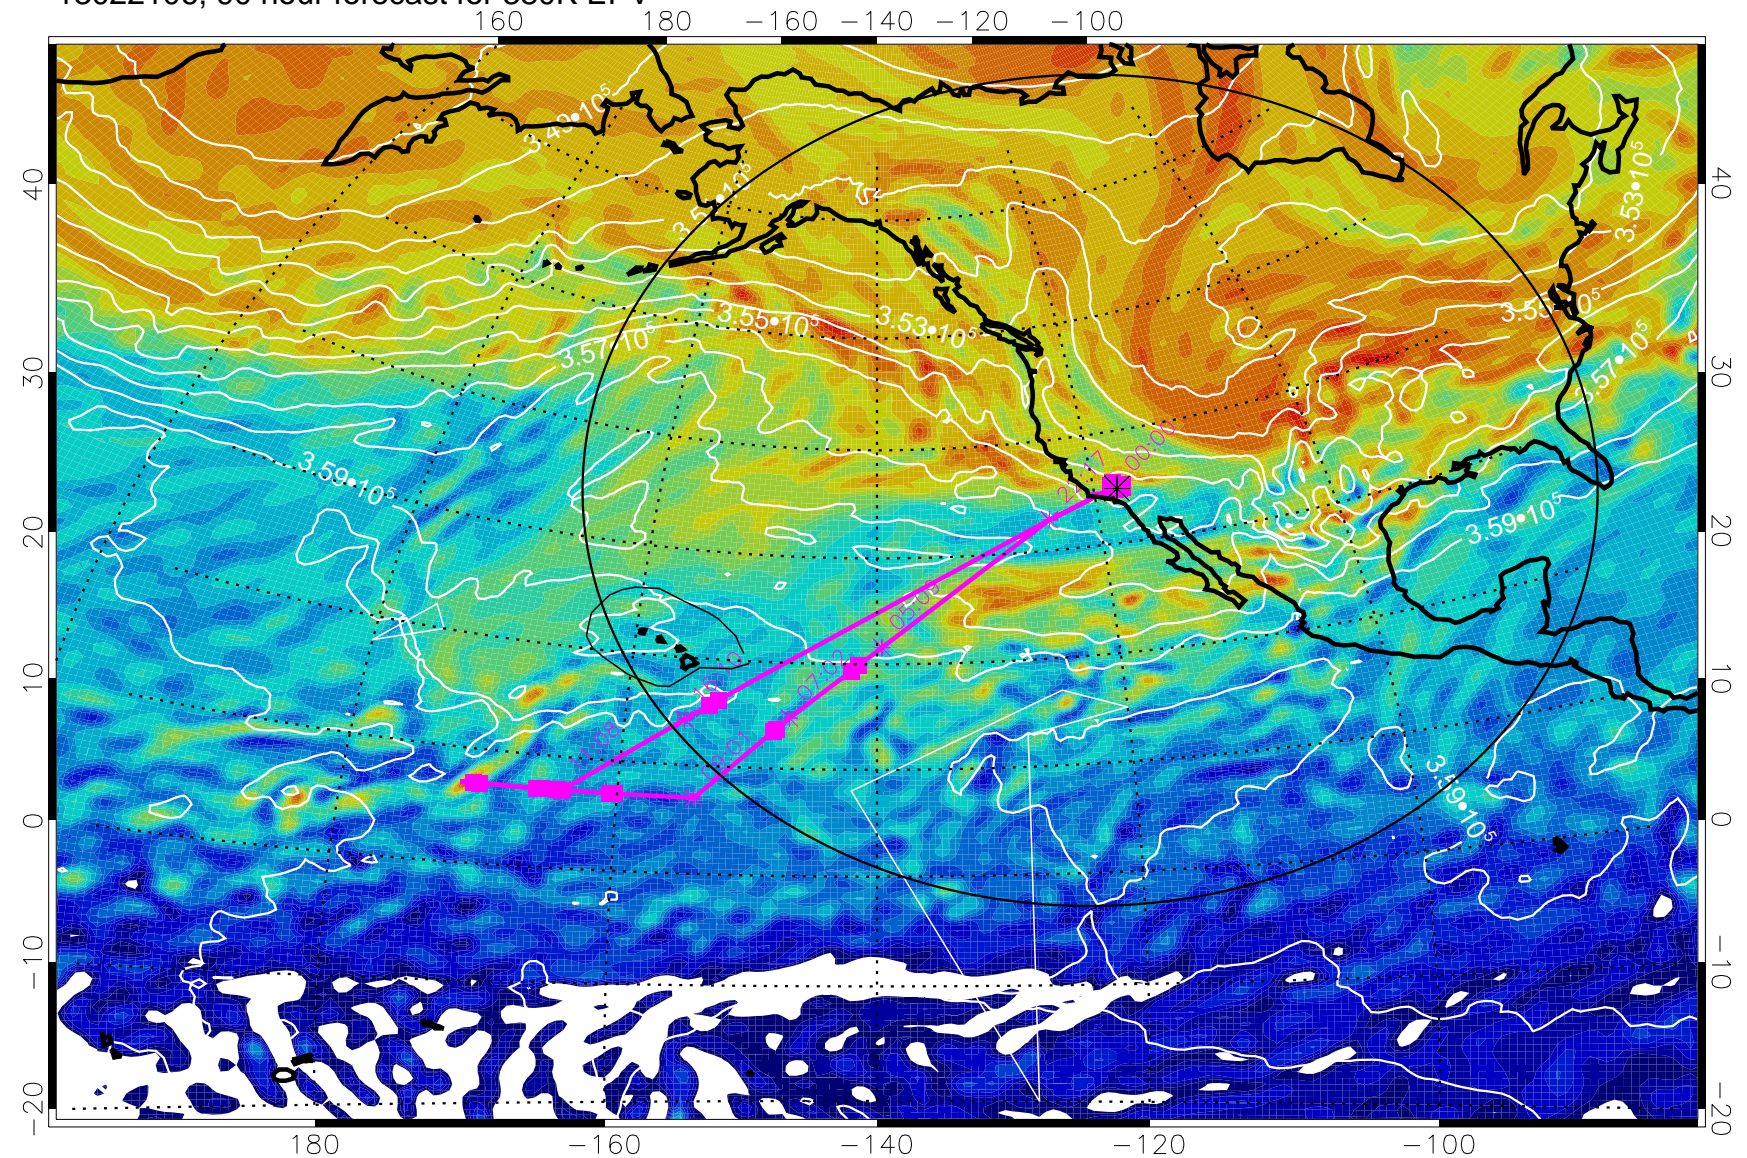

13022000, 60 hour forecast for 380K EPV

380K Montgomery Streamfunction, white

Range ring of 4055 km -- 13 hours GH round trip

13022006, 66 hour forecast for 380K EPV

380K Montgomery Streamfunction, white

Range ring of 4055 km -- 13 hours GH round trip

13022012, 72 hour forecast for 380K EPV

380K Montgomery Streamfunction, white

Range ring of 4055 km -- 13 hours GH round trip

13022018, 78 hour forecast for 380K EPV

380K Montgomery Streamfunction, white

Range ring of 4055 km -- 13 hours GH round trip

13022100, 84 hour forecast for 380K EPV

13022106, 90 hour forecast for 380K EPV

380K Montgomery Streamfunction, white

Range ring of 4055 km -- 13 hours GH round trip

13022112, 96 hour forecast for 380K EPV

380K Montgomery Streamfunction, white

Range ring of 4055 km -- 13 hours GH round trip

13022118, 102 hour forecast for 380K EPV

160 180 -160 -140 -120 -100

380K Montgomery Streamfunction, white

Range ring of 4055 km -- 13 hours GH round trip