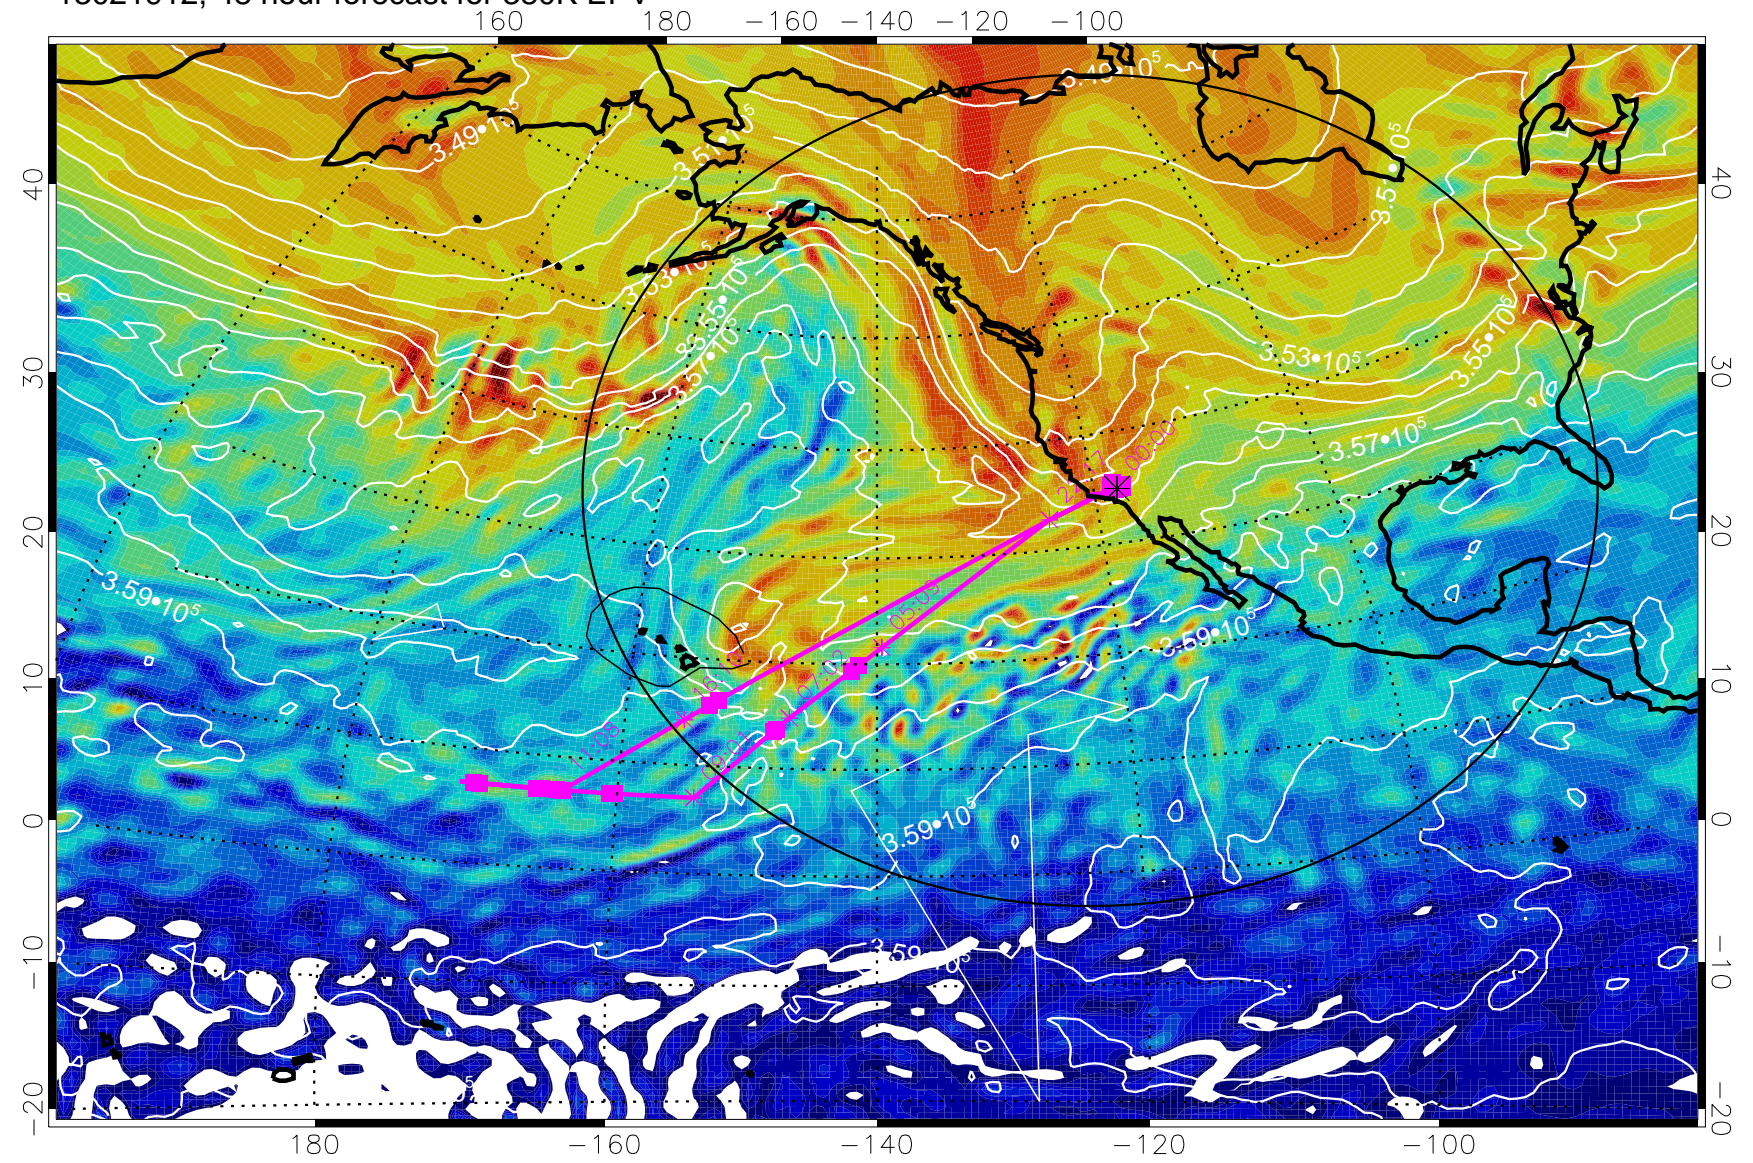

380K Montgomery Streamfunction, white

Range ring of 4055 km -- 13 hours GH round trip

13021818, 30 hour forecast for 380K EPV

380K Montgomery Streamfunction, white

Range ring of 4055 km -- 13 hours GH round trip

13021900, 36 hour forecast for 380K EPV

380K Montgomery Streamfunction, white

Range ring of 4055 km -- 13 hours GH round trip

13021906, 42 hour forecast for 380K EPV

380K Montgomery Streamfunction, white

Range ring of 4055 km -- 13 hours GH round trip

13021912, 48 hour forecast for 380K EPV

380K Montgomery Streamfunction, white

Range ring of 4055 km -- 13 hours GH round trip

13021918, 54 hour forecast for 380K EPV

380K Montgomery Streamfunction, white

Range ring of 4055 km -- 13 hours GH round trip

13022000, 60 hour forecast for 380K EPV

380K Montgomery Streamfunction, white

Range ring of 4055 km -- 13 hours GH round trip

13022006, 66 hour forecast for 380K EPV

380K Montgomery Streamfunction, white

Range ring of 4055 km -- 13 hours GH round trip