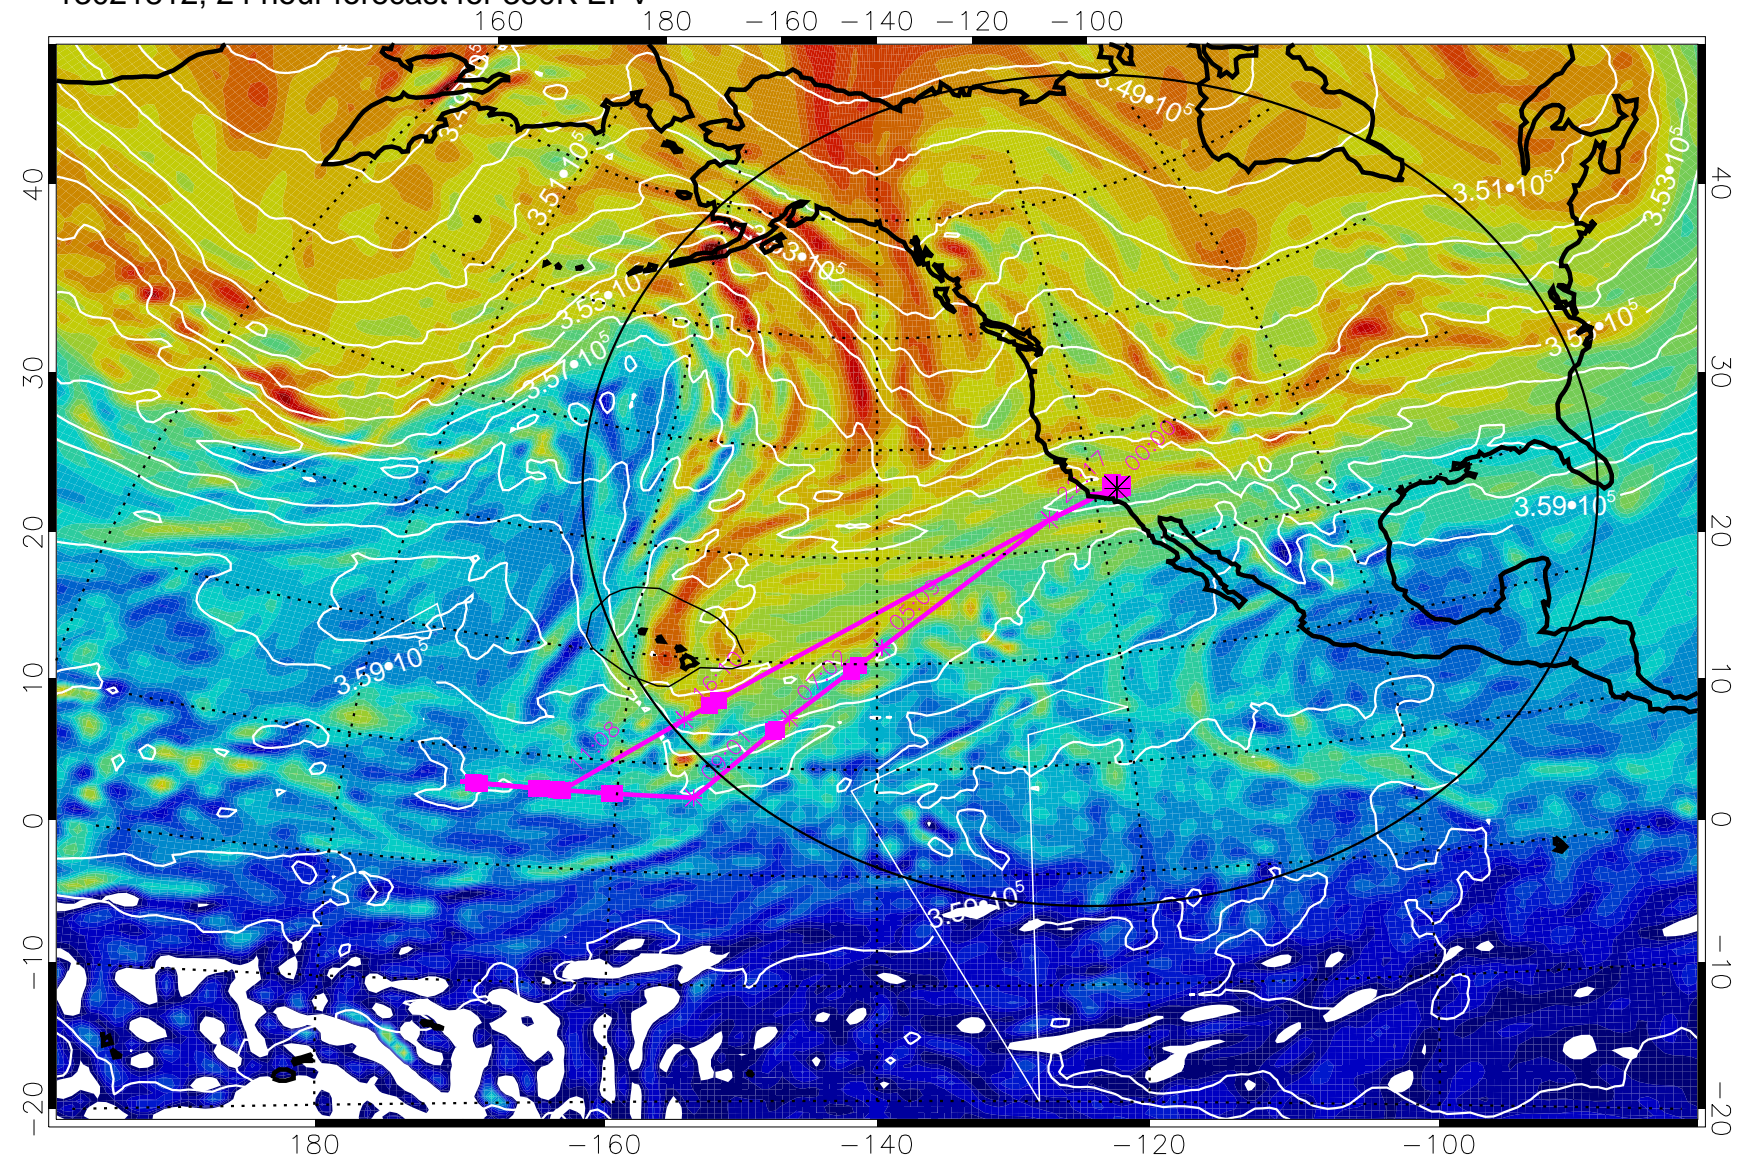

13021718, 6 hour forecast for 380K EPV

160 180 -160 -140 -120 -100

380K Montgomery Streamfunction, white

Range ring of 4055 km -- 13 hours GH round trip

13021800, 12 hour forecast for 380K EPV

380K Montgomery Streamfunction, white

Range ring of 4055 km -- 13 hours GH round trip

13021806, 18 hour forecast for 380K EPV

380K Montgomery Streamfunction, white

Range ring of 4055 km -- 13 hours GH round trip

13021812, 24 hour forecast for 380K EPV

380K Montgomery Streamfunction, white

Range ring of 4055 km -- 13 hours GH round trip

13021818, 30 hour forecast for 380K EPV

380K Montgomery Streamfunction, white

Range ring of 4055 km -- 13 hours GH round trip

13021900, 36 hour forecast for 380K EPV

380K Montgomery Streamfunction, white

Range ring of 4055 km -- 13 hours GH round trip

13021906, 42 hour forecast for 380K EPV

380K Montgomery Streamfunction, white

Range ring of 4055 km -- 13 hours GH round trip