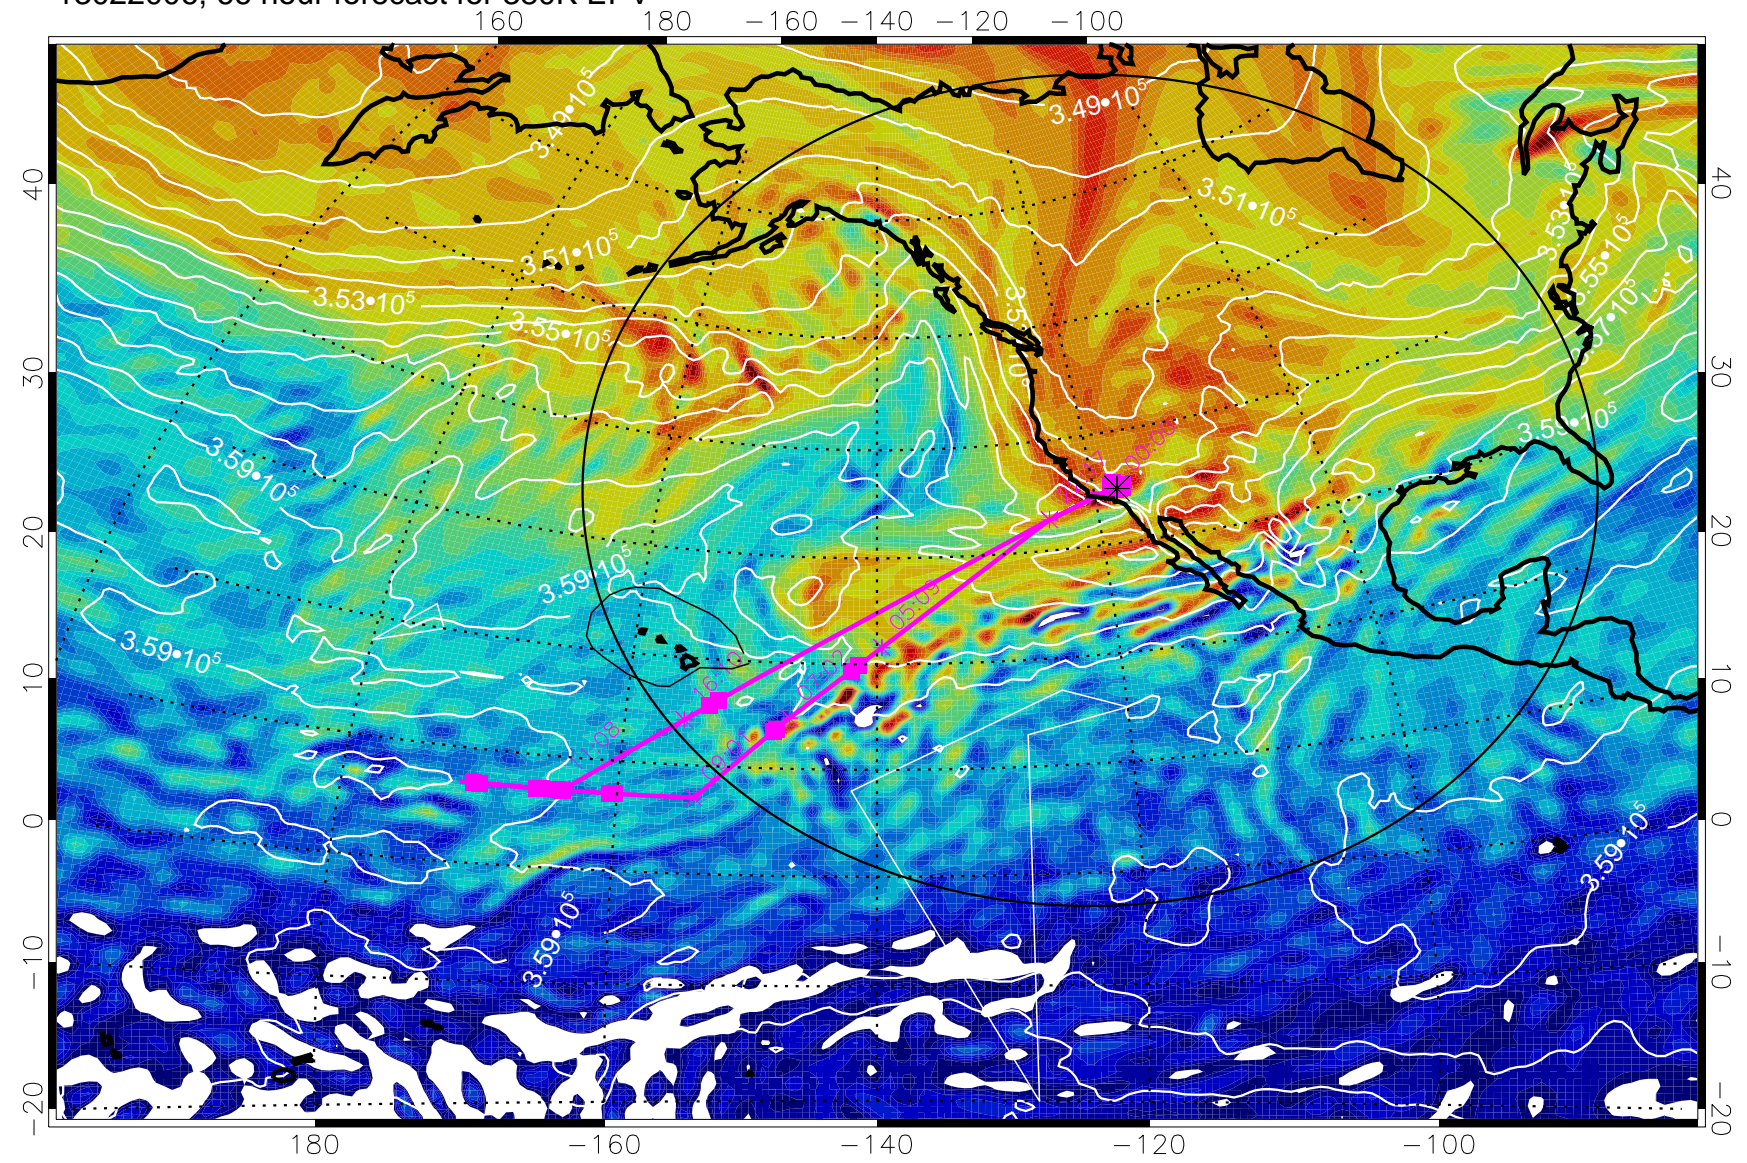

13021900, 36 hour forecast for 380K EPV

380K Montgomery Streamfunction, white

Range ring of 4055 km -- 13 hours GH round trip

13021906, 42 hour forecast for 380K EPV

380K Montgomery Streamfunction, white

Range ring of 4055 km -- 13 hours GH round trip

13021912, 48 hour forecast for 380K EPV

380K Montgomery Streamfunction, white

Range ring of 4055 km -- 13 hours GH round trip

13021918, 54 hour forecast for 380K EPV

380K Montgomery Streamfunction, white

Range ring of 4055 km -- 13 hours GH round trip

13022000, 60 hour forecast for 380K EPV

380K Montgomery Streamfunction, white

Range ring of 4055 km -- 13 hours GH round trip

13022006, 66 hour forecast for 380K EPV

380K Montgomery Streamfunction, white

Range ring of 4055 km -- 13 hours GH round trip

13022012, 72 hour forecast for 380K EPV

380K Montgomery Streamfunction, white

Range ring of 4055 km -- 13 hours GH round trip

13022018, 78 hour forecast for 380K EPV

380K Montgomery Streamfunction, white

Range ring of 4055 km -- 13 hours GH round trip