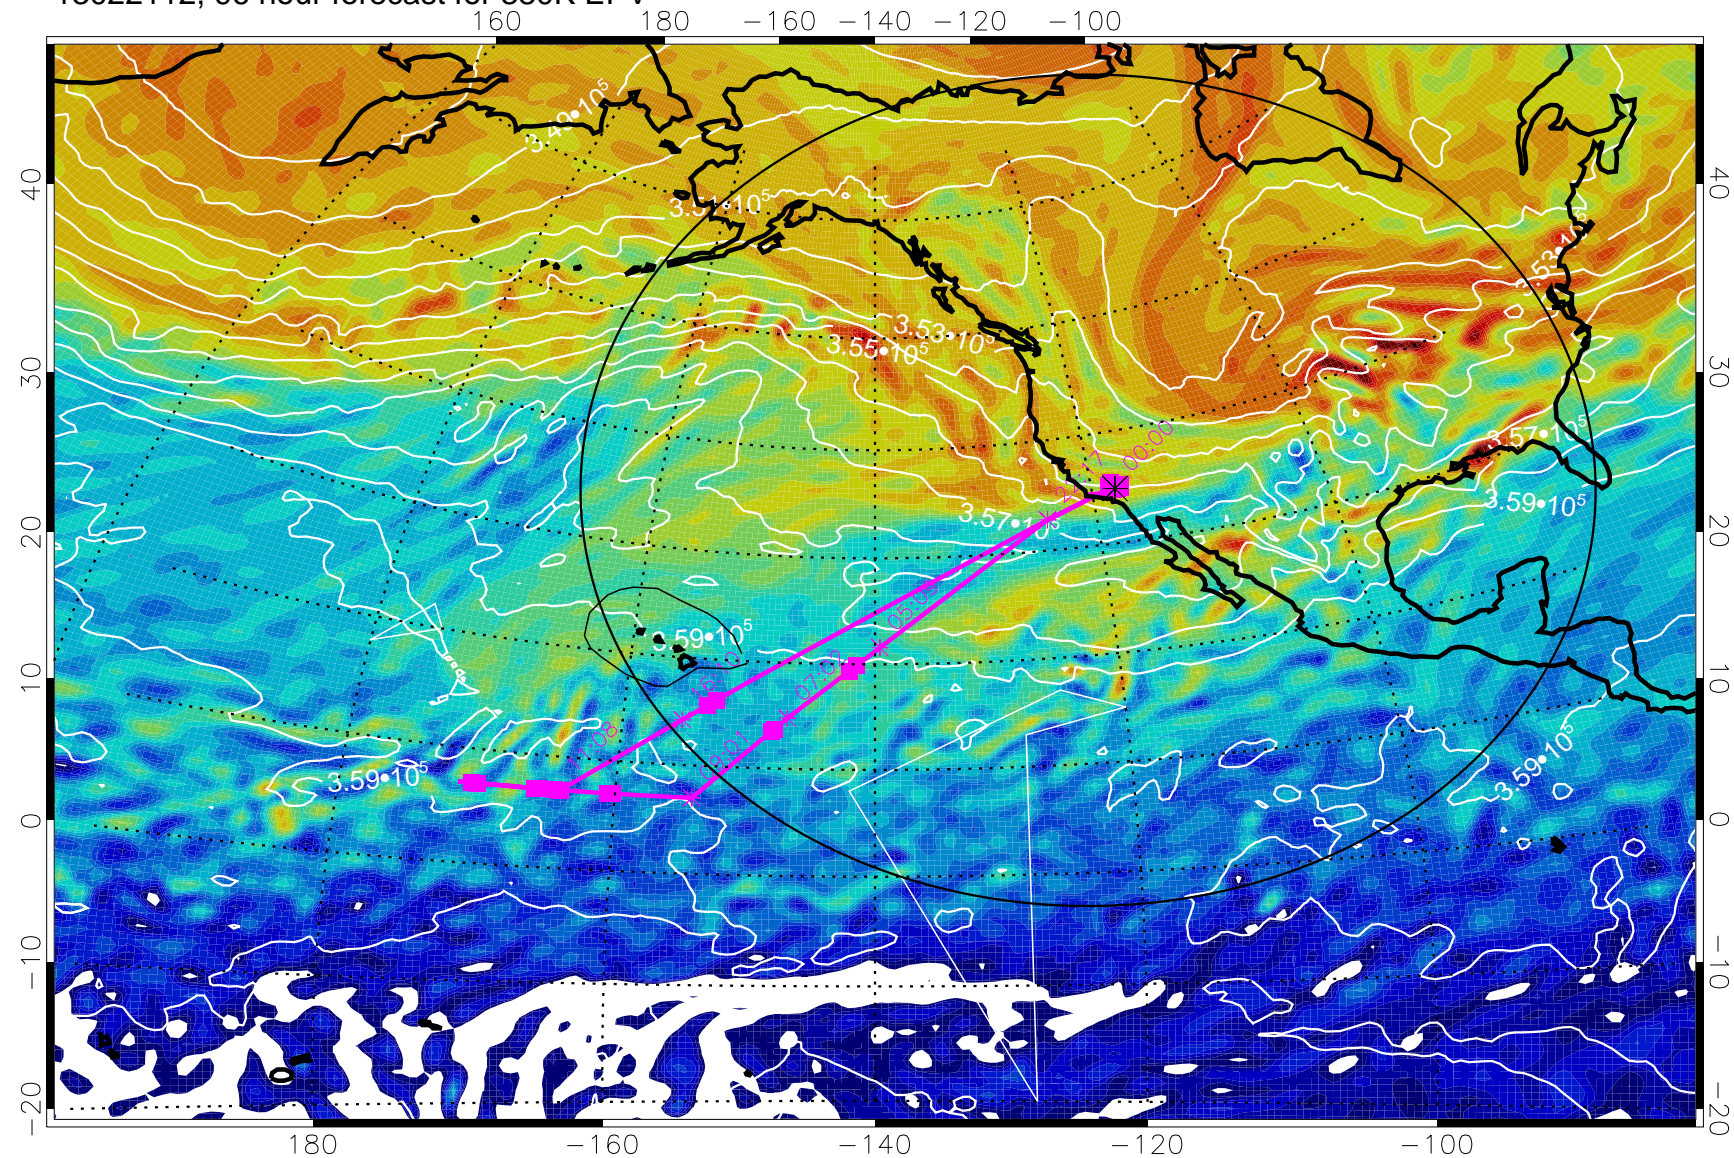

13022012, 72 hour forecast for 380K EPV

380K Montgomery Streamfunction, white

Range ring of 4055 km -- 13 hours GH round trip

13022018, 78 hour forecast for 380K EPV

380K Montgomery Streamfunction, white

Range ring of 4055 km -- 13 hours GH round trip

13022100, 84 hour forecast for 380K EPV

13022106, 90 hour forecast for 380K EPV

380K Montgomery Streamfunction, white

Range ring of 4055 km -- 13 hours GH round trip

13022112, 96 hour forecast for 380K EPV

380K Montgomery Streamfunction, white

Range ring of 4055 km -- 13 hours GH round trip

13022118, 102 hour forecast for 380K EPV

160 180 -160 -140 -120 -100

380K Montgomery Streamfunction, white

Range ring of 4055 km -- 13 hours GH round trip

13022200, 108 hour forecast for 380K EPV

160 180 -160 -140 -120 -100

380K Montgomery Streamfunction, white

Range ring of 4055 km -- 13 hours GH round trip

13022206, 114 hour forecast for 380K EPV

160 180 -160 -140 -120 -100