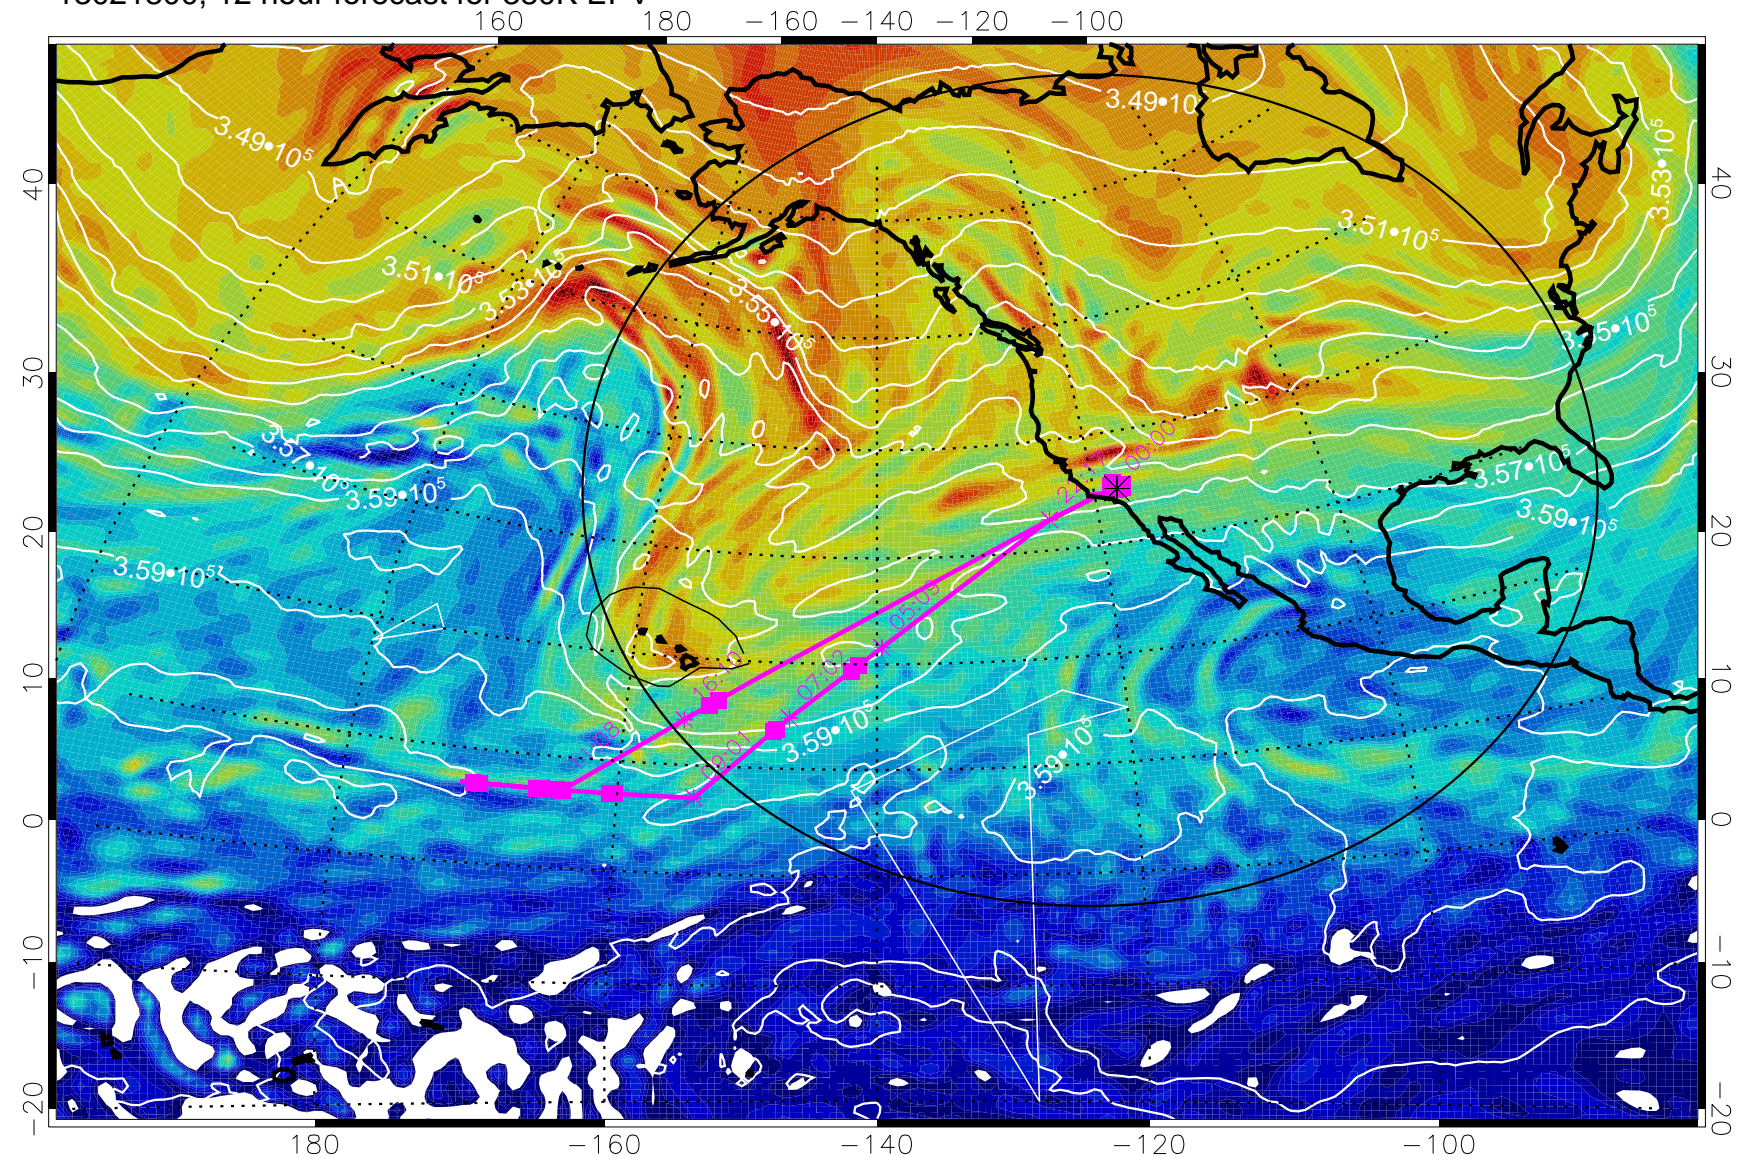

13021718, 6 hour forecast for 380K EPV

160 180 -160 -140 -120 -100

380K Montgomery Streamfunction, white

Range ring of 4055 km -- 13 hours GH round trip

13021800, 12 hour forecast for 380K EPV

380K Montgomery Streamfunction, white

Range ring of 4055 km -- 13 hours GH round trip

13021806, 18 hour forecast for 380K EPV

380K Montgomery Streamfunction, white

Range ring of 4055 km -- 13 hours GH round trip

13021812, 24 hour forecast for 380K EPV

380K Montgomery Streamfunction, white

Range ring of 4055 km -- 13 hours GH round trip

13021818, 30 hour forecast for 380K EPV

380K Montgomery Streamfunction, white

Range ring of 4055 km -- 13 hours GH round trip

13021900, 36 hour forecast for 380K EPV

380K Montgomery Streamfunction, white

Range ring of 4055 km -- 13 hours GH round trip

13021906, 42 hour forecast for 380K EPV

380K Montgomery Streamfunction, white

Range ring of 4055 km -- 13 hours GH round trip