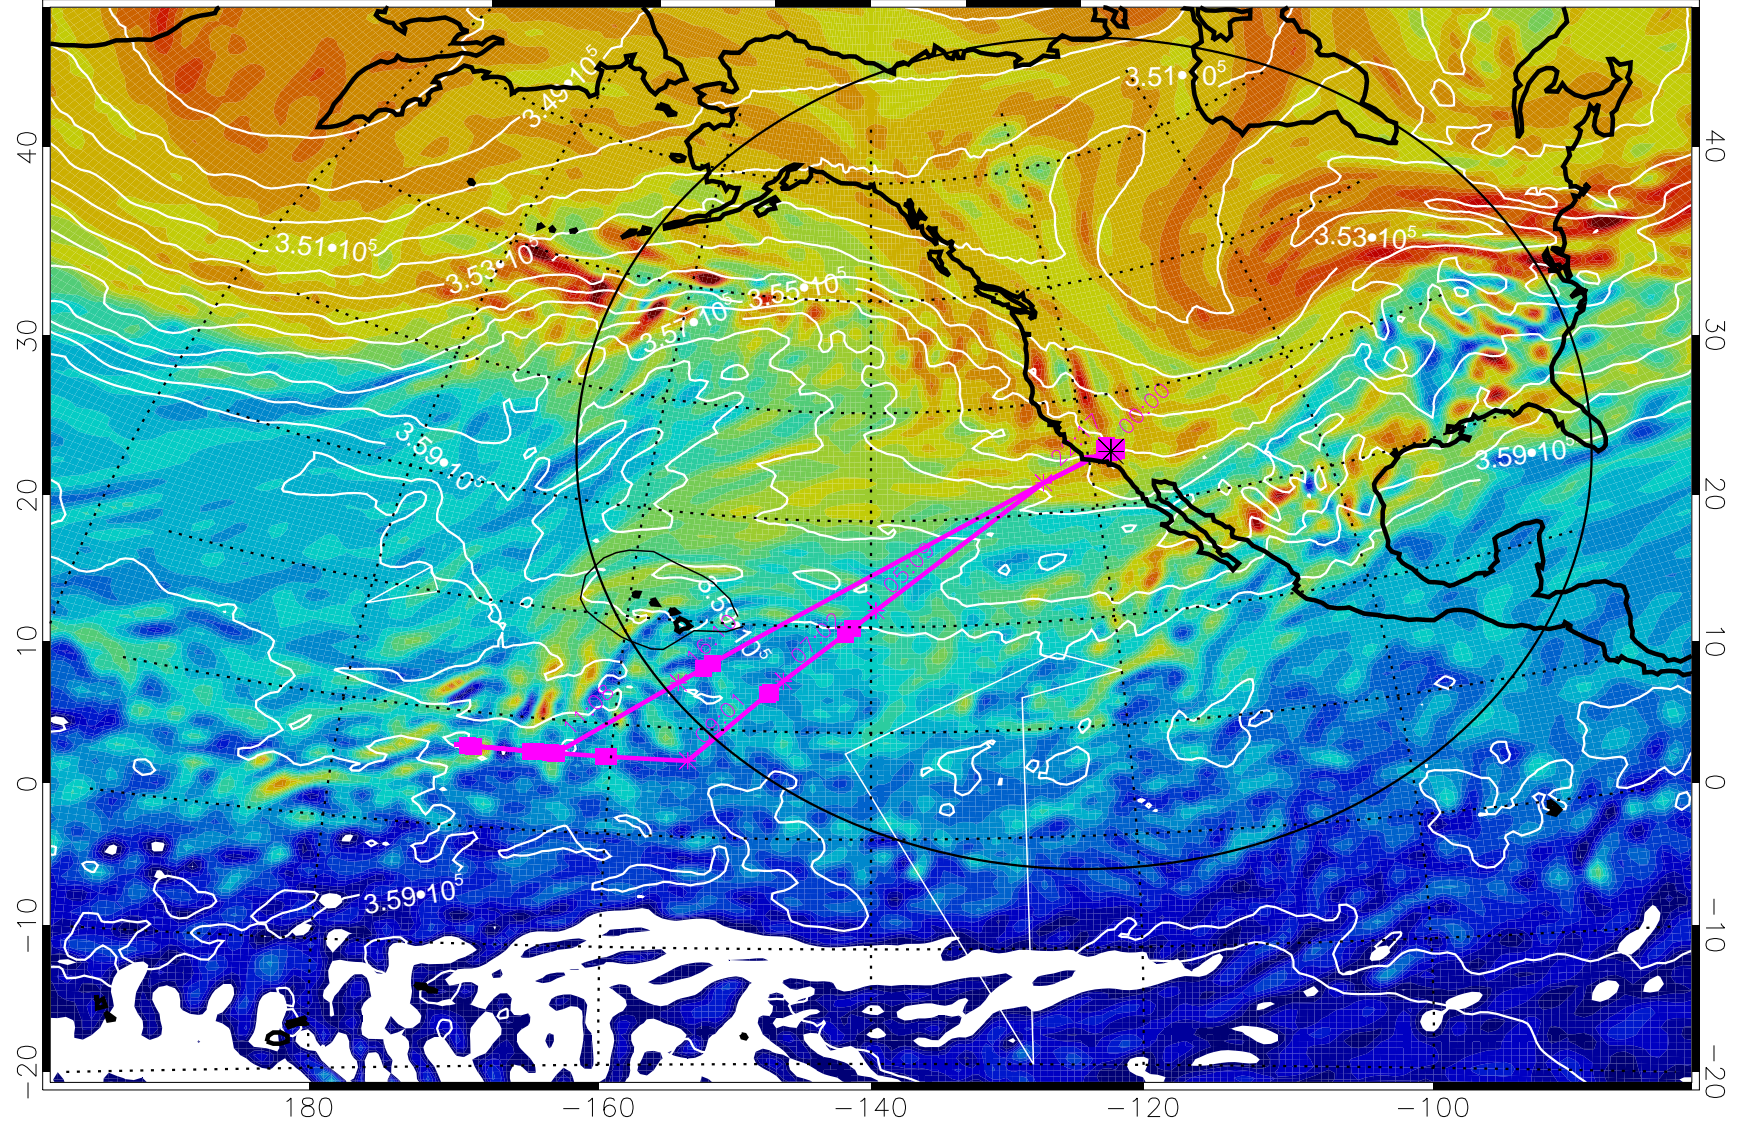

13022100, 84 hour forecast for 380K EPV

13022106, 90 hour forecast for 380K EPV

380K Montgomery Streamfunction, white

Range ring of 4055 km -- 13 hours GH round trip

13022112, 96 hour forecast for 380K EPV

380K Montgomery Streamfunction, white

Range ring of 4055 km -- 13 hours GH round trip

13022118, 102 hour forecast for 380K EPV

160 180 -160 -140 -120 -100

380K Montgomery Streamfunction, white

Range ring of 4055 km -- 13 hours GH round trip

13022200, 108 hour forecast for 380K EPV

160 180 -160 -140 -120 -100

380K Montgomery Streamfunction, white

Range ring of 4055 km -- 13 hours GH round trip

13022206, 114 hour forecast for 380K EPV

160 180 -160 -140 -120 -100

380K Montgomery Streamfunction, white

Range ring of 4055 km -- 13 hours GH round trip

13022212, 120 hour forecast for 380K EPV

160 180 -160 -140 -120 -100

380K Montgomery Streamfunction, white

Range ring of 4055 km -- 13 hours GH round trip