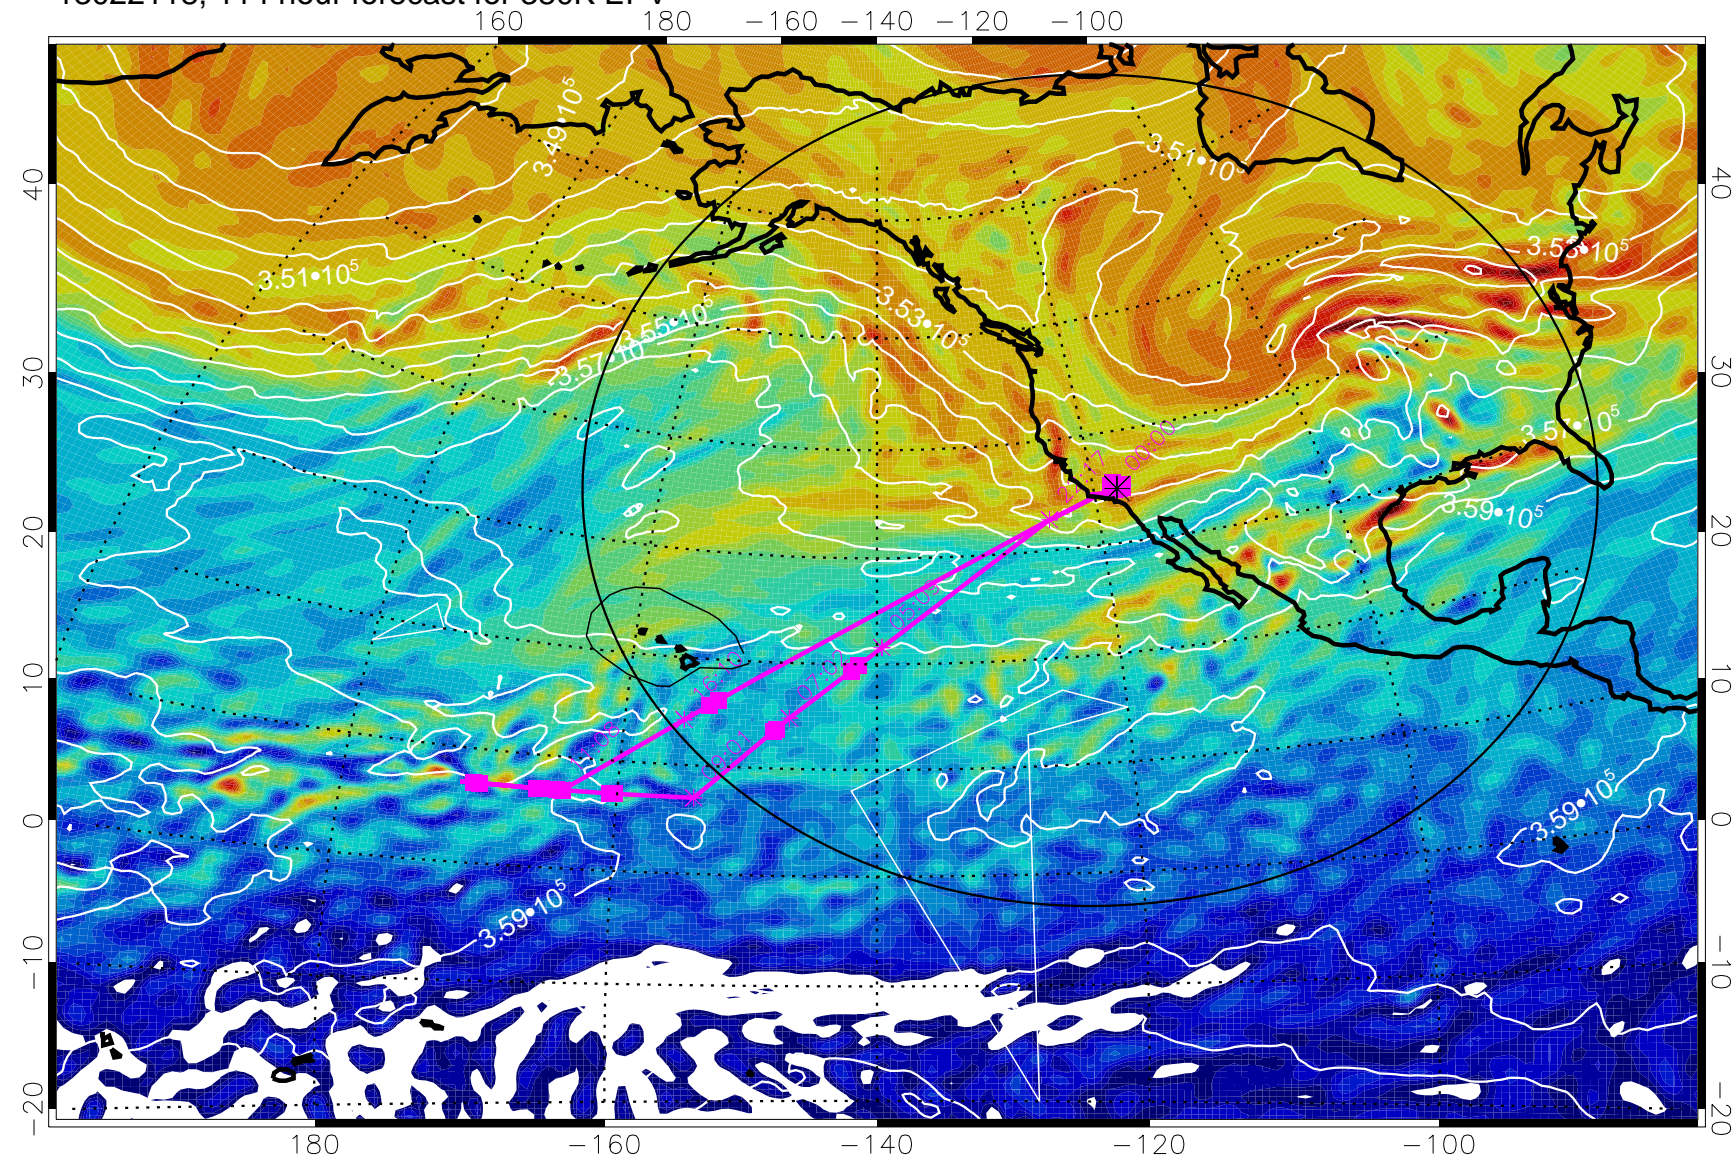

13022012, 84 hour forecast for 380K EPV

380K Montgomery Streamfunction, white

Range ring of 4055 km -- 13 hours GH round trip

13022018, 90 hour forecast for 380K EPV

380K Montgomery Streamfunction, white

Range ring of 4055 km -- 13 hours GH round trip

13022100, 96 hour forecast for 380K EPV

380K Montgomery Streamfunction, white

Range ring of 4055 km -- 13 hours GH round trip

13022106, 102 hour forecast for 380K EPV

160 180 -160 -140 -120 -100

380K Montgomery Streamfunction, white

Range ring of 4055 km -- 13 hours GH round trip

13022112, 108 hour forecast for 380K EPV

160 180 -160 -140 -120 -100

380K Montgomery Streamfunction, white

Range ring of 4055 km -- 13 hours GH round trip

13022118, 114 hour forecast for 380K EPV

380K Montgomery Streamfunction, white

Range ring of 4055 km -- 13 hours GH round trip

13022200, 120 hour forecast for 380K EPV

160 180 -160 -140 -120 -100

380K Montgomery Streamfunction, white

Range ring of 4055 km -- 13 hours GH round trip