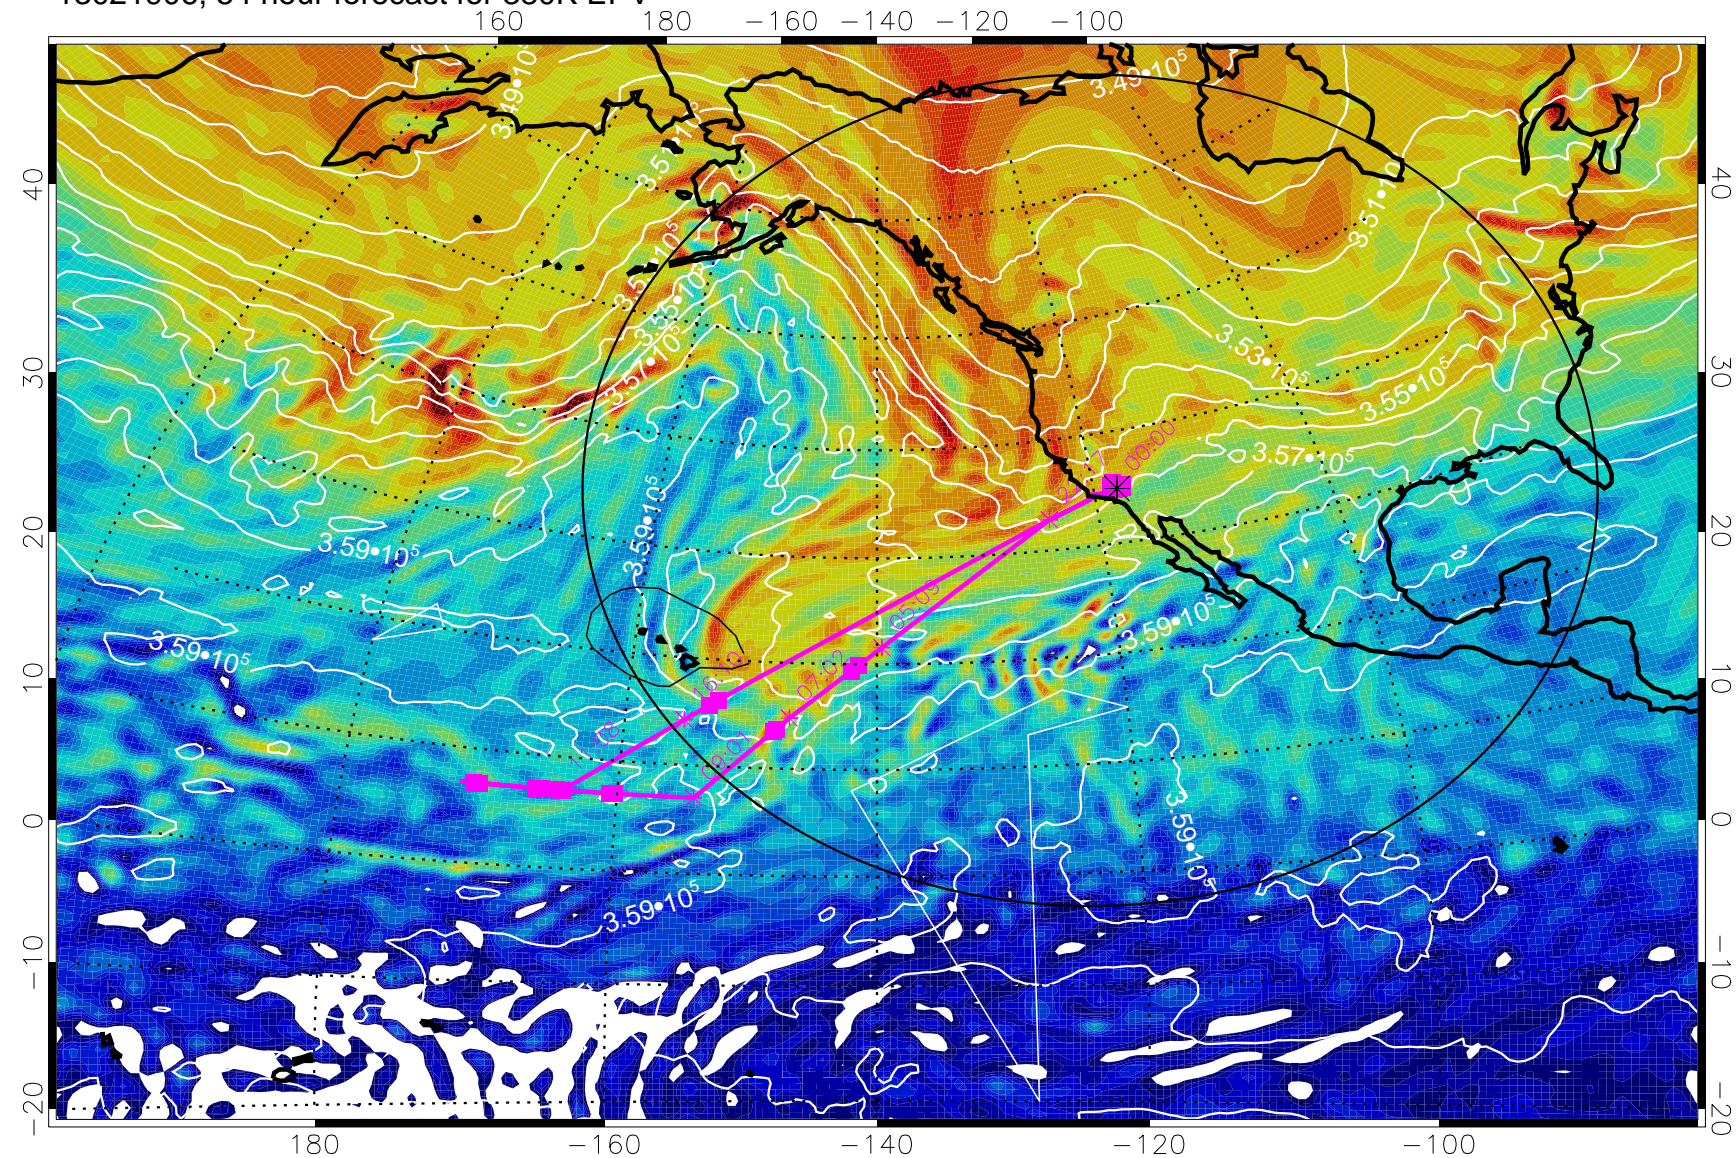

13021818, 42 hour forecast for 380K EPV

380K Montgomery Streamfunction, white

Range ring of 4055 km -- 13 hours GH round trip

13021906, 54 hour forecast for 380K EPV

380K Montgomery Streamfunction, white

Range ring of 4055 km -- 13 hours GH round trip

13021912, 60 hour forecast for 380K EPV

380K Montgomery Streamfunction, white

Range ring of 4055 km -- 13 hours GH round trip

13021918, 66 hour forecast for 380K EPV

380K Montgomery Streamfunction, white

Range ring of 4055 km -- 13 hours GH round trip

13022000, 72 hour forecast for 380K EPV

380K Montgomery Streamfunction, white

Range ring of 4055 km -- 13 hours GH round trip

13022006, 78 hour forecast for 380K EPV

380K Montgomery Streamfunction, white

Range ring of 4055 km -- 13 hours GH round trip

13022012, 84 hour forecast for 380K EPV

380K Montgomery Streamfunction, white

Range ring of 4055 km -- 13 hours GH round trip

13022018, 90 hour forecast for 380K EPV

380K Montgomery Streamfunction, white

Range ring of 4055 km -- 13 hours GH round trip