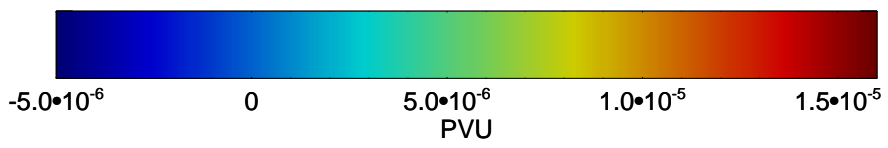

Range ring of 4055 km -- 13 hours GH round trip