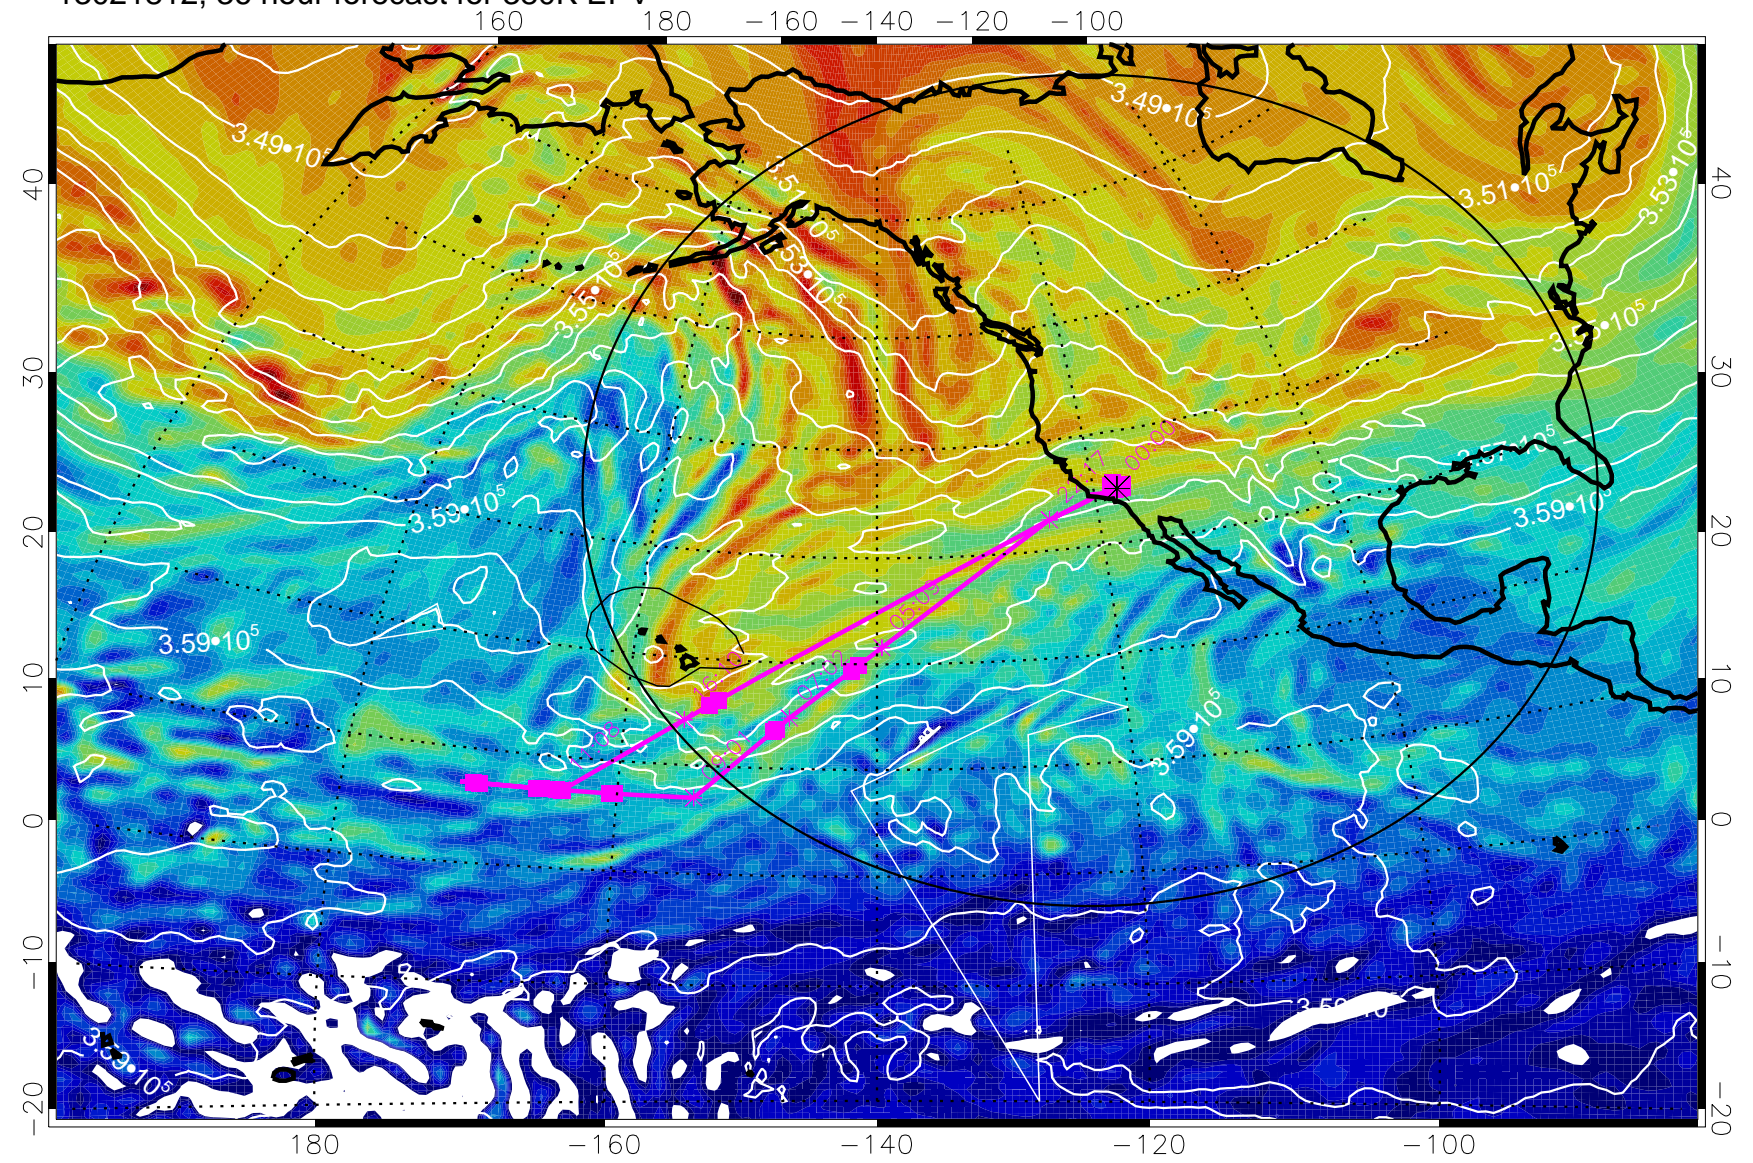

13021800, 24 hour forecast for 380K EPV

380K Montgomery Streamfunction, white

Range ring of 4055 km -- 13 hours GH round trip

13021812, 36 hour forecast for 380K EPV

380K Montgomery Streamfunction, white

Range ring of 4055 km -- 13 hours GH round trip

13021818, 42 hour forecast for 380K EPV

380K Montgomery Streamfunction, white

Range ring of 4055 km -- 13 hours GH round trip

13021906, 54 hour forecast for 380K EPV

380K Montgomery Streamfunction, white

Range ring of 4055 km -- 13 hours GH round trip

13021912, 60 hour forecast for 380K EPV

380K Montgomery Streamfunction, white

Range ring of 4055 km -- 13 hours GH round trip

13021918, 66 hour forecast for 380K EPV

380K Montgomery Streamfunction, white

Range ring of 4055 km -- 13 hours GH round trip

13022100, 96 hour forecast for 380K EPV

380K Montgomery Streamfunction, white

Range ring of 4055 km -- 13 hours GH round trip

13022106, 102 hour forecast for 380K EPV

160 180 -160 -140 -120 -100

380K Montgomery Streamfunction, white