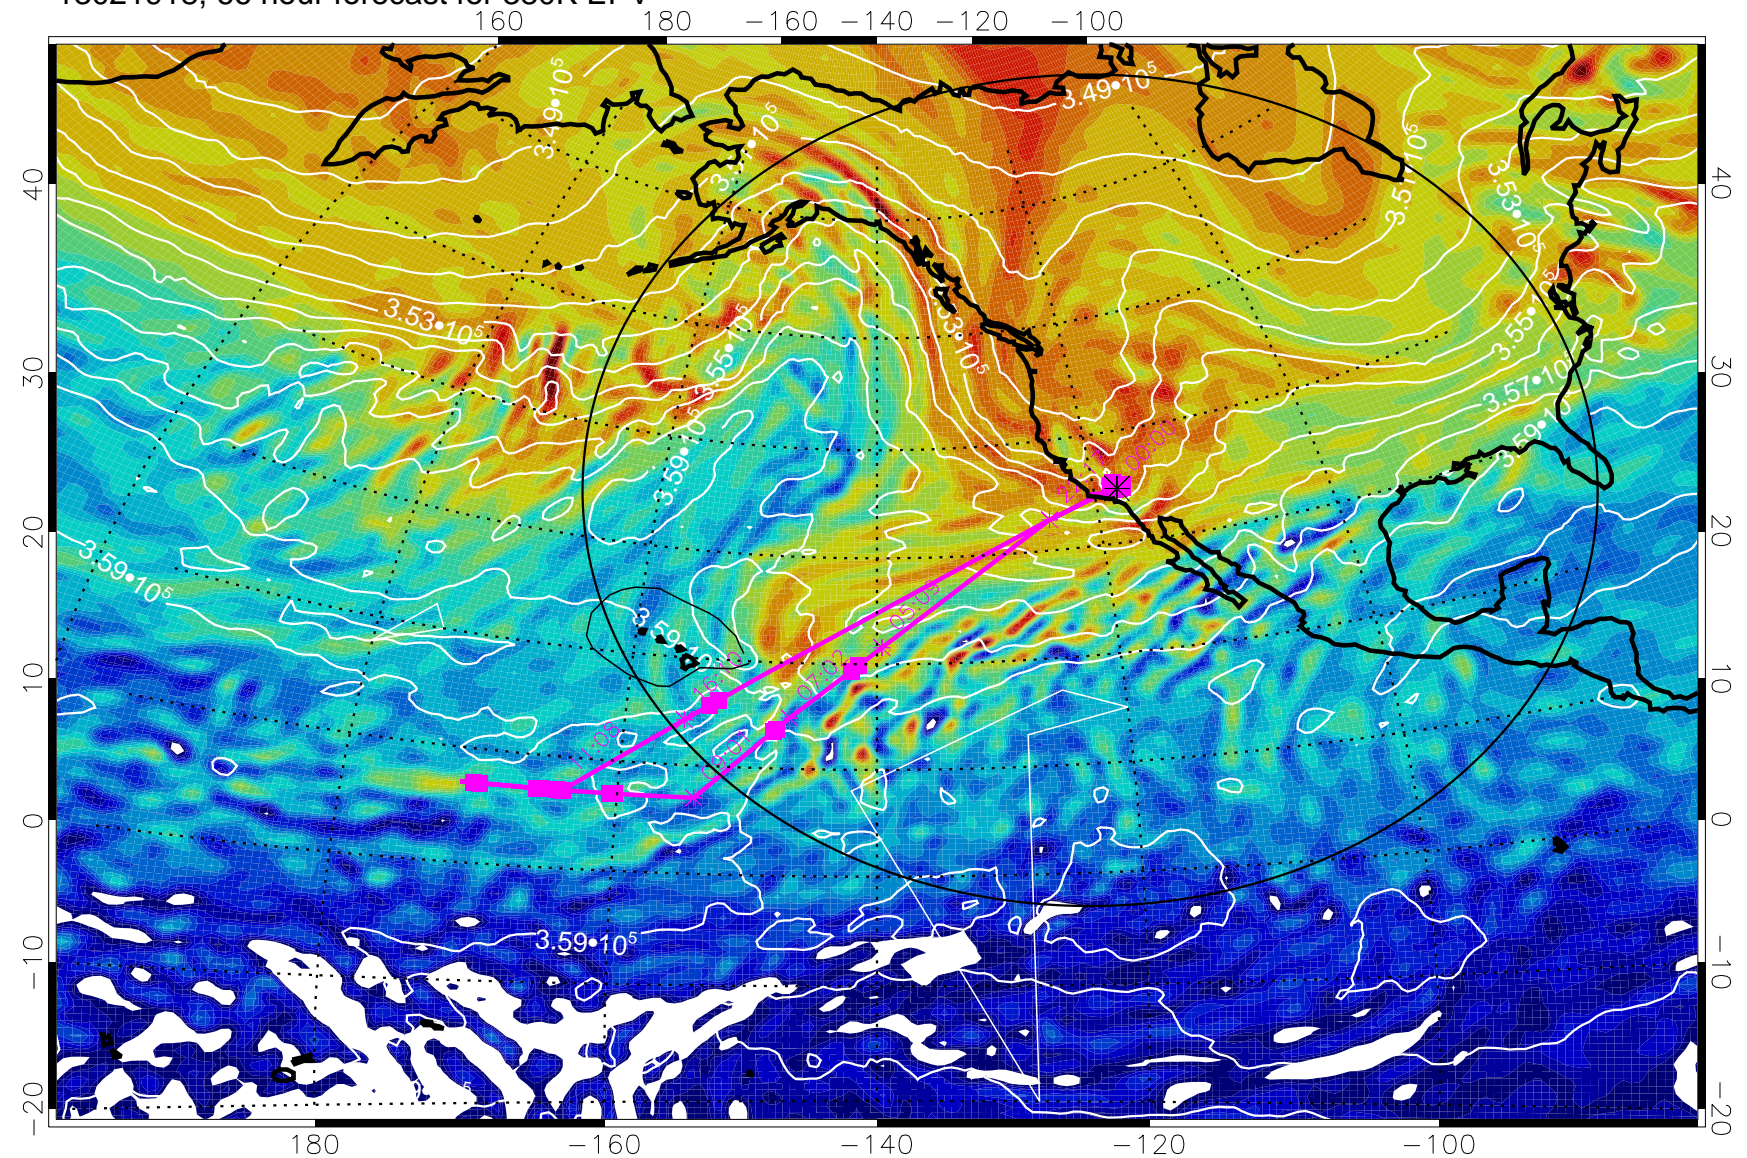

13021818, 42 hour forecast for 380K EPV

380K Montgomery Streamfunction, white

Range ring of 4055 km -- 13 hours GH round trip

13021906, 54 hour forecast for 380K EPV

380K Montgomery Streamfunction, white

Range ring of 4055 km -- 13 hours GH round trip

13021912, 60 hour forecast for 380K EPV

380K Montgomery Streamfunction, white

Range ring of 4055 km -- 13 hours GH round trip

13021918, 66 hour forecast for 380K EPV

380K Montgomery Streamfunction, white

Range ring of 4055 km -- 13 hours GH round trip

13022000, 72 hour forecast for 380K EPV

380K Montgomery Streamfunction, white

Range ring of 4055 km -- 13 hours GH round trip

13022006, 78 hour forecast for 380K EPV

380K Montgomery Streamfunction, white

Range ring of 4055 km -- 13 hours GH round trip

13022012, 84 hour forecast for 380K EPV

380K Montgomery Streamfunction, white

Range ring of 4055 km -- 13 hours GH round trip

13022018, 90 hour forecast for 380K EPV

380K Montgomery Streamfunction, white

Range ring of 4055 km -- 13 hours GH round trip