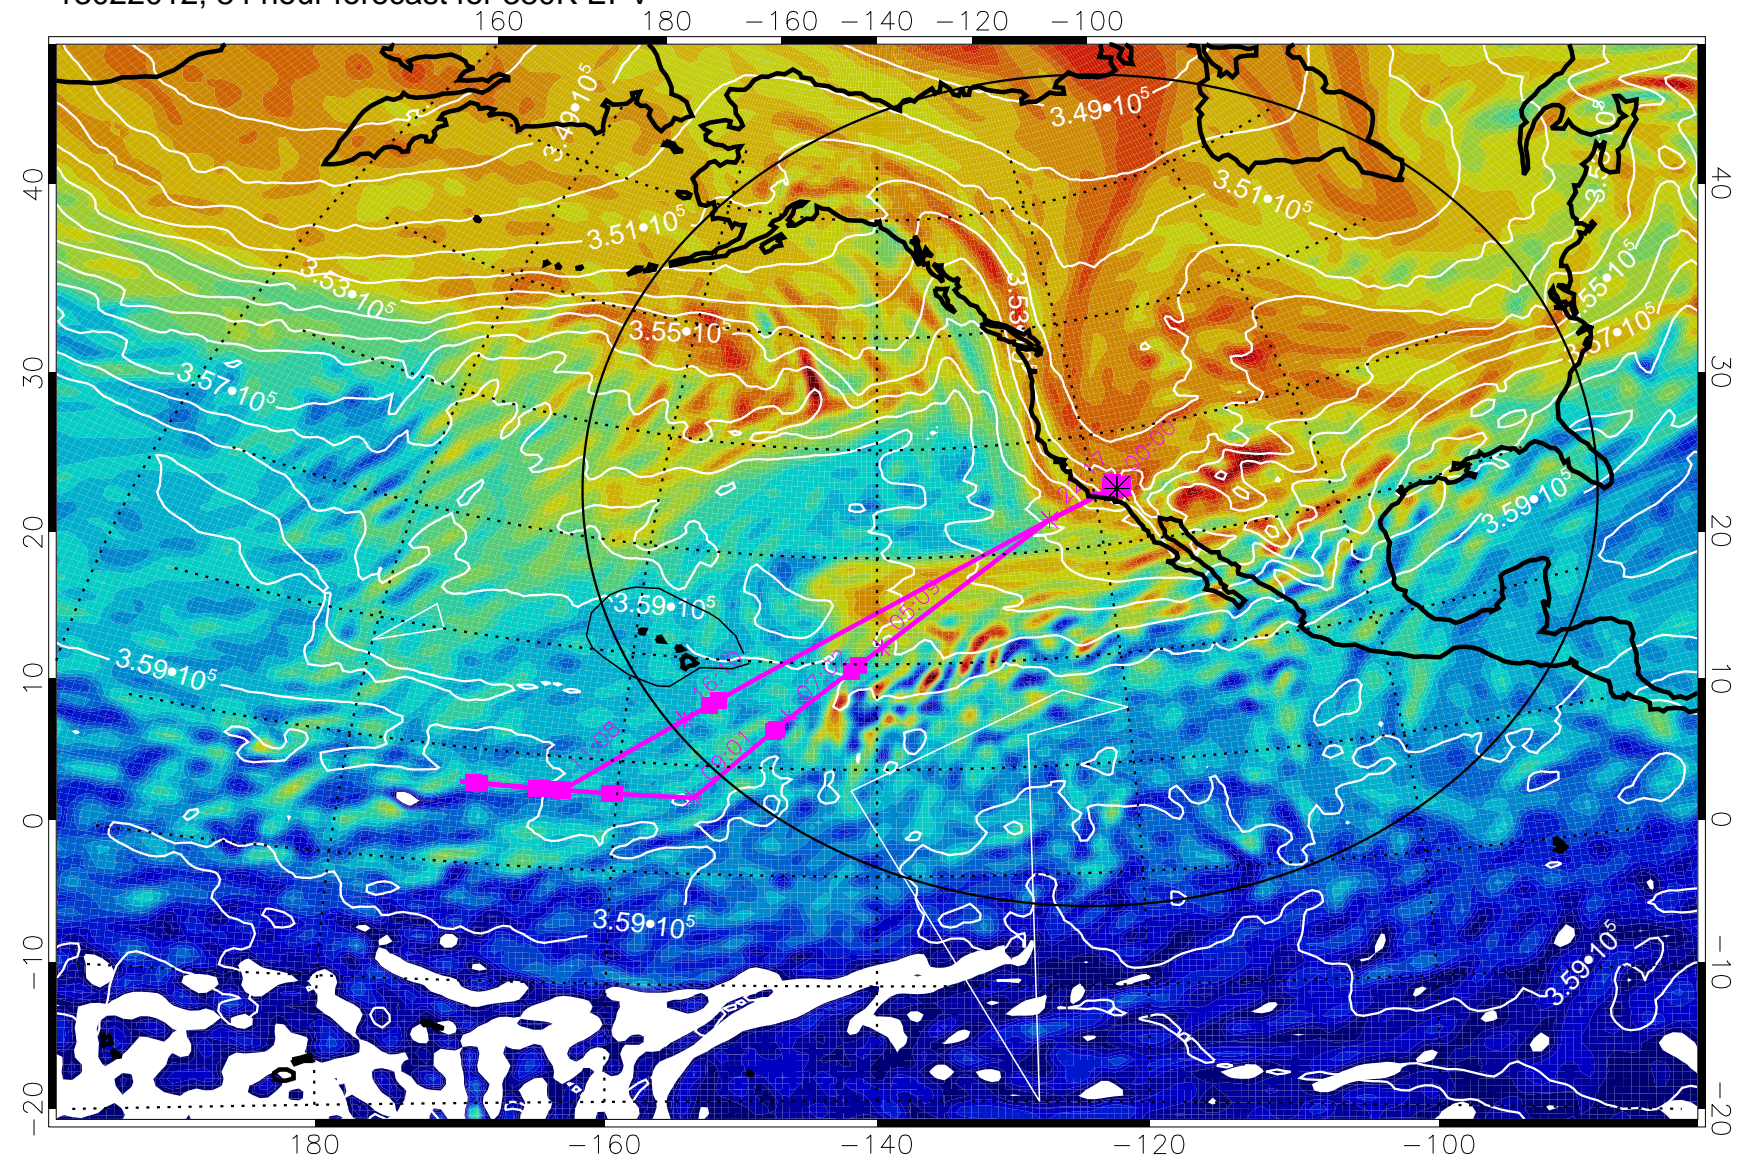

13021912, 60 hour forecast for 380K EPV

380K Montgomery Streamfunction, white

Range ring of 4055 km -- 13 hours GH round trip

13021918, 66 hour forecast for 380K EPV

380K Montgomery Streamfunction, white

Range ring of 4055 km -- 13 hours GH round trip

13022000, 72 hour forecast for 380K EPV

380K Montgomery Streamfunction, white

Range ring of 4055 km -- 13 hours GH round trip

13022006, 78 hour forecast for 380K EPV

380K Montgomery Streamfunction, white

Range ring of 4055 km -- 13 hours GH round trip

13022012, 84 hour forecast for 380K EPV

380K Montgomery Streamfunction, white

Range ring of 4055 km -- 13 hours GH round trip

13022018, 90 hour forecast for 380K EPV

380K Montgomery Streamfunction, white

Range ring of 4055 km -- 13 hours GH round trip

13022100, 96 hour forecast for 380K EPV

380K Montgomery Streamfunction, white

Range ring of 4055 km -- 13 hours GH round trip

13022106, 102 hour forecast for 380K EPV

160 180 -160 -140 -120 -100

380K Montgomery Streamfunction, white