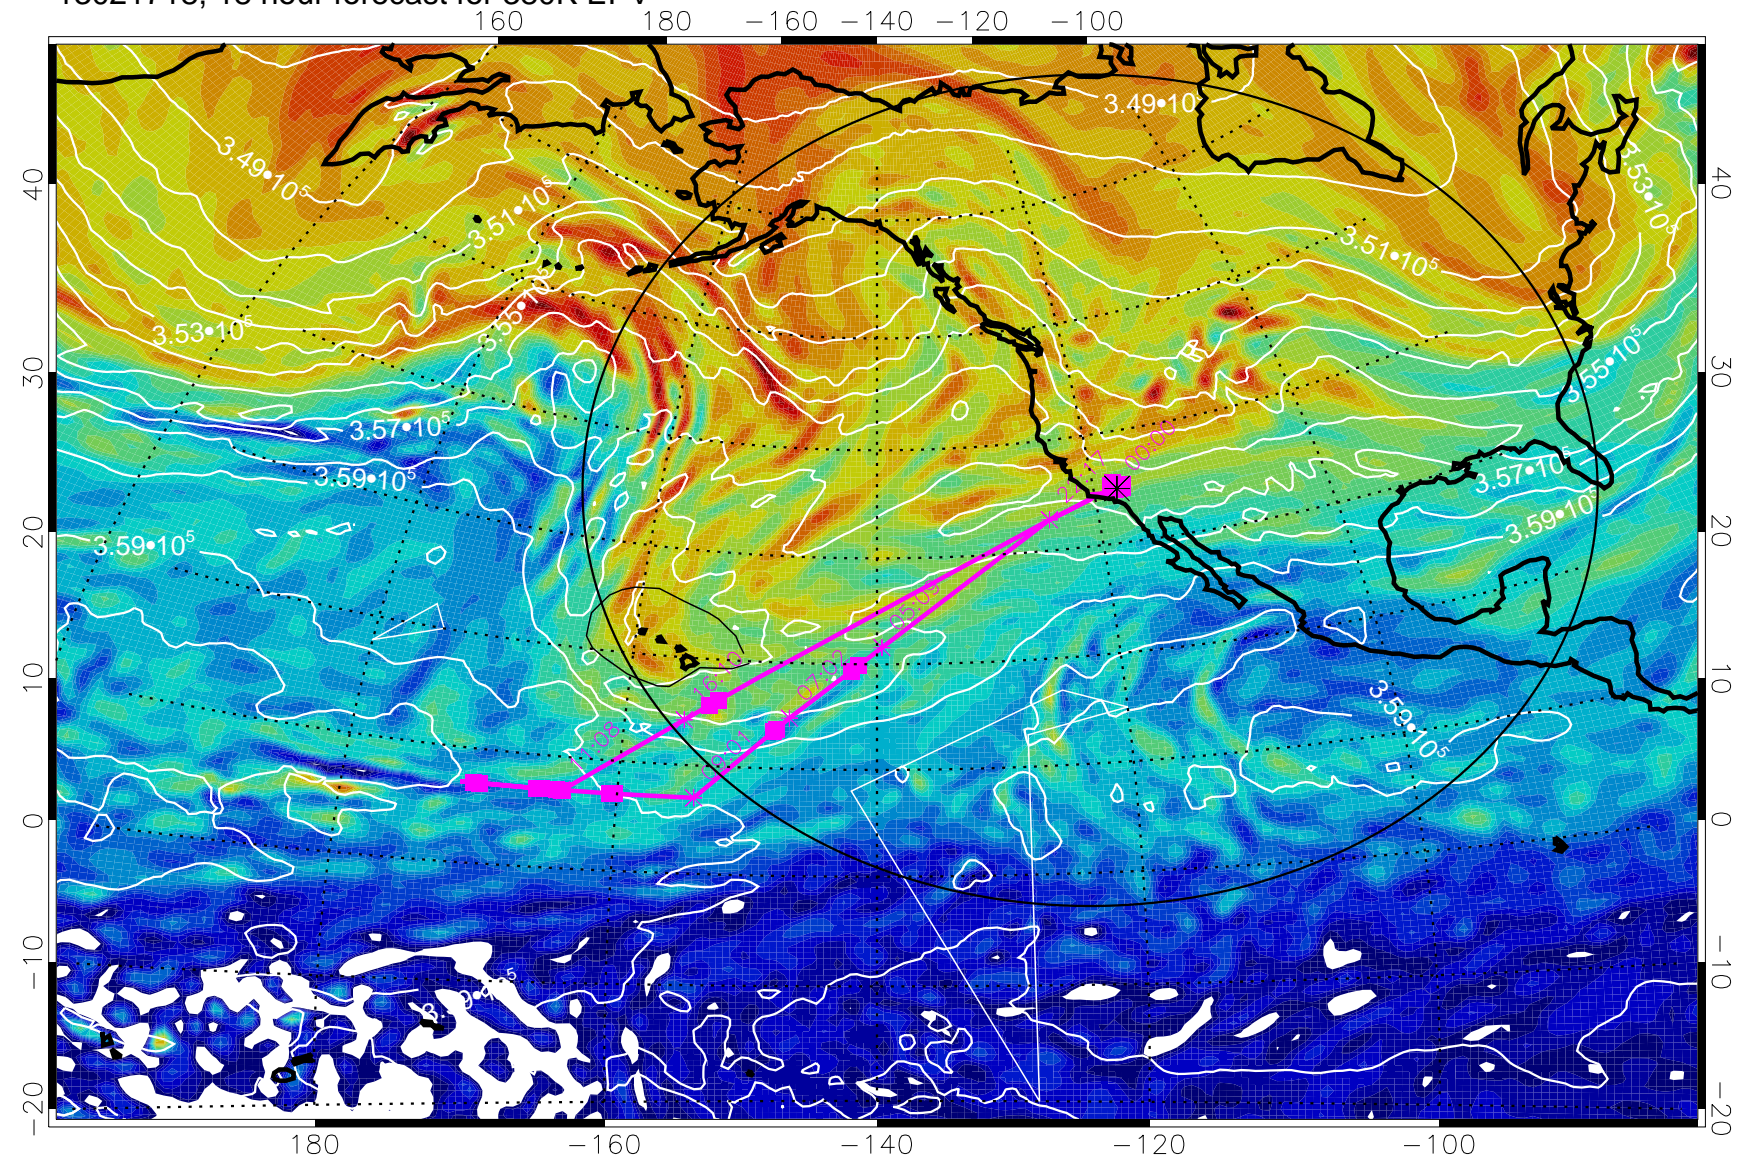

13021712, 12 hour forecast for 380K EPV

380K Montgomery Streamfunction, white

Range ring of 4055 km -- 13 hours GH round trip

13021718, 18 hour forecast for 380K EPV

380K Montgomery Streamfunction, white

Range ring of 4055 km -- 13 hours GH round trip

13021800, 24 hour forecast for 380K EPV

380K Montgomery Streamfunction, white

Range ring of 4055 km -- 13 hours GH round trip

13021812, 36 hour forecast for 380K EPV

380K Montgomery Streamfunction, white

Range ring of 4055 km -- 13 hours GH round trip

13021818, 42 hour forecast for 380K EPV

380K Montgomery Streamfunction, white

Range ring of 4055 km -- 13 hours GH round trip

13021906, 54 hour forecast for 380K EPV

380K Montgomery Streamfunction, white

Range ring of 4055 km -- 13 hours GH round trip

13021912, 60 hour forecast for 380K EPV

380K Montgomery Streamfunction, white

Range ring of 4055 km -- 13 hours GH round trip

13021918, 66 hour forecast for 380K EPV

380K Montgomery Streamfunction, white

Range ring of 4055 km -- 13 hours GH round trip