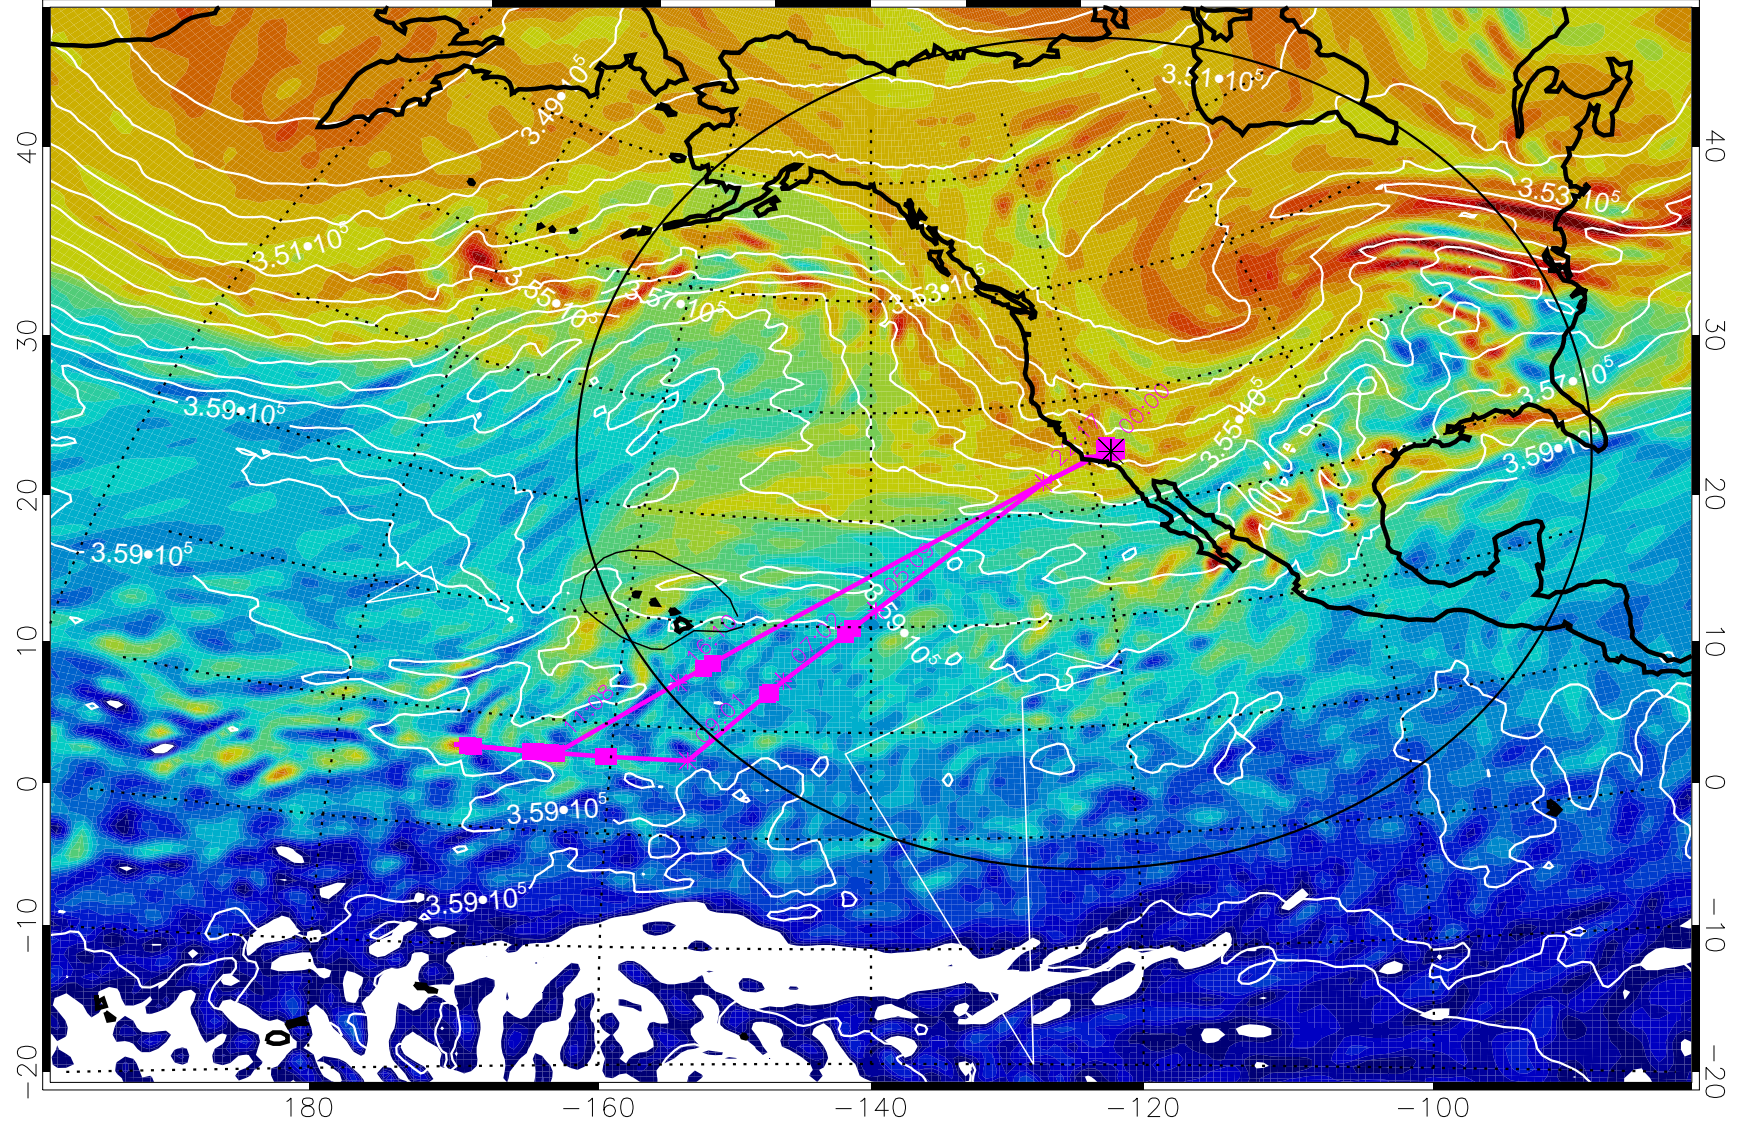

13022012, 84 hour forecast for 380K EPV

380K Montgomery Streamfunction, white

Range ring of 4055 km -- 13 hours GH round trip

13022018, 90 hour forecast for 380K EPV

380K Montgomery Streamfunction, white

Range ring of 4055 km -- 13 hours GH round trip

13022100, 96 hour forecast for 380K EPV

380K Montgomery Streamfunction, white

Range ring of 4055 km -- 13 hours GH round trip

13022106, 102 hour forecast for 380K EPV

160 180 -160 -140 -120 -100

380K Montgomery Streamfunction, white

Range ring of 4055 km -- 13 hours GH round trip

13022112, 108 hour forecast for 380K EPV

160 180 -160 -140 -120 -100

380K Montgomery Streamfunction, white

Range ring of 4055 km -- 13 hours GH round trip

13022118, 114 hour forecast for 380K EPV

380K Montgomery Streamfunction, white

Range ring of 4055 km -- 13 hours GH round trip

13022200, 120 hour forecast for 380K EPV

160 180 -160 -140 -120 -100

380K Montgomery Streamfunction, white

Range ring of 4055 km -- 13 hours GH round trip