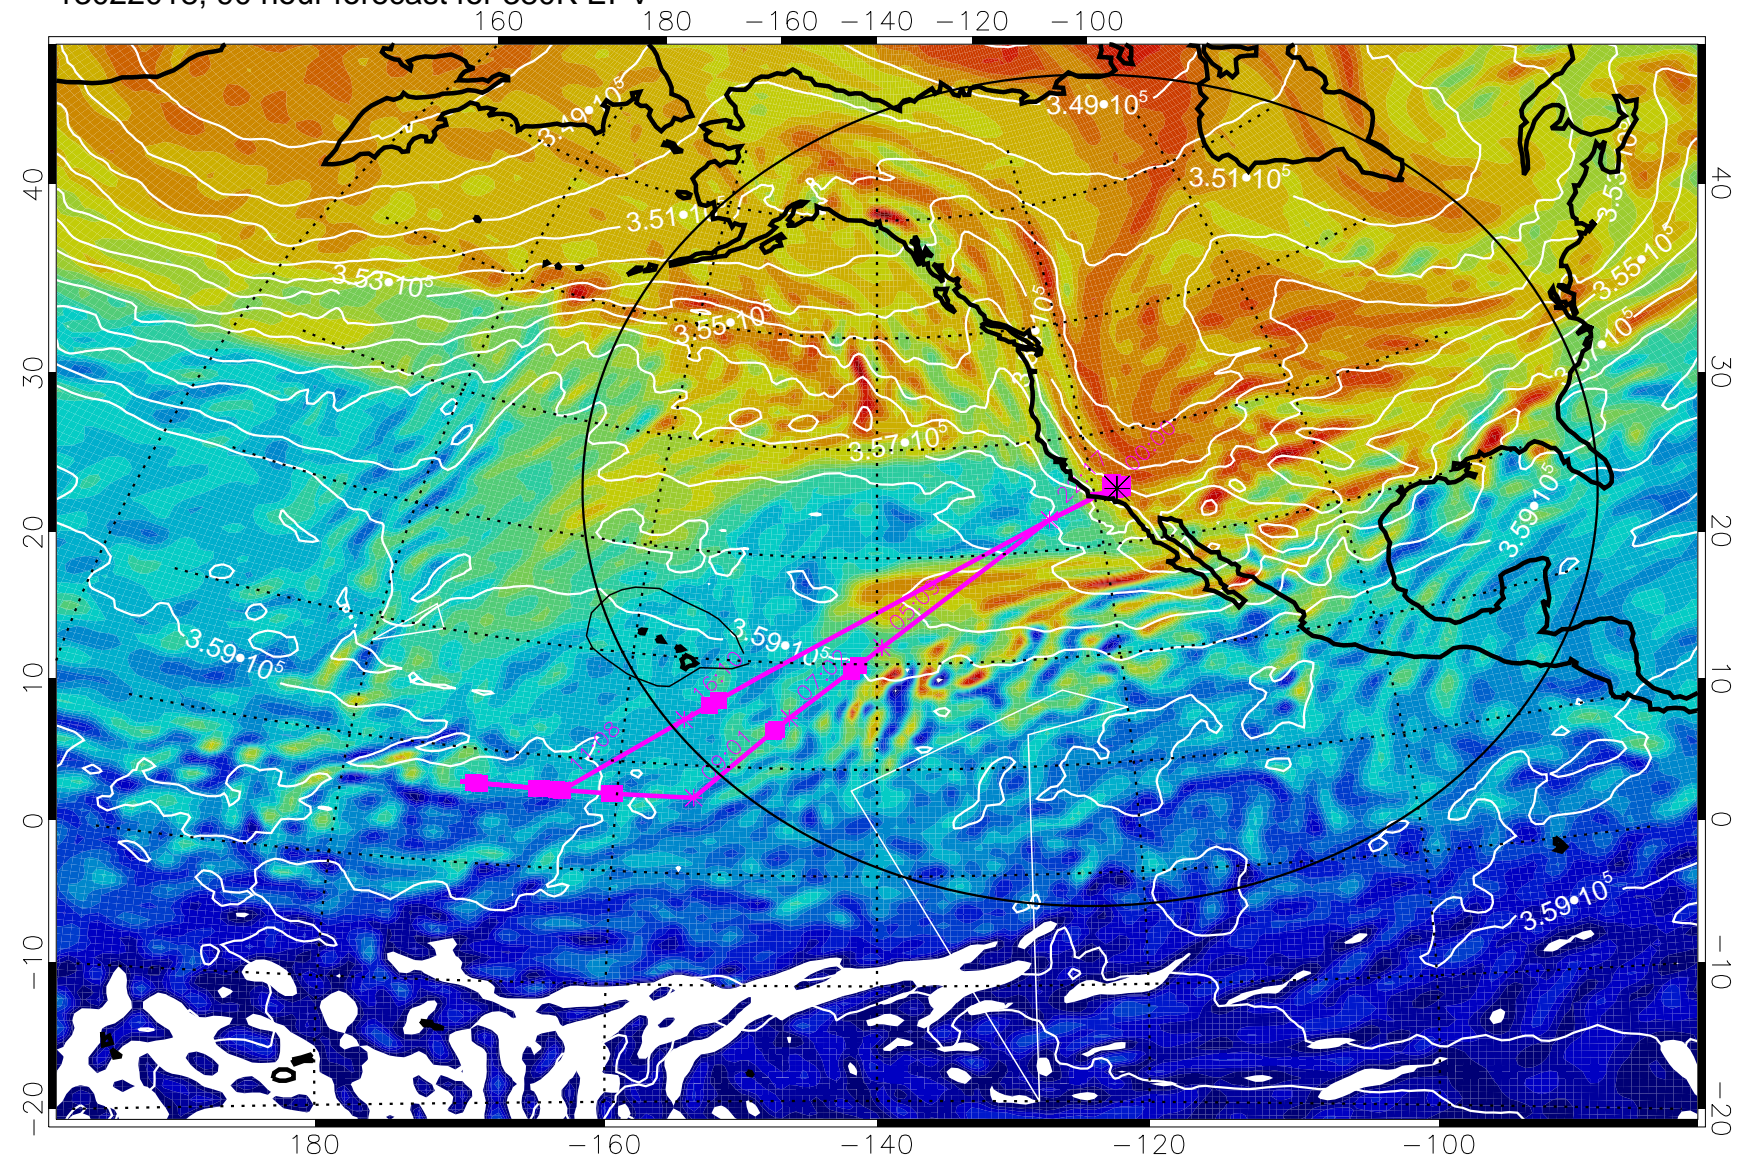

13022000, 72 hour forecast for 380K EPV

380K Montgomery Streamfunction, white

Range ring of 4055 km -- 13 hours GH round trip

13022006, 78 hour forecast for 380K EPV

380K Montgomery Streamfunction, white

Range ring of 4055 km -- 13 hours GH round trip

13022012, 84 hour forecast for 380K EPV

380K Montgomery Streamfunction, white

Range ring of 4055 km -- 13 hours GH round trip

13022018, 90 hour forecast for 380K EPV

380K Montgomery Streamfunction, white

Range ring of 4055 km -- 13 hours GH round trip

13022100, 96 hour forecast for 380K EPV

380K Montgomery Streamfunction, white

Range ring of 4055 km -- 13 hours GH round trip

13022106, 102 hour forecast for 380K EPV

160 180 -160 -140 -120 -100

380K Montgomery Streamfunction, white

Range ring of 4055 km -- 13 hours GH round trip

13022112, 108 hour forecast for 380K EPV

160 180 -160 -140 -120 -100

380K Montgomery Streamfunction, white

Range ring of 4055 km -- 13 hours GH round trip

13022118, 114 hour forecast for 380K EPV