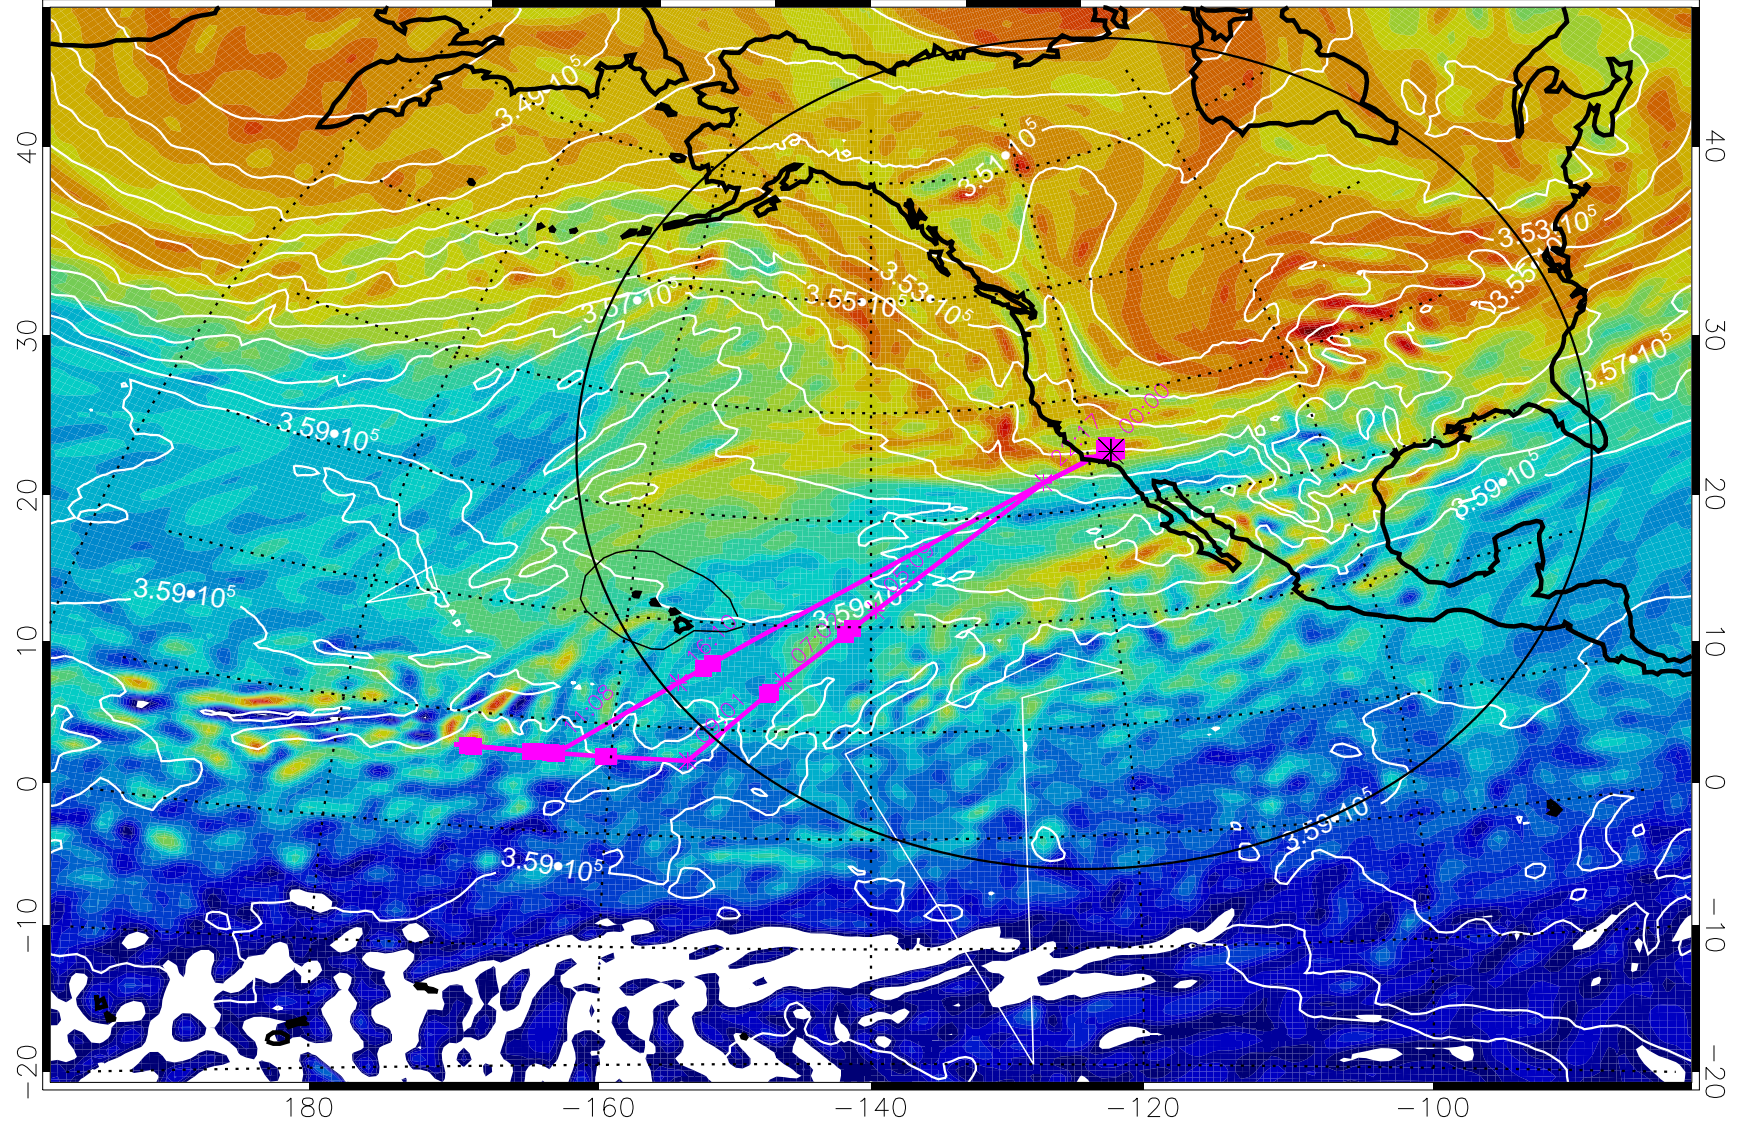

13022012, 84 hour forecast for 380K EPV

380K Montgomery Streamfunction, white

Range ring of 4055 km -- 13 hours GH round trip

13022018, 90 hour forecast for 380K EPV

380K Montgomery Streamfunction, white

Range ring of 4055 km -- 13 hours GH round trip

13022100, 96 hour forecast for 380K EPV

380K Montgomery Streamfunction, white

Range ring of 4055 km -- 13 hours GH round trip

13022106, 102 hour forecast for 380K EPV

160 180 -160 -140 -120 -100

380K Montgomery Streamfunction, white

Range ring of 4055 km -- 13 hours GH round trip

13022112, 108 hour forecast for 380K EPV

160 180 -160 -140 -120 -100

380K Montgomery Streamfunction, white

Range ring of 4055 km -- 13 hours GH round trip

13022118, 114 hour forecast for 380K EPV

380K Montgomery Streamfunction, white

Range ring of 4055 km -- 13 hours GH round trip

13022200, 120 hour forecast for 380K EPV

160 180 -160 -140 -120 -100

380K Montgomery Streamfunction, white

Range ring of 4055 km -- 13 hours GH round trip