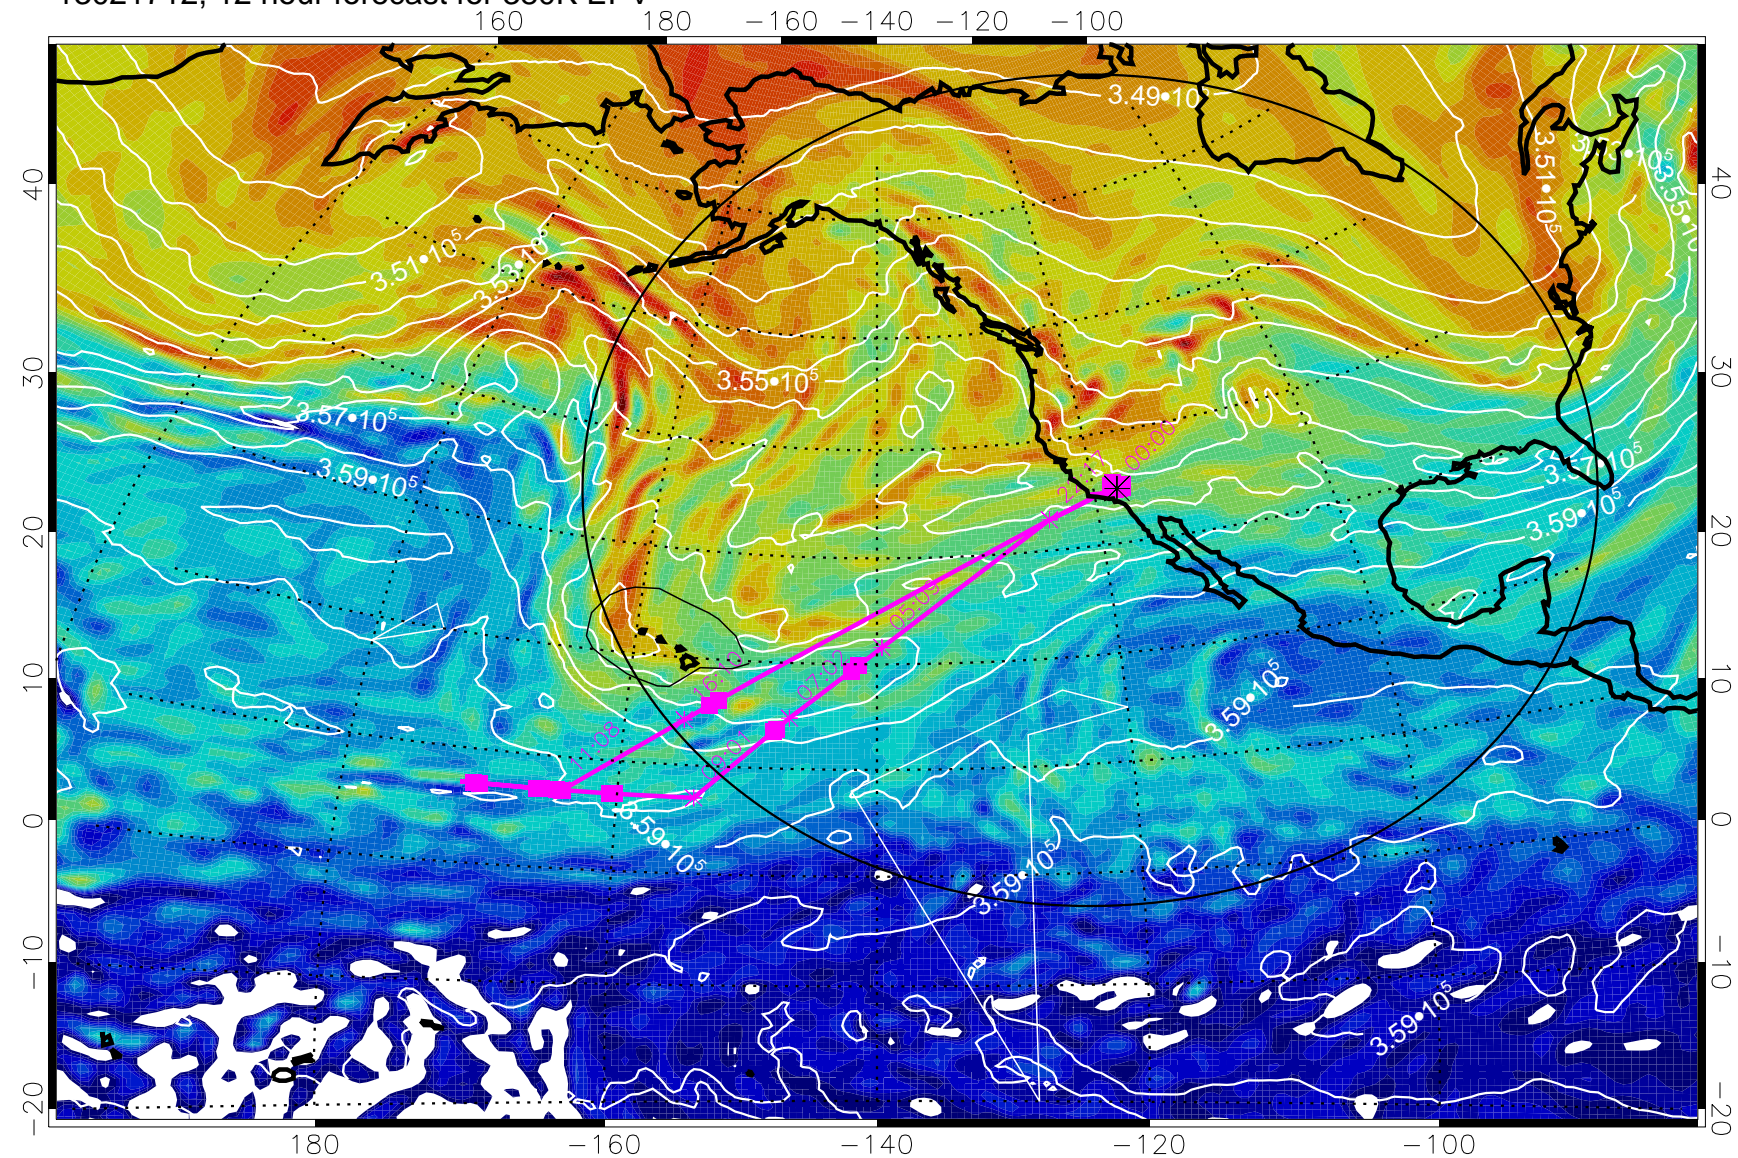

13021712, 12 hour forecast for 380K EPV

380K Montgomery Streamfunction, white

Range ring of 4055 km -- 13 hours GH round trip

13021718, 18 hour forecast for 380K EPV

380K Montgomery Streamfunction, white

Range ring of 4055 km -- 13 hours GH round trip

13021800, 24 hour forecast for 380K EPV

380K Montgomery Streamfunction, white

Range ring of 4055 km -- 13 hours GH round trip

13021812, 36 hour forecast for 380K EPV

380K Montgomery Streamfunction, white

Range ring of 4055 km -- 13 hours GH round trip

13021818, 42 hour forecast for 380K EPV

380K Montgomery Streamfunction, white

Range ring of 4055 km -- 13 hours GH round trip

13021906, 54 hour forecast for 380K EPV

380K Montgomery Streamfunction, white

Range ring of 4055 km -- 13 hours GH round trip

13021912, 60 hour forecast for 380K EPV

380K Montgomery Streamfunction, white

Range ring of 4055 km -- 13 hours GH round trip

13021918, 66 hour forecast for 380K EPV

380K Montgomery Streamfunction, white

Range ring of 4055 km -- 13 hours GH round trip