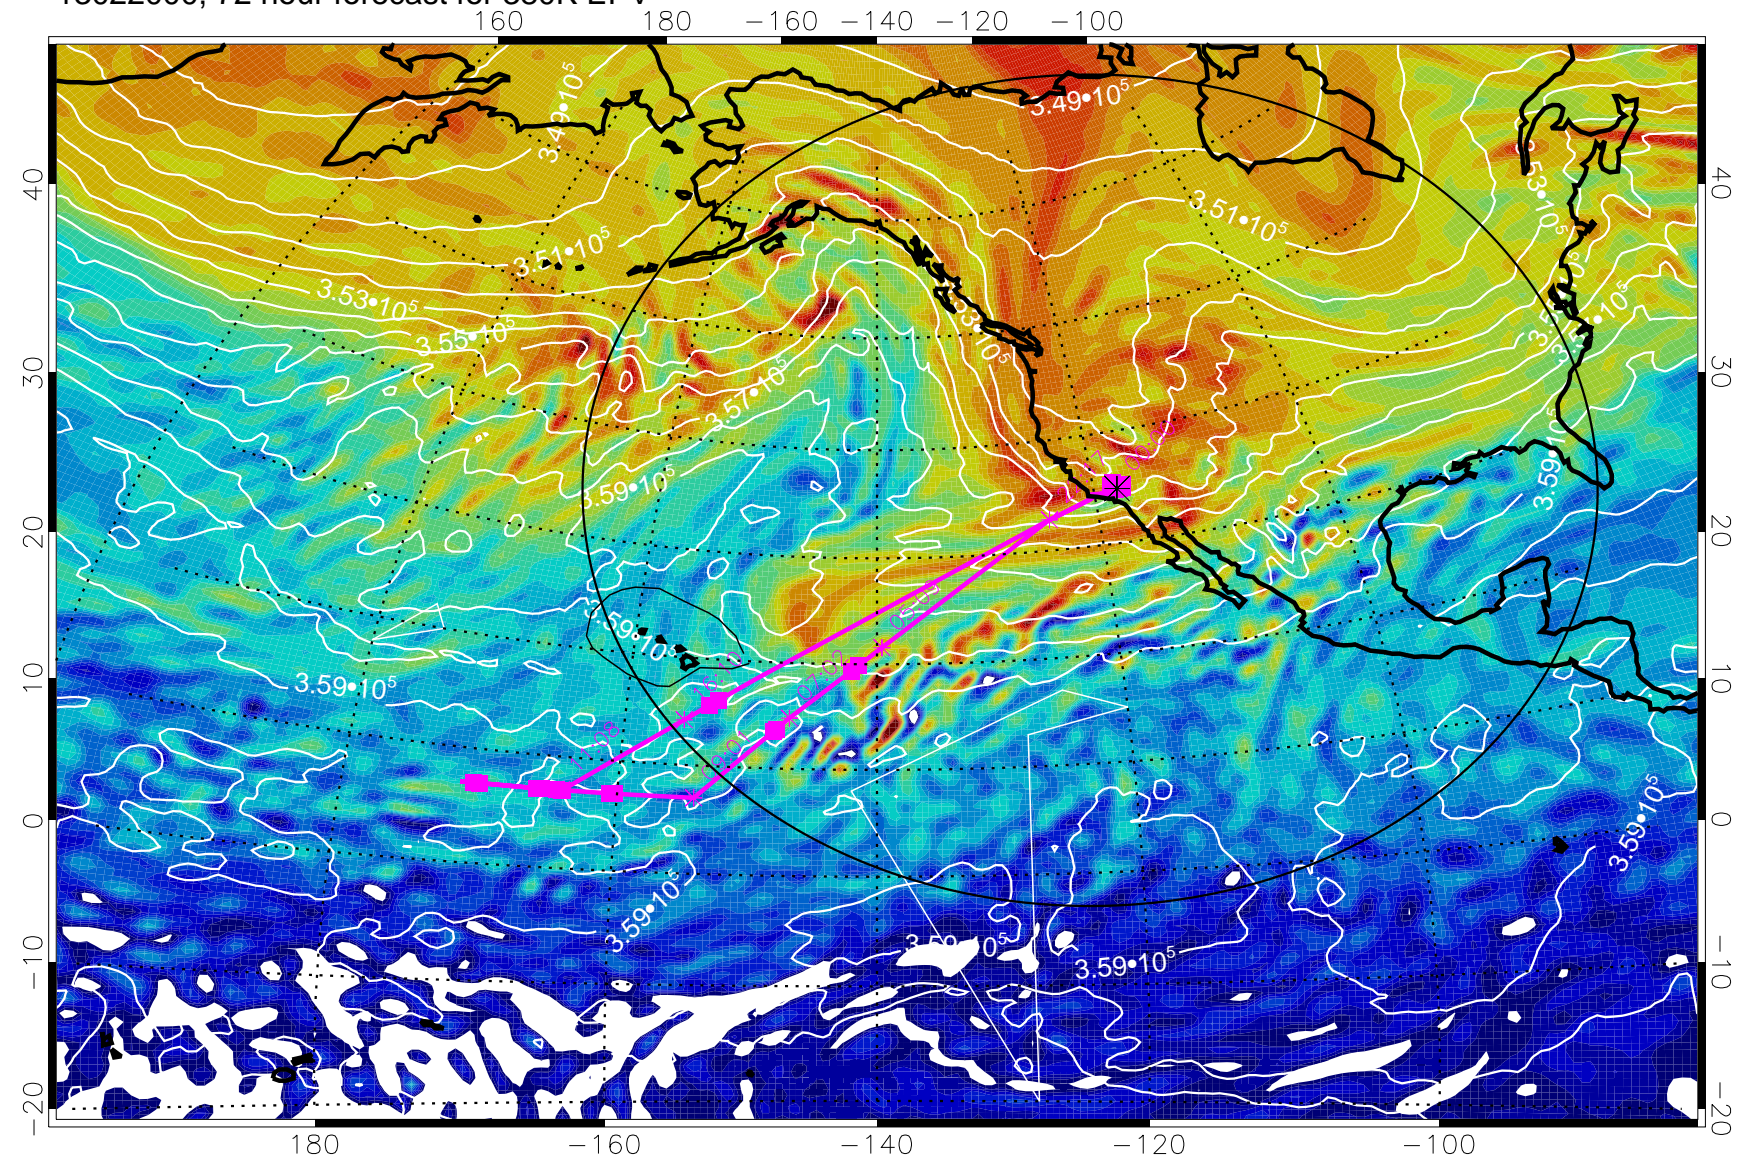

13021912, 60 hour forecast for 380K EPV

380K Montgomery Streamfunction, white

Range ring of 4055 km -- 13 hours GH round trip

13021918, 66 hour forecast for 380K EPV

380K Montgomery Streamfunction, white

Range ring of 4055 km -- 13 hours GH round trip

13022000, 72 hour forecast for 380K EPV

380K Montgomery Streamfunction, white

Range ring of 4055 km -- 13 hours GH round trip

13022006, 78 hour forecast for 380K EPV

380K Montgomery Streamfunction, white

Range ring of 4055 km -- 13 hours GH round trip

13022012, 84 hour forecast for 380K EPV

380K Montgomery Streamfunction, white

Range ring of 4055 km -- 13 hours GH round trip

13022018, 90 hour forecast for 380K EPV

380K Montgomery Streamfunction, white

Range ring of 4055 km -- 13 hours GH round trip

13022100, 96 hour forecast for 380K EPV

380K Montgomery Streamfunction, white

Range ring of 4055 km -- 13 hours GH round trip

13022106, 102 hour forecast for 380K EPV

160 180 -160 -140 -120 -100

380K Montgomery Streamfunction, white