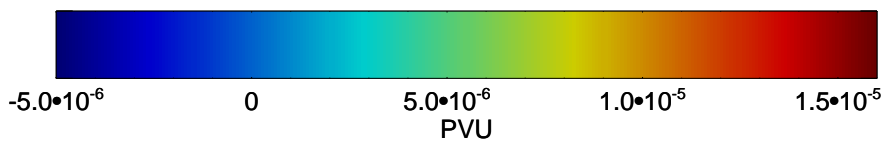

13021818, 42 hour forecast for 380K EPV

380K Montgomery Streamfunction, white

Range ring of 4055 km -- 13 hours GH round trip

13021906, 54 hour forecast for 380K EPV

380K Montgomery Streamfunction, white

Range ring of 4055 km -- 13 hours GH round trip