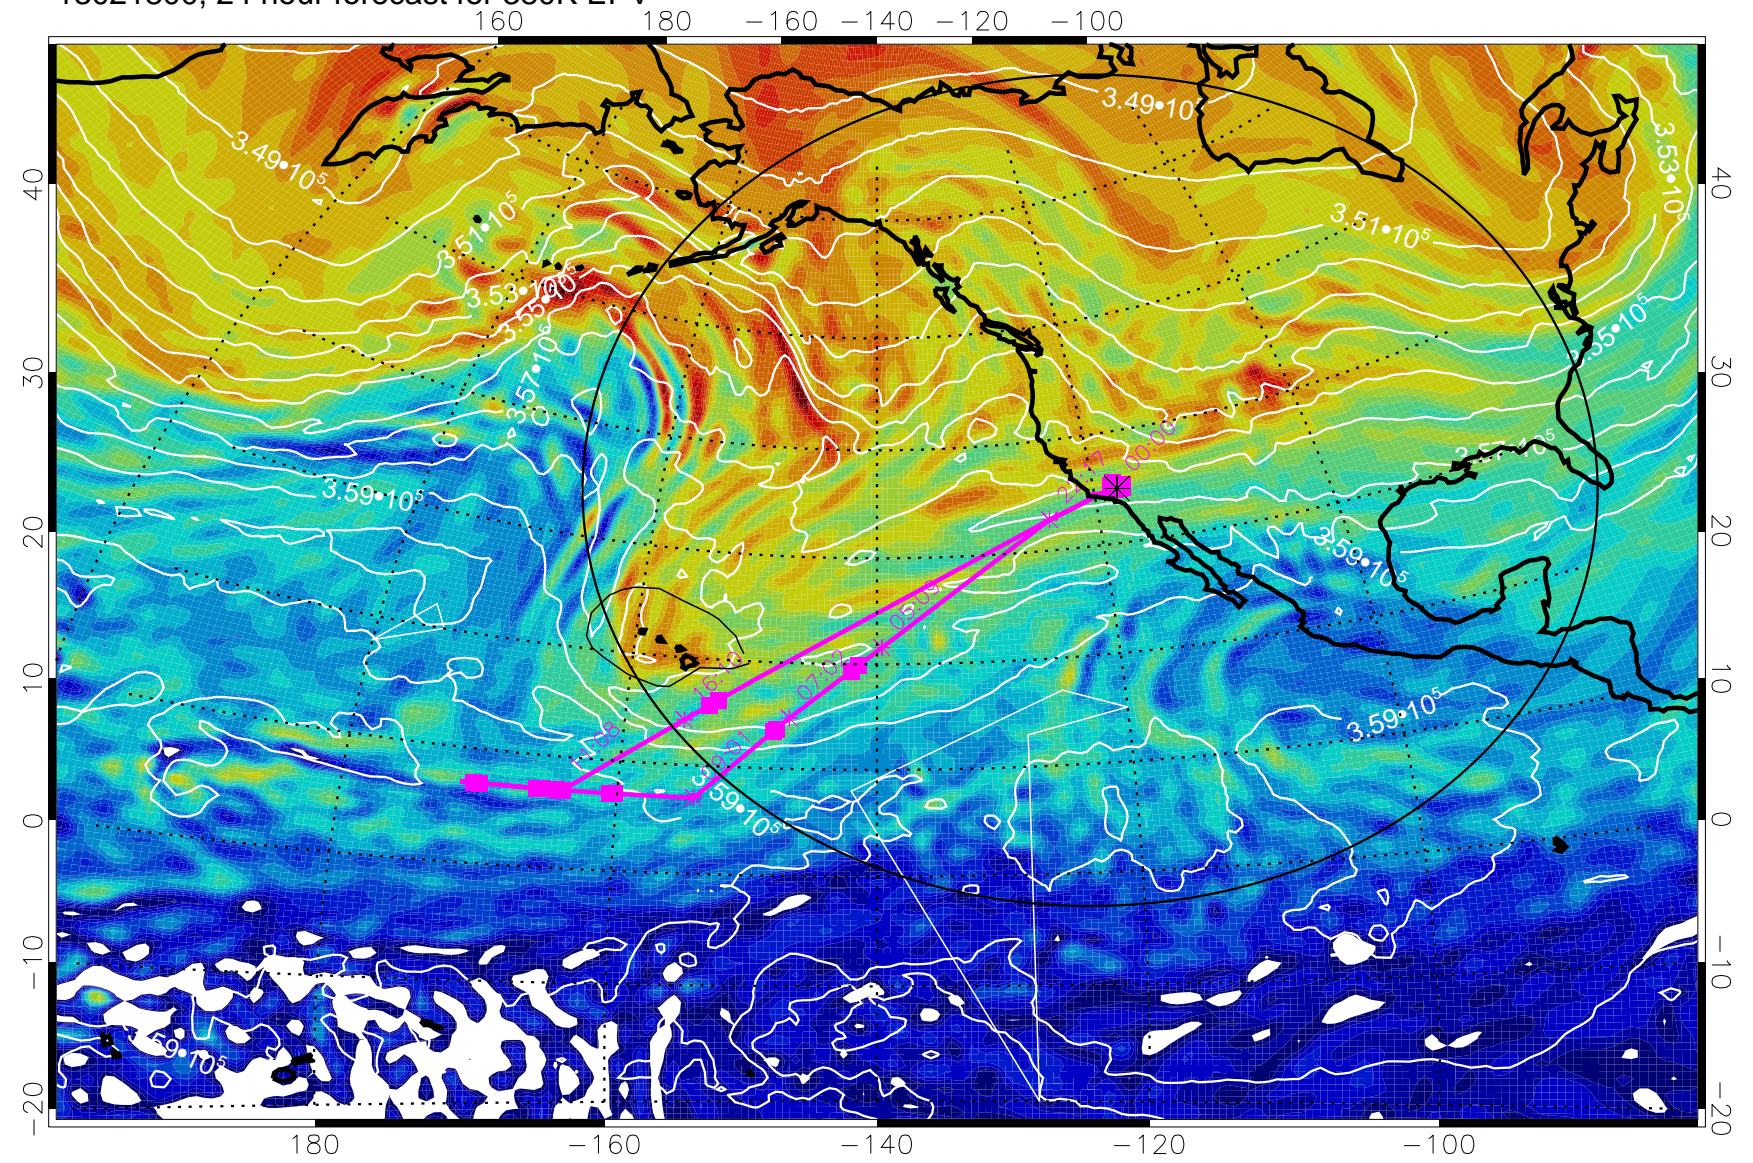

13021712, 12 hour forecast for 380K EPV

380K Montgomery Streamfunction, white

Range ring of 4055 km -- 13 hours GH round trip

13021718, 18 hour forecast for 380K EPV

380K Montgomery Streamfunction, white

Range ring of 4055 km -- 13 hours GH round trip

13021800, 24 hour forecast for 380K EPV

380K Montgomery Streamfunction, white

Range ring of 4055 km -- 13 hours GH round trip

13021812, 36 hour forecast for 380K EPV

380K Montgomery Streamfunction, white

Range ring of 4055 km -- 13 hours GH round trip

13021818, 42 hour forecast for 380K EPV

380K Montgomery Streamfunction, white

Range ring of 4055 km -- 13 hours GH round trip

13021906, 54 hour forecast for 380K EPV

380K Montgomery Streamfunction, white

Range ring of 4055 km -- 13 hours GH round trip

13021912, 60 hour forecast for 380K EPV

380K Montgomery Streamfunction, white

Range ring of 4055 km -- 13 hours GH round trip

13021918, 66 hour forecast for 380K EPV

380K Montgomery Streamfunction, white

Range ring of 4055 km -- 13 hours GH round trip