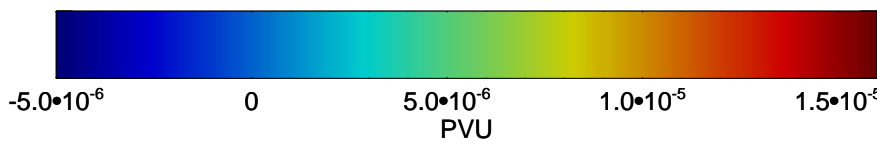

13022012, 84 hour forecast for 380K EPV

380K Montgomery Streamfunction, white

Range ring of 4055 km -- 13 hours GH round trip

13022018, 90 hour forecast for 380K EPV

380K Montgomery Streamfunction, white

Range ring of 4055 km -- 13 hours GH round trip