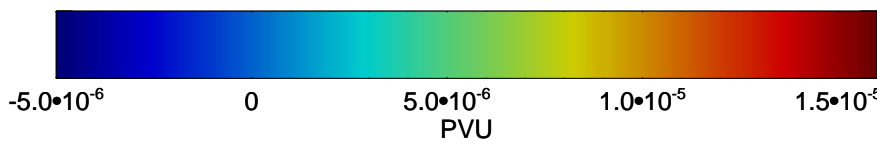

13021818, 42 hour forecast for 380K EPV

380K Montgomery Streamfunction, white

Range ring of 4055 km -- 13 hours GH round trip