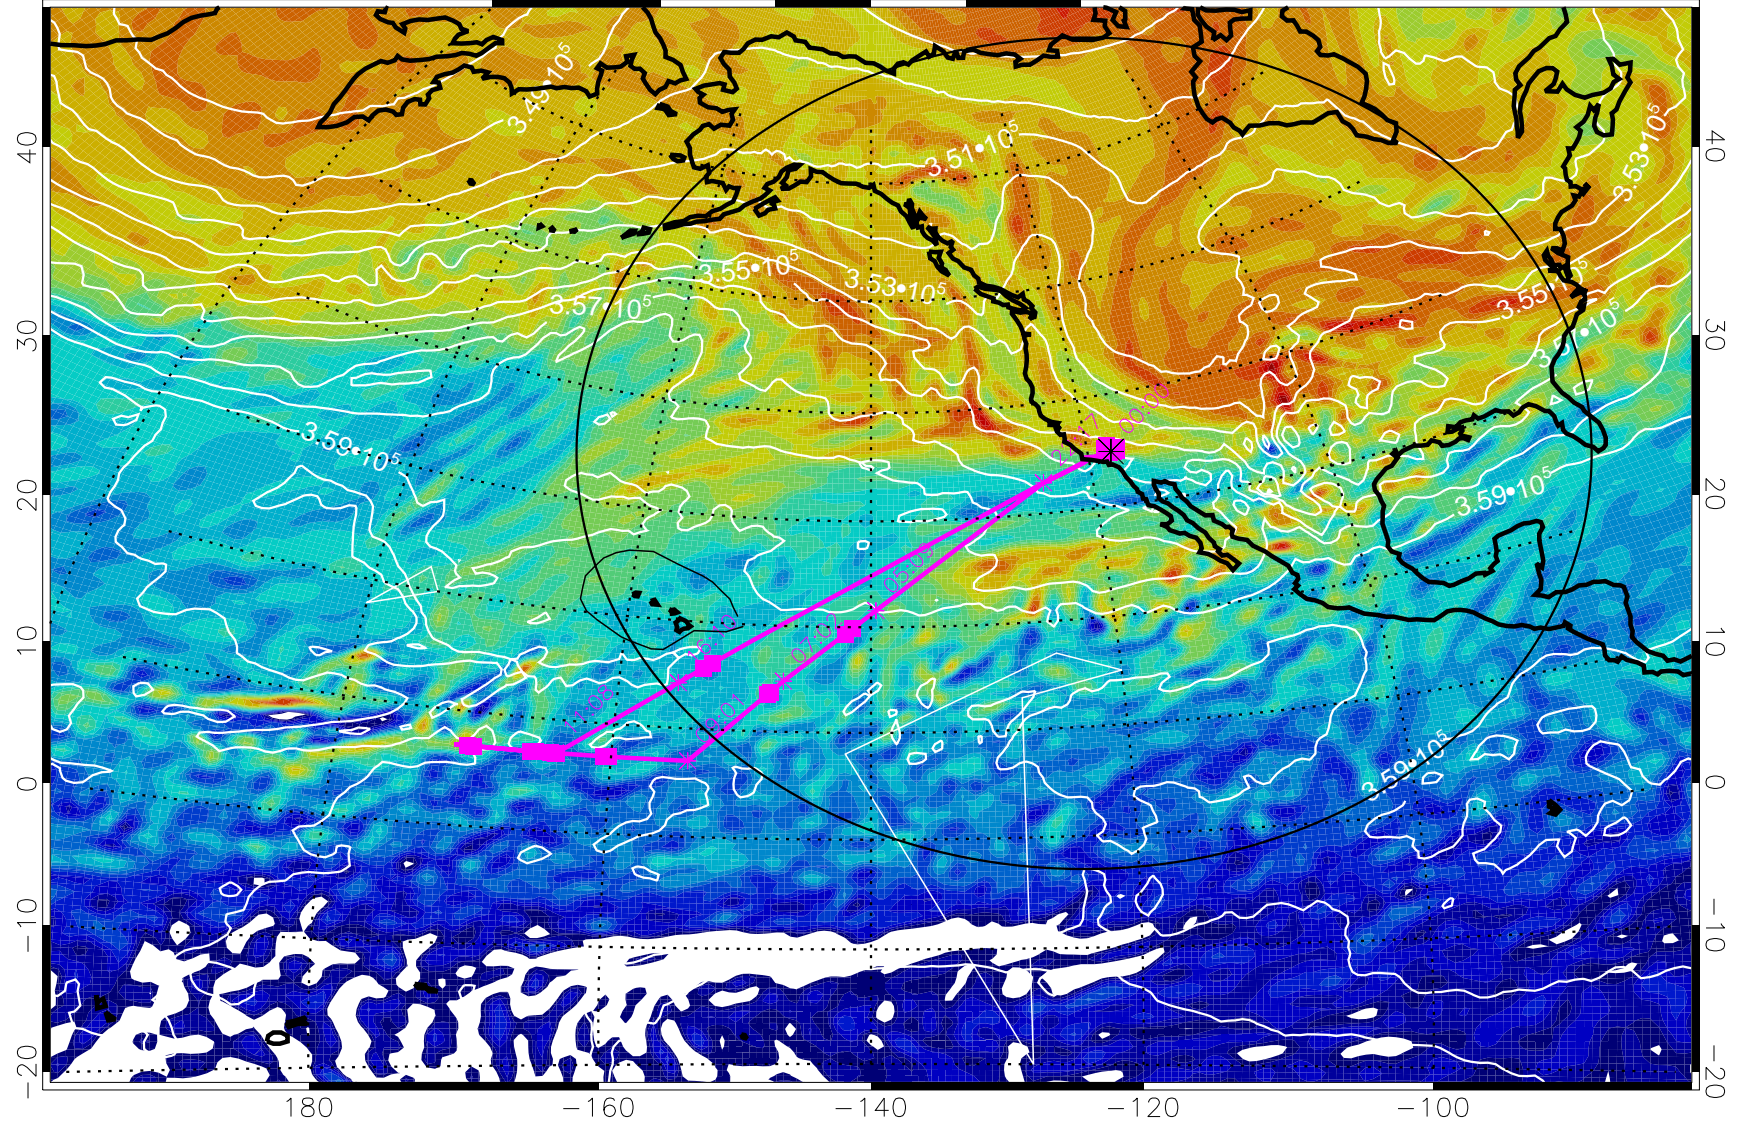

13022012, 84 hour forecast for 380K EPV

380K Montgomery Streamfunction, white

Range ring of 4055 km -- 13 hours GH round trip

13022018, 90 hour forecast for 380K EPV

380K Montgomery Streamfunction, white

Range ring of 4055 km -- 13 hours GH round trip

13022100, 96 hour forecast for 380K EPV

380K Montgomery Streamfunction, white

Range ring of 4055 km -- 13 hours GH round trip

13022106, 102 hour forecast for 380K EPV

160 180 -160 -140 -120 -100

380K Montgomery Streamfunction, white

Range ring of 4055 km -- 13 hours GH round trip

13022112, 108 hour forecast for 380K EPV

160 180 -160 -140 -120 -100

380K Montgomery Streamfunction, white

Range ring of 4055 km -- 13 hours GH round trip

13022118, 114 hour forecast for 380K EPV

380K Montgomery Streamfunction, white

Range ring of 4055 km -- 13 hours GH round trip

13022200, 120 hour forecast for 380K EPV

160 180 -160 -140 -120 -100

380K Montgomery Streamfunction, white

Range ring of 4055 km -- 13 hours GH round trip