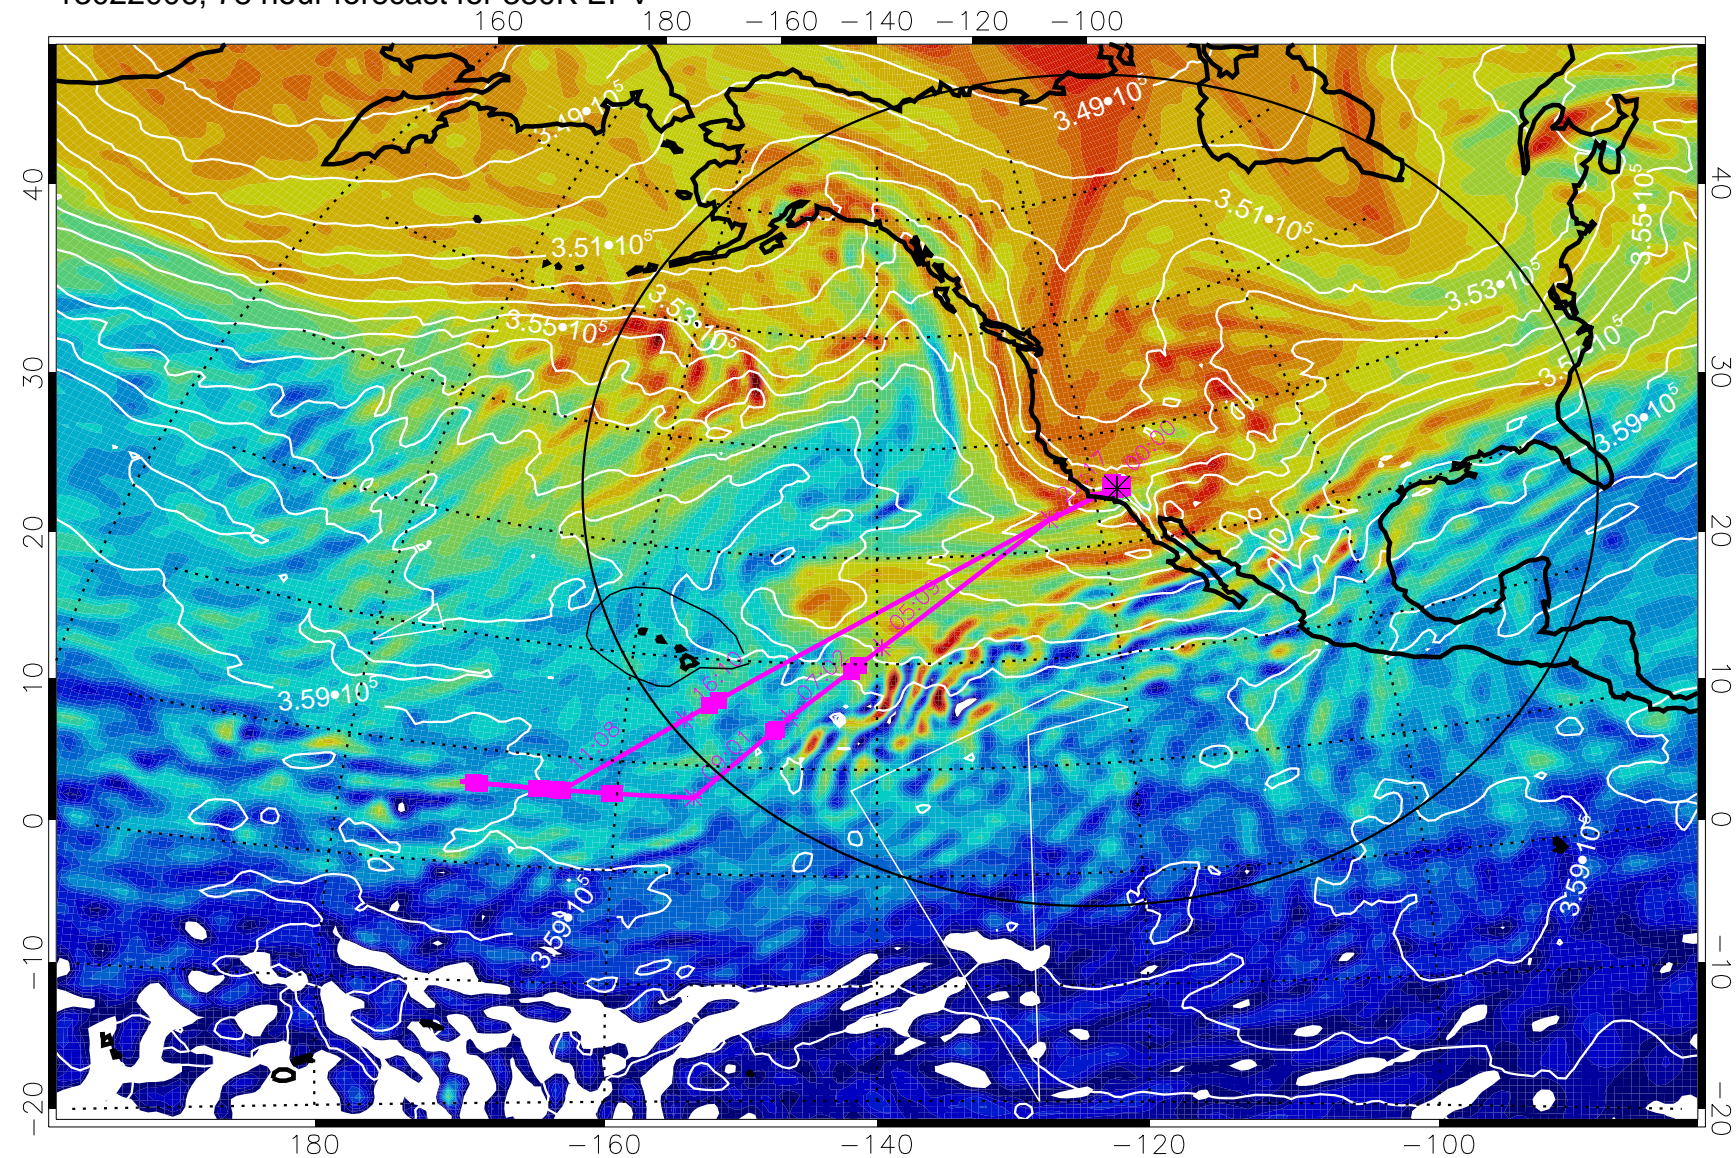

13021912, 60 hour forecast for 380K EPV

380K Montgomery Streamfunction, white

Range ring of 4055 km -- 13 hours GH round trip

13021918, 66 hour forecast for 380K EPV

380K Montgomery Streamfunction, white

Range ring of 4055 km -- 13 hours GH round trip

13022000, 72 hour forecast for 380K EPV

380K Montgomery Streamfunction, white

Range ring of 4055 km -- 13 hours GH round trip

13022006, 78 hour forecast for 380K EPV

380K Montgomery Streamfunction, white

Range ring of 4055 km -- 13 hours GH round trip

13022012, 84 hour forecast for 380K EPV

380K Montgomery Streamfunction, white

Range ring of 4055 km -- 13 hours GH round trip

13022018, 90 hour forecast for 380K EPV

380K Montgomery Streamfunction, white

Range ring of 4055 km -- 13 hours GH round trip

13022100, 96 hour forecast for 380K EPV

380K Montgomery Streamfunction, white

Range ring of 4055 km -- 13 hours GH round trip

13022106, 102 hour forecast for 380K EPV

160 180 -160 -140 -120 -100

380K Montgomery Streamfunction, white