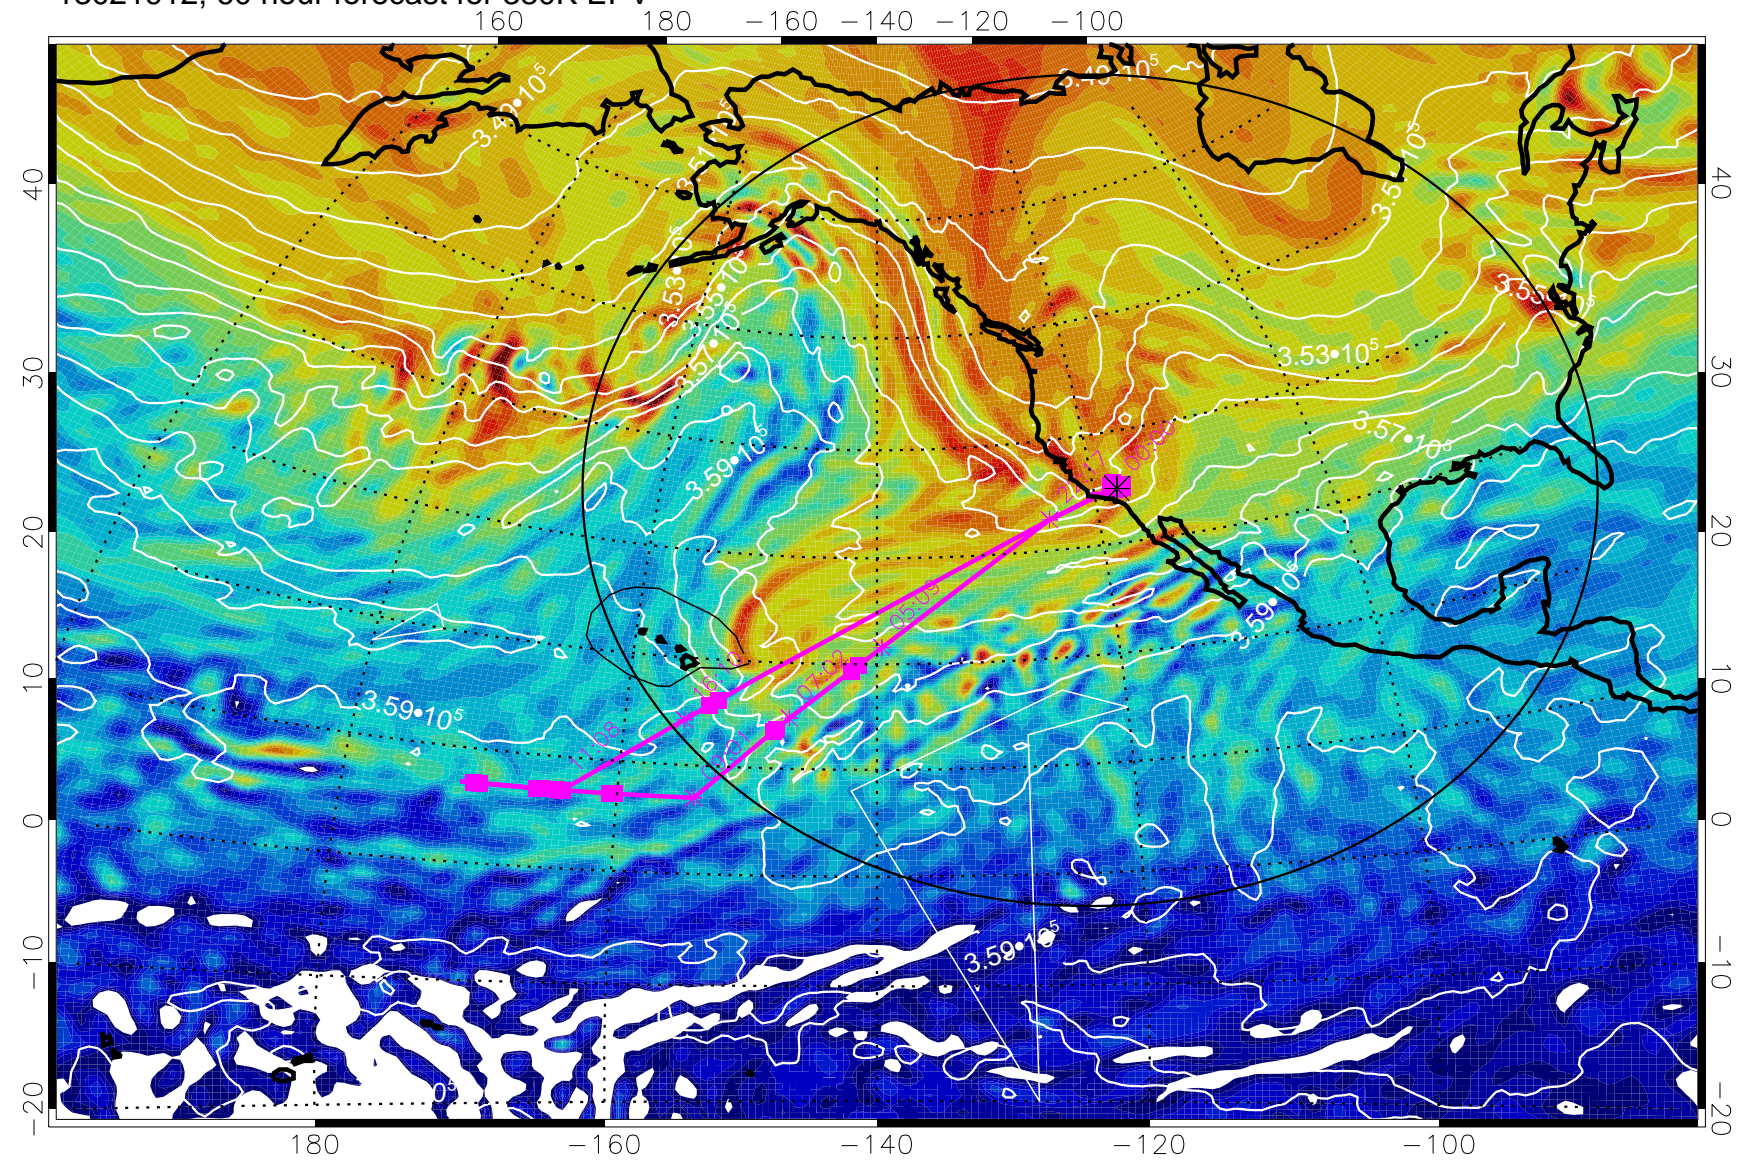

13021818, 42 hour forecast for 380K EPV

380K Montgomery Streamfunction, white

Range ring of 4055 km -- 13 hours GH round trip

13021906, 54 hour forecast for 380K EPV

380K Montgomery Streamfunction, white

Range ring of 4055 km -- 13 hours GH round trip

13021912, 60 hour forecast for 380K EPV

380K Montgomery Streamfunction, white

Range ring of 4055 km -- 13 hours GH round trip

13021918, 66 hour forecast for 380K EPV

380K Montgomery Streamfunction, white

Range ring of 4055 km -- 13 hours GH round trip

13022000, 72 hour forecast for 380K EPV

380K Montgomery Streamfunction, white

Range ring of 4055 km -- 13 hours GH round trip

13022006, 78 hour forecast for 380K EPV

380K Montgomery Streamfunction, white

Range ring of 4055 km -- 13 hours GH round trip

13022012, 84 hour forecast for 380K EPV

380K Montgomery Streamfunction, white

Range ring of 4055 km -- 13 hours GH round trip

13022018, 90 hour forecast for 380K EPV

380K Montgomery Streamfunction, white

Range ring of 4055 km -- 13 hours GH round trip