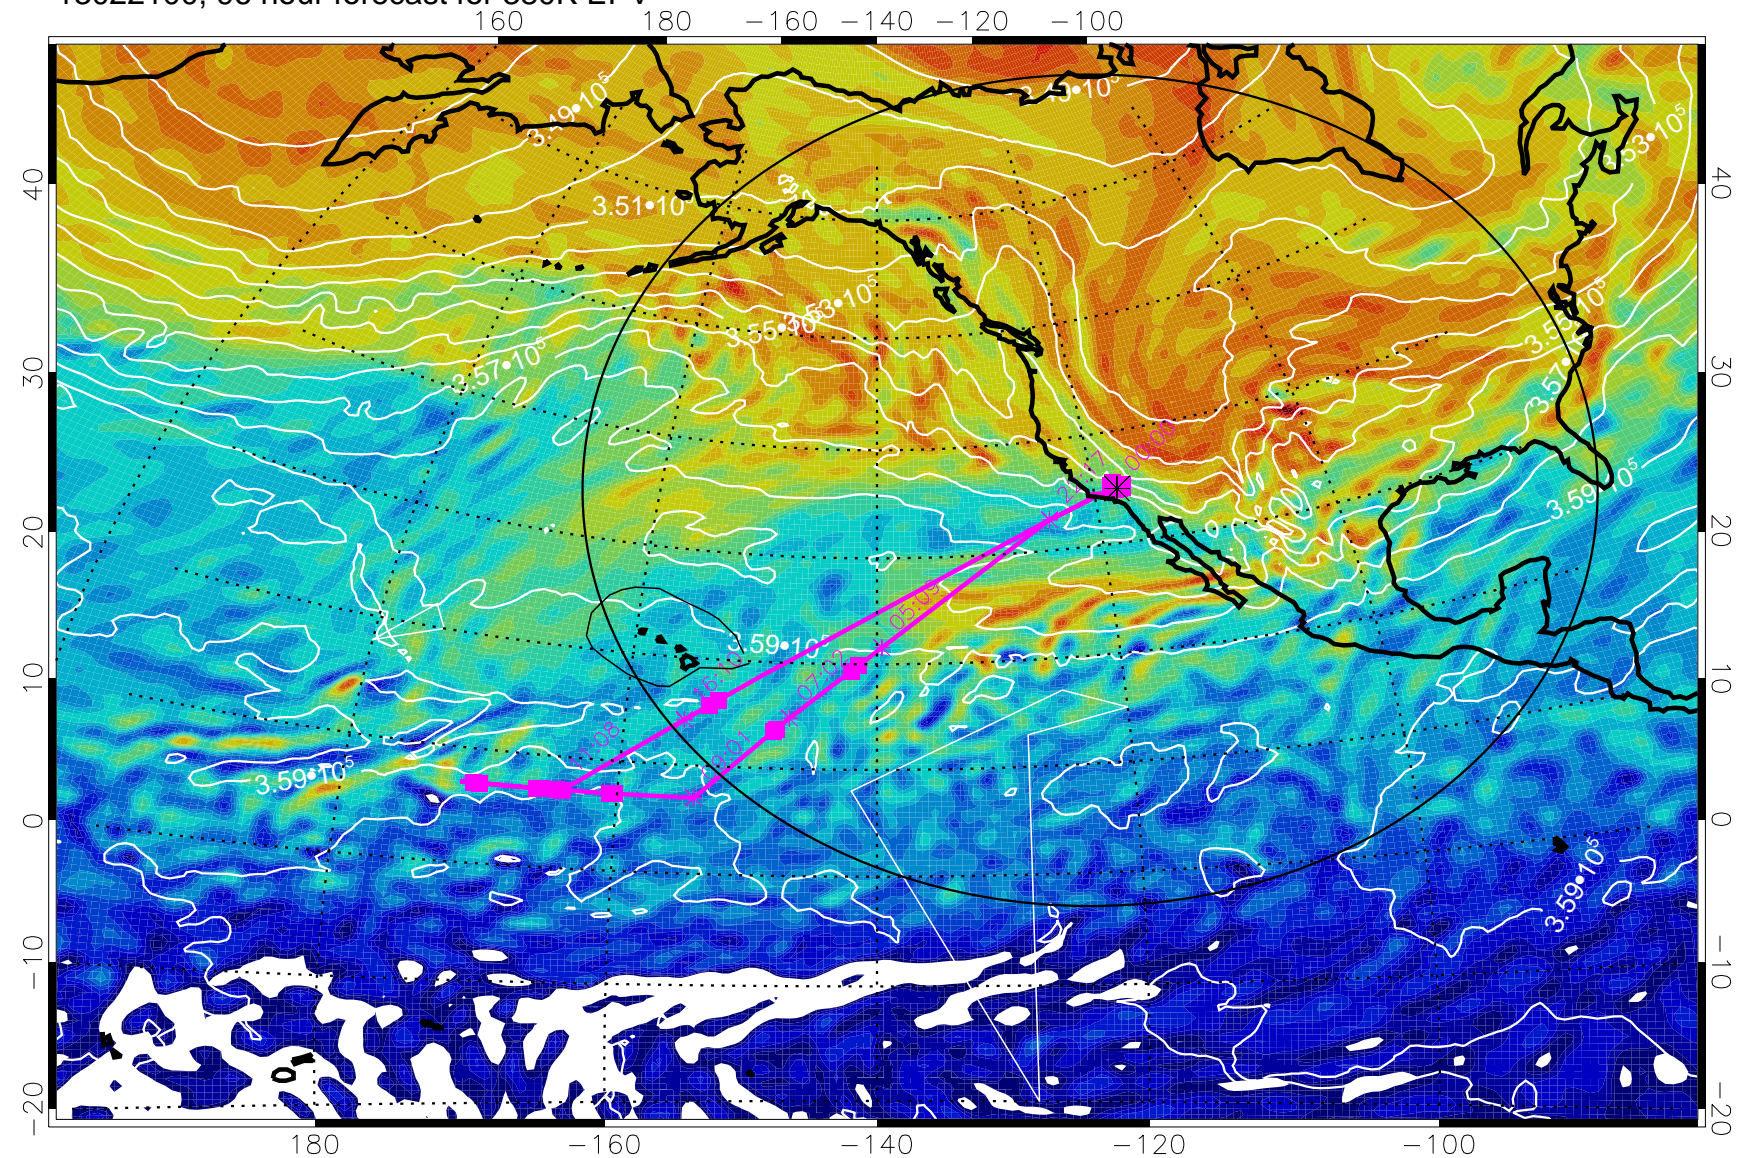

13022000, 72 hour forecast for 380K EPV

380K Montgomery Streamfunction, white

Range ring of 4055 km -- 13 hours GH round trip

13022006, 78 hour forecast for 380K EPV

380K Montgomery Streamfunction, white

Range ring of 4055 km -- 13 hours GH round trip

13022012, 84 hour forecast for 380K EPV

380K Montgomery Streamfunction, white

Range ring of 4055 km -- 13 hours GH round trip

13022018, 90 hour forecast for 380K EPV

380K Montgomery Streamfunction, white

Range ring of 4055 km -- 13 hours GH round trip

13022100, 96 hour forecast for 380K EPV

380K Montgomery Streamfunction, white

Range ring of 4055 km -- 13 hours GH round trip

13022106, 102 hour forecast for 380K EPV

160 180 -160 -140 -120 -100

380K Montgomery Streamfunction, white

Range ring of 4055 km -- 13 hours GH round trip

13022112, 108 hour forecast for 380K EPV

160 180 -160 -140 -120 -100

380K Montgomery Streamfunction, white

Range ring of 4055 km -- 13 hours GH round trip

13022118, 114 hour forecast for 380K EPV