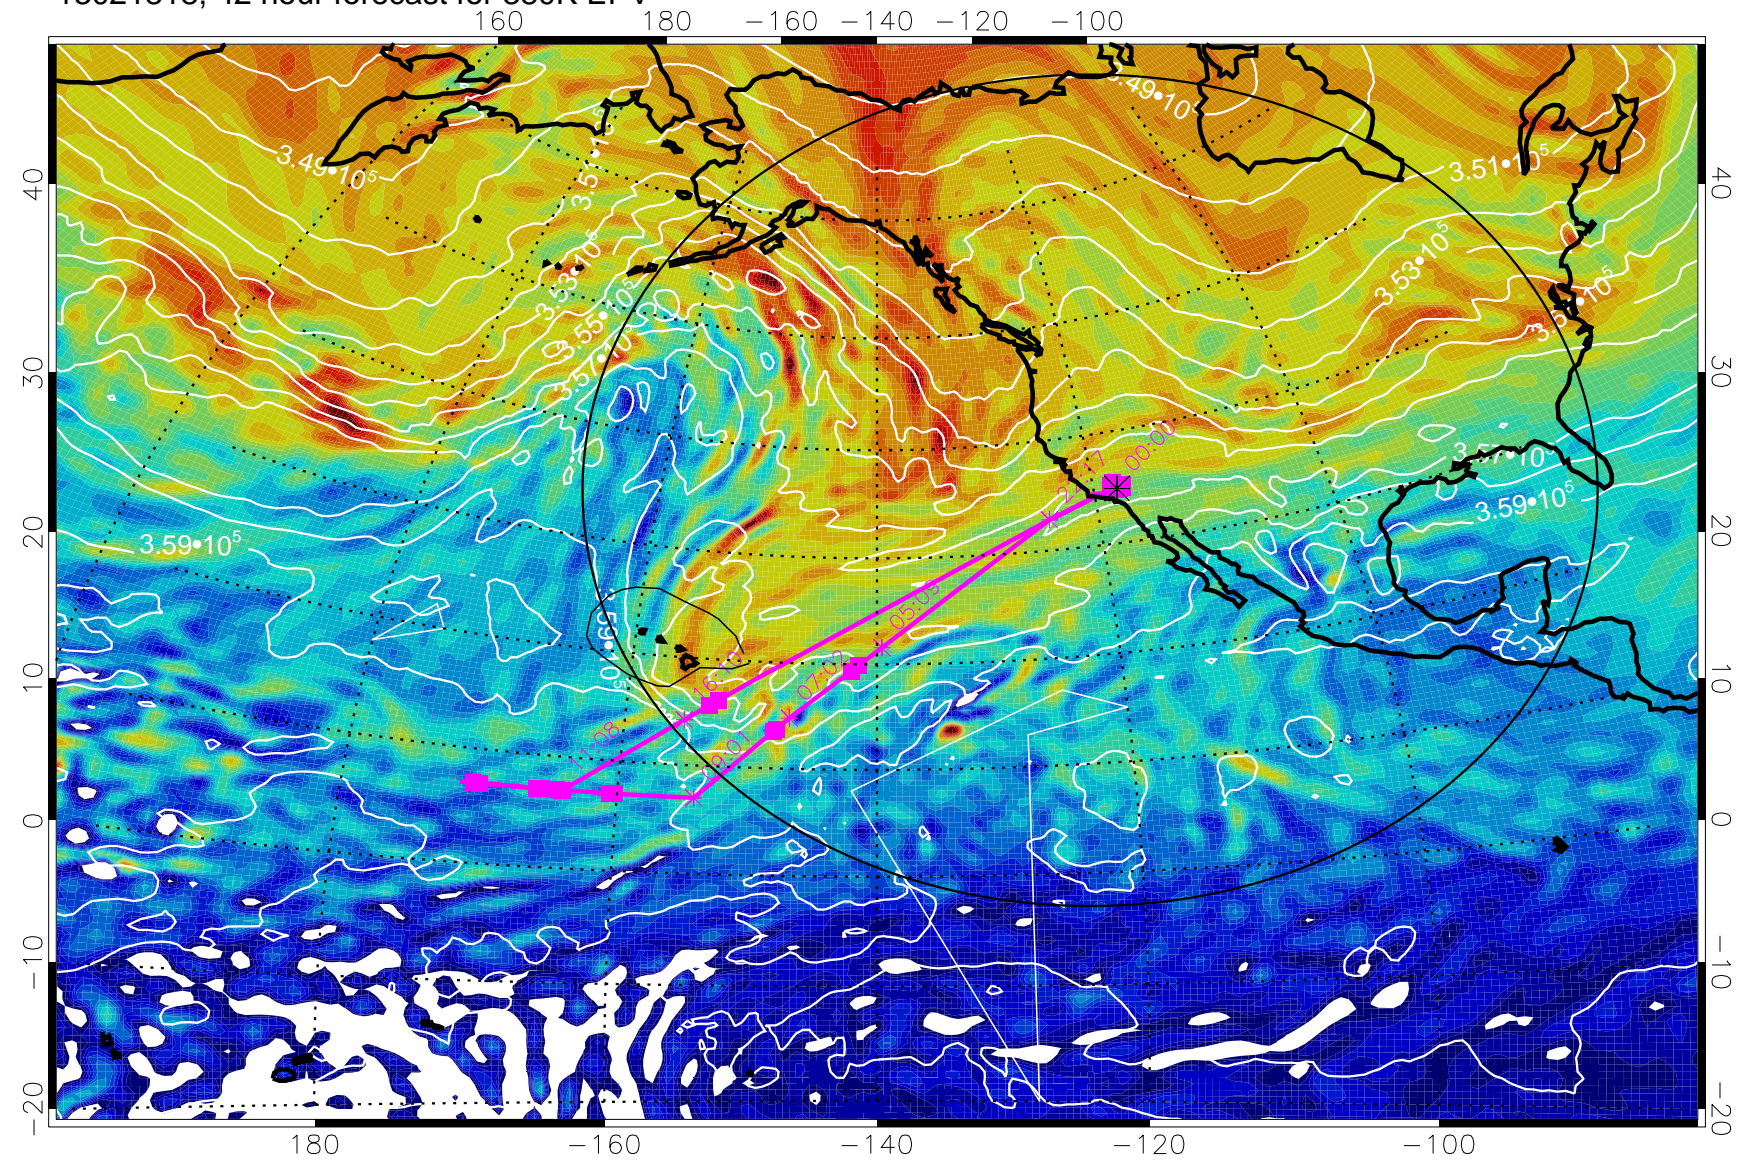

13021712, 12 hour forecast for 380K EPV

380K Montgomery Streamfunction, white

Range ring of 4055 km -- 13 hours GH round trip

13021718, 18 hour forecast for 380K EPV

380K Montgomery Streamfunction, white

Range ring of 4055 km -- 13 hours GH round trip

13021800, 24 hour forecast for 380K EPV

380K Montgomery Streamfunction, white

Range ring of 4055 km -- 13 hours GH round trip

13021812, 36 hour forecast for 380K EPV

380K Montgomery Streamfunction, white

Range ring of 4055 km -- 13 hours GH round trip

13021818, 42 hour forecast for 380K EPV

380K Montgomery Streamfunction, white

Range ring of 4055 km -- 13 hours GH round trip

13021906, 54 hour forecast for 380K EPV

380K Montgomery Streamfunction, white

Range ring of 4055 km -- 13 hours GH round trip

13021912, 60 hour forecast for 380K EPV

380K Montgomery Streamfunction, white

Range ring of 4055 km -- 13 hours GH round trip

13021918, 66 hour forecast for 380K EPV

380K Montgomery Streamfunction, white

Range ring of 4055 km -- 13 hours GH round trip