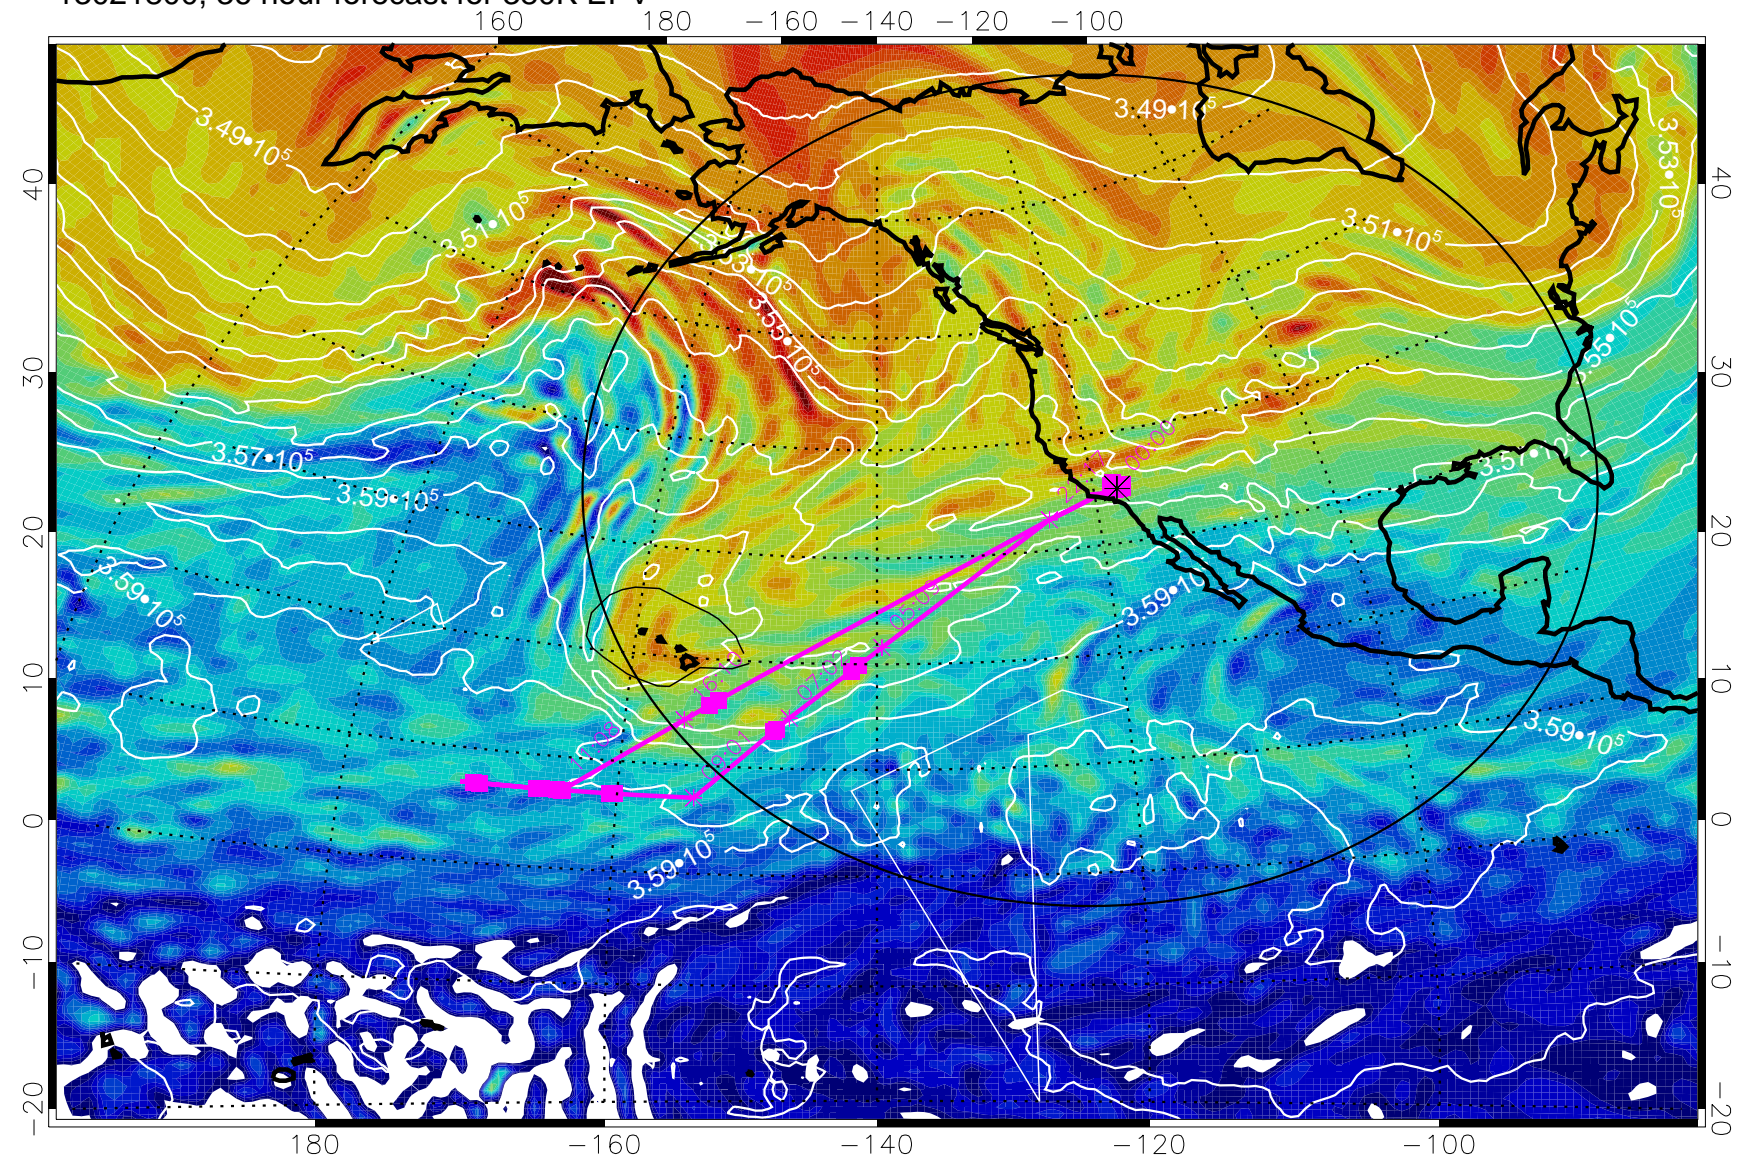

Range ring of 4055 km -- 13 hours GH round trip

13021706, 18 hour forecast for 380K EPV

380K Montgomery Streamfunction, white

Range ring of 4055 km -- 13 hours GH round trip

13021712, 24 hour forecast for 380K EPV

380K Montgomery Streamfunction, white

Range ring of 4055 km -- 13 hours GH round trip

13021718, 30 hour forecast for 380K EPV

160 180 -160 -140 -120 -100

380K Montgomery Streamfunction, white

Range ring of 4055 km -- 13 hours GH round trip

13021800, 36 hour forecast for 380K EPV

380K Montgomery Streamfunction, white

Range ring of 4055 km -- 13 hours GH round trip

13021806, 42 hour forecast for 380K EPV

380K Montgomery Streamfunction, white

Range ring of 4055 km -- 13 hours GH round trip

13021812, 48 hour forecast for 380K EPV

380K Montgomery Streamfunction, white

Range ring of 4055 km -- 13 hours GH round trip

13021818, 54 hour forecast for 380K EPV

380K Montgomery Streamfunction, white

Range ring of 4055 km -- 13 hours GH round trip