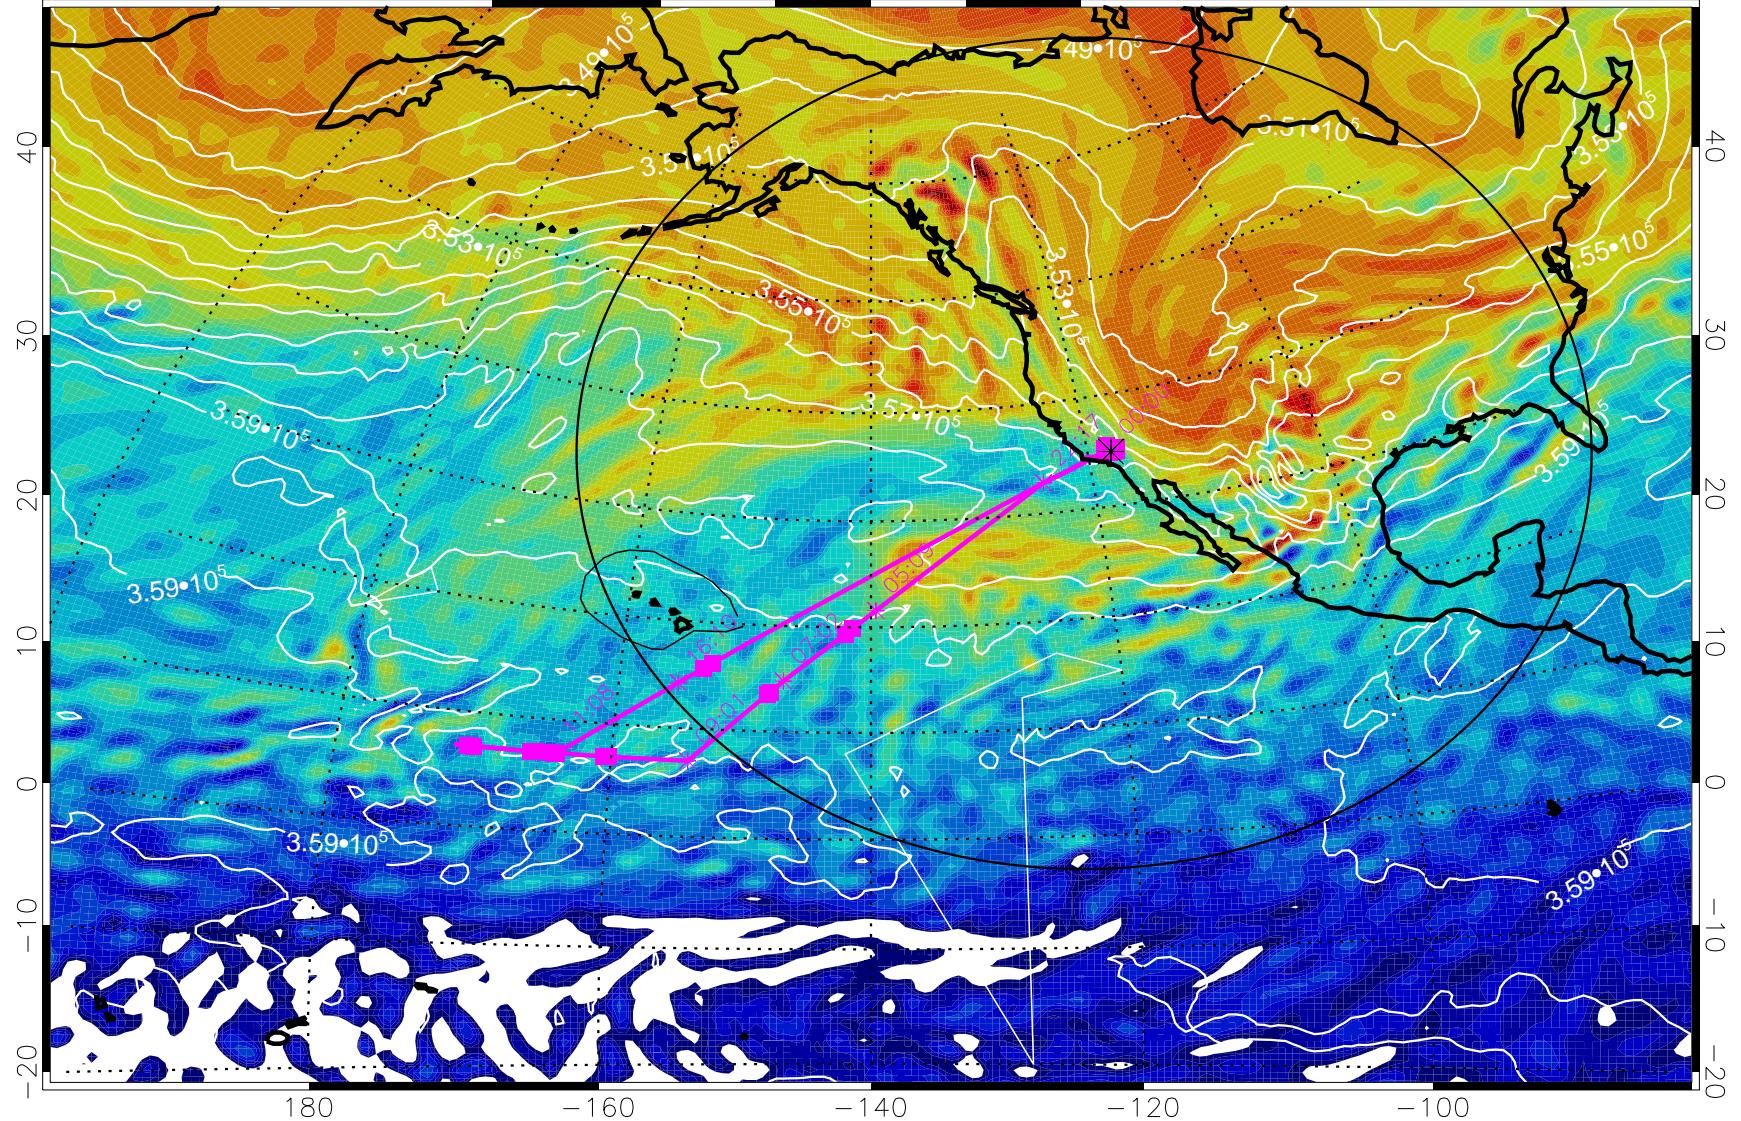

380K Montgomery Streamfunction, white

Range ring of 4055 km -- 13 hours GH round trip

13022012, 96 hour forecast for 380K EPV

160 180 -160 -140 -120 -100

380K Montgomery Streamfunction, white

Range ring of 4055 km -- 13 hours GH round trip

13022018, 102 hour forecast for 380K EPV

160 180 -160 -140 -120 -100

380K Montgomery Streamfunction, white

Range ring of 4055 km -- 13 hours GH round trip

13022100, 108 hour forecast for 380K EPV

160 180 -160 -140 -120 -100

380K Montgomery Streamfunction, white

Range ring of 4055 km -- 13 hours GH round trip

13022106, 114 hour forecast for 380K EPV

160 180 -160 -140 -120 -100

380K Montgomery Streamfunction, white

Range ring of 4055 km -- 13 hours GH round trip

13022112, 120 hour forecast for 380K EPV

160 180 -160 -140 -120 -100

380K Montgomery Streamfunction, white

Range ring of 4055 km -- 13 hours GH round trip