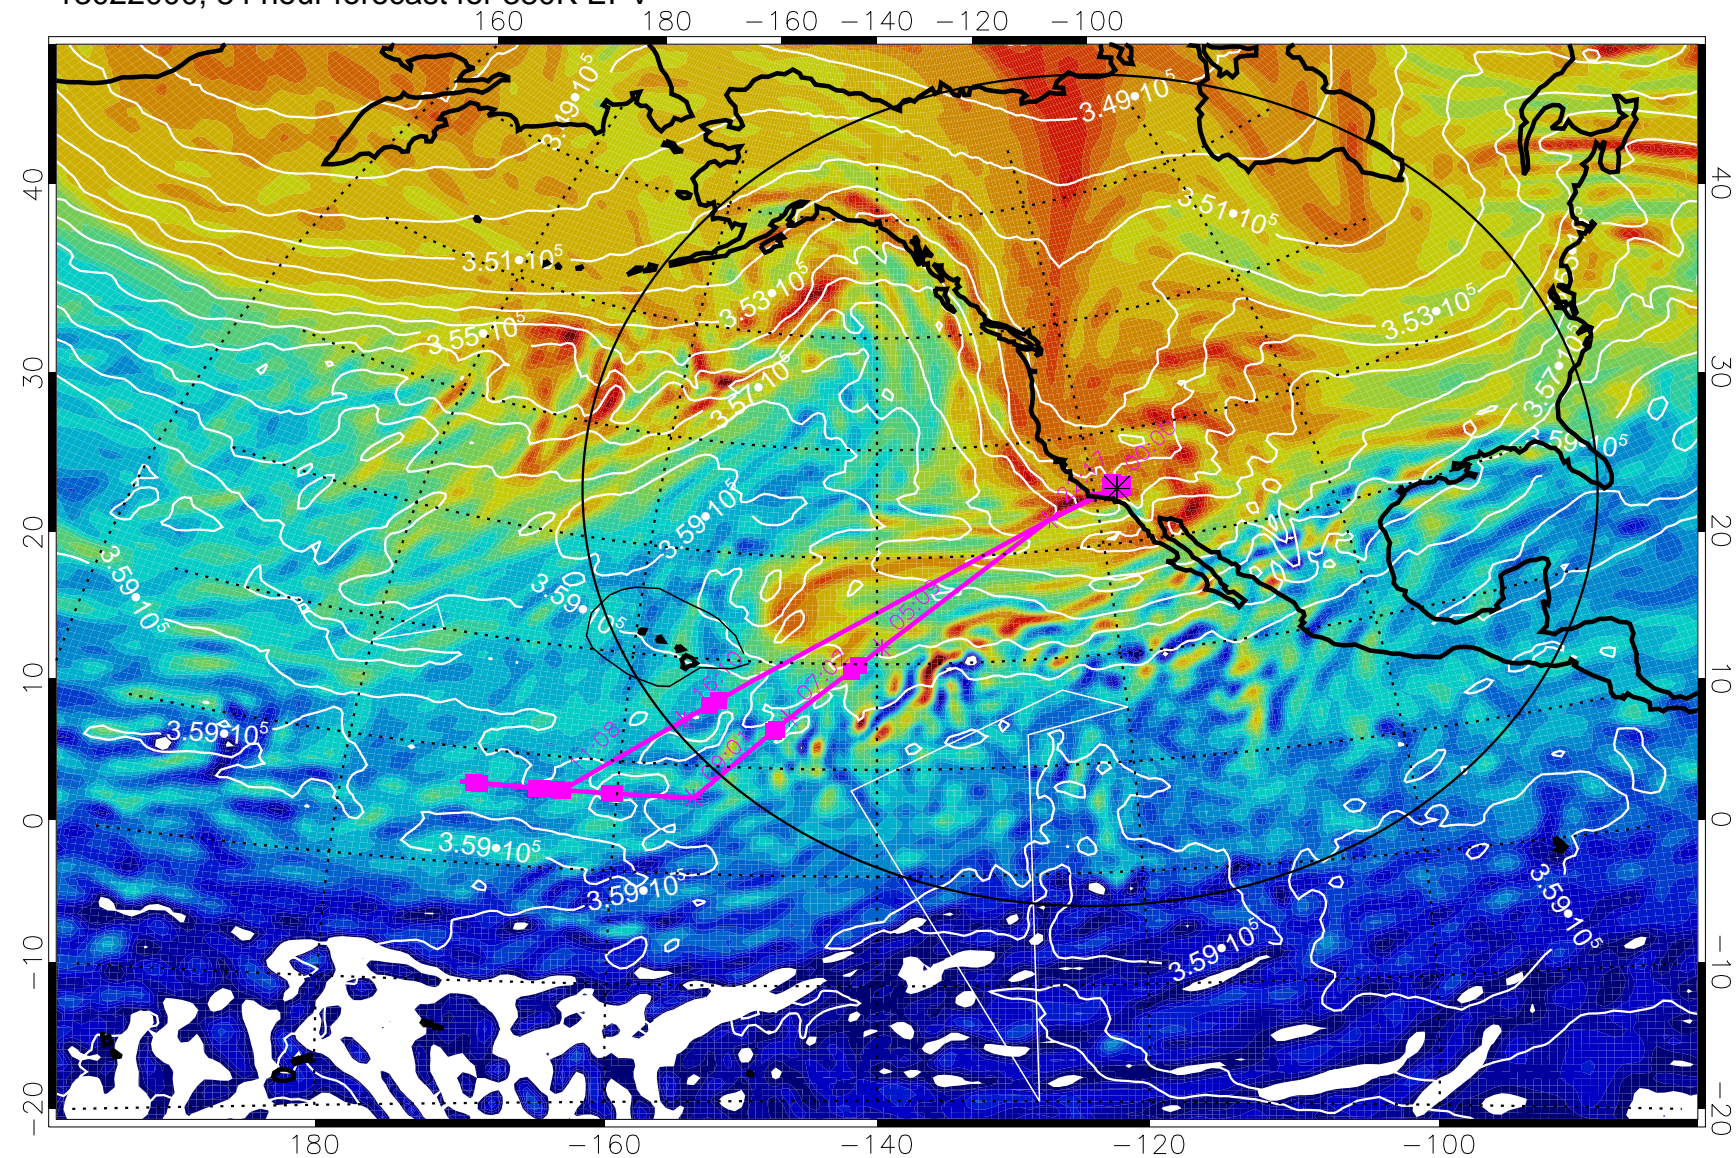

13021900, 60 hour forecast for 380K EPV

380K Montgomery Streamfunction, white

Range ring of 4055 km -- 13 hours GH round trip

13021906, 66 hour forecast for 380K EPV

380K Montgomery Streamfunction, white

Range ring of 4055 km -- 13 hours GH round trip

13021912, 72 hour forecast for 380K EPV

380K Montgomery Streamfunction, white

Range ring of 4055 km -- 13 hours GH round trip

13021918, 78 hour forecast for 380K EPV

380K Montgomery Streamfunction, white

Range ring of 4055 km -- 13 hours GH round trip

13022000, 84 hour forecast for 380K EPV

380K Montgomery Streamfunction, white

Range ring of 4055 km -- 13 hours GH round trip

13022006, 90 hour forecast for 380K EPV

160 180 -160 -140 -120 -100

40  
30  
20  
10  
0  
-10  
-20

13022018, 102 hour forecast for 380K EPV

160 180 -160 -140 -120 -100

380K Montgomery Streamfunction, white

Range ring of 4055 km -- 13 hours GH round trip

13022100, 108 hour forecast for 380K EPV

160 180 -160 -140 -120 -100