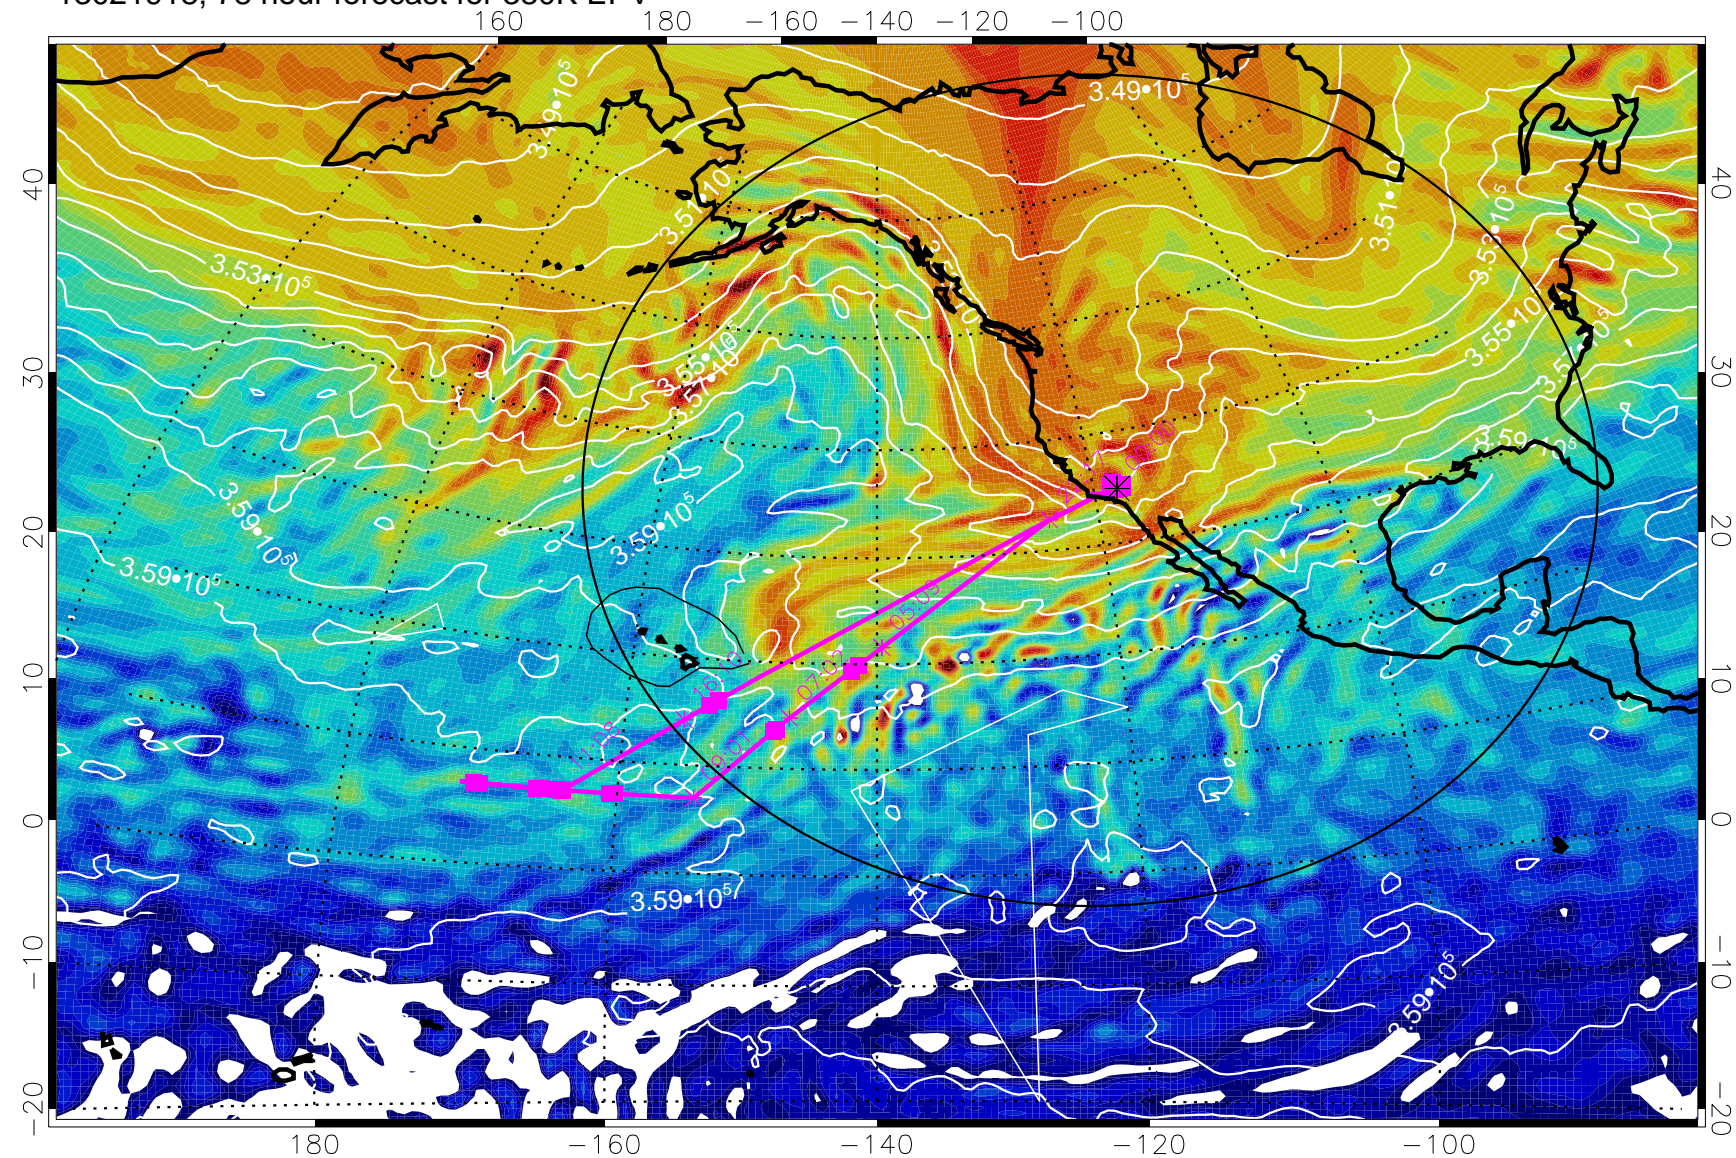

13021900, 60 hour forecast for 380K EPV

380K Montgomery Streamfunction, white

Range ring of 4055 km -- 13 hours GH round trip

13021906, 66 hour forecast for 380K EPV

380K Montgomery Streamfunction, white

Range ring of 4055 km -- 13 hours GH round trip

13021912, 72 hour forecast for 380K EPV

380K Montgomery Streamfunction, white

Range ring of 4055 km -- 13 hours GH round trip

13021918, 78 hour forecast for 380K EPV

380K Montgomery Streamfunction, white

Range ring of 4055 km -- 13 hours GH round trip

13022000, 84 hour forecast for 380K EPV

380K Montgomery Streamfunction, white

Range ring of 4055 km -- 13 hours GH round trip

13022006, 90 hour forecast for 380K EPV

160 180 -160 -140 -120 -100

40  
30  
20  
10  
0  
-10  
-20

13022018, 102 hour forecast for 380K EPV

160 180 -160 -140 -120 -100

380K Montgomery Streamfunction, white

Range ring of 4055 km -- 13 hours GH round trip

13022100, 108 hour forecast for 380K EPV

160 180 -160 -140 -120 -100