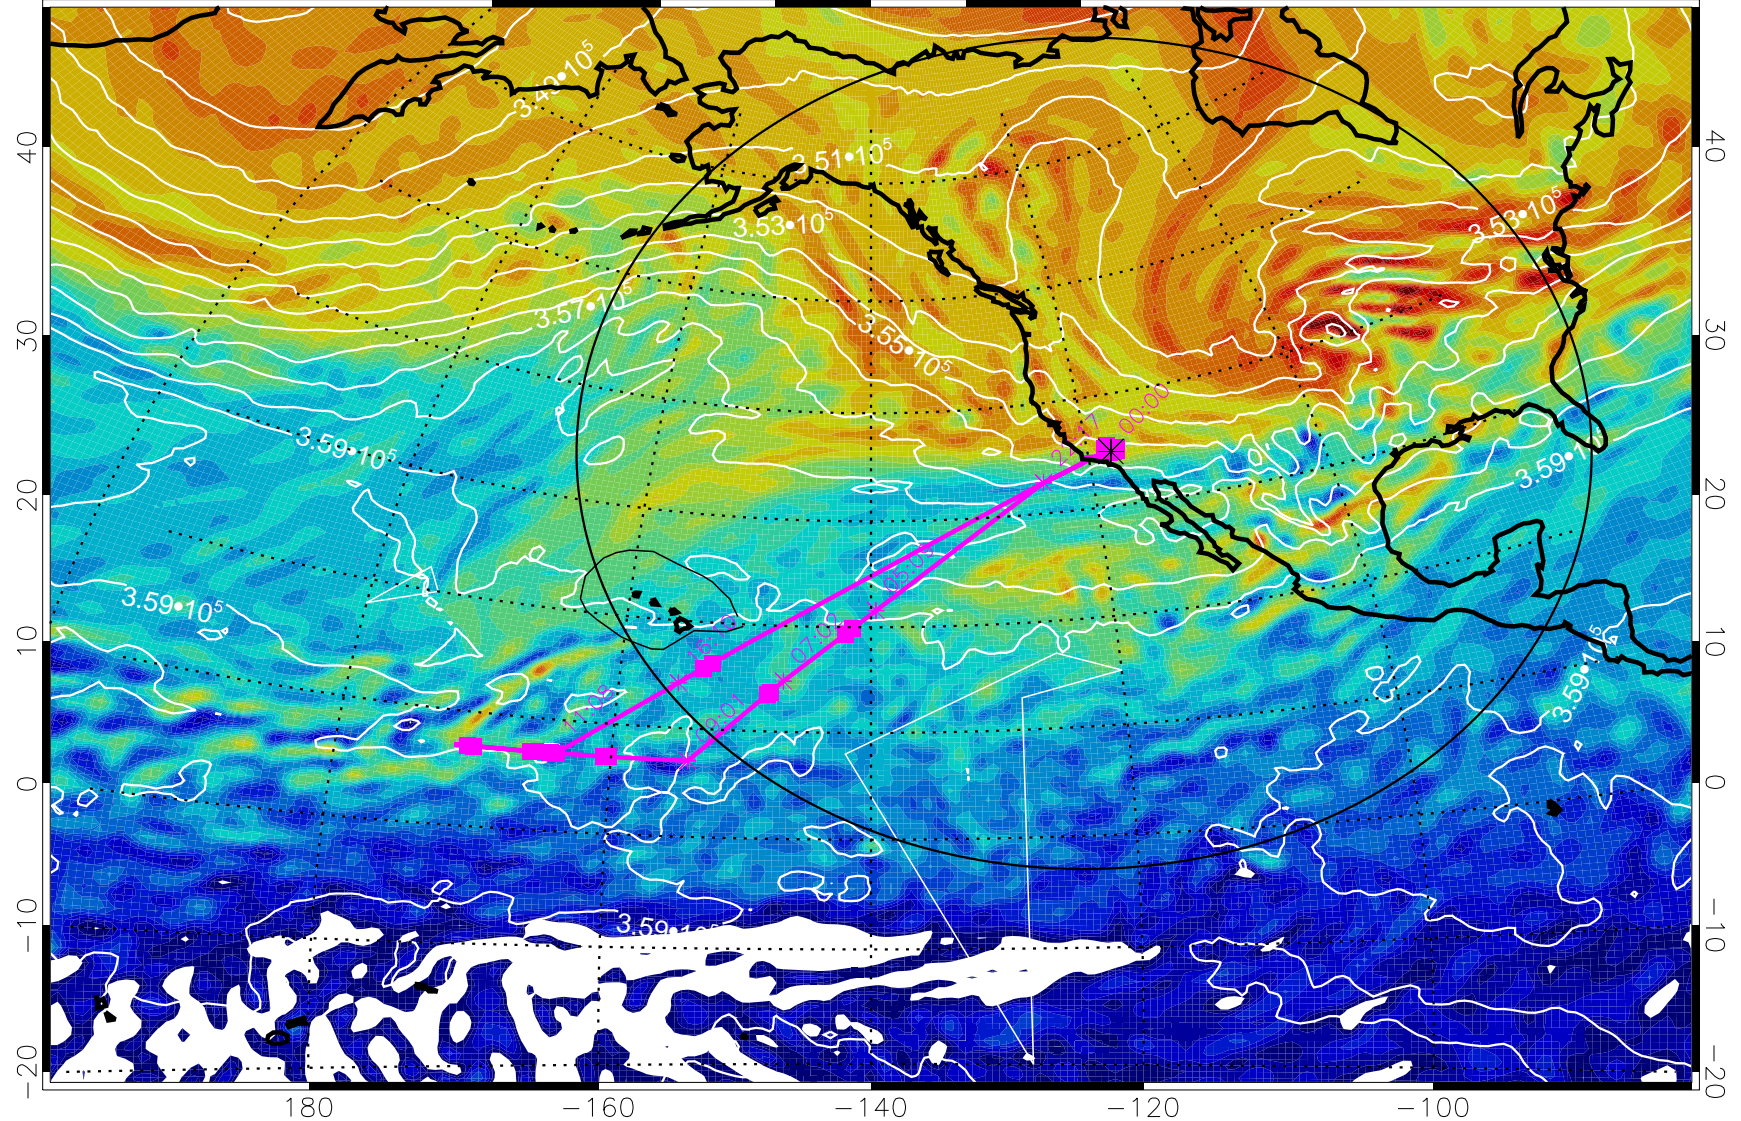

13022018, 102 hour forecast for 380K EPV

160 180 -160 -140 -120 -100

380K Montgomery Streamfunction, white

Range ring of 4055 km -- 13 hours GH round trip

13022100, 108 hour forecast for 380K EPV

160 180 -160 -140 -120 -100

380K Montgomery Streamfunction, white

Range ring of 4055 km -- 13 hours GH round trip

13022106, 114 hour forecast for 380K EPV

160 180 -160 -140 -120 -100

380K Montgomery Streamfunction, white

Range ring of 4055 km -- 13 hours GH round trip

13022112, 120 hour forecast for 380K EPV

160 180 -160 -140 -120 -100

380K Montgomery Streamfunction, white

Range ring of 4055 km -- 13 hours GH round trip