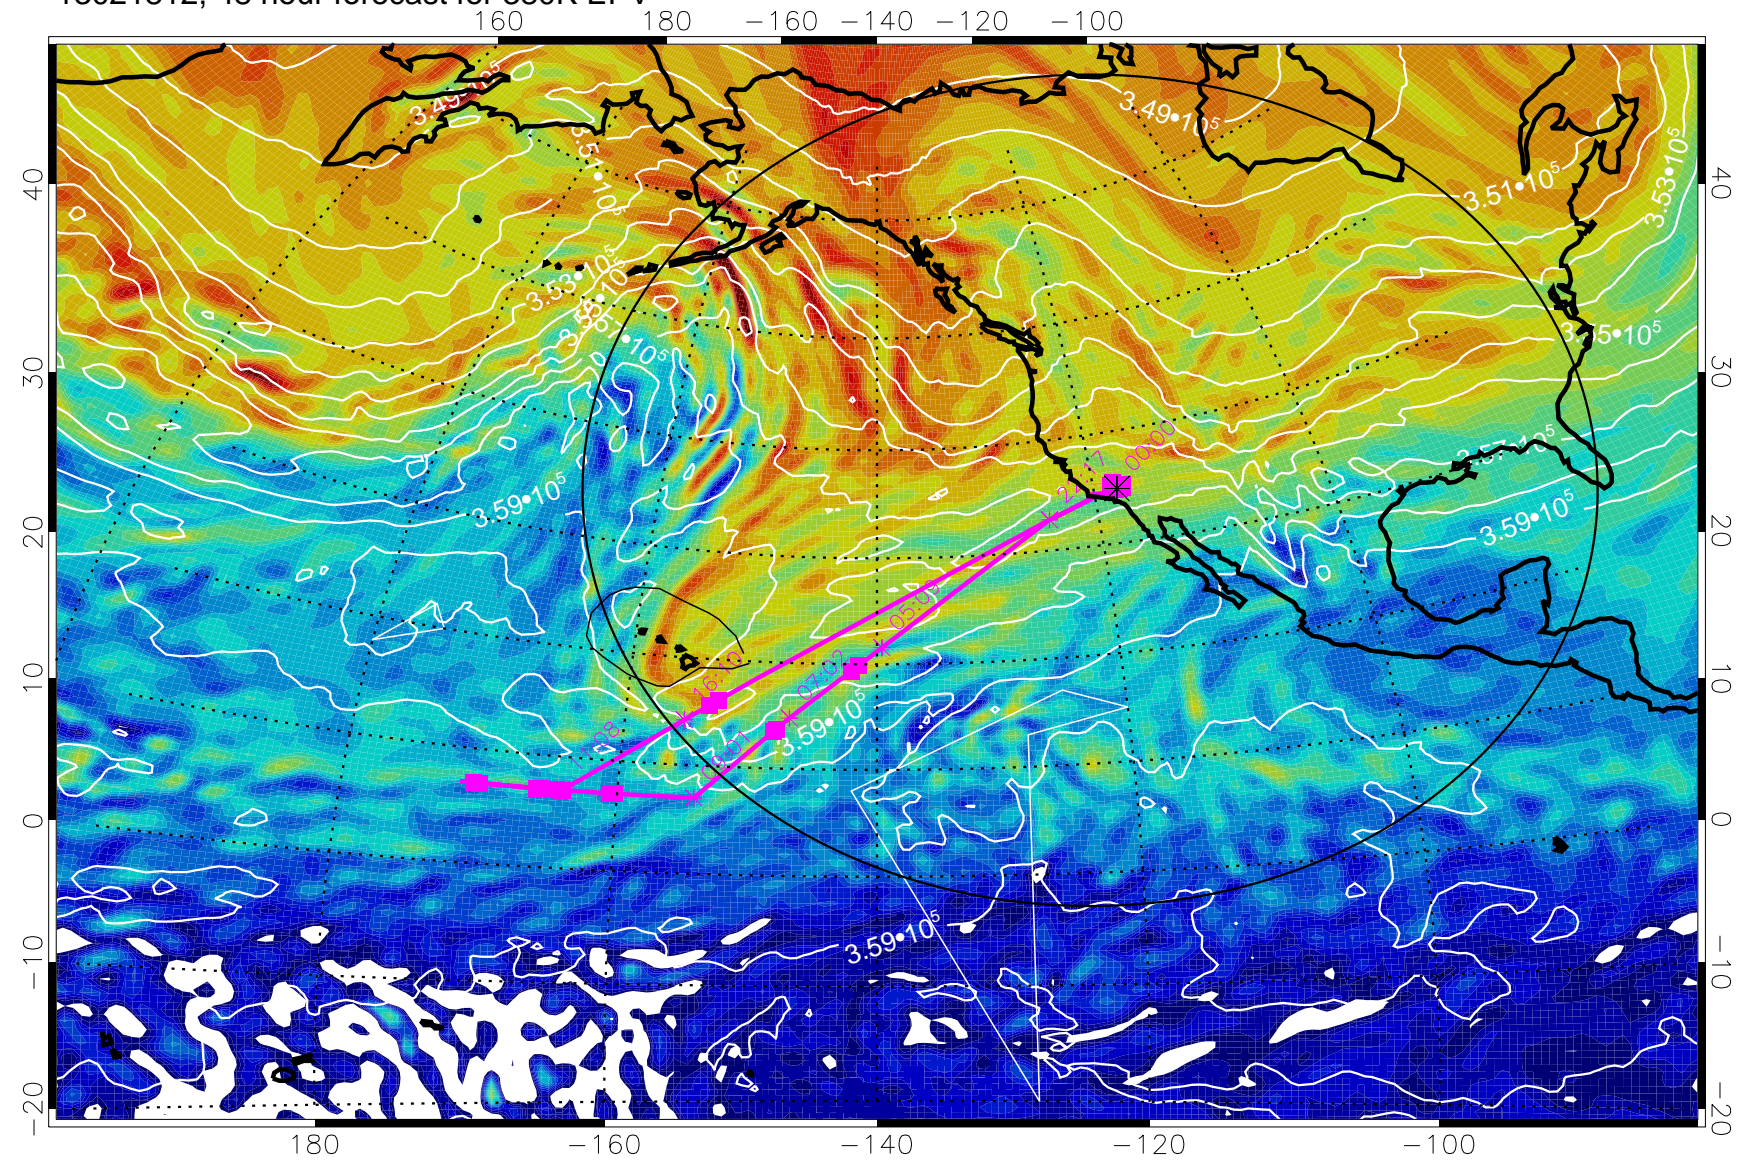

380K Montgomery Streamfunction, white

Range ring of 4055 km -- 13 hours GH round trip

13021718, 30 hour forecast for 380K EPV

160 180 -160 -140 -120 -100

380K Montgomery Streamfunction, white

Range ring of 4055 km -- 13 hours GH round trip

13021800, 36 hour forecast for 380K EPV

380K Montgomery Streamfunction, white

Range ring of 4055 km -- 13 hours GH round trip

13021806, 42 hour forecast for 380K EPV

380K Montgomery Streamfunction, white

Range ring of 4055 km -- 13 hours GH round trip

13021812, 48 hour forecast for 380K EPV

380K Montgomery Streamfunction, white

Range ring of 4055 km -- 13 hours GH round trip

13021818, 54 hour forecast for 380K EPV

380K Montgomery Streamfunction, white

Range ring of 4055 km -- 13 hours GH round trip

13021900, 60 hour forecast for 380K EPV

380K Montgomery Streamfunction, white

Range ring of 4055 km -- 13 hours GH round trip

13021906, 66 hour forecast for 380K EPV

380K Montgomery Streamfunction, white

Range ring of 4055 km -- 13 hours GH round trip