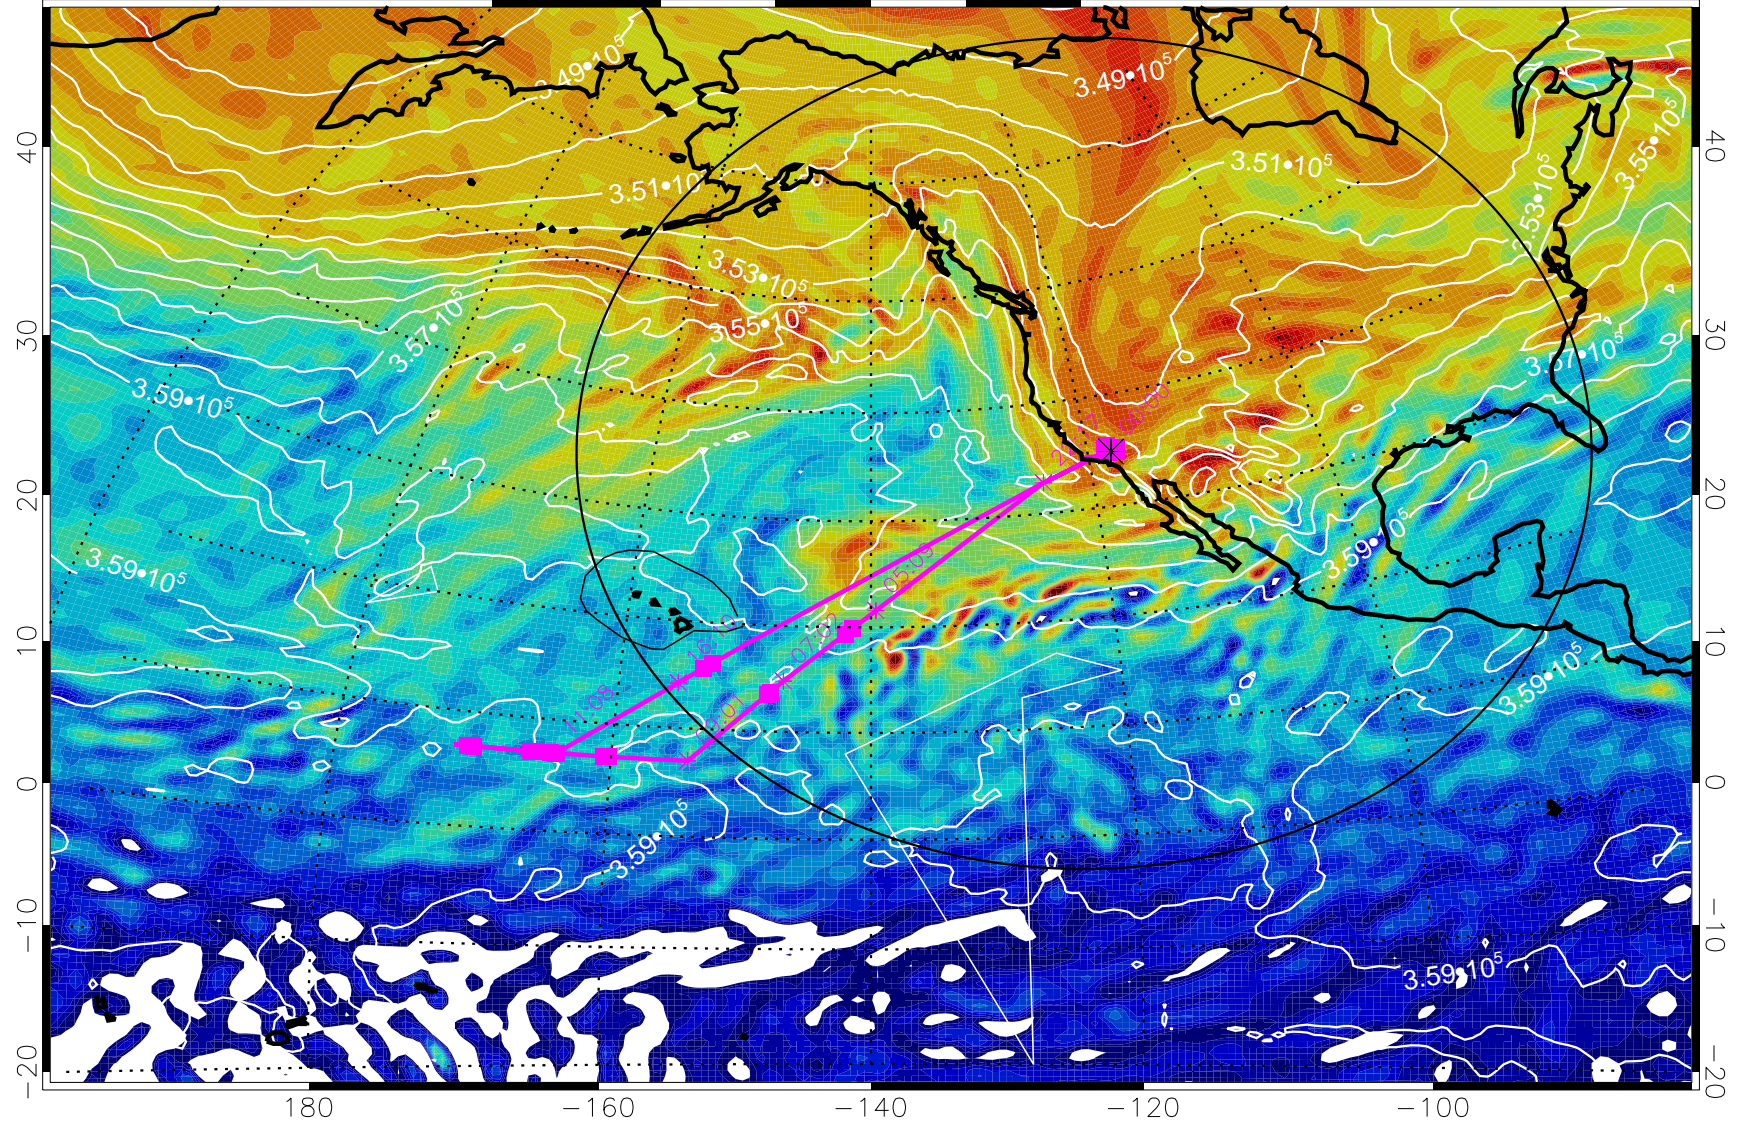

13021912, 72 hour forecast for 380K EPV

380K Montgomery Streamfunction, white

Range ring of 4055 km -- 13 hours GH round trip

13021918, 78 hour forecast for 380K EPV

380K Montgomery Streamfunction, white

Range ring of 4055 km -- 13 hours GH round trip

13022000, 84 hour forecast for 380K EPV

380K Montgomery Streamfunction, white

Range ring of 4055 km -- 13 hours GH round trip

13022006, 90 hour forecast for 380K EPV

160 180 -160 -140 -120 -100

40  
30  
20  
10  
0  
-10  
-20

380K Montgomery Streamfunction, white

Range ring of 4055 km -- 13 hours GH round trip

13022012, 96 hour forecast for 380K EPV

160 180 -160 -140 -120 -100

380K Montgomery Streamfunction, white

Range ring of 4055 km -- 13 hours GH round trip

13022018, 102 hour forecast for 380K EPV

160 180 -160 -140 -120 -100

380K Montgomery Streamfunction, white

Range ring of 4055 km -- 13 hours GH round trip

13022100, 108 hour forecast for 380K EPV

160 180 -160 -140 -120 -100