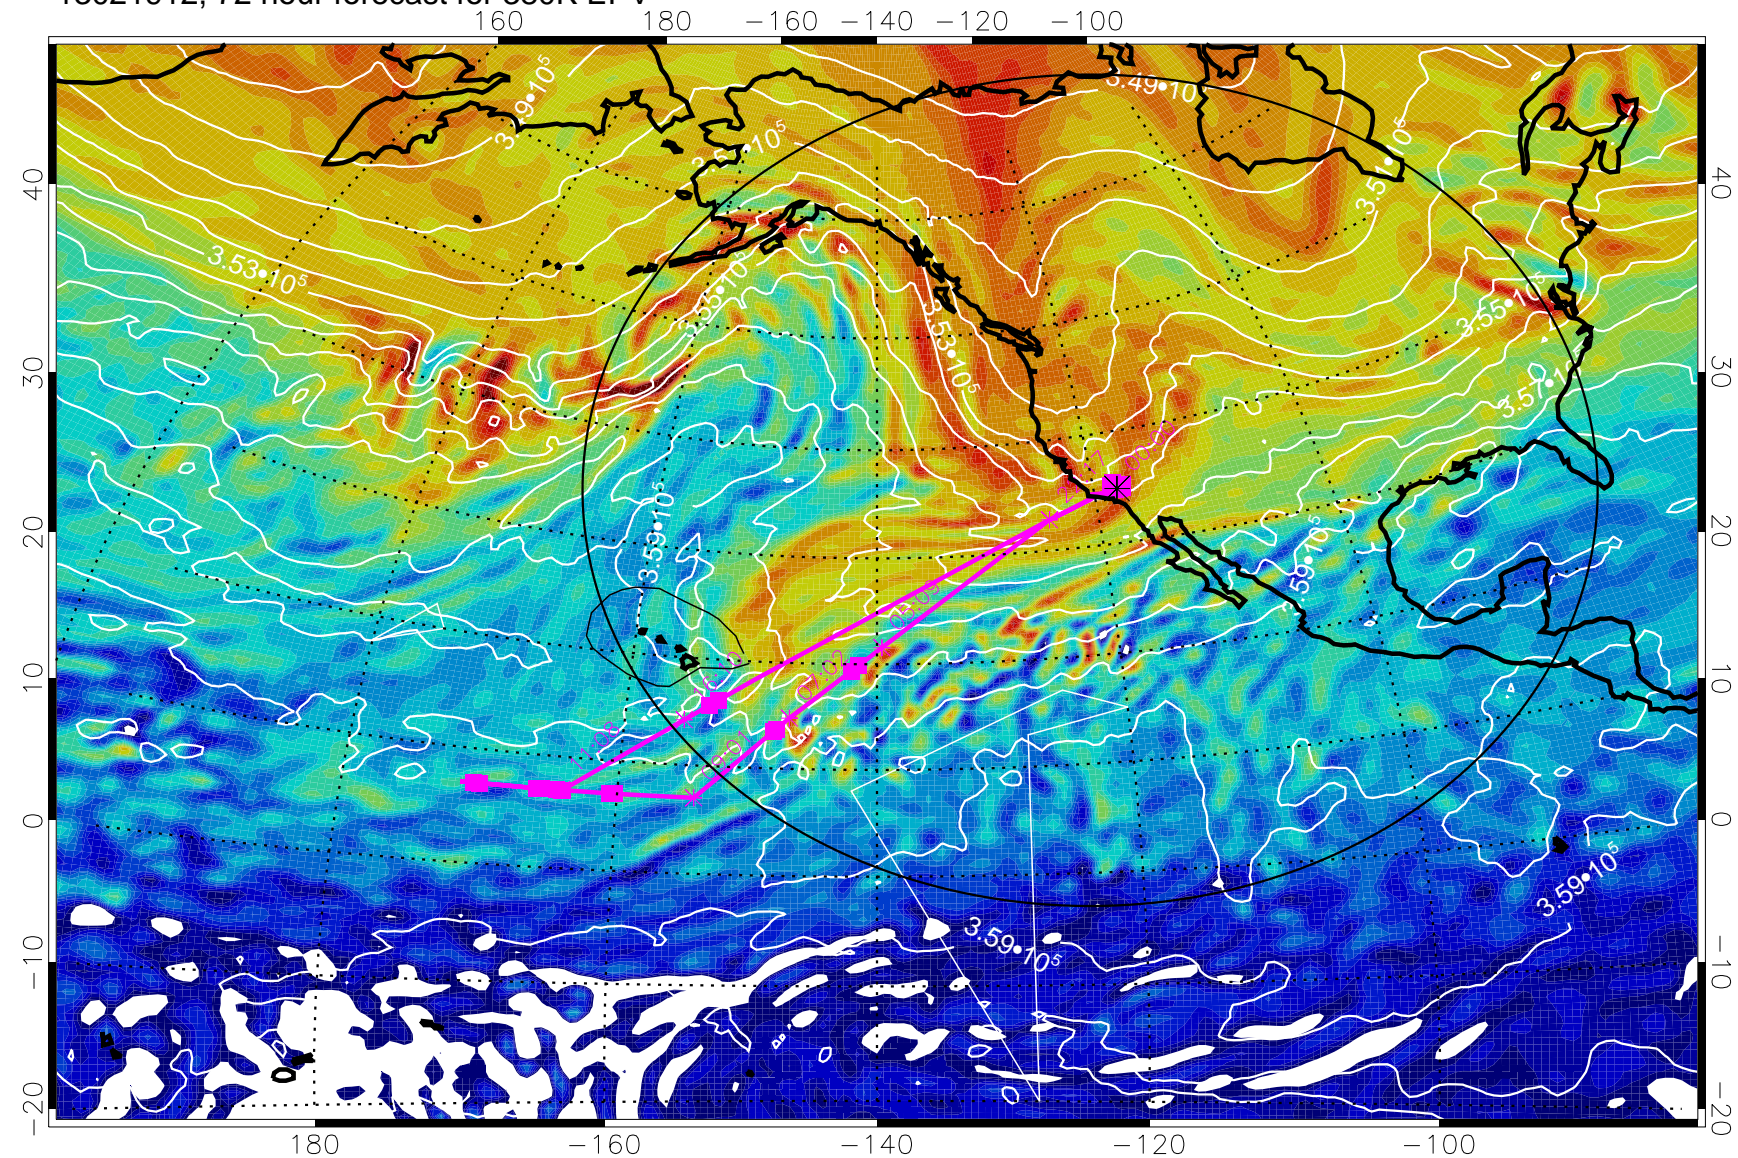

13021812, 48 hour forecast for 380K EPV

380K Montgomery Streamfunction, white

Range ring of 4055 km -- 13 hours GH round trip

13021818, 54 hour forecast for 380K EPV

380K Montgomery Streamfunction, white

Range ring of 4055 km -- 13 hours GH round trip

13021900, 60 hour forecast for 380K EPV

380K Montgomery Streamfunction, white

Range ring of 4055 km -- 13 hours GH round trip

13021906, 66 hour forecast for 380K EPV

380K Montgomery Streamfunction, white

Range ring of 4055 km -- 13 hours GH round trip

13021912, 72 hour forecast for 380K EPV

380K Montgomery Streamfunction, white

Range ring of 4055 km -- 13 hours GH round trip

13021918, 78 hour forecast for 380K EPV

380K Montgomery Streamfunction, white

Range ring of 4055 km -- 13 hours GH round trip

13022000, 84 hour forecast for 380K EPV

380K Montgomery Streamfunction, white

Range ring of 4055 km -- 13 hours GH round trip

13022006, 90 hour forecast for 380K EPV

160 180 -160 -140 -120 -100

40  
30  
20  
10  
0  
-10  
-20