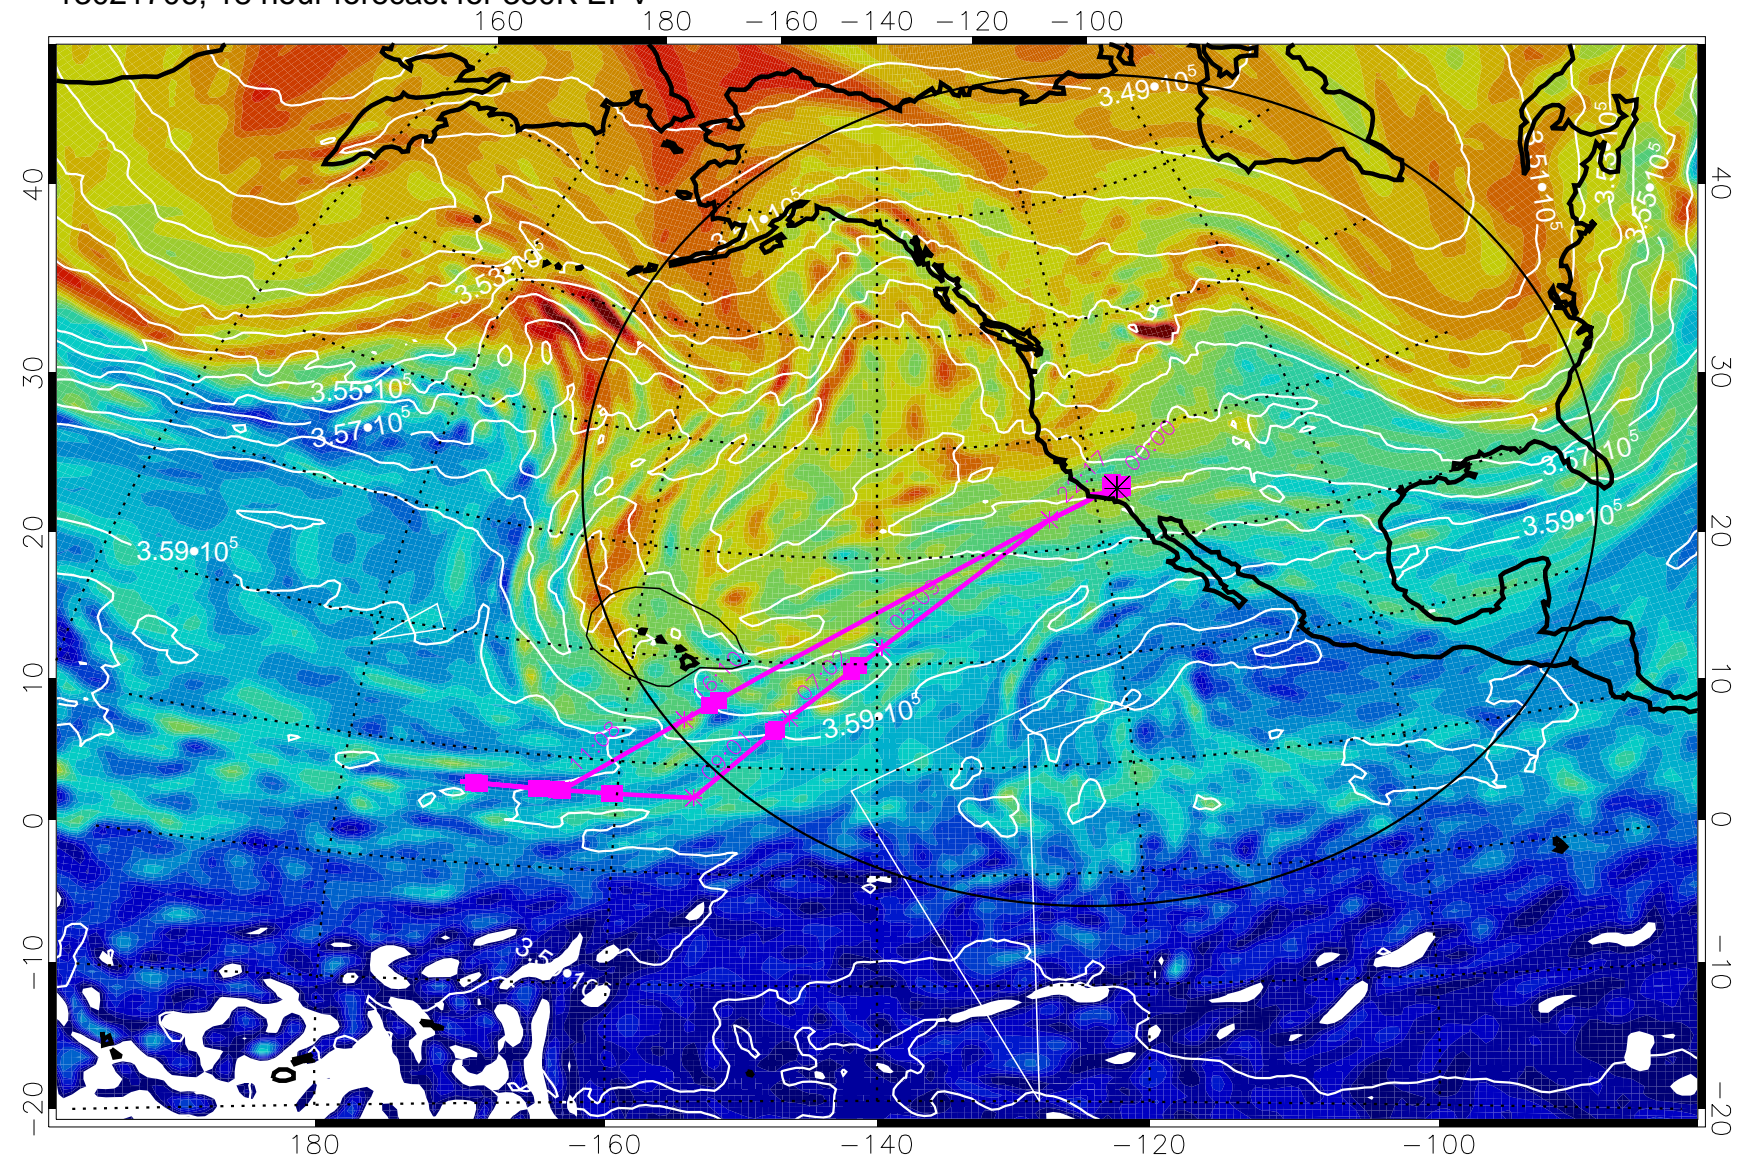

13021618, 6 hour forecast for 380K EPV

380K Montgomery Streamfunction, white

Range ring of 4055 km -- 13 hours GH round trip

13021700, 12 hour forecast for 380K EPV

160 180 -160 -140 -120 -100

380K Montgomery Streamfunction, white

Range ring of 4055 km -- 13 hours GH round trip

13021706, 18 hour forecast for 380K EPV

380K Montgomery Streamfunction, white

Range ring of 4055 km -- 13 hours GH round trip

13021712, 24 hour forecast for 380K EPV

380K Montgomery Streamfunction, white

Range ring of 4055 km -- 13 hours GH round trip

13021718, 30 hour forecast for 380K EPV

160 180 -160 -140 -120 -100

380K Montgomery Streamfunction, white

Range ring of 4055 km -- 13 hours GH round trip

13021800, 36 hour forecast for 380K EPV

380K Montgomery Streamfunction, white

Range ring of 4055 km -- 13 hours GH round trip

13021806, 42 hour forecast for 380K EPV

380K Montgomery Streamfunction, white

Range ring of 4055 km -- 13 hours GH round trip