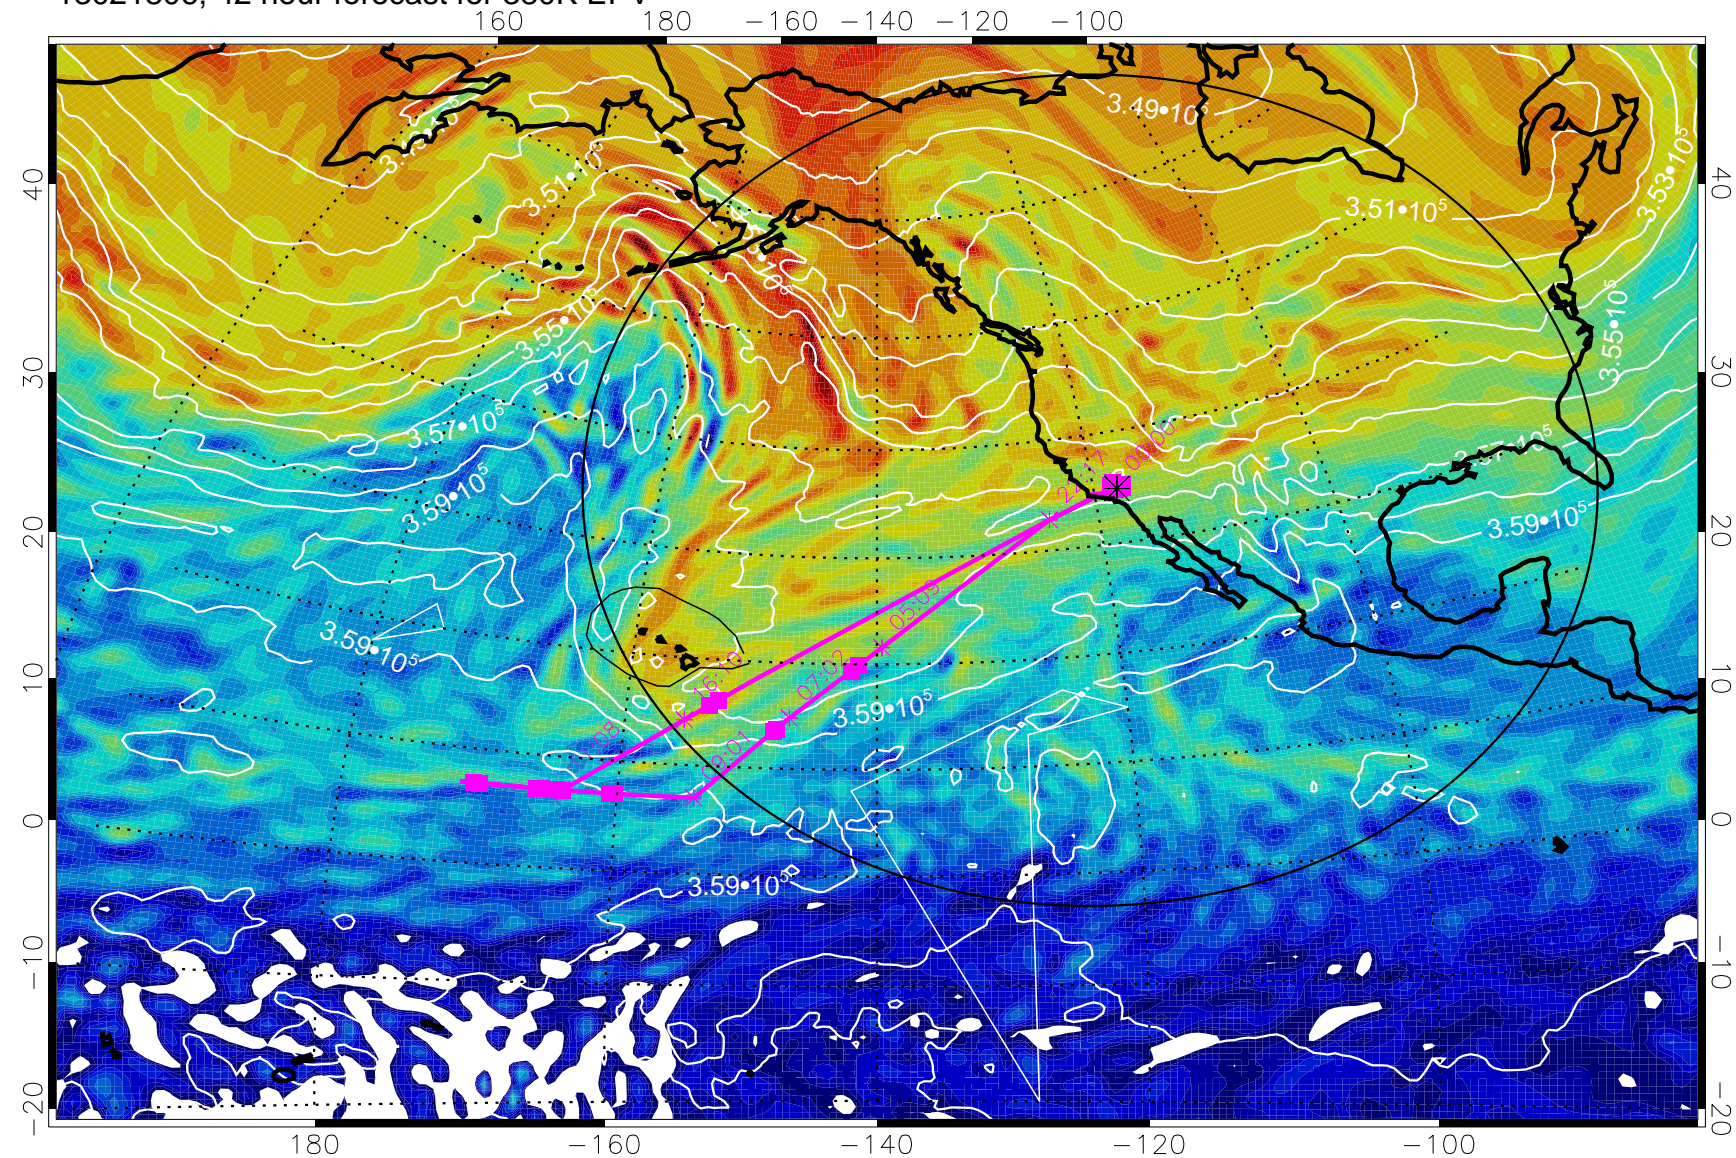

Range ring of 4055 km -- 13 hours GH round trip

13021706, 18 hour forecast for 380K EPV

380K Montgomery Streamfunction, white

Range ring of 4055 km -- 13 hours GH round trip

13021712, 24 hour forecast for 380K EPV

380K Montgomery Streamfunction, white

Range ring of 4055 km -- 13 hours GH round trip

13021718, 30 hour forecast for 380K EPV

160 180 -160 -140 -120 -100

380K Montgomery Streamfunction, white

Range ring of 4055 km -- 13 hours GH round trip

13021800, 36 hour forecast for 380K EPV

380K Montgomery Streamfunction, white

Range ring of 4055 km -- 13 hours GH round trip

13021806, 42 hour forecast for 380K EPV

380K Montgomery Streamfunction, white

Range ring of 4055 km -- 13 hours GH round trip

13021812, 48 hour forecast for 380K EPV

380K Montgomery Streamfunction, white

Range ring of 4055 km -- 13 hours GH round trip

13021818, 54 hour forecast for 380K EPV

380K Montgomery Streamfunction, white

Range ring of 4055 km -- 13 hours GH round trip