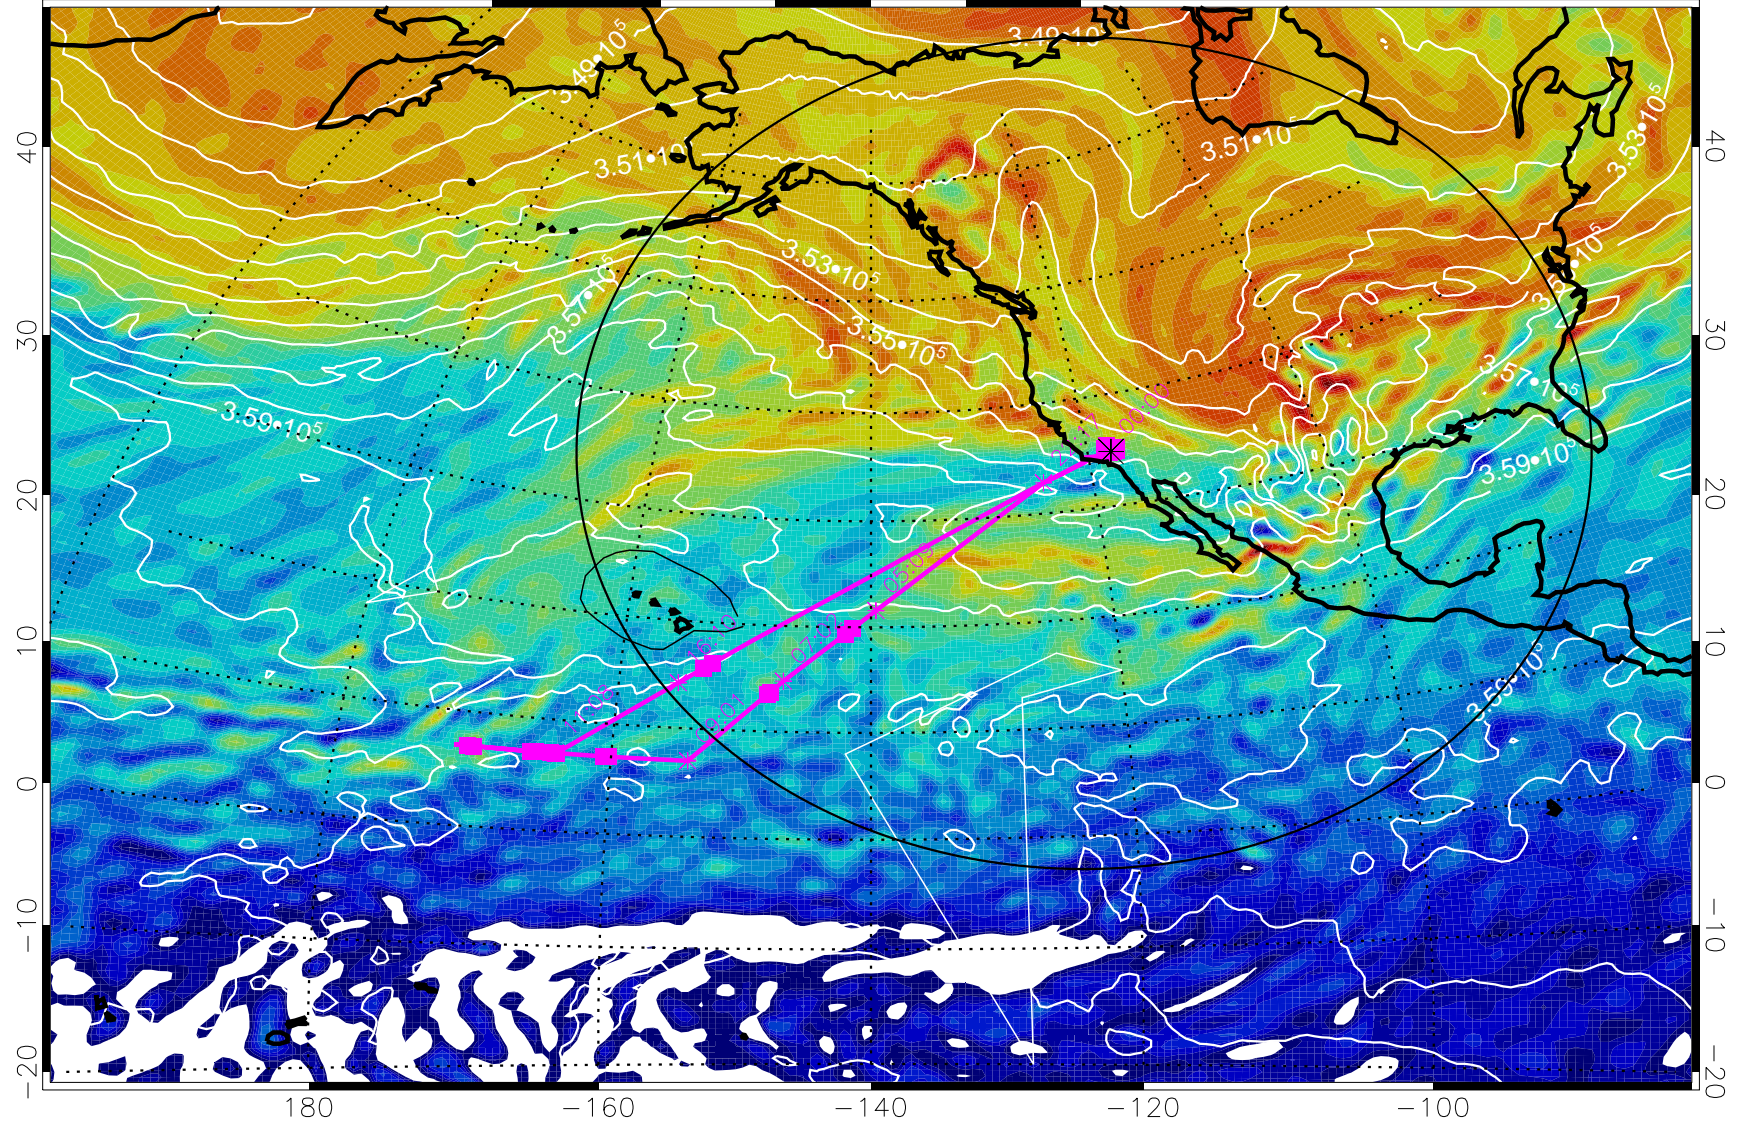

380K Montgomery Streamfunction, white

Range ring of 4055 km -- 13 hours GH round trip

13022012, 96 hour forecast for 380K EPV

160 180 -160 -140 -120 -100

380K Montgomery Streamfunction, white

Range ring of 4055 km -- 13 hours GH round trip

13022018, 102 hour forecast for 380K EPV

160 180 -160 -140 -120 -100

380K Montgomery Streamfunction, white

Range ring of 4055 km -- 13 hours GH round trip

13022100, 108 hour forecast for 380K EPV

160 180 -160 -140 -120 -100

380K Montgomery Streamfunction, white

Range ring of 4055 km -- 13 hours GH round trip

13022106, 114 hour forecast for 380K EPV

160 180 -160 -140 -120 -100

380K Montgomery Streamfunction, white

Range ring of 4055 km -- 13 hours GH round trip

13022112, 120 hour forecast for 380K EPV

160 180 -160 -140 -120 -100

380K Montgomery Streamfunction, white

Range ring of 4055 km -- 13 hours GH round trip