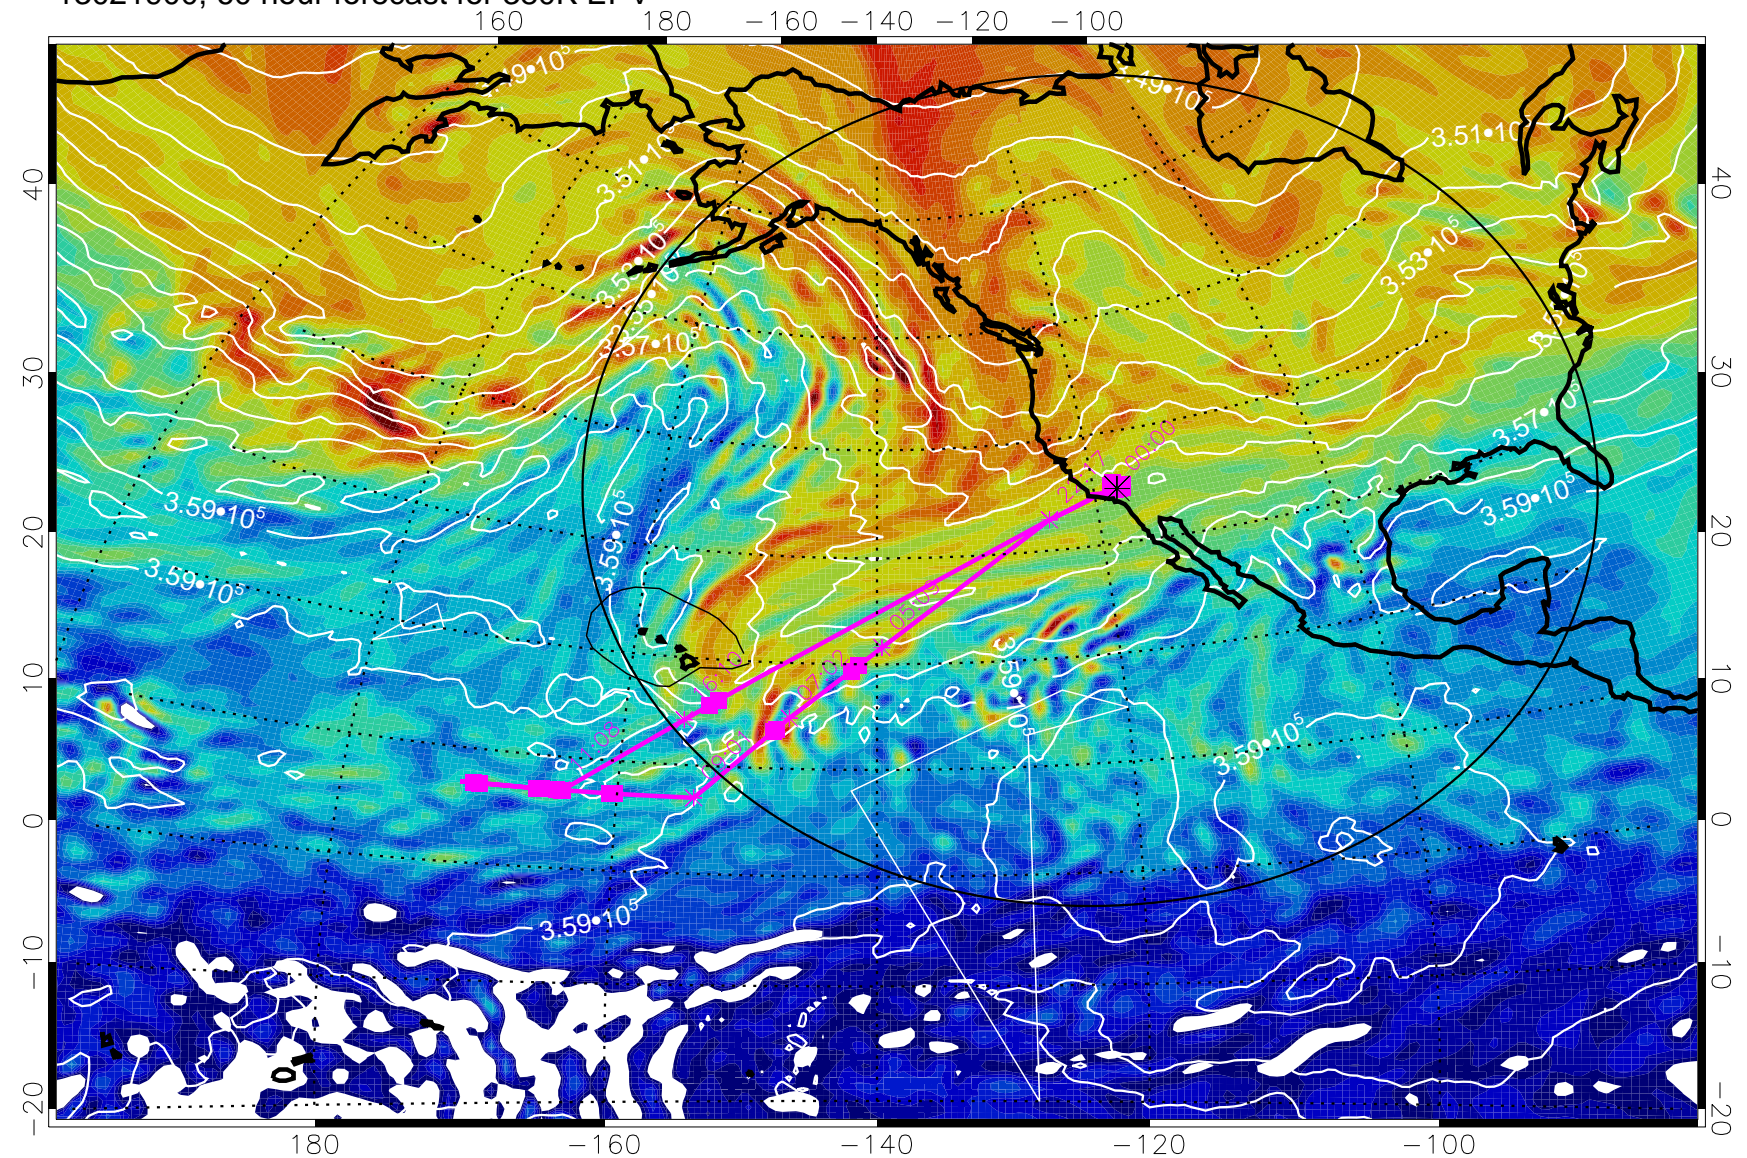

13021800, 36 hour forecast for 380K EPV

380K Montgomery Streamfunction, white

Range ring of 4055 km -- 13 hours GH round trip

13021806, 42 hour forecast for 380K EPV

380K Montgomery Streamfunction, white

Range ring of 4055 km -- 13 hours GH round trip

13021812, 48 hour forecast for 380K EPV

380K Montgomery Streamfunction, white

Range ring of 4055 km -- 13 hours GH round trip

13021818, 54 hour forecast for 380K EPV

380K Montgomery Streamfunction, white

Range ring of 4055 km -- 13 hours GH round trip

13021900, 60 hour forecast for 380K EPV

380K Montgomery Streamfunction, white

Range ring of 4055 km -- 13 hours GH round trip

13021906, 66 hour forecast for 380K EPV

380K Montgomery Streamfunction, white

Range ring of 4055 km -- 13 hours GH round trip

13021912, 72 hour forecast for 380K EPV

380K Montgomery Streamfunction, white

Range ring of 4055 km -- 13 hours GH round trip

13021918, 78 hour forecast for 380K EPV

380K Montgomery Streamfunction, white

Range ring of 4055 km -- 13 hours GH round trip