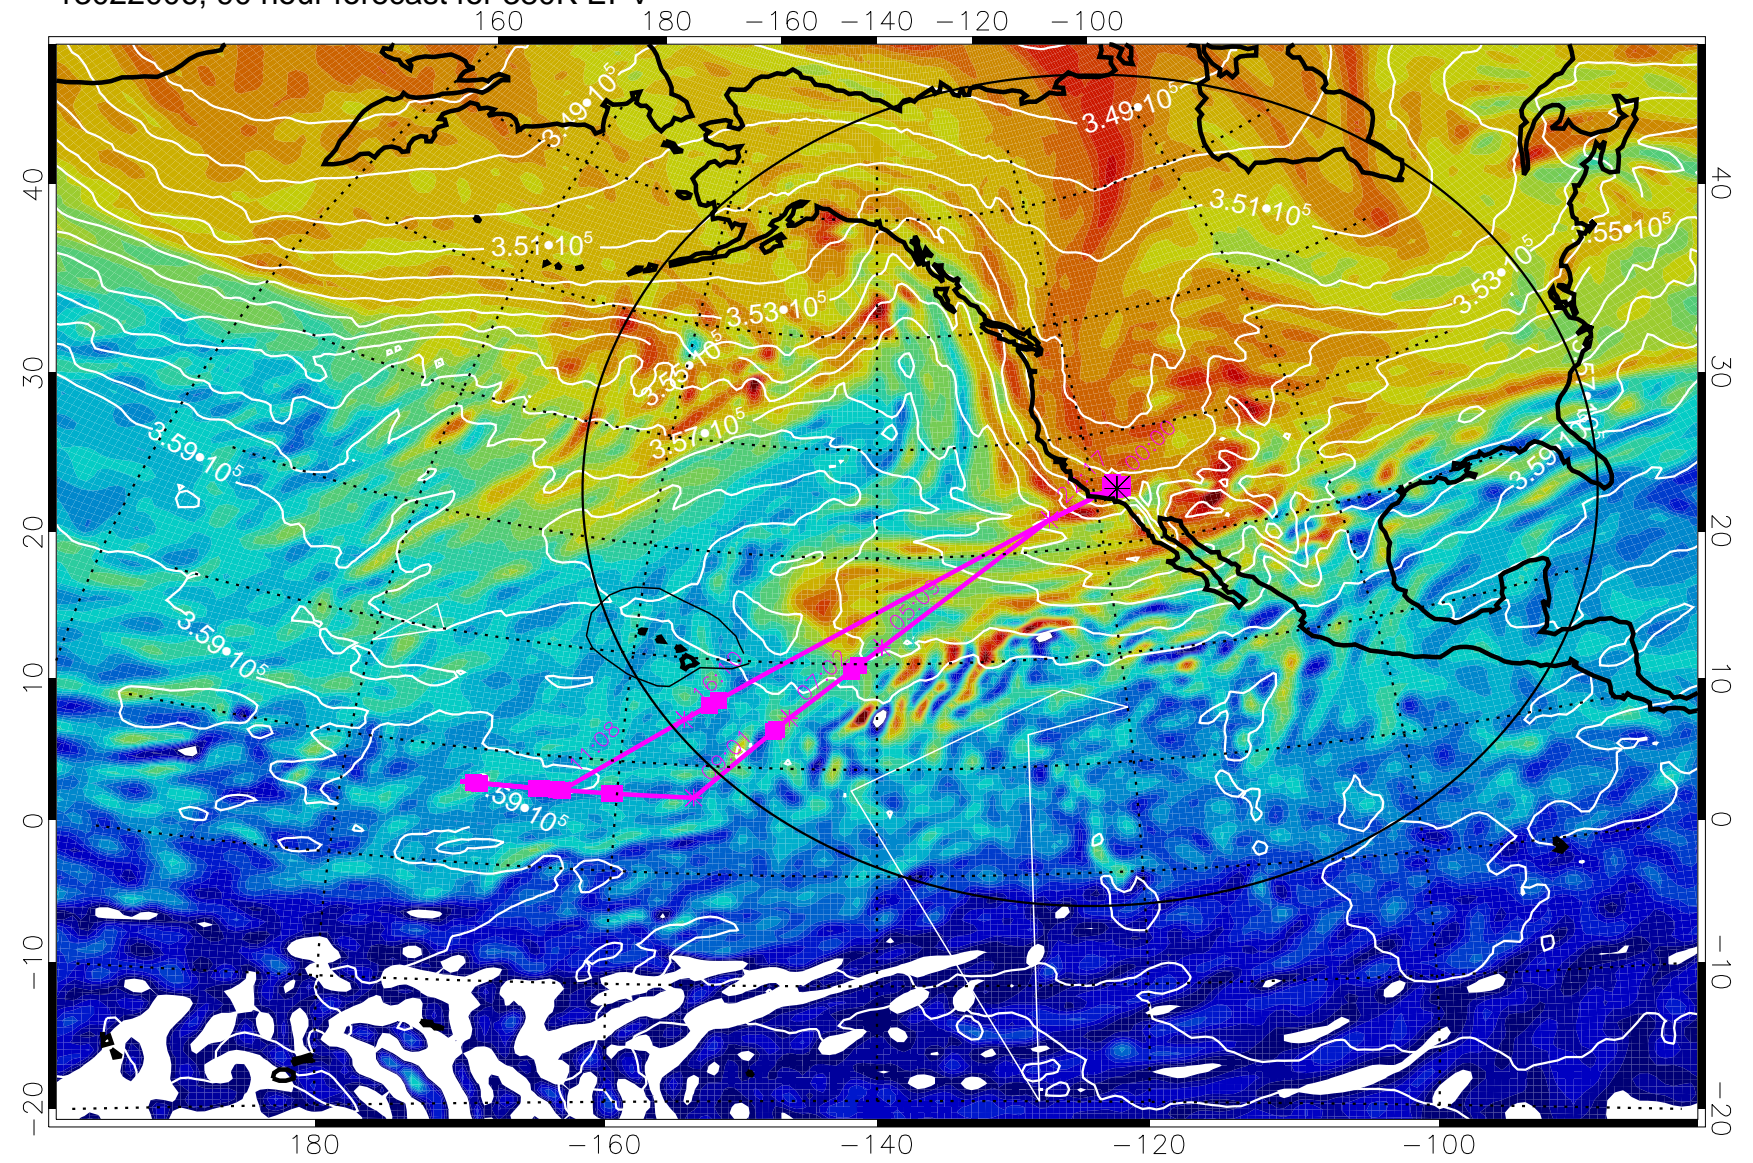

13021900, 60 hour forecast for 380K EPV

380K Montgomery Streamfunction, white

Range ring of 4055 km -- 13 hours GH round trip

13021906, 66 hour forecast for 380K EPV

380K Montgomery Streamfunction, white

Range ring of 4055 km -- 13 hours GH round trip

13021912, 72 hour forecast for 380K EPV

380K Montgomery Streamfunction, white

Range ring of 4055 km -- 13 hours GH round trip

13021918, 78 hour forecast for 380K EPV

380K Montgomery Streamfunction, white

Range ring of 4055 km -- 13 hours GH round trip

13022000, 84 hour forecast for 380K EPV

380K Montgomery Streamfunction, white

Range ring of 4055 km -- 13 hours GH round trip

13022006, 90 hour forecast for 380K EPV

160 180 -160 -140 -120 -100

40  
30  
20  
10  
0  
-10  
-20

13022018, 102 hour forecast for 380K EPV

160 180 -160 -140 -120 -100

380K Montgomery Streamfunction, white

Range ring of 4055 km -- 13 hours GH round trip

13022100, 108 hour forecast for 380K EPV

160 180 -160 -140 -120 -100