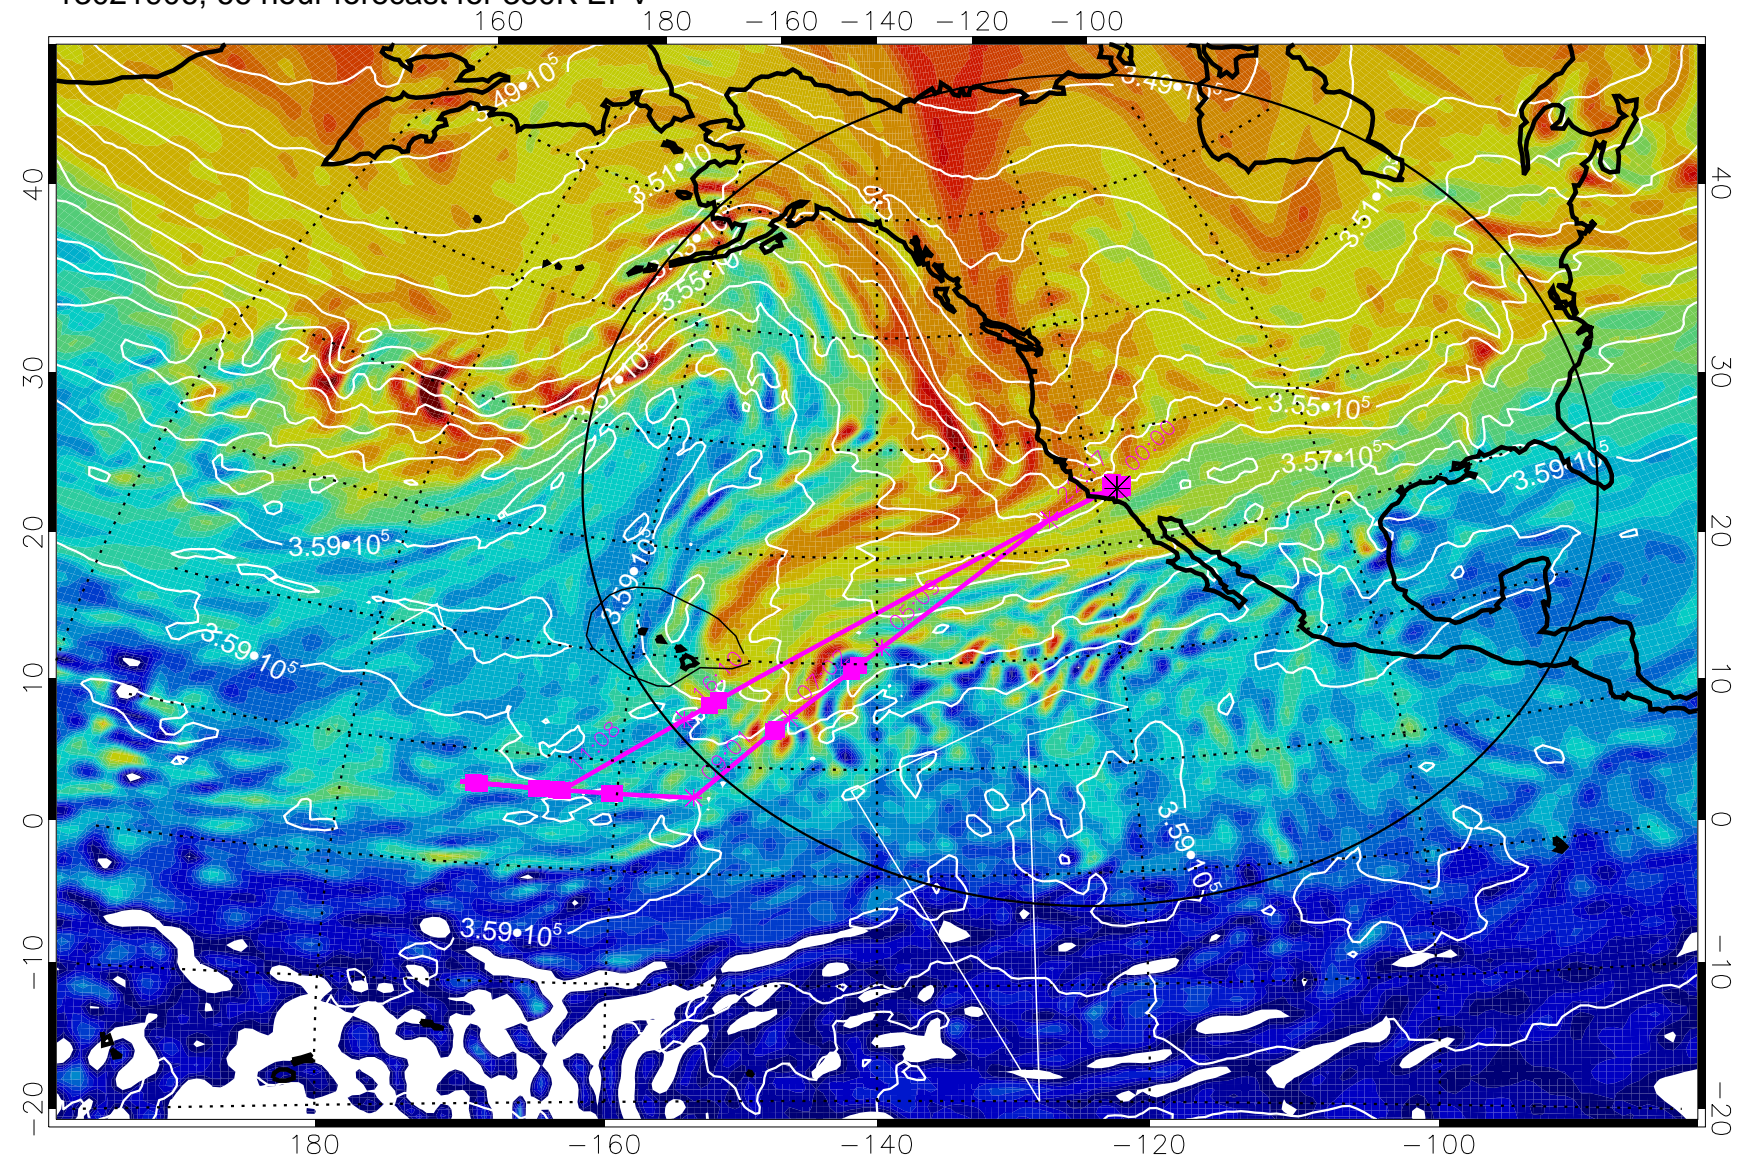

13021800, 36 hour forecast for 380K EPV

380K Montgomery Streamfunction, white

Range ring of 4055 km -- 13 hours GH round trip

13021806, 42 hour forecast for 380K EPV

380K Montgomery Streamfunction, white

Range ring of 4055 km -- 13 hours GH round trip

13021812, 48 hour forecast for 380K EPV

380K Montgomery Streamfunction, white

Range ring of 4055 km -- 13 hours GH round trip

13021818, 54 hour forecast for 380K EPV

380K Montgomery Streamfunction, white

Range ring of 4055 km -- 13 hours GH round trip

13021900, 60 hour forecast for 380K EPV

380K Montgomery Streamfunction, white

Range ring of 4055 km -- 13 hours GH round trip

13021906, 66 hour forecast for 380K EPV

380K Montgomery Streamfunction, white

Range ring of 4055 km -- 13 hours GH round trip

13021912, 72 hour forecast for 380K EPV

380K Montgomery Streamfunction, white

Range ring of 4055 km -- 13 hours GH round trip

13021918, 78 hour forecast for 380K EPV

380K Montgomery Streamfunction, white

Range ring of 4055 km -- 13 hours GH round trip