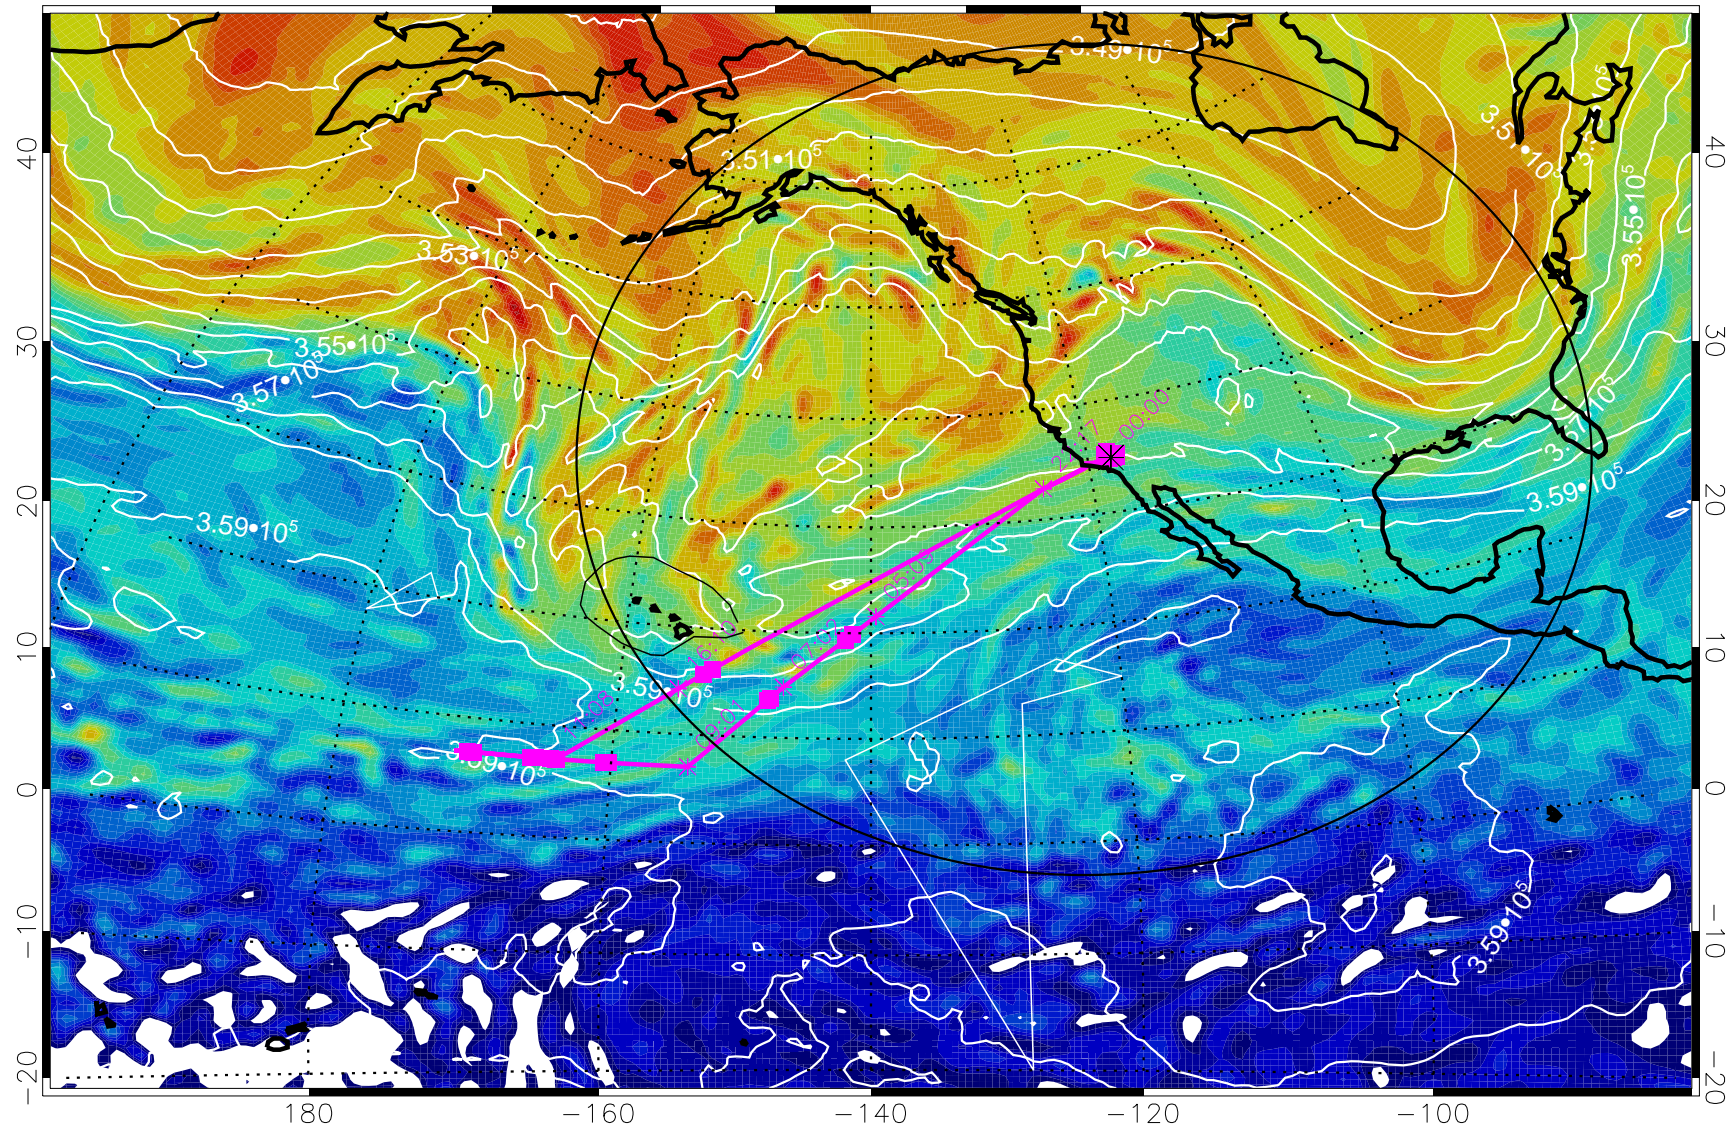

13021618, 6 hour forecast for 380K EPV

380K Montgomery Streamfunction, white

Range ring of 4055 km -- 13 hours GH round trip

13021700, 12 hour forecast for 380K EPV

160 180 -160 -140 -120 -100

380K Montgomery Streamfunction, white

Range ring of 4055 km -- 13 hours GH round trip

13021706, 18 hour forecast for 380K EPV

380K Montgomery Streamfunction, white

Range ring of 4055 km -- 13 hours GH round trip

13021712, 24 hour forecast for 380K EPV

380K Montgomery Streamfunction, white

Range ring of 4055 km -- 13 hours GH round trip

13021718, 30 hour forecast for 380K EPV

160 180 -160 -140 -120 -100

380K Montgomery Streamfunction, white

Range ring of 4055 km -- 13 hours GH round trip

13021800, 36 hour forecast for 380K EPV

380K Montgomery Streamfunction, white

Range ring of 4055 km -- 13 hours GH round trip

13021806, 42 hour forecast for 380K EPV

380K Montgomery Streamfunction, white

Range ring of 4055 km -- 13 hours GH round trip