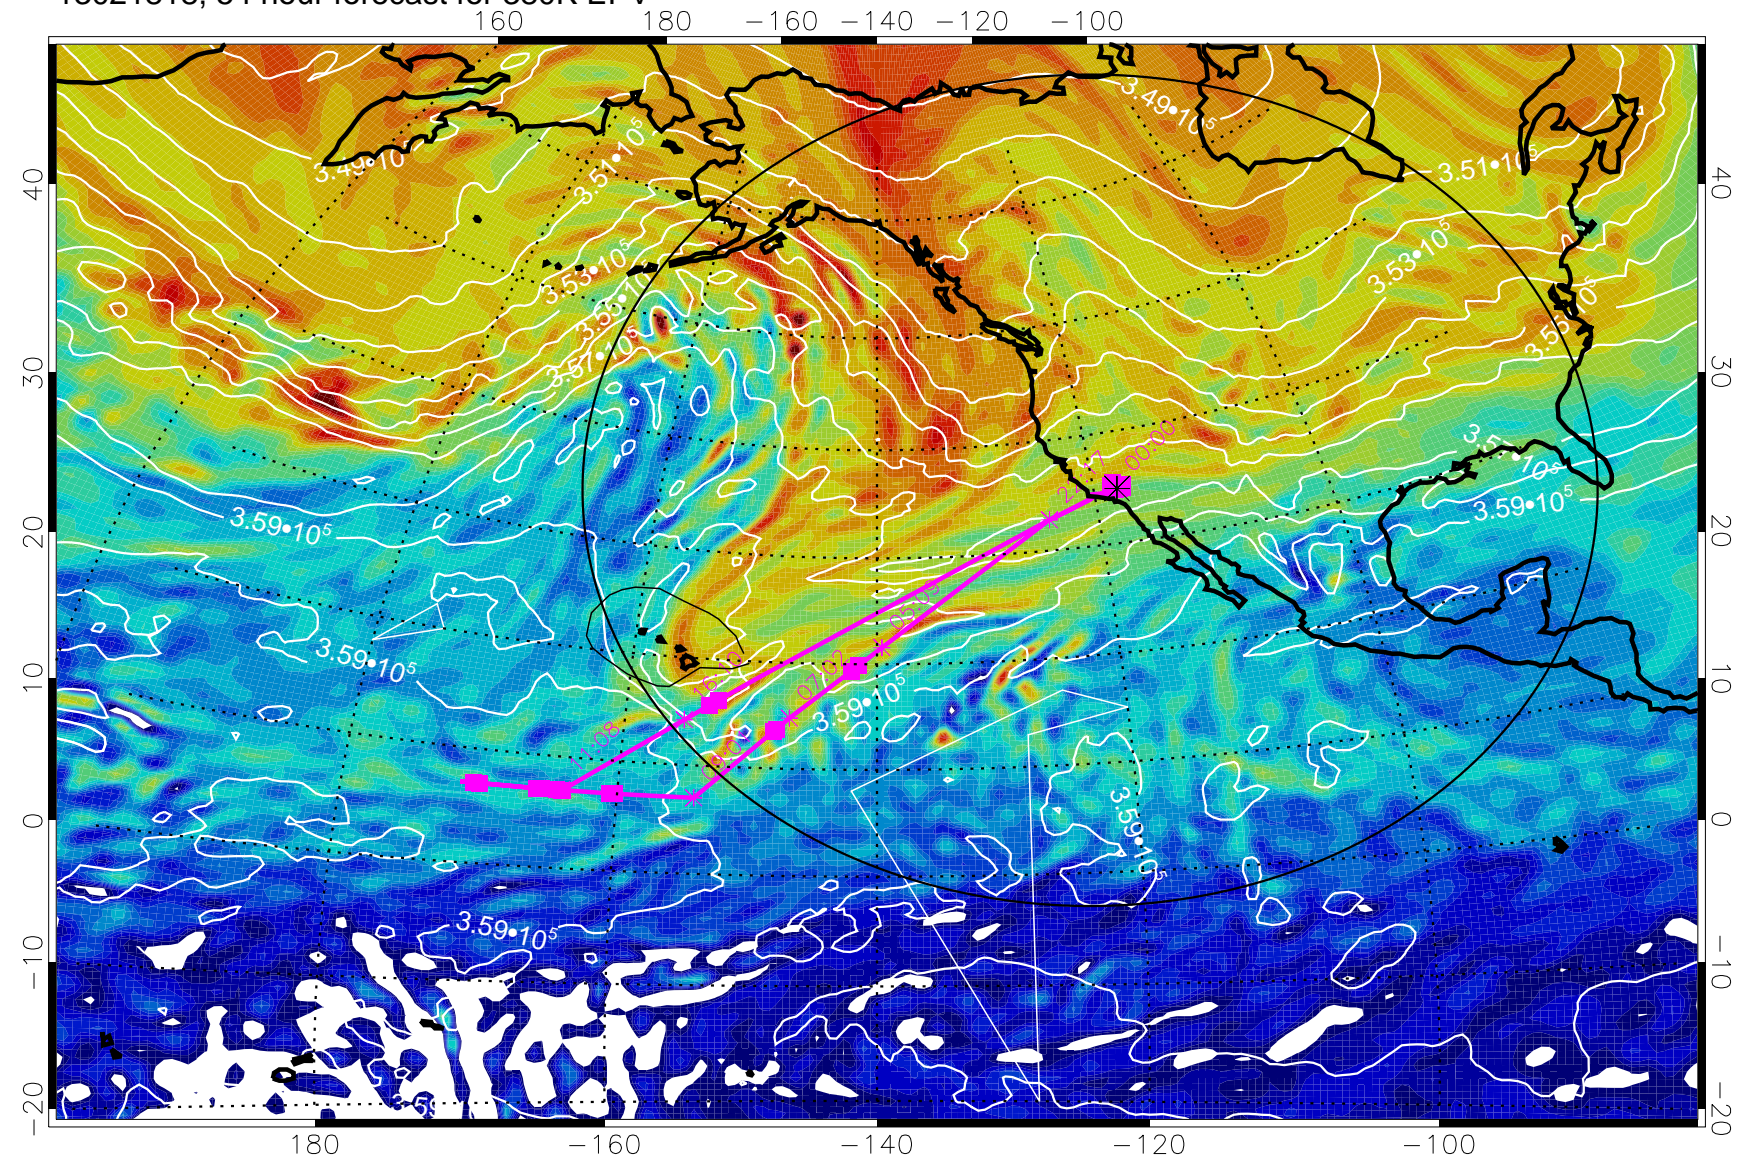

13021800, 36 hour forecast for 380K EPV

380K Montgomery Streamfunction, white

Range ring of 4055 km -- 13 hours GH round trip

13021806, 42 hour forecast for 380K EPV

380K Montgomery Streamfunction, white

Range ring of 4055 km -- 13 hours GH round trip

13021812, 48 hour forecast for 380K EPV

380K Montgomery Streamfunction, white

Range ring of 4055 km -- 13 hours GH round trip

13021818, 54 hour forecast for 380K EPV

380K Montgomery Streamfunction, white

Range ring of 4055 km -- 13 hours GH round trip

13021900, 60 hour forecast for 380K EPV

380K Montgomery Streamfunction, white

Range ring of 4055 km -- 13 hours GH round trip

13021906, 66 hour forecast for 380K EPV

380K Montgomery Streamfunction, white

Range ring of 4055 km -- 13 hours GH round trip

13021912, 72 hour forecast for 380K EPV

380K Montgomery Streamfunction, white

Range ring of 4055 km -- 13 hours GH round trip

13021918, 78 hour forecast for 380K EPV

380K Montgomery Streamfunction, white

Range ring of 4055 km -- 13 hours GH round trip