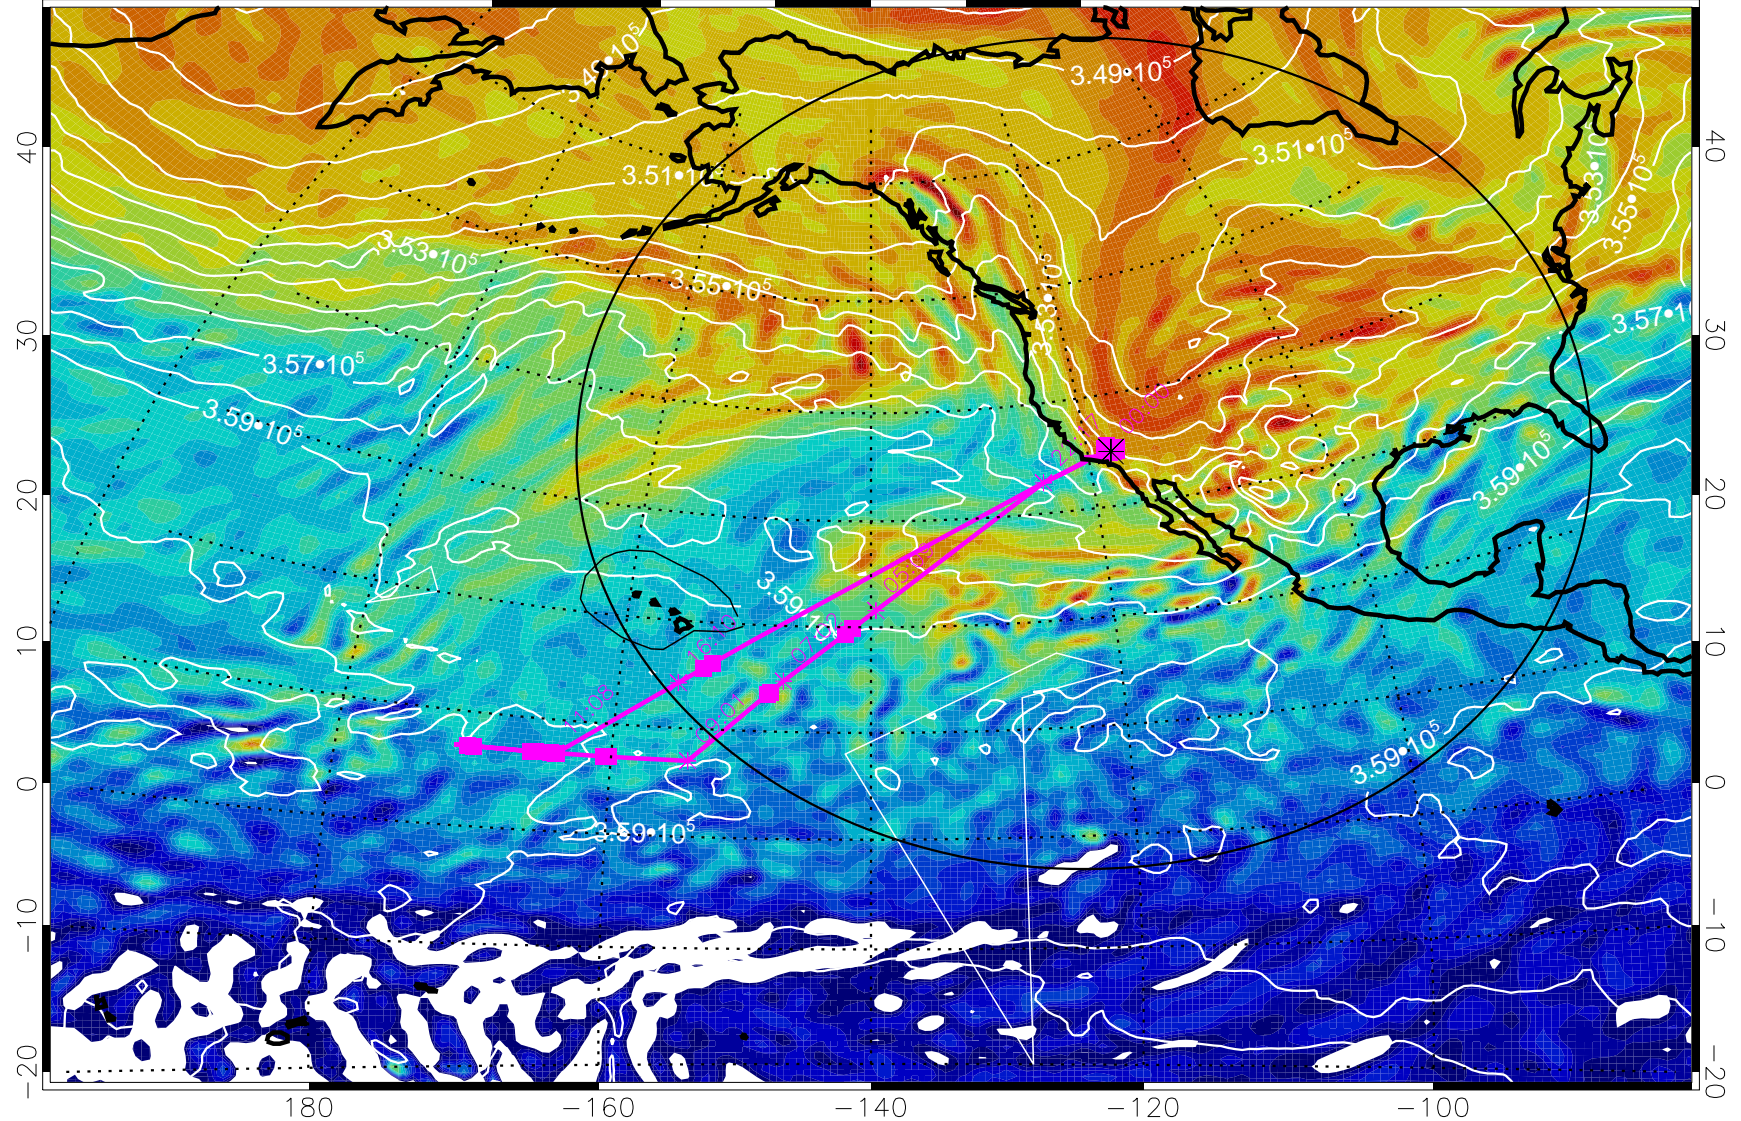

13022000, 84 hour forecast for 380K EPV

380K Montgomery Streamfunction, white

Range ring of 4055 km -- 13 hours GH round trip

13022006, 90 hour forecast for 380K EPV

160 180 -160 -140 -120 -100

40  
30  
20  
10  
0  
-10  
-20

380K Montgomery Streamfunction, white

Range ring of 4055 km -- 13 hours GH round trip

13022012, 96 hour forecast for 380K EPV

160 180 -160 -140 -120 -100

380K Montgomery Streamfunction, white

Range ring of 4055 km -- 13 hours GH round trip

13022018, 102 hour forecast for 380K EPV

160 180 -160 -140 -120 -100

380K Montgomery Streamfunction, white

Range ring of 4055 km -- 13 hours GH round trip

13022100, 108 hour forecast for 380K EPV

160 180 -160 -140 -120 -100

380K Montgomery Streamfunction, white

Range ring of 4055 km -- 13 hours GH round trip

13022106, 114 hour forecast for 380K EPV

160 180 -160 -140 -120 -100

380K Montgomery Streamfunction, white

Range ring of 4055 km -- 13 hours GH round trip