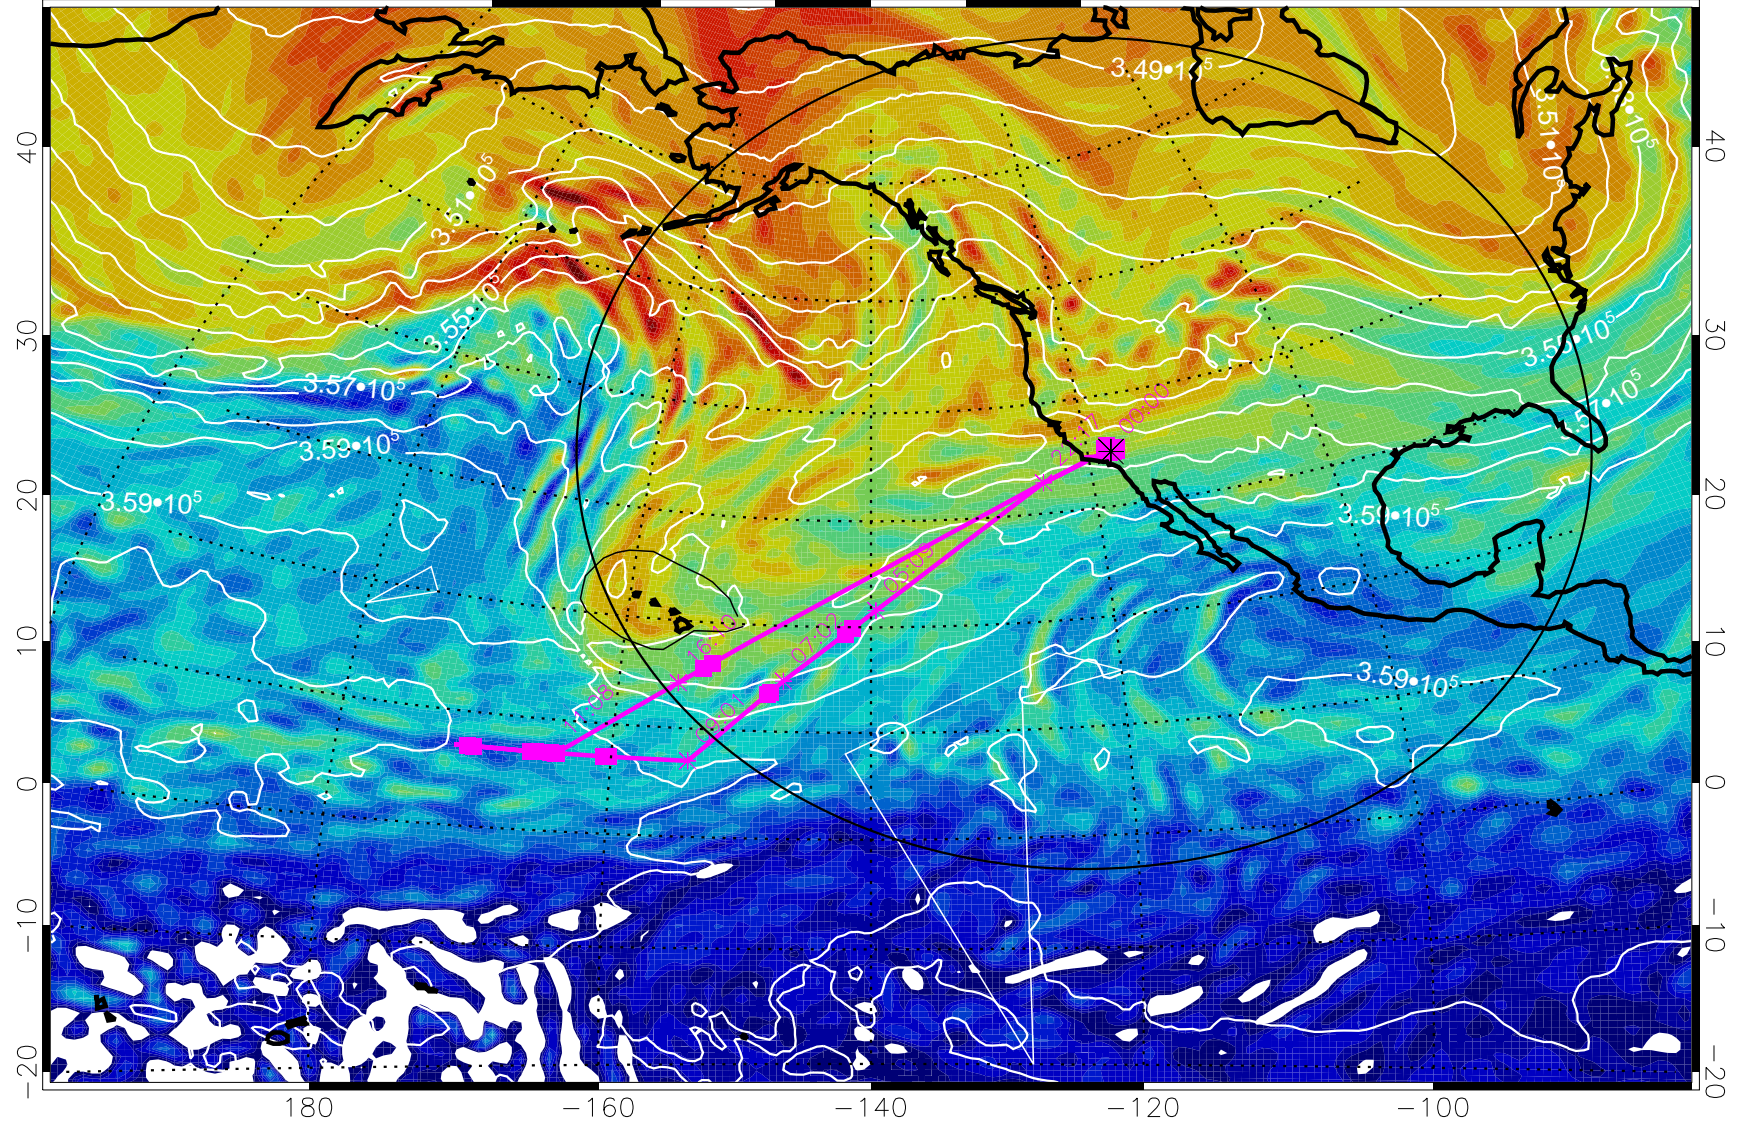

13021618, 6 hour forecast for 380K EPV

380K Montgomery Streamfunction, white

Range ring of 4055 km -- 13 hours GH round trip

13021700, 12 hour forecast for 380K EPV

160 180 -160 -140 -120 -100

380K Montgomery Streamfunction, white

Range ring of 4055 km -- 13 hours GH round trip

13021706, 18 hour forecast for 380K EPV

380K Montgomery Streamfunction, white

Range ring of 4055 km -- 13 hours GH round trip

13021712, 24 hour forecast for 380K EPV

380K Montgomery Streamfunction, white

Range ring of 4055 km -- 13 hours GH round trip

13021718, 30 hour forecast for 380K EPV

160 180 -160 -140 -120 -100

380K Montgomery Streamfunction, white

Range ring of 4055 km -- 13 hours GH round trip

13021800, 36 hour forecast for 380K EPV

380K Montgomery Streamfunction, white

Range ring of 4055 km -- 13 hours GH round trip

13021806, 42 hour forecast for 380K EPV

380K Montgomery Streamfunction, white

Range ring of 4055 km -- 13 hours GH round trip