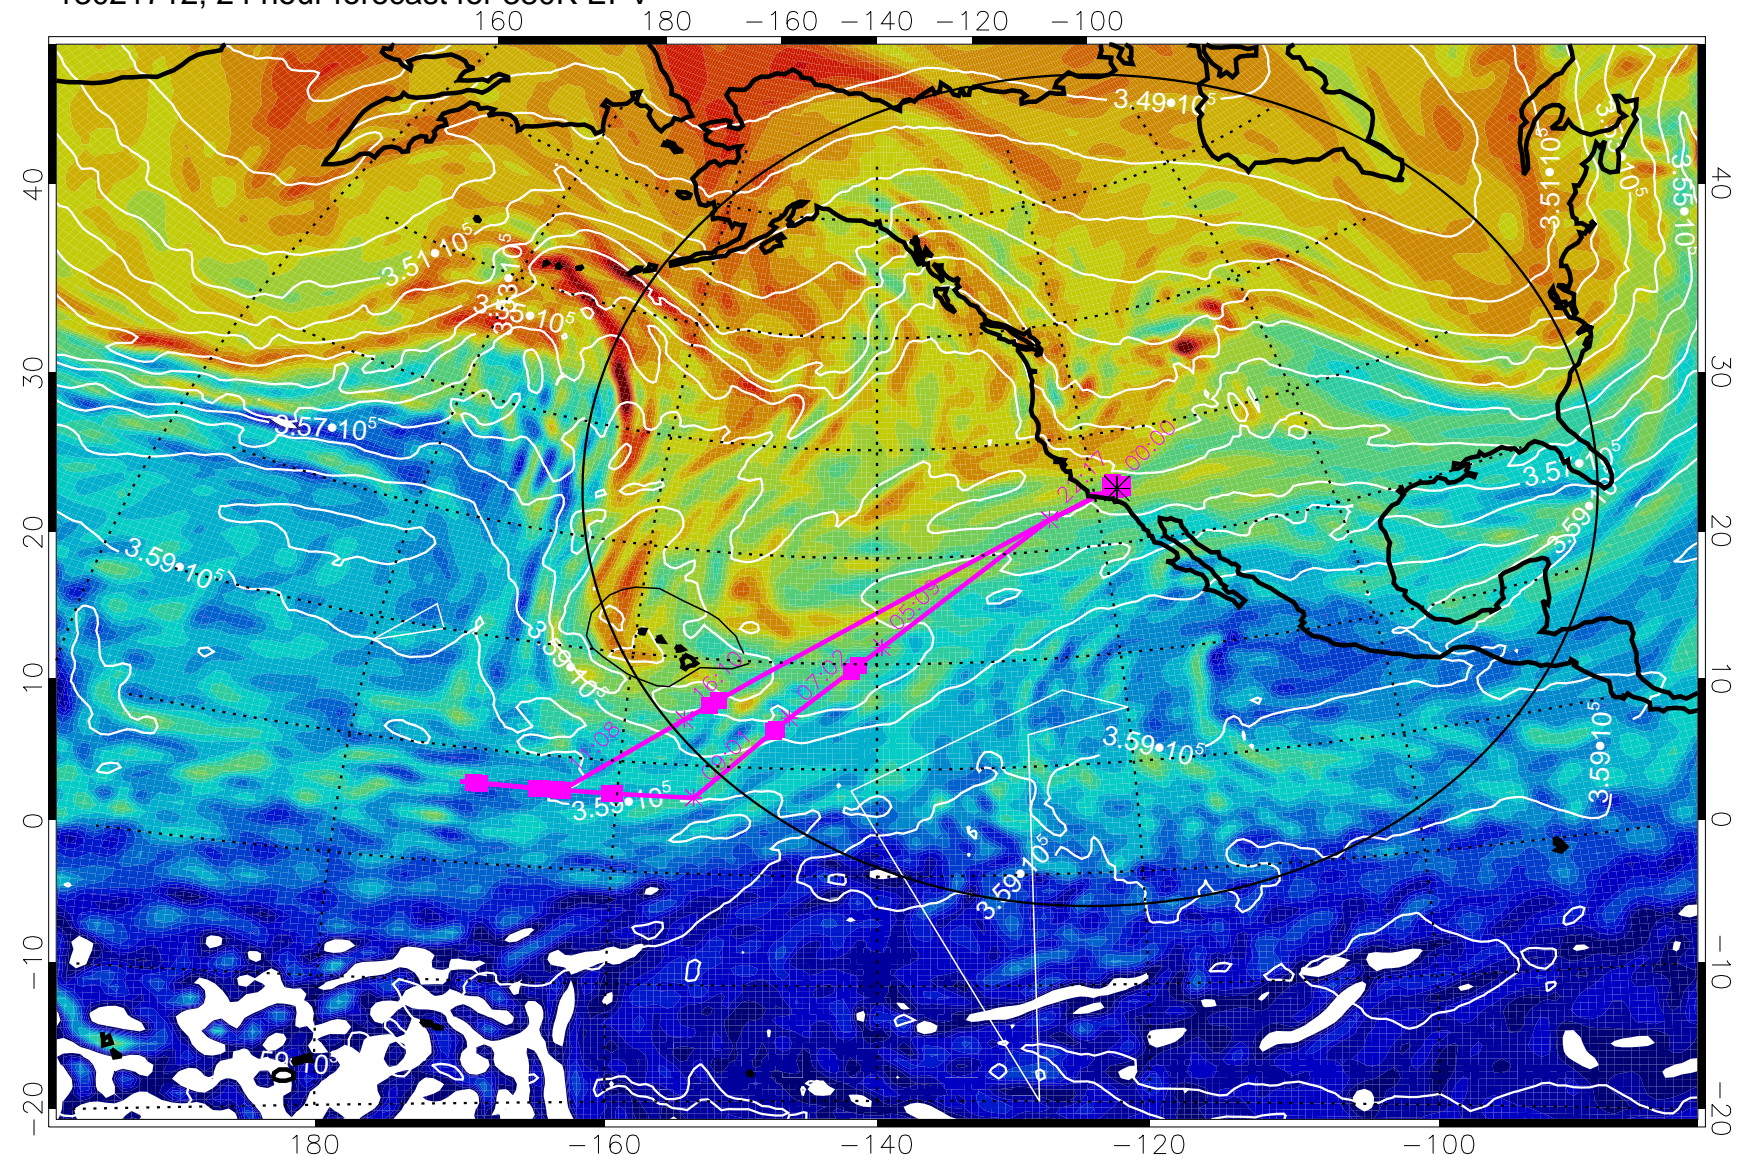

13021618, 6 hour forecast for 380K EPV

380K Montgomery Streamfunction, white

Range ring of 4055 km -- 13 hours GH round trip

13021700, 12 hour forecast for 380K EPV

160 180 -160 -140 -120 -100

380K Montgomery Streamfunction, white

Range ring of 4055 km -- 13 hours GH round trip

13021706, 18 hour forecast for 380K EPV

380K Montgomery Streamfunction, white

Range ring of 4055 km -- 13 hours GH round trip

13021712, 24 hour forecast for 380K EPV

380K Montgomery Streamfunction, white

Range ring of 4055 km -- 13 hours GH round trip

13021718, 30 hour forecast for 380K EPV

160 180 -160 -140 -120 -100

380K Montgomery Streamfunction, white

Range ring of 4055 km -- 13 hours GH round trip

13021800, 36 hour forecast for 380K EPV

380K Montgomery Streamfunction, white

Range ring of 4055 km -- 13 hours GH round trip

13021806, 42 hour forecast for 380K EPV

380K Montgomery Streamfunction, white

Range ring of 4055 km -- 13 hours GH round trip