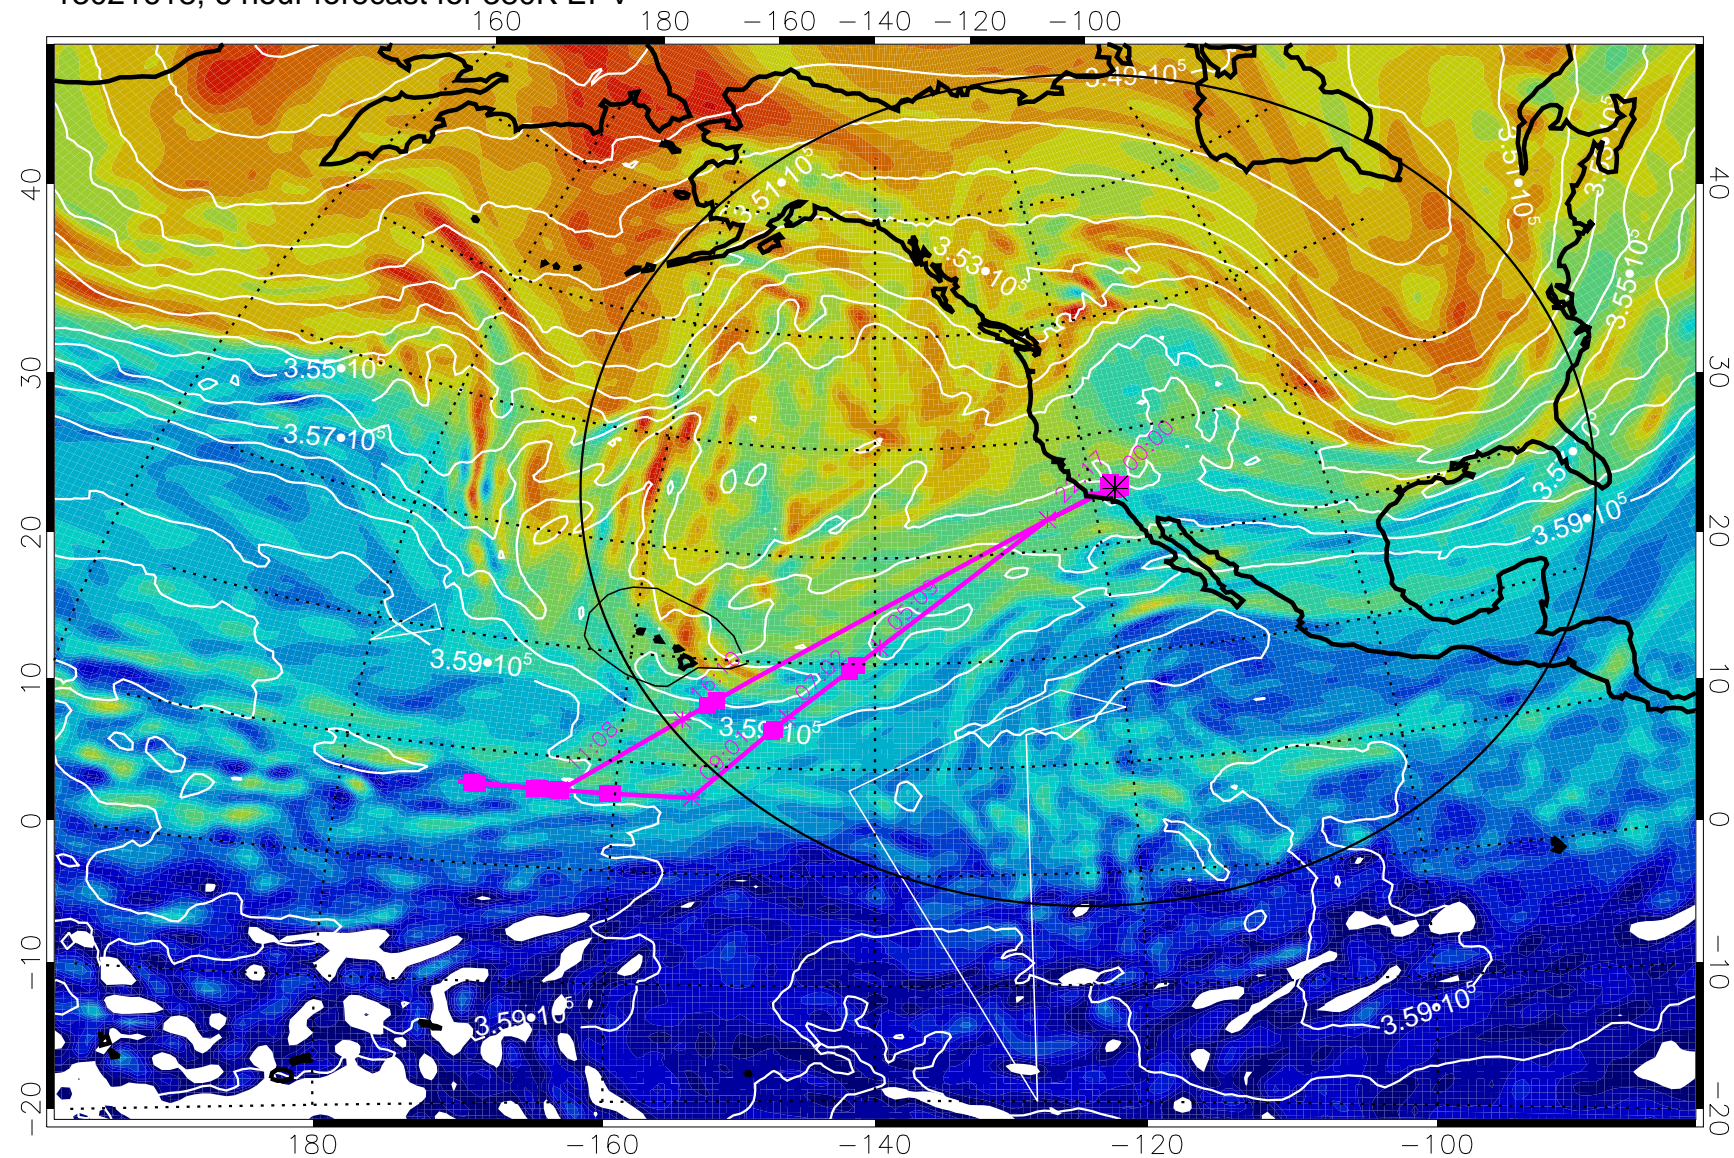

13021618, 6 hour forecast for 380K EPV

380K Montgomery Streamfunction, white

Range ring of 4055 km -- 13 hours GH round trip

13021700, 12 hour forecast for 380K EPV

160 180 -160 -140 -120 -100

380K Montgomery Streamfunction, white

Range ring of 4055 km -- 13 hours GH round trip

13021706, 18 hour forecast for 380K EPV

380K Montgomery Streamfunction, white

Range ring of 4055 km -- 13 hours GH round trip

13021712, 24 hour forecast for 380K EPV

380K Montgomery Streamfunction, white

Range ring of 4055 km -- 13 hours GH round trip

13021718, 30 hour forecast for 380K EPV

160 180 -160 -140 -120 -100

380K Montgomery Streamfunction, white

Range ring of 4055 km -- 13 hours GH round trip

13021800, 36 hour forecast for 380K EPV

380K Montgomery Streamfunction, white

Range ring of 4055 km -- 13 hours GH round trip

13021806, 42 hour forecast for 380K EPV

380K Montgomery Streamfunction, white

Range ring of 4055 km -- 13 hours GH round trip