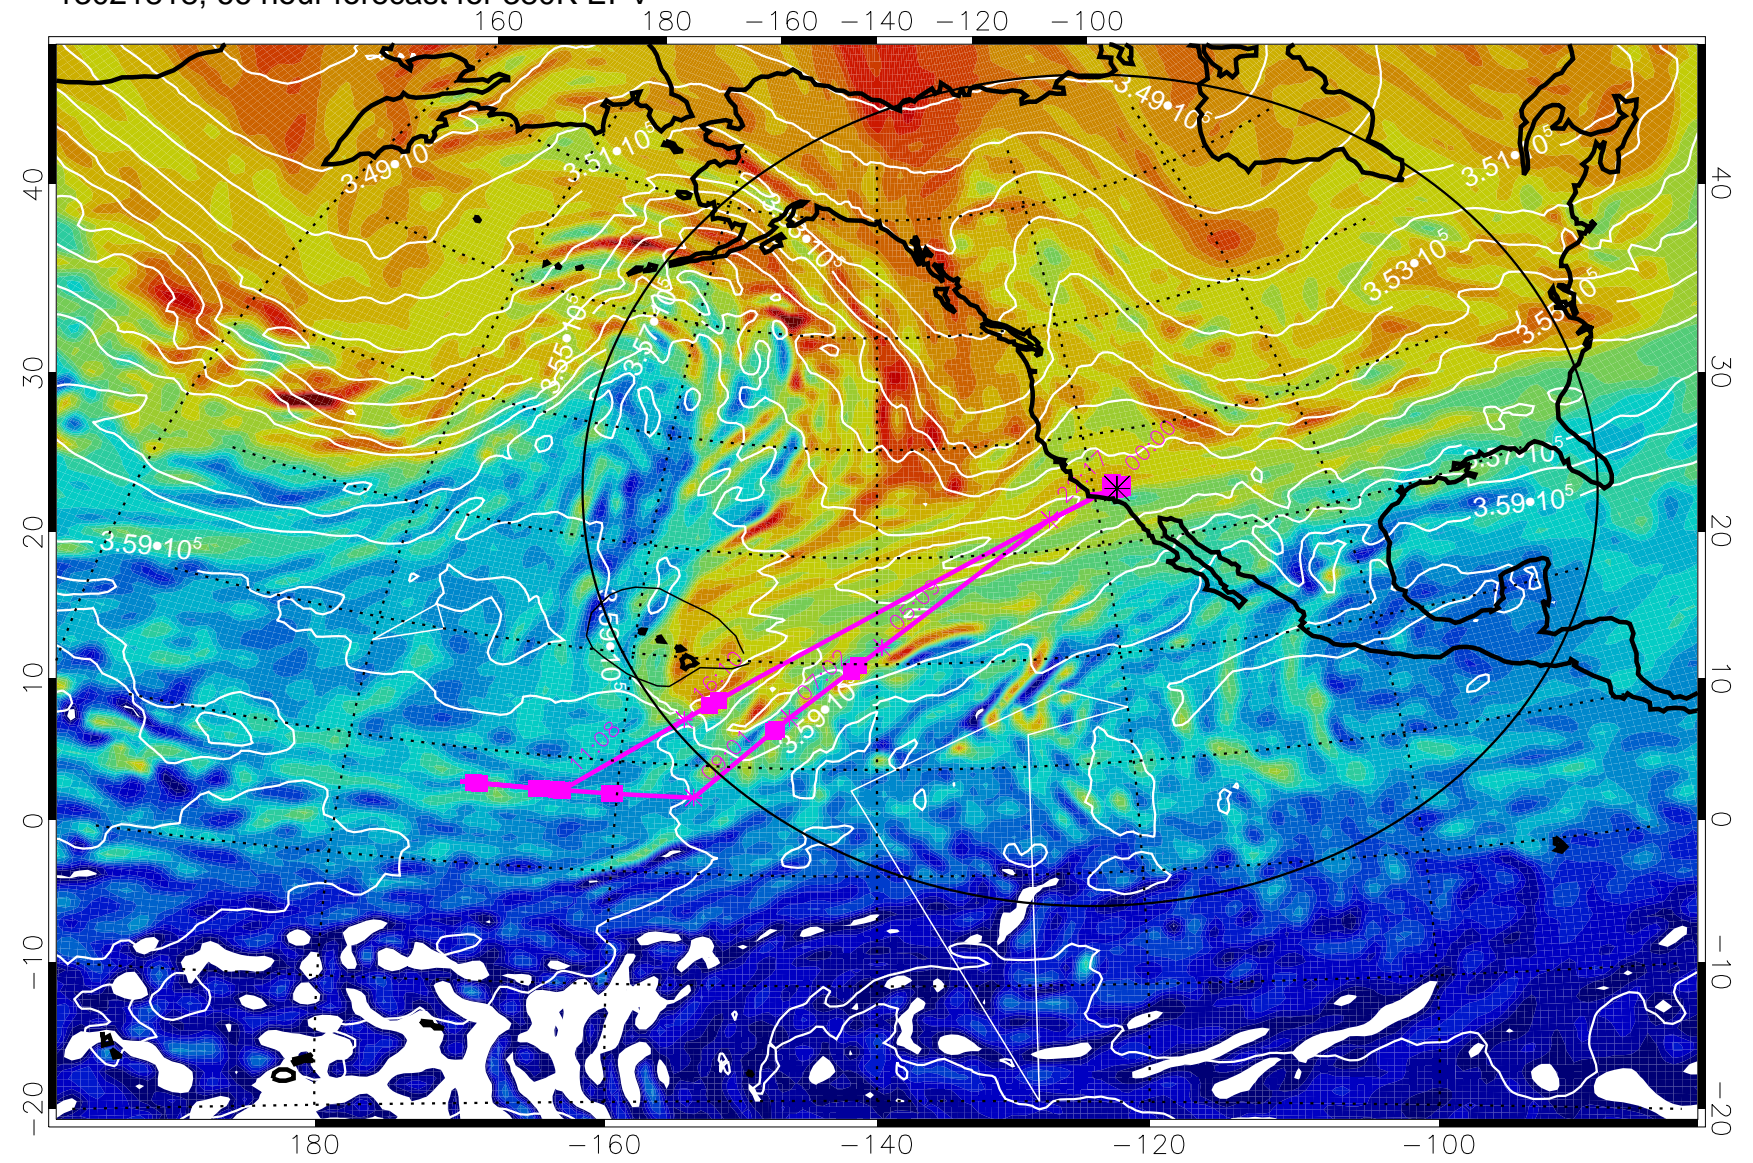

Range ring of 4055 km -- 13 hours GH round trip

13021800, 48 hour forecast for 380K EPV

380K Montgomery Streamfunction, white

Range ring of 4055 km -- 13 hours GH round trip

13021806, 54 hour forecast for 380K EPV

380K Montgomery Streamfunction, white

Range ring of 4055 km -- 13 hours GH round trip

13021812, 60 hour forecast for 380K EPV

380K Montgomery Streamfunction, white

Range ring of 4055 km -- 13 hours GH round trip

13021818, 66 hour forecast for 380K EPV

380K Montgomery Streamfunction, white

Range ring of 4055 km -- 13 hours GH round trip

13021900, 72 hour forecast for 380K EPV

380K Montgomery Streamfunction, white

Range ring of 4055 km -- 13 hours GH round trip

13021906, 78 hour forecast for 380K EPV

160 180 -160 -140 -120 -100

40 40
30 30
20 20
10 10
0 0
-10 -10
-20 -20

180 -160 -140 -120 -100

380K Montgomery Streamfunction, white

Range ring of 4055 km -- 13 hours GH round trip