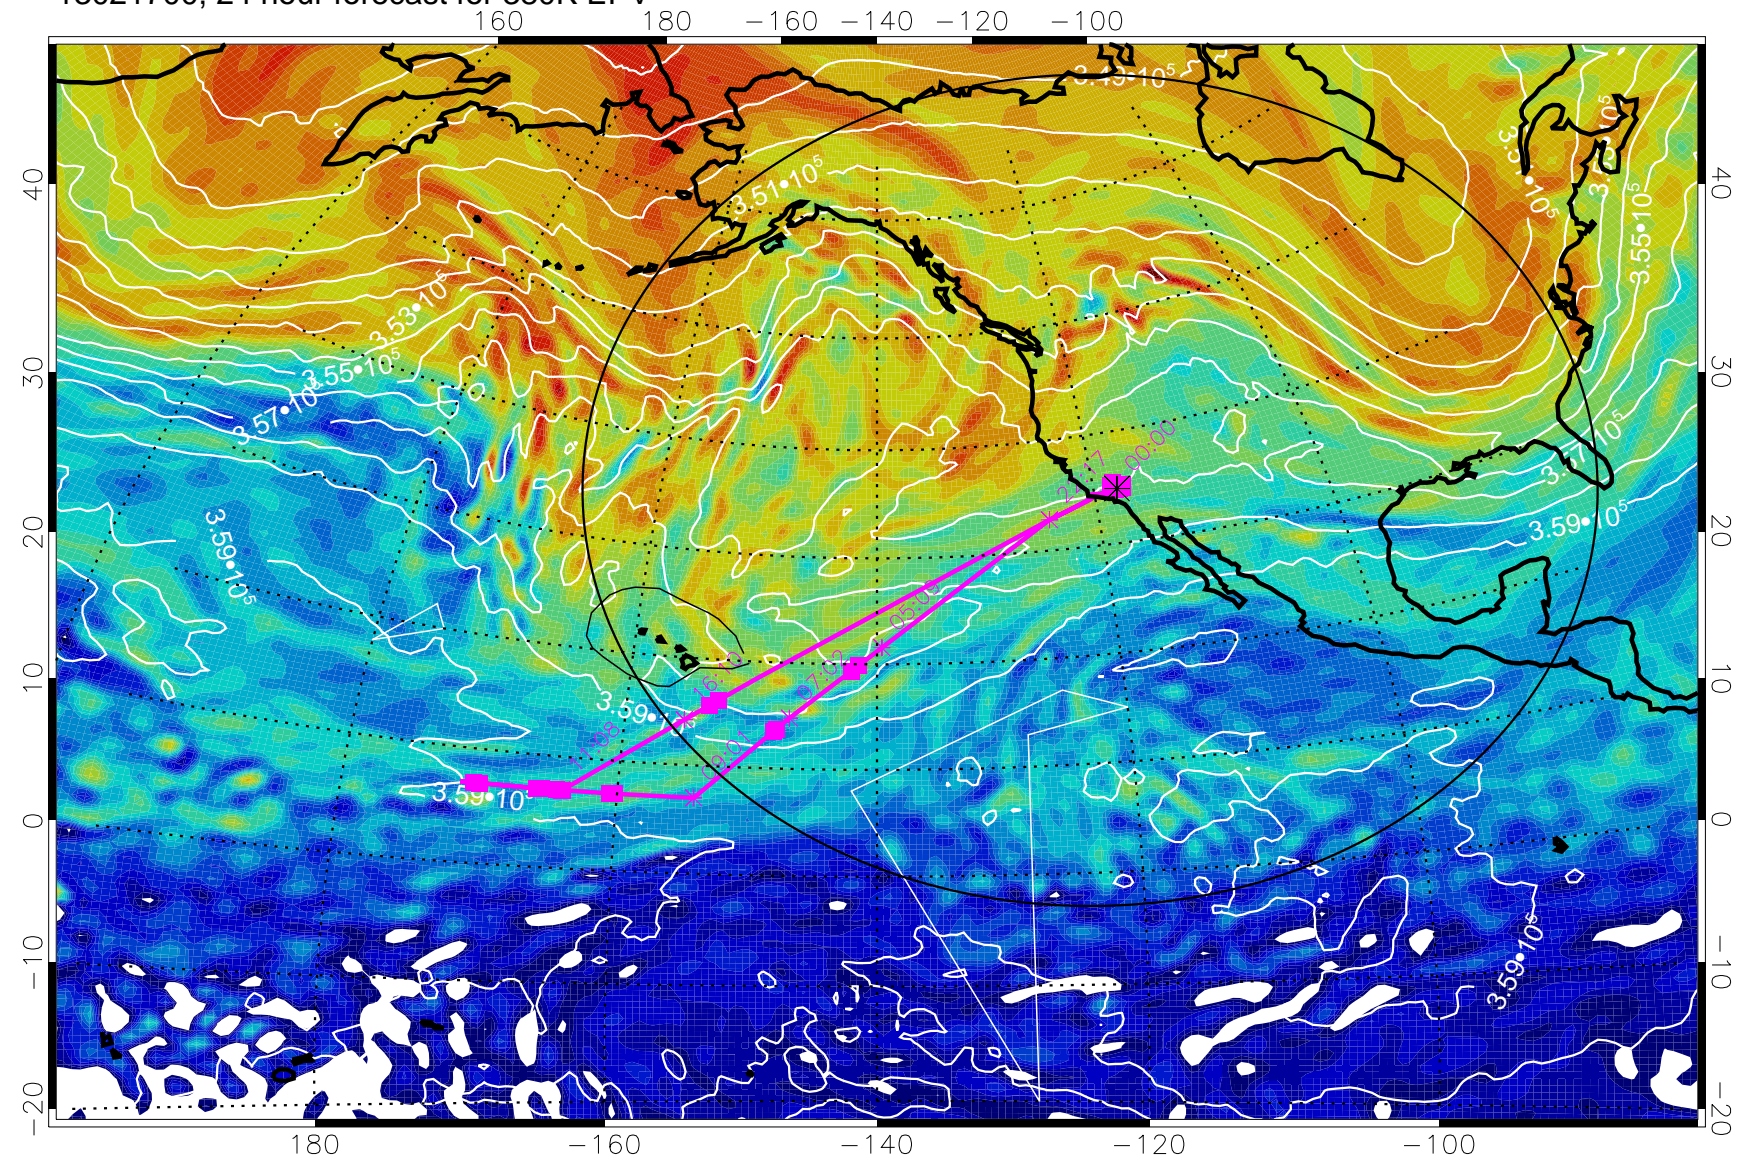

13021612, 12 hour forecast for 380K EPV

380K Montgomery Streamfunction, white

Range ring of 4055 km -- 13 hours GH round trip

13021618, 18 hour forecast for 380K EPV

380K Montgomery Streamfunction, white

Range ring of 4055 km -- 13 hours GH round trip

13021700, 24 hour forecast for 380K EPV

380K Montgomery Streamfunction, white

Range ring of 4055 km -- 13 hours GH round trip

13021706, 30 hour forecast for 380K EPV

380K Montgomery Streamfunction, white

Range ring of 4055 km -- 13 hours GH round trip

13021712, 36 hour forecast for 380K EPV

380K Montgomery Streamfunction, white

Range ring of 4055 km -- 13 hours GH round trip

13021718, 42 hour forecast for 380K EPV

160 180 -160 -140 -120 -100

380K Montgomery Streamfunction, white

Range ring of 4055 km -- 13 hours GH round trip

13021800, 48 hour forecast for 380K EPV

380K Montgomery Streamfunction, white

Range ring of 4055 km -- 13 hours GH round trip

13021806, 54 hour forecast for 380K EPV