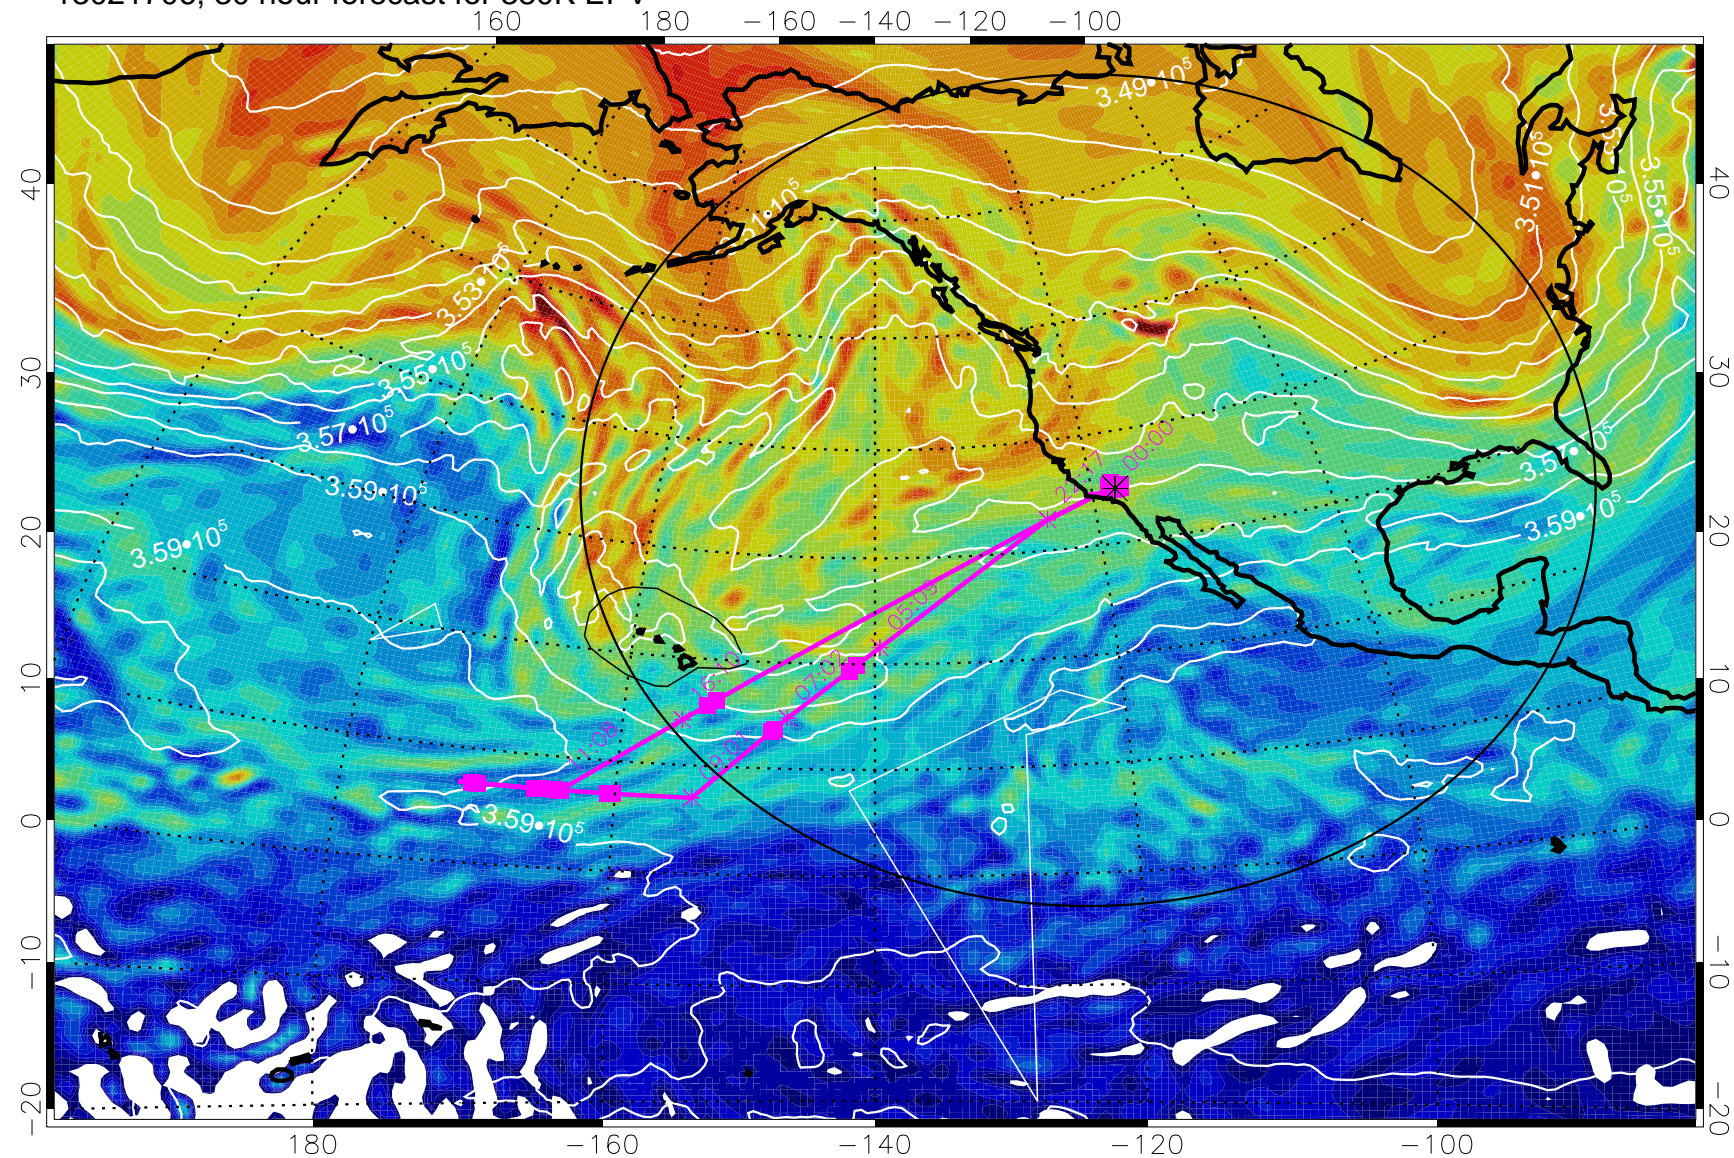

13021700, 24 hour forecast for 380K EPV

380K Montgomery Streamfunction, white

Range ring of 4055 km -- 13 hours GH round trip

13021706, 30 hour forecast for 380K EPV

380K Montgomery Streamfunction, white

Range ring of 4055 km -- 13 hours GH round trip

13021712, 36 hour forecast for 380K EPV

380K Montgomery Streamfunction, white

Range ring of 4055 km -- 13 hours GH round trip

13021718, 42 hour forecast for 380K EPV

160 180 -160 -140 -120 -100

380K Montgomery Streamfunction, white

Range ring of 4055 km -- 13 hours GH round trip

13021800, 48 hour forecast for 380K EPV

380K Montgomery Streamfunction, white

Range ring of 4055 km -- 13 hours GH round trip

13021806, 54 hour forecast for 380K EPV

380K Montgomery Streamfunction, white

Range ring of 4055 km -- 13 hours GH round trip

13021812, 60 hour forecast for 380K EPV

380K Montgomery Streamfunction, white

Range ring of 4055 km -- 13 hours GH round trip