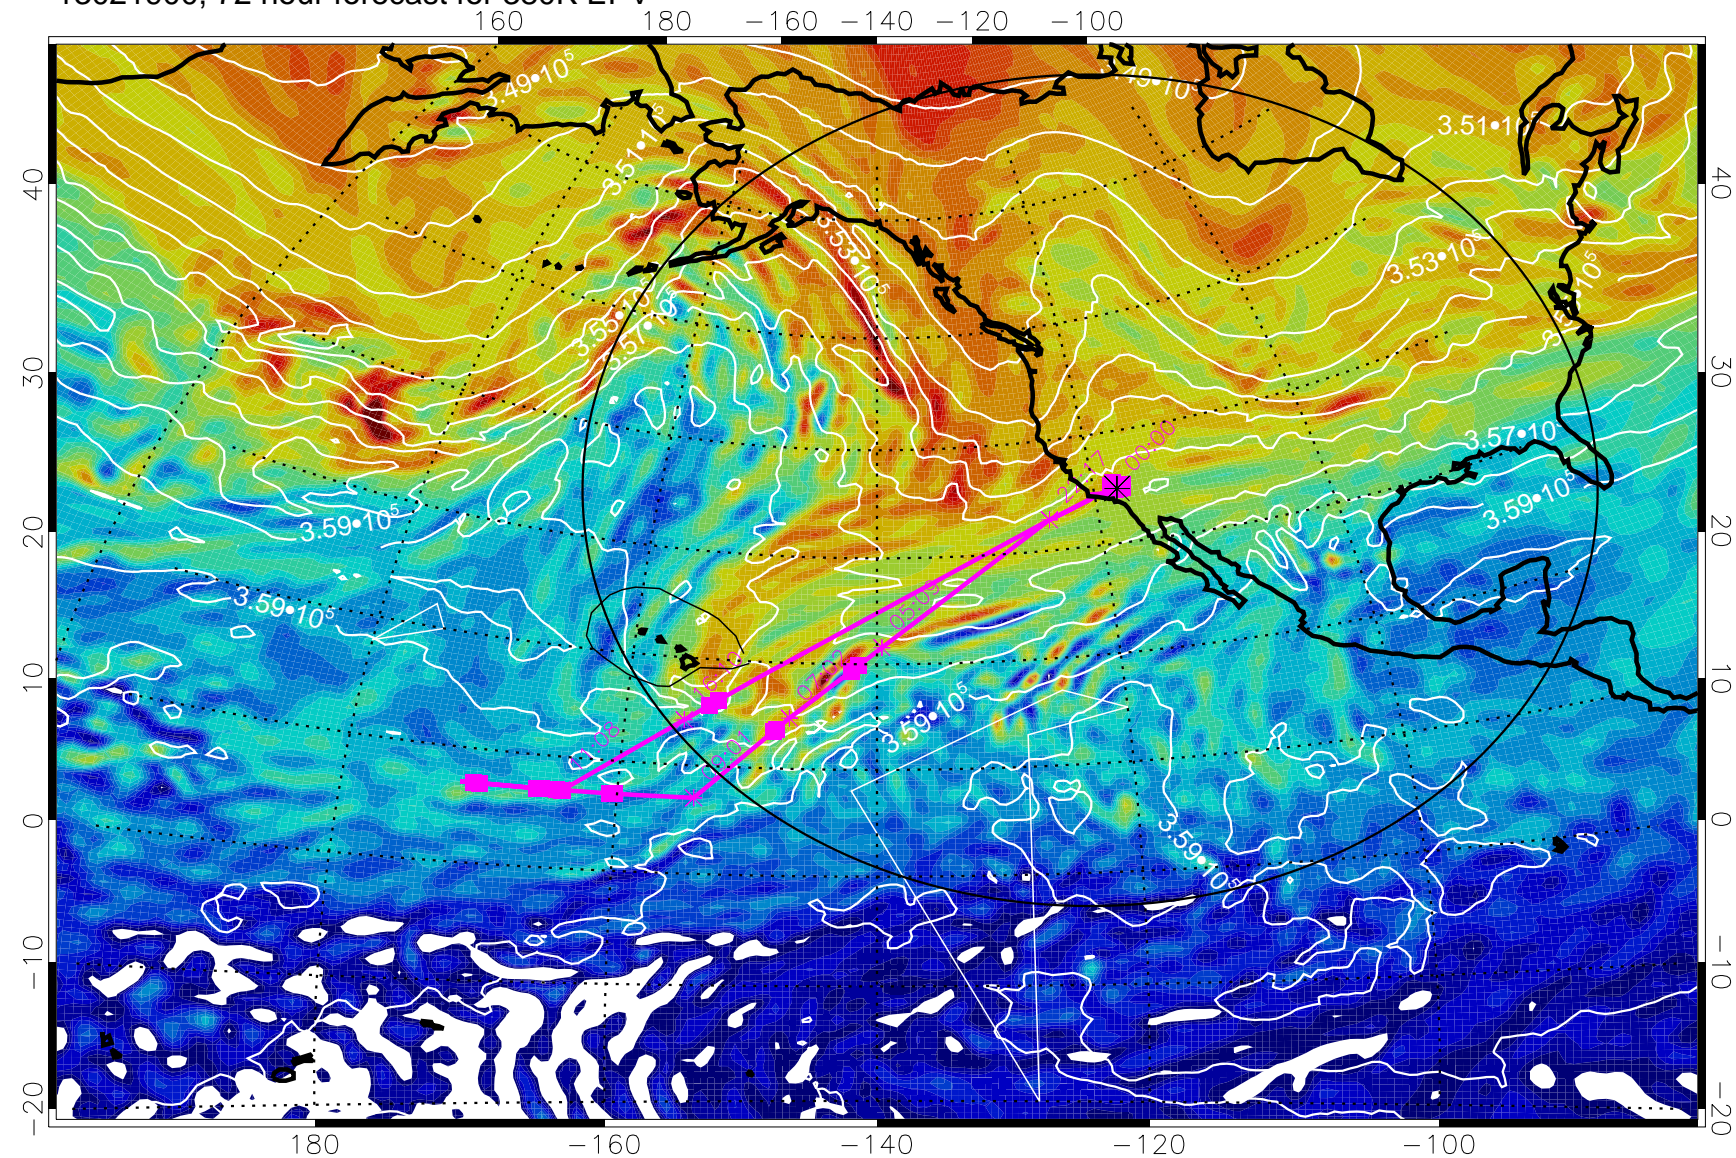

Range ring of 4055 km -- 13 hours GH round trip

13021800, 48 hour forecast for 380K EPV

380K Montgomery Streamfunction, white

Range ring of 4055 km -- 13 hours GH round trip

13021806, 54 hour forecast for 380K EPV

380K Montgomery Streamfunction, white

Range ring of 4055 km -- 13 hours GH round trip

13021812, 60 hour forecast for 380K EPV

380K Montgomery Streamfunction, white

Range ring of 4055 km -- 13 hours GH round trip

13021818, 66 hour forecast for 380K EPV

380K Montgomery Streamfunction, white

Range ring of 4055 km -- 13 hours GH round trip

13021900, 72 hour forecast for 380K EPV

380K Montgomery Streamfunction, white

Range ring of 4055 km -- 13 hours GH round trip

13021906, 78 hour forecast for 380K EPV

160 180 -160 -140 -120 -100

40 40
30 30
20 20
10 10
0 0
-10 -10
-20 -20

180 -160 -140 -120 -100

380K Montgomery Streamfunction, white

Range ring of 4055 km -- 13 hours GH round trip