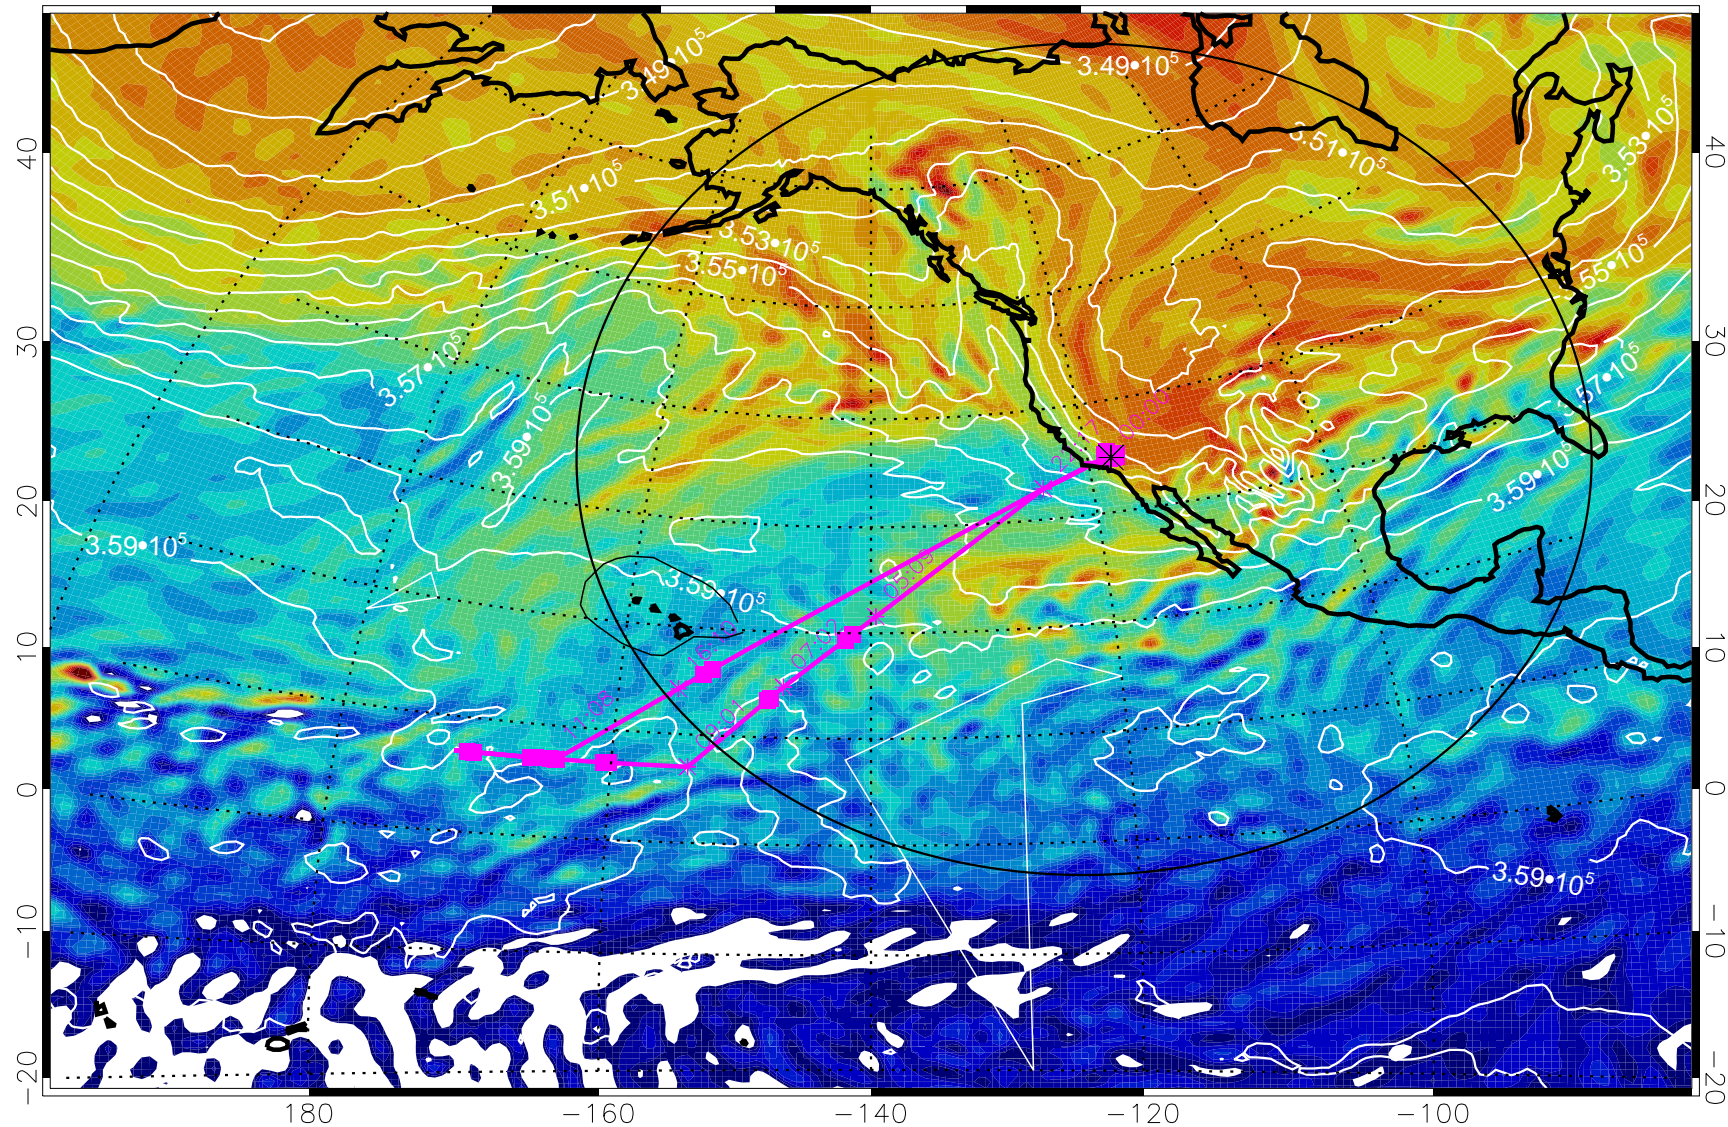

380K Montgomery Streamfunction, white

Range ring of 4055 km -- 13 hours GH round trip

13022012, 108 hour forecast for 380K EPV

160 180 -160 -140 -120 -100

380K Montgomery Streamfunction, white

Range ring of 4055 km -- 13 hours GH round trip

13022018, 114 hour forecast for 380K EPV

160 180 -160 -140 -120 -100

380K Montgomery Streamfunction, white

Range ring of 4055 km -- 13 hours GH round trip

13022100, 120 hour forecast for 380K EPV

160 180 -160 -140 -120 -100

380K Montgomery Streamfunction, white

Range ring of 4055 km -- 13 hours GH round trip