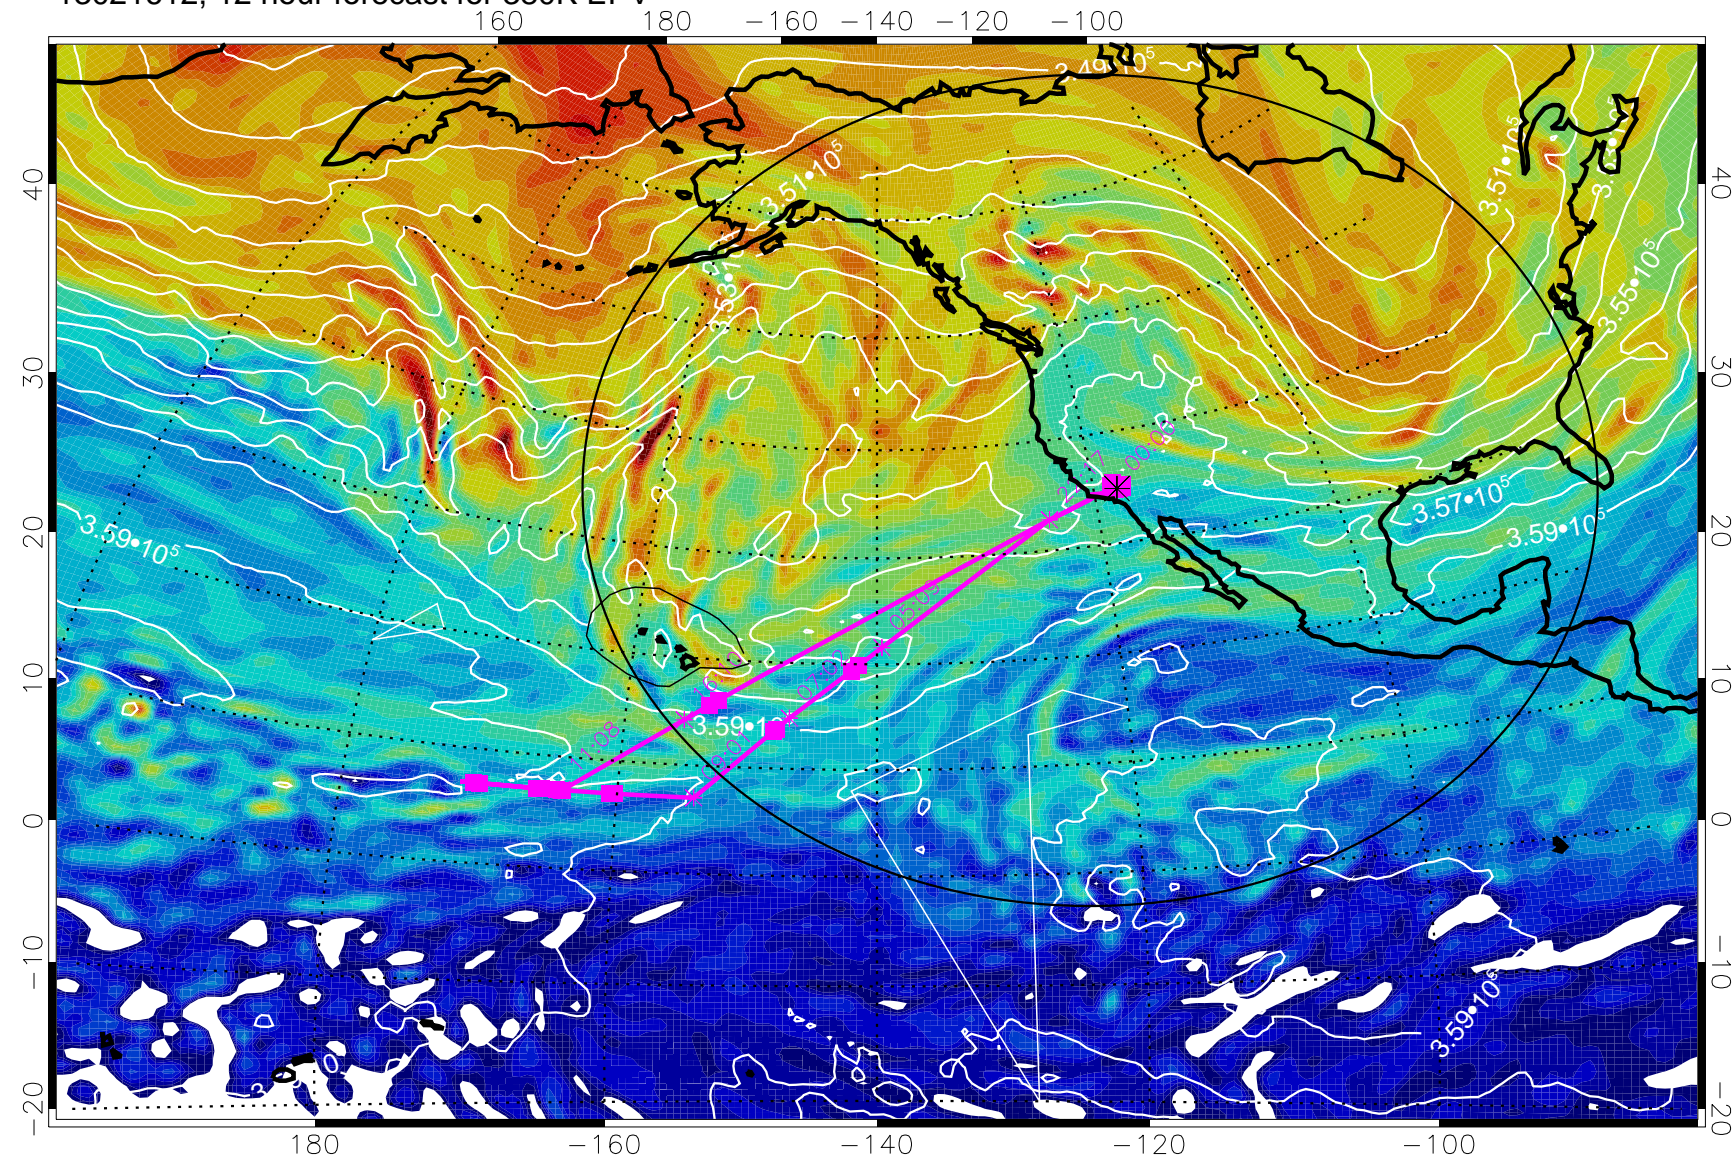

13021612, 12 hour forecast for 380K EPV

380K Montgomery Streamfunction, white

Range ring of 4055 km -- 13 hours GH round trip

13021618, 18 hour forecast for 380K EPV

380K Montgomery Streamfunction, white

Range ring of 4055 km -- 13 hours GH round trip

13021700, 24 hour forecast for 380K EPV

380K Montgomery Streamfunction, white

Range ring of 4055 km -- 13 hours GH round trip

13021706, 30 hour forecast for 380K EPV

380K Montgomery Streamfunction, white

Range ring of 4055 km -- 13 hours GH round trip

13021712, 36 hour forecast for 380K EPV

380K Montgomery Streamfunction, white

Range ring of 4055 km -- 13 hours GH round trip

13021718, 42 hour forecast for 380K EPV

160 180 -160 -140 -120 -100

380K Montgomery Streamfunction, white

Range ring of 4055 km -- 13 hours GH round trip

13021800, 48 hour forecast for 380K EPV

380K Montgomery Streamfunction, white

Range ring of 4055 km -- 13 hours GH round trip

13021806, 54 hour forecast for 380K EPV