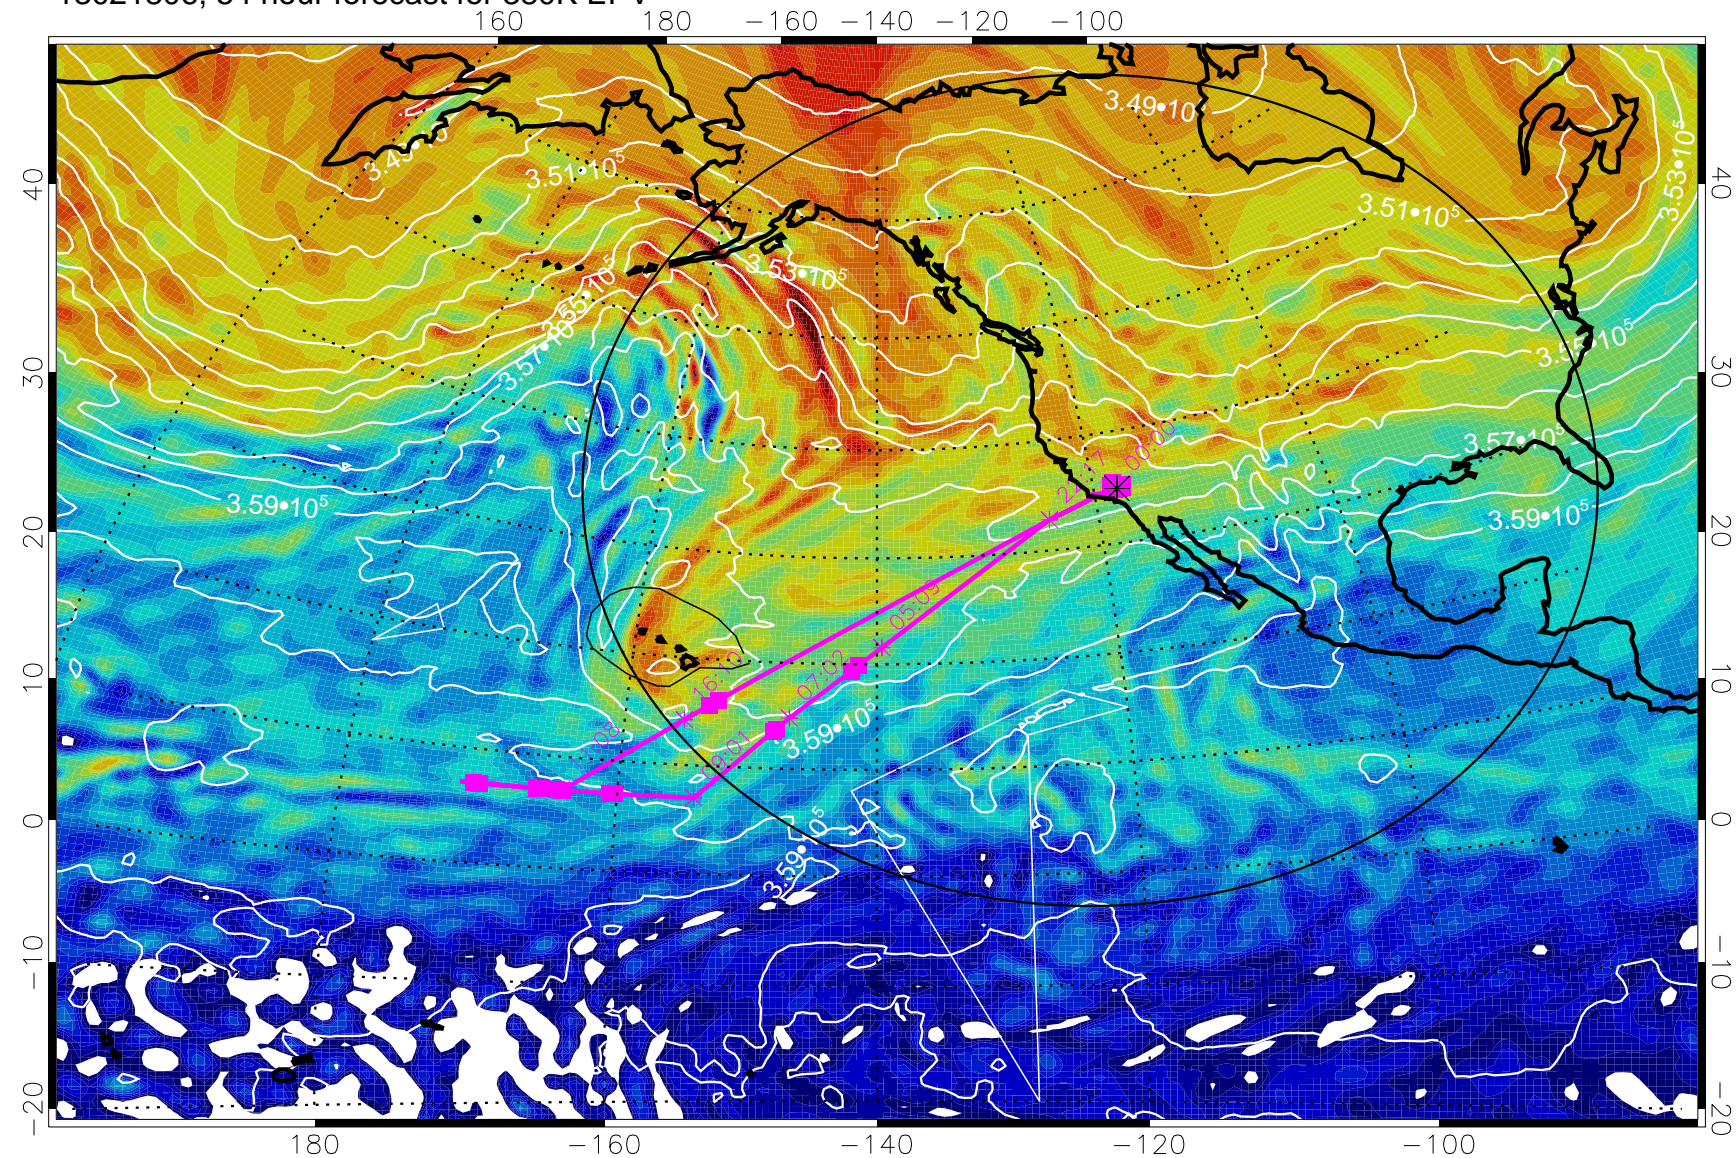

13021712, 36 hour forecast for 380K EPV

380K Montgomery Streamfunction, white

Range ring of 4055 km -- 13 hours GH round trip

13021718, 42 hour forecast for 380K EPV

160 180 -160 -140 -120 -100

380K Montgomery Streamfunction, white

Range ring of 4055 km -- 13 hours GH round trip

13021800, 48 hour forecast for 380K EPV

380K Montgomery Streamfunction, white

Range ring of 4055 km -- 13 hours GH round trip

13021806, 54 hour forecast for 380K EPV

380K Montgomery Streamfunction, white

Range ring of 4055 km -- 13 hours GH round trip

13021812, 60 hour forecast for 380K EPV

380K Montgomery Streamfunction, white

Range ring of 4055 km -- 13 hours GH round trip

13021818, 66 hour forecast for 380K EPV

380K Montgomery Streamfunction, white

Range ring of 4055 km -- 13 hours GH round trip

13021900, 72 hour forecast for 380K EPV

380K Montgomery Streamfunction, white

Range ring of 4055 km -- 13 hours GH round trip