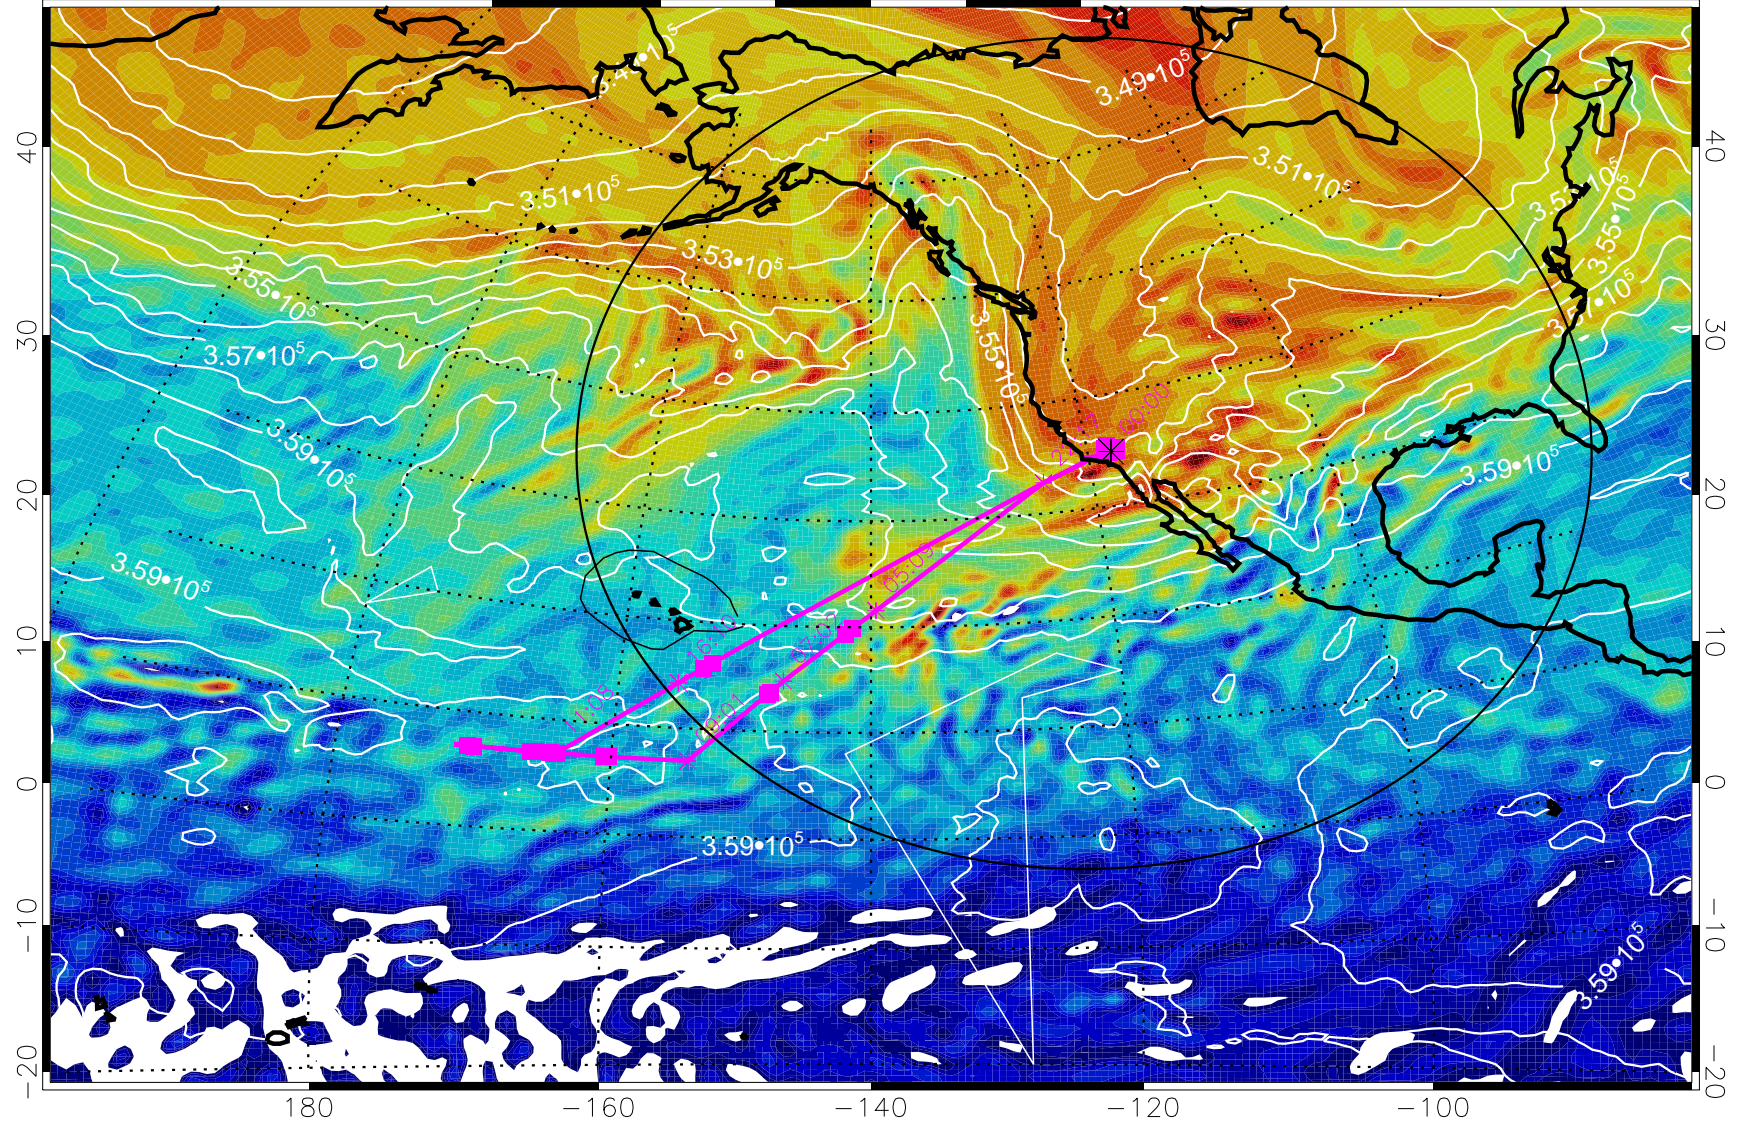

13021912, 84 hour forecast for 380K EPV

380K Montgomery Streamfunction, white

Range ring of 4055 km -- 13 hours GH round trip

13021918, 90 hour forecast for 380K EPV

380K Montgomery Streamfunction, white

Range ring of 4055 km -- 13 hours GH round trip

13022000, 96 hour forecast for 380K EPV

160 180 -160 -140 -120 -100

380K Montgomery Streamfunction, white

Range ring of 4055 km -- 13 hours GH round trip

13022006, 102 hour forecast for 380K EPV

160 180 -160 -140 -120 -100

380K Montgomery Streamfunction, white

Range ring of 4055 km -- 13 hours GH round trip

13022012, 108 hour forecast for 380K EPV

160 180 -160 -140 -120 -100

380K Montgomery Streamfunction, white

Range ring of 4055 km -- 13 hours GH round trip

13022018, 114 hour forecast for 380K EPV

160 180 -160 -140 -120 -100

380K Montgomery Streamfunction, white

Range ring of 4055 km -- 13 hours GH round trip

13022100, 120 hour forecast for 380K EPV

160 180 -160 -140 -120 -100