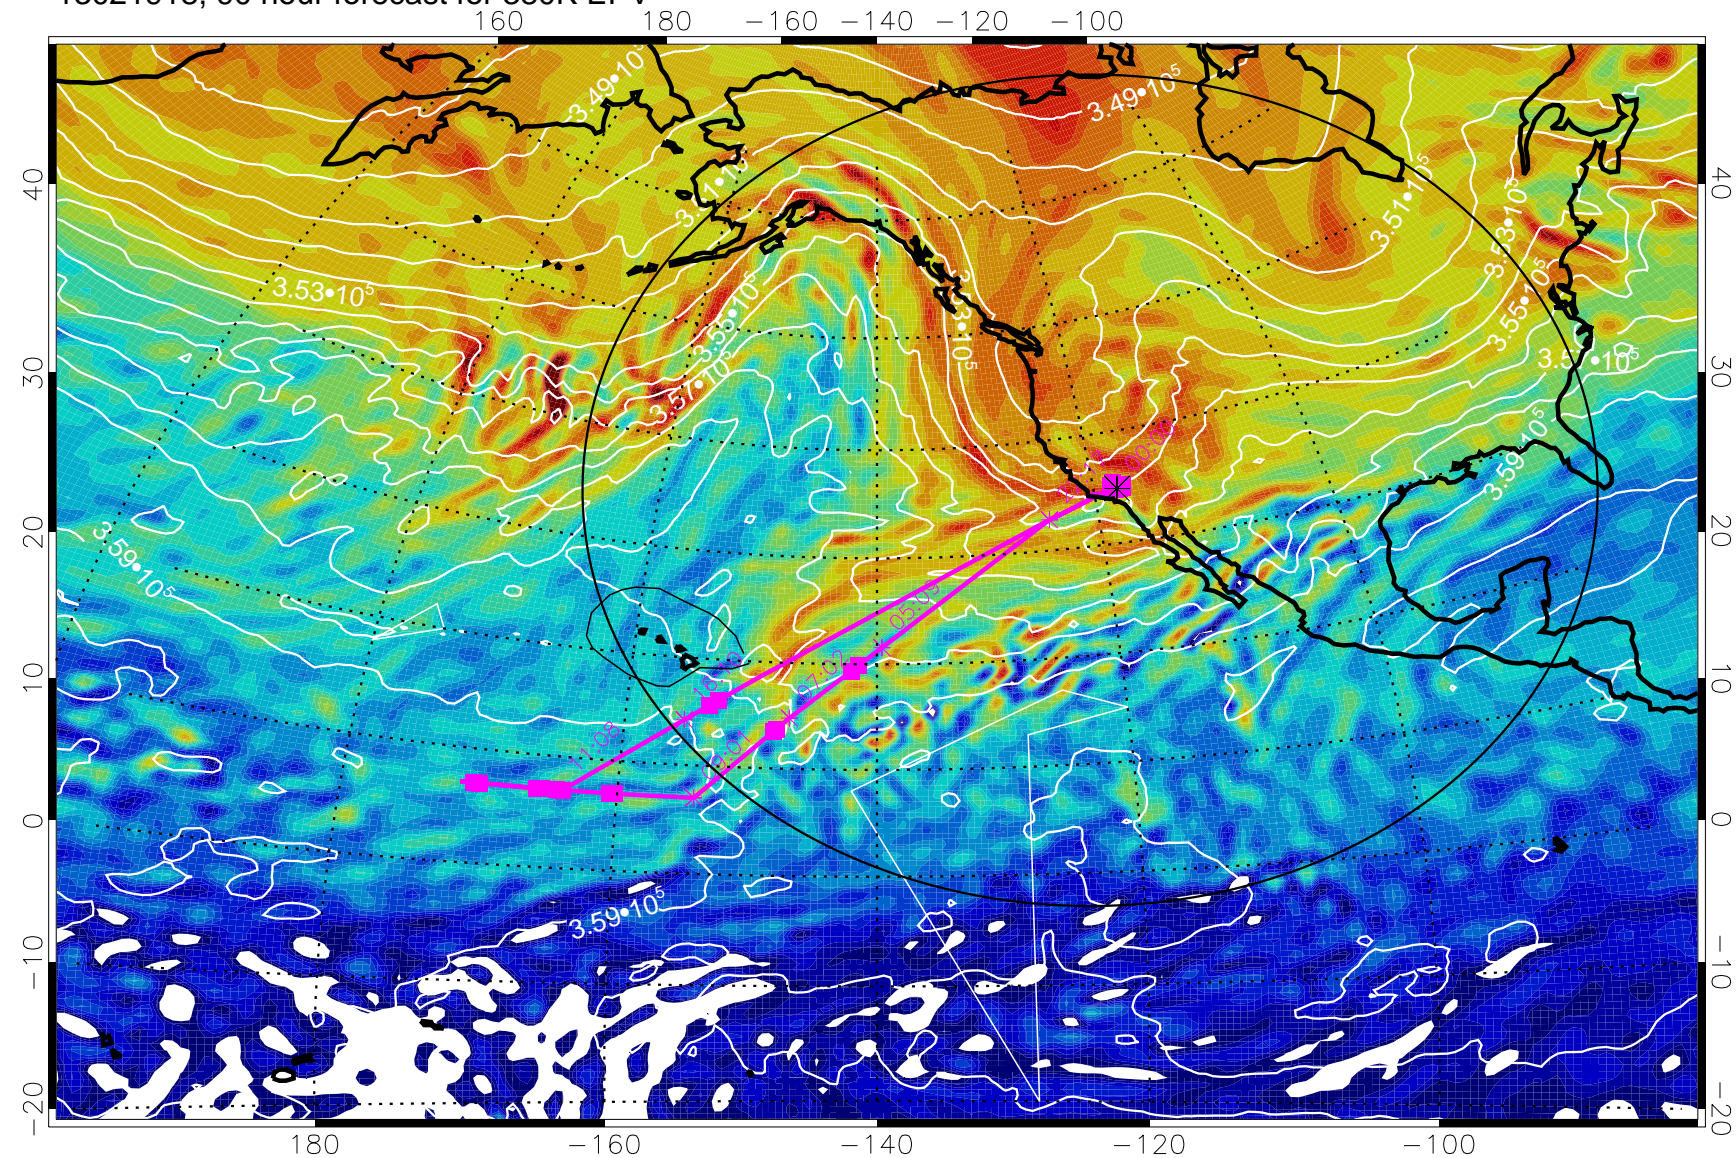

13021818, 66 hour forecast for 380K EPV

380K Montgomery Streamfunction, white

Range ring of 4055 km -- 13 hours GH round trip

13021900, 72 hour forecast for 380K EPV

380K Montgomery Streamfunction, white

Range ring of 4055 km -- 13 hours GH round trip

13021906, 78 hour forecast for 380K EPV

160 180 -160 -140 -120 -100

40 40
30 30
20 20
10 10
0 0
-10 -10
-20 -20

180 -160 -140 -120 -100

380K Montgomery Streamfunction, white

Range ring of 4055 km -- 13 hours GH round trip

13021912, 84 hour forecast for 380K EPV

380K Montgomery Streamfunction, white

Range ring of 4055 km -- 13 hours GH round trip

13021918, 90 hour forecast for 380K EPV

380K Montgomery Streamfunction, white

Range ring of 4055 km -- 13 hours GH round trip

13022000, 96 hour forecast for 380K EPV

160 180 -160 -140 -120 -100

380K Montgomery Streamfunction, white

Range ring of 4055 km -- 13 hours GH round trip

13022006, 102 hour forecast for 380K EPV

160 180 -160 -140 -120 -100