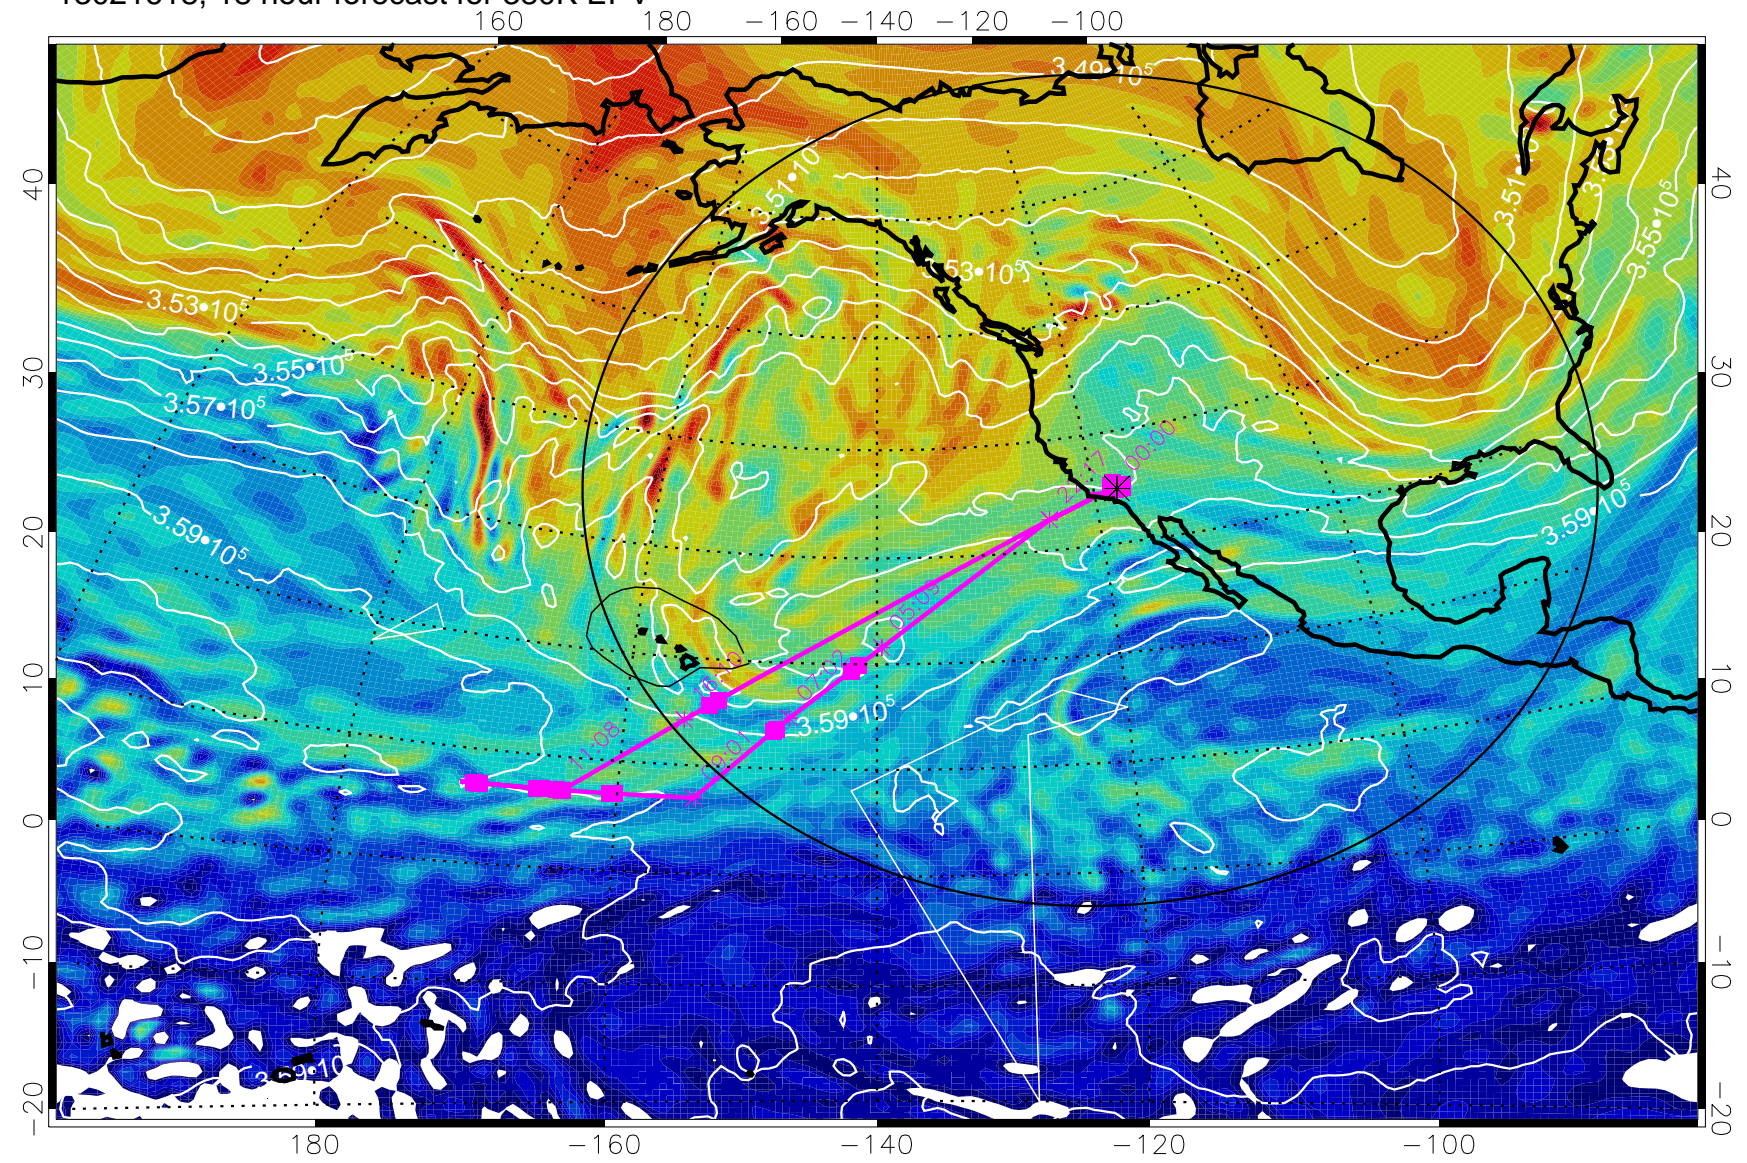

13021612, 12 hour forecast for 380K EPV

380K Montgomery Streamfunction, white

Range ring of 4055 km -- 13 hours GH round trip

13021618, 18 hour forecast for 380K EPV

380K Montgomery Streamfunction, white

Range ring of 4055 km -- 13 hours GH round trip

13021700, 24 hour forecast for 380K EPV

380K Montgomery Streamfunction, white

Range ring of 4055 km -- 13 hours GH round trip

13021706, 30 hour forecast for 380K EPV

380K Montgomery Streamfunction, white

Range ring of 4055 km -- 13 hours GH round trip

13021712, 36 hour forecast for 380K EPV

380K Montgomery Streamfunction, white

Range ring of 4055 km -- 13 hours GH round trip

13021718, 42 hour forecast for 380K EPV

160 180 -160 -140 -120 -100

380K Montgomery Streamfunction, white

Range ring of 4055 km -- 13 hours GH round trip

13021800, 48 hour forecast for 380K EPV

380K Montgomery Streamfunction, white

Range ring of 4055 km -- 13 hours GH round trip

13021806, 54 hour forecast for 380K EPV