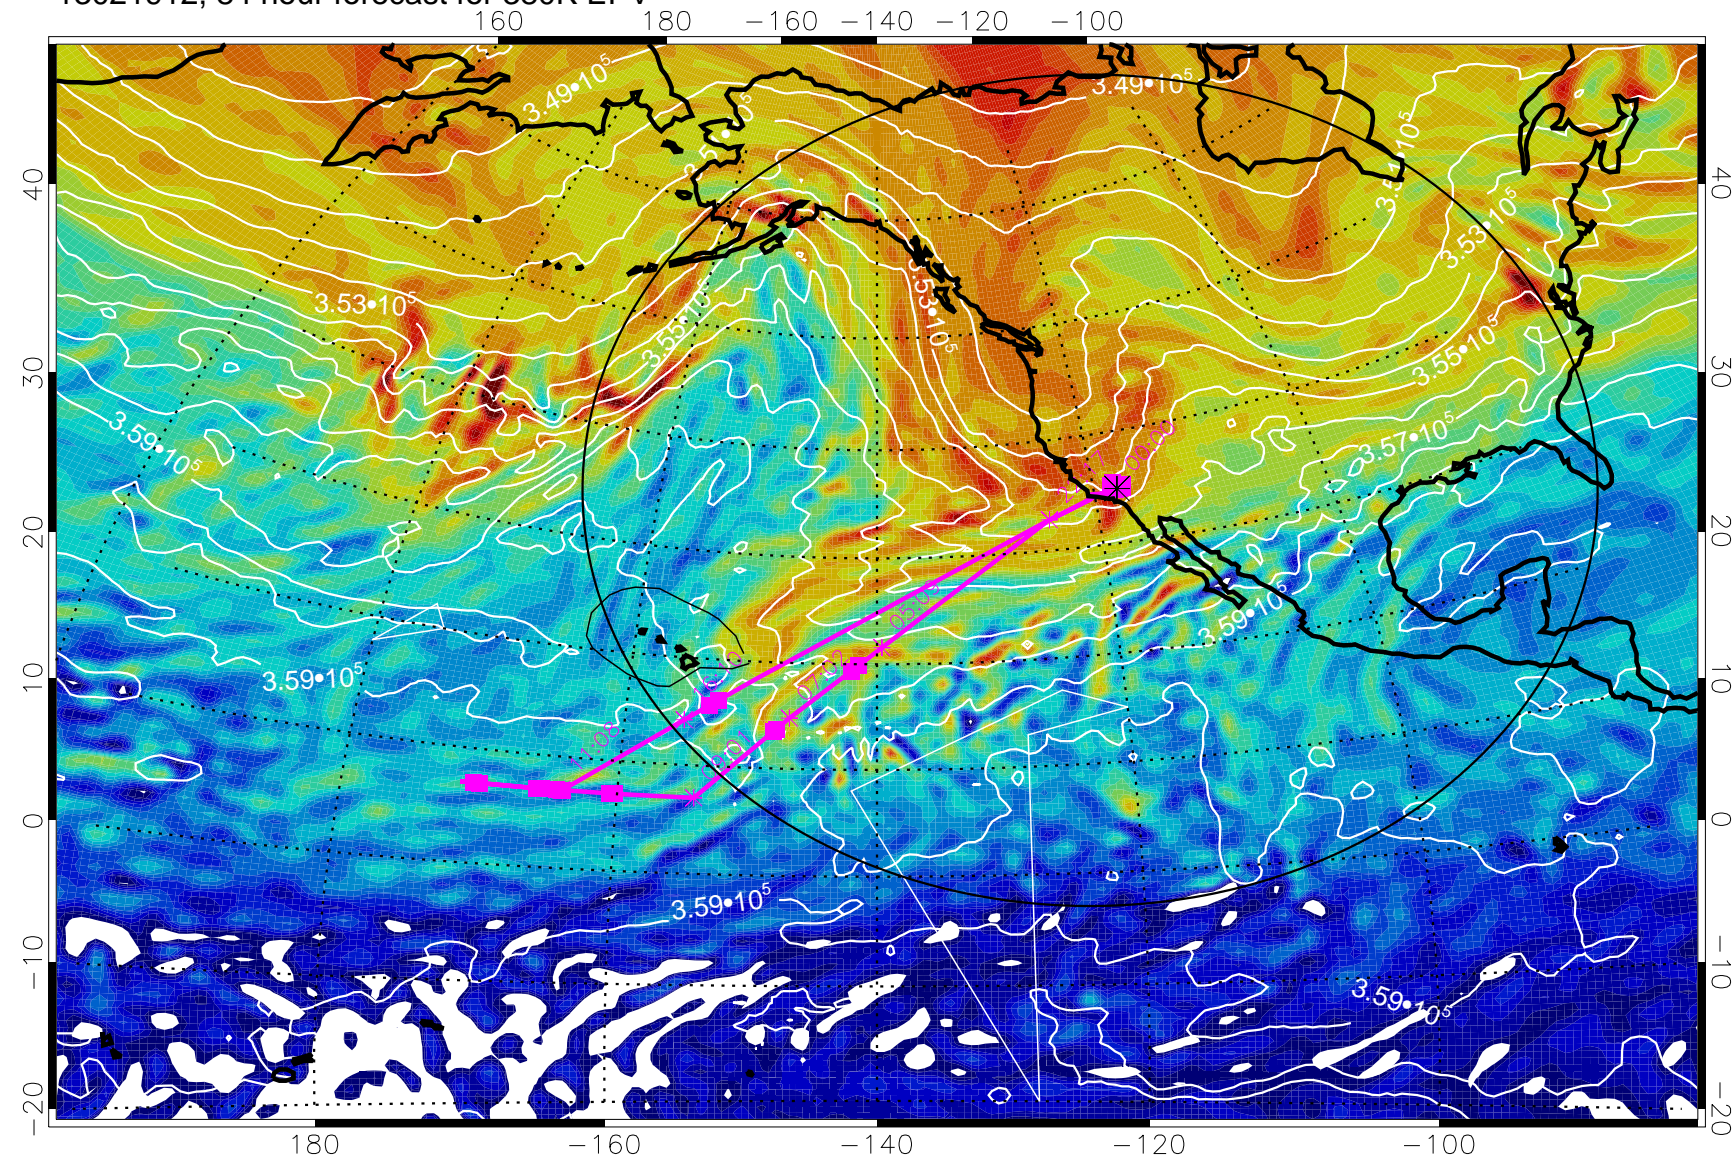

13021818, 66 hour forecast for 380K EPV

380K Montgomery Streamfunction, white

Range ring of 4055 km -- 13 hours GH round trip

13021900, 72 hour forecast for 380K EPV

380K Montgomery Streamfunction, white

Range ring of 4055 km -- 13 hours GH round trip

13021906, 78 hour forecast for 380K EPV

160 180 -160 -140 -120 -100

40 40
30 30
20 20
10 10
0 0
-10 -10
-20 -20

180 -160 -140 -120 -100

380K Montgomery Streamfunction, white

Range ring of 4055 km -- 13 hours GH round trip

13021912, 84 hour forecast for 380K EPV

380K Montgomery Streamfunction, white

Range ring of 4055 km -- 13 hours GH round trip

13021918, 90 hour forecast for 380K EPV

380K Montgomery Streamfunction, white

Range ring of 4055 km -- 13 hours GH round trip

13022000, 96 hour forecast for 380K EPV

160 180 -160 -140 -120 -100

380K Montgomery Streamfunction, white

Range ring of 4055 km -- 13 hours GH round trip

13022006, 102 hour forecast for 380K EPV

160 180 -160 -140 -120 -100