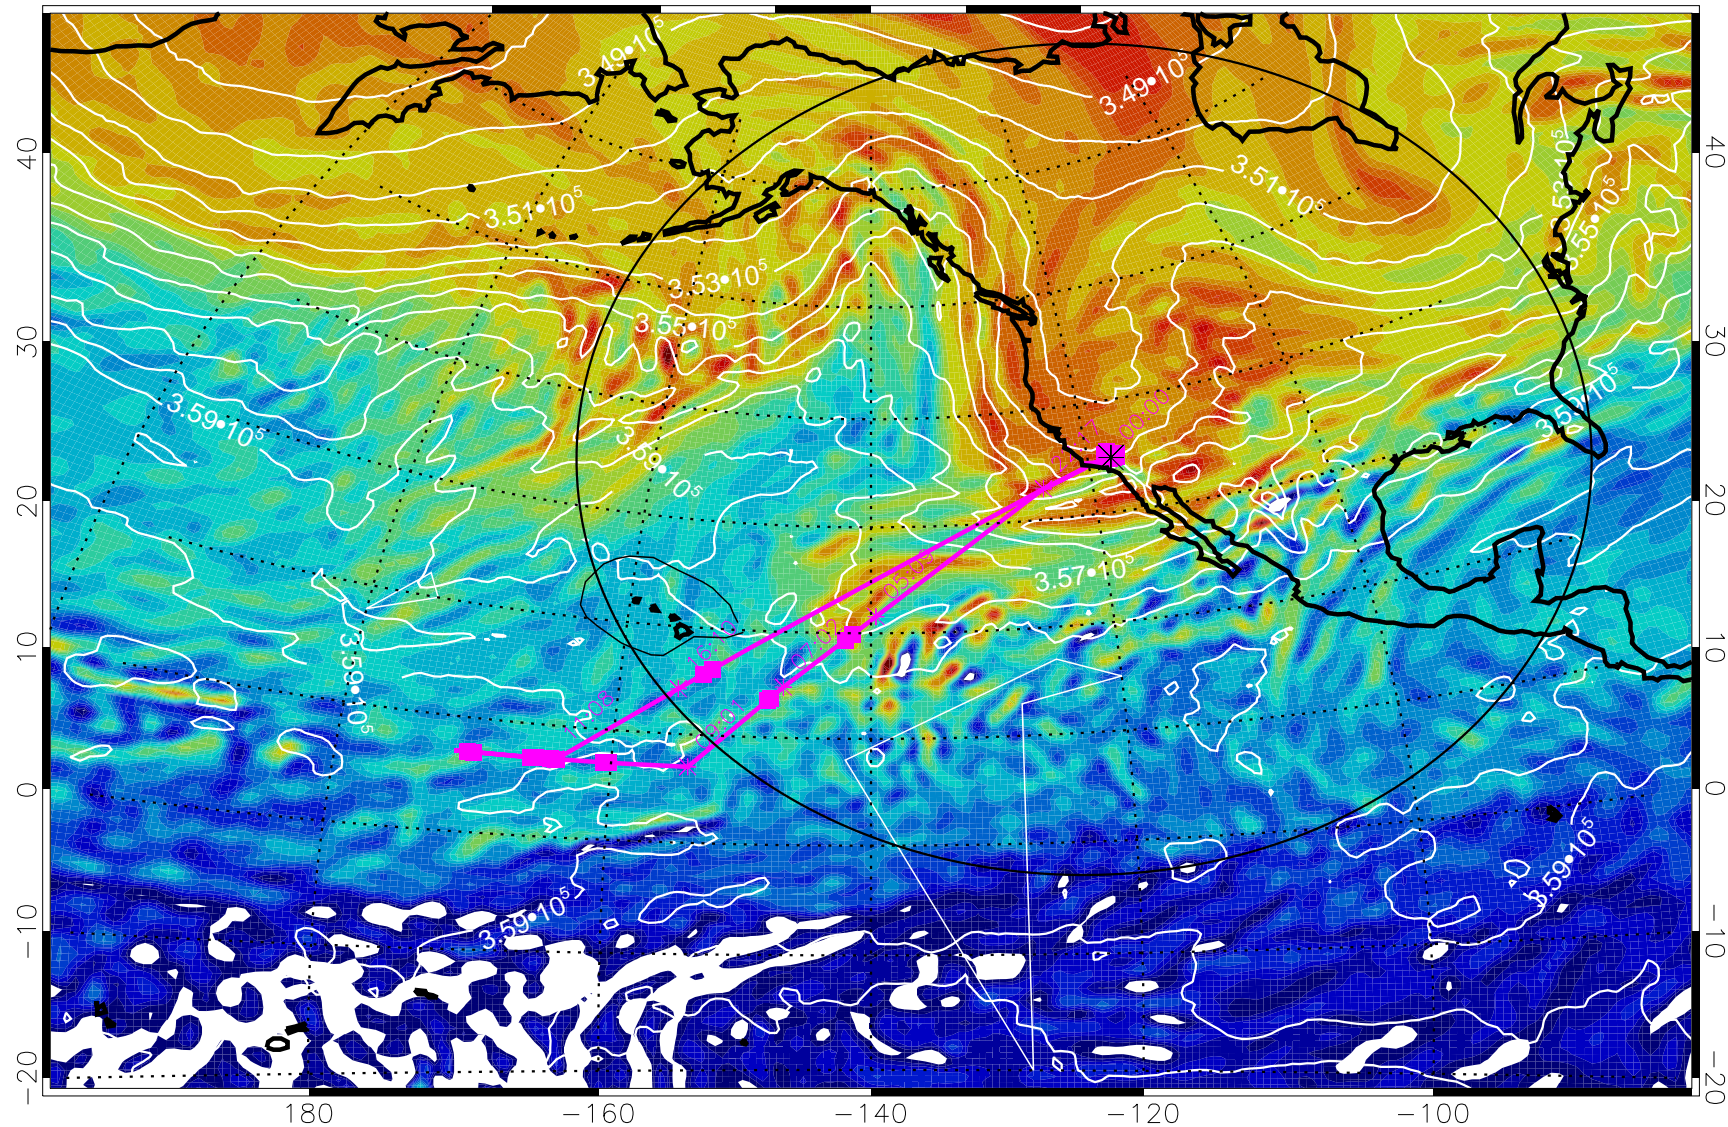

13021912, 84 hour forecast for 380K EPV

380K Montgomery Streamfunction, white

Range ring of 4055 km -- 13 hours GH round trip

13021918, 90 hour forecast for 380K EPV

380K Montgomery Streamfunction, white

Range ring of 4055 km -- 13 hours GH round trip

13022000, 96 hour forecast for 380K EPV

160 180 -160 -140 -120 -100

380K Montgomery Streamfunction, white

Range ring of 4055 km -- 13 hours GH round trip

13022006, 102 hour forecast for 380K EPV

160 180 -160 -140 -120 -100

380K Montgomery Streamfunction, white

Range ring of 4055 km -- 13 hours GH round trip

13022012, 108 hour forecast for 380K EPV

160 180 -160 -140 -120 -100

380K Montgomery Streamfunction, white

Range ring of 4055 km -- 13 hours GH round trip

13022018, 114 hour forecast for 380K EPV

160 180 -160 -140 -120 -100

380K Montgomery Streamfunction, white

Range ring of 4055 km -- 13 hours GH round trip

13022100, 120 hour forecast for 380K EPV

160 180 -160 -140 -120 -100