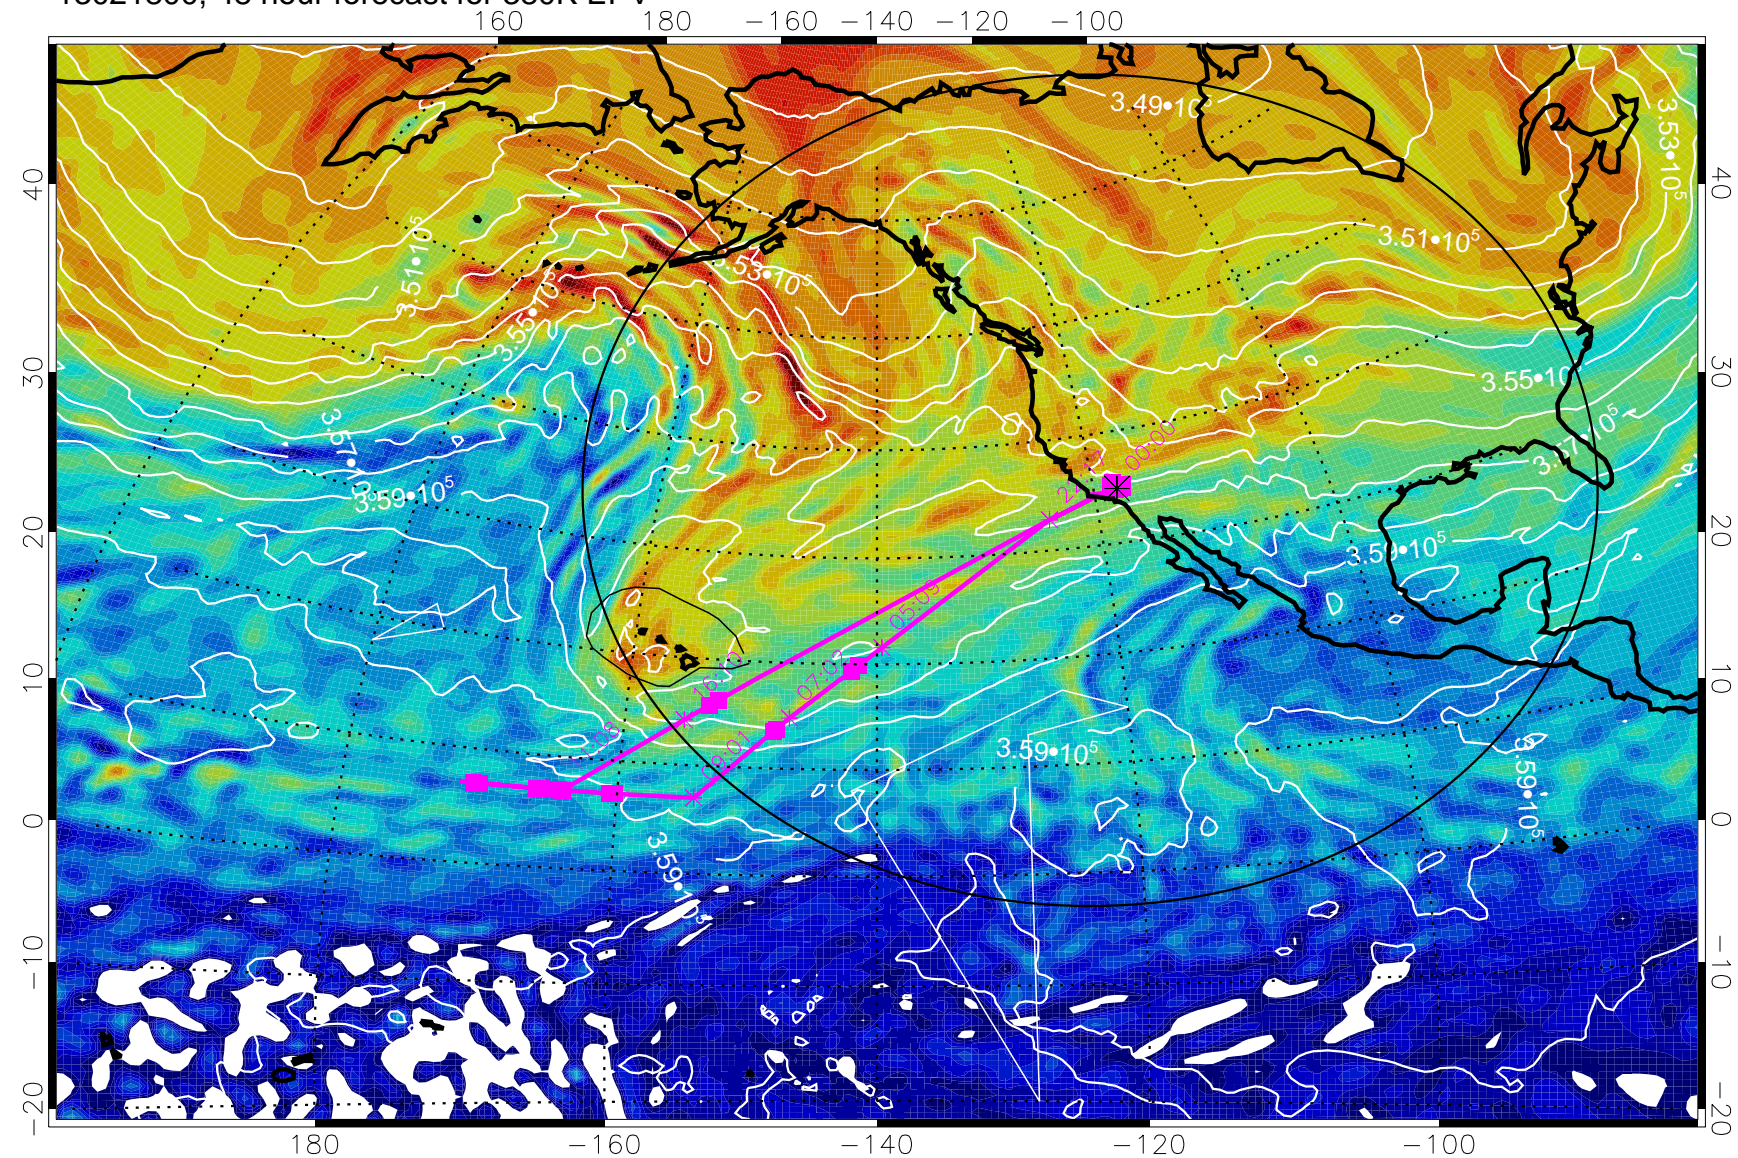

13021712, 36 hour forecast for 380K EPV

380K Montgomery Streamfunction, white

Range ring of 4055 km -- 13 hours GH round trip

13021718, 42 hour forecast for 380K EPV

160 180 -160 -140 -120 -100

380K Montgomery Streamfunction, white

Range ring of 4055 km -- 13 hours GH round trip

13021800, 48 hour forecast for 380K EPV

380K Montgomery Streamfunction, white

Range ring of 4055 km -- 13 hours GH round trip

13021806, 54 hour forecast for 380K EPV

380K Montgomery Streamfunction, white

Range ring of 4055 km -- 13 hours GH round trip

13021812, 60 hour forecast for 380K EPV

380K Montgomery Streamfunction, white

Range ring of 4055 km -- 13 hours GH round trip

13021818, 66 hour forecast for 380K EPV

380K Montgomery Streamfunction, white

Range ring of 4055 km -- 13 hours GH round trip

13021900, 72 hour forecast for 380K EPV

380K Montgomery Streamfunction, white

Range ring of 4055 km -- 13 hours GH round trip