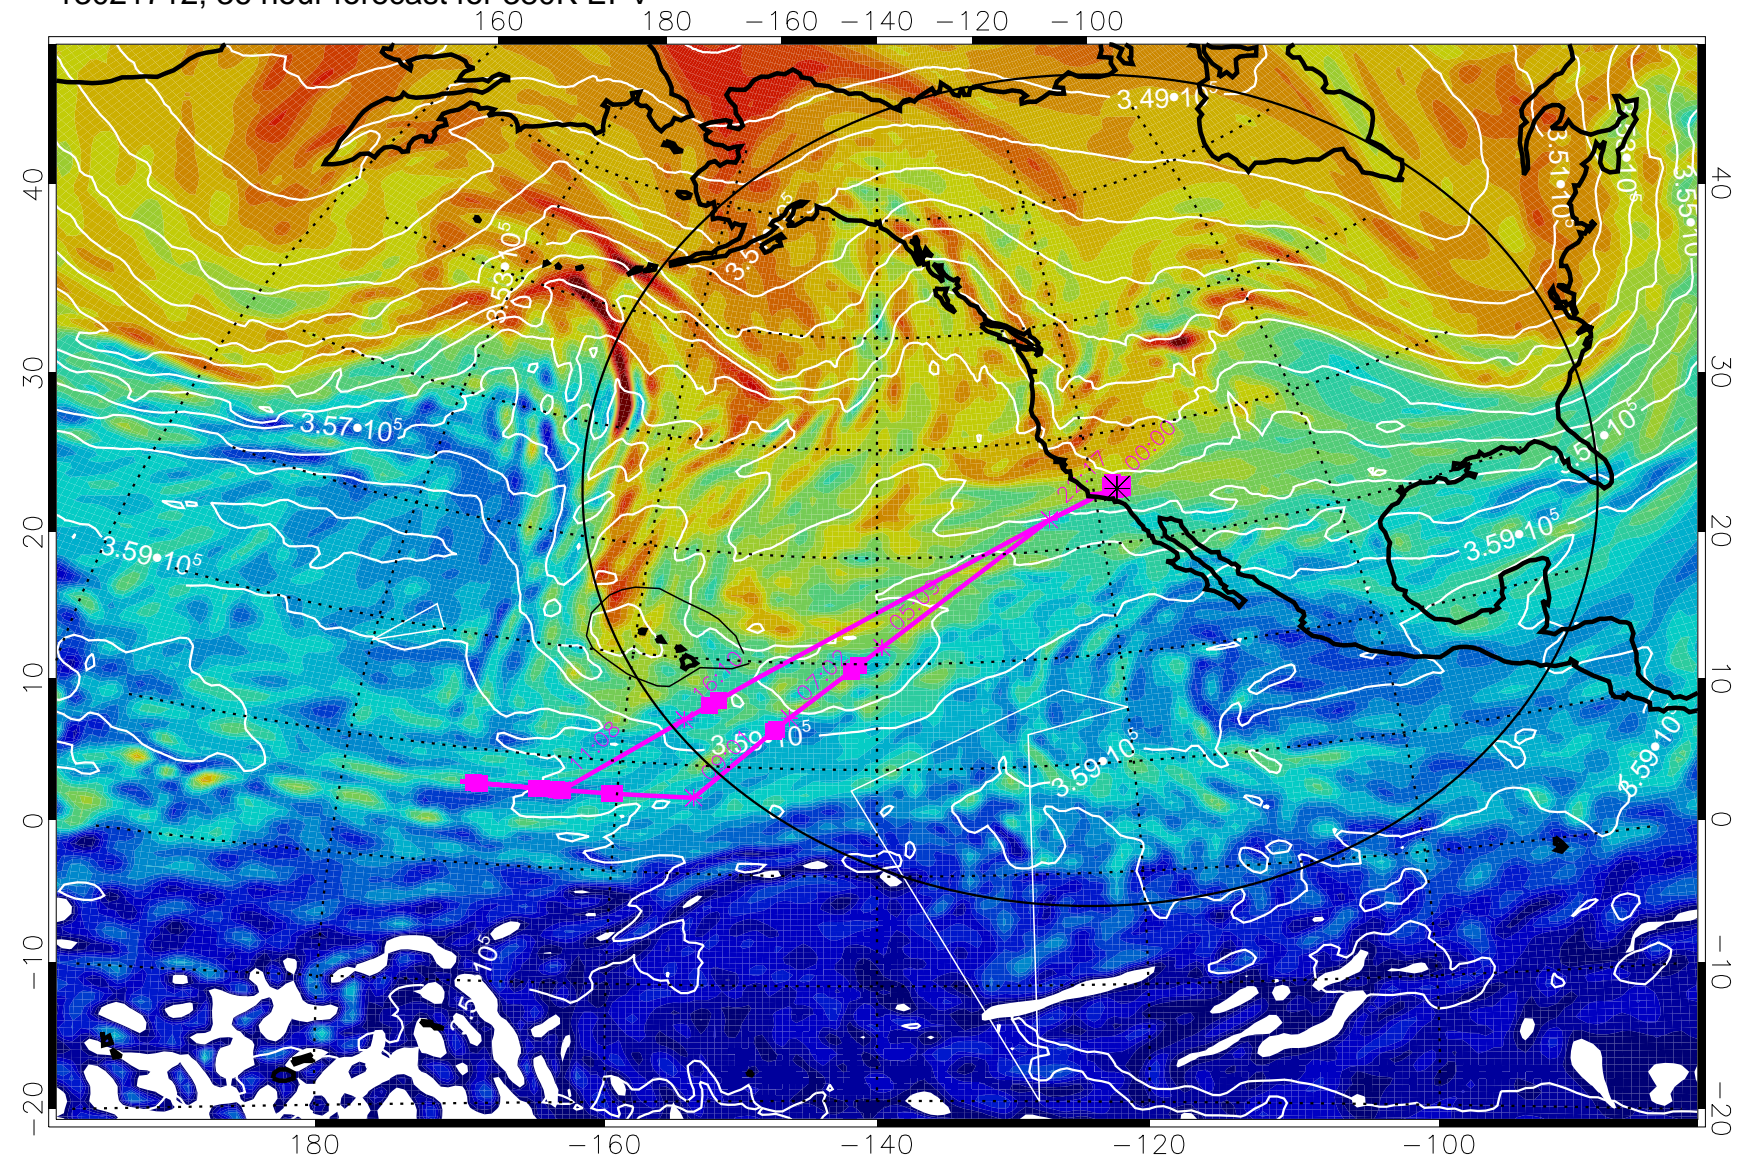

13021700, 24 hour forecast for 380K EPV

380K Montgomery Streamfunction, white

Range ring of 4055 km -- 13 hours GH round trip

13021706, 30 hour forecast for 380K EPV

380K Montgomery Streamfunction, white

Range ring of 4055 km -- 13 hours GH round trip

13021712, 36 hour forecast for 380K EPV

380K Montgomery Streamfunction, white

Range ring of 4055 km -- 13 hours GH round trip

13021718, 42 hour forecast for 380K EPV

160 180 -160 -140 -120 -100

380K Montgomery Streamfunction, white

Range ring of 4055 km -- 13 hours GH round trip

13021800, 48 hour forecast for 380K EPV

380K Montgomery Streamfunction, white

Range ring of 4055 km -- 13 hours GH round trip

13021806, 54 hour forecast for 380K EPV

380K Montgomery Streamfunction, white

Range ring of 4055 km -- 13 hours GH round trip

13021812, 60 hour forecast for 380K EPV

380K Montgomery Streamfunction, white

Range ring of 4055 km -- 13 hours GH round trip