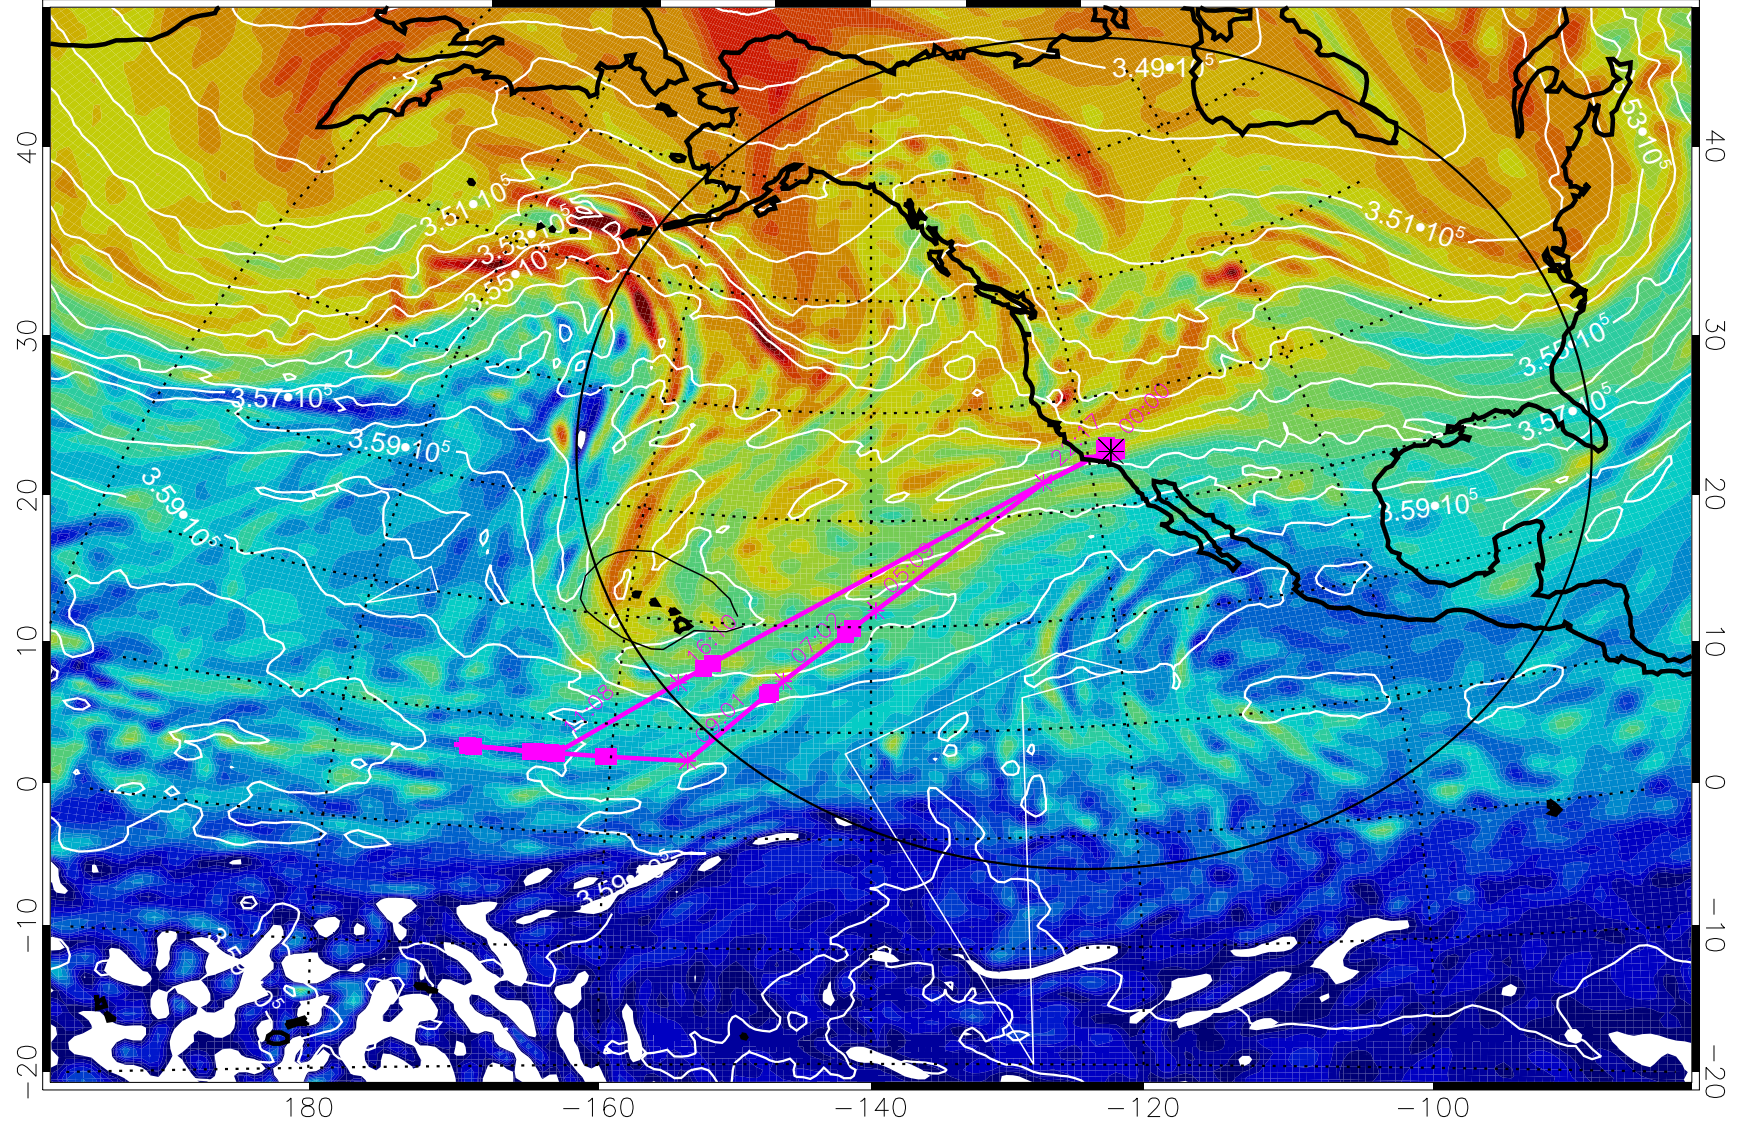

13021700, 24 hour forecast for 380K EPV

380K Montgomery Streamfunction, white

Range ring of 4055 km -- 13 hours GH round trip

13021706, 30 hour forecast for 380K EPV

380K Montgomery Streamfunction, white

Range ring of 4055 km -- 13 hours GH round trip

13021712, 36 hour forecast for 380K EPV

380K Montgomery Streamfunction, white

Range ring of 4055 km -- 13 hours GH round trip

13021718, 42 hour forecast for 380K EPV

160 180 -160 -140 -120 -100

380K Montgomery Streamfunction, white

Range ring of 4055 km -- 13 hours GH round trip

13021800, 48 hour forecast for 380K EPV

380K Montgomery Streamfunction, white

Range ring of 4055 km -- 13 hours GH round trip

13021806, 54 hour forecast for 380K EPV

380K Montgomery Streamfunction, white

Range ring of 4055 km -- 13 hours GH round trip

13021812, 60 hour forecast for 380K EPV

380K Montgomery Streamfunction, white

Range ring of 4055 km -- 13 hours GH round trip