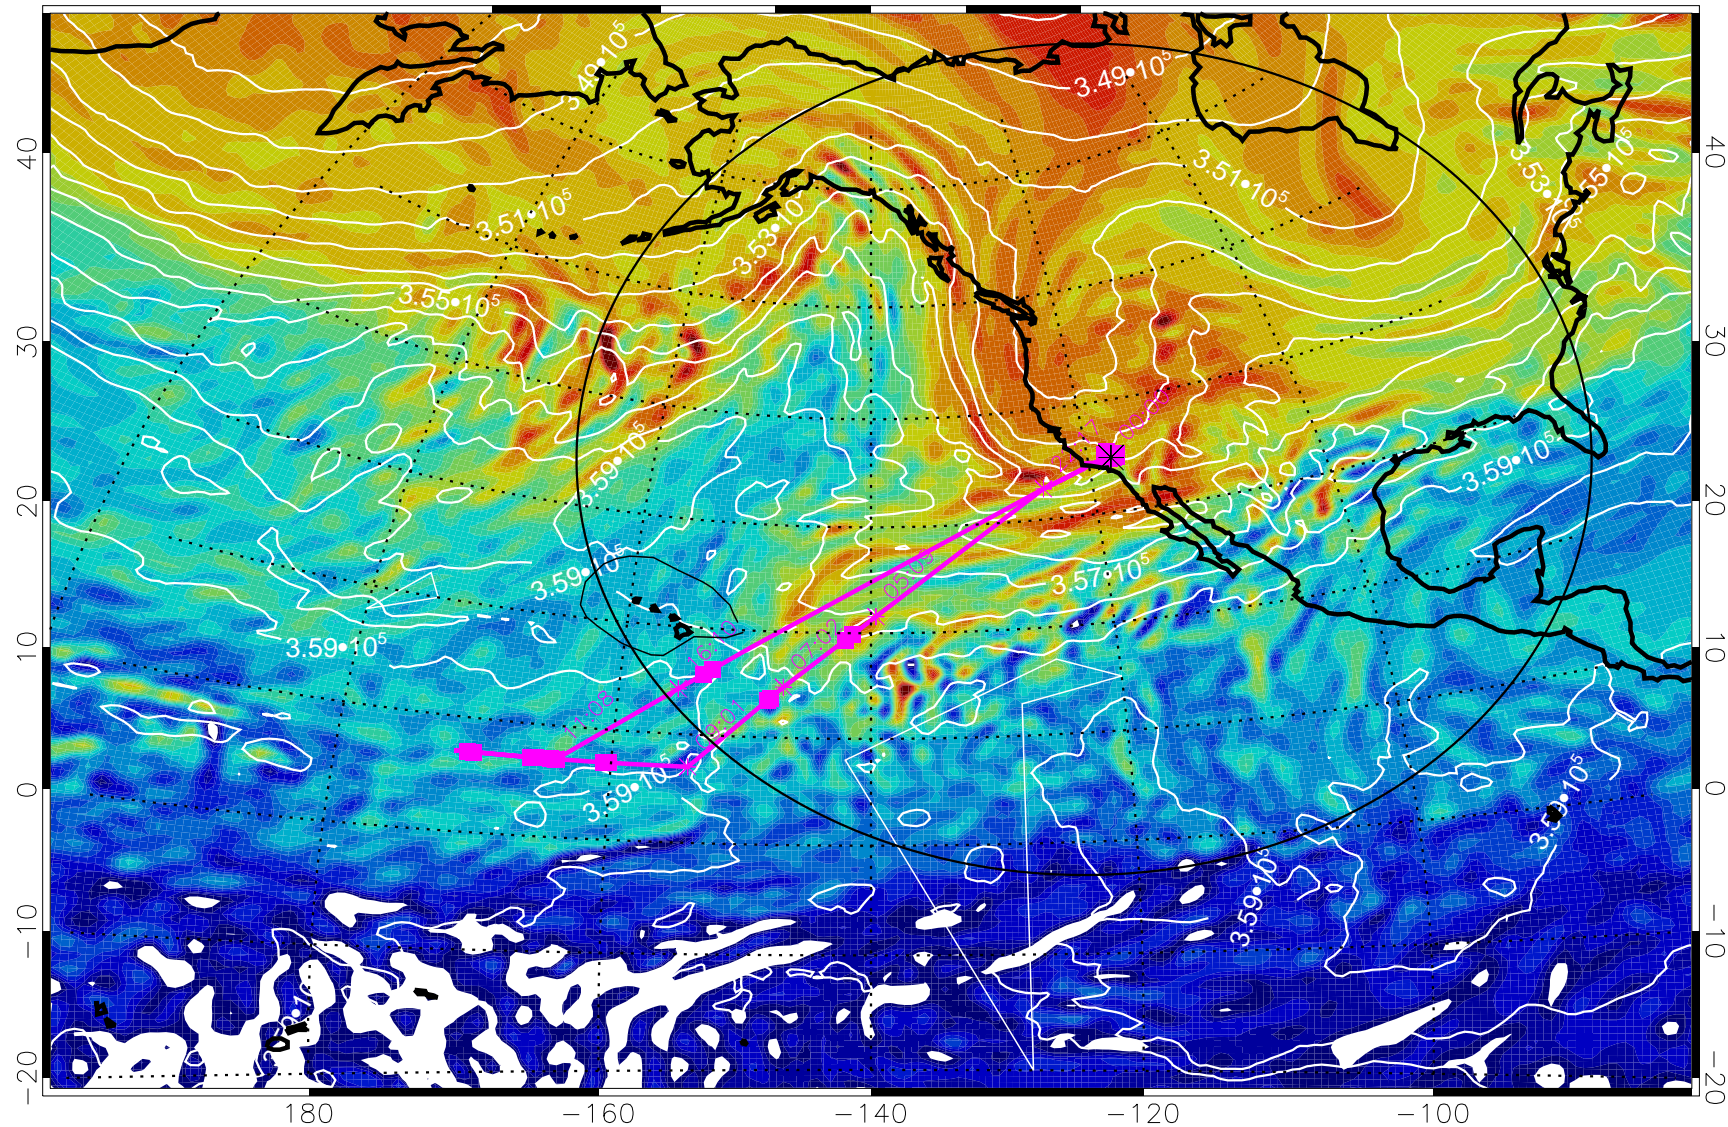

13021906, 78 hour forecast for 380K EPV

160 180 -160 -140 -120 -100

40 40
30 30
20 20
10 10
0 0
-10 -10
-20 -20

180 -160 -140 -120 -100

380K Montgomery Streamfunction, white

Range ring of 4055 km -- 13 hours GH round trip

13021912, 84 hour forecast for 380K EPV

380K Montgomery Streamfunction, white

Range ring of 4055 km -- 13 hours GH round trip

13021918, 90 hour forecast for 380K EPV

380K Montgomery Streamfunction, white

Range ring of 4055 km -- 13 hours GH round trip

13022000, 96 hour forecast for 380K EPV

160 180 -160 -140 -120 -100

380K Montgomery Streamfunction, white

Range ring of 4055 km -- 13 hours GH round trip

13022006, 102 hour forecast for 380K EPV

160 180 -160 -140 -120 -100