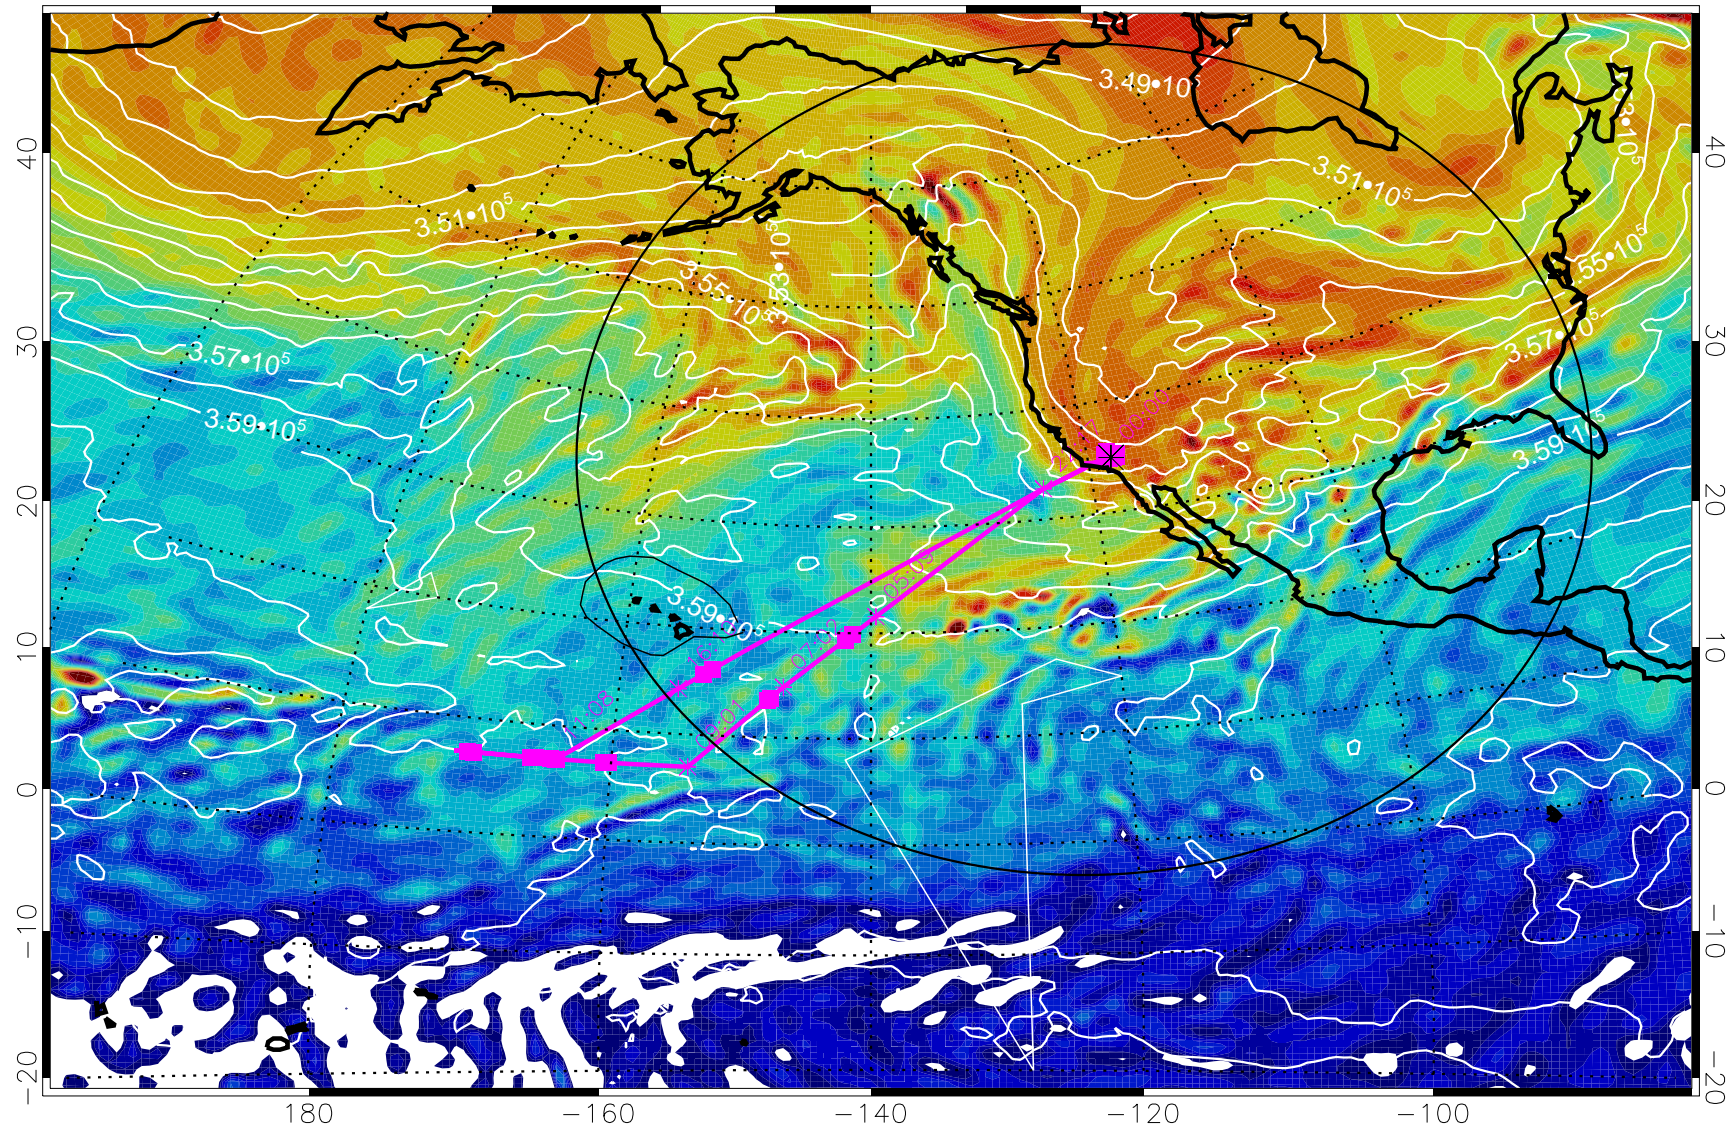

13022000, 96 hour forecast for 380K EPV

160 180 -160 -140 -120 -100

380K Montgomery Streamfunction, white

Range ring of 4055 km -- 13 hours GH round trip

13022006, 102 hour forecast for 380K EPV

160 180 -160 -140 -120 -100

380K Montgomery Streamfunction, white

Range ring of 4055 km -- 13 hours GH round trip

13022012, 108 hour forecast for 380K EPV

160 180 -160 -140 -120 -100

380K Montgomery Streamfunction, white

Range ring of 4055 km -- 13 hours GH round trip

13022018, 114 hour forecast for 380K EPV

160 180 -160 -140 -120 -100

380K Montgomery Streamfunction, white

Range ring of 4055 km -- 13 hours GH round trip

13022100, 120 hour forecast for 380K EPV

160 180 -160 -140 -120 -100

380K Montgomery Streamfunction, white

Range ring of 4055 km -- 13 hours GH round trip