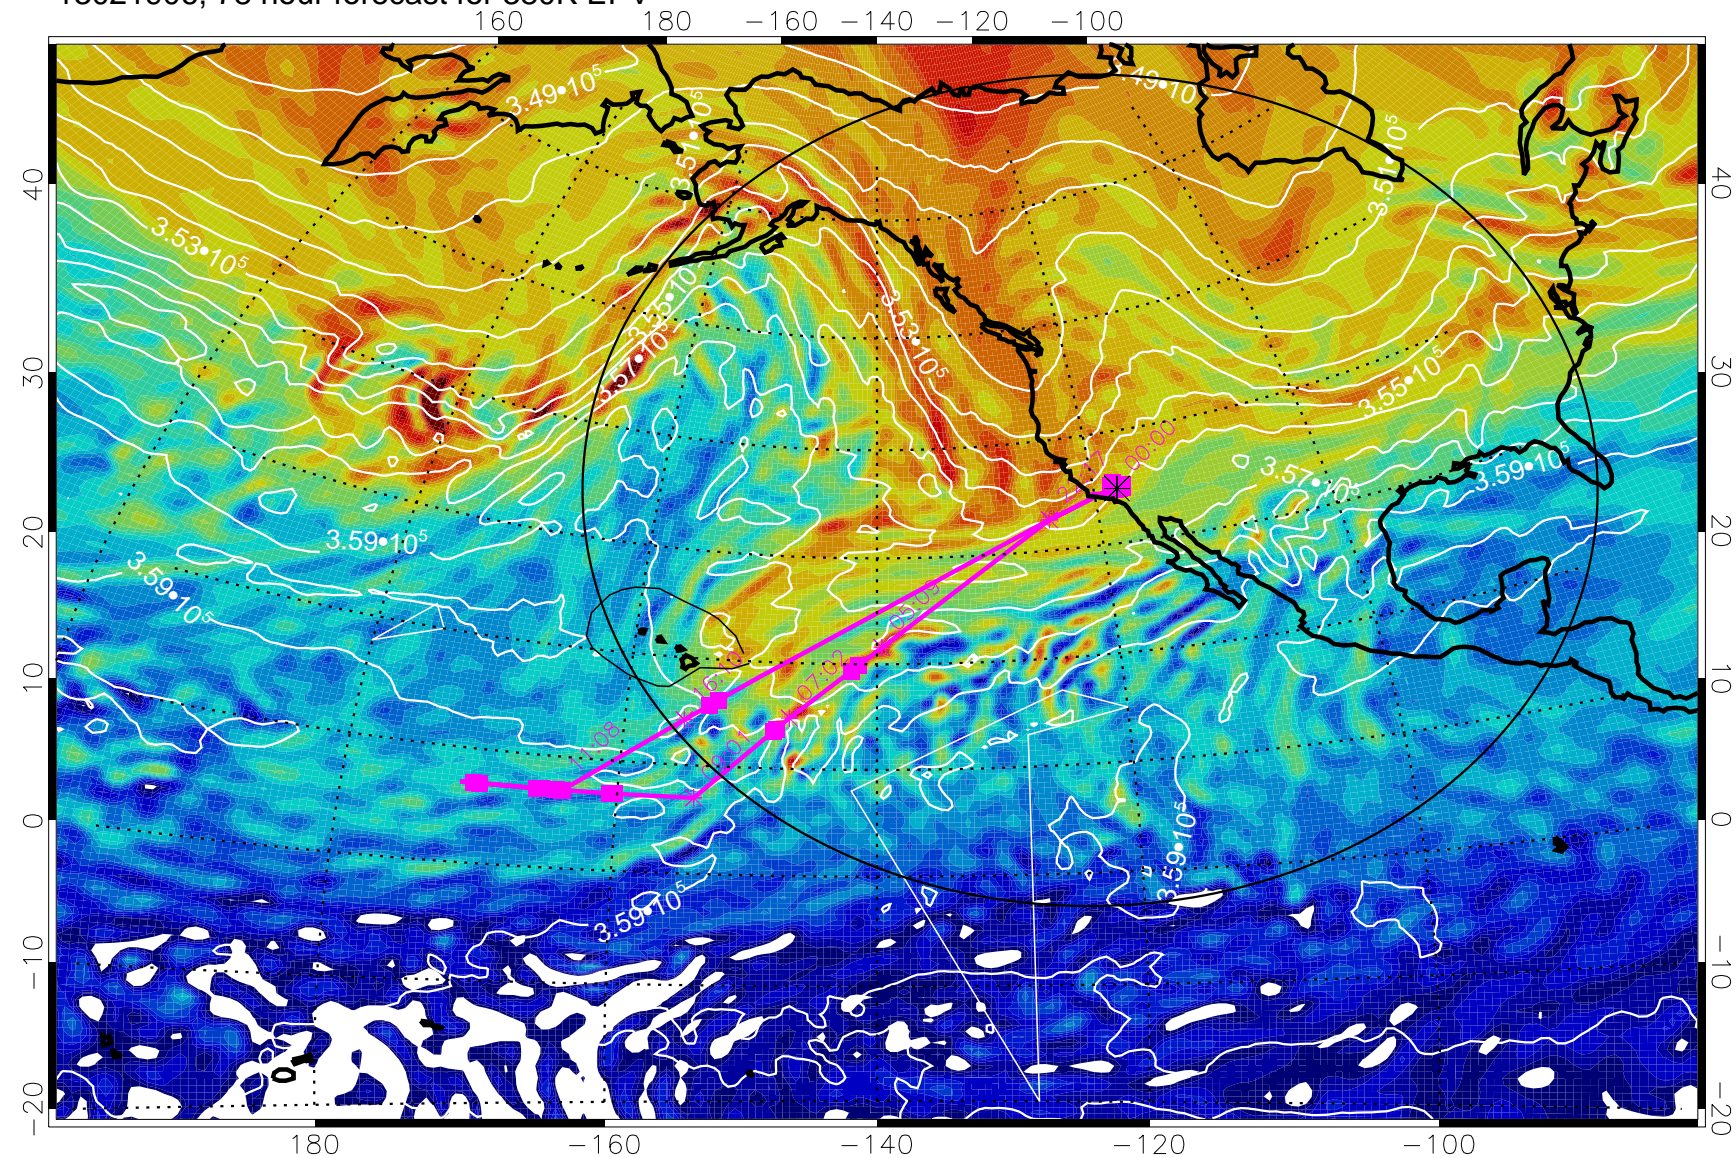

380K Montgomery Streamfunction, white

Range ring of 4055 km -- 13 hours GH round trip

13021812, 60 hour forecast for 380K EPV

380K Montgomery Streamfunction, white

Range ring of 4055 km -- 13 hours GH round trip

13021818, 66 hour forecast for 380K EPV

380K Montgomery Streamfunction, white

Range ring of 4055 km -- 13 hours GH round trip

13021900, 72 hour forecast for 380K EPV

380K Montgomery Streamfunction, white

Range ring of 4055 km -- 13 hours GH round trip

13021906, 78 hour forecast for 380K EPV

160 180 -160 -140 -120 -100

40 40
30 30
20 20
10 10
0 0
-10 -10
-20 -20

180 -160 -140 -120 -100

380K Montgomery Streamfunction, white

Range ring of 4055 km -- 13 hours GH round trip

13021912, 84 hour forecast for 380K EPV

380K Montgomery Streamfunction, white

Range ring of 4055 km -- 13 hours GH round trip

13021918, 90 hour forecast for 380K EPV

380K Montgomery Streamfunction, white

Range ring of 4055 km -- 13 hours GH round trip