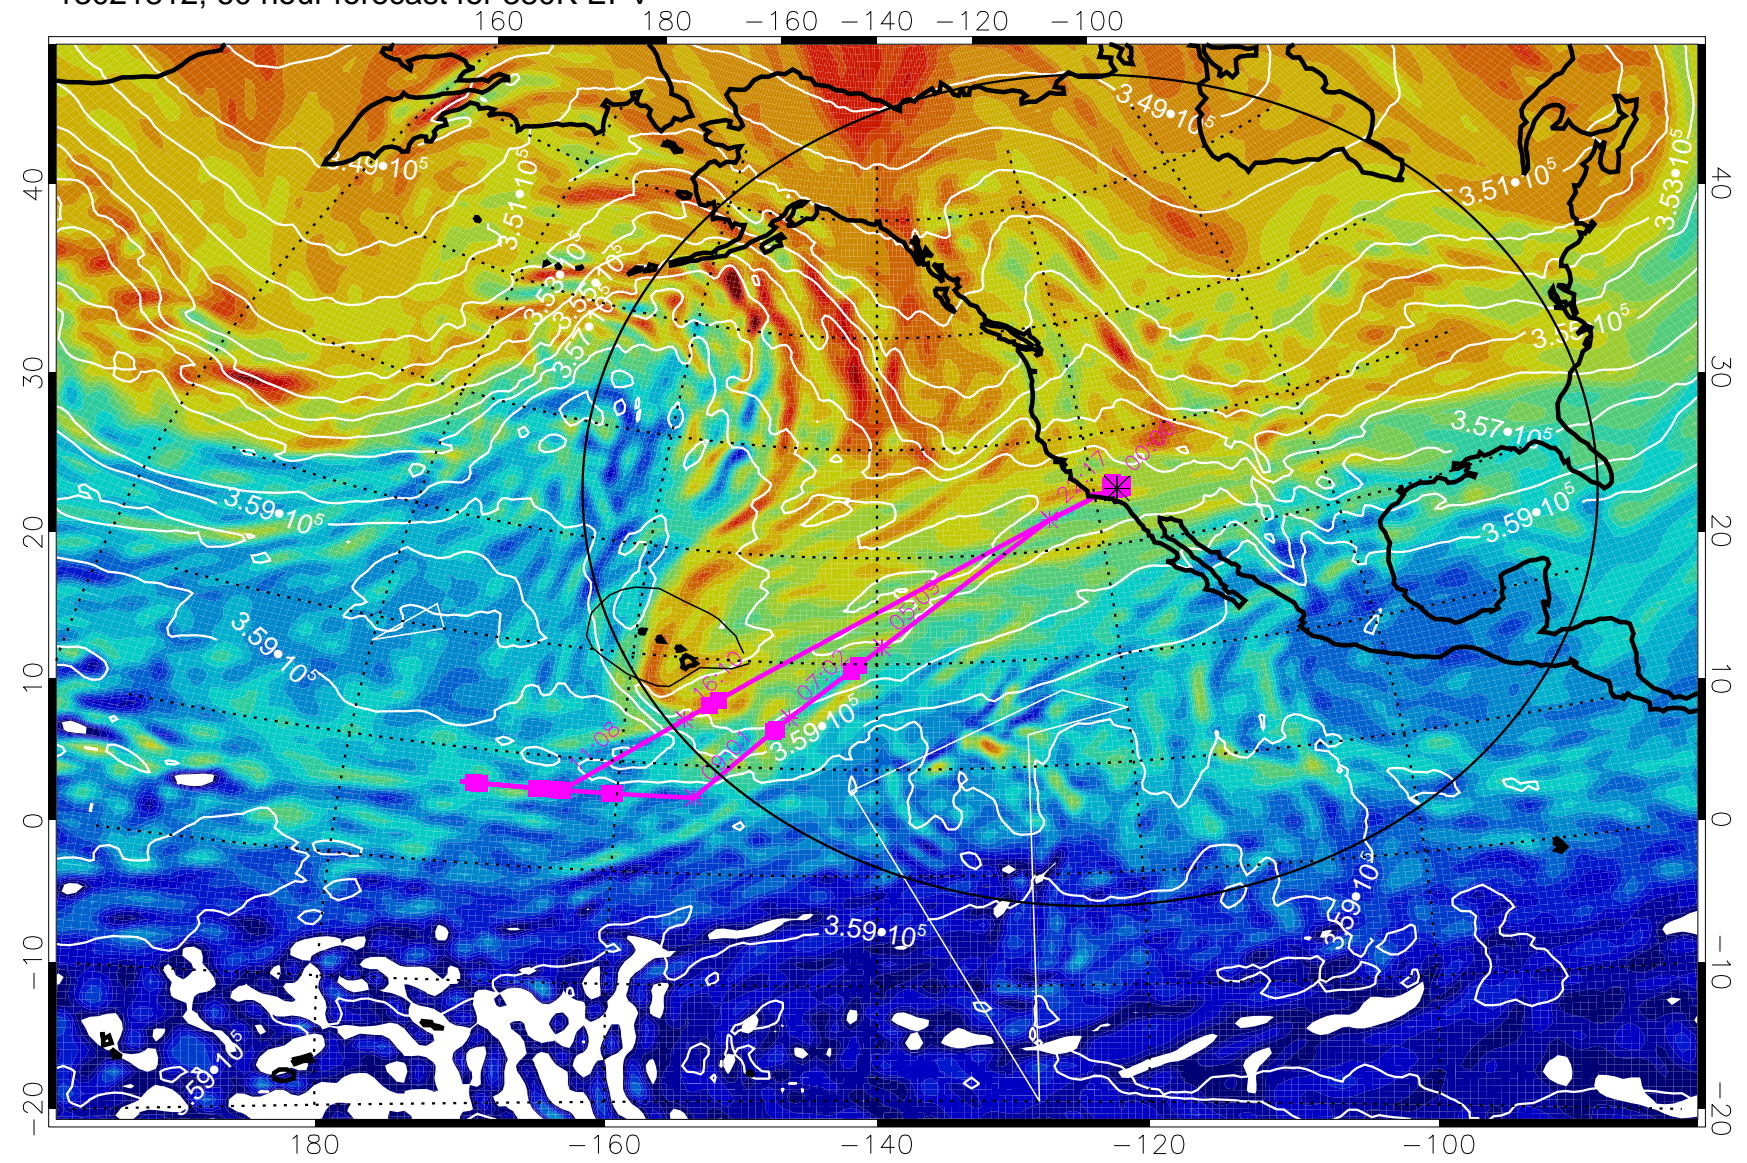

13021712, 36 hour forecast for 380K EPV

380K Montgomery Streamfunction, white

Range ring of 4055 km -- 13 hours GH round trip

13021718, 42 hour forecast for 380K EPV

160 180 -160 -140 -120 -100

380K Montgomery Streamfunction, white

Range ring of 4055 km -- 13 hours GH round trip

13021800, 48 hour forecast for 380K EPV

380K Montgomery Streamfunction, white

Range ring of 4055 km -- 13 hours GH round trip

13021806, 54 hour forecast for 380K EPV

380K Montgomery Streamfunction, white

Range ring of 4055 km -- 13 hours GH round trip

13021812, 60 hour forecast for 380K EPV

380K Montgomery Streamfunction, white

Range ring of 4055 km -- 13 hours GH round trip

13021818, 66 hour forecast for 380K EPV

380K Montgomery Streamfunction, white

Range ring of 4055 km -- 13 hours GH round trip

13021900, 72 hour forecast for 380K EPV

380K Montgomery Streamfunction, white

Range ring of 4055 km -- 13 hours GH round trip