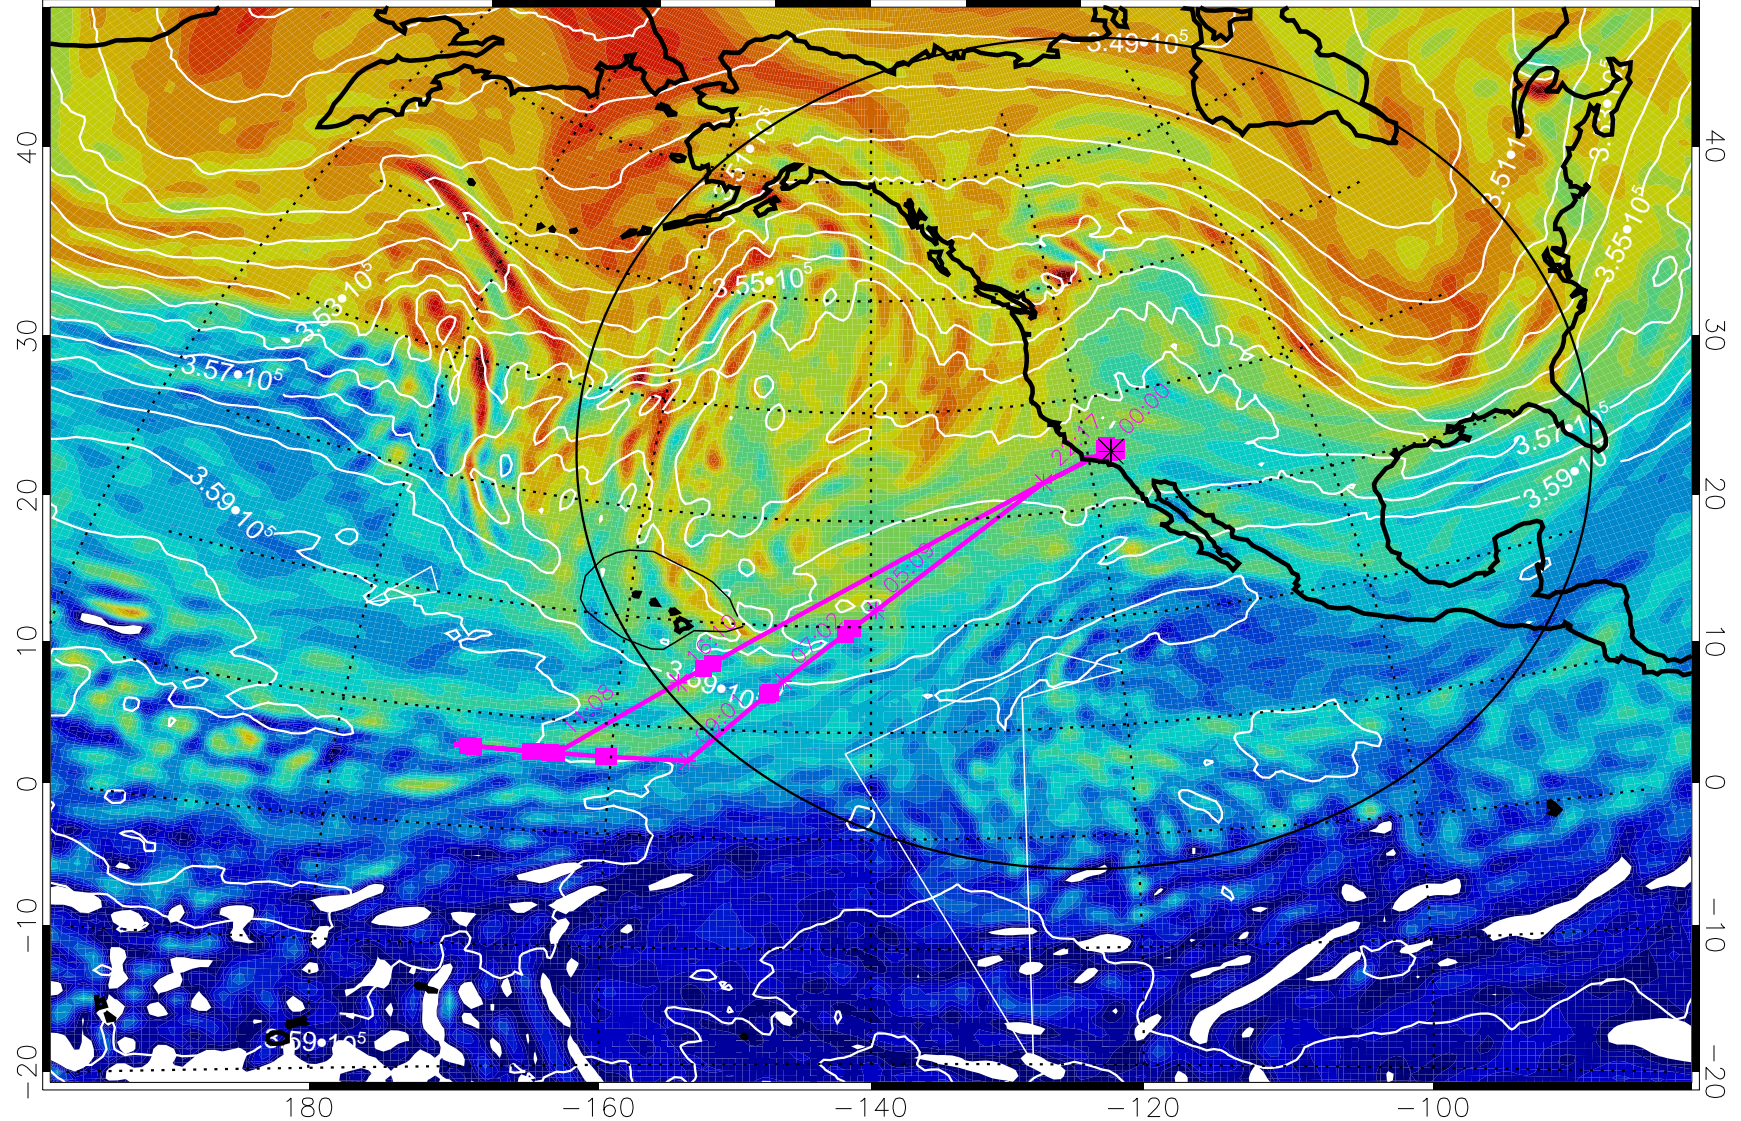

13021518, 6 hour forecast for 380K EPV

160 180 -160 -140 -120 -100

380K Montgomery Streamfunction, white

Range ring of 4055 km -- 13 hours GH round trip

13021600, 12 hour forecast for 380K EPV

13021606, 18 hour forecast for 380K EPV

380K Montgomery Streamfunction, white

Range ring of 4055 km -- 13 hours GH round trip

13021612, 24 hour forecast for 380K EPV

380K Montgomery Streamfunction, white

Range ring of 4055 km -- 13 hours GH round trip

13021618, 30 hour forecast for 380K EPV

160 180 -160 -140 -120 -100

380K Montgomery Streamfunction, white

Range ring of 4055 km -- 13 hours GH round trip

13021700, 36 hour forecast for 380K EPV

380K Montgomery Streamfunction, white

Range ring of 4055 km -- 13 hours GH round trip

13021706, 42 hour forecast for 380K EPV

160 180 -160 -140 -120 -100

380K Montgomery Streamfunction, white

Range ring of 4055 km -- 13 hours GH round trip

13021712, 48 hour forecast for 380K EPV