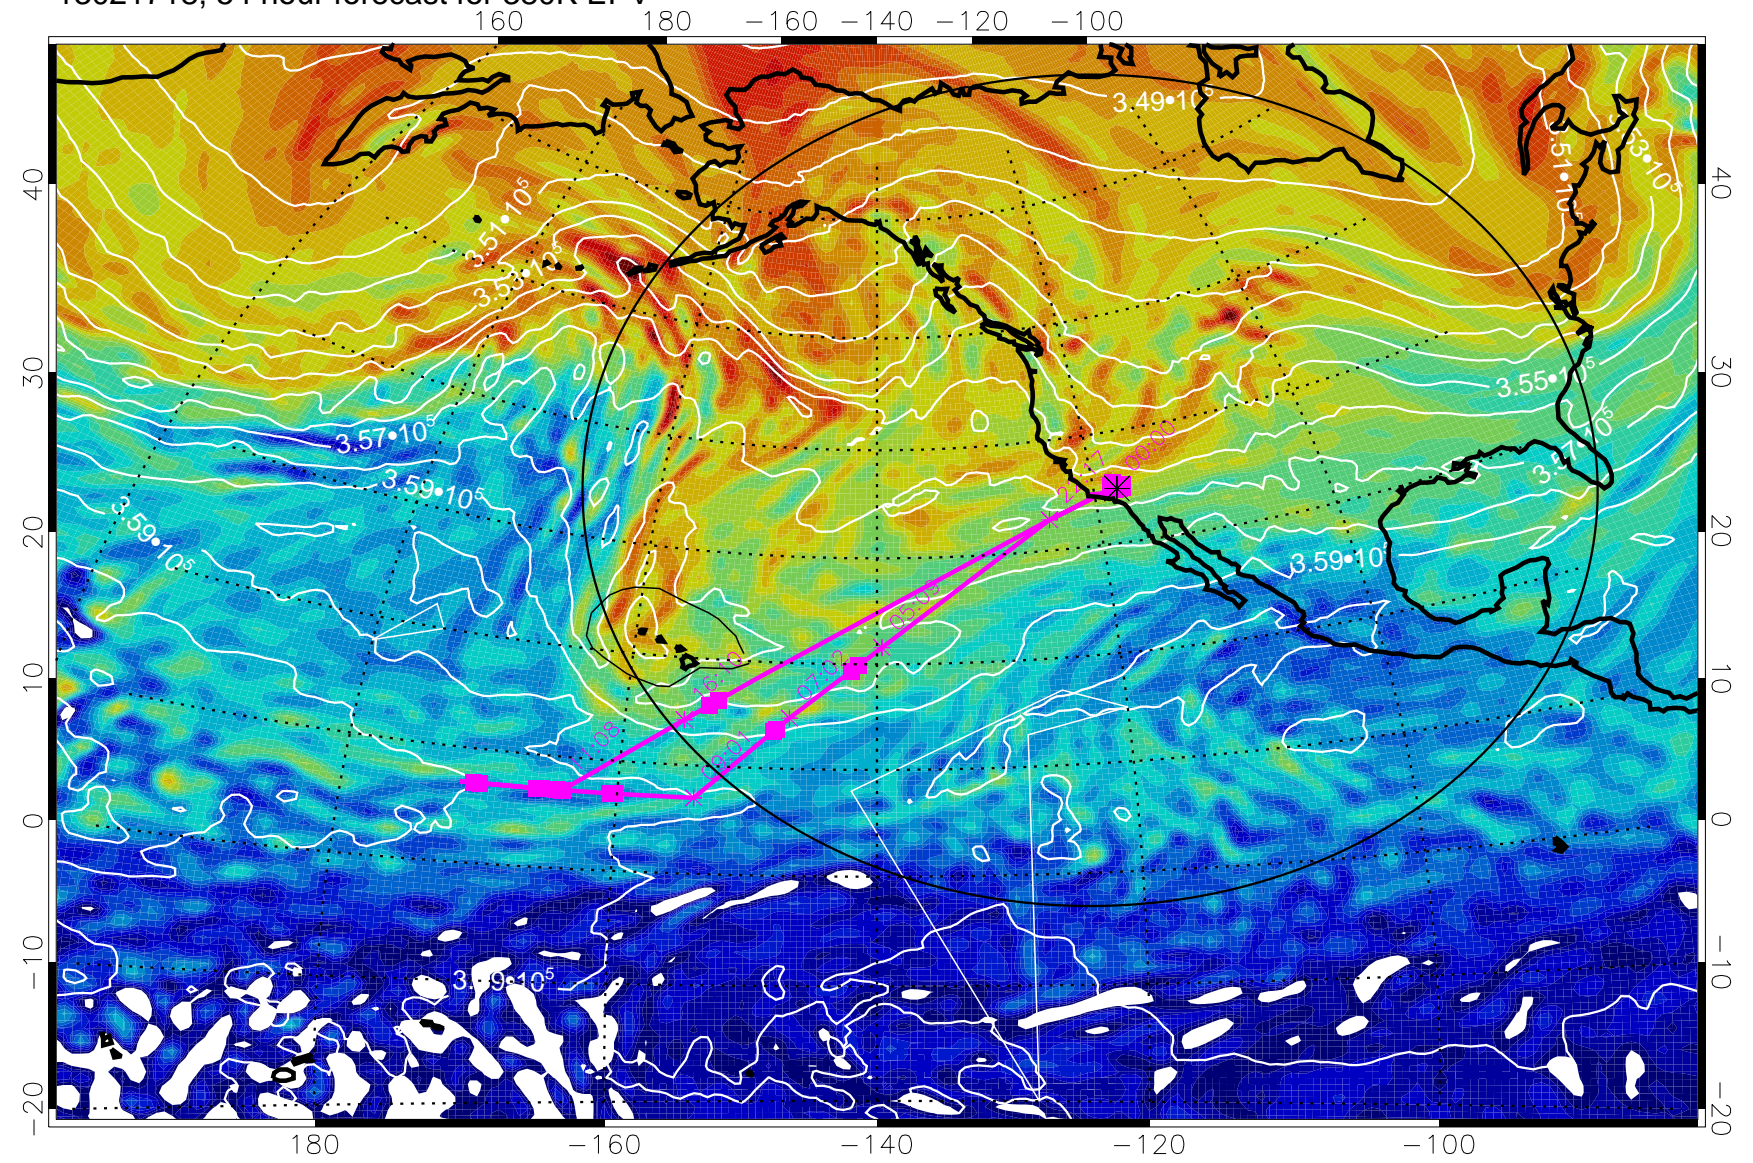

13021618, 30 hour forecast for 380K EPV

160 180 -160 -140 -120 -100

380K Montgomery Streamfunction, white

Range ring of 4055 km -- 13 hours GH round trip

13021700, 36 hour forecast for 380K EPV

380K Montgomery Streamfunction, white

Range ring of 4055 km -- 13 hours GH round trip

13021706, 42 hour forecast for 380K EPV

160 180 -160 -140 -120 -100

380K Montgomery Streamfunction, white

Range ring of 4055 km -- 13 hours GH round trip

13021712, 48 hour forecast for 380K EPV

380K Montgomery Streamfunction, white

Range ring of 4055 km -- 13 hours GH round trip

13021718, 54 hour forecast for 380K EPV

13021800, 60 hour forecast for 380K EPV

160 180 -160 -140 -120 -100

380K Montgomery Streamfunction, white

Range ring of 4055 km -- 13 hours GH round trip

13021806, 66 hour forecast for 380K EPV

380K Montgomery Streamfunction, white

Range ring of 4055 km -- 13 hours GH round trip

13021812, 72 hour forecast for 380K EPV