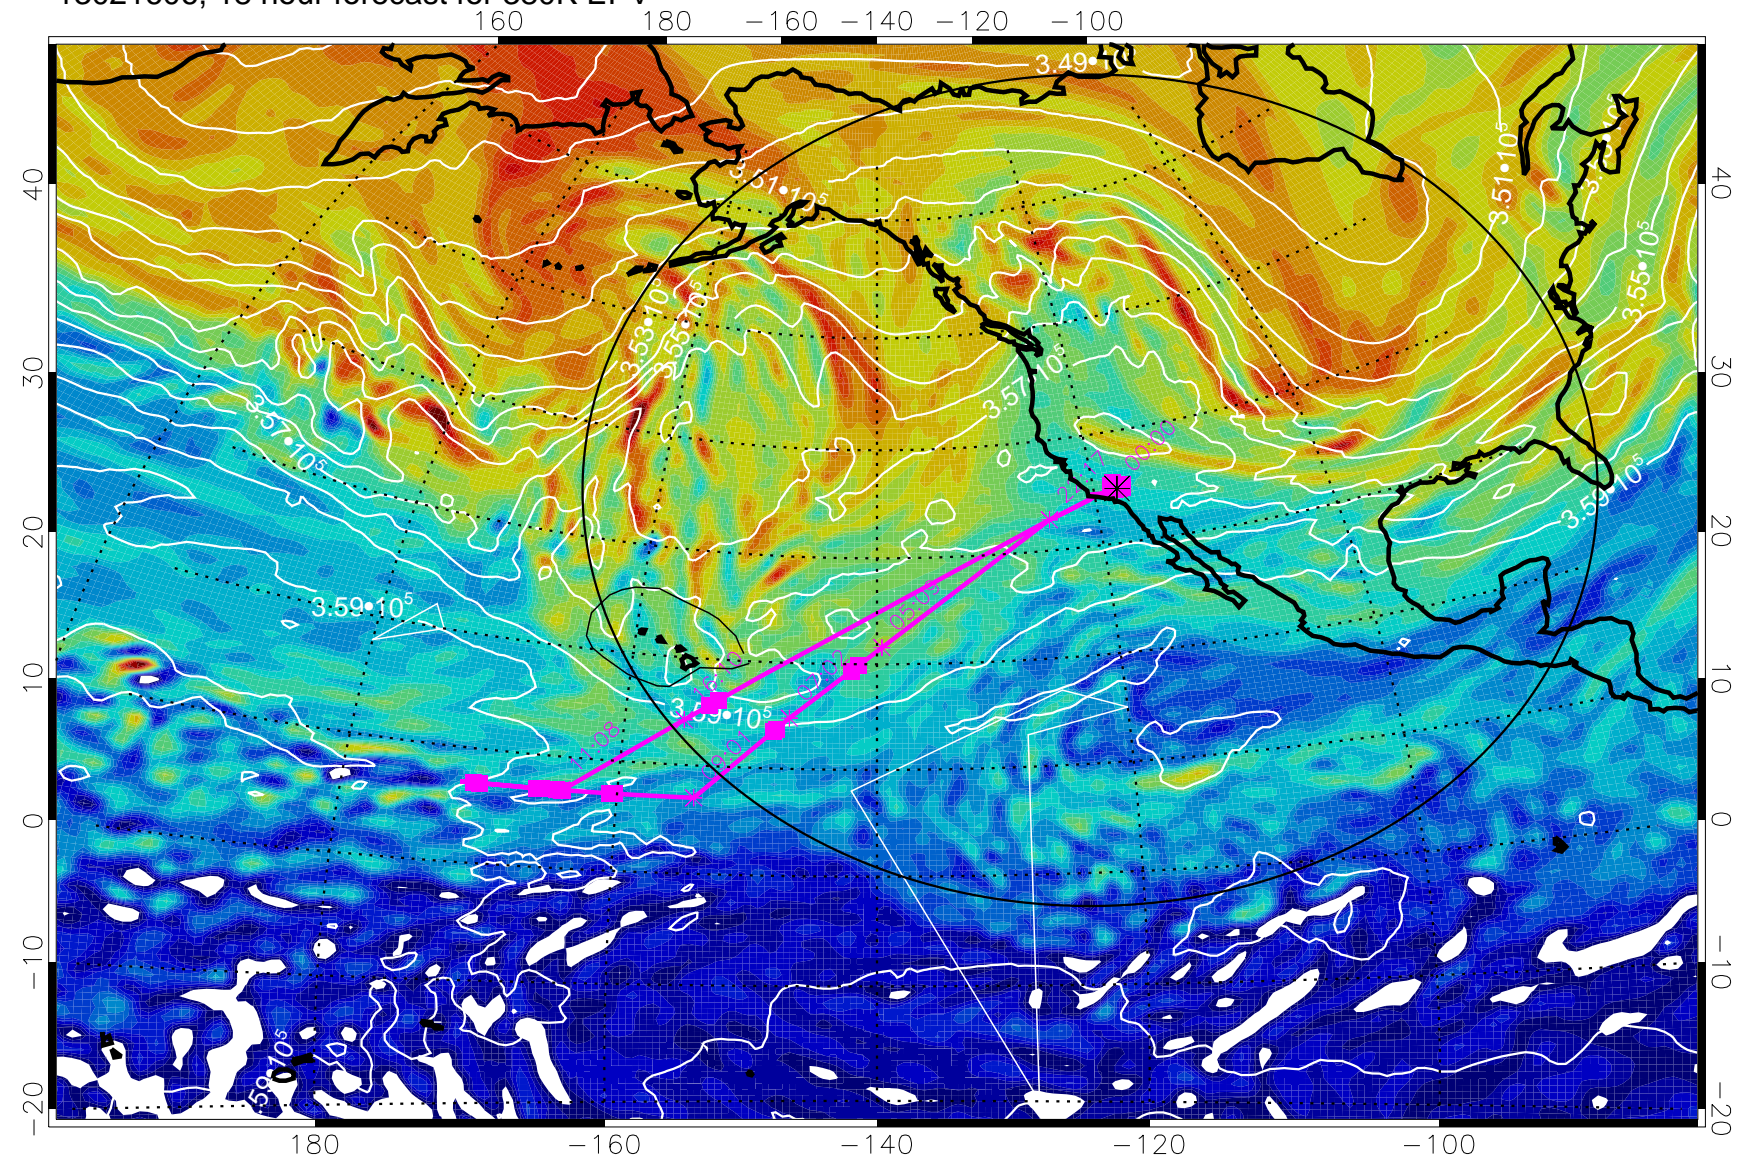

13021518, 6 hour forecast for 380K EPV

160 180 -160 -140 -120 -100

380K Montgomery Streamfunction, white

Range ring of 4055 km -- 13 hours GH round trip

13021600, 12 hour forecast for 380K EPV

13021606, 18 hour forecast for 380K EPV

380K Montgomery Streamfunction, white

Range ring of 4055 km -- 13 hours GH round trip

13021612, 24 hour forecast for 380K EPV

380K Montgomery Streamfunction, white

Range ring of 4055 km -- 13 hours GH round trip

13021618, 30 hour forecast for 380K EPV

160 180 -160 -140 -120 -100

380K Montgomery Streamfunction, white

Range ring of 4055 km -- 13 hours GH round trip

13021700, 36 hour forecast for 380K EPV

380K Montgomery Streamfunction, white

Range ring of 4055 km -- 13 hours GH round trip

13021706, 42 hour forecast for 380K EPV

160 180 -160 -140 -120 -100

380K Montgomery Streamfunction, white

Range ring of 4055 km -- 13 hours GH round trip

13021712, 48 hour forecast for 380K EPV