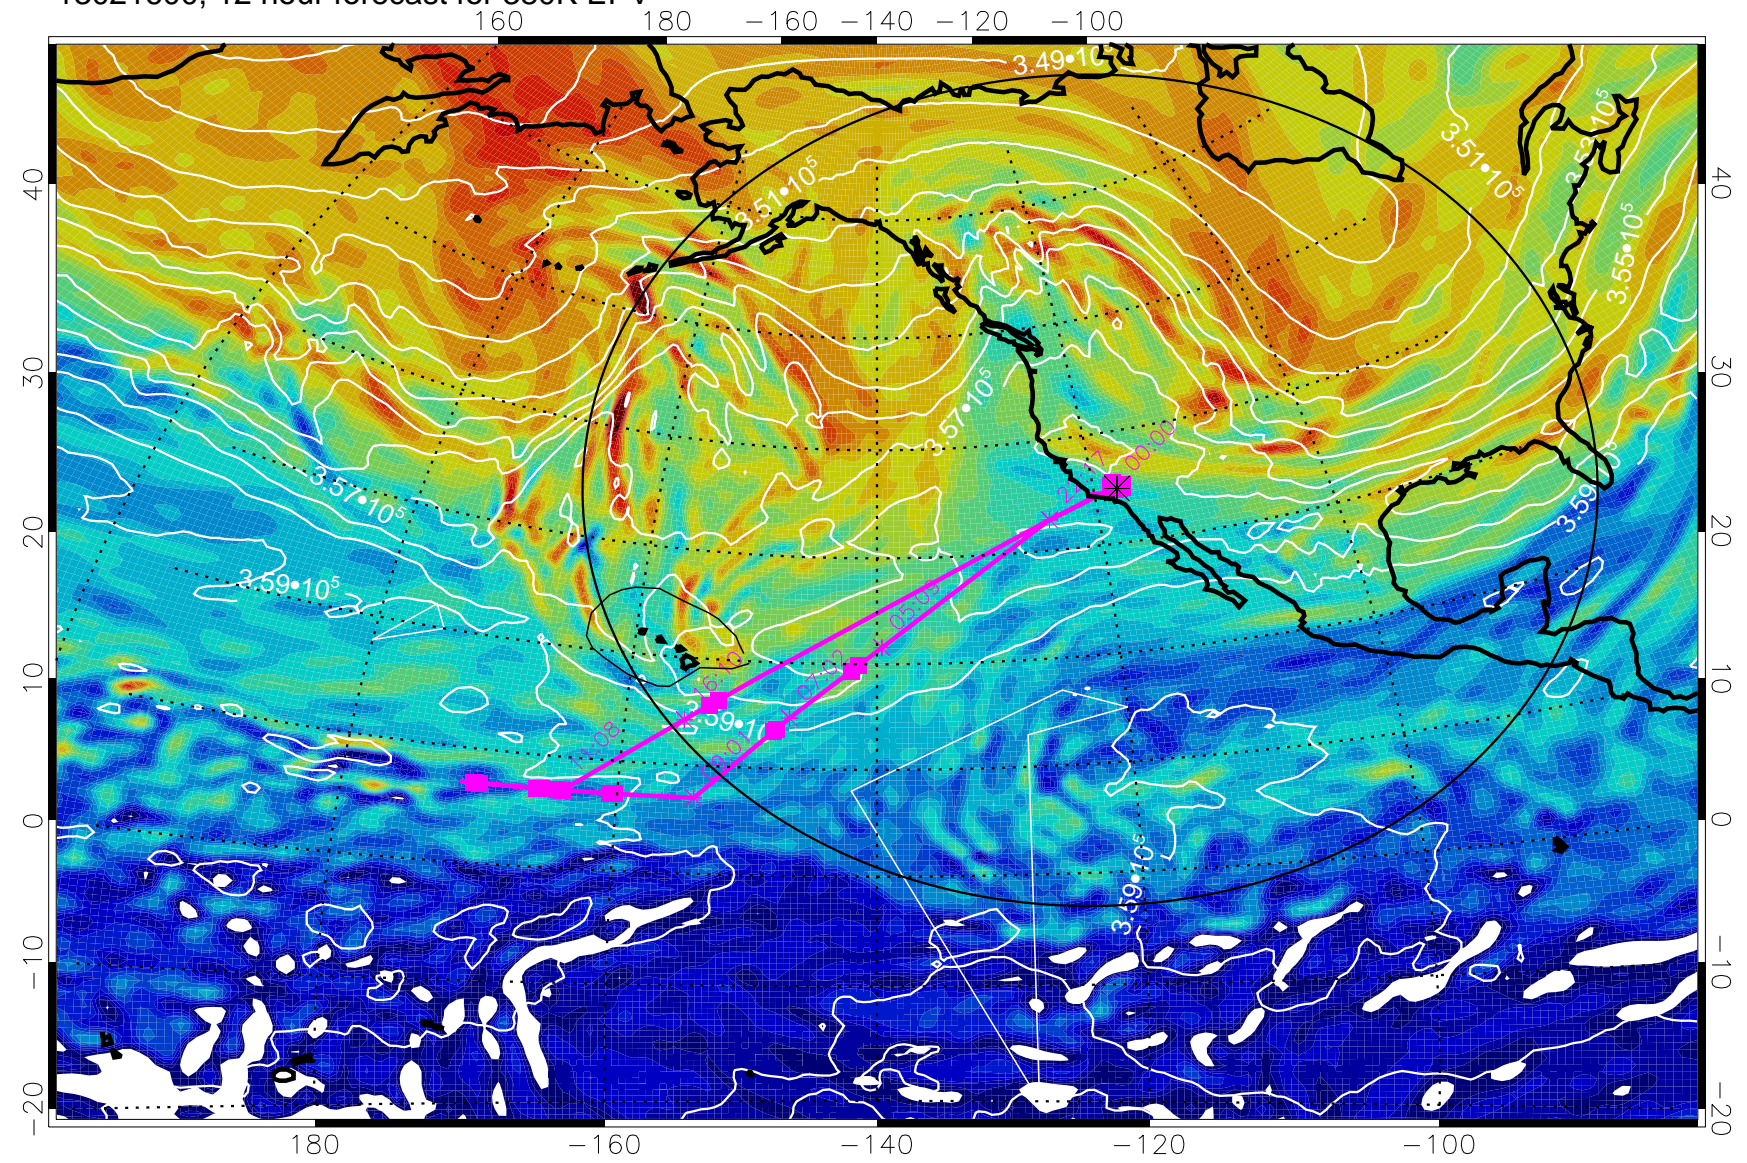

13021518, 6 hour forecast for 380K EPV

160 180 -160 -140 -120 -100

380K Montgomery Streamfunction, white

Range ring of 4055 km -- 13 hours GH round trip

13021600, 12 hour forecast for 380K EPV

13021606, 18 hour forecast for 380K EPV

380K Montgomery Streamfunction, white

Range ring of 4055 km -- 13 hours GH round trip

13021612, 24 hour forecast for 380K EPV

380K Montgomery Streamfunction, white

Range ring of 4055 km -- 13 hours GH round trip

13021618, 30 hour forecast for 380K EPV

160 180 -160 -140 -120 -100

380K Montgomery Streamfunction, white

Range ring of 4055 km -- 13 hours GH round trip

13021700, 36 hour forecast for 380K EPV

380K Montgomery Streamfunction, white

Range ring of 4055 km -- 13 hours GH round trip

13021706, 42 hour forecast for 380K EPV

160 180 -160 -140 -120 -100

380K Montgomery Streamfunction, white

Range ring of 4055 km -- 13 hours GH round trip

13021712, 48 hour forecast for 380K EPV