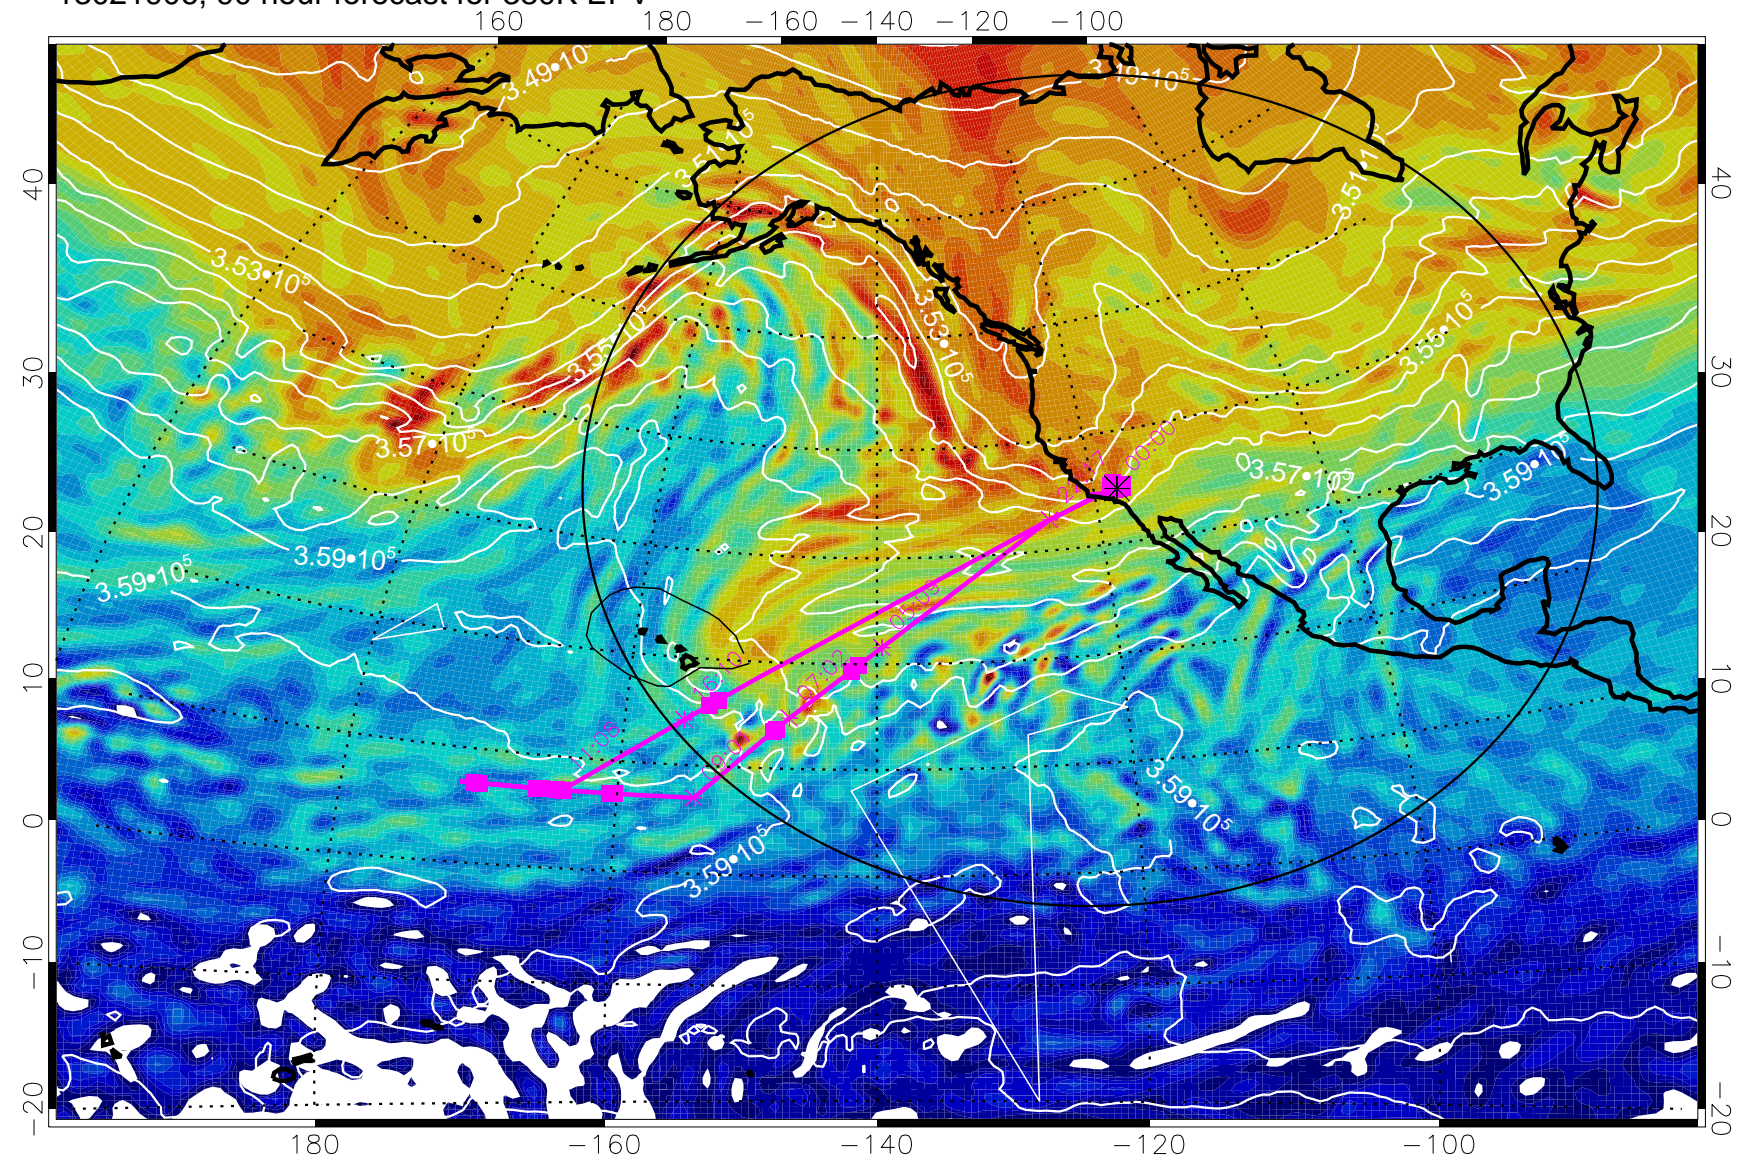

Range ring of 4055 km -- 13 hours GH round trip

13021806, 66 hour forecast for 380K EPV

380K Montgomery Streamfunction, white

Range ring of 4055 km -- 13 hours GH round trip

13021812, 72 hour forecast for 380K EPV

380K Montgomery Streamfunction, white

Range ring of 4055 km -- 13 hours GH round trip

13021818, 78 hour forecast for 380K EPV

380K Montgomery Streamfunction, white

Range ring of 4055 km -- 13 hours GH round trip

13021900, 84 hour forecast for 380K EPV

380K Montgomery Streamfunction, white

Range ring of 4055 km -- 13 hours GH round trip

13021906, 90 hour forecast for 380K EPV

380K Montgomery Streamfunction, white

Range ring of 4055 km -- 13 hours GH round trip

13021912, 96 hour forecast for 380K EPV

380K Montgomery Streamfunction, white

Range ring of 4055 km -- 13 hours GH round trip

13021918, 102 hour forecast for 380K EPV

380K Montgomery Streamfunction, white