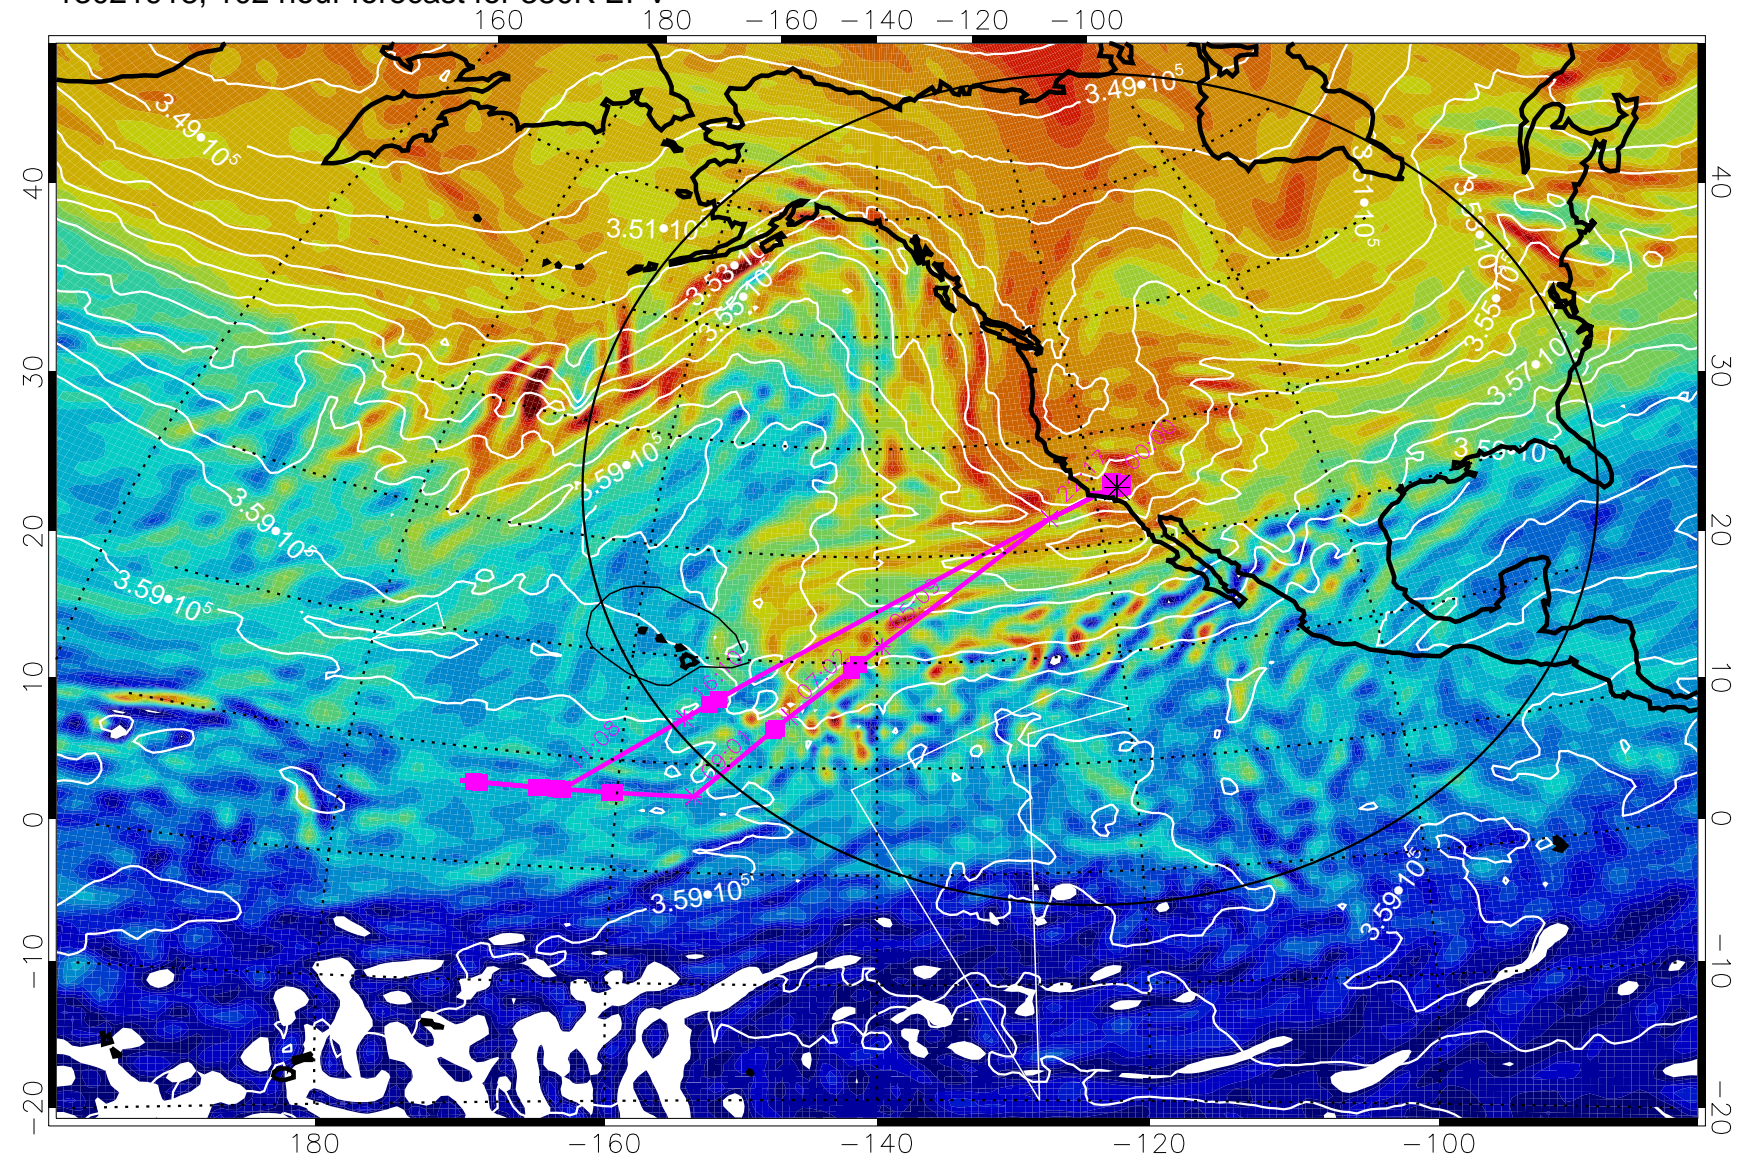

13021900, 84 hour forecast for 380K EPV

380K Montgomery Streamfunction, white

Range ring of 4055 km -- 13 hours GH round trip

13021906, 90 hour forecast for 380K EPV

380K Montgomery Streamfunction, white

Range ring of 4055 km -- 13 hours GH round trip

13021912, 96 hour forecast for 380K EPV

380K Montgomery Streamfunction, white

Range ring of 4055 km -- 13 hours GH round trip

13021918, 102 hour forecast for 380K EPV

380K Montgomery Streamfunction, white

Range ring of 4055 km -- 13 hours GH round trip

13022000, 108 hour forecast for 380K EPV

160 180 -160 -140 -120 -100

380K Montgomery Streamfunction, white

Range ring of 4055 km -- 13 hours GH round trip

13022006, 114 hour forecast for 380K EPV