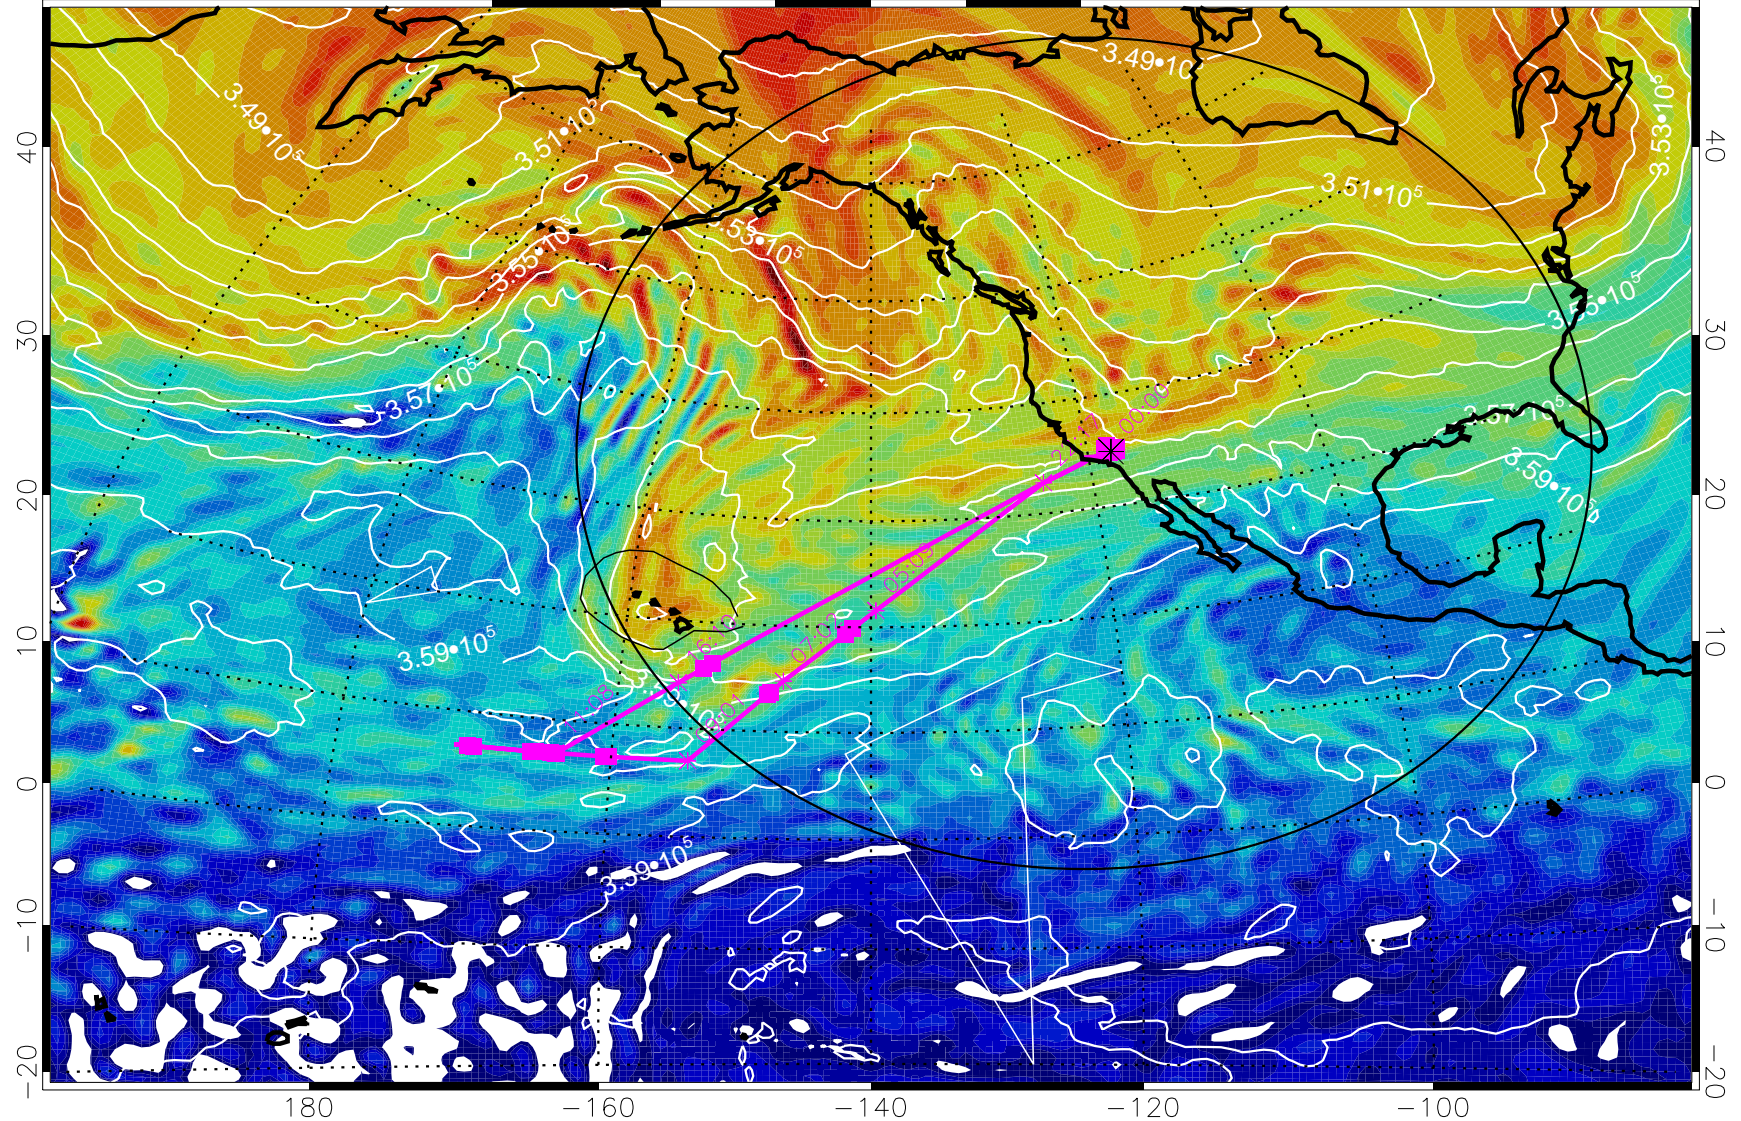

Range ring of 4055 km -- 13 hours GH round trip

13021706, 42 hour forecast for 380K EPV

160 180 -160 -140 -120 -100

380K Montgomery Streamfunction, white

Range ring of 4055 km -- 13 hours GH round trip

13021712, 48 hour forecast for 380K EPV

380K Montgomery Streamfunction, white

Range ring of 4055 km -- 13 hours GH round trip

13021718, 54 hour forecast for 380K EPV

13021800, 60 hour forecast for 380K EPV

160 180 -160 -140 -120 -100

380K Montgomery Streamfunction, white

Range ring of 4055 km -- 13 hours GH round trip

13021806, 66 hour forecast for 380K EPV

380K Montgomery Streamfunction, white

Range ring of 4055 km -- 13 hours GH round trip

13021812, 72 hour forecast for 380K EPV

380K Montgomery Streamfunction, white

Range ring of 4055 km -- 13 hours GH round trip

13021818, 78 hour forecast for 380K EPV

380K Montgomery Streamfunction, white

Range ring of 4055 km -- 13 hours GH round trip