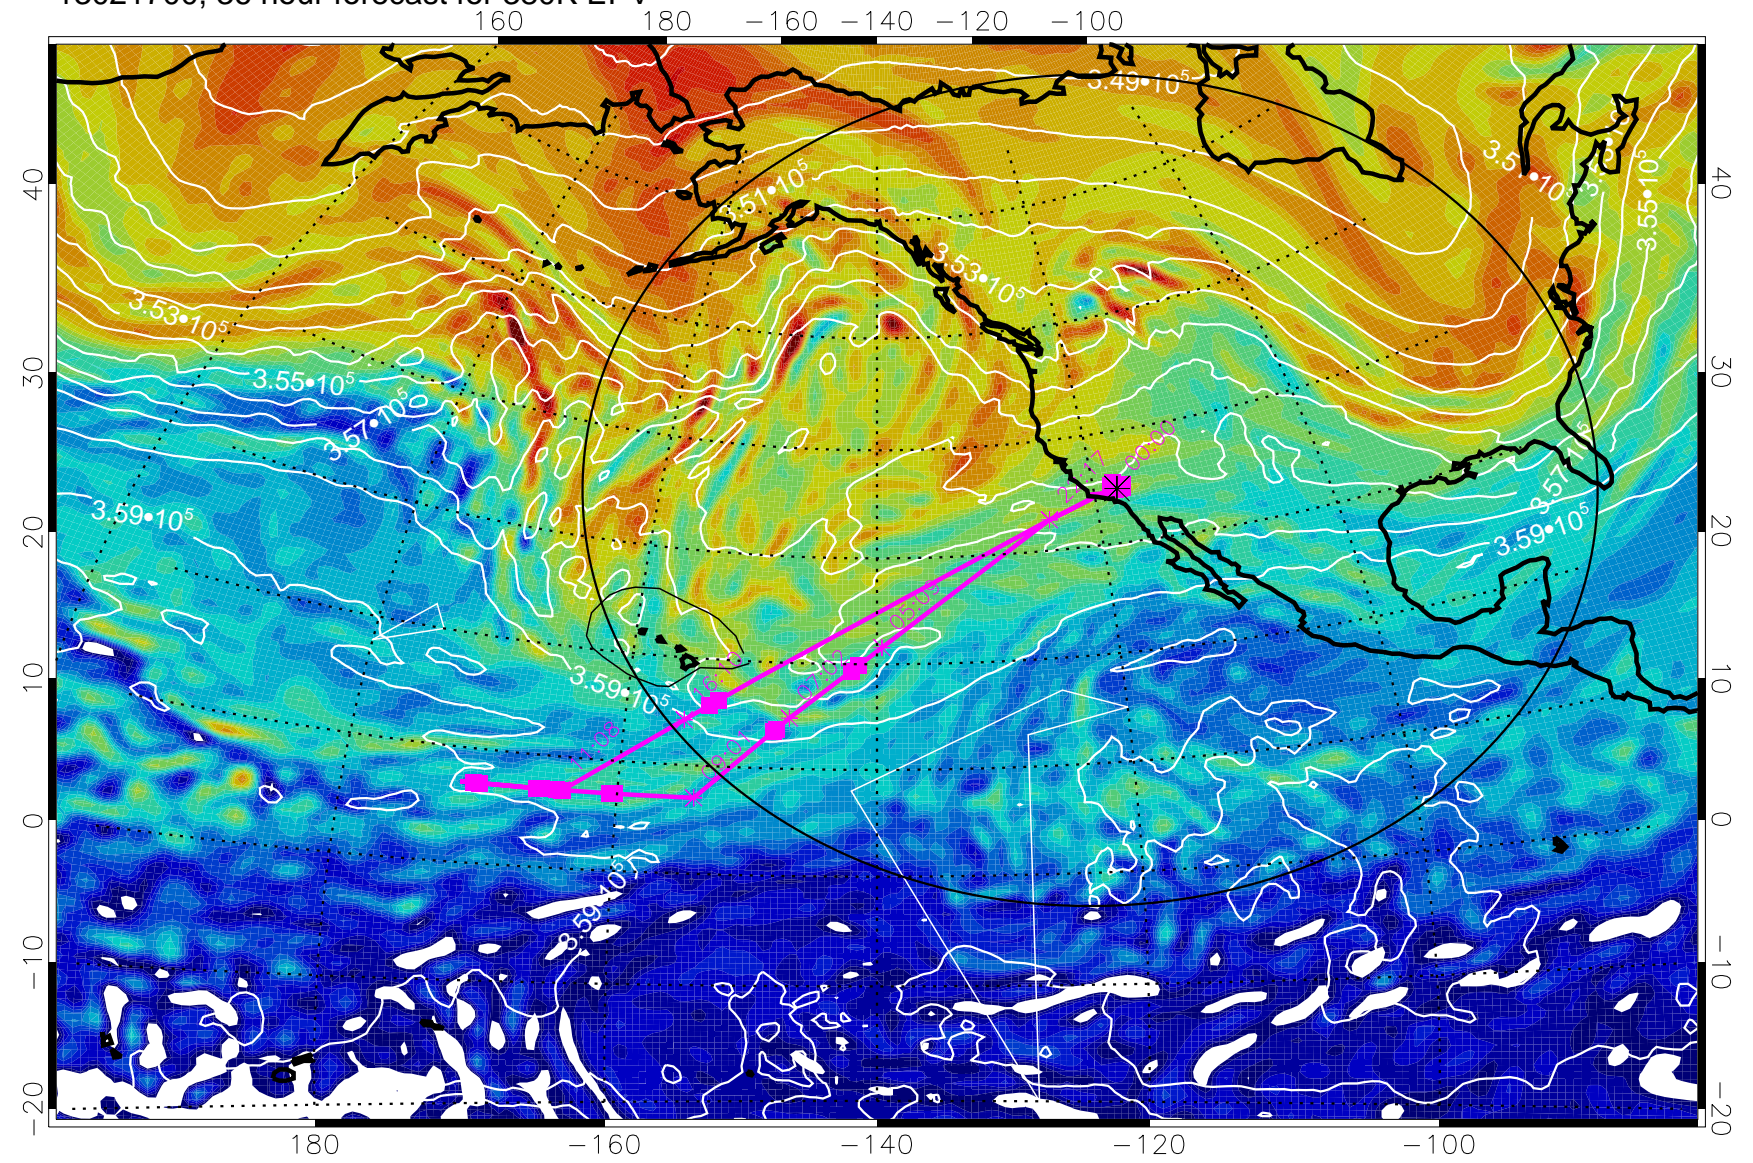

380K Montgomery Streamfunction, white

Range ring of 4055 km -- 13 hours GH round trip

13021612, 24 hour forecast for 380K EPV

380K Montgomery Streamfunction, white

Range ring of 4055 km -- 13 hours GH round trip

13021618, 30 hour forecast for 380K EPV

160 180 -160 -140 -120 -100

380K Montgomery Streamfunction, white

Range ring of 4055 km -- 13 hours GH round trip

13021700, 36 hour forecast for 380K EPV

380K Montgomery Streamfunction, white

Range ring of 4055 km -- 13 hours GH round trip

13021706, 42 hour forecast for 380K EPV

160 180 -160 -140 -120 -100

380K Montgomery Streamfunction, white

Range ring of 4055 km -- 13 hours GH round trip

13021712, 48 hour forecast for 380K EPV

380K Montgomery Streamfunction, white

Range ring of 4055 km -- 13 hours GH round trip

13021718, 54 hour forecast for 380K EPV

13021800, 60 hour forecast for 380K EPV

160 180 -160 -140 -120 -100

380K Montgomery Streamfunction, white