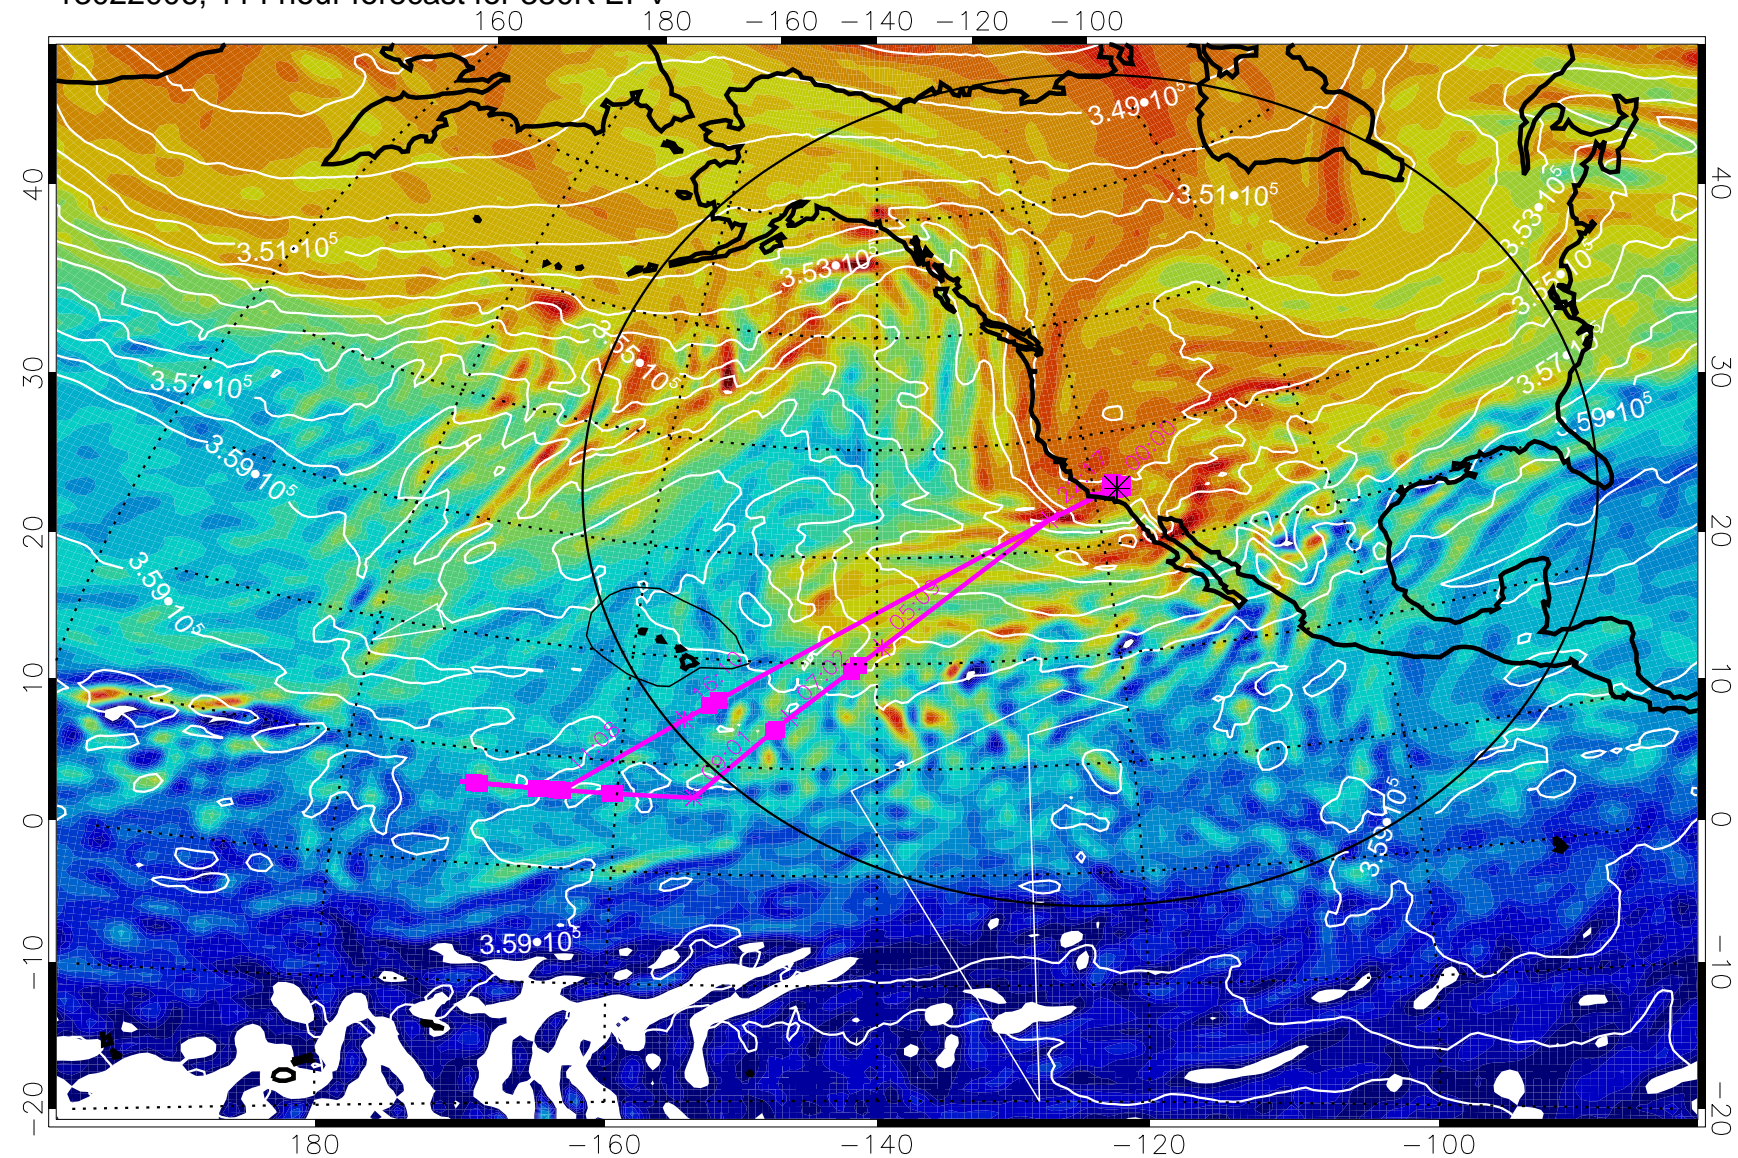

13021912, 96 hour forecast for 380K EPV

380K Montgomery Streamfunction, white

Range ring of 4055 km -- 13 hours GH round trip

13021918, 102 hour forecast for 380K EPV

380K Montgomery Streamfunction, white

Range ring of 4055 km -- 13 hours GH round trip

13022000, 108 hour forecast for 380K EPV

160 180 -160 -140 -120 -100

380K Montgomery Streamfunction, white

Range ring of 4055 km -- 13 hours GH round trip

13022006, 114 hour forecast for 380K EPV

380K Montgomery Streamfunction, white

Range ring of 4055 km -- 13 hours GH round trip

13022012, 120 hour forecast for 380K EPV

160 180 -160 -140 -120 -100

380K Montgomery Streamfunction, white

Range ring of 4055 km -- 13 hours GH round trip