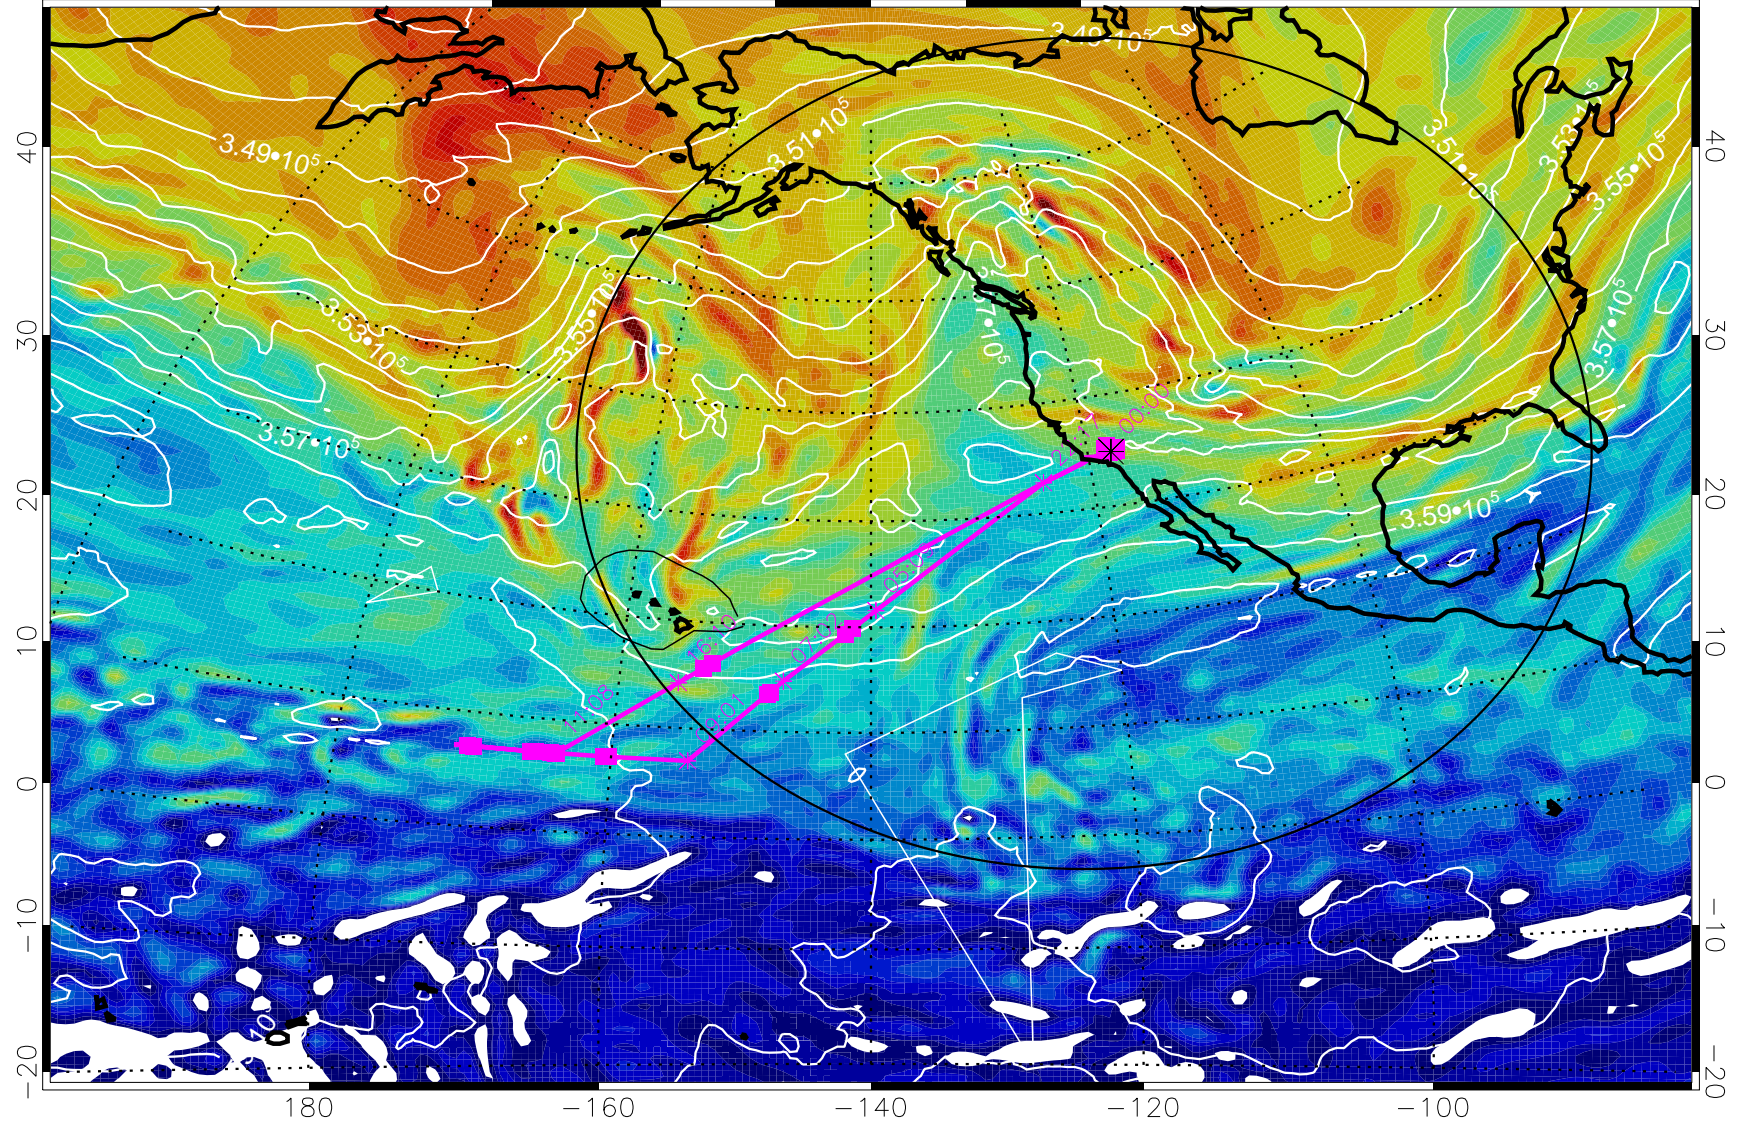

13021518, 6 hour forecast for 380K EPV

160 180 -160 -140 -120 -100

380K Montgomery Streamfunction, white

Range ring of 4055 km -- 13 hours GH round trip

13021600, 12 hour forecast for 380K EPV

13021606, 18 hour forecast for 380K EPV

380K Montgomery Streamfunction, white

Range ring of 4055 km -- 13 hours GH round trip

13021612, 24 hour forecast for 380K EPV

380K Montgomery Streamfunction, white

Range ring of 4055 km -- 13 hours GH round trip

13021618, 30 hour forecast for 380K EPV

160 180 -160 -140 -120 -100

380K Montgomery Streamfunction, white

Range ring of 4055 km -- 13 hours GH round trip

13021700, 36 hour forecast for 380K EPV

380K Montgomery Streamfunction, white

Range ring of 4055 km -- 13 hours GH round trip

13021706, 42 hour forecast for 380K EPV

160 180 -160 -140 -120 -100

380K Montgomery Streamfunction, white

Range ring of 4055 km -- 13 hours GH round trip

13021712, 48 hour forecast for 380K EPV