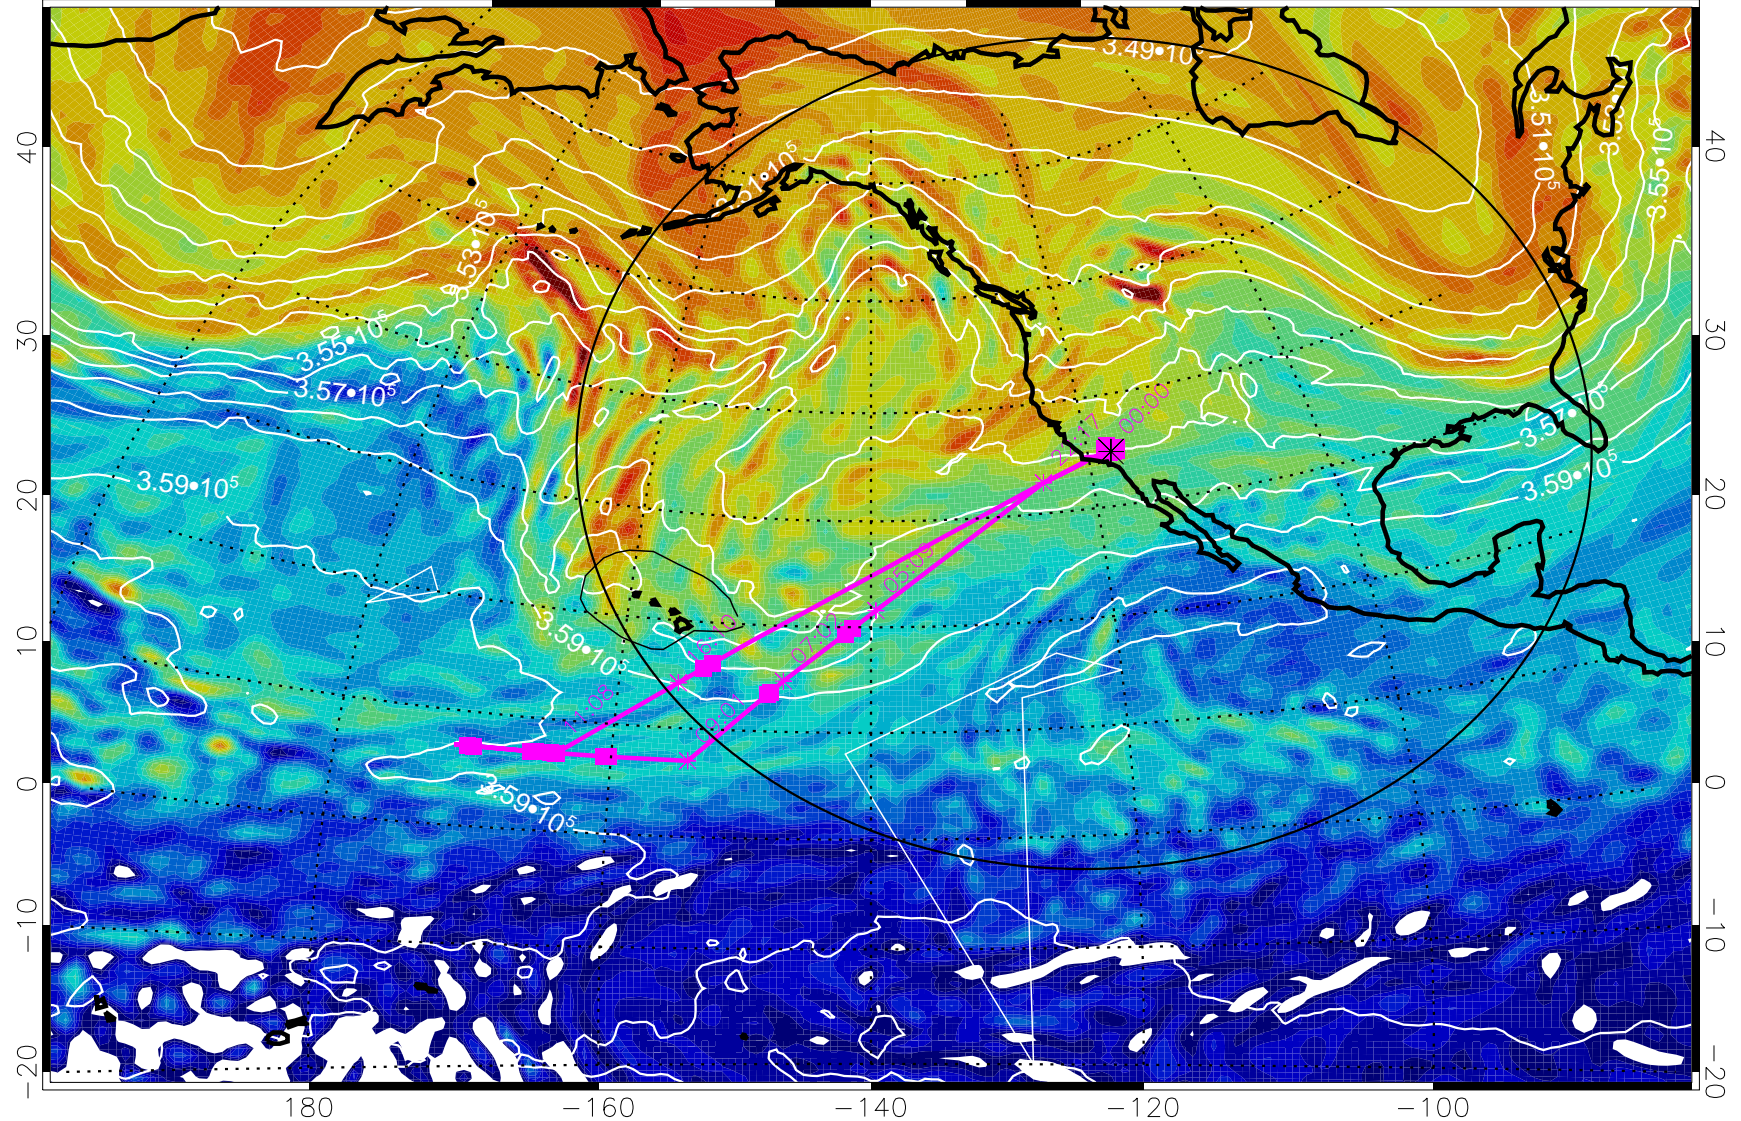

380K Montgomery Streamfunction, white

Range ring of 4055 km -- 13 hours GH round trip

13021612, 24 hour forecast for 380K EPV

380K Montgomery Streamfunction, white

Range ring of 4055 km -- 13 hours GH round trip

13021618, 30 hour forecast for 380K EPV

160 180 -160 -140 -120 -100

380K Montgomery Streamfunction, white

Range ring of 4055 km -- 13 hours GH round trip

13021700, 36 hour forecast for 380K EPV

380K Montgomery Streamfunction, white

Range ring of 4055 km -- 13 hours GH round trip

13021706, 42 hour forecast for 380K EPV

160 180 -160 -140 -120 -100

380K Montgomery Streamfunction, white

Range ring of 4055 km -- 13 hours GH round trip

13021712, 48 hour forecast for 380K EPV

380K Montgomery Streamfunction, white

Range ring of 4055 km -- 13 hours GH round trip

13021718, 54 hour forecast for 380K EPV

13021800, 60 hour forecast for 380K EPV

160 180 -160 -140 -120 -100

380K Montgomery Streamfunction, white