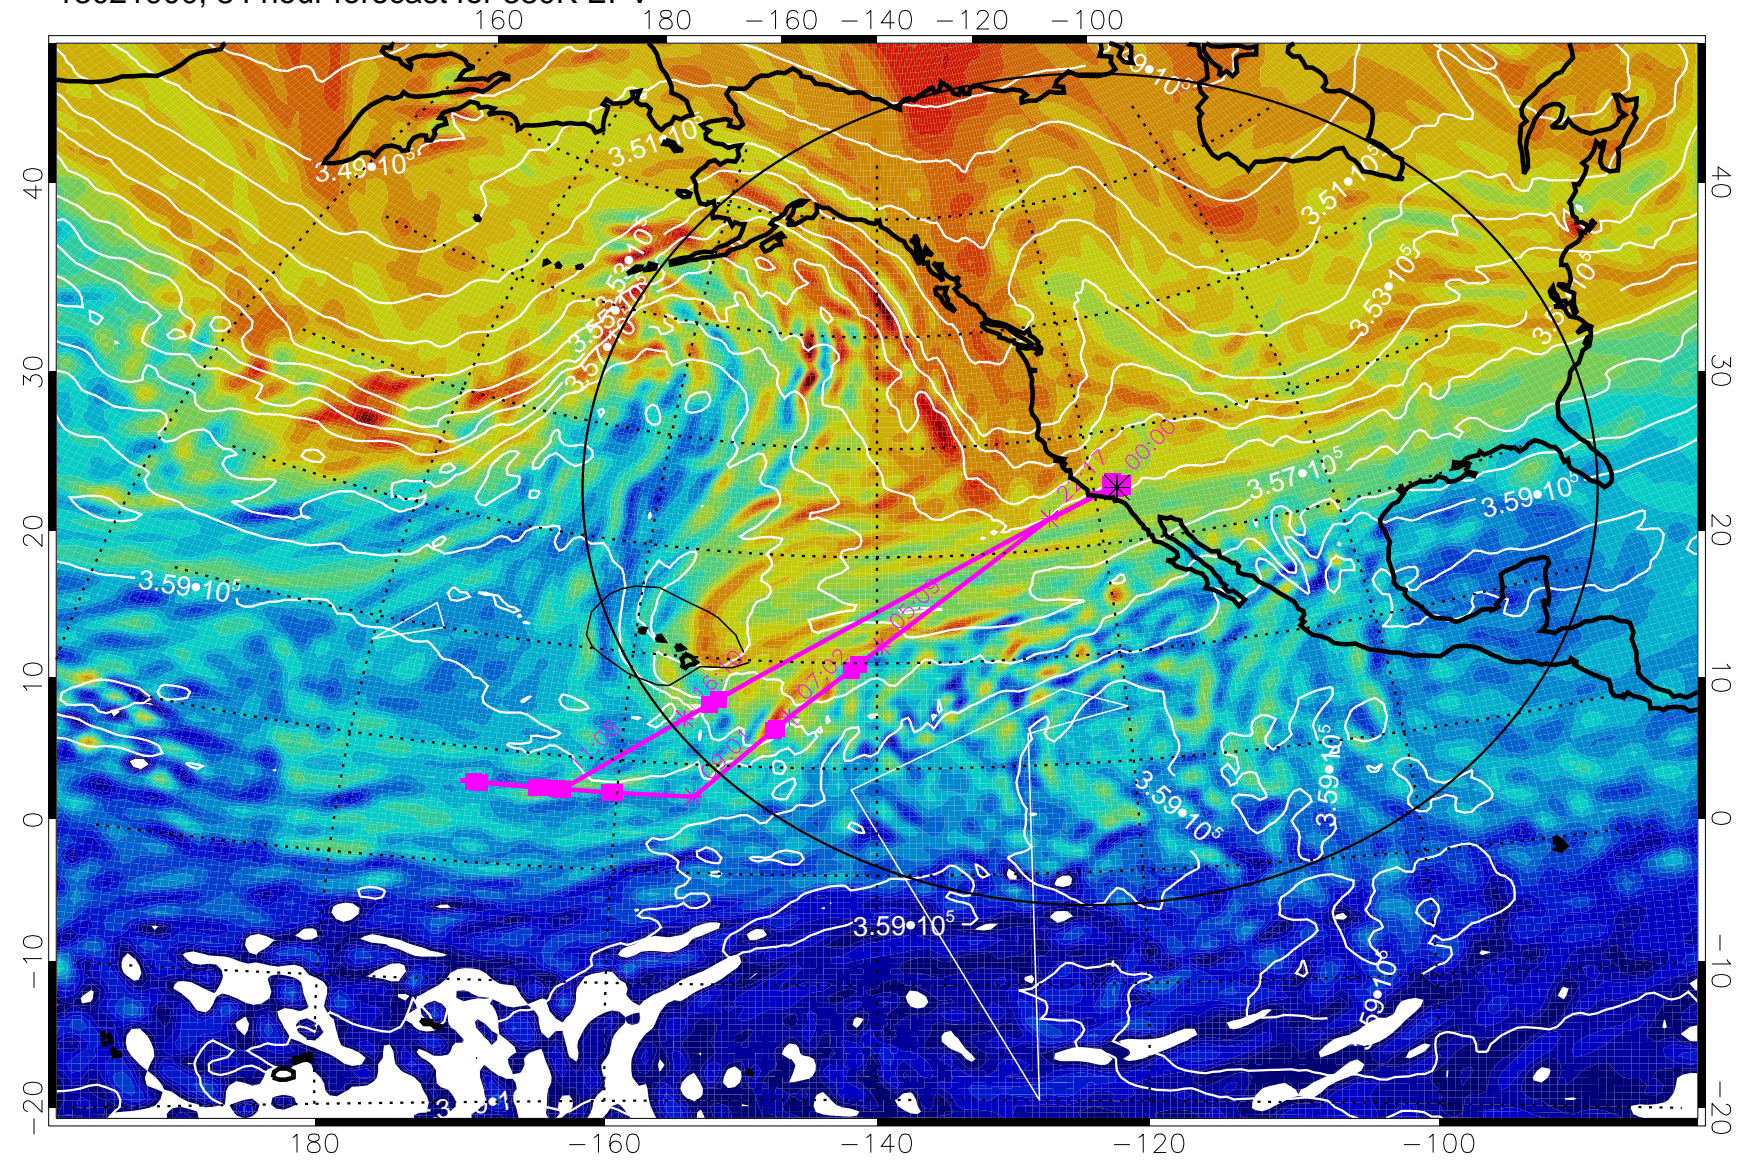

Range ring of 4055 km -- 13 hours GH round trip

13021806, 66 hour forecast for 380K EPV

380K Montgomery Streamfunction, white

Range ring of 4055 km -- 13 hours GH round trip

13021812, 72 hour forecast for 380K EPV

380K Montgomery Streamfunction, white

Range ring of 4055 km -- 13 hours GH round trip

13021818, 78 hour forecast for 380K EPV

380K Montgomery Streamfunction, white

Range ring of 4055 km -- 13 hours GH round trip

13021900, 84 hour forecast for 380K EPV

380K Montgomery Streamfunction, white

Range ring of 4055 km -- 13 hours GH round trip

13021906, 90 hour forecast for 380K EPV

380K Montgomery Streamfunction, white

Range ring of 4055 km -- 13 hours GH round trip

13021912, 96 hour forecast for 380K EPV

380K Montgomery Streamfunction, white

Range ring of 4055 km -- 13 hours GH round trip

13021918, 102 hour forecast for 380K EPV

380K Montgomery Streamfunction, white