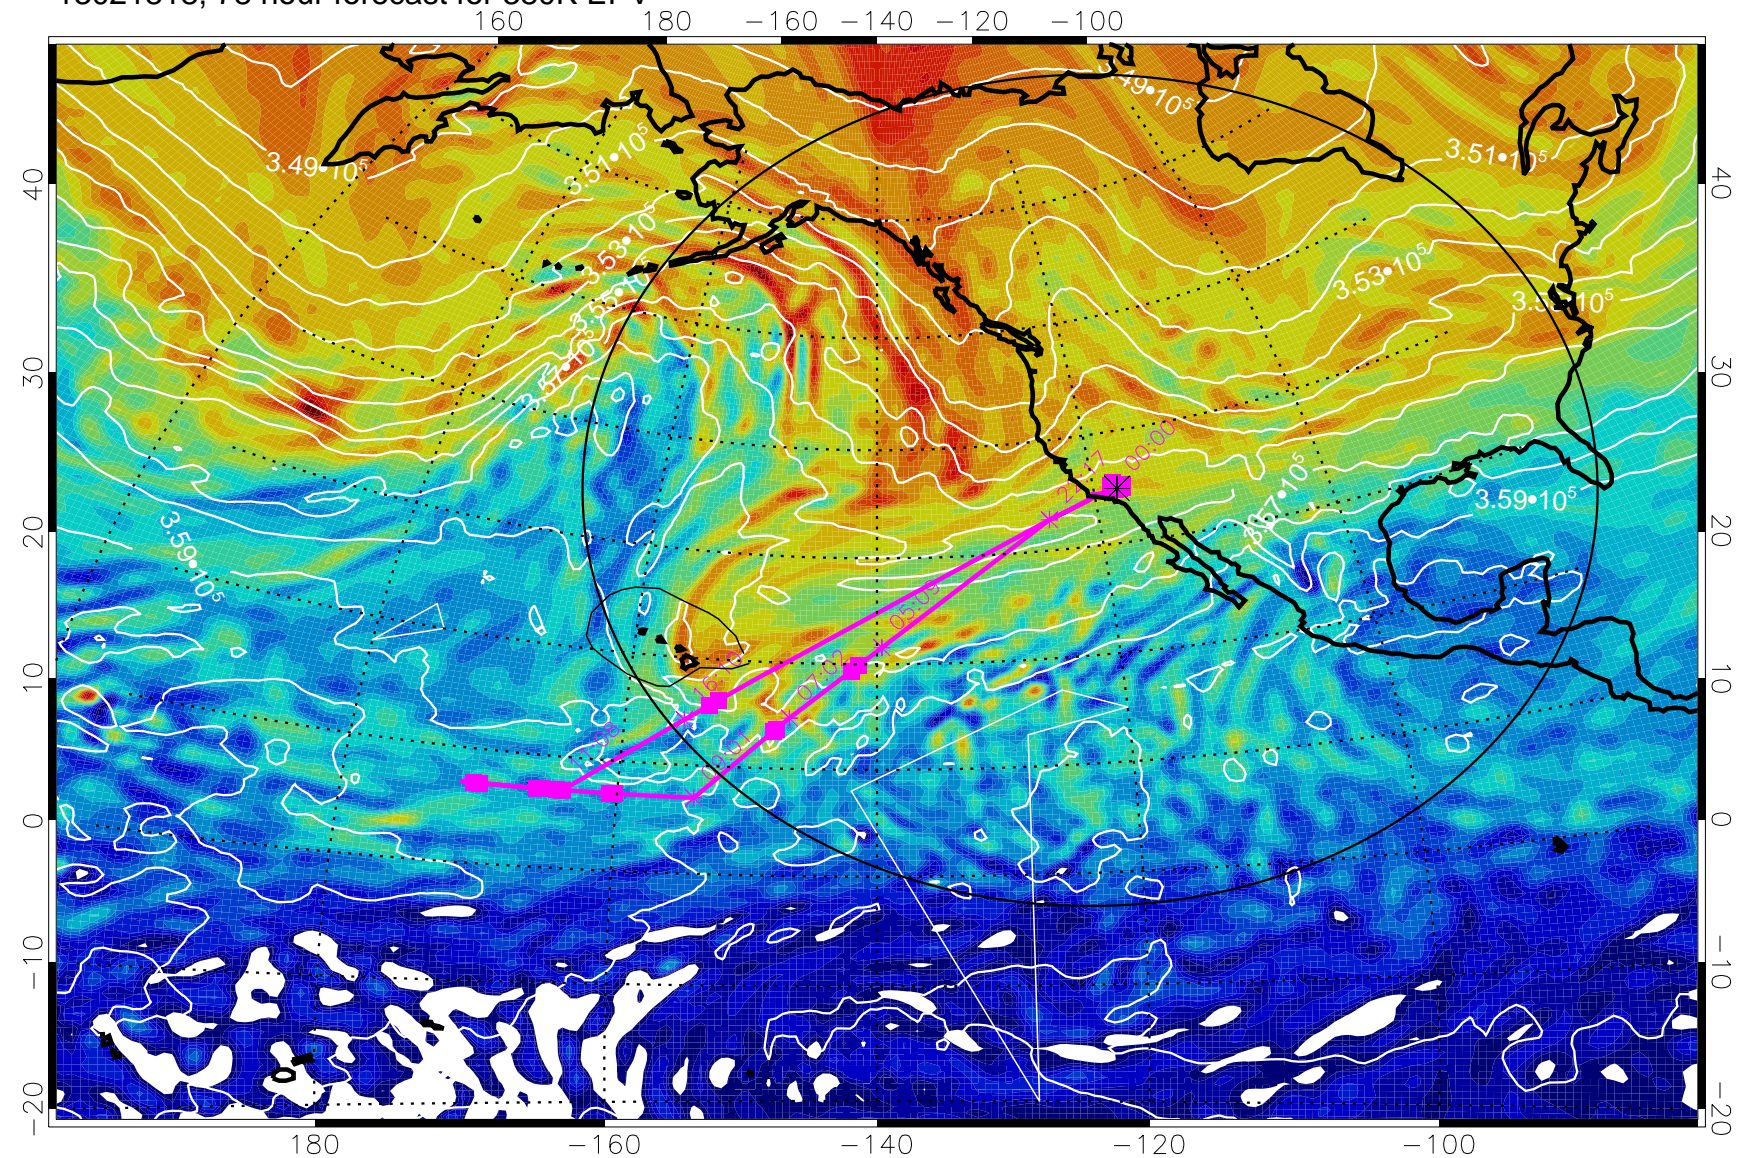

Range ring of 4055 km -- 13 hours GH round trip

13021806, 66 hour forecast for 380K EPV

380K Montgomery Streamfunction, white

Range ring of 4055 km -- 13 hours GH round trip

13021812, 72 hour forecast for 380K EPV

380K Montgomery Streamfunction, white

Range ring of 4055 km -- 13 hours GH round trip

13021818, 78 hour forecast for 380K EPV

380K Montgomery Streamfunction, white

Range ring of 4055 km -- 13 hours GH round trip

13021900, 84 hour forecast for 380K EPV

380K Montgomery Streamfunction, white

Range ring of 4055 km -- 13 hours GH round trip

13021906, 90 hour forecast for 380K EPV

380K Montgomery Streamfunction, white

Range ring of 4055 km -- 13 hours GH round trip

13021912, 96 hour forecast for 380K EPV

380K Montgomery Streamfunction, white

Range ring of 4055 km -- 13 hours GH round trip

13021918, 102 hour forecast for 380K EPV

380K Montgomery Streamfunction, white