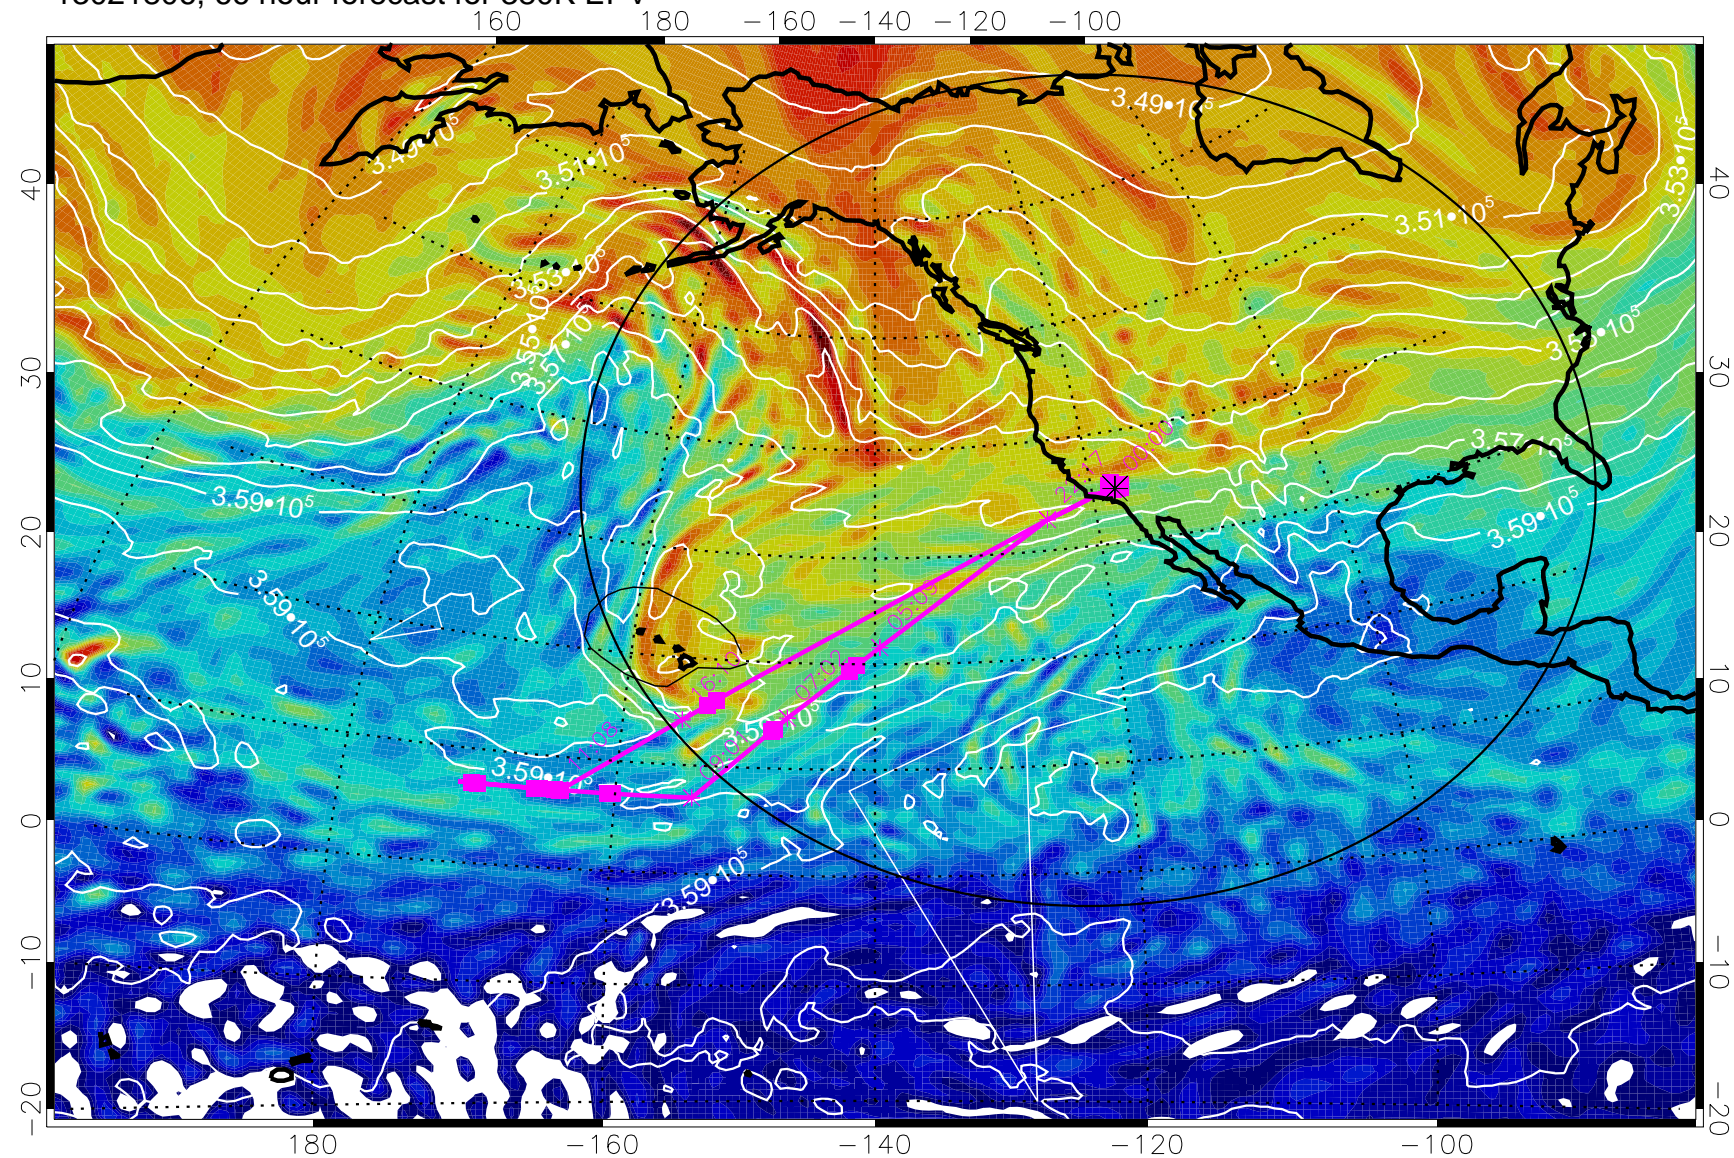

380K Montgomery Streamfunction, white

Range ring of 4055 km -- 13 hours GH round trip

13021718, 54 hour forecast for 380K EPV

13021800, 60 hour forecast for 380K EPV

160 180 -160 -140 -120 -100

380K Montgomery Streamfunction, white

Range ring of 4055 km -- 13 hours GH round trip

13021806, 66 hour forecast for 380K EPV

380K Montgomery Streamfunction, white

Range ring of 4055 km -- 13 hours GH round trip

13021812, 72 hour forecast for 380K EPV

380K Montgomery Streamfunction, white

Range ring of 4055 km -- 13 hours GH round trip

13021818, 78 hour forecast for 380K EPV

380K Montgomery Streamfunction, white

Range ring of 4055 km -- 13 hours GH round trip