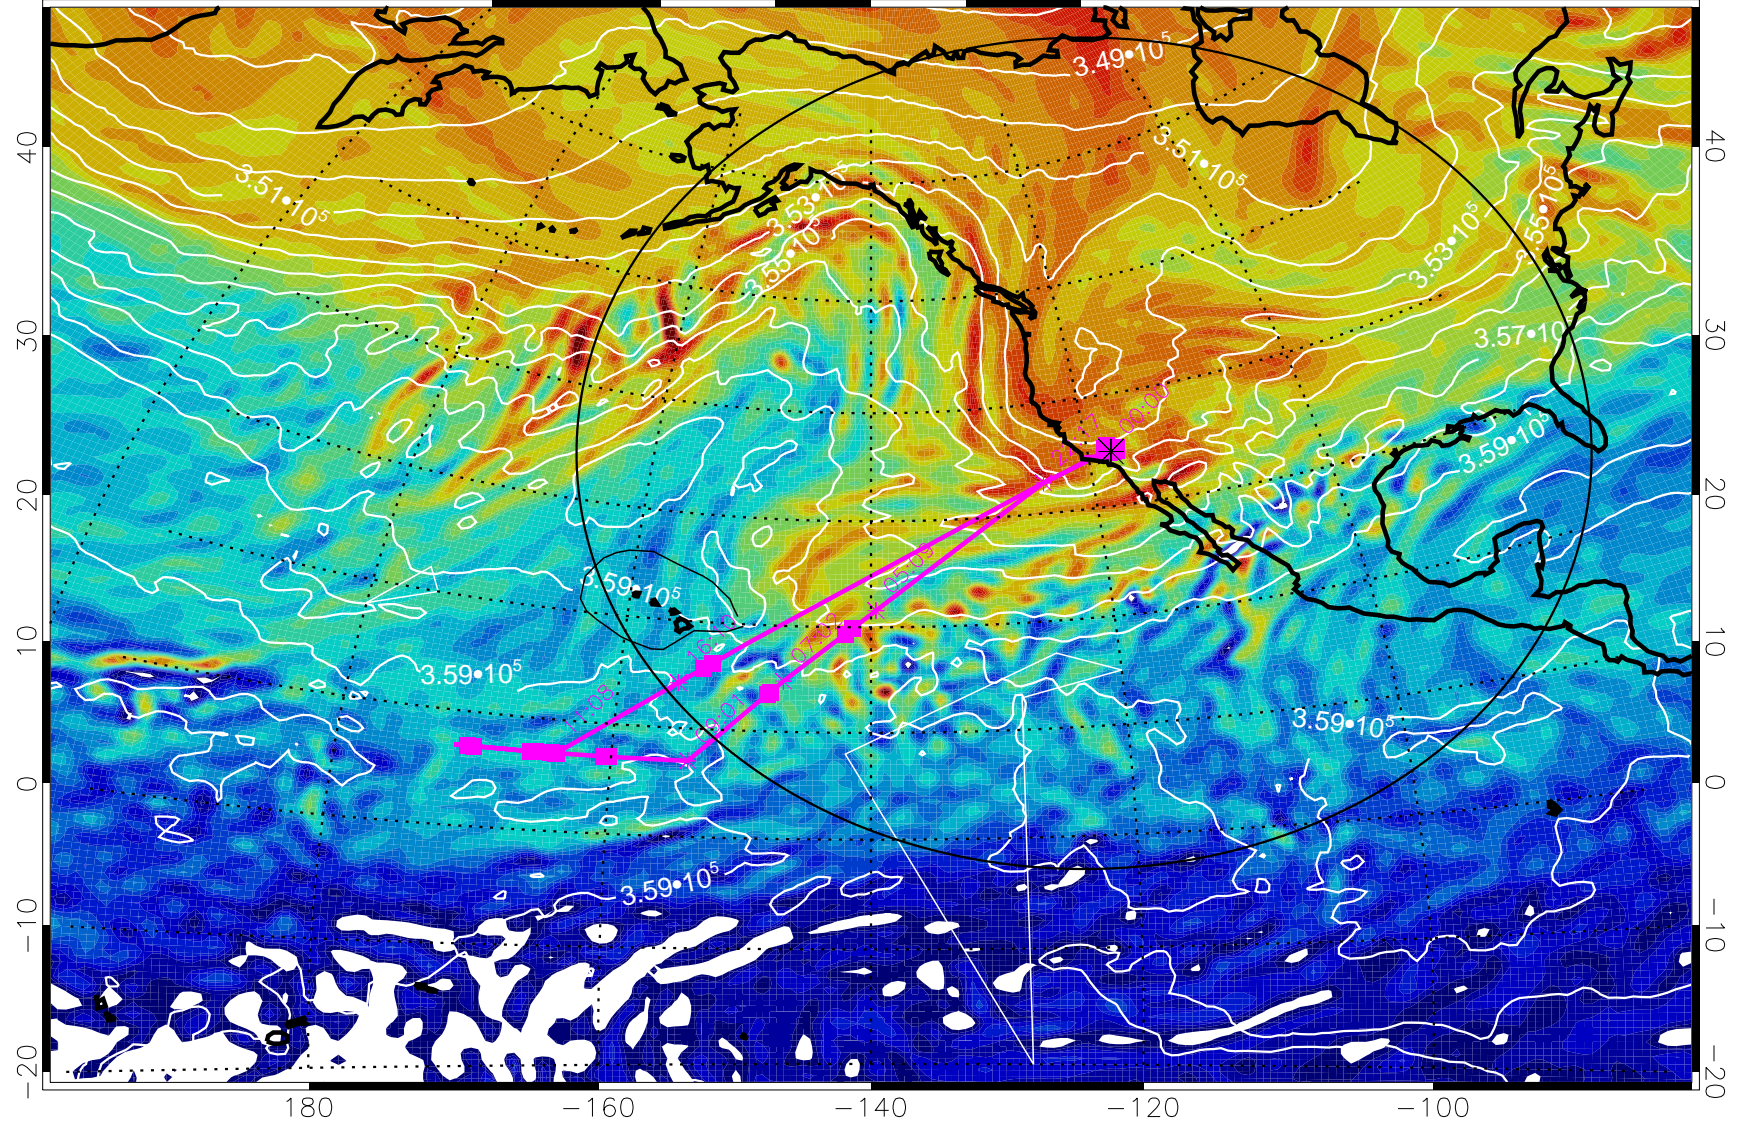

13021900, 84 hour forecast for 380K EPV

380K Montgomery Streamfunction, white

Range ring of 4055 km -- 13 hours GH round trip

13021906, 90 hour forecast for 380K EPV

380K Montgomery Streamfunction, white

Range ring of 4055 km -- 13 hours GH round trip

13021912, 96 hour forecast for 380K EPV

380K Montgomery Streamfunction, white

Range ring of 4055 km -- 13 hours GH round trip

13021918, 102 hour forecast for 380K EPV

380K Montgomery Streamfunction, white

Range ring of 4055 km -- 13 hours GH round trip

13022000, 108 hour forecast for 380K EPV

160 180 -160 -140 -120 -100

380K Montgomery Streamfunction, white

Range ring of 4055 km -- 13 hours GH round trip

13022006, 114 hour forecast for 380K EPV