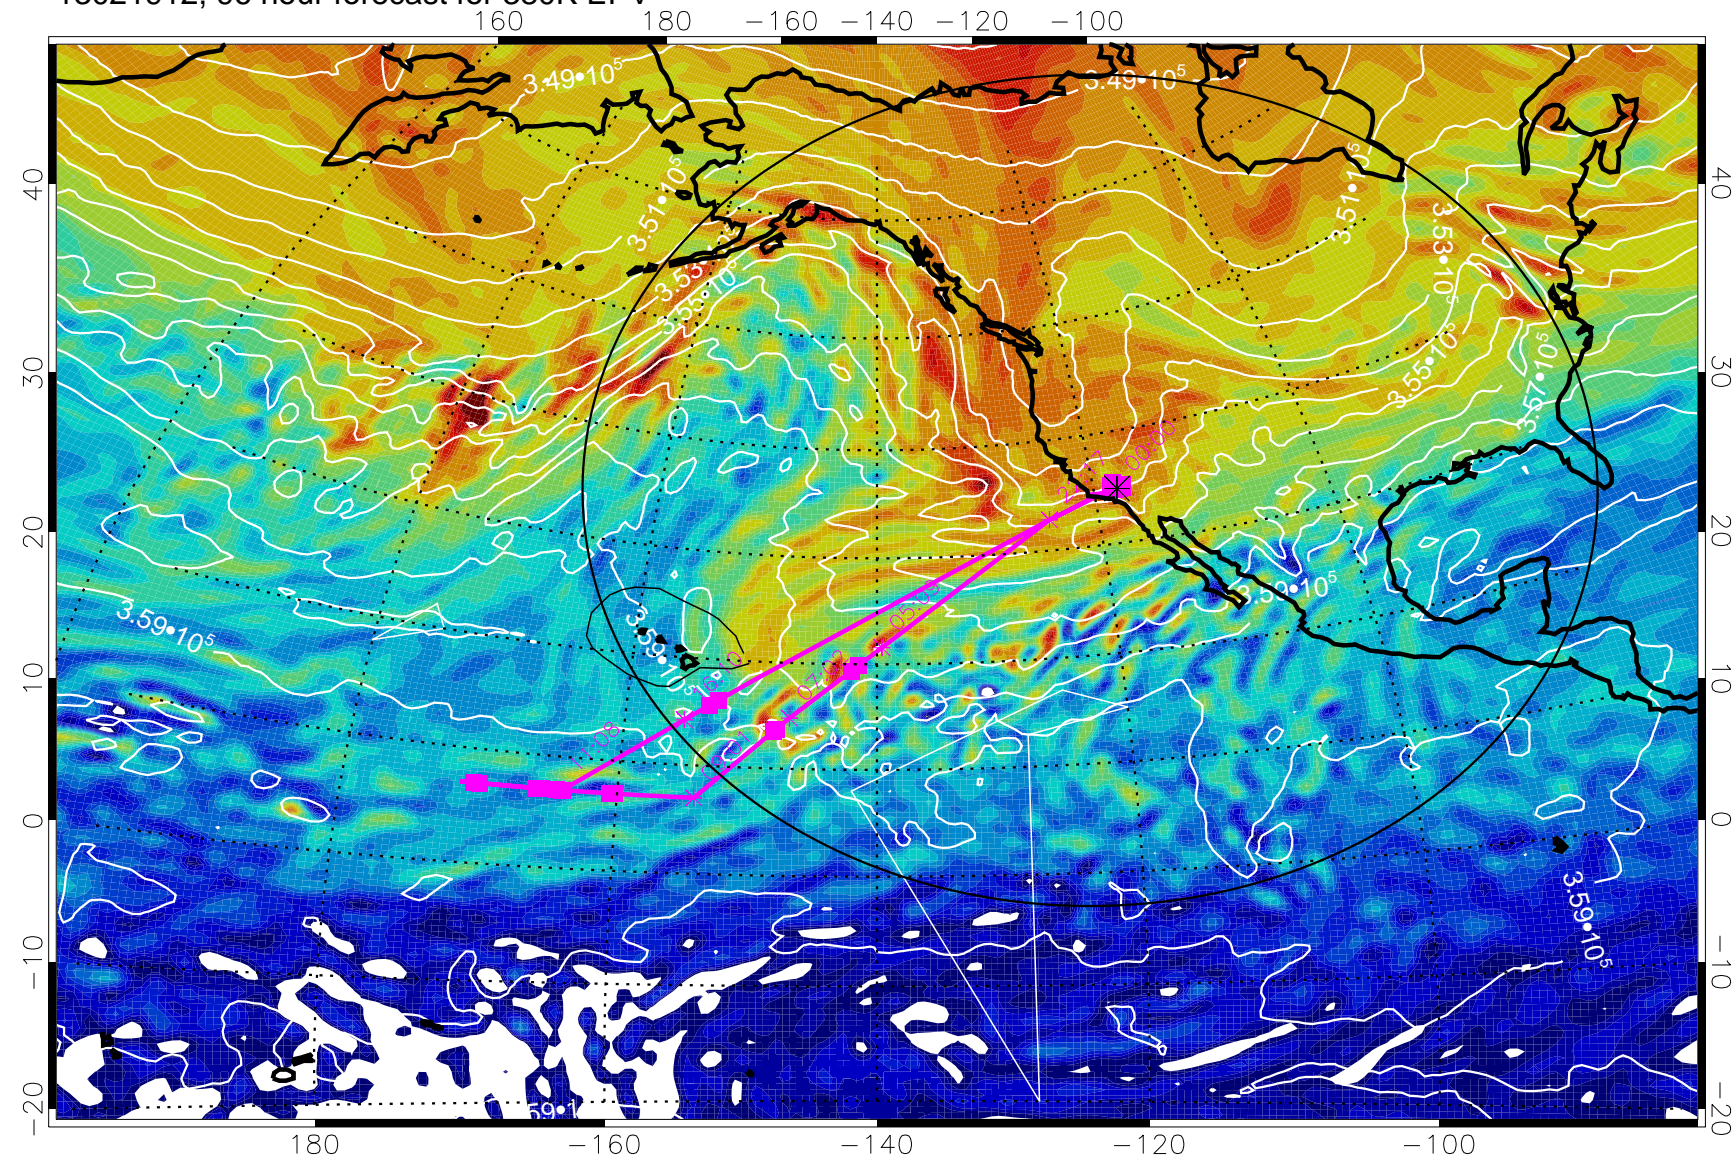

380K Montgomery Streamfunction, white

Range ring of 4055 km -- 13 hours GH round trip

13021818, 78 hour forecast for 380K EPV

380K Montgomery Streamfunction, white

Range ring of 4055 km -- 13 hours GH round trip

13021900, 84 hour forecast for 380K EPV

380K Montgomery Streamfunction, white

Range ring of 4055 km -- 13 hours GH round trip

13021906, 90 hour forecast for 380K EPV

380K Montgomery Streamfunction, white

Range ring of 4055 km -- 13 hours GH round trip

13021912, 96 hour forecast for 380K EPV

380K Montgomery Streamfunction, white

Range ring of 4055 km -- 13 hours GH round trip

13021918, 102 hour forecast for 380K EPV

380K Montgomery Streamfunction, white

Range ring of 4055 km -- 13 hours GH round trip

13022000, 108 hour forecast for 380K EPV

160 180 -160 -140 -120 -100

380K Montgomery Streamfunction, white

Range ring of 4055 km -- 13 hours GH round trip

13022006, 114 hour forecast for 380K EPV