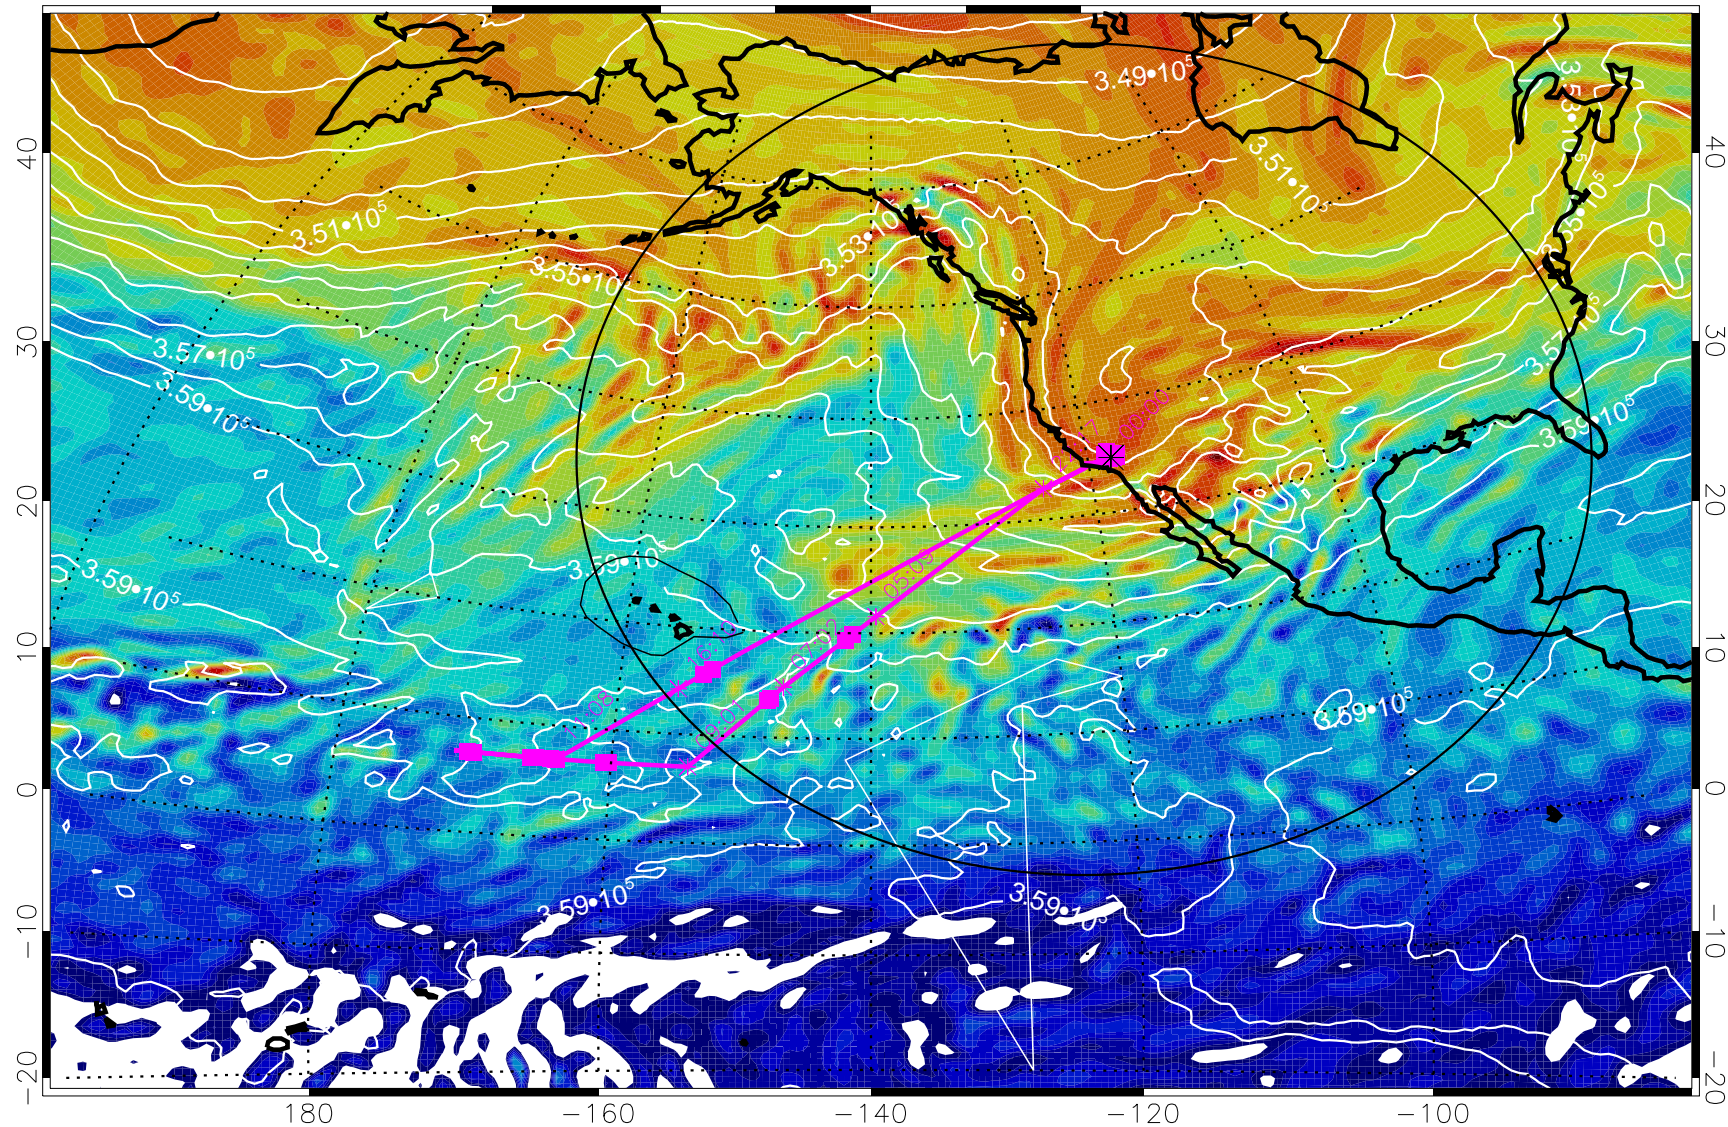

13021912, 96 hour forecast for 380K EPV

380K Montgomery Streamfunction, white

Range ring of 4055 km -- 13 hours GH round trip

13021918, 102 hour forecast for 380K EPV

380K Montgomery Streamfunction, white

Range ring of 4055 km -- 13 hours GH round trip

13022000, 108 hour forecast for 380K EPV

160 180 -160 -140 -120 -100

380K Montgomery Streamfunction, white

Range ring of 4055 km -- 13 hours GH round trip

13022006, 114 hour forecast for 380K EPV

380K Montgomery Streamfunction, white

Range ring of 4055 km -- 13 hours GH round trip

13022012, 120 hour forecast for 380K EPV

160 180 -160 -140 -120 -100

380K Montgomery Streamfunction, white

Range ring of 4055 km -- 13 hours GH round trip