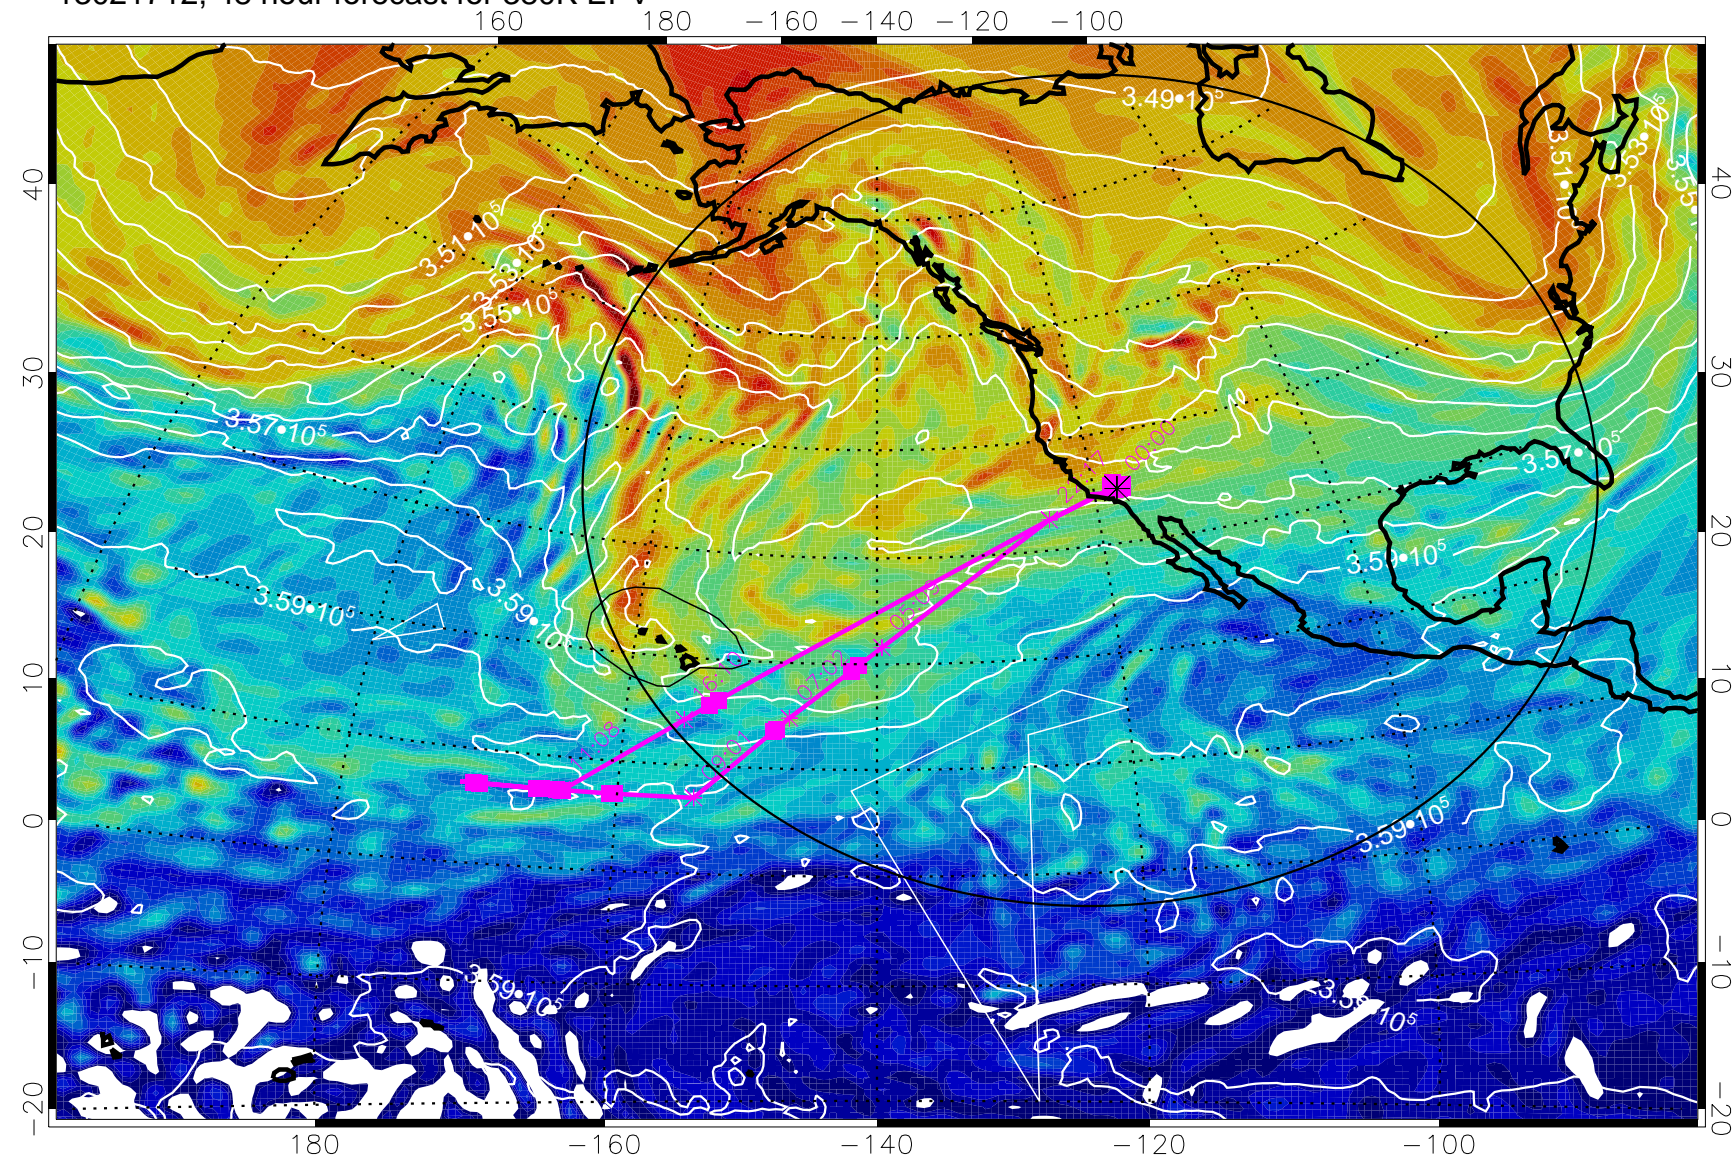

13021618, 30 hour forecast for 380K EPV

160 180 -160 -140 -120 -100

380K Montgomery Streamfunction, white

Range ring of 4055 km -- 13 hours GH round trip

13021700, 36 hour forecast for 380K EPV

380K Montgomery Streamfunction, white

Range ring of 4055 km -- 13 hours GH round trip

13021706, 42 hour forecast for 380K EPV

160 180 -160 -140 -120 -100

380K Montgomery Streamfunction, white

Range ring of 4055 km -- 13 hours GH round trip

13021712, 48 hour forecast for 380K EPV

380K Montgomery Streamfunction, white

Range ring of 4055 km -- 13 hours GH round trip

13021718, 54 hour forecast for 380K EPV

13021800, 60 hour forecast for 380K EPV

160 180 -160 -140 -120 -100

380K Montgomery Streamfunction, white

Range ring of 4055 km -- 13 hours GH round trip

13021806, 66 hour forecast for 380K EPV

380K Montgomery Streamfunction, white

Range ring of 4055 km -- 13 hours GH round trip

13021812, 72 hour forecast for 380K EPV