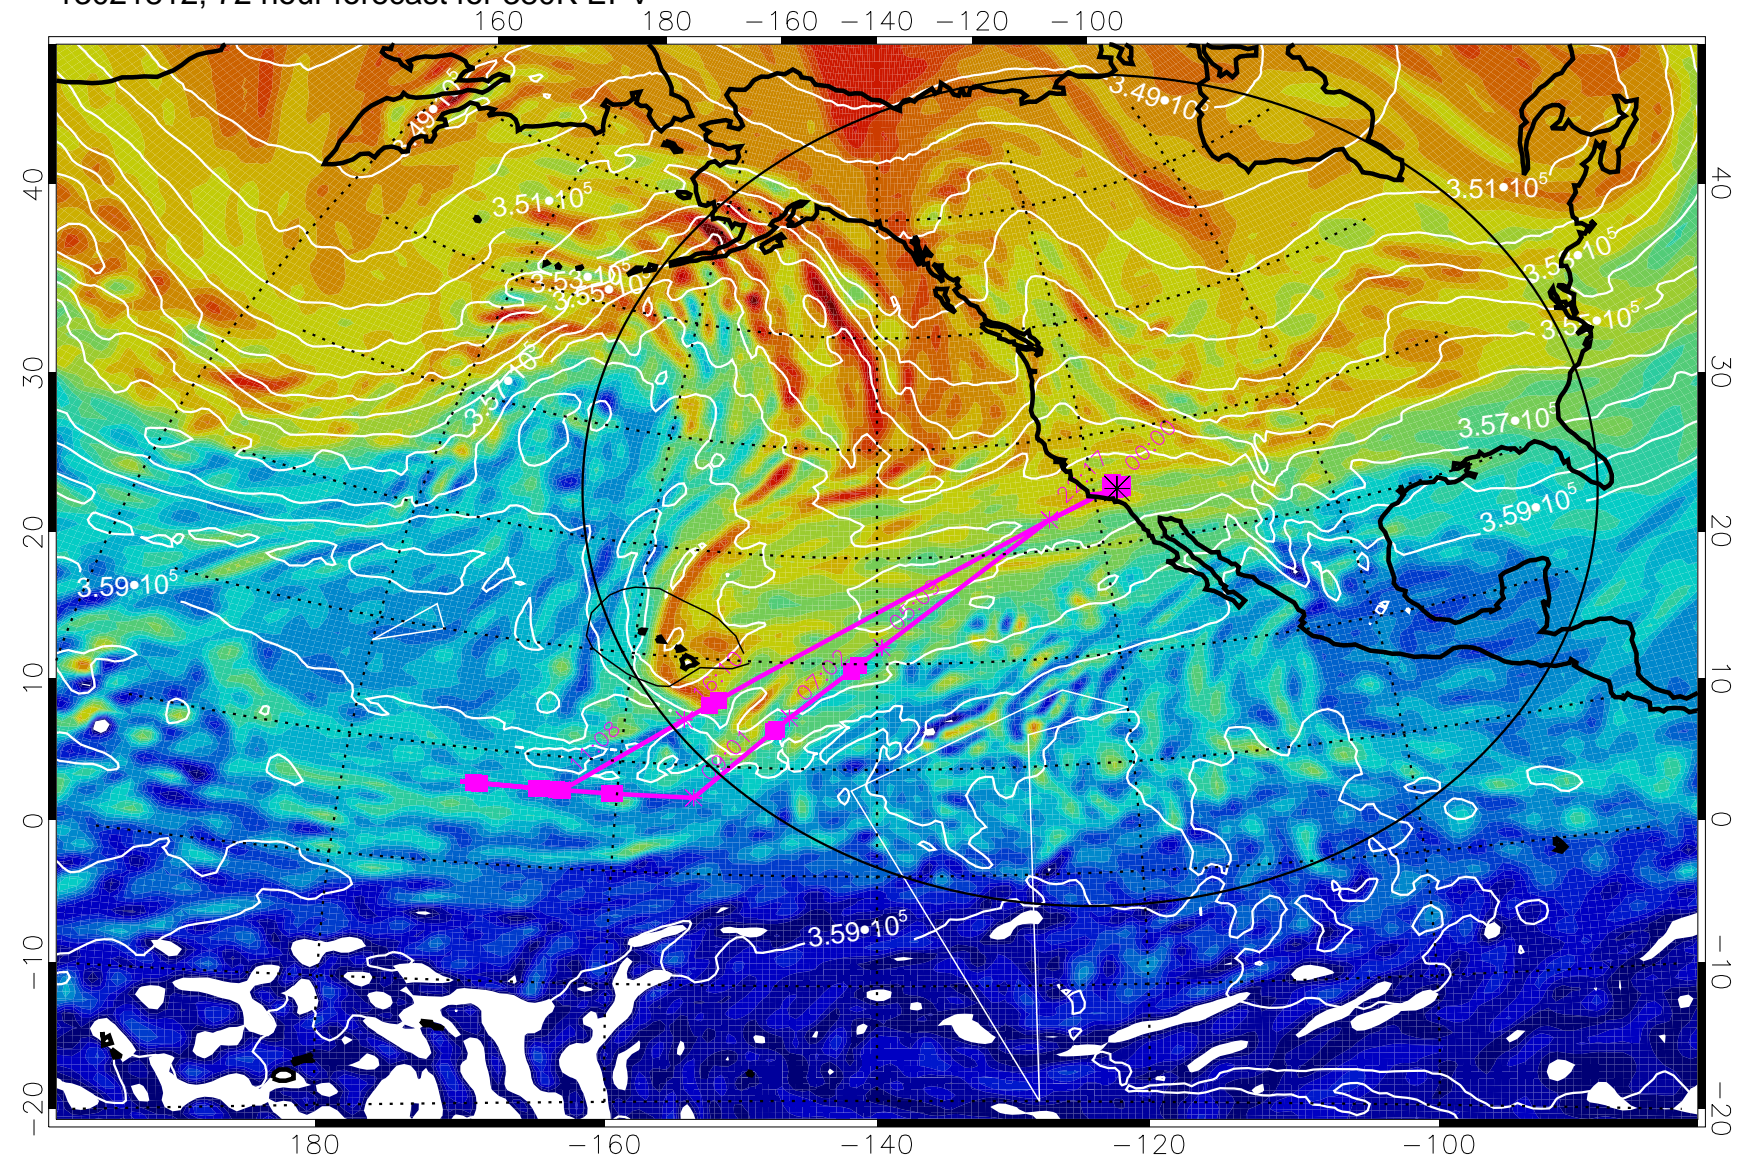

Range ring of 4055 km -- 13 hours GH round trip

13021806, 66 hour forecast for 380K EPV

380K Montgomery Streamfunction, white

Range ring of 4055 km -- 13 hours GH round trip

13021812, 72 hour forecast for 380K EPV

380K Montgomery Streamfunction, white

Range ring of 4055 km -- 13 hours GH round trip

13021818, 78 hour forecast for 380K EPV

380K Montgomery Streamfunction, white

Range ring of 4055 km -- 13 hours GH round trip

13021900, 84 hour forecast for 380K EPV

380K Montgomery Streamfunction, white

Range ring of 4055 km -- 13 hours GH round trip

13021906, 90 hour forecast for 380K EPV

380K Montgomery Streamfunction, white

Range ring of 4055 km -- 13 hours GH round trip

13021912, 96 hour forecast for 380K EPV

380K Montgomery Streamfunction, white

Range ring of 4055 km -- 13 hours GH round trip

13021918, 102 hour forecast for 380K EPV

380K Montgomery Streamfunction, white