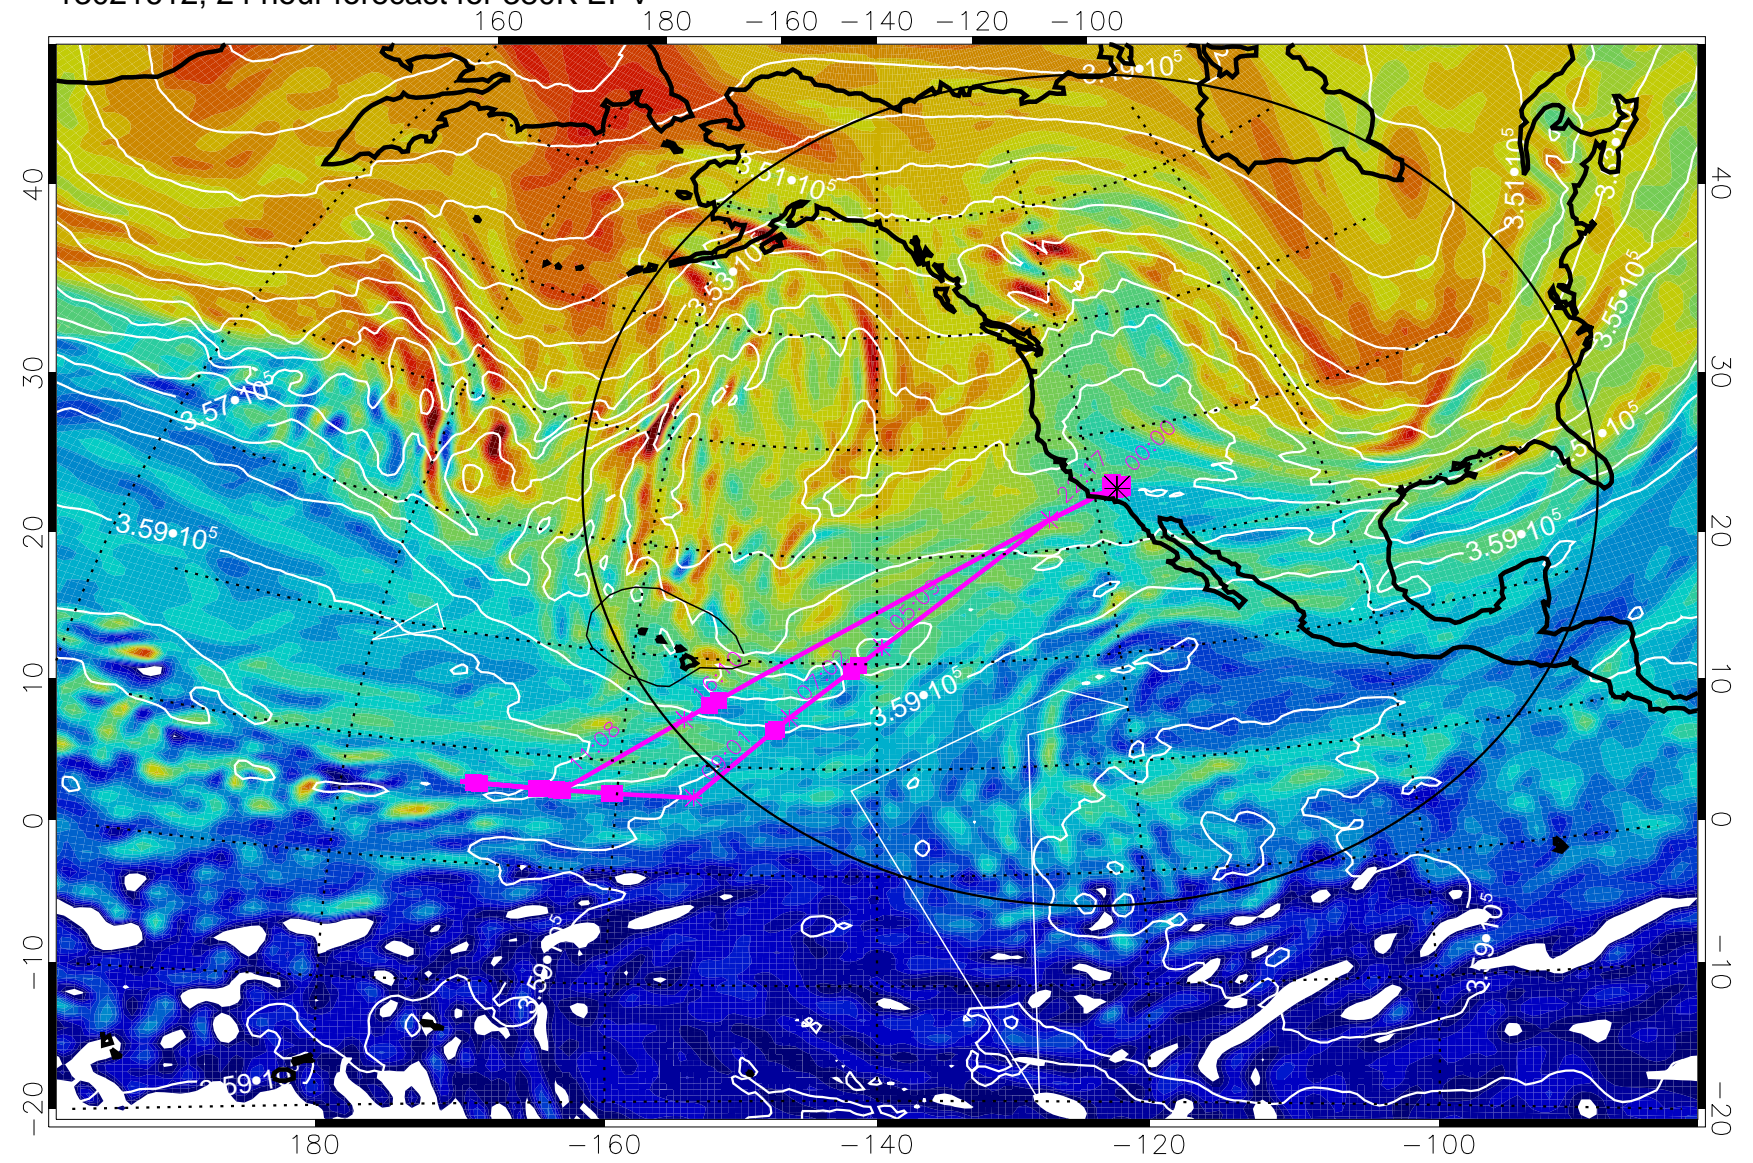

13021518, 6 hour forecast for 380K EPV

160 180 -160 -140 -120 -100

380K Montgomery Streamfunction, white

Range ring of 4055 km -- 13 hours GH round trip

13021600, 12 hour forecast for 380K EPV

13021606, 18 hour forecast for 380K EPV

380K Montgomery Streamfunction, white

Range ring of 4055 km -- 13 hours GH round trip

13021612, 24 hour forecast for 380K EPV

380K Montgomery Streamfunction, white

Range ring of 4055 km -- 13 hours GH round trip

13021618, 30 hour forecast for 380K EPV

160 180 -160 -140 -120 -100

380K Montgomery Streamfunction, white

Range ring of 4055 km -- 13 hours GH round trip

13021700, 36 hour forecast for 380K EPV

380K Montgomery Streamfunction, white

Range ring of 4055 km -- 13 hours GH round trip

13021706, 42 hour forecast for 380K EPV

160 180 -160 -140 -120 -100

380K Montgomery Streamfunction, white

Range ring of 4055 km -- 13 hours GH round trip

13021712, 48 hour forecast for 380K EPV