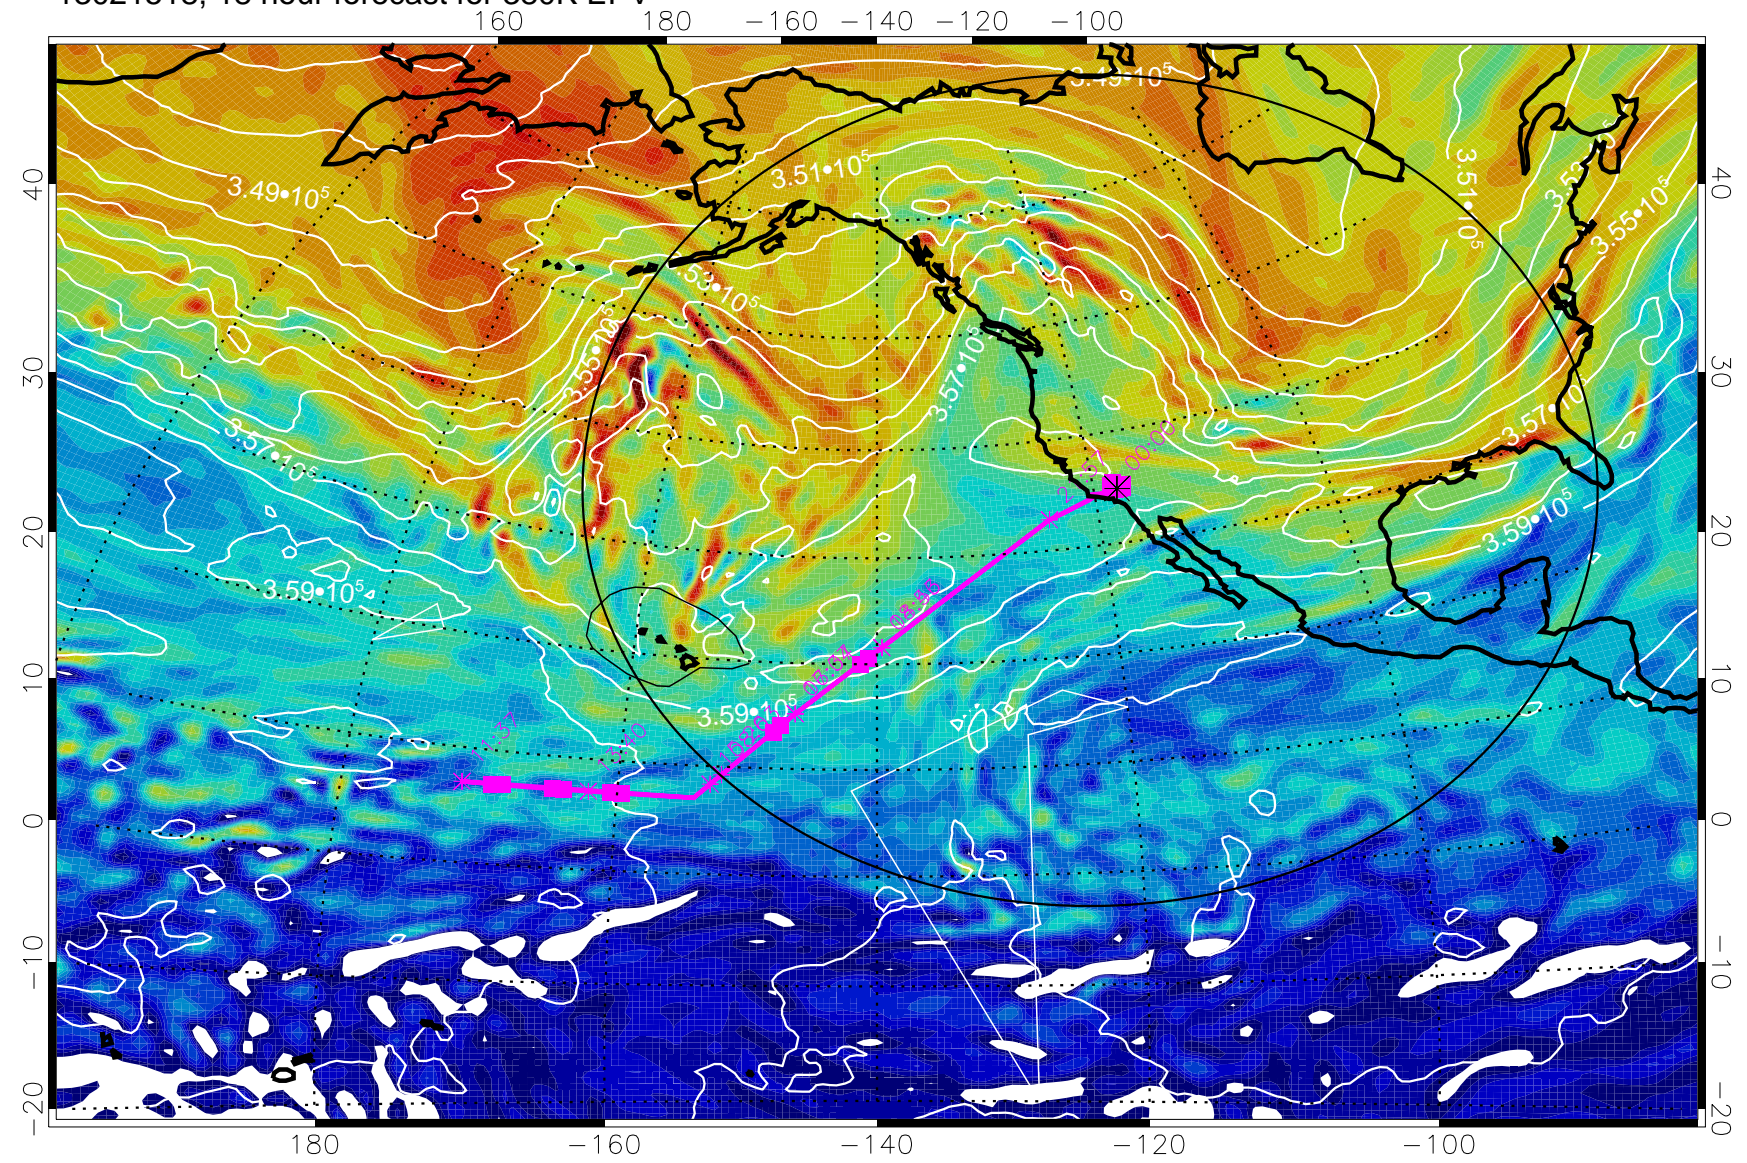

13021512, 12 hour forecast for 380K EPV

380K Montgomery Streamfunction, white

Range ring of 4055 km -- 13 hours GH round trip

13021518, 18 hour forecast for 380K EPV

380K Montgomery Streamfunction, white

Range ring of 4055 km -- 13 hours GH round trip

13021600, 24 hour forecast for 380K EPV

380K Montgomery Streamfunction, white

Range ring of 4055 km -- 13 hours GH round trip

13021606, 30 hour forecast for 380K EPV

380K Montgomery Streamfunction, white

Range ring of 4055 km -- 13 hours GH round trip

13021612, 36 hour forecast for 380K EPV

380K Montgomery Streamfunction, white

Range ring of 4055 km -- 13 hours GH round trip

13021618, 42 hour forecast for 380K EPV

380K Montgomery Streamfunction, white

Range ring of 4055 km -- 13 hours GH round trip

13021700, 48 hour forecast for 380K EPV

380K Montgomery Streamfunction, white

Range ring of 4055 km -- 13 hours GH round trip

13021706, 54 hour forecast for 380K EPV

380K Montgomery Streamfunction, white

Range ring of 4055 km -- 13 hours GH round trip