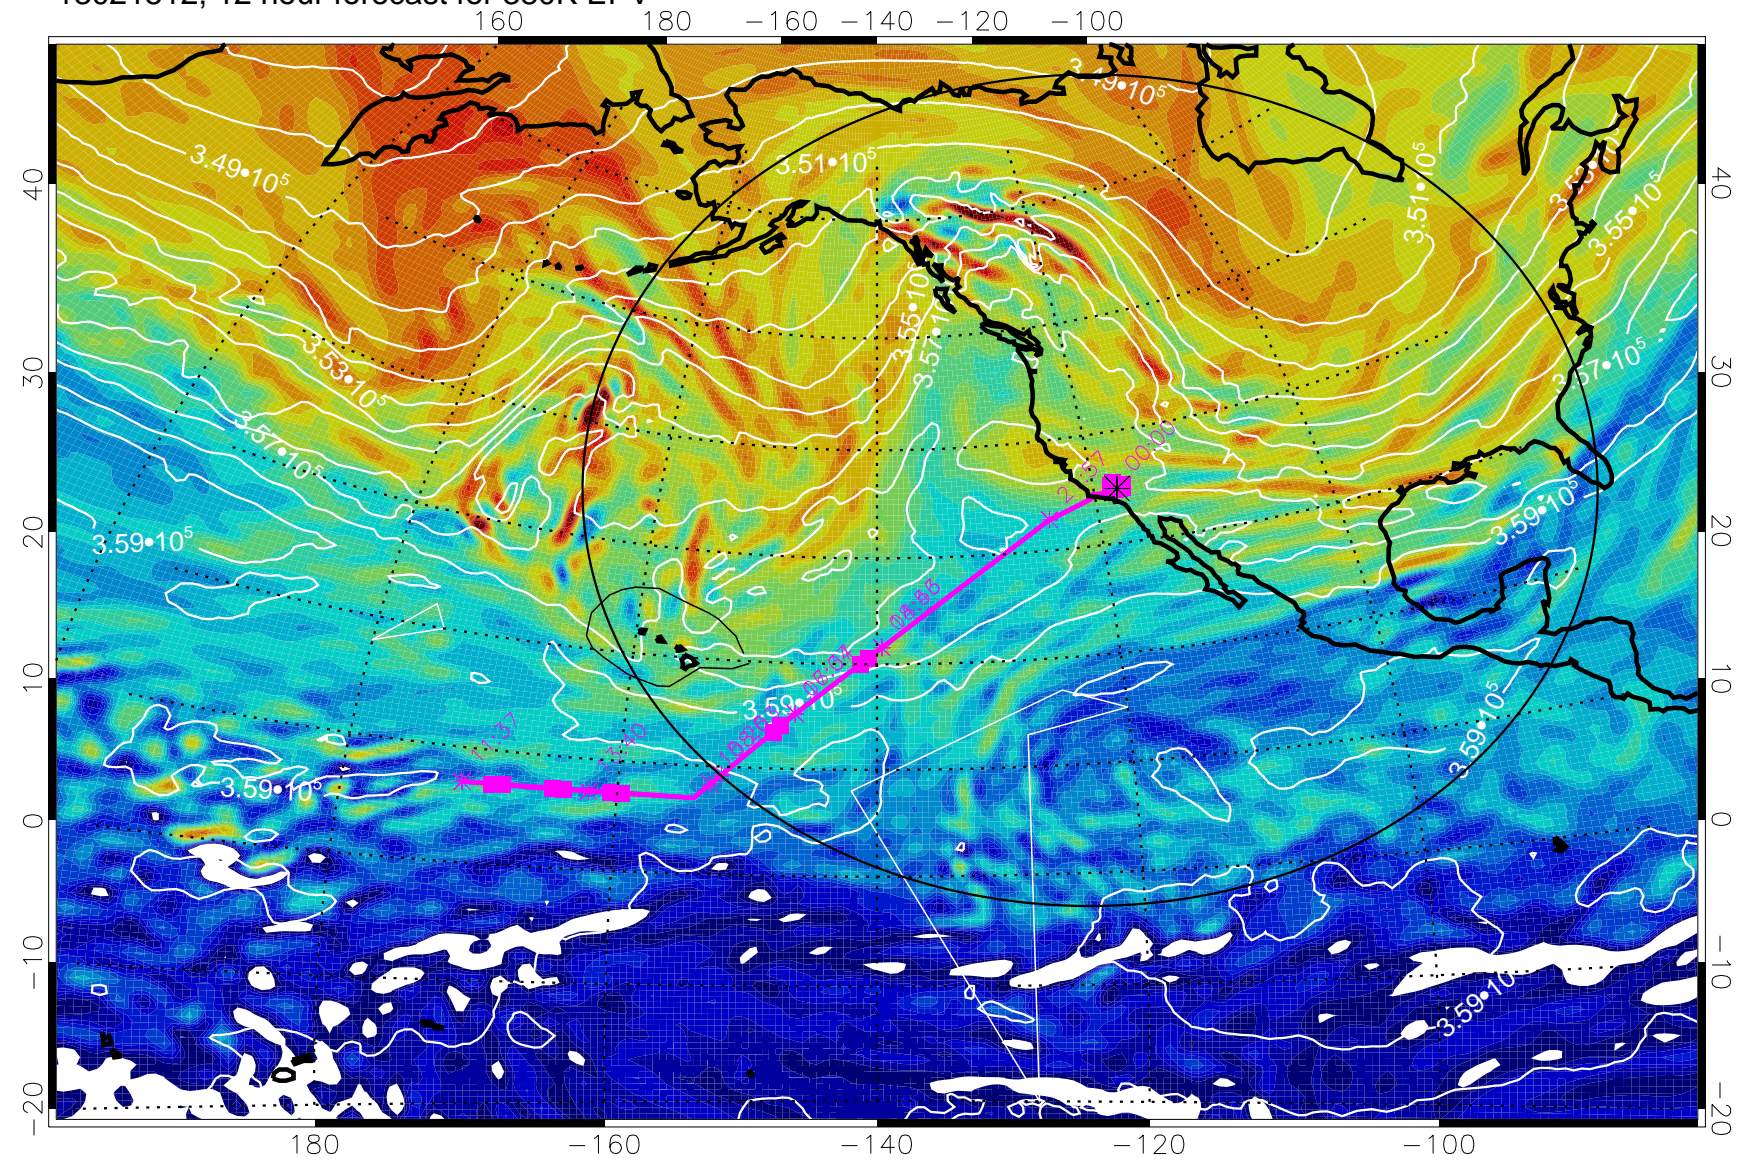

13021512, 12 hour forecast for 380K EPV

380K Montgomery Streamfunction, white

Range ring of 4055 km -- 13 hours GH round trip

13021518, 18 hour forecast for 380K EPV

380K Montgomery Streamfunction, white

Range ring of 4055 km -- 13 hours GH round trip

13021600, 24 hour forecast for 380K EPV

380K Montgomery Streamfunction, white

Range ring of 4055 km -- 13 hours GH round trip

13021606, 30 hour forecast for 380K EPV

380K Montgomery Streamfunction, white

Range ring of 4055 km -- 13 hours GH round trip

13021612, 36 hour forecast for 380K EPV

380K Montgomery Streamfunction, white

Range ring of 4055 km -- 13 hours GH round trip

13021618, 42 hour forecast for 380K EPV

380K Montgomery Streamfunction, white

Range ring of 4055 km -- 13 hours GH round trip

13021700, 48 hour forecast for 380K EPV

380K Montgomery Streamfunction, white

Range ring of 4055 km -- 13 hours GH round trip

13021706, 54 hour forecast for 380K EPV

380K Montgomery Streamfunction, white

Range ring of 4055 km -- 13 hours GH round trip