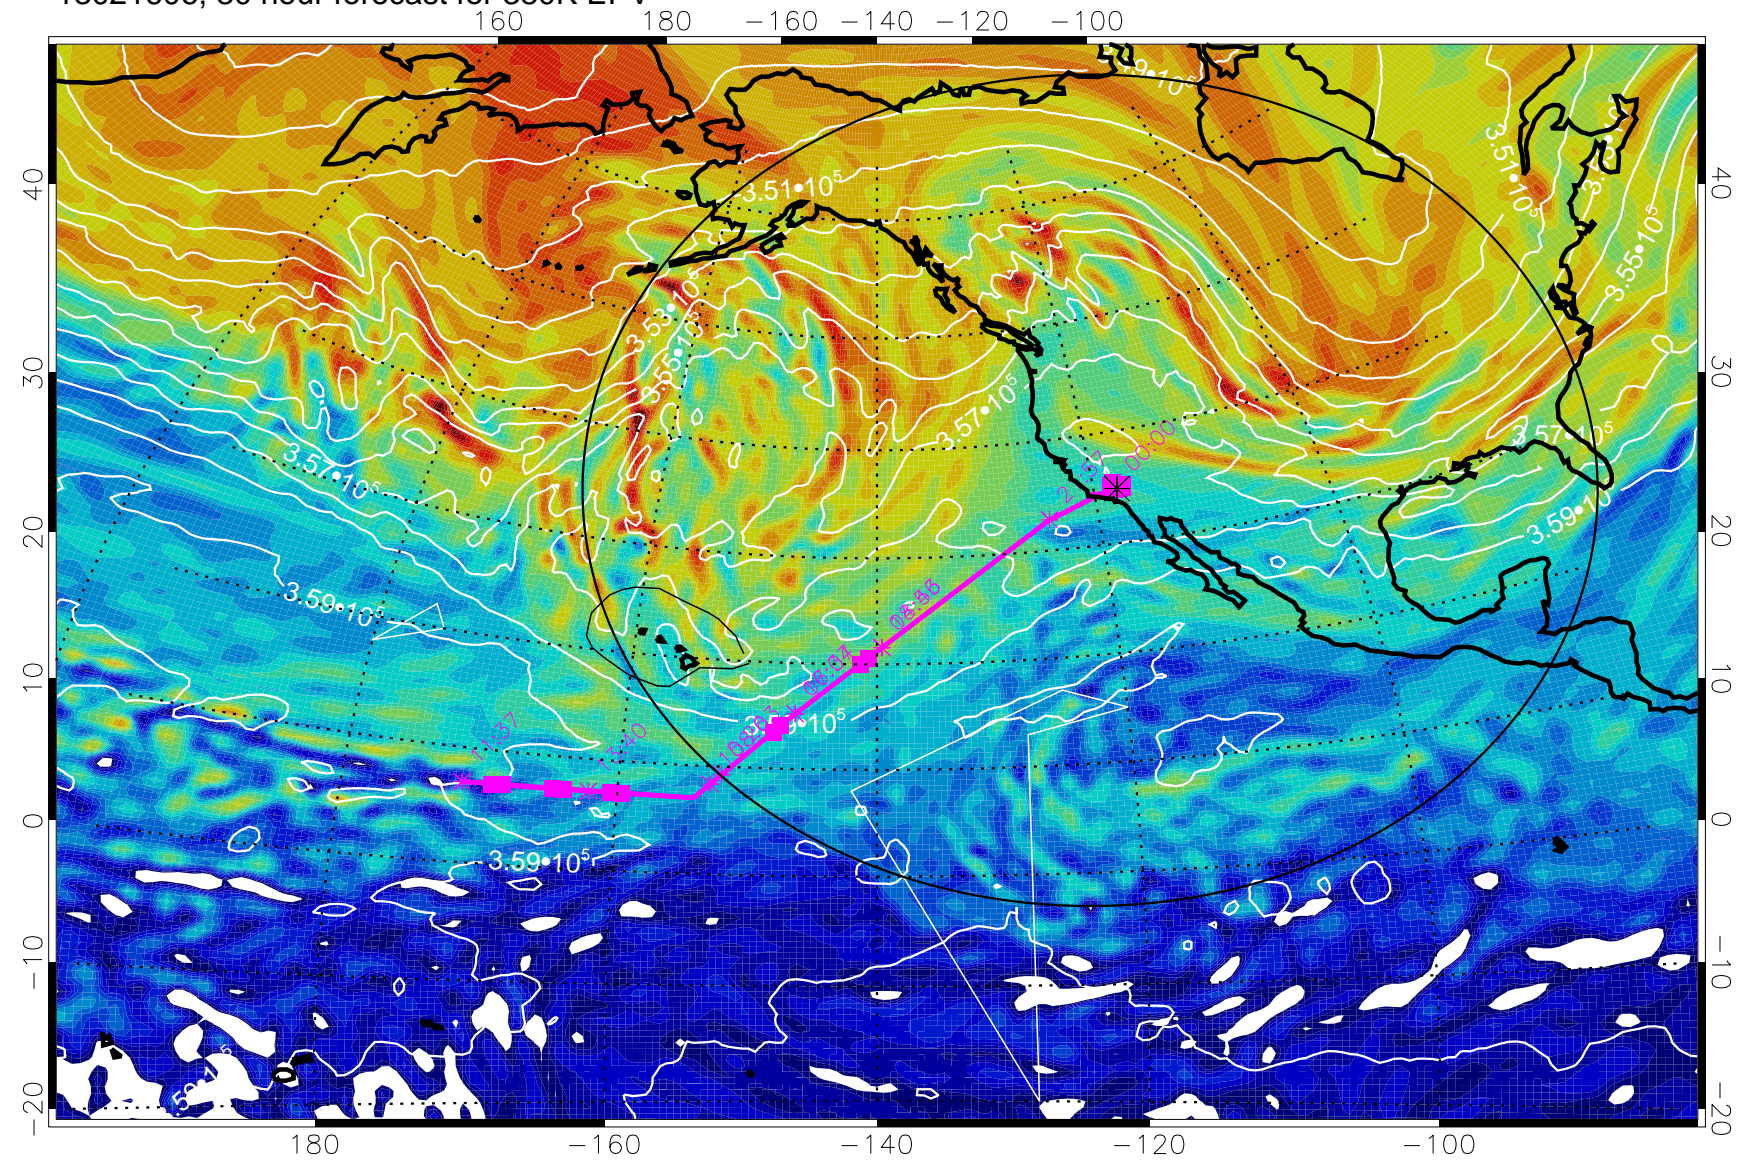

13021512, 12 hour forecast for 380K EPV

380K Montgomery Streamfunction, white

Range ring of 4055 km -- 13 hours GH round trip

13021518, 18 hour forecast for 380K EPV

380K Montgomery Streamfunction, white

Range ring of 4055 km -- 13 hours GH round trip

13021600, 24 hour forecast for 380K EPV

380K Montgomery Streamfunction, white

Range ring of 4055 km -- 13 hours GH round trip

13021606, 30 hour forecast for 380K EPV

380K Montgomery Streamfunction, white

Range ring of 4055 km -- 13 hours GH round trip

13021612, 36 hour forecast for 380K EPV

380K Montgomery Streamfunction, white

Range ring of 4055 km -- 13 hours GH round trip

13021618, 42 hour forecast for 380K EPV

380K Montgomery Streamfunction, white

Range ring of 4055 km -- 13 hours GH round trip

13021700, 48 hour forecast for 380K EPV

380K Montgomery Streamfunction, white

Range ring of 4055 km -- 13 hours GH round trip

13021706, 54 hour forecast for 380K EPV

380K Montgomery Streamfunction, white

Range ring of 4055 km -- 13 hours GH round trip