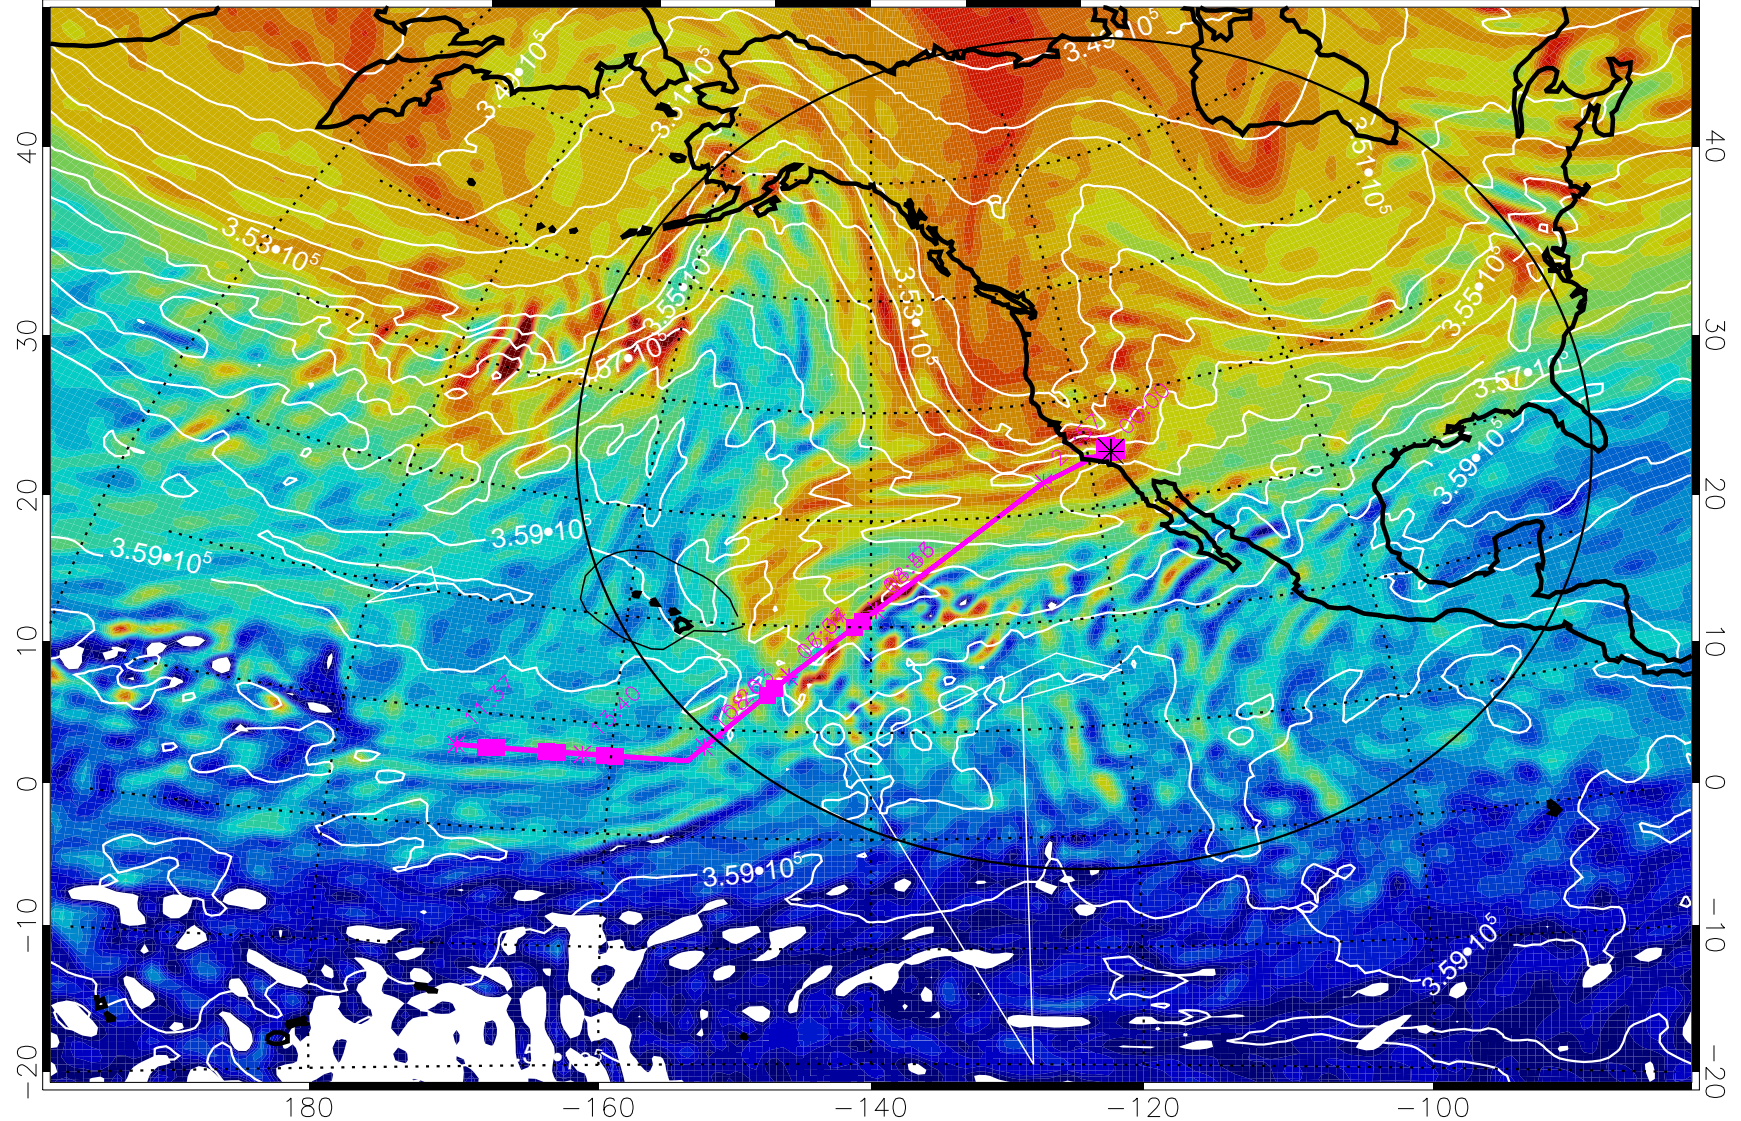

13021818, 90 hour forecast for 380K EPV

380K Montgomery Streamfunction, white

Range ring of 4055 km -- 13 hours GH round trip

13021900, 96 hour forecast for 380K EPV

380K Montgomery Streamfunction, white

Range ring of 4055 km -- 13 hours GH round trip

13021906, 102 hour forecast for 380K EPV

160 180 -160 -140 -120 -100

380K Montgomery Streamfunction, white

Range ring of 4055 km -- 13 hours GH round trip

13021912, 108 hour forecast for 380K EPV

160 180 -160 -140 -120 -100

380K Montgomery Streamfunction, white

Range ring of 4055 km -- 13 hours GH round trip

13021918, 114 hour forecast for 380K EPV

160 180 -160 -140 -120 -100

380K Montgomery Streamfunction, white

Range ring of 4055 km -- 13 hours GH round trip

13022000, 120 hour forecast for 380K EPV

160 180 -160 -140 -120 -100

380K Montgomery Streamfunction, white

Range ring of 4055 km -- 13 hours GH round trip