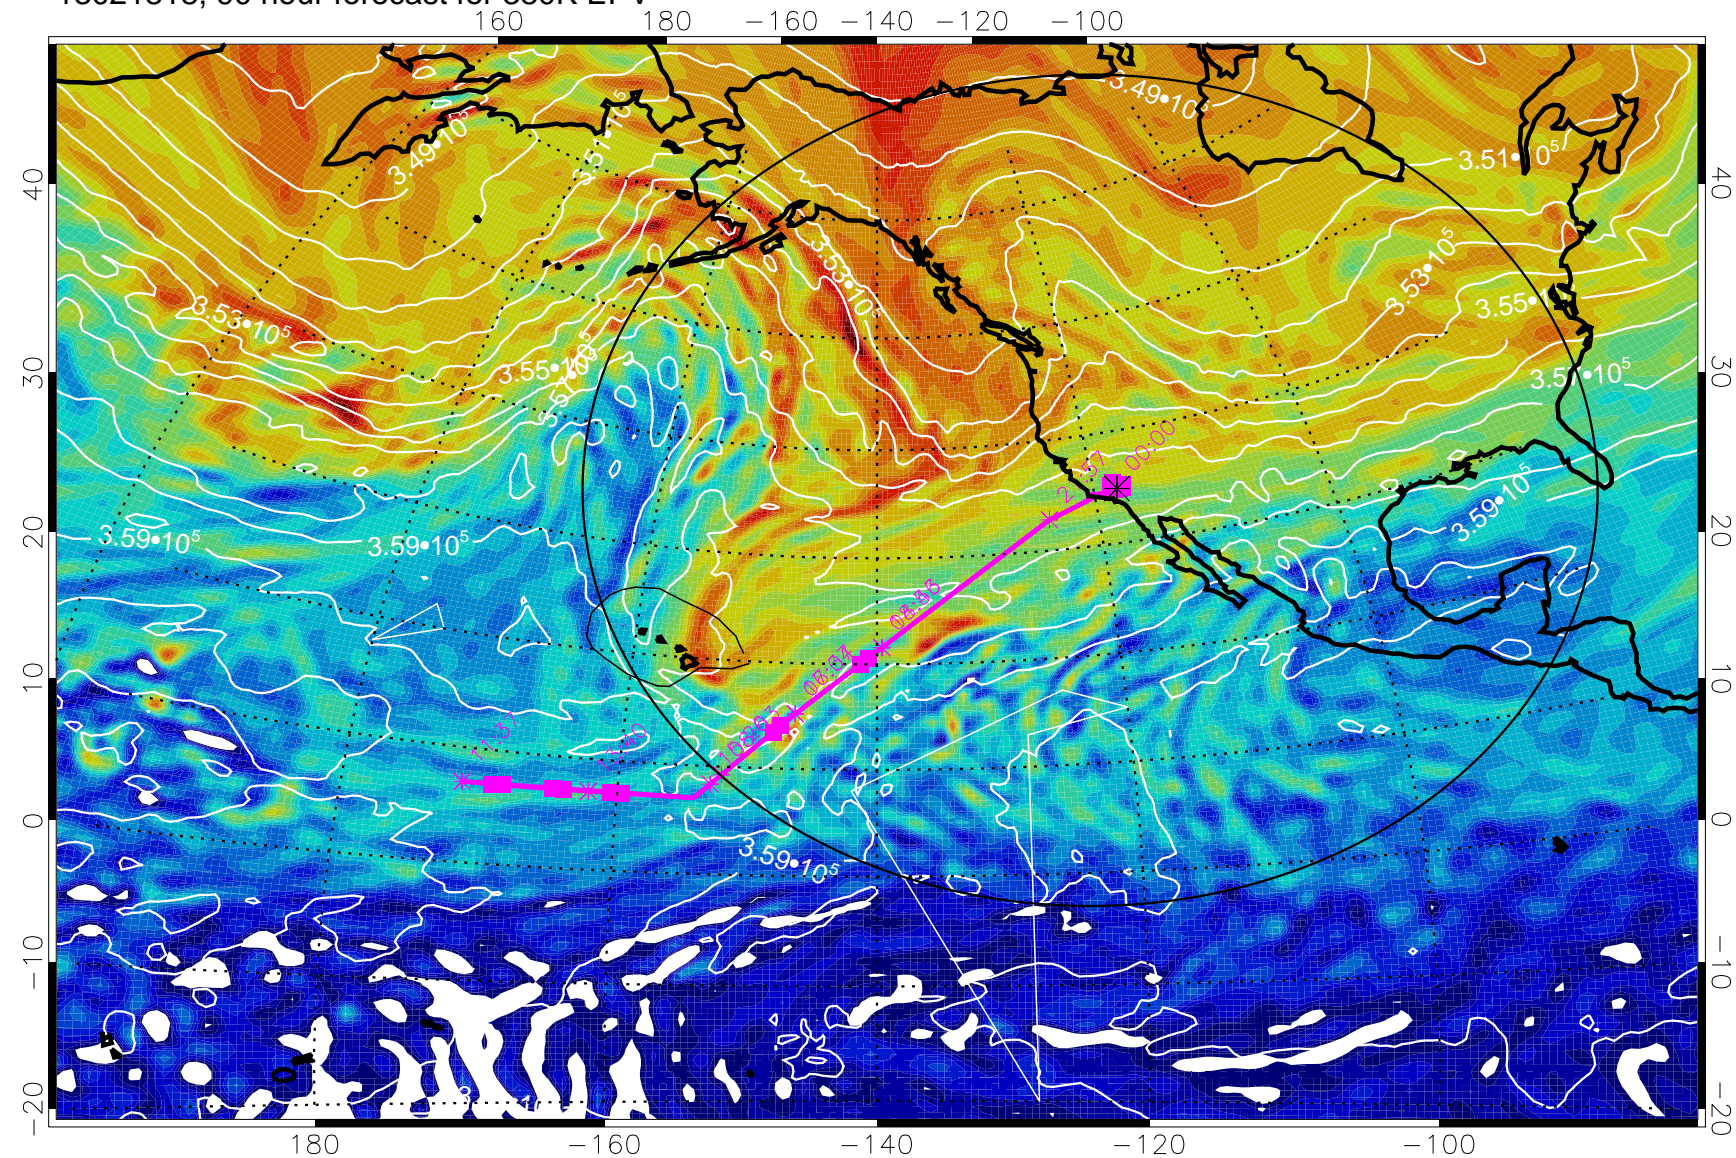

380K Montgomery Streamfunction, white

Range ring of 4055 km -- 13 hours GH round trip

13021812, 84 hour forecast for 380K EPV

380K Montgomery Streamfunction, white

Range ring of 4055 km -- 13 hours GH round trip

13021818, 90 hour forecast for 380K EPV

380K Montgomery Streamfunction, white

Range ring of 4055 km -- 13 hours GH round trip

13021900, 96 hour forecast for 380K EPV

380K Montgomery Streamfunction, white

Range ring of 4055 km -- 13 hours GH round trip

13021906, 102 hour forecast for 380K EPV

160 180 -160 -140 -120 -100

380K Montgomery Streamfunction, white

Range ring of 4055 km -- 13 hours GH round trip

13021912, 108 hour forecast for 380K EPV

160 180 -160 -140 -120 -100