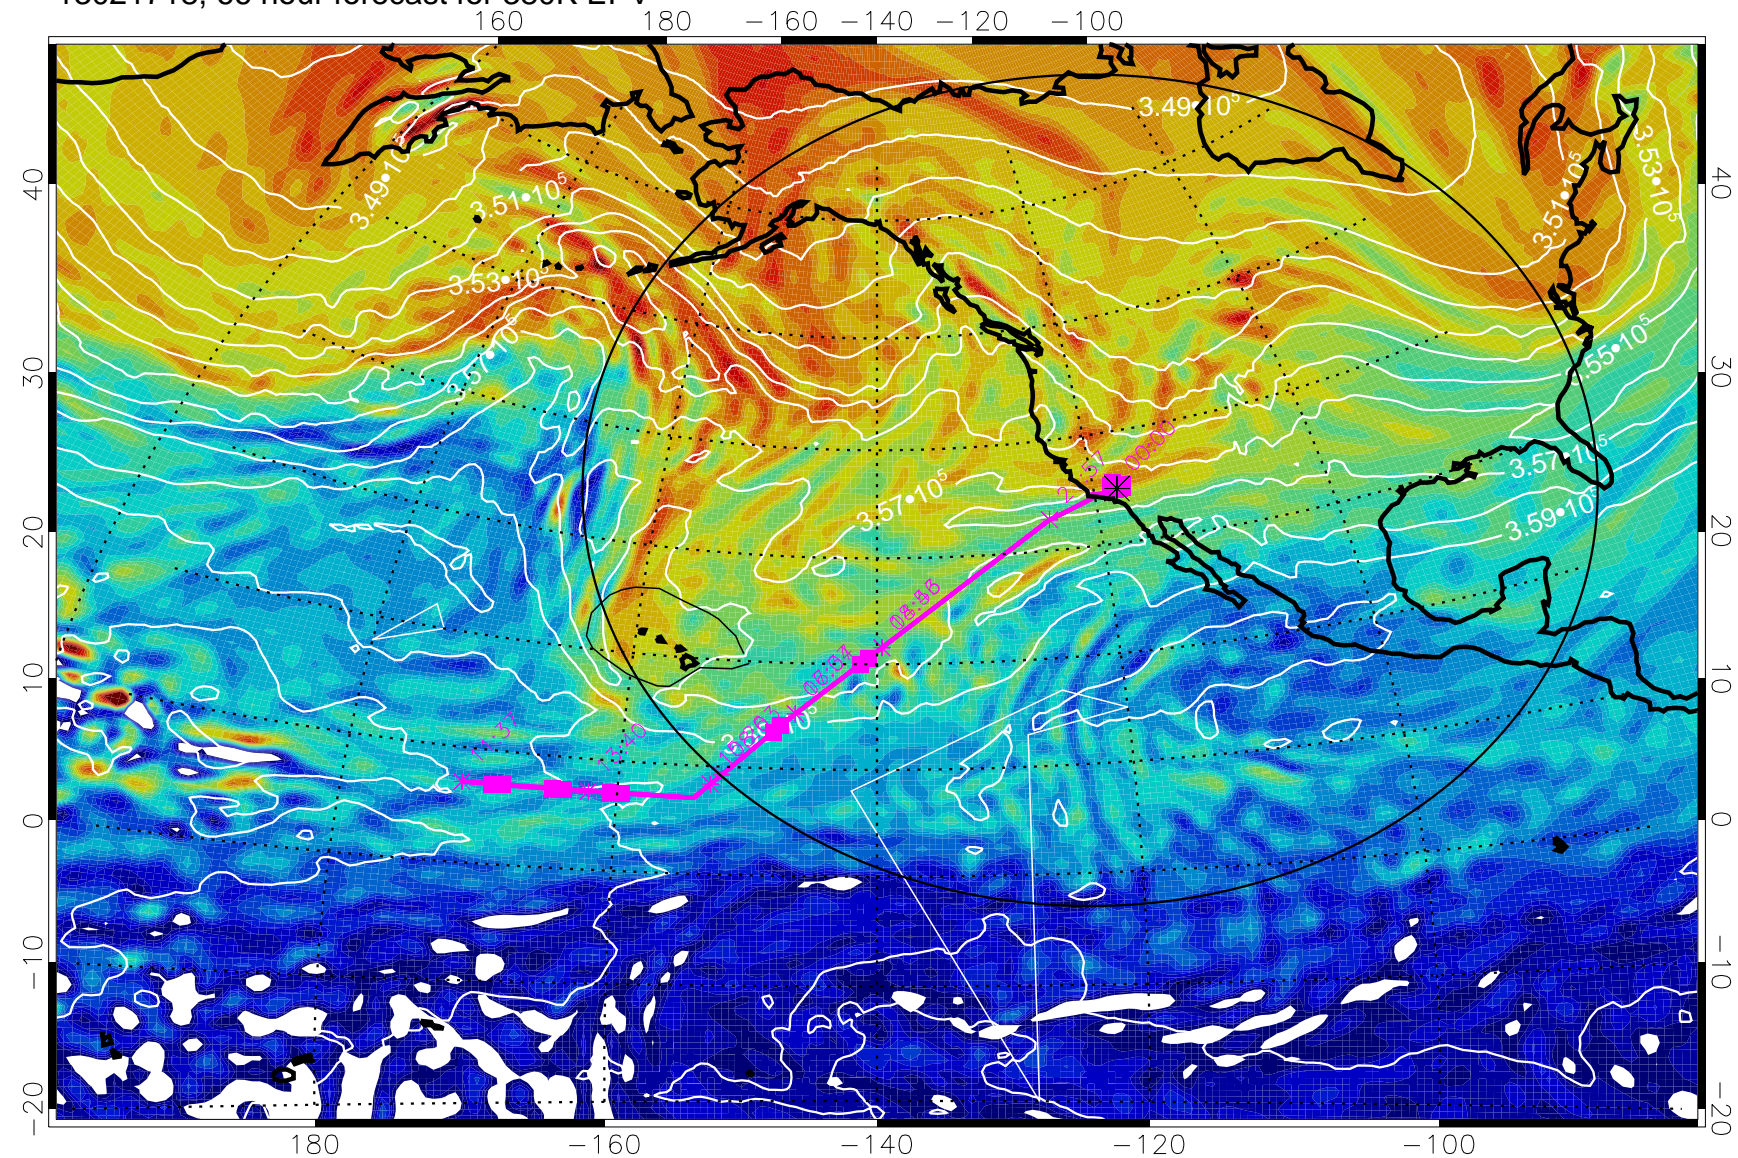

13021612, 36 hour forecast for 380K EPV

380K Montgomery Streamfunction, white

Range ring of 4055 km -- 13 hours GH round trip

13021618, 42 hour forecast for 380K EPV

380K Montgomery Streamfunction, white

Range ring of 4055 km -- 13 hours GH round trip

13021700, 48 hour forecast for 380K EPV

380K Montgomery Streamfunction, white

Range ring of 4055 km -- 13 hours GH round trip

13021706, 54 hour forecast for 380K EPV

380K Montgomery Streamfunction, white

Range ring of 4055 km -- 13 hours GH round trip

13021712, 60 hour forecast for 380K EPV

380K Montgomery Streamfunction, white

Range ring of 4055 km -- 13 hours GH round trip

13021718, 66 hour forecast for 380K EPV

380K Montgomery Streamfunction, white

Range ring of 4055 km -- 13 hours GH round trip

13021800, 72 hour forecast for 380K EPV

380K Montgomery Streamfunction, white

Range ring of 4055 km -- 13 hours GH round trip

13021806, 78 hour forecast for 380K EPV

160 180 -160 -140 -120 -100

$-5.0 \cdot 10^{-6}$ 0 $5.0 \cdot 10^{-6}$ $1.0 \cdot 10^{-5}$ $1.5 \cdot 10^{-5}$
PVU