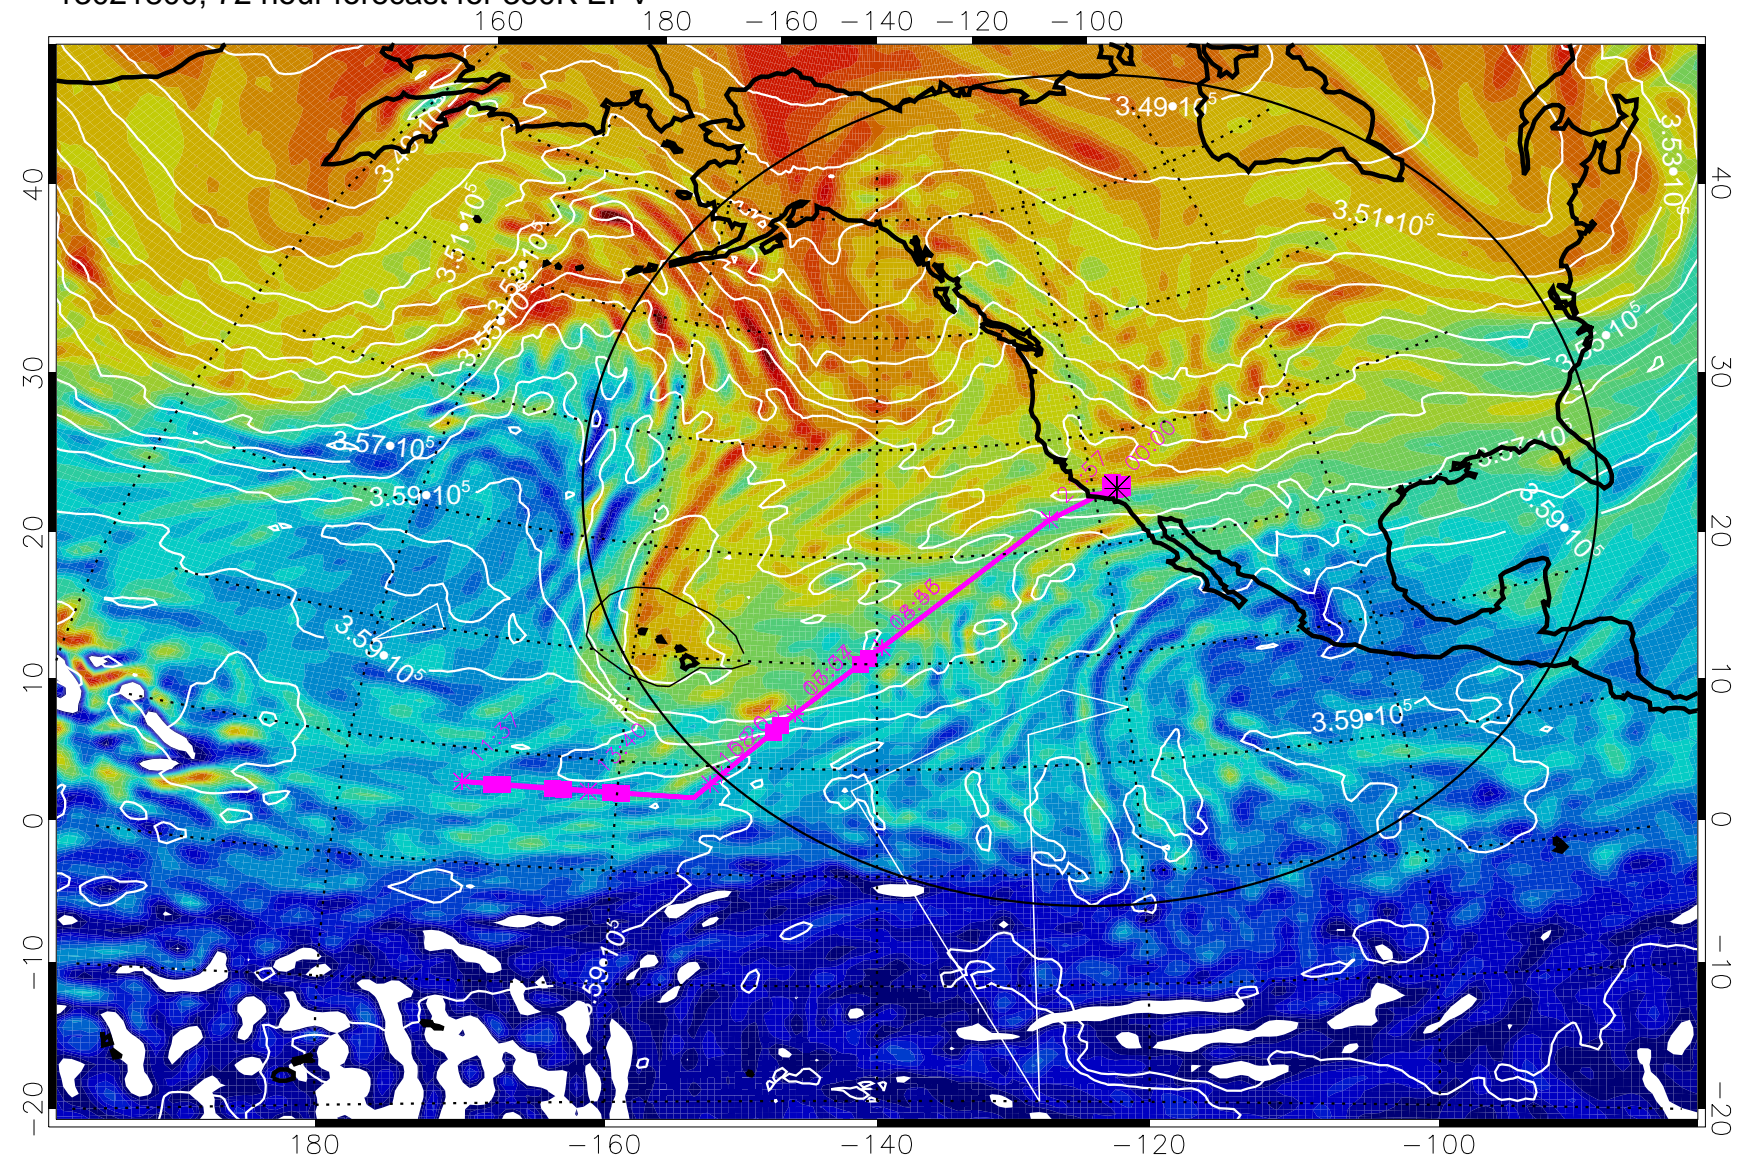

13021712, 60 hour forecast for 380K EPV

380K Montgomery Streamfunction, white

Range ring of 4055 km -- 13 hours GH round trip

13021718, 66 hour forecast for 380K EPV

380K Montgomery Streamfunction, white

Range ring of 4055 km -- 13 hours GH round trip

13021800, 72 hour forecast for 380K EPV

380K Montgomery Streamfunction, white

Range ring of 4055 km -- 13 hours GH round trip

13021806, 78 hour forecast for 380K EPV

160 180 -160 -140 -120 -100

$-5.0 \cdot 10^{-6}$ 0 $5.0 \cdot 10^{-6}$ $1.0 \cdot 10^{-5}$ $1.5 \cdot 10^{-5}$
PVU

380K Montgomery Streamfunction, white

Range ring of 4055 km -- 13 hours GH round trip

13021812, 84 hour forecast for 380K EPV

380K Montgomery Streamfunction, white

Range ring of 4055 km -- 13 hours GH round trip

13021818, 90 hour forecast for 380K EPV

380K Montgomery Streamfunction, white

Range ring of 4055 km -- 13 hours GH round trip

13021900, 96 hour forecast for 380K EPV

380K Montgomery Streamfunction, white

Range ring of 4055 km -- 13 hours GH round trip