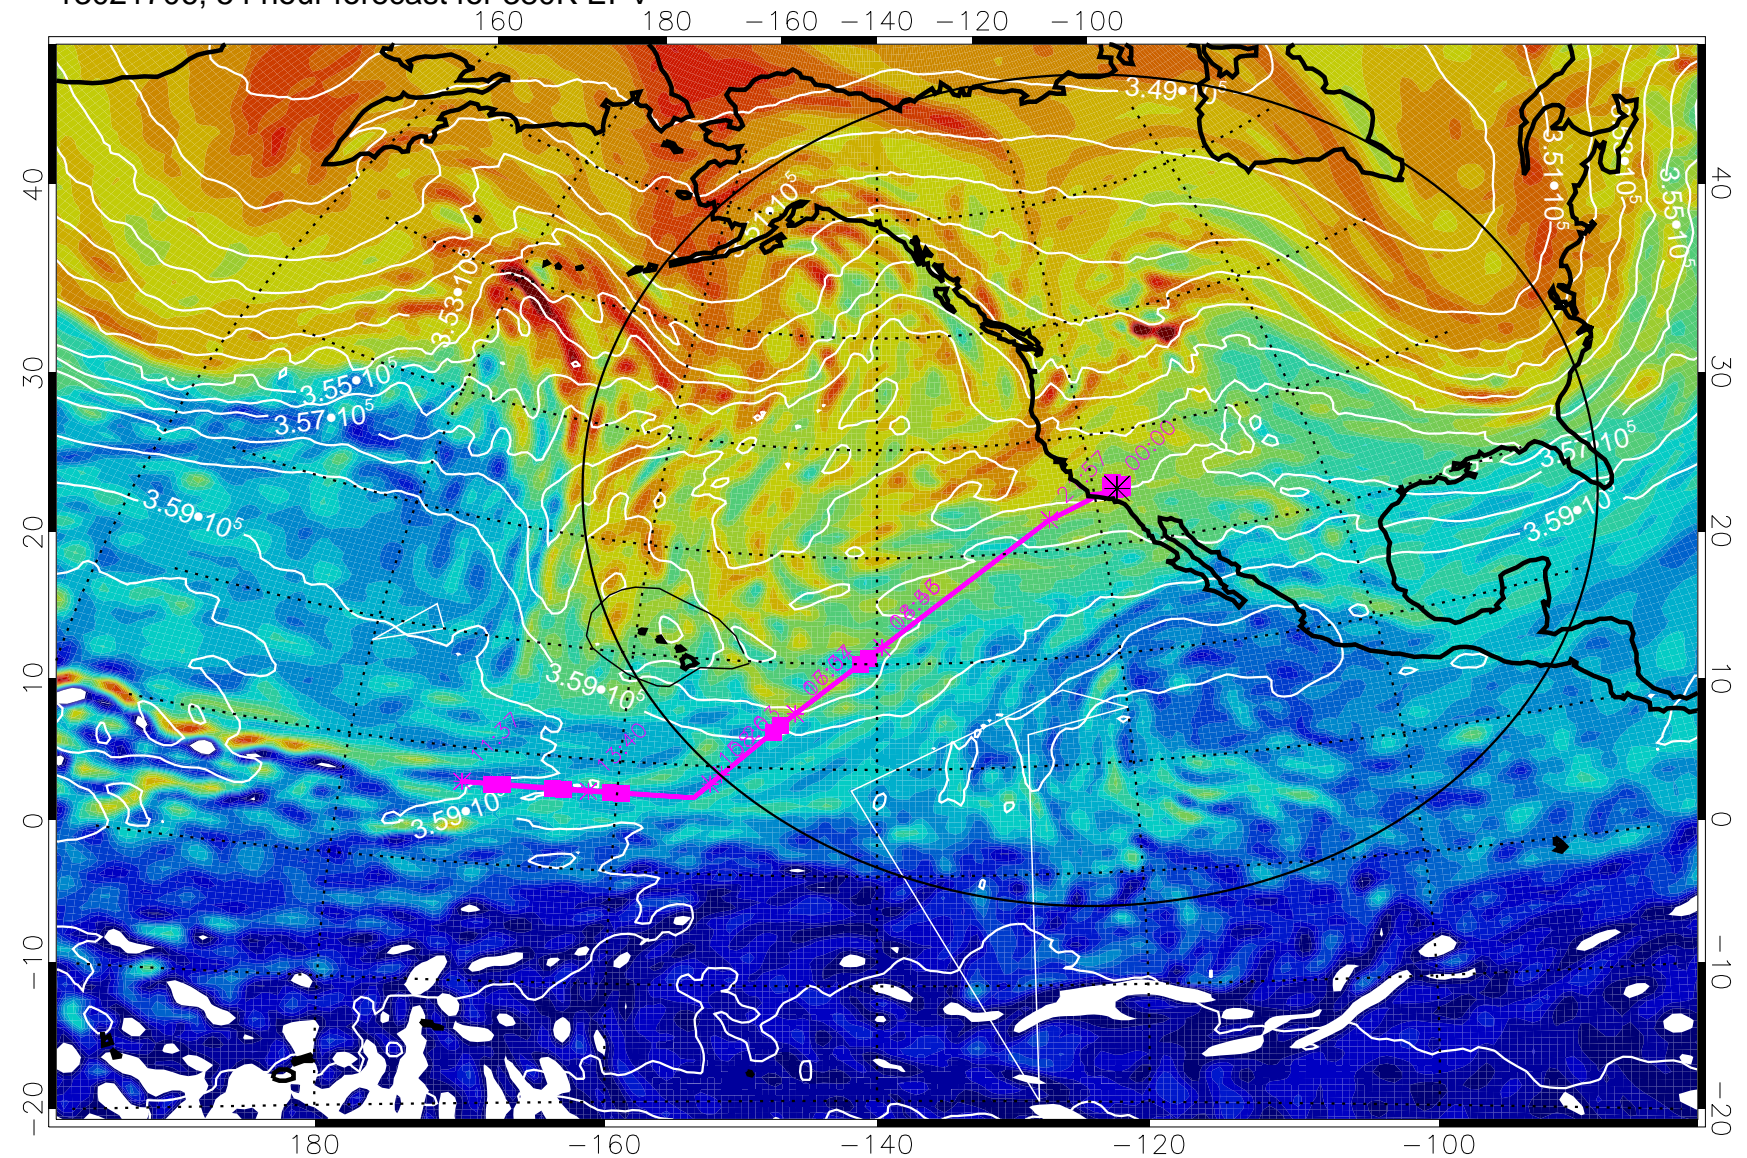

13021600, 24 hour forecast for 380K EPV

380K Montgomery Streamfunction, white

Range ring of 4055 km -- 13 hours GH round trip

13021606, 30 hour forecast for 380K EPV

380K Montgomery Streamfunction, white

Range ring of 4055 km -- 13 hours GH round trip

13021612, 36 hour forecast for 380K EPV

380K Montgomery Streamfunction, white

Range ring of 4055 km -- 13 hours GH round trip

13021618, 42 hour forecast for 380K EPV

380K Montgomery Streamfunction, white

Range ring of 4055 km -- 13 hours GH round trip

13021700, 48 hour forecast for 380K EPV

380K Montgomery Streamfunction, white

Range ring of 4055 km -- 13 hours GH round trip

13021706, 54 hour forecast for 380K EPV

380K Montgomery Streamfunction, white

Range ring of 4055 km -- 13 hours GH round trip

13021712, 60 hour forecast for 380K EPV

380K Montgomery Streamfunction, white

Range ring of 4055 km -- 13 hours GH round trip

13021718, 66 hour forecast for 380K EPV

380K Montgomery Streamfunction, white

Range ring of 4055 km -- 13 hours GH round trip