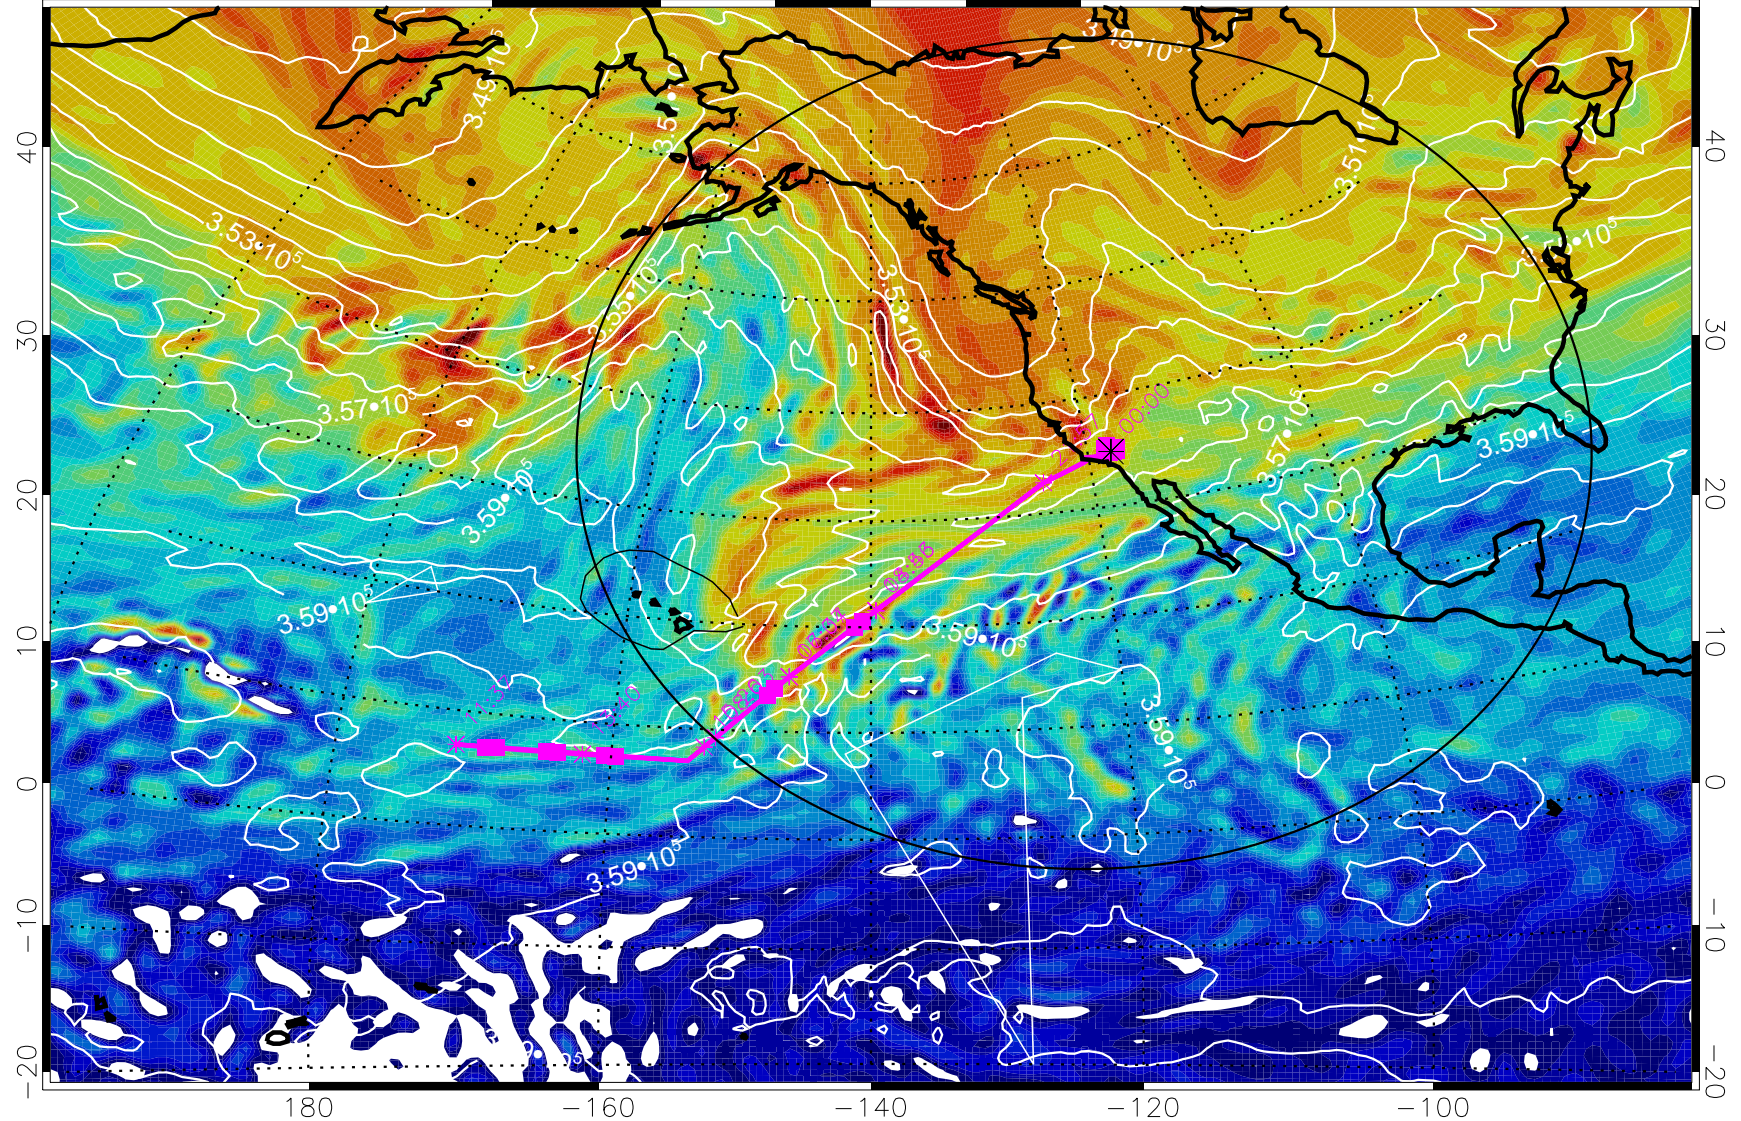

380K Montgomery Streamfunction, white

Range ring of 4055 km -- 13 hours GH round trip

13021812, 84 hour forecast for 380K EPV

380K Montgomery Streamfunction, white

Range ring of 4055 km -- 13 hours GH round trip

13021818, 90 hour forecast for 380K EPV

380K Montgomery Streamfunction, white

Range ring of 4055 km -- 13 hours GH round trip

13021900, 96 hour forecast for 380K EPV

380K Montgomery Streamfunction, white

Range ring of 4055 km -- 13 hours GH round trip

13021906, 102 hour forecast for 380K EPV

160 180 -160 -140 -120 -100

380K Montgomery Streamfunction, white

Range ring of 4055 km -- 13 hours GH round trip

13021912, 108 hour forecast for 380K EPV

160 180 -160 -140 -120 -100

380K Montgomery Streamfunction, white

Range ring of 4055 km -- 13 hours GH round trip

13021918, 114 hour forecast for 380K EPV

160 180 -160 -140 -120 -100

380K Montgomery Streamfunction, white

Range ring of 4055 km -- 13 hours GH round trip