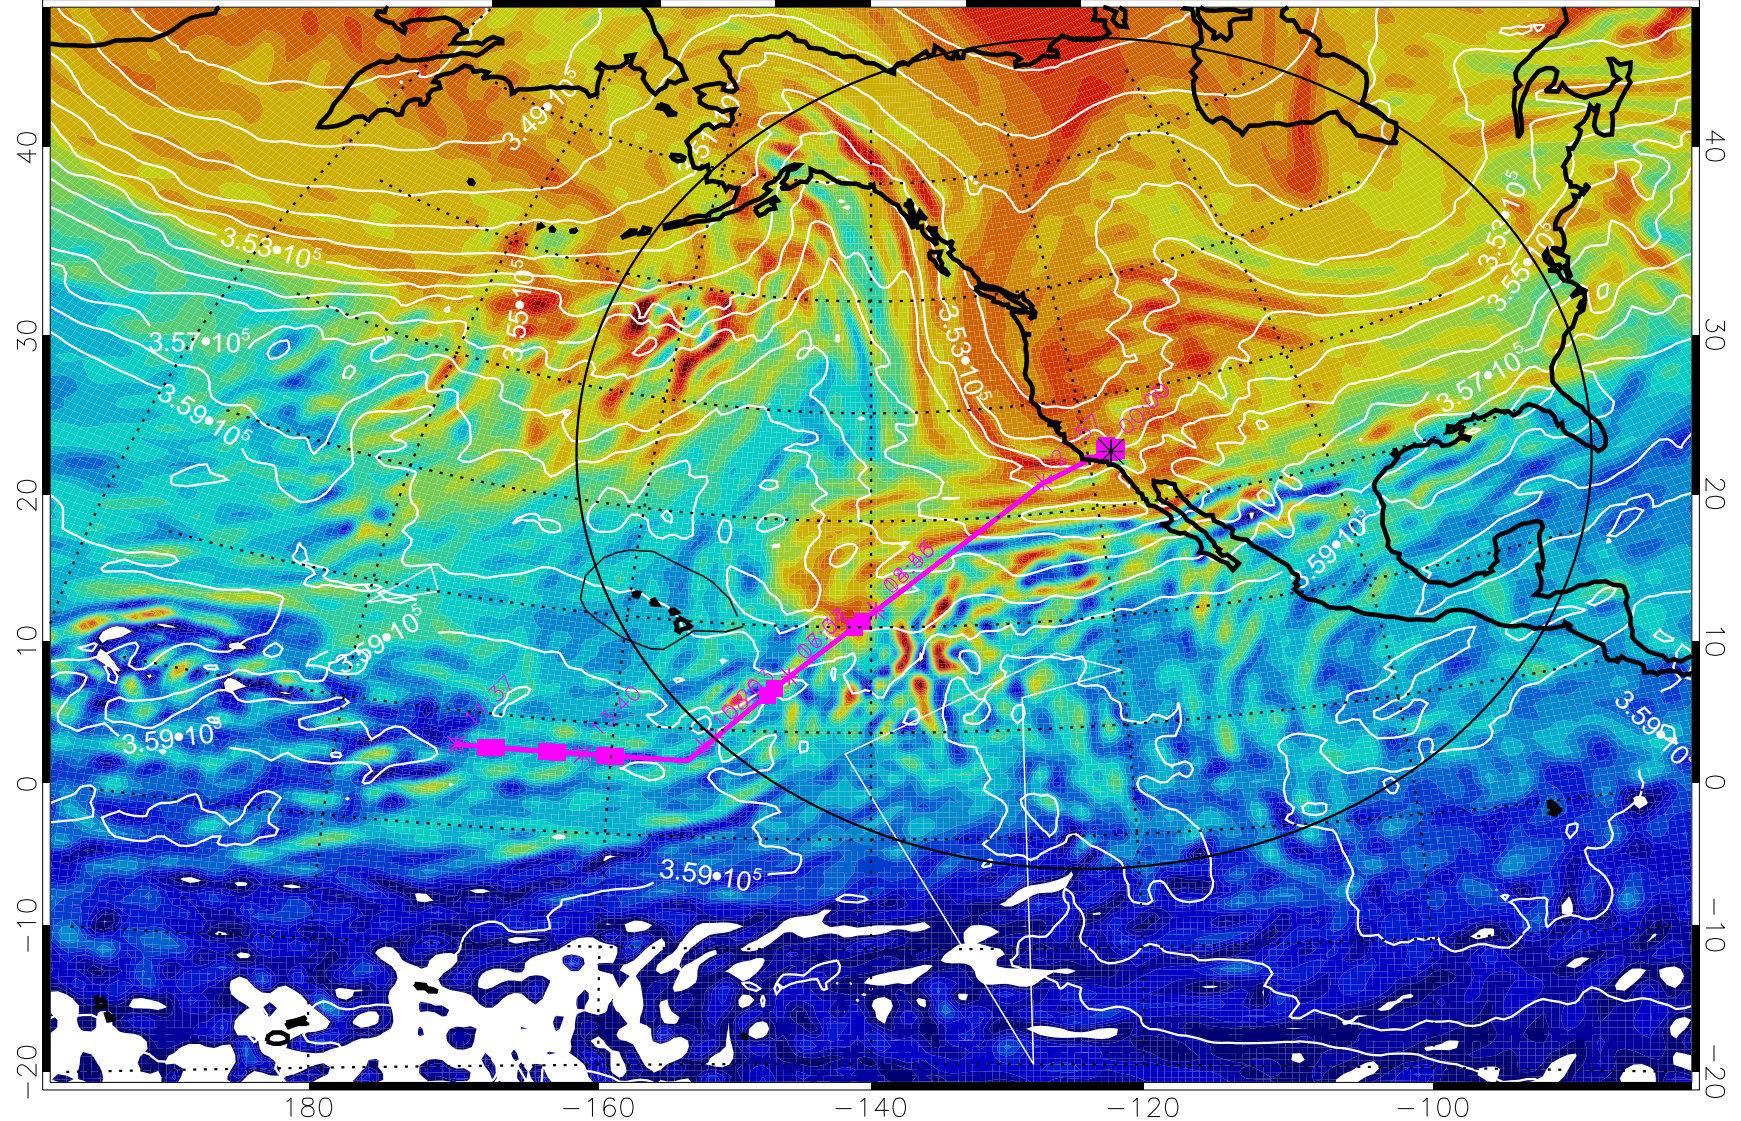

13021818, 90 hour forecast for 380K EPV

380K Montgomery Streamfunction, white

Range ring of 4055 km -- 13 hours GH round trip

13021900, 96 hour forecast for 380K EPV

380K Montgomery Streamfunction, white

Range ring of 4055 km -- 13 hours GH round trip

13021906, 102 hour forecast for 380K EPV

160 180 -160 -140 -120 -100

380K Montgomery Streamfunction, white

Range ring of 4055 km -- 13 hours GH round trip

13021912, 108 hour forecast for 380K EPV

160 180 -160 -140 -120 -100

380K Montgomery Streamfunction, white

Range ring of 4055 km -- 13 hours GH round trip

13021918, 114 hour forecast for 380K EPV

160 180 -160 -140 -120 -100

380K Montgomery Streamfunction, white

Range ring of 4055 km -- 13 hours GH round trip

13022000, 120 hour forecast for 380K EPV

160 180 -160 -140 -120 -100

380K Montgomery Streamfunction, white

Range ring of 4055 km -- 13 hours GH round trip