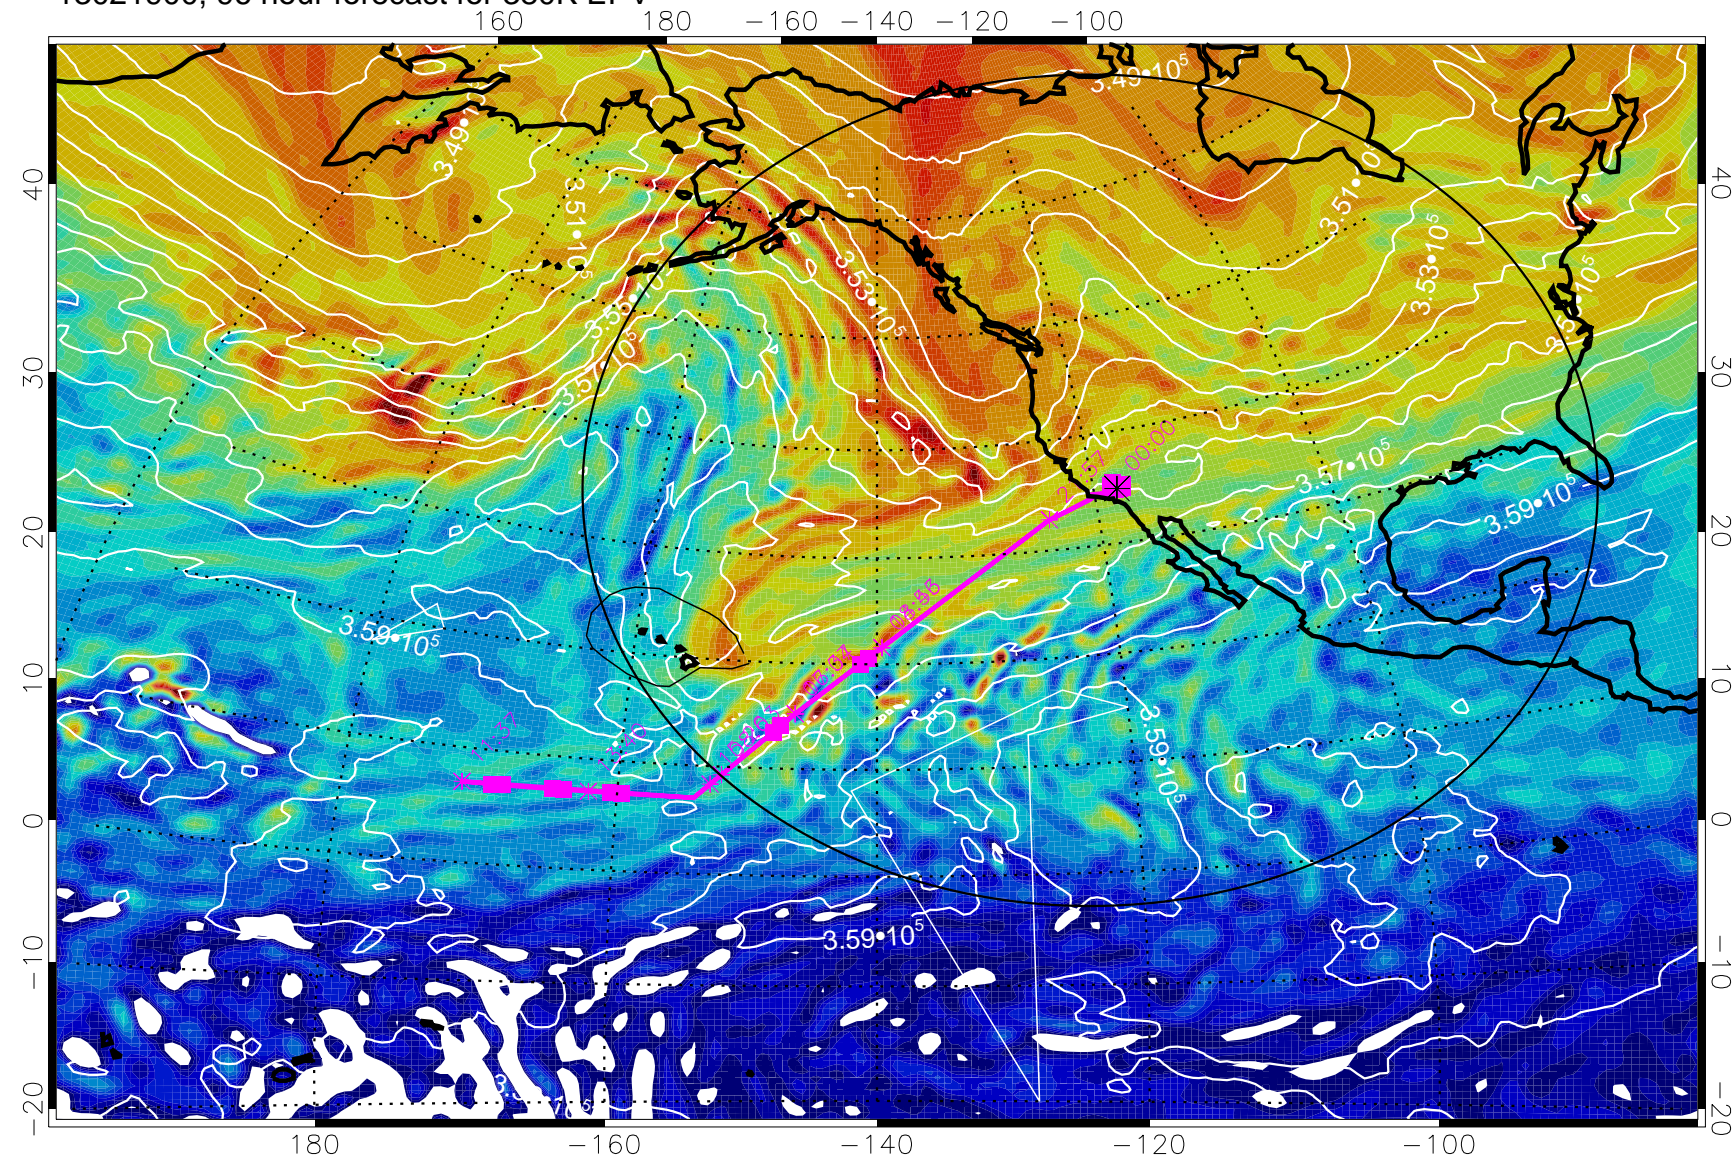

13021800, 72 hour forecast for 380K EPV

380K Montgomery Streamfunction, white

Range ring of 4055 km -- 13 hours GH round trip

13021806, 78 hour forecast for 380K EPV

160 180 -160 -140 -120 -100

$-5.0 \cdot 10^{-6}$ 0 $5.0 \cdot 10^{-6}$ $1.0 \cdot 10^{-5}$ $1.5 \cdot 10^{-5}$
PVU

380K Montgomery Streamfunction, white

Range ring of 4055 km -- 13 hours GH round trip

13021812, 84 hour forecast for 380K EPV

380K Montgomery Streamfunction, white

Range ring of 4055 km -- 13 hours GH round trip

13021818, 90 hour forecast for 380K EPV

380K Montgomery Streamfunction, white

Range ring of 4055 km -- 13 hours GH round trip

13021900, 96 hour forecast for 380K EPV

380K Montgomery Streamfunction, white

Range ring of 4055 km -- 13 hours GH round trip

13021906, 102 hour forecast for 380K EPV

160 180 -160 -140 -120 -100

380K Montgomery Streamfunction, white

Range ring of 4055 km -- 13 hours GH round trip

13021912, 108 hour forecast for 380K EPV

160 180 -160 -140 -120 -100