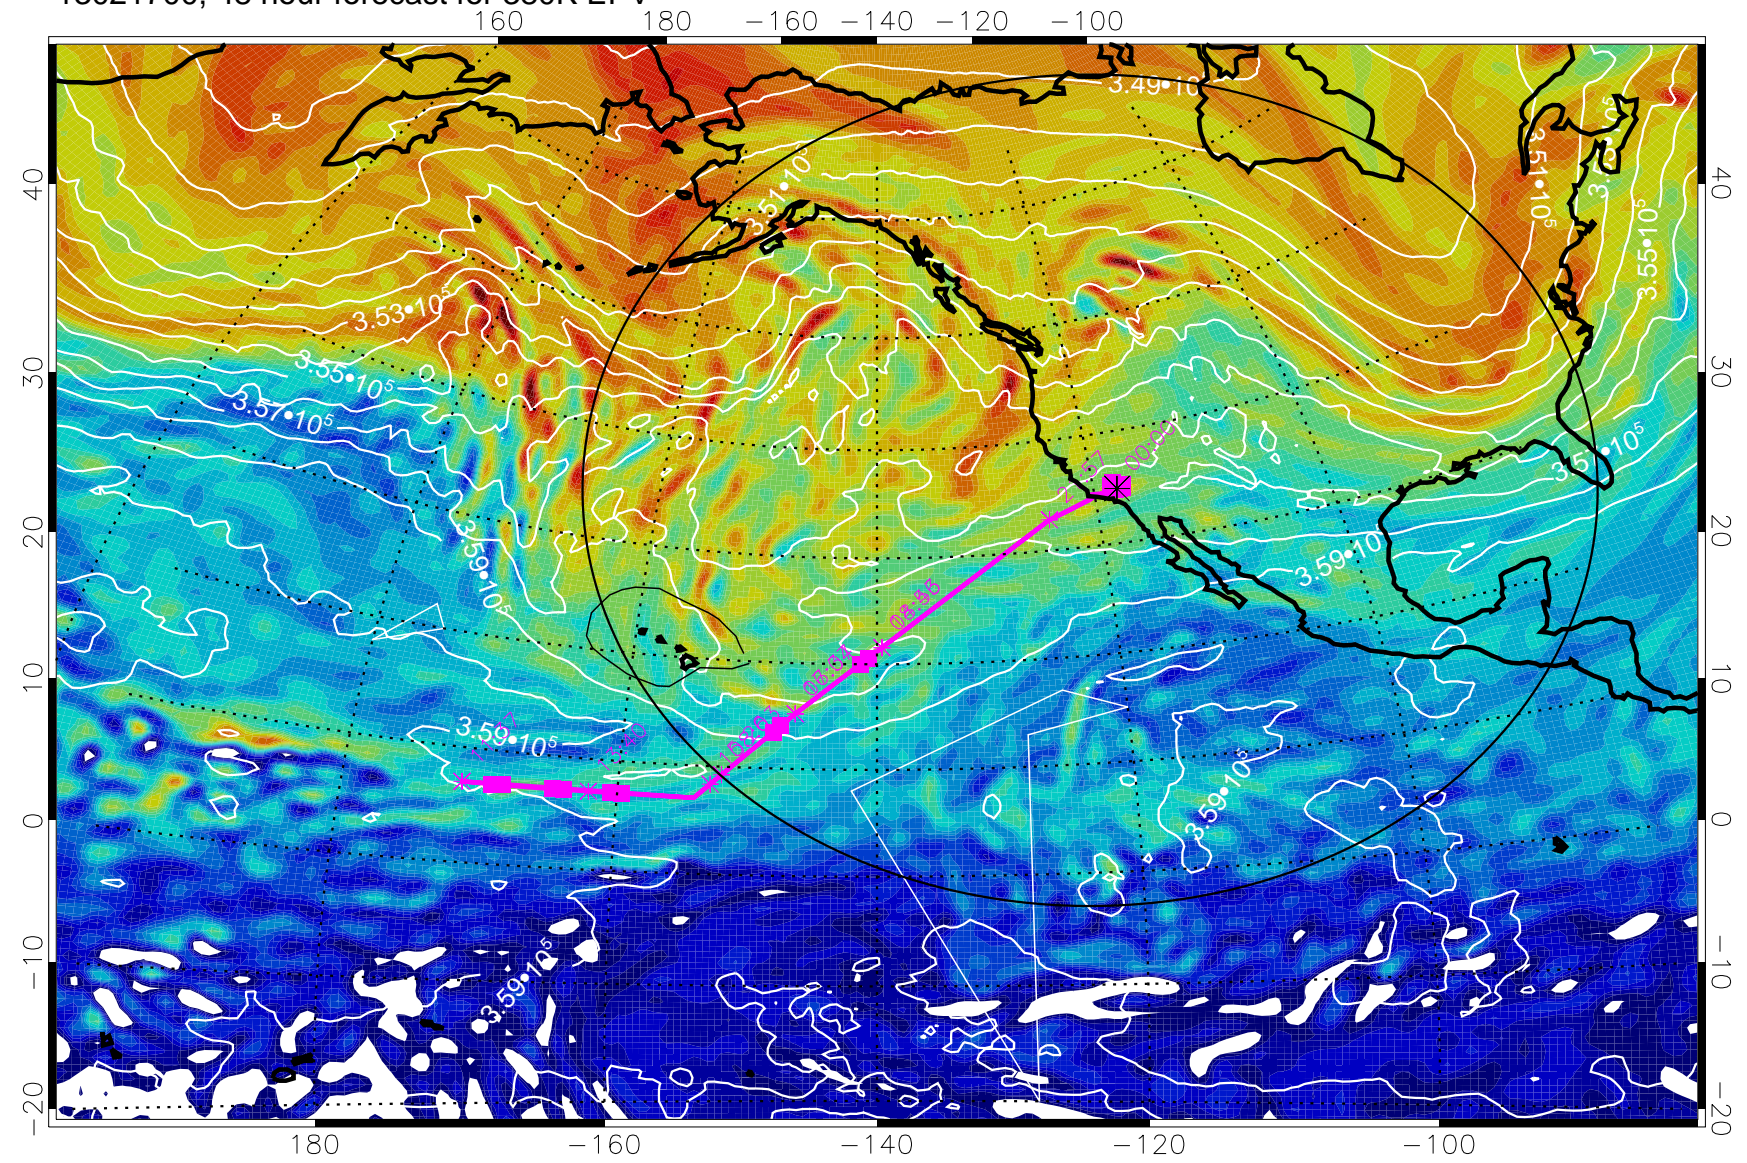

13021600, 24 hour forecast for 380K EPV

380K Montgomery Streamfunction, white

Range ring of 4055 km -- 13 hours GH round trip

13021606, 30 hour forecast for 380K EPV

380K Montgomery Streamfunction, white

Range ring of 4055 km -- 13 hours GH round trip

13021612, 36 hour forecast for 380K EPV

380K Montgomery Streamfunction, white

Range ring of 4055 km -- 13 hours GH round trip

13021618, 42 hour forecast for 380K EPV

380K Montgomery Streamfunction, white

Range ring of 4055 km -- 13 hours GH round trip

13021700, 48 hour forecast for 380K EPV

380K Montgomery Streamfunction, white

Range ring of 4055 km -- 13 hours GH round trip

13021706, 54 hour forecast for 380K EPV

380K Montgomery Streamfunction, white

Range ring of 4055 km -- 13 hours GH round trip

13021712, 60 hour forecast for 380K EPV

380K Montgomery Streamfunction, white

Range ring of 4055 km -- 13 hours GH round trip

13021718, 66 hour forecast for 380K EPV

380K Montgomery Streamfunction, white

Range ring of 4055 km -- 13 hours GH round trip