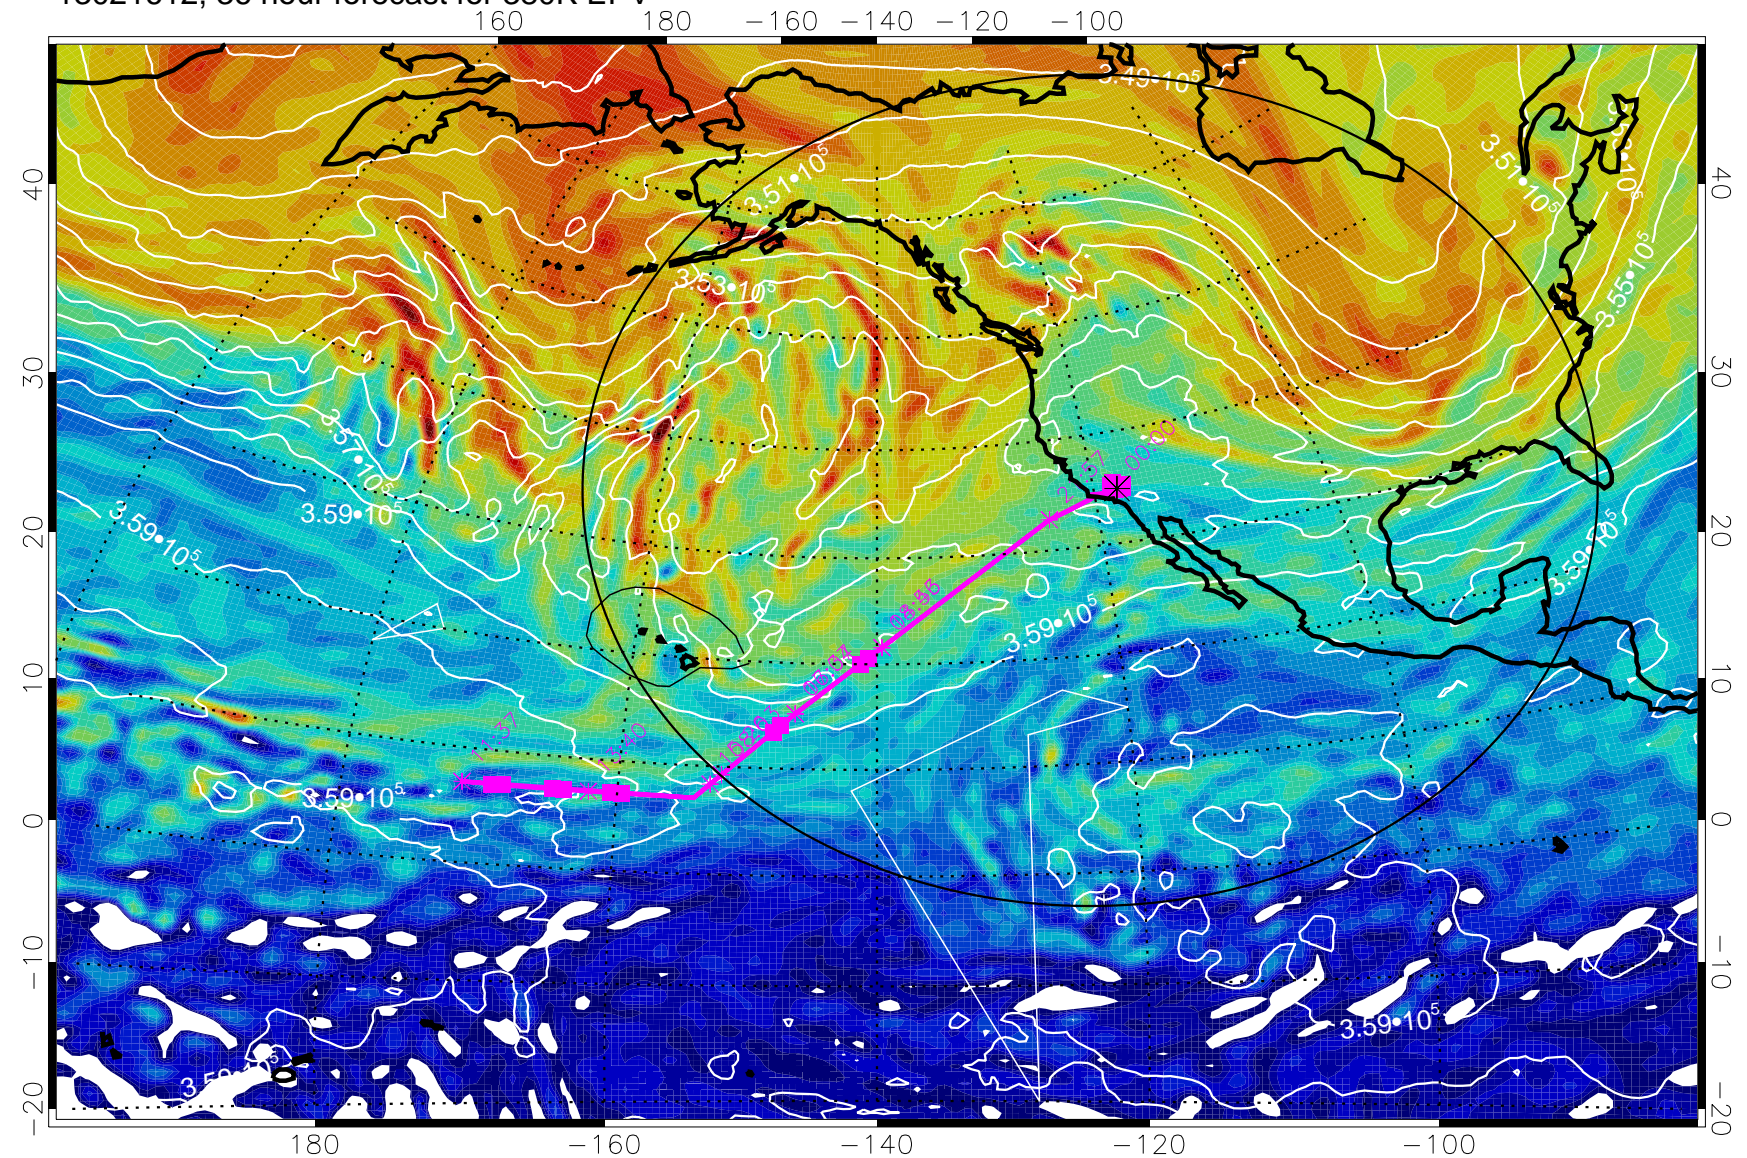

13021600, 24 hour forecast for 380K EPV

380K Montgomery Streamfunction, white

Range ring of 4055 km -- 13 hours GH round trip

13021606, 30 hour forecast for 380K EPV

380K Montgomery Streamfunction, white

Range ring of 4055 km -- 13 hours GH round trip

13021612, 36 hour forecast for 380K EPV

380K Montgomery Streamfunction, white

Range ring of 4055 km -- 13 hours GH round trip

13021618, 42 hour forecast for 380K EPV

380K Montgomery Streamfunction, white

Range ring of 4055 km -- 13 hours GH round trip

13021700, 48 hour forecast for 380K EPV

380K Montgomery Streamfunction, white

Range ring of 4055 km -- 13 hours GH round trip

13021706, 54 hour forecast for 380K EPV

380K Montgomery Streamfunction, white

Range ring of 4055 km -- 13 hours GH round trip

13021712, 60 hour forecast for 380K EPV

380K Montgomery Streamfunction, white

Range ring of 4055 km -- 13 hours GH round trip

13021718, 66 hour forecast for 380K EPV

380K Montgomery Streamfunction, white

Range ring of 4055 km -- 13 hours GH round trip