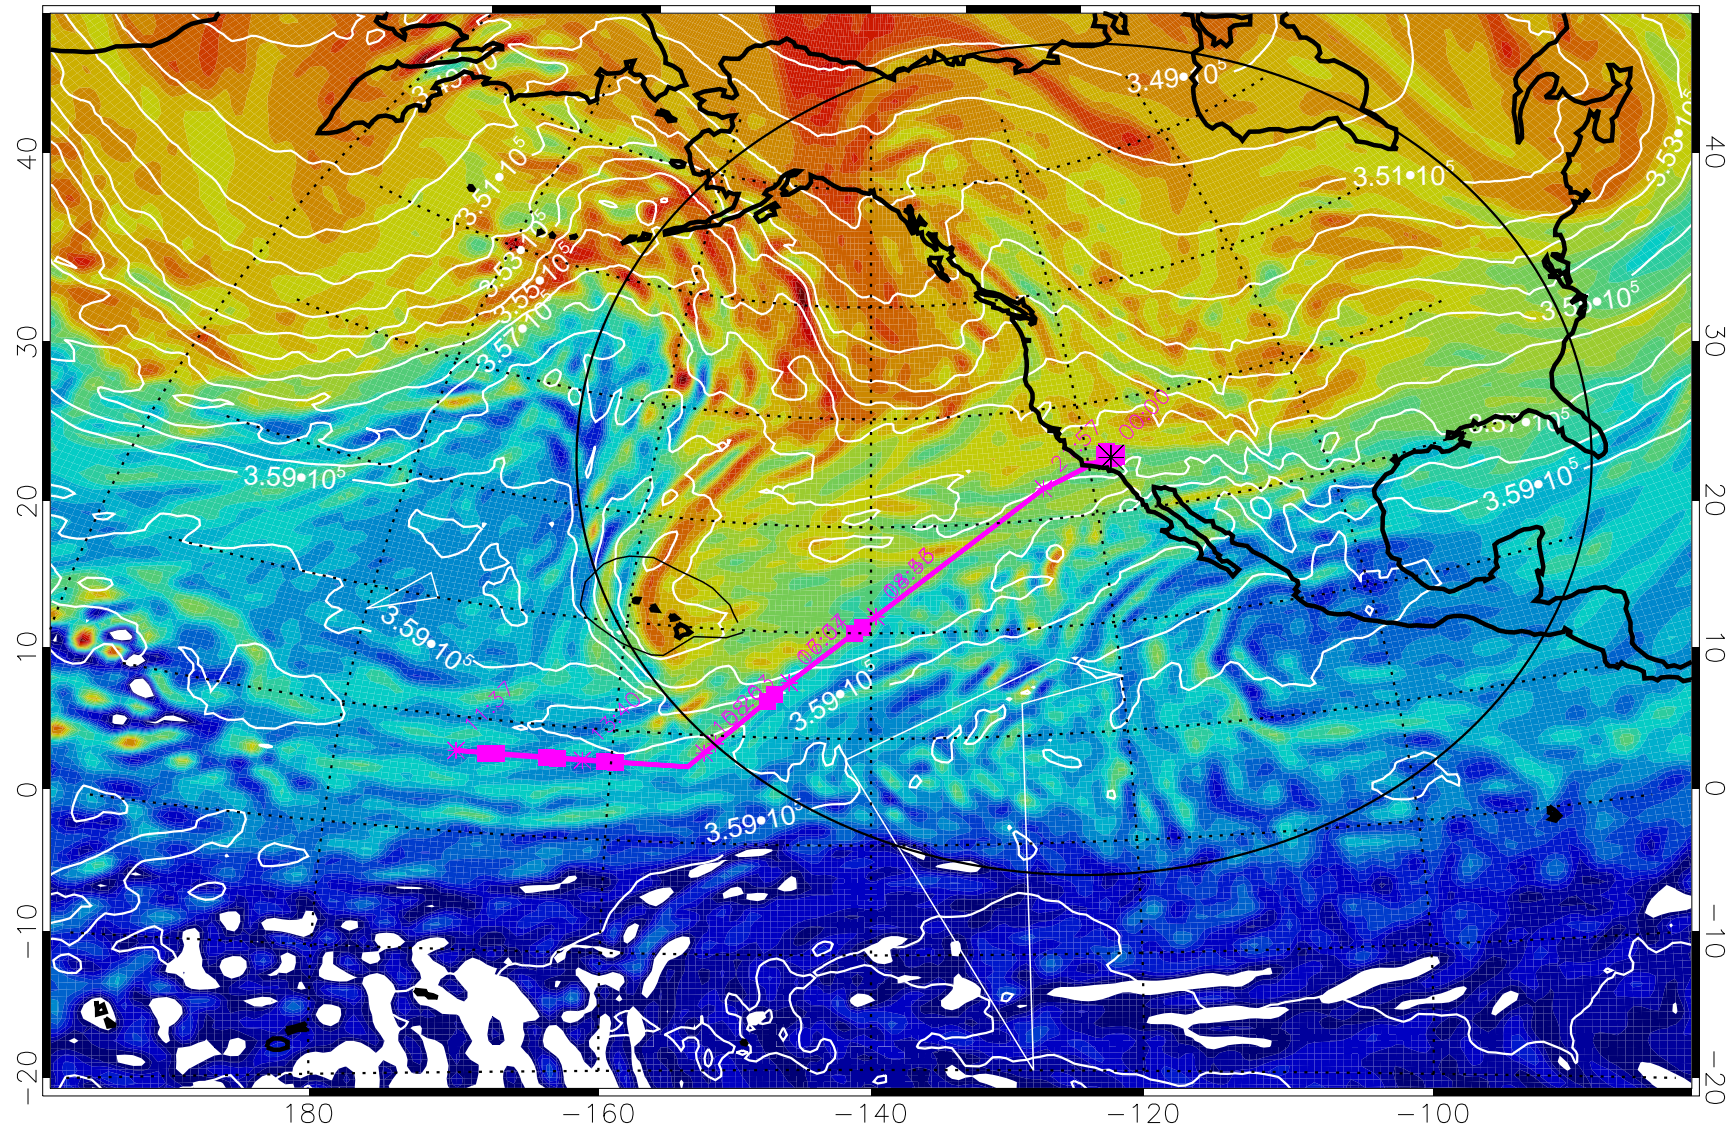

13021800, 72 hour forecast for 380K EPV

380K Montgomery Streamfunction, white

Range ring of 4055 km -- 13 hours GH round trip

13021806, 78 hour forecast for 380K EPV

160 180 -160 -140 -120 -100

$-5.0 \cdot 10^{-6}$ 0 $5.0 \cdot 10^{-6}$ $1.0 \cdot 10^{-5}$ $1.5 \cdot 10^{-5}$
PVU

380K Montgomery Streamfunction, white

Range ring of 4055 km -- 13 hours GH round trip

13021812, 84 hour forecast for 380K EPV

380K Montgomery Streamfunction, white

Range ring of 4055 km -- 13 hours GH round trip

13021818, 90 hour forecast for 380K EPV

380K Montgomery Streamfunction, white

Range ring of 4055 km -- 13 hours GH round trip

13021900, 96 hour forecast for 380K EPV

380K Montgomery Streamfunction, white

Range ring of 4055 km -- 13 hours GH round trip

13021906, 102 hour forecast for 380K EPV

160 180 -160 -140 -120 -100

380K Montgomery Streamfunction, white

Range ring of 4055 km -- 13 hours GH round trip

13021912, 108 hour forecast for 380K EPV

160 180 -160 -140 -120 -100