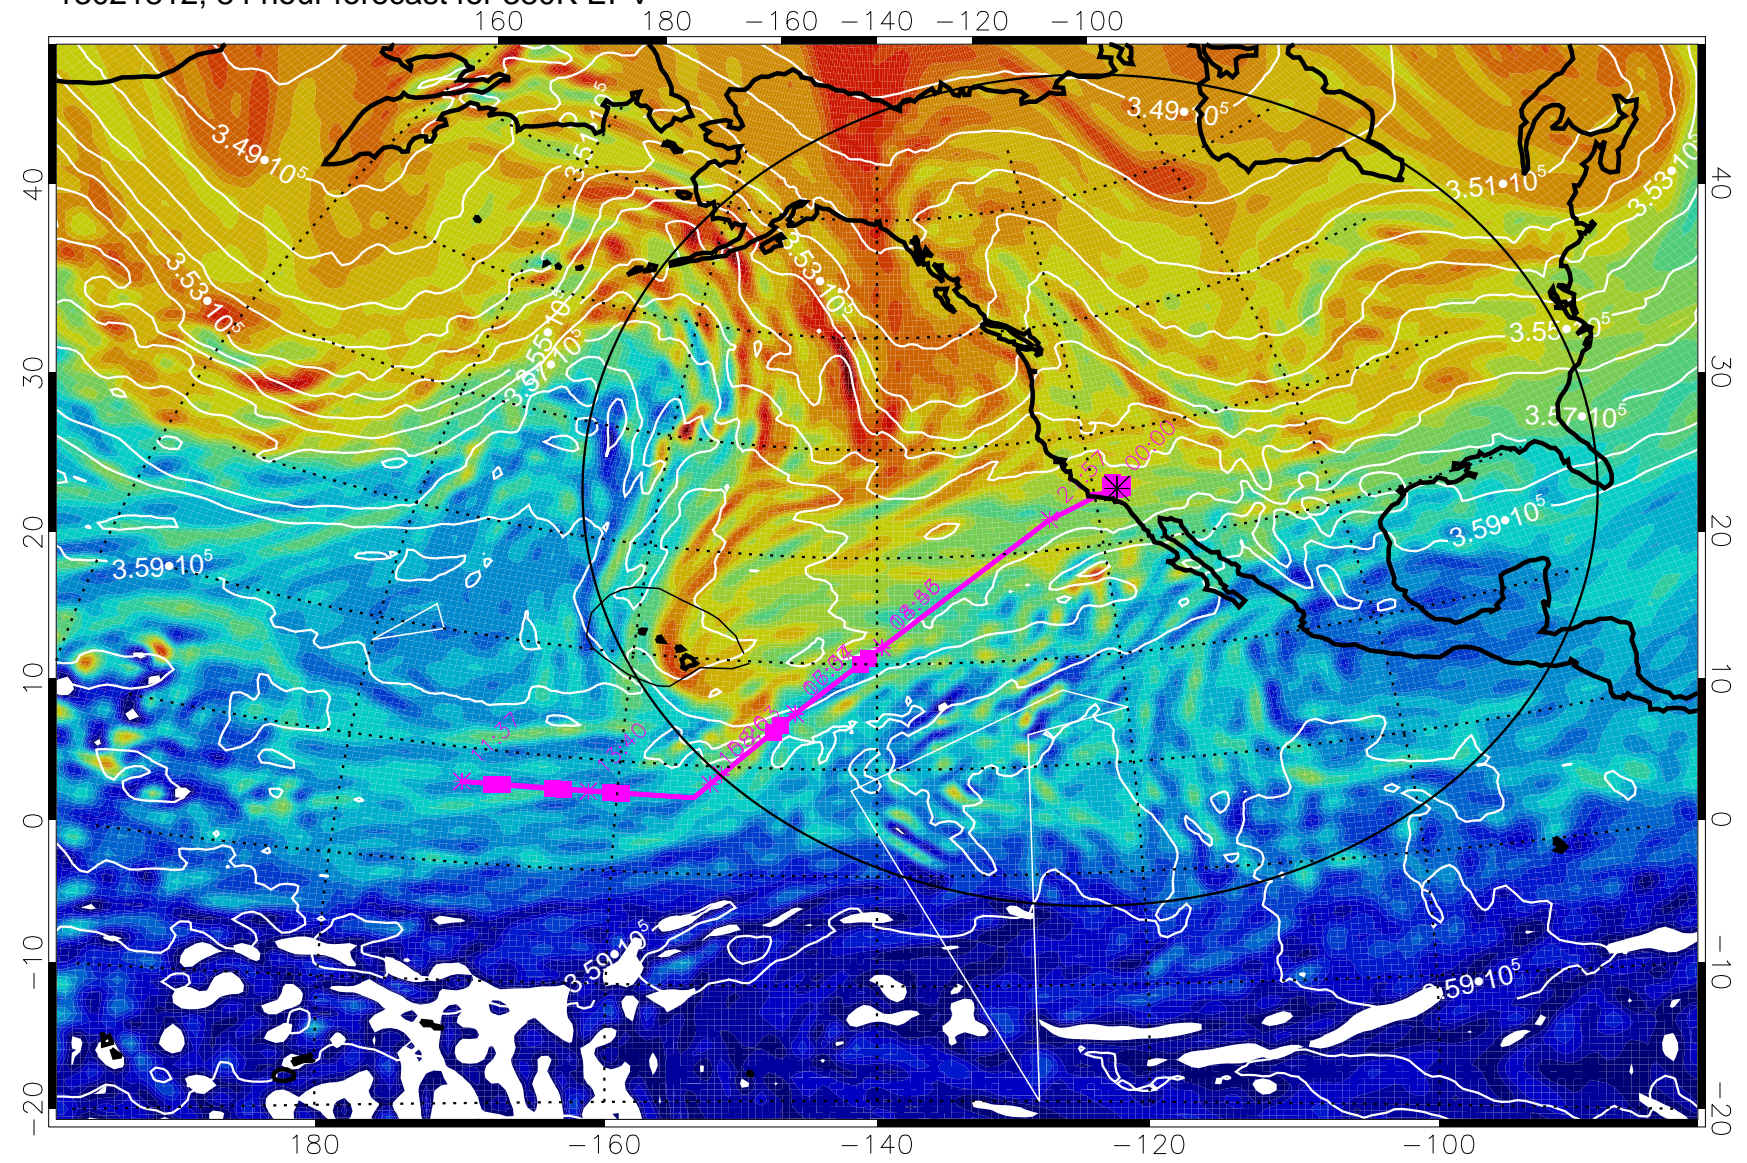

13021800, 72 hour forecast for 380K EPV

380K Montgomery Streamfunction, white

Range ring of 4055 km -- 13 hours GH round trip

13021806, 78 hour forecast for 380K EPV

160 180 -160 -140 -120 -100

$-5.0 \cdot 10^{-6}$ 0 $5.0 \cdot 10^{-6}$ $1.0 \cdot 10^{-5}$ $1.5 \cdot 10^{-5}$
PVU

380K Montgomery Streamfunction, white

Range ring of 4055 km -- 13 hours GH round trip

13021812, 84 hour forecast for 380K EPV

380K Montgomery Streamfunction, white

Range ring of 4055 km -- 13 hours GH round trip

13021818, 90 hour forecast for 380K EPV

380K Montgomery Streamfunction, white

Range ring of 4055 km -- 13 hours GH round trip

13021900, 96 hour forecast for 380K EPV

380K Montgomery Streamfunction, white

Range ring of 4055 km -- 13 hours GH round trip

13021906, 102 hour forecast for 380K EPV

160 180 -160 -140 -120 -100

380K Montgomery Streamfunction, white

Range ring of 4055 km -- 13 hours GH round trip

13021912, 108 hour forecast for 380K EPV

160 180 -160 -140 -120 -100