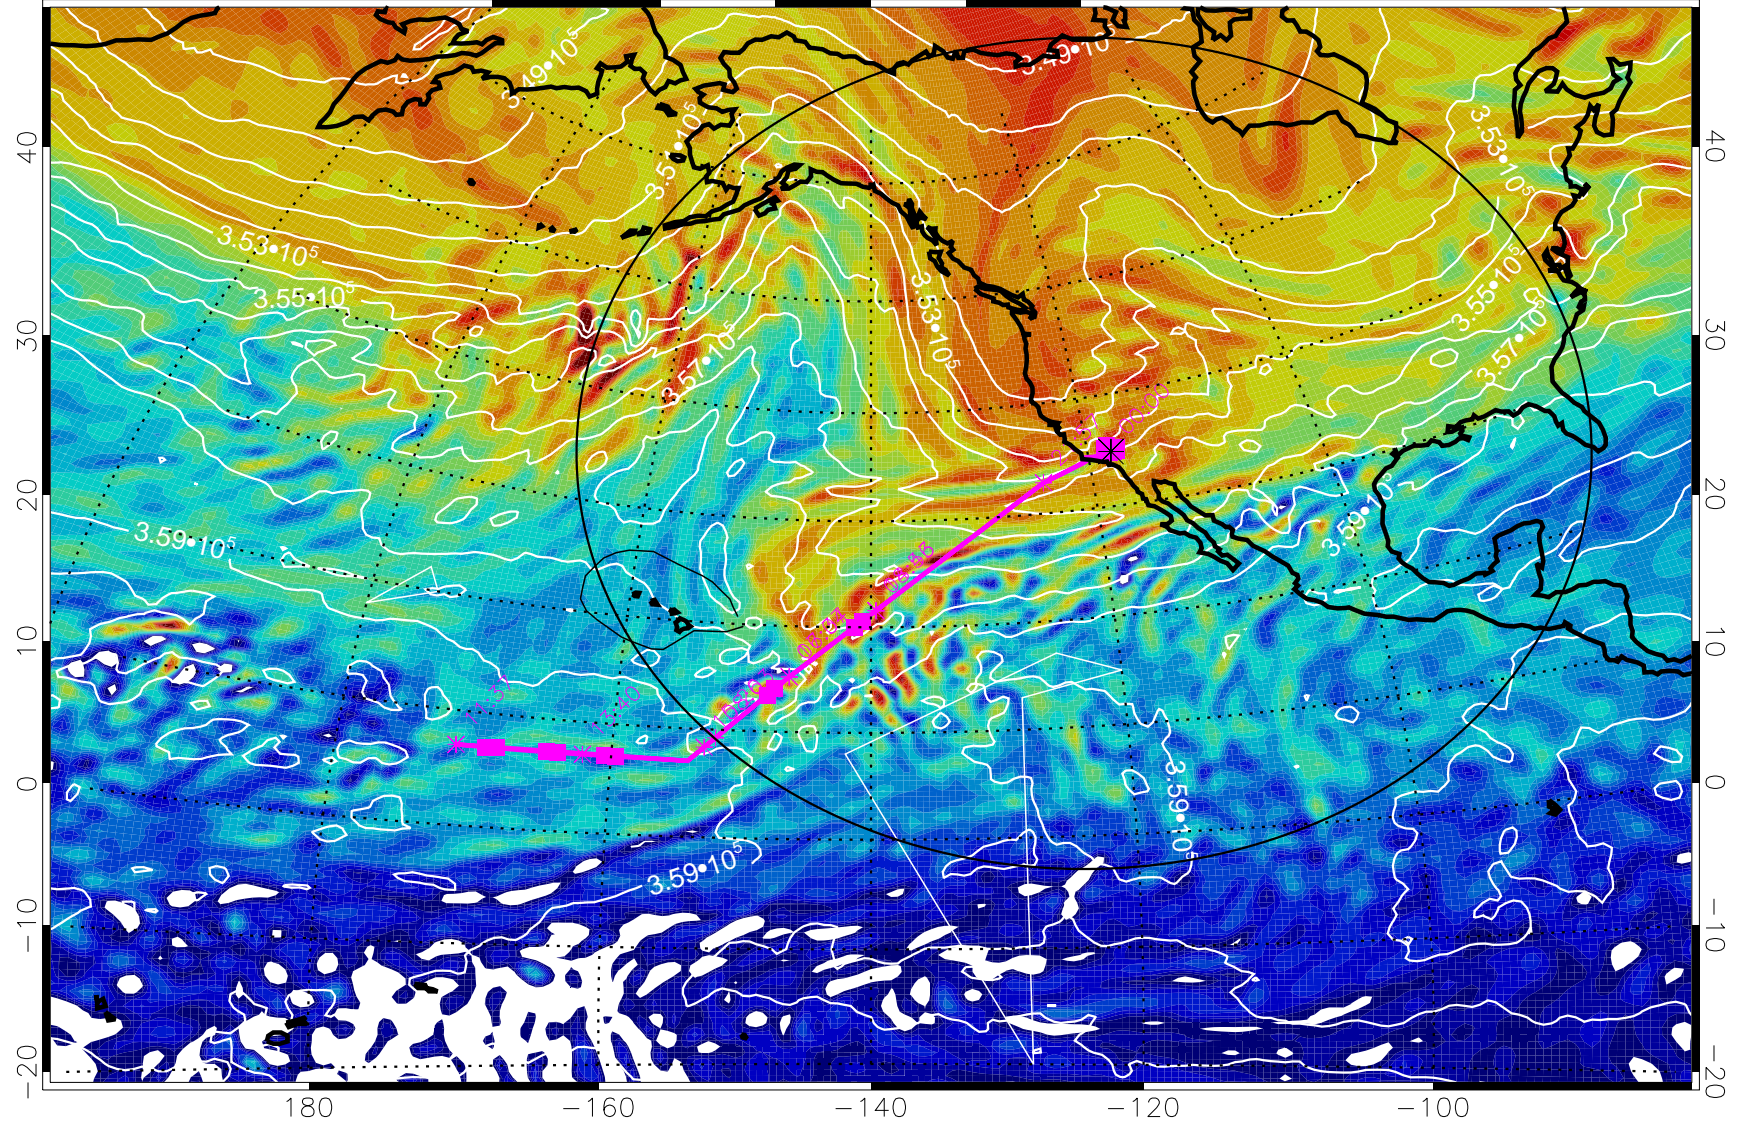

13021818, 90 hour forecast for 380K EPV

380K Montgomery Streamfunction, white

Range ring of 4055 km -- 13 hours GH round trip

13021900, 96 hour forecast for 380K EPV

380K Montgomery Streamfunction, white

Range ring of 4055 km -- 13 hours GH round trip

13021906, 102 hour forecast for 380K EPV

160 180 -160 -140 -120 -100

380K Montgomery Streamfunction, white

Range ring of 4055 km -- 13 hours GH round trip

13021912, 108 hour forecast for 380K EPV

160 180 -160 -140 -120 -100

380K Montgomery Streamfunction, white

Range ring of 4055 km -- 13 hours GH round trip

13021918, 114 hour forecast for 380K EPV

160 180 -160 -140 -120 -100

380K Montgomery Streamfunction, white

Range ring of 4055 km -- 13 hours GH round trip

13022000, 120 hour forecast for 380K EPV

160 180 -160 -140 -120 -100

380K Montgomery Streamfunction, white

Range ring of 4055 km -- 13 hours GH round trip