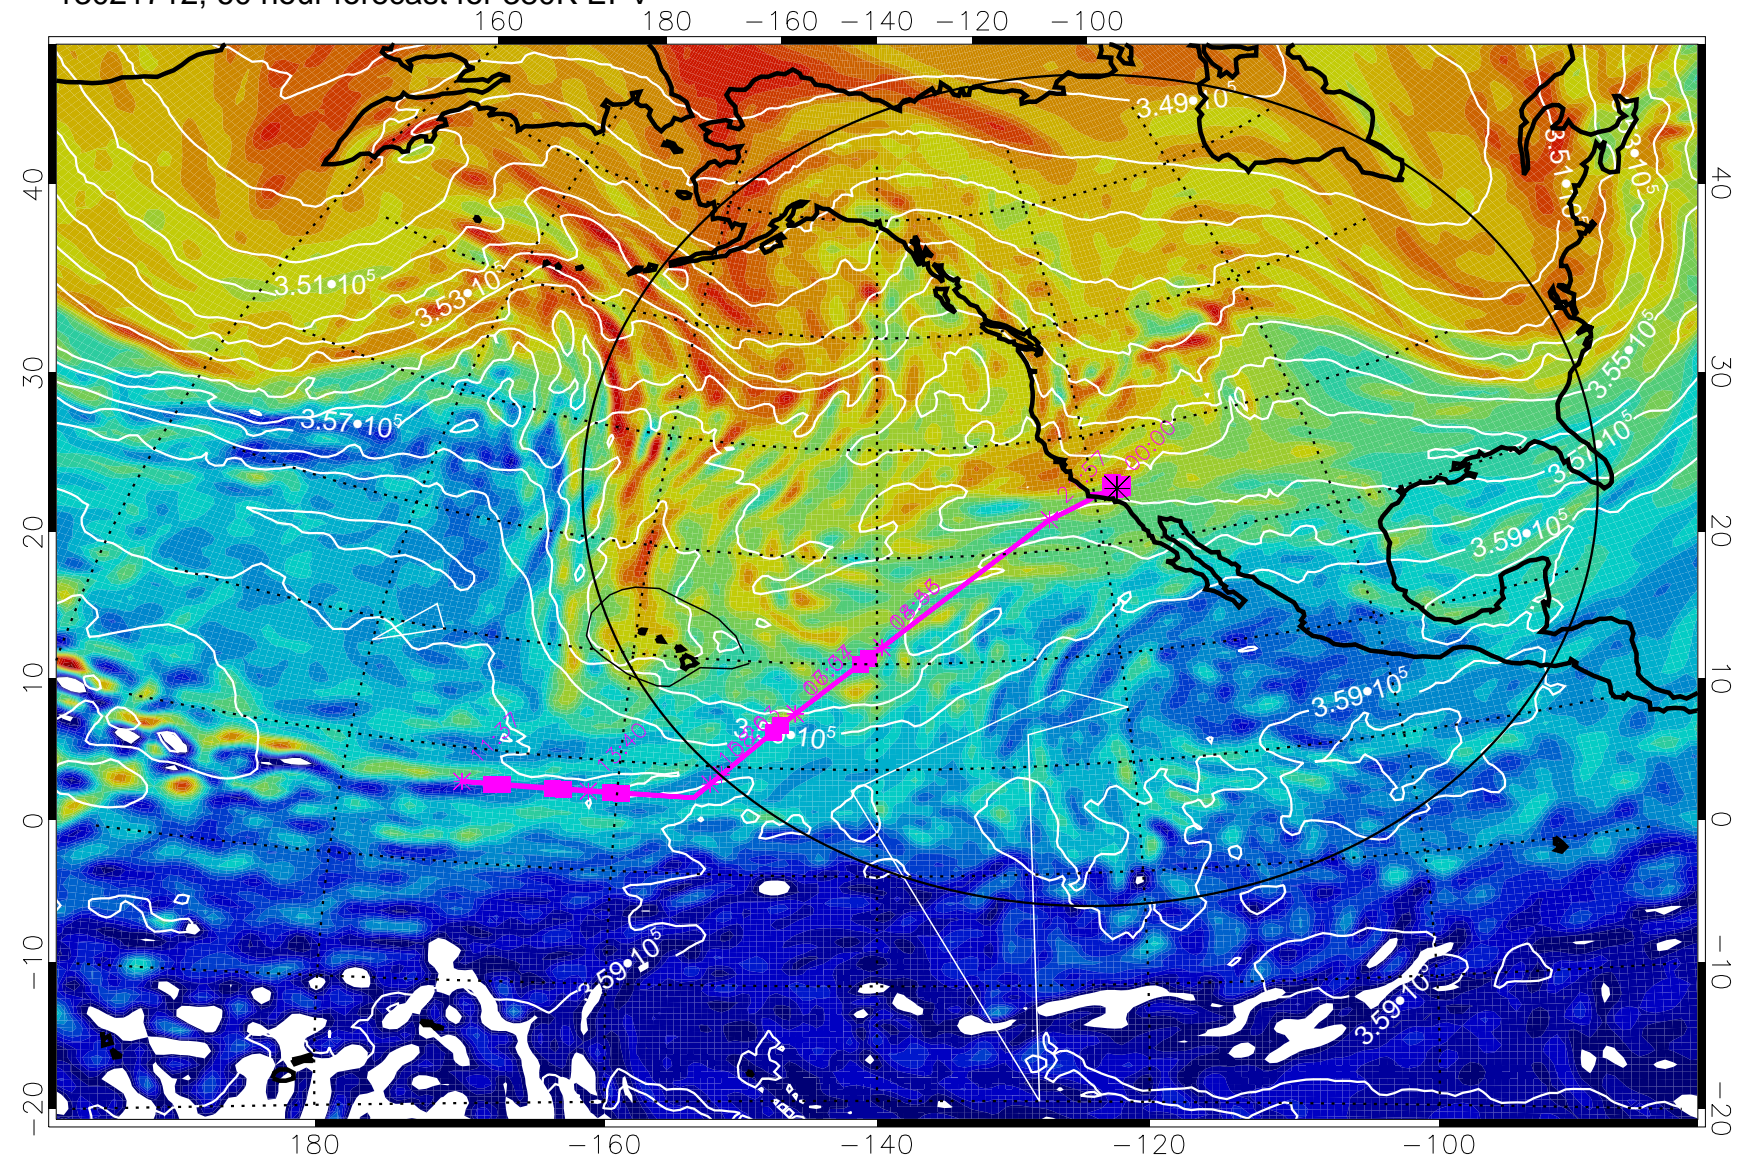

13021700, 48 hour forecast for 380K EPV

380K Montgomery Streamfunction, white

Range ring of 4055 km -- 13 hours GH round trip

13021706, 54 hour forecast for 380K EPV

380K Montgomery Streamfunction, white

Range ring of 4055 km -- 13 hours GH round trip

13021712, 60 hour forecast for 380K EPV

380K Montgomery Streamfunction, white

Range ring of 4055 km -- 13 hours GH round trip

13021718, 66 hour forecast for 380K EPV

380K Montgomery Streamfunction, white

Range ring of 4055 km -- 13 hours GH round trip

13021800, 72 hour forecast for 380K EPV

380K Montgomery Streamfunction, white

Range ring of 4055 km -- 13 hours GH round trip

13021806, 78 hour forecast for 380K EPV

160 180 -160 -140 -120 -100

$-5.0 \cdot 10^{-6}$ 0 $5.0 \cdot 10^{-6}$ $1.0 \cdot 10^{-5}$ $1.5 \cdot 10^{-5}$
PVU

380K Montgomery Streamfunction, white

Range ring of 4055 km -- 13 hours GH round trip

13021812, 84 hour forecast for 380K EPV

380K Montgomery Streamfunction, white

Range ring of 4055 km -- 13 hours GH round trip