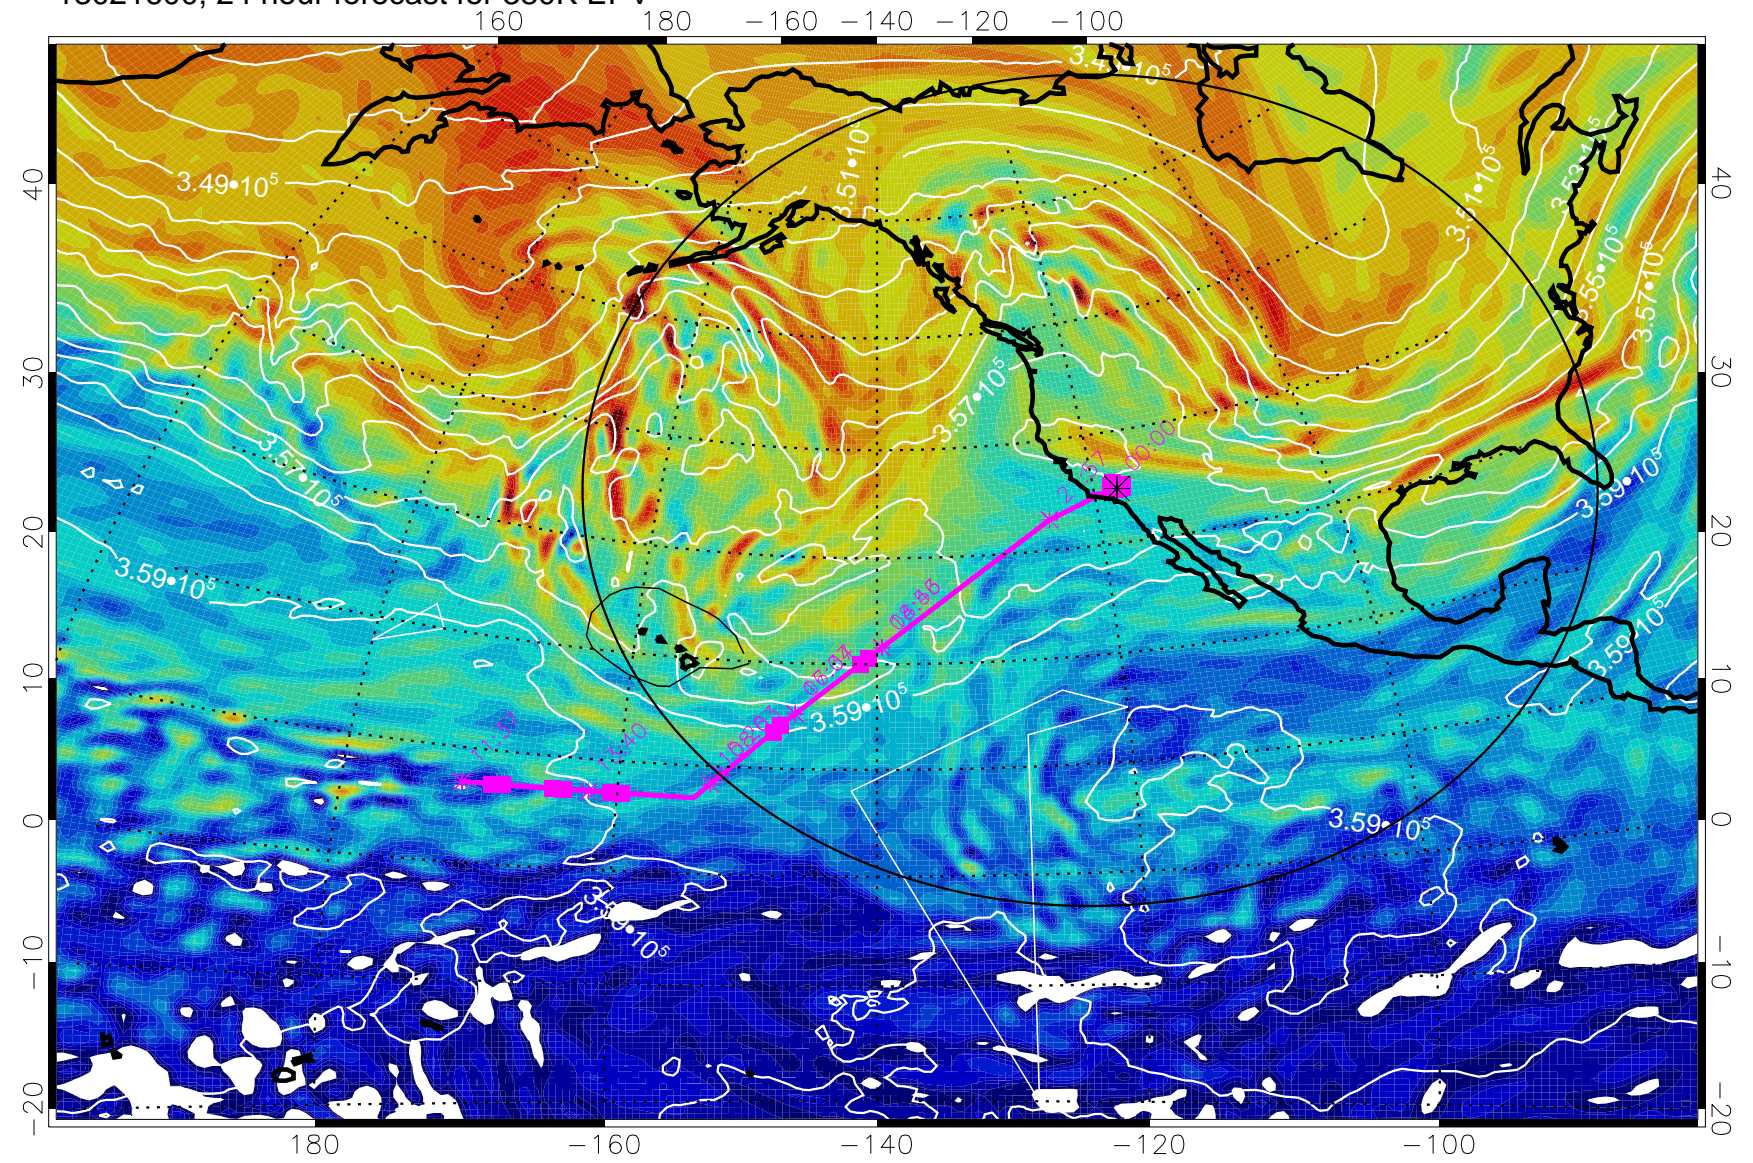

13021512, 12 hour forecast for 380K EPV

380K Montgomery Streamfunction, white

Range ring of 4055 km -- 13 hours GH round trip

13021518, 18 hour forecast for 380K EPV

380K Montgomery Streamfunction, white

Range ring of 4055 km -- 13 hours GH round trip

13021600, 24 hour forecast for 380K EPV

380K Montgomery Streamfunction, white

Range ring of 4055 km -- 13 hours GH round trip

13021606, 30 hour forecast for 380K EPV

380K Montgomery Streamfunction, white

Range ring of 4055 km -- 13 hours GH round trip

13021612, 36 hour forecast for 380K EPV

380K Montgomery Streamfunction, white

Range ring of 4055 km -- 13 hours GH round trip

13021618, 42 hour forecast for 380K EPV

380K Montgomery Streamfunction, white

Range ring of 4055 km -- 13 hours GH round trip

13021700, 48 hour forecast for 380K EPV

380K Montgomery Streamfunction, white

Range ring of 4055 km -- 13 hours GH round trip

13021706, 54 hour forecast for 380K EPV

380K Montgomery Streamfunction, white

Range ring of 4055 km -- 13 hours GH round trip