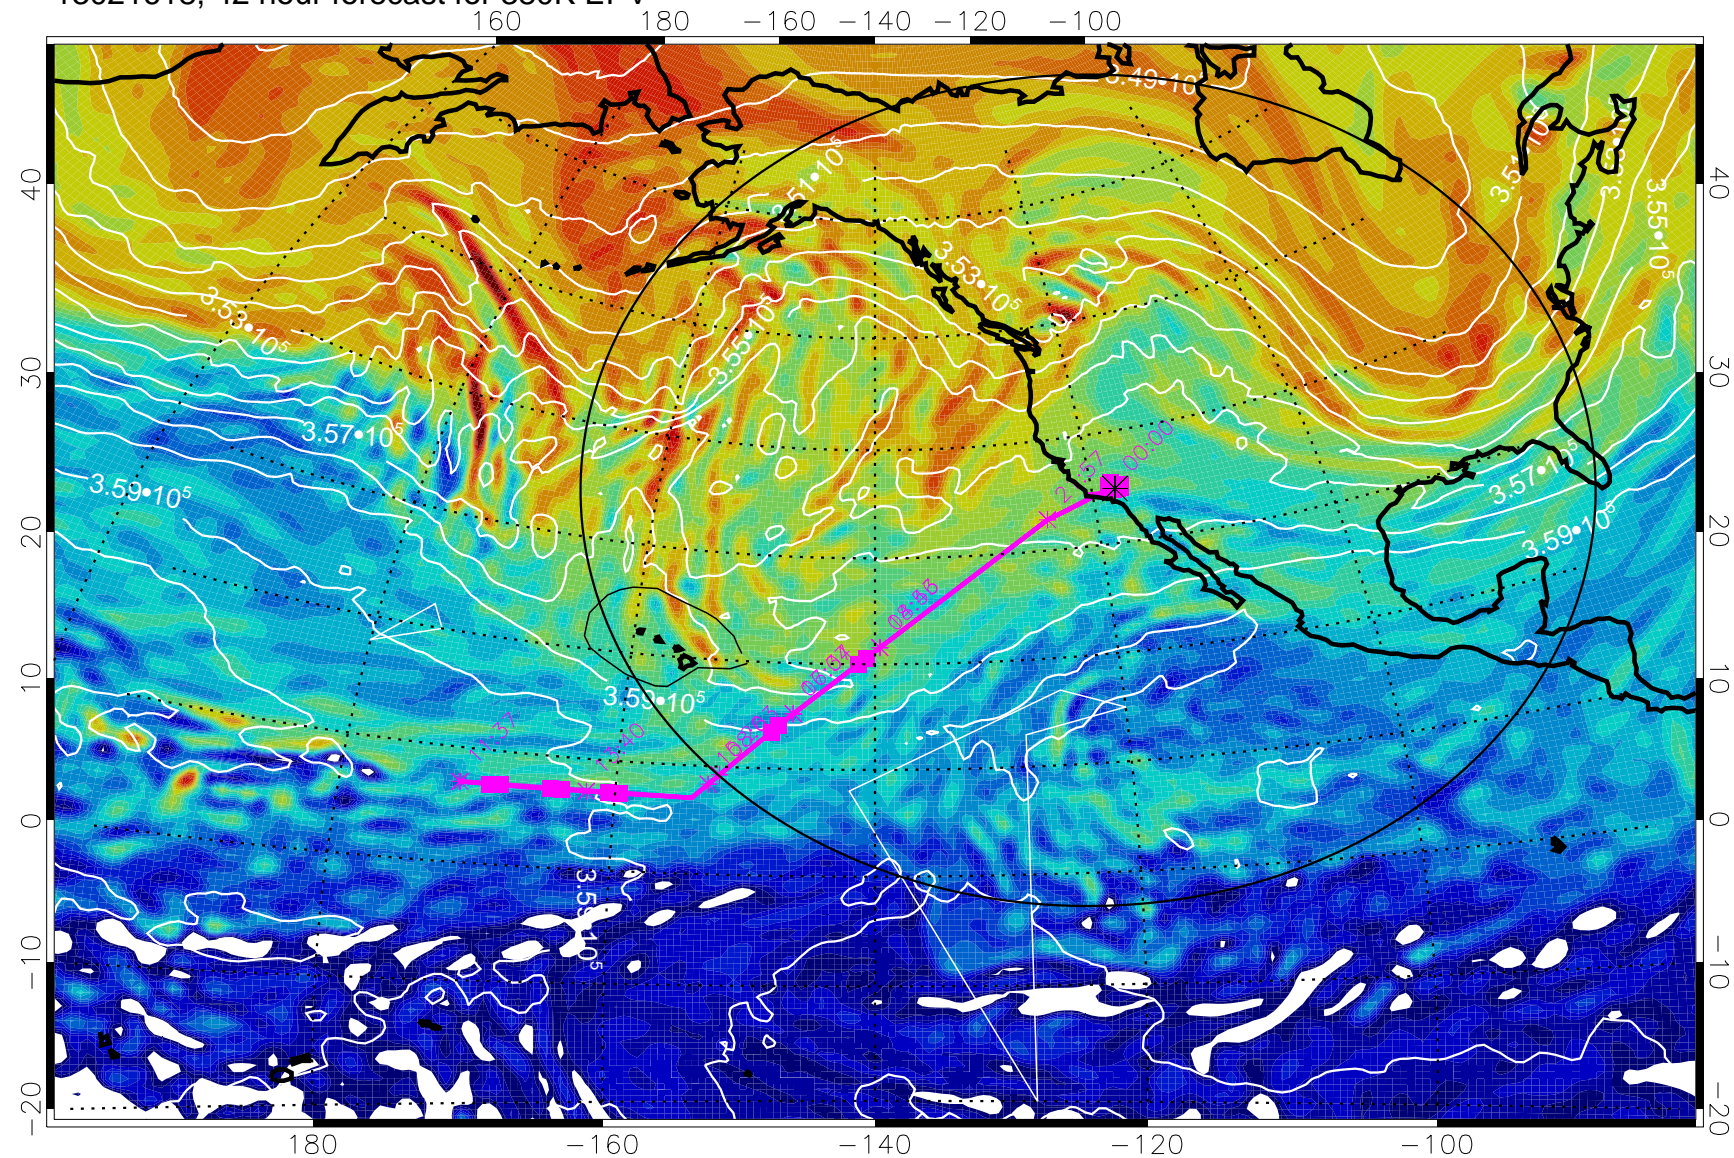

13021600, 24 hour forecast for 380K EPV

380K Montgomery Streamfunction, white

Range ring of 4055 km -- 13 hours GH round trip

13021606, 30 hour forecast for 380K EPV

380K Montgomery Streamfunction, white

Range ring of 4055 km -- 13 hours GH round trip

13021612, 36 hour forecast for 380K EPV

380K Montgomery Streamfunction, white

Range ring of 4055 km -- 13 hours GH round trip

13021618, 42 hour forecast for 380K EPV

380K Montgomery Streamfunction, white

Range ring of 4055 km -- 13 hours GH round trip

13021700, 48 hour forecast for 380K EPV

380K Montgomery Streamfunction, white

Range ring of 4055 km -- 13 hours GH round trip

13021706, 54 hour forecast for 380K EPV

380K Montgomery Streamfunction, white

Range ring of 4055 km -- 13 hours GH round trip

13021712, 60 hour forecast for 380K EPV

380K Montgomery Streamfunction, white

Range ring of 4055 km -- 13 hours GH round trip

13021718, 66 hour forecast for 380K EPV

380K Montgomery Streamfunction, white

Range ring of 4055 km -- 13 hours GH round trip