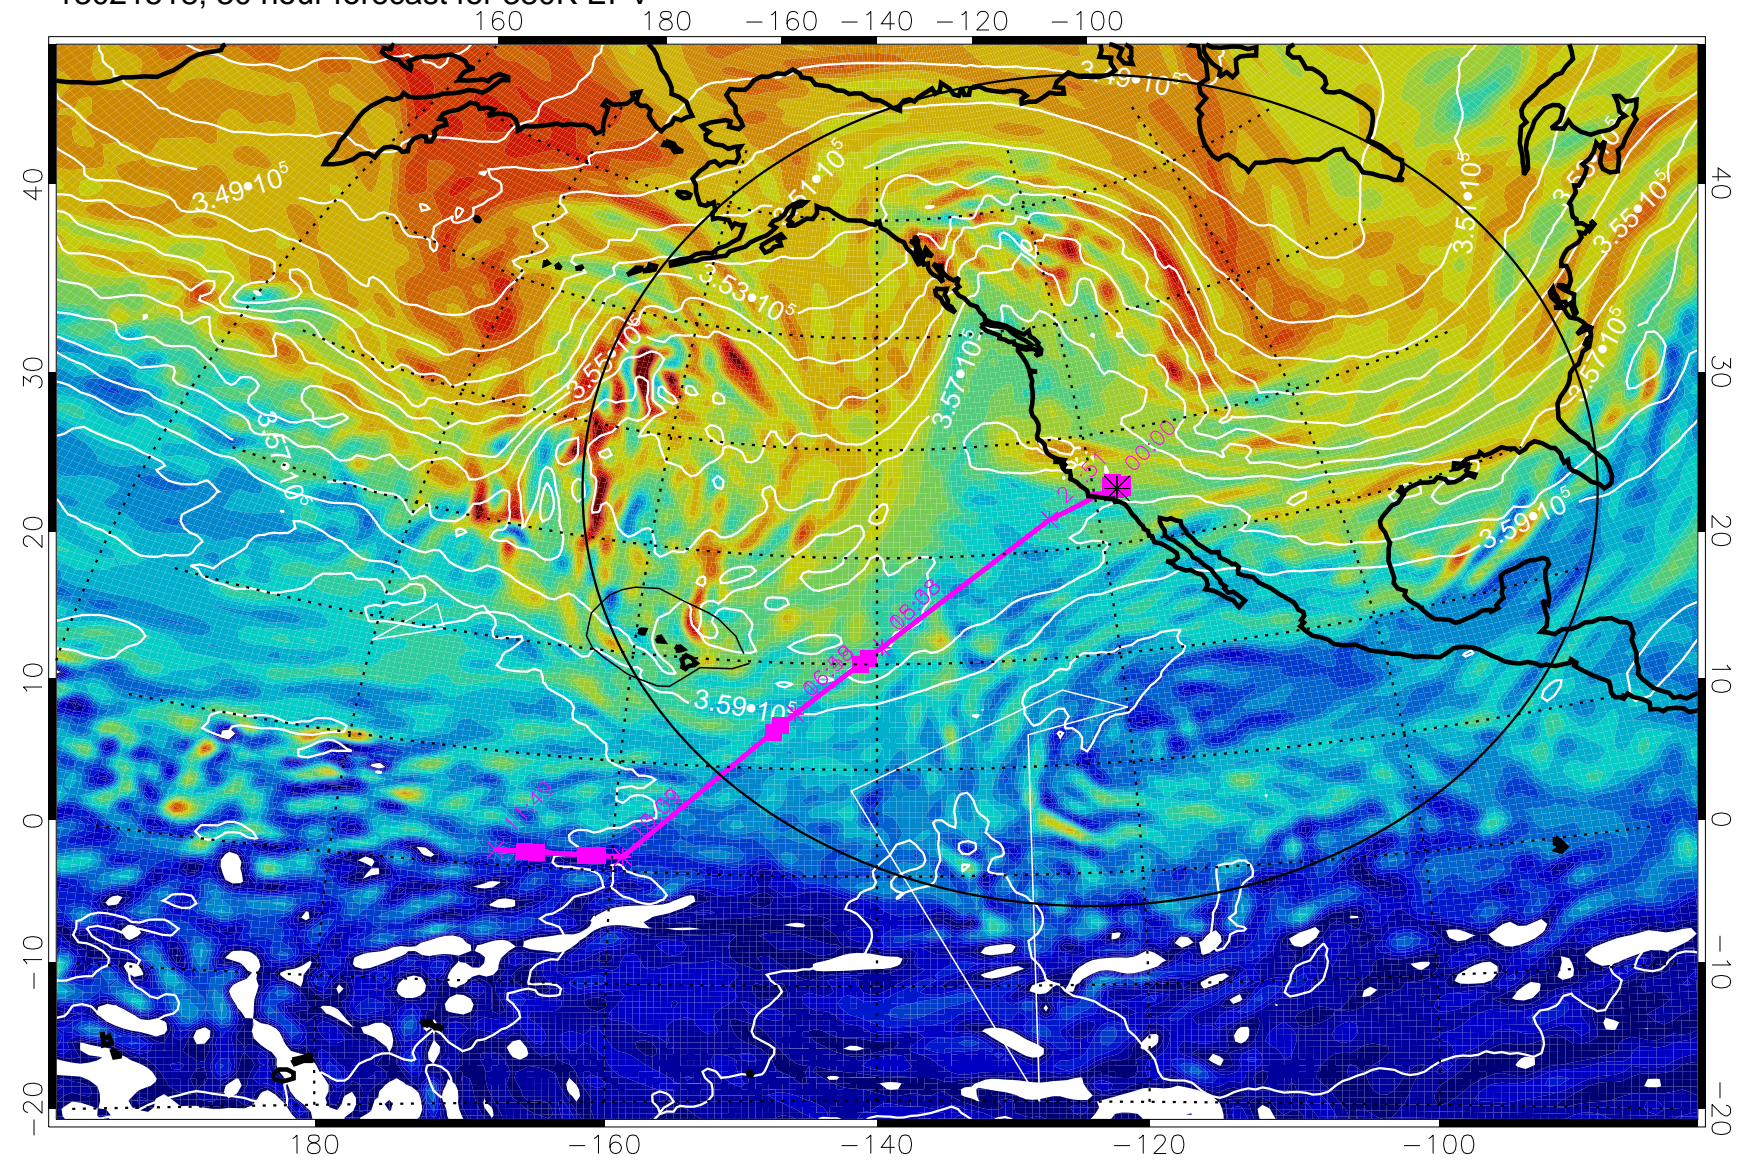

13021418, 6 hour forecast for 380K EPV

160 180 -160 -140 -120 -100

380K Montgomery Streamfunction, white

Range ring of 4055 km -- 13 hours GH round trip

13021500, 12 hour forecast for 380K EPV

160 180 -160 -140 -120 -100

380K Montgomery Streamfunction, white

Range ring of 4055 km -- 13 hours GH round trip

13021506, 18 hour forecast for 380K EPV

160 180 -160 -140 -120 -100

380K Montgomery Streamfunction, white

Range ring of 4055 km -- 13 hours GH round trip

13021512, 24 hour forecast for 380K EPV

380K Montgomery Streamfunction, white

Range ring of 4055 km -- 13 hours GH round trip

13021518, 30 hour forecast for 380K EPV

380K Montgomery Streamfunction, white

Range ring of 4055 km -- 13 hours GH round trip

13021600, 36 hour forecast for 380K EPV

380K Montgomery Streamfunction, white

Range ring of 4055 km -- 13 hours GH round trip

13021606, 42 hour forecast for 380K EPV

380K Montgomery Streamfunction, white

Range ring of 4055 km -- 13 hours GH round trip