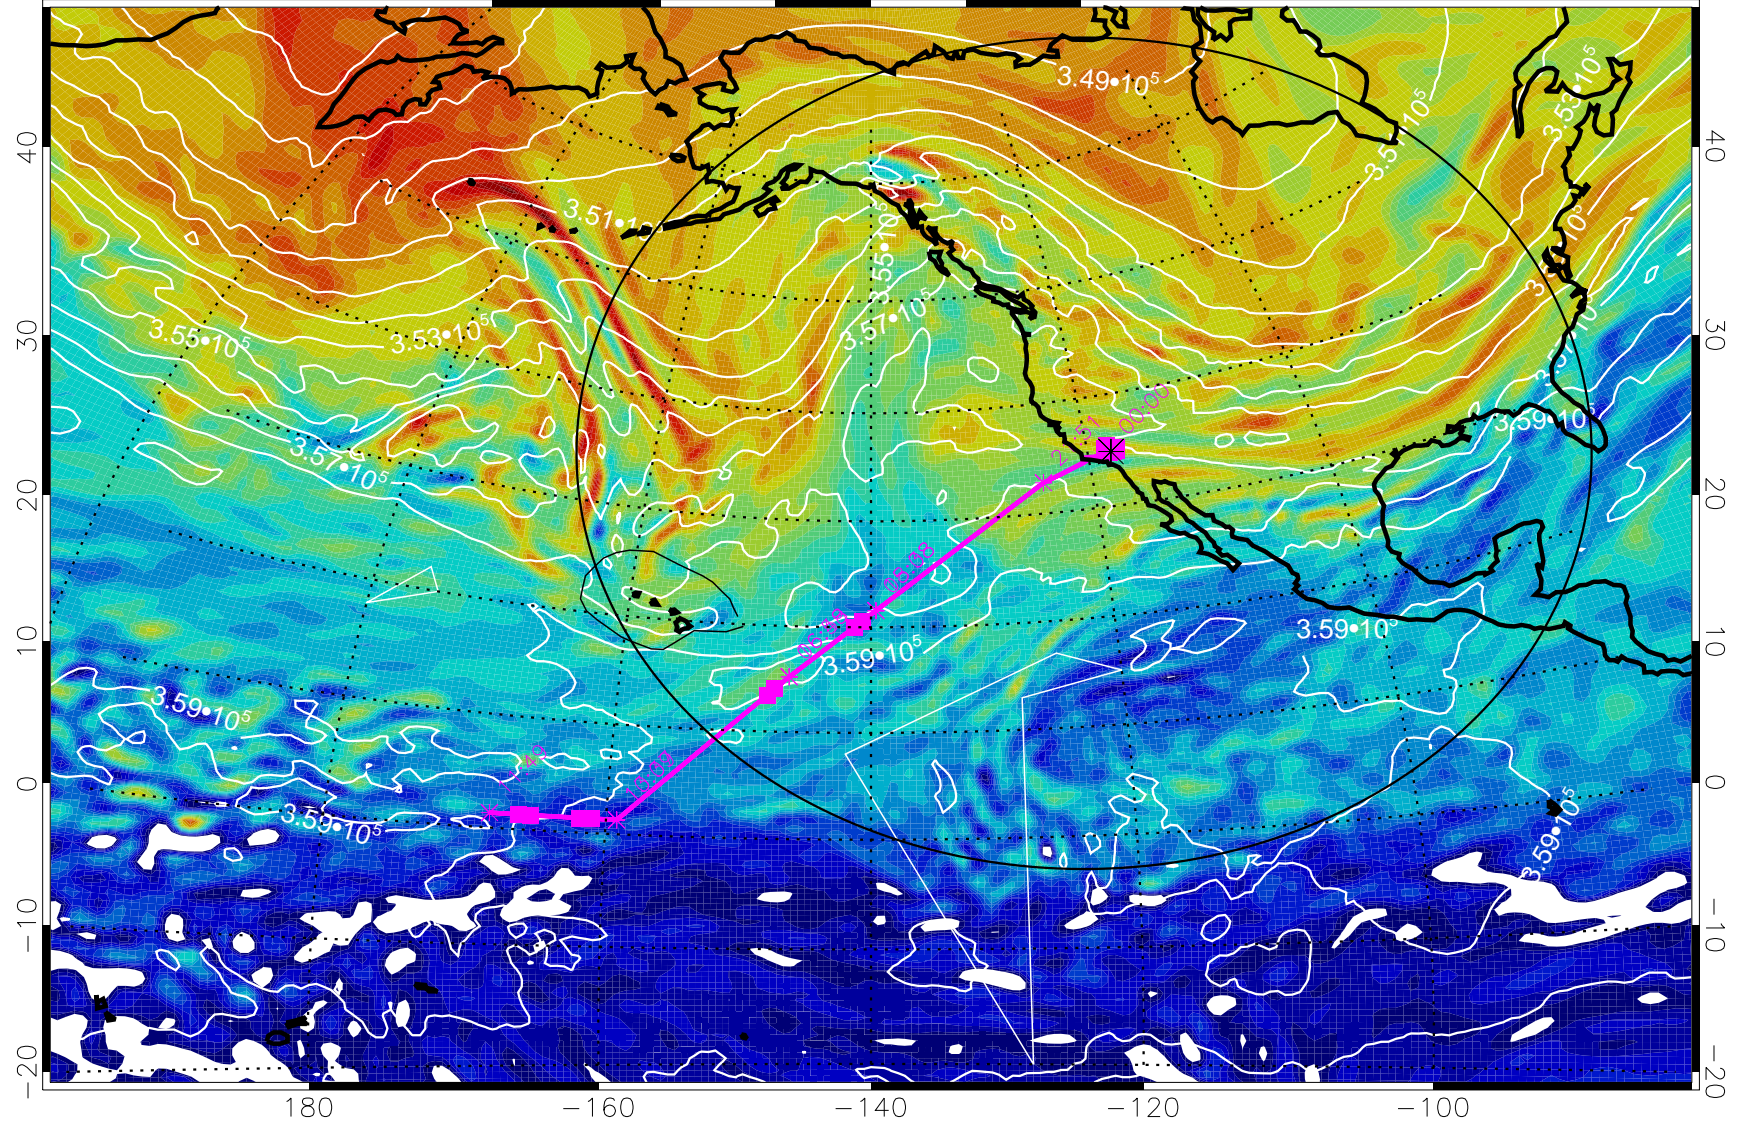

13021418, 6 hour forecast for 380K EPV

160 180 -160 -140 -120 -100

380K Montgomery Streamfunction, white

Range ring of 4055 km -- 13 hours GH round trip

13021500, 12 hour forecast for 380K EPV

160 180 -160 -140 -120 -100

380K Montgomery Streamfunction, white

Range ring of 4055 km -- 13 hours GH round trip

13021506, 18 hour forecast for 380K EPV

160 180 -160 -140 -120 -100

380K Montgomery Streamfunction, white

Range ring of 4055 km -- 13 hours GH round trip

13021512, 24 hour forecast for 380K EPV

380K Montgomery Streamfunction, white

Range ring of 4055 km -- 13 hours GH round trip

13021518, 30 hour forecast for 380K EPV

380K Montgomery Streamfunction, white

Range ring of 4055 km -- 13 hours GH round trip

13021600, 36 hour forecast for 380K EPV

380K Montgomery Streamfunction, white

Range ring of 4055 km -- 13 hours GH round trip

13021606, 42 hour forecast for 380K EPV

380K Montgomery Streamfunction, white

Range ring of 4055 km -- 13 hours GH round trip