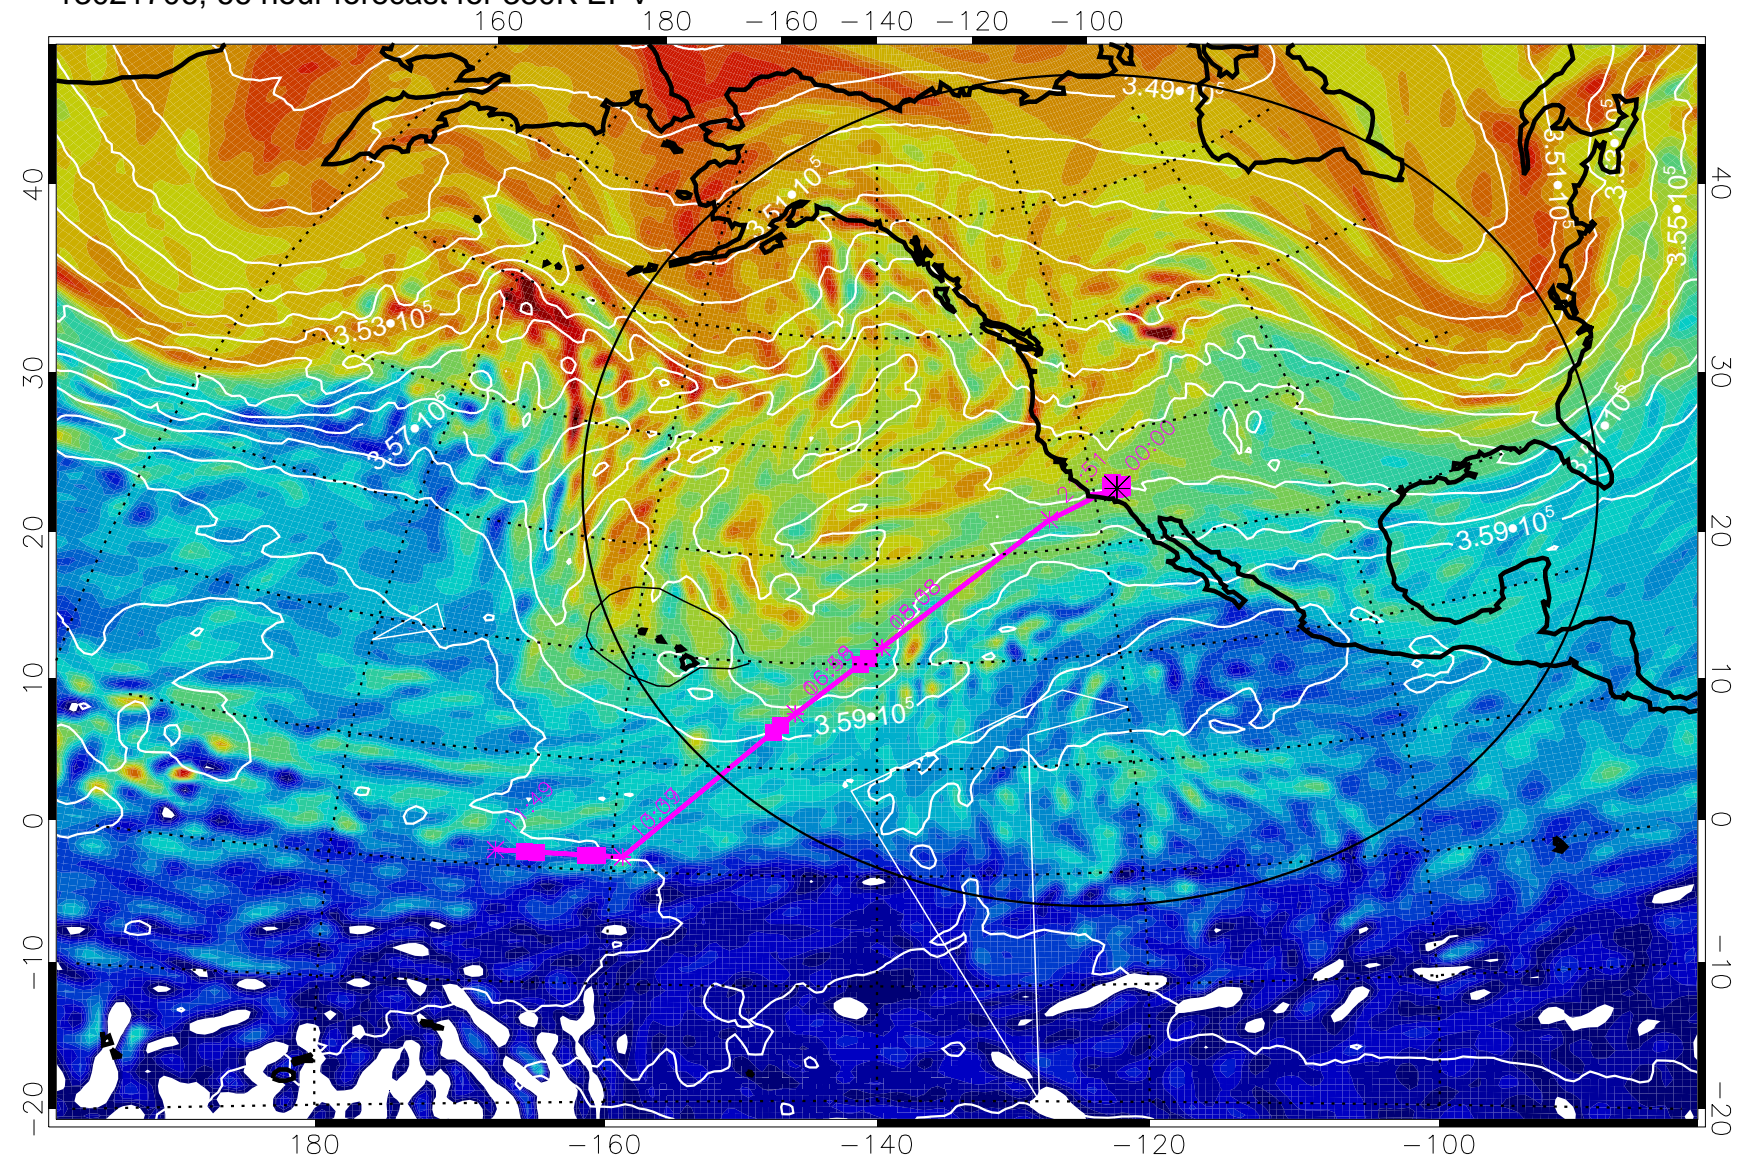

380K Montgomery Streamfunction, white

Range ring of 4055 km -- 13 hours GH round trip

13021700, 60 hour forecast for 380K EPV

380K Montgomery Streamfunction, white

Range ring of 4055 km -- 13 hours GH round trip

13021706, 66 hour forecast for 380K EPV

380K Montgomery Streamfunction, white

Range ring of 4055 km -- 13 hours GH round trip

13021712, 72 hour forecast for 380K EPV

160 180 -160 -140 -120 -100

380K Montgomery Streamfunction, white

Range ring of 4055 km -- 13 hours GH round trip

13021718, 78 hour forecast for 380K EPV

160 180 -160 -140 -120 -100

380K Montgomery Streamfunction, white

Range ring of 4055 km -- 13 hours GH round trip

13021800, 84 hour forecast for 380K EPV

13021812, 96 hour forecast for 380K EPV

380K Montgomery Streamfunction, white

Range ring of 4055 km -- 13 hours GH round trip

13021818, 102 hour forecast for 380K EPV

380K Montgomery Streamfunction, white