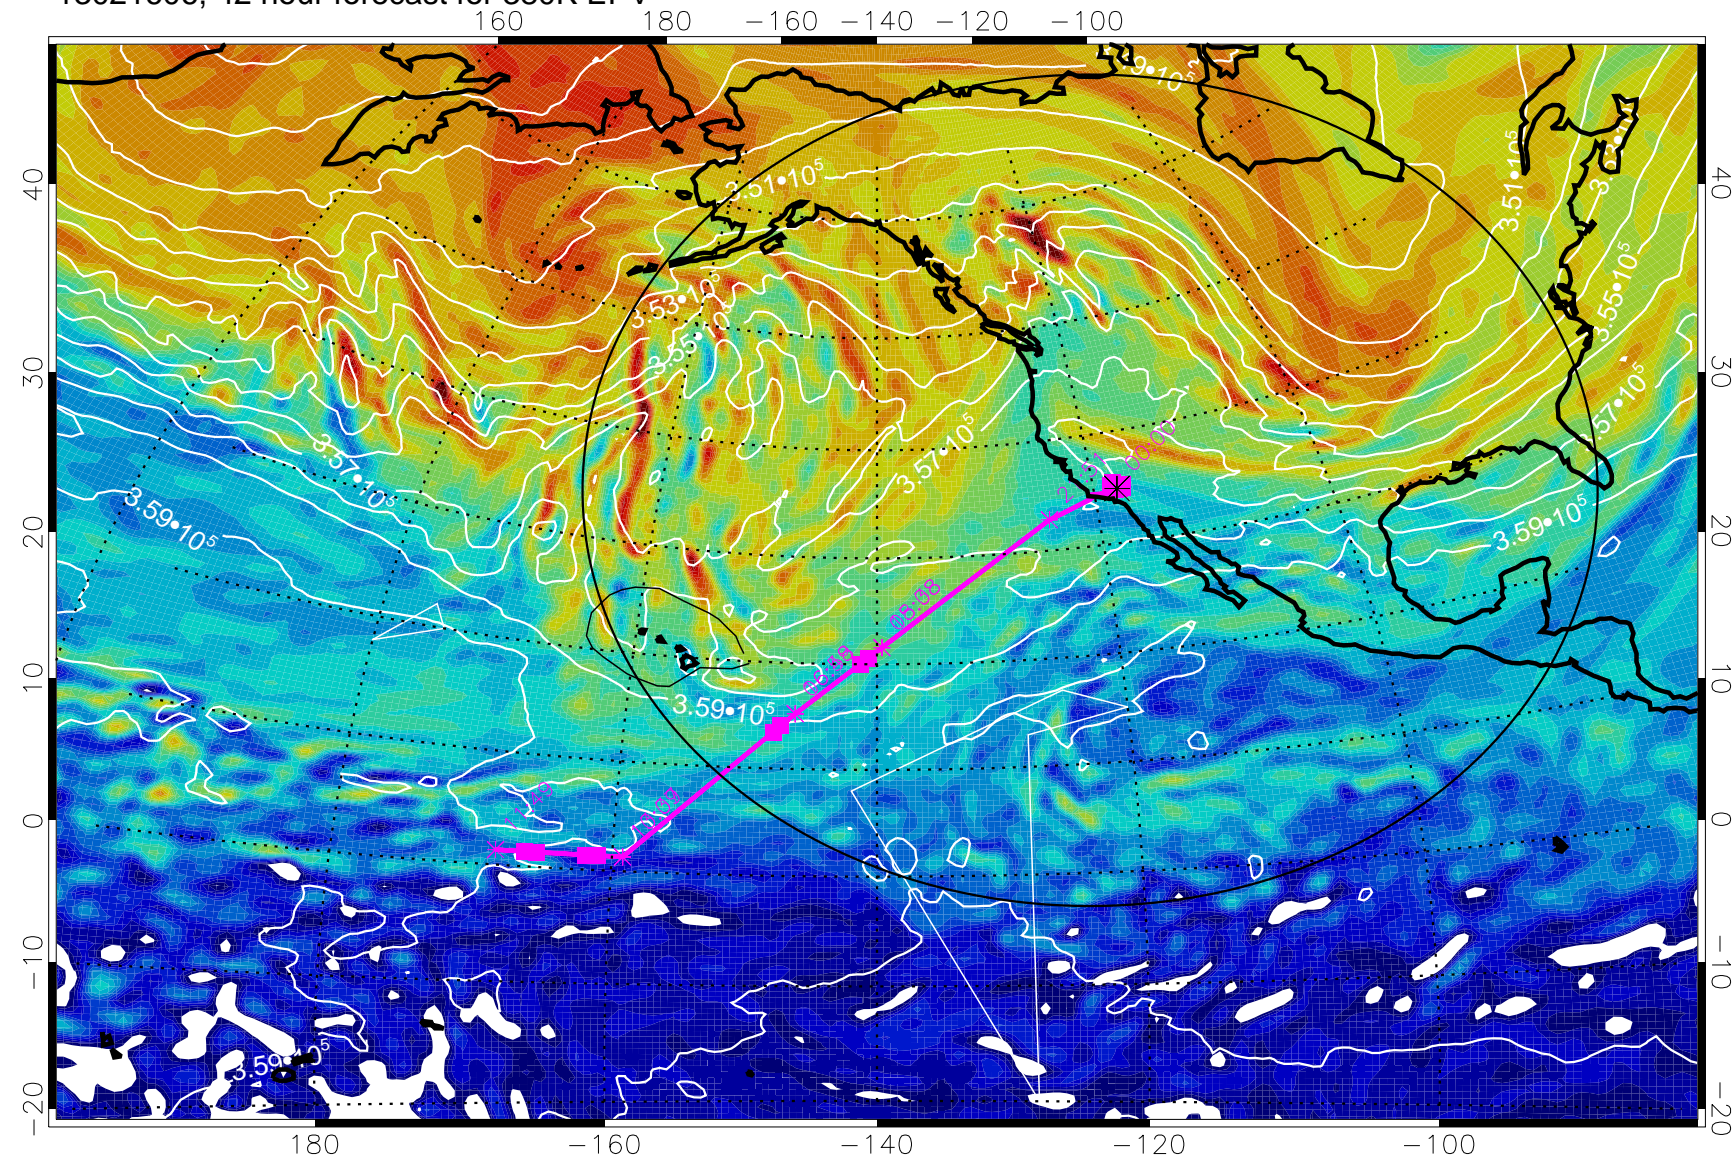

380K Montgomery Streamfunction, white

Range ring of 4055 km -- 13 hours GH round trip

13021506, 18 hour forecast for 380K EPV

160 180 -160 -140 -120 -100

380K Montgomery Streamfunction, white

Range ring of 4055 km -- 13 hours GH round trip

13021512, 24 hour forecast for 380K EPV

380K Montgomery Streamfunction, white

Range ring of 4055 km -- 13 hours GH round trip

13021518, 30 hour forecast for 380K EPV

380K Montgomery Streamfunction, white

Range ring of 4055 km -- 13 hours GH round trip

13021600, 36 hour forecast for 380K EPV

380K Montgomery Streamfunction, white

Range ring of 4055 km -- 13 hours GH round trip

13021606, 42 hour forecast for 380K EPV

380K Montgomery Streamfunction, white

Range ring of 4055 km -- 13 hours GH round trip

13021612, 48 hour forecast for 380K EPV

380K Montgomery Streamfunction, white

Range ring of 4055 km -- 13 hours GH round trip

13021618, 54 hour forecast for 380K EPV

160 180 -160 -140 -120 -100

40
30
20
10
0
-10
-20