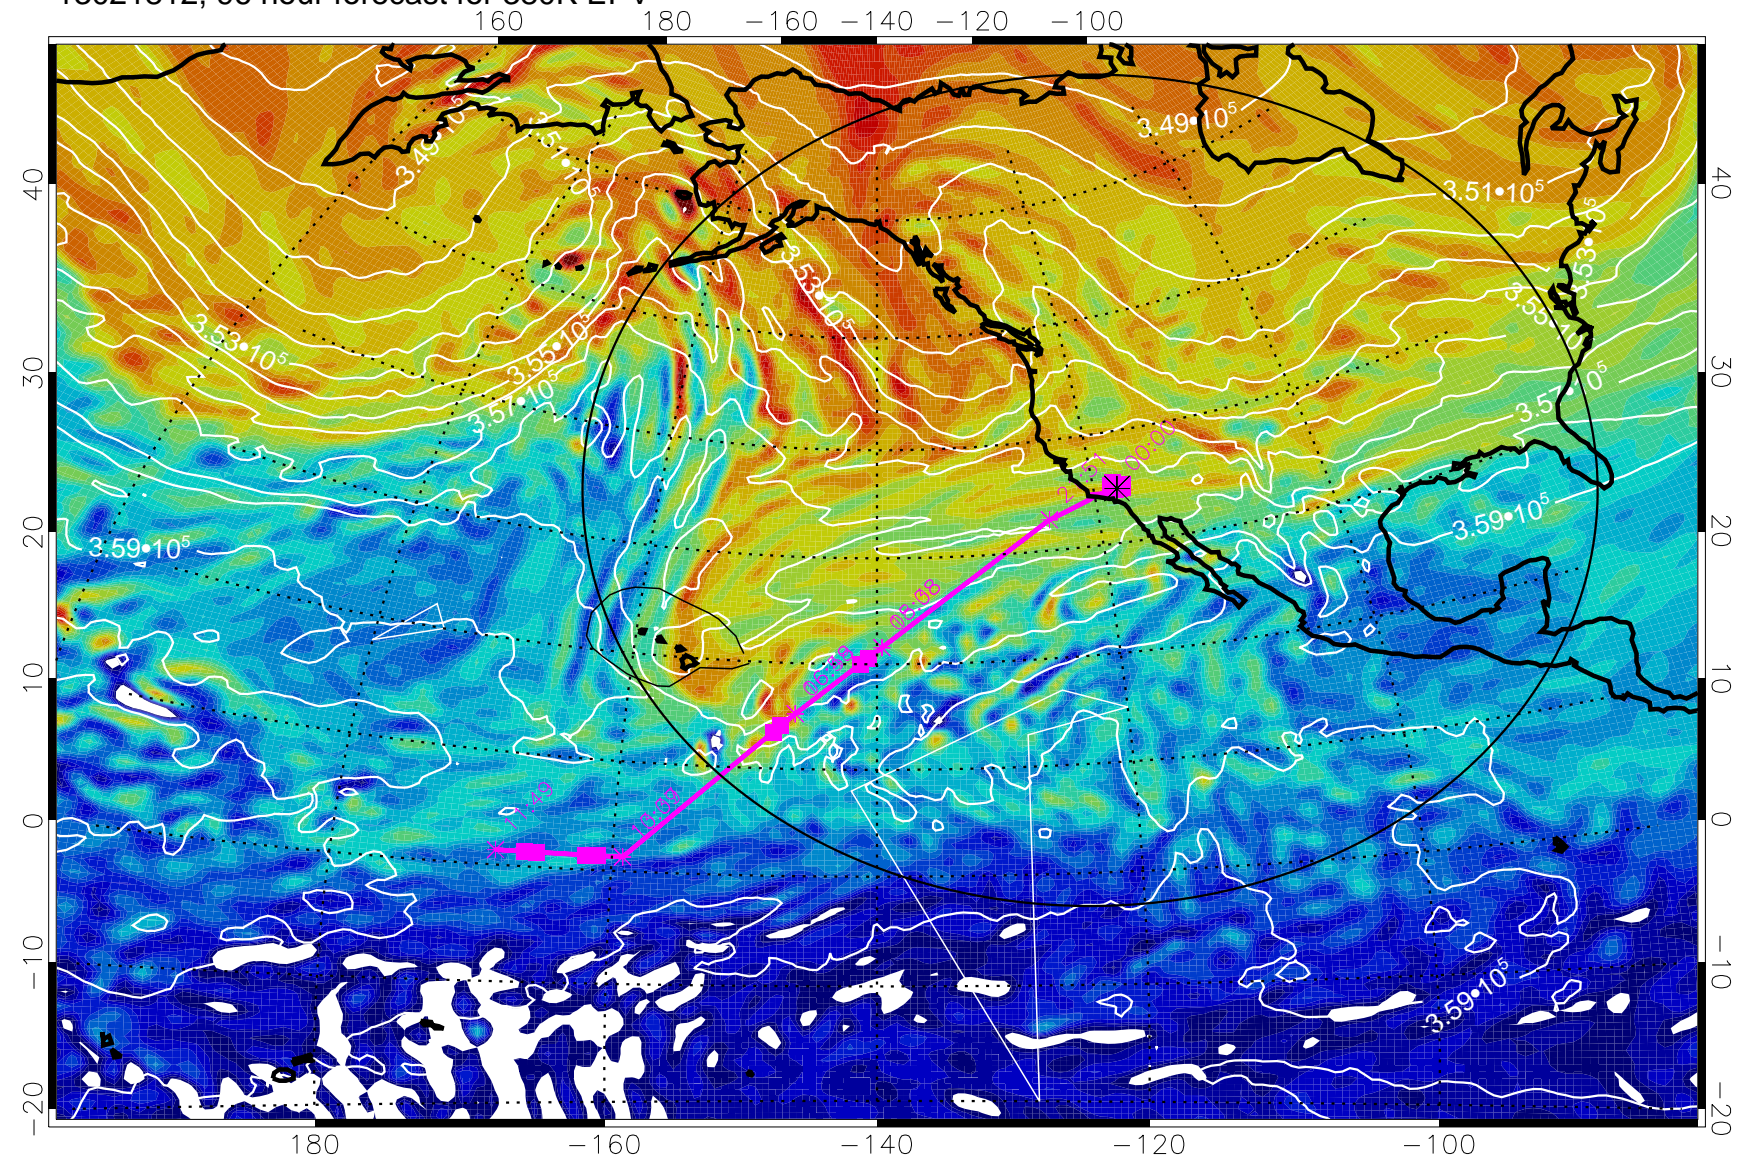

Range ring of 4055 km -- 13 hours GH round trip

13021718, 78 hour forecast for 380K EPV

160 180 -160 -140 -120 -100

380K Montgomery Streamfunction, white

Range ring of 4055 km -- 13 hours GH round trip

13021800, 84 hour forecast for 380K EPV

380K Montgomery Streamfunction, white

Range ring of 4055 km -- 13 hours GH round trip

13021806, 90 hour forecast for 380K EPV

380K Montgomery Streamfunction, white

Range ring of 4055 km -- 13 hours GH round trip

13021812, 96 hour forecast for 380K EPV

380K Montgomery Streamfunction, white

Range ring of 4055 km -- 13 hours GH round trip

13021818, 102 hour forecast for 380K EPV

380K Montgomery Streamfunction, white

Range ring of 4055 km -- 13 hours GH round trip

13021900, 108 hour forecast for 380K EPV

160 180 -160 -140 -120 -100

380K Montgomery Streamfunction, white

Range ring of 4055 km -- 13 hours GH round trip

13021906, 114 hour forecast for 380K EPV