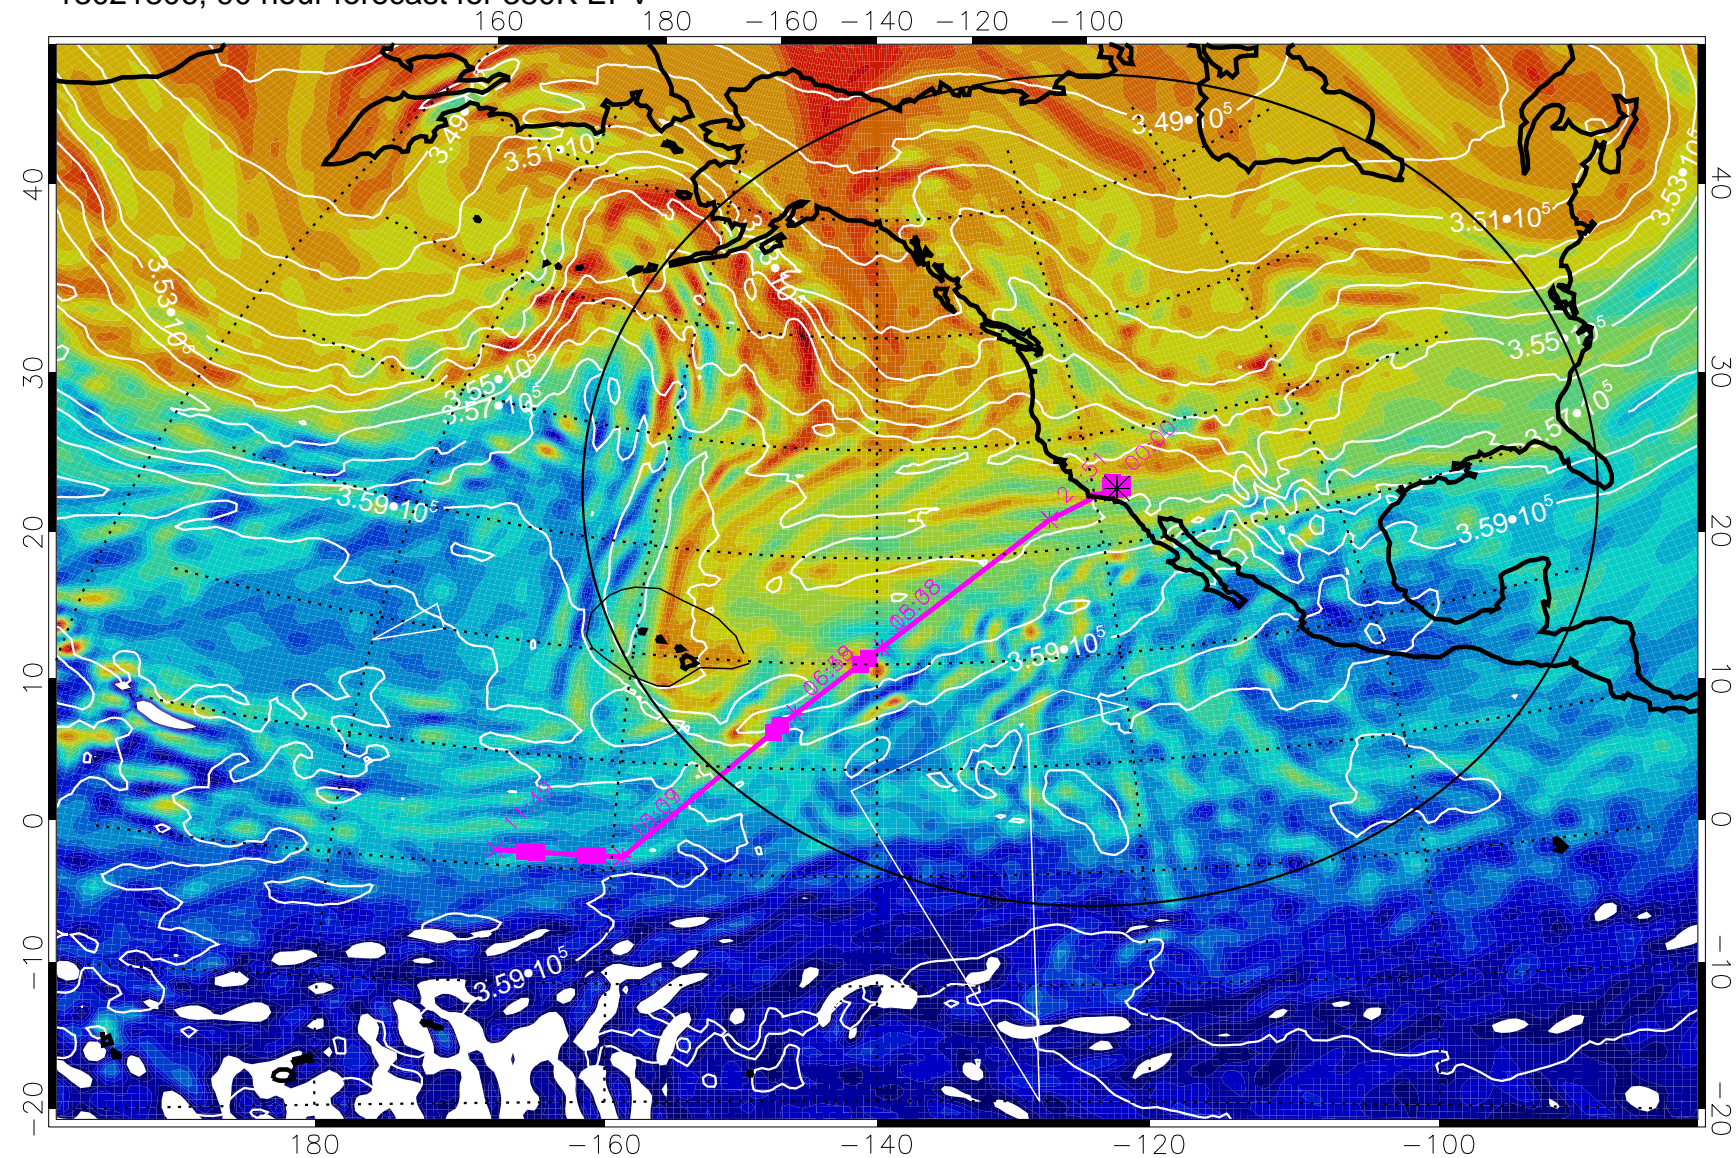

13021706, 66 hour forecast for 380K EPV

380K Montgomery Streamfunction, white

Range ring of 4055 km -- 13 hours GH round trip

13021712, 72 hour forecast for 380K EPV

160 180 -160 -140 -120 -100

380K Montgomery Streamfunction, white

Range ring of 4055 km -- 13 hours GH round trip

13021718, 78 hour forecast for 380K EPV

160 180 -160 -140 -120 -100

380K Montgomery Streamfunction, white

Range ring of 4055 km -- 13 hours GH round trip

13021800, 84 hour forecast for 380K EPV

380K Montgomery Streamfunction, white

Range ring of 4055 km -- 13 hours GH round trip

13021806, 90 hour forecast for 380K EPV

380K Montgomery Streamfunction, white

Range ring of 4055 km -- 13 hours GH round trip

13021812, 96 hour forecast for 380K EPV

380K Montgomery Streamfunction, white

Range ring of 4055 km -- 13 hours GH round trip

13021818, 102 hour forecast for 380K EPV

380K Montgomery Streamfunction, white