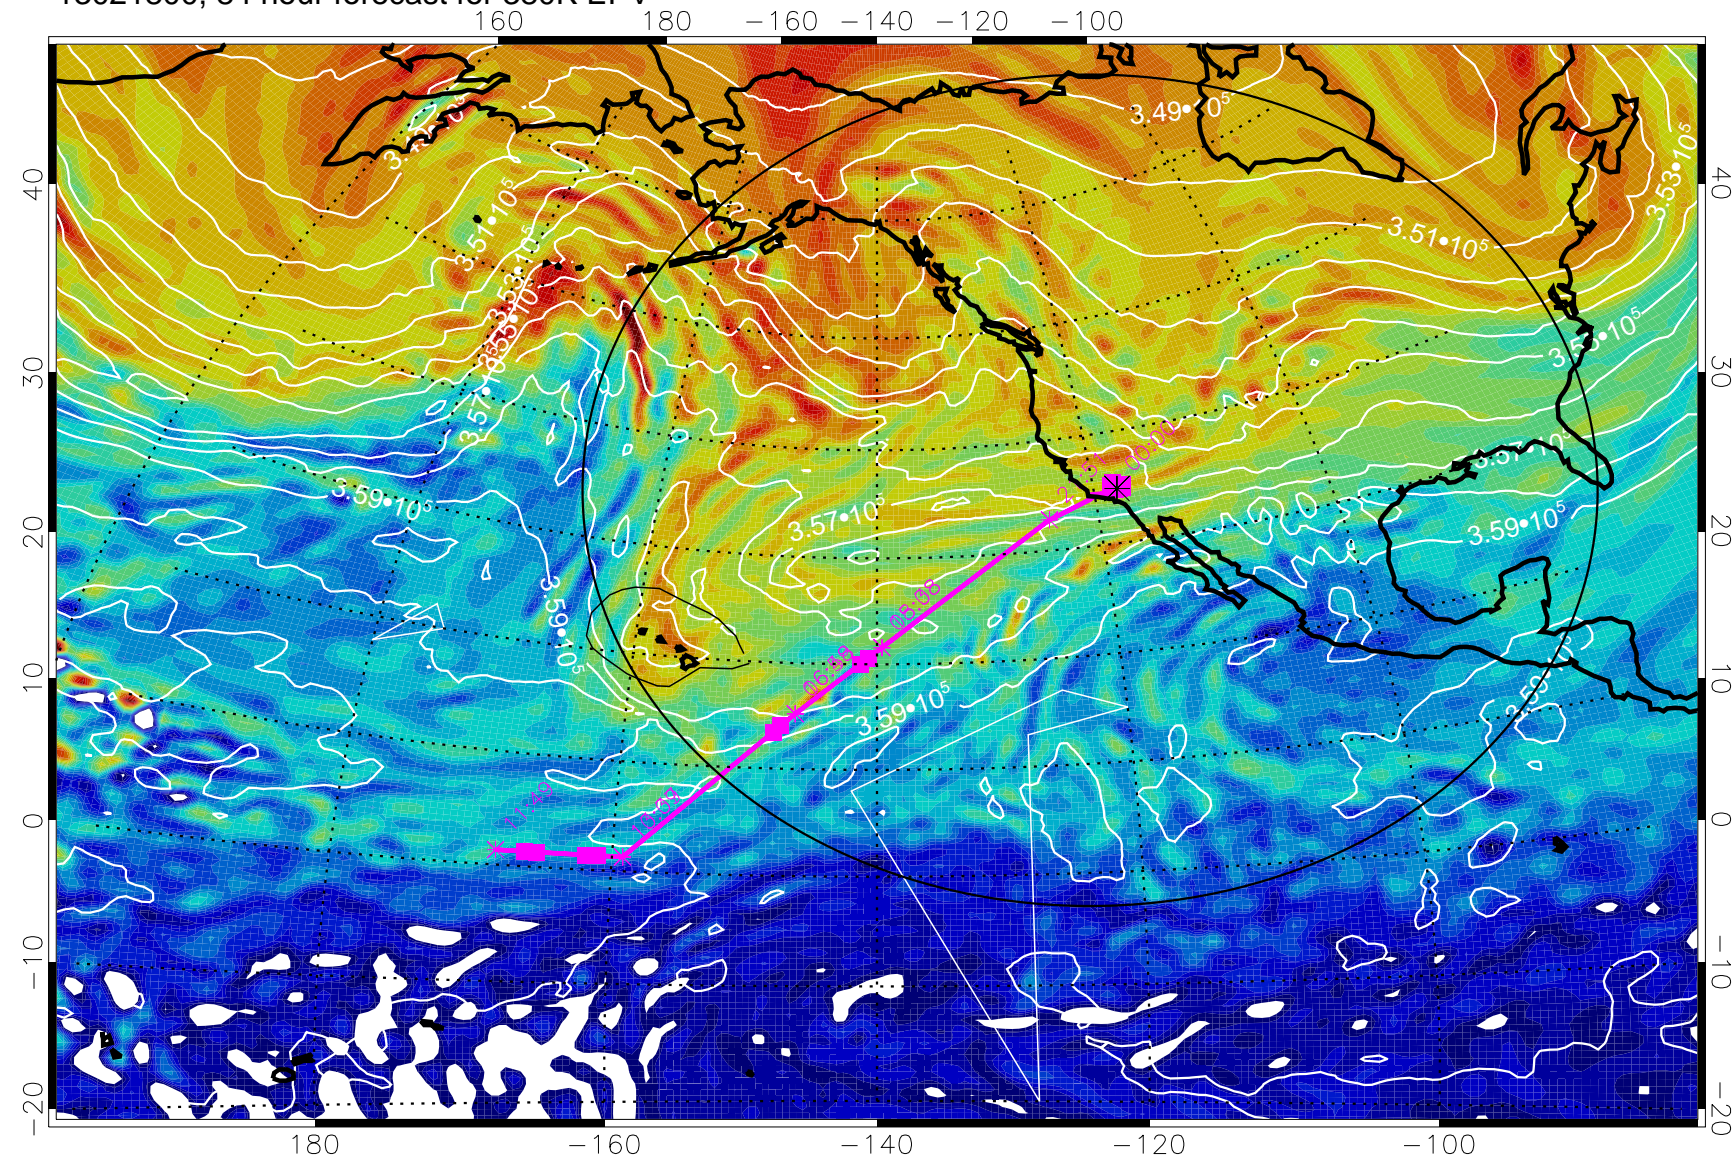

13021706, 66 hour forecast for 380K EPV

380K Montgomery Streamfunction, white

Range ring of 4055 km -- 13 hours GH round trip

13021712, 72 hour forecast for 380K EPV

160 180 -160 -140 -120 -100

380K Montgomery Streamfunction, white

Range ring of 4055 km -- 13 hours GH round trip

13021718, 78 hour forecast for 380K EPV

160 180 -160 -140 -120 -100

380K Montgomery Streamfunction, white

Range ring of 4055 km -- 13 hours GH round trip

13021800, 84 hour forecast for 380K EPV

380K Montgomery Streamfunction, white

Range ring of 4055 km -- 13 hours GH round trip

13021806, 90 hour forecast for 380K EPV

380K Montgomery Streamfunction, white

Range ring of 4055 km -- 13 hours GH round trip

13021812, 96 hour forecast for 380K EPV

380K Montgomery Streamfunction, white

Range ring of 4055 km -- 13 hours GH round trip

13021818, 102 hour forecast for 380K EPV

380K Montgomery Streamfunction, white