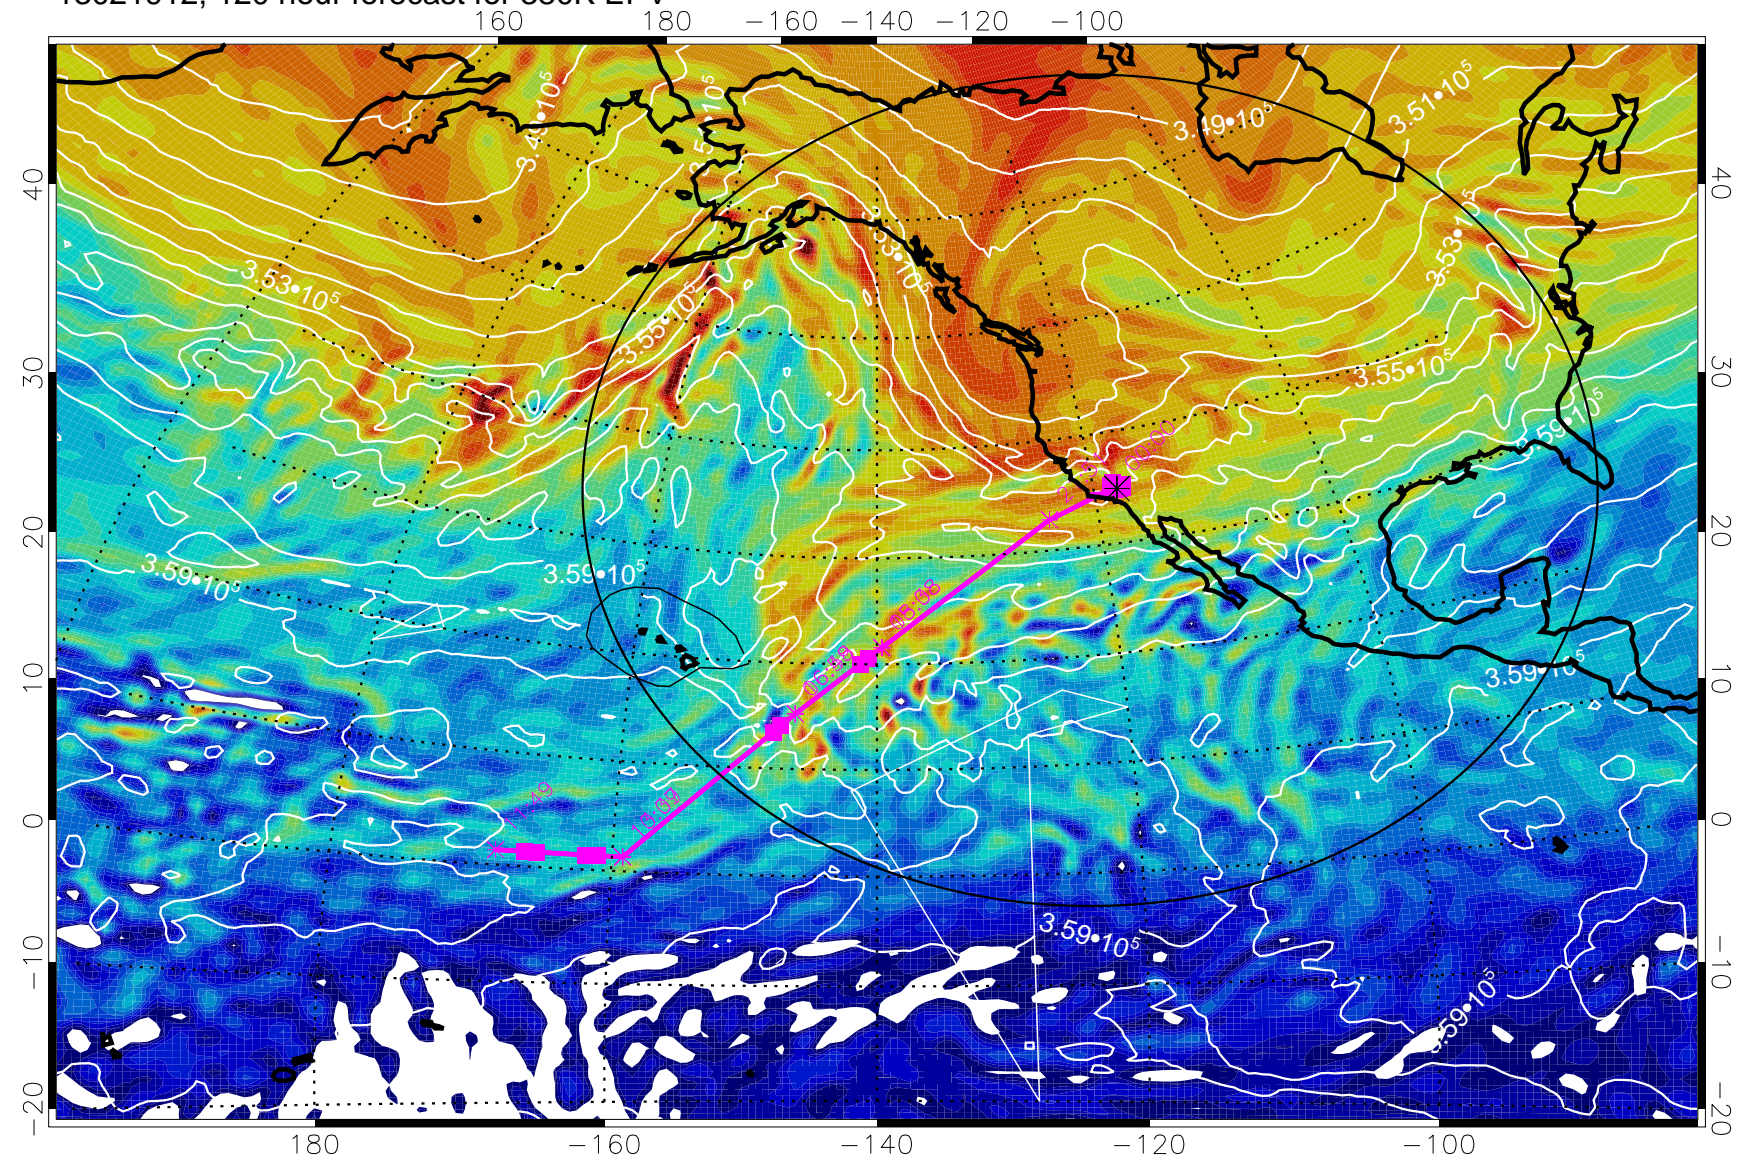

13021812, 96 hour forecast for 380K EPV

380K Montgomery Streamfunction, white

Range ring of 4055 km -- 13 hours GH round trip

13021818, 102 hour forecast for 380K EPV

380K Montgomery Streamfunction, white

Range ring of 4055 km -- 13 hours GH round trip

13021900, 108 hour forecast for 380K EPV

160 180 -160 -140 -120 -100

380K Montgomery Streamfunction, white

Range ring of 4055 km -- 13 hours GH round trip

13021906, 114 hour forecast for 380K EPV

380K Montgomery Streamfunction, white

Range ring of 4055 km -- 13 hours GH round trip

13021912, 120 hour forecast for 380K EPV

380K Montgomery Streamfunction, white

Range ring of 4055 km -- 13 hours GH round trip