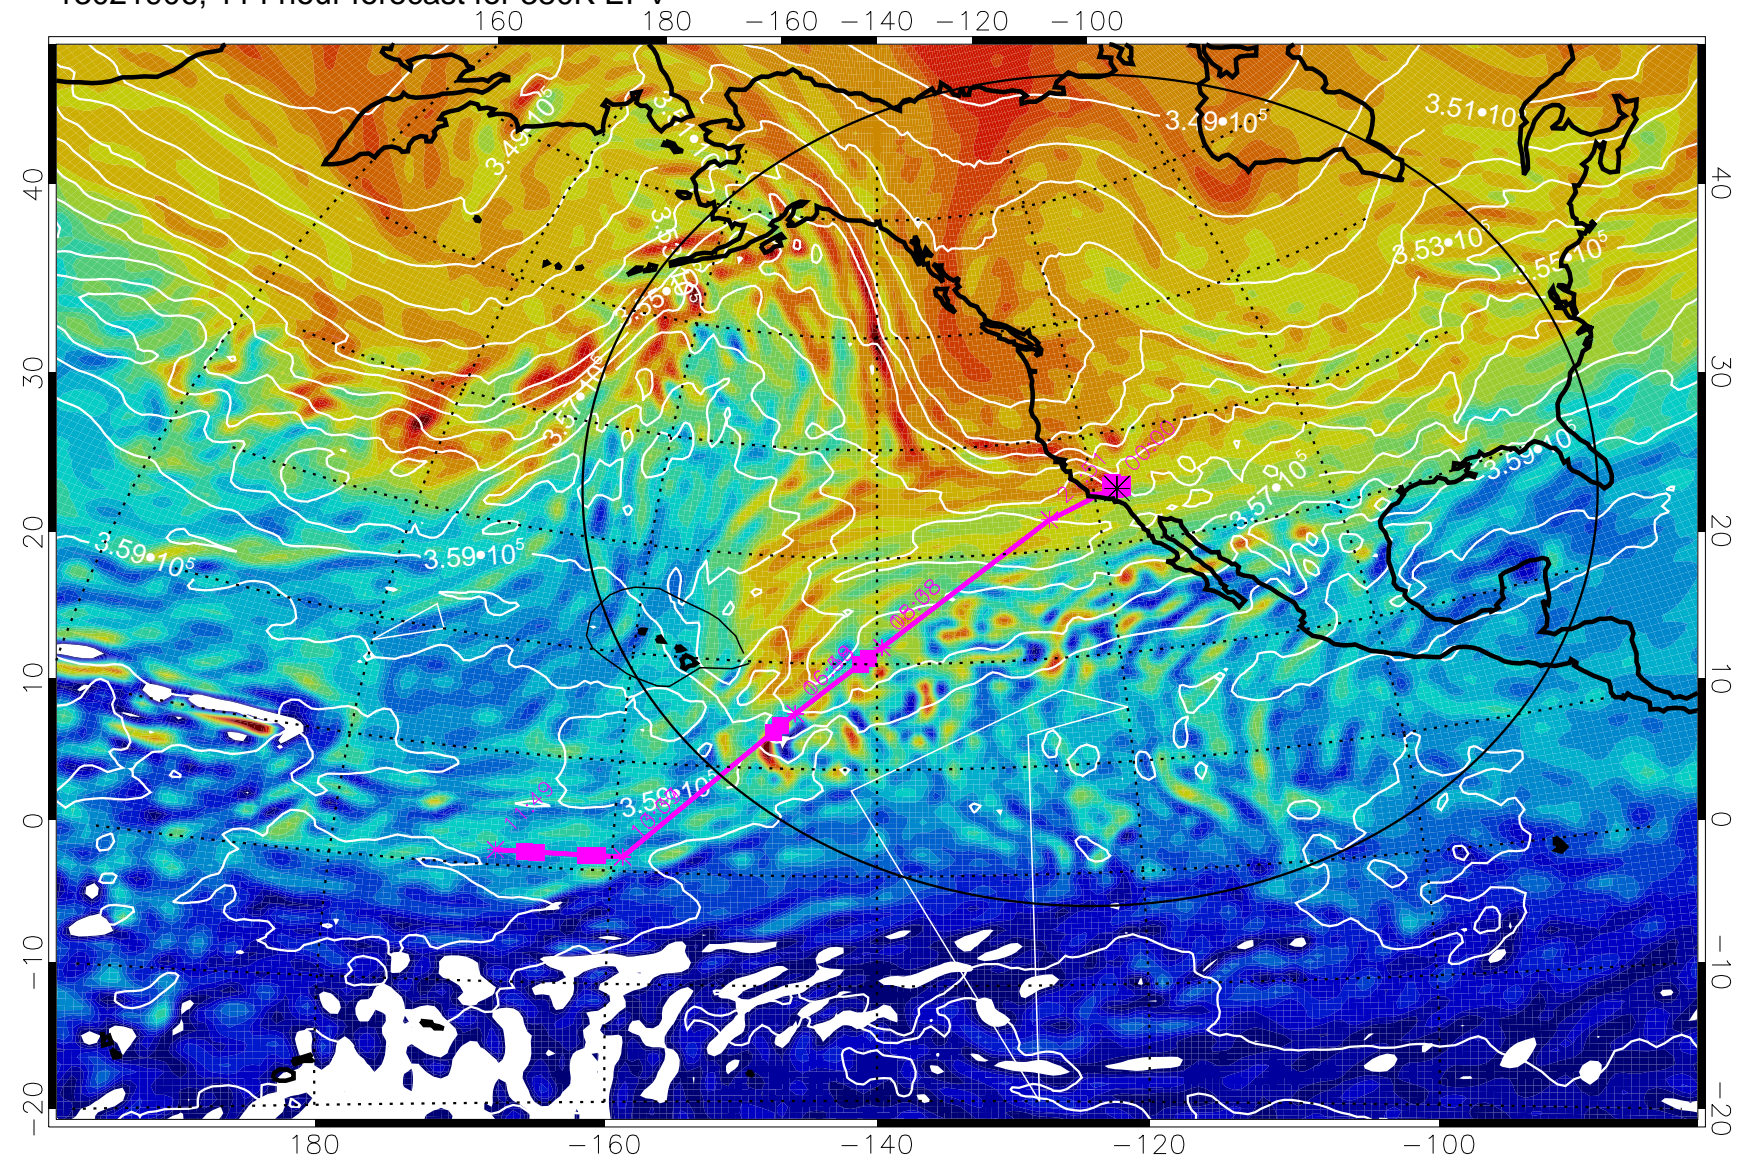

13021812, 96 hour forecast for 380K EPV

380K Montgomery Streamfunction, white

Range ring of 4055 km -- 13 hours GH round trip

13021818, 102 hour forecast for 380K EPV

380K Montgomery Streamfunction, white

Range ring of 4055 km -- 13 hours GH round trip

13021900, 108 hour forecast for 380K EPV

160 180 -160 -140 -120 -100

380K Montgomery Streamfunction, white

Range ring of 4055 km -- 13 hours GH round trip

13021906, 114 hour forecast for 380K EPV

380K Montgomery Streamfunction, white

Range ring of 4055 km -- 13 hours GH round trip

13021912, 120 hour forecast for 380K EPV

380K Montgomery Streamfunction, white

Range ring of 4055 km -- 13 hours GH round trip