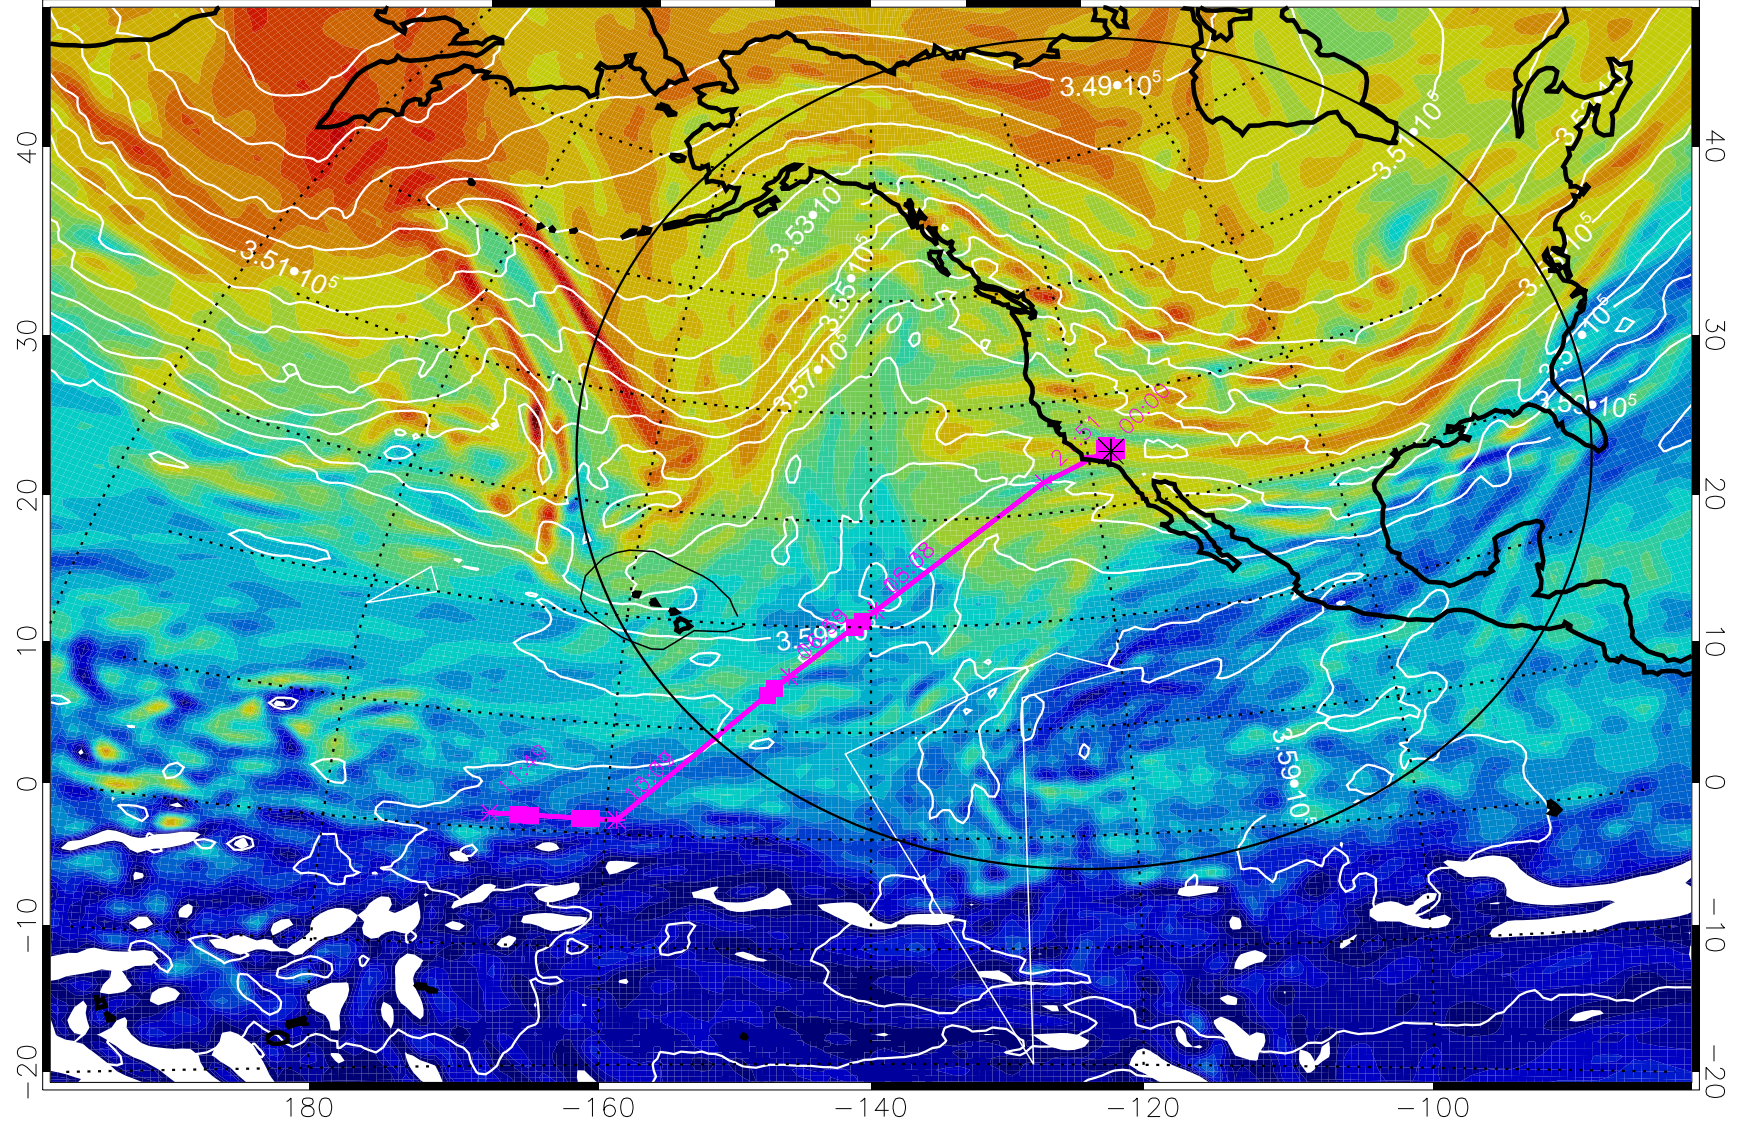

13021418, 6 hour forecast for 380K EPV

160 180 -160 -140 -120 -100

380K Montgomery Streamfunction, white

Range ring of 4055 km -- 13 hours GH round trip

13021500, 12 hour forecast for 380K EPV

160 180 -160 -140 -120 -100

380K Montgomery Streamfunction, white

Range ring of 4055 km -- 13 hours GH round trip

13021506, 18 hour forecast for 380K EPV

160 180 -160 -140 -120 -100

380K Montgomery Streamfunction, white

Range ring of 4055 km -- 13 hours GH round trip

13021512, 24 hour forecast for 380K EPV

380K Montgomery Streamfunction, white

Range ring of 4055 km -- 13 hours GH round trip

13021518, 30 hour forecast for 380K EPV

380K Montgomery Streamfunction, white

Range ring of 4055 km -- 13 hours GH round trip

13021600, 36 hour forecast for 380K EPV

380K Montgomery Streamfunction, white

Range ring of 4055 km -- 13 hours GH round trip

13021606, 42 hour forecast for 380K EPV

380K Montgomery Streamfunction, white

Range ring of 4055 km -- 13 hours GH round trip