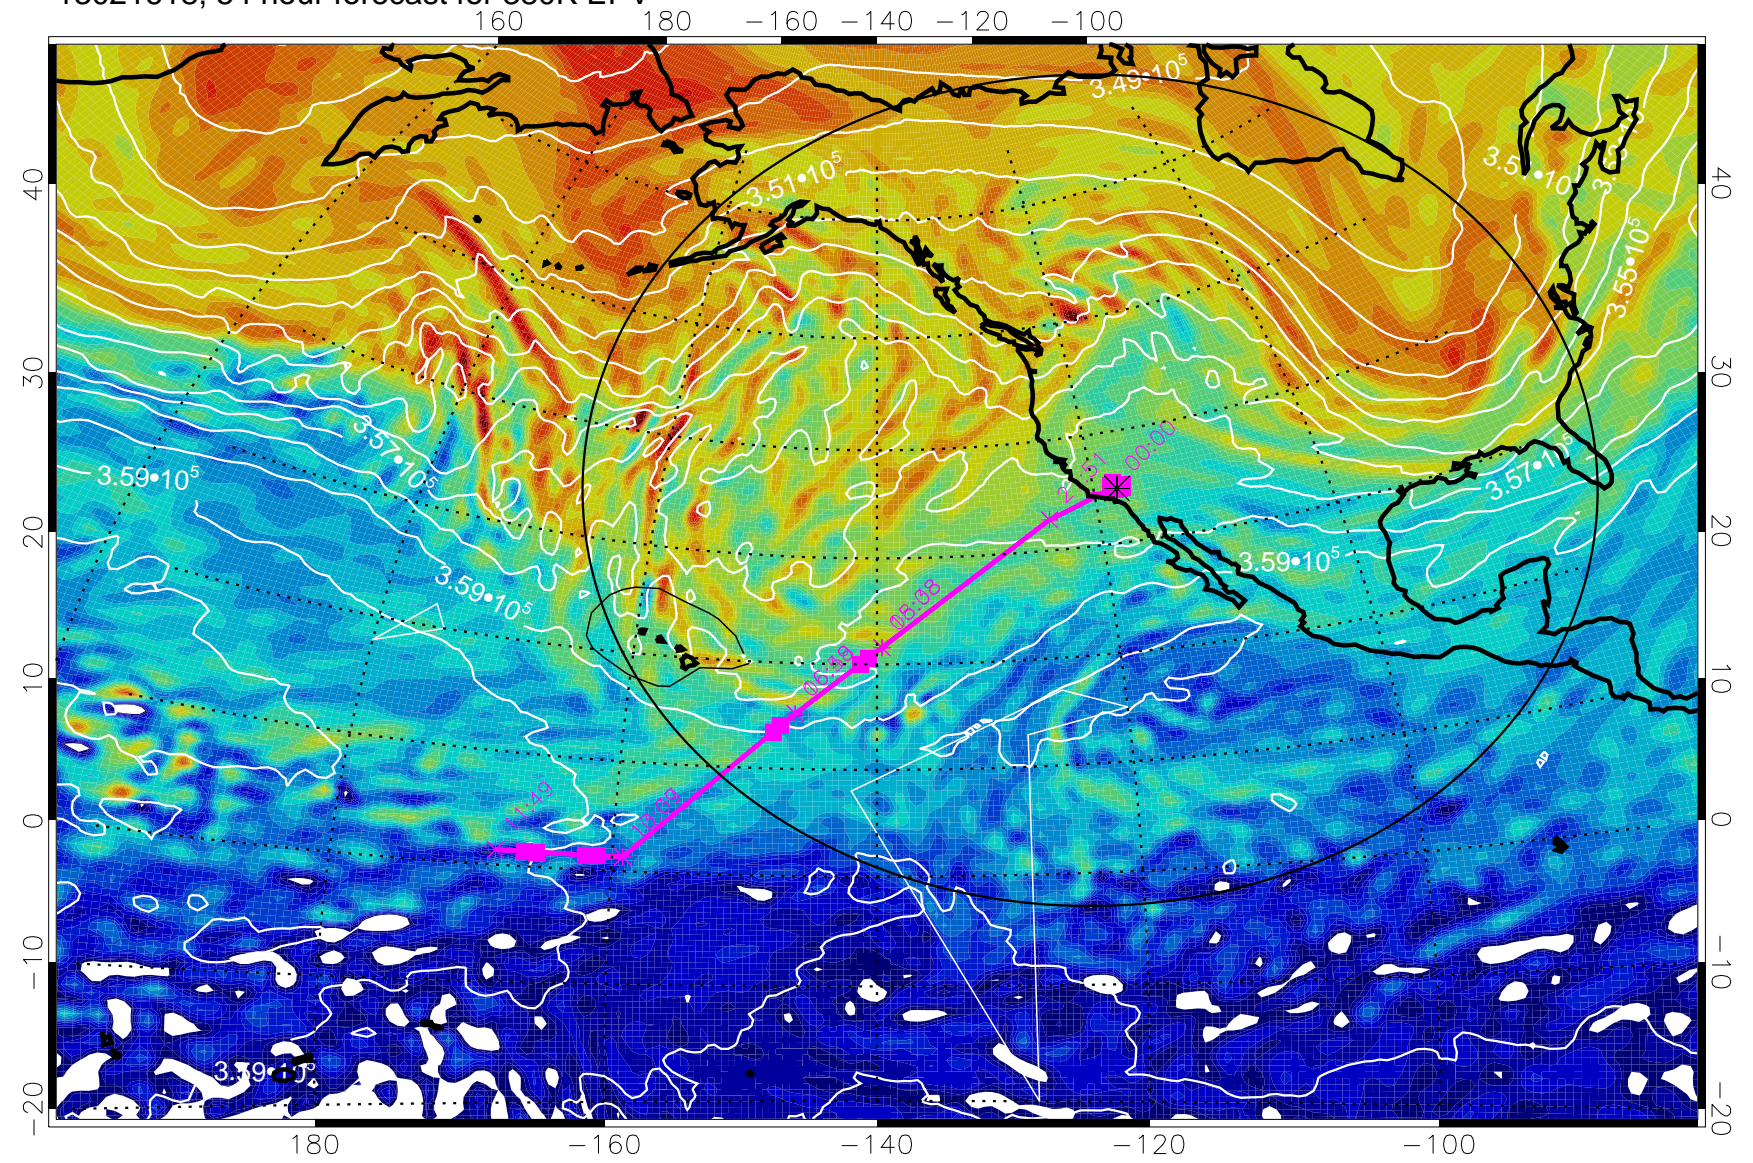

13021600, 36 hour forecast for 380K EPV

380K Montgomery Streamfunction, white

Range ring of 4055 km -- 13 hours GH round trip

13021606, 42 hour forecast for 380K EPV

380K Montgomery Streamfunction, white

Range ring of 4055 km -- 13 hours GH round trip

13021612, 48 hour forecast for 380K EPV

380K Montgomery Streamfunction, white

Range ring of 4055 km -- 13 hours GH round trip

13021618, 54 hour forecast for 380K EPV

160 180 -160 -140 -120 -100

40
30
20
10
0
-10
-20

380K Montgomery Streamfunction, white

Range ring of 4055 km -- 13 hours GH round trip

13021700, 60 hour forecast for 380K EPV

380K Montgomery Streamfunction, white

Range ring of 4055 km -- 13 hours GH round trip

13021706, 66 hour forecast for 380K EPV

380K Montgomery Streamfunction, white

Range ring of 4055 km -- 13 hours GH round trip

13021712, 72 hour forecast for 380K EPV

160 180 -160 -140 -120 -100

380K Montgomery Streamfunction, white