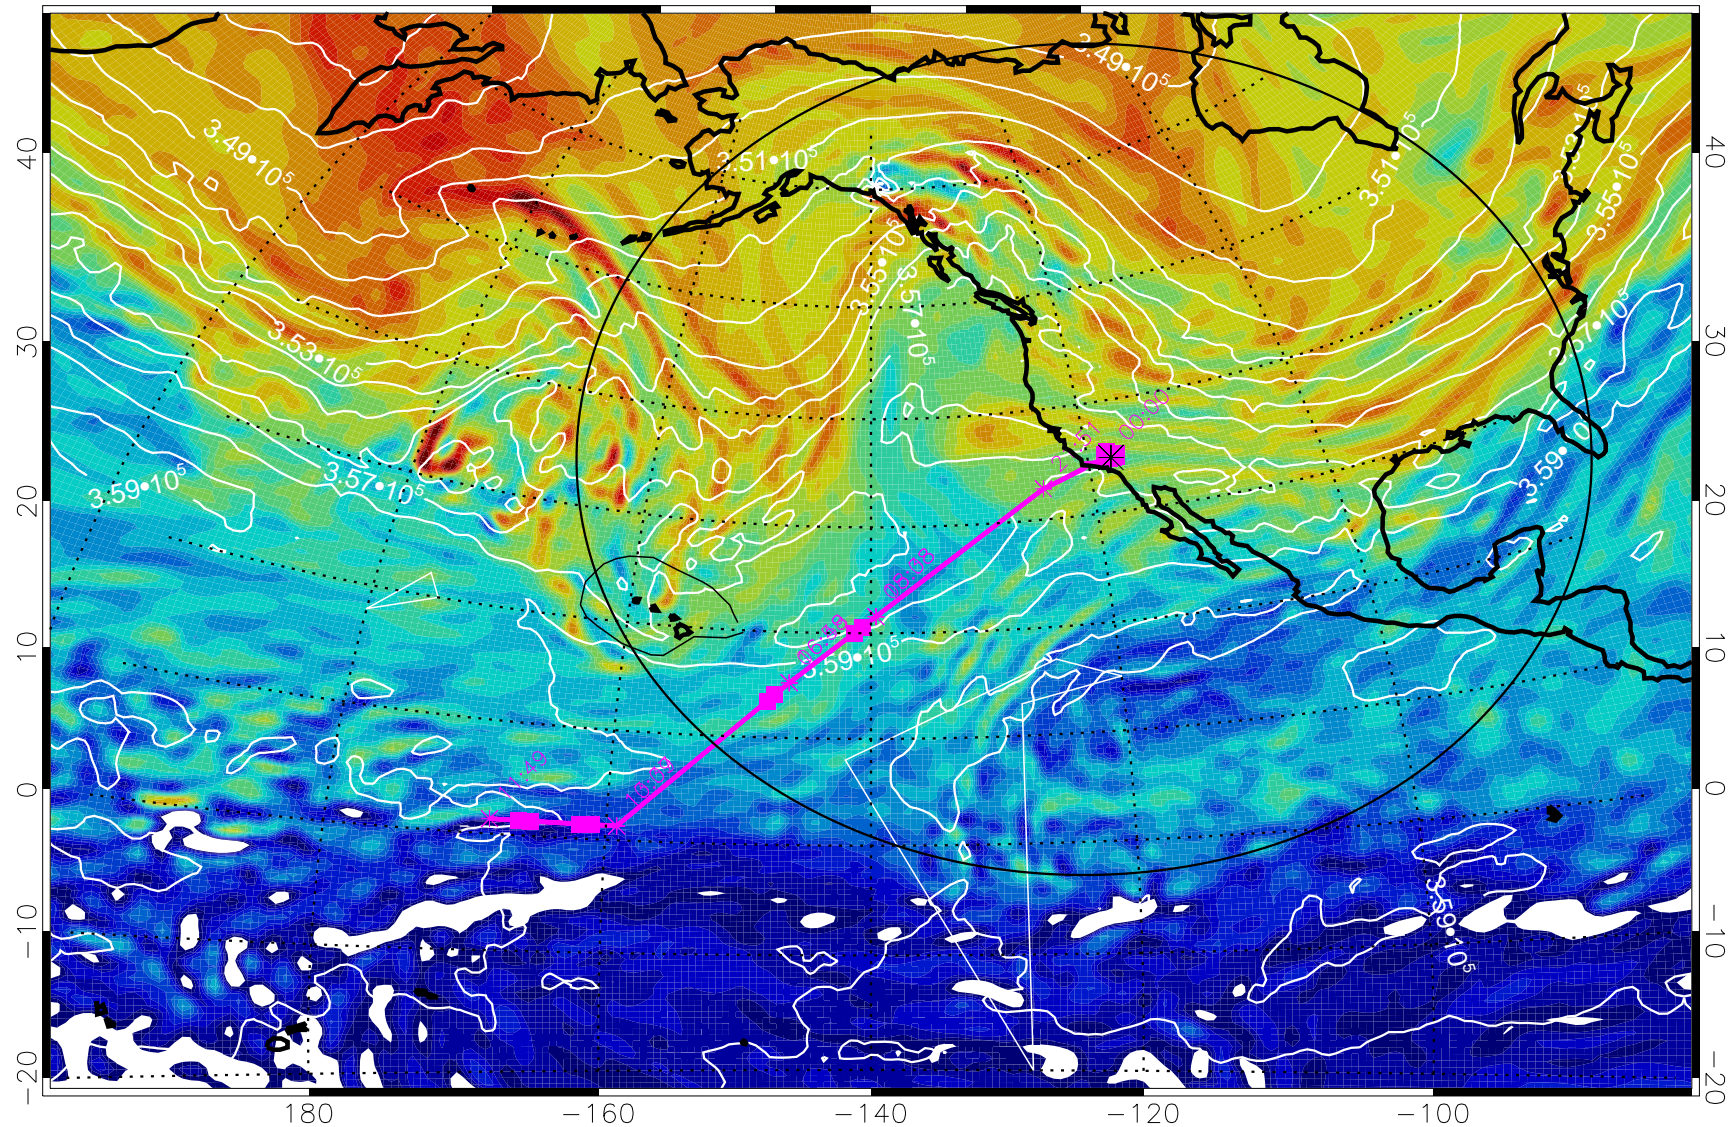

13021418, 6 hour forecast for 380K EPV

160 180 -160 -140 -120 -100

380K Montgomery Streamfunction, white

Range ring of 4055 km -- 13 hours GH round trip

13021500, 12 hour forecast for 380K EPV

160 180 -160 -140 -120 -100

380K Montgomery Streamfunction, white

Range ring of 4055 km -- 13 hours GH round trip

13021506, 18 hour forecast for 380K EPV

160 180 -160 -140 -120 -100

380K Montgomery Streamfunction, white

Range ring of 4055 km -- 13 hours GH round trip

13021512, 24 hour forecast for 380K EPV

380K Montgomery Streamfunction, white

Range ring of 4055 km -- 13 hours GH round trip

13021518, 30 hour forecast for 380K EPV

380K Montgomery Streamfunction, white

Range ring of 4055 km -- 13 hours GH round trip

13021600, 36 hour forecast for 380K EPV

380K Montgomery Streamfunction, white

Range ring of 4055 km -- 13 hours GH round trip

13021606, 42 hour forecast for 380K EPV

380K Montgomery Streamfunction, white

Range ring of 4055 km -- 13 hours GH round trip