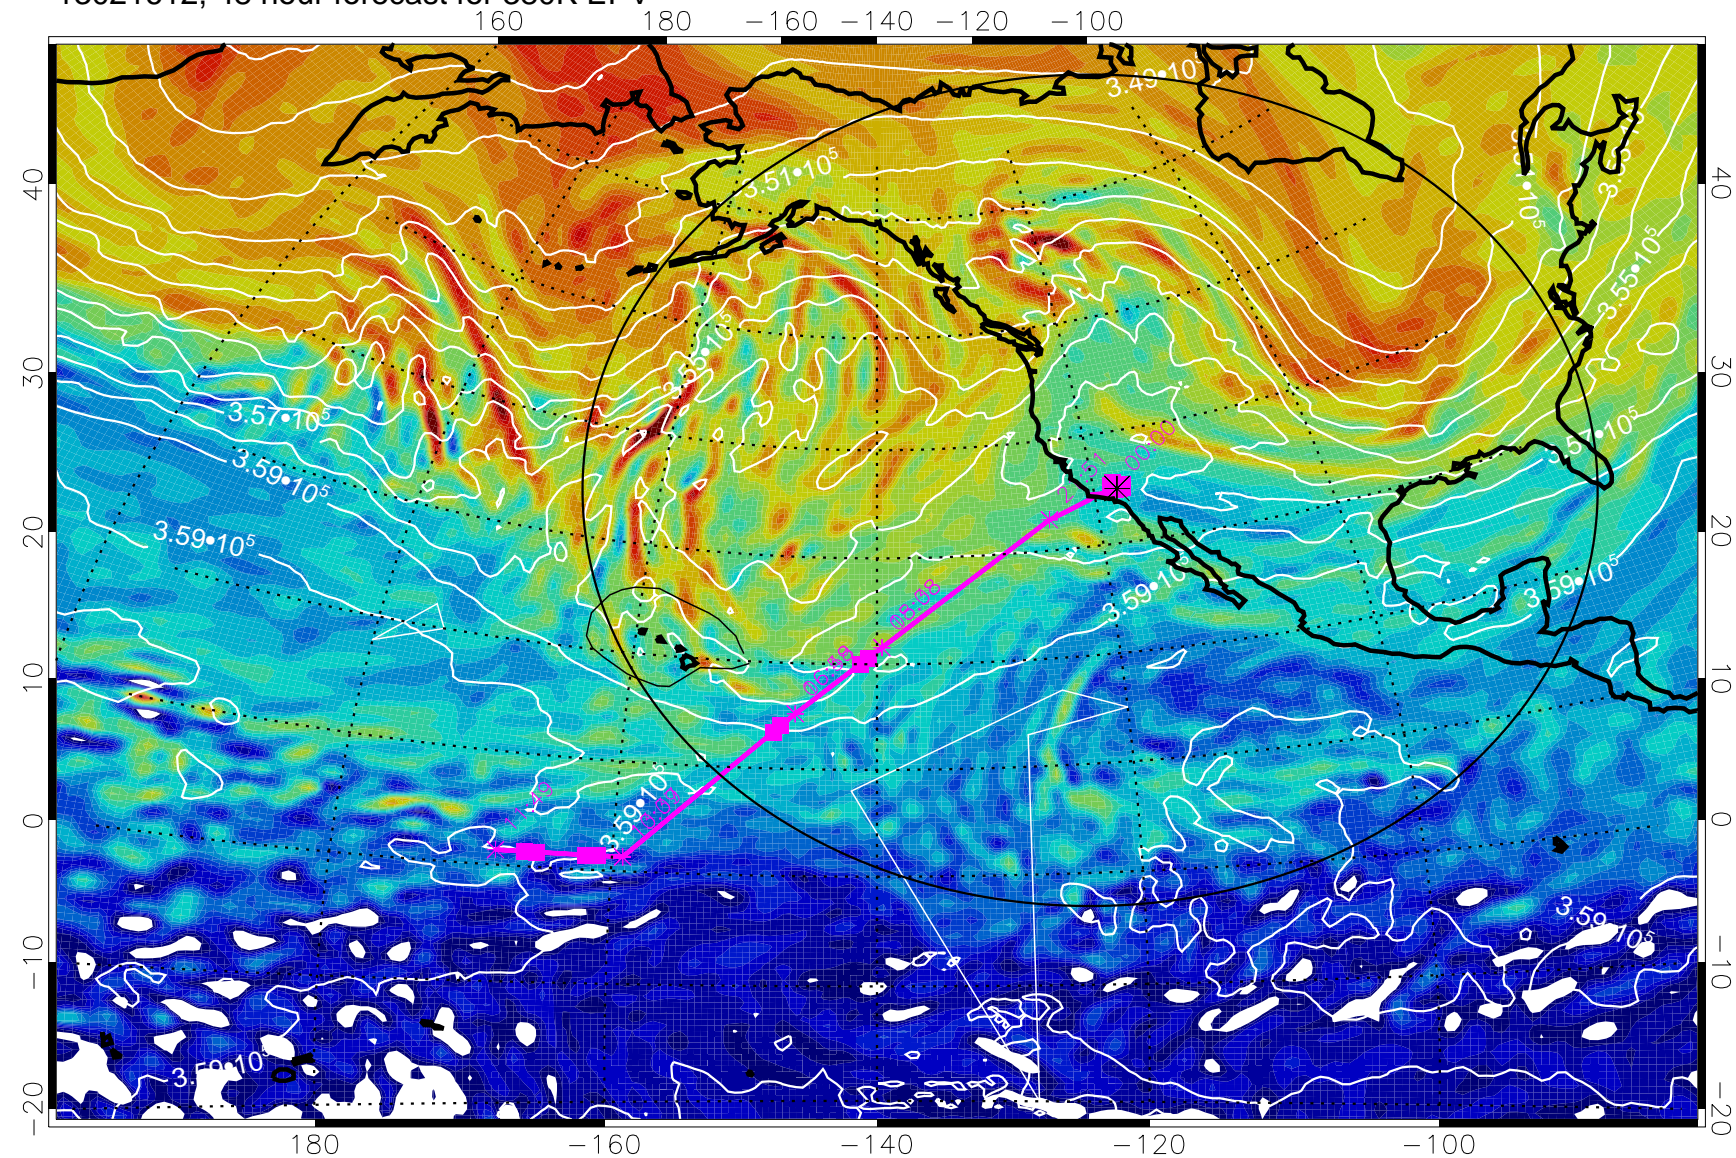

13021600, 36 hour forecast for 380K EPV

380K Montgomery Streamfunction, white

Range ring of 4055 km -- 13 hours GH round trip

13021606, 42 hour forecast for 380K EPV

380K Montgomery Streamfunction, white

Range ring of 4055 km -- 13 hours GH round trip

13021612, 48 hour forecast for 380K EPV

380K Montgomery Streamfunction, white

Range ring of 4055 km -- 13 hours GH round trip

13021618, 54 hour forecast for 380K EPV

160 180 -160 -140 -120 -100

40
30
20
10
0
-10
-20

380K Montgomery Streamfunction, white

Range ring of 4055 km -- 13 hours GH round trip

13021700, 60 hour forecast for 380K EPV

380K Montgomery Streamfunction, white

Range ring of 4055 km -- 13 hours GH round trip

13021706, 66 hour forecast for 380K EPV

380K Montgomery Streamfunction, white

Range ring of 4055 km -- 13 hours GH round trip

13021712, 72 hour forecast for 380K EPV

160 180 -160 -140 -120 -100

380K Montgomery Streamfunction, white