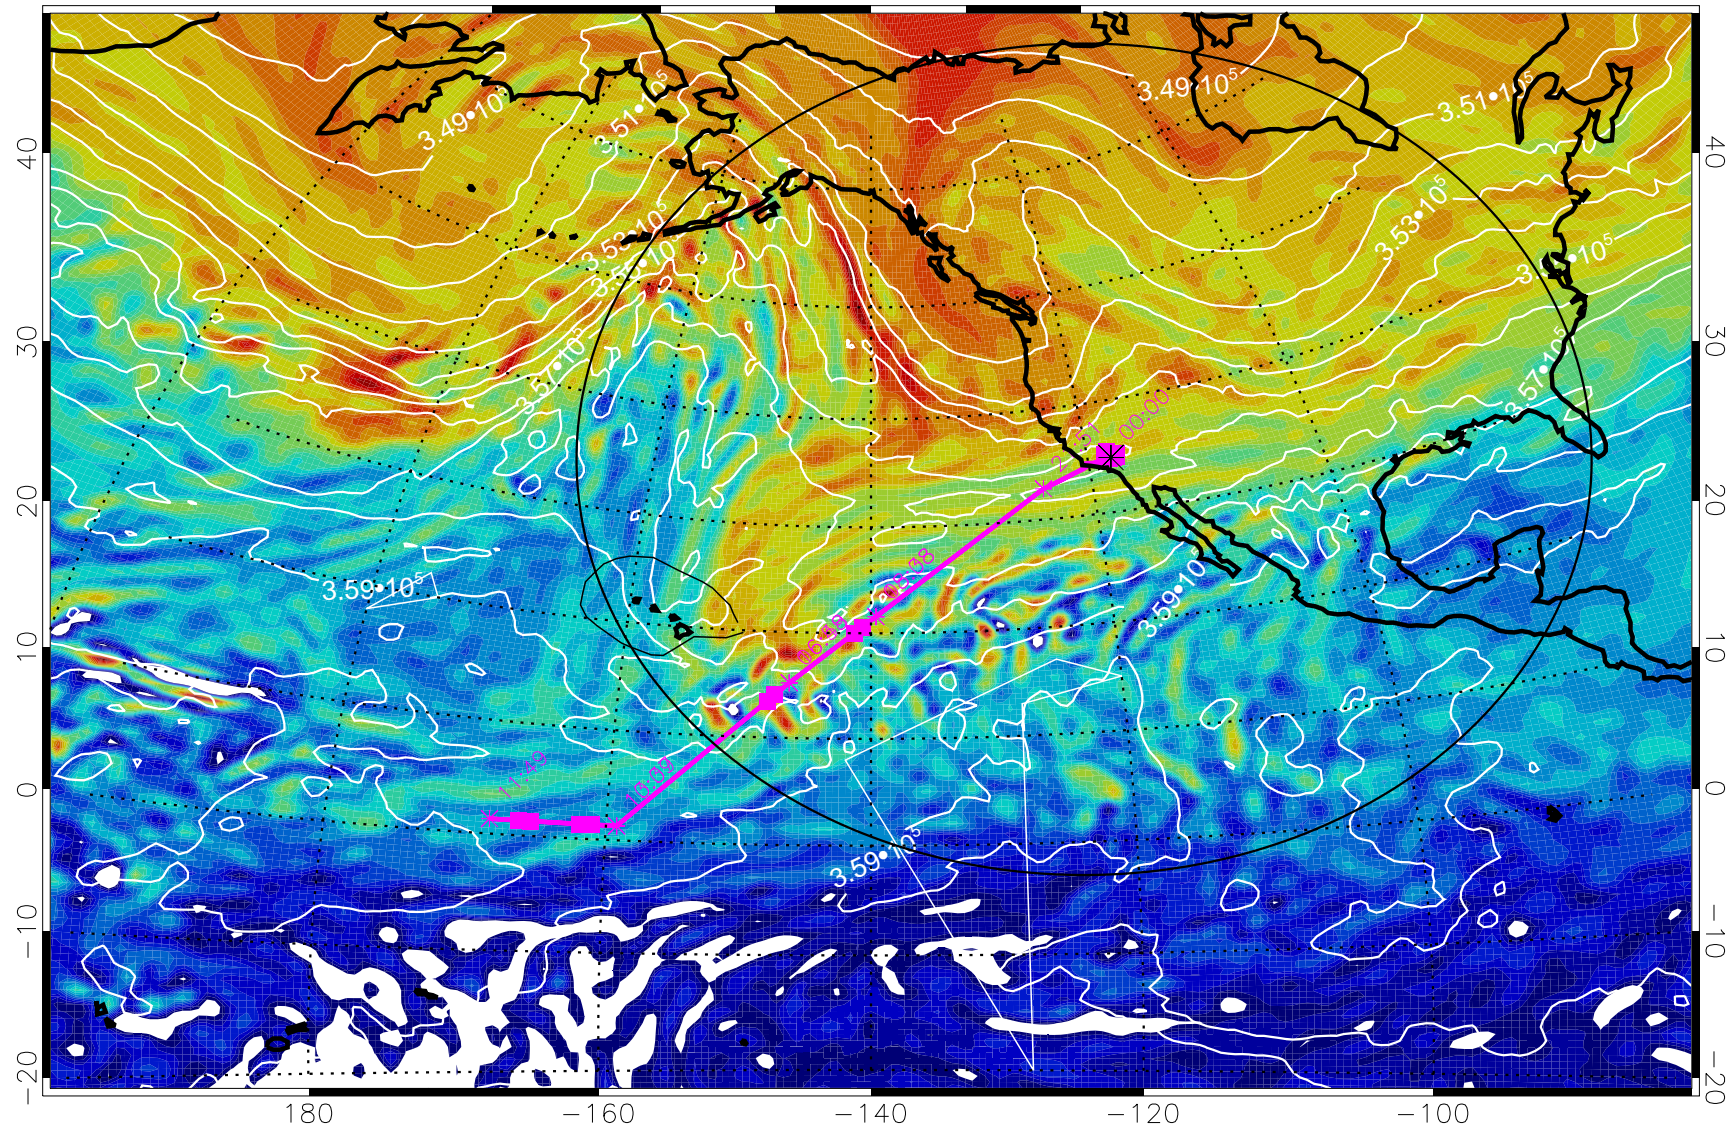

380K Montgomery Streamfunction, white

Range ring of 4055 km -- 13 hours GH round trip

13021806, 90 hour forecast for 380K EPV

380K Montgomery Streamfunction, white

Range ring of 4055 km -- 13 hours GH round trip

13021812, 96 hour forecast for 380K EPV

380K Montgomery Streamfunction, white

Range ring of 4055 km -- 13 hours GH round trip

13021818, 102 hour forecast for 380K EPV

380K Montgomery Streamfunction, white

Range ring of 4055 km -- 13 hours GH round trip

13021900, 108 hour forecast for 380K EPV

160 180 -160 -140 -120 -100

380K Montgomery Streamfunction, white

Range ring of 4055 km -- 13 hours GH round trip

13021906, 114 hour forecast for 380K EPV