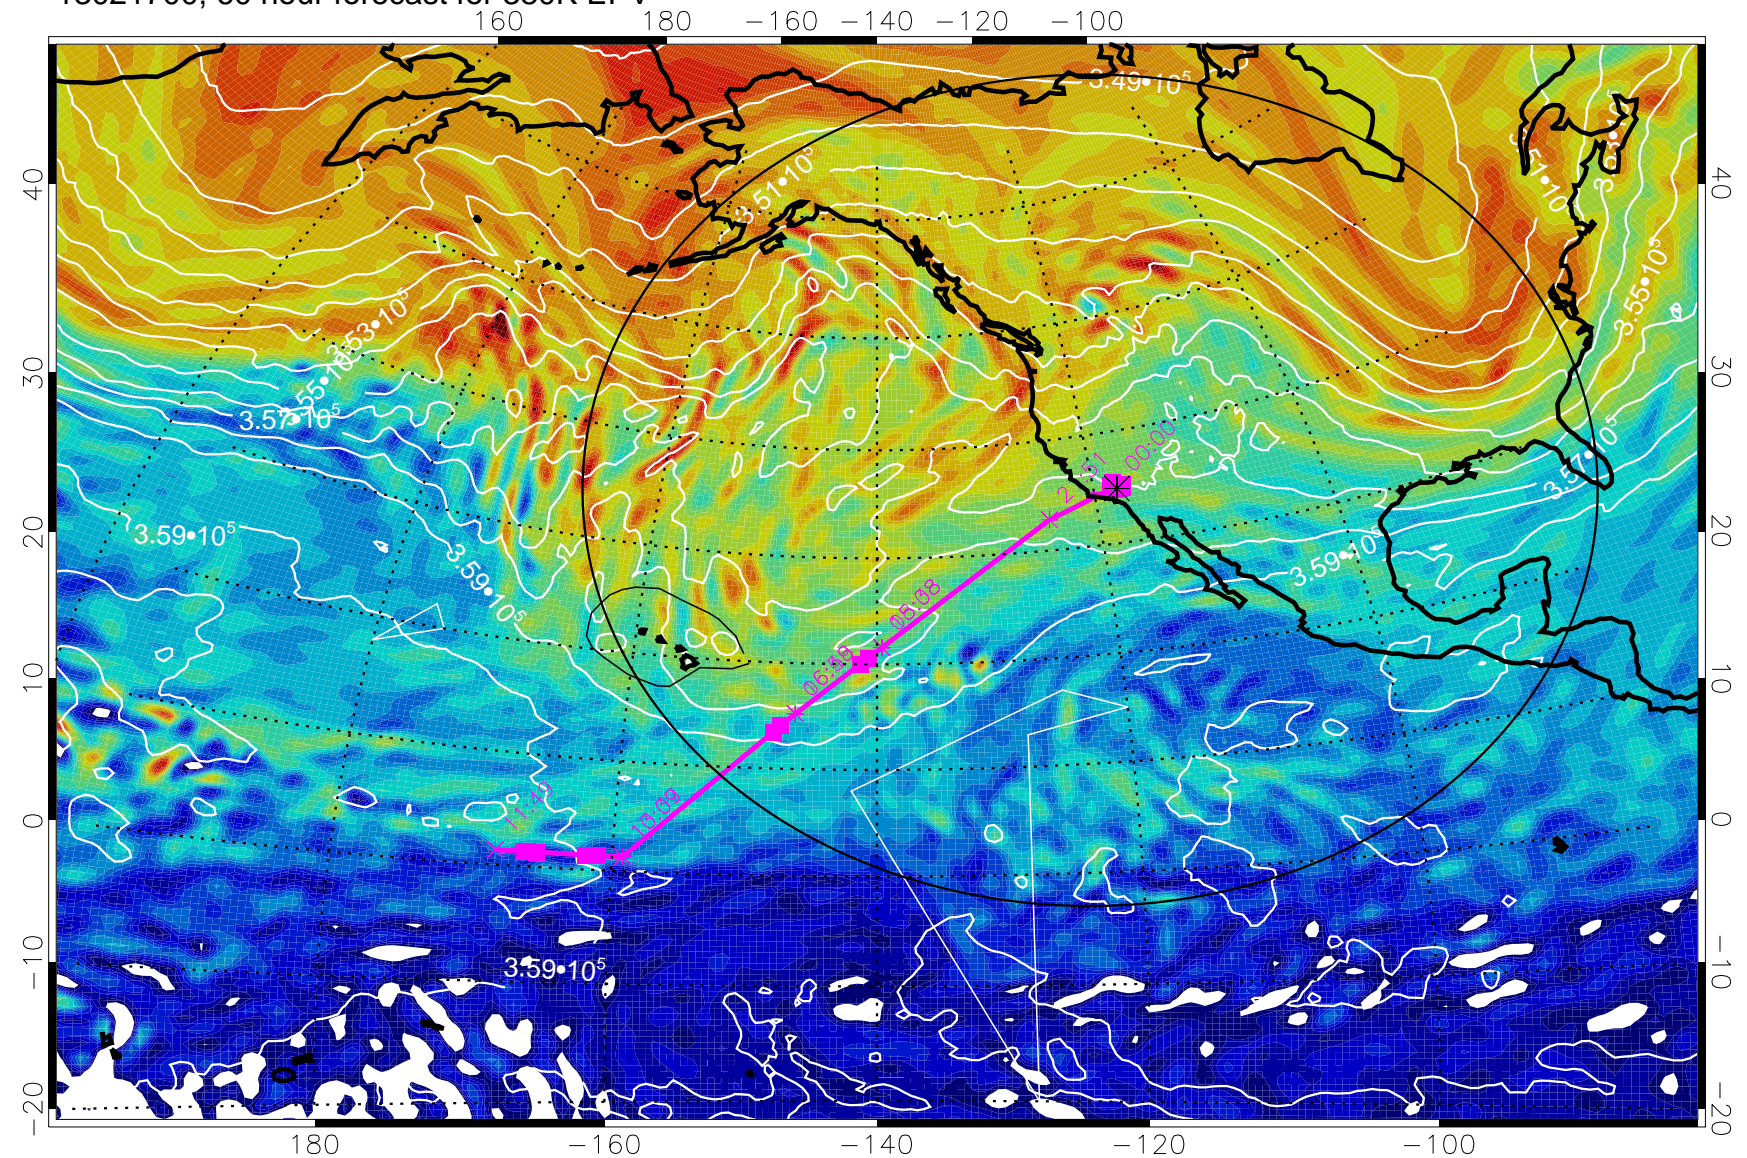

13021600, 36 hour forecast for 380K EPV

380K Montgomery Streamfunction, white

Range ring of 4055 km -- 13 hours GH round trip

13021606, 42 hour forecast for 380K EPV

380K Montgomery Streamfunction, white

Range ring of 4055 km -- 13 hours GH round trip

13021612, 48 hour forecast for 380K EPV

380K Montgomery Streamfunction, white

Range ring of 4055 km -- 13 hours GH round trip

13021618, 54 hour forecast for 380K EPV

160 180 -160 -140 -120 -100

40
30
20
10
0
-10
-20

380K Montgomery Streamfunction, white

Range ring of 4055 km -- 13 hours GH round trip

13021700, 60 hour forecast for 380K EPV

380K Montgomery Streamfunction, white

Range ring of 4055 km -- 13 hours GH round trip

13021706, 66 hour forecast for 380K EPV

380K Montgomery Streamfunction, white

Range ring of 4055 km -- 13 hours GH round trip

13021712, 72 hour forecast for 380K EPV

160 180 -160 -140 -120 -100

380K Montgomery Streamfunction, white