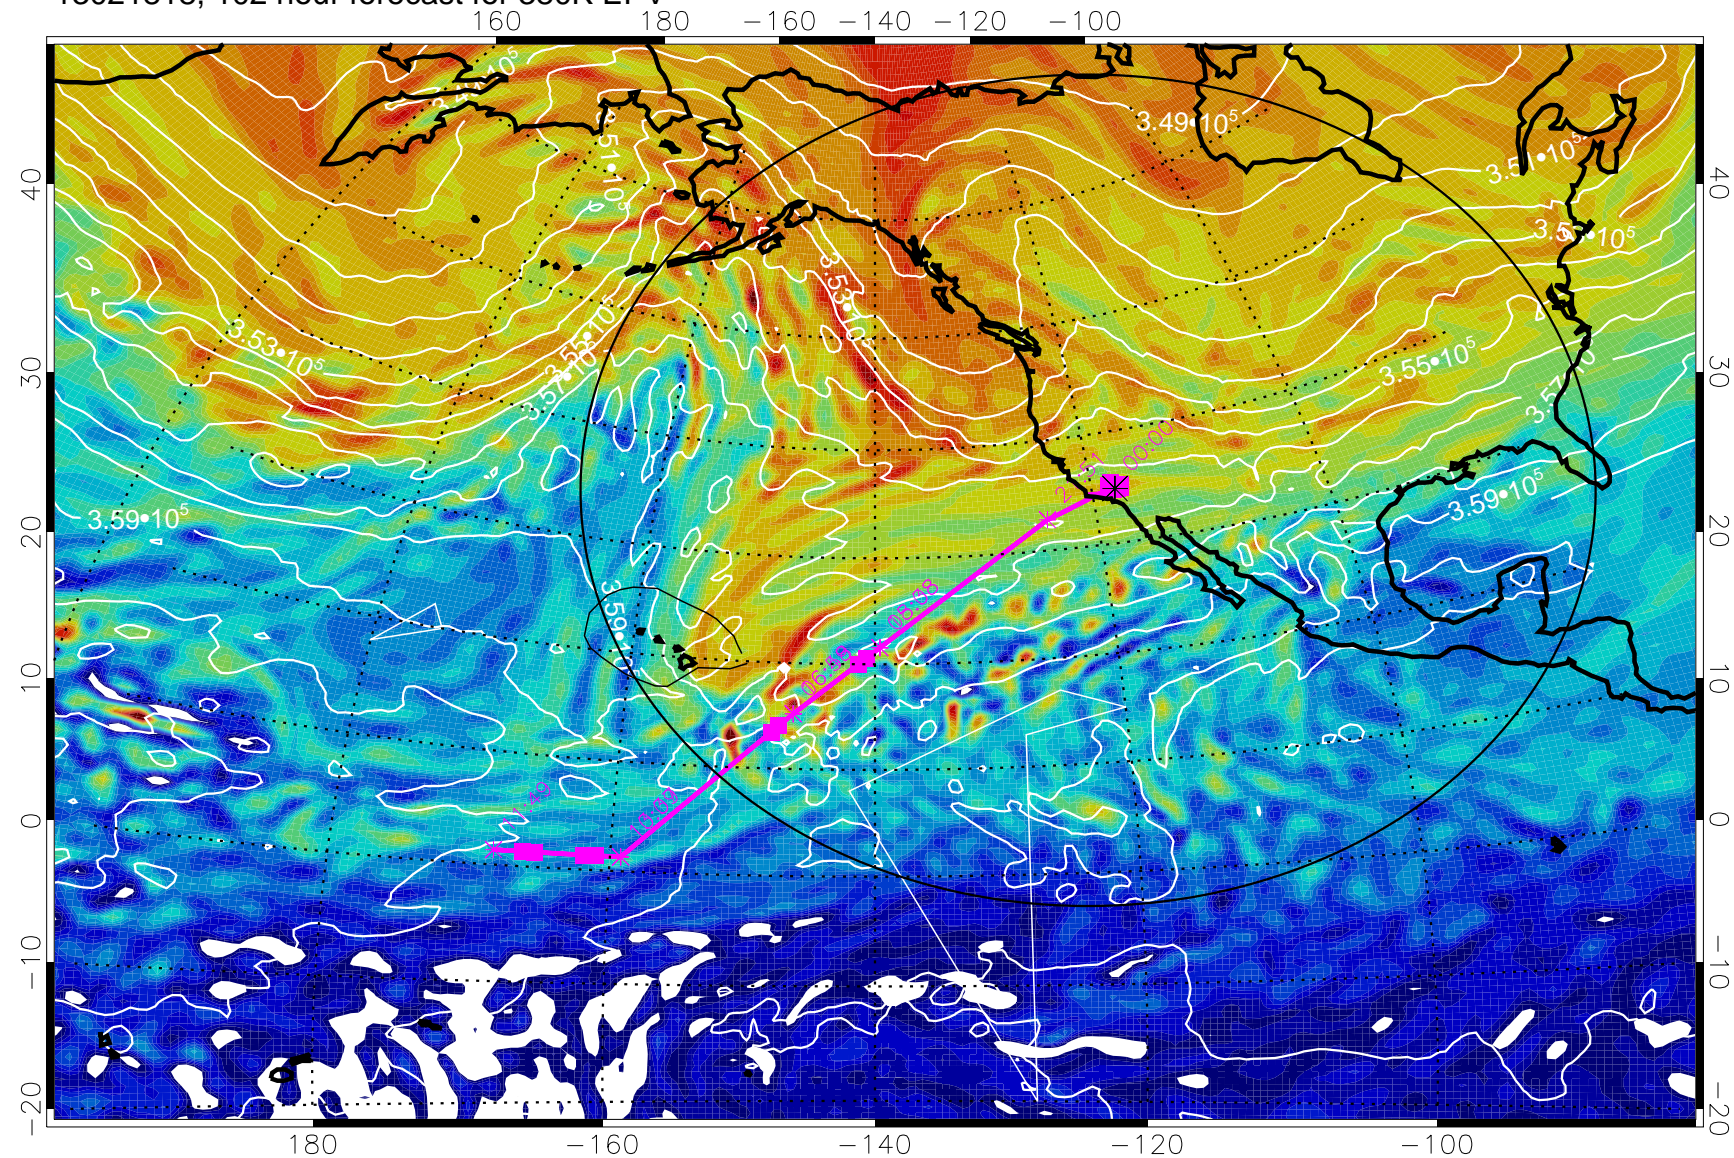

Range ring of 4055 km -- 13 hours GH round trip

13021718, 78 hour forecast for 380K EPV

160 180 -160 -140 -120 -100

380K Montgomery Streamfunction, white

Range ring of 4055 km -- 13 hours GH round trip

13021800, 84 hour forecast for 380K EPV

380K Montgomery Streamfunction, white

Range ring of 4055 km -- 13 hours GH round trip

13021806, 90 hour forecast for 380K EPV

380K Montgomery Streamfunction, white

Range ring of 4055 km -- 13 hours GH round trip

13021812, 96 hour forecast for 380K EPV

380K Montgomery Streamfunction, white

Range ring of 4055 km -- 13 hours GH round trip

13021818, 102 hour forecast for 380K EPV

380K Montgomery Streamfunction, white

Range ring of 4055 km -- 13 hours GH round trip

13021900, 108 hour forecast for 380K EPV

160 180 -160 -140 -120 -100

380K Montgomery Streamfunction, white

Range ring of 4055 km -- 13 hours GH round trip

13021906, 114 hour forecast for 380K EPV