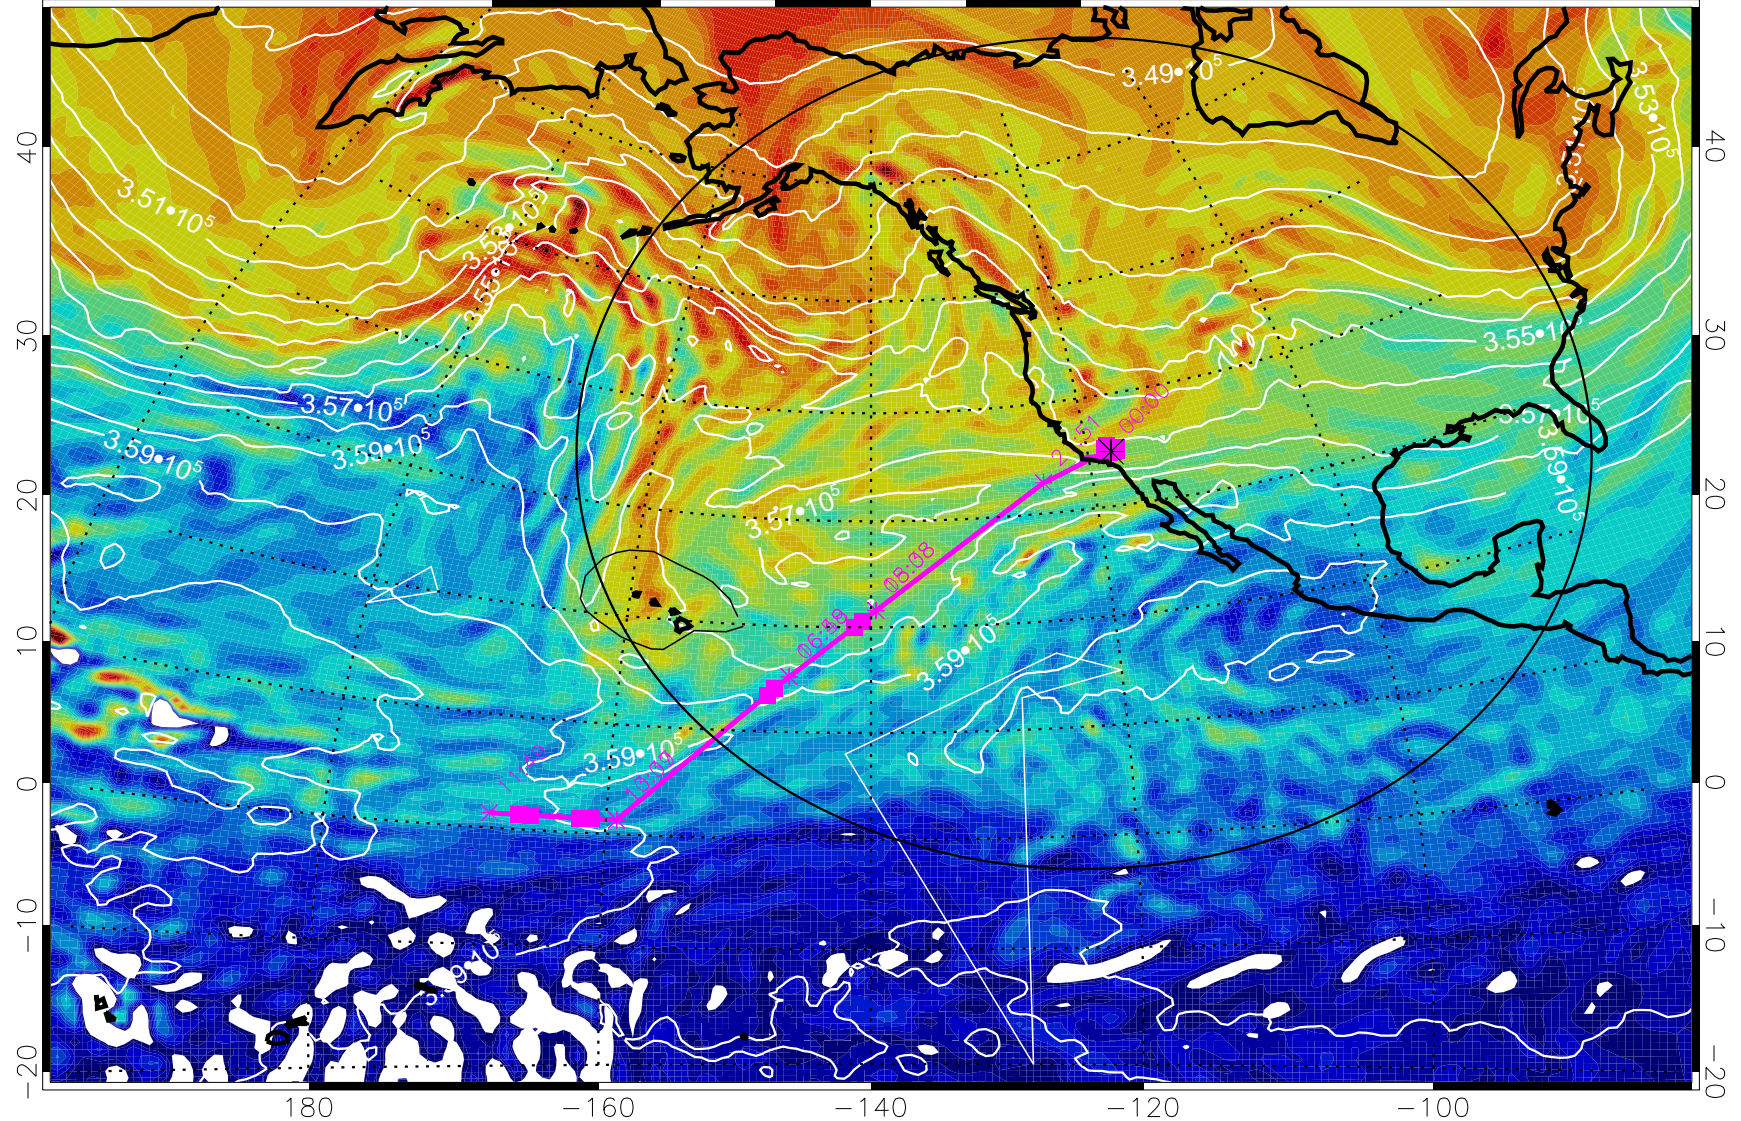

13021706, 66 hour forecast for 380K EPV

380K Montgomery Streamfunction, white

Range ring of 4055 km -- 13 hours GH round trip

13021712, 72 hour forecast for 380K EPV

160 180 -160 -140 -120 -100

380K Montgomery Streamfunction, white

Range ring of 4055 km -- 13 hours GH round trip

13021718, 78 hour forecast for 380K EPV

160 180 -160 -140 -120 -100

380K Montgomery Streamfunction, white

Range ring of 4055 km -- 13 hours GH round trip

13021800, 84 hour forecast for 380K EPV

380K Montgomery Streamfunction, white

Range ring of 4055 km -- 13 hours GH round trip

13021806, 90 hour forecast for 380K EPV

380K Montgomery Streamfunction, white

Range ring of 4055 km -- 13 hours GH round trip

13021812, 96 hour forecast for 380K EPV

380K Montgomery Streamfunction, white

Range ring of 4055 km -- 13 hours GH round trip

13021818, 102 hour forecast for 380K EPV

380K Montgomery Streamfunction, white