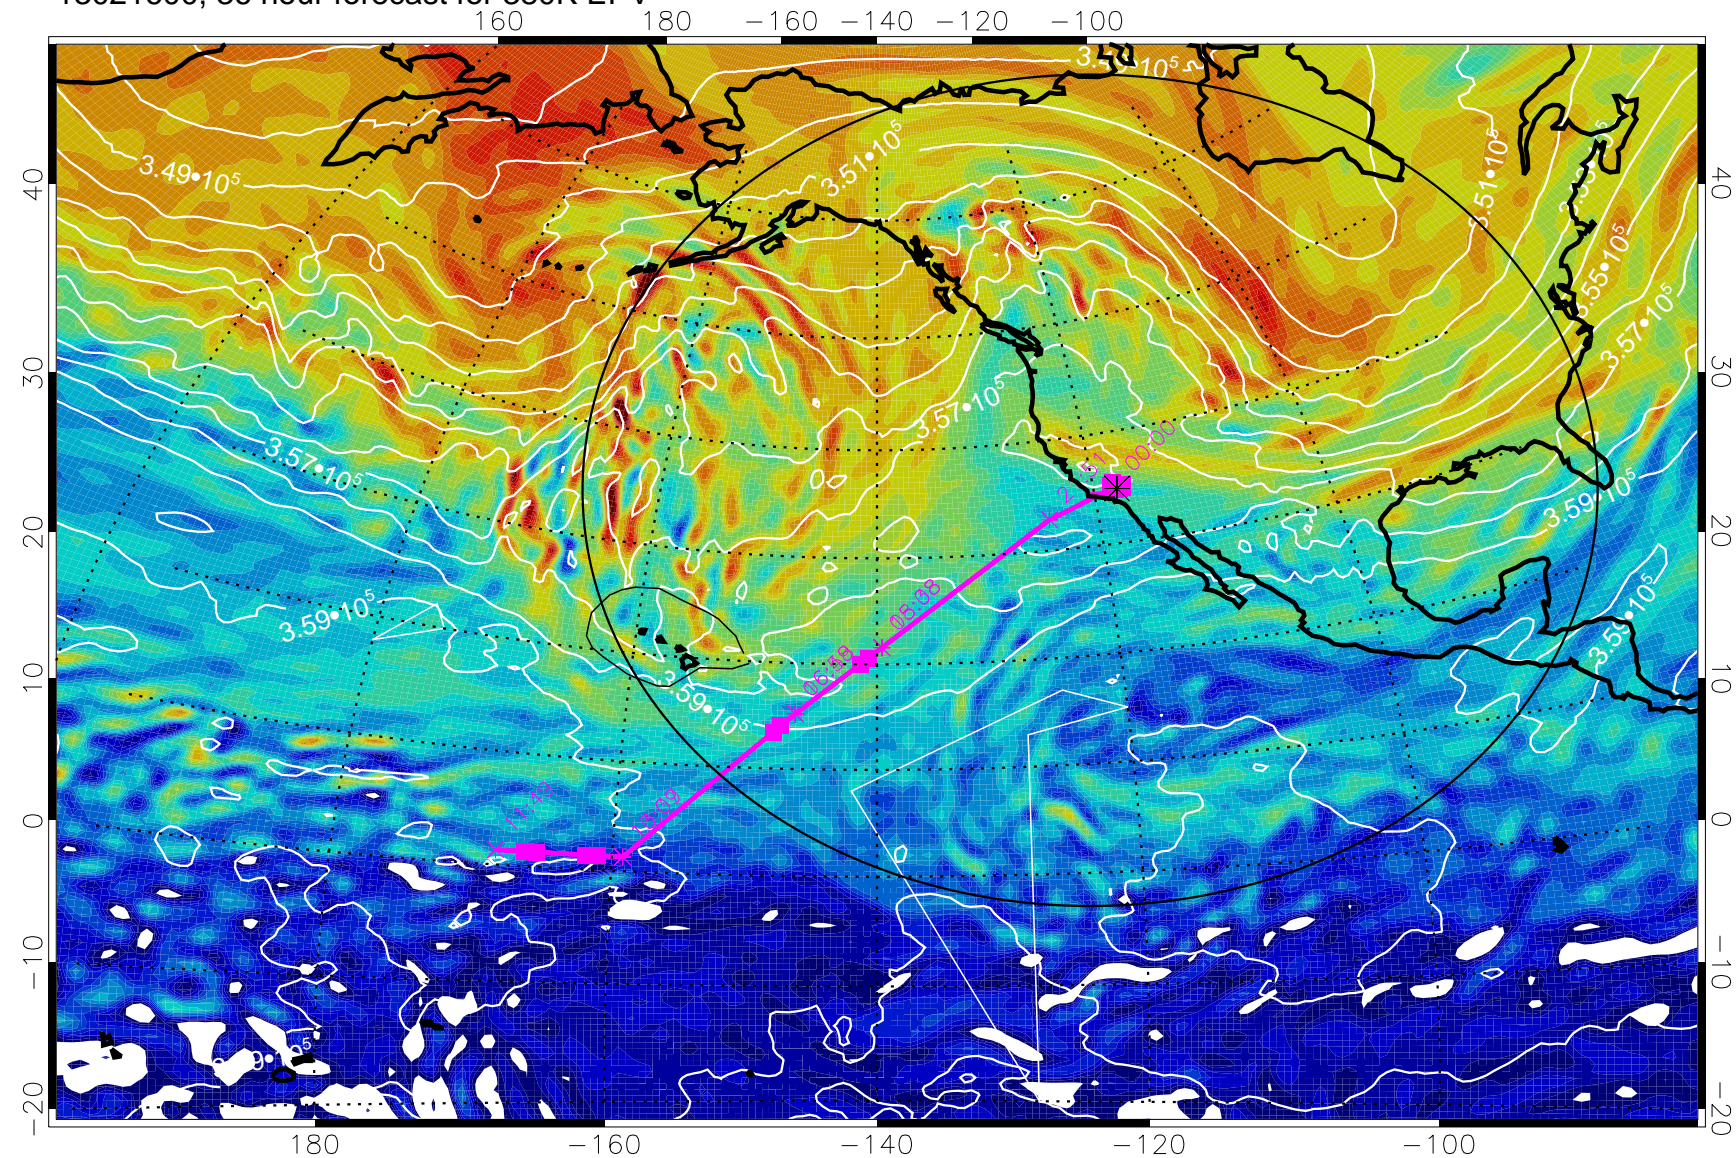

380K Montgomery Streamfunction, white

Range ring of 4055 km -- 13 hours GH round trip

13021506, 18 hour forecast for 380K EPV

160 180 -160 -140 -120 -100

380K Montgomery Streamfunction, white

Range ring of 4055 km -- 13 hours GH round trip

13021512, 24 hour forecast for 380K EPV

380K Montgomery Streamfunction, white

Range ring of 4055 km -- 13 hours GH round trip

13021518, 30 hour forecast for 380K EPV

380K Montgomery Streamfunction, white

Range ring of 4055 km -- 13 hours GH round trip

13021600, 36 hour forecast for 380K EPV

380K Montgomery Streamfunction, white

Range ring of 4055 km -- 13 hours GH round trip

13021606, 42 hour forecast for 380K EPV

380K Montgomery Streamfunction, white

Range ring of 4055 km -- 13 hours GH round trip

13021612, 48 hour forecast for 380K EPV

380K Montgomery Streamfunction, white

Range ring of 4055 km -- 13 hours GH round trip

13021618, 54 hour forecast for 380K EPV

160 180 -160 -140 -120 -100

40
30
20
10
0
-10
-20