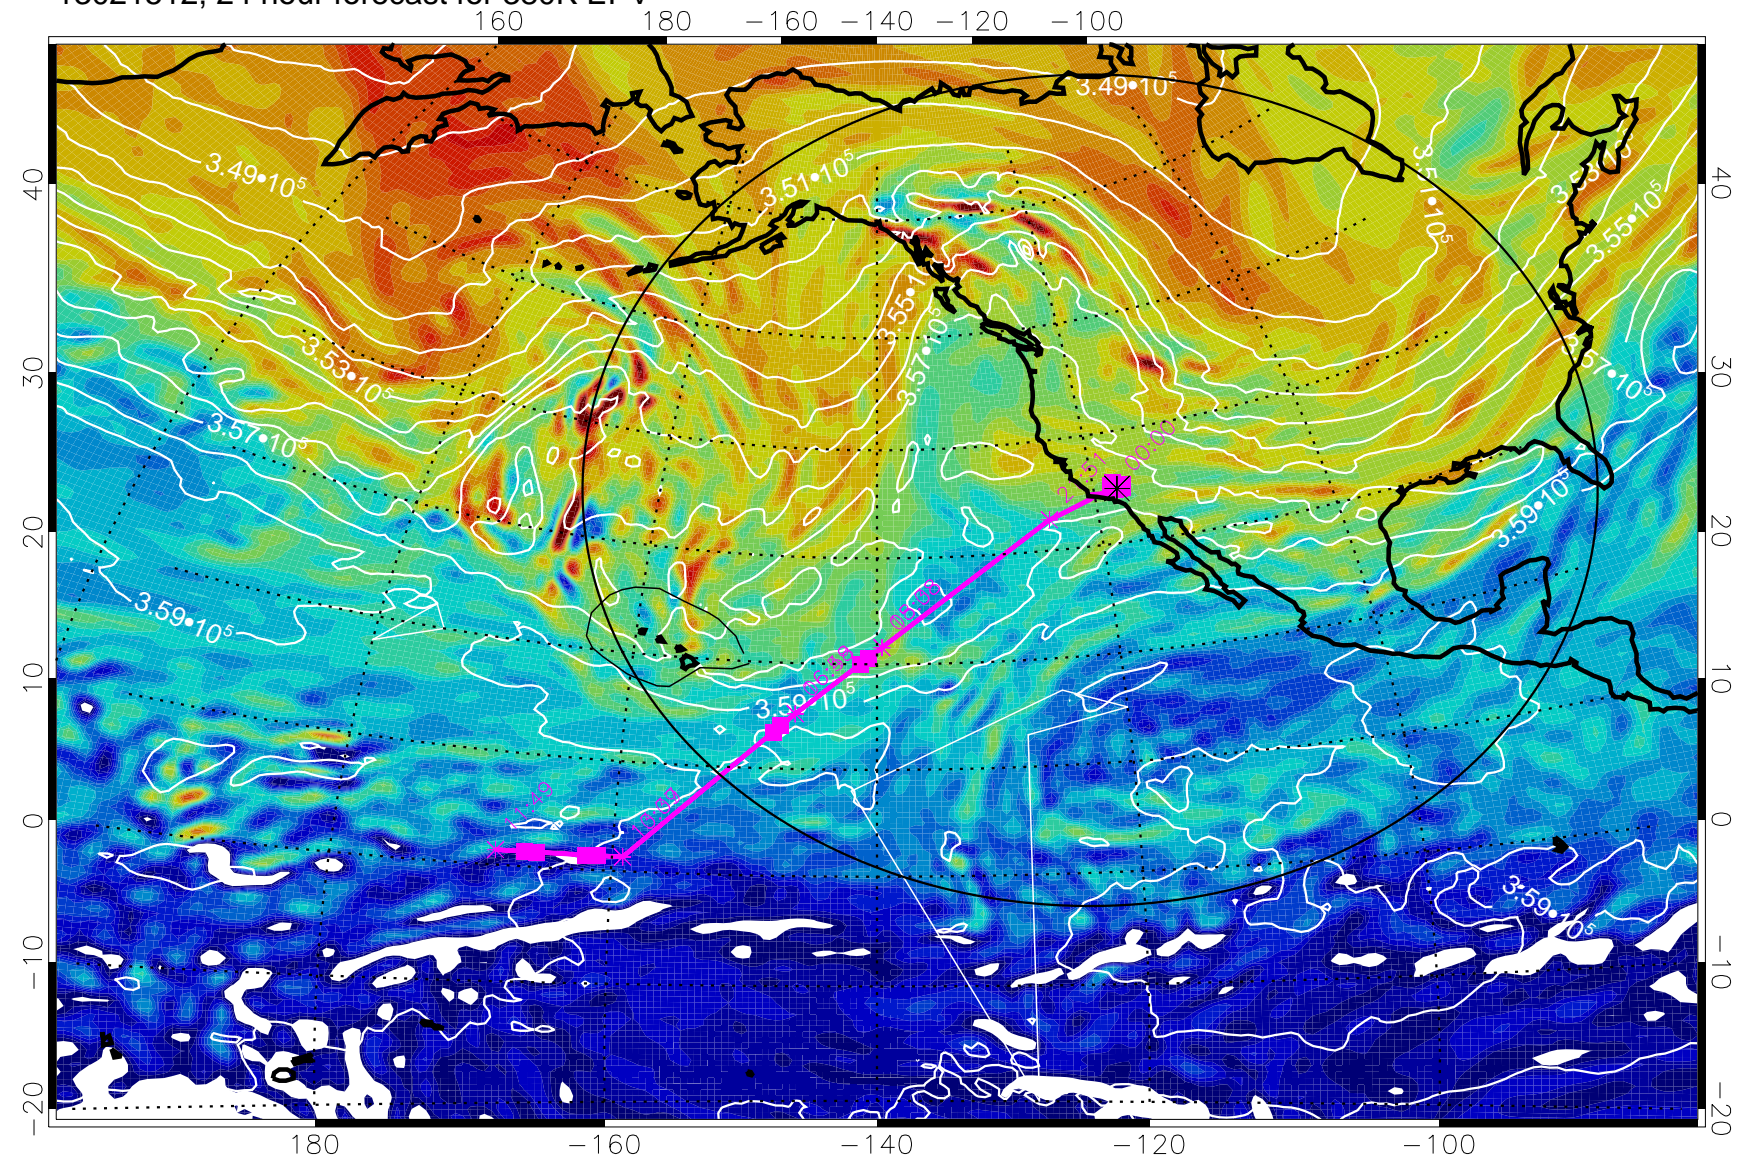

13021418, 6 hour forecast for 380K EPV

160 180 -160 -140 -120 -100

380K Montgomery Streamfunction, white

Range ring of 4055 km -- 13 hours GH round trip

13021500, 12 hour forecast for 380K EPV

160 180 -160 -140 -120 -100

380K Montgomery Streamfunction, white

Range ring of 4055 km -- 13 hours GH round trip

13021506, 18 hour forecast for 380K EPV

160 180 -160 -140 -120 -100

380K Montgomery Streamfunction, white

Range ring of 4055 km -- 13 hours GH round trip

13021512, 24 hour forecast for 380K EPV

380K Montgomery Streamfunction, white

Range ring of 4055 km -- 13 hours GH round trip

13021518, 30 hour forecast for 380K EPV

380K Montgomery Streamfunction, white

Range ring of 4055 km -- 13 hours GH round trip

13021600, 36 hour forecast for 380K EPV

380K Montgomery Streamfunction, white

Range ring of 4055 km -- 13 hours GH round trip

13021606, 42 hour forecast for 380K EPV

380K Montgomery Streamfunction, white

Range ring of 4055 km -- 13 hours GH round trip