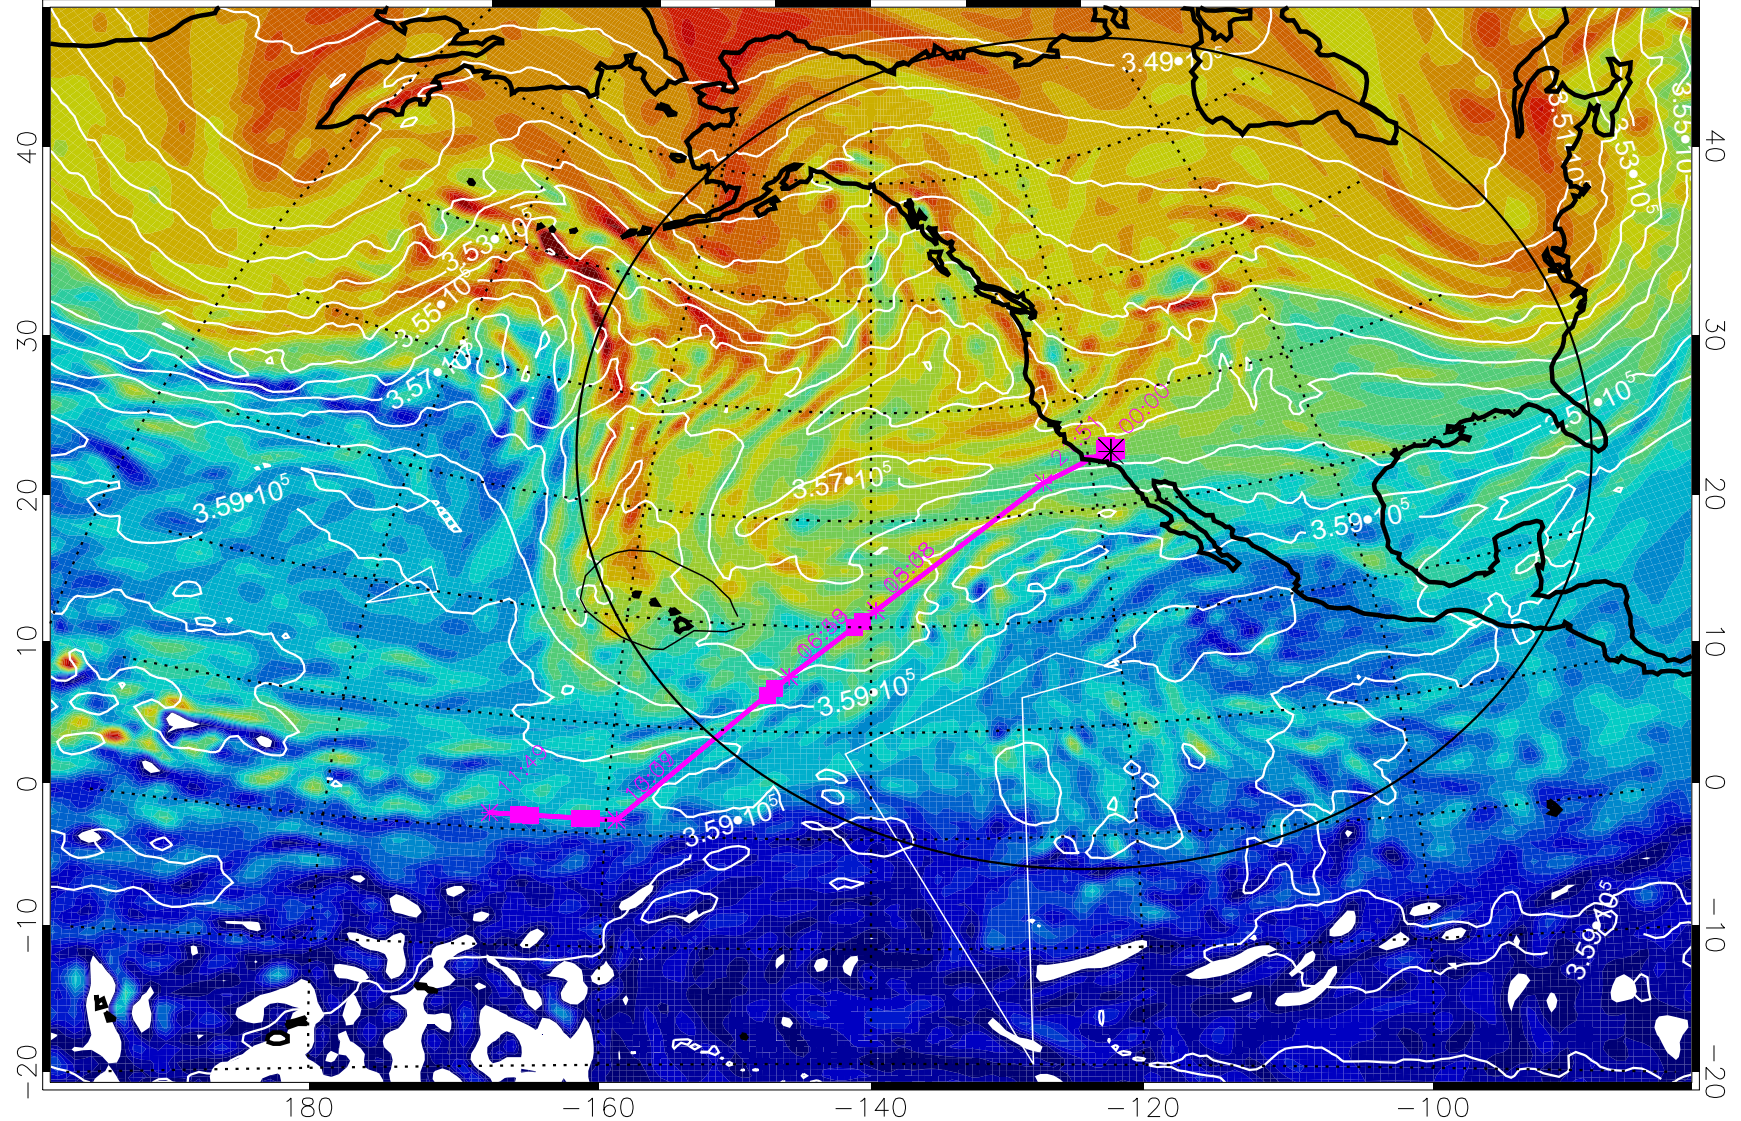

380K Montgomery Streamfunction, white

Range ring of 4055 km -- 13 hours GH round trip

13021700, 60 hour forecast for 380K EPV

380K Montgomery Streamfunction, white

Range ring of 4055 km -- 13 hours GH round trip

13021706, 66 hour forecast for 380K EPV

380K Montgomery Streamfunction, white

Range ring of 4055 km -- 13 hours GH round trip

13021712, 72 hour forecast for 380K EPV

160 180 -160 -140 -120 -100

380K Montgomery Streamfunction, white

Range ring of 4055 km -- 13 hours GH round trip

13021718, 78 hour forecast for 380K EPV

160 180 -160 -140 -120 -100

380K Montgomery Streamfunction, white

Range ring of 4055 km -- 13 hours GH round trip

13021800, 84 hour forecast for 380K EPV

380K Montgomery Streamfunction, white

Range ring of 4055 km -- 13 hours GH round trip

13021806, 90 hour forecast for 380K EPV

380K Montgomery Streamfunction, white

Range ring of 4055 km -- 13 hours GH round trip