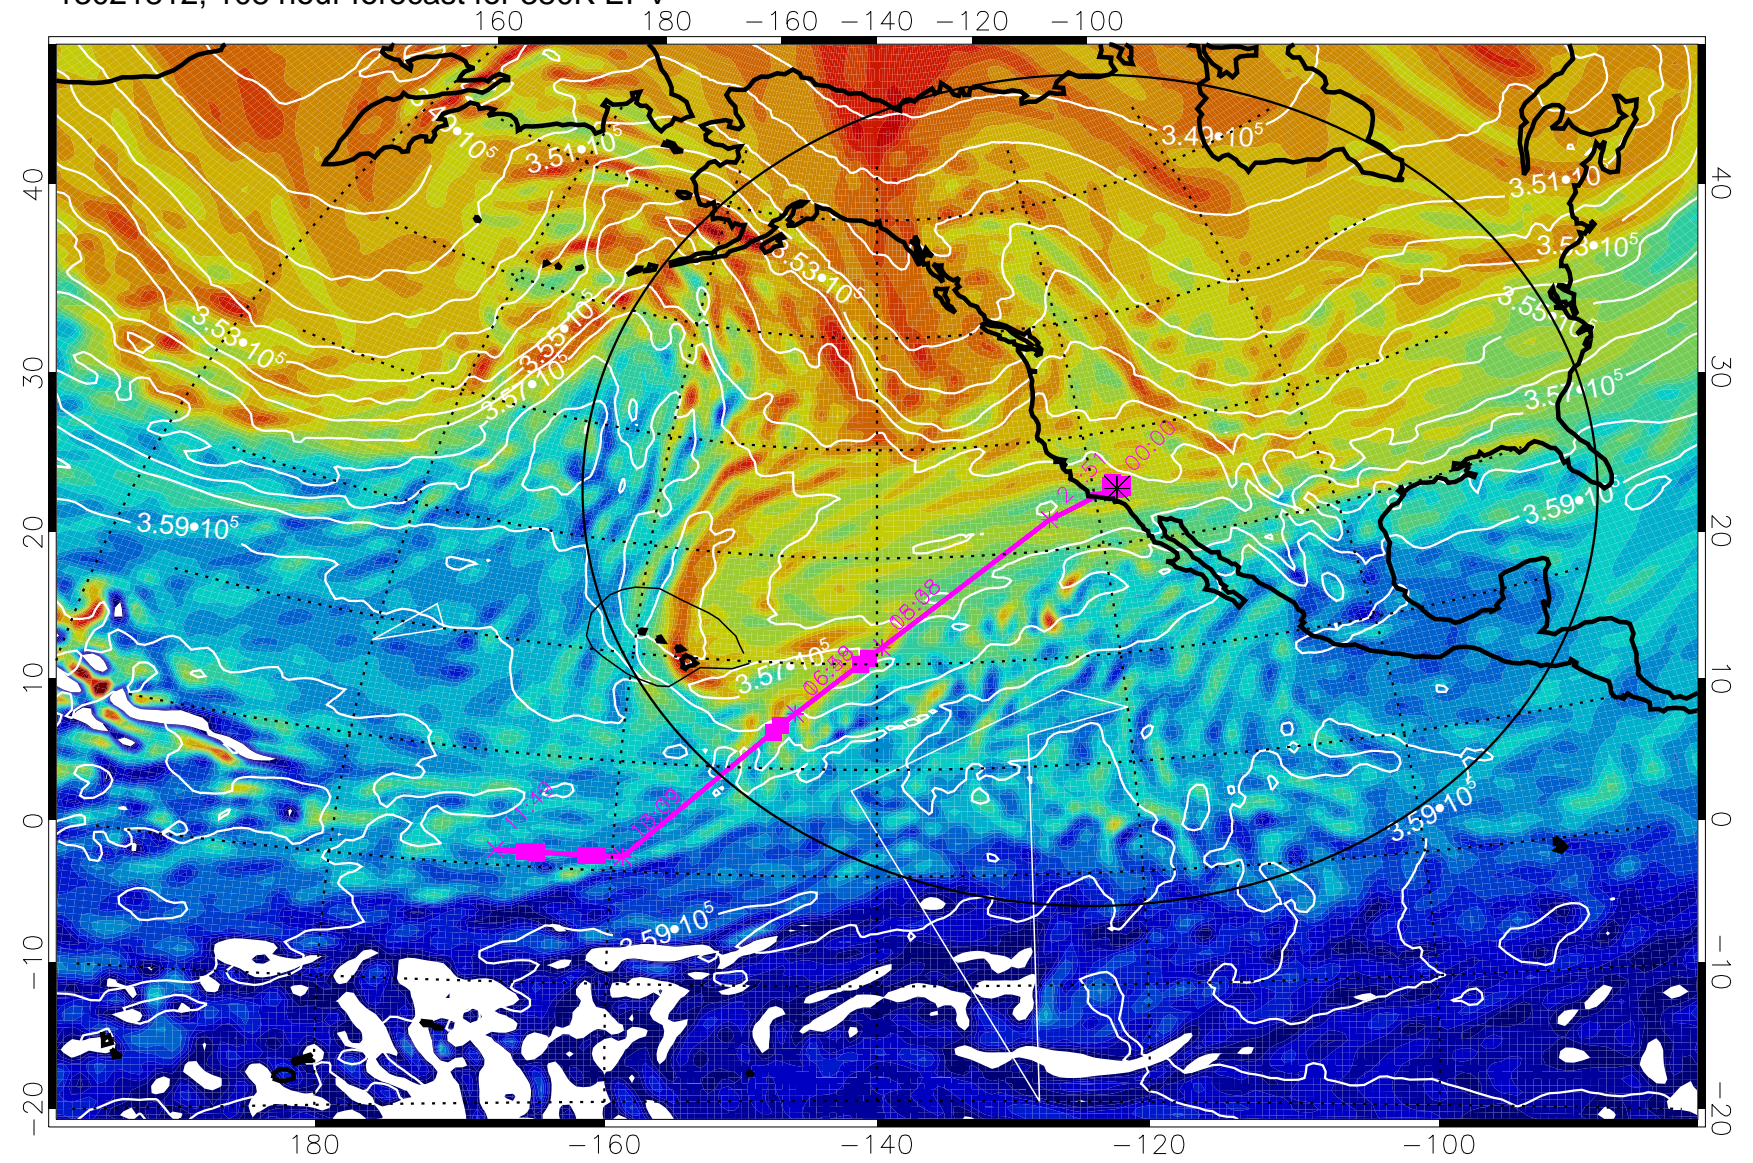

13021712, 84 hour forecast for 380K EPV

380K Montgomery Streamfunction, white

Range ring of 4055 km -- 13 hours GH round trip

13021718, 90 hour forecast for 380K EPV

380K Montgomery Streamfunction, white

Range ring of 4055 km -- 13 hours GH round trip

13021800, 96 hour forecast for 380K EPV

160 180 -160 -140 -120 -100

380K Montgomery Streamfunction, white

Range ring of 4055 km -- 13 hours GH round trip

13021806, 102 hour forecast for 380K EPV

160 180 -160 -140 -120 -100

380K Montgomery Streamfunction, white

Range ring of 4055 km -- 13 hours GH round trip

13021812, 108 hour forecast for 380K EPV

380K Montgomery Streamfunction, white

Range ring of 4055 km -- 13 hours GH round trip

13021818, 114 hour forecast for 380K EPV

160 180 -160 -140 -120 -100

380K Montgomery Streamfunction, white

Range ring of 4055 km -- 13 hours GH round trip

13021900, 120 hour forecast for 380K EPV

380K Montgomery Streamfunction, white