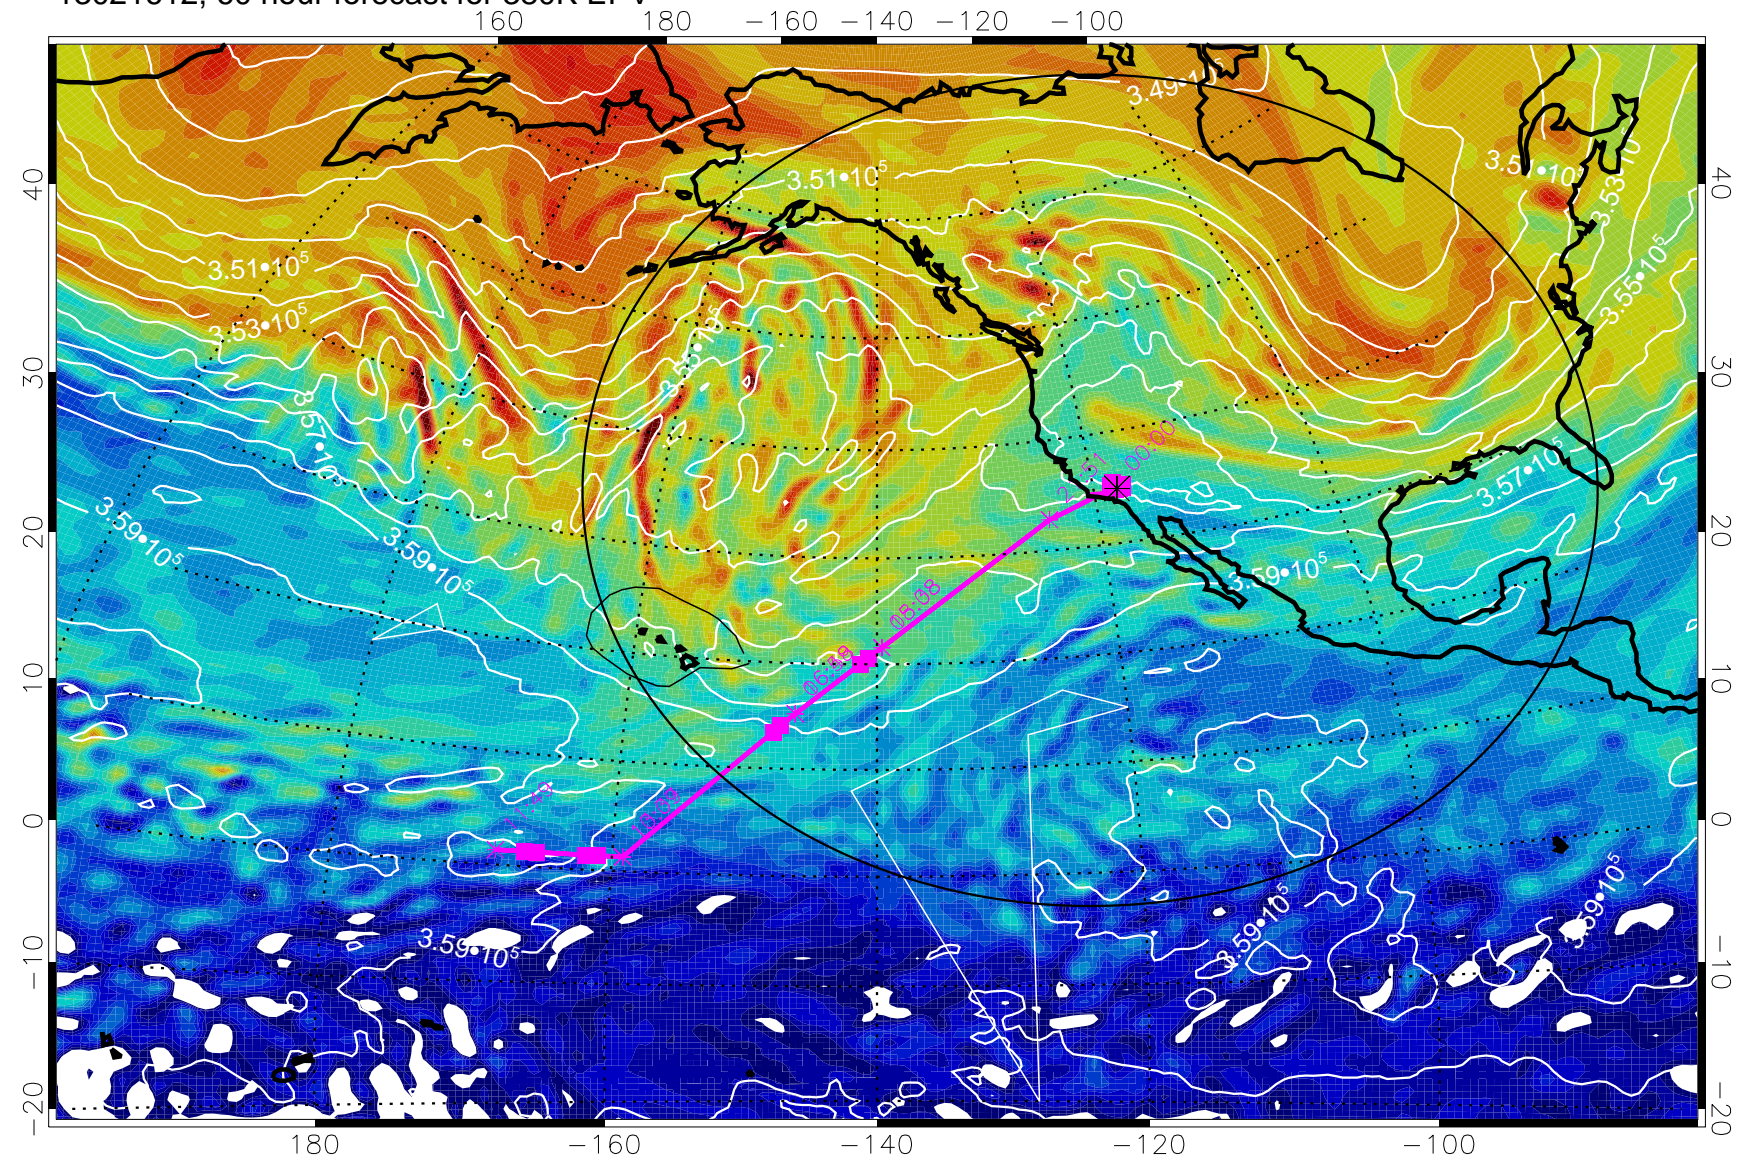

13021600, 48 hour forecast for 380K EPV

380K Montgomery Streamfunction, white

Range ring of 4055 km -- 13 hours GH round trip

13021606, 54 hour forecast for 380K EPV

380K Montgomery Streamfunction, white

Range ring of 4055 km -- 13 hours GH round trip

13021612, 60 hour forecast for 380K EPV

380K Montgomery Streamfunction, white

Range ring of 4055 km -- 13 hours GH round trip

13021618, 66 hour forecast for 380K EPV

380K Montgomery Streamfunction, white

Range ring of 4055 km -- 13 hours GH round trip

13021700, 72 hour forecast for 380K EPV

380K Montgomery Streamfunction, white

Range ring of 4055 km -- 13 hours GH round trip

13021706, 78 hour forecast for 380K EPV

380K Montgomery Streamfunction, white

Range ring of 4055 km -- 13 hours GH round trip

13021712, 84 hour forecast for 380K EPV

380K Montgomery Streamfunction, white

Range ring of 4055 km -- 13 hours GH round trip

13021718, 90 hour forecast for 380K EPV

380K Montgomery Streamfunction, white

Range ring of 4055 km -- 13 hours GH round trip