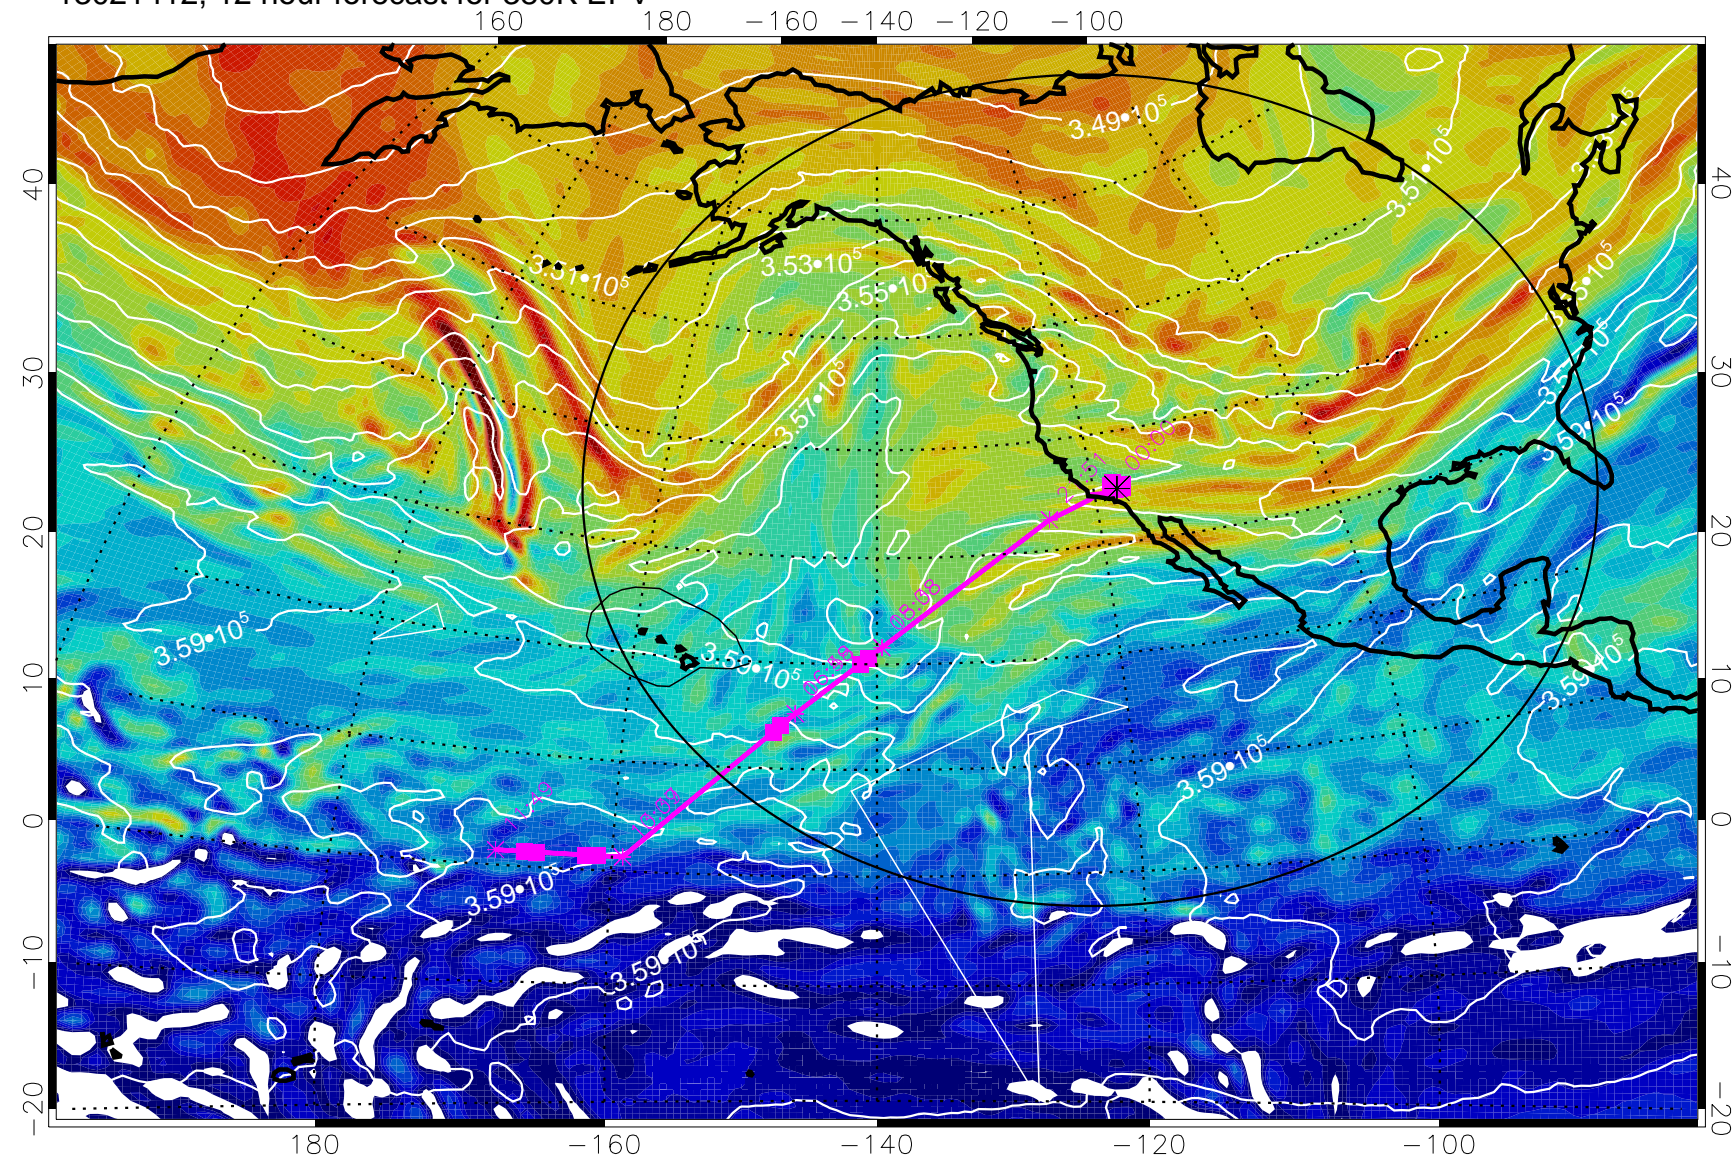

13021412, 12 hour forecast for 380K EPV

380K Montgomery Streamfunction, white

Range ring of 4055 km -- 13 hours GH round trip

13021418, 18 hour forecast for 380K EPV

13021500, 24 hour forecast for 380K EPV

380K Montgomery Streamfunction, white

Range ring of 4055 km -- 13 hours GH round trip

13021506, 30 hour forecast for 380K EPV

380K Montgomery Streamfunction, white

Range ring of 4055 km -- 13 hours GH round trip

13021512, 36 hour forecast for 380K EPV

380K Montgomery Streamfunction, white

Range ring of 4055 km -- 13 hours GH round trip

13021518, 42 hour forecast for 380K EPV

380K Montgomery Streamfunction, white

Range ring of 4055 km -- 13 hours GH round trip

13021600, 48 hour forecast for 380K EPV

380K Montgomery Streamfunction, white

Range ring of 4055 km -- 13 hours GH round trip

13021606, 54 hour forecast for 380K EPV

380K Montgomery Streamfunction, white

Range ring of 4055 km -- 13 hours GH round trip