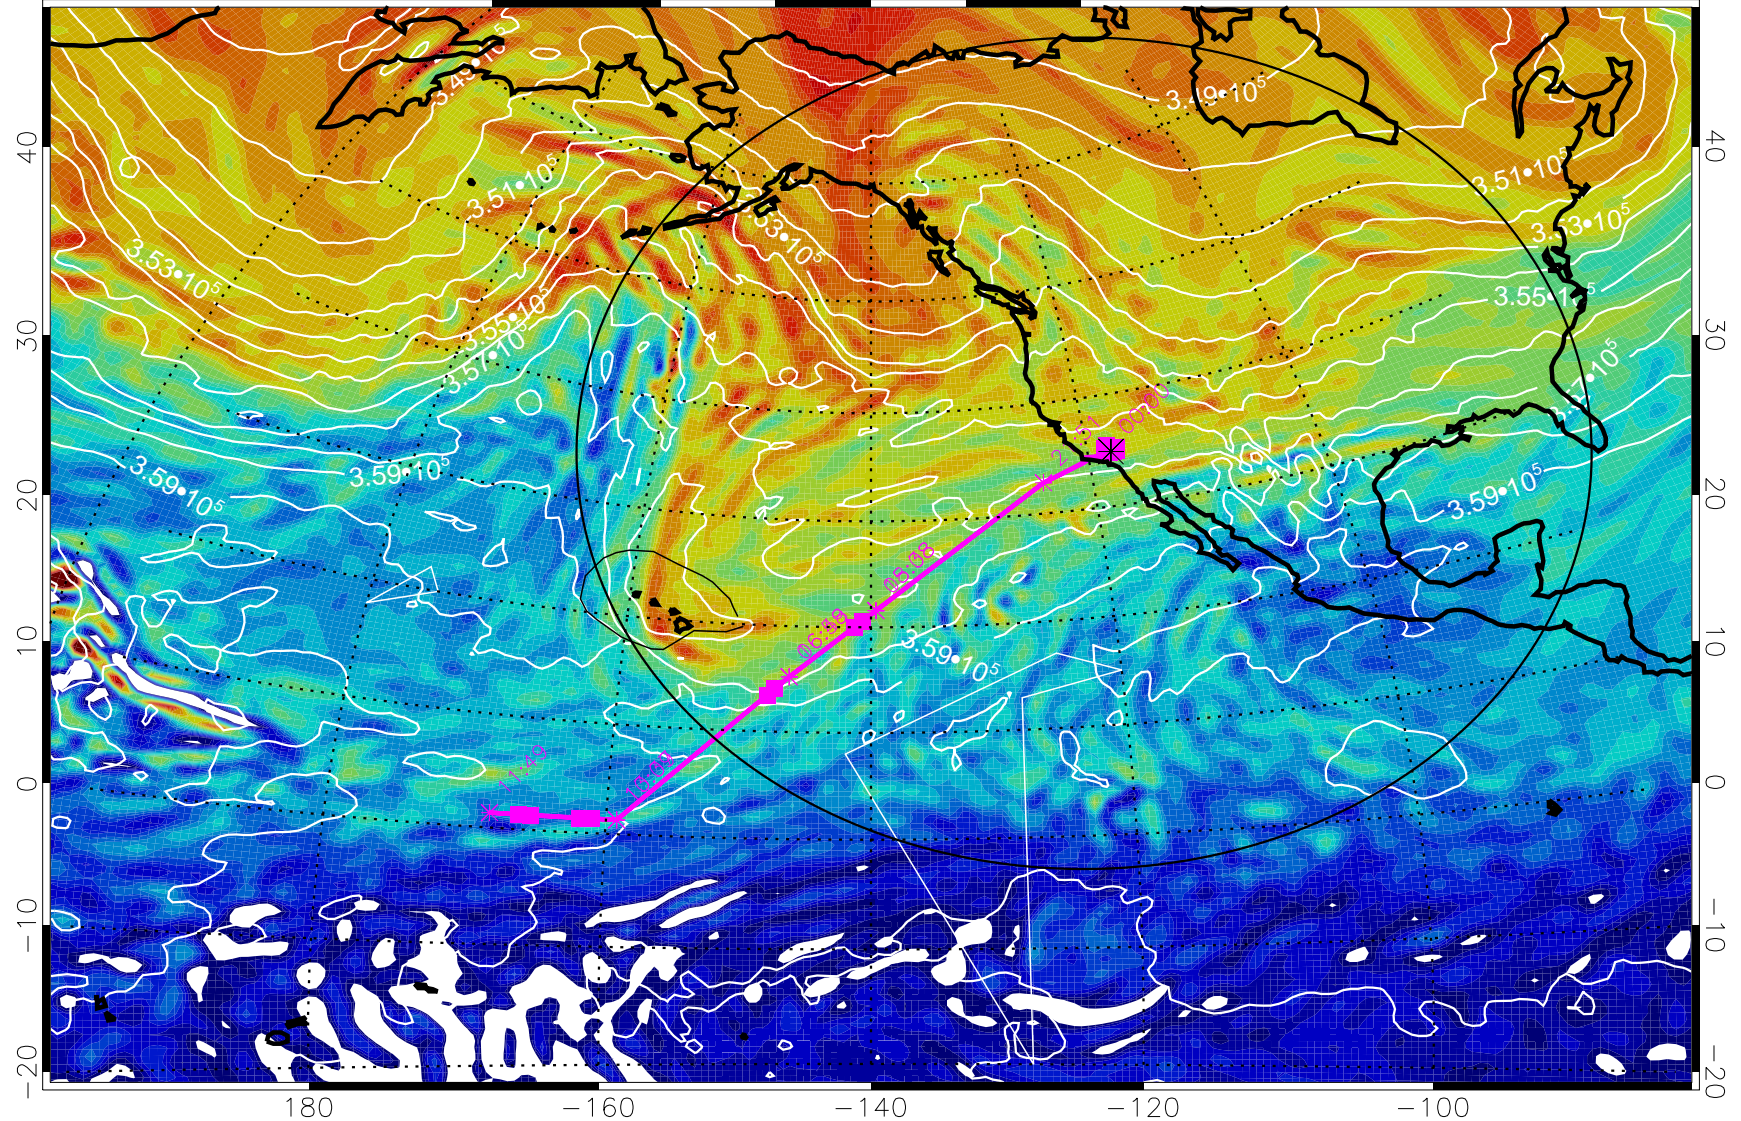

13021712, 84 hour forecast for 380K EPV

380K Montgomery Streamfunction, white

Range ring of 4055 km -- 13 hours GH round trip

13021718, 90 hour forecast for 380K EPV

380K Montgomery Streamfunction, white

Range ring of 4055 km -- 13 hours GH round trip

13021800, 96 hour forecast for 380K EPV

160 180 -160 -140 -120 -100

380K Montgomery Streamfunction, white

Range ring of 4055 km -- 13 hours GH round trip

13021806, 102 hour forecast for 380K EPV

160 180 -160 -140 -120 -100

380K Montgomery Streamfunction, white

Range ring of 4055 km -- 13 hours GH round trip

13021812, 108 hour forecast for 380K EPV

380K Montgomery Streamfunction, white

Range ring of 4055 km -- 13 hours GH round trip

13021818, 114 hour forecast for 380K EPV

160 180 -160 -140 -120 -100

380K Montgomery Streamfunction, white

Range ring of 4055 km -- 13 hours GH round trip

13021900, 120 hour forecast for 380K EPV

380K Montgomery Streamfunction, white