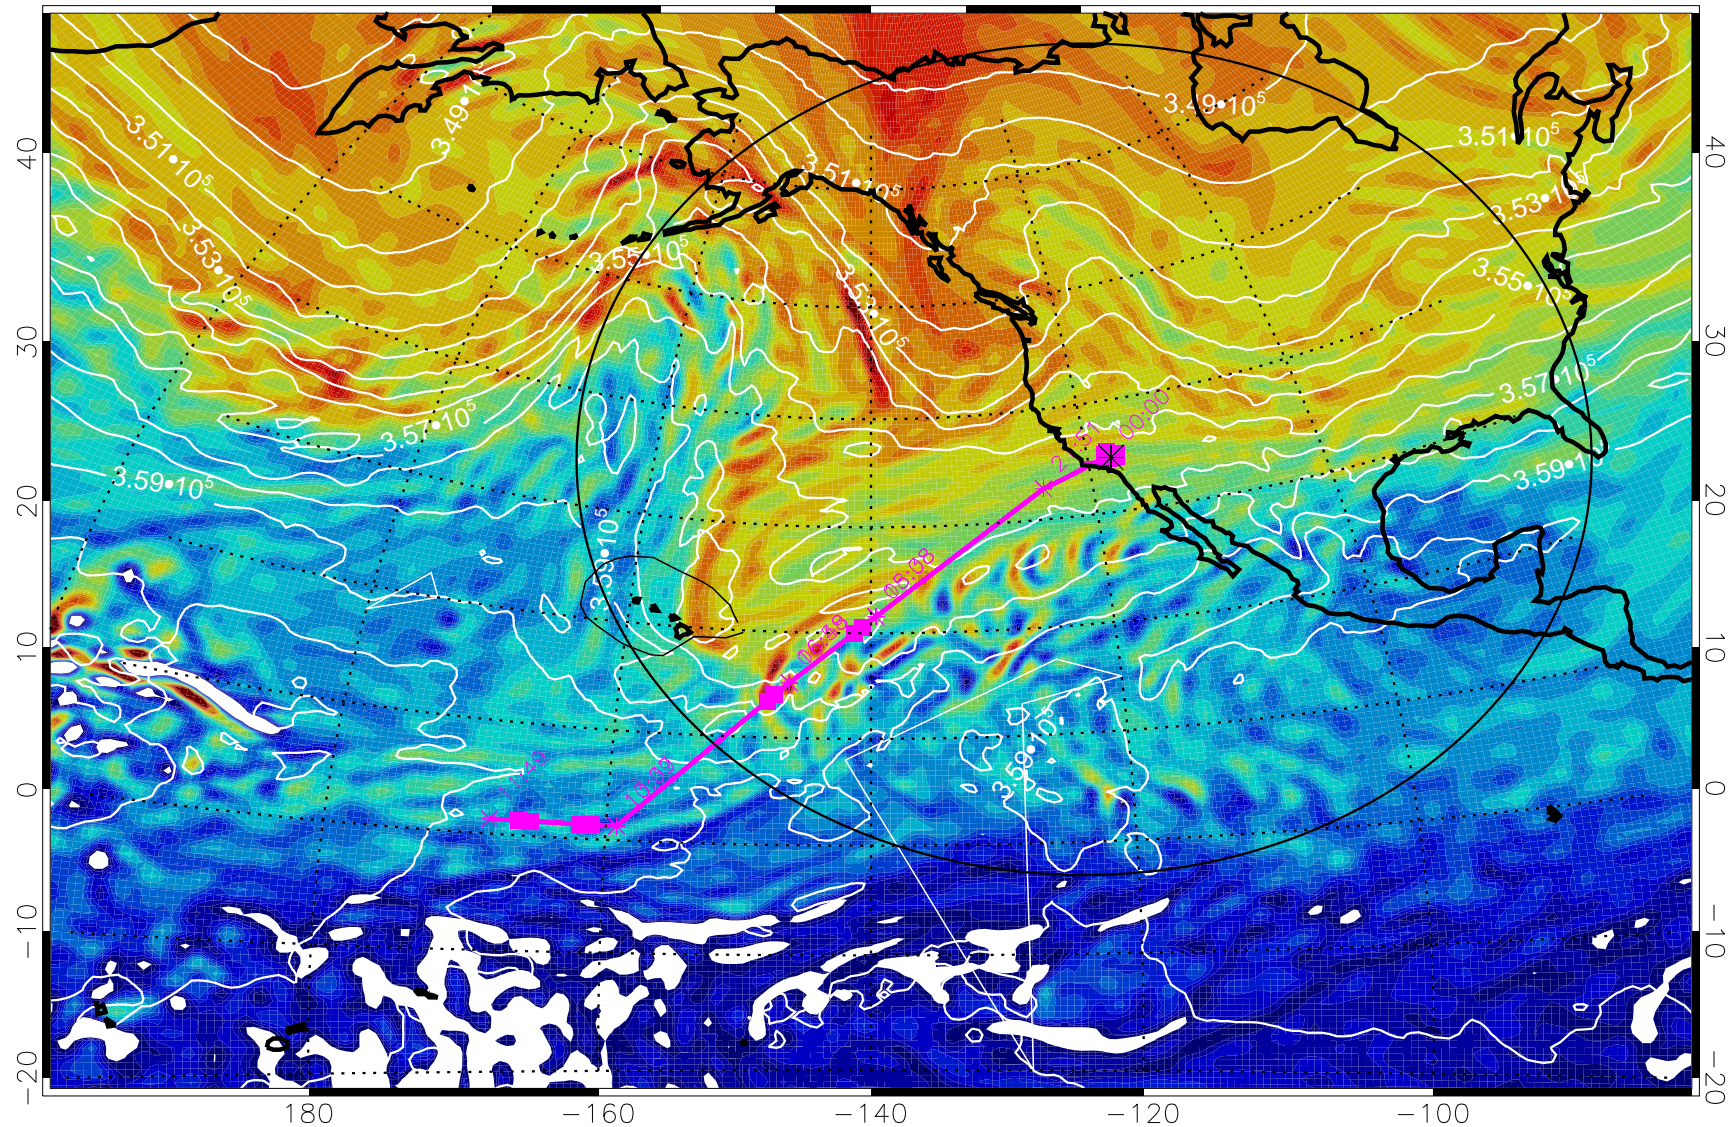

13021800, 96 hour forecast for 380K EPV

160 180 -160 -140 -120 -100

380K Montgomery Streamfunction, white

Range ring of 4055 km -- 13 hours GH round trip

13021806, 102 hour forecast for 380K EPV

160 180 -160 -140 -120 -100

380K Montgomery Streamfunction, white

Range ring of 4055 km -- 13 hours GH round trip

13021812, 108 hour forecast for 380K EPV

380K Montgomery Streamfunction, white

Range ring of 4055 km -- 13 hours GH round trip

13021818, 114 hour forecast for 380K EPV

160 180 -160 -140 -120 -100

380K Montgomery Streamfunction, white

Range ring of 4055 km -- 13 hours GH round trip

13021900, 120 hour forecast for 380K EPV

380K Montgomery Streamfunction, white

Range ring of 4055 km -- 13 hours GH round trip