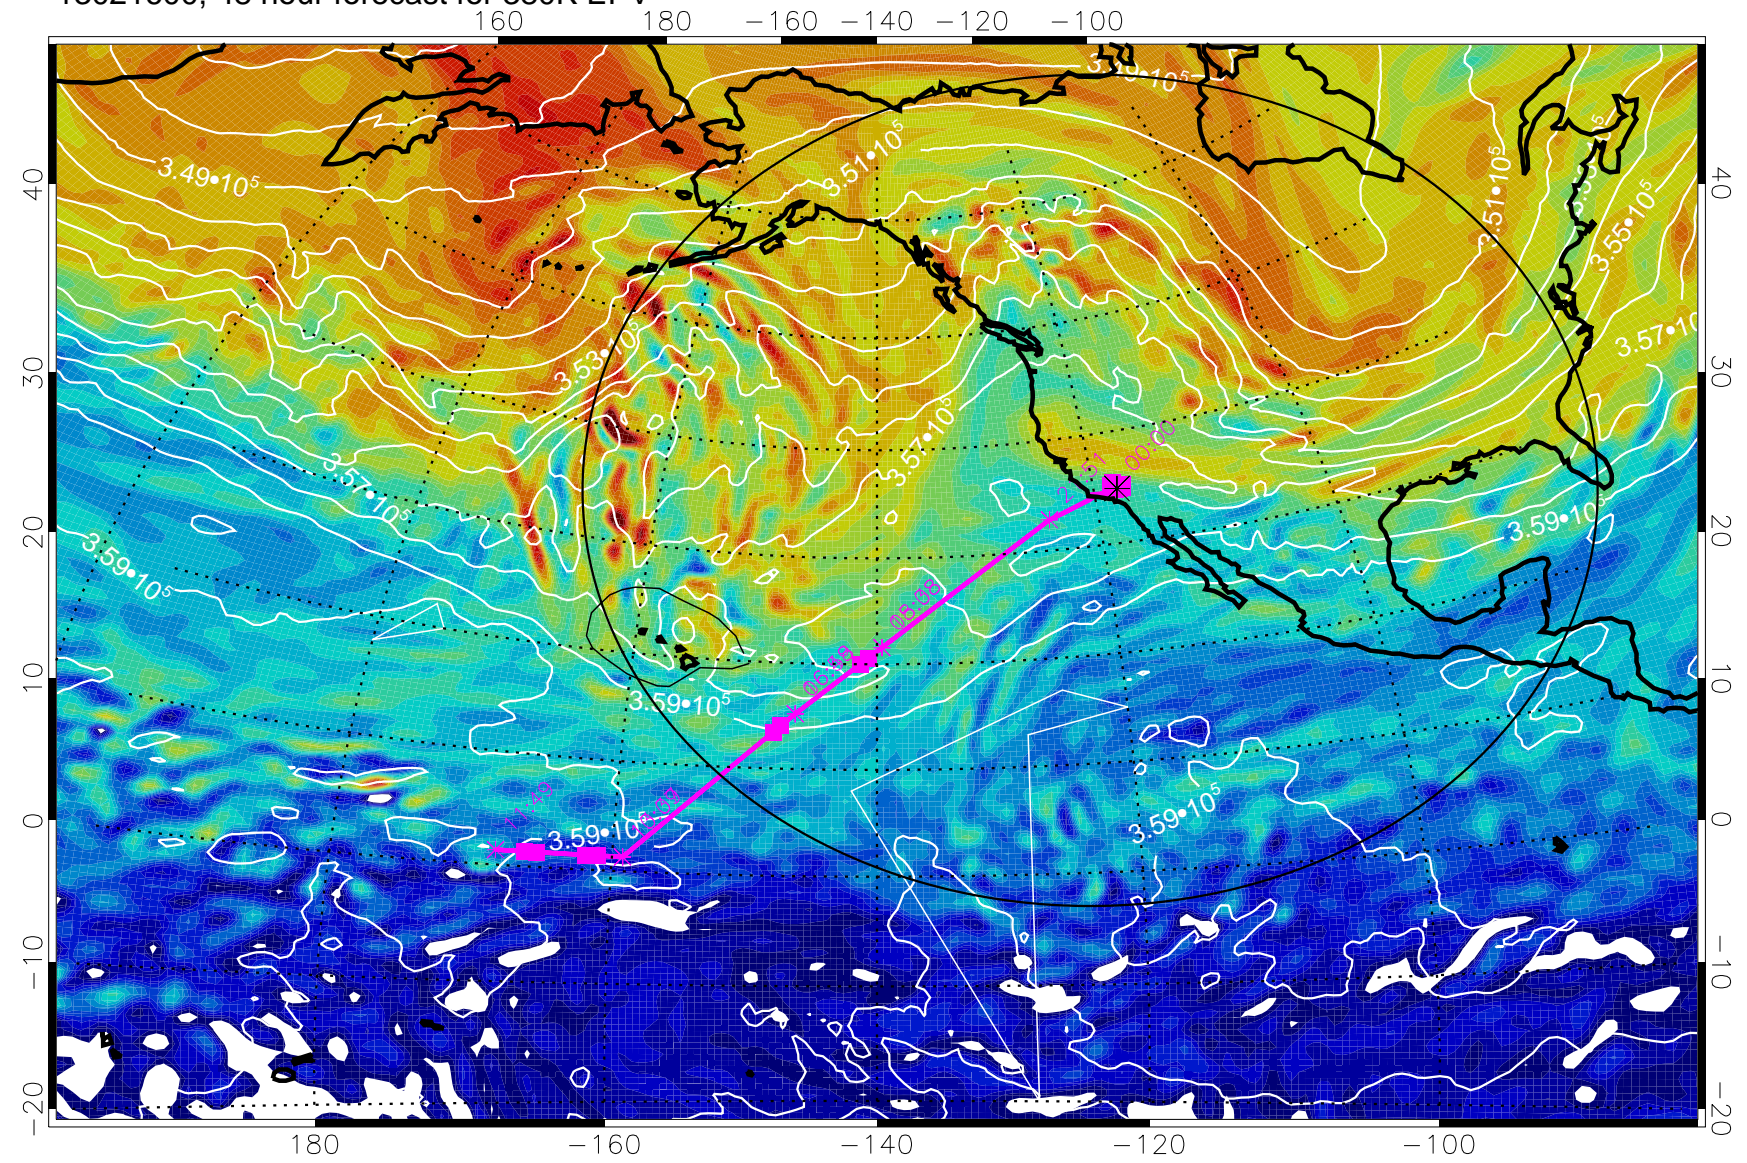

380K Montgomery Streamfunction, white

Range ring of 4055 km -- 13 hours GH round trip

13021506, 30 hour forecast for 380K EPV

380K Montgomery Streamfunction, white

Range ring of 4055 km -- 13 hours GH round trip

13021512, 36 hour forecast for 380K EPV

380K Montgomery Streamfunction, white

Range ring of 4055 km -- 13 hours GH round trip

13021518, 42 hour forecast for 380K EPV

380K Montgomery Streamfunction, white

Range ring of 4055 km -- 13 hours GH round trip

13021600, 48 hour forecast for 380K EPV

380K Montgomery Streamfunction, white

Range ring of 4055 km -- 13 hours GH round trip

13021606, 54 hour forecast for 380K EPV

380K Montgomery Streamfunction, white

Range ring of 4055 km -- 13 hours GH round trip

13021612, 60 hour forecast for 380K EPV

380K Montgomery Streamfunction, white

Range ring of 4055 km -- 13 hours GH round trip

13021618, 66 hour forecast for 380K EPV

380K Montgomery Streamfunction, white

Range ring of 4055 km -- 13 hours GH round trip