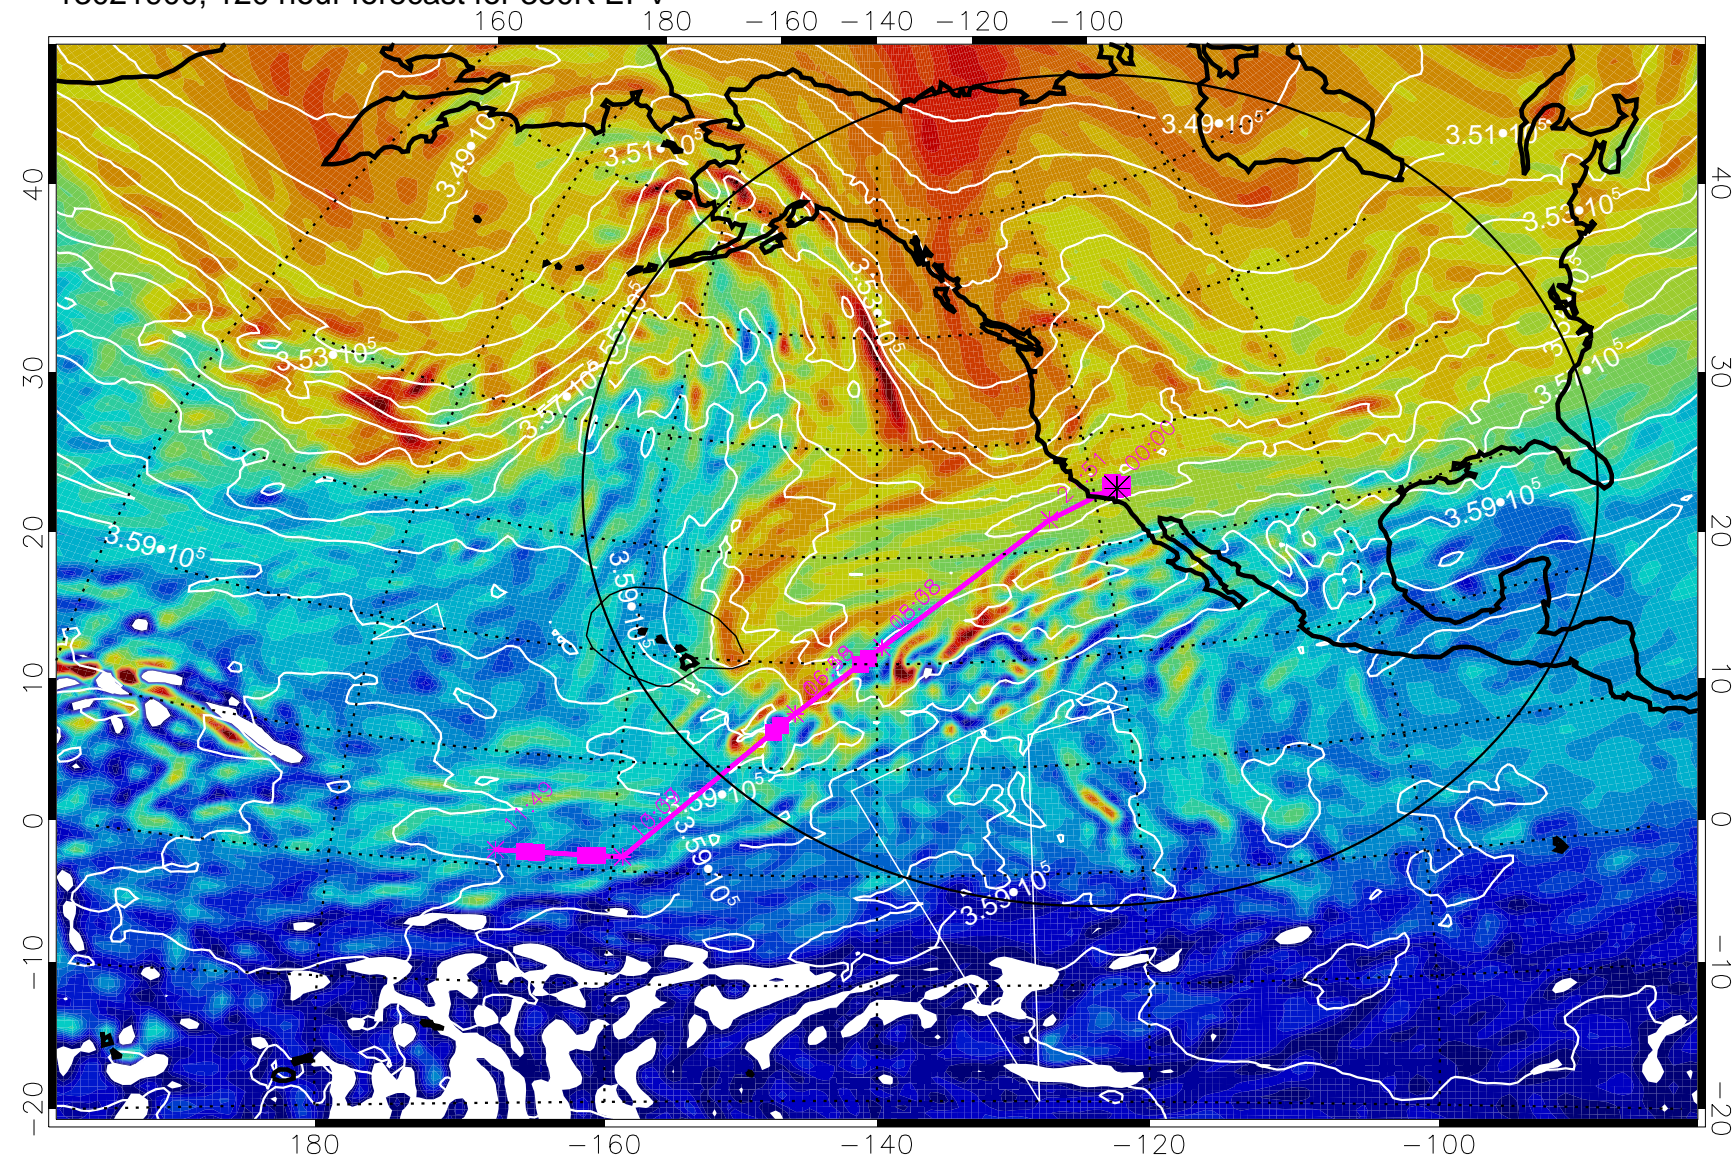

380K Montgomery Streamfunction, white

Range ring of 4055 km -- 13 hours GH round trip

13021812, 108 hour forecast for 380K EPV

380K Montgomery Streamfunction, white

Range ring of 4055 km -- 13 hours GH round trip

13021818, 114 hour forecast for 380K EPV

160 180 -160 -140 -120 -100

380K Montgomery Streamfunction, white

Range ring of 4055 km -- 13 hours GH round trip

13021900, 120 hour forecast for 380K EPV

380K Montgomery Streamfunction, white

Range ring of 4055 km -- 13 hours GH round trip