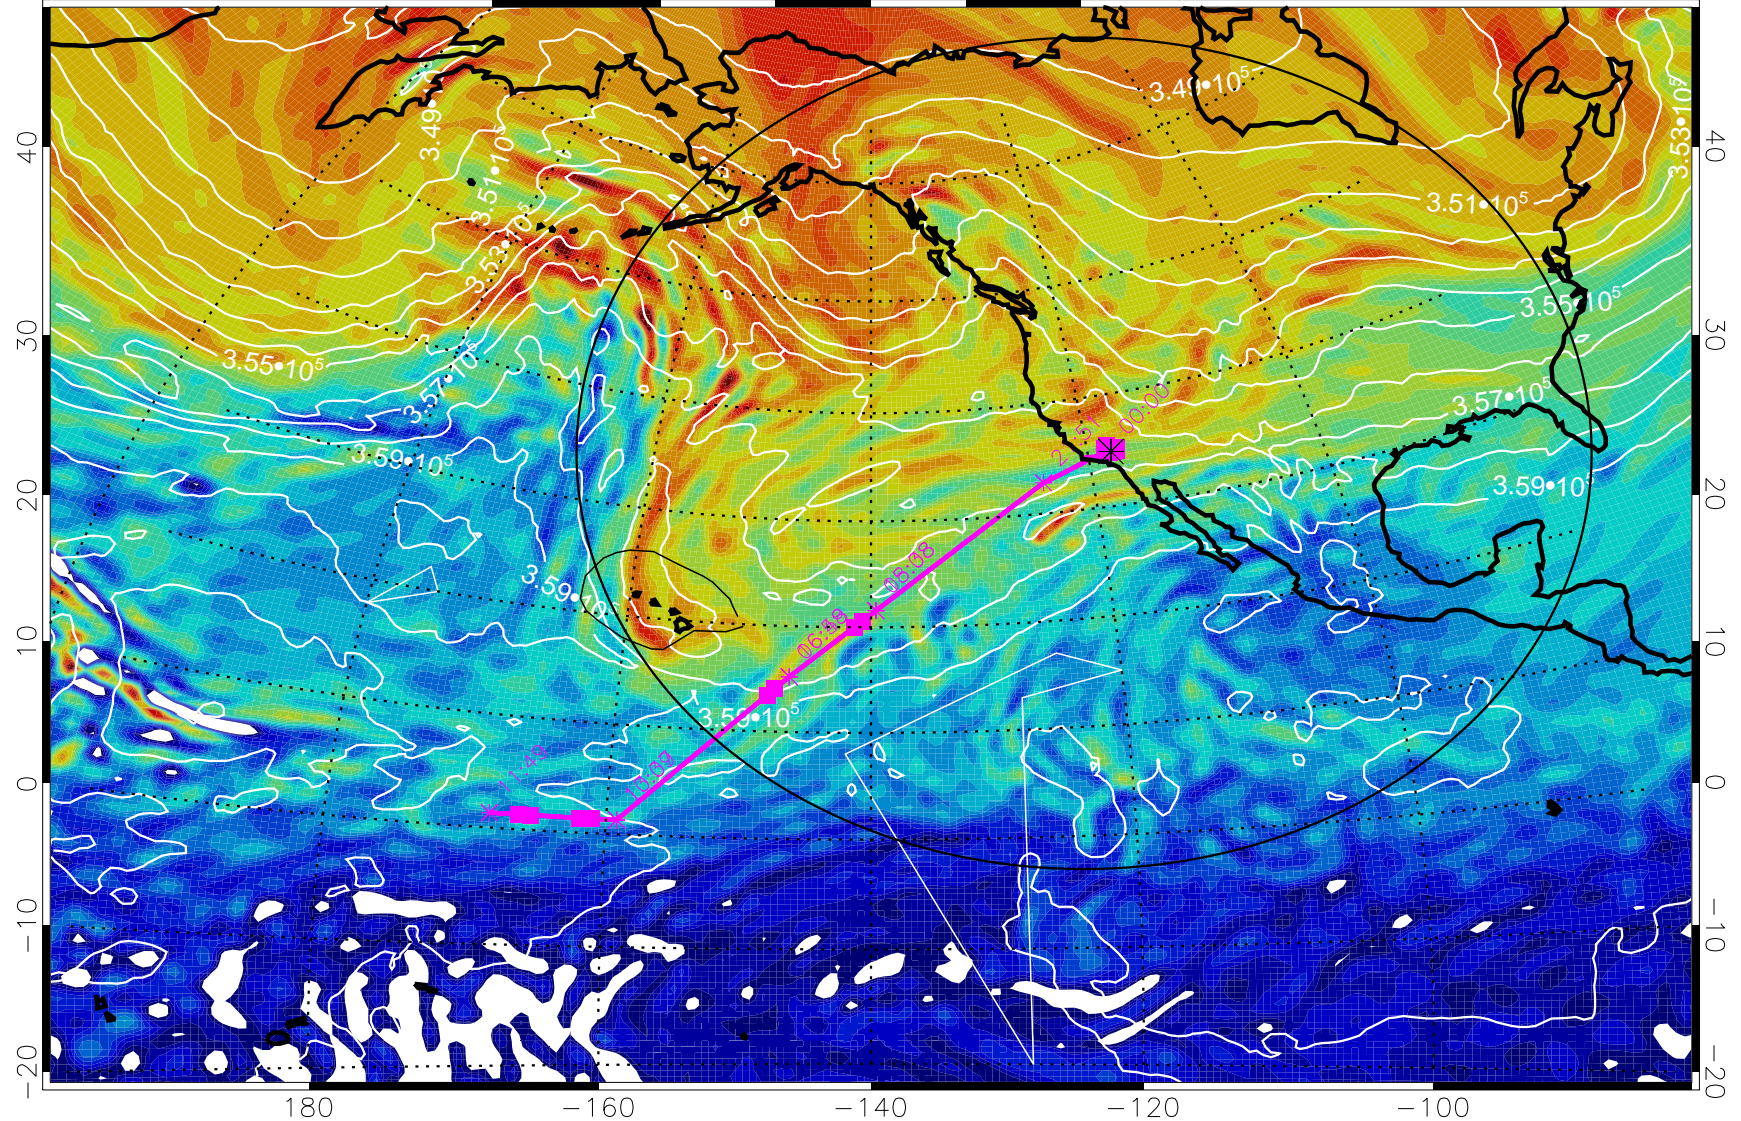

13021700, 72 hour forecast for 380K EPV

380K Montgomery Streamfunction, white

Range ring of 4055 km -- 13 hours GH round trip

13021706, 78 hour forecast for 380K EPV

380K Montgomery Streamfunction, white

Range ring of 4055 km -- 13 hours GH round trip

13021712, 84 hour forecast for 380K EPV

380K Montgomery Streamfunction, white

Range ring of 4055 km -- 13 hours GH round trip

13021718, 90 hour forecast for 380K EPV

380K Montgomery Streamfunction, white

Range ring of 4055 km -- 13 hours GH round trip

13021800, 96 hour forecast for 380K EPV

160 180 -160 -140 -120 -100

380K Montgomery Streamfunction, white

Range ring of 4055 km -- 13 hours GH round trip

13021806, 102 hour forecast for 380K EPV

160 180 -160 -140 -120 -100

380K Montgomery Streamfunction, white

Range ring of 4055 km -- 13 hours GH round trip

13021812, 108 hour forecast for 380K EPV

380K Montgomery Streamfunction, white

Range ring of 4055 km -- 13 hours GH round trip