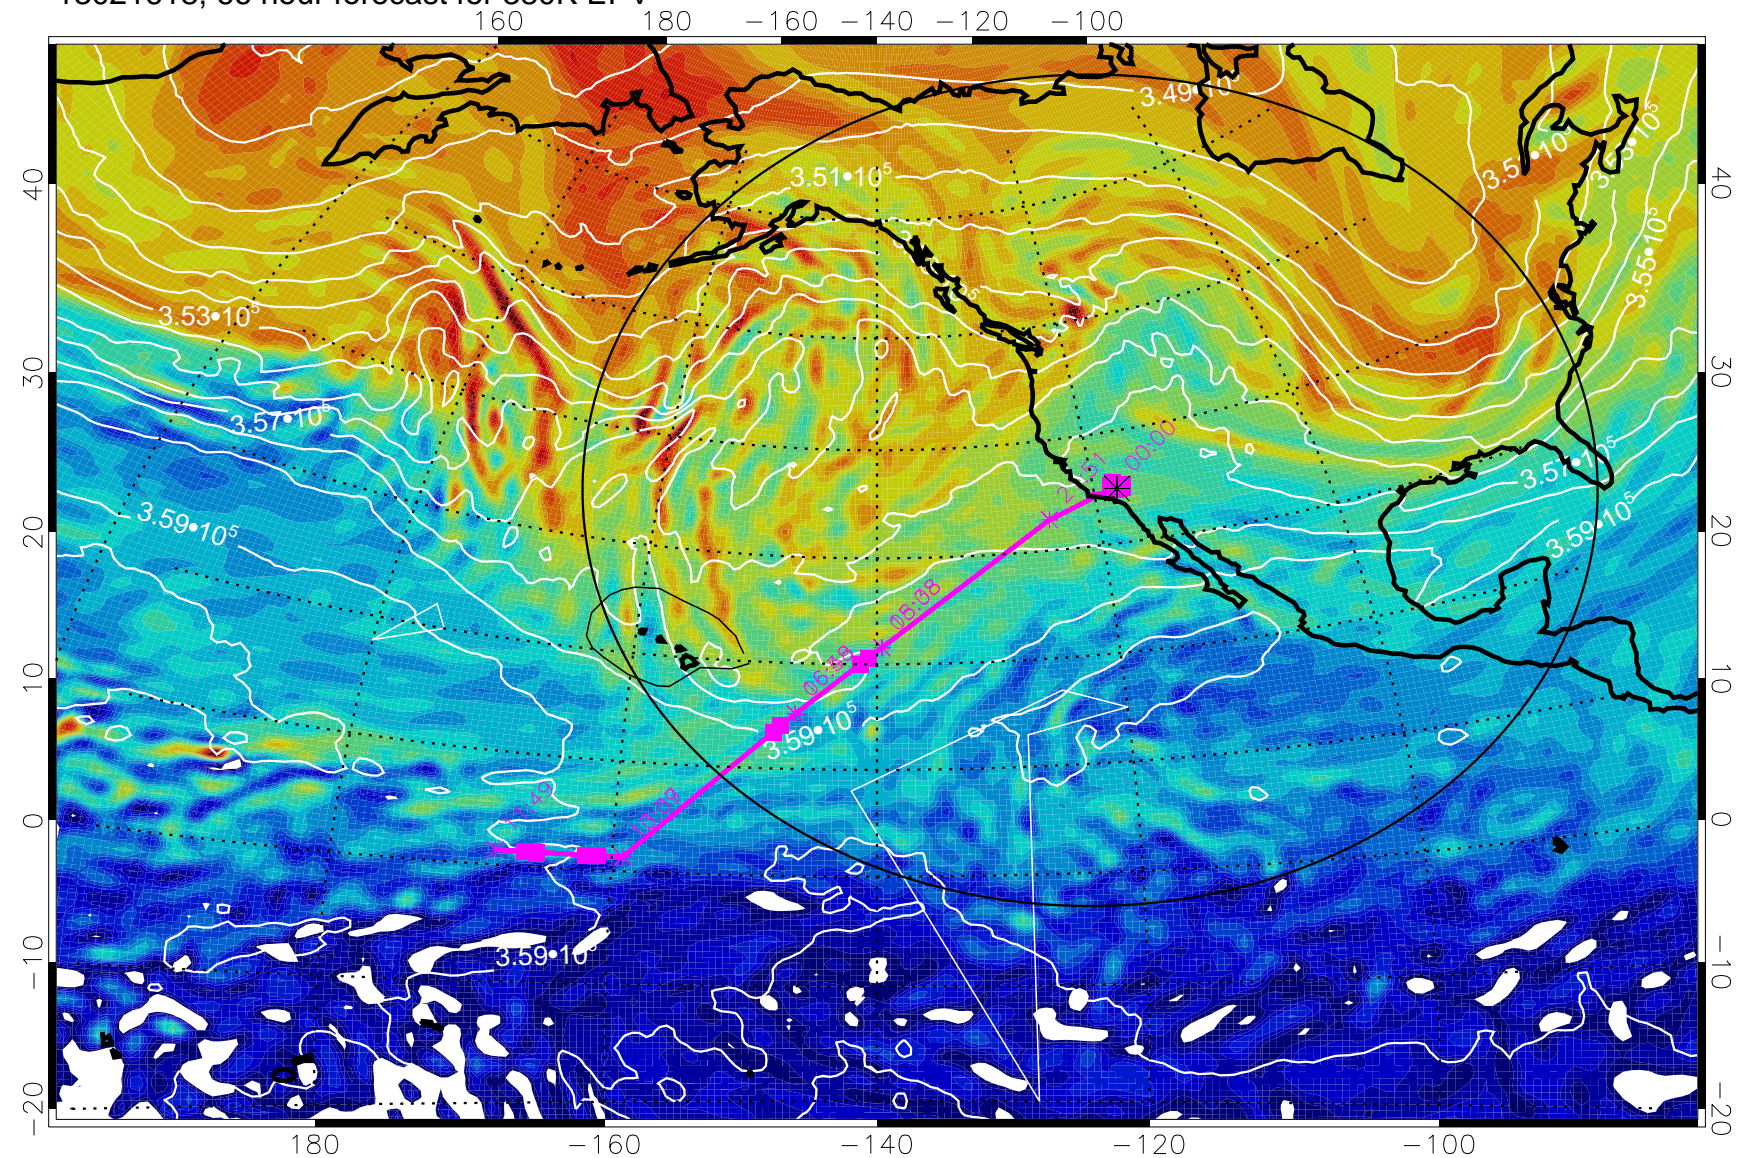

13021512, 36 hour forecast for 380K EPV

380K Montgomery Streamfunction, white

Range ring of 4055 km -- 13 hours GH round trip

13021518, 42 hour forecast for 380K EPV

380K Montgomery Streamfunction, white

Range ring of 4055 km -- 13 hours GH round trip

13021600, 48 hour forecast for 380K EPV

380K Montgomery Streamfunction, white

Range ring of 4055 km -- 13 hours GH round trip

13021606, 54 hour forecast for 380K EPV

380K Montgomery Streamfunction, white

Range ring of 4055 km -- 13 hours GH round trip

13021612, 60 hour forecast for 380K EPV

380K Montgomery Streamfunction, white

Range ring of 4055 km -- 13 hours GH round trip

13021618, 66 hour forecast for 380K EPV

380K Montgomery Streamfunction, white

Range ring of 4055 km -- 13 hours GH round trip

13021700, 72 hour forecast for 380K EPV

380K Montgomery Streamfunction, white

Range ring of 4055 km -- 13 hours GH round trip

13021706, 78 hour forecast for 380K EPV

380K Montgomery Streamfunction, white

Range ring of 4055 km -- 13 hours GH round trip