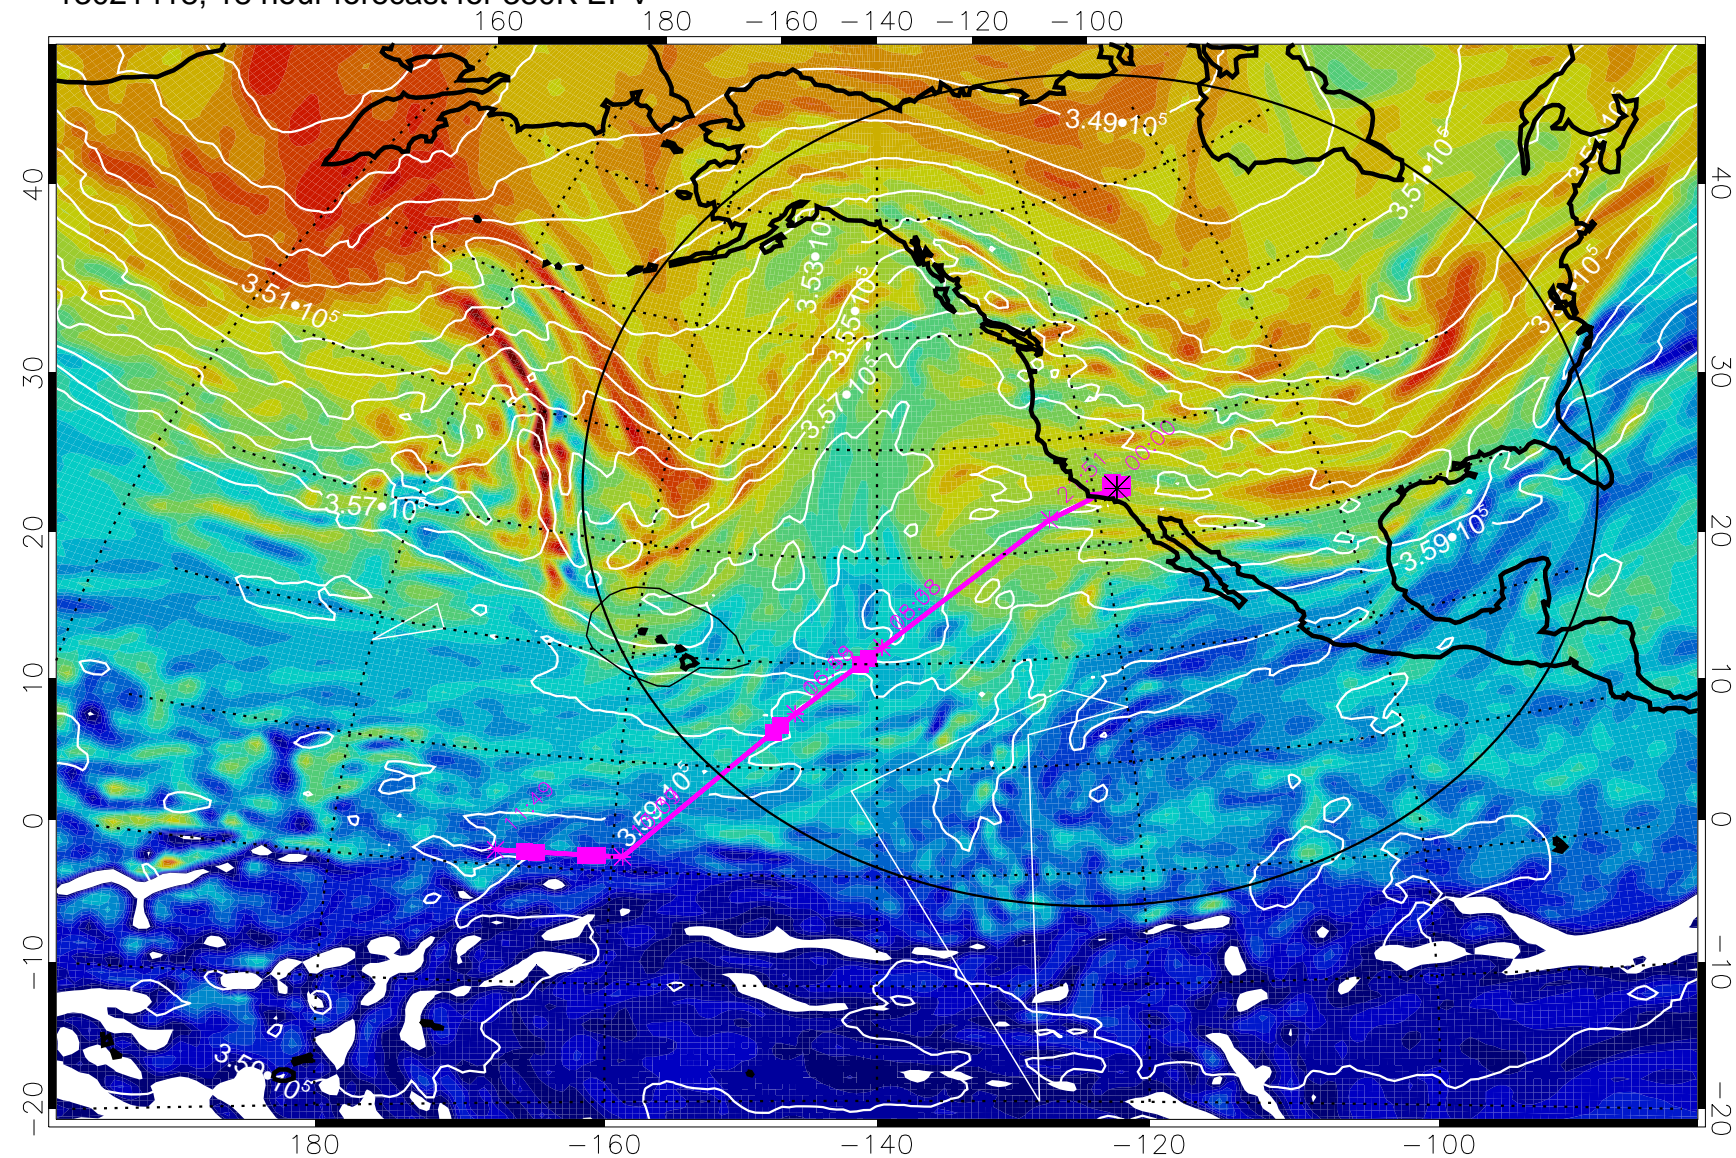

13021412, 12 hour forecast for 380K EPV

380K Montgomery Streamfunction, white

Range ring of 4055 km -- 13 hours GH round trip

13021418, 18 hour forecast for 380K EPV

13021500, 24 hour forecast for 380K EPV

380K Montgomery Streamfunction, white

Range ring of 4055 km -- 13 hours GH round trip

13021506, 30 hour forecast for 380K EPV

380K Montgomery Streamfunction, white

Range ring of 4055 km -- 13 hours GH round trip

13021512, 36 hour forecast for 380K EPV

380K Montgomery Streamfunction, white

Range ring of 4055 km -- 13 hours GH round trip

13021518, 42 hour forecast for 380K EPV

380K Montgomery Streamfunction, white

Range ring of 4055 km -- 13 hours GH round trip

13021600, 48 hour forecast for 380K EPV

380K Montgomery Streamfunction, white

Range ring of 4055 km -- 13 hours GH round trip

13021606, 54 hour forecast for 380K EPV

380K Montgomery Streamfunction, white

Range ring of 4055 km -- 13 hours GH round trip