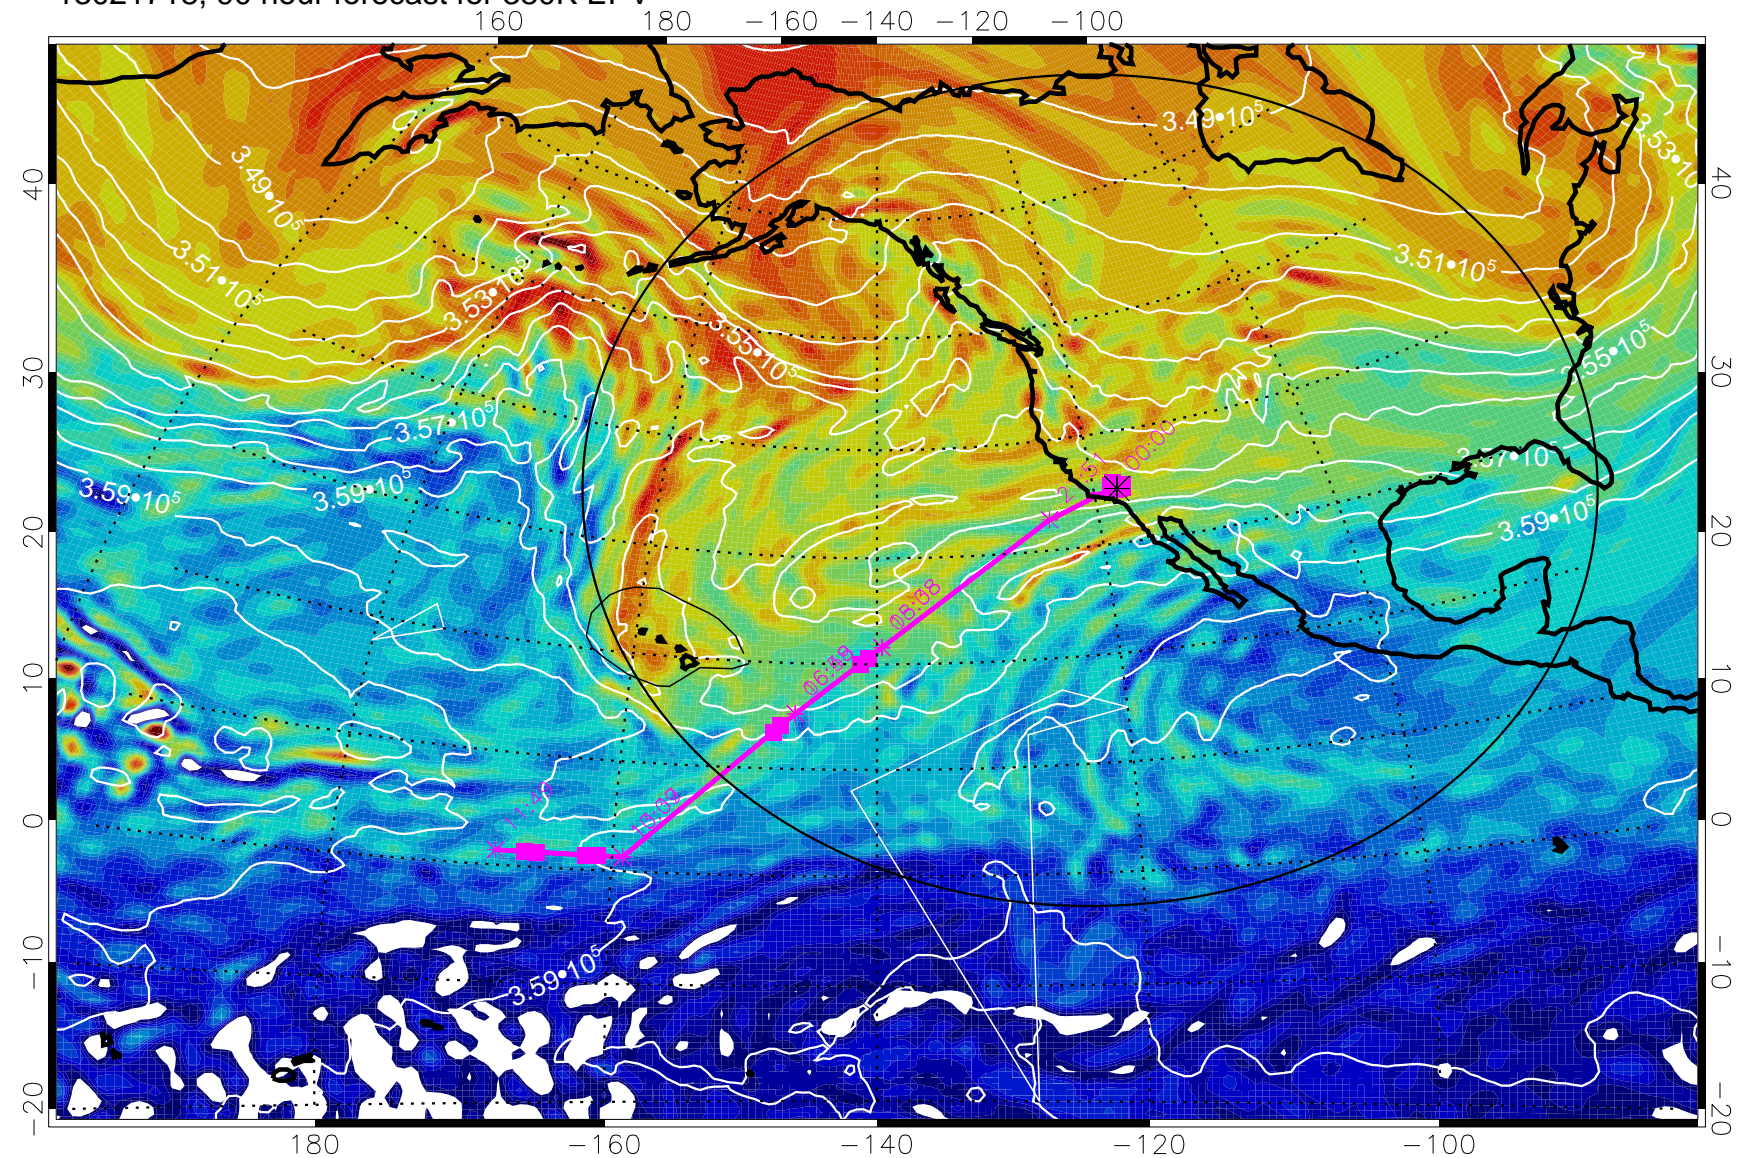

13021612, 60 hour forecast for 380K EPV

380K Montgomery Streamfunction, white

Range ring of 4055 km -- 13 hours GH round trip

13021618, 66 hour forecast for 380K EPV

380K Montgomery Streamfunction, white

Range ring of 4055 km -- 13 hours GH round trip

13021700, 72 hour forecast for 380K EPV

380K Montgomery Streamfunction, white

Range ring of 4055 km -- 13 hours GH round trip

13021706, 78 hour forecast for 380K EPV

380K Montgomery Streamfunction, white

Range ring of 4055 km -- 13 hours GH round trip

13021712, 84 hour forecast for 380K EPV

380K Montgomery Streamfunction, white

Range ring of 4055 km -- 13 hours GH round trip

13021718, 90 hour forecast for 380K EPV

380K Montgomery Streamfunction, white

Range ring of 4055 km -- 13 hours GH round trip

13021800, 96 hour forecast for 380K EPV

160 180 -160 -140 -120 -100

380K Montgomery Streamfunction, white

Range ring of 4055 km -- 13 hours GH round trip

13021806, 102 hour forecast for 380K EPV

160 180 -160 -140 -120 -100