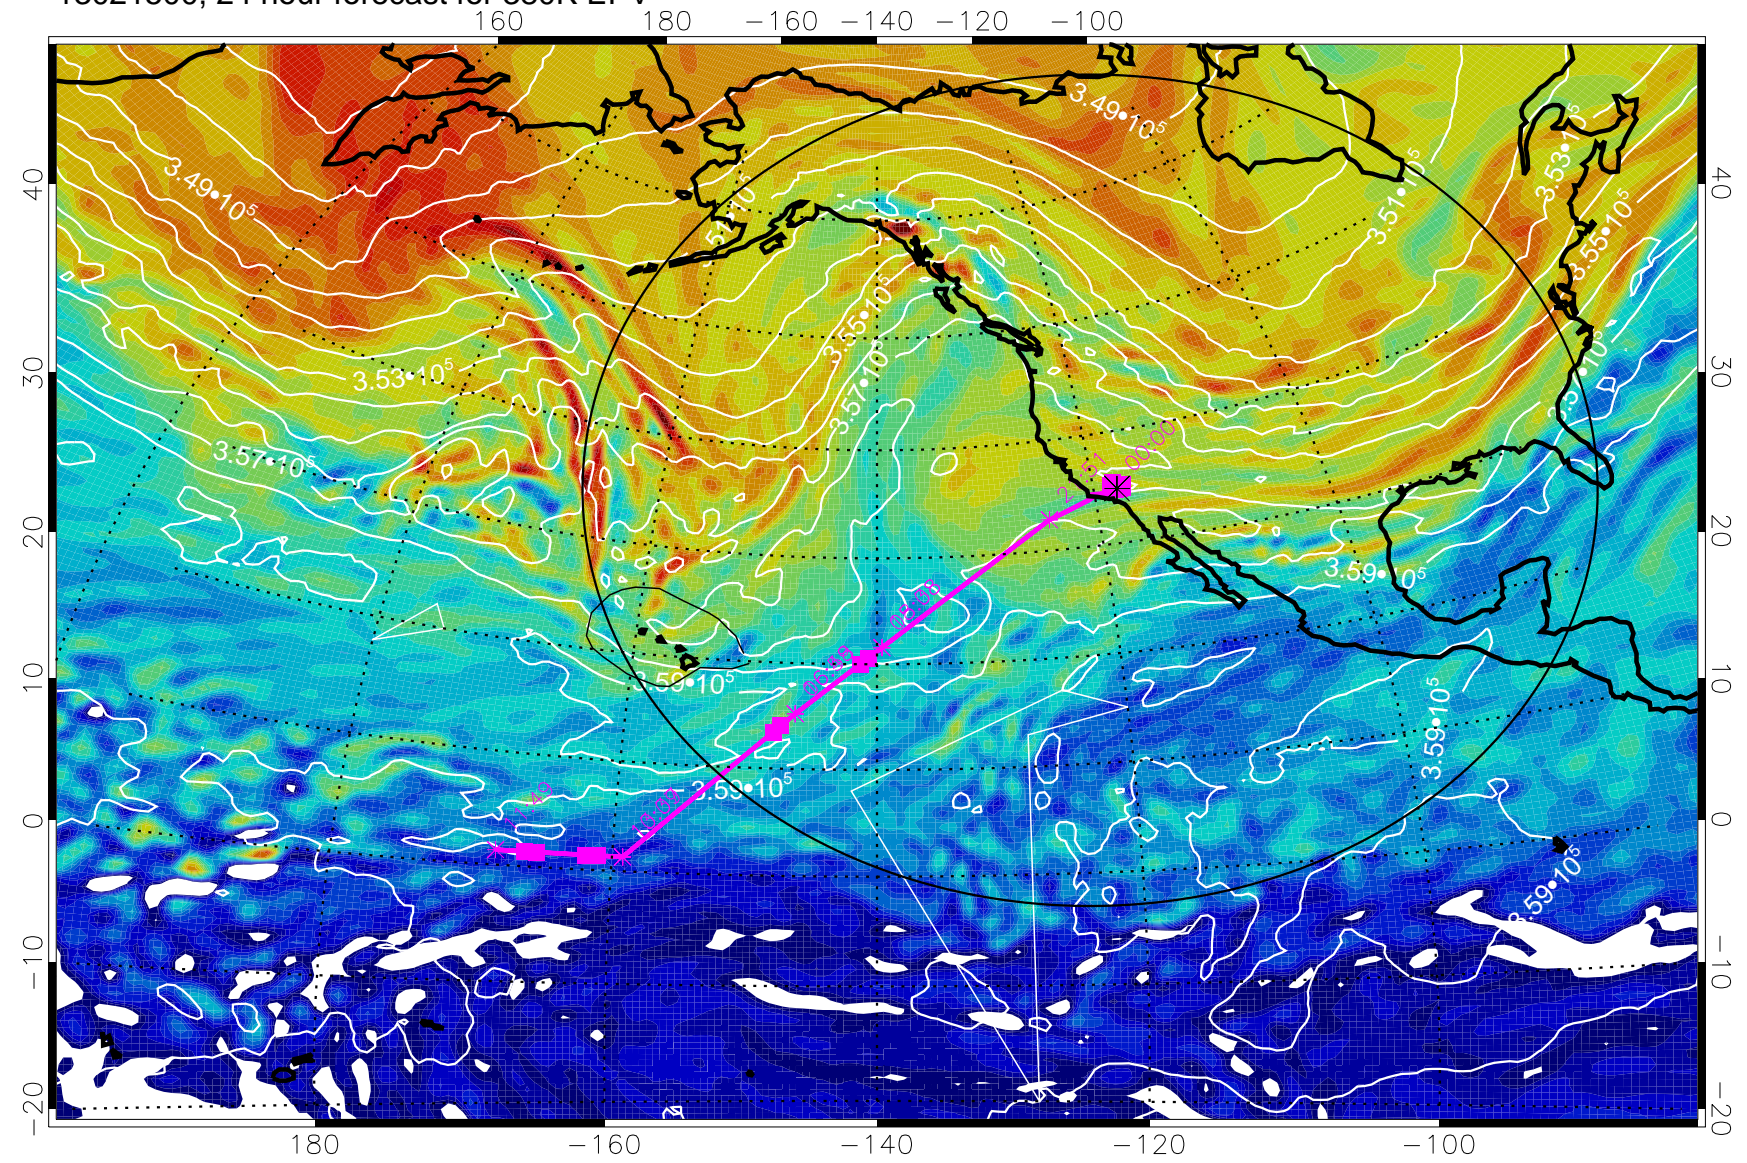

13021412, 12 hour forecast for 380K EPV

380K Montgomery Streamfunction, white

Range ring of 4055 km -- 13 hours GH round trip

13021418, 18 hour forecast for 380K EPV

13021500, 24 hour forecast for 380K EPV

380K Montgomery Streamfunction, white

Range ring of 4055 km -- 13 hours GH round trip

13021506, 30 hour forecast for 380K EPV

380K Montgomery Streamfunction, white

Range ring of 4055 km -- 13 hours GH round trip

13021512, 36 hour forecast for 380K EPV

380K Montgomery Streamfunction, white

Range ring of 4055 km -- 13 hours GH round trip

13021518, 42 hour forecast for 380K EPV

380K Montgomery Streamfunction, white

Range ring of 4055 km -- 13 hours GH round trip

13021600, 48 hour forecast for 380K EPV

380K Montgomery Streamfunction, white

Range ring of 4055 km -- 13 hours GH round trip

13021606, 54 hour forecast for 380K EPV

380K Montgomery Streamfunction, white

Range ring of 4055 km -- 13 hours GH round trip