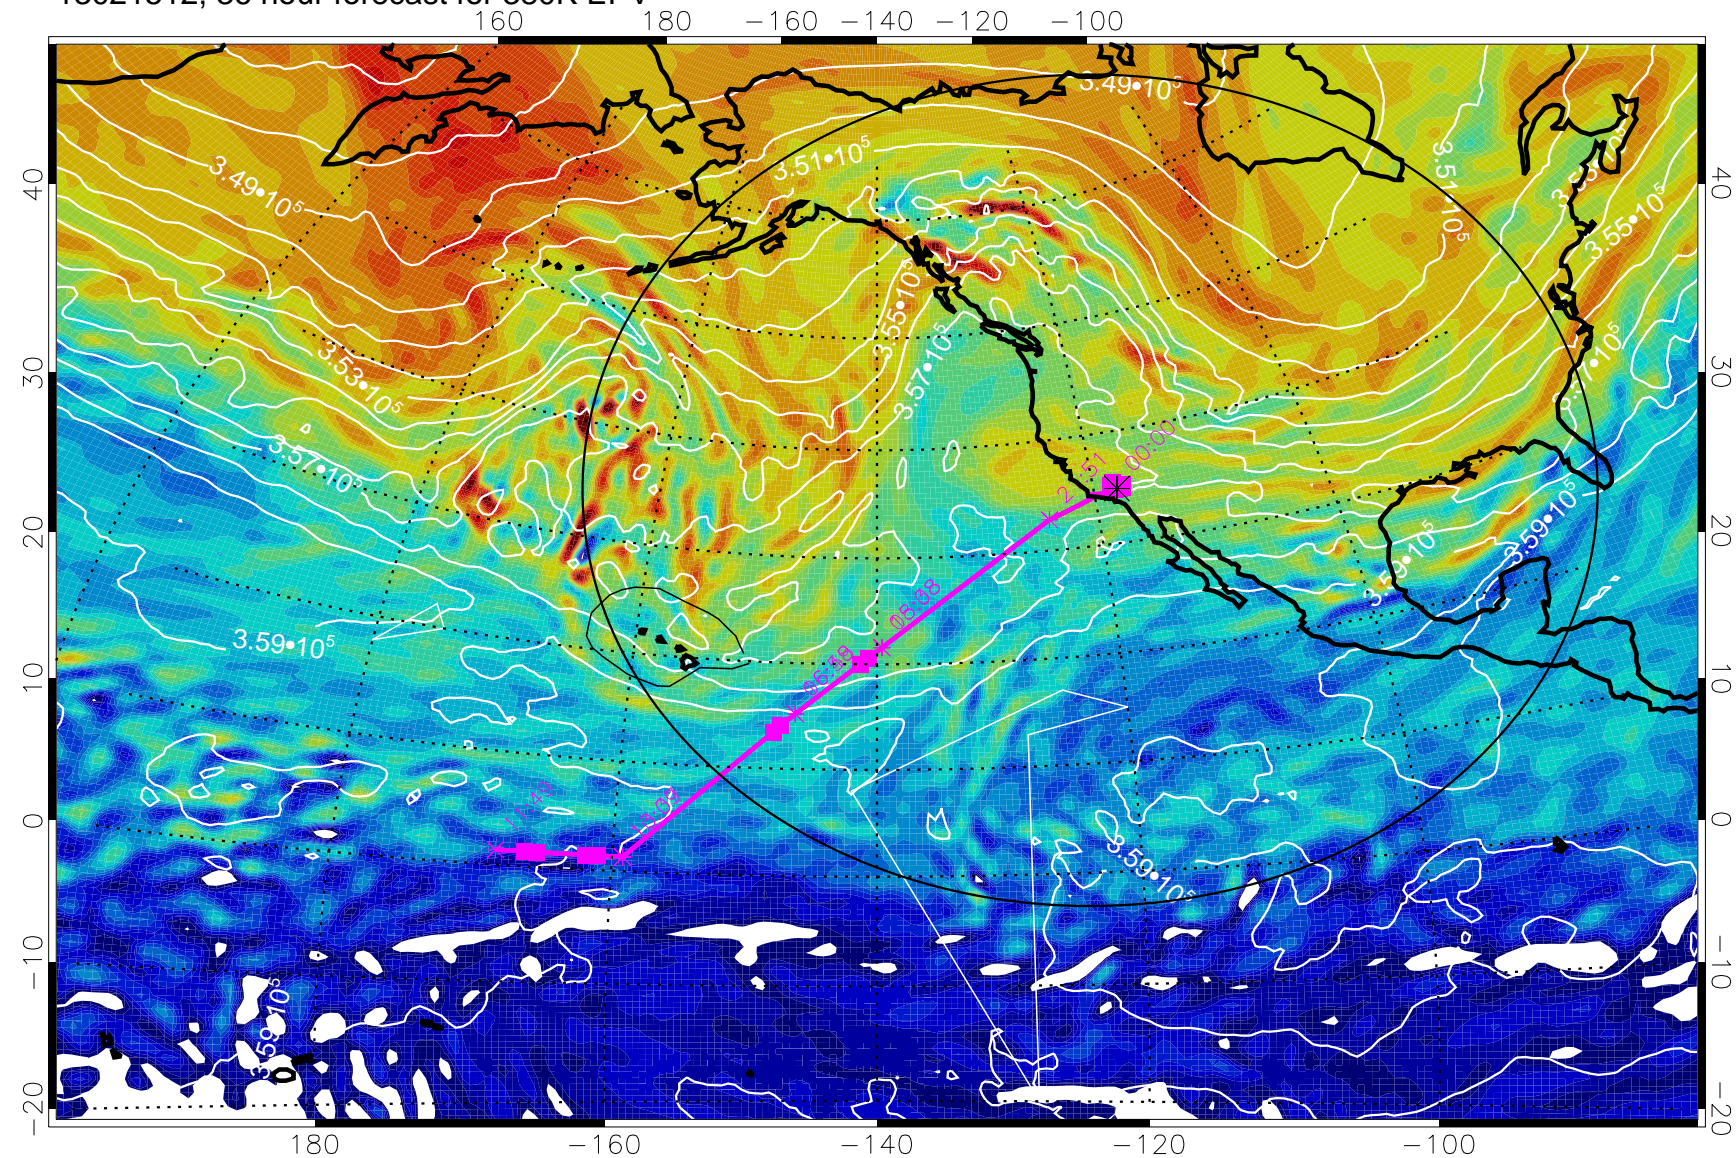

13021412, 12 hour forecast for 380K EPV

380K Montgomery Streamfunction, white

Range ring of 4055 km -- 13 hours GH round trip

13021418, 18 hour forecast for 380K EPV

13021500, 24 hour forecast for 380K EPV

380K Montgomery Streamfunction, white

Range ring of 4055 km -- 13 hours GH round trip

13021506, 30 hour forecast for 380K EPV

380K Montgomery Streamfunction, white

Range ring of 4055 km -- 13 hours GH round trip

13021512, 36 hour forecast for 380K EPV

380K Montgomery Streamfunction, white

Range ring of 4055 km -- 13 hours GH round trip

13021518, 42 hour forecast for 380K EPV

380K Montgomery Streamfunction, white

Range ring of 4055 km -- 13 hours GH round trip

13021600, 48 hour forecast for 380K EPV

380K Montgomery Streamfunction, white

Range ring of 4055 km -- 13 hours GH round trip

13021606, 54 hour forecast for 380K EPV

380K Montgomery Streamfunction, white

Range ring of 4055 km -- 13 hours GH round trip