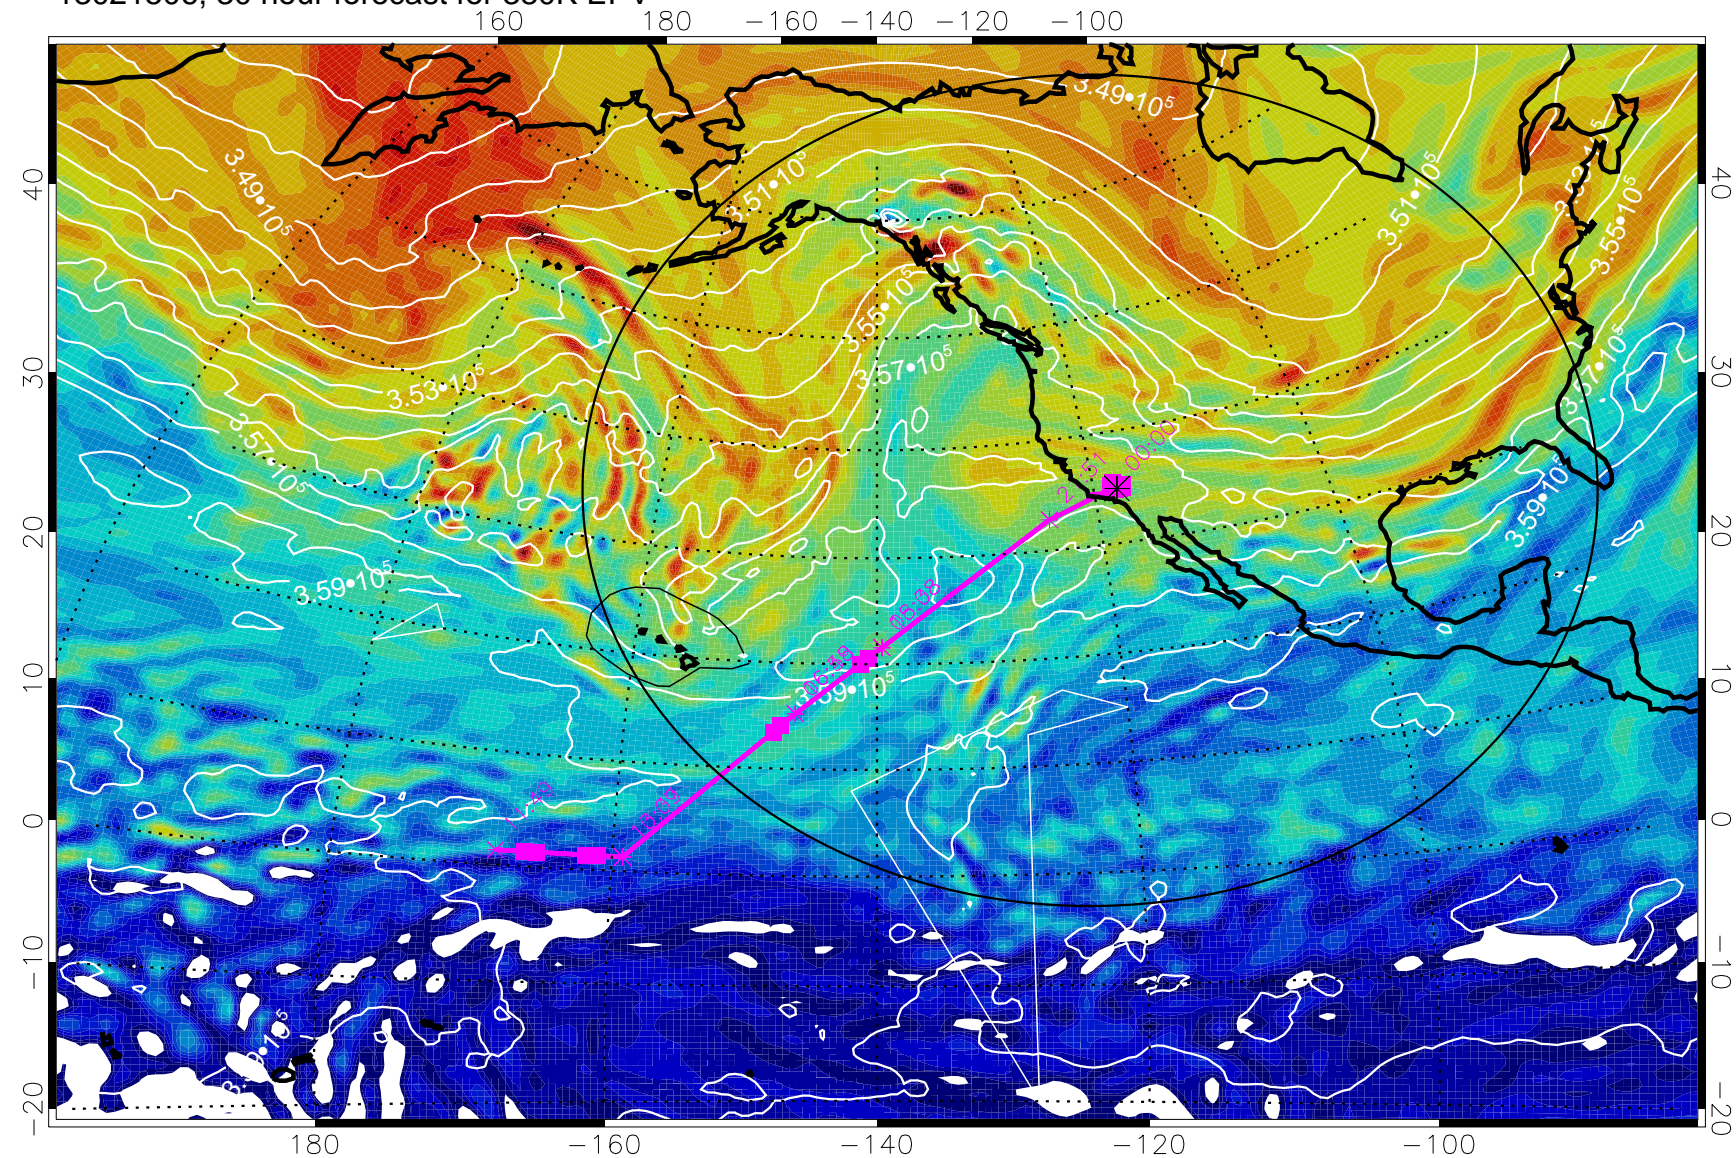

13021412, 12 hour forecast for 380K EPV

380K Montgomery Streamfunction, white

Range ring of 4055 km -- 13 hours GH round trip

13021418, 18 hour forecast for 380K EPV

13021500, 24 hour forecast for 380K EPV

380K Montgomery Streamfunction, white

Range ring of 4055 km -- 13 hours GH round trip

13021506, 30 hour forecast for 380K EPV

380K Montgomery Streamfunction, white

Range ring of 4055 km -- 13 hours GH round trip

13021512, 36 hour forecast for 380K EPV

380K Montgomery Streamfunction, white

Range ring of 4055 km -- 13 hours GH round trip

13021518, 42 hour forecast for 380K EPV

380K Montgomery Streamfunction, white

Range ring of 4055 km -- 13 hours GH round trip

13021600, 48 hour forecast for 380K EPV

380K Montgomery Streamfunction, white

Range ring of 4055 km -- 13 hours GH round trip

13021606, 54 hour forecast for 380K EPV

380K Montgomery Streamfunction, white

Range ring of 4055 km -- 13 hours GH round trip