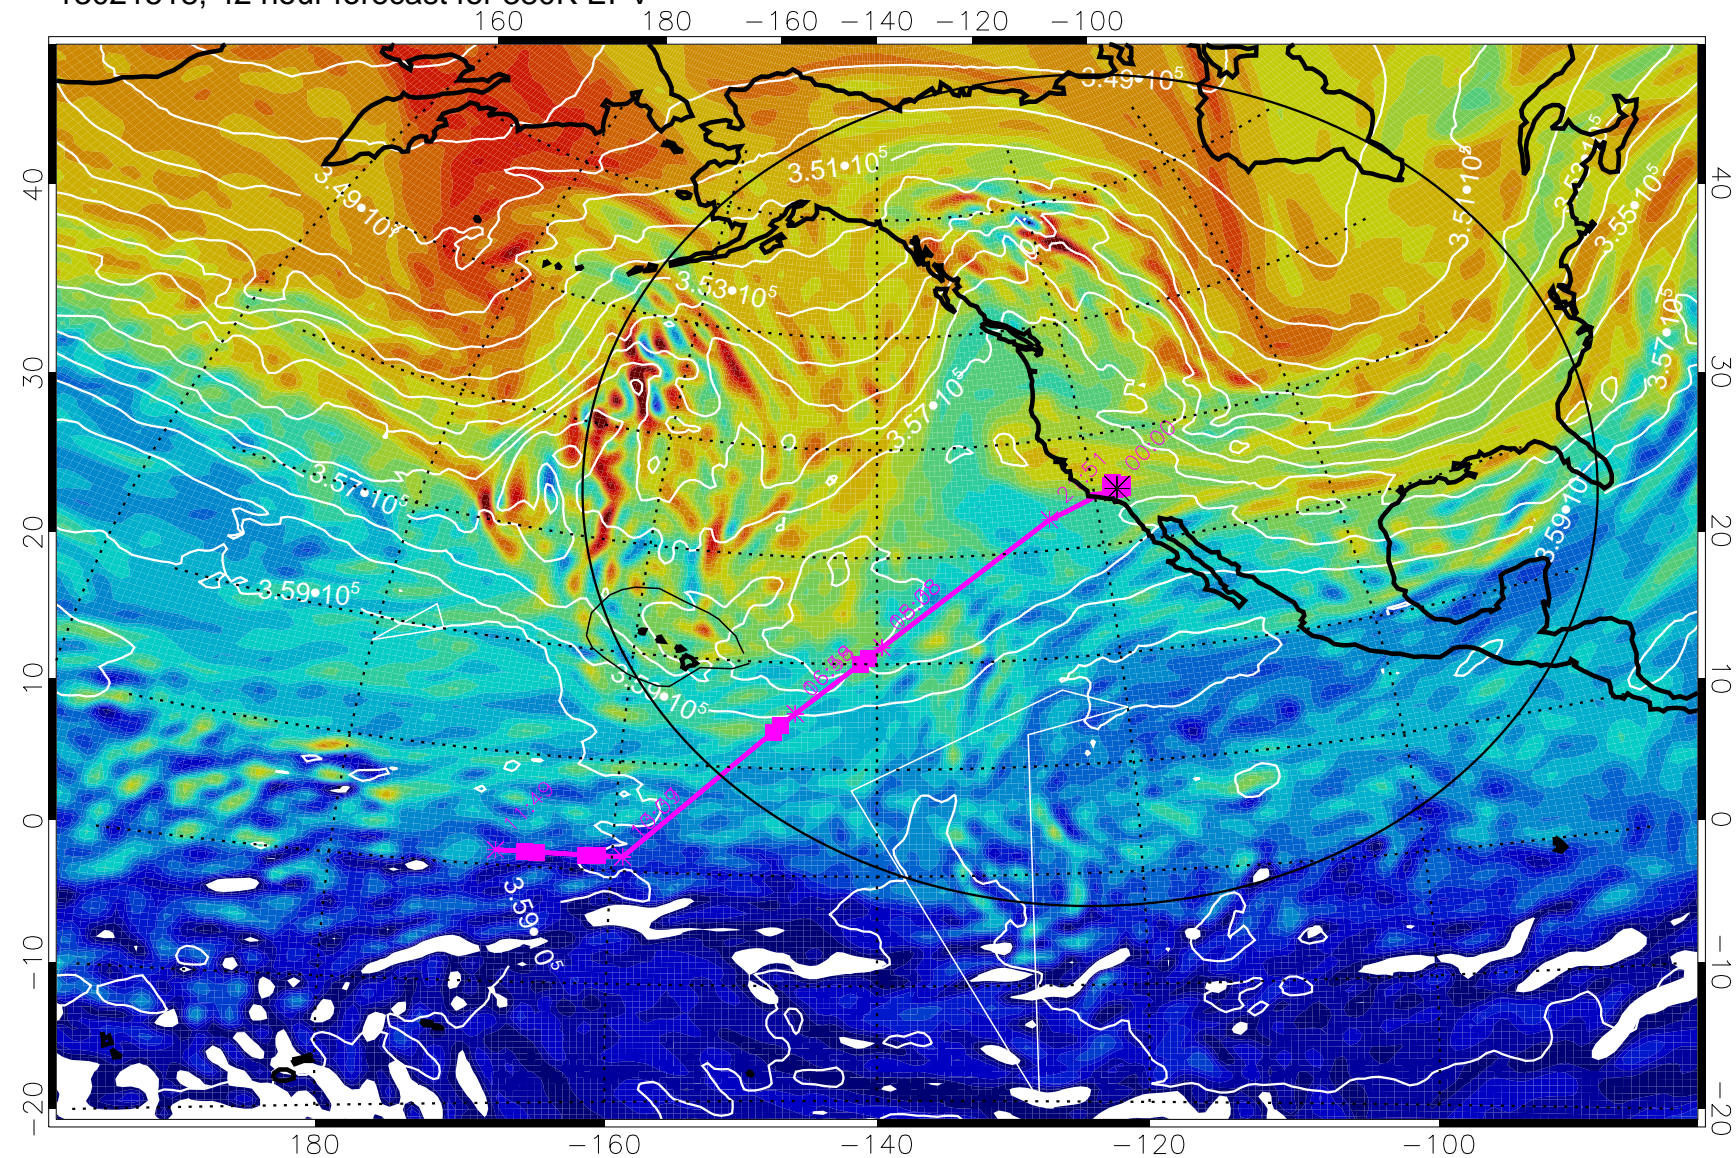

13021412, 12 hour forecast for 380K EPV

380K Montgomery Streamfunction, white

Range ring of 4055 km -- 13 hours GH round trip

13021418, 18 hour forecast for 380K EPV

13021500, 24 hour forecast for 380K EPV

380K Montgomery Streamfunction, white

Range ring of 4055 km -- 13 hours GH round trip

13021506, 30 hour forecast for 380K EPV

380K Montgomery Streamfunction, white

Range ring of 4055 km -- 13 hours GH round trip

13021512, 36 hour forecast for 380K EPV

380K Montgomery Streamfunction, white

Range ring of 4055 km -- 13 hours GH round trip

13021518, 42 hour forecast for 380K EPV

380K Montgomery Streamfunction, white

Range ring of 4055 km -- 13 hours GH round trip

13021600, 48 hour forecast for 380K EPV

380K Montgomery Streamfunction, white

Range ring of 4055 km -- 13 hours GH round trip

13021606, 54 hour forecast for 380K EPV

380K Montgomery Streamfunction, white

Range ring of 4055 km -- 13 hours GH round trip