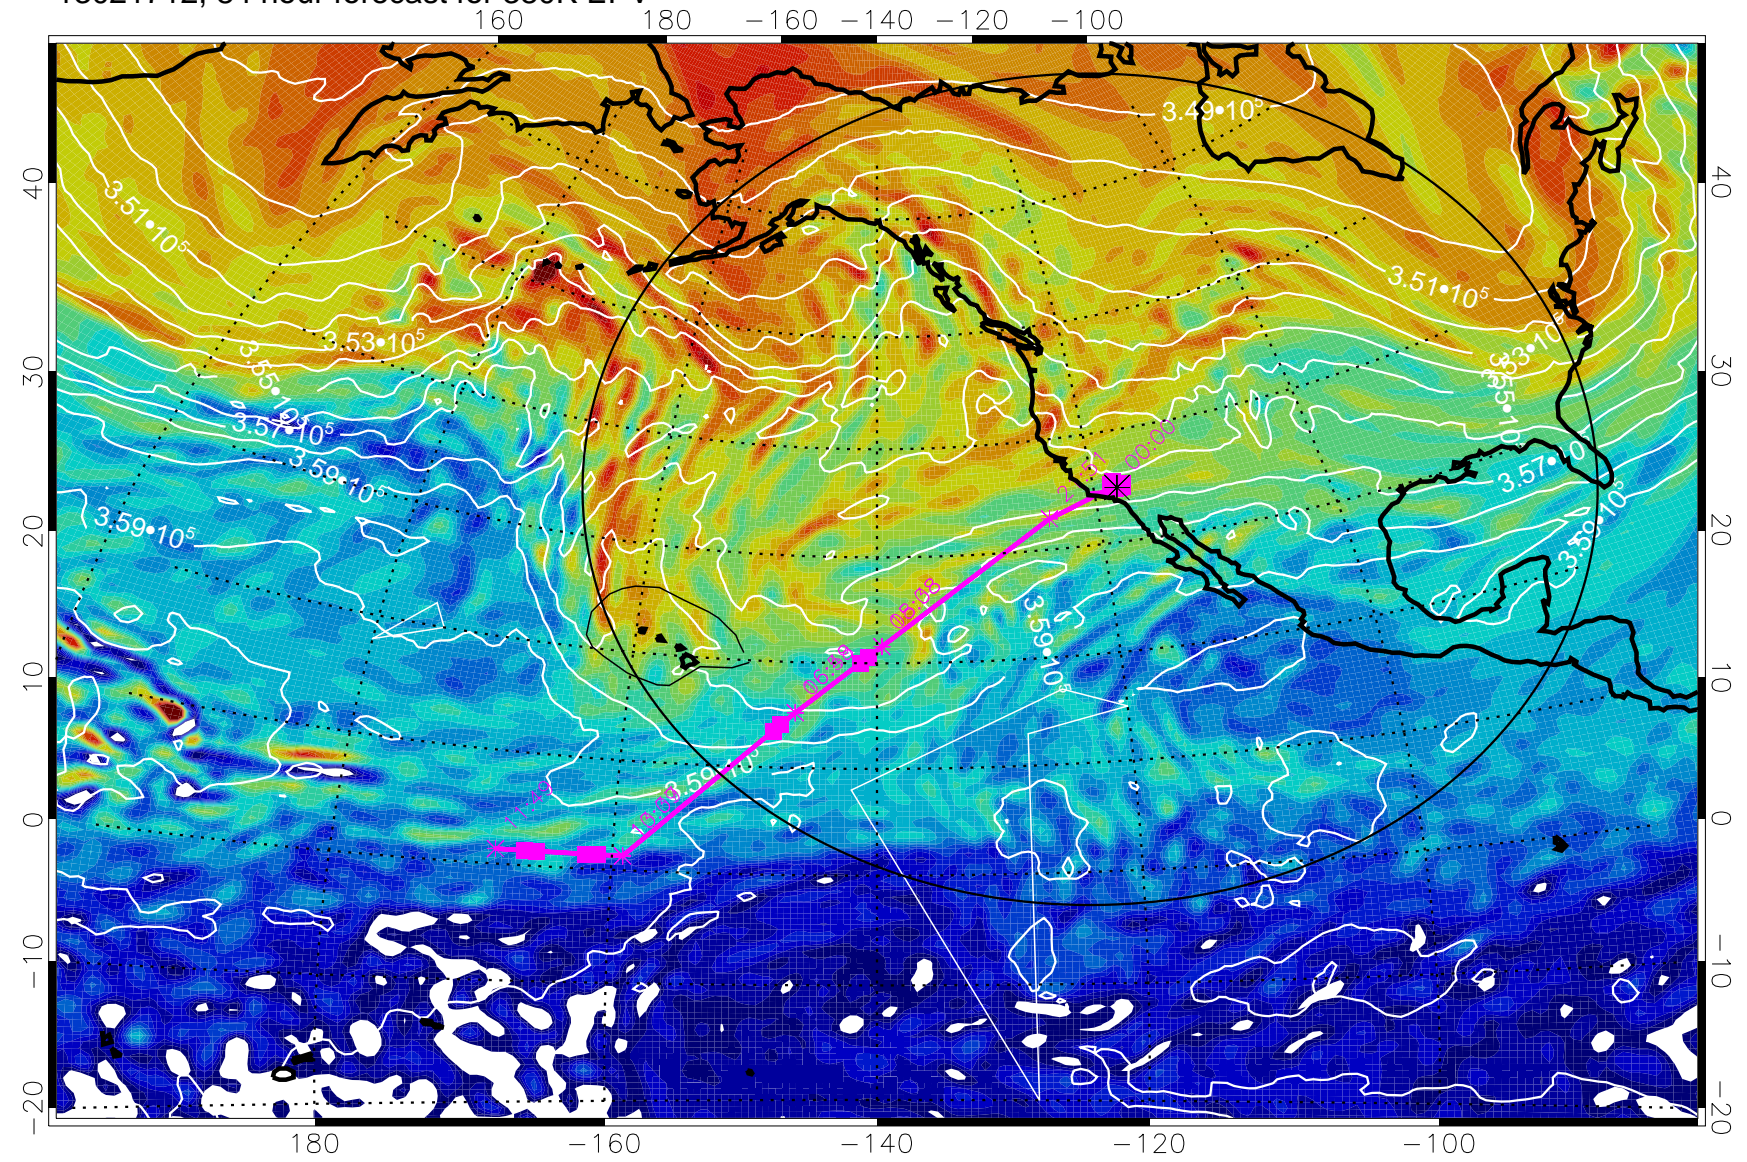

13021612, 60 hour forecast for 380K EPV

380K Montgomery Streamfunction, white

Range ring of 4055 km -- 13 hours GH round trip

13021618, 66 hour forecast for 380K EPV

380K Montgomery Streamfunction, white

Range ring of 4055 km -- 13 hours GH round trip

13021700, 72 hour forecast for 380K EPV

380K Montgomery Streamfunction, white

Range ring of 4055 km -- 13 hours GH round trip

13021706, 78 hour forecast for 380K EPV

380K Montgomery Streamfunction, white

Range ring of 4055 km -- 13 hours GH round trip

13021712, 84 hour forecast for 380K EPV

380K Montgomery Streamfunction, white

Range ring of 4055 km -- 13 hours GH round trip

13021718, 90 hour forecast for 380K EPV

380K Montgomery Streamfunction, white

Range ring of 4055 km -- 13 hours GH round trip

13021800, 96 hour forecast for 380K EPV

160 180 -160 -140 -120 -100

380K Montgomery Streamfunction, white

Range ring of 4055 km -- 13 hours GH round trip

13021806, 102 hour forecast for 380K EPV

160 180 -160 -140 -120 -100