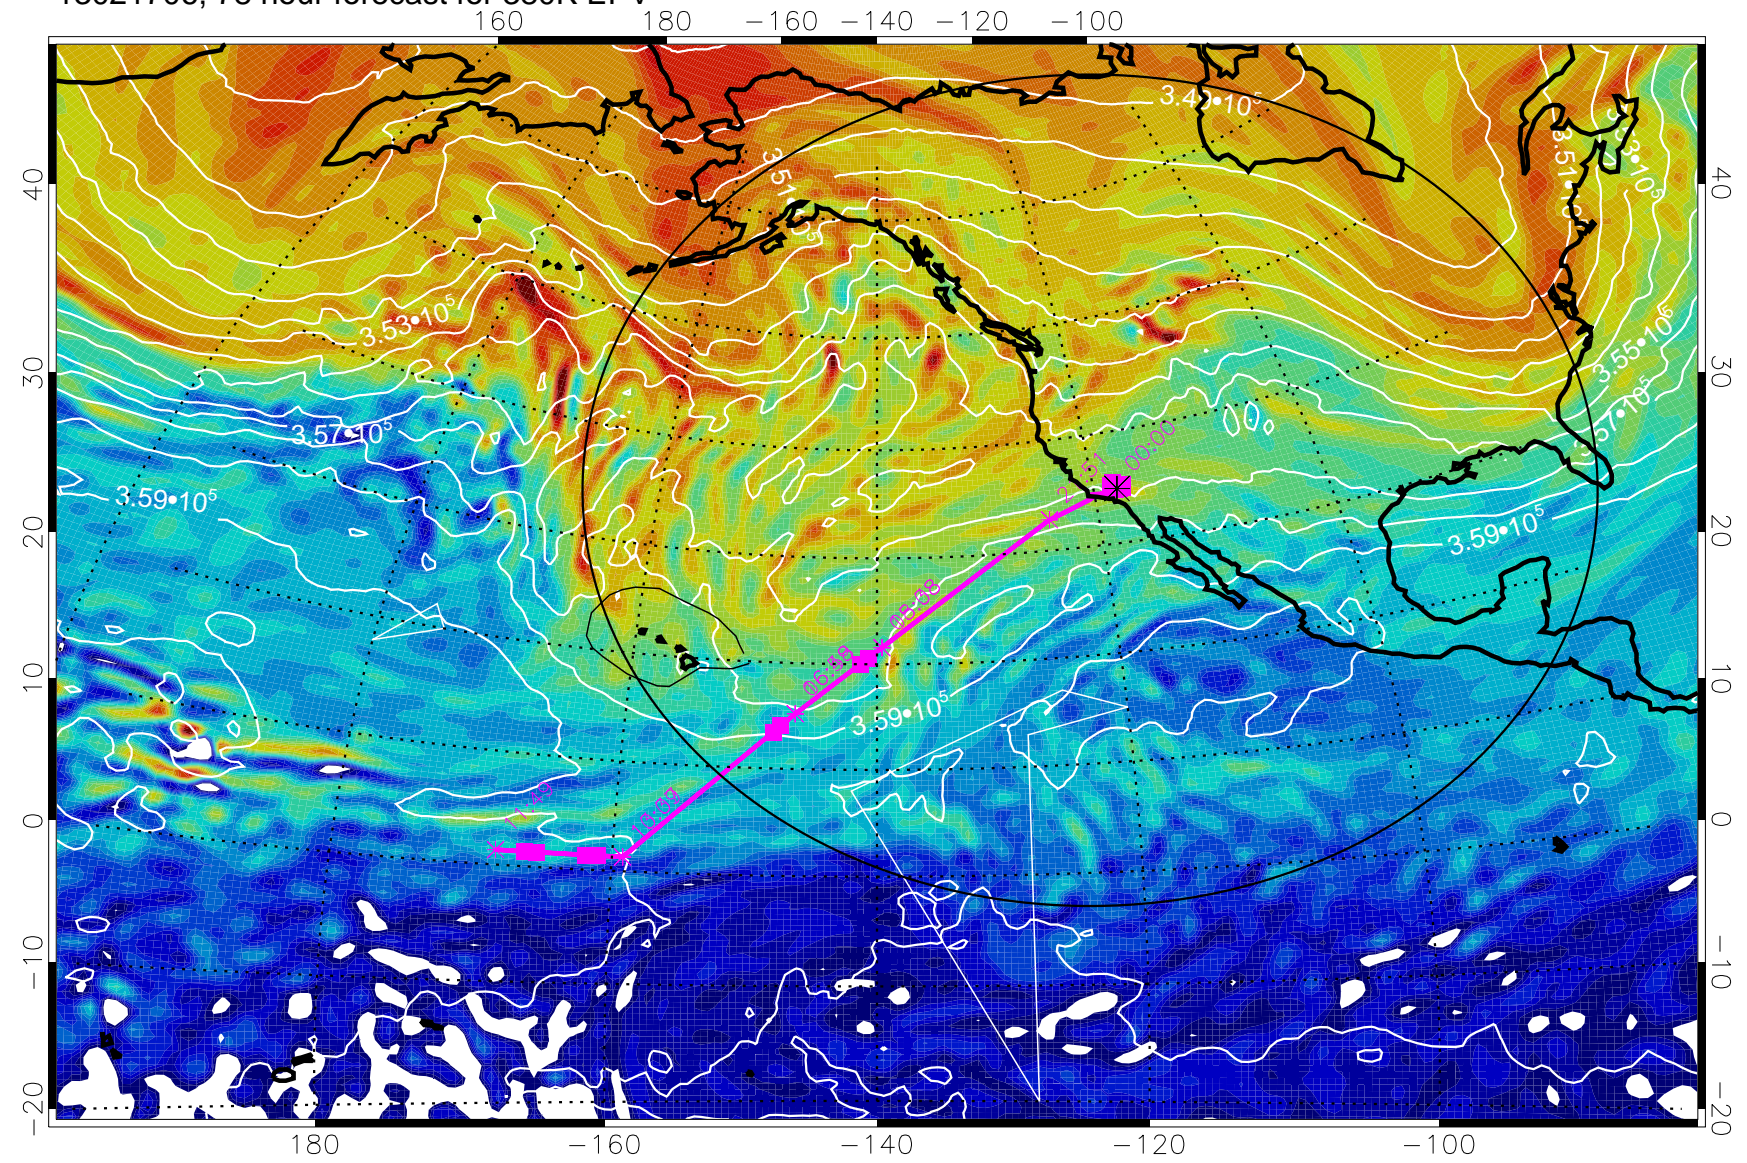

13021612, 60 hour forecast for 380K EPV

380K Montgomery Streamfunction, white

Range ring of 4055 km -- 13 hours GH round trip

13021618, 66 hour forecast for 380K EPV

380K Montgomery Streamfunction, white

Range ring of 4055 km -- 13 hours GH round trip

13021700, 72 hour forecast for 380K EPV

380K Montgomery Streamfunction, white

Range ring of 4055 km -- 13 hours GH round trip

13021706, 78 hour forecast for 380K EPV

380K Montgomery Streamfunction, white

Range ring of 4055 km -- 13 hours GH round trip

13021712, 84 hour forecast for 380K EPV

380K Montgomery Streamfunction, white

Range ring of 4055 km -- 13 hours GH round trip

13021718, 90 hour forecast for 380K EPV

380K Montgomery Streamfunction, white

Range ring of 4055 km -- 13 hours GH round trip

13021800, 96 hour forecast for 380K EPV

160 180 -160 -140 -120 -100

380K Montgomery Streamfunction, white

Range ring of 4055 km -- 13 hours GH round trip

13021806, 102 hour forecast for 380K EPV

160 180 -160 -140 -120 -100