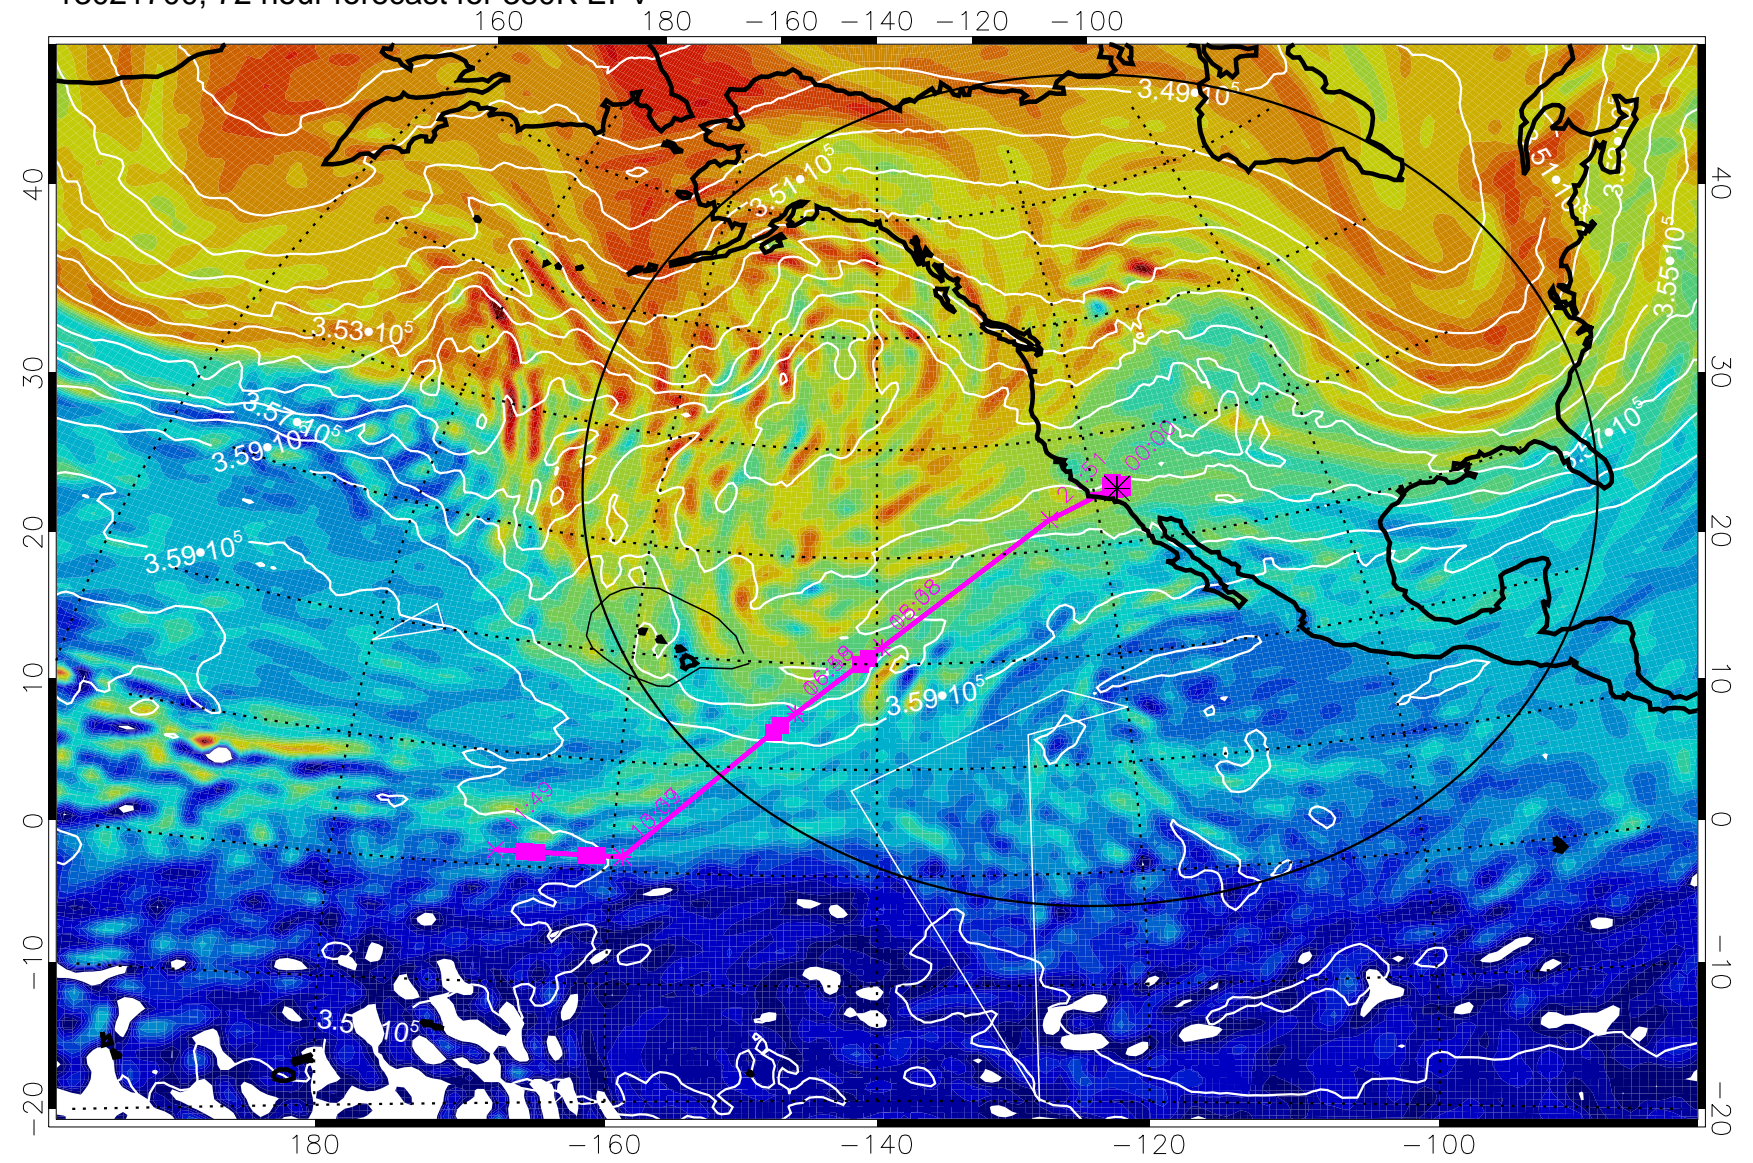

13021612, 60 hour forecast for 380K EPV

380K Montgomery Streamfunction, white

Range ring of 4055 km -- 13 hours GH round trip

13021618, 66 hour forecast for 380K EPV

380K Montgomery Streamfunction, white

Range ring of 4055 km -- 13 hours GH round trip

13021700, 72 hour forecast for 380K EPV

380K Montgomery Streamfunction, white

Range ring of 4055 km -- 13 hours GH round trip

13021706, 78 hour forecast for 380K EPV

380K Montgomery Streamfunction, white

Range ring of 4055 km -- 13 hours GH round trip

13021712, 84 hour forecast for 380K EPV

380K Montgomery Streamfunction, white

Range ring of 4055 km -- 13 hours GH round trip

13021718, 90 hour forecast for 380K EPV

380K Montgomery Streamfunction, white

Range ring of 4055 km -- 13 hours GH round trip

13021800, 96 hour forecast for 380K EPV

160 180 -160 -140 -120 -100

380K Montgomery Streamfunction, white

Range ring of 4055 km -- 13 hours GH round trip

13021806, 102 hour forecast for 380K EPV

160 180 -160 -140 -120 -100