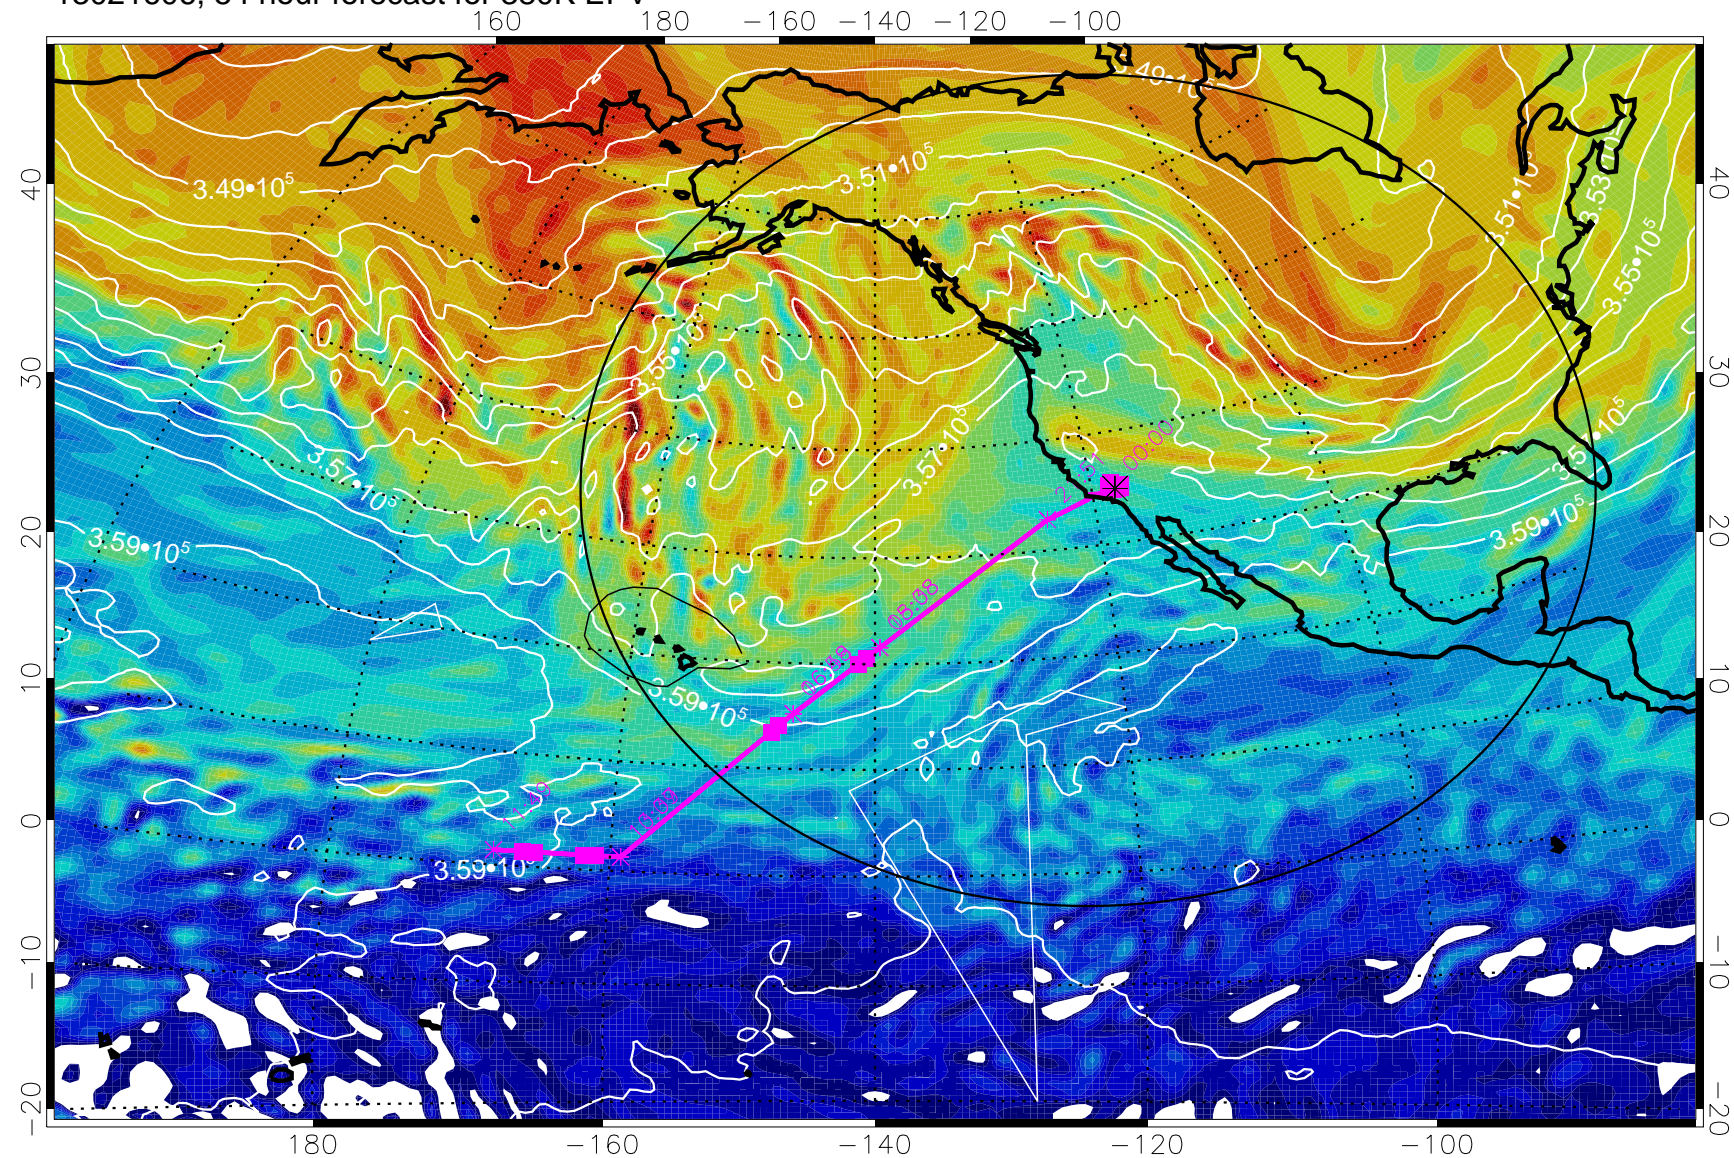

380K Montgomery Streamfunction, white

Range ring of 4055 km -- 13 hours GH round trip

13021506, 30 hour forecast for 380K EPV

380K Montgomery Streamfunction, white

Range ring of 4055 km -- 13 hours GH round trip

13021512, 36 hour forecast for 380K EPV

380K Montgomery Streamfunction, white

Range ring of 4055 km -- 13 hours GH round trip

13021518, 42 hour forecast for 380K EPV

380K Montgomery Streamfunction, white

Range ring of 4055 km -- 13 hours GH round trip

13021600, 48 hour forecast for 380K EPV

380K Montgomery Streamfunction, white

Range ring of 4055 km -- 13 hours GH round trip

13021606, 54 hour forecast for 380K EPV

380K Montgomery Streamfunction, white

Range ring of 4055 km -- 13 hours GH round trip

13021612, 60 hour forecast for 380K EPV

380K Montgomery Streamfunction, white

Range ring of 4055 km -- 13 hours GH round trip

13021618, 66 hour forecast for 380K EPV

380K Montgomery Streamfunction, white

Range ring of 4055 km -- 13 hours GH round trip