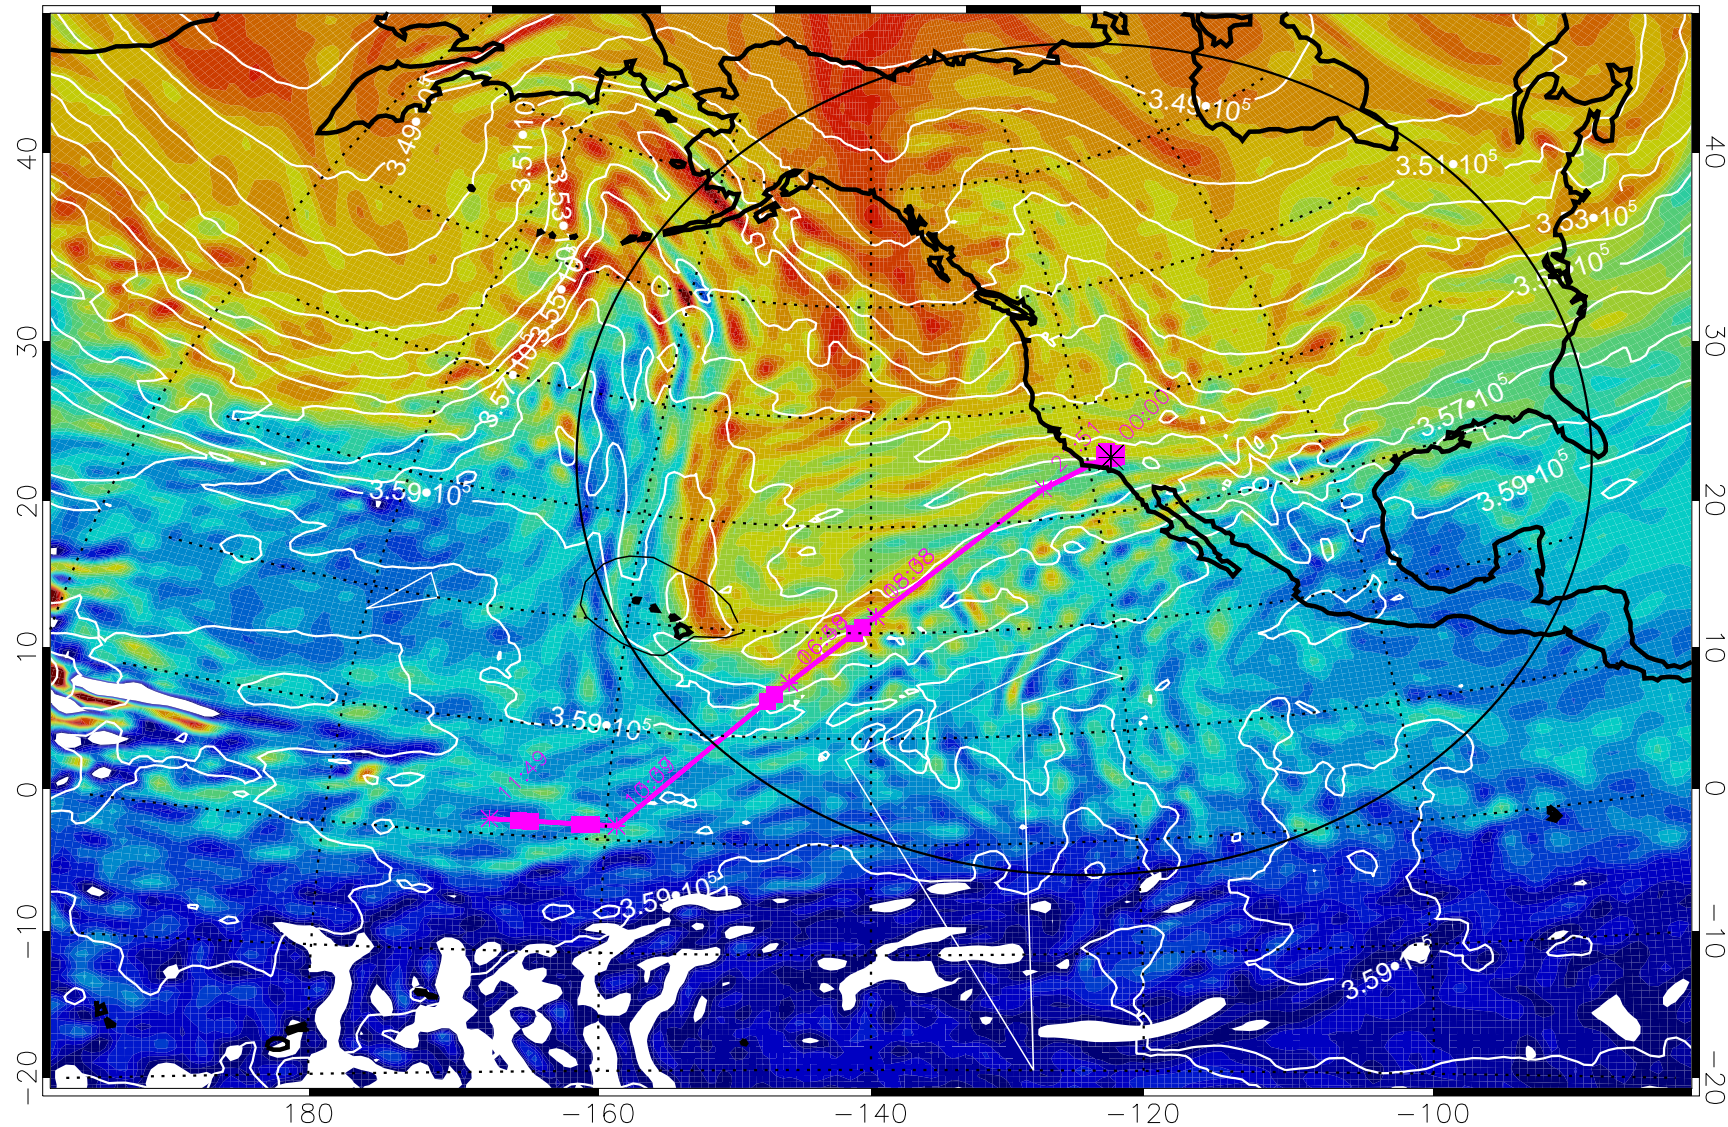

13021718, 102 hour forecast for 380K EPV

160 180 -160 -140 -120 -100

380K Montgomery Streamfunction, white

Range ring of 4055 km -- 13 hours GH round trip

13021800, 108 hour forecast for 380K EPV

160 180 -160 -140 -120 -100

380K Montgomery Streamfunction, white

Range ring of 4055 km -- 13 hours GH round trip

13021806, 114 hour forecast for 380K EPV

160 180 -160 -140 -120 -100

380K Montgomery Streamfunction, white

Range ring of 4055 km -- 13 hours GH round trip

13021812, 120 hour forecast for 380K EPV

160 180 -160 -140 -120 -100

380K Montgomery Streamfunction, white

Range ring of 4055 km -- 13 hours GH round trip