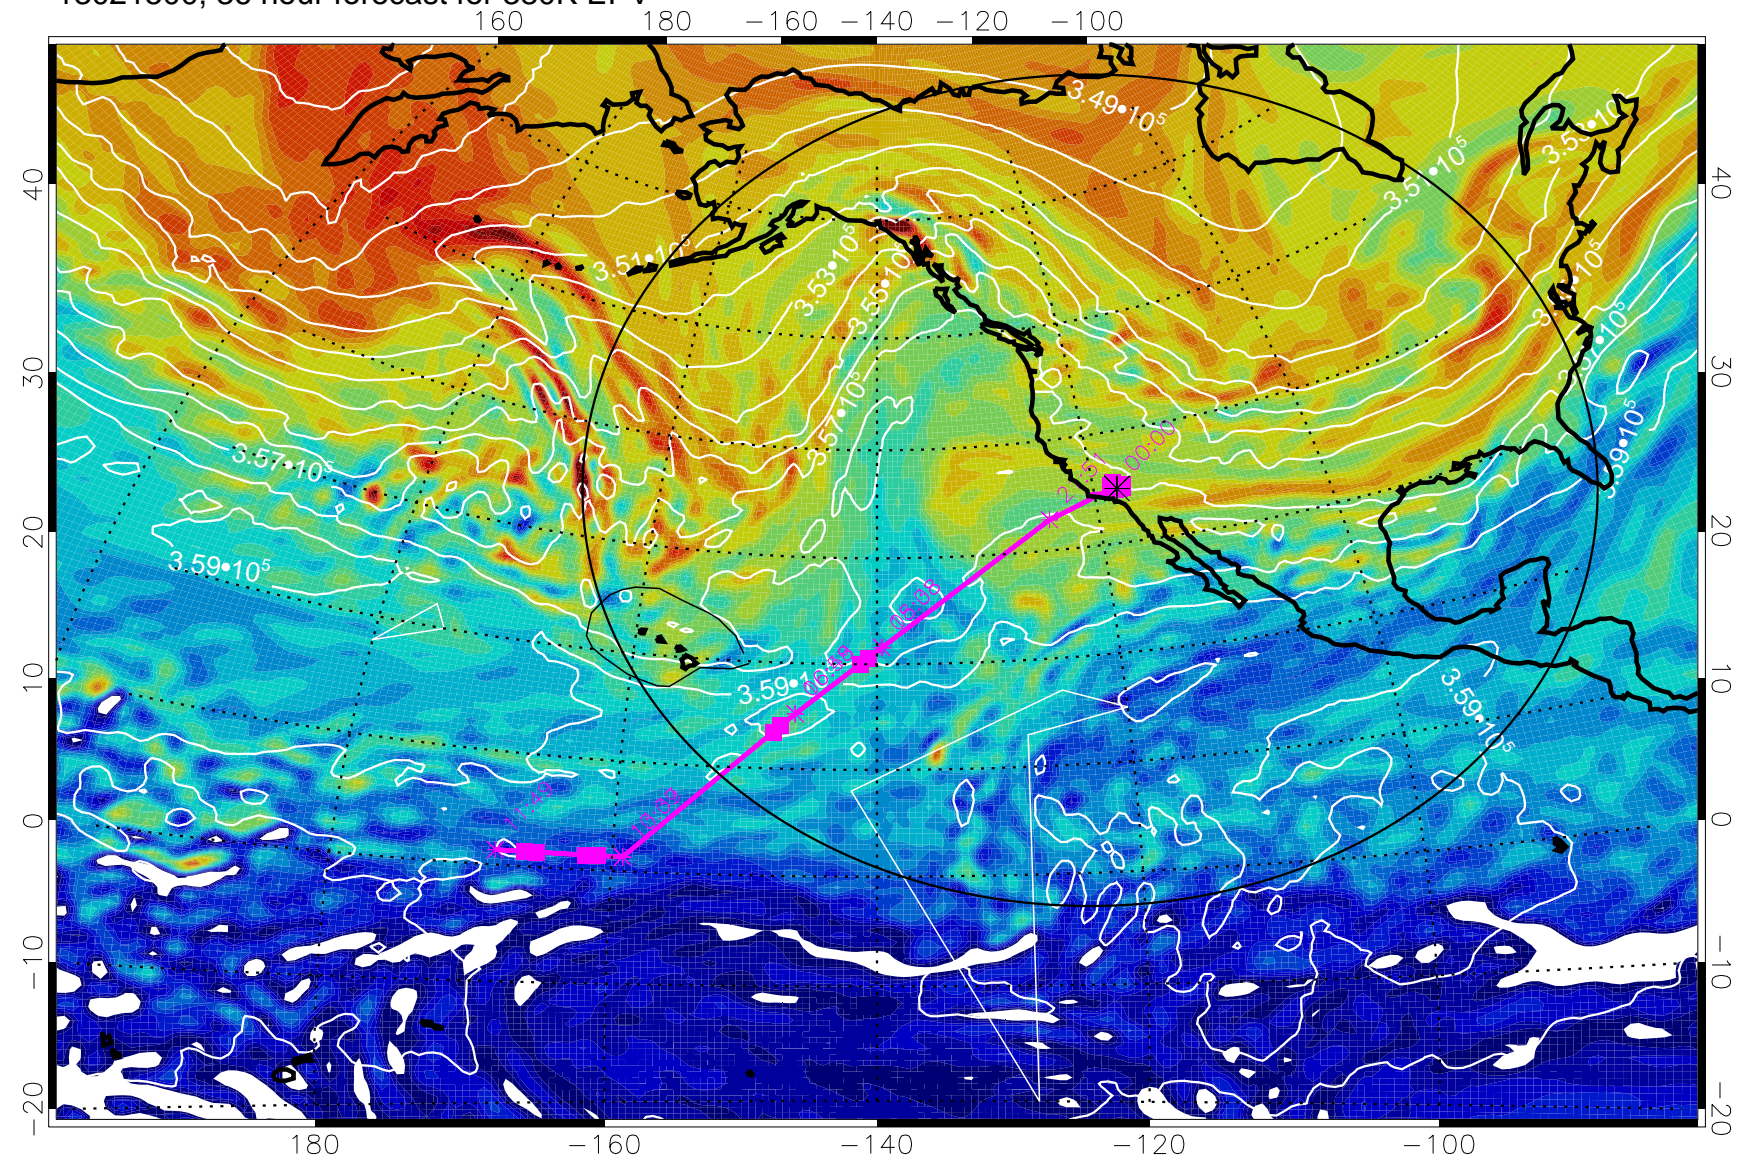

Range ring of 4055 km -- 13 hours GH round trip

13021406, 18 hour forecast for 380K EPV

380K Montgomery Streamfunction, white

Range ring of 4055 km -- 13 hours GH round trip

13021412, 24 hour forecast for 380K EPV

380K Montgomery Streamfunction, white

Range ring of 4055 km -- 13 hours GH round trip

13021418, 30 hour forecast for 380K EPV

380K Montgomery Streamfunction, white

Range ring of 4055 km -- 13 hours GH round trip

13021500, 36 hour forecast for 380K EPV

380K Montgomery Streamfunction, white

Range ring of 4055 km -- 13 hours GH round trip

13021506, 42 hour forecast for 380K EPV

380K Montgomery Streamfunction, white

Range ring of 4055 km -- 13 hours GH round trip

13021512, 48 hour forecast for 380K EPV

160 180 -160 -140 -120 -100

380K Montgomery Streamfunction, white

Range ring of 4055 km -- 13 hours GH round trip

13021518, 54 hour forecast for 380K EPV

380K Montgomery Streamfunction, white