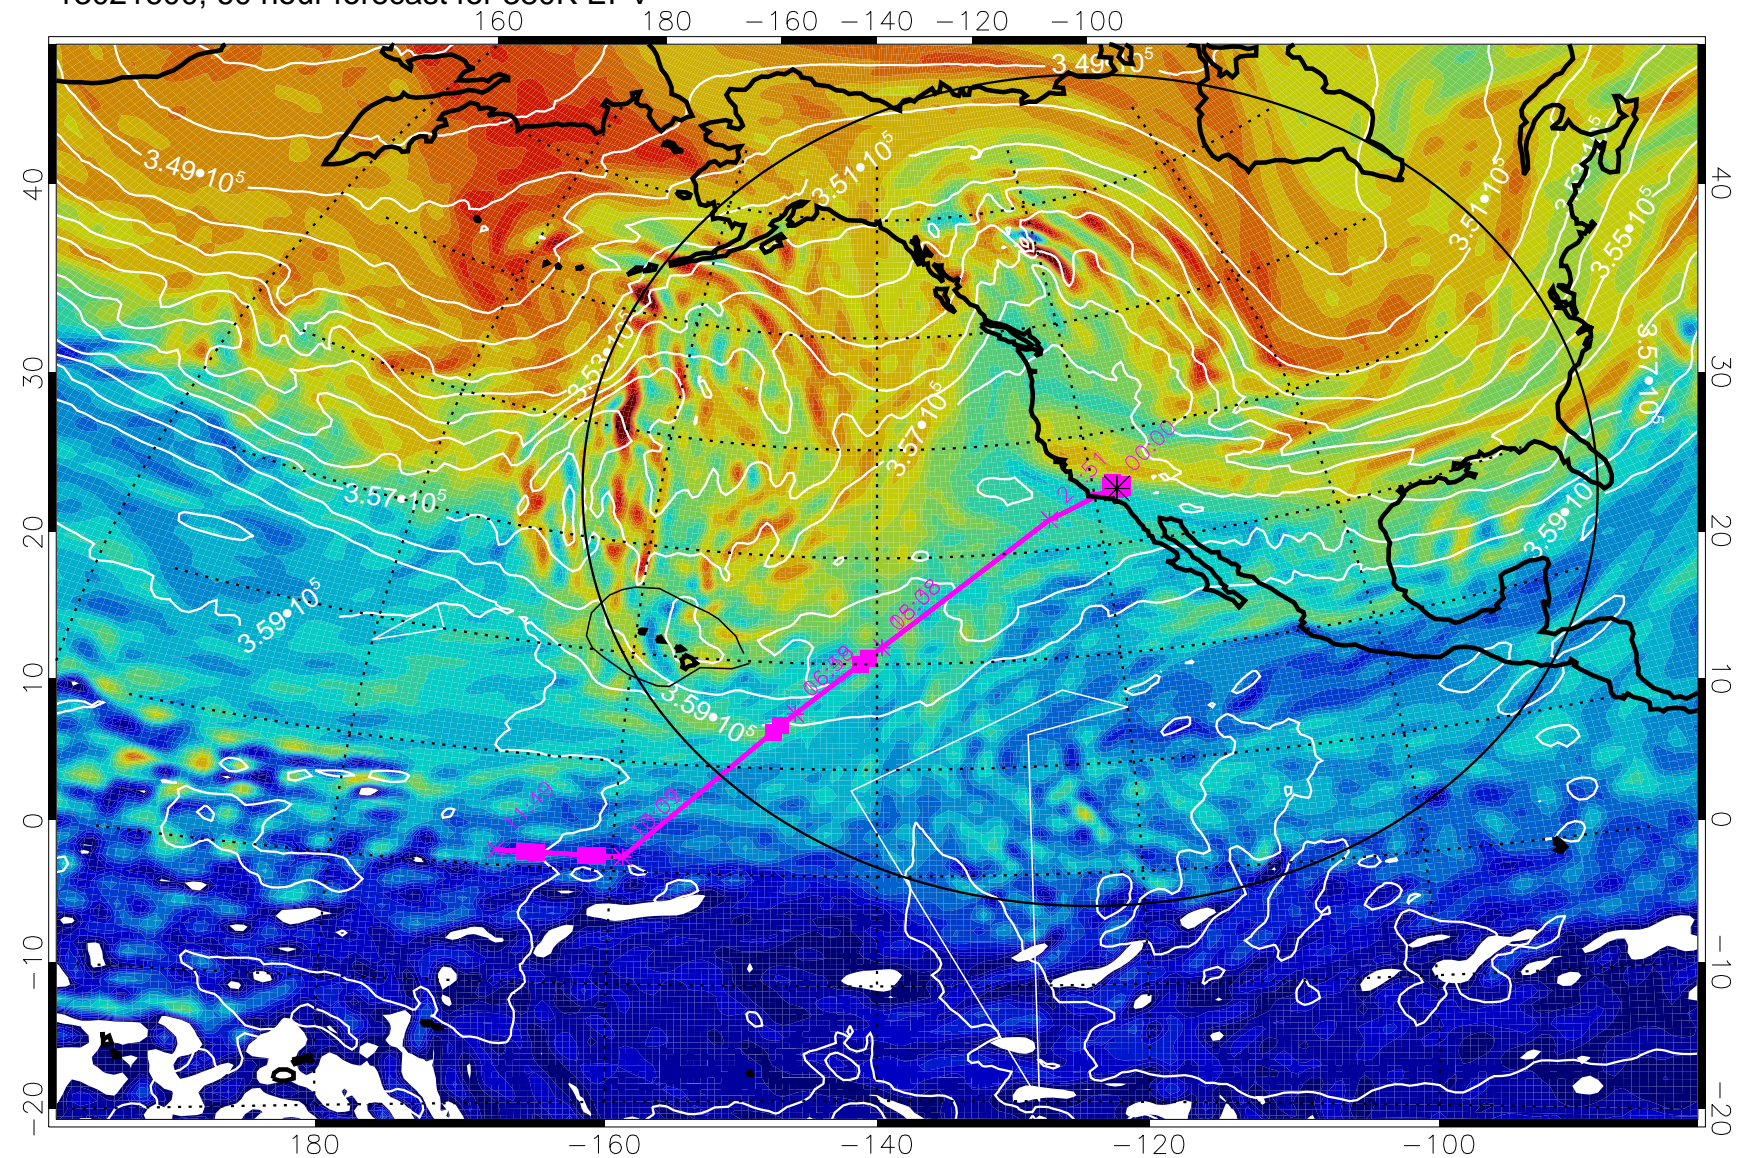

13021500, 36 hour forecast for 380K EPV

380K Montgomery Streamfunction, white

Range ring of 4055 km -- 13 hours GH round trip

13021506, 42 hour forecast for 380K EPV

380K Montgomery Streamfunction, white

Range ring of 4055 km -- 13 hours GH round trip

13021512, 48 hour forecast for 380K EPV

160 180 -160 -140 -120 -100

380K Montgomery Streamfunction, white

Range ring of 4055 km -- 13 hours GH round trip

13021518, 54 hour forecast for 380K EPV

380K Montgomery Streamfunction, white

Range ring of 4055 km -- 13 hours GH round trip

13021600, 60 hour forecast for 380K EPV

380K Montgomery Streamfunction, white

Range ring of 4055 km -- 13 hours GH round trip

13021606, 66 hour forecast for 380K EPV

380K Montgomery Streamfunction, white

Range ring of 4055 km -- 13 hours GH round trip

13021612, 72 hour forecast for 380K EPV

380K Montgomery Streamfunction, white

Range ring of 4055 km -- 13 hours GH round trip