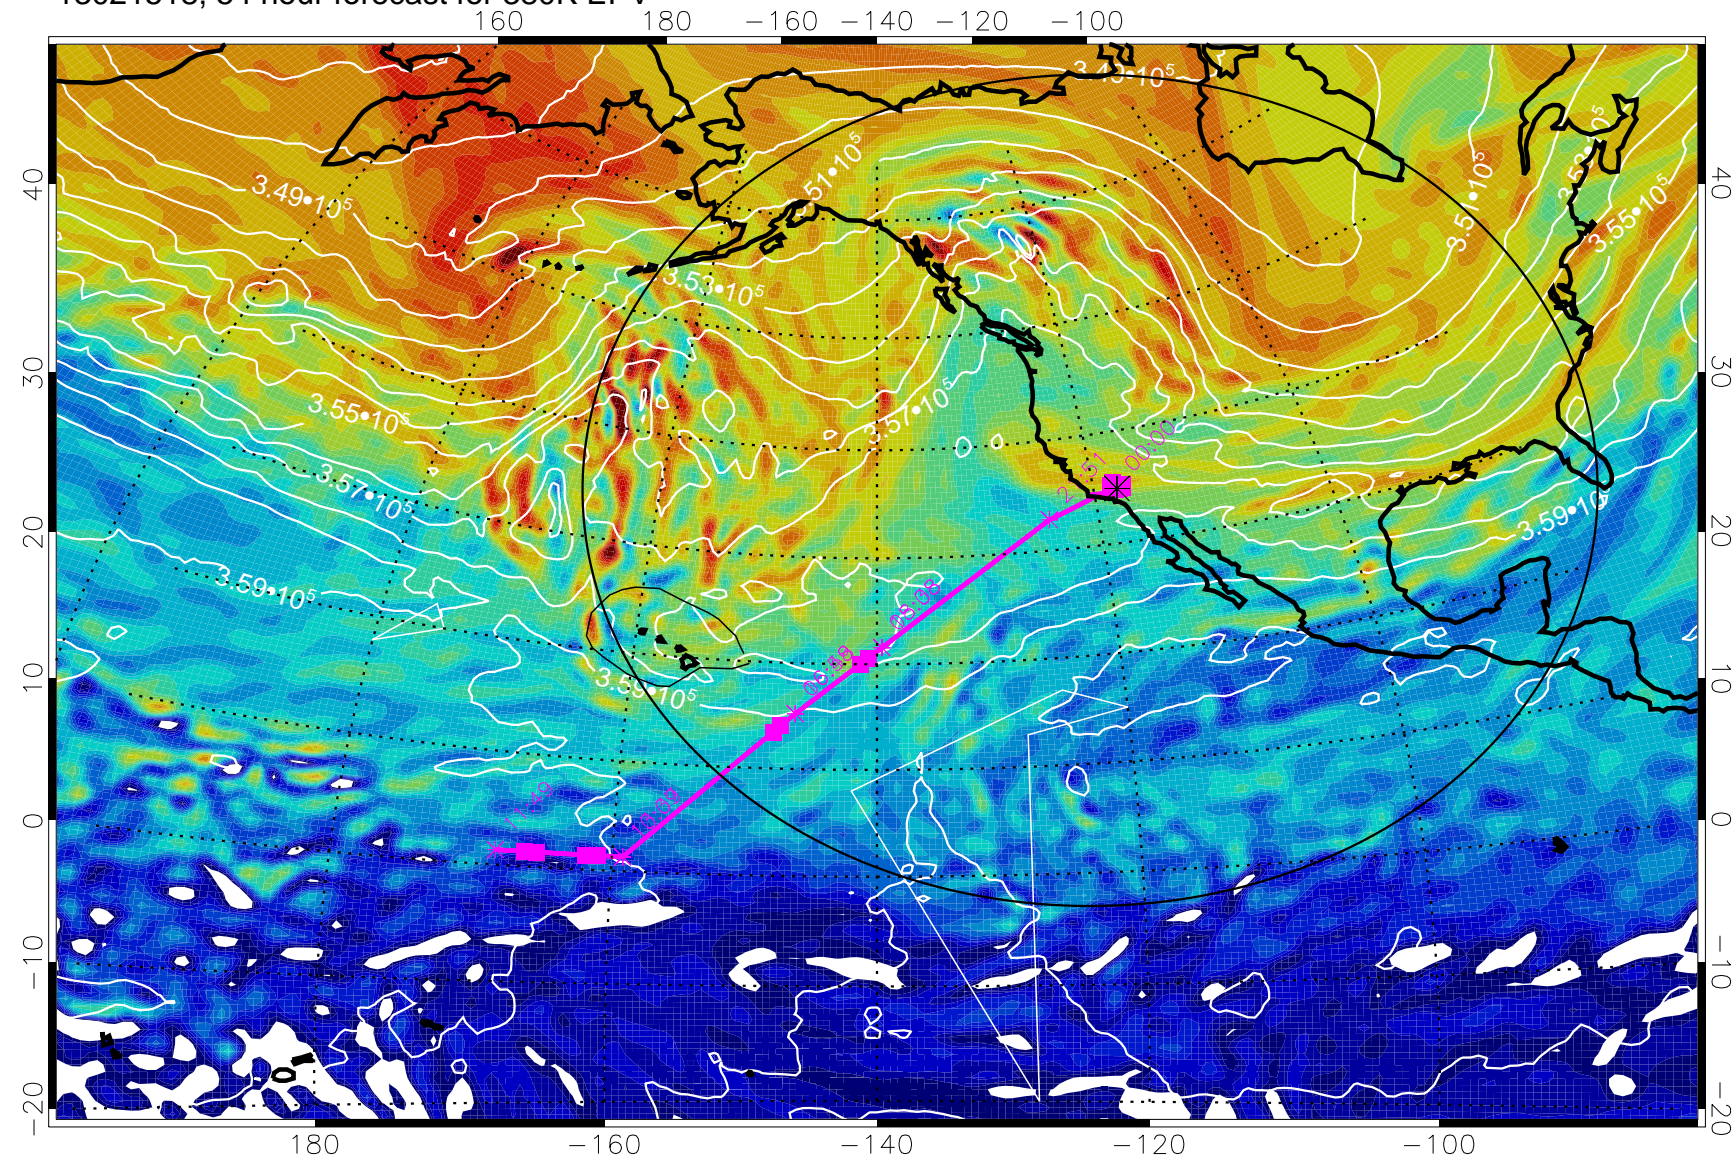

13021500, 36 hour forecast for 380K EPV

380K Montgomery Streamfunction, white

Range ring of 4055 km -- 13 hours GH round trip

13021506, 42 hour forecast for 380K EPV

380K Montgomery Streamfunction, white

Range ring of 4055 km -- 13 hours GH round trip

13021512, 48 hour forecast for 380K EPV

160 180 -160 -140 -120 -100

380K Montgomery Streamfunction, white

Range ring of 4055 km -- 13 hours GH round trip

13021518, 54 hour forecast for 380K EPV

380K Montgomery Streamfunction, white

Range ring of 4055 km -- 13 hours GH round trip

13021600, 60 hour forecast for 380K EPV

380K Montgomery Streamfunction, white

Range ring of 4055 km -- 13 hours GH round trip

13021606, 66 hour forecast for 380K EPV

380K Montgomery Streamfunction, white

Range ring of 4055 km -- 13 hours GH round trip

13021612, 72 hour forecast for 380K EPV

380K Montgomery Streamfunction, white

Range ring of 4055 km -- 13 hours GH round trip