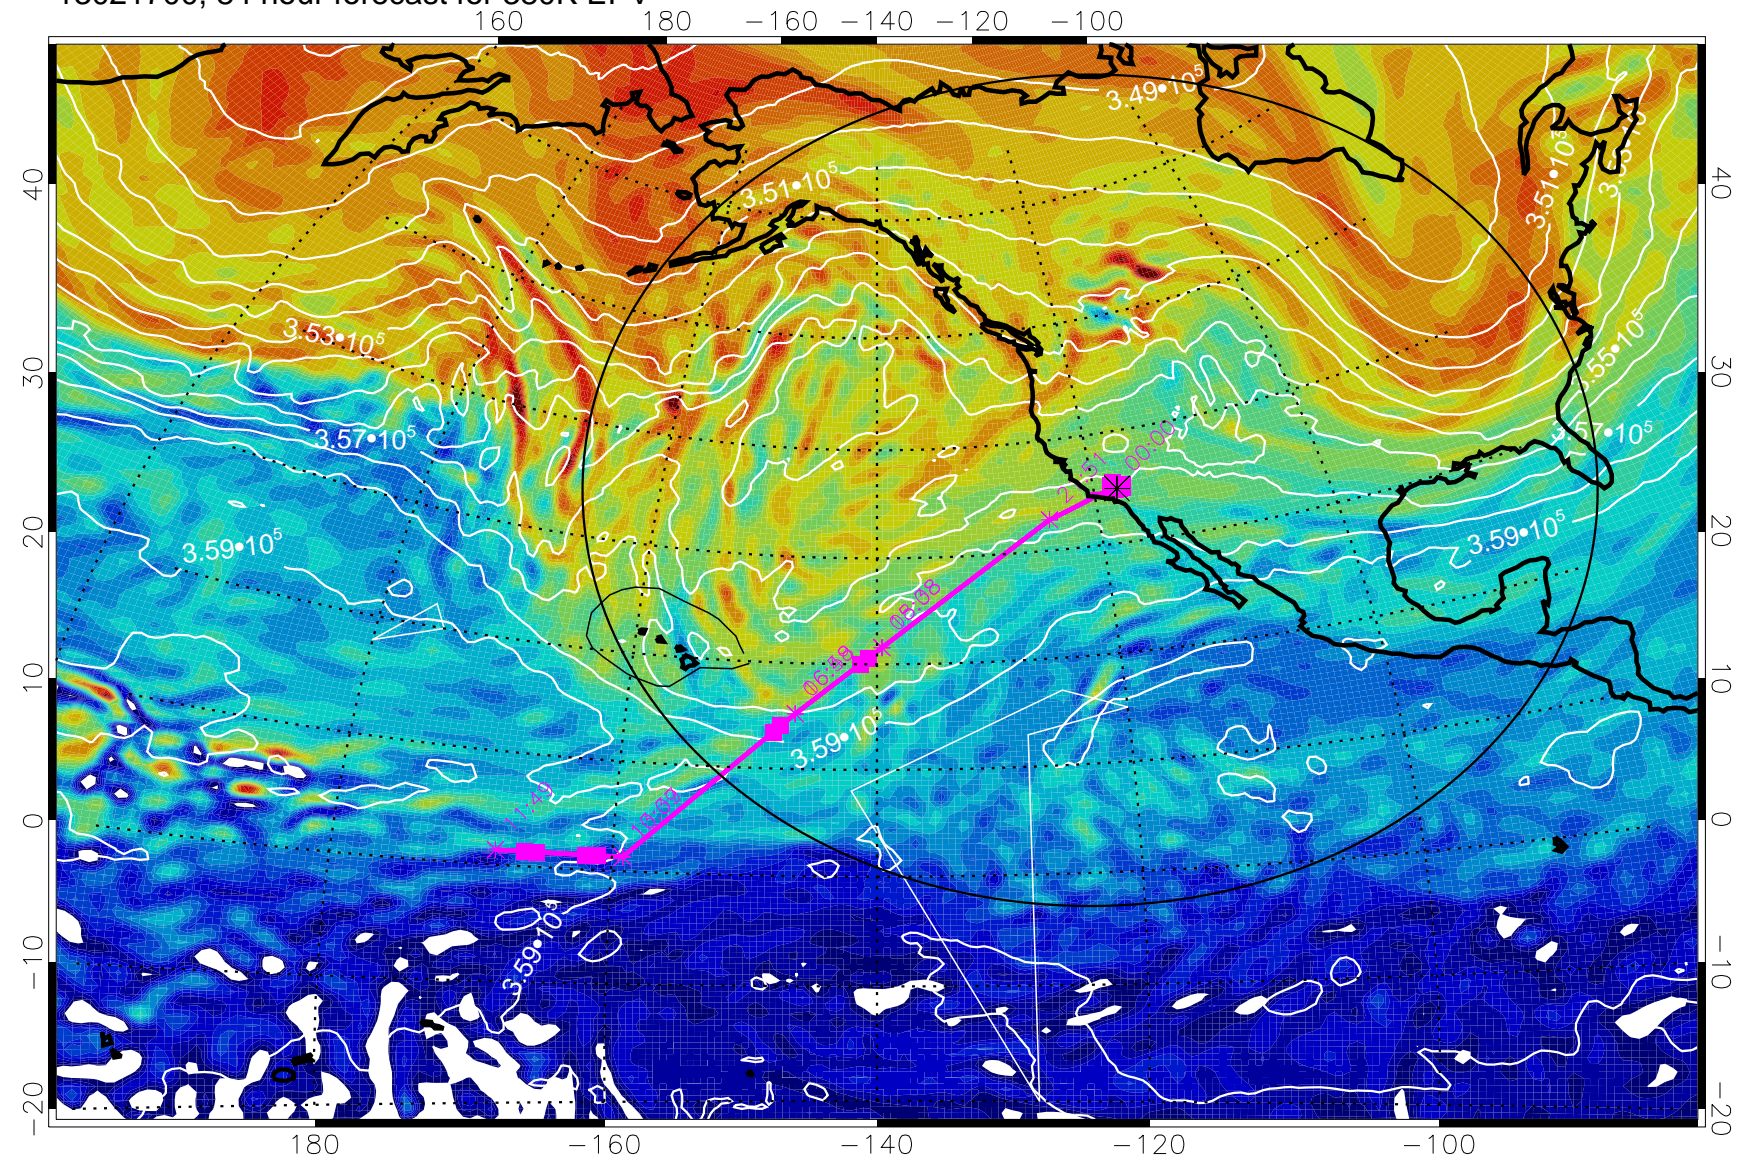

Range ring of 4055 km -- 13 hours GH round trip

13021600, 60 hour forecast for 380K EPV

380K Montgomery Streamfunction, white

Range ring of 4055 km -- 13 hours GH round trip

13021606, 66 hour forecast for 380K EPV

380K Montgomery Streamfunction, white

Range ring of 4055 km -- 13 hours GH round trip

13021612, 72 hour forecast for 380K EPV

380K Montgomery Streamfunction, white

Range ring of 4055 km -- 13 hours GH round trip

13021618, 78 hour forecast for 380K EPV

380K Montgomery Streamfunction, white

Range ring of 4055 km -- 13 hours GH round trip

13021700, 84 hour forecast for 380K EPV

380K Montgomery Streamfunction, white

Range ring of 4055 km -- 13 hours GH round trip

13021706, 90 hour forecast for 380K EPV

380K Montgomery Streamfunction, white

Range ring of 4055 km -- 13 hours GH round trip

13021712, 96 hour forecast for 380K EPV

380K Montgomery Streamfunction, white

Range ring of 4055 km -- 13 hours GH round trip