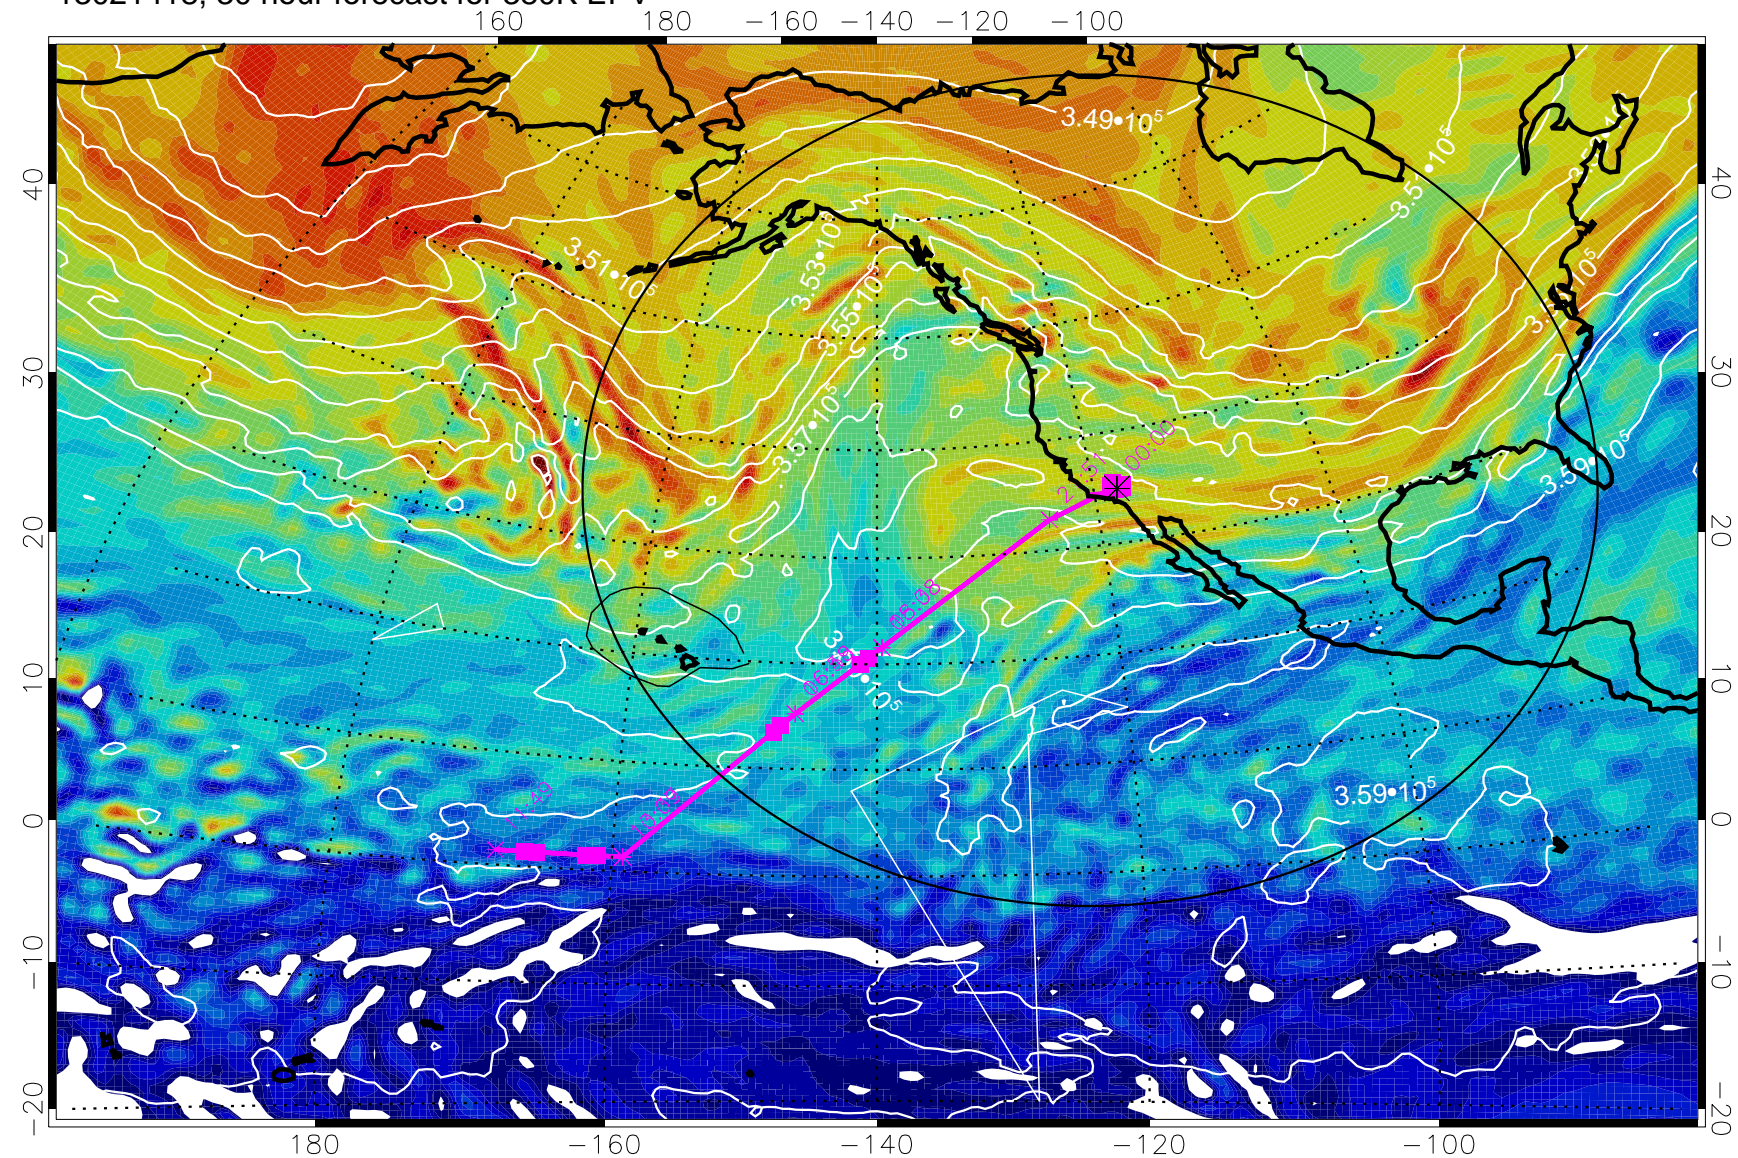

13021318, 6 hour forecast for 380K EPV

160 180 -160 -140 -120 -100

380K Montgomery Streamfunction, white

Range ring of 4055 km -- 13 hours GH round trip

13021400, 12 hour forecast for 380K EPV

380K Montgomery Streamfunction, white

Range ring of 4055 km -- 13 hours GH round trip

13021406, 18 hour forecast for 380K EPV

380K Montgomery Streamfunction, white

Range ring of 4055 km -- 13 hours GH round trip

13021412, 24 hour forecast for 380K EPV

380K Montgomery Streamfunction, white

Range ring of 4055 km -- 13 hours GH round trip

13021418, 30 hour forecast for 380K EPV

380K Montgomery Streamfunction, white

Range ring of 4055 km -- 13 hours GH round trip

13021500, 36 hour forecast for 380K EPV

380K Montgomery Streamfunction, white

Range ring of 4055 km -- 13 hours GH round trip

13021506, 42 hour forecast for 380K EPV

380K Montgomery Streamfunction, white

Range ring of 4055 km -- 13 hours GH round trip