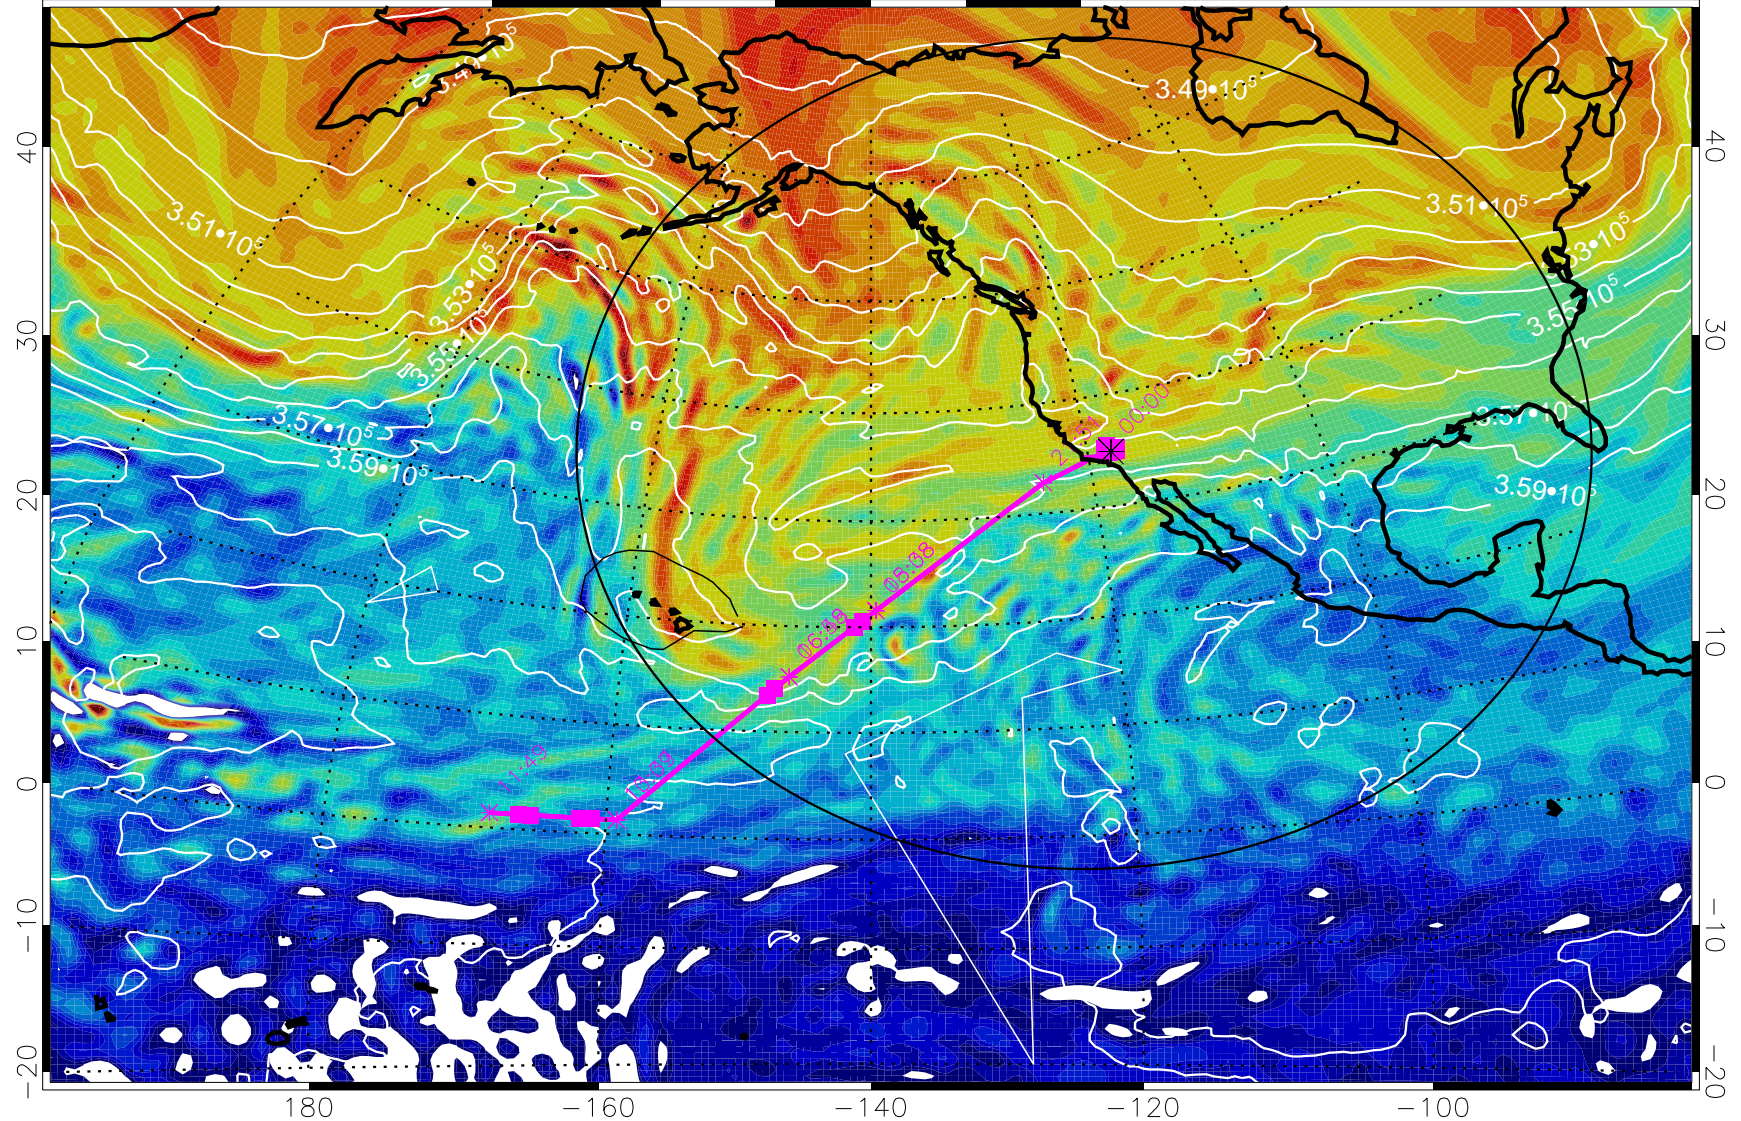

13021706, 90 hour forecast for 380K EPV

380K Montgomery Streamfunction, white

Range ring of 4055 km -- 13 hours GH round trip

13021712, 96 hour forecast for 380K EPV

380K Montgomery Streamfunction, white

Range ring of 4055 km -- 13 hours GH round trip

13021718, 102 hour forecast for 380K EPV

160 180 -160 -140 -120 -100

380K Montgomery Streamfunction, white

Range ring of 4055 km -- 13 hours GH round trip

13021800, 108 hour forecast for 380K EPV

160 180 -160 -140 -120 -100

380K Montgomery Streamfunction, white

Range ring of 4055 km -- 13 hours GH round trip

13021806, 114 hour forecast for 380K EPV

160 180 -160 -140 -120 -100

380K Montgomery Streamfunction, white

Range ring of 4055 km -- 13 hours GH round trip

13021812, 120 hour forecast for 380K EPV

160 180 -160 -140 -120 -100

380K Montgomery Streamfunction, white

Range ring of 4055 km -- 13 hours GH round trip