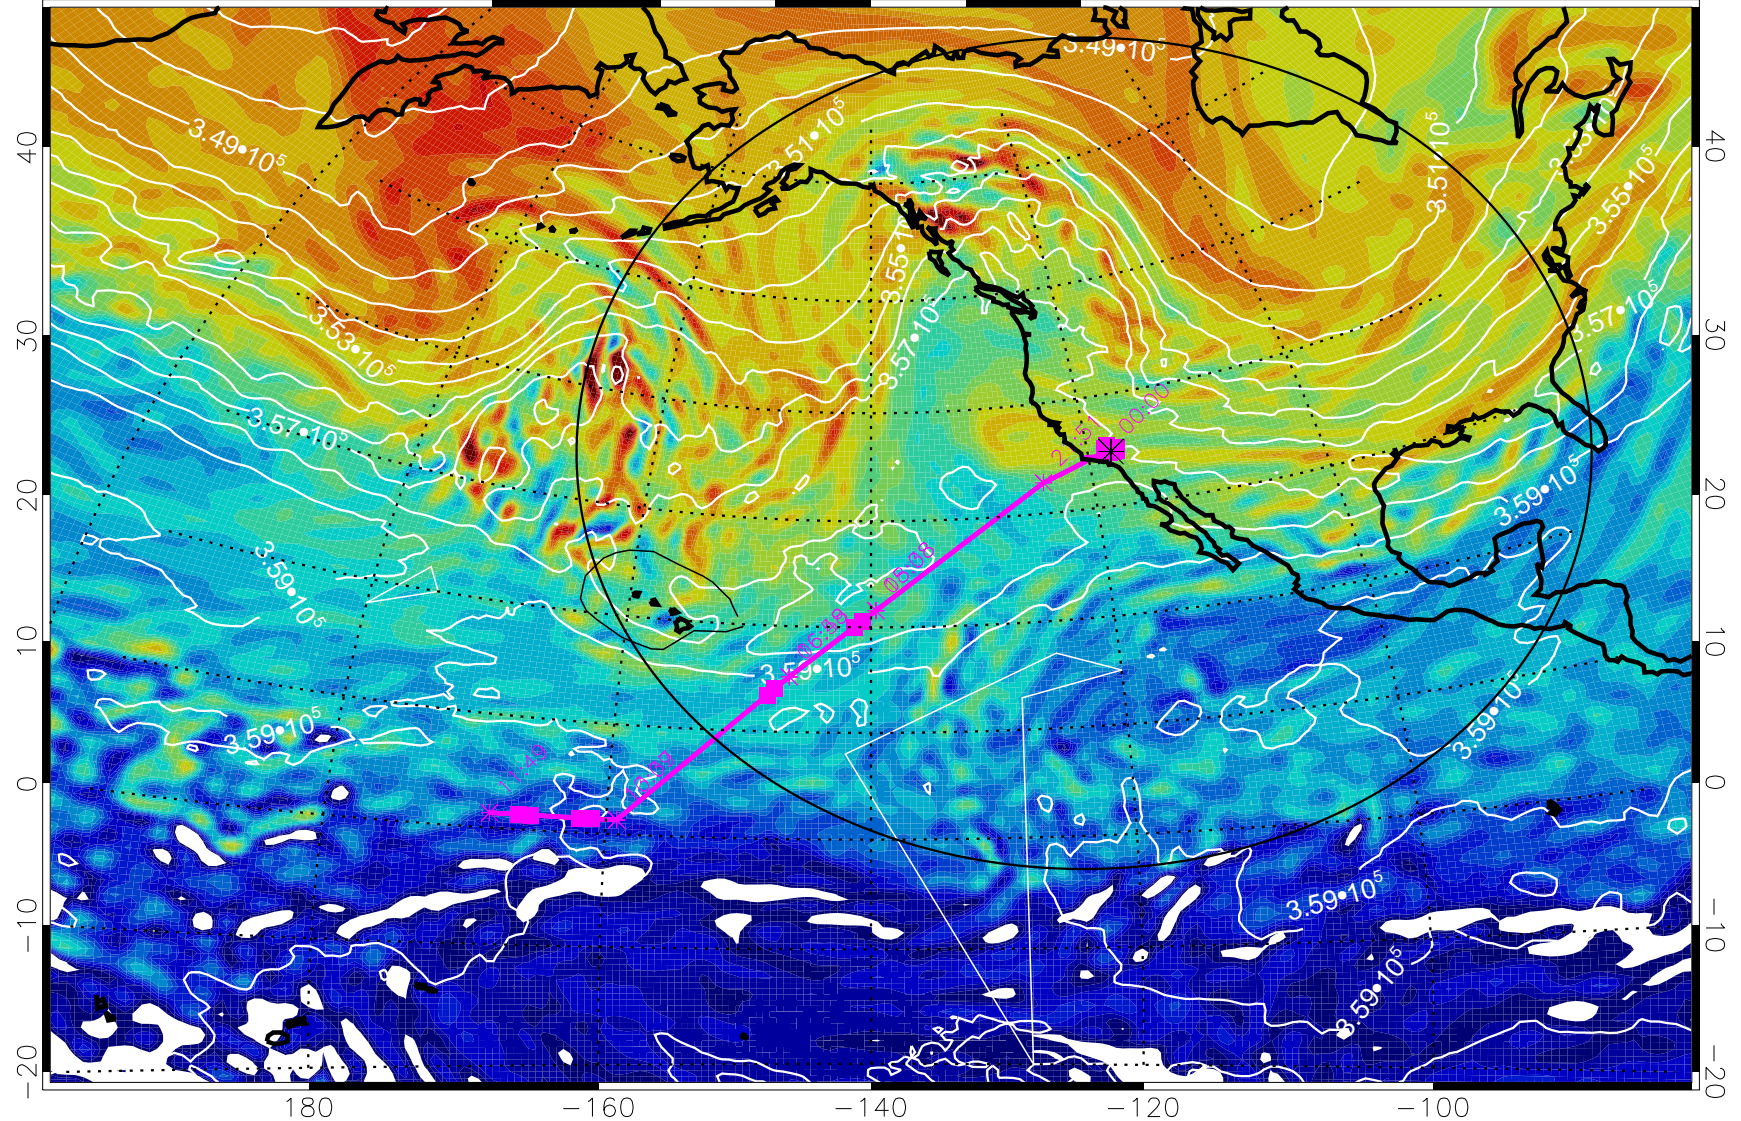

380K Montgomery Streamfunction, white

Range ring of 4055 km -- 13 hours GH round trip

13021418, 30 hour forecast for 380K EPV

380K Montgomery Streamfunction, white

Range ring of 4055 km -- 13 hours GH round trip

13021500, 36 hour forecast for 380K EPV

380K Montgomery Streamfunction, white

Range ring of 4055 km -- 13 hours GH round trip

13021506, 42 hour forecast for 380K EPV

380K Montgomery Streamfunction, white

Range ring of 4055 km -- 13 hours GH round trip

13021512, 48 hour forecast for 380K EPV

160 180 -160 -140 -120 -100

380K Montgomery Streamfunction, white

Range ring of 4055 km -- 13 hours GH round trip

13021518, 54 hour forecast for 380K EPV

380K Montgomery Streamfunction, white

Range ring of 4055 km -- 13 hours GH round trip

13021600, 60 hour forecast for 380K EPV

380K Montgomery Streamfunction, white

Range ring of 4055 km -- 13 hours GH round trip

13021606, 66 hour forecast for 380K EPV