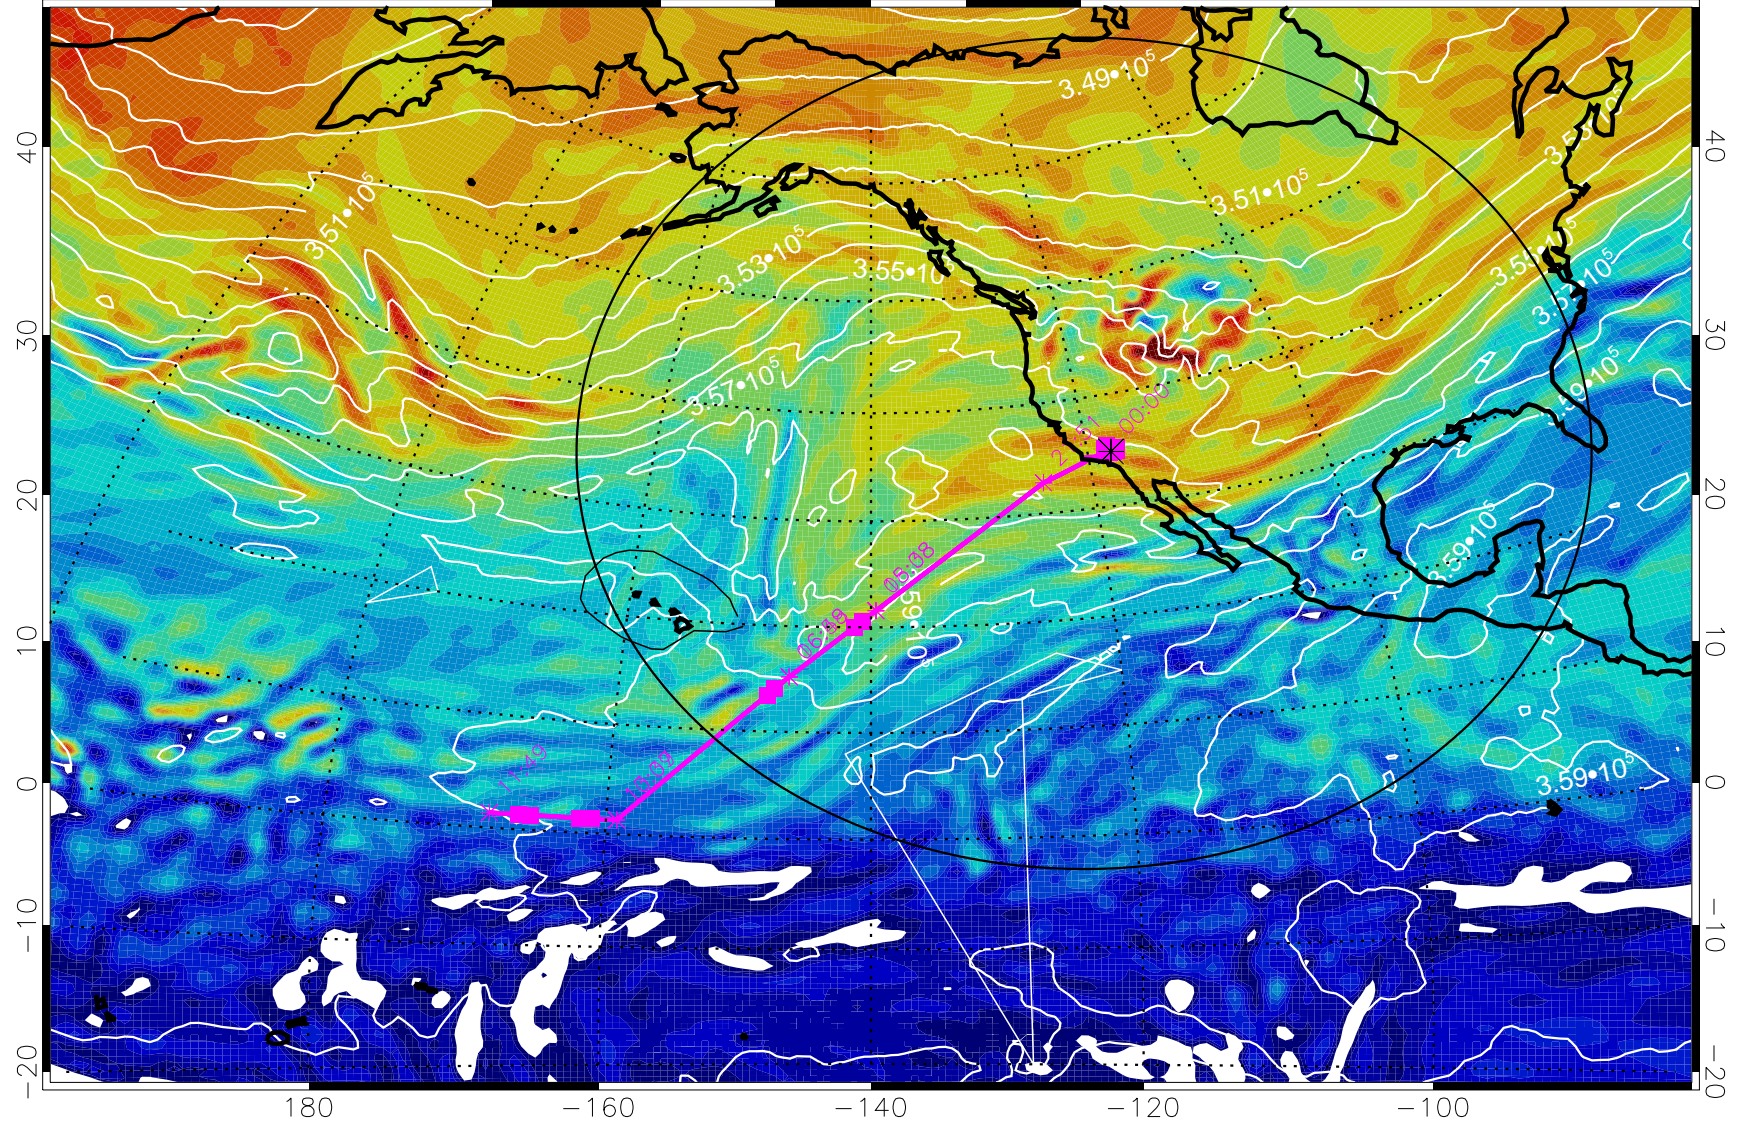

13021318, 6 hour forecast for 380K EPV

160 180 -160 -140 -120 -100

380K Montgomery Streamfunction, white

Range ring of 4055 km -- 13 hours GH round trip

13021400, 12 hour forecast for 380K EPV

380K Montgomery Streamfunction, white

Range ring of 4055 km -- 13 hours GH round trip

13021406, 18 hour forecast for 380K EPV

380K Montgomery Streamfunction, white

Range ring of 4055 km -- 13 hours GH round trip

13021412, 24 hour forecast for 380K EPV

380K Montgomery Streamfunction, white

Range ring of 4055 km -- 13 hours GH round trip

13021418, 30 hour forecast for 380K EPV

380K Montgomery Streamfunction, white

Range ring of 4055 km -- 13 hours GH round trip

13021500, 36 hour forecast for 380K EPV

380K Montgomery Streamfunction, white

Range ring of 4055 km -- 13 hours GH round trip

13021506, 42 hour forecast for 380K EPV

380K Montgomery Streamfunction, white

Range ring of 4055 km -- 13 hours GH round trip