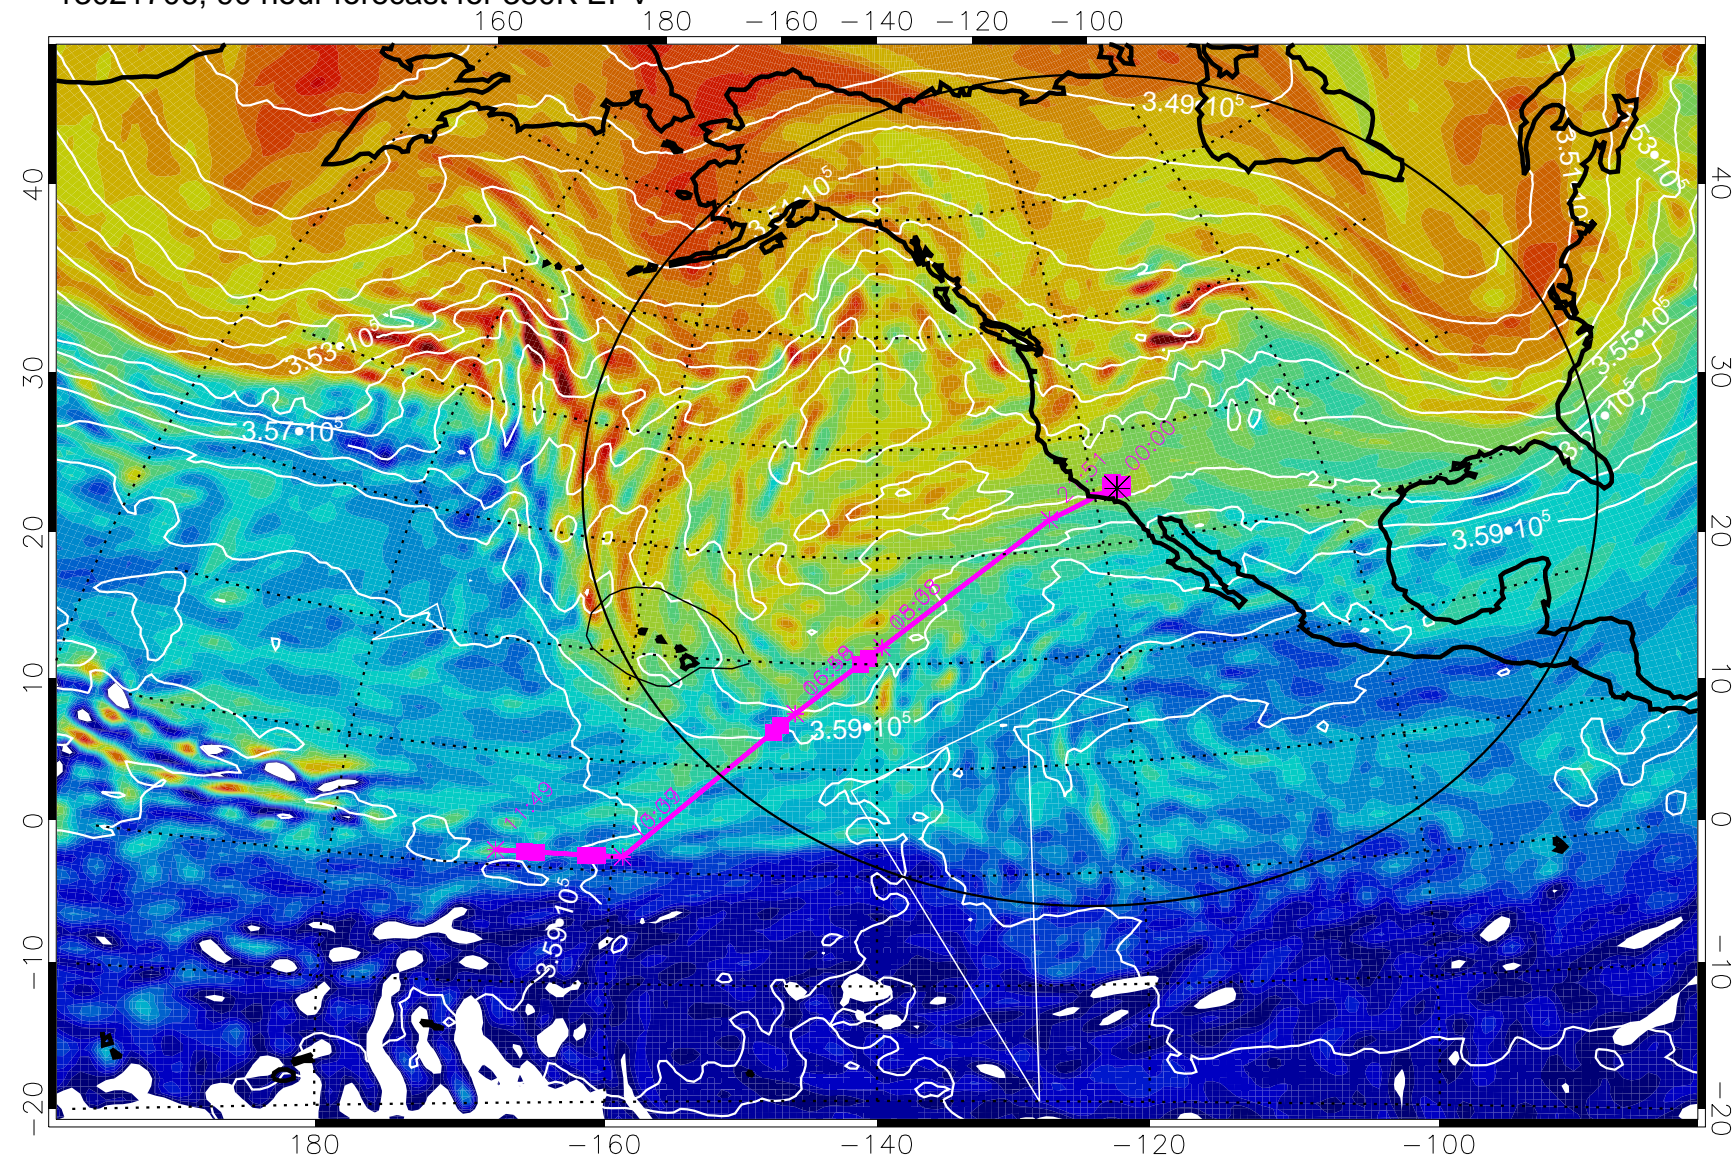

380K Montgomery Streamfunction, white

Range ring of 4055 km -- 13 hours GH round trip

13021612, 72 hour forecast for 380K EPV

380K Montgomery Streamfunction, white

Range ring of 4055 km -- 13 hours GH round trip

13021618, 78 hour forecast for 380K EPV

380K Montgomery Streamfunction, white

Range ring of 4055 km -- 13 hours GH round trip

13021700, 84 hour forecast for 380K EPV

380K Montgomery Streamfunction, white

Range ring of 4055 km -- 13 hours GH round trip

13021706, 90 hour forecast for 380K EPV

380K Montgomery Streamfunction, white

Range ring of 4055 km -- 13 hours GH round trip

13021712, 96 hour forecast for 380K EPV

380K Montgomery Streamfunction, white

Range ring of 4055 km -- 13 hours GH round trip

13021718, 102 hour forecast for 380K EPV

160 180 -160 -140 -120 -100

380K Montgomery Streamfunction, white

Range ring of 4055 km -- 13 hours GH round trip

13021800, 108 hour forecast for 380K EPV

160 180 -160 -140 -120 -100