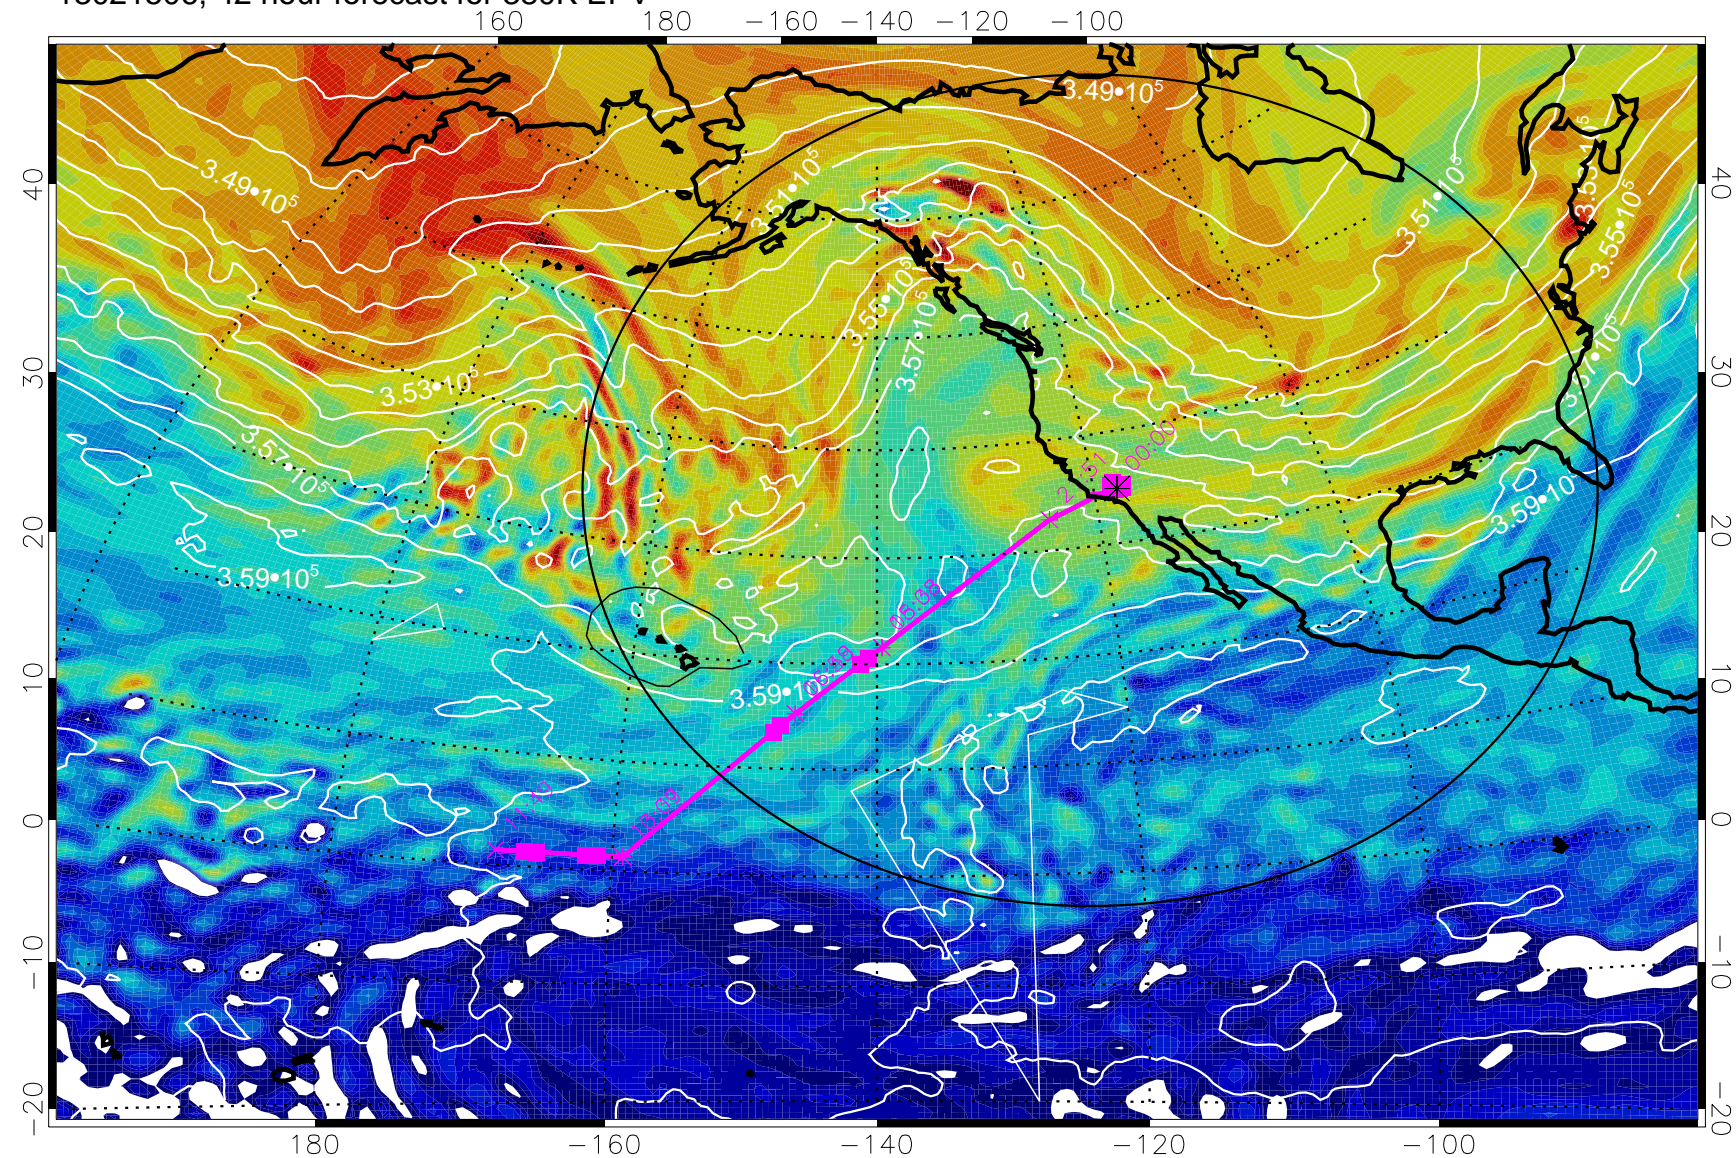

Range ring of 4055 km -- 13 hours GH round trip

13021406, 18 hour forecast for 380K EPV

380K Montgomery Streamfunction, white

Range ring of 4055 km -- 13 hours GH round trip

13021412, 24 hour forecast for 380K EPV

380K Montgomery Streamfunction, white

Range ring of 4055 km -- 13 hours GH round trip

13021418, 30 hour forecast for 380K EPV

380K Montgomery Streamfunction, white

Range ring of 4055 km -- 13 hours GH round trip

13021500, 36 hour forecast for 380K EPV

380K Montgomery Streamfunction, white

Range ring of 4055 km -- 13 hours GH round trip

13021506, 42 hour forecast for 380K EPV

380K Montgomery Streamfunction, white

Range ring of 4055 km -- 13 hours GH round trip

13021512, 48 hour forecast for 380K EPV

160 180 -160 -140 -120 -100

380K Montgomery Streamfunction, white

Range ring of 4055 km -- 13 hours GH round trip

13021518, 54 hour forecast for 380K EPV

380K Montgomery Streamfunction, white