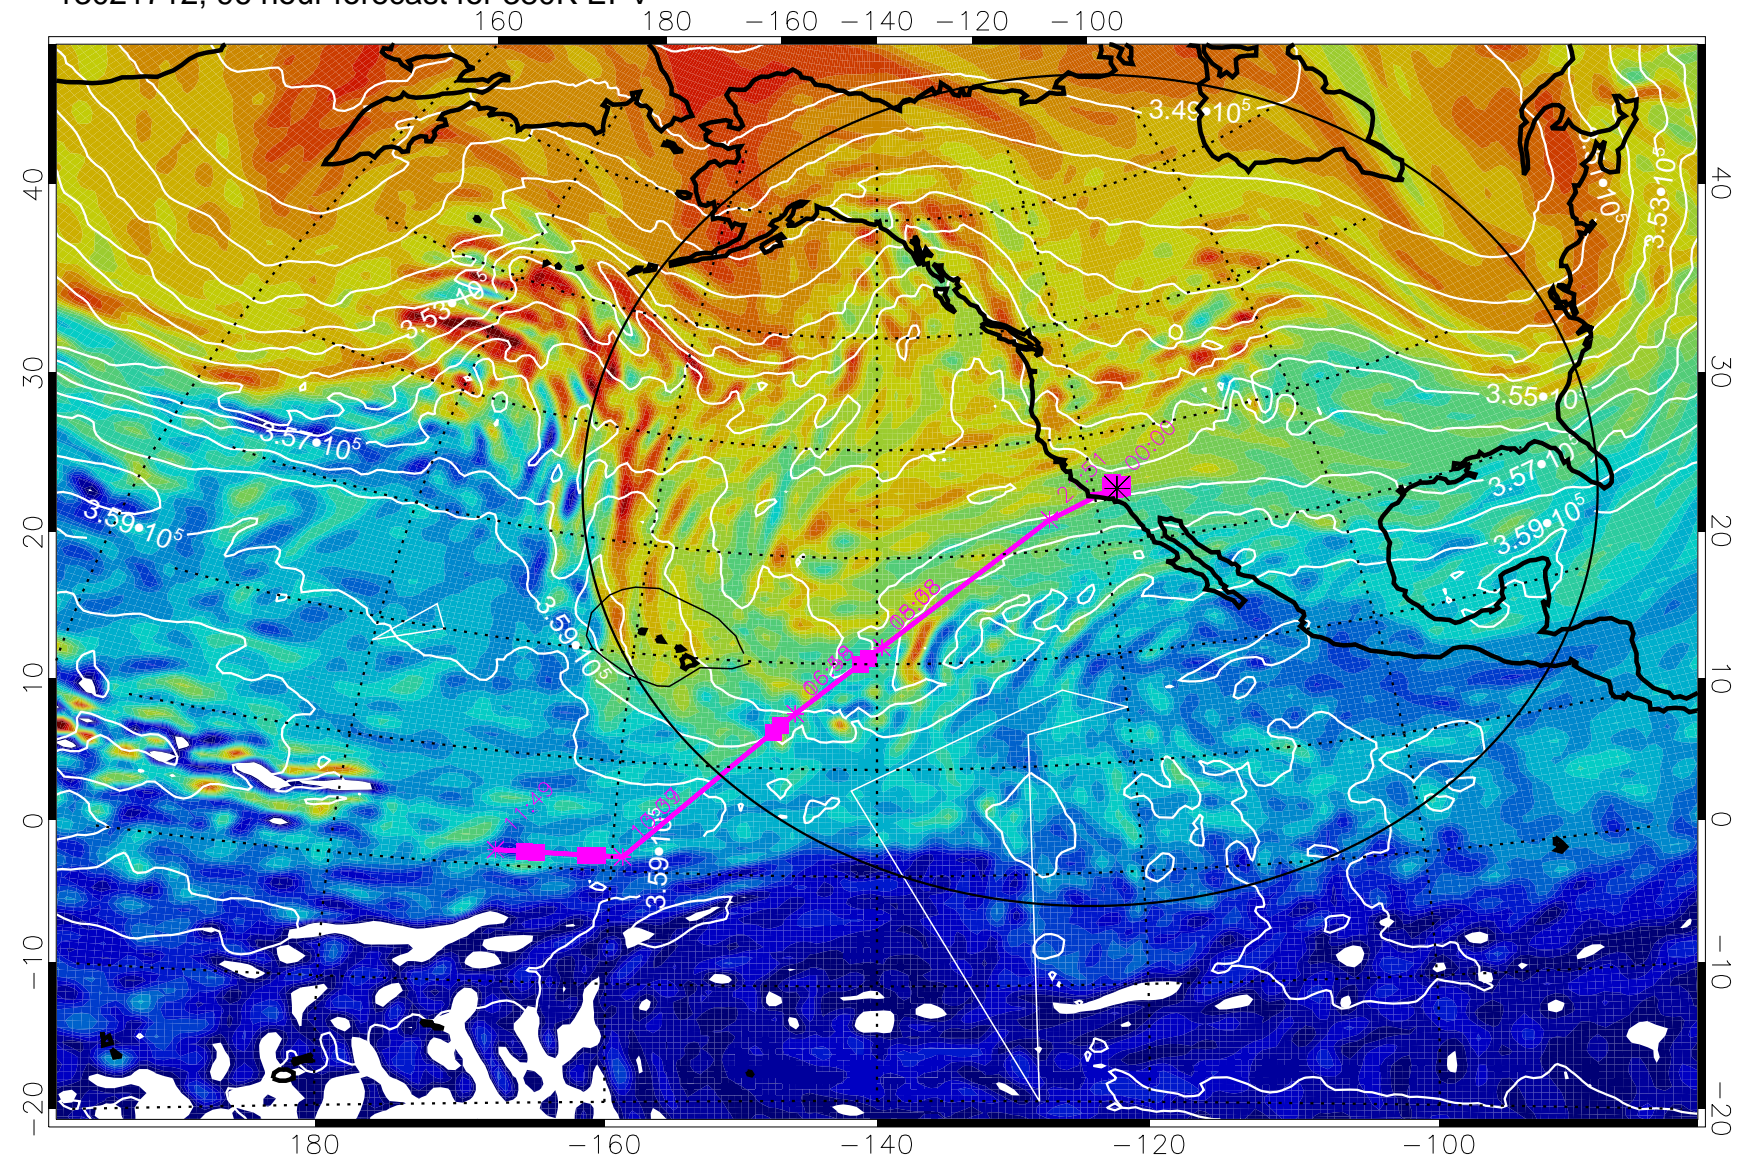

380K Montgomery Streamfunction, white

Range ring of 4055 km -- 13 hours GH round trip

13021612, 72 hour forecast for 380K EPV

380K Montgomery Streamfunction, white

Range ring of 4055 km -- 13 hours GH round trip

13021618, 78 hour forecast for 380K EPV

380K Montgomery Streamfunction, white

Range ring of 4055 km -- 13 hours GH round trip

13021700, 84 hour forecast for 380K EPV

380K Montgomery Streamfunction, white

Range ring of 4055 km -- 13 hours GH round trip

13021706, 90 hour forecast for 380K EPV

380K Montgomery Streamfunction, white

Range ring of 4055 km -- 13 hours GH round trip

13021712, 96 hour forecast for 380K EPV

380K Montgomery Streamfunction, white

Range ring of 4055 km -- 13 hours GH round trip

13021718, 102 hour forecast for 380K EPV

160 180 -160 -140 -120 -100

380K Montgomery Streamfunction, white

Range ring of 4055 km -- 13 hours GH round trip

13021800, 108 hour forecast for 380K EPV

160 180 -160 -140 -120 -100