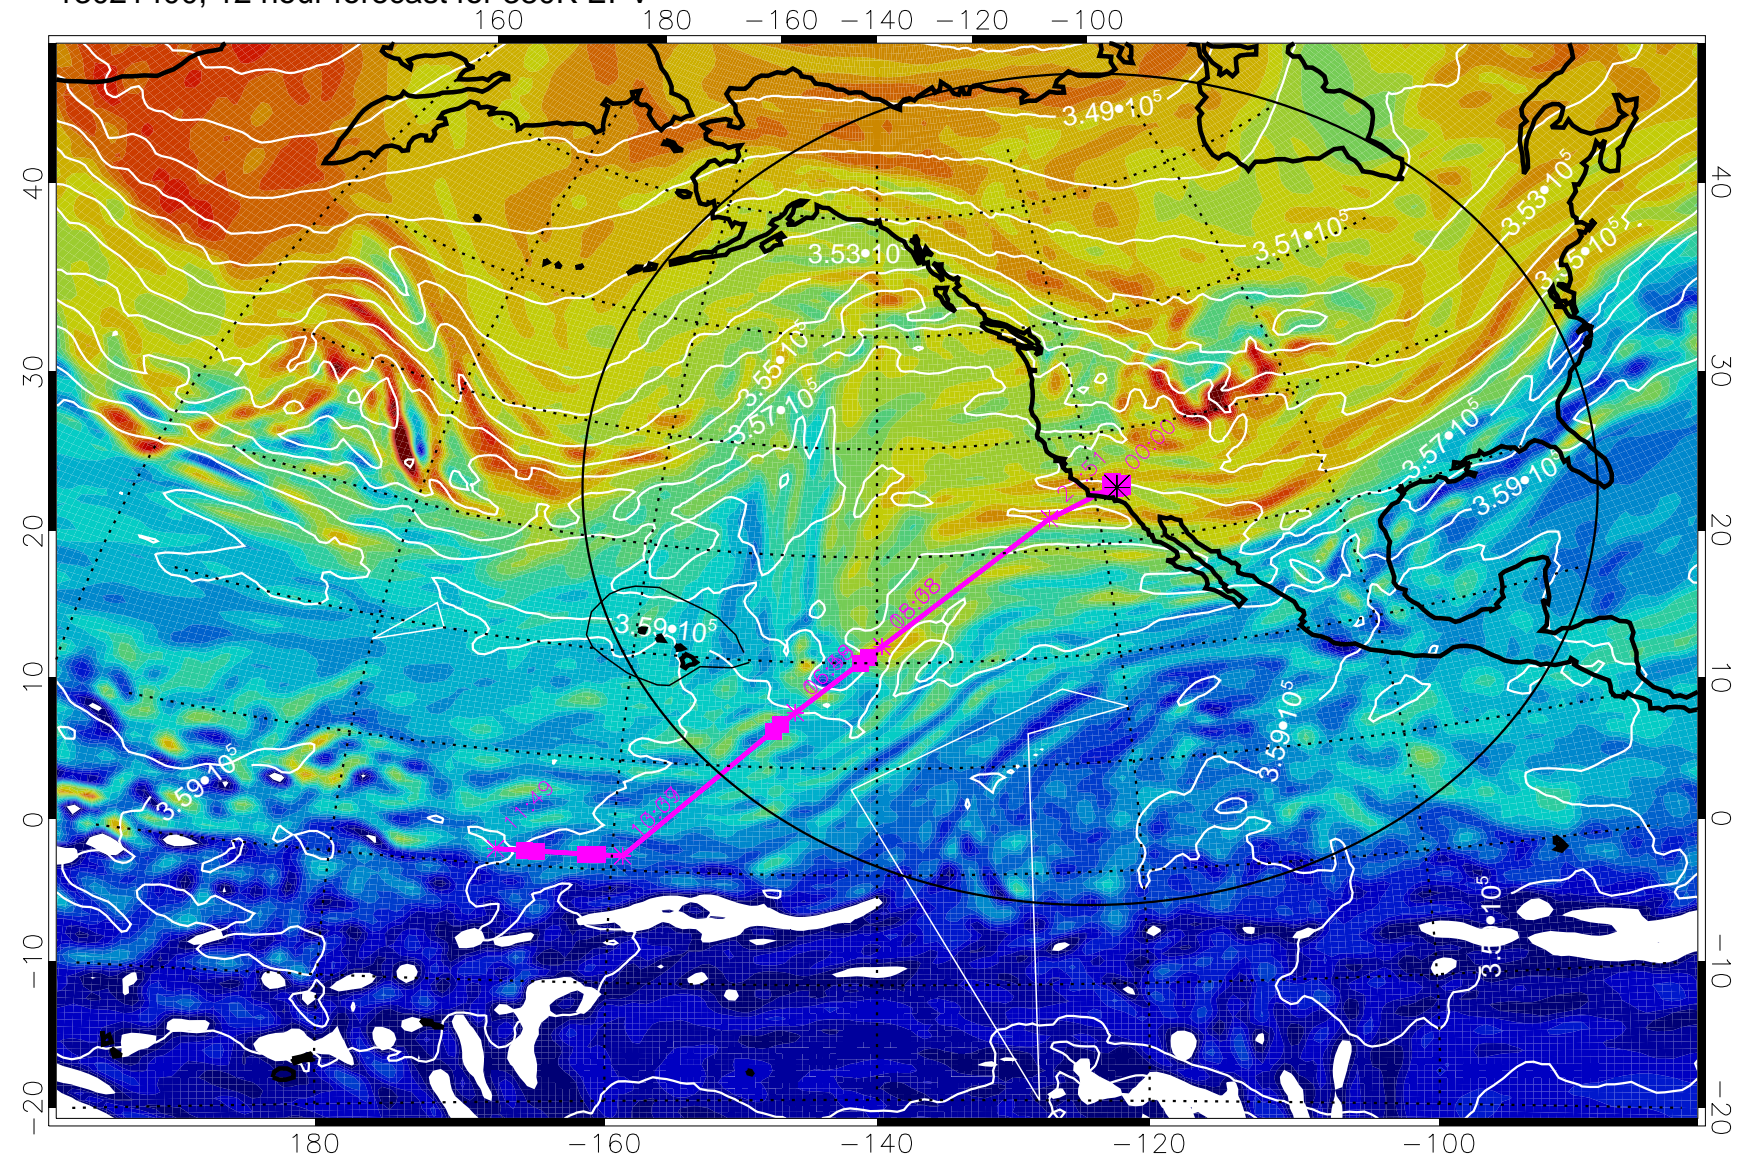

13021318, 6 hour forecast for 380K EPV

160 180 -160 -140 -120 -100

380K Montgomery Streamfunction, white

Range ring of 4055 km -- 13 hours GH round trip

13021400, 12 hour forecast for 380K EPV

380K Montgomery Streamfunction, white

Range ring of 4055 km -- 13 hours GH round trip

13021406, 18 hour forecast for 380K EPV

380K Montgomery Streamfunction, white

Range ring of 4055 km -- 13 hours GH round trip

13021412, 24 hour forecast for 380K EPV

380K Montgomery Streamfunction, white

Range ring of 4055 km -- 13 hours GH round trip

13021418, 30 hour forecast for 380K EPV

380K Montgomery Streamfunction, white

Range ring of 4055 km -- 13 hours GH round trip

13021500, 36 hour forecast for 380K EPV

380K Montgomery Streamfunction, white

Range ring of 4055 km -- 13 hours GH round trip

13021506, 42 hour forecast for 380K EPV

380K Montgomery Streamfunction, white

Range ring of 4055 km -- 13 hours GH round trip