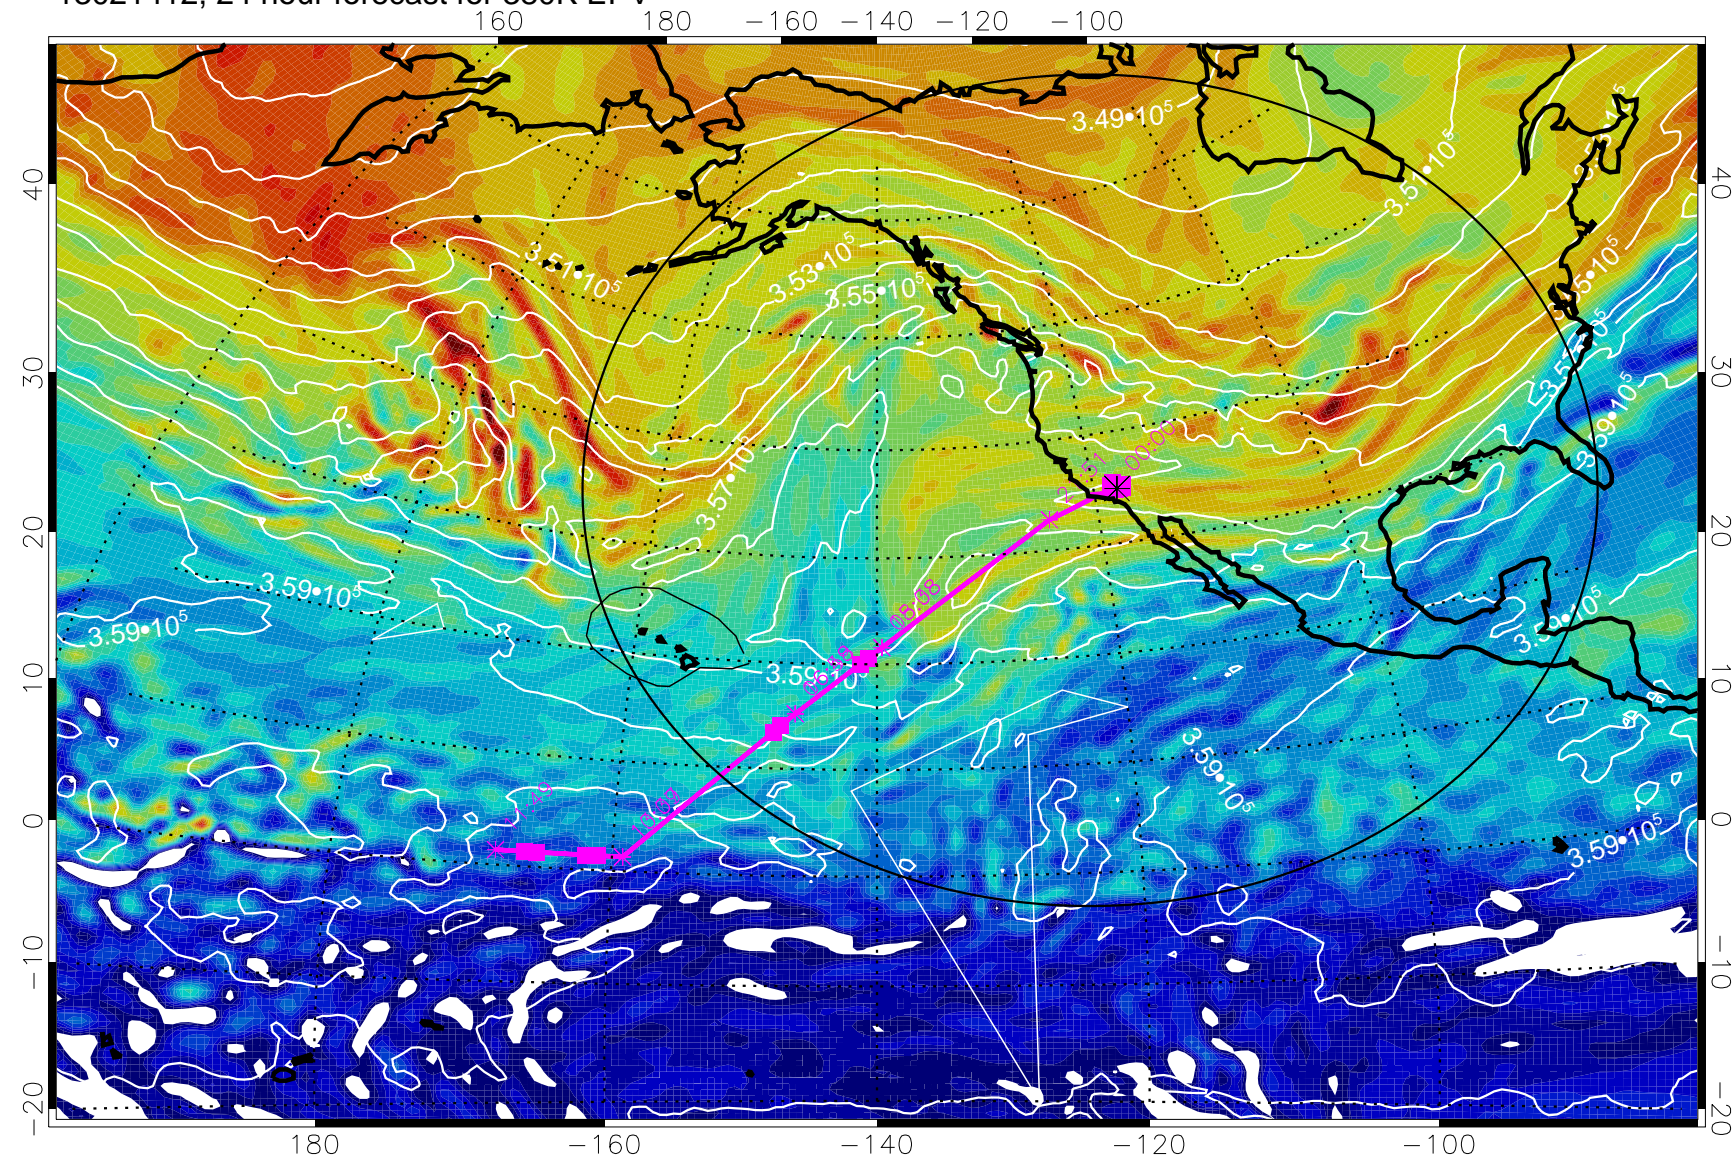

13021318, 6 hour forecast for 380K EPV

160 180 -160 -140 -120 -100

380K Montgomery Streamfunction, white

Range ring of 4055 km -- 13 hours GH round trip

13021400, 12 hour forecast for 380K EPV

380K Montgomery Streamfunction, white

Range ring of 4055 km -- 13 hours GH round trip

13021406, 18 hour forecast for 380K EPV

380K Montgomery Streamfunction, white

Range ring of 4055 km -- 13 hours GH round trip

13021412, 24 hour forecast for 380K EPV

380K Montgomery Streamfunction, white

Range ring of 4055 km -- 13 hours GH round trip

13021418, 30 hour forecast for 380K EPV

380K Montgomery Streamfunction, white

Range ring of 4055 km -- 13 hours GH round trip

13021500, 36 hour forecast for 380K EPV

380K Montgomery Streamfunction, white

Range ring of 4055 km -- 13 hours GH round trip

13021506, 42 hour forecast for 380K EPV

380K Montgomery Streamfunction, white

Range ring of 4055 km -- 13 hours GH round trip