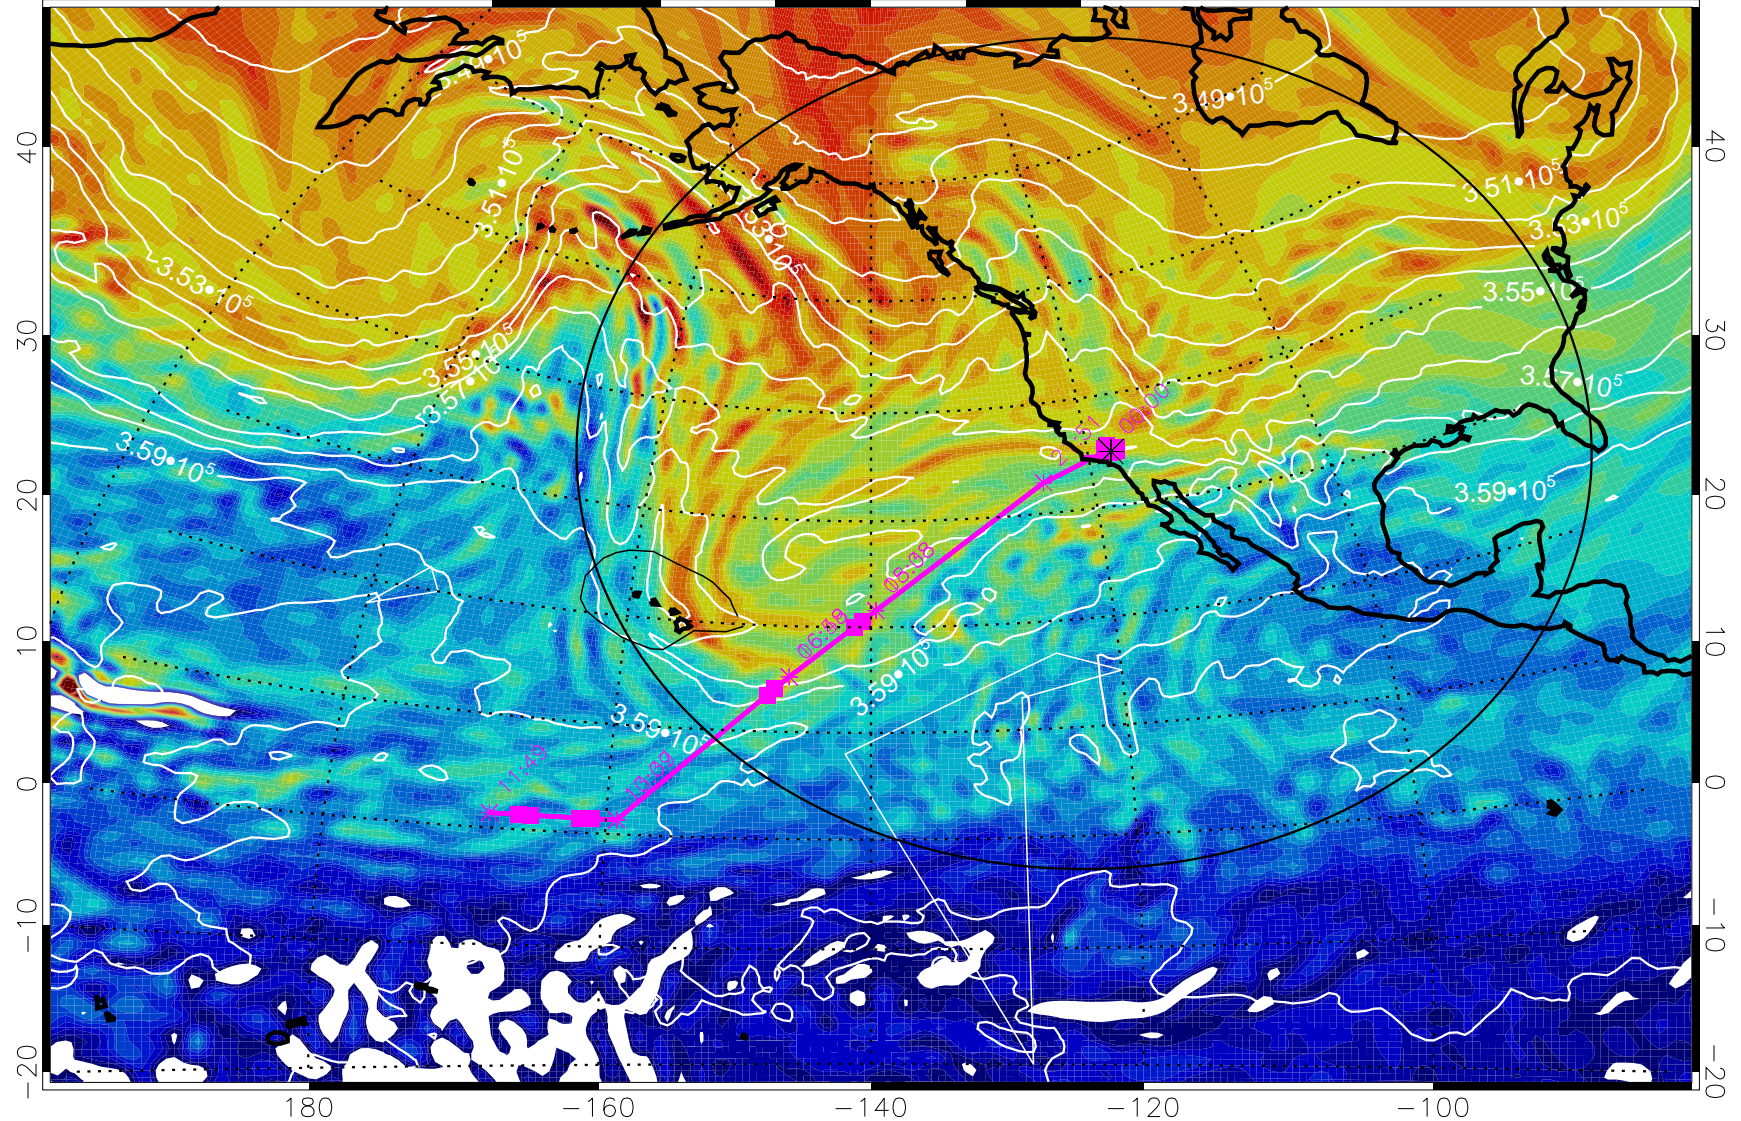

13021706, 90 hour forecast for 380K EPV

380K Montgomery Streamfunction, white

Range ring of 4055 km -- 13 hours GH round trip

13021712, 96 hour forecast for 380K EPV

380K Montgomery Streamfunction, white

Range ring of 4055 km -- 13 hours GH round trip

13021718, 102 hour forecast for 380K EPV

160 180 -160 -140 -120 -100

380K Montgomery Streamfunction, white

Range ring of 4055 km -- 13 hours GH round trip

13021800, 108 hour forecast for 380K EPV

160 180 -160 -140 -120 -100

380K Montgomery Streamfunction, white

Range ring of 4055 km -- 13 hours GH round trip

13021806, 114 hour forecast for 380K EPV

160 180 -160 -140 -120 -100

380K Montgomery Streamfunction, white

Range ring of 4055 km -- 13 hours GH round trip

13021812, 120 hour forecast for 380K EPV

160 180 -160 -140 -120 -100

380K Montgomery Streamfunction, white

Range ring of 4055 km -- 13 hours GH round trip