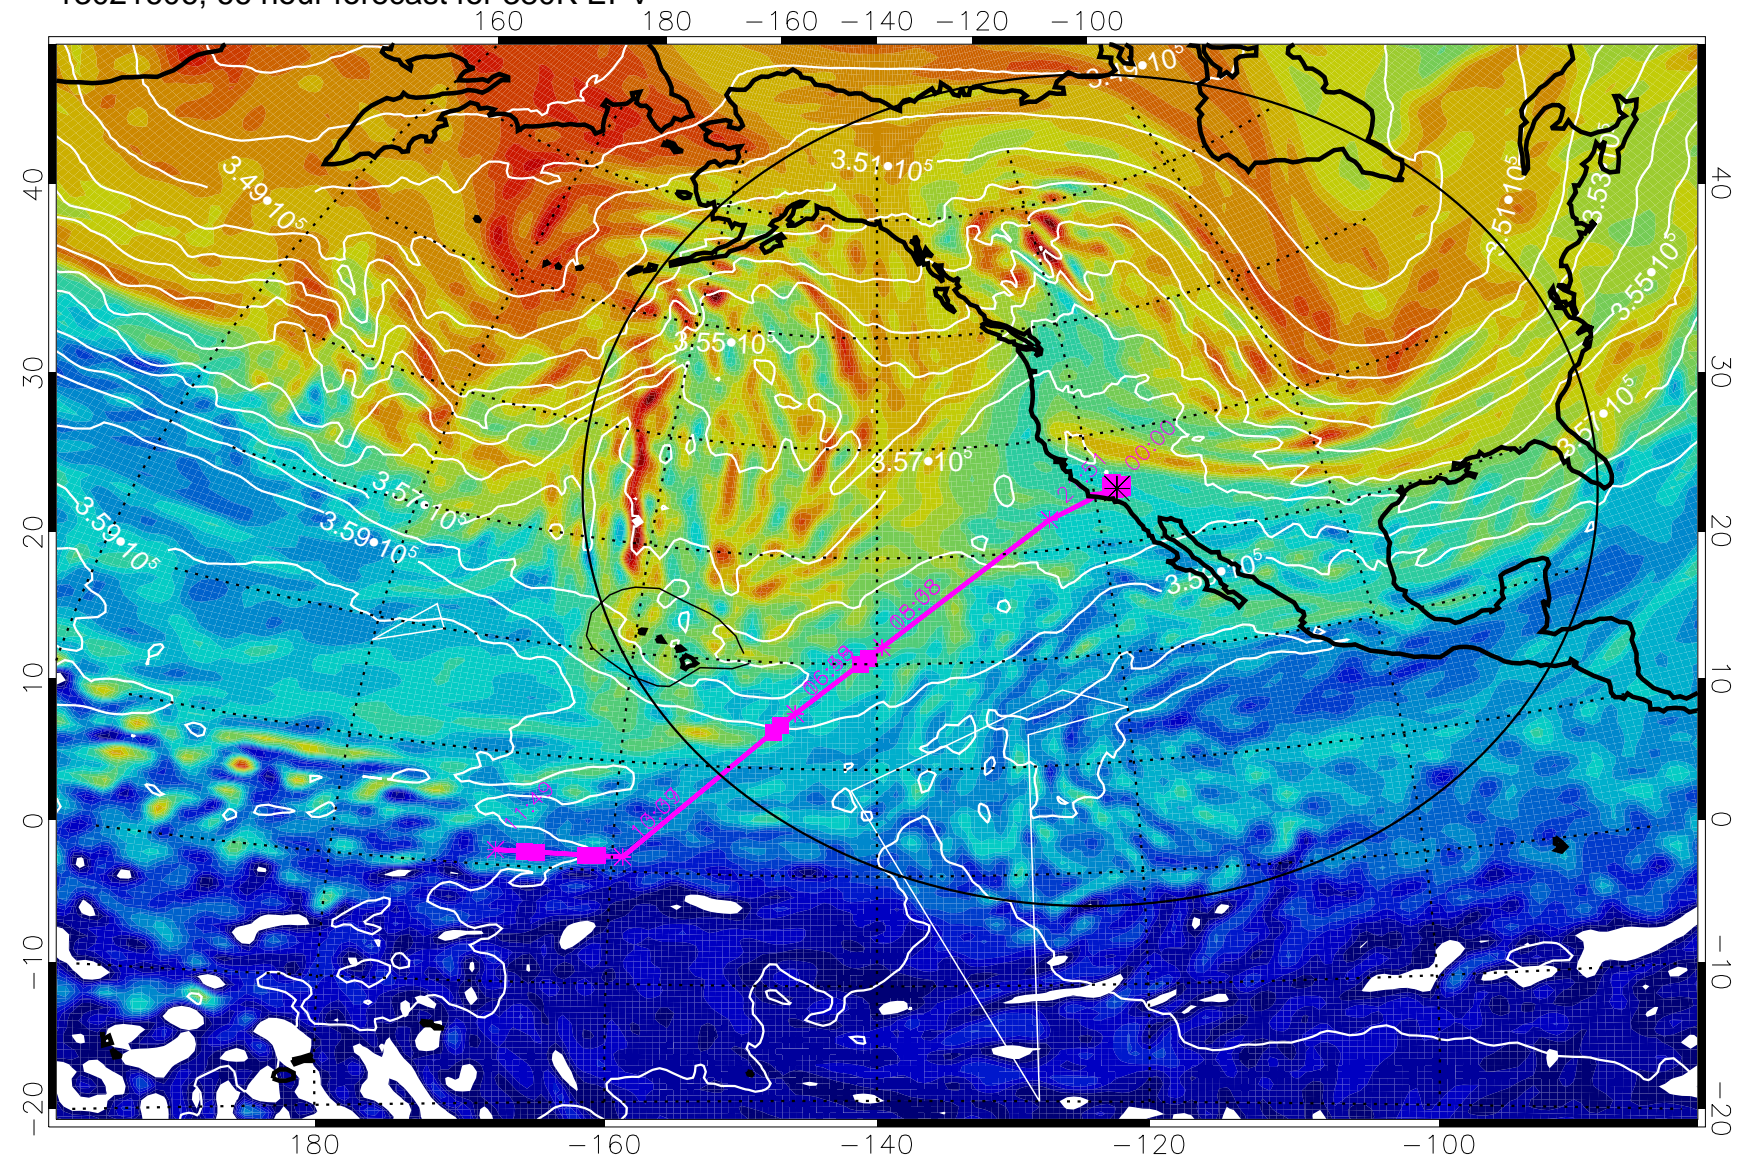

13021512, 48 hour forecast for 380K EPV

160 180 -160 -140 -120 -100

380K Montgomery Streamfunction, white

Range ring of 4055 km -- 13 hours GH round trip

13021518, 54 hour forecast for 380K EPV

380K Montgomery Streamfunction, white

Range ring of 4055 km -- 13 hours GH round trip

13021600, 60 hour forecast for 380K EPV

380K Montgomery Streamfunction, white

Range ring of 4055 km -- 13 hours GH round trip

13021606, 66 hour forecast for 380K EPV

380K Montgomery Streamfunction, white

Range ring of 4055 km -- 13 hours GH round trip

13021612, 72 hour forecast for 380K EPV

380K Montgomery Streamfunction, white

Range ring of 4055 km -- 13 hours GH round trip

13021618, 78 hour forecast for 380K EPV

380K Montgomery Streamfunction, white

Range ring of 4055 km -- 13 hours GH round trip

13021700, 84 hour forecast for 380K EPV

380K Montgomery Streamfunction, white

Range ring of 4055 km -- 13 hours GH round trip