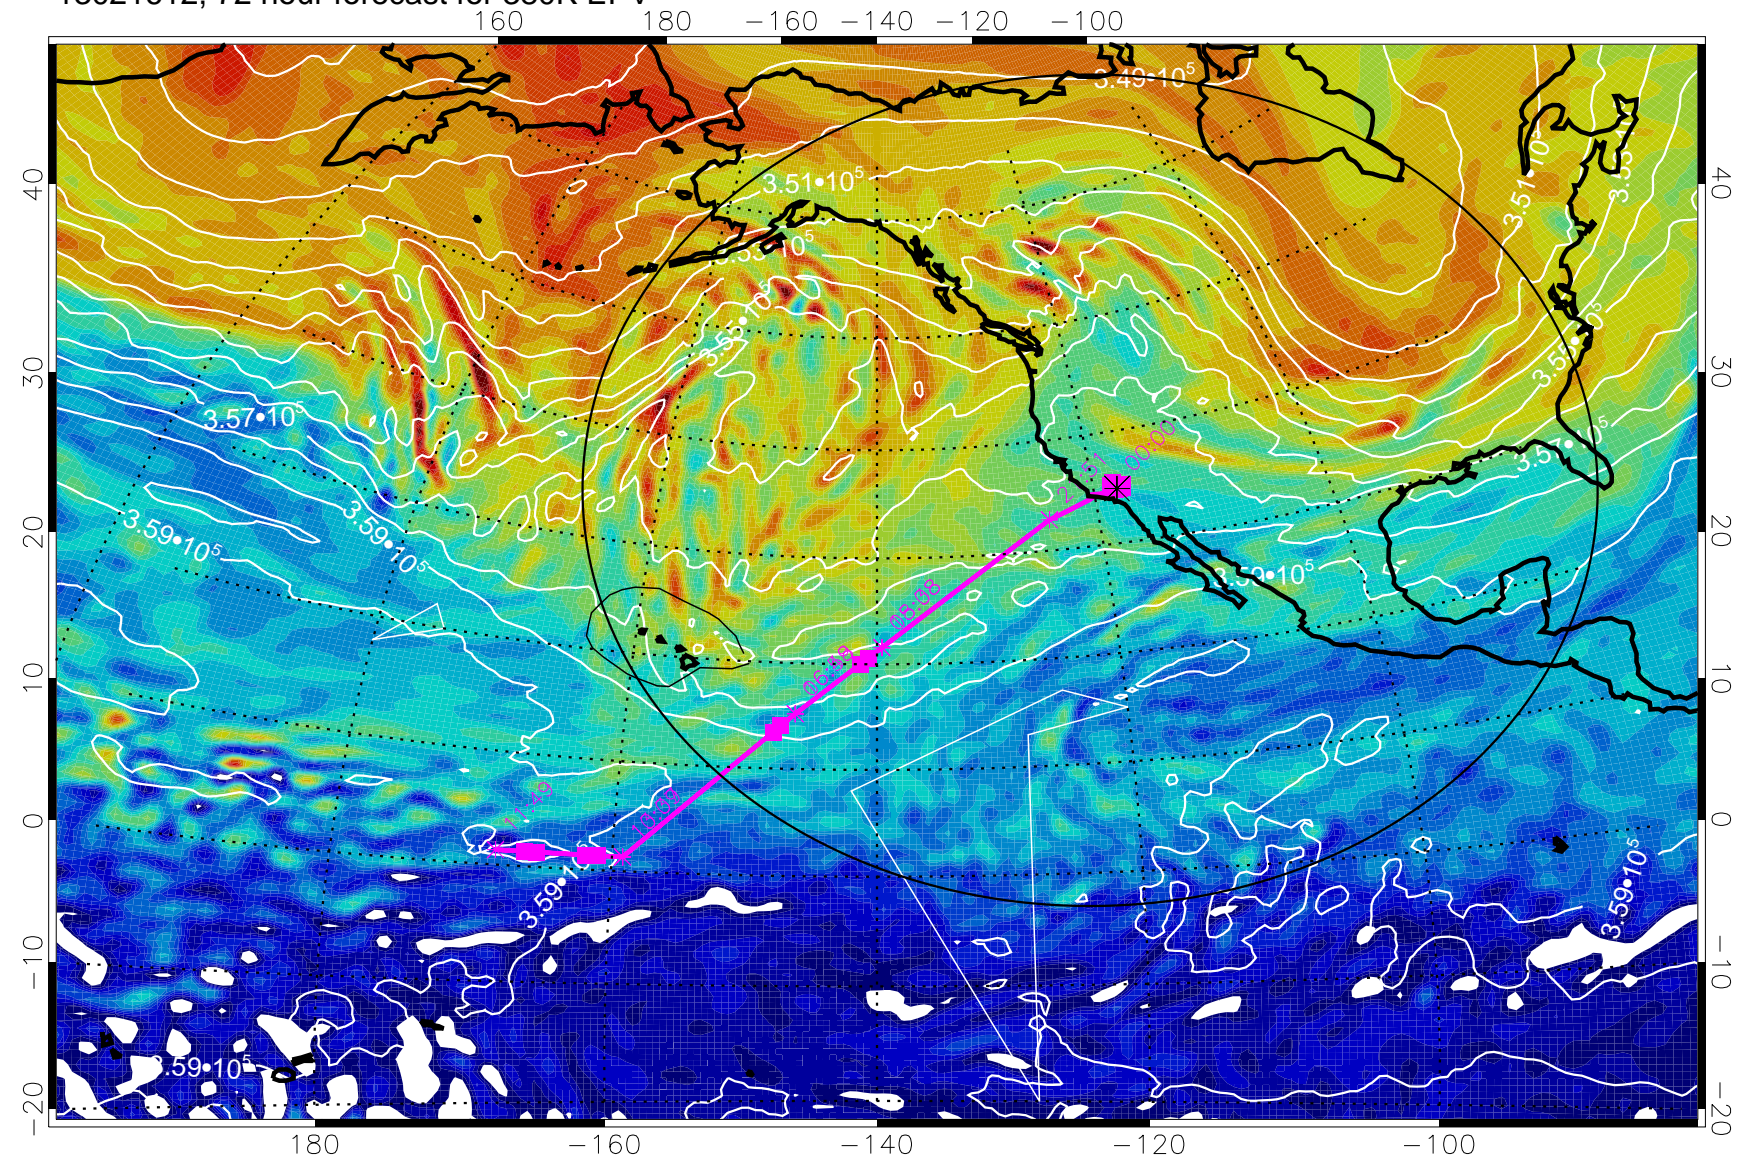

Range ring of 4055 km -- 13 hours GH round trip

13021600, 60 hour forecast for 380K EPV

380K Montgomery Streamfunction, white

Range ring of 4055 km -- 13 hours GH round trip

13021606, 66 hour forecast for 380K EPV

380K Montgomery Streamfunction, white

Range ring of 4055 km -- 13 hours GH round trip

13021612, 72 hour forecast for 380K EPV

380K Montgomery Streamfunction, white

Range ring of 4055 km -- 13 hours GH round trip

13021618, 78 hour forecast for 380K EPV

380K Montgomery Streamfunction, white

Range ring of 4055 km -- 13 hours GH round trip

13021700, 84 hour forecast for 380K EPV

380K Montgomery Streamfunction, white

Range ring of 4055 km -- 13 hours GH round trip