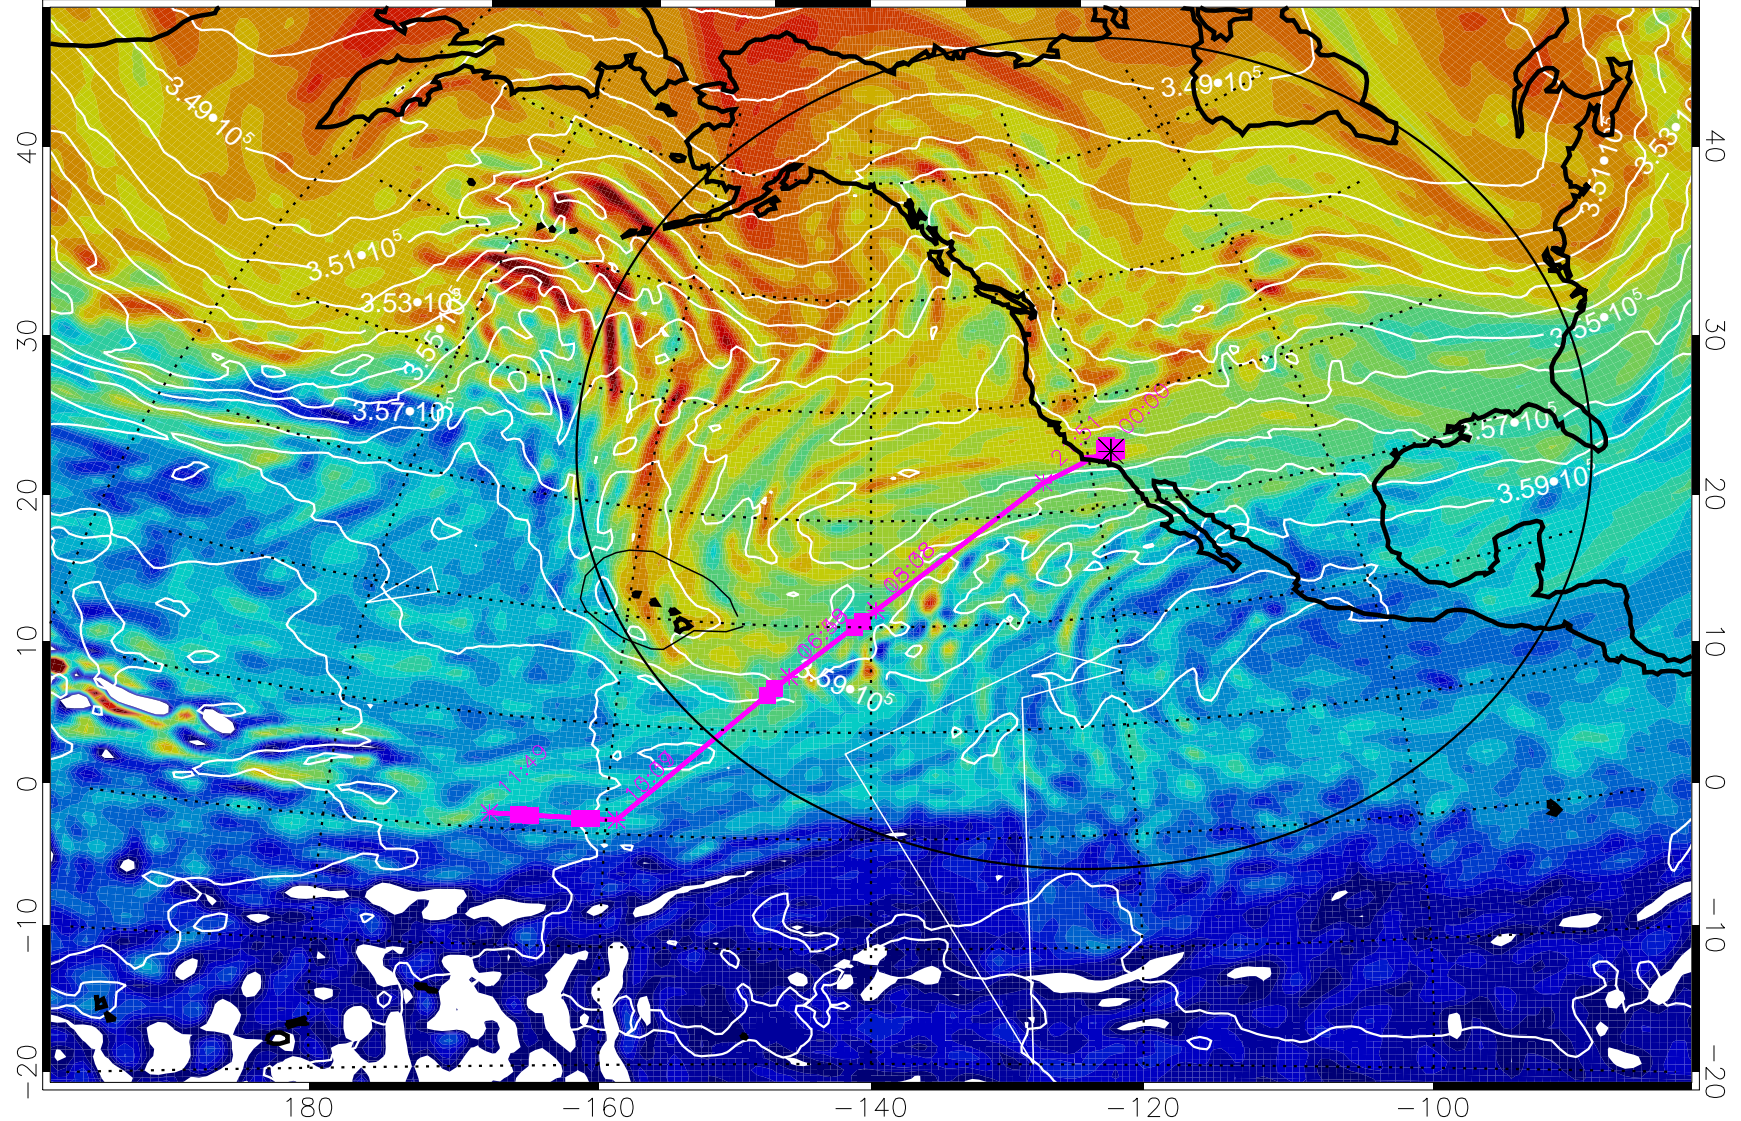

13021618, 78 hour forecast for 380K EPV

380K Montgomery Streamfunction, white

Range ring of 4055 km -- 13 hours GH round trip

13021700, 84 hour forecast for 380K EPV

380K Montgomery Streamfunction, white

Range ring of 4055 km -- 13 hours GH round trip

13021706, 90 hour forecast for 380K EPV

380K Montgomery Streamfunction, white

Range ring of 4055 km -- 13 hours GH round trip

13021712, 96 hour forecast for 380K EPV

380K Montgomery Streamfunction, white

Range ring of 4055 km -- 13 hours GH round trip

13021718, 102 hour forecast for 380K EPV

160 180 -160 -140 -120 -100

380K Montgomery Streamfunction, white

Range ring of 4055 km -- 13 hours GH round trip

13021800, 108 hour forecast for 380K EPV

160 180 -160 -140 -120 -100

380K Montgomery Streamfunction, white

Range ring of 4055 km -- 13 hours GH round trip

13021806, 114 hour forecast for 380K EPV

160 180 -160 -140 -120 -100

380K Montgomery Streamfunction, white

Range ring of 4055 km -- 13 hours GH round trip