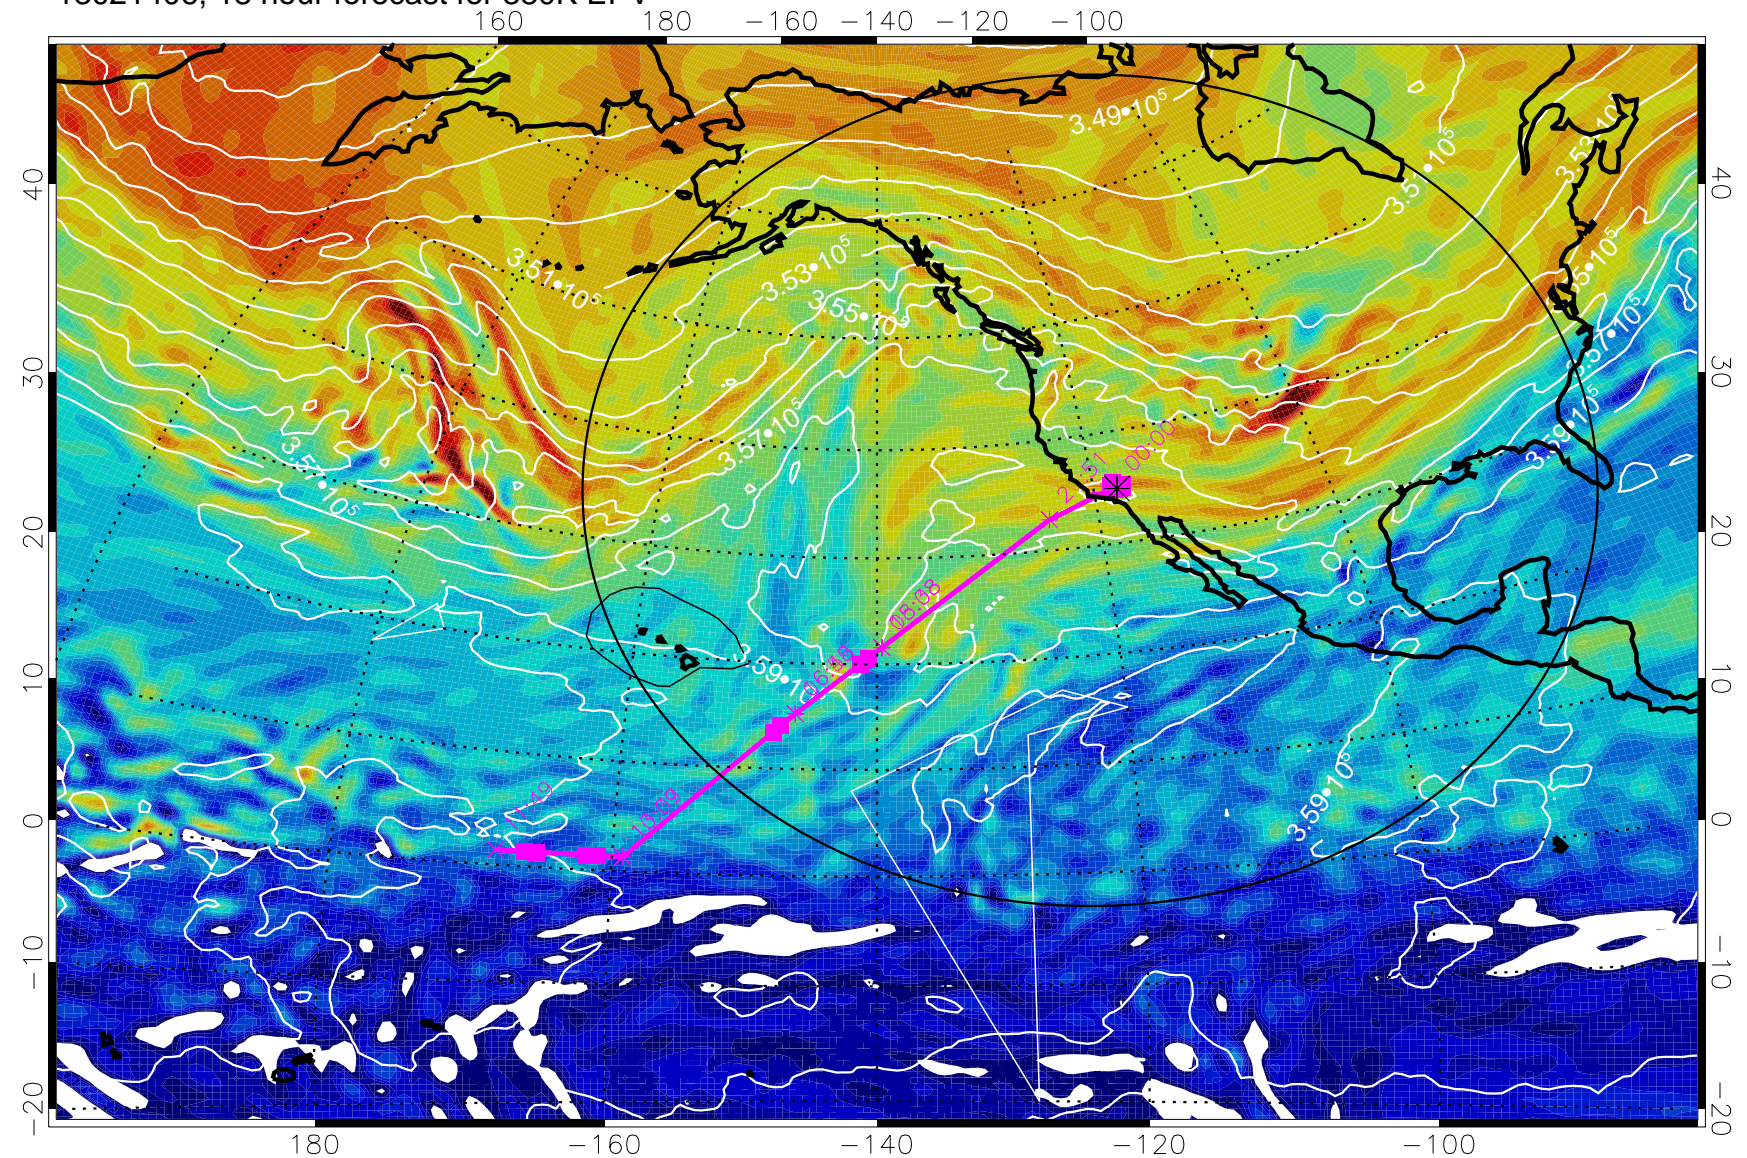

13021318, 6 hour forecast for 380K EPV

160 180 -160 -140 -120 -100

380K Montgomery Streamfunction, white

Range ring of 4055 km -- 13 hours GH round trip

13021400, 12 hour forecast for 380K EPV

380K Montgomery Streamfunction, white

Range ring of 4055 km -- 13 hours GH round trip

13021406, 18 hour forecast for 380K EPV

380K Montgomery Streamfunction, white

Range ring of 4055 km -- 13 hours GH round trip

13021412, 24 hour forecast for 380K EPV

380K Montgomery Streamfunction, white

Range ring of 4055 km -- 13 hours GH round trip

13021418, 30 hour forecast for 380K EPV

380K Montgomery Streamfunction, white

Range ring of 4055 km -- 13 hours GH round trip

13021500, 36 hour forecast for 380K EPV

380K Montgomery Streamfunction, white

Range ring of 4055 km -- 13 hours GH round trip

13021506, 42 hour forecast for 380K EPV

380K Montgomery Streamfunction, white

Range ring of 4055 km -- 13 hours GH round trip