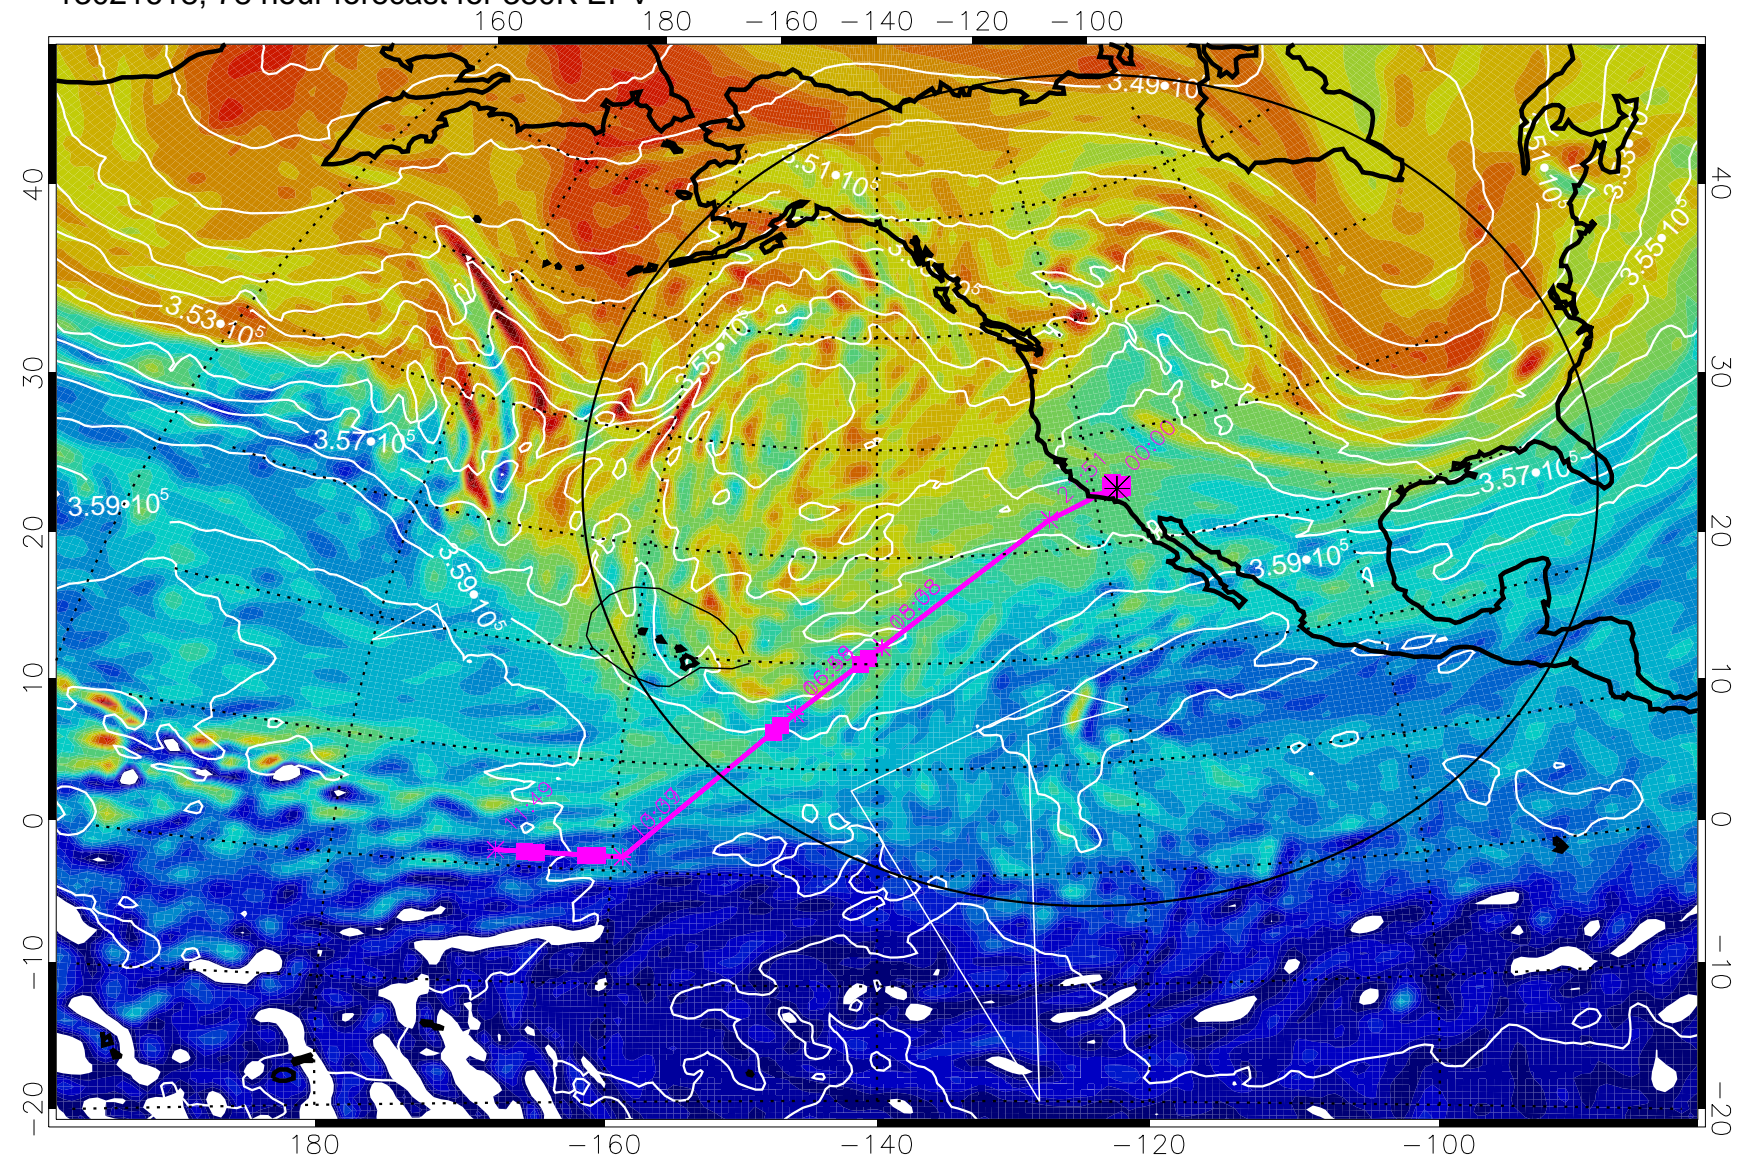

Range ring of 4055 km -- 13 hours GH round trip

13021600, 60 hour forecast for 380K EPV

380K Montgomery Streamfunction, white

Range ring of 4055 km -- 13 hours GH round trip

13021606, 66 hour forecast for 380K EPV

380K Montgomery Streamfunction, white

Range ring of 4055 km -- 13 hours GH round trip

13021612, 72 hour forecast for 380K EPV

380K Montgomery Streamfunction, white

Range ring of 4055 km -- 13 hours GH round trip

13021618, 78 hour forecast for 380K EPV

380K Montgomery Streamfunction, white

Range ring of 4055 km -- 13 hours GH round trip

13021700, 84 hour forecast for 380K EPV

380K Montgomery Streamfunction, white

Range ring of 4055 km -- 13 hours GH round trip

13021706, 90 hour forecast for 380K EPV

380K Montgomery Streamfunction, white

Range ring of 4055 km -- 13 hours GH round trip

13021712, 96 hour forecast for 380K EPV

380K Montgomery Streamfunction, white

Range ring of 4055 km -- 13 hours GH round trip