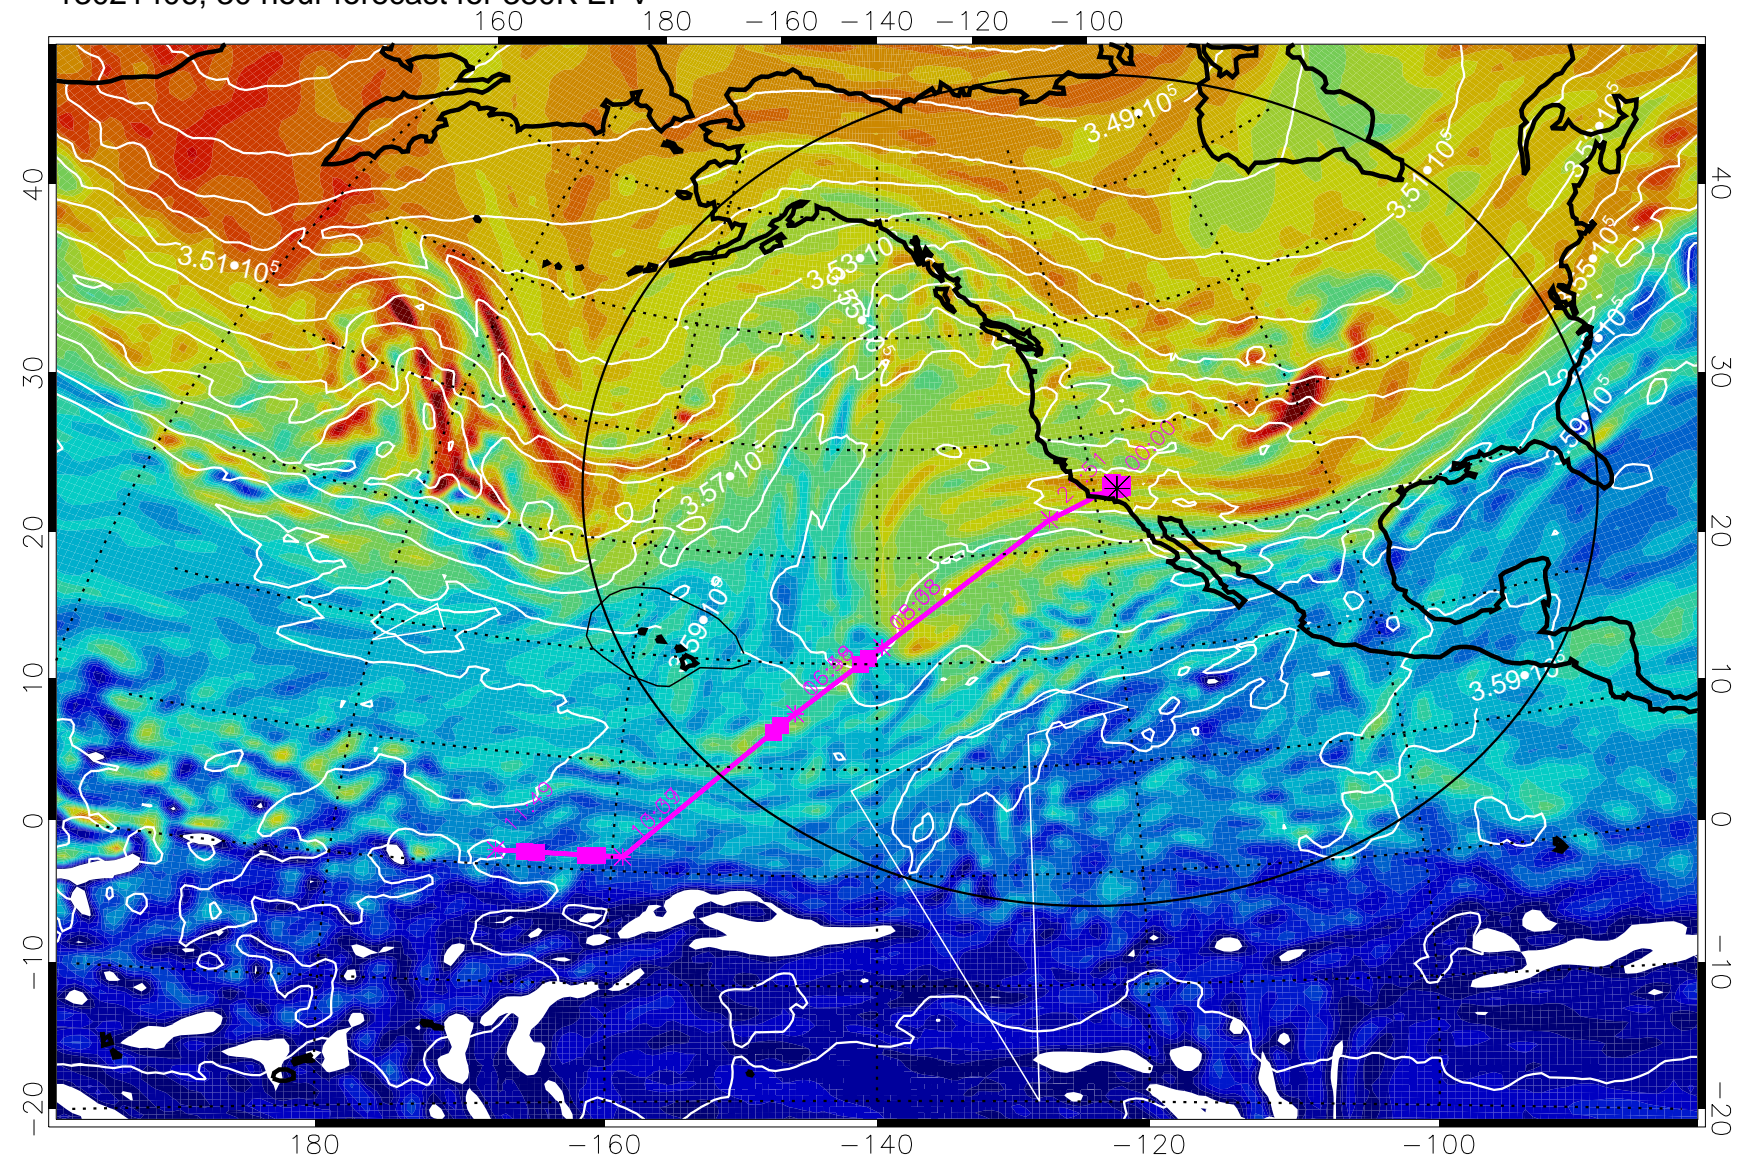

13021400, 24 hour forecast for 380K EPV

380K Montgomery Streamfunction, white

Range ring of 4055 km -- 13 hours GH round trip

13021406, 30 hour forecast for 380K EPV

380K Montgomery Streamfunction, white

Range ring of 4055 km -- 13 hours GH round trip

13021412, 36 hour forecast for 380K EPV

380K Montgomery Streamfunction, white

Range ring of 4055 km -- 13 hours GH round trip

13021418, 42 hour forecast for 380K EPV

380K Montgomery Streamfunction, white

Range ring of 4055 km -- 13 hours GH round trip

13021500, 48 hour forecast for 380K EPV

380K Montgomery Streamfunction, white

Range ring of 4055 km -- 13 hours GH round trip

13021506, 54 hour forecast for 380K EPV

380K Montgomery Streamfunction, white

Range ring of 4055 km -- 13 hours GH round trip

13021600, 72 hour forecast for 380K EPV

160 180 -160 -140 -120 -100

380K Montgomery Streamfunction, white

Range ring of 4055 km -- 13 hours GH round trip

13021606, 78 hour forecast for 380K EPV

160 180 -160 -140 -120 -100