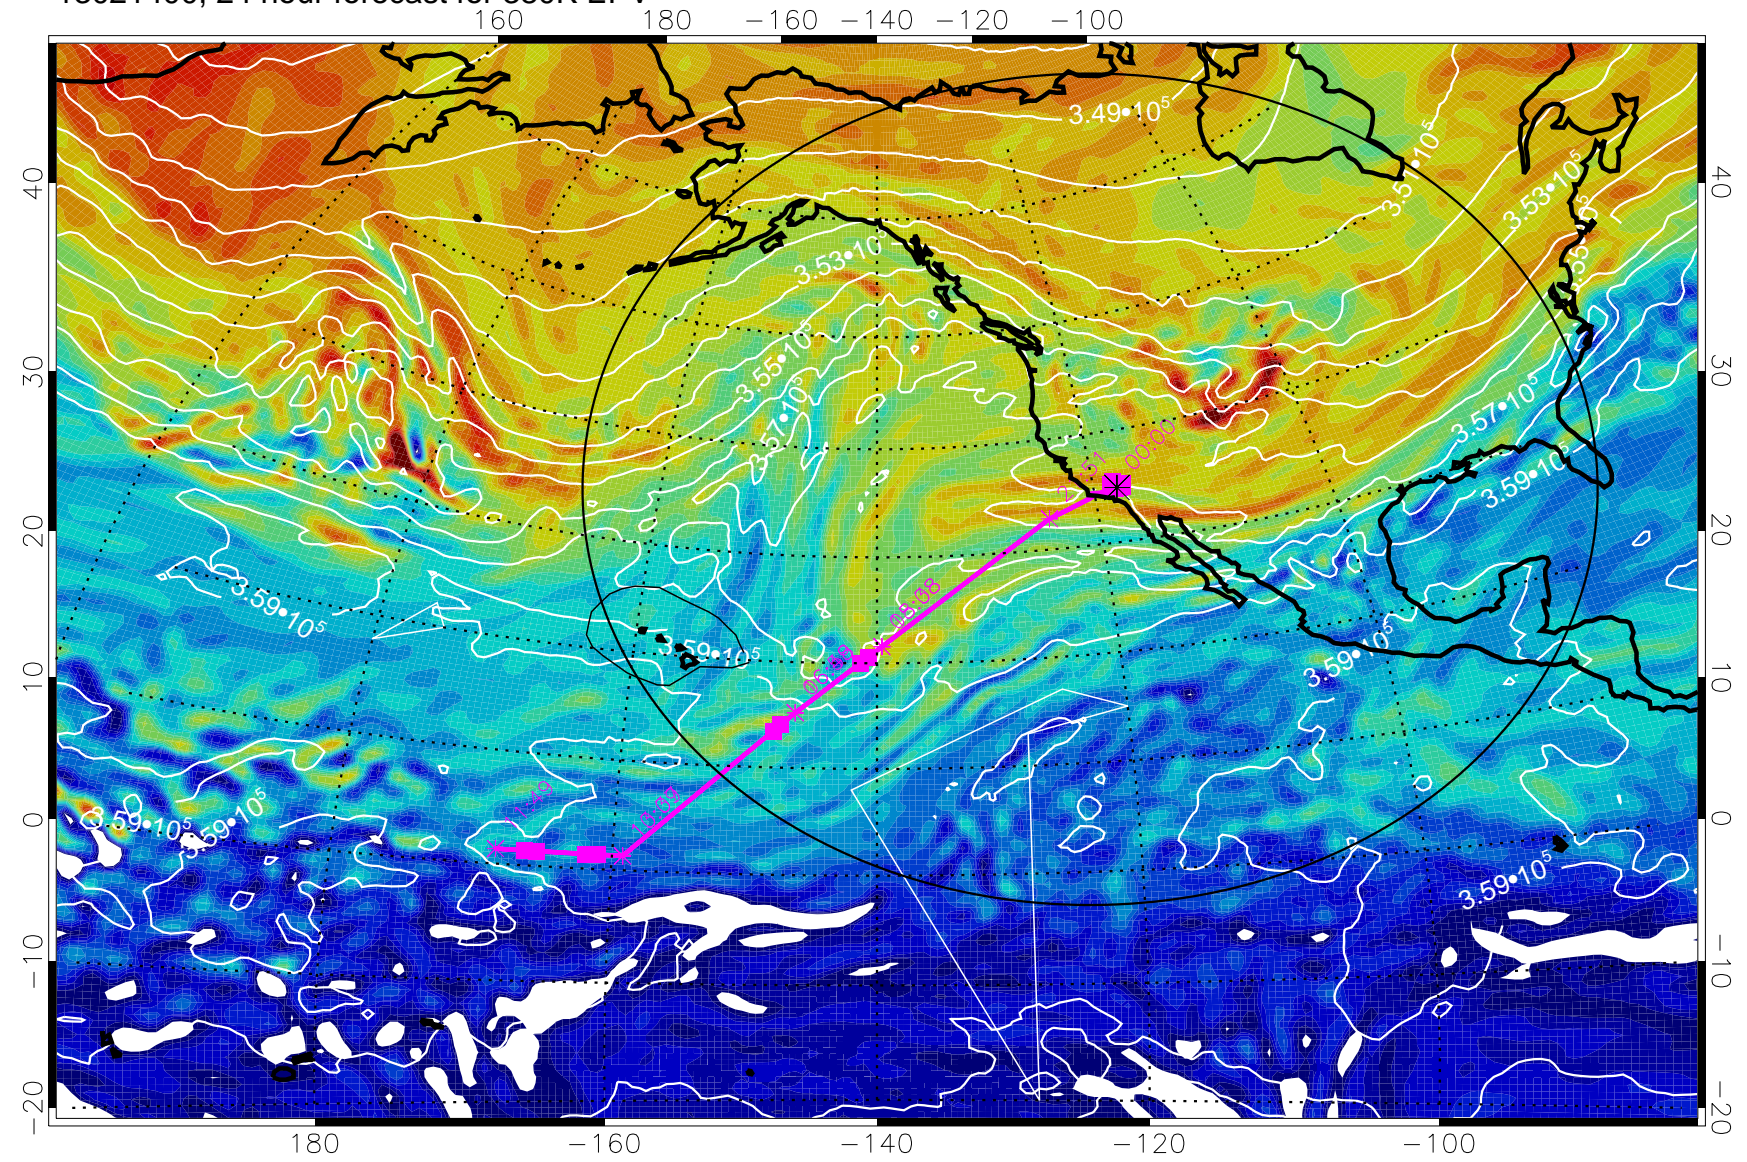

13021312, 12 hour forecast for 380K EPV

380K Montgomery Streamfunction, white

Range ring of 4055 km -- 13 hours GH round trip

13021318, 18 hour forecast for 380K EPV

380K Montgomery Streamfunction, white

Range ring of 4055 km -- 13 hours GH round trip

13021400, 24 hour forecast for 380K EPV

380K Montgomery Streamfunction, white

Range ring of 4055 km -- 13 hours GH round trip

13021406, 30 hour forecast for 380K EPV

380K Montgomery Streamfunction, white

Range ring of 4055 km -- 13 hours GH round trip

13021412, 36 hour forecast for 380K EPV

380K Montgomery Streamfunction, white

Range ring of 4055 km -- 13 hours GH round trip

13021418, 42 hour forecast for 380K EPV

380K Montgomery Streamfunction, white

Range ring of 4055 km -- 13 hours GH round trip

13021500, 48 hour forecast for 380K EPV

380K Montgomery Streamfunction, white

Range ring of 4055 km -- 13 hours GH round trip

13021506, 54 hour forecast for 380K EPV

380K Montgomery Streamfunction, white

Range ring of 4055 km -- 13 hours GH round trip