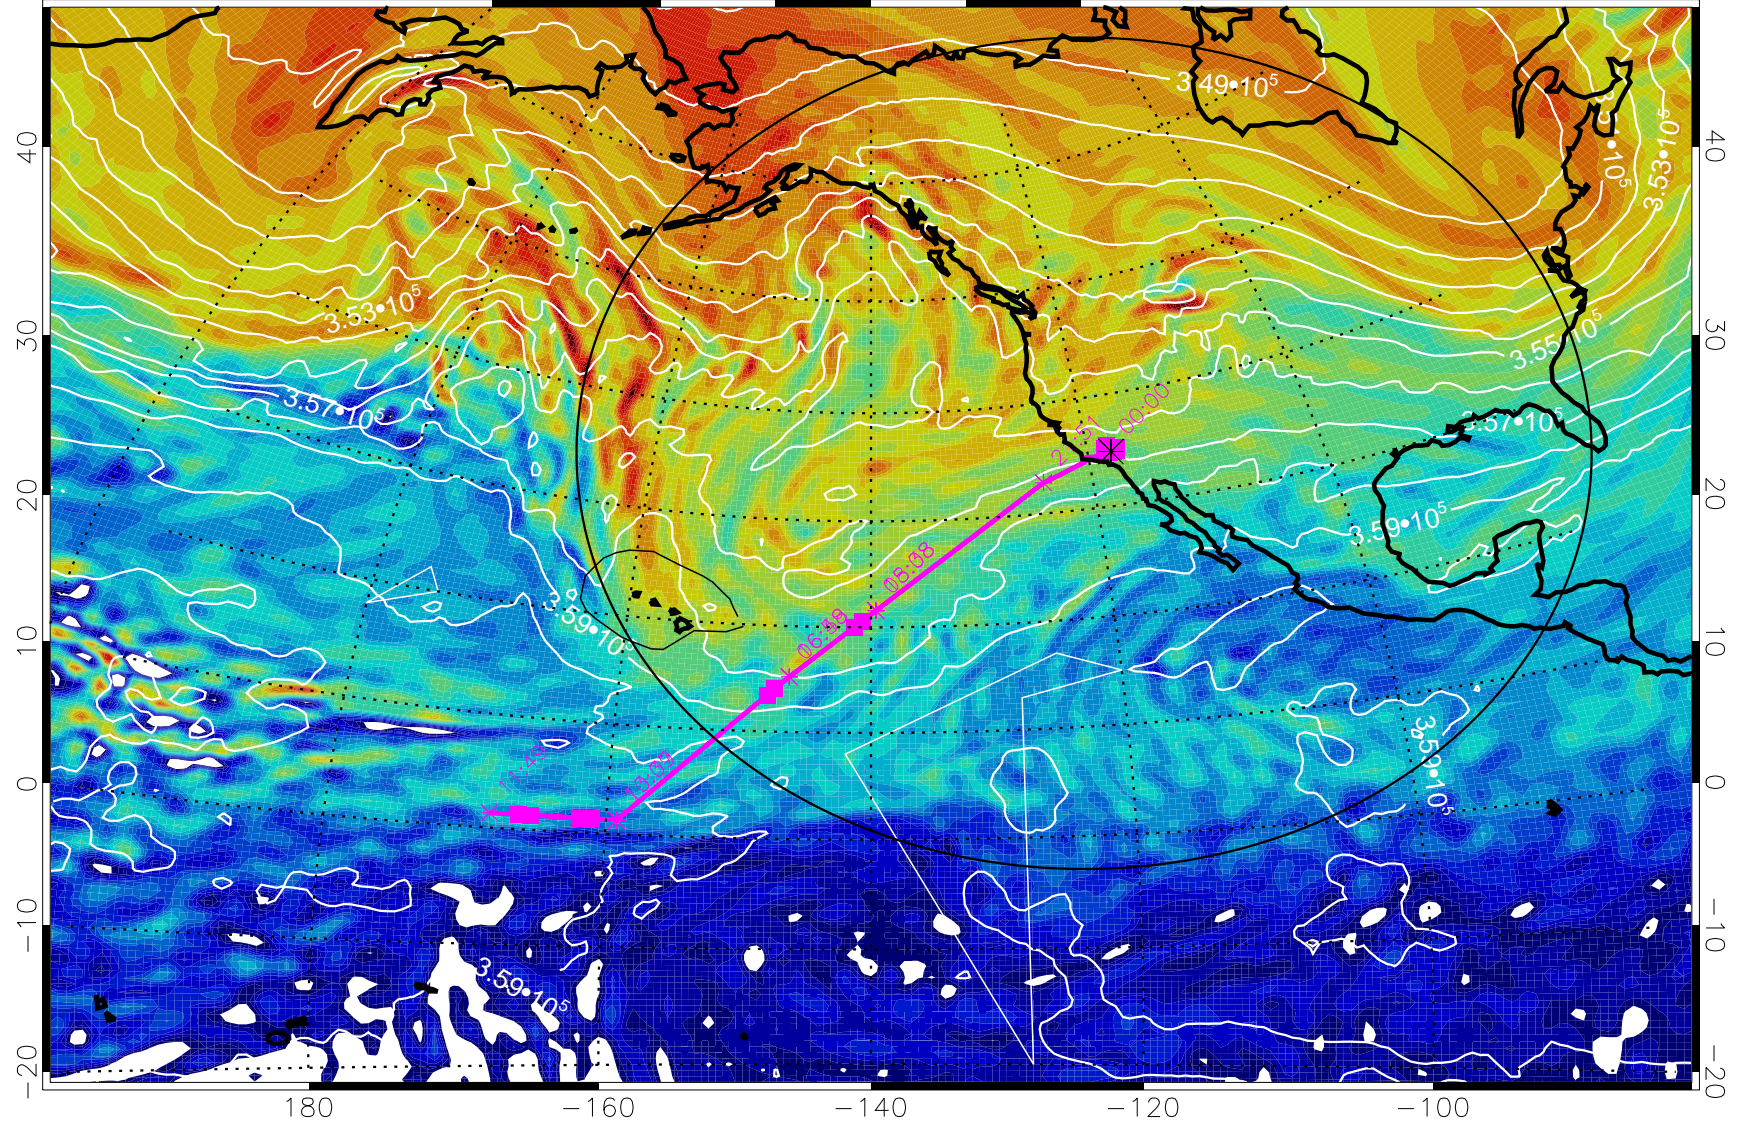

13021618, 90 hour forecast for 380K EPV

160 180 -160 -140 -120 -100

380K Montgomery Streamfunction, white

Range ring of 4055 km -- 13 hours GH round trip

13021700, 96 hour forecast for 380K EPV

380K Montgomery Streamfunction, white

Range ring of 4055 km -- 13 hours GH round trip

13021706, 102 hour forecast for 380K EPV

160 180 -160 -140 -120 -100

380K Montgomery Streamfunction, white

Range ring of 4055 km -- 13 hours GH round trip

13021712, 108 hour forecast for 380K EPV

160 180 -160 -140 -120 -100

380K Montgomery Streamfunction, white

Range ring of 4055 km -- 13 hours GH round trip

13021718, 114 hour forecast for 380K EPV

380K Montgomery Streamfunction, white

Range ring of 4055 km -- 13 hours GH round trip

13021800, 120 hour forecast for 380K EPV

160 180 -160 -140 -120 -100

380K Montgomery Streamfunction, white

Range ring of 4055 km -- 13 hours GH round trip