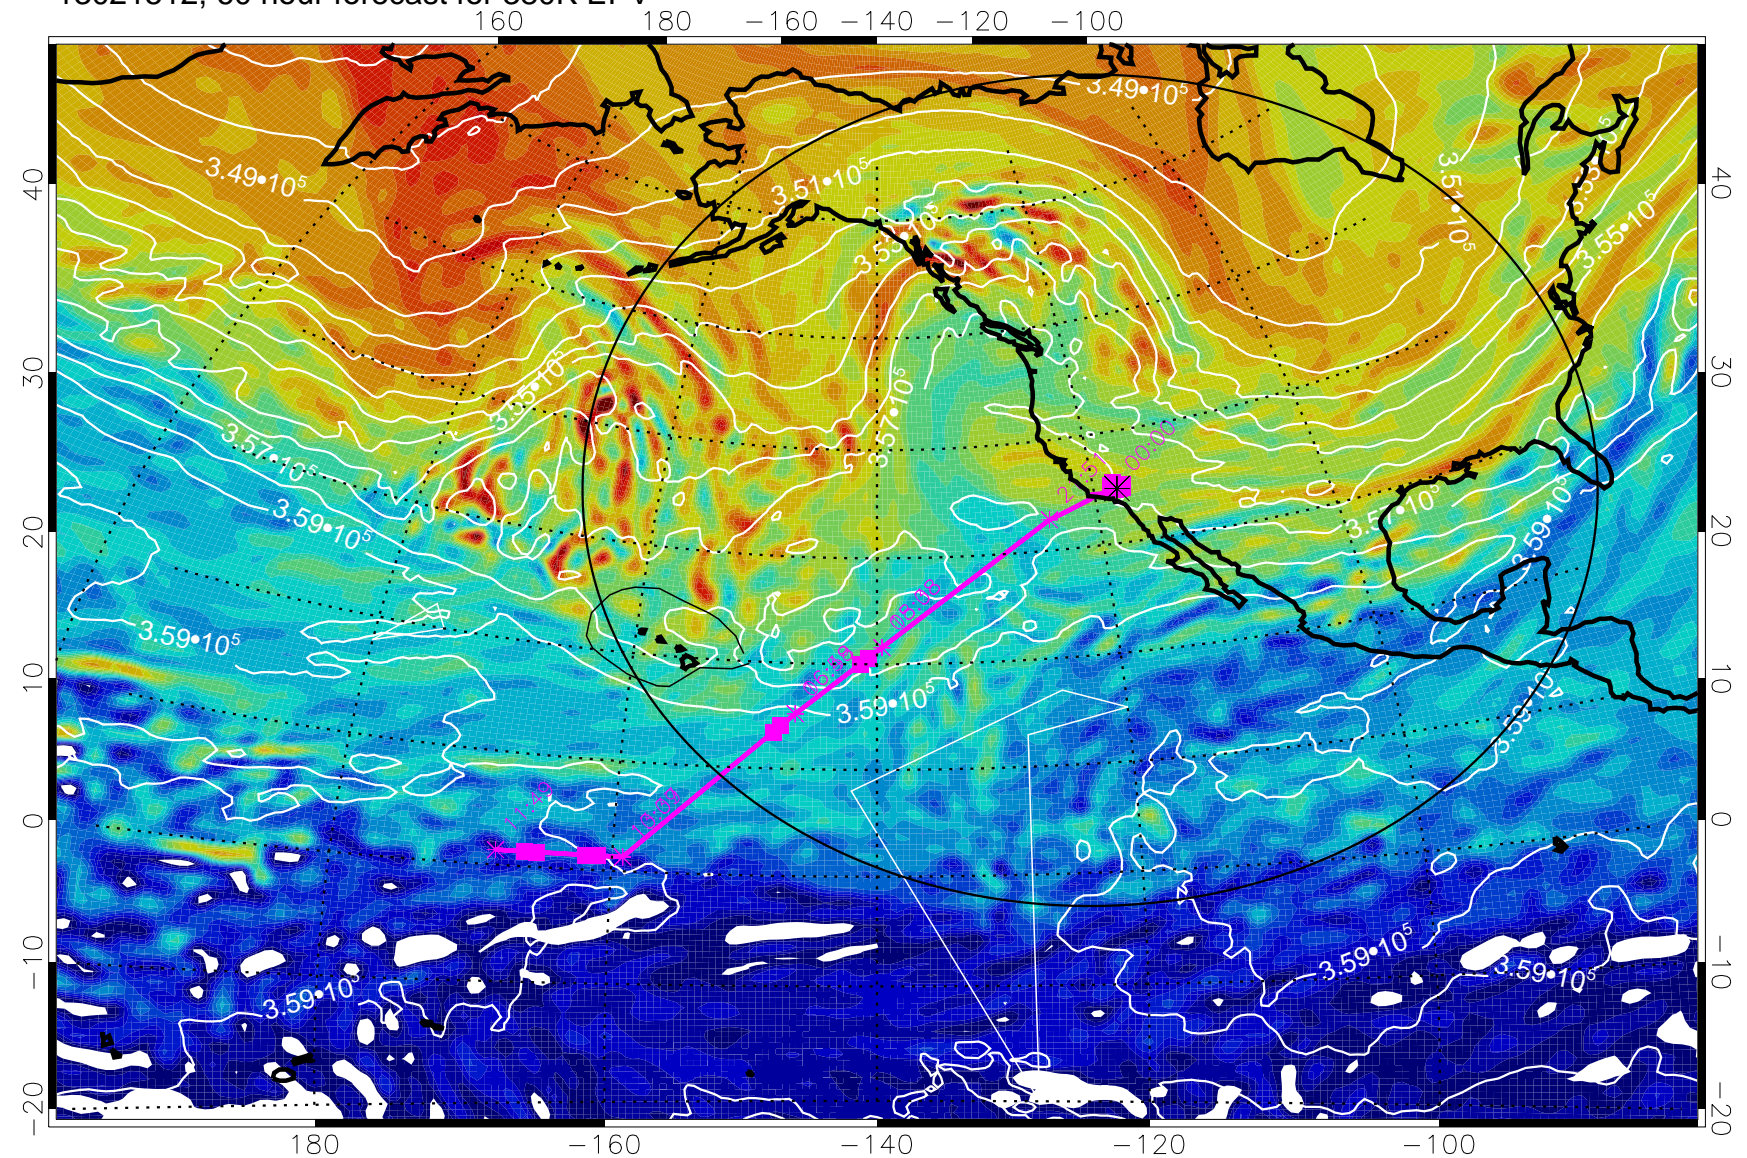

13021412, 36 hour forecast for 380K EPV

380K Montgomery Streamfunction, white

Range ring of 4055 km -- 13 hours GH round trip

13021418, 42 hour forecast for 380K EPV

380K Montgomery Streamfunction, white

Range ring of 4055 km -- 13 hours GH round trip

13021500, 48 hour forecast for 380K EPV

380K Montgomery Streamfunction, white

Range ring of 4055 km -- 13 hours GH round trip

13021506, 54 hour forecast for 380K EPV

380K Montgomery Streamfunction, white

Range ring of 4055 km -- 13 hours GH round trip

13021512, 60 hour forecast for 380K EPV

380K Montgomery Streamfunction, white

Range ring of 4055 km -- 13 hours GH round trip

13021518, 66 hour forecast for 380K EPV

380K Montgomery Streamfunction, white

Range ring of 4055 km -- 13 hours GH round trip

13021600, 72 hour forecast for 380K EPV

160 180 -160 -140 -120 -100

380K Montgomery Streamfunction, white

Range ring of 4055 km -- 13 hours GH round trip

13021606, 78 hour forecast for 380K EPV

160 180 -160 -140 -120 -100