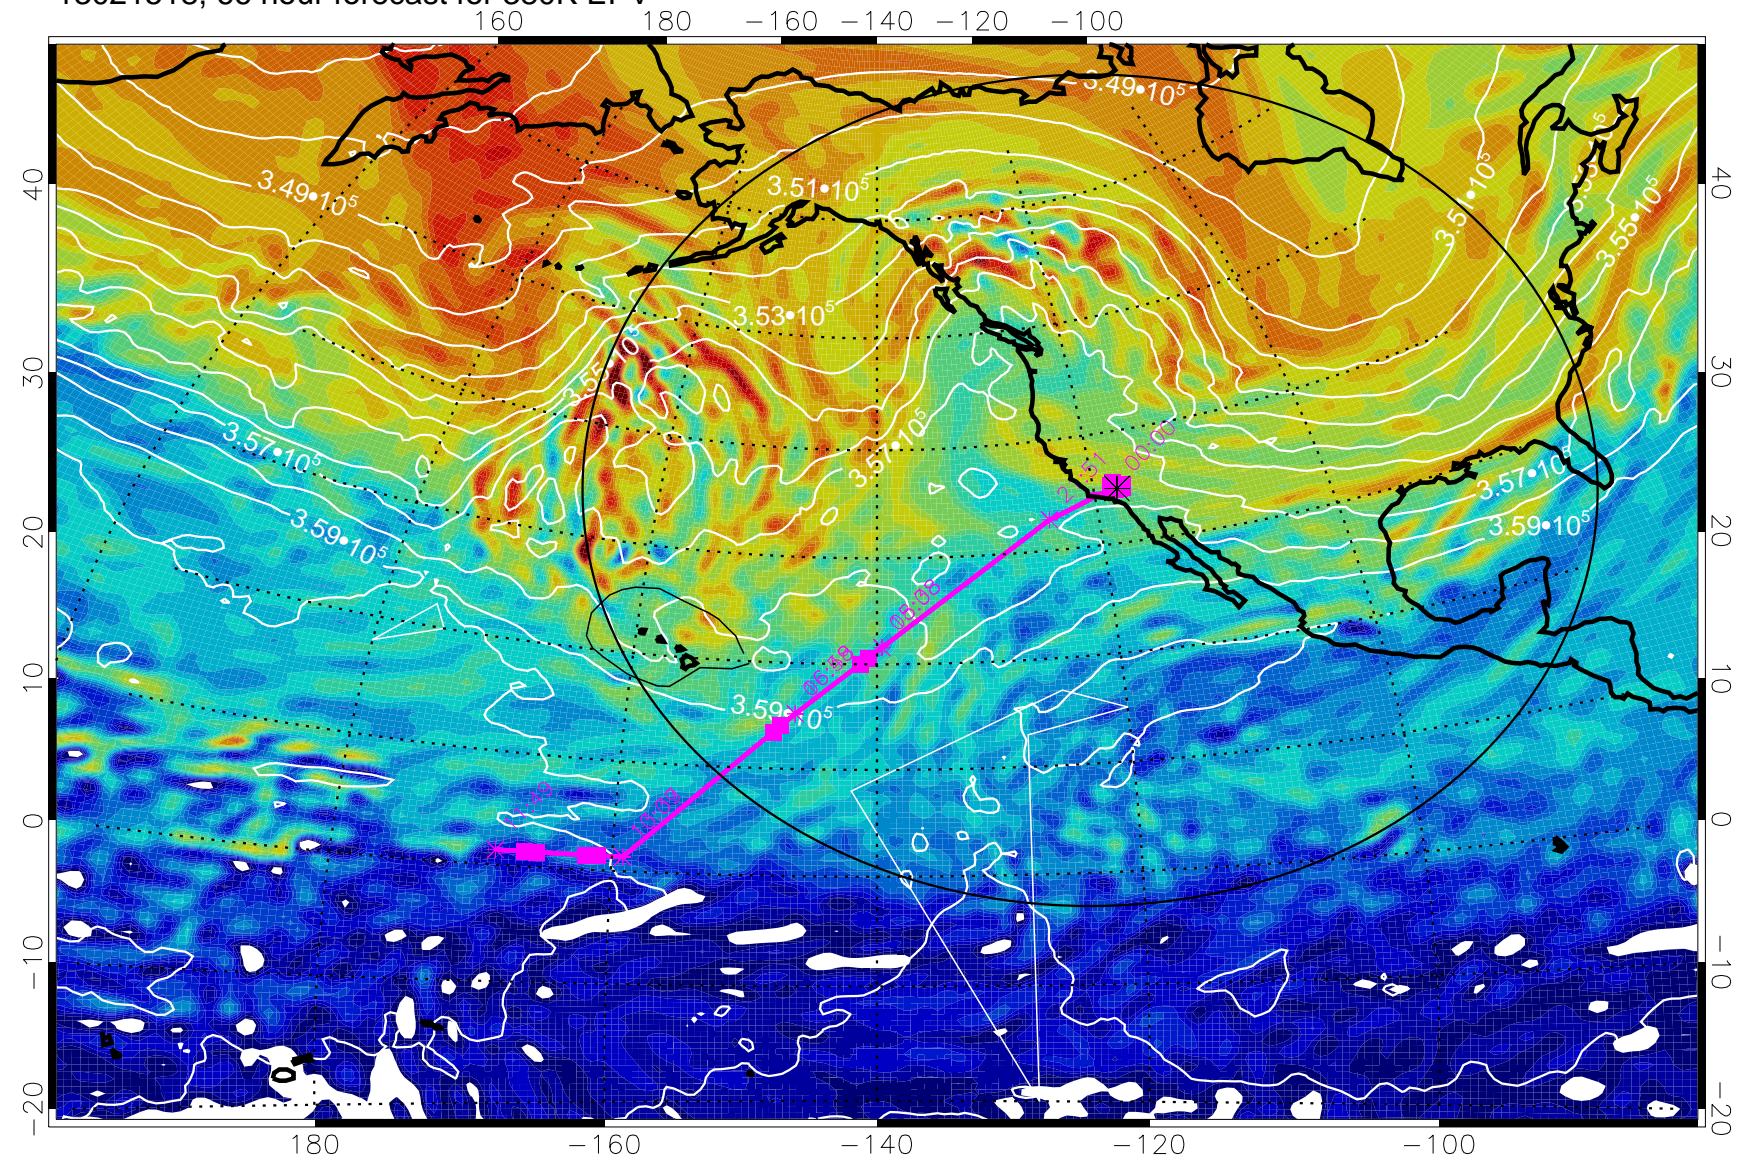

13021512, 60 hour forecast for 380K EPV

380K Montgomery Streamfunction, white

Range ring of 4055 km -- 13 hours GH round trip

13021518, 66 hour forecast for 380K EPV

380K Montgomery Streamfunction, white

Range ring of 4055 km -- 13 hours GH round trip

13021600, 72 hour forecast for 380K EPV

160 180 -160 -140 -120 -100

380K Montgomery Streamfunction, white

Range ring of 4055 km -- 13 hours GH round trip

13021606, 78 hour forecast for 380K EPV

160 180 -160 -140 -120 -100

380K Montgomery Streamfunction, white

Range ring of 4055 km -- 13 hours GH round trip

13021612, 84 hour forecast for 380K EPV

380K Montgomery Streamfunction, white

Range ring of 4055 km -- 13 hours GH round trip

13021618, 90 hour forecast for 380K EPV

160 180 -160 -140 -120 -100

380K Montgomery Streamfunction, white

Range ring of 4055 km -- 13 hours GH round trip

13021700, 96 hour forecast for 380K EPV

380K Montgomery Streamfunction, white