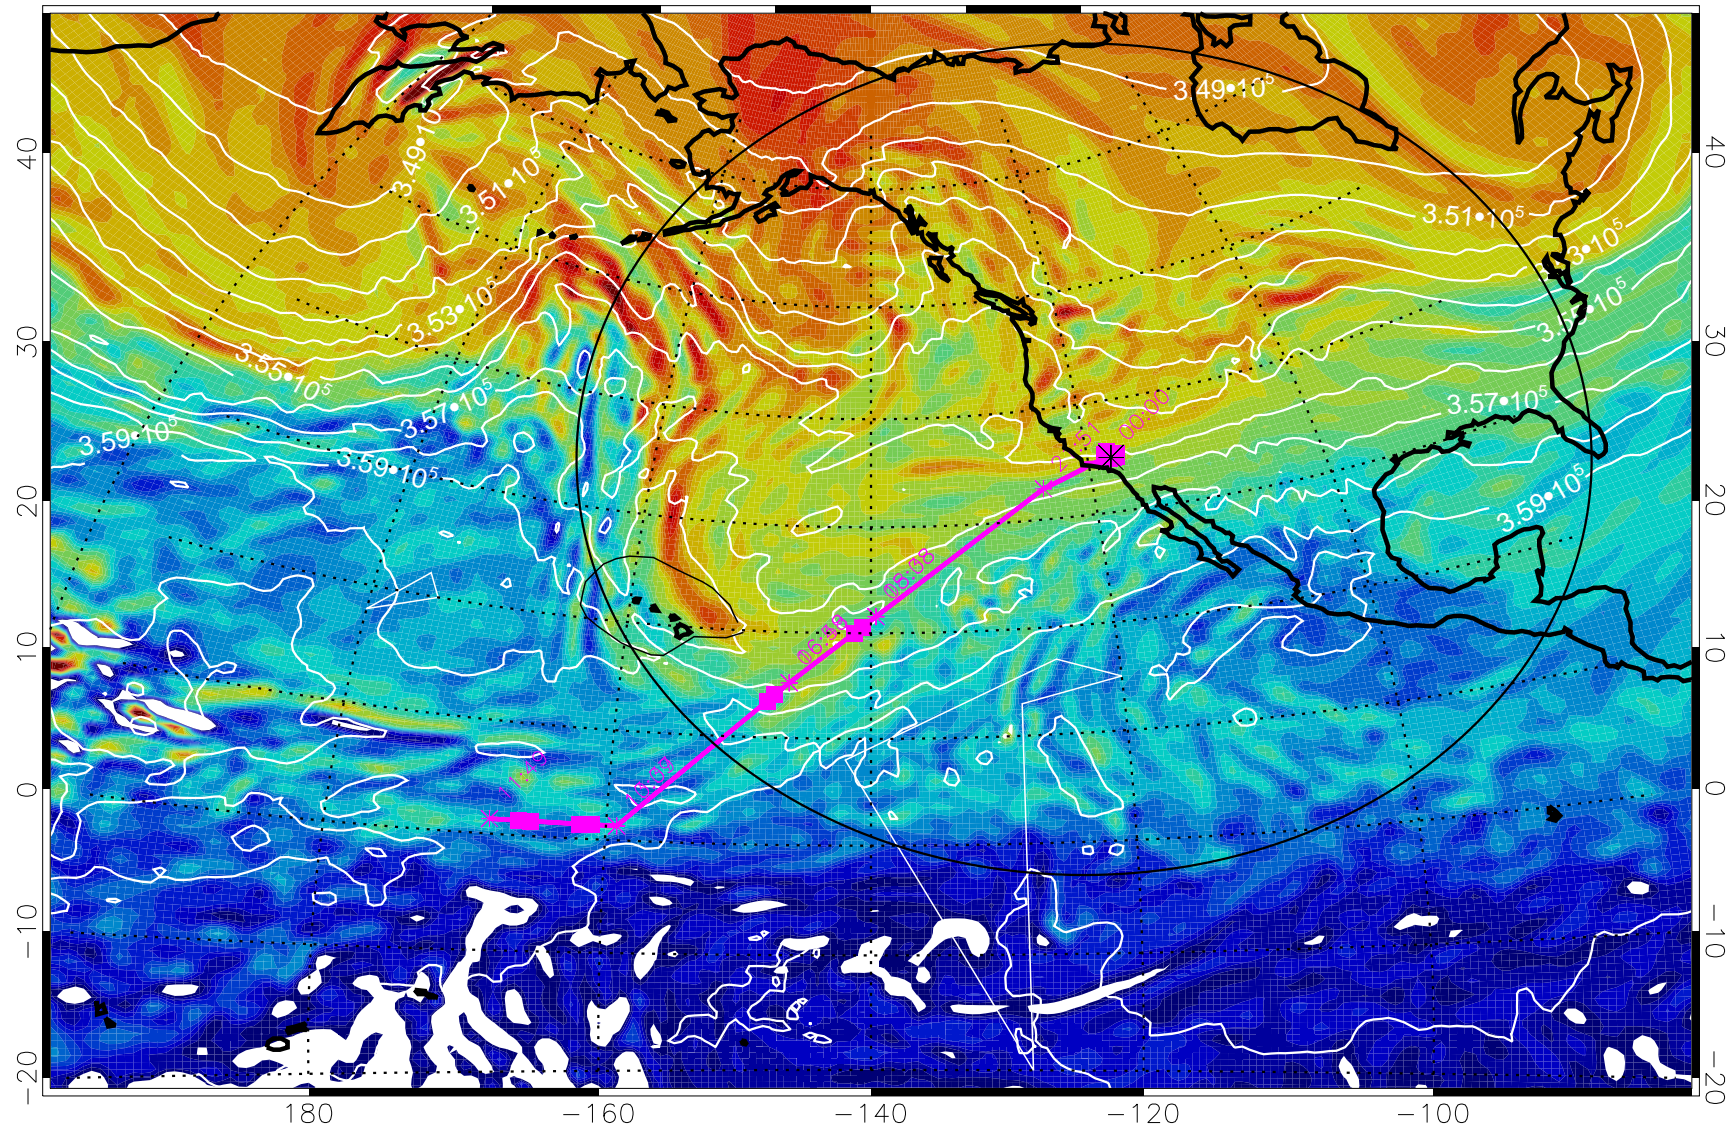

Range ring of 4055 km -- 13 hours GH round trip

13021706, 102 hour forecast for 380K EPV

160 180 -160 -140 -120 -100

380K Montgomery Streamfunction, white

Range ring of 4055 km -- 13 hours GH round trip

13021712, 108 hour forecast for 380K EPV

160 180 -160 -140 -120 -100

380K Montgomery Streamfunction, white

Range ring of 4055 km -- 13 hours GH round trip

13021718, 114 hour forecast for 380K EPV

380K Montgomery Streamfunction, white

Range ring of 4055 km -- 13 hours GH round trip

13021800, 120 hour forecast for 380K EPV

160 180 -160 -140 -120 -100

380K Montgomery Streamfunction, white

Range ring of 4055 km -- 13 hours GH round trip