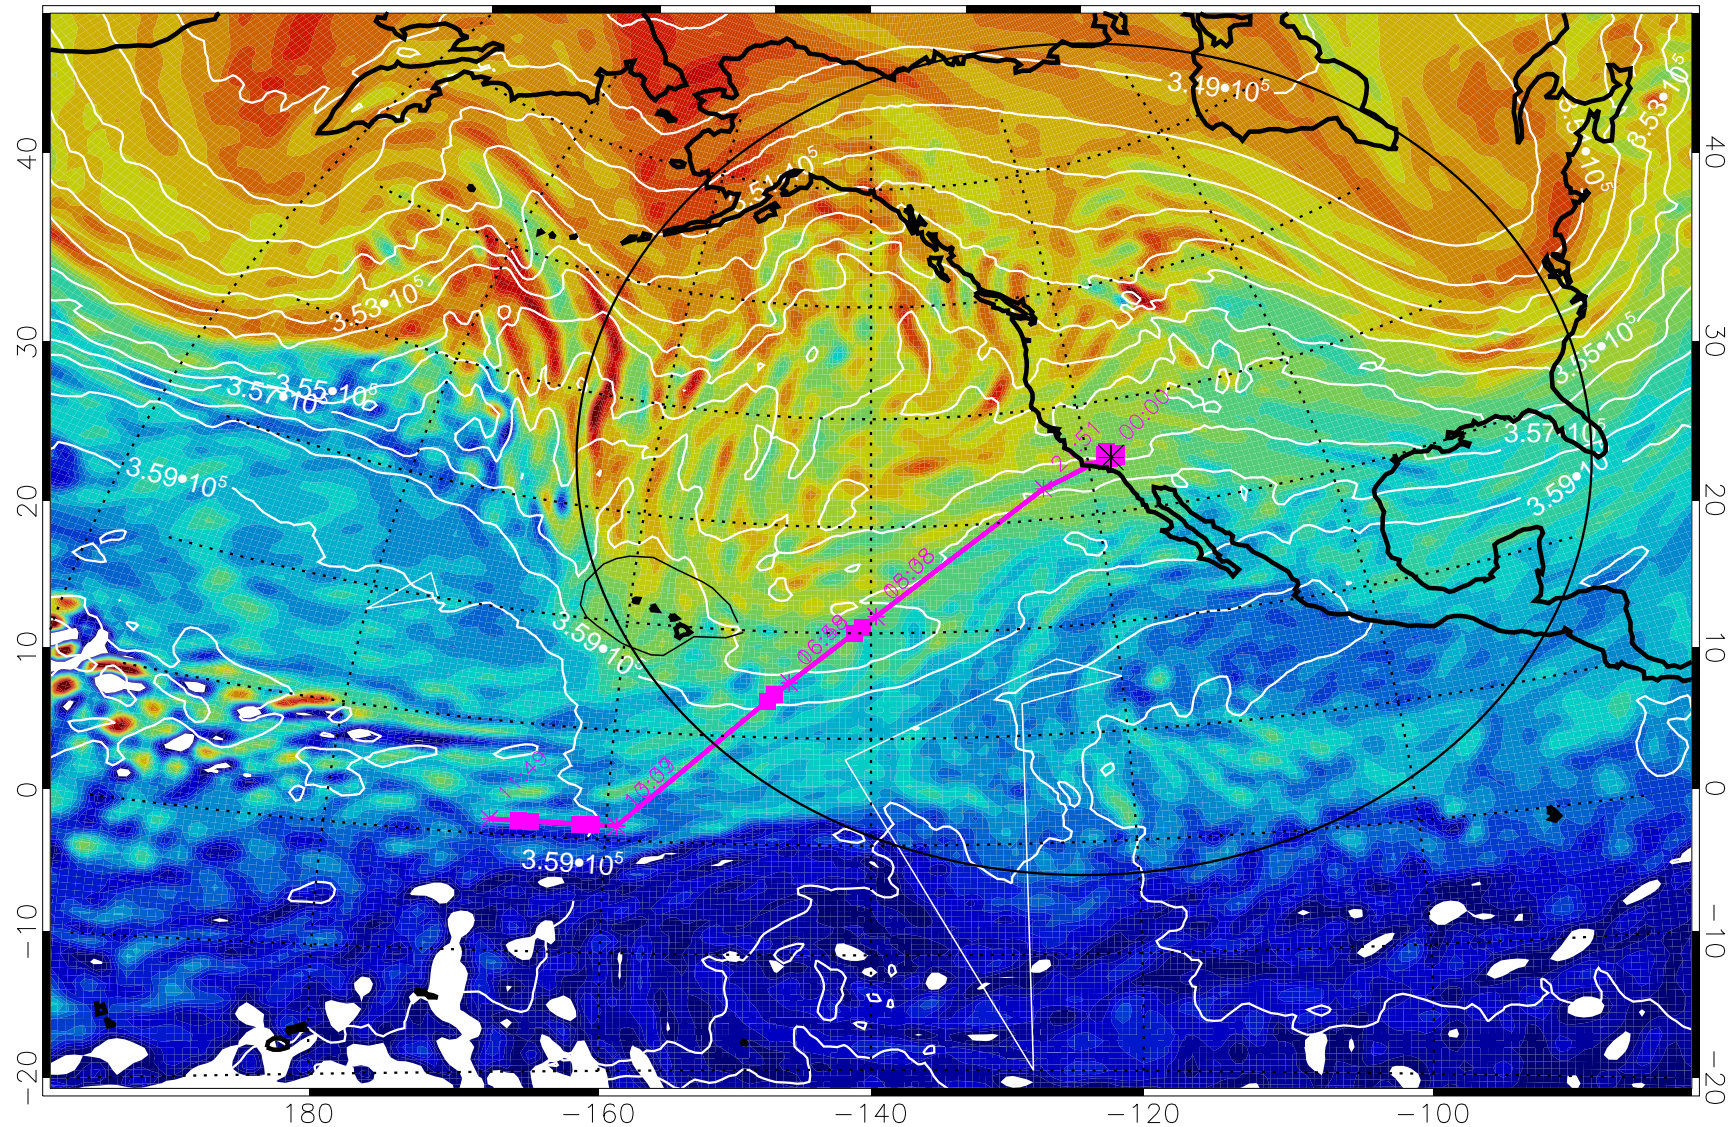

380K Montgomery Streamfunction, white

Range ring of 4055 km -- 13 hours GH round trip

13021612, 84 hour forecast for 380K EPV

380K Montgomery Streamfunction, white

Range ring of 4055 km -- 13 hours GH round trip

13021618, 90 hour forecast for 380K EPV

160 180 -160 -140 -120 -100

380K Montgomery Streamfunction, white

Range ring of 4055 km -- 13 hours GH round trip

13021700, 96 hour forecast for 380K EPV

380K Montgomery Streamfunction, white

Range ring of 4055 km -- 13 hours GH round trip

13021706, 102 hour forecast for 380K EPV

160 180 -160 -140 -120 -100

380K Montgomery Streamfunction, white

Range ring of 4055 km -- 13 hours GH round trip

13021712, 108 hour forecast for 380K EPV

160 180 -160 -140 -120 -100

380K Montgomery Streamfunction, white

Range ring of 4055 km -- 13 hours GH round trip

13021718, 114 hour forecast for 380K EPV

380K Montgomery Streamfunction, white

Range ring of 4055 km -- 13 hours GH round trip