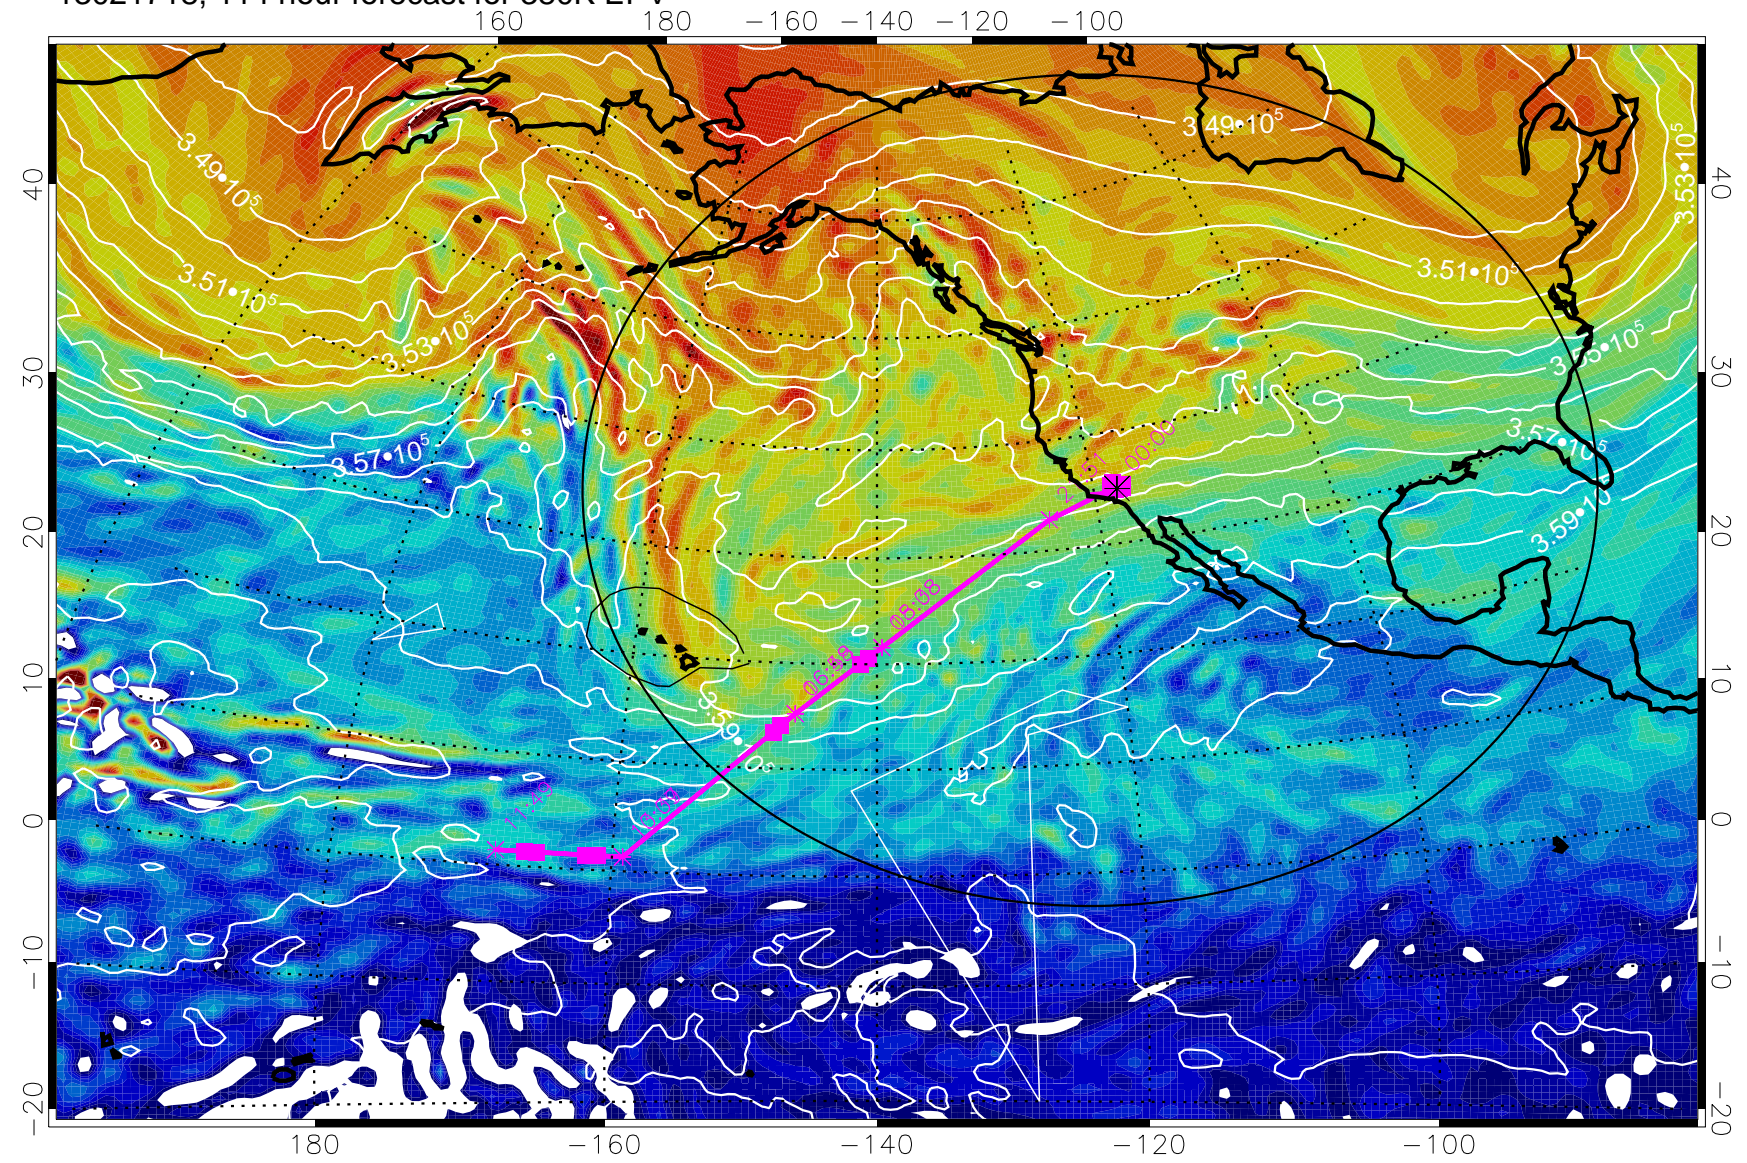

Range ring of 4055 km -- 13 hours GH round trip

13021706, 102 hour forecast for 380K EPV

160 180 -160 -140 -120 -100

380K Montgomery Streamfunction, white

Range ring of 4055 km -- 13 hours GH round trip

13021712, 108 hour forecast for 380K EPV

160 180 -160 -140 -120 -100

380K Montgomery Streamfunction, white

Range ring of 4055 km -- 13 hours GH round trip

13021718, 114 hour forecast for 380K EPV

380K Montgomery Streamfunction, white

Range ring of 4055 km -- 13 hours GH round trip

13021800, 120 hour forecast for 380K EPV

160 180 -160 -140 -120 -100

380K Montgomery Streamfunction, white

Range ring of 4055 km -- 13 hours GH round trip