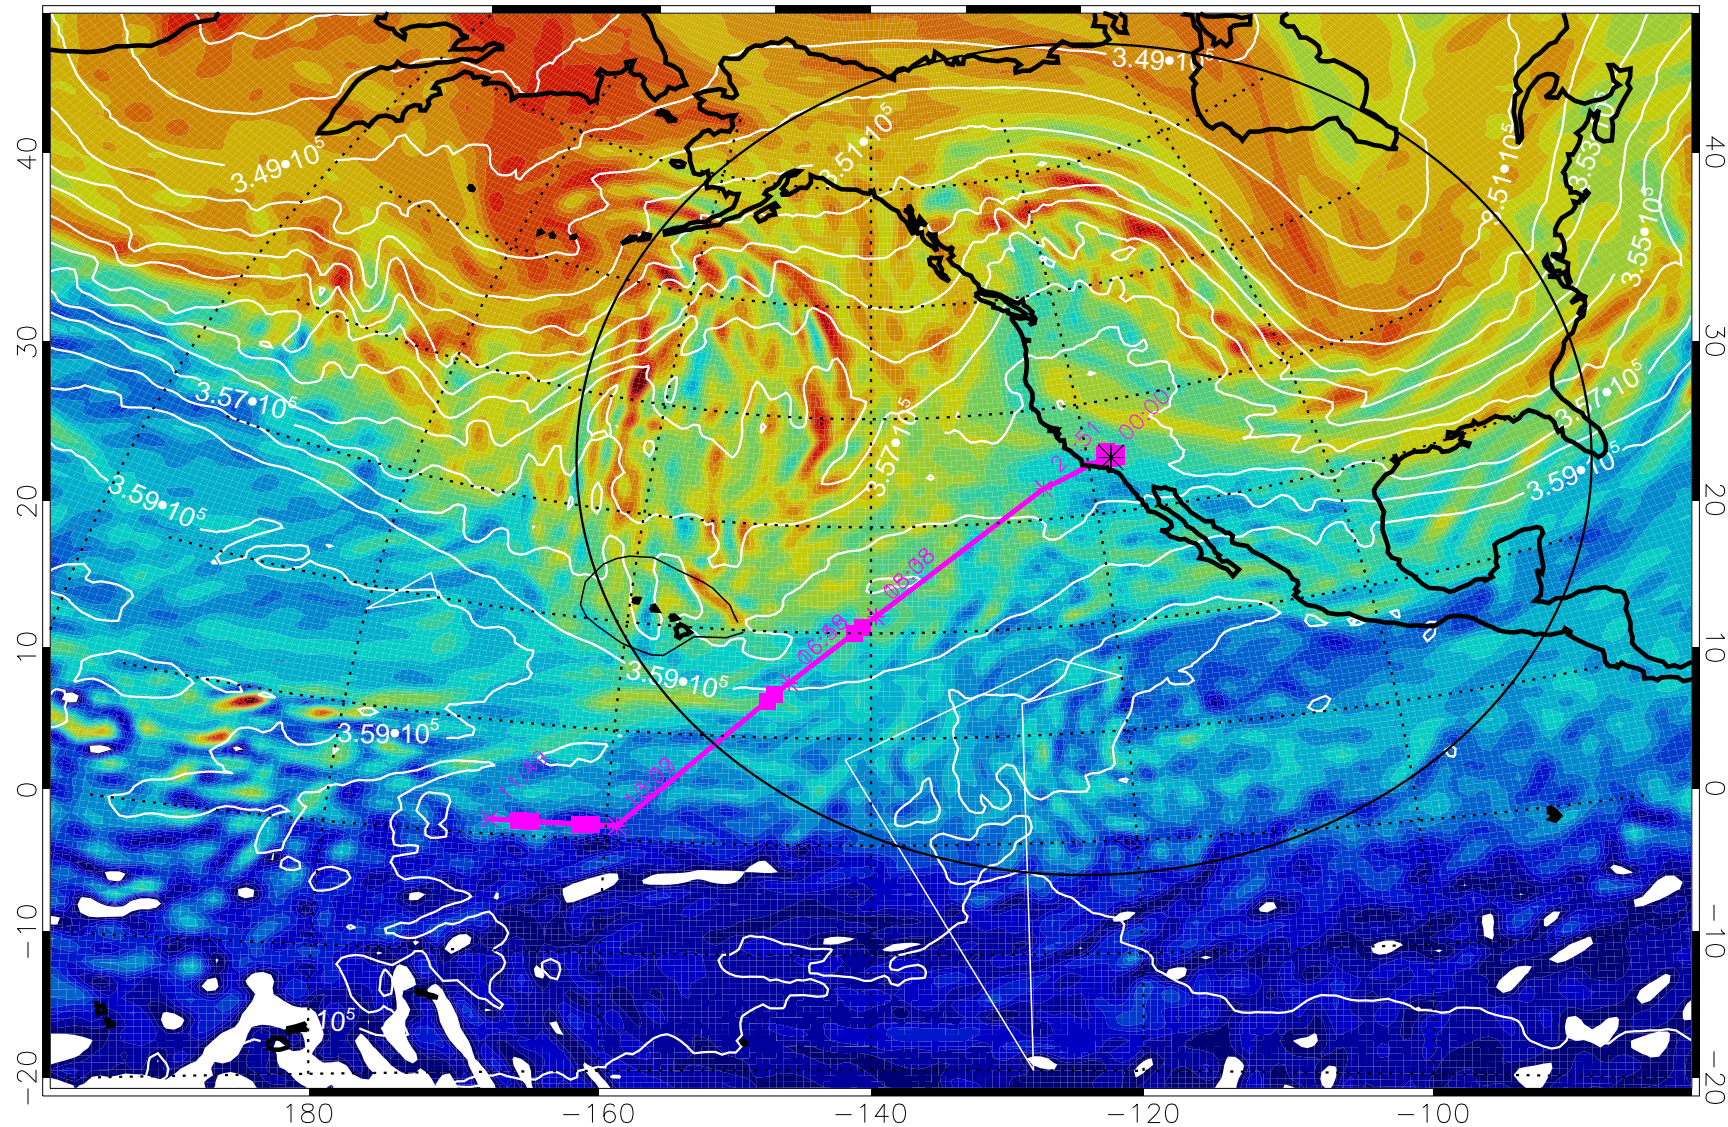

13021512, 60 hour forecast for 380K EPV

380K Montgomery Streamfunction, white

Range ring of 4055 km -- 13 hours GH round trip

13021518, 66 hour forecast for 380K EPV

380K Montgomery Streamfunction, white

Range ring of 4055 km -- 13 hours GH round trip

13021600, 72 hour forecast for 380K EPV

160 180 -160 -140 -120 -100

380K Montgomery Streamfunction, white

Range ring of 4055 km -- 13 hours GH round trip

13021606, 78 hour forecast for 380K EPV

160 180 -160 -140 -120 -100

380K Montgomery Streamfunction, white

Range ring of 4055 km -- 13 hours GH round trip

13021612, 84 hour forecast for 380K EPV

380K Montgomery Streamfunction, white

Range ring of 4055 km -- 13 hours GH round trip

13021618, 90 hour forecast for 380K EPV

160 180 -160 -140 -120 -100

380K Montgomery Streamfunction, white

Range ring of 4055 km -- 13 hours GH round trip

13021700, 96 hour forecast for 380K EPV

380K Montgomery Streamfunction, white