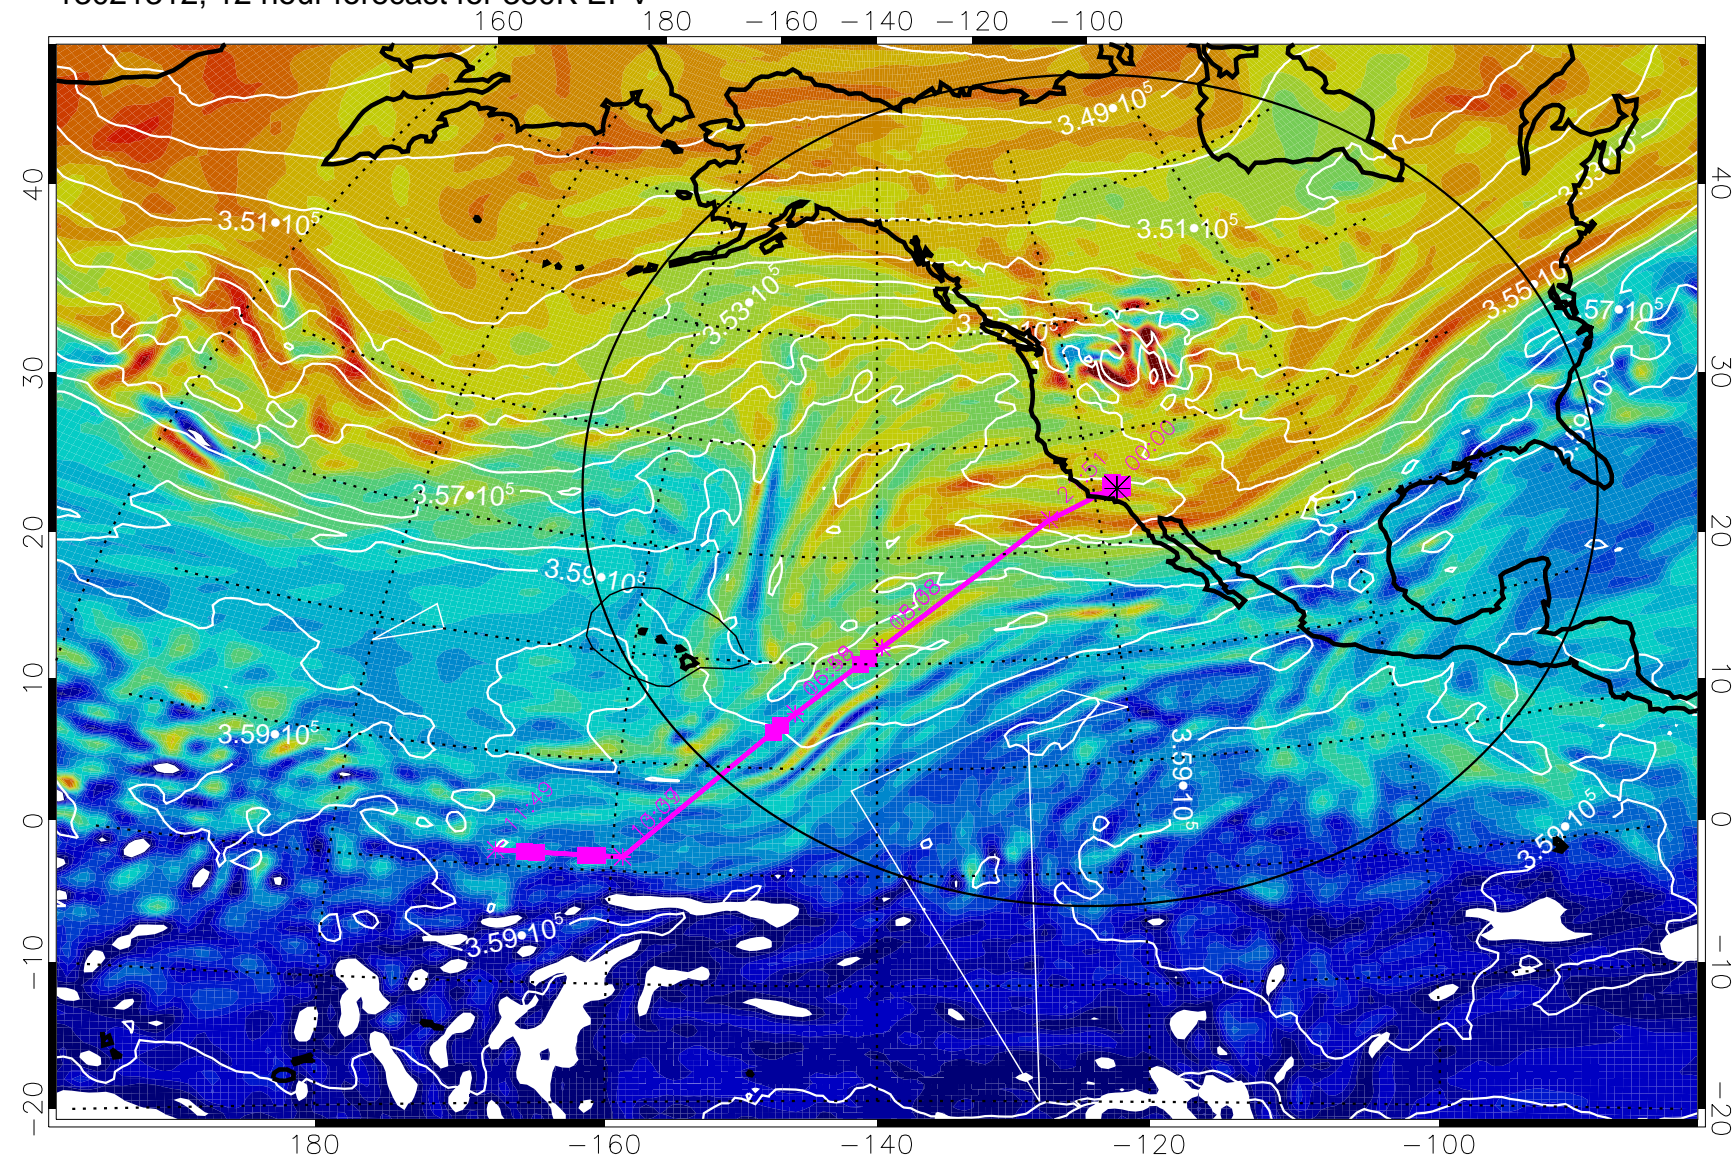

13021312, 12 hour forecast for 380K EPV

380K Montgomery Streamfunction, white

Range ring of 4055 km -- 13 hours GH round trip

13021318, 18 hour forecast for 380K EPV

380K Montgomery Streamfunction, white

Range ring of 4055 km -- 13 hours GH round trip

13021400, 24 hour forecast for 380K EPV

380K Montgomery Streamfunction, white

Range ring of 4055 km -- 13 hours GH round trip

13021406, 30 hour forecast for 380K EPV

380K Montgomery Streamfunction, white

Range ring of 4055 km -- 13 hours GH round trip

13021412, 36 hour forecast for 380K EPV

380K Montgomery Streamfunction, white

Range ring of 4055 km -- 13 hours GH round trip

13021418, 42 hour forecast for 380K EPV

380K Montgomery Streamfunction, white

Range ring of 4055 km -- 13 hours GH round trip

13021500, 48 hour forecast for 380K EPV

380K Montgomery Streamfunction, white

Range ring of 4055 km -- 13 hours GH round trip

13021506, 54 hour forecast for 380K EPV

380K Montgomery Streamfunction, white

Range ring of 4055 km -- 13 hours GH round trip