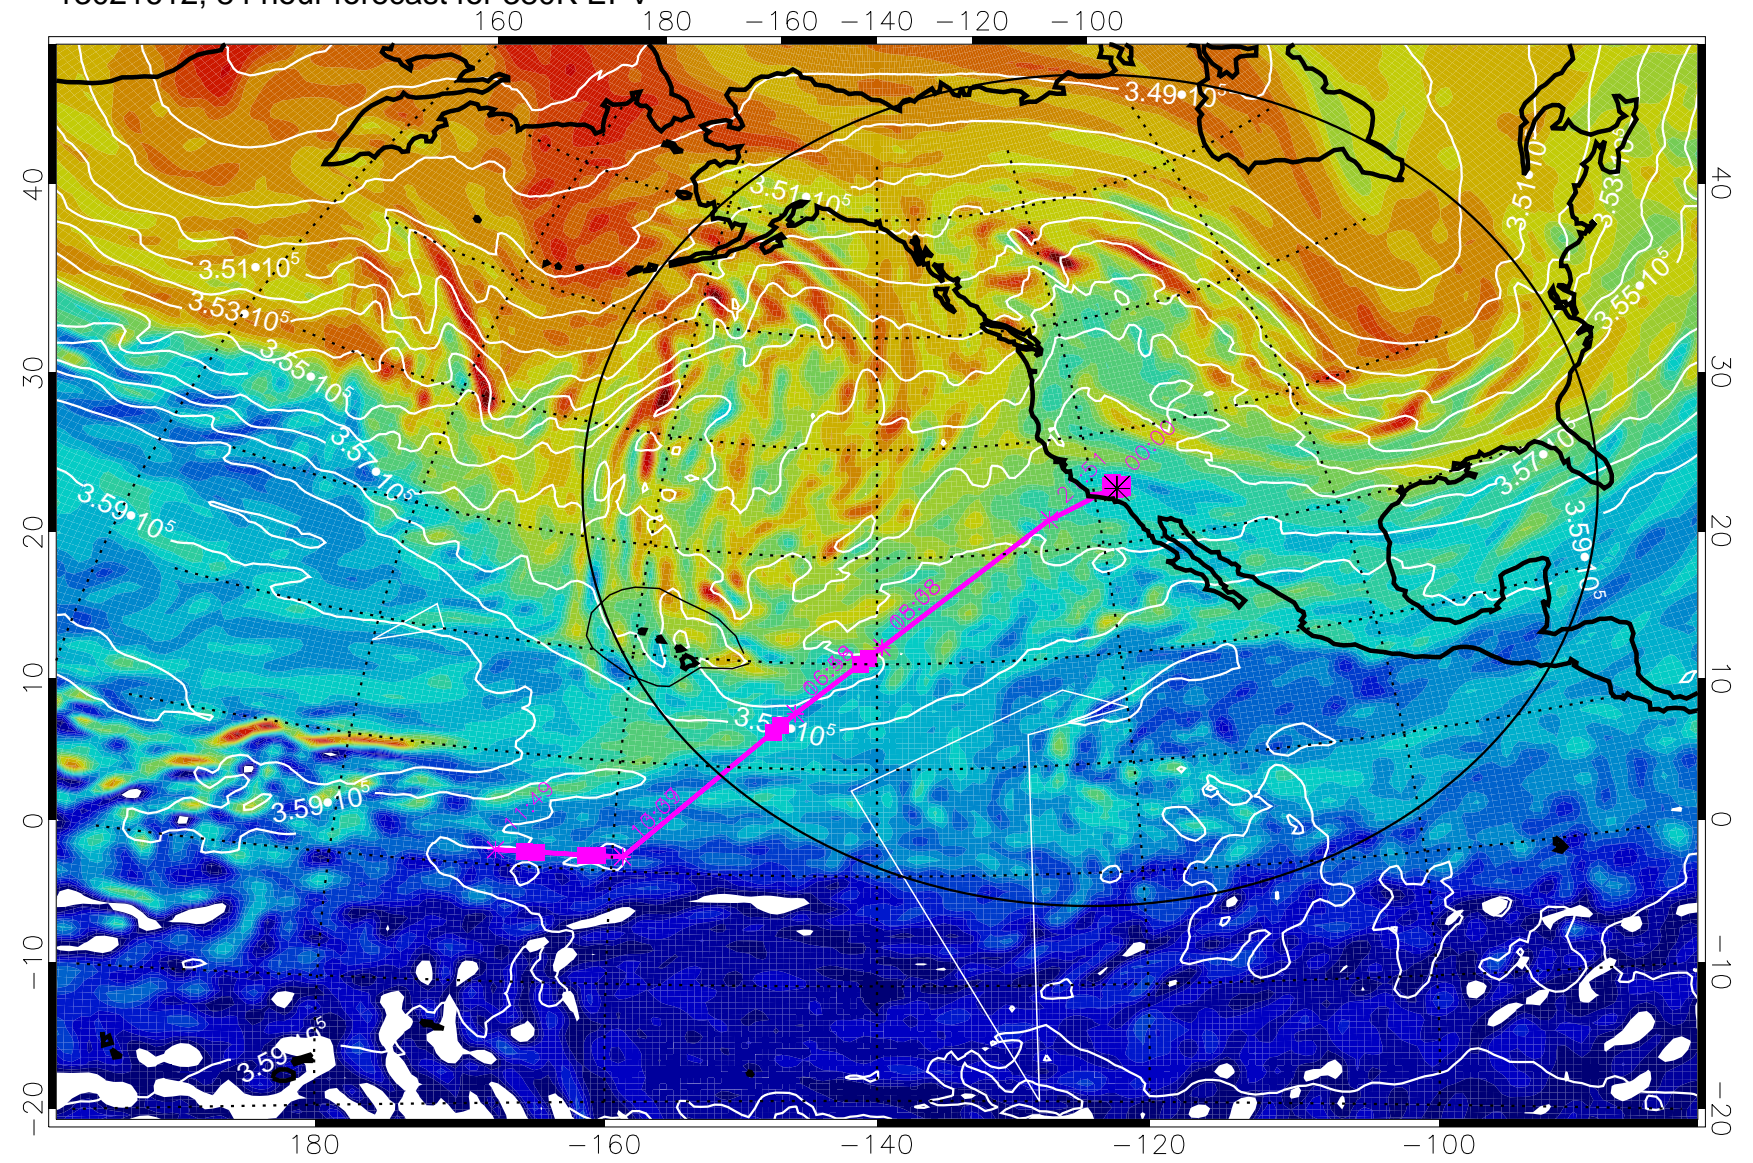

13021512, 60 hour forecast for 380K EPV

380K Montgomery Streamfunction, white

Range ring of 4055 km -- 13 hours GH round trip

13021518, 66 hour forecast for 380K EPV

380K Montgomery Streamfunction, white

Range ring of 4055 km -- 13 hours GH round trip

13021600, 72 hour forecast for 380K EPV

160 180 -160 -140 -120 -100

380K Montgomery Streamfunction, white

Range ring of 4055 km -- 13 hours GH round trip

13021606, 78 hour forecast for 380K EPV

160 180 -160 -140 -120 -100

380K Montgomery Streamfunction, white

Range ring of 4055 km -- 13 hours GH round trip

13021612, 84 hour forecast for 380K EPV

380K Montgomery Streamfunction, white

Range ring of 4055 km -- 13 hours GH round trip

13021618, 90 hour forecast for 380K EPV

160 180 -160 -140 -120 -100

380K Montgomery Streamfunction, white

Range ring of 4055 km -- 13 hours GH round trip

13021700, 96 hour forecast for 380K EPV

380K Montgomery Streamfunction, white