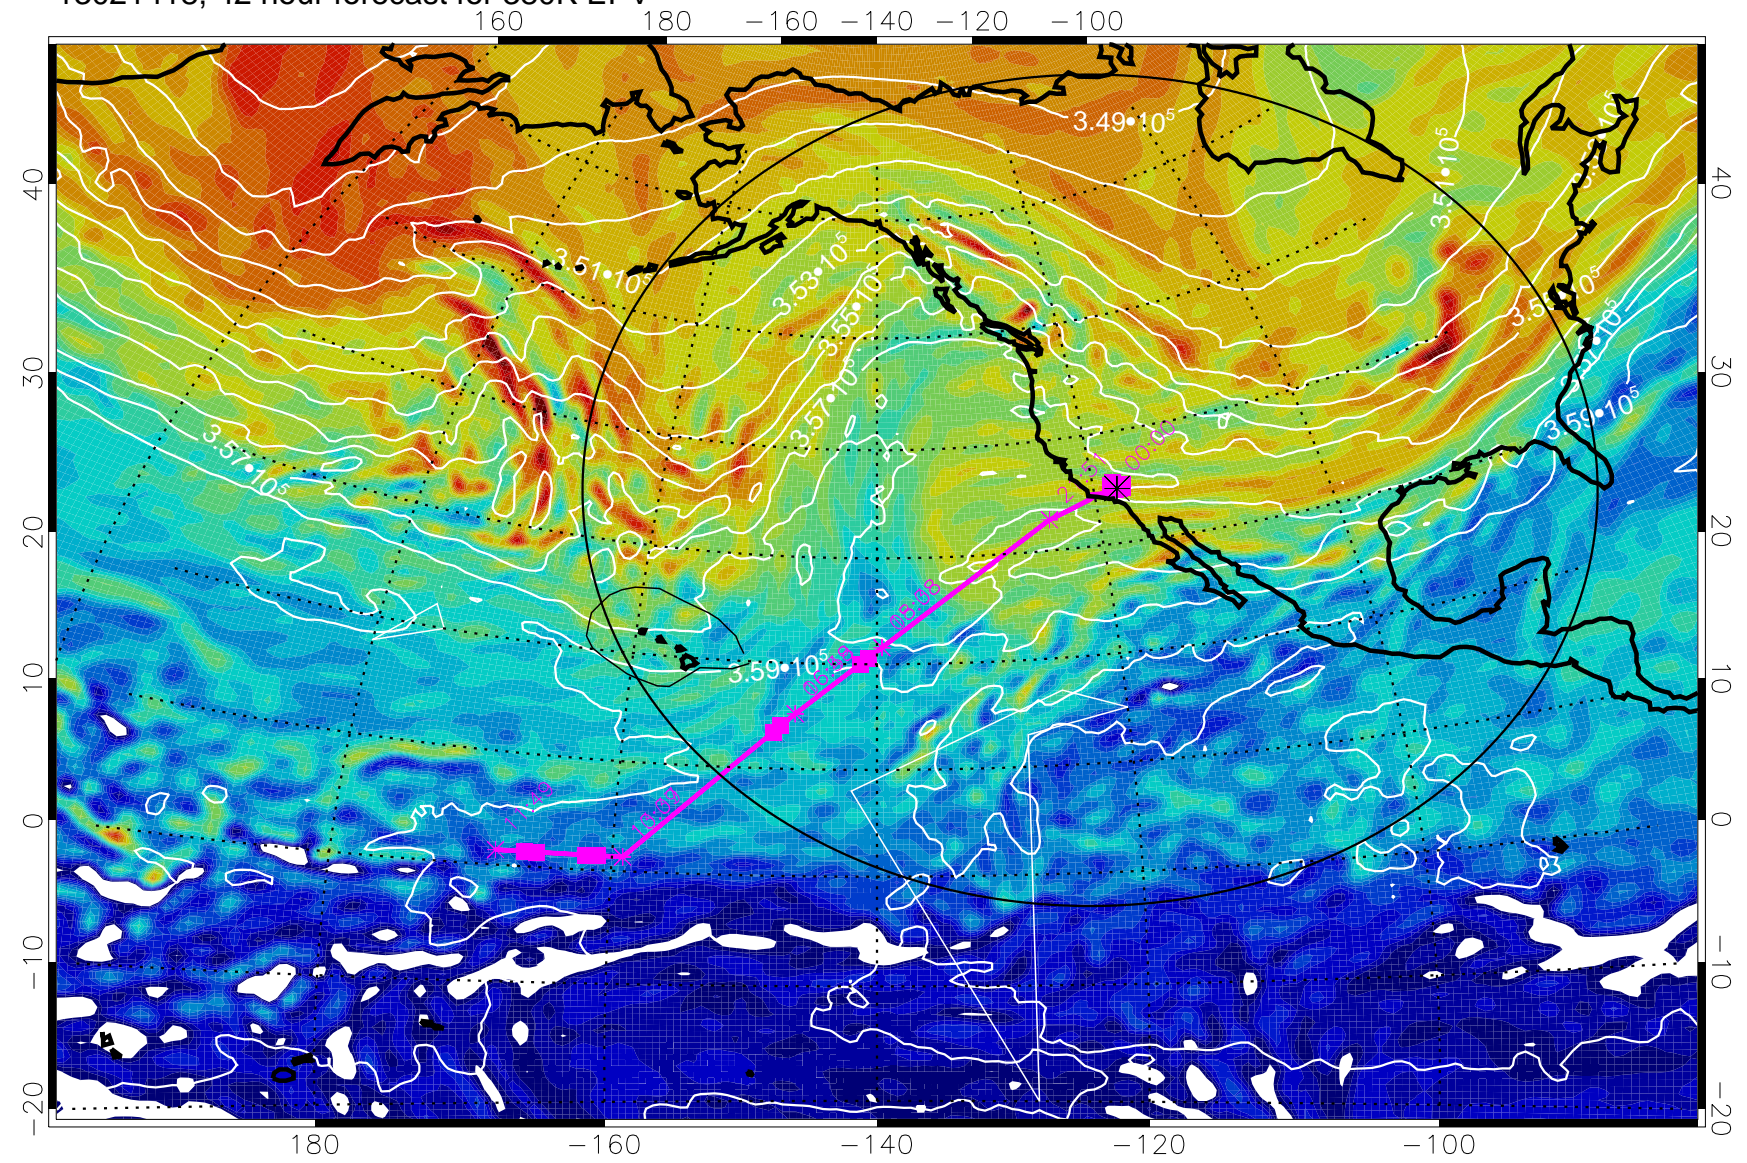

13021412, 36 hour forecast for 380K EPV

380K Montgomery Streamfunction, white

Range ring of 4055 km -- 13 hours GH round trip

13021418, 42 hour forecast for 380K EPV

380K Montgomery Streamfunction, white

Range ring of 4055 km -- 13 hours GH round trip

13021500, 48 hour forecast for 380K EPV

380K Montgomery Streamfunction, white

Range ring of 4055 km -- 13 hours GH round trip

13021506, 54 hour forecast for 380K EPV

380K Montgomery Streamfunction, white

Range ring of 4055 km -- 13 hours GH round trip

13021512, 60 hour forecast for 380K EPV

380K Montgomery Streamfunction, white

Range ring of 4055 km -- 13 hours GH round trip

13021518, 66 hour forecast for 380K EPV

380K Montgomery Streamfunction, white

Range ring of 4055 km -- 13 hours GH round trip

13021600, 72 hour forecast for 380K EPV

160 180 -160 -140 -120 -100

380K Montgomery Streamfunction, white

Range ring of 4055 km -- 13 hours GH round trip

13021606, 78 hour forecast for 380K EPV

160 180 -160 -140 -120 -100