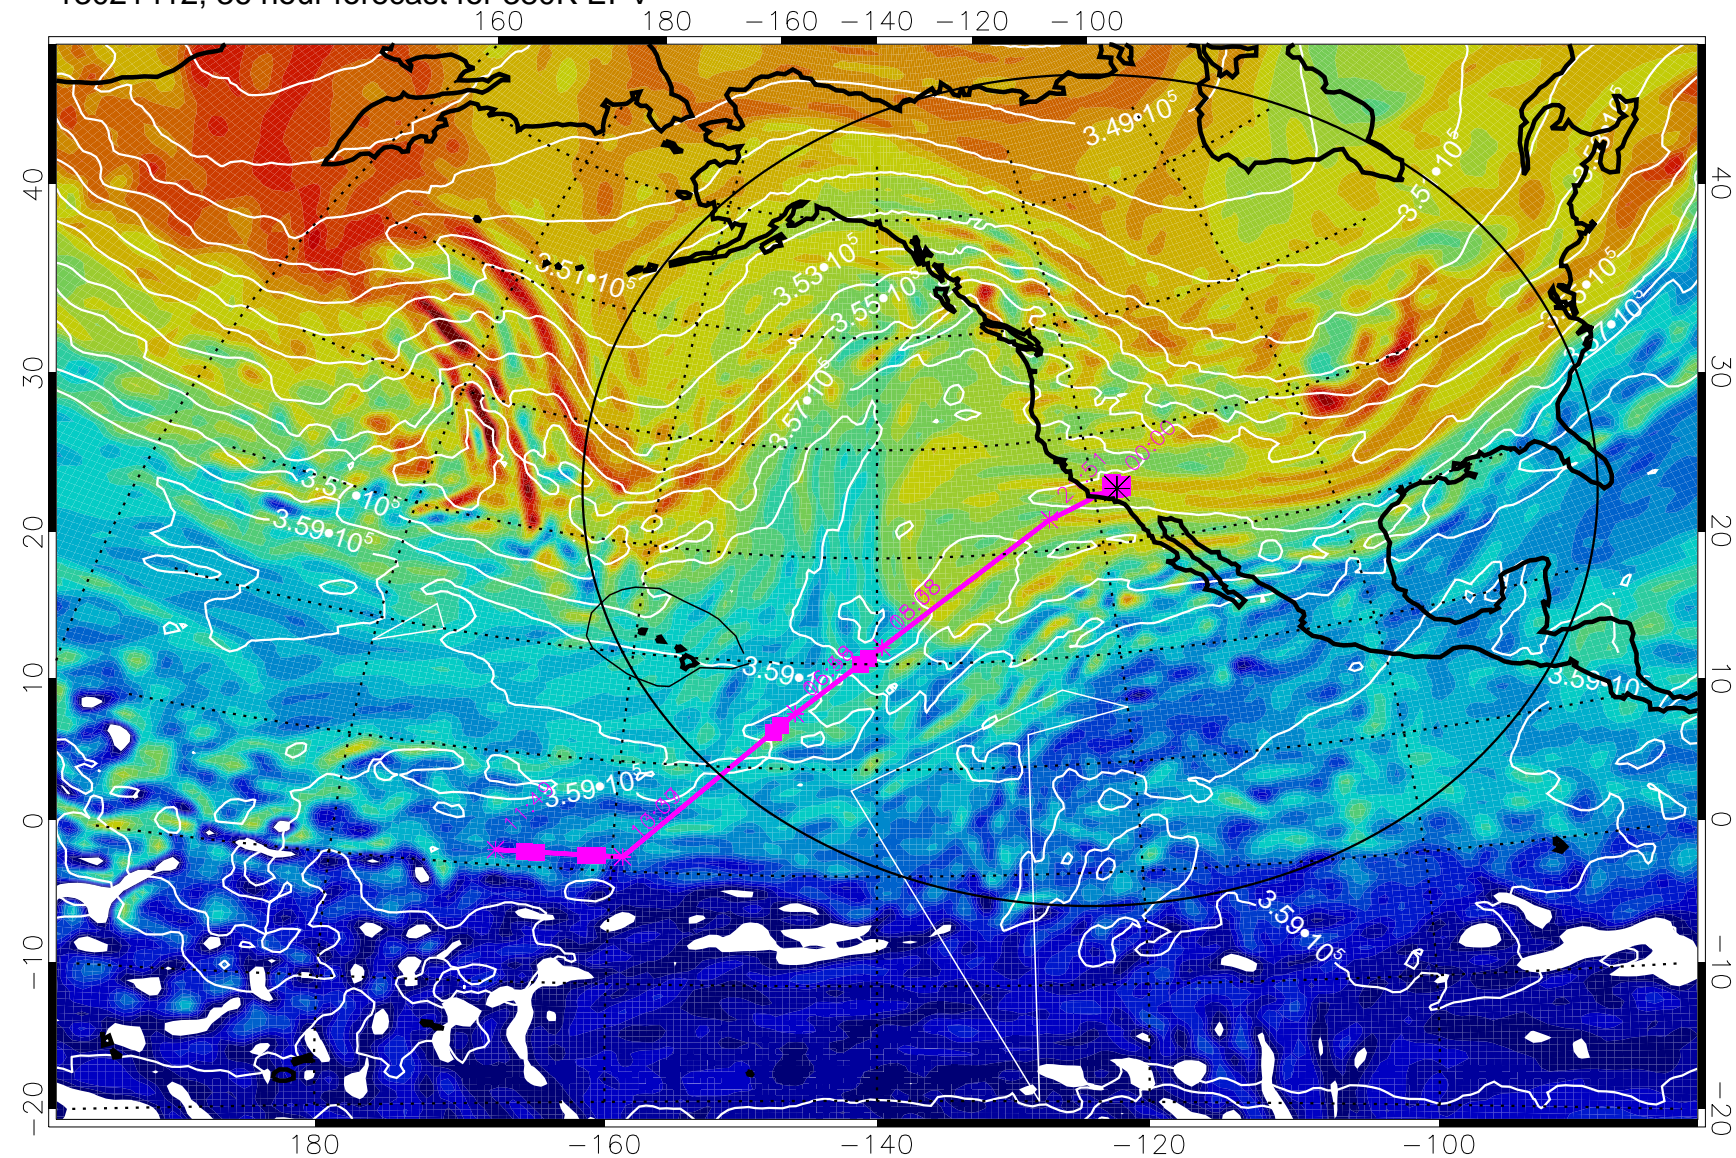

13021312, 12 hour forecast for 380K EPV

380K Montgomery Streamfunction, white

Range ring of 4055 km -- 13 hours GH round trip

13021318, 18 hour forecast for 380K EPV

380K Montgomery Streamfunction, white

Range ring of 4055 km -- 13 hours GH round trip

13021400, 24 hour forecast for 380K EPV

380K Montgomery Streamfunction, white

Range ring of 4055 km -- 13 hours GH round trip

13021406, 30 hour forecast for 380K EPV

380K Montgomery Streamfunction, white

Range ring of 4055 km -- 13 hours GH round trip

13021412, 36 hour forecast for 380K EPV

380K Montgomery Streamfunction, white

Range ring of 4055 km -- 13 hours GH round trip

13021418, 42 hour forecast for 380K EPV

380K Montgomery Streamfunction, white

Range ring of 4055 km -- 13 hours GH round trip

13021500, 48 hour forecast for 380K EPV

380K Montgomery Streamfunction, white

Range ring of 4055 km -- 13 hours GH round trip

13021506, 54 hour forecast for 380K EPV

380K Montgomery Streamfunction, white

Range ring of 4055 km -- 13 hours GH round trip