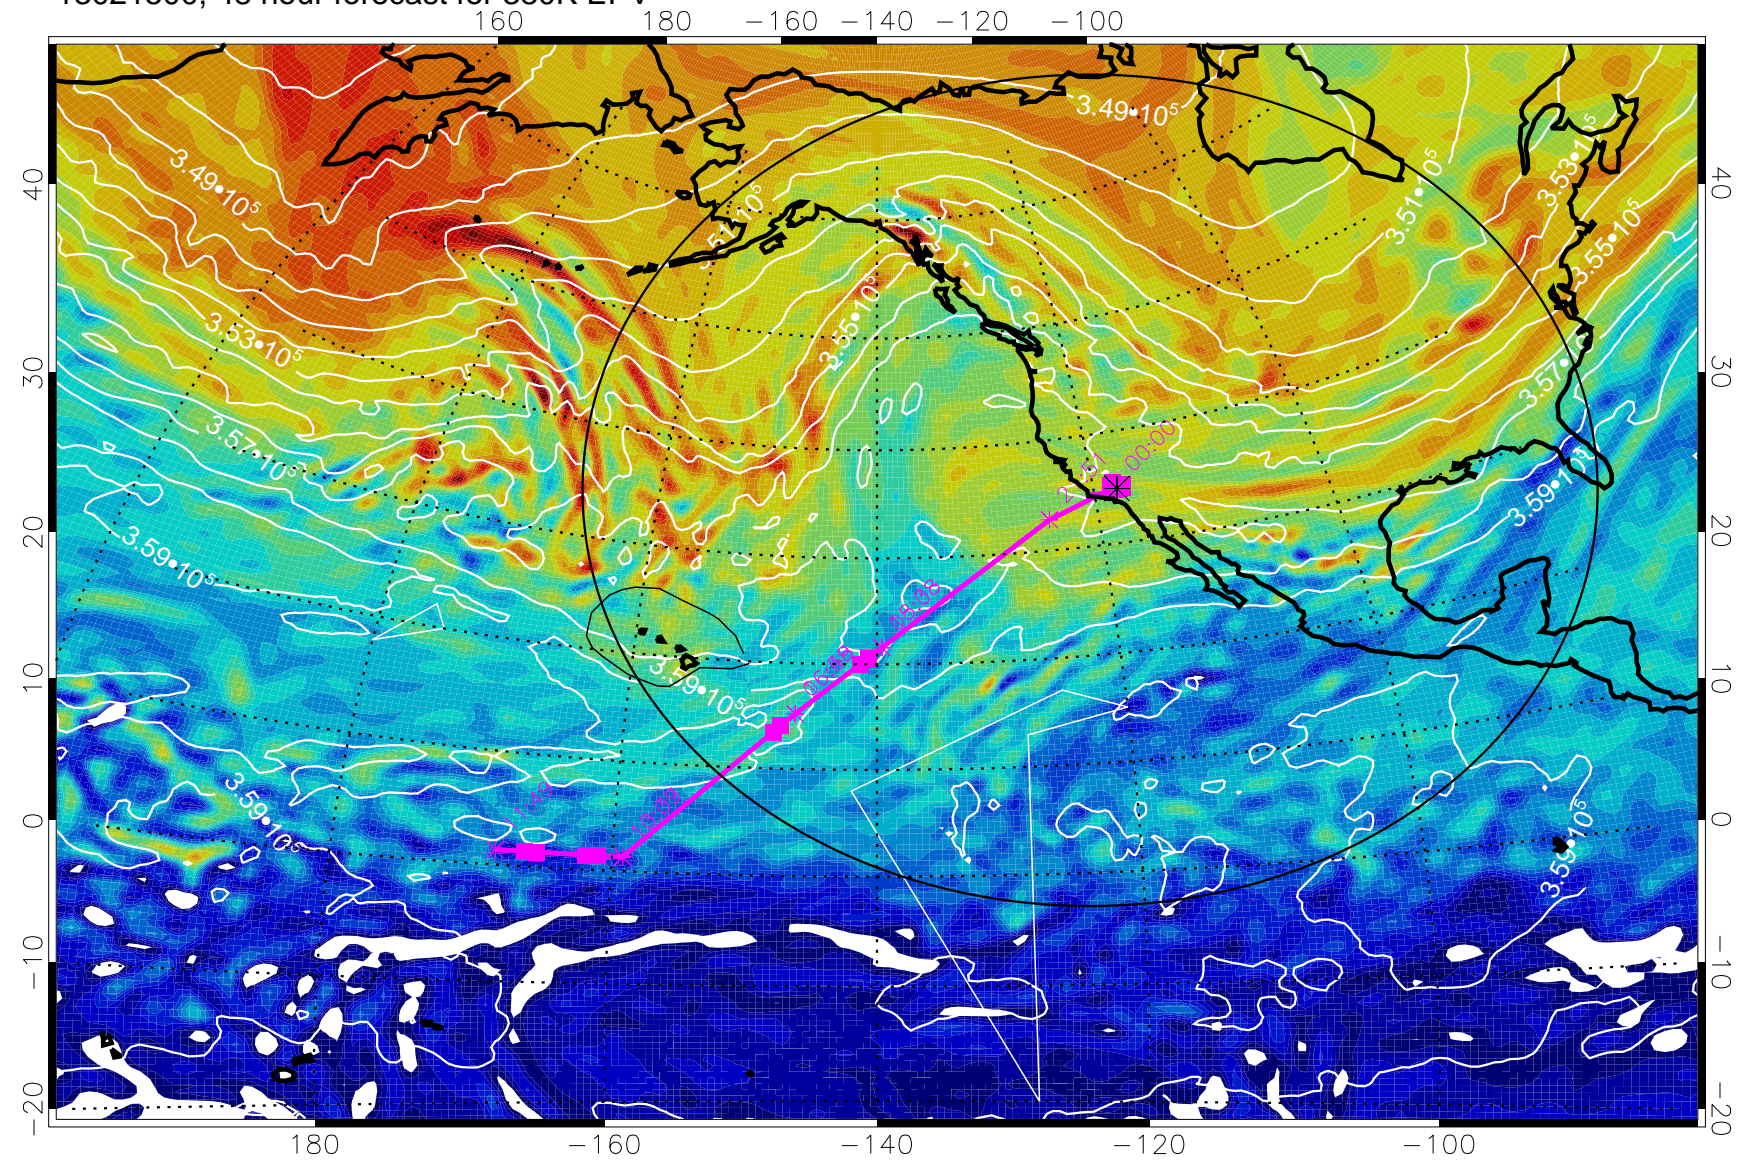

13021412, 36 hour forecast for 380K EPV

380K Montgomery Streamfunction, white

Range ring of 4055 km -- 13 hours GH round trip

13021418, 42 hour forecast for 380K EPV

380K Montgomery Streamfunction, white

Range ring of 4055 km -- 13 hours GH round trip

13021500, 48 hour forecast for 380K EPV

380K Montgomery Streamfunction, white

Range ring of 4055 km -- 13 hours GH round trip

13021506, 54 hour forecast for 380K EPV

380K Montgomery Streamfunction, white

Range ring of 4055 km -- 13 hours GH round trip

13021512, 60 hour forecast for 380K EPV

380K Montgomery Streamfunction, white

Range ring of 4055 km -- 13 hours GH round trip

13021518, 66 hour forecast for 380K EPV

380K Montgomery Streamfunction, white

Range ring of 4055 km -- 13 hours GH round trip

13021600, 72 hour forecast for 380K EPV

160 180 -160 -140 -120 -100

380K Montgomery Streamfunction, white

Range ring of 4055 km -- 13 hours GH round trip

13021606, 78 hour forecast for 380K EPV

160 180 -160 -140 -120 -100