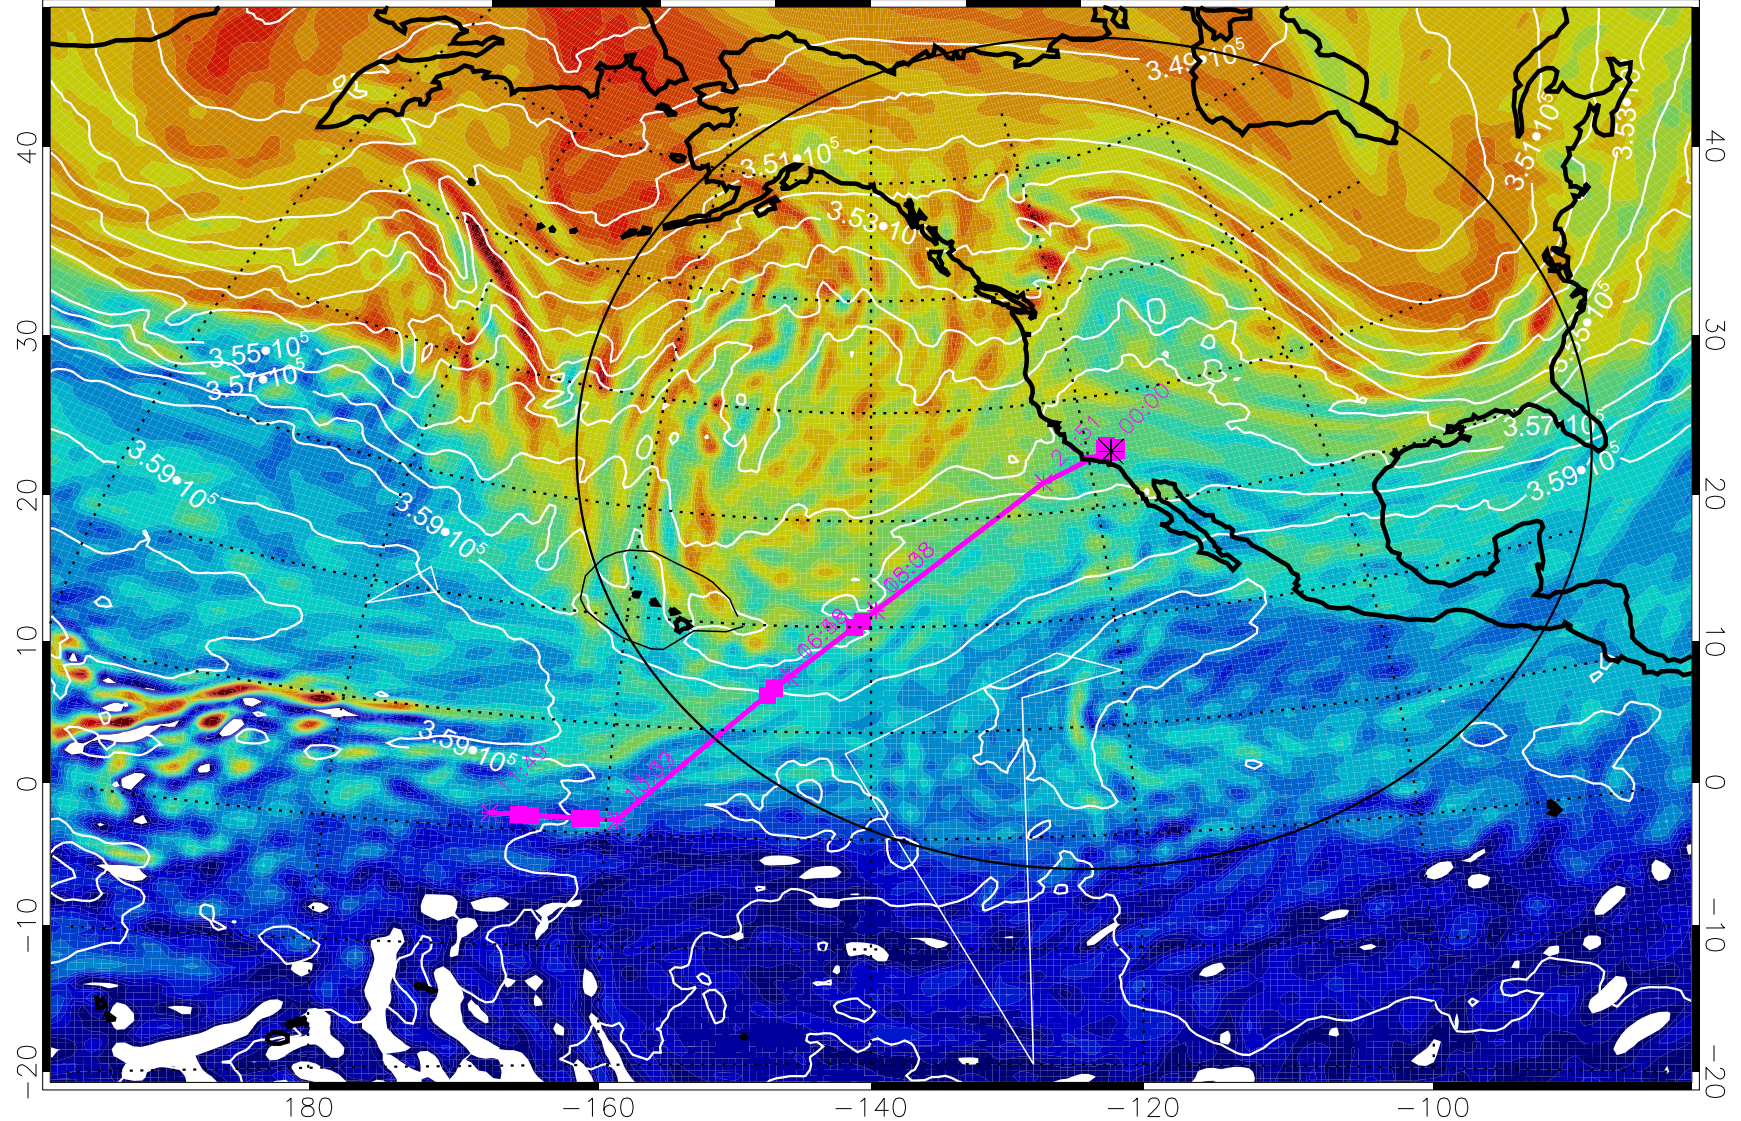

13021600, 72 hour forecast for 380K EPV

160 180 -160 -140 -120 -100

380K Montgomery Streamfunction, white

Range ring of 4055 km -- 13 hours GH round trip

13021606, 78 hour forecast for 380K EPV

160 180 -160 -140 -120 -100

380K Montgomery Streamfunction, white

Range ring of 4055 km -- 13 hours GH round trip

13021612, 84 hour forecast for 380K EPV

380K Montgomery Streamfunction, white

Range ring of 4055 km -- 13 hours GH round trip

13021618, 90 hour forecast for 380K EPV

160 180 -160 -140 -120 -100

380K Montgomery Streamfunction, white

Range ring of 4055 km -- 13 hours GH round trip

13021700, 96 hour forecast for 380K EPV

380K Montgomery Streamfunction, white

Range ring of 4055 km -- 13 hours GH round trip

13021706, 102 hour forecast for 380K EPV

160 180 -160 -140 -120 -100

380K Montgomery Streamfunction, white

Range ring of 4055 km -- 13 hours GH round trip

13021712, 108 hour forecast for 380K EPV