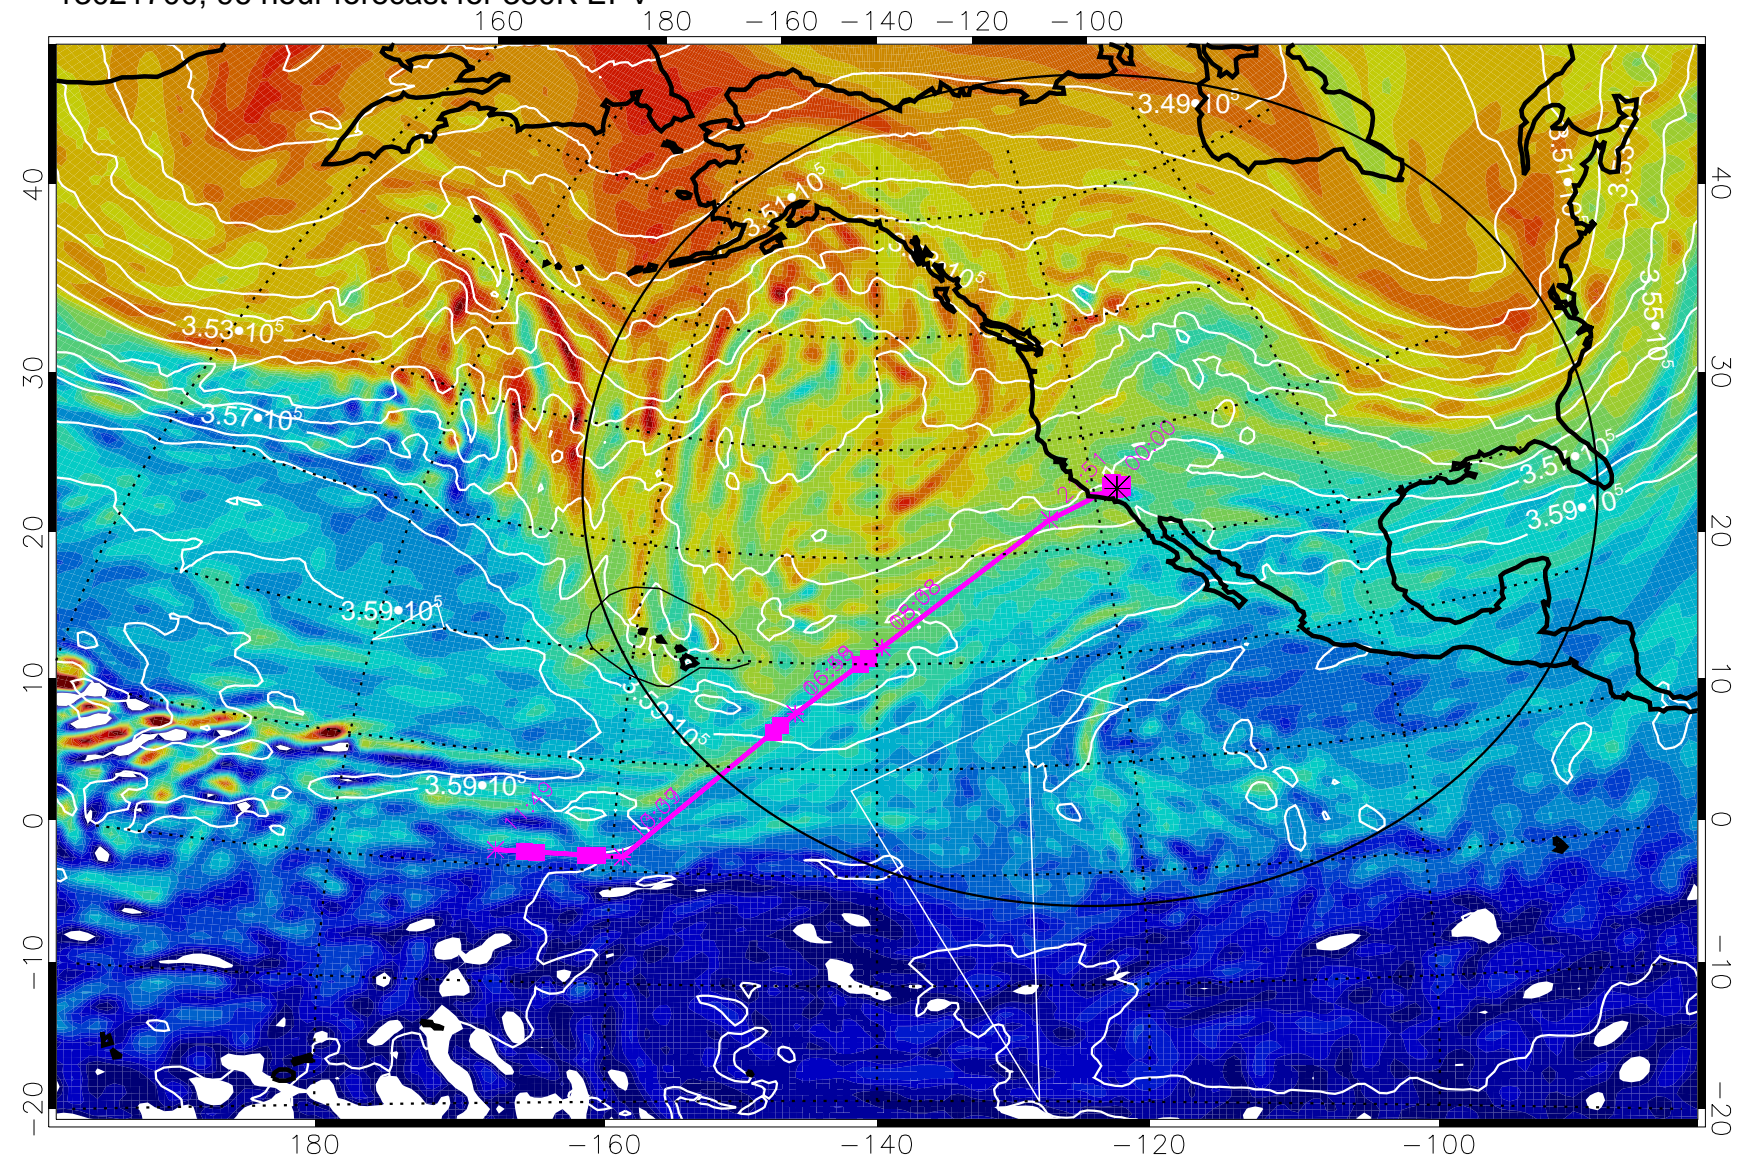

380K Montgomery Streamfunction, white

Range ring of 4055 km -- 13 hours GH round trip

13021612, 84 hour forecast for 380K EPV

380K Montgomery Streamfunction, white

Range ring of 4055 km -- 13 hours GH round trip

13021618, 90 hour forecast for 380K EPV

160 180 -160 -140 -120 -100

380K Montgomery Streamfunction, white

Range ring of 4055 km -- 13 hours GH round trip

13021700, 96 hour forecast for 380K EPV

380K Montgomery Streamfunction, white

Range ring of 4055 km -- 13 hours GH round trip

13021706, 102 hour forecast for 380K EPV

160 180 -160 -140 -120 -100

380K Montgomery Streamfunction, white

Range ring of 4055 km -- 13 hours GH round trip

13021712, 108 hour forecast for 380K EPV

160 180 -160 -140 -120 -100

380K Montgomery Streamfunction, white

Range ring of 4055 km -- 13 hours GH round trip

13021718, 114 hour forecast for 380K EPV

380K Montgomery Streamfunction, white

Range ring of 4055 km -- 13 hours GH round trip