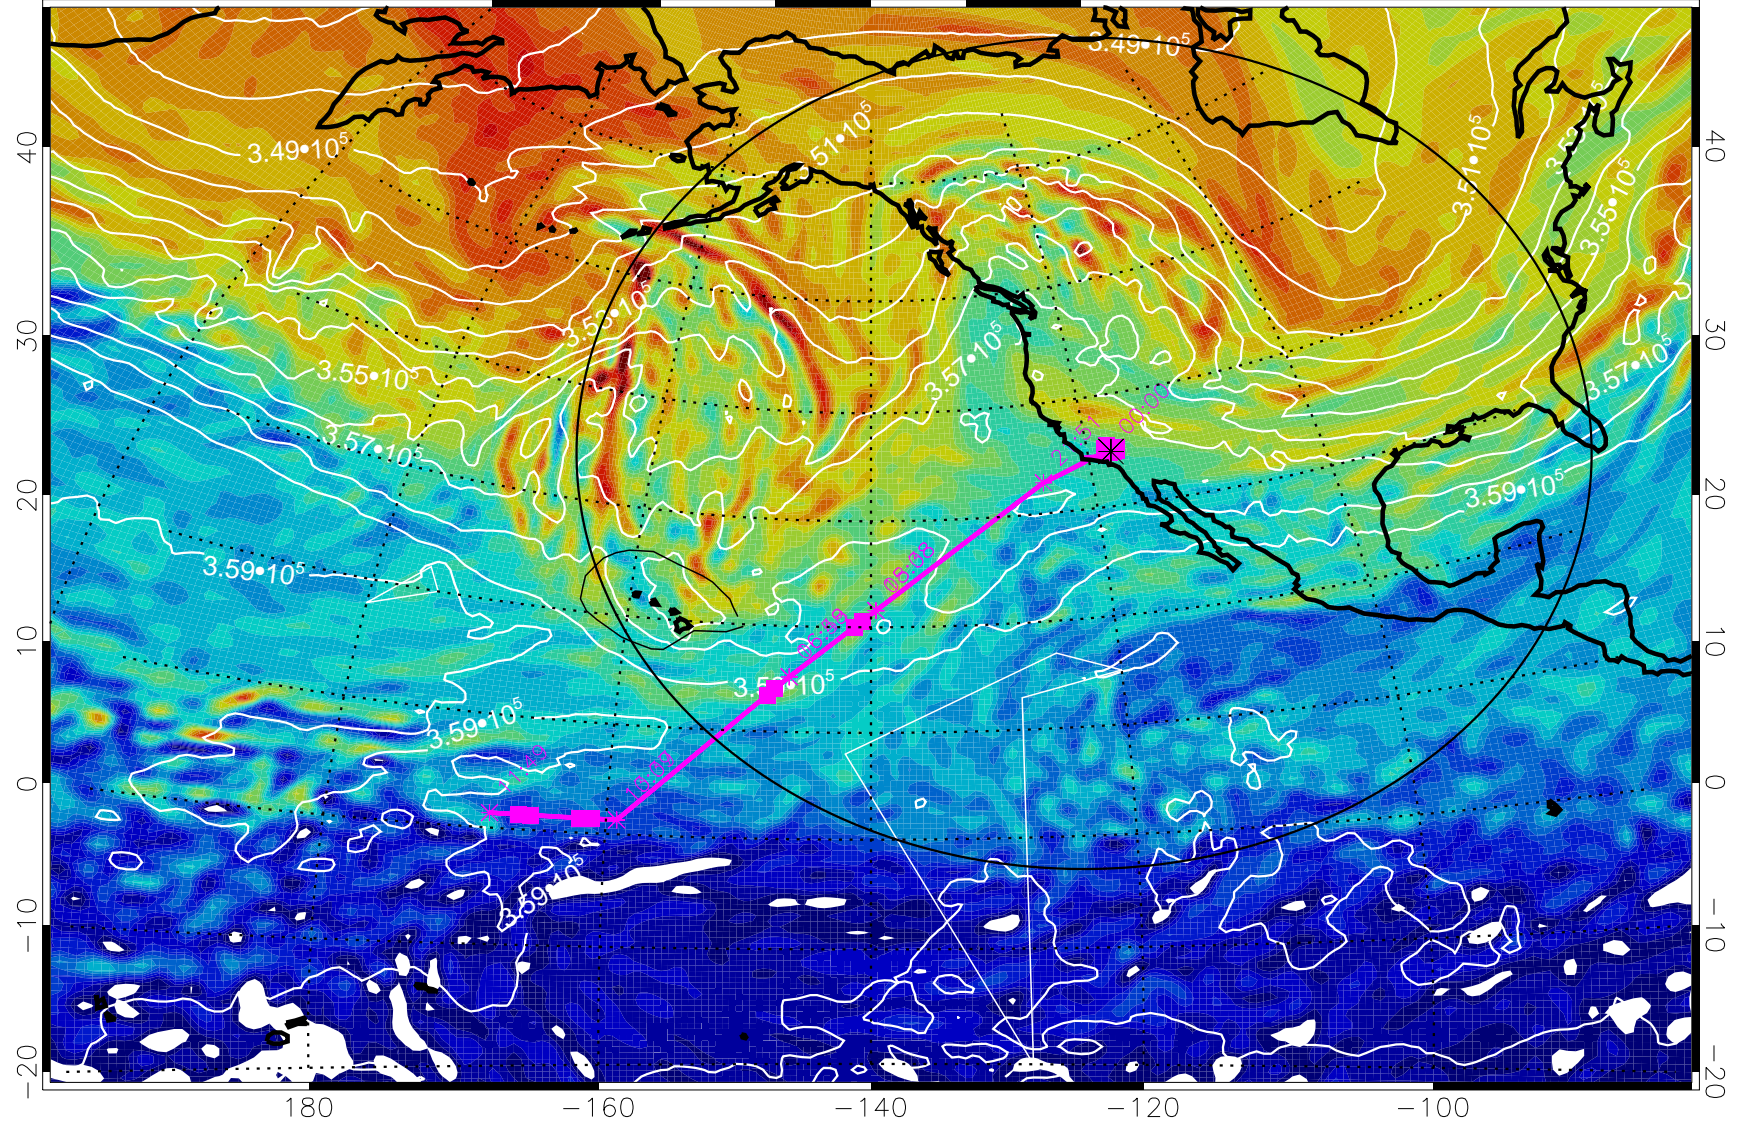

13021512, 60 hour forecast for 380K EPV

380K Montgomery Streamfunction, white

Range ring of 4055 km -- 13 hours GH round trip

13021518, 66 hour forecast for 380K EPV

380K Montgomery Streamfunction, white

Range ring of 4055 km -- 13 hours GH round trip

13021600, 72 hour forecast for 380K EPV

160 180 -160 -140 -120 -100

380K Montgomery Streamfunction, white

Range ring of 4055 km -- 13 hours GH round trip

13021606, 78 hour forecast for 380K EPV

160 180 -160 -140 -120 -100

380K Montgomery Streamfunction, white

Range ring of 4055 km -- 13 hours GH round trip

13021612, 84 hour forecast for 380K EPV

380K Montgomery Streamfunction, white

Range ring of 4055 km -- 13 hours GH round trip

13021618, 90 hour forecast for 380K EPV

160 180 -160 -140 -120 -100

380K Montgomery Streamfunction, white

Range ring of 4055 km -- 13 hours GH round trip

13021700, 96 hour forecast for 380K EPV

380K Montgomery Streamfunction, white