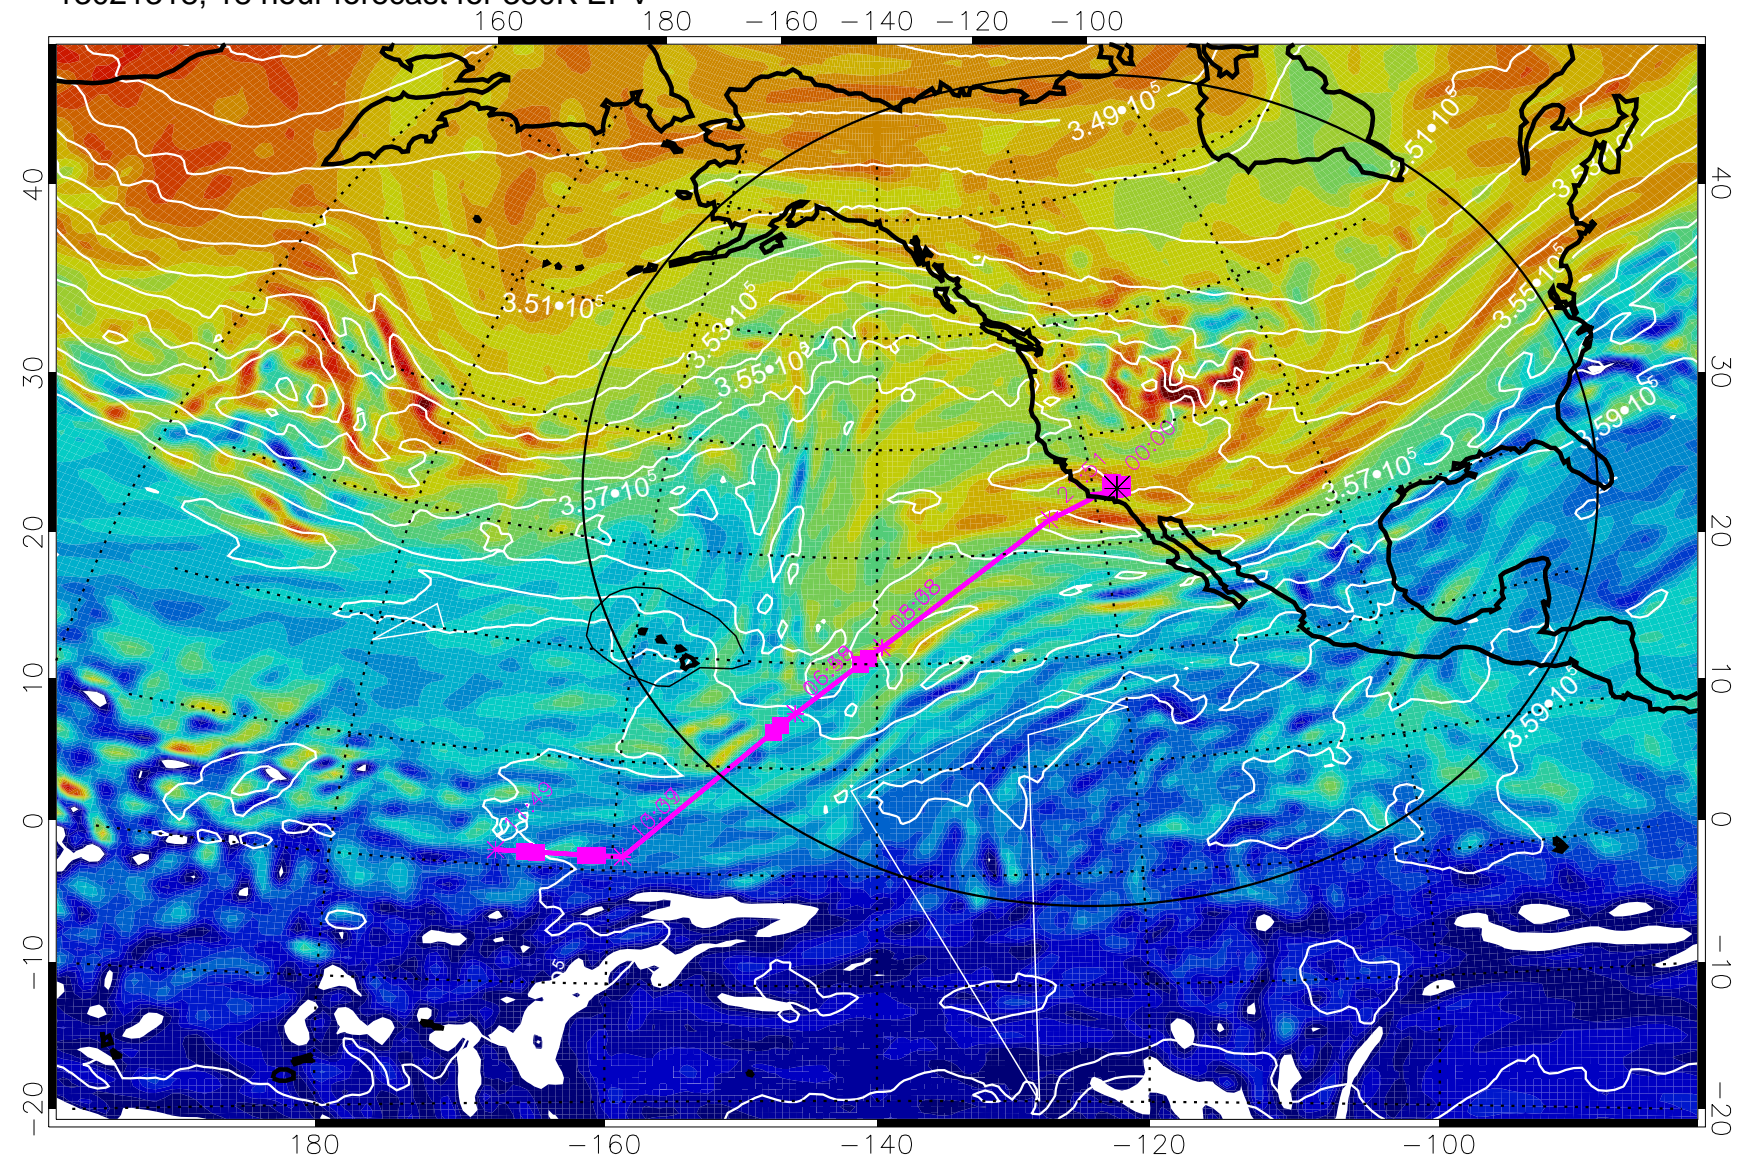

13021312, 12 hour forecast for 380K EPV

380K Montgomery Streamfunction, white

Range ring of 4055 km -- 13 hours GH round trip

13021318, 18 hour forecast for 380K EPV

380K Montgomery Streamfunction, white

Range ring of 4055 km -- 13 hours GH round trip

13021400, 24 hour forecast for 380K EPV

380K Montgomery Streamfunction, white

Range ring of 4055 km -- 13 hours GH round trip

13021406, 30 hour forecast for 380K EPV

380K Montgomery Streamfunction, white

Range ring of 4055 km -- 13 hours GH round trip

13021412, 36 hour forecast for 380K EPV

380K Montgomery Streamfunction, white

Range ring of 4055 km -- 13 hours GH round trip

13021418, 42 hour forecast for 380K EPV

380K Montgomery Streamfunction, white

Range ring of 4055 km -- 13 hours GH round trip

13021600, 72 hour forecast for 380K EPV

160 180 -160 -140 -120 -100

380K Montgomery Streamfunction, white

Range ring of 4055 km -- 13 hours GH round trip

13021606, 78 hour forecast for 380K EPV

160 180 -160 -140 -120 -100