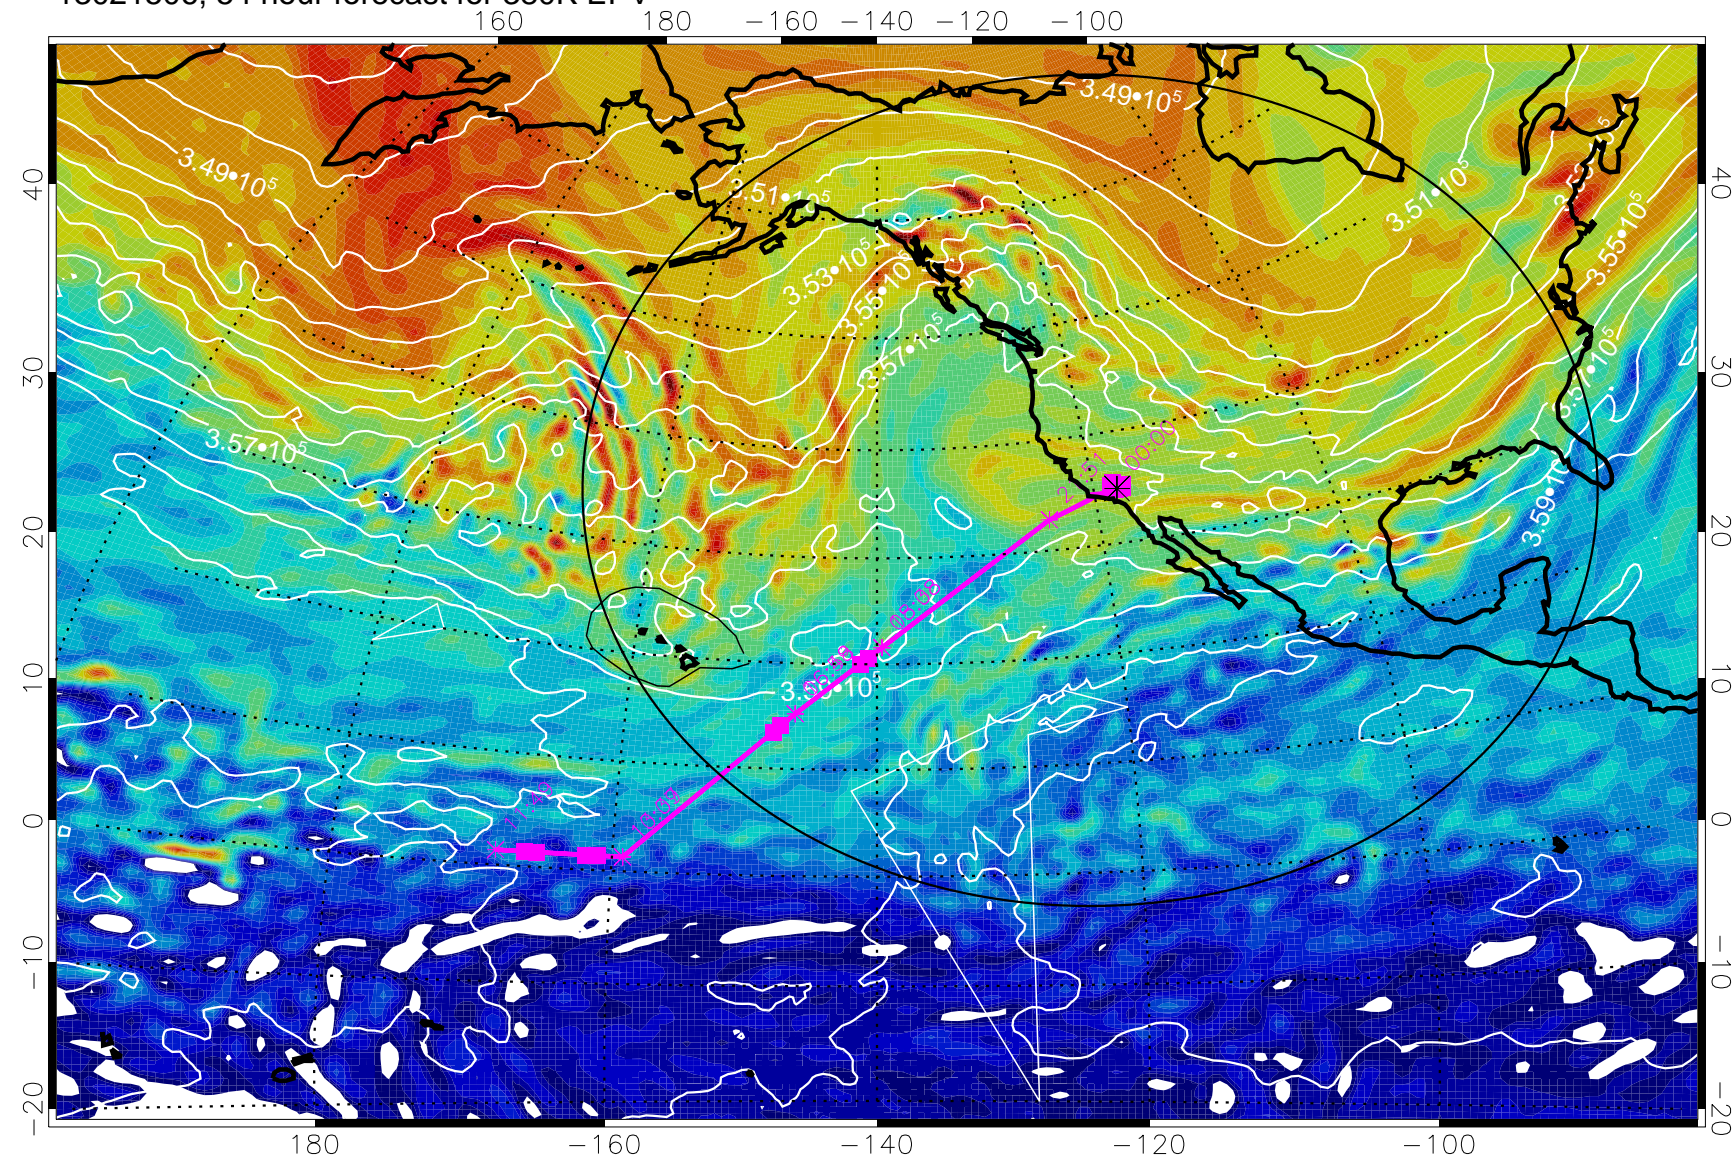

13021412, 36 hour forecast for 380K EPV

380K Montgomery Streamfunction, white

Range ring of 4055 km -- 13 hours GH round trip

13021418, 42 hour forecast for 380K EPV

380K Montgomery Streamfunction, white

Range ring of 4055 km -- 13 hours GH round trip

13021500, 48 hour forecast for 380K EPV

380K Montgomery Streamfunction, white

Range ring of 4055 km -- 13 hours GH round trip

13021506, 54 hour forecast for 380K EPV

380K Montgomery Streamfunction, white

Range ring of 4055 km -- 13 hours GH round trip

13021512, 60 hour forecast for 380K EPV

380K Montgomery Streamfunction, white

Range ring of 4055 km -- 13 hours GH round trip

13021518, 66 hour forecast for 380K EPV

380K Montgomery Streamfunction, white

Range ring of 4055 km -- 13 hours GH round trip

13021600, 72 hour forecast for 380K EPV

160 180 -160 -140 -120 -100

380K Montgomery Streamfunction, white

Range ring of 4055 km -- 13 hours GH round trip

13021606, 78 hour forecast for 380K EPV

160 180 -160 -140 -120 -100