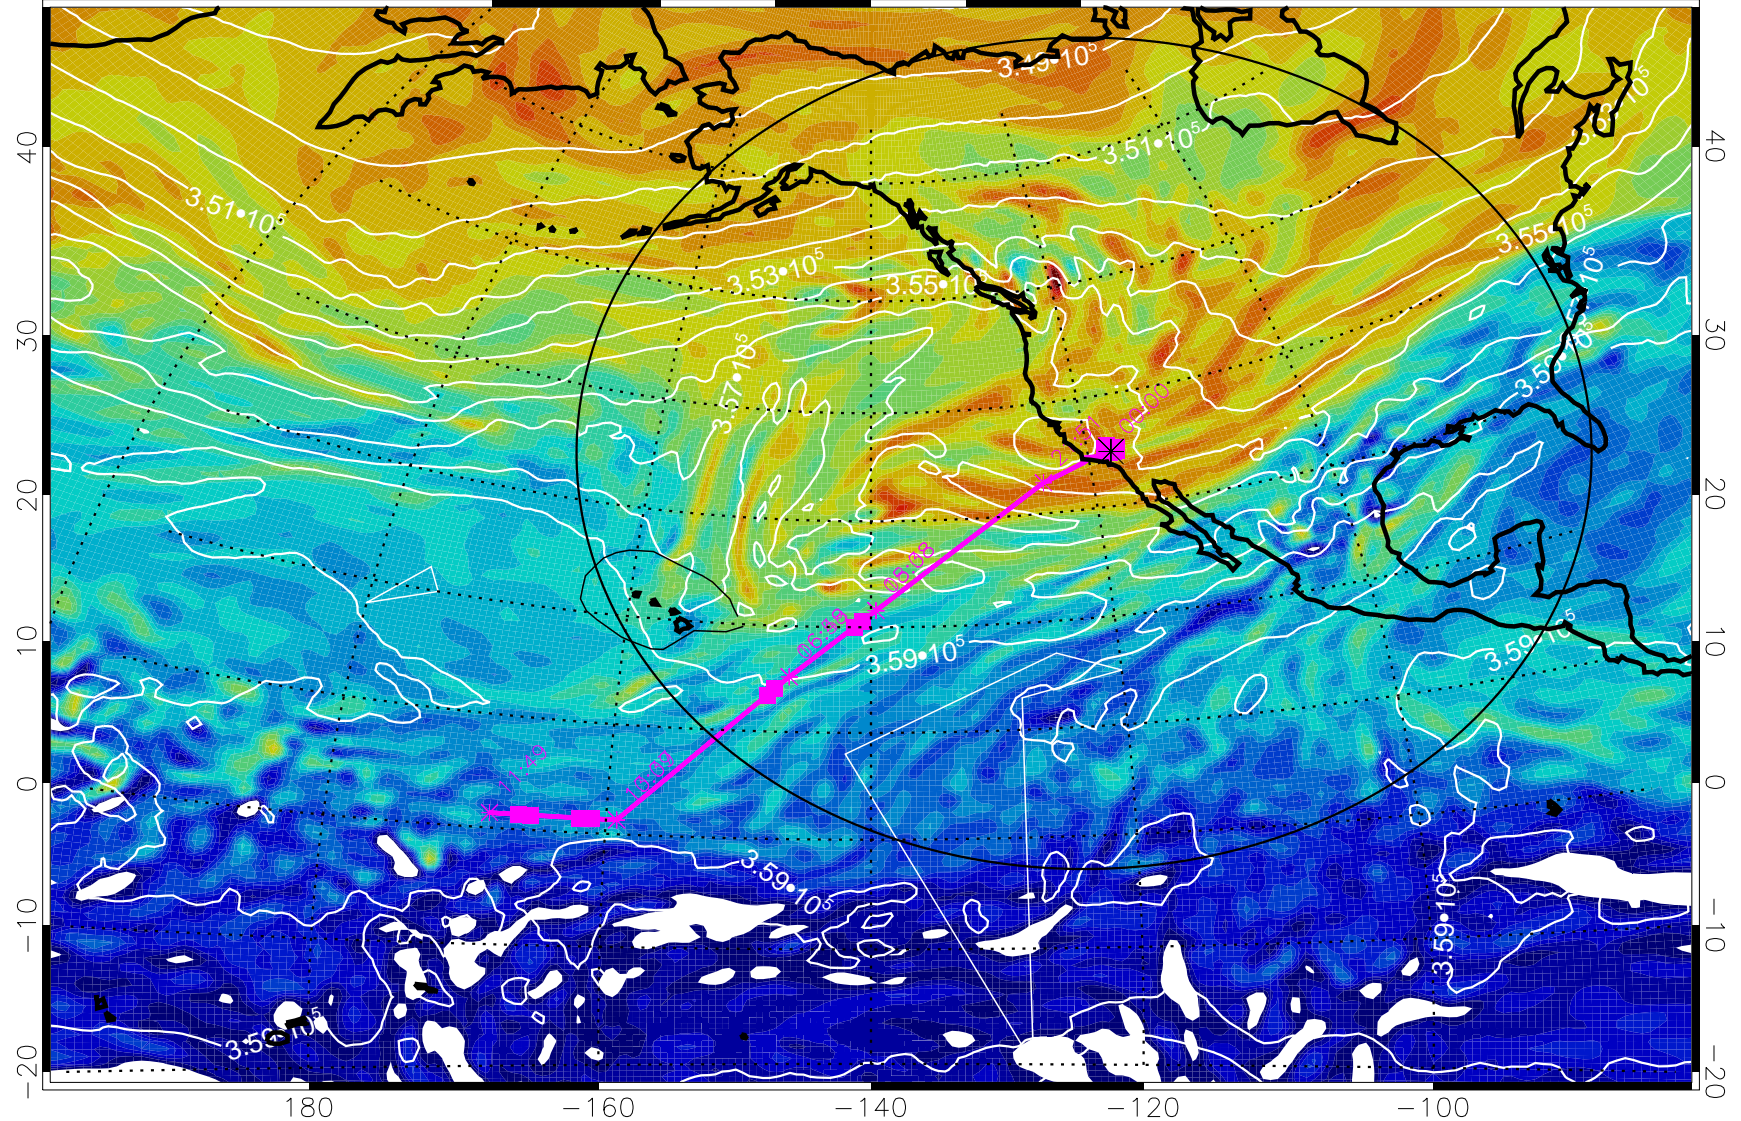

13021218, 6 hour forecast for 380K EPV

160 180 -160 -140 -120 -100

380K Montgomery Streamfunction, white

Range ring of 4055 km -- 13 hours GH round trip

13021300, 12 hour forecast for 380K EPV

380K Montgomery Streamfunction, white

Range ring of 4055 km -- 13 hours GH round trip

13021306, 18 hour forecast for 380K EPV

380K Montgomery Streamfunction, white

Range ring of 4055 km -- 13 hours GH round trip

13021312, 24 hour forecast for 380K EPV

380K Montgomery Streamfunction, white

Range ring of 4055 km -- 13 hours GH round trip

13021318, 30 hour forecast for 380K EPV

380K Montgomery Streamfunction, white

Range ring of 4055 km -- 13 hours GH round trip

13021500, 60 hour forecast for 380K EPV

160 180 -160 -140 -120 -100

380K Montgomery Streamfunction, white

Range ring of 4055 km -- 13 hours GH round trip

13021506, 66 hour forecast for 380K EPV

160 180 -160 -140 -120 -100