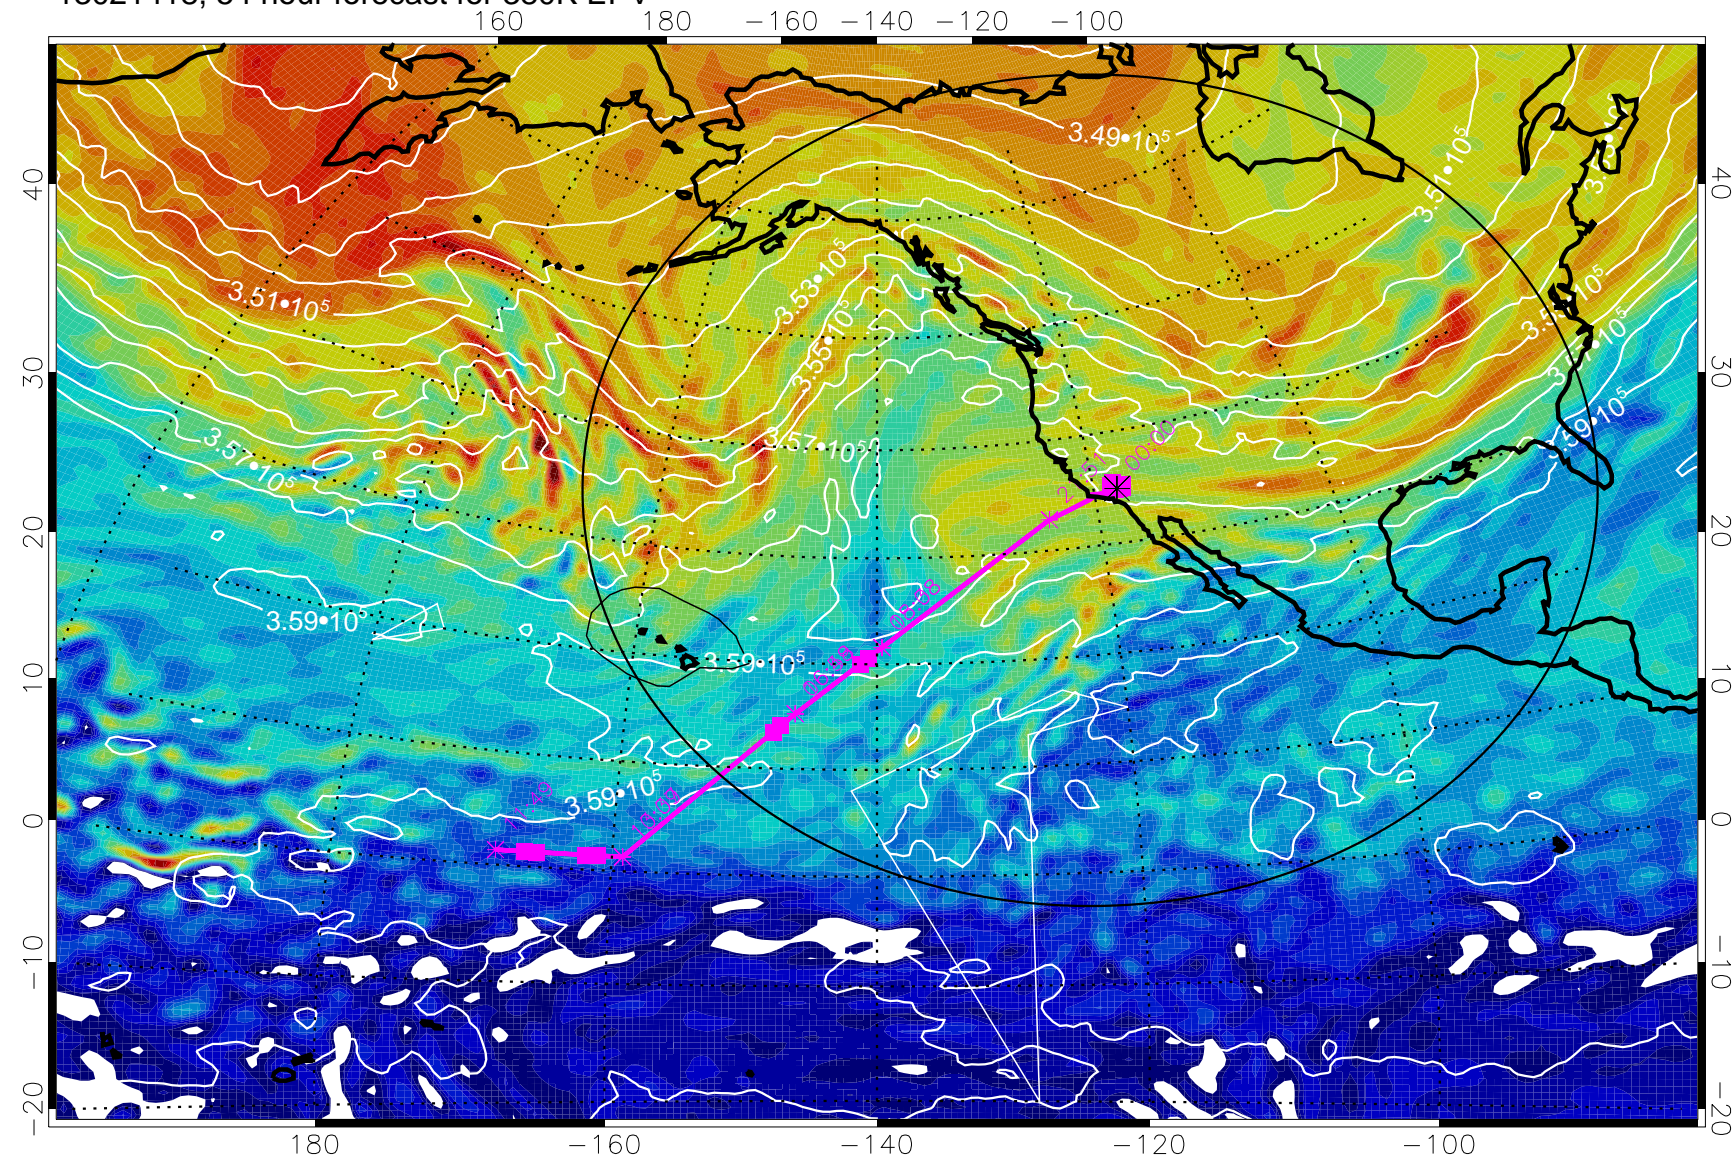

380K Montgomery Streamfunction, white

Range ring of 4055 km -- 13 hours GH round trip

13021318, 30 hour forecast for 380K EPV

380K Montgomery Streamfunction, white

Range ring of 4055 km -- 13 hours GH round trip

13021412, 48 hour forecast for 380K EPV

380K Montgomery Streamfunction, white

Range ring of 4055 km -- 13 hours GH round trip

13021418, 54 hour forecast for 380K EPV

380K Montgomery Streamfunction, white

Range ring of 4055 km -- 13 hours GH round trip

13021500, 60 hour forecast for 380K EPV

160 180 -160 -140 -120 -100

380K Montgomery Streamfunction, white

Range ring of 4055 km -- 13 hours GH round trip

13021506, 66 hour forecast for 380K EPV

160 180 -160 -140 -120 -100

380K Montgomery Streamfunction, white

Range ring of 4055 km -- 13 hours GH round trip

13021512, 72 hour forecast for 380K EPV

380K Montgomery Streamfunction, white

Range ring of 4055 km -- 13 hours GH round trip