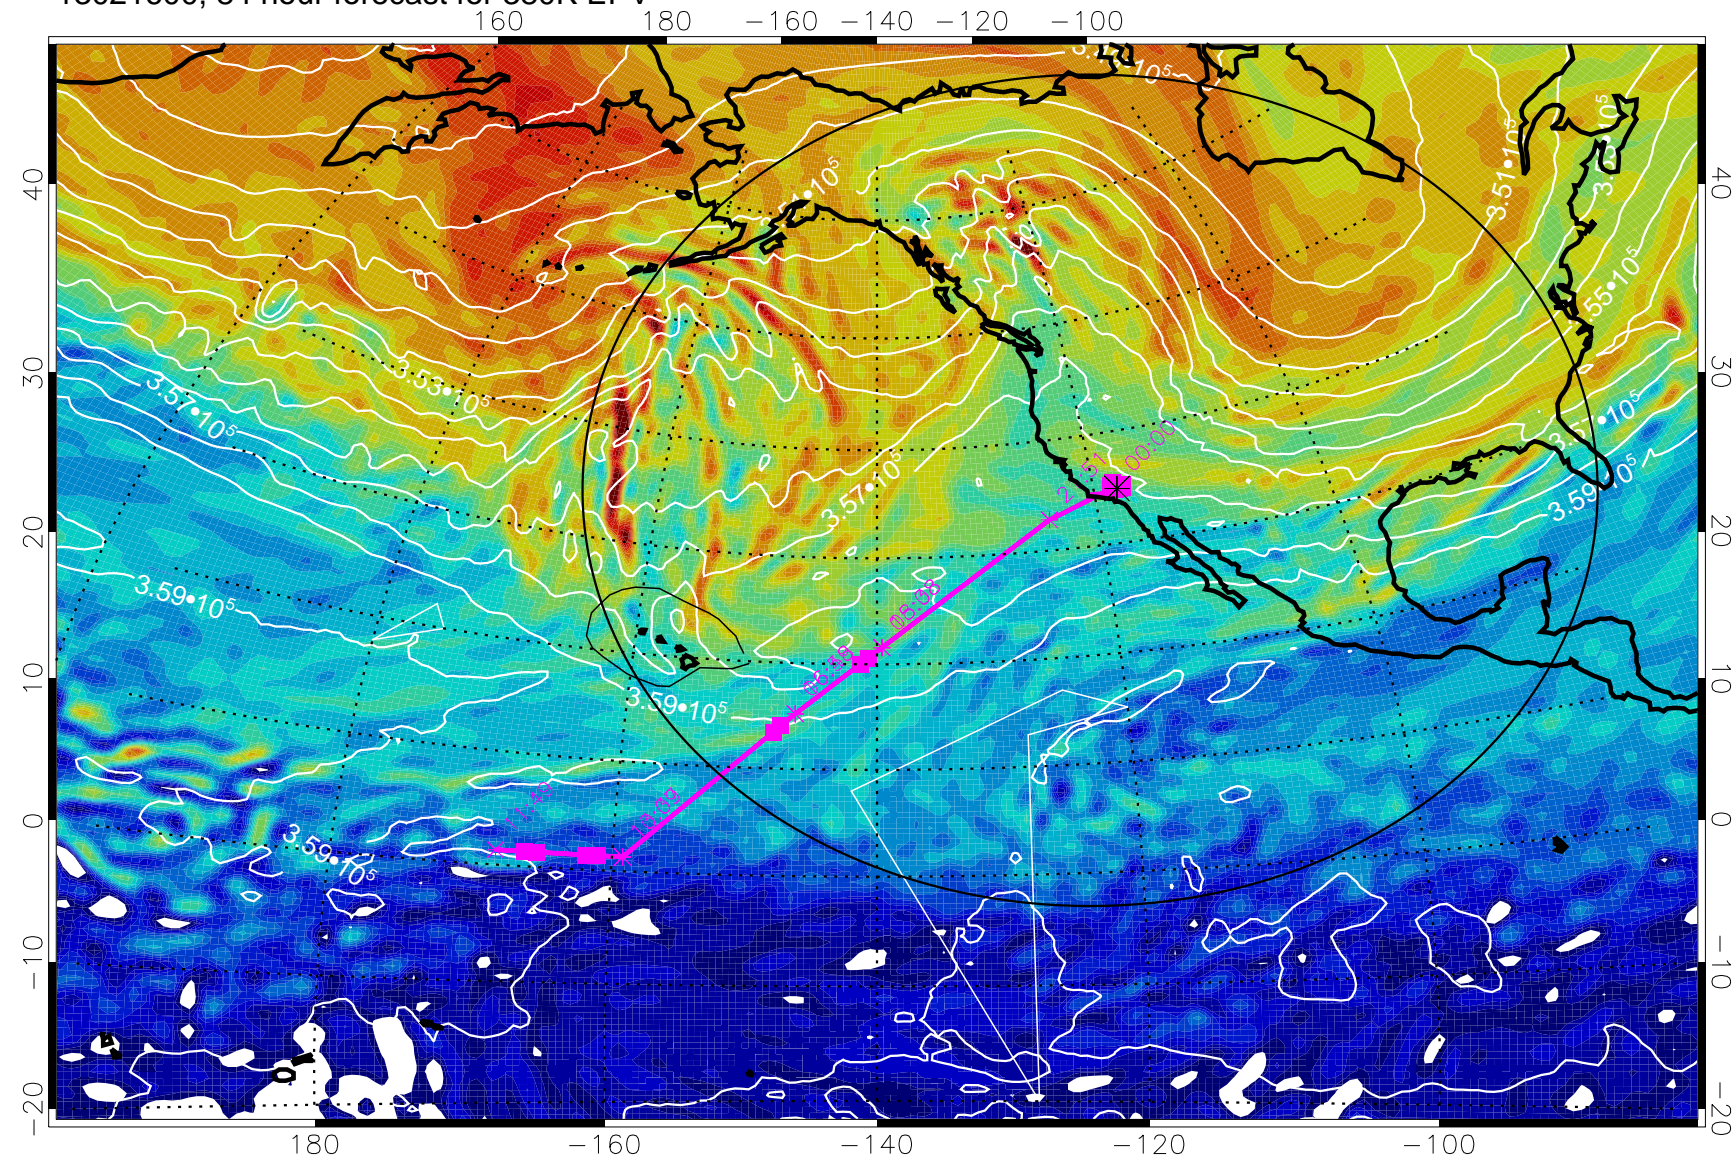

13021500, 60 hour forecast for 380K EPV

160 180 -160 -140 -120 -100

380K Montgomery Streamfunction, white

Range ring of 4055 km -- 13 hours GH round trip

13021506, 66 hour forecast for 380K EPV

160 180 -160 -140 -120 -100

380K Montgomery Streamfunction, white

Range ring of 4055 km -- 13 hours GH round trip

13021512, 72 hour forecast for 380K EPV

380K Montgomery Streamfunction, white

Range ring of 4055 km -- 13 hours GH round trip

13021518, 78 hour forecast for 380K EPV

380K Montgomery Streamfunction, white

Range ring of 4055 km -- 13 hours GH round trip

13021600, 84 hour forecast for 380K EPV

380K Montgomery Streamfunction, white

Range ring of 4055 km -- 13 hours GH round trip

13021606, 90 hour forecast for 380K EPV

380K Montgomery Streamfunction, white

Range ring of 4055 km -- 13 hours GH round trip

13021612, 96 hour forecast for 380K EPV

380K Montgomery Streamfunction, white

Range ring of 4055 km -- 13 hours GH round trip