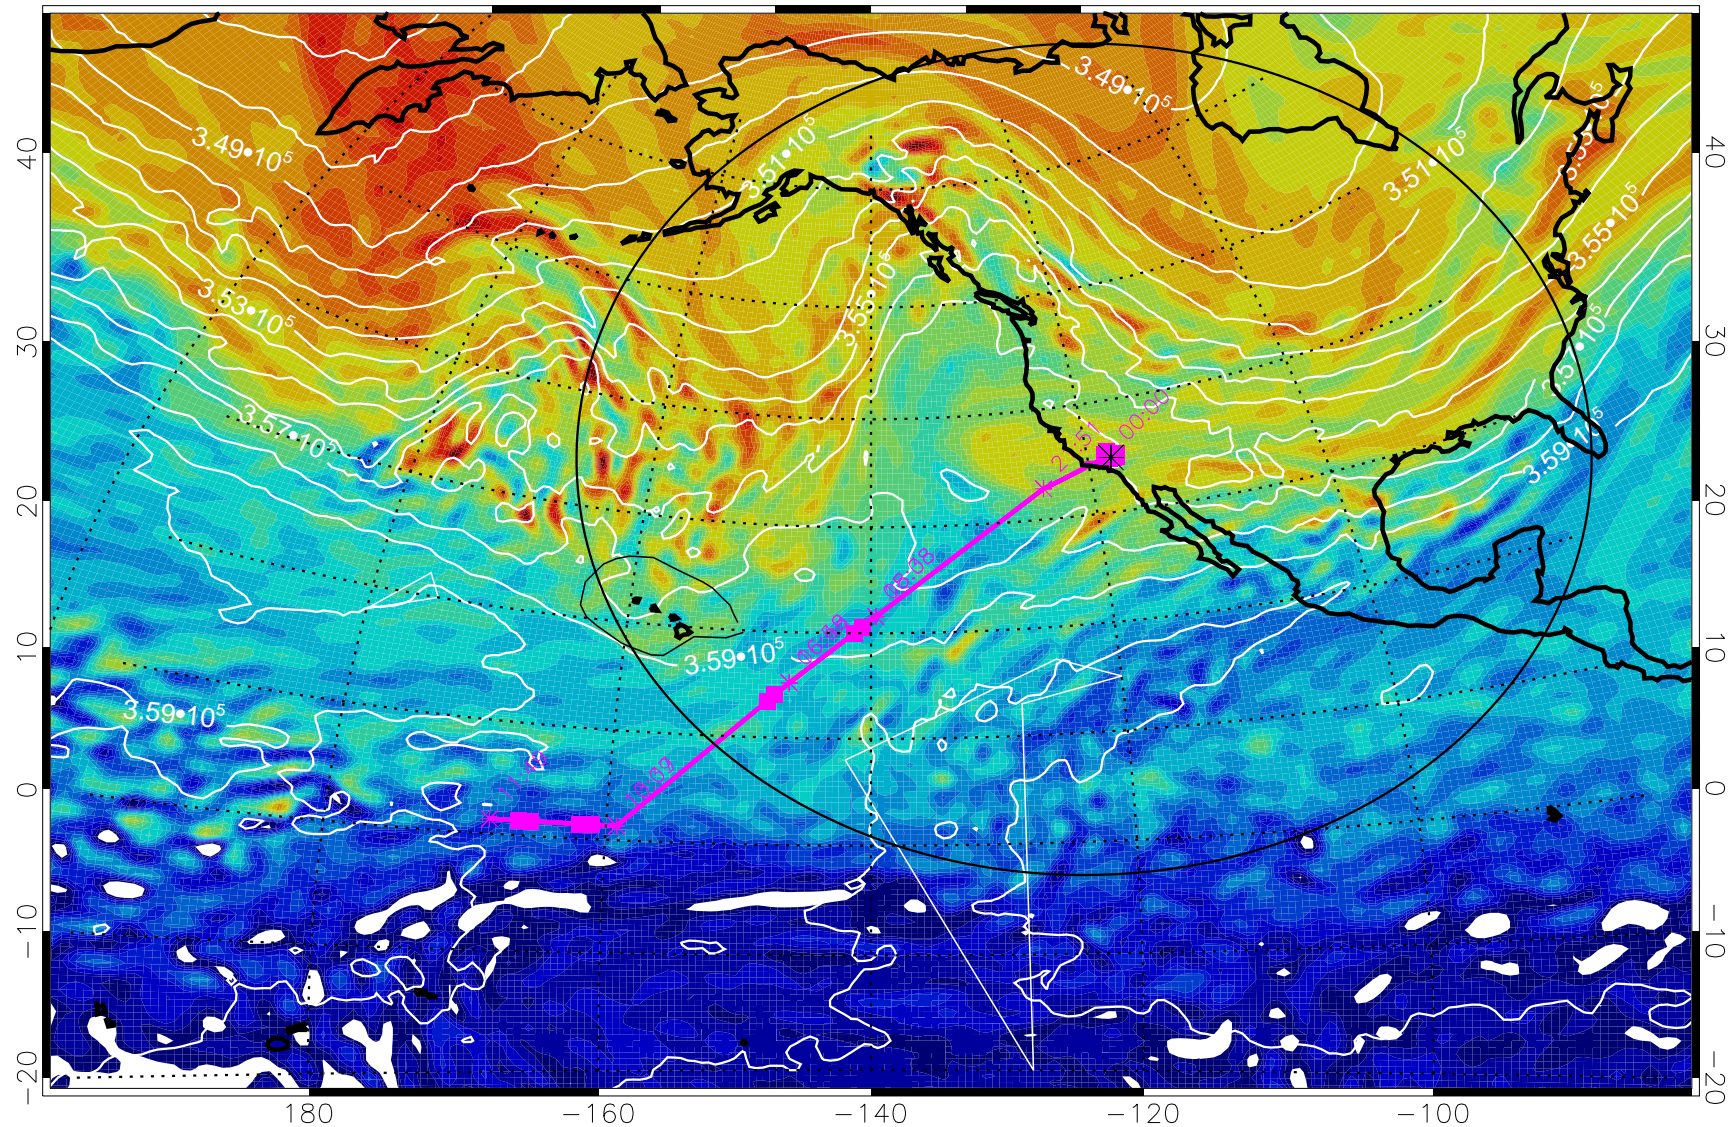

13021500, 60 hour forecast for 380K EPV

160 180 -160 -140 -120 -100

380K Montgomery Streamfunction, white

Range ring of 4055 km -- 13 hours GH round trip

13021506, 66 hour forecast for 380K EPV

160 180 -160 -140 -120 -100

380K Montgomery Streamfunction, white

Range ring of 4055 km -- 13 hours GH round trip

13021512, 72 hour forecast for 380K EPV

380K Montgomery Streamfunction, white

Range ring of 4055 km -- 13 hours GH round trip

13021518, 78 hour forecast for 380K EPV

380K Montgomery Streamfunction, white

Range ring of 4055 km -- 13 hours GH round trip

13021600, 84 hour forecast for 380K EPV

380K Montgomery Streamfunction, white

Range ring of 4055 km -- 13 hours GH round trip

13021606, 90 hour forecast for 380K EPV

380K Montgomery Streamfunction, white

Range ring of 4055 km -- 13 hours GH round trip

13021612, 96 hour forecast for 380K EPV

380K Montgomery Streamfunction, white

Range ring of 4055 km -- 13 hours GH round trip