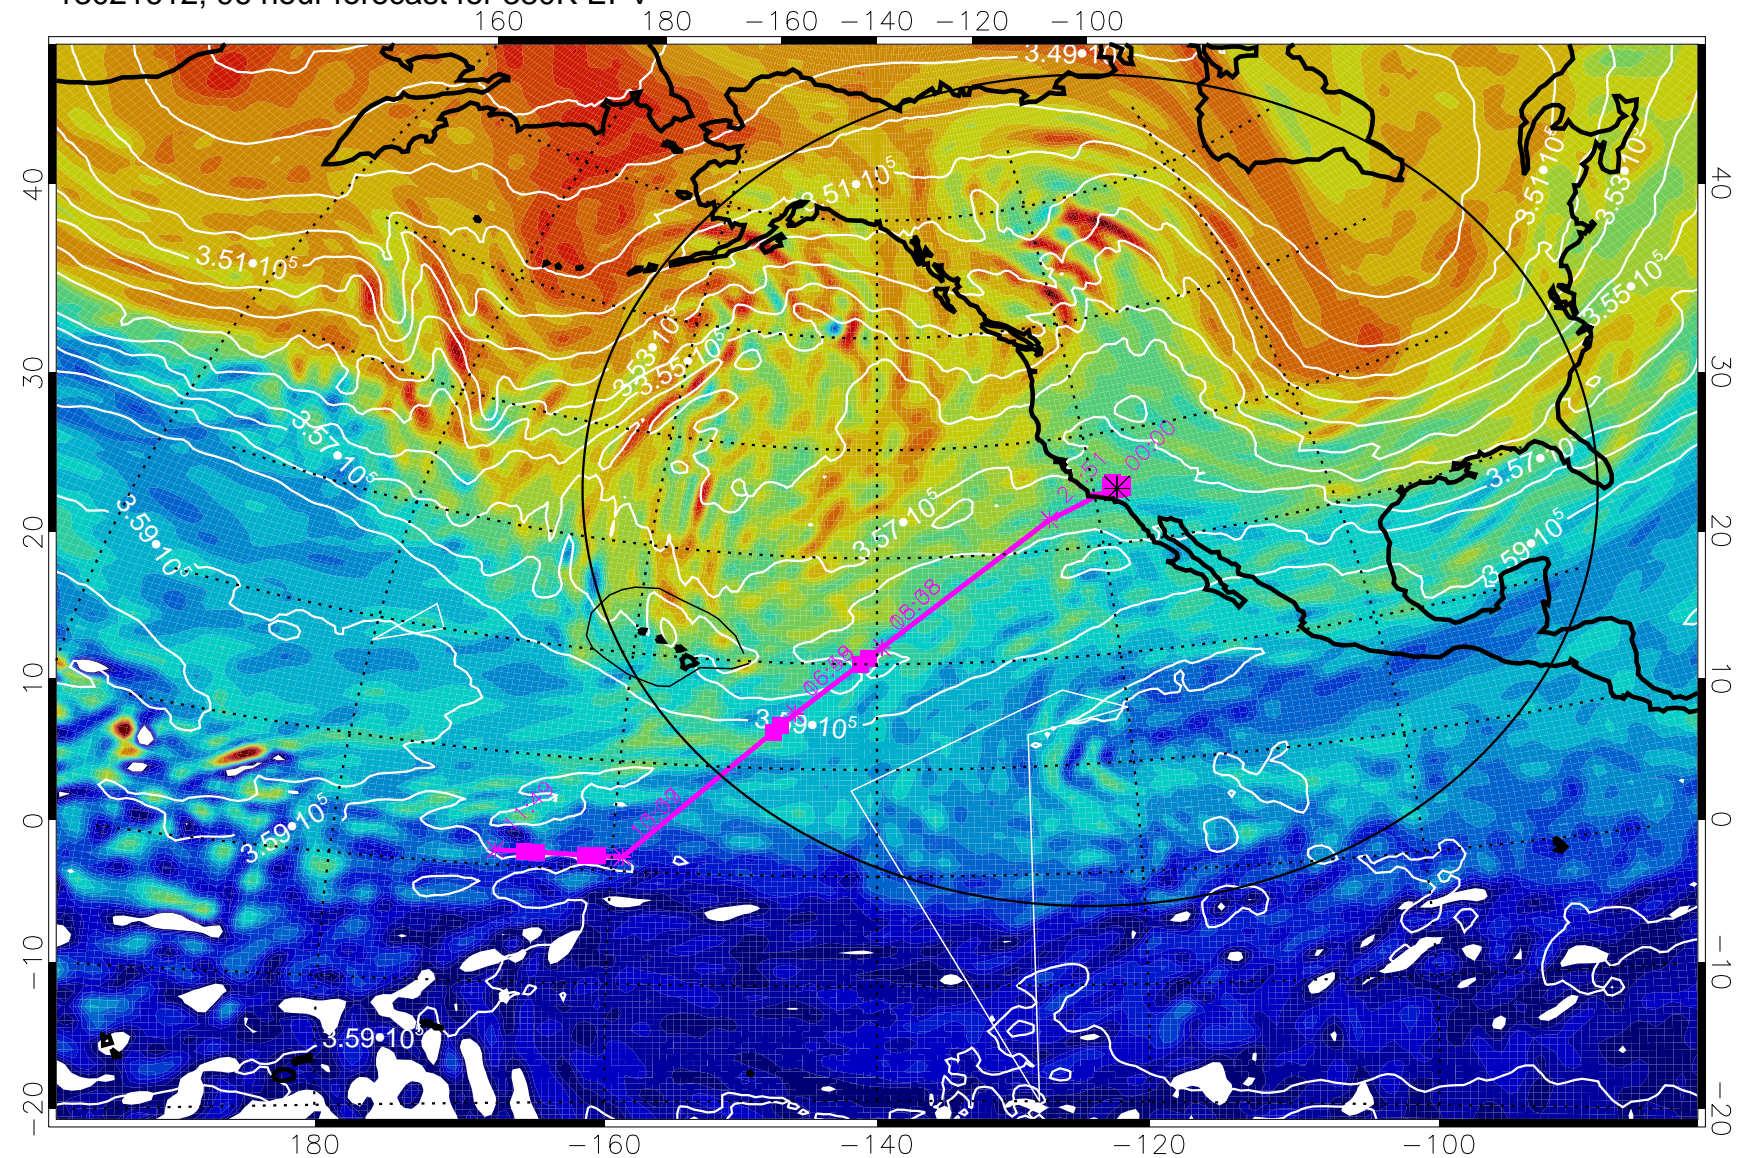

380K Montgomery Streamfunction, white

Range ring of 4055 km -- 13 hours GH round trip

13021512, 72 hour forecast for 380K EPV

380K Montgomery Streamfunction, white

Range ring of 4055 km -- 13 hours GH round trip

13021518, 78 hour forecast for 380K EPV

380K Montgomery Streamfunction, white

Range ring of 4055 km -- 13 hours GH round trip

13021600, 84 hour forecast for 380K EPV

380K Montgomery Streamfunction, white

Range ring of 4055 km -- 13 hours GH round trip

13021606, 90 hour forecast for 380K EPV

380K Montgomery Streamfunction, white

Range ring of 4055 km -- 13 hours GH round trip

13021612, 96 hour forecast for 380K EPV

380K Montgomery Streamfunction, white

Range ring of 4055 km -- 13 hours GH round trip

13021618, 102 hour forecast for 380K EPV

160 180 -160 -140 -120 -100

380K Montgomery Streamfunction, white

Range ring of 4055 km -- 13 hours GH round trip

13021700, 108 hour forecast for 380K EPV

380K Montgomery Streamfunction, white