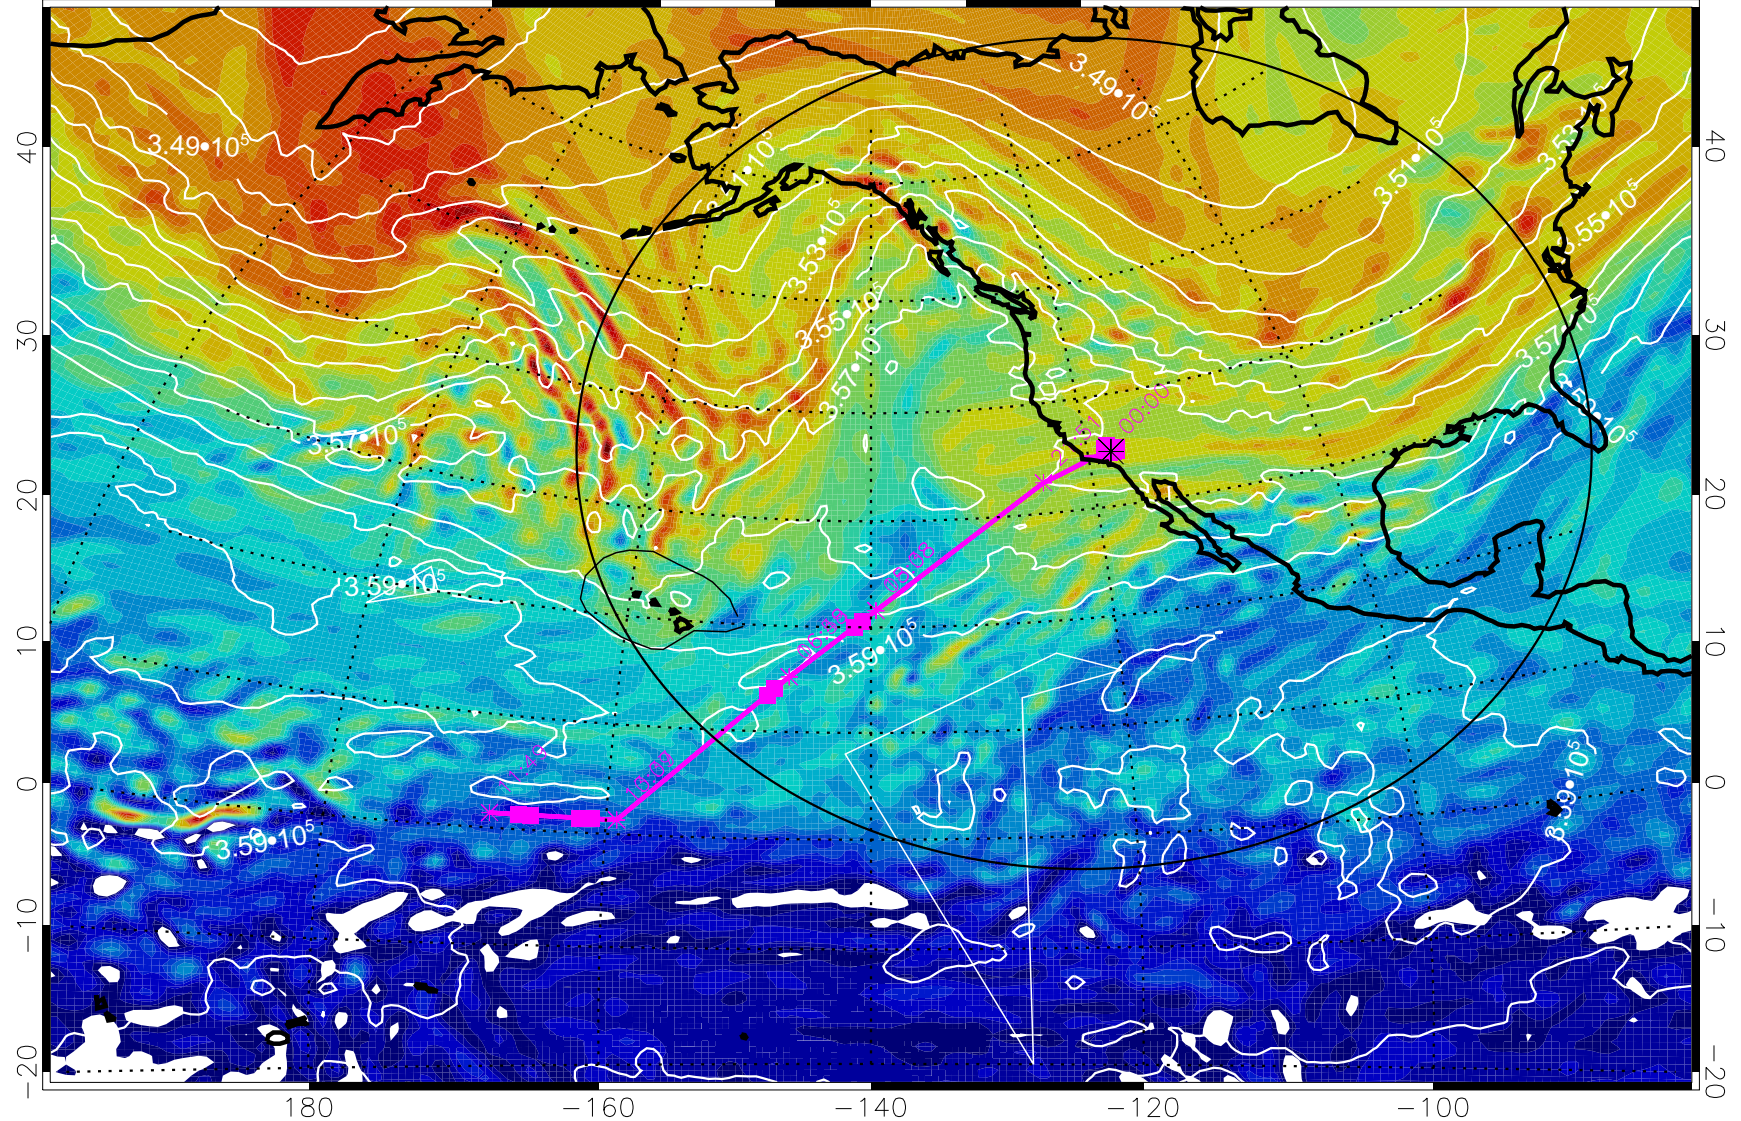

380K Montgomery Streamfunction, white

Range ring of 4055 km -- 13 hours GH round trip

13021318, 30 hour forecast for 380K EPV

380K Montgomery Streamfunction, white

Range ring of 4055 km -- 13 hours GH round trip

13021412, 48 hour forecast for 380K EPV

380K Montgomery Streamfunction, white

Range ring of 4055 km -- 13 hours GH round trip

13021418, 54 hour forecast for 380K EPV

380K Montgomery Streamfunction, white

Range ring of 4055 km -- 13 hours GH round trip

13021500, 60 hour forecast for 380K EPV

160 180 -160 -140 -120 -100

380K Montgomery Streamfunction, white

Range ring of 4055 km -- 13 hours GH round trip

13021506, 66 hour forecast for 380K EPV

160 180 -160 -140 -120 -100

380K Montgomery Streamfunction, white

Range ring of 4055 km -- 13 hours GH round trip

13021512, 72 hour forecast for 380K EPV

380K Montgomery Streamfunction, white

Range ring of 4055 km -- 13 hours GH round trip