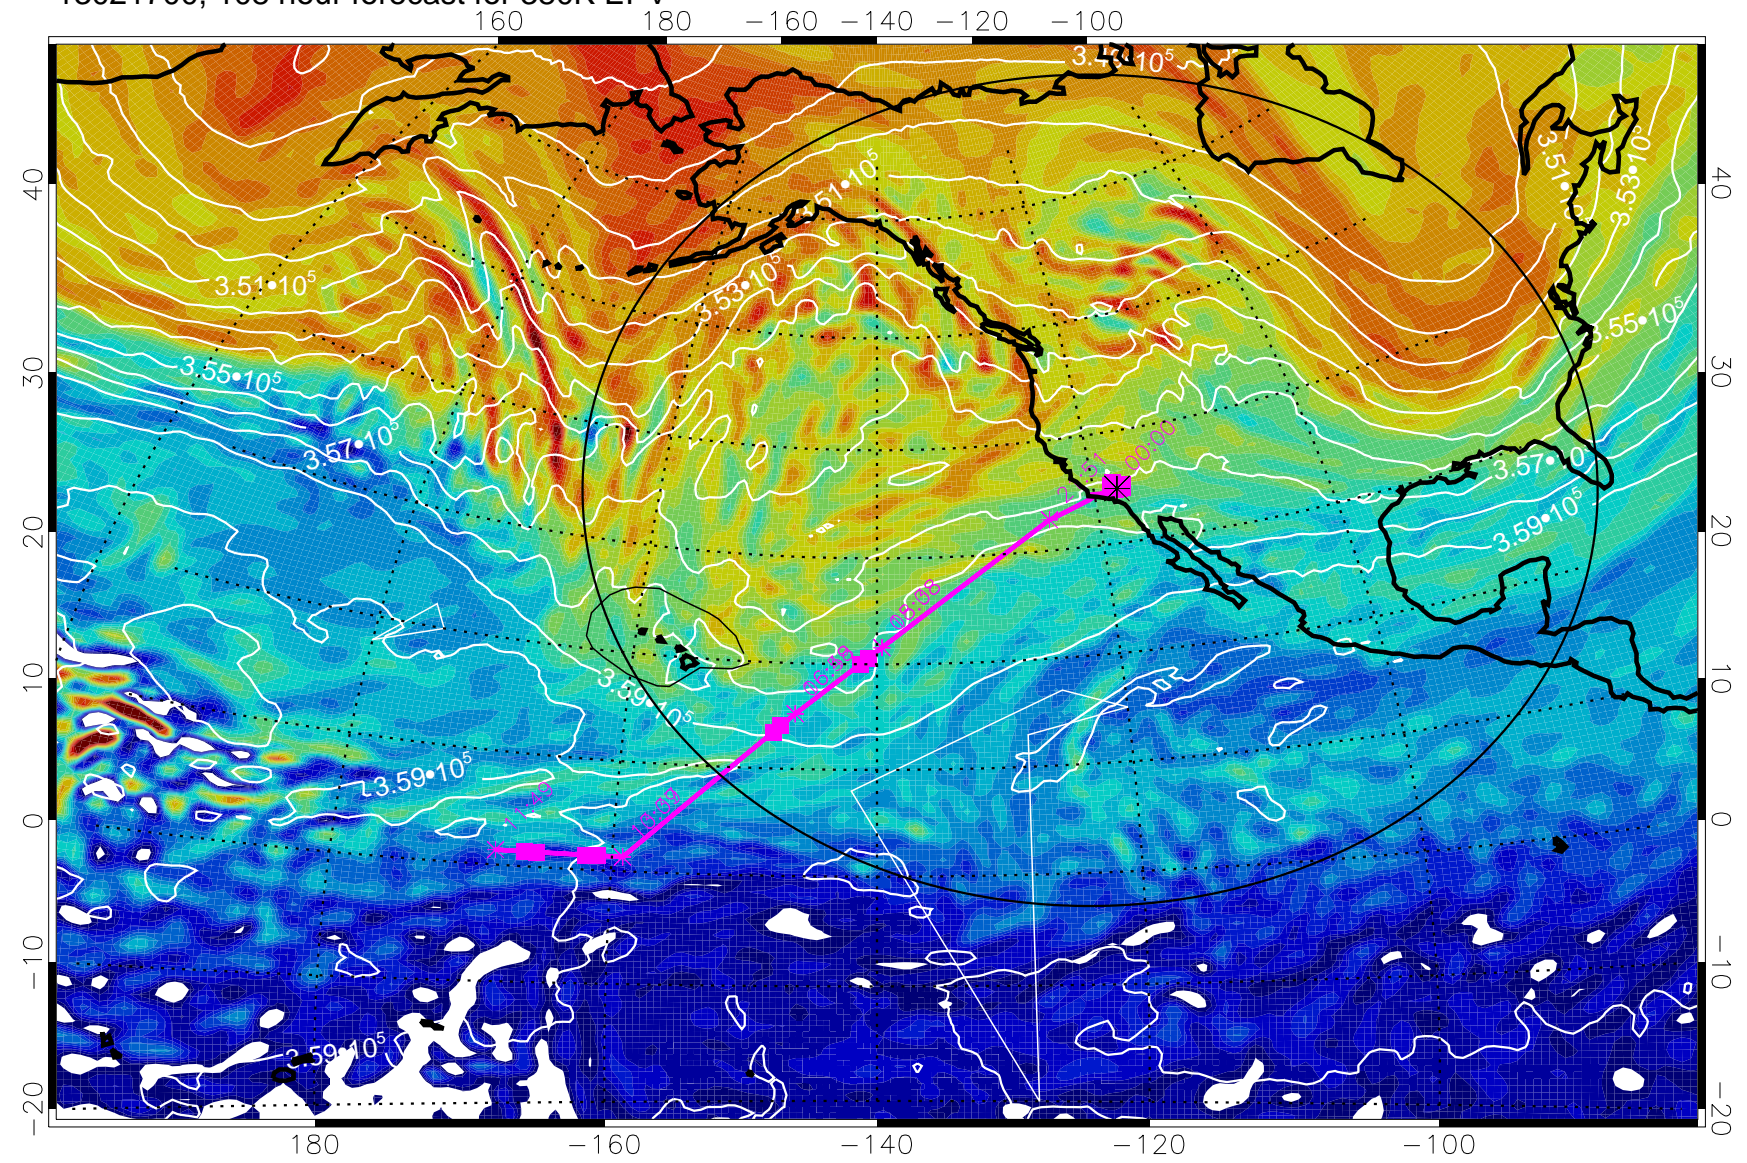

13021606, 90 hour forecast for 380K EPV

380K Montgomery Streamfunction, white

Range ring of 4055 km -- 13 hours GH round trip

13021612, 96 hour forecast for 380K EPV

380K Montgomery Streamfunction, white

Range ring of 4055 km -- 13 hours GH round trip

13021618, 102 hour forecast for 380K EPV

160 180 -160 -140 -120 -100

380K Montgomery Streamfunction, white

Range ring of 4055 km -- 13 hours GH round trip

13021700, 108 hour forecast for 380K EPV

380K Montgomery Streamfunction, white

Range ring of 4055 km -- 13 hours GH round trip

13021706, 114 hour forecast for 380K EPV

160 180 -160 -140 -120 -100

380K Montgomery Streamfunction, white

Range ring of 4055 km -- 13 hours GH round trip

13021712, 120 hour forecast for 380K EPV

160 180 -160 -140 -120 -100

380K Montgomery Streamfunction, white

Range ring of 4055 km -- 13 hours GH round trip