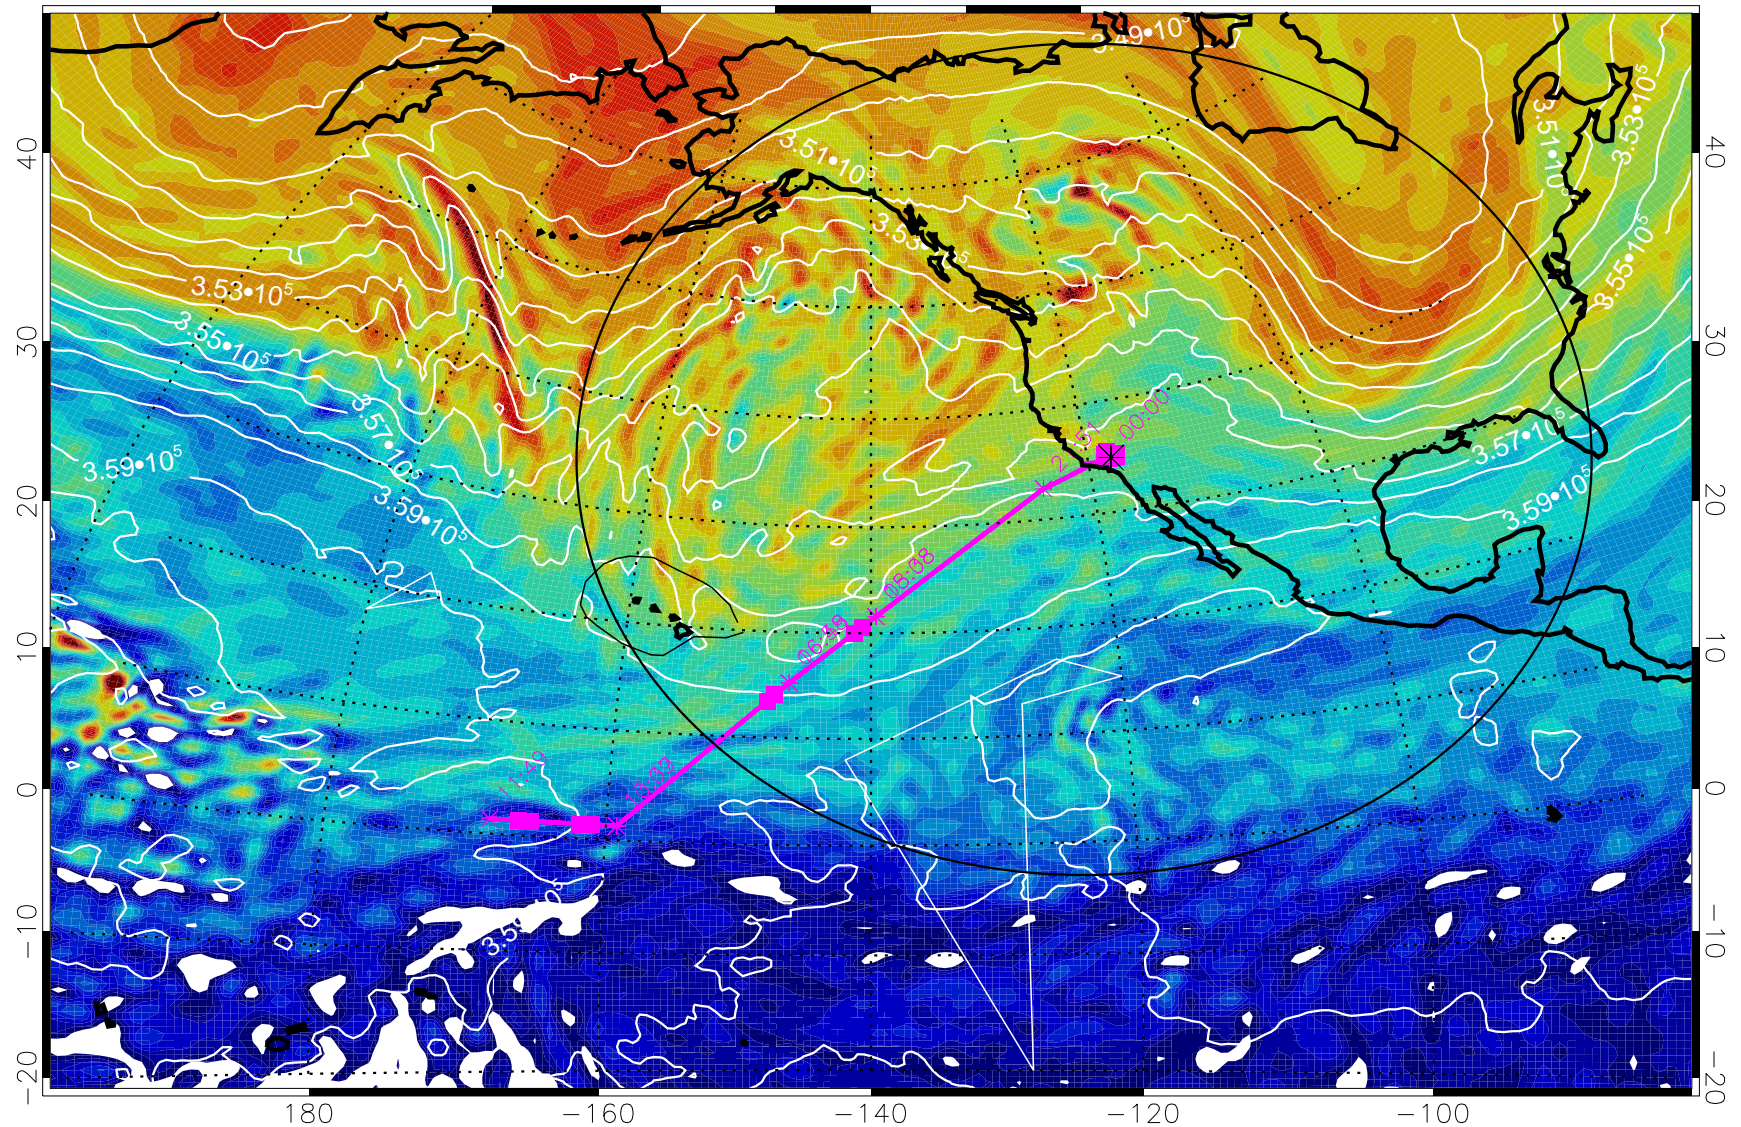

13021518, 78 hour forecast for 380K EPV

380K Montgomery Streamfunction, white

Range ring of 4055 km -- 13 hours GH round trip

13021600, 84 hour forecast for 380K EPV

380K Montgomery Streamfunction, white

Range ring of 4055 km -- 13 hours GH round trip

13021606, 90 hour forecast for 380K EPV

380K Montgomery Streamfunction, white

Range ring of 4055 km -- 13 hours GH round trip

13021612, 96 hour forecast for 380K EPV

380K Montgomery Streamfunction, white

Range ring of 4055 km -- 13 hours GH round trip

13021618, 102 hour forecast for 380K EPV

160 180 -160 -140 -120 -100

380K Montgomery Streamfunction, white

Range ring of 4055 km -- 13 hours GH round trip

13021700, 108 hour forecast for 380K EPV

380K Montgomery Streamfunction, white

Range ring of 4055 km -- 13 hours GH round trip

13021706, 114 hour forecast for 380K EPV

160 180 -160 -140 -120 -100

380K Montgomery Streamfunction, white

Range ring of 4055 km -- 13 hours GH round trip

13021712, 120 hour forecast for 380K EPV