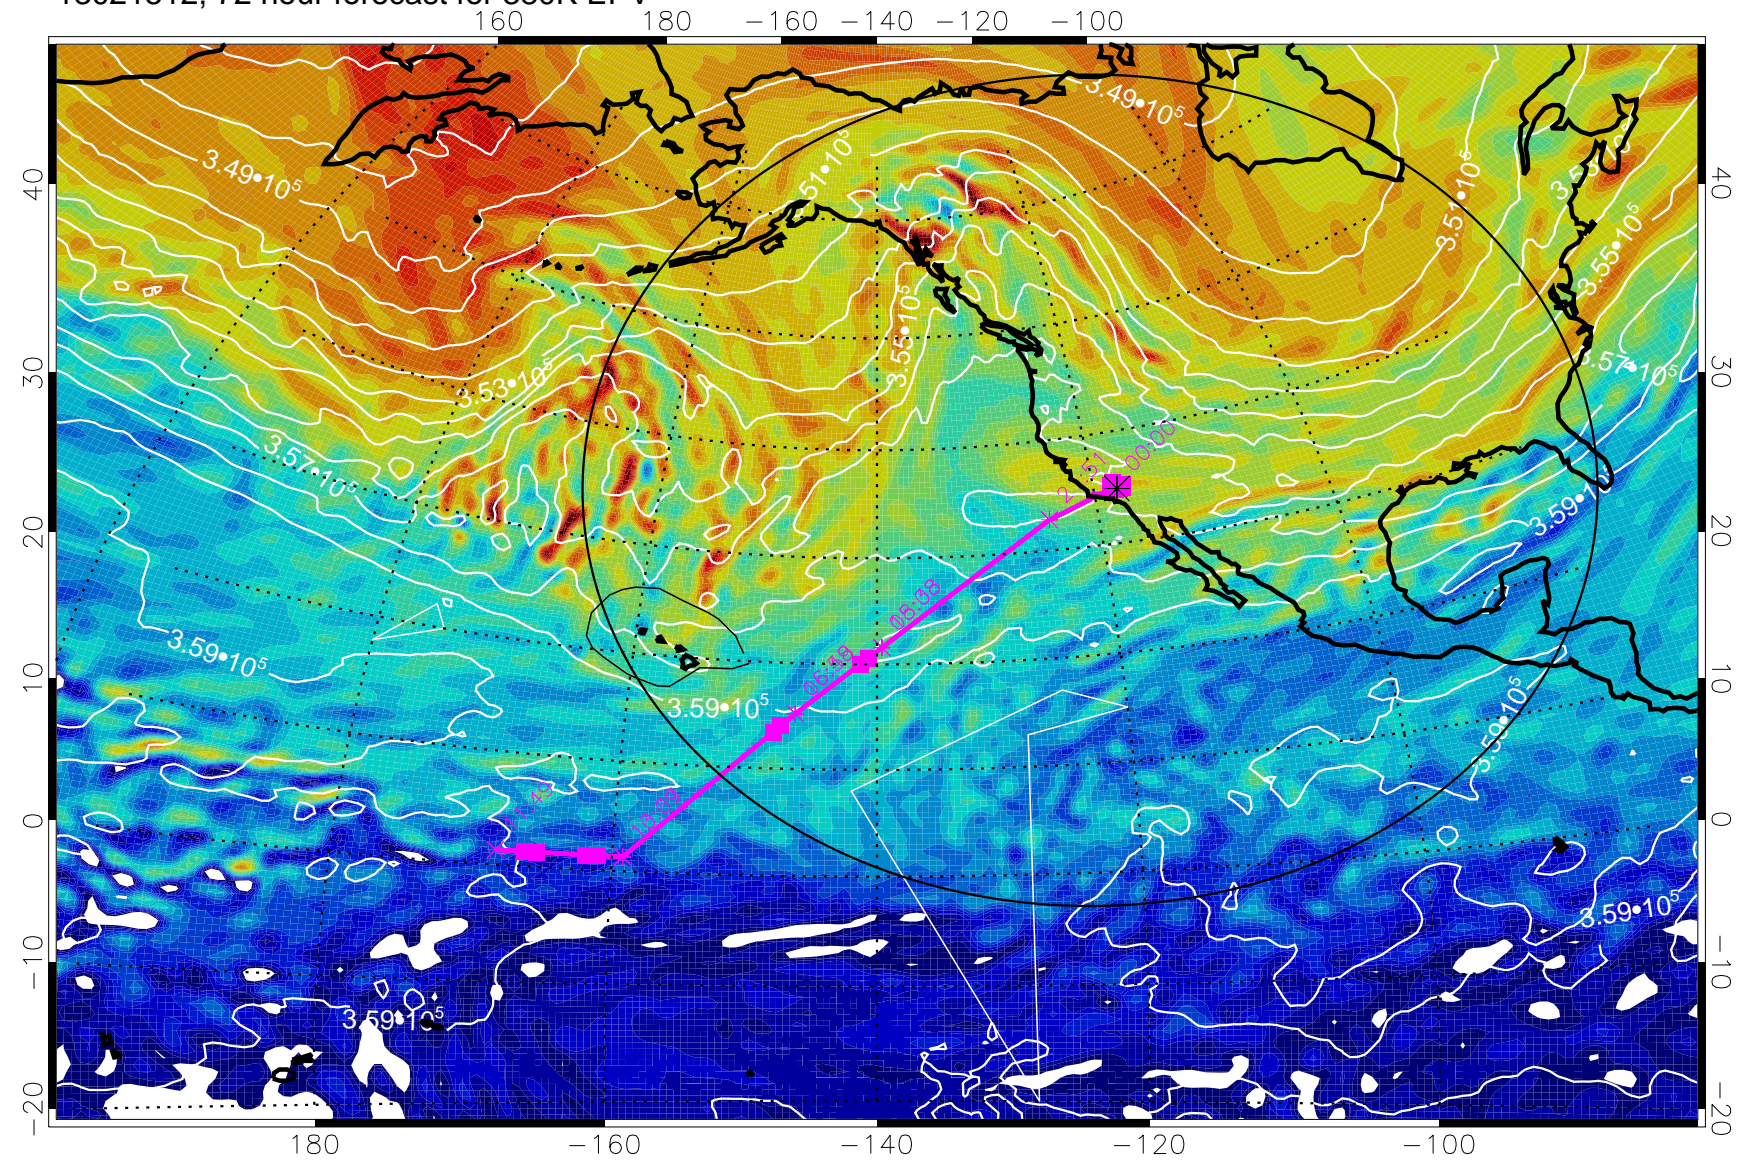

13021500, 60 hour forecast for 380K EPV

160 180 -160 -140 -120 -100

380K Montgomery Streamfunction, white

Range ring of 4055 km -- 13 hours GH round trip

13021506, 66 hour forecast for 380K EPV

160 180 -160 -140 -120 -100

380K Montgomery Streamfunction, white

Range ring of 4055 km -- 13 hours GH round trip

13021512, 72 hour forecast for 380K EPV

380K Montgomery Streamfunction, white

Range ring of 4055 km -- 13 hours GH round trip

13021518, 78 hour forecast for 380K EPV

380K Montgomery Streamfunction, white

Range ring of 4055 km -- 13 hours GH round trip

13021600, 84 hour forecast for 380K EPV

380K Montgomery Streamfunction, white

Range ring of 4055 km -- 13 hours GH round trip

13021606, 90 hour forecast for 380K EPV

380K Montgomery Streamfunction, white

Range ring of 4055 km -- 13 hours GH round trip

13021612, 96 hour forecast for 380K EPV

380K Montgomery Streamfunction, white

Range ring of 4055 km -- 13 hours GH round trip