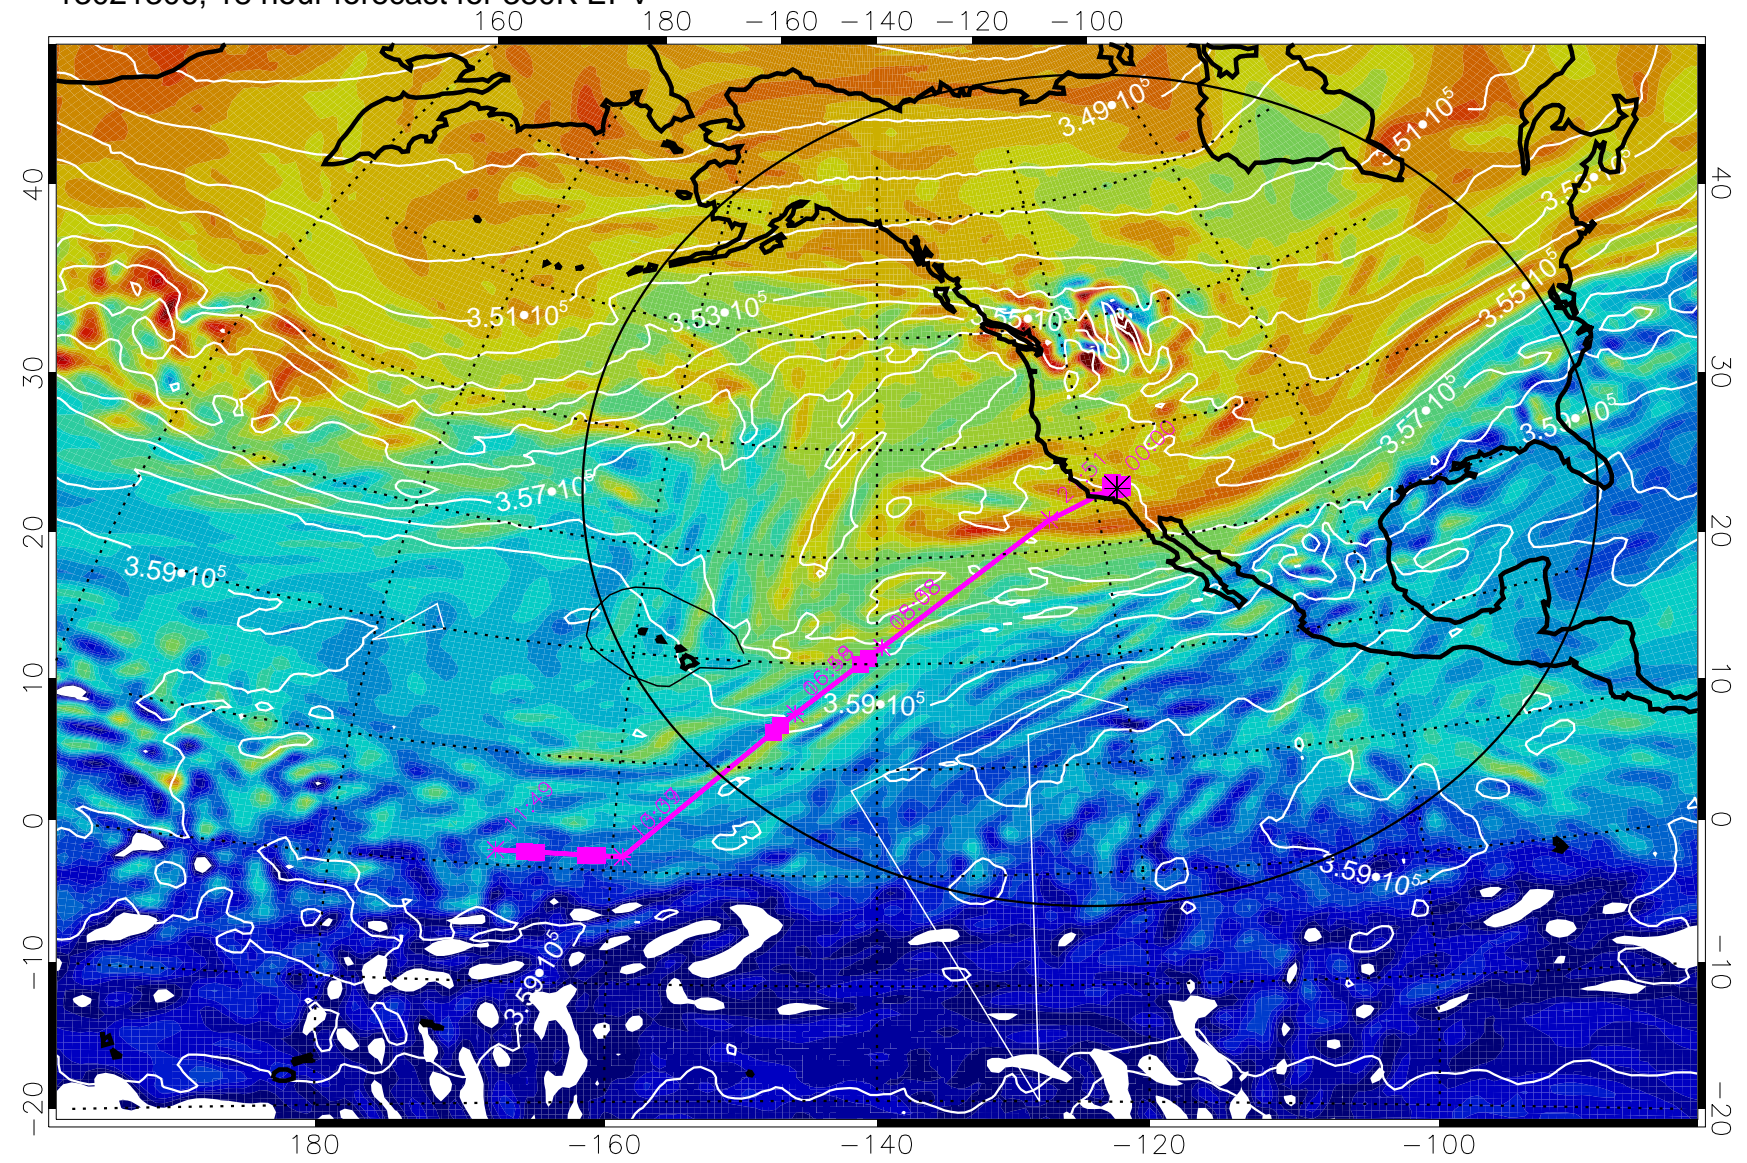

13021218, 6 hour forecast for 380K EPV

160 180 -160 -140 -120 -100

380K Montgomery Streamfunction, white

Range ring of 4055 km -- 13 hours GH round trip

13021300, 12 hour forecast for 380K EPV

380K Montgomery Streamfunction, white

Range ring of 4055 km -- 13 hours GH round trip

13021306, 18 hour forecast for 380K EPV

380K Montgomery Streamfunction, white

Range ring of 4055 km -- 13 hours GH round trip

13021312, 24 hour forecast for 380K EPV

380K Montgomery Streamfunction, white

Range ring of 4055 km -- 13 hours GH round trip

13021318, 30 hour forecast for 380K EPV

380K Montgomery Streamfunction, white

Range ring of 4055 km -- 13 hours GH round trip

13021500, 60 hour forecast for 380K EPV

160 180 -160 -140 -120 -100

380K Montgomery Streamfunction, white

Range ring of 4055 km -- 13 hours GH round trip

13021506, 66 hour forecast for 380K EPV

160 180 -160 -140 -120 -100