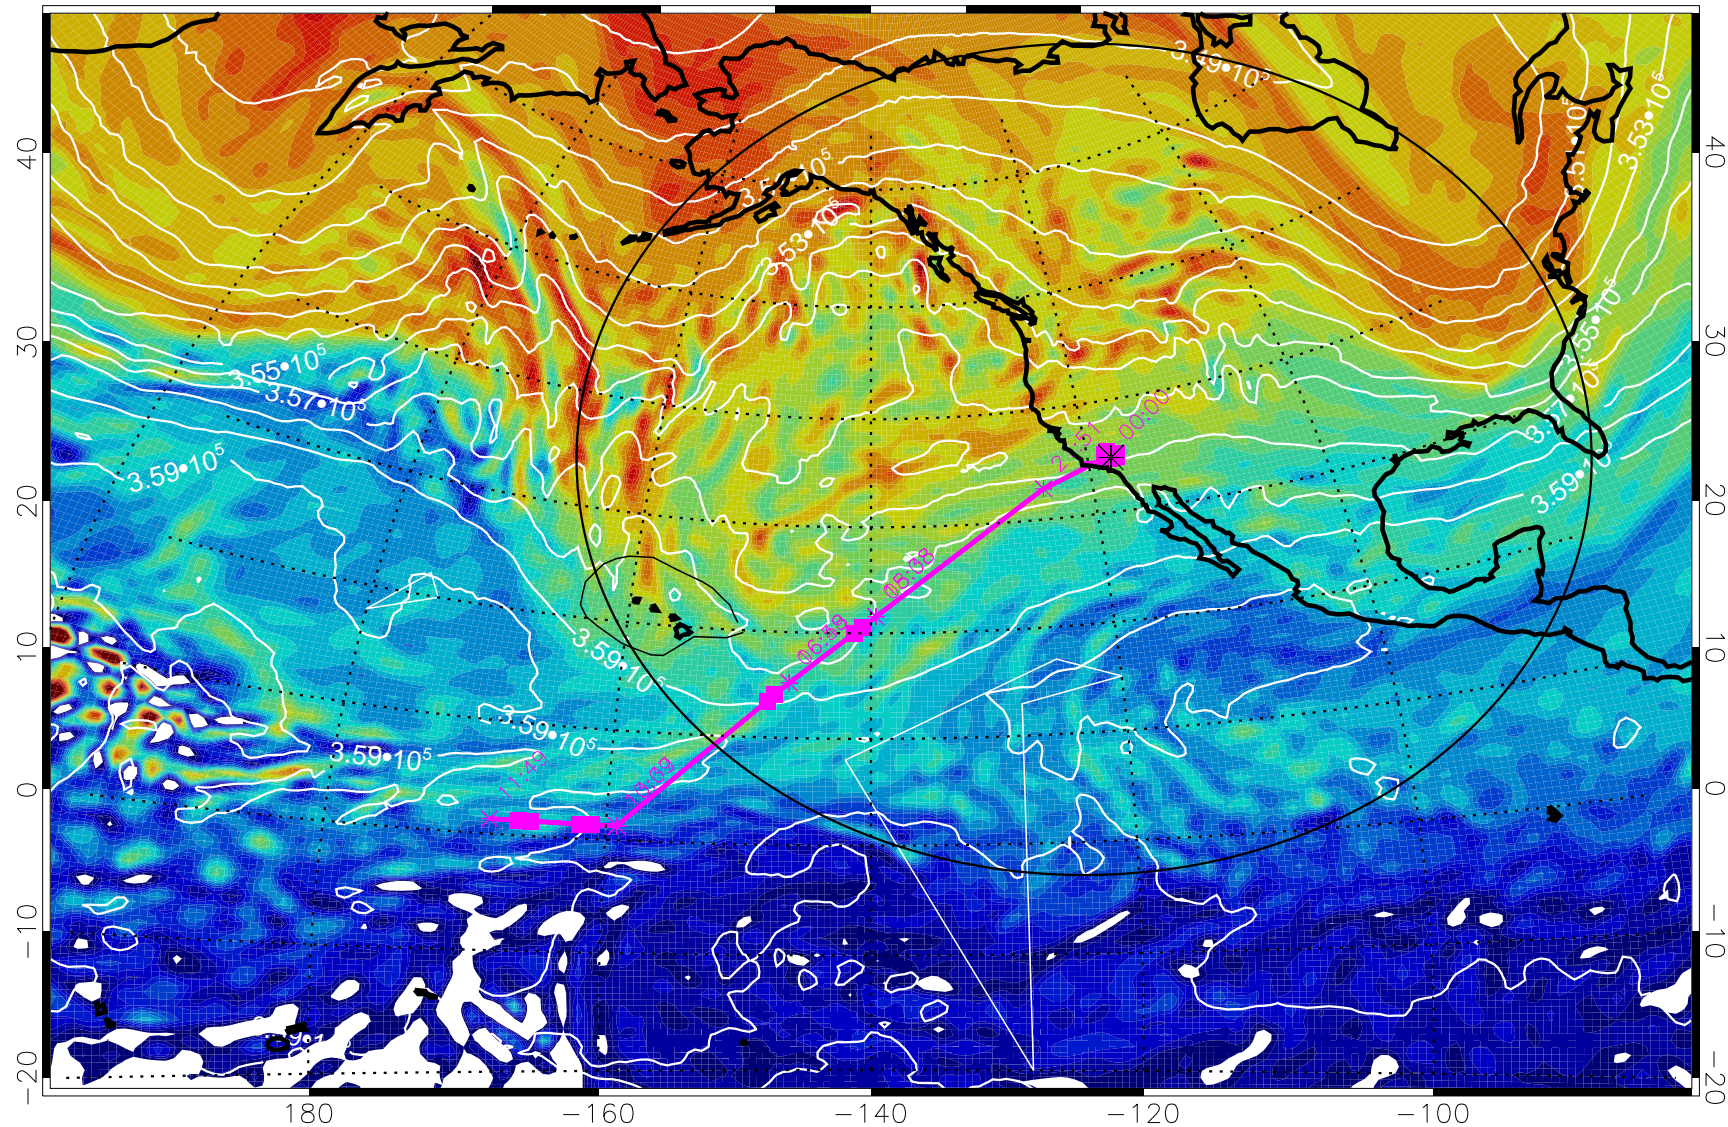

13021606, 90 hour forecast for 380K EPV

380K Montgomery Streamfunction, white

Range ring of 4055 km -- 13 hours GH round trip

13021612, 96 hour forecast for 380K EPV

380K Montgomery Streamfunction, white

Range ring of 4055 km -- 13 hours GH round trip

13021618, 102 hour forecast for 380K EPV

160 180 -160 -140 -120 -100

380K Montgomery Streamfunction, white

Range ring of 4055 km -- 13 hours GH round trip

13021700, 108 hour forecast for 380K EPV

380K Montgomery Streamfunction, white

Range ring of 4055 km -- 13 hours GH round trip

13021706, 114 hour forecast for 380K EPV

160 180 -160 -140 -120 -100

380K Montgomery Streamfunction, white

Range ring of 4055 km -- 13 hours GH round trip

13021712, 120 hour forecast for 380K EPV

160 180 -160 -140 -120 -100

380K Montgomery Streamfunction, white

Range ring of 4055 km -- 13 hours GH round trip