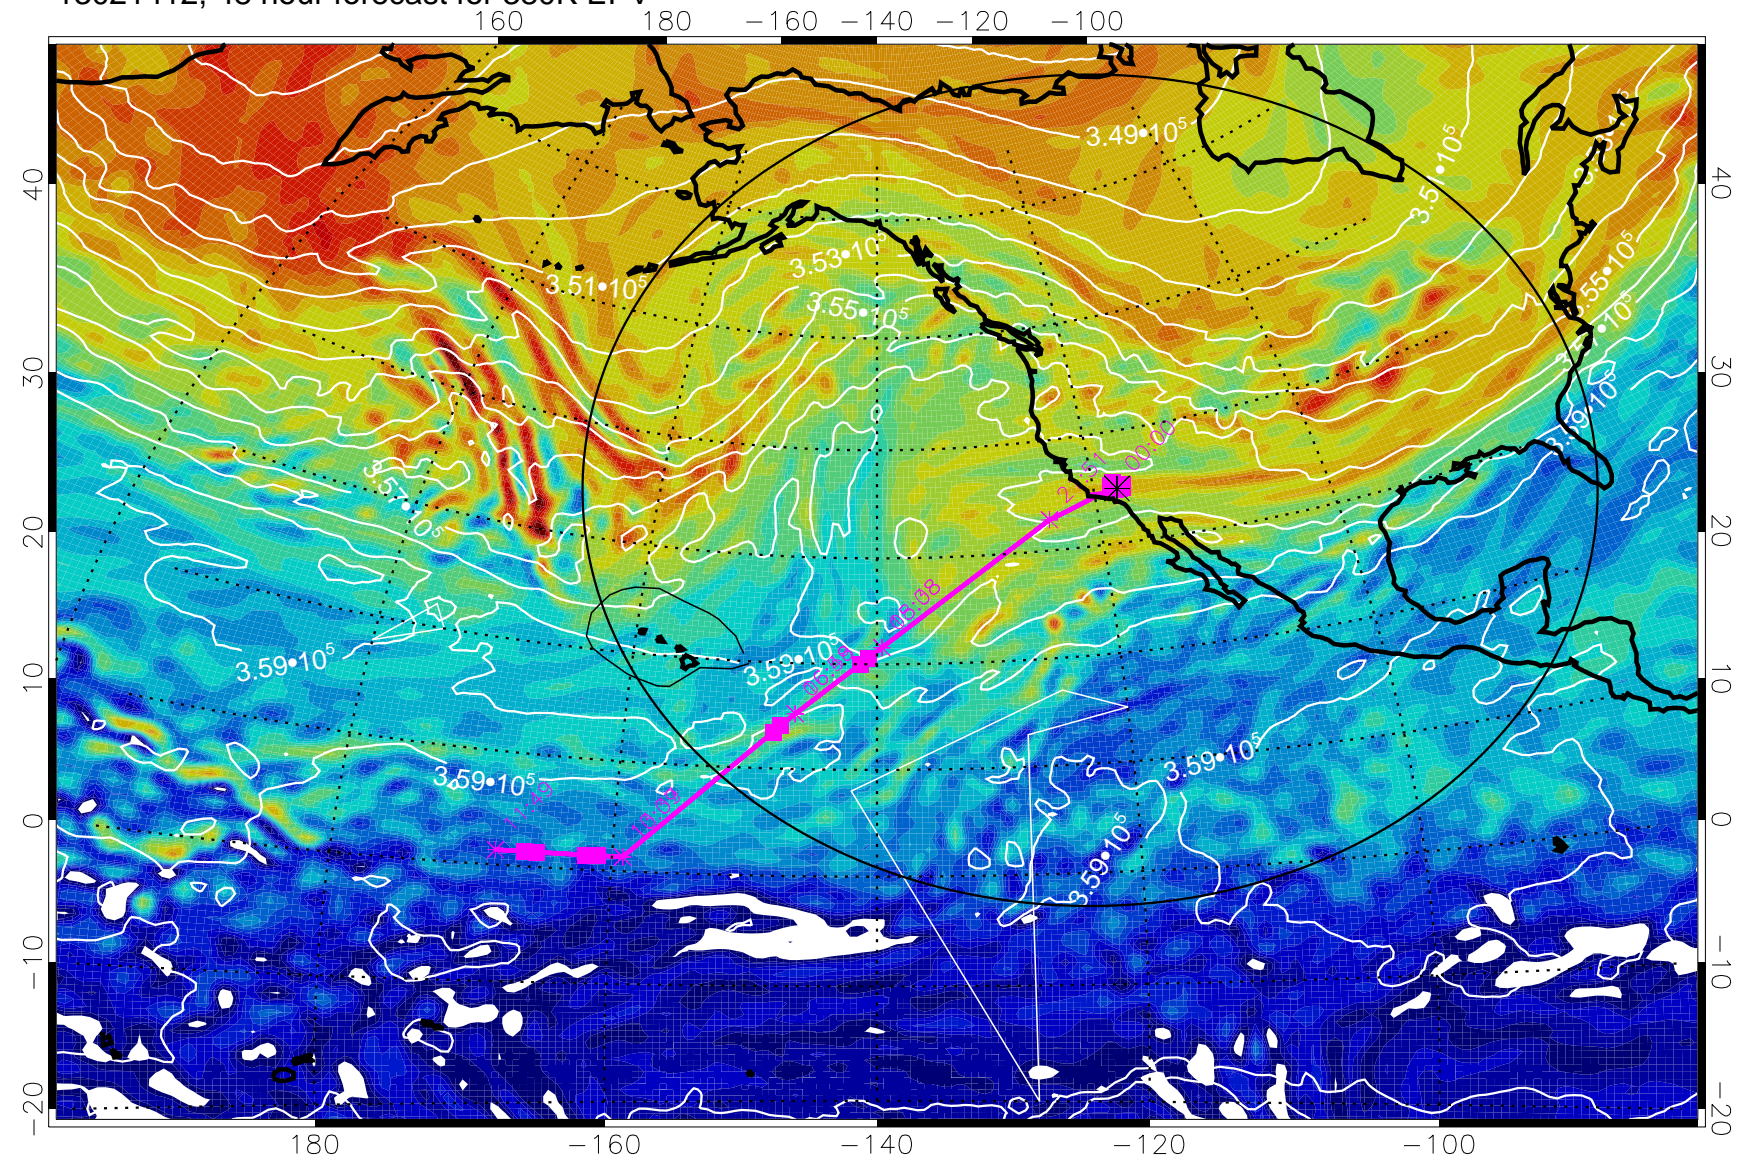

Range ring of 4055 km -- 13 hours GH round trip

13021306, 18 hour forecast for 380K EPV

380K Montgomery Streamfunction, white

Range ring of 4055 km -- 13 hours GH round trip

13021312, 24 hour forecast for 380K EPV

380K Montgomery Streamfunction, white

Range ring of 4055 km -- 13 hours GH round trip

13021318, 30 hour forecast for 380K EPV

380K Montgomery Streamfunction, white

Range ring of 4055 km -- 13 hours GH round trip

13021412, 48 hour forecast for 380K EPV

380K Montgomery Streamfunction, white

Range ring of 4055 km -- 13 hours GH round trip

13021418, 54 hour forecast for 380K EPV

380K Montgomery Streamfunction, white

Range ring of 4055 km -- 13 hours GH round trip

13021500, 60 hour forecast for 380K EPV

160 180 -160 -140 -120 -100

380K Montgomery Streamfunction, white

Range ring of 4055 km -- 13 hours GH round trip

13021506, 66 hour forecast for 380K EPV

160 180 -160 -140 -120 -100