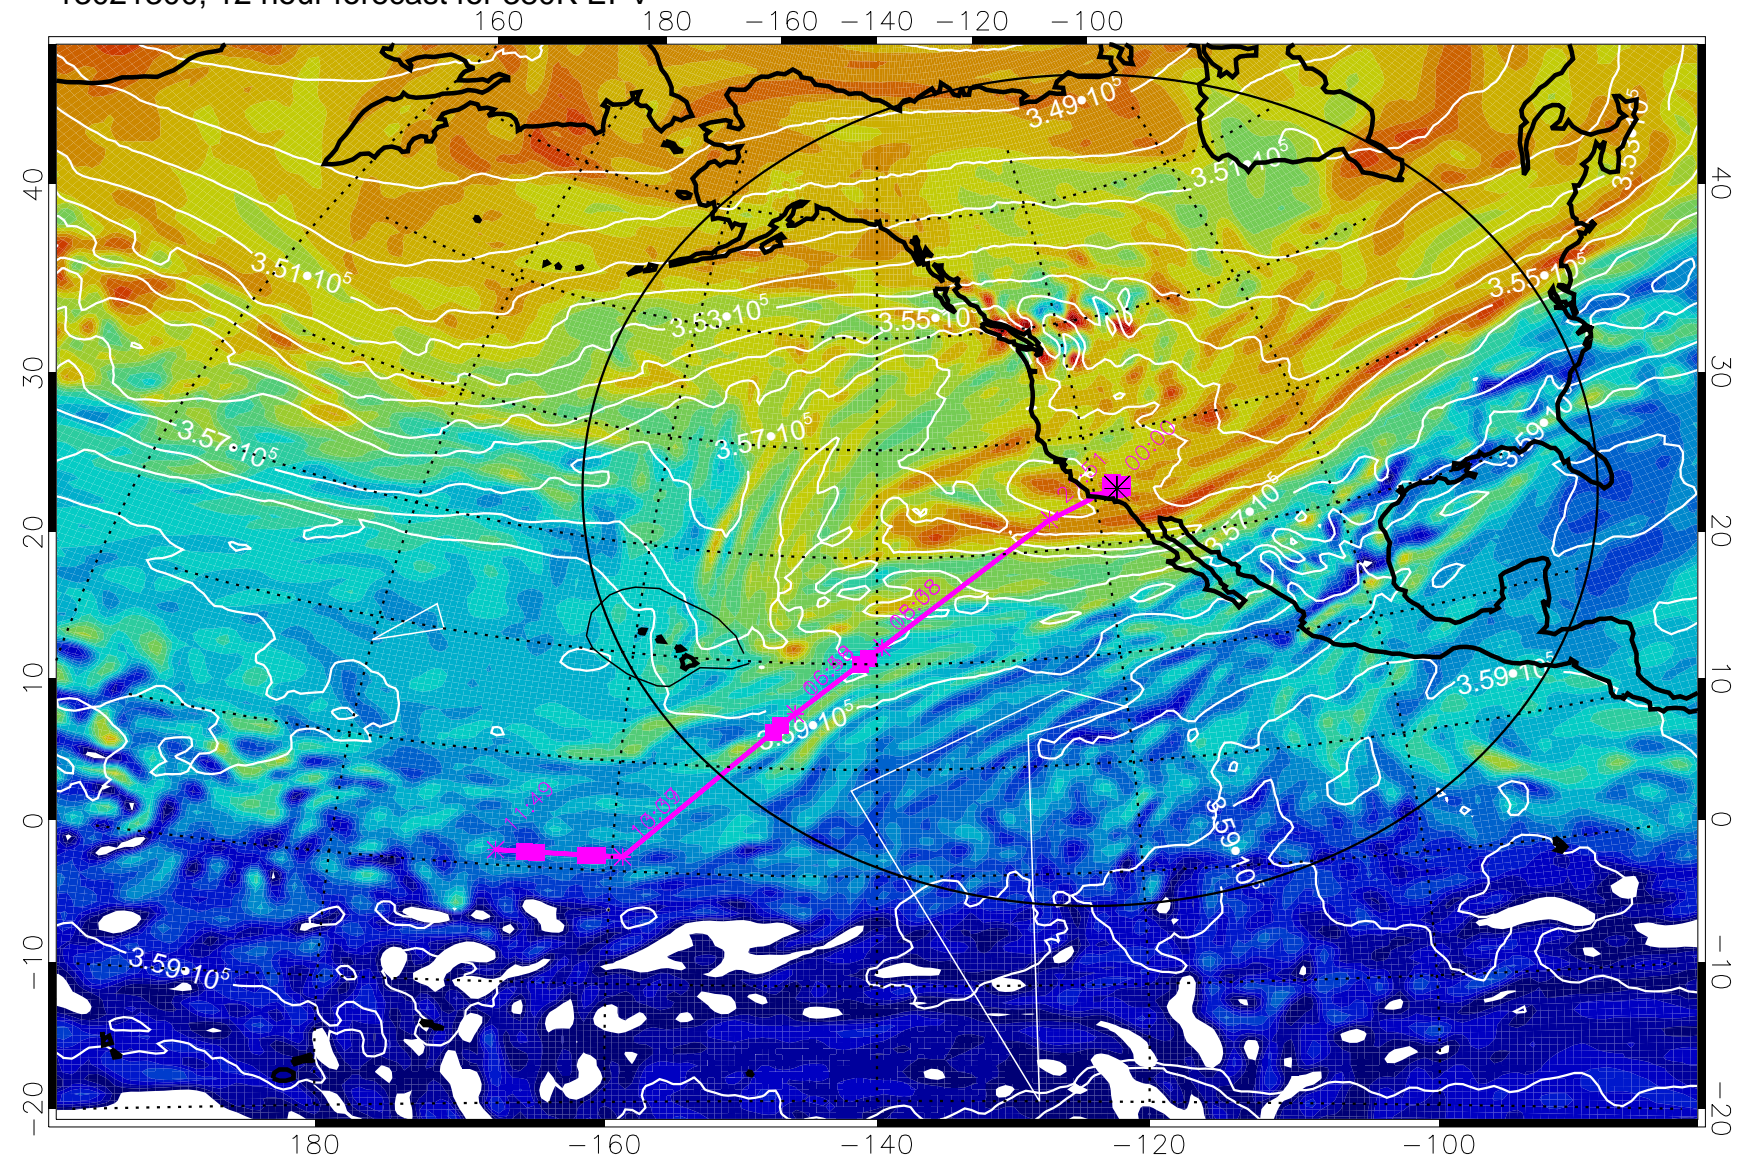

13021218, 6 hour forecast for 380K EPV

160 180 -160 -140 -120 -100

380K Montgomery Streamfunction, white

Range ring of 4055 km -- 13 hours GH round trip

13021300, 12 hour forecast for 380K EPV

380K Montgomery Streamfunction, white

Range ring of 4055 km -- 13 hours GH round trip

13021306, 18 hour forecast for 380K EPV

380K Montgomery Streamfunction, white

Range ring of 4055 km -- 13 hours GH round trip

13021312, 24 hour forecast for 380K EPV

380K Montgomery Streamfunction, white

Range ring of 4055 km -- 13 hours GH round trip

13021318, 30 hour forecast for 380K EPV

380K Montgomery Streamfunction, white

Range ring of 4055 km -- 13 hours GH round trip

13021500, 60 hour forecast for 380K EPV

160 180 -160 -140 -120 -100

380K Montgomery Streamfunction, white

Range ring of 4055 km -- 13 hours GH round trip

13021506, 66 hour forecast for 380K EPV

160 180 -160 -140 -120 -100