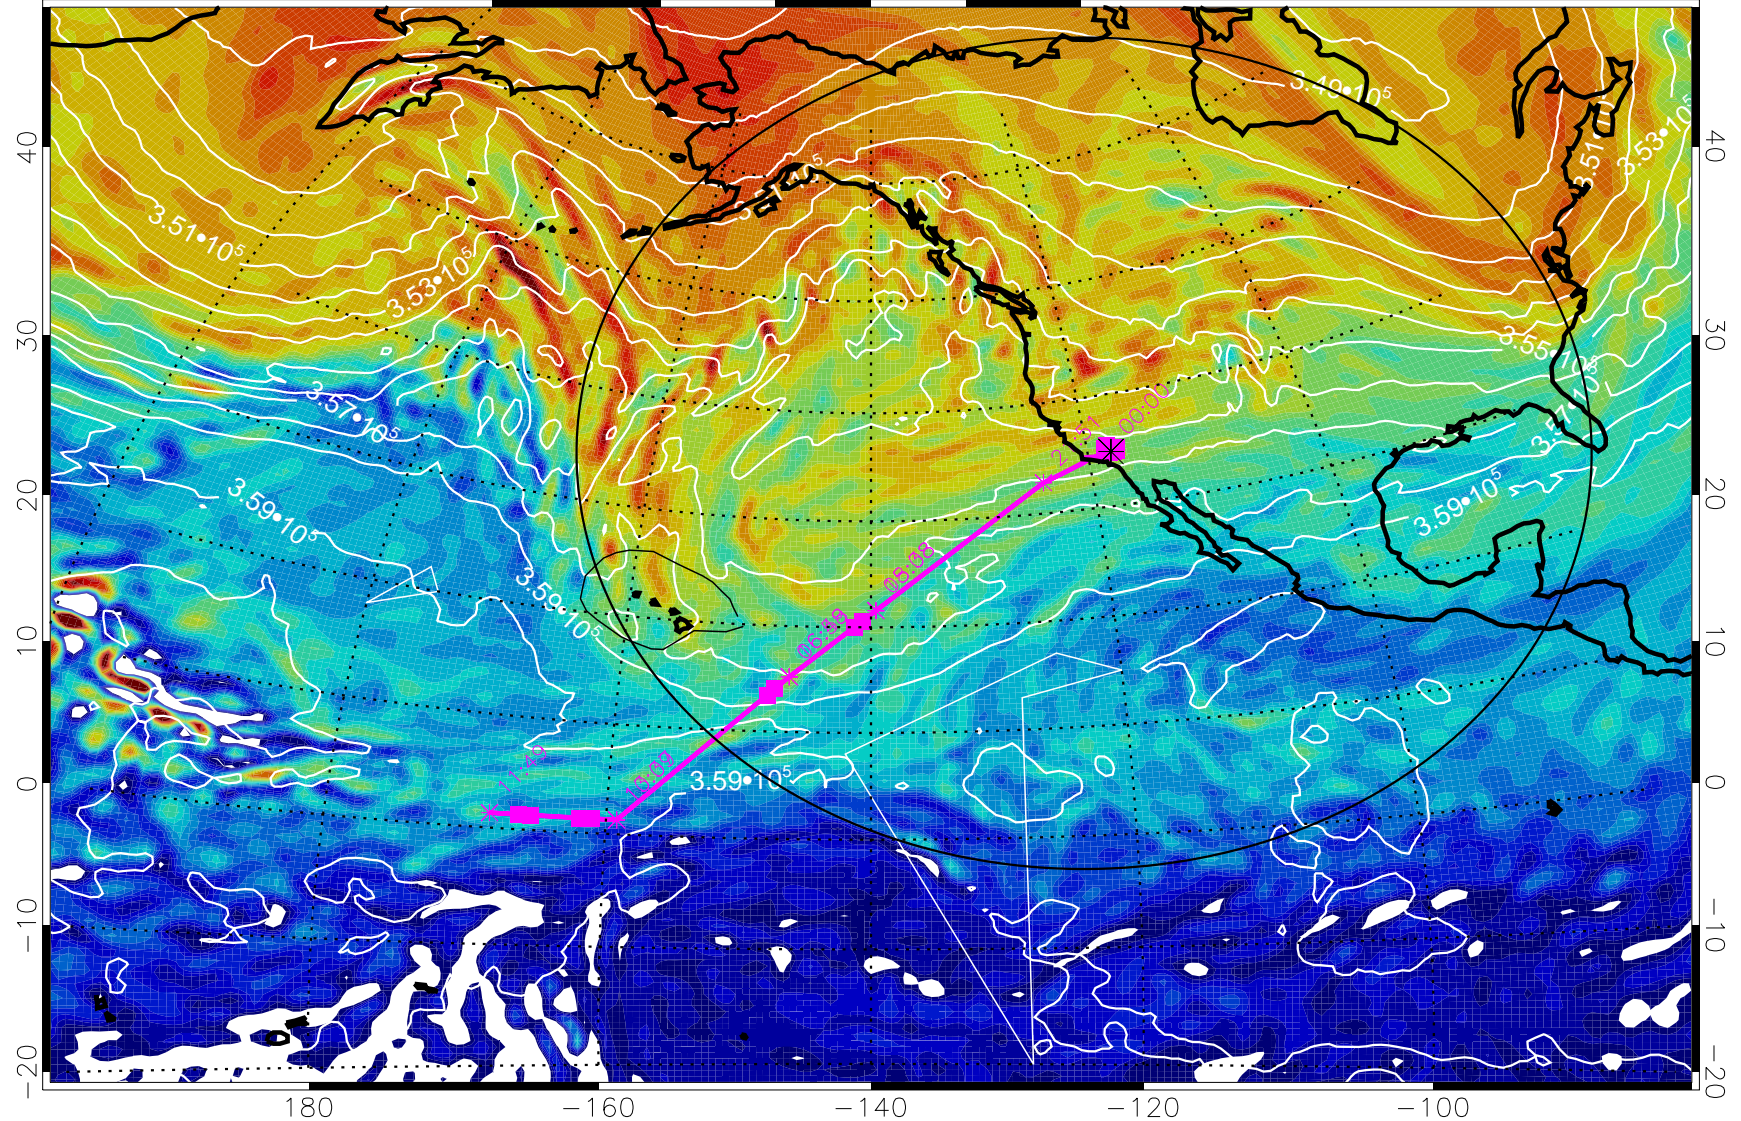

13021618, 102 hour forecast for 380K EPV

160 180 -160 -140 -120 -100

380K Montgomery Streamfunction, white

Range ring of 4055 km -- 13 hours GH round trip

13021700, 108 hour forecast for 380K EPV

380K Montgomery Streamfunction, white

Range ring of 4055 km -- 13 hours GH round trip

13021706, 114 hour forecast for 380K EPV

160 180 -160 -140 -120 -100

380K Montgomery Streamfunction, white

Range ring of 4055 km -- 13 hours GH round trip

13021712, 120 hour forecast for 380K EPV

160 180 -160 -140 -120 -100

380K Montgomery Streamfunction, white

Range ring of 4055 km -- 13 hours GH round trip