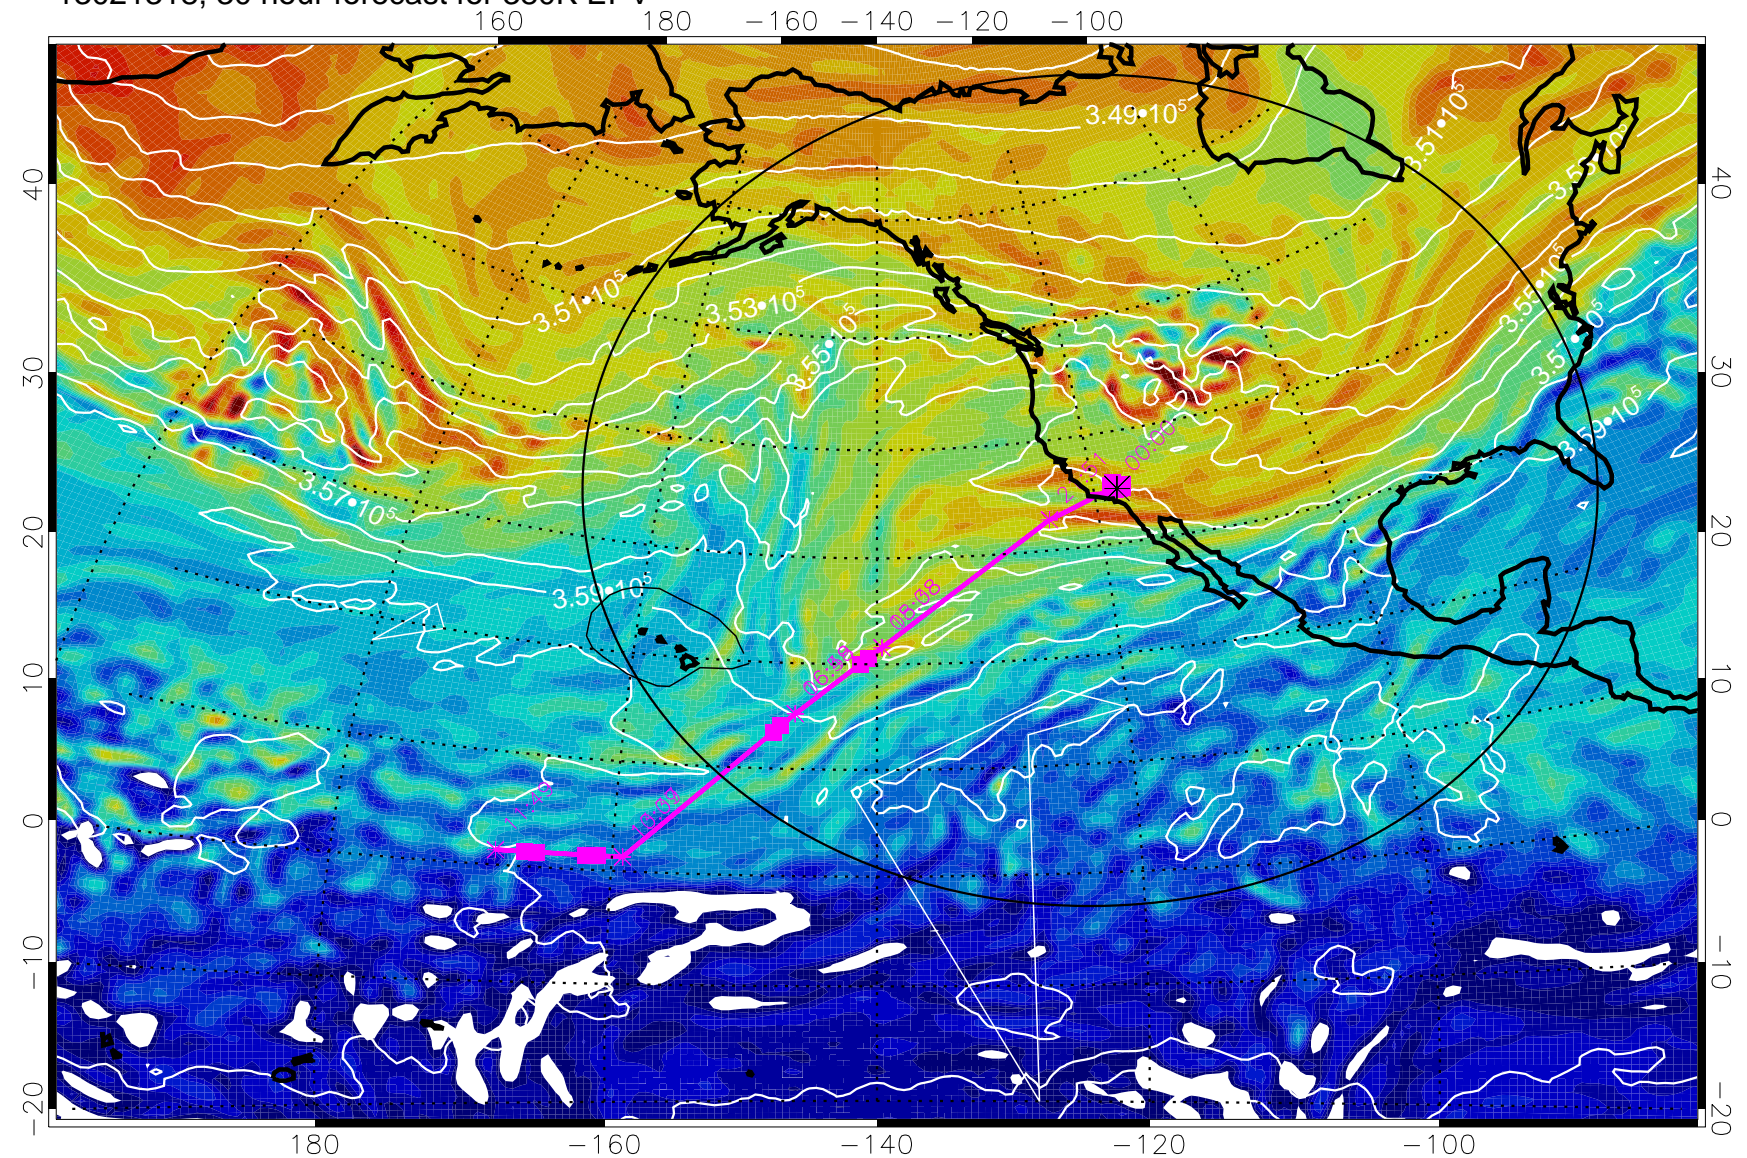

Range ring of 4055 km -- 13 hours GH round trip

13021306, 18 hour forecast for 380K EPV

380K Montgomery Streamfunction, white

Range ring of 4055 km -- 13 hours GH round trip

13021312, 24 hour forecast for 380K EPV

380K Montgomery Streamfunction, white

Range ring of 4055 km -- 13 hours GH round trip

13021318, 30 hour forecast for 380K EPV

380K Montgomery Streamfunction, white

Range ring of 4055 km -- 13 hours GH round trip

13021412, 48 hour forecast for 380K EPV

380K Montgomery Streamfunction, white

Range ring of 4055 km -- 13 hours GH round trip

13021418, 54 hour forecast for 380K EPV

380K Montgomery Streamfunction, white

Range ring of 4055 km -- 13 hours GH round trip

13021500, 60 hour forecast for 380K EPV

160 180 -160 -140 -120 -100

380K Montgomery Streamfunction, white

Range ring of 4055 km -- 13 hours GH round trip

13021506, 66 hour forecast for 380K EPV

160 180 -160 -140 -120 -100