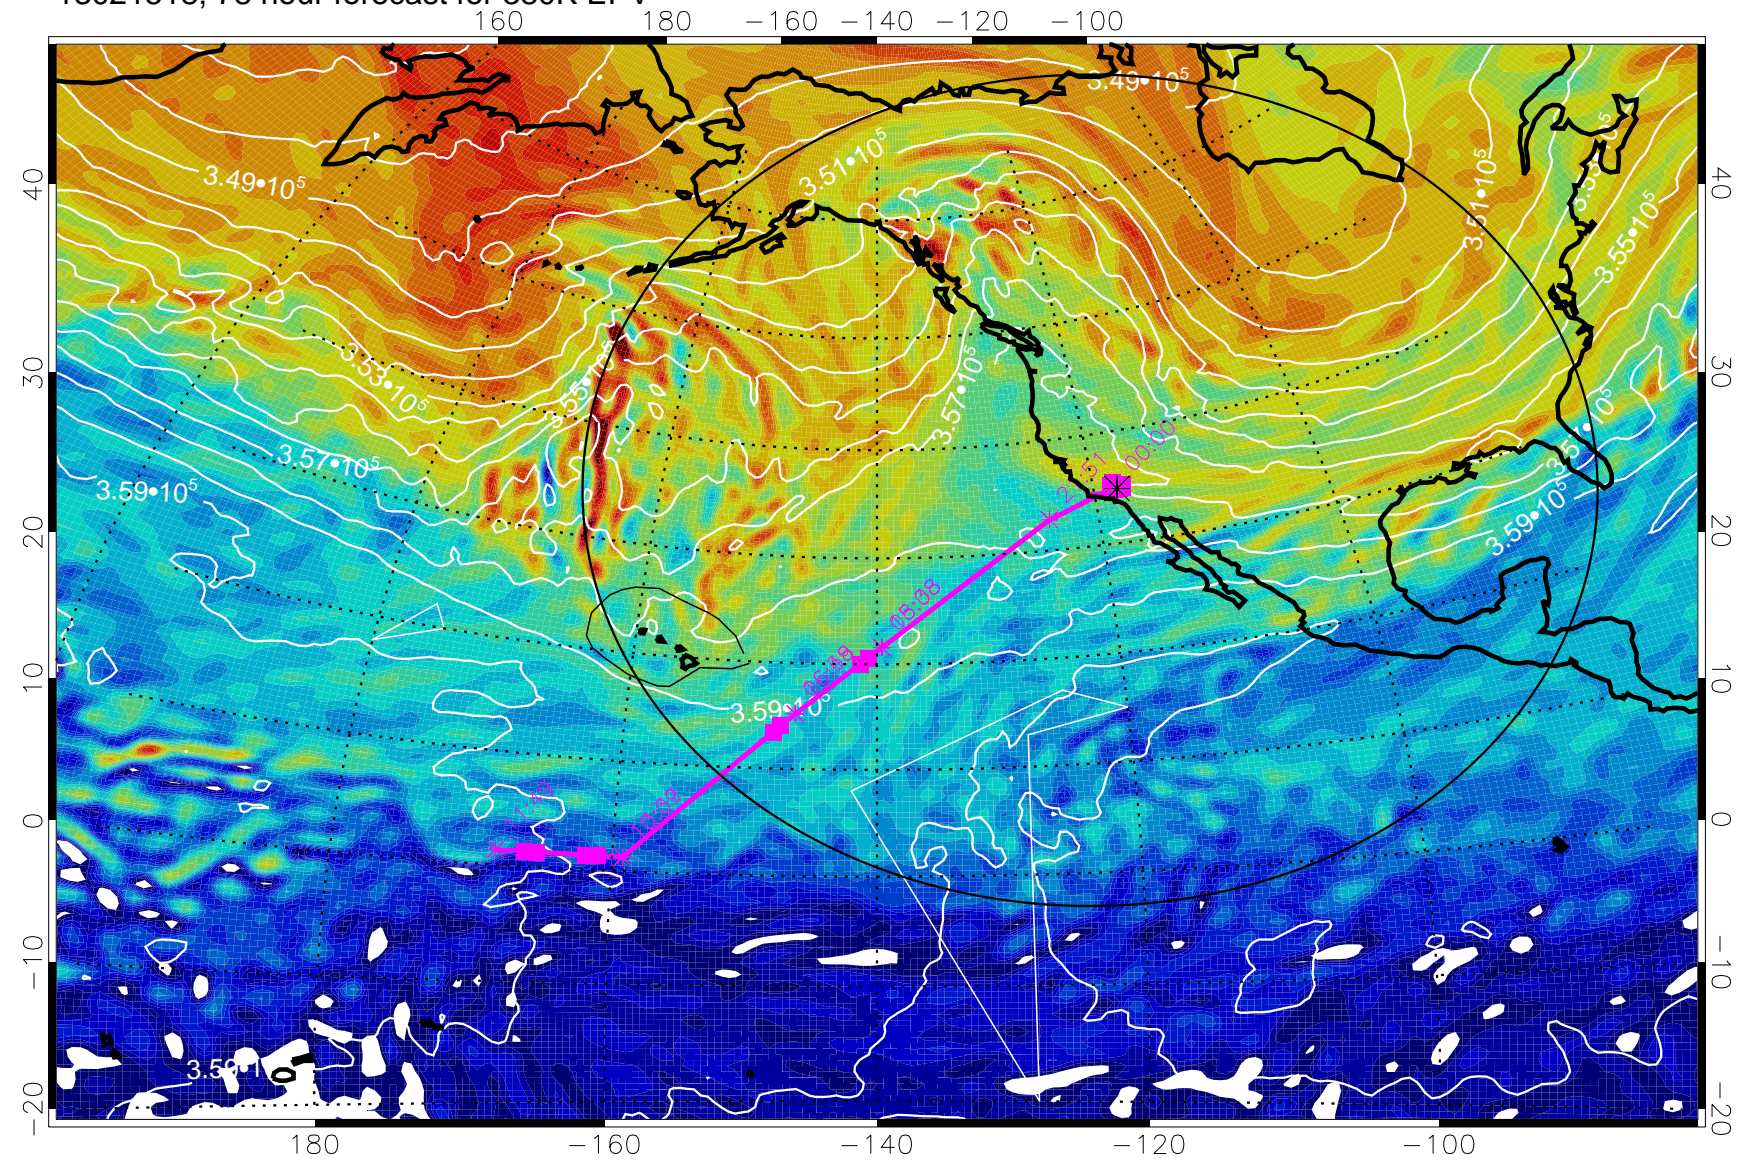

13021500, 60 hour forecast for 380K EPV

160 180 -160 -140 -120 -100

380K Montgomery Streamfunction, white

Range ring of 4055 km -- 13 hours GH round trip

13021506, 66 hour forecast for 380K EPV

160 180 -160 -140 -120 -100

380K Montgomery Streamfunction, white

Range ring of 4055 km -- 13 hours GH round trip

13021512, 72 hour forecast for 380K EPV

380K Montgomery Streamfunction, white

Range ring of 4055 km -- 13 hours GH round trip

13021518, 78 hour forecast for 380K EPV

380K Montgomery Streamfunction, white

Range ring of 4055 km -- 13 hours GH round trip

13021600, 84 hour forecast for 380K EPV

380K Montgomery Streamfunction, white

Range ring of 4055 km -- 13 hours GH round trip

13021606, 90 hour forecast for 380K EPV

380K Montgomery Streamfunction, white

Range ring of 4055 km -- 13 hours GH round trip

13021612, 96 hour forecast for 380K EPV

380K Montgomery Streamfunction, white

Range ring of 4055 km -- 13 hours GH round trip