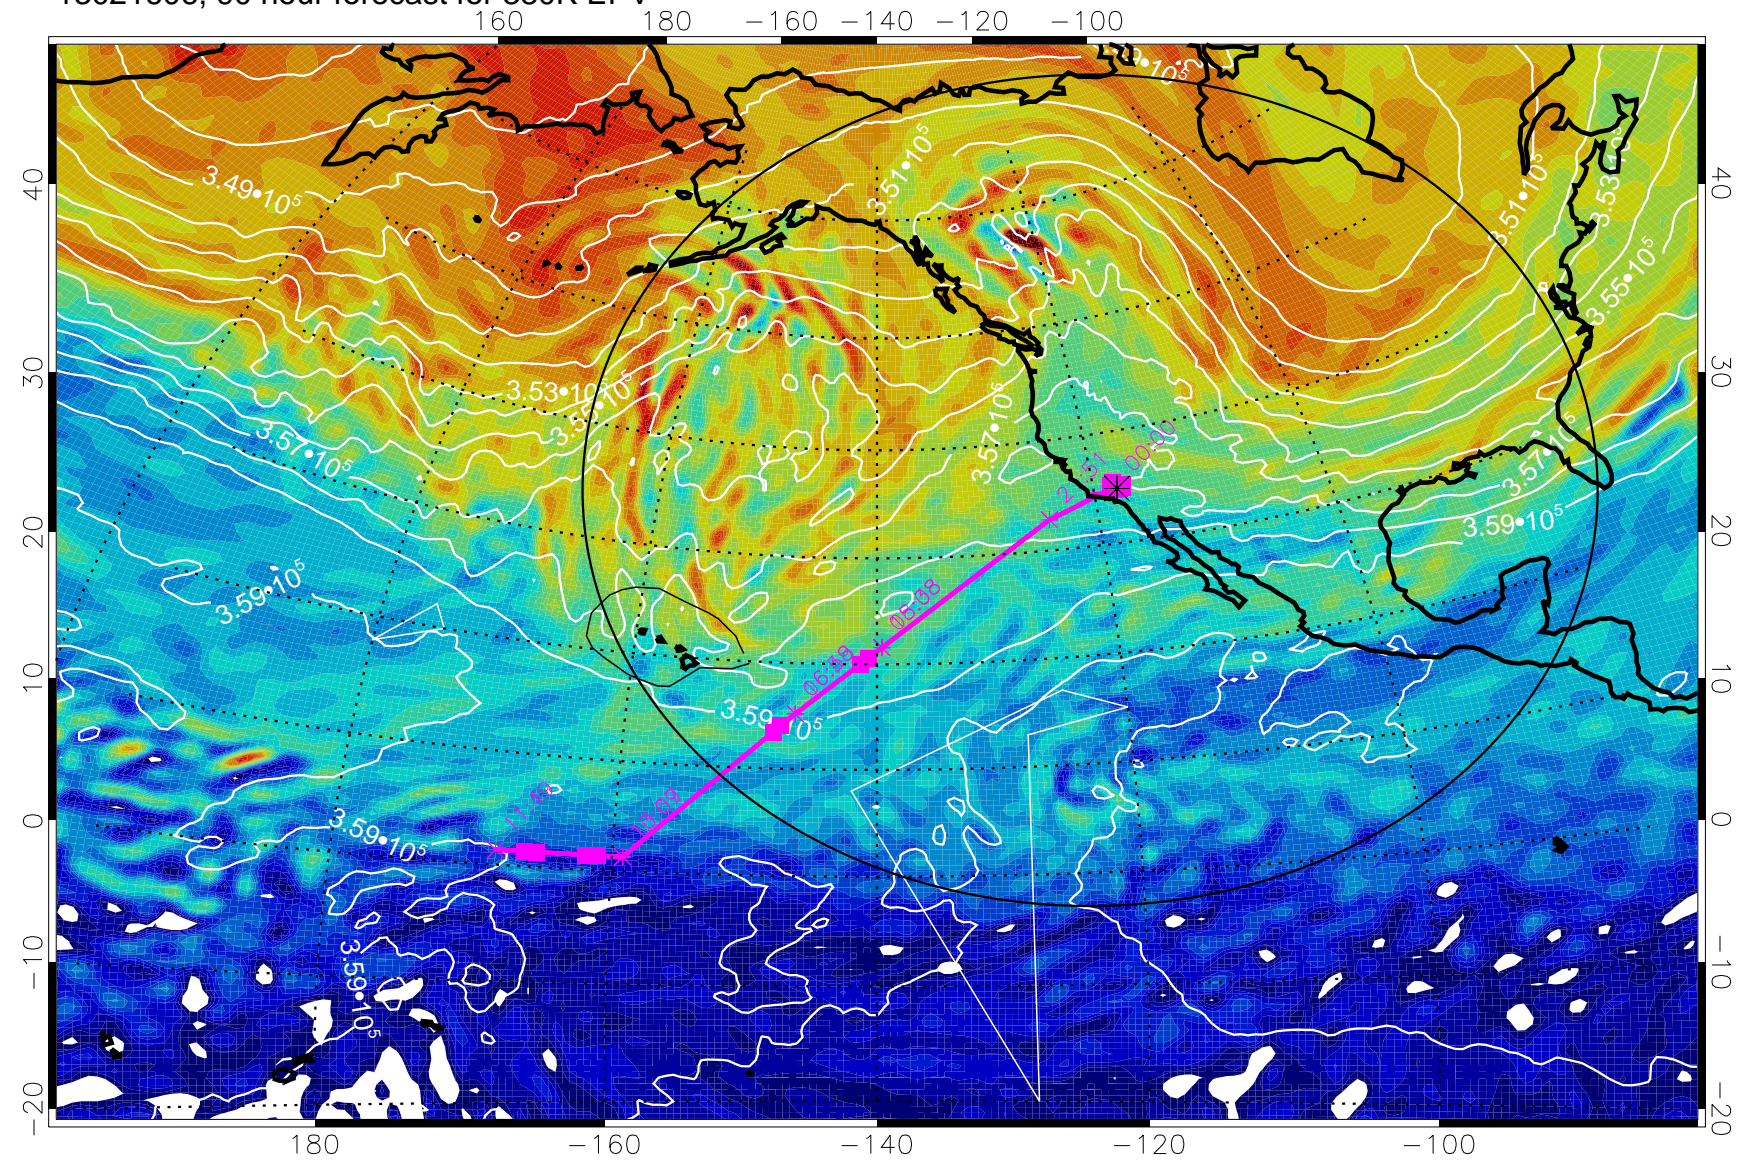

13021518, 78 hour forecast for 380K EPV

380K Montgomery Streamfunction, white

Range ring of 4055 km -- 13 hours GH round trip

13021600, 84 hour forecast for 380K EPV

380K Montgomery Streamfunction, white

Range ring of 4055 km -- 13 hours GH round trip

13021606, 90 hour forecast for 380K EPV

380K Montgomery Streamfunction, white

Range ring of 4055 km -- 13 hours GH round trip

13021612, 96 hour forecast for 380K EPV

380K Montgomery Streamfunction, white

Range ring of 4055 km -- 13 hours GH round trip

13021618, 102 hour forecast for 380K EPV

160 180 -160 -140 -120 -100

380K Montgomery Streamfunction, white

Range ring of 4055 km -- 13 hours GH round trip

13021700, 108 hour forecast for 380K EPV

380K Montgomery Streamfunction, white

Range ring of 4055 km -- 13 hours GH round trip

13021706, 114 hour forecast for 380K EPV

160 180 -160 -140 -120 -100

380K Montgomery Streamfunction, white

Range ring of 4055 km -- 13 hours GH round trip

13021712, 120 hour forecast for 380K EPV