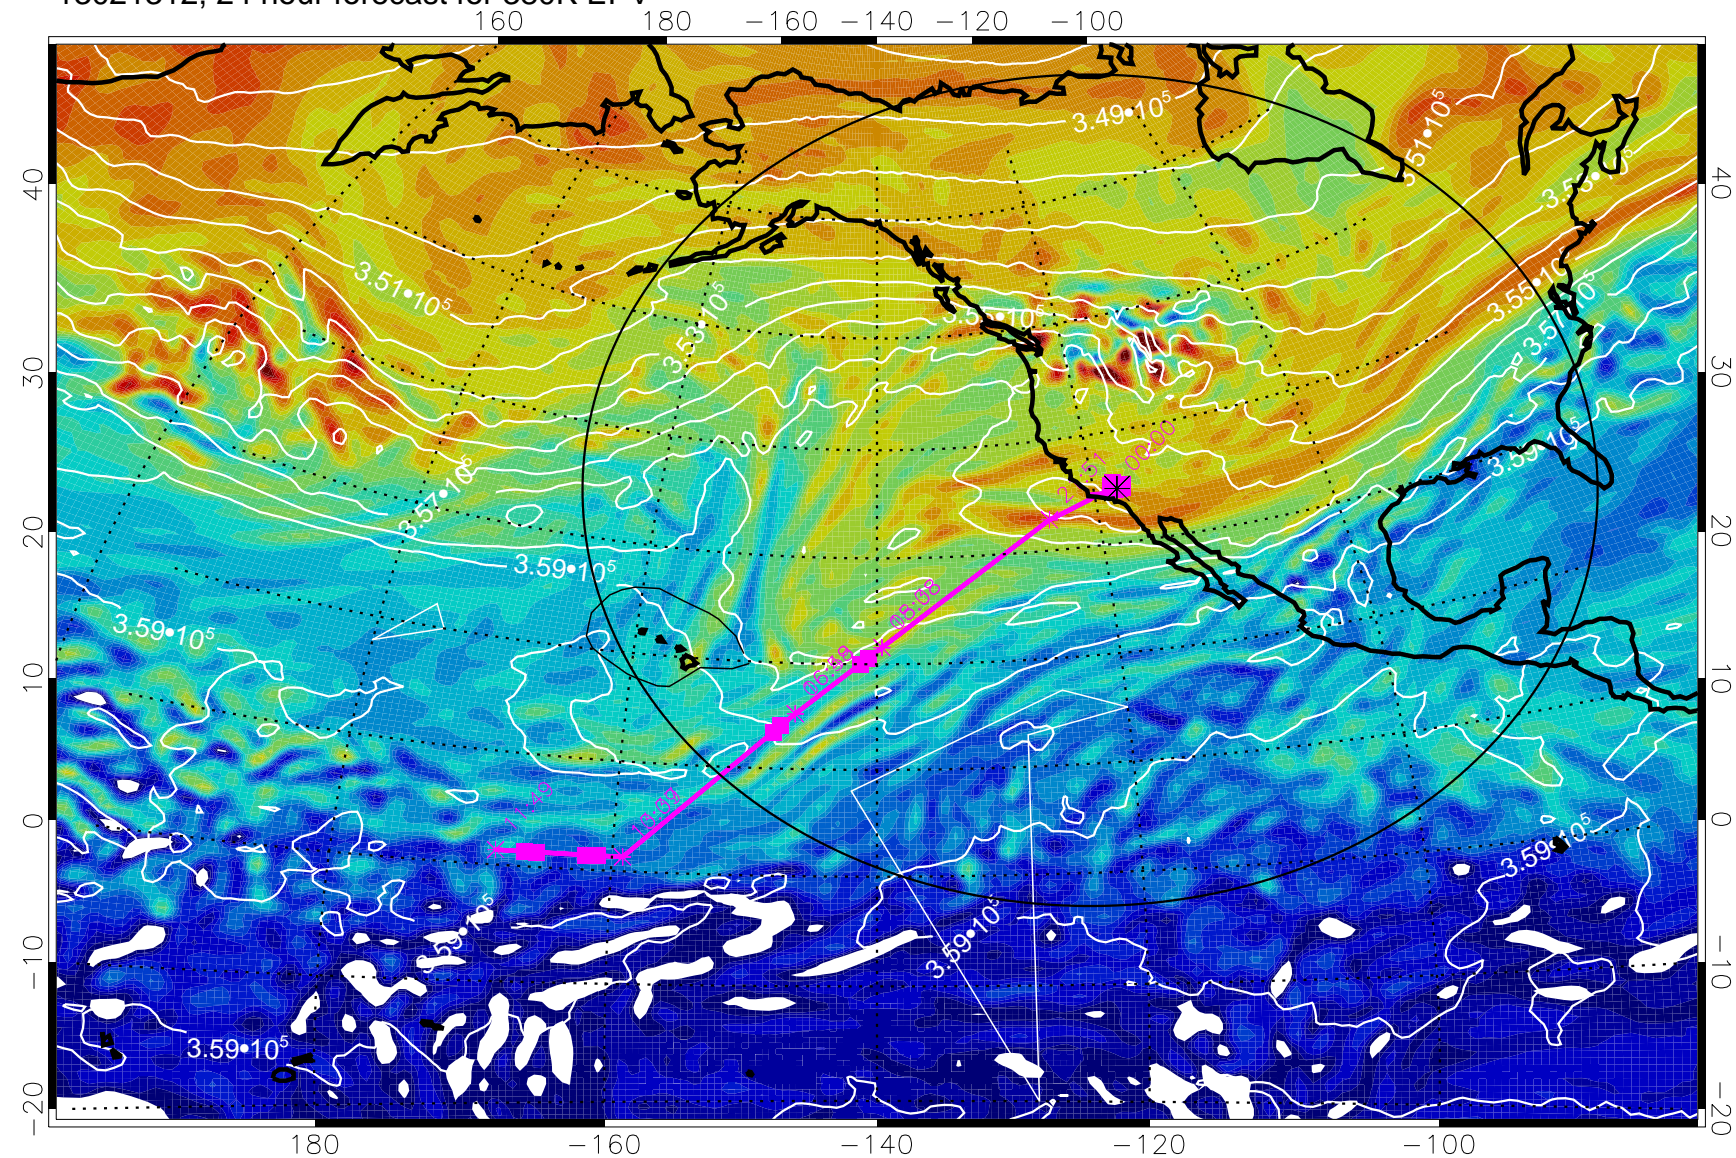

Range ring of 4055 km -- 13 hours GH round trip

13021306, 18 hour forecast for 380K EPV

380K Montgomery Streamfunction, white

Range ring of 4055 km -- 13 hours GH round trip

13021312, 24 hour forecast for 380K EPV

380K Montgomery Streamfunction, white

Range ring of 4055 km -- 13 hours GH round trip

13021318, 30 hour forecast for 380K EPV

380K Montgomery Streamfunction, white

Range ring of 4055 km -- 13 hours GH round trip

13021412, 48 hour forecast for 380K EPV

380K Montgomery Streamfunction, white

Range ring of 4055 km -- 13 hours GH round trip

13021418, 54 hour forecast for 380K EPV

380K Montgomery Streamfunction, white

Range ring of 4055 km -- 13 hours GH round trip

13021500, 60 hour forecast for 380K EPV

160 180 -160 -140 -120 -100

380K Montgomery Streamfunction, white

Range ring of 4055 km -- 13 hours GH round trip

13021506, 66 hour forecast for 380K EPV

160 180 -160 -140 -120 -100