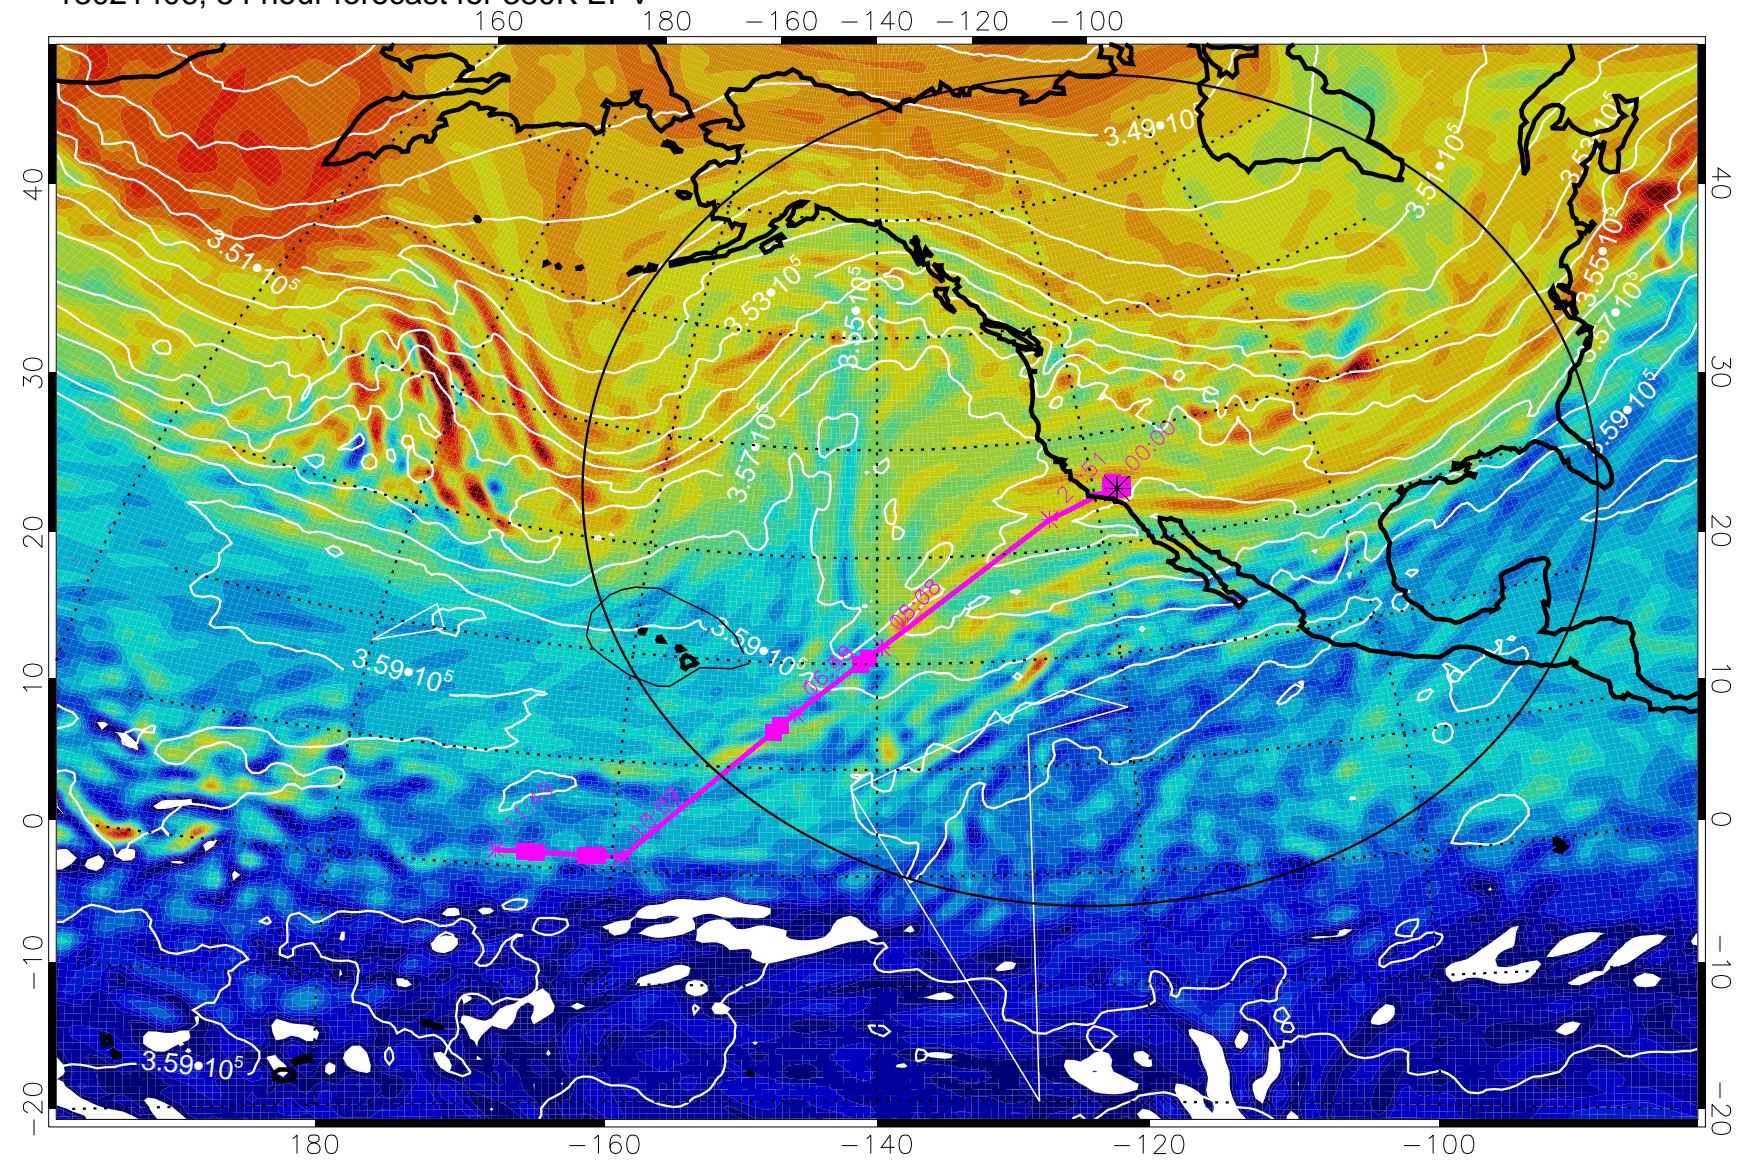

380K Montgomery Streamfunction, white

Range ring of 4055 km -- 13 hours GH round trip

13021312, 36 hour forecast for 380K EPV

380K Montgomery Streamfunction, white

Range ring of 4055 km -- 13 hours GH round trip

13021318, 42 hour forecast for 380K EPV

380K Montgomery Streamfunction, white

Range ring of 4055 km -- 13 hours GH round trip

13021400, 48 hour forecast for 380K EPV

380K Montgomery Streamfunction, white

Range ring of 4055 km -- 13 hours GH round trip

13021406, 54 hour forecast for 380K EPV

380K Montgomery Streamfunction, white

Range ring of 4055 km -- 13 hours GH round trip

13021412, 60 hour forecast for 380K EPV

380K Montgomery Streamfunction, white

Range ring of 4055 km -- 13 hours GH round trip

13021418, 66 hour forecast for 380K EPV

380K Montgomery Streamfunction, white

Range ring of 4055 km -- 13 hours GH round trip

13021500, 72 hour forecast for 380K EPV

380K Montgomery Streamfunction, white

Range ring of 4055 km -- 13 hours GH round trip