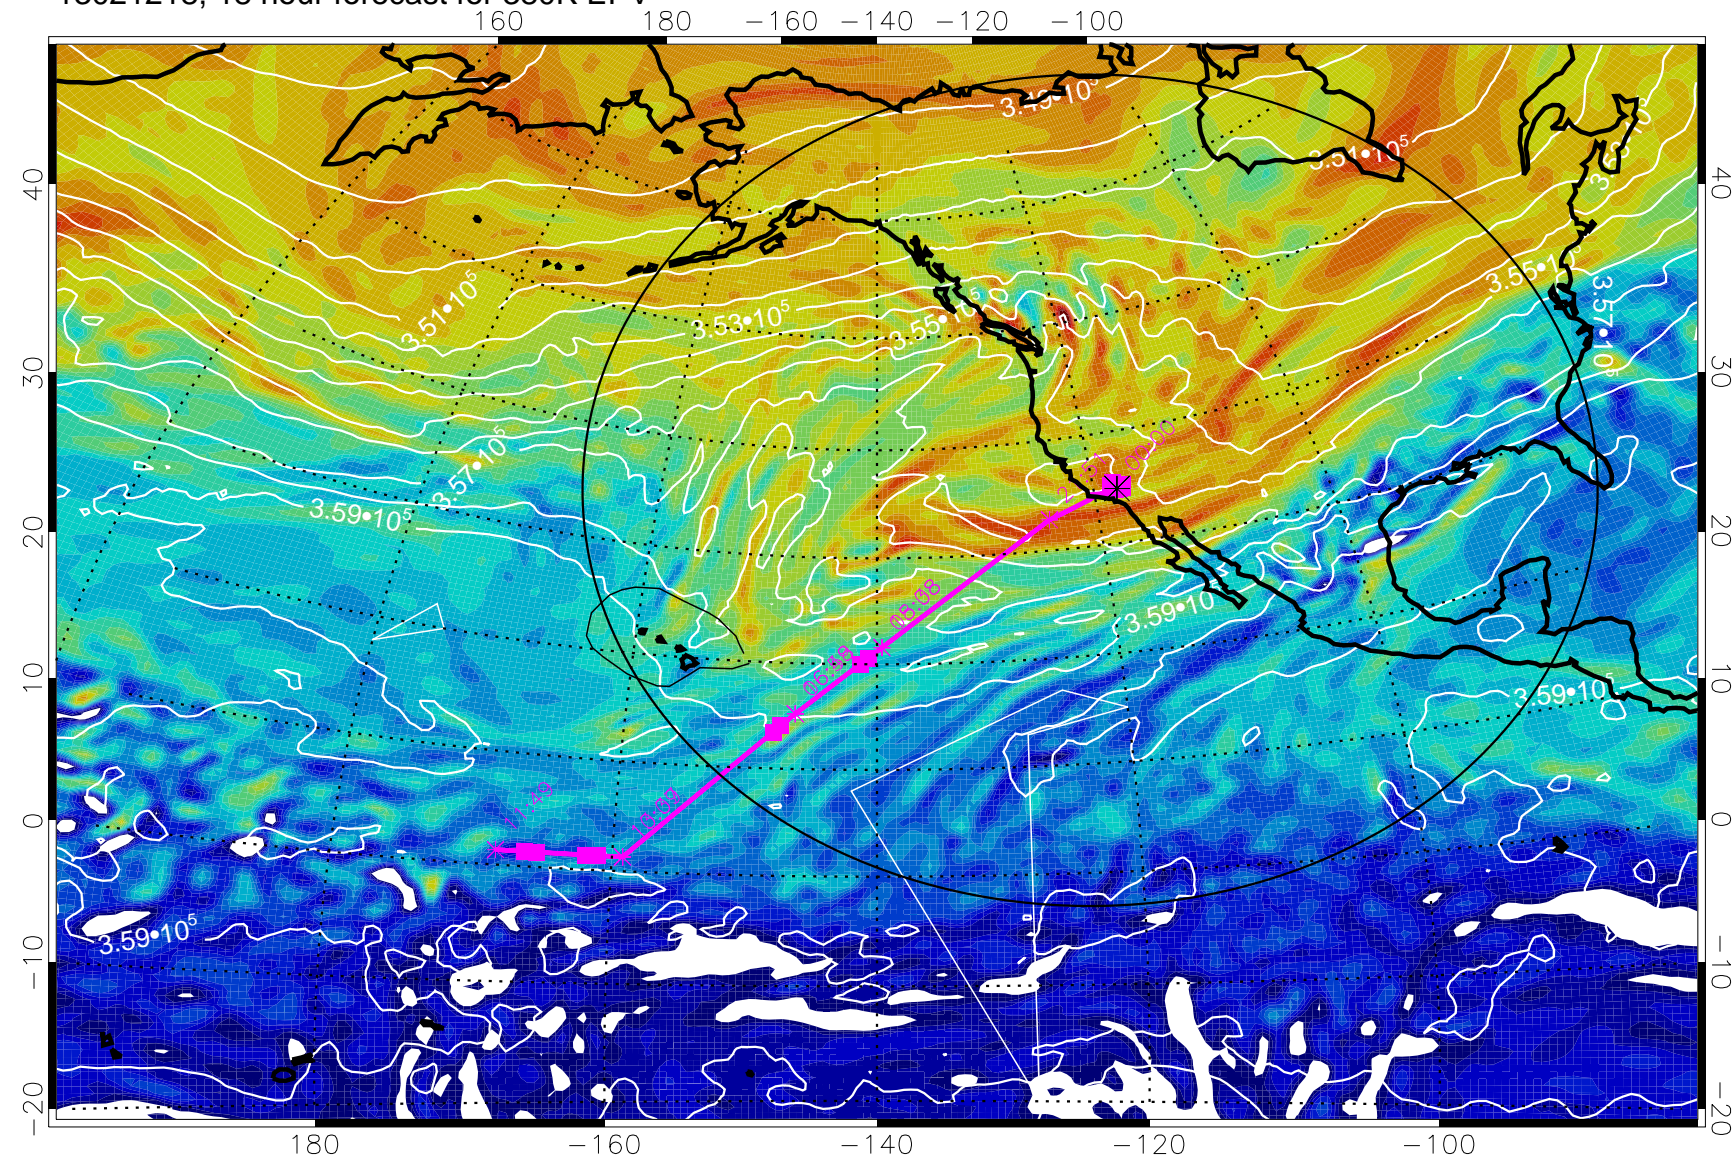

13021212, 12 hour forecast for 380K EPV

160 180 -160 -140 -120 -100

40 40  
30 30  
20 20  
10 10  
0 0  
-10 -10  
-20 -20

180 -160 -140 -120 -100

380K Montgomery Streamfunction, white

Range ring of 4055 km -- 13 hours GH round trip

13021218, 18 hour forecast for 380K EPV

380K Montgomery Streamfunction, white

Range ring of 4055 km -- 13 hours GH round trip

13021300, 24 hour forecast for 380K EPV

380K Montgomery Streamfunction, white

Range ring of 4055 km -- 13 hours GH round trip

380K Montgomery Streamfunction, white

Range ring of 4055 km -- 13 hours GH round trip

13021312, 36 hour forecast for 380K EPV

380K Montgomery Streamfunction, white

Range ring of 4055 km -- 13 hours GH round trip