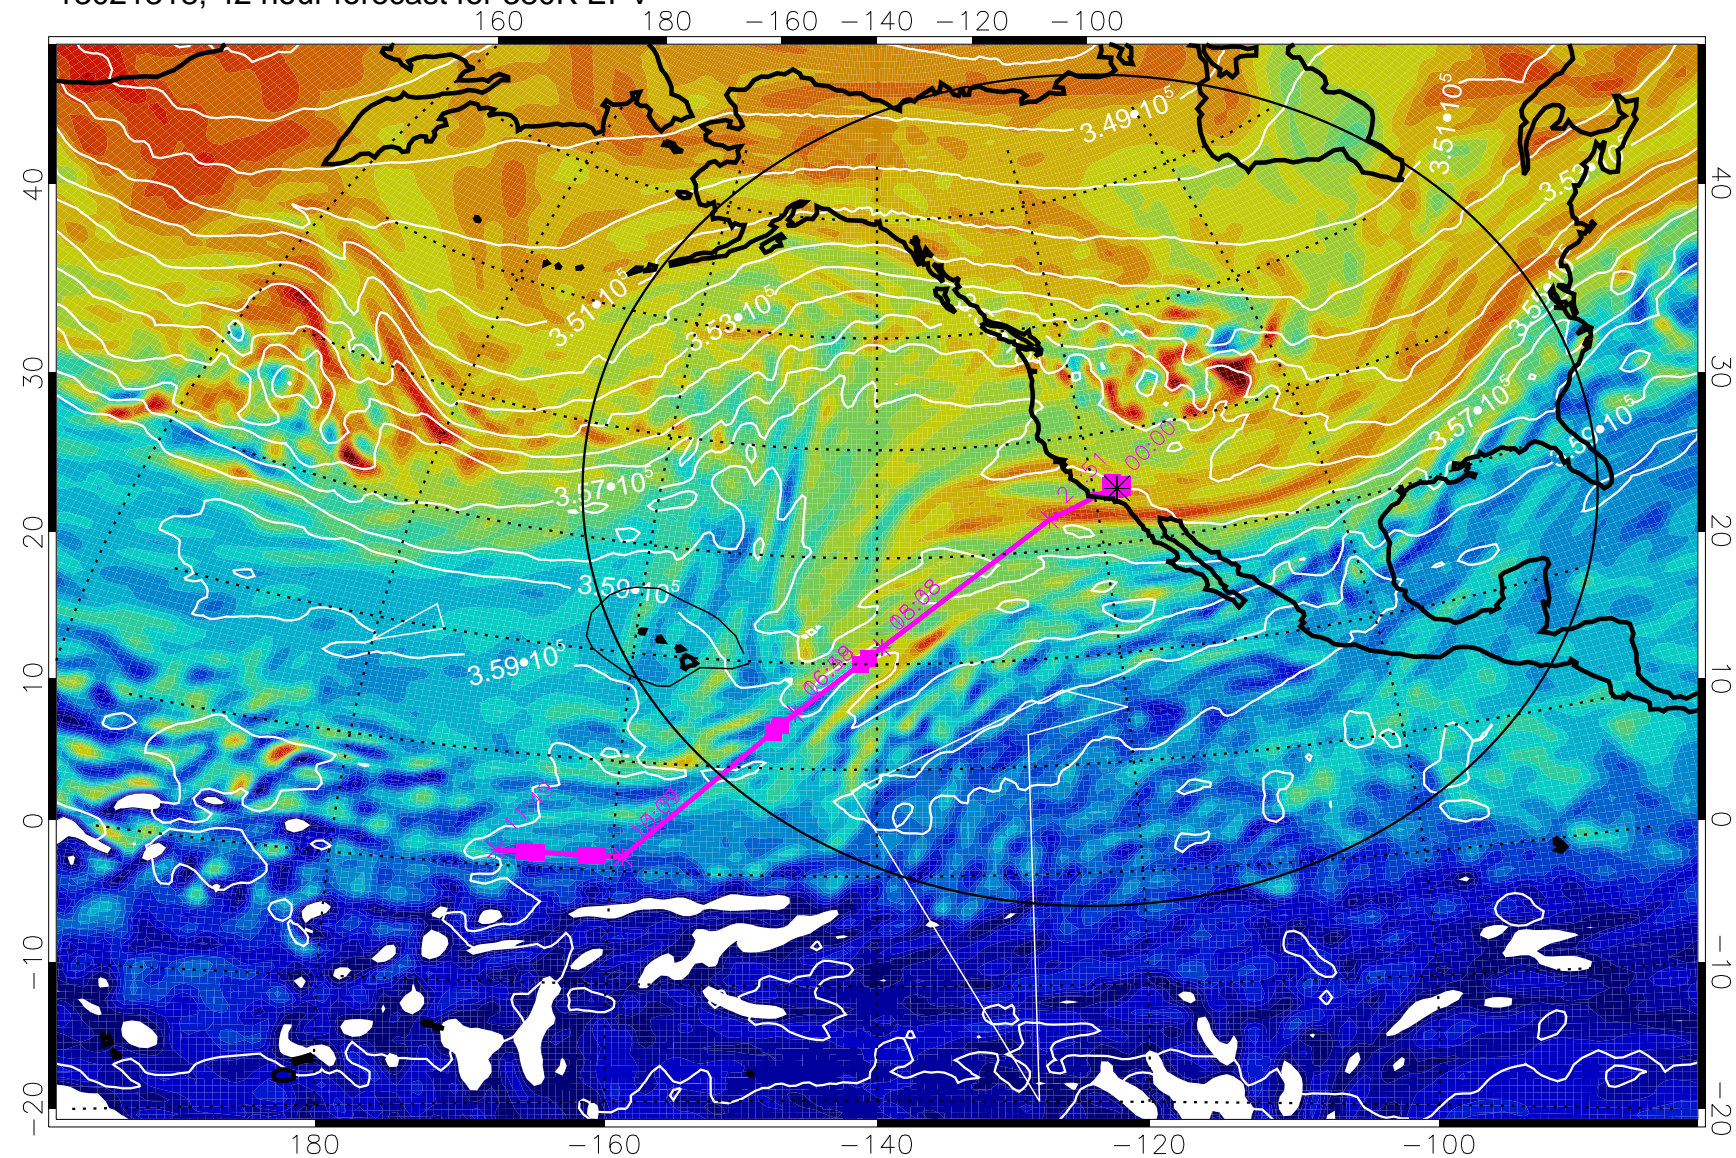

380K Montgomery Streamfunction, white

Range ring of 4055 km -- 13 hours GH round trip

13021312, 36 hour forecast for 380K EPV

380K Montgomery Streamfunction, white

Range ring of 4055 km -- 13 hours GH round trip

13021318, 42 hour forecast for 380K EPV

380K Montgomery Streamfunction, white

Range ring of 4055 km -- 13 hours GH round trip

13021400, 48 hour forecast for 380K EPV

380K Montgomery Streamfunction, white

Range ring of 4055 km -- 13 hours GH round trip

13021406, 54 hour forecast for 380K EPV

380K Montgomery Streamfunction, white

Range ring of 4055 km -- 13 hours GH round trip

13021412, 60 hour forecast for 380K EPV

380K Montgomery Streamfunction, white

Range ring of 4055 km -- 13 hours GH round trip

13021418, 66 hour forecast for 380K EPV

380K Montgomery Streamfunction, white

Range ring of 4055 km -- 13 hours GH round trip

13021500, 72 hour forecast for 380K EPV

380K Montgomery Streamfunction, white

Range ring of 4055 km -- 13 hours GH round trip