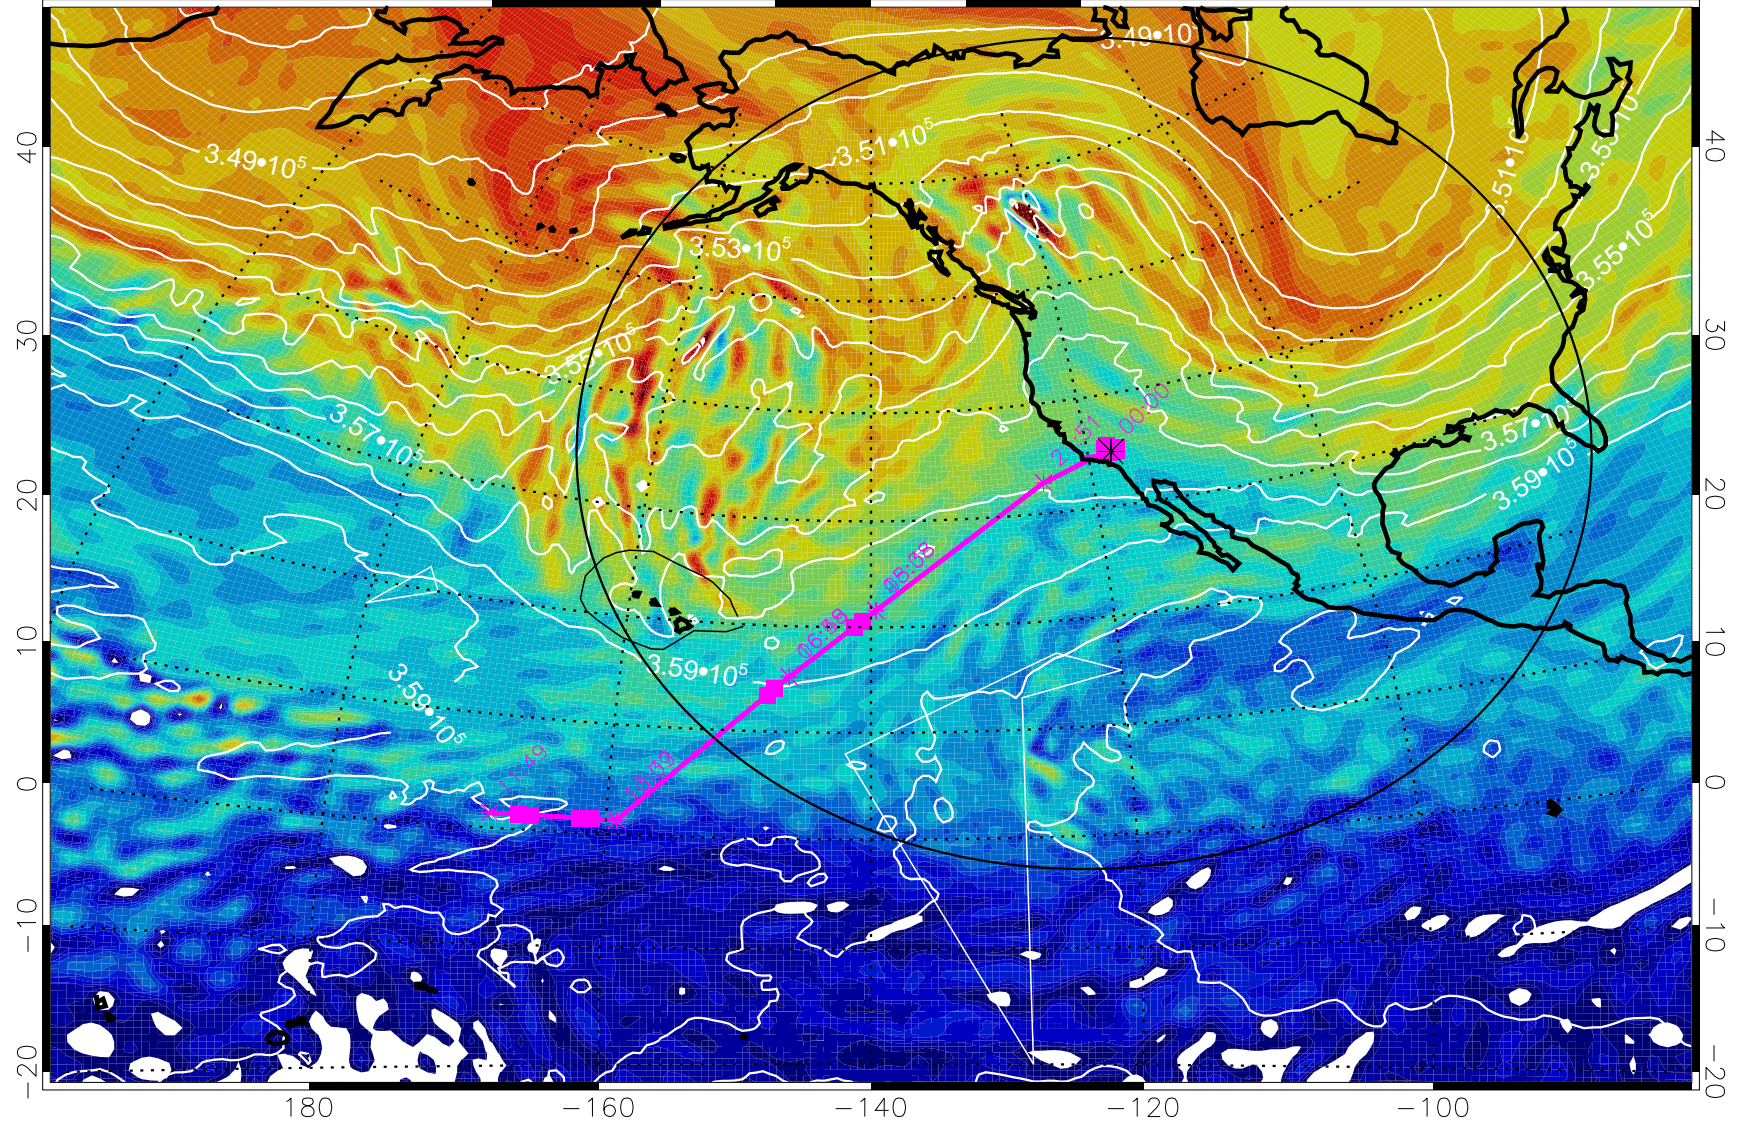

13021506, 78 hour forecast for 380K EPV

380K Montgomery Streamfunction, white

Range ring of 4055 km -- 13 hours GH round trip

13021512, 84 hour forecast for 380K EPV

380K Montgomery Streamfunction, white

Range ring of 4055 km -- 13 hours GH round trip

13021600, 96 hour forecast for 380K EPV

380K Montgomery Streamfunction, white

Range ring of 4055 km -- 13 hours GH round trip

13021606, 102 hour forecast for 380K EPV

160 180 -160 -140 -120 -100

380K Montgomery Streamfunction, white

Range ring of 4055 km -- 13 hours GH round trip

13021612, 108 hour forecast for 380K EPV

160 180 -160 -140 -120 -100

380K Montgomery Streamfunction, white

Range ring of 4055 km -- 13 hours GH round trip

13021618, 114 hour forecast for 380K EPV

160 180 -160 -140 -120 -100

380K Montgomery Streamfunction, white

Range ring of 4055 km -- 13 hours GH round trip

13021700, 120 hour forecast for 380K EPV

160 180 -160 -140 -120 -100

380K Montgomery Streamfunction, white