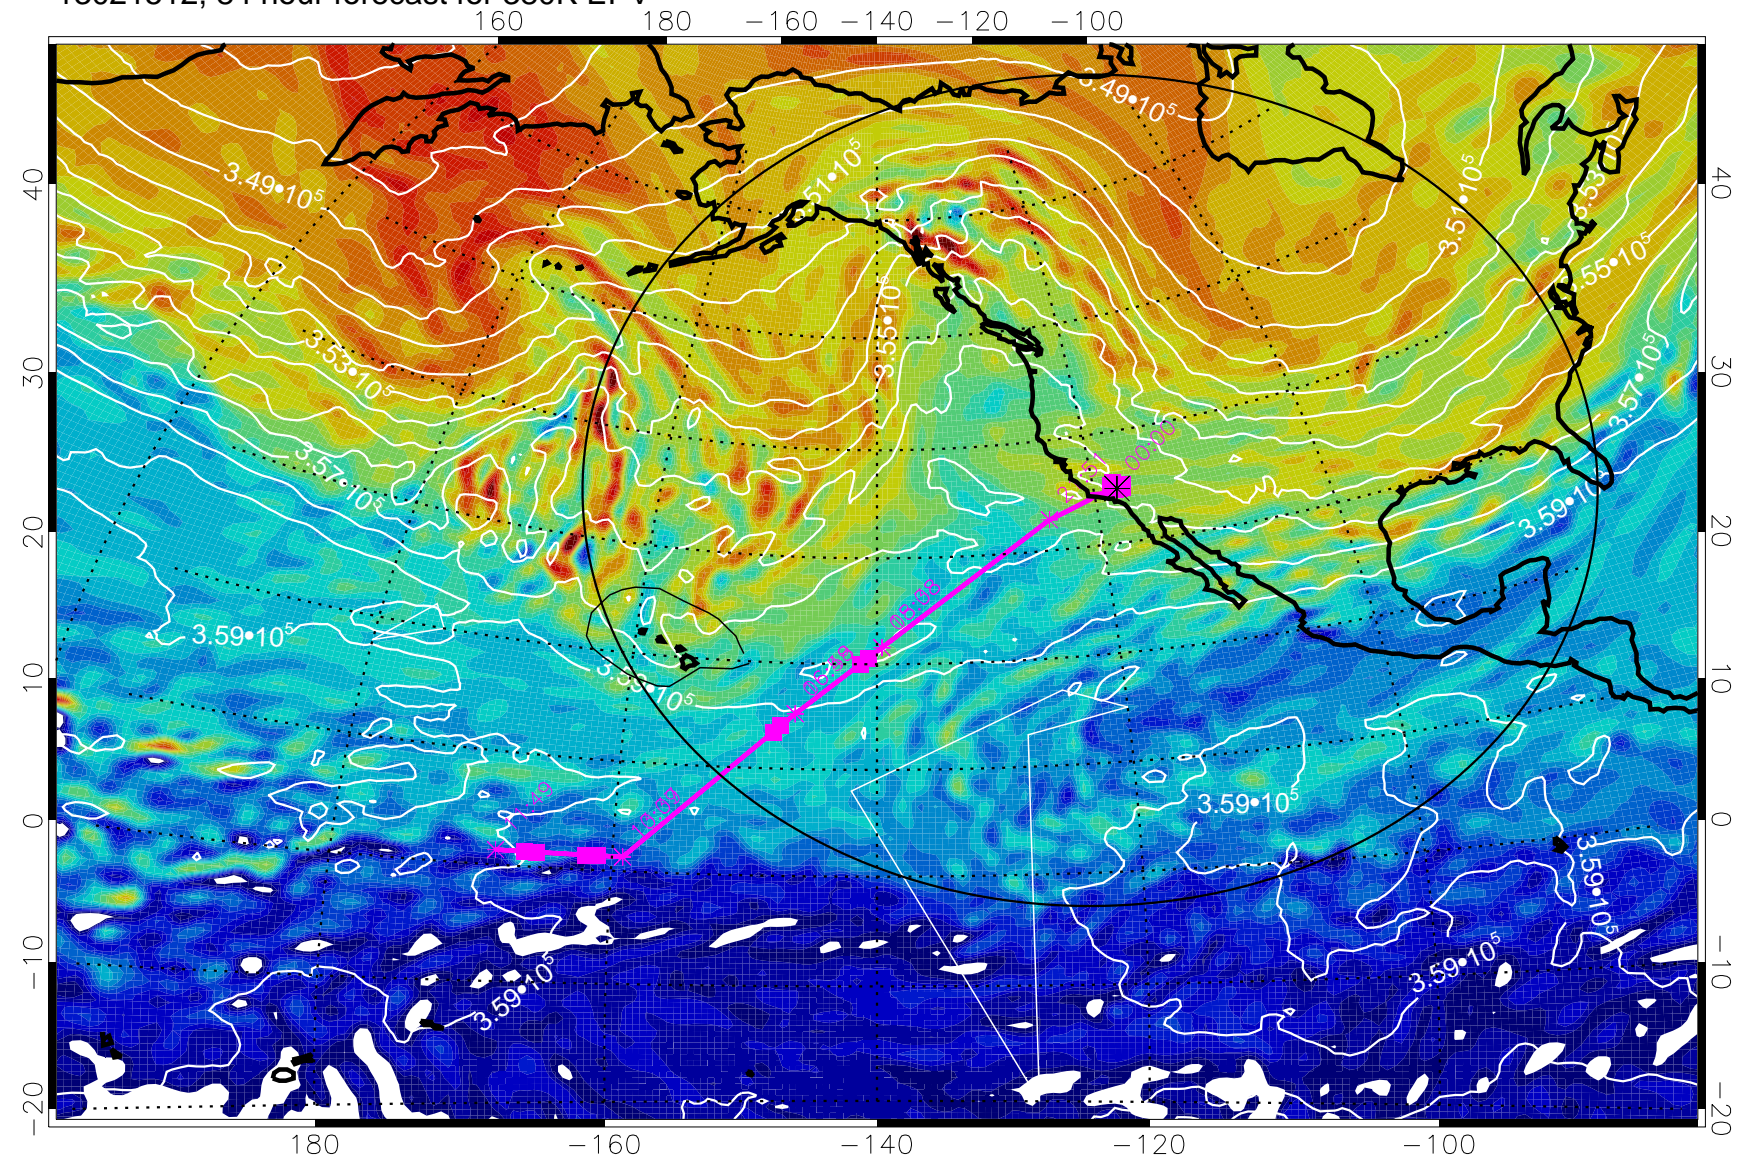

13021406, 54 hour forecast for 380K EPV

380K Montgomery Streamfunction, white

Range ring of 4055 km -- 13 hours GH round trip

13021412, 60 hour forecast for 380K EPV

380K Montgomery Streamfunction, white

Range ring of 4055 km -- 13 hours GH round trip

13021418, 66 hour forecast for 380K EPV

380K Montgomery Streamfunction, white

Range ring of 4055 km -- 13 hours GH round trip

13021500, 72 hour forecast for 380K EPV

380K Montgomery Streamfunction, white

Range ring of 4055 km -- 13 hours GH round trip

13021506, 78 hour forecast for 380K EPV

380K Montgomery Streamfunction, white

Range ring of 4055 km -- 13 hours GH round trip

13021512, 84 hour forecast for 380K EPV

380K Montgomery Streamfunction, white

Range ring of 4055 km -- 13 hours GH round trip

13021600, 96 hour forecast for 380K EPV

380K Montgomery Streamfunction, white

Range ring of 4055 km -- 13 hours GH round trip

13021606, 102 hour forecast for 380K EPV

160 180 -160 -140 -120 -100

380K Montgomery Streamfunction, white