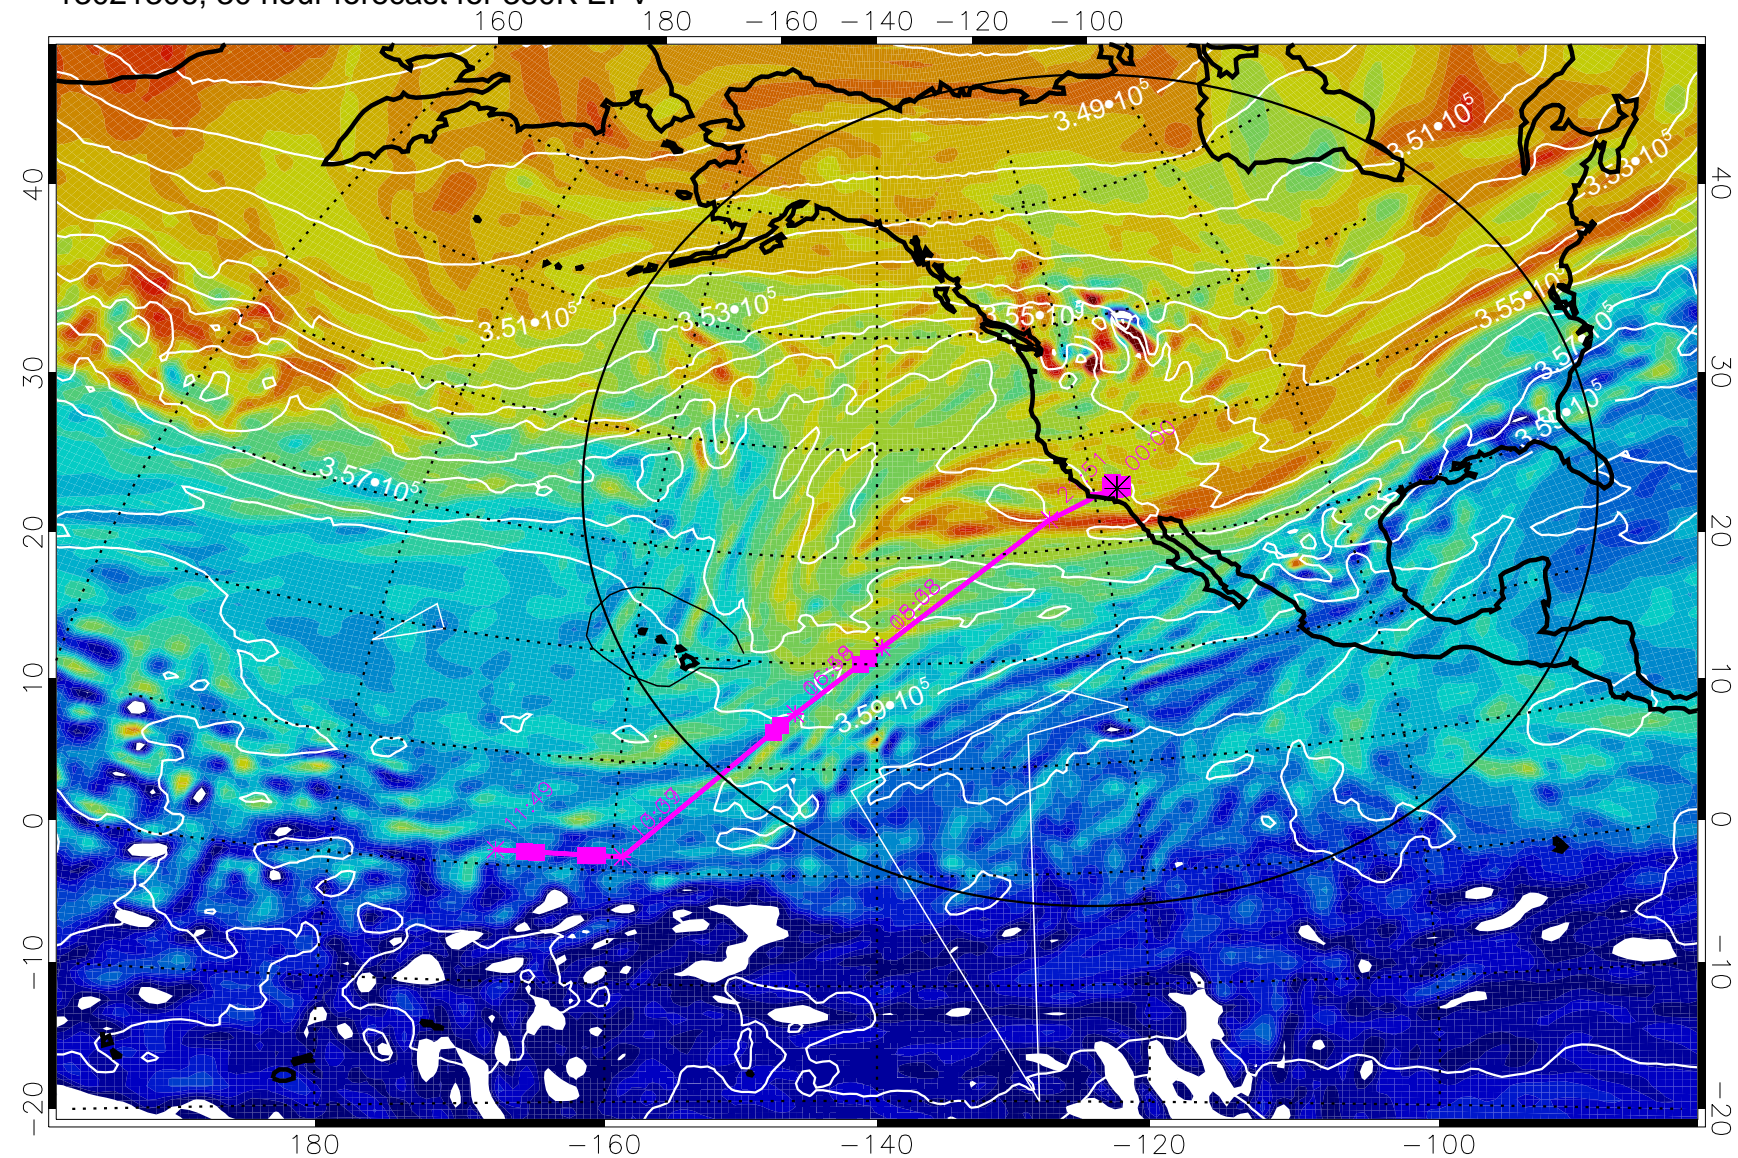

13021306, 30 hour forecast for 380K EPV

160 180 -160 -140 -120 -100

40
30
20
10
0
-10
-20

180 -160 -140 -120 -100

3.49 $\cdot$ 10⁵
3.51 $\cdot$ 10⁵
3.53 $\cdot$ 10⁵
3.55 $\cdot$ 10⁵
3.57 $\cdot$ 10⁵
3.59 $\cdot$ 10⁵
3.55 $\cdot$ 10⁵
3.53 $\cdot$ 10⁵
3.51 $\cdot$ 10⁵
3.55 $\cdot$ 10⁵
3.57 $\cdot$ 10⁵
3.59 $\cdot$ 10⁵