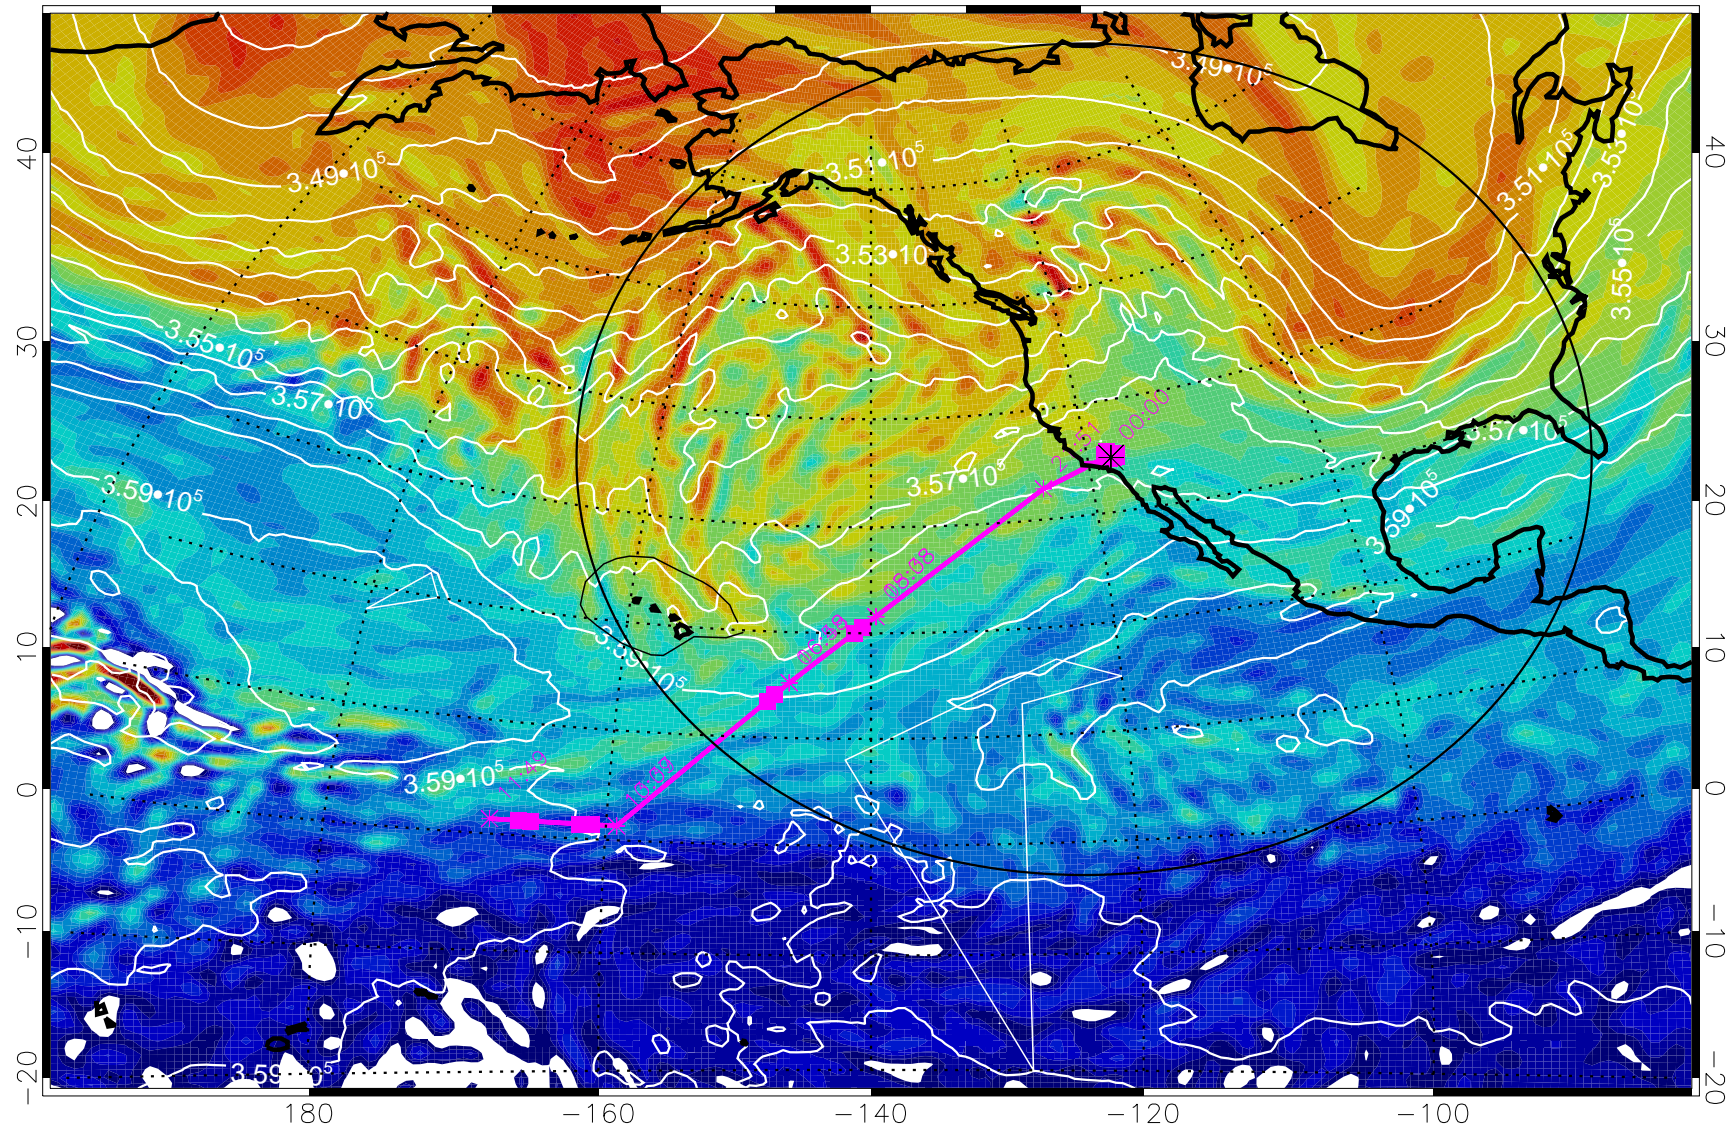

13021600, 96 hour forecast for 380K EPV

380K Montgomery Streamfunction, white

Range ring of 4055 km -- 13 hours GH round trip

13021606, 102 hour forecast for 380K EPV

160 180 -160 -140 -120 -100

380K Montgomery Streamfunction, white

Range ring of 4055 km -- 13 hours GH round trip

13021612, 108 hour forecast for 380K EPV

160 180 -160 -140 -120 -100

380K Montgomery Streamfunction, white

Range ring of 4055 km -- 13 hours GH round trip

13021618, 114 hour forecast for 380K EPV

160 180 -160 -140 -120 -100

380K Montgomery Streamfunction, white

Range ring of 4055 km -- 13 hours GH round trip

13021700, 120 hour forecast for 380K EPV

160 180 -160 -140 -120 -100

380K Montgomery Streamfunction, white

Range ring of 4055 km -- 13 hours GH round trip