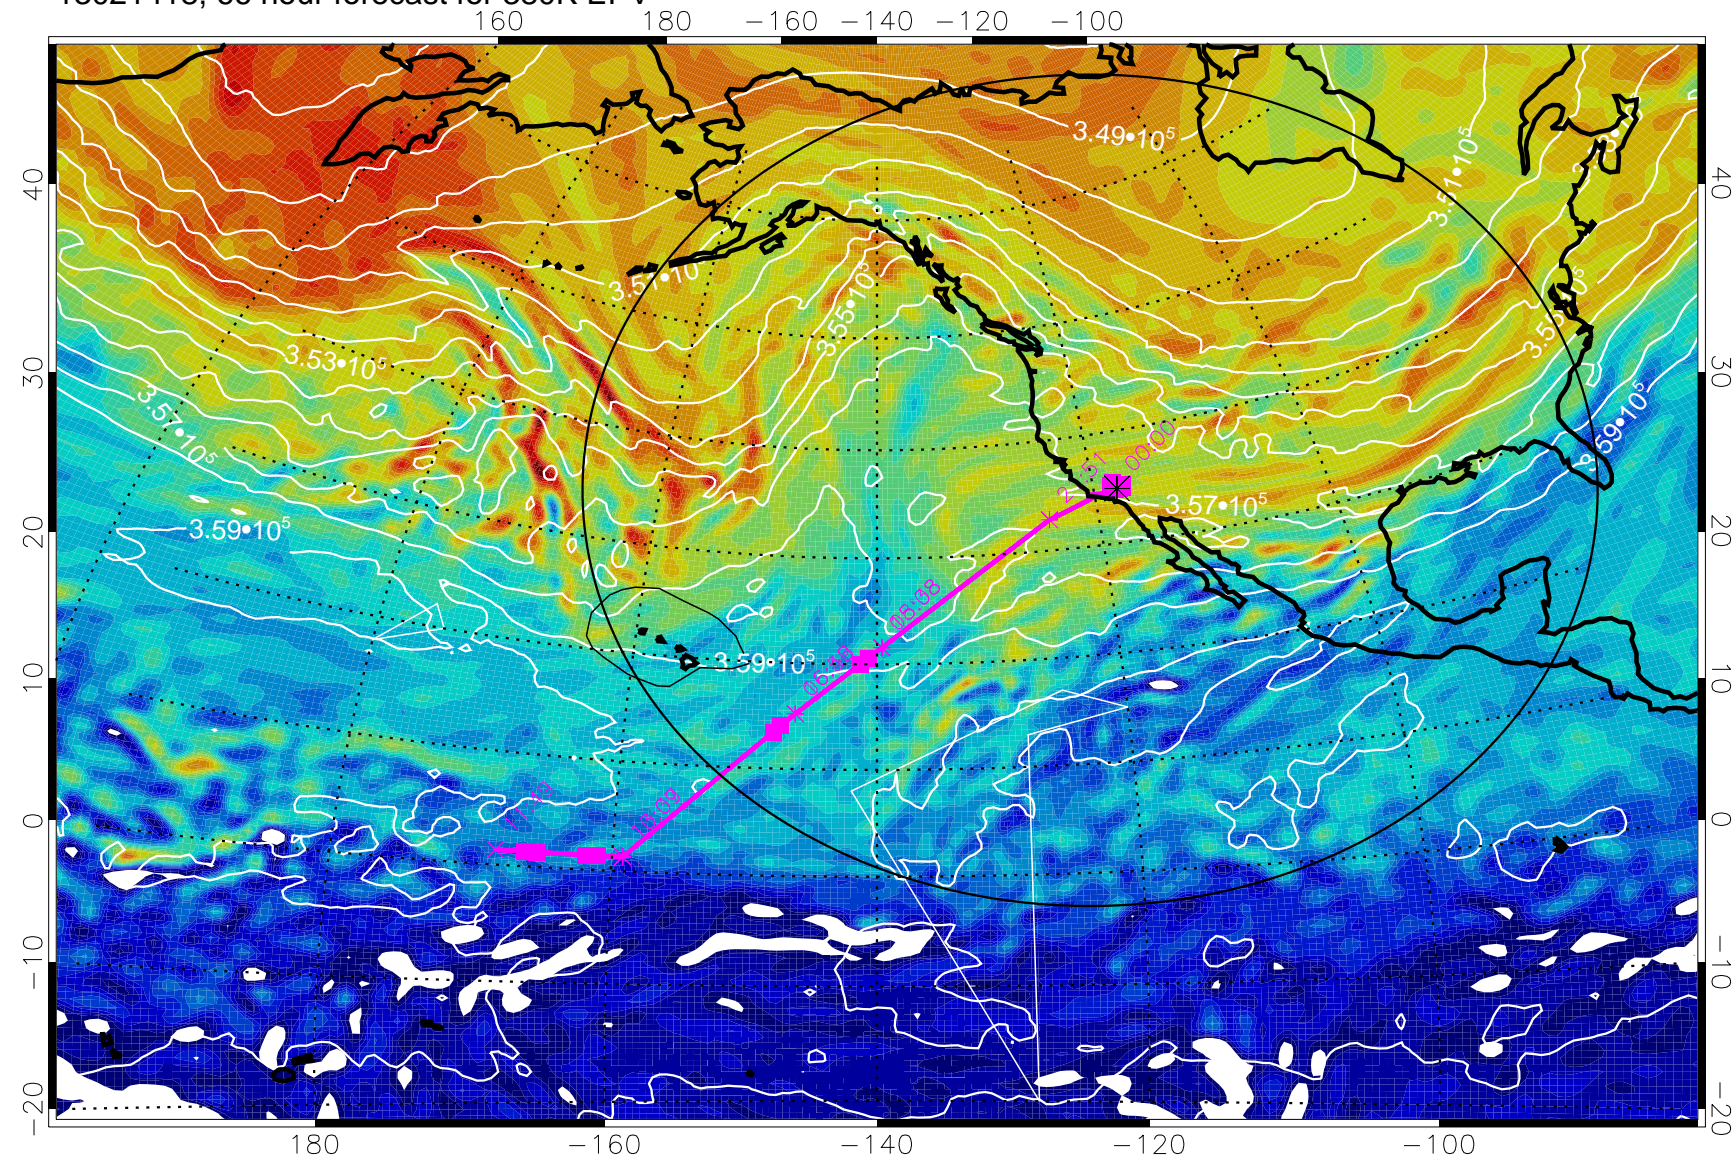

13021318, 42 hour forecast for 380K EPV

380K Montgomery Streamfunction, white

Range ring of 4055 km -- 13 hours GH round trip

13021400, 48 hour forecast for 380K EPV

380K Montgomery Streamfunction, white

Range ring of 4055 km -- 13 hours GH round trip

13021406, 54 hour forecast for 380K EPV

380K Montgomery Streamfunction, white

Range ring of 4055 km -- 13 hours GH round trip

13021412, 60 hour forecast for 380K EPV

380K Montgomery Streamfunction, white

Range ring of 4055 km -- 13 hours GH round trip

13021418, 66 hour forecast for 380K EPV

380K Montgomery Streamfunction, white

Range ring of 4055 km -- 13 hours GH round trip

13021500, 72 hour forecast for 380K EPV

380K Montgomery Streamfunction, white

Range ring of 4055 km -- 13 hours GH round trip

13021506, 78 hour forecast for 380K EPV

380K Montgomery Streamfunction, white

Range ring of 4055 km -- 13 hours GH round trip

13021512, 84 hour forecast for 380K EPV

380K Montgomery Streamfunction, white

Range ring of 4055 km -- 13 hours GH round trip