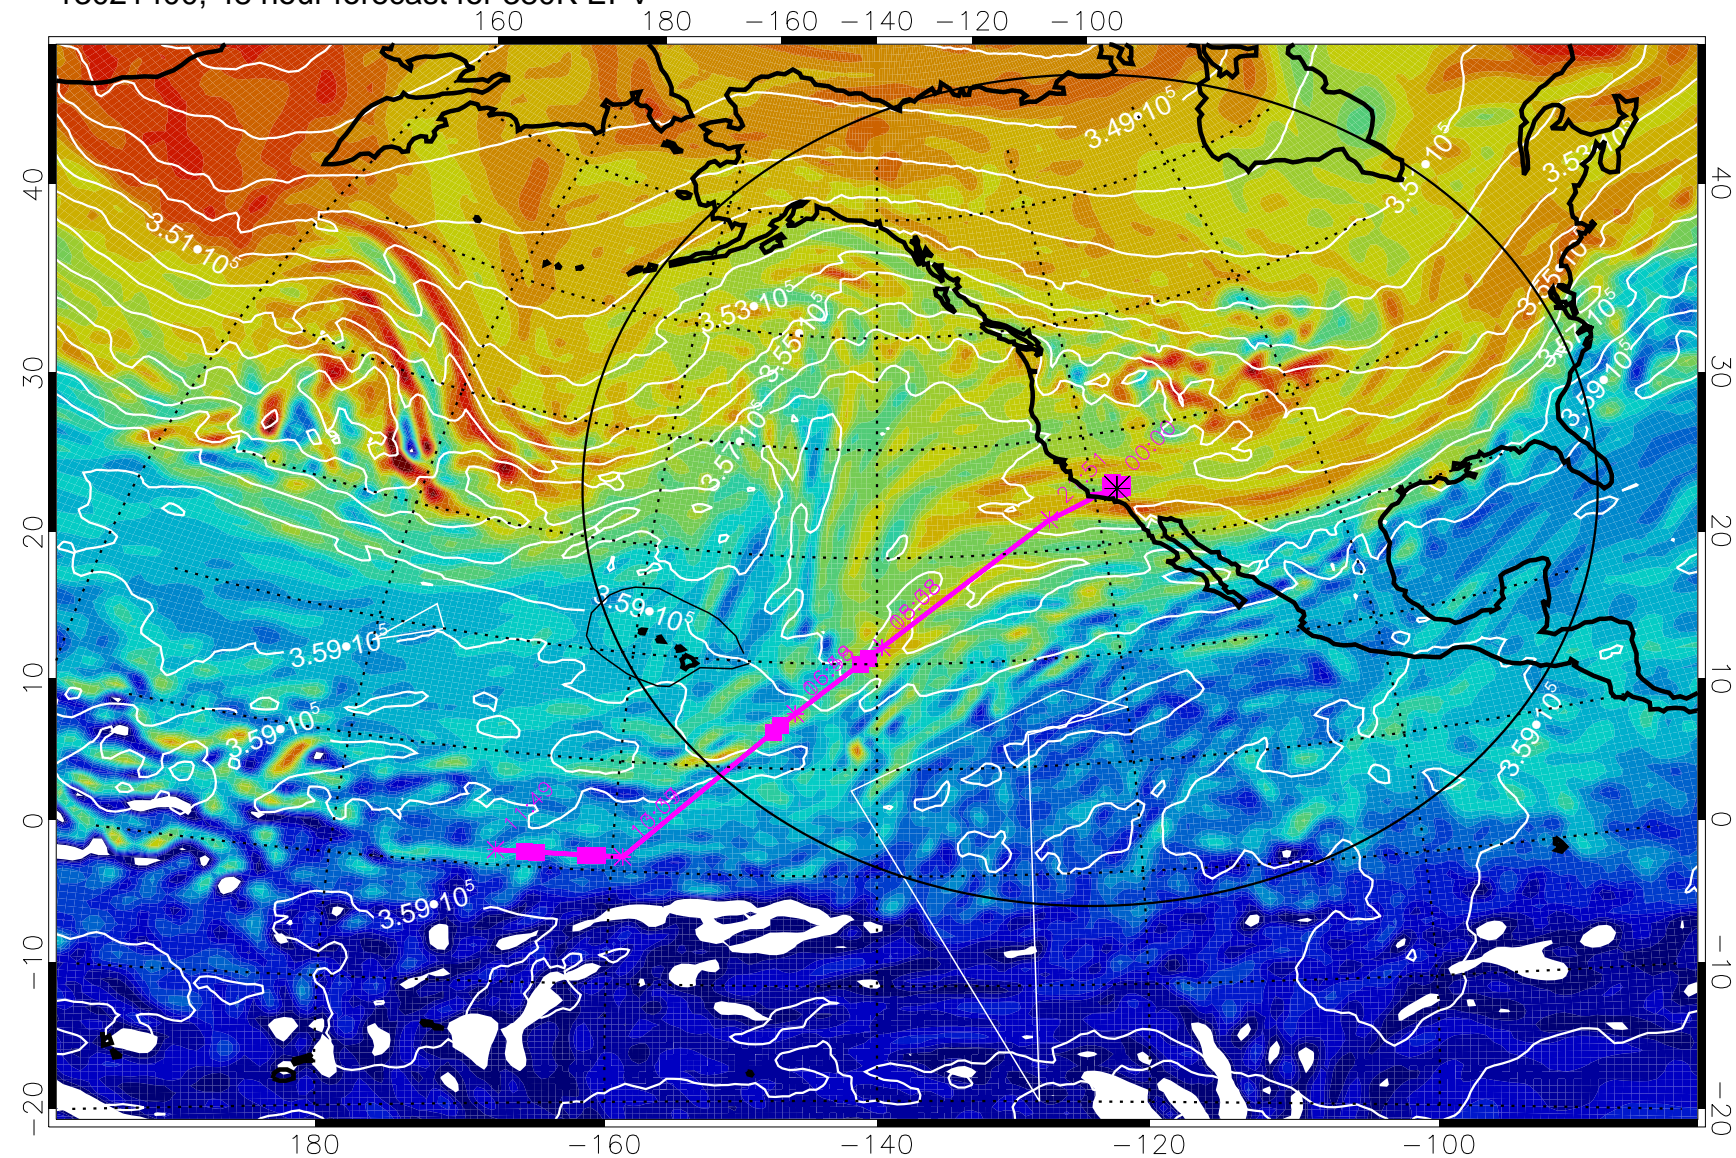

380K Montgomery Streamfunction, white

Range ring of 4055 km -- 13 hours GH round trip

13021312, 36 hour forecast for 380K EPV

380K Montgomery Streamfunction, white

Range ring of 4055 km -- 13 hours GH round trip

13021318, 42 hour forecast for 380K EPV

380K Montgomery Streamfunction, white

Range ring of 4055 km -- 13 hours GH round trip

13021400, 48 hour forecast for 380K EPV

380K Montgomery Streamfunction, white

Range ring of 4055 km -- 13 hours GH round trip

13021406, 54 hour forecast for 380K EPV

380K Montgomery Streamfunction, white

Range ring of 4055 km -- 13 hours GH round trip

13021412, 60 hour forecast for 380K EPV

380K Montgomery Streamfunction, white

Range ring of 4055 km -- 13 hours GH round trip

13021418, 66 hour forecast for 380K EPV

380K Montgomery Streamfunction, white

Range ring of 4055 km -- 13 hours GH round trip

13021500, 72 hour forecast for 380K EPV

380K Montgomery Streamfunction, white

Range ring of 4055 km -- 13 hours GH round trip