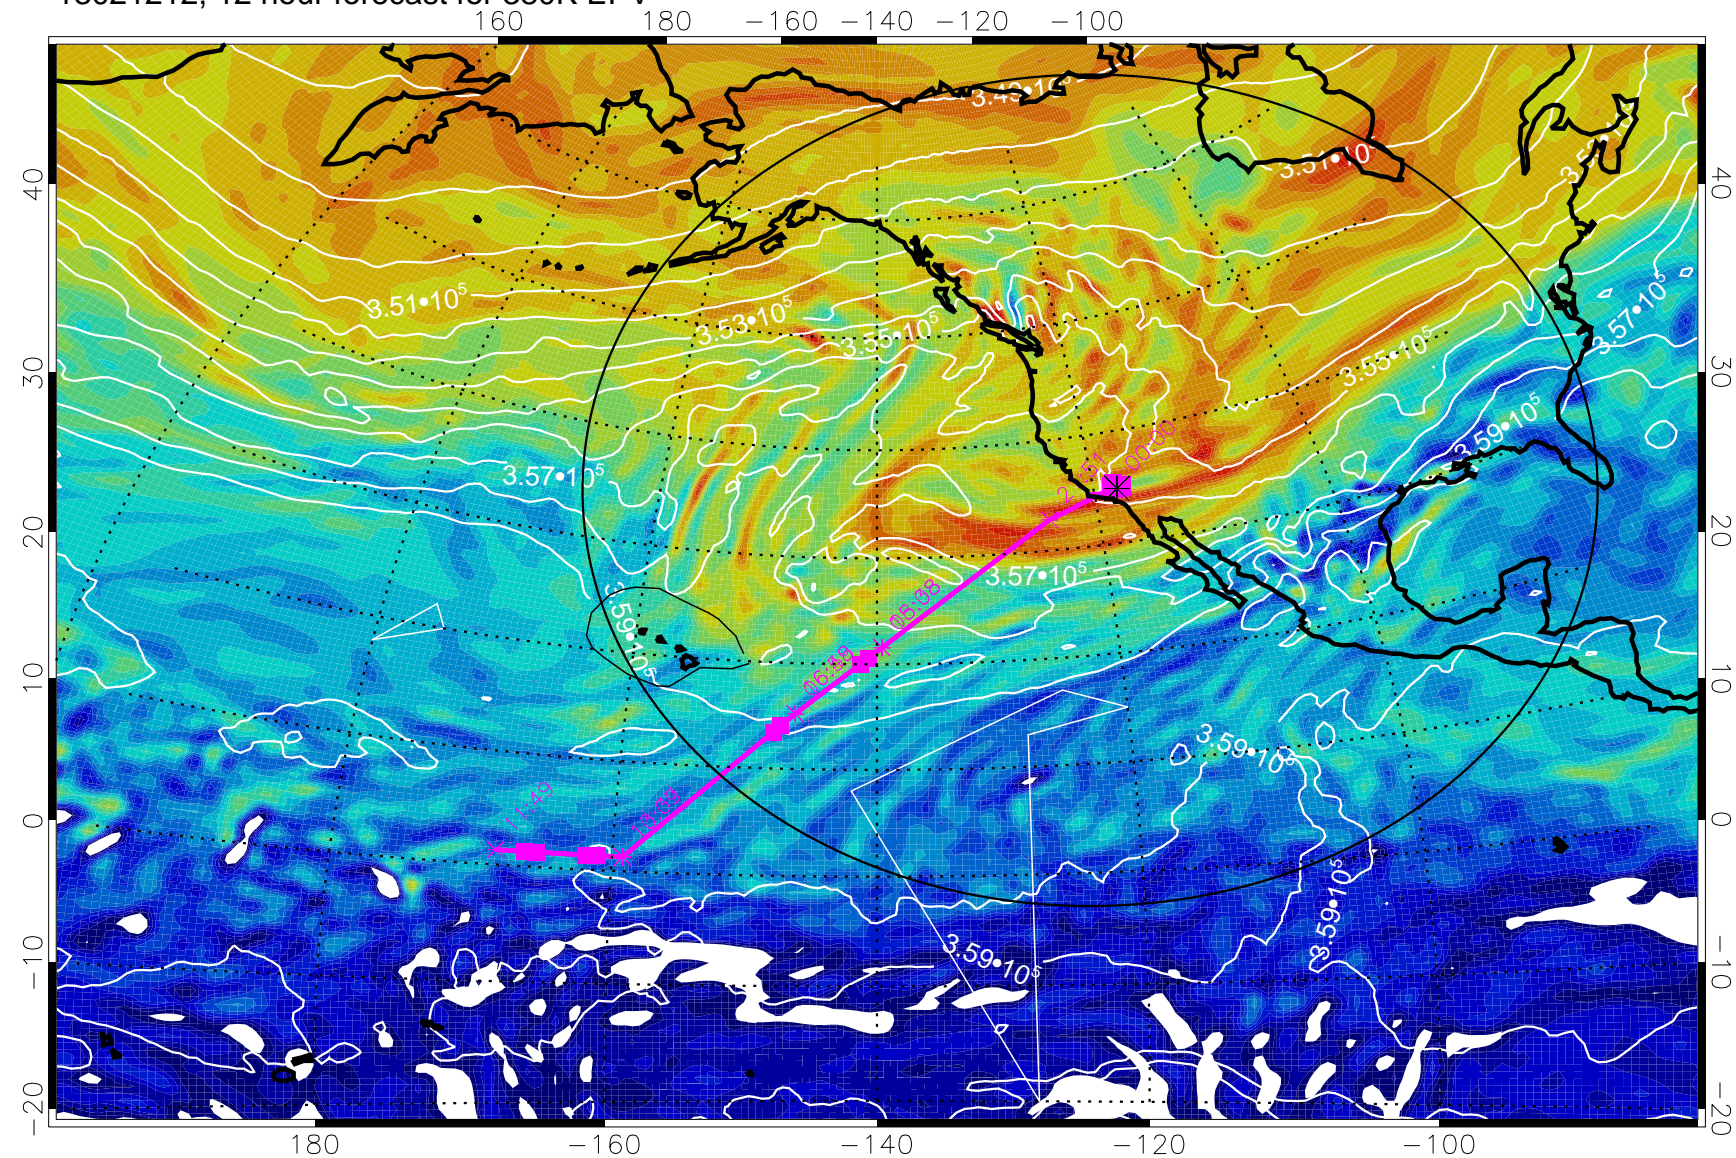

13021212, 12 hour forecast for 380K EPV

160 180 -160 -140 -120 -100

40 40  
30 30  
20 20  
10 10  
0 0  
-10 -10  
-20 -20

180 -160 -140 -120 -100

380K Montgomery Streamfunction, white

Range ring of 4055 km -- 13 hours GH round trip

13021218, 18 hour forecast for 380K EPV

380K Montgomery Streamfunction, white

Range ring of 4055 km -- 13 hours GH round trip

13021300, 24 hour forecast for 380K EPV

380K Montgomery Streamfunction, white

Range ring of 4055 km -- 13 hours GH round trip

380K Montgomery Streamfunction, white

Range ring of 4055 km -- 13 hours GH round trip

13021312, 36 hour forecast for 380K EPV

380K Montgomery Streamfunction, white

Range ring of 4055 km -- 13 hours GH round trip

13021318, 42 hour forecast for 380K EPV

380K Montgomery Streamfunction, white

Range ring of 4055 km -- 13 hours GH round trip

13021400, 48 hour forecast for 380K EPV

380K Montgomery Streamfunction, white

Range ring of 4055 km -- 13 hours GH round trip