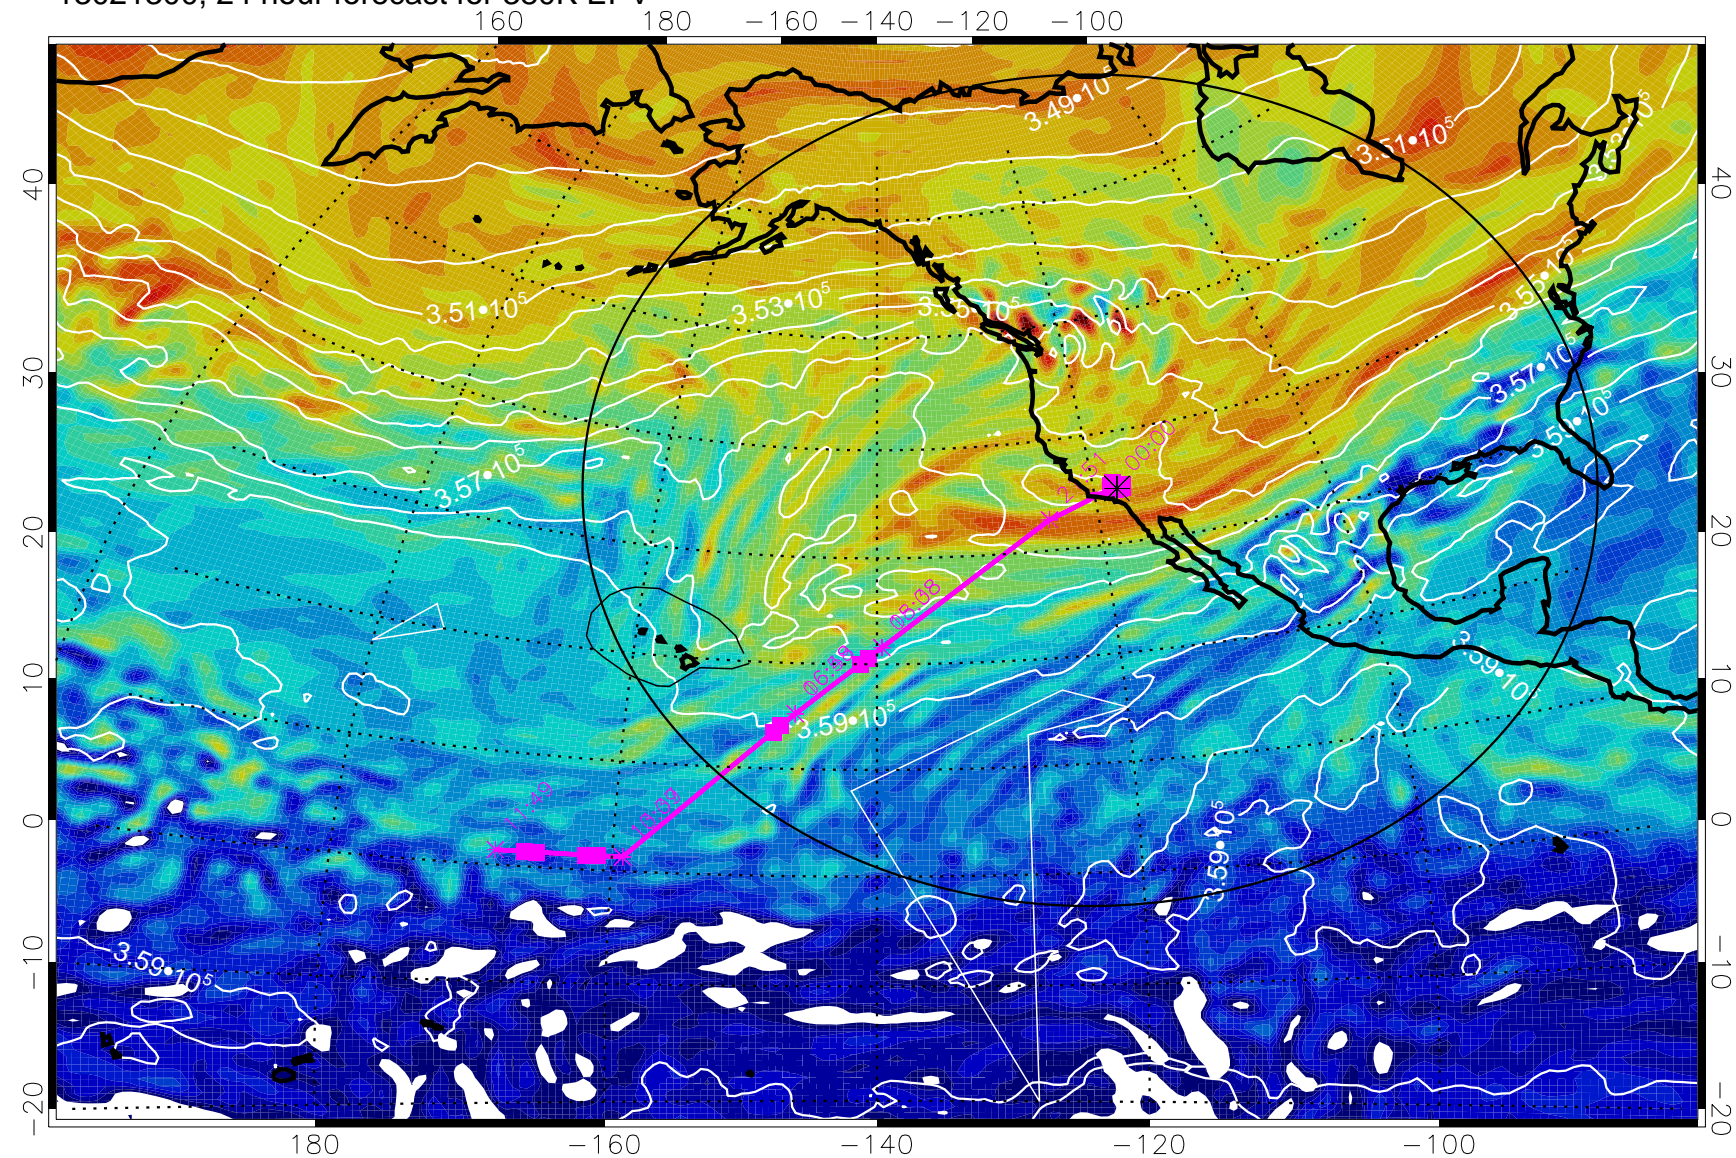

13021212, 12 hour forecast for 380K EPV

160 180 -160 -140 -120 -100

40 40  
30 30  
20 20  
10 10  
0 0  
-10 -10  
-20 -20

180 -160 -140 -120 -100

380K Montgomery Streamfunction, white

Range ring of 4055 km -- 13 hours GH round trip

13021218, 18 hour forecast for 380K EPV

380K Montgomery Streamfunction, white

Range ring of 4055 km -- 13 hours GH round trip

13021300, 24 hour forecast for 380K EPV

380K Montgomery Streamfunction, white

Range ring of 4055 km -- 13 hours GH round trip

380K Montgomery Streamfunction, white

Range ring of 4055 km -- 13 hours GH round trip

13021312, 36 hour forecast for 380K EPV

380K Montgomery Streamfunction, white

Range ring of 4055 km -- 13 hours GH round trip

13021318, 42 hour forecast for 380K EPV

380K Montgomery Streamfunction, white

Range ring of 4055 km -- 13 hours GH round trip

13021400, 48 hour forecast for 380K EPV

380K Montgomery Streamfunction, white

Range ring of 4055 km -- 13 hours GH round trip