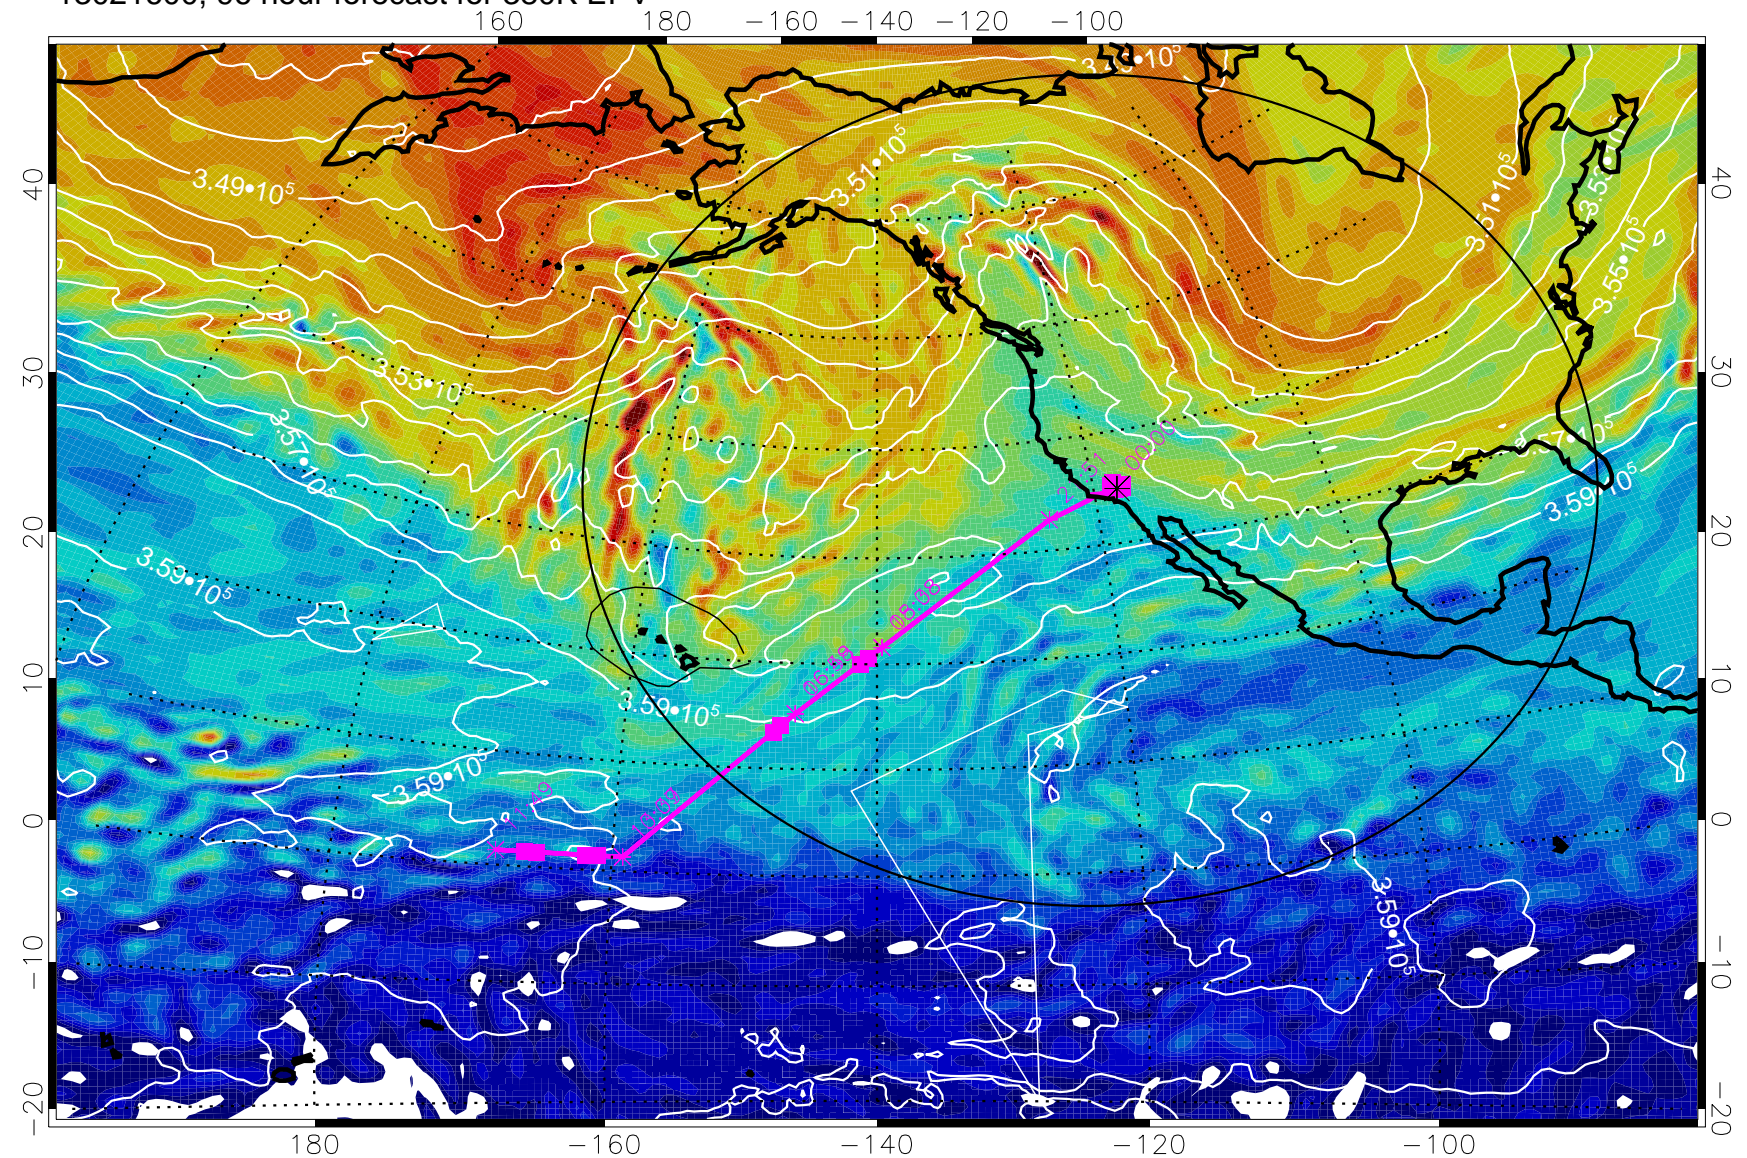

13021418, 66 hour forecast for 380K EPV

380K Montgomery Streamfunction, white

Range ring of 4055 km -- 13 hours GH round trip

13021500, 72 hour forecast for 380K EPV

380K Montgomery Streamfunction, white

Range ring of 4055 km -- 13 hours GH round trip

13021506, 78 hour forecast for 380K EPV

380K Montgomery Streamfunction, white

Range ring of 4055 km -- 13 hours GH round trip

13021512, 84 hour forecast for 380K EPV

380K Montgomery Streamfunction, white

Range ring of 4055 km -- 13 hours GH round trip

13021600, 96 hour forecast for 380K EPV

380K Montgomery Streamfunction, white

Range ring of 4055 km -- 13 hours GH round trip

13021606, 102 hour forecast for 380K EPV

160 180 -160 -140 -120 -100

380K Montgomery Streamfunction, white

Range ring of 4055 km -- 13 hours GH round trip

13021612, 108 hour forecast for 380K EPV

160 180 -160 -140 -120 -100

380K Montgomery Streamfunction, white

Range ring of 4055 km -- 13 hours GH round trip

13021618, 114 hour forecast for 380K EPV