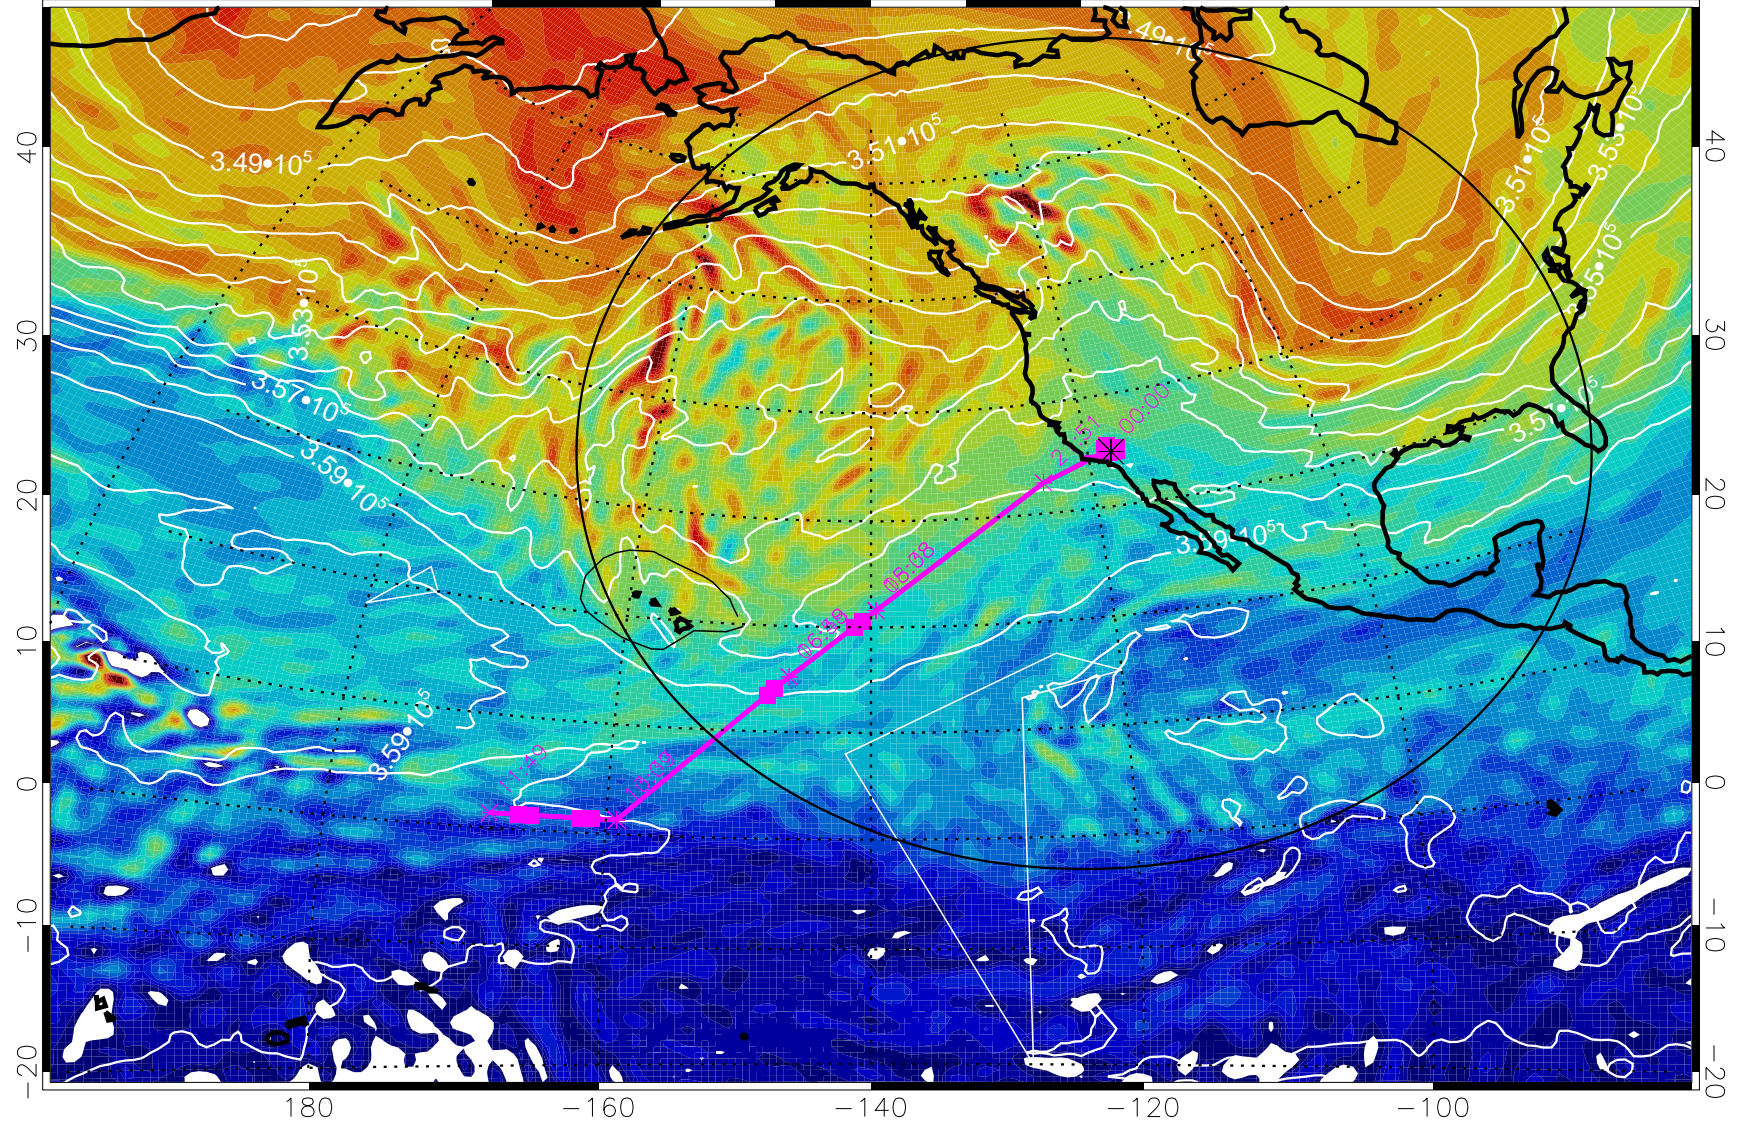

13021506, 78 hour forecast for 380K EPV

380K Montgomery Streamfunction, white

Range ring of 4055 km -- 13 hours GH round trip

13021512, 84 hour forecast for 380K EPV

380K Montgomery Streamfunction, white

Range ring of 4055 km -- 13 hours GH round trip

13021600, 96 hour forecast for 380K EPV

380K Montgomery Streamfunction, white

Range ring of 4055 km -- 13 hours GH round trip

13021606, 102 hour forecast for 380K EPV

160 180 -160 -140 -120 -100

380K Montgomery Streamfunction, white

Range ring of 4055 km -- 13 hours GH round trip

13021612, 108 hour forecast for 380K EPV

160 180 -160 -140 -120 -100

380K Montgomery Streamfunction, white

Range ring of 4055 km -- 13 hours GH round trip

13021618, 114 hour forecast for 380K EPV

160 180 -160 -140 -120 -100

380K Montgomery Streamfunction, white

Range ring of 4055 km -- 13 hours GH round trip

13021700, 120 hour forecast for 380K EPV

160 180 -160 -140 -120 -100

380K Montgomery Streamfunction, white