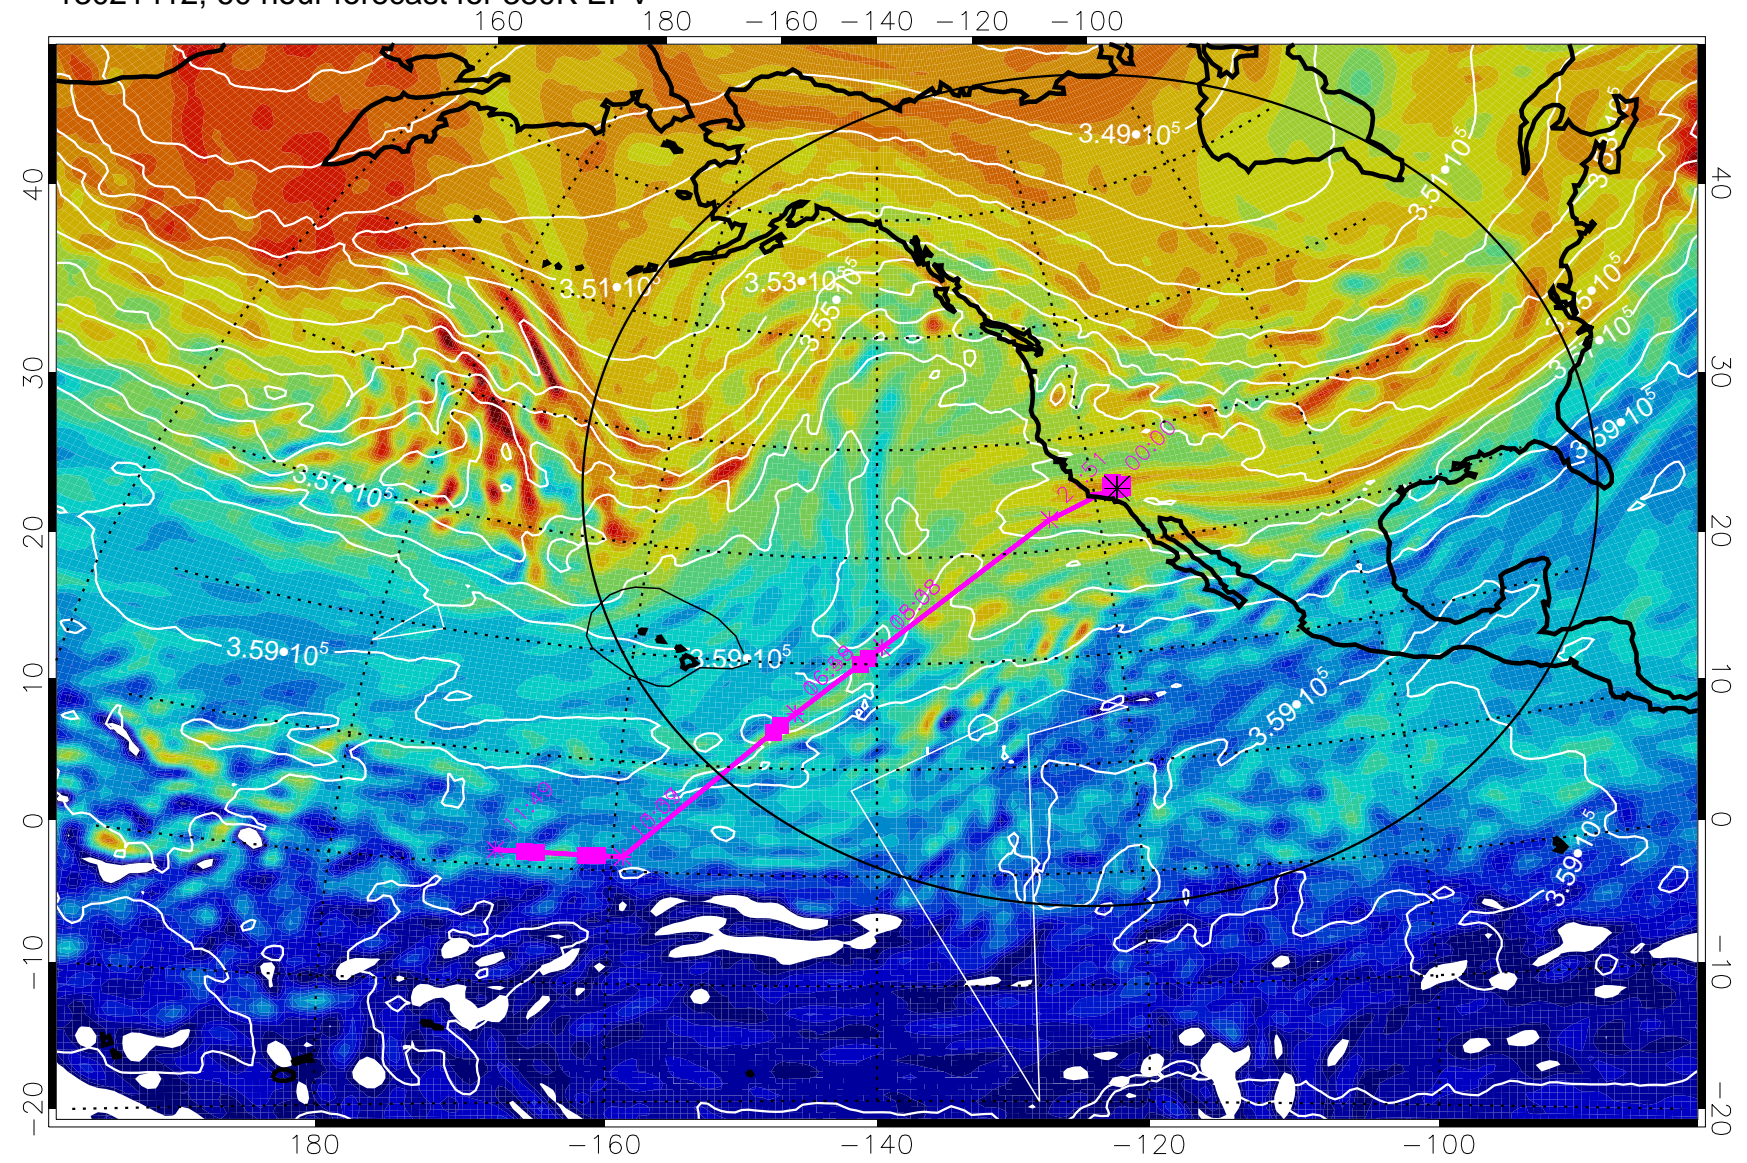

13021406, 54 hour forecast for 380K EPV

380K Montgomery Streamfunction, white

Range ring of 4055 km -- 13 hours GH round trip

13021412, 60 hour forecast for 380K EPV

380K Montgomery Streamfunction, white

Range ring of 4055 km -- 13 hours GH round trip

13021418, 66 hour forecast for 380K EPV

380K Montgomery Streamfunction, white

Range ring of 4055 km -- 13 hours GH round trip

13021500, 72 hour forecast for 380K EPV

380K Montgomery Streamfunction, white

Range ring of 4055 km -- 13 hours GH round trip

13021506, 78 hour forecast for 380K EPV

380K Montgomery Streamfunction, white

Range ring of 4055 km -- 13 hours GH round trip

13021512, 84 hour forecast for 380K EPV

380K Montgomery Streamfunction, white

Range ring of 4055 km -- 13 hours GH round trip

13021600, 96 hour forecast for 380K EPV

380K Montgomery Streamfunction, white

Range ring of 4055 km -- 13 hours GH round trip

13021606, 102 hour forecast for 380K EPV

160 180 -160 -140 -120 -100

380K Montgomery Streamfunction, white