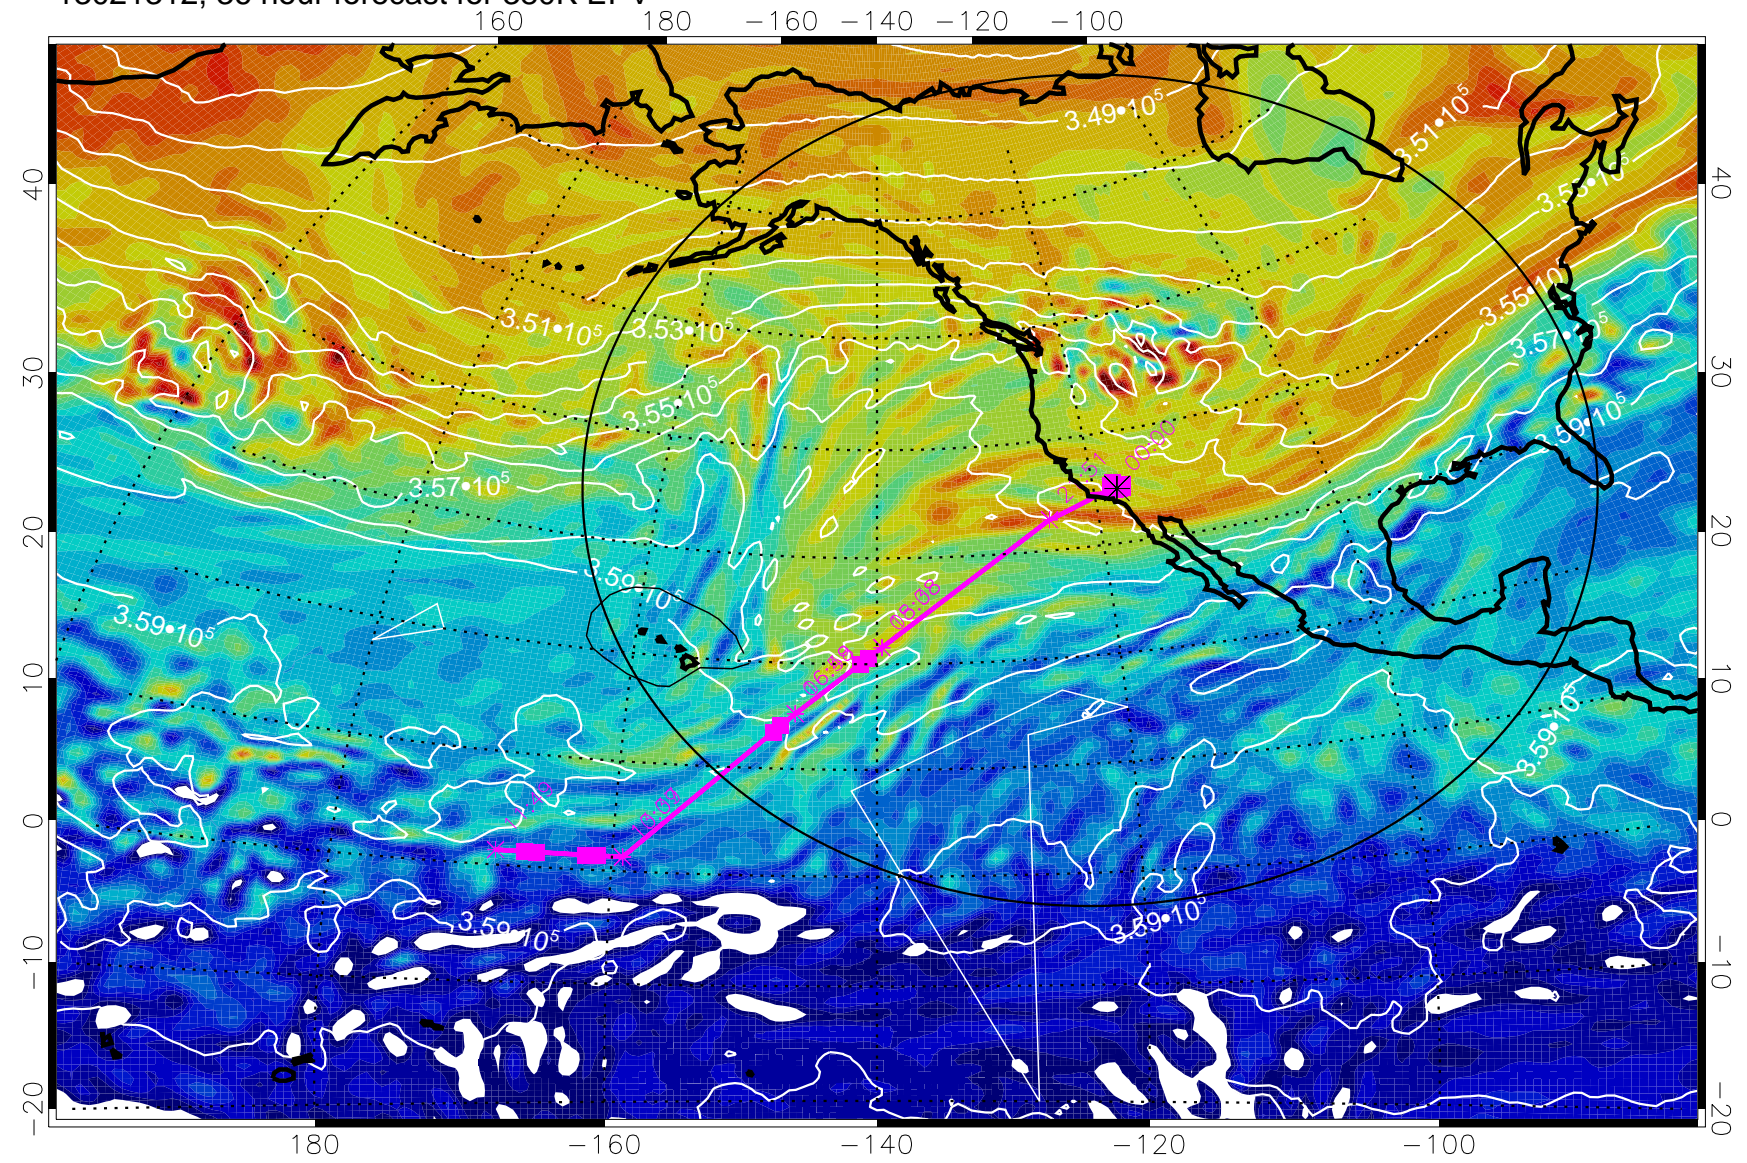

13021218, 18 hour forecast for 380K EPV

380K Montgomery Streamfunction, white

Range ring of 4055 km -- 13 hours GH round trip

13021300, 24 hour forecast for 380K EPV

380K Montgomery Streamfunction, white

Range ring of 4055 km -- 13 hours GH round trip

380K Montgomery Streamfunction, white

Range ring of 4055 km -- 13 hours GH round trip

13021312, 36 hour forecast for 380K EPV

380K Montgomery Streamfunction, white

Range ring of 4055 km -- 13 hours GH round trip

13021318, 42 hour forecast for 380K EPV

380K Montgomery Streamfunction, white

Range ring of 4055 km -- 13 hours GH round trip

13021400, 48 hour forecast for 380K EPV

380K Montgomery Streamfunction, white

Range ring of 4055 km -- 13 hours GH round trip