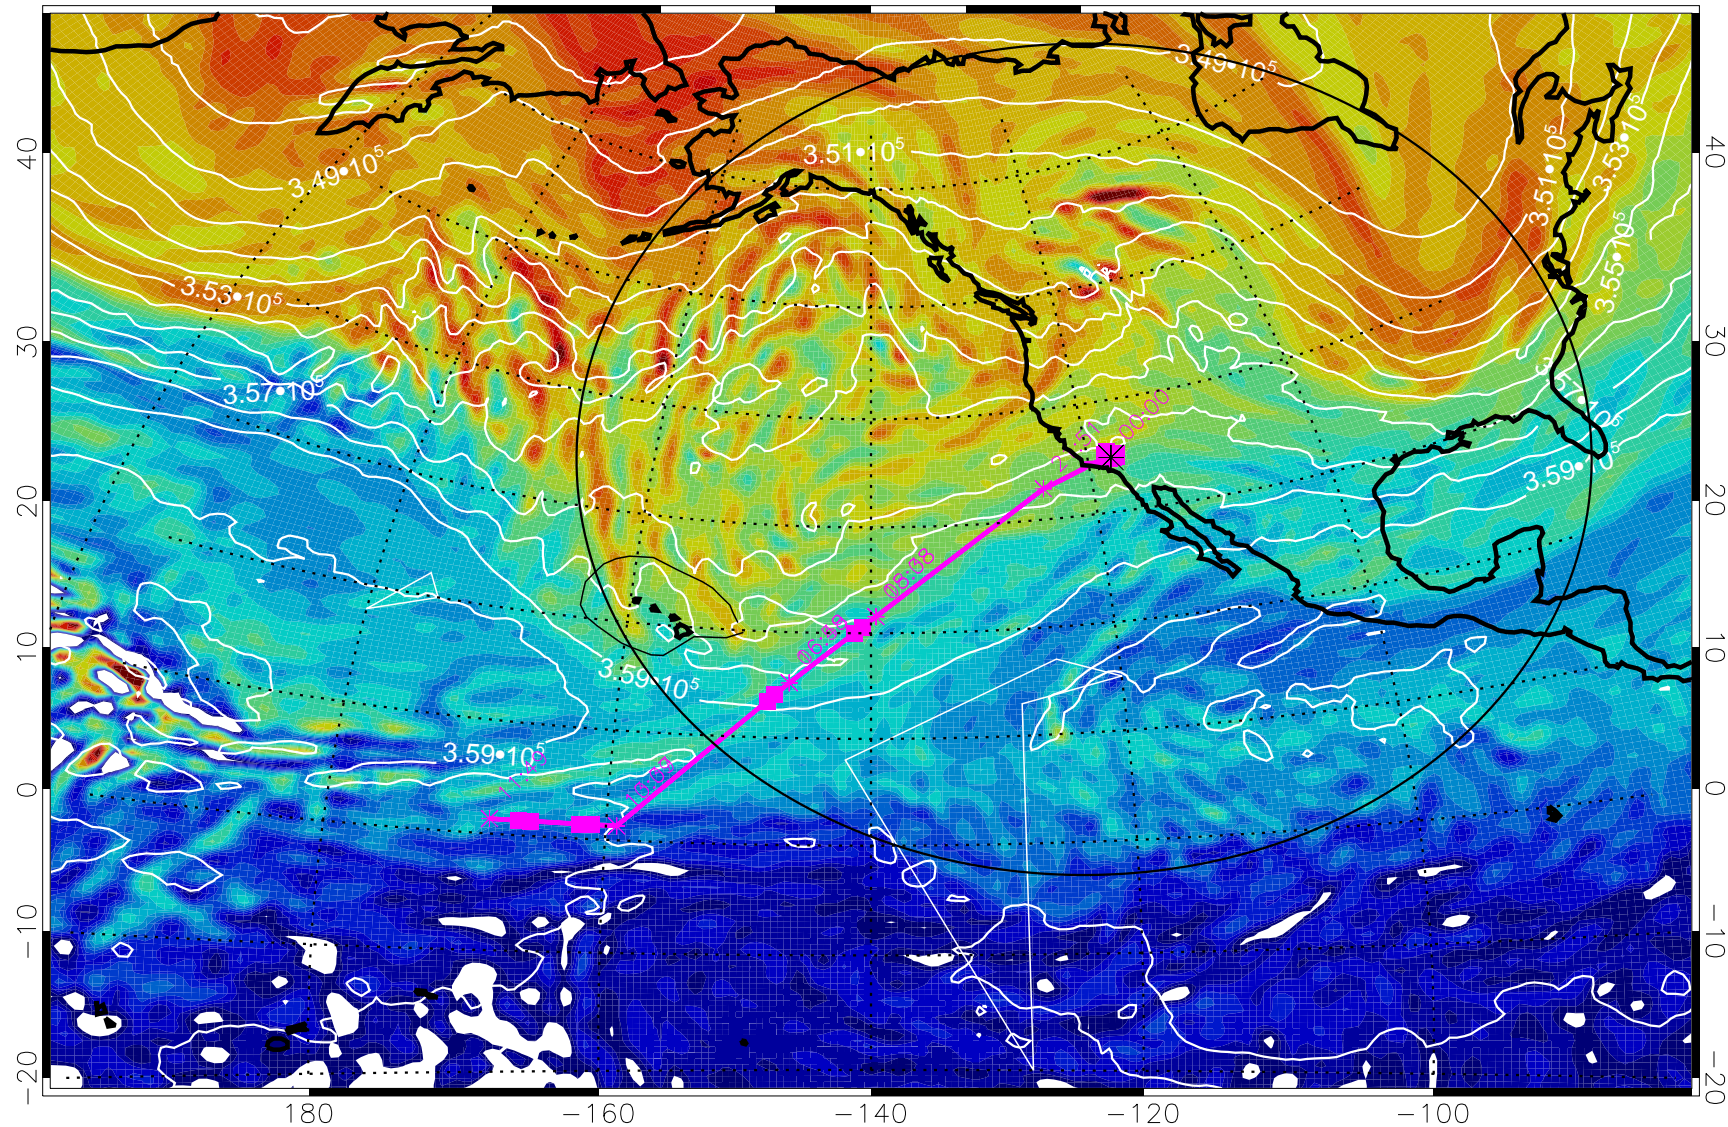

Range ring of 4055 km -- 13 hours GH round trip

13021612, 108 hour forecast for 380K EPV

160 180 -160 -140 -120 -100

380K Montgomery Streamfunction, white

Range ring of 4055 km -- 13 hours GH round trip

13021618, 114 hour forecast for 380K EPV

160 180 -160 -140 -120 -100

380K Montgomery Streamfunction, white

Range ring of 4055 km -- 13 hours GH round trip

13021700, 120 hour forecast for 380K EPV

160 180 -160 -140 -120 -100

380K Montgomery Streamfunction, white

Range ring of 4055 km -- 13 hours GH round trip