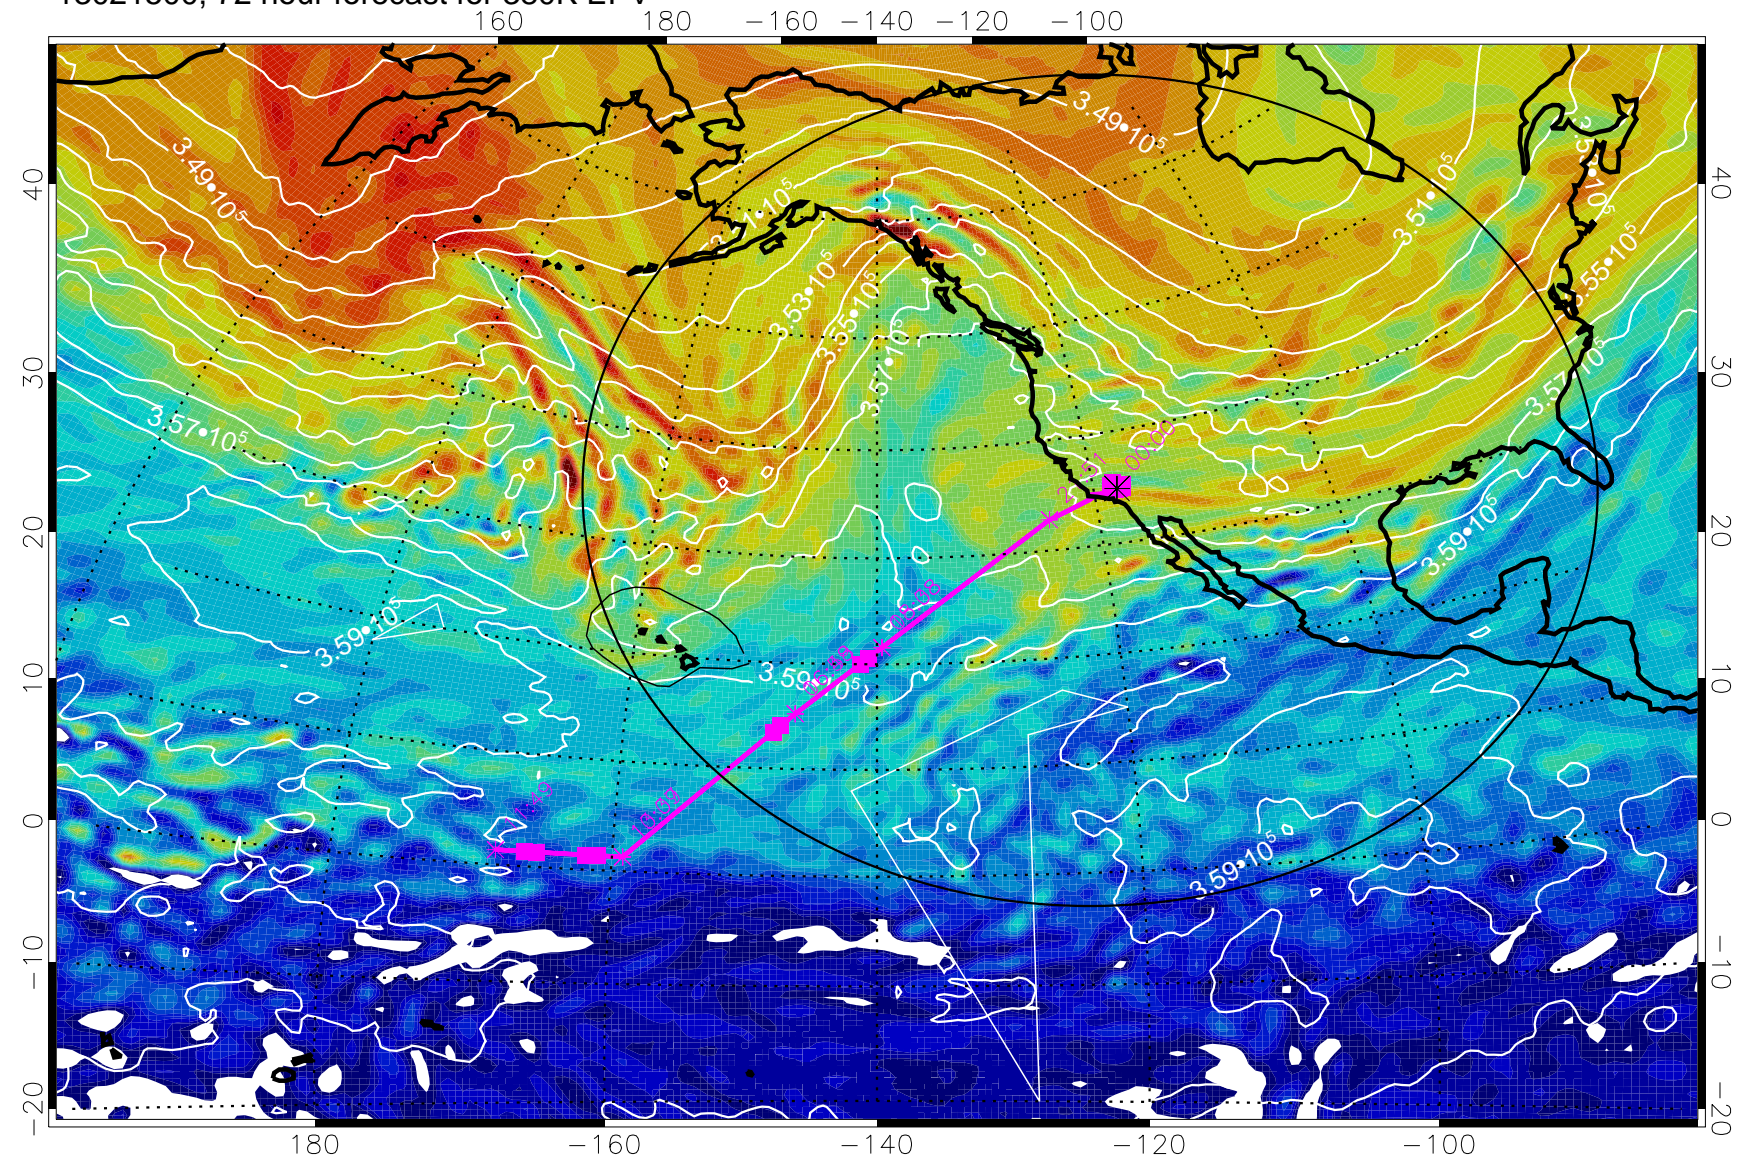

13021406, 54 hour forecast for 380K EPV

380K Montgomery Streamfunction, white

Range ring of 4055 km -- 13 hours GH round trip

13021412, 60 hour forecast for 380K EPV

380K Montgomery Streamfunction, white

Range ring of 4055 km -- 13 hours GH round trip

13021418, 66 hour forecast for 380K EPV

380K Montgomery Streamfunction, white

Range ring of 4055 km -- 13 hours GH round trip

13021500, 72 hour forecast for 380K EPV

380K Montgomery Streamfunction, white

Range ring of 4055 km -- 13 hours GH round trip

13021506, 78 hour forecast for 380K EPV

380K Montgomery Streamfunction, white

Range ring of 4055 km -- 13 hours GH round trip

13021512, 84 hour forecast for 380K EPV

380K Montgomery Streamfunction, white

Range ring of 4055 km -- 13 hours GH round trip

13021600, 96 hour forecast for 380K EPV

380K Montgomery Streamfunction, white

Range ring of 4055 km -- 13 hours GH round trip

13021606, 102 hour forecast for 380K EPV

160 180 -160 -140 -120 -100

380K Montgomery Streamfunction, white