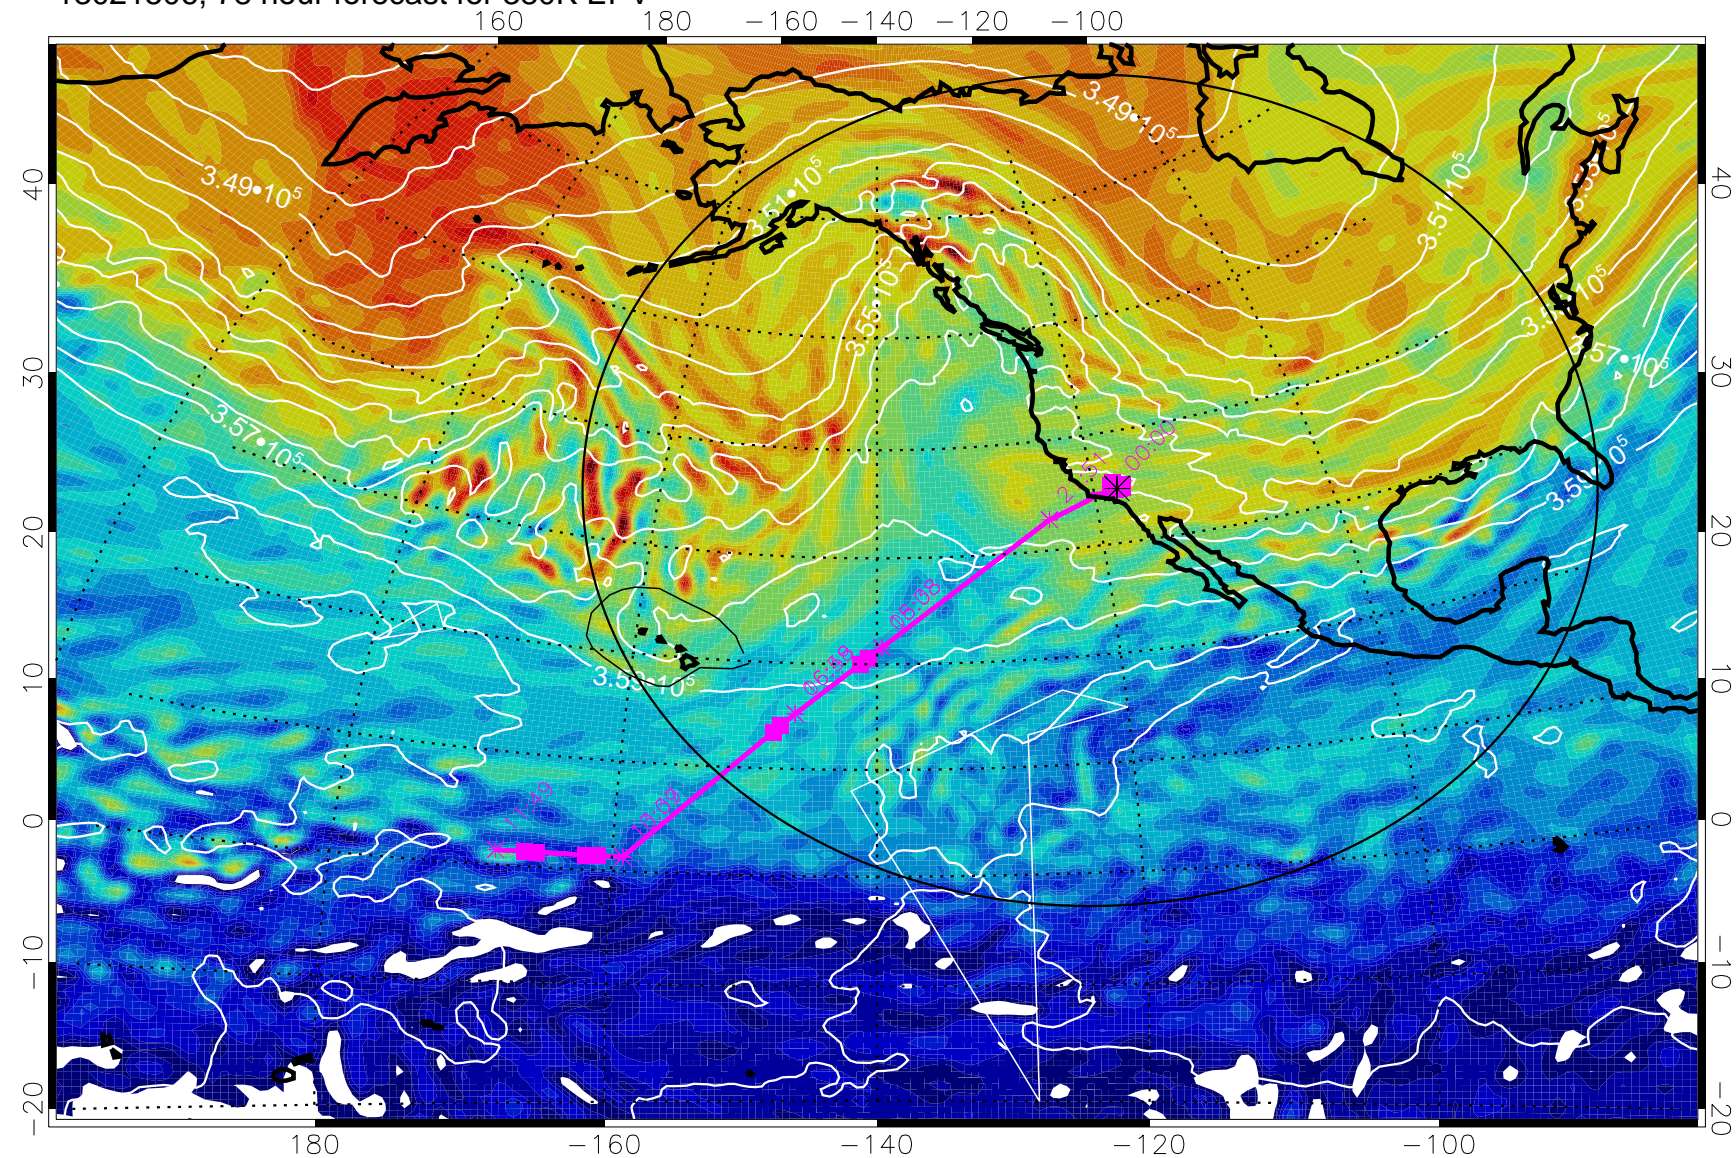

13021406, 54 hour forecast for 380K EPV

380K Montgomery Streamfunction, white

Range ring of 4055 km -- 13 hours GH round trip

13021412, 60 hour forecast for 380K EPV

380K Montgomery Streamfunction, white

Range ring of 4055 km -- 13 hours GH round trip

13021418, 66 hour forecast for 380K EPV

380K Montgomery Streamfunction, white

Range ring of 4055 km -- 13 hours GH round trip

13021500, 72 hour forecast for 380K EPV

380K Montgomery Streamfunction, white

Range ring of 4055 km -- 13 hours GH round trip

13021506, 78 hour forecast for 380K EPV

380K Montgomery Streamfunction, white

Range ring of 4055 km -- 13 hours GH round trip

13021512, 84 hour forecast for 380K EPV

380K Montgomery Streamfunction, white

Range ring of 4055 km -- 13 hours GH round trip

13021600, 96 hour forecast for 380K EPV

380K Montgomery Streamfunction, white

Range ring of 4055 km -- 13 hours GH round trip

13021606, 102 hour forecast for 380K EPV

160 180 -160 -140 -120 -100

380K Montgomery Streamfunction, white