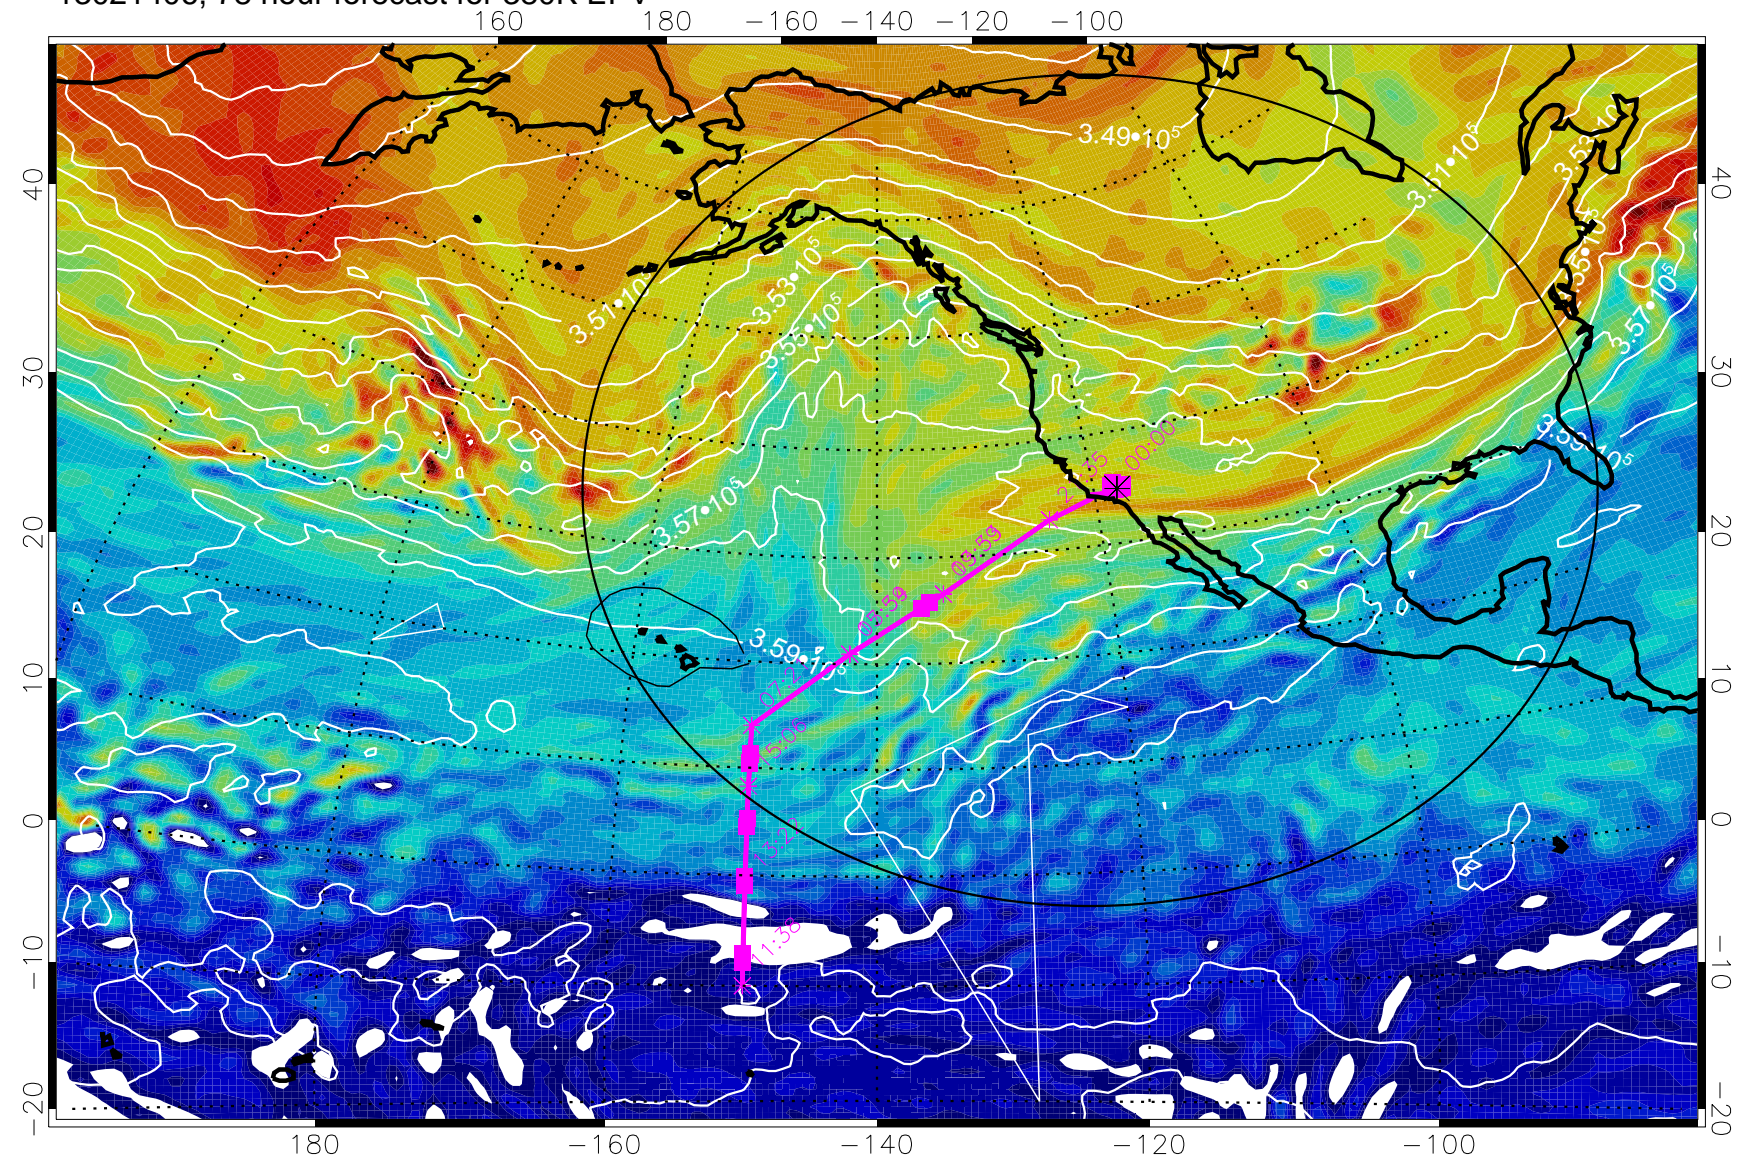

Range ring of 4055 km -- 13 hours GH round trip

13021312, 60 hour forecast for 380K EPV

160 180 -160 -140 -120 -100

380K Montgomery Streamfunction, white

Range ring of 4055 km -- 13 hours GH round trip

13021318, 66 hour forecast for 380K EPV

160 180 -160 -140 -120 -100

380K Montgomery Streamfunction, white

Range ring of 4055 km -- 13 hours GH round trip

13021400, 72 hour forecast for 380K EPV

160 180 -160 -140 -120 -100

380K Montgomery Streamfunction, white

Range ring of 4055 km -- 13 hours GH round trip

13021406, 78 hour forecast for 380K EPV

380K Montgomery Streamfunction, white

Range ring of 4055 km -- 13 hours GH round trip

13021412, 84 hour forecast for 380K EPV

380K Montgomery Streamfunction, white

Range ring of 4055 km -- 13 hours GH round trip

13021418, 90 hour forecast for 380K EPV

380K Montgomery Streamfunction, white

Range ring of 4055 km -- 13 hours GH round trip