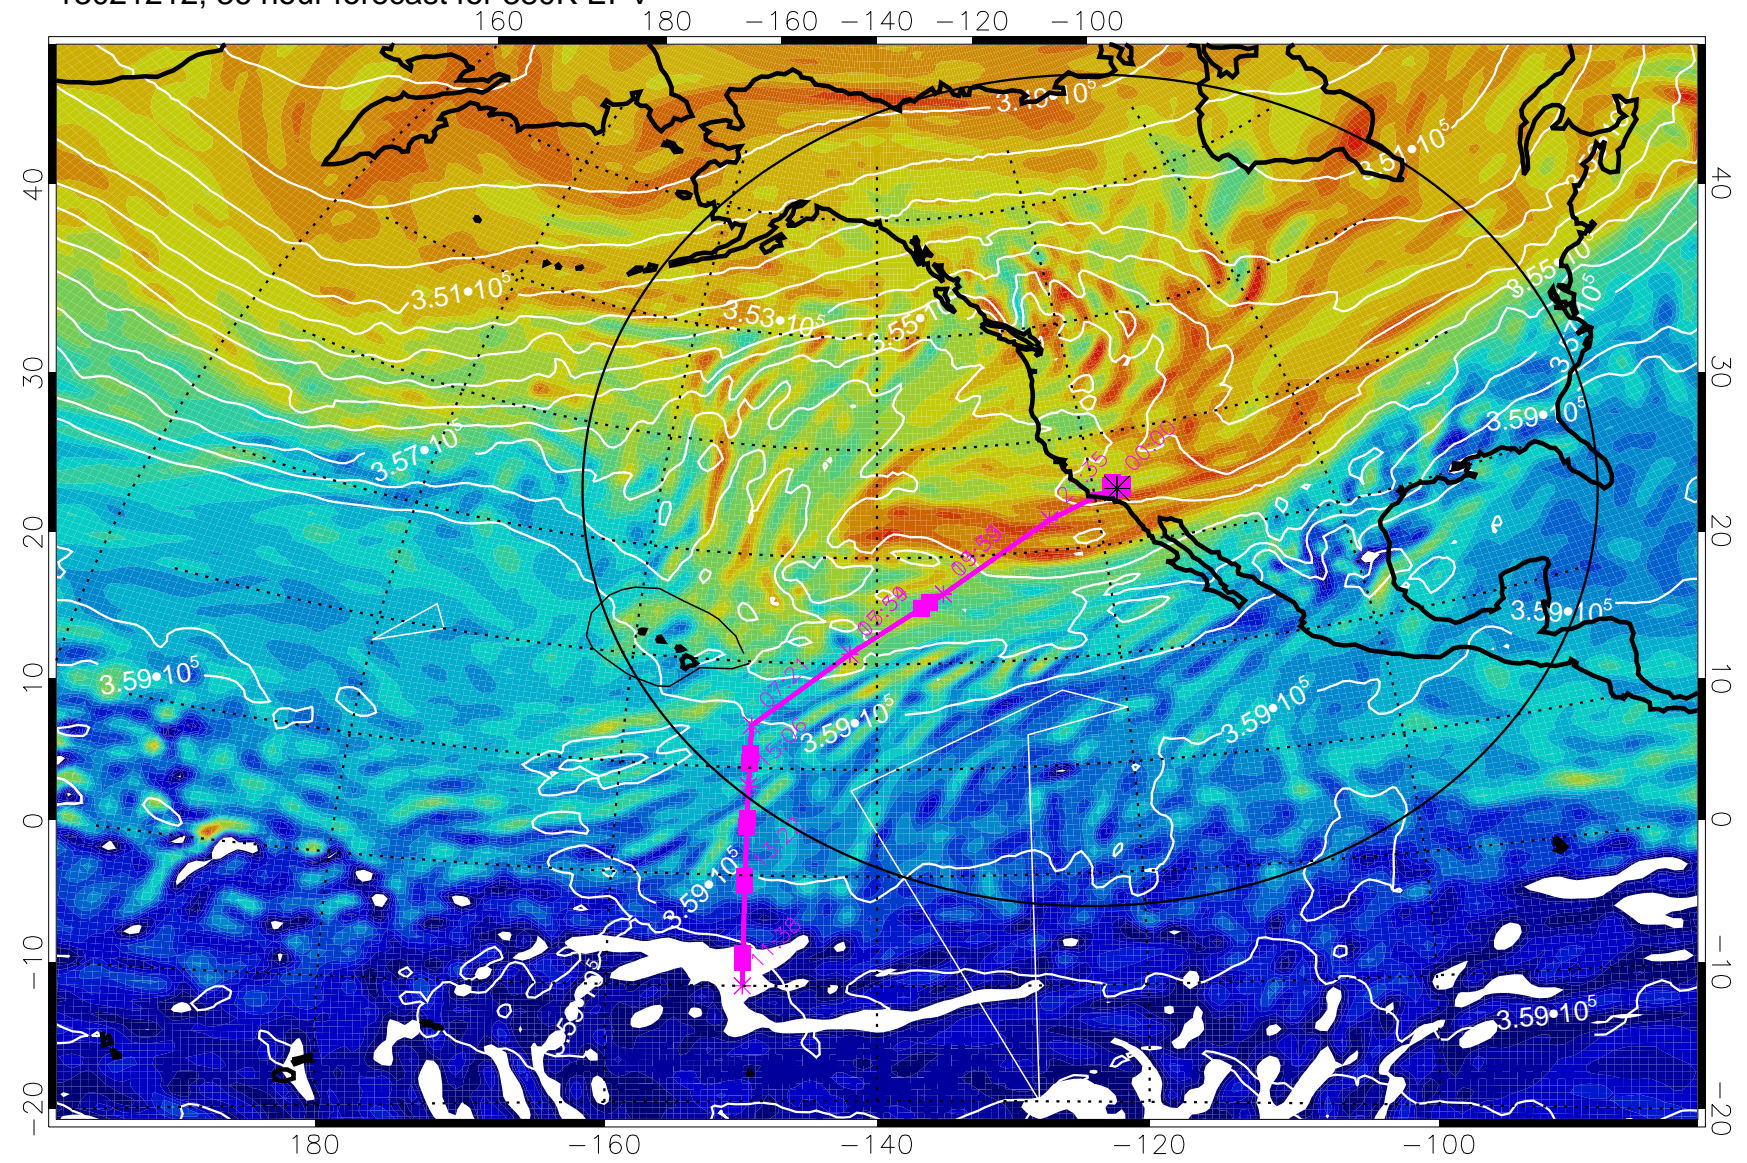

13021200, 24 hour forecast for 380K EPV

380K Montgomery Streamfunction, white

Range ring of 4055 km -- 13 hours GH round trip

13021206, 30 hour forecast for 380K EPV

380K Montgomery Streamfunction, white

Range ring of 4055 km -- 13 hours GH round trip

13021212, 36 hour forecast for 380K EPV

380K Montgomery Streamfunction, white

Range ring of 4055 km -- 13 hours GH round trip

13021218, 42 hour forecast for 380K EPV

380K Montgomery Streamfunction, white

Range ring of 4055 km -- 13 hours GH round trip

13021300, 48 hour forecast for 380K EPV

160 180 -160 -140 -120 -100

380K Montgomery Streamfunction, white

Range ring of 4055 km -- 13 hours GH round trip

13021306, 54 hour forecast for 380K EPV

380K Montgomery Streamfunction, white

Range ring of 4055 km -- 13 hours GH round trip

13021312, 60 hour forecast for 380K EPV

160 180 -160 -140 -120 -100

380K Montgomery Streamfunction, white

Range ring of 4055 km -- 13 hours GH round trip

13021318, 66 hour forecast for 380K EPV