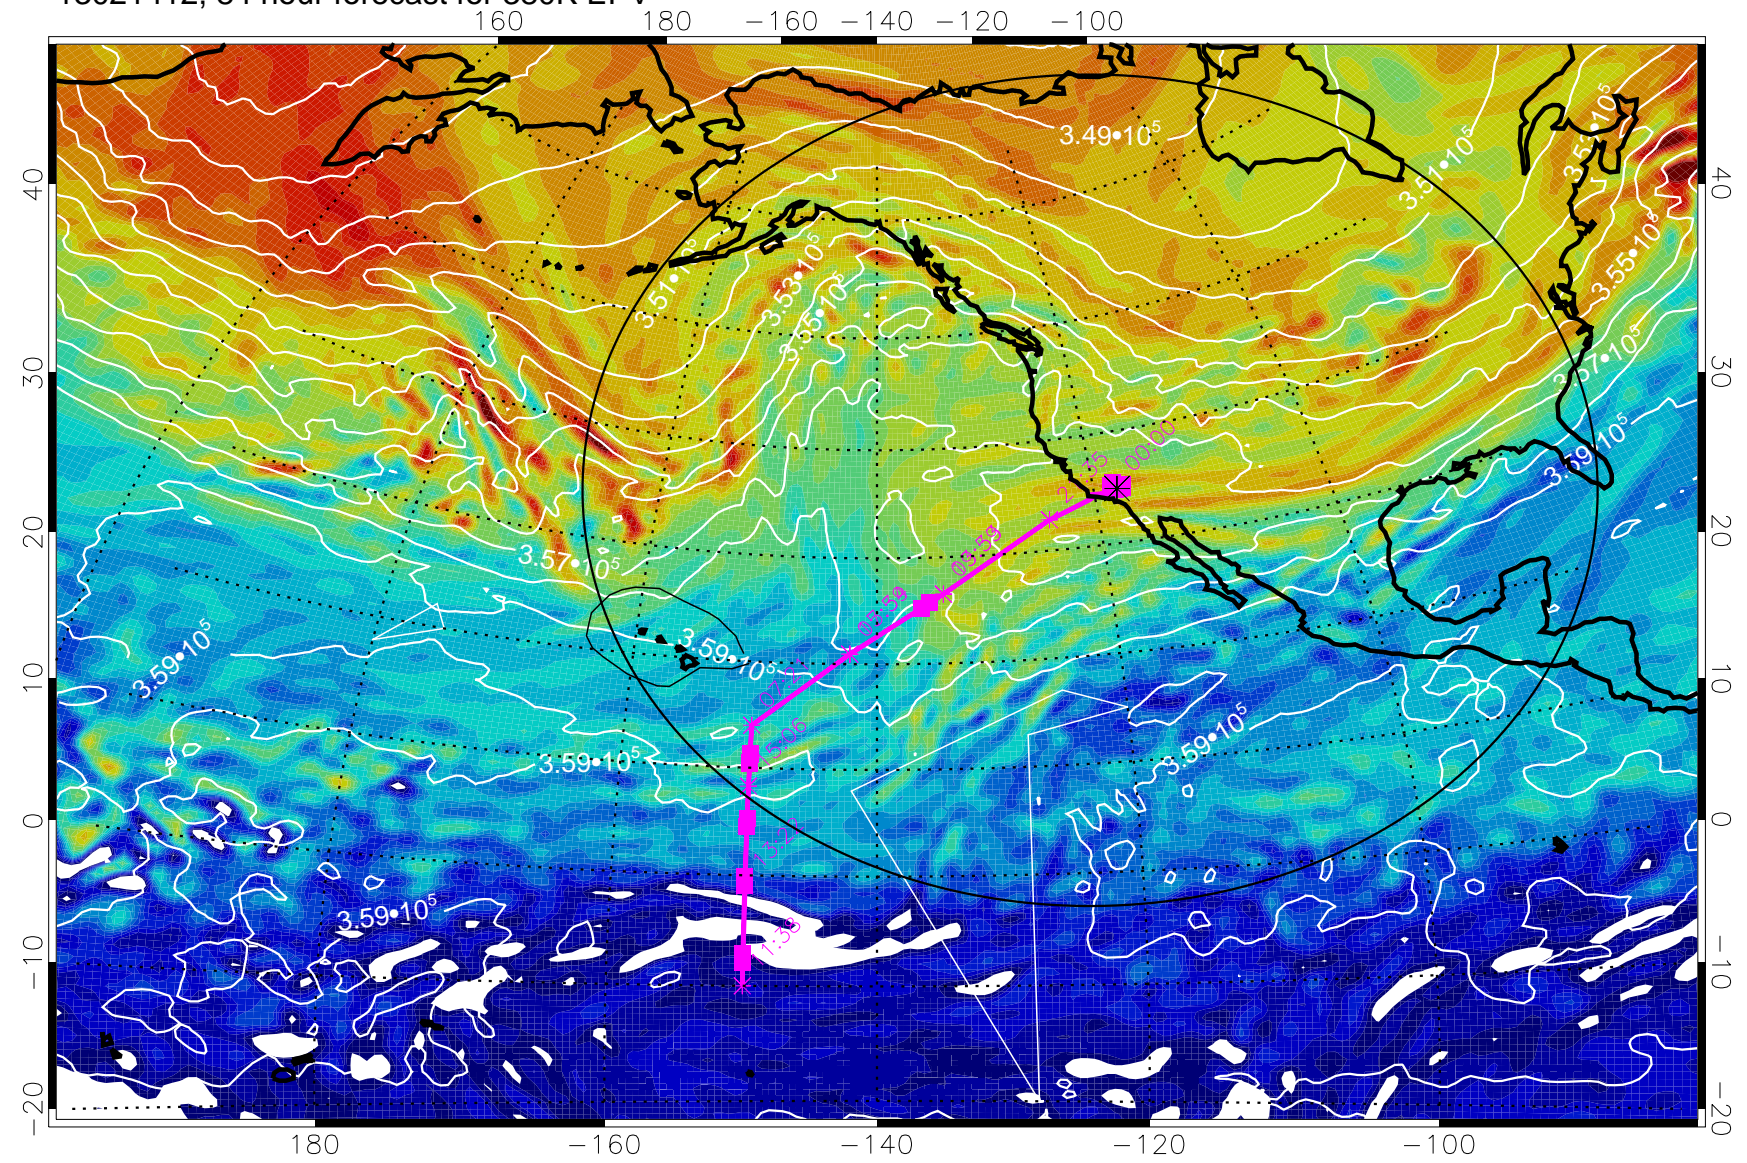

160 180 -160 -140 -120 -100

380K Montgomery Streamfunction, white

Range ring of 4055 km -- 13 hours GH round trip

13021400, 72 hour forecast for 380K EPV

160 180 -160 -140 -120 -100

380K Montgomery Streamfunction, white

Range ring of 4055 km -- 13 hours GH round trip

13021406, 78 hour forecast for 380K EPV

380K Montgomery Streamfunction, white

Range ring of 4055 km -- 13 hours GH round trip

13021412, 84 hour forecast for 380K EPV

380K Montgomery Streamfunction, white

Range ring of 4055 km -- 13 hours GH round trip

13021418, 90 hour forecast for 380K EPV

380K Montgomery Streamfunction, white

Range ring of 4055 km -- 13 hours GH round trip

13021500, 96 hour forecast for 380K EPV

160 180 -160 -140 -120 -100

380K Montgomery Streamfunction, white

Range ring of 4055 km -- 13 hours GH round trip

13021506, 102 hour forecast for 380K EPV

160 180 -160 -140 -120 -100