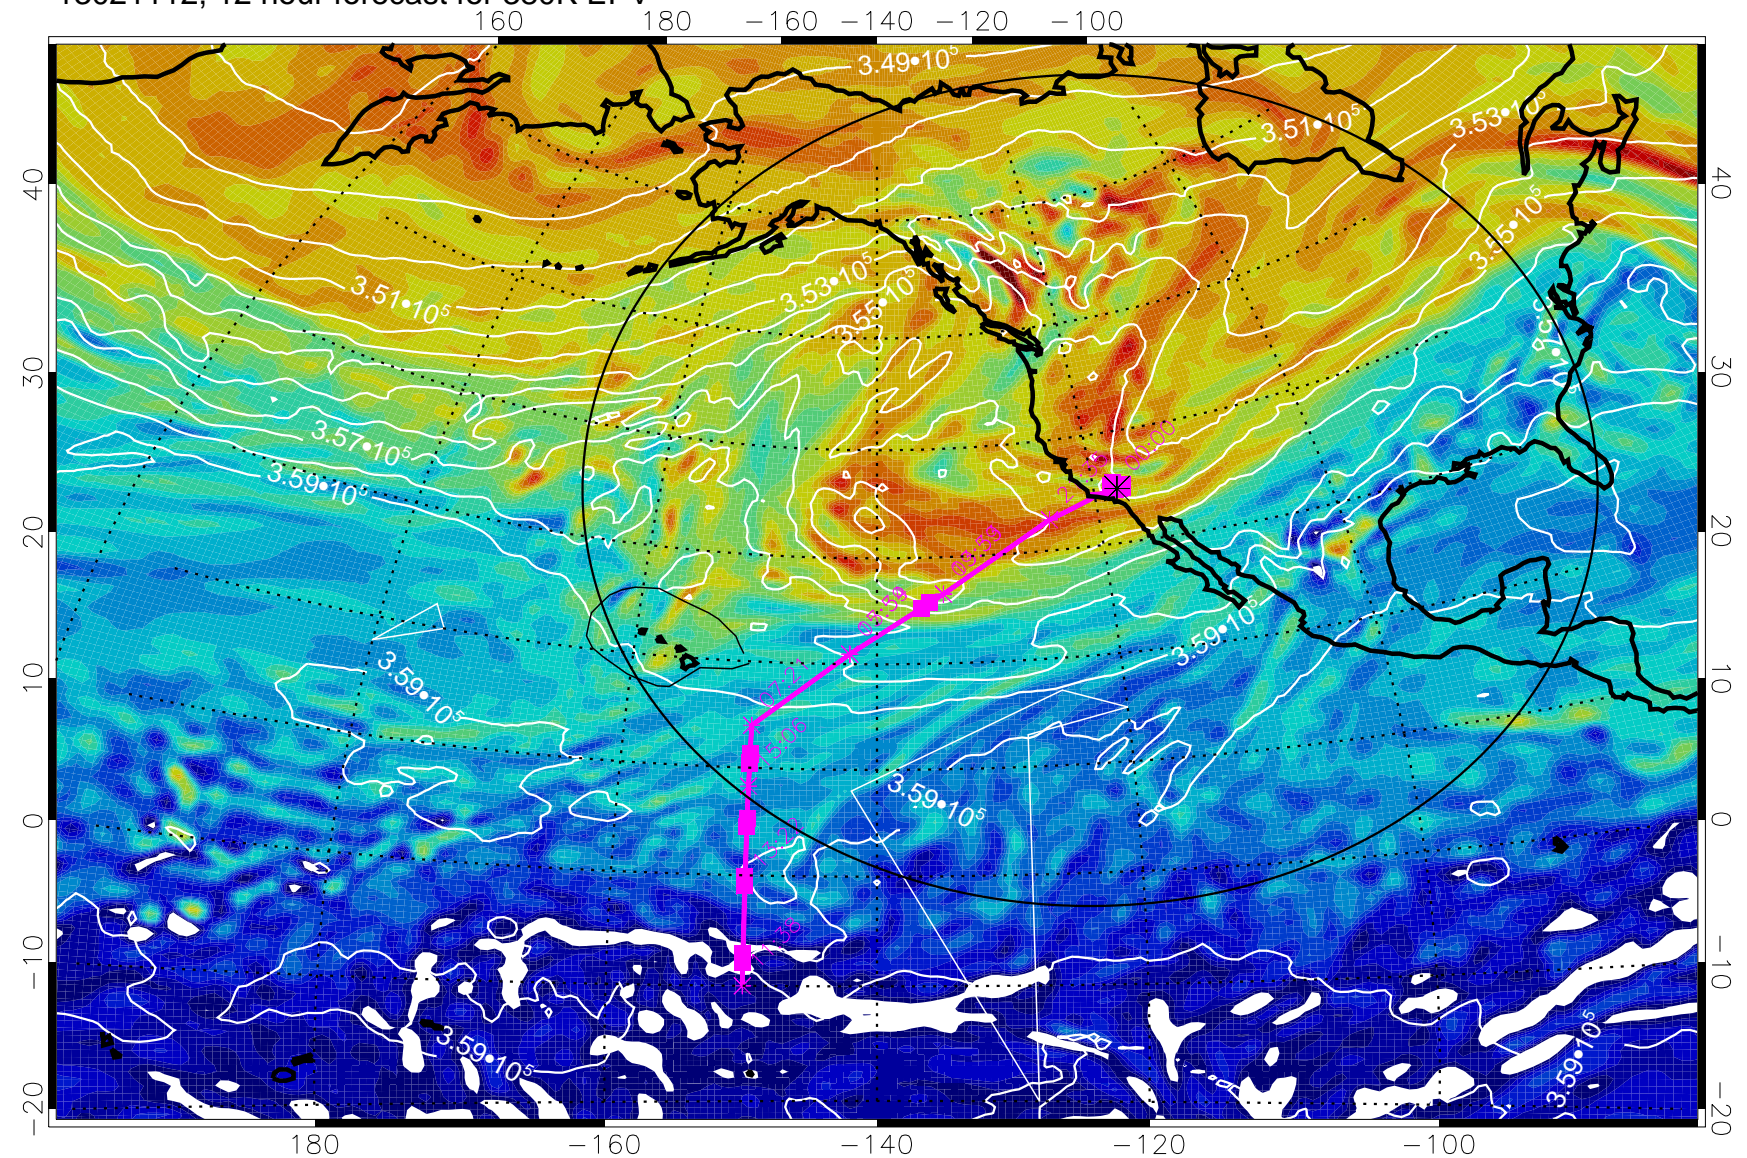

13021112, 12 hour forecast for 380K EPV

380K Montgomery Streamfunction, white

Range ring of 4055 km -- 13 hours GH round trip

13021118, 18 hour forecast for 380K EPV

380K Montgomery Streamfunction, white

Range ring of 4055 km -- 13 hours GH round trip

13021200, 24 hour forecast for 380K EPV

380K Montgomery Streamfunction, white

Range ring of 4055 km -- 13 hours GH round trip

13021206, 30 hour forecast for 380K EPV

380K Montgomery Streamfunction, white

Range ring of 4055 km -- 13 hours GH round trip

13021212, 36 hour forecast for 380K EPV

380K Montgomery Streamfunction, white

Range ring of 4055 km -- 13 hours GH round trip

13021218, 42 hour forecast for 380K EPV

380K Montgomery Streamfunction, white

Range ring of 4055 km -- 13 hours GH round trip

13021300, 48 hour forecast for 380K EPV

160 180 -160 -140 -120 -100

380K Montgomery Streamfunction, white

Range ring of 4055 km -- 13 hours GH round trip

13021306, 54 hour forecast for 380K EPV

380K Montgomery Streamfunction, white