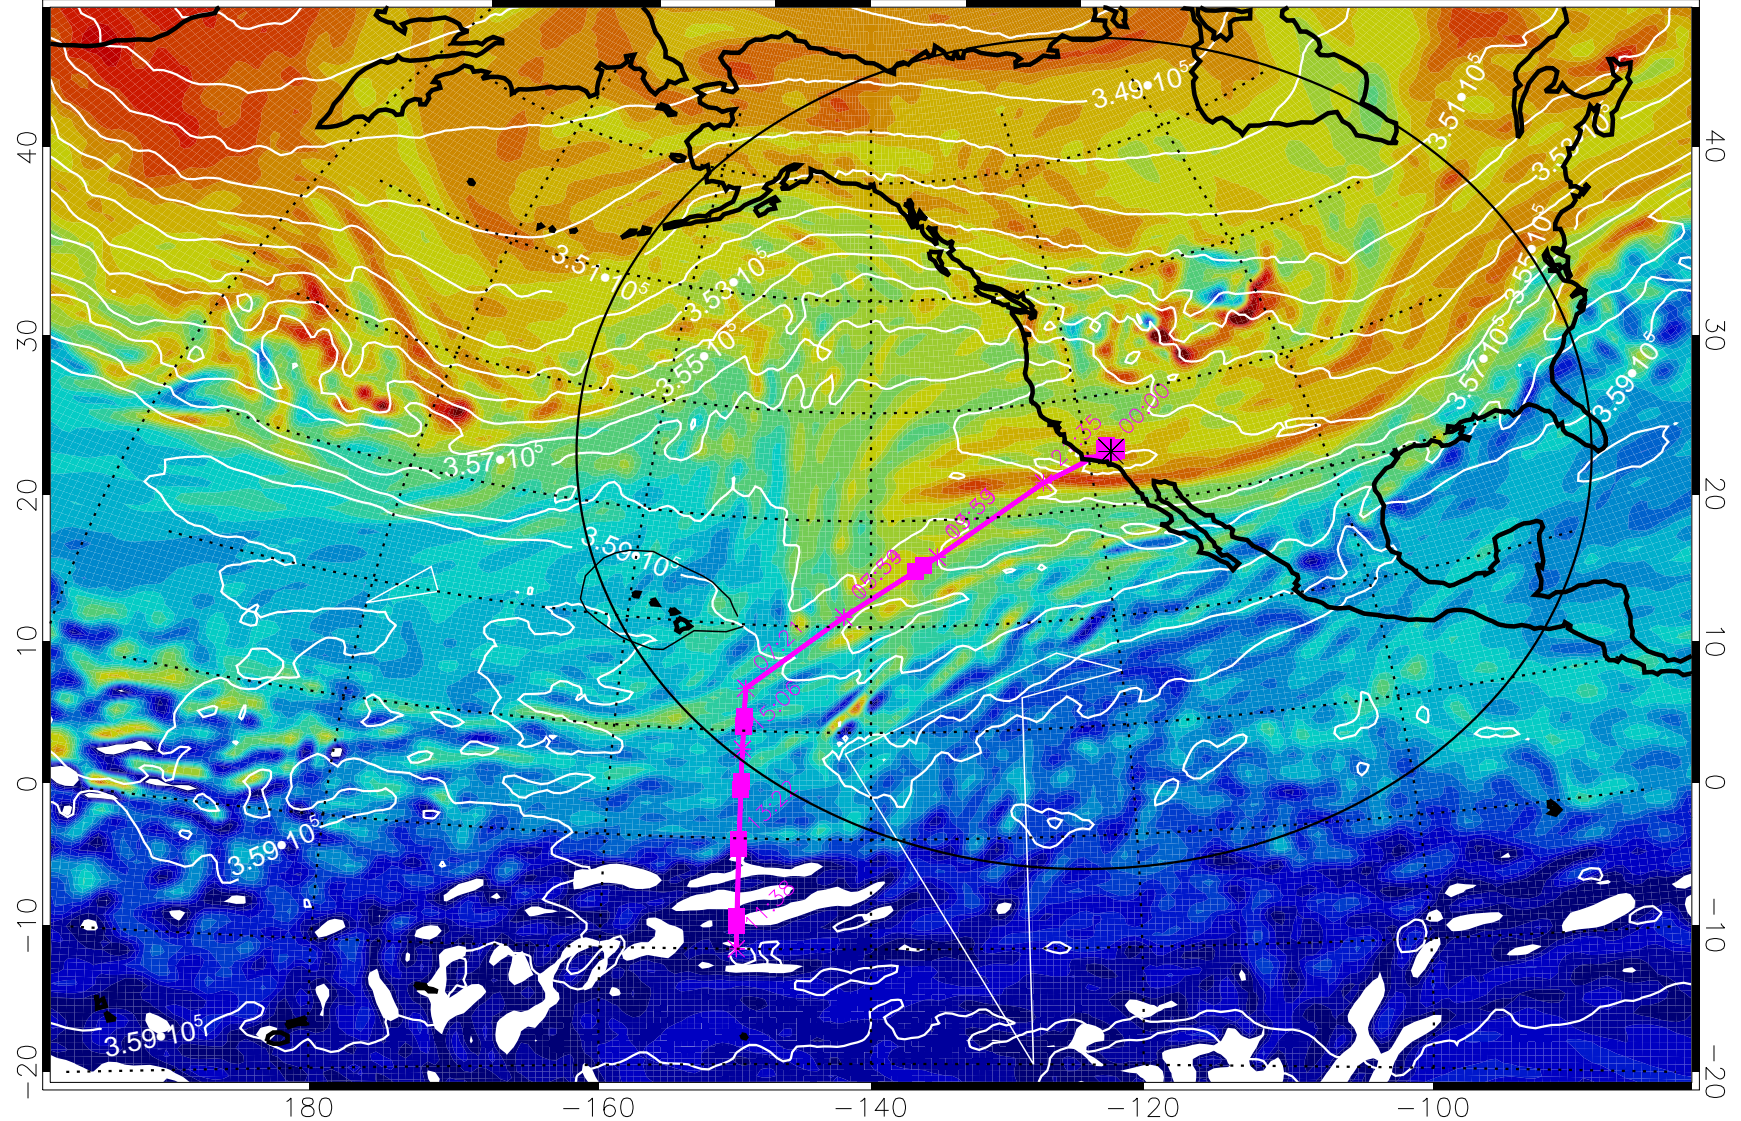

13021300, 48 hour forecast for 380K EPV

160 180 -160 -140 -120 -100

380K Montgomery Streamfunction, white

Range ring of 4055 km -- 13 hours GH round trip

13021306, 54 hour forecast for 380K EPV

380K Montgomery Streamfunction, white

Range ring of 4055 km -- 13 hours GH round trip

13021312, 60 hour forecast for 380K EPV

160 180 -160 -140 -120 -100

380K Montgomery Streamfunction, white

Range ring of 4055 km -- 13 hours GH round trip

13021318, 66 hour forecast for 380K EPV

160 180 -160 -140 -120 -100

380K Montgomery Streamfunction, white

Range ring of 4055 km -- 13 hours GH round trip

13021400, 72 hour forecast for 380K EPV

160 180 -160 -140 -120 -100

380K Montgomery Streamfunction, white

Range ring of 4055 km -- 13 hours GH round trip

13021406, 78 hour forecast for 380K EPV

380K Montgomery Streamfunction, white

Range ring of 4055 km -- 13 hours GH round trip

13021412, 84 hour forecast for 380K EPV