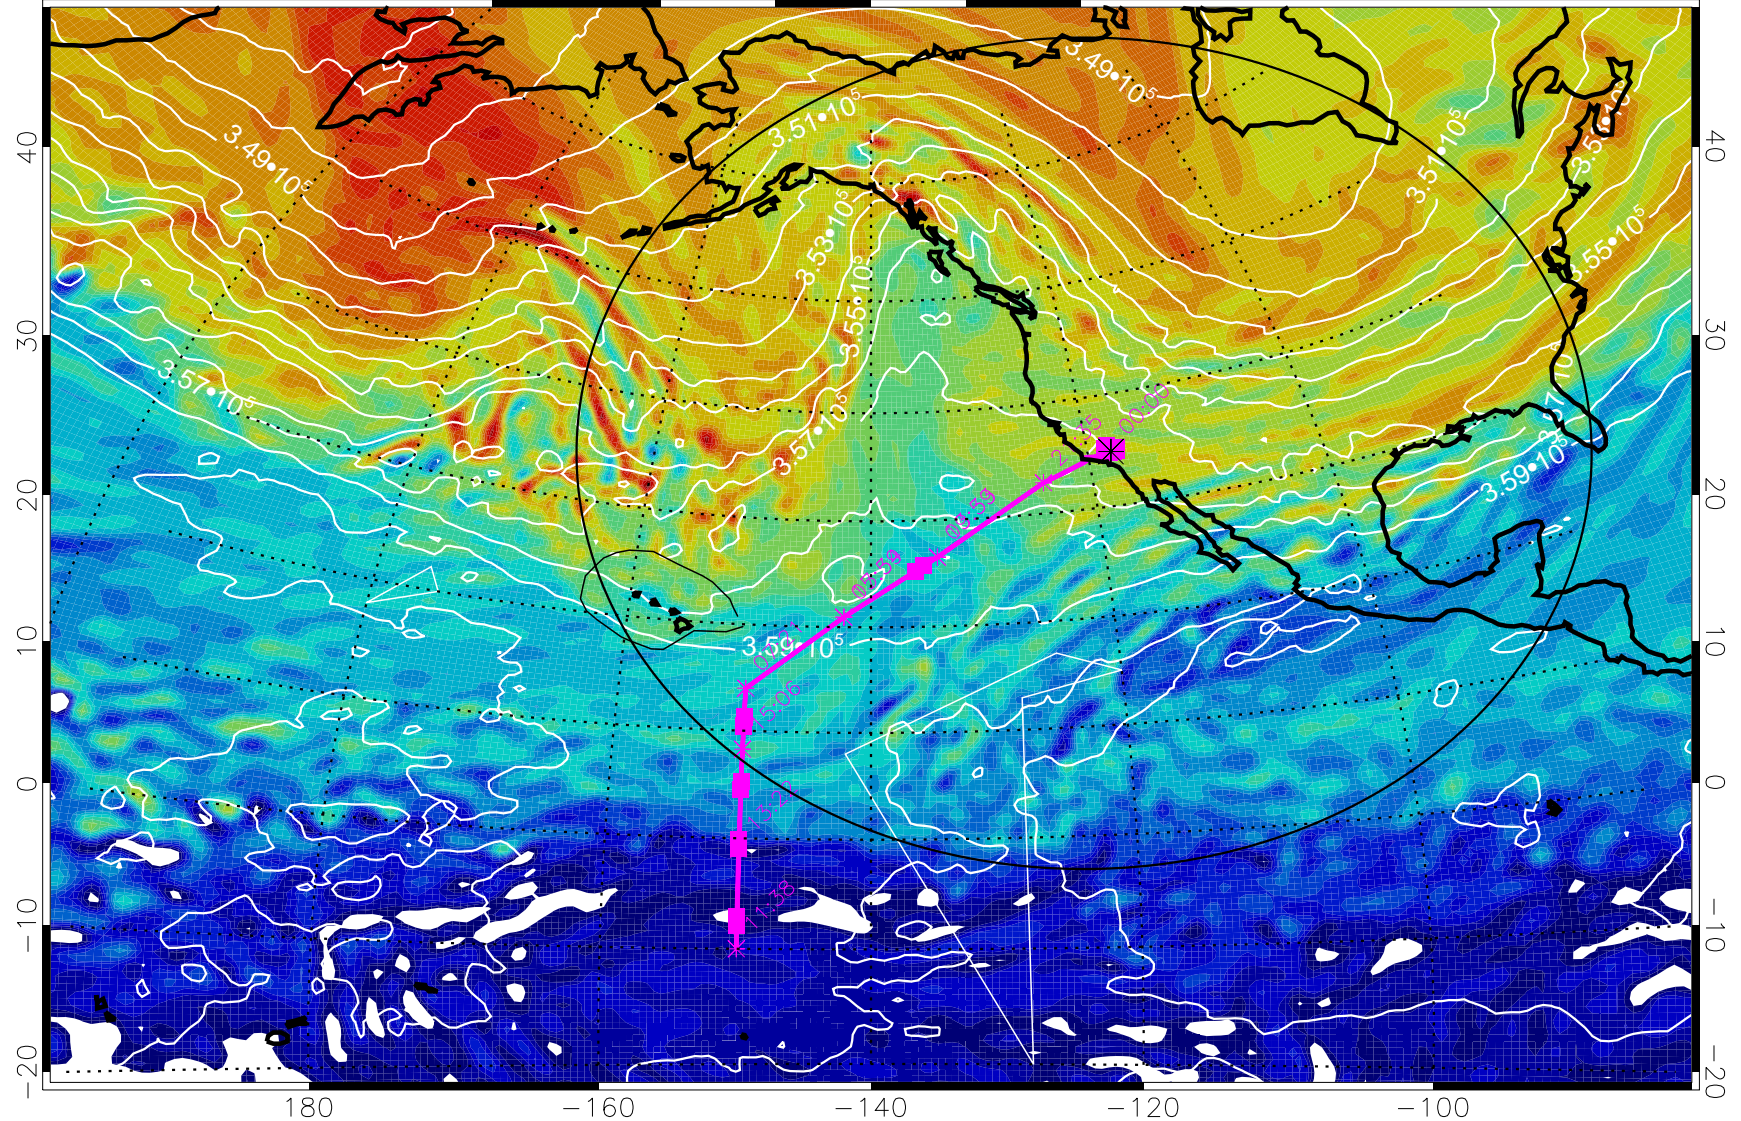

380K Montgomery Streamfunction, white

Range ring of 4055 km -- 13 hours GH round trip

13021418, 90 hour forecast for 380K EPV

380K Montgomery Streamfunction, white

Range ring of 4055 km -- 13 hours GH round trip

13021500, 96 hour forecast for 380K EPV

160 180 -160 -140 -120 -100

380K Montgomery Streamfunction, white

Range ring of 4055 km -- 13 hours GH round trip

13021506, 102 hour forecast for 380K EPV

160 180 -160 -140 -120 -100

380K Montgomery Streamfunction, white

Range ring of 4055 km -- 13 hours GH round trip

13021512, 108 hour forecast for 380K EPV

160 180 -160 -140 -120 -100

380K Montgomery Streamfunction, white

Range ring of 4055 km -- 13 hours GH round trip

13021518, 114 hour forecast for 380K EPV

380K Montgomery Streamfunction, white

Range ring of 4055 km -- 13 hours GH round trip

13021600, 120 hour forecast for 380K EPV

160 180 -160 -140 -120 -100

380K Montgomery Streamfunction, white