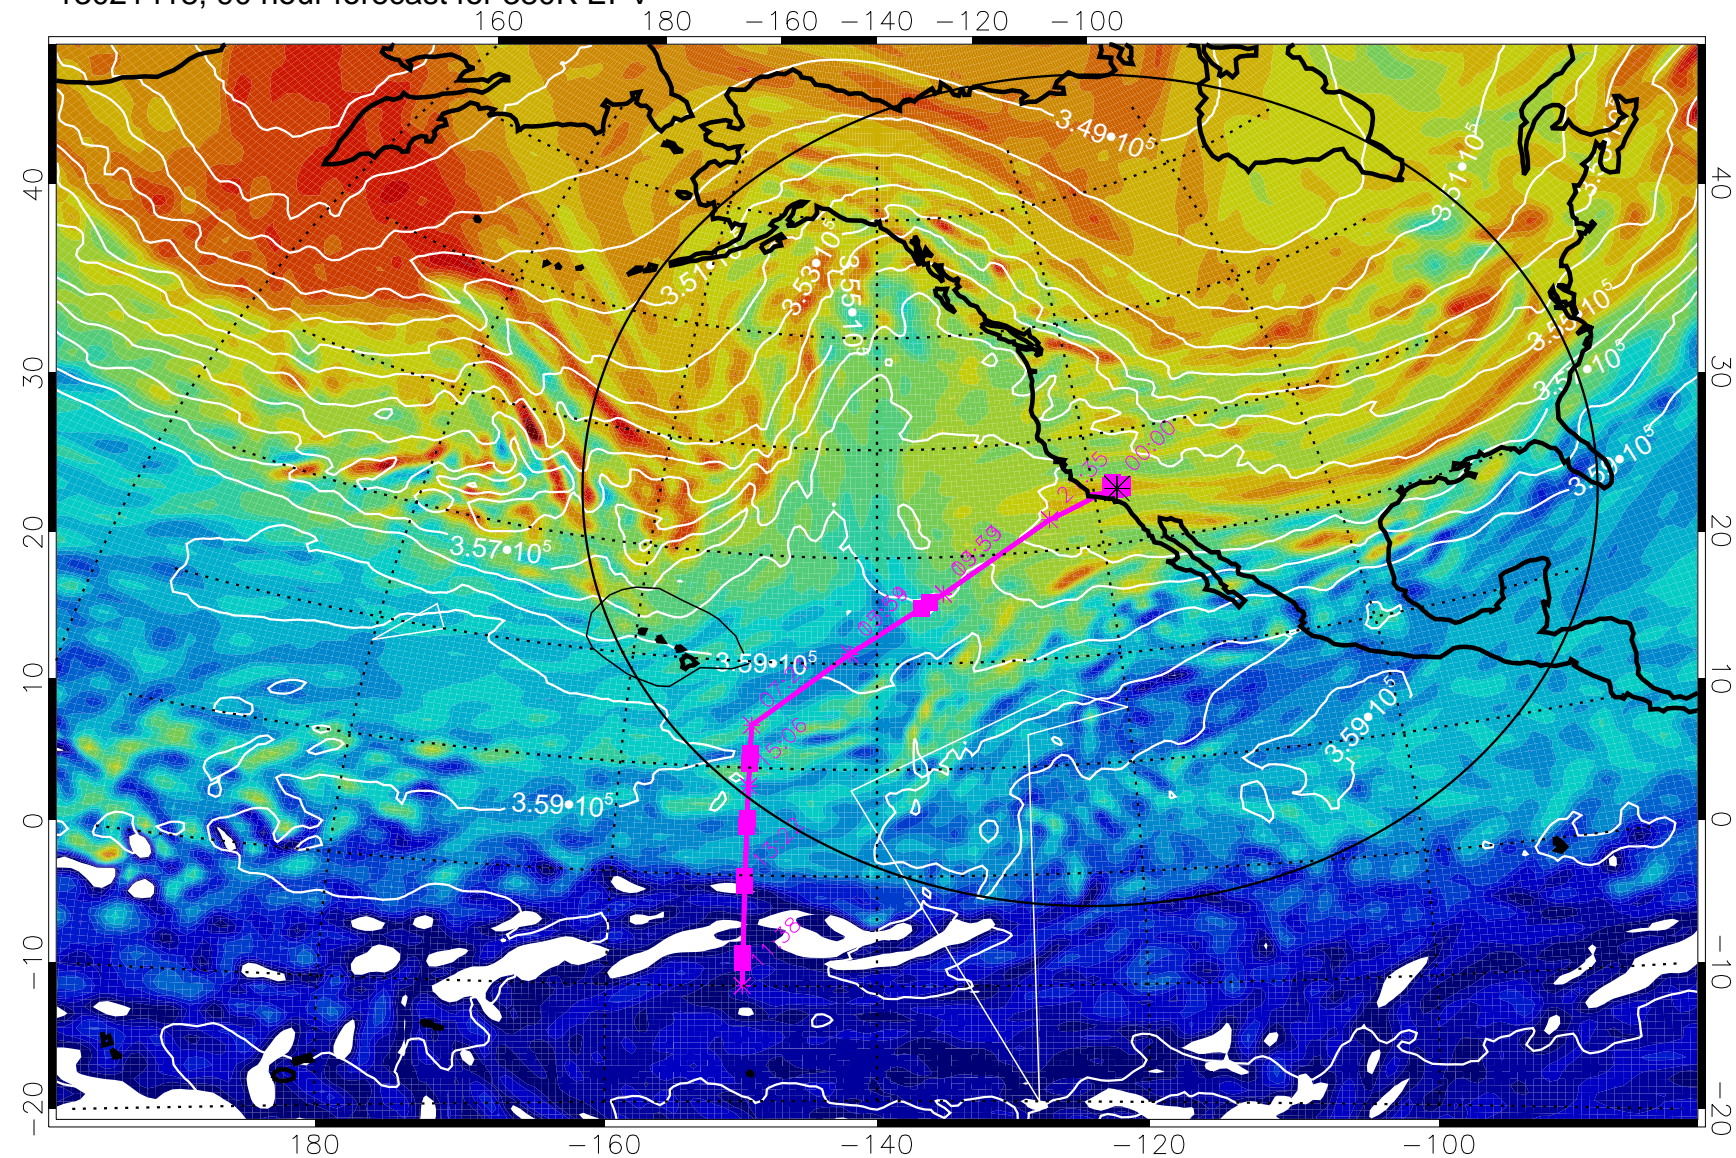

160 180 -160 -140 -120 -100

380K Montgomery Streamfunction, white

Range ring of 4055 km -- 13 hours GH round trip

13021400, 72 hour forecast for 380K EPV

160 180 -160 -140 -120 -100

380K Montgomery Streamfunction, white

Range ring of 4055 km -- 13 hours GH round trip

13021406, 78 hour forecast for 380K EPV

380K Montgomery Streamfunction, white

Range ring of 4055 km -- 13 hours GH round trip

13021412, 84 hour forecast for 380K EPV

380K Montgomery Streamfunction, white

Range ring of 4055 km -- 13 hours GH round trip

13021418, 90 hour forecast for 380K EPV

380K Montgomery Streamfunction, white

Range ring of 4055 km -- 13 hours GH round trip

13021500, 96 hour forecast for 380K EPV

160 180 -160 -140 -120 -100

380K Montgomery Streamfunction, white

Range ring of 4055 km -- 13 hours GH round trip

13021506, 102 hour forecast for 380K EPV

160 180 -160 -140 -120 -100