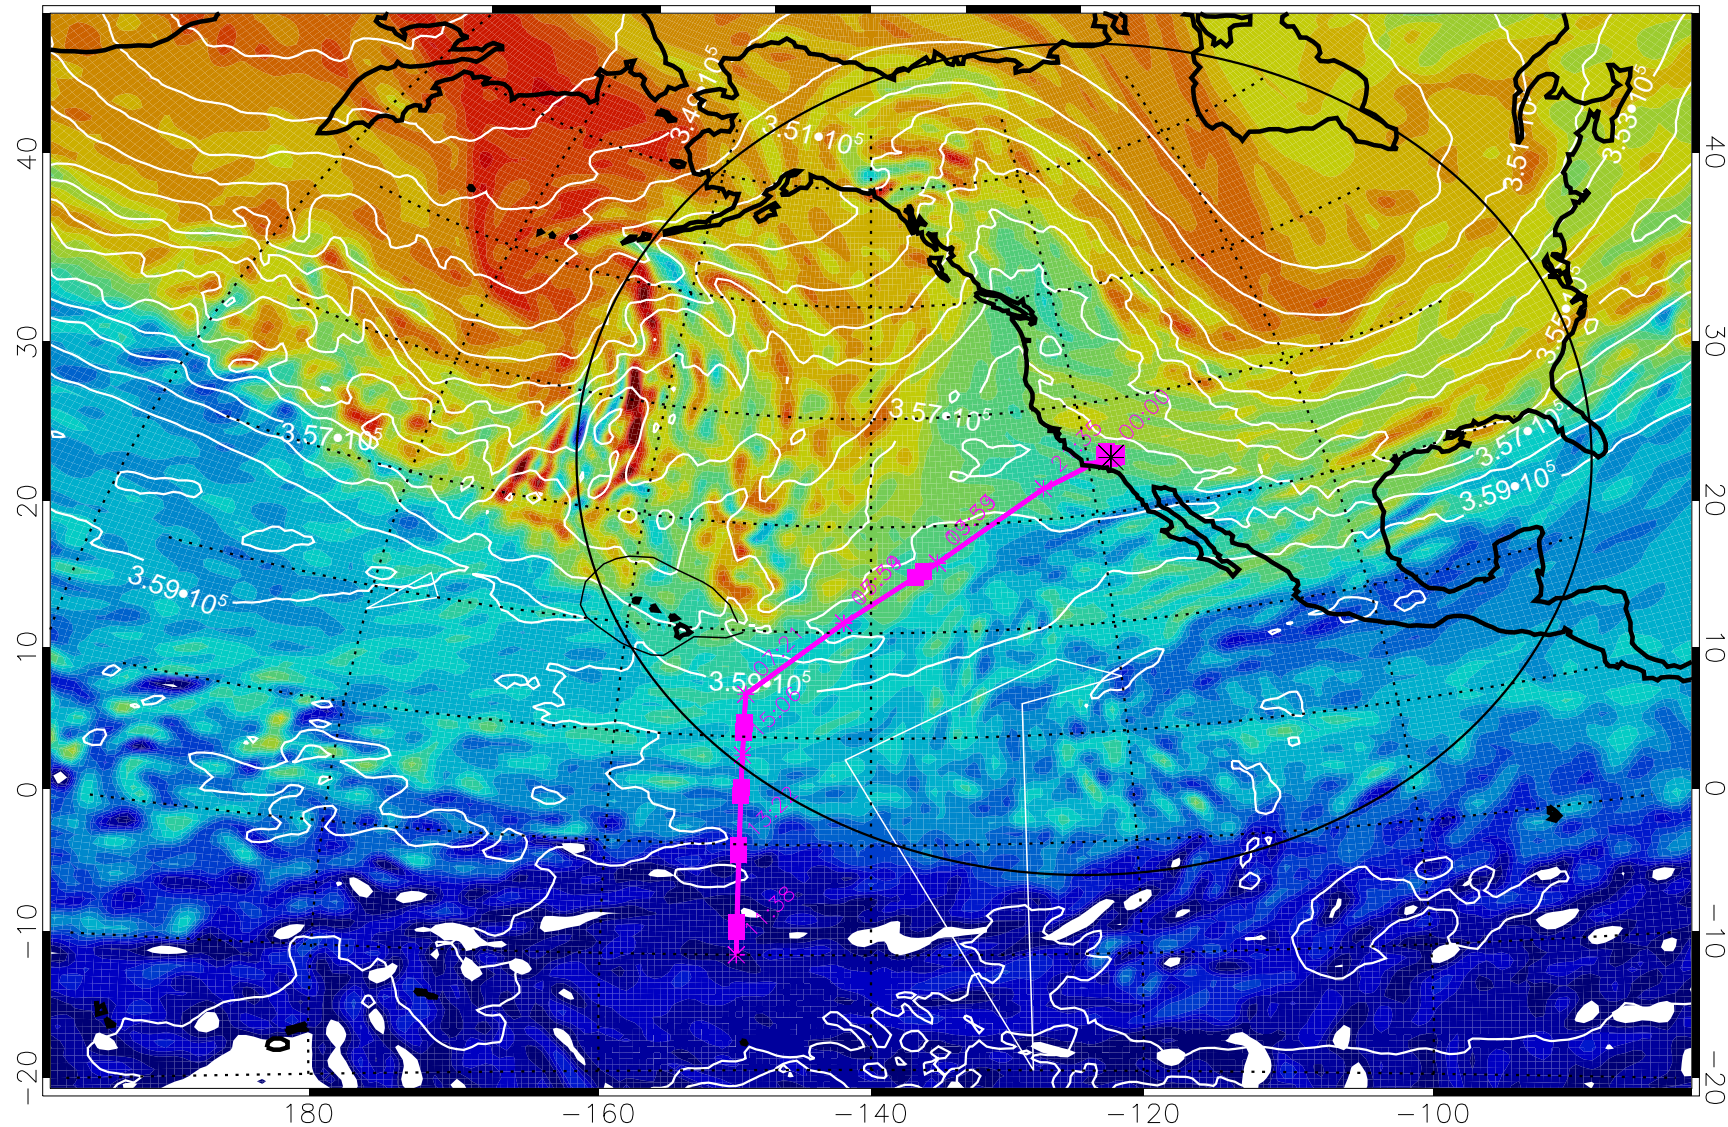

380K Montgomery Streamfunction, white

Range ring of 4055 km -- 13 hours GH round trip

13021512, 108 hour forecast for 380K EPV

160 180 -160 -140 -120 -100

380K Montgomery Streamfunction, white

Range ring of 4055 km -- 13 hours GH round trip

13021518, 114 hour forecast for 380K EPV

380K Montgomery Streamfunction, white

Range ring of 4055 km -- 13 hours GH round trip

13021600, 120 hour forecast for 380K EPV

160 180 -160 -140 -120 -100

380K Montgomery Streamfunction, white

Range ring of 4055 km -- 13 hours GH round trip