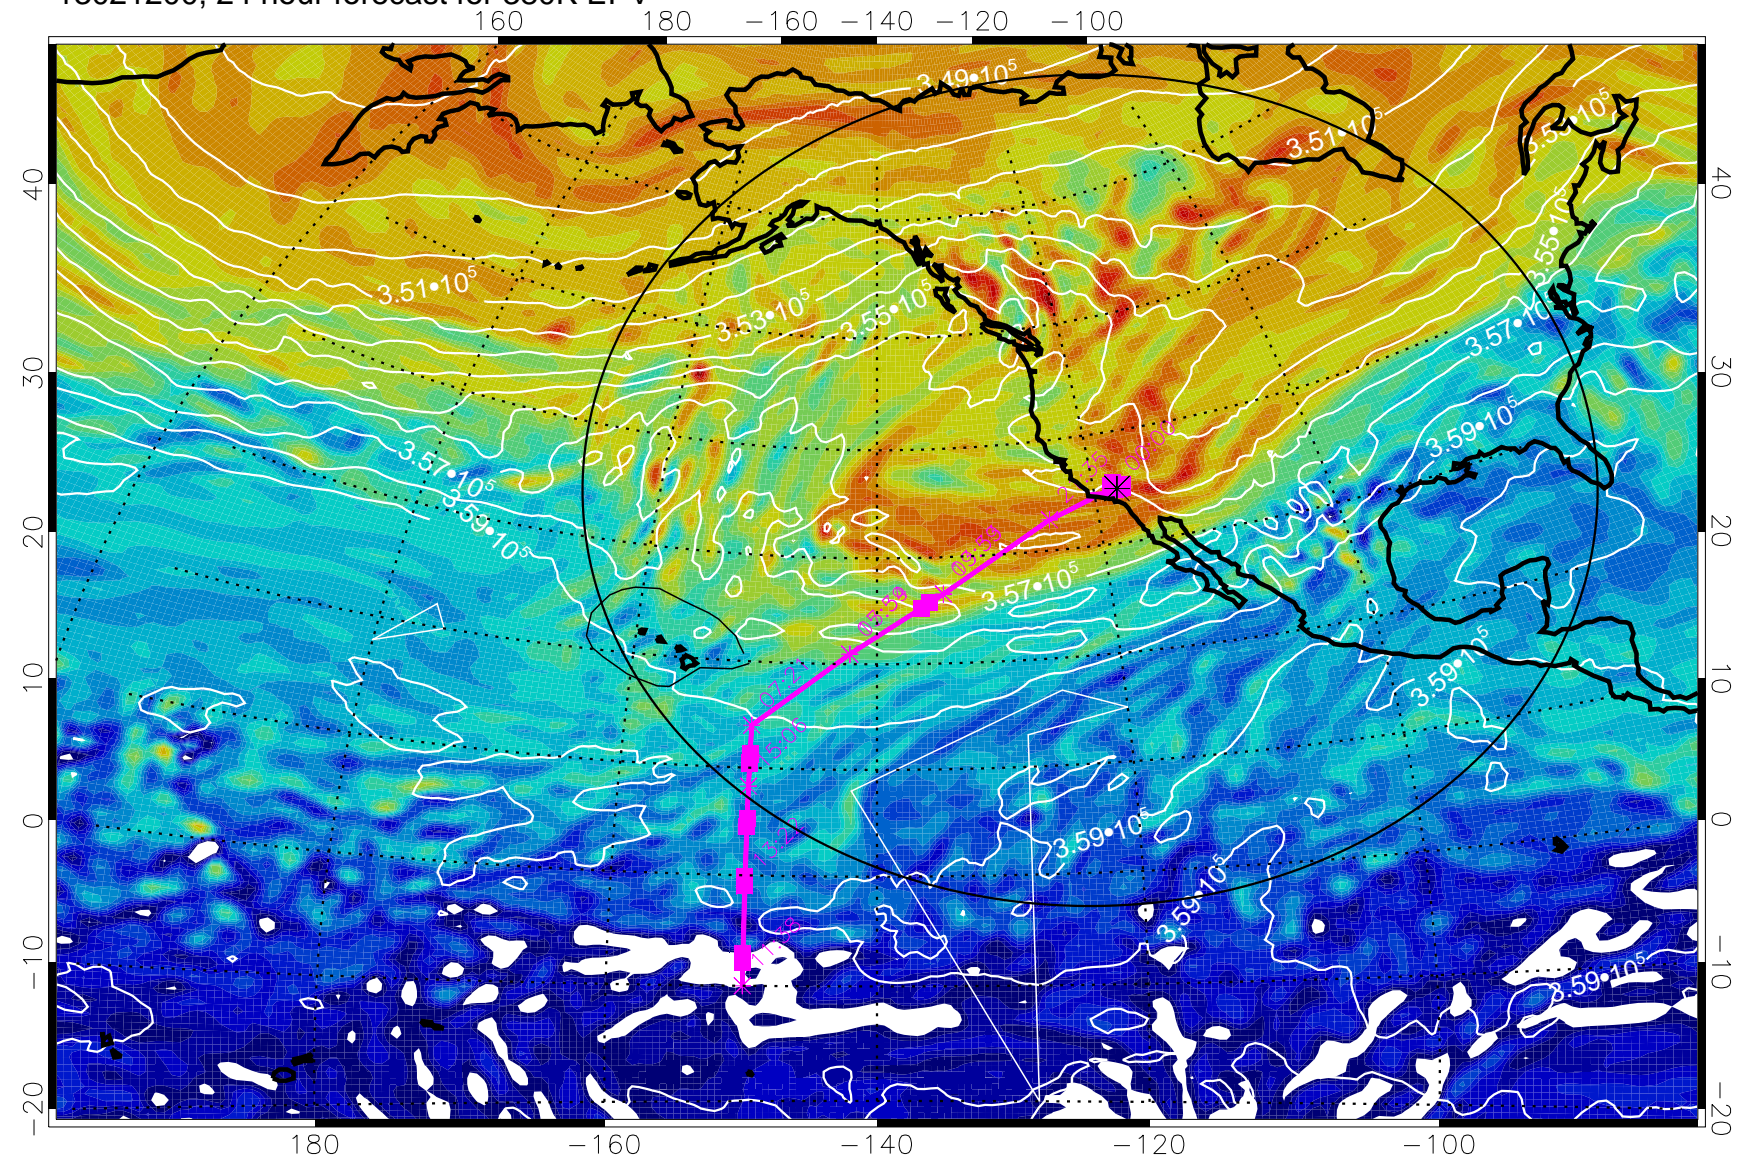

13021112, 12 hour forecast for 380K EPV

380K Montgomery Streamfunction, white

Range ring of 4055 km -- 13 hours GH round trip

13021118, 18 hour forecast for 380K EPV

380K Montgomery Streamfunction, white

Range ring of 4055 km -- 13 hours GH round trip

13021200, 24 hour forecast for 380K EPV

380K Montgomery Streamfunction, white

Range ring of 4055 km -- 13 hours GH round trip

13021206, 30 hour forecast for 380K EPV

380K Montgomery Streamfunction, white

Range ring of 4055 km -- 13 hours GH round trip

13021212, 36 hour forecast for 380K EPV

380K Montgomery Streamfunction, white

Range ring of 4055 km -- 13 hours GH round trip

13021218, 42 hour forecast for 380K EPV

380K Montgomery Streamfunction, white

Range ring of 4055 km -- 13 hours GH round trip

Range ring of 4055 km -- 13 hours GH round trip

13021312, 60 hour forecast for 380K EPV

160 180 -160 -140 -120 -100

380K Montgomery Streamfunction, white

Range ring of 4055 km -- 13 hours GH round trip

13021318, 66 hour forecast for 380K EPV