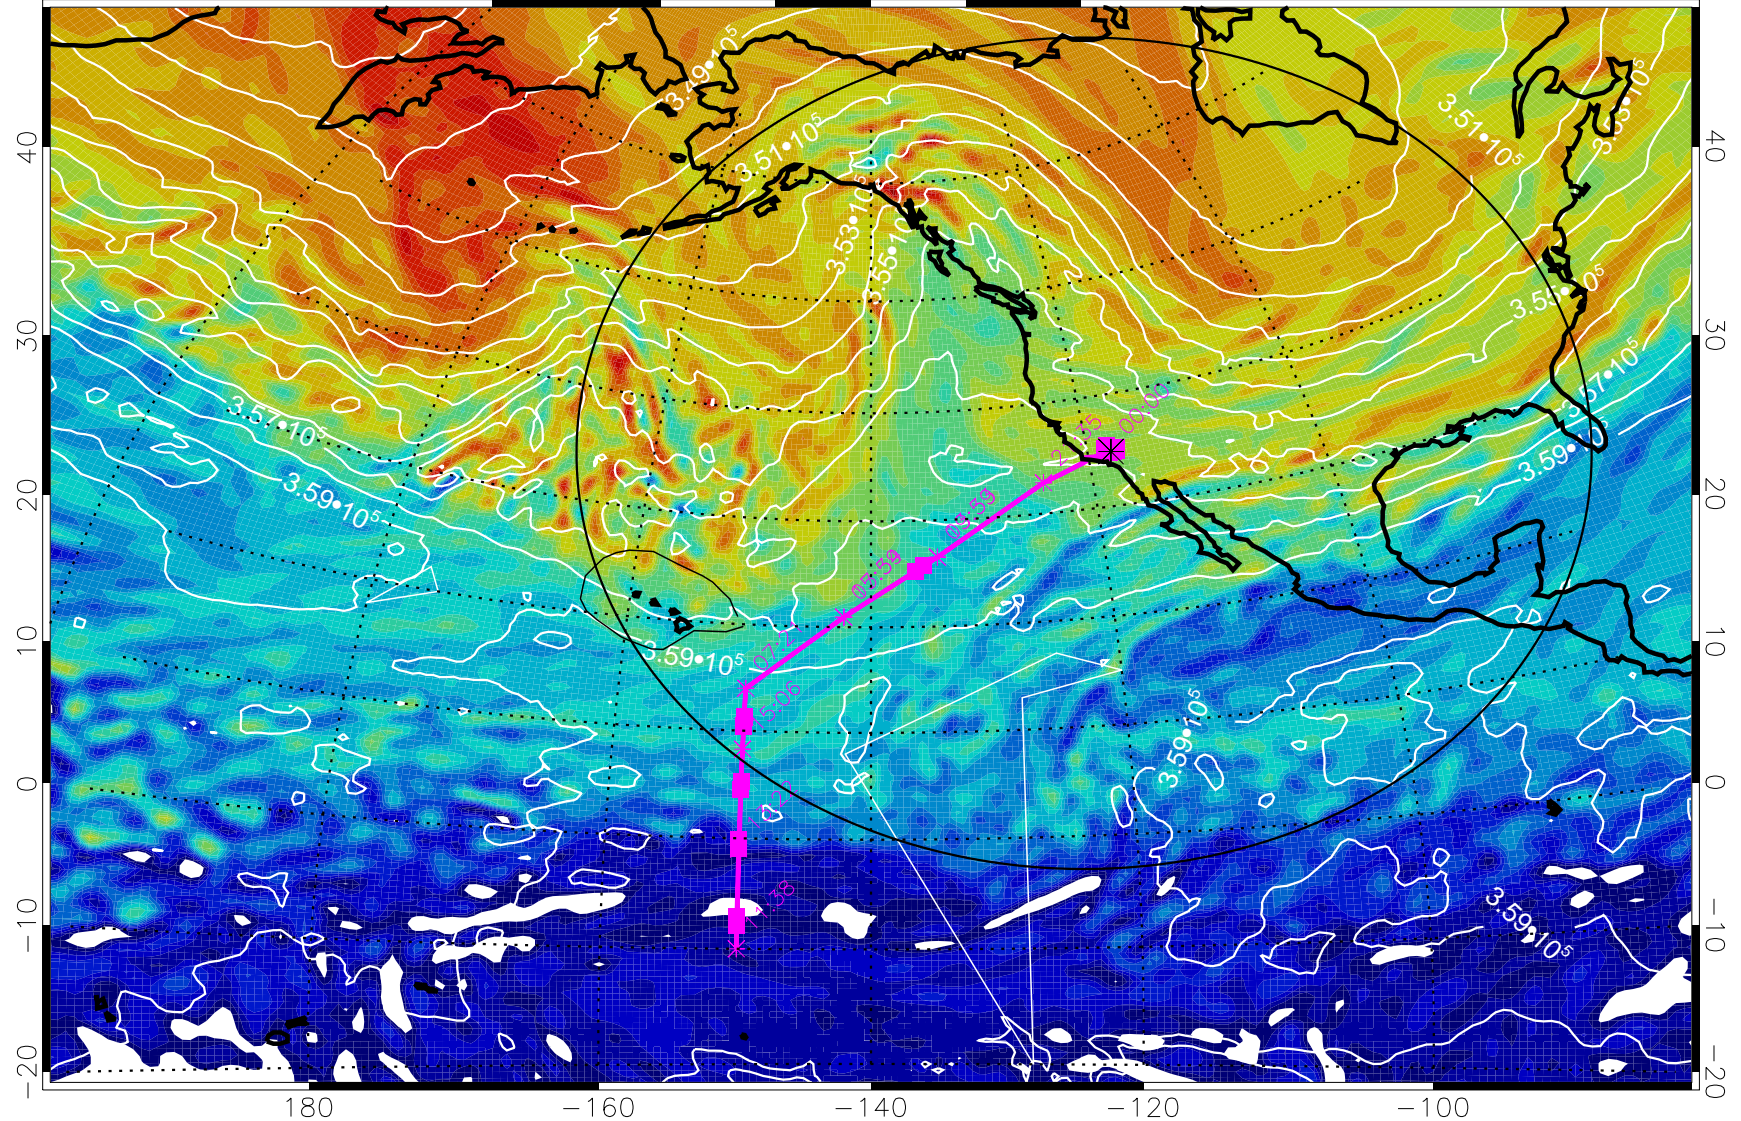

380K Montgomery Streamfunction, white

Range ring of 4055 km -- 13 hours GH round trip

13021418, 90 hour forecast for 380K EPV

380K Montgomery Streamfunction, white

Range ring of 4055 km -- 13 hours GH round trip

13021500, 96 hour forecast for 380K EPV

160 180 -160 -140 -120 -100

380K Montgomery Streamfunction, white

Range ring of 4055 km -- 13 hours GH round trip

13021506, 102 hour forecast for 380K EPV

160 180 -160 -140 -120 -100

380K Montgomery Streamfunction, white

Range ring of 4055 km -- 13 hours GH round trip

13021512, 108 hour forecast for 380K EPV

160 180 -160 -140 -120 -100

380K Montgomery Streamfunction, white

Range ring of 4055 km -- 13 hours GH round trip

13021518, 114 hour forecast for 380K EPV

380K Montgomery Streamfunction, white

Range ring of 4055 km -- 13 hours GH round trip

13021600, 120 hour forecast for 380K EPV

160 180 -160 -140 -120 -100

380K Montgomery Streamfunction, white