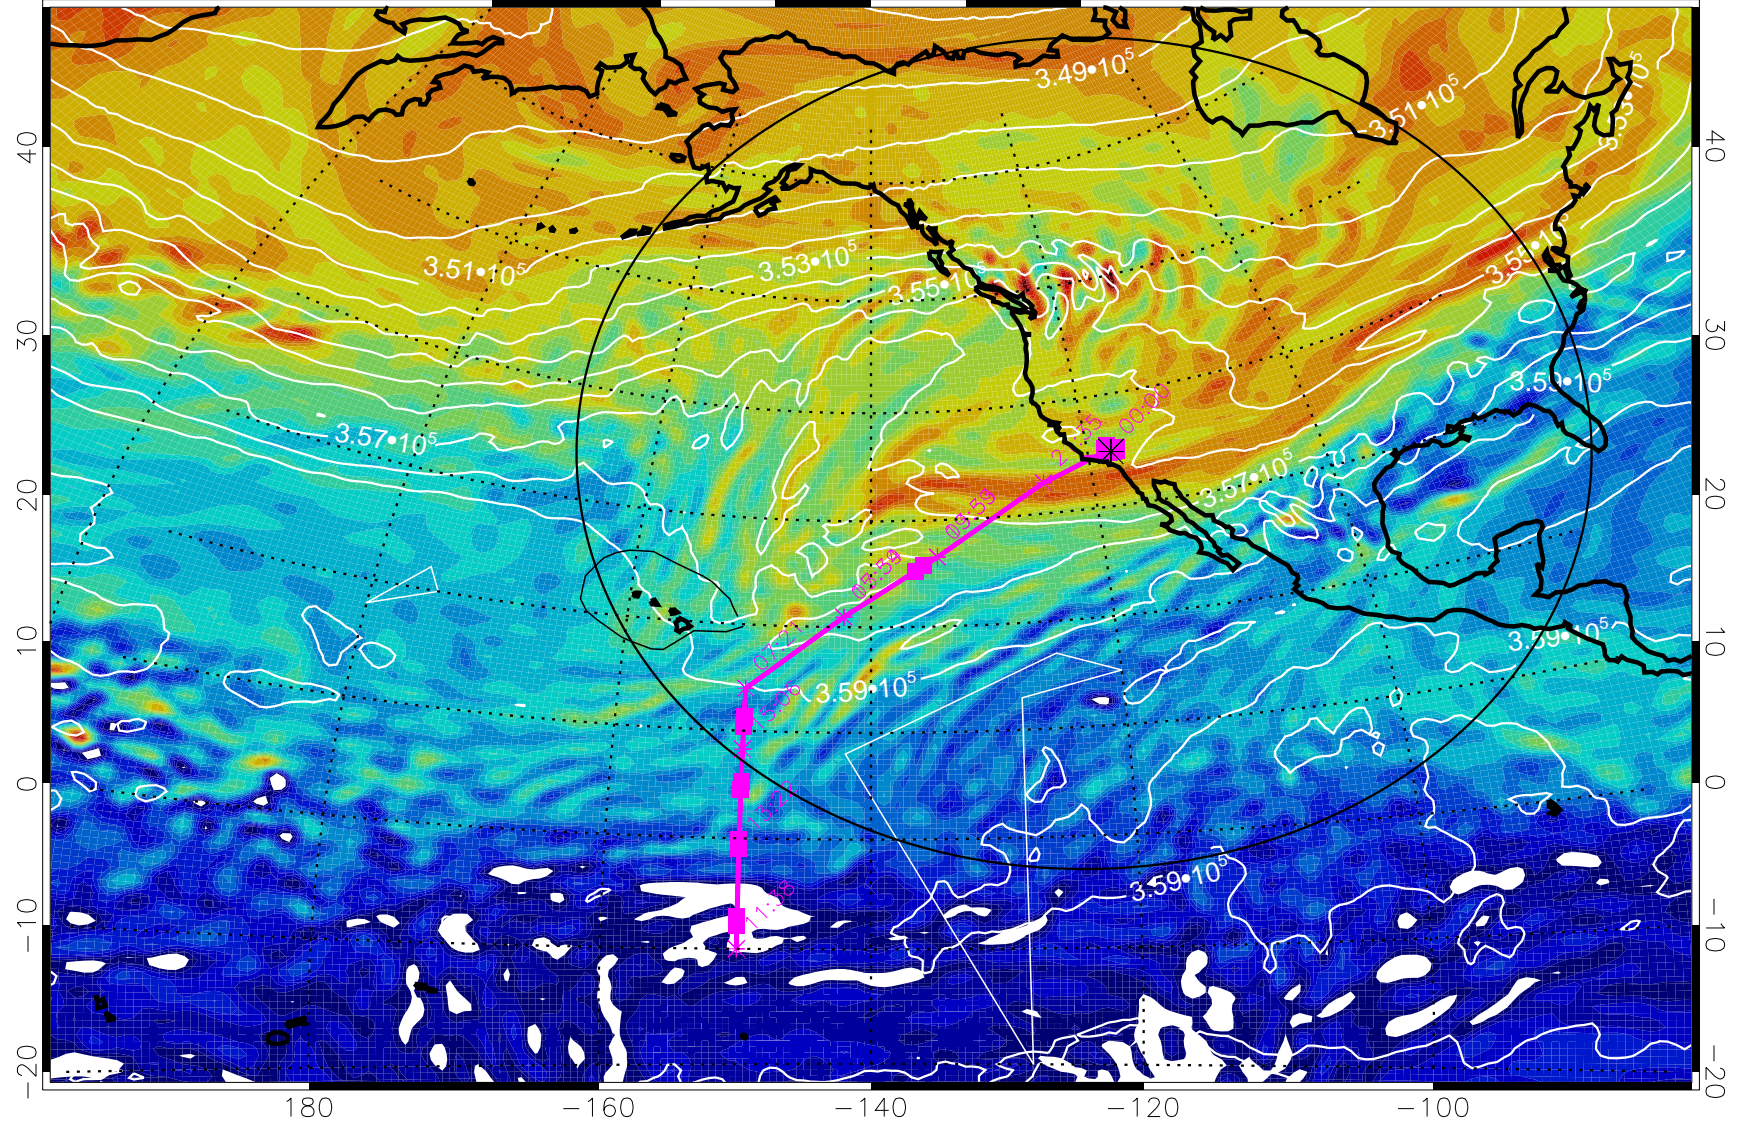

13021200, 24 hour forecast for 380K EPV

380K Montgomery Streamfunction, white

Range ring of 4055 km -- 13 hours GH round trip

13021206, 30 hour forecast for 380K EPV

380K Montgomery Streamfunction, white

Range ring of 4055 km -- 13 hours GH round trip

13021212, 36 hour forecast for 380K EPV

380K Montgomery Streamfunction, white

Range ring of 4055 km -- 13 hours GH round trip

13021218, 42 hour forecast for 380K EPV

380K Montgomery Streamfunction, white

Range ring of 4055 km -- 13 hours GH round trip

13021300, 48 hour forecast for 380K EPV

160 180 -160 -140 -120 -100

380K Montgomery Streamfunction, white

Range ring of 4055 km -- 13 hours GH round trip

13021306, 54 hour forecast for 380K EPV

380K Montgomery Streamfunction, white

Range ring of 4055 km -- 13 hours GH round trip

13021312, 60 hour forecast for 380K EPV

160 180 -160 -140 -120 -100

380K Montgomery Streamfunction, white

Range ring of 4055 km -- 13 hours GH round trip

13021318, 66 hour forecast for 380K EPV