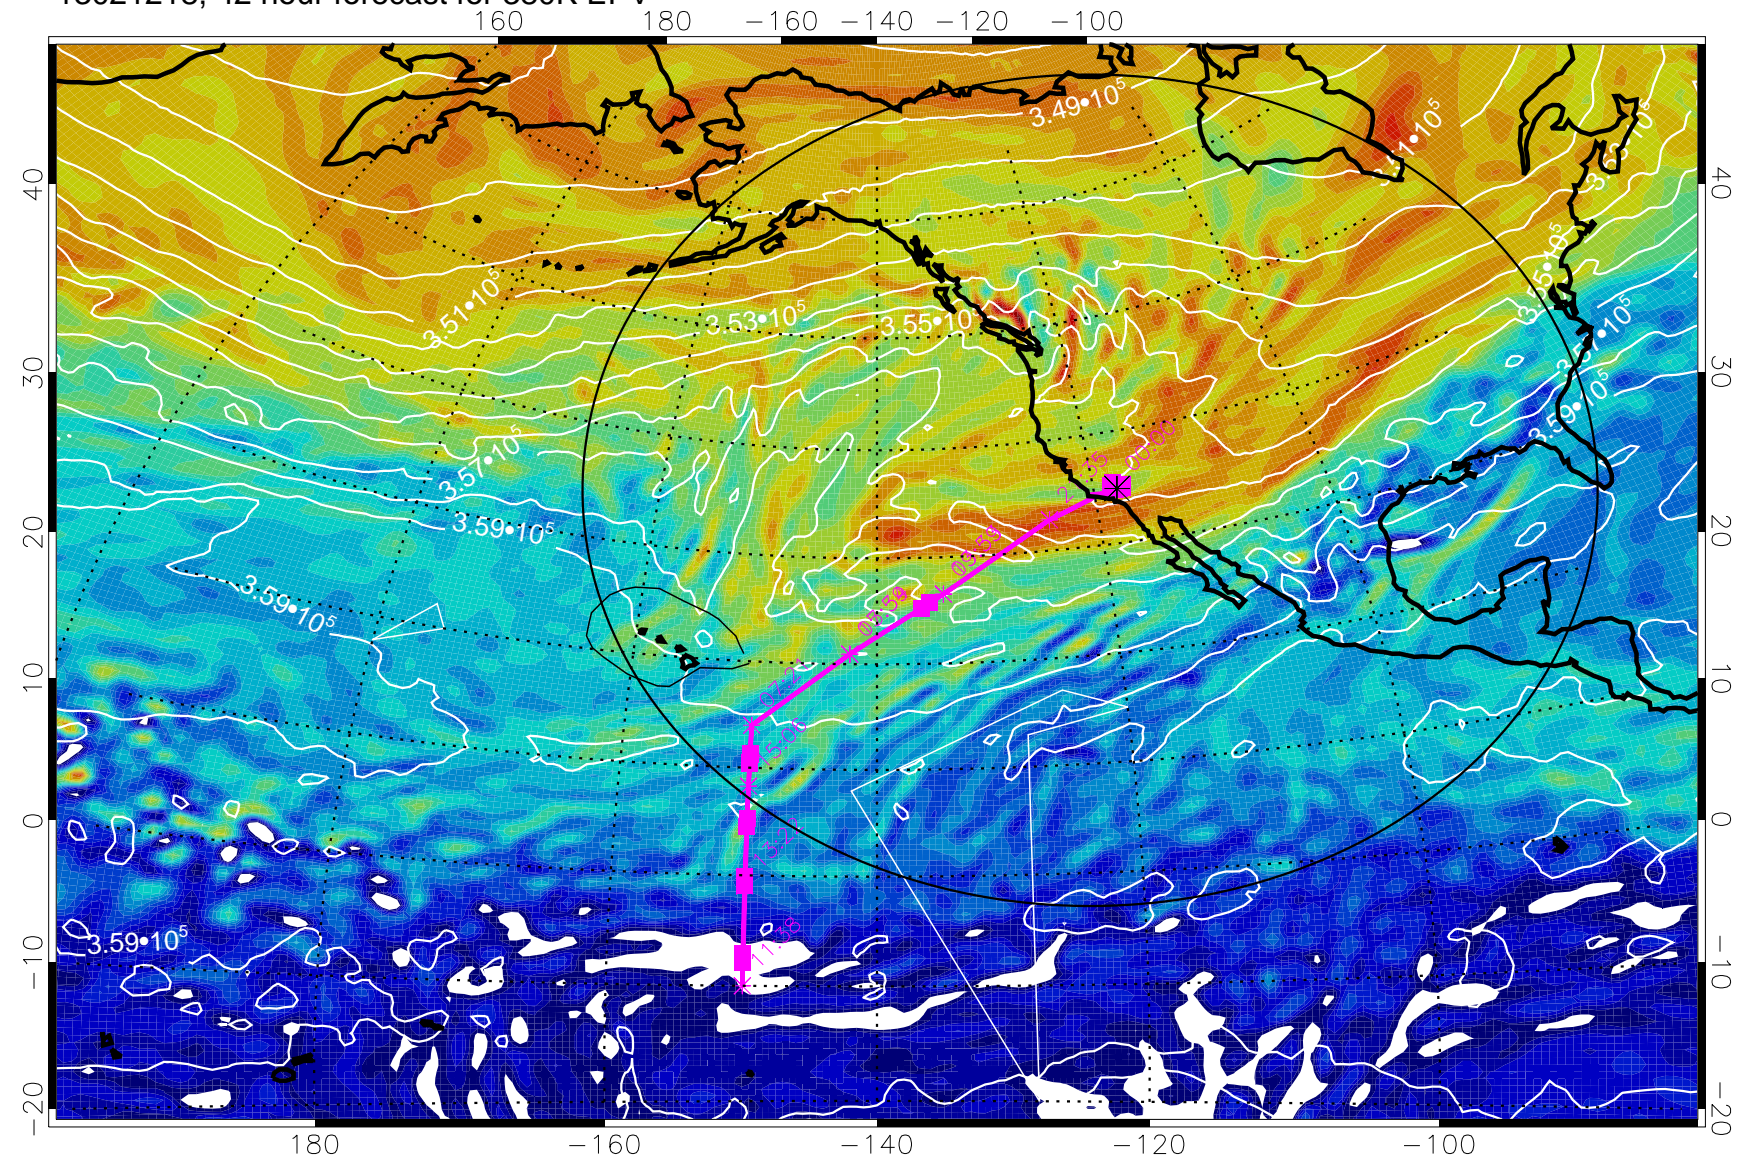

13021200, 24 hour forecast for 380K EPV

380K Montgomery Streamfunction, white

Range ring of 4055 km -- 13 hours GH round trip

13021206, 30 hour forecast for 380K EPV

380K Montgomery Streamfunction, white

Range ring of 4055 km -- 13 hours GH round trip

13021212, 36 hour forecast for 380K EPV

380K Montgomery Streamfunction, white

Range ring of 4055 km -- 13 hours GH round trip

13021218, 42 hour forecast for 380K EPV

380K Montgomery Streamfunction, white

Range ring of 4055 km -- 13 hours GH round trip

13021300, 48 hour forecast for 380K EPV

160 180 -160 -140 -120 -100

380K Montgomery Streamfunction, white

Range ring of 4055 km -- 13 hours GH round trip

13021306, 54 hour forecast for 380K EPV

380K Montgomery Streamfunction, white

Range ring of 4055 km -- 13 hours GH round trip

13021312, 60 hour forecast for 380K EPV

160 180 -160 -140 -120 -100

380K Montgomery Streamfunction, white

Range ring of 4055 km -- 13 hours GH round trip

13021318, 66 hour forecast for 380K EPV