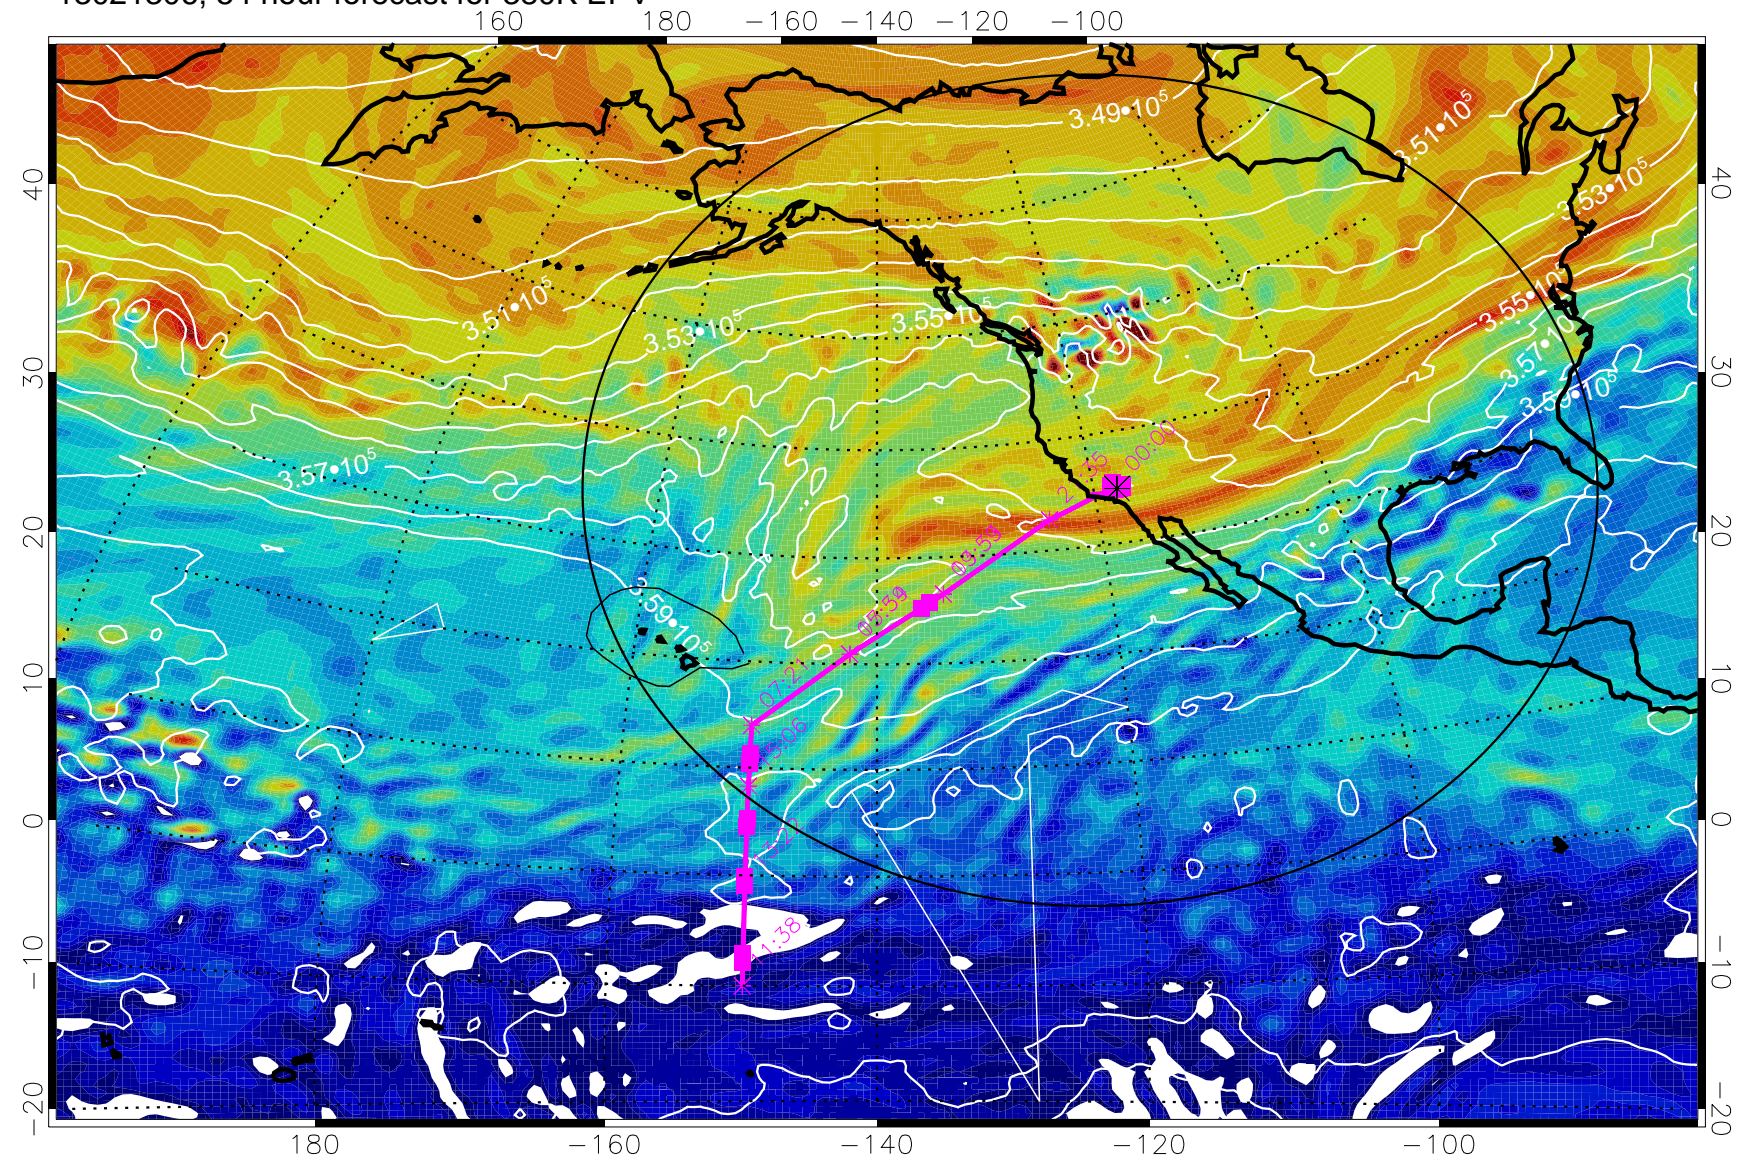

13021212, 36 hour forecast for 380K EPV

380K Montgomery Streamfunction, white

Range ring of 4055 km -- 13 hours GH round trip

13021218, 42 hour forecast for 380K EPV

380K Montgomery Streamfunction, white

Range ring of 4055 km -- 13 hours GH round trip

13021300, 48 hour forecast for 380K EPV

160 180 -160 -140 -120 -100

380K Montgomery Streamfunction, white

Range ring of 4055 km -- 13 hours GH round trip

13021306, 54 hour forecast for 380K EPV

380K Montgomery Streamfunction, white

Range ring of 4055 km -- 13 hours GH round trip

13021312, 60 hour forecast for 380K EPV

160 180 -160 -140 -120 -100

380K Montgomery Streamfunction, white

Range ring of 4055 km -- 13 hours GH round trip

13021318, 66 hour forecast for 380K EPV

160 180 -160 -140 -120 -100

380K Montgomery Streamfunction, white

Range ring of 4055 km -- 13 hours GH round trip

13021400, 72 hour forecast for 380K EPV

160 180 -160 -140 -120 -100

380K Montgomery Streamfunction, white