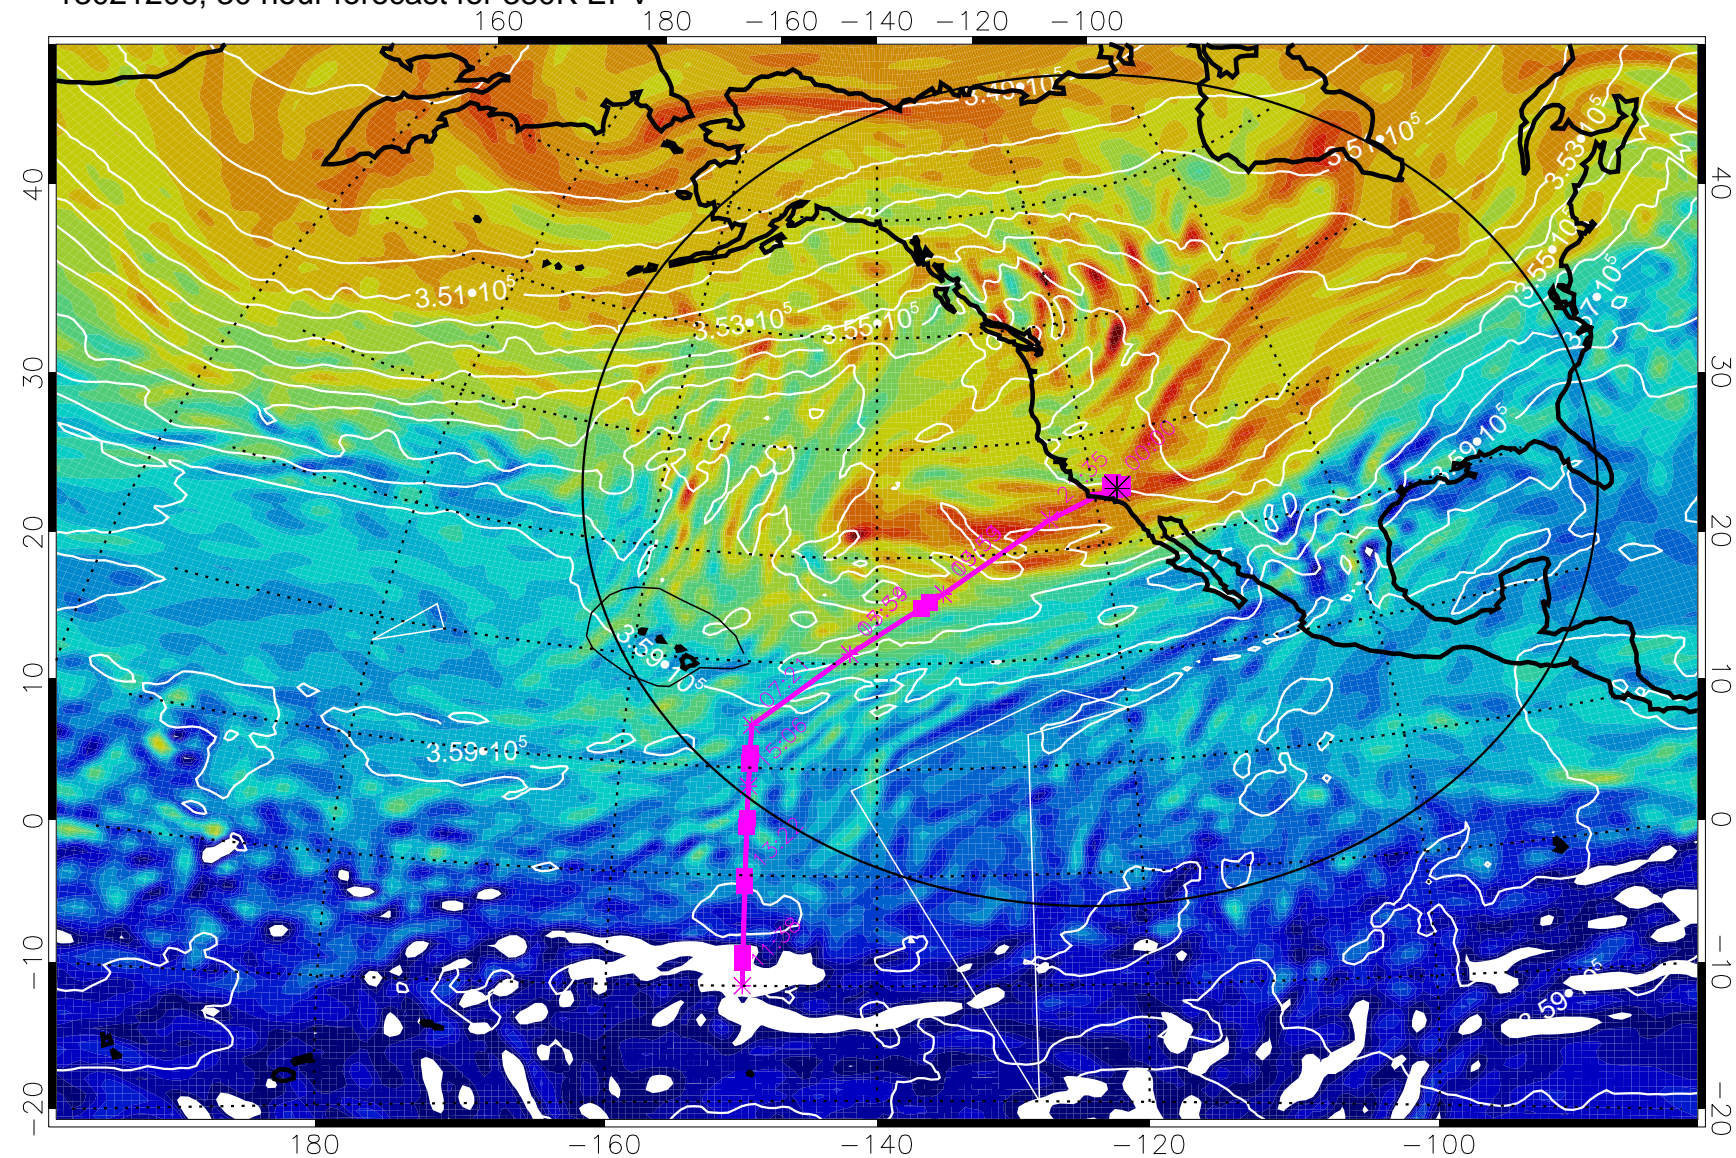

13021200, 24 hour forecast for 380K EPV

380K Montgomery Streamfunction, white

Range ring of 4055 km -- 13 hours GH round trip

13021206, 30 hour forecast for 380K EPV

380K Montgomery Streamfunction, white

Range ring of 4055 km -- 13 hours GH round trip

13021212, 36 hour forecast for 380K EPV

380K Montgomery Streamfunction, white

Range ring of 4055 km -- 13 hours GH round trip

13021218, 42 hour forecast for 380K EPV

380K Montgomery Streamfunction, white

Range ring of 4055 km -- 13 hours GH round trip

13021300, 48 hour forecast for 380K EPV

160 180 -160 -140 -120 -100

380K Montgomery Streamfunction, white

Range ring of 4055 km -- 13 hours GH round trip

13021306, 54 hour forecast for 380K EPV

380K Montgomery Streamfunction, white

Range ring of 4055 km -- 13 hours GH round trip

13021312, 60 hour forecast for 380K EPV

160 180 -160 -140 -120 -100

380K Montgomery Streamfunction, white

Range ring of 4055 km -- 13 hours GH round trip

13021318, 66 hour forecast for 380K EPV