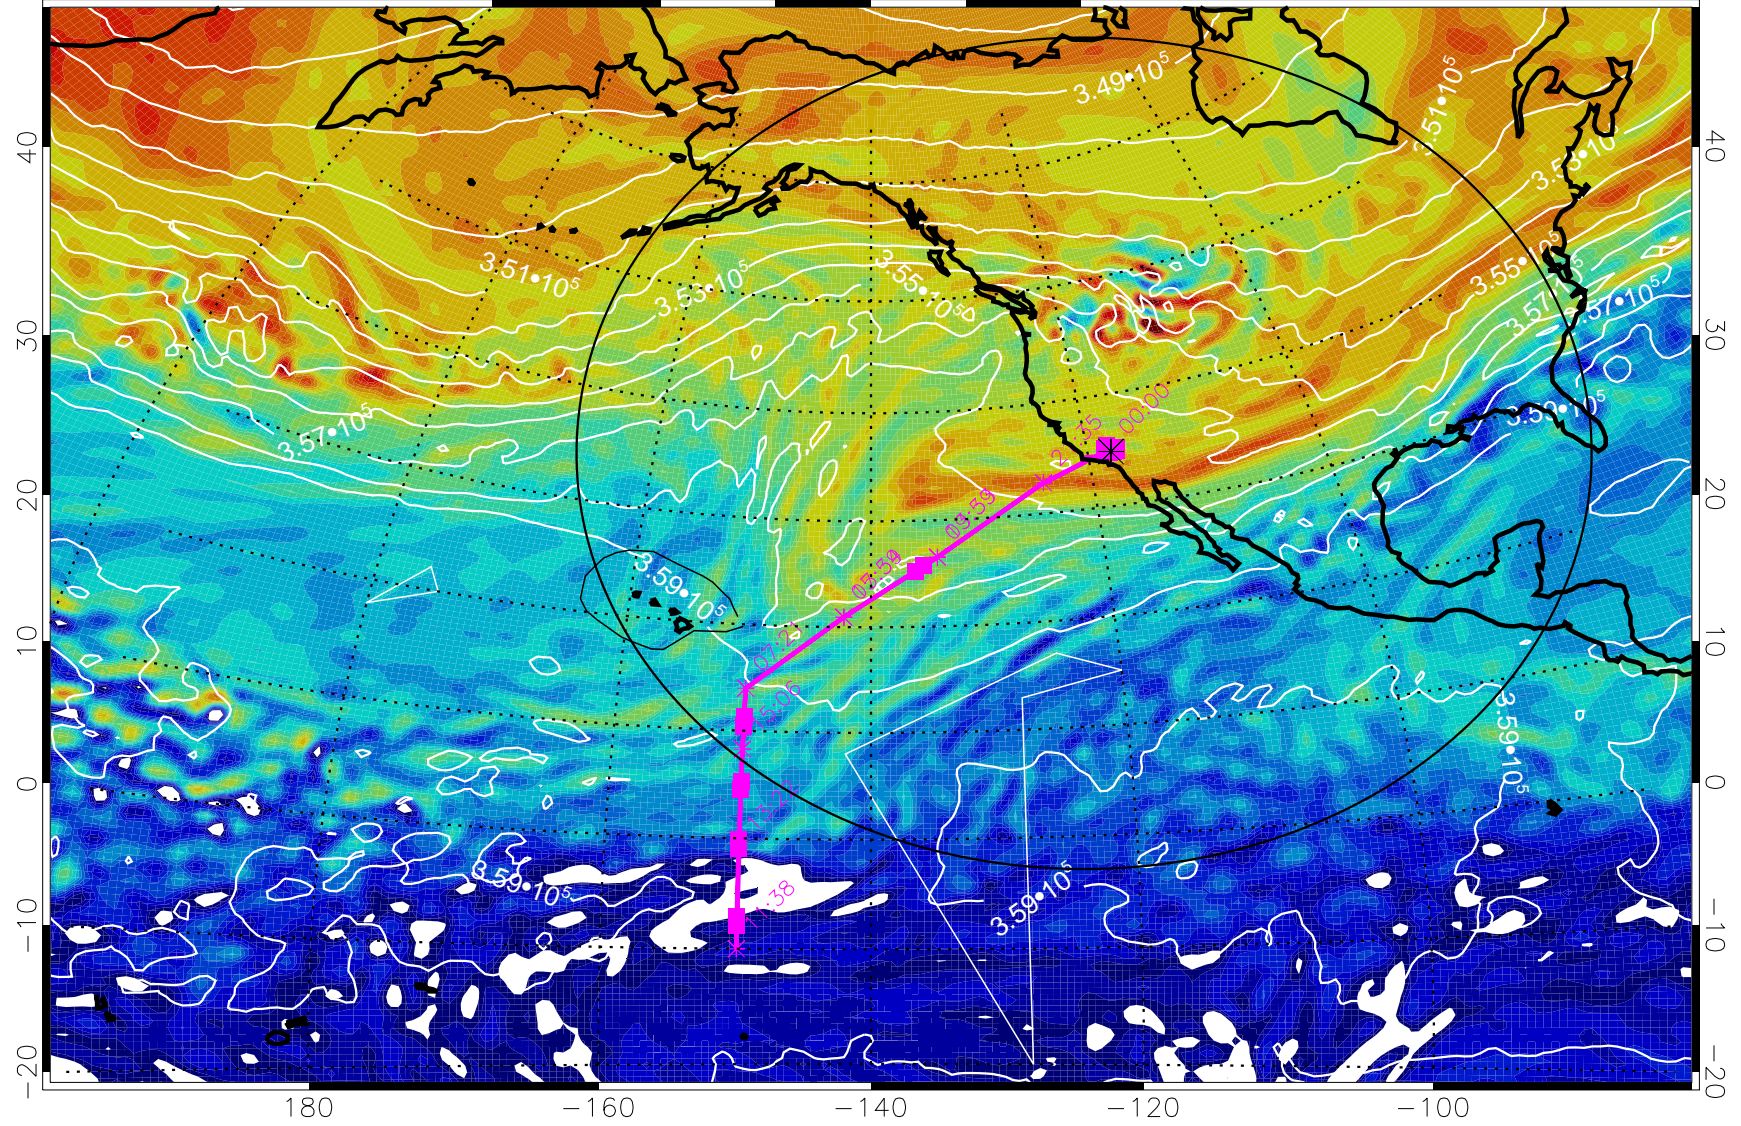

13021212, 36 hour forecast for 380K EPV

380K Montgomery Streamfunction, white

Range ring of 4055 km -- 13 hours GH round trip

13021218, 42 hour forecast for 380K EPV

380K Montgomery Streamfunction, white

Range ring of 4055 km -- 13 hours GH round trip

13021300, 48 hour forecast for 380K EPV

160 180 -160 -140 -120 -100

380K Montgomery Streamfunction, white

Range ring of 4055 km -- 13 hours GH round trip

13021306, 54 hour forecast for 380K EPV

380K Montgomery Streamfunction, white

Range ring of 4055 km -- 13 hours GH round trip

13021312, 60 hour forecast for 380K EPV

160 180 -160 -140 -120 -100

380K Montgomery Streamfunction, white

Range ring of 4055 km -- 13 hours GH round trip

13021318, 66 hour forecast for 380K EPV

160 180 -160 -140 -120 -100

380K Montgomery Streamfunction, white

Range ring of 4055 km -- 13 hours GH round trip

13021400, 72 hour forecast for 380K EPV

160 180 -160 -140 -120 -100

380K Montgomery Streamfunction, white