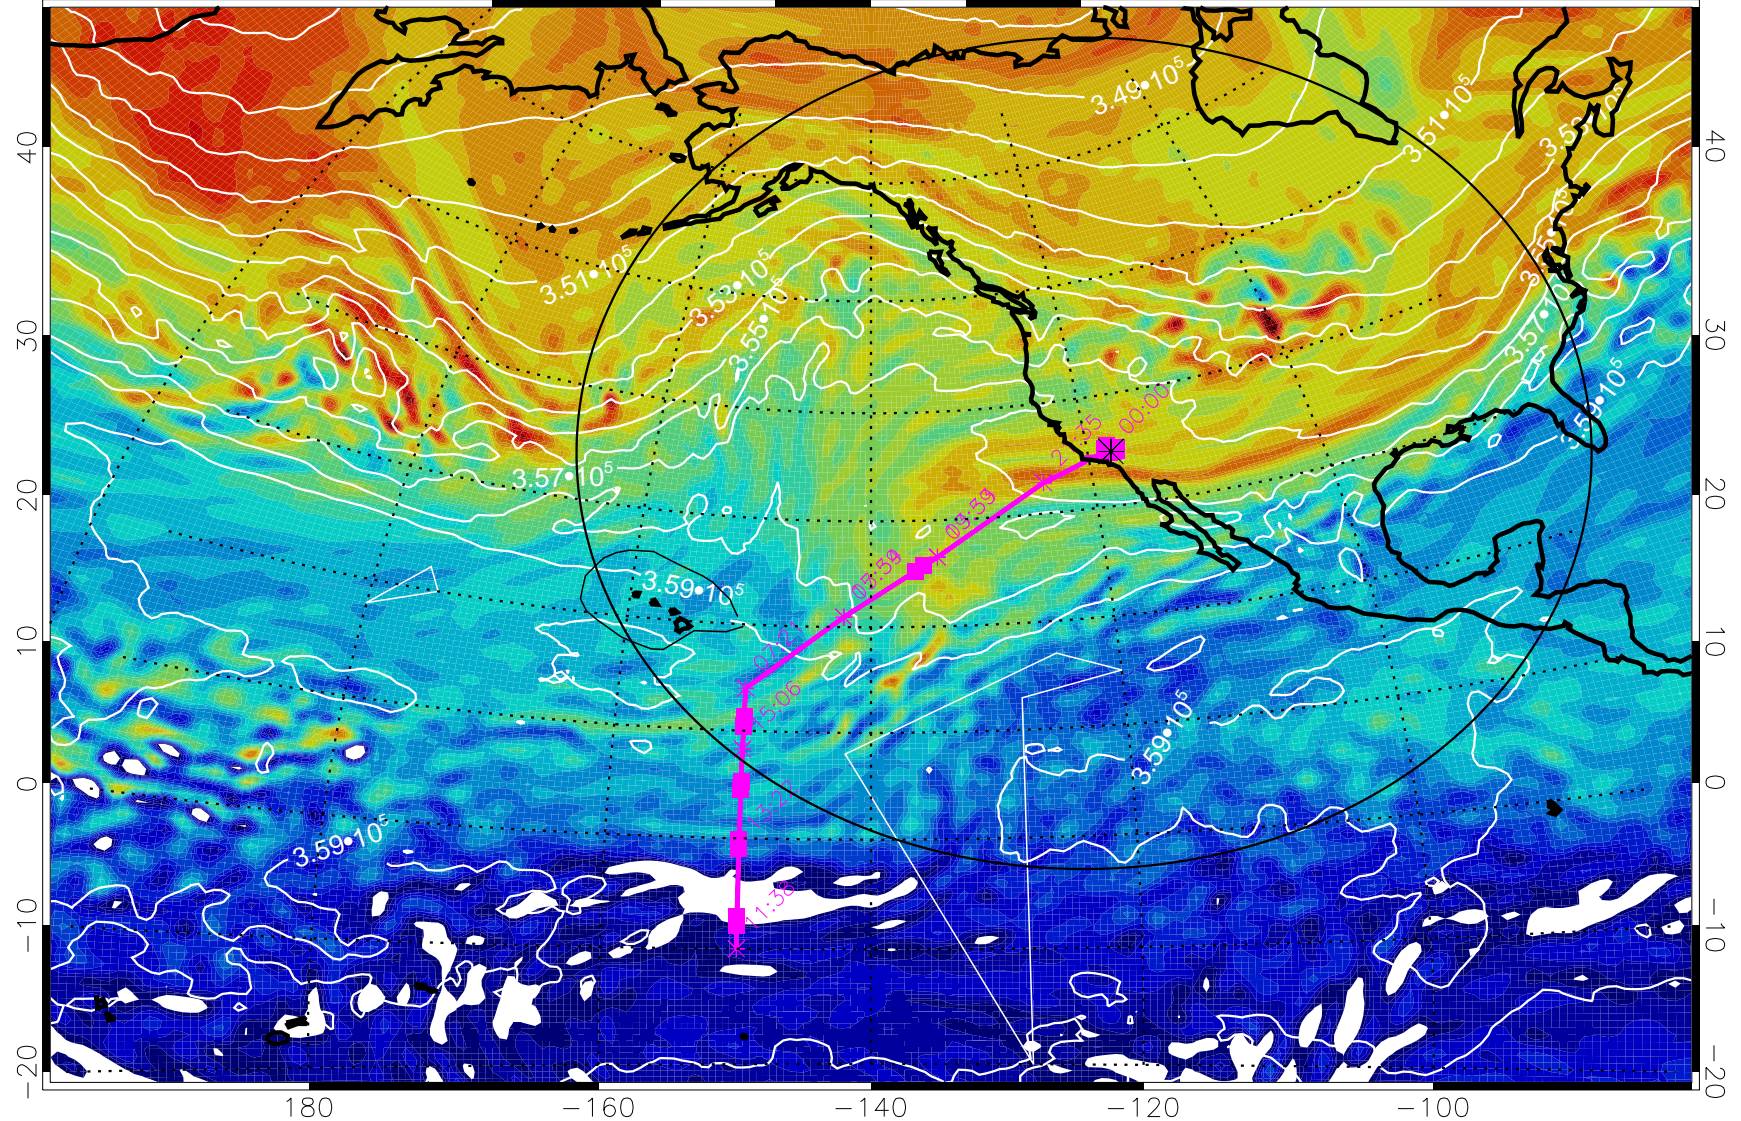

Range ring of 4055 km -- 13 hours GH round trip

13021312, 60 hour forecast for 380K EPV

160 180 -160 -140 -120 -100

380K Montgomery Streamfunction, white

Range ring of 4055 km -- 13 hours GH round trip

13021318, 66 hour forecast for 380K EPV

160 180 -160 -140 -120 -100

380K Montgomery Streamfunction, white

Range ring of 4055 km -- 13 hours GH round trip

13021400, 72 hour forecast for 380K EPV

160 180 -160 -140 -120 -100

380K Montgomery Streamfunction, white

Range ring of 4055 km -- 13 hours GH round trip

13021406, 78 hour forecast for 380K EPV

380K Montgomery Streamfunction, white

Range ring of 4055 km -- 13 hours GH round trip

13021412, 84 hour forecast for 380K EPV

380K Montgomery Streamfunction, white

Range ring of 4055 km -- 13 hours GH round trip

13021418, 90 hour forecast for 380K EPV

380K Montgomery Streamfunction, white

Range ring of 4055 km -- 13 hours GH round trip