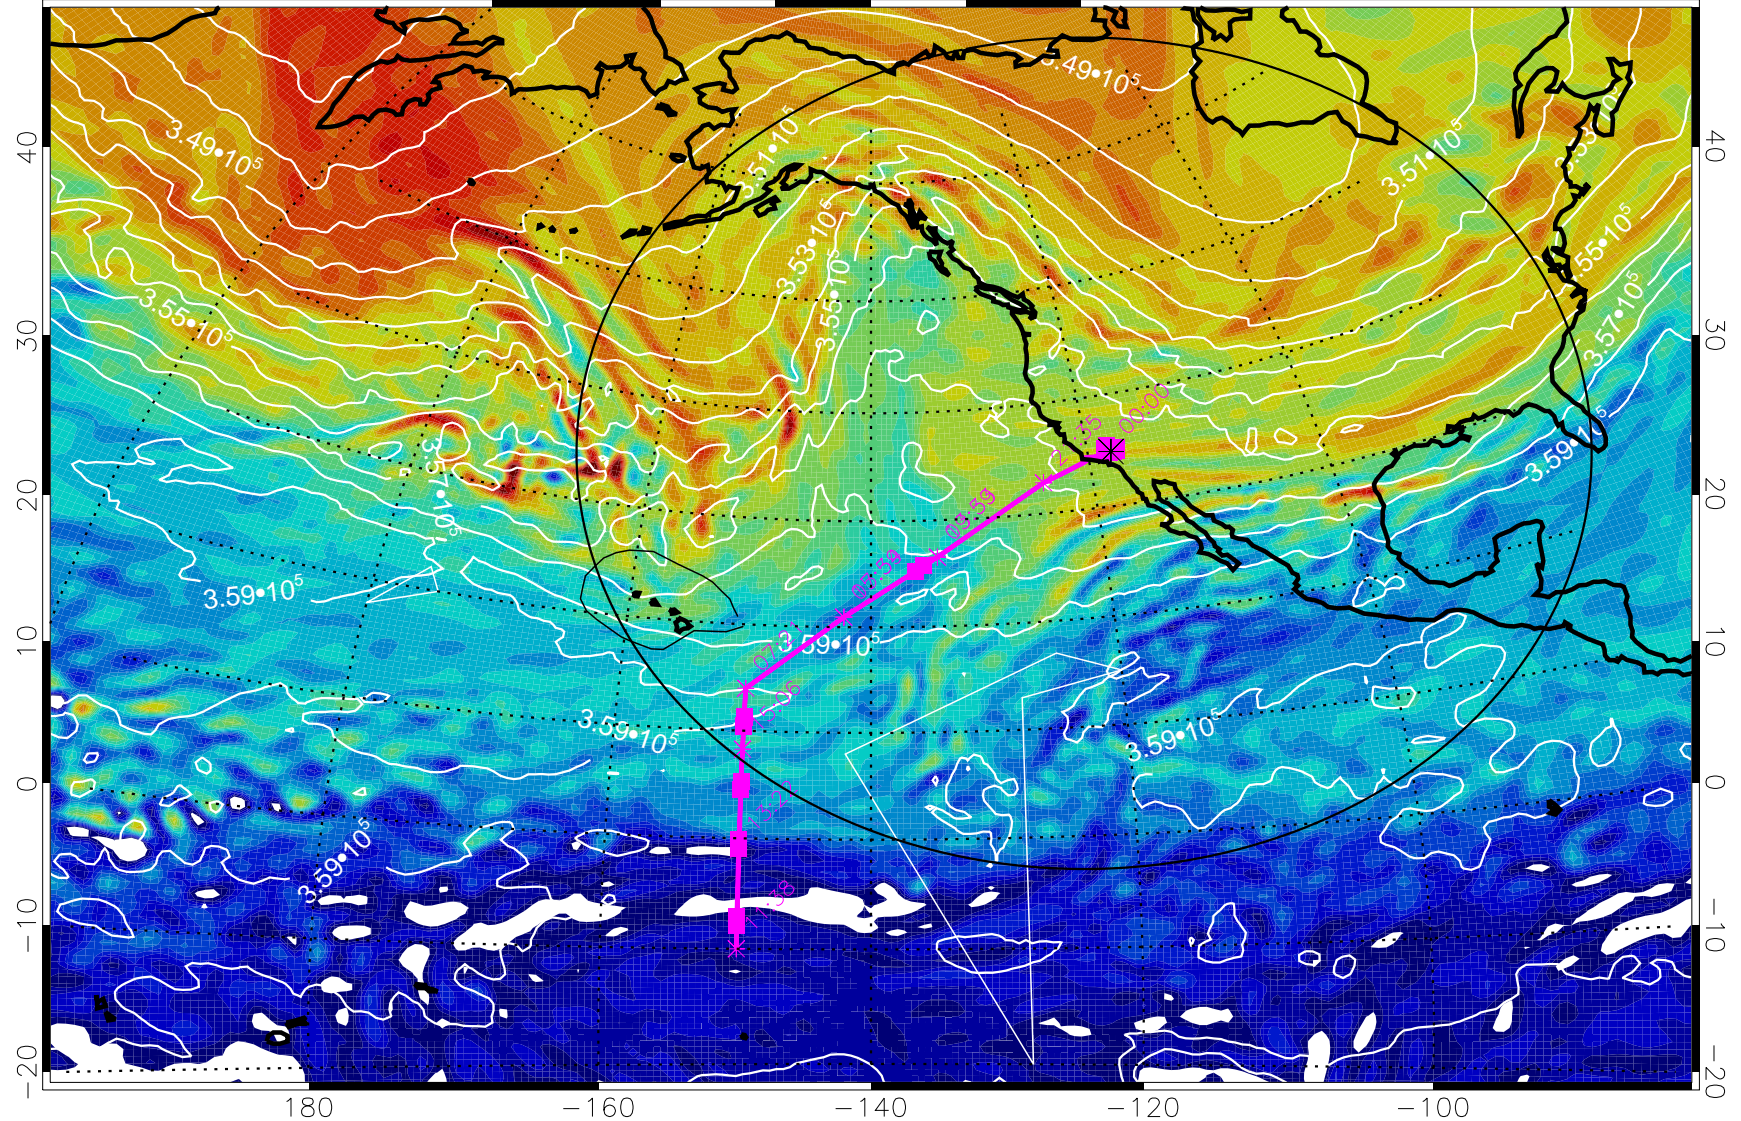

Range ring of 4055 km -- 13 hours GH round trip

13021406, 78 hour forecast for 380K EPV

380K Montgomery Streamfunction, white

Range ring of 4055 km -- 13 hours GH round trip

13021412, 84 hour forecast for 380K EPV

380K Montgomery Streamfunction, white

Range ring of 4055 km -- 13 hours GH round trip

13021418, 90 hour forecast for 380K EPV

380K Montgomery Streamfunction, white

Range ring of 4055 km -- 13 hours GH round trip

13021500, 96 hour forecast for 380K EPV

160 180 -160 -140 -120 -100

380K Montgomery Streamfunction, white

Range ring of 4055 km -- 13 hours GH round trip

13021506, 102 hour forecast for 380K EPV

160 180 -160 -140 -120 -100

380K Montgomery Streamfunction, white

Range ring of 4055 km -- 13 hours GH round trip

13021512, 108 hour forecast for 380K EPV

160 180 -160 -140 -120 -100

380K Montgomery Streamfunction, white

Range ring of 4055 km -- 13 hours GH round trip