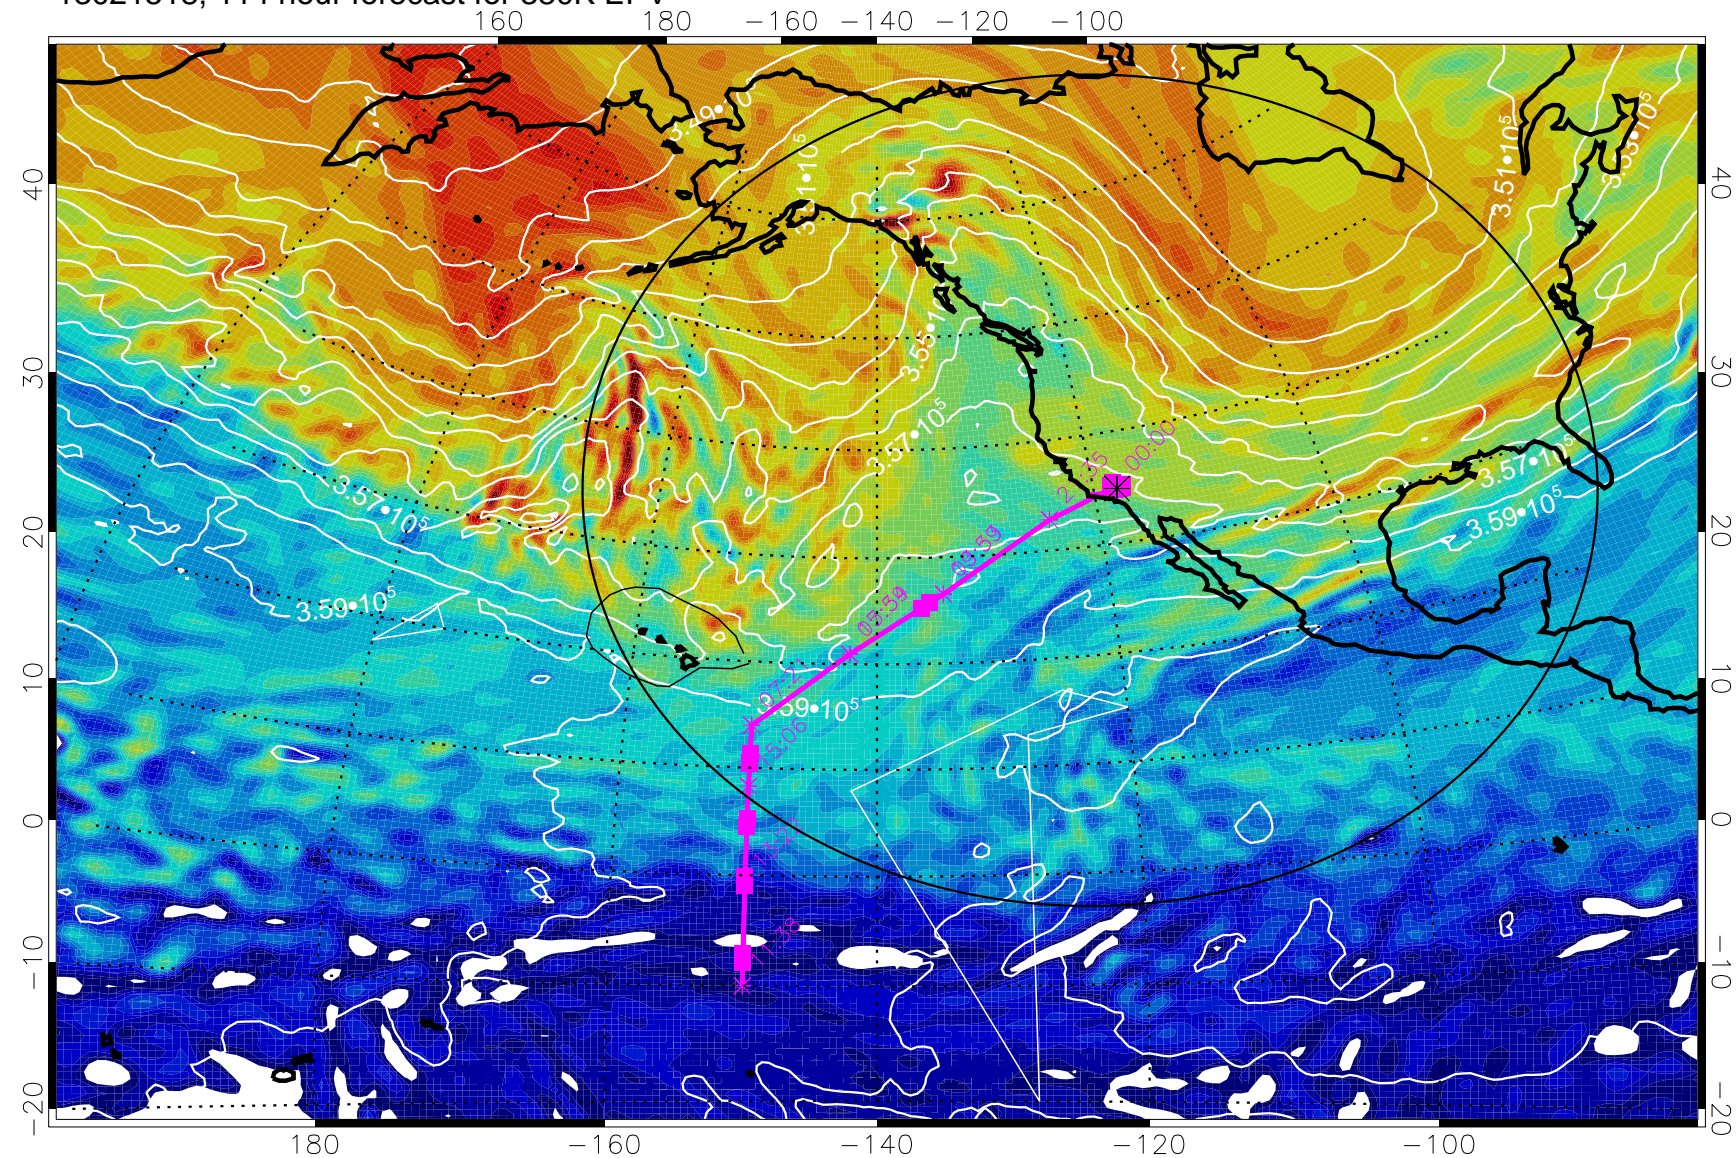

13021500, 96 hour forecast for 380K EPV

160 180 -160 -140 -120 -100

380K Montgomery Streamfunction, white

Range ring of 4055 km -- 13 hours GH round trip

13021506, 102 hour forecast for 380K EPV

160 180 -160 -140 -120 -100

380K Montgomery Streamfunction, white

Range ring of 4055 km -- 13 hours GH round trip

13021512, 108 hour forecast for 380K EPV

160 180 -160 -140 -120 -100

380K Montgomery Streamfunction, white

Range ring of 4055 km -- 13 hours GH round trip

13021518, 114 hour forecast for 380K EPV

380K Montgomery Streamfunction, white

Range ring of 4055 km -- 13 hours GH round trip

13021600, 120 hour forecast for 380K EPV

160 180 -160 -140 -120 -100

380K Montgomery Streamfunction, white