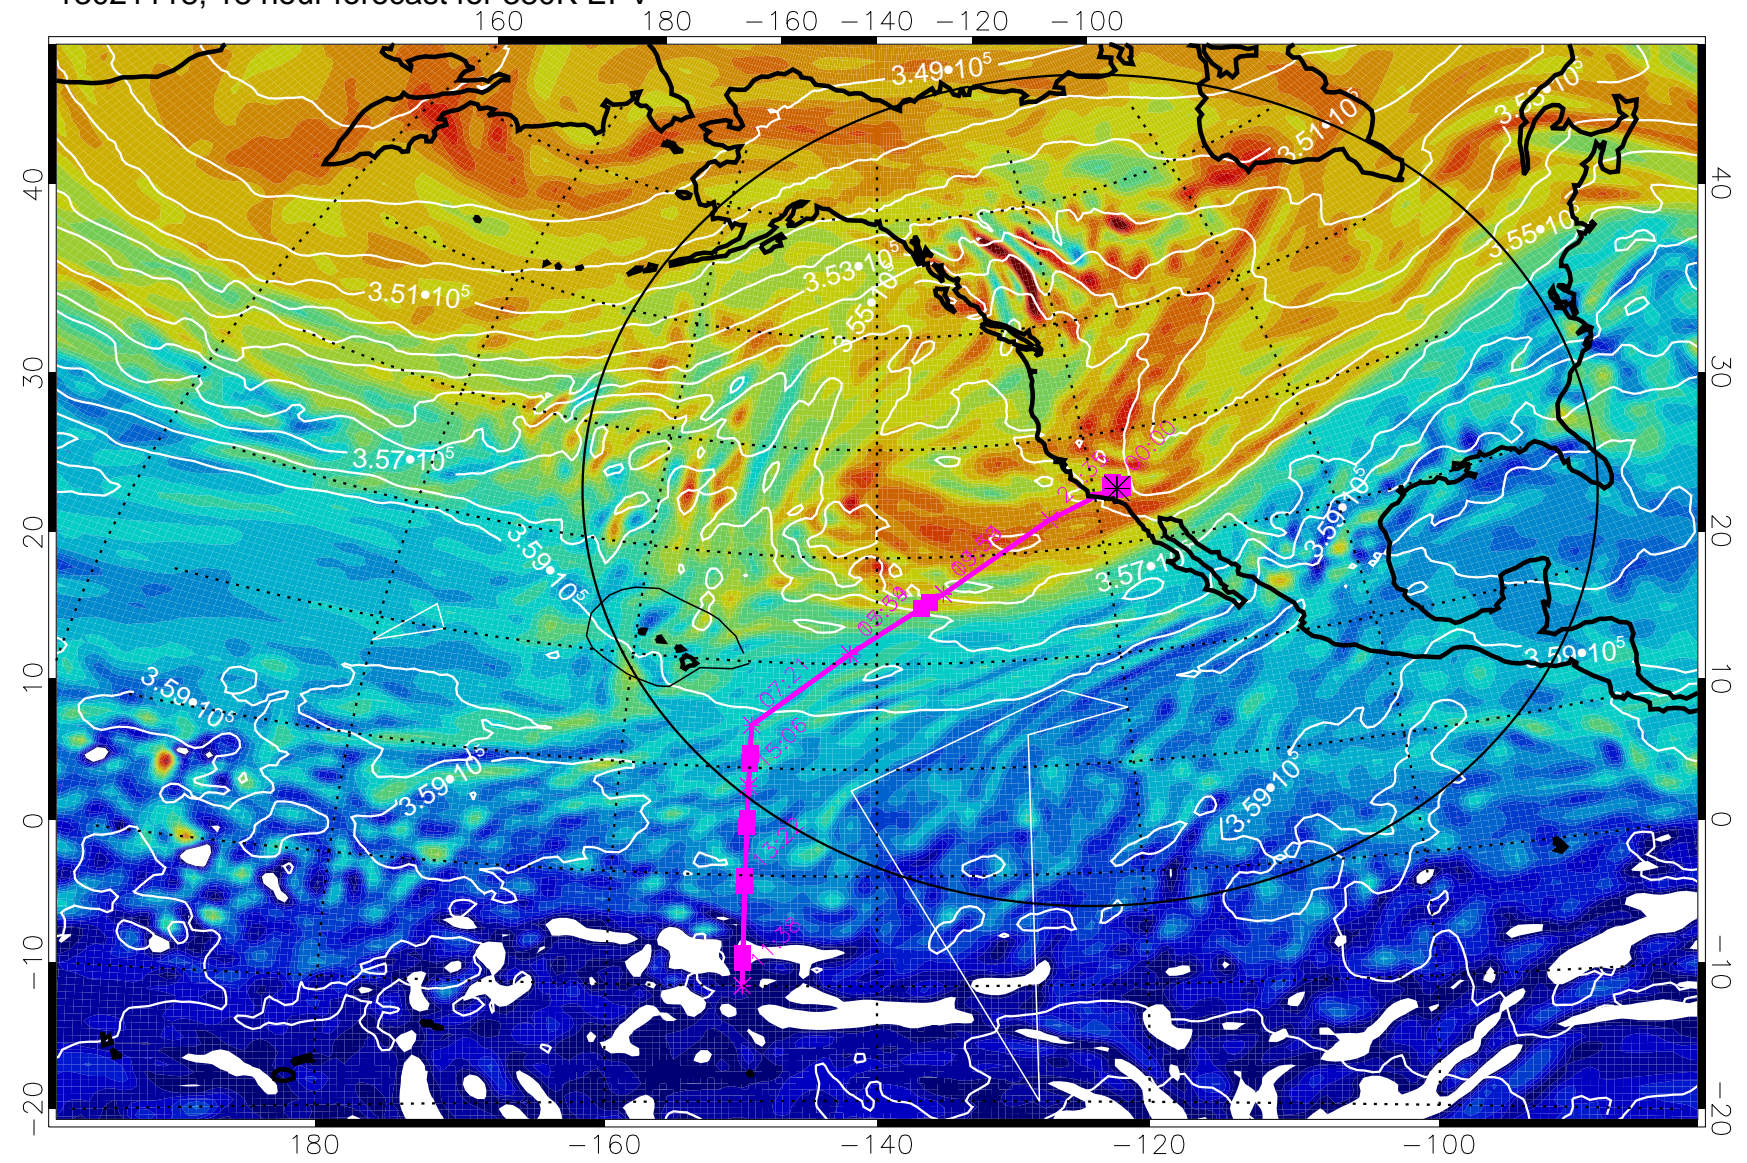

13021112, 12 hour forecast for 380K EPV

380K Montgomery Streamfunction, white

Range ring of 4055 km -- 13 hours GH round trip

13021118, 18 hour forecast for 380K EPV

380K Montgomery Streamfunction, white

Range ring of 4055 km -- 13 hours GH round trip

13021200, 24 hour forecast for 380K EPV

380K Montgomery Streamfunction, white

Range ring of 4055 km -- 13 hours GH round trip

13021206, 30 hour forecast for 380K EPV

380K Montgomery Streamfunction, white

Range ring of 4055 km -- 13 hours GH round trip

13021212, 36 hour forecast for 380K EPV

380K Montgomery Streamfunction, white

Range ring of 4055 km -- 13 hours GH round trip

13021218, 42 hour forecast for 380K EPV

380K Montgomery Streamfunction, white

Range ring of 4055 km -- 13 hours GH round trip

13021300, 48 hour forecast for 380K EPV

160 180 -160 -140 -120 -100

380K Montgomery Streamfunction, white

Range ring of 4055 km -- 13 hours GH round trip

13021306, 54 hour forecast for 380K EPV

380K Montgomery Streamfunction, white