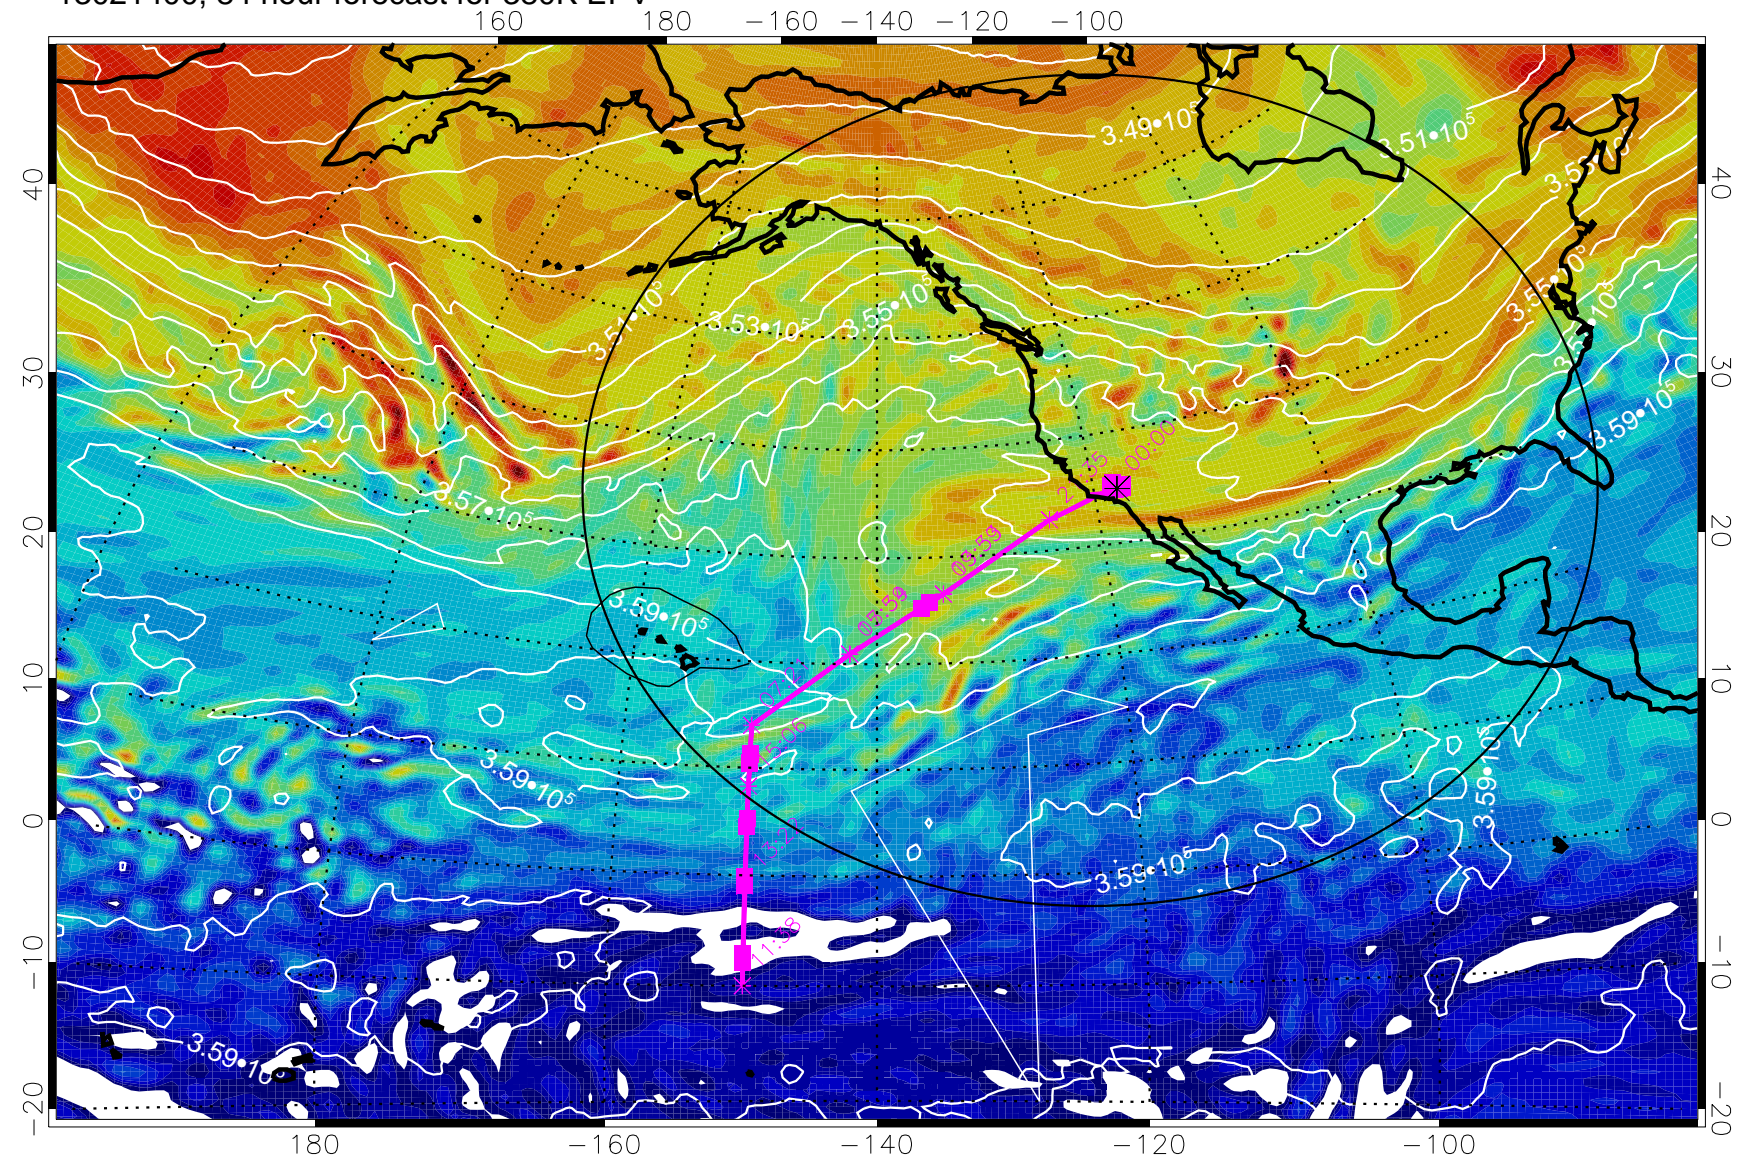

380K Montgomery Streamfunction, white

Range ring of 4055 km -- 13 hours GH round trip

13021306, 66 hour forecast for 380K EPV

380K Montgomery Streamfunction, white

Range ring of 4055 km -- 13 hours GH round trip

13021312, 72 hour forecast for 380K EPV

380K Montgomery Streamfunction, white

Range ring of 4055 km -- 13 hours GH round trip

13021318, 78 hour forecast for 380K EPV

13021400, 84 hour forecast for 380K EPV

380K Montgomery Streamfunction, white

Range ring of 4055 km -- 13 hours GH round trip

13021406, 90 hour forecast for 380K EPV

380K Montgomery Streamfunction, white

Range ring of 4055 km -- 13 hours GH round trip

13021412, 96 hour forecast for 380K EPV

380K Montgomery Streamfunction, white

Range ring of 4055 km -- 13 hours GH round trip

13021418, 102 hour forecast for 380K EPV

160 180 -160 -140 -120 -100

380K Montgomery Streamfunction, white