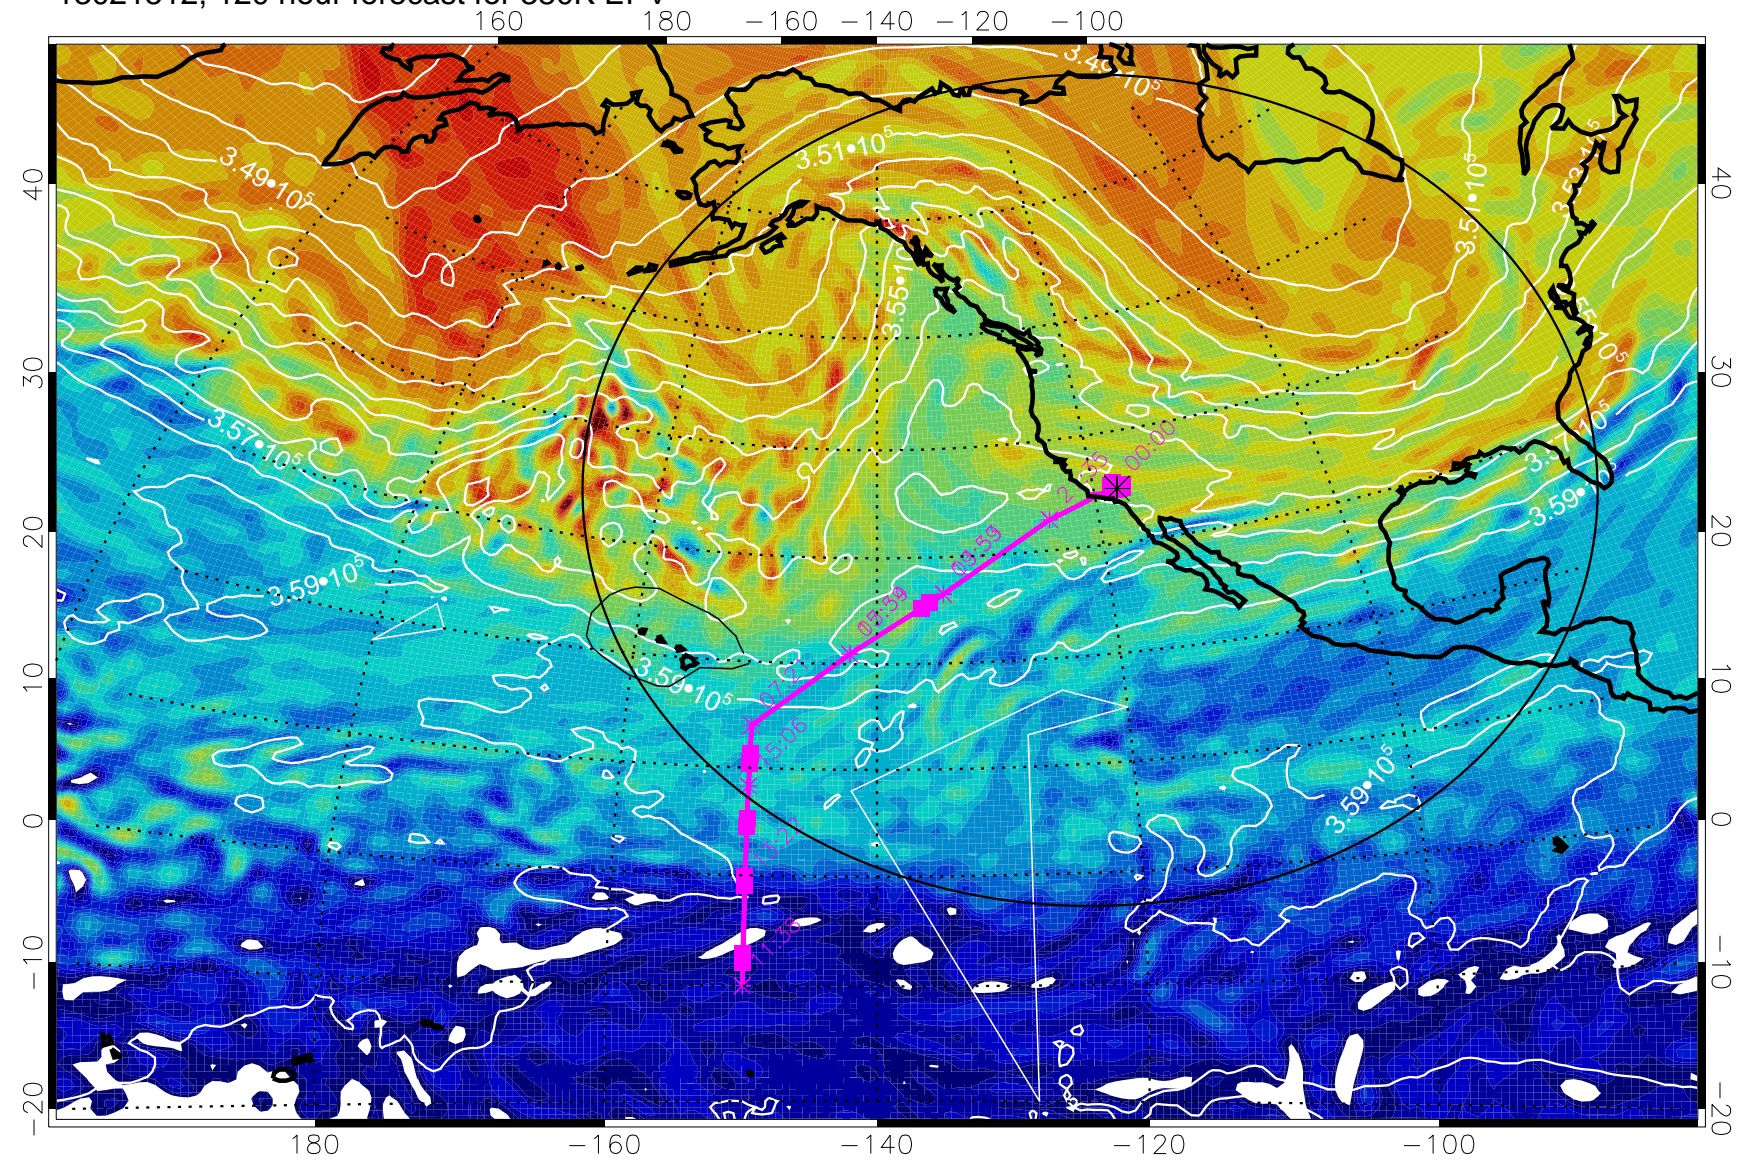

13021412, 96 hour forecast for 380K EPV

380K Montgomery Streamfunction, white

Range ring of 4055 km -- 13 hours GH round trip

13021418, 102 hour forecast for 380K EPV

160 180 -160 -140 -120 -100

380K Montgomery Streamfunction, white

Range ring of 4055 km -- 13 hours GH round trip

13021500, 108 hour forecast for 380K EPV

160 180 -160 -140 -120 -100

380K Montgomery Streamfunction, white

Range ring of 4055 km -- 13 hours GH round trip

13021506, 114 hour forecast for 380K EPV

160 180 -160 -140 -120 -100

380K Montgomery Streamfunction, white

Range ring of 4055 km -- 13 hours GH round trip

13021512, 120 hour forecast for 380K EPV

380K Montgomery Streamfunction, white

Range ring of 4055 km -- 13 hours GH round trip