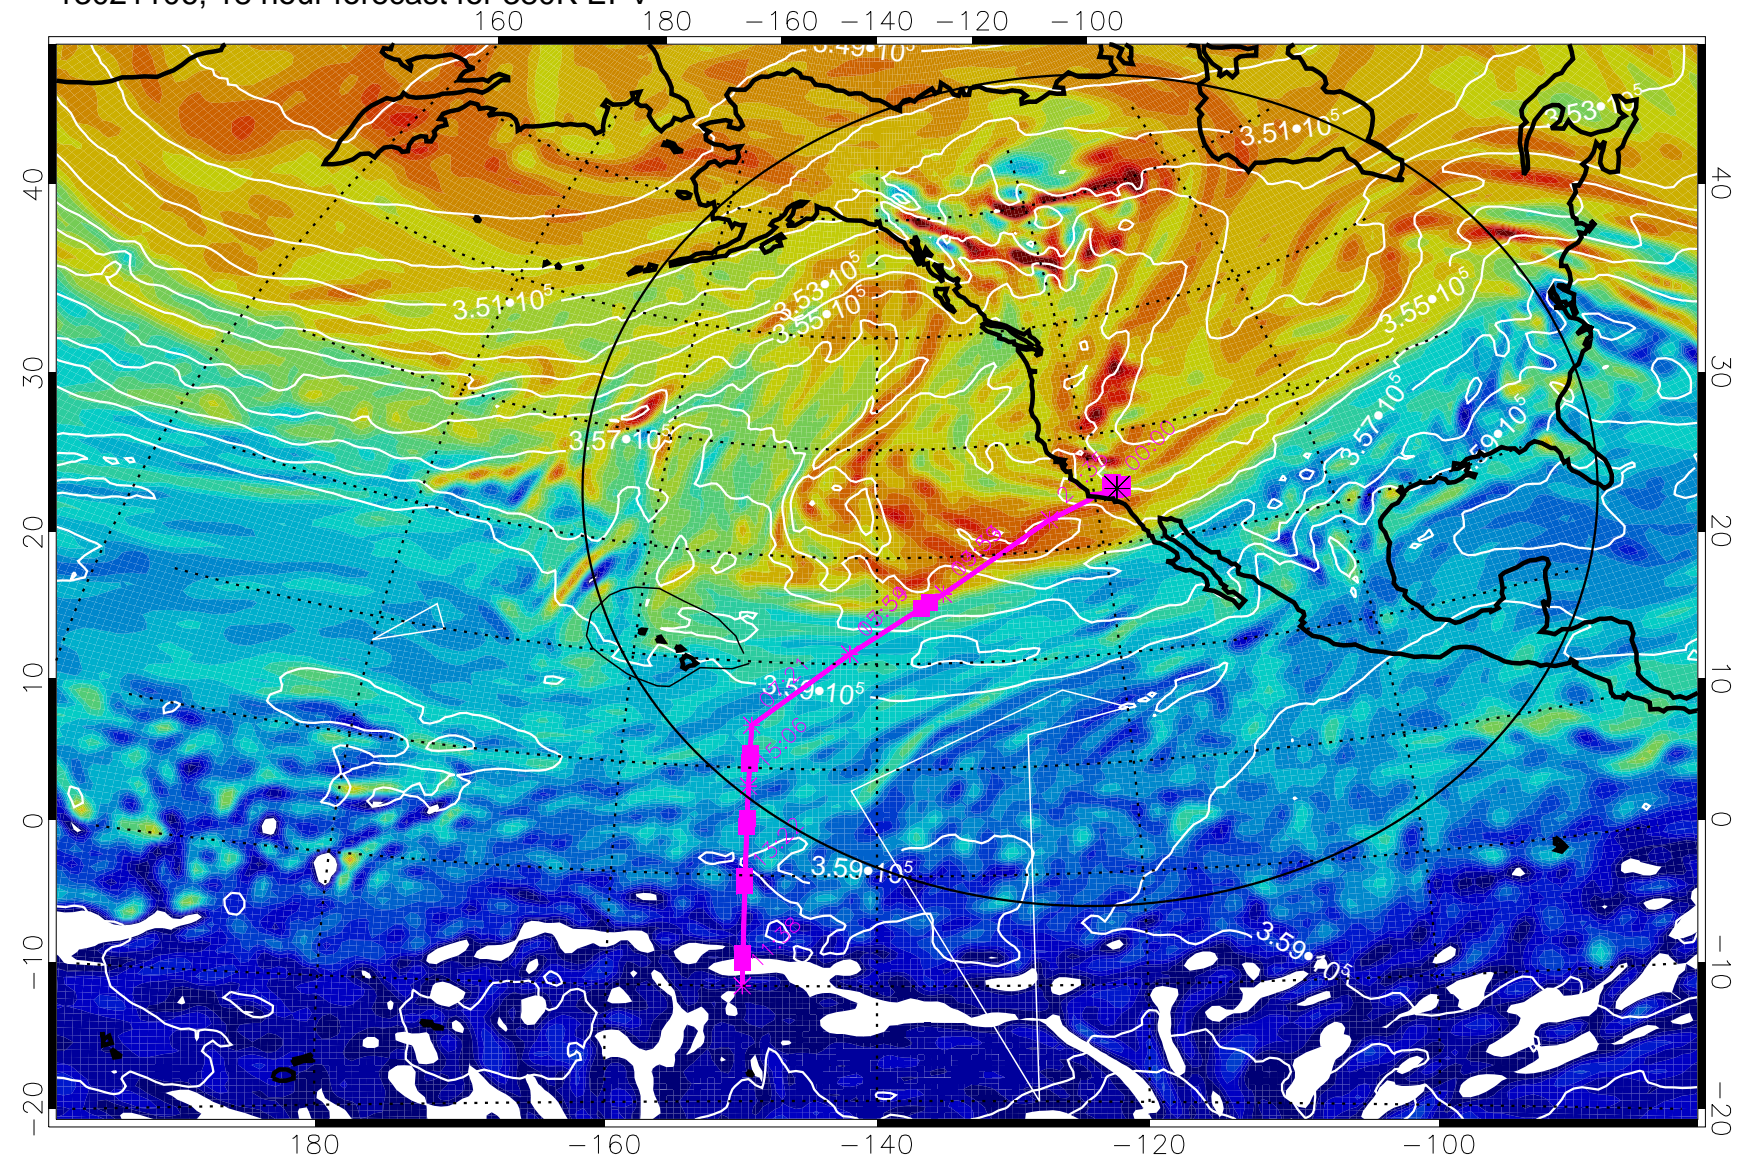

13021018, 6 hour forecast for 380K EPV

160 180 -160 -140 -120 -100

380K Montgomery Streamfunction, white

Range ring of 4055 km -- 13 hours GH round trip

13021100, 12 hour forecast for 380K EPV

380K Montgomery Streamfunction, white

Range ring of 4055 km -- 13 hours GH round trip

13021106, 18 hour forecast for 380K EPV

380K Montgomery Streamfunction, white

Range ring of 4055 km -- 13 hours GH round trip

13021112, 24 hour forecast for 380K EPV

380K Montgomery Streamfunction, white

Range ring of 4055 km -- 13 hours GH round trip

13021118, 30 hour forecast for 380K EPV

380K Montgomery Streamfunction, white

Range ring of 4055 km -- 13 hours GH round trip

13021200, 36 hour forecast for 380K EPV

160 180 -160 -140 -120 -100

380K Montgomery Streamfunction, white

Range ring of 4055 km -- 13 hours GH round trip

13021206, 42 hour forecast for 380K EPV

380K Montgomery Streamfunction, white