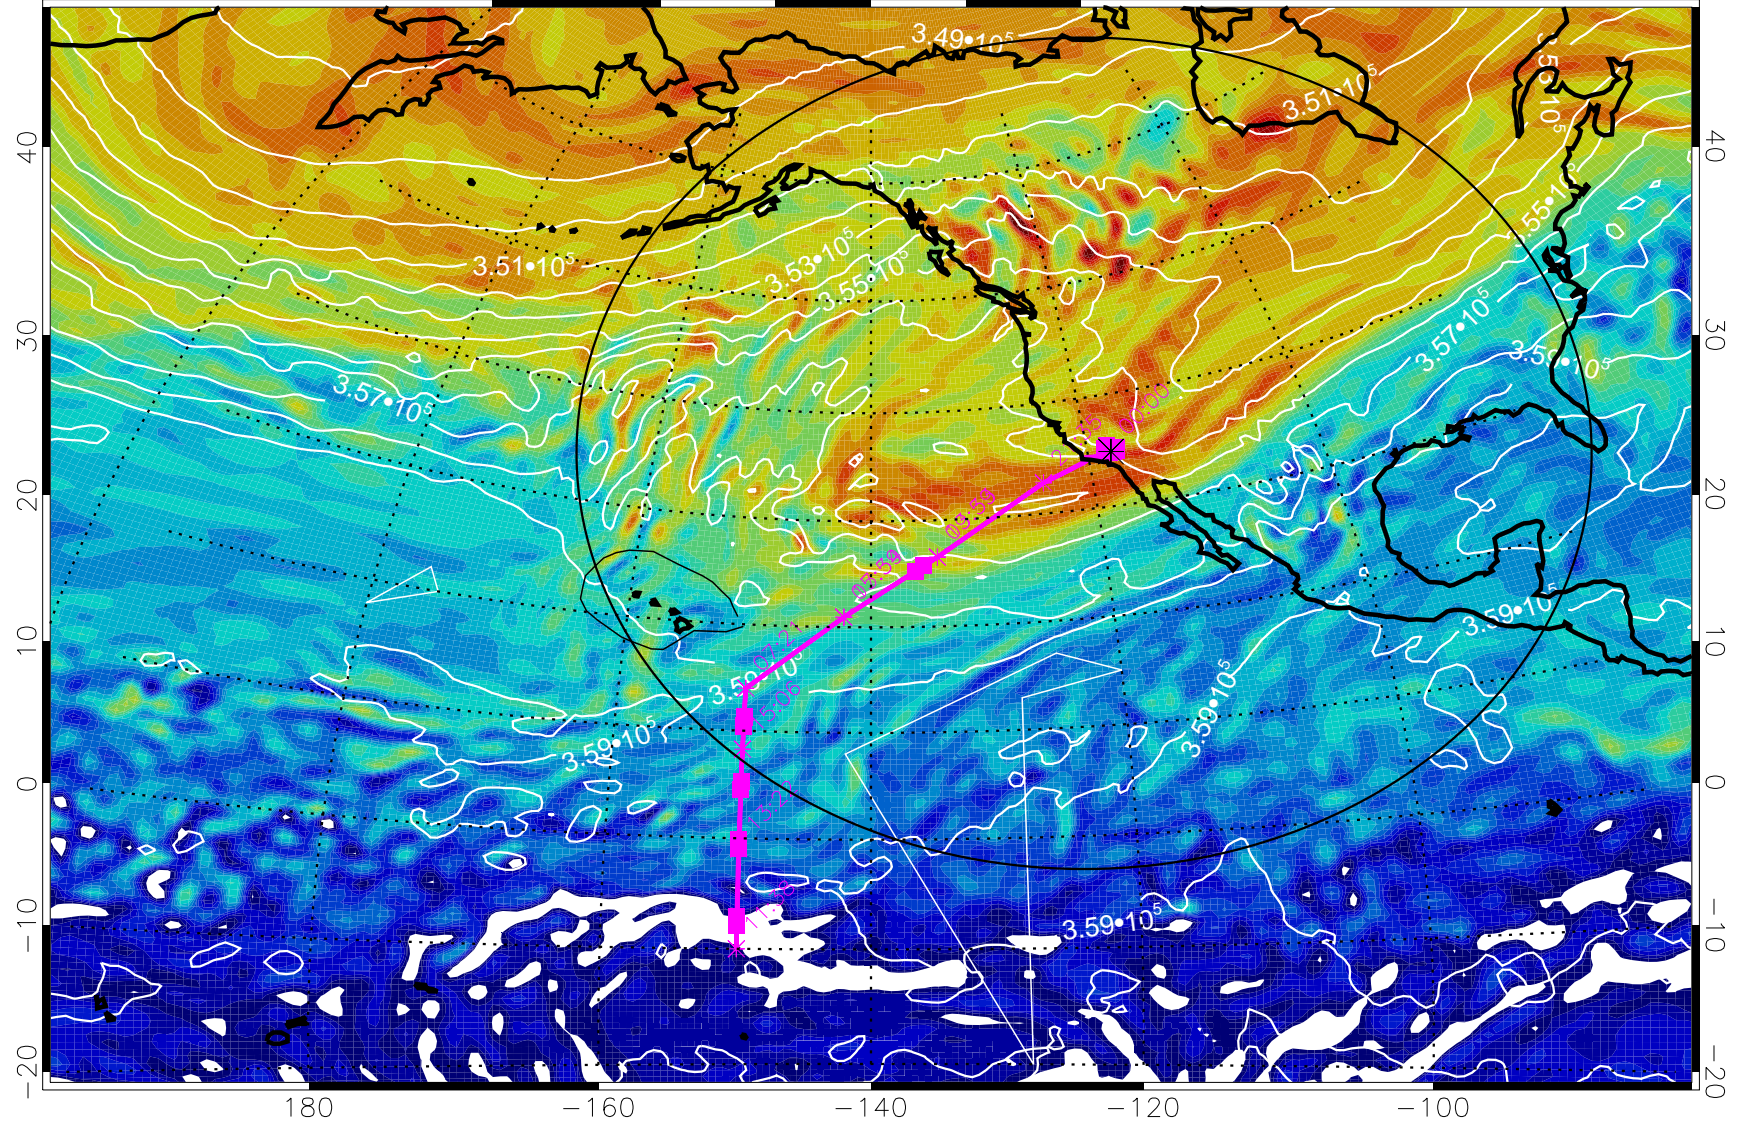

Range ring of 4055 km -- 13 hours GH round trip

13021106, 18 hour forecast for 380K EPV

380K Montgomery Streamfunction, white

Range ring of 4055 km -- 13 hours GH round trip

13021112, 24 hour forecast for 380K EPV

380K Montgomery Streamfunction, white

Range ring of 4055 km -- 13 hours GH round trip

13021118, 30 hour forecast for 380K EPV

380K Montgomery Streamfunction, white

Range ring of 4055 km -- 13 hours GH round trip

13021200, 36 hour forecast for 380K EPV

160 180 -160 -140 -120 -100

380K Montgomery Streamfunction, white

Range ring of 4055 km -- 13 hours GH round trip

13021206, 42 hour forecast for 380K EPV

380K Montgomery Streamfunction, white

Range ring of 4055 km -- 13 hours GH round trip

13021212, 48 hour forecast for 380K EPV

380K Montgomery Streamfunction, white

Range ring of 4055 km -- 13 hours GH round trip

13021218, 54 hour forecast for 380K EPV