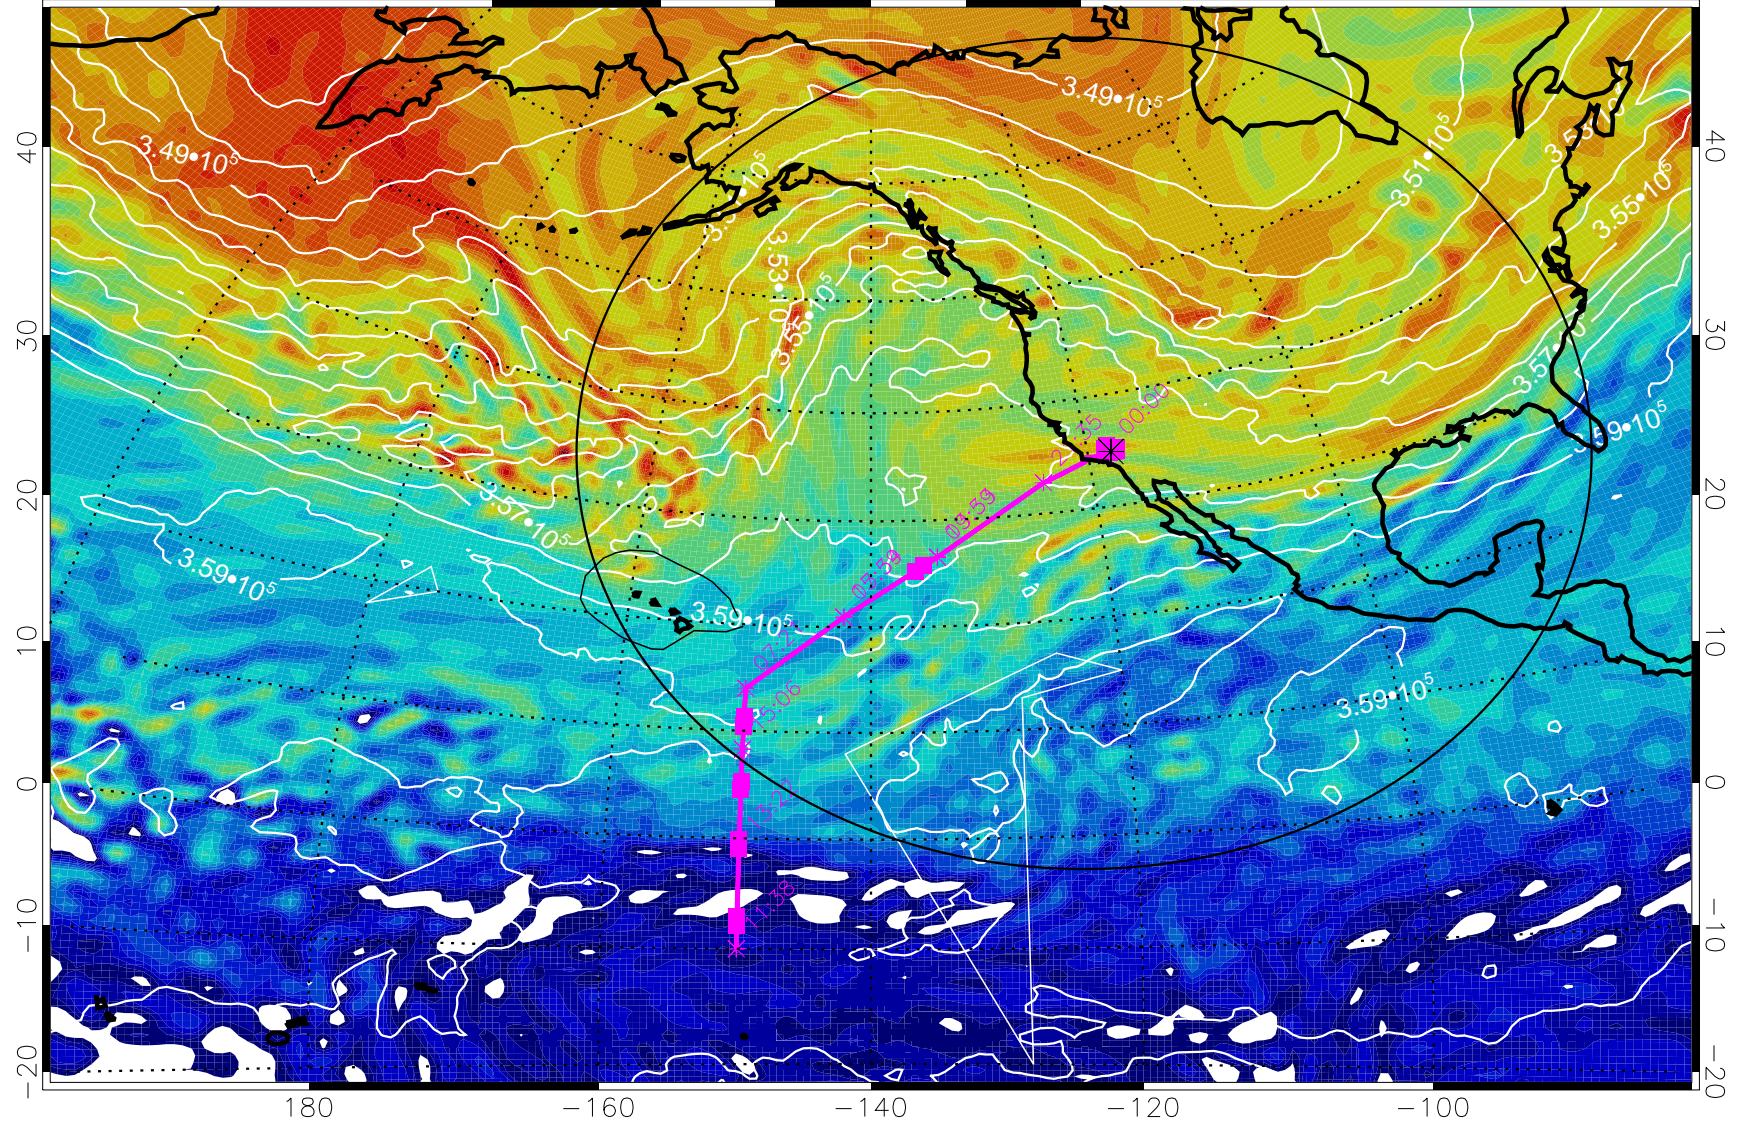

380K Montgomery Streamfunction, white

Range ring of 4055 km -- 13 hours GH round trip

13021406, 90 hour forecast for 380K EPV

380K Montgomery Streamfunction, white

Range ring of 4055 km -- 13 hours GH round trip

13021412, 96 hour forecast for 380K EPV

380K Montgomery Streamfunction, white

Range ring of 4055 km -- 13 hours GH round trip

13021418, 102 hour forecast for 380K EPV

160 180 -160 -140 -120 -100

380K Montgomery Streamfunction, white

Range ring of 4055 km -- 13 hours GH round trip

13021500, 108 hour forecast for 380K EPV

160 180 -160 -140 -120 -100

380K Montgomery Streamfunction, white

Range ring of 4055 km -- 13 hours GH round trip

13021506, 114 hour forecast for 380K EPV

160 180 -160 -140 -120 -100

380K Montgomery Streamfunction, white

Range ring of 4055 km -- 13 hours GH round trip

13021512, 120 hour forecast for 380K EPV

380K Montgomery Streamfunction, white

Range ring of 4055 km -- 13 hours GH round trip