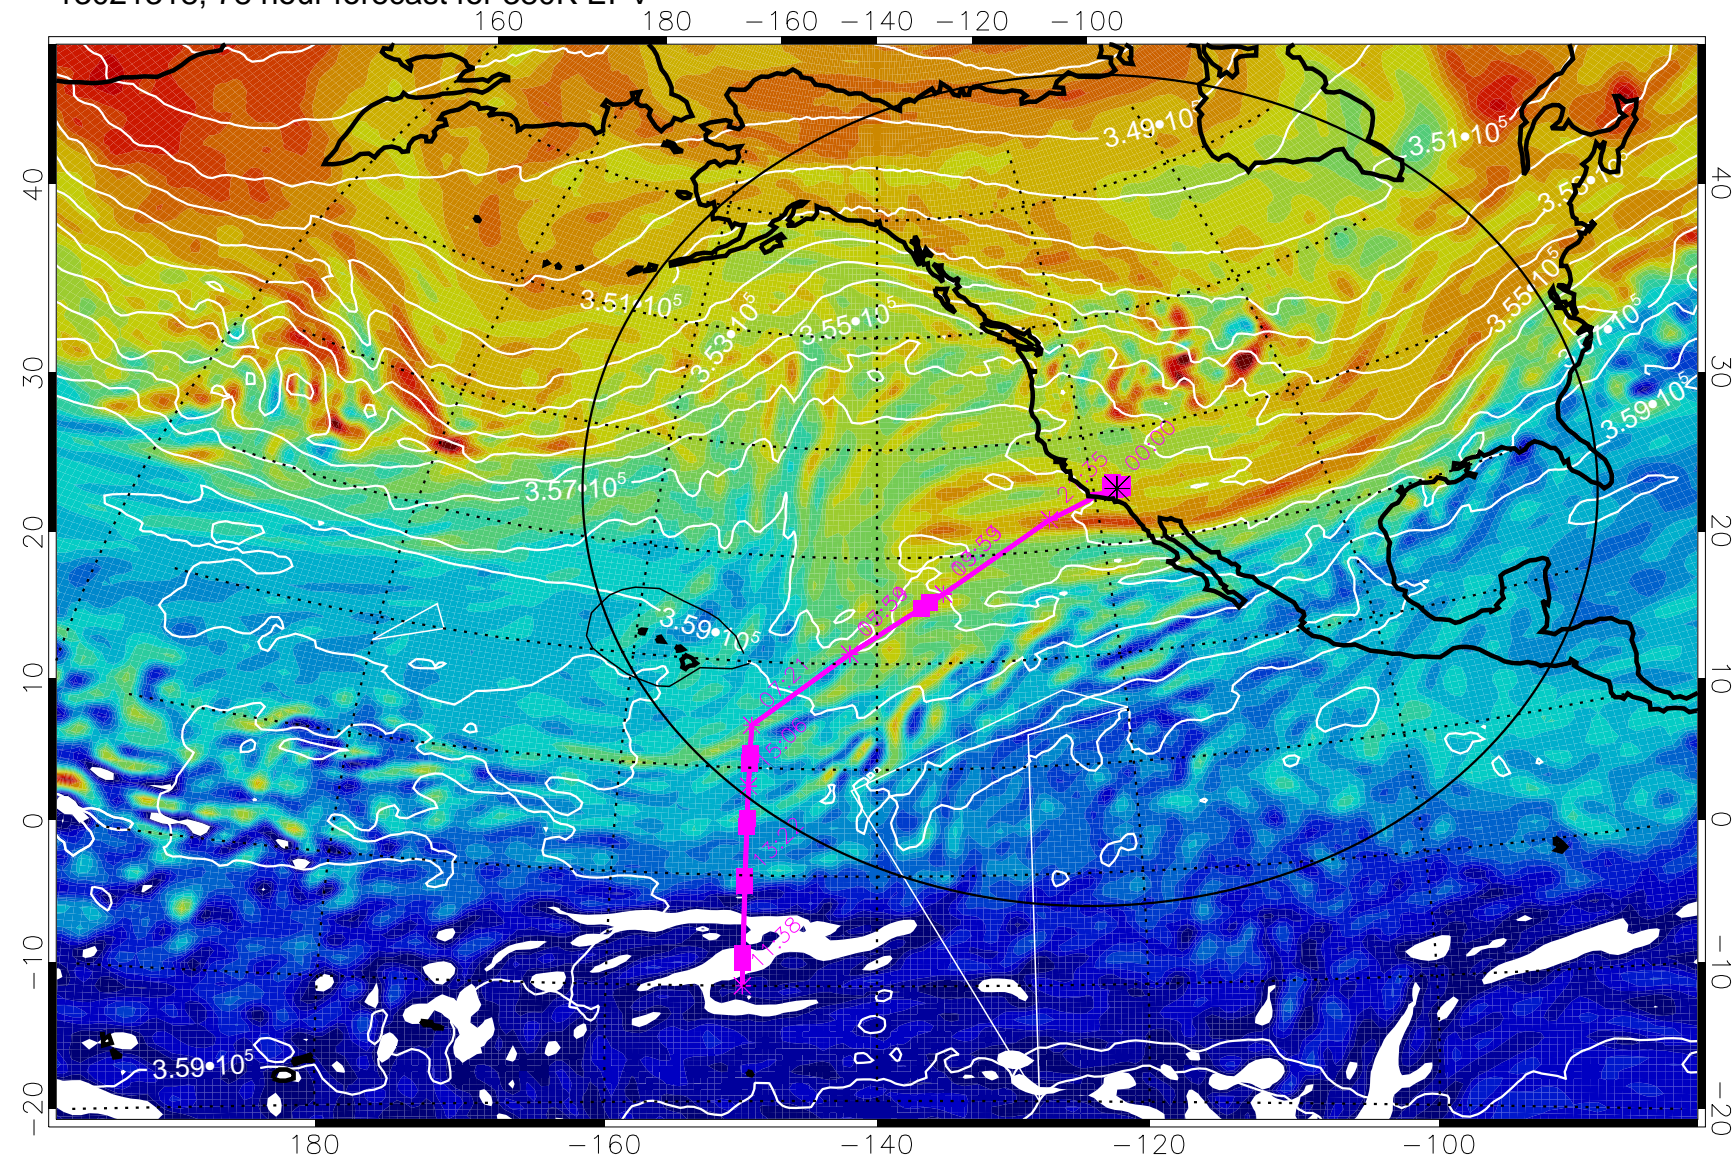

Range ring of 4055 km -- 13 hours GH round trip

13021212, 48 hour forecast for 380K EPV

380K Montgomery Streamfunction, white

Range ring of 4055 km -- 13 hours GH round trip

13021218, 54 hour forecast for 380K EPV

380K Montgomery Streamfunction, white

Range ring of 4055 km -- 13 hours GH round trip

13021306, 66 hour forecast for 380K EPV

380K Montgomery Streamfunction, white

Range ring of 4055 km -- 13 hours GH round trip

13021312, 72 hour forecast for 380K EPV

380K Montgomery Streamfunction, white

Range ring of 4055 km -- 13 hours GH round trip

13021318, 78 hour forecast for 380K EPV

13021400, 84 hour forecast for 380K EPV

380K Montgomery Streamfunction, white

Range ring of 4055 km -- 13 hours GH round trip

13021406, 90 hour forecast for 380K EPV

380K Montgomery Streamfunction, white

Range ring of 4055 km -- 13 hours GH round trip