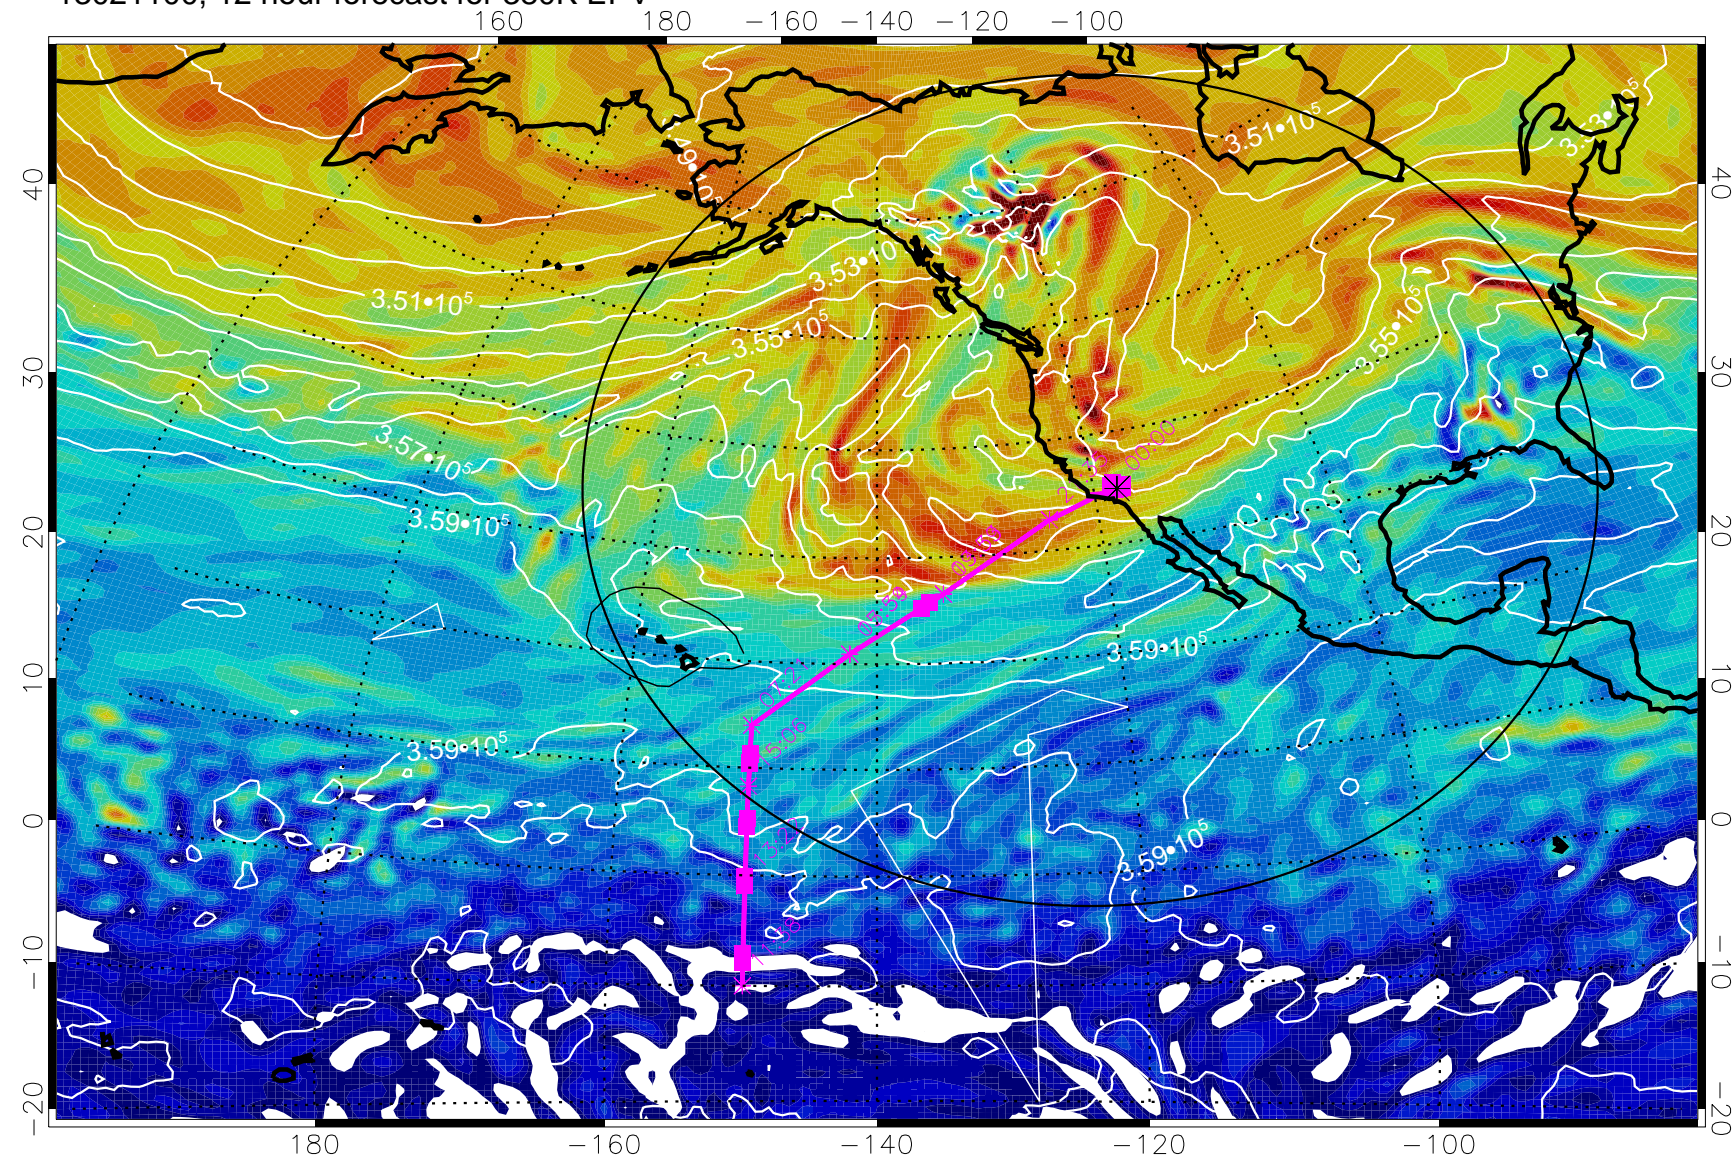

13021018, 6 hour forecast for 380K EPV

160 180 -160 -140 -120 -100

380K Montgomery Streamfunction, white

Range ring of 4055 km -- 13 hours GH round trip

13021100, 12 hour forecast for 380K EPV

380K Montgomery Streamfunction, white

Range ring of 4055 km -- 13 hours GH round trip

13021106, 18 hour forecast for 380K EPV

380K Montgomery Streamfunction, white

Range ring of 4055 km -- 13 hours GH round trip

13021112, 24 hour forecast for 380K EPV

380K Montgomery Streamfunction, white

Range ring of 4055 km -- 13 hours GH round trip

13021118, 30 hour forecast for 380K EPV

380K Montgomery Streamfunction, white

Range ring of 4055 km -- 13 hours GH round trip

13021200, 36 hour forecast for 380K EPV

160 180 -160 -140 -120 -100

380K Montgomery Streamfunction, white

Range ring of 4055 km -- 13 hours GH round trip

13021206, 42 hour forecast for 380K EPV

380K Montgomery Streamfunction, white