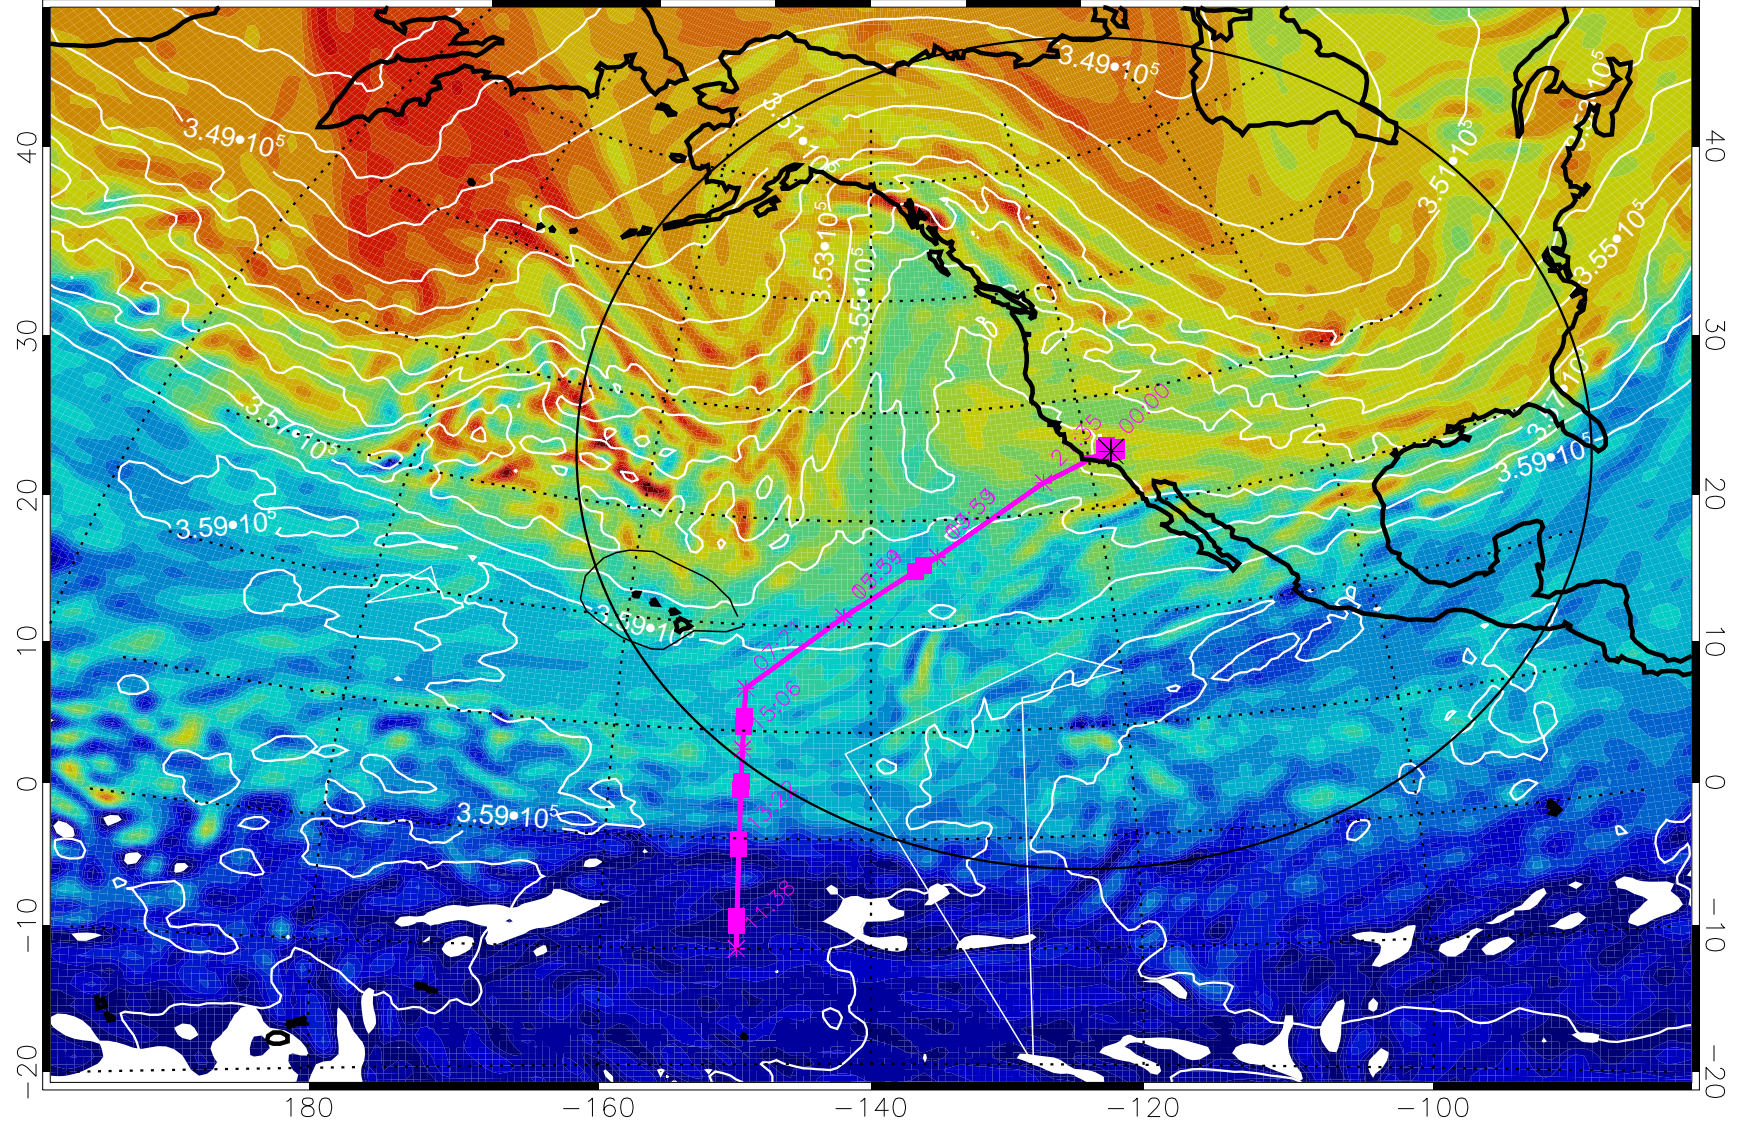

13021412, 96 hour forecast for 380K EPV

380K Montgomery Streamfunction, white

Range ring of 4055 km -- 13 hours GH round trip

13021418, 102 hour forecast for 380K EPV

160 180 -160 -140 -120 -100

380K Montgomery Streamfunction, white

Range ring of 4055 km -- 13 hours GH round trip

13021500, 108 hour forecast for 380K EPV

160 180 -160 -140 -120 -100

380K Montgomery Streamfunction, white

Range ring of 4055 km -- 13 hours GH round trip

13021506, 114 hour forecast for 380K EPV

160 180 -160 -140 -120 -100

380K Montgomery Streamfunction, white

Range ring of 4055 km -- 13 hours GH round trip

13021512, 120 hour forecast for 380K EPV

380K Montgomery Streamfunction, white

Range ring of 4055 km -- 13 hours GH round trip