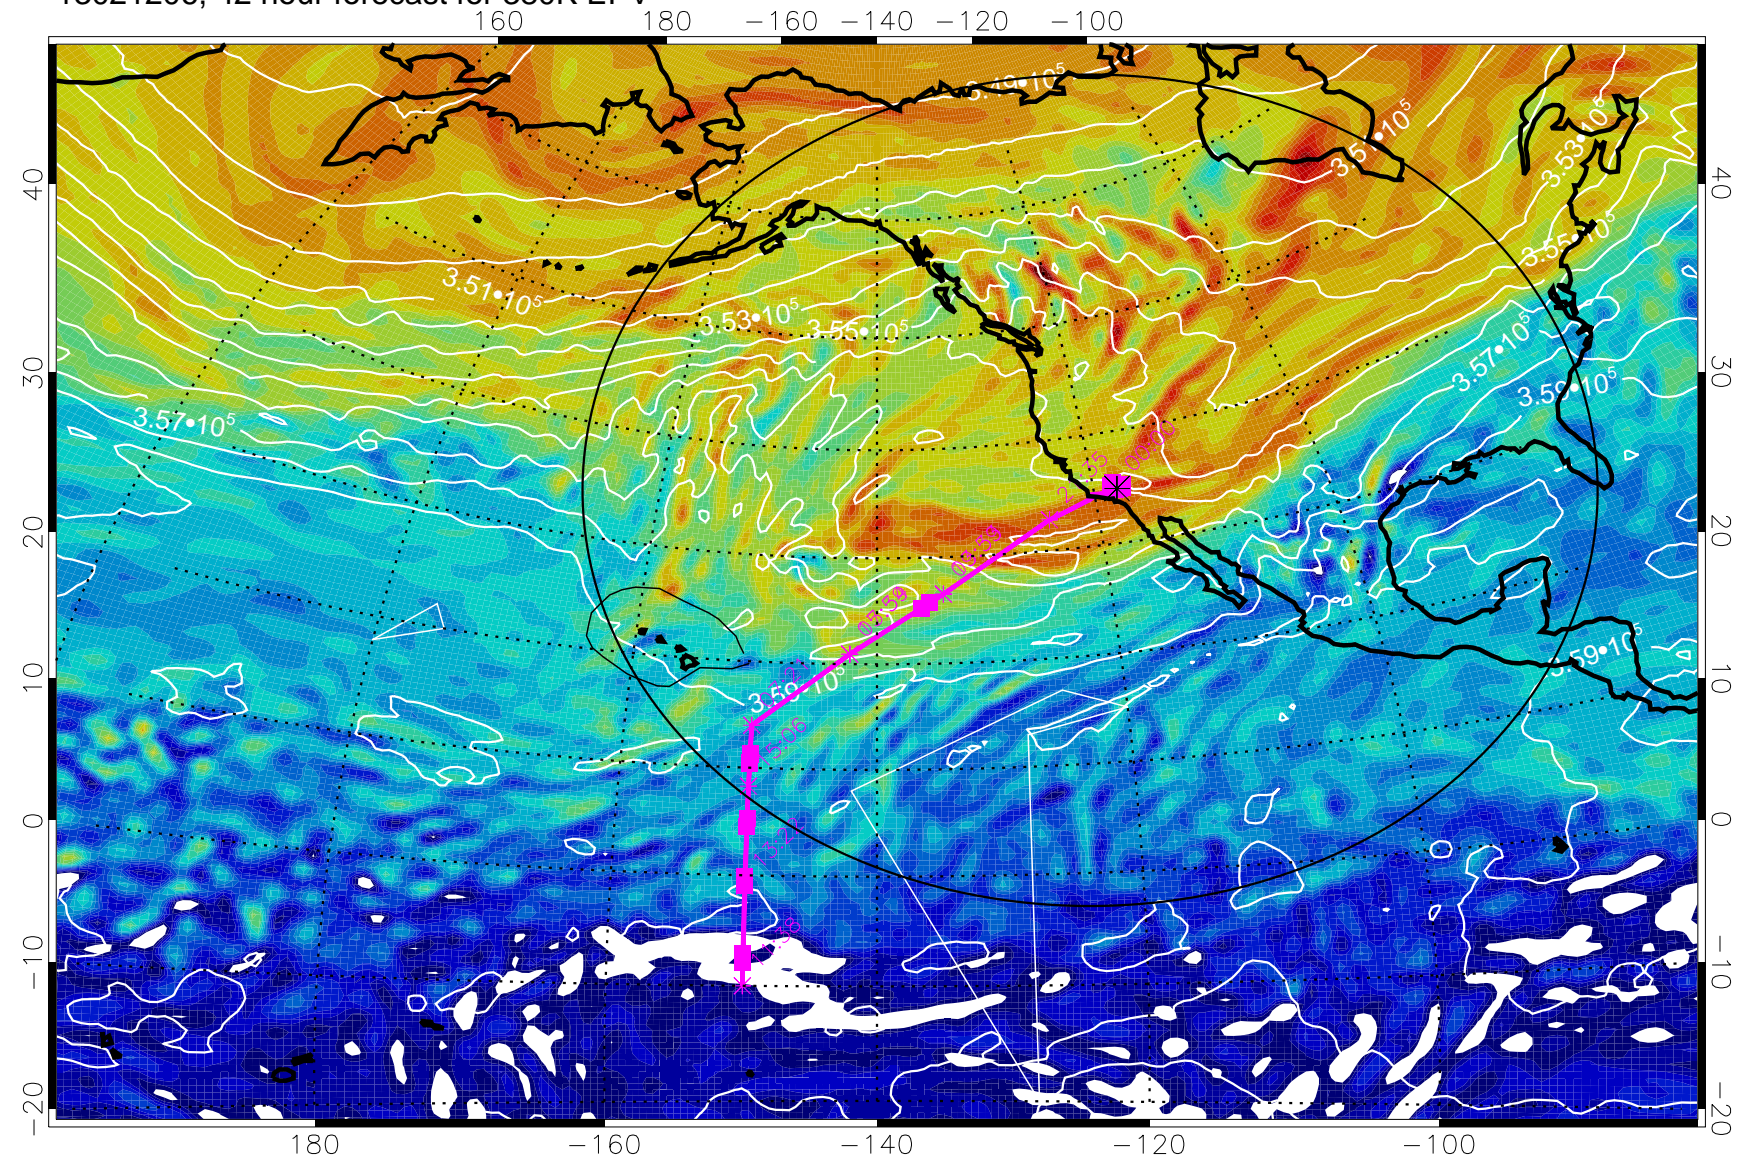

13021200, 36 hour forecast for 380K EPV

160 180 -160 -140 -120 -100

380K Montgomery Streamfunction, white

Range ring of 4055 km -- 13 hours GH round trip

13021206, 42 hour forecast for 380K EPV

380K Montgomery Streamfunction, white

Range ring of 4055 km -- 13 hours GH round trip

13021212, 48 hour forecast for 380K EPV

380K Montgomery Streamfunction, white

Range ring of 4055 km -- 13 hours GH round trip

13021218, 54 hour forecast for 380K EPV

380K Montgomery Streamfunction, white

Range ring of 4055 km -- 13 hours GH round trip

13021306, 66 hour forecast for 380K EPV

380K Montgomery Streamfunction, white

Range ring of 4055 km -- 13 hours GH round trip

13021312, 72 hour forecast for 380K EPV

380K Montgomery Streamfunction, white

Range ring of 4055 km -- 13 hours GH round trip

13021318, 78 hour forecast for 380K EPV

13021400, 84 hour forecast for 380K EPV