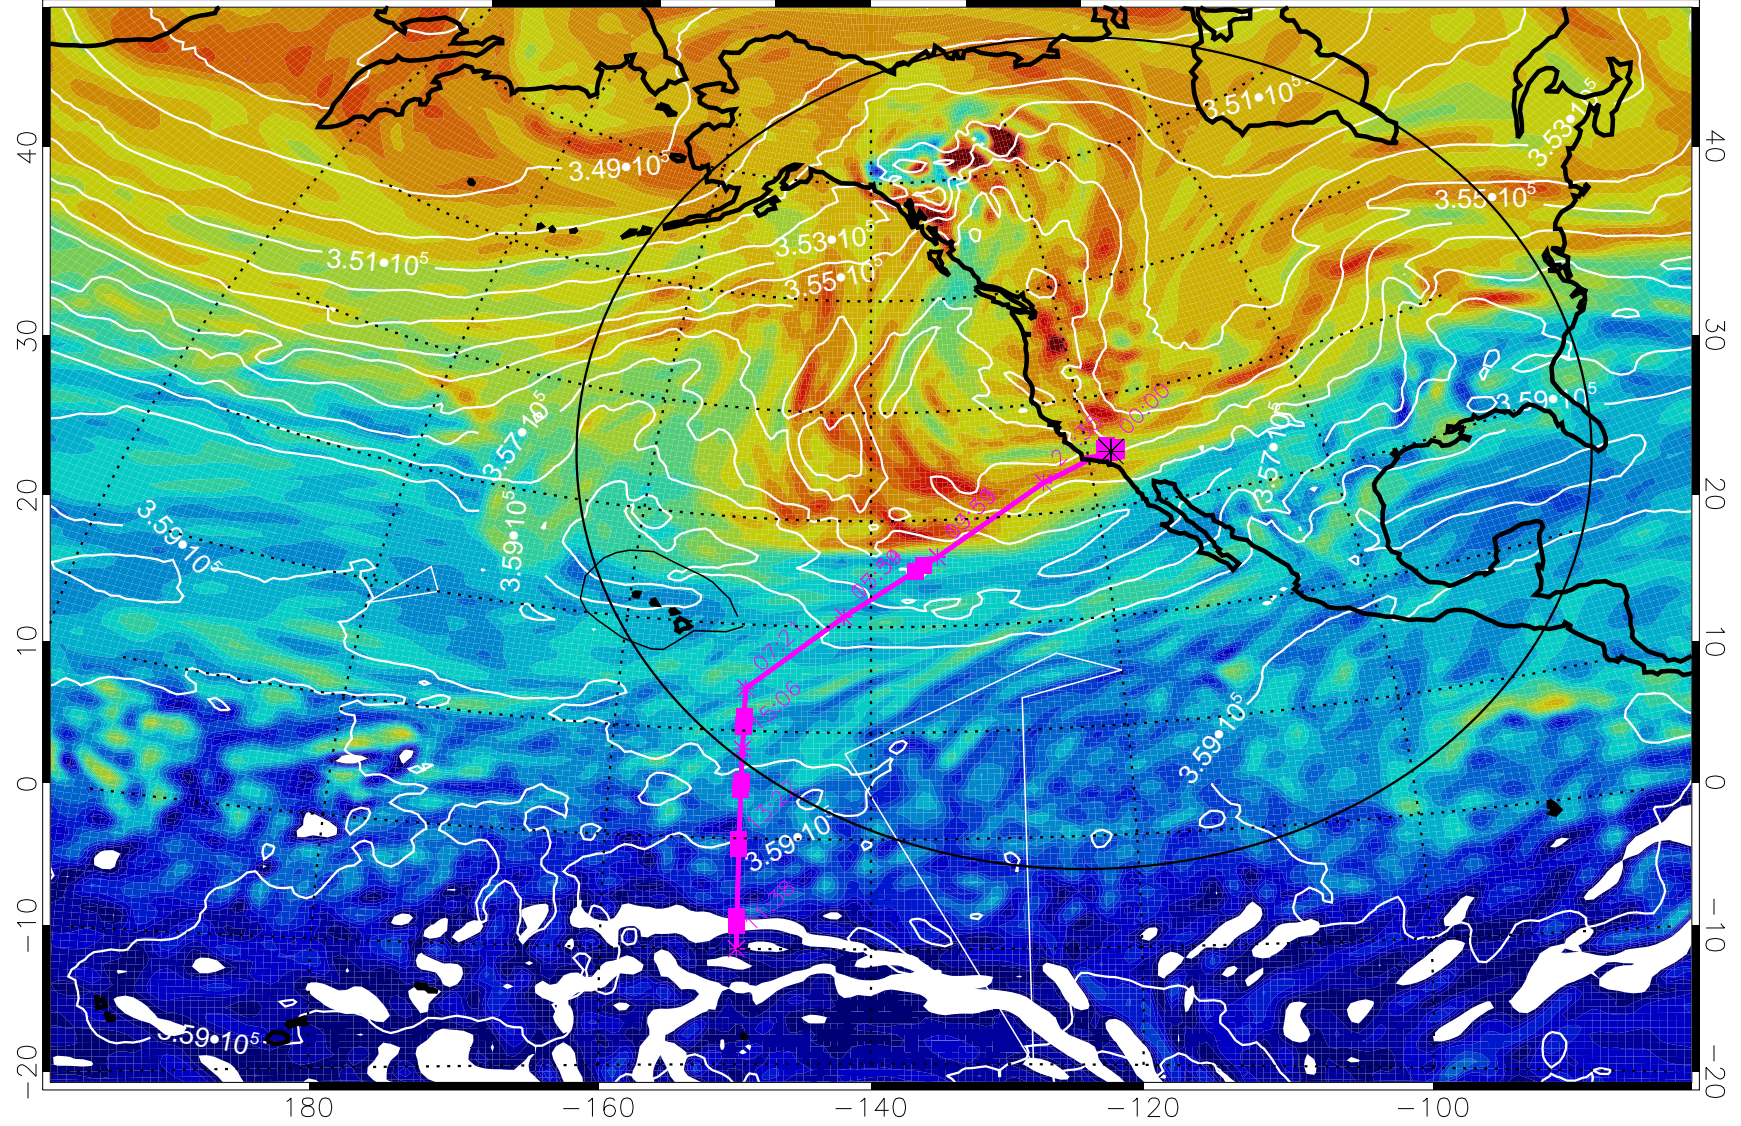

13021018, 6 hour forecast for 380K EPV

160 180 -160 -140 -120 -100

380K Montgomery Streamfunction, white

Range ring of 4055 km -- 13 hours GH round trip

13021100, 12 hour forecast for 380K EPV

380K Montgomery Streamfunction, white

Range ring of 4055 km -- 13 hours GH round trip

13021106, 18 hour forecast for 380K EPV

380K Montgomery Streamfunction, white

Range ring of 4055 km -- 13 hours GH round trip

13021112, 24 hour forecast for 380K EPV

380K Montgomery Streamfunction, white

Range ring of 4055 km -- 13 hours GH round trip

13021118, 30 hour forecast for 380K EPV

380K Montgomery Streamfunction, white

Range ring of 4055 km -- 13 hours GH round trip

13021200, 36 hour forecast for 380K EPV

160 180 -160 -140 -120 -100

380K Montgomery Streamfunction, white

Range ring of 4055 km -- 13 hours GH round trip

13021206, 42 hour forecast for 380K EPV

380K Montgomery Streamfunction, white