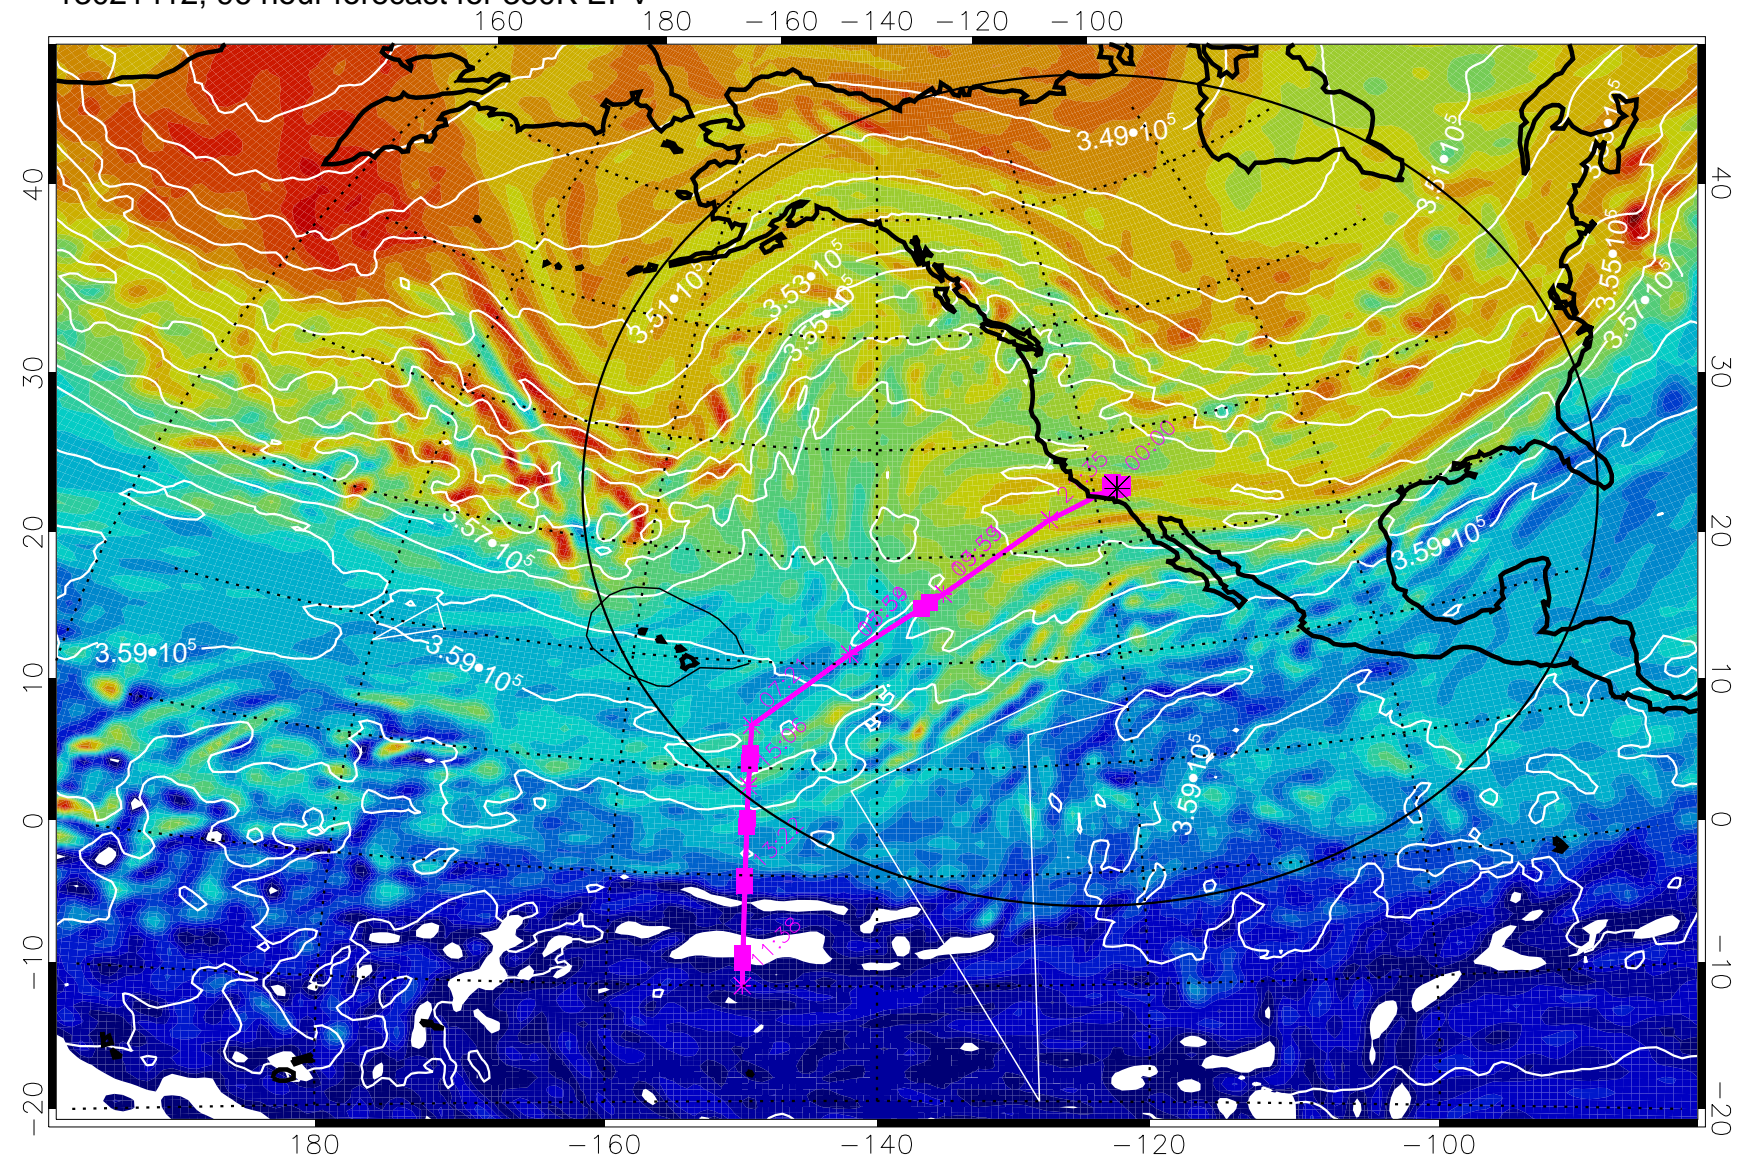

13021312, 72 hour forecast for 380K EPV

380K Montgomery Streamfunction, white

Range ring of 4055 km -- 13 hours GH round trip

13021318, 78 hour forecast for 380K EPV

13021400, 84 hour forecast for 380K EPV

380K Montgomery Streamfunction, white

Range ring of 4055 km -- 13 hours GH round trip

13021406, 90 hour forecast for 380K EPV

380K Montgomery Streamfunction, white

Range ring of 4055 km -- 13 hours GH round trip

13021412, 96 hour forecast for 380K EPV

380K Montgomery Streamfunction, white

Range ring of 4055 km -- 13 hours GH round trip

13021418, 102 hour forecast for 380K EPV

160 180 -160 -140 -120 -100

380K Montgomery Streamfunction, white

Range ring of 4055 km -- 13 hours GH round trip

13021500, 108 hour forecast for 380K EPV

160 180 -160 -140 -120 -100

380K Montgomery Streamfunction, white

Range ring of 4055 km -- 13 hours GH round trip

13021506, 114 hour forecast for 380K EPV