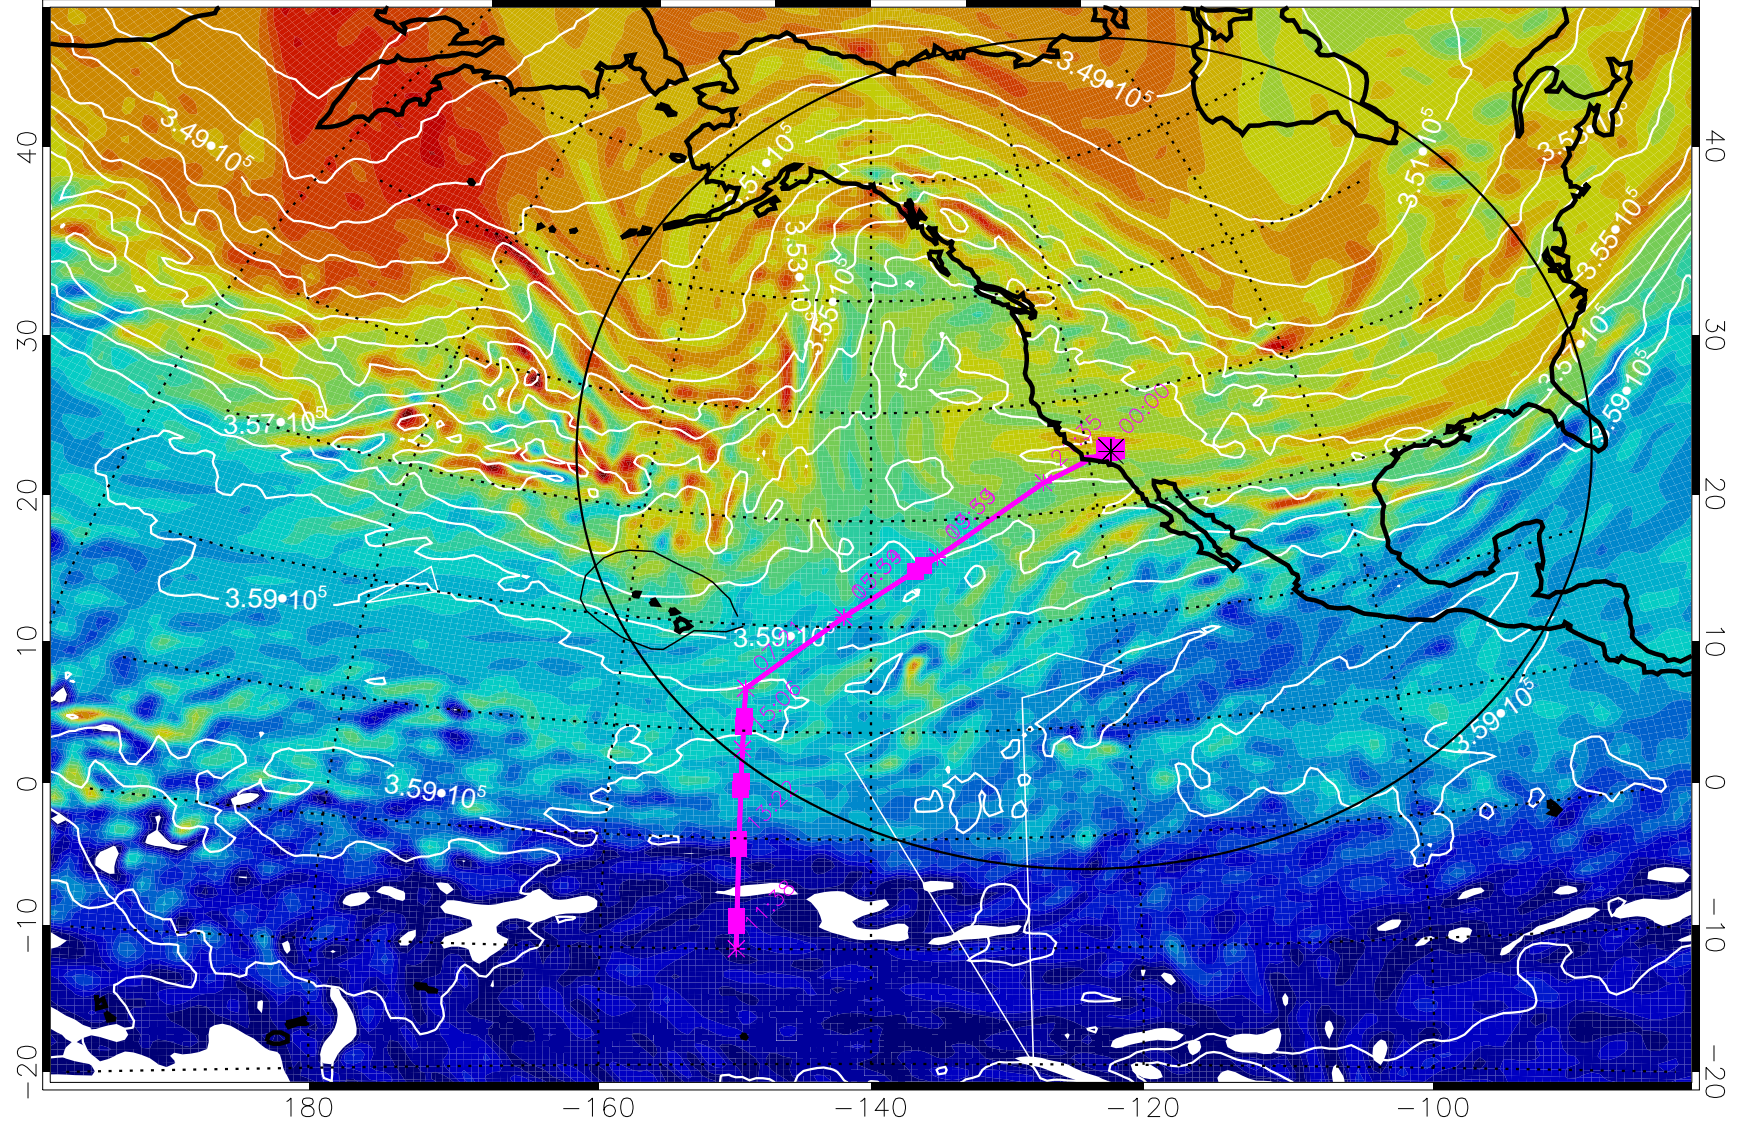

380K Montgomery Streamfunction, white

Range ring of 4055 km -- 13 hours GH round trip

13021406, 90 hour forecast for 380K EPV

380K Montgomery Streamfunction, white

Range ring of 4055 km -- 13 hours GH round trip

13021412, 96 hour forecast for 380K EPV

380K Montgomery Streamfunction, white

Range ring of 4055 km -- 13 hours GH round trip

13021418, 102 hour forecast for 380K EPV

160 180 -160 -140 -120 -100

380K Montgomery Streamfunction, white

Range ring of 4055 km -- 13 hours GH round trip

13021500, 108 hour forecast for 380K EPV

160 180 -160 -140 -120 -100

380K Montgomery Streamfunction, white

Range ring of 4055 km -- 13 hours GH round trip

13021506, 114 hour forecast for 380K EPV

160 180 -160 -140 -120 -100

380K Montgomery Streamfunction, white

Range ring of 4055 km -- 13 hours GH round trip

13021512, 120 hour forecast for 380K EPV

380K Montgomery Streamfunction, white

Range ring of 4055 km -- 13 hours GH round trip