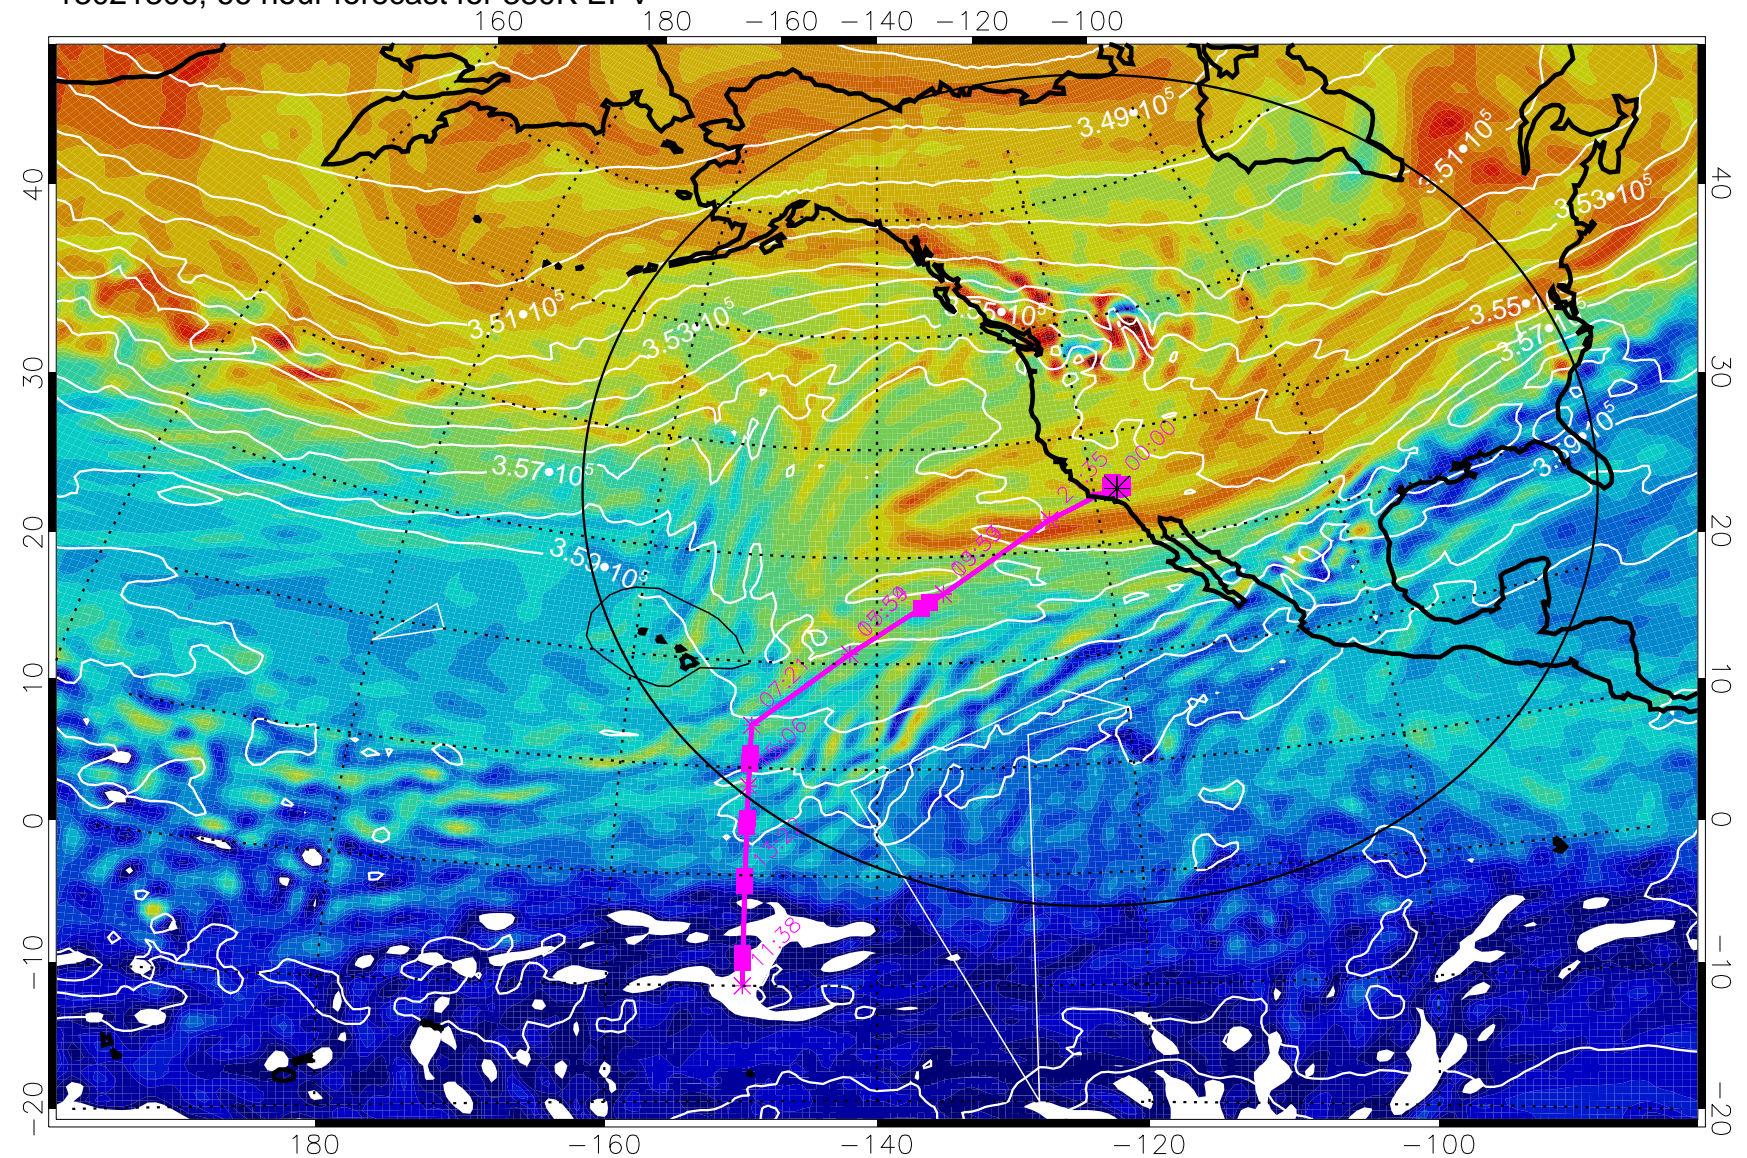

13021200, 36 hour forecast for 380K EPV

160 180 -160 -140 -120 -100

380K Montgomery Streamfunction, white

Range ring of 4055 km -- 13 hours GH round trip

13021206, 42 hour forecast for 380K EPV

380K Montgomery Streamfunction, white

Range ring of 4055 km -- 13 hours GH round trip

13021212, 48 hour forecast for 380K EPV

380K Montgomery Streamfunction, white

Range ring of 4055 km -- 13 hours GH round trip

13021218, 54 hour forecast for 380K EPV

380K Montgomery Streamfunction, white

Range ring of 4055 km -- 13 hours GH round trip

13021306, 66 hour forecast for 380K EPV

380K Montgomery Streamfunction, white

Range ring of 4055 km -- 13 hours GH round trip

13021312, 72 hour forecast for 380K EPV

380K Montgomery Streamfunction, white

Range ring of 4055 km -- 13 hours GH round trip

13021318, 78 hour forecast for 380K EPV

13021400, 84 hour forecast for 380K EPV