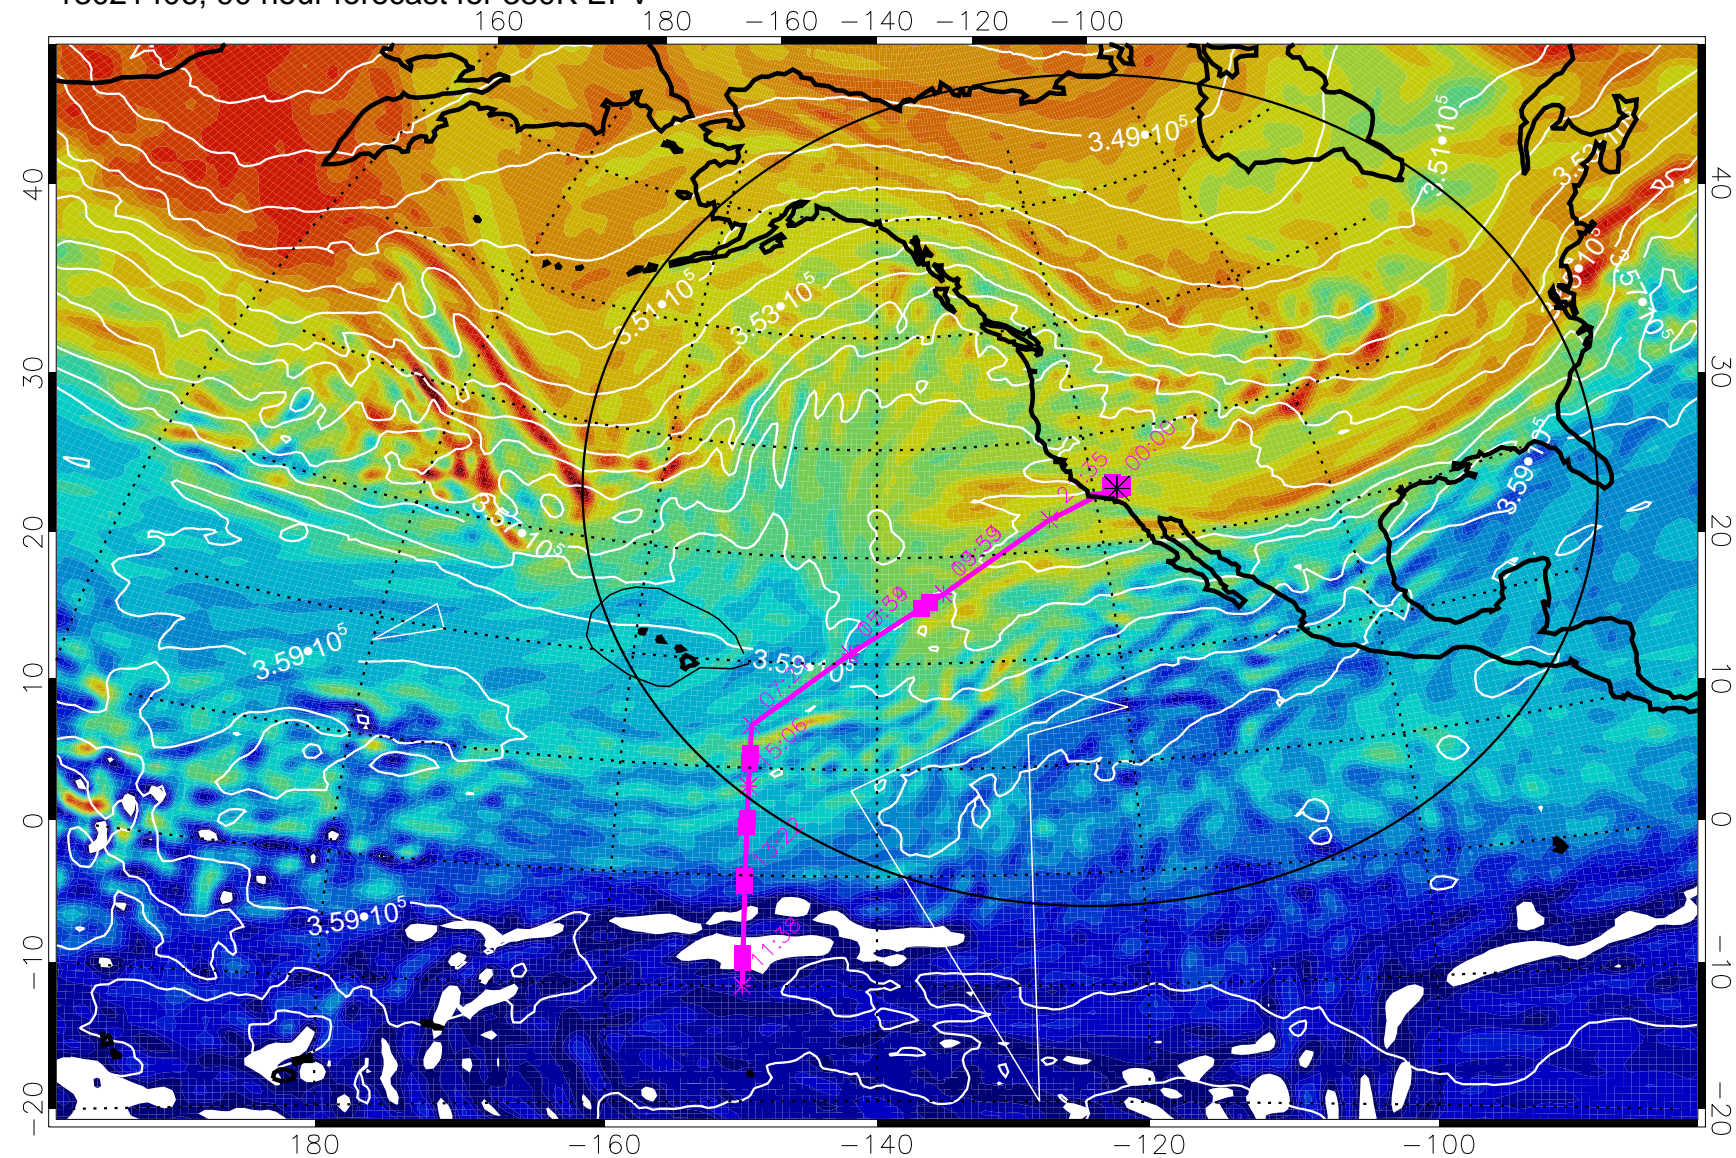

380K Montgomery Streamfunction, white

Range ring of 4055 km -- 13 hours GH round trip

13021306, 66 hour forecast for 380K EPV

380K Montgomery Streamfunction, white

Range ring of 4055 km -- 13 hours GH round trip

13021312, 72 hour forecast for 380K EPV

380K Montgomery Streamfunction, white

Range ring of 4055 km -- 13 hours GH round trip

13021318, 78 hour forecast for 380K EPV

13021400, 84 hour forecast for 380K EPV

380K Montgomery Streamfunction, white

Range ring of 4055 km -- 13 hours GH round trip

13021406, 90 hour forecast for 380K EPV

380K Montgomery Streamfunction, white

Range ring of 4055 km -- 13 hours GH round trip

13021412, 96 hour forecast for 380K EPV

380K Montgomery Streamfunction, white

Range ring of 4055 km -- 13 hours GH round trip

13021418, 102 hour forecast for 380K EPV

160 180 -160 -140 -120 -100

380K Montgomery Streamfunction, white