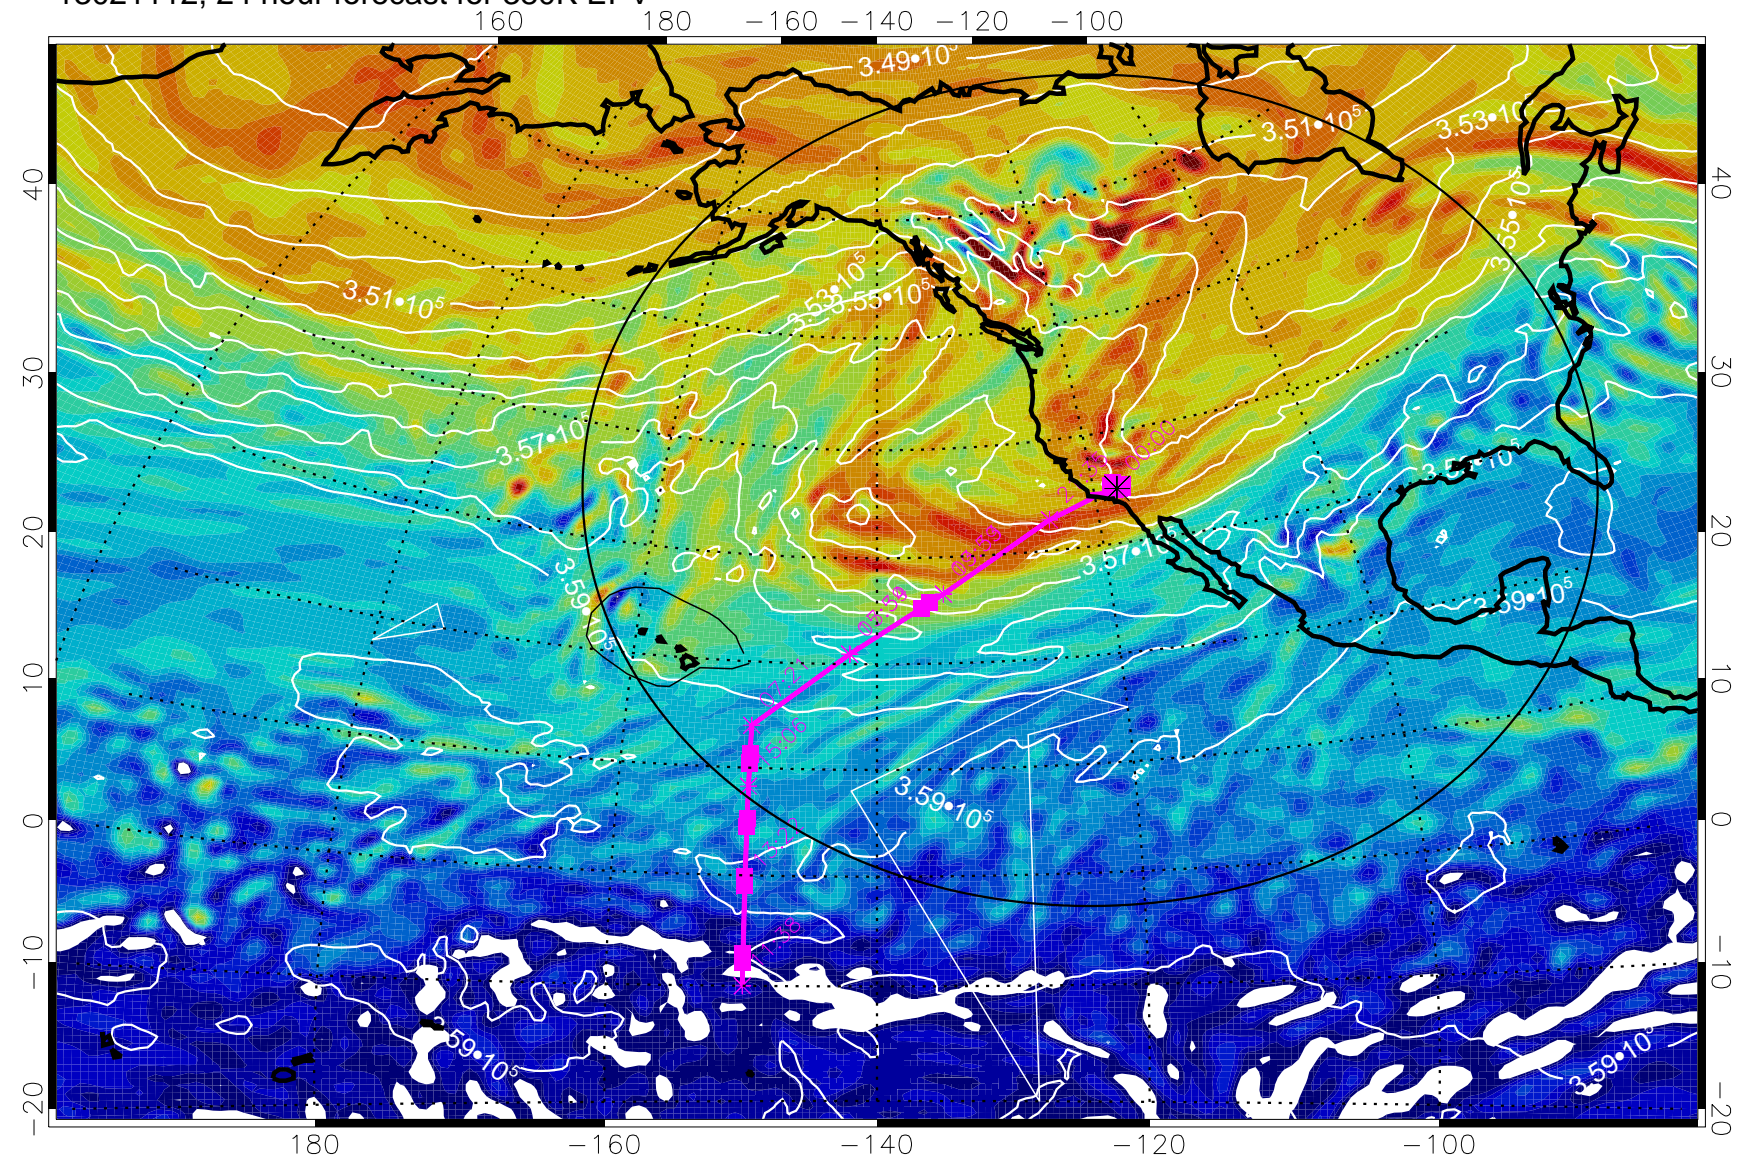

Range ring of 4055 km -- 13 hours GH round trip

13021106, 18 hour forecast for 380K EPV

380K Montgomery Streamfunction, white

Range ring of 4055 km -- 13 hours GH round trip

13021112, 24 hour forecast for 380K EPV

380K Montgomery Streamfunction, white

Range ring of 4055 km -- 13 hours GH round trip

13021118, 30 hour forecast for 380K EPV

380K Montgomery Streamfunction, white

Range ring of 4055 km -- 13 hours GH round trip

13021200, 36 hour forecast for 380K EPV

160 180 -160 -140 -120 -100

380K Montgomery Streamfunction, white

Range ring of 4055 km -- 13 hours GH round trip

13021206, 42 hour forecast for 380K EPV

380K Montgomery Streamfunction, white

Range ring of 4055 km -- 13 hours GH round trip

13021212, 48 hour forecast for 380K EPV

380K Montgomery Streamfunction, white

Range ring of 4055 km -- 13 hours GH round trip

13021218, 54 hour forecast for 380K EPV