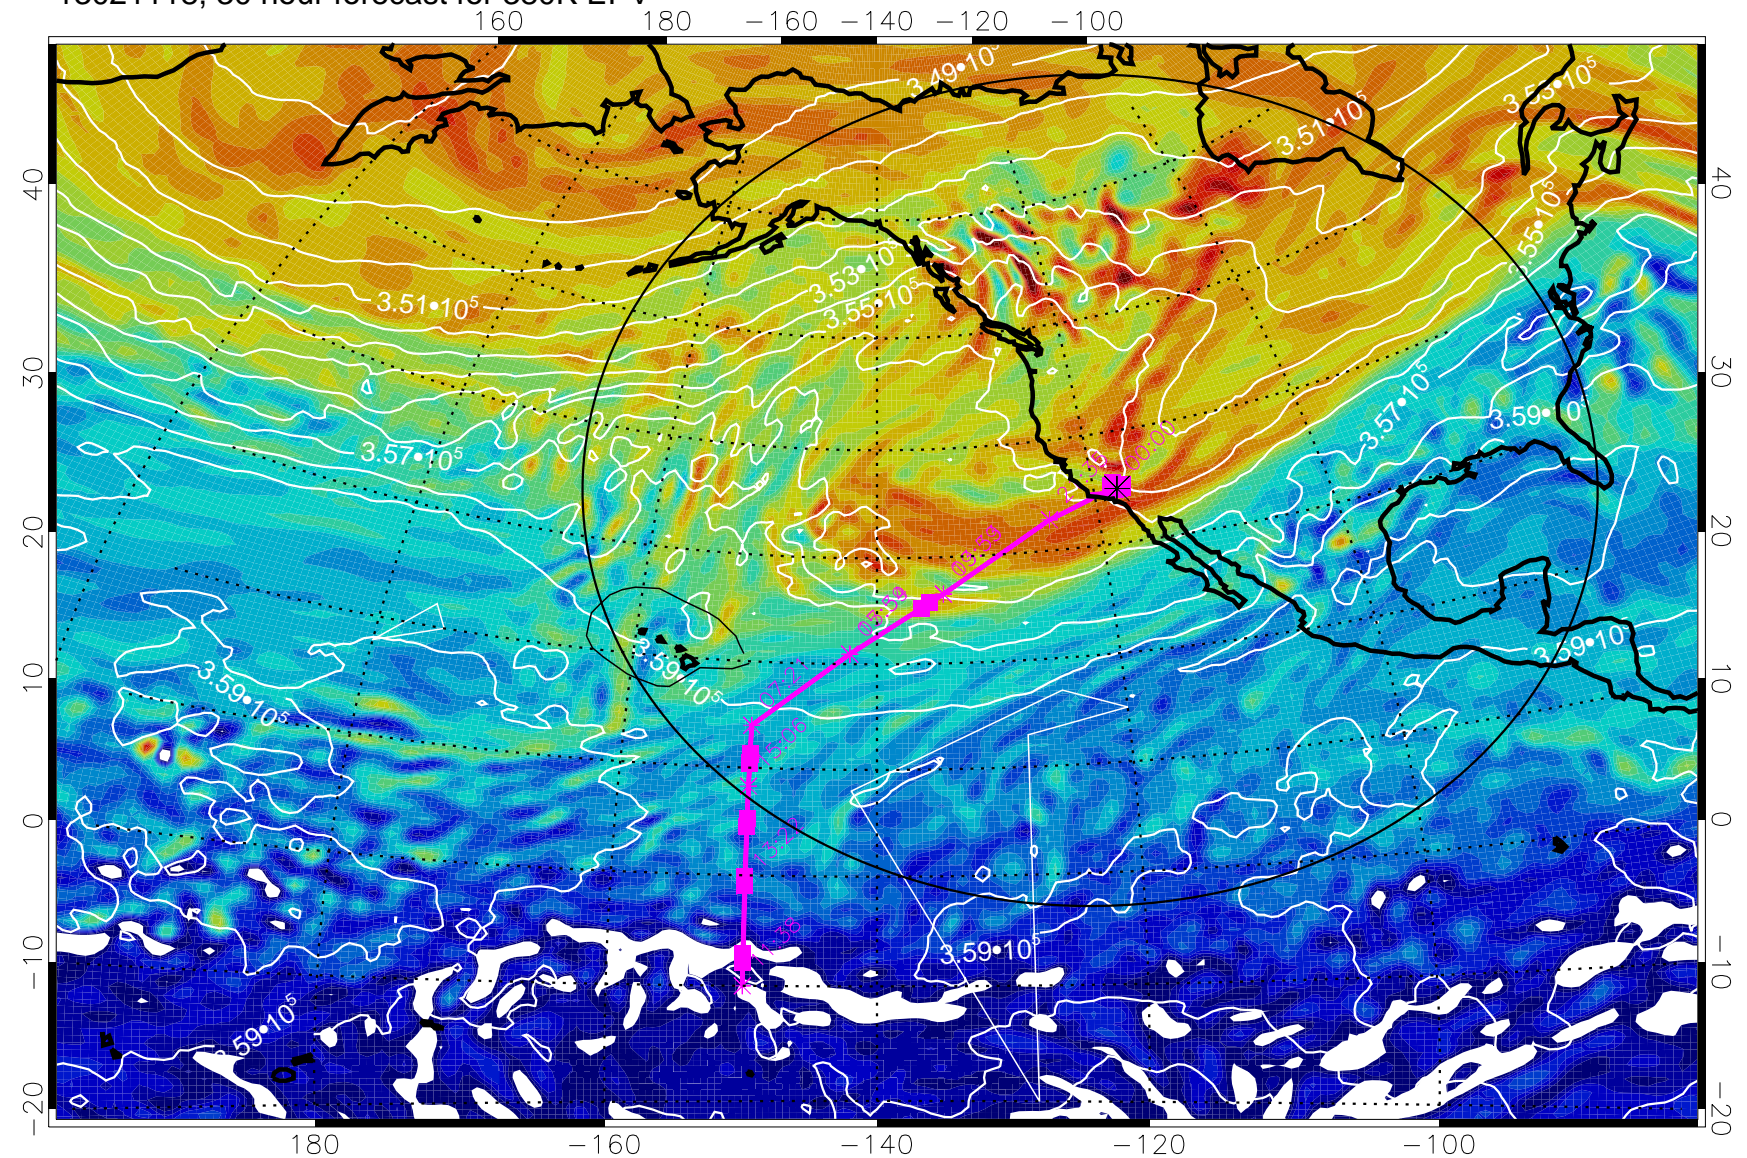

Range ring of 4055 km -- 13 hours GH round trip

13021106, 18 hour forecast for 380K EPV

380K Montgomery Streamfunction, white

Range ring of 4055 km -- 13 hours GH round trip

13021112, 24 hour forecast for 380K EPV

380K Montgomery Streamfunction, white

Range ring of 4055 km -- 13 hours GH round trip

13021118, 30 hour forecast for 380K EPV

380K Montgomery Streamfunction, white

Range ring of 4055 km -- 13 hours GH round trip

13021200, 36 hour forecast for 380K EPV

160 180 -160 -140 -120 -100

380K Montgomery Streamfunction, white

Range ring of 4055 km -- 13 hours GH round trip

13021206, 42 hour forecast for 380K EPV

380K Montgomery Streamfunction, white

Range ring of 4055 km -- 13 hours GH round trip

13021212, 48 hour forecast for 380K EPV

380K Montgomery Streamfunction, white

Range ring of 4055 km -- 13 hours GH round trip

13021218, 54 hour forecast for 380K EPV