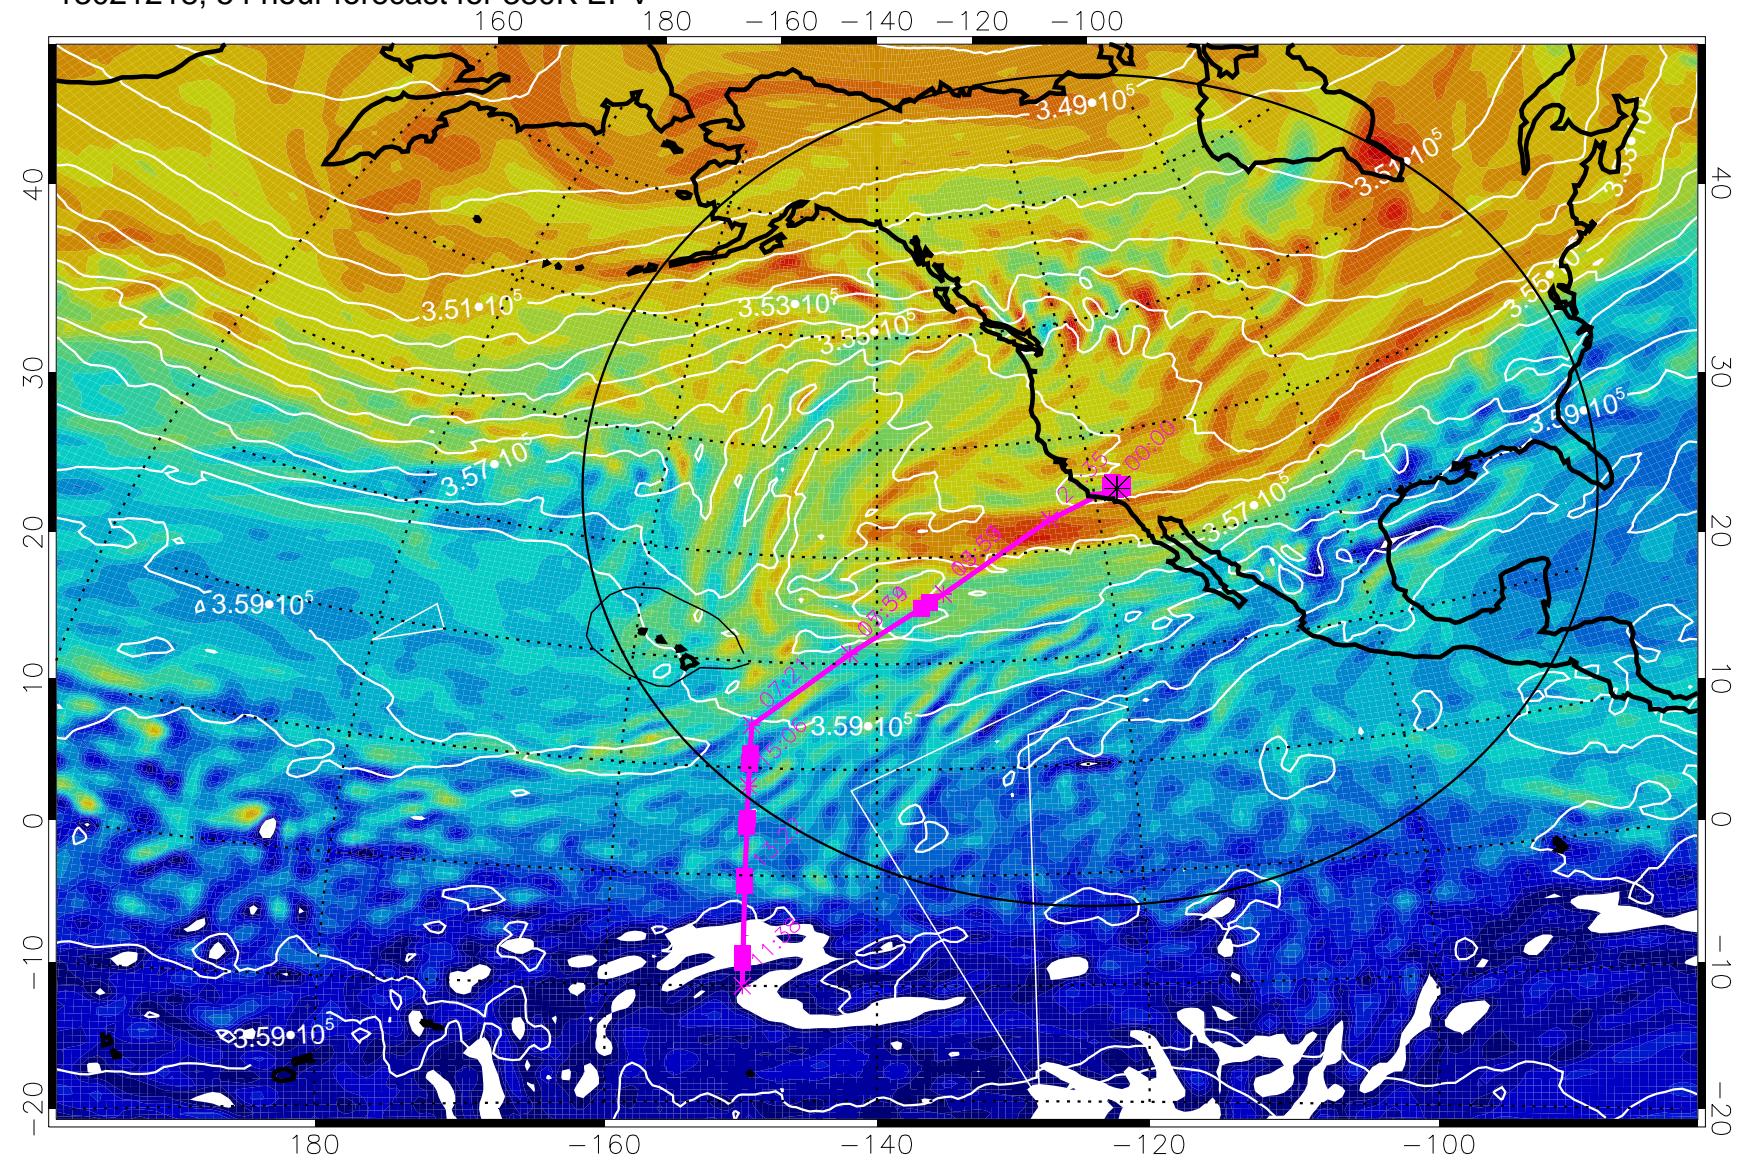

13021200, 36 hour forecast for 380K EPV

160 180 -160 -140 -120 -100

380K Montgomery Streamfunction, white

Range ring of 4055 km -- 13 hours GH round trip

13021206, 42 hour forecast for 380K EPV

380K Montgomery Streamfunction, white

Range ring of 4055 km -- 13 hours GH round trip

13021212, 48 hour forecast for 380K EPV

380K Montgomery Streamfunction, white

Range ring of 4055 km -- 13 hours GH round trip

13021218, 54 hour forecast for 380K EPV

380K Montgomery Streamfunction, white

Range ring of 4055 km -- 13 hours GH round trip

13021306, 66 hour forecast for 380K EPV

380K Montgomery Streamfunction, white

Range ring of 4055 km -- 13 hours GH round trip

13021312, 72 hour forecast for 380K EPV

380K Montgomery Streamfunction, white

Range ring of 4055 km -- 13 hours GH round trip

13021318, 78 hour forecast for 380K EPV

13021400, 84 hour forecast for 380K EPV