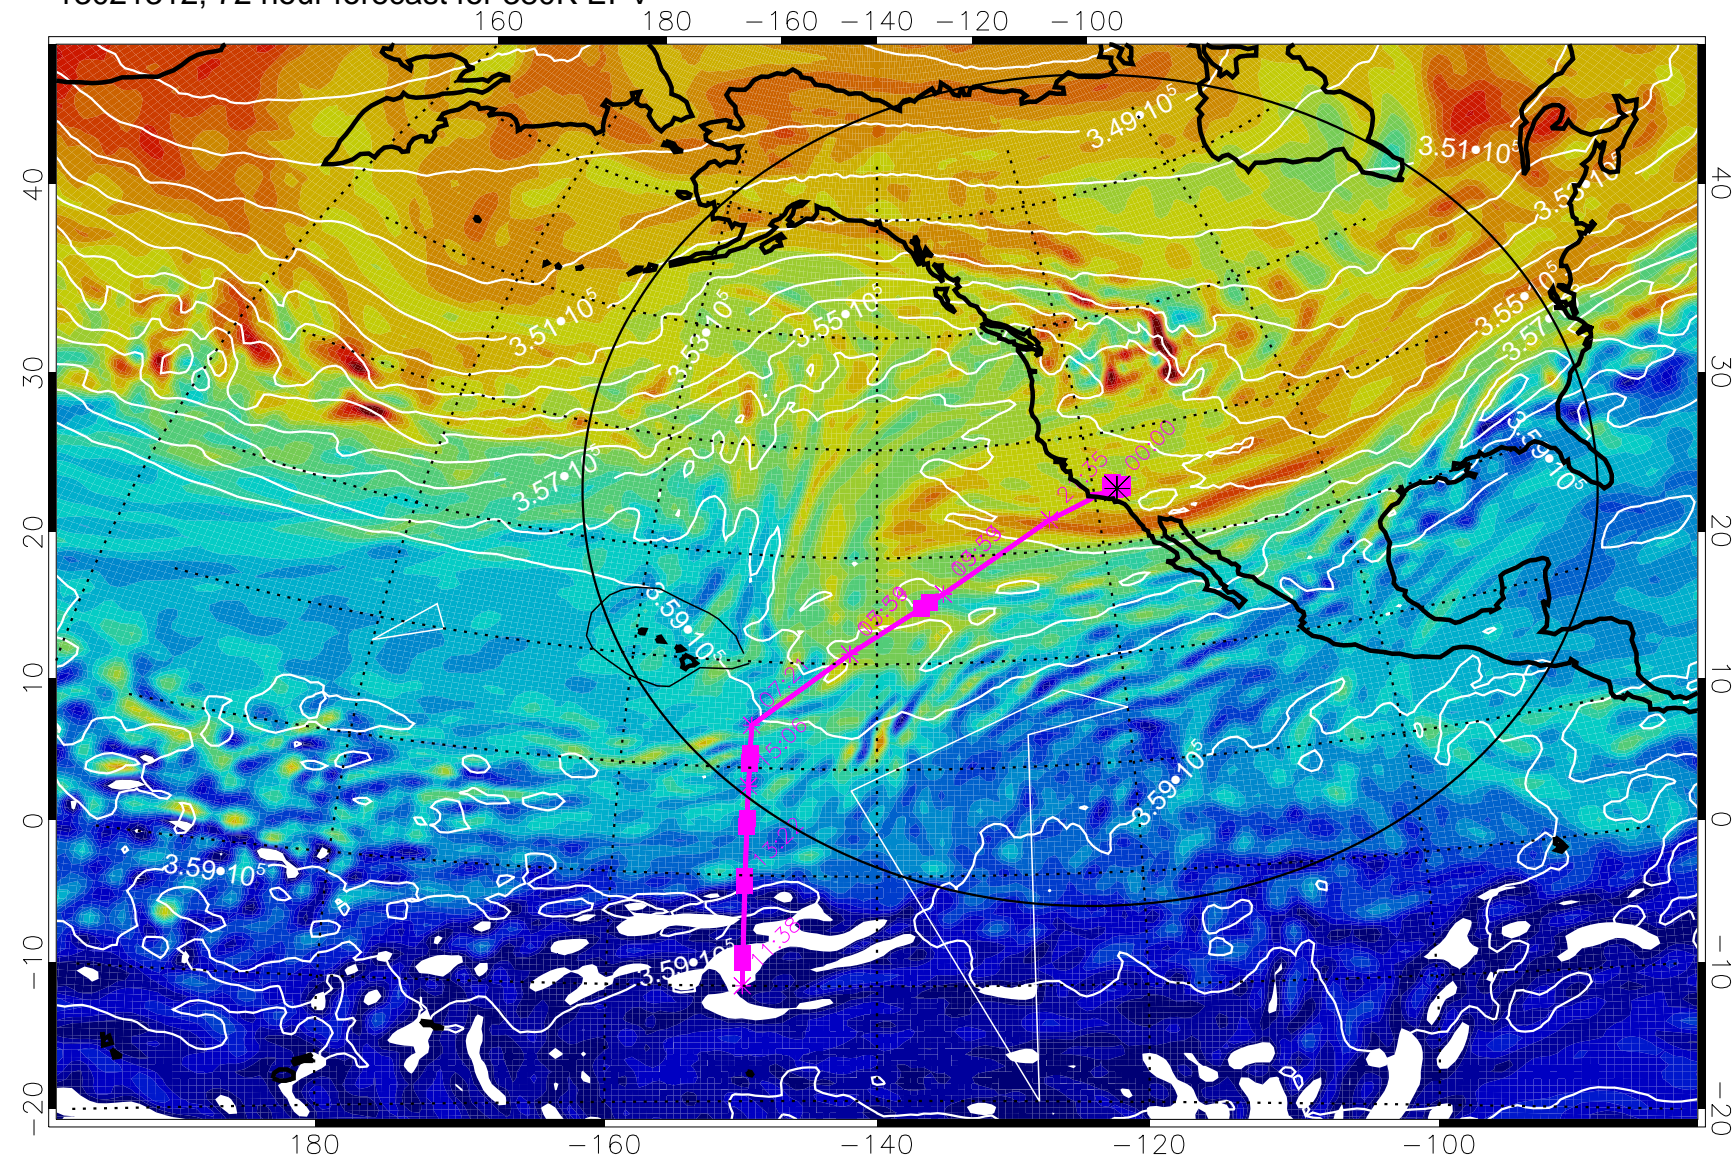

Range ring of 4055 km -- 13 hours GH round trip

13021212, 48 hour forecast for 380K EPV

380K Montgomery Streamfunction, white

Range ring of 4055 km -- 13 hours GH round trip

13021218, 54 hour forecast for 380K EPV

380K Montgomery Streamfunction, white

Range ring of 4055 km -- 13 hours GH round trip

13021306, 66 hour forecast for 380K EPV

380K Montgomery Streamfunction, white

Range ring of 4055 km -- 13 hours GH round trip

13021312, 72 hour forecast for 380K EPV

380K Montgomery Streamfunction, white

Range ring of 4055 km -- 13 hours GH round trip

13021318, 78 hour forecast for 380K EPV

13021400, 84 hour forecast for 380K EPV

380K Montgomery Streamfunction, white

Range ring of 4055 km -- 13 hours GH round trip

13021406, 90 hour forecast for 380K EPV

380K Montgomery Streamfunction, white

Range ring of 4055 km -- 13 hours GH round trip