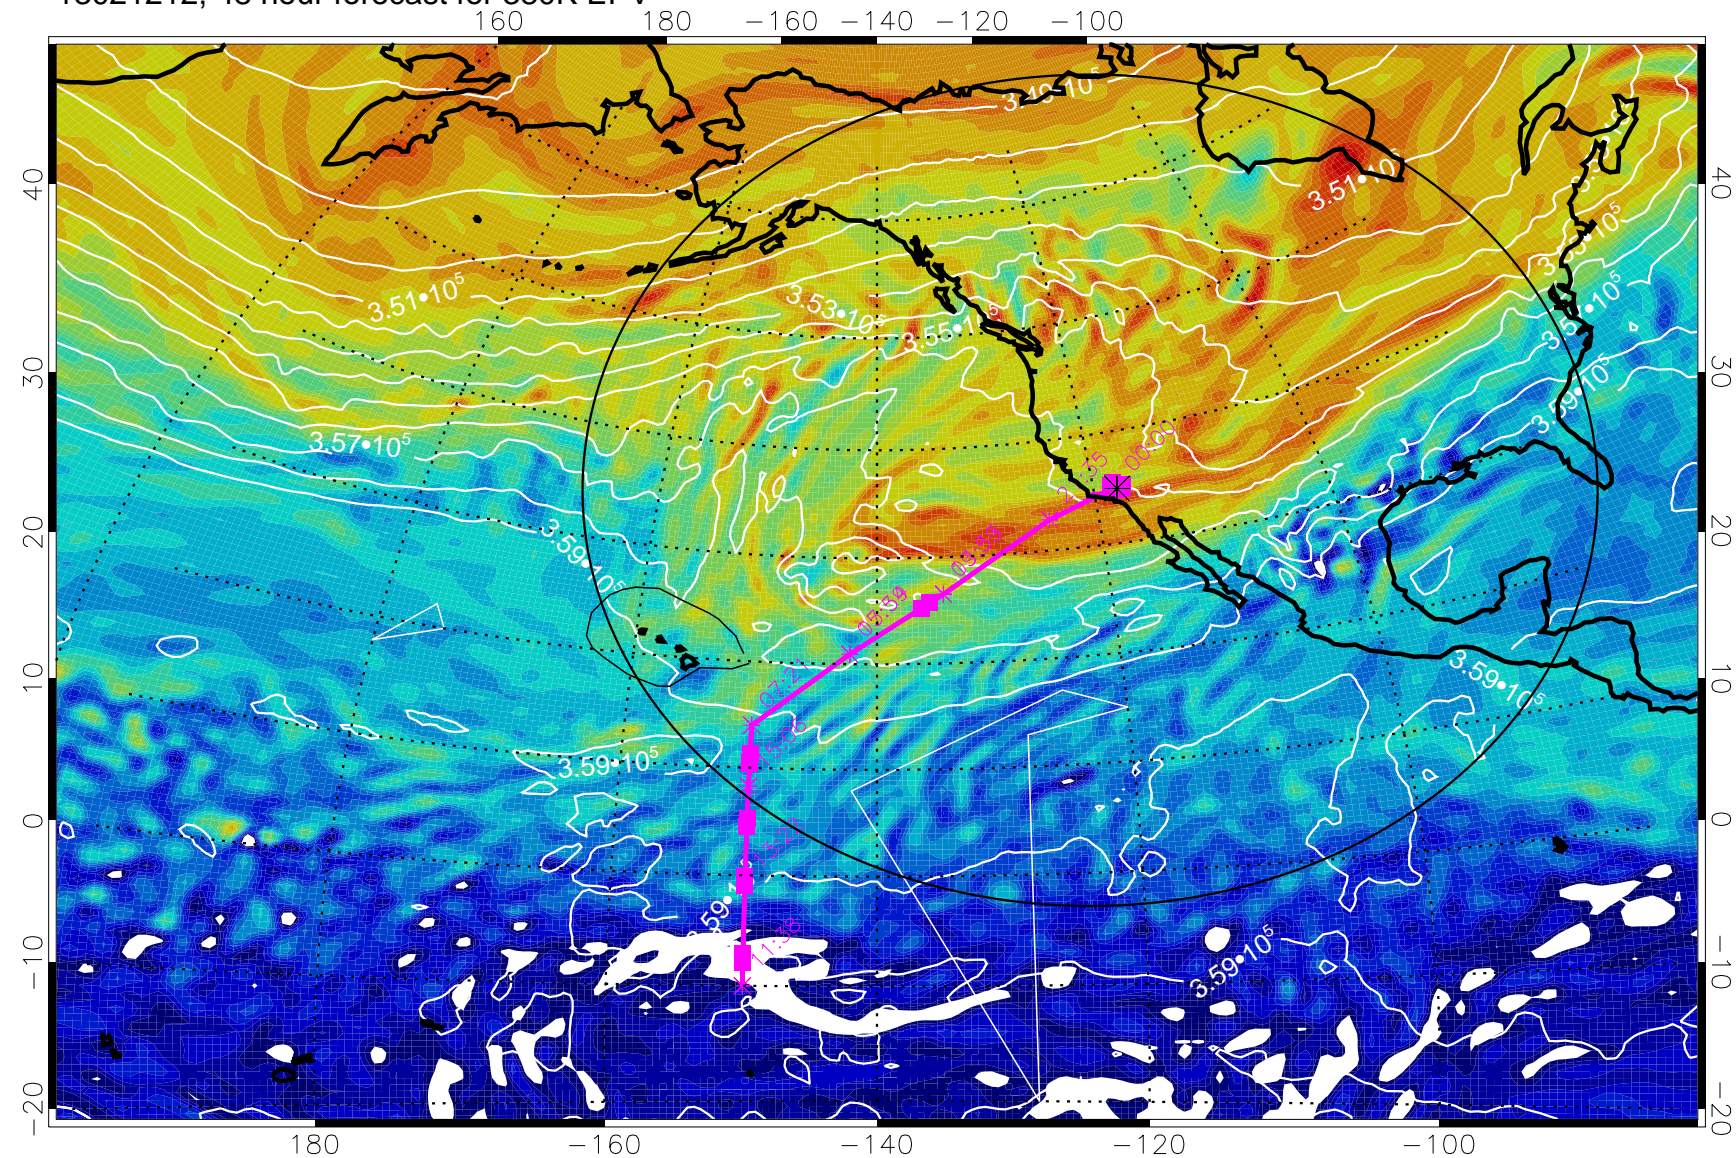

380K Montgomery Streamfunction, white

Range ring of 4055 km -- 13 hours GH round trip

13021118, 30 hour forecast for 380K EPV

380K Montgomery Streamfunction, white

Range ring of 4055 km -- 13 hours GH round trip

13021200, 36 hour forecast for 380K EPV

160 180 -160 -140 -120 -100

380K Montgomery Streamfunction, white

Range ring of 4055 km -- 13 hours GH round trip

13021206, 42 hour forecast for 380K EPV

380K Montgomery Streamfunction, white

Range ring of 4055 km -- 13 hours GH round trip

13021212, 48 hour forecast for 380K EPV

380K Montgomery Streamfunction, white

Range ring of 4055 km -- 13 hours GH round trip

13021218, 54 hour forecast for 380K EPV

380K Montgomery Streamfunction, white

Range ring of 4055 km -- 13 hours GH round trip

13021306, 66 hour forecast for 380K EPV

380K Montgomery Streamfunction, white

Range ring of 4055 km -- 13 hours GH round trip