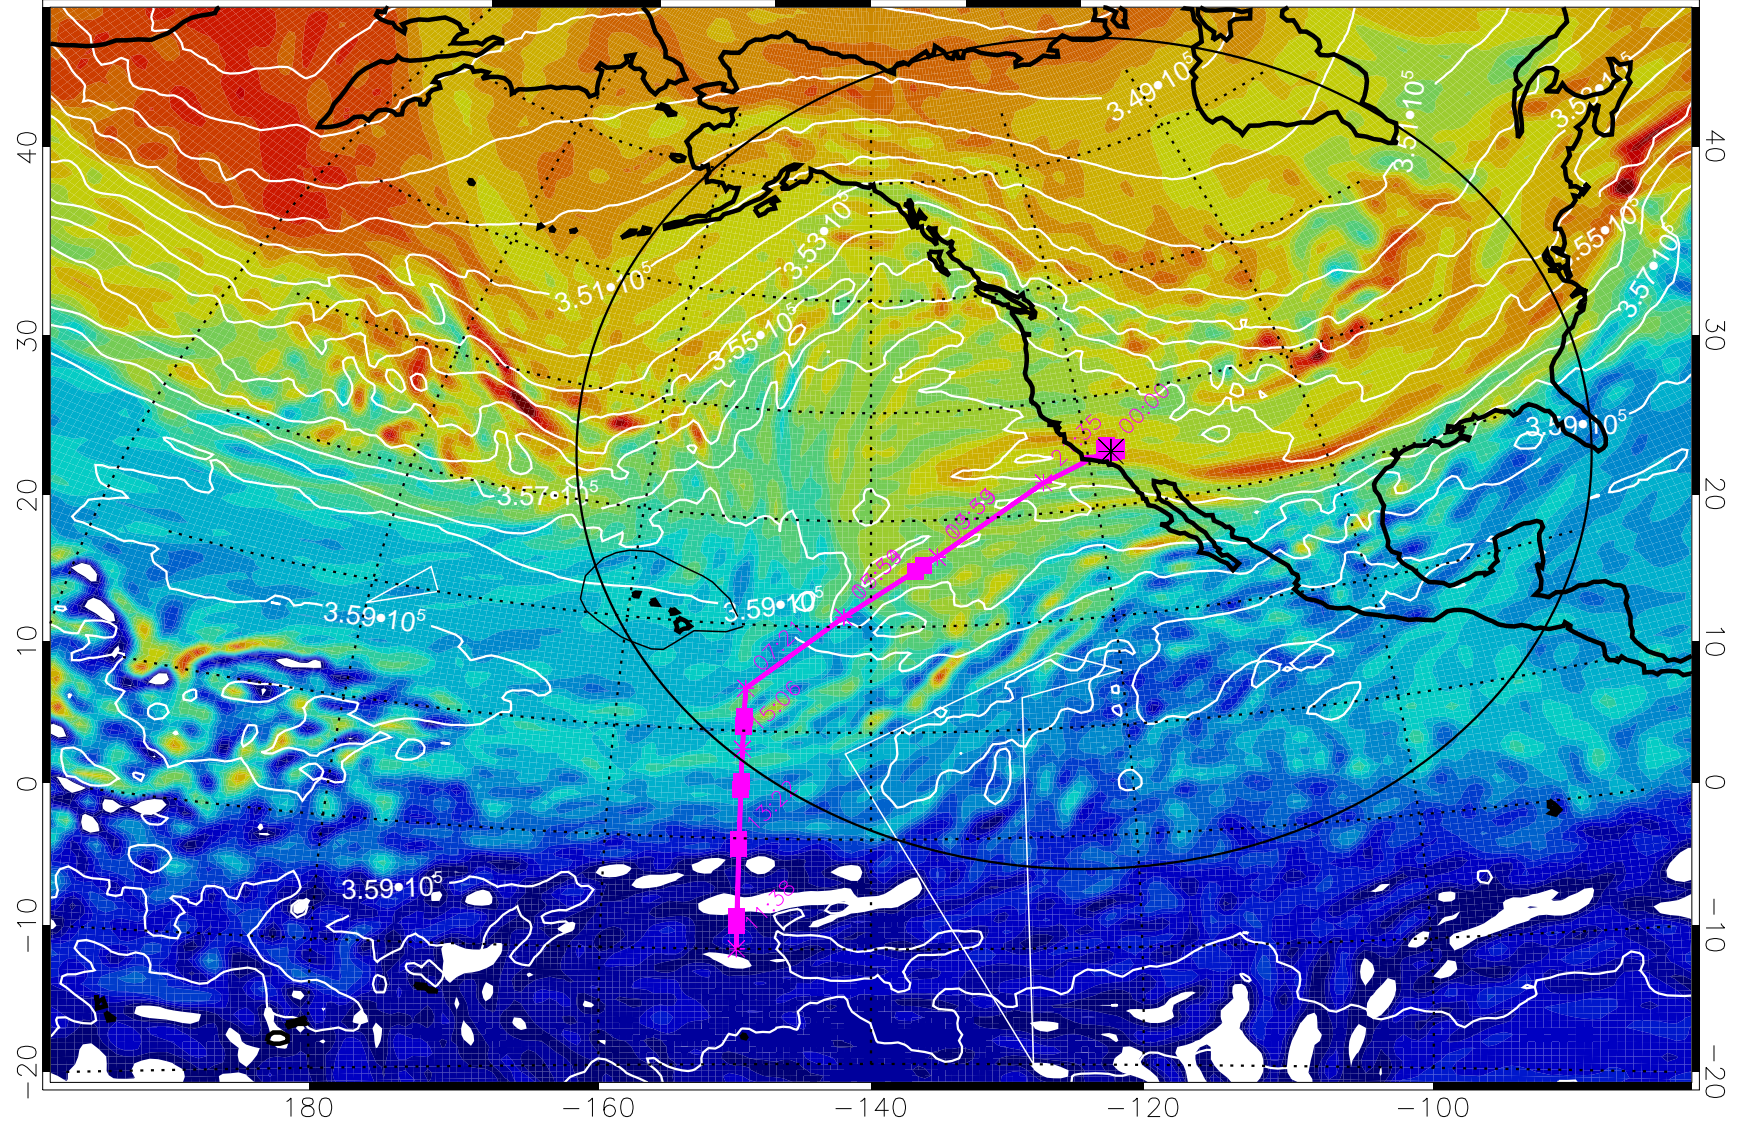

380K Montgomery Streamfunction, white

Range ring of 4055 km -- 13 hours GH round trip

13021312, 84 hour forecast for 380K EPV

380K Montgomery Streamfunction, white

Range ring of 4055 km -- 13 hours GH round trip

13021318, 90 hour forecast for 380K EPV

380K Montgomery Streamfunction, white

Range ring of 4055 km -- 13 hours GH round trip

13021400, 96 hour forecast for 380K EPV

160 180 -160 -140 -120 -100

380K Montgomery Streamfunction, white

Range ring of 4055 km -- 13 hours GH round trip

13021406, 102 hour forecast for 380K EPV

160 180 -160 -140 -120 -100

380K Montgomery Streamfunction, white

Range ring of 4055 km -- 13 hours GH round trip

13021412, 108 hour forecast for 380K EPV

160 180 -160 -140 -120 -100

380K Montgomery Streamfunction, white

Range ring of 4055 km -- 13 hours GH round trip

13021418, 114 hour forecast for 380K EPV

160 180 -160 -140 -120 -100

380K Montgomery Streamfunction, white