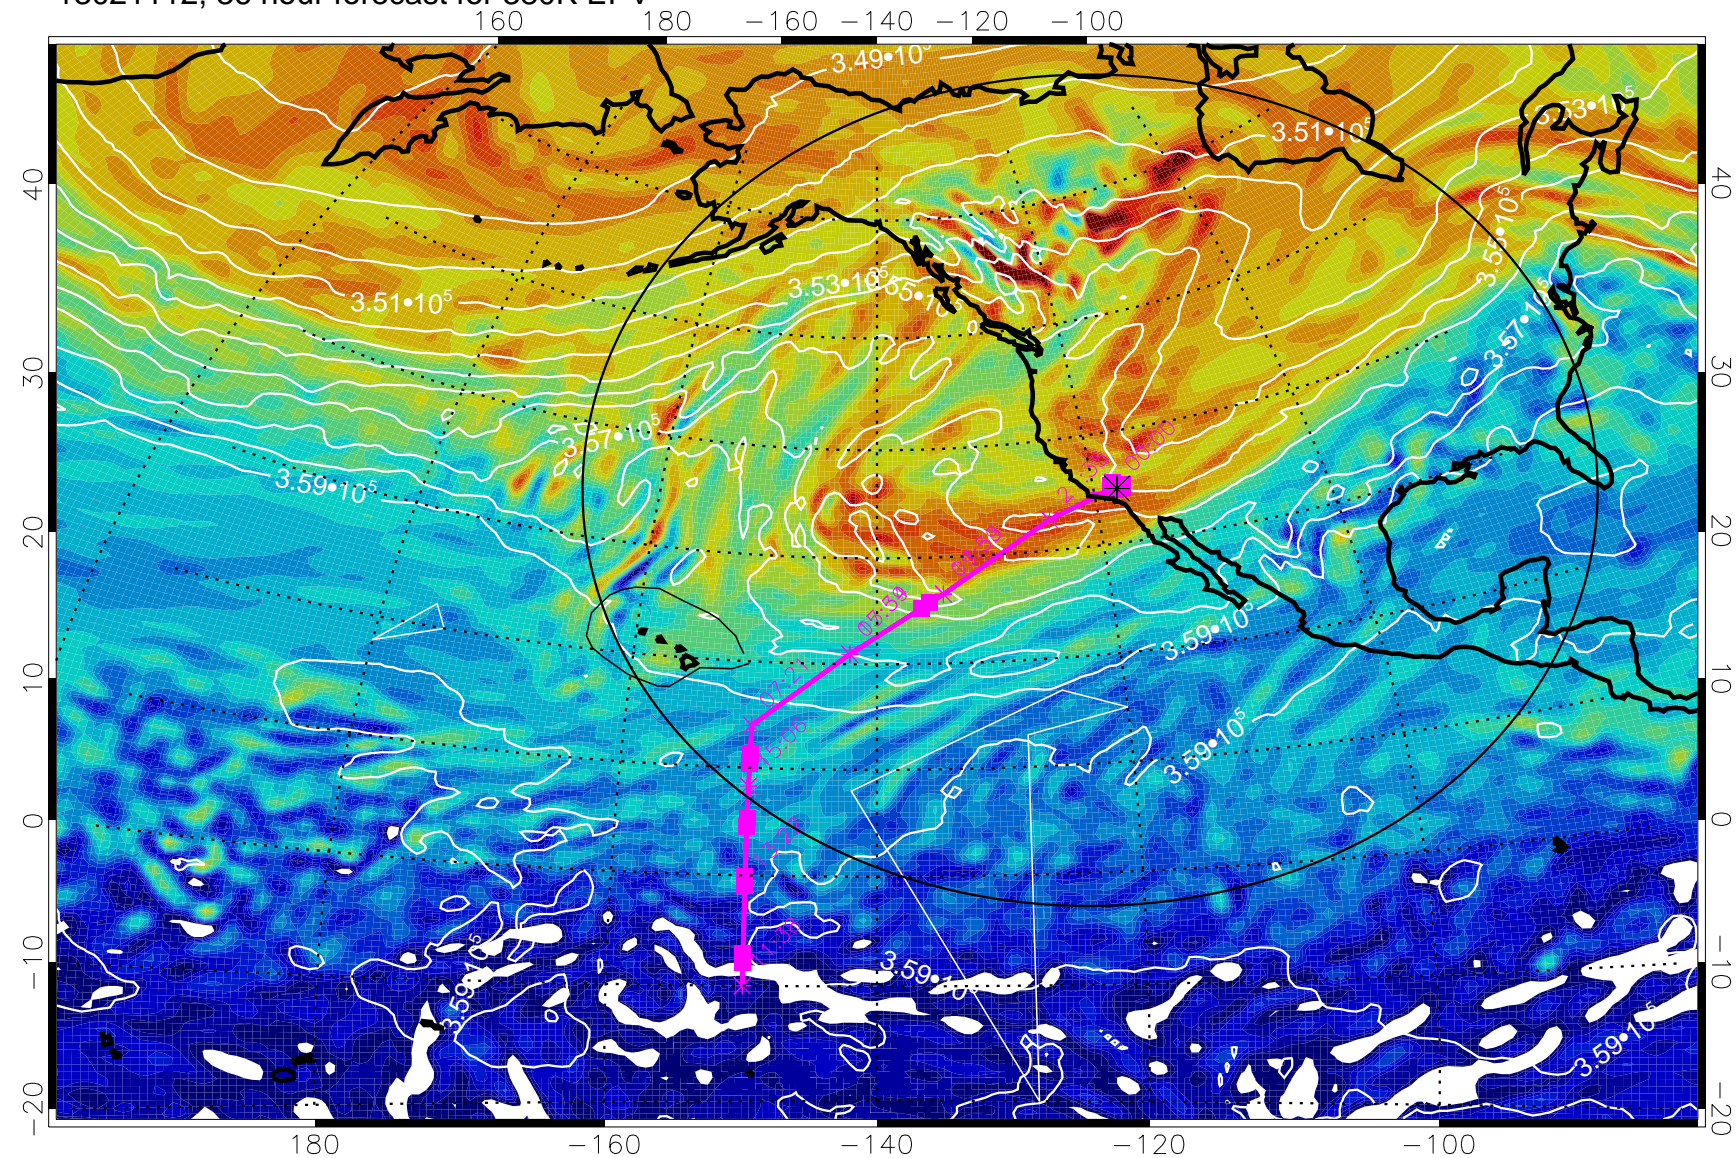

13021100, 24 hour forecast for 380K EPV

380K Montgomery Streamfunction, white

Range ring of 4055 km -- 13 hours GH round trip

13021106, 30 hour forecast for 380K EPV

380K Montgomery Streamfunction, white

Range ring of 4055 km -- 13 hours GH round trip

13021112, 36 hour forecast for 380K EPV

380K Montgomery Streamfunction, white

Range ring of 4055 km -- 13 hours GH round trip

13021118, 42 hour forecast for 380K EPV

380K Montgomery Streamfunction, white

Range ring of 4055 km -- 13 hours GH round trip

13021200, 48 hour forecast for 380K EPV

380K Montgomery Streamfunction, white

Range ring of 4055 km -- 13 hours GH round trip

13021206, 54 hour forecast for 380K EPV

380K Montgomery Streamfunction, white

Range ring of 4055 km -- 13 hours GH round trip

13021212, 60 hour forecast for 380K EPV

380K Montgomery Streamfunction, white

Range ring of 4055 km -- 13 hours GH round trip

13021218, 66 hour forecast for 380K EPV

160 180 -160 -140 -120 -100

380K Montgomery Streamfunction, white