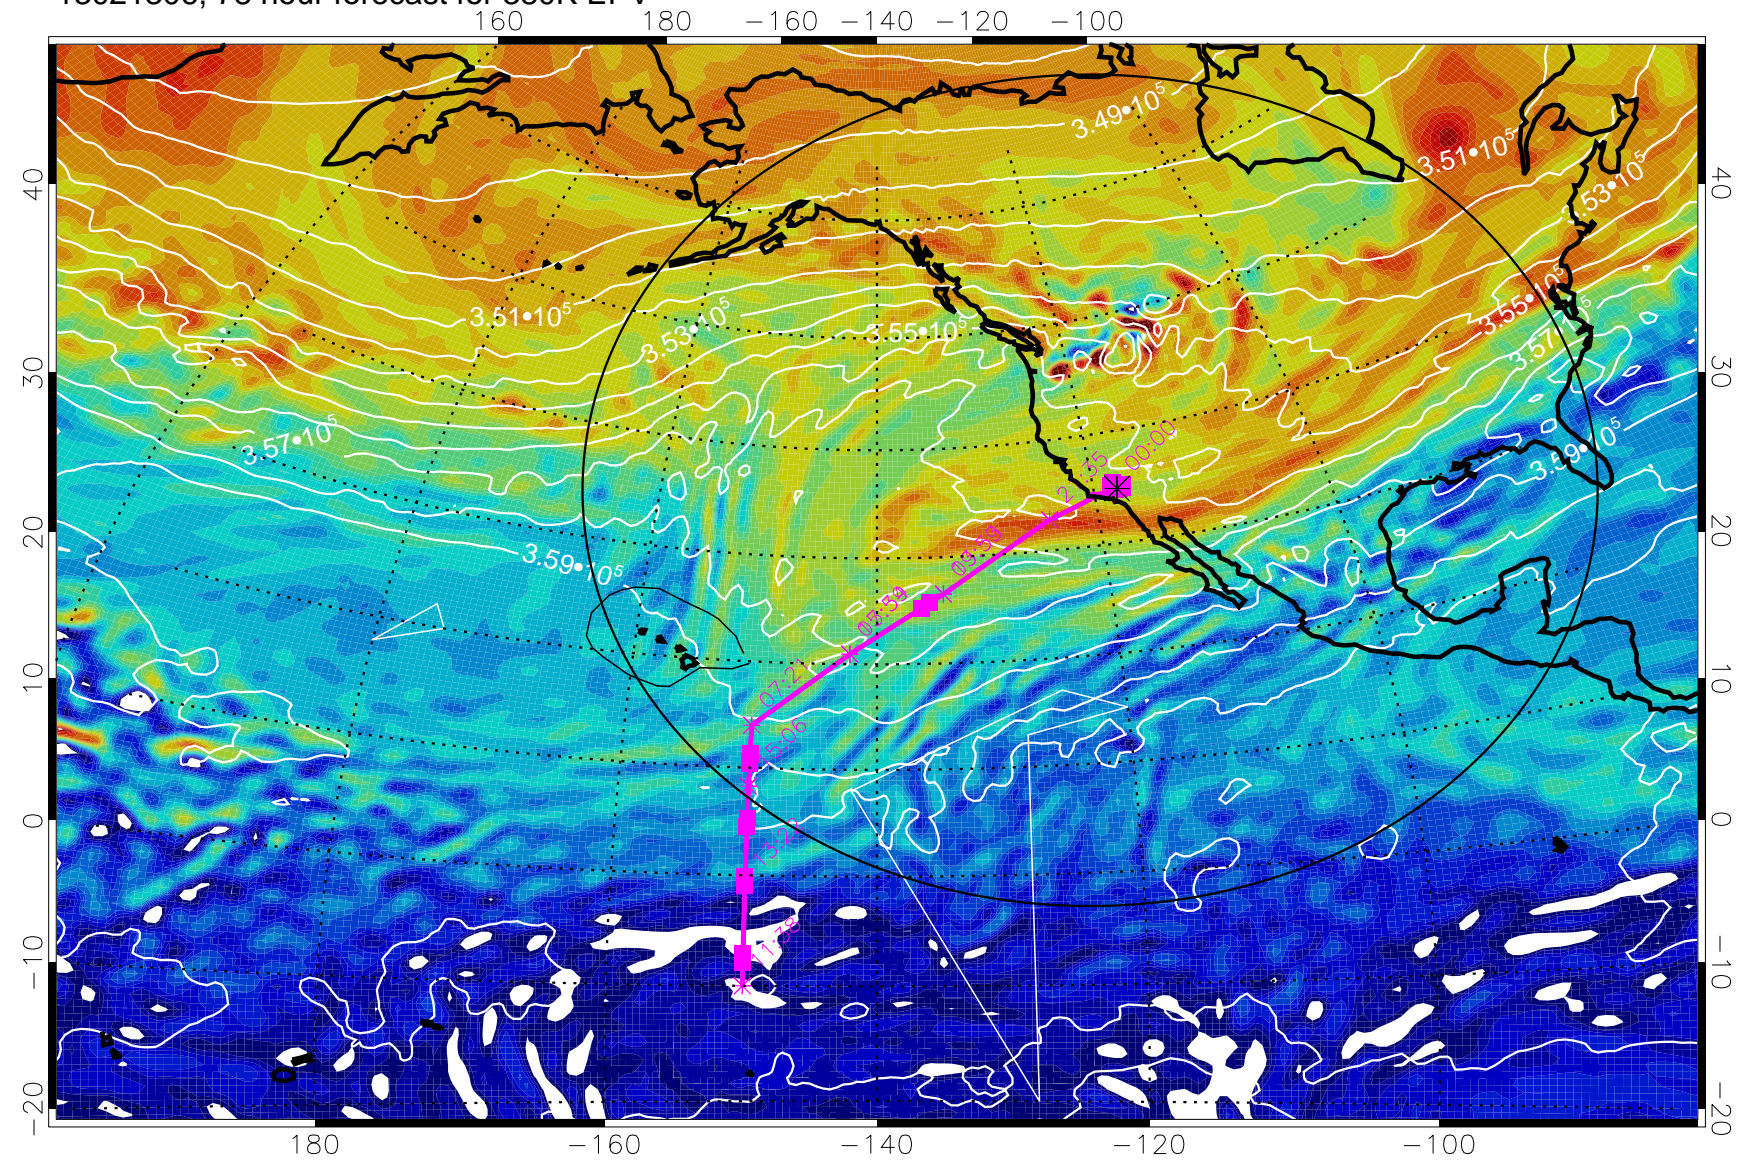

13021212, 60 hour forecast for 380K EPV

380K Montgomery Streamfunction, white

Range ring of 4055 km -- 13 hours GH round trip

13021218, 66 hour forecast for 380K EPV

160 180 -160 -140 -120 -100

380K Montgomery Streamfunction, white

Range ring of 4055 km -- 13 hours GH round trip

13021300, 72 hour forecast for 380K EPV

380K Montgomery Streamfunction, white

Range ring of 4055 km -- 13 hours GH round trip

13021306, 78 hour forecast for 380K EPV

380K Montgomery Streamfunction, white

Range ring of 4055 km -- 13 hours GH round trip

13021312, 84 hour forecast for 380K EPV

380K Montgomery Streamfunction, white

Range ring of 4055 km -- 13 hours GH round trip

13021318, 90 hour forecast for 380K EPV

380K Montgomery Streamfunction, white

Range ring of 4055 km -- 13 hours GH round trip

13021400, 96 hour forecast for 380K EPV

160 180 -160 -140 -120 -100

380K Montgomery Streamfunction, white