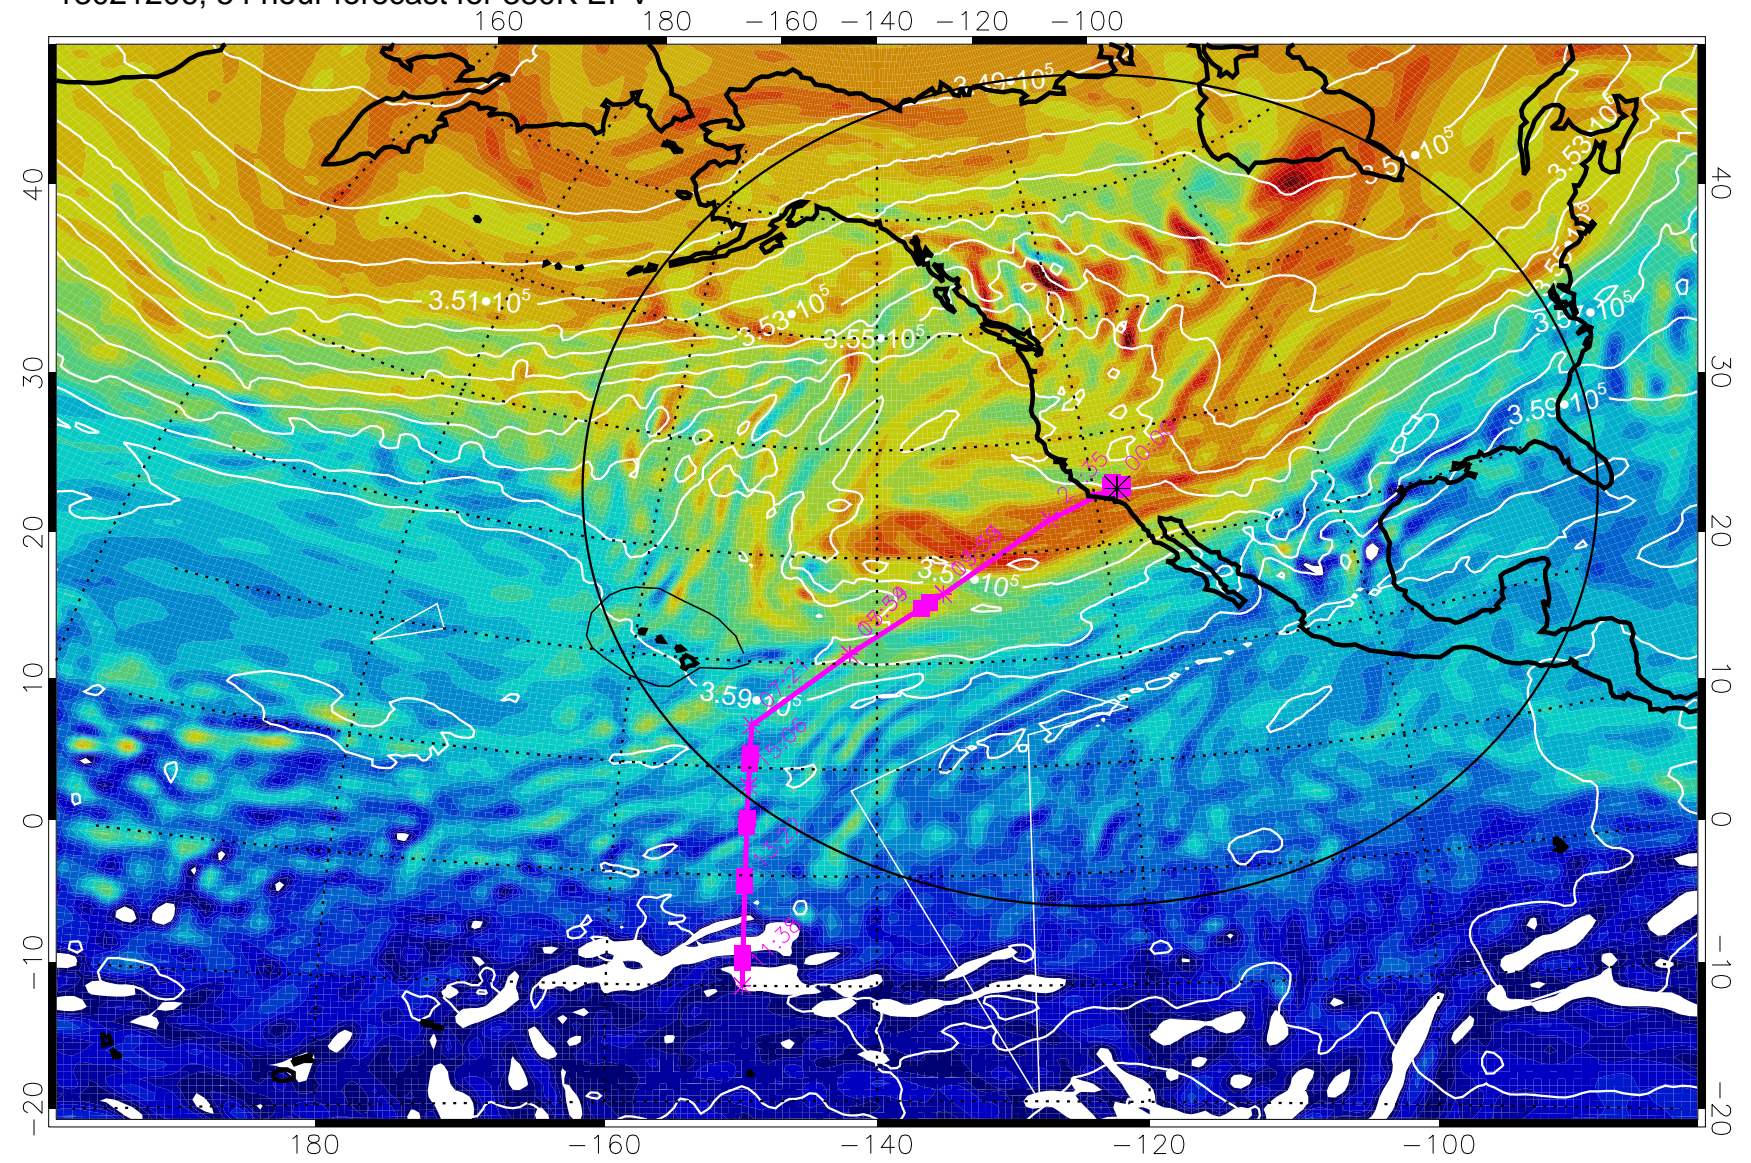

13021112, 36 hour forecast for 380K EPV

380K Montgomery Streamfunction, white

Range ring of 4055 km -- 13 hours GH round trip

13021118, 42 hour forecast for 380K EPV

380K Montgomery Streamfunction, white

Range ring of 4055 km -- 13 hours GH round trip

13021200, 48 hour forecast for 380K EPV

380K Montgomery Streamfunction, white

Range ring of 4055 km -- 13 hours GH round trip

13021206, 54 hour forecast for 380K EPV

380K Montgomery Streamfunction, white

Range ring of 4055 km -- 13 hours GH round trip

13021212, 60 hour forecast for 380K EPV

380K Montgomery Streamfunction, white

Range ring of 4055 km -- 13 hours GH round trip

13021218, 66 hour forecast for 380K EPV

160 180 -160 -140 -120 -100

380K Montgomery Streamfunction, white

Range ring of 4055 km -- 13 hours GH round trip

13021300, 72 hour forecast for 380K EPV

380K Montgomery Streamfunction, white

Range ring of 4055 km -- 13 hours GH round trip

13021306, 78 hour forecast for 380K EPV