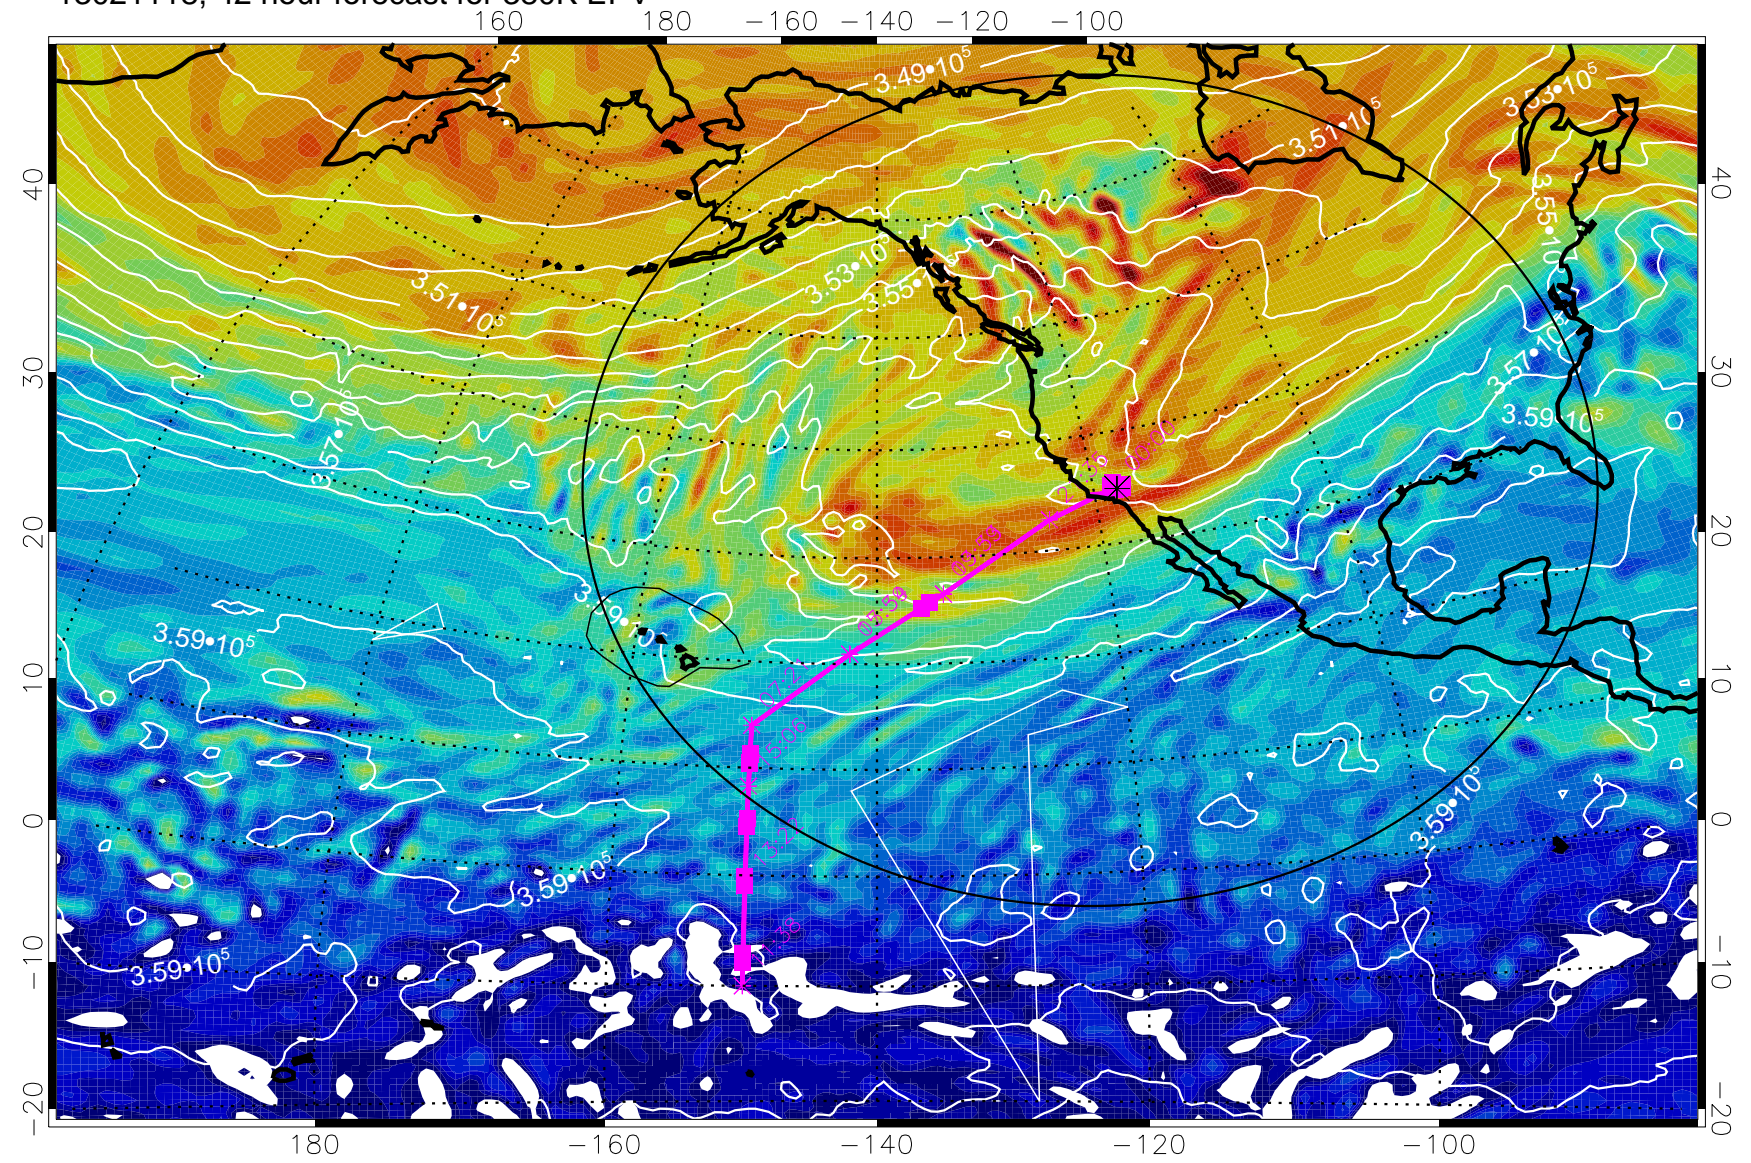

13021012, 12 hour forecast for 380K EPV

380K Montgomery Streamfunction, white

Range ring of 4055 km -- 13 hours GH round trip

13021018, 18 hour forecast for 380K EPV

380K Montgomery Streamfunction, white

Range ring of 4055 km -- 13 hours GH round trip

13021100, 24 hour forecast for 380K EPV

380K Montgomery Streamfunction, white

Range ring of 4055 km -- 13 hours GH round trip

13021106, 30 hour forecast for 380K EPV

380K Montgomery Streamfunction, white

Range ring of 4055 km -- 13 hours GH round trip

13021112, 36 hour forecast for 380K EPV

380K Montgomery Streamfunction, white

Range ring of 4055 km -- 13 hours GH round trip

13021118, 42 hour forecast for 380K EPV

380K Montgomery Streamfunction, white

Range ring of 4055 km -- 13 hours GH round trip

13021200, 48 hour forecast for 380K EPV

380K Montgomery Streamfunction, white

Range ring of 4055 km -- 13 hours GH round trip

13021206, 54 hour forecast for 380K EPV

380K Montgomery Streamfunction, white

Range ring of 4055 km -- 13 hours GH round trip