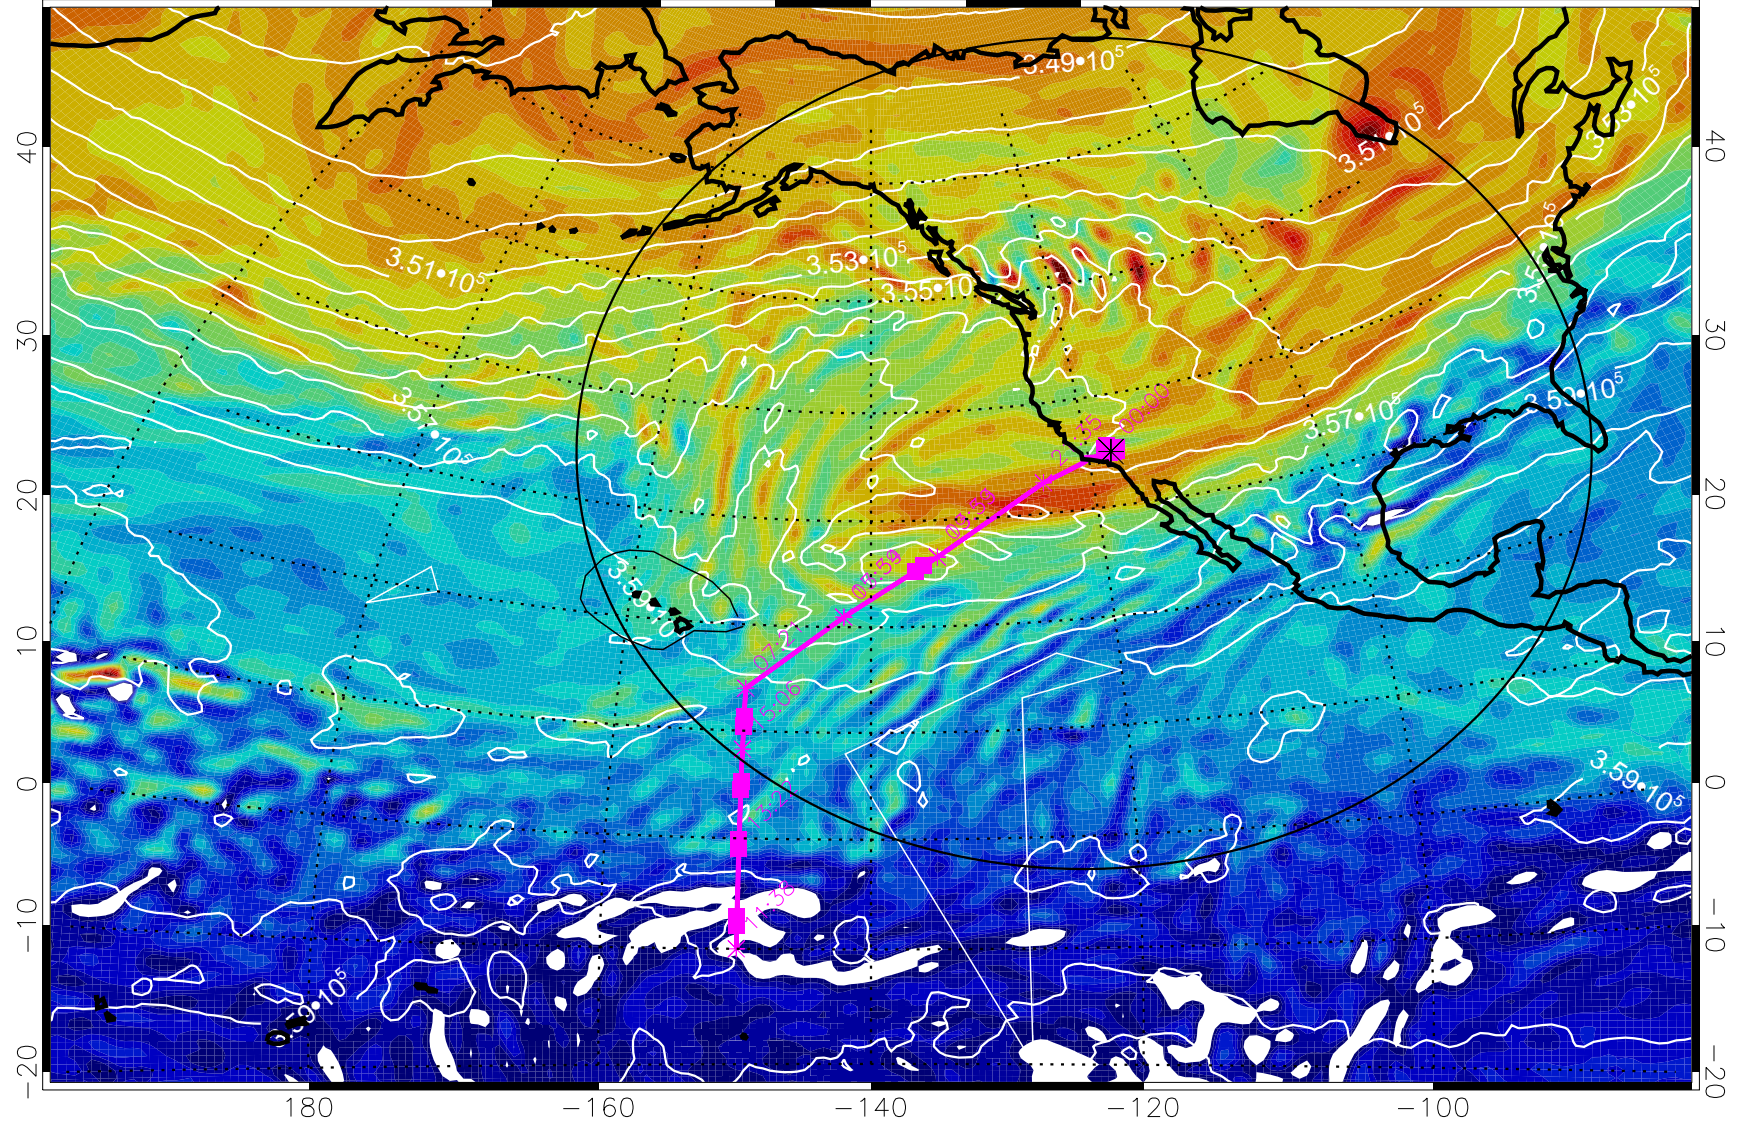

13021200, 48 hour forecast for 380K EPV

380K Montgomery Streamfunction, white

Range ring of 4055 km -- 13 hours GH round trip

13021206, 54 hour forecast for 380K EPV

380K Montgomery Streamfunction, white

Range ring of 4055 km -- 13 hours GH round trip

13021212, 60 hour forecast for 380K EPV

380K Montgomery Streamfunction, white

Range ring of 4055 km -- 13 hours GH round trip

13021218, 66 hour forecast for 380K EPV

160 180 -160 -140 -120 -100

380K Montgomery Streamfunction, white

Range ring of 4055 km -- 13 hours GH round trip

13021300, 72 hour forecast for 380K EPV

380K Montgomery Streamfunction, white

Range ring of 4055 km -- 13 hours GH round trip

13021306, 78 hour forecast for 380K EPV

380K Montgomery Streamfunction, white

Range ring of 4055 km -- 13 hours GH round trip

13021312, 84 hour forecast for 380K EPV

380K Montgomery Streamfunction, white

Range ring of 4055 km -- 13 hours GH round trip