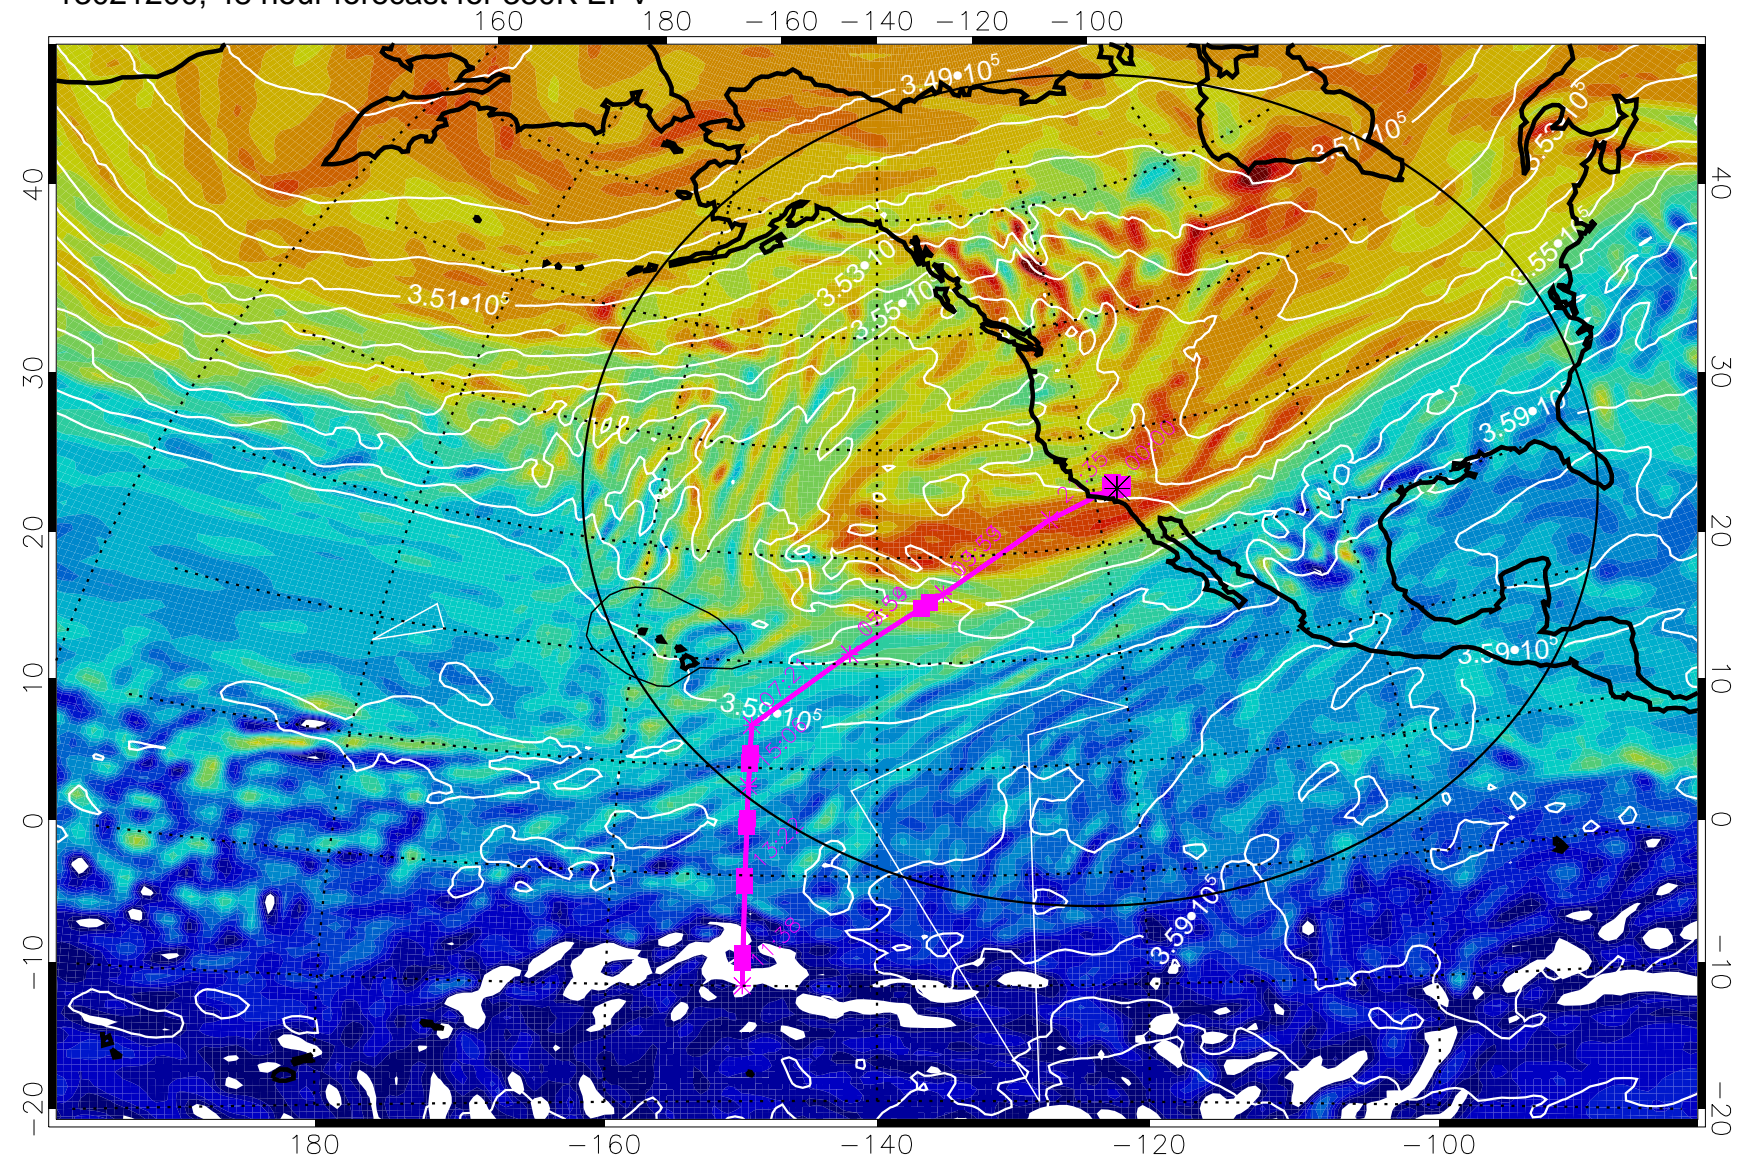

13021112, 36 hour forecast for 380K EPV

380K Montgomery Streamfunction, white

Range ring of 4055 km -- 13 hours GH round trip

13021118, 42 hour forecast for 380K EPV

380K Montgomery Streamfunction, white

Range ring of 4055 km -- 13 hours GH round trip

13021200, 48 hour forecast for 380K EPV

380K Montgomery Streamfunction, white

Range ring of 4055 km -- 13 hours GH round trip

13021206, 54 hour forecast for 380K EPV

380K Montgomery Streamfunction, white

Range ring of 4055 km -- 13 hours GH round trip

13021212, 60 hour forecast for 380K EPV

380K Montgomery Streamfunction, white

Range ring of 4055 km -- 13 hours GH round trip

13021218, 66 hour forecast for 380K EPV

160 180 -160 -140 -120 -100

380K Montgomery Streamfunction, white

Range ring of 4055 km -- 13 hours GH round trip

13021300, 72 hour forecast for 380K EPV

380K Montgomery Streamfunction, white

Range ring of 4055 km -- 13 hours GH round trip

13021306, 78 hour forecast for 380K EPV