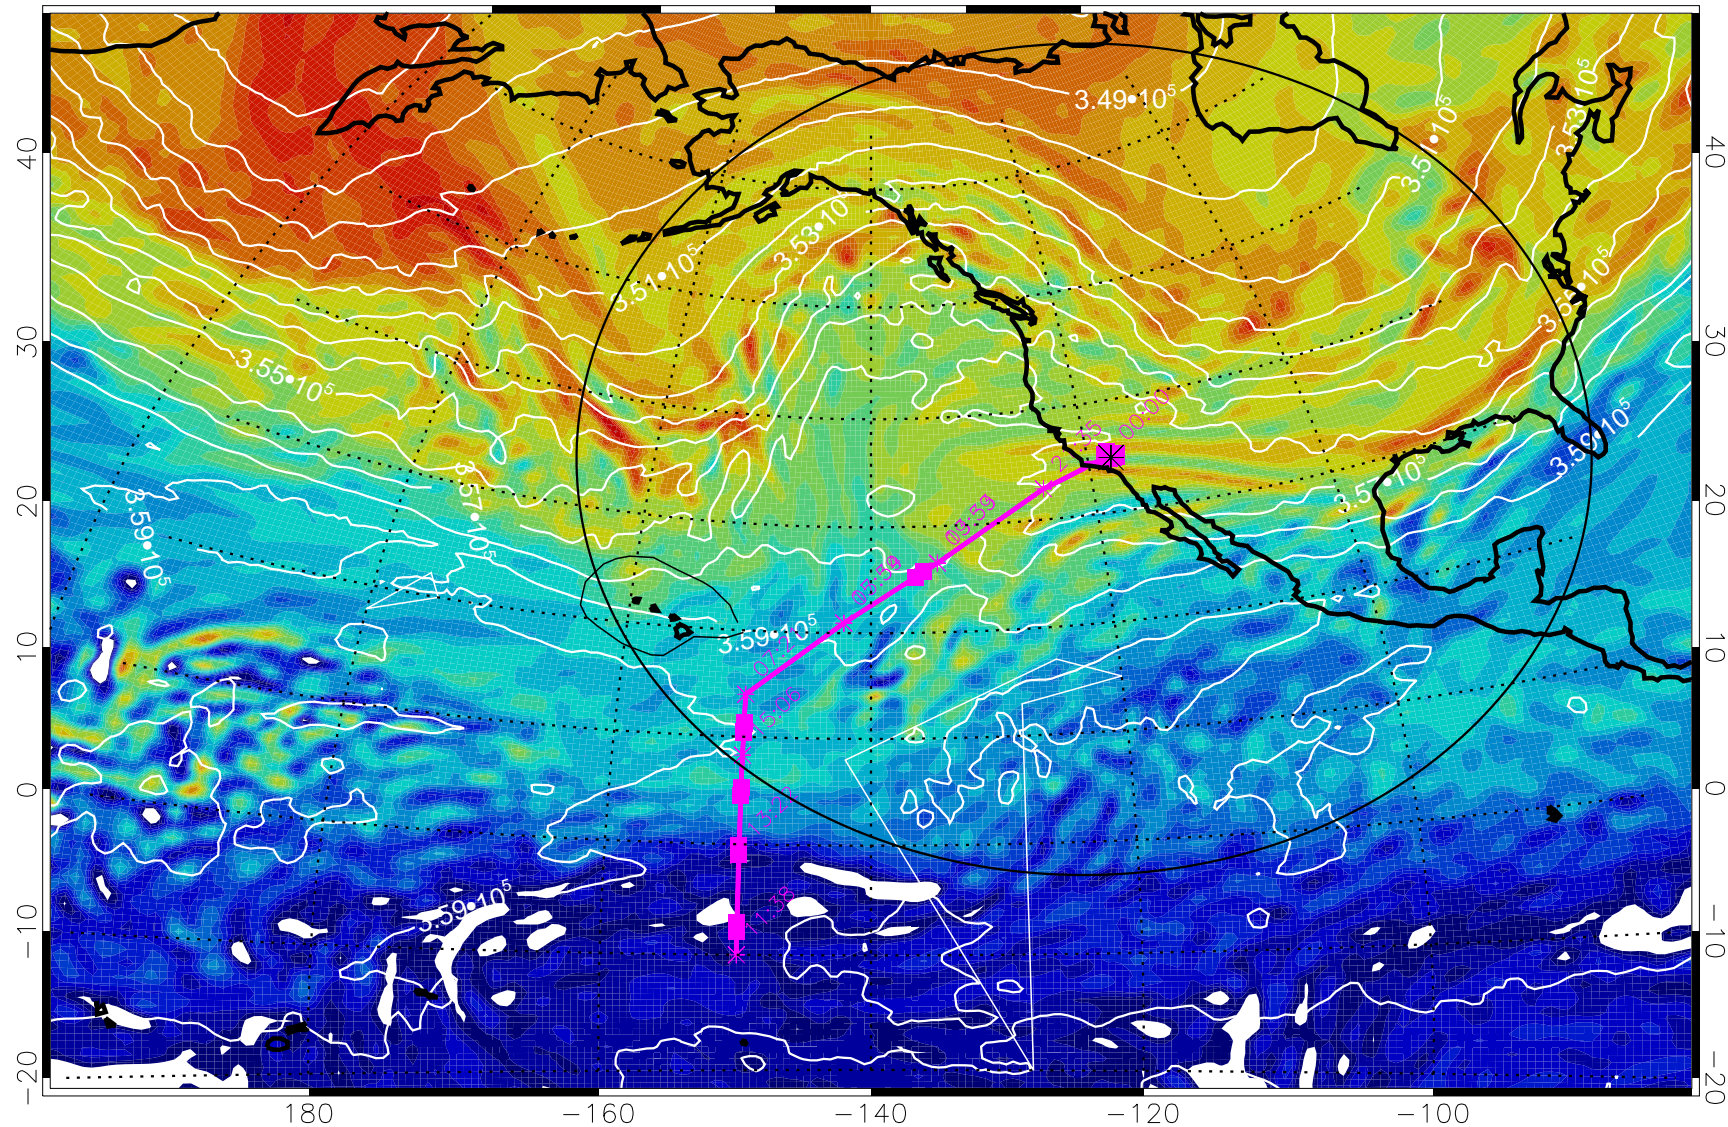

Range ring of 4055 km -- 13 hours GH round trip

13021406, 102 hour forecast for 380K EPV

160 180 -160 -140 -120 -100

380K Montgomery Streamfunction, white

Range ring of 4055 km -- 13 hours GH round trip

13021412, 108 hour forecast for 380K EPV

160 180 -160 -140 -120 -100

380K Montgomery Streamfunction, white

Range ring of 4055 km -- 13 hours GH round trip

13021418, 114 hour forecast for 380K EPV

160 180 -160 -140 -120 -100

380K Montgomery Streamfunction, white

Range ring of 4055 km -- 13 hours GH round trip

13021500, 120 hour forecast for 380K EPV

160 180 -160 -140 -120 -100

40
30
20
10
0
-10
-20

380K Montgomery Streamfunction, white

Range ring of 4055 km -- 13 hours GH round trip