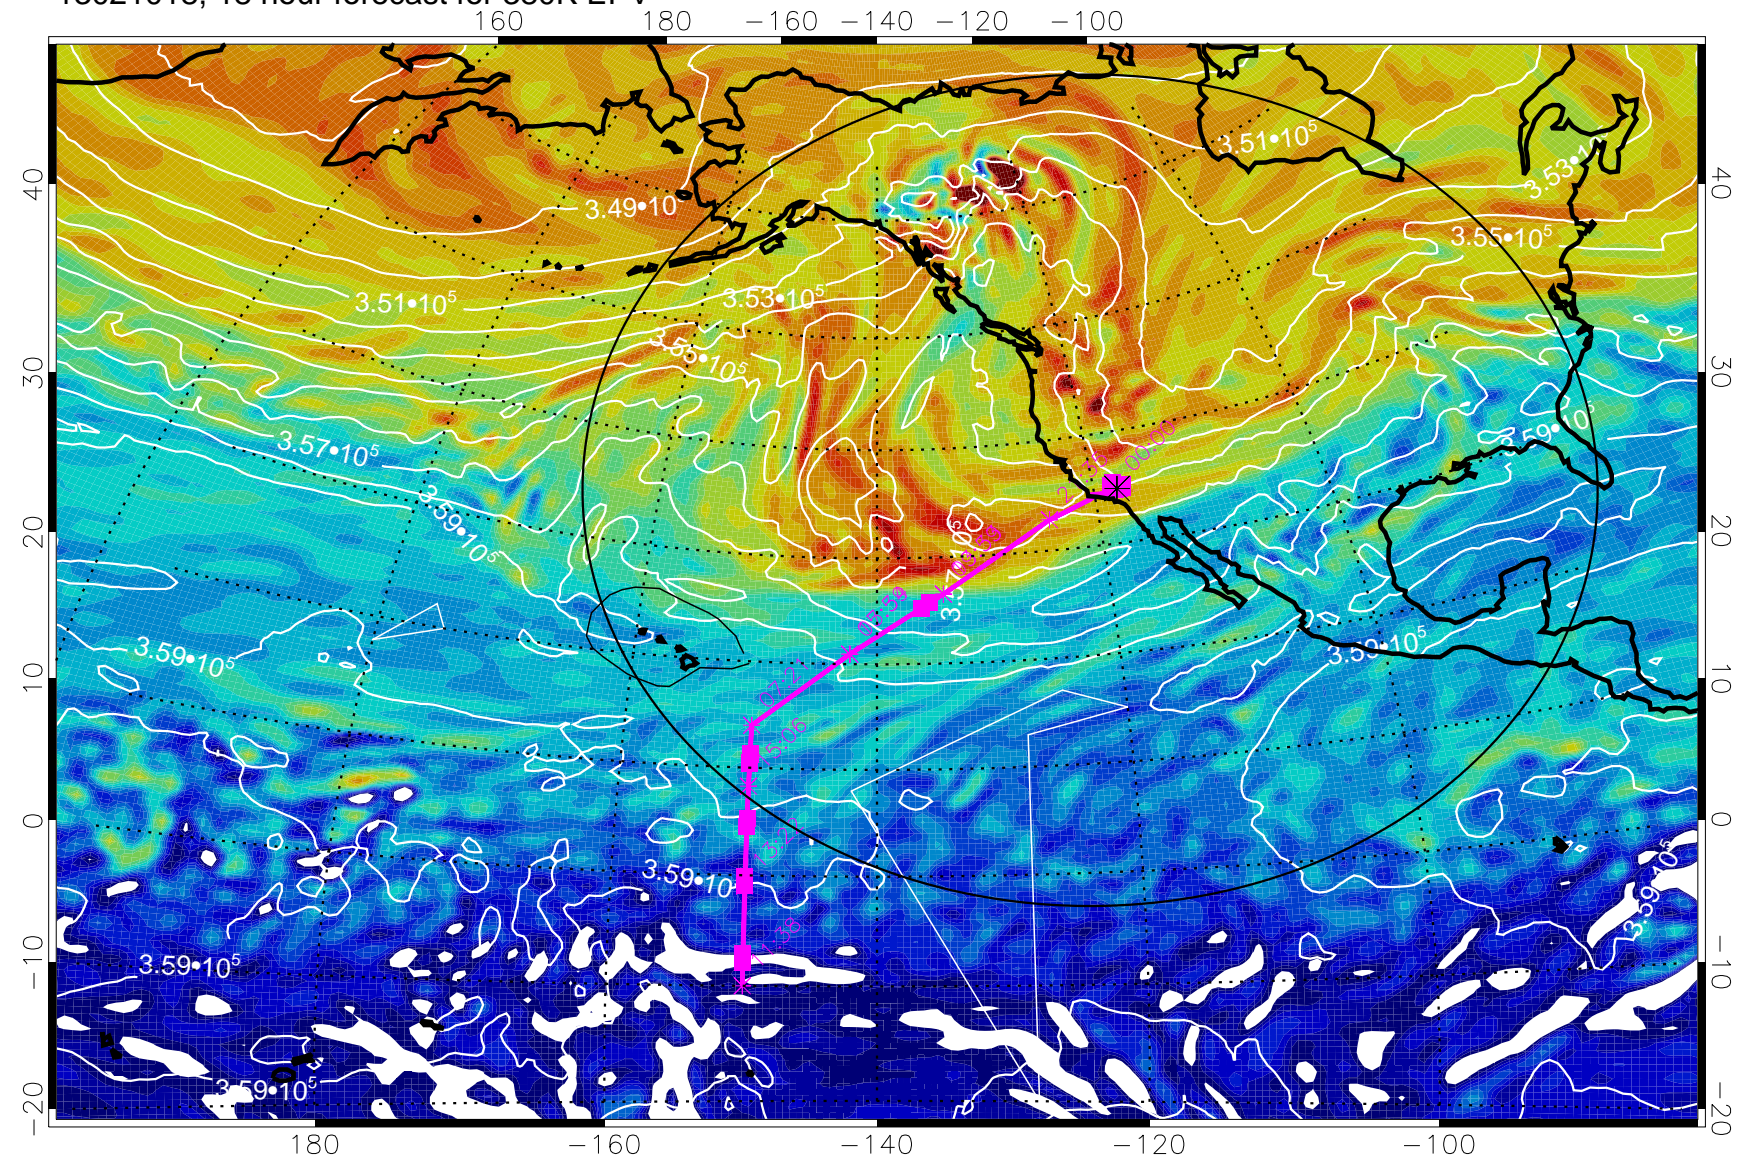

13021012, 12 hour forecast for 380K EPV

380K Montgomery Streamfunction, white

Range ring of 4055 km -- 13 hours GH round trip

13021018, 18 hour forecast for 380K EPV

380K Montgomery Streamfunction, white

Range ring of 4055 km -- 13 hours GH round trip

13021100, 24 hour forecast for 380K EPV

380K Montgomery Streamfunction, white

Range ring of 4055 km -- 13 hours GH round trip

13021106, 30 hour forecast for 380K EPV

380K Montgomery Streamfunction, white

Range ring of 4055 km -- 13 hours GH round trip

13021112, 36 hour forecast for 380K EPV

380K Montgomery Streamfunction, white

Range ring of 4055 km -- 13 hours GH round trip

13021118, 42 hour forecast for 380K EPV

380K Montgomery Streamfunction, white

Range ring of 4055 km -- 13 hours GH round trip

13021200, 48 hour forecast for 380K EPV

380K Montgomery Streamfunction, white

Range ring of 4055 km -- 13 hours GH round trip

13021206, 54 hour forecast for 380K EPV

380K Montgomery Streamfunction, white

Range ring of 4055 km -- 13 hours GH round trip