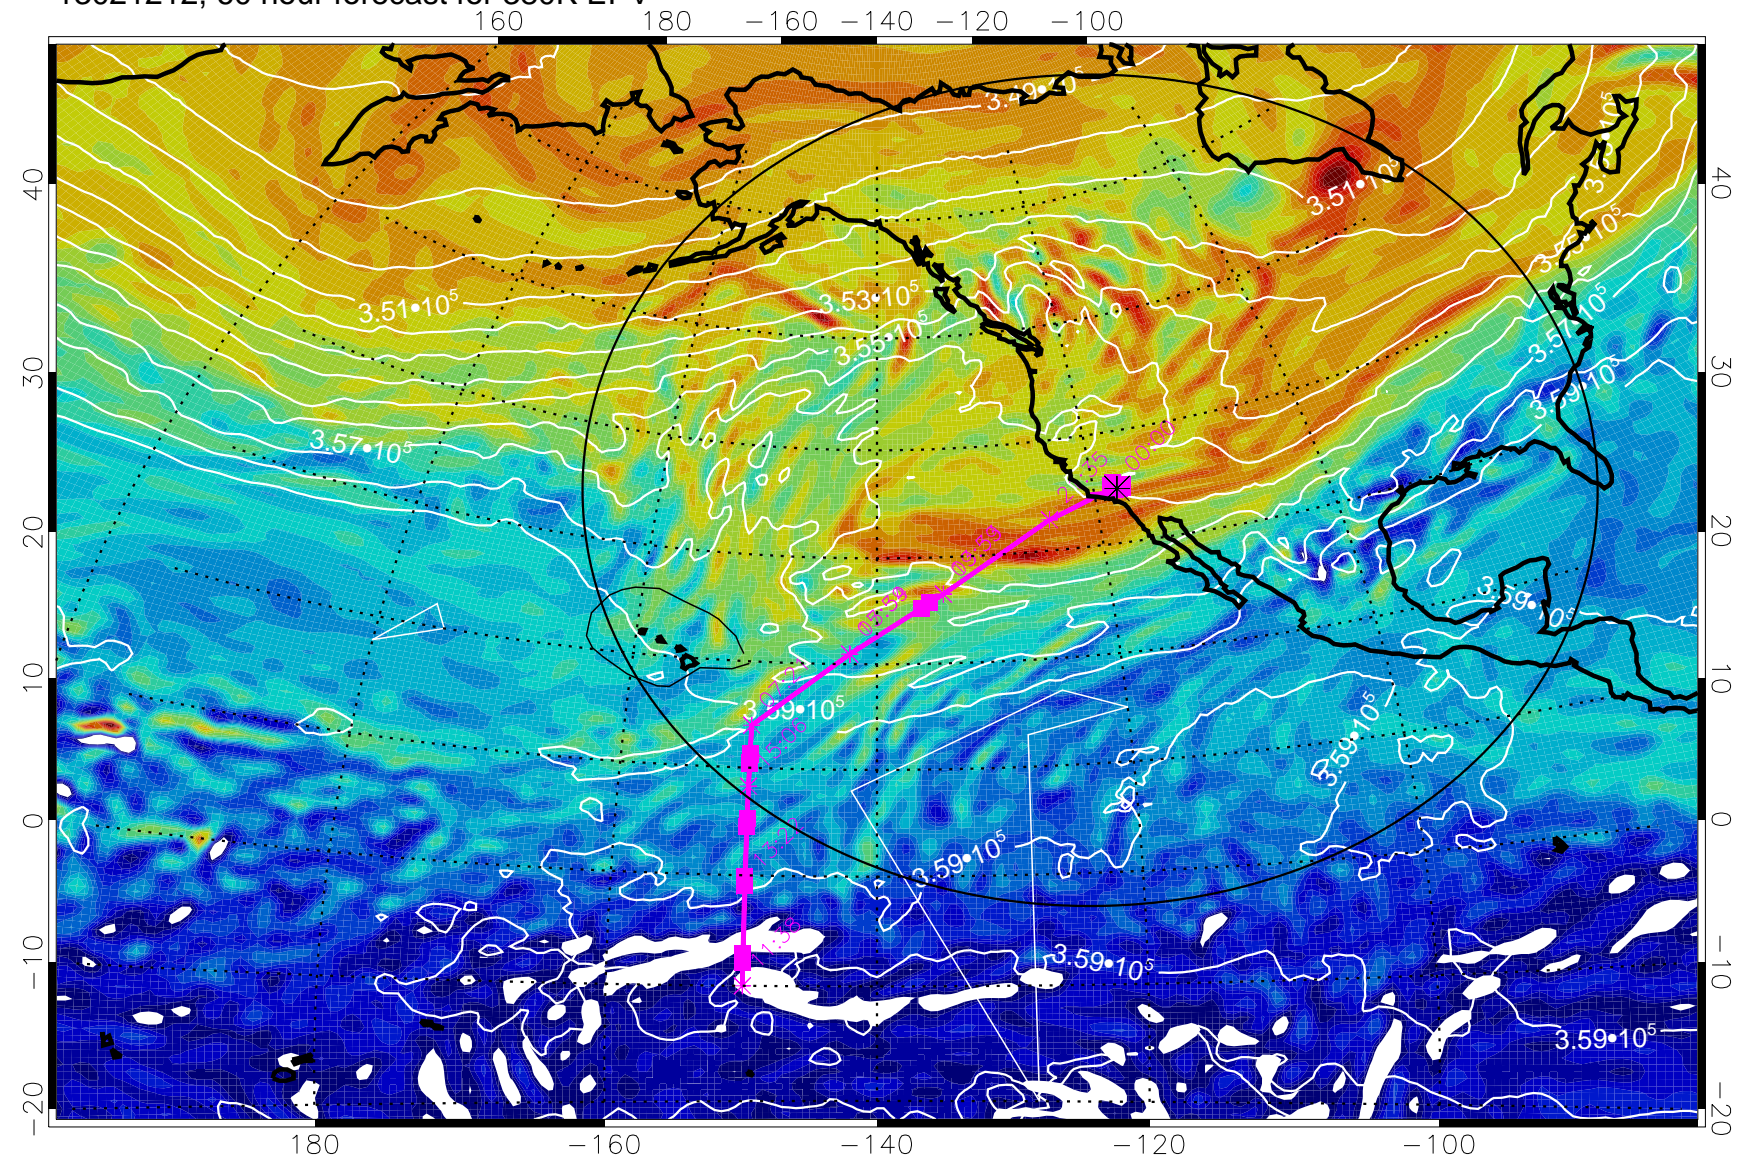

13021112, 36 hour forecast for 380K EPV

380K Montgomery Streamfunction, white

Range ring of 4055 km -- 13 hours GH round trip

13021118, 42 hour forecast for 380K EPV

380K Montgomery Streamfunction, white

Range ring of 4055 km -- 13 hours GH round trip

13021200, 48 hour forecast for 380K EPV

380K Montgomery Streamfunction, white

Range ring of 4055 km -- 13 hours GH round trip

13021206, 54 hour forecast for 380K EPV

380K Montgomery Streamfunction, white

Range ring of 4055 km -- 13 hours GH round trip

13021212, 60 hour forecast for 380K EPV

380K Montgomery Streamfunction, white

Range ring of 4055 km -- 13 hours GH round trip

13021218, 66 hour forecast for 380K EPV

160 180 -160 -140 -120 -100

380K Montgomery Streamfunction, white

Range ring of 4055 km -- 13 hours GH round trip

13021300, 72 hour forecast for 380K EPV

380K Montgomery Streamfunction, white

Range ring of 4055 km -- 13 hours GH round trip

13021306, 78 hour forecast for 380K EPV