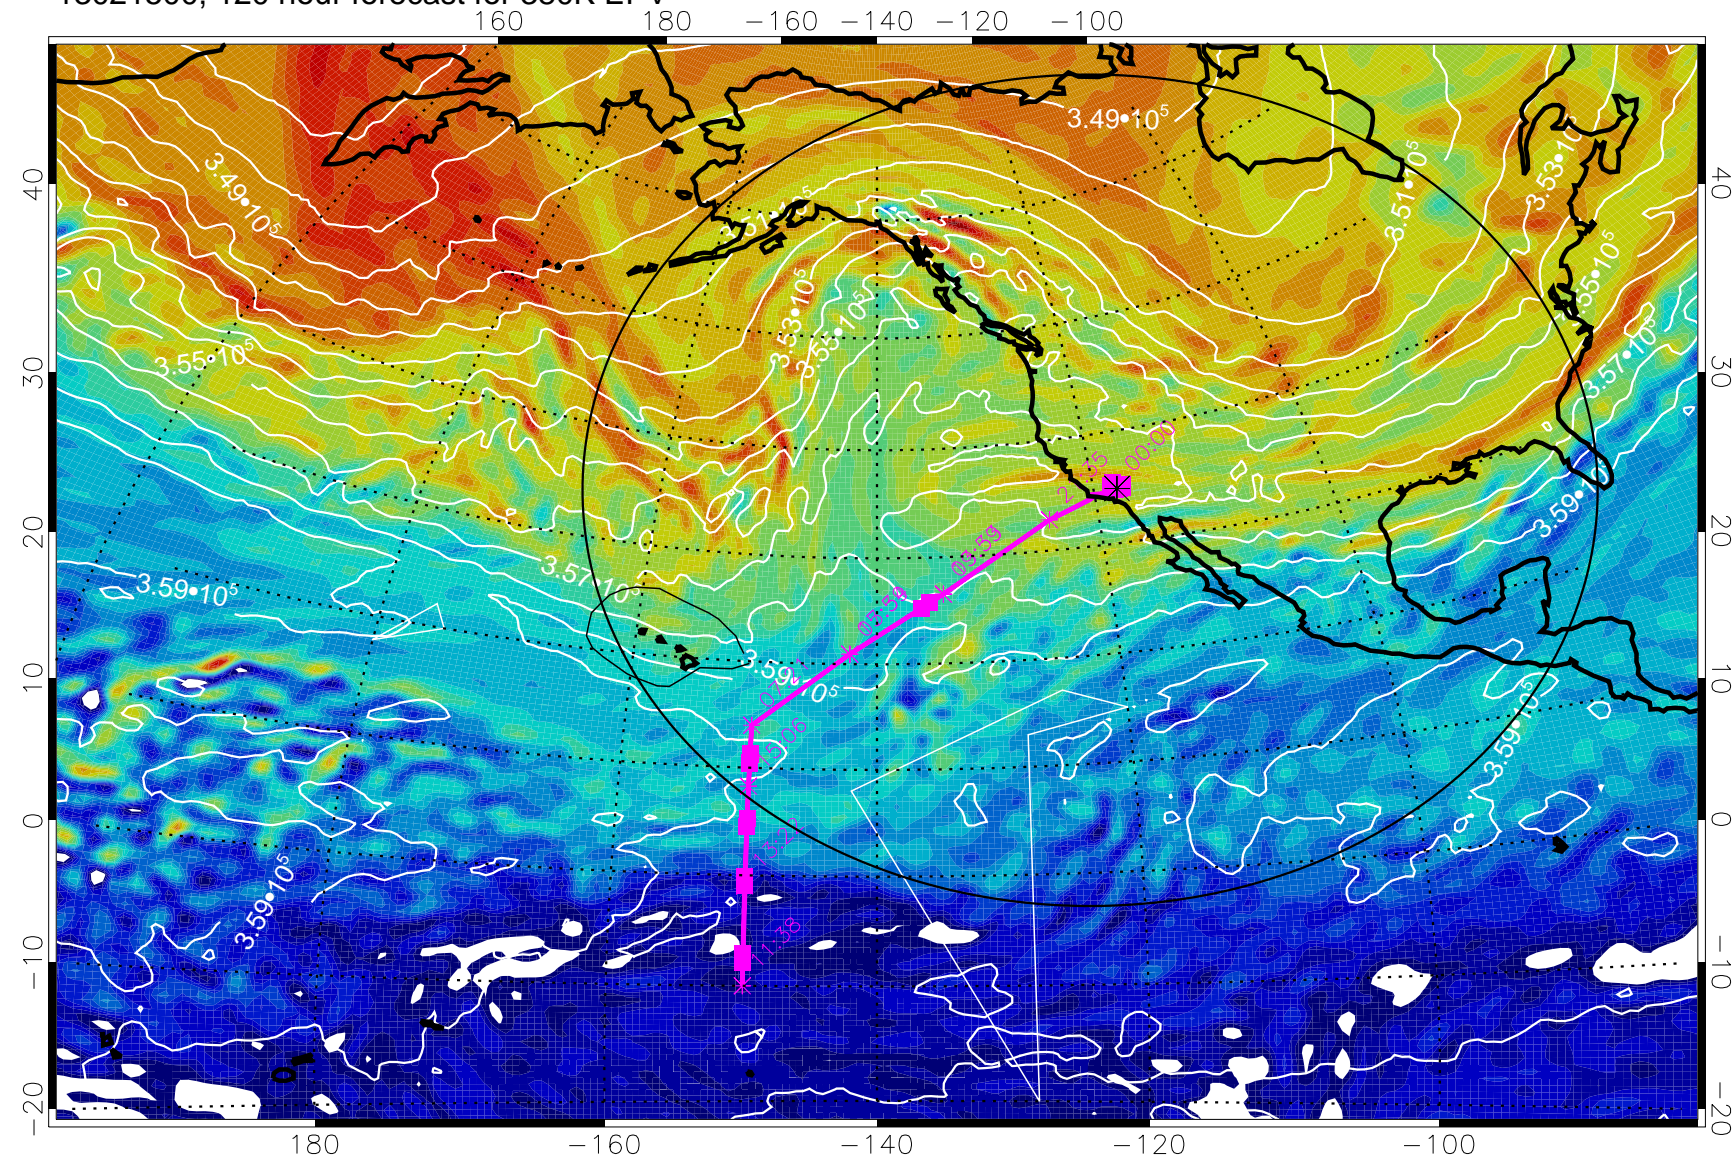

Range ring of 4055 km -- 13 hours GH round trip

13021406, 102 hour forecast for 380K EPV

160 180 -160 -140 -120 -100

380K Montgomery Streamfunction, white

Range ring of 4055 km -- 13 hours GH round trip

13021412, 108 hour forecast for 380K EPV

160 180 -160 -140 -120 -100

380K Montgomery Streamfunction, white

Range ring of 4055 km -- 13 hours GH round trip

13021418, 114 hour forecast for 380K EPV

160 180 -160 -140 -120 -100

380K Montgomery Streamfunction, white

Range ring of 4055 km -- 13 hours GH round trip

13021500, 120 hour forecast for 380K EPV

160 180 -160 -140 -120 -100

40
30
20
10
0
-10
-20

380K Montgomery Streamfunction, white

Range ring of 4055 km -- 13 hours GH round trip