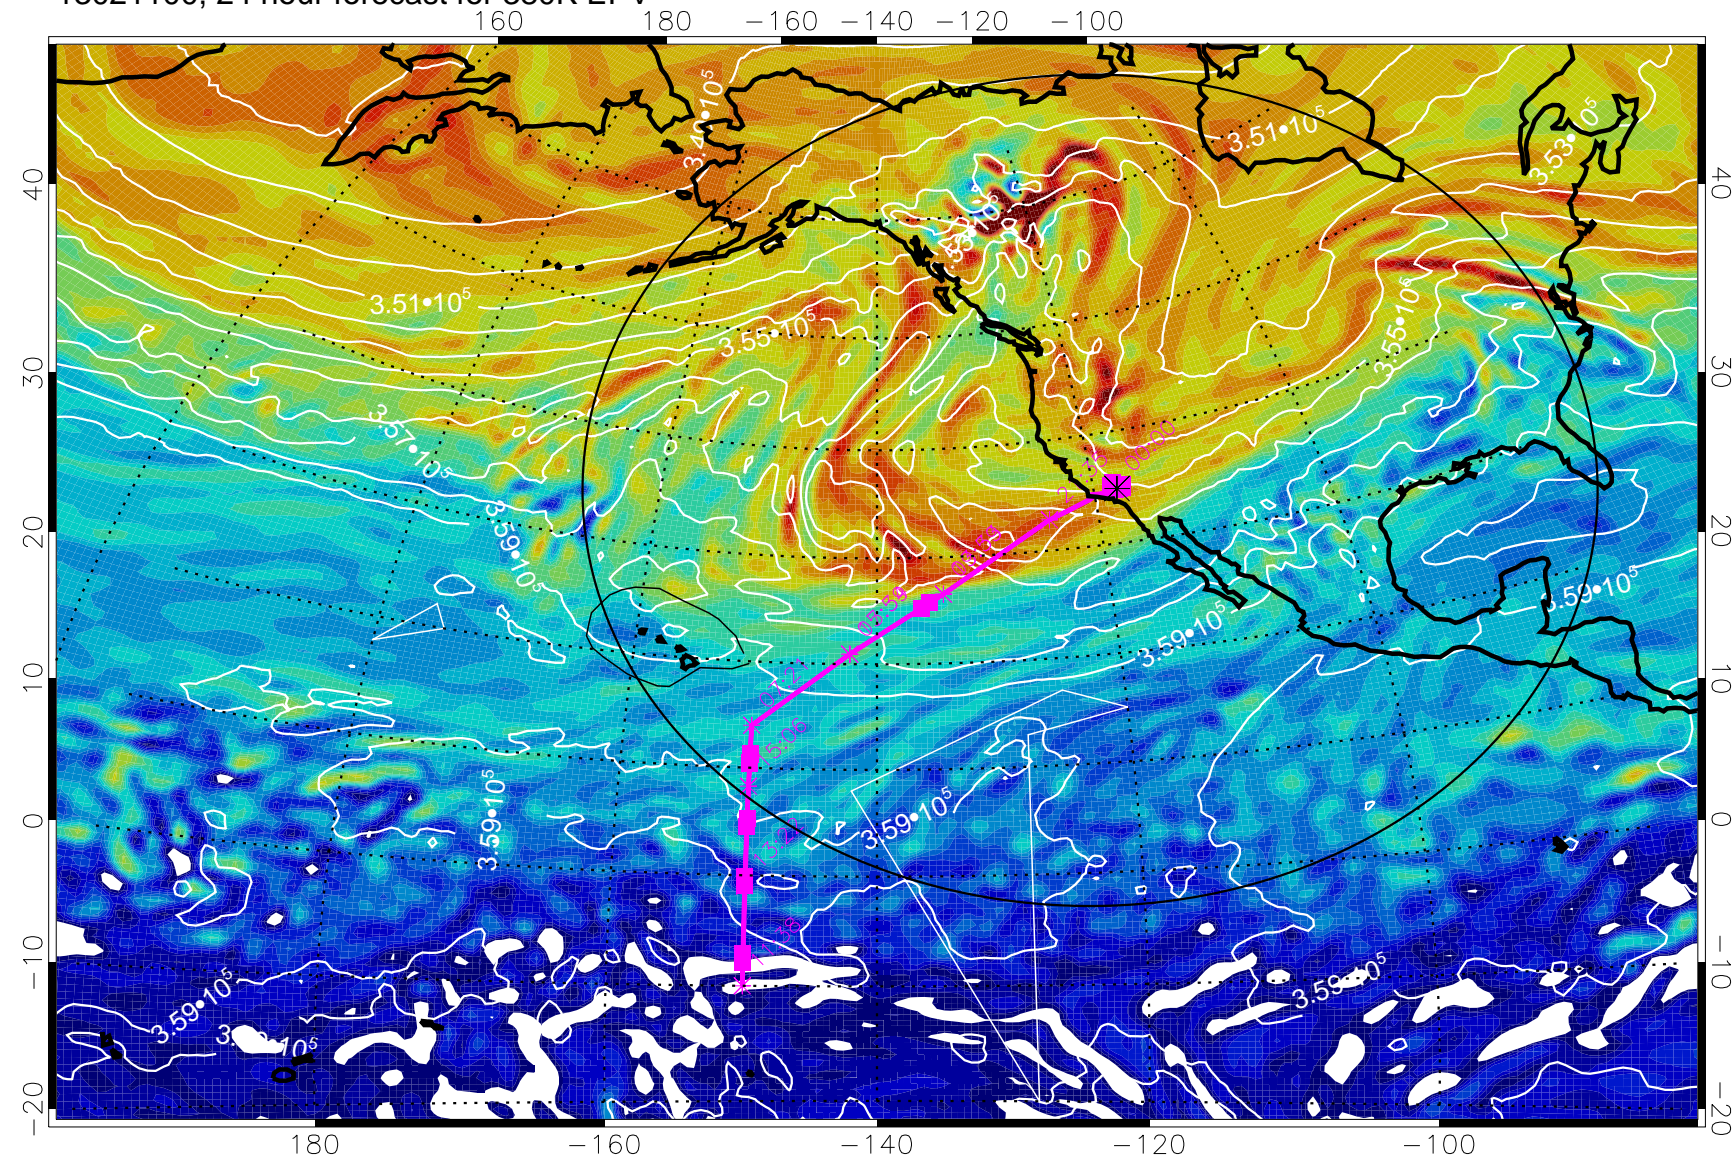

13021012, 12 hour forecast for 380K EPV

380K Montgomery Streamfunction, white

Range ring of 4055 km -- 13 hours GH round trip

13021018, 18 hour forecast for 380K EPV

380K Montgomery Streamfunction, white

Range ring of 4055 km -- 13 hours GH round trip

13021100, 24 hour forecast for 380K EPV

380K Montgomery Streamfunction, white

Range ring of 4055 km -- 13 hours GH round trip

13021106, 30 hour forecast for 380K EPV

380K Montgomery Streamfunction, white

Range ring of 4055 km -- 13 hours GH round trip

13021112, 36 hour forecast for 380K EPV

380K Montgomery Streamfunction, white

Range ring of 4055 km -- 13 hours GH round trip

13021118, 42 hour forecast for 380K EPV

380K Montgomery Streamfunction, white

Range ring of 4055 km -- 13 hours GH round trip

13021200, 48 hour forecast for 380K EPV

380K Montgomery Streamfunction, white

Range ring of 4055 km -- 13 hours GH round trip

13021206, 54 hour forecast for 380K EPV

380K Montgomery Streamfunction, white

Range ring of 4055 km -- 13 hours GH round trip