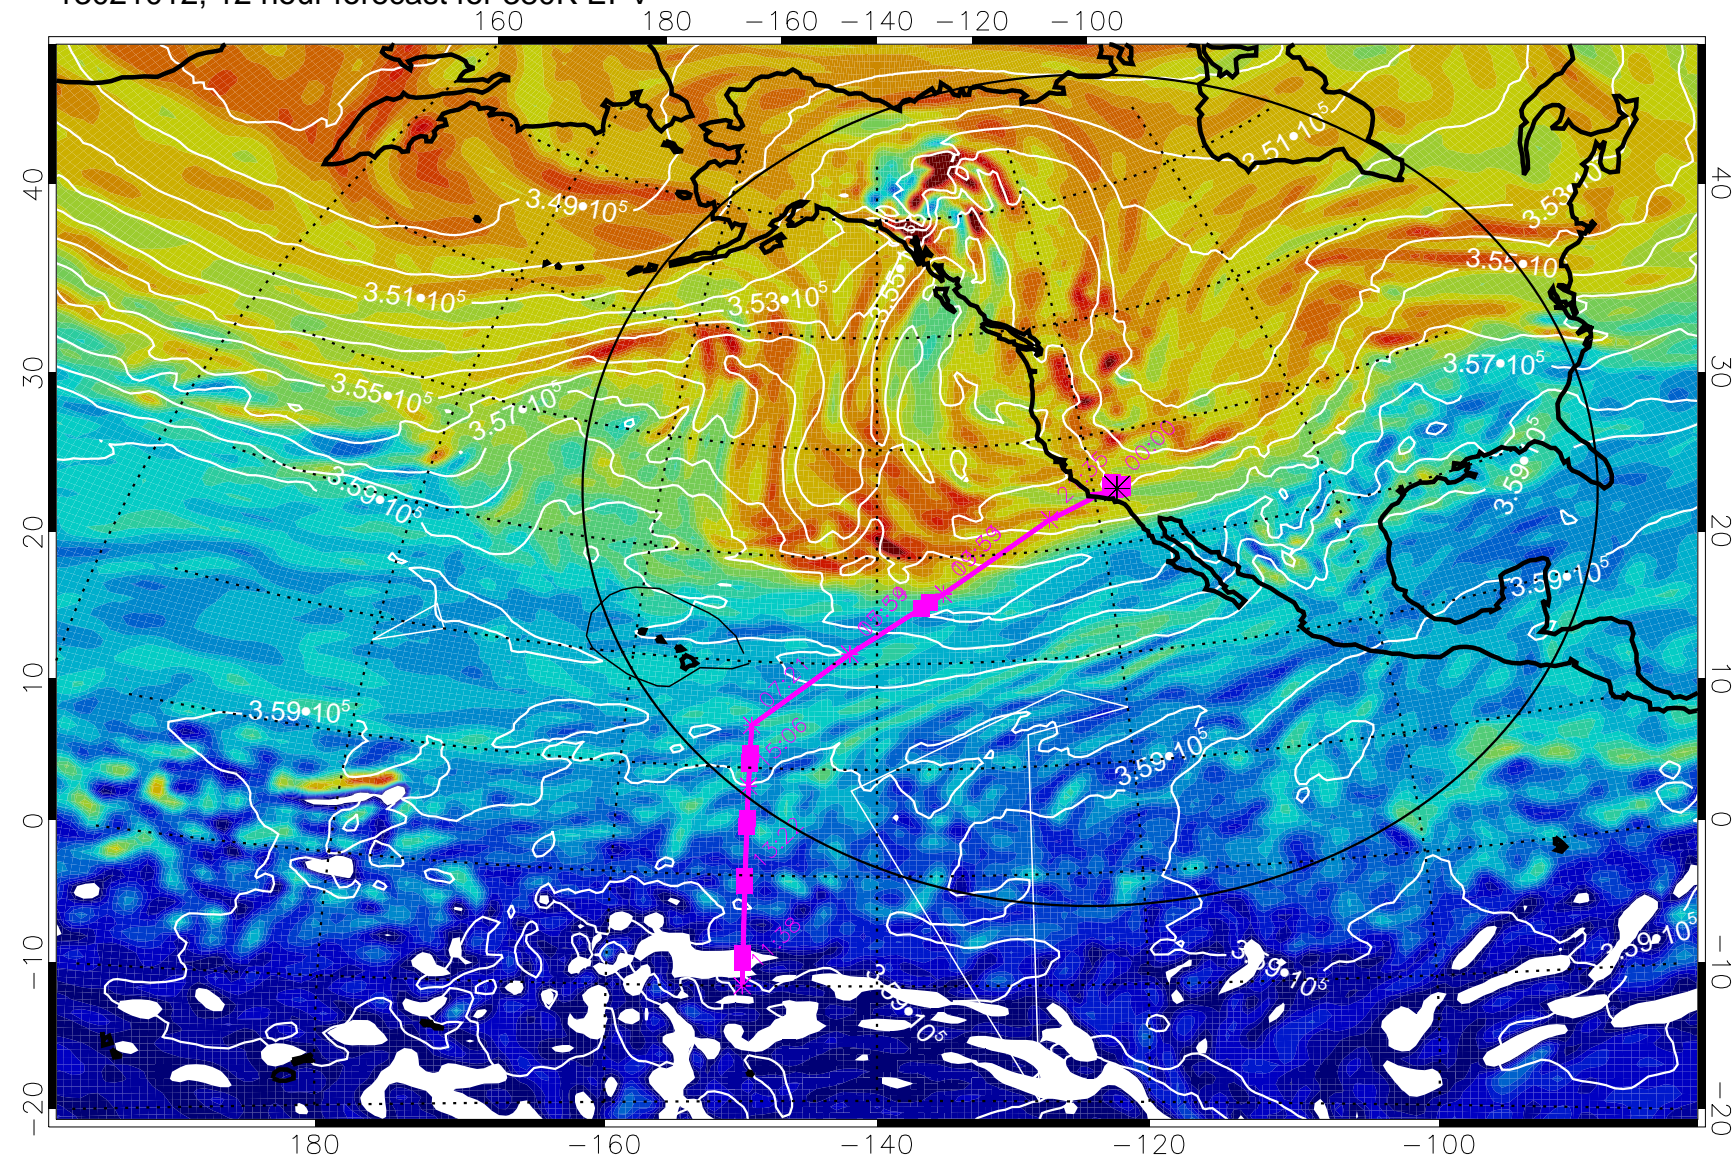

13021012, 12 hour forecast for 380K EPV

380K Montgomery Streamfunction, white

Range ring of 4055 km -- 13 hours GH round trip

13021018, 18 hour forecast for 380K EPV

380K Montgomery Streamfunction, white

Range ring of 4055 km -- 13 hours GH round trip

13021100, 24 hour forecast for 380K EPV

380K Montgomery Streamfunction, white

Range ring of 4055 km -- 13 hours GH round trip

13021106, 30 hour forecast for 380K EPV

380K Montgomery Streamfunction, white

Range ring of 4055 km -- 13 hours GH round trip

13021112, 36 hour forecast for 380K EPV

380K Montgomery Streamfunction, white

Range ring of 4055 km -- 13 hours GH round trip

13021118, 42 hour forecast for 380K EPV

380K Montgomery Streamfunction, white

Range ring of 4055 km -- 13 hours GH round trip

13021200, 48 hour forecast for 380K EPV

380K Montgomery Streamfunction, white

Range ring of 4055 km -- 13 hours GH round trip

13021206, 54 hour forecast for 380K EPV

380K Montgomery Streamfunction, white

Range ring of 4055 km -- 13 hours GH round trip