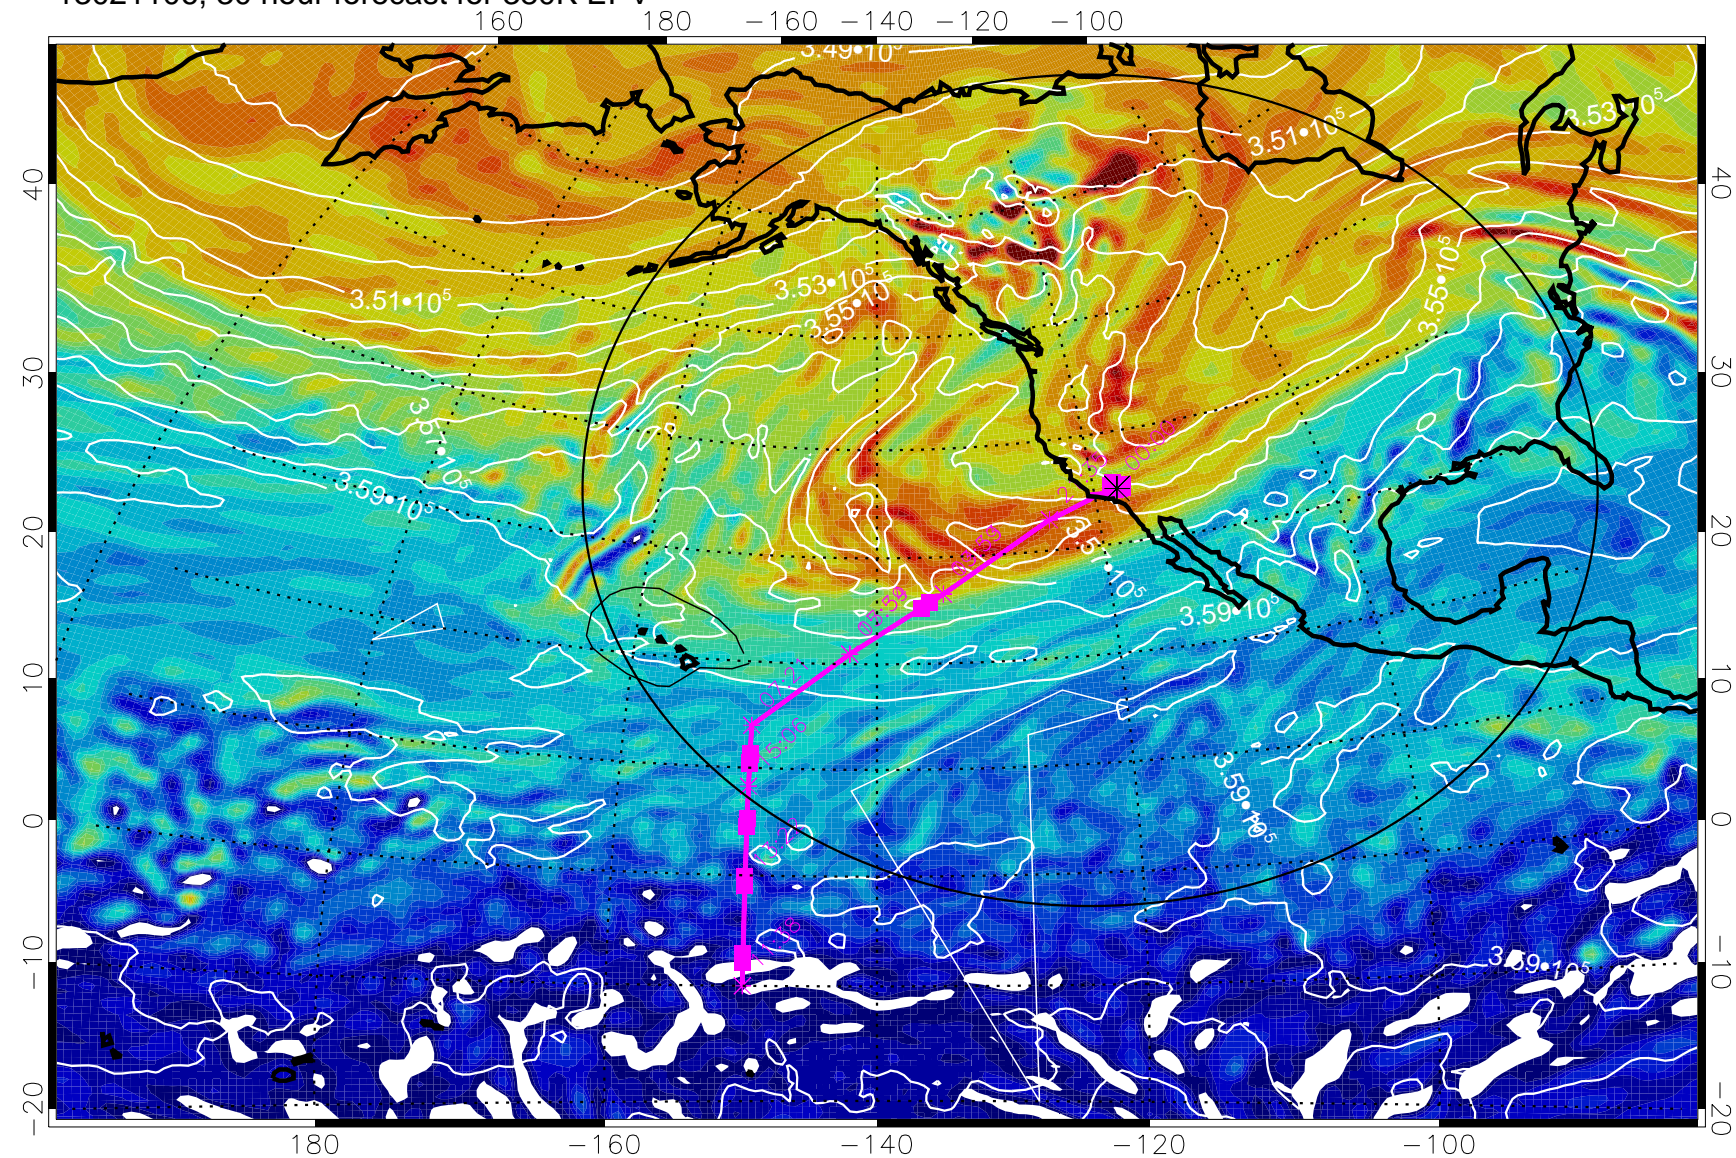

13021012, 12 hour forecast for 380K EPV

380K Montgomery Streamfunction, white

Range ring of 4055 km -- 13 hours GH round trip

13021018, 18 hour forecast for 380K EPV

380K Montgomery Streamfunction, white

Range ring of 4055 km -- 13 hours GH round trip

13021100, 24 hour forecast for 380K EPV

380K Montgomery Streamfunction, white

Range ring of 4055 km -- 13 hours GH round trip

13021106, 30 hour forecast for 380K EPV

380K Montgomery Streamfunction, white

Range ring of 4055 km -- 13 hours GH round trip

13021112, 36 hour forecast for 380K EPV

380K Montgomery Streamfunction, white

Range ring of 4055 km -- 13 hours GH round trip

13021118, 42 hour forecast for 380K EPV

380K Montgomery Streamfunction, white

Range ring of 4055 km -- 13 hours GH round trip

13021200, 48 hour forecast for 380K EPV

380K Montgomery Streamfunction, white

Range ring of 4055 km -- 13 hours GH round trip

13021206, 54 hour forecast for 380K EPV

380K Montgomery Streamfunction, white

Range ring of 4055 km -- 13 hours GH round trip