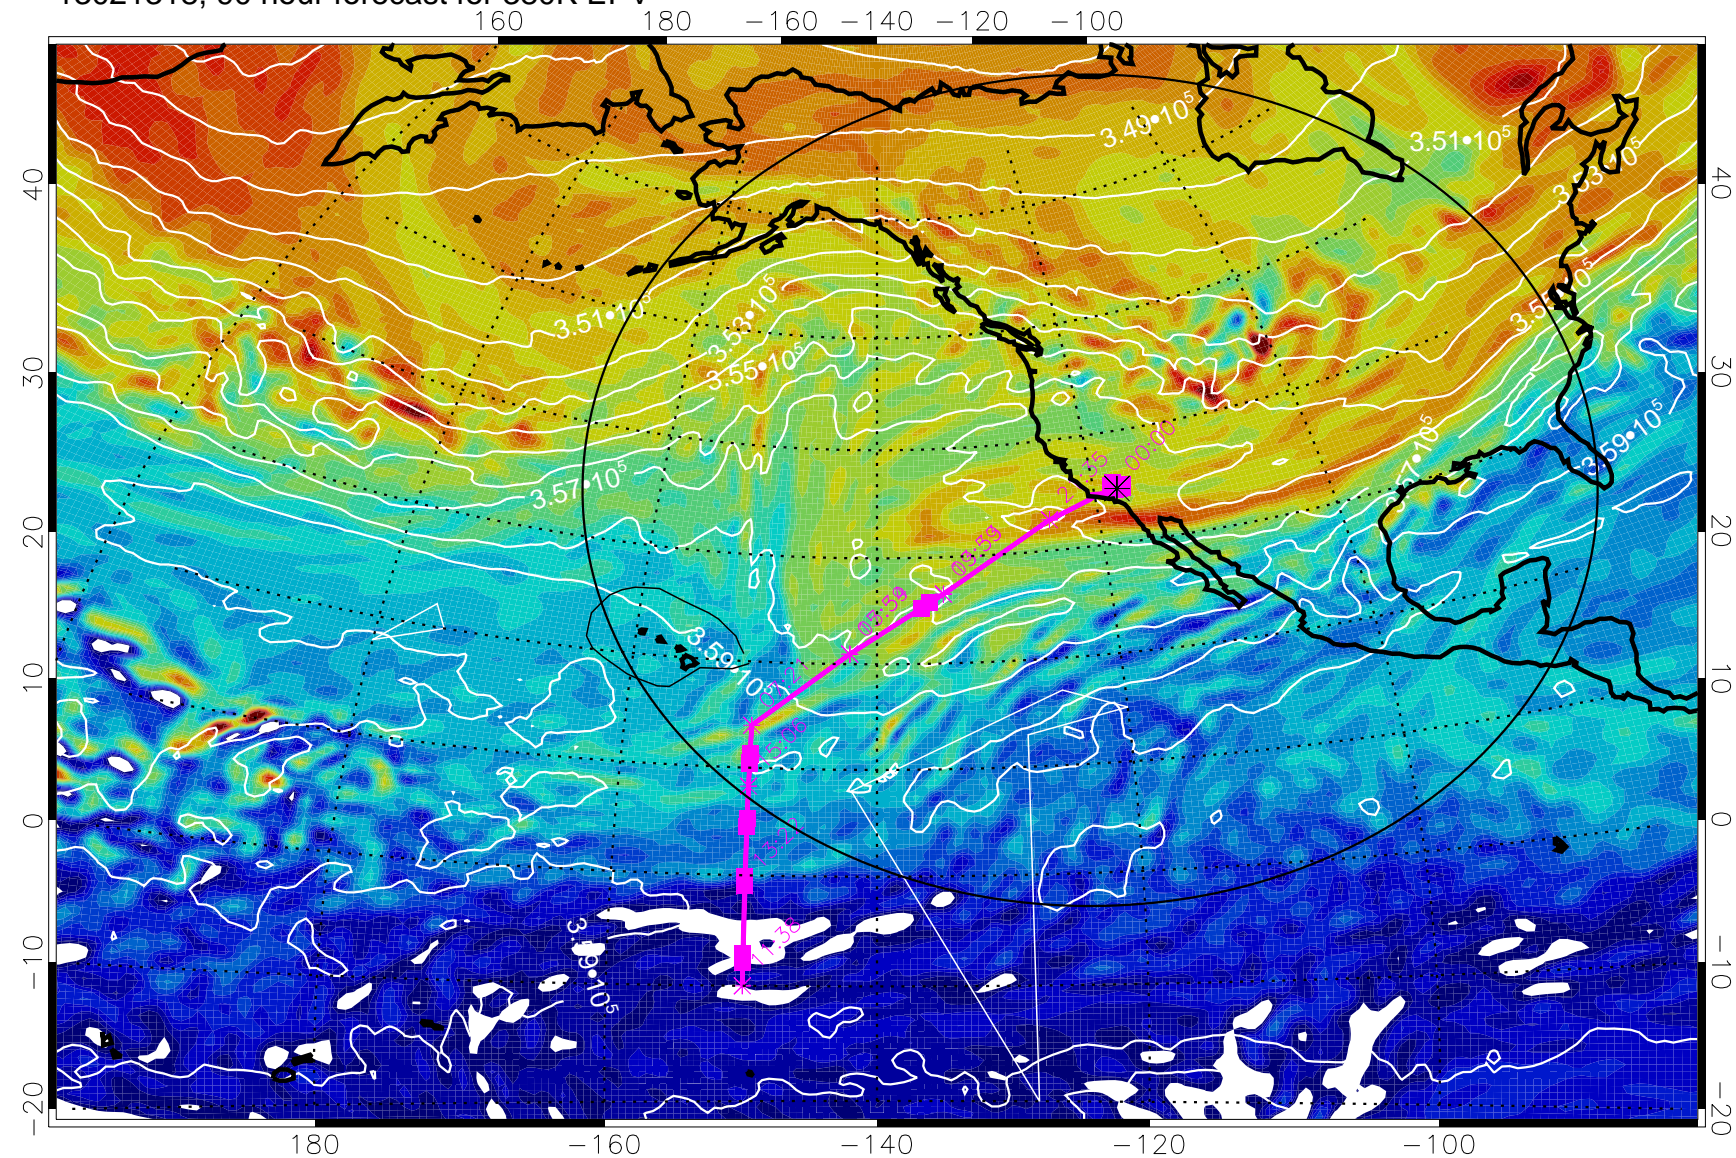

Range ring of 4055 km -- 13 hours GH round trip

13021300, 72 hour forecast for 380K EPV

380K Montgomery Streamfunction, white

Range ring of 4055 km -- 13 hours GH round trip

13021306, 78 hour forecast for 380K EPV

380K Montgomery Streamfunction, white

Range ring of 4055 km -- 13 hours GH round trip

13021312, 84 hour forecast for 380K EPV

380K Montgomery Streamfunction, white

Range ring of 4055 km -- 13 hours GH round trip

13021318, 90 hour forecast for 380K EPV

380K Montgomery Streamfunction, white

Range ring of 4055 km -- 13 hours GH round trip

13021400, 96 hour forecast for 380K EPV

160 180 -160 -140 -120 -100

380K Montgomery Streamfunction, white

Range ring of 4055 km -- 13 hours GH round trip

13021406, 102 hour forecast for 380K EPV

160 180 -160 -140 -120 -100

380K Montgomery Streamfunction, white

Range ring of 4055 km -- 13 hours GH round trip

13021412, 108 hour forecast for 380K EPV