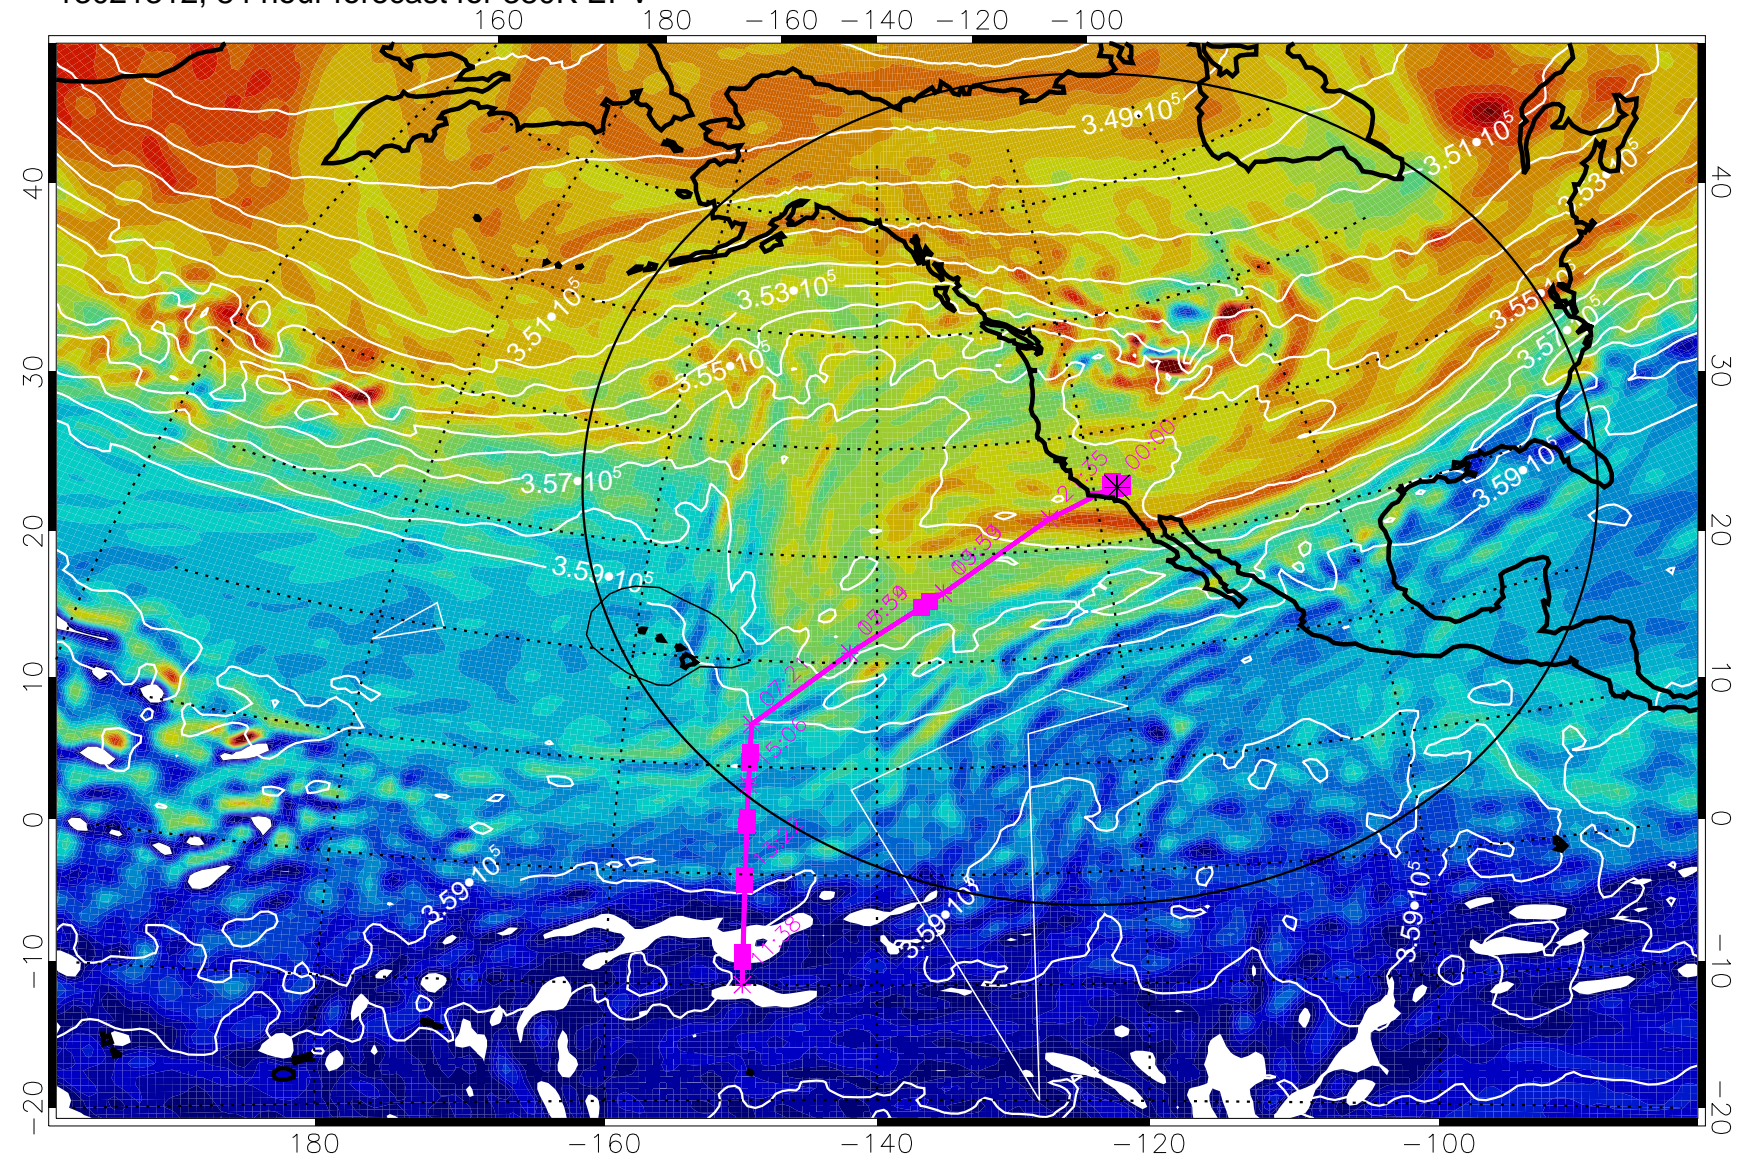

13021212, 60 hour forecast for 380K EPV

380K Montgomery Streamfunction, white

Range ring of 4055 km -- 13 hours GH round trip

13021218, 66 hour forecast for 380K EPV

160 180 -160 -140 -120 -100

380K Montgomery Streamfunction, white

Range ring of 4055 km -- 13 hours GH round trip

13021300, 72 hour forecast for 380K EPV

380K Montgomery Streamfunction, white

Range ring of 4055 km -- 13 hours GH round trip

13021306, 78 hour forecast for 380K EPV

380K Montgomery Streamfunction, white

Range ring of 4055 km -- 13 hours GH round trip

13021312, 84 hour forecast for 380K EPV

380K Montgomery Streamfunction, white

Range ring of 4055 km -- 13 hours GH round trip

13021318, 90 hour forecast for 380K EPV

380K Montgomery Streamfunction, white

Range ring of 4055 km -- 13 hours GH round trip

13021400, 96 hour forecast for 380K EPV

160 180 -160 -140 -120 -100

380K Montgomery Streamfunction, white