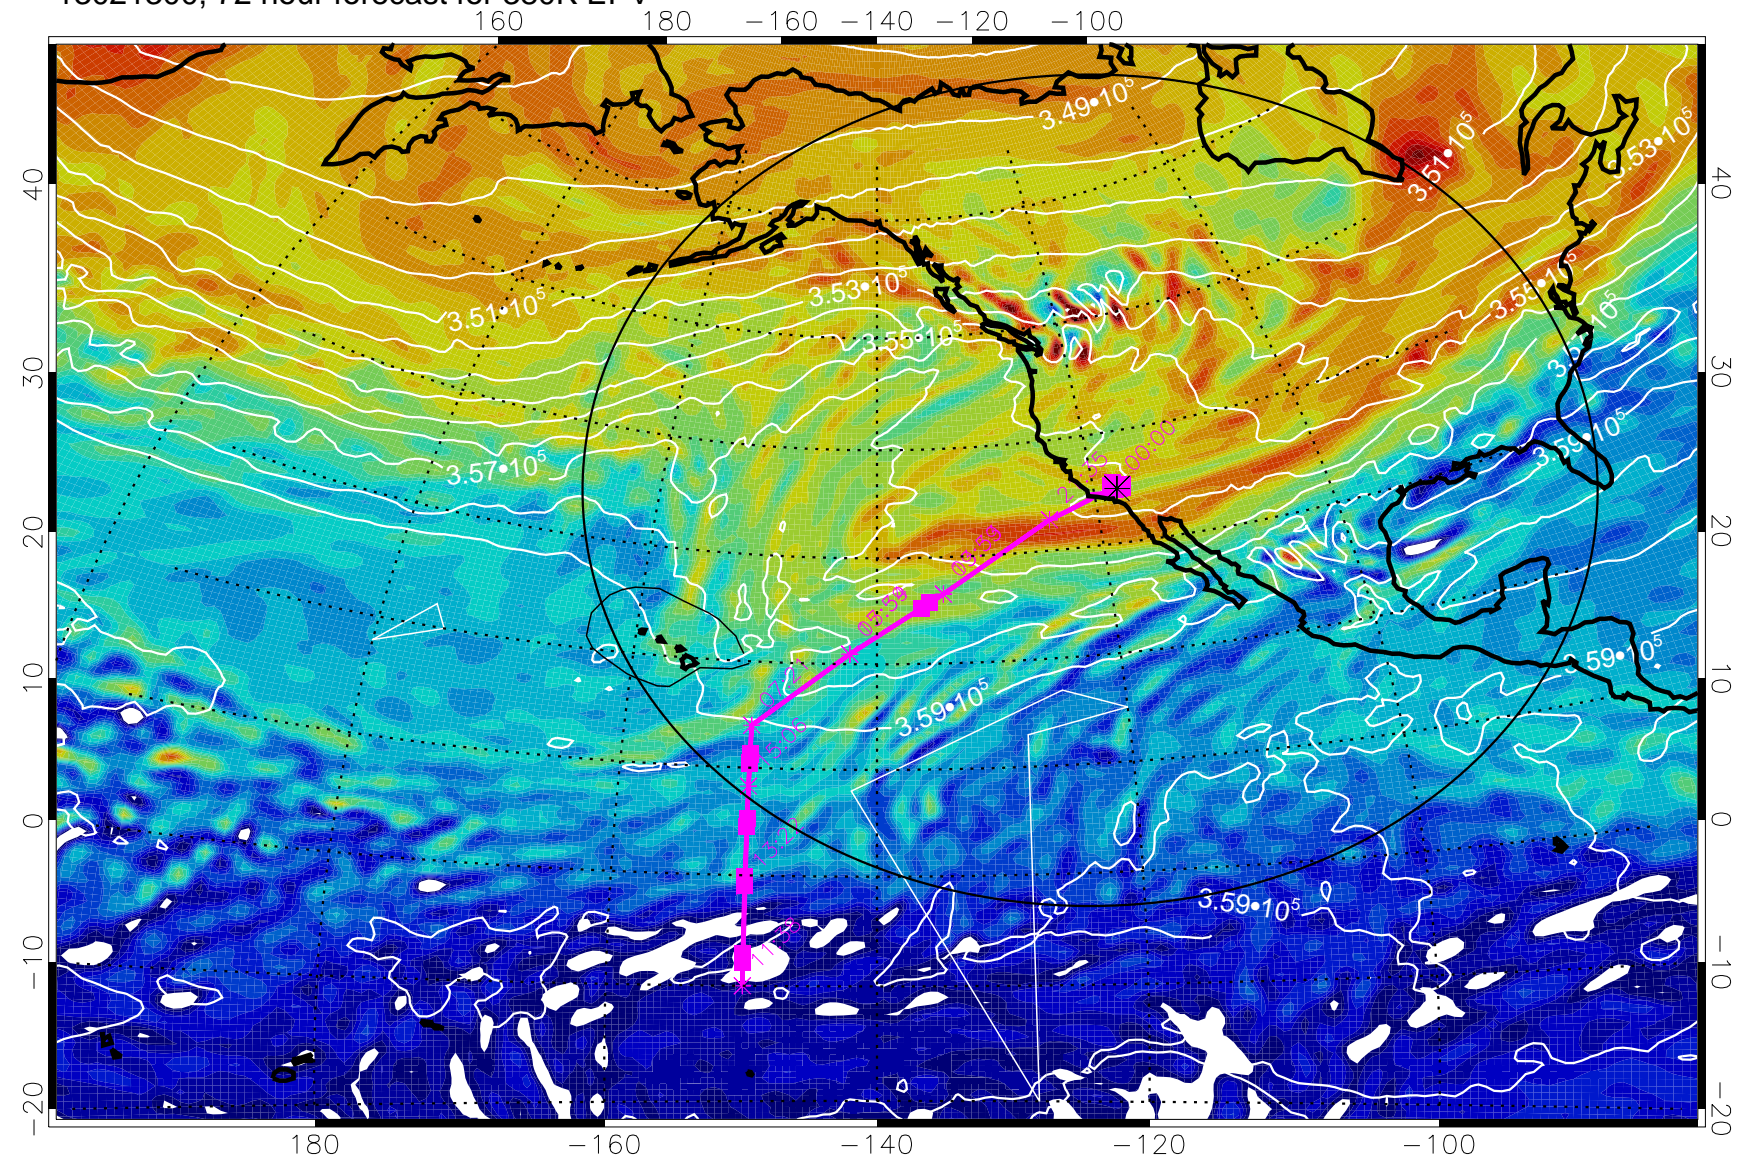

13021212, 60 hour forecast for 380K EPV

380K Montgomery Streamfunction, white

Range ring of 4055 km -- 13 hours GH round trip

13021218, 66 hour forecast for 380K EPV

160 180 -160 -140 -120 -100

380K Montgomery Streamfunction, white

Range ring of 4055 km -- 13 hours GH round trip

13021300, 72 hour forecast for 380K EPV

380K Montgomery Streamfunction, white

Range ring of 4055 km -- 13 hours GH round trip

13021306, 78 hour forecast for 380K EPV

380K Montgomery Streamfunction, white

Range ring of 4055 km -- 13 hours GH round trip

13021312, 84 hour forecast for 380K EPV

380K Montgomery Streamfunction, white

Range ring of 4055 km -- 13 hours GH round trip

13021318, 90 hour forecast for 380K EPV

380K Montgomery Streamfunction, white

Range ring of 4055 km -- 13 hours GH round trip

13021400, 96 hour forecast for 380K EPV

160 180 -160 -140 -120 -100

380K Montgomery Streamfunction, white