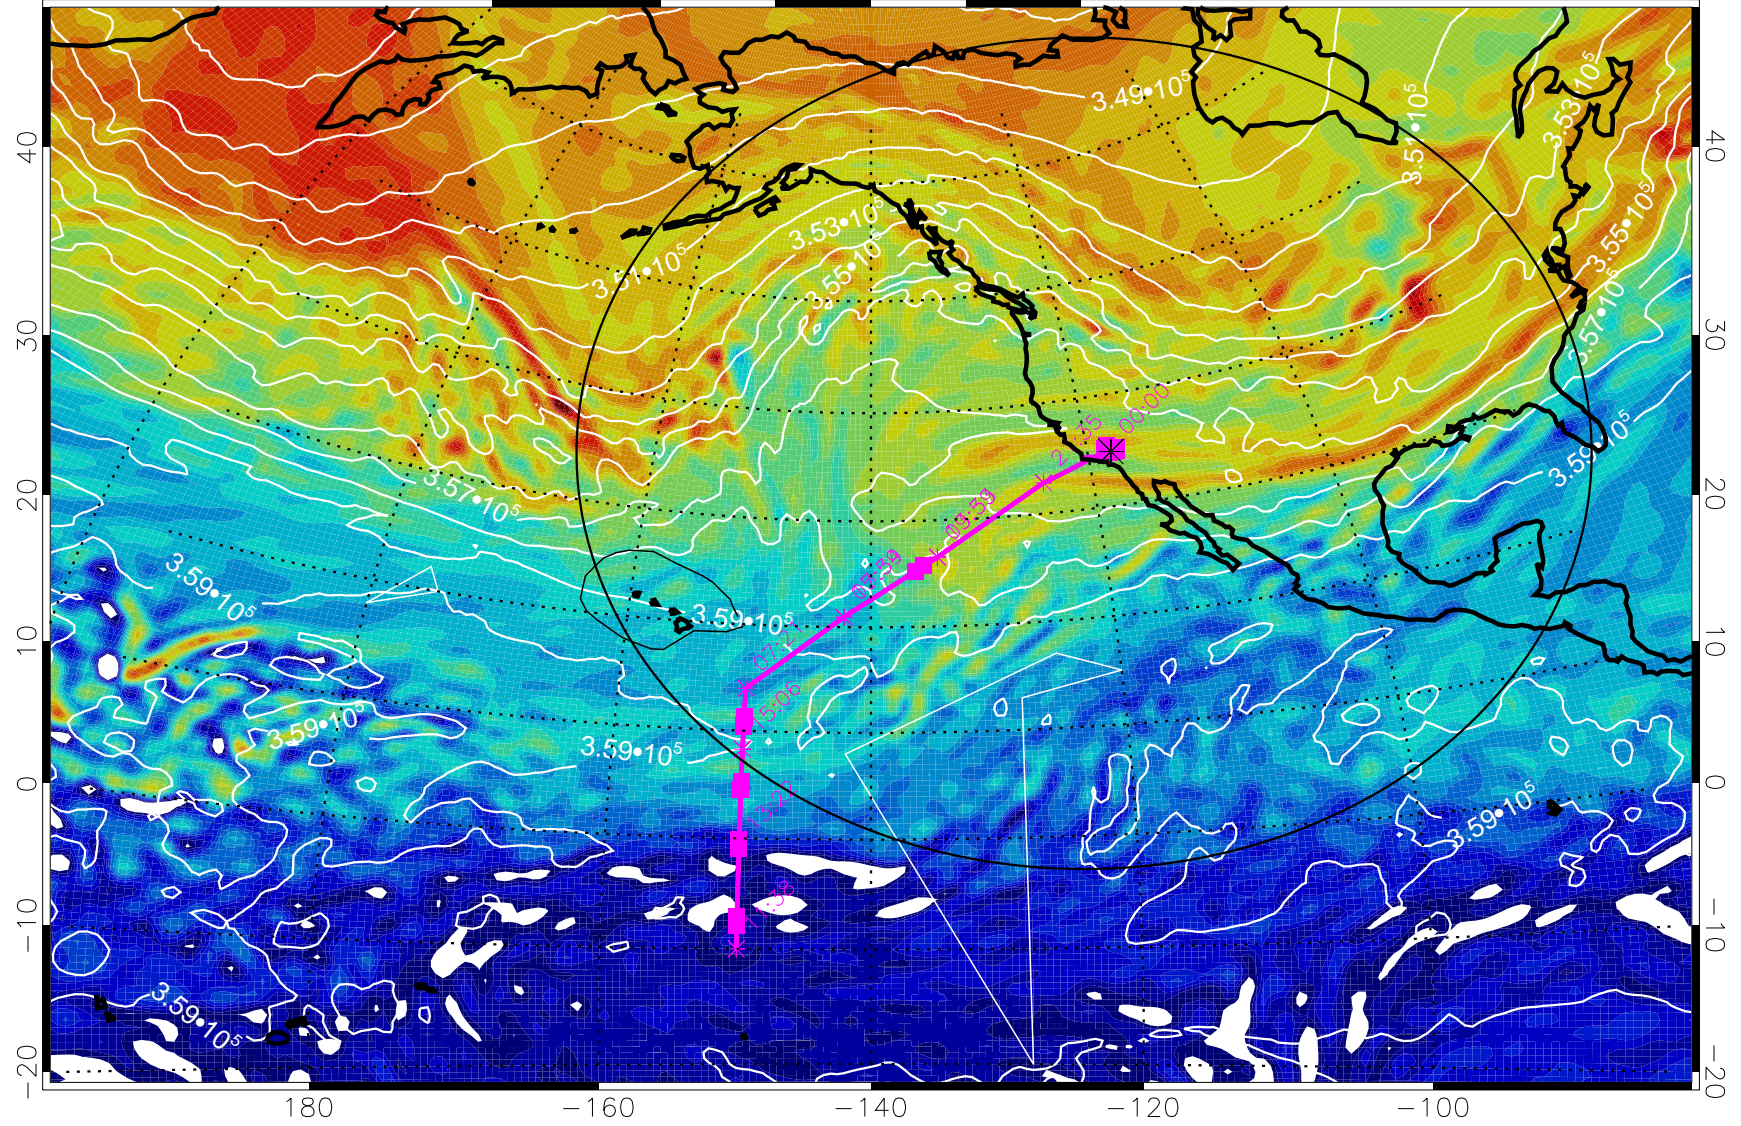

13021318, 90 hour forecast for 380K EPV

380K Montgomery Streamfunction, white

Range ring of 4055 km -- 13 hours GH round trip

13021400, 96 hour forecast for 380K EPV

160 180 -160 -140 -120 -100

380K Montgomery Streamfunction, white

Range ring of 4055 km -- 13 hours GH round trip

13021406, 102 hour forecast for 380K EPV

160 180 -160 -140 -120 -100

380K Montgomery Streamfunction, white

Range ring of 4055 km -- 13 hours GH round trip

13021412, 108 hour forecast for 380K EPV

160 180 -160 -140 -120 -100

380K Montgomery Streamfunction, white

Range ring of 4055 km -- 13 hours GH round trip

13021418, 114 hour forecast for 380K EPV

160 180 -160 -140 -120 -100

380K Montgomery Streamfunction, white

Range ring of 4055 km -- 13 hours GH round trip

13021500, 120 hour forecast for 380K EPV

160 180 -160 -140 -120 -100

40
30
20
10
0
-10
-20

380K Montgomery Streamfunction, white

Range ring of 4055 km -- 13 hours GH round trip