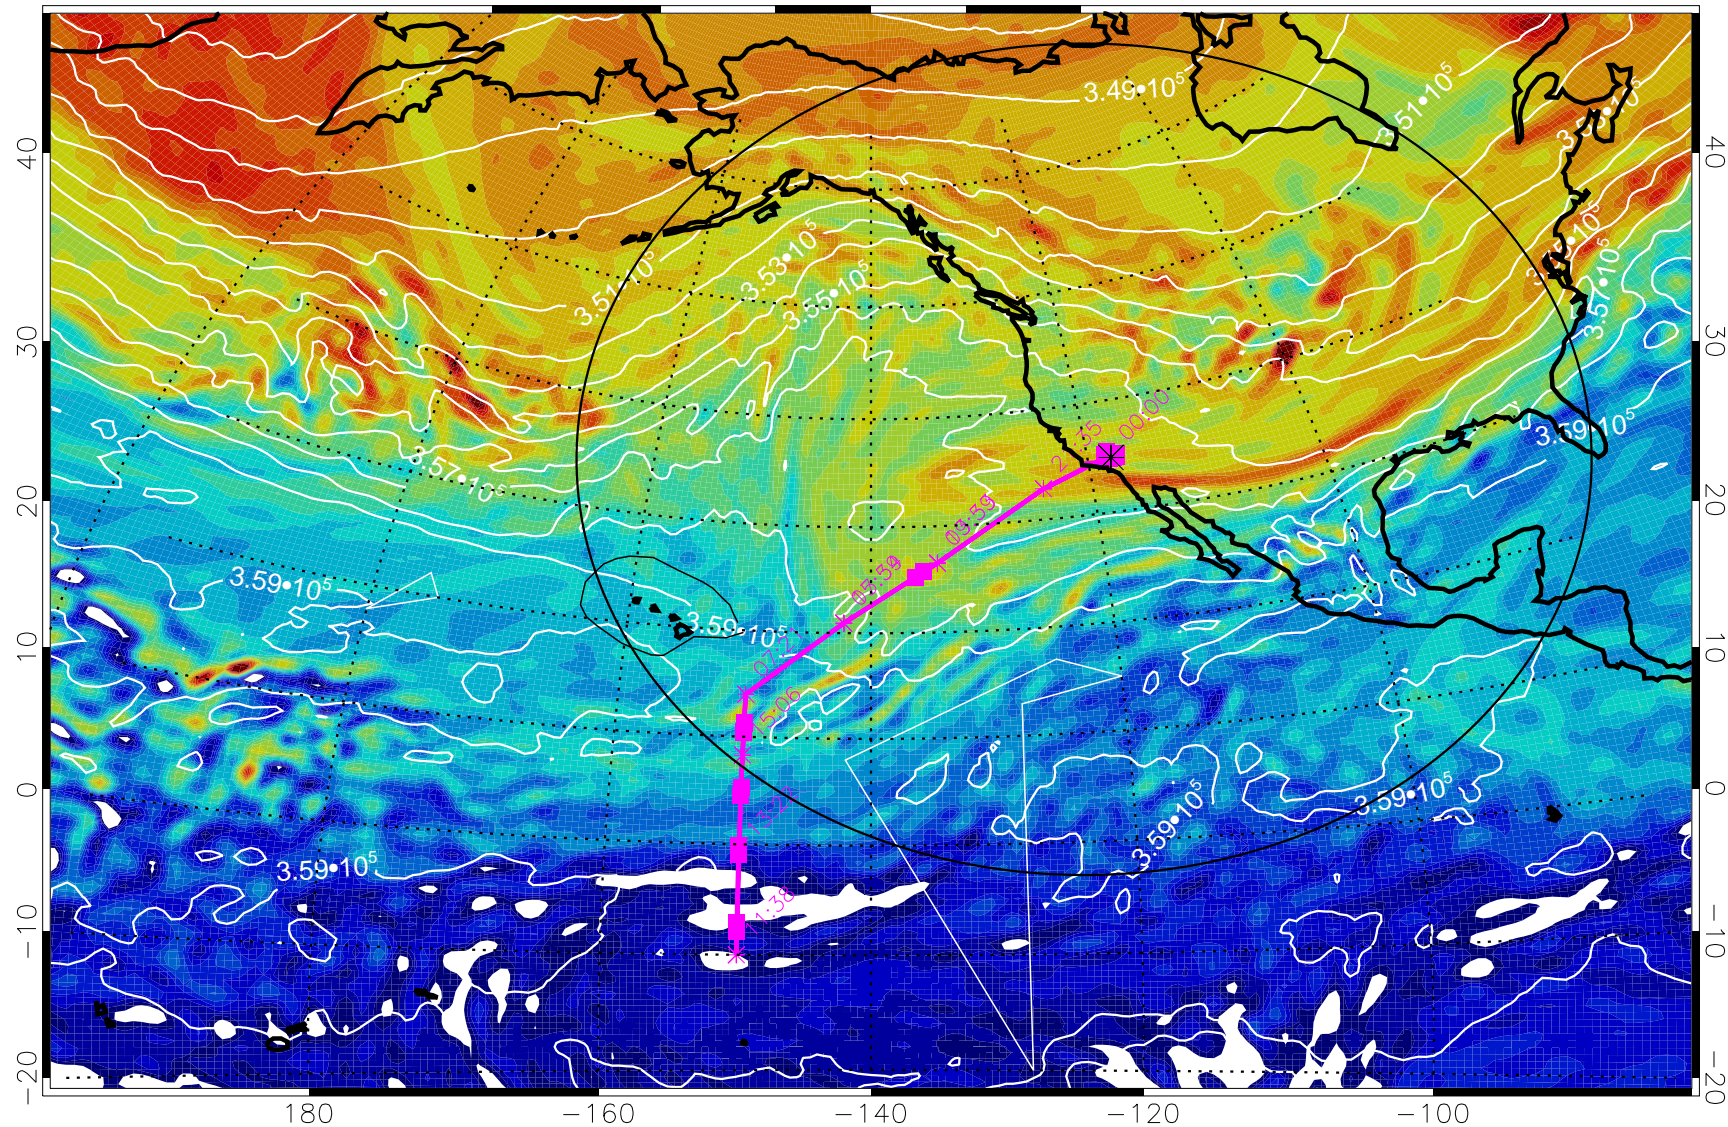

380K Montgomery Streamfunction, white

Range ring of 4055 km -- 13 hours GH round trip

13021312, 84 hour forecast for 380K EPV

380K Montgomery Streamfunction, white

Range ring of 4055 km -- 13 hours GH round trip

13021318, 90 hour forecast for 380K EPV

380K Montgomery Streamfunction, white

Range ring of 4055 km -- 13 hours GH round trip

13021400, 96 hour forecast for 380K EPV

160 180 -160 -140 -120 -100

380K Montgomery Streamfunction, white

Range ring of 4055 km -- 13 hours GH round trip

13021406, 102 hour forecast for 380K EPV

160 180 -160 -140 -120 -100

380K Montgomery Streamfunction, white

Range ring of 4055 km -- 13 hours GH round trip

13021412, 108 hour forecast for 380K EPV

160 180 -160 -140 -120 -100

380K Montgomery Streamfunction, white

Range ring of 4055 km -- 13 hours GH round trip

13021418, 114 hour forecast for 380K EPV

160 180 -160 -140 -120 -100

380K Montgomery Streamfunction, white