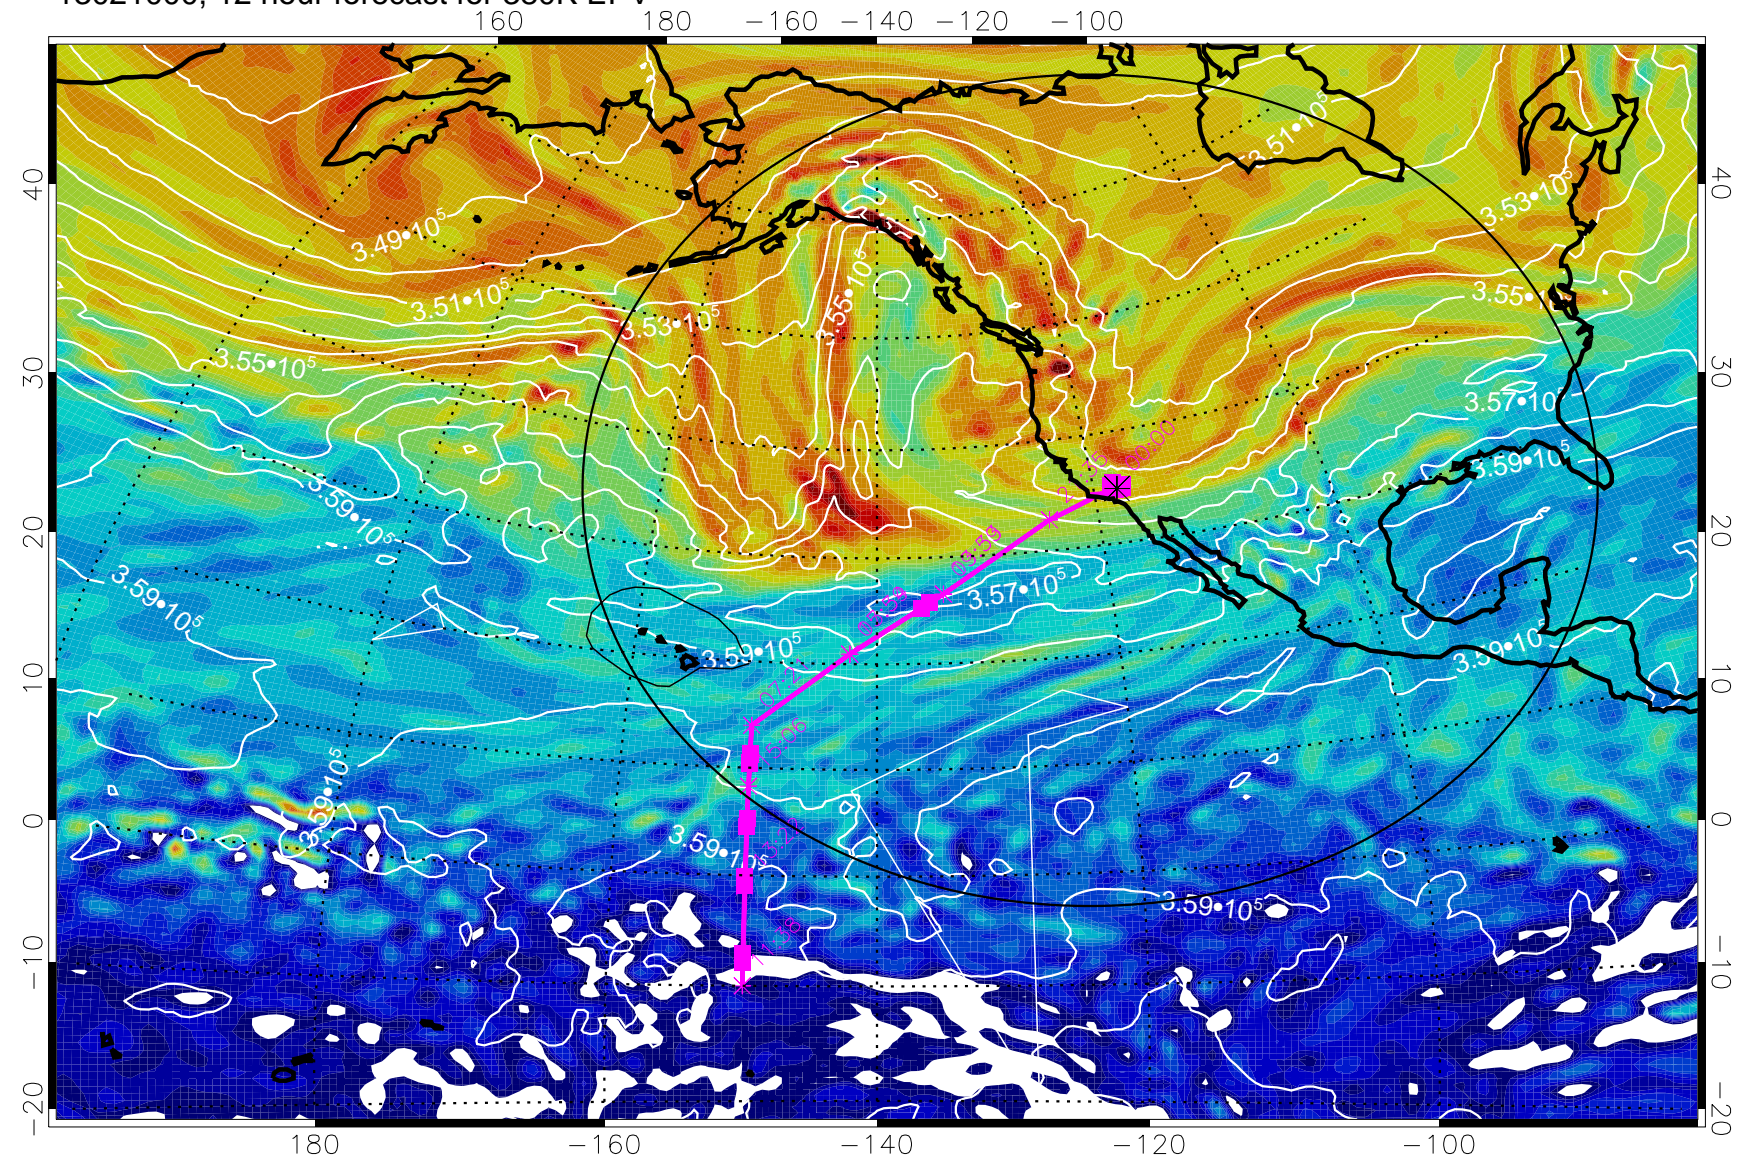

13021000, 12 hour forecast for 380K EPV

380K Montgomery Streamfunction, white

Range ring of 4055 km -- 13 hours GH round trip

13021012, 24 hour forecast for 380K EPV

380K Montgomery Streamfunction, white

Range ring of 4055 km -- 13 hours GH round trip

13021018, 30 hour forecast for 380K EPV

380K Montgomery Streamfunction, white

Range ring of 4055 km -- 13 hours GH round trip

13021100, 36 hour forecast for 380K EPV

380K Montgomery Streamfunction, white

Range ring of 4055 km -- 13 hours GH round trip

13021106, 42 hour forecast for 380K EPV

380K Montgomery Streamfunction, white

Range ring of 4055 km -- 13 hours GH round trip

13021112, 48 hour forecast for 380K EPV

380K Montgomery Streamfunction, white

Range ring of 4055 km -- 13 hours GH round trip

13021118, 54 hour forecast for 380K EPV

380K Montgomery Streamfunction, white

Range ring of 4055 km -- 13 hours GH round trip

13021200, 60 hour forecast for 380K EPV

380K Montgomery Streamfunction, white

Range ring of 4055 km -- 13 hours GH round trip