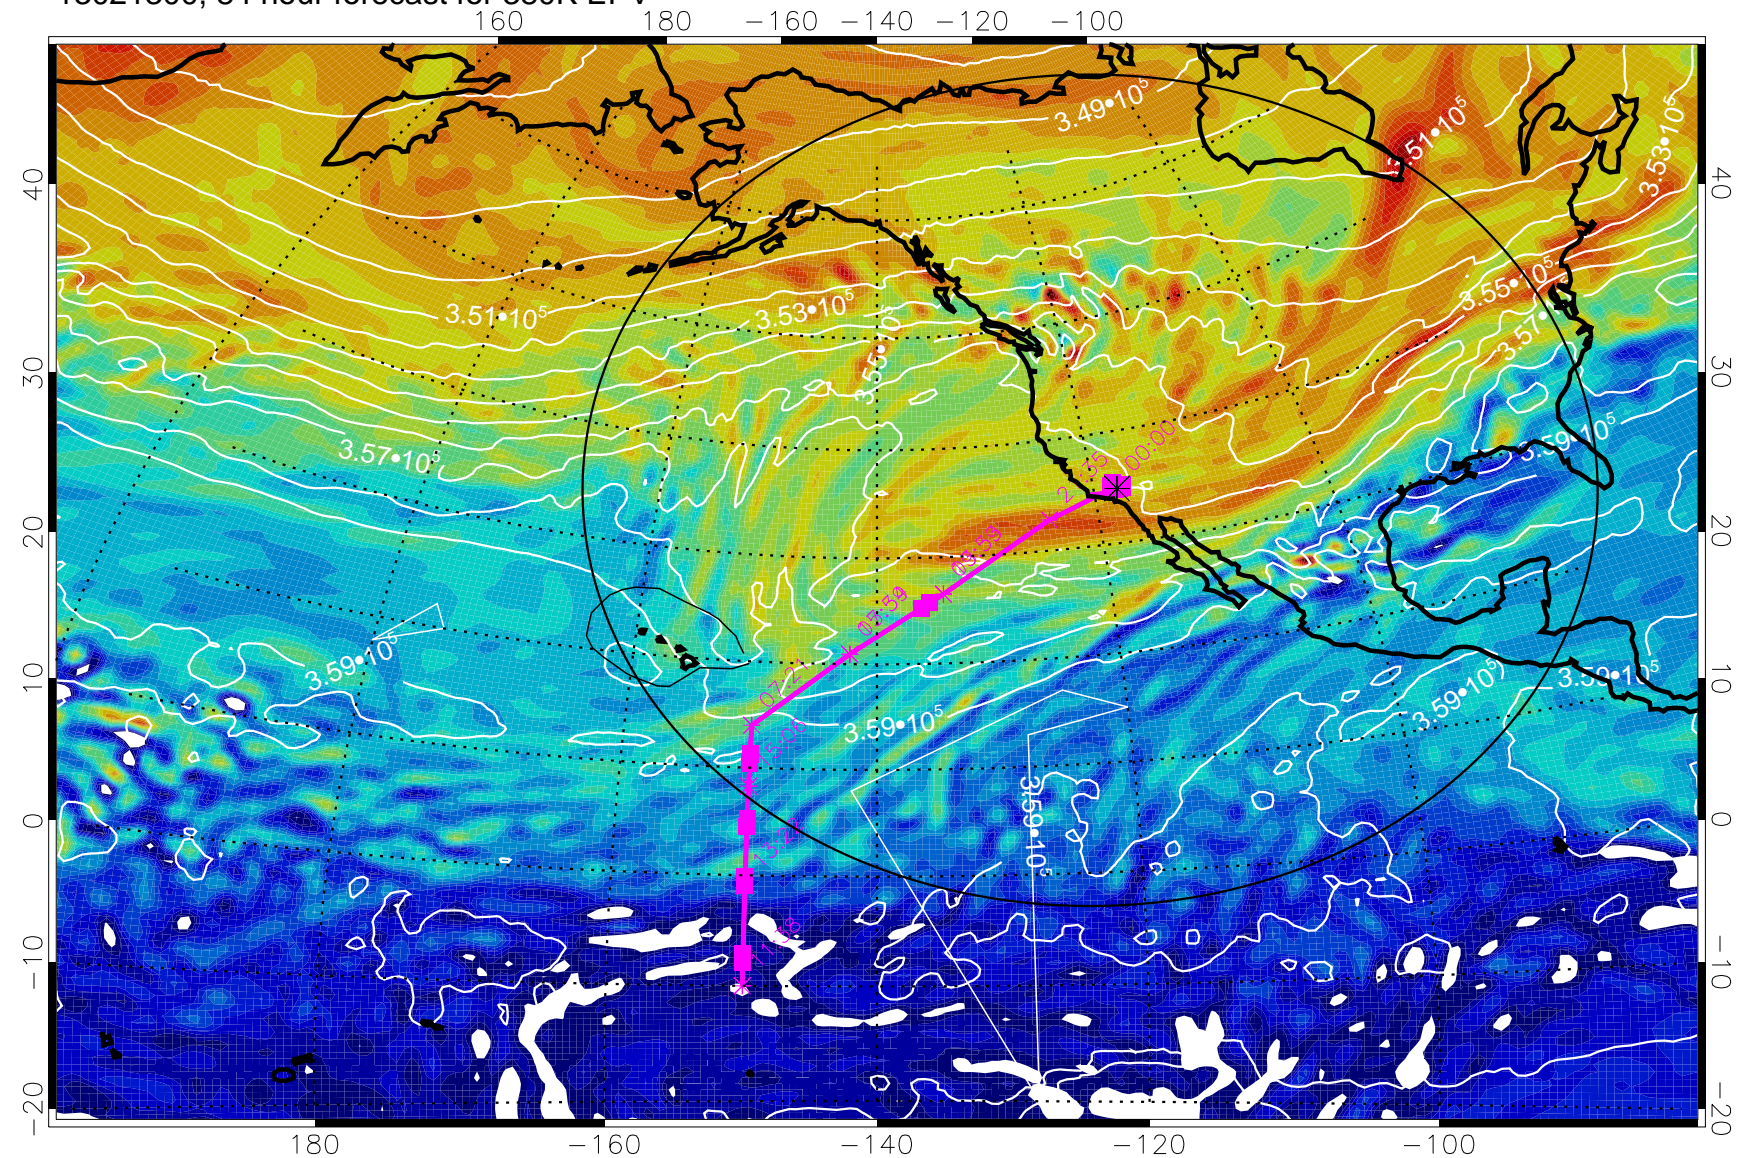

13021206, 66 hour forecast for 380K EPV

380K Montgomery Streamfunction, white

Range ring of 4055 km -- 13 hours GH round trip

13021212, 72 hour forecast for 380K EPV

380K Montgomery Streamfunction, white

Range ring of 4055 km -- 13 hours GH round trip

13021218, 78 hour forecast for 380K EPV

380K Montgomery Streamfunction, white

Range ring of 4055 km -- 13 hours GH round trip

13021300, 84 hour forecast for 380K EPV

380K Montgomery Streamfunction, white

Range ring of 4055 km -- 13 hours GH round trip

13021306, 90 hour forecast for 380K EPV

380K Montgomery Streamfunction, white

Range ring of 4055 km -- 13 hours GH round trip

13021312, 96 hour forecast for 380K EPV

160 180 -160 -140 -120 -100

380K Montgomery Streamfunction, white

Range ring of 4055 km -- 13 hours GH round trip

13021318, 102 hour forecast for 380K EPV

160 180 -160 -140 -120 -100

380K Montgomery Streamfunction, white

Range ring of 4055 km -- 13 hours GH round trip

13021400, 108 hour forecast for 380K EPV