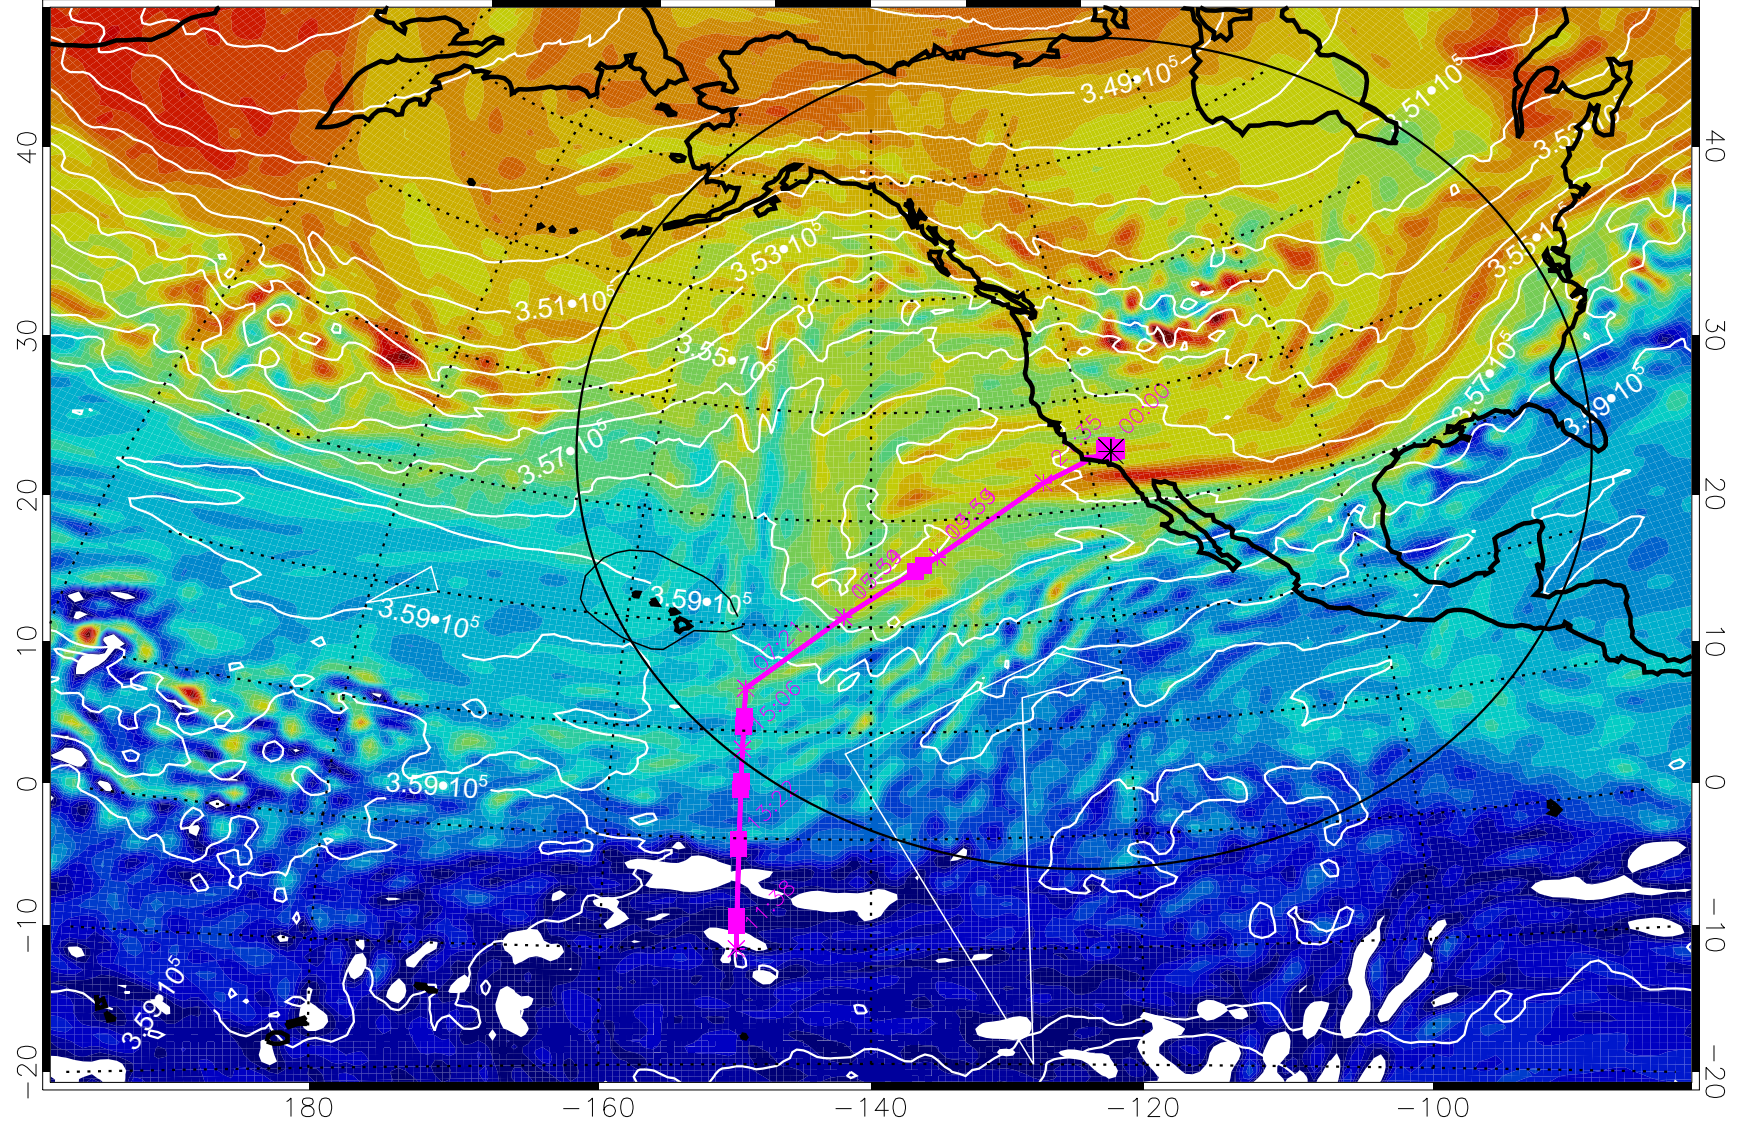

13021218, 78 hour forecast for 380K EPV

380K Montgomery Streamfunction, white

Range ring of 4055 km -- 13 hours GH round trip

13021300, 84 hour forecast for 380K EPV

380K Montgomery Streamfunction, white

Range ring of 4055 km -- 13 hours GH round trip

13021306, 90 hour forecast for 380K EPV

380K Montgomery Streamfunction, white

Range ring of 4055 km -- 13 hours GH round trip

13021312, 96 hour forecast for 380K EPV

160 180 -160 -140 -120 -100

380K Montgomery Streamfunction, white

Range ring of 4055 km -- 13 hours GH round trip

13021318, 102 hour forecast for 380K EPV

160 180 -160 -140 -120 -100

380K Montgomery Streamfunction, white

Range ring of 4055 km -- 13 hours GH round trip

13021400, 108 hour forecast for 380K EPV

160 180 -160 -140 -120 -100

380K Montgomery Streamfunction, white

Range ring of 4055 km -- 13 hours GH round trip

13021406, 114 hour forecast for 380K EPV

160 180 -160 -140 -120 -100

40  
30  
20  
10  
0  
-10  
-20