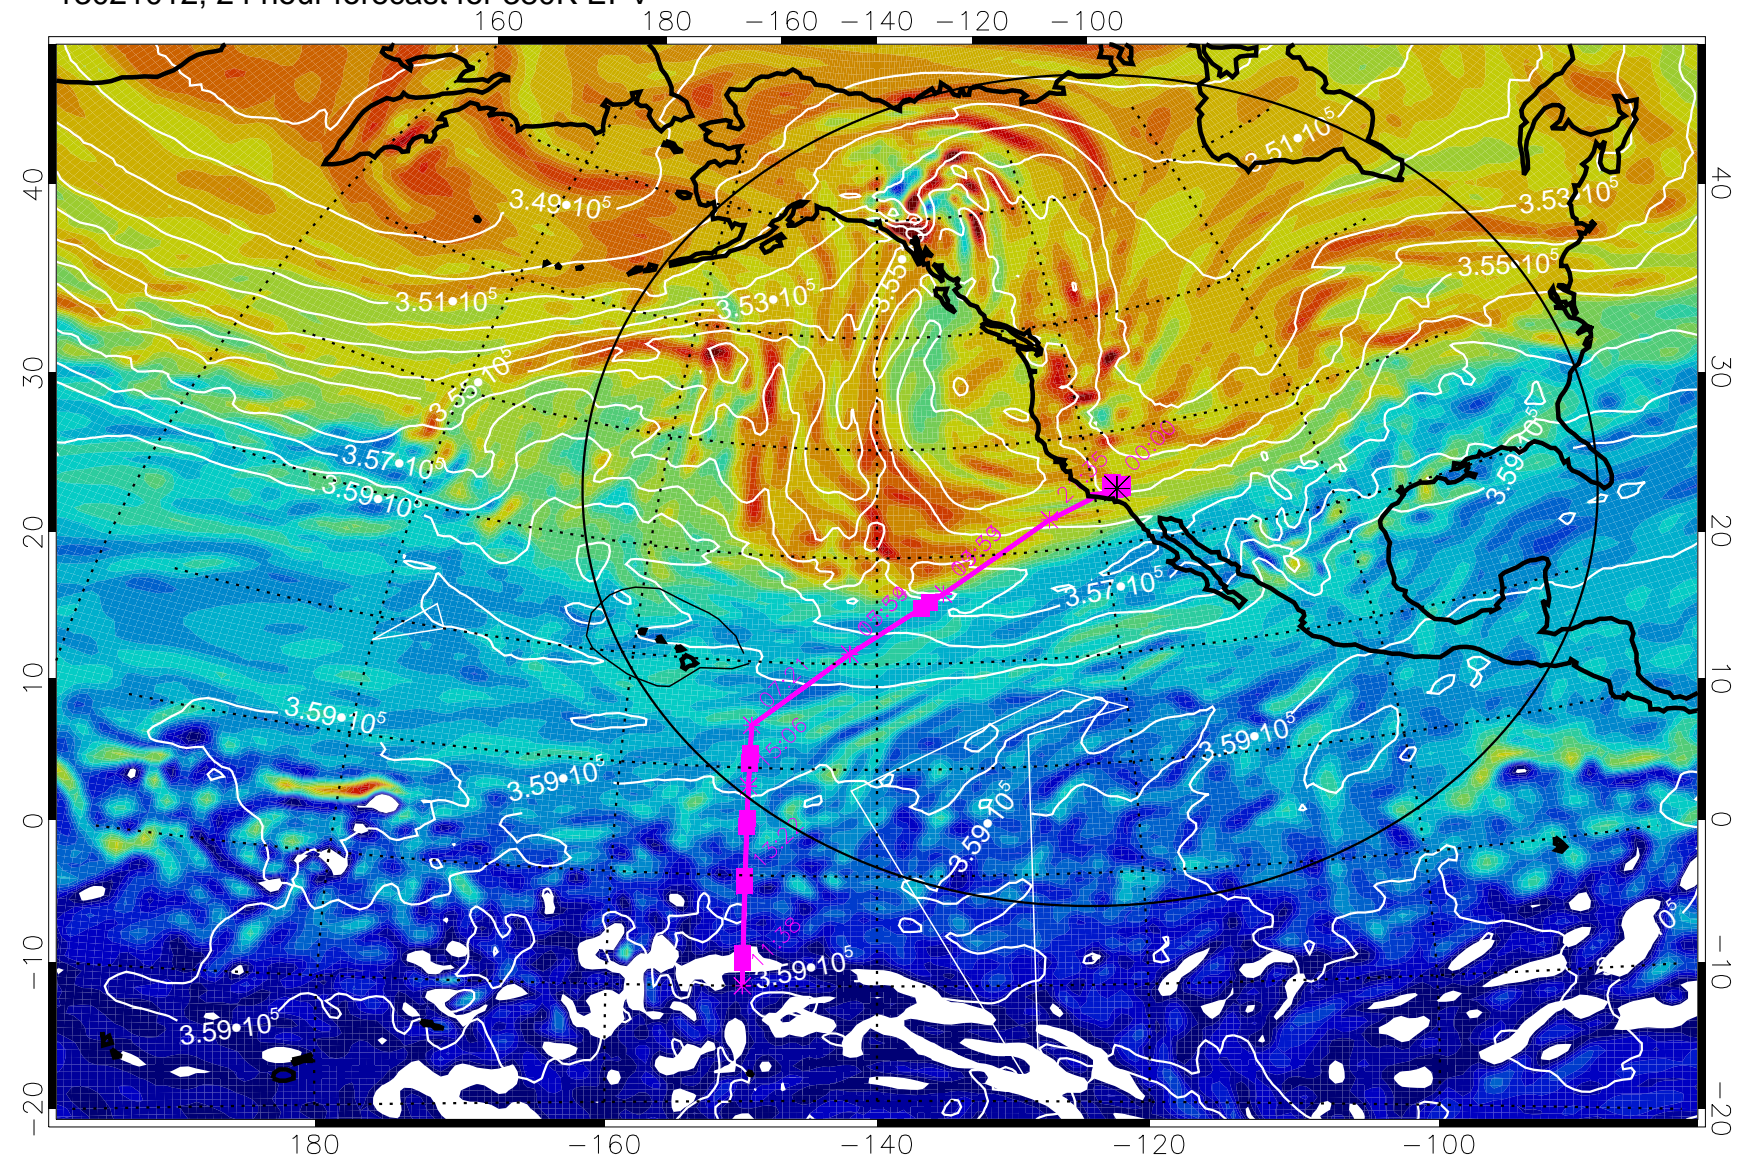

13021000, 12 hour forecast for 380K EPV

380K Montgomery Streamfunction, white

Range ring of 4055 km -- 13 hours GH round trip

13021012, 24 hour forecast for 380K EPV

380K Montgomery Streamfunction, white

Range ring of 4055 km -- 13 hours GH round trip

13021018, 30 hour forecast for 380K EPV

380K Montgomery Streamfunction, white

Range ring of 4055 km -- 13 hours GH round trip

13021100, 36 hour forecast for 380K EPV

380K Montgomery Streamfunction, white

Range ring of 4055 km -- 13 hours GH round trip

13021106, 42 hour forecast for 380K EPV

380K Montgomery Streamfunction, white

Range ring of 4055 km -- 13 hours GH round trip

13021112, 48 hour forecast for 380K EPV

380K Montgomery Streamfunction, white

Range ring of 4055 km -- 13 hours GH round trip

13021118, 54 hour forecast for 380K EPV

380K Montgomery Streamfunction, white

Range ring of 4055 km -- 13 hours GH round trip

13021200, 60 hour forecast for 380K EPV

380K Montgomery Streamfunction, white

Range ring of 4055 km -- 13 hours GH round trip