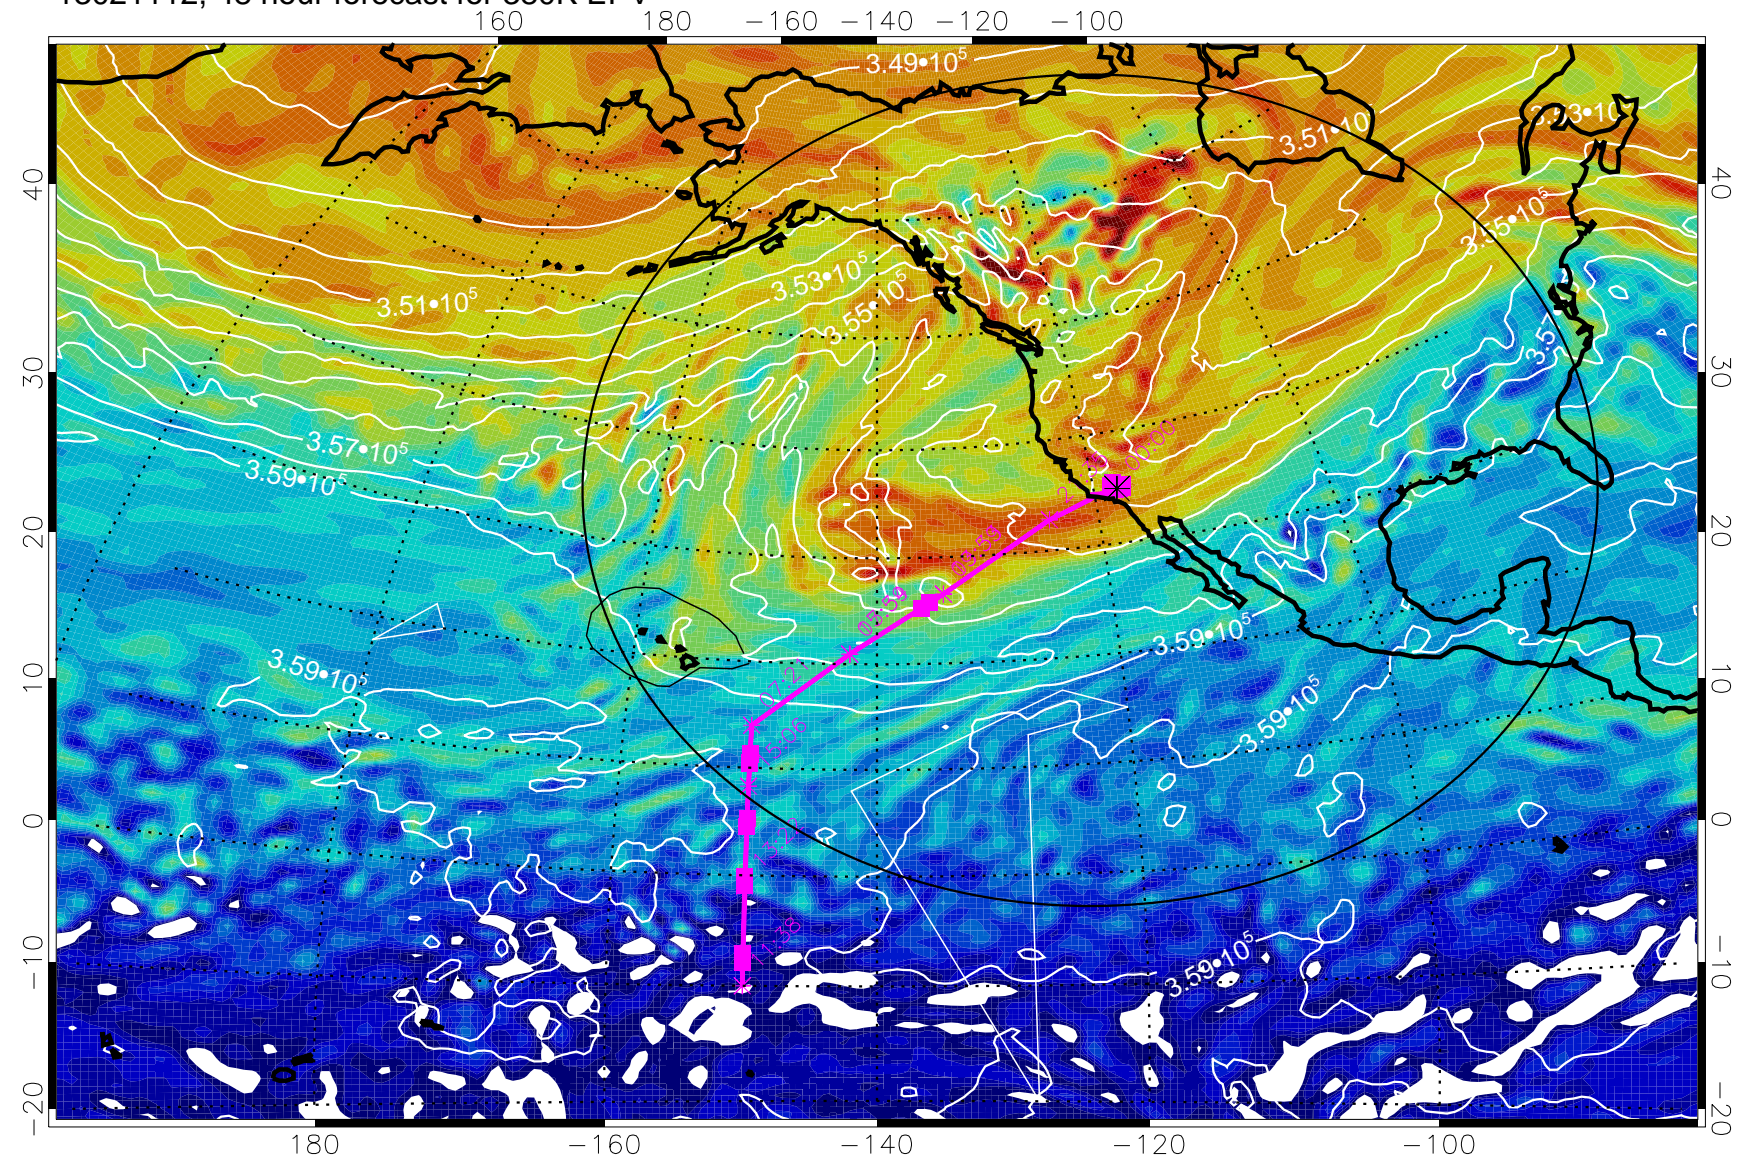

13021018, 30 hour forecast for 380K EPV

380K Montgomery Streamfunction, white

Range ring of 4055 km -- 13 hours GH round trip

13021100, 36 hour forecast for 380K EPV

380K Montgomery Streamfunction, white

Range ring of 4055 km -- 13 hours GH round trip

13021106, 42 hour forecast for 380K EPV

380K Montgomery Streamfunction, white

Range ring of 4055 km -- 13 hours GH round trip

13021112, 48 hour forecast for 380K EPV

380K Montgomery Streamfunction, white

Range ring of 4055 km -- 13 hours GH round trip

13021118, 54 hour forecast for 380K EPV

380K Montgomery Streamfunction, white

Range ring of 4055 km -- 13 hours GH round trip

13021200, 60 hour forecast for 380K EPV

380K Montgomery Streamfunction, white

Range ring of 4055 km -- 13 hours GH round trip

13021206, 66 hour forecast for 380K EPV

380K Montgomery Streamfunction, white

Range ring of 4055 km -- 13 hours GH round trip

13021212, 72 hour forecast for 380K EPV

380K Montgomery Streamfunction, white

Range ring of 4055 km -- 13 hours GH round trip