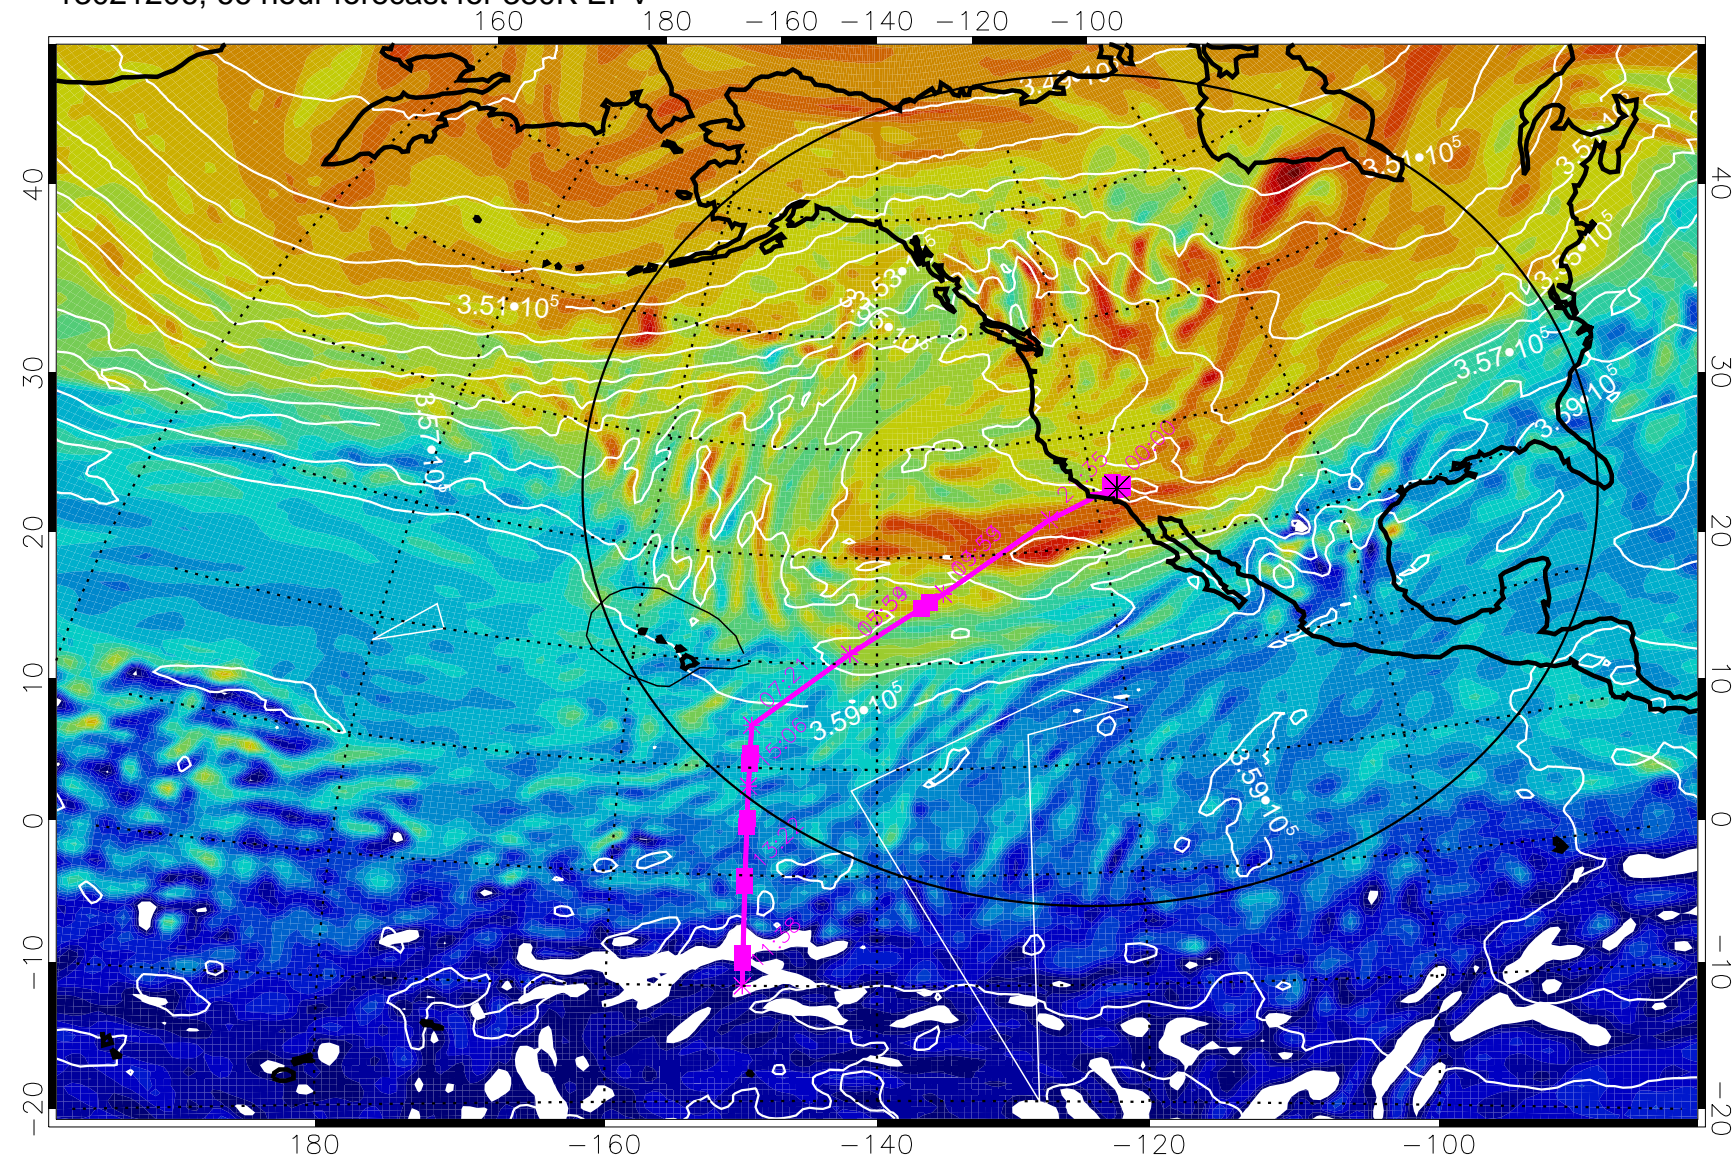

13021118, 54 hour forecast for 380K EPV

380K Montgomery Streamfunction, white

Range ring of 4055 km -- 13 hours GH round trip

13021200, 60 hour forecast for 380K EPV

380K Montgomery Streamfunction, white

Range ring of 4055 km -- 13 hours GH round trip

13021206, 66 hour forecast for 380K EPV

380K Montgomery Streamfunction, white

Range ring of 4055 km -- 13 hours GH round trip

13021212, 72 hour forecast for 380K EPV

380K Montgomery Streamfunction, white

Range ring of 4055 km -- 13 hours GH round trip

13021218, 78 hour forecast for 380K EPV

380K Montgomery Streamfunction, white

Range ring of 4055 km -- 13 hours GH round trip

13021300, 84 hour forecast for 380K EPV

380K Montgomery Streamfunction, white

Range ring of 4055 km -- 13 hours GH round trip

13021306, 90 hour forecast for 380K EPV

380K Montgomery Streamfunction, white

Range ring of 4055 km -- 13 hours GH round trip

13021312, 96 hour forecast for 380K EPV

160 180 -160 -140 -120 -100

380K Montgomery Streamfunction, white