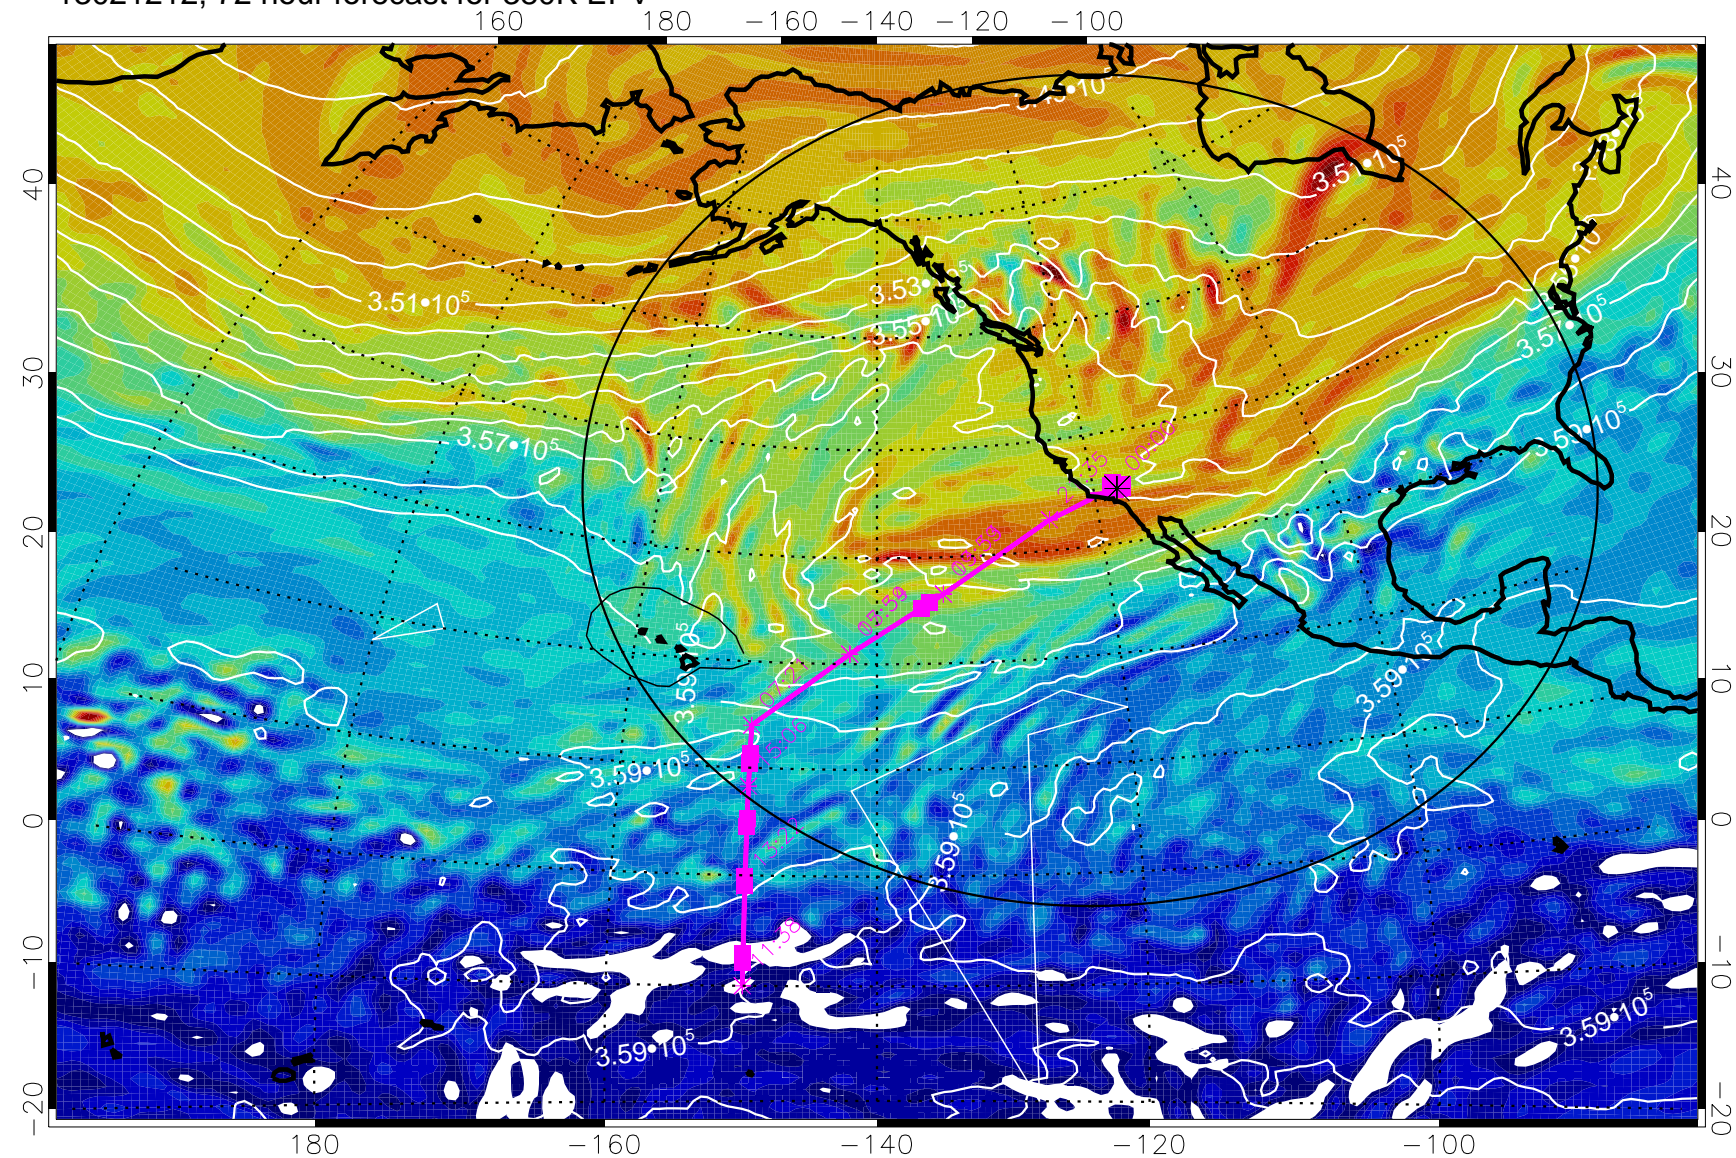

13021106, 42 hour forecast for 380K EPV

380K Montgomery Streamfunction, white

Range ring of 4055 km -- 13 hours GH round trip

13021112, 48 hour forecast for 380K EPV

380K Montgomery Streamfunction, white

Range ring of 4055 km -- 13 hours GH round trip

13021118, 54 hour forecast for 380K EPV

380K Montgomery Streamfunction, white

Range ring of 4055 km -- 13 hours GH round trip

13021200, 60 hour forecast for 380K EPV

380K Montgomery Streamfunction, white

Range ring of 4055 km -- 13 hours GH round trip

13021206, 66 hour forecast for 380K EPV

380K Montgomery Streamfunction, white

Range ring of 4055 km -- 13 hours GH round trip

13021212, 72 hour forecast for 380K EPV

380K Montgomery Streamfunction, white

Range ring of 4055 km -- 13 hours GH round trip

13021218, 78 hour forecast for 380K EPV

380K Montgomery Streamfunction, white

Range ring of 4055 km -- 13 hours GH round trip

13021300, 84 hour forecast for 380K EPV

380K Montgomery Streamfunction, white

Range ring of 4055 km -- 13 hours GH round trip