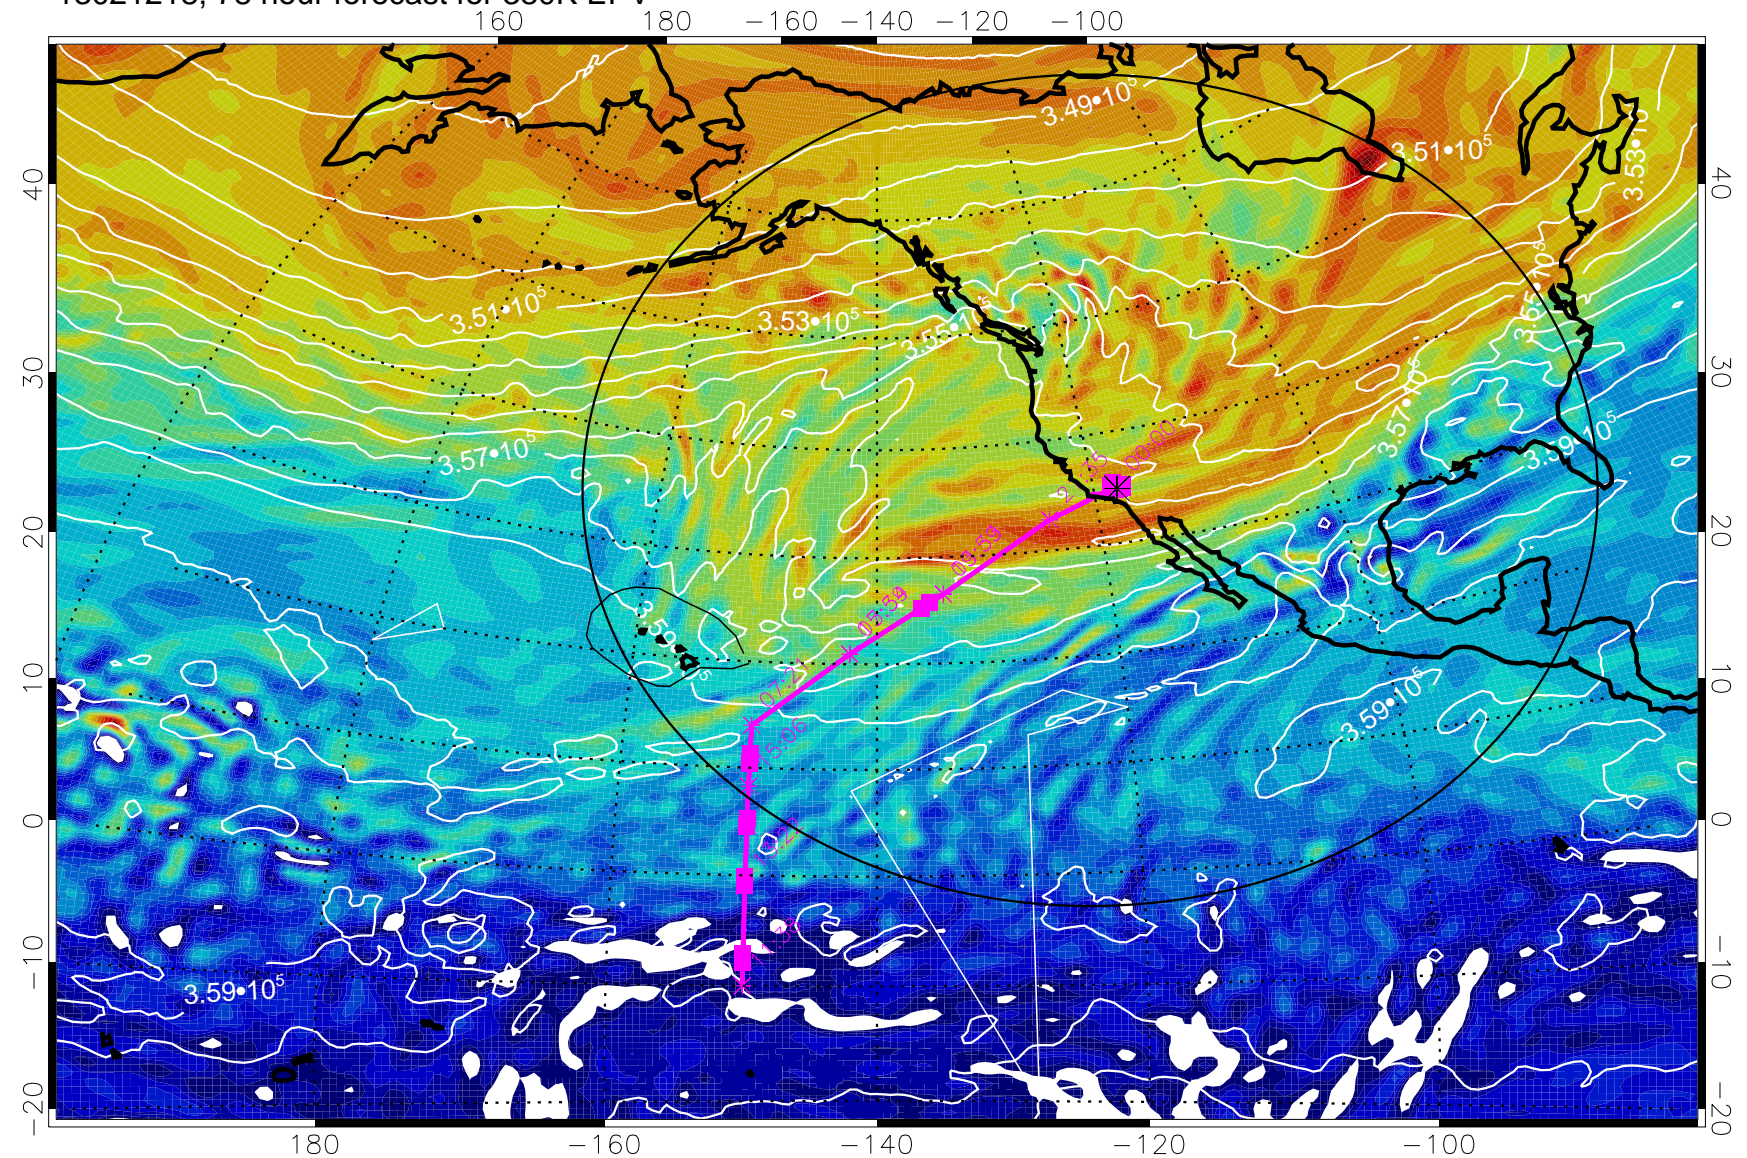

13021118, 54 hour forecast for 380K EPV

380K Montgomery Streamfunction, white

Range ring of 4055 km -- 13 hours GH round trip

13021200, 60 hour forecast for 380K EPV

380K Montgomery Streamfunction, white

Range ring of 4055 km -- 13 hours GH round trip

13021206, 66 hour forecast for 380K EPV

380K Montgomery Streamfunction, white

Range ring of 4055 km -- 13 hours GH round trip

13021212, 72 hour forecast for 380K EPV

380K Montgomery Streamfunction, white

Range ring of 4055 km -- 13 hours GH round trip

13021218, 78 hour forecast for 380K EPV

380K Montgomery Streamfunction, white

Range ring of 4055 km -- 13 hours GH round trip

13021300, 84 hour forecast for 380K EPV

380K Montgomery Streamfunction, white

Range ring of 4055 km -- 13 hours GH round trip

13021306, 90 hour forecast for 380K EPV

380K Montgomery Streamfunction, white

Range ring of 4055 km -- 13 hours GH round trip

13021312, 96 hour forecast for 380K EPV

160 180 -160 -140 -120 -100

380K Montgomery Streamfunction, white