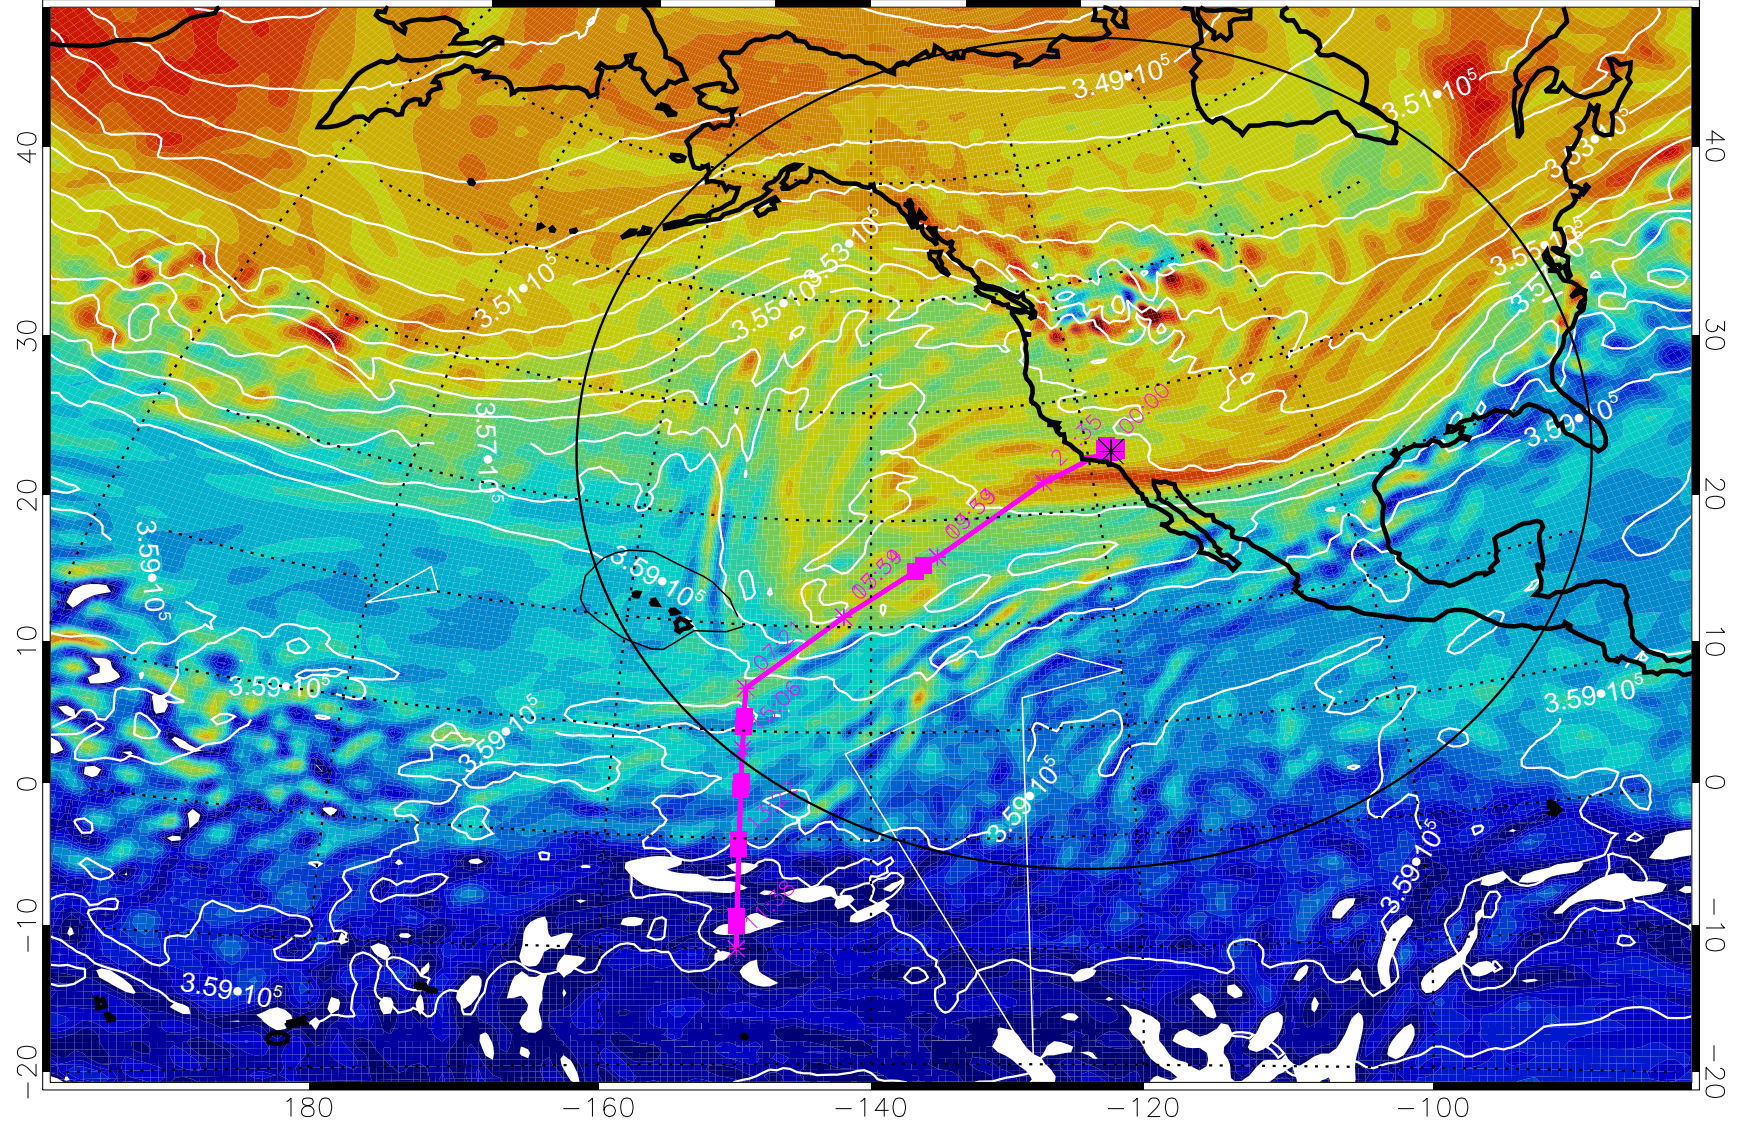

13021218, 78 hour forecast for 380K EPV

380K Montgomery Streamfunction, white

Range ring of 4055 km -- 13 hours GH round trip

13021300, 84 hour forecast for 380K EPV

380K Montgomery Streamfunction, white

Range ring of 4055 km -- 13 hours GH round trip

13021306, 90 hour forecast for 380K EPV

380K Montgomery Streamfunction, white

Range ring of 4055 km -- 13 hours GH round trip

13021312, 96 hour forecast for 380K EPV

160 180 -160 -140 -120 -100

380K Montgomery Streamfunction, white

Range ring of 4055 km -- 13 hours GH round trip

13021318, 102 hour forecast for 380K EPV

160 180 -160 -140 -120 -100

380K Montgomery Streamfunction, white

Range ring of 4055 km -- 13 hours GH round trip

13021400, 108 hour forecast for 380K EPV

160 180 -160 -140 -120 -100

380K Montgomery Streamfunction, white

Range ring of 4055 km -- 13 hours GH round trip

13021406, 114 hour forecast for 380K EPV

160 180 -160 -140 -120 -100

40  
30  
20  
10  
0  
-10  
-20