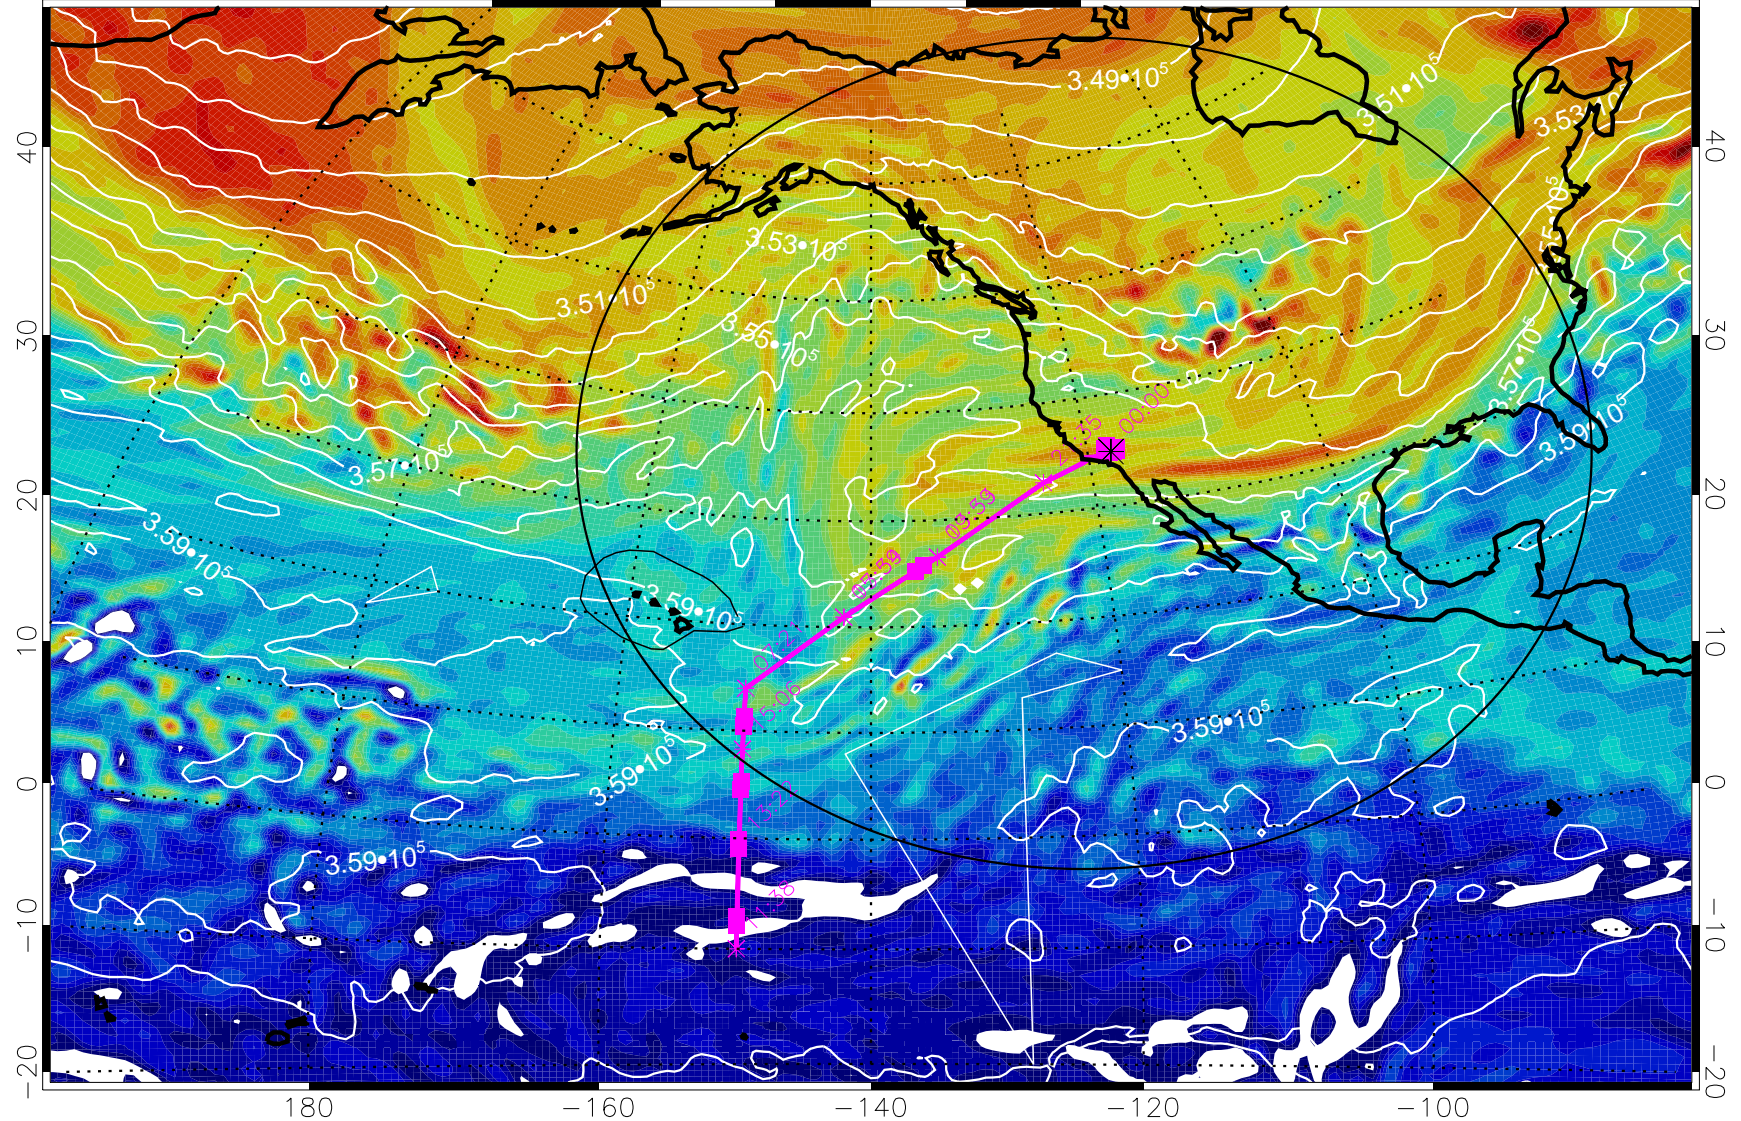

13021306, 90 hour forecast for 380K EPV

380K Montgomery Streamfunction, white

Range ring of 4055 km -- 13 hours GH round trip

13021312, 96 hour forecast for 380K EPV

160 180 -160 -140 -120 -100

380K Montgomery Streamfunction, white

Range ring of 4055 km -- 13 hours GH round trip

13021318, 102 hour forecast for 380K EPV

160 180 -160 -140 -120 -100

380K Montgomery Streamfunction, white

Range ring of 4055 km -- 13 hours GH round trip

13021400, 108 hour forecast for 380K EPV

160 180 -160 -140 -120 -100

380K Montgomery Streamfunction, white

Range ring of 4055 km -- 13 hours GH round trip

13021406, 114 hour forecast for 380K EPV

160 180 -160 -140 -120 -100

40  
30  
20  
10  
0  
-10  
-20

380K Montgomery Streamfunction, white

Range ring of 4055 km -- 13 hours GH round trip

13021412, 120 hour forecast for 380K EPV

160 180 -160 -140 -120 -100

380K Montgomery Streamfunction, white

Range ring of 4055 km -- 13 hours GH round trip