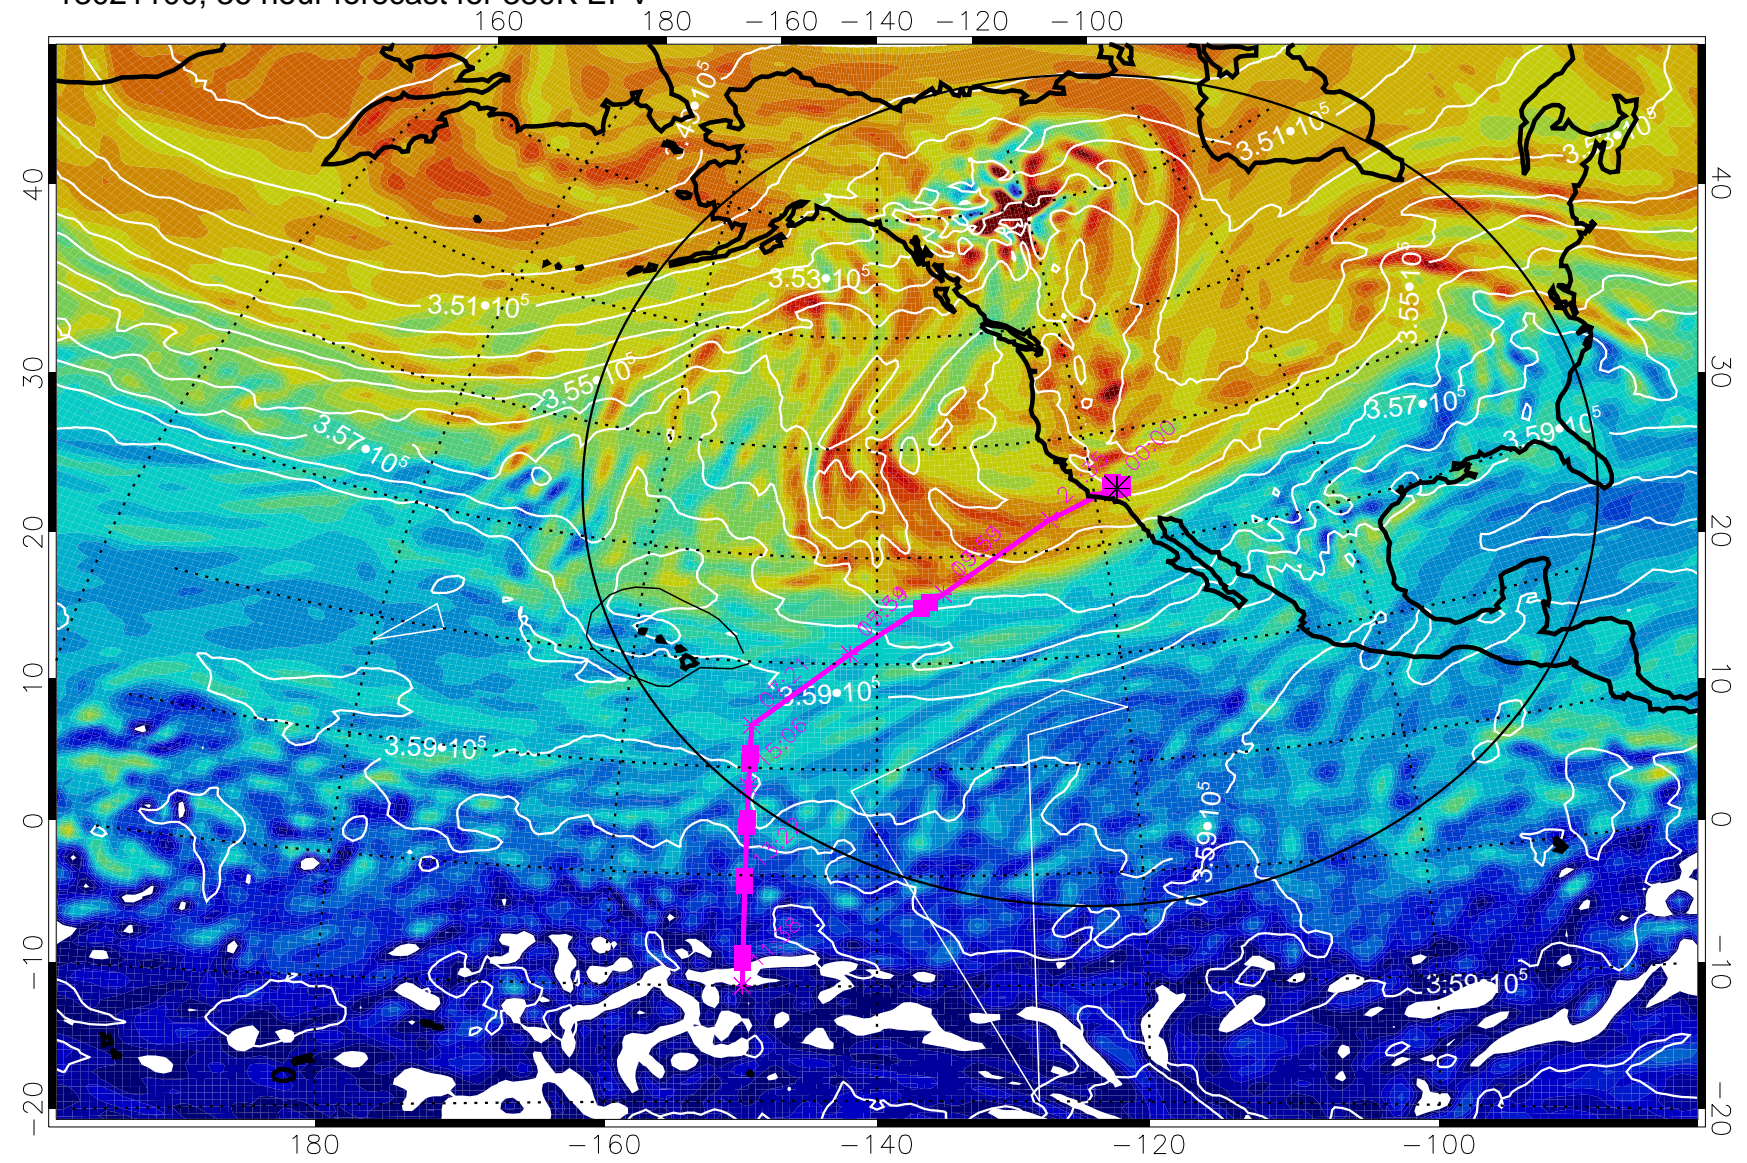

13021000, 12 hour forecast for 380K EPV

380K Montgomery Streamfunction, white

Range ring of 4055 km -- 13 hours GH round trip

13021012, 24 hour forecast for 380K EPV

380K Montgomery Streamfunction, white

Range ring of 4055 km -- 13 hours GH round trip

13021018, 30 hour forecast for 380K EPV

380K Montgomery Streamfunction, white

Range ring of 4055 km -- 13 hours GH round trip

13021100, 36 hour forecast for 380K EPV

380K Montgomery Streamfunction, white

Range ring of 4055 km -- 13 hours GH round trip

13021106, 42 hour forecast for 380K EPV

380K Montgomery Streamfunction, white

Range ring of 4055 km -- 13 hours GH round trip

13021112, 48 hour forecast for 380K EPV

380K Montgomery Streamfunction, white

Range ring of 4055 km -- 13 hours GH round trip

13021118, 54 hour forecast for 380K EPV

380K Montgomery Streamfunction, white

Range ring of 4055 km -- 13 hours GH round trip

13021200, 60 hour forecast for 380K EPV

380K Montgomery Streamfunction, white

Range ring of 4055 km -- 13 hours GH round trip