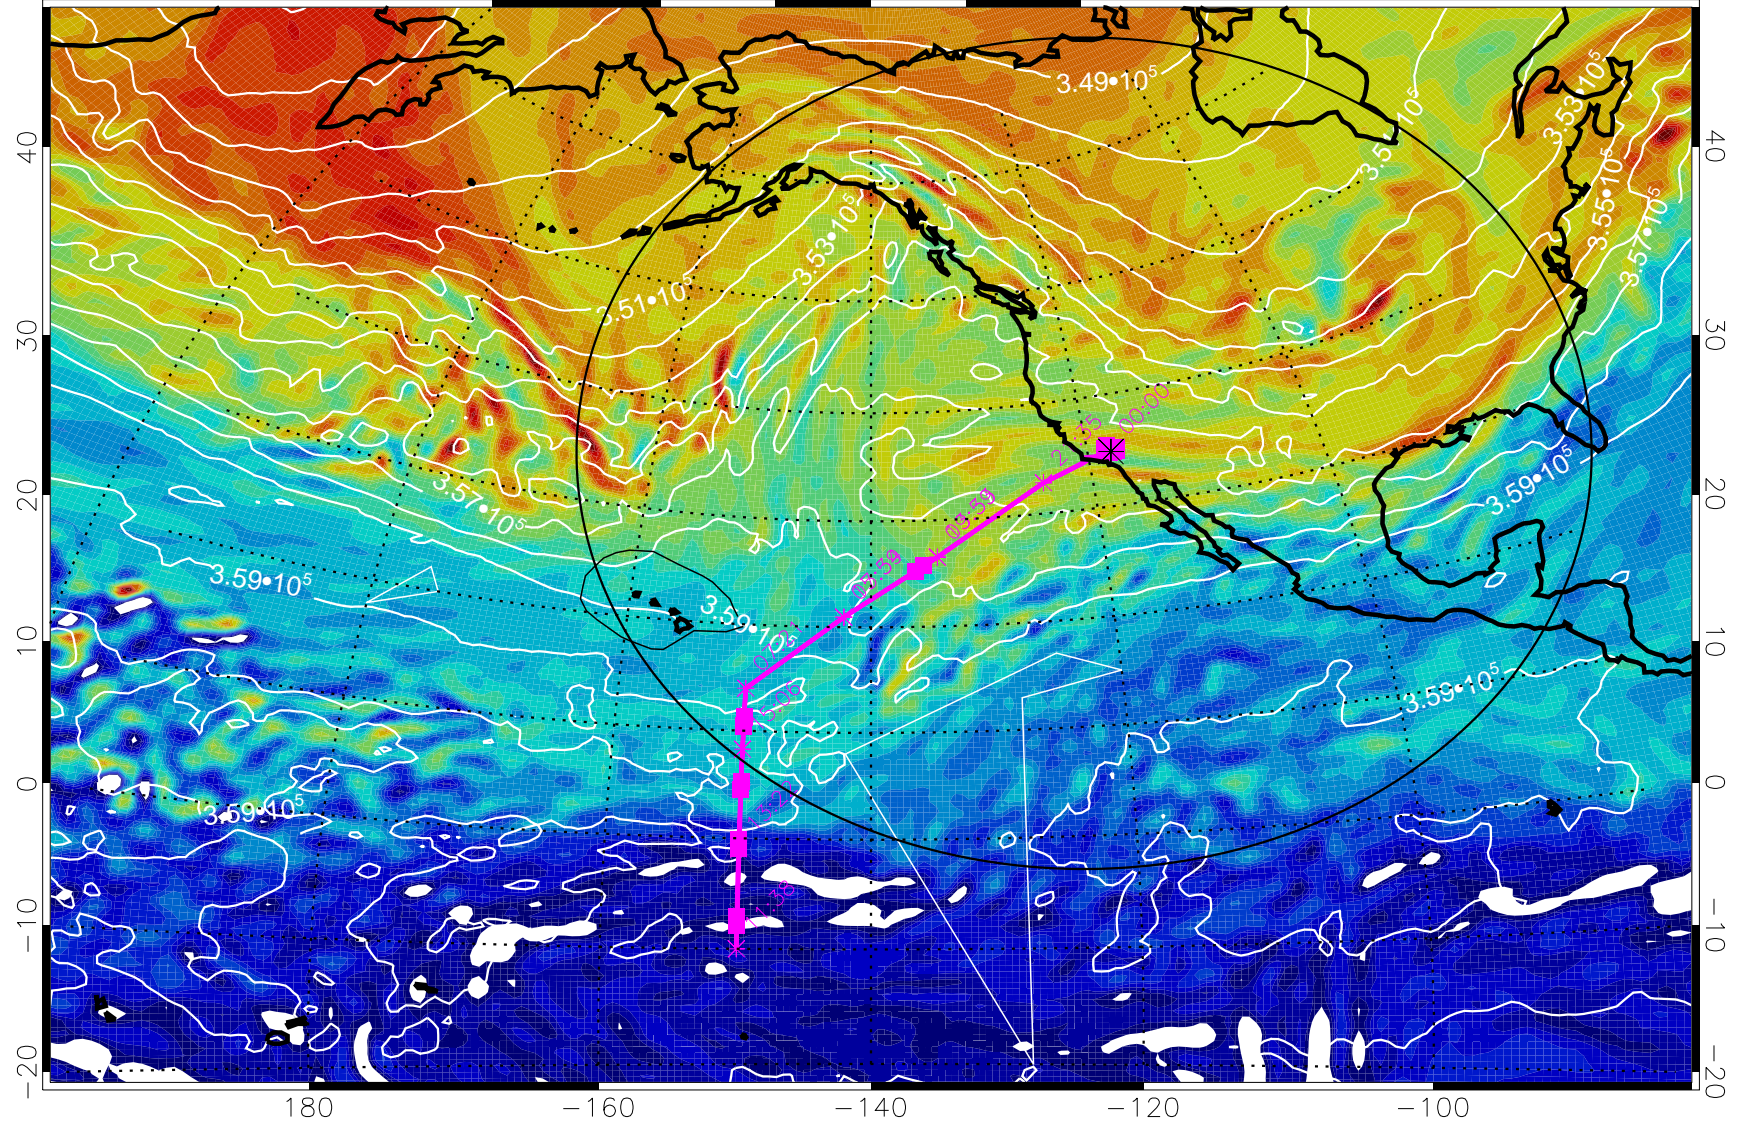

13021306, 90 hour forecast for 380K EPV

380K Montgomery Streamfunction, white

Range ring of 4055 km -- 13 hours GH round trip

13021312, 96 hour forecast for 380K EPV

160 180 -160 -140 -120 -100

380K Montgomery Streamfunction, white

Range ring of 4055 km -- 13 hours GH round trip

13021318, 102 hour forecast for 380K EPV

160 180 -160 -140 -120 -100

380K Montgomery Streamfunction, white

Range ring of 4055 km -- 13 hours GH round trip

13021400, 108 hour forecast for 380K EPV

160 180 -160 -140 -120 -100

380K Montgomery Streamfunction, white

Range ring of 4055 km -- 13 hours GH round trip

13021406, 114 hour forecast for 380K EPV

160 180 -160 -140 -120 -100

40  
30  
20  
10  
0  
-10  
-20

380K Montgomery Streamfunction, white

Range ring of 4055 km -- 13 hours GH round trip

13021412, 120 hour forecast for 380K EPV

160 180 -160 -140 -120 -100

380K Montgomery Streamfunction, white

Range ring of 4055 km -- 13 hours GH round trip