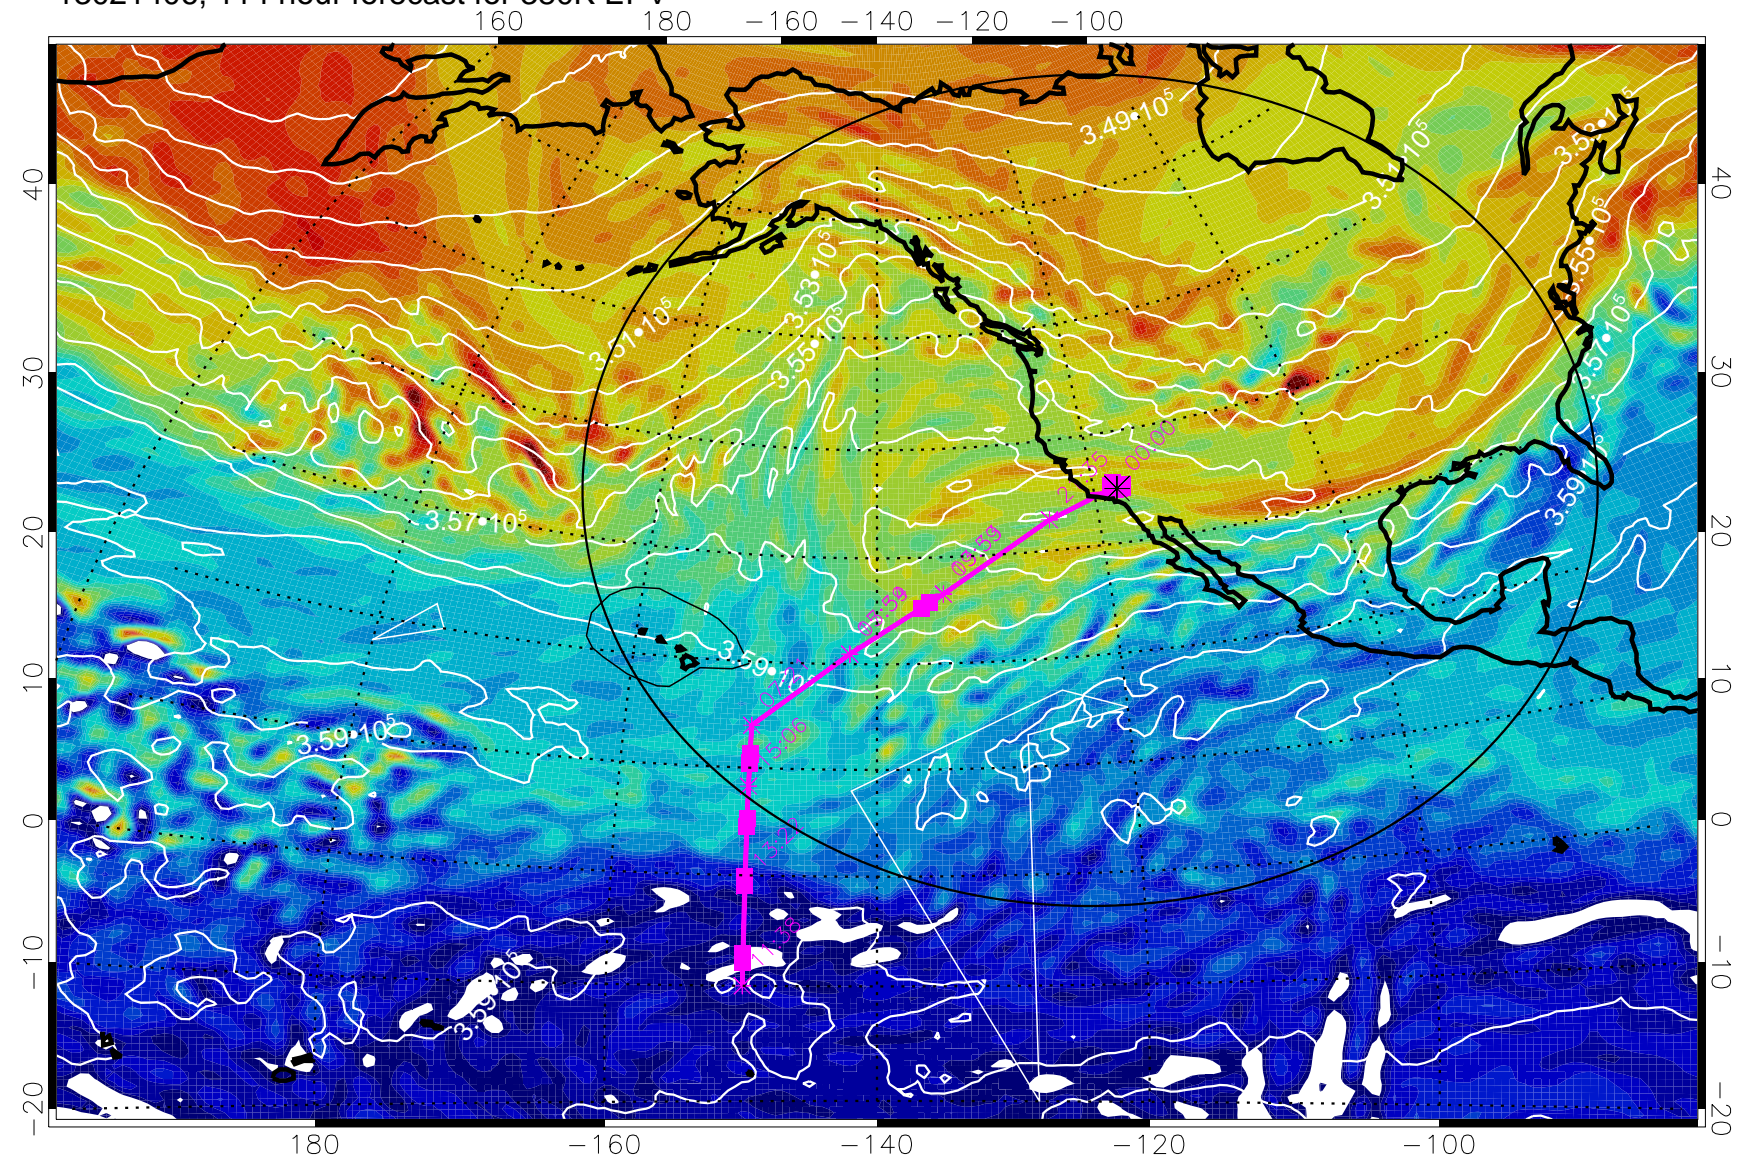

13021306, 90 hour forecast for 380K EPV

380K Montgomery Streamfunction, white

Range ring of 4055 km -- 13 hours GH round trip

13021312, 96 hour forecast for 380K EPV

160 180 -160 -140 -120 -100

380K Montgomery Streamfunction, white

Range ring of 4055 km -- 13 hours GH round trip

13021318, 102 hour forecast for 380K EPV

160 180 -160 -140 -120 -100

380K Montgomery Streamfunction, white

Range ring of 4055 km -- 13 hours GH round trip

13021400, 108 hour forecast for 380K EPV

160 180 -160 -140 -120 -100

380K Montgomery Streamfunction, white

Range ring of 4055 km -- 13 hours GH round trip

13021406, 114 hour forecast for 380K EPV

160 180 -160 -140 -120 -100

40  
30  
20  
10  
0  
-10  
-20

380K Montgomery Streamfunction, white

Range ring of 4055 km -- 13 hours GH round trip

13021412, 120 hour forecast for 380K EPV

160 180 -160 -140 -120 -100

380K Montgomery Streamfunction, white

Range ring of 4055 km -- 13 hours GH round trip