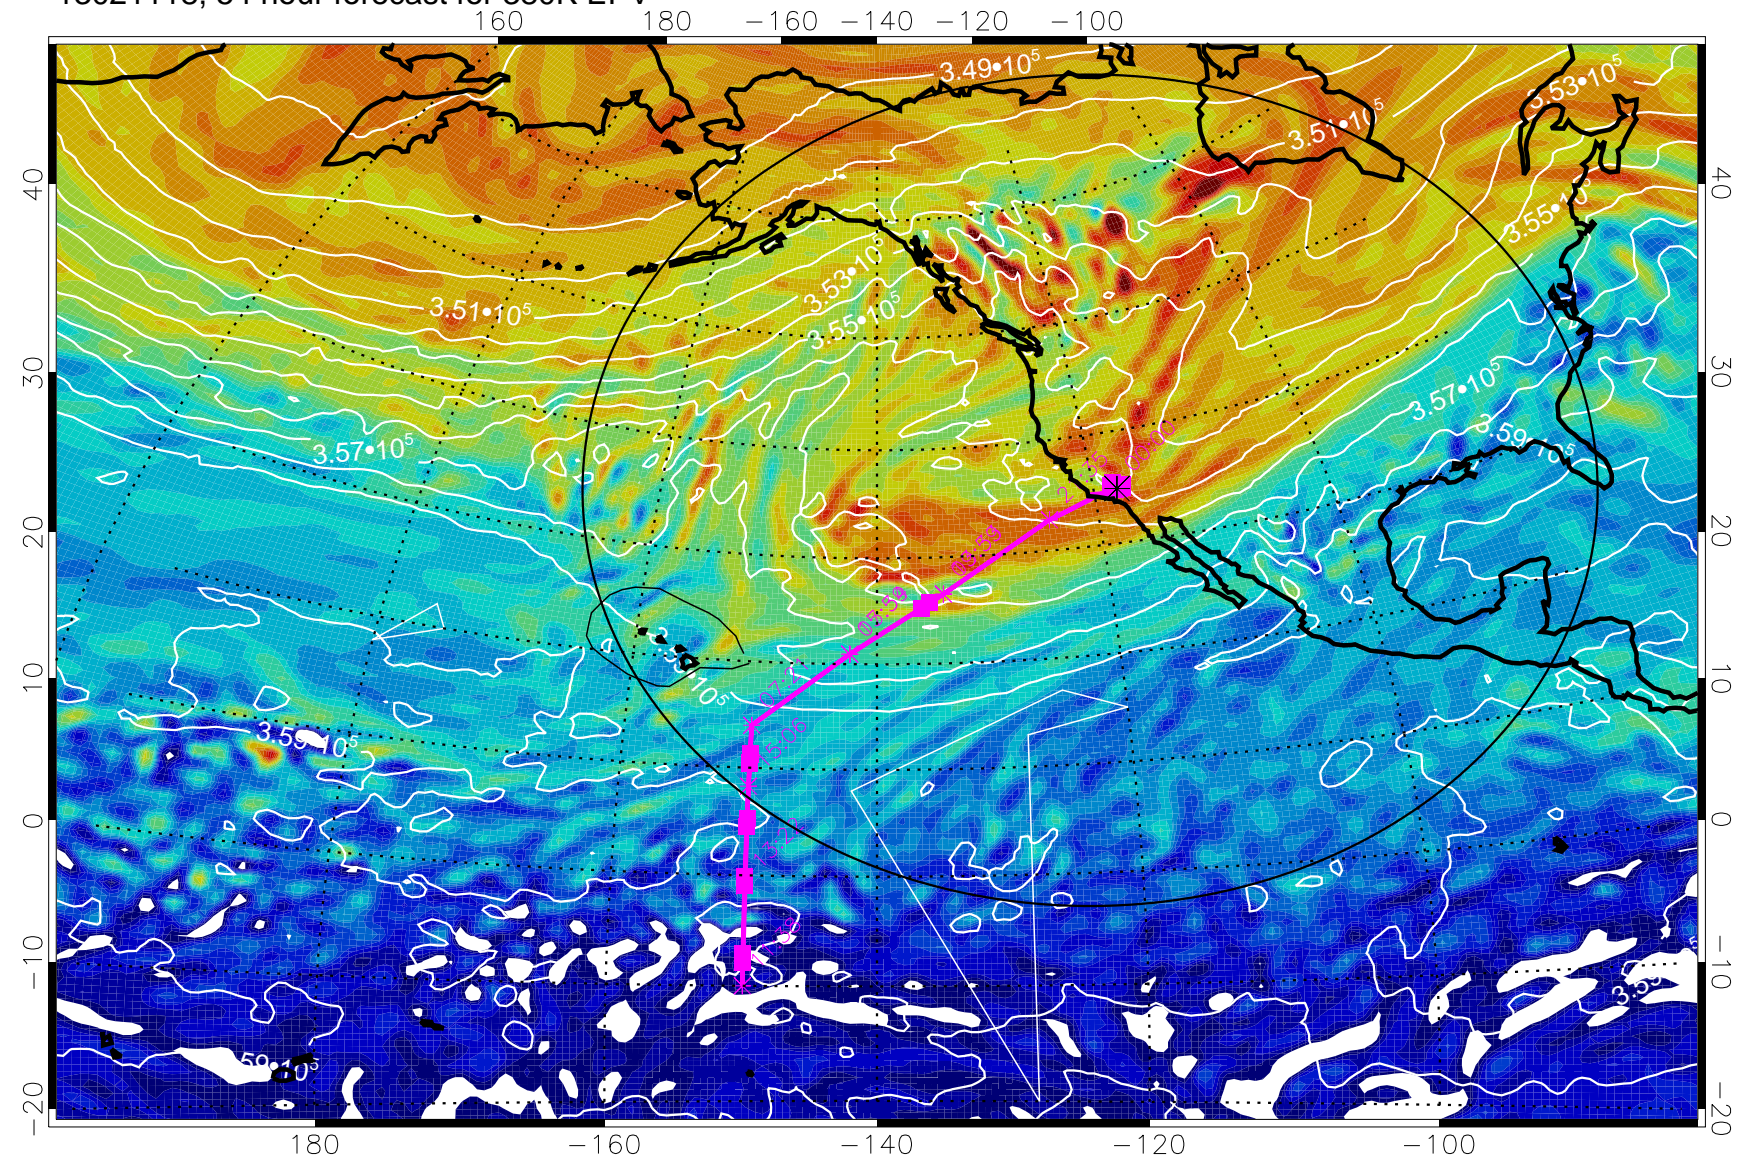

13021018, 30 hour forecast for 380K EPV

380K Montgomery Streamfunction, white

Range ring of 4055 km -- 13 hours GH round trip

13021100, 36 hour forecast for 380K EPV

380K Montgomery Streamfunction, white

Range ring of 4055 km -- 13 hours GH round trip

13021106, 42 hour forecast for 380K EPV

380K Montgomery Streamfunction, white

Range ring of 4055 km -- 13 hours GH round trip

13021112, 48 hour forecast for 380K EPV

380K Montgomery Streamfunction, white

Range ring of 4055 km -- 13 hours GH round trip

13021118, 54 hour forecast for 380K EPV

380K Montgomery Streamfunction, white

Range ring of 4055 km -- 13 hours GH round trip

13021200, 60 hour forecast for 380K EPV

380K Montgomery Streamfunction, white

Range ring of 4055 km -- 13 hours GH round trip

13021206, 66 hour forecast for 380K EPV

380K Montgomery Streamfunction, white

Range ring of 4055 km -- 13 hours GH round trip

13021212, 72 hour forecast for 380K EPV

380K Montgomery Streamfunction, white

Range ring of 4055 km -- 13 hours GH round trip