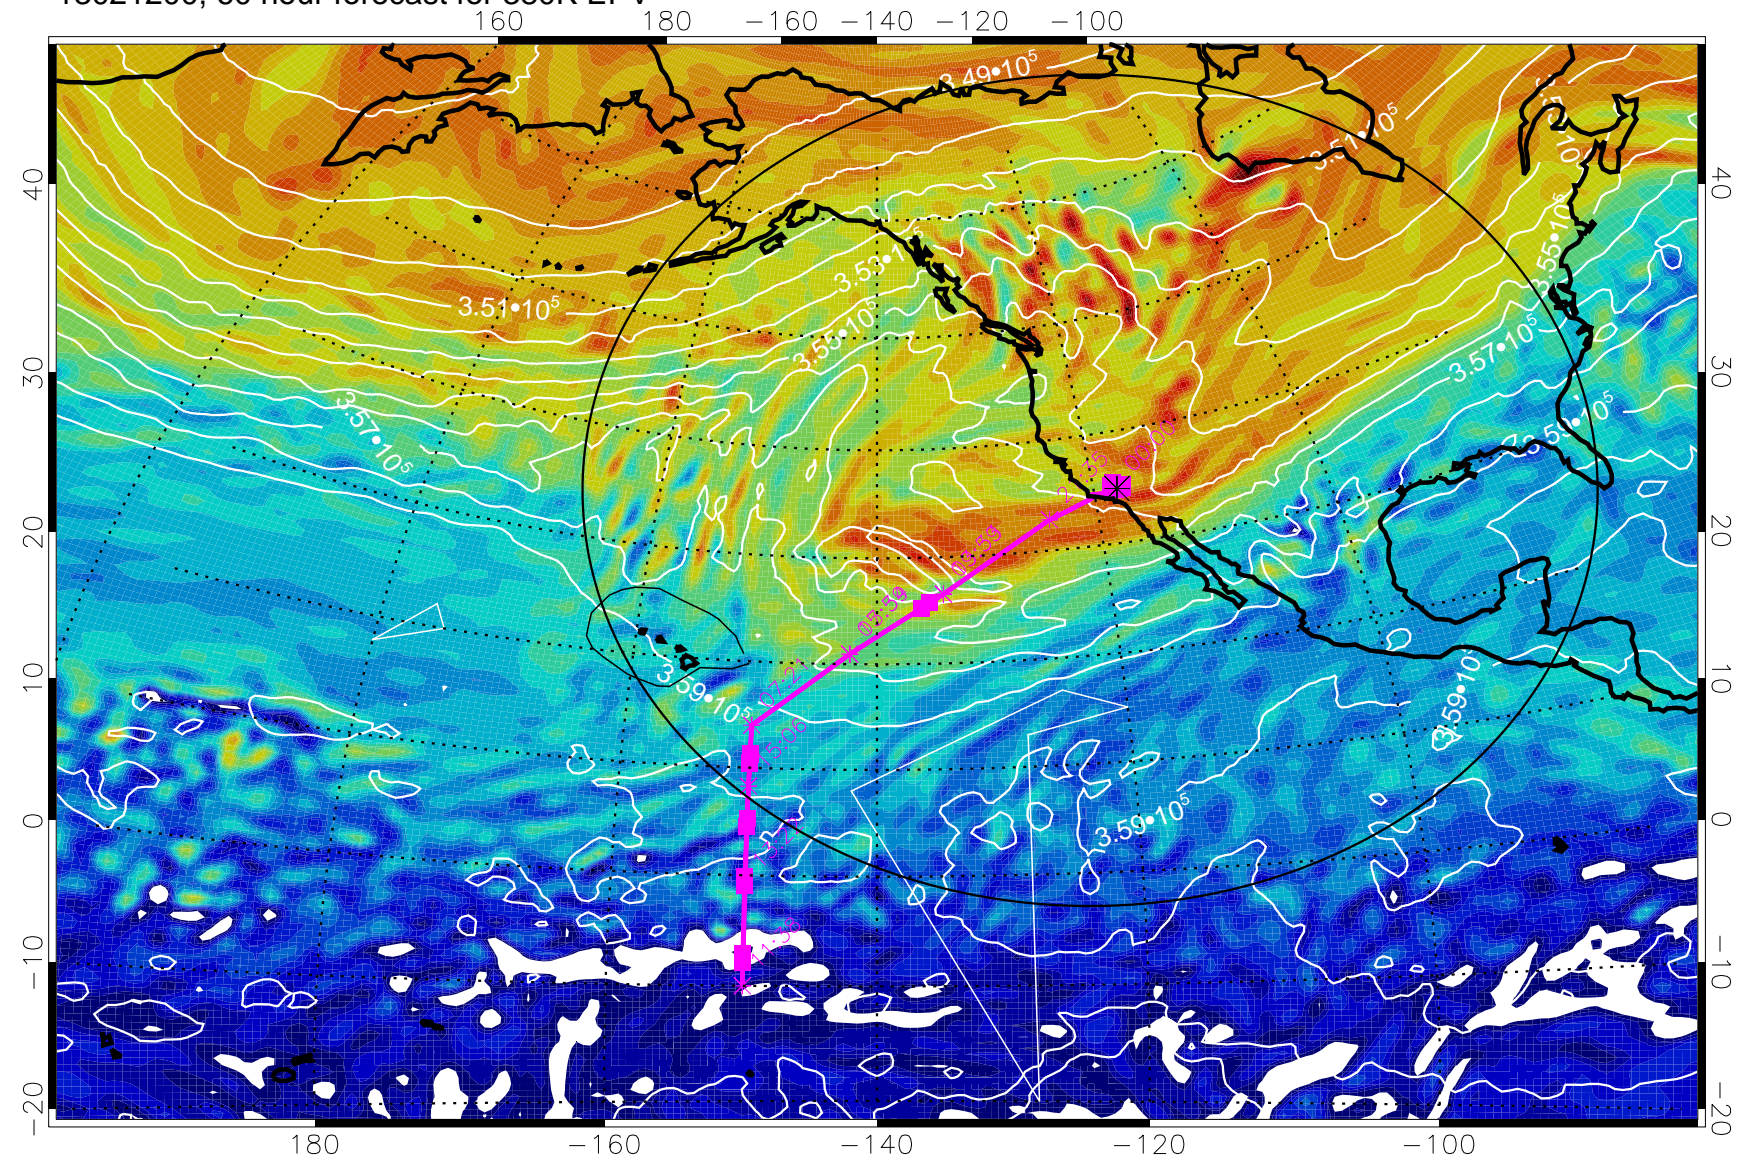

13021118, 54 hour forecast for 380K EPV

380K Montgomery Streamfunction, white

Range ring of 4055 km -- 13 hours GH round trip

13021200, 60 hour forecast for 380K EPV

380K Montgomery Streamfunction, white

Range ring of 4055 km -- 13 hours GH round trip

13021206, 66 hour forecast for 380K EPV

380K Montgomery Streamfunction, white

Range ring of 4055 km -- 13 hours GH round trip

13021212, 72 hour forecast for 380K EPV

380K Montgomery Streamfunction, white

Range ring of 4055 km -- 13 hours GH round trip

13021218, 78 hour forecast for 380K EPV

380K Montgomery Streamfunction, white

Range ring of 4055 km -- 13 hours GH round trip

13021300, 84 hour forecast for 380K EPV

380K Montgomery Streamfunction, white

Range ring of 4055 km -- 13 hours GH round trip

13021306, 90 hour forecast for 380K EPV

380K Montgomery Streamfunction, white

Range ring of 4055 km -- 13 hours GH round trip

13021312, 96 hour forecast for 380K EPV

160 180 -160 -140 -120 -100

380K Montgomery Streamfunction, white