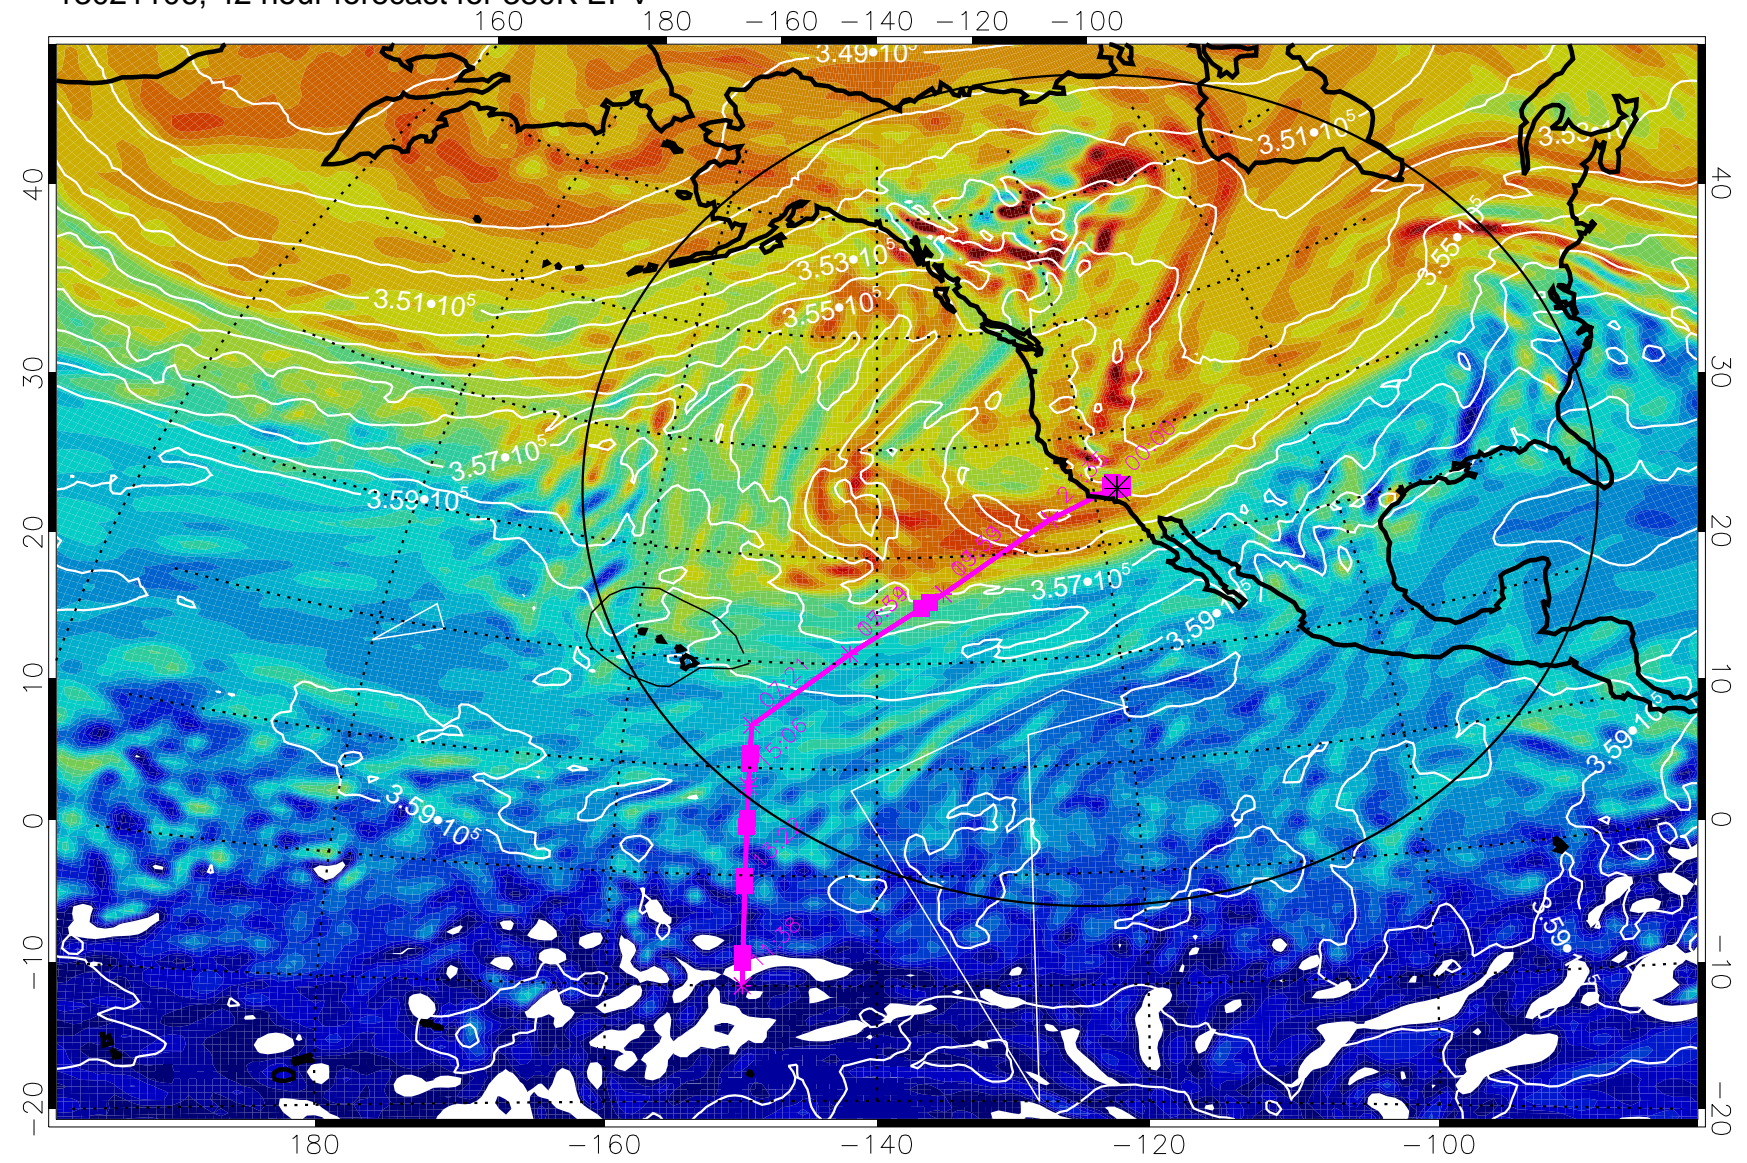

13021018, 30 hour forecast for 380K EPV

380K Montgomery Streamfunction, white

Range ring of 4055 km -- 13 hours GH round trip

13021100, 36 hour forecast for 380K EPV

380K Montgomery Streamfunction, white

Range ring of 4055 km -- 13 hours GH round trip

13021106, 42 hour forecast for 380K EPV

380K Montgomery Streamfunction, white

Range ring of 4055 km -- 13 hours GH round trip

13021112, 48 hour forecast for 380K EPV

380K Montgomery Streamfunction, white

Range ring of 4055 km -- 13 hours GH round trip

13021118, 54 hour forecast for 380K EPV

380K Montgomery Streamfunction, white

Range ring of 4055 km -- 13 hours GH round trip

13021200, 60 hour forecast for 380K EPV

380K Montgomery Streamfunction, white

Range ring of 4055 km -- 13 hours GH round trip

13021206, 66 hour forecast for 380K EPV

380K Montgomery Streamfunction, white

Range ring of 4055 km -- 13 hours GH round trip

13021212, 72 hour forecast for 380K EPV

380K Montgomery Streamfunction, white

Range ring of 4055 km -- 13 hours GH round trip