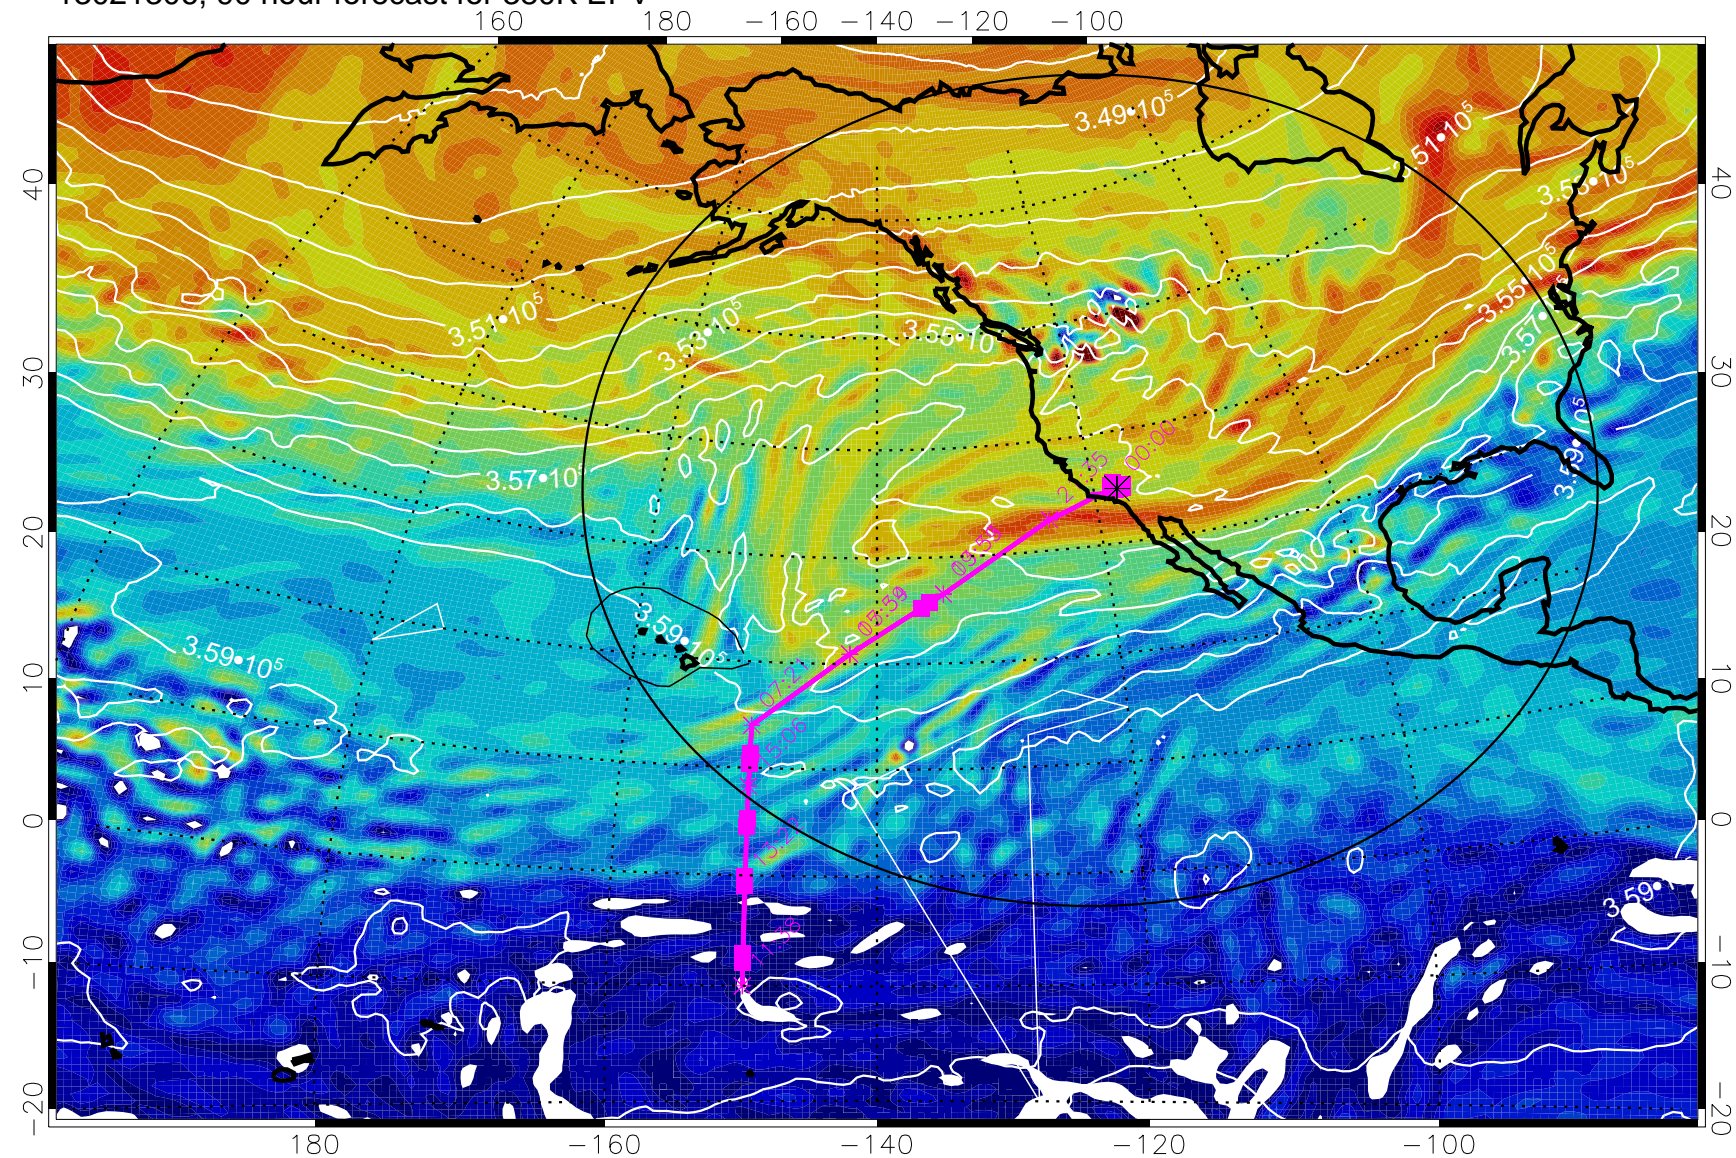

13021206, 66 hour forecast for 380K EPV

380K Montgomery Streamfunction, white

Range ring of 4055 km -- 13 hours GH round trip

13021212, 72 hour forecast for 380K EPV

380K Montgomery Streamfunction, white

Range ring of 4055 km -- 13 hours GH round trip

13021218, 78 hour forecast for 380K EPV

380K Montgomery Streamfunction, white

Range ring of 4055 km -- 13 hours GH round trip

13021300, 84 hour forecast for 380K EPV

380K Montgomery Streamfunction, white

Range ring of 4055 km -- 13 hours GH round trip

13021306, 90 hour forecast for 380K EPV

380K Montgomery Streamfunction, white

Range ring of 4055 km -- 13 hours GH round trip

13021312, 96 hour forecast for 380K EPV

160 180 -160 -140 -120 -100

380K Montgomery Streamfunction, white

Range ring of 4055 km -- 13 hours GH round trip

13021318, 102 hour forecast for 380K EPV

160 180 -160 -140 -120 -100

380K Montgomery Streamfunction, white

Range ring of 4055 km -- 13 hours GH round trip

13021400, 108 hour forecast for 380K EPV