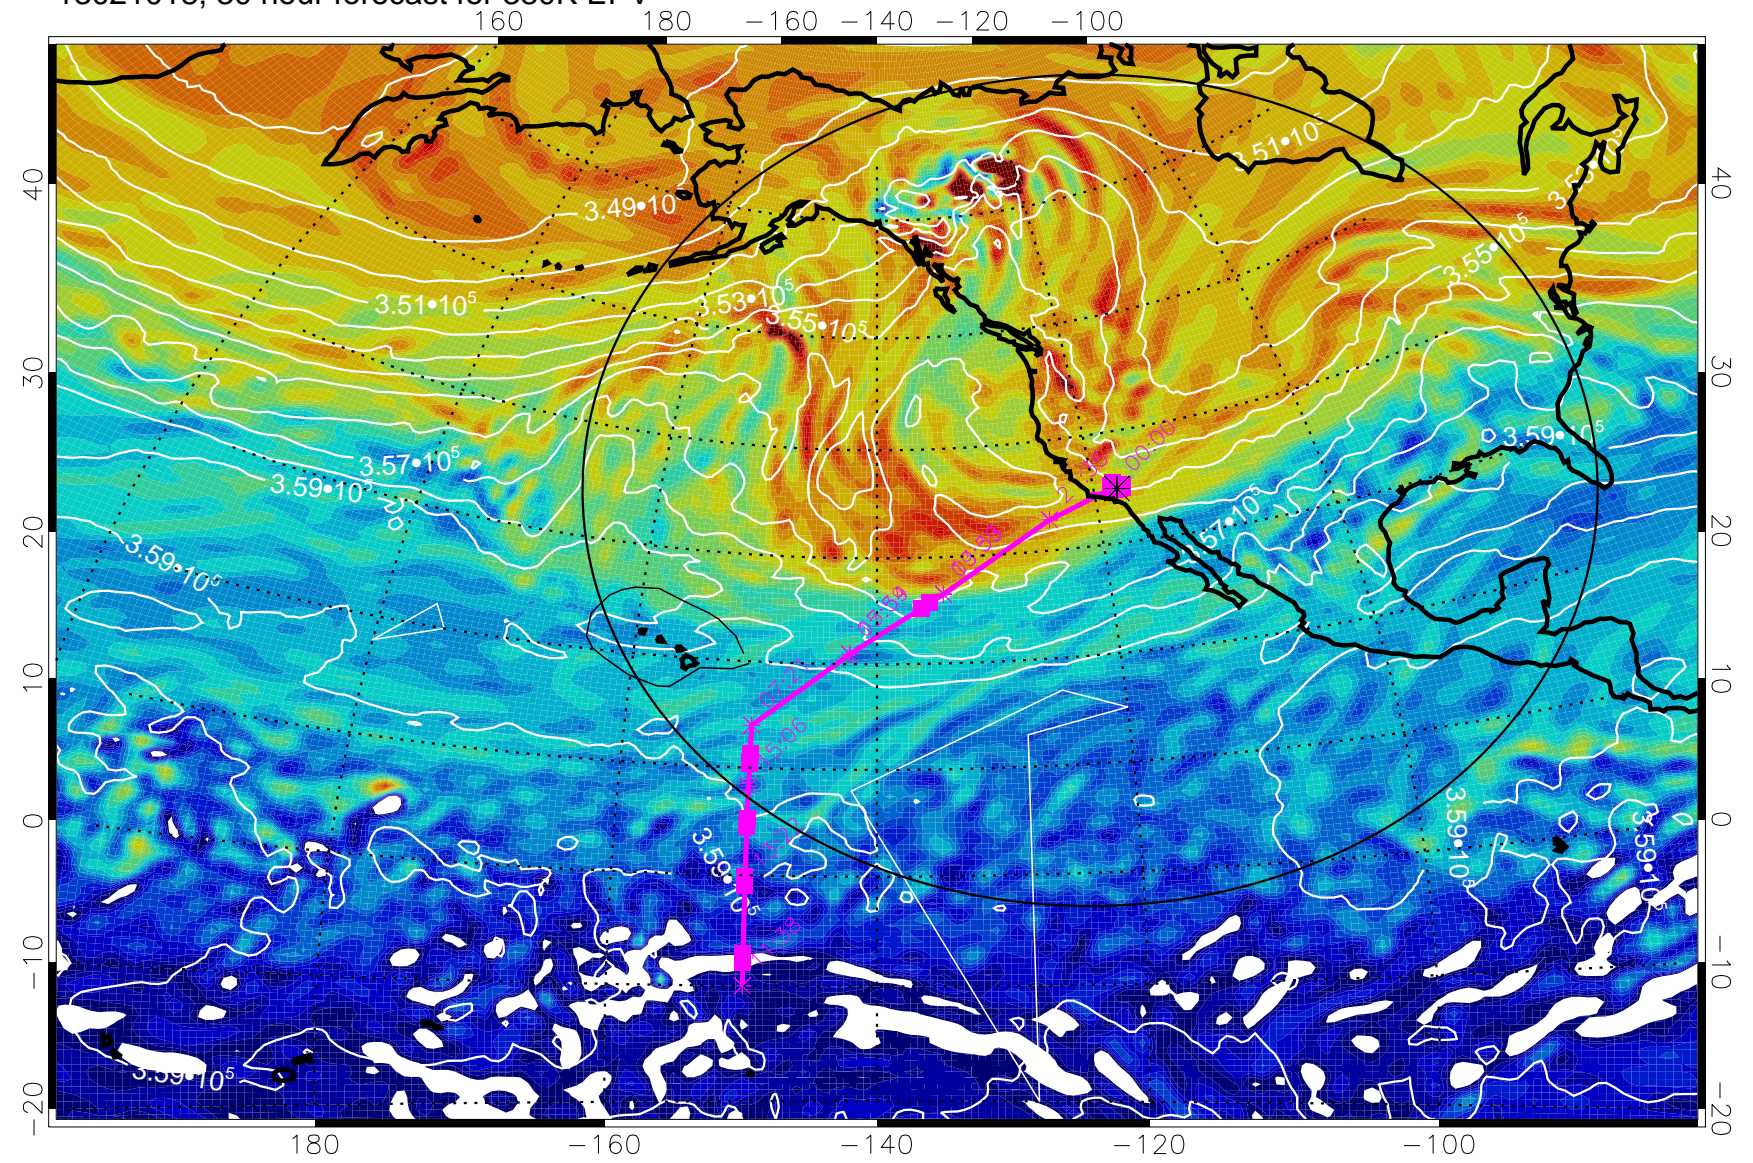

13021000, 12 hour forecast for 380K EPV

380K Montgomery Streamfunction, white

Range ring of 4055 km -- 13 hours GH round trip

13021012, 24 hour forecast for 380K EPV

380K Montgomery Streamfunction, white

Range ring of 4055 km -- 13 hours GH round trip

13021018, 30 hour forecast for 380K EPV

380K Montgomery Streamfunction, white

Range ring of 4055 km -- 13 hours GH round trip

13021100, 36 hour forecast for 380K EPV

380K Montgomery Streamfunction, white

Range ring of 4055 km -- 13 hours GH round trip

13021106, 42 hour forecast for 380K EPV

380K Montgomery Streamfunction, white

Range ring of 4055 km -- 13 hours GH round trip

13021112, 48 hour forecast for 380K EPV

380K Montgomery Streamfunction, white

Range ring of 4055 km -- 13 hours GH round trip

13021118, 54 hour forecast for 380K EPV

380K Montgomery Streamfunction, white

Range ring of 4055 km -- 13 hours GH round trip

13021200, 60 hour forecast for 380K EPV

380K Montgomery Streamfunction, white

Range ring of 4055 km -- 13 hours GH round trip