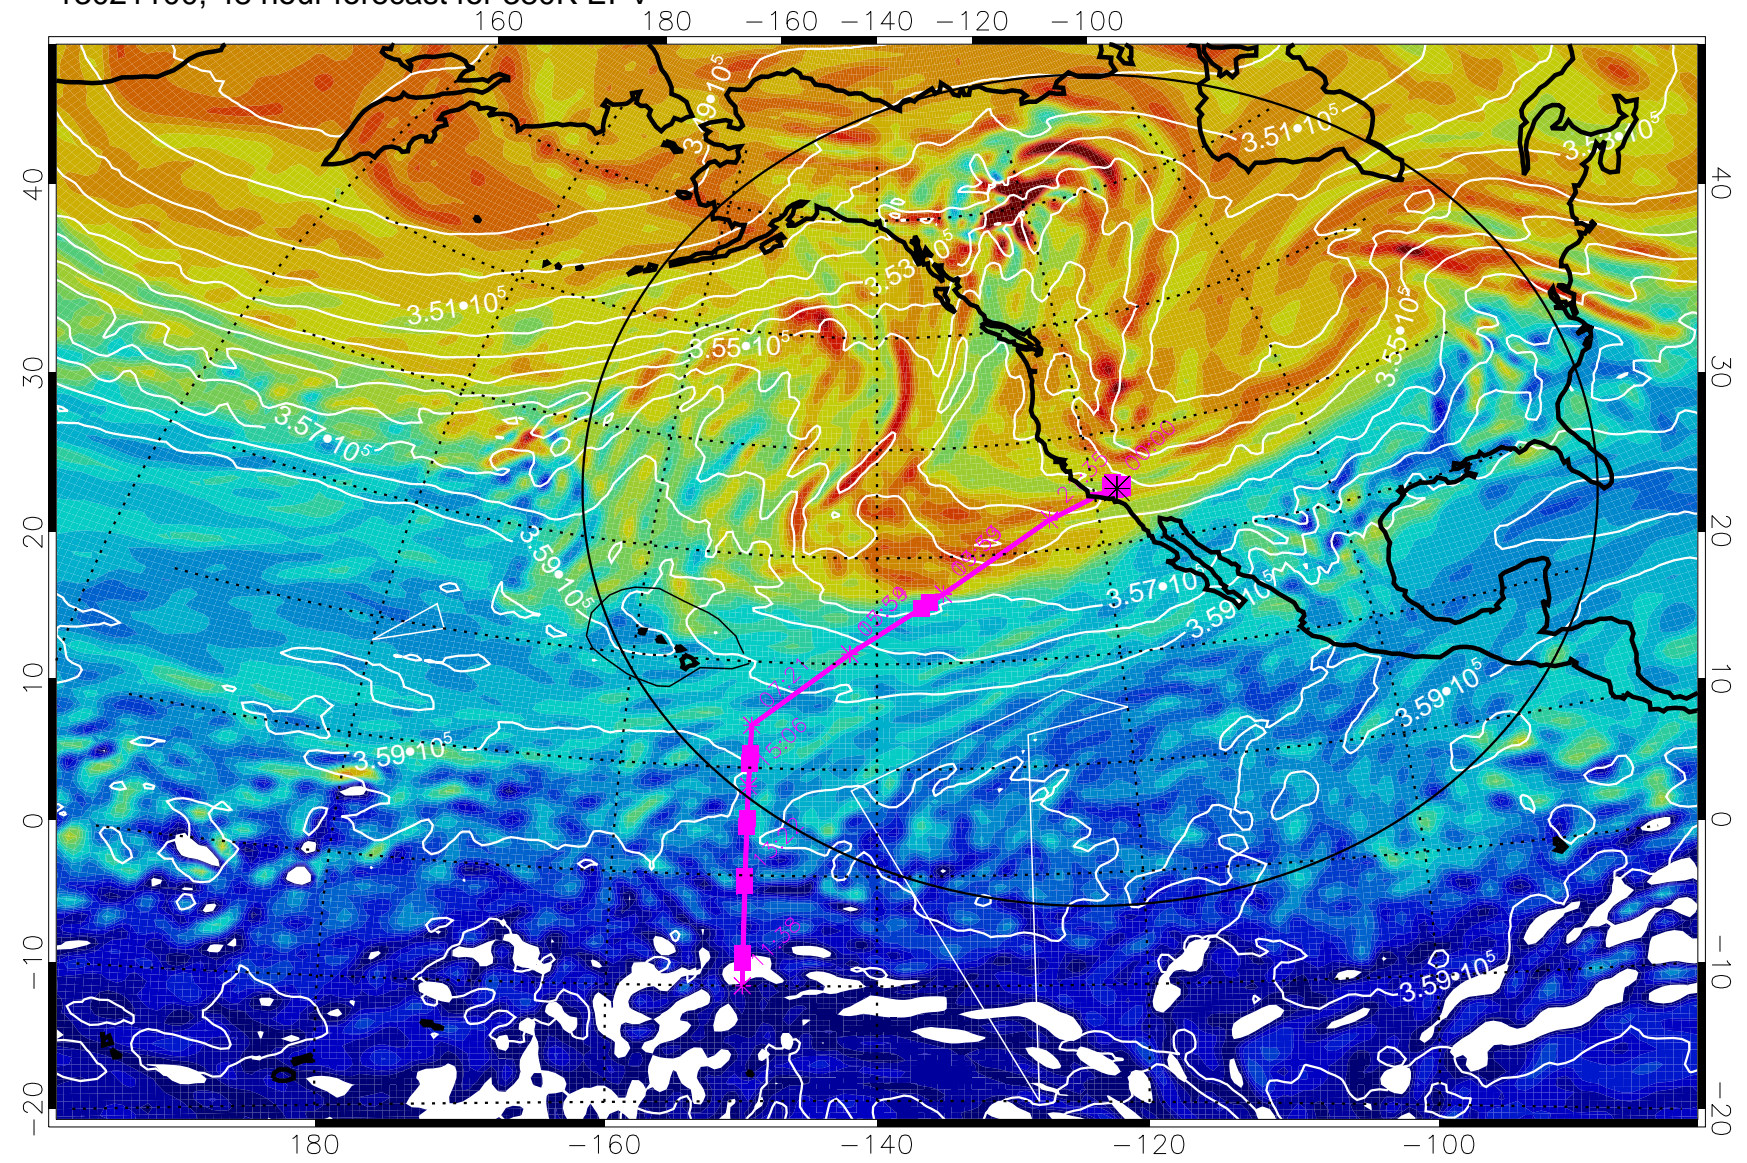

13021012, 36 hour forecast for 380K EPV

380K Montgomery Streamfunction, white

Range ring of 4055 km -- 13 hours GH round trip

13021018, 42 hour forecast for 380K EPV

380K Montgomery Streamfunction, white

Range ring of 4055 km -- 13 hours GH round trip

13021100, 48 hour forecast for 380K EPV

380K Montgomery Streamfunction, white

Range ring of 4055 km -- 13 hours GH round trip

13021106, 54 hour forecast for 380K EPV

380K Montgomery Streamfunction, white

Range ring of 4055 km -- 13 hours GH round trip

13021112, 60 hour forecast for 380K EPV

380K Montgomery Streamfunction, white

Range ring of 4055 km -- 13 hours GH round trip

13021118, 66 hour forecast for 380K EPV

380K Montgomery Streamfunction, white

Range ring of 4055 km -- 13 hours GH round trip

13021200, 72 hour forecast for 380K EPV

160 180 -160 -140 -120 -100

380K Montgomery Streamfunction, white

Range ring of 4055 km -- 13 hours GH round trip

13021206, 78 hour forecast for 380K EPV

380K Montgomery Streamfunction, white