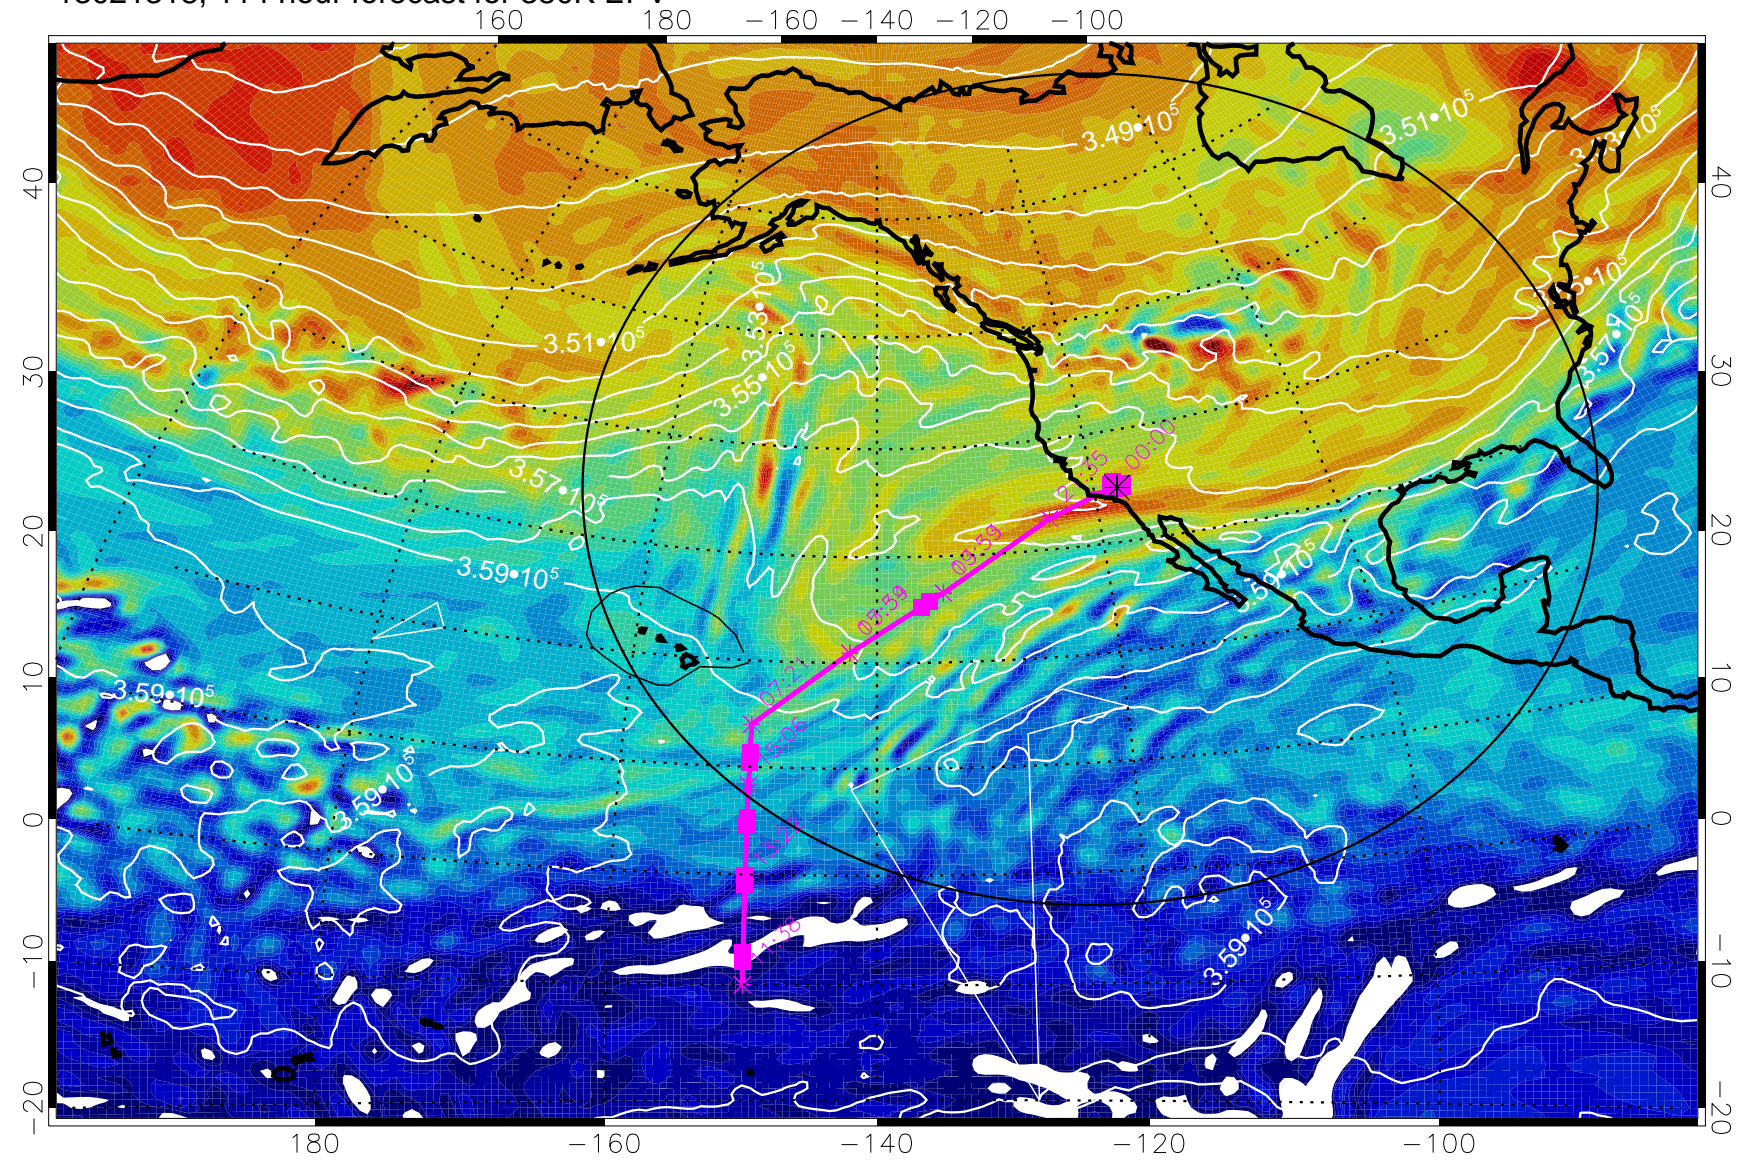

380K Montgomery Streamfunction, white

Range ring of 4055 km -- 13 hours GH round trip

13021300, 96 hour forecast for 380K EPV

160 180 -160 -140 -120 -100

380K Montgomery Streamfunction, white

Range ring of 4055 km -- 13 hours GH round trip

13021306, 102 hour forecast for 380K EPV

160 180 -160 -140 -120 -100

380K Montgomery Streamfunction, white

Range ring of 4055 km -- 13 hours GH round trip

13021312, 108 hour forecast for 380K EPV

160 180 -160 -140 -120 -100

380K Montgomery Streamfunction, white

Range ring of 4055 km -- 13 hours GH round trip

13021318, 114 hour forecast for 380K EPV

380K Montgomery Streamfunction, white

Range ring of 4055 km -- 13 hours GH round trip

13021400, 120 hour forecast for 380K EPV

160 180 -160 -140 -120 -100

380K Montgomery Streamfunction, white

Range ring of 4055 km -- 13 hours GH round trip