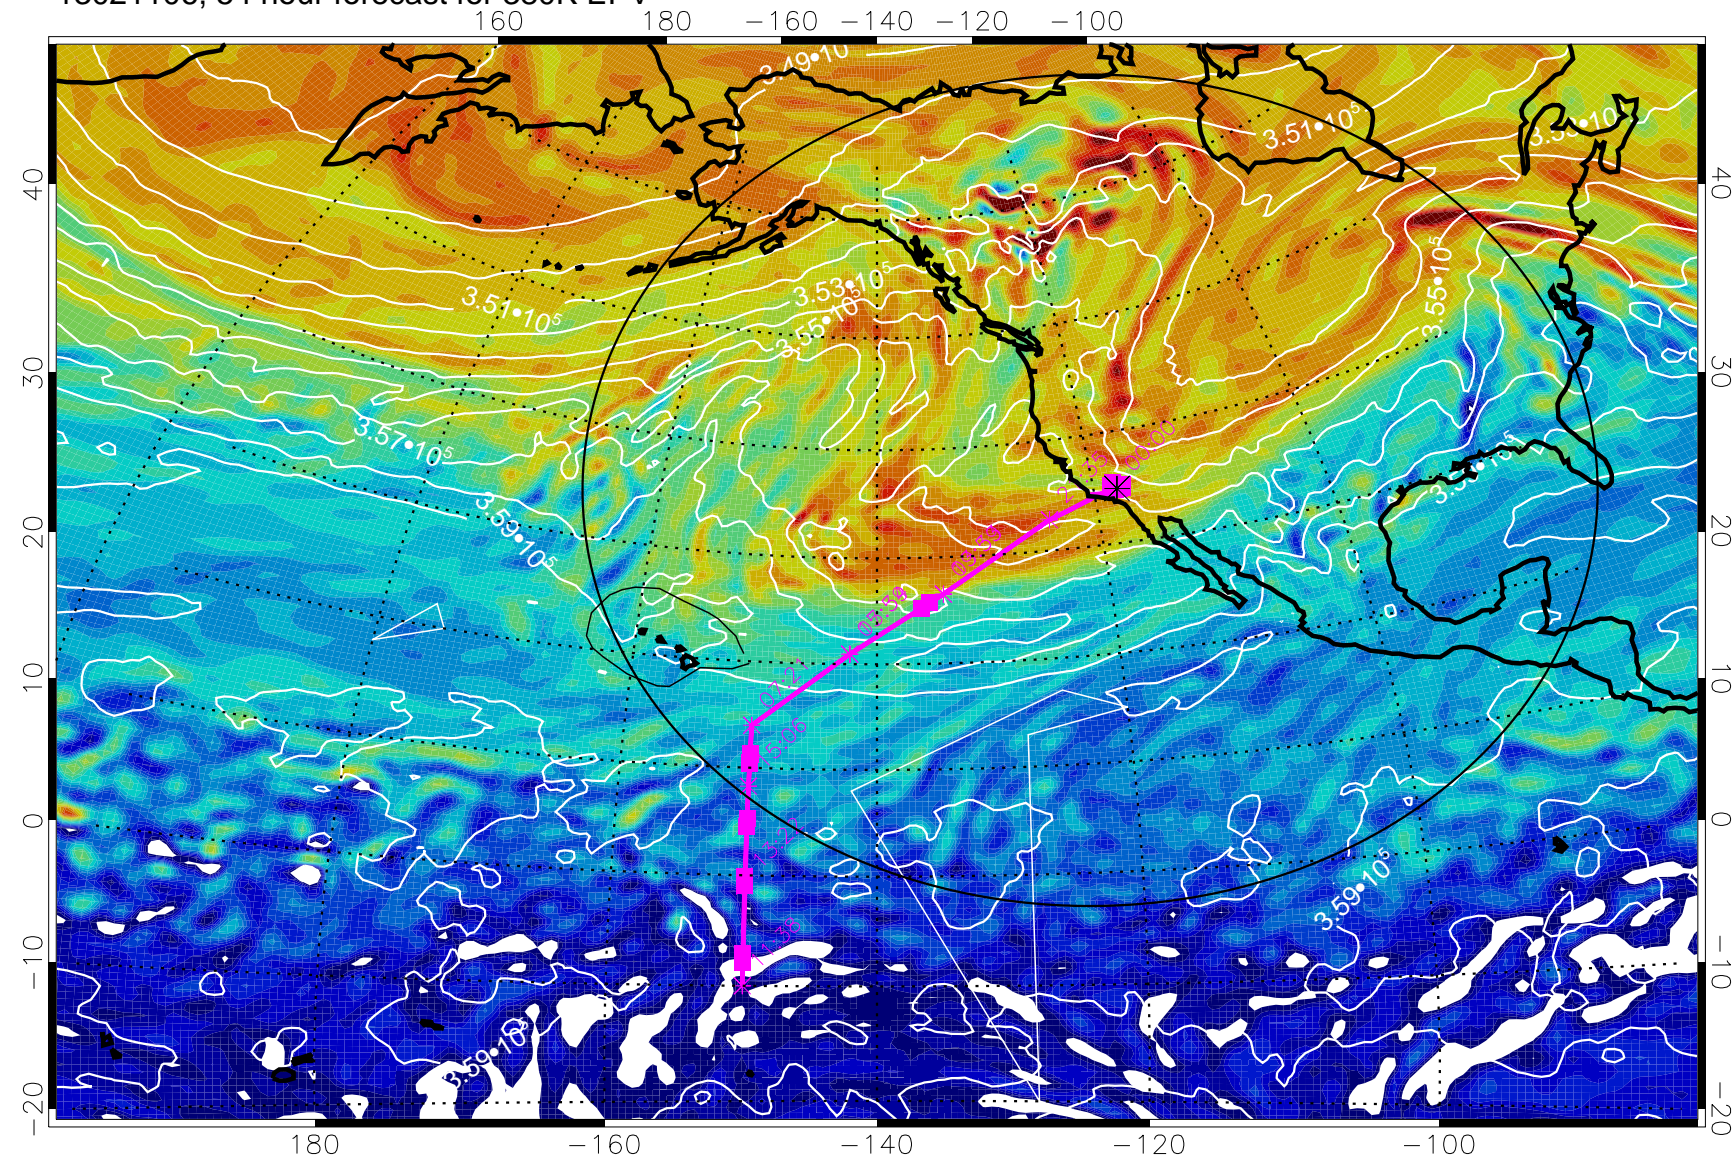

13021012, 36 hour forecast for 380K EPV

380K Montgomery Streamfunction, white

Range ring of 4055 km -- 13 hours GH round trip

13021018, 42 hour forecast for 380K EPV

380K Montgomery Streamfunction, white

Range ring of 4055 km -- 13 hours GH round trip

13021100, 48 hour forecast for 380K EPV

380K Montgomery Streamfunction, white

Range ring of 4055 km -- 13 hours GH round trip

13021106, 54 hour forecast for 380K EPV

380K Montgomery Streamfunction, white

Range ring of 4055 km -- 13 hours GH round trip

13021112, 60 hour forecast for 380K EPV

380K Montgomery Streamfunction, white

Range ring of 4055 km -- 13 hours GH round trip

13021118, 66 hour forecast for 380K EPV

380K Montgomery Streamfunction, white

Range ring of 4055 km -- 13 hours GH round trip

13021200, 72 hour forecast for 380K EPV

160 180 -160 -140 -120 -100

380K Montgomery Streamfunction, white

Range ring of 4055 km -- 13 hours GH round trip

13021206, 78 hour forecast for 380K EPV

380K Montgomery Streamfunction, white