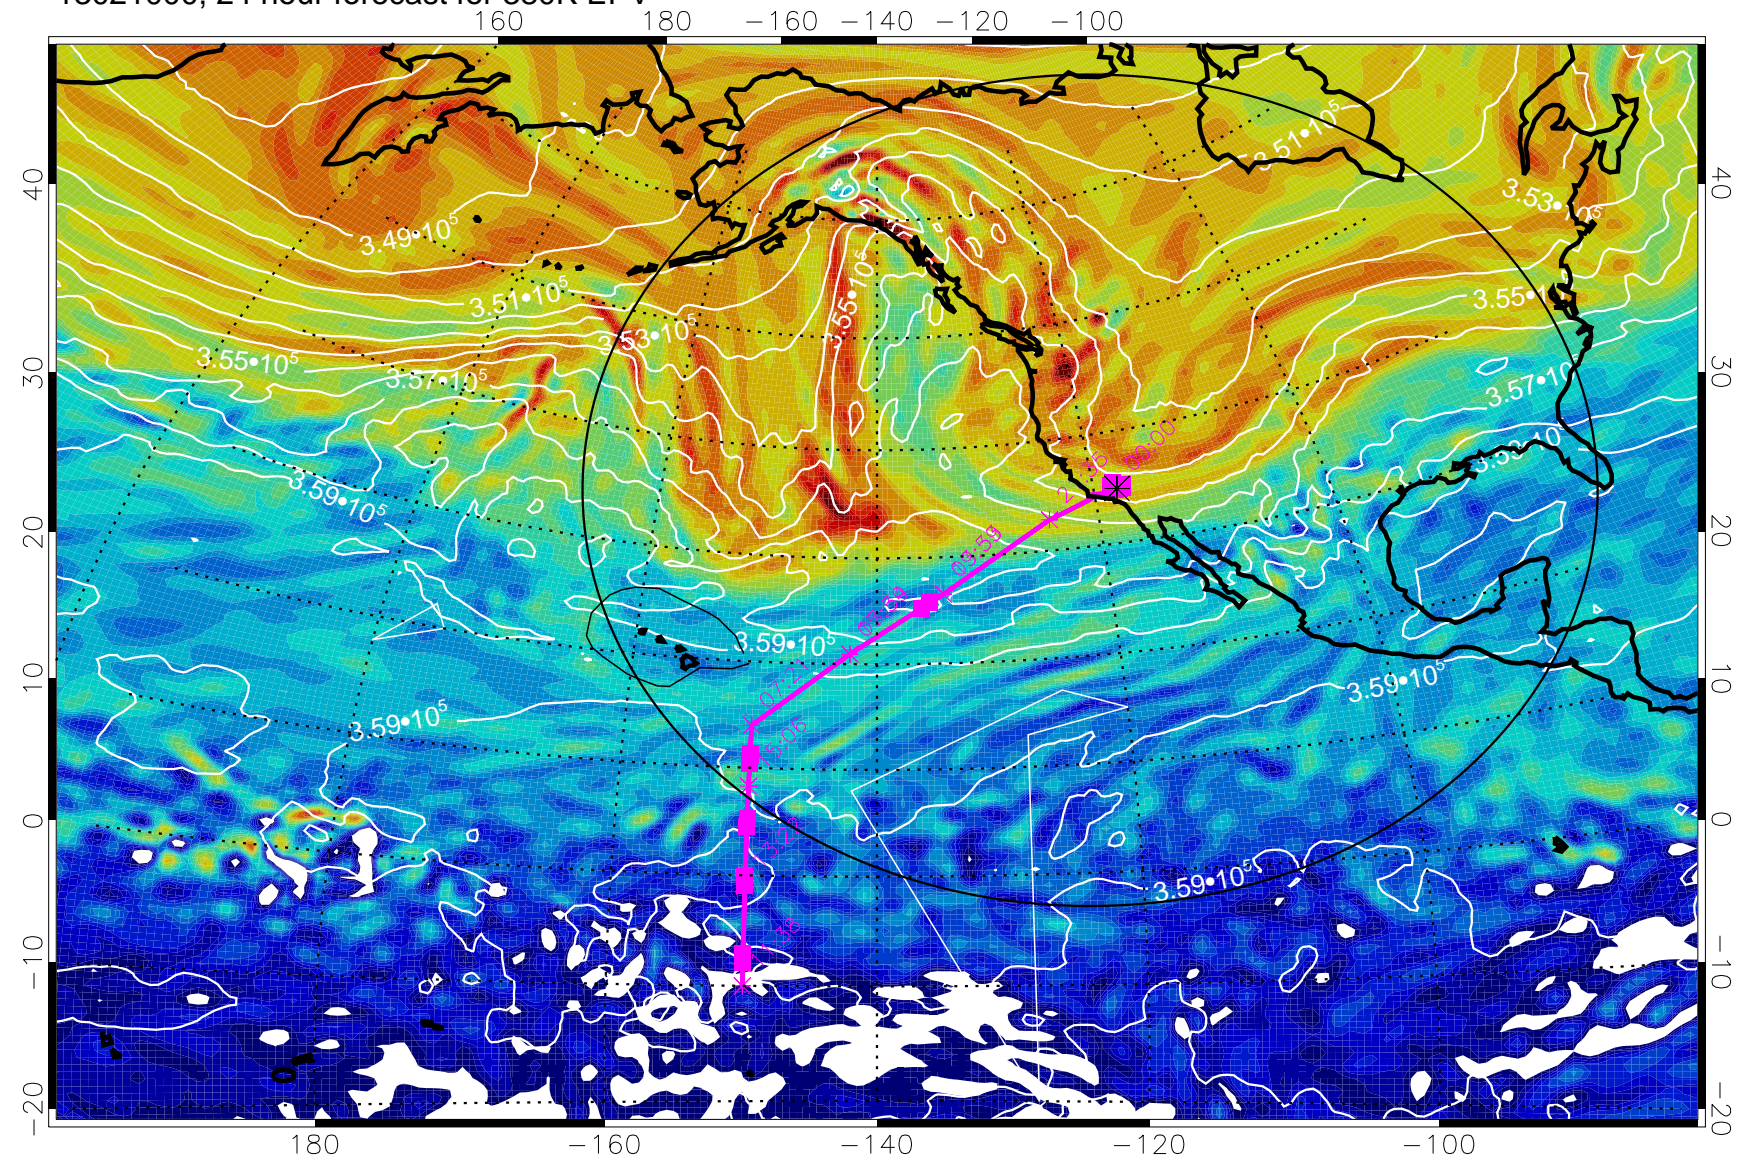

13020912, 12 hour forecast for 380K EPV

380K Montgomery Streamfunction, white

Range ring of 4055 km -- 13 hours GH round trip

13020918, 18 hour forecast for 380K EPV

380K Montgomery Streamfunction, white

Range ring of 4055 km -- 13 hours GH round trip

13021000, 24 hour forecast for 380K EPV

380K Montgomery Streamfunction, white

Range ring of 4055 km -- 13 hours GH round trip

13021006, 30 hour forecast for 380K EPV

380K Montgomery Streamfunction, white

Range ring of 4055 km -- 13 hours GH round trip

13021012, 36 hour forecast for 380K EPV

380K Montgomery Streamfunction, white

Range ring of 4055 km -- 13 hours GH round trip

13021018, 42 hour forecast for 380K EPV

380K Montgomery Streamfunction, white

Range ring of 4055 km -- 13 hours GH round trip

Range ring of 4055 km -- 13 hours GH round trip

13021212, 84 hour forecast for 380K EPV

380K Montgomery Streamfunction, white

Range ring of 4055 km -- 13 hours GH round trip

13021218, 90 hour forecast for 380K EPV