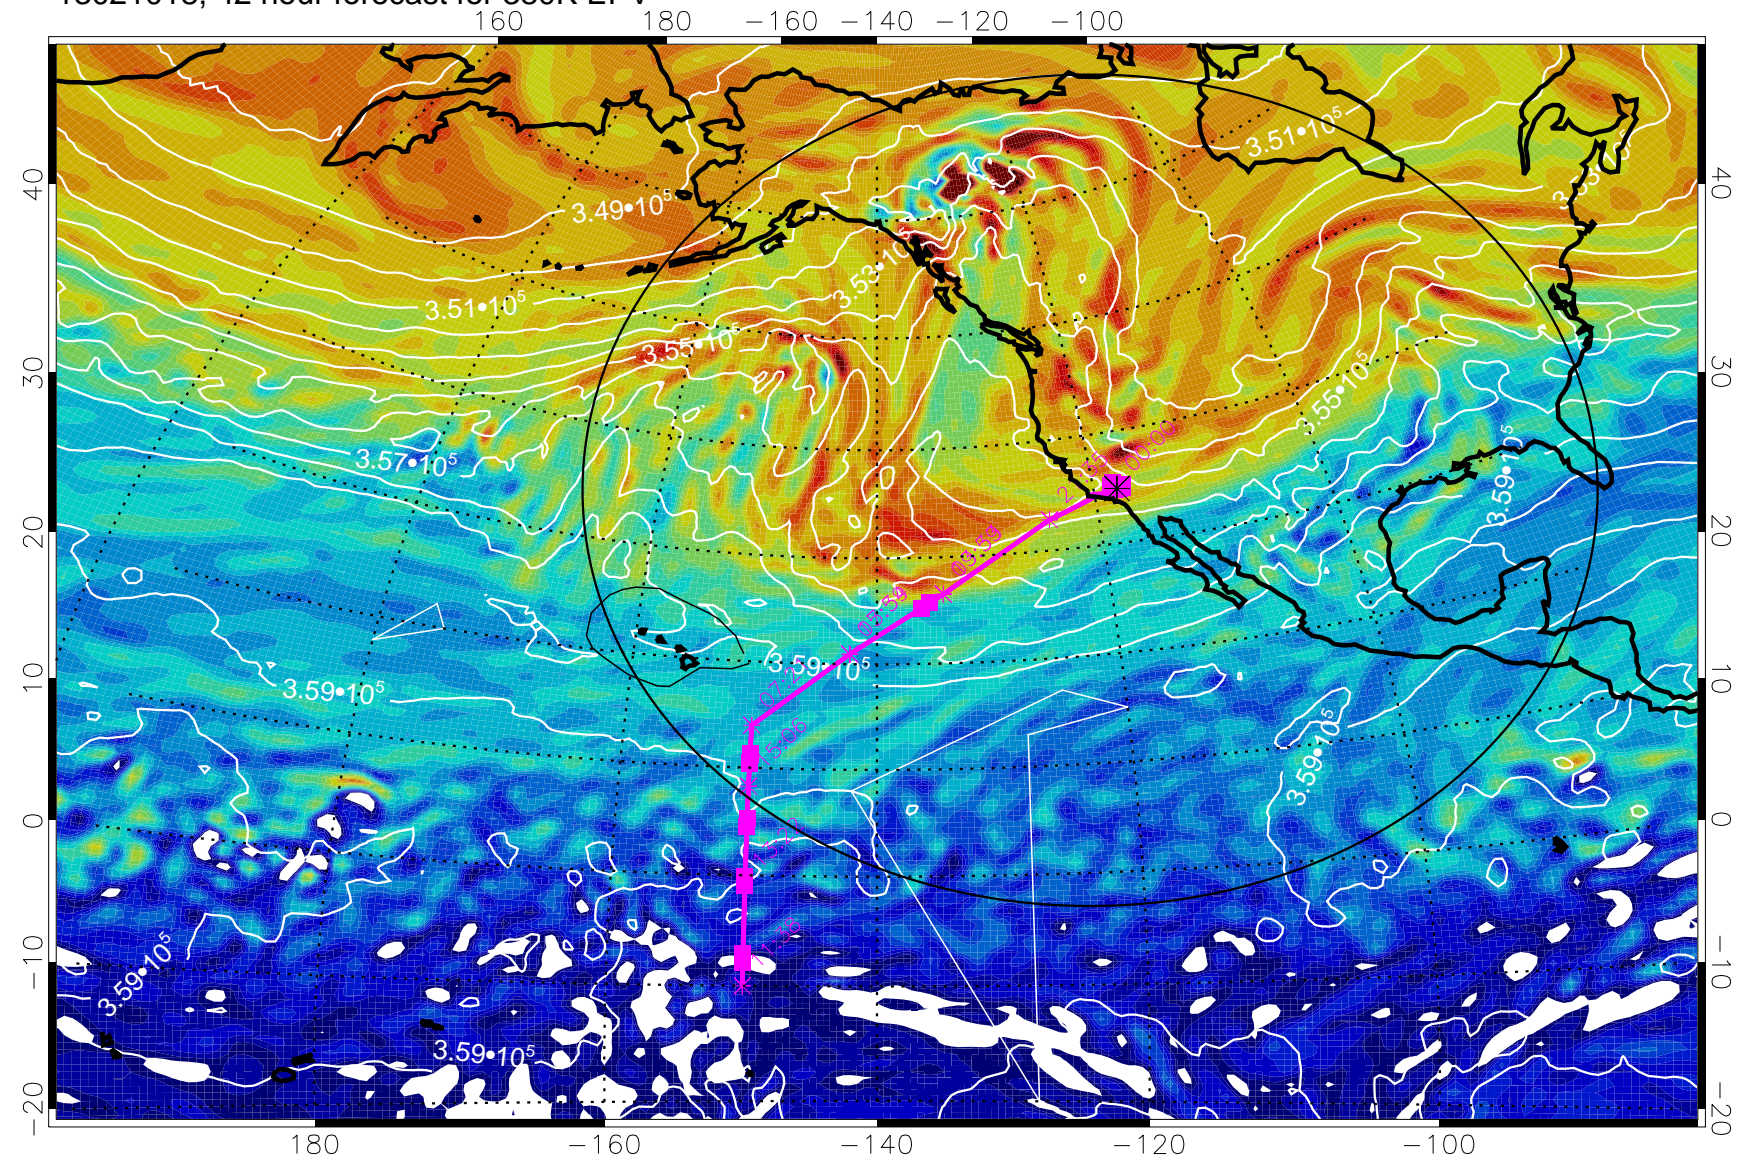

13021012, 36 hour forecast for 380K EPV

380K Montgomery Streamfunction, white

Range ring of 4055 km -- 13 hours GH round trip

13021018, 42 hour forecast for 380K EPV

380K Montgomery Streamfunction, white

Range ring of 4055 km -- 13 hours GH round trip

13021100, 48 hour forecast for 380K EPV

380K Montgomery Streamfunction, white

Range ring of 4055 km -- 13 hours GH round trip

13021106, 54 hour forecast for 380K EPV

380K Montgomery Streamfunction, white

Range ring of 4055 km -- 13 hours GH round trip

13021112, 60 hour forecast for 380K EPV

380K Montgomery Streamfunction, white

Range ring of 4055 km -- 13 hours GH round trip

13021118, 66 hour forecast for 380K EPV

380K Montgomery Streamfunction, white

Range ring of 4055 km -- 13 hours GH round trip

13021200, 72 hour forecast for 380K EPV

160 180 -160 -140 -120 -100

380K Montgomery Streamfunction, white

Range ring of 4055 km -- 13 hours GH round trip

13021206, 78 hour forecast for 380K EPV

380K Montgomery Streamfunction, white