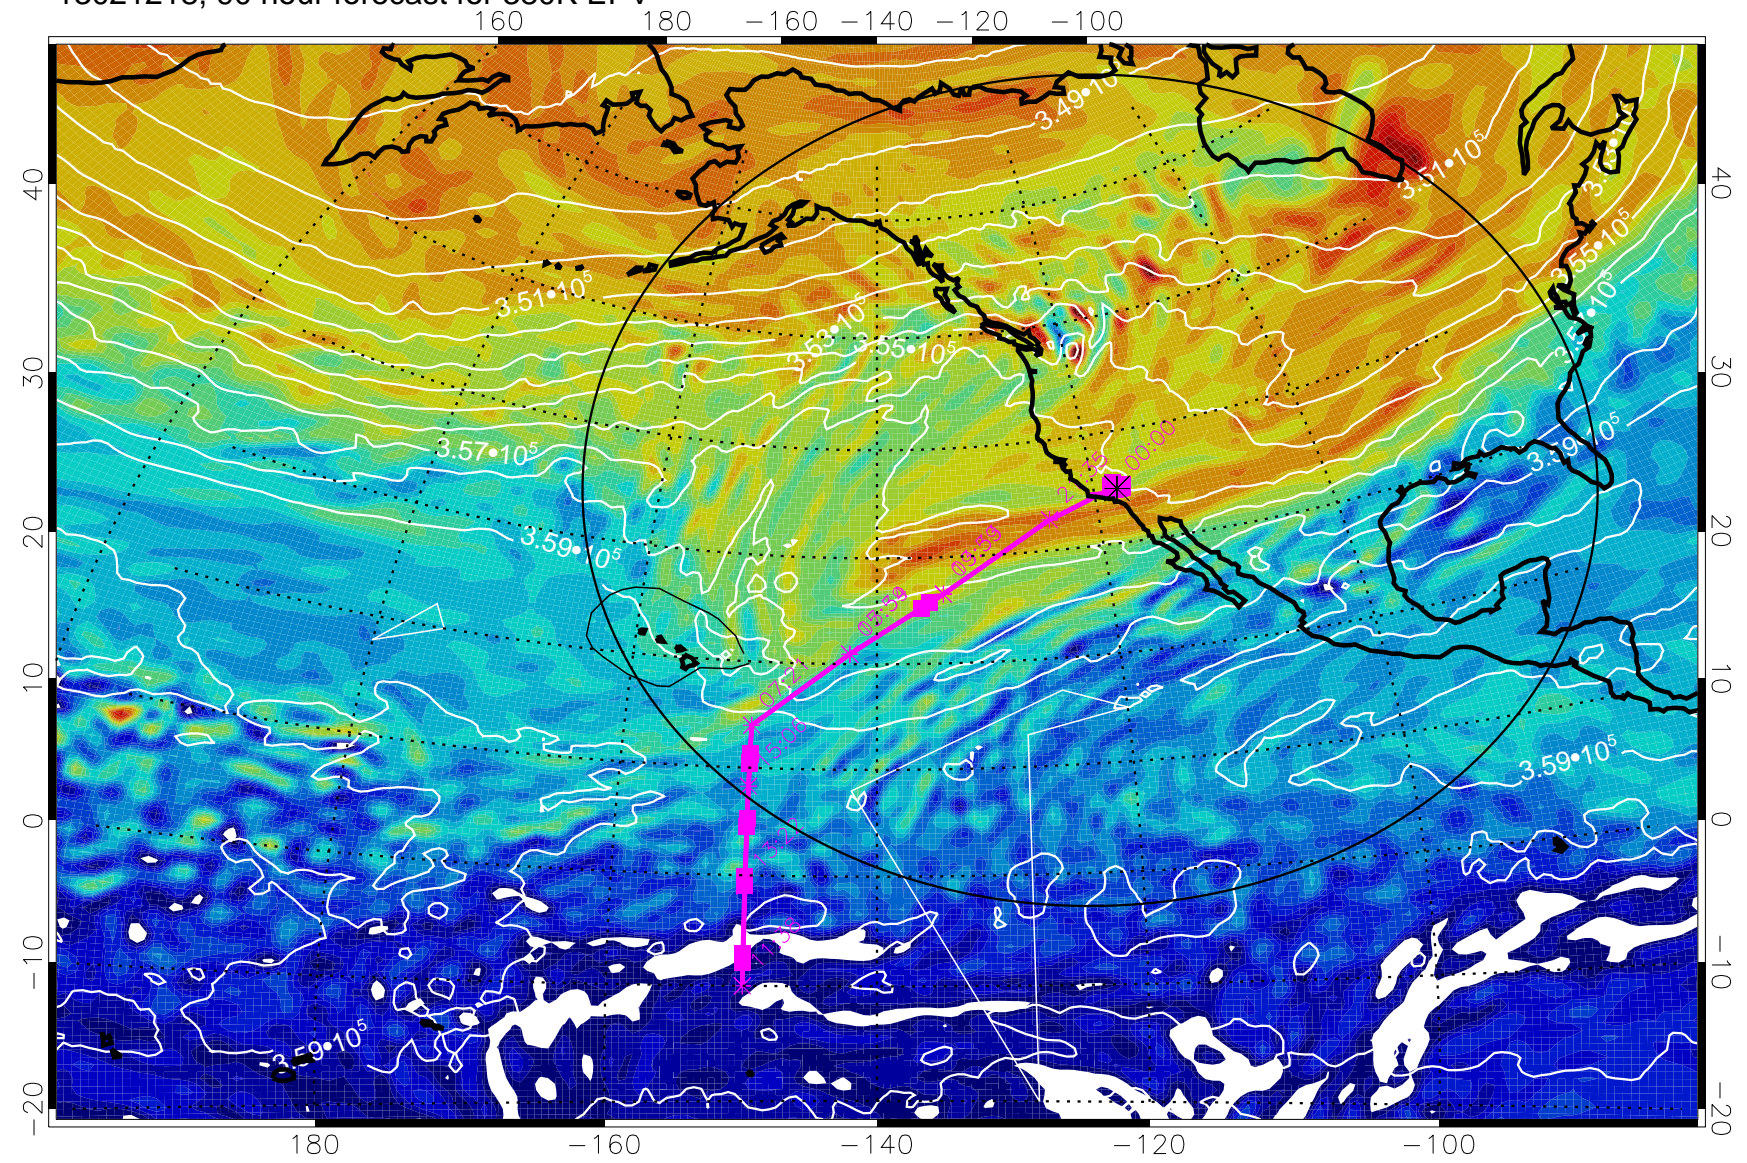

13021200, 72 hour forecast for 380K EPV

160 180 -160 -140 -120 -100

380K Montgomery Streamfunction, white

Range ring of 4055 km -- 13 hours GH round trip

13021206, 78 hour forecast for 380K EPV

380K Montgomery Streamfunction, white

Range ring of 4055 km -- 13 hours GH round trip

13021212, 84 hour forecast for 380K EPV

380K Montgomery Streamfunction, white

Range ring of 4055 km -- 13 hours GH round trip

13021218, 90 hour forecast for 380K EPV

380K Montgomery Streamfunction, white

Range ring of 4055 km -- 13 hours GH round trip

13021300, 96 hour forecast for 380K EPV

160 180 -160 -140 -120 -100

380K Montgomery Streamfunction, white

Range ring of 4055 km -- 13 hours GH round trip

13021306, 102 hour forecast for 380K EPV

160 180 -160 -140 -120 -100

380K Montgomery Streamfunction, white

Range ring of 4055 km -- 13 hours GH round trip

13021312, 108 hour forecast for 380K EPV

160 180 -160 -140 -120 -100