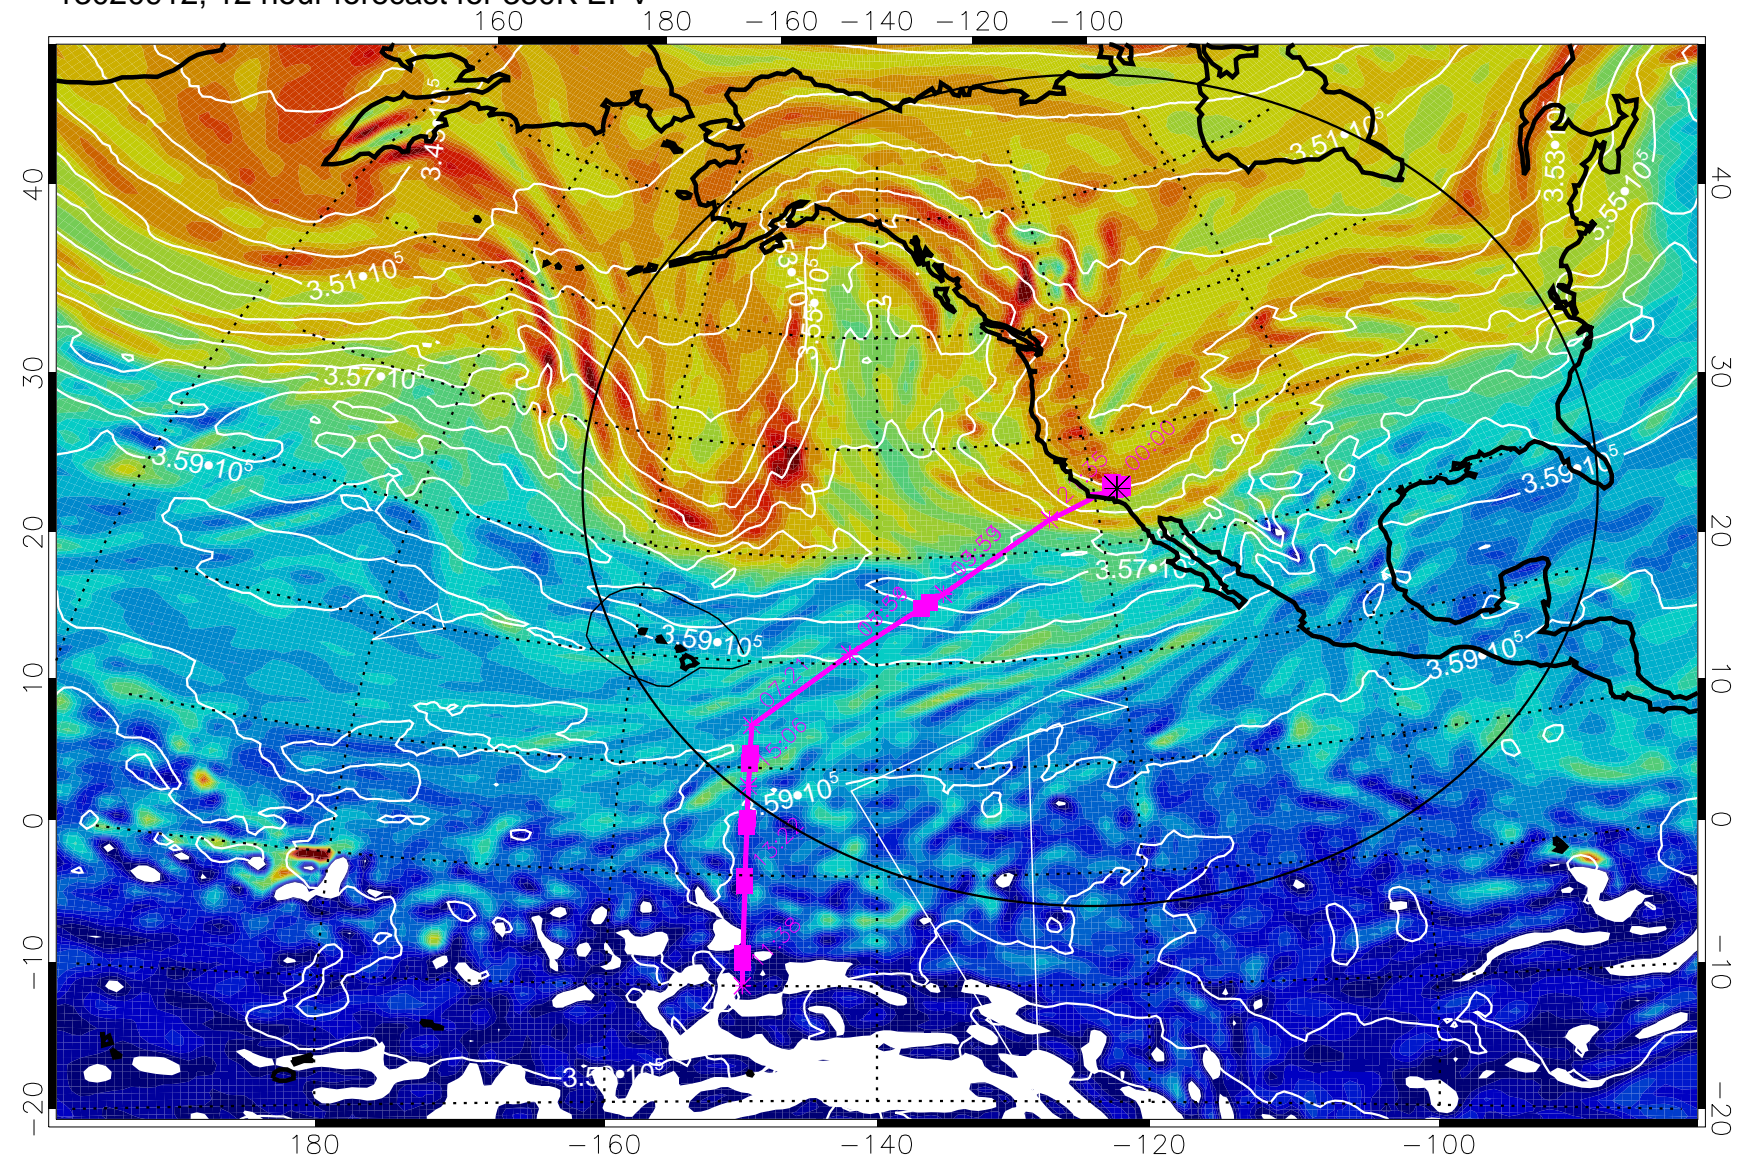

13020912, 12 hour forecast for 380K EPV

380K Montgomery Streamfunction, white

Range ring of 4055 km -- 13 hours GH round trip

13020918, 18 hour forecast for 380K EPV

380K Montgomery Streamfunction, white

Range ring of 4055 km -- 13 hours GH round trip

13021000, 24 hour forecast for 380K EPV

380K Montgomery Streamfunction, white

Range ring of 4055 km -- 13 hours GH round trip

13021006, 30 hour forecast for 380K EPV

380K Montgomery Streamfunction, white

Range ring of 4055 km -- 13 hours GH round trip

13021012, 36 hour forecast for 380K EPV

380K Montgomery Streamfunction, white

Range ring of 4055 km -- 13 hours GH round trip

13021018, 42 hour forecast for 380K EPV

380K Montgomery Streamfunction, white

Range ring of 4055 km -- 13 hours GH round trip

13021100, 48 hour forecast for 380K EPV

380K Montgomery Streamfunction, white

Range ring of 4055 km -- 13 hours GH round trip

13021106, 54 hour forecast for 380K EPV

380K Montgomery Streamfunction, white

Range ring of 4055 km -- 13 hours GH round trip