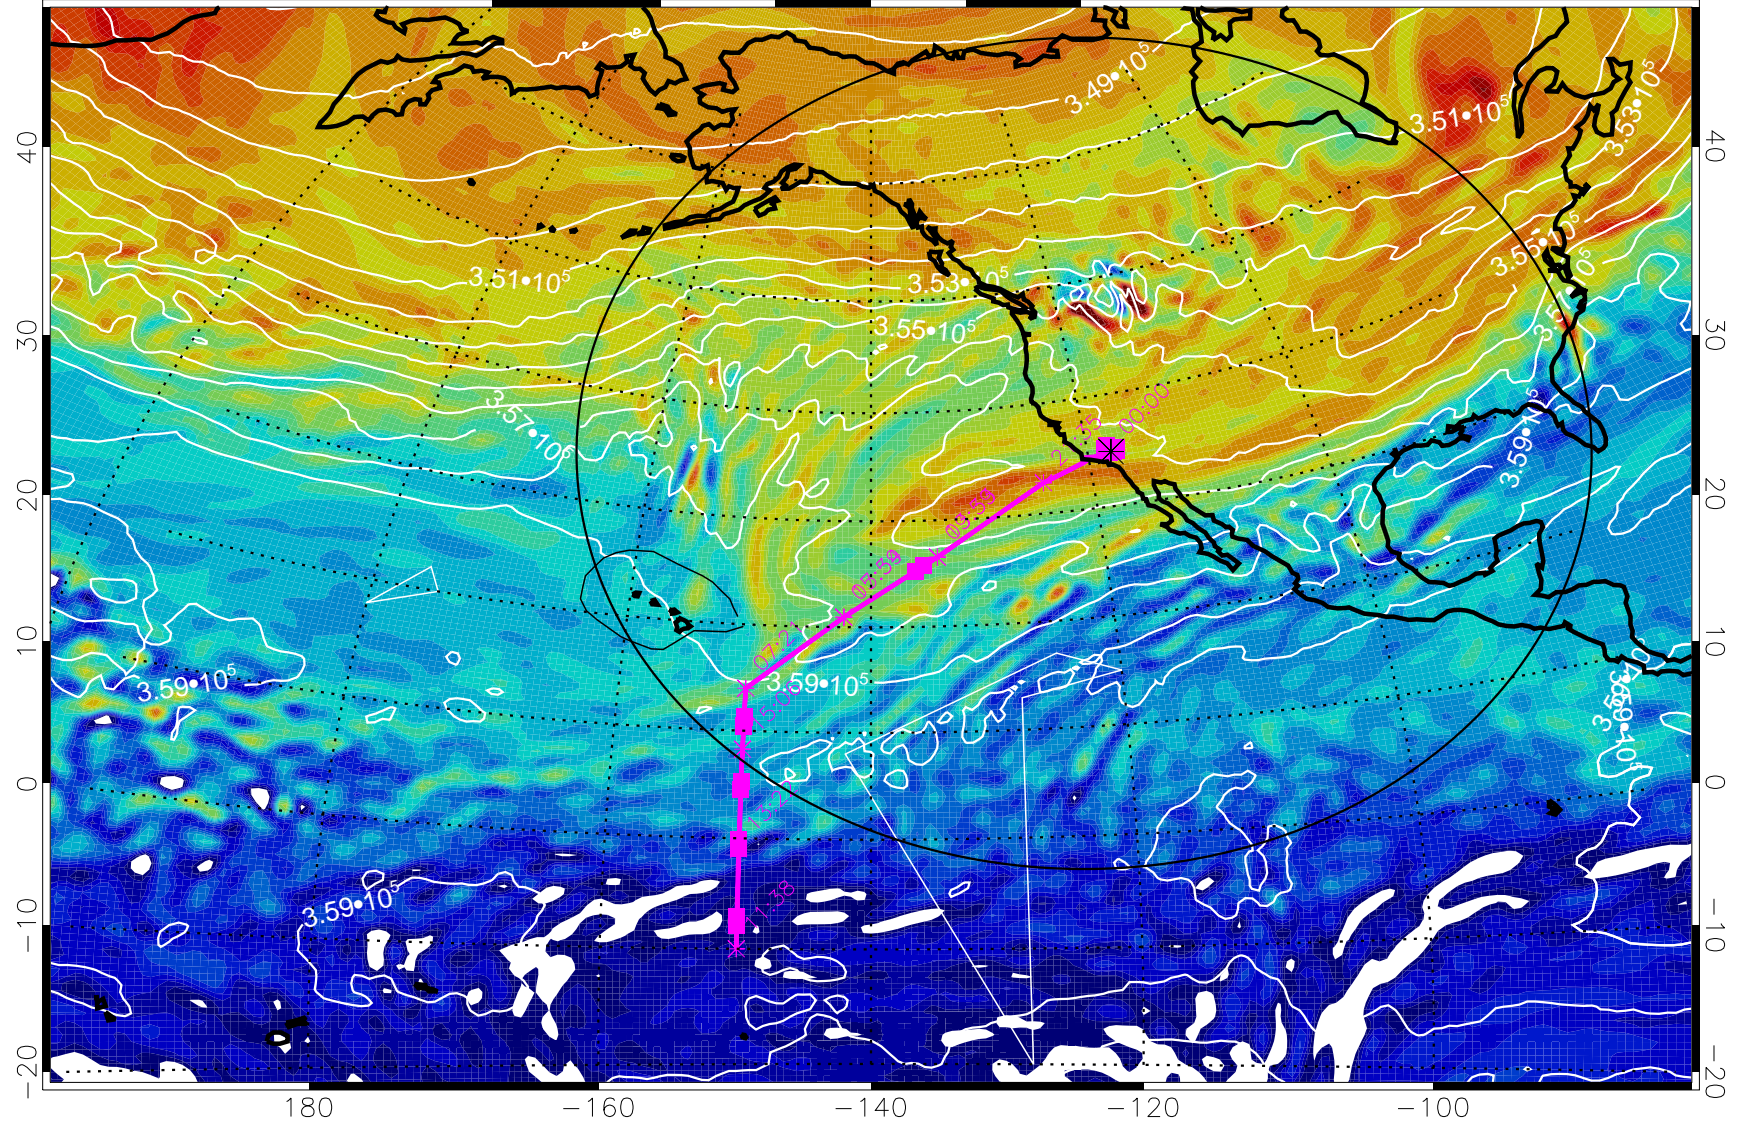

Range ring of 4055 km -- 13 hours GH round trip

13021212, 84 hour forecast for 380K EPV

380K Montgomery Streamfunction, white

Range ring of 4055 km -- 13 hours GH round trip

13021218, 90 hour forecast for 380K EPV

380K Montgomery Streamfunction, white

Range ring of 4055 km -- 13 hours GH round trip

13021300, 96 hour forecast for 380K EPV

160 180 -160 -140 -120 -100

380K Montgomery Streamfunction, white

Range ring of 4055 km -- 13 hours GH round trip

13021306, 102 hour forecast for 380K EPV

160 180 -160 -140 -120 -100

380K Montgomery Streamfunction, white

Range ring of 4055 km -- 13 hours GH round trip

13021312, 108 hour forecast for 380K EPV

160 180 -160 -140 -120 -100

380K Montgomery Streamfunction, white

Range ring of 4055 km -- 13 hours GH round trip

13021318, 114 hour forecast for 380K EPV

380K Montgomery Streamfunction, white

Range ring of 4055 km -- 13 hours GH round trip