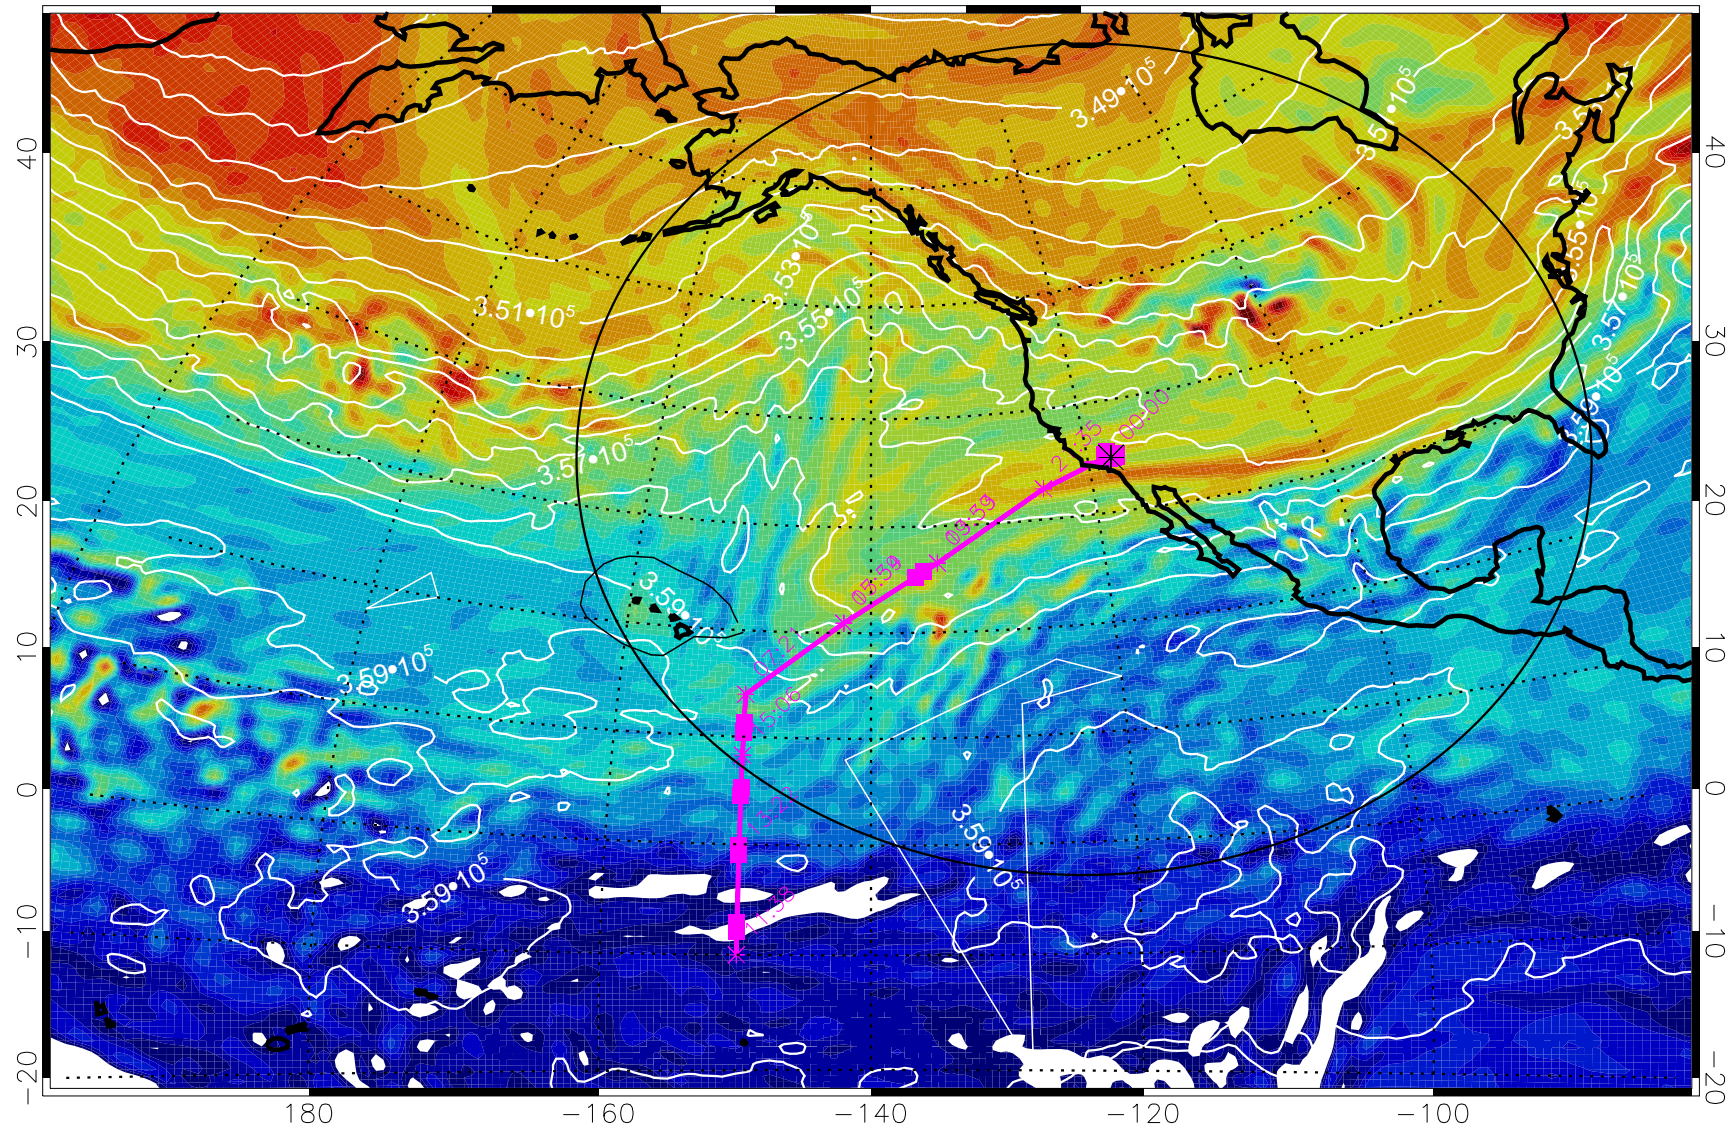

13021306, 102 hour forecast for 380K EPV

160 180 -160 -140 -120 -100

380K Montgomery Streamfunction, white

Range ring of 4055 km -- 13 hours GH round trip

13021312, 108 hour forecast for 380K EPV

160 180 -160 -140 -120 -100

380K Montgomery Streamfunction, white

Range ring of 4055 km -- 13 hours GH round trip

13021318, 114 hour forecast for 380K EPV

380K Montgomery Streamfunction, white

Range ring of 4055 km -- 13 hours GH round trip

13021400, 120 hour forecast for 380K EPV

160 180 -160 -140 -120 -100

380K Montgomery Streamfunction, white

Range ring of 4055 km -- 13 hours GH round trip