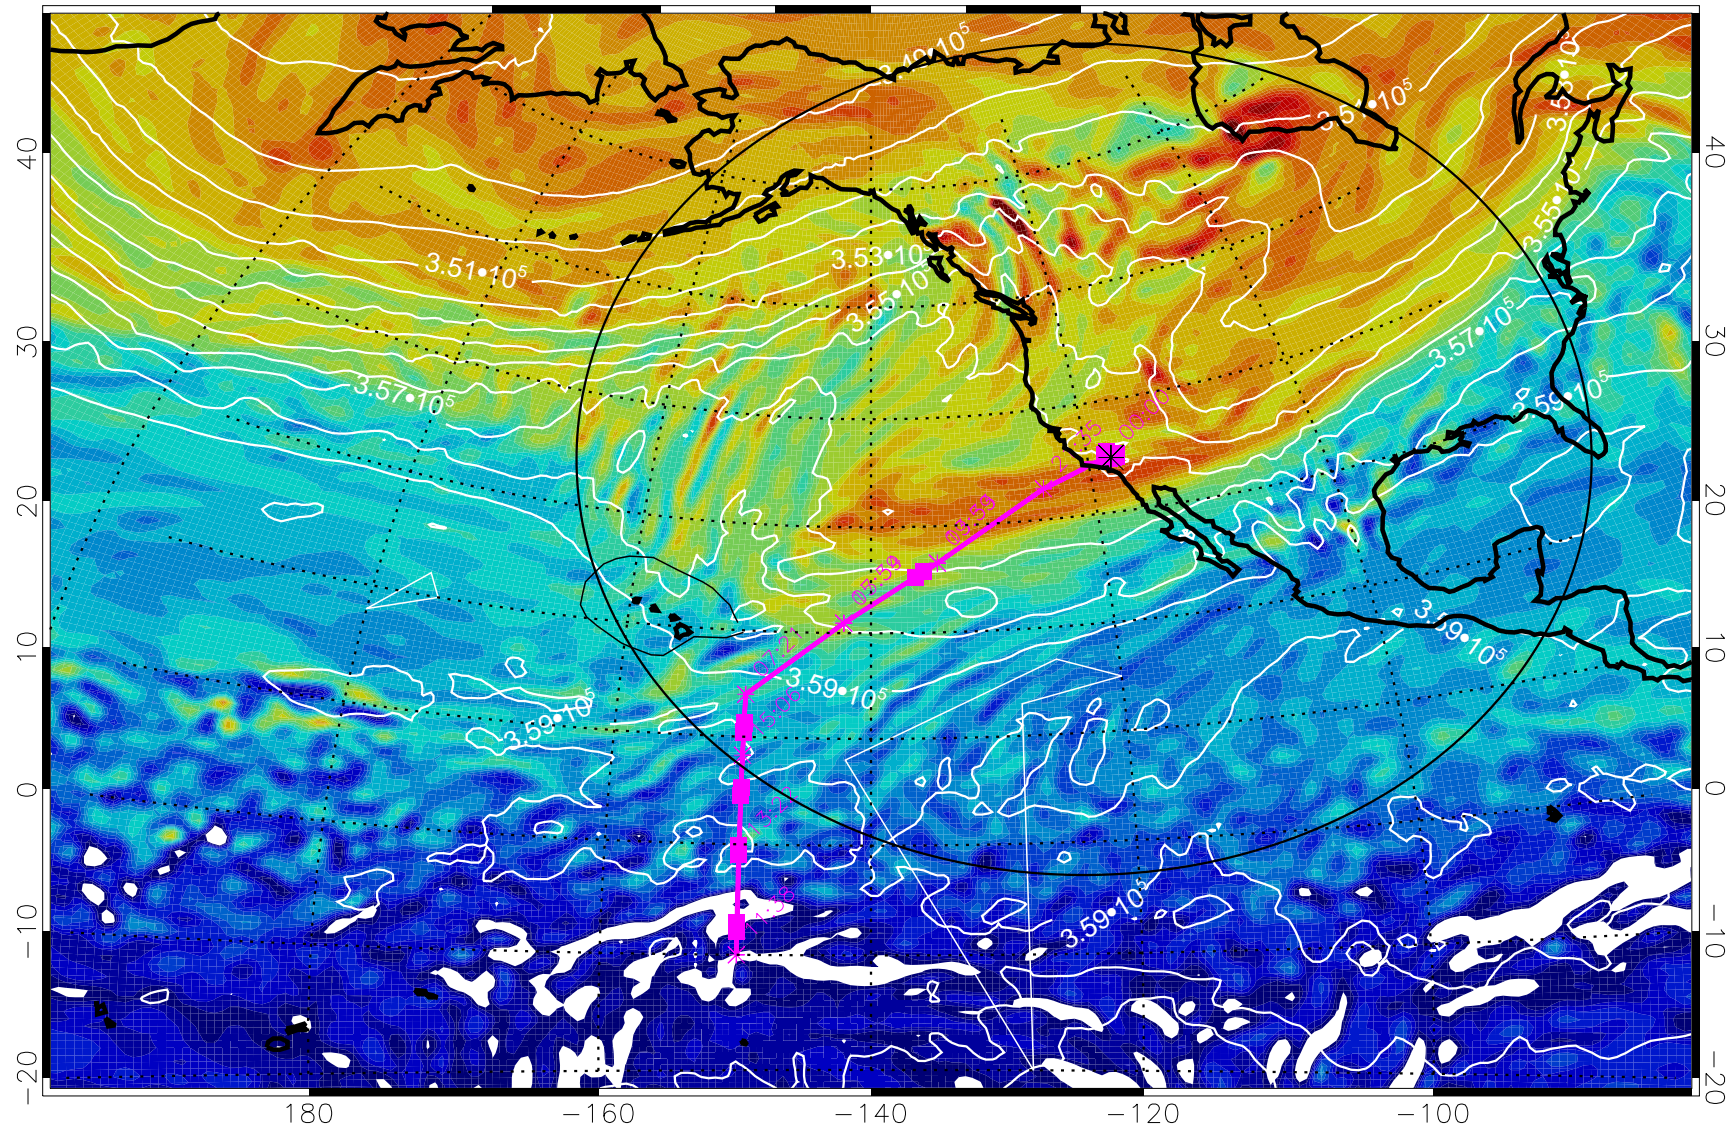

13021100, 48 hour forecast for 380K EPV

380K Montgomery Streamfunction, white

Range ring of 4055 km -- 13 hours GH round trip

13021106, 54 hour forecast for 380K EPV

380K Montgomery Streamfunction, white

Range ring of 4055 km -- 13 hours GH round trip

13021112, 60 hour forecast for 380K EPV

380K Montgomery Streamfunction, white

Range ring of 4055 km -- 13 hours GH round trip

13021118, 66 hour forecast for 380K EPV

380K Montgomery Streamfunction, white

Range ring of 4055 km -- 13 hours GH round trip

13021200, 72 hour forecast for 380K EPV

160 180 -160 -140 -120 -100

380K Montgomery Streamfunction, white

Range ring of 4055 km -- 13 hours GH round trip

13021206, 78 hour forecast for 380K EPV

380K Montgomery Streamfunction, white

Range ring of 4055 km -- 13 hours GH round trip

13021212, 84 hour forecast for 380K EPV

380K Montgomery Streamfunction, white

Range ring of 4055 km -- 13 hours GH round trip

13021218, 90 hour forecast for 380K EPV