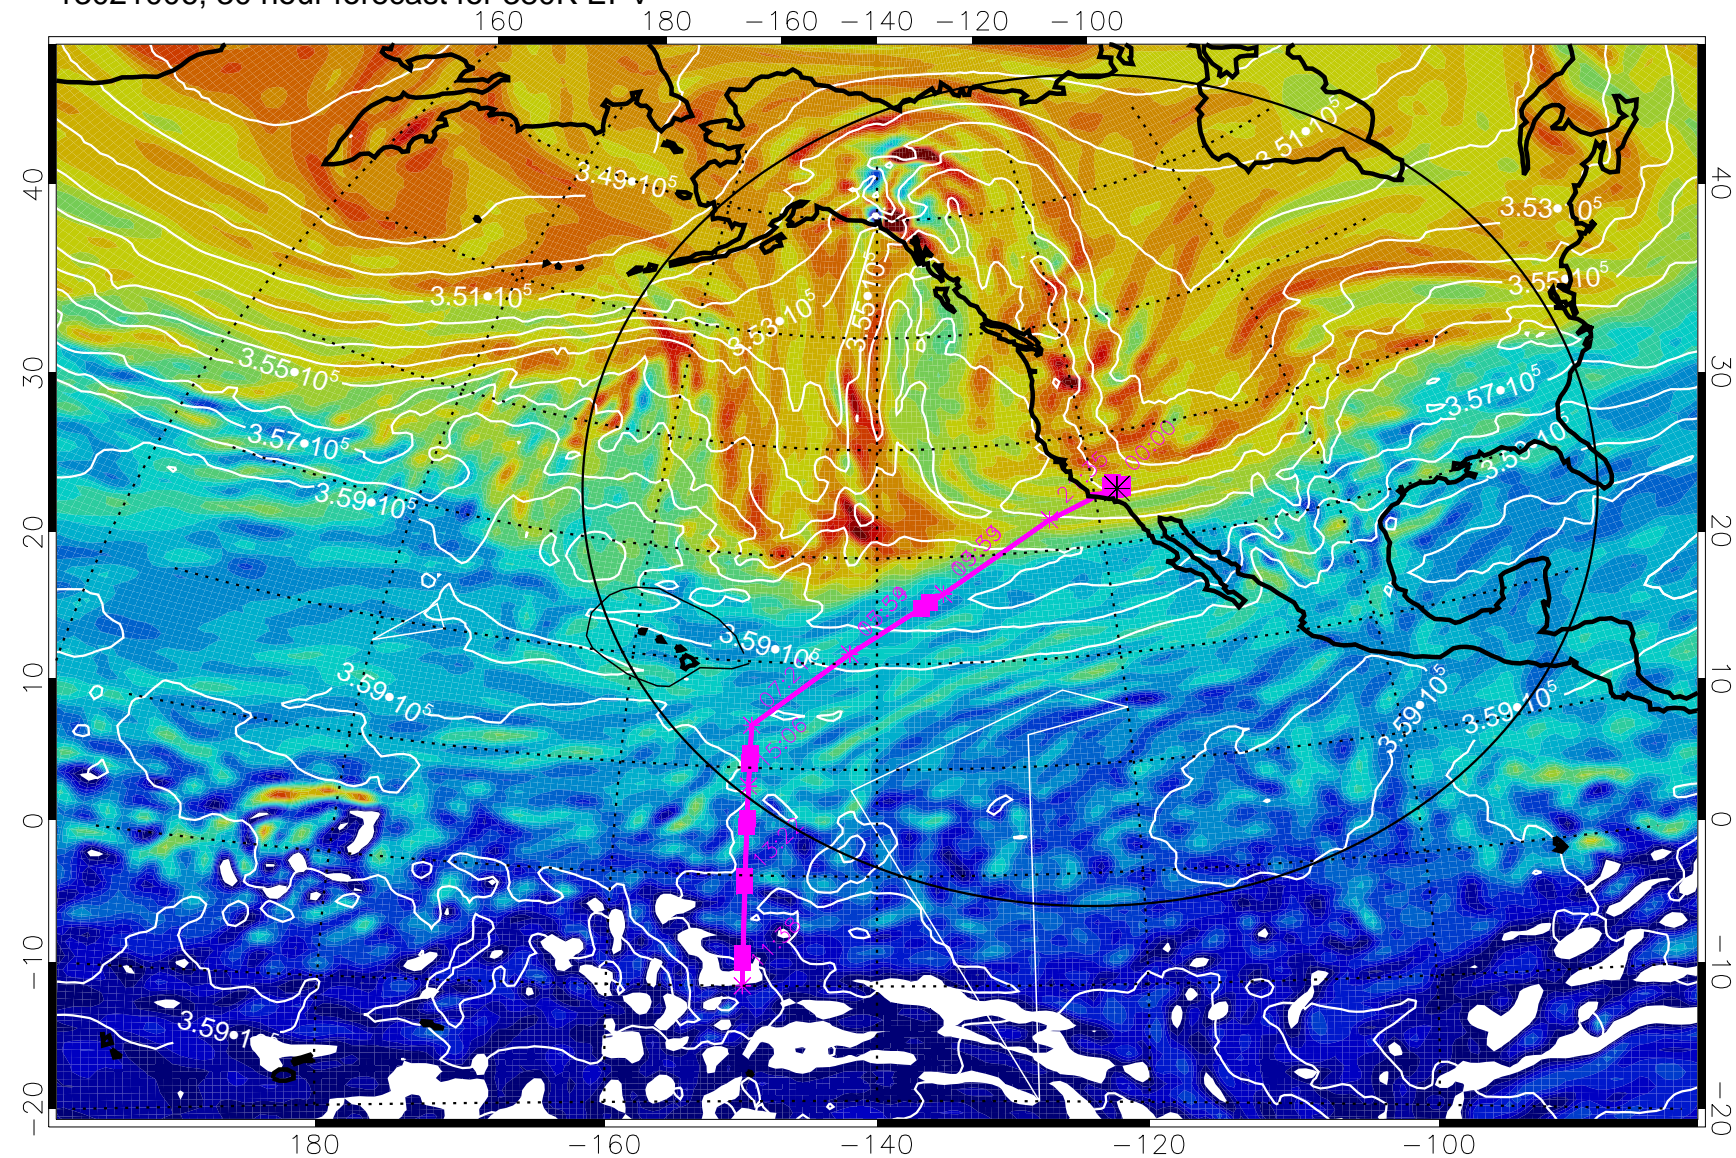

13020912, 12 hour forecast for 380K EPV

380K Montgomery Streamfunction, white

Range ring of 4055 km -- 13 hours GH round trip

13020918, 18 hour forecast for 380K EPV

380K Montgomery Streamfunction, white

Range ring of 4055 km -- 13 hours GH round trip

13021000, 24 hour forecast for 380K EPV

380K Montgomery Streamfunction, white

Range ring of 4055 km -- 13 hours GH round trip

13021006, 30 hour forecast for 380K EPV

380K Montgomery Streamfunction, white

Range ring of 4055 km -- 13 hours GH round trip

13021012, 36 hour forecast for 380K EPV

380K Montgomery Streamfunction, white

Range ring of 4055 km -- 13 hours GH round trip

13021018, 42 hour forecast for 380K EPV

380K Montgomery Streamfunction, white

Range ring of 4055 km -- 13 hours GH round trip

13021100, 48 hour forecast for 380K EPV

380K Montgomery Streamfunction, white

Range ring of 4055 km -- 13 hours GH round trip

13021106, 54 hour forecast for 380K EPV

380K Montgomery Streamfunction, white

Range ring of 4055 km -- 13 hours GH round trip