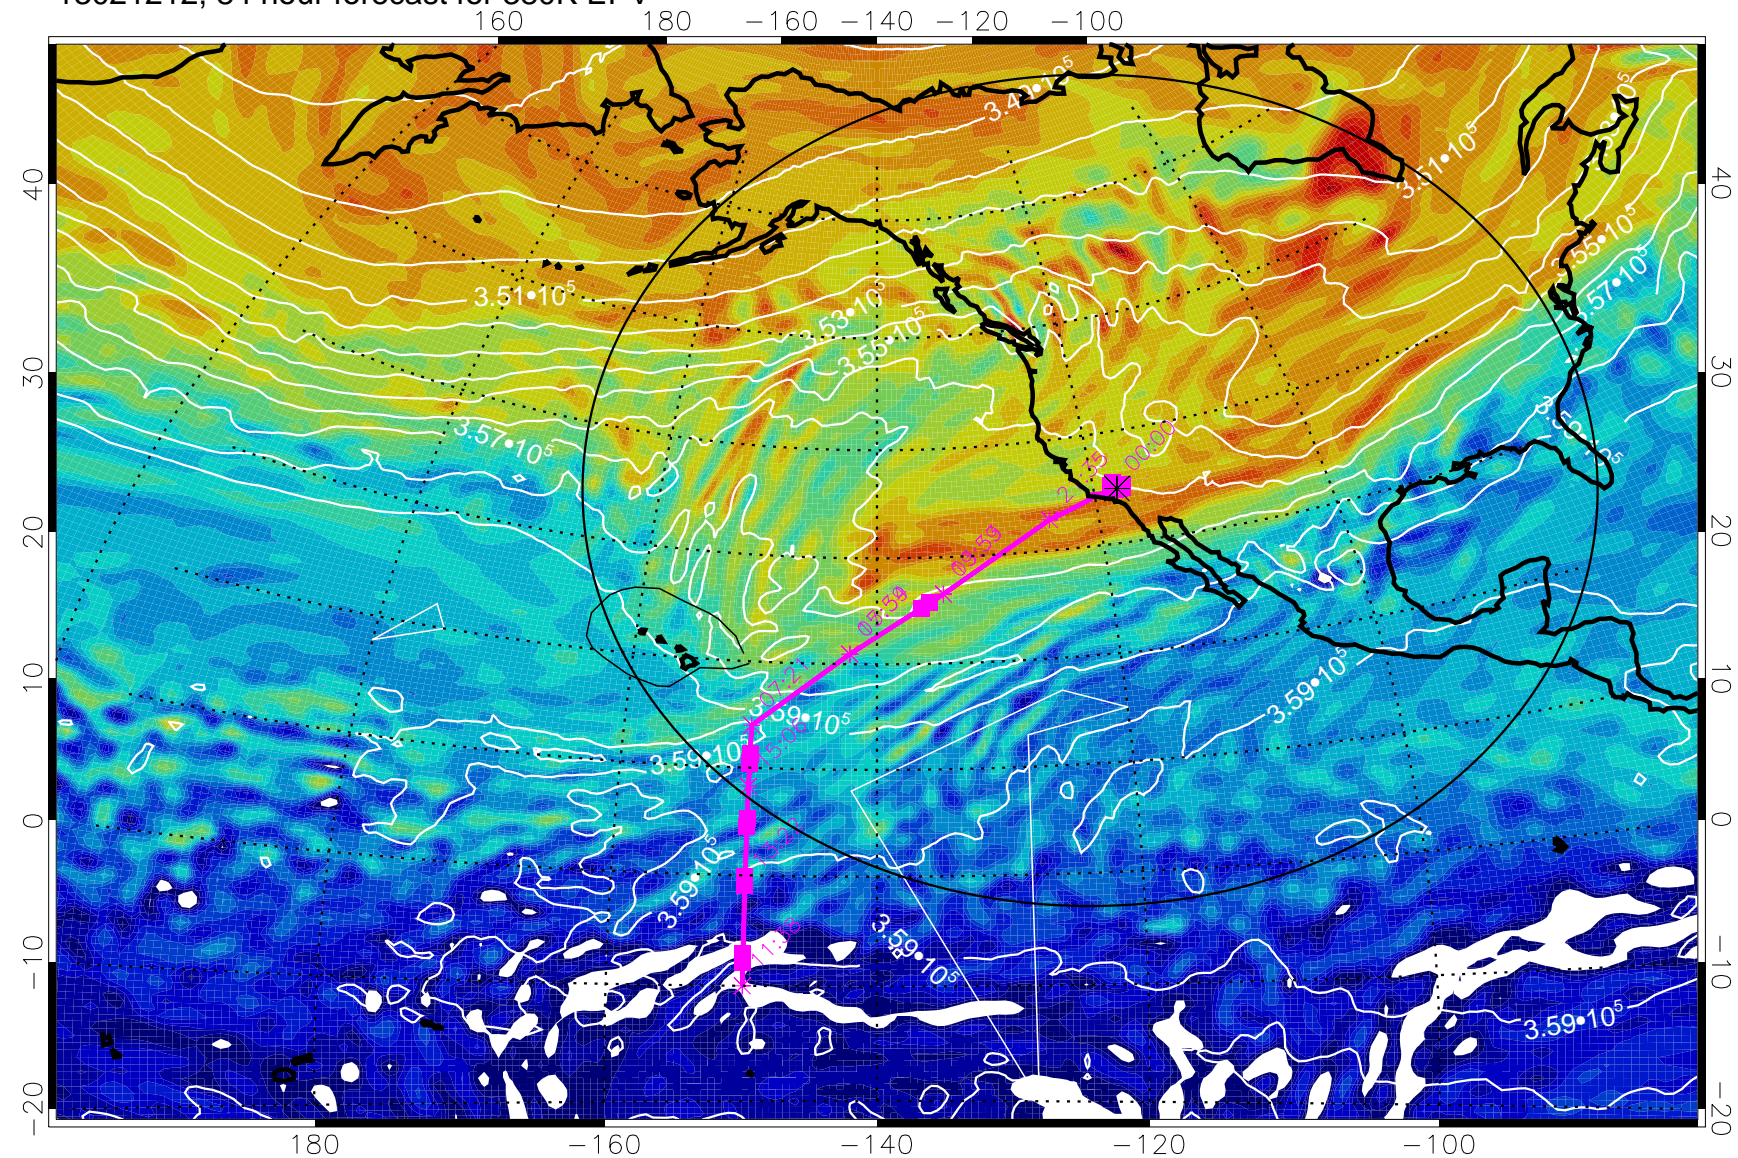

13021200, 72 hour forecast for 380K EPV

160 180 -160 -140 -120 -100

380K Montgomery Streamfunction, white

Range ring of 4055 km -- 13 hours GH round trip

13021206, 78 hour forecast for 380K EPV

380K Montgomery Streamfunction, white

Range ring of 4055 km -- 13 hours GH round trip

13021212, 84 hour forecast for 380K EPV

380K Montgomery Streamfunction, white

Range ring of 4055 km -- 13 hours GH round trip

13021218, 90 hour forecast for 380K EPV

380K Montgomery Streamfunction, white

Range ring of 4055 km -- 13 hours GH round trip

13021300, 96 hour forecast for 380K EPV

160 180 -160 -140 -120 -100

380K Montgomery Streamfunction, white

Range ring of 4055 km -- 13 hours GH round trip

13021306, 102 hour forecast for 380K EPV

160 180 -160 -140 -120 -100

380K Montgomery Streamfunction, white

Range ring of 4055 km -- 13 hours GH round trip

13021312, 108 hour forecast for 380K EPV

160 180 -160 -140 -120 -100