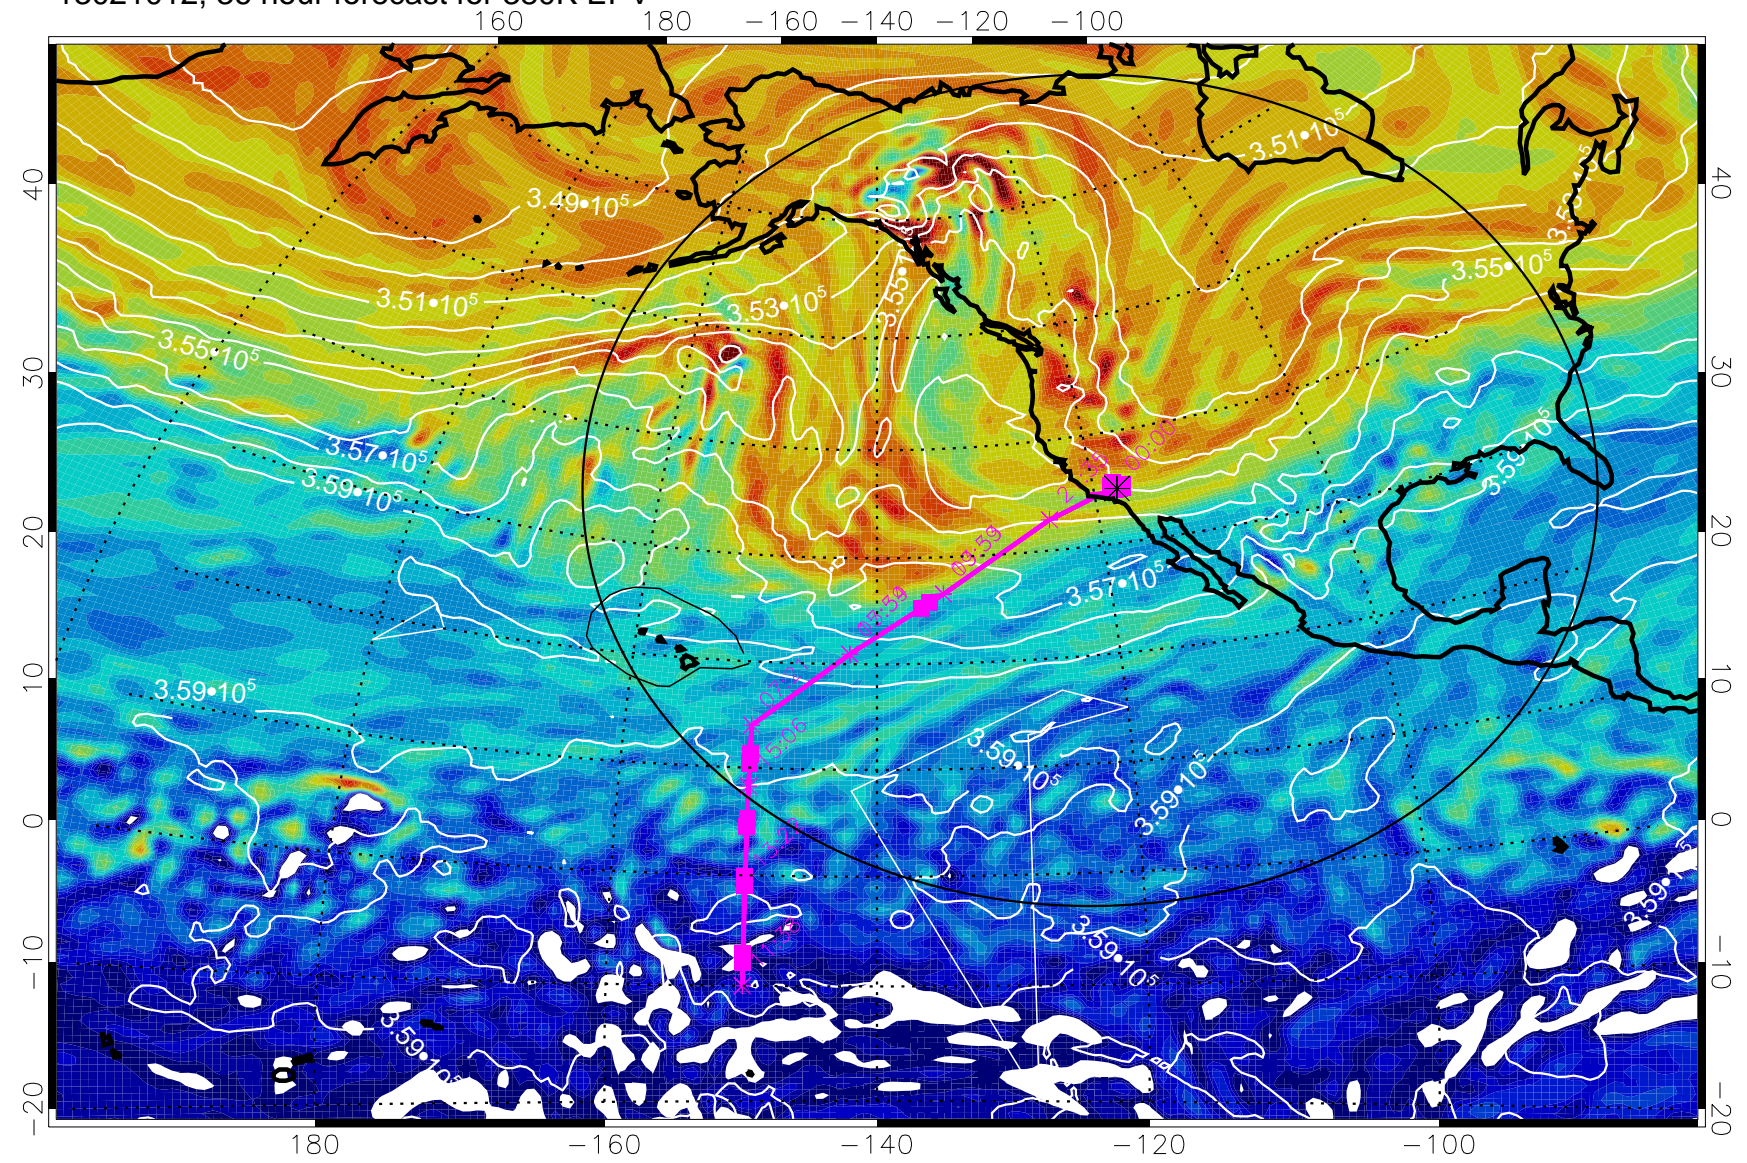

13020912, 12 hour forecast for 380K EPV

380K Montgomery Streamfunction, white

Range ring of 4055 km -- 13 hours GH round trip

13020918, 18 hour forecast for 380K EPV

380K Montgomery Streamfunction, white

Range ring of 4055 km -- 13 hours GH round trip

13021000, 24 hour forecast for 380K EPV

380K Montgomery Streamfunction, white

Range ring of 4055 km -- 13 hours GH round trip

13021006, 30 hour forecast for 380K EPV

380K Montgomery Streamfunction, white

Range ring of 4055 km -- 13 hours GH round trip

13021012, 36 hour forecast for 380K EPV

380K Montgomery Streamfunction, white

Range ring of 4055 km -- 13 hours GH round trip

13021018, 42 hour forecast for 380K EPV

380K Montgomery Streamfunction, white

Range ring of 4055 km -- 13 hours GH round trip

13021100, 48 hour forecast for 380K EPV

380K Montgomery Streamfunction, white

Range ring of 4055 km -- 13 hours GH round trip

13021106, 54 hour forecast for 380K EPV

380K Montgomery Streamfunction, white

Range ring of 4055 km -- 13 hours GH round trip