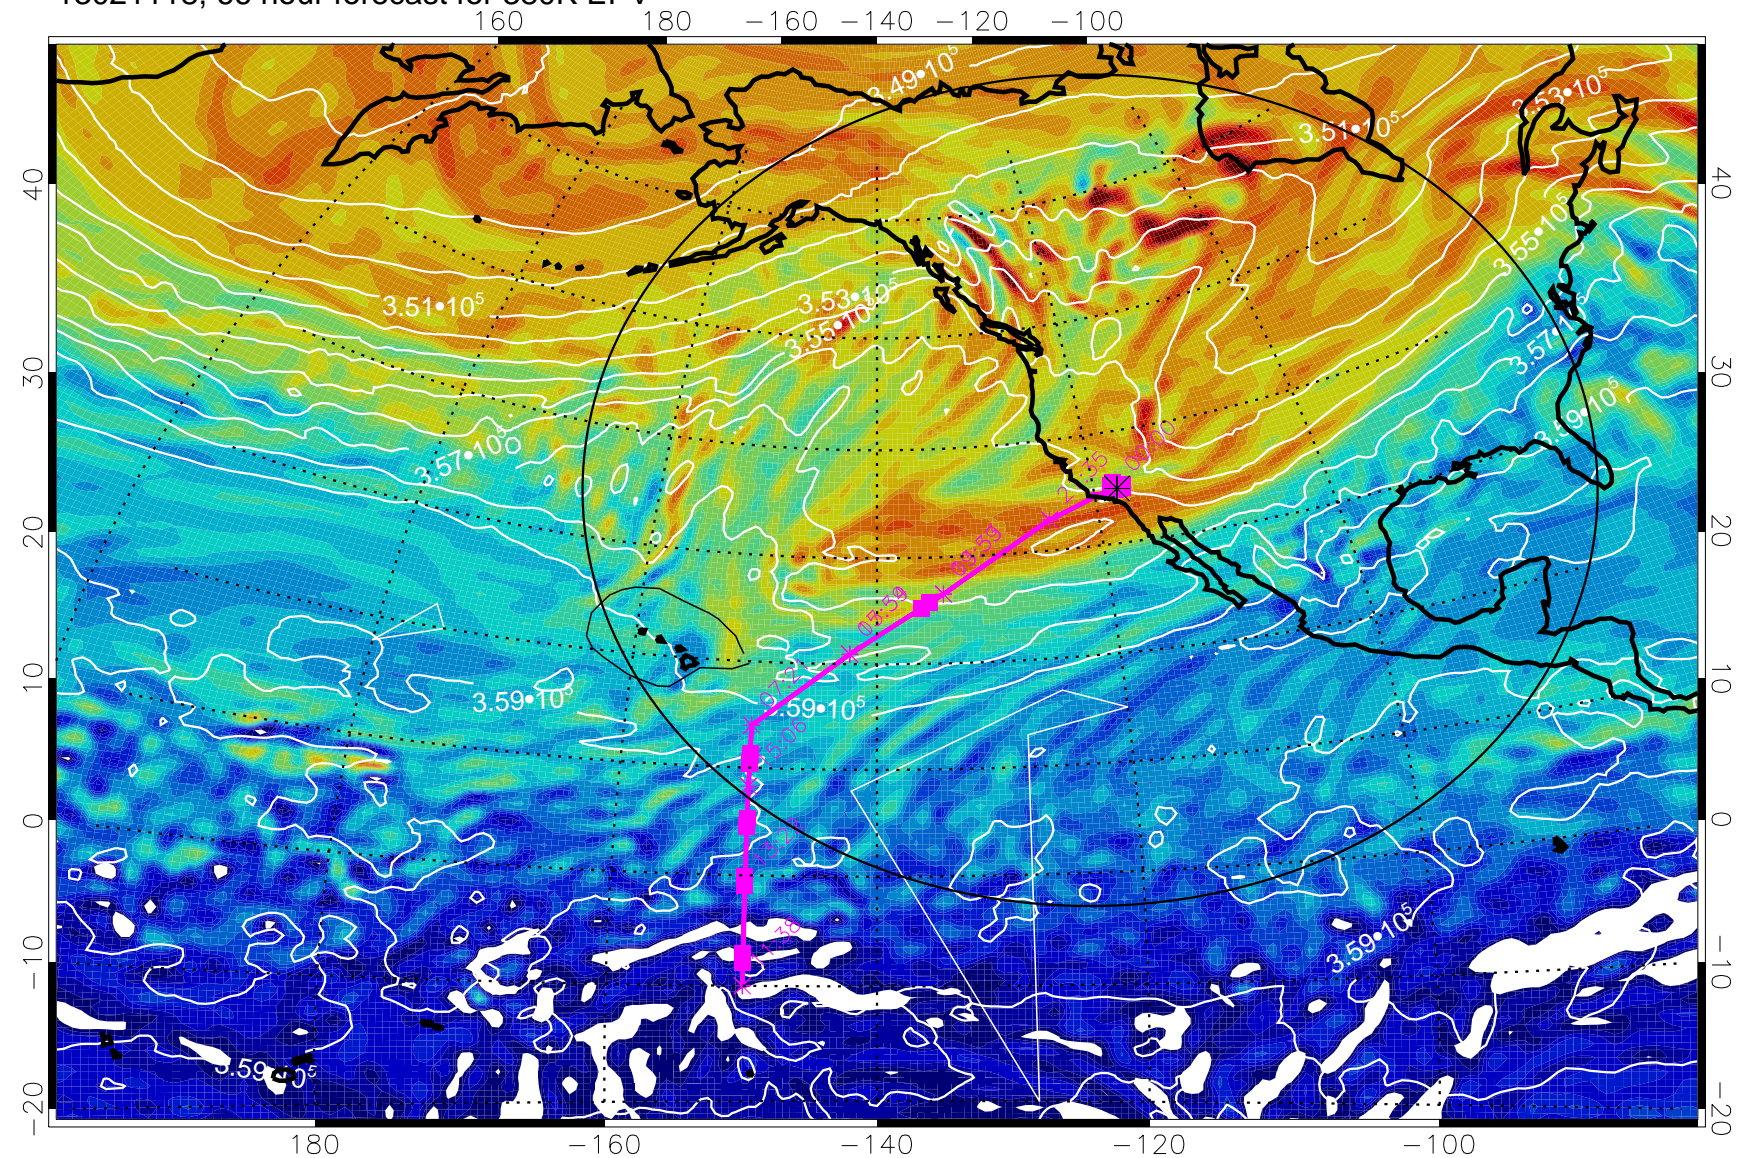

13021012, 36 hour forecast for 380K EPV

380K Montgomery Streamfunction, white

Range ring of 4055 km -- 13 hours GH round trip

13021018, 42 hour forecast for 380K EPV

380K Montgomery Streamfunction, white

Range ring of 4055 km -- 13 hours GH round trip

13021100, 48 hour forecast for 380K EPV

380K Montgomery Streamfunction, white

Range ring of 4055 km -- 13 hours GH round trip

13021106, 54 hour forecast for 380K EPV

380K Montgomery Streamfunction, white

Range ring of 4055 km -- 13 hours GH round trip

13021112, 60 hour forecast for 380K EPV

380K Montgomery Streamfunction, white

Range ring of 4055 km -- 13 hours GH round trip

13021118, 66 hour forecast for 380K EPV

380K Montgomery Streamfunction, white

Range ring of 4055 km -- 13 hours GH round trip

13021200, 72 hour forecast for 380K EPV

160 180 -160 -140 -120 -100

380K Montgomery Streamfunction, white

Range ring of 4055 km -- 13 hours GH round trip

13021206, 78 hour forecast for 380K EPV

380K Montgomery Streamfunction, white