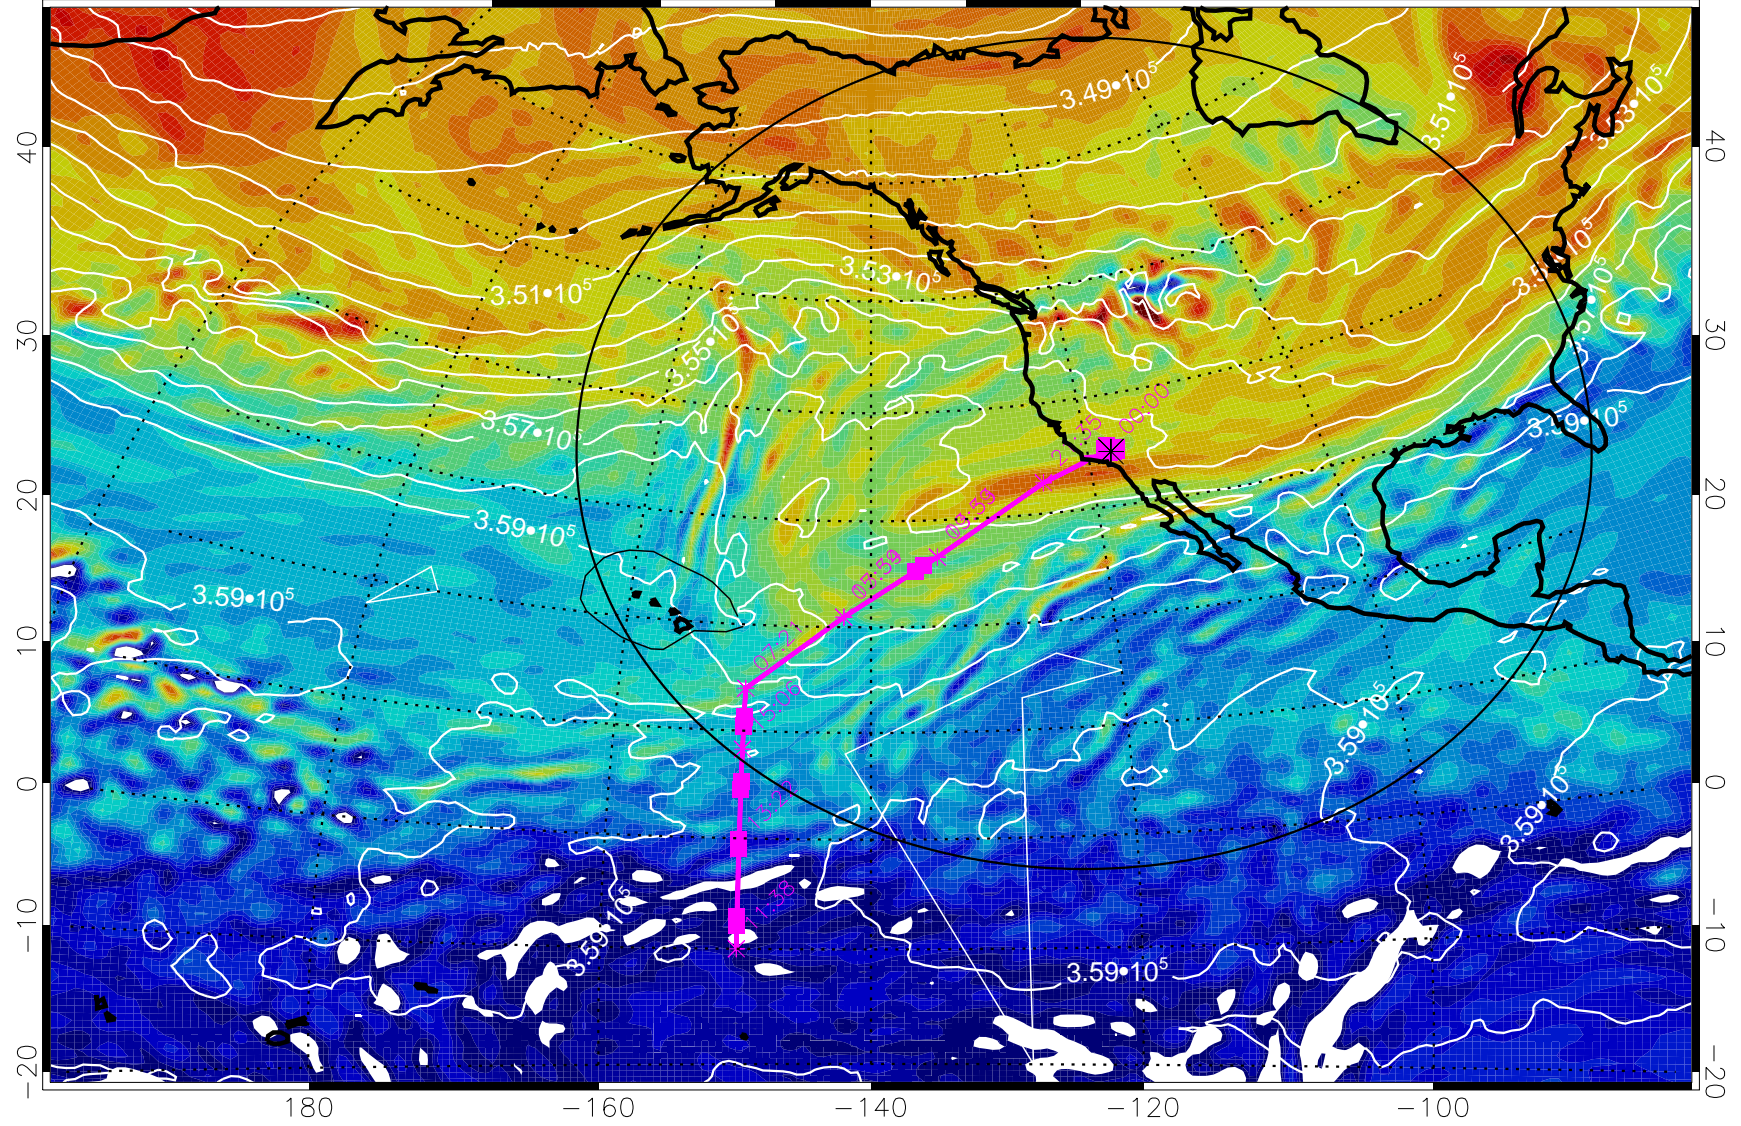

380K Montgomery Streamfunction, white

Range ring of 4055 km -- 13 hours GH round trip

13021300, 96 hour forecast for 380K EPV

160 180 -160 -140 -120 -100

380K Montgomery Streamfunction, white

Range ring of 4055 km -- 13 hours GH round trip

13021306, 102 hour forecast for 380K EPV

160 180 -160 -140 -120 -100

380K Montgomery Streamfunction, white

Range ring of 4055 km -- 13 hours GH round trip

13021312, 108 hour forecast for 380K EPV

160 180 -160 -140 -120 -100

380K Montgomery Streamfunction, white

Range ring of 4055 km -- 13 hours GH round trip

13021318, 114 hour forecast for 380K EPV

380K Montgomery Streamfunction, white

Range ring of 4055 km -- 13 hours GH round trip

13021400, 120 hour forecast for 380K EPV

160 180 -160 -140 -120 -100

380K Montgomery Streamfunction, white

Range ring of 4055 km -- 13 hours GH round trip