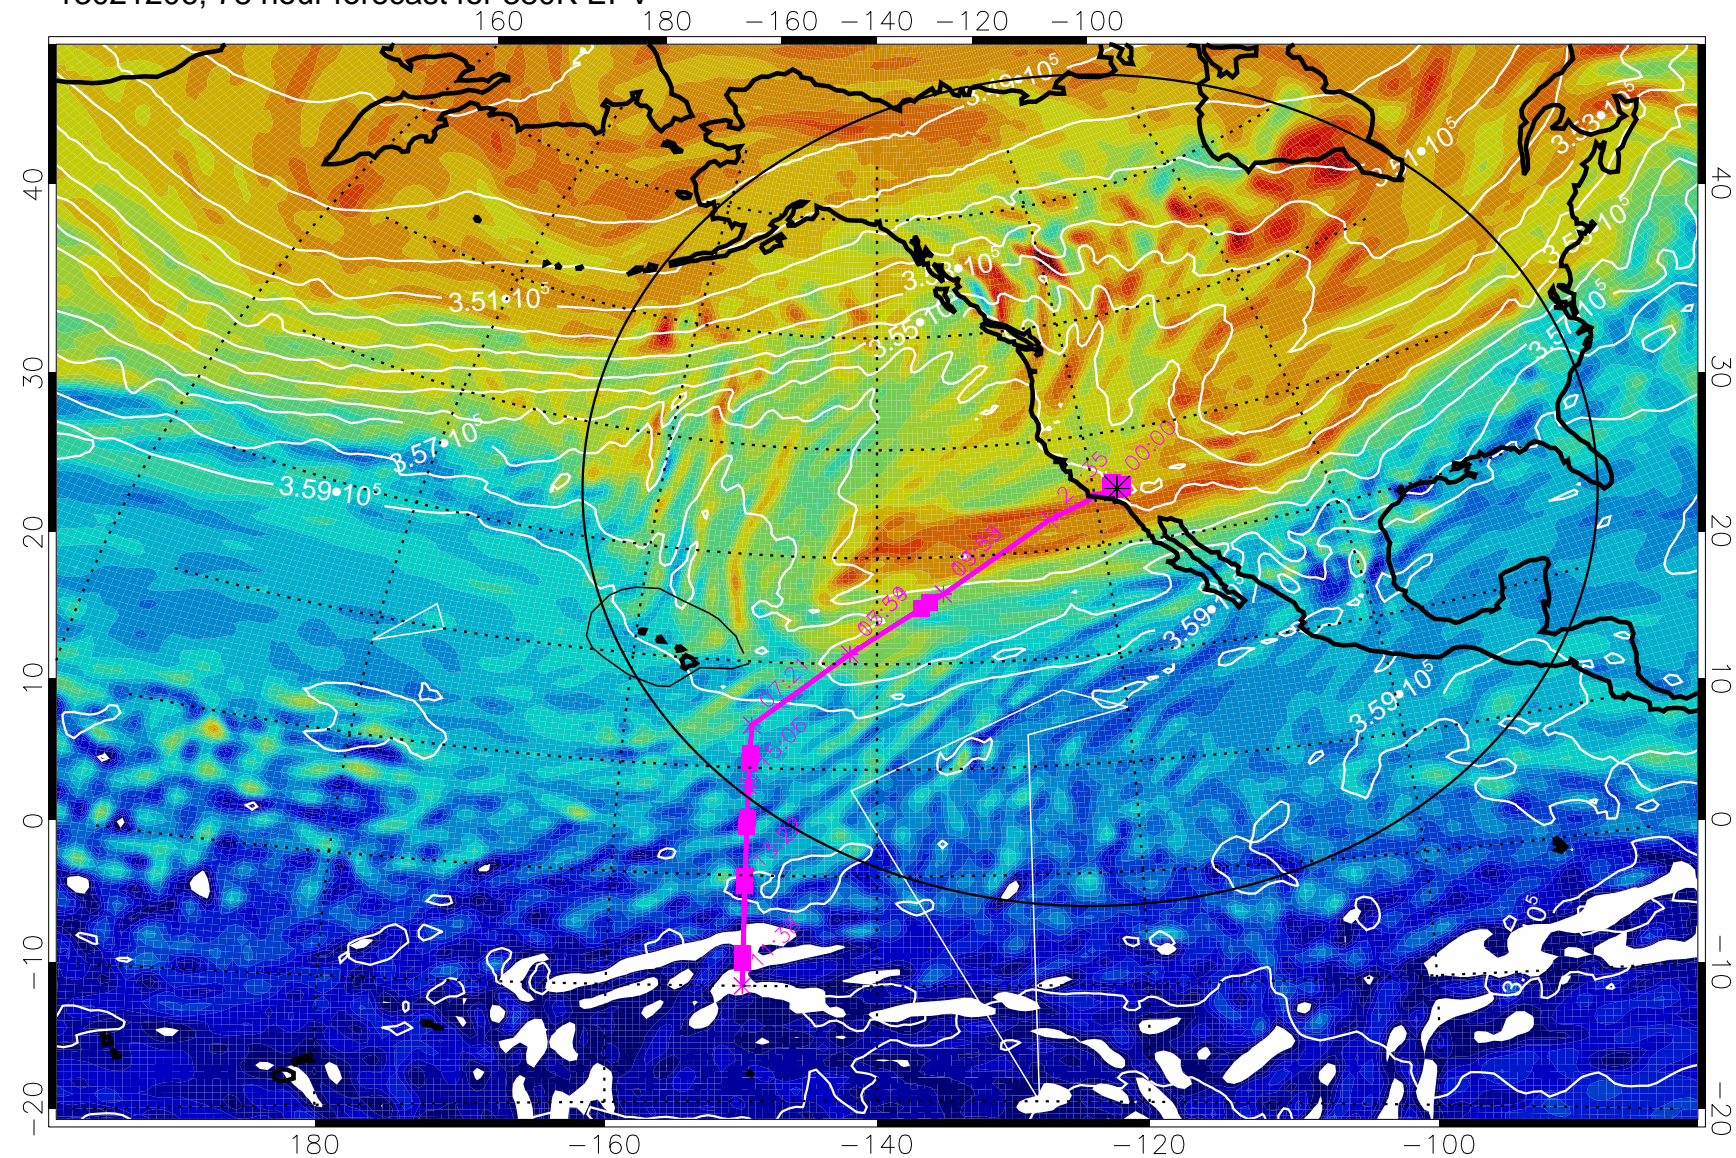

13021200, 72 hour forecast for 380K EPV

160 180 -160 -140 -120 -100

380K Montgomery Streamfunction, white

Range ring of 4055 km -- 13 hours GH round trip

13021206, 78 hour forecast for 380K EPV

380K Montgomery Streamfunction, white

Range ring of 4055 km -- 13 hours GH round trip

13021212, 84 hour forecast for 380K EPV

380K Montgomery Streamfunction, white

Range ring of 4055 km -- 13 hours GH round trip

13021218, 90 hour forecast for 380K EPV

380K Montgomery Streamfunction, white

Range ring of 4055 km -- 13 hours GH round trip

13021300, 96 hour forecast for 380K EPV

160 180 -160 -140 -120 -100

380K Montgomery Streamfunction, white

Range ring of 4055 km -- 13 hours GH round trip

13021306, 102 hour forecast for 380K EPV

160 180 -160 -140 -120 -100

380K Montgomery Streamfunction, white

Range ring of 4055 km -- 13 hours GH round trip

13021312, 108 hour forecast for 380K EPV

160 180 -160 -140 -120 -100