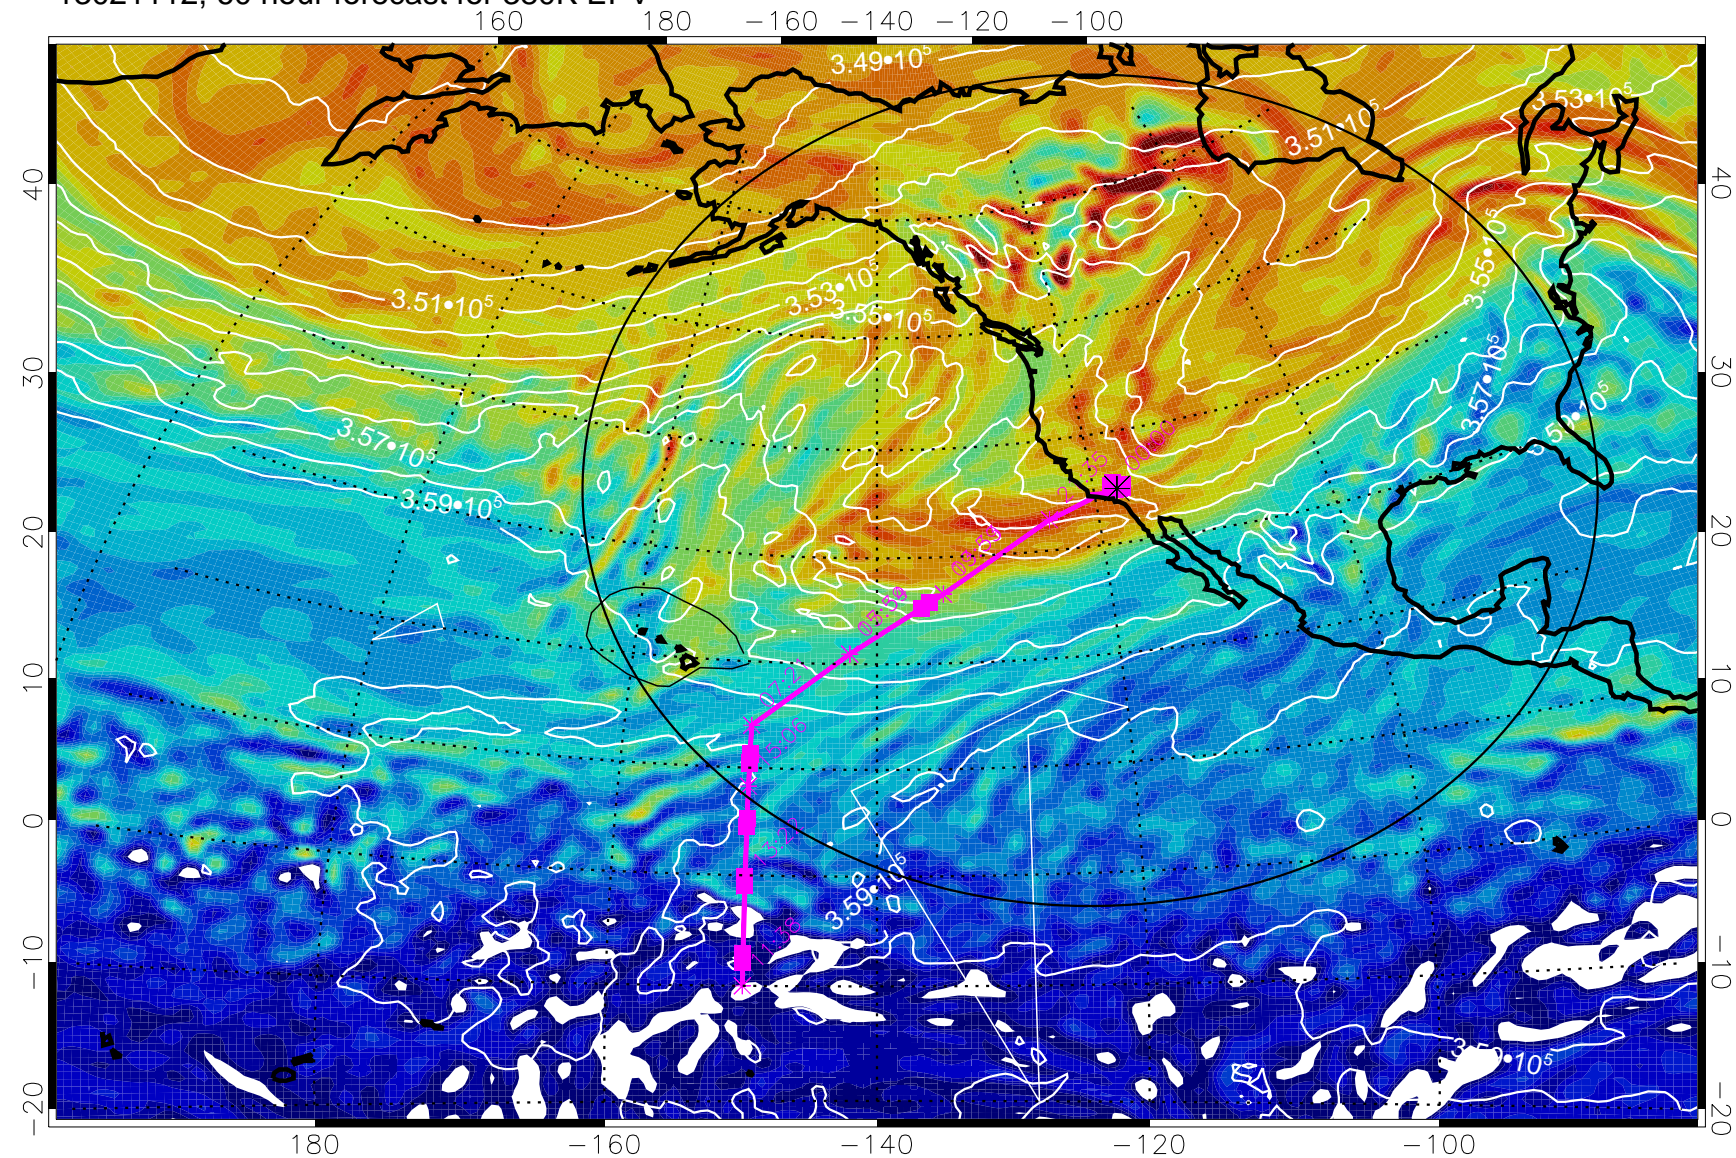

13021100, 48 hour forecast for 380K EPV

380K Montgomery Streamfunction, white

Range ring of 4055 km -- 13 hours GH round trip

13021106, 54 hour forecast for 380K EPV

380K Montgomery Streamfunction, white

Range ring of 4055 km -- 13 hours GH round trip

13021112, 60 hour forecast for 380K EPV

380K Montgomery Streamfunction, white

Range ring of 4055 km -- 13 hours GH round trip

13021118, 66 hour forecast for 380K EPV

380K Montgomery Streamfunction, white

Range ring of 4055 km -- 13 hours GH round trip

13021200, 72 hour forecast for 380K EPV

160 180 -160 -140 -120 -100

380K Montgomery Streamfunction, white

Range ring of 4055 km -- 13 hours GH round trip

13021206, 78 hour forecast for 380K EPV

380K Montgomery Streamfunction, white

Range ring of 4055 km -- 13 hours GH round trip

13021212, 84 hour forecast for 380K EPV

380K Montgomery Streamfunction, white

Range ring of 4055 km -- 13 hours GH round trip

13021218, 90 hour forecast for 380K EPV