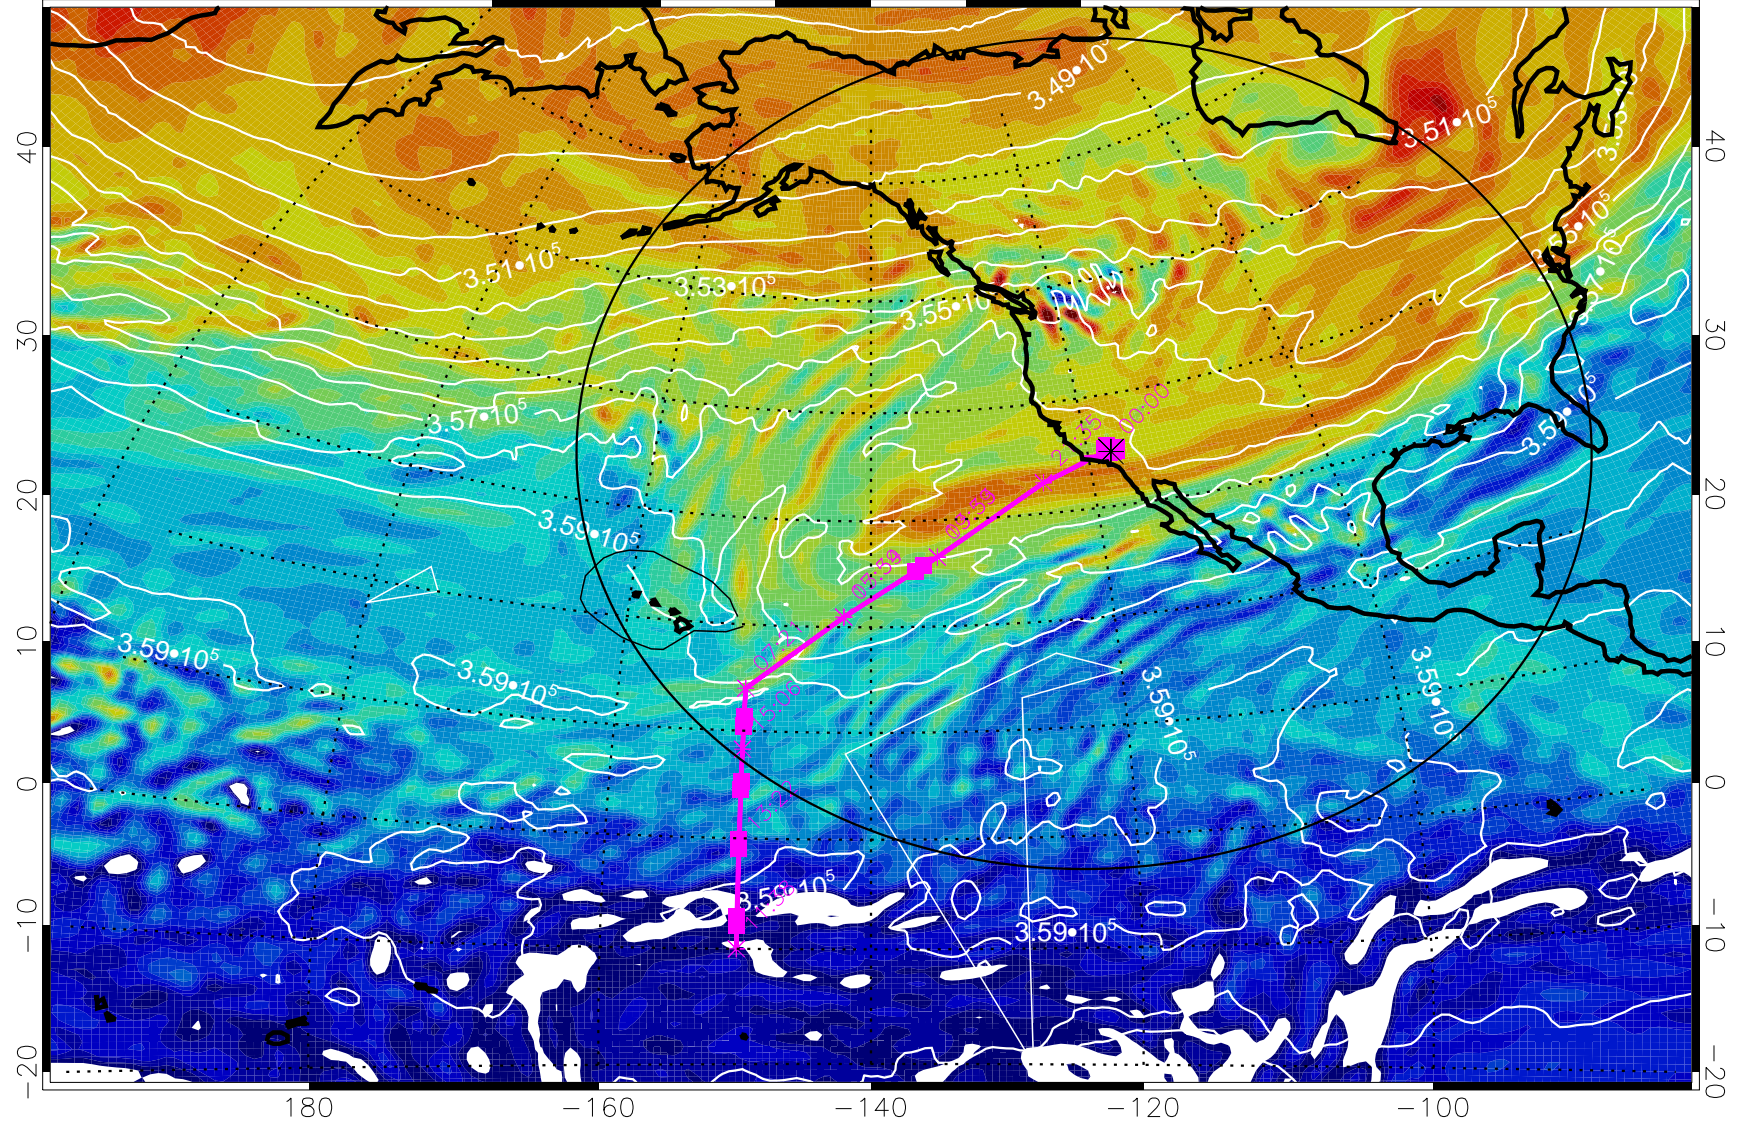

13021200, 72 hour forecast for 380K EPV

160 180 -160 -140 -120 -100

380K Montgomery Streamfunction, white

Range ring of 4055 km -- 13 hours GH round trip

13021206, 78 hour forecast for 380K EPV

380K Montgomery Streamfunction, white

Range ring of 4055 km -- 13 hours GH round trip

13021212, 84 hour forecast for 380K EPV

380K Montgomery Streamfunction, white

Range ring of 4055 km -- 13 hours GH round trip

13021218, 90 hour forecast for 380K EPV

380K Montgomery Streamfunction, white

Range ring of 4055 km -- 13 hours GH round trip

13021300, 96 hour forecast for 380K EPV

160 180 -160 -140 -120 -100

380K Montgomery Streamfunction, white

Range ring of 4055 km -- 13 hours GH round trip

13021306, 102 hour forecast for 380K EPV

160 180 -160 -140 -120 -100

380K Montgomery Streamfunction, white

Range ring of 4055 km -- 13 hours GH round trip

13021312, 108 hour forecast for 380K EPV

160 180 -160 -140 -120 -100