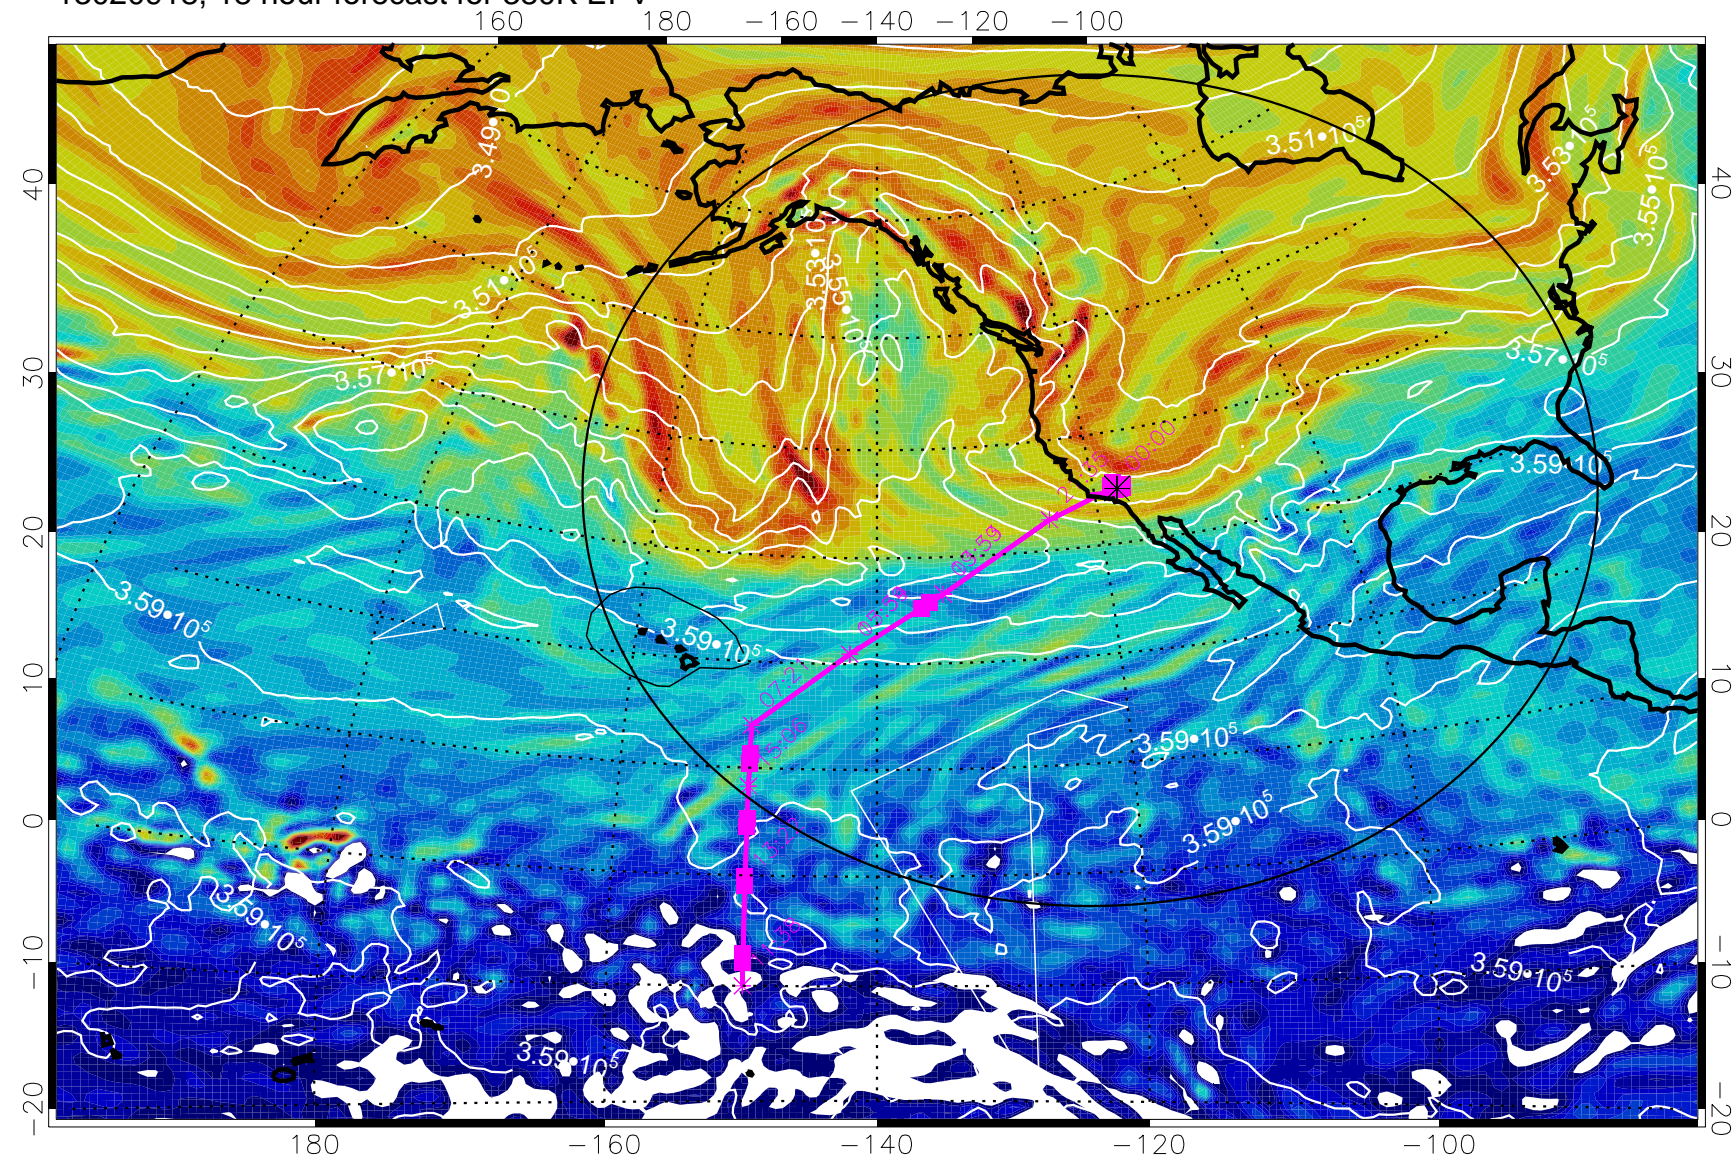

13020912, 12 hour forecast for 380K EPV

380K Montgomery Streamfunction, white

Range ring of 4055 km -- 13 hours GH round trip

13020918, 18 hour forecast for 380K EPV

380K Montgomery Streamfunction, white

Range ring of 4055 km -- 13 hours GH round trip

13021000, 24 hour forecast for 380K EPV

380K Montgomery Streamfunction, white

Range ring of 4055 km -- 13 hours GH round trip

13021006, 30 hour forecast for 380K EPV

380K Montgomery Streamfunction, white

Range ring of 4055 km -- 13 hours GH round trip

13021012, 36 hour forecast for 380K EPV

380K Montgomery Streamfunction, white

Range ring of 4055 km -- 13 hours GH round trip

13021018, 42 hour forecast for 380K EPV

380K Montgomery Streamfunction, white

Range ring of 4055 km -- 13 hours GH round trip

13021100, 48 hour forecast for 380K EPV

380K Montgomery Streamfunction, white

Range ring of 4055 km -- 13 hours GH round trip

13021106, 54 hour forecast for 380K EPV

380K Montgomery Streamfunction, white

Range ring of 4055 km -- 13 hours GH round trip