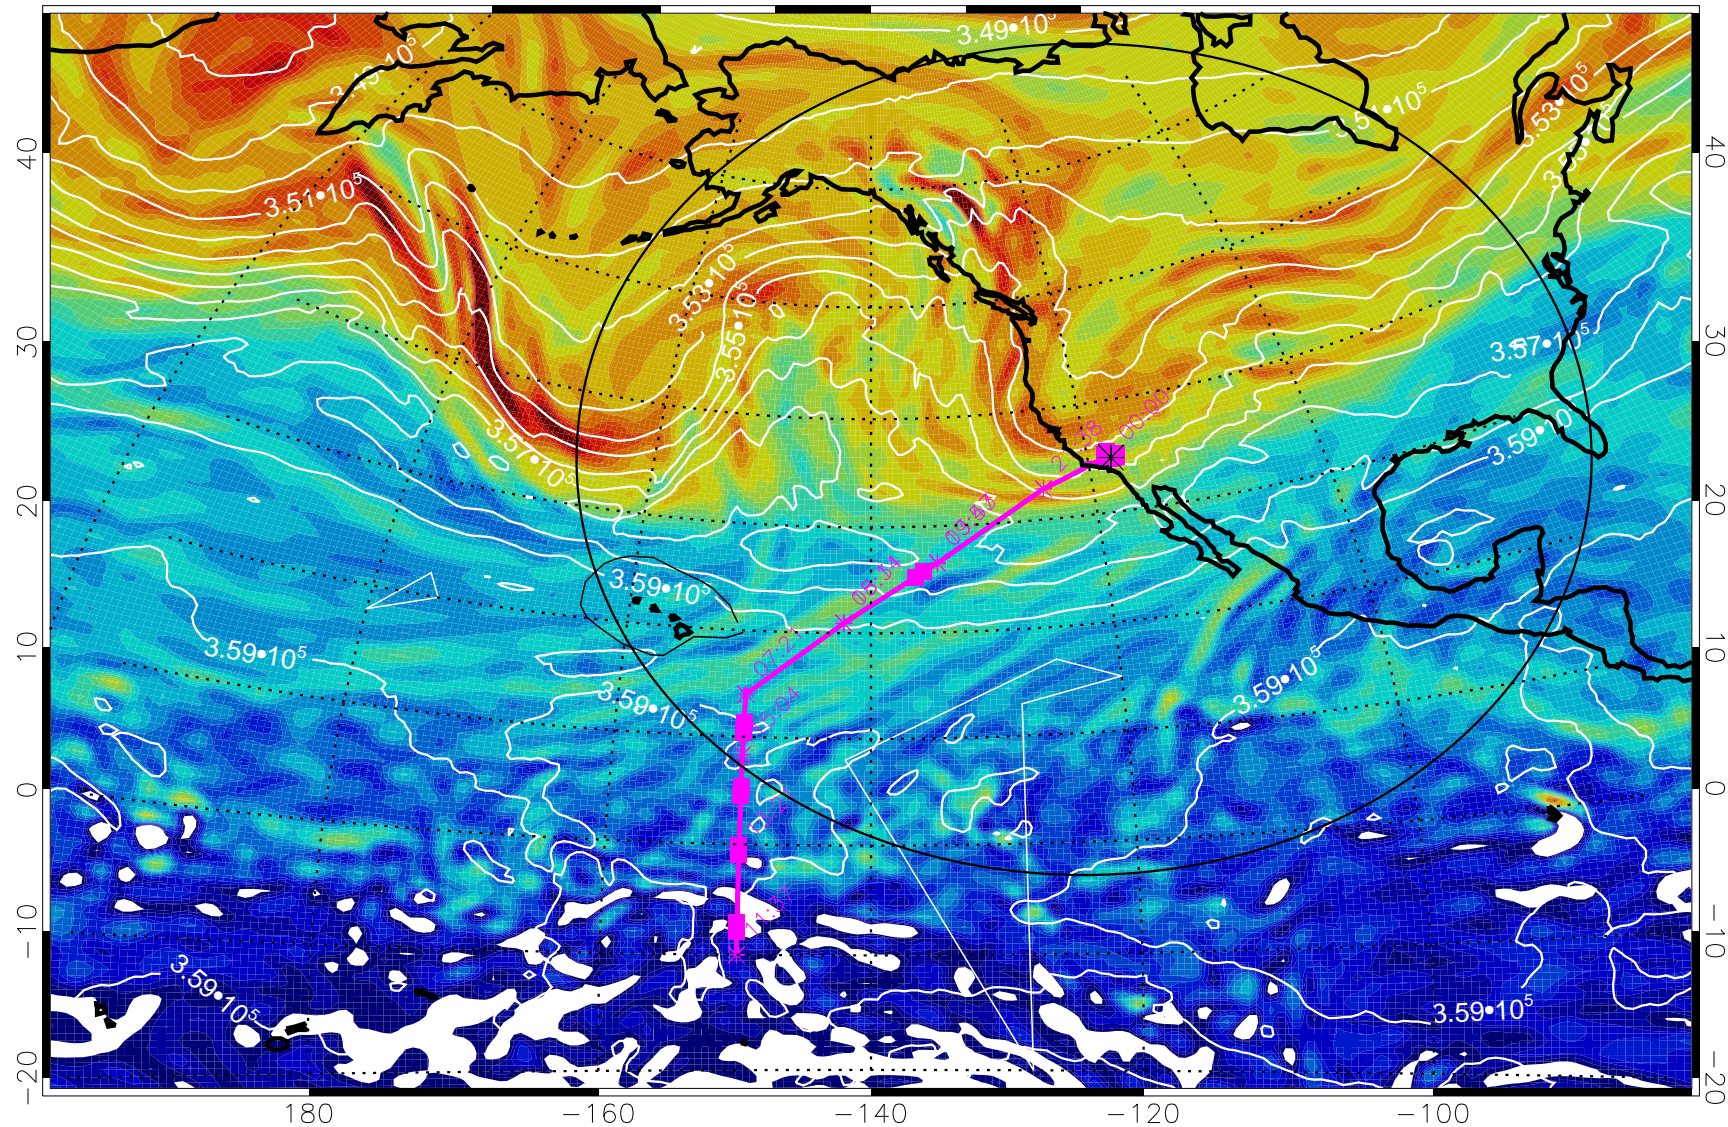

13020818, 6 hour forecast for 380K EPV

160 180 -160 -140 -120 -100

380K Montgomery Streamfunction, white

Range ring of 4055 km -- 13 hours GH round trip

13020900, 12 hour forecast for 380K EPV

380K Montgomery Streamfunction, white

Range ring of 4055 km -- 13 hours GH round trip

13020906, 18 hour forecast for 380K EPV

380K Montgomery Streamfunction, white

Range ring of 4055 km -- 13 hours GH round trip

13020912, 24 hour forecast for 380K EPV

380K Montgomery Streamfunction, white

Range ring of 4055 km -- 13 hours GH round trip

13020918, 30 hour forecast for 380K EPV

380K Montgomery Streamfunction, white

Range ring of 4055 km -- 13 hours GH round trip

13021000, 36 hour forecast for 380K EPV

160 180 -160 -140 -120 -100

380K Montgomery Streamfunction, white

Range ring of 4055 km -- 13 hours GH round trip

13021006, 42 hour forecast for 380K EPV

380K Montgomery Streamfunction, white