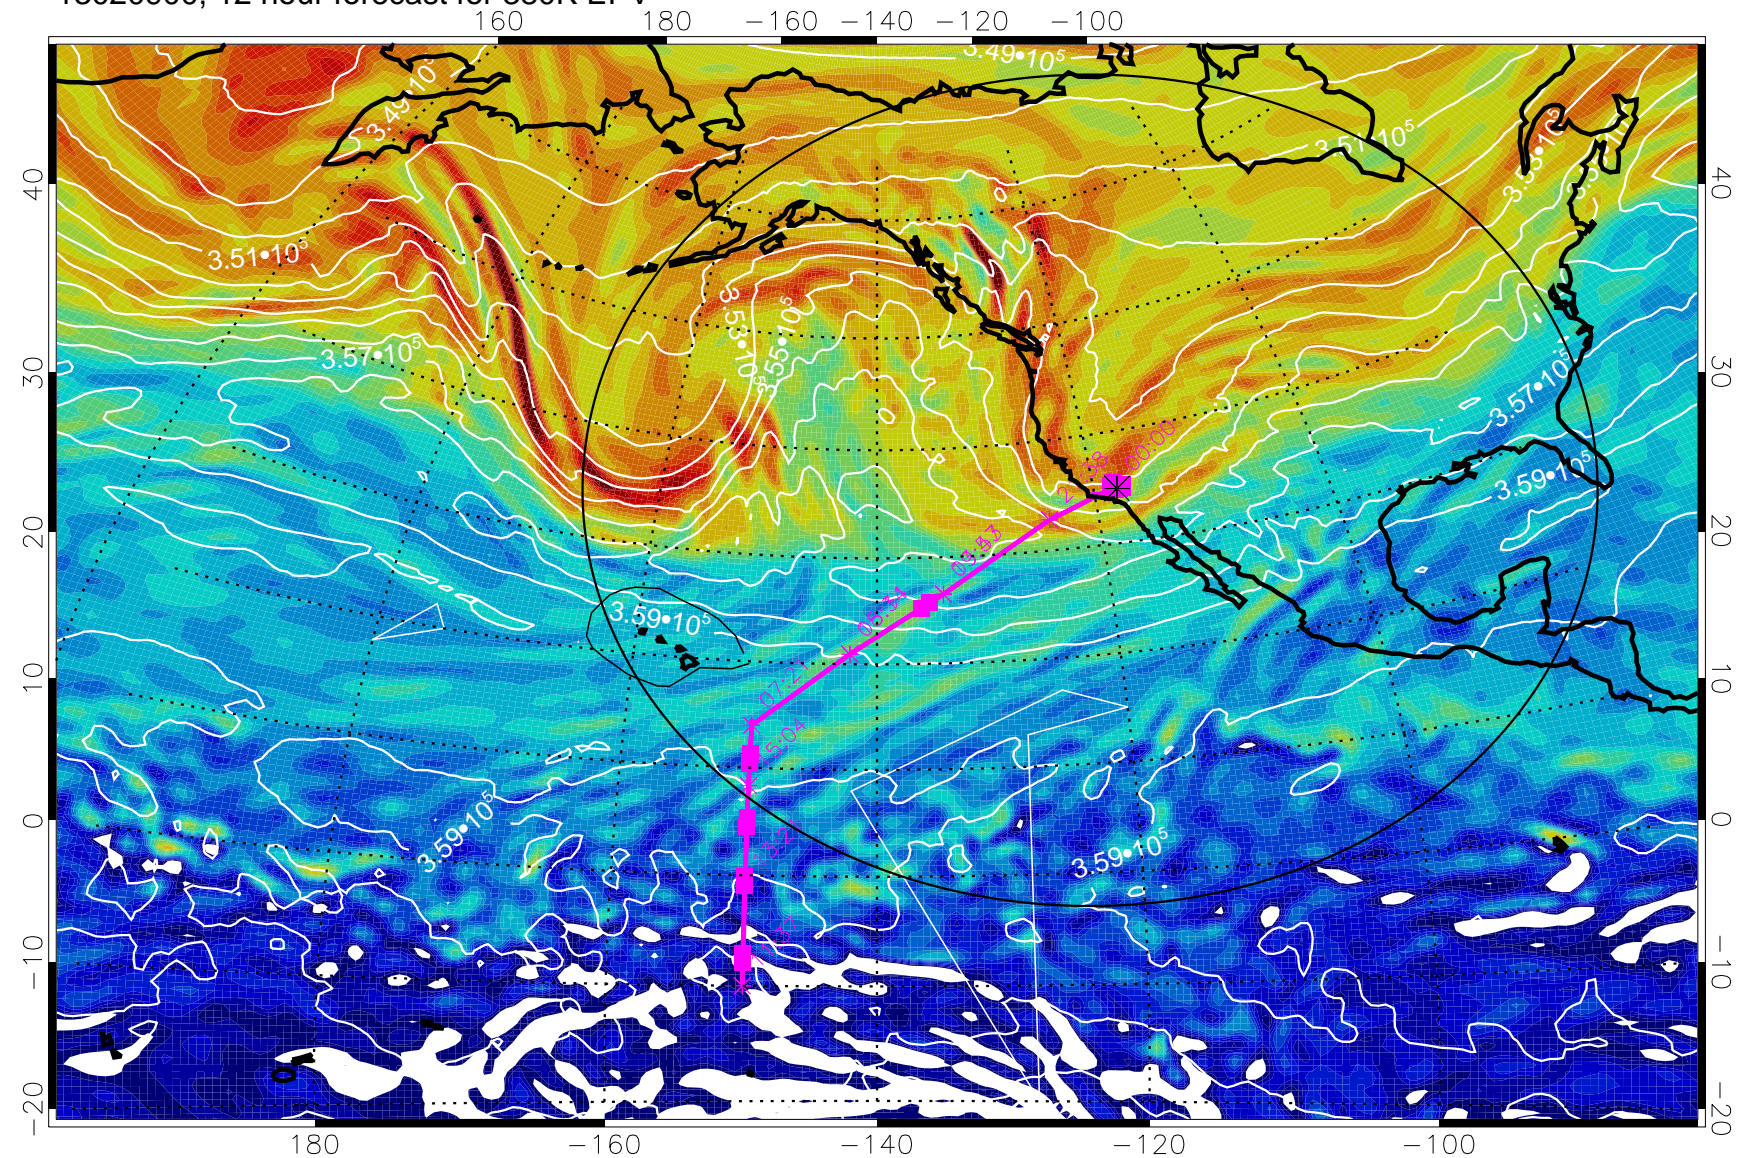

13020818, 6 hour forecast for 380K EPV

160 180 -160 -140 -120 -100

380K Montgomery Streamfunction, white

Range ring of 4055 km -- 13 hours GH round trip

13020900, 12 hour forecast for 380K EPV

380K Montgomery Streamfunction, white

Range ring of 4055 km -- 13 hours GH round trip

13020906, 18 hour forecast for 380K EPV

380K Montgomery Streamfunction, white

Range ring of 4055 km -- 13 hours GH round trip

13020912, 24 hour forecast for 380K EPV

380K Montgomery Streamfunction, white

Range ring of 4055 km -- 13 hours GH round trip

13020918, 30 hour forecast for 380K EPV

380K Montgomery Streamfunction, white

Range ring of 4055 km -- 13 hours GH round trip

13021000, 36 hour forecast for 380K EPV

160 180 -160 -140 -120 -100

380K Montgomery Streamfunction, white

Range ring of 4055 km -- 13 hours GH round trip

13021006, 42 hour forecast for 380K EPV

380K Montgomery Streamfunction, white