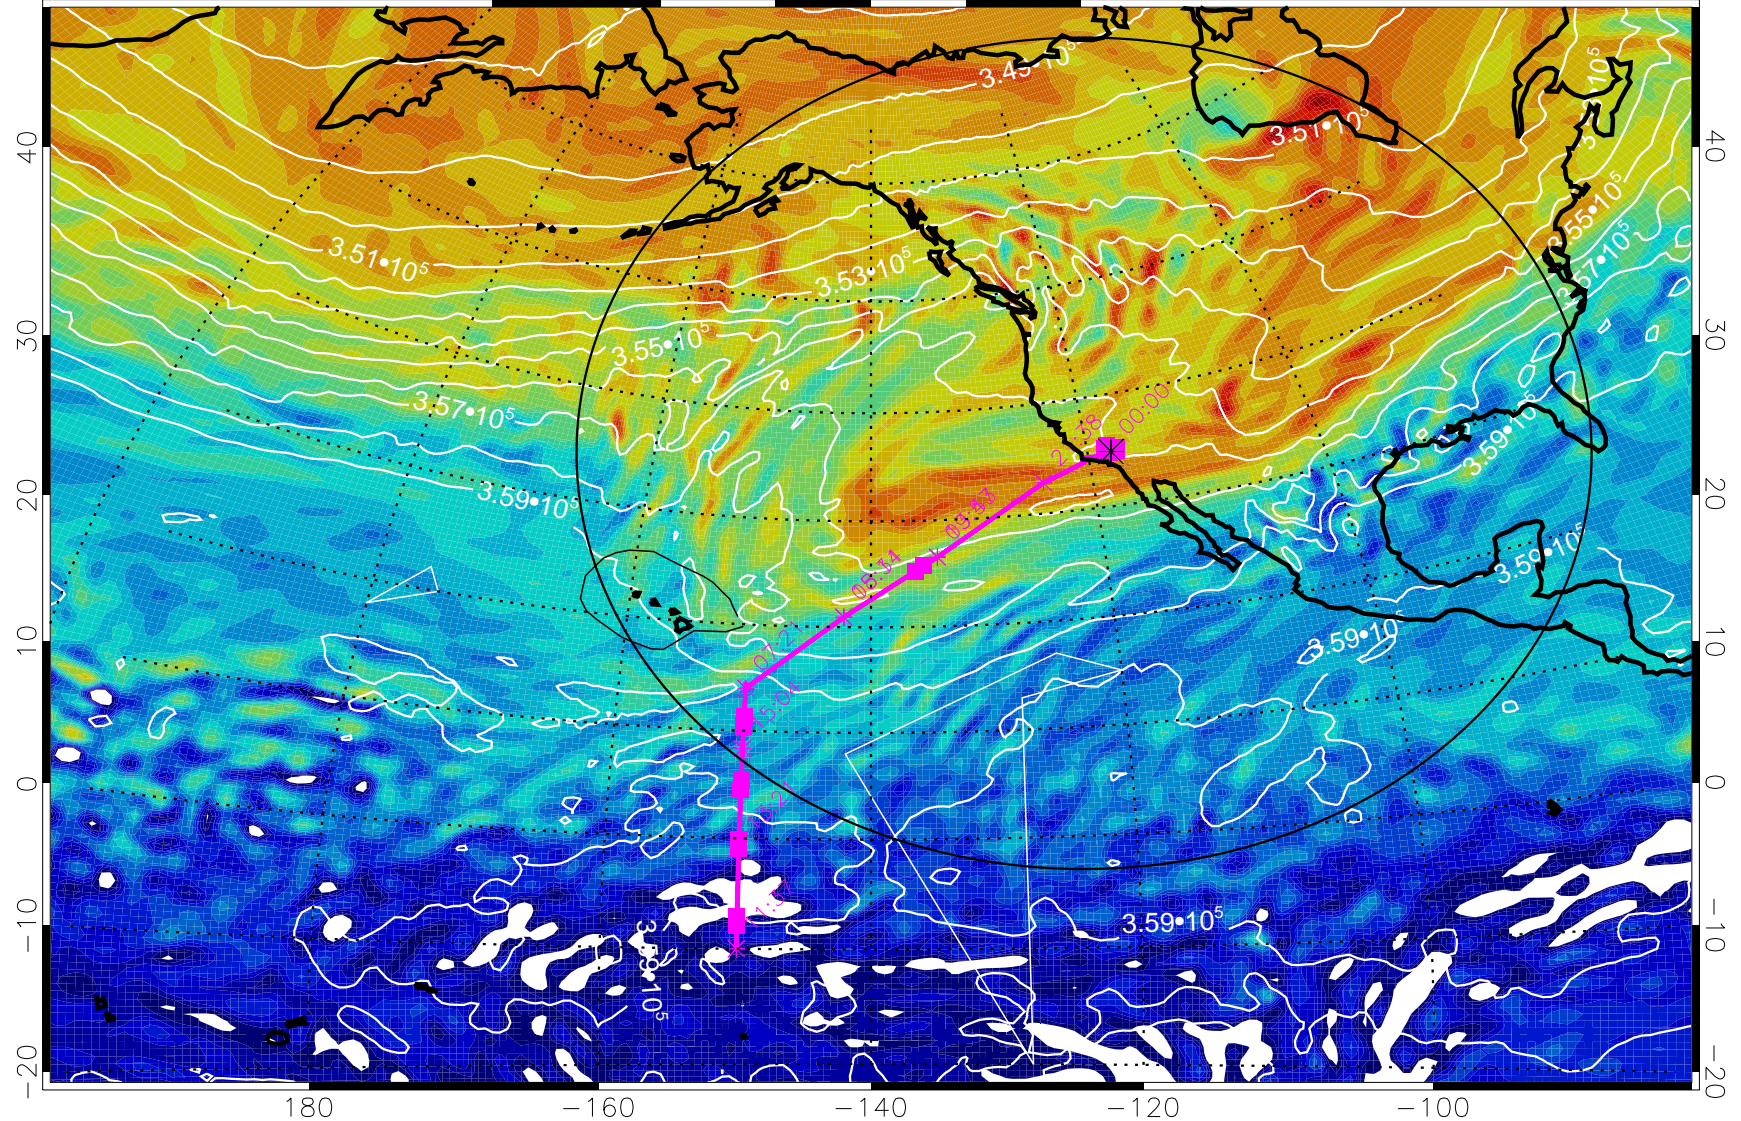

13021118, 78 hour forecast for 380K EPV

380K Montgomery Streamfunction, white

Range ring of 4055 km -- 13 hours GH round trip

13021200, 84 hour forecast for 380K EPV

380K Montgomery Streamfunction, white

Range ring of 4055 km -- 13 hours GH round trip

13021206, 90 hour forecast for 380K EPV

380K Montgomery Streamfunction, white

Range ring of 4055 km -- 13 hours GH round trip

13021212, 96 hour forecast for 380K EPV

160 180 -160 -140 -120 -100

380K Montgomery Streamfunction, white

Range ring of 4055 km -- 13 hours GH round trip

13021218, 102 hour forecast for 380K EPV

380K Montgomery Streamfunction, white

Range ring of 4055 km -- 13 hours GH round trip

13021300, 108 hour forecast for 380K EPV

160 180 -160 -140 -120 -100

380K Montgomery Streamfunction, white

Range ring of 4055 km -- 13 hours GH round trip

13021306, 114 hour forecast for 380K EPV

380K Montgomery Streamfunction, white

Range ring of 4055 km -- 13 hours GH round trip