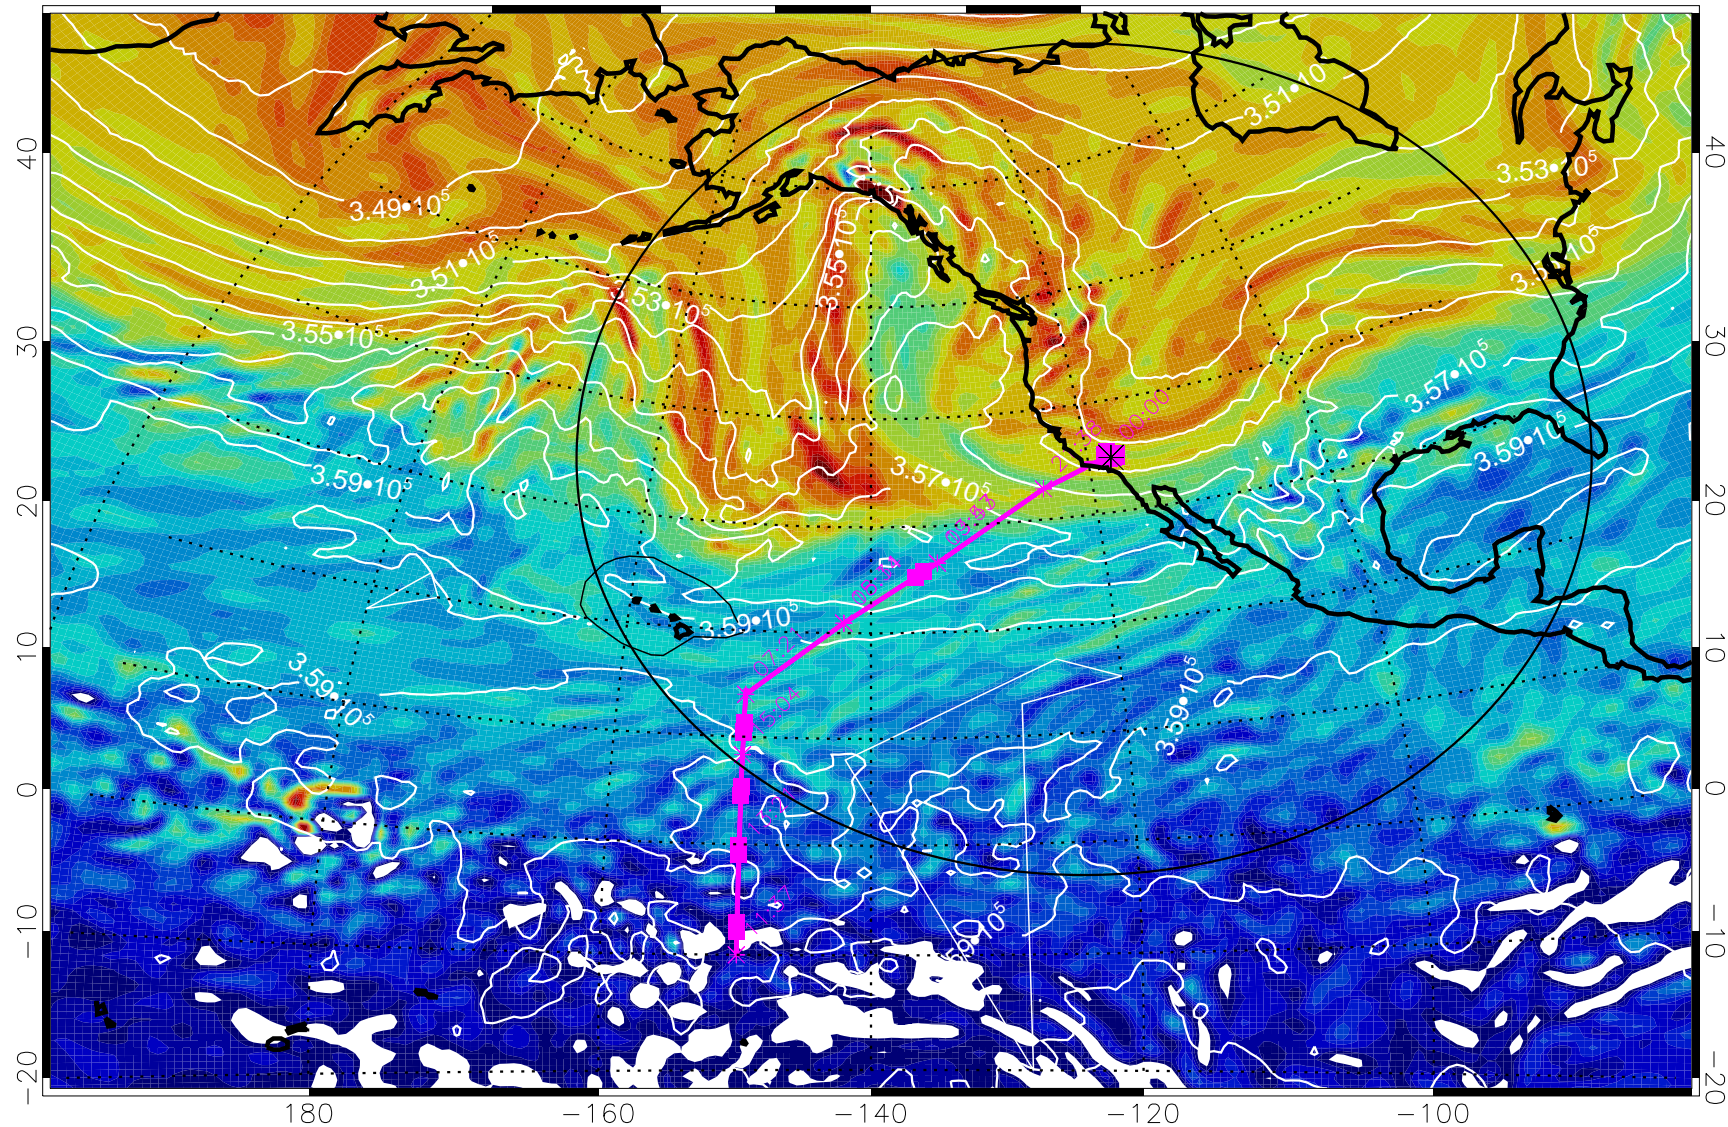

Range ring of 4055 km -- 13 hours GH round trip

13020906, 18 hour forecast for 380K EPV

380K Montgomery Streamfunction, white

Range ring of 4055 km -- 13 hours GH round trip

13020912, 24 hour forecast for 380K EPV

380K Montgomery Streamfunction, white

Range ring of 4055 km -- 13 hours GH round trip

13020918, 30 hour forecast for 380K EPV

380K Montgomery Streamfunction, white

Range ring of 4055 km -- 13 hours GH round trip

13021000, 36 hour forecast for 380K EPV

160 180 -160 -140 -120 -100

380K Montgomery Streamfunction, white

Range ring of 4055 km -- 13 hours GH round trip

13021006, 42 hour forecast for 380K EPV

380K Montgomery Streamfunction, white

Range ring of 4055 km -- 13 hours GH round trip

13021012, 48 hour forecast for 380K EPV

380K Montgomery Streamfunction, white

Range ring of 4055 km -- 13 hours GH round trip

13021018, 54 hour forecast for 380K EPV