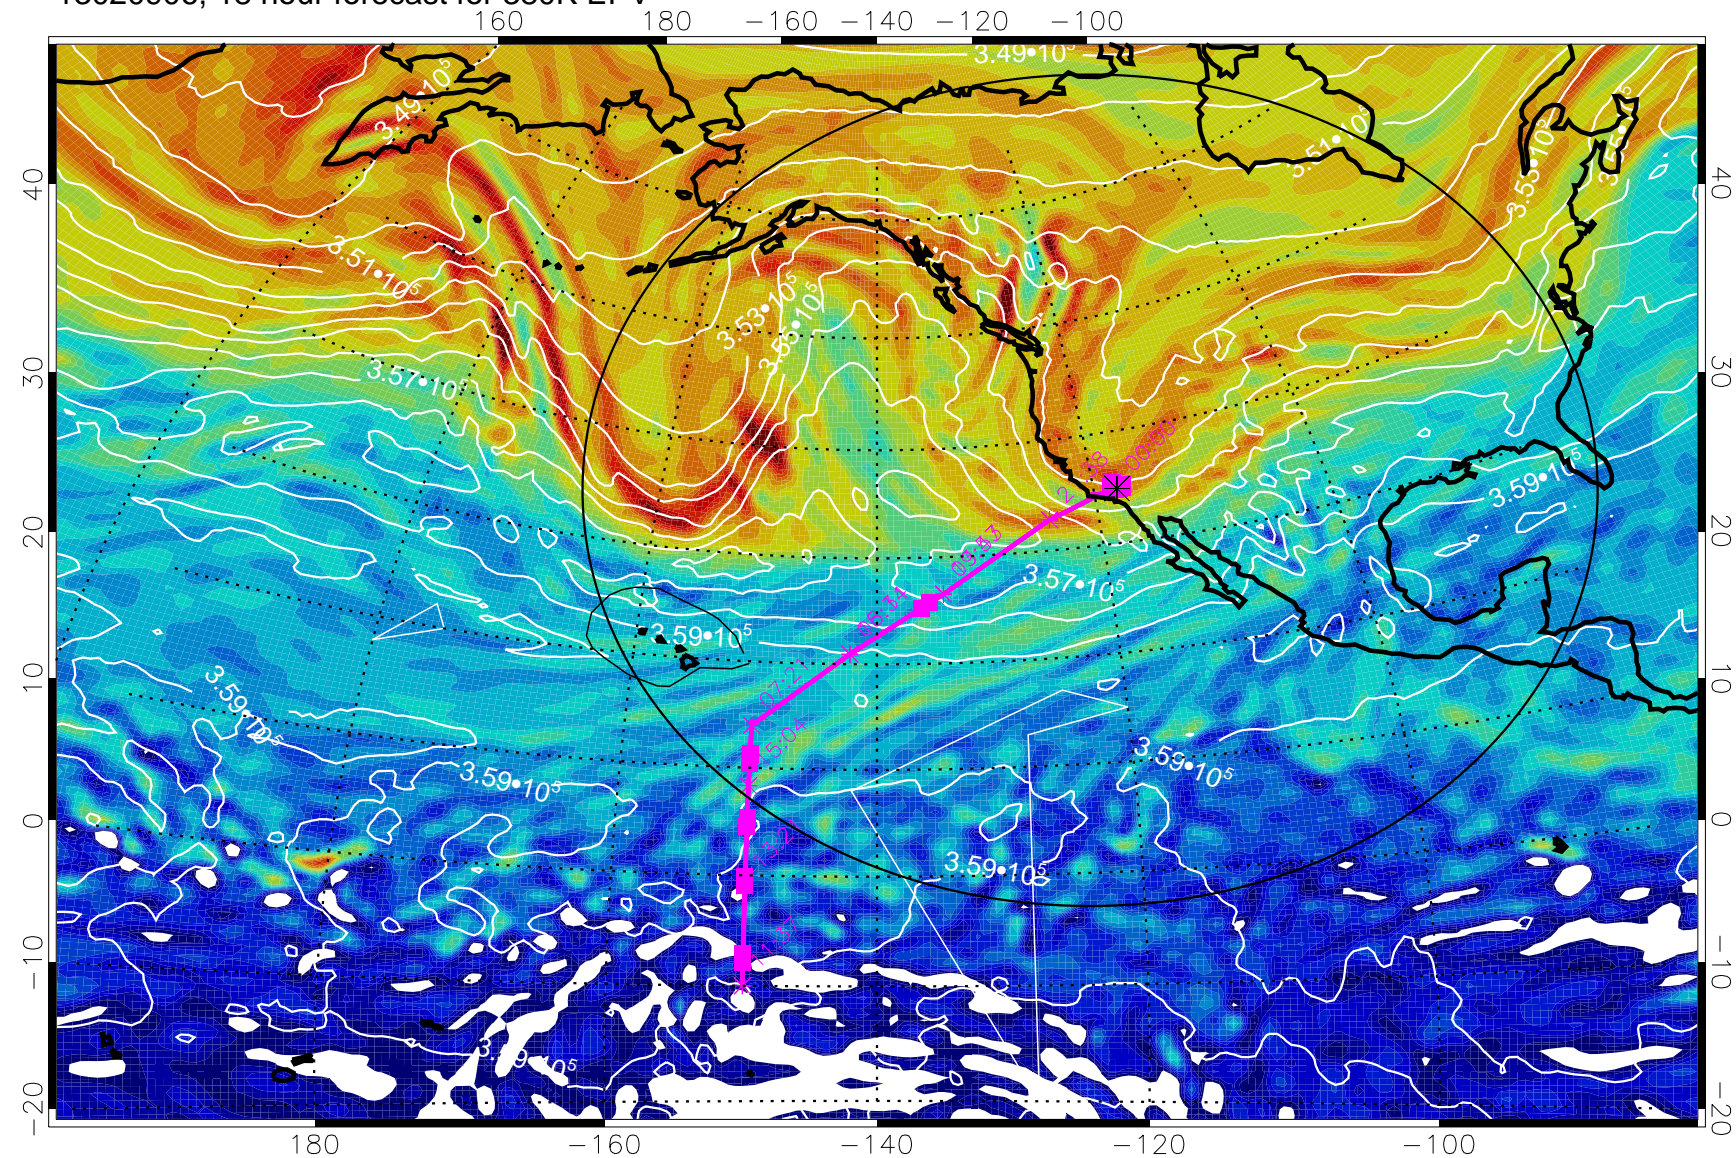

13020818, 6 hour forecast for 380K EPV

160 180 -160 -140 -120 -100

380K Montgomery Streamfunction, white

Range ring of 4055 km -- 13 hours GH round trip

13020900, 12 hour forecast for 380K EPV

380K Montgomery Streamfunction, white

Range ring of 4055 km -- 13 hours GH round trip

13020906, 18 hour forecast for 380K EPV

380K Montgomery Streamfunction, white

Range ring of 4055 km -- 13 hours GH round trip

13020912, 24 hour forecast for 380K EPV

380K Montgomery Streamfunction, white

Range ring of 4055 km -- 13 hours GH round trip

13020918, 30 hour forecast for 380K EPV

380K Montgomery Streamfunction, white

Range ring of 4055 km -- 13 hours GH round trip

Range ring of 4055 km -- 13 hours GH round trip

13021012, 48 hour forecast for 380K EPV

380K Montgomery Streamfunction, white

Range ring of 4055 km -- 13 hours GH round trip

13021018, 54 hour forecast for 380K EPV