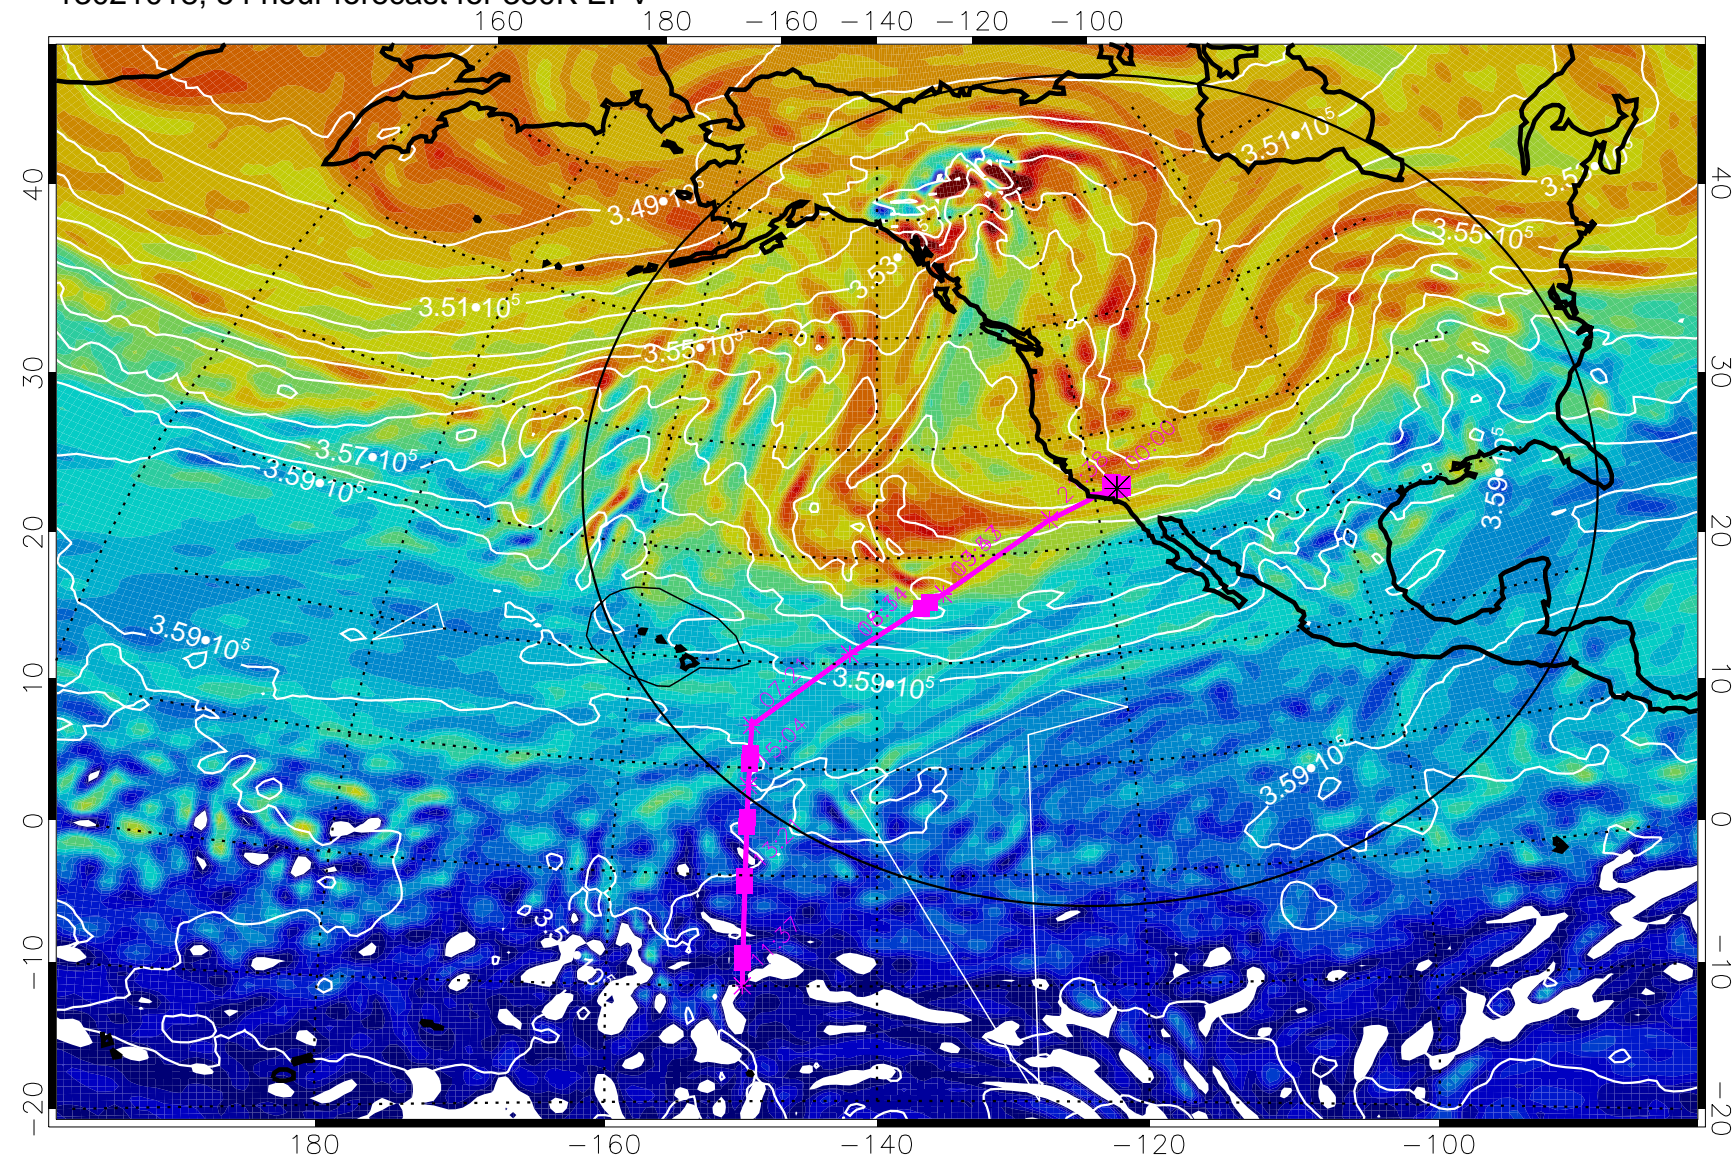

13021000, 36 hour forecast for 380K EPV

160 180 -160 -140 -120 -100

380K Montgomery Streamfunction, white

Range ring of 4055 km -- 13 hours GH round trip

13021006, 42 hour forecast for 380K EPV

380K Montgomery Streamfunction, white

Range ring of 4055 km -- 13 hours GH round trip

13021012, 48 hour forecast for 380K EPV

380K Montgomery Streamfunction, white

Range ring of 4055 km -- 13 hours GH round trip

13021018, 54 hour forecast for 380K EPV

380K Montgomery Streamfunction, white

Range ring of 4055 km -- 13 hours GH round trip

13021100, 60 hour forecast for 380K EPV

380K Montgomery Streamfunction, white

Range ring of 4055 km -- 13 hours GH round trip

13021106, 66 hour forecast for 380K EPV

380K Montgomery Streamfunction, white

Range ring of 4055 km -- 13 hours GH round trip

13021112, 72 hour forecast for 380K EPV

380K Montgomery Streamfunction, white

Range ring of 4055 km -- 13 hours GH round trip