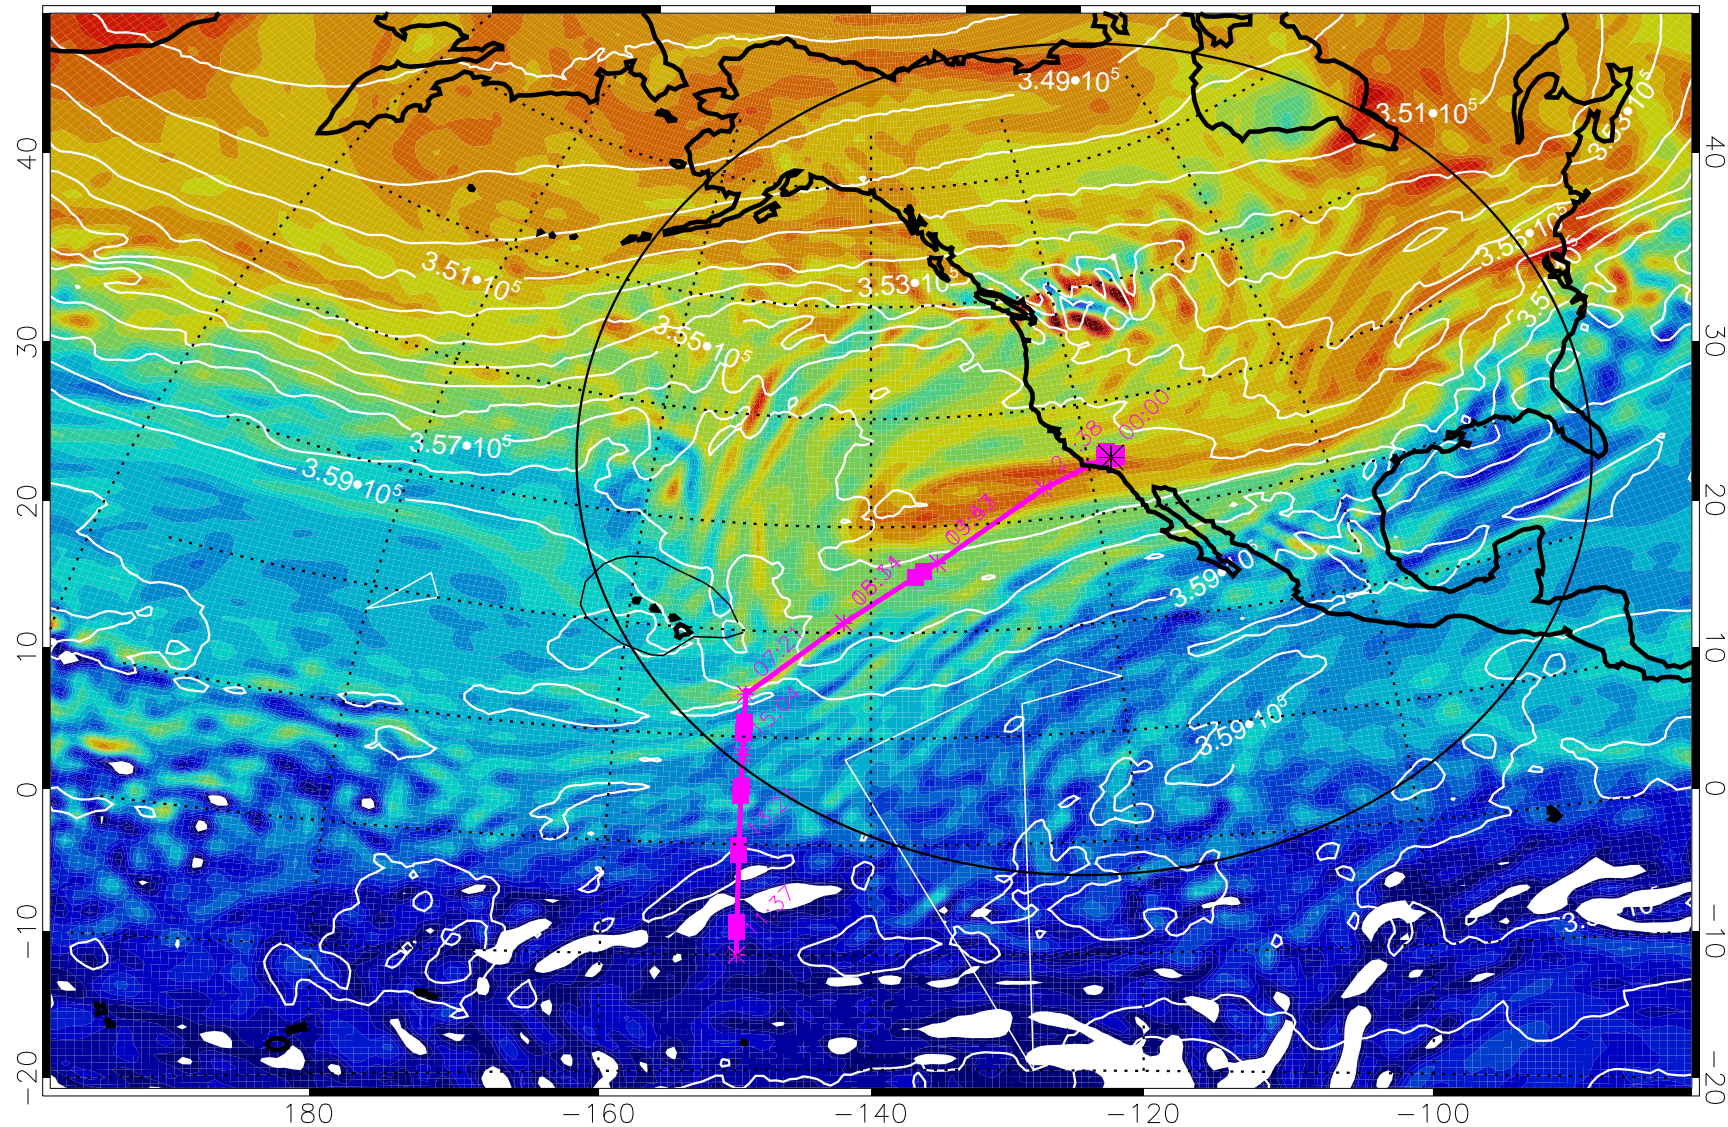

13021206, 90 hour forecast for 380K EPV

380K Montgomery Streamfunction, white

Range ring of 4055 km -- 13 hours GH round trip

13021212, 96 hour forecast for 380K EPV

160 180 -160 -140 -120 -100

380K Montgomery Streamfunction, white

Range ring of 4055 km -- 13 hours GH round trip

13021218, 102 hour forecast for 380K EPV

380K Montgomery Streamfunction, white

Range ring of 4055 km -- 13 hours GH round trip

13021300, 108 hour forecast for 380K EPV

160 180 -160 -140 -120 -100

380K Montgomery Streamfunction, white

Range ring of 4055 km -- 13 hours GH round trip

13021306, 114 hour forecast for 380K EPV

380K Montgomery Streamfunction, white

Range ring of 4055 km -- 13 hours GH round trip

13021312, 120 hour forecast for 380K EPV

160 180 -160 -140 -120 -100

380K Montgomery Streamfunction, white

Range ring of 4055 km -- 13 hours GH round trip