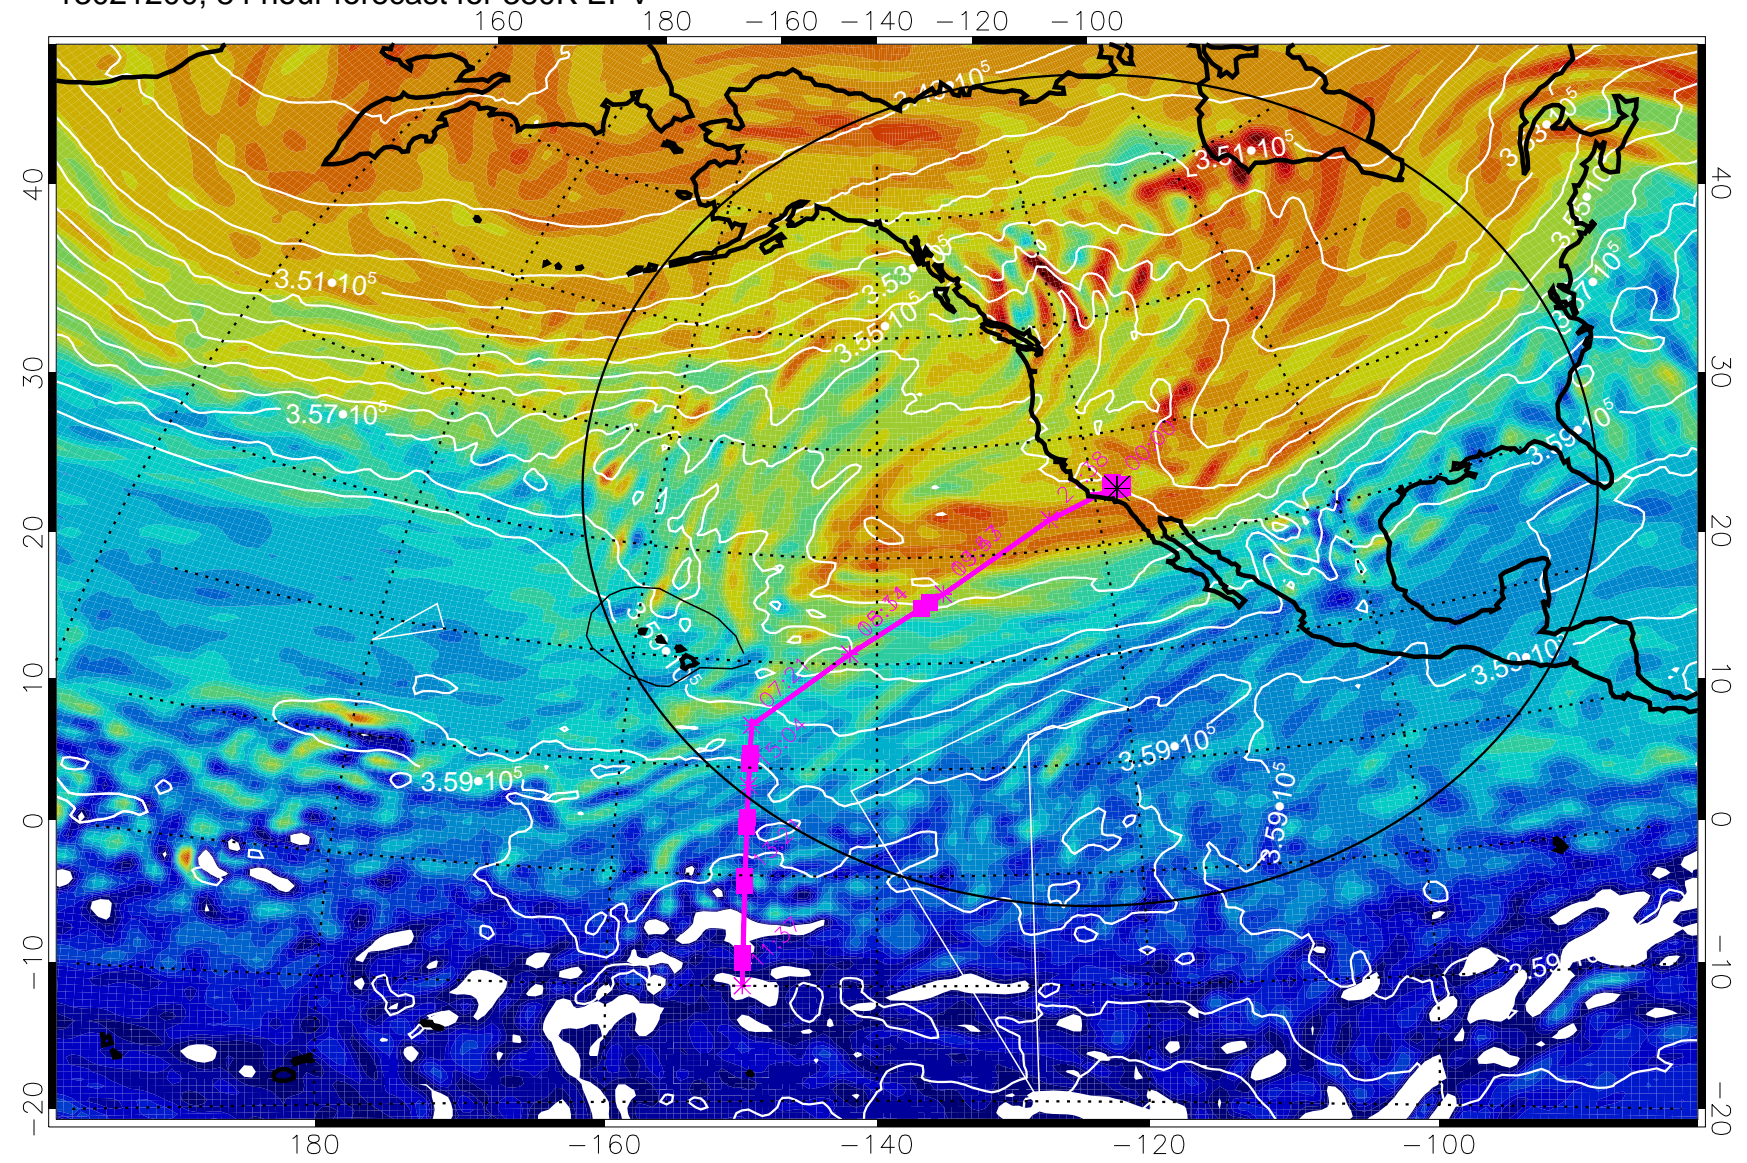

380K Montgomery Streamfunction, white

Range ring of 4055 km -- 13 hours GH round trip

13021100, 60 hour forecast for 380K EPV

380K Montgomery Streamfunction, white

Range ring of 4055 km -- 13 hours GH round trip

13021106, 66 hour forecast for 380K EPV

380K Montgomery Streamfunction, white

Range ring of 4055 km -- 13 hours GH round trip

13021112, 72 hour forecast for 380K EPV

380K Montgomery Streamfunction, white

Range ring of 4055 km -- 13 hours GH round trip

13021118, 78 hour forecast for 380K EPV

380K Montgomery Streamfunction, white

Range ring of 4055 km -- 13 hours GH round trip

13021200, 84 hour forecast for 380K EPV

380K Montgomery Streamfunction, white

Range ring of 4055 km -- 13 hours GH round trip

13021206, 90 hour forecast for 380K EPV

380K Montgomery Streamfunction, white

Range ring of 4055 km -- 13 hours GH round trip

13021212, 96 hour forecast for 380K EPV

160 180 -160 -140 -120 -100

380K Montgomery Streamfunction, white