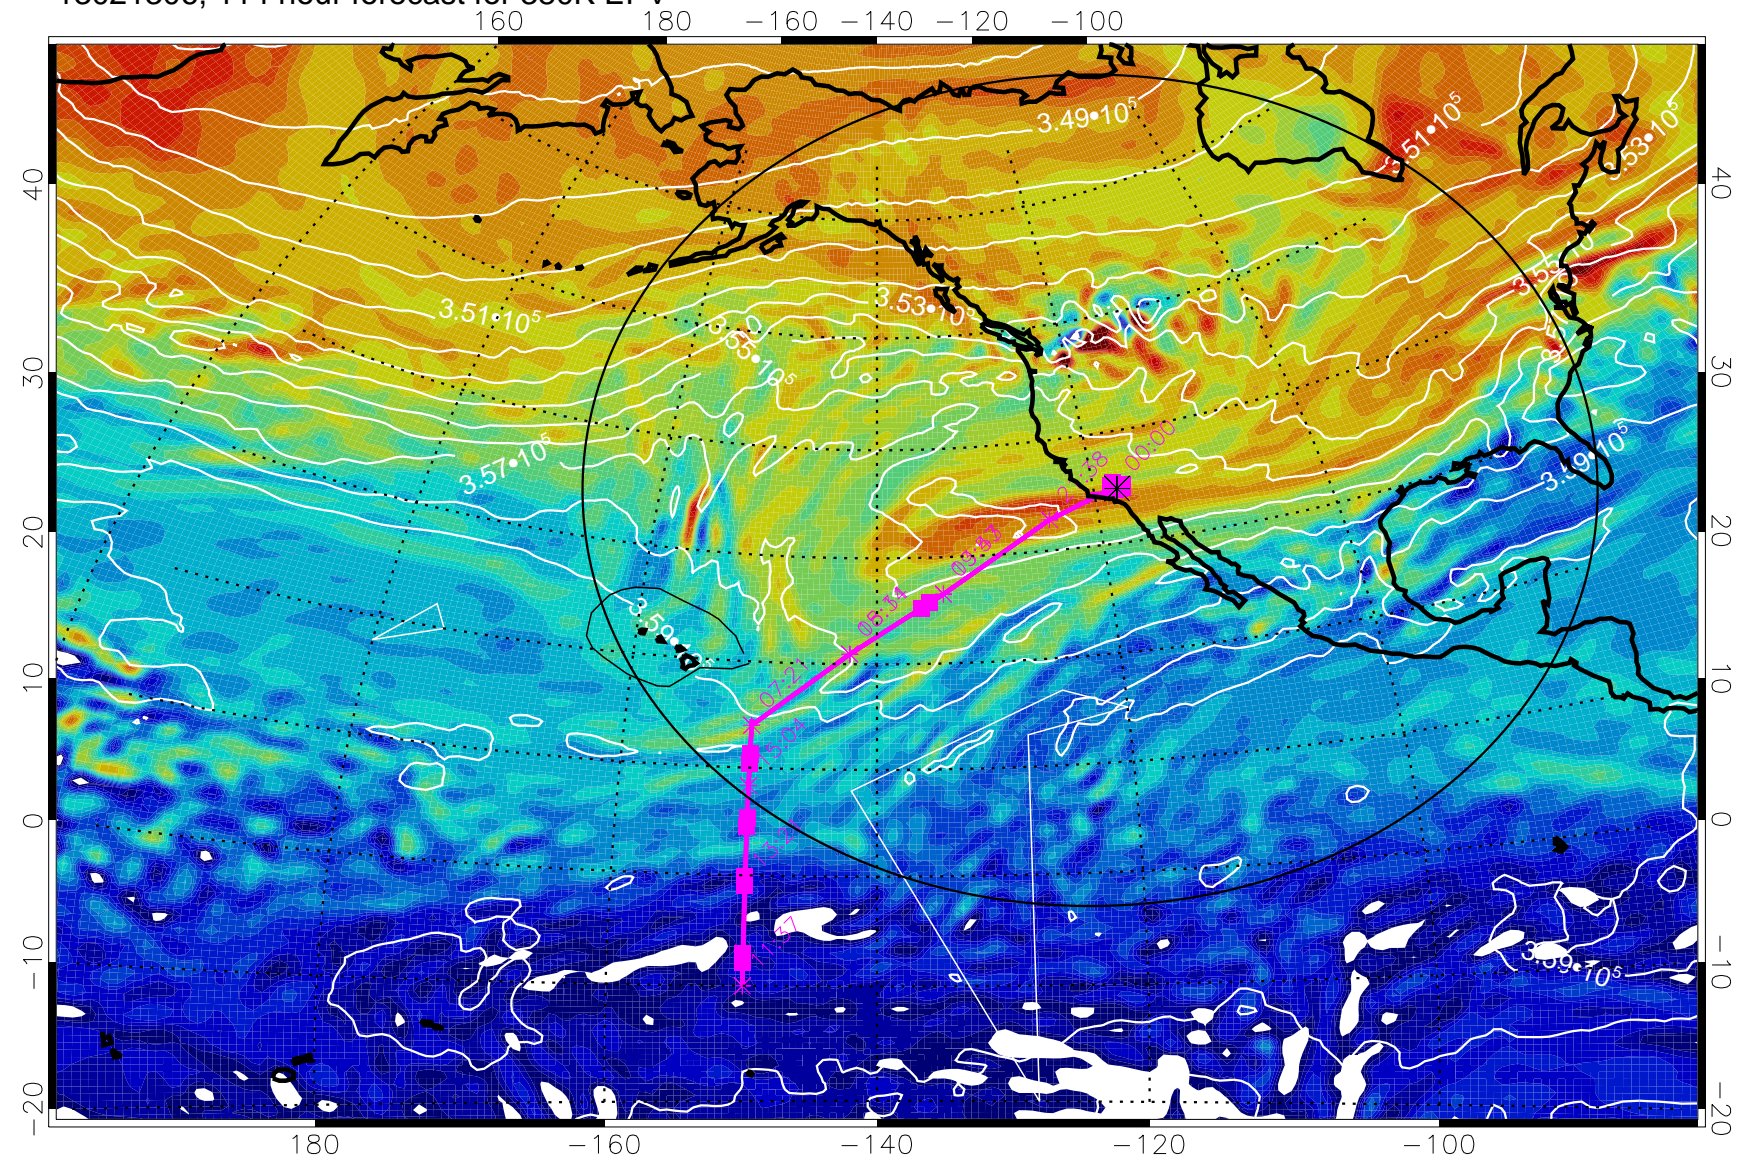

Range ring of 4055 km -- 13 hours GH round trip

13021218, 102 hour forecast for 380K EPV

380K Montgomery Streamfunction, white

Range ring of 4055 km -- 13 hours GH round trip

13021300, 108 hour forecast for 380K EPV

160 180 -160 -140 -120 -100

380K Montgomery Streamfunction, white

Range ring of 4055 km -- 13 hours GH round trip

13021306, 114 hour forecast for 380K EPV

380K Montgomery Streamfunction, white

Range ring of 4055 km -- 13 hours GH round trip

13021312, 120 hour forecast for 380K EPV

160 180 -160 -140 -120 -100

380K Montgomery Streamfunction, white

Range ring of 4055 km -- 13 hours GH round trip