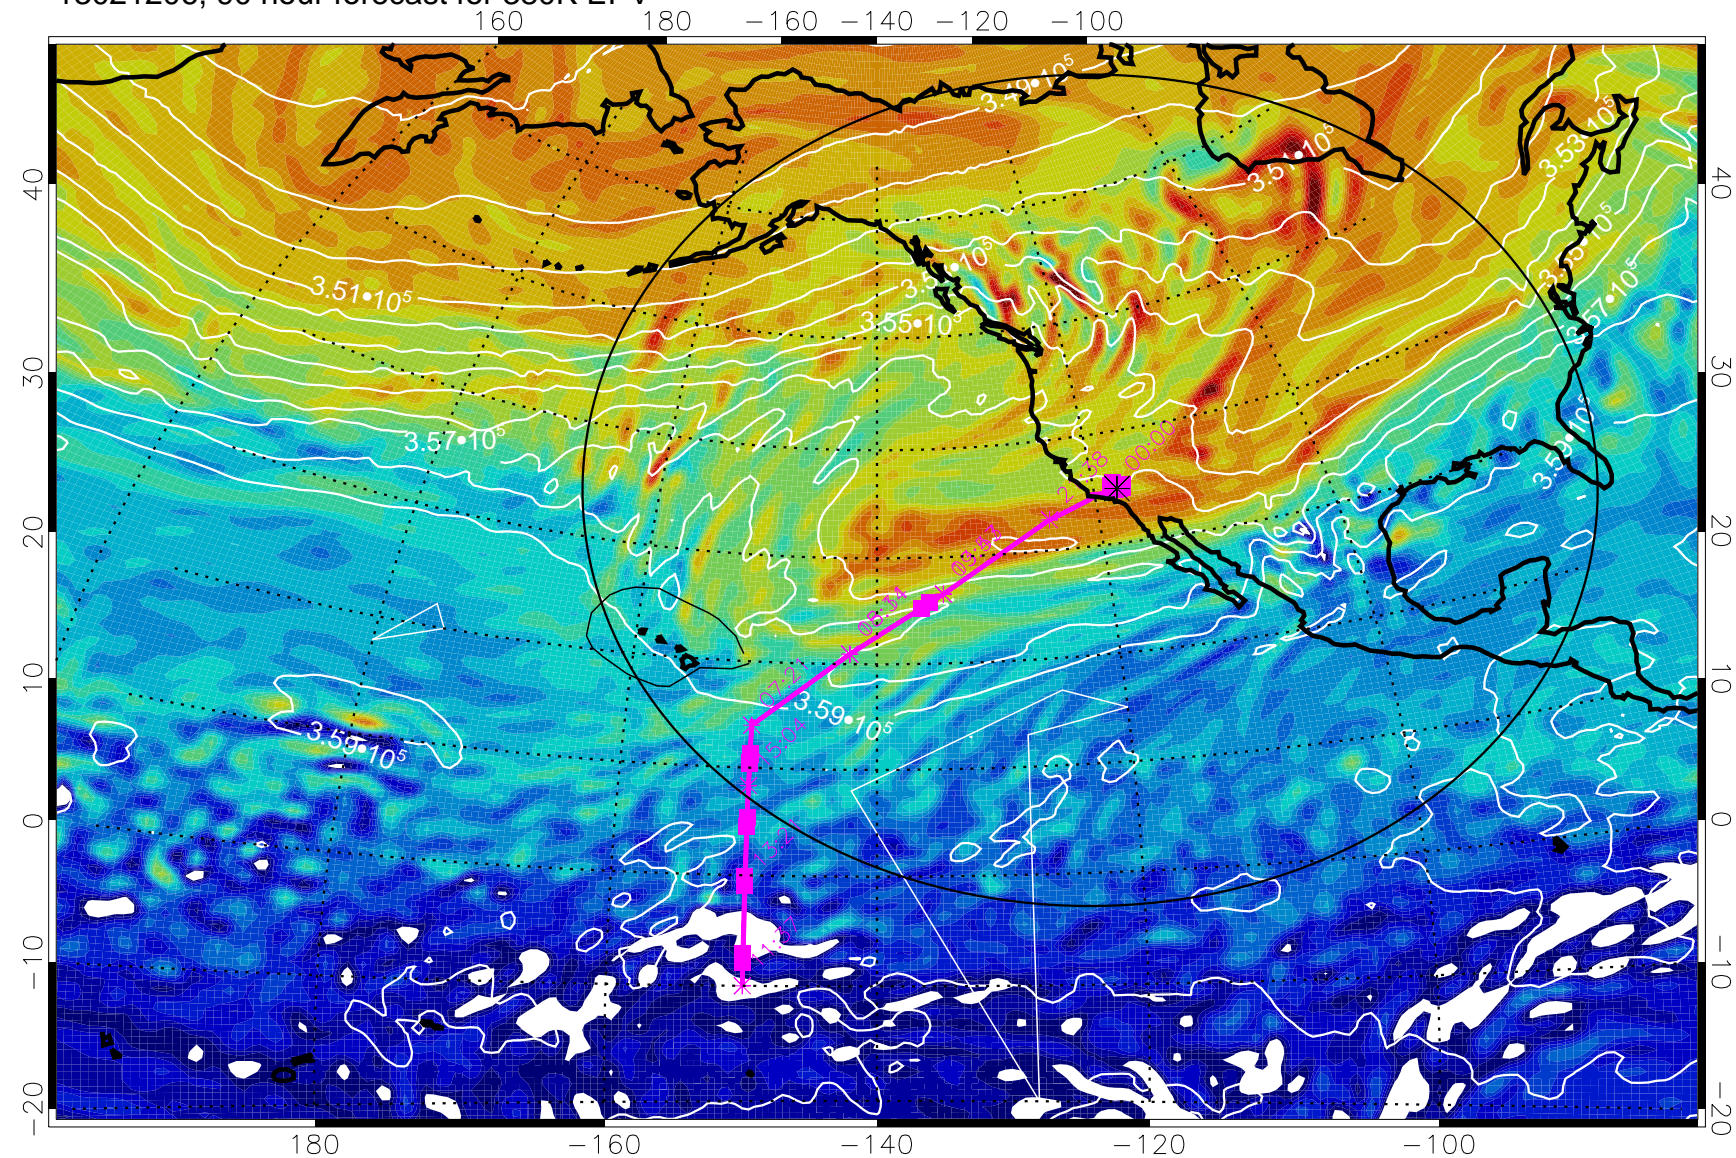

13021106, 66 hour forecast for 380K EPV

380K Montgomery Streamfunction, white

Range ring of 4055 km -- 13 hours GH round trip

13021112, 72 hour forecast for 380K EPV

380K Montgomery Streamfunction, white

Range ring of 4055 km -- 13 hours GH round trip

13021118, 78 hour forecast for 380K EPV

380K Montgomery Streamfunction, white

Range ring of 4055 km -- 13 hours GH round trip

13021200, 84 hour forecast for 380K EPV

380K Montgomery Streamfunction, white

Range ring of 4055 km -- 13 hours GH round trip

13021206, 90 hour forecast for 380K EPV

380K Montgomery Streamfunction, white

Range ring of 4055 km -- 13 hours GH round trip

13021212, 96 hour forecast for 380K EPV

160 180 -160 -140 -120 -100

380K Montgomery Streamfunction, white

Range ring of 4055 km -- 13 hours GH round trip

13021218, 102 hour forecast for 380K EPV

380K Montgomery Streamfunction, white

Range ring of 4055 km -- 13 hours GH round trip

13021300, 108 hour forecast for 380K EPV