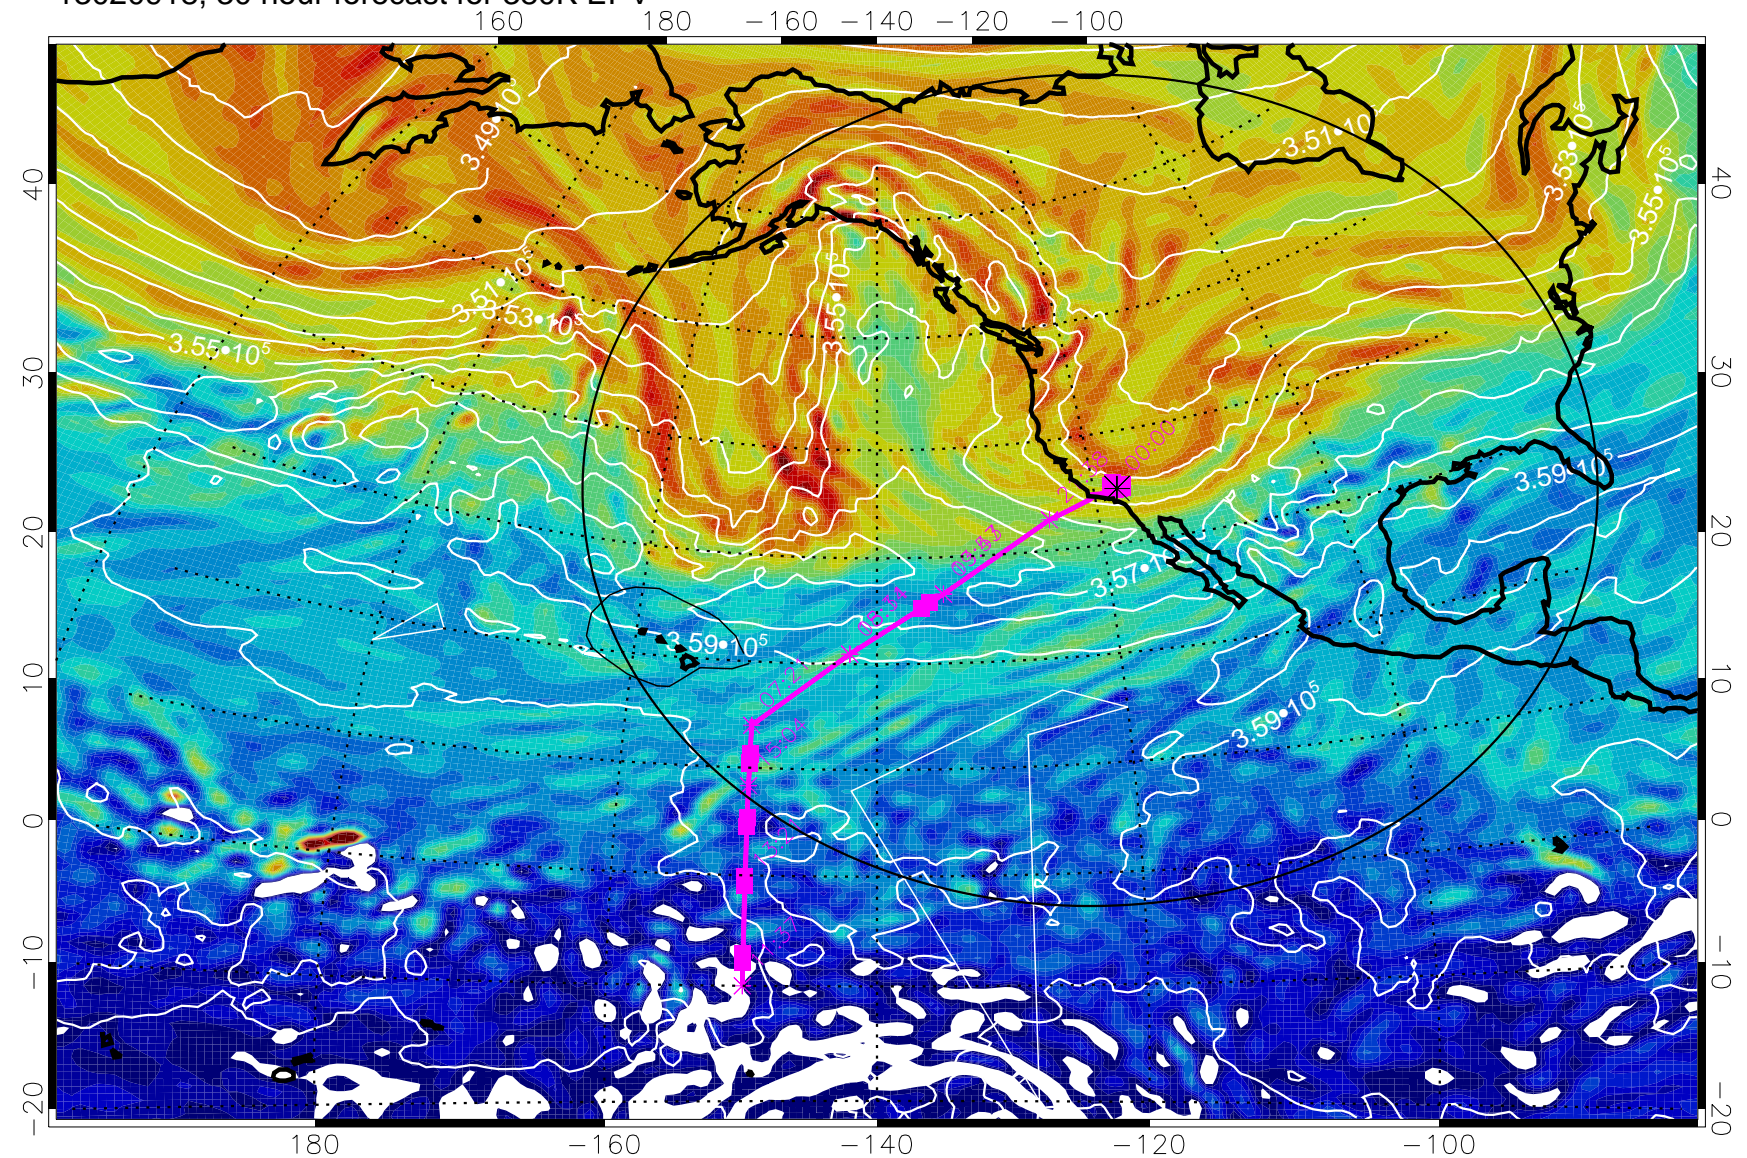

Range ring of 4055 km -- 13 hours GH round trip

13020906, 18 hour forecast for 380K EPV

380K Montgomery Streamfunction, white

Range ring of 4055 km -- 13 hours GH round trip

13020912, 24 hour forecast for 380K EPV

380K Montgomery Streamfunction, white

Range ring of 4055 km -- 13 hours GH round trip

13020918, 30 hour forecast for 380K EPV

380K Montgomery Streamfunction, white

Range ring of 4055 km -- 13 hours GH round trip

13021000, 36 hour forecast for 380K EPV

160 180 -160 -140 -120 -100

380K Montgomery Streamfunction, white

Range ring of 4055 km -- 13 hours GH round trip

13021006, 42 hour forecast for 380K EPV

380K Montgomery Streamfunction, white

Range ring of 4055 km -- 13 hours GH round trip

13021012, 48 hour forecast for 380K EPV

380K Montgomery Streamfunction, white

Range ring of 4055 km -- 13 hours GH round trip

13021018, 54 hour forecast for 380K EPV