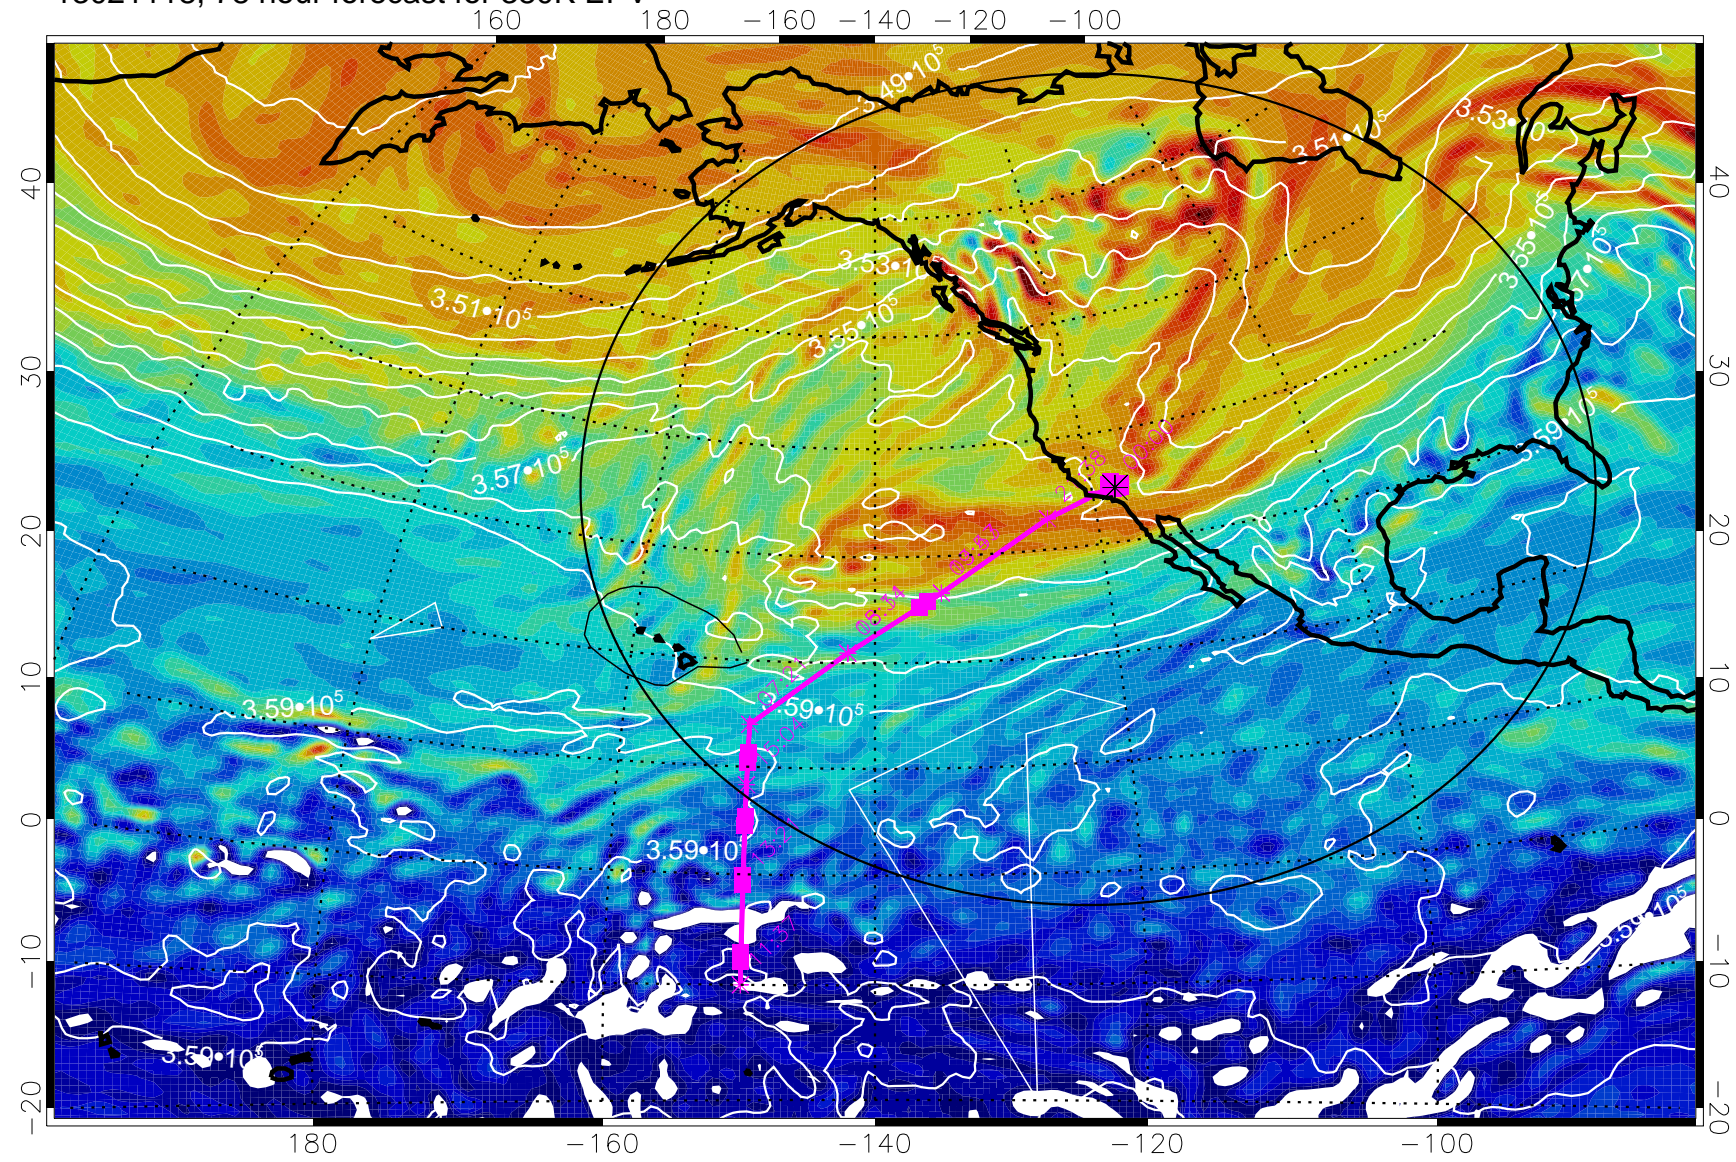

380K Montgomery Streamfunction, white

Range ring of 4055 km -- 13 hours GH round trip

13021100, 60 hour forecast for 380K EPV

380K Montgomery Streamfunction, white

Range ring of 4055 km -- 13 hours GH round trip

13021106, 66 hour forecast for 380K EPV

380K Montgomery Streamfunction, white

Range ring of 4055 km -- 13 hours GH round trip

13021112, 72 hour forecast for 380K EPV

380K Montgomery Streamfunction, white

Range ring of 4055 km -- 13 hours GH round trip

13021118, 78 hour forecast for 380K EPV

380K Montgomery Streamfunction, white

Range ring of 4055 km -- 13 hours GH round trip

13021200, 84 hour forecast for 380K EPV

380K Montgomery Streamfunction, white

Range ring of 4055 km -- 13 hours GH round trip

13021206, 90 hour forecast for 380K EPV

380K Montgomery Streamfunction, white

Range ring of 4055 km -- 13 hours GH round trip

13021212, 96 hour forecast for 380K EPV

160 180 -160 -140 -120 -100

380K Montgomery Streamfunction, white