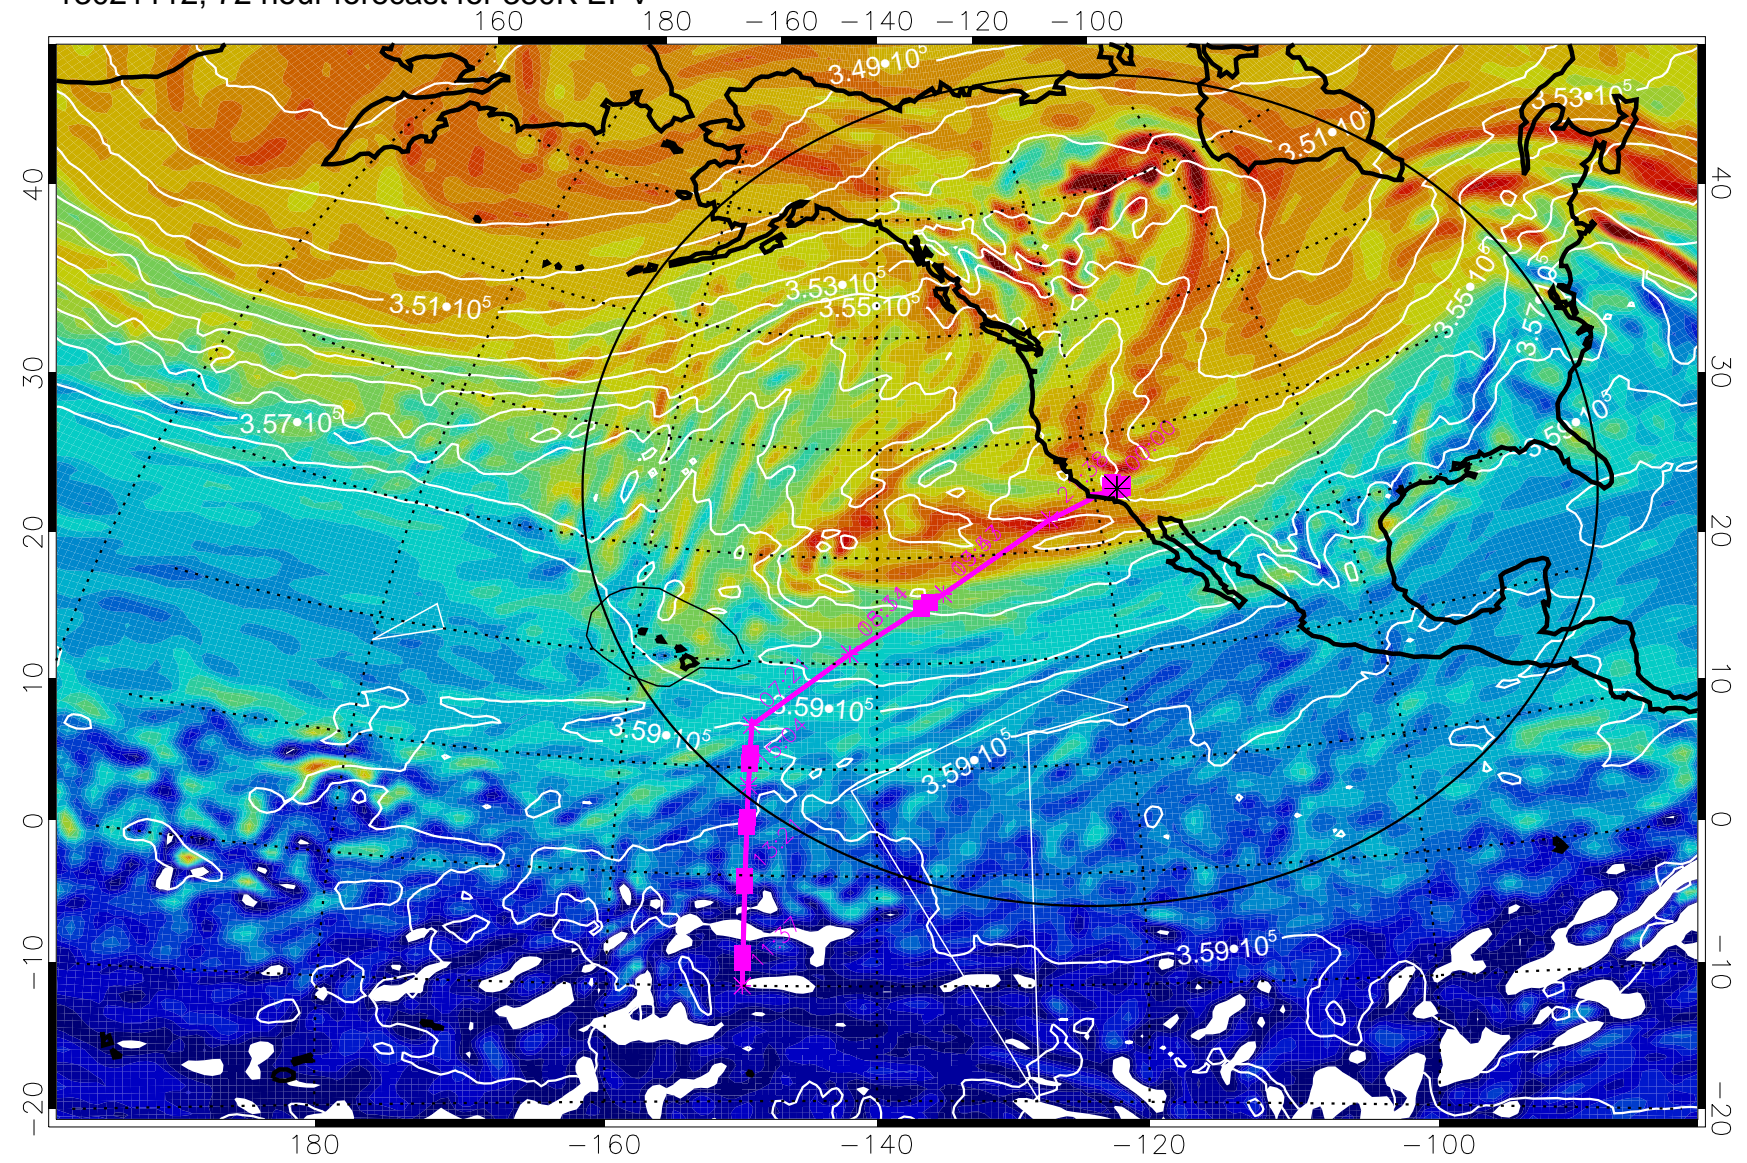

Range ring of 4055 km -- 13 hours GH round trip

13021012, 48 hour forecast for 380K EPV

380K Montgomery Streamfunction, white

Range ring of 4055 km -- 13 hours GH round trip

13021018, 54 hour forecast for 380K EPV

380K Montgomery Streamfunction, white

Range ring of 4055 km -- 13 hours GH round trip

13021100, 60 hour forecast for 380K EPV

380K Montgomery Streamfunction, white

Range ring of 4055 km -- 13 hours GH round trip

13021106, 66 hour forecast for 380K EPV

380K Montgomery Streamfunction, white

Range ring of 4055 km -- 13 hours GH round trip

13021112, 72 hour forecast for 380K EPV

380K Montgomery Streamfunction, white

Range ring of 4055 km -- 13 hours GH round trip

13021118, 78 hour forecast for 380K EPV

380K Montgomery Streamfunction, white

Range ring of 4055 km -- 13 hours GH round trip

13021200, 84 hour forecast for 380K EPV

380K Montgomery Streamfunction, white

Range ring of 4055 km -- 13 hours GH round trip