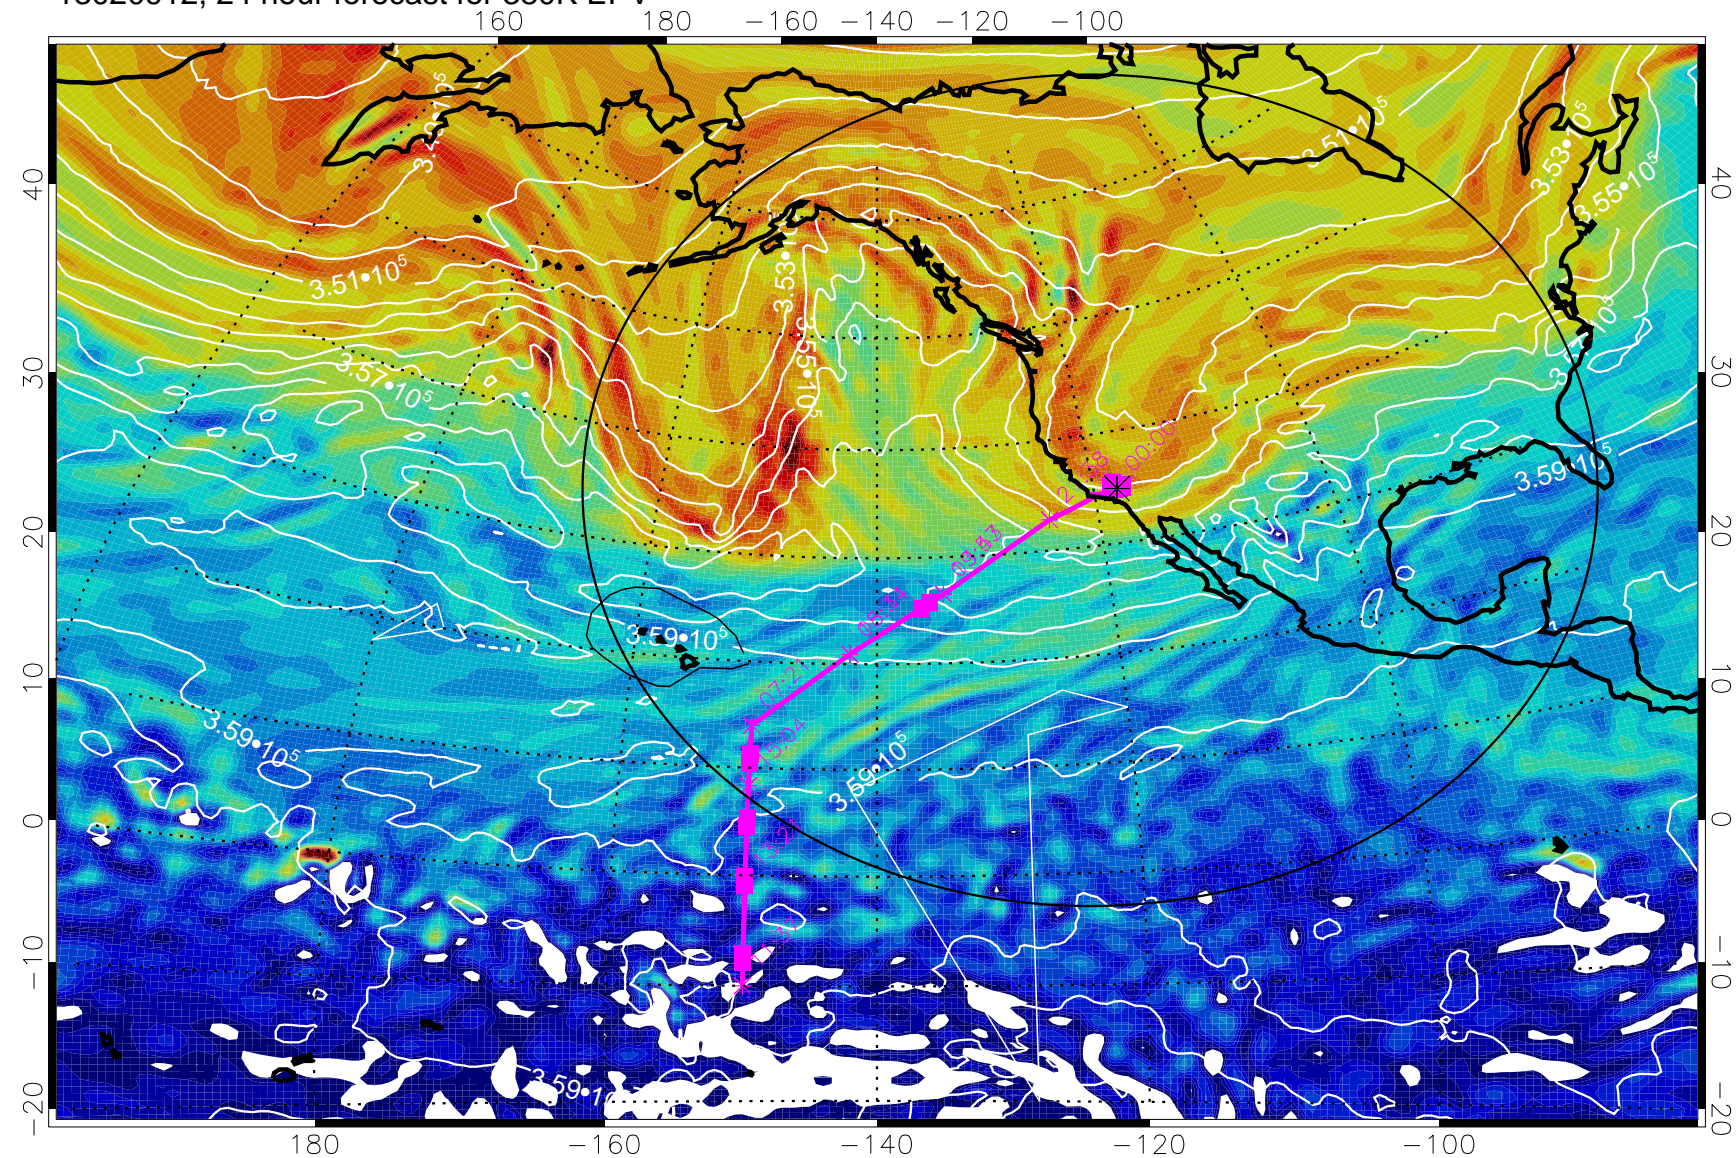

Range ring of 4055 km -- 13 hours GH round trip

13020906, 18 hour forecast for 380K EPV

380K Montgomery Streamfunction, white

Range ring of 4055 km -- 13 hours GH round trip

13020912, 24 hour forecast for 380K EPV

380K Montgomery Streamfunction, white

Range ring of 4055 km -- 13 hours GH round trip

13020918, 30 hour forecast for 380K EPV

380K Montgomery Streamfunction, white

Range ring of 4055 km -- 13 hours GH round trip

13021000, 36 hour forecast for 380K EPV

160 180 -160 -140 -120 -100

380K Montgomery Streamfunction, white

Range ring of 4055 km -- 13 hours GH round trip

13021006, 42 hour forecast for 380K EPV

380K Montgomery Streamfunction, white

Range ring of 4055 km -- 13 hours GH round trip

13021012, 48 hour forecast for 380K EPV

380K Montgomery Streamfunction, white

Range ring of 4055 km -- 13 hours GH round trip

13021018, 54 hour forecast for 380K EPV