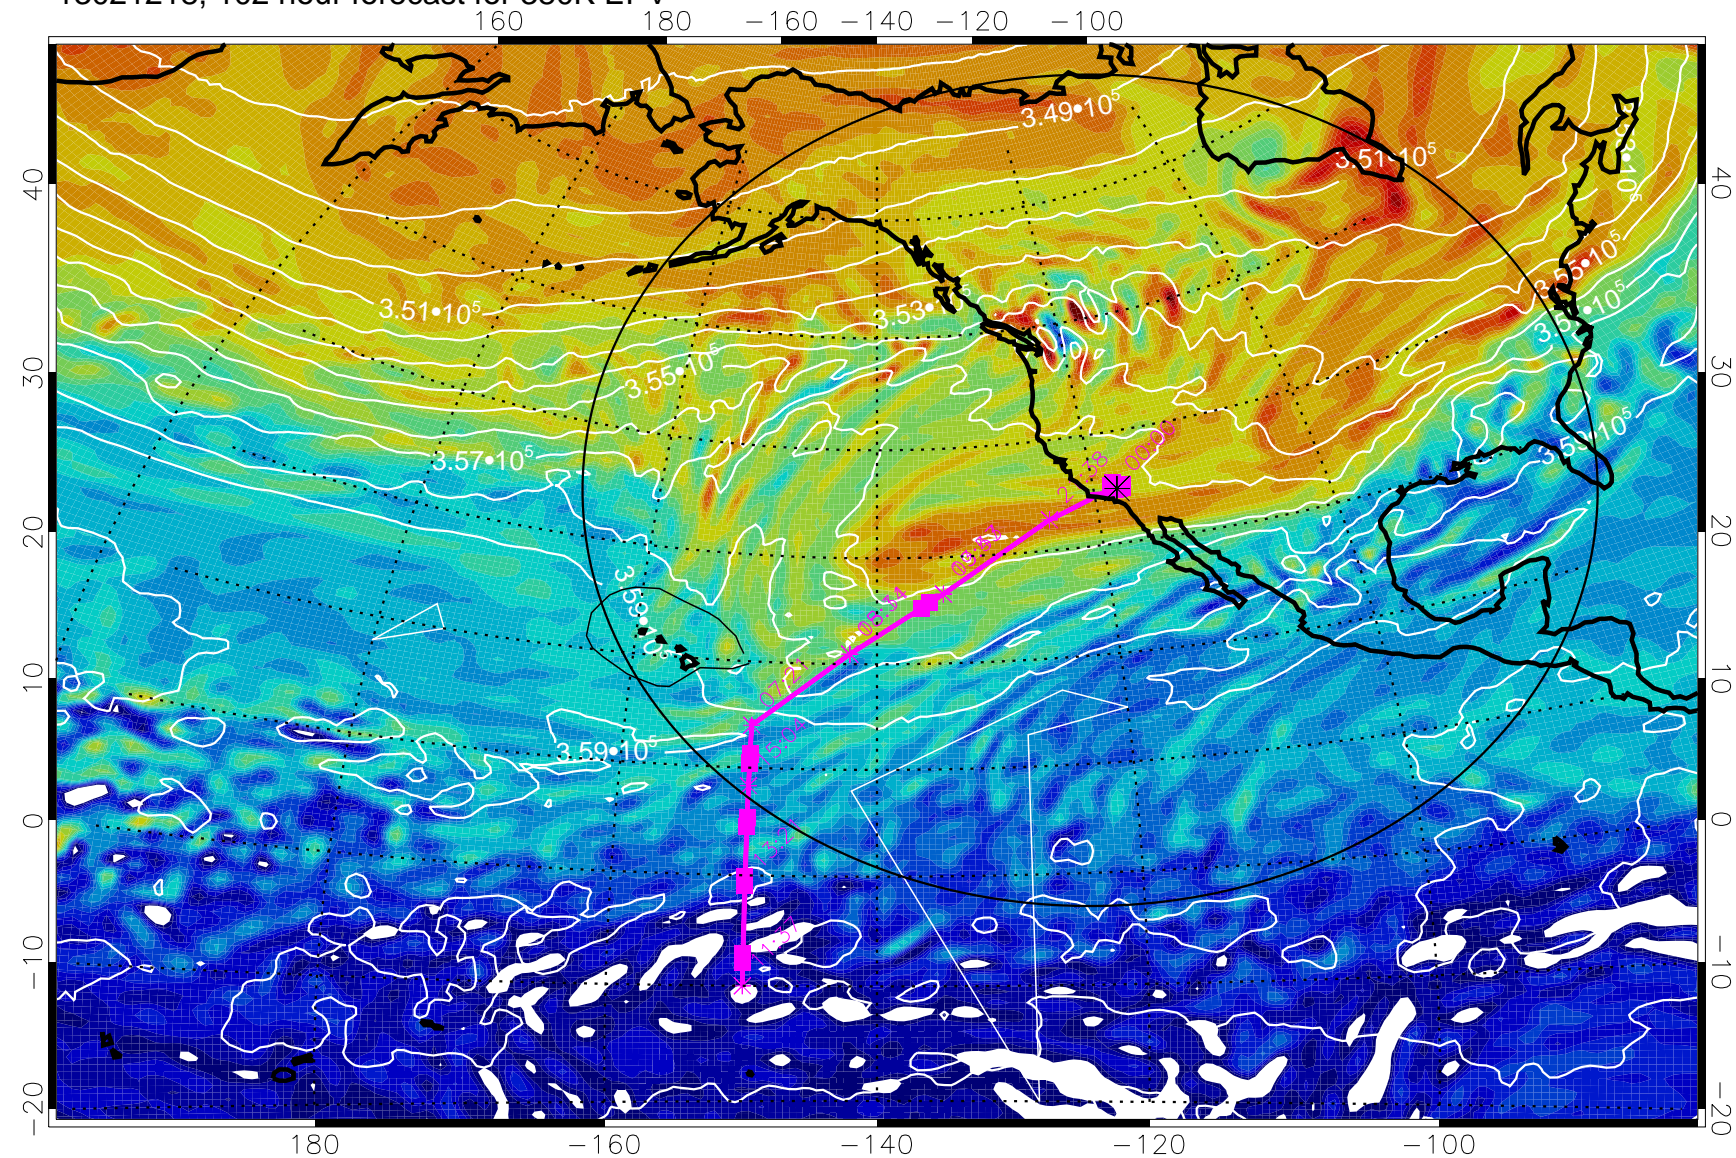

13021118, 78 hour forecast for 380K EPV

380K Montgomery Streamfunction, white

Range ring of 4055 km -- 13 hours GH round trip

13021200, 84 hour forecast for 380K EPV

380K Montgomery Streamfunction, white

Range ring of 4055 km -- 13 hours GH round trip

13021206, 90 hour forecast for 380K EPV

380K Montgomery Streamfunction, white

Range ring of 4055 km -- 13 hours GH round trip

13021212, 96 hour forecast for 380K EPV

160 180 -160 -140 -120 -100

380K Montgomery Streamfunction, white

Range ring of 4055 km -- 13 hours GH round trip

13021218, 102 hour forecast for 380K EPV

380K Montgomery Streamfunction, white

Range ring of 4055 km -- 13 hours GH round trip

13021300, 108 hour forecast for 380K EPV