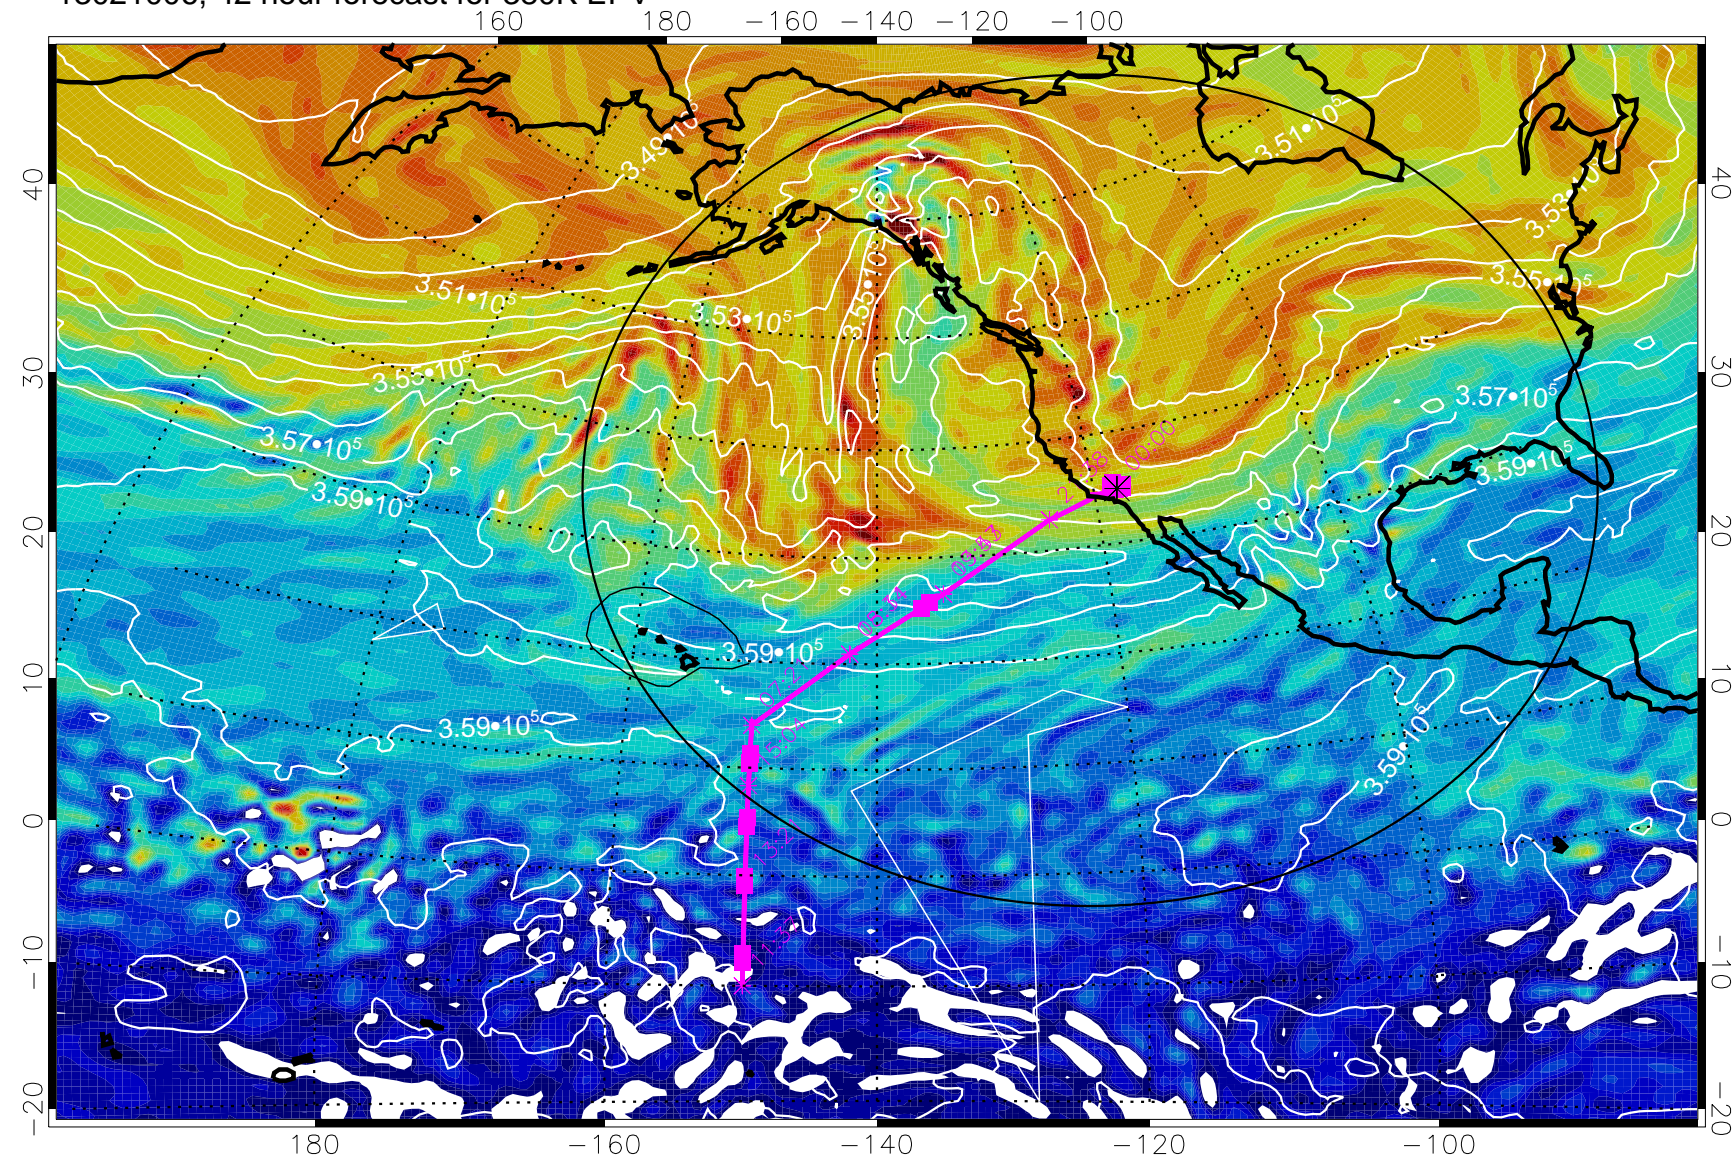

380K Montgomery Streamfunction, white

Range ring of 4055 km -- 13 hours GH round trip

13020918, 30 hour forecast for 380K EPV

380K Montgomery Streamfunction, white

Range ring of 4055 km -- 13 hours GH round trip

13021000, 36 hour forecast for 380K EPV

160 180 -160 -140 -120 -100

380K Montgomery Streamfunction, white

Range ring of 4055 km -- 13 hours GH round trip

13021006, 42 hour forecast for 380K EPV

380K Montgomery Streamfunction, white

Range ring of 4055 km -- 13 hours GH round trip

13021012, 48 hour forecast for 380K EPV

380K Montgomery Streamfunction, white

Range ring of 4055 km -- 13 hours GH round trip

13021018, 54 hour forecast for 380K EPV

380K Montgomery Streamfunction, white

Range ring of 4055 km -- 13 hours GH round trip

13021100, 60 hour forecast for 380K EPV

380K Montgomery Streamfunction, white

Range ring of 4055 km -- 13 hours GH round trip