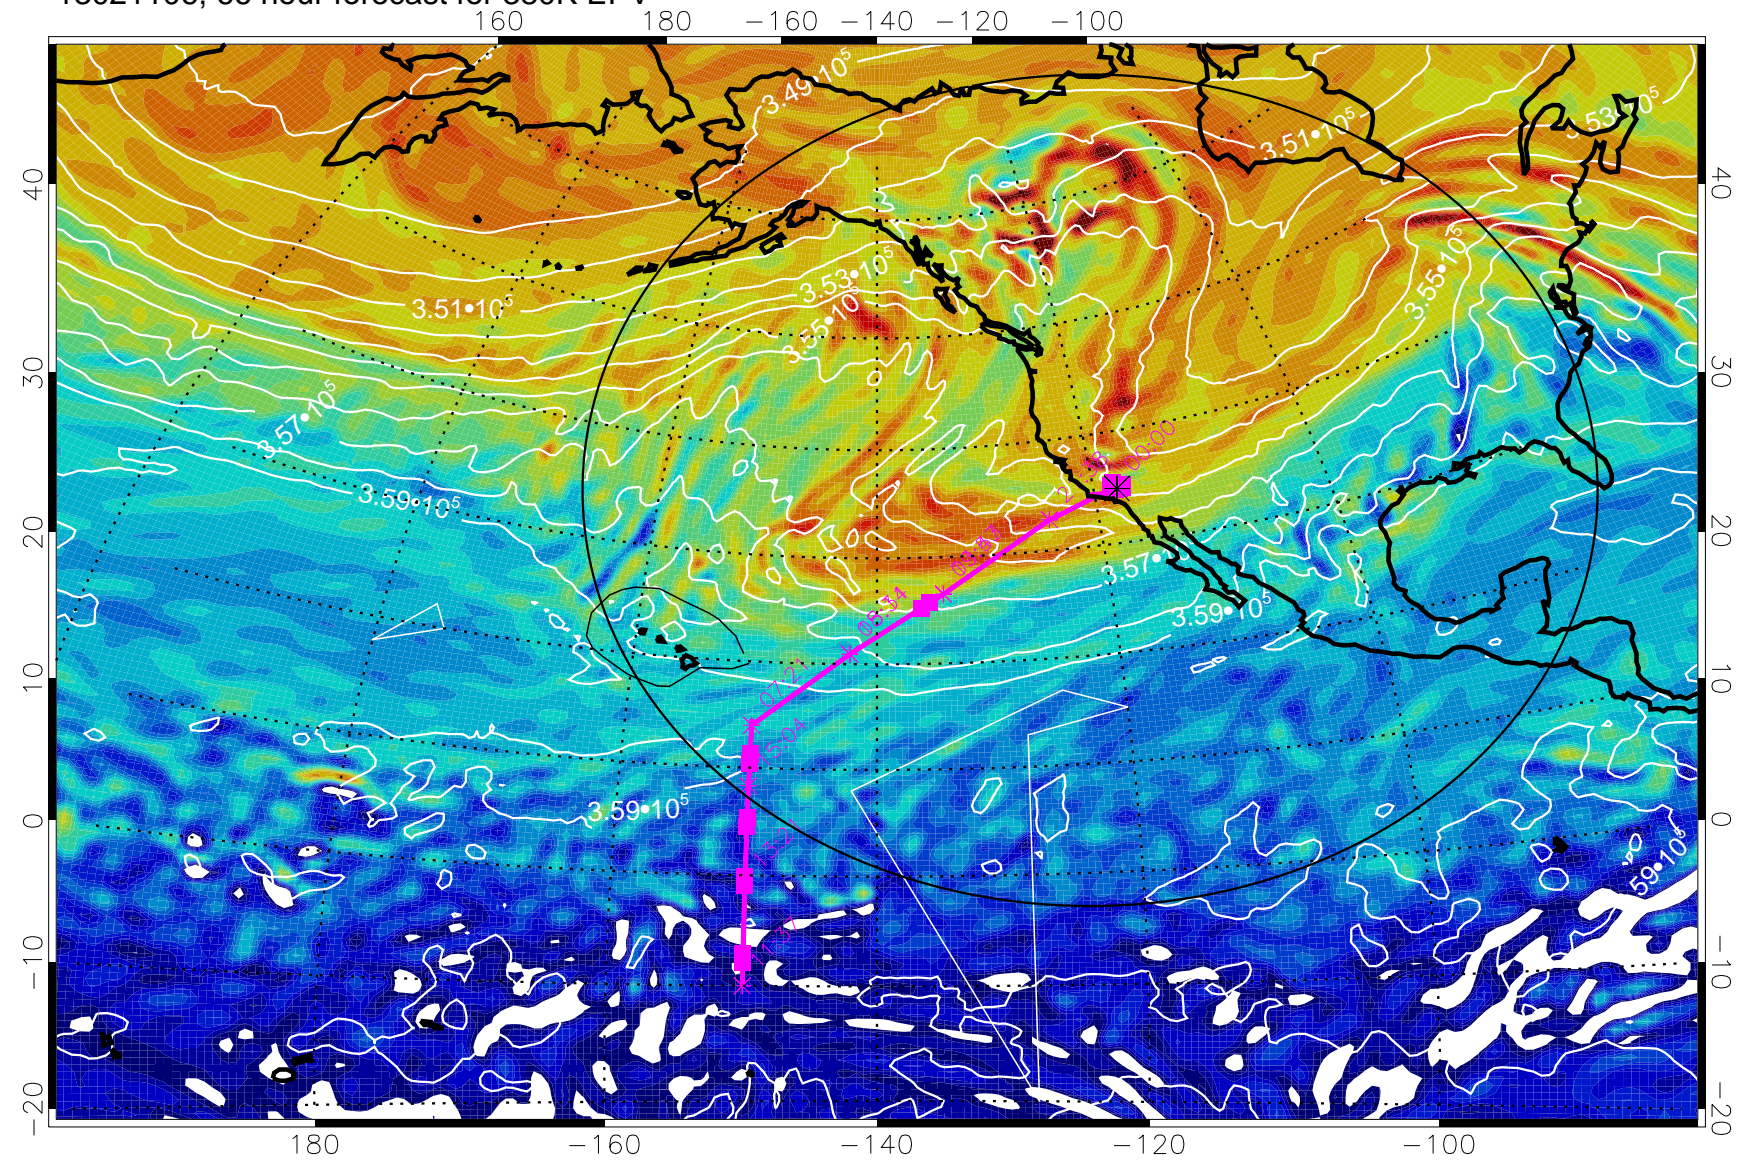

Range ring of 4055 km -- 13 hours GH round trip

13021012, 48 hour forecast for 380K EPV

380K Montgomery Streamfunction, white

Range ring of 4055 km -- 13 hours GH round trip

13021018, 54 hour forecast for 380K EPV

380K Montgomery Streamfunction, white

Range ring of 4055 km -- 13 hours GH round trip

13021100, 60 hour forecast for 380K EPV

380K Montgomery Streamfunction, white

Range ring of 4055 km -- 13 hours GH round trip

13021106, 66 hour forecast for 380K EPV

380K Montgomery Streamfunction, white

Range ring of 4055 km -- 13 hours GH round trip

13021112, 72 hour forecast for 380K EPV

380K Montgomery Streamfunction, white

Range ring of 4055 km -- 13 hours GH round trip

13021118, 78 hour forecast for 380K EPV

380K Montgomery Streamfunction, white

Range ring of 4055 km -- 13 hours GH round trip

13021200, 84 hour forecast for 380K EPV

380K Montgomery Streamfunction, white

Range ring of 4055 km -- 13 hours GH round trip