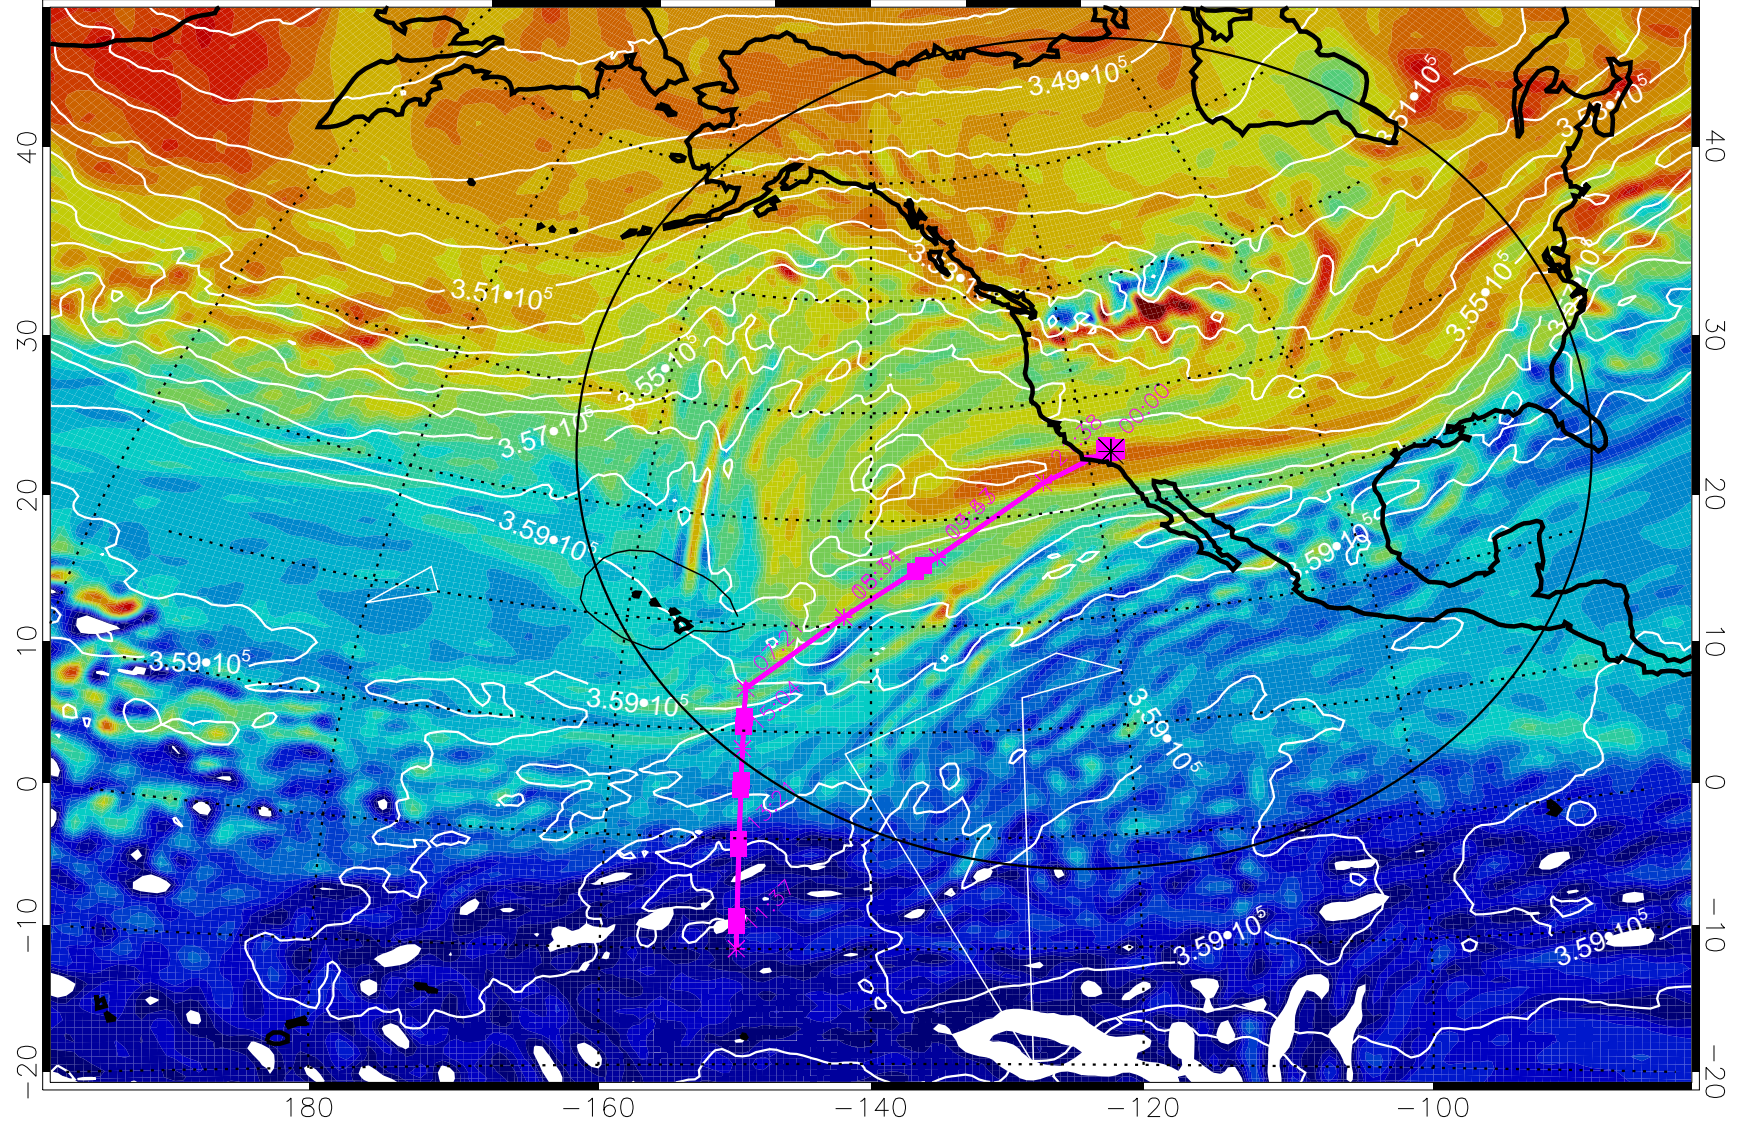

Range ring of 4055 km -- 13 hours GH round trip

13021218, 102 hour forecast for 380K EPV

380K Montgomery Streamfunction, white

Range ring of 4055 km -- 13 hours GH round trip

13021300, 108 hour forecast for 380K EPV

160 180 -160 -140 -120 -100

380K Montgomery Streamfunction, white

Range ring of 4055 km -- 13 hours GH round trip

13021306, 114 hour forecast for 380K EPV

380K Montgomery Streamfunction, white

Range ring of 4055 km -- 13 hours GH round trip

13021312, 120 hour forecast for 380K EPV

160 180 -160 -140 -120 -100

380K Montgomery Streamfunction, white

Range ring of 4055 km -- 13 hours GH round trip