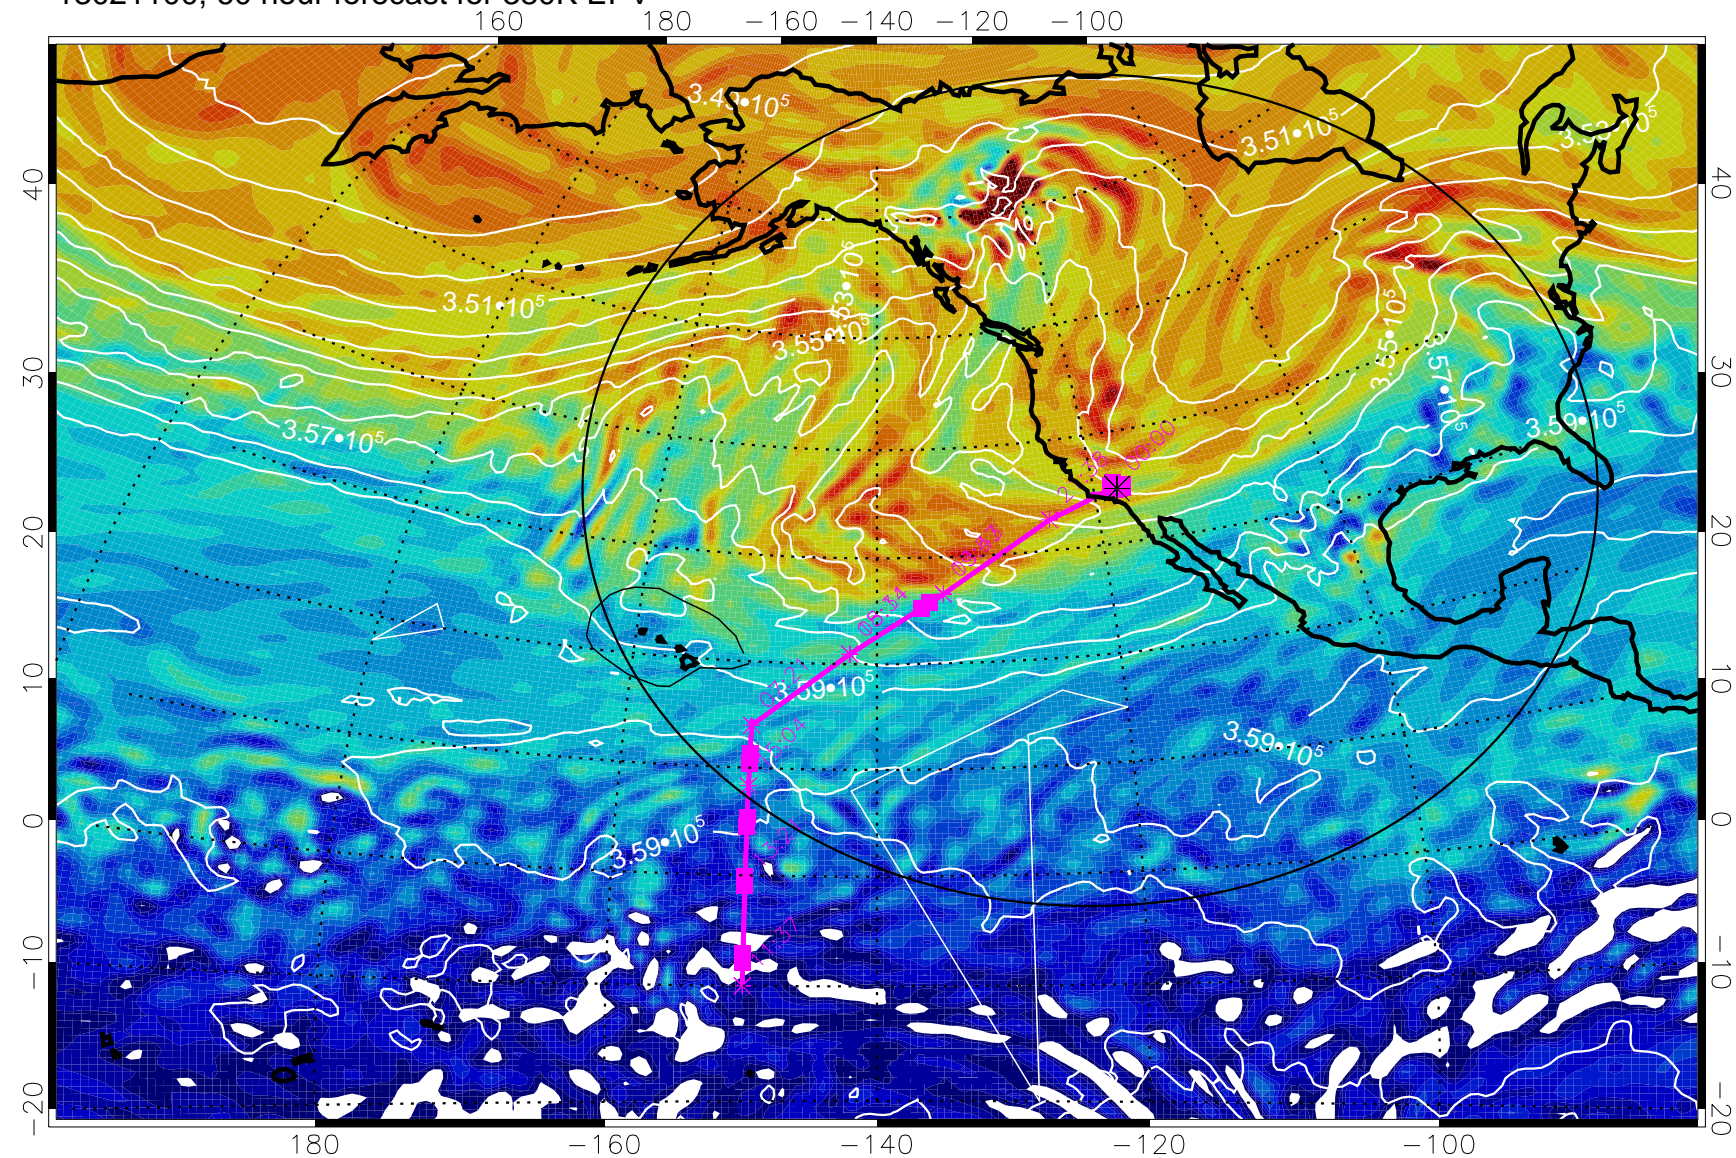

13021000, 36 hour forecast for 380K EPV

160 180 -160 -140 -120 -100

380K Montgomery Streamfunction, white

Range ring of 4055 km -- 13 hours GH round trip

13021006, 42 hour forecast for 380K EPV

380K Montgomery Streamfunction, white

Range ring of 4055 km -- 13 hours GH round trip

13021012, 48 hour forecast for 380K EPV

380K Montgomery Streamfunction, white

Range ring of 4055 km -- 13 hours GH round trip

13021018, 54 hour forecast for 380K EPV

380K Montgomery Streamfunction, white

Range ring of 4055 km -- 13 hours GH round trip

13021100, 60 hour forecast for 380K EPV

380K Montgomery Streamfunction, white

Range ring of 4055 km -- 13 hours GH round trip

13021106, 66 hour forecast for 380K EPV

380K Montgomery Streamfunction, white

Range ring of 4055 km -- 13 hours GH round trip

13021112, 72 hour forecast for 380K EPV

380K Montgomery Streamfunction, white

Range ring of 4055 km -- 13 hours GH round trip