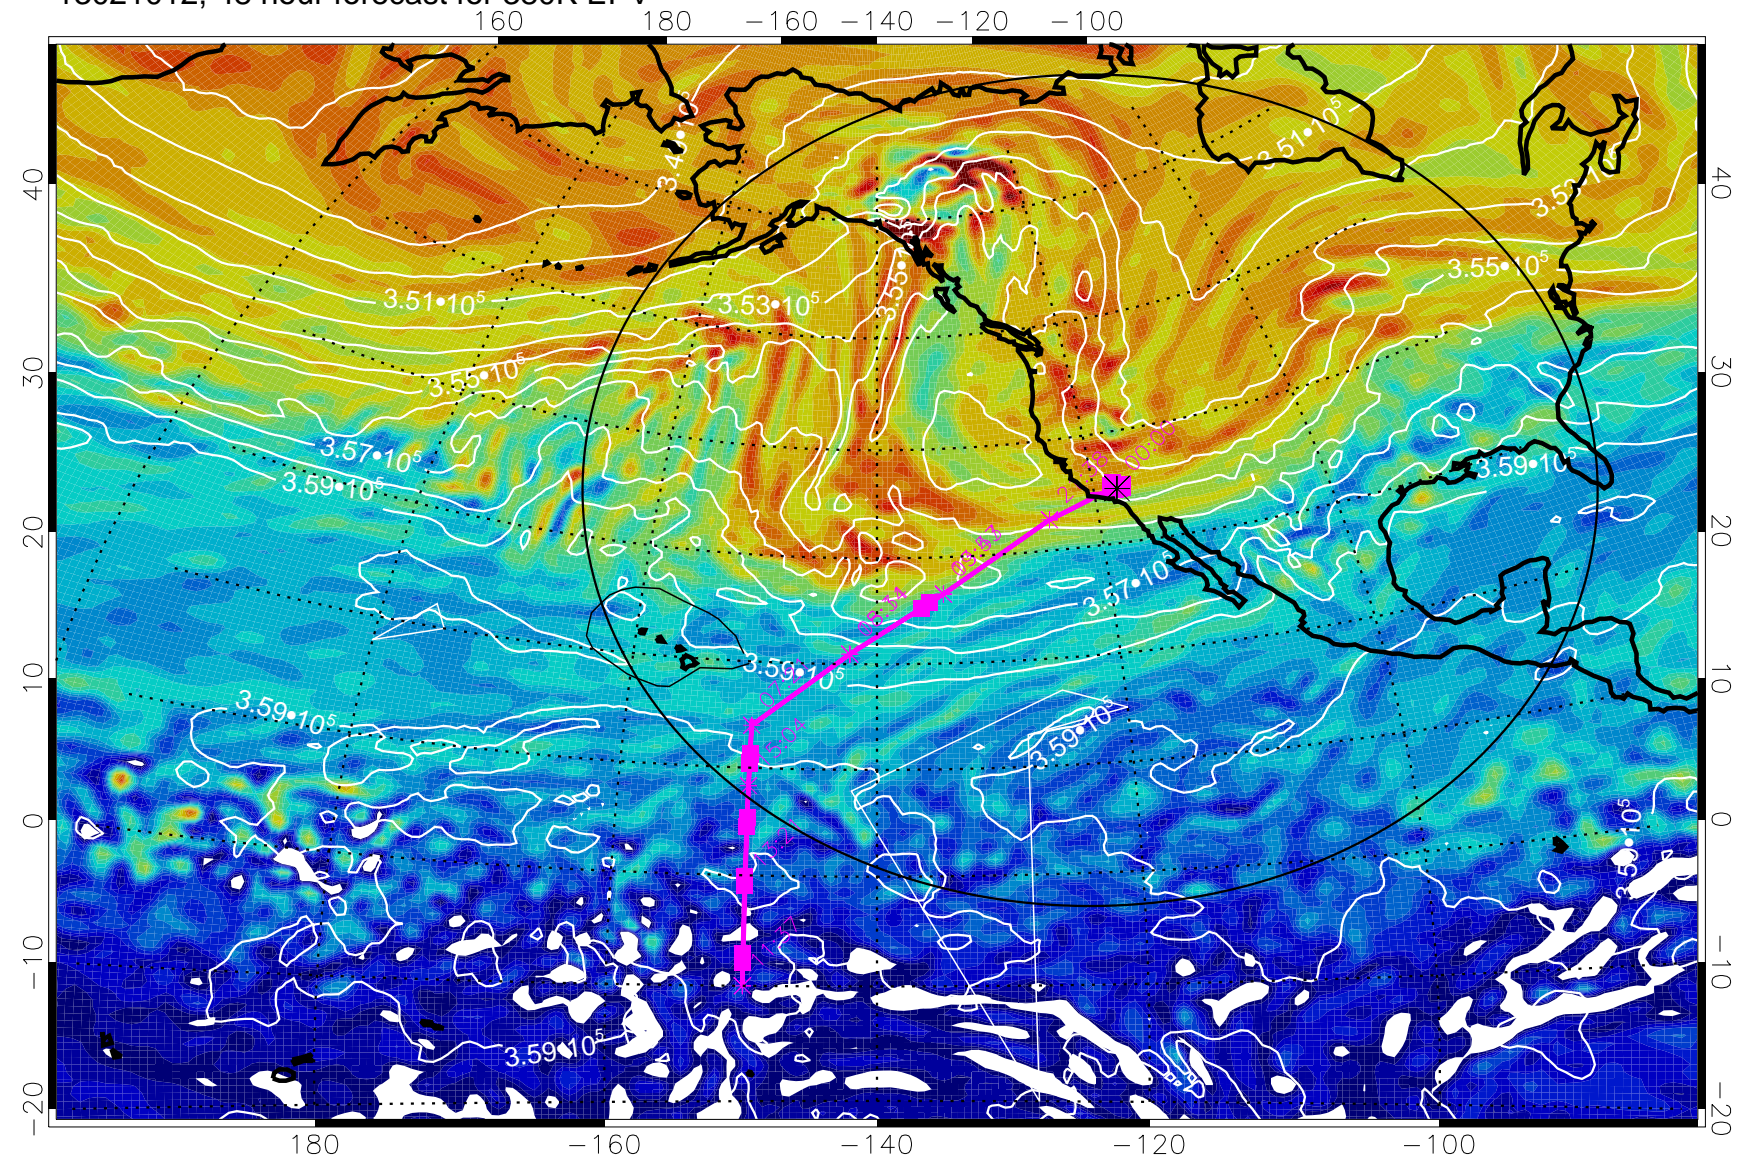

380K Montgomery Streamfunction, white

Range ring of 4055 km -- 13 hours GH round trip

13020918, 30 hour forecast for 380K EPV

380K Montgomery Streamfunction, white

Range ring of 4055 km -- 13 hours GH round trip

13021000, 36 hour forecast for 380K EPV

160 180 -160 -140 -120 -100

380K Montgomery Streamfunction, white

Range ring of 4055 km -- 13 hours GH round trip

13021006, 42 hour forecast for 380K EPV

380K Montgomery Streamfunction, white

Range ring of 4055 km -- 13 hours GH round trip

13021012, 48 hour forecast for 380K EPV

380K Montgomery Streamfunction, white

Range ring of 4055 km -- 13 hours GH round trip

13021018, 54 hour forecast for 380K EPV

380K Montgomery Streamfunction, white

Range ring of 4055 km -- 13 hours GH round trip

13021100, 60 hour forecast for 380K EPV

380K Montgomery Streamfunction, white

Range ring of 4055 km -- 13 hours GH round trip