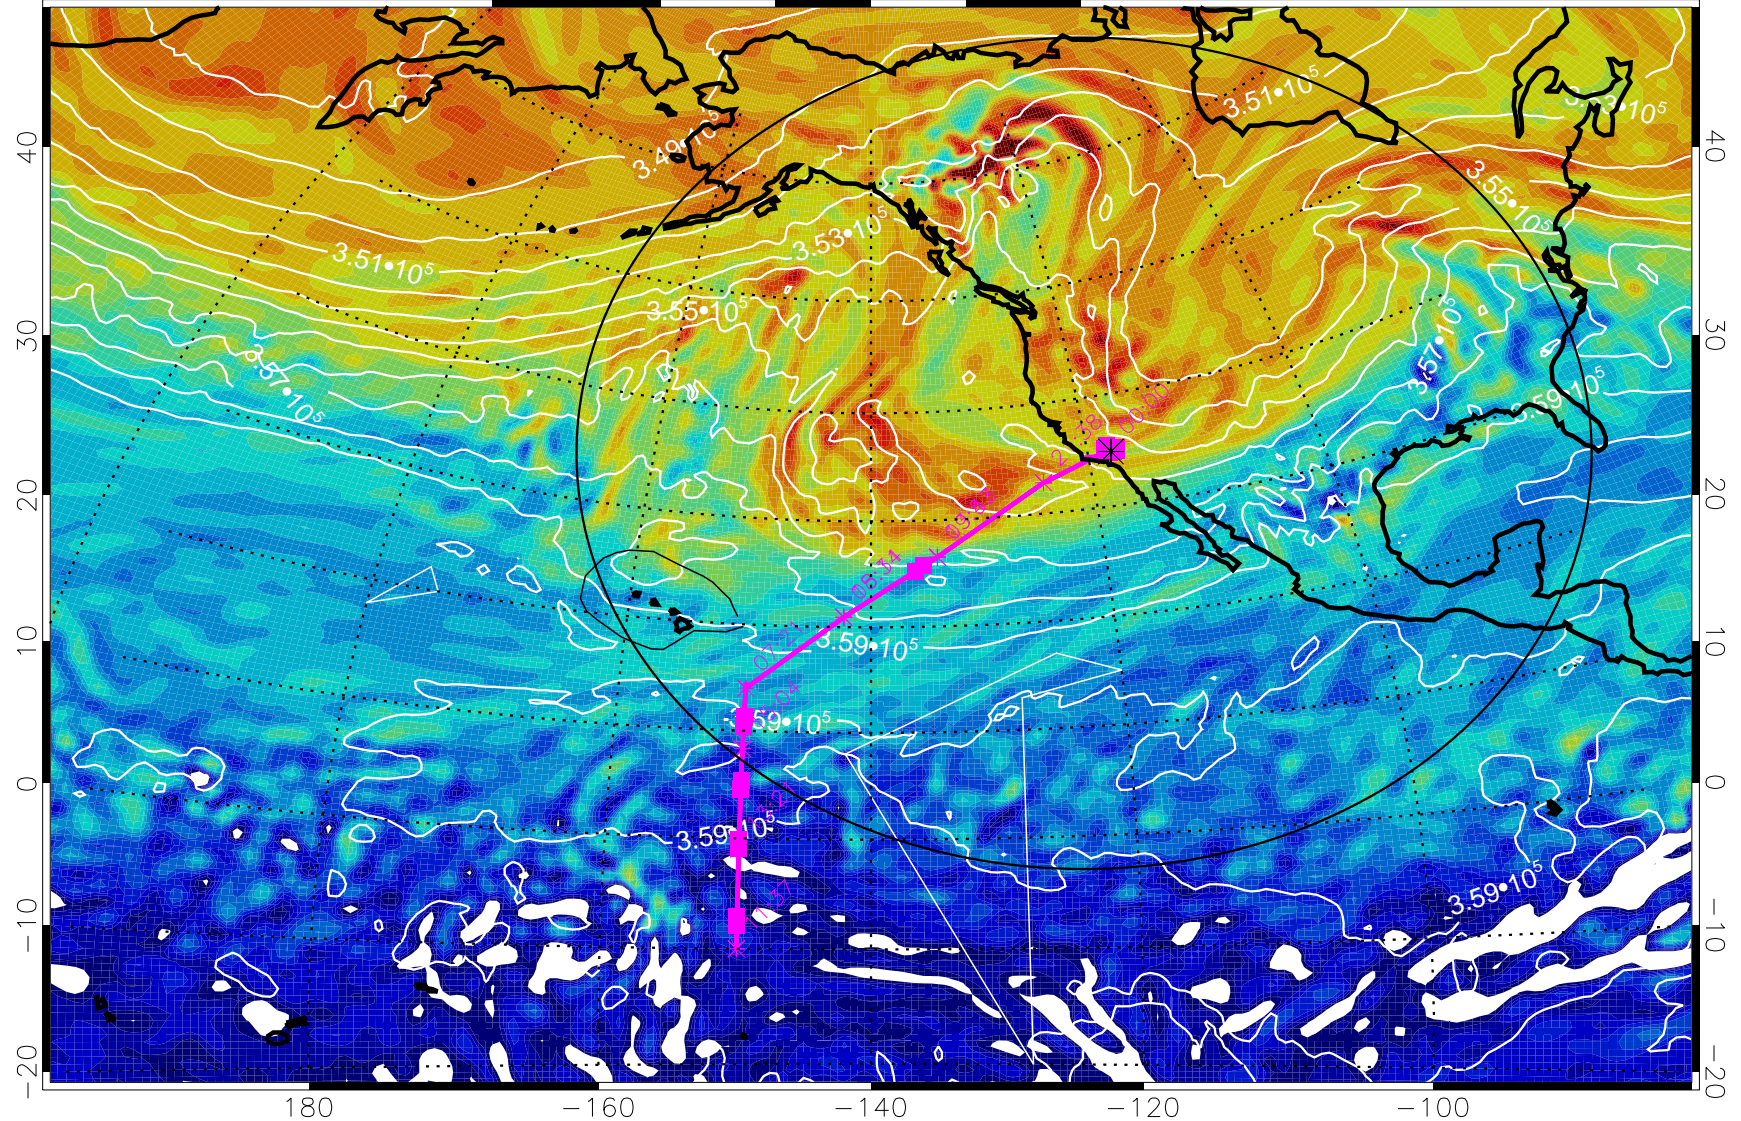

160 180 -160 -140 -120 -100

380K Montgomery Streamfunction, white

Range ring of 4055 km -- 13 hours GH round trip

13021012, 60 hour forecast for 380K EPV

160 180 -160 -140 -120 -100

380K Montgomery Streamfunction, white

Range ring of 4055 km -- 13 hours GH round trip

13021018, 66 hour forecast for 380K EPV

160 180 -160 -140 -120 -100

380K Montgomery Streamfunction, white

Range ring of 4055 km -- 13 hours GH round trip

13021100, 72 hour forecast for 380K EPV

160 180 -160 -140 -120 -100

380K Montgomery Streamfunction, white

Range ring of 4055 km -- 13 hours GH round trip

13021106, 78 hour forecast for 380K EPV

380K Montgomery Streamfunction, white

Range ring of 4055 km -- 13 hours GH round trip

13021112, 84 hour forecast for 380K EPV

380K Montgomery Streamfunction, white

Range ring of 4055 km -- 13 hours GH round trip

13021118, 90 hour forecast for 380K EPV

380K Montgomery Streamfunction, white

Range ring of 4055 km -- 13 hours GH round trip