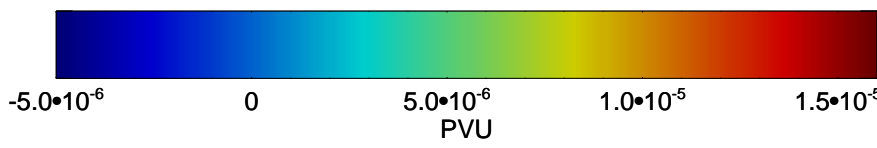

13021112, 84 hour forecast for 380K EPV

380K Montgomery Streamfunction, white

Range ring of 4055 km -- 13 hours GH round trip