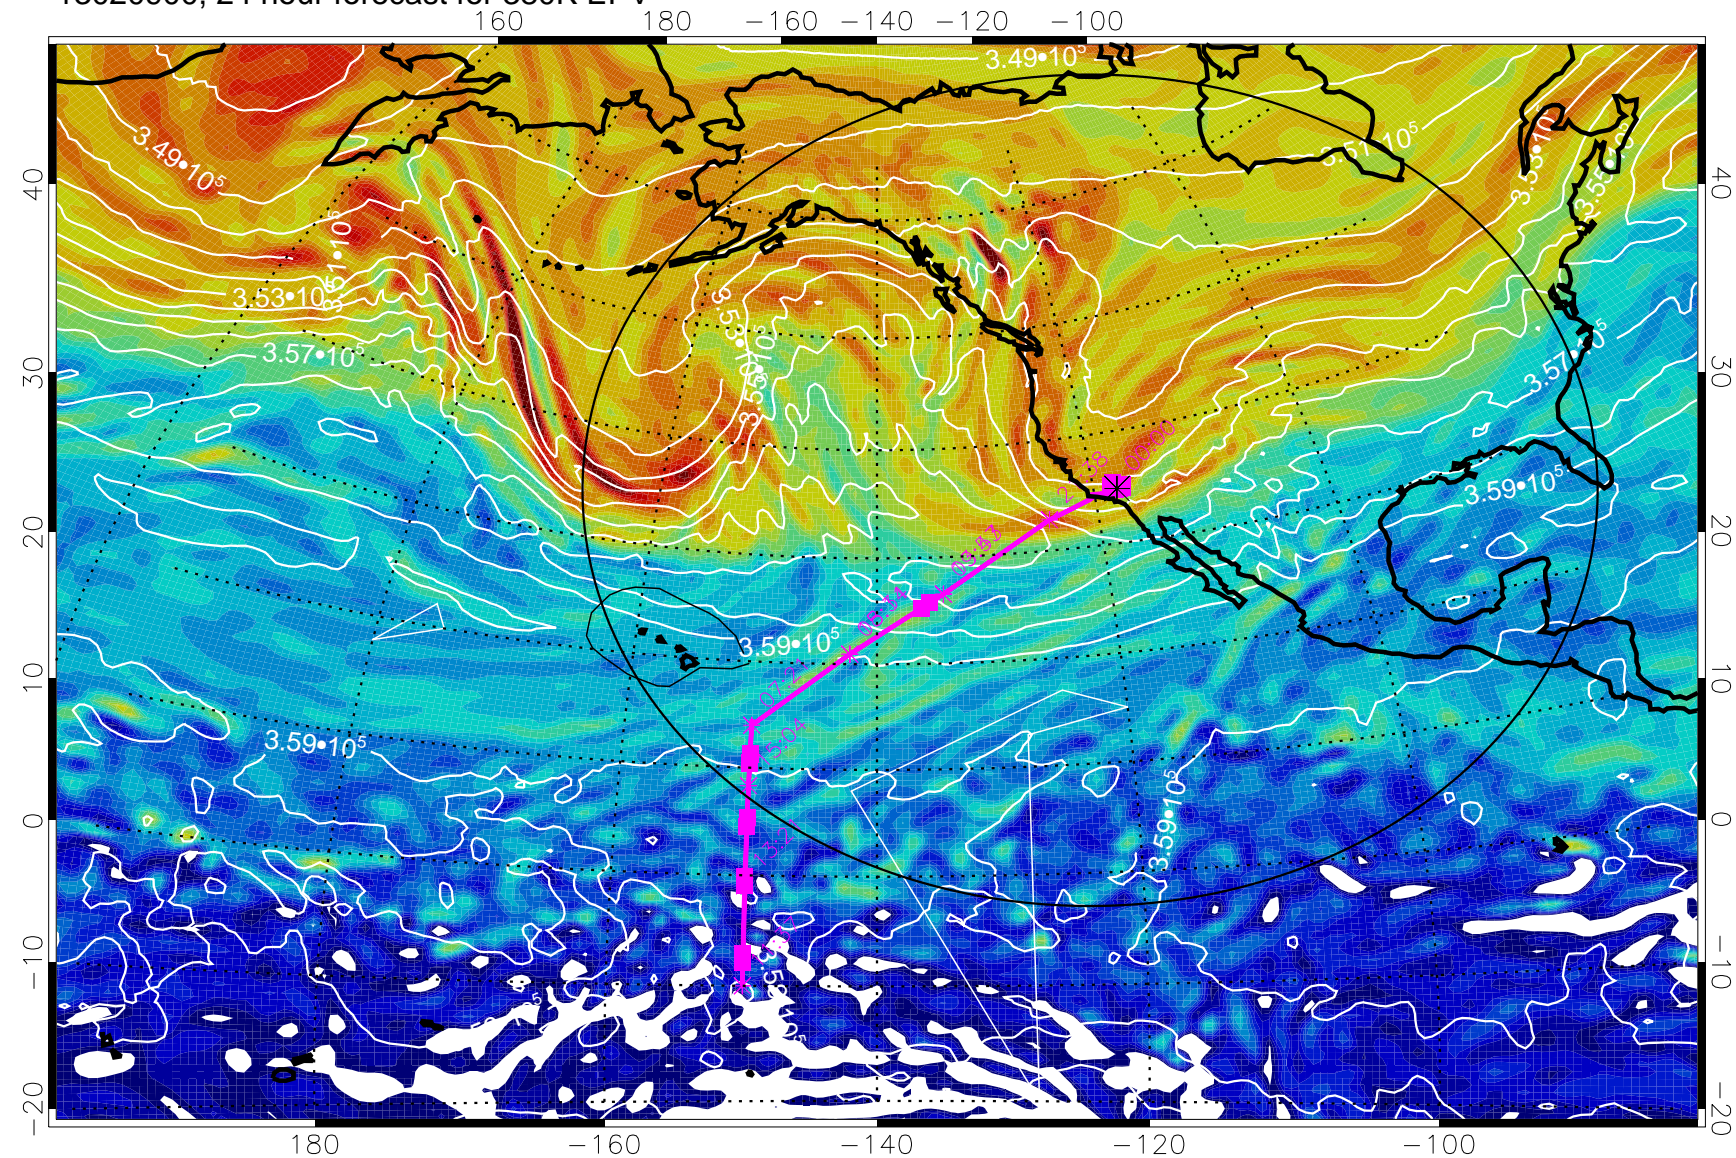

13020812, 12 hour forecast for 380K EPV

380K Montgomery Streamfunction, white

Range ring of 4055 km -- 13 hours GH round trip

13020818, 18 hour forecast for 380K EPV

380K Montgomery Streamfunction, white

Range ring of 4055 km -- 13 hours GH round trip

13020900, 24 hour forecast for 380K EPV

380K Montgomery Streamfunction, white

Range ring of 4055 km -- 13 hours GH round trip

13020906, 30 hour forecast for 380K EPV

380K Montgomery Streamfunction, white

Range ring of 4055 km -- 13 hours GH round trip

13020912, 36 hour forecast for 380K EPV

160 180 -160 -140 -120 -100

380K Montgomery Streamfunction, white

Range ring of 4055 km -- 13 hours GH round trip

13020918, 42 hour forecast for 380K EPV

380K Montgomery Streamfunction, white

Range ring of 4055 km -- 13 hours GH round trip

13021000, 48 hour forecast for 380K EPV

380K Montgomery Streamfunction, white

Range ring of 4055 km -- 13 hours GH round trip

13021006, 54 hour forecast for 380K EPV