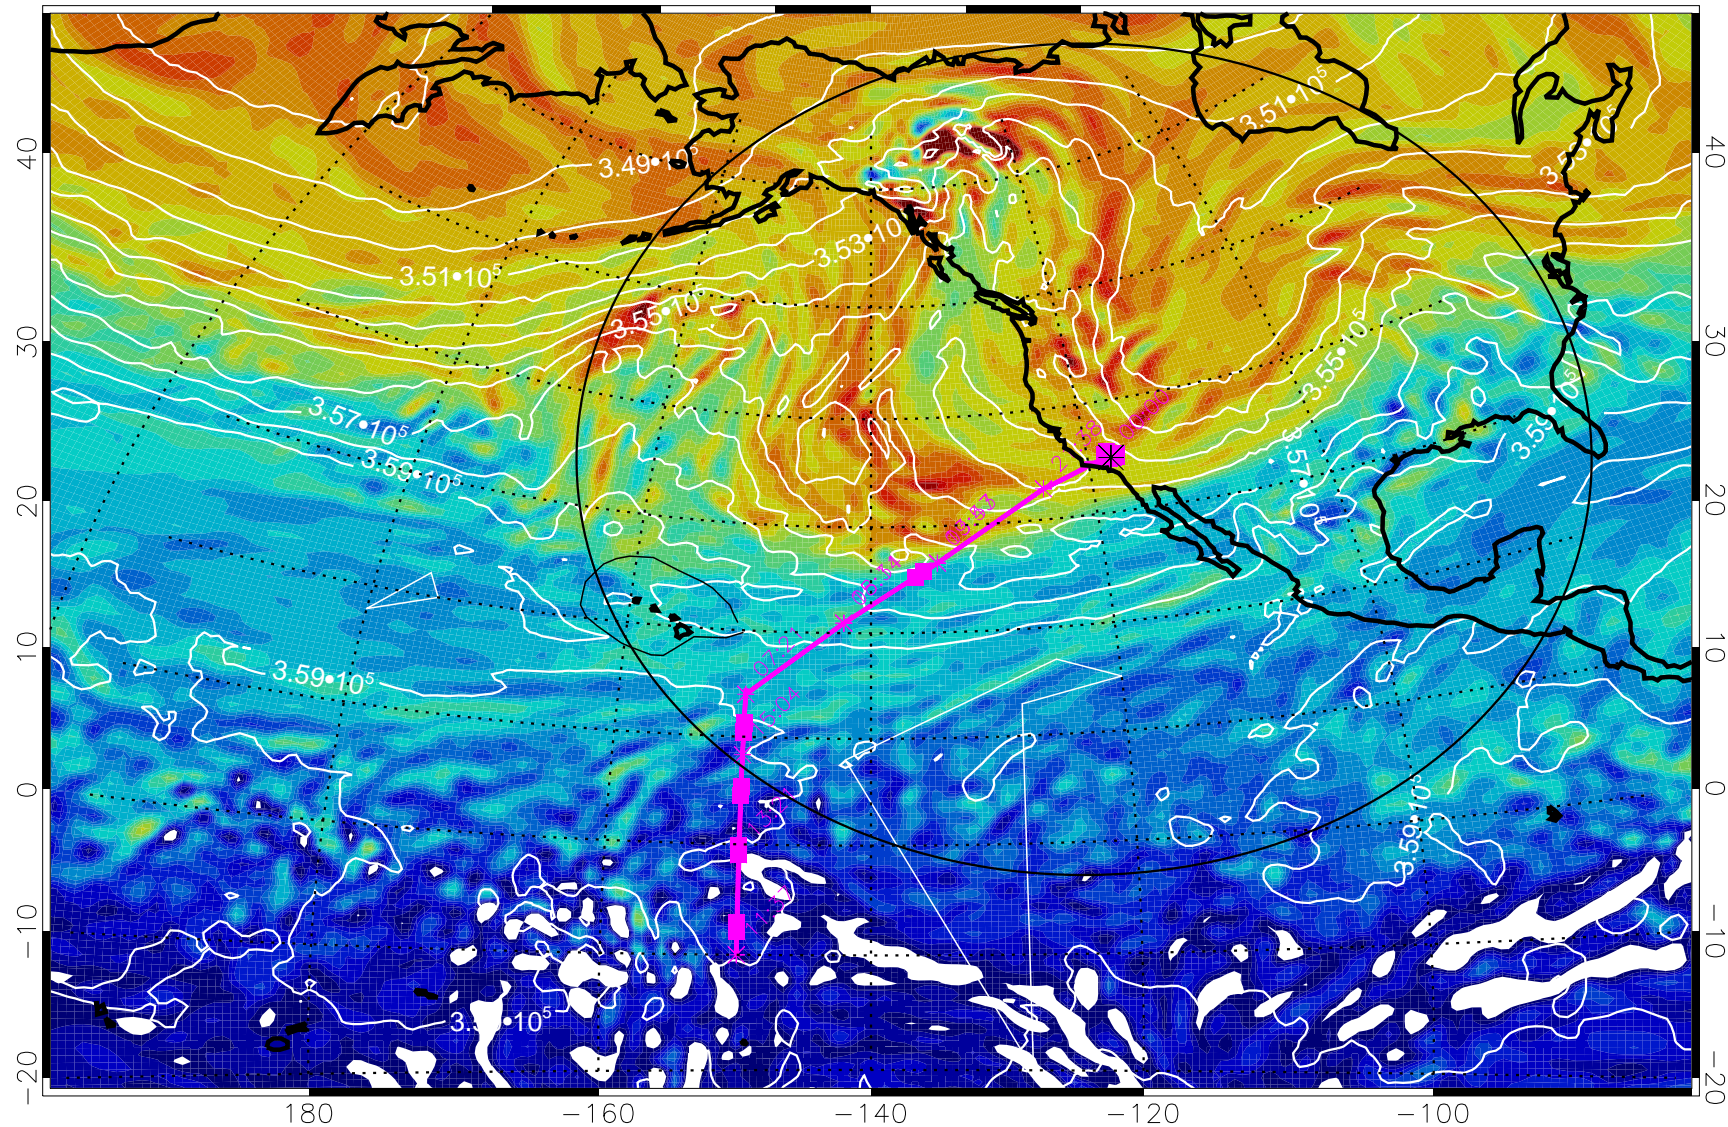

Range ring of 4055 km -- 13 hours GH round trip

13021000, 48 hour forecast for 380K EPV

380K Montgomery Streamfunction, white

Range ring of 4055 km -- 13 hours GH round trip

13021006, 54 hour forecast for 380K EPV

160 180 -160 -140 -120 -100

380K Montgomery Streamfunction, white

Range ring of 4055 km -- 13 hours GH round trip

13021012, 60 hour forecast for 380K EPV

160 180 -160 -140 -120 -100

380K Montgomery Streamfunction, white

Range ring of 4055 km -- 13 hours GH round trip

13021018, 66 hour forecast for 380K EPV

160 180 -160 -140 -120 -100

380K Montgomery Streamfunction, white

Range ring of 4055 km -- 13 hours GH round trip

13021100, 72 hour forecast for 380K EPV

160 180 -160 -140 -120 -100

380K Montgomery Streamfunction, white

Range ring of 4055 km -- 13 hours GH round trip

13021106, 78 hour forecast for 380K EPV

380K Montgomery Streamfunction, white

Range ring of 4055 km -- 13 hours GH round trip