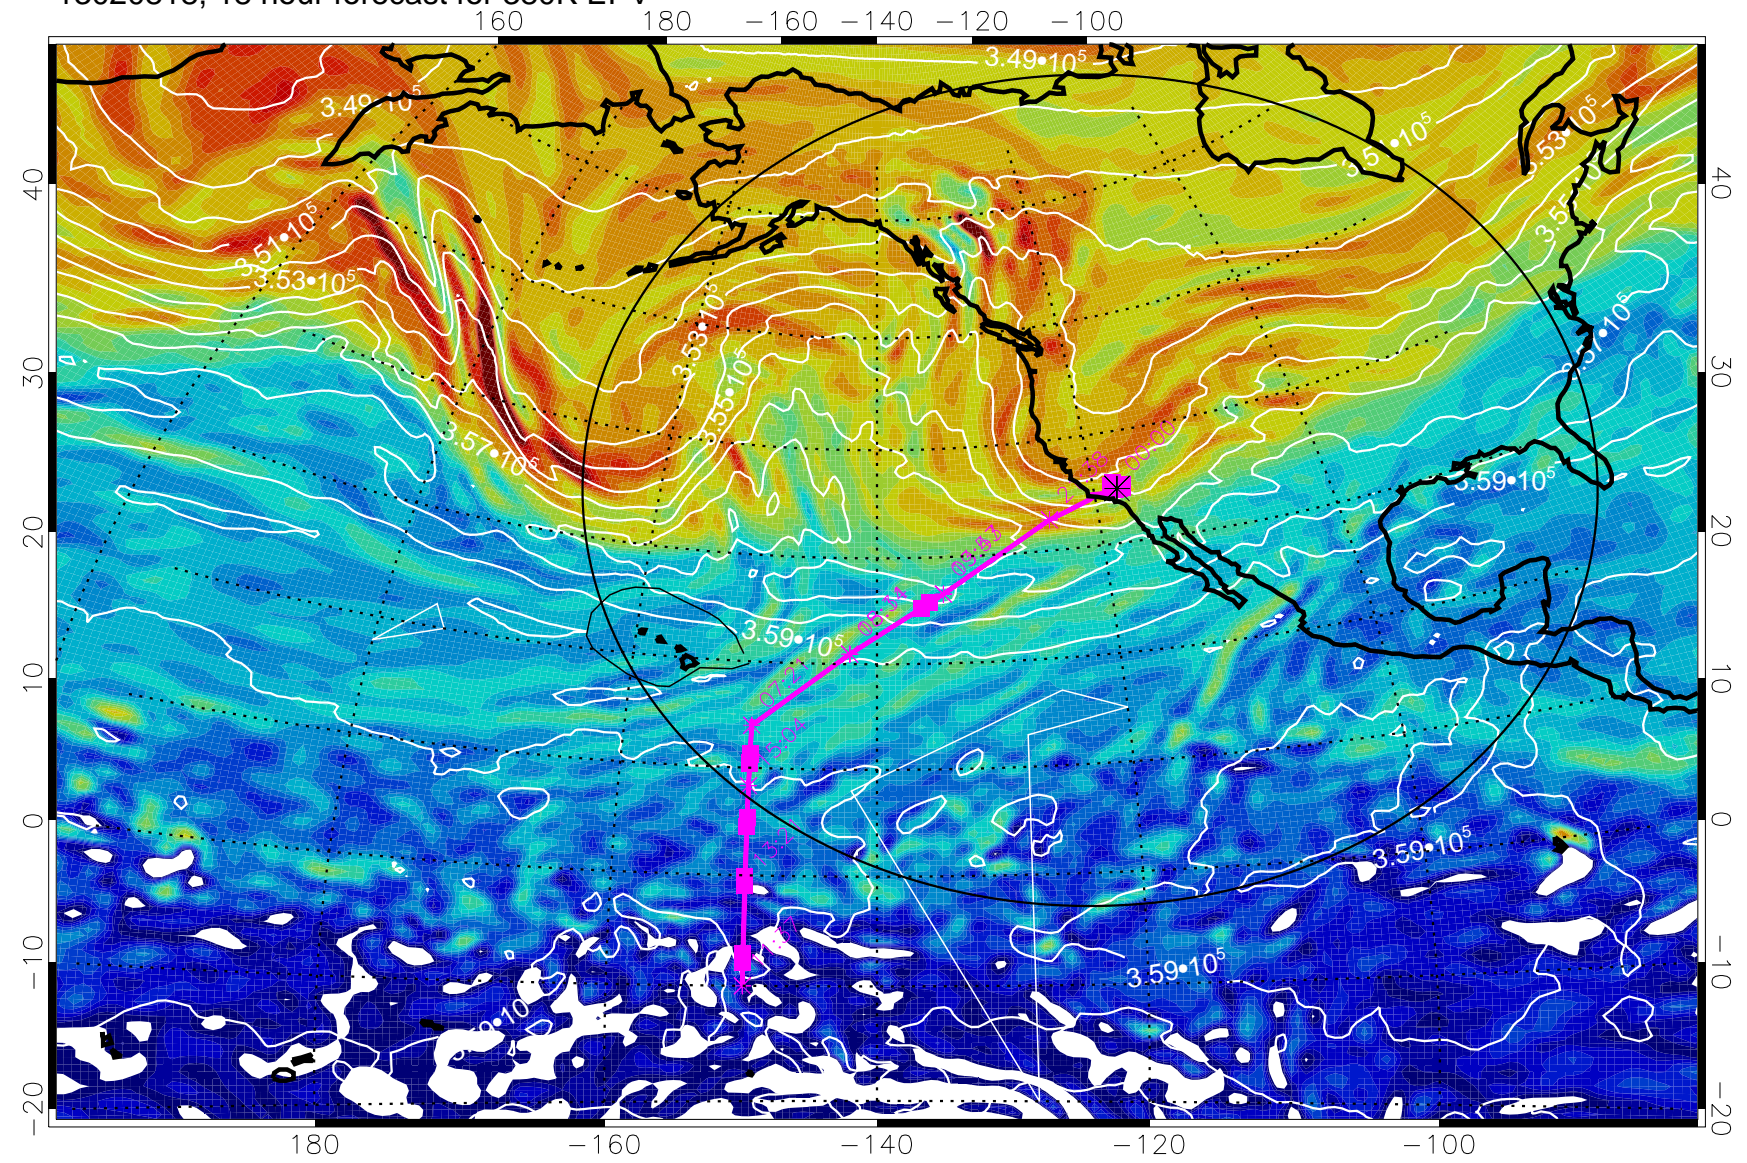

13020812, 12 hour forecast for 380K EPV

380K Montgomery Streamfunction, white

Range ring of 4055 km -- 13 hours GH round trip

13020818, 18 hour forecast for 380K EPV

380K Montgomery Streamfunction, white

Range ring of 4055 km -- 13 hours GH round trip

13020900, 24 hour forecast for 380K EPV

380K Montgomery Streamfunction, white

Range ring of 4055 km -- 13 hours GH round trip

13020906, 30 hour forecast for 380K EPV

380K Montgomery Streamfunction, white

Range ring of 4055 km -- 13 hours GH round trip

13020912, 36 hour forecast for 380K EPV

160 180 -160 -140 -120 -100

380K Montgomery Streamfunction, white

Range ring of 4055 km -- 13 hours GH round trip

13020918, 42 hour forecast for 380K EPV

380K Montgomery Streamfunction, white

Range ring of 4055 km -- 13 hours GH round trip

13021000, 48 hour forecast for 380K EPV

380K Montgomery Streamfunction, white

Range ring of 4055 km -- 13 hours GH round trip

13021006, 54 hour forecast for 380K EPV