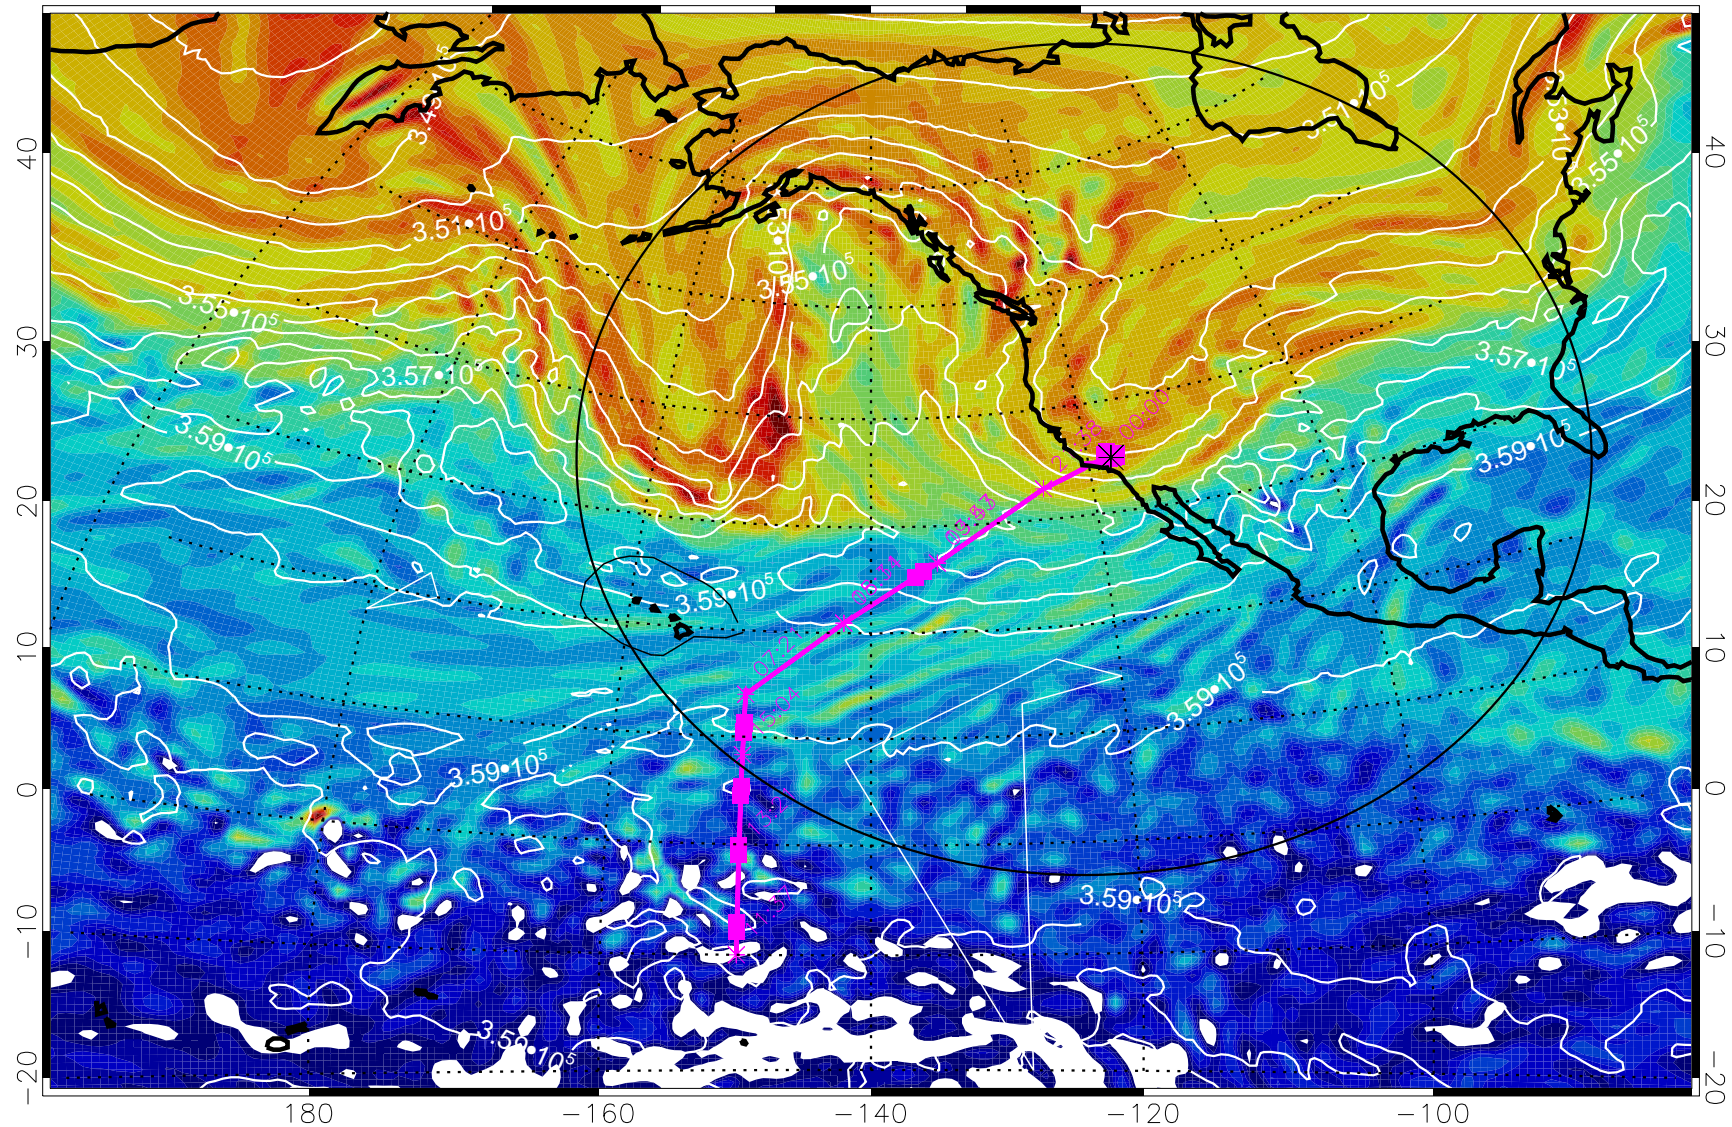

13020900, 24 hour forecast for 380K EPV

380K Montgomery Streamfunction, white

Range ring of 4055 km -- 13 hours GH round trip

13020906, 30 hour forecast for 380K EPV

380K Montgomery Streamfunction, white

Range ring of 4055 km -- 13 hours GH round trip

13020912, 36 hour forecast for 380K EPV

160 180 -160 -140 -120 -100

380K Montgomery Streamfunction, white

Range ring of 4055 km -- 13 hours GH round trip

13020918, 42 hour forecast for 380K EPV

380K Montgomery Streamfunction, white

Range ring of 4055 km -- 13 hours GH round trip

13021000, 48 hour forecast for 380K EPV

380K Montgomery Streamfunction, white

Range ring of 4055 km -- 13 hours GH round trip

13021006, 54 hour forecast for 380K EPV

160 180 -160 -140 -120 -100

380K Montgomery Streamfunction, white

Range ring of 4055 km -- 13 hours GH round trip

13021012, 60 hour forecast for 380K EPV

160 180 -160 -140 -120 -100

380K Montgomery Streamfunction, white