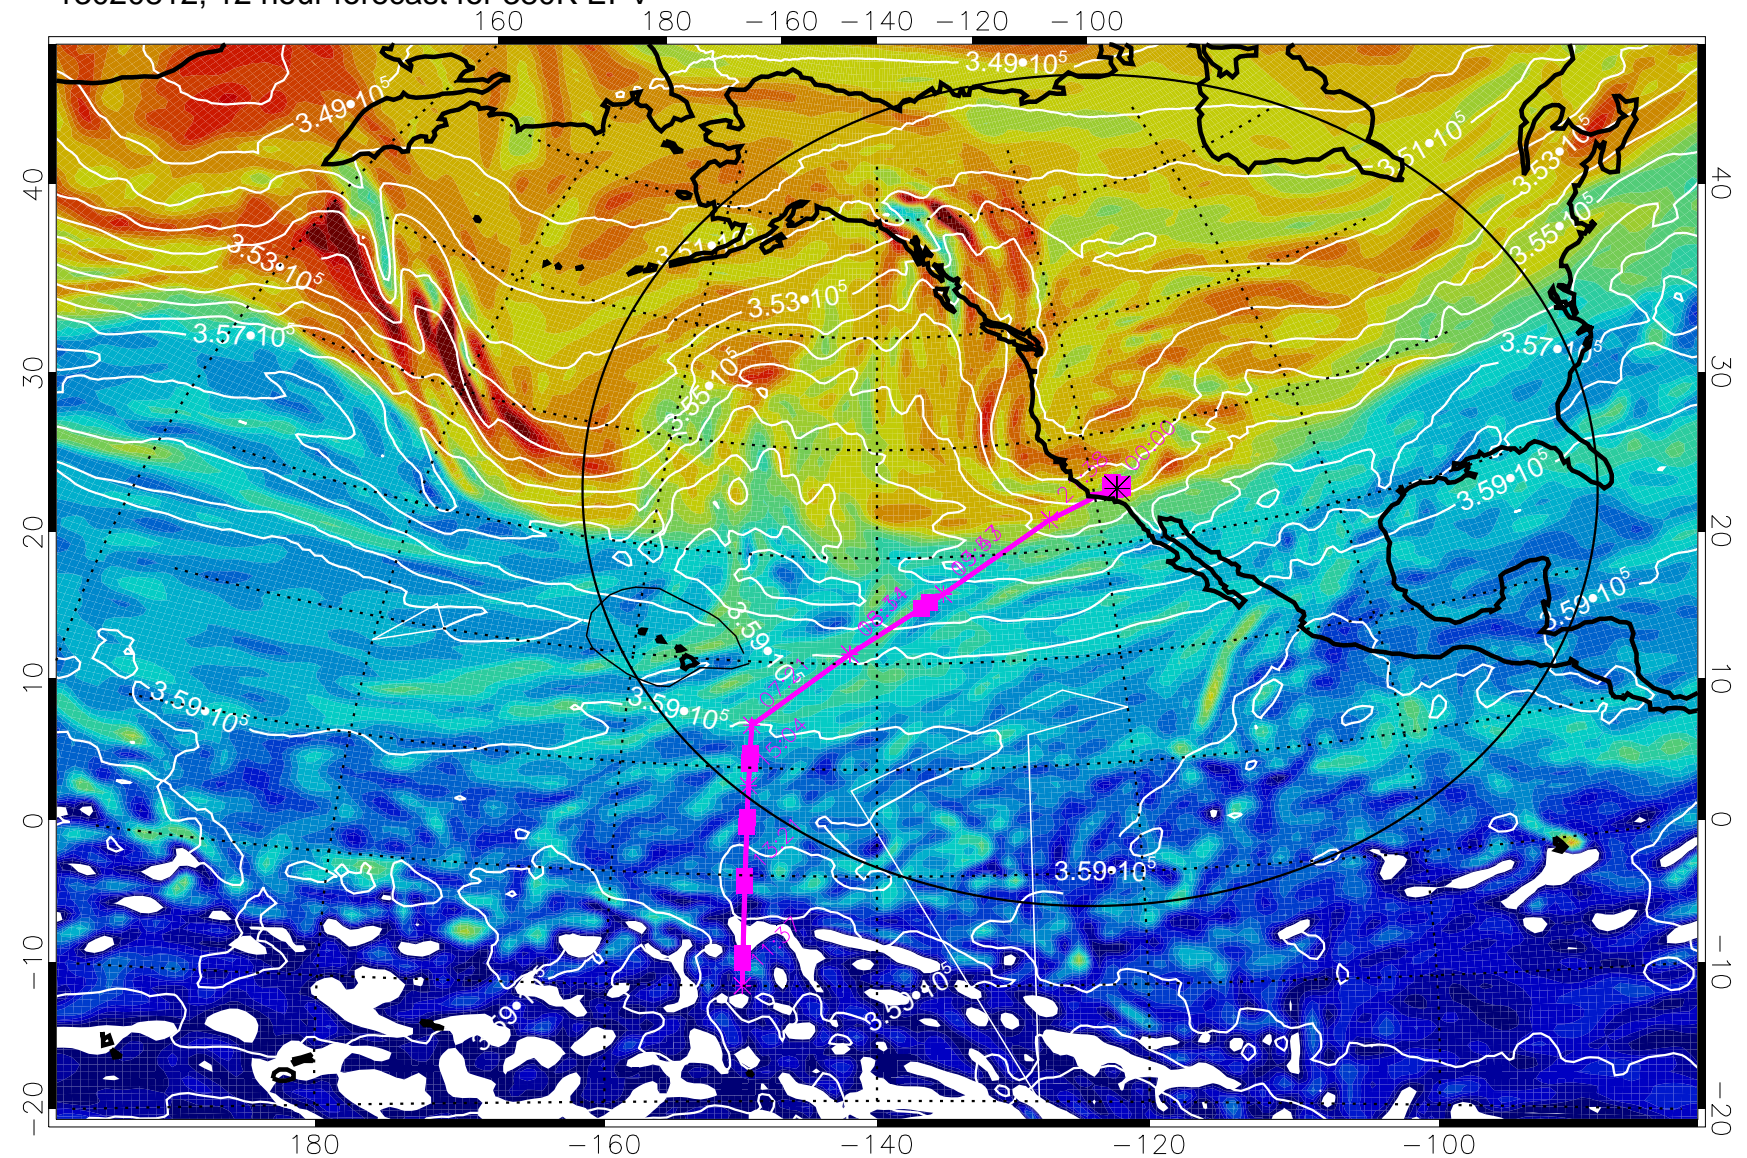

13020812, 12 hour forecast for 380K EPV

380K Montgomery Streamfunction, white

Range ring of 4055 km -- 13 hours GH round trip

13020818, 18 hour forecast for 380K EPV

380K Montgomery Streamfunction, white

Range ring of 4055 km -- 13 hours GH round trip

13020900, 24 hour forecast for 380K EPV

380K Montgomery Streamfunction, white

Range ring of 4055 km -- 13 hours GH round trip

13020906, 30 hour forecast for 380K EPV

380K Montgomery Streamfunction, white

Range ring of 4055 km -- 13 hours GH round trip

13020912, 36 hour forecast for 380K EPV

160 180 -160 -140 -120 -100

380K Montgomery Streamfunction, white

Range ring of 4055 km -- 13 hours GH round trip

13020918, 42 hour forecast for 380K EPV

380K Montgomery Streamfunction, white

Range ring of 4055 km -- 13 hours GH round trip

13021000, 48 hour forecast for 380K EPV

380K Montgomery Streamfunction, white

Range ring of 4055 km -- 13 hours GH round trip

13021006, 54 hour forecast for 380K EPV