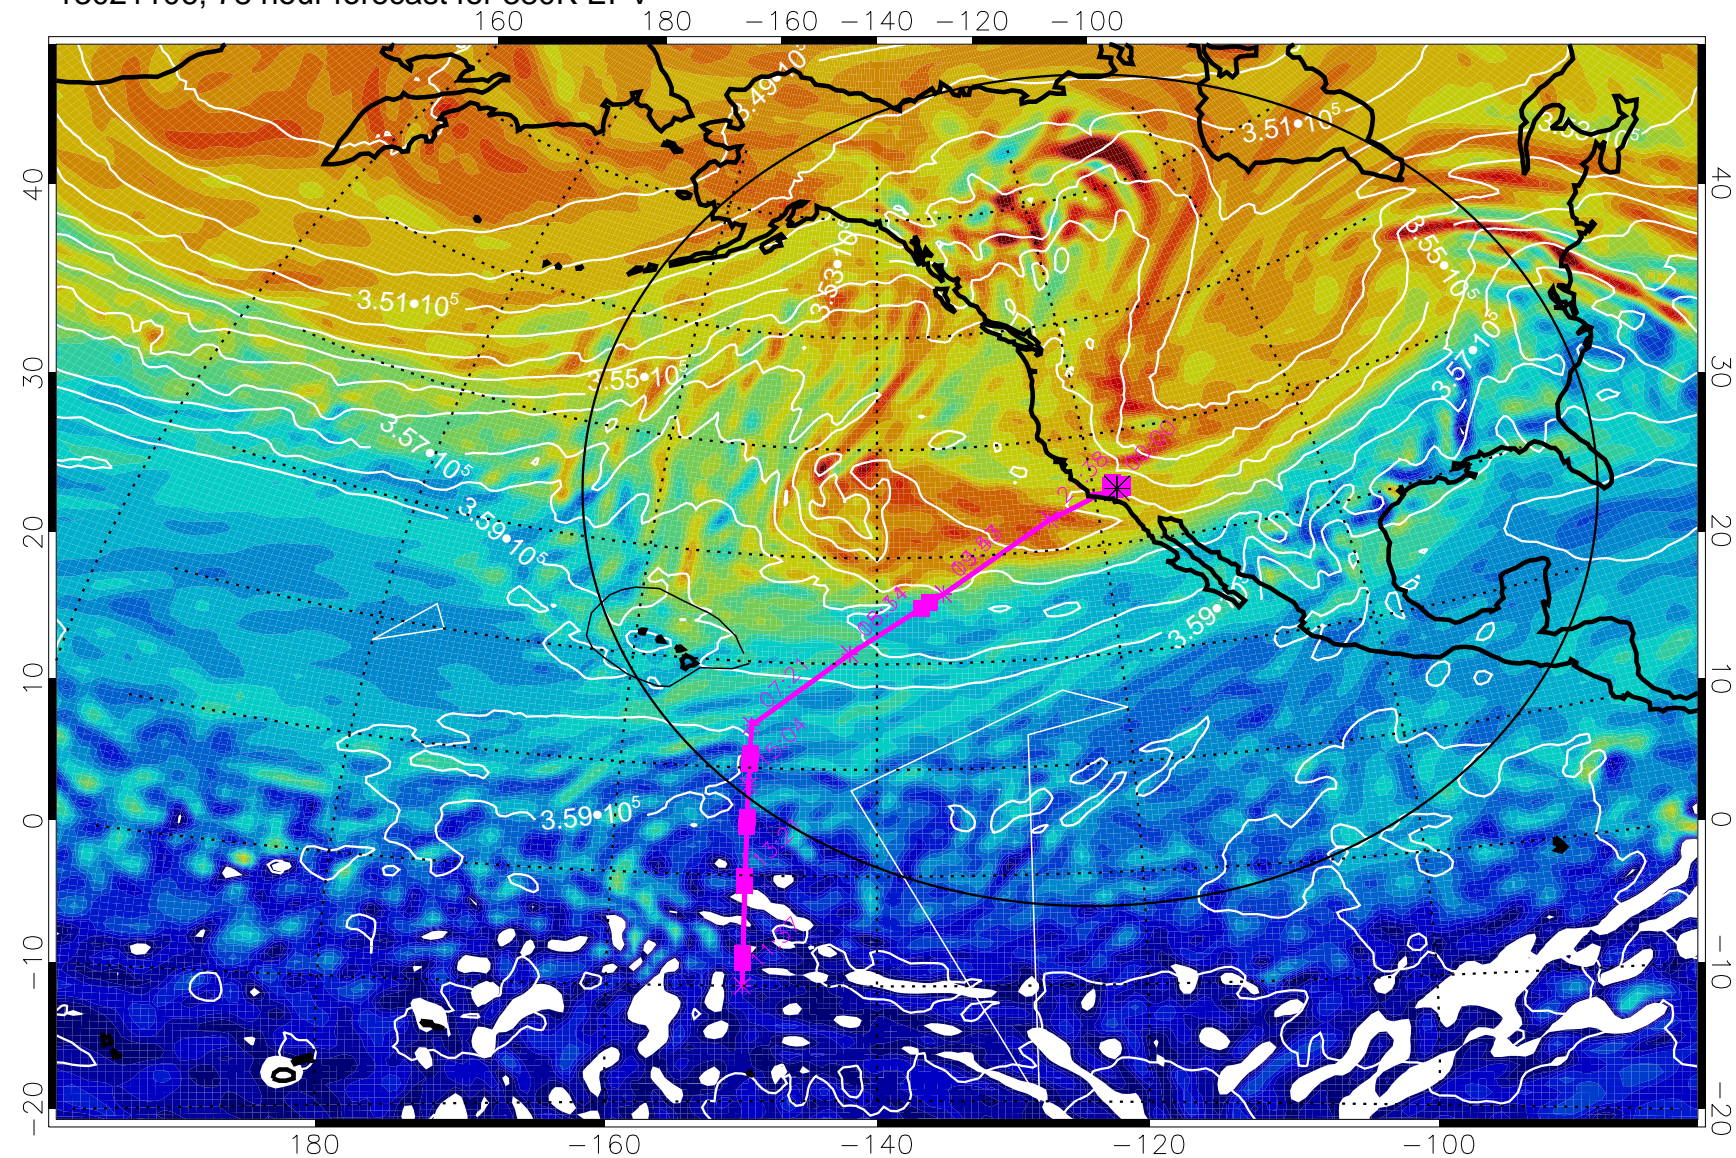

160 180 -160 -140 -120 -100

380K Montgomery Streamfunction, white

Range ring of 4055 km -- 13 hours GH round trip

13021012, 60 hour forecast for 380K EPV

160 180 -160 -140 -120 -100

380K Montgomery Streamfunction, white

Range ring of 4055 km -- 13 hours GH round trip

13021018, 66 hour forecast for 380K EPV

160 180 -160 -140 -120 -100

380K Montgomery Streamfunction, white

Range ring of 4055 km -- 13 hours GH round trip

13021100, 72 hour forecast for 380K EPV

160 180 -160 -140 -120 -100

380K Montgomery Streamfunction, white

Range ring of 4055 km -- 13 hours GH round trip

13021106, 78 hour forecast for 380K EPV

380K Montgomery Streamfunction, white

Range ring of 4055 km -- 13 hours GH round trip

13021112, 84 hour forecast for 380K EPV

380K Montgomery Streamfunction, white

Range ring of 4055 km -- 13 hours GH round trip

13021118, 90 hour forecast for 380K EPV

380K Montgomery Streamfunction, white

Range ring of 4055 km -- 13 hours GH round trip