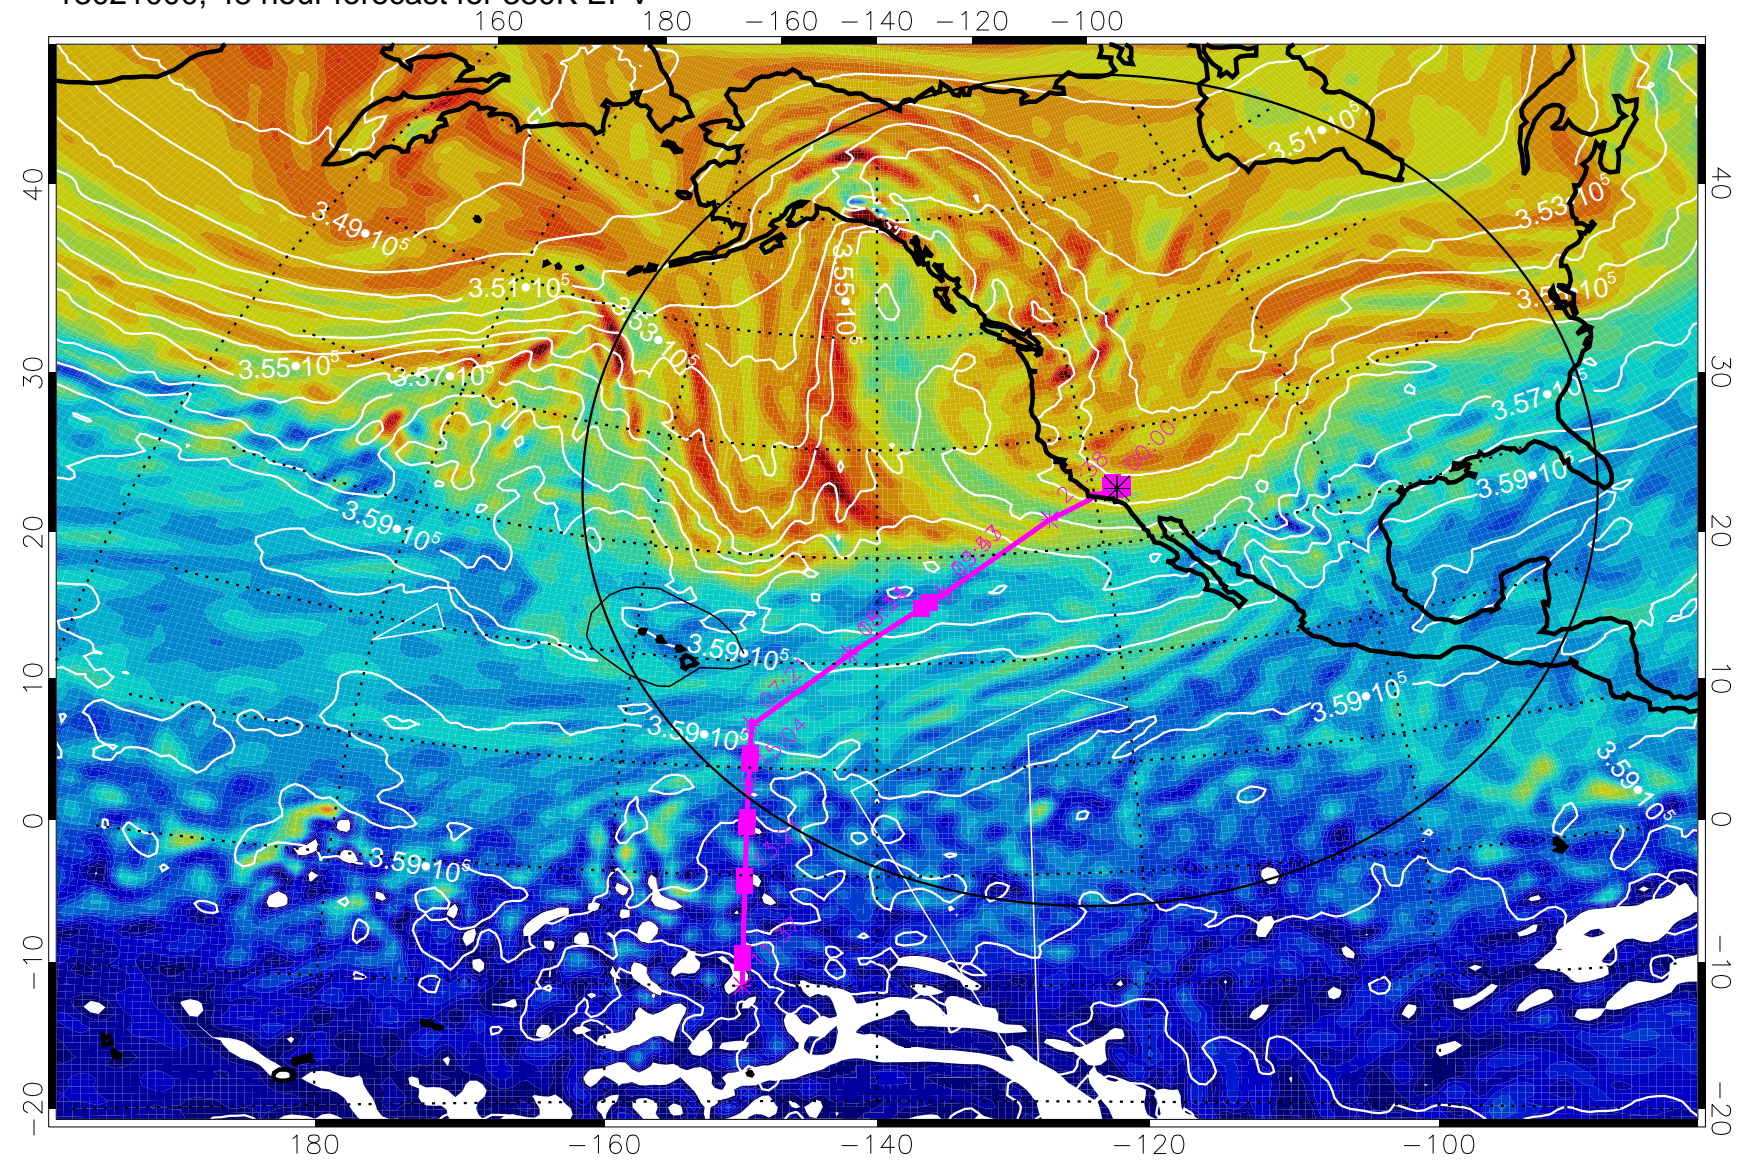

13020900, 24 hour forecast for 380K EPV

380K Montgomery Streamfunction, white

Range ring of 4055 km -- 13 hours GH round trip

13020906, 30 hour forecast for 380K EPV

380K Montgomery Streamfunction, white

Range ring of 4055 km -- 13 hours GH round trip

13020912, 36 hour forecast for 380K EPV

160 180 -160 -140 -120 -100

380K Montgomery Streamfunction, white

Range ring of 4055 km -- 13 hours GH round trip

13020918, 42 hour forecast for 380K EPV

380K Montgomery Streamfunction, white

Range ring of 4055 km -- 13 hours GH round trip

13021000, 48 hour forecast for 380K EPV

380K Montgomery Streamfunction, white

Range ring of 4055 km -- 13 hours GH round trip

13021006, 54 hour forecast for 380K EPV

160 180 -160 -140 -120 -100

380K Montgomery Streamfunction, white

Range ring of 4055 km -- 13 hours GH round trip

13021012, 60 hour forecast for 380K EPV

160 180 -160 -140 -120 -100

380K Montgomery Streamfunction, white