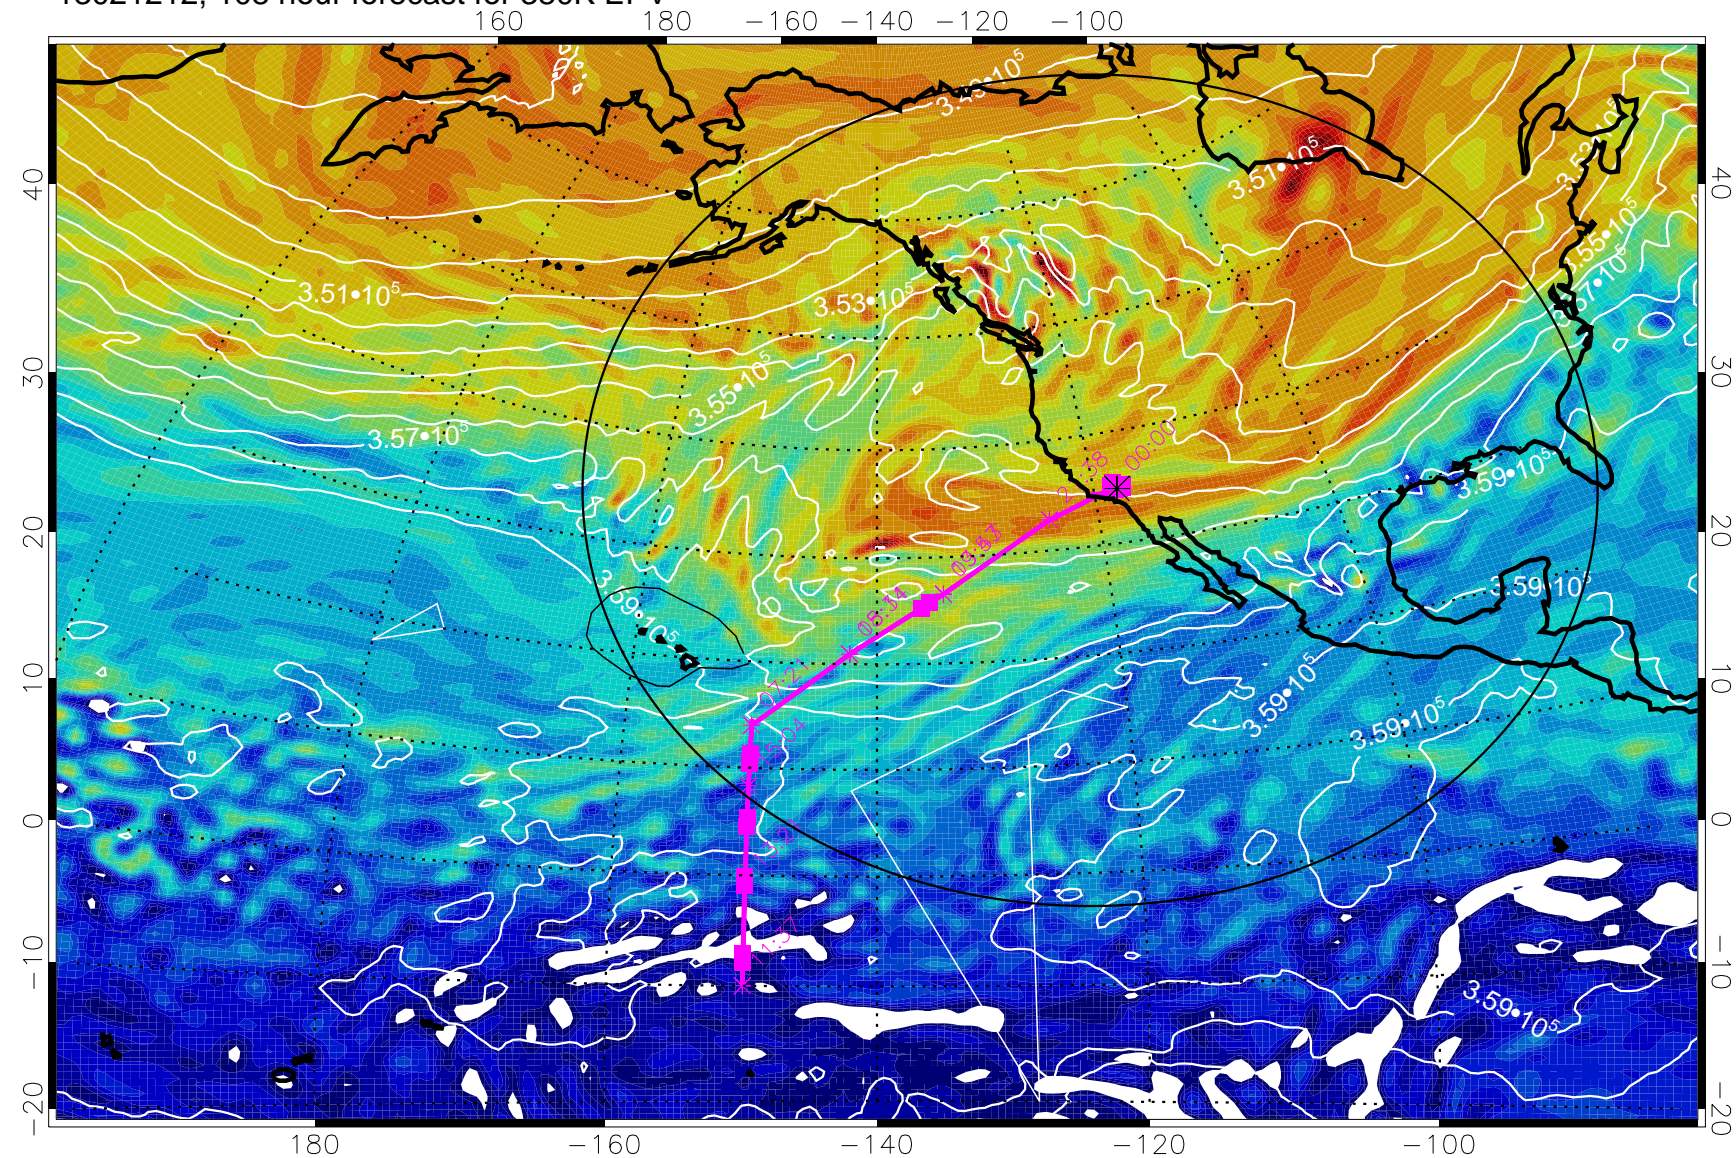

13021112, 84 hour forecast for 380K EPV

380K Montgomery Streamfunction, white

Range ring of 4055 km -- 13 hours GH round trip

13021118, 90 hour forecast for 380K EPV

380K Montgomery Streamfunction, white

Range ring of 4055 km -- 13 hours GH round trip

13021200, 96 hour forecast for 380K EPV

380K Montgomery Streamfunction, white

Range ring of 4055 km -- 13 hours GH round trip

13021206, 102 hour forecast for 380K EPV

380K Montgomery Streamfunction, white

Range ring of 4055 km -- 13 hours GH round trip

13021212, 108 hour forecast for 380K EPV

380K Montgomery Streamfunction, white

Range ring of 4055 km -- 13 hours GH round trip

13021218, 114 hour forecast for 380K EPV

380K Montgomery Streamfunction, white

Range ring of 4055 km -- 13 hours GH round trip

13021300, 120 hour forecast for 380K EPV

380K Montgomery Streamfunction, white

Range ring of 4055 km -- 13 hours GH round trip