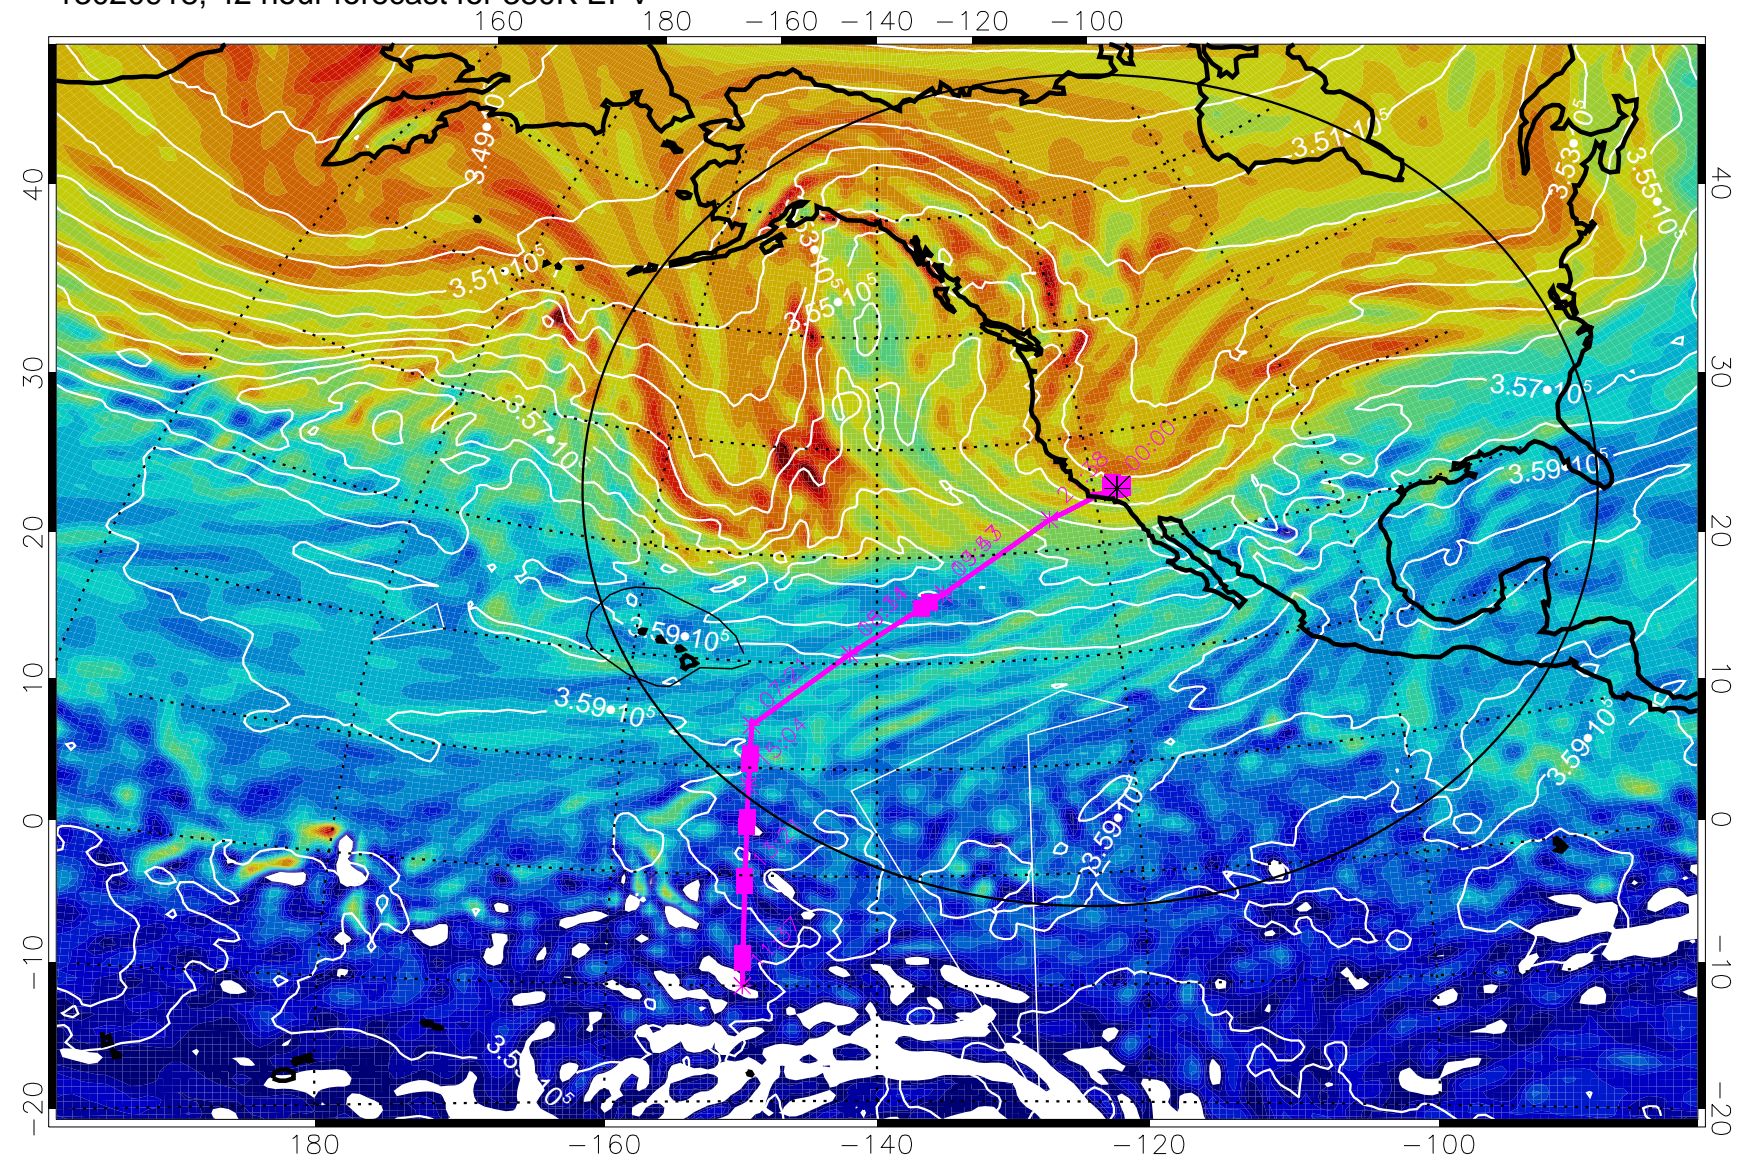

13020900, 24 hour forecast for 380K EPV

380K Montgomery Streamfunction, white

Range ring of 4055 km -- 13 hours GH round trip

13020906, 30 hour forecast for 380K EPV

380K Montgomery Streamfunction, white

Range ring of 4055 km -- 13 hours GH round trip

13020912, 36 hour forecast for 380K EPV

160 180 -160 -140 -120 -100

380K Montgomery Streamfunction, white

Range ring of 4055 km -- 13 hours GH round trip

13020918, 42 hour forecast for 380K EPV

380K Montgomery Streamfunction, white

Range ring of 4055 km -- 13 hours GH round trip

13021000, 48 hour forecast for 380K EPV

380K Montgomery Streamfunction, white

Range ring of 4055 km -- 13 hours GH round trip

13021006, 54 hour forecast for 380K EPV

160 180 -160 -140 -120 -100

380K Montgomery Streamfunction, white

Range ring of 4055 km -- 13 hours GH round trip

13021012, 60 hour forecast for 380K EPV

160 180 -160 -140 -120 -100

380K Montgomery Streamfunction, white