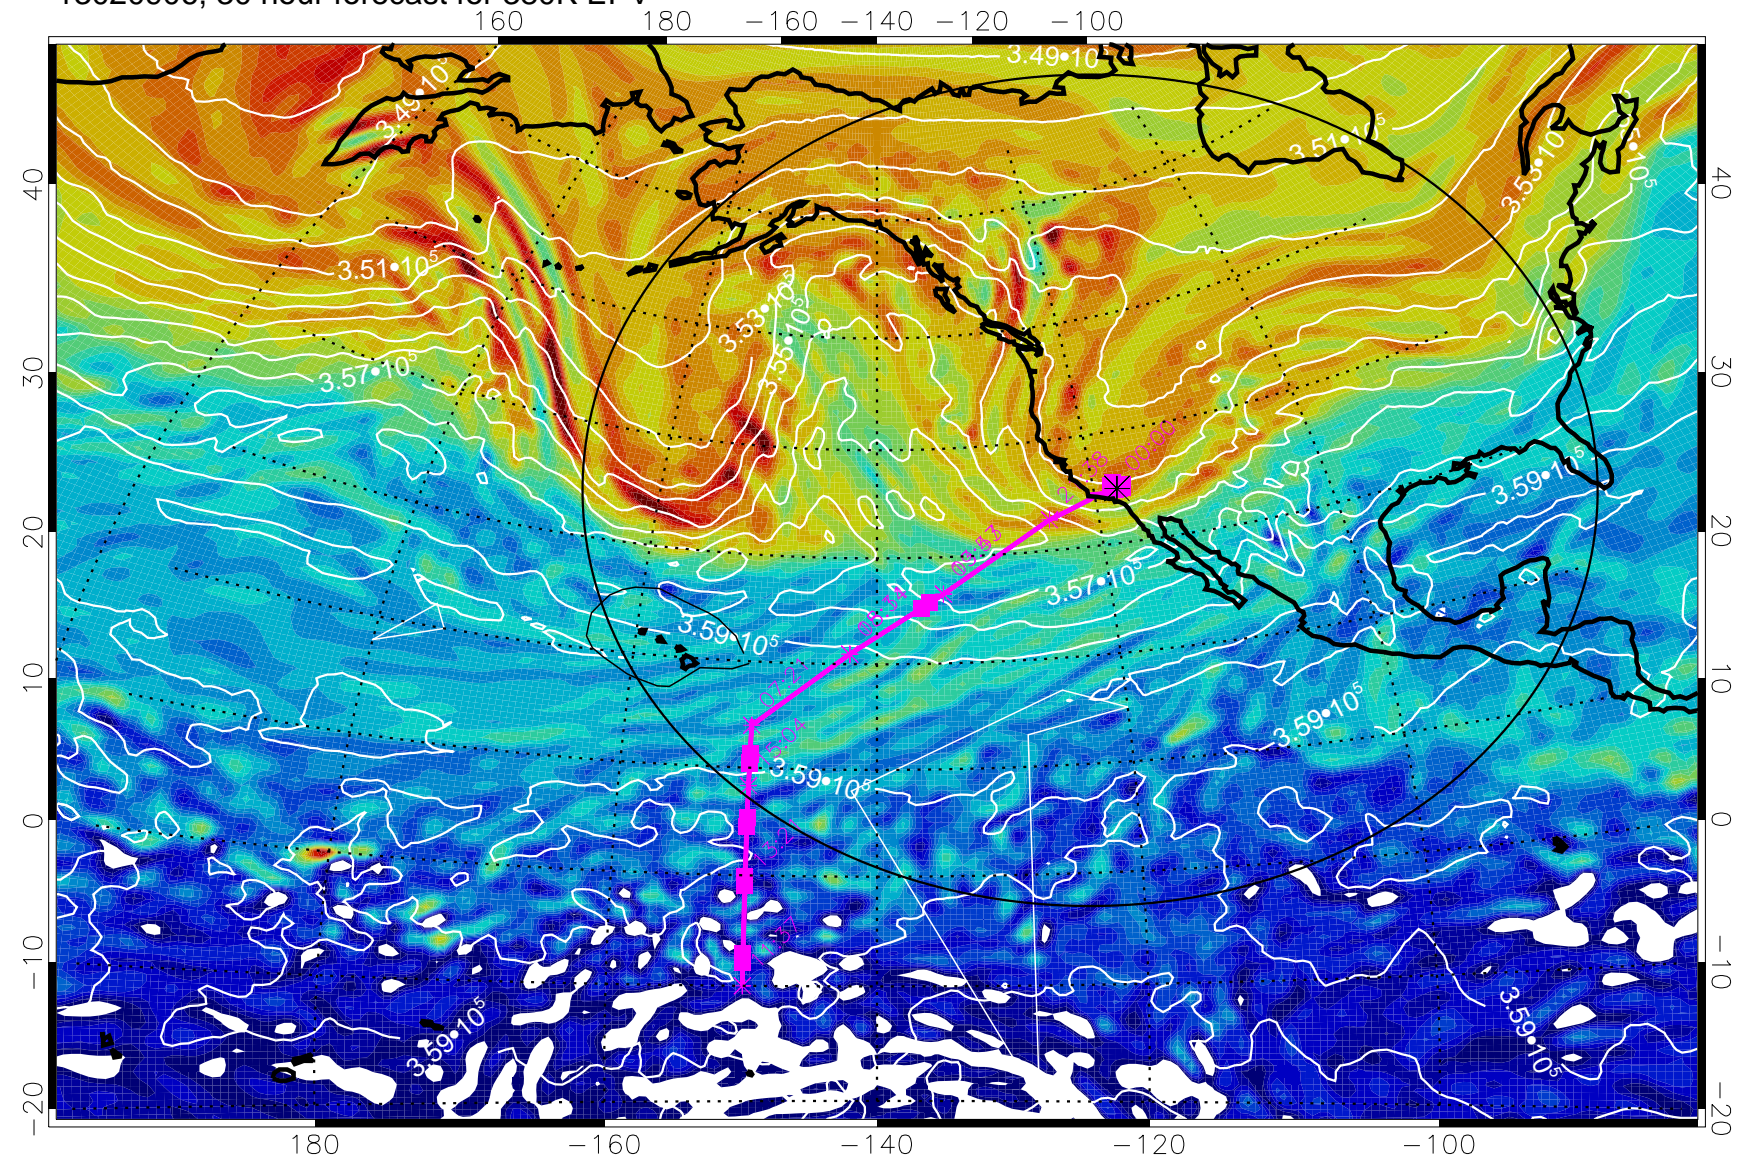

13020900, 24 hour forecast for 380K EPV

380K Montgomery Streamfunction, white

Range ring of 4055 km -- 13 hours GH round trip

13020906, 30 hour forecast for 380K EPV

380K Montgomery Streamfunction, white

Range ring of 4055 km -- 13 hours GH round trip

13020912, 36 hour forecast for 380K EPV

160 180 -160 -140 -120 -100

380K Montgomery Streamfunction, white

Range ring of 4055 km -- 13 hours GH round trip

13020918, 42 hour forecast for 380K EPV

380K Montgomery Streamfunction, white

Range ring of 4055 km -- 13 hours GH round trip

13021000, 48 hour forecast for 380K EPV

380K Montgomery Streamfunction, white

Range ring of 4055 km -- 13 hours GH round trip

13021006, 54 hour forecast for 380K EPV

160 180 -160 -140 -120 -100

380K Montgomery Streamfunction, white

Range ring of 4055 km -- 13 hours GH round trip

13021012, 60 hour forecast for 380K EPV

160 180 -160 -140 -120 -100

380K Montgomery Streamfunction, white