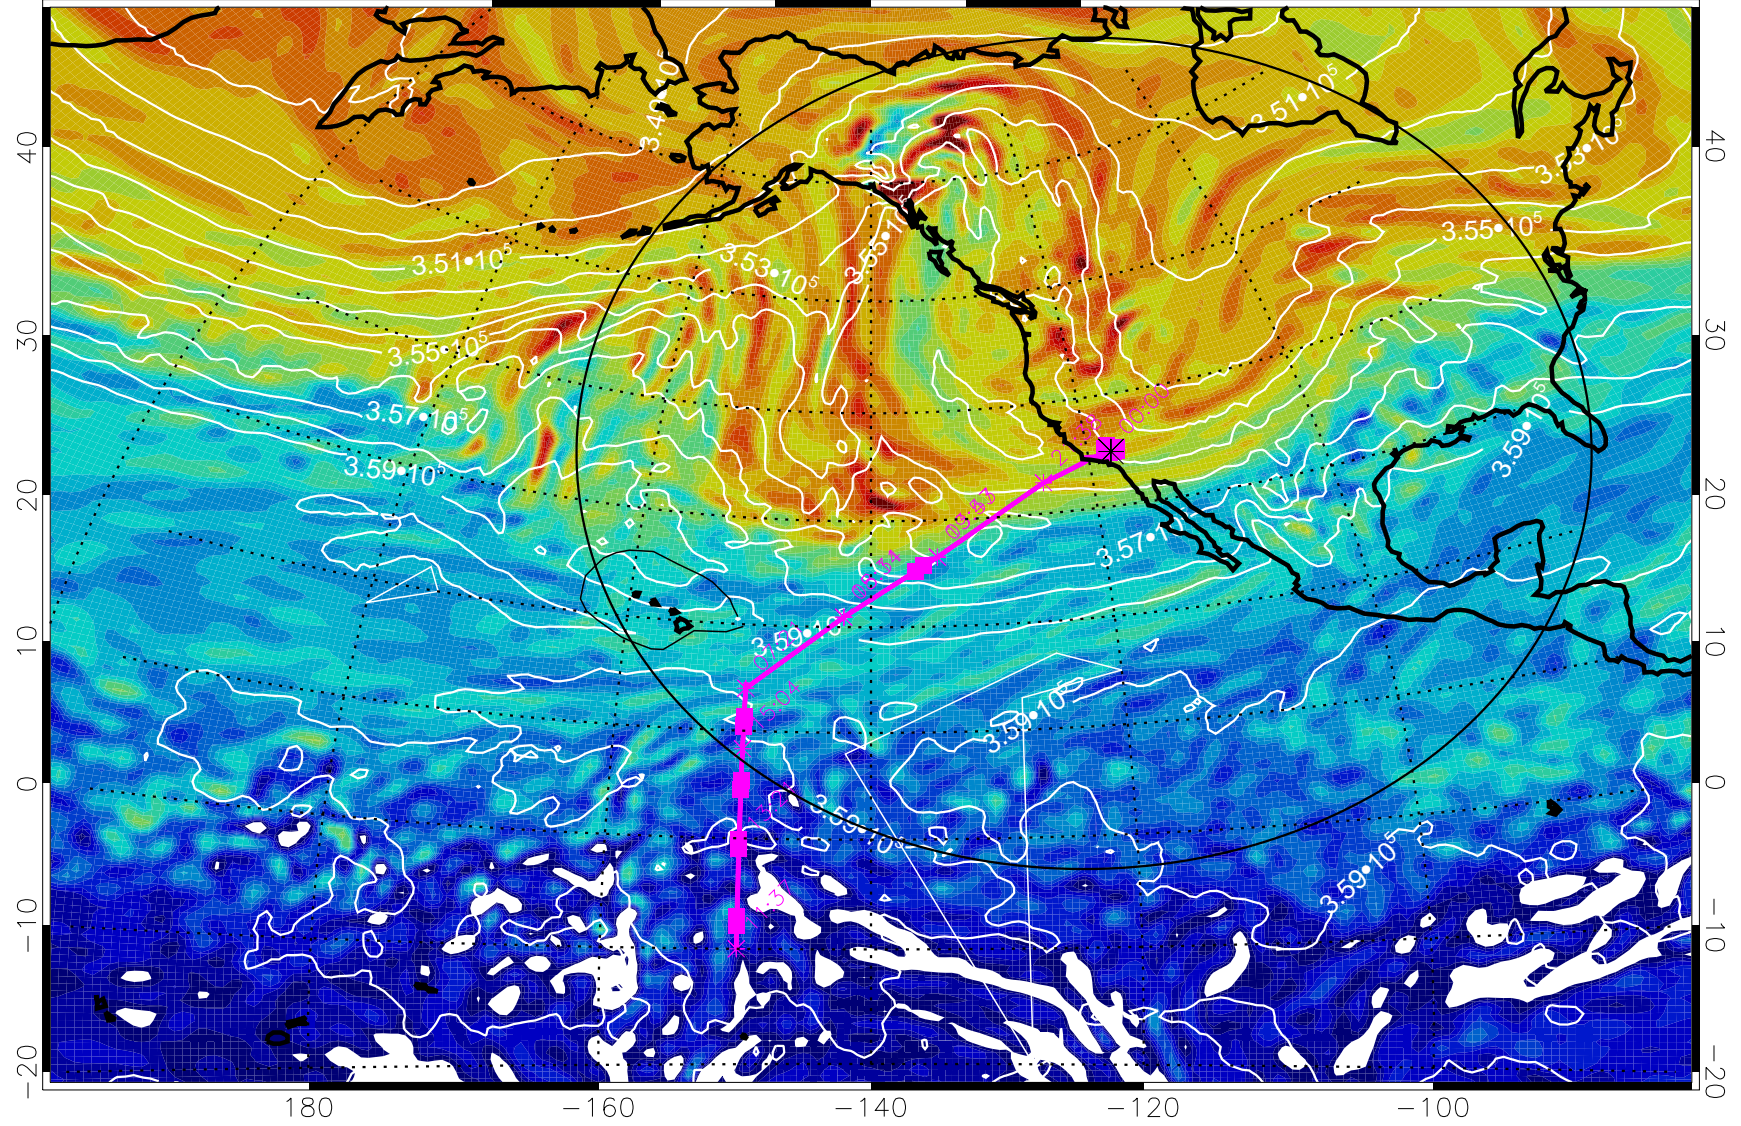

Range ring of 4055 km -- 13 hours GH round trip

13021000, 48 hour forecast for 380K EPV

380K Montgomery Streamfunction, white

Range ring of 4055 km -- 13 hours GH round trip

13021006, 54 hour forecast for 380K EPV

160 180 -160 -140 -120 -100

380K Montgomery Streamfunction, white

Range ring of 4055 km -- 13 hours GH round trip

13021012, 60 hour forecast for 380K EPV

160 180 -160 -140 -120 -100

380K Montgomery Streamfunction, white

Range ring of 4055 km -- 13 hours GH round trip

13021018, 66 hour forecast for 380K EPV

160 180 -160 -140 -120 -100

380K Montgomery Streamfunction, white

Range ring of 4055 km -- 13 hours GH round trip

13021100, 72 hour forecast for 380K EPV

160 180 -160 -140 -120 -100

380K Montgomery Streamfunction, white

Range ring of 4055 km -- 13 hours GH round trip

13021106, 78 hour forecast for 380K EPV

380K Montgomery Streamfunction, white

Range ring of 4055 km -- 13 hours GH round trip