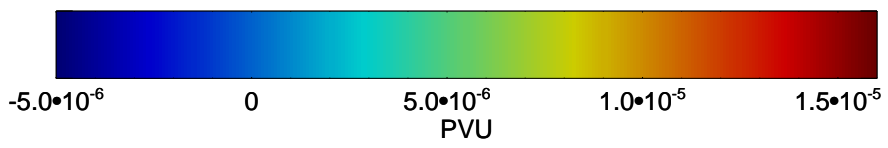

13020912, 36 hour forecast for 380K EPV

160 180 -160 -140 -120 -100

380K Montgomery Streamfunction, white

Range ring of 4055 km -- 13 hours GH round trip