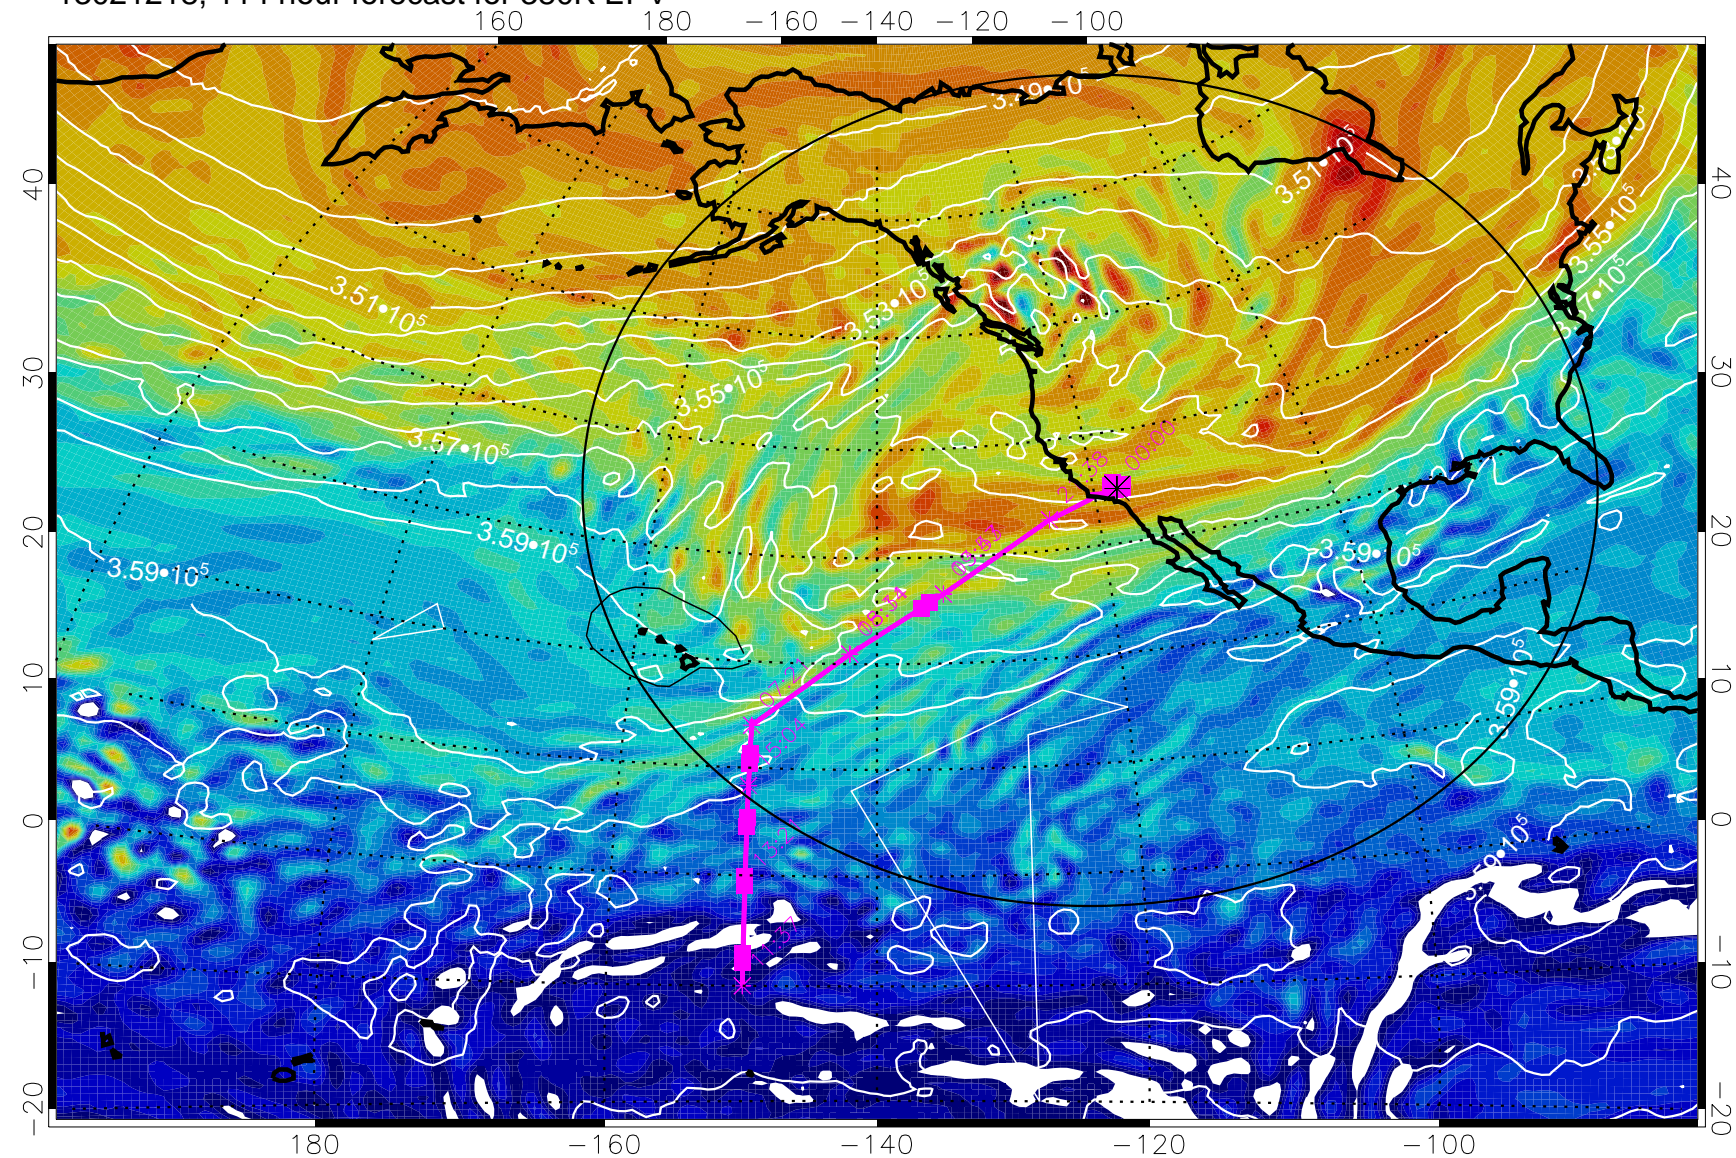

13021200, 96 hour forecast for 380K EPV

380K Montgomery Streamfunction, white

Range ring of 4055 km -- 13 hours GH round trip

13021206, 102 hour forecast for 380K EPV

380K Montgomery Streamfunction, white

Range ring of 4055 km -- 13 hours GH round trip

13021212, 108 hour forecast for 380K EPV

380K Montgomery Streamfunction, white

Range ring of 4055 km -- 13 hours GH round trip

13021218, 114 hour forecast for 380K EPV

380K Montgomery Streamfunction, white

Range ring of 4055 km -- 13 hours GH round trip

13021300, 120 hour forecast for 380K EPV

380K Montgomery Streamfunction, white

Range ring of 4055 km -- 13 hours GH round trip