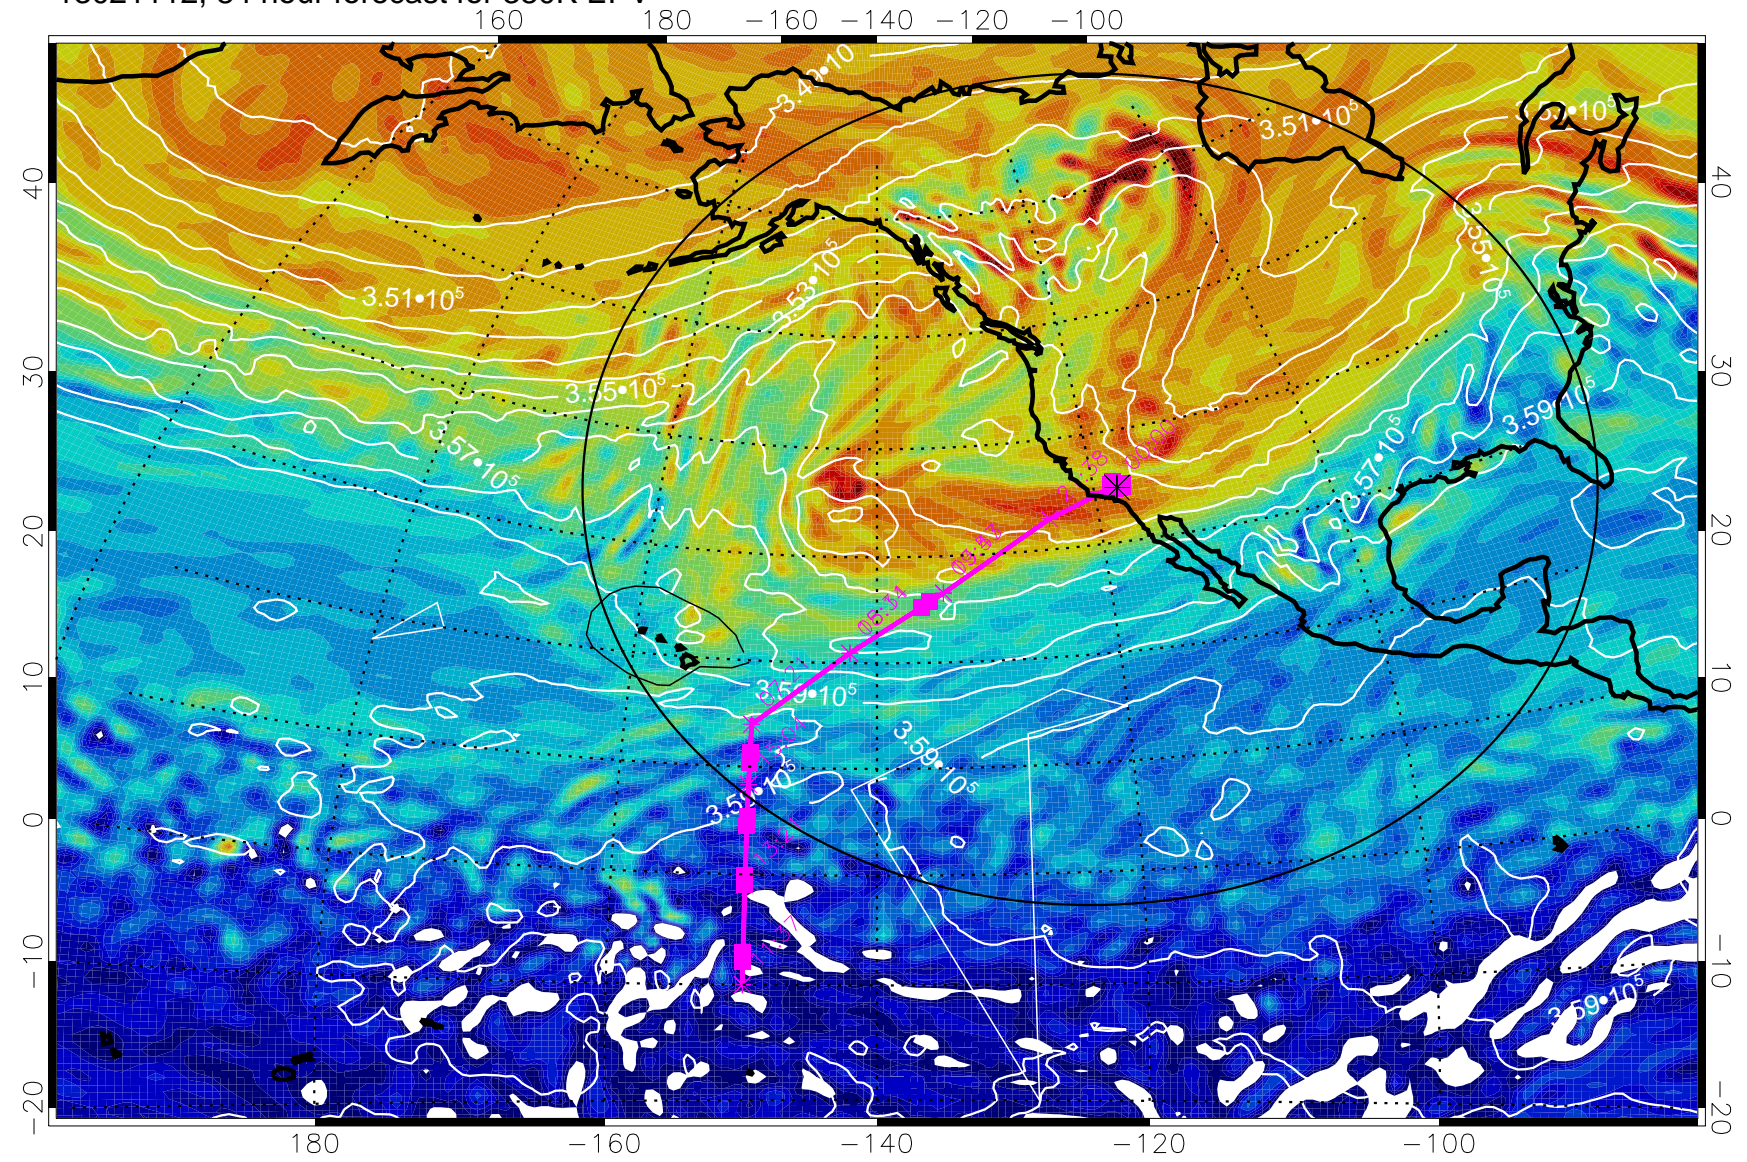

Range ring of 4055 km -- 13 hours GH round trip

13021018, 66 hour forecast for 380K EPV

160 180 -160 -140 -120 -100

380K Montgomery Streamfunction, white

Range ring of 4055 km -- 13 hours GH round trip

13021100, 72 hour forecast for 380K EPV

160 180 -160 -140 -120 -100

380K Montgomery Streamfunction, white

Range ring of 4055 km -- 13 hours GH round trip

13021106, 78 hour forecast for 380K EPV

380K Montgomery Streamfunction, white

Range ring of 4055 km -- 13 hours GH round trip

13021112, 84 hour forecast for 380K EPV

380K Montgomery Streamfunction, white

Range ring of 4055 km -- 13 hours GH round trip

13021118, 90 hour forecast for 380K EPV

380K Montgomery Streamfunction, white

Range ring of 4055 km -- 13 hours GH round trip

13021200, 96 hour forecast for 380K EPV

380K Montgomery Streamfunction, white

Range ring of 4055 km -- 13 hours GH round trip

13021206, 102 hour forecast for 380K EPV

380K Montgomery Streamfunction, white