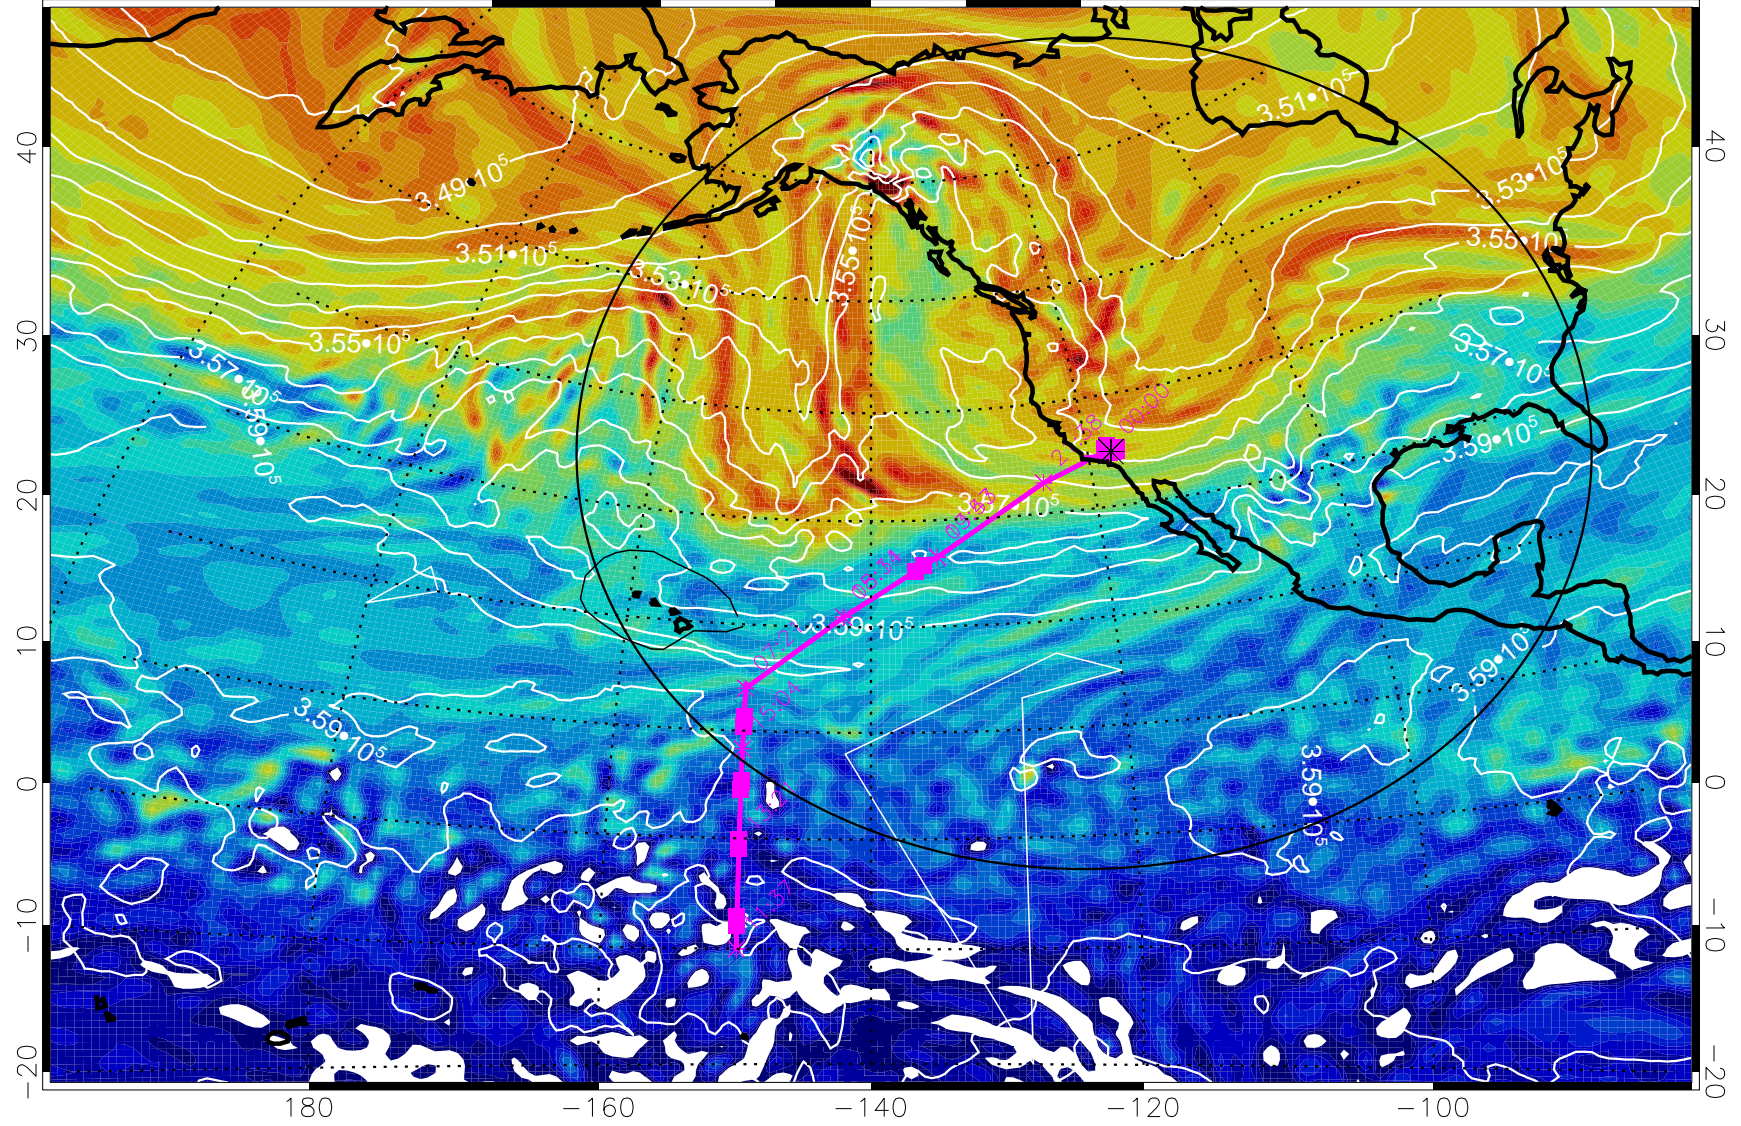

13020912, 36 hour forecast for 380K EPV

160 180 -160 -140 -120 -100

380K Montgomery Streamfunction, white

Range ring of 4055 km -- 13 hours GH round trip

13020918, 42 hour forecast for 380K EPV

380K Montgomery Streamfunction, white

Range ring of 4055 km -- 13 hours GH round trip

13021000, 48 hour forecast for 380K EPV

380K Montgomery Streamfunction, white

Range ring of 4055 km -- 13 hours GH round trip

13021006, 54 hour forecast for 380K EPV

160 180 -160 -140 -120 -100

380K Montgomery Streamfunction, white

Range ring of 4055 km -- 13 hours GH round trip

13021012, 60 hour forecast for 380K EPV

160 180 -160 -140 -120 -100

380K Montgomery Streamfunction, white

Range ring of 4055 km -- 13 hours GH round trip

13021018, 66 hour forecast for 380K EPV

160 180 -160 -140 -120 -100

380K Montgomery Streamfunction, white

Range ring of 4055 km -- 13 hours GH round trip

13021100, 72 hour forecast for 380K EPV