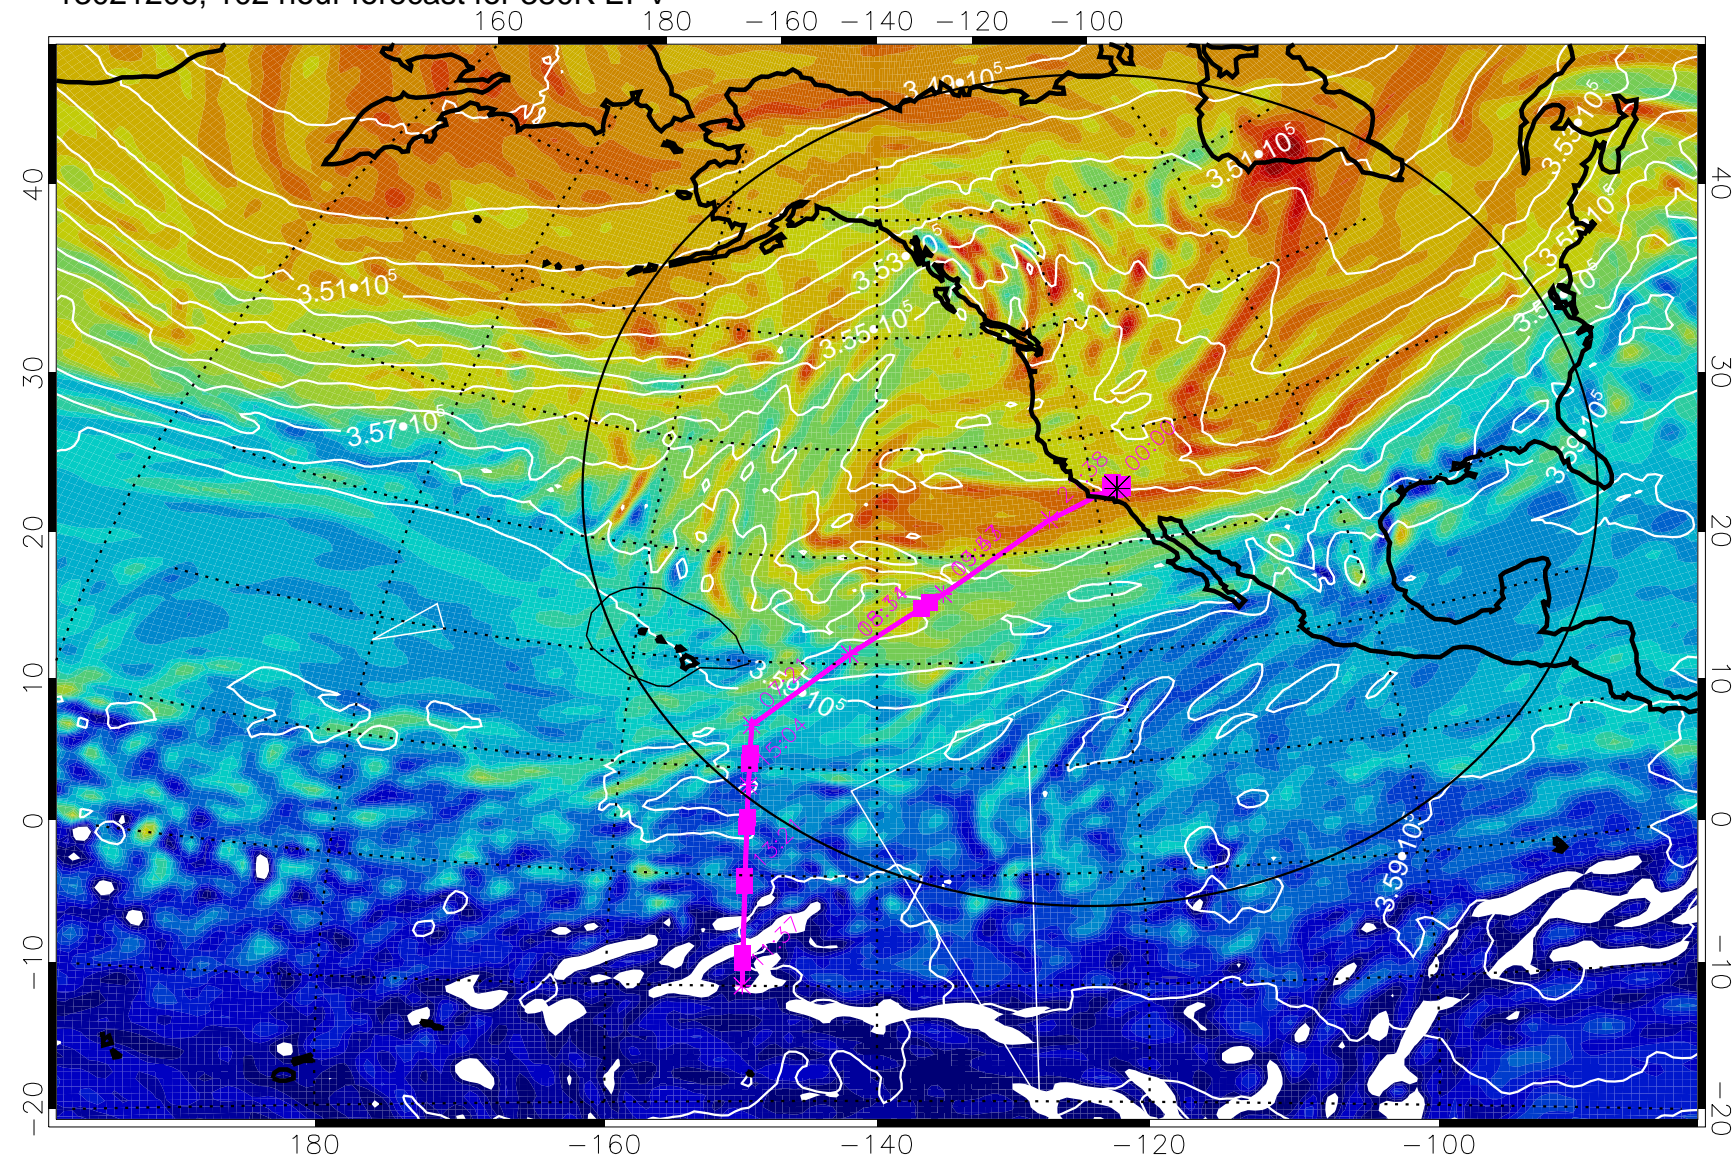

160 180 -160 -140 -120 -100

380K Montgomery Streamfunction, white

Range ring of 4055 km -- 13 hours GH round trip

13021106, 78 hour forecast for 380K EPV

380K Montgomery Streamfunction, white

Range ring of 4055 km -- 13 hours GH round trip

13021112, 84 hour forecast for 380K EPV

380K Montgomery Streamfunction, white

Range ring of 4055 km -- 13 hours GH round trip

13021118, 90 hour forecast for 380K EPV

380K Montgomery Streamfunction, white

Range ring of 4055 km -- 13 hours GH round trip

13021200, 96 hour forecast for 380K EPV

380K Montgomery Streamfunction, white

Range ring of 4055 km -- 13 hours GH round trip

13021206, 102 hour forecast for 380K EPV

380K Montgomery Streamfunction, white

Range ring of 4055 km -- 13 hours GH round trip

13021212, 108 hour forecast for 380K EPV

380K Montgomery Streamfunction, white

Range ring of 4055 km -- 13 hours GH round trip

13021218, 114 hour forecast for 380K EPV