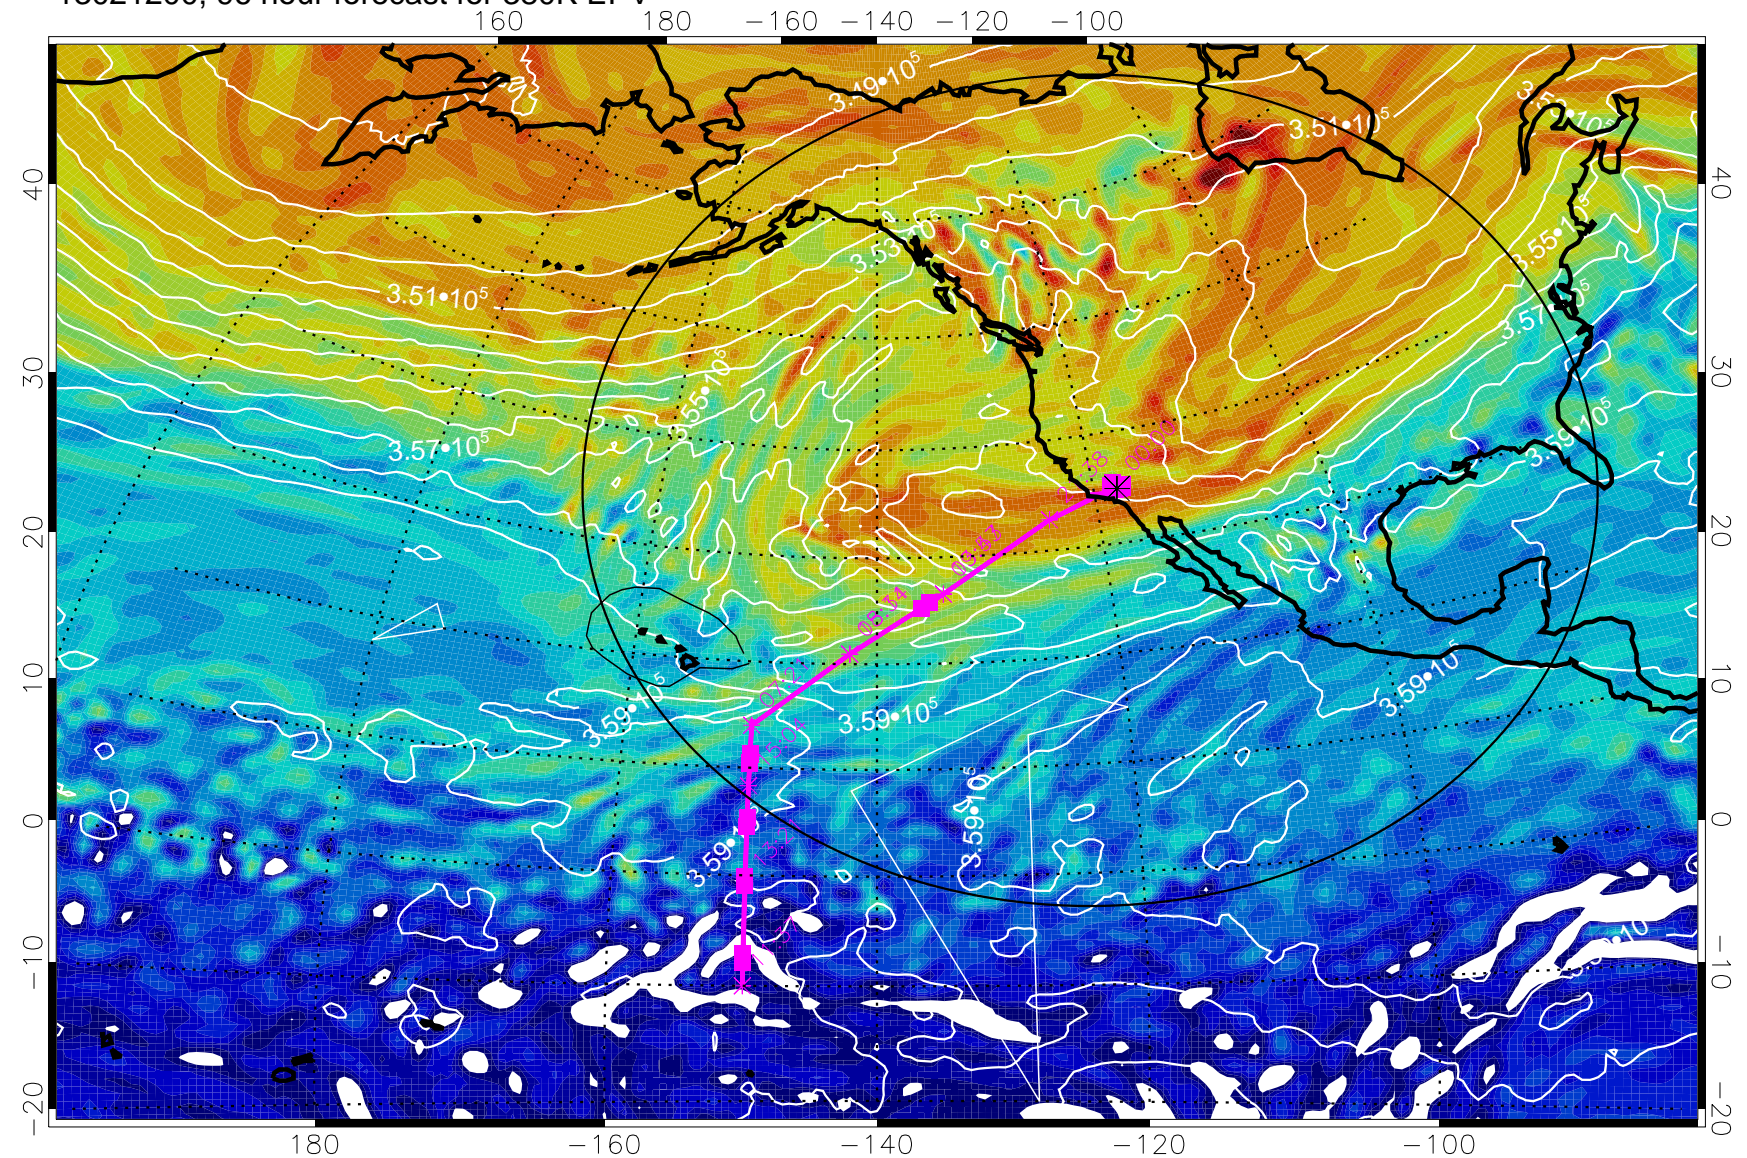

160 180 -160 -140 -120 -100

380K Montgomery Streamfunction, white

Range ring of 4055 km -- 13 hours GH round trip

13021106, 78 hour forecast for 380K EPV

380K Montgomery Streamfunction, white

Range ring of 4055 km -- 13 hours GH round trip

13021112, 84 hour forecast for 380K EPV

380K Montgomery Streamfunction, white

Range ring of 4055 km -- 13 hours GH round trip

13021118, 90 hour forecast for 380K EPV

380K Montgomery Streamfunction, white

Range ring of 4055 km -- 13 hours GH round trip

13021200, 96 hour forecast for 380K EPV

380K Montgomery Streamfunction, white

Range ring of 4055 km -- 13 hours GH round trip

13021206, 102 hour forecast for 380K EPV

380K Montgomery Streamfunction, white

Range ring of 4055 km -- 13 hours GH round trip

13021212, 108 hour forecast for 380K EPV

380K Montgomery Streamfunction, white

Range ring of 4055 km -- 13 hours GH round trip

13021218, 114 hour forecast for 380K EPV