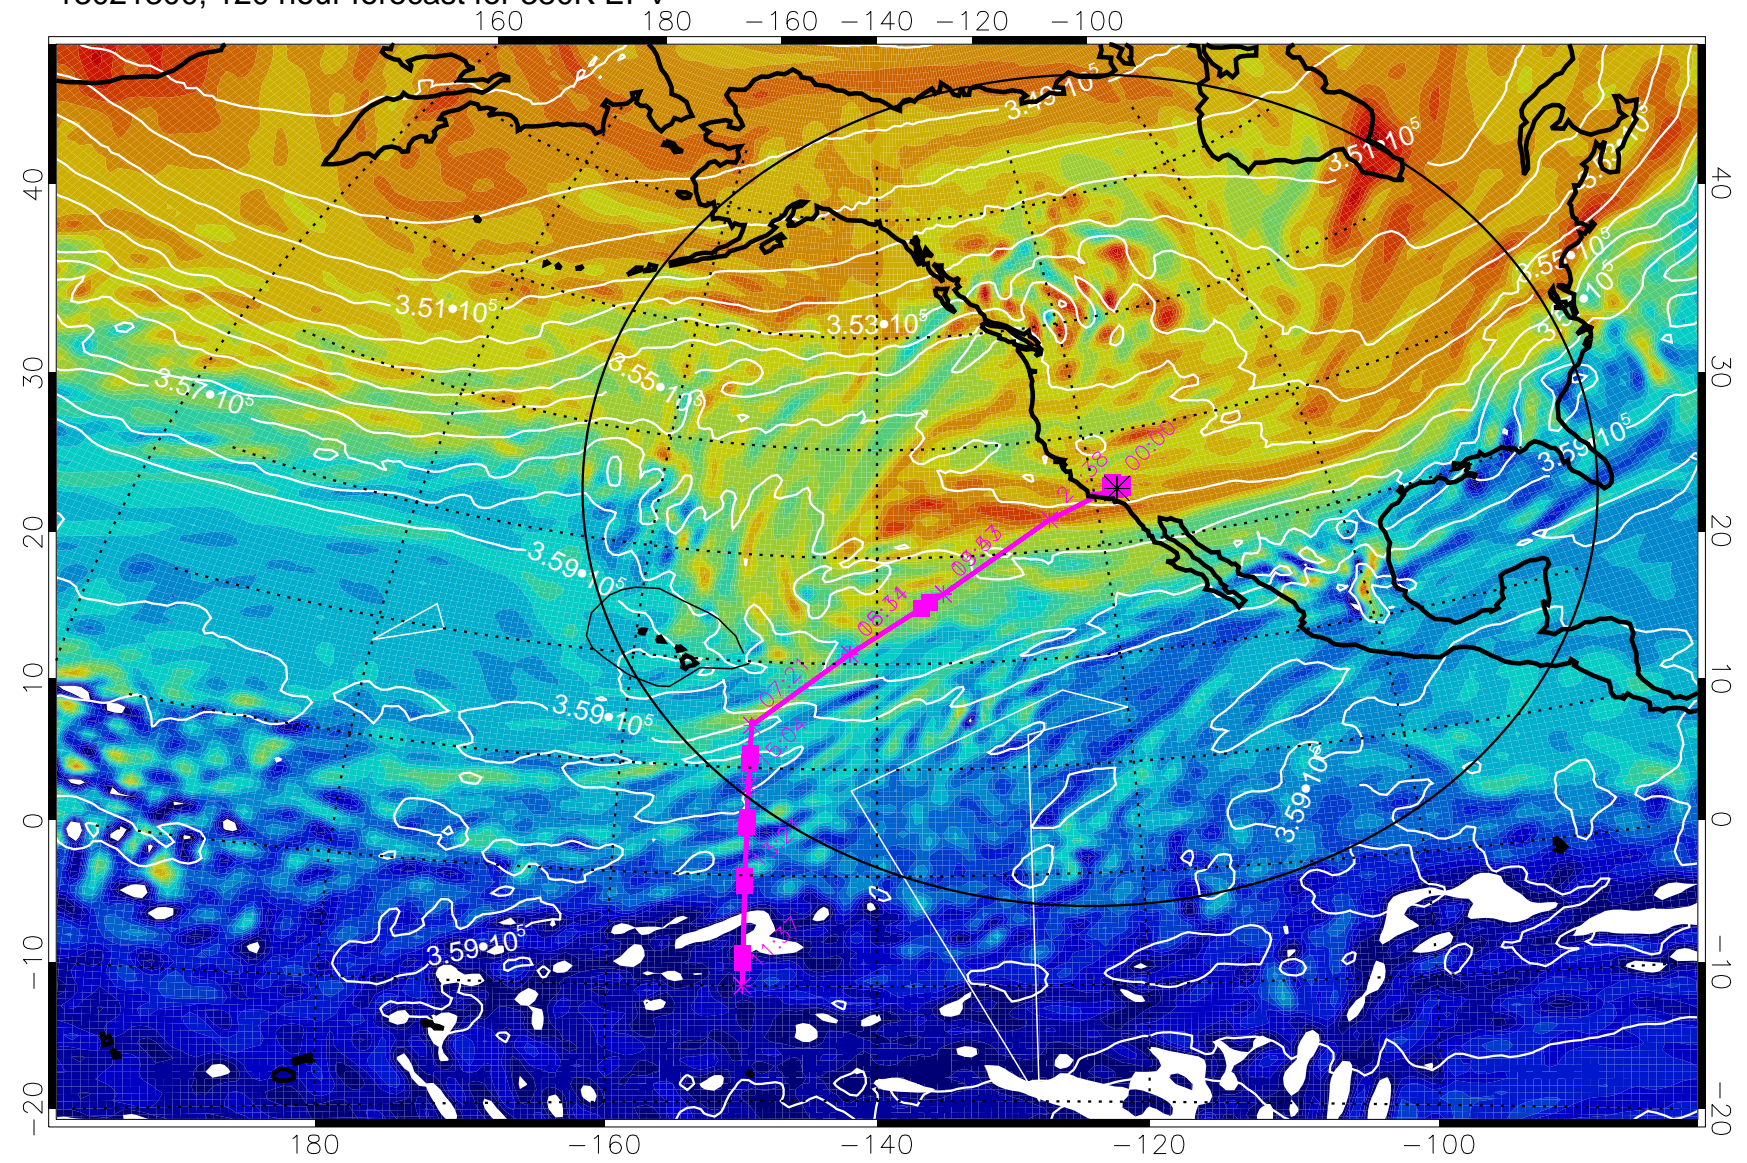

13021200, 96 hour forecast for 380K EPV

380K Montgomery Streamfunction, white

Range ring of 4055 km -- 13 hours GH round trip

13021206, 102 hour forecast for 380K EPV

380K Montgomery Streamfunction, white

Range ring of 4055 km -- 13 hours GH round trip

13021212, 108 hour forecast for 380K EPV

380K Montgomery Streamfunction, white

Range ring of 4055 km -- 13 hours GH round trip

13021218, 114 hour forecast for 380K EPV

380K Montgomery Streamfunction, white

Range ring of 4055 km -- 13 hours GH round trip

13021300, 120 hour forecast for 380K EPV

380K Montgomery Streamfunction, white

Range ring of 4055 km -- 13 hours GH round trip