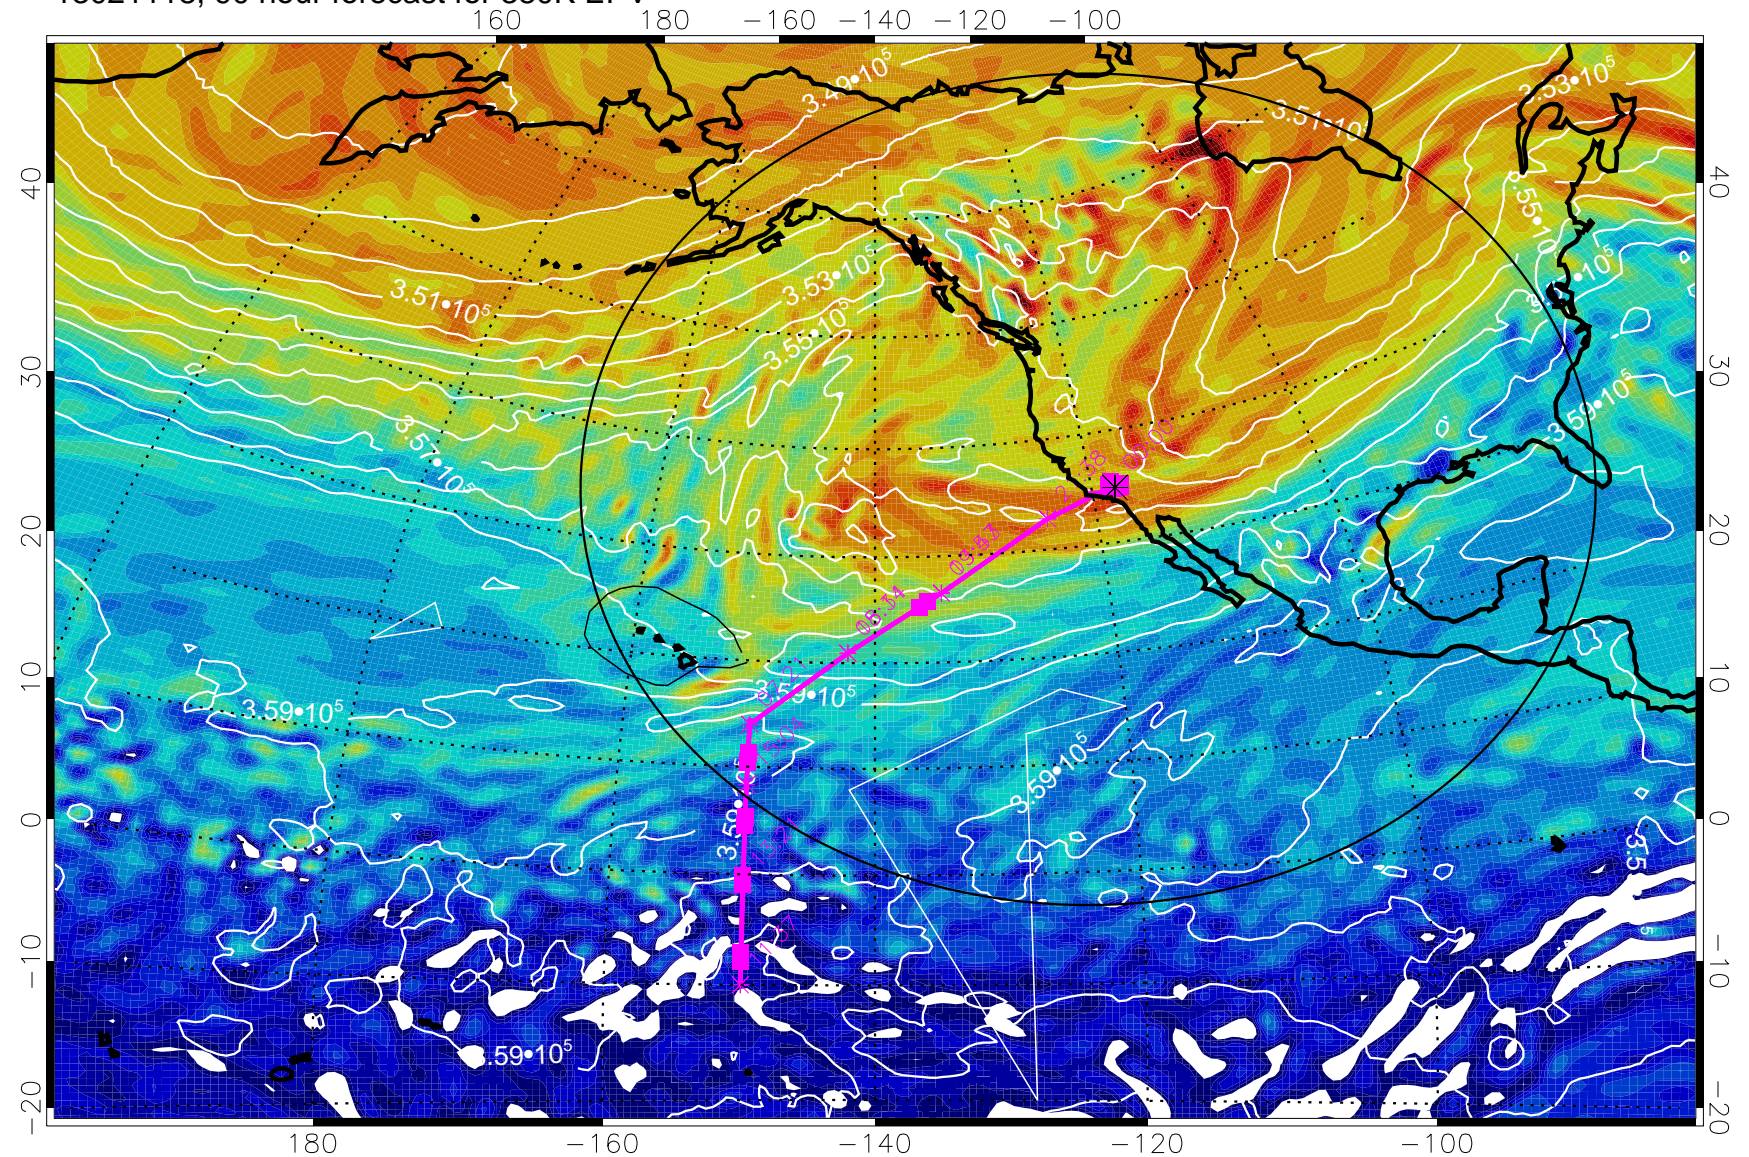

Range ring of 4055 km -- 13 hours GH round trip

13021018, 66 hour forecast for 380K EPV

160 180 -160 -140 -120 -100

380K Montgomery Streamfunction, white

Range ring of 4055 km -- 13 hours GH round trip

13021100, 72 hour forecast for 380K EPV

160 180 -160 -140 -120 -100

380K Montgomery Streamfunction, white

Range ring of 4055 km -- 13 hours GH round trip

13021106, 78 hour forecast for 380K EPV

380K Montgomery Streamfunction, white

Range ring of 4055 km -- 13 hours GH round trip

13021112, 84 hour forecast for 380K EPV

380K Montgomery Streamfunction, white

Range ring of 4055 km -- 13 hours GH round trip

13021118, 90 hour forecast for 380K EPV

380K Montgomery Streamfunction, white

Range ring of 4055 km -- 13 hours GH round trip

13021200, 96 hour forecast for 380K EPV

380K Montgomery Streamfunction, white

Range ring of 4055 km -- 13 hours GH round trip

13021206, 102 hour forecast for 380K EPV

380K Montgomery Streamfunction, white