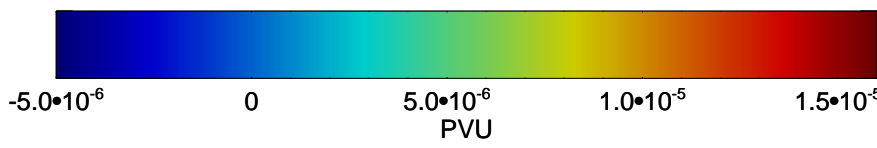

13021000, 48 hour forecast for 380K EPV

380K Montgomery Streamfunction, white

Range ring of 4055 km -- 13 hours GH round trip