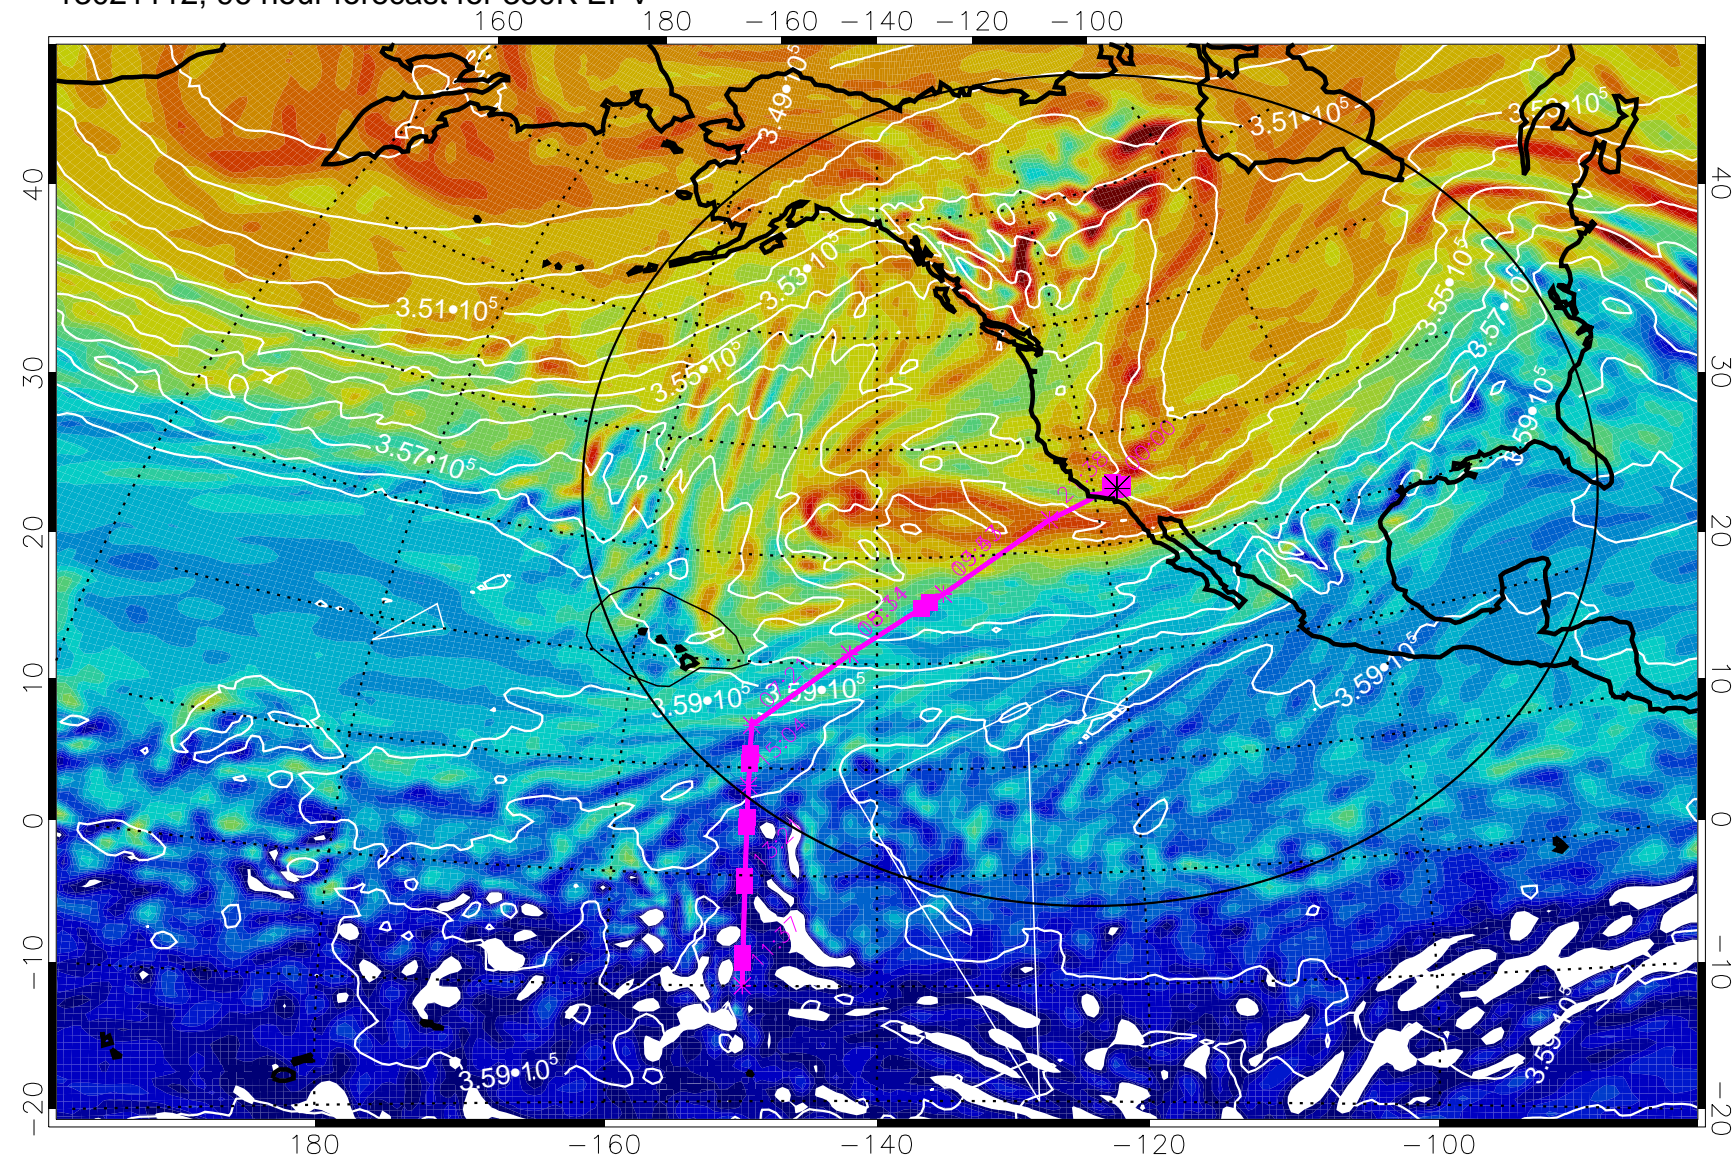

13021012, 72 hour forecast for 380K EPV

160 180 -160 -140 -120 -100

380K Montgomery Streamfunction, white

Range ring of 4055 km -- 13 hours GH round trip

13021018, 78 hour forecast for 380K EPV

380K Montgomery Streamfunction, white

Range ring of 4055 km -- 13 hours GH round trip

13021100, 84 hour forecast for 380K EPV

380K Montgomery Streamfunction, white

Range ring of 4055 km -- 13 hours GH round trip

13021106, 90 hour forecast for 380K EPV

380K Montgomery Streamfunction, white

Range ring of 4055 km -- 13 hours GH round trip

13021112, 96 hour forecast for 380K EPV

380K Montgomery Streamfunction, white

Range ring of 4055 km -- 13 hours GH round trip

13021118, 102 hour forecast for 380K EPV

160 180 -160 -140 -120 -100

380K Montgomery Streamfunction, white

Range ring of 4055 km -- 13 hours GH round trip

13021200, 108 hour forecast for 380K EPV

380K Montgomery Streamfunction, white