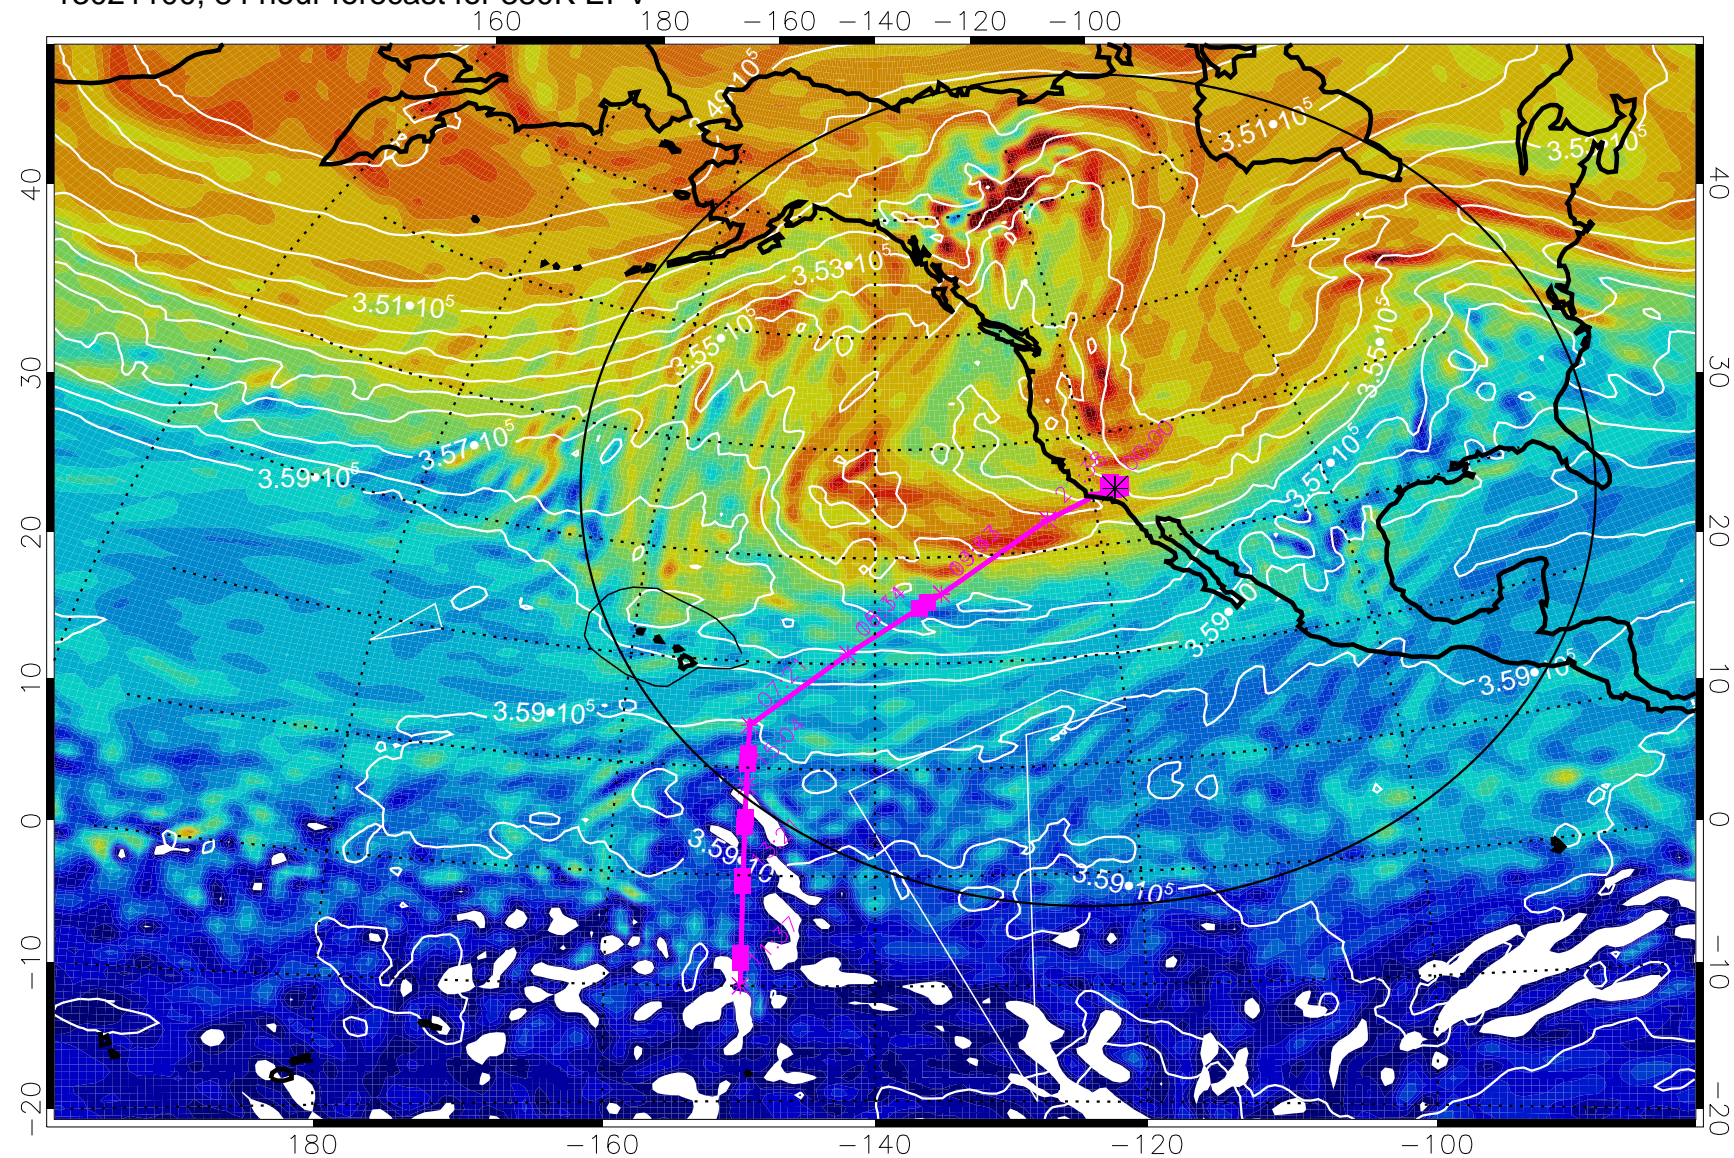

13021000, 60 hour forecast for 380K EPV

380K Montgomery Streamfunction, white

Range ring of 4055 km -- 13 hours GH round trip

13021006, 66 hour forecast for 380K EPV

380K Montgomery Streamfunction, white

Range ring of 4055 km -- 13 hours GH round trip

13021012, 72 hour forecast for 380K EPV

160 180 -160 -140 -120 -100

380K Montgomery Streamfunction, white

Range ring of 4055 km -- 13 hours GH round trip

13021018, 78 hour forecast for 380K EPV

380K Montgomery Streamfunction, white

Range ring of 4055 km -- 13 hours GH round trip

13021100, 84 hour forecast for 380K EPV

380K Montgomery Streamfunction, white

Range ring of 4055 km -- 13 hours GH round trip

13021106, 90 hour forecast for 380K EPV

380K Montgomery Streamfunction, white

Range ring of 4055 km -- 13 hours GH round trip

13021112, 96 hour forecast for 380K EPV

380K Montgomery Streamfunction, white

Range ring of 4055 km -- 13 hours GH round trip