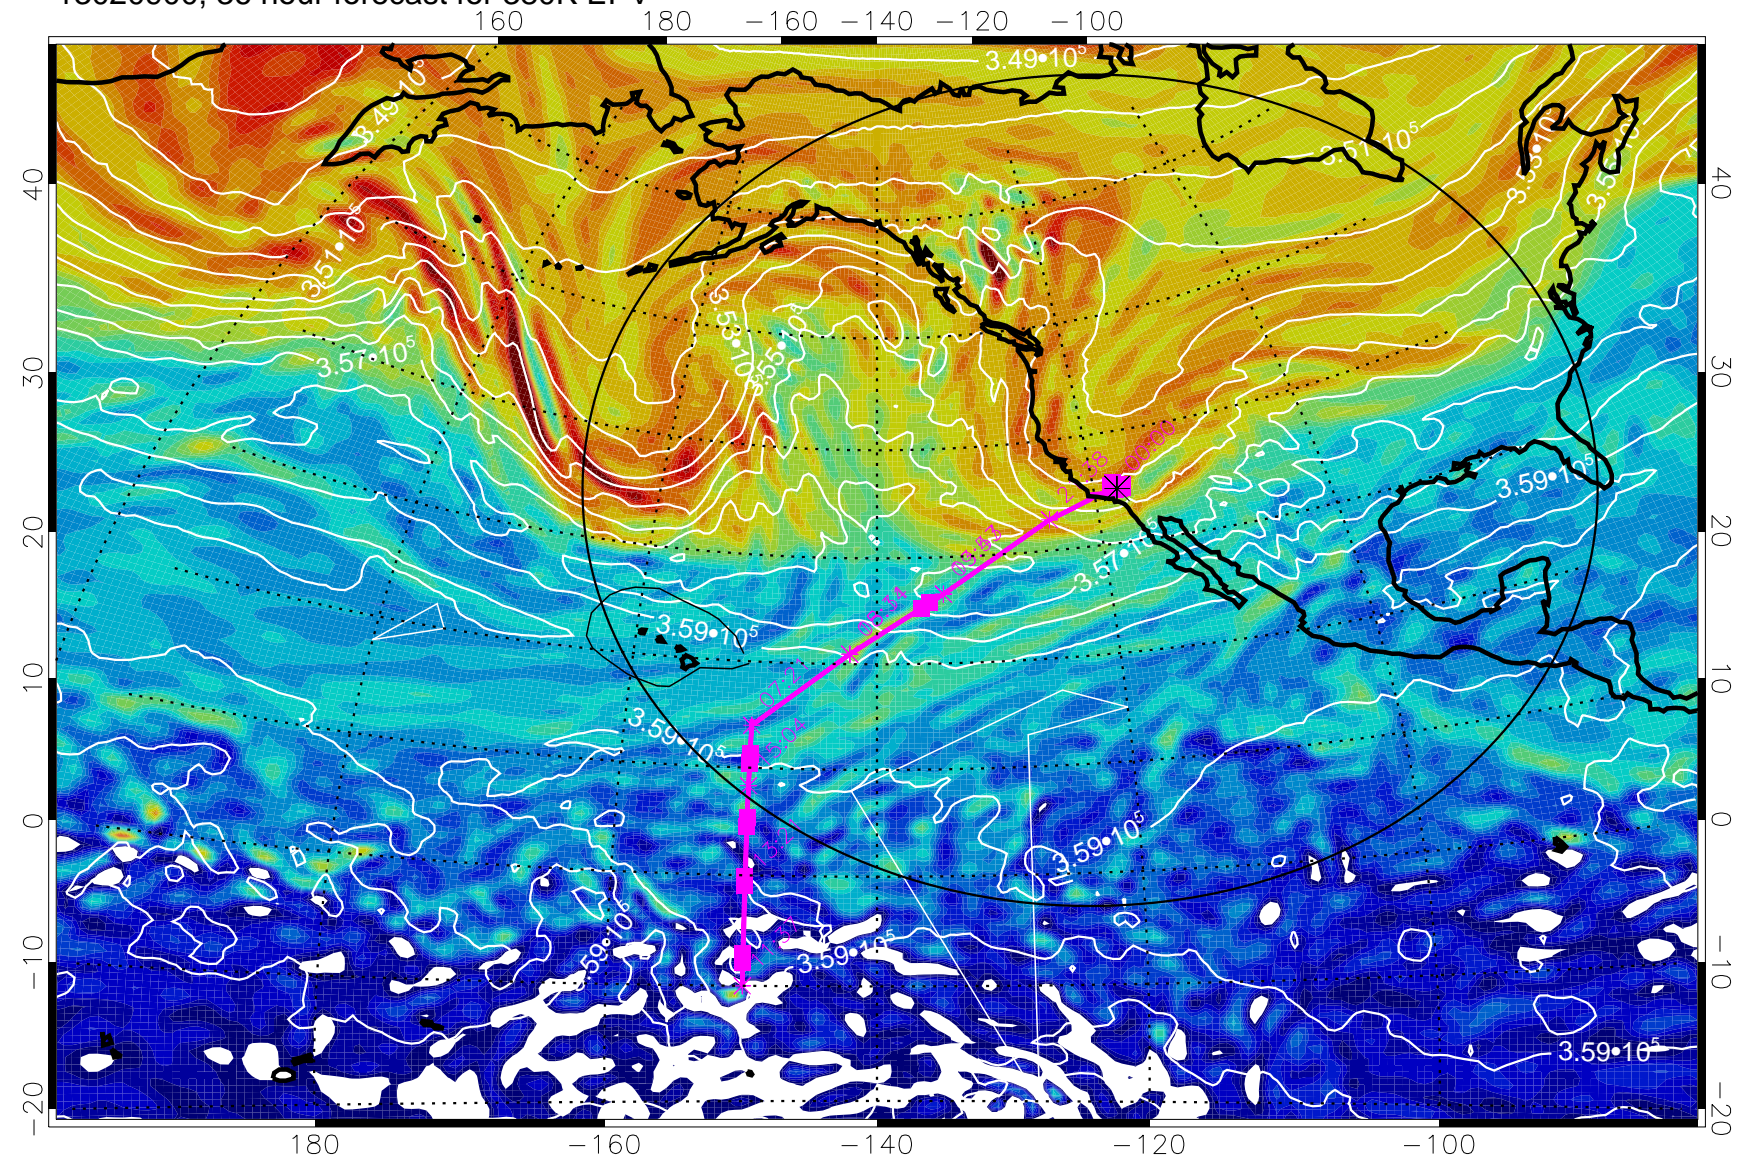

Range ring of 4055 km -- 13 hours GH round trip

13020806, 18 hour forecast for 380K EPV

380K Montgomery Streamfunction, white

Range ring of 4055 km -- 13 hours GH round trip

13020812, 24 hour forecast for 380K EPV

380K Montgomery Streamfunction, white

Range ring of 4055 km -- 13 hours GH round trip

13020818, 30 hour forecast for 380K EPV

380K Montgomery Streamfunction, white

Range ring of 4055 km -- 13 hours GH round trip

13020900, 36 hour forecast for 380K EPV

380K Montgomery Streamfunction, white

Range ring of 4055 km -- 13 hours GH round trip

13020906, 42 hour forecast for 380K EPV

380K Montgomery Streamfunction, white

Range ring of 4055 km -- 13 hours GH round trip

13020912, 48 hour forecast for 380K EPV

380K Montgomery Streamfunction, white

Range ring of 4055 km -- 13 hours GH round trip

13020918, 54 hour forecast for 380K EPV

380K Montgomery Streamfunction, white

Range ring of 4055 km -- 13 hours GH round trip