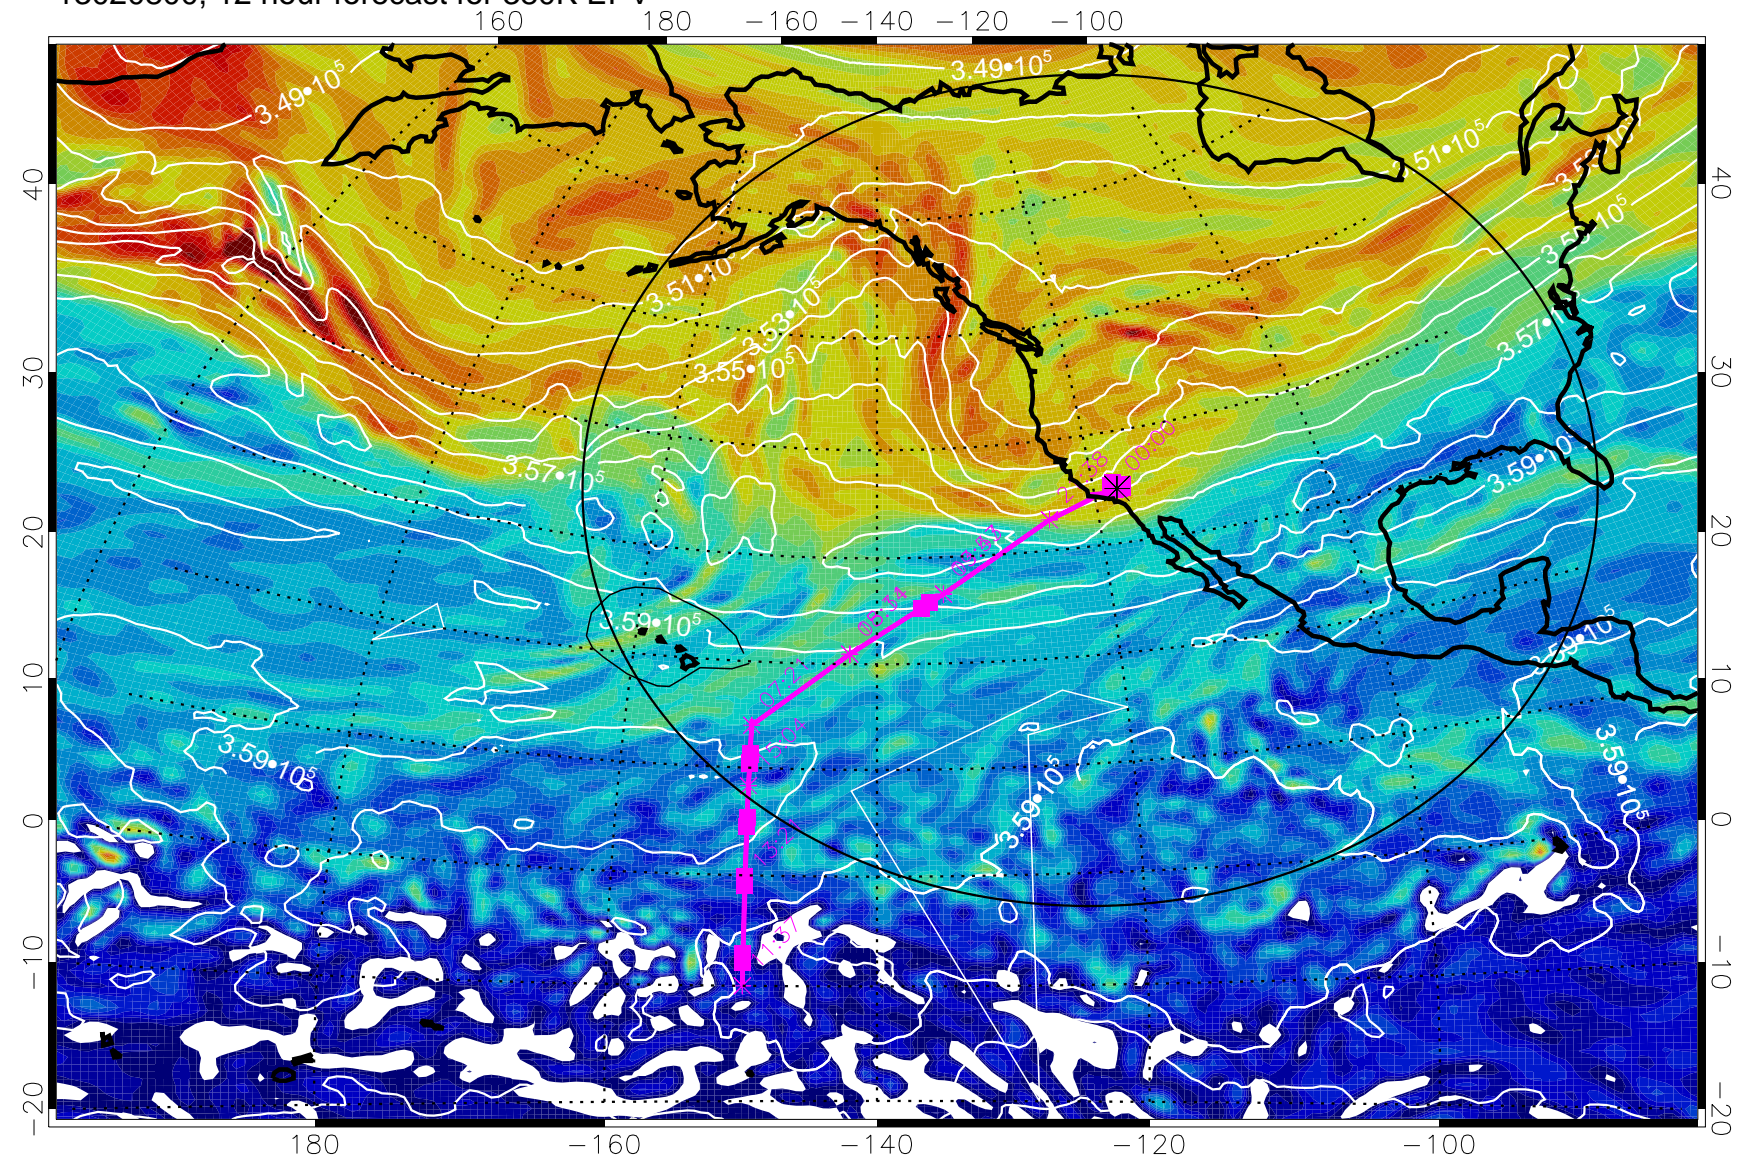

13020718, 6 hour forecast for 380K EPV

160 180 -160 -140 -120 -100

380K Montgomery Streamfunction, white

Range ring of 4055 km -- 13 hours GH round trip

13020800, 12 hour forecast for 380K EPV

380K Montgomery Streamfunction, white

Range ring of 4055 km -- 13 hours GH round trip

13020806, 18 hour forecast for 380K EPV

380K Montgomery Streamfunction, white

Range ring of 4055 km -- 13 hours GH round trip

13020812, 24 hour forecast for 380K EPV

380K Montgomery Streamfunction, white

Range ring of 4055 km -- 13 hours GH round trip

13020818, 30 hour forecast for 380K EPV

380K Montgomery Streamfunction, white

Range ring of 4055 km -- 13 hours GH round trip

13020900, 36 hour forecast for 380K EPV

380K Montgomery Streamfunction, white

Range ring of 4055 km -- 13 hours GH round trip

13020906, 42 hour forecast for 380K EPV

380K Montgomery Streamfunction, white

Range ring of 4055 km -- 13 hours GH round trip