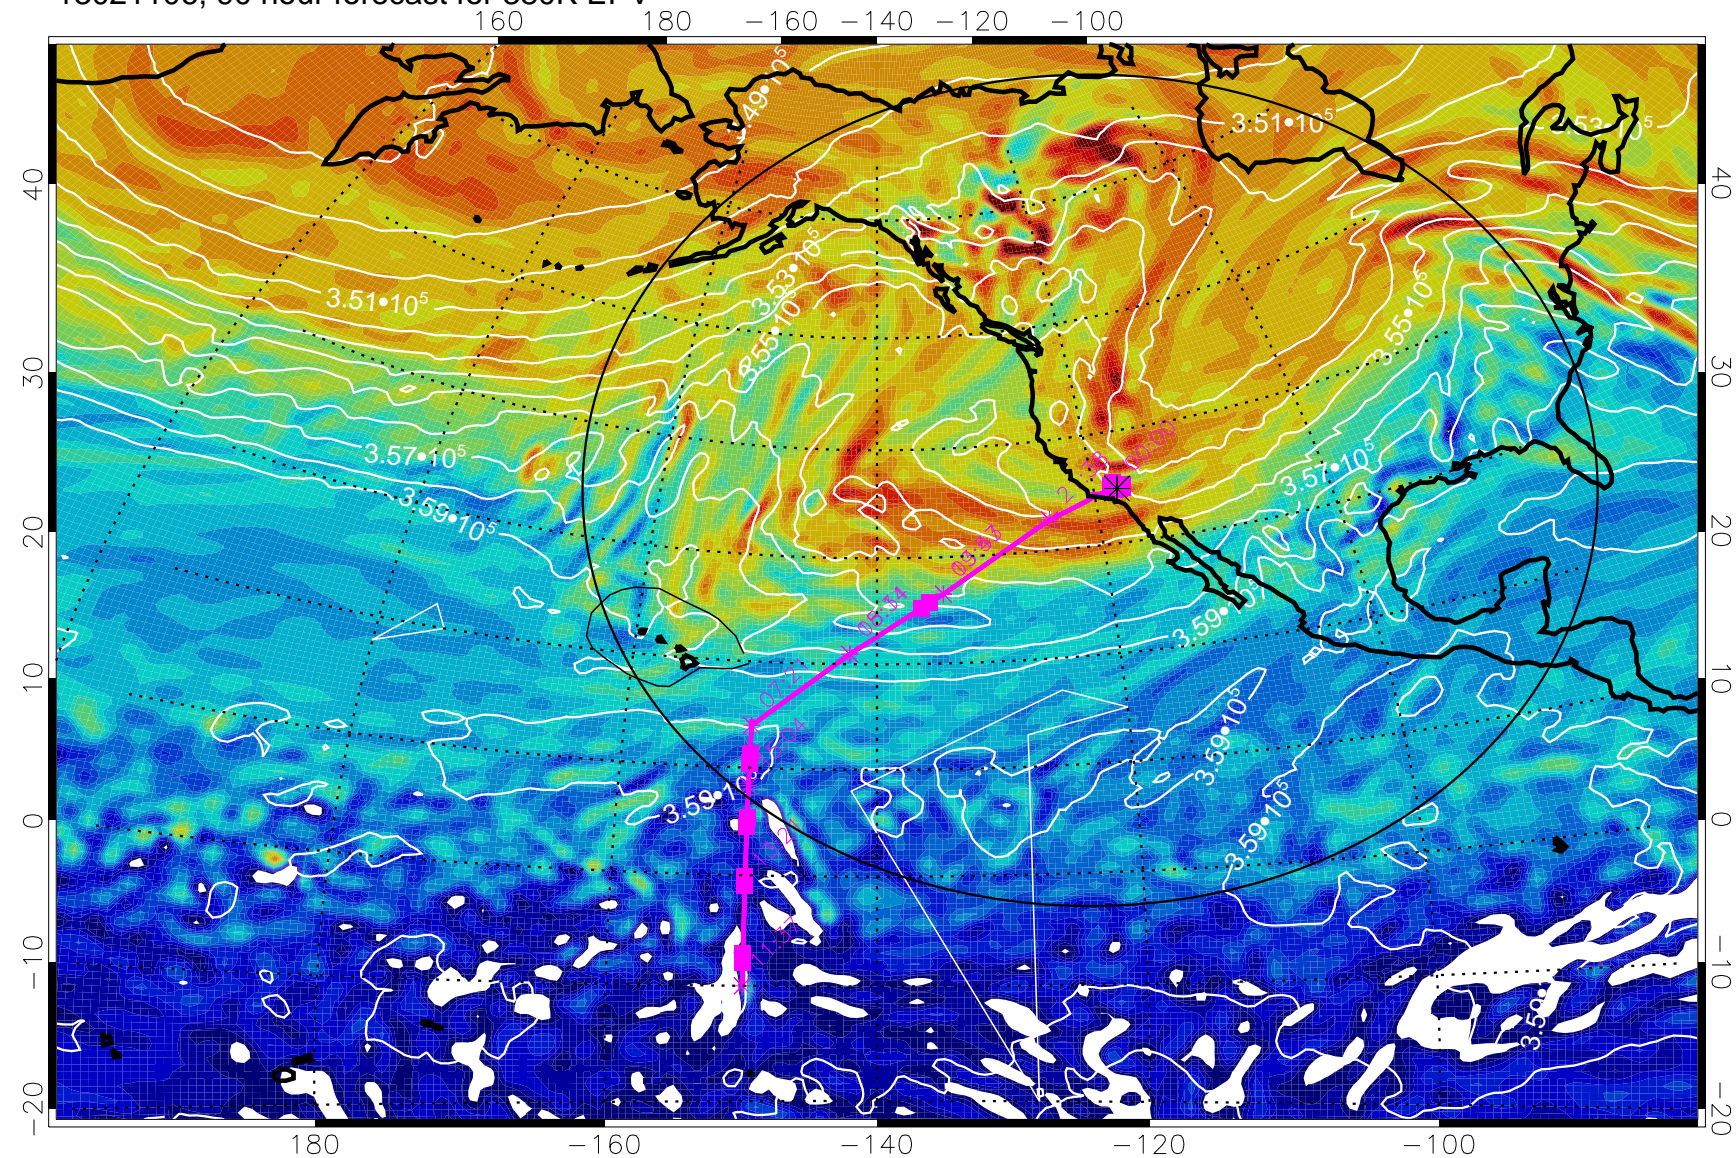

13021012, 72 hour forecast for 380K EPV

160 180 -160 -140 -120 -100

380K Montgomery Streamfunction, white

Range ring of 4055 km -- 13 hours GH round trip

13021018, 78 hour forecast for 380K EPV

380K Montgomery Streamfunction, white

Range ring of 4055 km -- 13 hours GH round trip

13021100, 84 hour forecast for 380K EPV

380K Montgomery Streamfunction, white

Range ring of 4055 km -- 13 hours GH round trip

13021106, 90 hour forecast for 380K EPV

380K Montgomery Streamfunction, white

Range ring of 4055 km -- 13 hours GH round trip

13021112, 96 hour forecast for 380K EPV

380K Montgomery Streamfunction, white

Range ring of 4055 km -- 13 hours GH round trip

13021118, 102 hour forecast for 380K EPV

160 180 -160 -140 -120 -100

380K Montgomery Streamfunction, white

Range ring of 4055 km -- 13 hours GH round trip

13021200, 108 hour forecast for 380K EPV

380K Montgomery Streamfunction, white