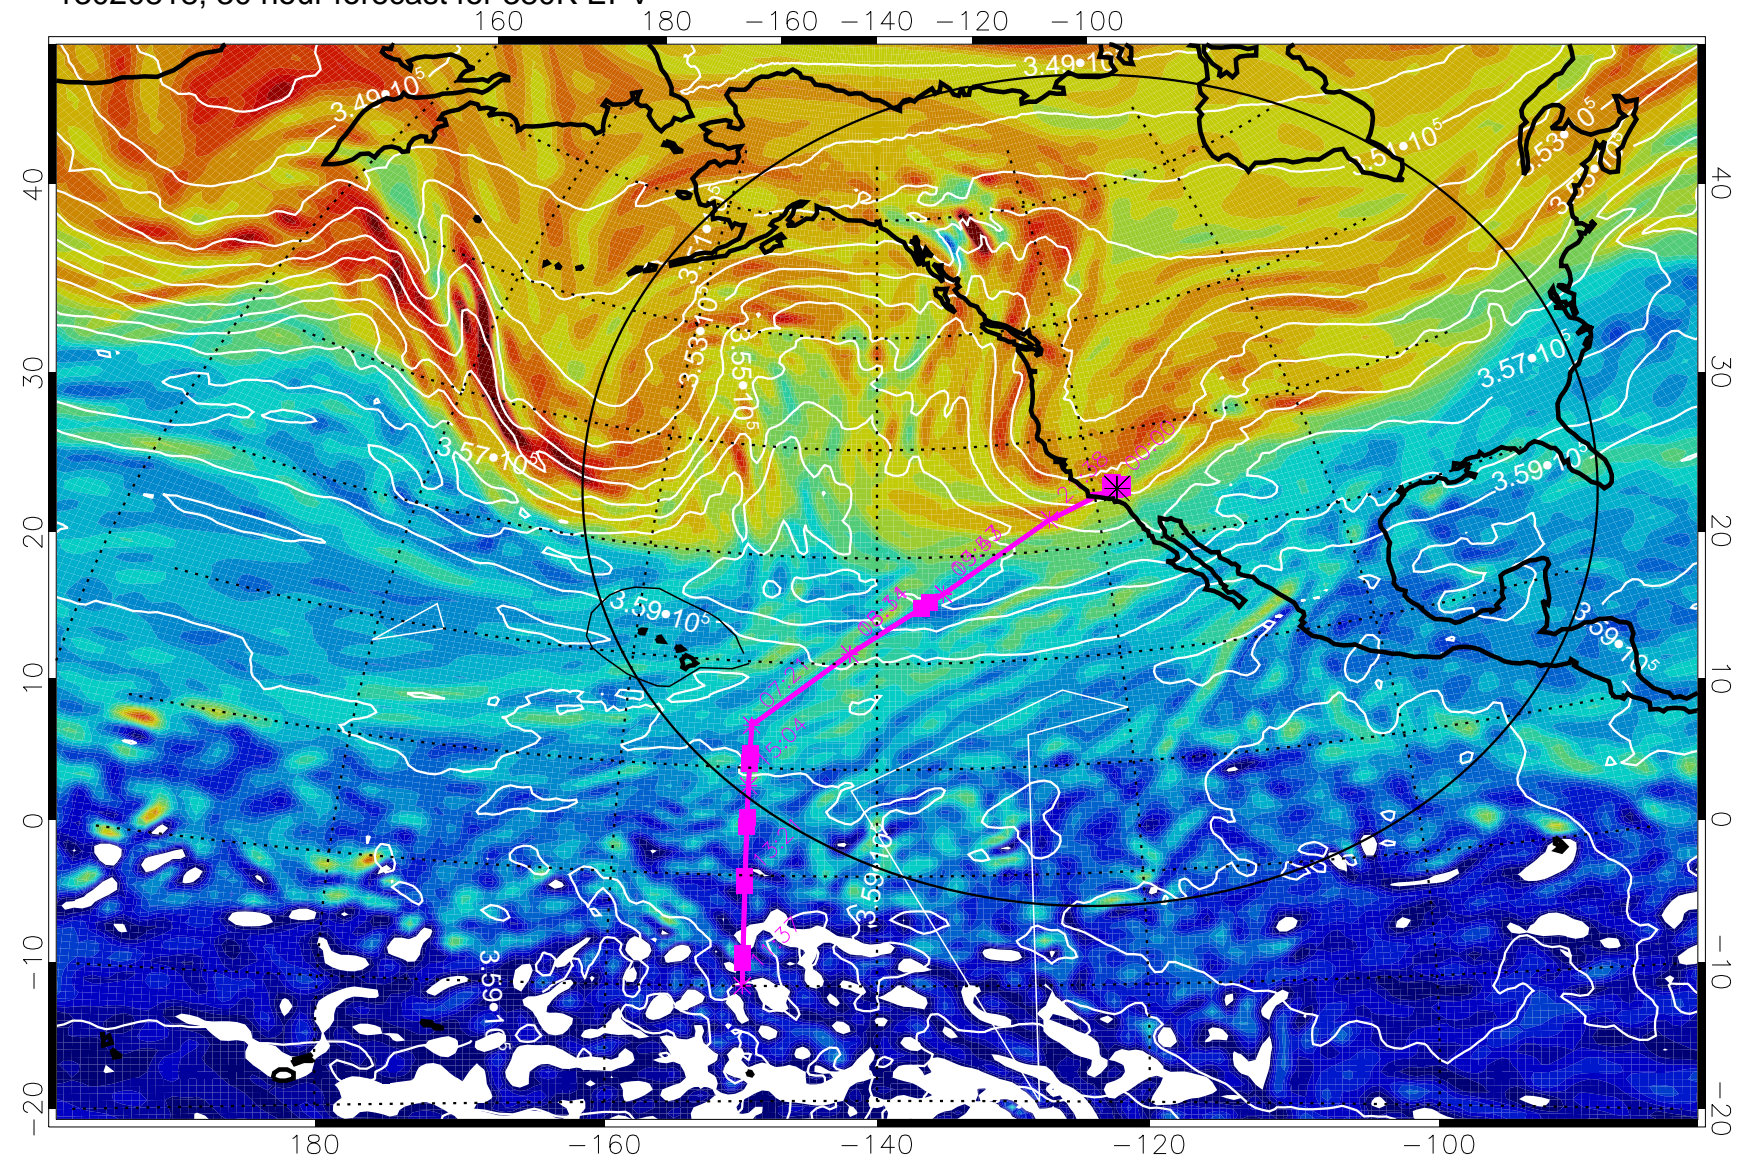

13020718, 6 hour forecast for 380K EPV

160 180 -160 -140 -120 -100

380K Montgomery Streamfunction, white

Range ring of 4055 km -- 13 hours GH round trip

13020800, 12 hour forecast for 380K EPV

380K Montgomery Streamfunction, white

Range ring of 4055 km -- 13 hours GH round trip

13020806, 18 hour forecast for 380K EPV

380K Montgomery Streamfunction, white

Range ring of 4055 km -- 13 hours GH round trip

13020812, 24 hour forecast for 380K EPV

380K Montgomery Streamfunction, white

Range ring of 4055 km -- 13 hours GH round trip

13020818, 30 hour forecast for 380K EPV

380K Montgomery Streamfunction, white

Range ring of 4055 km -- 13 hours GH round trip

13020900, 36 hour forecast for 380K EPV

380K Montgomery Streamfunction, white

Range ring of 4055 km -- 13 hours GH round trip

13020906, 42 hour forecast for 380K EPV

380K Montgomery Streamfunction, white

Range ring of 4055 km -- 13 hours GH round trip