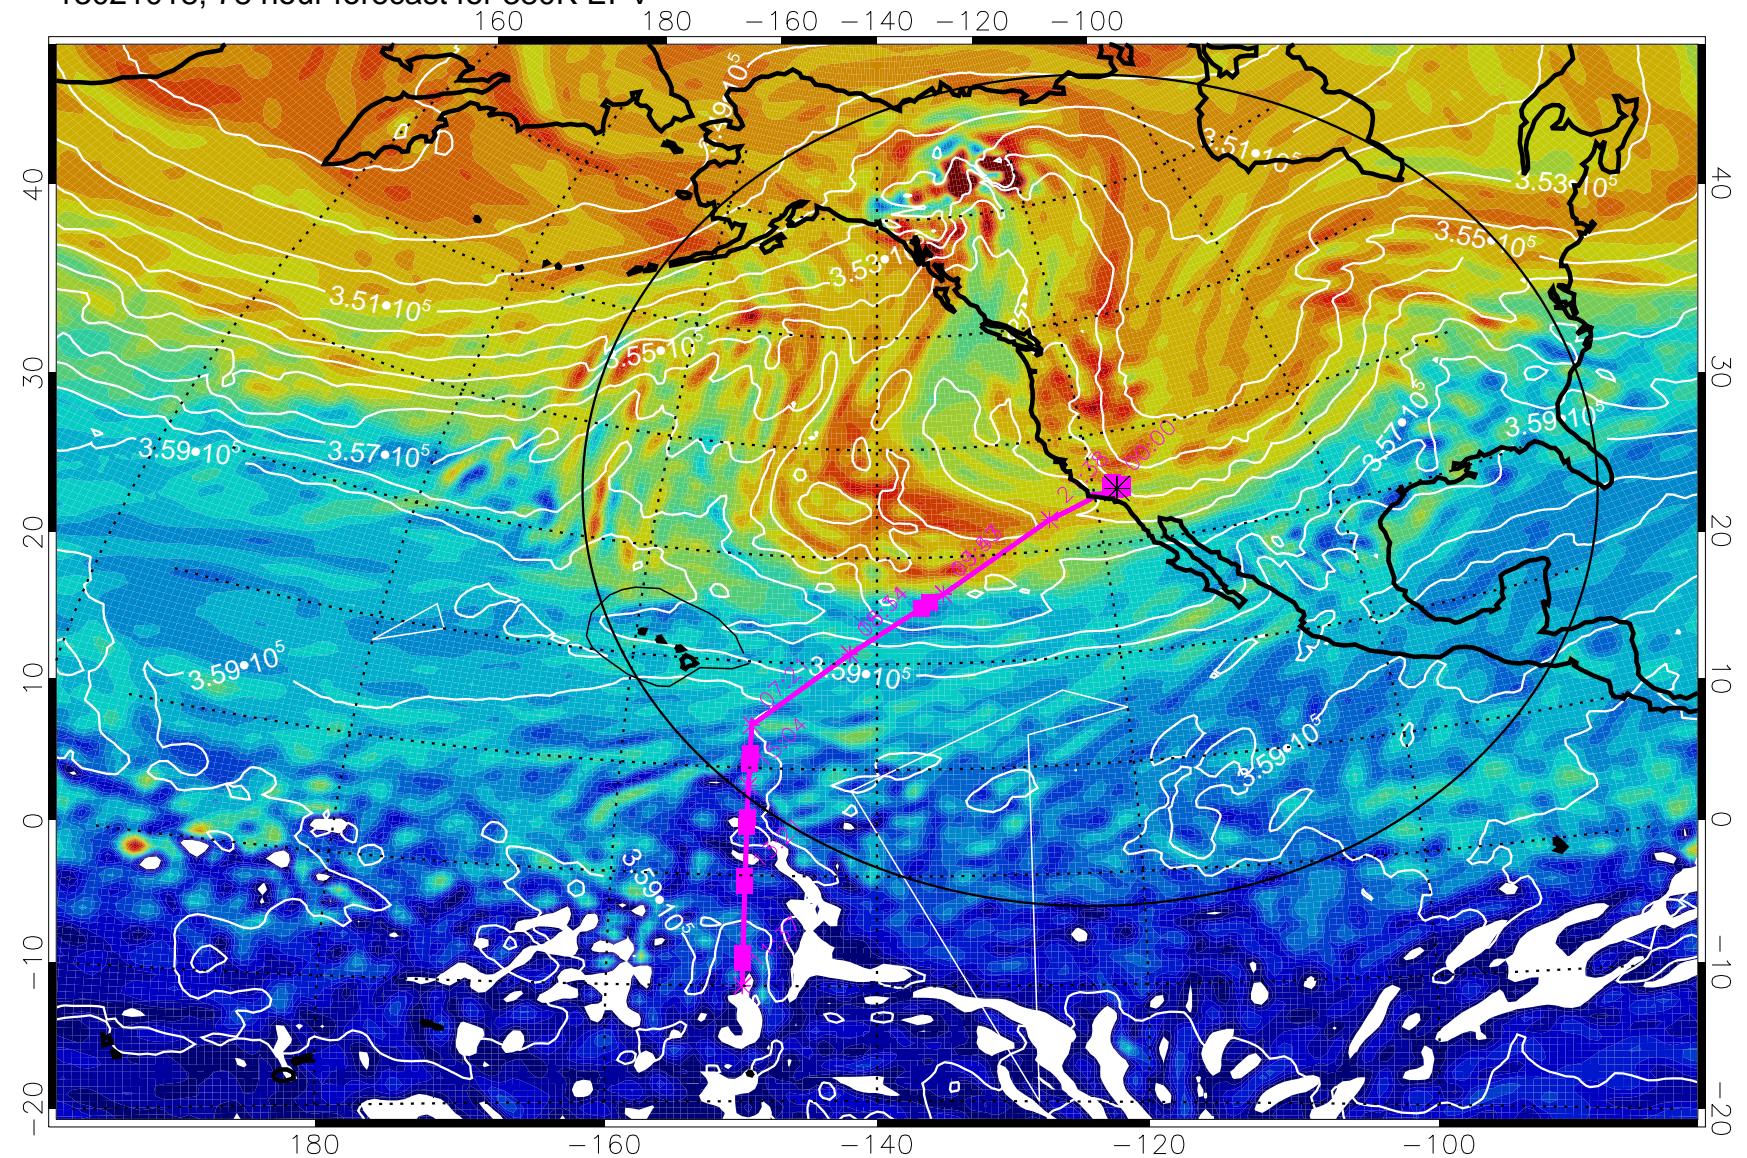

13021012, 72 hour forecast for 380K EPV

160 180 -160 -140 -120 -100

380K Montgomery Streamfunction, white

Range ring of 4055 km -- 13 hours GH round trip

13021018, 78 hour forecast for 380K EPV

380K Montgomery Streamfunction, white

Range ring of 4055 km -- 13 hours GH round trip

13021100, 84 hour forecast for 380K EPV

380K Montgomery Streamfunction, white

Range ring of 4055 km -- 13 hours GH round trip

13021106, 90 hour forecast for 380K EPV

380K Montgomery Streamfunction, white

Range ring of 4055 km -- 13 hours GH round trip

13021112, 96 hour forecast for 380K EPV

380K Montgomery Streamfunction, white

Range ring of 4055 km -- 13 hours GH round trip