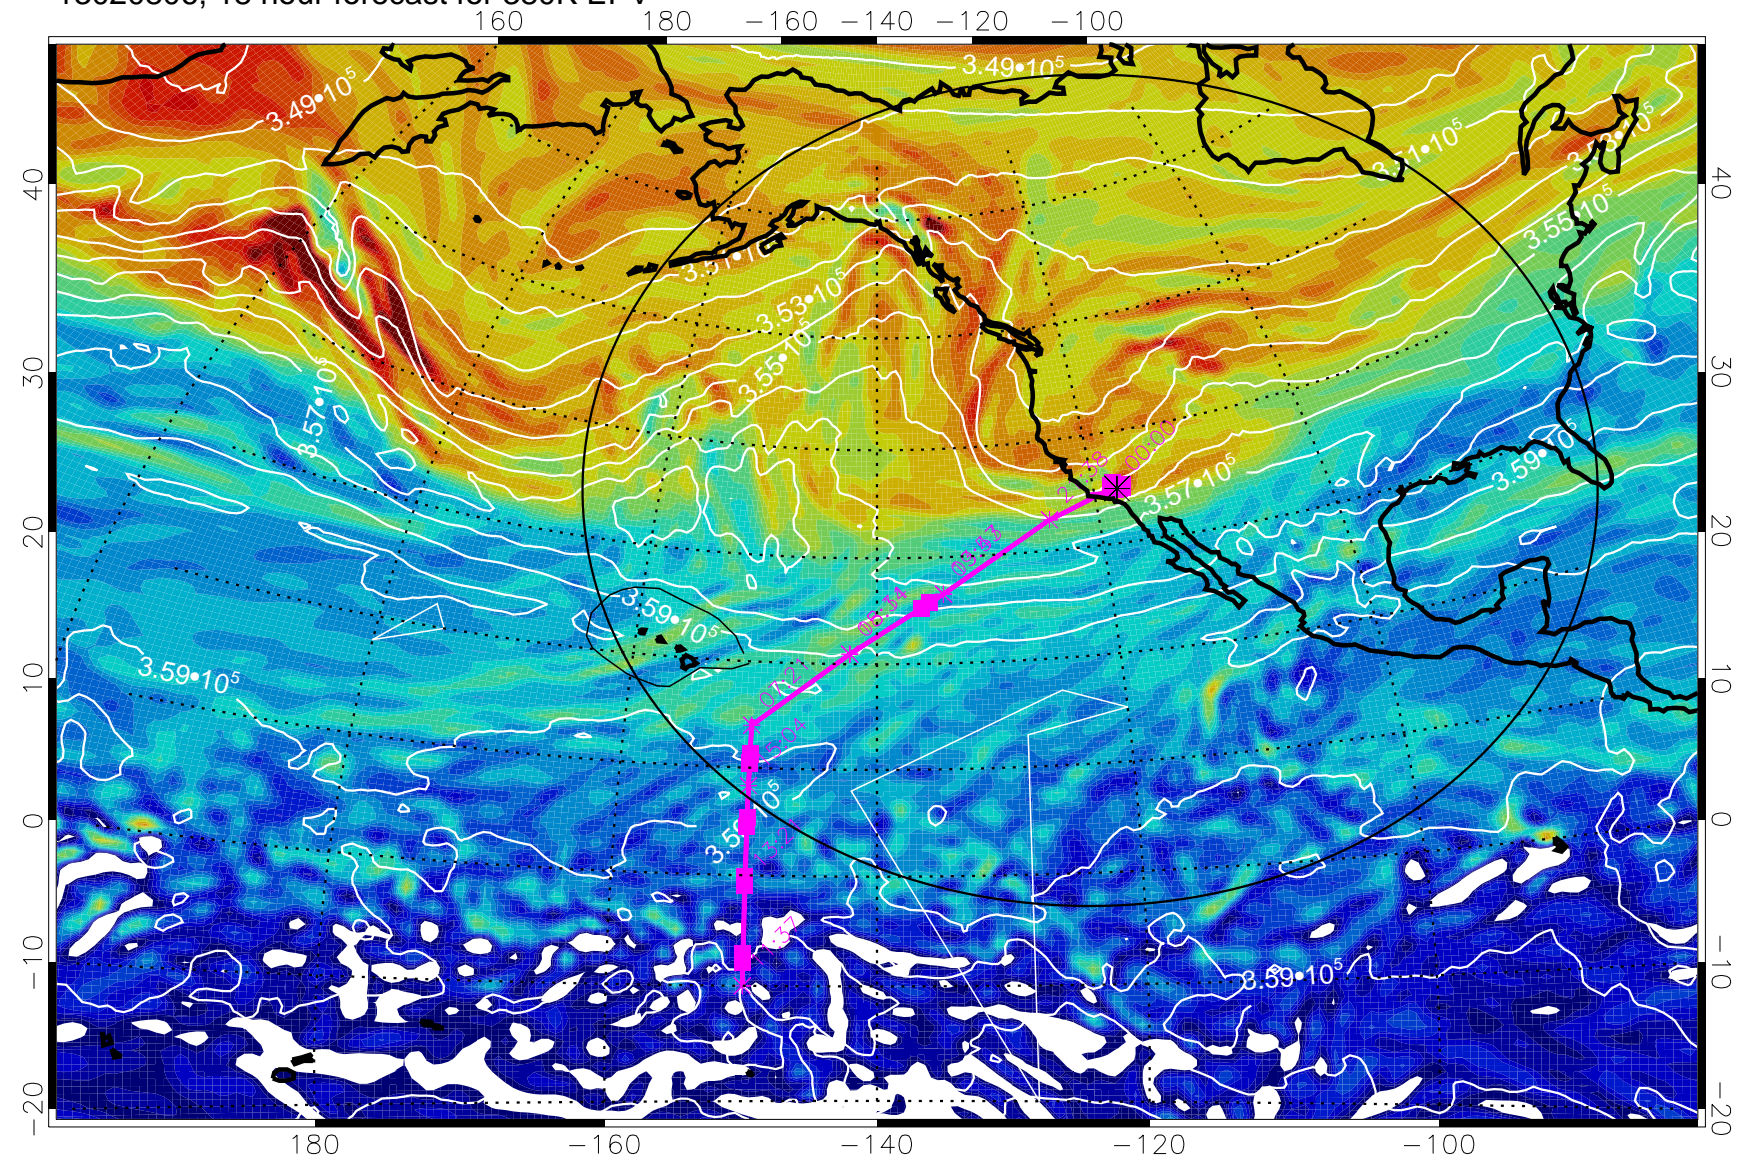

13020718, 6 hour forecast for 380K EPV

160 180 -160 -140 -120 -100

380K Montgomery Streamfunction, white

Range ring of 4055 km -- 13 hours GH round trip

13020800, 12 hour forecast for 380K EPV

380K Montgomery Streamfunction, white

Range ring of 4055 km -- 13 hours GH round trip

13020806, 18 hour forecast for 380K EPV

380K Montgomery Streamfunction, white

Range ring of 4055 km -- 13 hours GH round trip

13020812, 24 hour forecast for 380K EPV

380K Montgomery Streamfunction, white

Range ring of 4055 km -- 13 hours GH round trip

13020818, 30 hour forecast for 380K EPV

380K Montgomery Streamfunction, white

Range ring of 4055 km -- 13 hours GH round trip

13020900, 36 hour forecast for 380K EPV

380K Montgomery Streamfunction, white

Range ring of 4055 km -- 13 hours GH round trip

13020906, 42 hour forecast for 380K EPV

380K Montgomery Streamfunction, white

Range ring of 4055 km -- 13 hours GH round trip