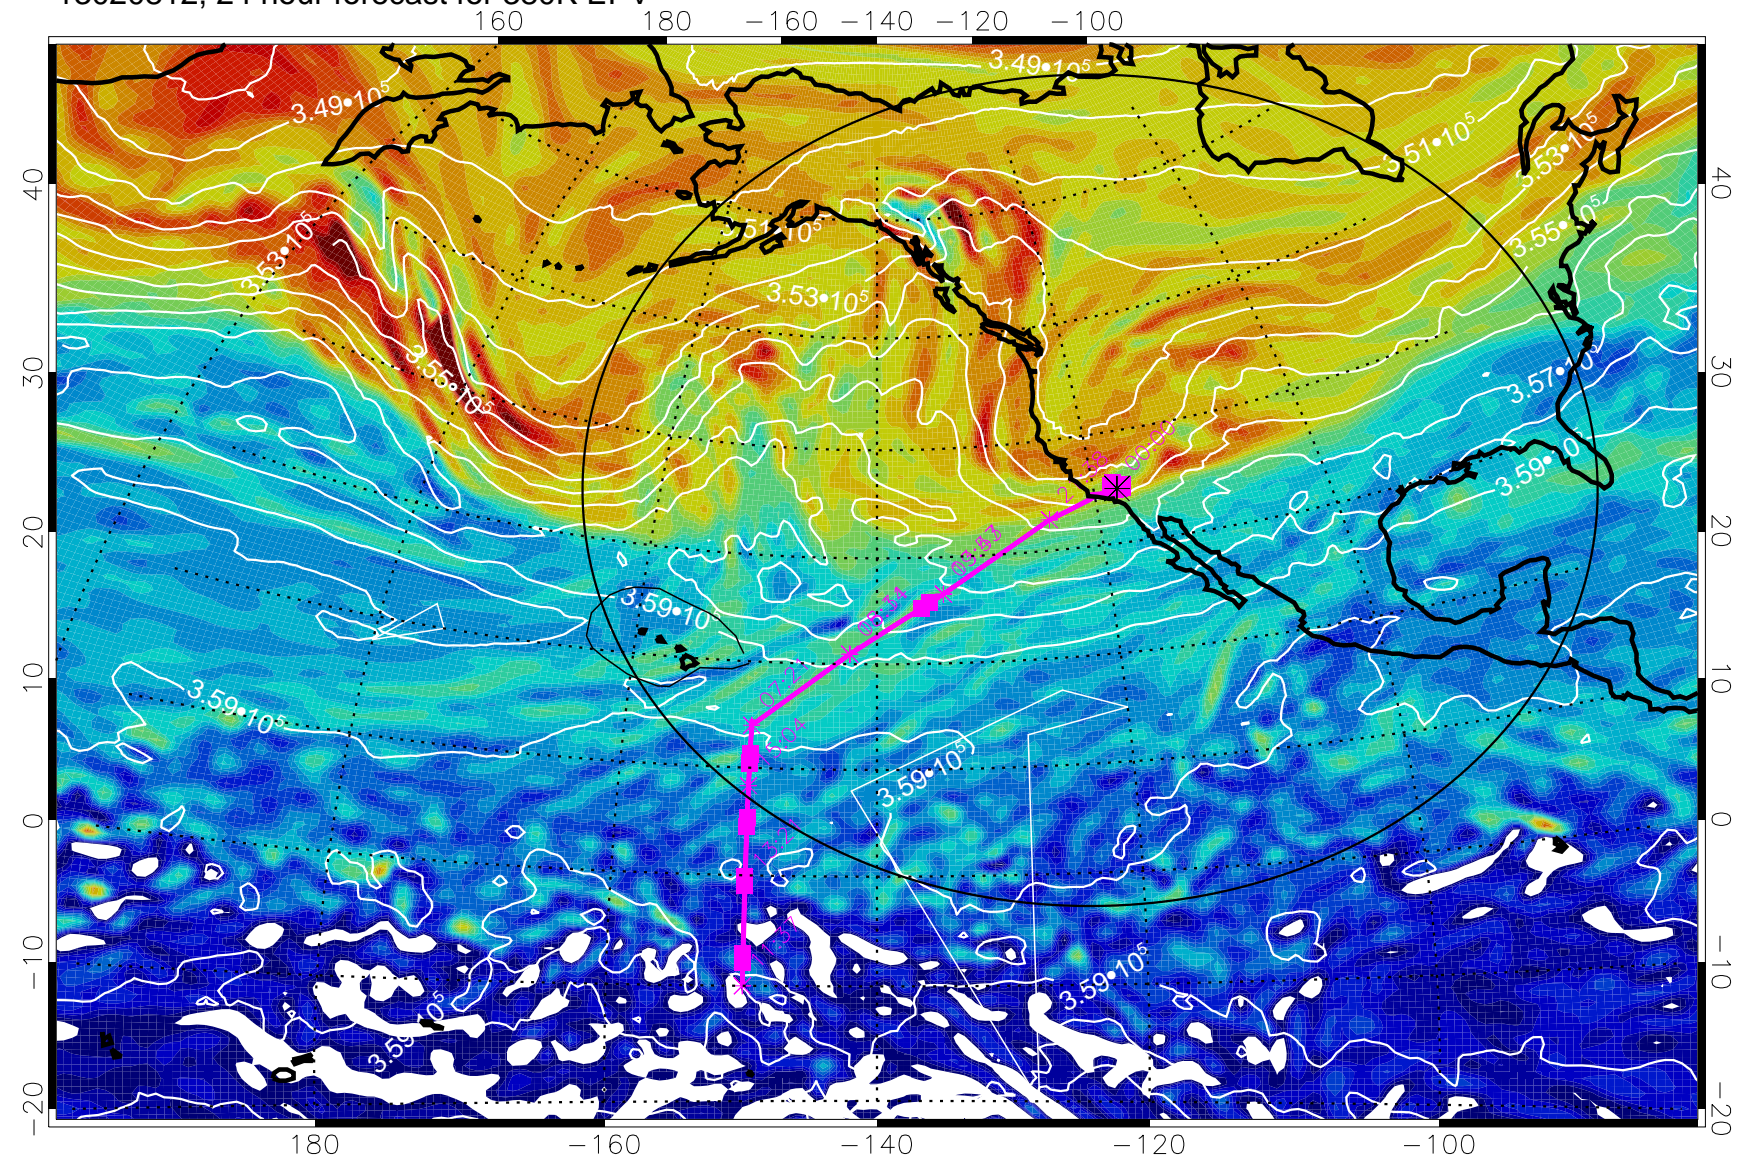

13020718, 6 hour forecast for 380K EPV

160 180 -160 -140 -120 -100

380K Montgomery Streamfunction, white

Range ring of 4055 km -- 13 hours GH round trip

13020800, 12 hour forecast for 380K EPV

380K Montgomery Streamfunction, white

Range ring of 4055 km -- 13 hours GH round trip

13020806, 18 hour forecast for 380K EPV

380K Montgomery Streamfunction, white

Range ring of 4055 km -- 13 hours GH round trip

13020812, 24 hour forecast for 380K EPV

380K Montgomery Streamfunction, white

Range ring of 4055 km -- 13 hours GH round trip

13020818, 30 hour forecast for 380K EPV

380K Montgomery Streamfunction, white

Range ring of 4055 km -- 13 hours GH round trip

13020900, 36 hour forecast for 380K EPV

380K Montgomery Streamfunction, white

Range ring of 4055 km -- 13 hours GH round trip

13020906, 42 hour forecast for 380K EPV

380K Montgomery Streamfunction, white

Range ring of 4055 km -- 13 hours GH round trip