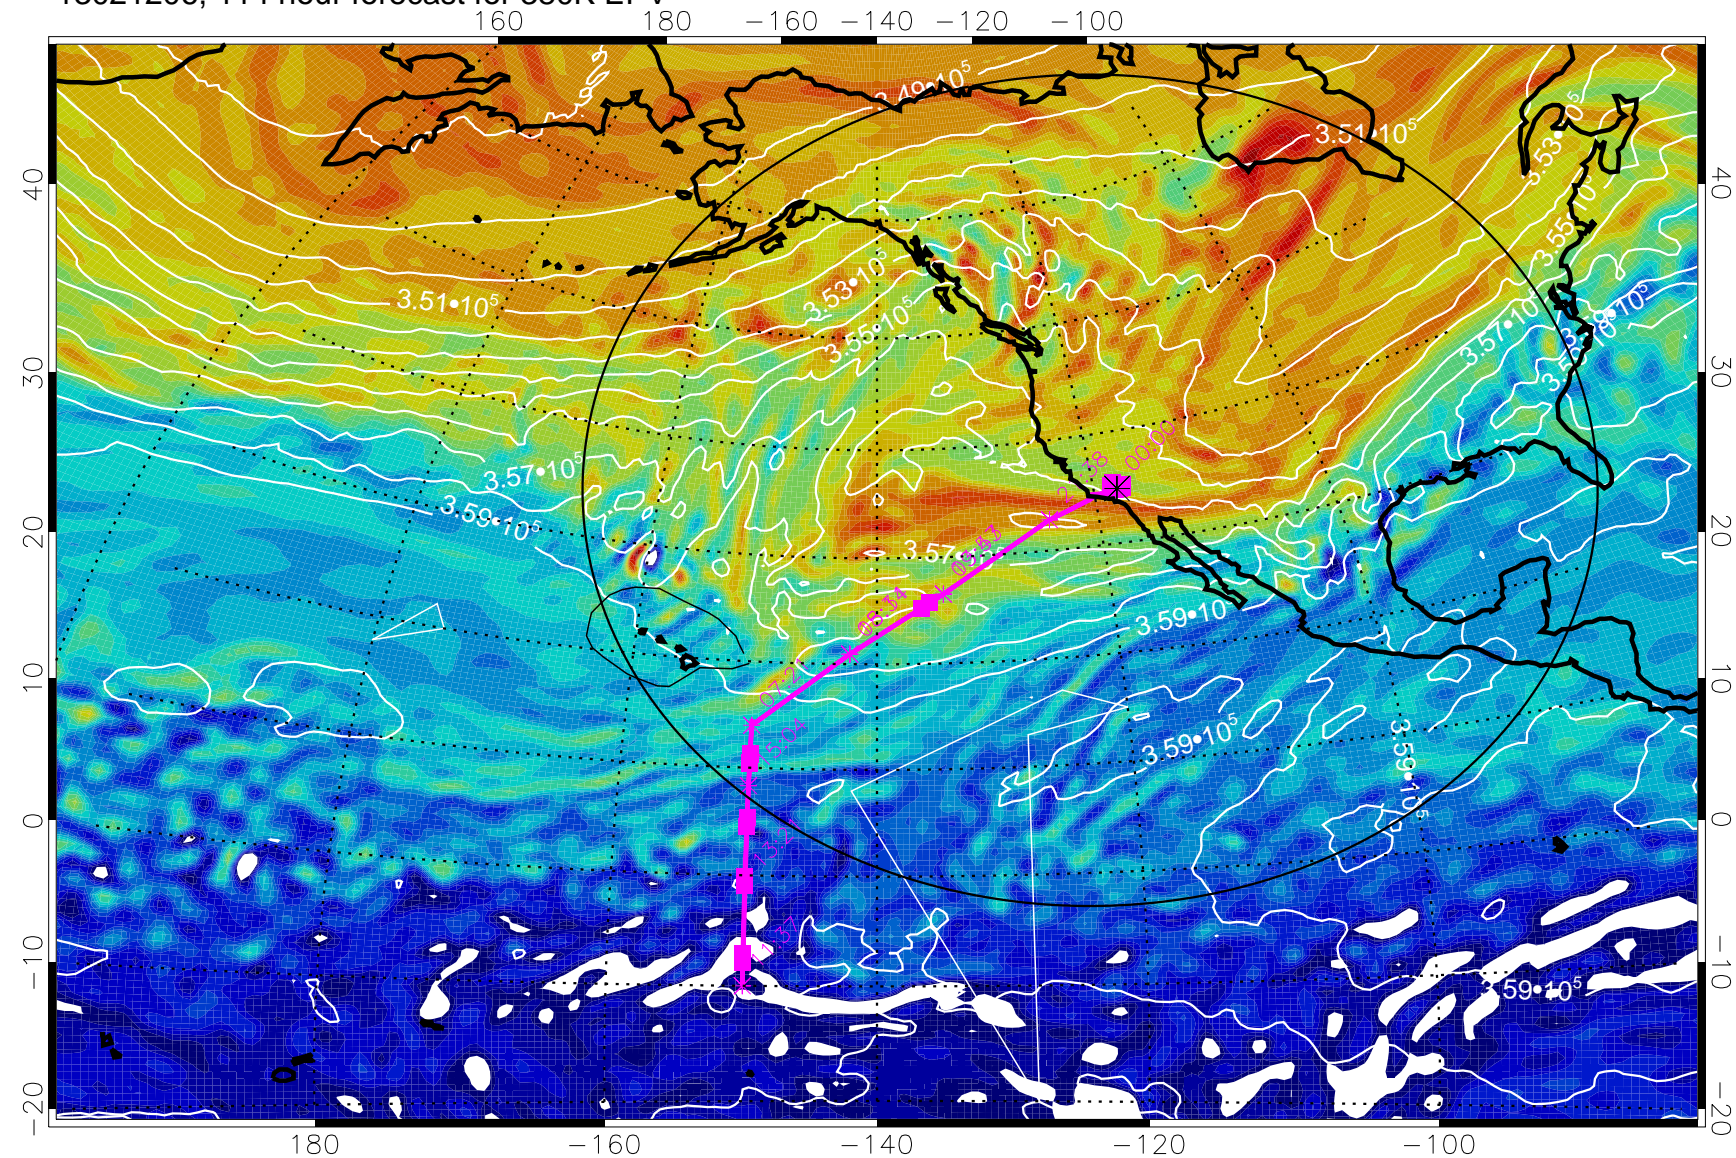

380K Montgomery Streamfunction, white

Range ring of 4055 km -- 13 hours GH round trip

13021112, 96 hour forecast for 380K EPV

380K Montgomery Streamfunction, white

Range ring of 4055 km -- 13 hours GH round trip

13021118, 102 hour forecast for 380K EPV

160 180 -160 -140 -120 -100

380K Montgomery Streamfunction, white

Range ring of 4055 km -- 13 hours GH round trip

13021200, 108 hour forecast for 380K EPV

380K Montgomery Streamfunction, white

Range ring of 4055 km -- 13 hours GH round trip

13021206, 114 hour forecast for 380K EPV

380K Montgomery Streamfunction, white

Range ring of 4055 km -- 13 hours GH round trip

13021212, 120 hour forecast for 380K EPV

160 180 -160 -140 -120 -100

380K Montgomery Streamfunction, white

Range ring of 4055 km -- 13 hours GH round trip