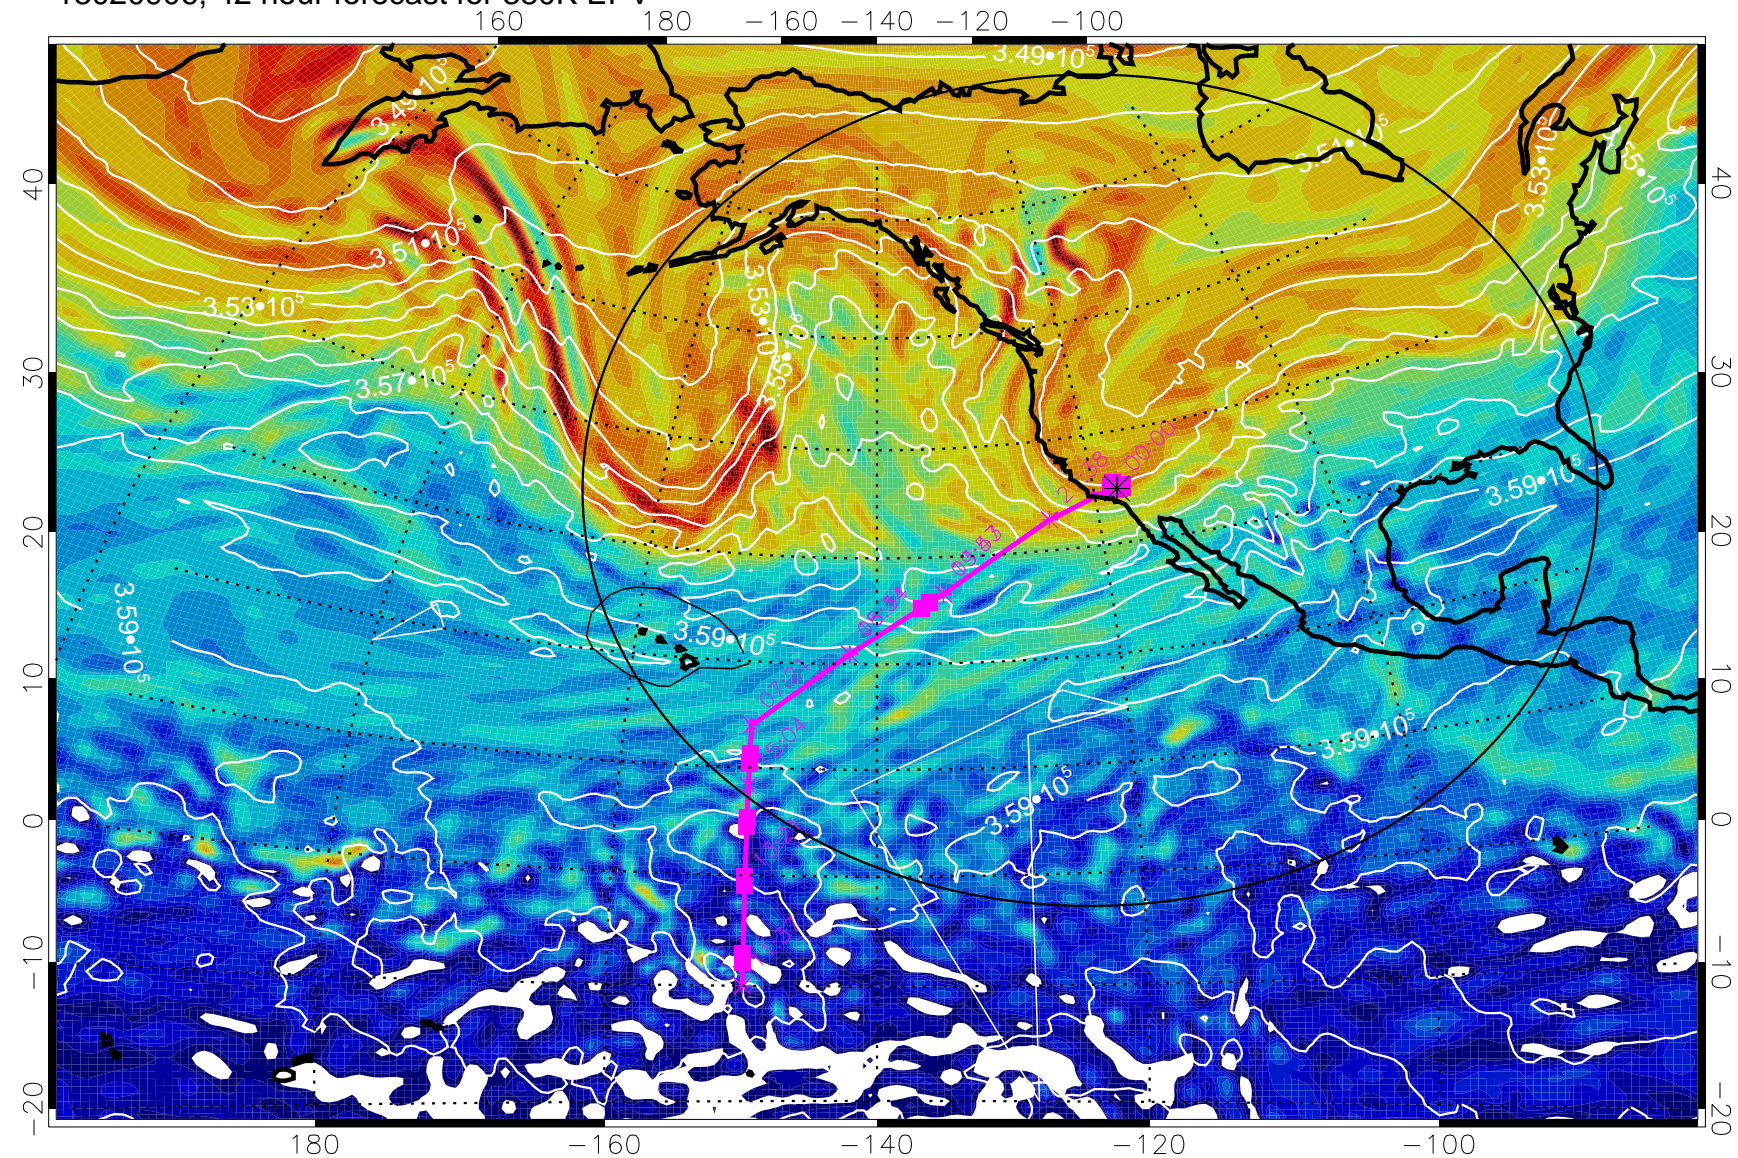

380K Montgomery Streamfunction, white

Range ring of 4055 km -- 13 hours GH round trip

13020818, 30 hour forecast for 380K EPV

380K Montgomery Streamfunction, white

Range ring of 4055 km -- 13 hours GH round trip

13020900, 36 hour forecast for 380K EPV

380K Montgomery Streamfunction, white

Range ring of 4055 km -- 13 hours GH round trip

13020906, 42 hour forecast for 380K EPV

380K Montgomery Streamfunction, white

Range ring of 4055 km -- 13 hours GH round trip

13020912, 48 hour forecast for 380K EPV

380K Montgomery Streamfunction, white

Range ring of 4055 km -- 13 hours GH round trip

13020918, 54 hour forecast for 380K EPV

380K Montgomery Streamfunction, white

Range ring of 4055 km -- 13 hours GH round trip

13021000, 60 hour forecast for 380K EPV

380K Montgomery Streamfunction, white

Range ring of 4055 km -- 13 hours GH round trip

13021006, 66 hour forecast for 380K EPV

380K Montgomery Streamfunction, white

Range ring of 4055 km -- 13 hours GH round trip