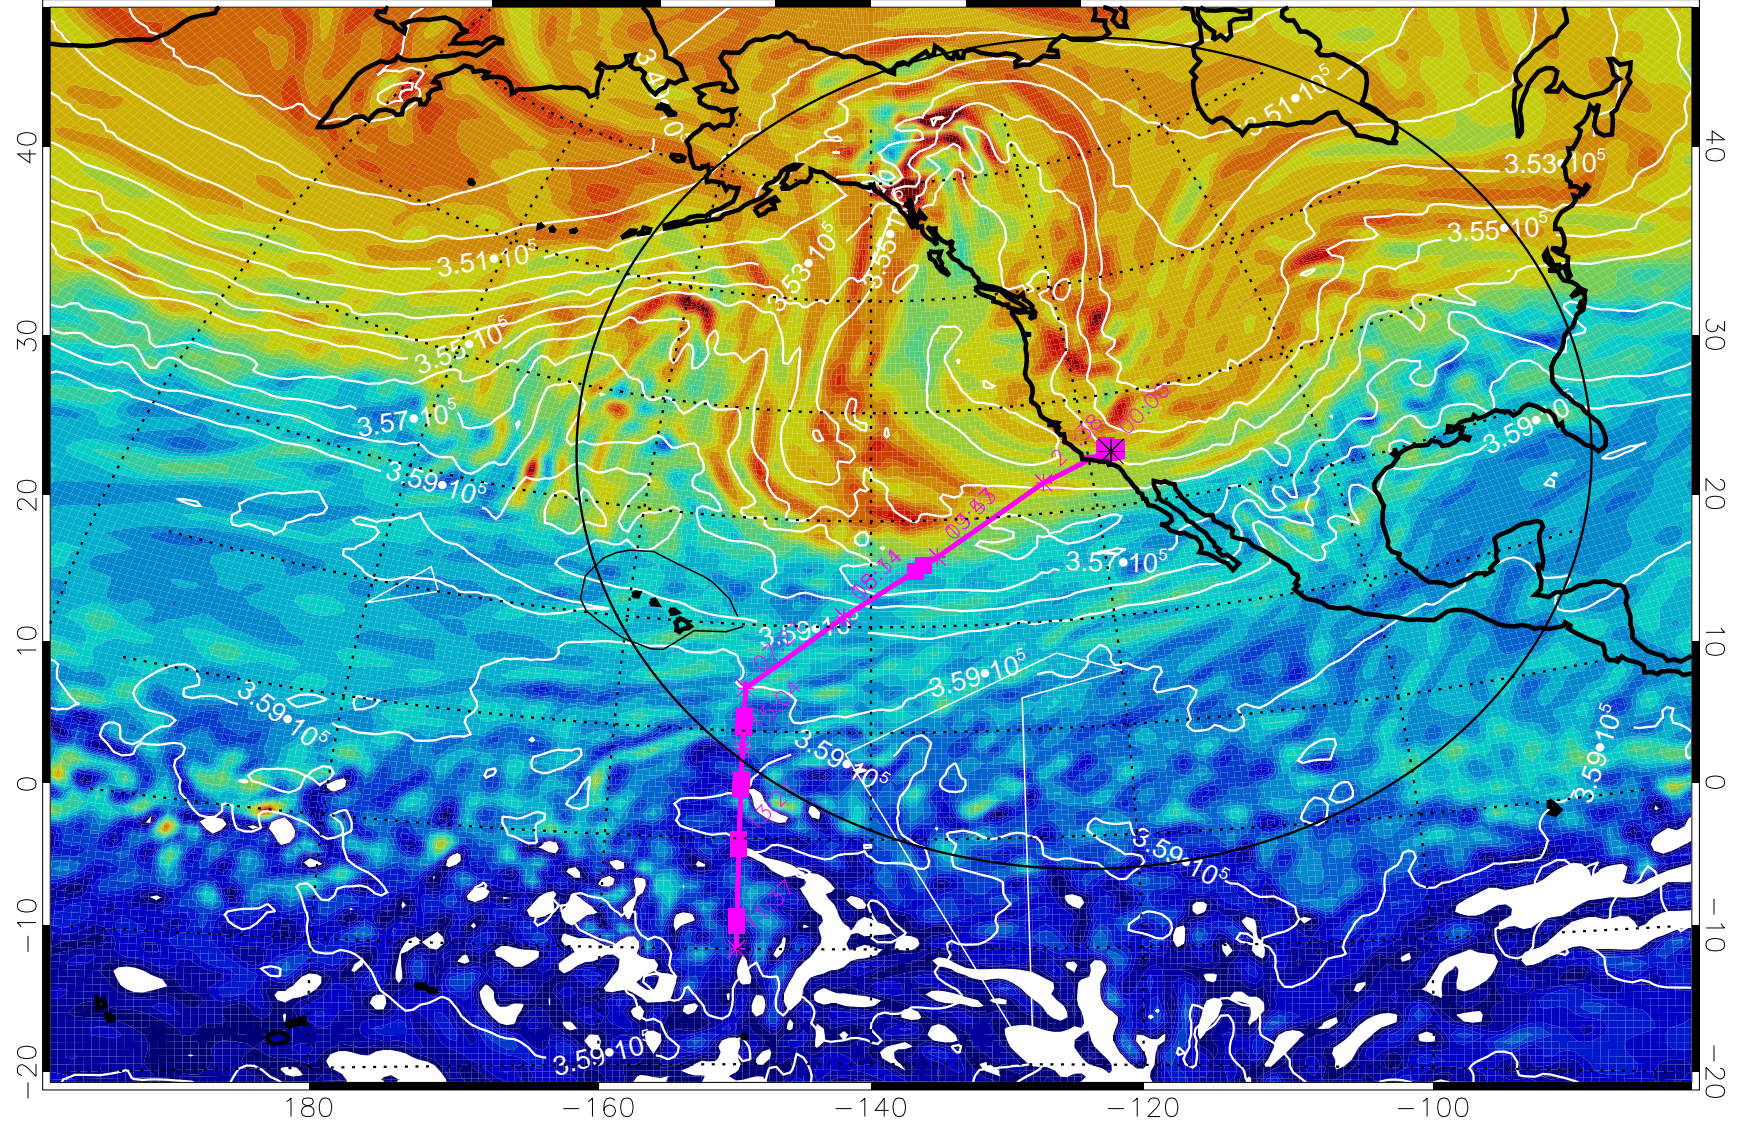

13020912, 48 hour forecast for 380K EPV

380K Montgomery Streamfunction, white

Range ring of 4055 km -- 13 hours GH round trip

13020918, 54 hour forecast for 380K EPV

380K Montgomery Streamfunction, white

Range ring of 4055 km -- 13 hours GH round trip

13021000, 60 hour forecast for 380K EPV

380K Montgomery Streamfunction, white

Range ring of 4055 km -- 13 hours GH round trip

13021006, 66 hour forecast for 380K EPV

380K Montgomery Streamfunction, white

Range ring of 4055 km -- 13 hours GH round trip

13021012, 72 hour forecast for 380K EPV

160 180 -160 -140 -120 -100

380K Montgomery Streamfunction, white

Range ring of 4055 km -- 13 hours GH round trip

13021018, 78 hour forecast for 380K EPV

380K Montgomery Streamfunction, white

Range ring of 4055 km -- 13 hours GH round trip

13021100, 84 hour forecast for 380K EPV

380K Montgomery Streamfunction, white

Range ring of 4055 km -- 13 hours GH round trip

13021106, 90 hour forecast for 380K EPV