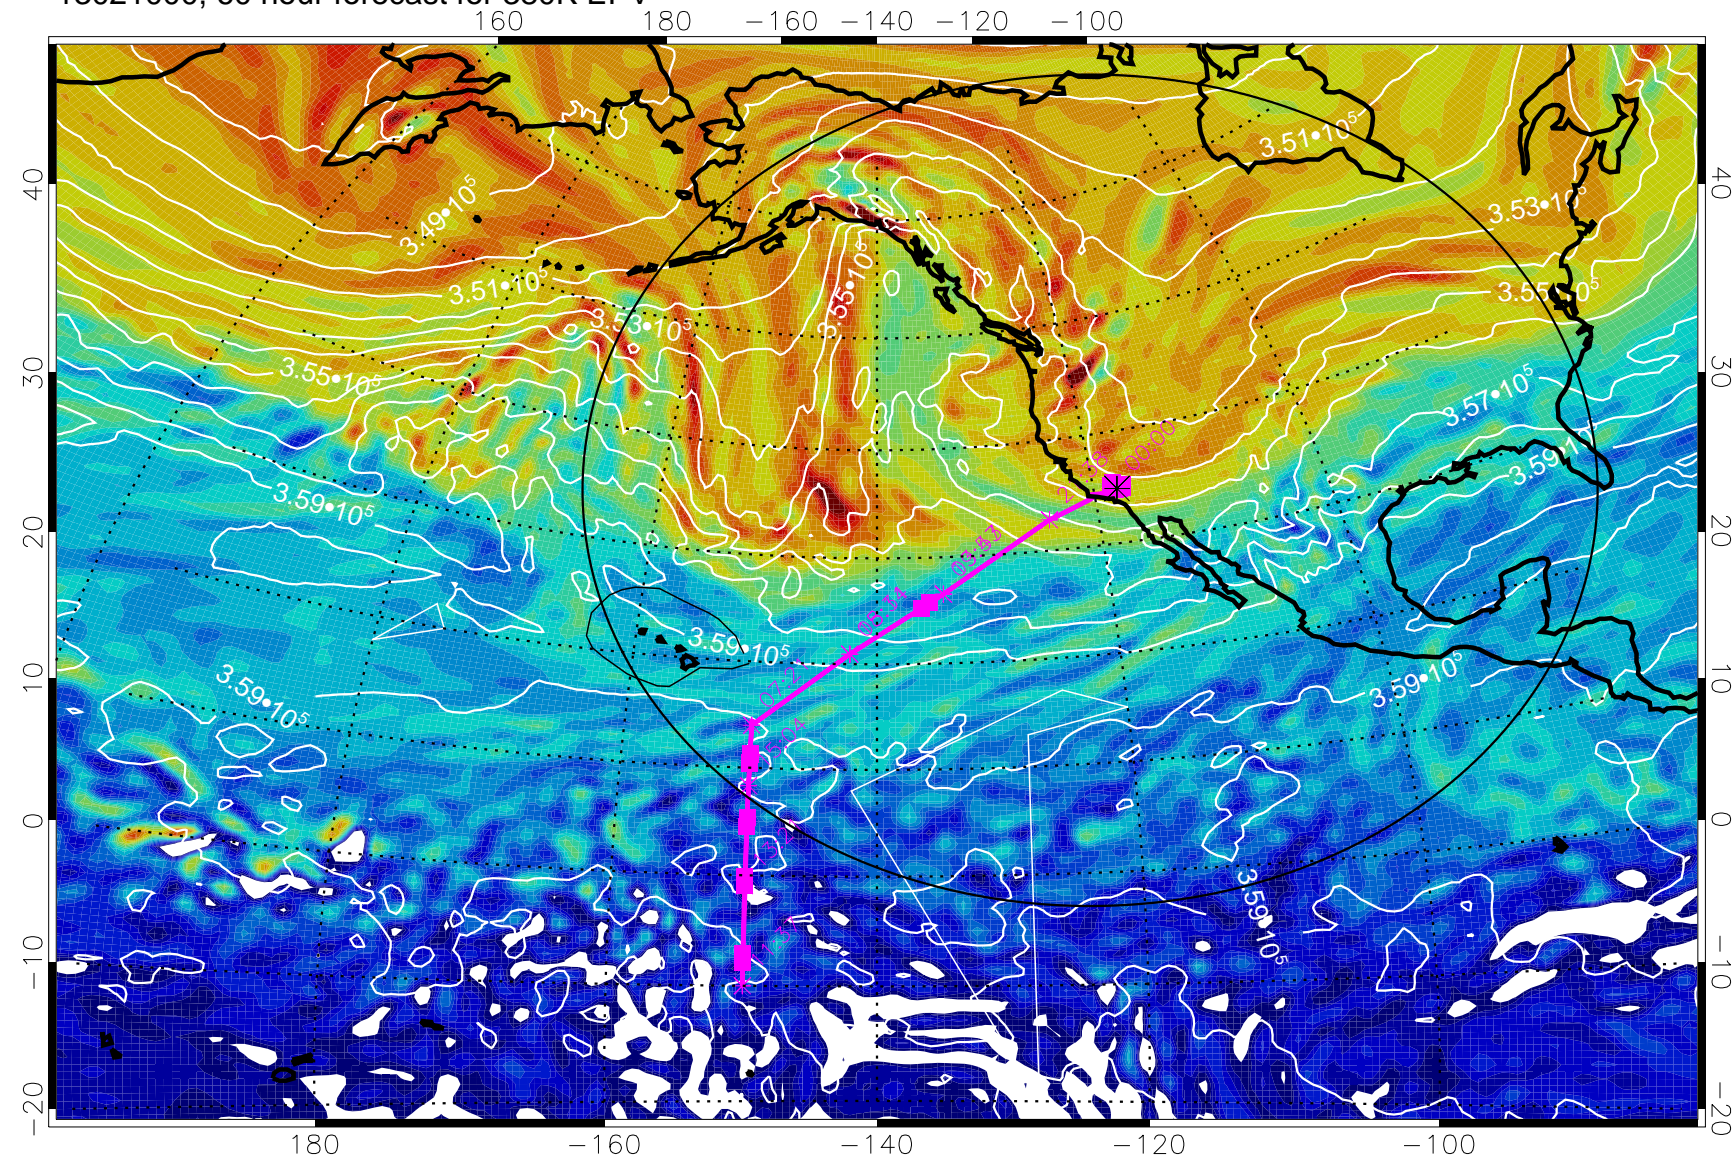

13020900, 36 hour forecast for 380K EPV

380K Montgomery Streamfunction, white

Range ring of 4055 km -- 13 hours GH round trip

13020906, 42 hour forecast for 380K EPV

380K Montgomery Streamfunction, white

Range ring of 4055 km -- 13 hours GH round trip

13020912, 48 hour forecast for 380K EPV

380K Montgomery Streamfunction, white

Range ring of 4055 km -- 13 hours GH round trip

13020918, 54 hour forecast for 380K EPV

380K Montgomery Streamfunction, white

Range ring of 4055 km -- 13 hours GH round trip

13021000, 60 hour forecast for 380K EPV

380K Montgomery Streamfunction, white

Range ring of 4055 km -- 13 hours GH round trip

13021006, 66 hour forecast for 380K EPV

380K Montgomery Streamfunction, white

Range ring of 4055 km -- 13 hours GH round trip

13021012, 72 hour forecast for 380K EPV

160 180 -160 -140 -120 -100

380K Montgomery Streamfunction, white

Range ring of 4055 km -- 13 hours GH round trip

13021018, 78 hour forecast for 380K EPV

380K Montgomery Streamfunction, white