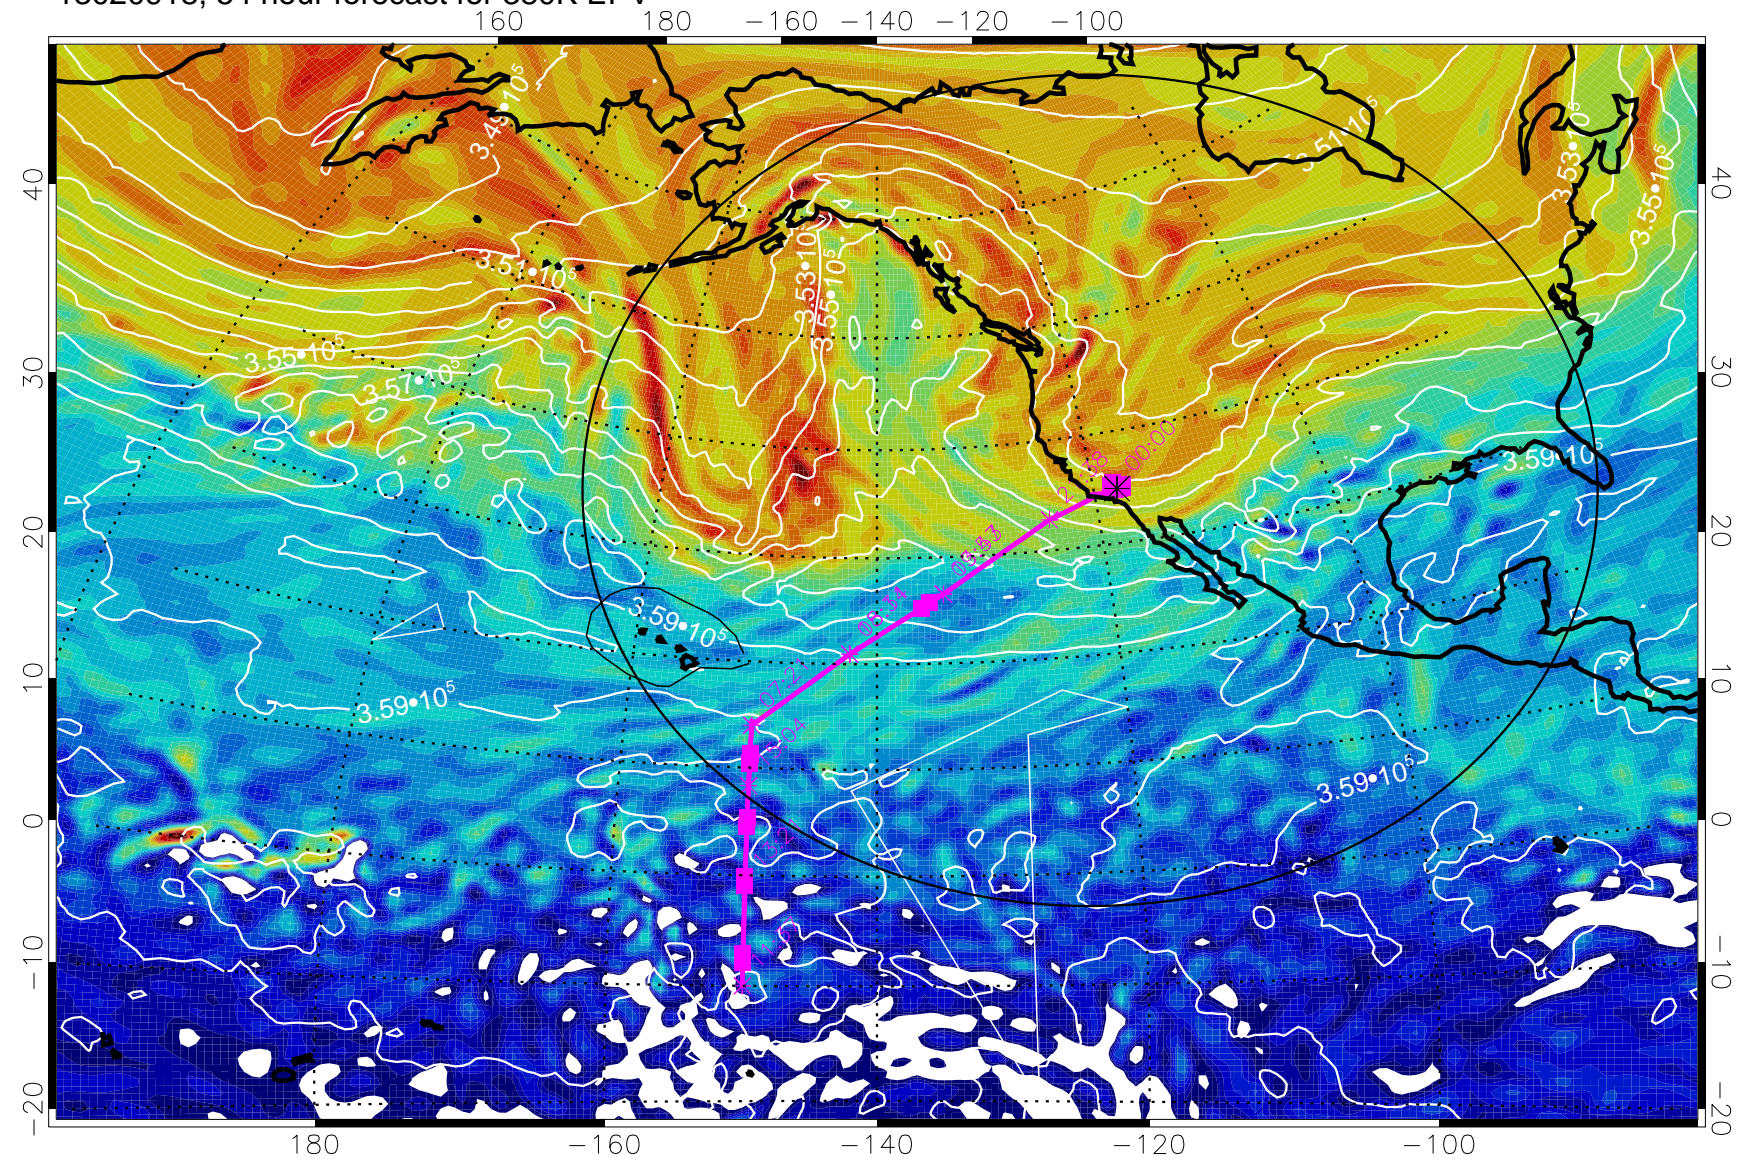

13020900, 36 hour forecast for 380K EPV

380K Montgomery Streamfunction, white

Range ring of 4055 km -- 13 hours GH round trip

13020906, 42 hour forecast for 380K EPV

380K Montgomery Streamfunction, white

Range ring of 4055 km -- 13 hours GH round trip

13020912, 48 hour forecast for 380K EPV

380K Montgomery Streamfunction, white

Range ring of 4055 km -- 13 hours GH round trip

13020918, 54 hour forecast for 380K EPV

380K Montgomery Streamfunction, white

Range ring of 4055 km -- 13 hours GH round trip

13021000, 60 hour forecast for 380K EPV

380K Montgomery Streamfunction, white

Range ring of 4055 km -- 13 hours GH round trip

13021006, 66 hour forecast for 380K EPV

380K Montgomery Streamfunction, white

Range ring of 4055 km -- 13 hours GH round trip

13021012, 72 hour forecast for 380K EPV

160 180 -160 -140 -120 -100

380K Montgomery Streamfunction, white

Range ring of 4055 km -- 13 hours GH round trip

13021018, 78 hour forecast for 380K EPV

380K Montgomery Streamfunction, white