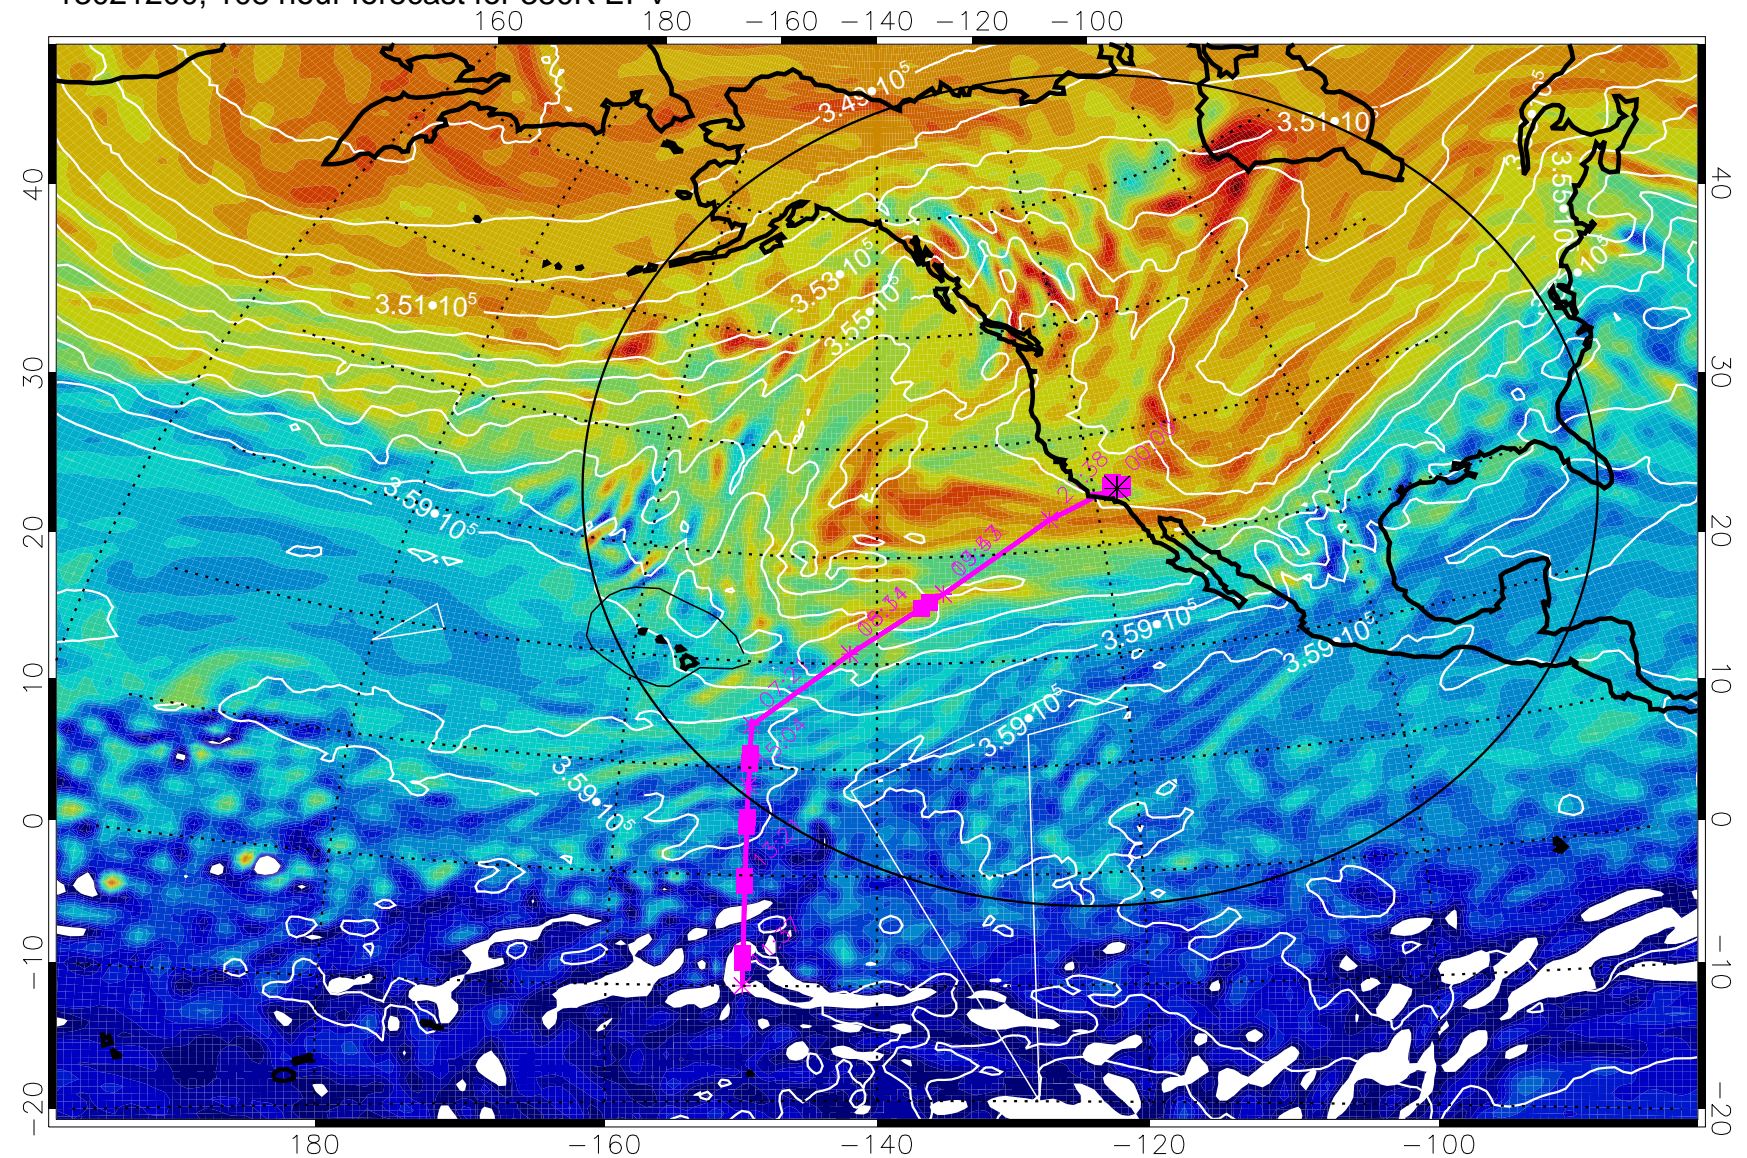

380K Montgomery Streamfunction, white

Range ring of 4055 km -- 13 hours GH round trip

13021112, 96 hour forecast for 380K EPV

380K Montgomery Streamfunction, white

Range ring of 4055 km -- 13 hours GH round trip

13021118, 102 hour forecast for 380K EPV

160 180 -160 -140 -120 -100

380K Montgomery Streamfunction, white

Range ring of 4055 km -- 13 hours GH round trip

13021200, 108 hour forecast for 380K EPV

380K Montgomery Streamfunction, white

Range ring of 4055 km -- 13 hours GH round trip

13021206, 114 hour forecast for 380K EPV

380K Montgomery Streamfunction, white

Range ring of 4055 km -- 13 hours GH round trip

13021212, 120 hour forecast for 380K EPV

160 180 -160 -140 -120 -100

380K Montgomery Streamfunction, white

Range ring of 4055 km -- 13 hours GH round trip