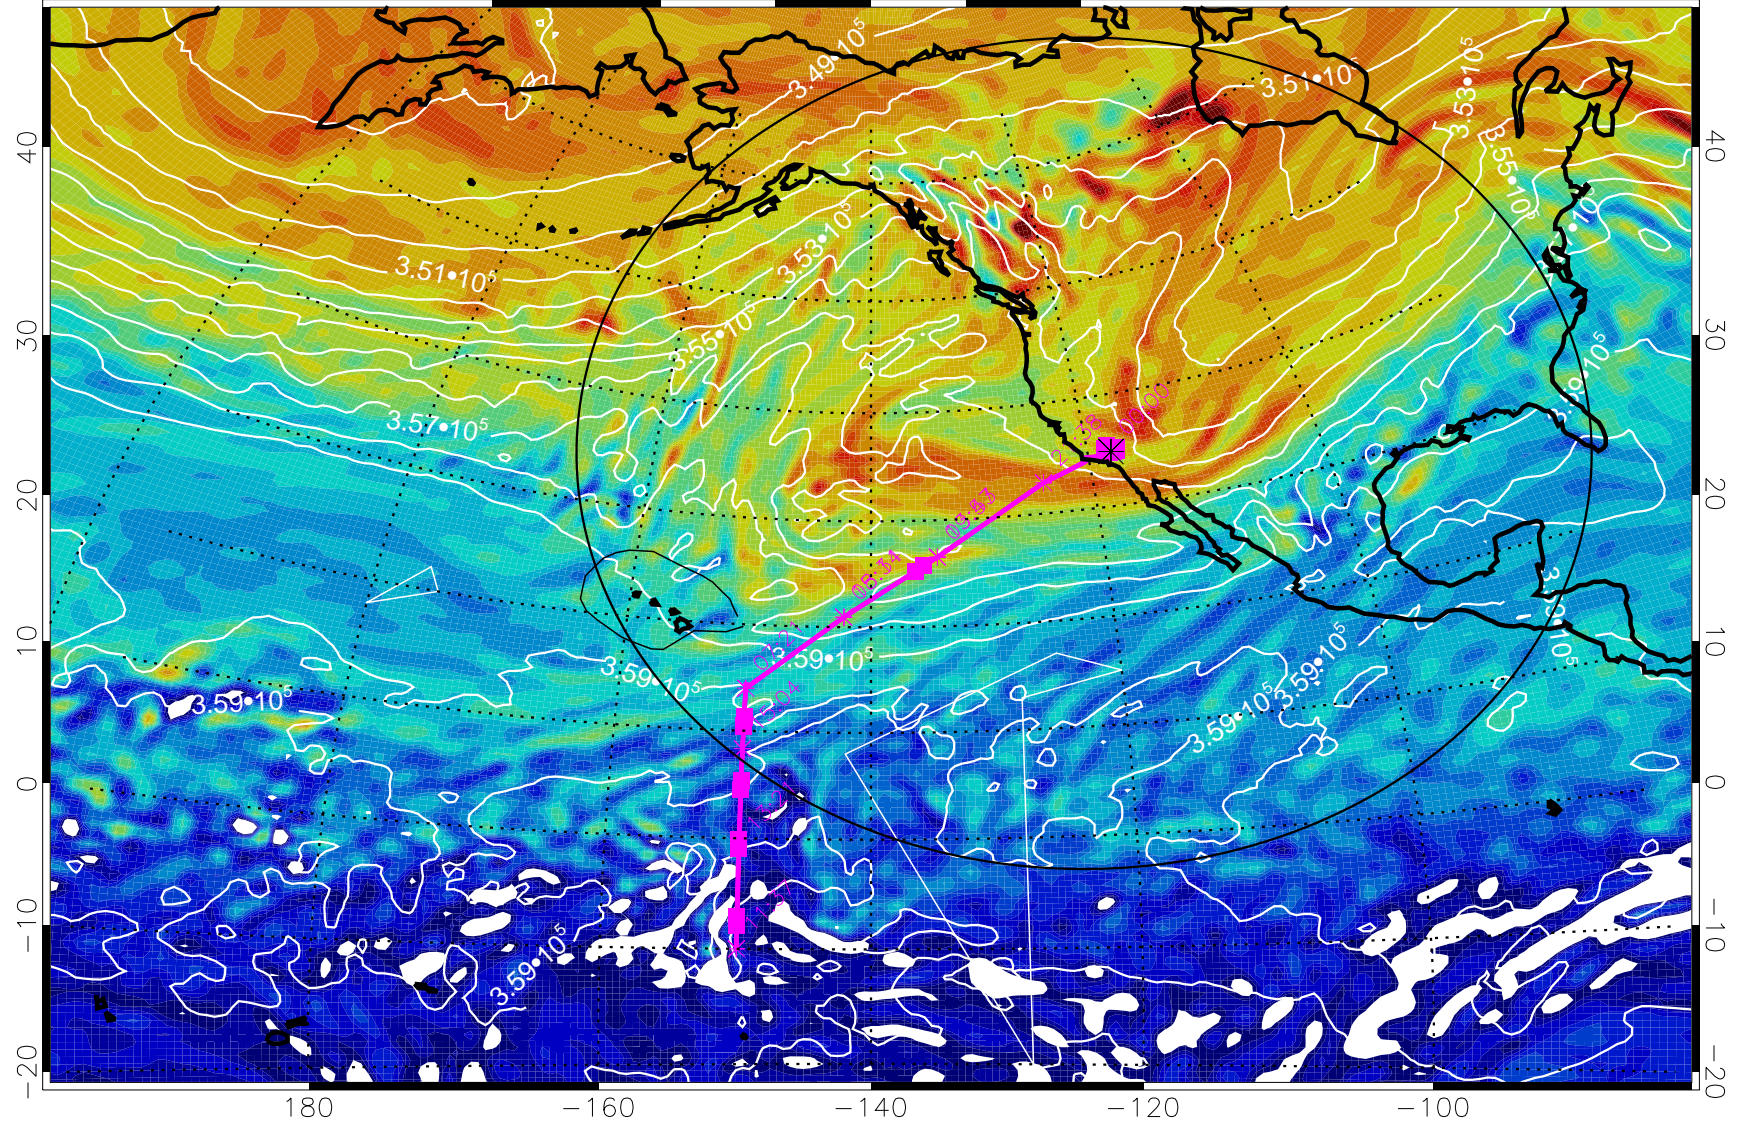

Range ring of 4055 km -- 13 hours GH round trip

13021100, 84 hour forecast for 380K EPV

380K Montgomery Streamfunction, white

Range ring of 4055 km -- 13 hours GH round trip

13021106, 90 hour forecast for 380K EPV

380K Montgomery Streamfunction, white

Range ring of 4055 km -- 13 hours GH round trip

13021112, 96 hour forecast for 380K EPV

380K Montgomery Streamfunction, white

Range ring of 4055 km -- 13 hours GH round trip

13021118, 102 hour forecast for 380K EPV

160 180 -160 -140 -120 -100

380K Montgomery Streamfunction, white

Range ring of 4055 km -- 13 hours GH round trip

13021200, 108 hour forecast for 380K EPV

380K Montgomery Streamfunction, white

Range ring of 4055 km -- 13 hours GH round trip

13021206, 114 hour forecast for 380K EPV

380K Montgomery Streamfunction, white

Range ring of 4055 km -- 13 hours GH round trip

13021212, 120 hour forecast for 380K EPV