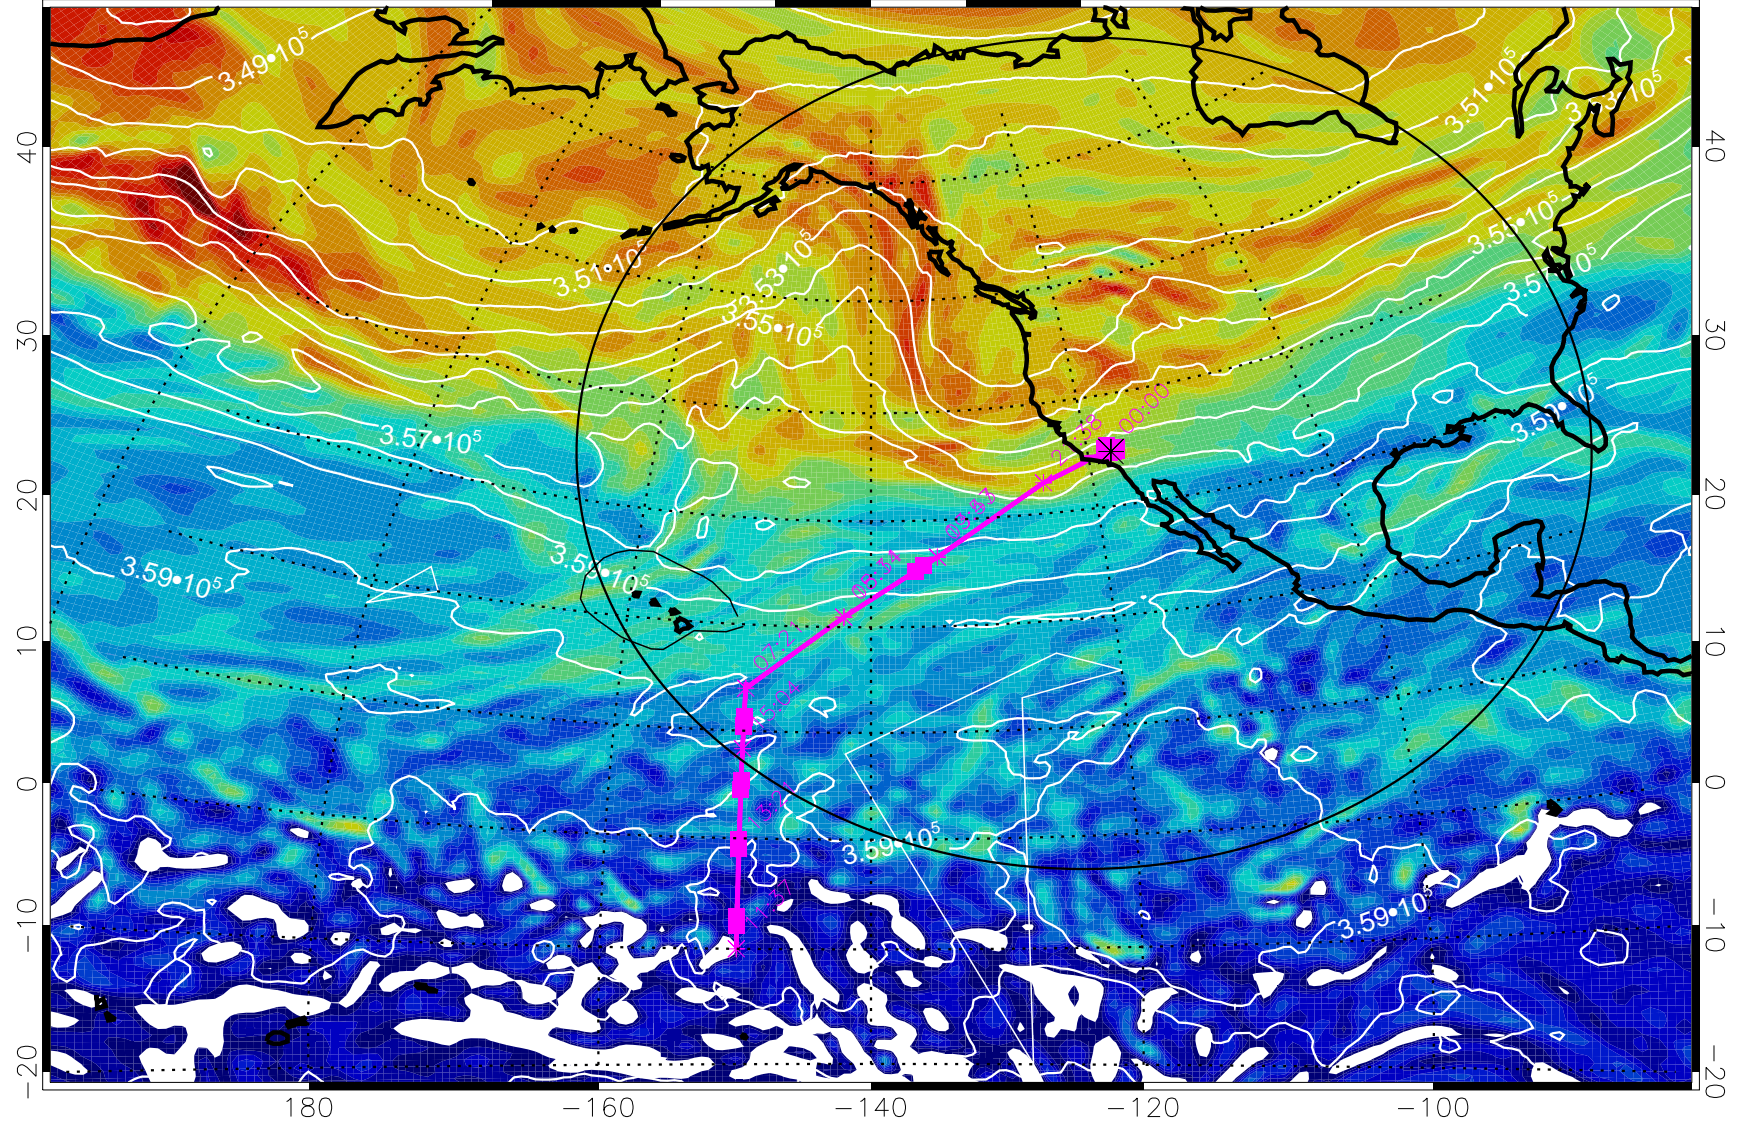

13020718, 6 hour forecast for 380K EPV

160 180 -160 -140 -120 -100

380K Montgomery Streamfunction, white

Range ring of 4055 km -- 13 hours GH round trip

13020800, 12 hour forecast for 380K EPV

380K Montgomery Streamfunction, white

Range ring of 4055 km -- 13 hours GH round trip

13020806, 18 hour forecast for 380K EPV

380K Montgomery Streamfunction, white

Range ring of 4055 km -- 13 hours GH round trip

13020812, 24 hour forecast for 380K EPV

380K Montgomery Streamfunction, white

Range ring of 4055 km -- 13 hours GH round trip

13020818, 30 hour forecast for 380K EPV

380K Montgomery Streamfunction, white

Range ring of 4055 km -- 13 hours GH round trip

13020900, 36 hour forecast for 380K EPV

380K Montgomery Streamfunction, white

Range ring of 4055 km -- 13 hours GH round trip

13020906, 42 hour forecast for 380K EPV

380K Montgomery Streamfunction, white

Range ring of 4055 km -- 13 hours GH round trip