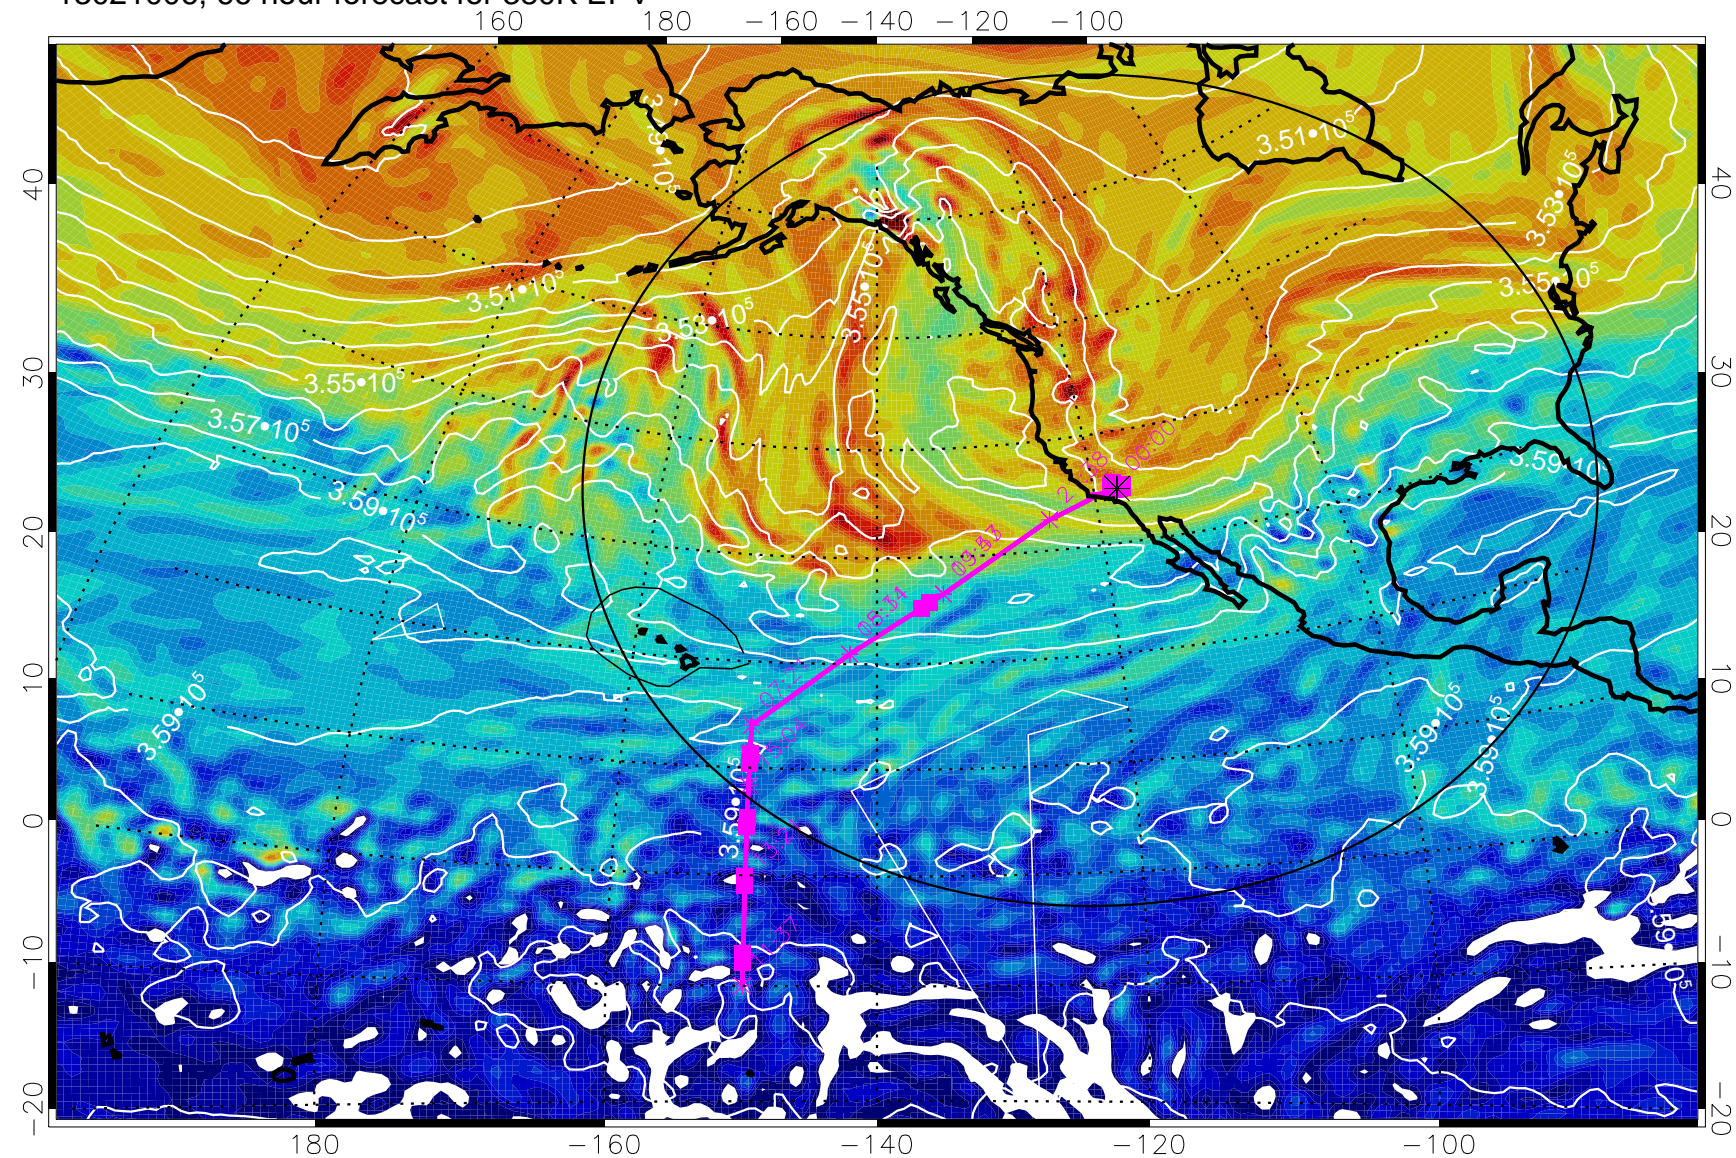

13020912, 48 hour forecast for 380K EPV

380K Montgomery Streamfunction, white

Range ring of 4055 km -- 13 hours GH round trip

13020918, 54 hour forecast for 380K EPV

380K Montgomery Streamfunction, white

Range ring of 4055 km -- 13 hours GH round trip

13021000, 60 hour forecast for 380K EPV

380K Montgomery Streamfunction, white

Range ring of 4055 km -- 13 hours GH round trip

13021006, 66 hour forecast for 380K EPV

380K Montgomery Streamfunction, white

Range ring of 4055 km -- 13 hours GH round trip

13021012, 72 hour forecast for 380K EPV

160 180 -160 -140 -120 -100

380K Montgomery Streamfunction, white

Range ring of 4055 km -- 13 hours GH round trip

13021018, 78 hour forecast for 380K EPV

380K Montgomery Streamfunction, white

Range ring of 4055 km -- 13 hours GH round trip

13021100, 84 hour forecast for 380K EPV

380K Montgomery Streamfunction, white

Range ring of 4055 km -- 13 hours GH round trip

13021106, 90 hour forecast for 380K EPV