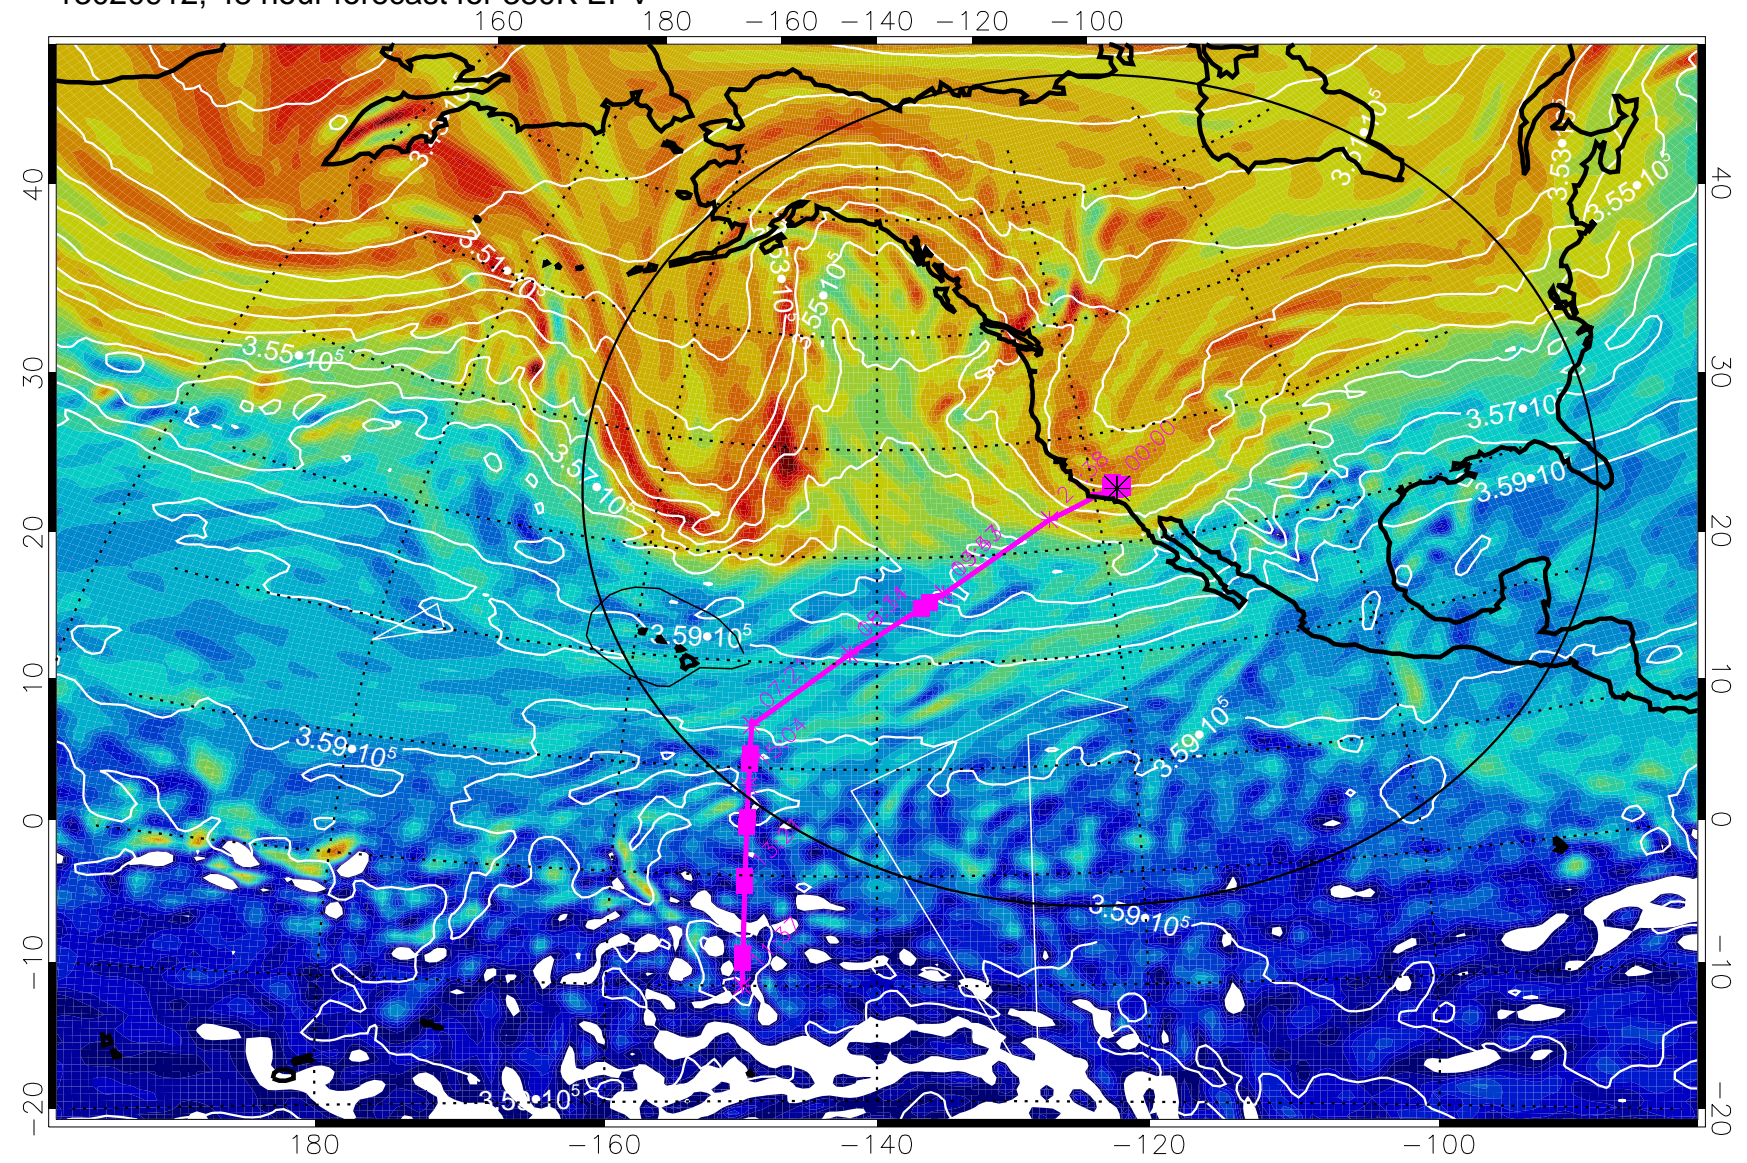

380K Montgomery Streamfunction, white

Range ring of 4055 km -- 13 hours GH round trip

13020818, 30 hour forecast for 380K EPV

380K Montgomery Streamfunction, white

Range ring of 4055 km -- 13 hours GH round trip

13020900, 36 hour forecast for 380K EPV

380K Montgomery Streamfunction, white

Range ring of 4055 km -- 13 hours GH round trip

13020906, 42 hour forecast for 380K EPV

380K Montgomery Streamfunction, white

Range ring of 4055 km -- 13 hours GH round trip

13020912, 48 hour forecast for 380K EPV

380K Montgomery Streamfunction, white

Range ring of 4055 km -- 13 hours GH round trip

13020918, 54 hour forecast for 380K EPV

380K Montgomery Streamfunction, white

Range ring of 4055 km -- 13 hours GH round trip

13021000, 60 hour forecast for 380K EPV

380K Montgomery Streamfunction, white

Range ring of 4055 km -- 13 hours GH round trip

13021006, 66 hour forecast for 380K EPV

380K Montgomery Streamfunction, white

Range ring of 4055 km -- 13 hours GH round trip