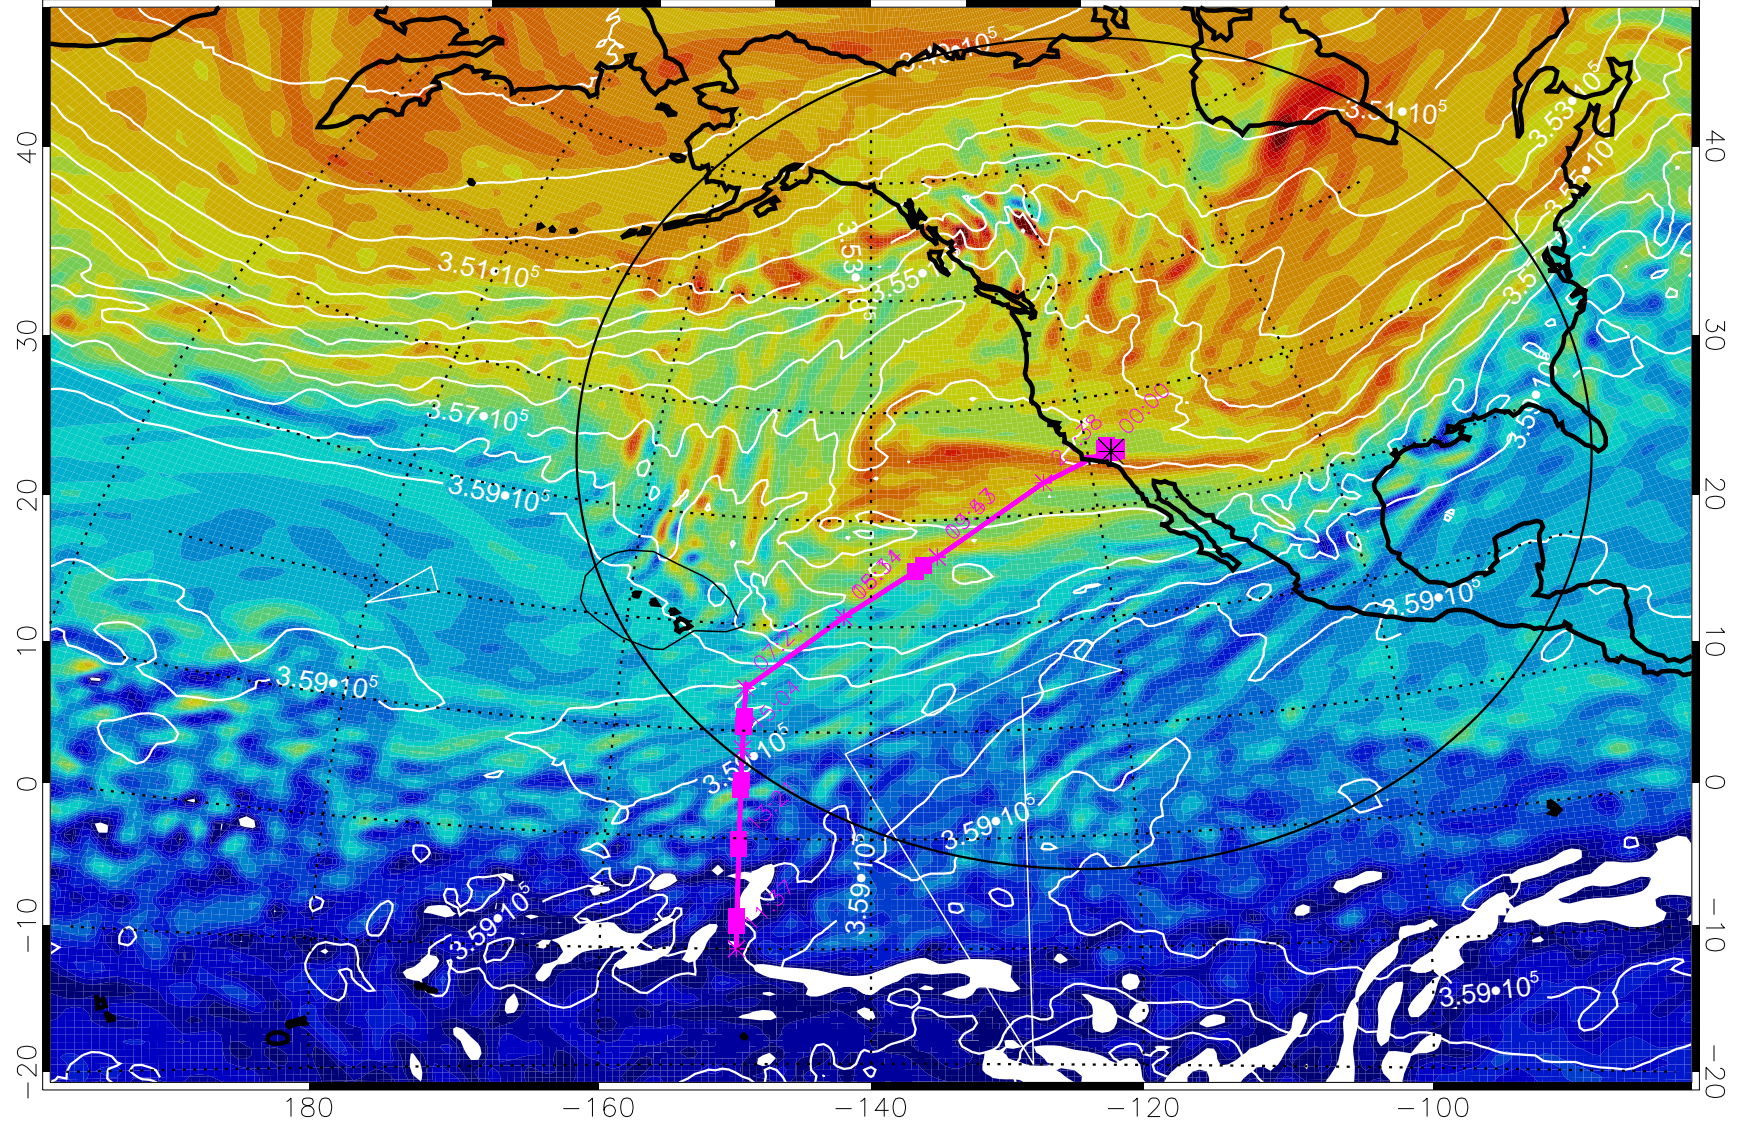

13021118, 102 hour forecast for 380K EPV

160 180 -160 -140 -120 -100

380K Montgomery Streamfunction, white

Range ring of 4055 km -- 13 hours GH round trip

13021200, 108 hour forecast for 380K EPV

380K Montgomery Streamfunction, white

Range ring of 4055 km -- 13 hours GH round trip

13021206, 114 hour forecast for 380K EPV

380K Montgomery Streamfunction, white

Range ring of 4055 km -- 13 hours GH round trip

13021212, 120 hour forecast for 380K EPV

160 180 -160 -140 -120 -100

380K Montgomery Streamfunction, white

Range ring of 4055 km -- 13 hours GH round trip