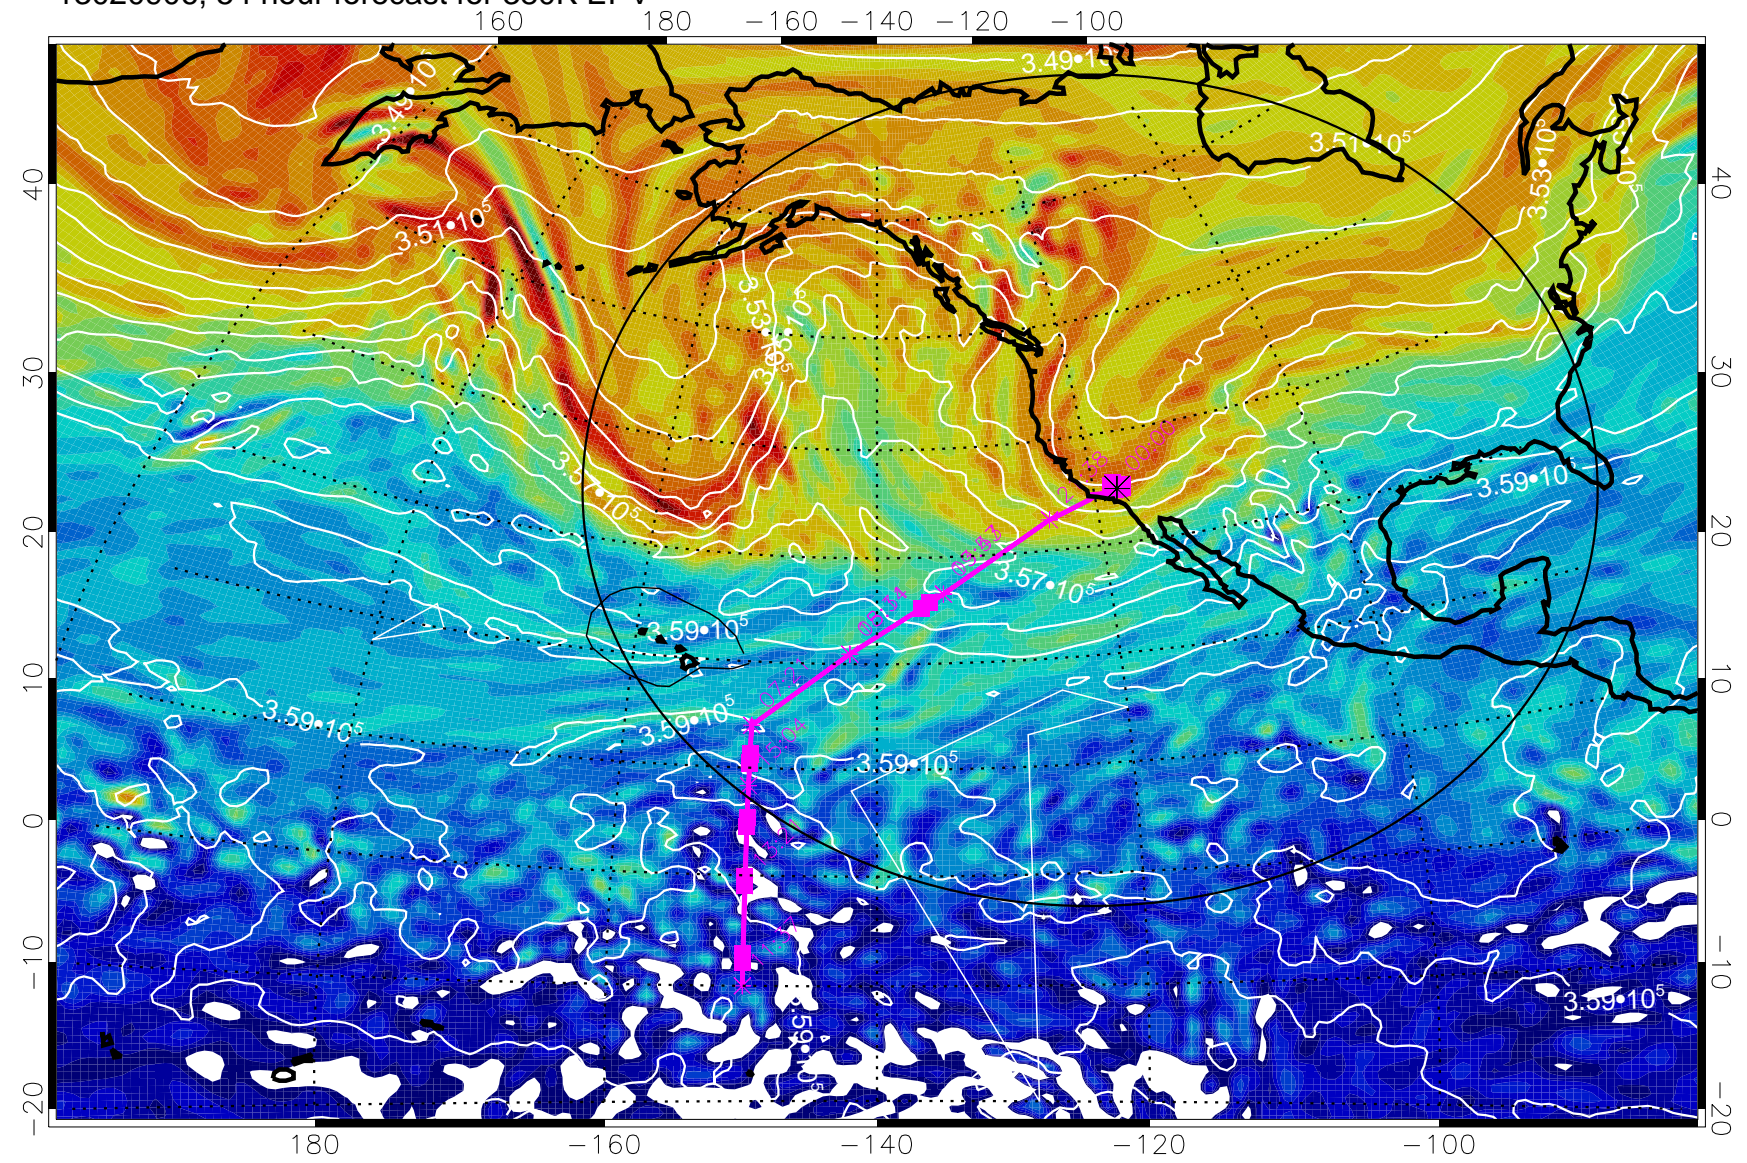

13020818, 42 hour forecast for 380K EPV

380K Montgomery Streamfunction, white

Range ring of 4055 km -- 13 hours GH round trip

13020900, 48 hour forecast for 380K EPV

380K Montgomery Streamfunction, white

Range ring of 4055 km -- 13 hours GH round trip

13020906, 54 hour forecast for 380K EPV

380K Montgomery Streamfunction, white

Range ring of 4055 km -- 13 hours GH round trip

13020912, 60 hour forecast for 380K EPV

380K Montgomery Streamfunction, white

Range ring of 4055 km -- 13 hours GH round trip

13020918, 66 hour forecast for 380K EPV

380K Montgomery Streamfunction, white

Range ring of 4055 km -- 13 hours GH round trip

13021000, 72 hour forecast for 380K EPV

160 180 -160 -140 -120 -100

380K Montgomery Streamfunction, white

Range ring of 4055 km -- 13 hours GH round trip

13021006, 78 hour forecast for 380K EPV

380K Montgomery Streamfunction, white

Range ring of 4055 km -- 13 hours GH round trip

13021018, 90 hour forecast for 380K EPV