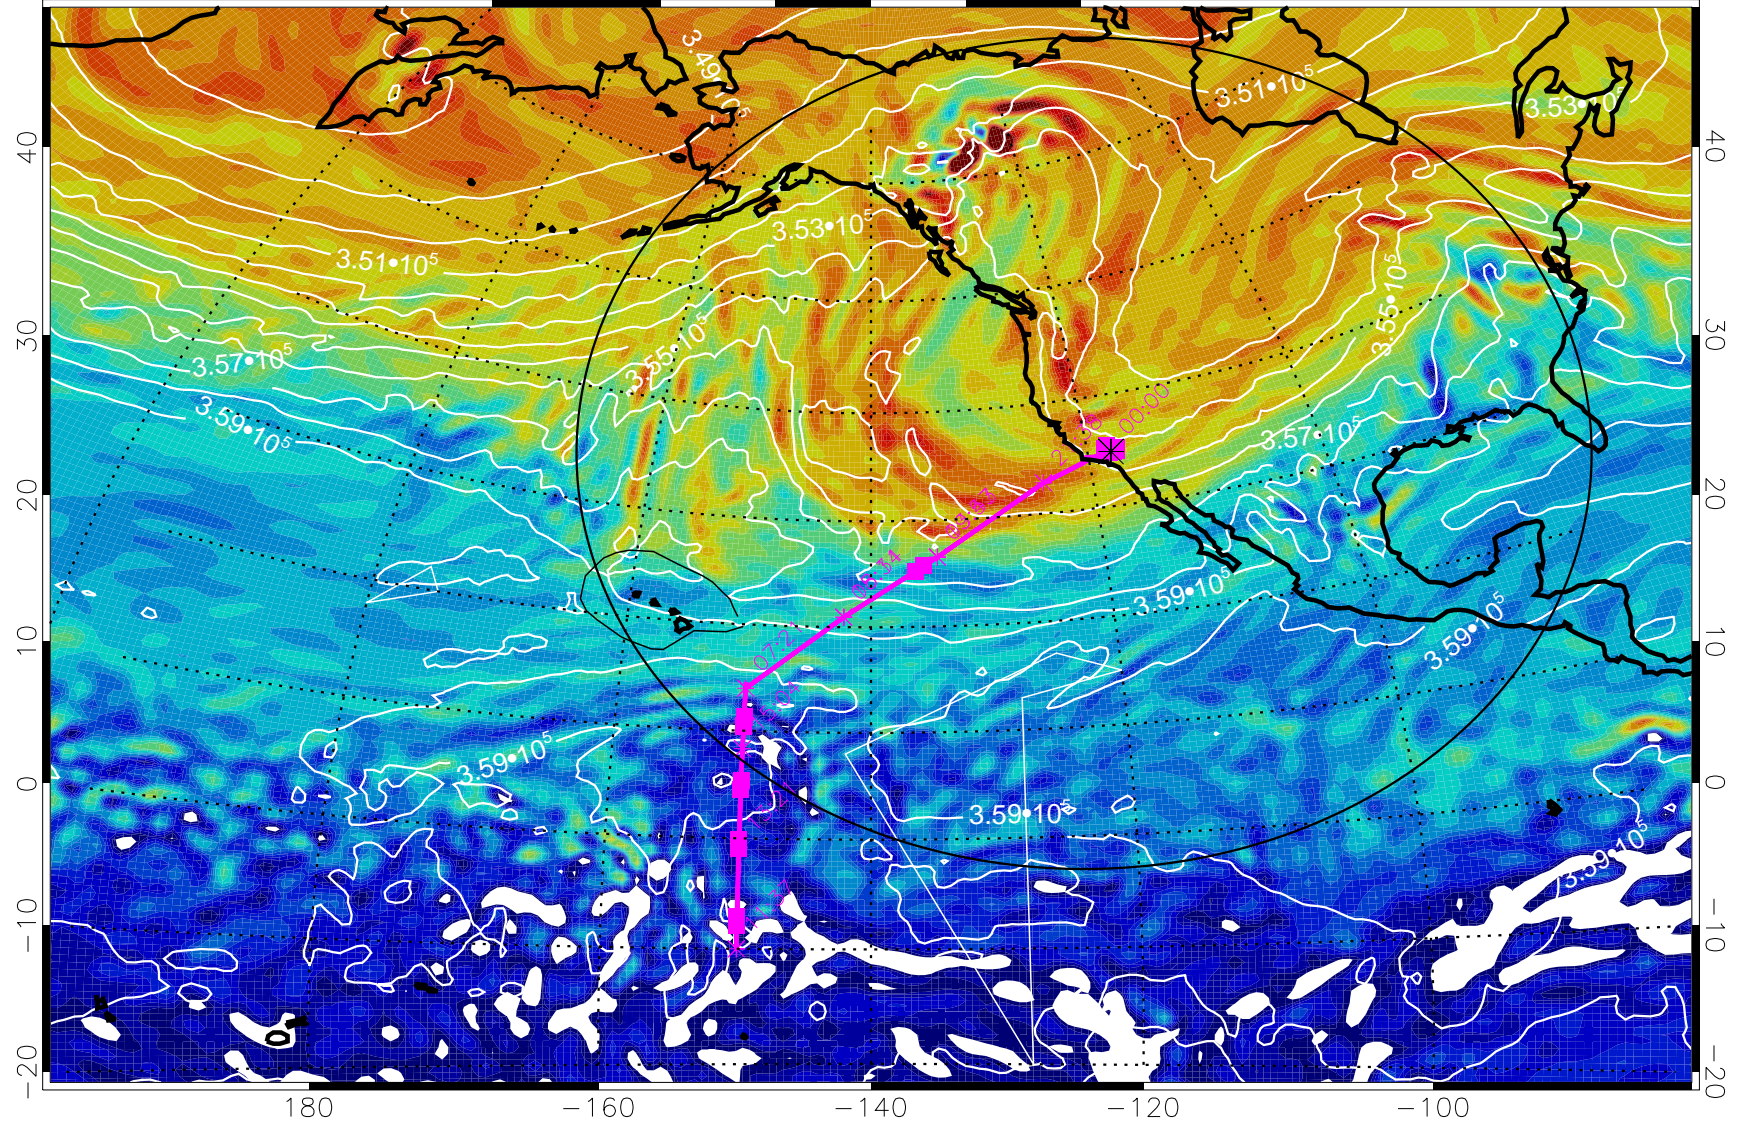

13020918, 66 hour forecast for 380K EPV

380K Montgomery Streamfunction, white

Range ring of 4055 km -- 13 hours GH round trip

13021000, 72 hour forecast for 380K EPV

160 180 -160 -140 -120 -100

380K Montgomery Streamfunction, white

Range ring of 4055 km -- 13 hours GH round trip

13021006, 78 hour forecast for 380K EPV

380K Montgomery Streamfunction, white

Range ring of 4055 km -- 13 hours GH round trip

13021018, 90 hour forecast for 380K EPV

380K Montgomery Streamfunction, white

Range ring of 4055 km -- 13 hours GH round trip

13021100, 96 hour forecast for 380K EPV

160 180 -160 -140 -120 -100

380K Montgomery Streamfunction, white

Range ring of 4055 km -- 13 hours GH round trip

13021106, 102 hour forecast for 380K EPV

380K Montgomery Streamfunction, white

Range ring of 4055 km -- 13 hours GH round trip

13021112, 108 hour forecast for 380K EPV

160 180 -160 -140 -120 -100

380K Montgomery Streamfunction, white