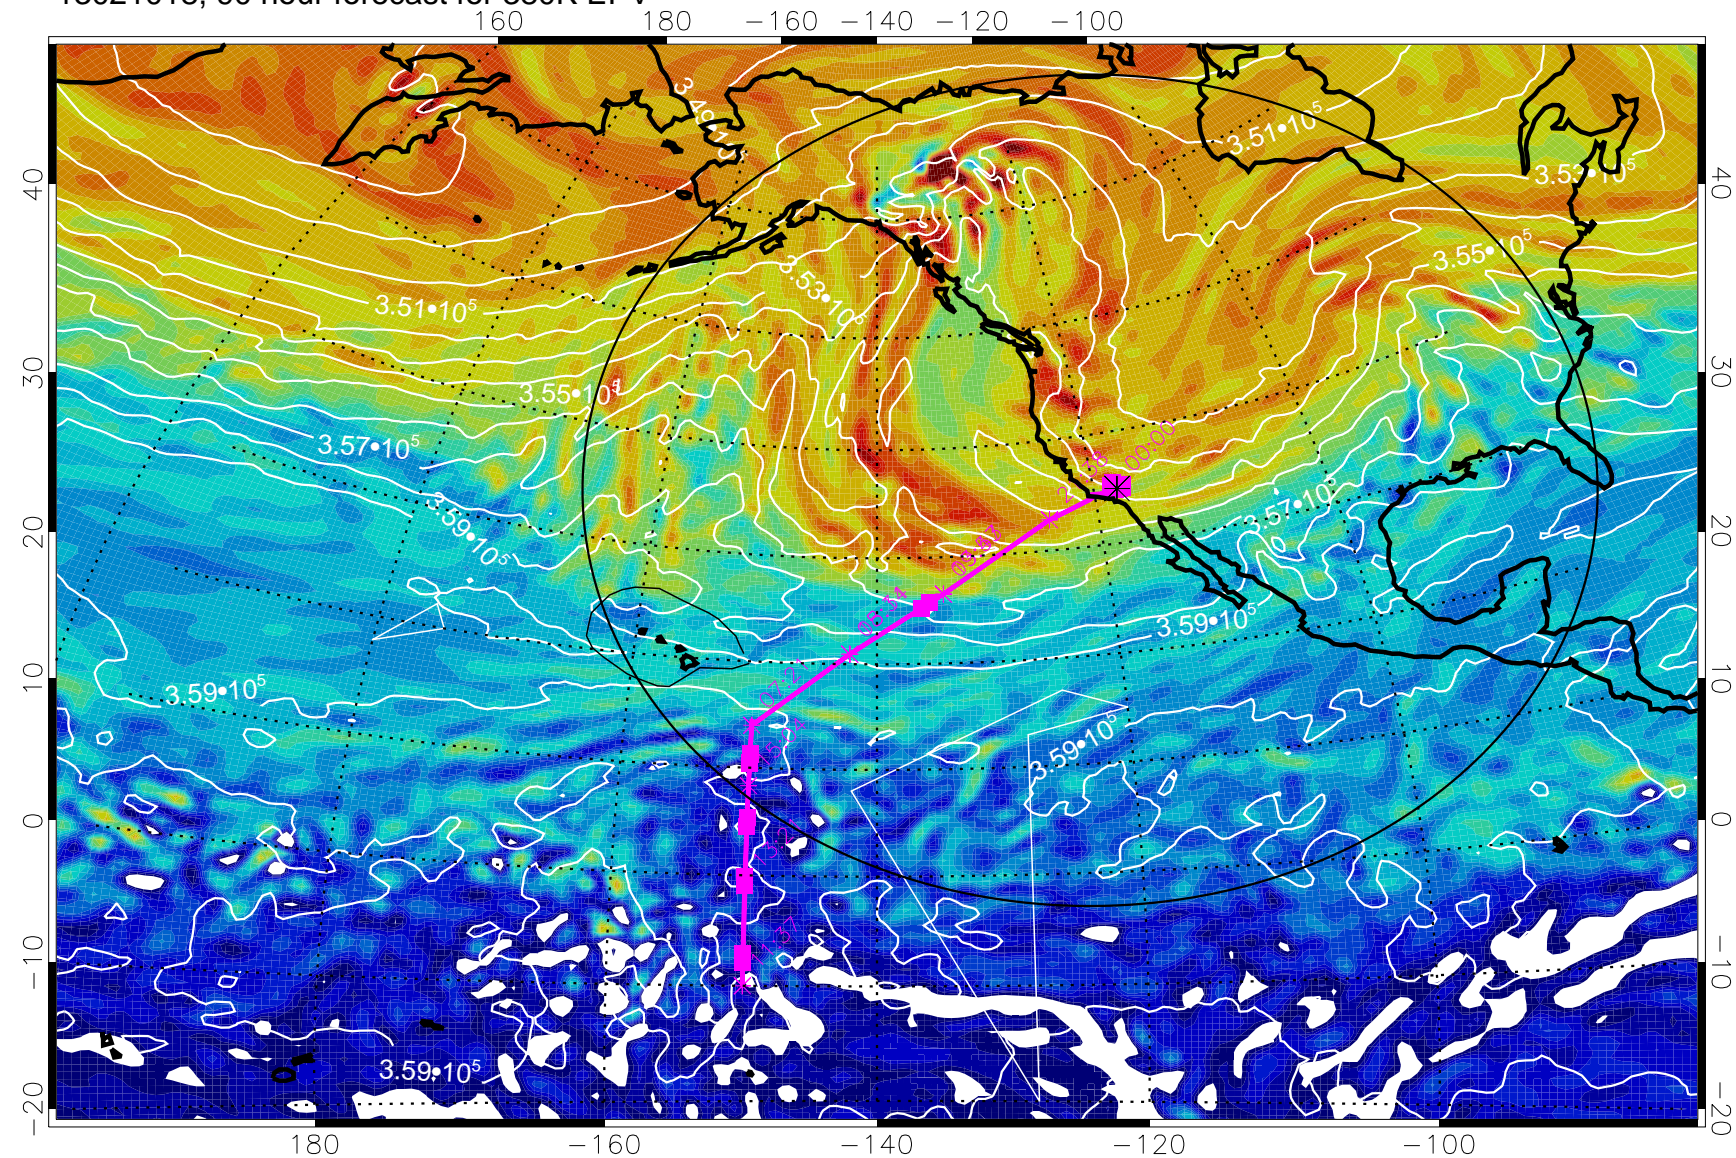

13020918, 66 hour forecast for 380K EPV

380K Montgomery Streamfunction, white

Range ring of 4055 km -- 13 hours GH round trip

13021000, 72 hour forecast for 380K EPV

160 180 -160 -140 -120 -100

380K Montgomery Streamfunction, white

Range ring of 4055 km -- 13 hours GH round trip

13021006, 78 hour forecast for 380K EPV

380K Montgomery Streamfunction, white

Range ring of 4055 km -- 13 hours GH round trip

13021018, 90 hour forecast for 380K EPV

380K Montgomery Streamfunction, white

Range ring of 4055 km -- 13 hours GH round trip

13021100, 96 hour forecast for 380K EPV

160 180 -160 -140 -120 -100

380K Montgomery Streamfunction, white

Range ring of 4055 km -- 13 hours GH round trip

13021106, 102 hour forecast for 380K EPV

380K Montgomery Streamfunction, white

Range ring of 4055 km -- 13 hours GH round trip

13021112, 108 hour forecast for 380K EPV

160 180 -160 -140 -120 -100

380K Montgomery Streamfunction, white