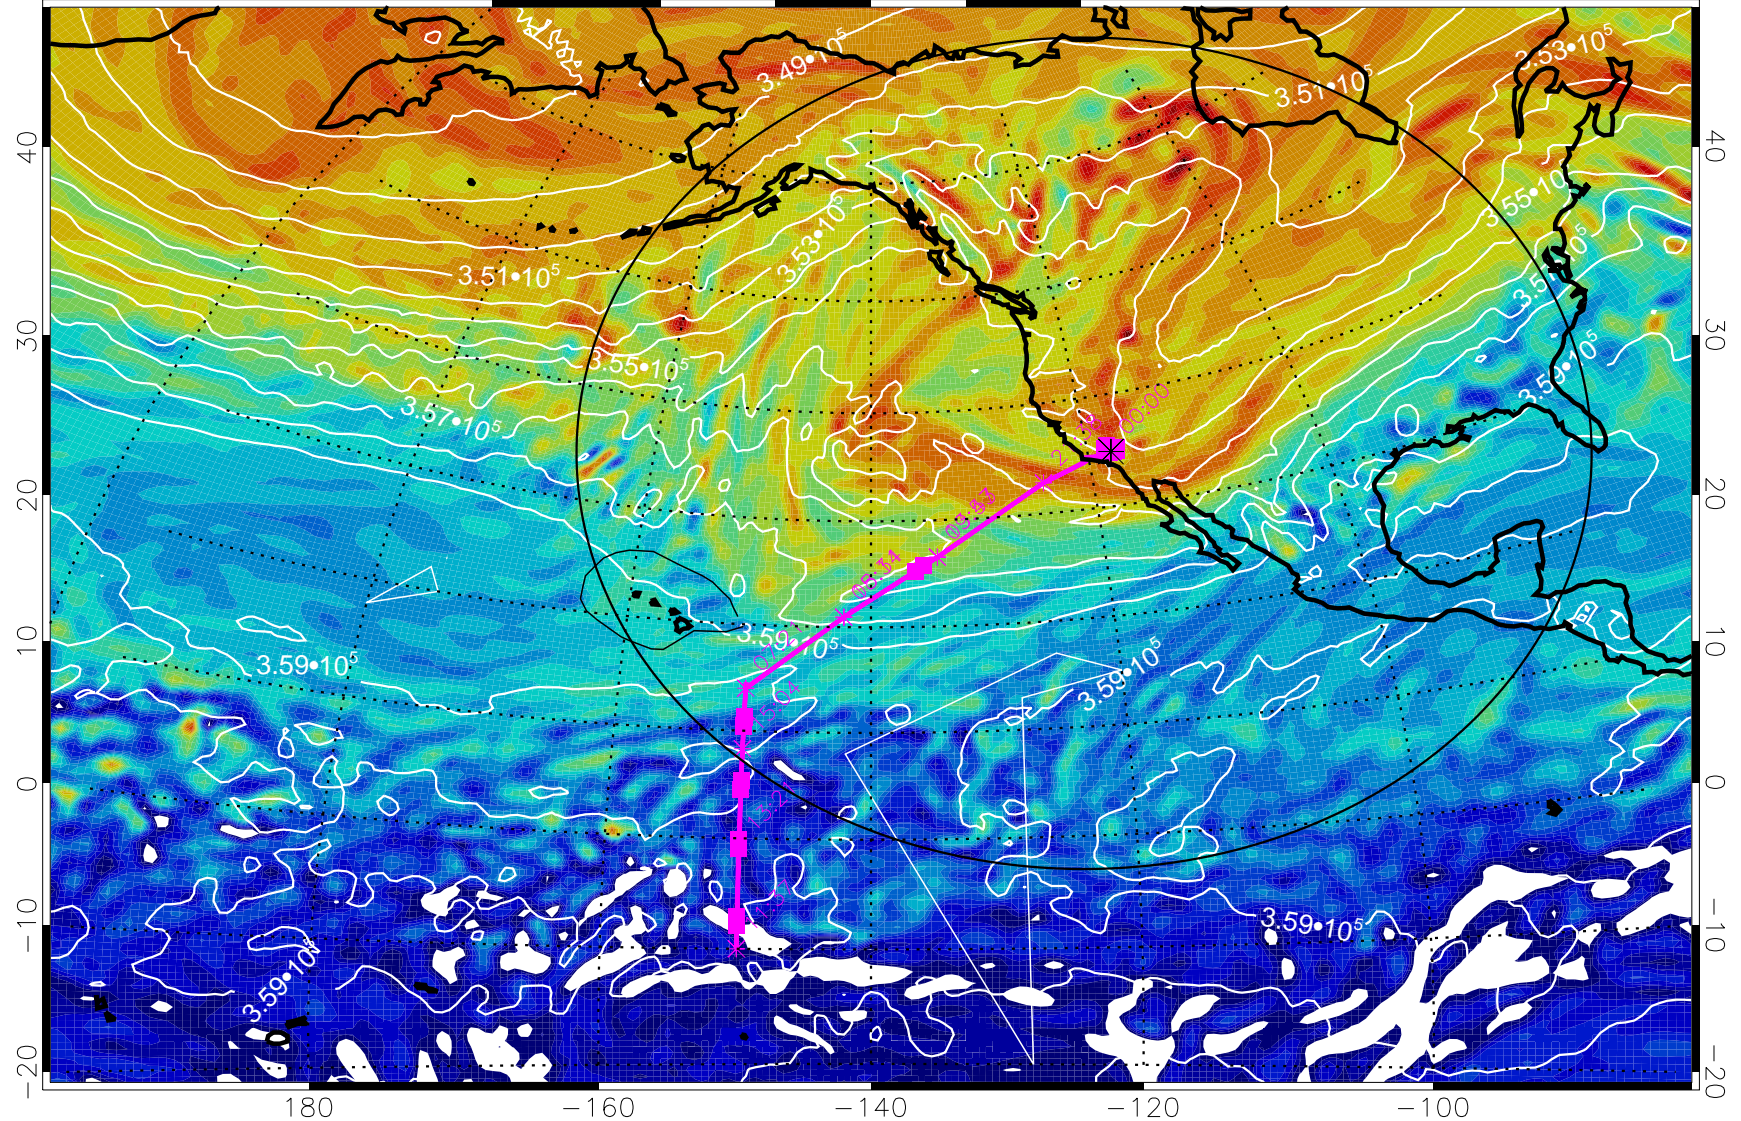

380K Montgomery Streamfunction, white

Range ring of 4055 km -- 13 hours GH round trip

13021100, 96 hour forecast for 380K EPV

160 180 -160 -140 -120 -100

380K Montgomery Streamfunction, white

Range ring of 4055 km -- 13 hours GH round trip

13021106, 102 hour forecast for 380K EPV

380K Montgomery Streamfunction, white

Range ring of 4055 km -- 13 hours GH round trip

13021112, 108 hour forecast for 380K EPV

160 180 -160 -140 -120 -100

380K Montgomery Streamfunction, white

Range ring of 4055 km -- 13 hours GH round trip

13021118, 114 hour forecast for 380K EPV

160 180 -160 -140 -120 -100

380K Montgomery Streamfunction, white

Range ring of 4055 km -- 13 hours GH round trip

13021200, 120 hour forecast for 380K EPV

380K Montgomery Streamfunction, white

Range ring of 4055 km -- 13 hours GH round trip