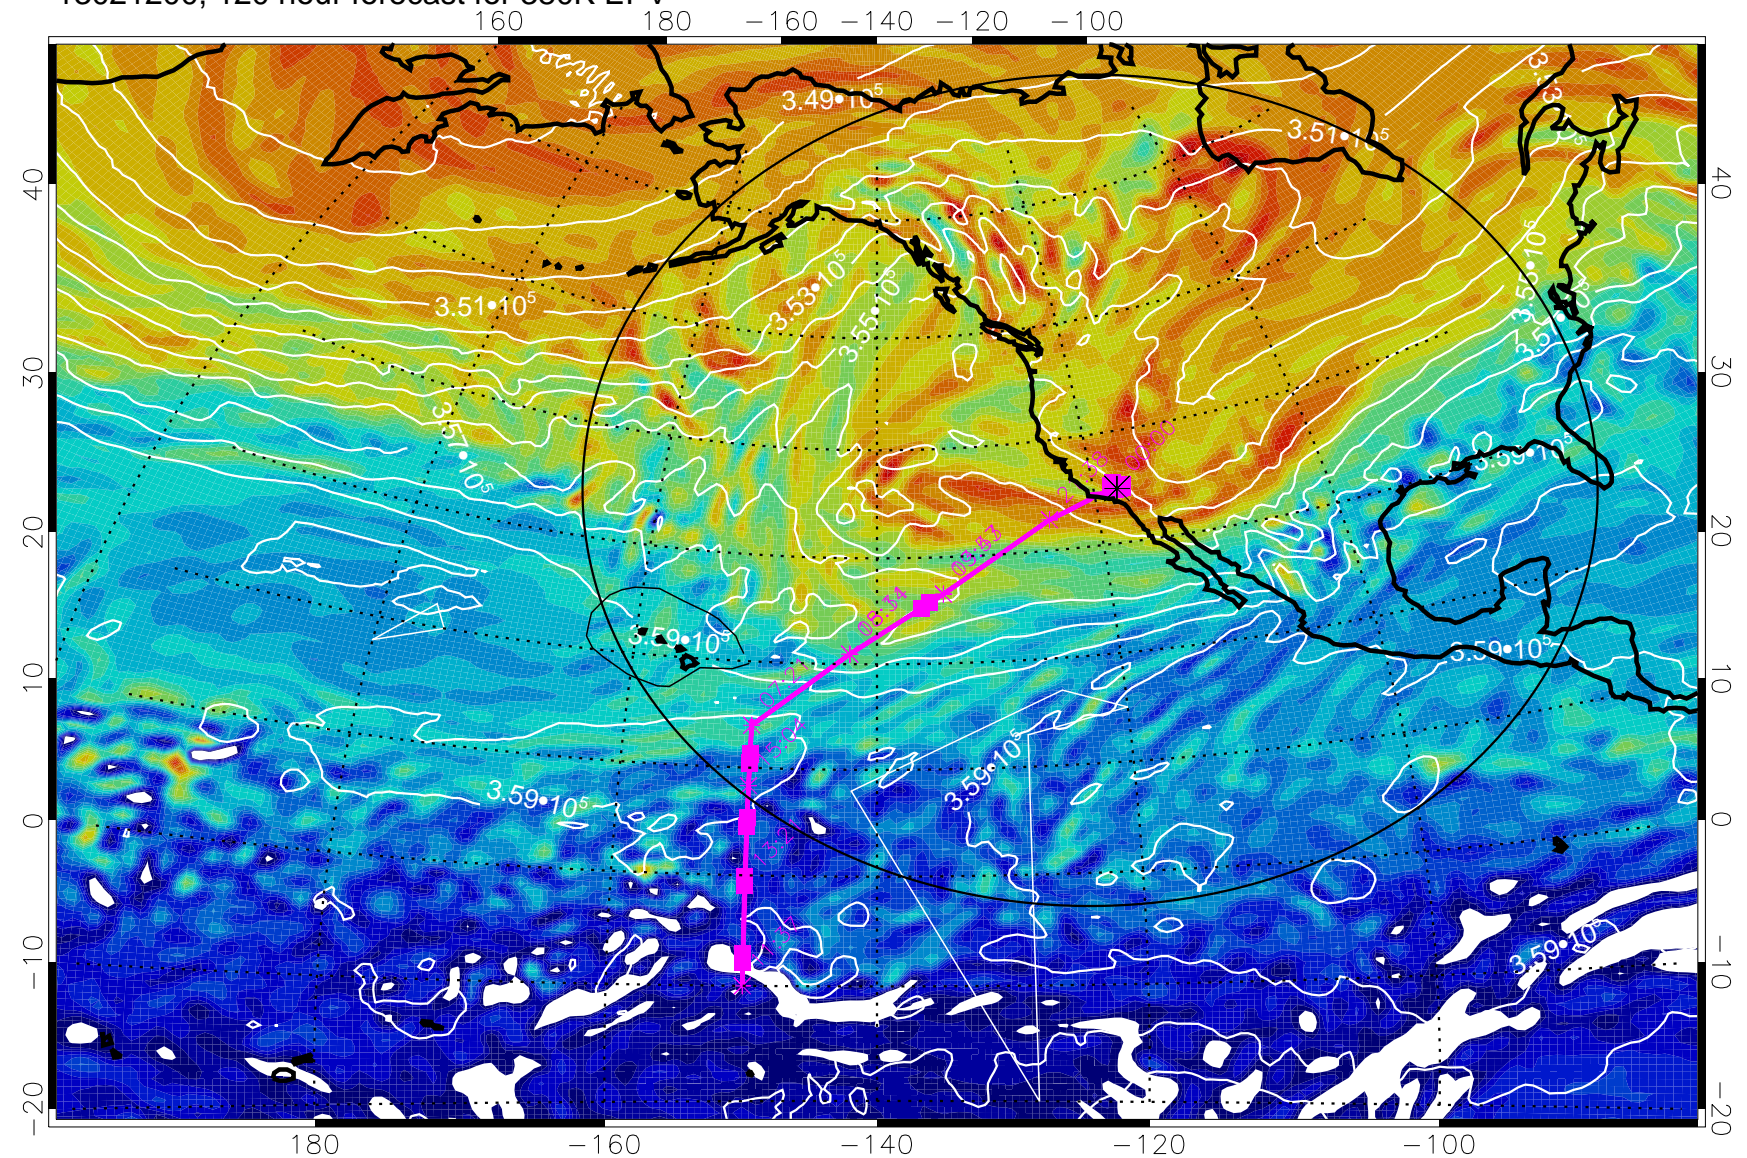

13021106, 102 hour forecast for 380K EPV

380K Montgomery Streamfunction, white

Range ring of 4055 km -- 13 hours GH round trip

13021112, 108 hour forecast for 380K EPV

160 180 -160 -140 -120 -100

380K Montgomery Streamfunction, white

Range ring of 4055 km -- 13 hours GH round trip

13021118, 114 hour forecast for 380K EPV

160 180 -160 -140 -120 -100

380K Montgomery Streamfunction, white

Range ring of 4055 km -- 13 hours GH round trip

13021200, 120 hour forecast for 380K EPV

380K Montgomery Streamfunction, white

Range ring of 4055 km -- 13 hours GH round trip