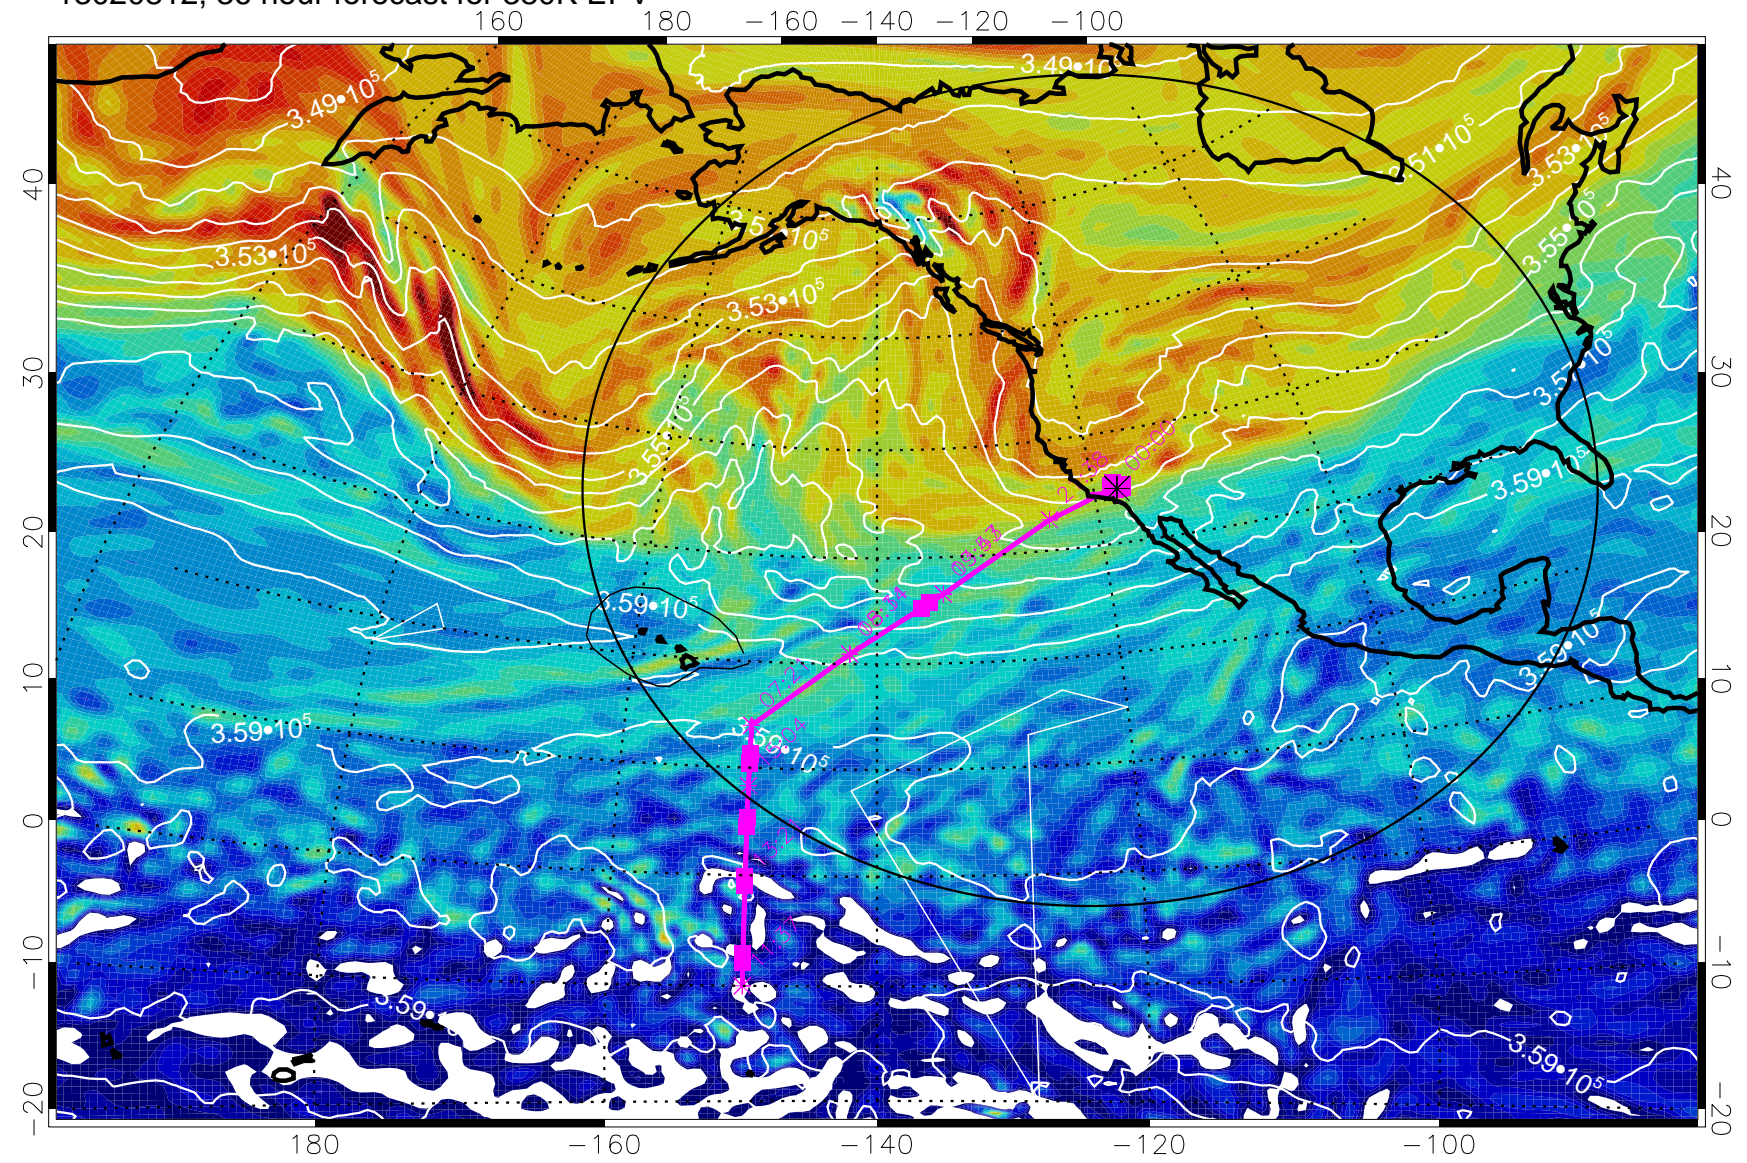

13020718, 18 hour forecast for 380K EPV

380K Montgomery Streamfunction, white

Range ring of 4055 km -- 13 hours GH round trip

13020800, 24 hour forecast for 380K EPV

380K Montgomery Streamfunction, white

Range ring of 4055 km -- 13 hours GH round trip

13020806, 30 hour forecast for 380K EPV

380K Montgomery Streamfunction, white

Range ring of 4055 km -- 13 hours GH round trip

13020812, 36 hour forecast for 380K EPV

380K Montgomery Streamfunction, white

Range ring of 4055 km -- 13 hours GH round trip

13020818, 42 hour forecast for 380K EPV

380K Montgomery Streamfunction, white

Range ring of 4055 km -- 13 hours GH round trip

13020900, 48 hour forecast for 380K EPV

380K Montgomery Streamfunction, white

Range ring of 4055 km -- 13 hours GH round trip

13020906, 54 hour forecast for 380K EPV

380K Montgomery Streamfunction, white

Range ring of 4055 km -- 13 hours GH round trip

13020912, 60 hour forecast for 380K EPV

380K Montgomery Streamfunction, white

Range ring of 4055 km -- 13 hours GH round trip