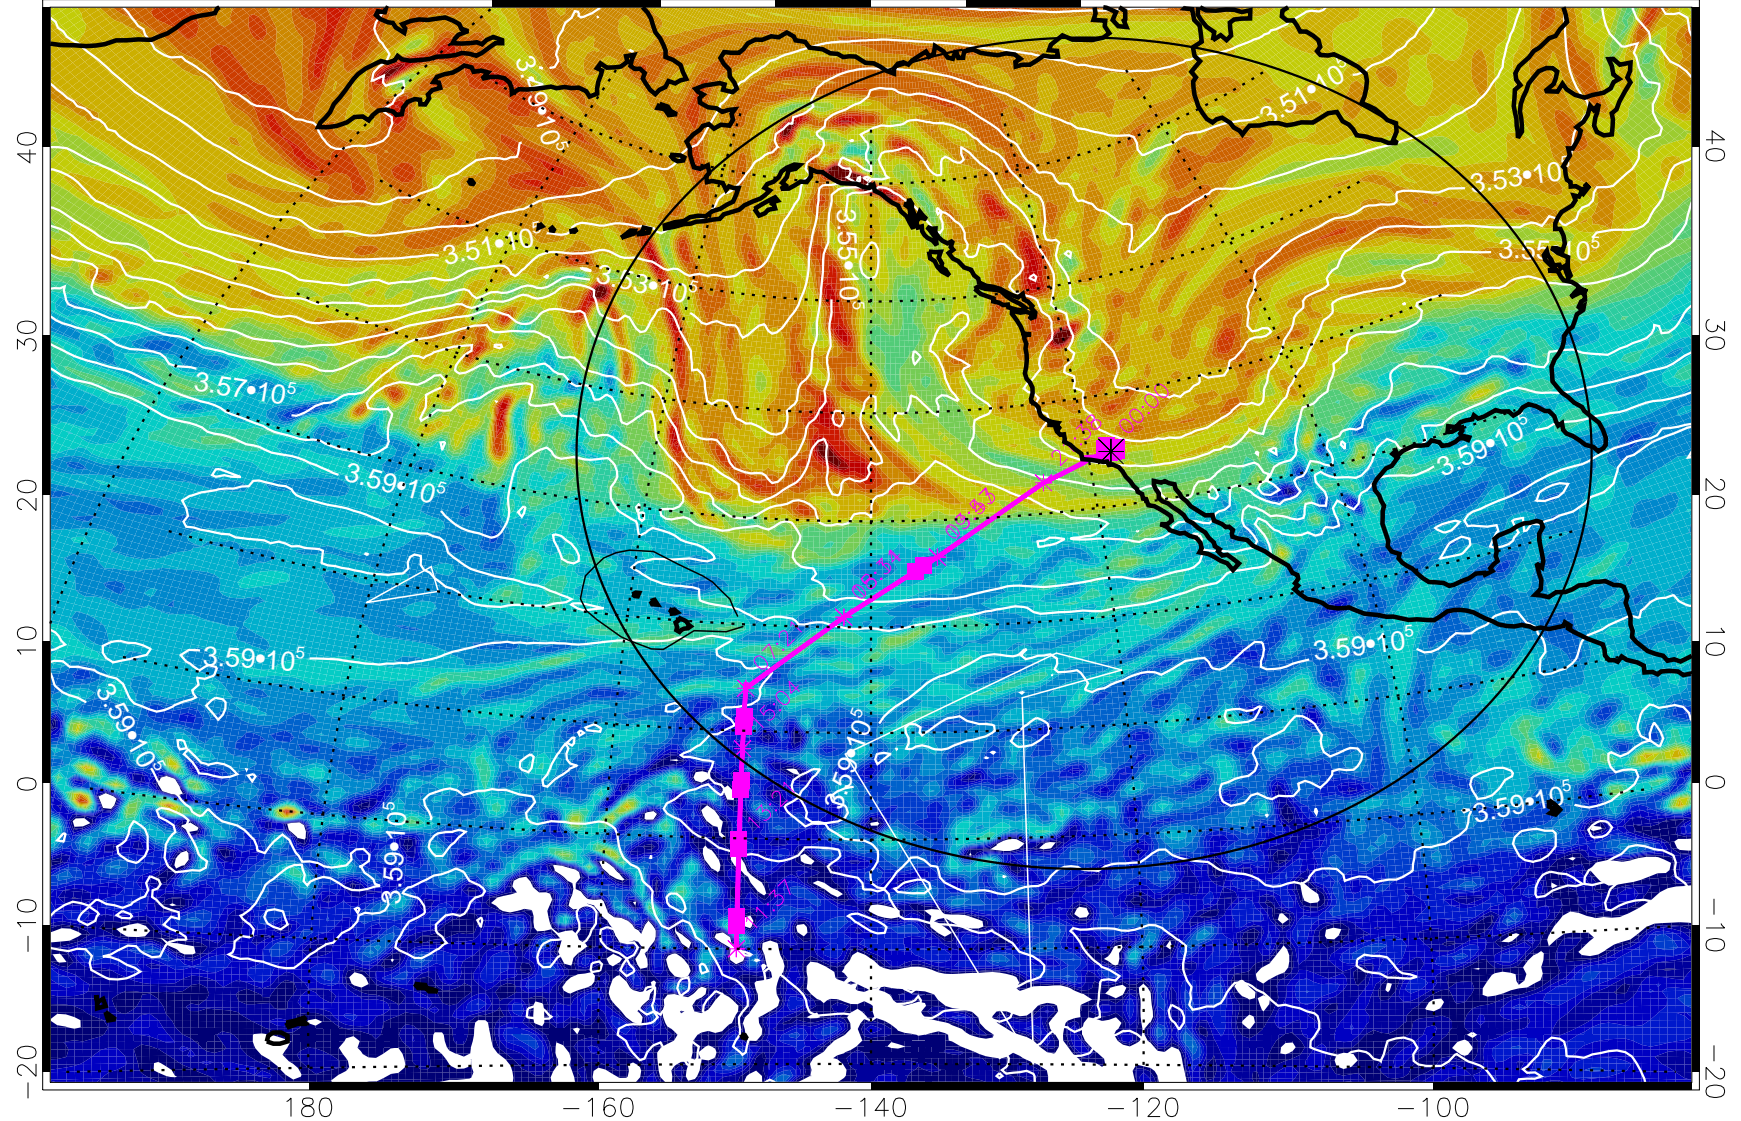

13020906, 54 hour forecast for 380K EPV

380K Montgomery Streamfunction, white

Range ring of 4055 km -- 13 hours GH round trip

13020912, 60 hour forecast for 380K EPV

380K Montgomery Streamfunction, white

Range ring of 4055 km -- 13 hours GH round trip

13020918, 66 hour forecast for 380K EPV

380K Montgomery Streamfunction, white

Range ring of 4055 km -- 13 hours GH round trip

13021000, 72 hour forecast for 380K EPV

160 180 -160 -140 -120 -100

380K Montgomery Streamfunction, white

Range ring of 4055 km -- 13 hours GH round trip

13021006, 78 hour forecast for 380K EPV

380K Montgomery Streamfunction, white

Range ring of 4055 km -- 13 hours GH round trip

13021018, 90 hour forecast for 380K EPV

380K Montgomery Streamfunction, white

Range ring of 4055 km -- 13 hours GH round trip

13021100, 96 hour forecast for 380K EPV

160 180 -160 -140 -120 -100

380K Montgomery Streamfunction, white

Range ring of 4055 km -- 13 hours GH round trip