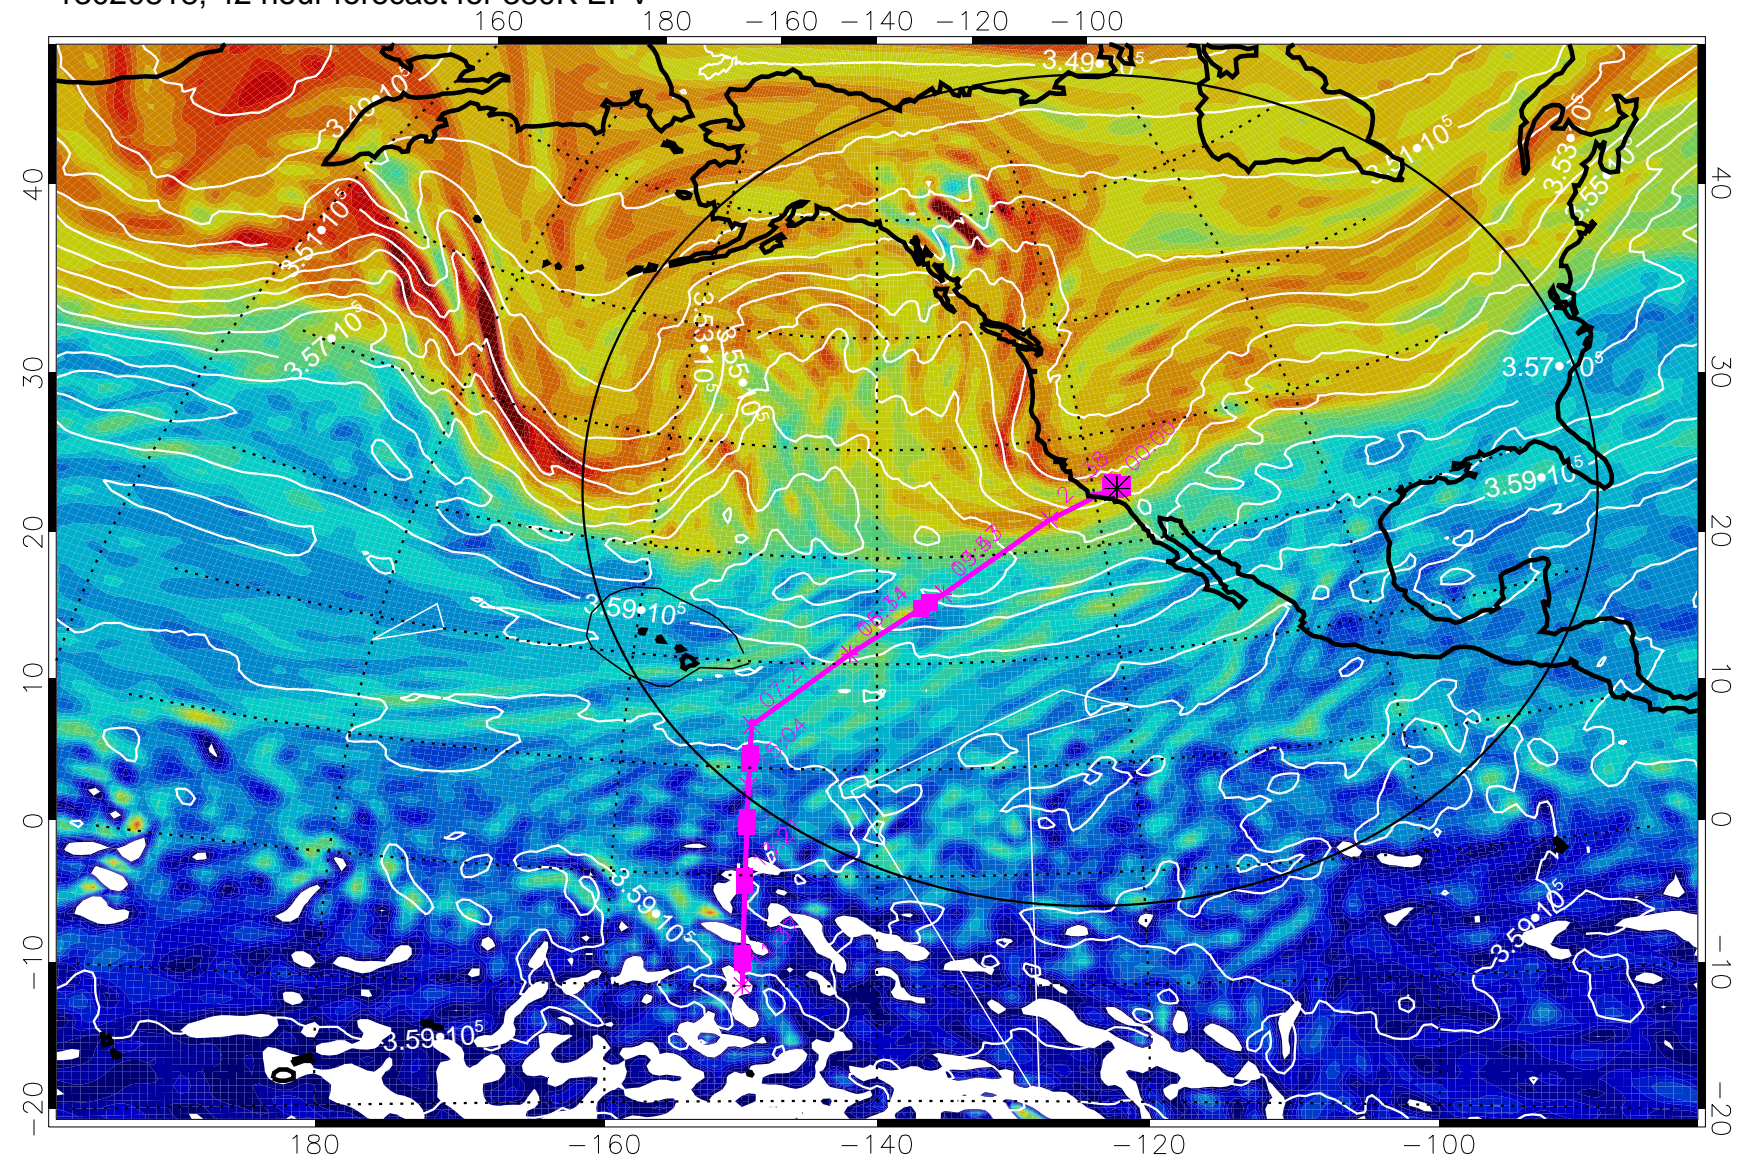

13020718, 18 hour forecast for 380K EPV

380K Montgomery Streamfunction, white

Range ring of 4055 km -- 13 hours GH round trip

13020800, 24 hour forecast for 380K EPV

380K Montgomery Streamfunction, white

Range ring of 4055 km -- 13 hours GH round trip

13020806, 30 hour forecast for 380K EPV

380K Montgomery Streamfunction, white

Range ring of 4055 km -- 13 hours GH round trip

13020812, 36 hour forecast for 380K EPV

380K Montgomery Streamfunction, white

Range ring of 4055 km -- 13 hours GH round trip

13020818, 42 hour forecast for 380K EPV

380K Montgomery Streamfunction, white

Range ring of 4055 km -- 13 hours GH round trip

13020900, 48 hour forecast for 380K EPV

380K Montgomery Streamfunction, white

Range ring of 4055 km -- 13 hours GH round trip

13020906, 54 hour forecast for 380K EPV

380K Montgomery Streamfunction, white

Range ring of 4055 km -- 13 hours GH round trip

13020912, 60 hour forecast for 380K EPV

380K Montgomery Streamfunction, white

Range ring of 4055 km -- 13 hours GH round trip