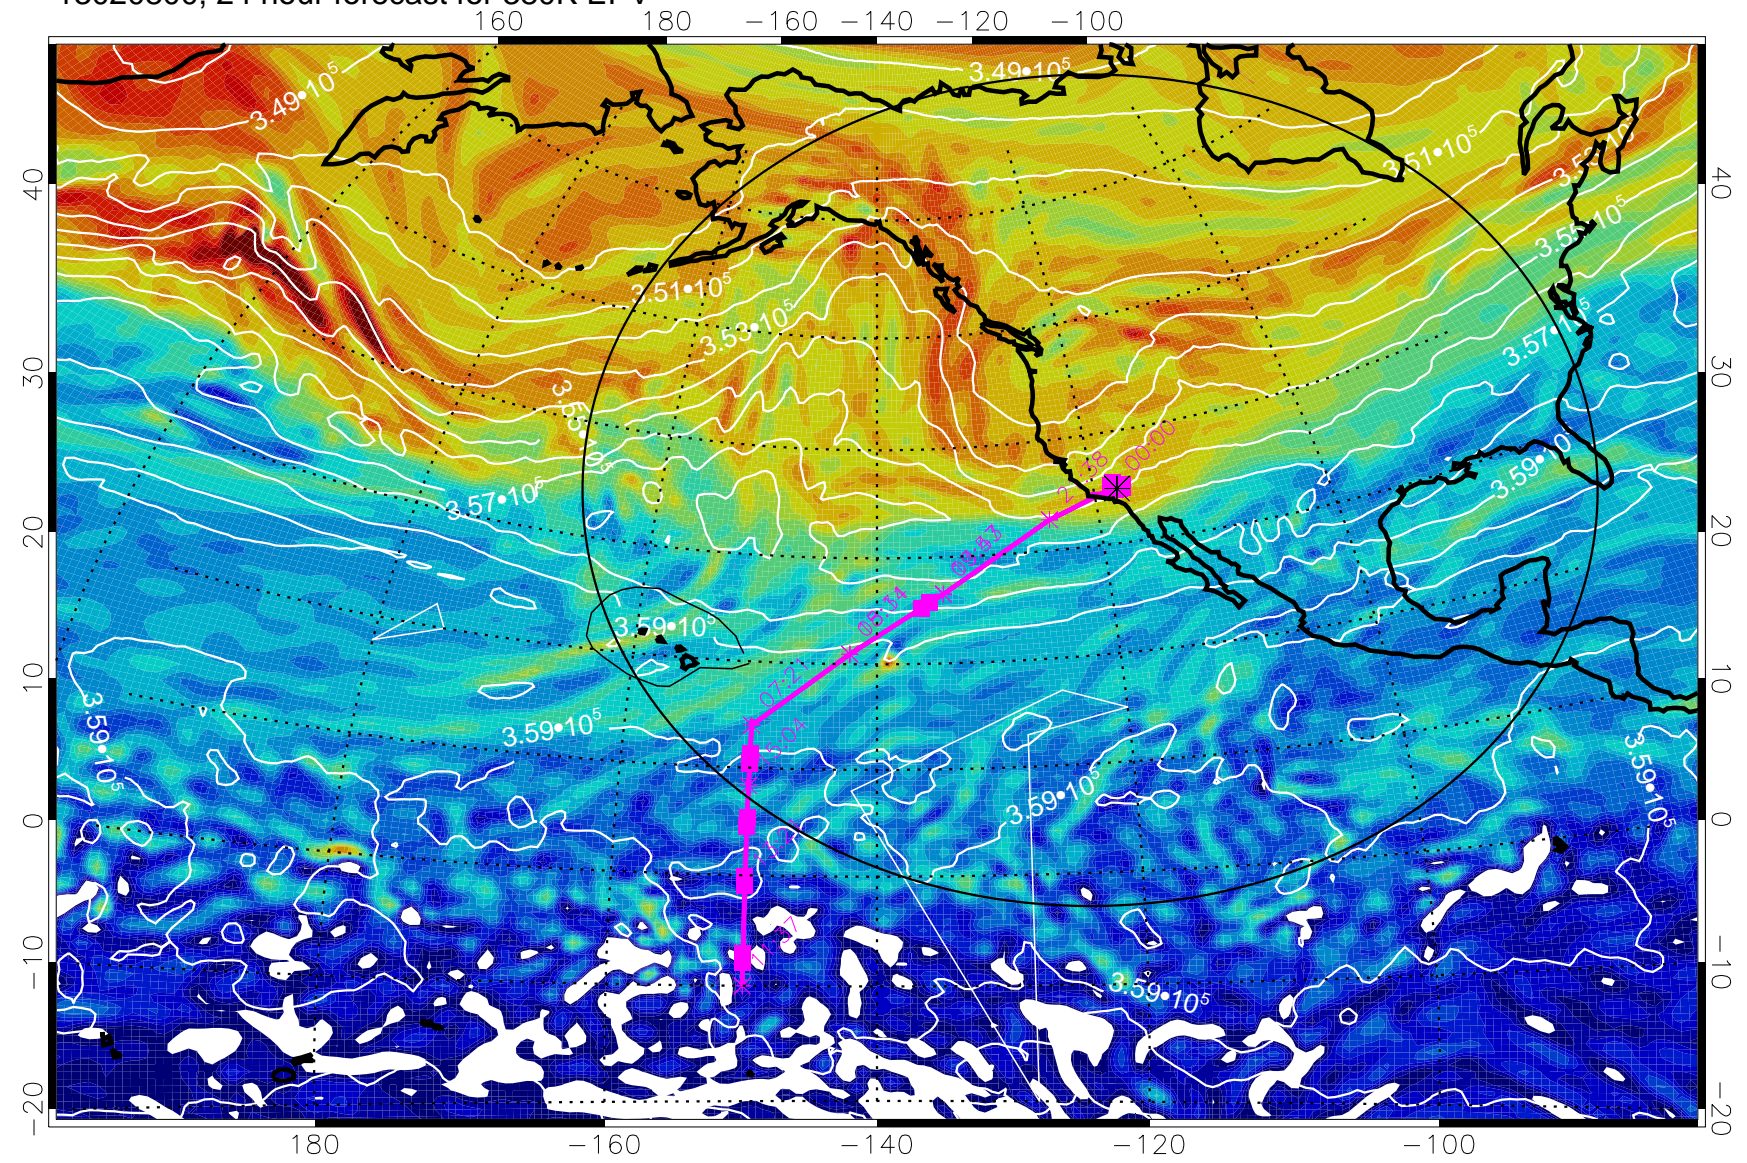

13020718, 18 hour forecast for 380K EPV

380K Montgomery Streamfunction, white

Range ring of 4055 km -- 13 hours GH round trip

13020800, 24 hour forecast for 380K EPV

380K Montgomery Streamfunction, white

Range ring of 4055 km -- 13 hours GH round trip

13020806, 30 hour forecast for 380K EPV

380K Montgomery Streamfunction, white

Range ring of 4055 km -- 13 hours GH round trip

13020812, 36 hour forecast for 380K EPV

380K Montgomery Streamfunction, white

Range ring of 4055 km -- 13 hours GH round trip

13020818, 42 hour forecast for 380K EPV

380K Montgomery Streamfunction, white

Range ring of 4055 km -- 13 hours GH round trip

13020900, 48 hour forecast for 380K EPV

380K Montgomery Streamfunction, white

Range ring of 4055 km -- 13 hours GH round trip

13020906, 54 hour forecast for 380K EPV

380K Montgomery Streamfunction, white

Range ring of 4055 km -- 13 hours GH round trip

13020912, 60 hour forecast for 380K EPV

380K Montgomery Streamfunction, white

Range ring of 4055 km -- 13 hours GH round trip