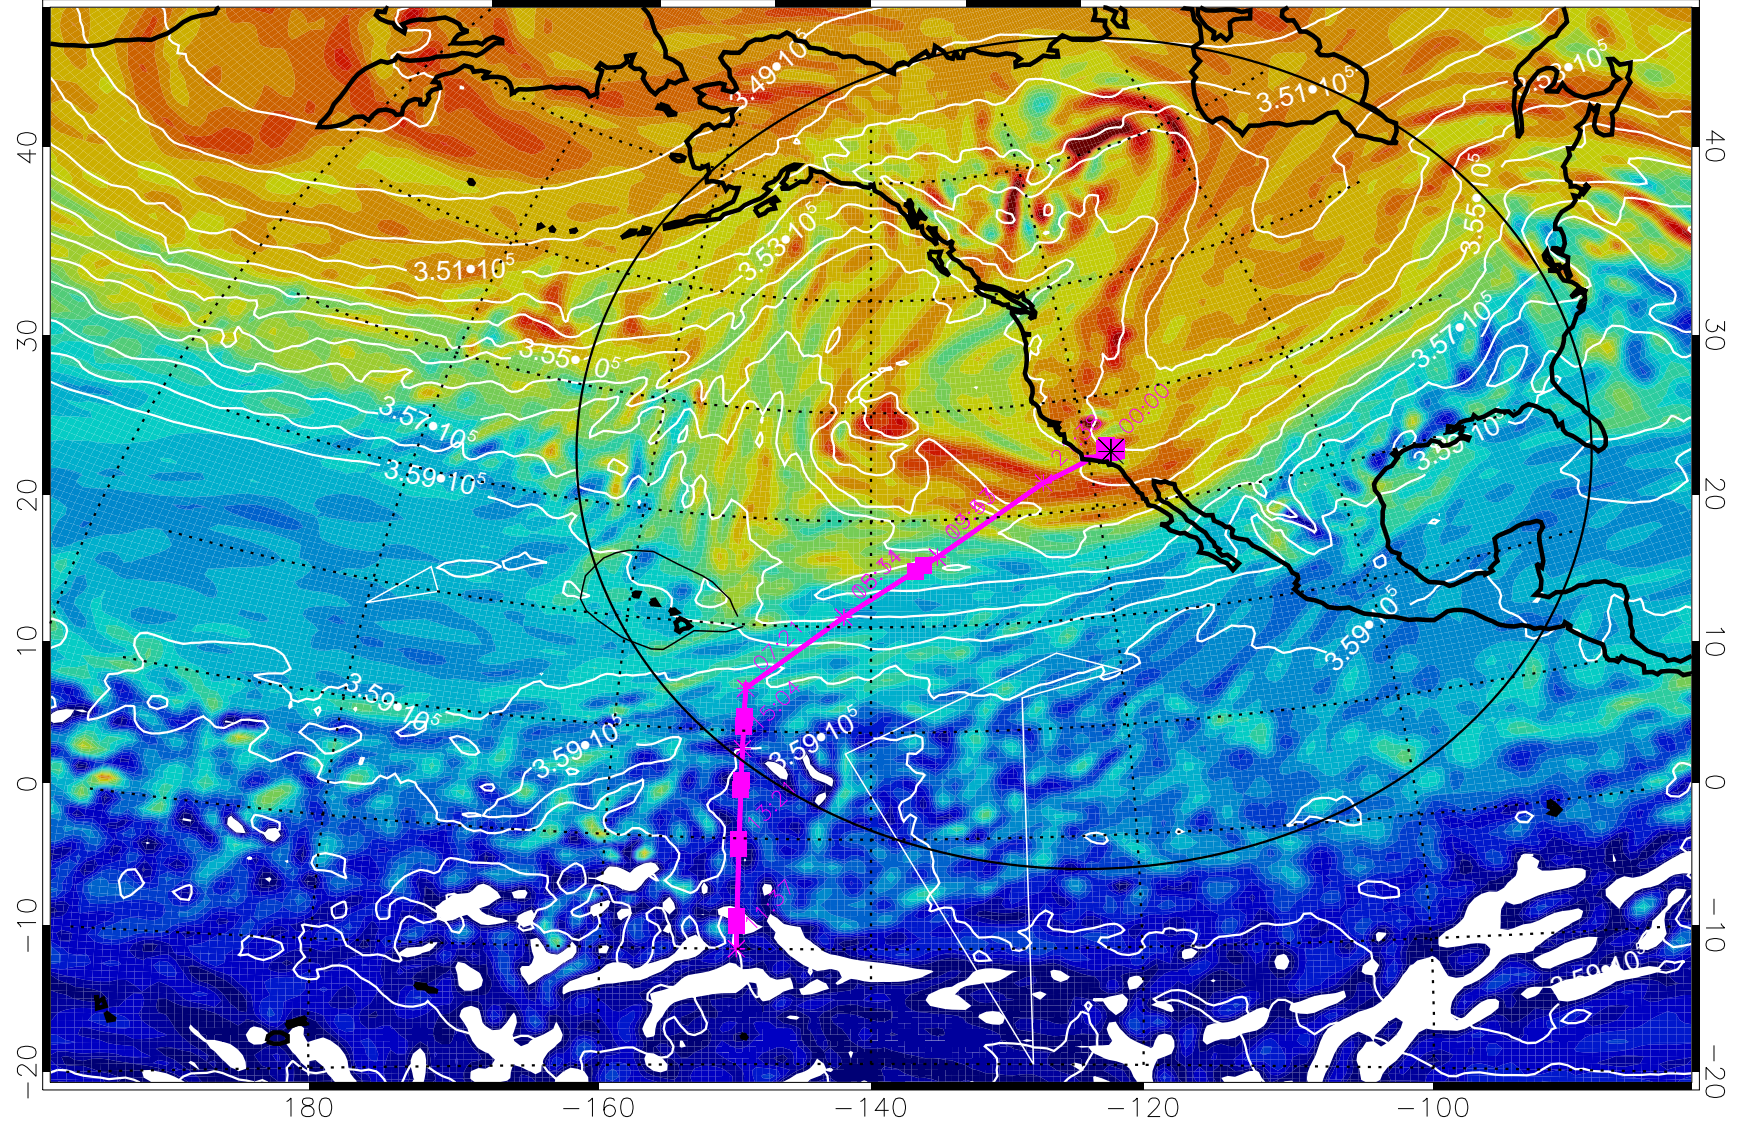

380K Montgomery Streamfunction, white

Range ring of 4055 km -- 13 hours GH round trip

13021100, 96 hour forecast for 380K EPV

160 180 -160 -140 -120 -100

380K Montgomery Streamfunction, white

Range ring of 4055 km -- 13 hours GH round trip

13021106, 102 hour forecast for 380K EPV

380K Montgomery Streamfunction, white

Range ring of 4055 km -- 13 hours GH round trip

13021112, 108 hour forecast for 380K EPV

160 180 -160 -140 -120 -100

380K Montgomery Streamfunction, white

Range ring of 4055 km -- 13 hours GH round trip

13021118, 114 hour forecast for 380K EPV

160 180 -160 -140 -120 -100

380K Montgomery Streamfunction, white

Range ring of 4055 km -- 13 hours GH round trip

13021200, 120 hour forecast for 380K EPV

380K Montgomery Streamfunction, white

Range ring of 4055 km -- 13 hours GH round trip