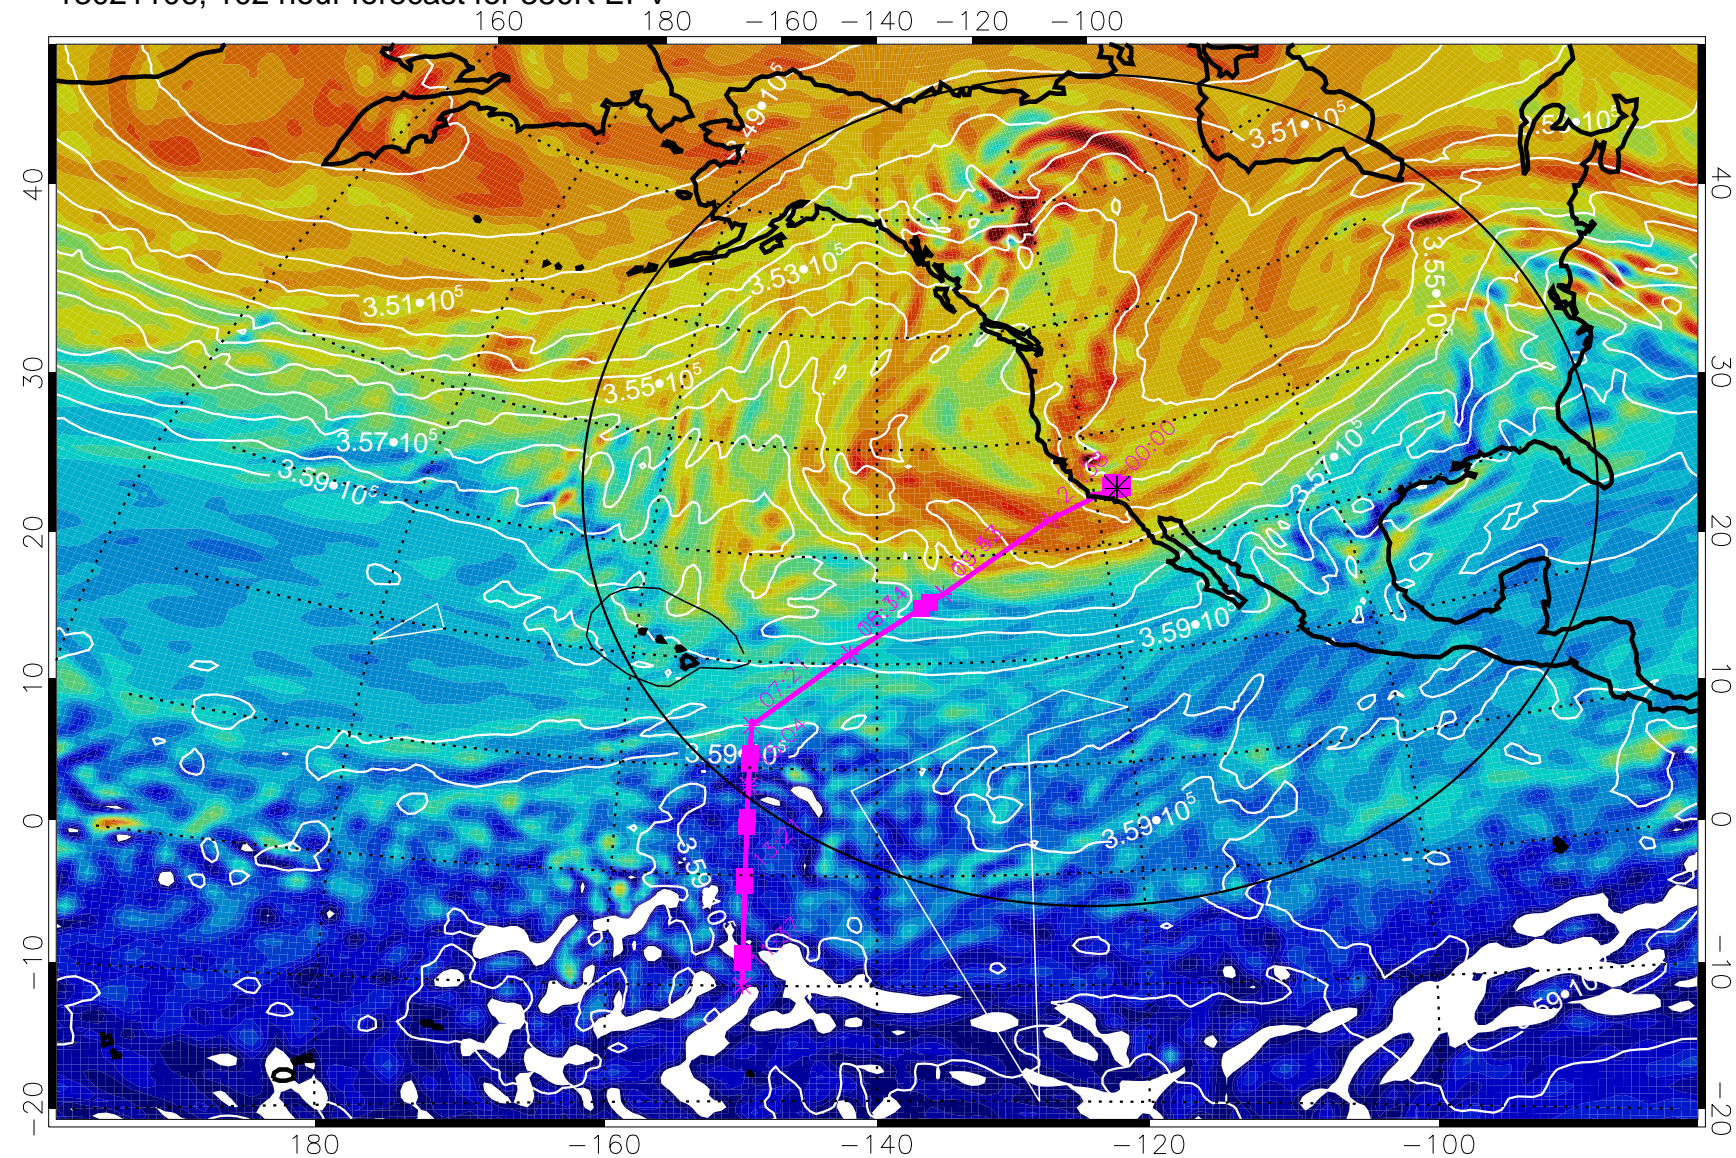

Range ring of 4055 km -- 13 hours GH round trip

13021006, 78 hour forecast for 380K EPV

380K Montgomery Streamfunction, white

Range ring of 4055 km -- 13 hours GH round trip

13021018, 90 hour forecast for 380K EPV

380K Montgomery Streamfunction, white

Range ring of 4055 km -- 13 hours GH round trip

13021100, 96 hour forecast for 380K EPV

160 180 -160 -140 -120 -100

380K Montgomery Streamfunction, white

Range ring of 4055 km -- 13 hours GH round trip

13021106, 102 hour forecast for 380K EPV

380K Montgomery Streamfunction, white

Range ring of 4055 km -- 13 hours GH round trip

13021112, 108 hour forecast for 380K EPV

160 180 -160 -140 -120 -100

380K Montgomery Streamfunction, white

Range ring of 4055 km -- 13 hours GH round trip

13021118, 114 hour forecast for 380K EPV

160 180 -160 -140 -120 -100

380K Montgomery Streamfunction, white

Range ring of 4055 km -- 13 hours GH round trip

13021200, 120 hour forecast for 380K EPV