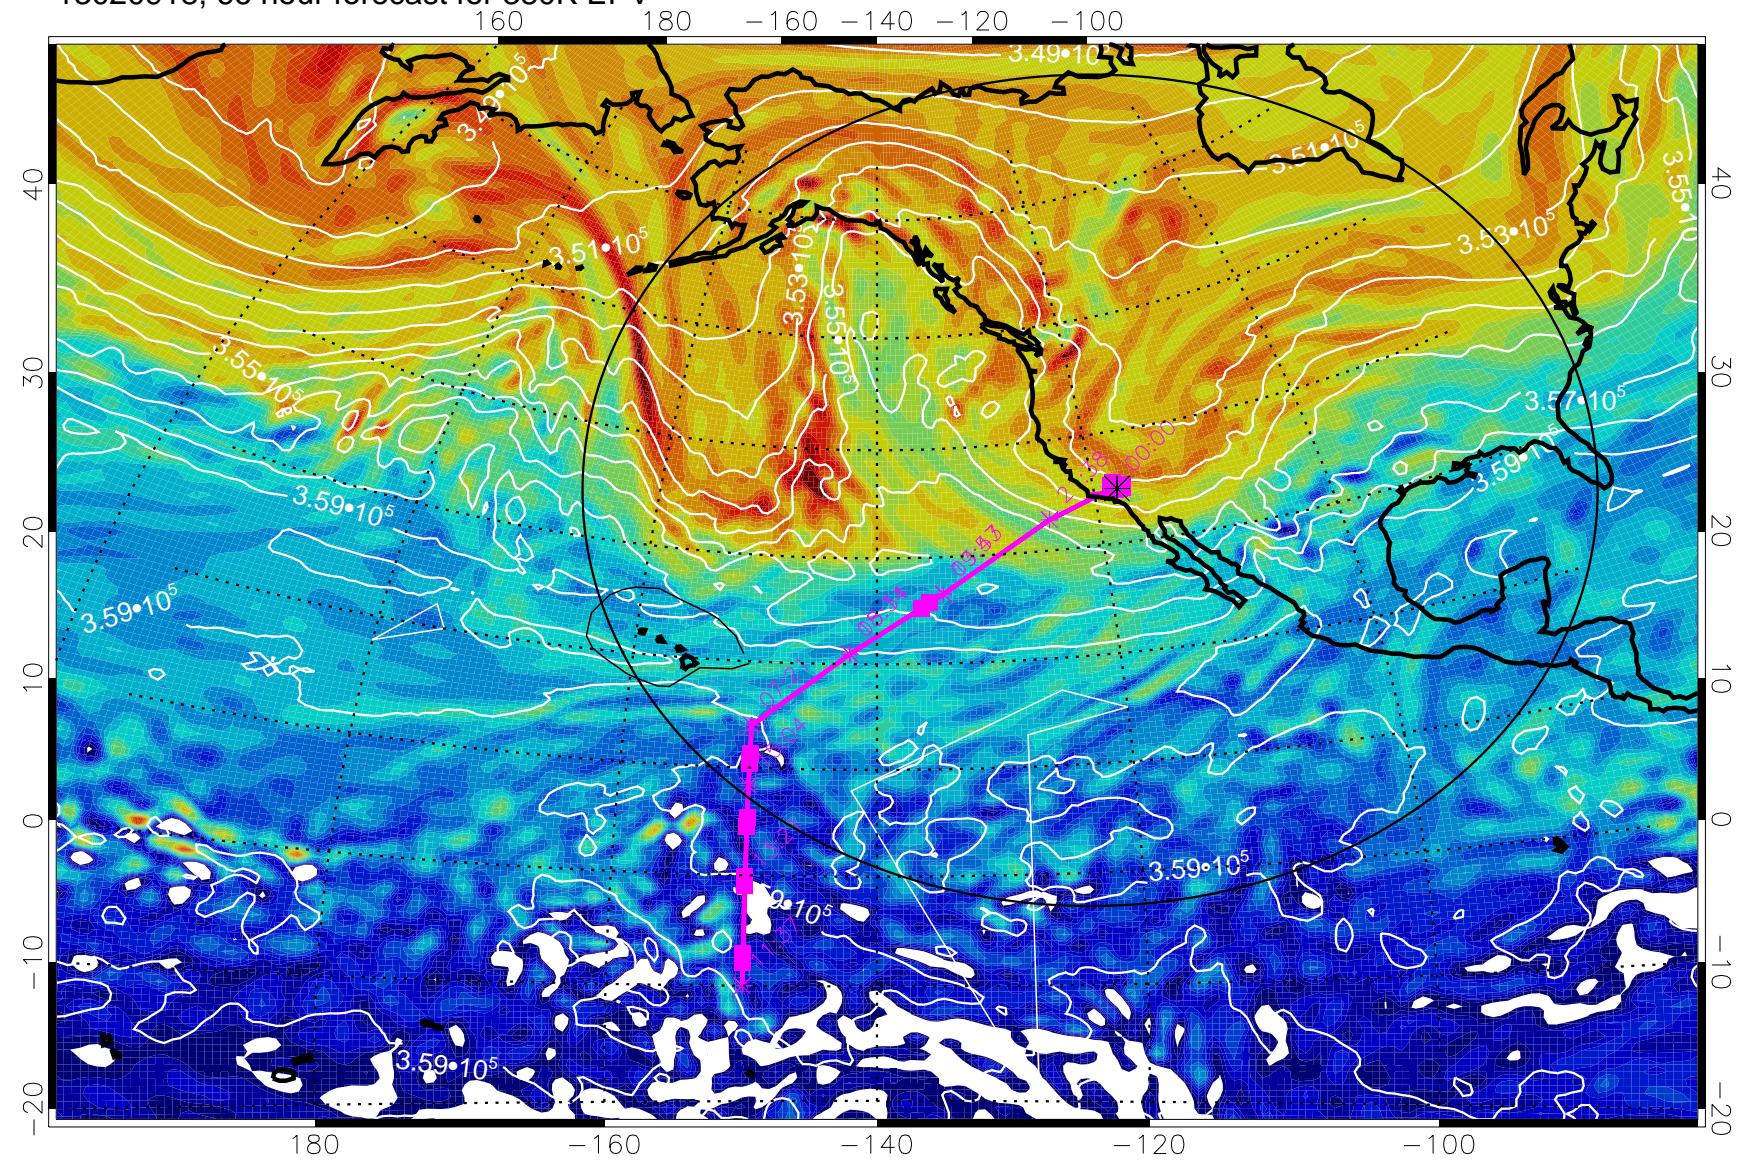

13020818, 42 hour forecast for 380K EPV

380K Montgomery Streamfunction, white

Range ring of 4055 km -- 13 hours GH round trip

13020900, 48 hour forecast for 380K EPV

380K Montgomery Streamfunction, white

Range ring of 4055 km -- 13 hours GH round trip

13020906, 54 hour forecast for 380K EPV

380K Montgomery Streamfunction, white

Range ring of 4055 km -- 13 hours GH round trip

13020912, 60 hour forecast for 380K EPV

380K Montgomery Streamfunction, white

Range ring of 4055 km -- 13 hours GH round trip

13020918, 66 hour forecast for 380K EPV

380K Montgomery Streamfunction, white

Range ring of 4055 km -- 13 hours GH round trip

13021000, 72 hour forecast for 380K EPV

160 180 -160 -140 -120 -100

380K Montgomery Streamfunction, white

Range ring of 4055 km -- 13 hours GH round trip

13021006, 78 hour forecast for 380K EPV

380K Montgomery Streamfunction, white

Range ring of 4055 km -- 13 hours GH round trip

13021018, 90 hour forecast for 380K EPV