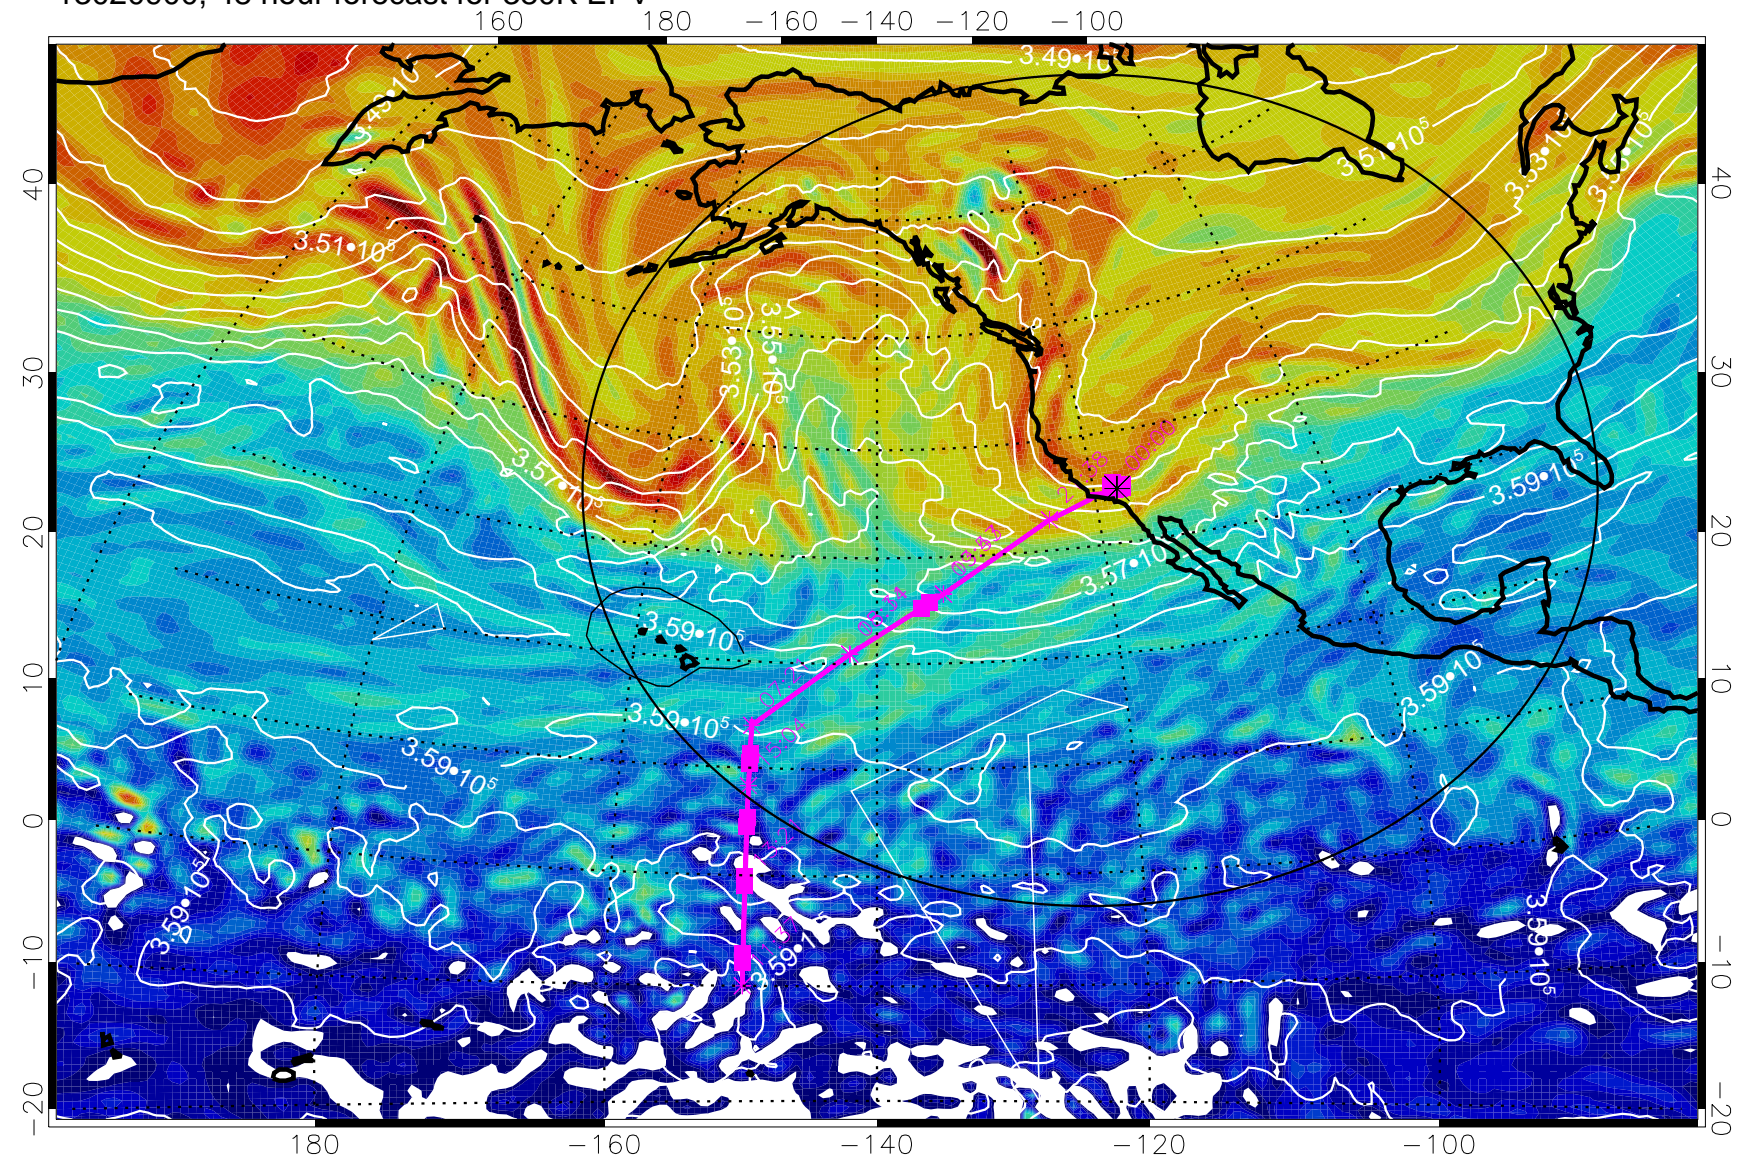

13020818, 42 hour forecast for 380K EPV

380K Montgomery Streamfunction, white

Range ring of 4055 km -- 13 hours GH round trip

13020900, 48 hour forecast for 380K EPV

380K Montgomery Streamfunction, white

Range ring of 4055 km -- 13 hours GH round trip

13020906, 54 hour forecast for 380K EPV

380K Montgomery Streamfunction, white

Range ring of 4055 km -- 13 hours GH round trip

13020912, 60 hour forecast for 380K EPV

380K Montgomery Streamfunction, white

Range ring of 4055 km -- 13 hours GH round trip

13020918, 66 hour forecast for 380K EPV

380K Montgomery Streamfunction, white

Range ring of 4055 km -- 13 hours GH round trip

13021000, 72 hour forecast for 380K EPV

160 180 -160 -140 -120 -100

380K Montgomery Streamfunction, white

Range ring of 4055 km -- 13 hours GH round trip

13021006, 78 hour forecast for 380K EPV

380K Montgomery Streamfunction, white

Range ring of 4055 km -- 13 hours GH round trip

13021018, 90 hour forecast for 380K EPV