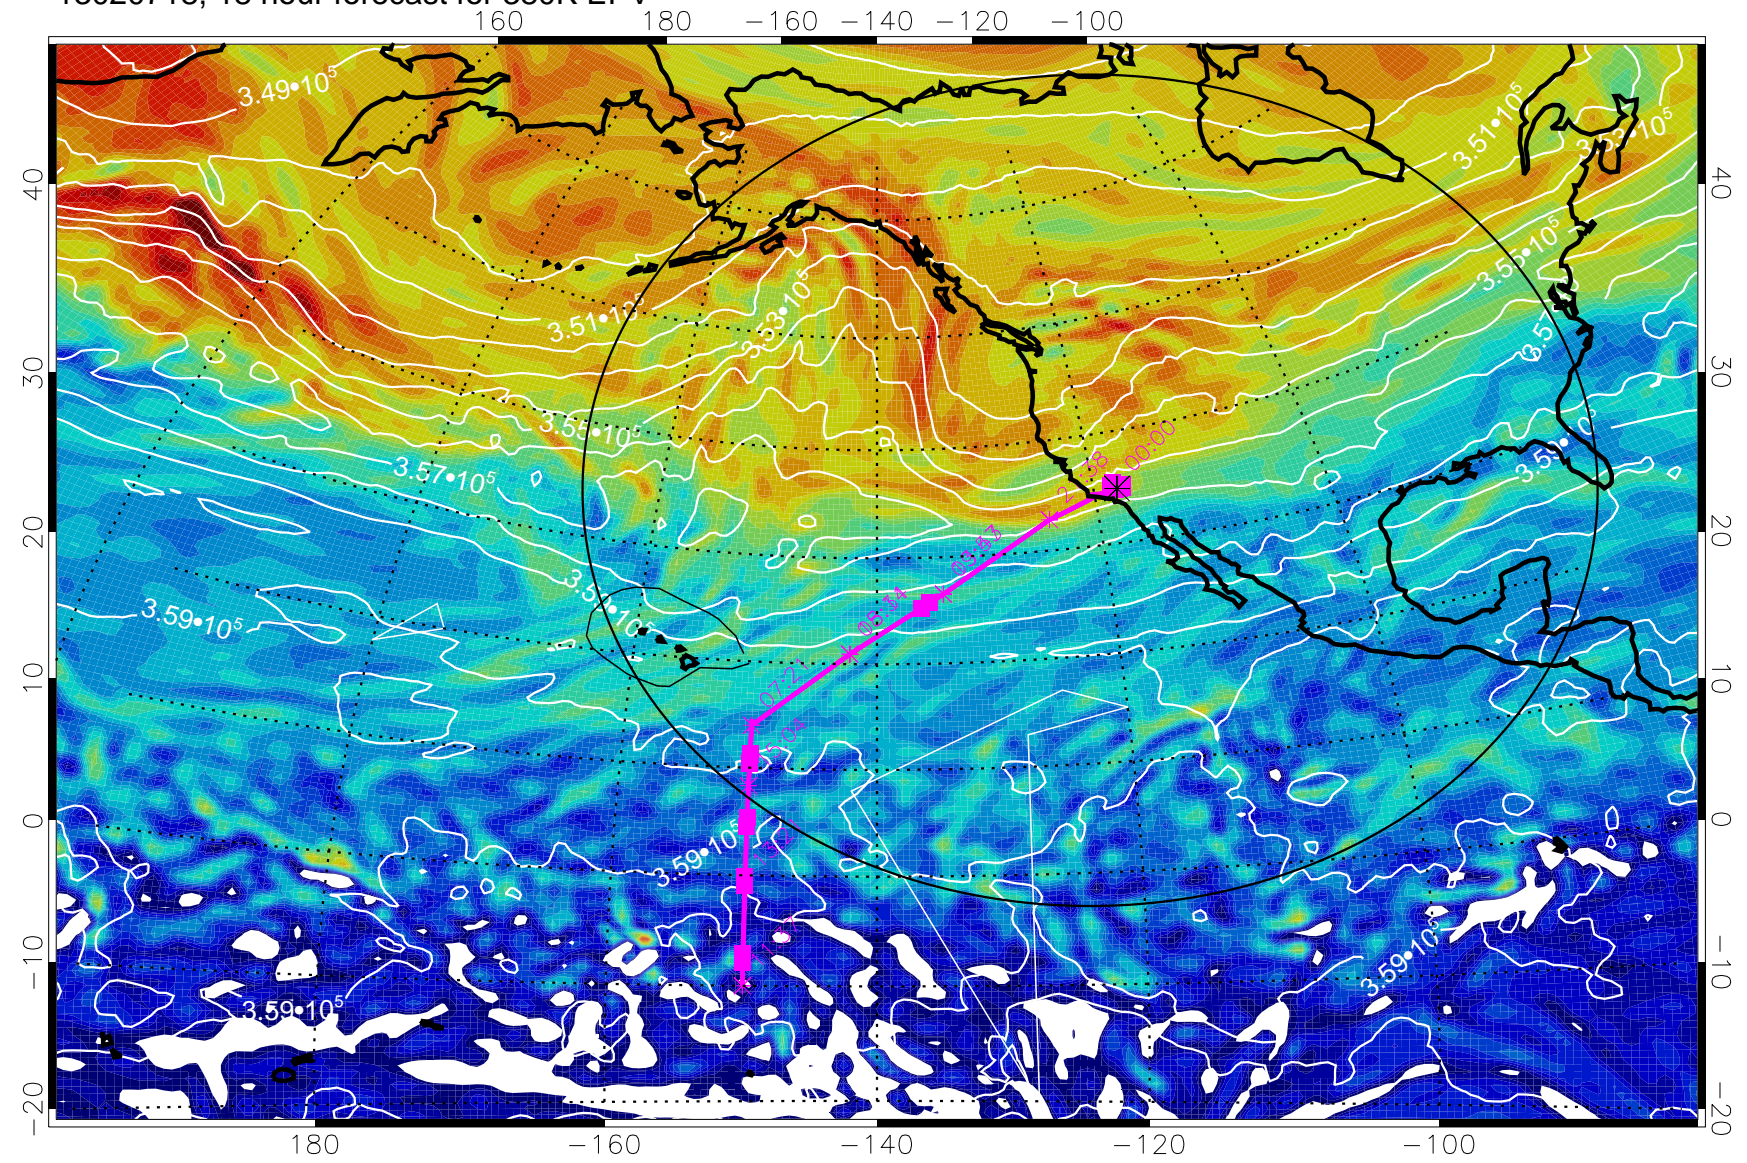

13020718, 18 hour forecast for 380K EPV

380K Montgomery Streamfunction, white

Range ring of 4055 km -- 13 hours GH round trip

13020800, 24 hour forecast for 380K EPV

380K Montgomery Streamfunction, white

Range ring of 4055 km -- 13 hours GH round trip

13020806, 30 hour forecast for 380K EPV

380K Montgomery Streamfunction, white

Range ring of 4055 km -- 13 hours GH round trip

13020812, 36 hour forecast for 380K EPV

380K Montgomery Streamfunction, white

Range ring of 4055 km -- 13 hours GH round trip

13020818, 42 hour forecast for 380K EPV

380K Montgomery Streamfunction, white

Range ring of 4055 km -- 13 hours GH round trip

13020900, 48 hour forecast for 380K EPV

380K Montgomery Streamfunction, white

Range ring of 4055 km -- 13 hours GH round trip

13020906, 54 hour forecast for 380K EPV

380K Montgomery Streamfunction, white

Range ring of 4055 km -- 13 hours GH round trip

13020912, 60 hour forecast for 380K EPV

380K Montgomery Streamfunction, white

Range ring of 4055 km -- 13 hours GH round trip