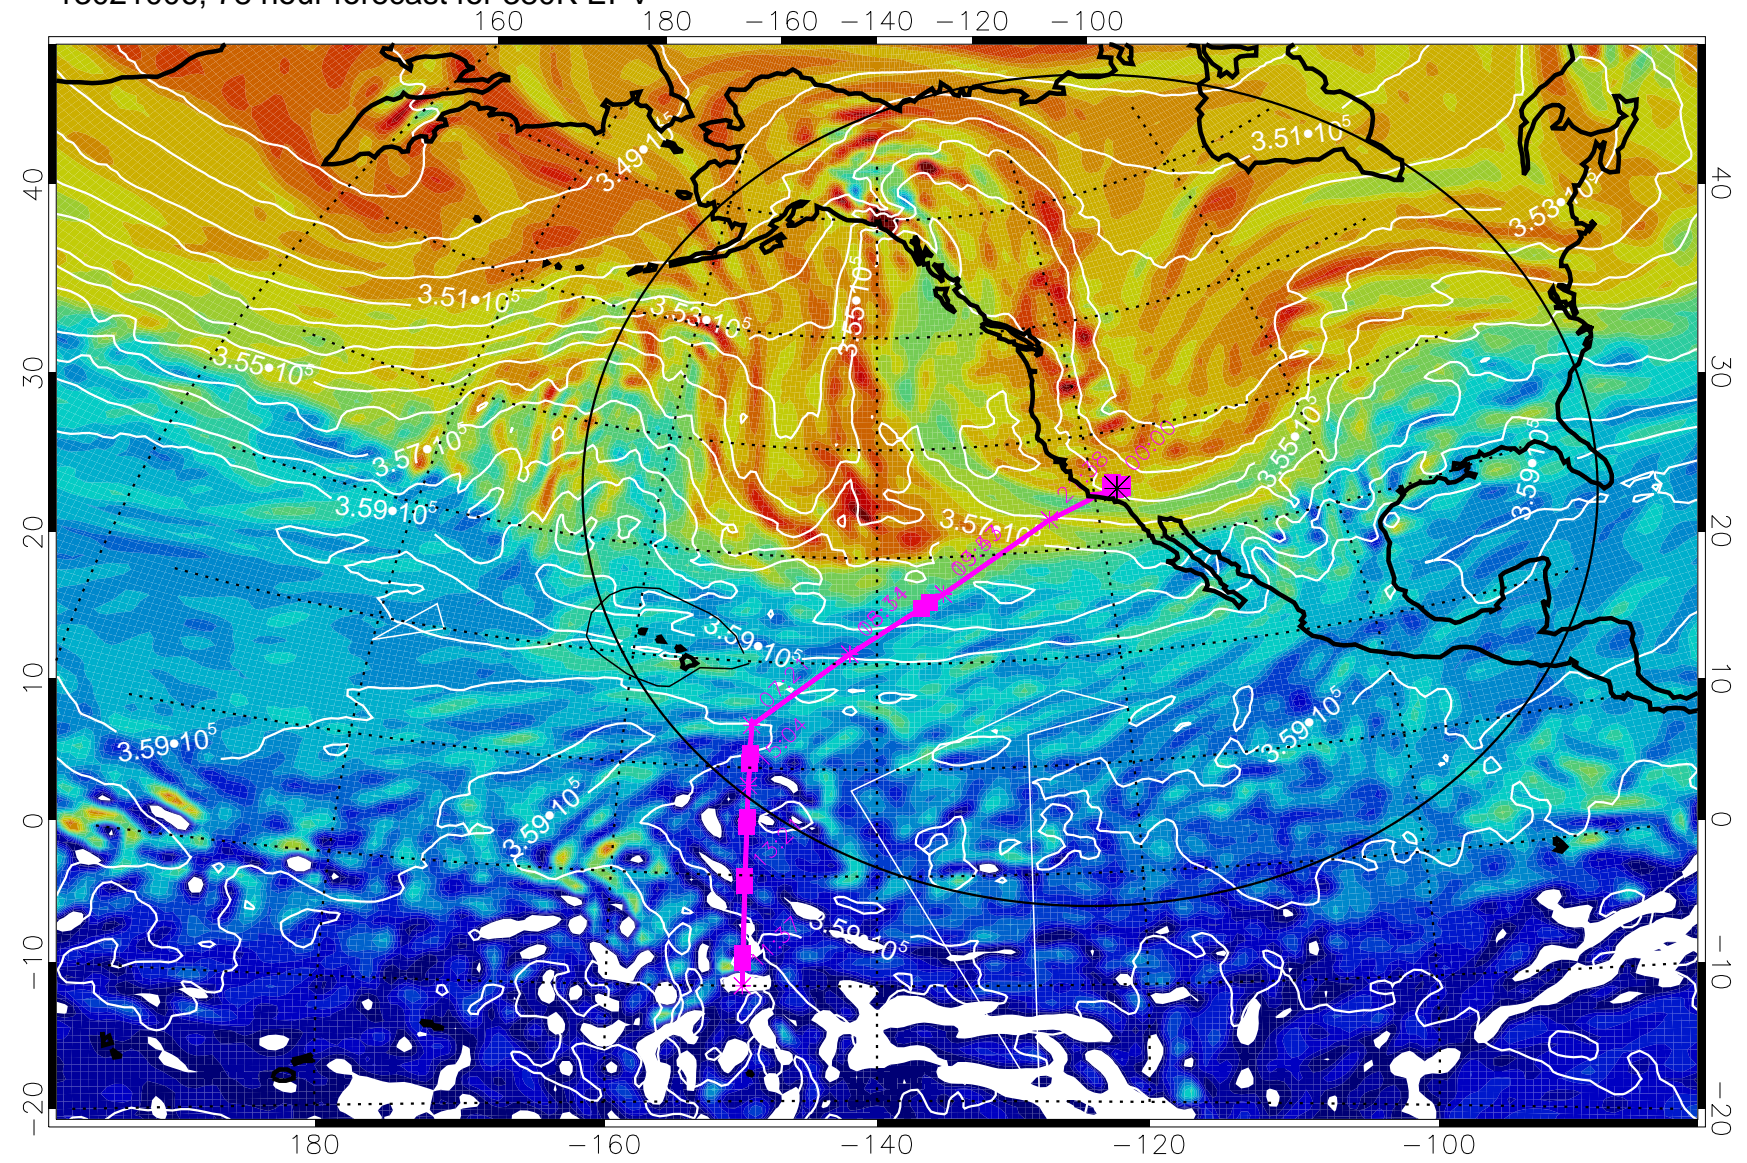

13020906, 54 hour forecast for 380K EPV

380K Montgomery Streamfunction, white

Range ring of 4055 km -- 13 hours GH round trip

13020912, 60 hour forecast for 380K EPV

380K Montgomery Streamfunction, white

Range ring of 4055 km -- 13 hours GH round trip

13020918, 66 hour forecast for 380K EPV

380K Montgomery Streamfunction, white

Range ring of 4055 km -- 13 hours GH round trip

13021000, 72 hour forecast for 380K EPV

160 180 -160 -140 -120 -100

380K Montgomery Streamfunction, white

Range ring of 4055 km -- 13 hours GH round trip

13021006, 78 hour forecast for 380K EPV

380K Montgomery Streamfunction, white

Range ring of 4055 km -- 13 hours GH round trip

13021018, 90 hour forecast for 380K EPV

380K Montgomery Streamfunction, white

Range ring of 4055 km -- 13 hours GH round trip

13021100, 96 hour forecast for 380K EPV

160 180 -160 -140 -120 -100

380K Montgomery Streamfunction, white

Range ring of 4055 km -- 13 hours GH round trip