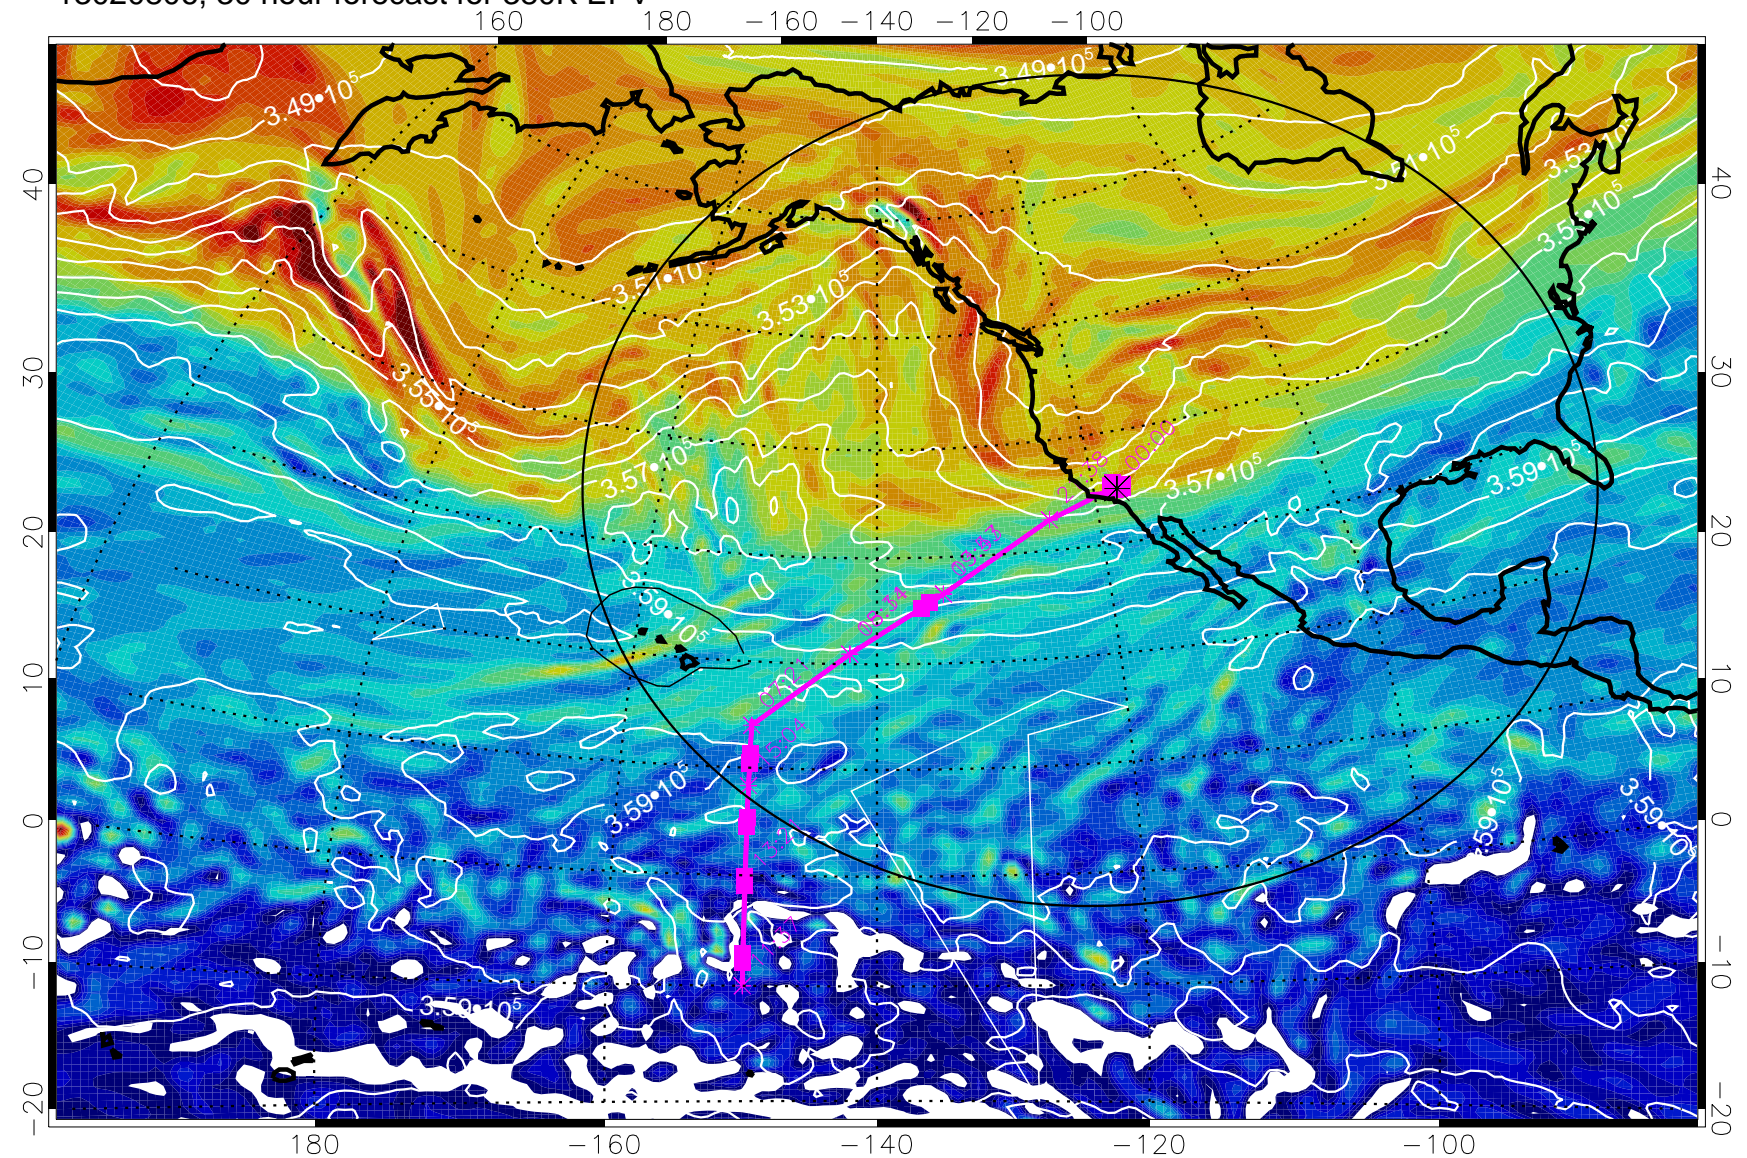

13020718, 18 hour forecast for 380K EPV

380K Montgomery Streamfunction, white

Range ring of 4055 km -- 13 hours GH round trip

13020800, 24 hour forecast for 380K EPV

380K Montgomery Streamfunction, white

Range ring of 4055 km -- 13 hours GH round trip

13020806, 30 hour forecast for 380K EPV

380K Montgomery Streamfunction, white

Range ring of 4055 km -- 13 hours GH round trip

13020812, 36 hour forecast for 380K EPV

380K Montgomery Streamfunction, white

Range ring of 4055 km -- 13 hours GH round trip

13020818, 42 hour forecast for 380K EPV

380K Montgomery Streamfunction, white

Range ring of 4055 km -- 13 hours GH round trip

13020900, 48 hour forecast for 380K EPV

380K Montgomery Streamfunction, white

Range ring of 4055 km -- 13 hours GH round trip

13020906, 54 hour forecast for 380K EPV

380K Montgomery Streamfunction, white

Range ring of 4055 km -- 13 hours GH round trip

13020912, 60 hour forecast for 380K EPV

380K Montgomery Streamfunction, white

Range ring of 4055 km -- 13 hours GH round trip