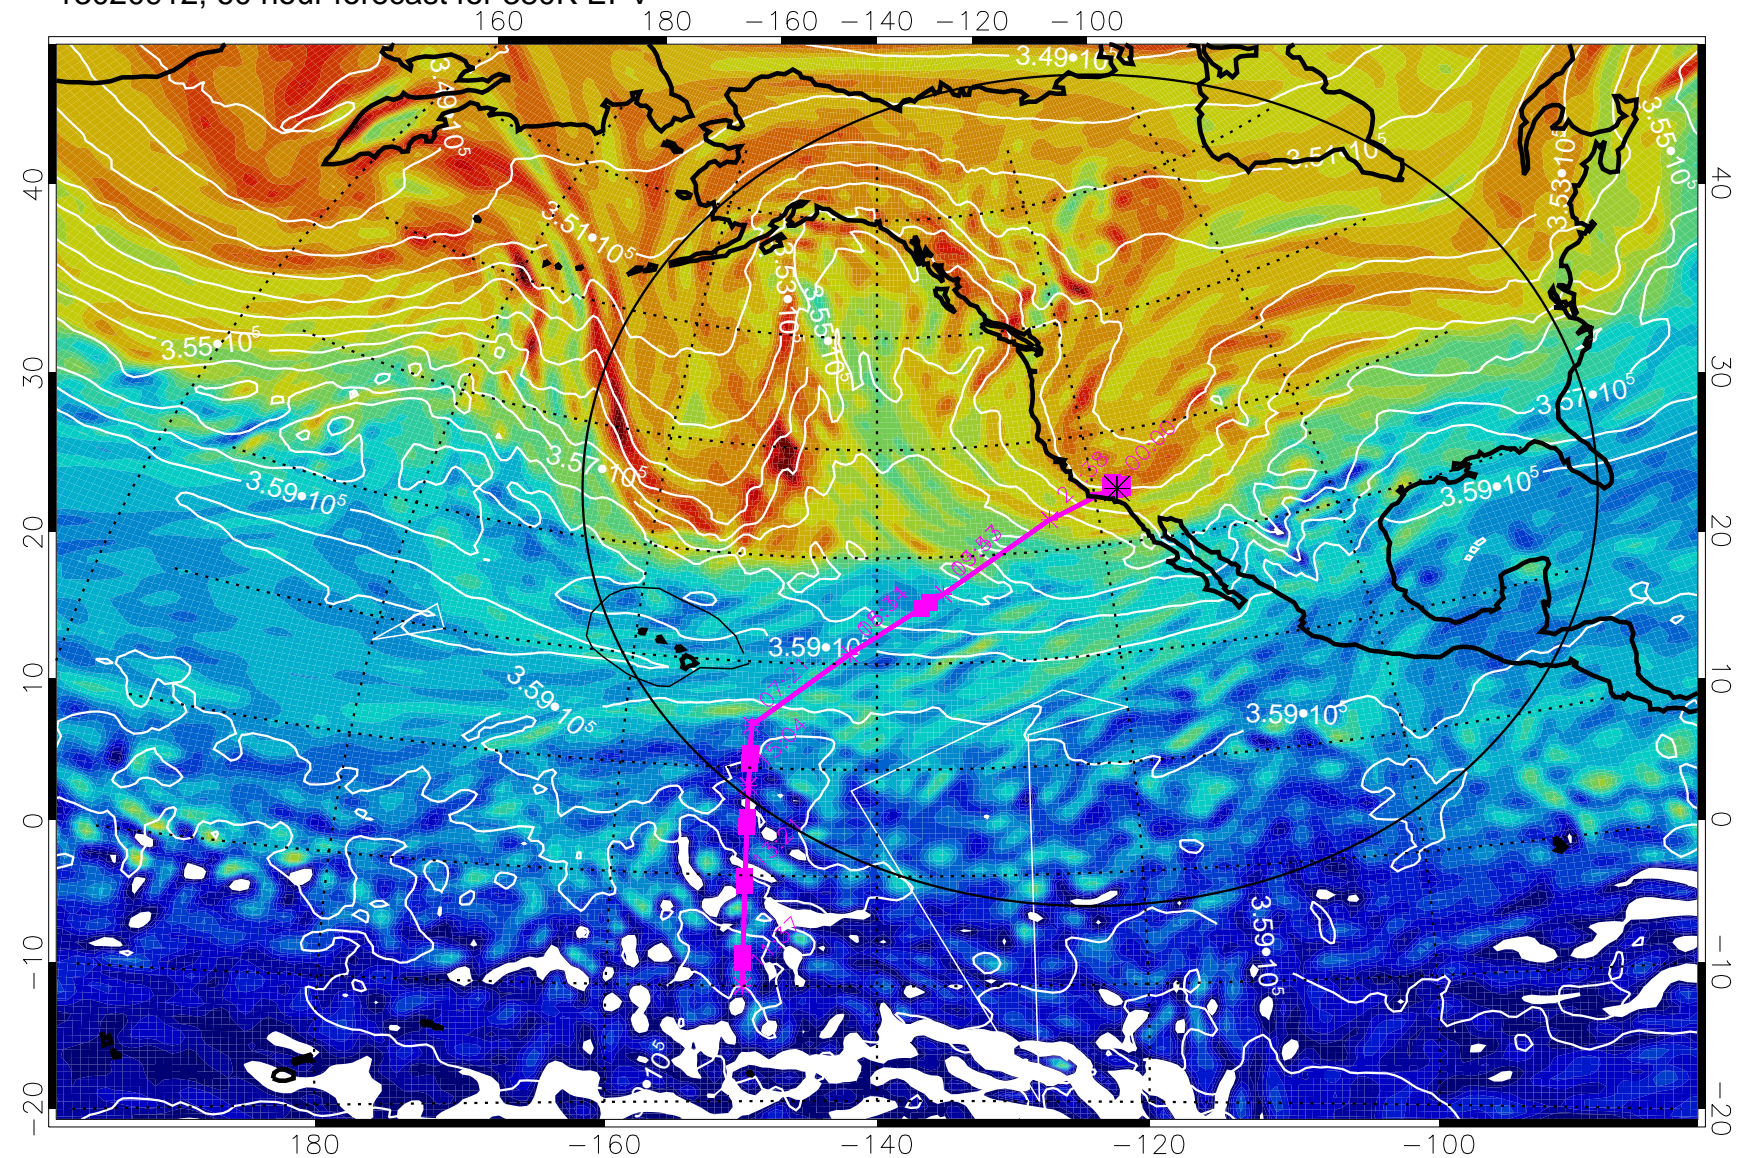

13020818, 42 hour forecast for 380K EPV

380K Montgomery Streamfunction, white

Range ring of 4055 km -- 13 hours GH round trip

13020900, 48 hour forecast for 380K EPV

380K Montgomery Streamfunction, white

Range ring of 4055 km -- 13 hours GH round trip

13020906, 54 hour forecast for 380K EPV

380K Montgomery Streamfunction, white

Range ring of 4055 km -- 13 hours GH round trip

13020912, 60 hour forecast for 380K EPV

380K Montgomery Streamfunction, white

Range ring of 4055 km -- 13 hours GH round trip

13020918, 66 hour forecast for 380K EPV

380K Montgomery Streamfunction, white

Range ring of 4055 km -- 13 hours GH round trip

13021000, 72 hour forecast for 380K EPV

160 180 -160 -140 -120 -100

380K Montgomery Streamfunction, white

Range ring of 4055 km -- 13 hours GH round trip

13021006, 78 hour forecast for 380K EPV

380K Montgomery Streamfunction, white

Range ring of 4055 km -- 13 hours GH round trip

13021018, 90 hour forecast for 380K EPV