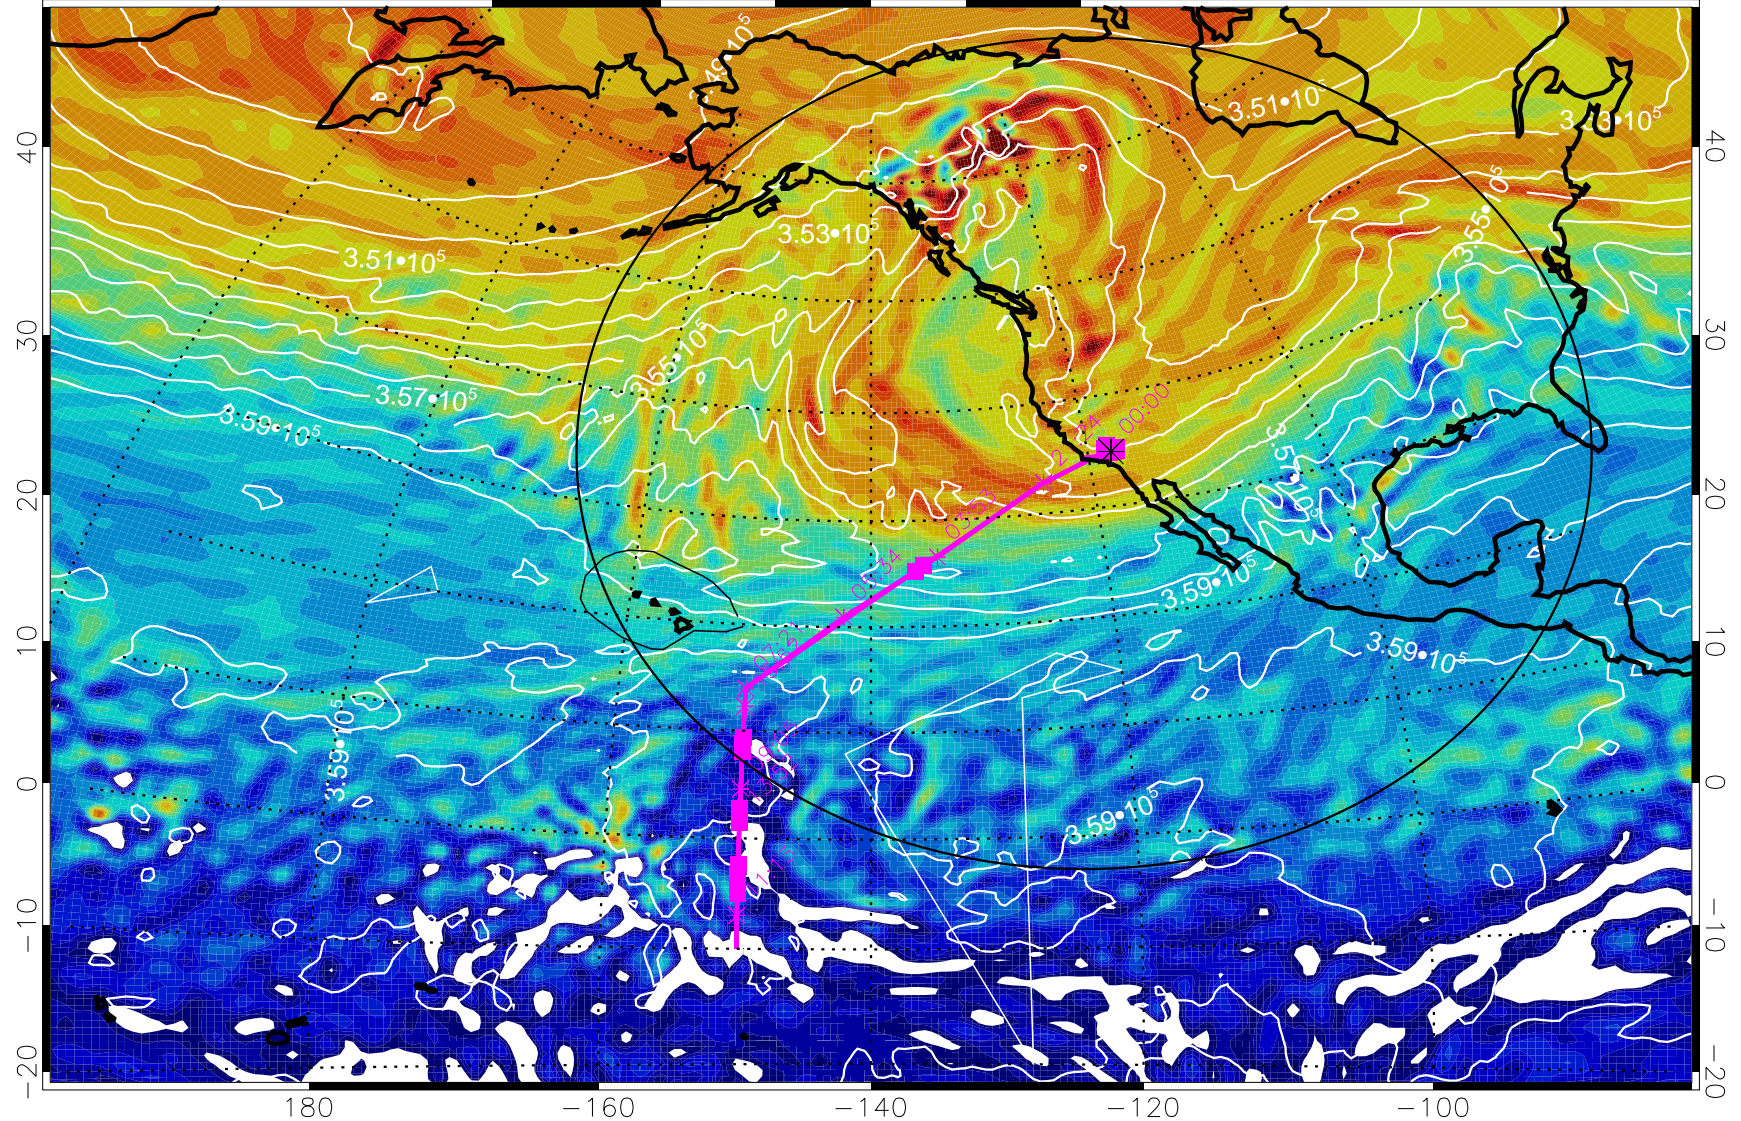

13021006, 90 hour forecast for 380K EPV

160 180 -160 -140 -120 -100

380K Montgomery Streamfunction, white

Range ring of 4055 km -- 13 hours GH round trip

13021012, 96 hour forecast for 380K EPV

160 180 -160 -140 -120 -100

380K Montgomery Streamfunction, white

Range ring of 4055 km -- 13 hours GH round trip

13021018, 102 hour forecast for 380K EPV

160 180 -160 -140 -120 -100

380K Montgomery Streamfunction, white

Range ring of 4055 km -- 13 hours GH round trip

13021100, 108 hour forecast for 380K EPV

160 180 -160 -140 -120 -100

380K Montgomery Streamfunction, white

Range ring of 4055 km -- 13 hours GH round trip

13021106, 114 hour forecast for 380K EPV

160 180 -160 -140 -120 -100

380K Montgomery Streamfunction, white

Range ring of 4055 km -- 13 hours GH round trip

13021112, 120 hour forecast for 380K EPV

380K Montgomery Streamfunction, white

Range ring of 4055 km -- 13 hours GH round trip