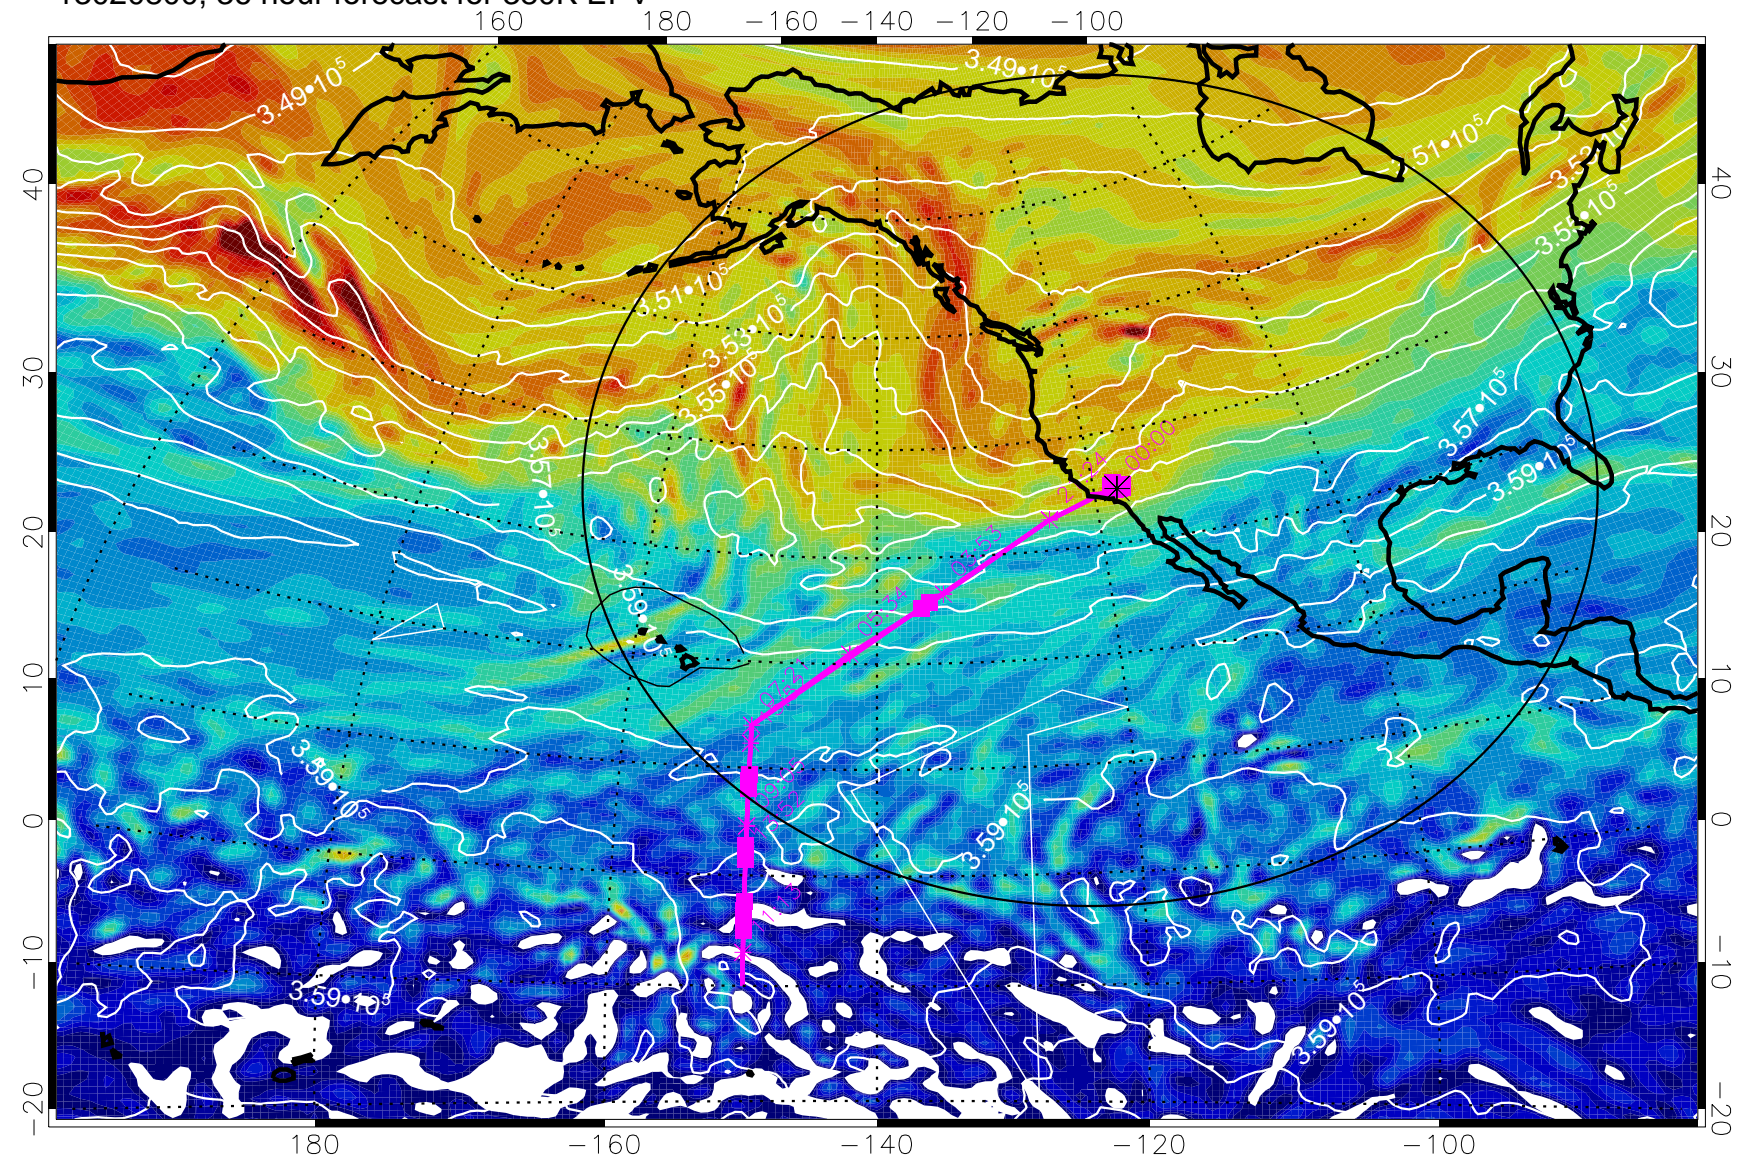

380K Montgomery Streamfunction, white

Range ring of 4055 km -- 13 hours GH round trip

13020706, 18 hour forecast for 380K EPV

380K Montgomery Streamfunction, white

Range ring of 4055 km -- 13 hours GH round trip

13020712, 24 hour forecast for 380K EPV

160 180 -160 -140 -120 -100

380K Montgomery Streamfunction, white

Range ring of 4055 km -- 13 hours GH round trip

13020718, 30 hour forecast for 380K EPV

380K Montgomery Streamfunction, white

Range ring of 4055 km -- 13 hours GH round trip

13020800, 36 hour forecast for 380K EPV

380K Montgomery Streamfunction, white

Range ring of 4055 km -- 13 hours GH round trip

13020806, 42 hour forecast for 380K EPV

380K Montgomery Streamfunction, white

Range ring of 4055 km -- 13 hours GH round trip

13020812, 48 hour forecast for 380K EPV

380K Montgomery Streamfunction, white

Range ring of 4055 km -- 13 hours GH round trip