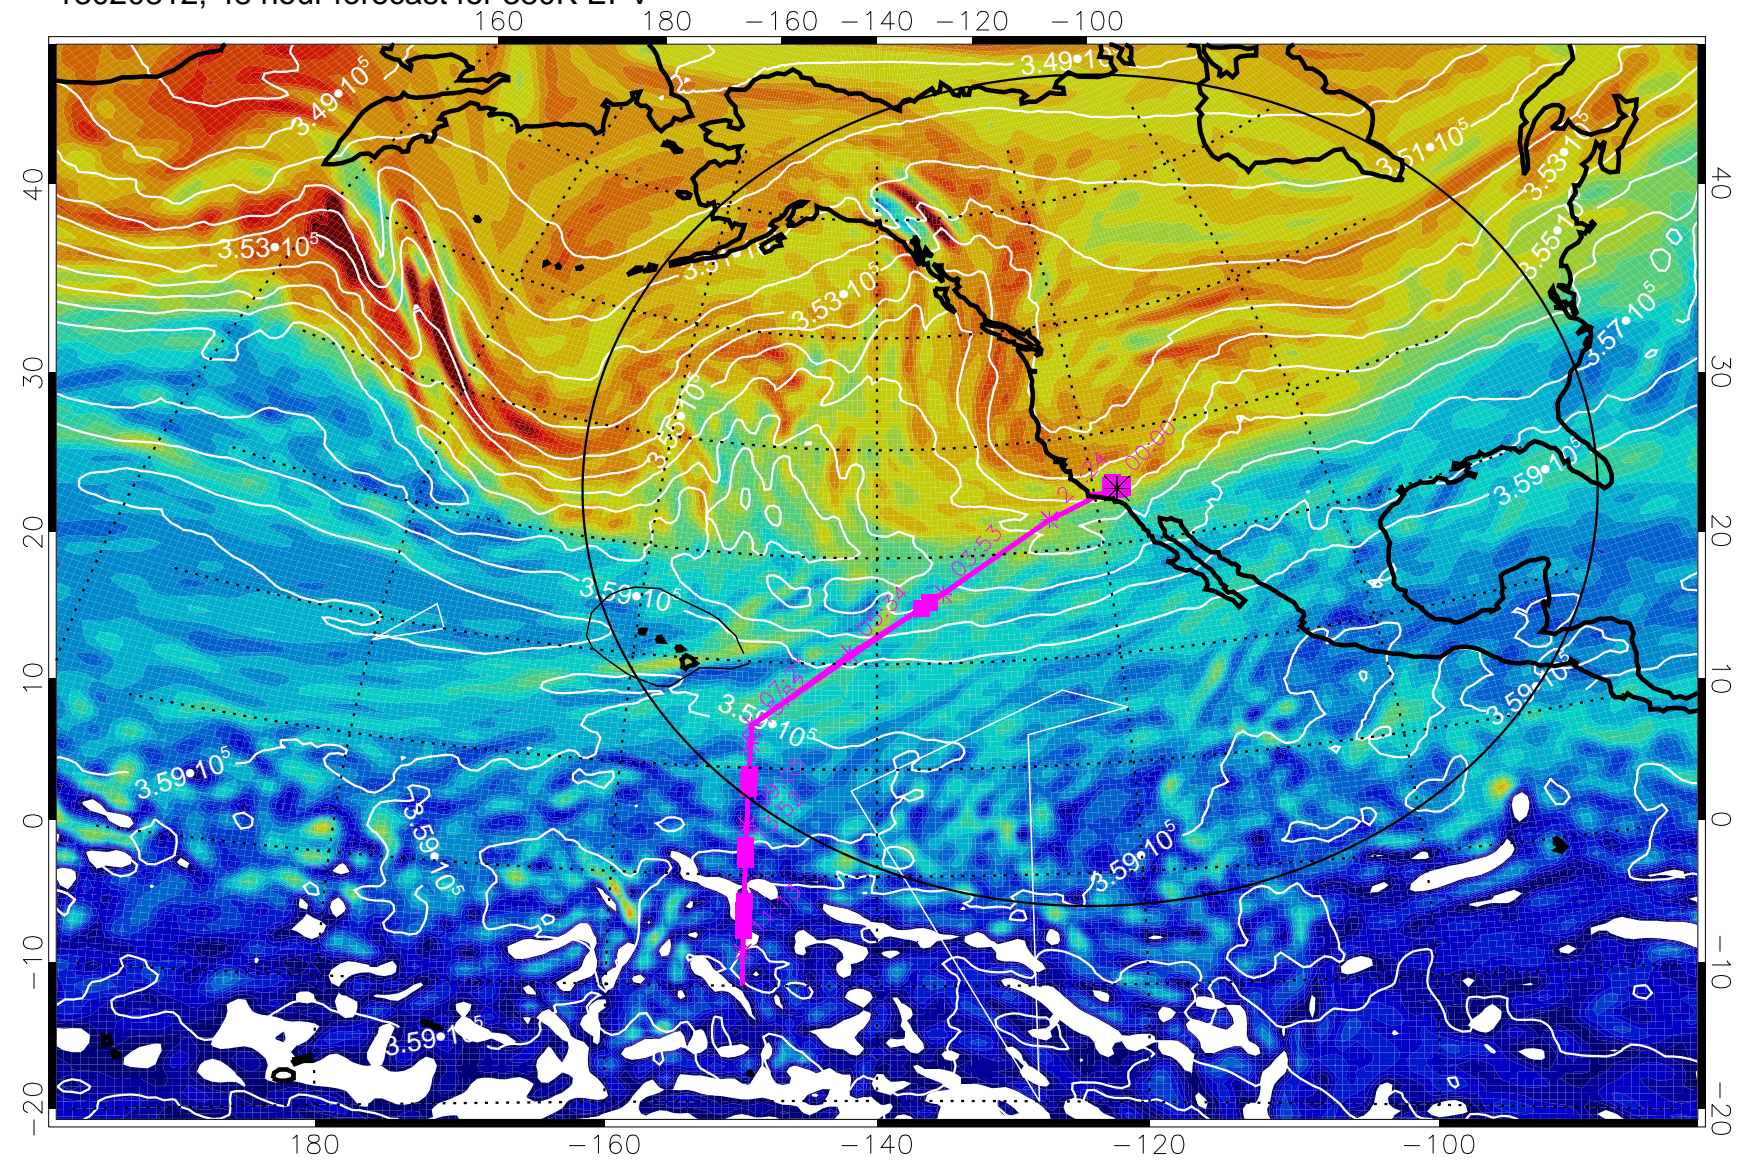

13020712, 24 hour forecast for 380K EPV

160 180 -160 -140 -120 -100

380K Montgomery Streamfunction, white

Range ring of 4055 km -- 13 hours GH round trip

13020718, 30 hour forecast for 380K EPV

380K Montgomery Streamfunction, white

Range ring of 4055 km -- 13 hours GH round trip

13020800, 36 hour forecast for 380K EPV

380K Montgomery Streamfunction, white

Range ring of 4055 km -- 13 hours GH round trip

13020806, 42 hour forecast for 380K EPV

380K Montgomery Streamfunction, white

Range ring of 4055 km -- 13 hours GH round trip

13020812, 48 hour forecast for 380K EPV

380K Montgomery Streamfunction, white

Range ring of 4055 km -- 13 hours GH round trip

13020818, 54 hour forecast for 380K EPV

380K Montgomery Streamfunction, white

Range ring of 4055 km -- 13 hours GH round trip

13020900, 60 hour forecast for 380K EPV

380K Montgomery Streamfunction, white

Range ring of 4055 km -- 13 hours GH round trip