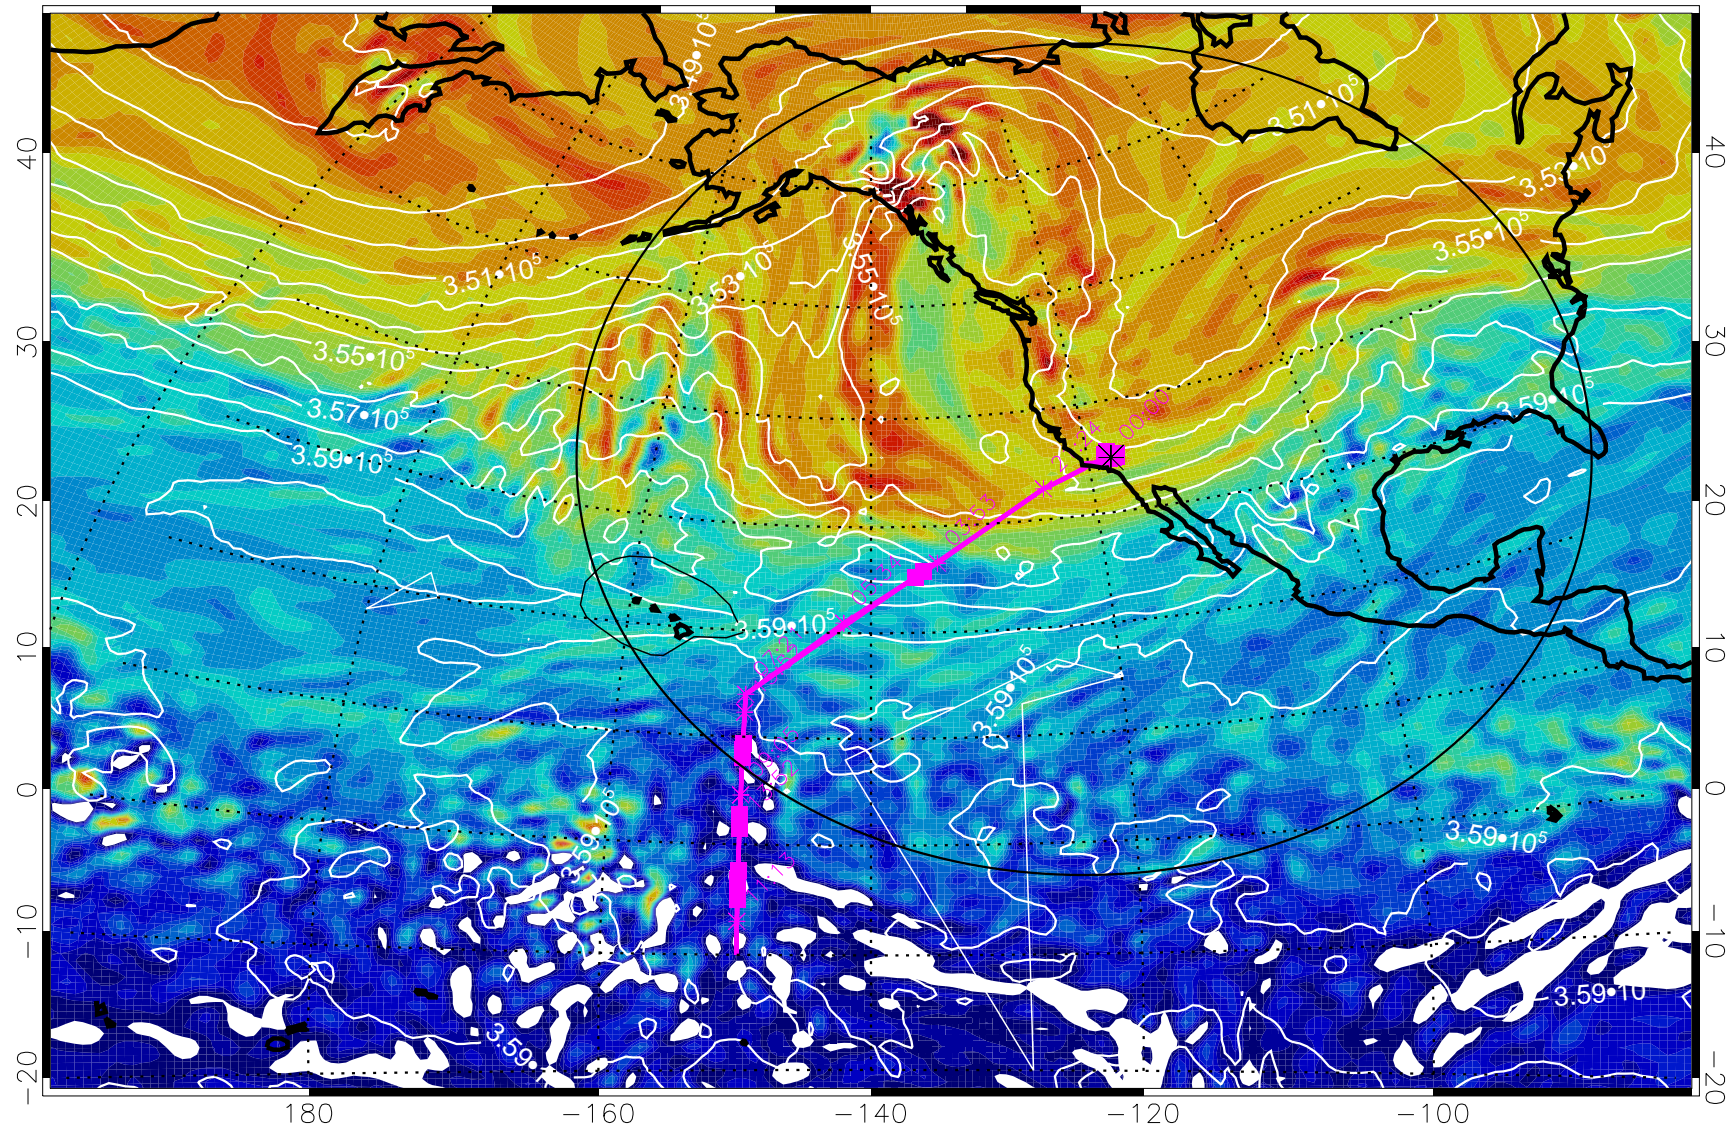

13020918, 78 hour forecast for 380K EPV

380K Montgomery Streamfunction, white

Range ring of 4055 km -- 13 hours GH round trip

13021000, 84 hour forecast for 380K EPV

380K Montgomery Streamfunction, white

Range ring of 4055 km -- 13 hours GH round trip

13021006, 90 hour forecast for 380K EPV

160 180 -160 -140 -120 -100

380K Montgomery Streamfunction, white

Range ring of 4055 km -- 13 hours GH round trip

13021012, 96 hour forecast for 380K EPV

160 180 -160 -140 -120 -100

380K Montgomery Streamfunction, white

Range ring of 4055 km -- 13 hours GH round trip

13021018, 102 hour forecast for 380K EPV

160 180 -160 -140 -120 -100

380K Montgomery Streamfunction, white

Range ring of 4055 km -- 13 hours GH round trip

13021100, 108 hour forecast for 380K EPV

160 180 -160 -140 -120 -100

380K Montgomery Streamfunction, white

Range ring of 4055 km -- 13 hours GH round trip

13021106, 114 hour forecast for 380K EPV

160 180 -160 -140 -120 -100