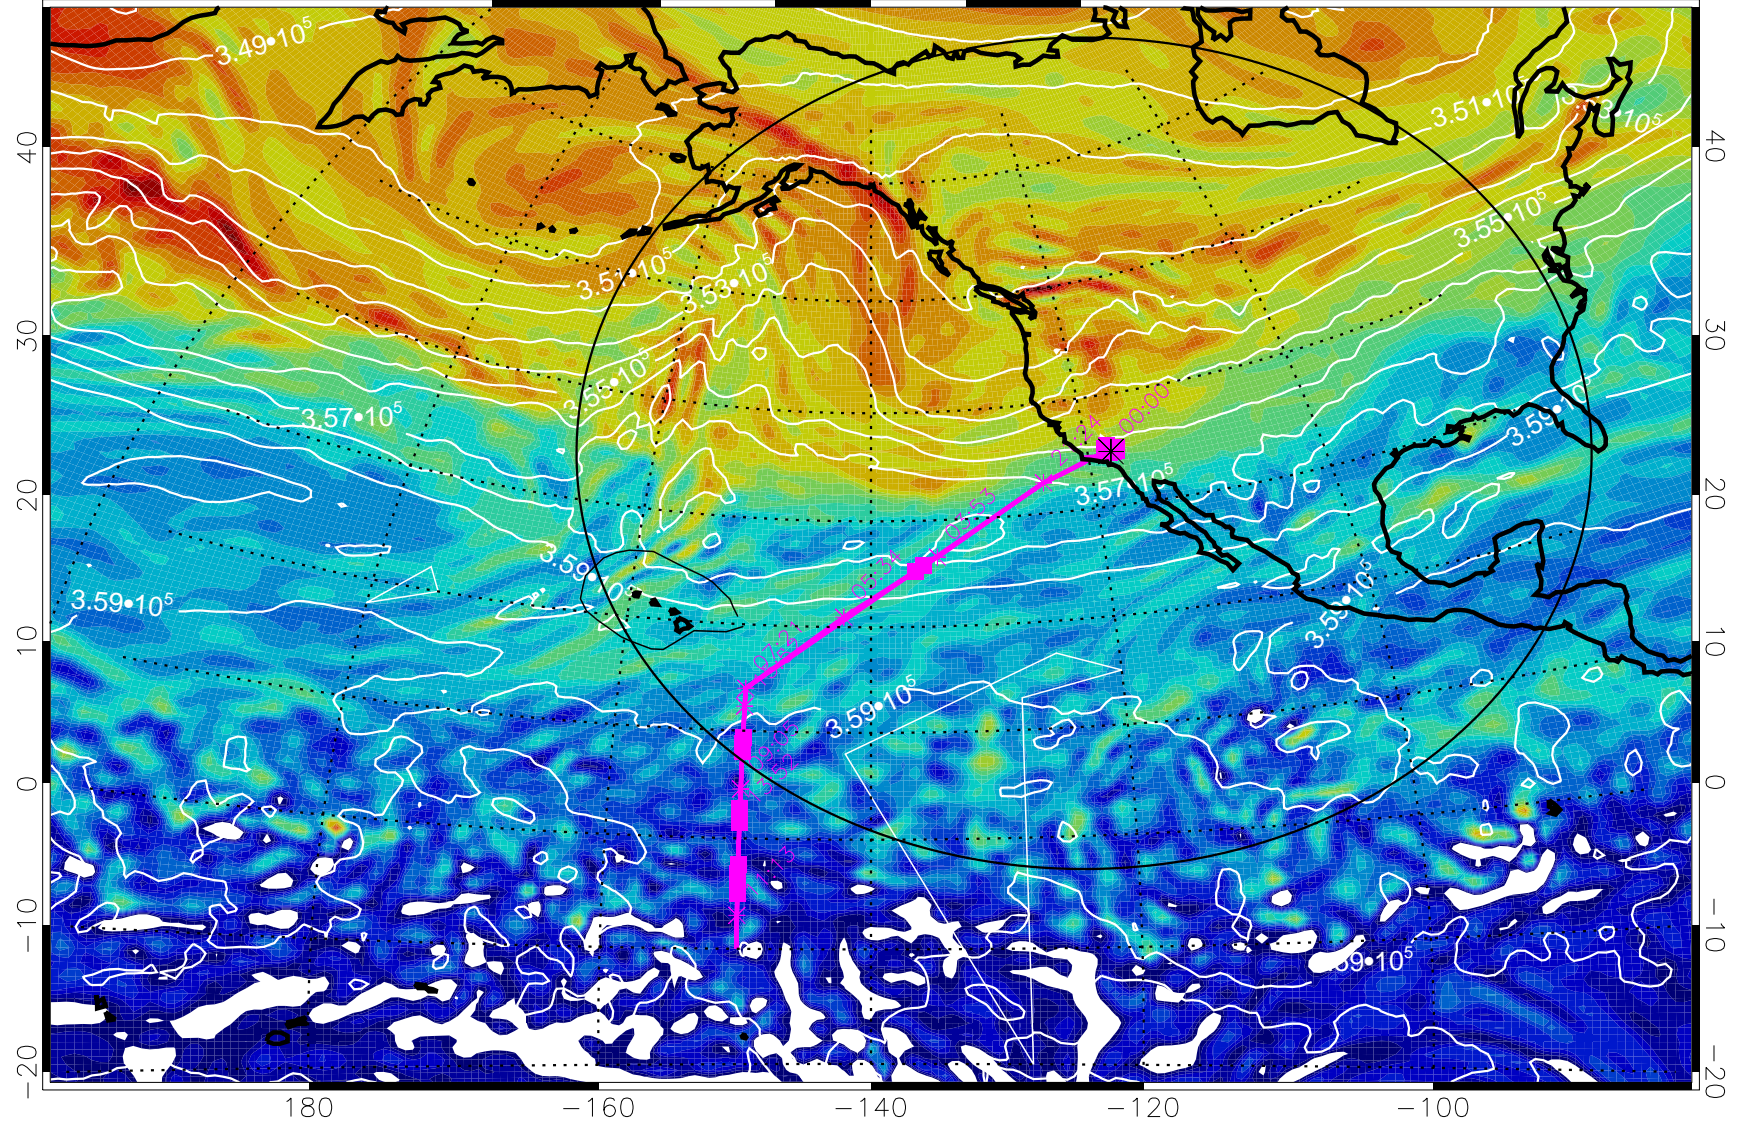

13020618, 6 hour forecast for 380K EPV

160 180 -160 -140 -120 -100

380K Montgomery Streamfunction, white

Range ring of 4055 km -- 13 hours GH round trip

13020700, 12 hour forecast for 380K EPV

160 180 -160 -140 -120 -100

380K Montgomery Streamfunction, white

Range ring of 4055 km -- 13 hours GH round trip

13020706, 18 hour forecast for 380K EPV

380K Montgomery Streamfunction, white

Range ring of 4055 km -- 13 hours GH round trip

13020712, 24 hour forecast for 380K EPV

160 180 -160 -140 -120 -100

380K Montgomery Streamfunction, white

Range ring of 4055 km -- 13 hours GH round trip

13020718, 30 hour forecast for 380K EPV

380K Montgomery Streamfunction, white

Range ring of 4055 km -- 13 hours GH round trip

13020800, 36 hour forecast for 380K EPV

380K Montgomery Streamfunction, white

Range ring of 4055 km -- 13 hours GH round trip

13020806, 42 hour forecast for 380K EPV