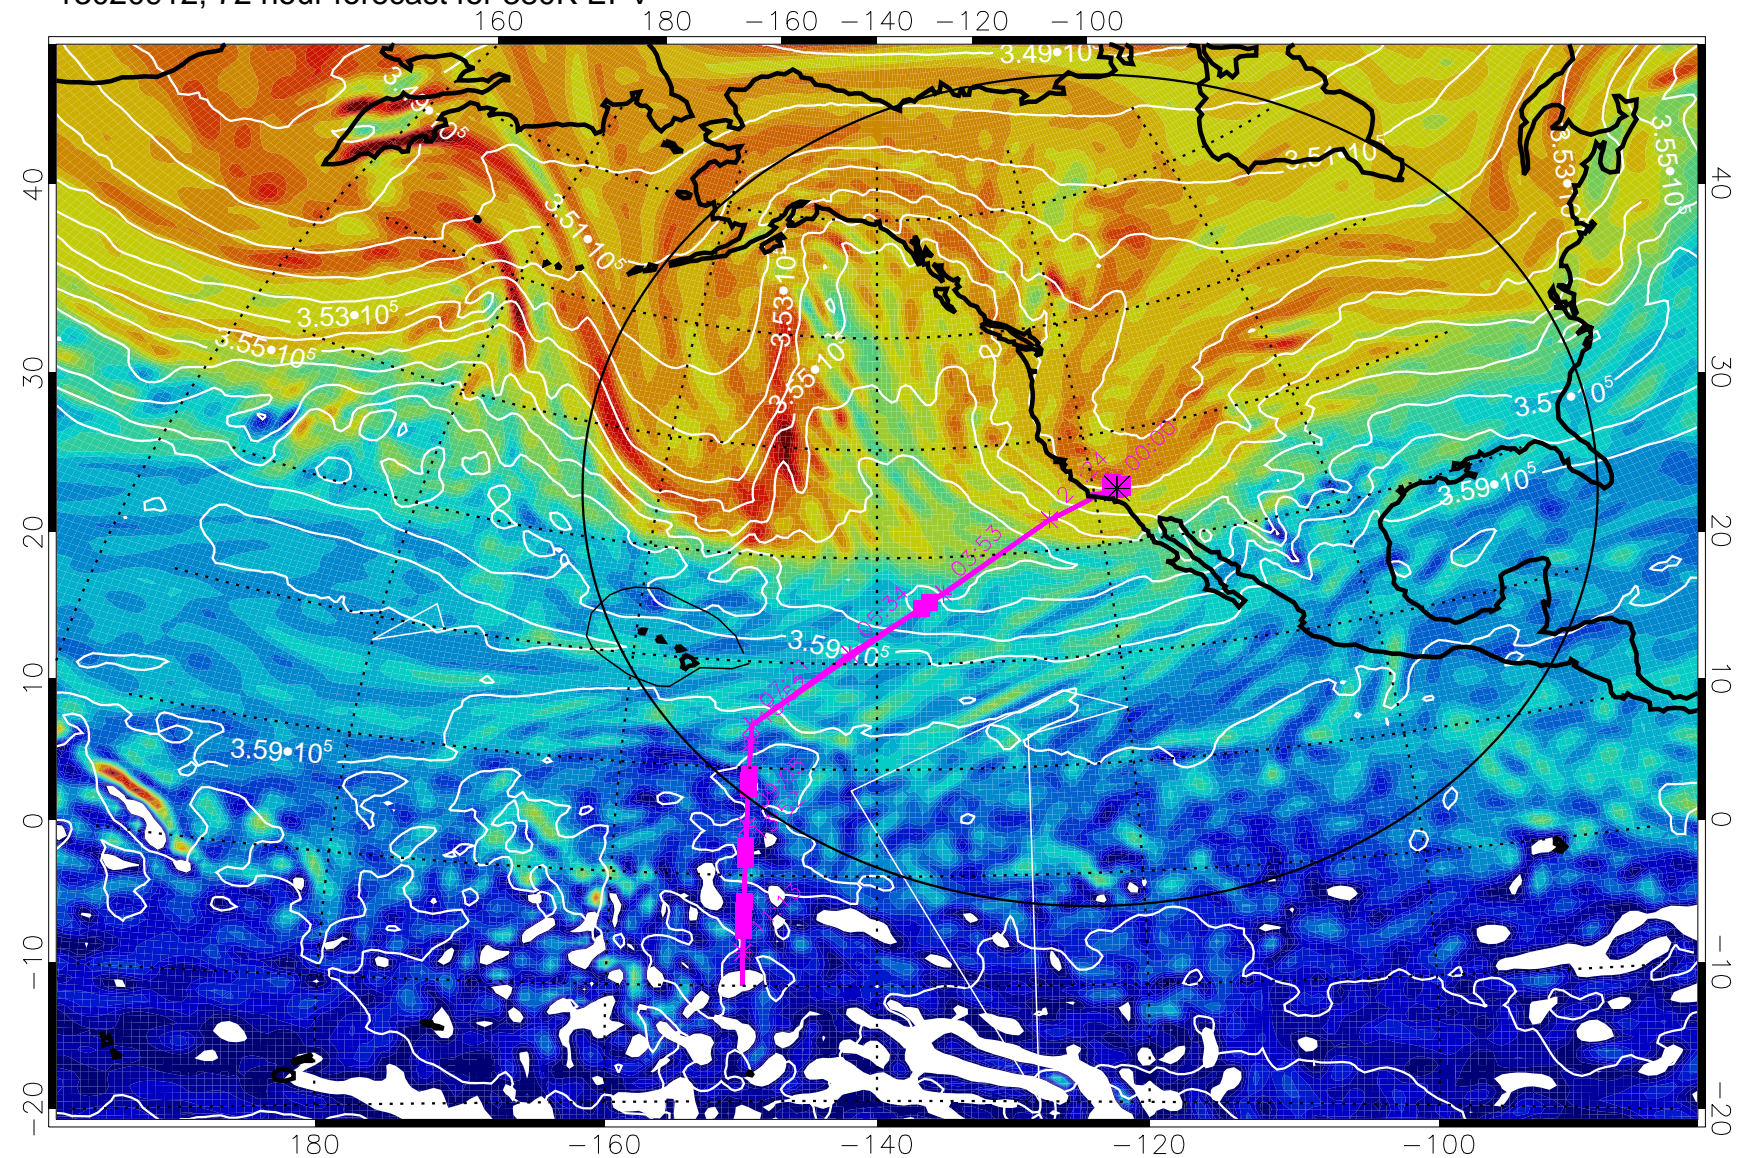

13020818, 54 hour forecast for 380K EPV

380K Montgomery Streamfunction, white

Range ring of 4055 km -- 13 hours GH round trip

13020900, 60 hour forecast for 380K EPV

380K Montgomery Streamfunction, white

Range ring of 4055 km -- 13 hours GH round trip

13020906, 66 hour forecast for 380K EPV

380K Montgomery Streamfunction, white

Range ring of 4055 km -- 13 hours GH round trip

13020912, 72 hour forecast for 380K EPV

380K Montgomery Streamfunction, white

Range ring of 4055 km -- 13 hours GH round trip

13020918, 78 hour forecast for 380K EPV

380K Montgomery Streamfunction, white

Range ring of 4055 km -- 13 hours GH round trip

13021000, 84 hour forecast for 380K EPV

380K Montgomery Streamfunction, white

Range ring of 4055 km -- 13 hours GH round trip

13021006, 90 hour forecast for 380K EPV

160 180 -160 -140 -120 -100

380K Montgomery Streamfunction, white

Range ring of 4055 km -- 13 hours GH round trip

13021012, 96 hour forecast for 380K EPV

160 180 -160 -140 -120 -100