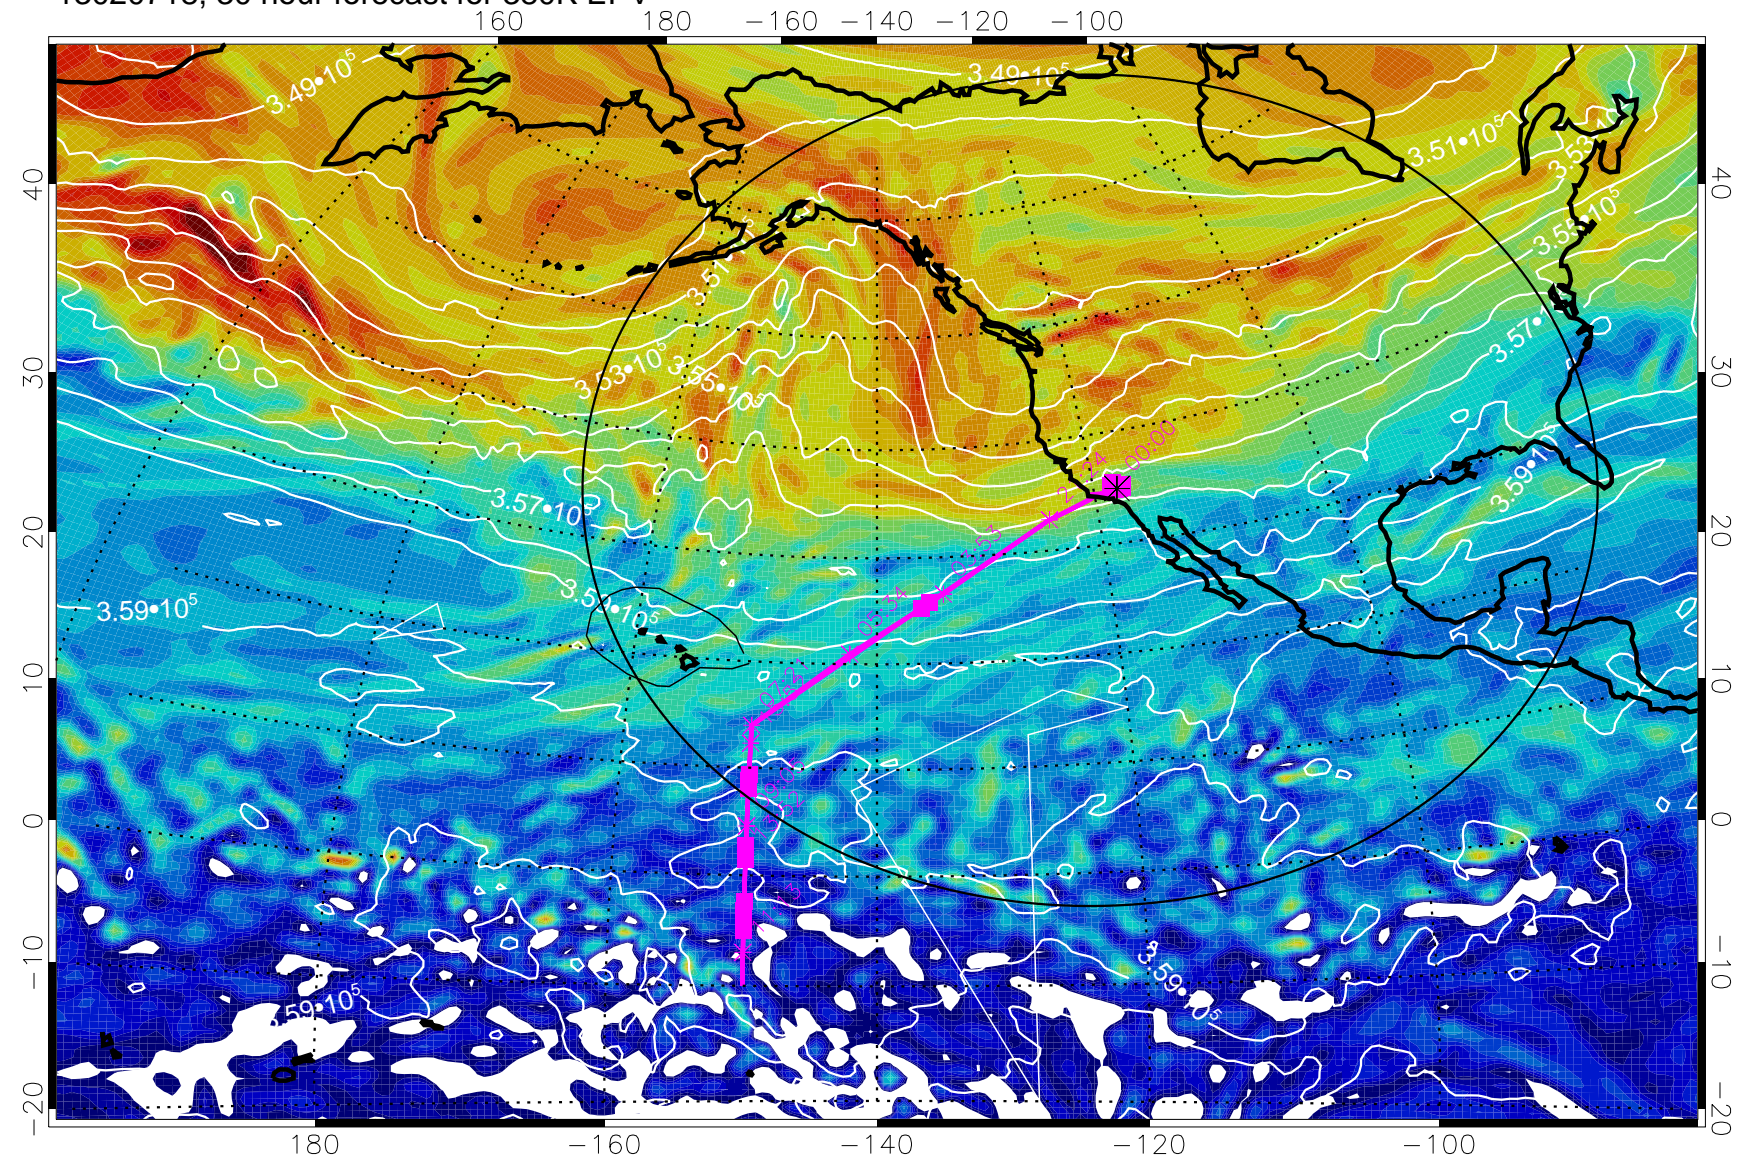

380K Montgomery Streamfunction, white

Range ring of 4055 km -- 13 hours GH round trip

13020706, 18 hour forecast for 380K EPV

380K Montgomery Streamfunction, white

Range ring of 4055 km -- 13 hours GH round trip

13020712, 24 hour forecast for 380K EPV

160 180 -160 -140 -120 -100

380K Montgomery Streamfunction, white

Range ring of 4055 km -- 13 hours GH round trip

13020718, 30 hour forecast for 380K EPV

380K Montgomery Streamfunction, white

Range ring of 4055 km -- 13 hours GH round trip

13020800, 36 hour forecast for 380K EPV

380K Montgomery Streamfunction, white

Range ring of 4055 km -- 13 hours GH round trip

13020806, 42 hour forecast for 380K EPV

380K Montgomery Streamfunction, white

Range ring of 4055 km -- 13 hours GH round trip

13020812, 48 hour forecast for 380K EPV

380K Montgomery Streamfunction, white

Range ring of 4055 km -- 13 hours GH round trip