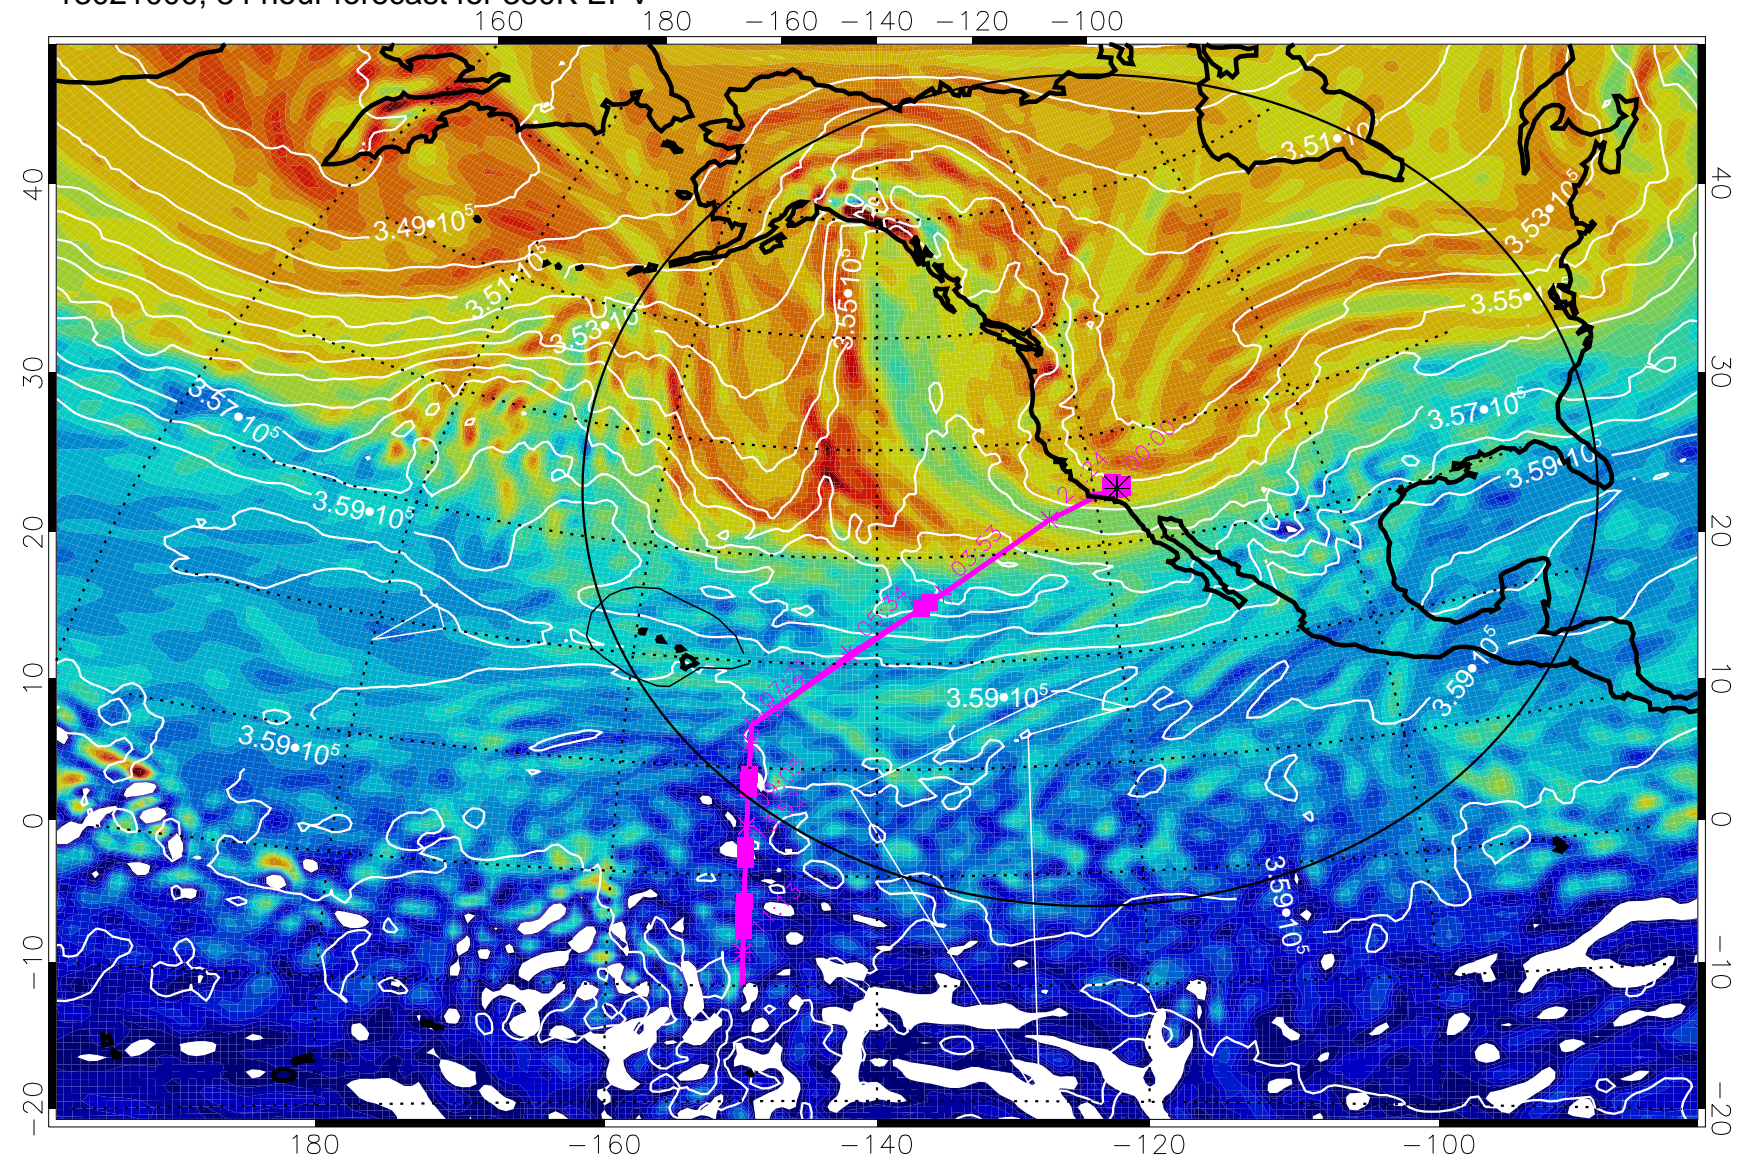

13020818, 54 hour forecast for 380K EPV

380K Montgomery Streamfunction, white

Range ring of 4055 km -- 13 hours GH round trip

13020900, 60 hour forecast for 380K EPV

380K Montgomery Streamfunction, white

Range ring of 4055 km -- 13 hours GH round trip

13020906, 66 hour forecast for 380K EPV

380K Montgomery Streamfunction, white

Range ring of 4055 km -- 13 hours GH round trip

13020912, 72 hour forecast for 380K EPV

380K Montgomery Streamfunction, white

Range ring of 4055 km -- 13 hours GH round trip

13020918, 78 hour forecast for 380K EPV

380K Montgomery Streamfunction, white

Range ring of 4055 km -- 13 hours GH round trip

13021000, 84 hour forecast for 380K EPV

380K Montgomery Streamfunction, white

Range ring of 4055 km -- 13 hours GH round trip

13021006, 90 hour forecast for 380K EPV

160 180 -160 -140 -120 -100

380K Montgomery Streamfunction, white

Range ring of 4055 km -- 13 hours GH round trip

13021012, 96 hour forecast for 380K EPV

160 180 -160 -140 -120 -100