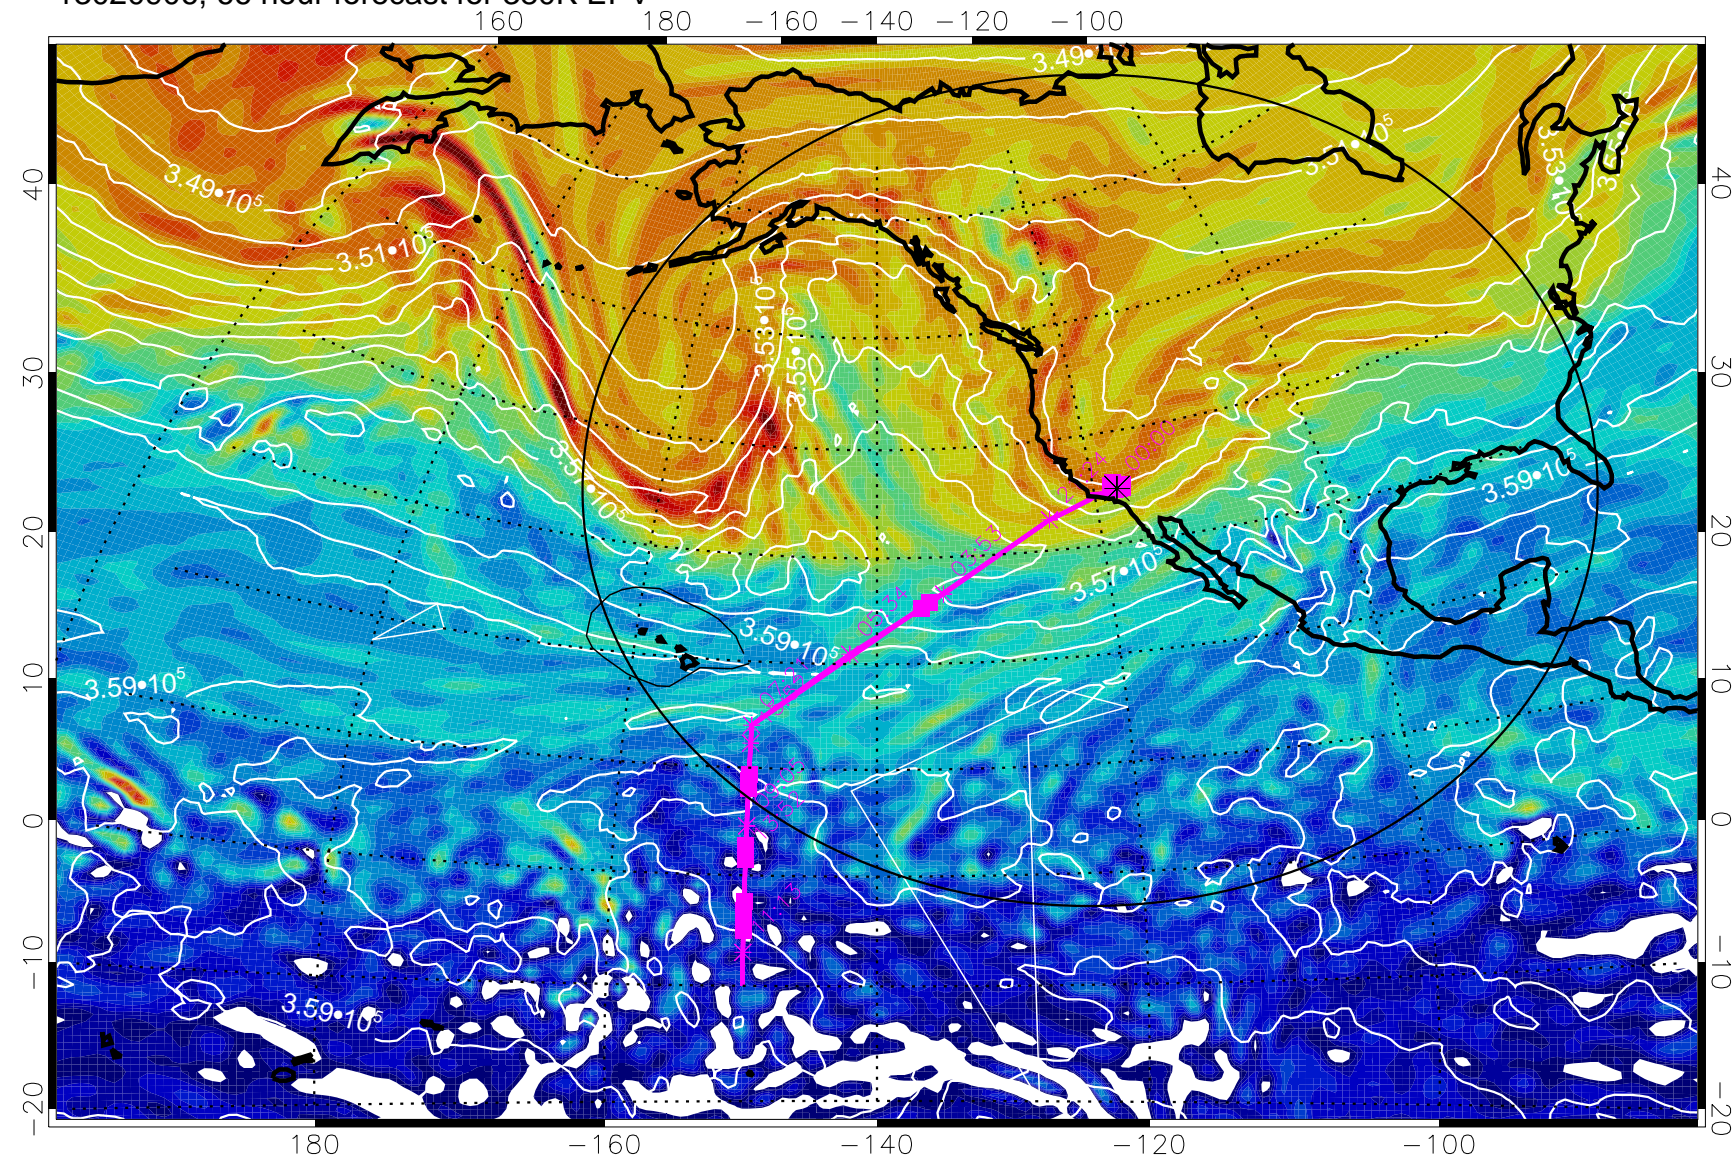

380K Montgomery Streamfunction, white

Range ring of 4055 km -- 13 hours GH round trip

13020812, 48 hour forecast for 380K EPV

380K Montgomery Streamfunction, white

Range ring of 4055 km -- 13 hours GH round trip

13020818, 54 hour forecast for 380K EPV

380K Montgomery Streamfunction, white

Range ring of 4055 km -- 13 hours GH round trip

13020900, 60 hour forecast for 380K EPV

380K Montgomery Streamfunction, white

Range ring of 4055 km -- 13 hours GH round trip

13020906, 66 hour forecast for 380K EPV

380K Montgomery Streamfunction, white

Range ring of 4055 km -- 13 hours GH round trip

13020912, 72 hour forecast for 380K EPV

380K Montgomery Streamfunction, white

Range ring of 4055 km -- 13 hours GH round trip

13020918, 78 hour forecast for 380K EPV

380K Montgomery Streamfunction, white

Range ring of 4055 km -- 13 hours GH round trip

13021000, 84 hour forecast for 380K EPV

380K Montgomery Streamfunction, white

Range ring of 4055 km -- 13 hours GH round trip