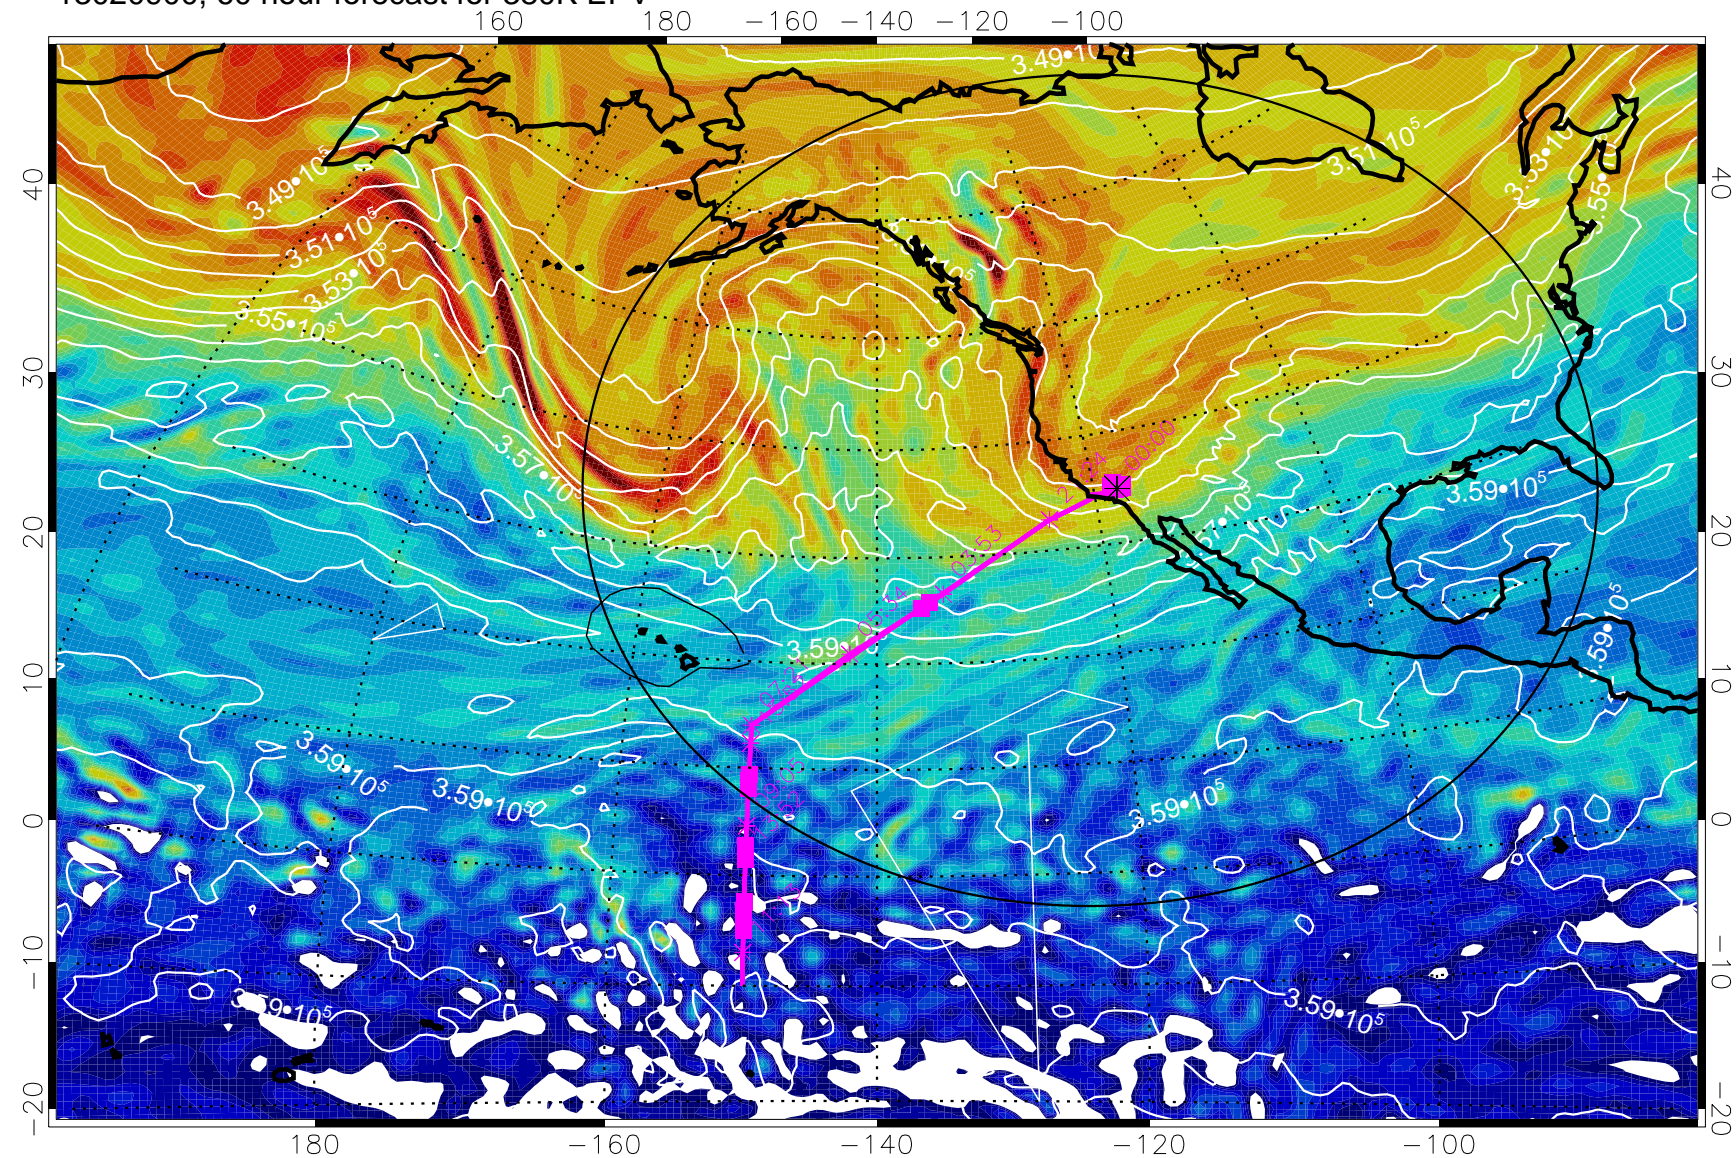

Range ring of 4055 km -- 13 hours GH round trip

13020800, 36 hour forecast for 380K EPV

380K Montgomery Streamfunction, white

Range ring of 4055 km -- 13 hours GH round trip

13020806, 42 hour forecast for 380K EPV

380K Montgomery Streamfunction, white

Range ring of 4055 km -- 13 hours GH round trip

13020812, 48 hour forecast for 380K EPV

380K Montgomery Streamfunction, white

Range ring of 4055 km -- 13 hours GH round trip

13020818, 54 hour forecast for 380K EPV

380K Montgomery Streamfunction, white

Range ring of 4055 km -- 13 hours GH round trip

13020900, 60 hour forecast for 380K EPV

380K Montgomery Streamfunction, white

Range ring of 4055 km -- 13 hours GH round trip

13020906, 66 hour forecast for 380K EPV

380K Montgomery Streamfunction, white

Range ring of 4055 km -- 13 hours GH round trip

13020912, 72 hour forecast for 380K EPV

380K Montgomery Streamfunction, white

Range ring of 4055 km -- 13 hours GH round trip