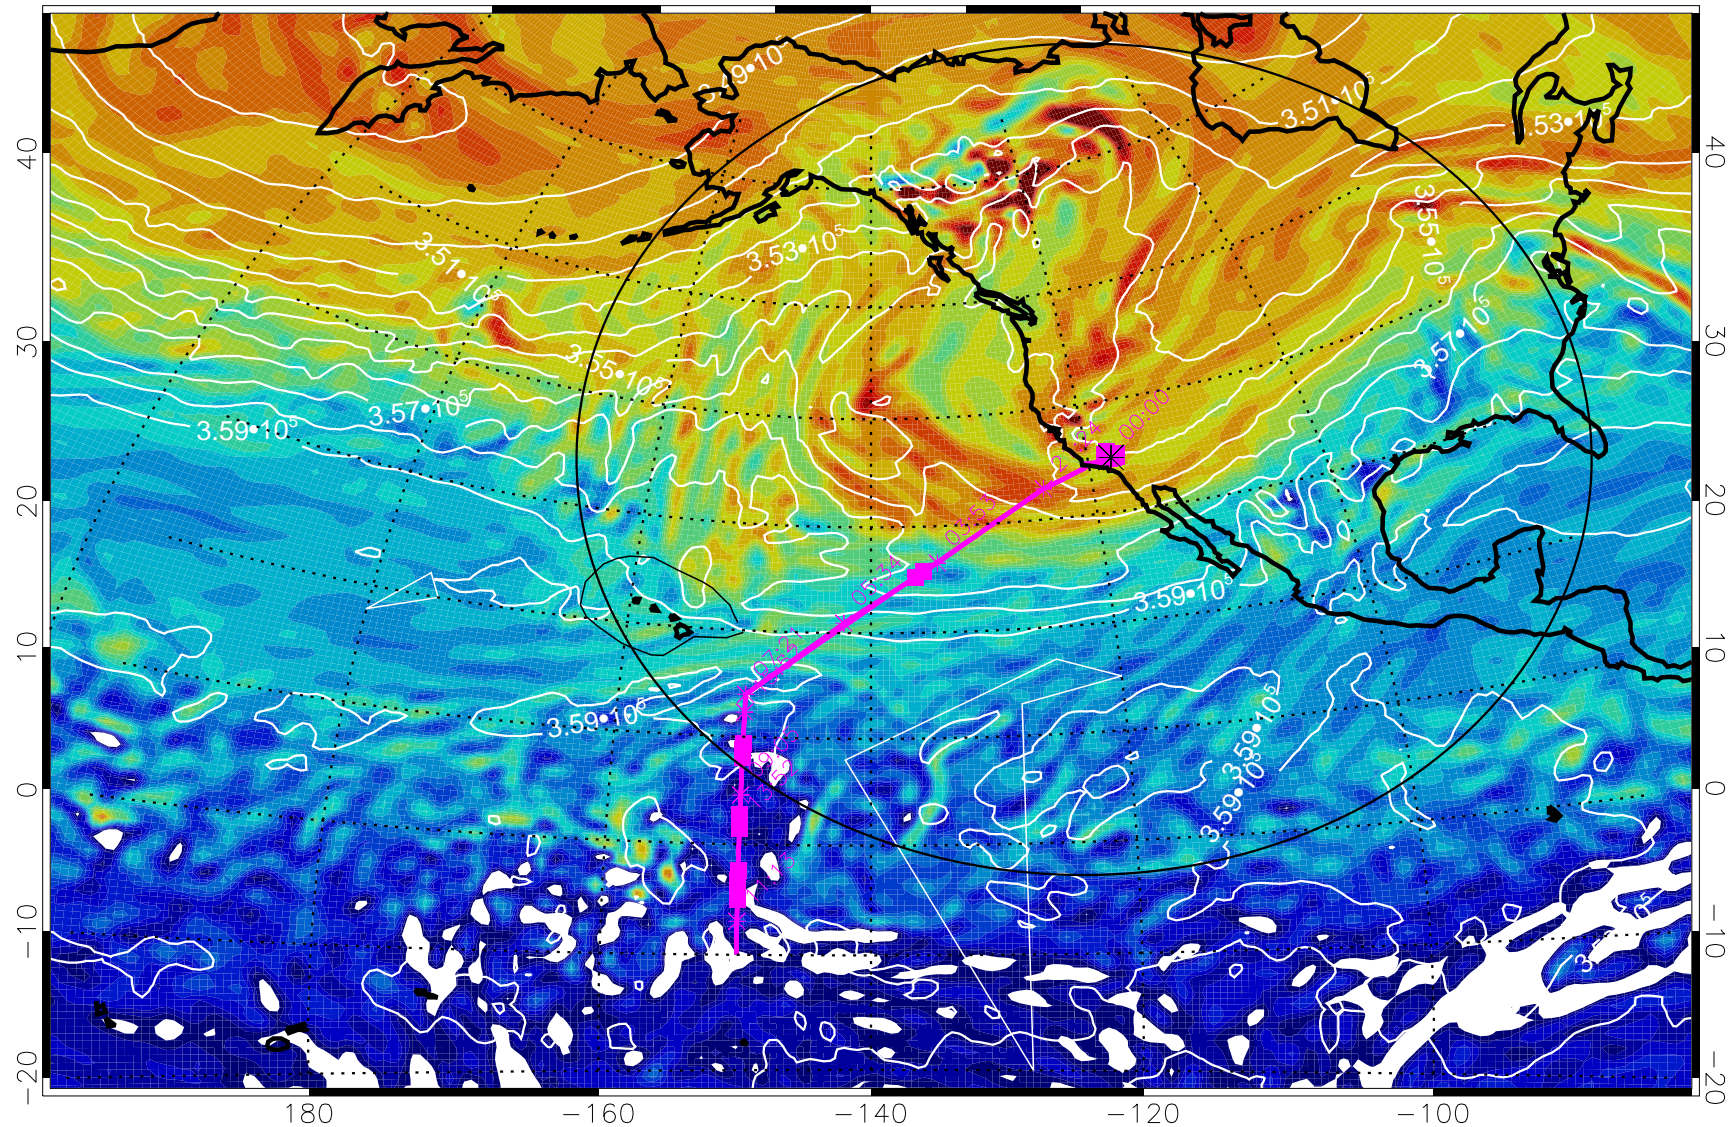

380K Montgomery Streamfunction, white

Range ring of 4055 km -- 13 hours GH round trip

13021018, 102 hour forecast for 380K EPV

160 180 -160 -140 -120 -100

380K Montgomery Streamfunction, white

Range ring of 4055 km -- 13 hours GH round trip

13021100, 108 hour forecast for 380K EPV

160 180 -160 -140 -120 -100

380K Montgomery Streamfunction, white

Range ring of 4055 km -- 13 hours GH round trip

13021106, 114 hour forecast for 380K EPV

160 180 -160 -140 -120 -100

380K Montgomery Streamfunction, white

Range ring of 4055 km -- 13 hours GH round trip

13021112, 120 hour forecast for 380K EPV

380K Montgomery Streamfunction, white

Range ring of 4055 km -- 13 hours GH round trip