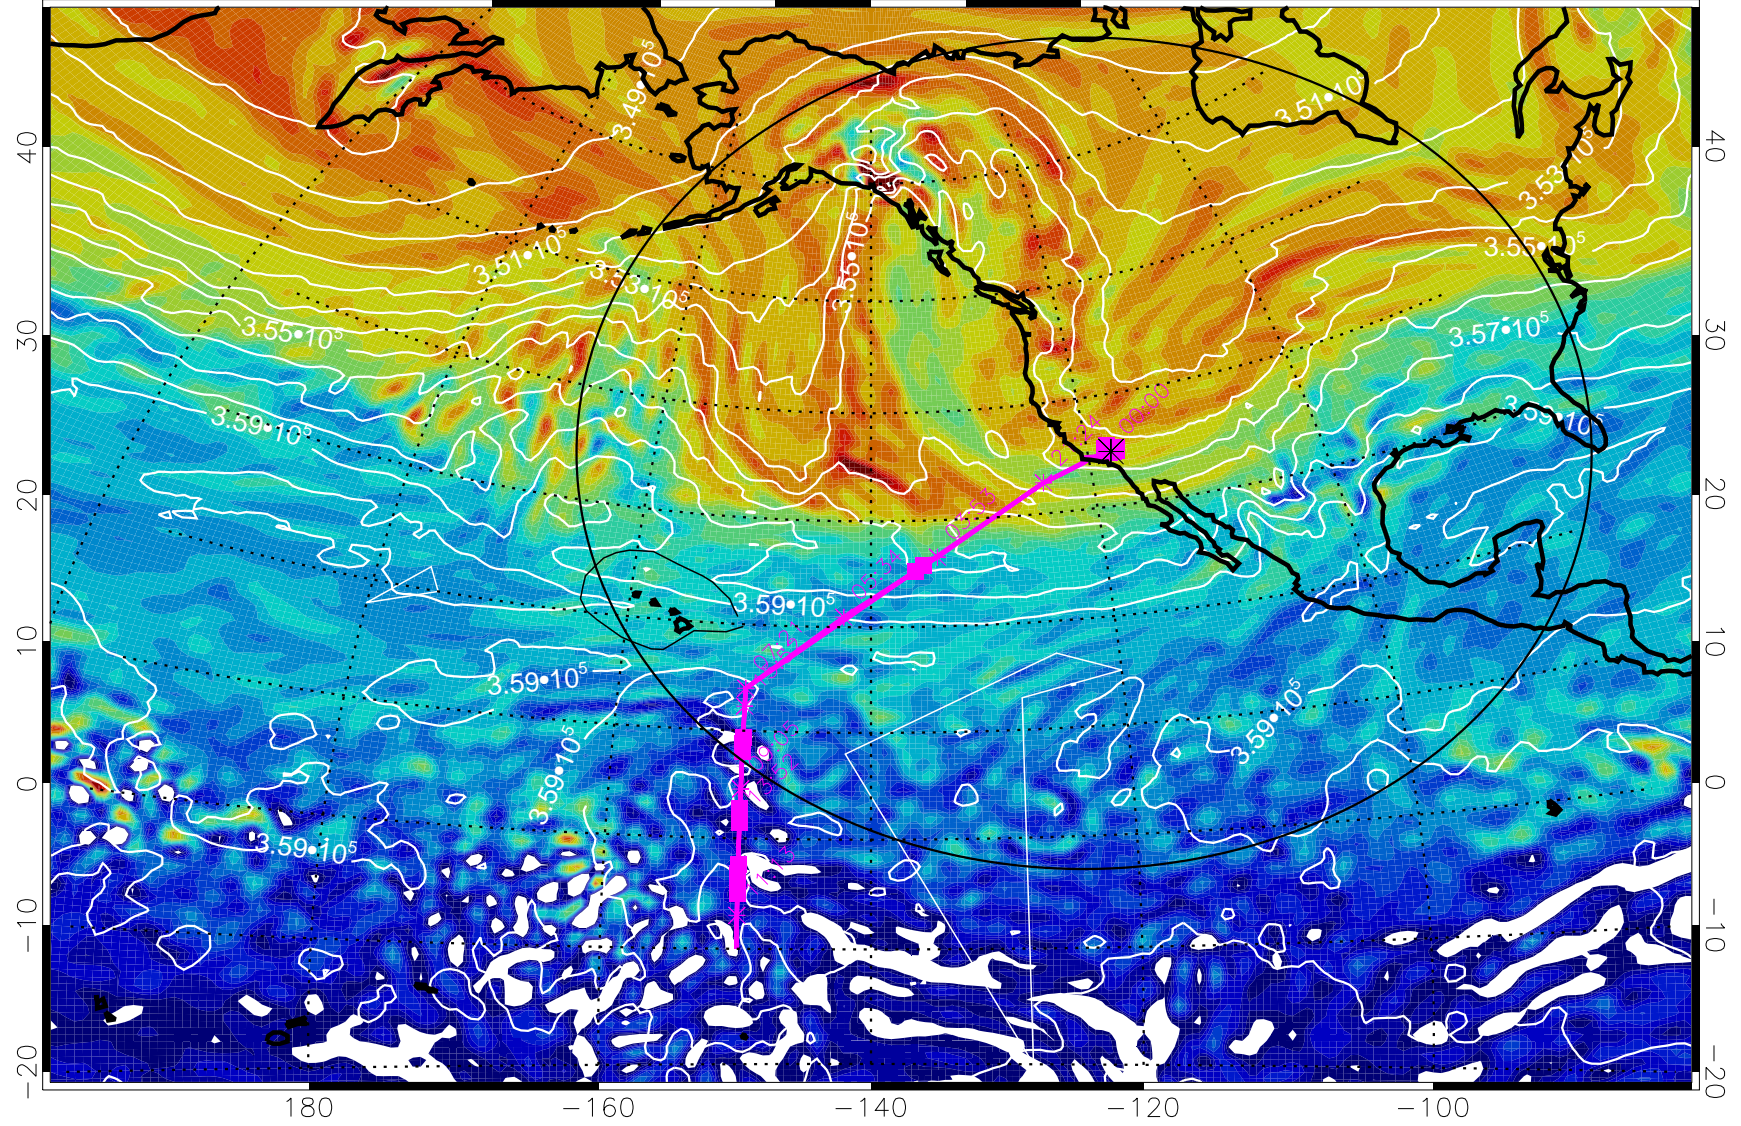

13020906, 66 hour forecast for 380K EPV

380K Montgomery Streamfunction, white

Range ring of 4055 km -- 13 hours GH round trip

13020912, 72 hour forecast for 380K EPV

380K Montgomery Streamfunction, white

Range ring of 4055 km -- 13 hours GH round trip

13020918, 78 hour forecast for 380K EPV

380K Montgomery Streamfunction, white

Range ring of 4055 km -- 13 hours GH round trip

13021000, 84 hour forecast for 380K EPV

380K Montgomery Streamfunction, white

Range ring of 4055 km -- 13 hours GH round trip

13021006, 90 hour forecast for 380K EPV

160 180 -160 -140 -120 -100

380K Montgomery Streamfunction, white

Range ring of 4055 km -- 13 hours GH round trip

13021012, 96 hour forecast for 380K EPV

160 180 -160 -140 -120 -100

380K Montgomery Streamfunction, white

Range ring of 4055 km -- 13 hours GH round trip

13021018, 102 hour forecast for 380K EPV

160 180 -160 -140 -120 -100

380K Montgomery Streamfunction, white

Range ring of 4055 km -- 13 hours GH round trip