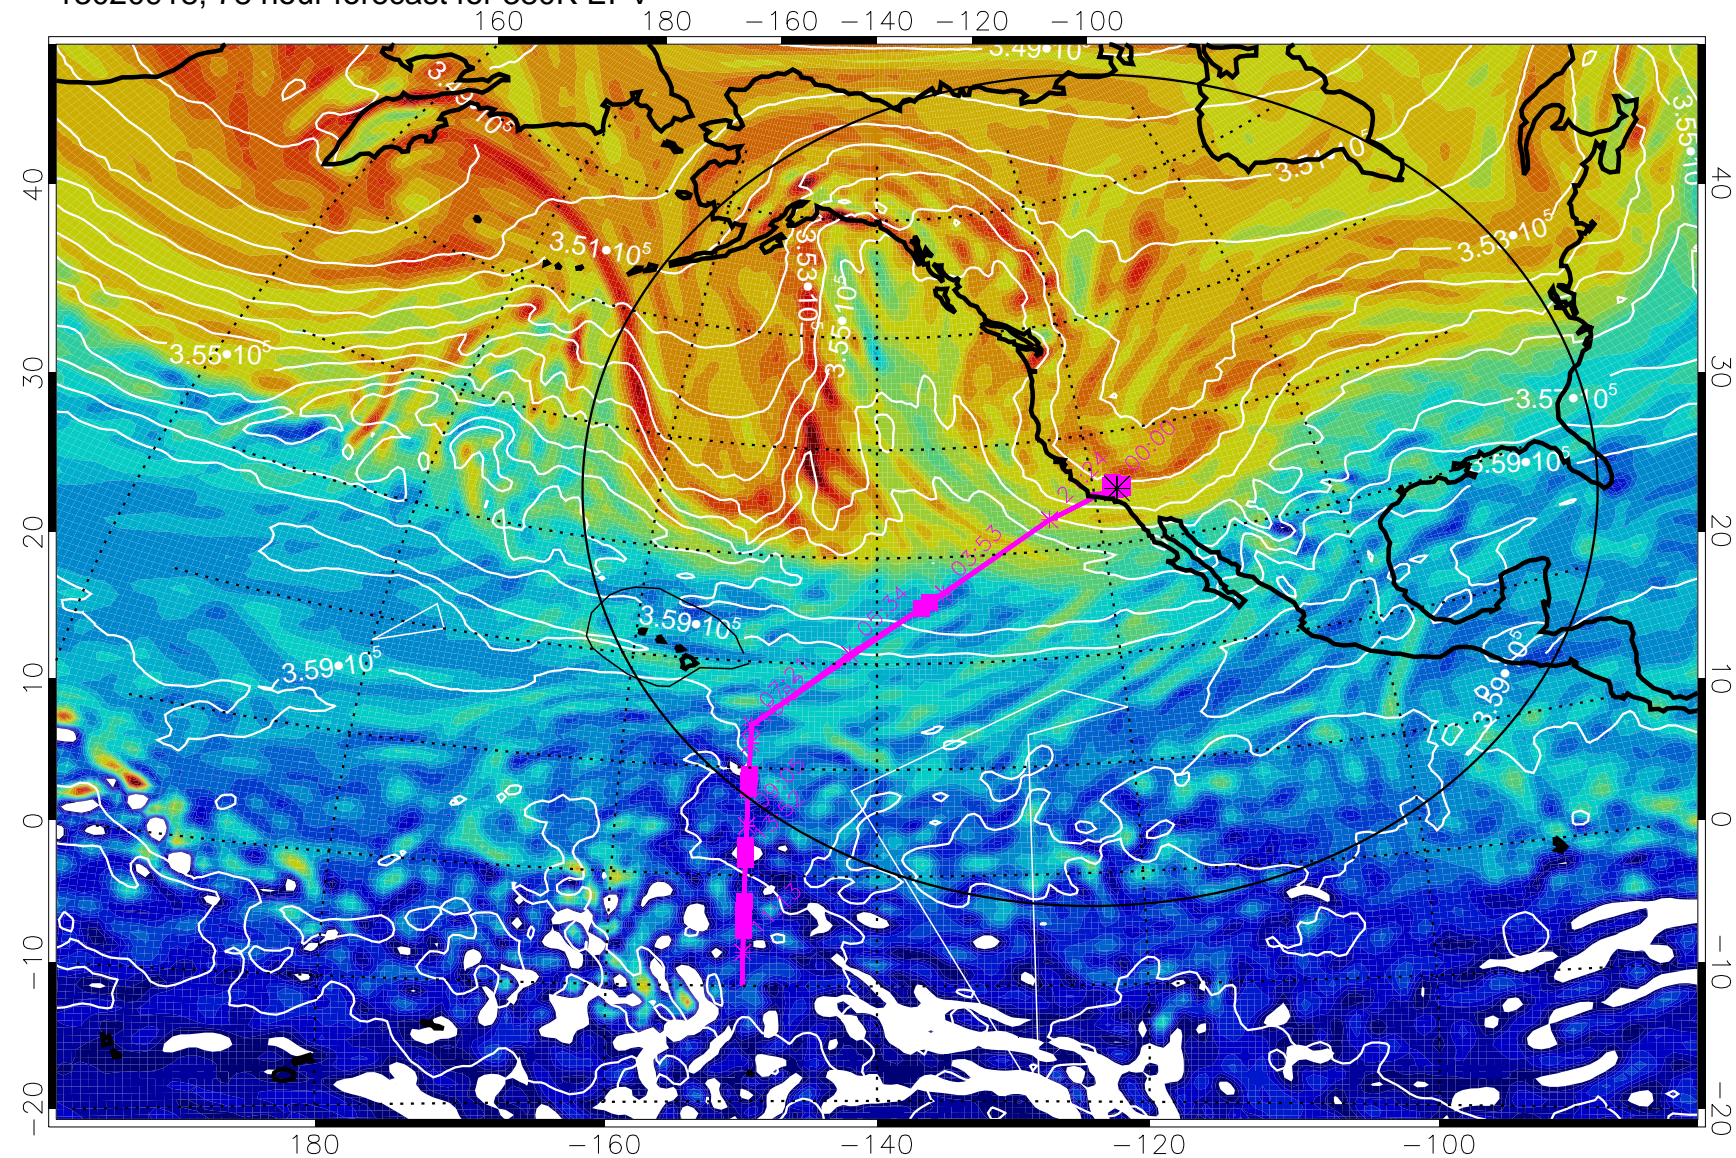

13020818, 54 hour forecast for 380K EPV

380K Montgomery Streamfunction, white

Range ring of 4055 km -- 13 hours GH round trip

13020900, 60 hour forecast for 380K EPV

380K Montgomery Streamfunction, white

Range ring of 4055 km -- 13 hours GH round trip

13020906, 66 hour forecast for 380K EPV

380K Montgomery Streamfunction, white

Range ring of 4055 km -- 13 hours GH round trip

13020912, 72 hour forecast for 380K EPV

380K Montgomery Streamfunction, white

Range ring of 4055 km -- 13 hours GH round trip

13020918, 78 hour forecast for 380K EPV

380K Montgomery Streamfunction, white

Range ring of 4055 km -- 13 hours GH round trip

13021000, 84 hour forecast for 380K EPV

380K Montgomery Streamfunction, white

Range ring of 4055 km -- 13 hours GH round trip

13021006, 90 hour forecast for 380K EPV

160 180 -160 -140 -120 -100

380K Montgomery Streamfunction, white

Range ring of 4055 km -- 13 hours GH round trip

13021012, 96 hour forecast for 380K EPV

160 180 -160 -140 -120 -100