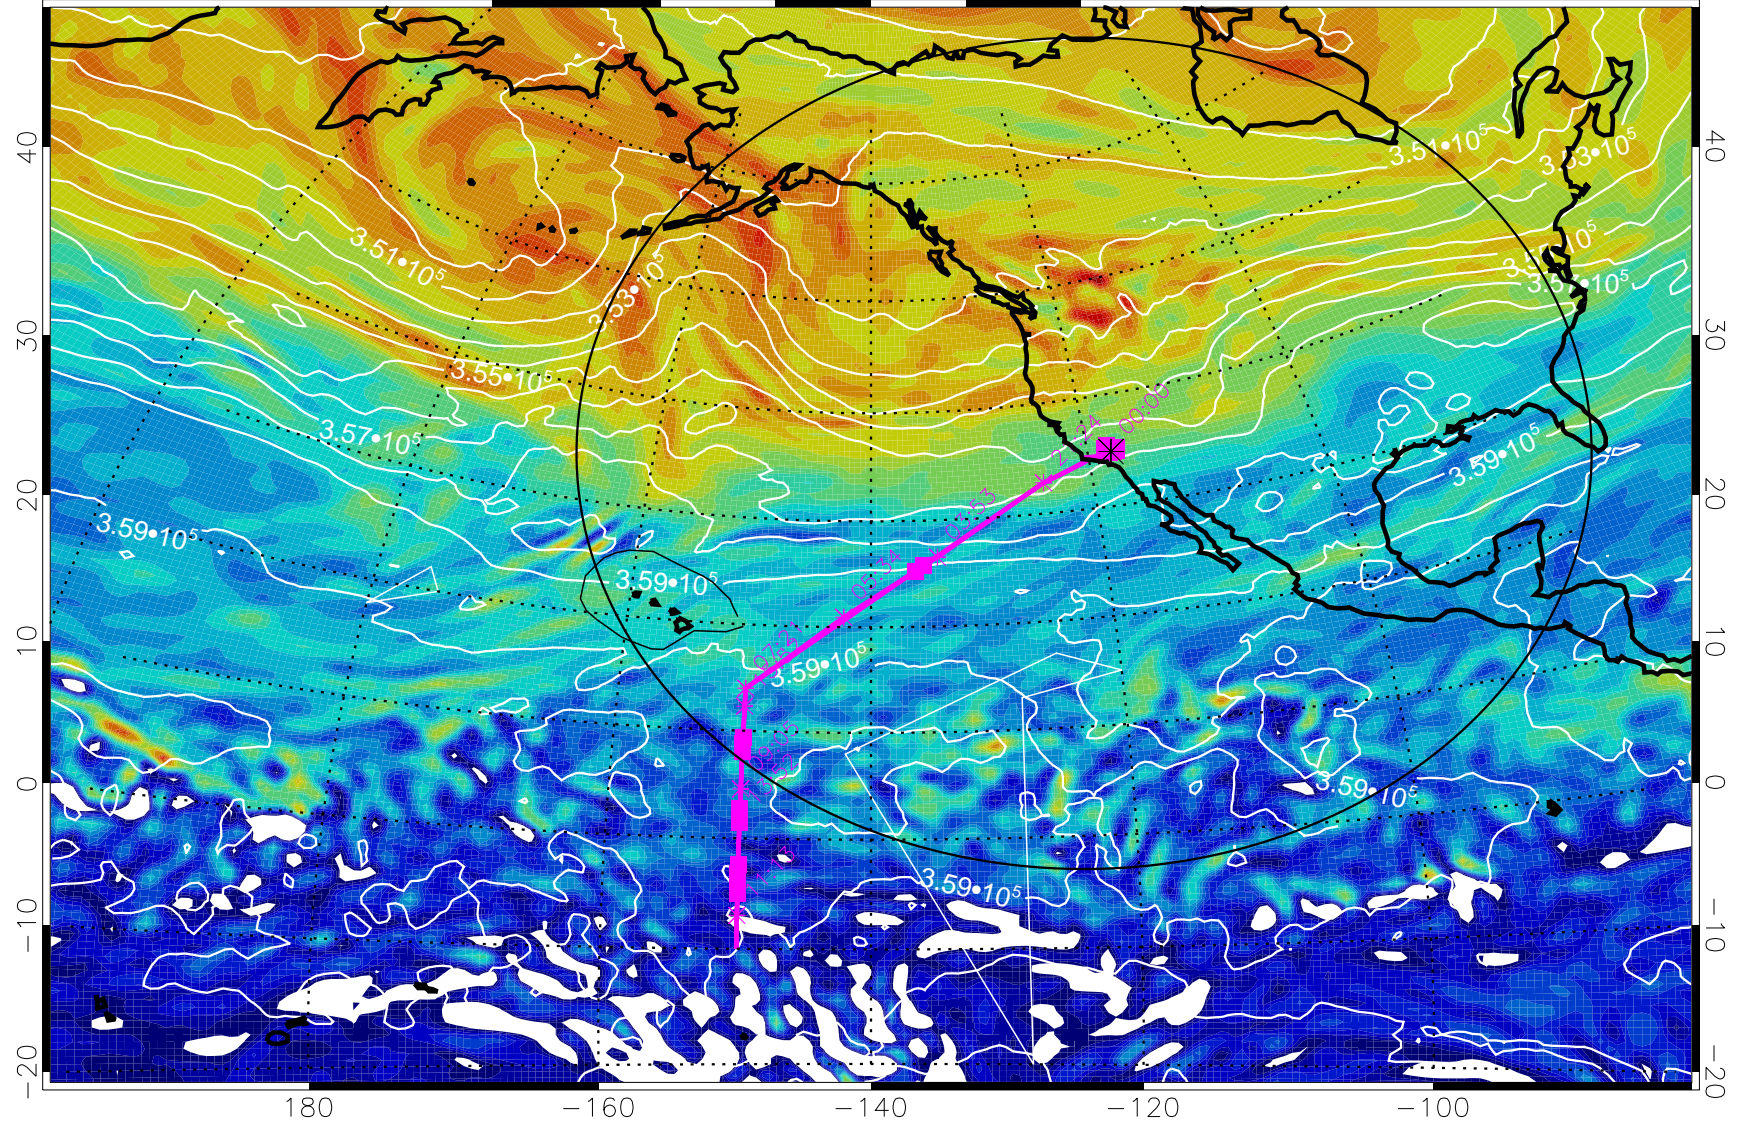

13020618, 6 hour forecast for 380K EPV

160 180 -160 -140 -120 -100

380K Montgomery Streamfunction, white

Range ring of 4055 km -- 13 hours GH round trip

13020700, 12 hour forecast for 380K EPV

160 180 -160 -140 -120 -100

380K Montgomery Streamfunction, white

Range ring of 4055 km -- 13 hours GH round trip

13020706, 18 hour forecast for 380K EPV

380K Montgomery Streamfunction, white

Range ring of 4055 km -- 13 hours GH round trip

13020712, 24 hour forecast for 380K EPV

160 180 -160 -140 -120 -100

380K Montgomery Streamfunction, white

Range ring of 4055 km -- 13 hours GH round trip

13020718, 30 hour forecast for 380K EPV

380K Montgomery Streamfunction, white

Range ring of 4055 km -- 13 hours GH round trip

13020800, 36 hour forecast for 380K EPV

380K Montgomery Streamfunction, white

Range ring of 4055 km -- 13 hours GH round trip

13020806, 42 hour forecast for 380K EPV