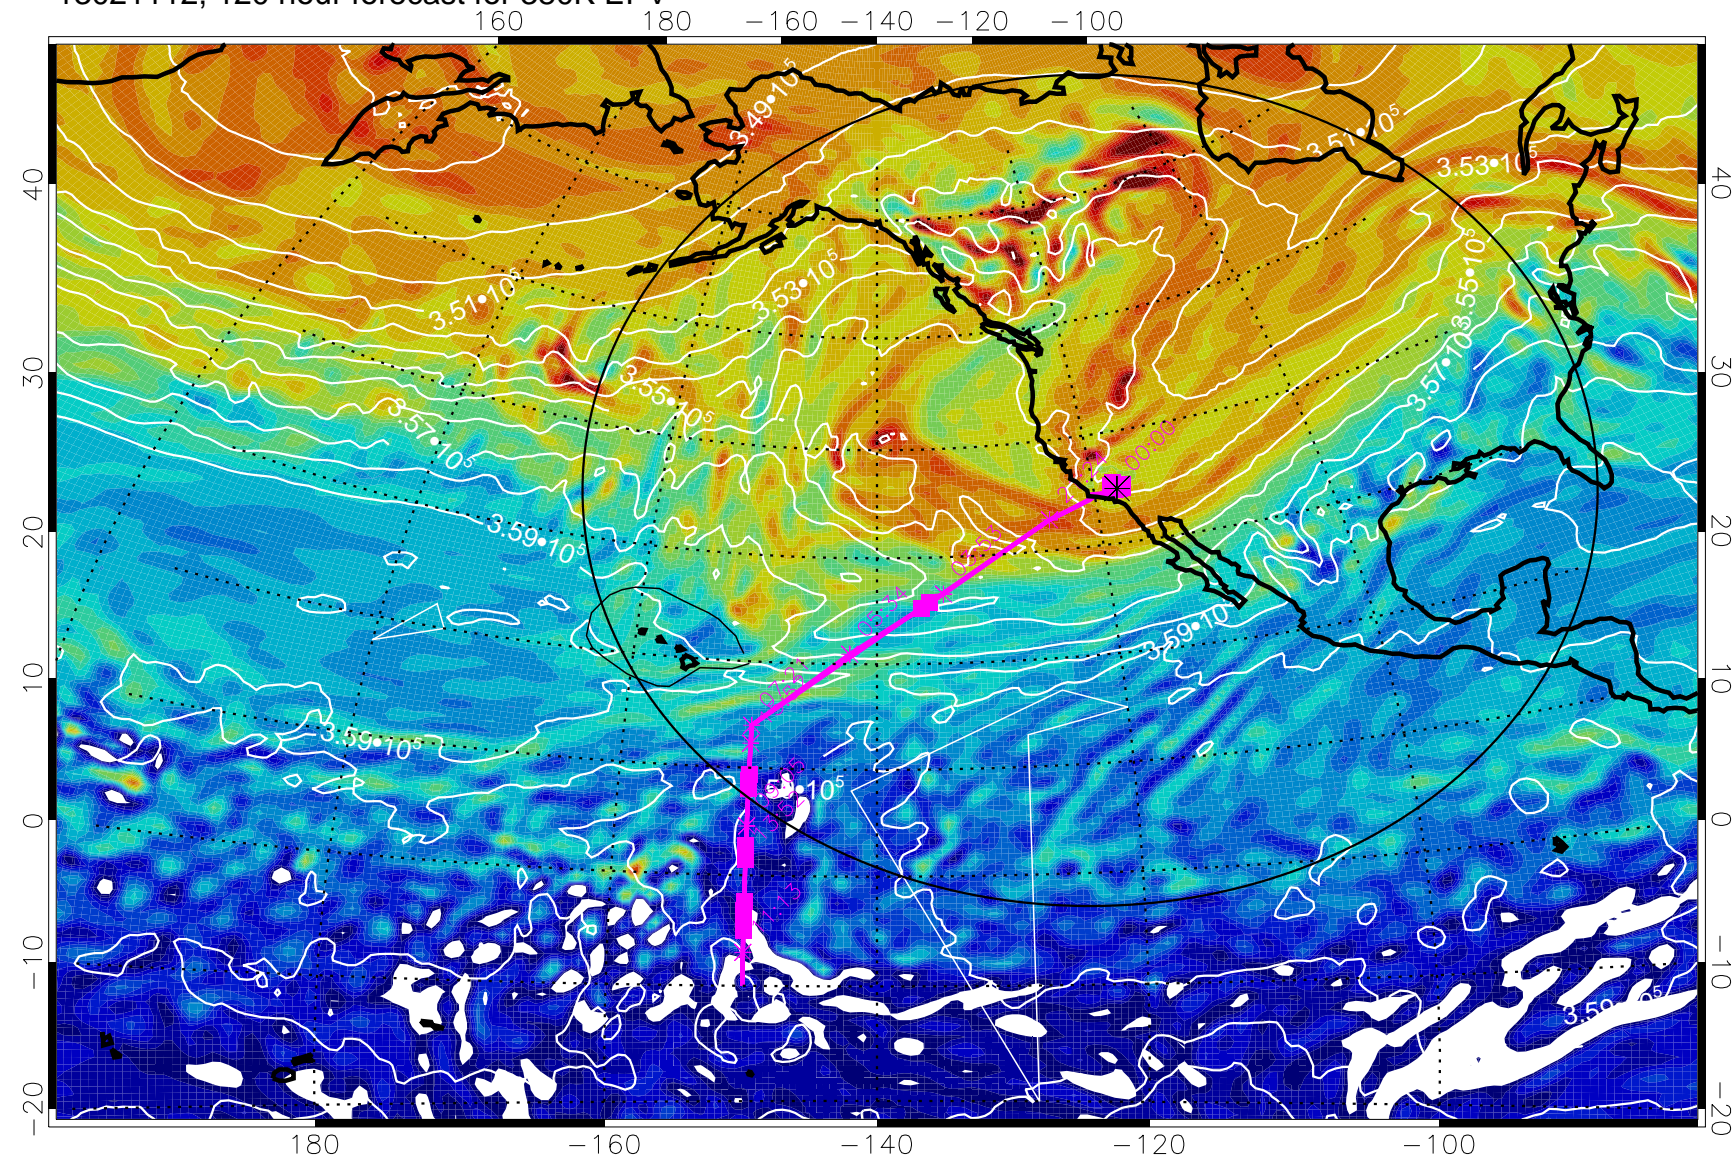

380K Montgomery Streamfunction, white

Range ring of 4055 km -- 13 hours GH round trip

13021018, 102 hour forecast for 380K EPV

160 180 -160 -140 -120 -100

380K Montgomery Streamfunction, white

Range ring of 4055 km -- 13 hours GH round trip

13021100, 108 hour forecast for 380K EPV

160 180 -160 -140 -120 -100

380K Montgomery Streamfunction, white

Range ring of 4055 km -- 13 hours GH round trip

13021106, 114 hour forecast for 380K EPV

160 180 -160 -140 -120 -100

380K Montgomery Streamfunction, white

Range ring of 4055 km -- 13 hours GH round trip

13021112, 120 hour forecast for 380K EPV

380K Montgomery Streamfunction, white

Range ring of 4055 km -- 13 hours GH round trip