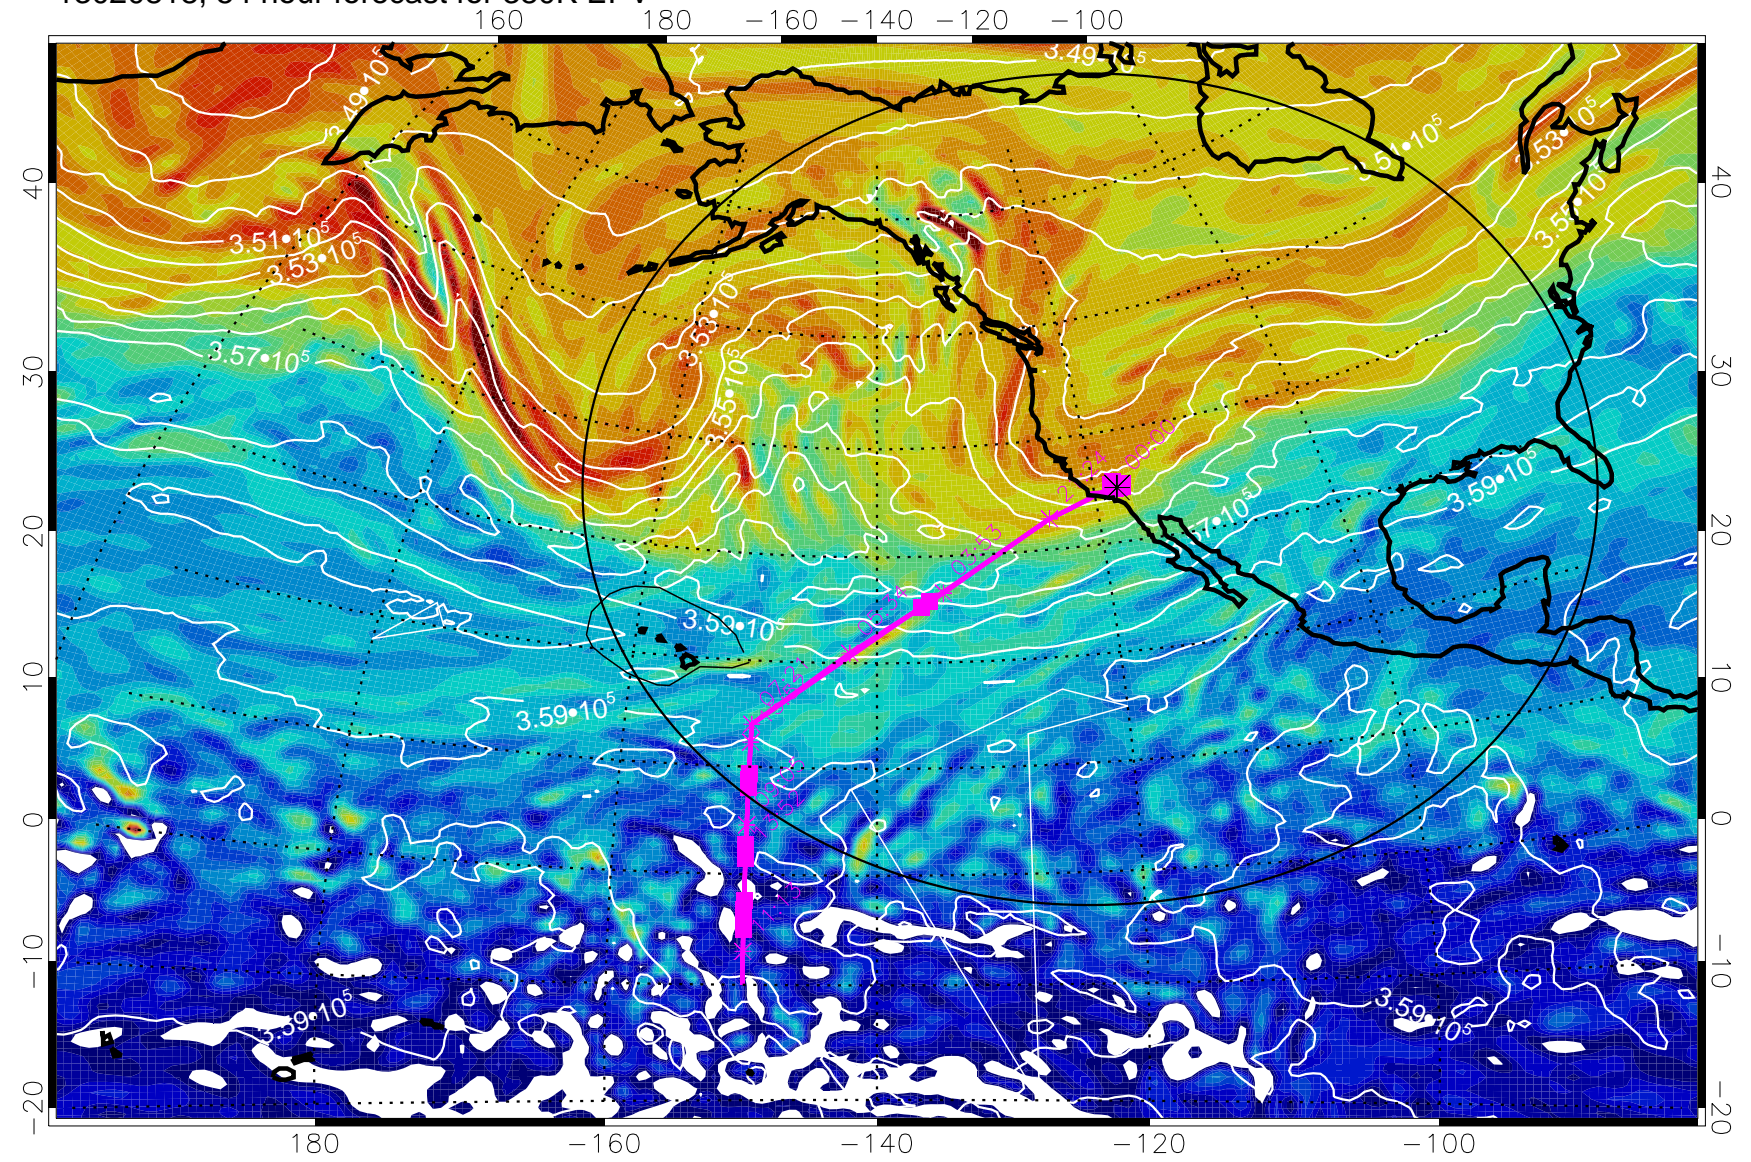

380K Montgomery Streamfunction, white

Range ring of 4055 km -- 13 hours GH round trip

13020812, 48 hour forecast for 380K EPV

380K Montgomery Streamfunction, white

Range ring of 4055 km -- 13 hours GH round trip

13020818, 54 hour forecast for 380K EPV

380K Montgomery Streamfunction, white

Range ring of 4055 km -- 13 hours GH round trip

13020900, 60 hour forecast for 380K EPV

380K Montgomery Streamfunction, white

Range ring of 4055 km -- 13 hours GH round trip

13020906, 66 hour forecast for 380K EPV

380K Montgomery Streamfunction, white

Range ring of 4055 km -- 13 hours GH round trip

13020912, 72 hour forecast for 380K EPV

380K Montgomery Streamfunction, white

Range ring of 4055 km -- 13 hours GH round trip

13020918, 78 hour forecast for 380K EPV

380K Montgomery Streamfunction, white

Range ring of 4055 km -- 13 hours GH round trip

13021000, 84 hour forecast for 380K EPV

380K Montgomery Streamfunction, white

Range ring of 4055 km -- 13 hours GH round trip