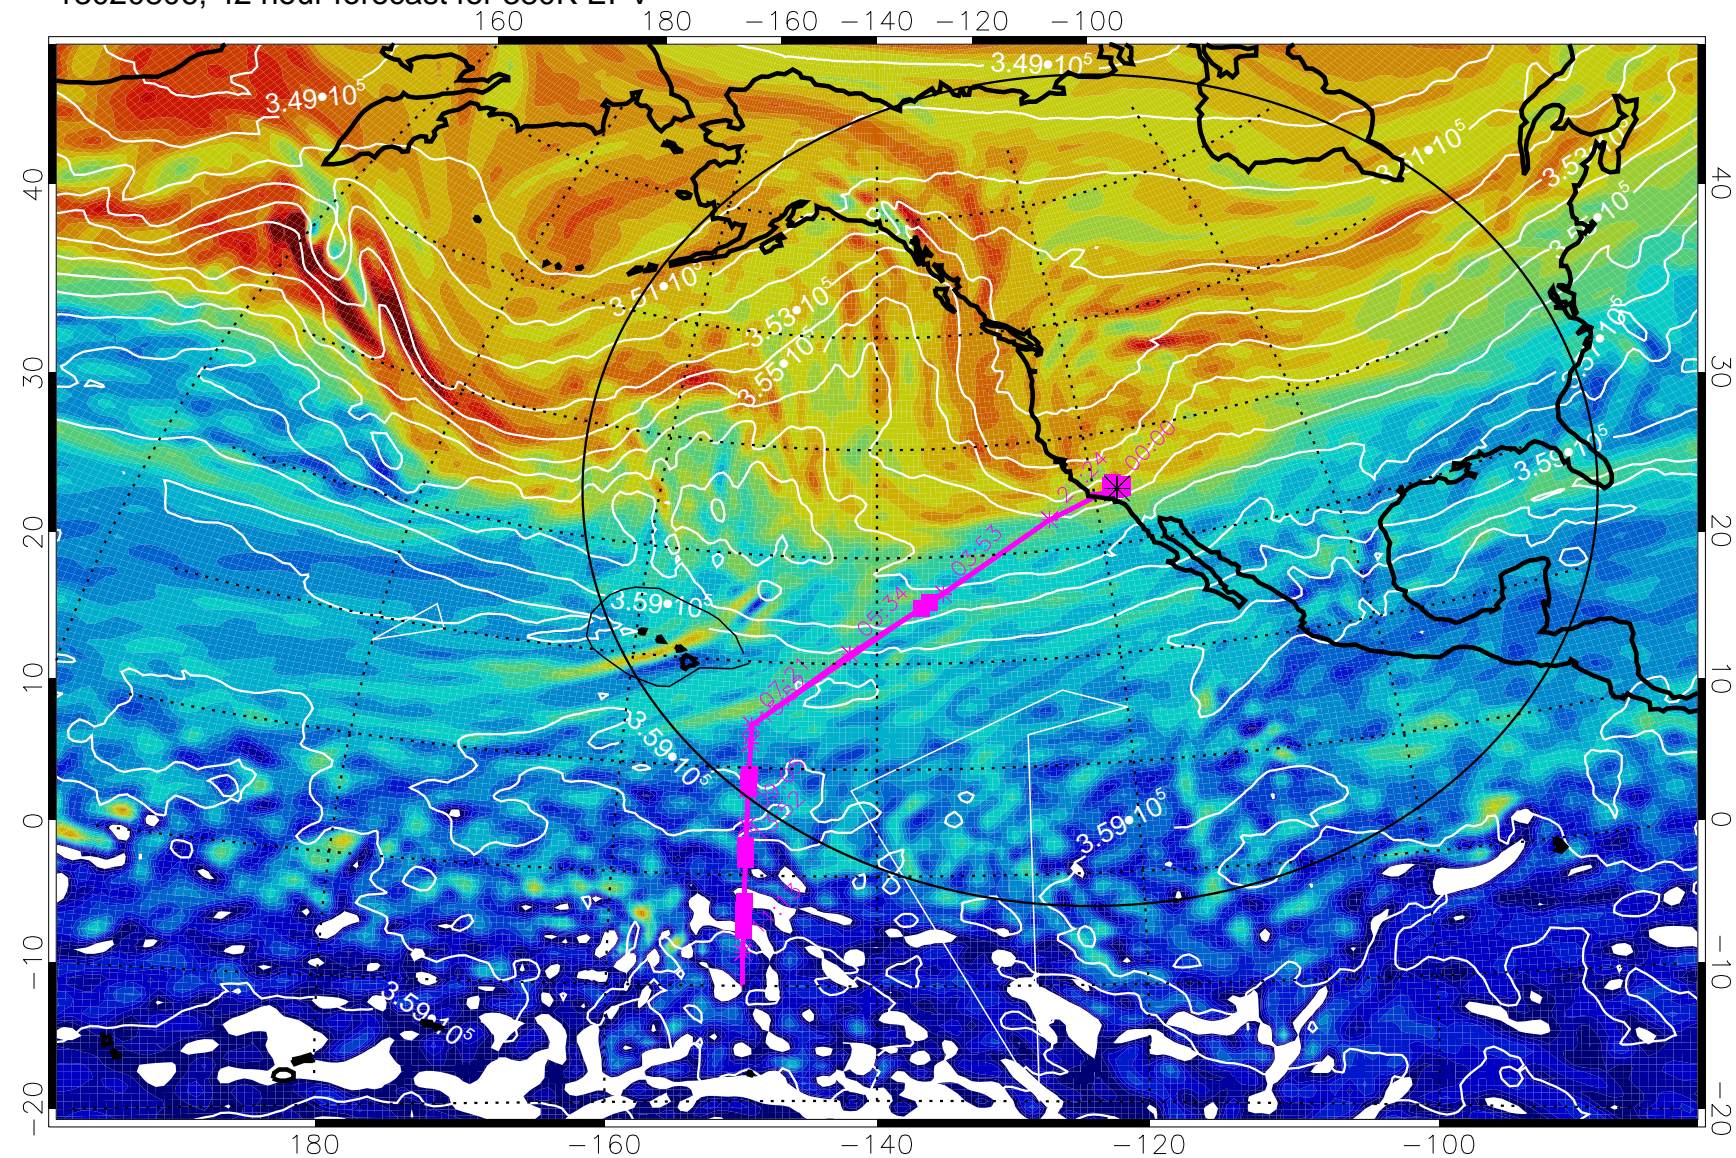

13020712, 24 hour forecast for 380K EPV

160 180 -160 -140 -120 -100

380K Montgomery Streamfunction, white

Range ring of 4055 km -- 13 hours GH round trip

13020718, 30 hour forecast for 380K EPV

380K Montgomery Streamfunction, white

Range ring of 4055 km -- 13 hours GH round trip

13020800, 36 hour forecast for 380K EPV

380K Montgomery Streamfunction, white

Range ring of 4055 km -- 13 hours GH round trip

13020806, 42 hour forecast for 380K EPV

380K Montgomery Streamfunction, white

Range ring of 4055 km -- 13 hours GH round trip

13020812, 48 hour forecast for 380K EPV

380K Montgomery Streamfunction, white

Range ring of 4055 km -- 13 hours GH round trip

13020818, 54 hour forecast for 380K EPV

380K Montgomery Streamfunction, white

Range ring of 4055 km -- 13 hours GH round trip

13020900, 60 hour forecast for 380K EPV

380K Montgomery Streamfunction, white

Range ring of 4055 km -- 13 hours GH round trip