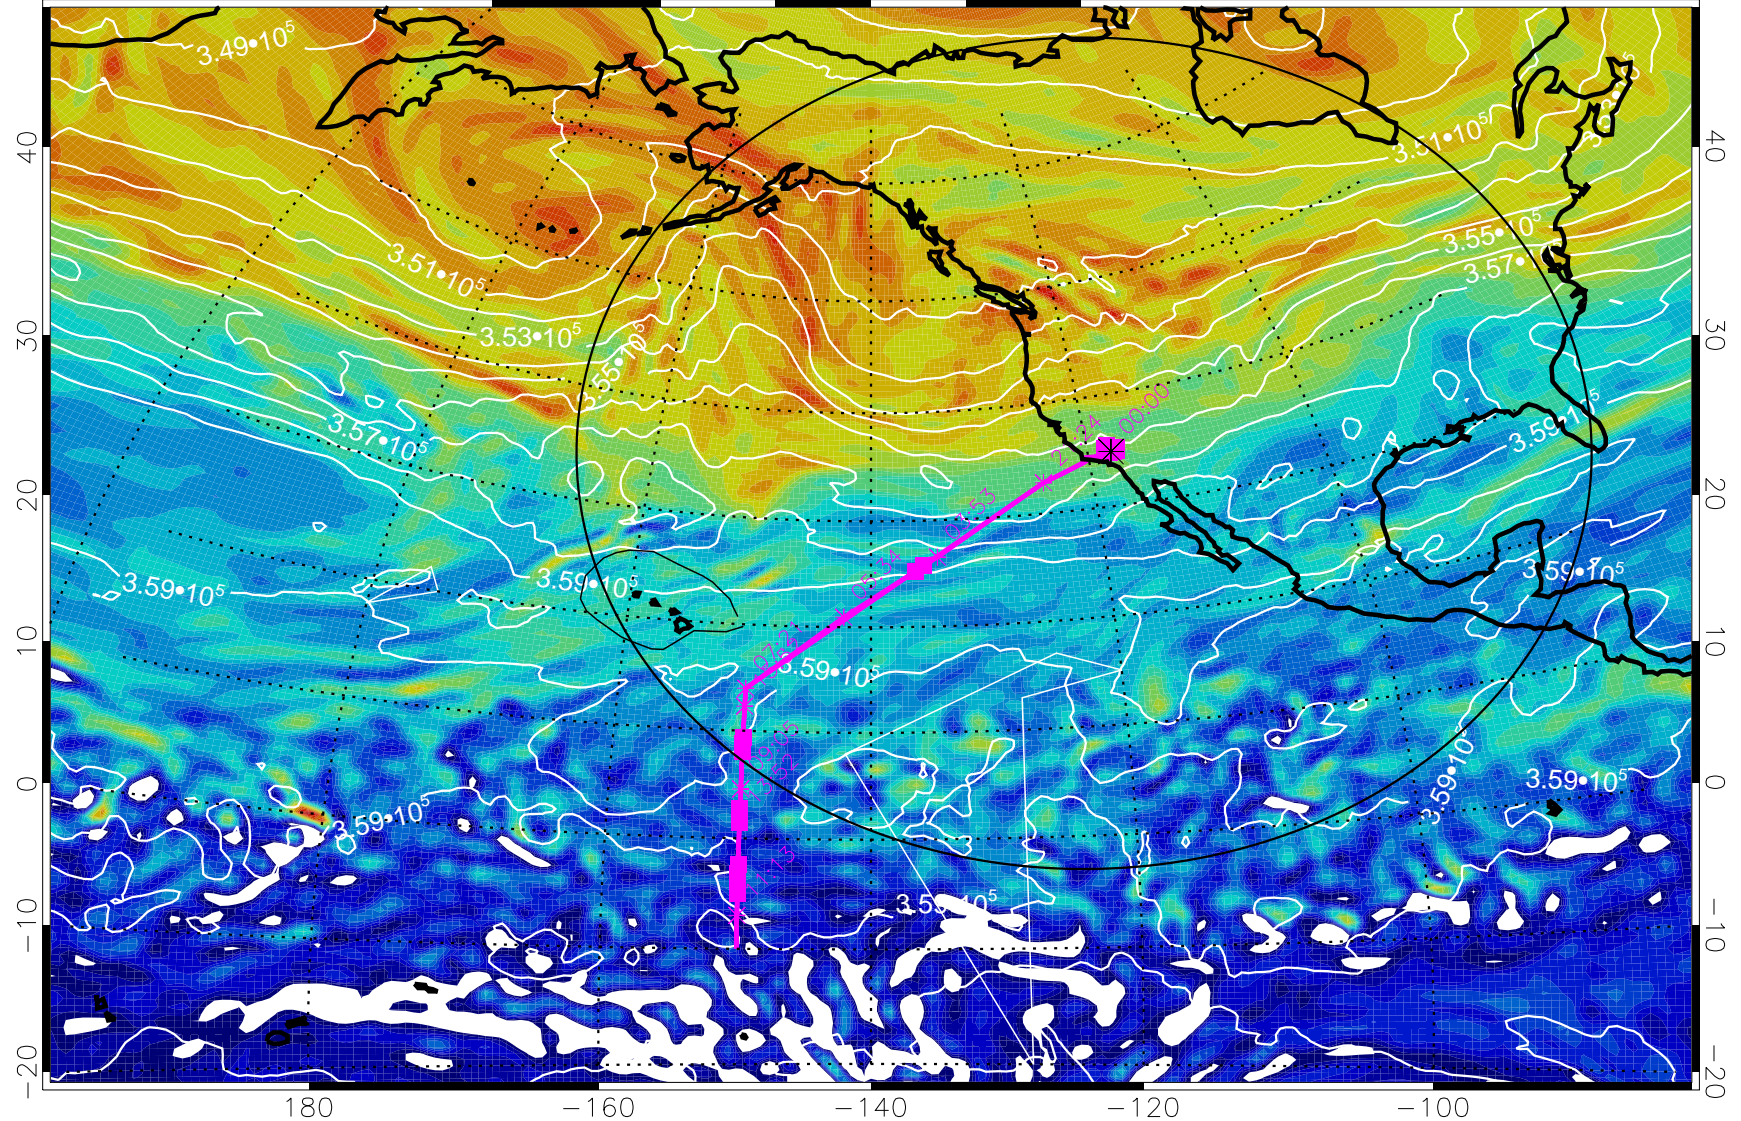

13020618, 6 hour forecast for 380K EPV

160 180 -160 -140 -120 -100

380K Montgomery Streamfunction, white

Range ring of 4055 km -- 13 hours GH round trip

13020700, 12 hour forecast for 380K EPV

160 180 -160 -140 -120 -100

380K Montgomery Streamfunction, white

Range ring of 4055 km -- 13 hours GH round trip

13020706, 18 hour forecast for 380K EPV

380K Montgomery Streamfunction, white

Range ring of 4055 km -- 13 hours GH round trip

13020712, 24 hour forecast for 380K EPV

160 180 -160 -140 -120 -100

380K Montgomery Streamfunction, white

Range ring of 4055 km -- 13 hours GH round trip

13020718, 30 hour forecast for 380K EPV

380K Montgomery Streamfunction, white

Range ring of 4055 km -- 13 hours GH round trip

13020800, 36 hour forecast for 380K EPV

380K Montgomery Streamfunction, white

Range ring of 4055 km -- 13 hours GH round trip

13020806, 42 hour forecast for 380K EPV