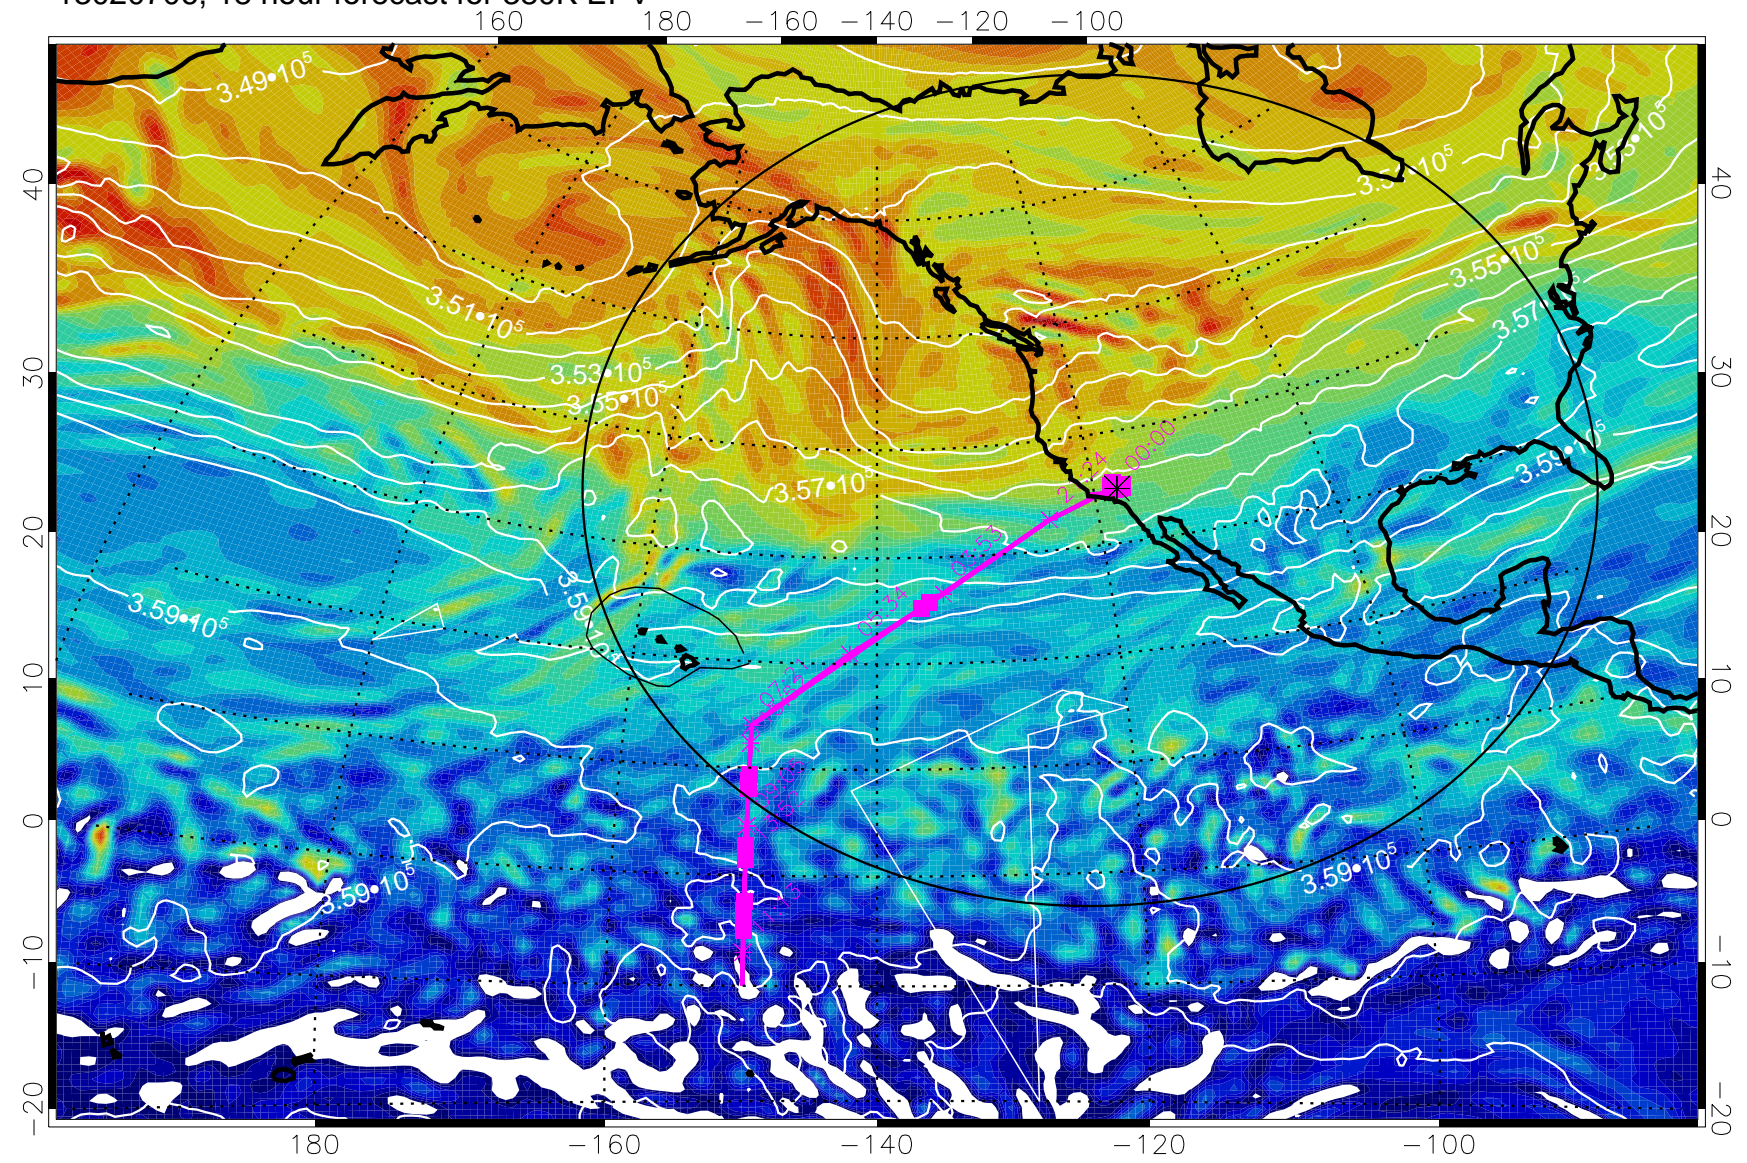

13020618, 6 hour forecast for 380K EPV

160 180 -160 -140 -120 -100

380K Montgomery Streamfunction, white

Range ring of 4055 km -- 13 hours GH round trip

13020700, 12 hour forecast for 380K EPV

160 180 -160 -140 -120 -100

380K Montgomery Streamfunction, white

Range ring of 4055 km -- 13 hours GH round trip

13020706, 18 hour forecast for 380K EPV

380K Montgomery Streamfunction, white

Range ring of 4055 km -- 13 hours GH round trip

13020712, 24 hour forecast for 380K EPV

160 180 -160 -140 -120 -100

380K Montgomery Streamfunction, white

Range ring of 4055 km -- 13 hours GH round trip

13020718, 30 hour forecast for 380K EPV

380K Montgomery Streamfunction, white

Range ring of 4055 km -- 13 hours GH round trip

13020800, 36 hour forecast for 380K EPV

380K Montgomery Streamfunction, white

Range ring of 4055 km -- 13 hours GH round trip

13020806, 42 hour forecast for 380K EPV