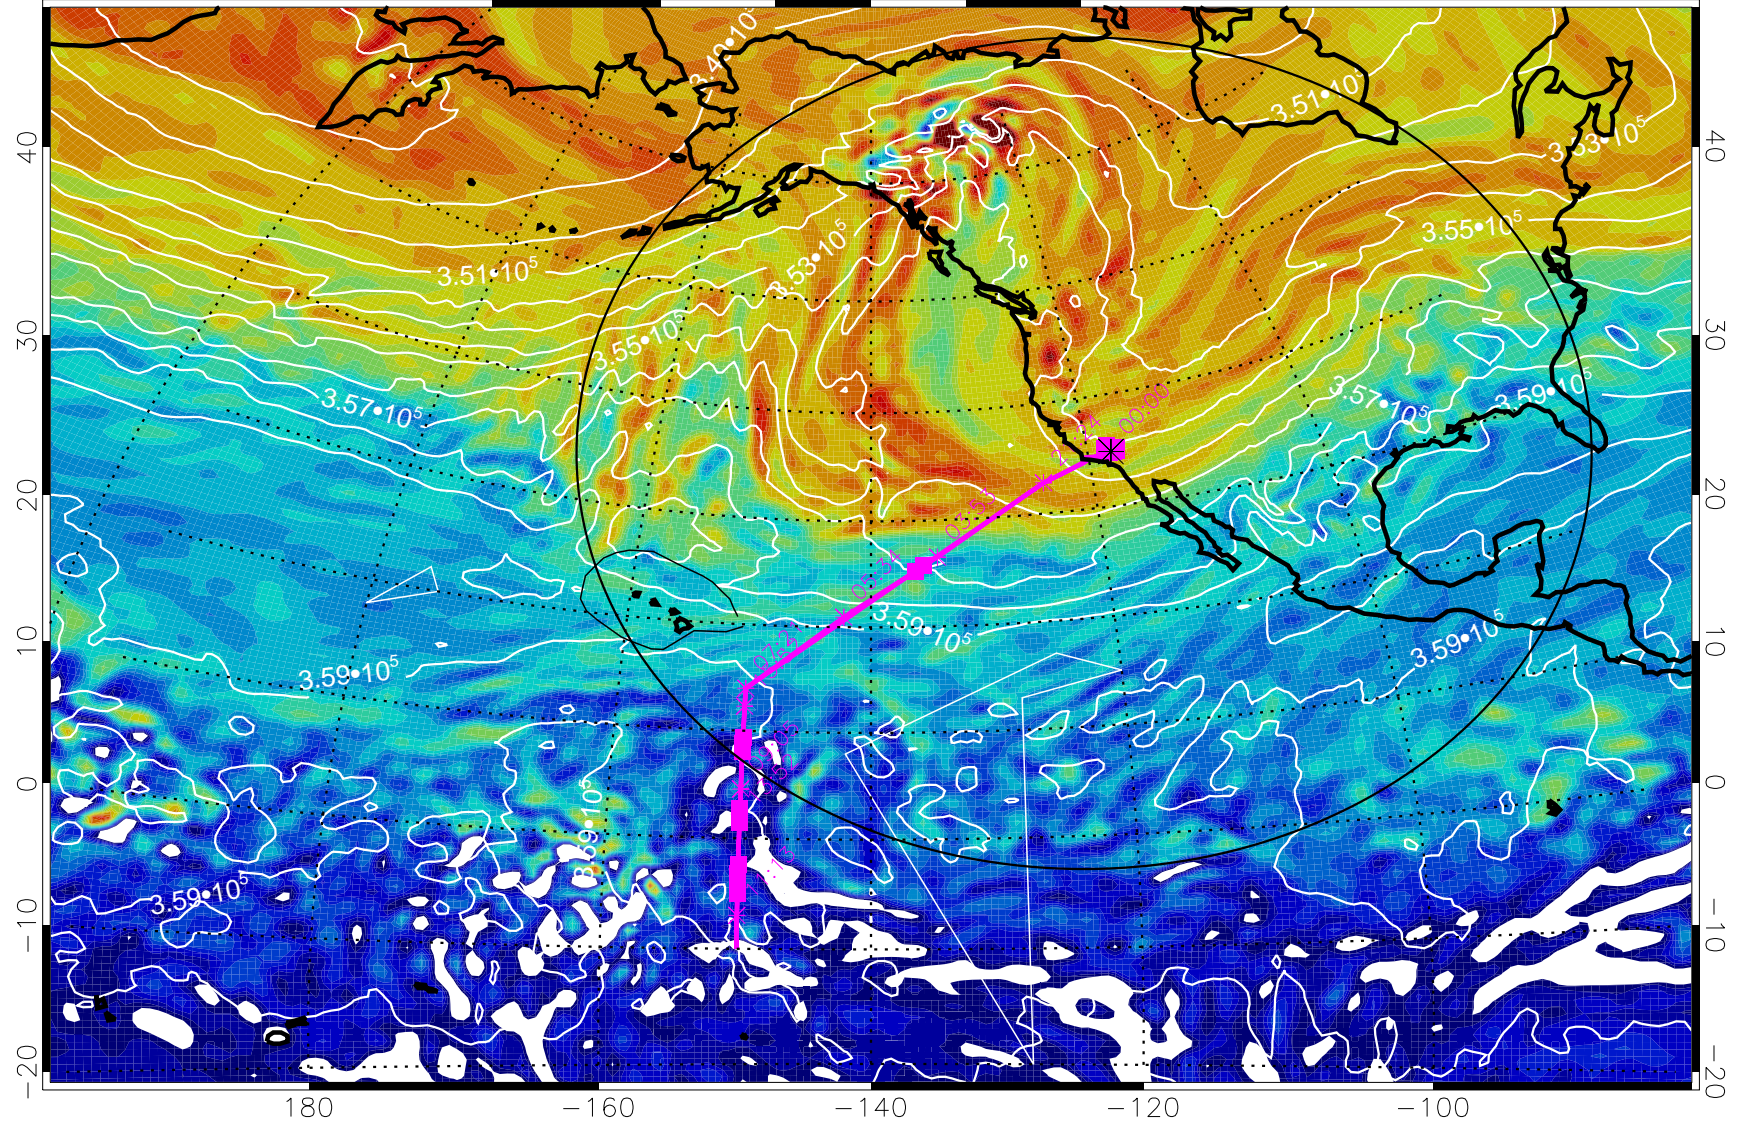

13020918, 78 hour forecast for 380K EPV

380K Montgomery Streamfunction, white

Range ring of 4055 km -- 13 hours GH round trip

13021000, 84 hour forecast for 380K EPV

380K Montgomery Streamfunction, white

Range ring of 4055 km -- 13 hours GH round trip

13021006, 90 hour forecast for 380K EPV

160 180 -160 -140 -120 -100

380K Montgomery Streamfunction, white

Range ring of 4055 km -- 13 hours GH round trip

13021012, 96 hour forecast for 380K EPV

160 180 -160 -140 -120 -100

380K Montgomery Streamfunction, white

Range ring of 4055 km -- 13 hours GH round trip

13021018, 102 hour forecast for 380K EPV

160 180 -160 -140 -120 -100

380K Montgomery Streamfunction, white

Range ring of 4055 km -- 13 hours GH round trip

13021100, 108 hour forecast for 380K EPV

160 180 -160 -140 -120 -100

380K Montgomery Streamfunction, white

Range ring of 4055 km -- 13 hours GH round trip

13021106, 114 hour forecast for 380K EPV

160 180 -160 -140 -120 -100