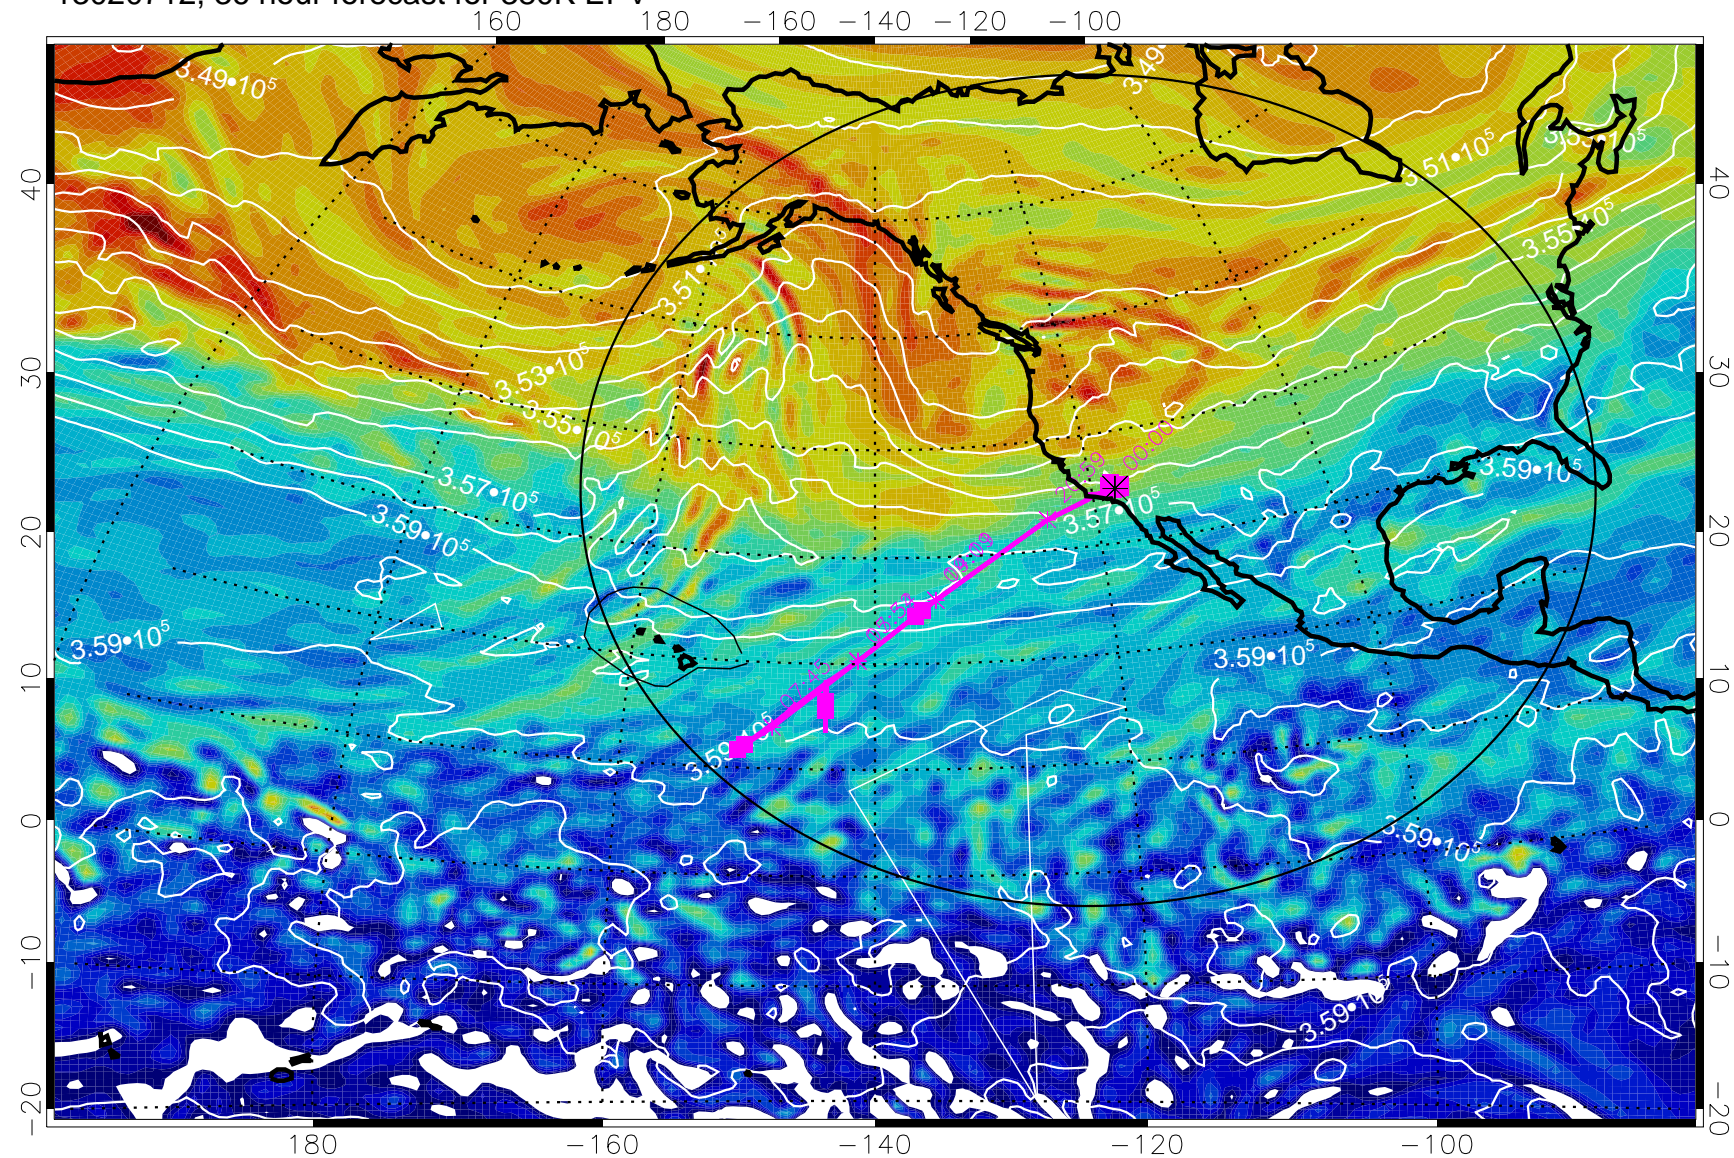

Range ring of 4055 km -- 13 hours GH round trip

13020700, 24 hour forecast for 380K EPV

380K Montgomery Streamfunction, white

Range ring of 4055 km -- 13 hours GH round trip

13020706, 30 hour forecast for 380K EPV

380K Montgomery Streamfunction, white

Range ring of 4055 km -- 13 hours GH round trip

13020712, 36 hour forecast for 380K EPV

380K Montgomery Streamfunction, white

Range ring of 4055 km -- 13 hours GH round trip

13020718, 42 hour forecast for 380K EPV

380K Montgomery Streamfunction, white

Range ring of 4055 km -- 13 hours GH round trip

13020800, 48 hour forecast for 380K EPV

380K Montgomery Streamfunction, white

Range ring of 4055 km -- 13 hours GH round trip

13020806, 54 hour forecast for 380K EPV

380K Montgomery Streamfunction, white

Range ring of 4055 km -- 13 hours GH round trip

13020812, 60 hour forecast for 380K EPV

380K Montgomery Streamfunction, white

Range ring of 4055 km -- 13 hours GH round trip