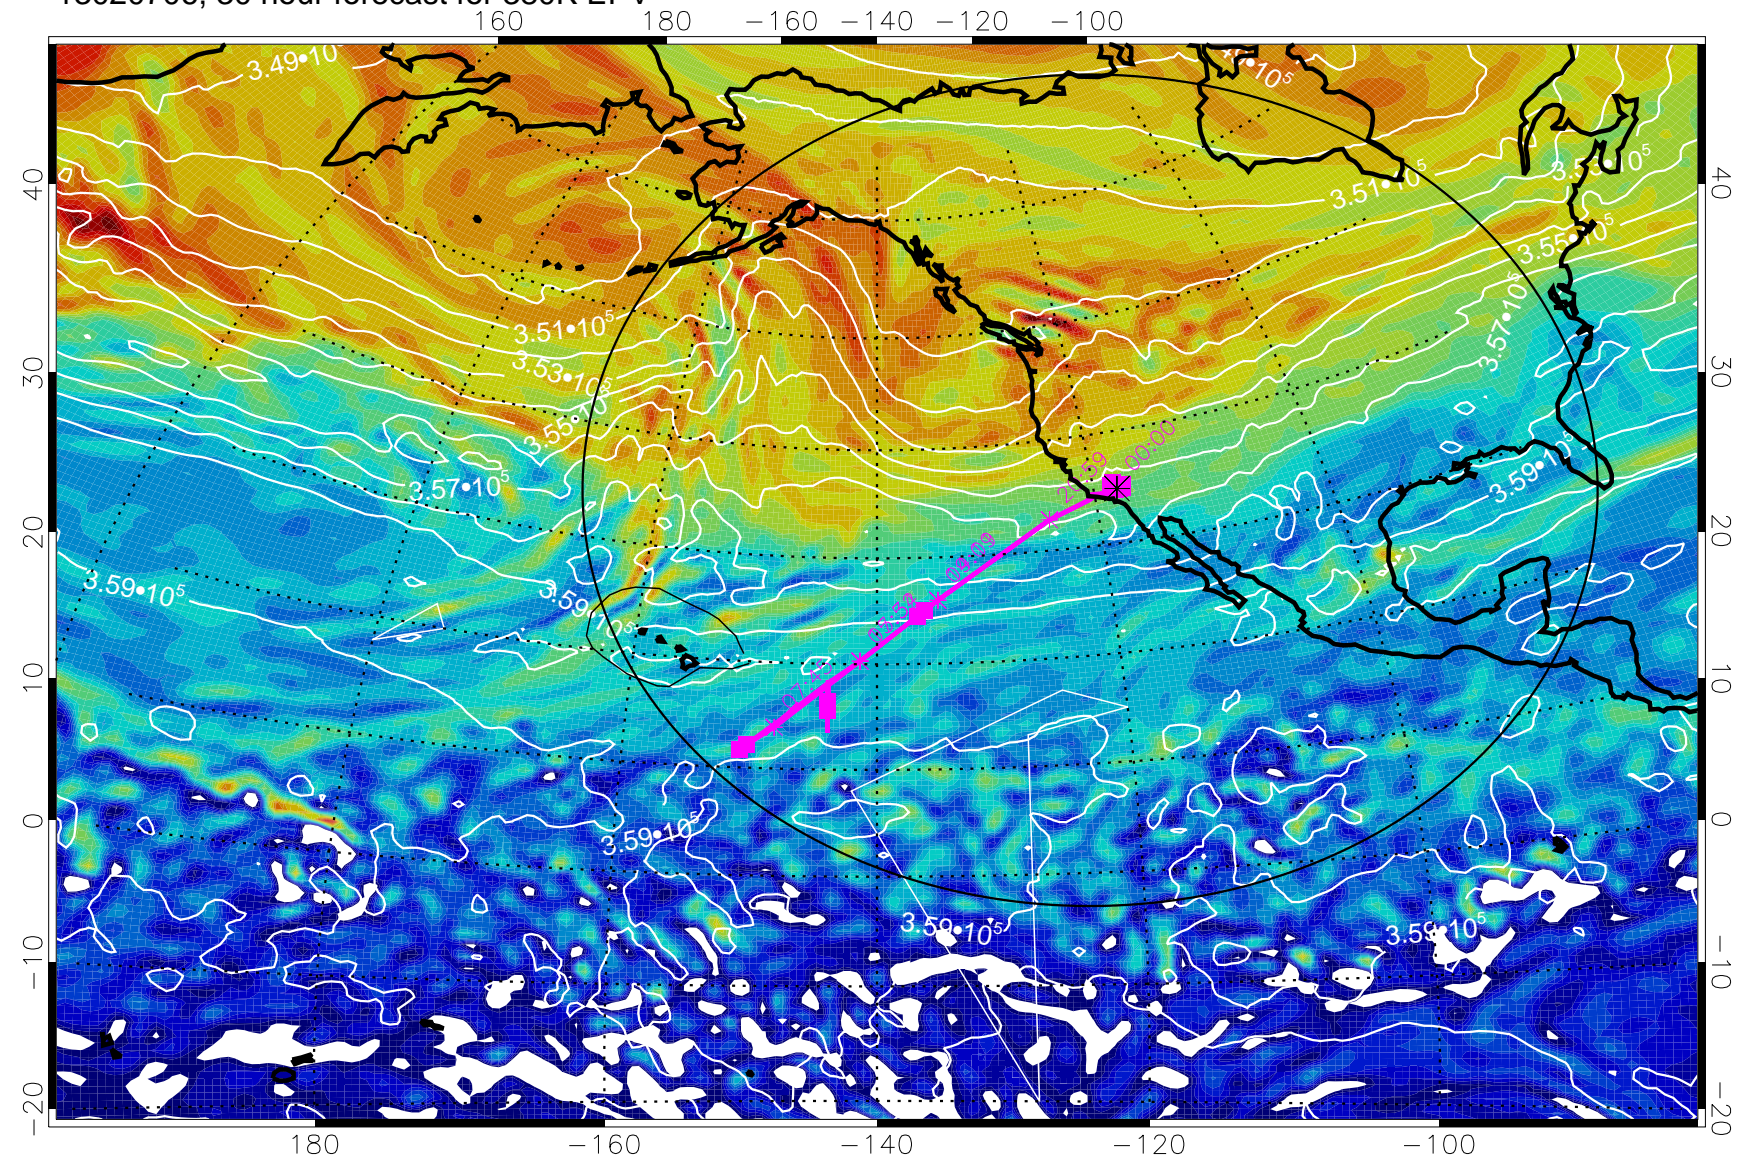

Range ring of 4055 km -- 13 hours GH round trip

13020700, 24 hour forecast for 380K EPV

380K Montgomery Streamfunction, white

Range ring of 4055 km -- 13 hours GH round trip

13020706, 30 hour forecast for 380K EPV

380K Montgomery Streamfunction, white

Range ring of 4055 km -- 13 hours GH round trip

13020712, 36 hour forecast for 380K EPV

380K Montgomery Streamfunction, white

Range ring of 4055 km -- 13 hours GH round trip

13020718, 42 hour forecast for 380K EPV

380K Montgomery Streamfunction, white

Range ring of 4055 km -- 13 hours GH round trip

13020800, 48 hour forecast for 380K EPV

380K Montgomery Streamfunction, white

Range ring of 4055 km -- 13 hours GH round trip

13020806, 54 hour forecast for 380K EPV

380K Montgomery Streamfunction, white

Range ring of 4055 km -- 13 hours GH round trip

13020812, 60 hour forecast for 380K EPV

380K Montgomery Streamfunction, white

Range ring of 4055 km -- 13 hours GH round trip