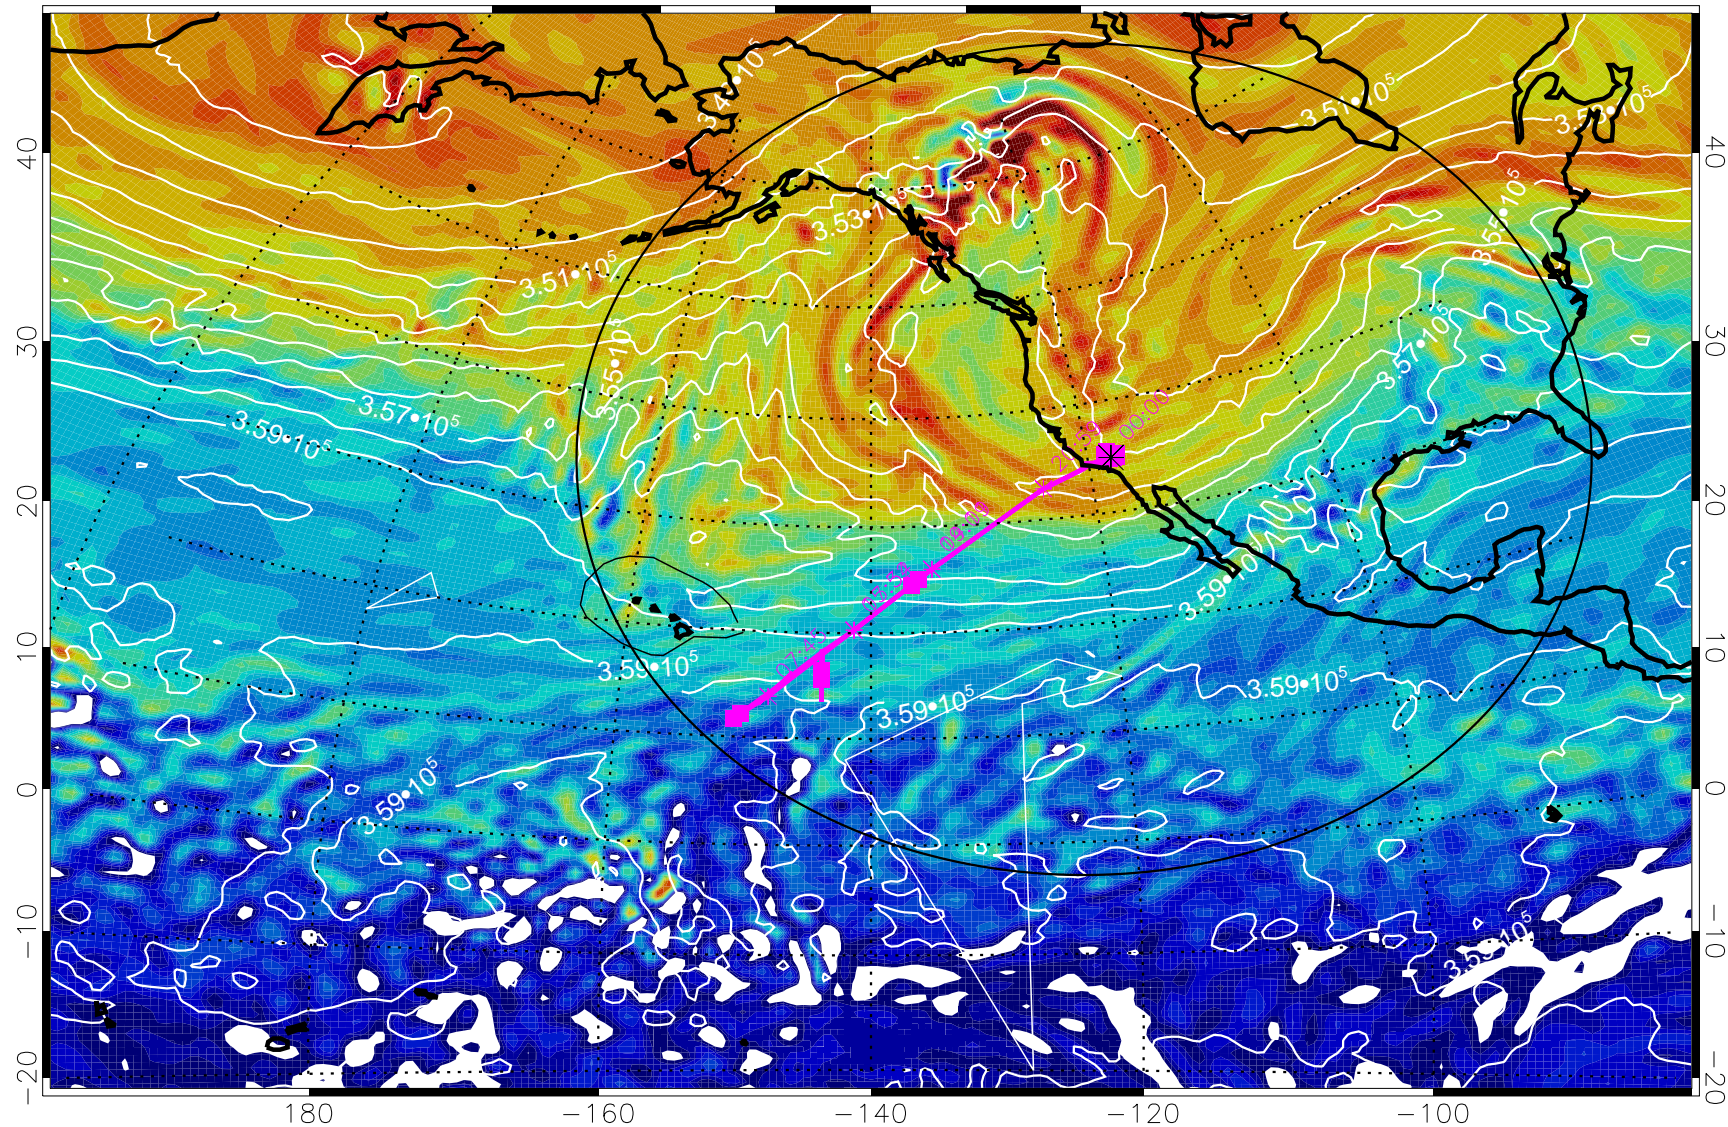

13021006, 102 hour forecast for 380K EPV

380K Montgomery Streamfunction, white

Range ring of 4055 km -- 13 hours GH round trip

13021012, 108 hour forecast for 380K EPV

160 180 -160 -140 -120 -100

380K Montgomery Streamfunction, white

Range ring of 4055 km -- 13 hours GH round trip

13021018, 114 hour forecast for 380K EPV

160 180 -160 -140 -120 -100

380K Montgomery Streamfunction, white

Range ring of 4055 km -- 13 hours GH round trip

13021100, 120 hour forecast for 380K EPV

160 180 -160 -140 -120 -100

380K Montgomery Streamfunction, white

Range ring of 4055 km -- 13 hours GH round trip