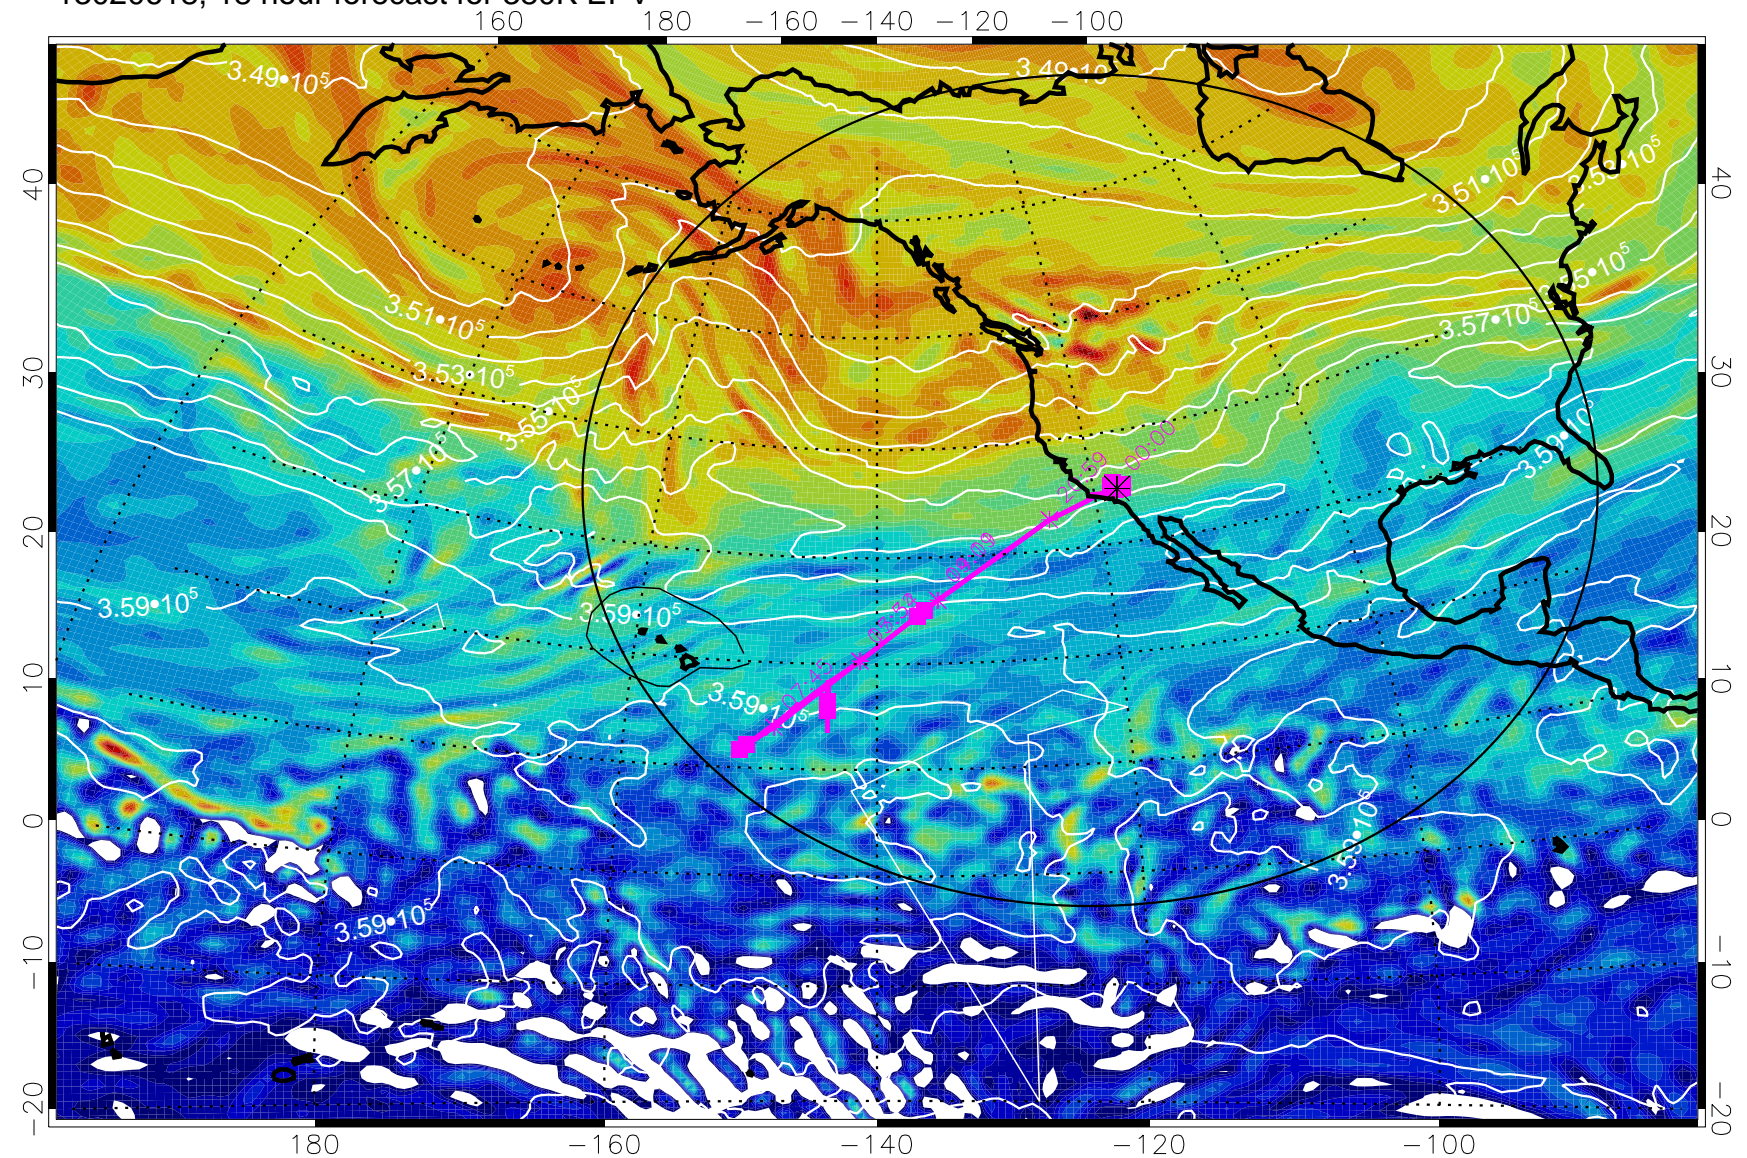

13020612, 12 hour forecast for 380K EPV

160 180 -160 -140 -120 -100

380K Montgomery Streamfunction, white

Range ring of 4055 km -- 13 hours GH round trip

13020618, 18 hour forecast for 380K EPV

380K Montgomery Streamfunction, white

Range ring of 4055 km -- 13 hours GH round trip

13020700, 24 hour forecast for 380K EPV

380K Montgomery Streamfunction, white

Range ring of 4055 km -- 13 hours GH round trip

13020706, 30 hour forecast for 380K EPV

380K Montgomery Streamfunction, white

Range ring of 4055 km -- 13 hours GH round trip

13020712, 36 hour forecast for 380K EPV

380K Montgomery Streamfunction, white

Range ring of 4055 km -- 13 hours GH round trip

13020718, 42 hour forecast for 380K EPV

380K Montgomery Streamfunction, white

Range ring of 4055 km -- 13 hours GH round trip

13020800, 48 hour forecast for 380K EPV

380K Montgomery Streamfunction, white

Range ring of 4055 km -- 13 hours GH round trip