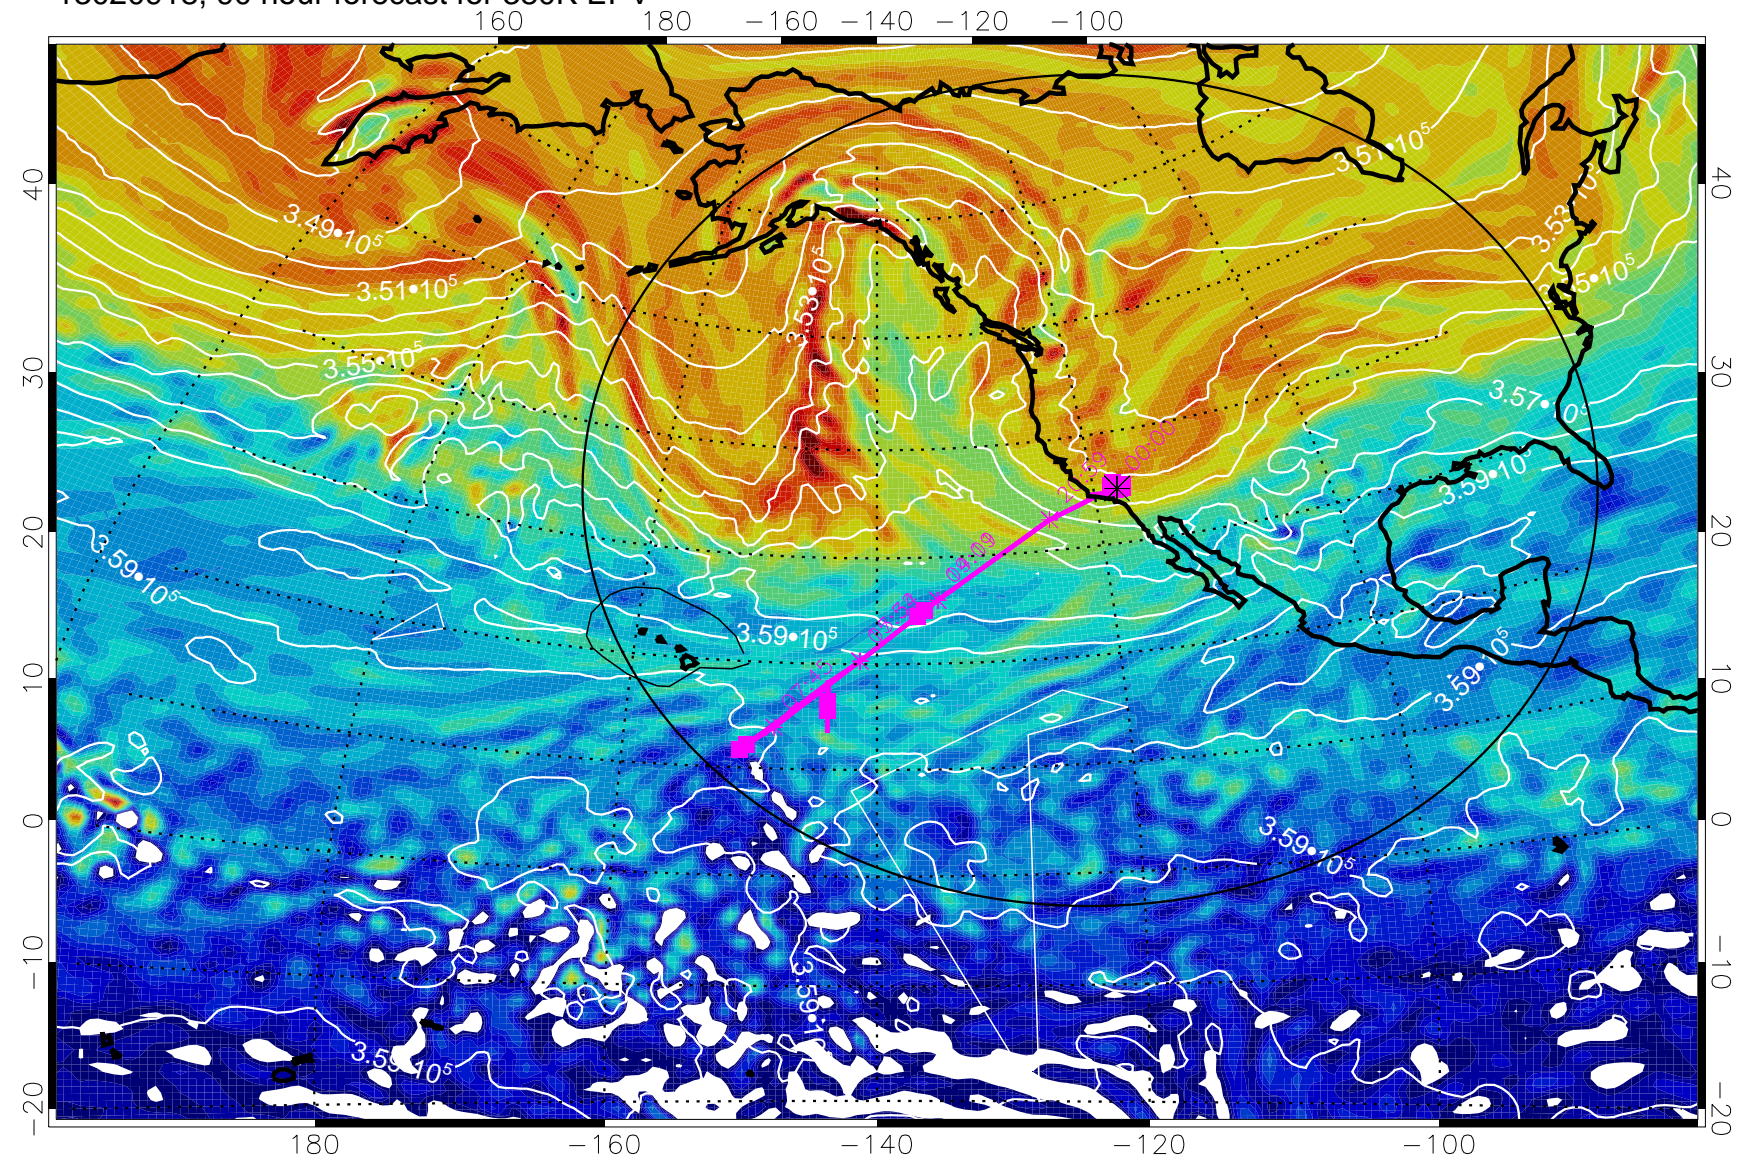

13020818, 66 hour forecast for 380K EPV

380K Montgomery Streamfunction, white

Range ring of 4055 km -- 13 hours GH round trip

13020900, 72 hour forecast for 380K EPV

380K Montgomery Streamfunction, white

Range ring of 4055 km -- 13 hours GH round trip

13020918, 90 hour forecast for 380K EPV

380K Montgomery Streamfunction, white

Range ring of 4055 km -- 13 hours GH round trip

13021000, 96 hour forecast for 380K EPV

380K Montgomery Streamfunction, white

Range ring of 4055 km -- 13 hours GH round trip

13021006, 102 hour forecast for 380K EPV

380K Montgomery Streamfunction, white

Range ring of 4055 km -- 13 hours GH round trip

13021012, 108 hour forecast for 380K EPV

160 180 -160 -140 -120 -100

380K Montgomery Streamfunction, white

Range ring of 4055 km -- 13 hours GH round trip

13021018, 114 hour forecast for 380K EPV

160 180 -160 -140 -120 -100

380K Montgomery Streamfunction, white

Range ring of 4055 km -- 13 hours GH round trip

13021100, 120 hour forecast for 380K EPV