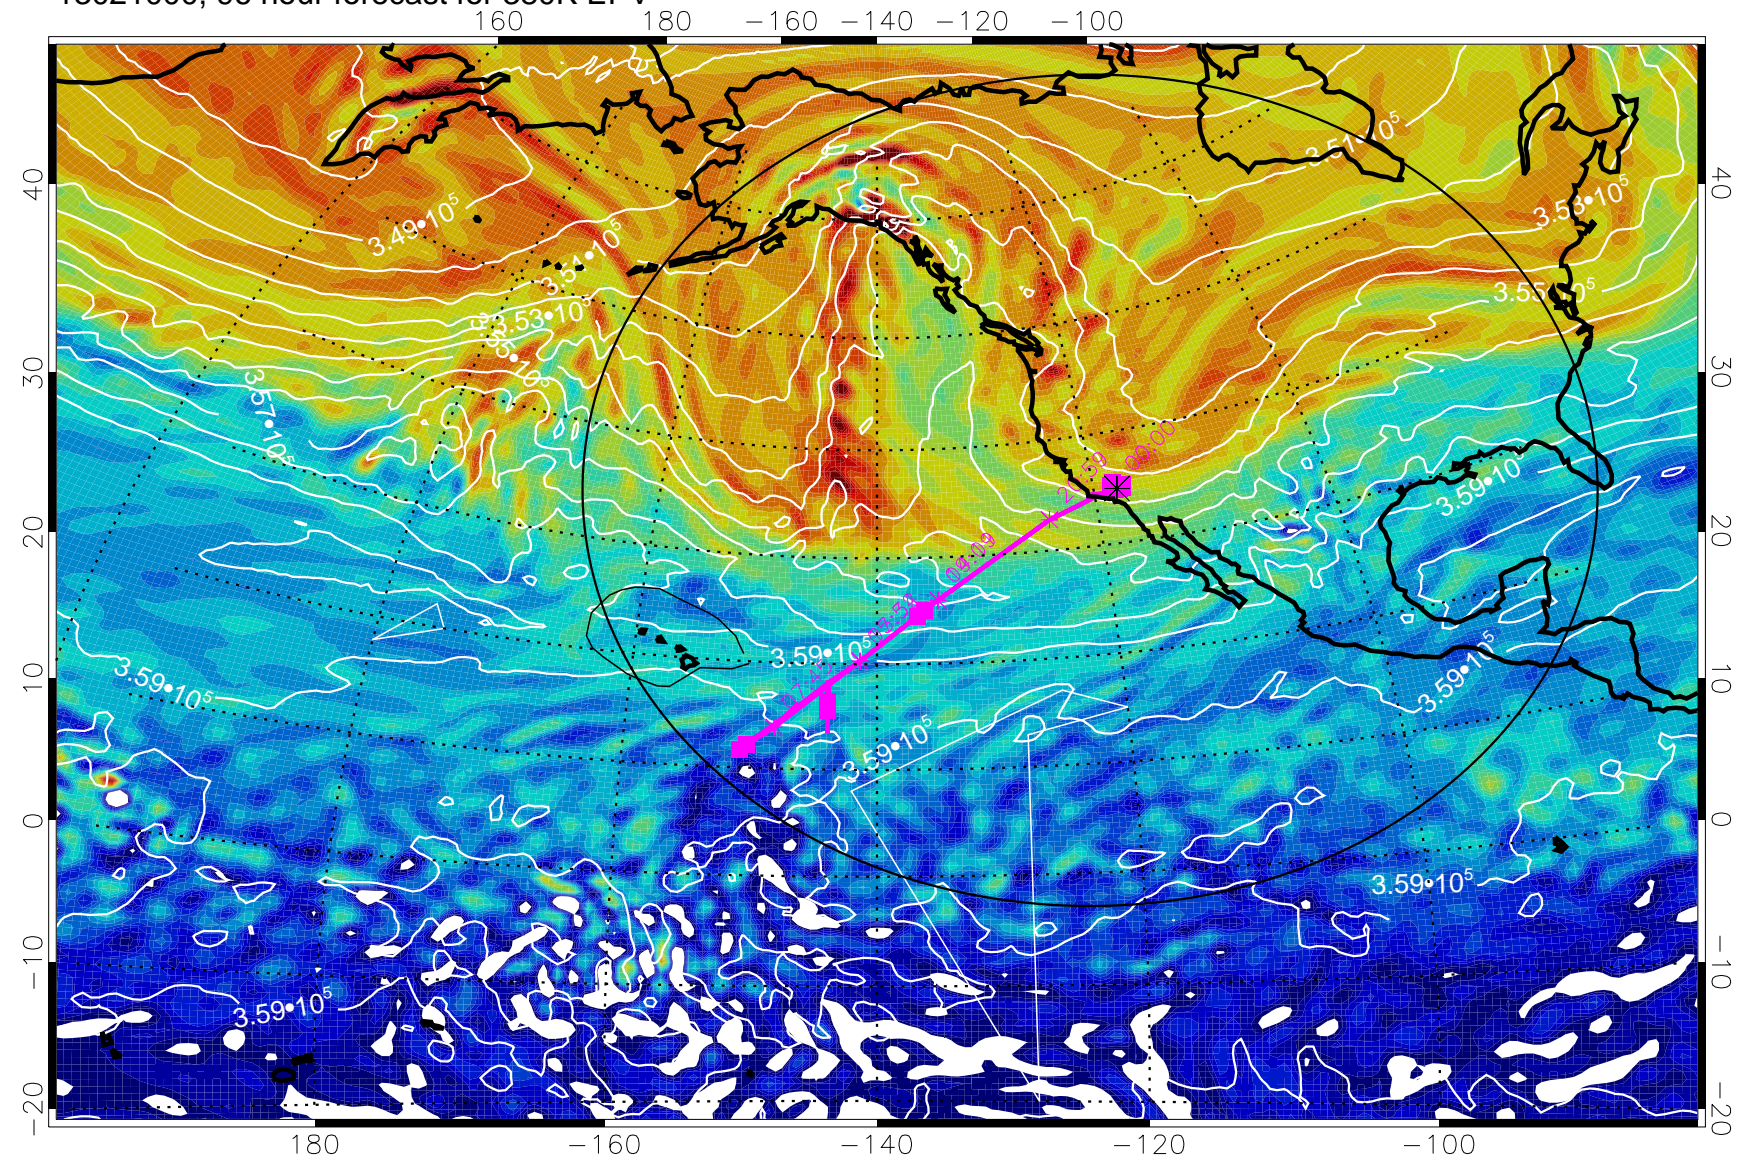

13020818, 66 hour forecast for 380K EPV

380K Montgomery Streamfunction, white

Range ring of 4055 km -- 13 hours GH round trip

13020900, 72 hour forecast for 380K EPV

380K Montgomery Streamfunction, white

Range ring of 4055 km -- 13 hours GH round trip

13020918, 90 hour forecast for 380K EPV

380K Montgomery Streamfunction, white

Range ring of 4055 km -- 13 hours GH round trip

13021000, 96 hour forecast for 380K EPV

380K Montgomery Streamfunction, white

Range ring of 4055 km -- 13 hours GH round trip

13021006, 102 hour forecast for 380K EPV

380K Montgomery Streamfunction, white

Range ring of 4055 km -- 13 hours GH round trip

13021012, 108 hour forecast for 380K EPV

160 180 -160 -140 -120 -100

380K Montgomery Streamfunction, white

Range ring of 4055 km -- 13 hours GH round trip

13021018, 114 hour forecast for 380K EPV

160 180 -160 -140 -120 -100

380K Montgomery Streamfunction, white

Range ring of 4055 km -- 13 hours GH round trip

13021100, 120 hour forecast for 380K EPV