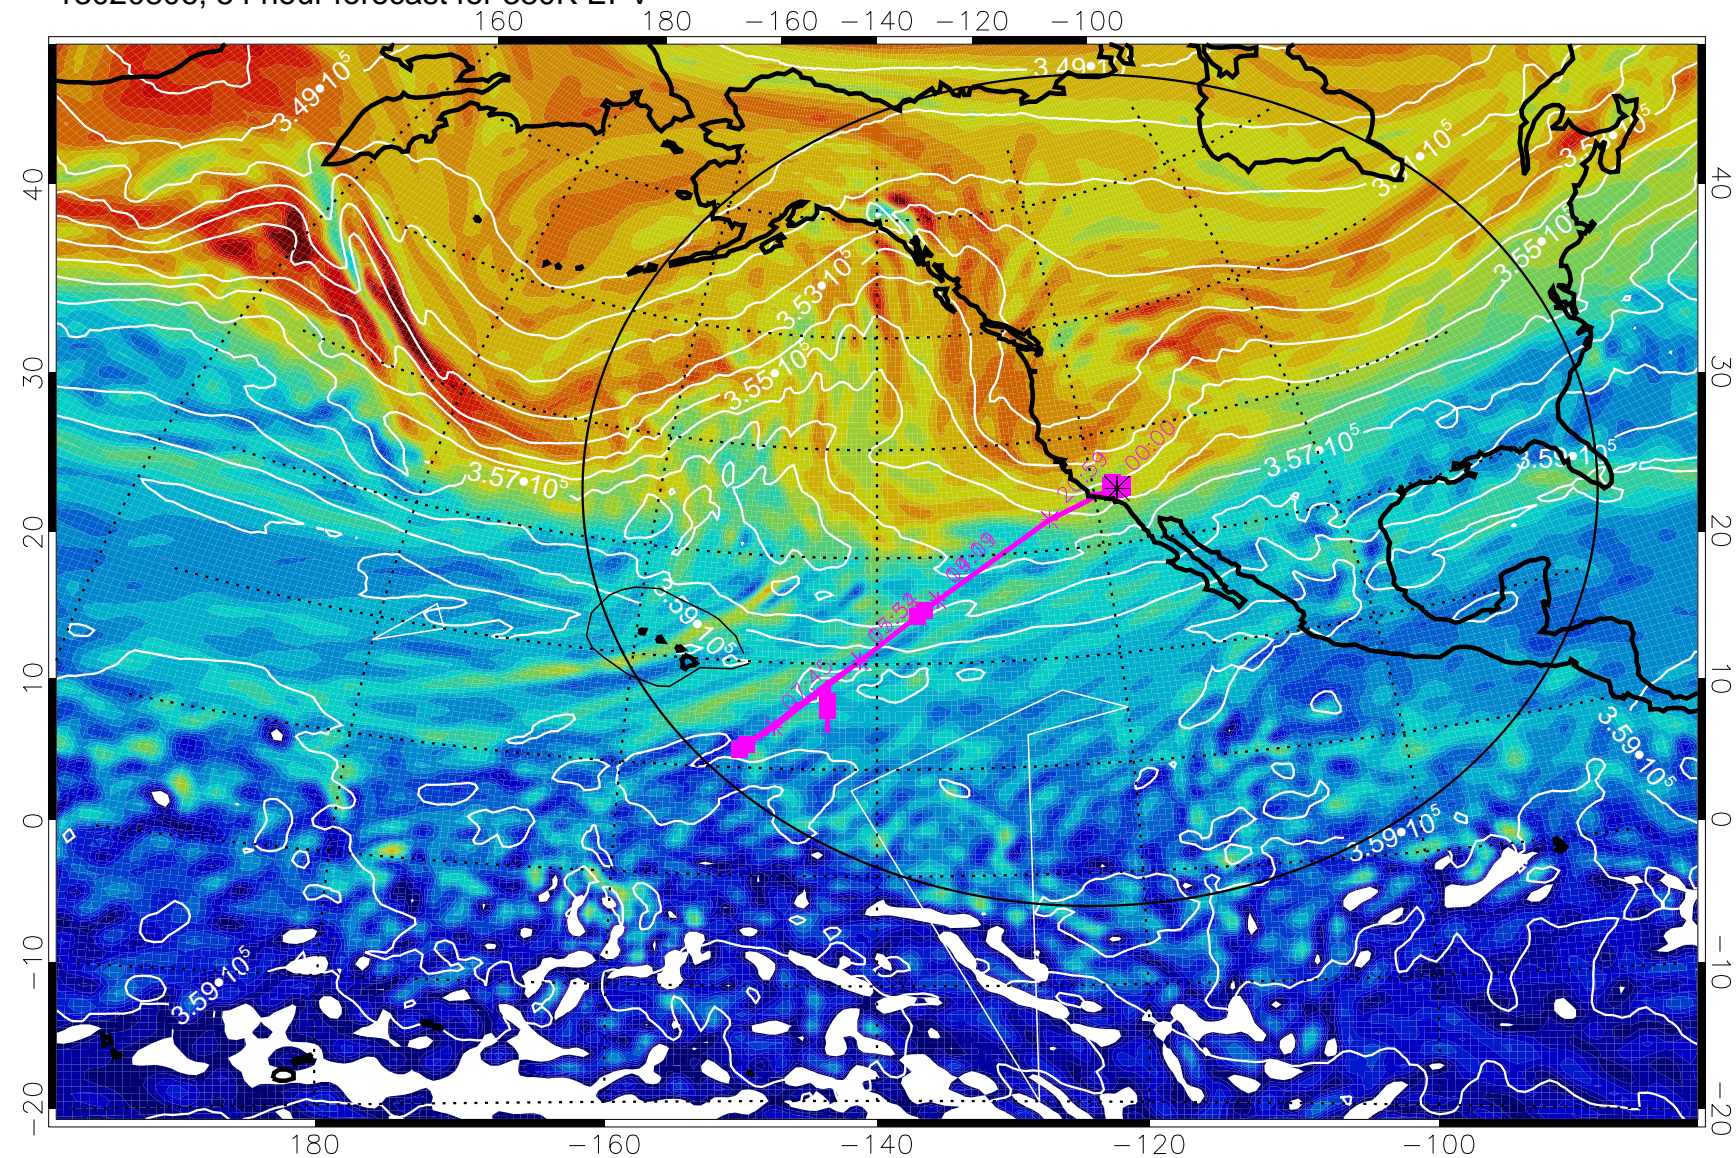

380K Montgomery Streamfunction, white

Range ring of 4055 km -- 13 hours GH round trip

13020712, 36 hour forecast for 380K EPV

380K Montgomery Streamfunction, white

Range ring of 4055 km -- 13 hours GH round trip

13020718, 42 hour forecast for 380K EPV

380K Montgomery Streamfunction, white

Range ring of 4055 km -- 13 hours GH round trip

13020800, 48 hour forecast for 380K EPV

380K Montgomery Streamfunction, white

Range ring of 4055 km -- 13 hours GH round trip

13020806, 54 hour forecast for 380K EPV

380K Montgomery Streamfunction, white

Range ring of 4055 km -- 13 hours GH round trip

13020812, 60 hour forecast for 380K EPV

380K Montgomery Streamfunction, white

Range ring of 4055 km -- 13 hours GH round trip

13020818, 66 hour forecast for 380K EPV

380K Montgomery Streamfunction, white

Range ring of 4055 km -- 13 hours GH round trip

13020900, 72 hour forecast for 380K EPV

380K Montgomery Streamfunction, white

Range ring of 4055 km -- 13 hours GH round trip