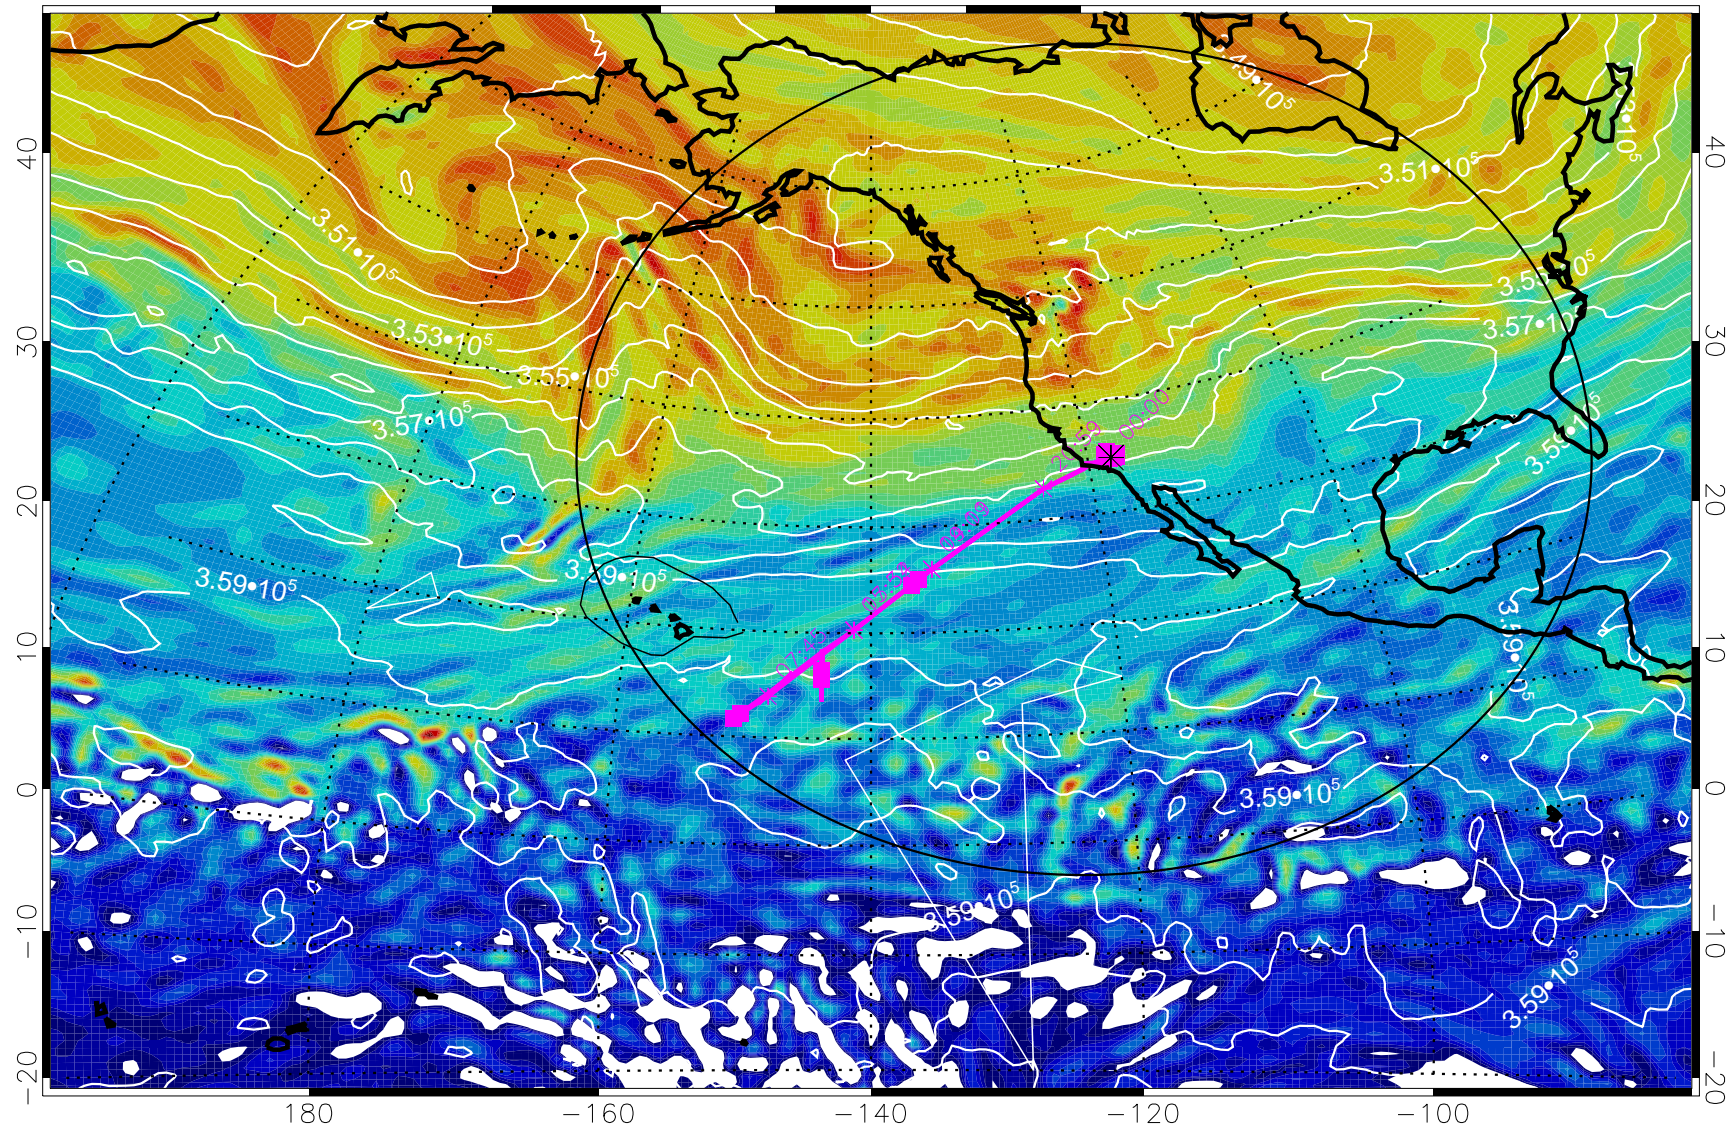

13020612, 12 hour forecast for 380K EPV

160 180 -160 -140 -120 -100

380K Montgomery Streamfunction, white

Range ring of 4055 km -- 13 hours GH round trip

13020618, 18 hour forecast for 380K EPV

380K Montgomery Streamfunction, white

Range ring of 4055 km -- 13 hours GH round trip

13020700, 24 hour forecast for 380K EPV

380K Montgomery Streamfunction, white

Range ring of 4055 km -- 13 hours GH round trip

13020706, 30 hour forecast for 380K EPV

380K Montgomery Streamfunction, white

Range ring of 4055 km -- 13 hours GH round trip

13020712, 36 hour forecast for 380K EPV

380K Montgomery Streamfunction, white

Range ring of 4055 km -- 13 hours GH round trip

13020718, 42 hour forecast for 380K EPV

380K Montgomery Streamfunction, white

Range ring of 4055 km -- 13 hours GH round trip

13020800, 48 hour forecast for 380K EPV

380K Montgomery Streamfunction, white

Range ring of 4055 km -- 13 hours GH round trip