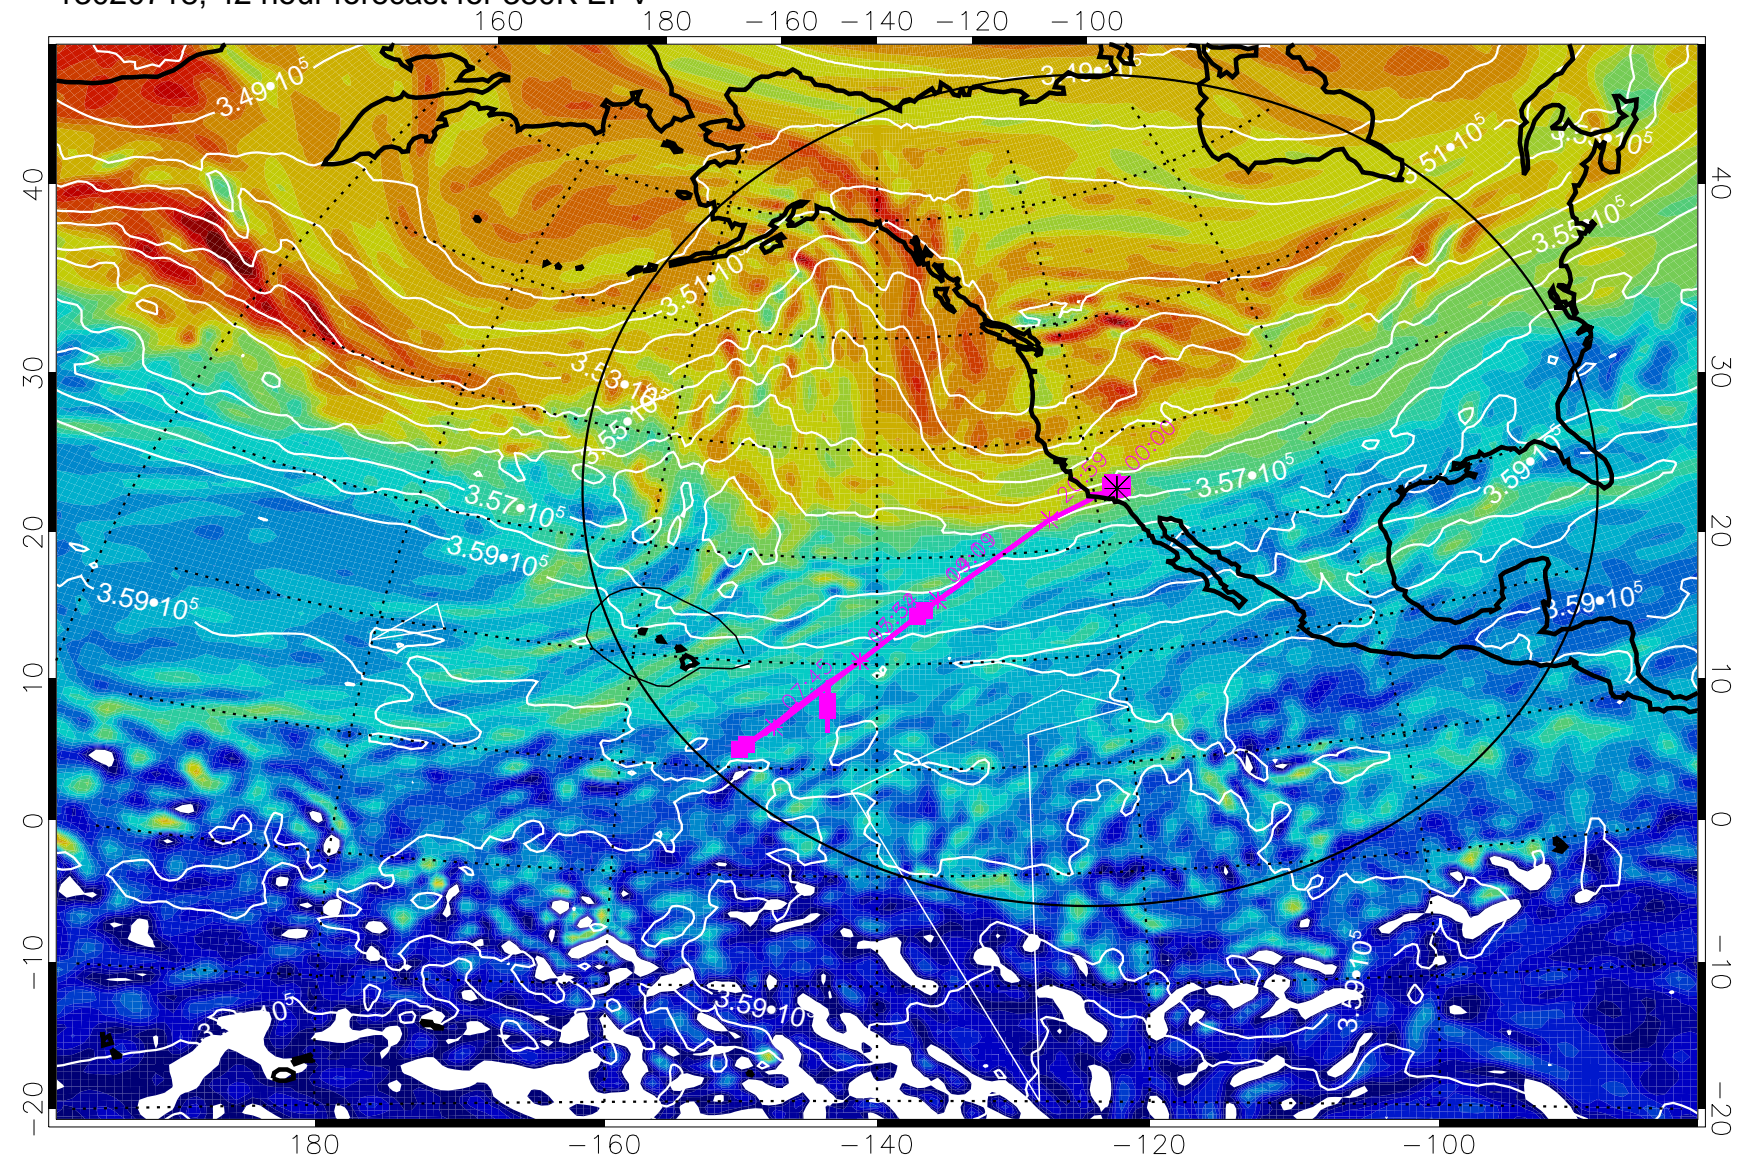

Range ring of 4055 km -- 13 hours GH round trip

13020700, 24 hour forecast for 380K EPV

380K Montgomery Streamfunction, white

Range ring of 4055 km -- 13 hours GH round trip

13020706, 30 hour forecast for 380K EPV

380K Montgomery Streamfunction, white

Range ring of 4055 km -- 13 hours GH round trip

13020712, 36 hour forecast for 380K EPV

380K Montgomery Streamfunction, white

Range ring of 4055 km -- 13 hours GH round trip

13020718, 42 hour forecast for 380K EPV

380K Montgomery Streamfunction, white

Range ring of 4055 km -- 13 hours GH round trip

13020800, 48 hour forecast for 380K EPV

380K Montgomery Streamfunction, white

Range ring of 4055 km -- 13 hours GH round trip

13020806, 54 hour forecast for 380K EPV

380K Montgomery Streamfunction, white

Range ring of 4055 km -- 13 hours GH round trip

13020812, 60 hour forecast for 380K EPV

380K Montgomery Streamfunction, white

Range ring of 4055 km -- 13 hours GH round trip