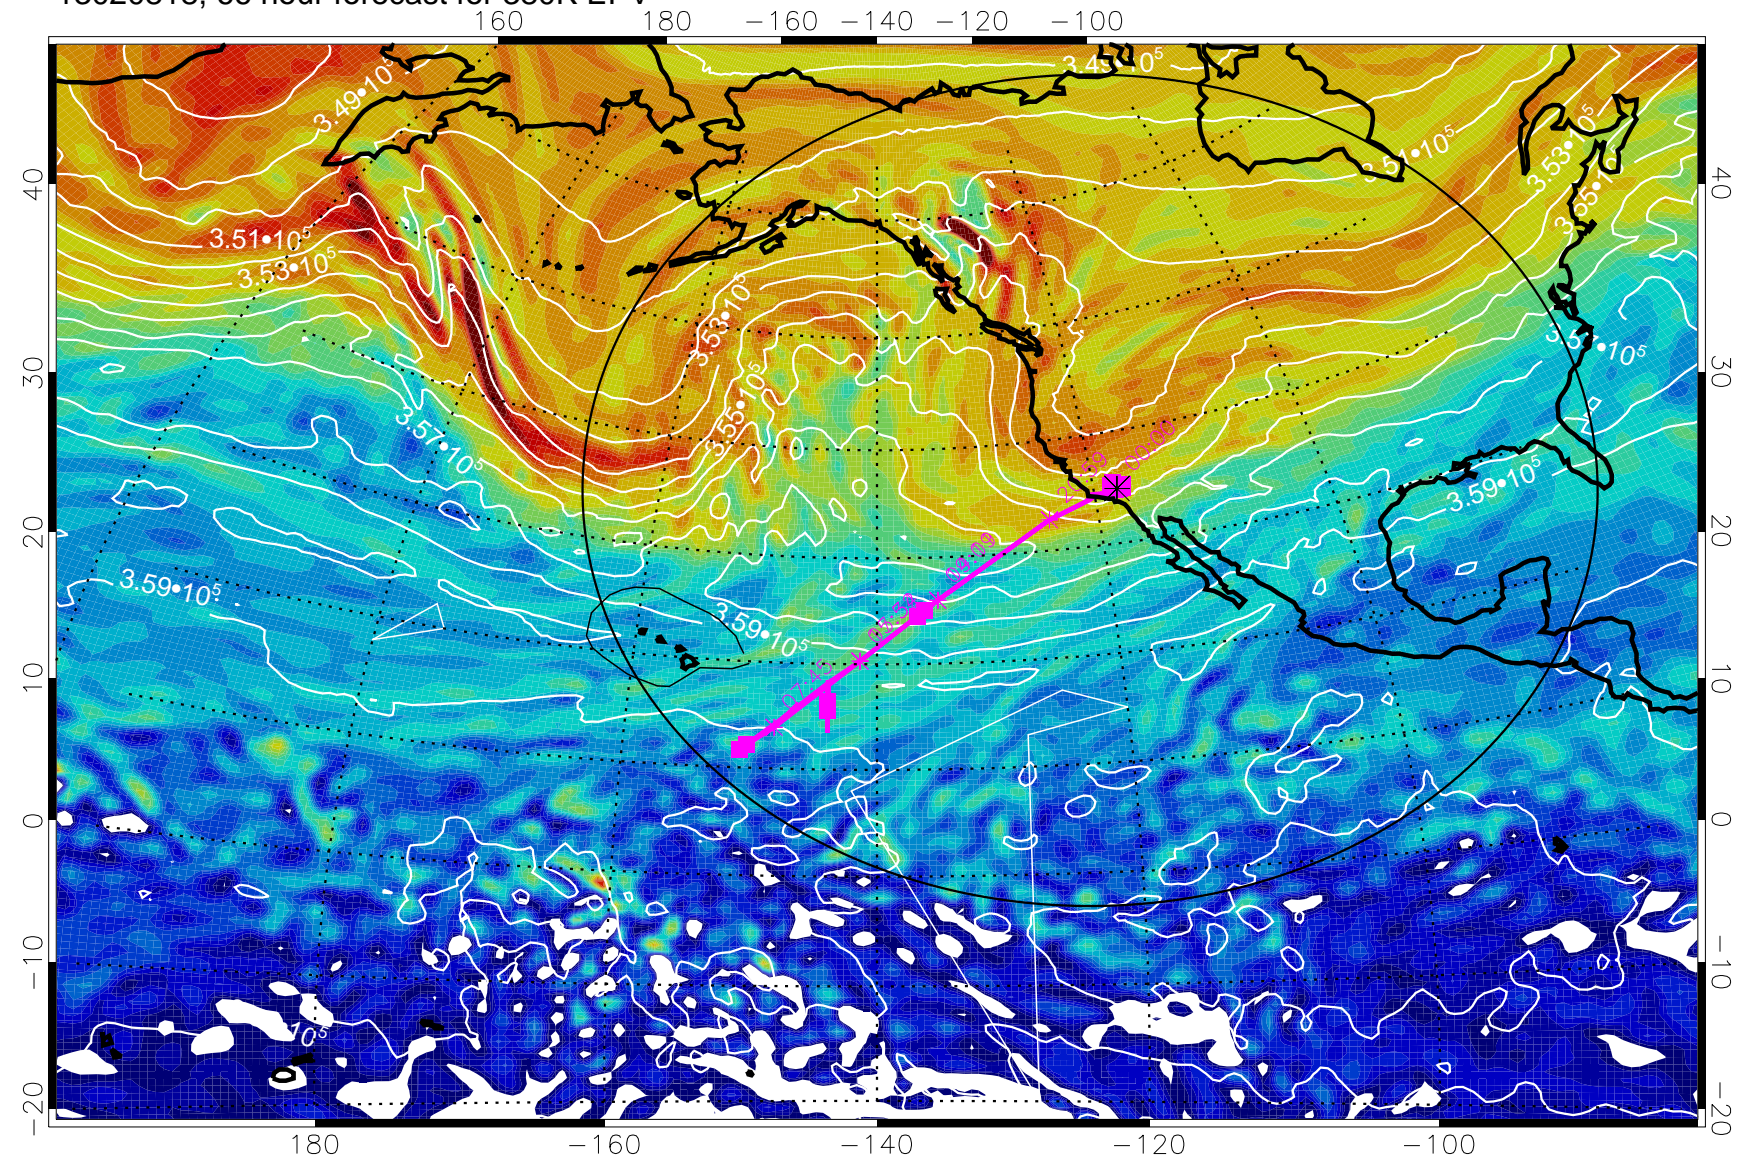

13020718, 42 hour forecast for 380K EPV

380K Montgomery Streamfunction, white

Range ring of 4055 km -- 13 hours GH round trip

13020800, 48 hour forecast for 380K EPV

380K Montgomery Streamfunction, white

Range ring of 4055 km -- 13 hours GH round trip

13020806, 54 hour forecast for 380K EPV

380K Montgomery Streamfunction, white

Range ring of 4055 km -- 13 hours GH round trip

13020812, 60 hour forecast for 380K EPV

380K Montgomery Streamfunction, white

Range ring of 4055 km -- 13 hours GH round trip

13020818, 66 hour forecast for 380K EPV

380K Montgomery Streamfunction, white

Range ring of 4055 km -- 13 hours GH round trip

13020900, 72 hour forecast for 380K EPV

380K Montgomery Streamfunction, white

Range ring of 4055 km -- 13 hours GH round trip

13020918, 90 hour forecast for 380K EPV

380K Montgomery Streamfunction, white

Range ring of 4055 km -- 13 hours GH round trip

13021000, 96 hour forecast for 380K EPV

380K Montgomery Streamfunction, white

Range ring of 4055 km -- 13 hours GH round trip