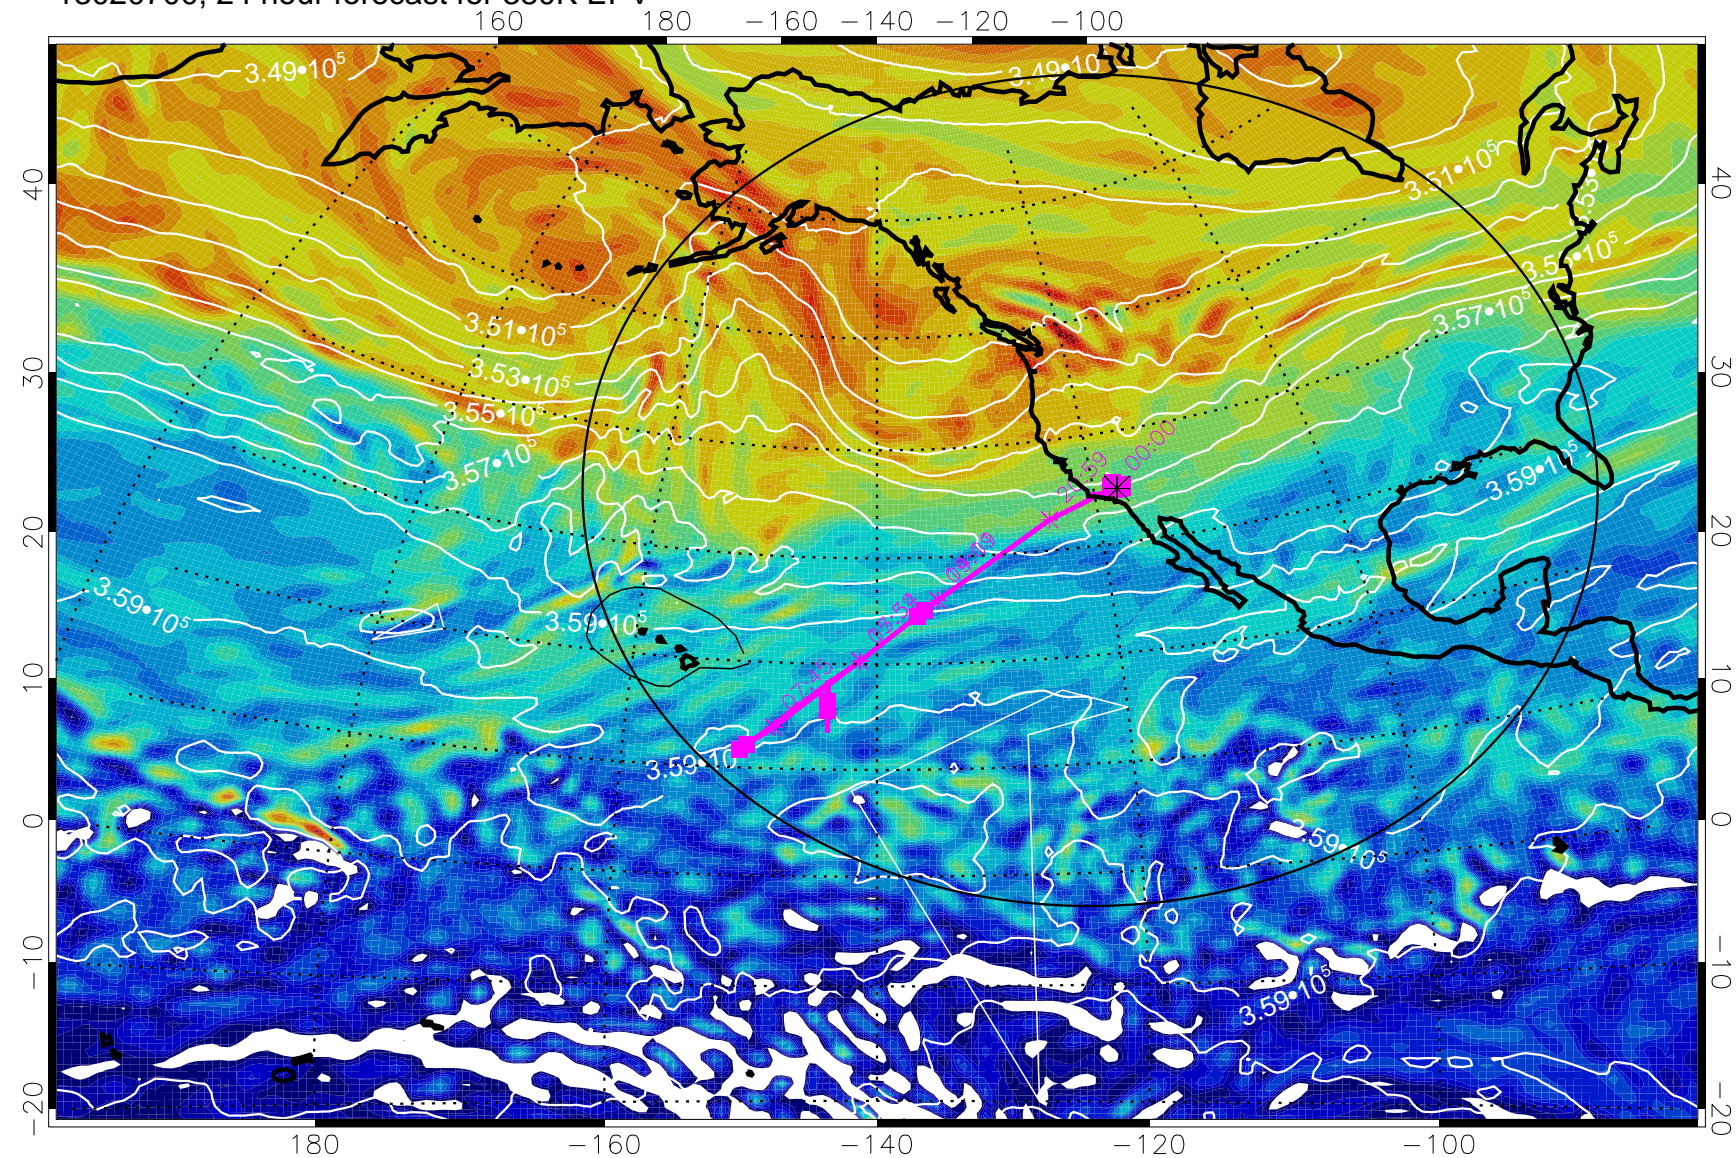

13020612, 12 hour forecast for 380K EPV

160 180 -160 -140 -120 -100

380K Montgomery Streamfunction, white

Range ring of 4055 km -- 13 hours GH round trip

13020618, 18 hour forecast for 380K EPV

380K Montgomery Streamfunction, white

Range ring of 4055 km -- 13 hours GH round trip

13020700, 24 hour forecast for 380K EPV

380K Montgomery Streamfunction, white

Range ring of 4055 km -- 13 hours GH round trip

13020706, 30 hour forecast for 380K EPV

380K Montgomery Streamfunction, white

Range ring of 4055 km -- 13 hours GH round trip

13020712, 36 hour forecast for 380K EPV

380K Montgomery Streamfunction, white

Range ring of 4055 km -- 13 hours GH round trip

13020718, 42 hour forecast for 380K EPV

380K Montgomery Streamfunction, white

Range ring of 4055 km -- 13 hours GH round trip

13020800, 48 hour forecast for 380K EPV

380K Montgomery Streamfunction, white

Range ring of 4055 km -- 13 hours GH round trip