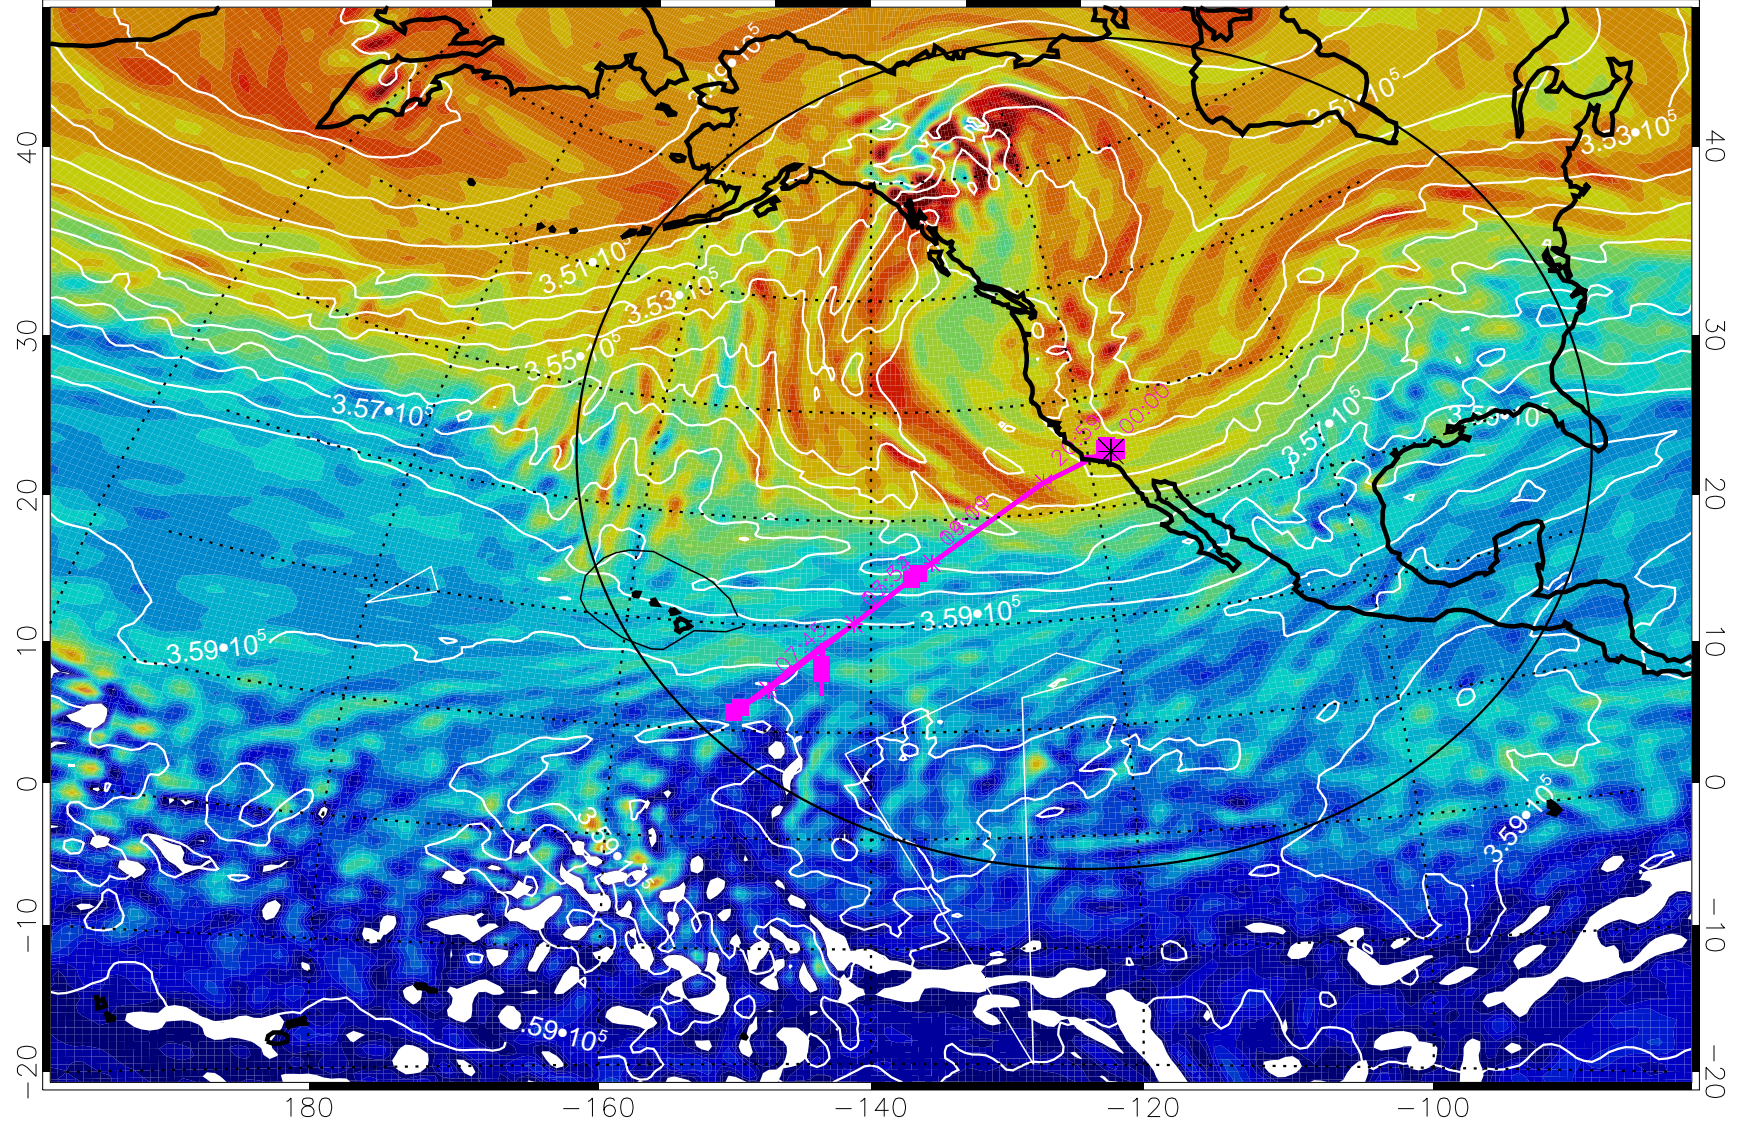

13020918, 90 hour forecast for 380K EPV

380K Montgomery Streamfunction, white

Range ring of 4055 km -- 13 hours GH round trip

13021000, 96 hour forecast for 380K EPV

380K Montgomery Streamfunction, white

Range ring of 4055 km -- 13 hours GH round trip

13021006, 102 hour forecast for 380K EPV

380K Montgomery Streamfunction, white

Range ring of 4055 km -- 13 hours GH round trip

13021012, 108 hour forecast for 380K EPV

160 180 -160 -140 -120 -100

380K Montgomery Streamfunction, white

Range ring of 4055 km -- 13 hours GH round trip

13021018, 114 hour forecast for 380K EPV

160 180 -160 -140 -120 -100

380K Montgomery Streamfunction, white

Range ring of 4055 km -- 13 hours GH round trip

13021100, 120 hour forecast for 380K EPV

160 180 -160 -140 -120 -100

380K Montgomery Streamfunction, white

Range ring of 4055 km -- 13 hours GH round trip