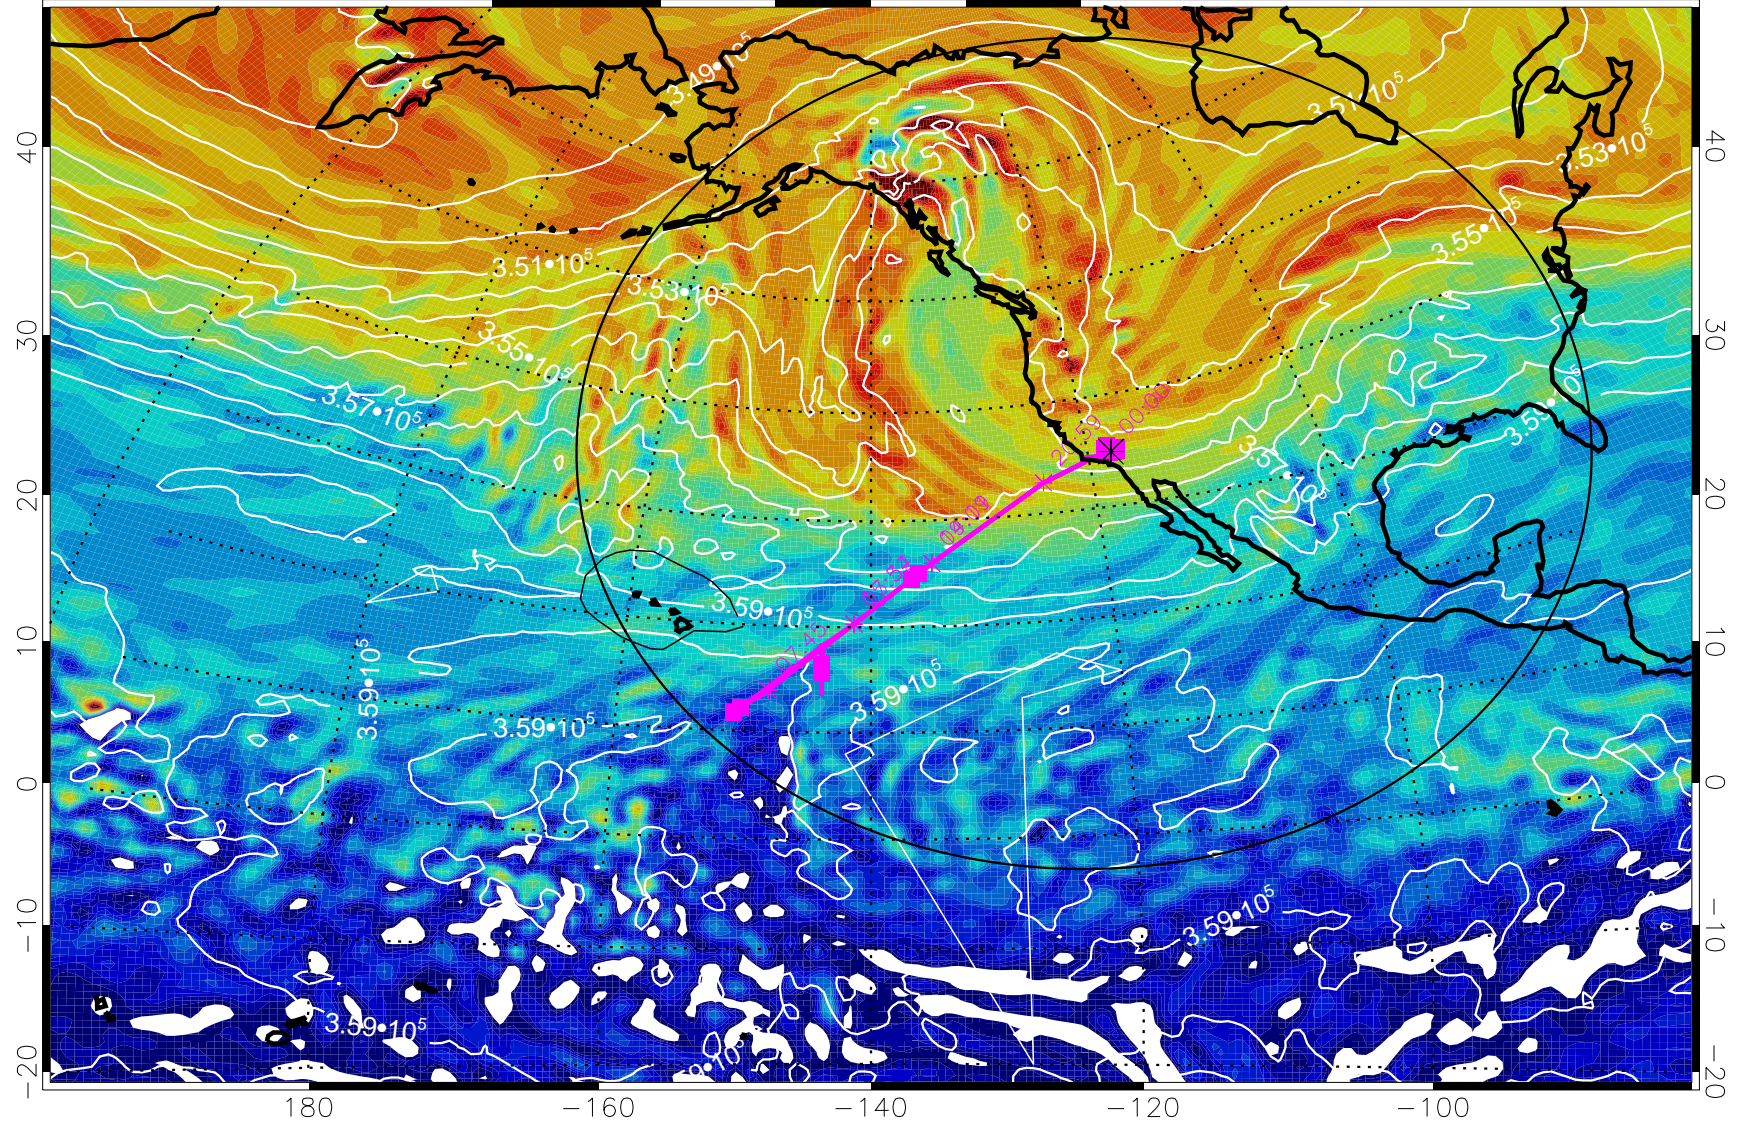

13020918, 90 hour forecast for 380K EPV

380K Montgomery Streamfunction, white

Range ring of 4055 km -- 13 hours GH round trip

13021000, 96 hour forecast for 380K EPV

380K Montgomery Streamfunction, white

Range ring of 4055 km -- 13 hours GH round trip

13021006, 102 hour forecast for 380K EPV

380K Montgomery Streamfunction, white

Range ring of 4055 km -- 13 hours GH round trip

13021012, 108 hour forecast for 380K EPV

160 180 -160 -140 -120 -100

380K Montgomery Streamfunction, white

Range ring of 4055 km -- 13 hours GH round trip

13021018, 114 hour forecast for 380K EPV

160 180 -160 -140 -120 -100

380K Montgomery Streamfunction, white

Range ring of 4055 km -- 13 hours GH round trip

13021100, 120 hour forecast for 380K EPV

160 180 -160 -140 -120 -100

380K Montgomery Streamfunction, white

Range ring of 4055 km -- 13 hours GH round trip