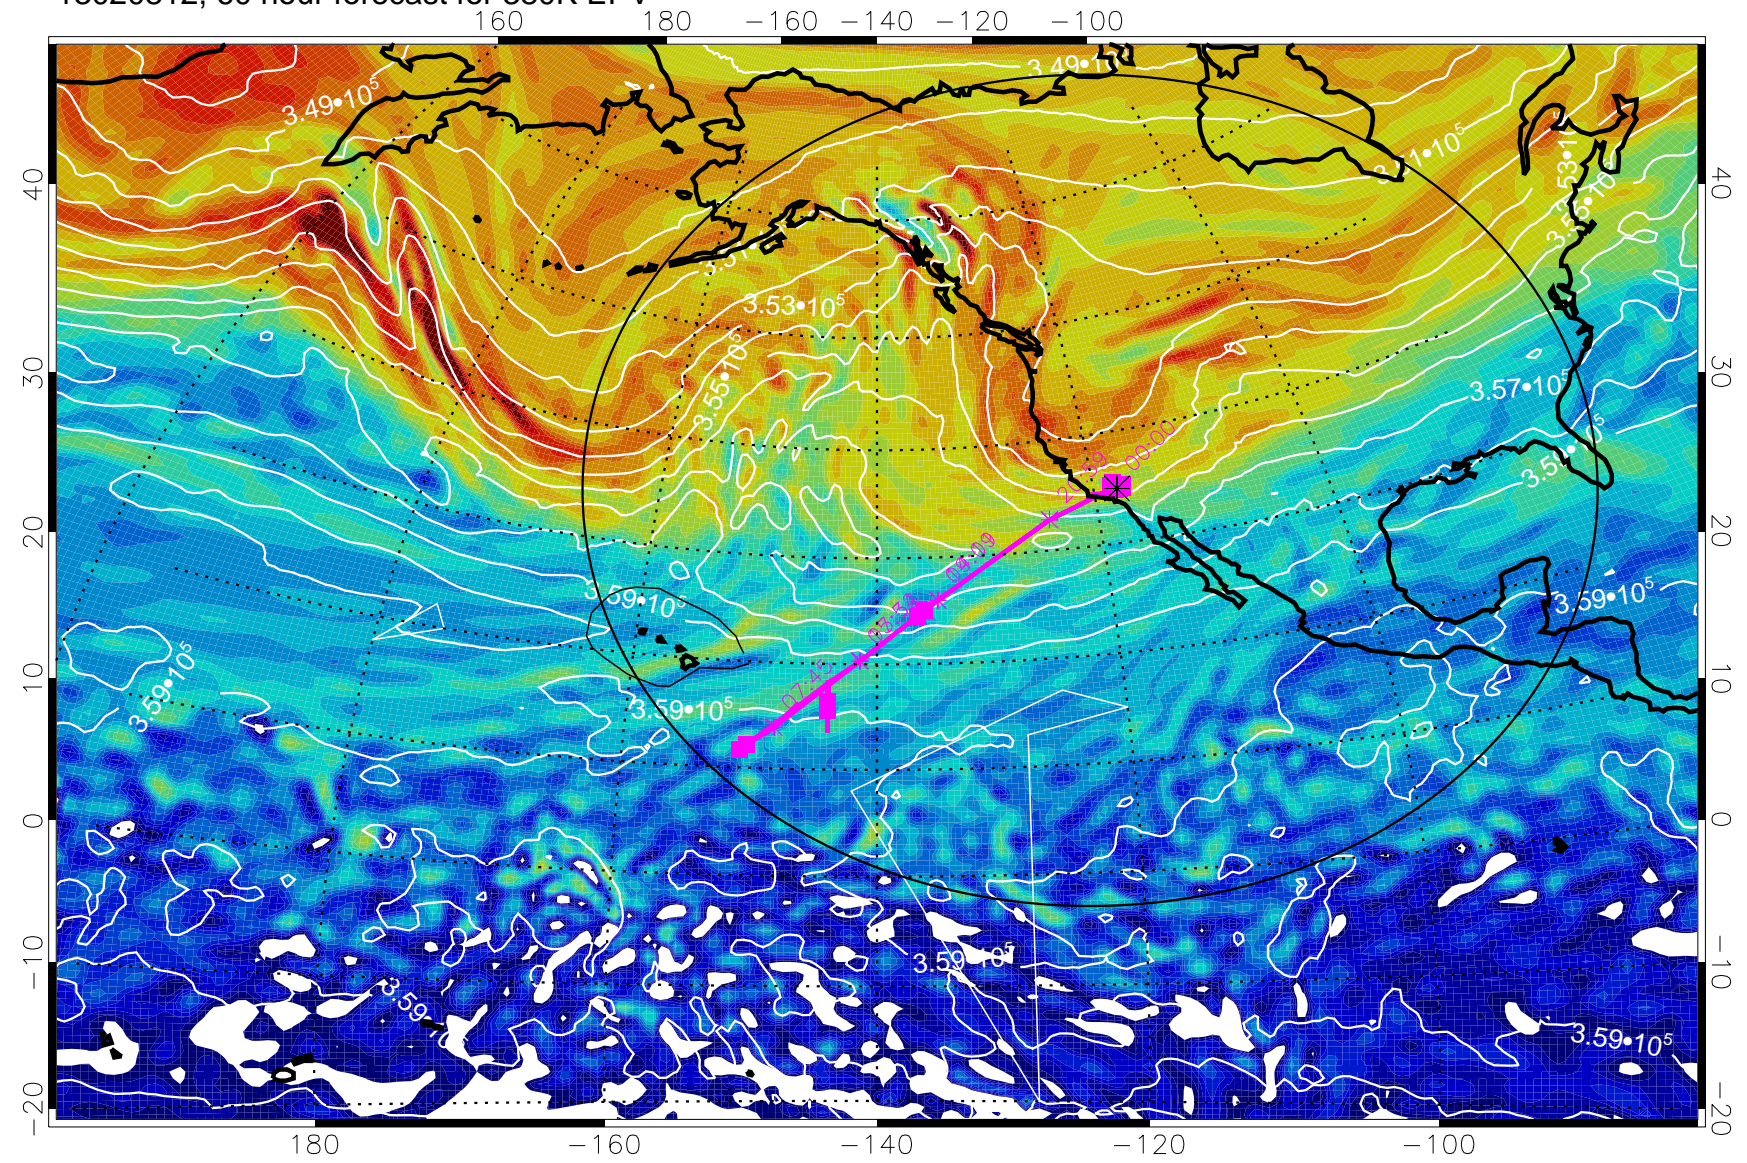

13020718, 42 hour forecast for 380K EPV

380K Montgomery Streamfunction, white

Range ring of 4055 km -- 13 hours GH round trip

13020800, 48 hour forecast for 380K EPV

380K Montgomery Streamfunction, white

Range ring of 4055 km -- 13 hours GH round trip

13020806, 54 hour forecast for 380K EPV

380K Montgomery Streamfunction, white

Range ring of 4055 km -- 13 hours GH round trip

13020812, 60 hour forecast for 380K EPV

380K Montgomery Streamfunction, white

Range ring of 4055 km -- 13 hours GH round trip

13020818, 66 hour forecast for 380K EPV

380K Montgomery Streamfunction, white

Range ring of 4055 km -- 13 hours GH round trip

13020900, 72 hour forecast for 380K EPV

380K Montgomery Streamfunction, white

Range ring of 4055 km -- 13 hours GH round trip

13020918, 90 hour forecast for 380K EPV

380K Montgomery Streamfunction, white

Range ring of 4055 km -- 13 hours GH round trip

13021000, 96 hour forecast for 380K EPV

380K Montgomery Streamfunction, white

Range ring of 4055 km -- 13 hours GH round trip