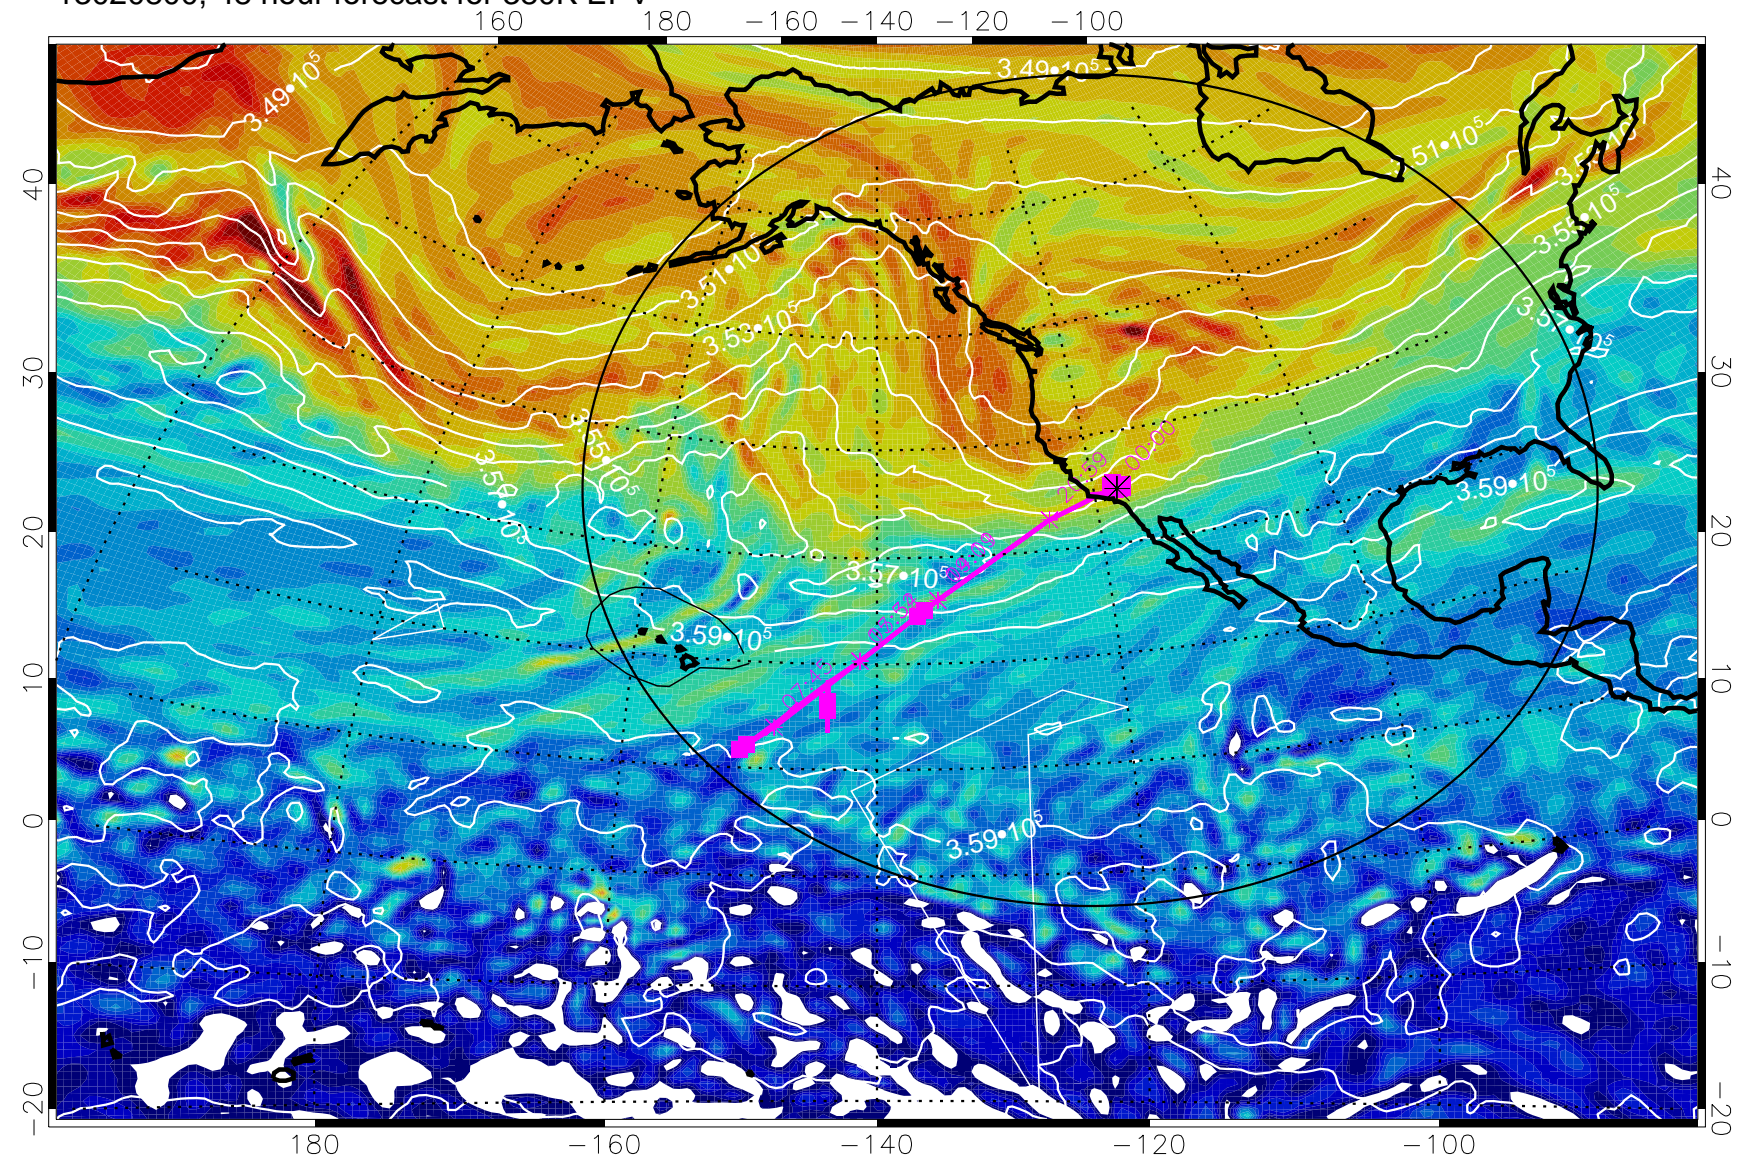

Range ring of 4055 km -- 13 hours GH round trip

13020700, 24 hour forecast for 380K EPV

380K Montgomery Streamfunction, white

Range ring of 4055 km -- 13 hours GH round trip

13020706, 30 hour forecast for 380K EPV

380K Montgomery Streamfunction, white

Range ring of 4055 km -- 13 hours GH round trip

13020712, 36 hour forecast for 380K EPV

380K Montgomery Streamfunction, white

Range ring of 4055 km -- 13 hours GH round trip

13020718, 42 hour forecast for 380K EPV

380K Montgomery Streamfunction, white

Range ring of 4055 km -- 13 hours GH round trip

13020800, 48 hour forecast for 380K EPV

380K Montgomery Streamfunction, white

Range ring of 4055 km -- 13 hours GH round trip

13020806, 54 hour forecast for 380K EPV

380K Montgomery Streamfunction, white

Range ring of 4055 km -- 13 hours GH round trip

13020812, 60 hour forecast for 380K EPV

380K Montgomery Streamfunction, white

Range ring of 4055 km -- 13 hours GH round trip