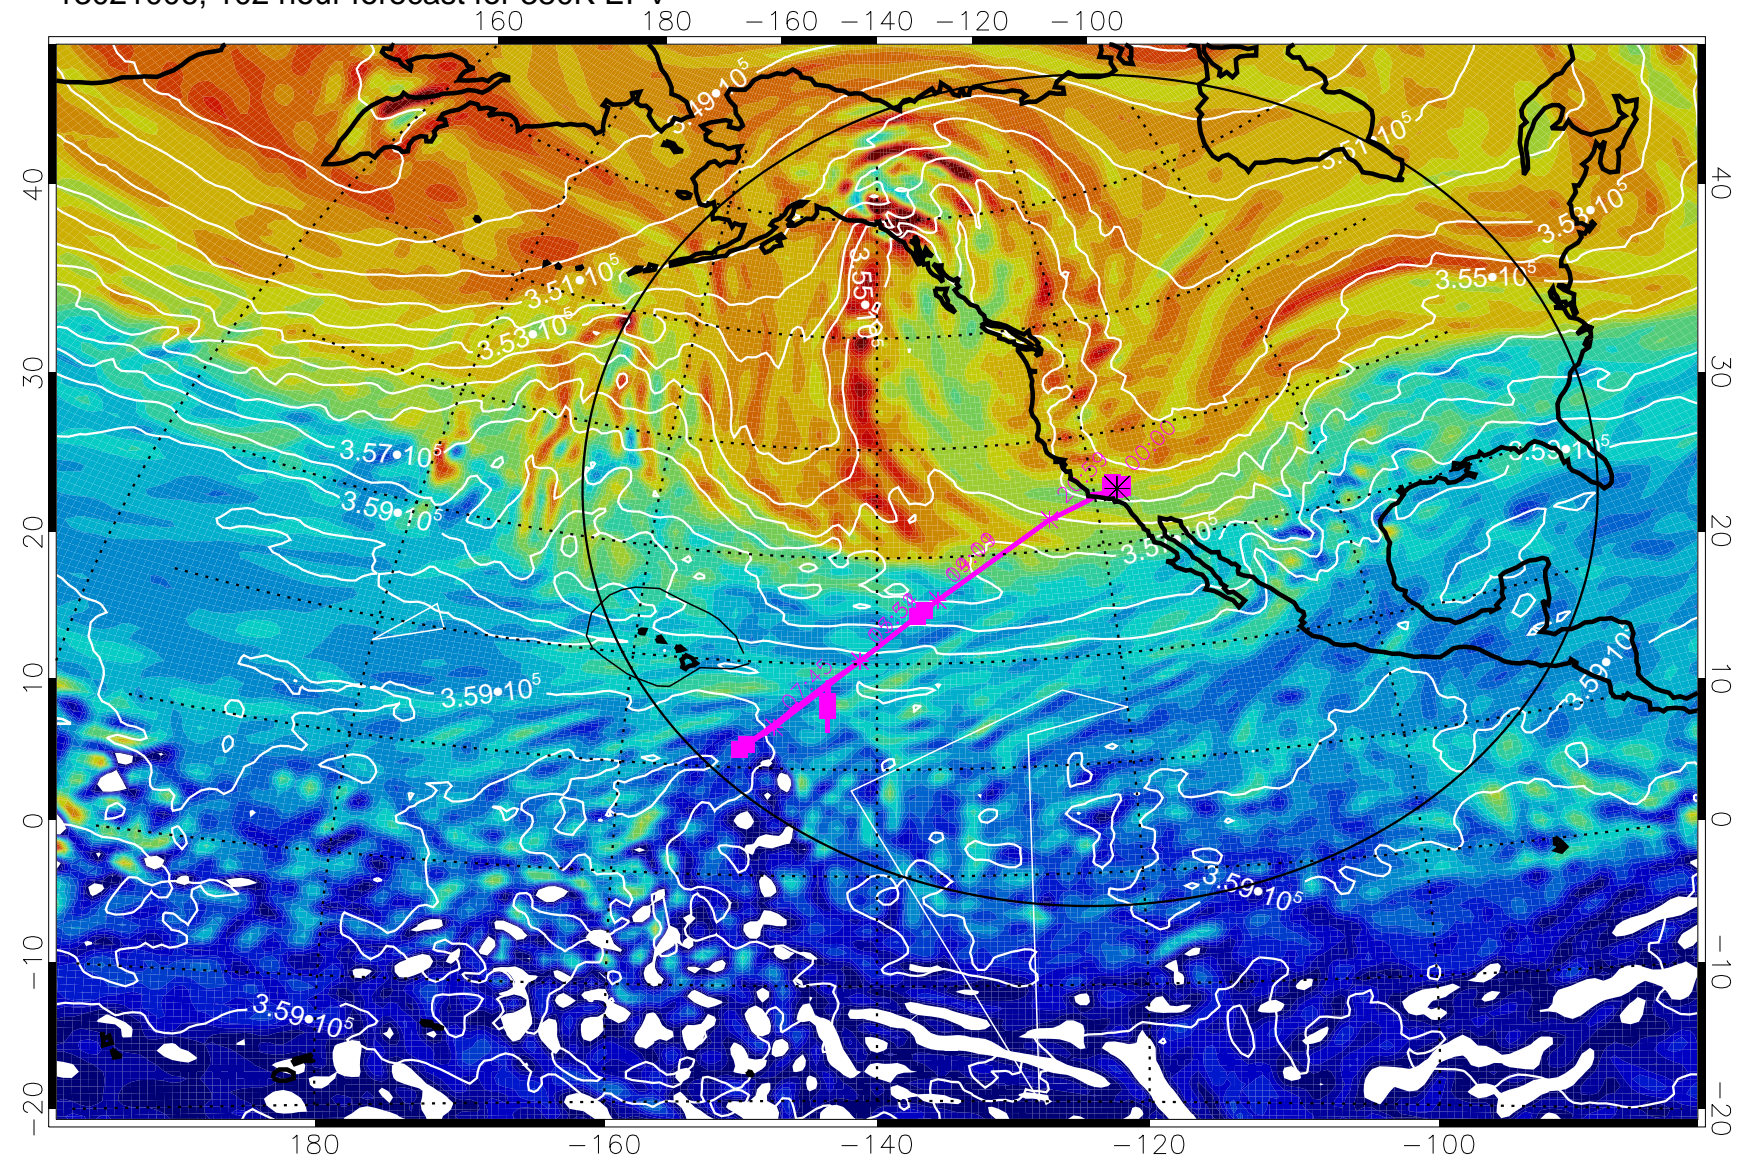

13020818, 66 hour forecast for 380K EPV

380K Montgomery Streamfunction, white

Range ring of 4055 km -- 13 hours GH round trip

13020900, 72 hour forecast for 380K EPV

380K Montgomery Streamfunction, white

Range ring of 4055 km -- 13 hours GH round trip

13020918, 90 hour forecast for 380K EPV

380K Montgomery Streamfunction, white

Range ring of 4055 km -- 13 hours GH round trip

13021000, 96 hour forecast for 380K EPV

380K Montgomery Streamfunction, white

Range ring of 4055 km -- 13 hours GH round trip

13021006, 102 hour forecast for 380K EPV

380K Montgomery Streamfunction, white

Range ring of 4055 km -- 13 hours GH round trip

13021012, 108 hour forecast for 380K EPV

160 180 -160 -140 -120 -100

380K Montgomery Streamfunction, white

Range ring of 4055 km -- 13 hours GH round trip

13021018, 114 hour forecast for 380K EPV

160 180 -160 -140 -120 -100

380K Montgomery Streamfunction, white

Range ring of 4055 km -- 13 hours GH round trip

13021100, 120 hour forecast for 380K EPV