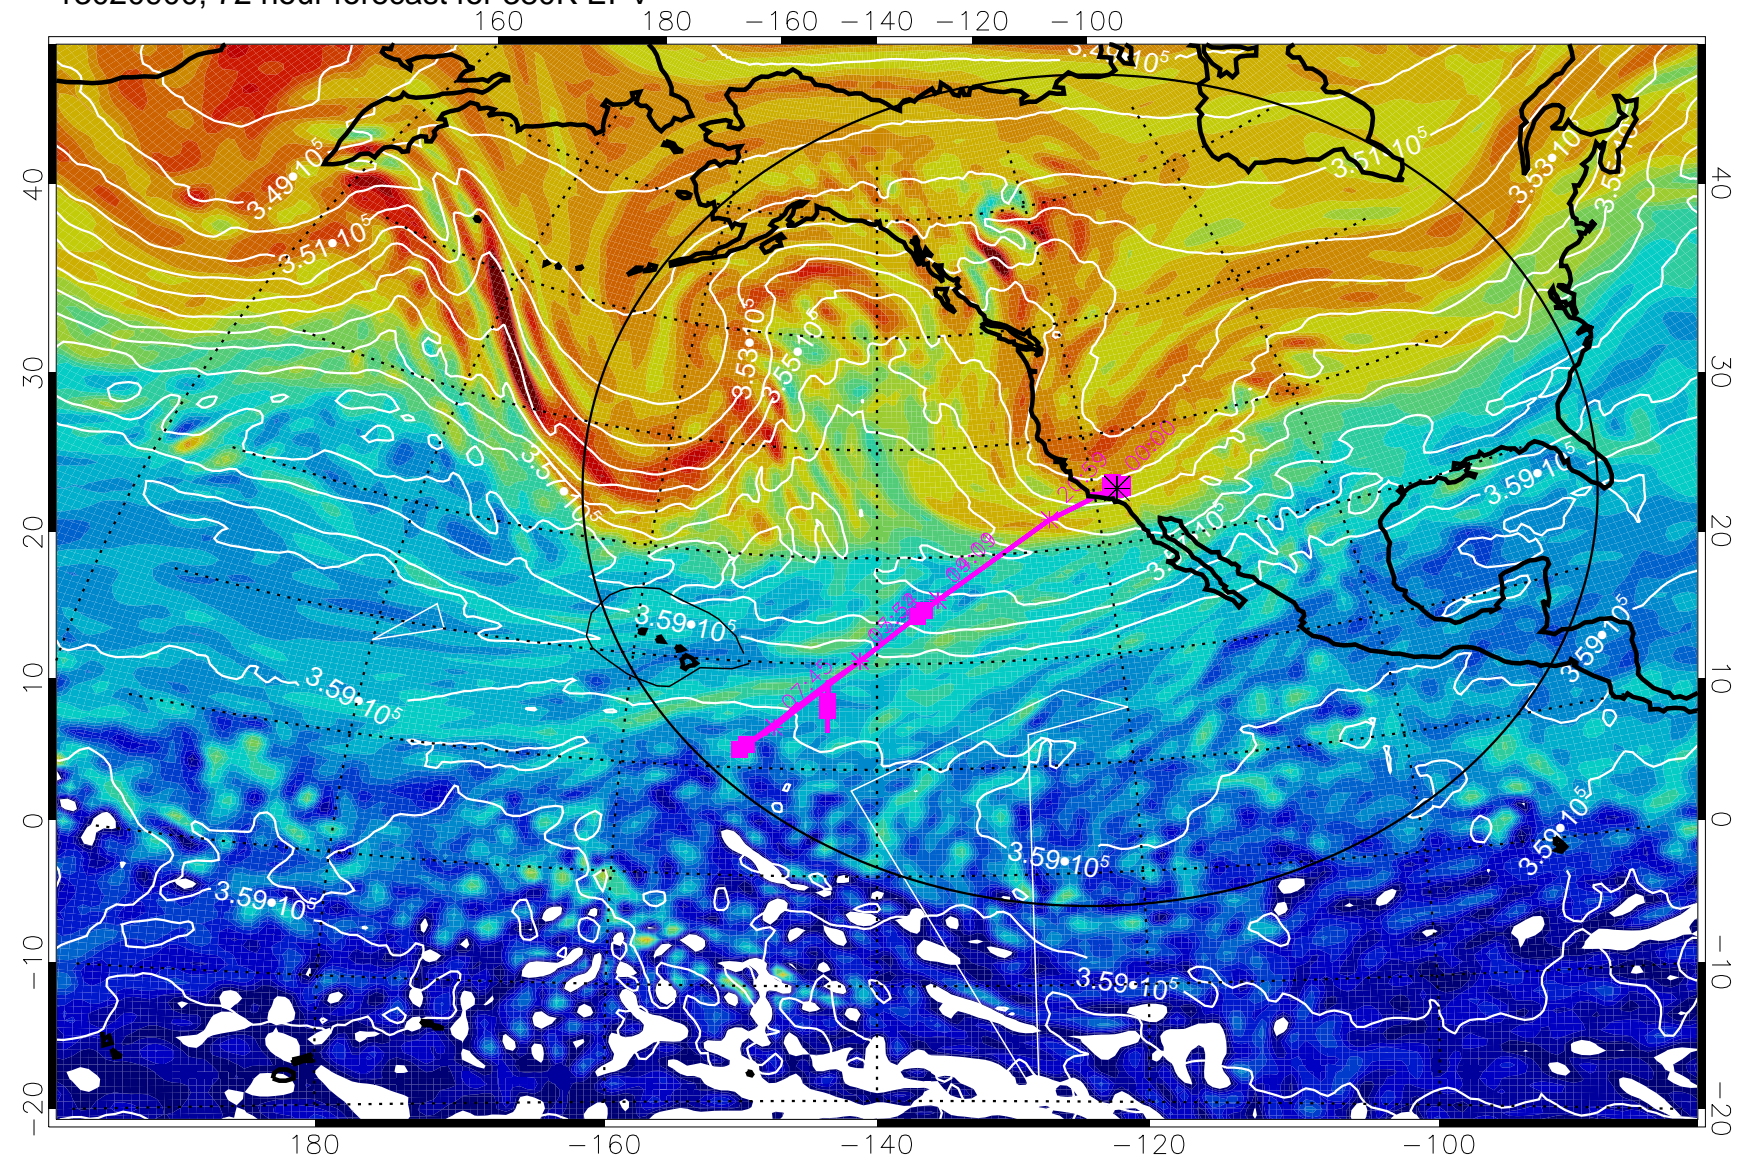

13020718, 42 hour forecast for 380K EPV

380K Montgomery Streamfunction, white

Range ring of 4055 km -- 13 hours GH round trip

13020800, 48 hour forecast for 380K EPV

380K Montgomery Streamfunction, white

Range ring of 4055 km -- 13 hours GH round trip

13020806, 54 hour forecast for 380K EPV

380K Montgomery Streamfunction, white

Range ring of 4055 km -- 13 hours GH round trip

13020812, 60 hour forecast for 380K EPV

380K Montgomery Streamfunction, white

Range ring of 4055 km -- 13 hours GH round trip

13020818, 66 hour forecast for 380K EPV

380K Montgomery Streamfunction, white

Range ring of 4055 km -- 13 hours GH round trip

13020900, 72 hour forecast for 380K EPV

380K Montgomery Streamfunction, white

Range ring of 4055 km -- 13 hours GH round trip

13020918, 90 hour forecast for 380K EPV

380K Montgomery Streamfunction, white

Range ring of 4055 km -- 13 hours GH round trip

13021000, 96 hour forecast for 380K EPV

380K Montgomery Streamfunction, white

Range ring of 4055 km -- 13 hours GH round trip