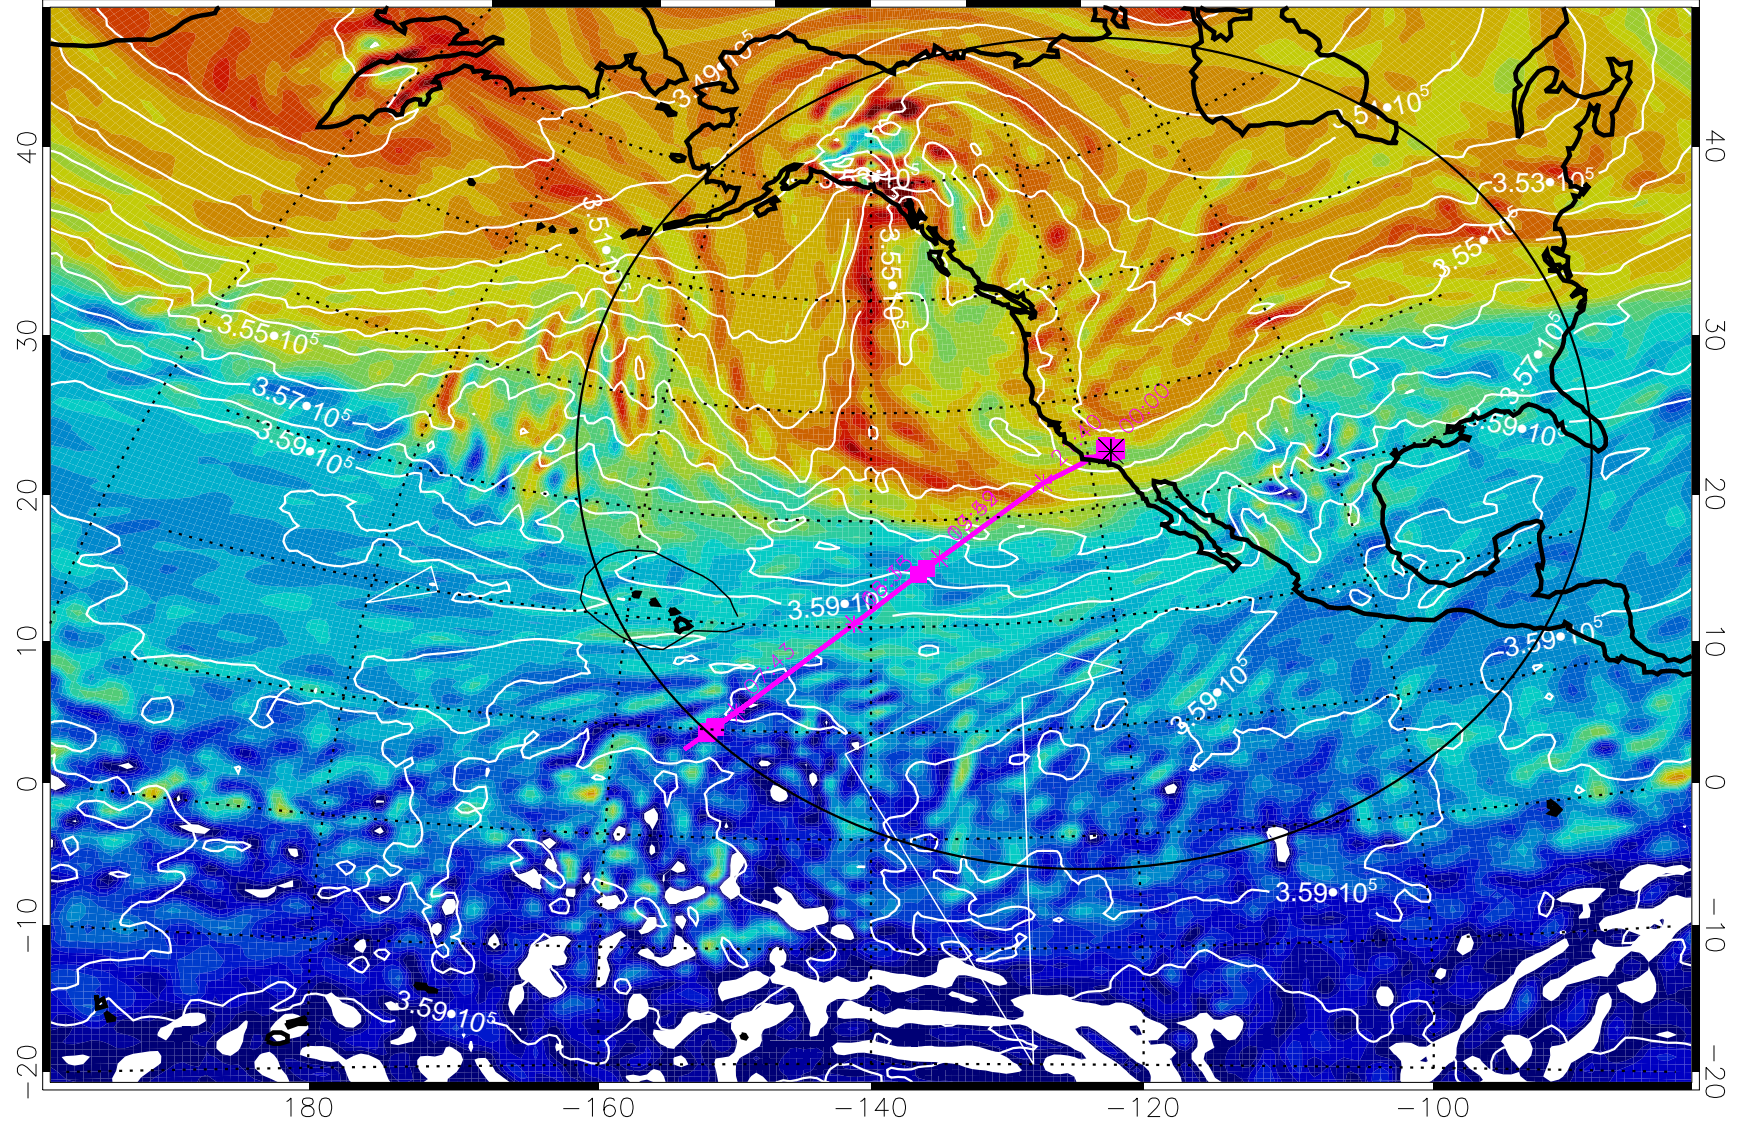

13020906, 90 hour forecast for 380K EPV

380K Montgomery Streamfunction, white

Range ring of 4055 km -- 13 hours GH round trip

13020912, 96 hour forecast for 380K EPV

380K Montgomery Streamfunction, white

Range ring of 4055 km -- 13 hours GH round trip

13020918, 102 hour forecast for 380K EPV

160 180 -160 -140 -120 -100

380K Montgomery Streamfunction, white

Range ring of 4055 km -- 13 hours GH round trip

13021000, 108 hour forecast for 380K EPV

160 180 -160 -140 -120 -100

380K Montgomery Streamfunction, white

Range ring of 4055 km -- 13 hours GH round trip

13021006, 114 hour forecast for 380K EPV

160 180 -160 -140 -120 -100

380K Montgomery Streamfunction, white

Range ring of 4055 km -- 13 hours GH round trip

13021012, 120 hour forecast for 380K EPV

160 180 -160 -140 -120 -100

380K Montgomery Streamfunction, white

Range ring of 4055 km -- 13 hours GH round trip