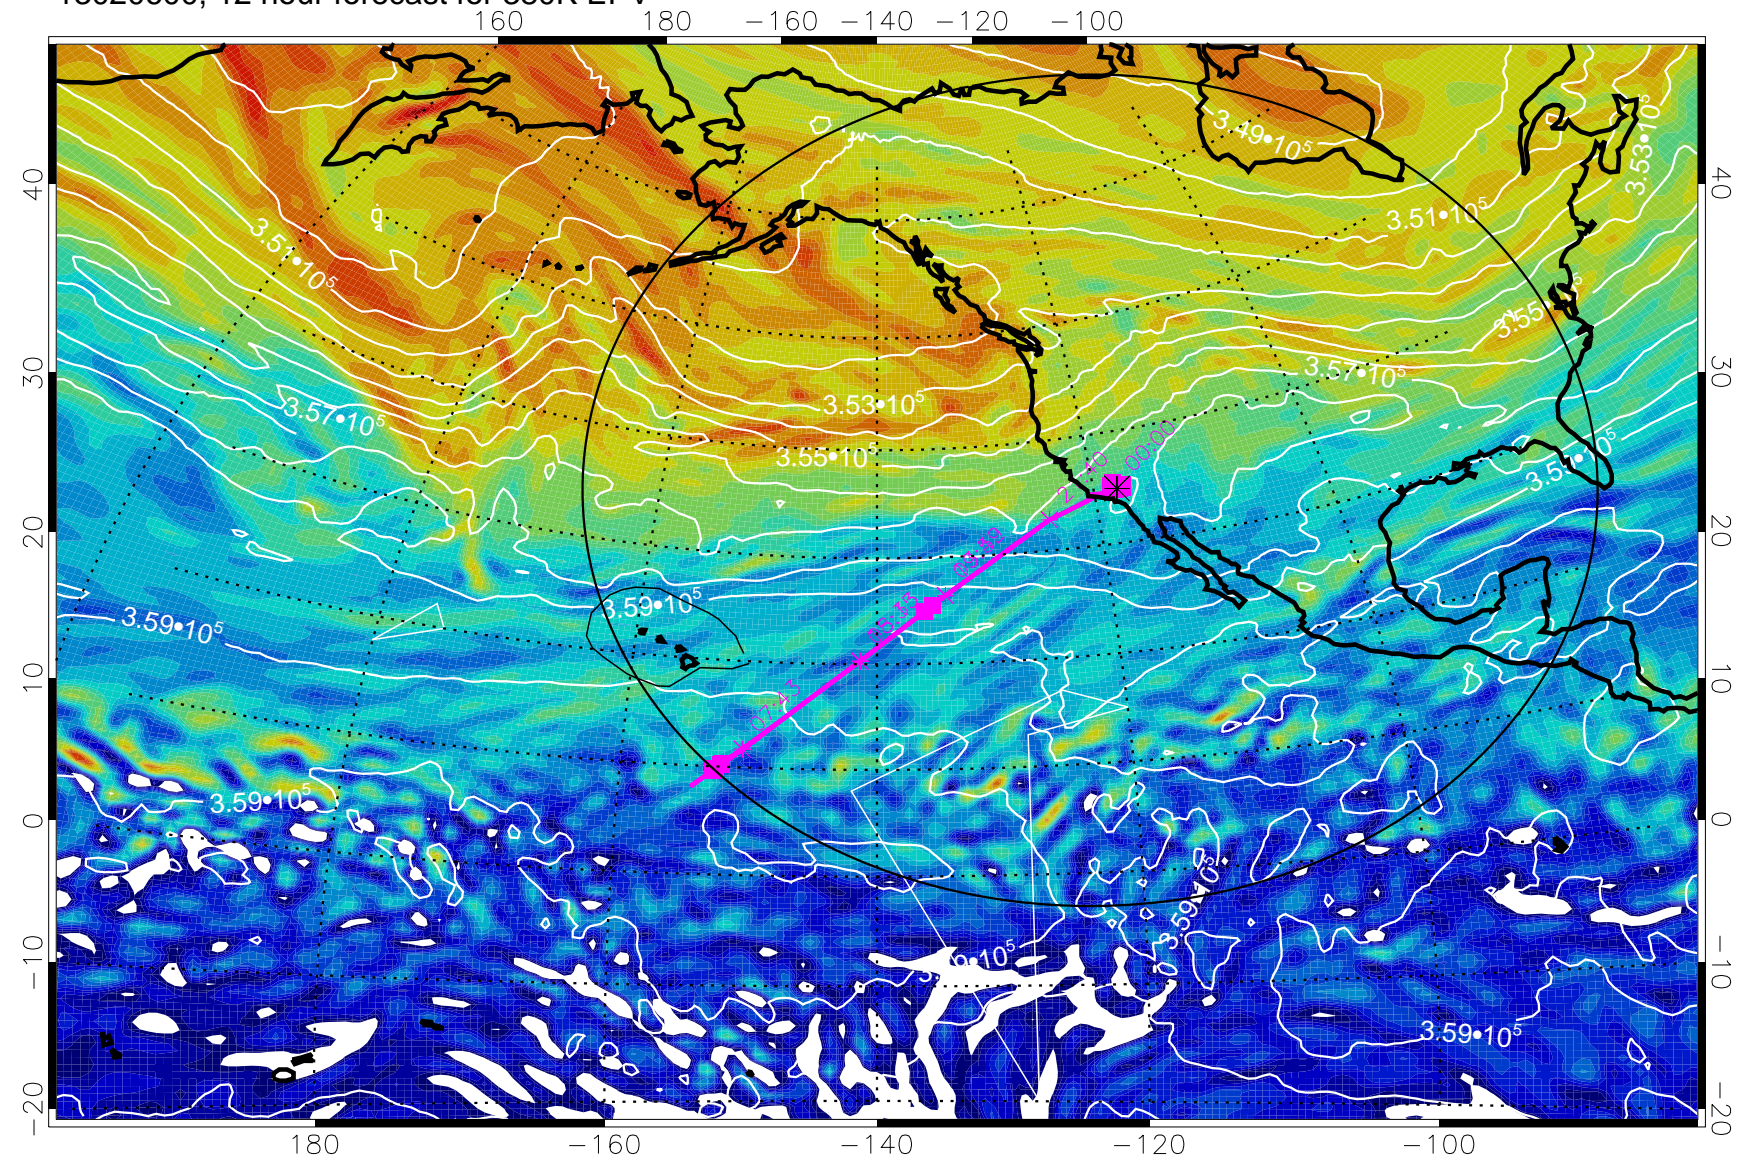

13020518, 6 hour forecast for 380K EPV

160 180 -160 -140 -120 -100

380K Montgomery Streamfunction, white

Range ring of 4055 km -- 13 hours GH round trip

13020600, 12 hour forecast for 380K EPV

380K Montgomery Streamfunction, white

Range ring of 4055 km -- 13 hours GH round trip

13020606, 18 hour forecast for 380K EPV

380K Montgomery Streamfunction, white

Range ring of 4055 km -- 13 hours GH round trip

13020612, 24 hour forecast for 380K EPV

160 180 -160 -140 -120 -100

380K Montgomery Streamfunction, white

Range ring of 4055 km -- 13 hours GH round trip

13020618, 30 hour forecast for 380K EPV

380K Montgomery Streamfunction, white

Range ring of 4055 km -- 13 hours GH round trip

13020700, 36 hour forecast for 380K EPV

380K Montgomery Streamfunction, white

Range ring of 4055 km -- 13 hours GH round trip

13020706, 42 hour forecast for 380K EPV

380K Montgomery Streamfunction, white

Range ring of 4055 km -- 13 hours GH round trip