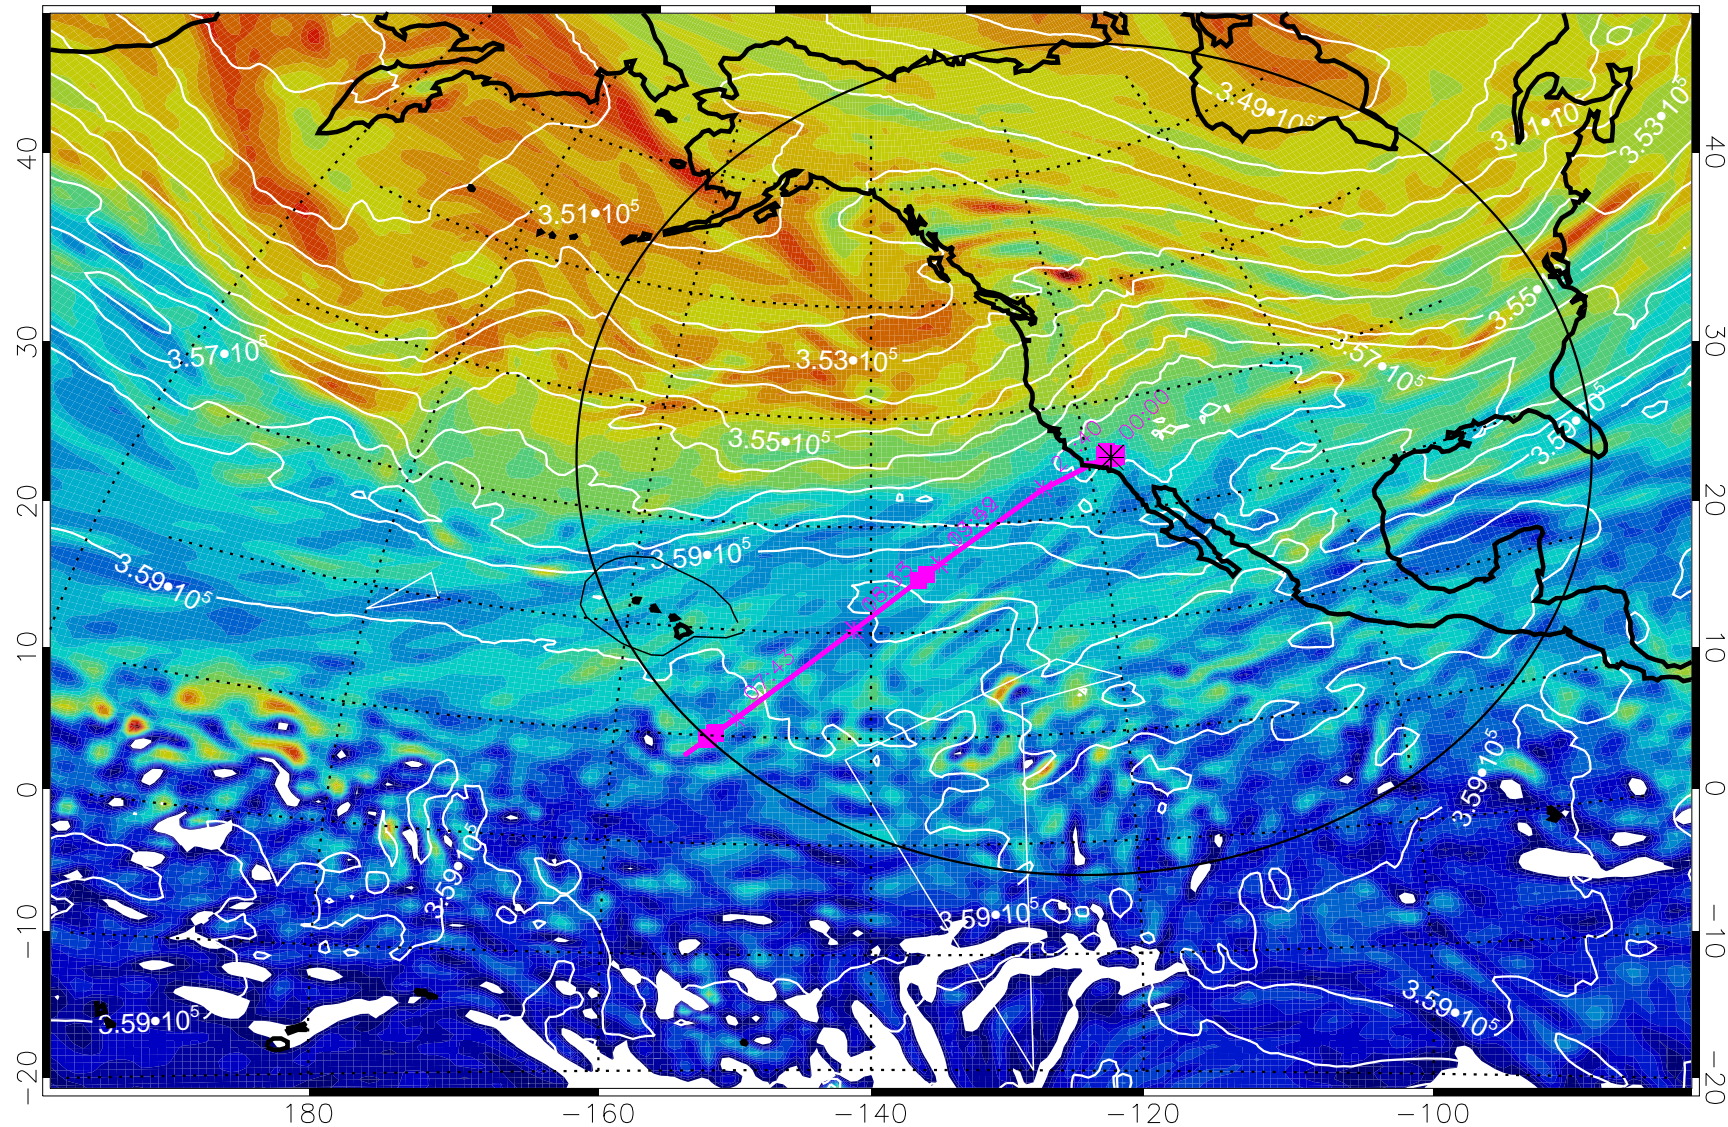

13020518, 6 hour forecast for 380K EPV

160 180 -160 -140 -120 -100

380K Montgomery Streamfunction, white

Range ring of 4055 km -- 13 hours GH round trip

13020600, 12 hour forecast for 380K EPV

380K Montgomery Streamfunction, white

Range ring of 4055 km -- 13 hours GH round trip

13020606, 18 hour forecast for 380K EPV

380K Montgomery Streamfunction, white

Range ring of 4055 km -- 13 hours GH round trip

13020612, 24 hour forecast for 380K EPV

160 180 -160 -140 -120 -100

380K Montgomery Streamfunction, white

Range ring of 4055 km -- 13 hours GH round trip

13020618, 30 hour forecast for 380K EPV

380K Montgomery Streamfunction, white

Range ring of 4055 km -- 13 hours GH round trip

13020700, 36 hour forecast for 380K EPV

380K Montgomery Streamfunction, white

Range ring of 4055 km -- 13 hours GH round trip

13020706, 42 hour forecast for 380K EPV

380K Montgomery Streamfunction, white

Range ring of 4055 km -- 13 hours GH round trip