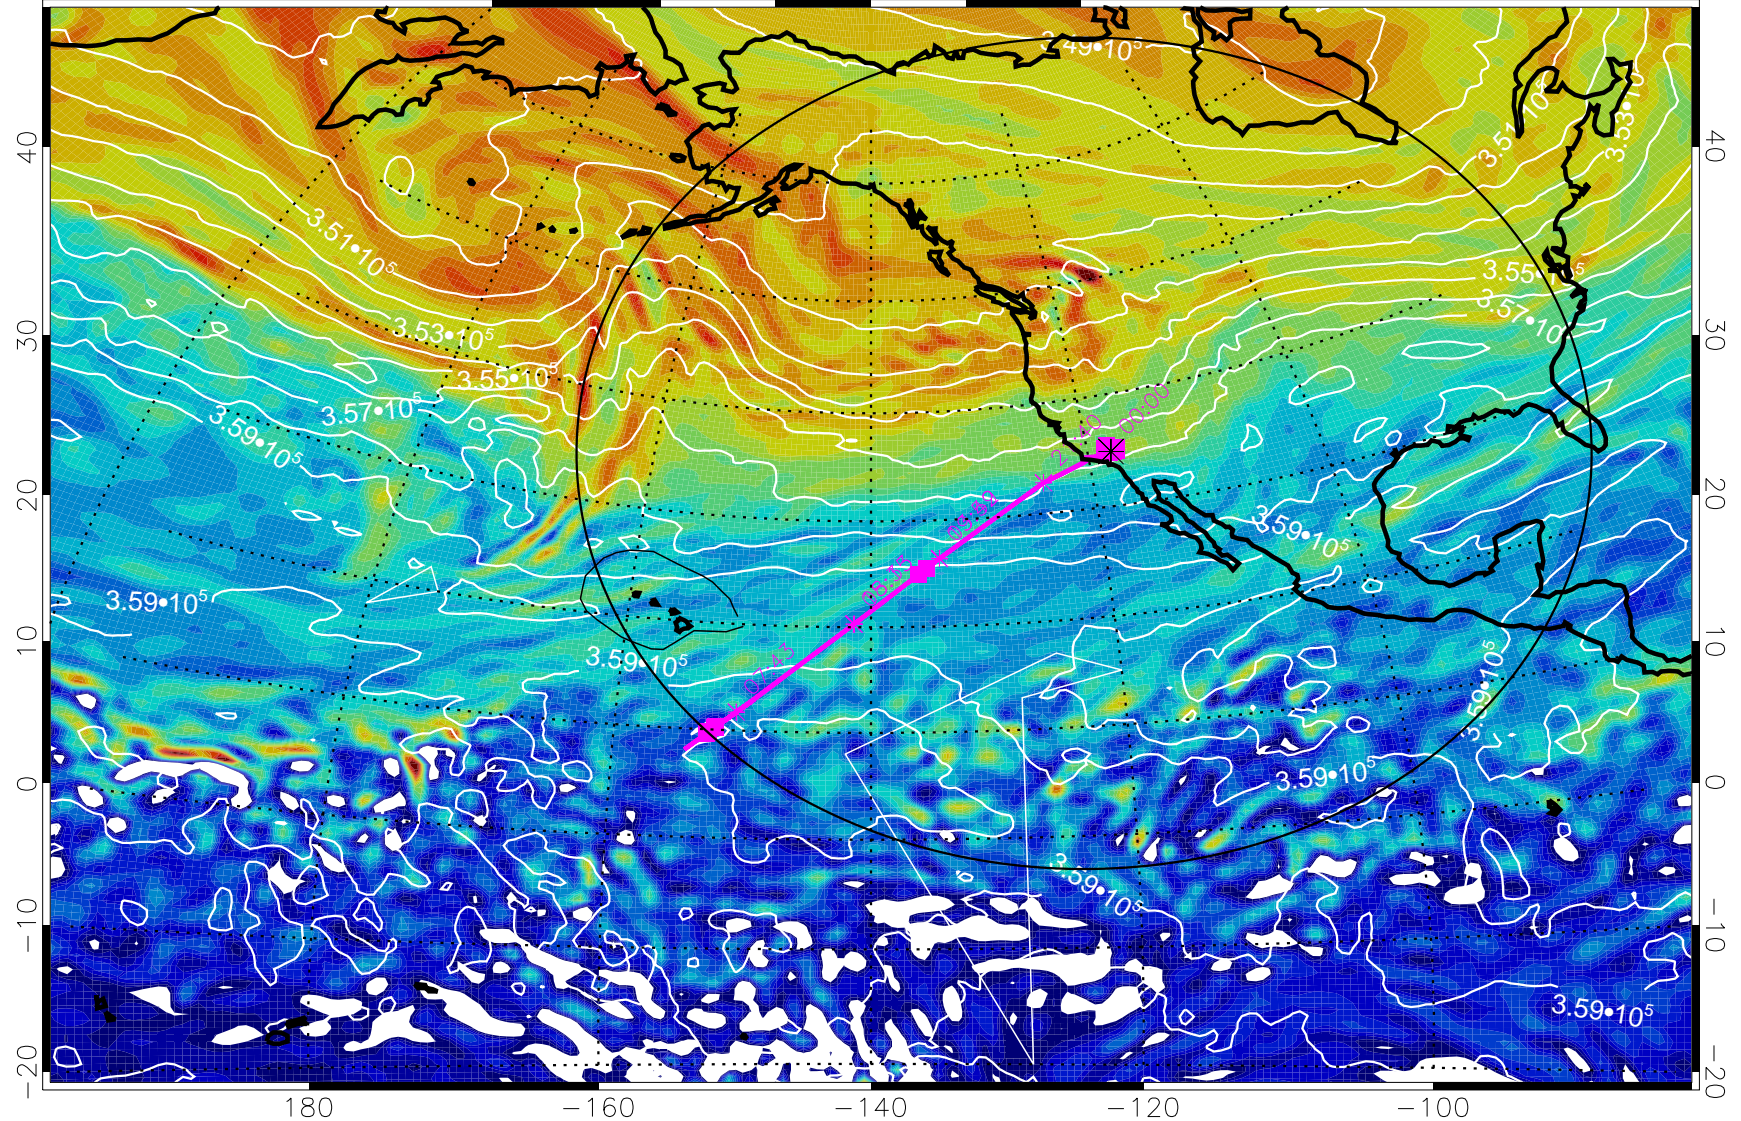

Range ring of 4055 km -- 13 hours GH round trip

13020606, 18 hour forecast for 380K EPV

380K Montgomery Streamfunction, white

Range ring of 4055 km -- 13 hours GH round trip

13020612, 24 hour forecast for 380K EPV

160 180 -160 -140 -120 -100

380K Montgomery Streamfunction, white

Range ring of 4055 km -- 13 hours GH round trip

13020618, 30 hour forecast for 380K EPV

380K Montgomery Streamfunction, white

Range ring of 4055 km -- 13 hours GH round trip

13020700, 36 hour forecast for 380K EPV

380K Montgomery Streamfunction, white

Range ring of 4055 km -- 13 hours GH round trip

13020706, 42 hour forecast for 380K EPV

380K Montgomery Streamfunction, white

Range ring of 4055 km -- 13 hours GH round trip

13020712, 48 hour forecast for 380K EPV

380K Montgomery Streamfunction, white

Range ring of 4055 km -- 13 hours GH round trip

13020718, 54 hour forecast for 380K EPV

380K Montgomery Streamfunction, white

Range ring of 4055 km -- 13 hours GH round trip