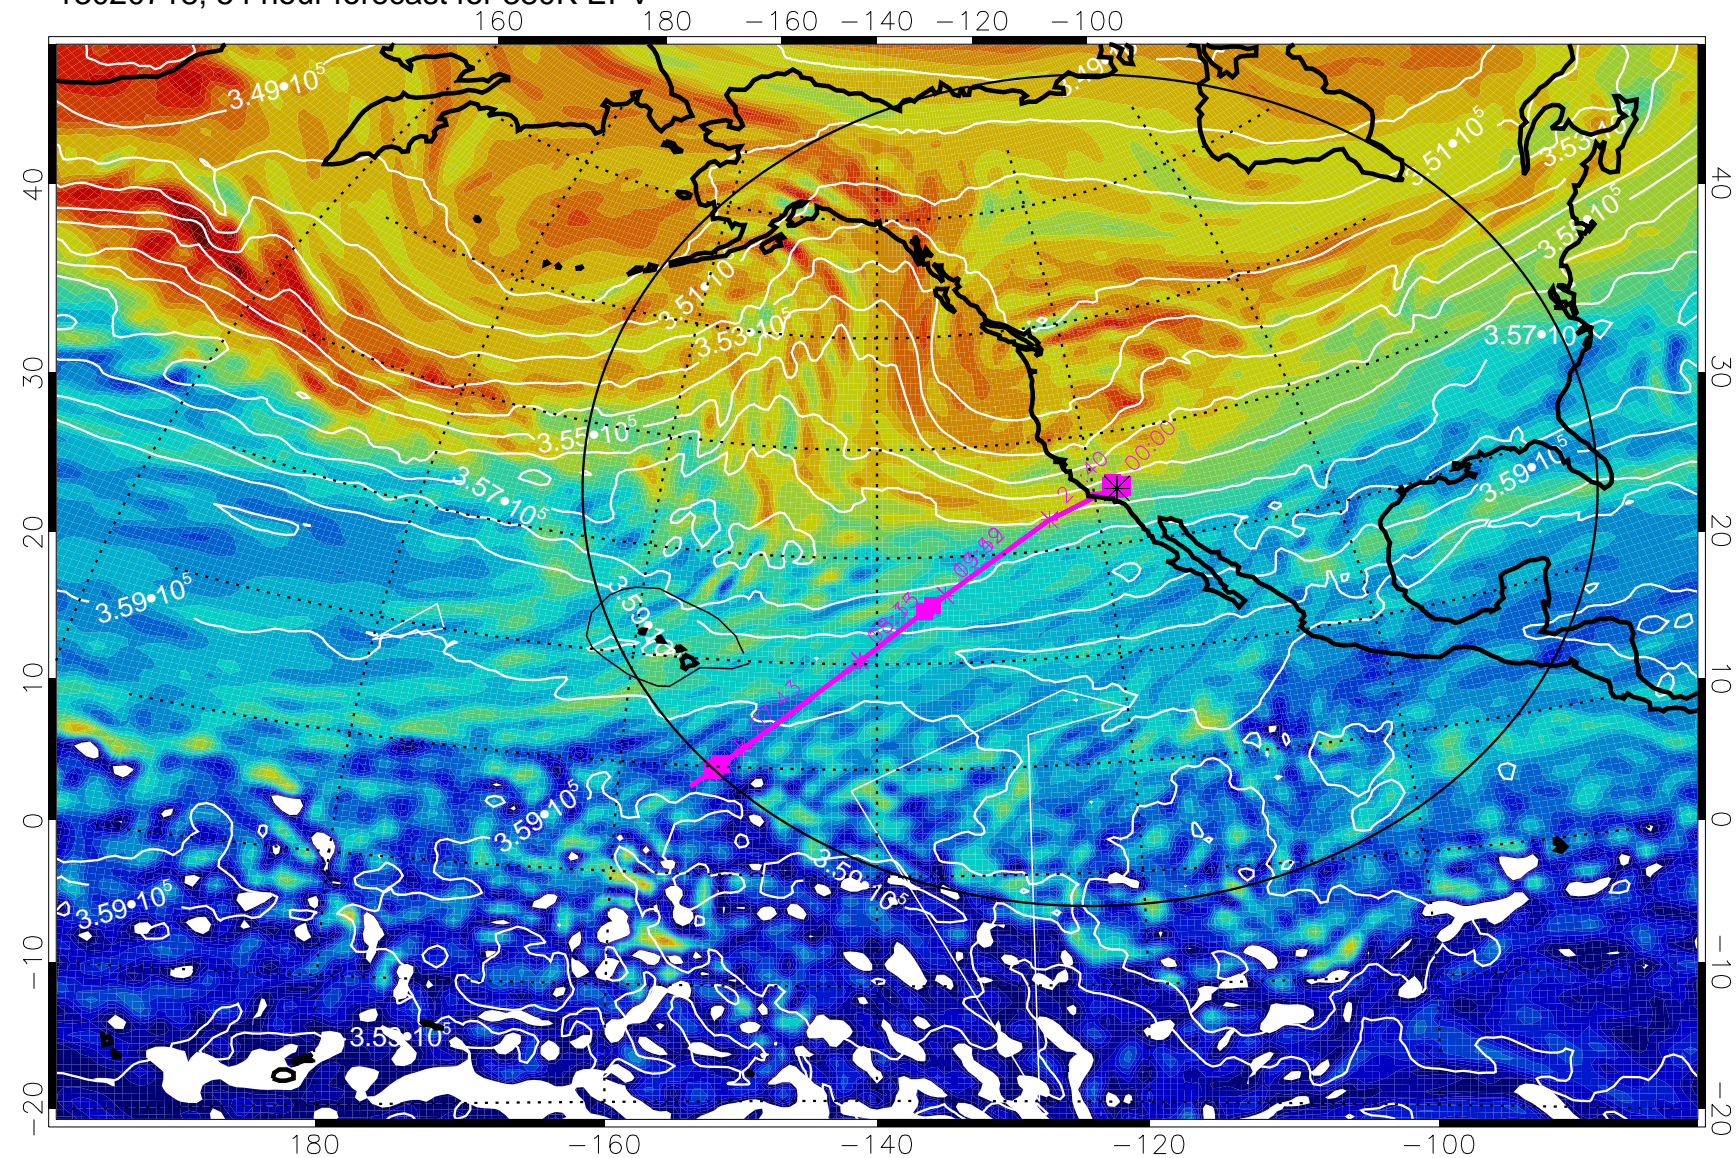

13020712, 48 hour forecast for 380K EPV

380K Montgomery Streamfunction, white

Range ring of 4055 km -- 13 hours GH round trip

13020718, 54 hour forecast for 380K EPV

380K Montgomery Streamfunction, white

Range ring of 4055 km -- 13 hours GH round trip

13020800, 60 hour forecast for 380K EPV

13020806, 66 hour forecast for 380K EPV

380K Montgomery Streamfunction, white

Range ring of 4055 km -- 13 hours GH round trip

13020812, 72 hour forecast for 380K EPV

380K Montgomery Streamfunction, white

Range ring of 4055 km -- 13 hours GH round trip

13020818, 78 hour forecast for 380K EPV

380K Montgomery Streamfunction, white

Range ring of 4055 km -- 13 hours GH round trip

13020906, 90 hour forecast for 380K EPV

380K Montgomery Streamfunction, white

Range ring of 4055 km -- 13 hours GH round trip

13020912, 96 hour forecast for 380K EPV

380K Montgomery Streamfunction, white

Range ring of 4055 km -- 13 hours GH round trip