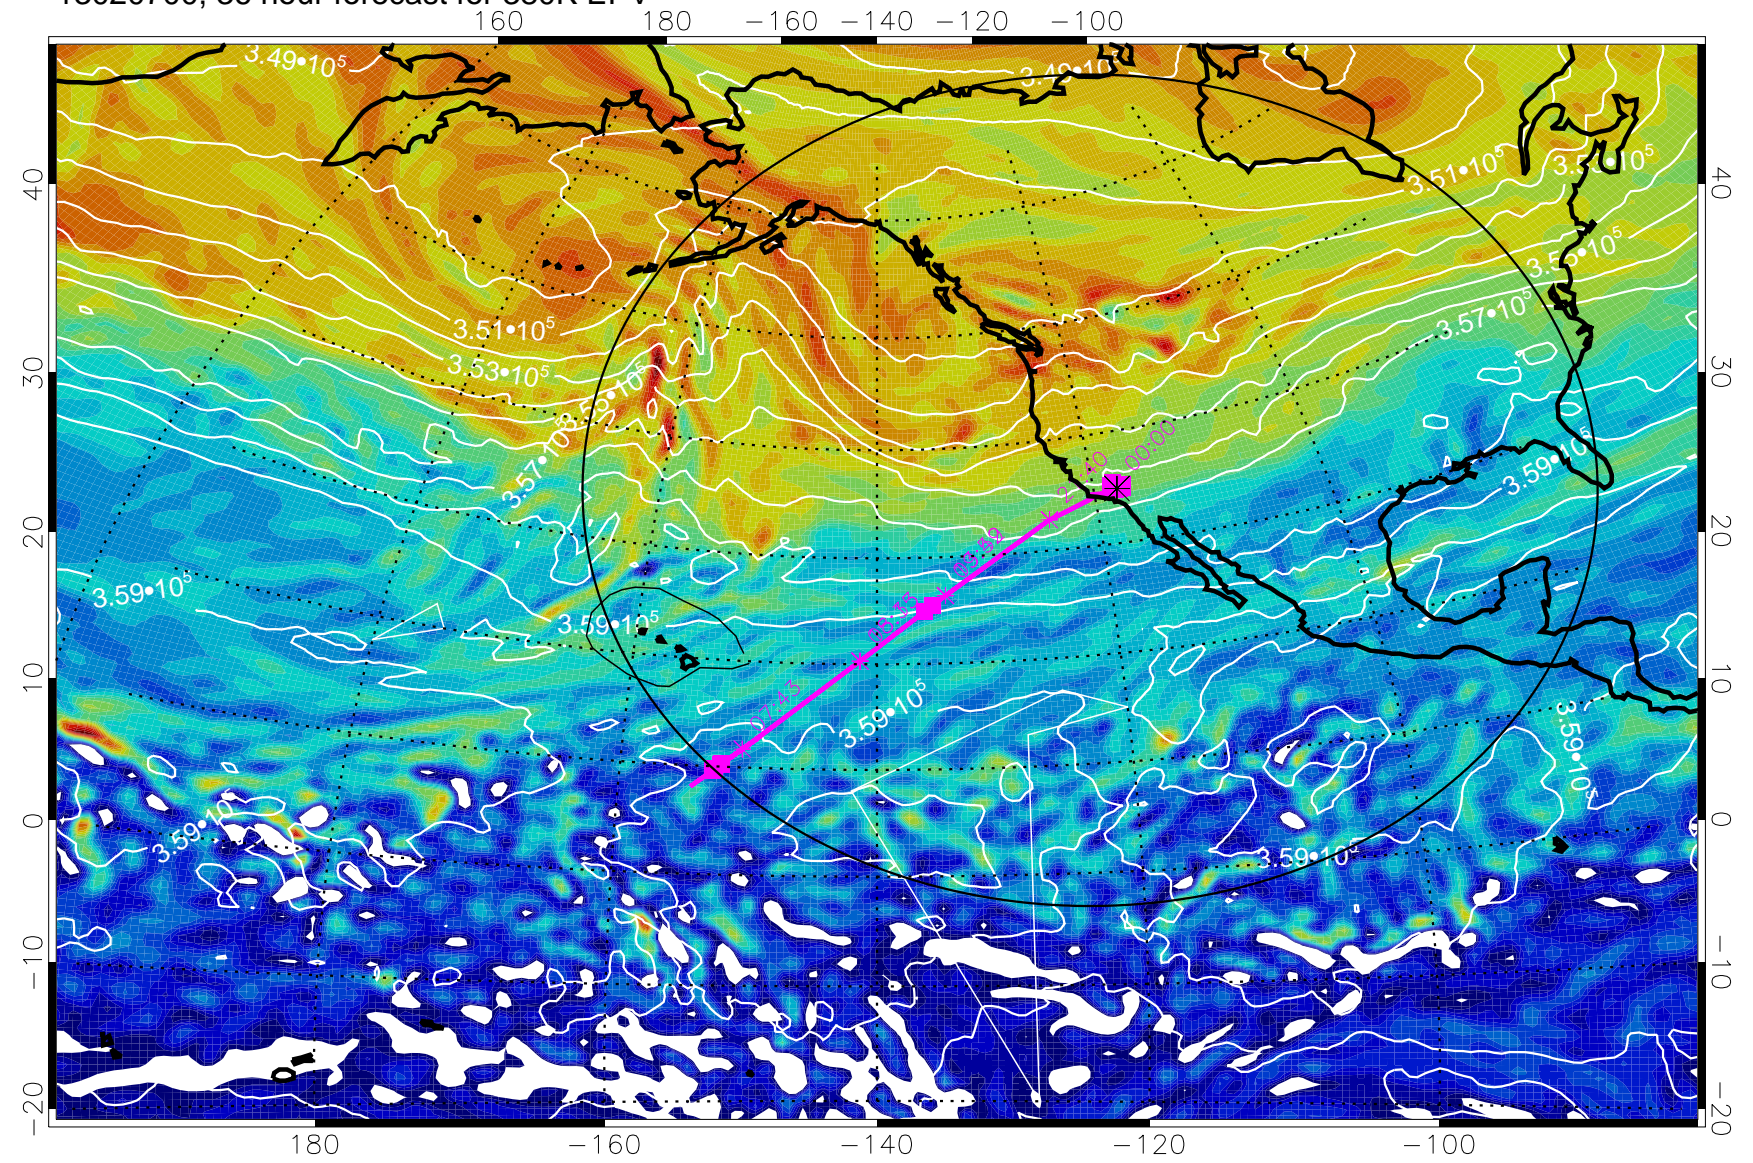

160 180 -160 -140 -120 -100

380K Montgomery Streamfunction, white

Range ring of 4055 km -- 13 hours GH round trip

13020618, 30 hour forecast for 380K EPV

380K Montgomery Streamfunction, white

Range ring of 4055 km -- 13 hours GH round trip

13020700, 36 hour forecast for 380K EPV

380K Montgomery Streamfunction, white

Range ring of 4055 km -- 13 hours GH round trip

13020706, 42 hour forecast for 380K EPV

380K Montgomery Streamfunction, white

Range ring of 4055 km -- 13 hours GH round trip

13020712, 48 hour forecast for 380K EPV

380K Montgomery Streamfunction, white

Range ring of 4055 km -- 13 hours GH round trip

13020718, 54 hour forecast for 380K EPV

380K Montgomery Streamfunction, white

Range ring of 4055 km -- 13 hours GH round trip

13020800, 60 hour forecast for 380K EPV

13020806, 66 hour forecast for 380K EPV

380K Montgomery Streamfunction, white

Range ring of 4055 km -- 13 hours GH round trip

13020812, 72 hour forecast for 380K EPV