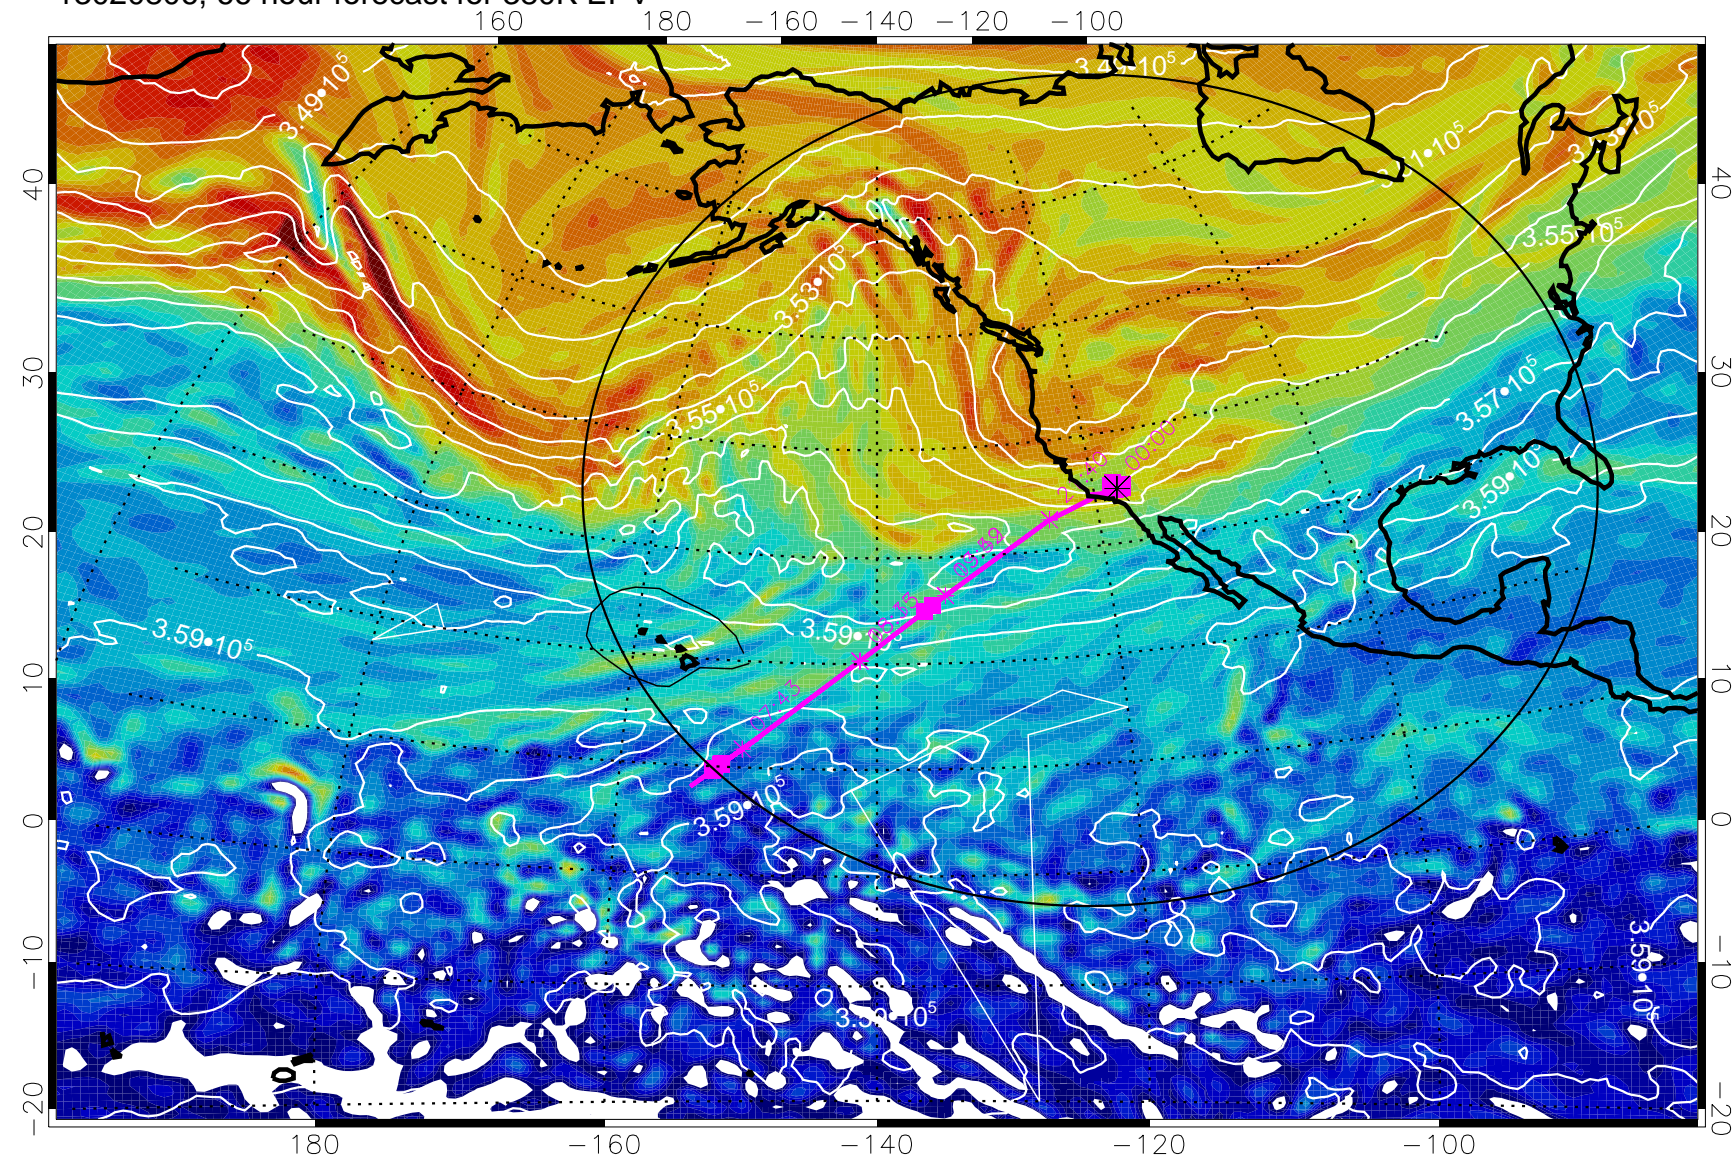

13020700, 36 hour forecast for 380K EPV

380K Montgomery Streamfunction, white

Range ring of 4055 km -- 13 hours GH round trip

13020706, 42 hour forecast for 380K EPV

380K Montgomery Streamfunction, white

Range ring of 4055 km -- 13 hours GH round trip

13020712, 48 hour forecast for 380K EPV

380K Montgomery Streamfunction, white

Range ring of 4055 km -- 13 hours GH round trip

13020718, 54 hour forecast for 380K EPV

380K Montgomery Streamfunction, white

Range ring of 4055 km -- 13 hours GH round trip

13020800, 60 hour forecast for 380K EPV

13020806, 66 hour forecast for 380K EPV

380K Montgomery Streamfunction, white

Range ring of 4055 km -- 13 hours GH round trip

13020812, 72 hour forecast for 380K EPV

380K Montgomery Streamfunction, white

Range ring of 4055 km -- 13 hours GH round trip

13020818, 78 hour forecast for 380K EPV

380K Montgomery Streamfunction, white

Range ring of 4055 km -- 13 hours GH round trip