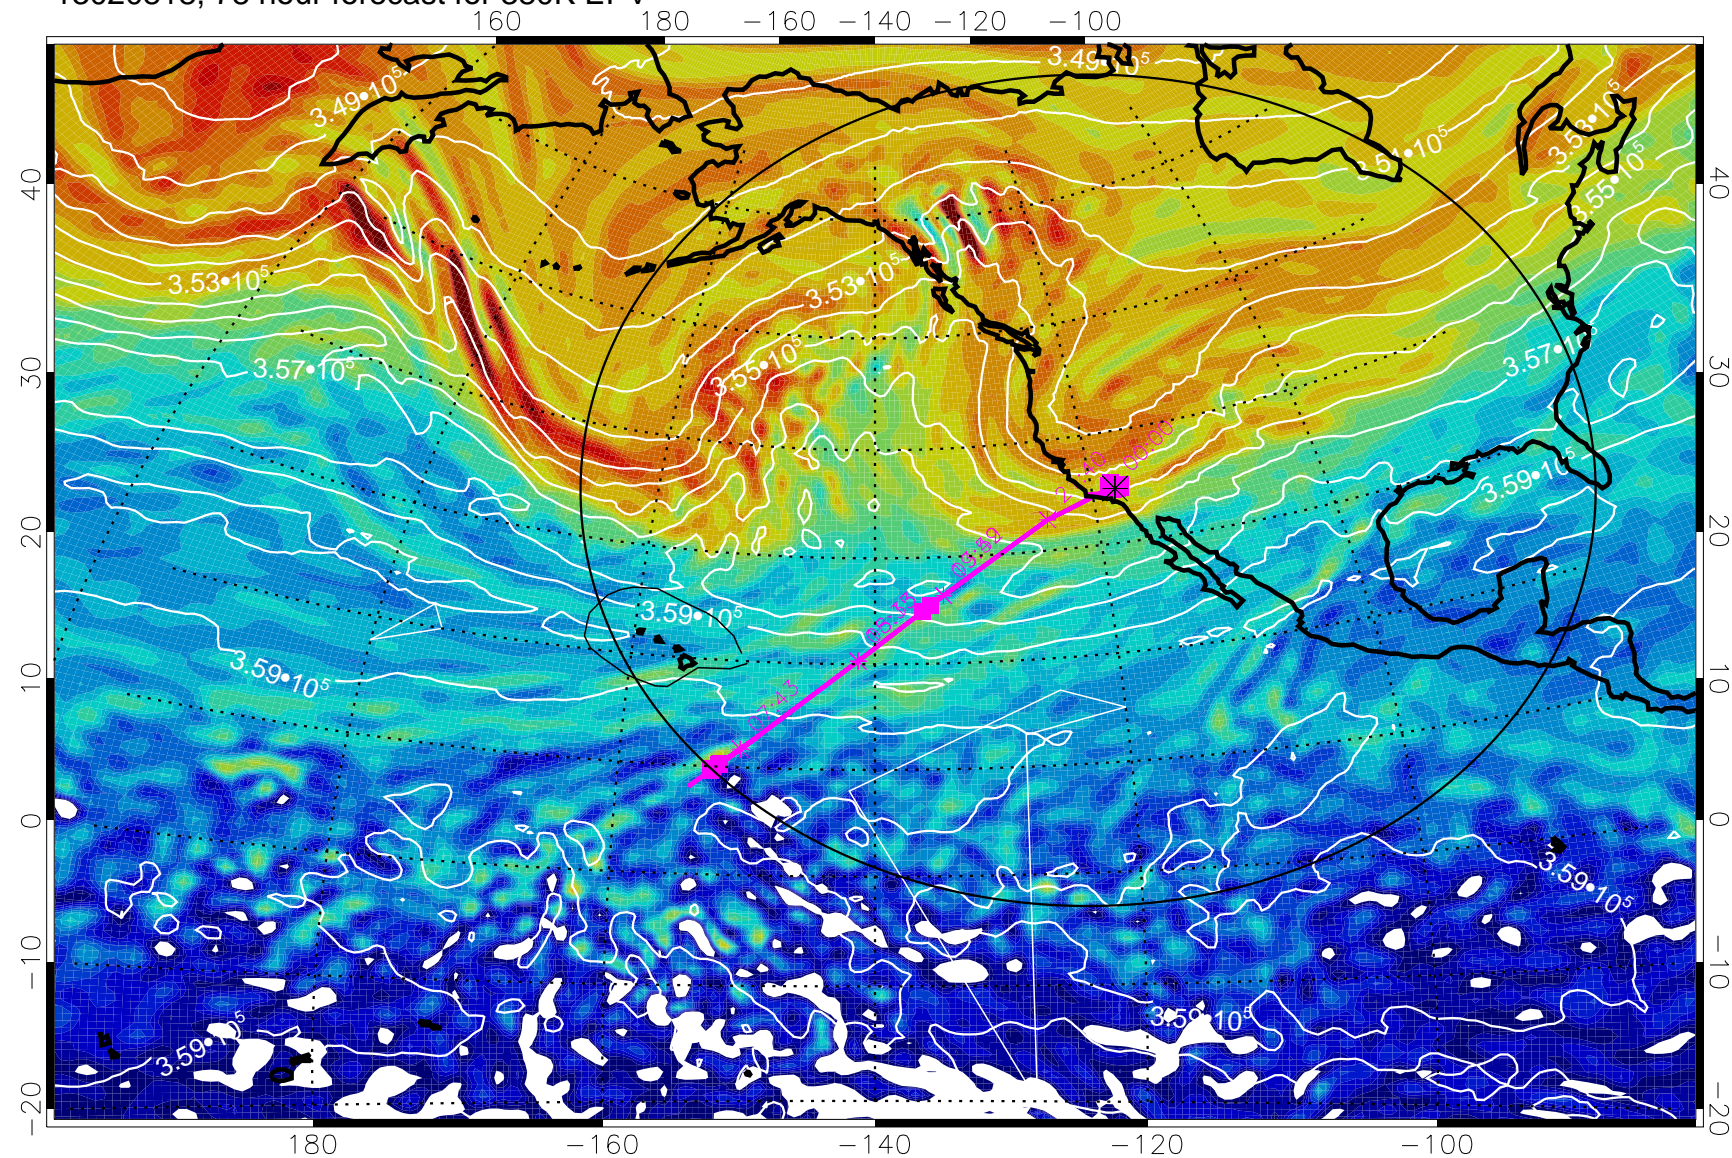

13020800, 60 hour forecast for 380K EPV

13020806, 66 hour forecast for 380K EPV

380K Montgomery Streamfunction, white

Range ring of 4055 km -- 13 hours GH round trip

13020812, 72 hour forecast for 380K EPV

380K Montgomery Streamfunction, white

Range ring of 4055 km -- 13 hours GH round trip

13020818, 78 hour forecast for 380K EPV

380K Montgomery Streamfunction, white

Range ring of 4055 km -- 13 hours GH round trip

13020906, 90 hour forecast for 380K EPV

380K Montgomery Streamfunction, white

Range ring of 4055 km -- 13 hours GH round trip

13020912, 96 hour forecast for 380K EPV

380K Montgomery Streamfunction, white

Range ring of 4055 km -- 13 hours GH round trip

13020918, 102 hour forecast for 380K EPV

160 180 -160 -140 -120 -100

380K Montgomery Streamfunction, white

Range ring of 4055 km -- 13 hours GH round trip

13021000, 108 hour forecast for 380K EPV

160 180 -160 -140 -120 -100