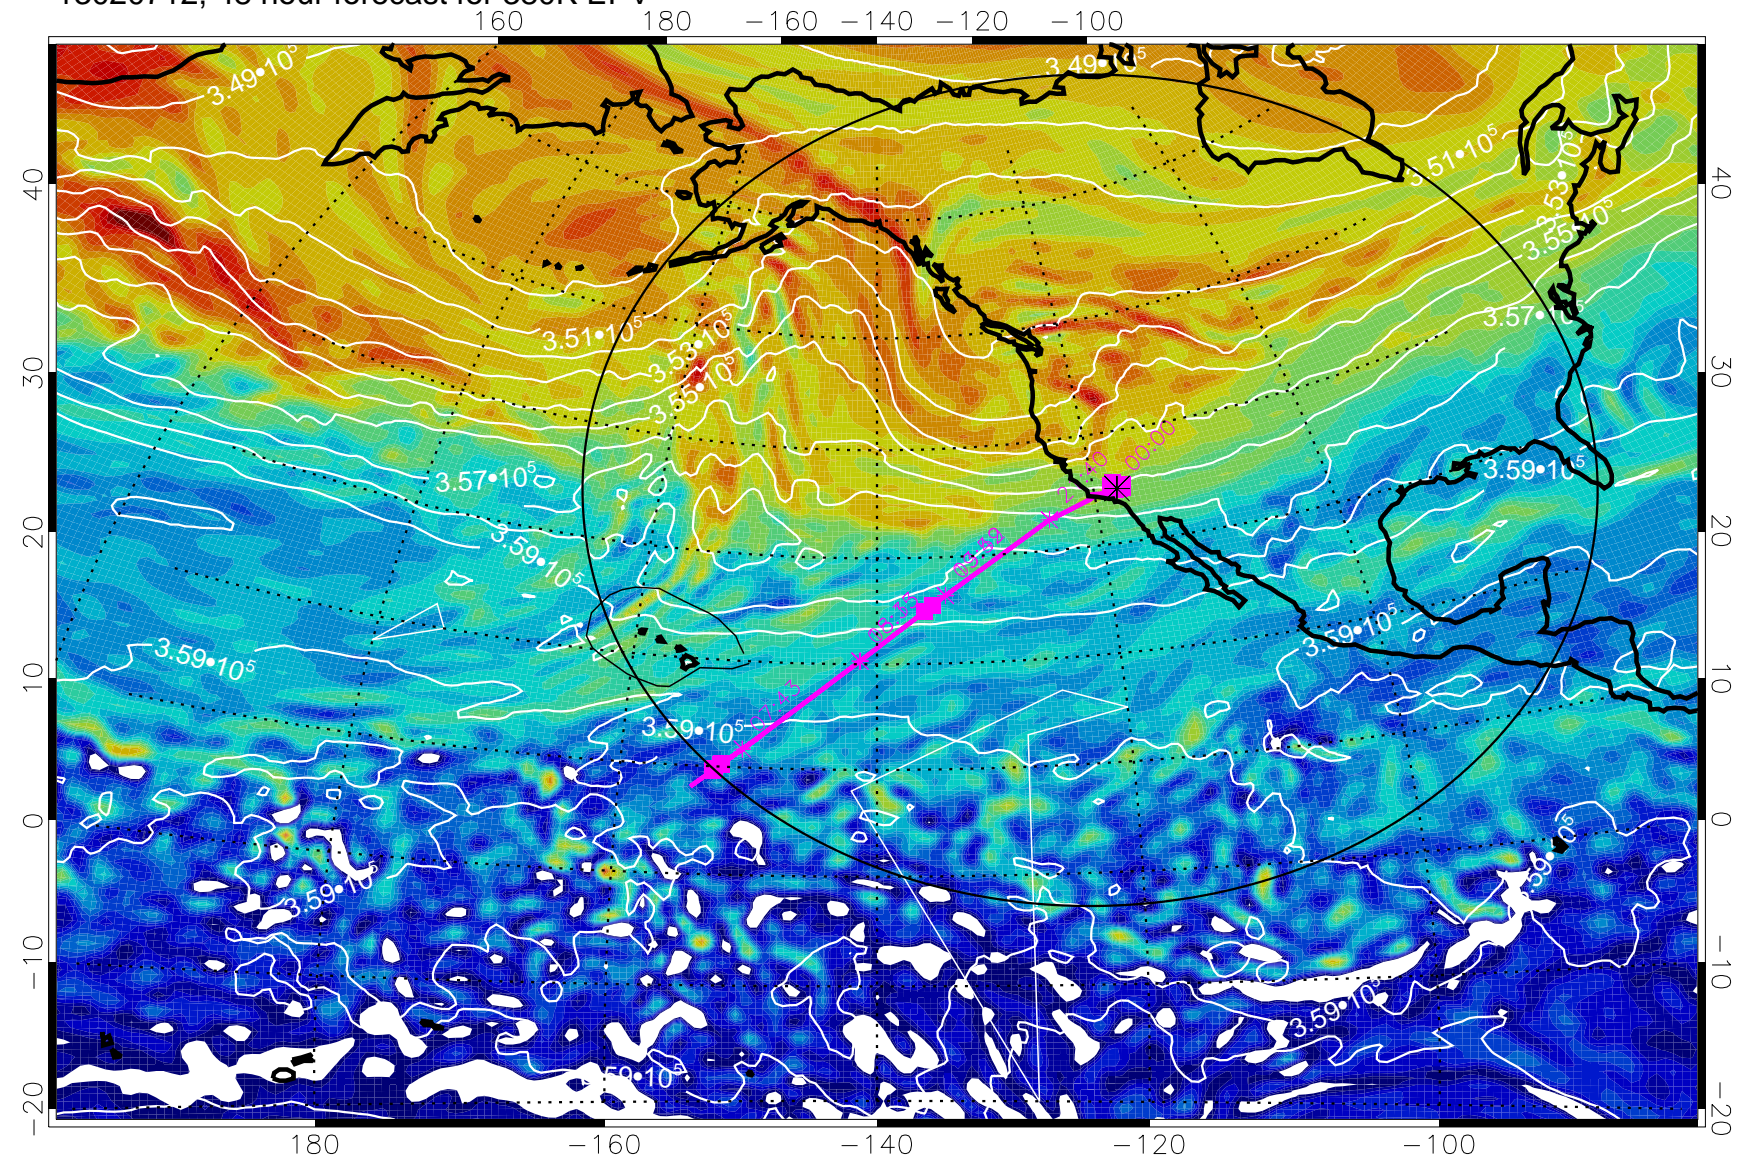

160 180 -160 -140 -120 -100

380K Montgomery Streamfunction, white

Range ring of 4055 km -- 13 hours GH round trip

13020618, 30 hour forecast for 380K EPV

380K Montgomery Streamfunction, white

Range ring of 4055 km -- 13 hours GH round trip

13020700, 36 hour forecast for 380K EPV

380K Montgomery Streamfunction, white

Range ring of 4055 km -- 13 hours GH round trip

13020706, 42 hour forecast for 380K EPV

380K Montgomery Streamfunction, white

Range ring of 4055 km -- 13 hours GH round trip

13020712, 48 hour forecast for 380K EPV

380K Montgomery Streamfunction, white

Range ring of 4055 km -- 13 hours GH round trip

13020718, 54 hour forecast for 380K EPV

380K Montgomery Streamfunction, white

Range ring of 4055 km -- 13 hours GH round trip

13020800, 60 hour forecast for 380K EPV

13020806, 66 hour forecast for 380K EPV

380K Montgomery Streamfunction, white

Range ring of 4055 km -- 13 hours GH round trip

13020812, 72 hour forecast for 380K EPV