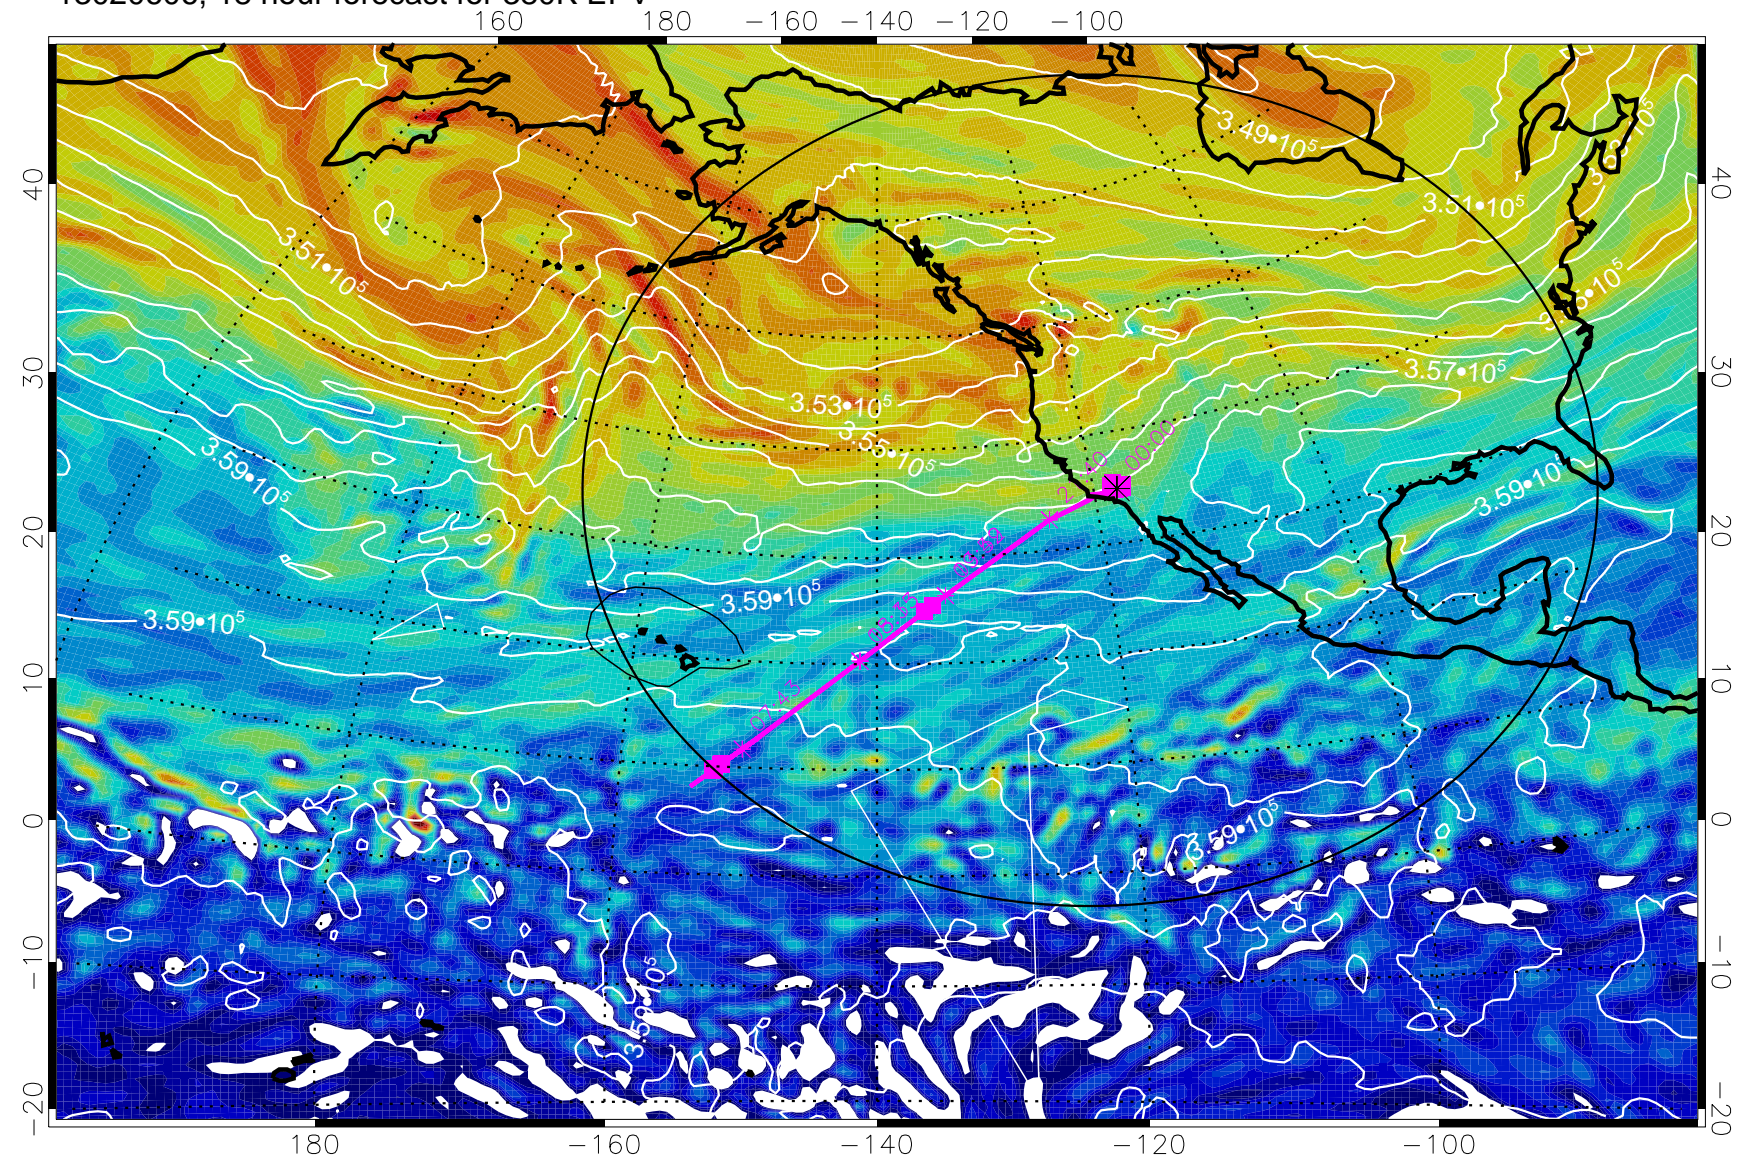

13020518, 6 hour forecast for 380K EPV

160 180 -160 -140 -120 -100

380K Montgomery Streamfunction, white

Range ring of 4055 km -- 13 hours GH round trip

13020600, 12 hour forecast for 380K EPV

380K Montgomery Streamfunction, white

Range ring of 4055 km -- 13 hours GH round trip

13020606, 18 hour forecast for 380K EPV

380K Montgomery Streamfunction, white

Range ring of 4055 km -- 13 hours GH round trip

13020612, 24 hour forecast for 380K EPV

160 180 -160 -140 -120 -100

380K Montgomery Streamfunction, white

Range ring of 4055 km -- 13 hours GH round trip

13020618, 30 hour forecast for 380K EPV

380K Montgomery Streamfunction, white

Range ring of 4055 km -- 13 hours GH round trip

13020700, 36 hour forecast for 380K EPV

380K Montgomery Streamfunction, white

Range ring of 4055 km -- 13 hours GH round trip

13020706, 42 hour forecast for 380K EPV

380K Montgomery Streamfunction, white

Range ring of 4055 km -- 13 hours GH round trip