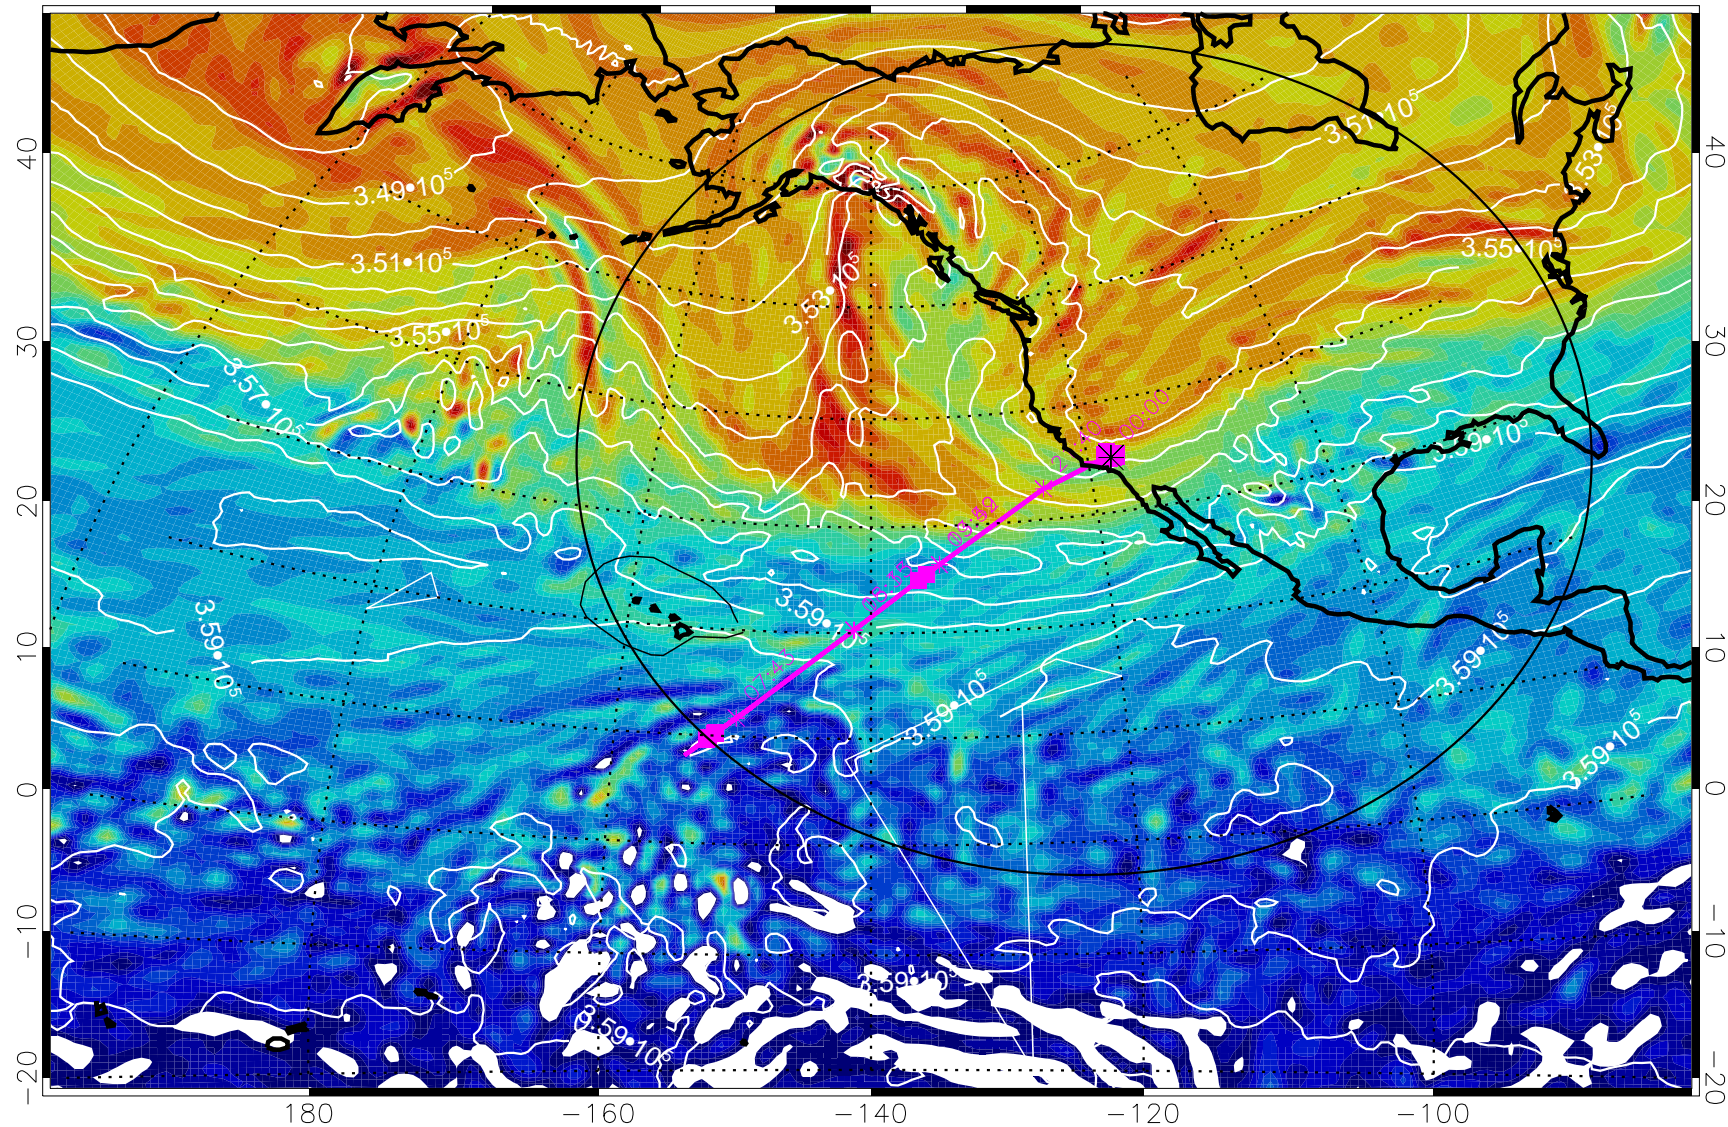

13020906, 90 hour forecast for 380K EPV

380K Montgomery Streamfunction, white

Range ring of 4055 km -- 13 hours GH round trip

13020912, 96 hour forecast for 380K EPV

380K Montgomery Streamfunction, white

Range ring of 4055 km -- 13 hours GH round trip

13020918, 102 hour forecast for 380K EPV

160 180 -160 -140 -120 -100

380K Montgomery Streamfunction, white

Range ring of 4055 km -- 13 hours GH round trip

13021000, 108 hour forecast for 380K EPV

160 180 -160 -140 -120 -100

380K Montgomery Streamfunction, white

Range ring of 4055 km -- 13 hours GH round trip

13021006, 114 hour forecast for 380K EPV

160 180 -160 -140 -120 -100

380K Montgomery Streamfunction, white

Range ring of 4055 km -- 13 hours GH round trip

13021012, 120 hour forecast for 380K EPV

160 180 -160 -140 -120 -100

380K Montgomery Streamfunction, white

Range ring of 4055 km -- 13 hours GH round trip