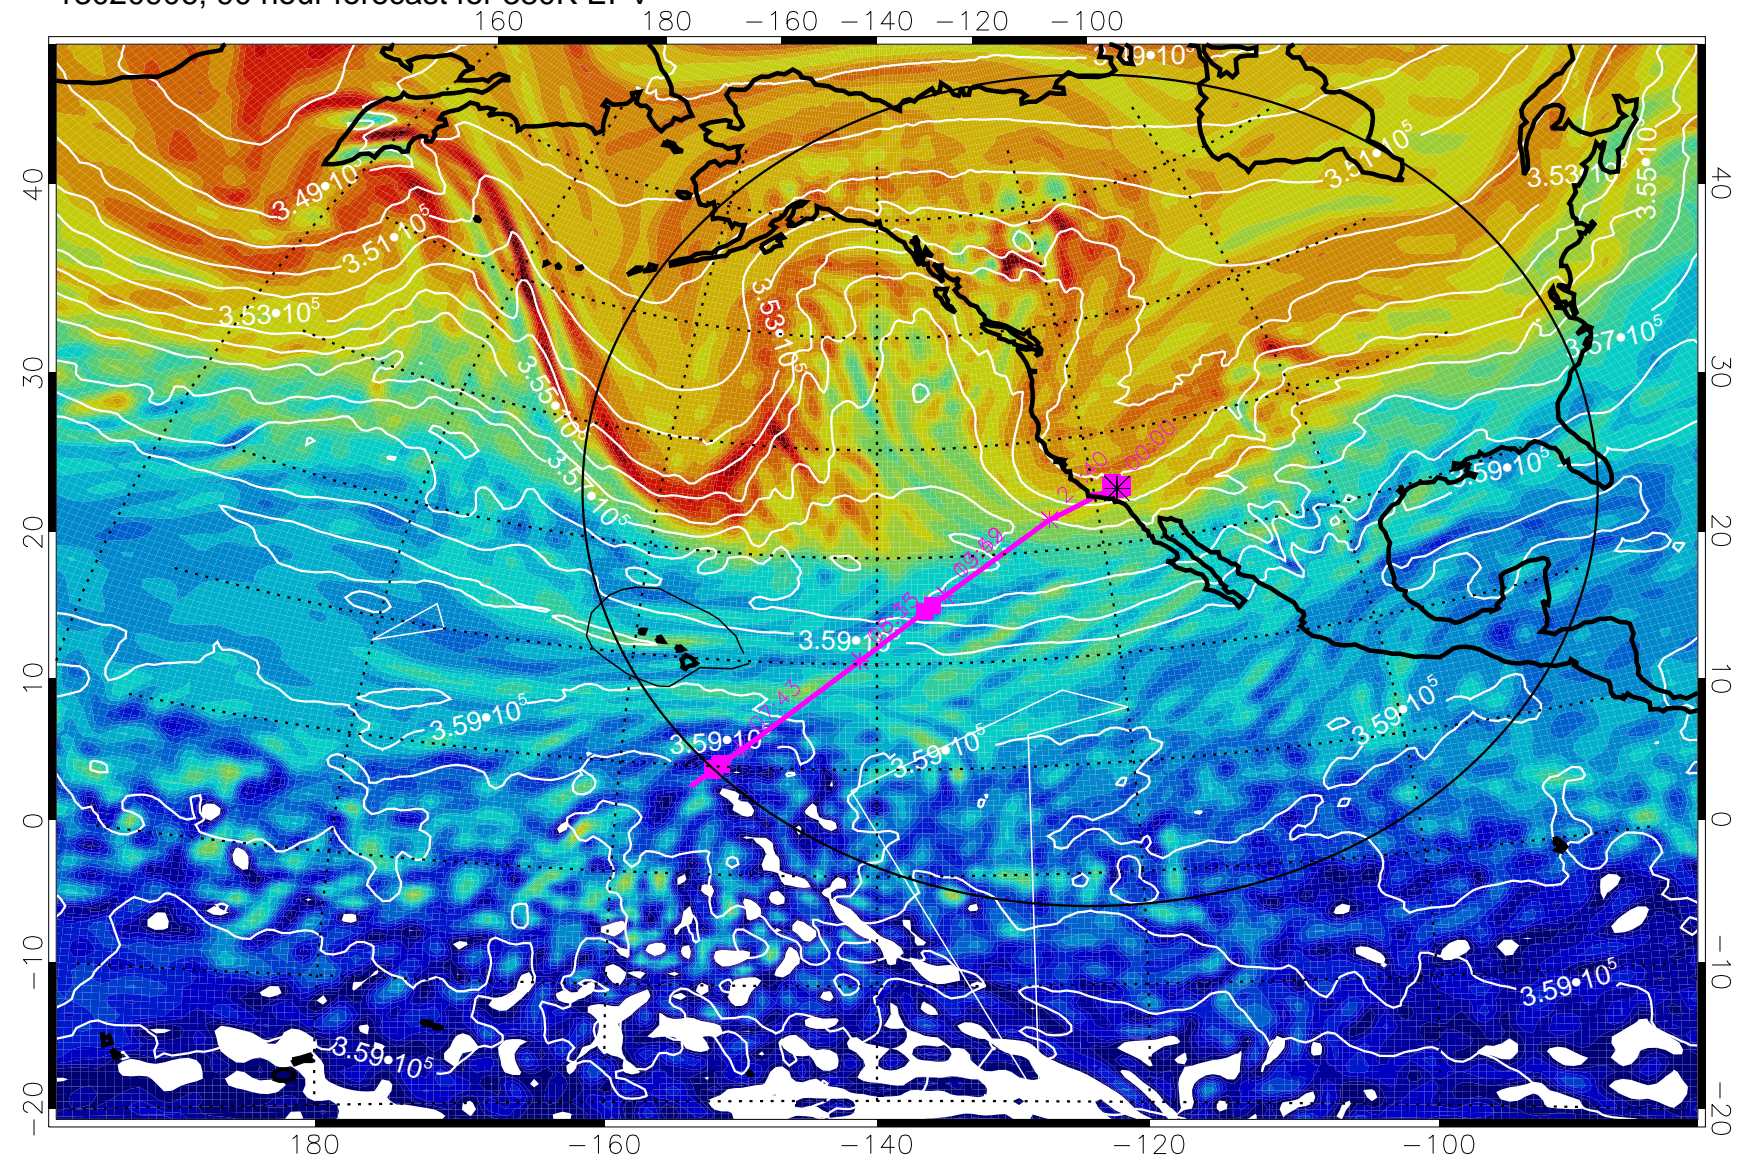

13020800, 60 hour forecast for 380K EPV

13020806, 66 hour forecast for 380K EPV

380K Montgomery Streamfunction, white

Range ring of 4055 km -- 13 hours GH round trip

13020812, 72 hour forecast for 380K EPV

380K Montgomery Streamfunction, white

Range ring of 4055 km -- 13 hours GH round trip

13020818, 78 hour forecast for 380K EPV

380K Montgomery Streamfunction, white

Range ring of 4055 km -- 13 hours GH round trip

13020906, 90 hour forecast for 380K EPV

380K Montgomery Streamfunction, white

Range ring of 4055 km -- 13 hours GH round trip

13020912, 96 hour forecast for 380K EPV

380K Montgomery Streamfunction, white

Range ring of 4055 km -- 13 hours GH round trip

13020918, 102 hour forecast for 380K EPV

160 180 -160 -140 -120 -100

380K Montgomery Streamfunction, white

Range ring of 4055 km -- 13 hours GH round trip

13021000, 108 hour forecast for 380K EPV

160 180 -160 -140 -120 -100