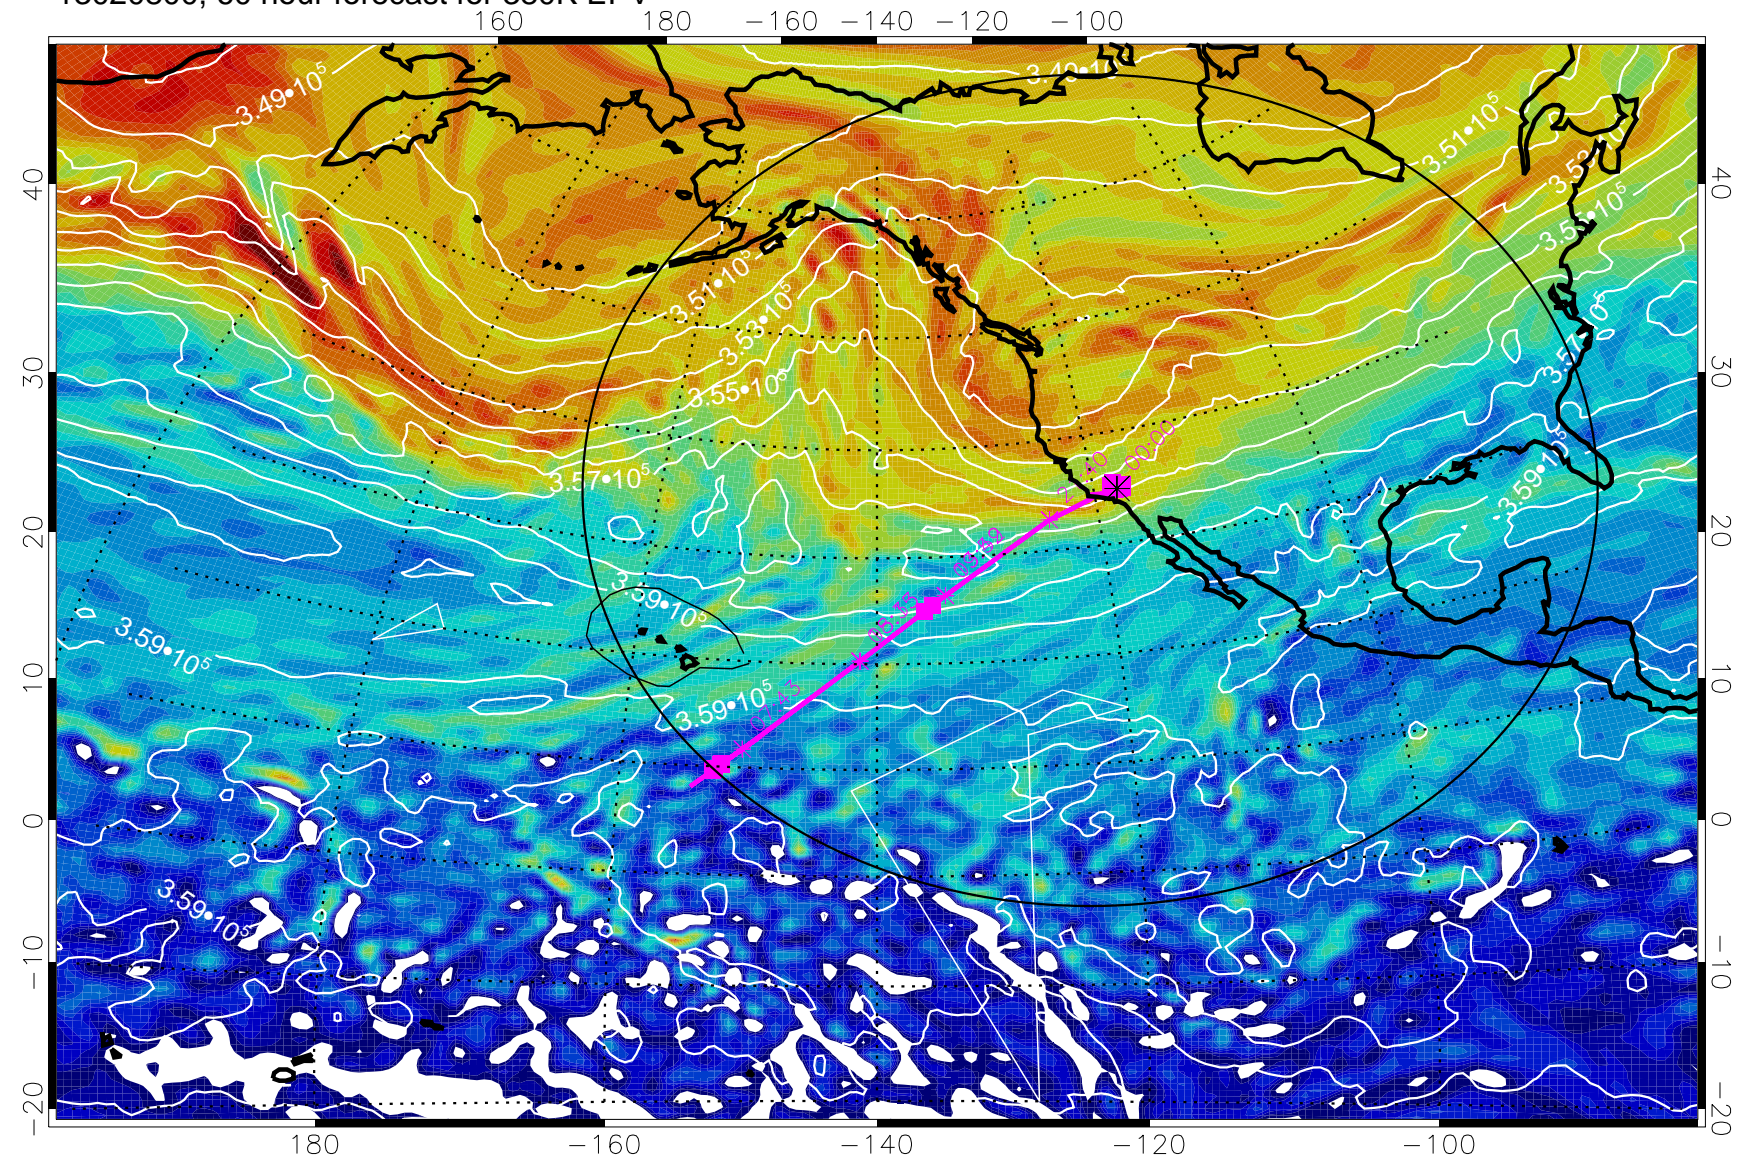

13020712, 48 hour forecast for 380K EPV

380K Montgomery Streamfunction, white

Range ring of 4055 km -- 13 hours GH round trip

13020718, 54 hour forecast for 380K EPV

380K Montgomery Streamfunction, white

Range ring of 4055 km -- 13 hours GH round trip

13020800, 60 hour forecast for 380K EPV

13020806, 66 hour forecast for 380K EPV

380K Montgomery Streamfunction, white

Range ring of 4055 km -- 13 hours GH round trip

13020812, 72 hour forecast for 380K EPV

380K Montgomery Streamfunction, white

Range ring of 4055 km -- 13 hours GH round trip

13020818, 78 hour forecast for 380K EPV

380K Montgomery Streamfunction, white

Range ring of 4055 km -- 13 hours GH round trip

13020906, 90 hour forecast for 380K EPV

380K Montgomery Streamfunction, white

Range ring of 4055 km -- 13 hours GH round trip

13020912, 96 hour forecast for 380K EPV

380K Montgomery Streamfunction, white

Range ring of 4055 km -- 13 hours GH round trip