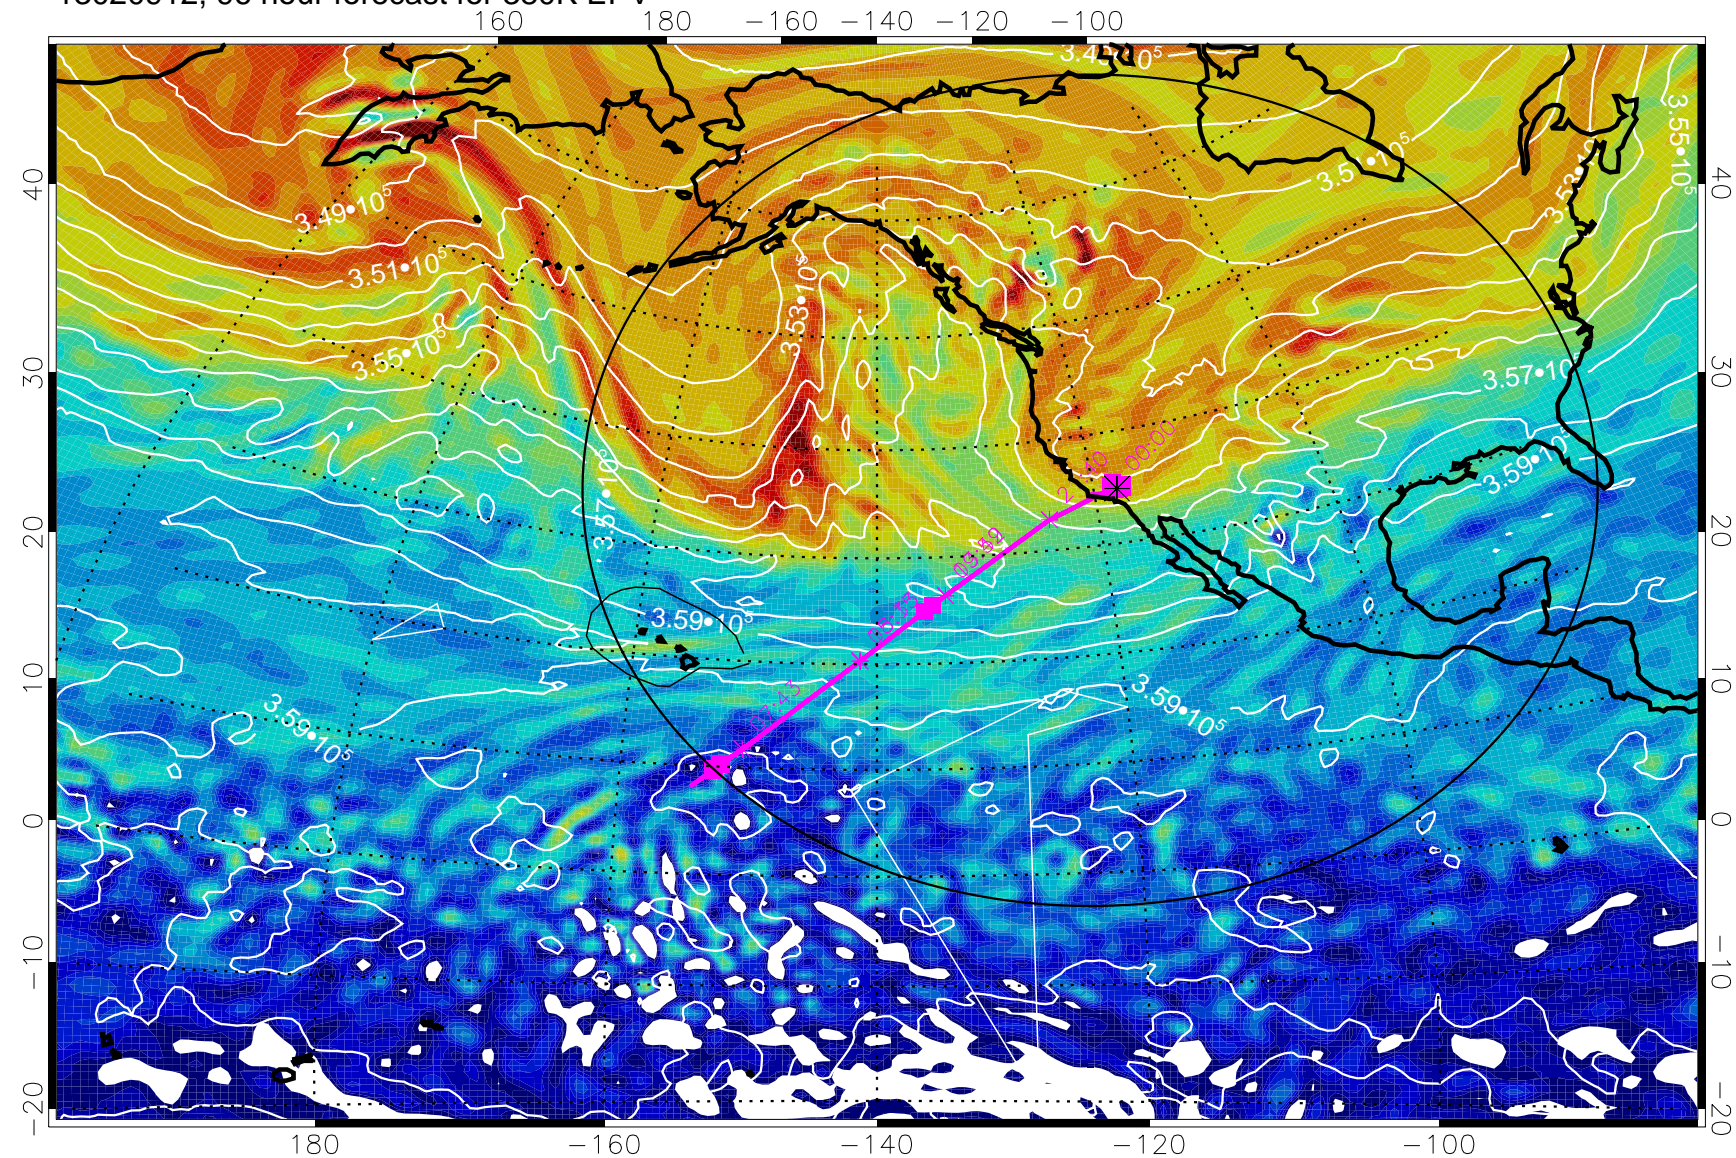

380K Montgomery Streamfunction, white

Range ring of 4055 km -- 13 hours GH round trip

13020818, 78 hour forecast for 380K EPV

380K Montgomery Streamfunction, white

Range ring of 4055 km -- 13 hours GH round trip

13020906, 90 hour forecast for 380K EPV

380K Montgomery Streamfunction, white

Range ring of 4055 km -- 13 hours GH round trip

13020912, 96 hour forecast for 380K EPV

380K Montgomery Streamfunction, white

Range ring of 4055 km -- 13 hours GH round trip

13020918, 102 hour forecast for 380K EPV

160 180 -160 -140 -120 -100

380K Montgomery Streamfunction, white

Range ring of 4055 km -- 13 hours GH round trip

13021000, 108 hour forecast for 380K EPV

160 180 -160 -140 -120 -100

380K Montgomery Streamfunction, white

Range ring of 4055 km -- 13 hours GH round trip

13021006, 114 hour forecast for 380K EPV

160 180 -160 -140 -120 -100

380K Montgomery Streamfunction, white

Range ring of 4055 km -- 13 hours GH round trip