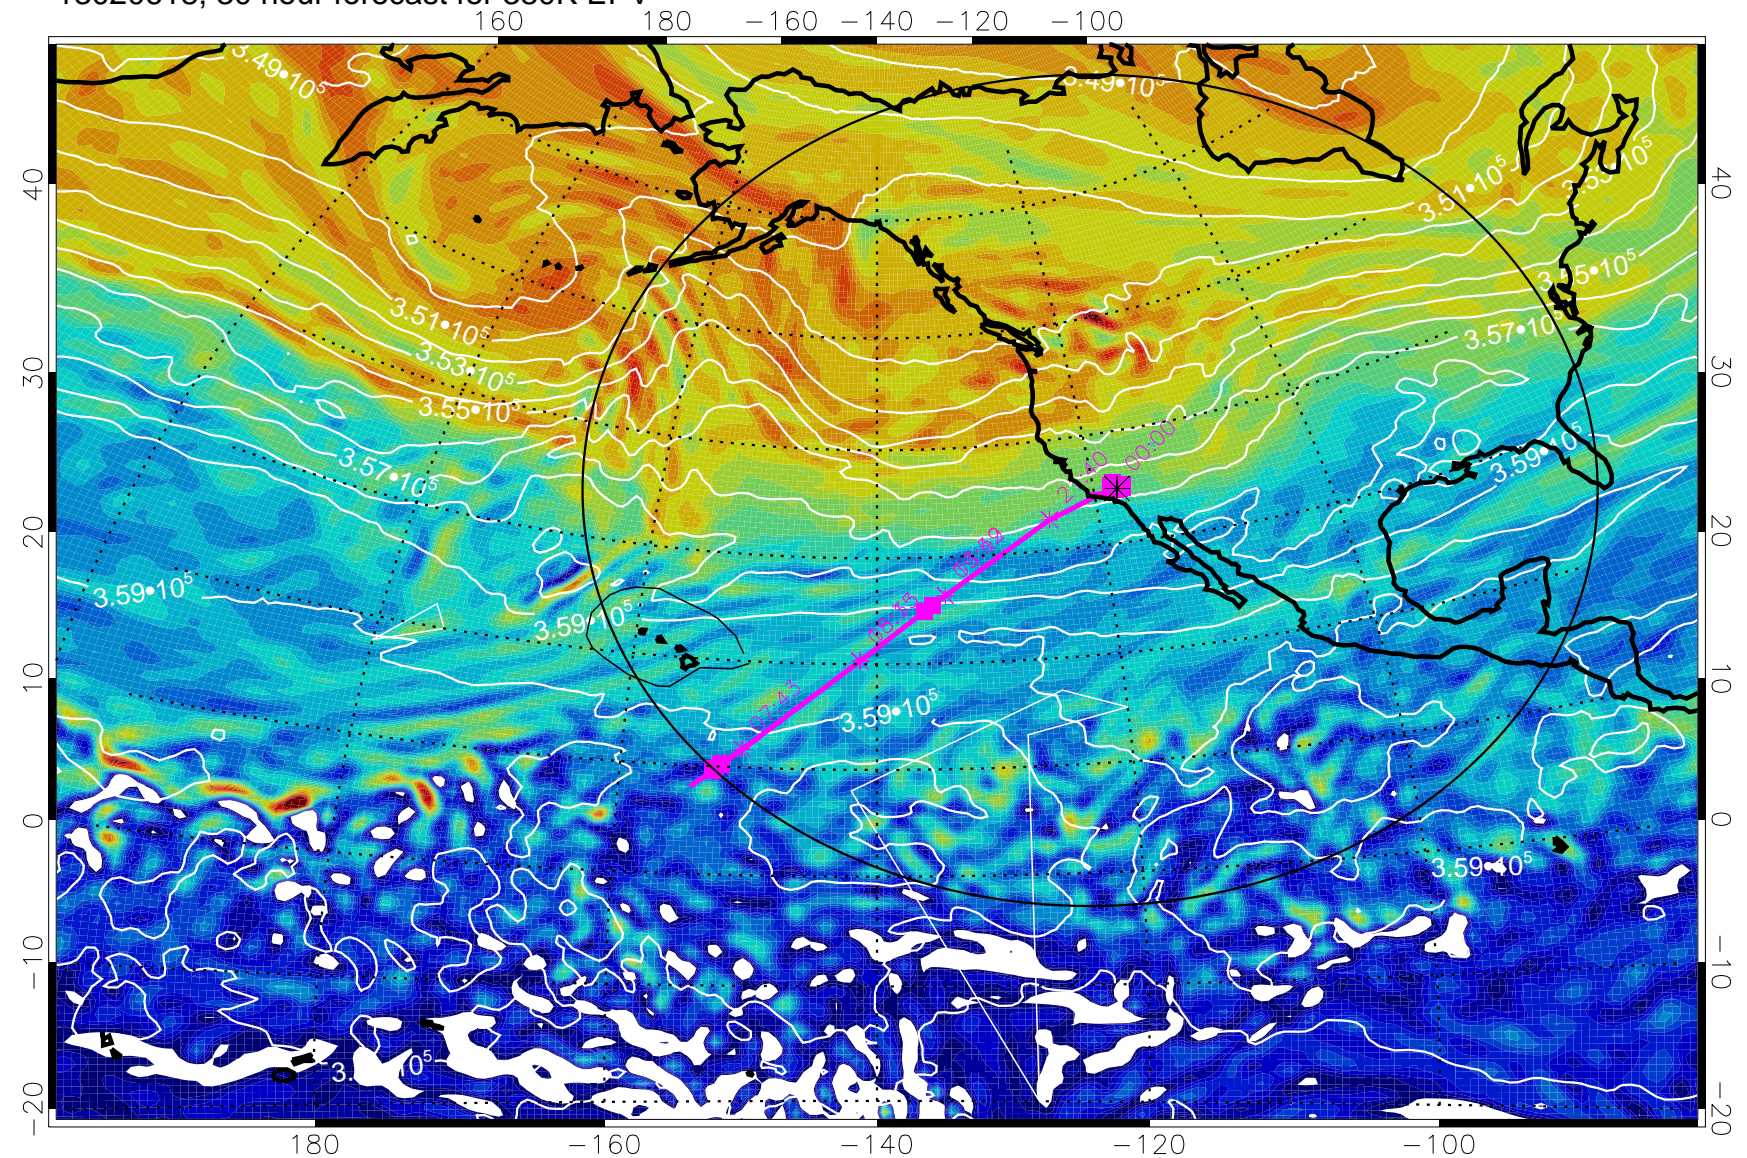

160 180 -160 -140 -120 -100

380K Montgomery Streamfunction, white

Range ring of 4055 km -- 13 hours GH round trip

13020618, 30 hour forecast for 380K EPV

380K Montgomery Streamfunction, white

Range ring of 4055 km -- 13 hours GH round trip

13020700, 36 hour forecast for 380K EPV

380K Montgomery Streamfunction, white

Range ring of 4055 km -- 13 hours GH round trip

13020706, 42 hour forecast for 380K EPV

380K Montgomery Streamfunction, white

Range ring of 4055 km -- 13 hours GH round trip

13020712, 48 hour forecast for 380K EPV

380K Montgomery Streamfunction, white

Range ring of 4055 km -- 13 hours GH round trip

13020718, 54 hour forecast for 380K EPV

380K Montgomery Streamfunction, white

Range ring of 4055 km -- 13 hours GH round trip

13020800, 60 hour forecast for 380K EPV

13020806, 66 hour forecast for 380K EPV

380K Montgomery Streamfunction, white

Range ring of 4055 km -- 13 hours GH round trip

13020812, 72 hour forecast for 380K EPV