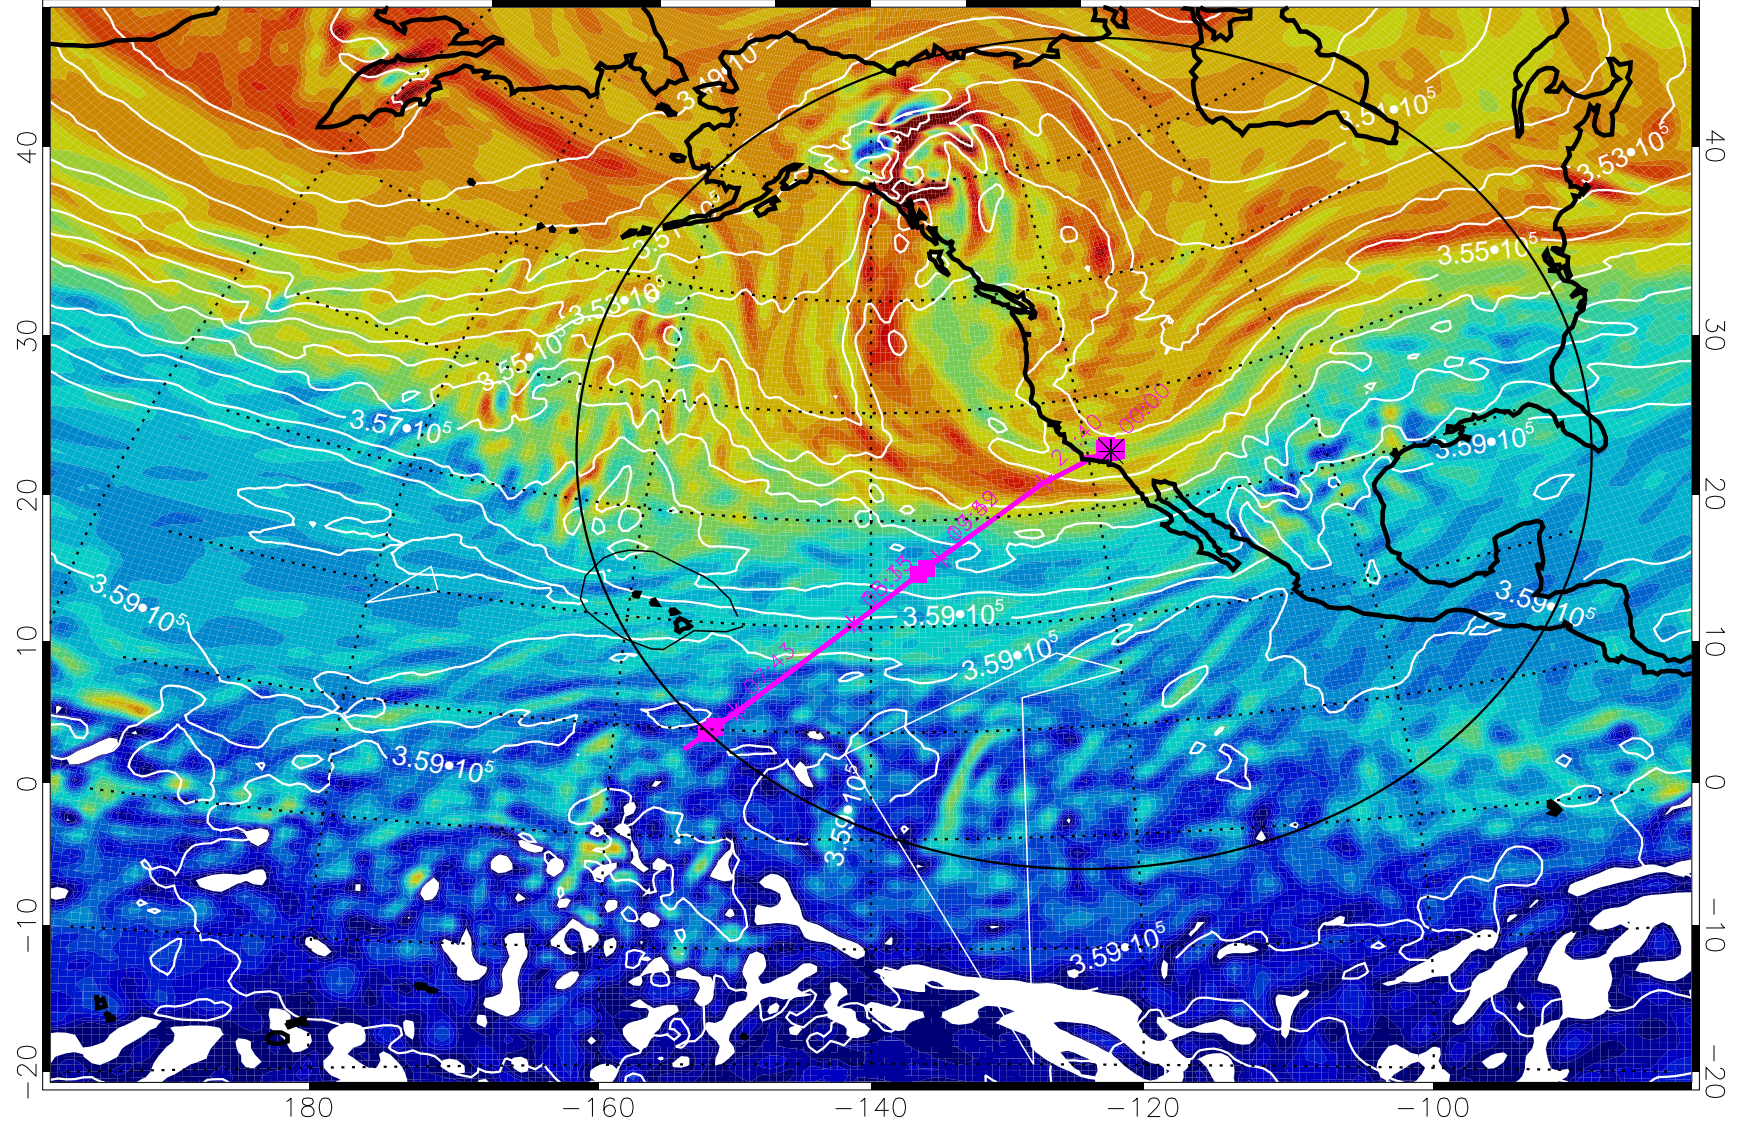

13020918, 102 hour forecast for 380K EPV

160 180 -160 -140 -120 -100

380K Montgomery Streamfunction, white

Range ring of 4055 km -- 13 hours GH round trip

13021000, 108 hour forecast for 380K EPV

160 180 -160 -140 -120 -100

380K Montgomery Streamfunction, white

Range ring of 4055 km -- 13 hours GH round trip

13021006, 114 hour forecast for 380K EPV

160 180 -160 -140 -120 -100

380K Montgomery Streamfunction, white

Range ring of 4055 km -- 13 hours GH round trip

13021012, 120 hour forecast for 380K EPV

160 180 -160 -140 -120 -100

380K Montgomery Streamfunction, white

Range ring of 4055 km -- 13 hours GH round trip