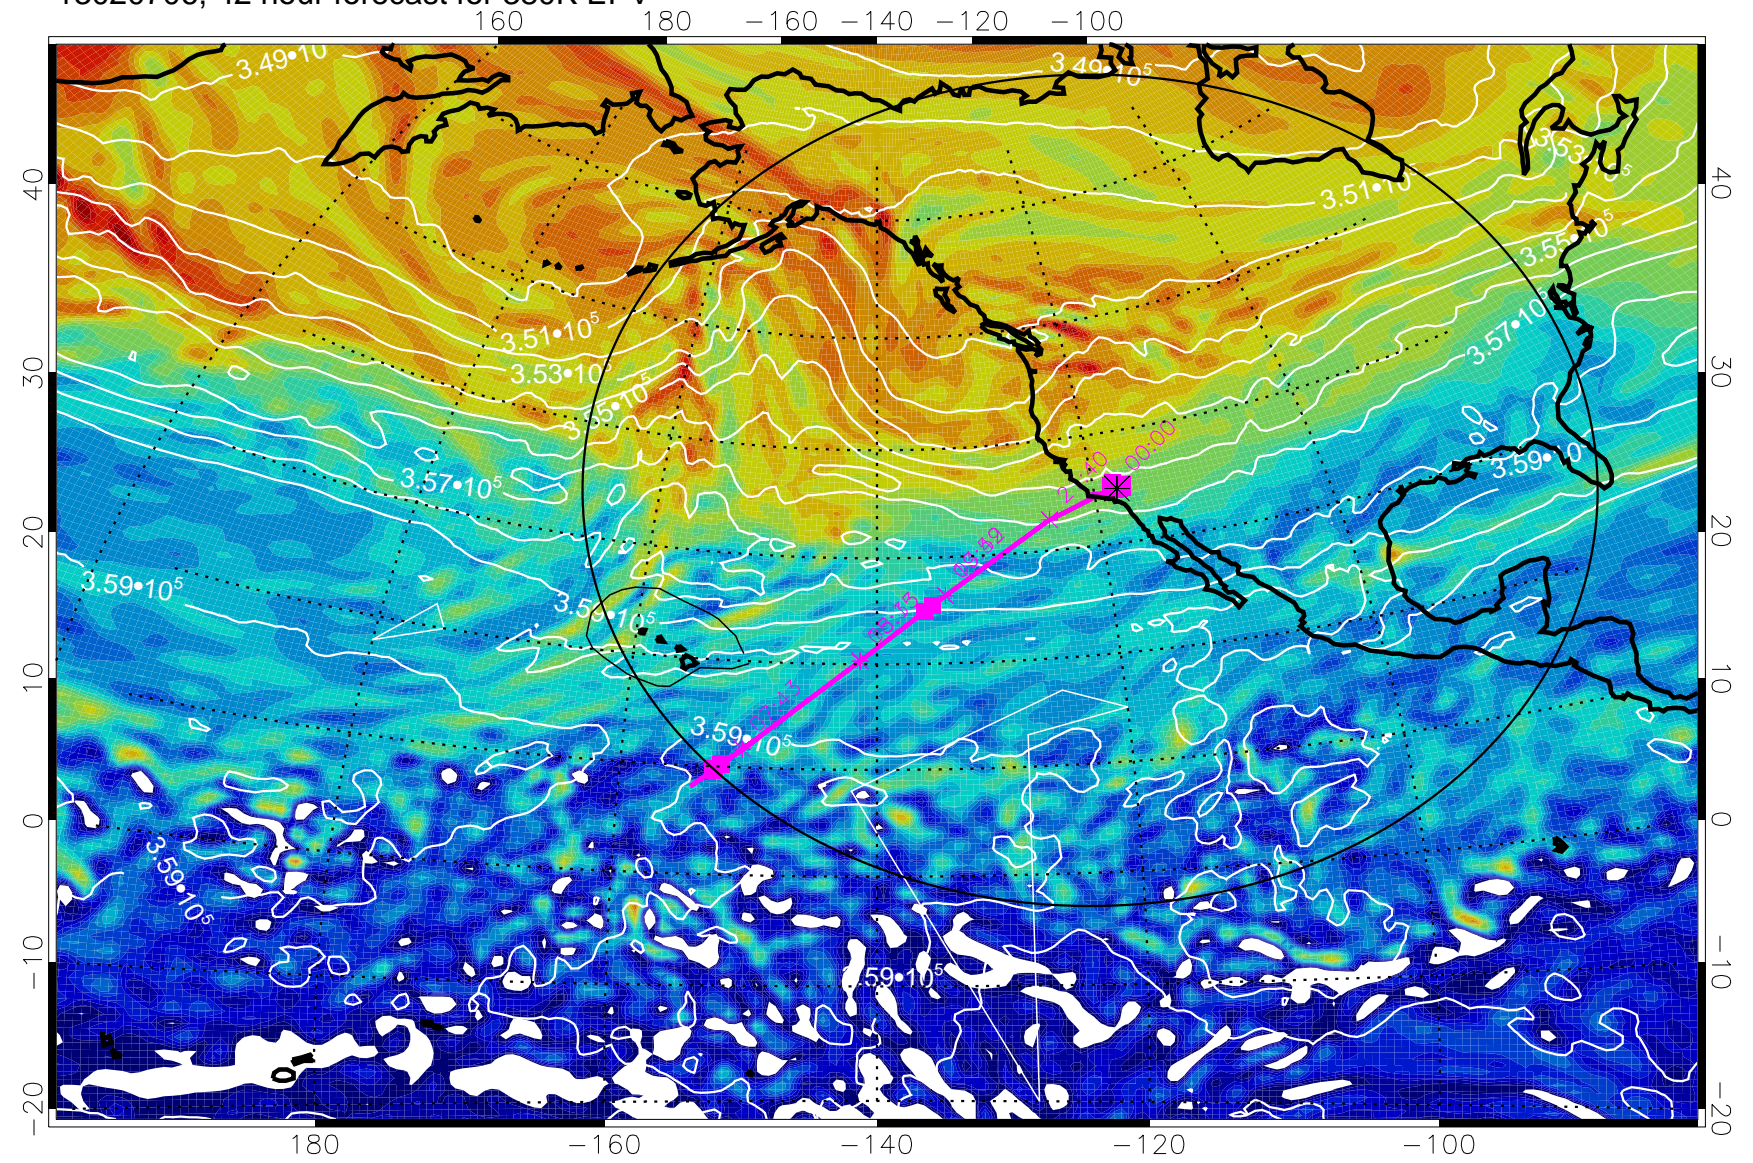

13020700, 36 hour forecast for 380K EPV

380K Montgomery Streamfunction, white

Range ring of 4055 km -- 13 hours GH round trip

13020706, 42 hour forecast for 380K EPV

380K Montgomery Streamfunction, white

Range ring of 4055 km -- 13 hours GH round trip

13020712, 48 hour forecast for 380K EPV

380K Montgomery Streamfunction, white

Range ring of 4055 km -- 13 hours GH round trip

13020718, 54 hour forecast for 380K EPV

380K Montgomery Streamfunction, white

Range ring of 4055 km -- 13 hours GH round trip

13020800, 60 hour forecast for 380K EPV

13020806, 66 hour forecast for 380K EPV

380K Montgomery Streamfunction, white

Range ring of 4055 km -- 13 hours GH round trip

13020812, 72 hour forecast for 380K EPV

380K Montgomery Streamfunction, white

Range ring of 4055 km -- 13 hours GH round trip

13020818, 78 hour forecast for 380K EPV

380K Montgomery Streamfunction, white

Range ring of 4055 km -- 13 hours GH round trip