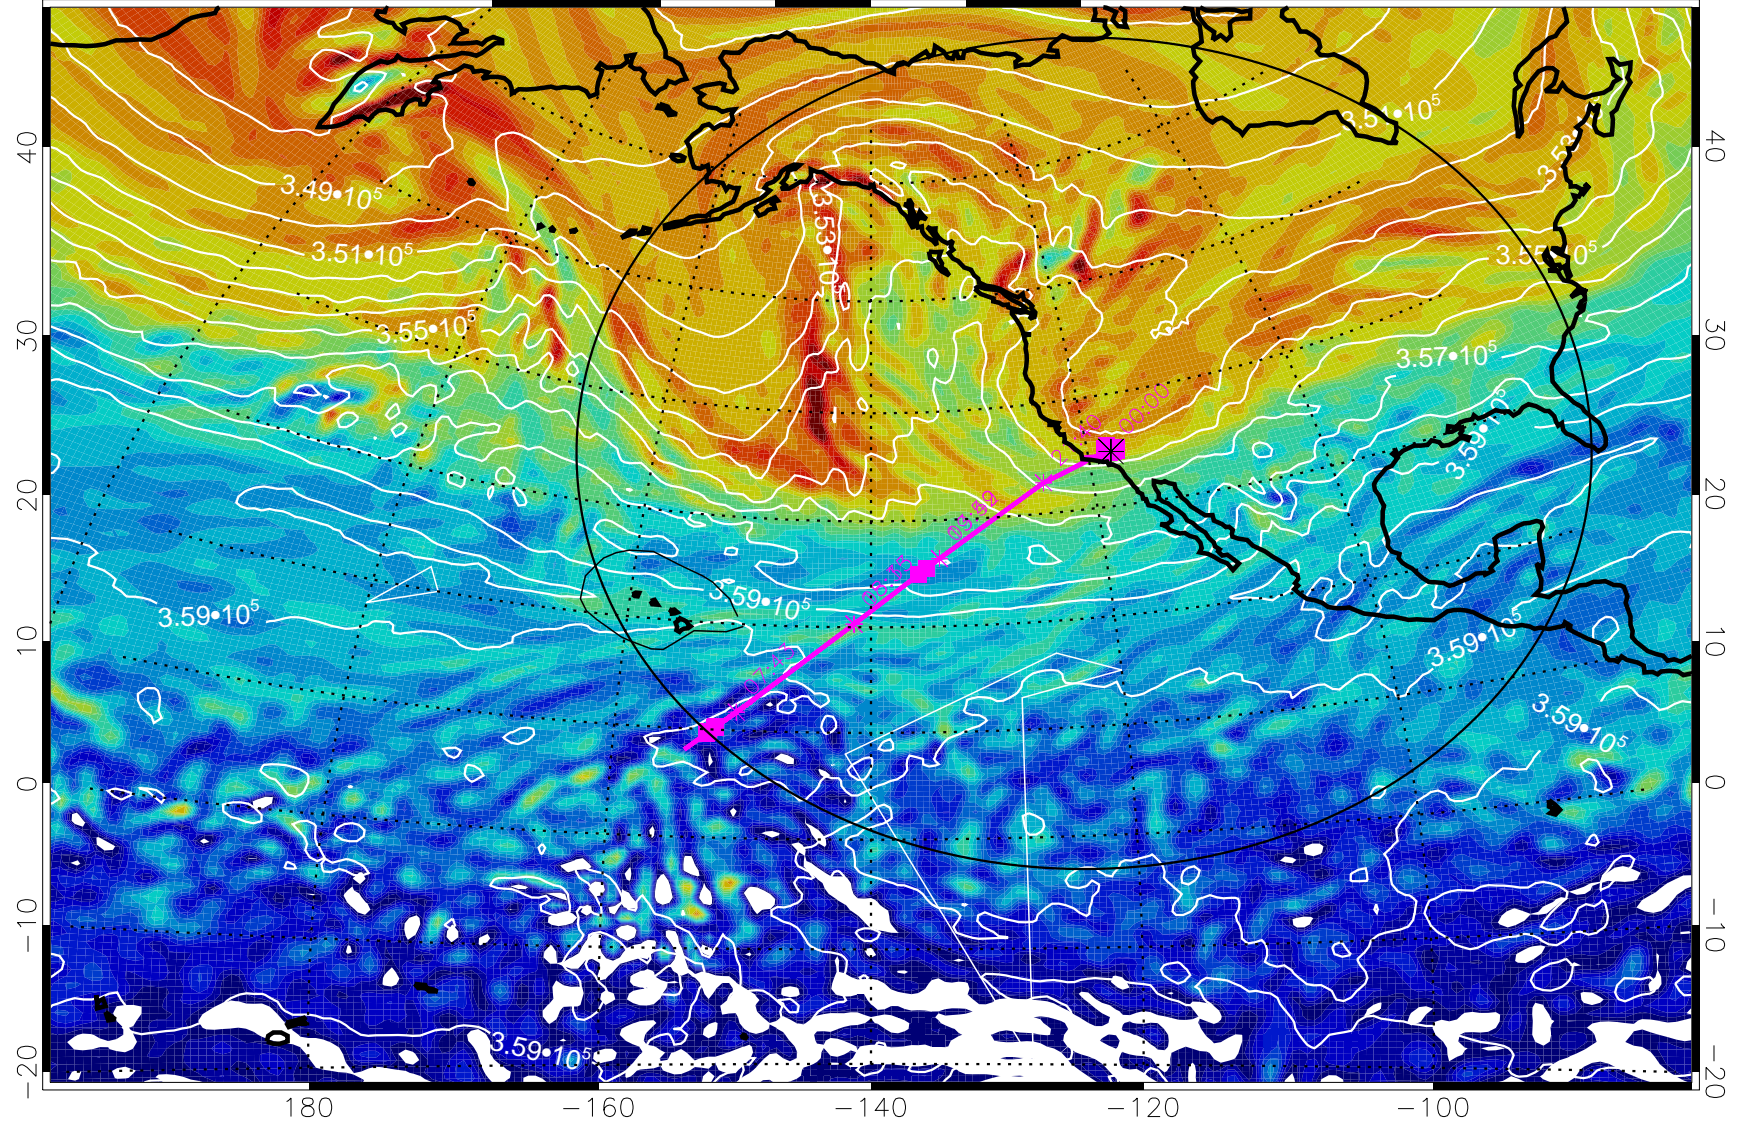

380K Montgomery Streamfunction, white

Range ring of 4055 km -- 13 hours GH round trip

13020818, 78 hour forecast for 380K EPV

380K Montgomery Streamfunction, white

Range ring of 4055 km -- 13 hours GH round trip

13020906, 90 hour forecast for 380K EPV

380K Montgomery Streamfunction, white

Range ring of 4055 km -- 13 hours GH round trip

13020912, 96 hour forecast for 380K EPV

380K Montgomery Streamfunction, white

Range ring of 4055 km -- 13 hours GH round trip

13020918, 102 hour forecast for 380K EPV

160 180 -160 -140 -120 -100

380K Montgomery Streamfunction, white

Range ring of 4055 km -- 13 hours GH round trip

13021000, 108 hour forecast for 380K EPV

160 180 -160 -140 -120 -100

380K Montgomery Streamfunction, white

Range ring of 4055 km -- 13 hours GH round trip

13021006, 114 hour forecast for 380K EPV

160 180 -160 -140 -120 -100

380K Montgomery Streamfunction, white

Range ring of 4055 km -- 13 hours GH round trip