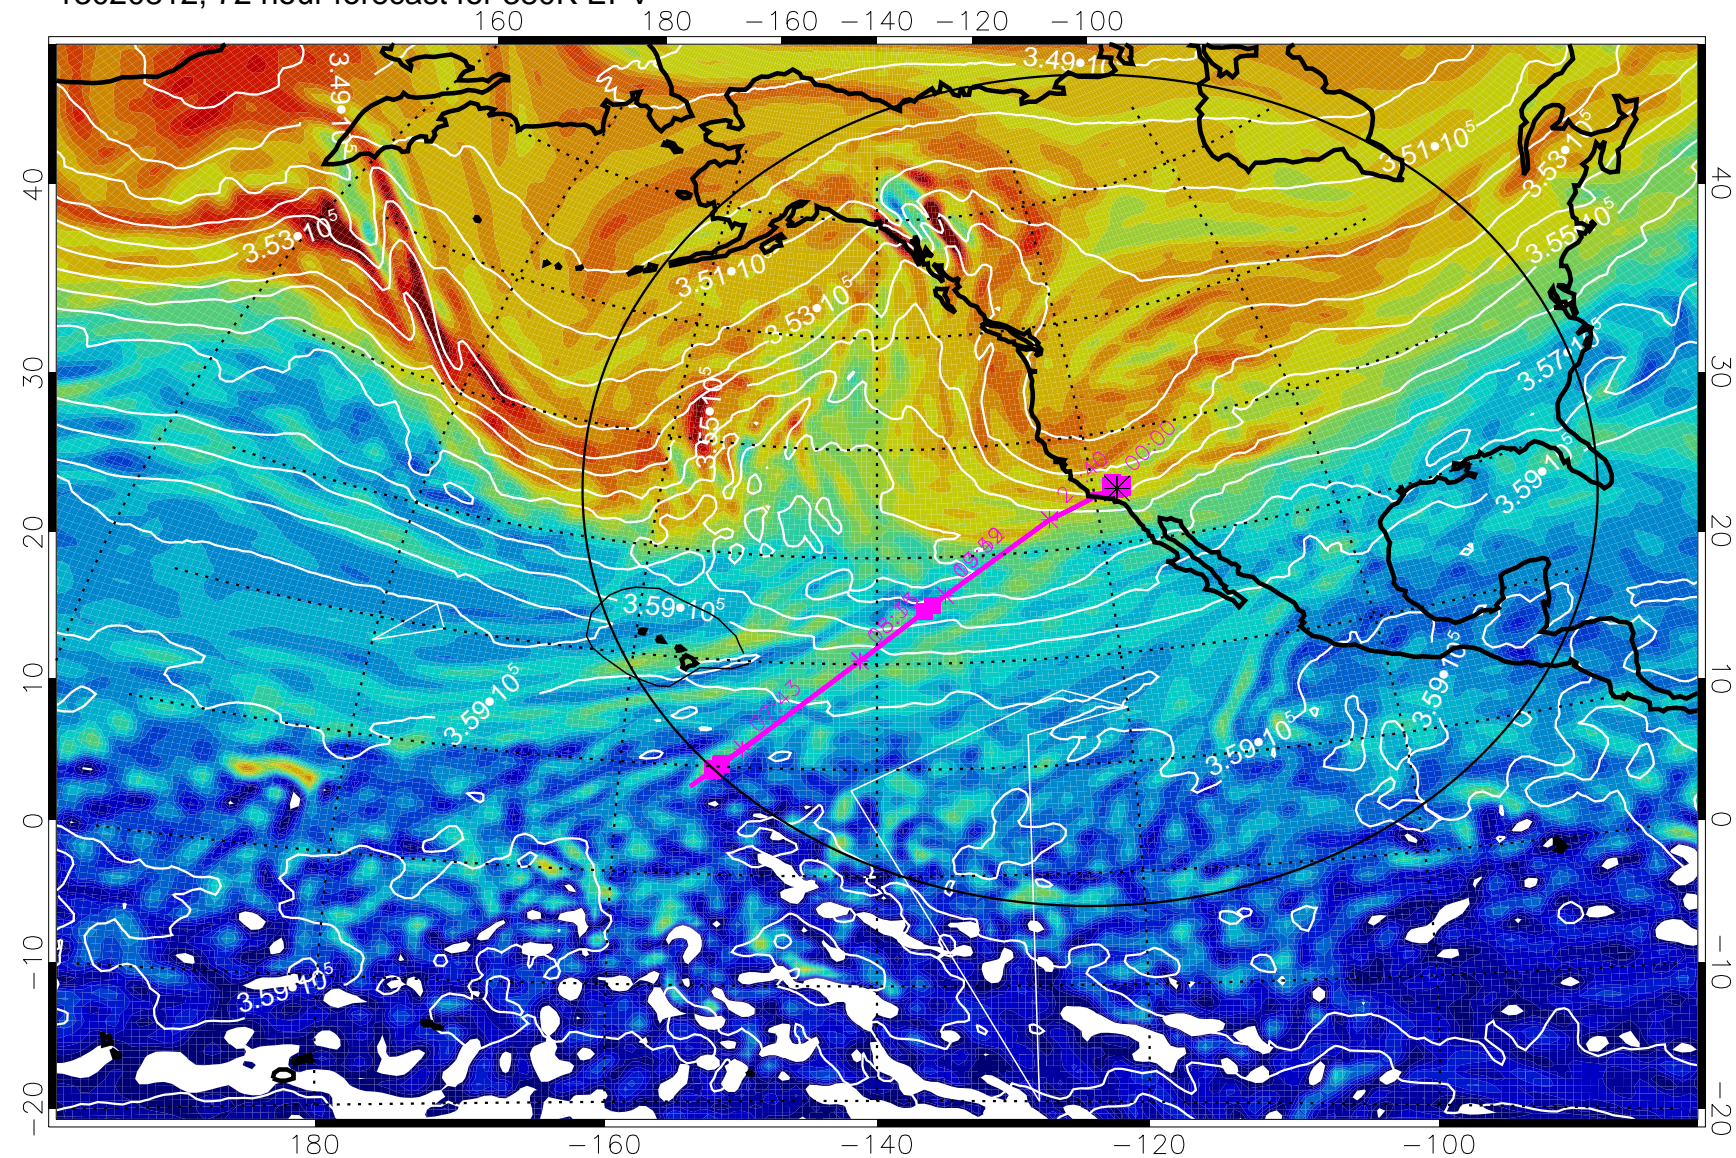

13020800, 60 hour forecast for 380K EPV

13020806, 66 hour forecast for 380K EPV

380K Montgomery Streamfunction, white

Range ring of 4055 km -- 13 hours GH round trip

13020812, 72 hour forecast for 380K EPV

380K Montgomery Streamfunction, white

Range ring of 4055 km -- 13 hours GH round trip

13020818, 78 hour forecast for 380K EPV

380K Montgomery Streamfunction, white

Range ring of 4055 km -- 13 hours GH round trip

13020906, 90 hour forecast for 380K EPV

380K Montgomery Streamfunction, white

Range ring of 4055 km -- 13 hours GH round trip

13020912, 96 hour forecast for 380K EPV

380K Montgomery Streamfunction, white

Range ring of 4055 km -- 13 hours GH round trip

13020918, 102 hour forecast for 380K EPV

160 180 -160 -140 -120 -100

380K Montgomery Streamfunction, white

Range ring of 4055 km -- 13 hours GH round trip

13021000, 108 hour forecast for 380K EPV

160 180 -160 -140 -120 -100