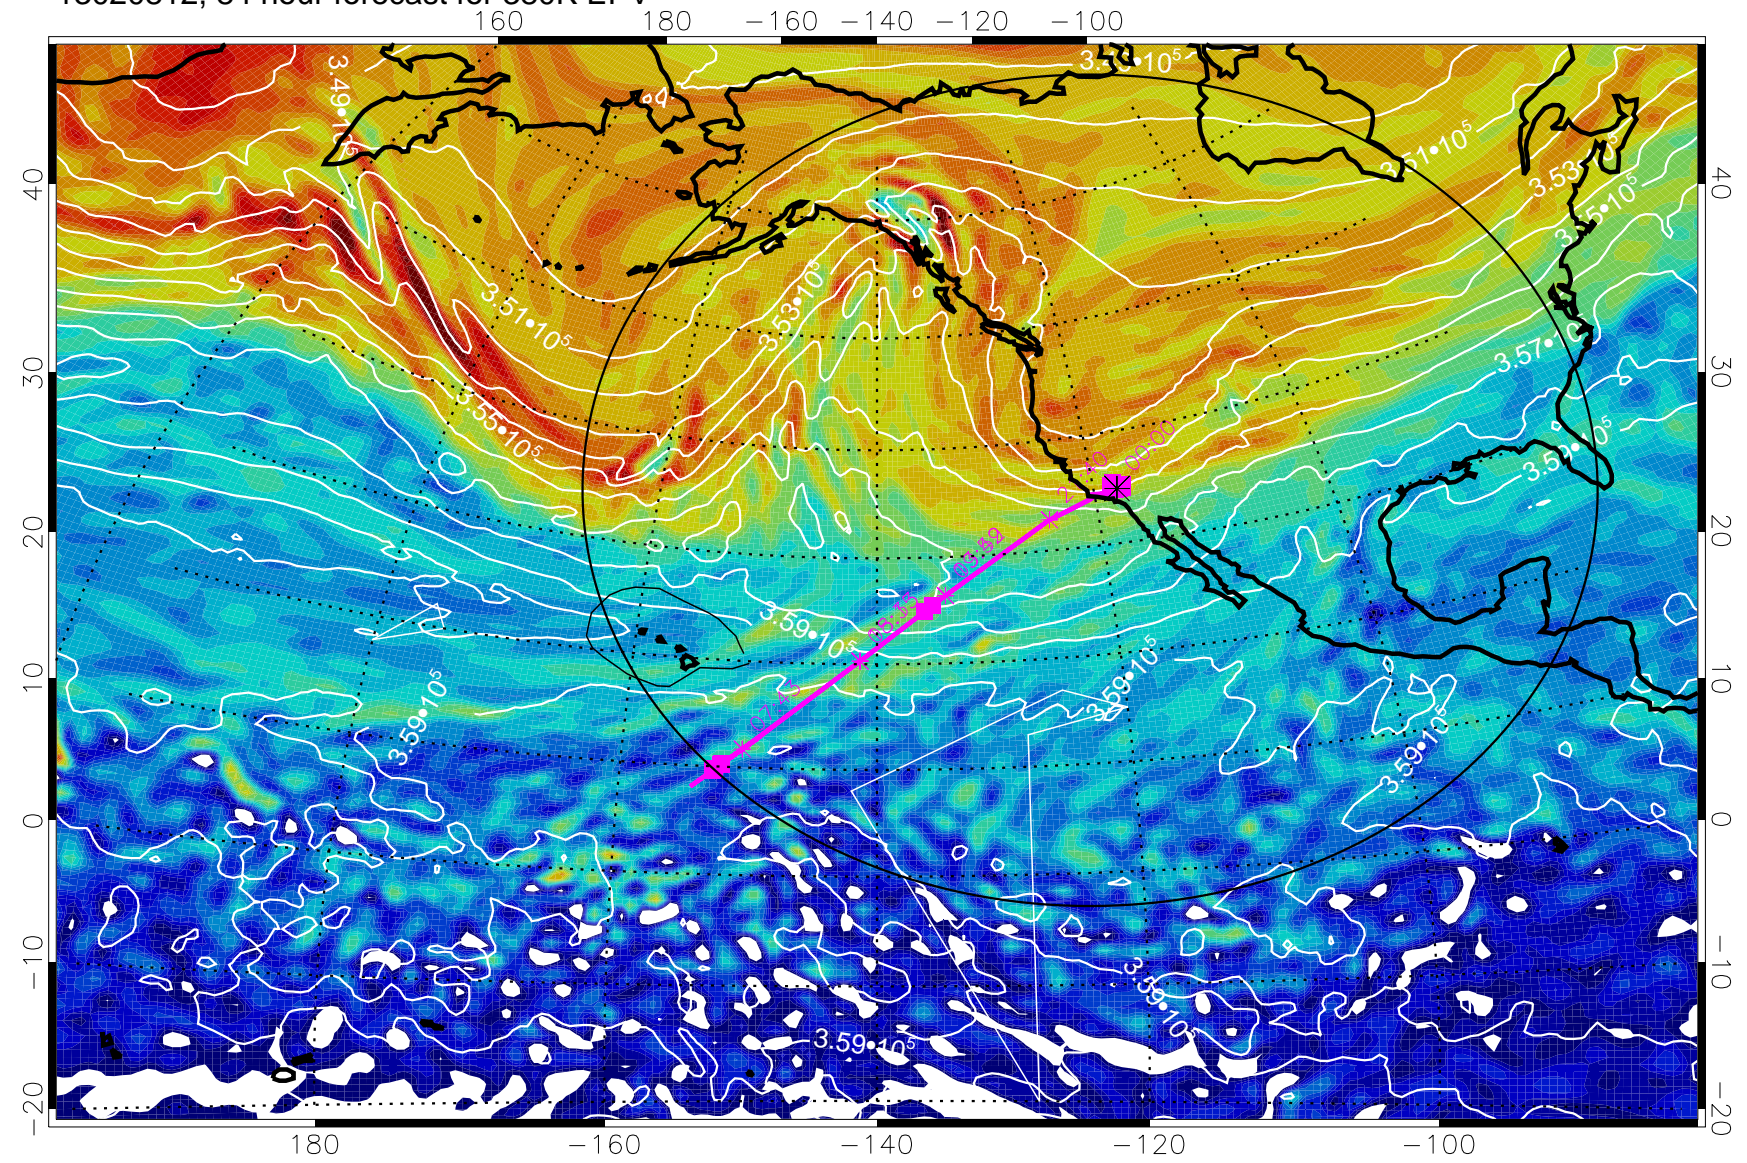

13020712, 60 hour forecast for 380K EPV

380K Montgomery Streamfunction, white

Range ring of 4055 km -- 13 hours GH round trip

13020718, 66 hour forecast for 380K EPV

380K Montgomery Streamfunction, white

Range ring of 4055 km -- 13 hours GH round trip

13020800, 72 hour forecast for 380K EPV

380K Montgomery Streamfunction, white

Range ring of 4055 km -- 13 hours GH round trip

13020806, 78 hour forecast for 380K EPV

380K Montgomery Streamfunction, white

Range ring of 4055 km -- 13 hours GH round trip

13020812, 84 hour forecast for 380K EPV

380K Montgomery Streamfunction, white

Range ring of 4055 km -- 13 hours GH round trip

13020818, 90 hour forecast for 380K EPV

380K Montgomery Streamfunction, white

Range ring of 4055 km -- 13 hours GH round trip

13020900, 96 hour forecast for 380K EPV

380K Montgomery Streamfunction, white

Range ring of 4055 km -- 13 hours GH round trip

13020906, 102 hour forecast for 380K EPV

380K Montgomery Streamfunction, white