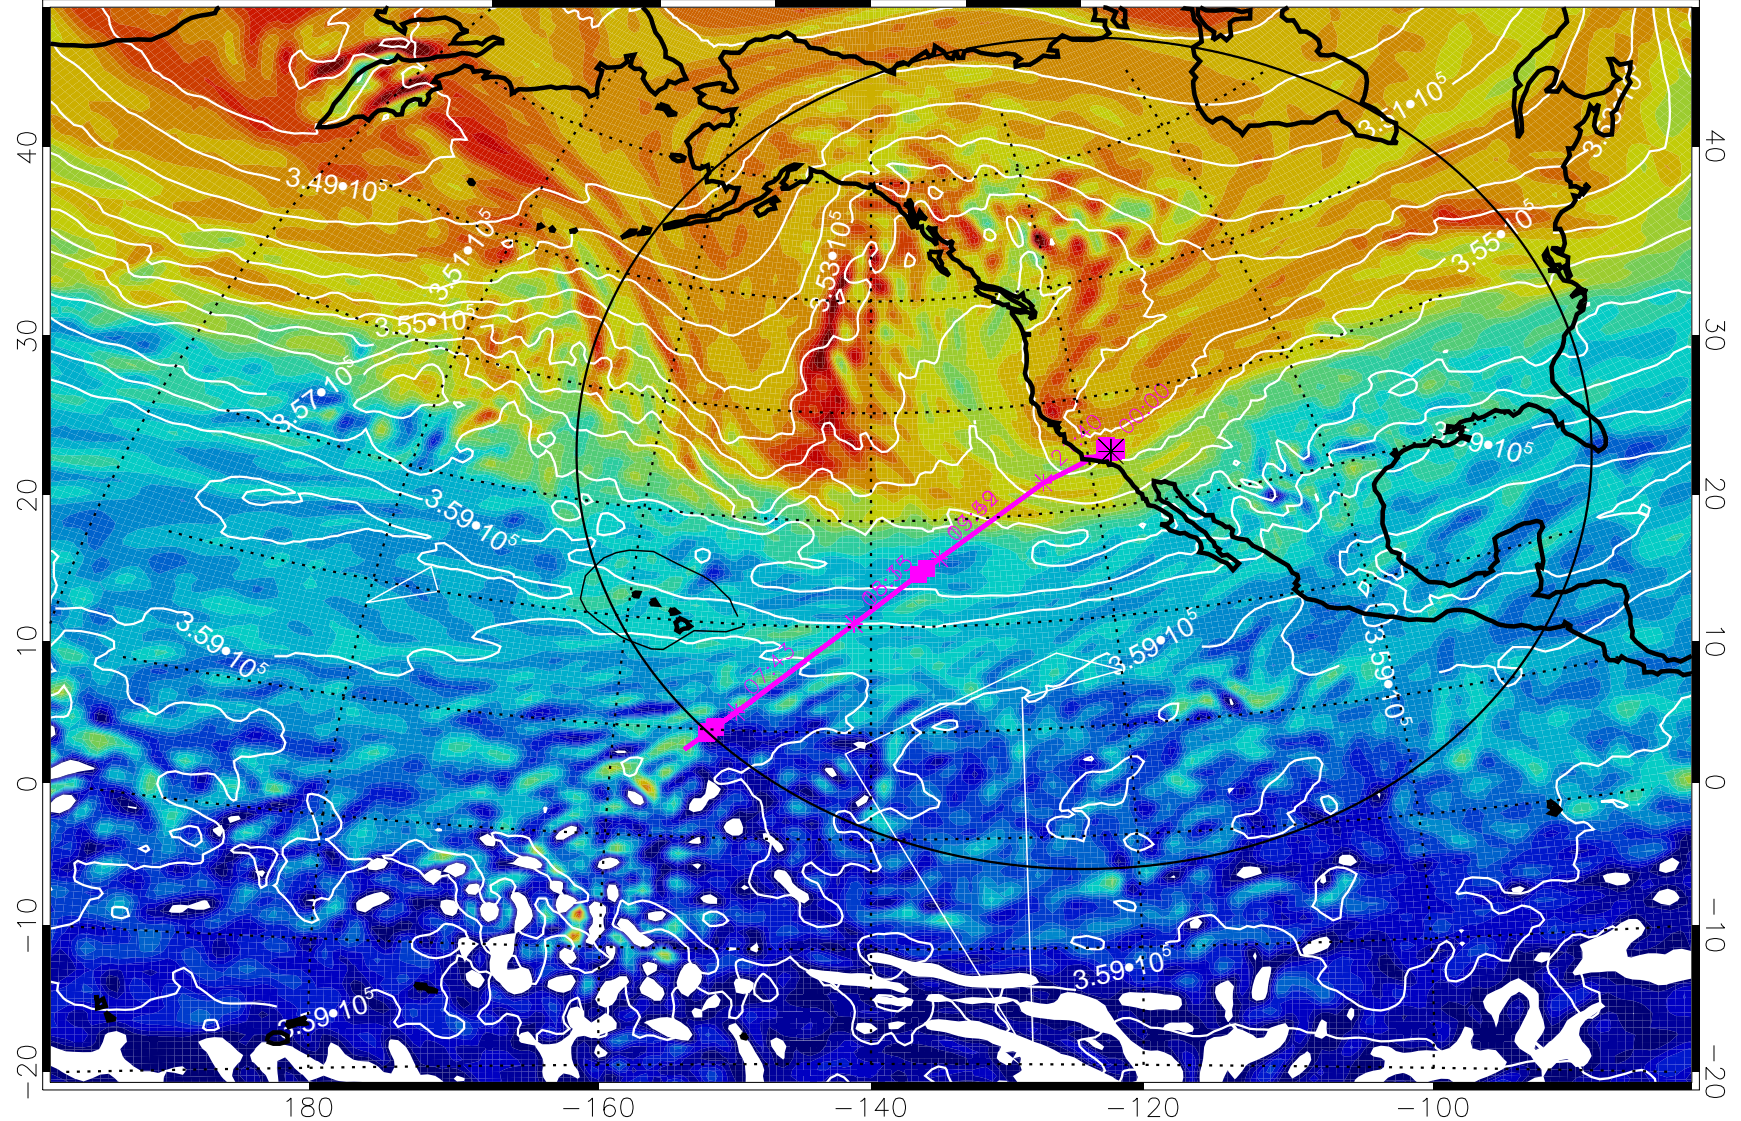

Range ring of 4055 km -- 13 hours GH round trip

13020912, 108 hour forecast for 380K EPV

380K Montgomery Streamfunction, white

Range ring of 4055 km -- 13 hours GH round trip

13020918, 114 hour forecast for 380K EPV

160 180 -160 -140 -120 -100

40 40
30 30
20 20
10 10
0 0
-10 -10
-20 -20

180 -160 -140 -120 -100

380K Montgomery Streamfunction, white

Range ring of 4055 km -- 13 hours GH round trip

13021000, 120 hour forecast for 380K EPV

160 180 -160 -140 -120 -100

380K Montgomery Streamfunction, white

Range ring of 4055 km -- 13 hours GH round trip