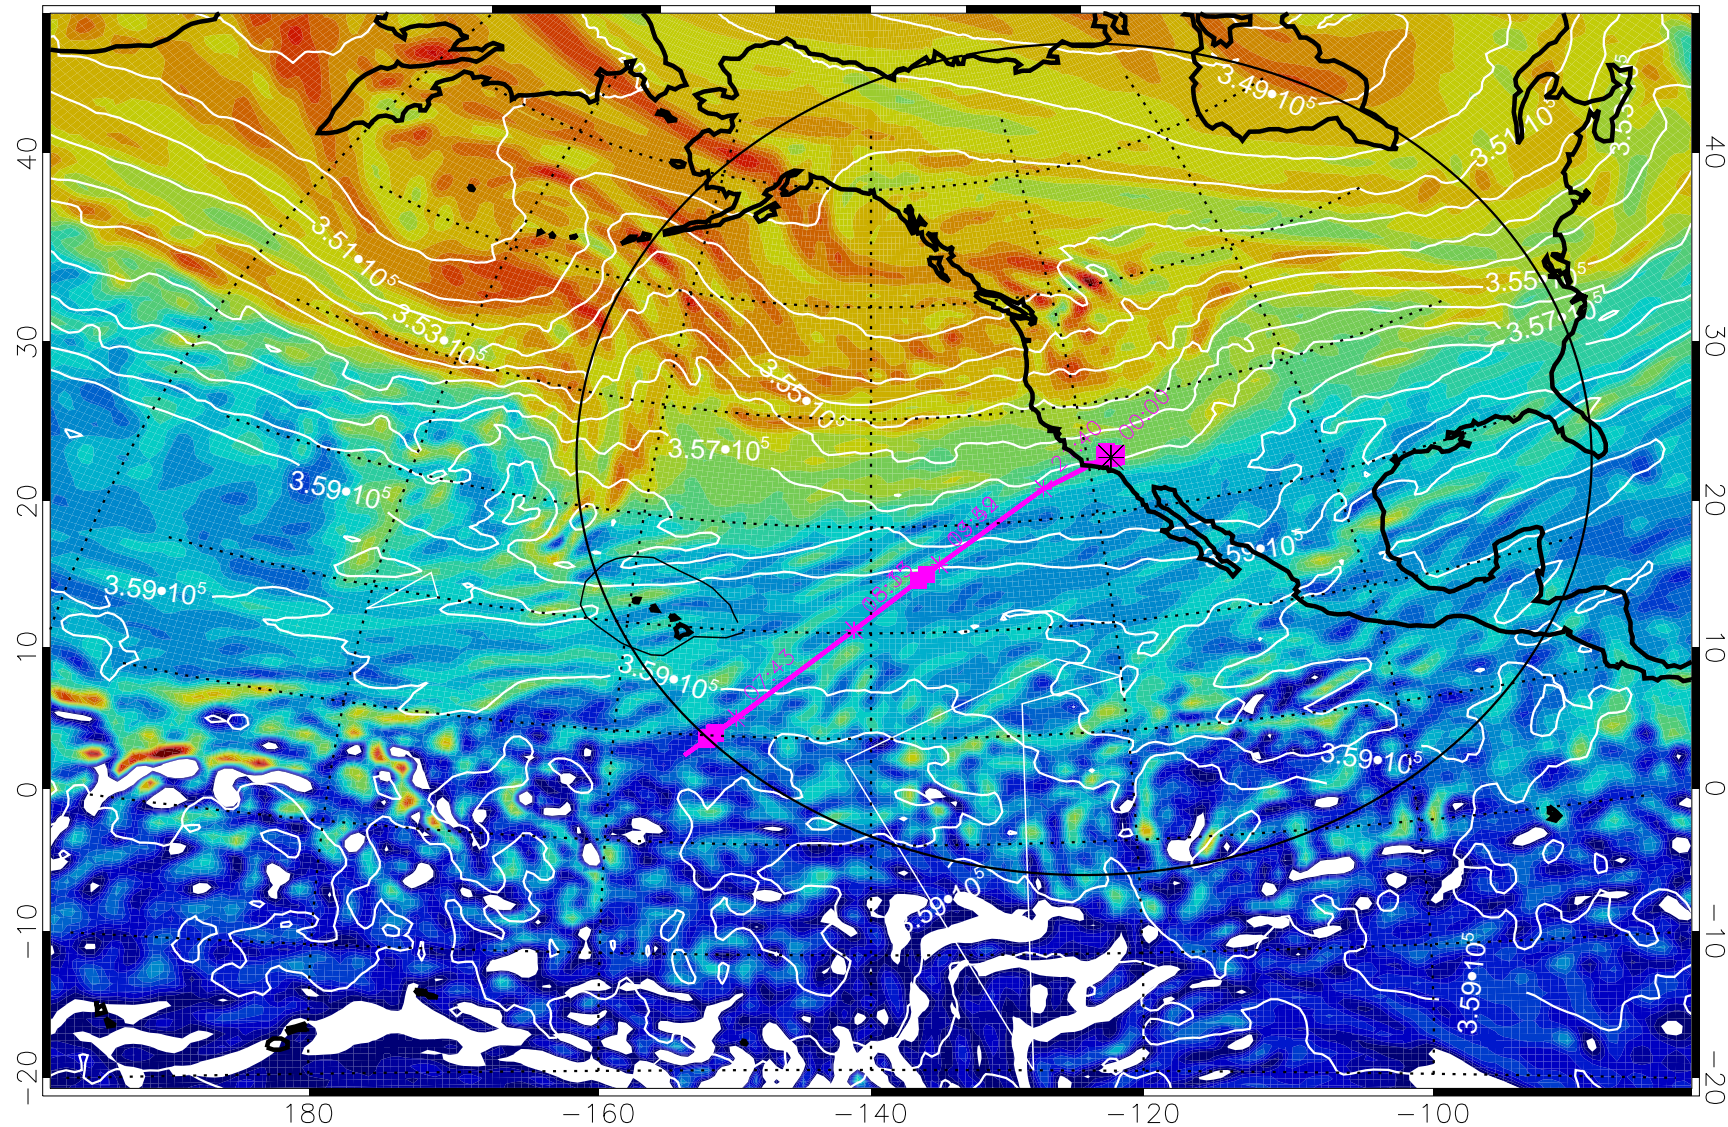

Range ring of 4055 km -- 13 hours GH round trip

13020600, 24 hour forecast for 380K EPV

380K Montgomery Streamfunction, white

Range ring of 4055 km -- 13 hours GH round trip

13020606, 30 hour forecast for 380K EPV

160 180 -160 -140 -120 -100

380K Montgomery Streamfunction, white

Range ring of 4055 km -- 13 hours GH round trip

13020612, 36 hour forecast for 380K EPV

160 180 -160 -140 -120 -100

380K Montgomery Streamfunction, white

Range ring of 4055 km -- 13 hours GH round trip

13020618, 42 hour forecast for 380K EPV

160 180 -160 -140 -120 -100

380K Montgomery Streamfunction, white

Range ring of 4055 km -- 13 hours GH round trip

13020700, 48 hour forecast for 380K EPV

380K Montgomery Streamfunction, white

Range ring of 4055 km -- 13 hours GH round trip

13020706, 54 hour forecast for 380K EPV

380K Montgomery Streamfunction, white

Range ring of 4055 km -- 13 hours GH round trip