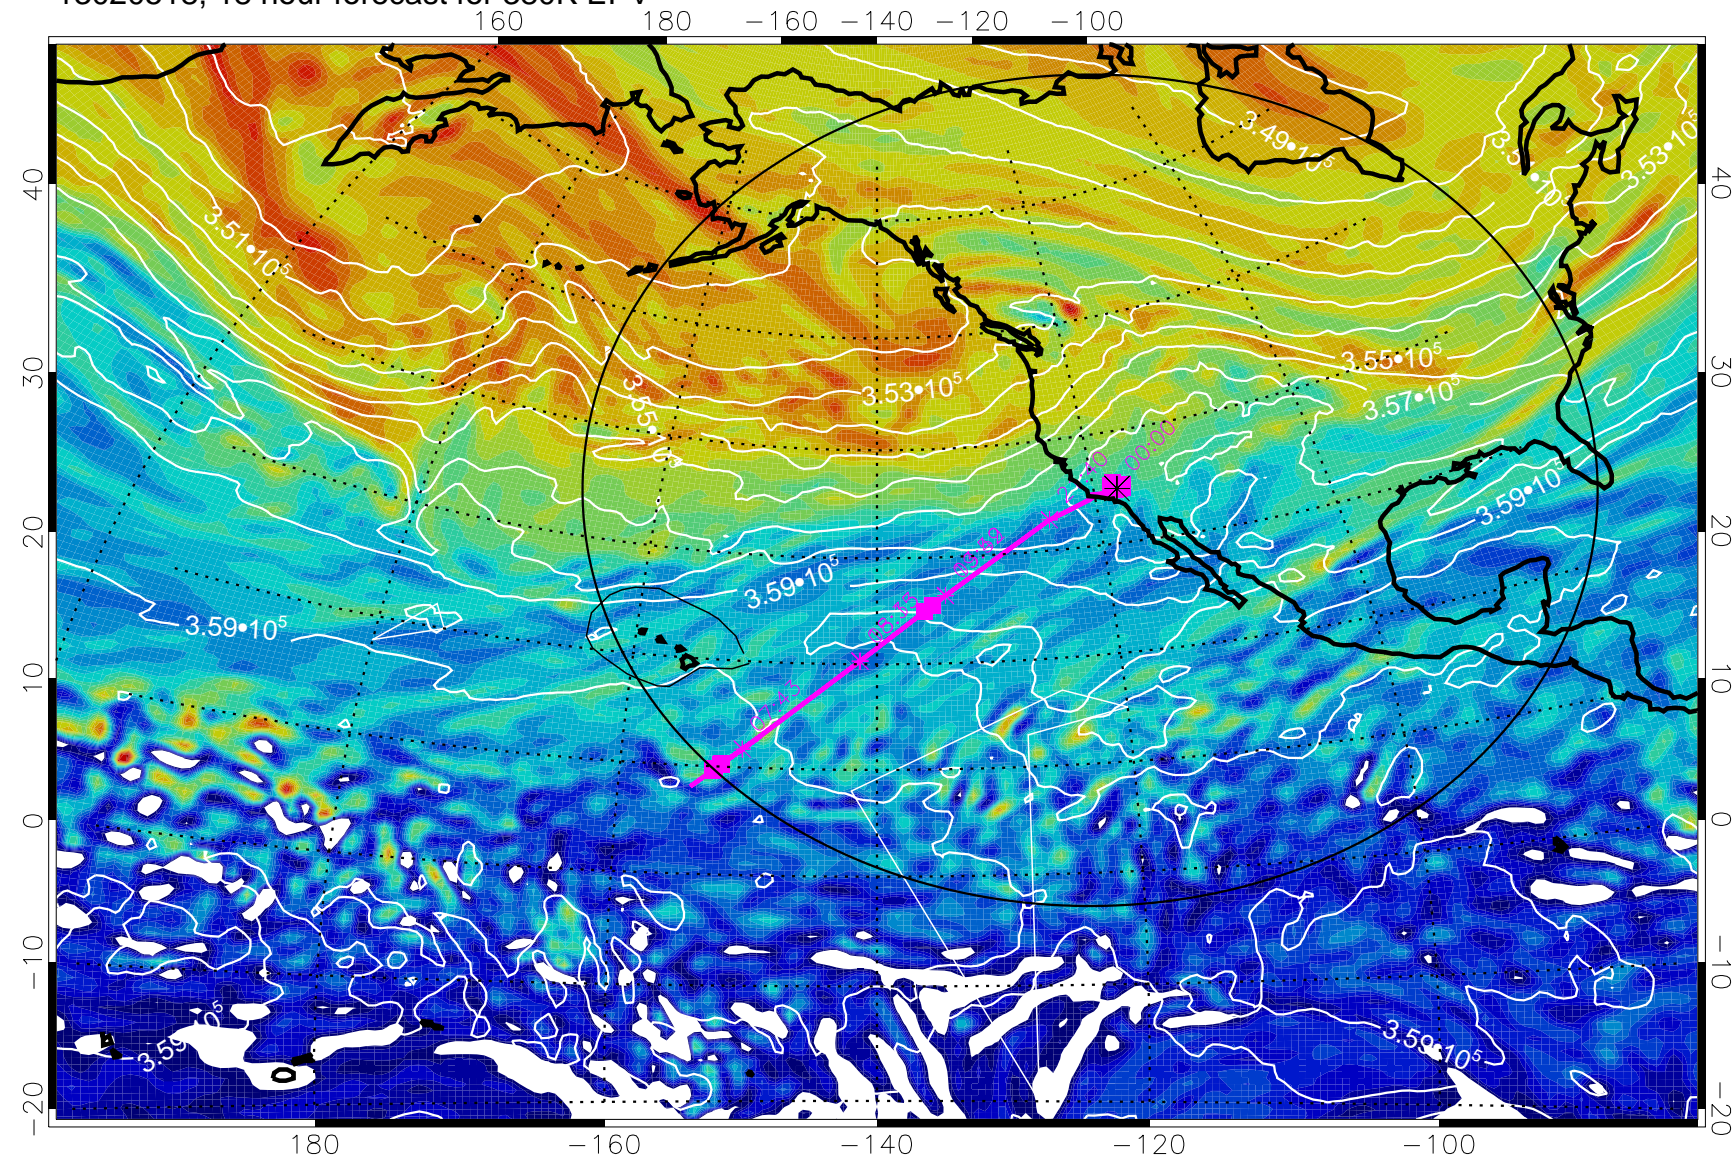

13020512, 12 hour forecast for 380K EPV

160 180 -160 -140 -120 -100

380K Montgomery Streamfunction, white

Range ring of 4055 km -- 13 hours GH round trip

13020518, 18 hour forecast for 380K EPV

380K Montgomery Streamfunction, white

Range ring of 4055 km -- 13 hours GH round trip

13020600, 24 hour forecast for 380K EPV

380K Montgomery Streamfunction, white

Range ring of 4055 km -- 13 hours GH round trip

13020606, 30 hour forecast for 380K EPV

160 180 -160 -140 -120 -100

380K Montgomery Streamfunction, white

Range ring of 4055 km -- 13 hours GH round trip

13020612, 36 hour forecast for 380K EPV

160 180 -160 -140 -120 -100

380K Montgomery Streamfunction, white

Range ring of 4055 km -- 13 hours GH round trip

13020618, 42 hour forecast for 380K EPV

160 180 -160 -140 -120 -100

380K Montgomery Streamfunction, white

Range ring of 4055 km -- 13 hours GH round trip

13020700, 48 hour forecast for 380K EPV