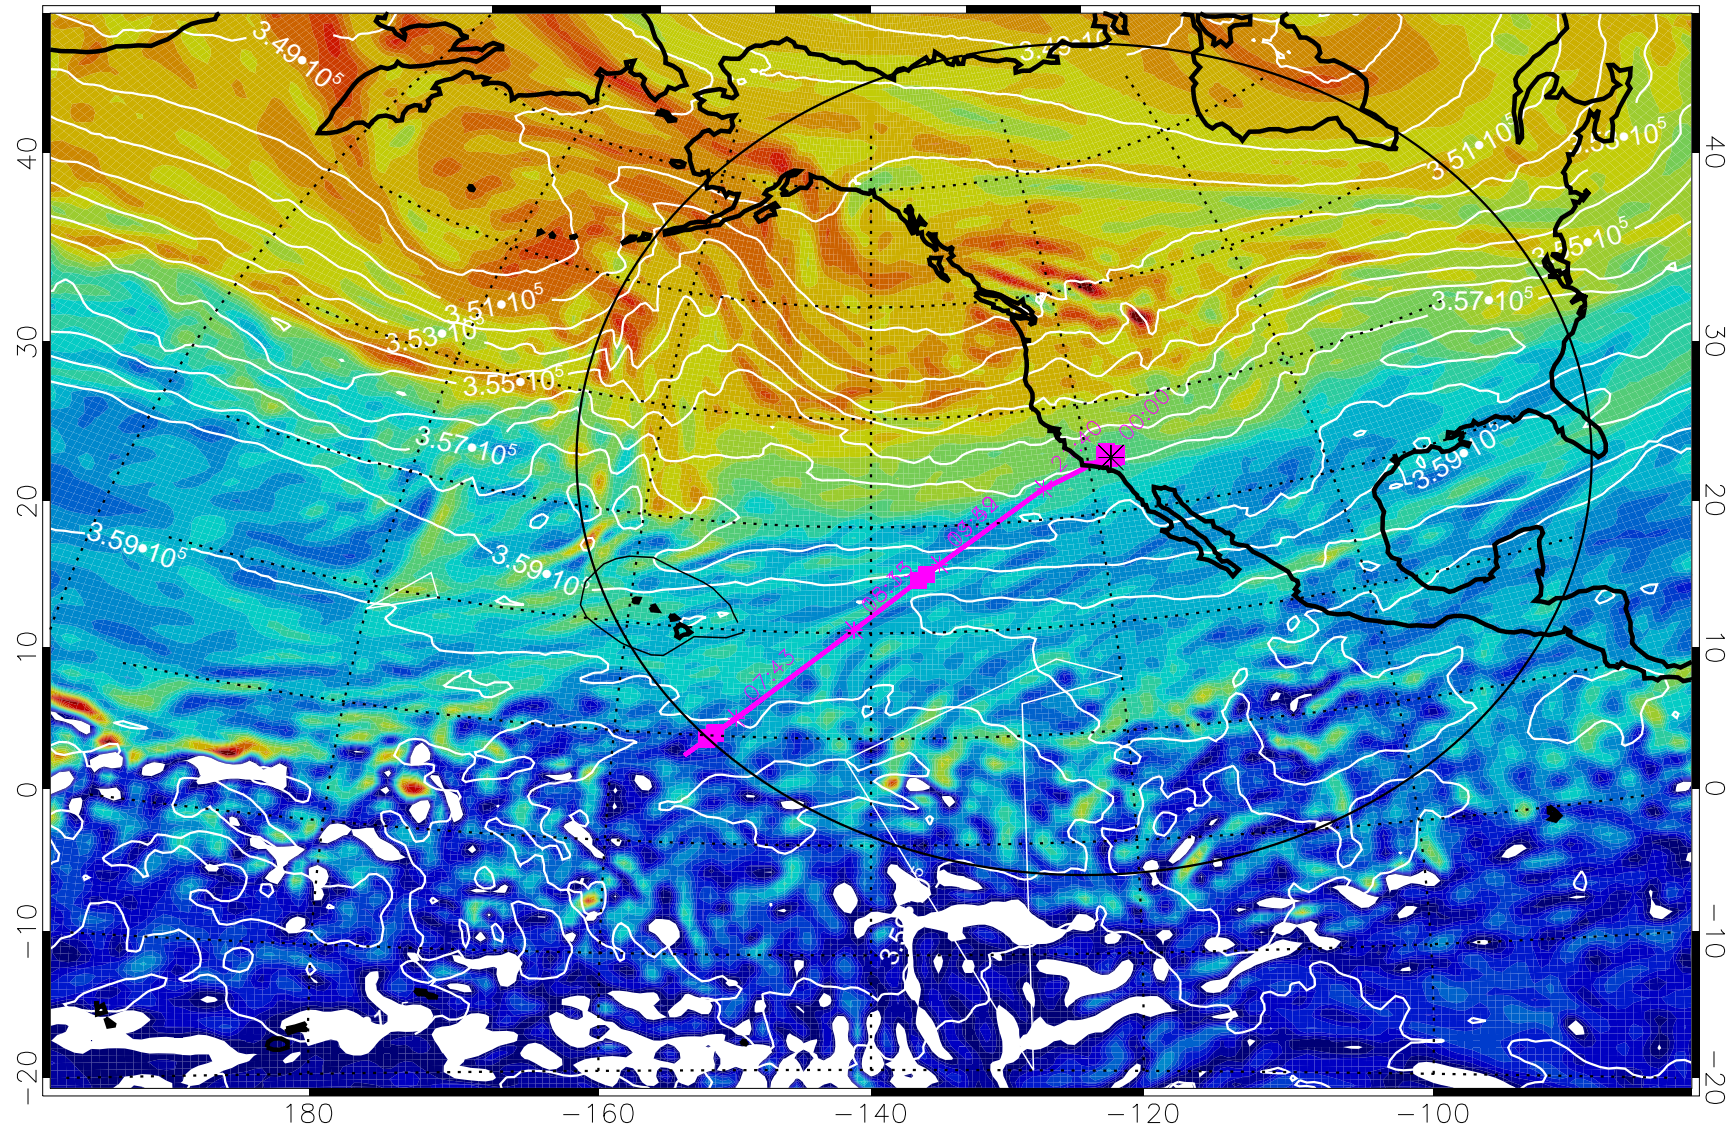

Range ring of 4055 km -- 13 hours GH round trip

13020600, 24 hour forecast for 380K EPV

380K Montgomery Streamfunction, white

Range ring of 4055 km -- 13 hours GH round trip

13020606, 30 hour forecast for 380K EPV

160 180 -160 -140 -120 -100

380K Montgomery Streamfunction, white

Range ring of 4055 km -- 13 hours GH round trip

13020612, 36 hour forecast for 380K EPV

160 180 -160 -140 -120 -100

380K Montgomery Streamfunction, white

Range ring of 4055 km -- 13 hours GH round trip

13020618, 42 hour forecast for 380K EPV

160 180 -160 -140 -120 -100

380K Montgomery Streamfunction, white

Range ring of 4055 km -- 13 hours GH round trip

13020700, 48 hour forecast for 380K EPV

380K Montgomery Streamfunction, white

Range ring of 4055 km -- 13 hours GH round trip

13020706, 54 hour forecast for 380K EPV

380K Montgomery Streamfunction, white

Range ring of 4055 km -- 13 hours GH round trip