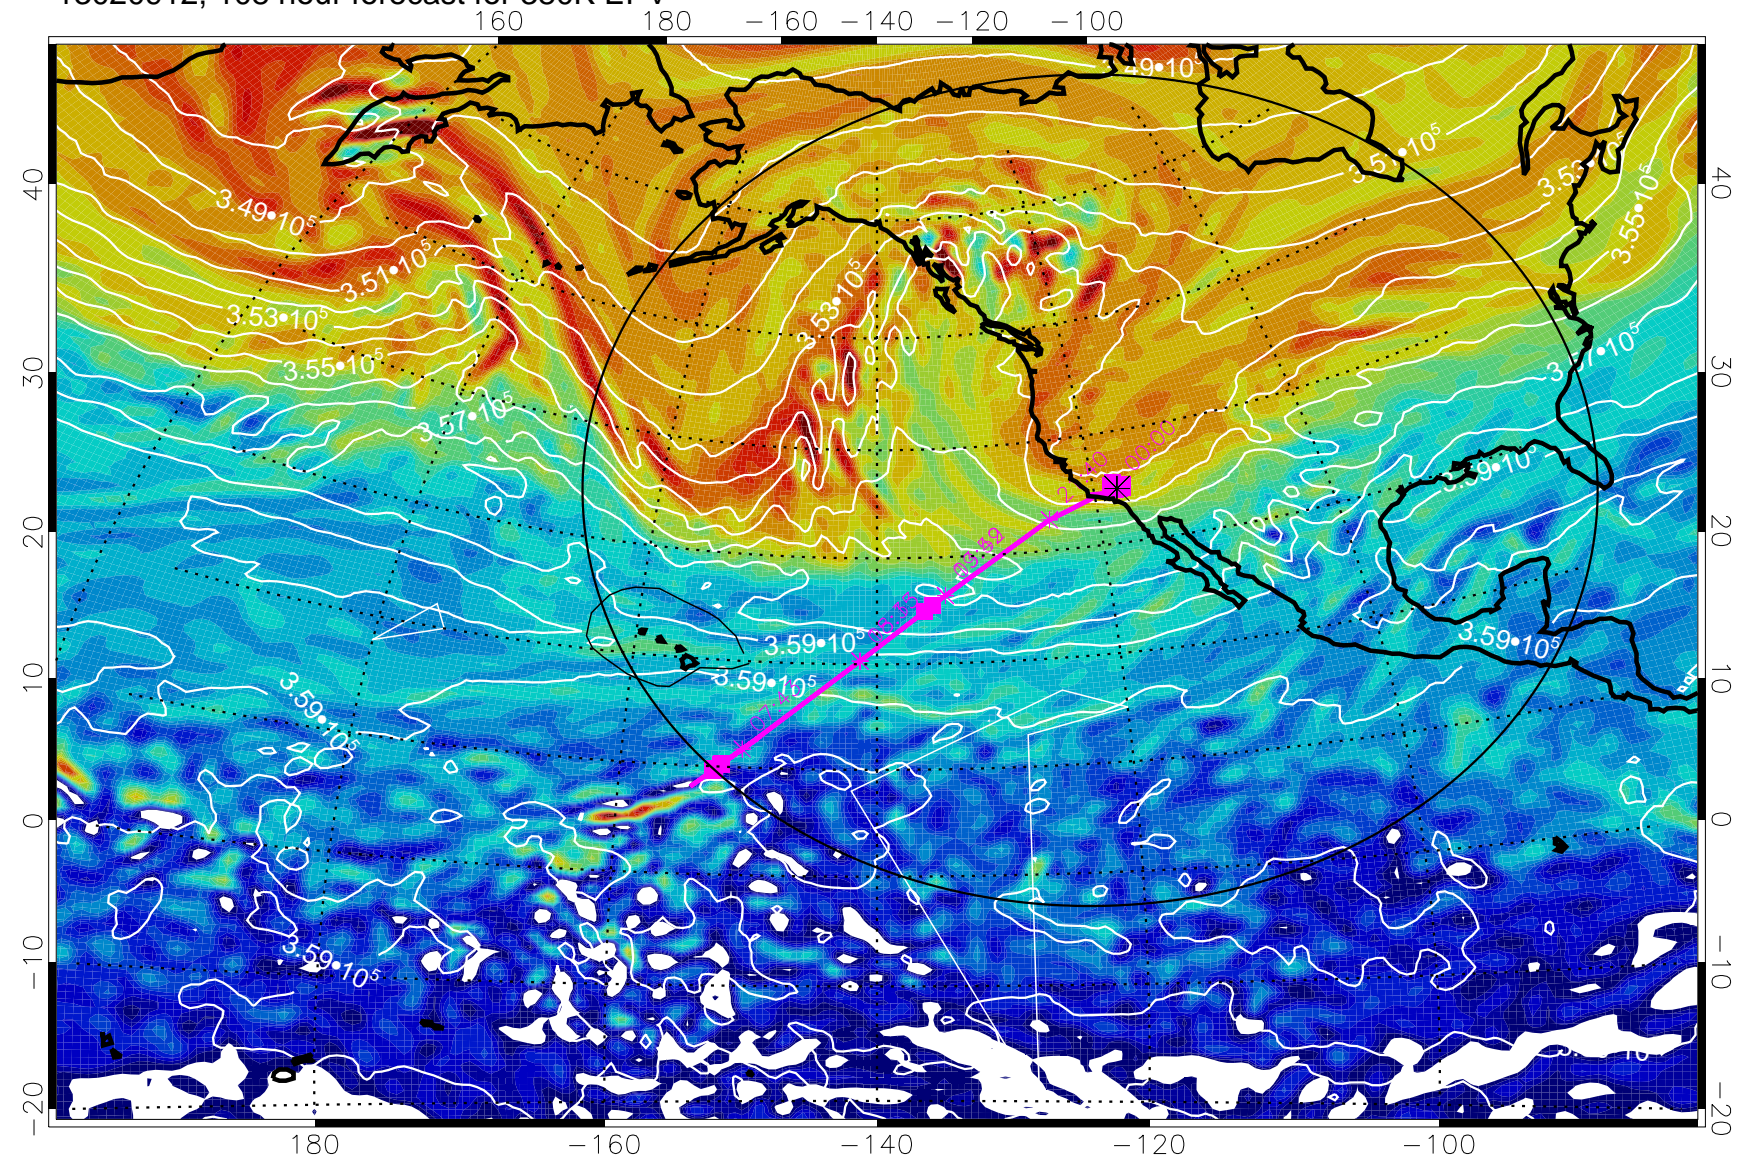

13020812, 84 hour forecast for 380K EPV

380K Montgomery Streamfunction, white

Range ring of 4055 km -- 13 hours GH round trip

13020818, 90 hour forecast for 380K EPV

380K Montgomery Streamfunction, white

Range ring of 4055 km -- 13 hours GH round trip

13020900, 96 hour forecast for 380K EPV

380K Montgomery Streamfunction, white

Range ring of 4055 km -- 13 hours GH round trip

13020906, 102 hour forecast for 380K EPV

380K Montgomery Streamfunction, white

Range ring of 4055 km -- 13 hours GH round trip

13020912, 108 hour forecast for 380K EPV

380K Montgomery Streamfunction, white

Range ring of 4055 km -- 13 hours GH round trip

13020918, 114 hour forecast for 380K EPV

160 180 -160 -140 -120 -100

40 40
30 30
20 20
10 10
0 0
-10 -10
-20 -20

180 -160 -140 -120 -100

380K Montgomery Streamfunction, white

Range ring of 4055 km -- 13 hours GH round trip

13021000, 120 hour forecast for 380K EPV