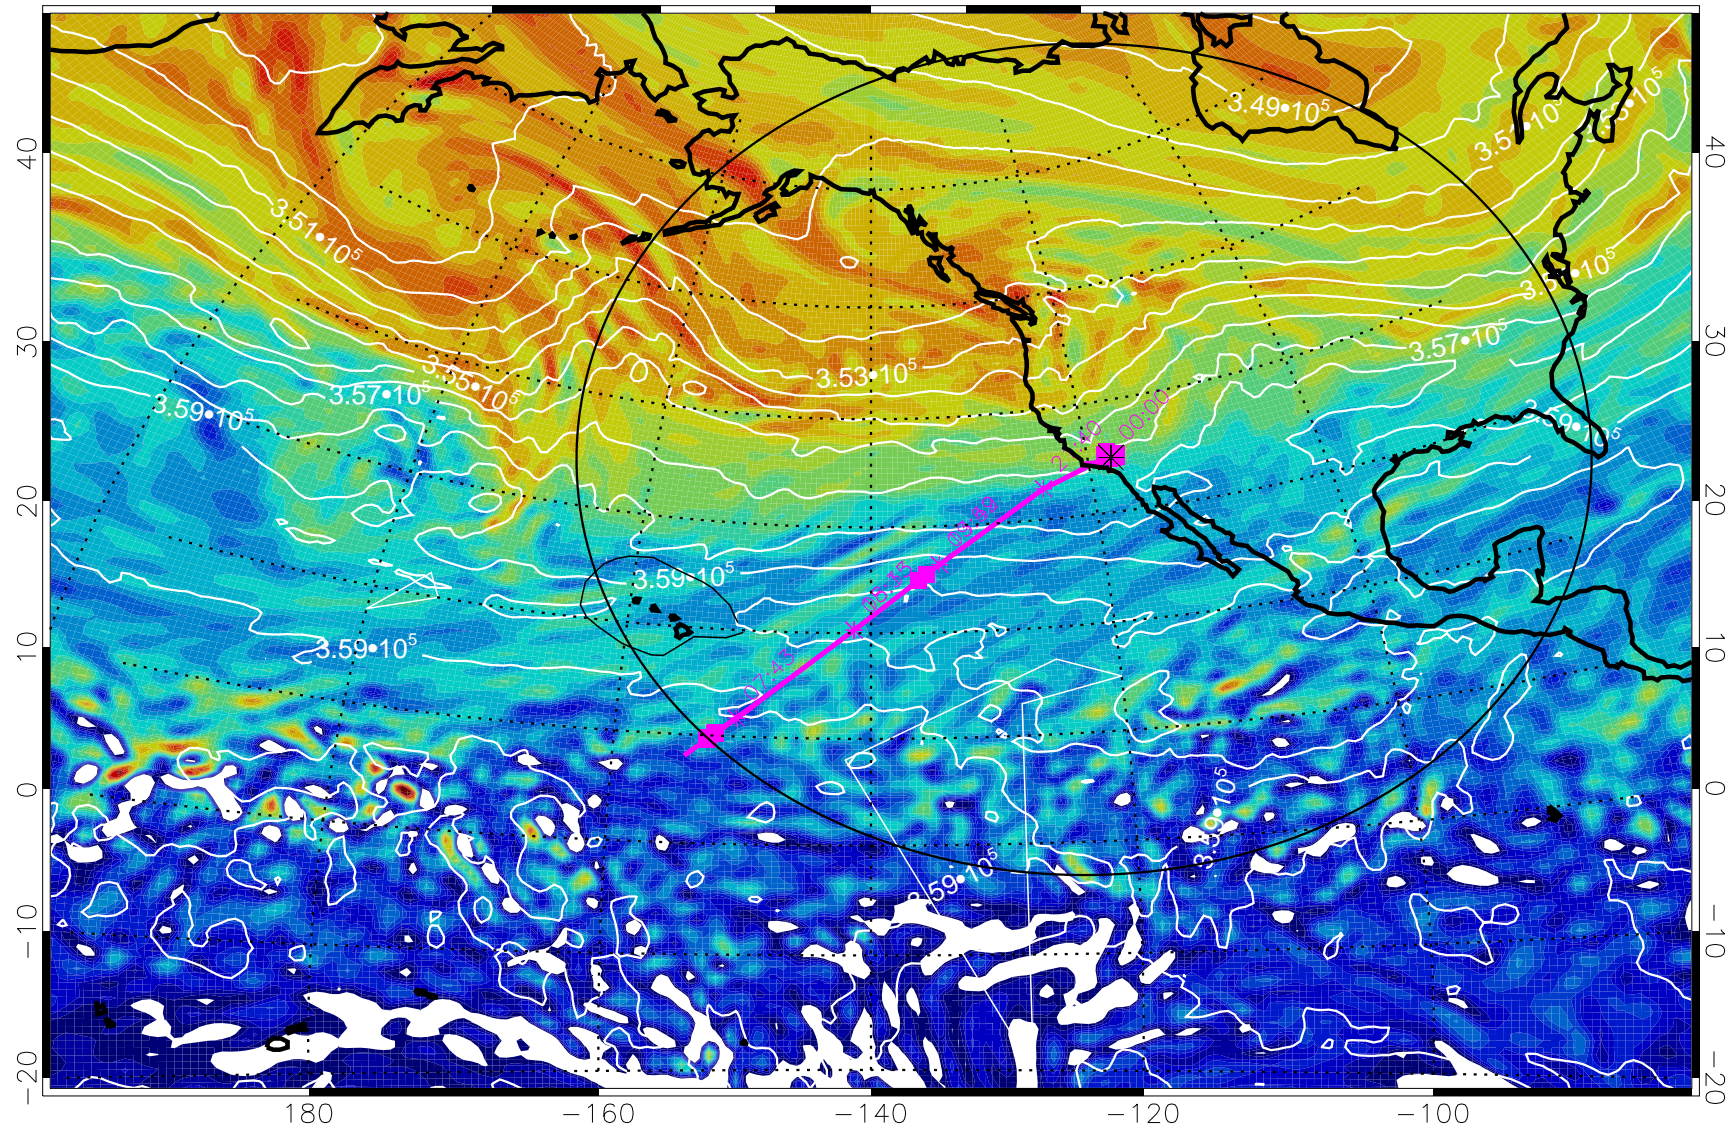

Range ring of 4055 km -- 13 hours GH round trip

13020600, 24 hour forecast for 380K EPV

380K Montgomery Streamfunction, white

Range ring of 4055 km -- 13 hours GH round trip

13020606, 30 hour forecast for 380K EPV

160 180 -160 -140 -120 -100

380K Montgomery Streamfunction, white

Range ring of 4055 km -- 13 hours GH round trip

13020612, 36 hour forecast for 380K EPV

160 180 -160 -140 -120 -100

380K Montgomery Streamfunction, white

Range ring of 4055 km -- 13 hours GH round trip

13020618, 42 hour forecast for 380K EPV

160 180 -160 -140 -120 -100

380K Montgomery Streamfunction, white

Range ring of 4055 km -- 13 hours GH round trip

13020700, 48 hour forecast for 380K EPV

380K Montgomery Streamfunction, white

Range ring of 4055 km -- 13 hours GH round trip

13020706, 54 hour forecast for 380K EPV

380K Montgomery Streamfunction, white

Range ring of 4055 km -- 13 hours GH round trip