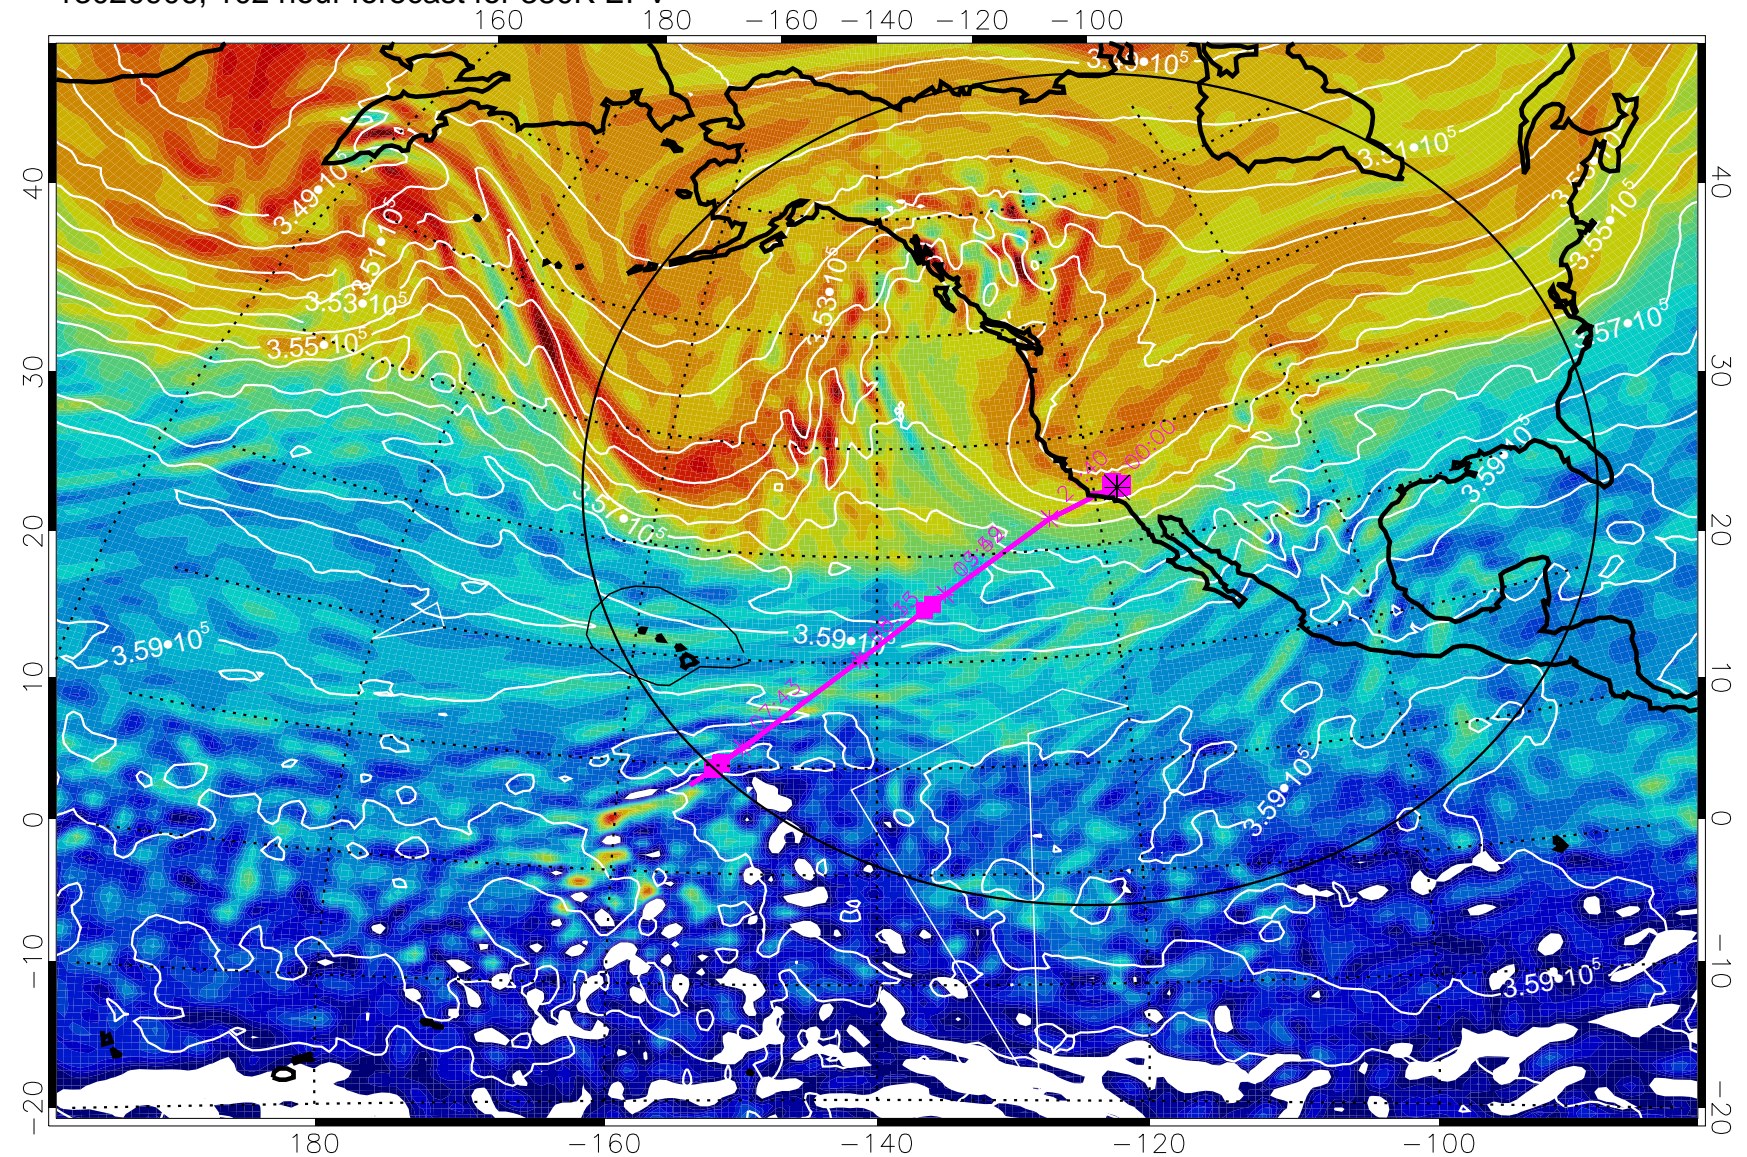

13020800, 72 hour forecast for 380K EPV

380K Montgomery Streamfunction, white

Range ring of 4055 km -- 13 hours GH round trip

13020806, 78 hour forecast for 380K EPV

380K Montgomery Streamfunction, white

Range ring of 4055 km -- 13 hours GH round trip

13020812, 84 hour forecast for 380K EPV

380K Montgomery Streamfunction, white

Range ring of 4055 km -- 13 hours GH round trip

13020818, 90 hour forecast for 380K EPV

380K Montgomery Streamfunction, white

Range ring of 4055 km -- 13 hours GH round trip

13020900, 96 hour forecast for 380K EPV

380K Montgomery Streamfunction, white

Range ring of 4055 km -- 13 hours GH round trip

13020906, 102 hour forecast for 380K EPV

380K Montgomery Streamfunction, white

Range ring of 4055 km -- 13 hours GH round trip

13020912, 108 hour forecast for 380K EPV

380K Montgomery Streamfunction, white

Range ring of 4055 km -- 13 hours GH round trip

13020918, 114 hour forecast for 380K EPV