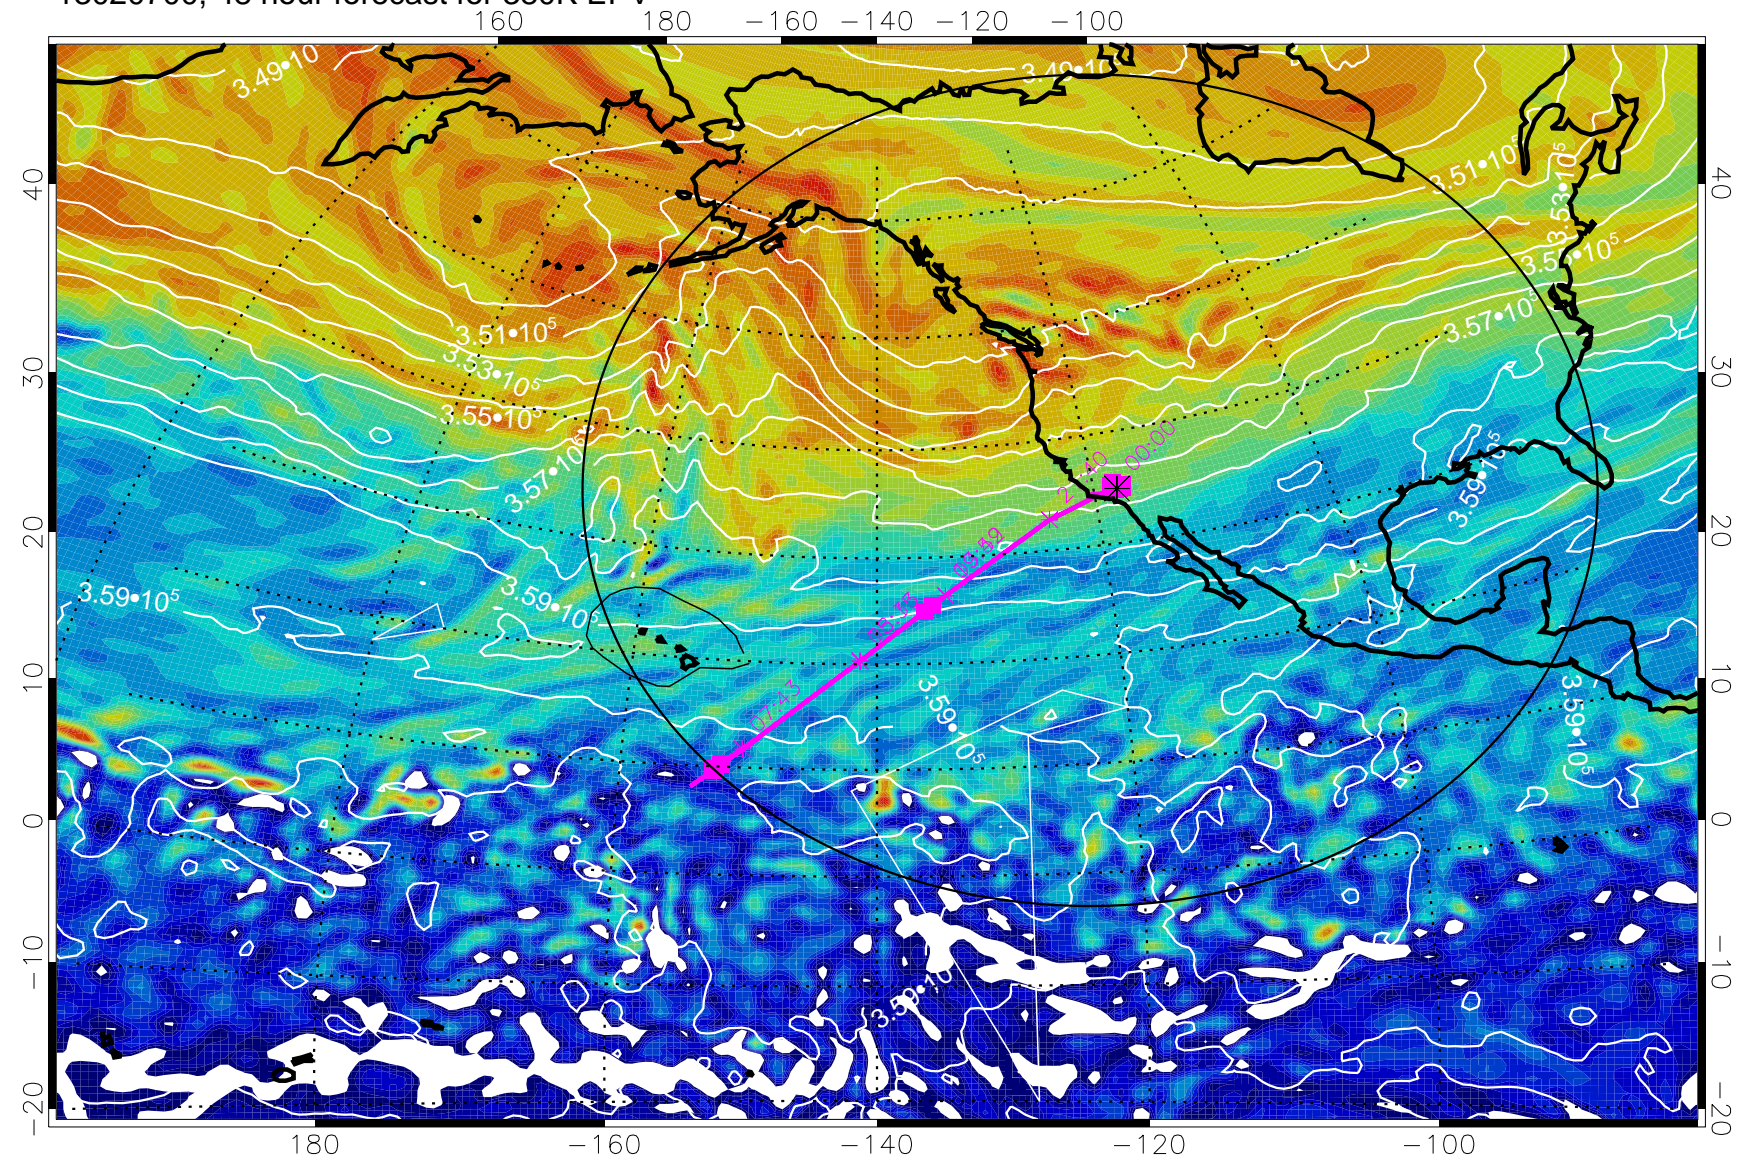

160 180 -160 -140 -120 -100

380K Montgomery Streamfunction, white

Range ring of 4055 km -- 13 hours GH round trip

13020612, 36 hour forecast for 380K EPV

160 180 -160 -140 -120 -100

380K Montgomery Streamfunction, white

Range ring of 4055 km -- 13 hours GH round trip

13020618, 42 hour forecast for 380K EPV

160 180 -160 -140 -120 -100

380K Montgomery Streamfunction, white

Range ring of 4055 km -- 13 hours GH round trip

13020700, 48 hour forecast for 380K EPV

380K Montgomery Streamfunction, white

Range ring of 4055 km -- 13 hours GH round trip

13020706, 54 hour forecast for 380K EPV

380K Montgomery Streamfunction, white

Range ring of 4055 km -- 13 hours GH round trip

13020712, 60 hour forecast for 380K EPV

380K Montgomery Streamfunction, white

Range ring of 4055 km -- 13 hours GH round trip

13020718, 66 hour forecast for 380K EPV

380K Montgomery Streamfunction, white

Range ring of 4055 km -- 13 hours GH round trip