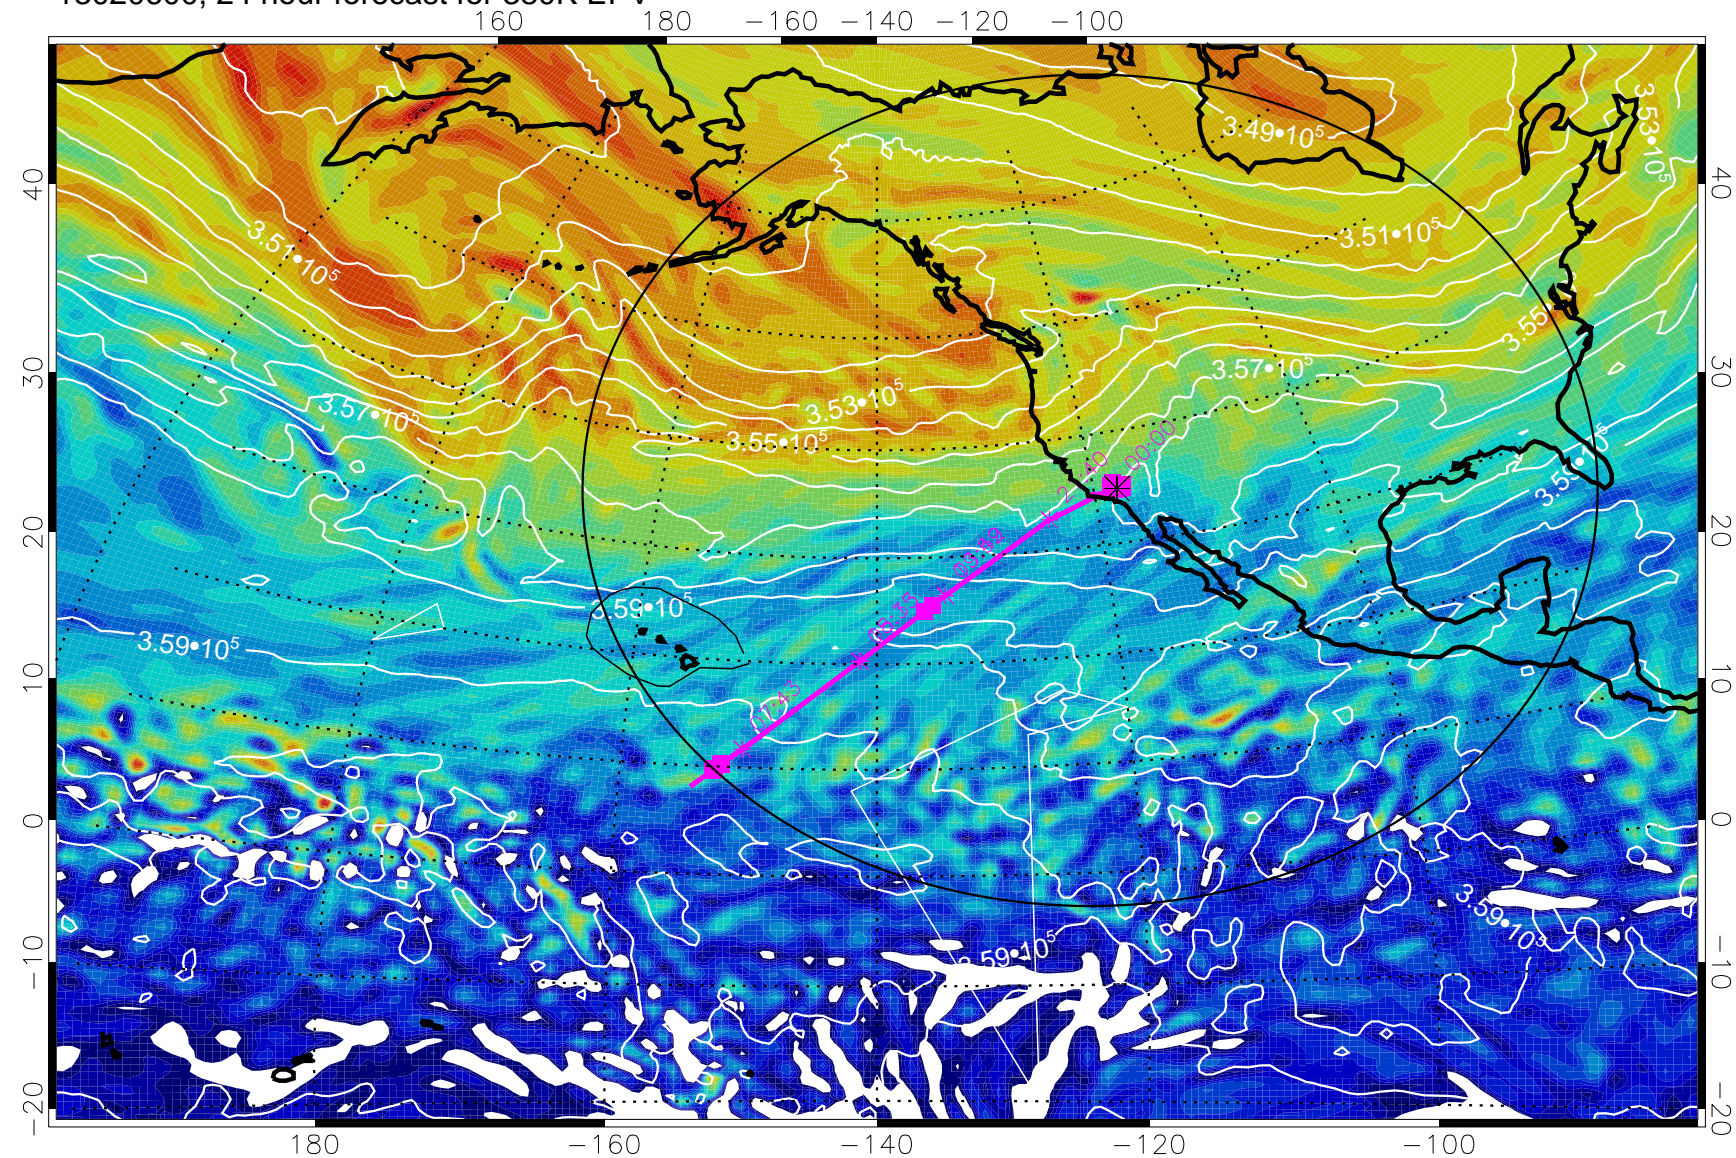

13020512, 12 hour forecast for 380K EPV

160 180 -160 -140 -120 -100

380K Montgomery Streamfunction, white

Range ring of 4055 km -- 13 hours GH round trip

13020518, 18 hour forecast for 380K EPV

380K Montgomery Streamfunction, white

Range ring of 4055 km -- 13 hours GH round trip

13020600, 24 hour forecast for 380K EPV

380K Montgomery Streamfunction, white

Range ring of 4055 km -- 13 hours GH round trip

13020606, 30 hour forecast for 380K EPV

160 180 -160 -140 -120 -100

380K Montgomery Streamfunction, white

Range ring of 4055 km -- 13 hours GH round trip

13020612, 36 hour forecast for 380K EPV

160 180 -160 -140 -120 -100

380K Montgomery Streamfunction, white

Range ring of 4055 km -- 13 hours GH round trip

13020618, 42 hour forecast for 380K EPV

160 180 -160 -140 -120 -100

380K Montgomery Streamfunction, white

Range ring of 4055 km -- 13 hours GH round trip

13020700, 48 hour forecast for 380K EPV