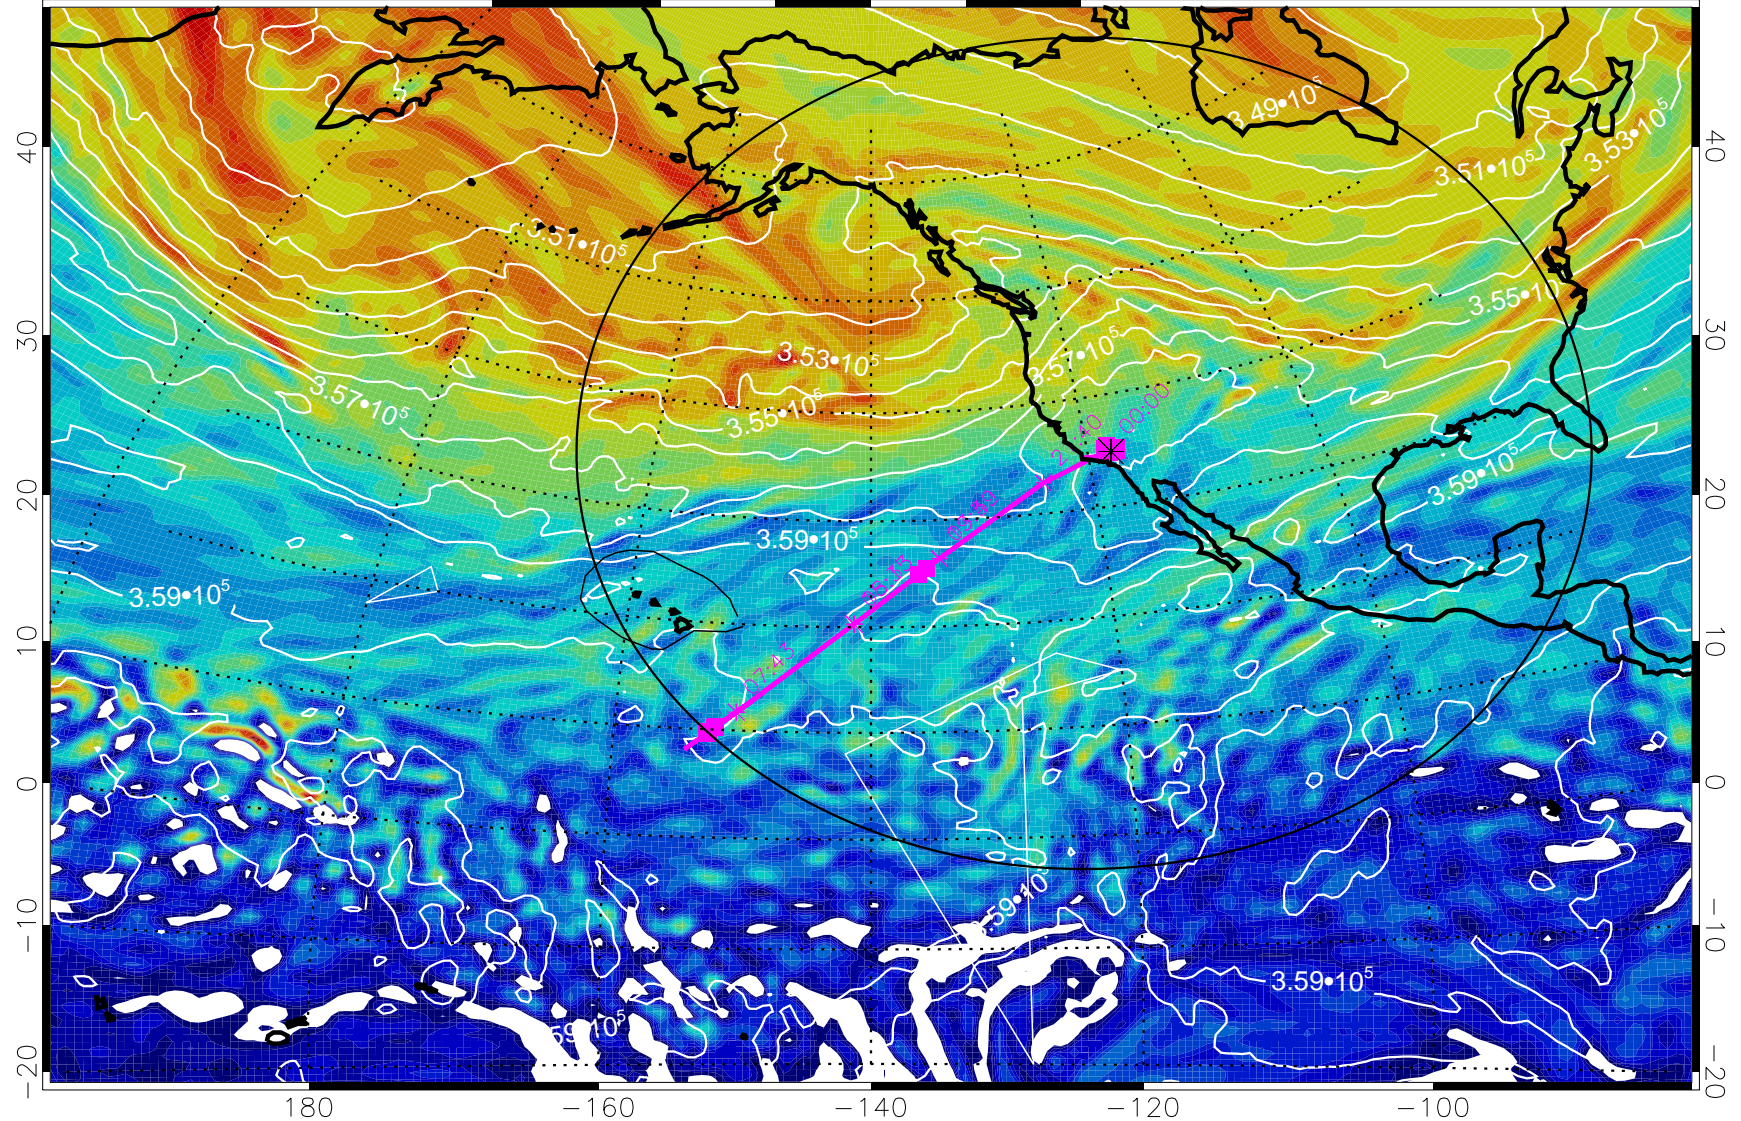

13020512, 12 hour forecast for 380K EPV

160 180 -160 -140 -120 -100

380K Montgomery Streamfunction, white

Range ring of 4055 km -- 13 hours GH round trip

13020518, 18 hour forecast for 380K EPV

380K Montgomery Streamfunction, white

Range ring of 4055 km -- 13 hours GH round trip

13020600, 24 hour forecast for 380K EPV

380K Montgomery Streamfunction, white

Range ring of 4055 km -- 13 hours GH round trip

13020606, 30 hour forecast for 380K EPV

160 180 -160 -140 -120 -100

380K Montgomery Streamfunction, white

Range ring of 4055 km -- 13 hours GH round trip

13020612, 36 hour forecast for 380K EPV

160 180 -160 -140 -120 -100

380K Montgomery Streamfunction, white

Range ring of 4055 km -- 13 hours GH round trip

13020618, 42 hour forecast for 380K EPV

160 180 -160 -140 -120 -100

380K Montgomery Streamfunction, white

Range ring of 4055 km -- 13 hours GH round trip

13020700, 48 hour forecast for 380K EPV