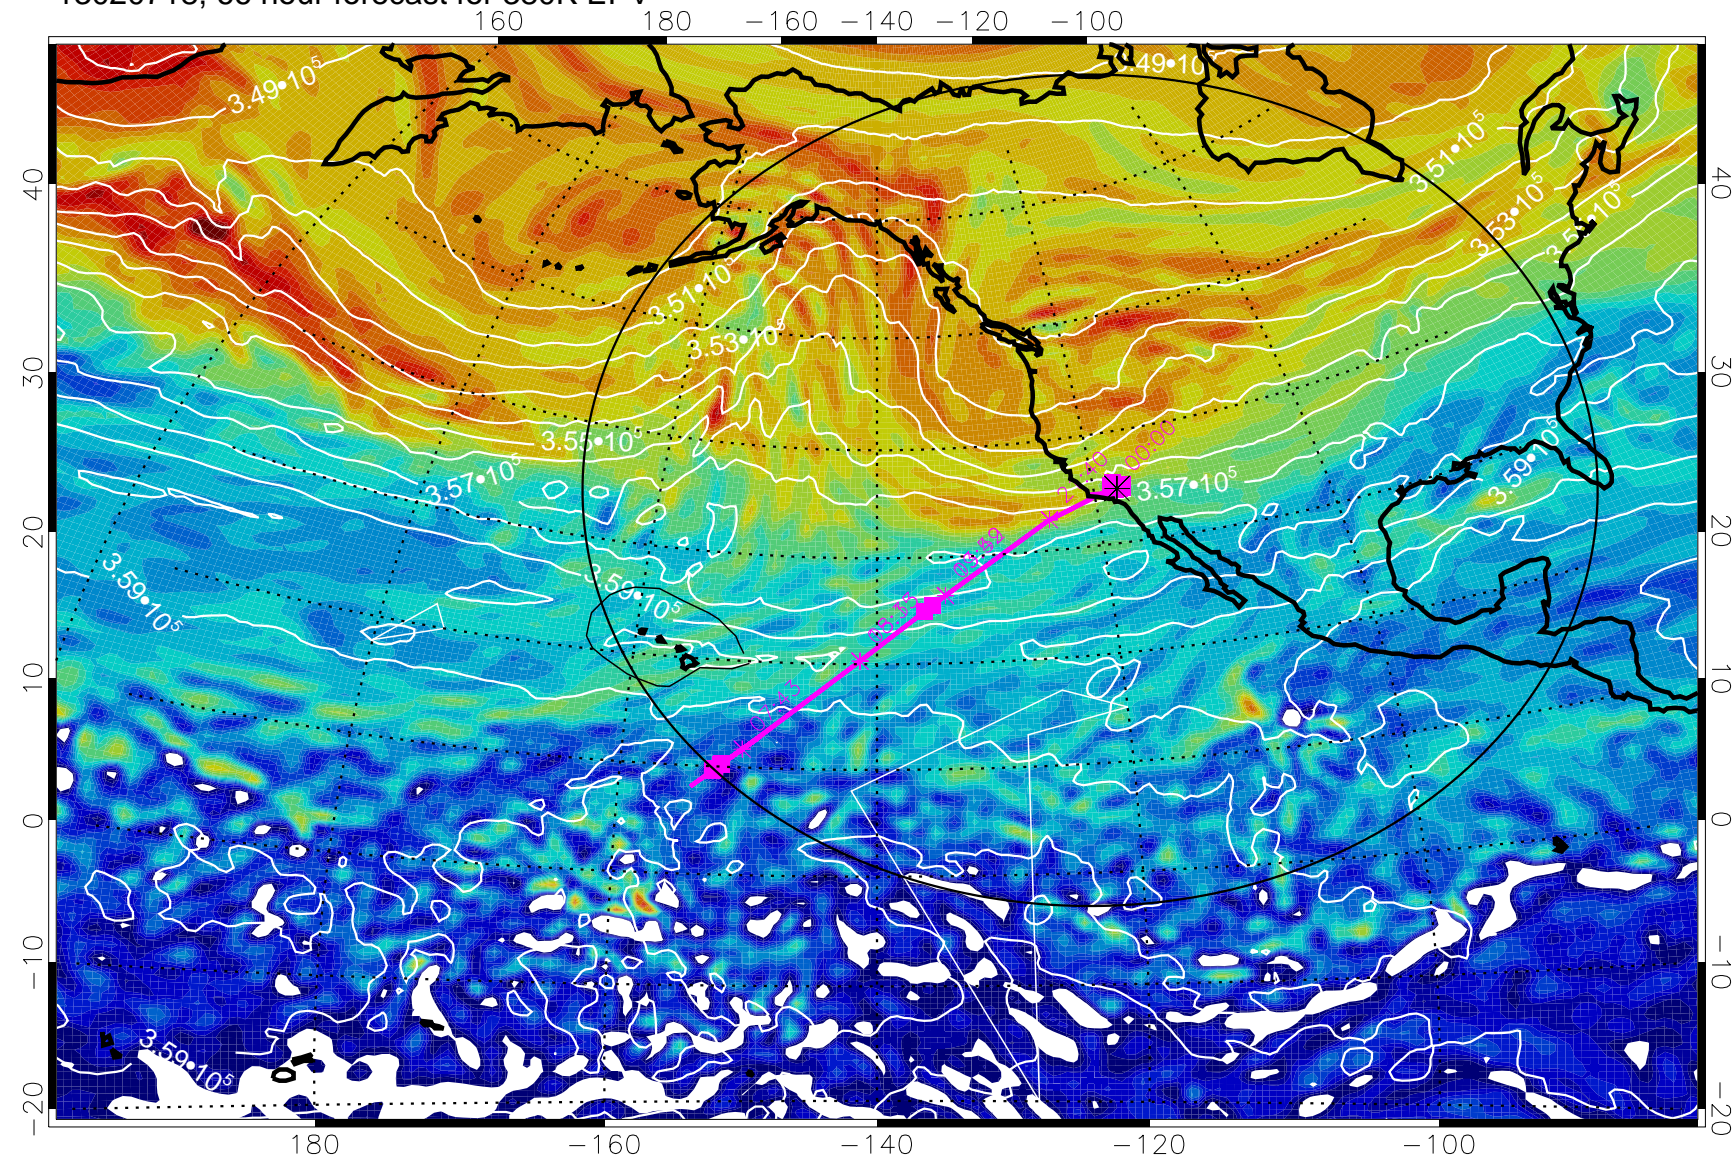

380K Montgomery Streamfunction, white

Range ring of 4055 km -- 13 hours GH round trip

13020706, 54 hour forecast for 380K EPV

380K Montgomery Streamfunction, white

Range ring of 4055 km -- 13 hours GH round trip

13020712, 60 hour forecast for 380K EPV

380K Montgomery Streamfunction, white

Range ring of 4055 km -- 13 hours GH round trip

13020718, 66 hour forecast for 380K EPV

380K Montgomery Streamfunction, white

Range ring of 4055 km -- 13 hours GH round trip

13020800, 72 hour forecast for 380K EPV

380K Montgomery Streamfunction, white

Range ring of 4055 km -- 13 hours GH round trip

13020806, 78 hour forecast for 380K EPV

380K Montgomery Streamfunction, white

Range ring of 4055 km -- 13 hours GH round trip

13020900, 96 hour forecast for 380K EPV

380K Montgomery Streamfunction, white

Range ring of 4055 km -- 13 hours GH round trip

13020906, 102 hour forecast for 380K EPV

380K Montgomery Streamfunction, white