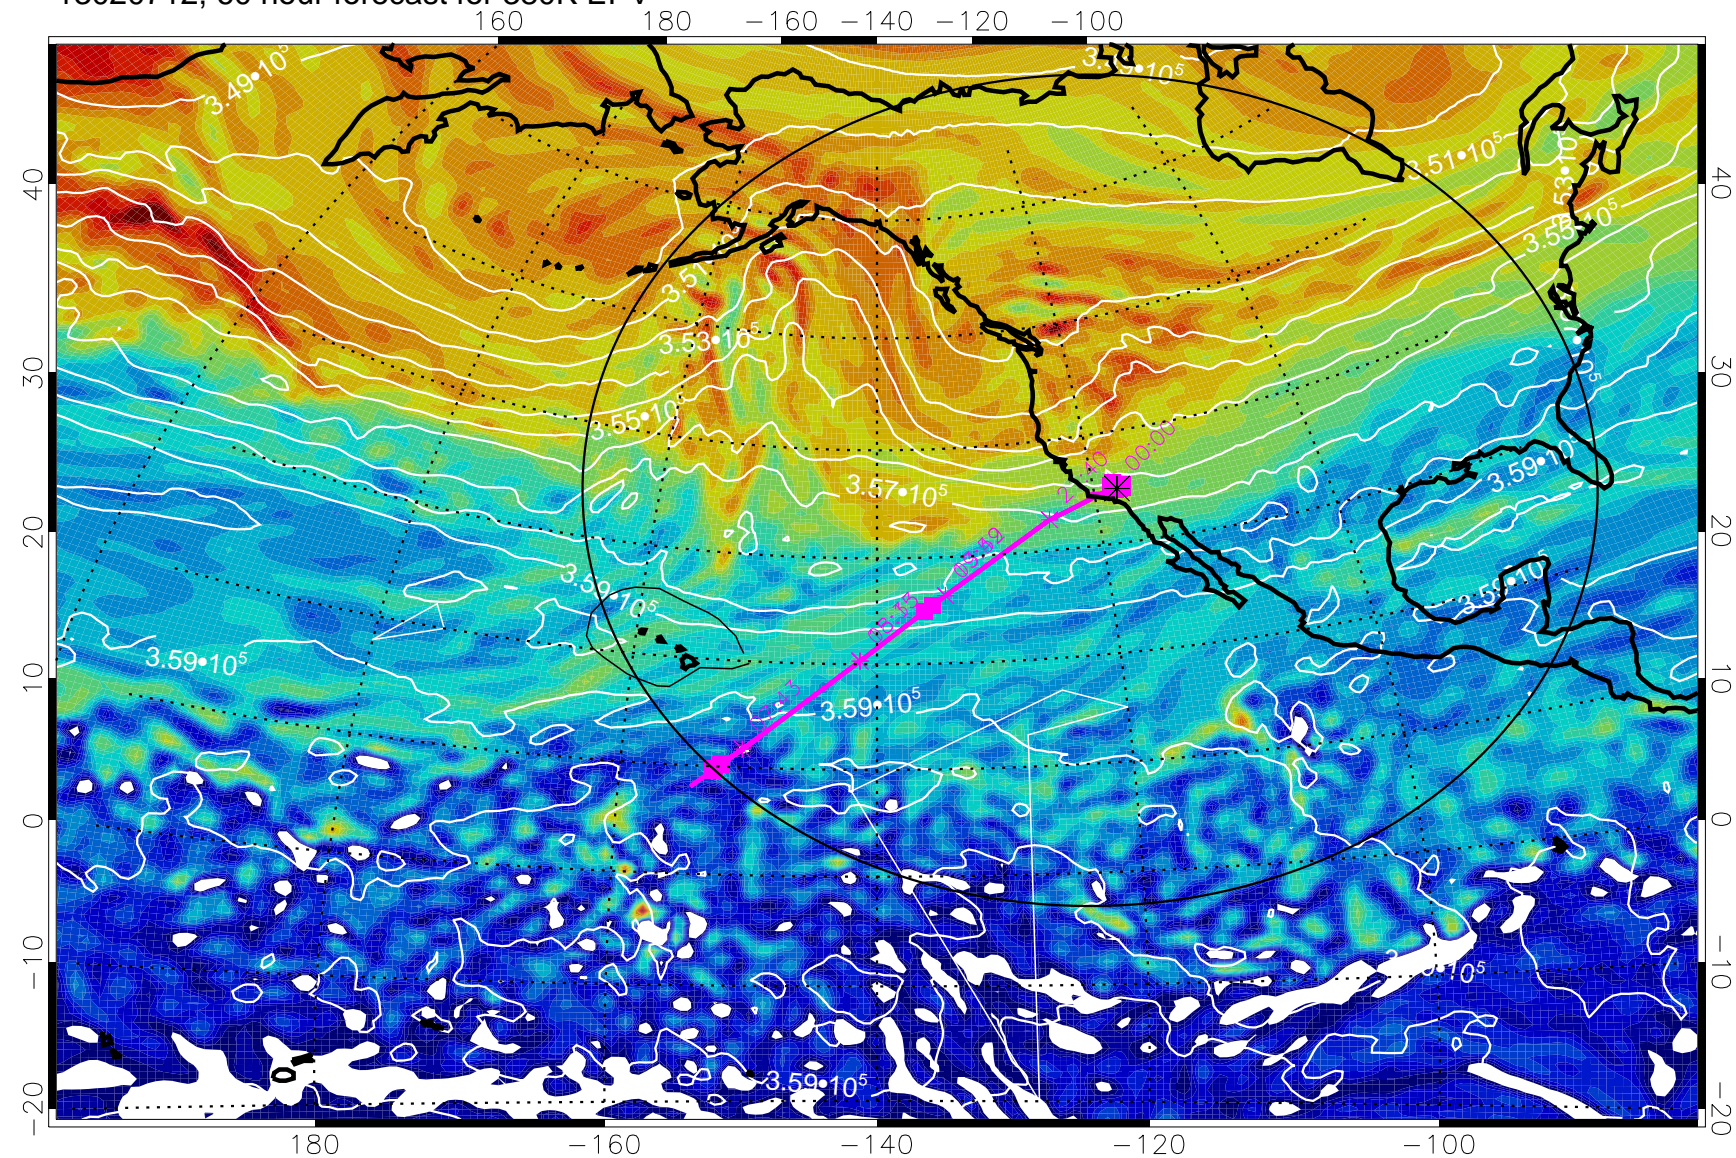

Range ring of 4055 km -- 13 hours GH round trip

13020618, 42 hour forecast for 380K EPV

160 180 -160 -140 -120 -100

380K Montgomery Streamfunction, white

Range ring of 4055 km -- 13 hours GH round trip

13020700, 48 hour forecast for 380K EPV

380K Montgomery Streamfunction, white

Range ring of 4055 km -- 13 hours GH round trip

13020706, 54 hour forecast for 380K EPV

380K Montgomery Streamfunction, white

Range ring of 4055 km -- 13 hours GH round trip

13020712, 60 hour forecast for 380K EPV

380K Montgomery Streamfunction, white

Range ring of 4055 km -- 13 hours GH round trip

13020718, 66 hour forecast for 380K EPV

380K Montgomery Streamfunction, white

Range ring of 4055 km -- 13 hours GH round trip

13020800, 72 hour forecast for 380K EPV

380K Montgomery Streamfunction, white

Range ring of 4055 km -- 13 hours GH round trip

13020806, 78 hour forecast for 380K EPV

380K Montgomery Streamfunction, white

Range ring of 4055 km -- 13 hours GH round trip