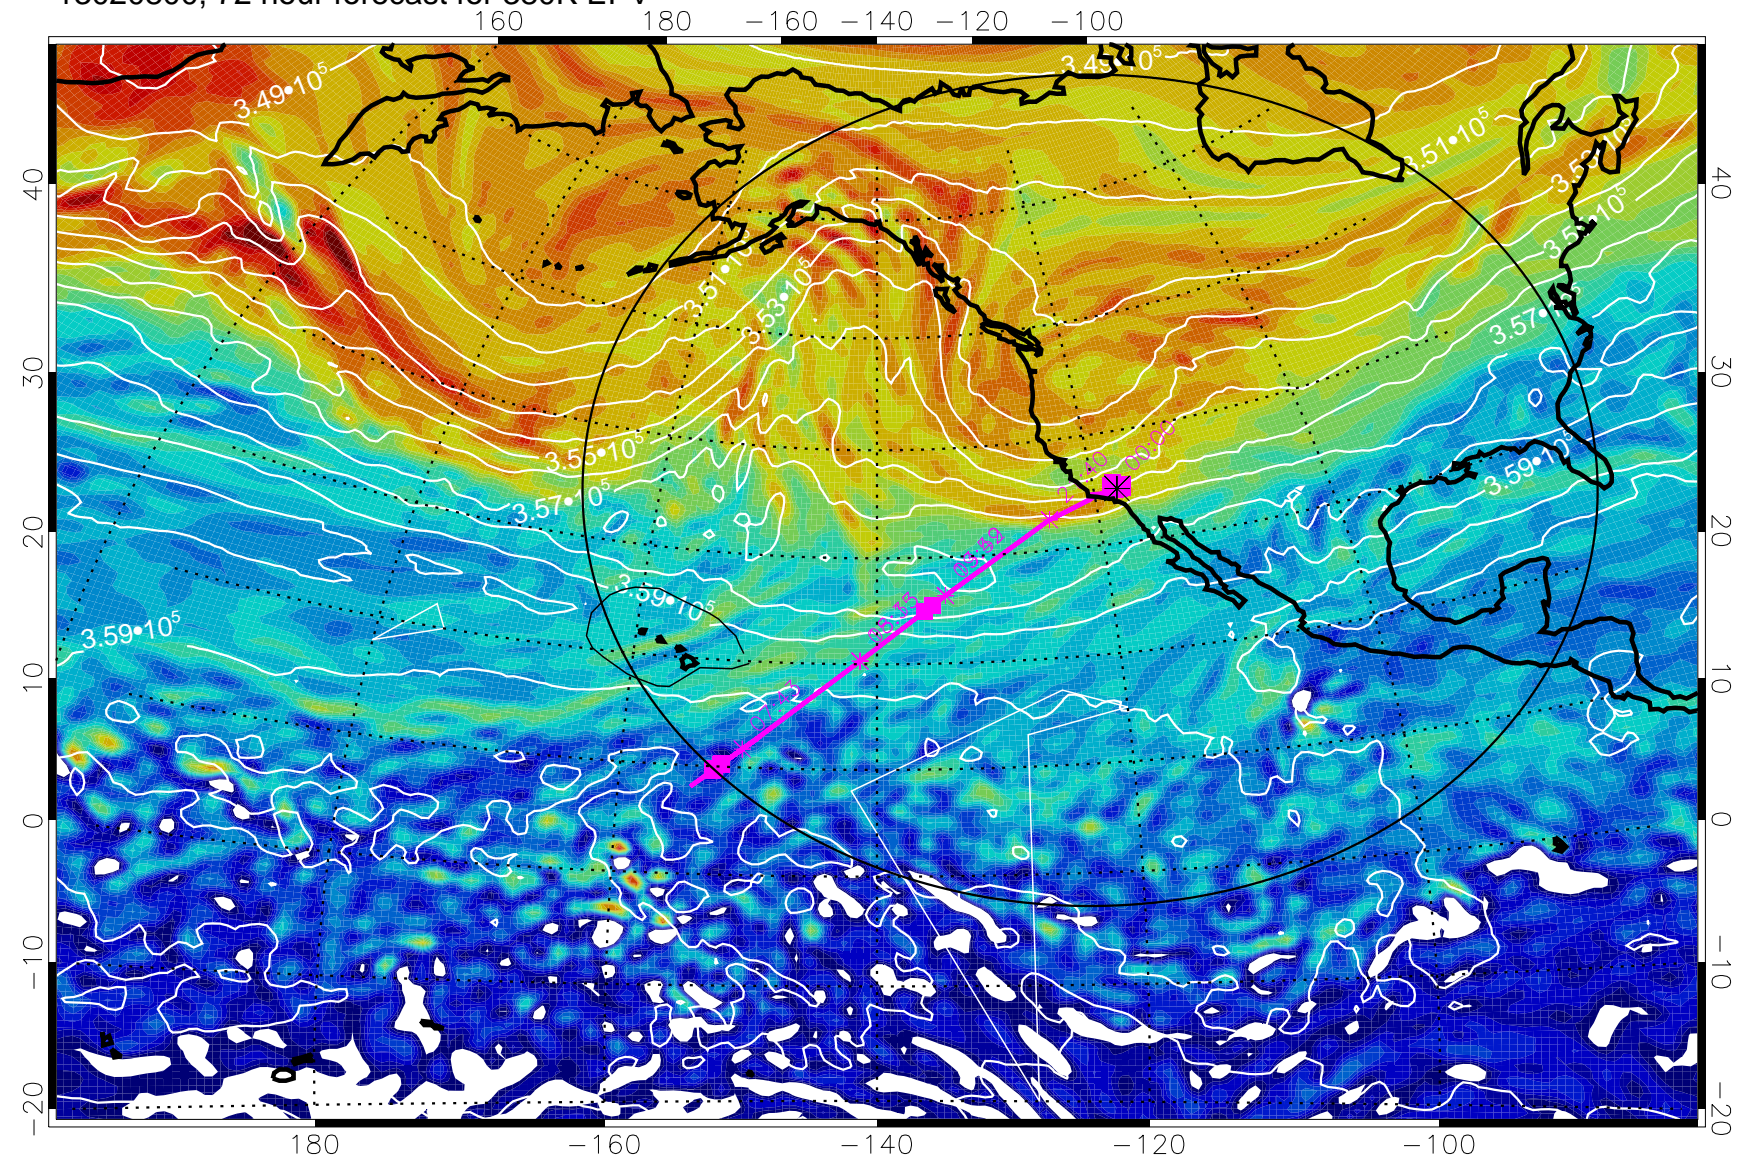

13020712, 60 hour forecast for 380K EPV

380K Montgomery Streamfunction, white

Range ring of 4055 km -- 13 hours GH round trip

13020718, 66 hour forecast for 380K EPV

380K Montgomery Streamfunction, white

Range ring of 4055 km -- 13 hours GH round trip

13020800, 72 hour forecast for 380K EPV

380K Montgomery Streamfunction, white

Range ring of 4055 km -- 13 hours GH round trip

13020806, 78 hour forecast for 380K EPV

380K Montgomery Streamfunction, white

Range ring of 4055 km -- 13 hours GH round trip

13020812, 84 hour forecast for 380K EPV

380K Montgomery Streamfunction, white

Range ring of 4055 km -- 13 hours GH round trip

13020818, 90 hour forecast for 380K EPV

380K Montgomery Streamfunction, white

Range ring of 4055 km -- 13 hours GH round trip

13020900, 96 hour forecast for 380K EPV

380K Montgomery Streamfunction, white

Range ring of 4055 km -- 13 hours GH round trip

13020906, 102 hour forecast for 380K EPV

380K Montgomery Streamfunction, white