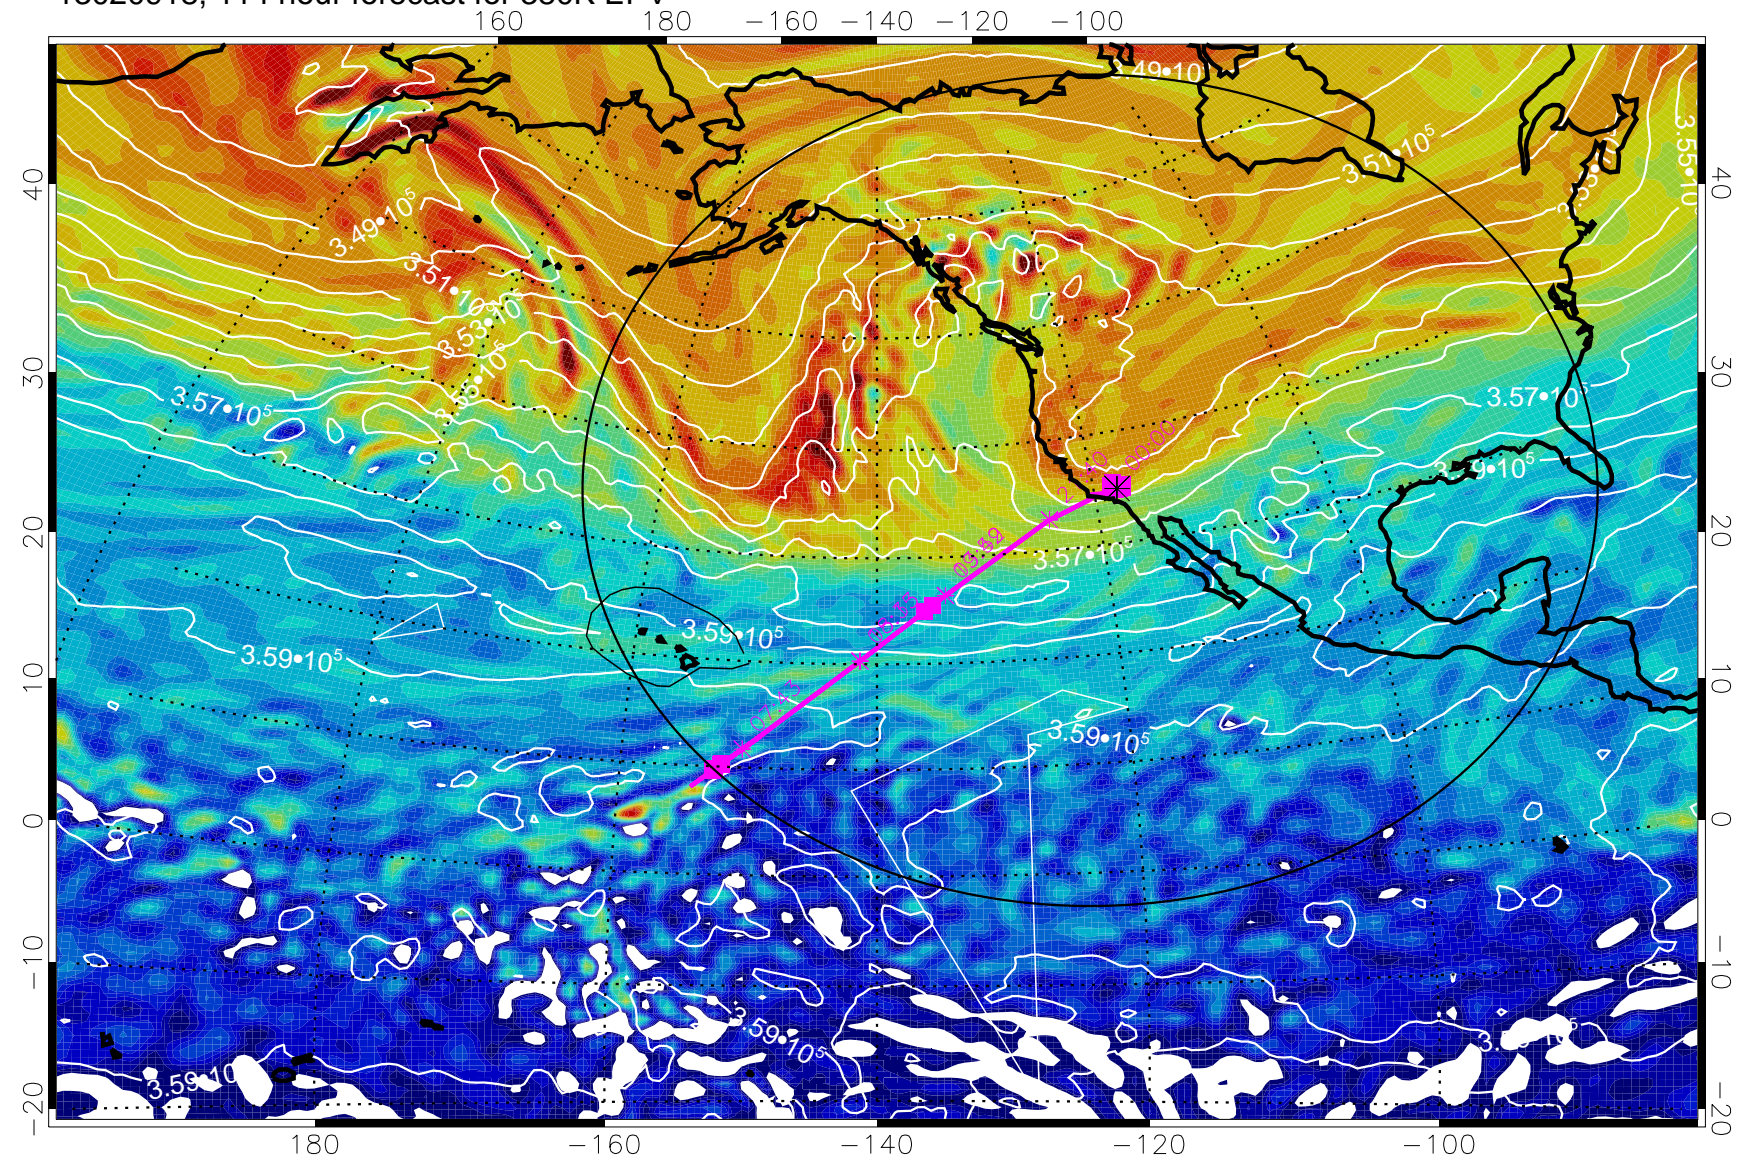

13020900, 96 hour forecast for 380K EPV

380K Montgomery Streamfunction, white

Range ring of 4055 km -- 13 hours GH round trip

13020906, 102 hour forecast for 380K EPV

380K Montgomery Streamfunction, white

Range ring of 4055 km -- 13 hours GH round trip

13020912, 108 hour forecast for 380K EPV

380K Montgomery Streamfunction, white

Range ring of 4055 km -- 13 hours GH round trip

13020918, 114 hour forecast for 380K EPV

160 180 -160 -140 -120 -100

40 40
30 30
20 20
10 10
0 0
-10 -10
-20 -20

180 -160 -140 -120 -100

380K Montgomery Streamfunction, white

Range ring of 4055 km -- 13 hours GH round trip

13021000, 120 hour forecast for 380K EPV

160 180 -160 -140 -120 -100

380K Montgomery Streamfunction, white

Range ring of 4055 km -- 13 hours GH round trip