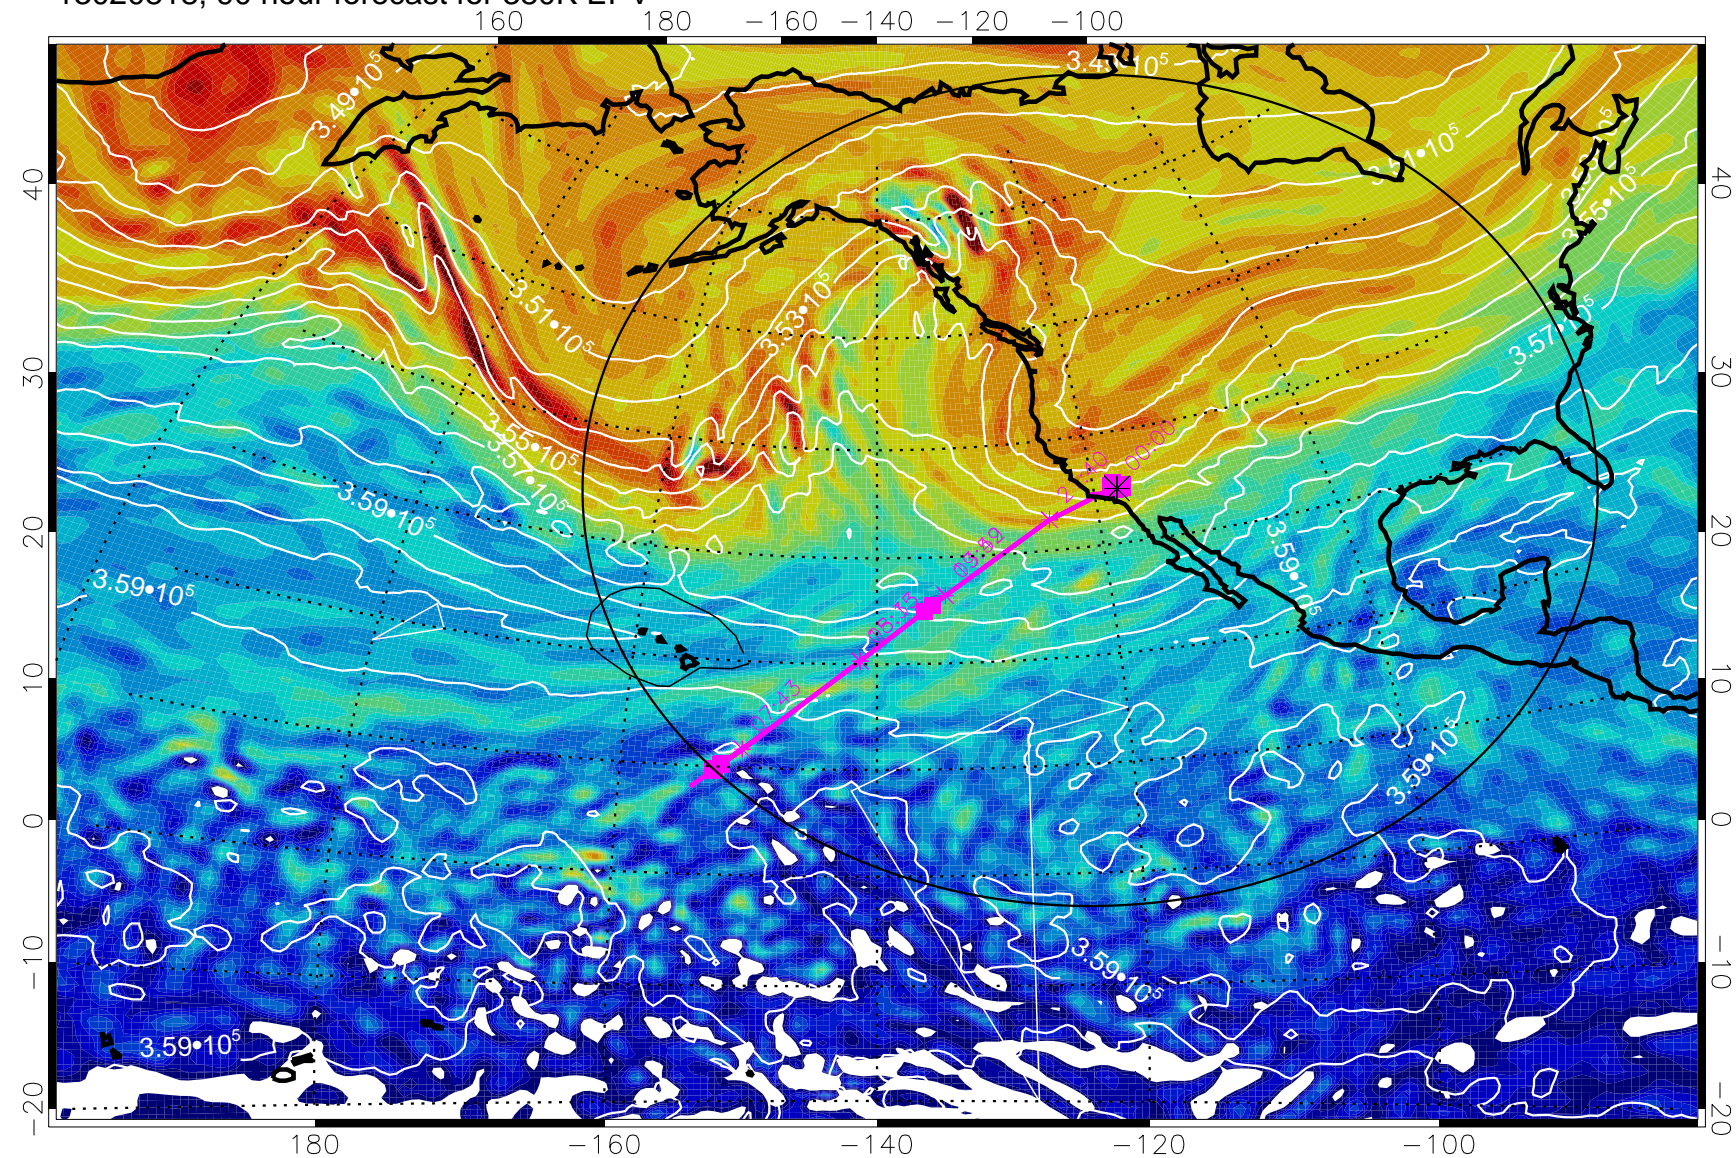

13020712, 60 hour forecast for 380K EPV

380K Montgomery Streamfunction, white

Range ring of 4055 km -- 13 hours GH round trip

13020718, 66 hour forecast for 380K EPV

380K Montgomery Streamfunction, white

Range ring of 4055 km -- 13 hours GH round trip

13020800, 72 hour forecast for 380K EPV

380K Montgomery Streamfunction, white

Range ring of 4055 km -- 13 hours GH round trip

13020806, 78 hour forecast for 380K EPV

380K Montgomery Streamfunction, white

Range ring of 4055 km -- 13 hours GH round trip

13020812, 84 hour forecast for 380K EPV

380K Montgomery Streamfunction, white

Range ring of 4055 km -- 13 hours GH round trip

13020818, 90 hour forecast for 380K EPV

380K Montgomery Streamfunction, white

Range ring of 4055 km -- 13 hours GH round trip

13020900, 96 hour forecast for 380K EPV

380K Montgomery Streamfunction, white

Range ring of 4055 km -- 13 hours GH round trip

13020906, 102 hour forecast for 380K EPV

380K Montgomery Streamfunction, white