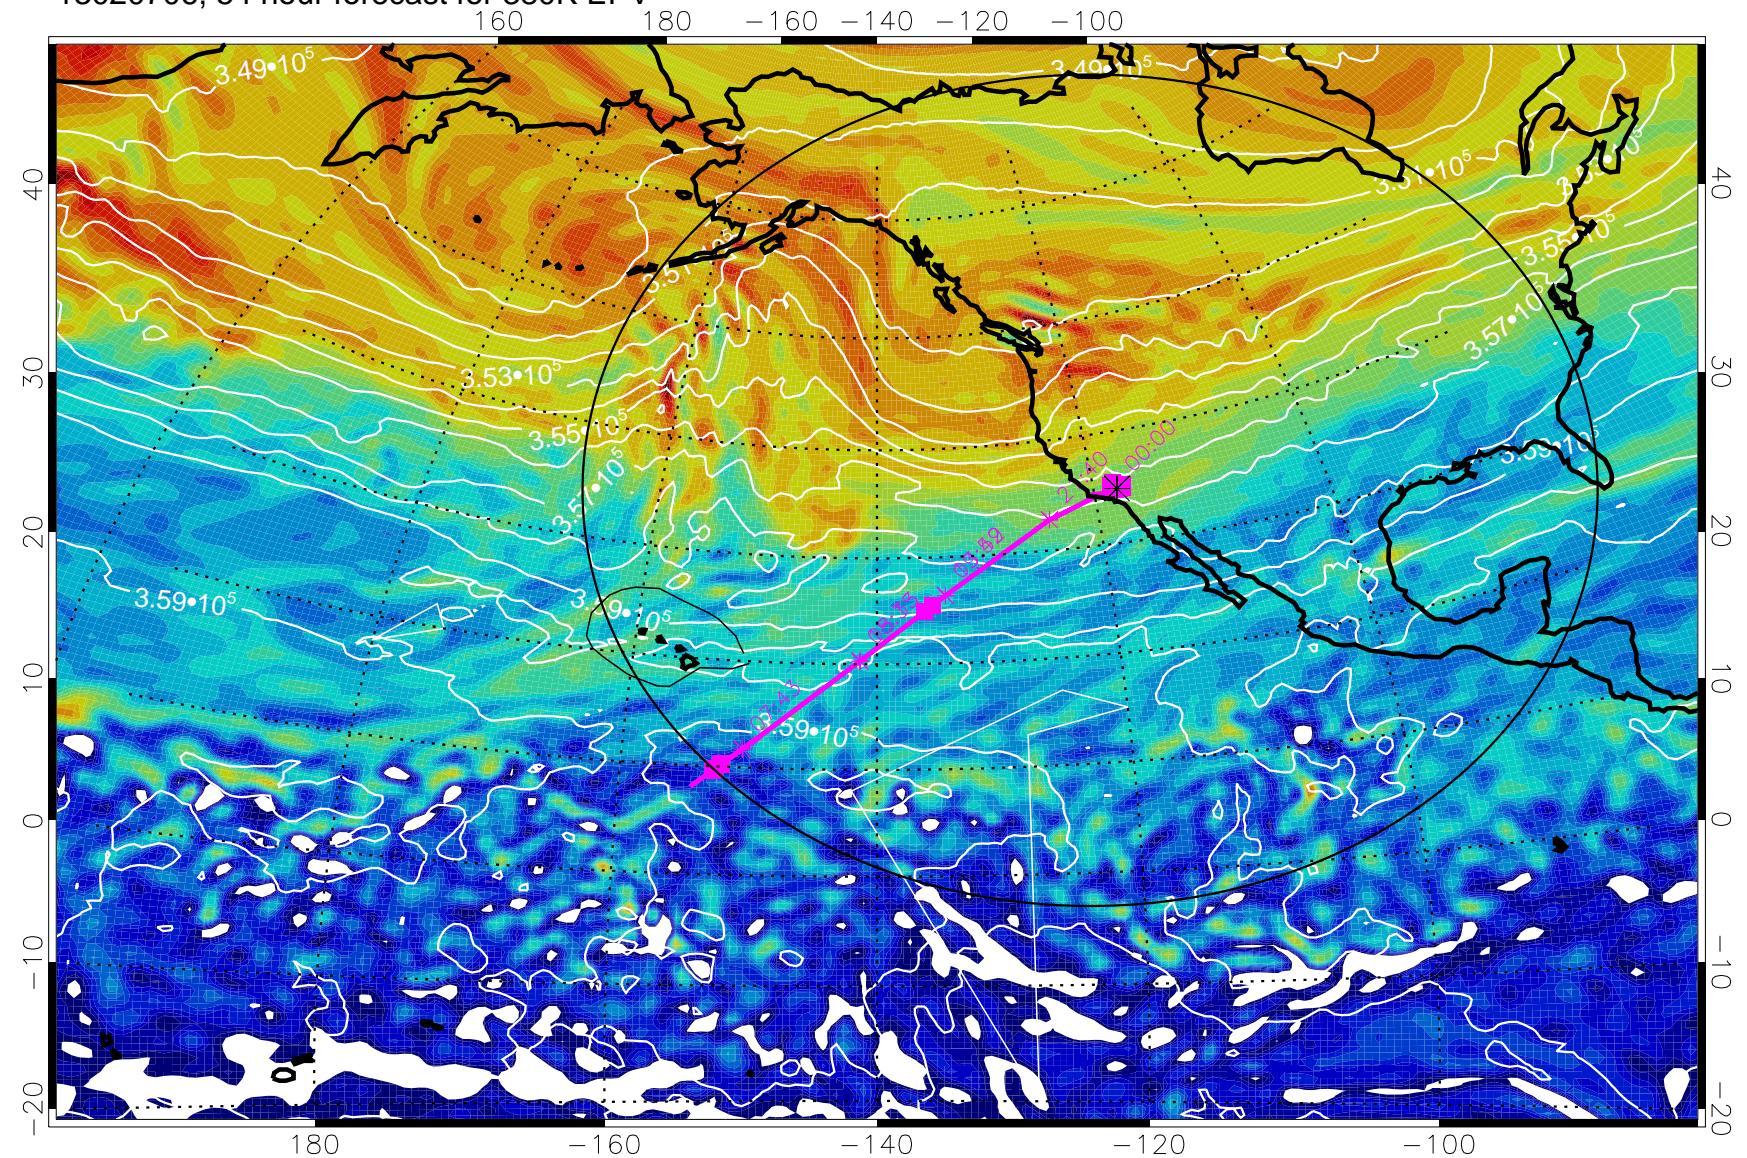

160 180 -160 -140 -120 -100

380K Montgomery Streamfunction, white

Range ring of 4055 km -- 13 hours GH round trip

13020612, 36 hour forecast for 380K EPV

160 180 -160 -140 -120 -100

380K Montgomery Streamfunction, white

Range ring of 4055 km -- 13 hours GH round trip

13020618, 42 hour forecast for 380K EPV

160 180 -160 -140 -120 -100

380K Montgomery Streamfunction, white

Range ring of 4055 km -- 13 hours GH round trip

13020700, 48 hour forecast for 380K EPV

380K Montgomery Streamfunction, white

Range ring of 4055 km -- 13 hours GH round trip

13020706, 54 hour forecast for 380K EPV

380K Montgomery Streamfunction, white

Range ring of 4055 km -- 13 hours GH round trip

13020712, 60 hour forecast for 380K EPV

380K Montgomery Streamfunction, white

Range ring of 4055 km -- 13 hours GH round trip

13020718, 66 hour forecast for 380K EPV

380K Montgomery Streamfunction, white

Range ring of 4055 km -- 13 hours GH round trip