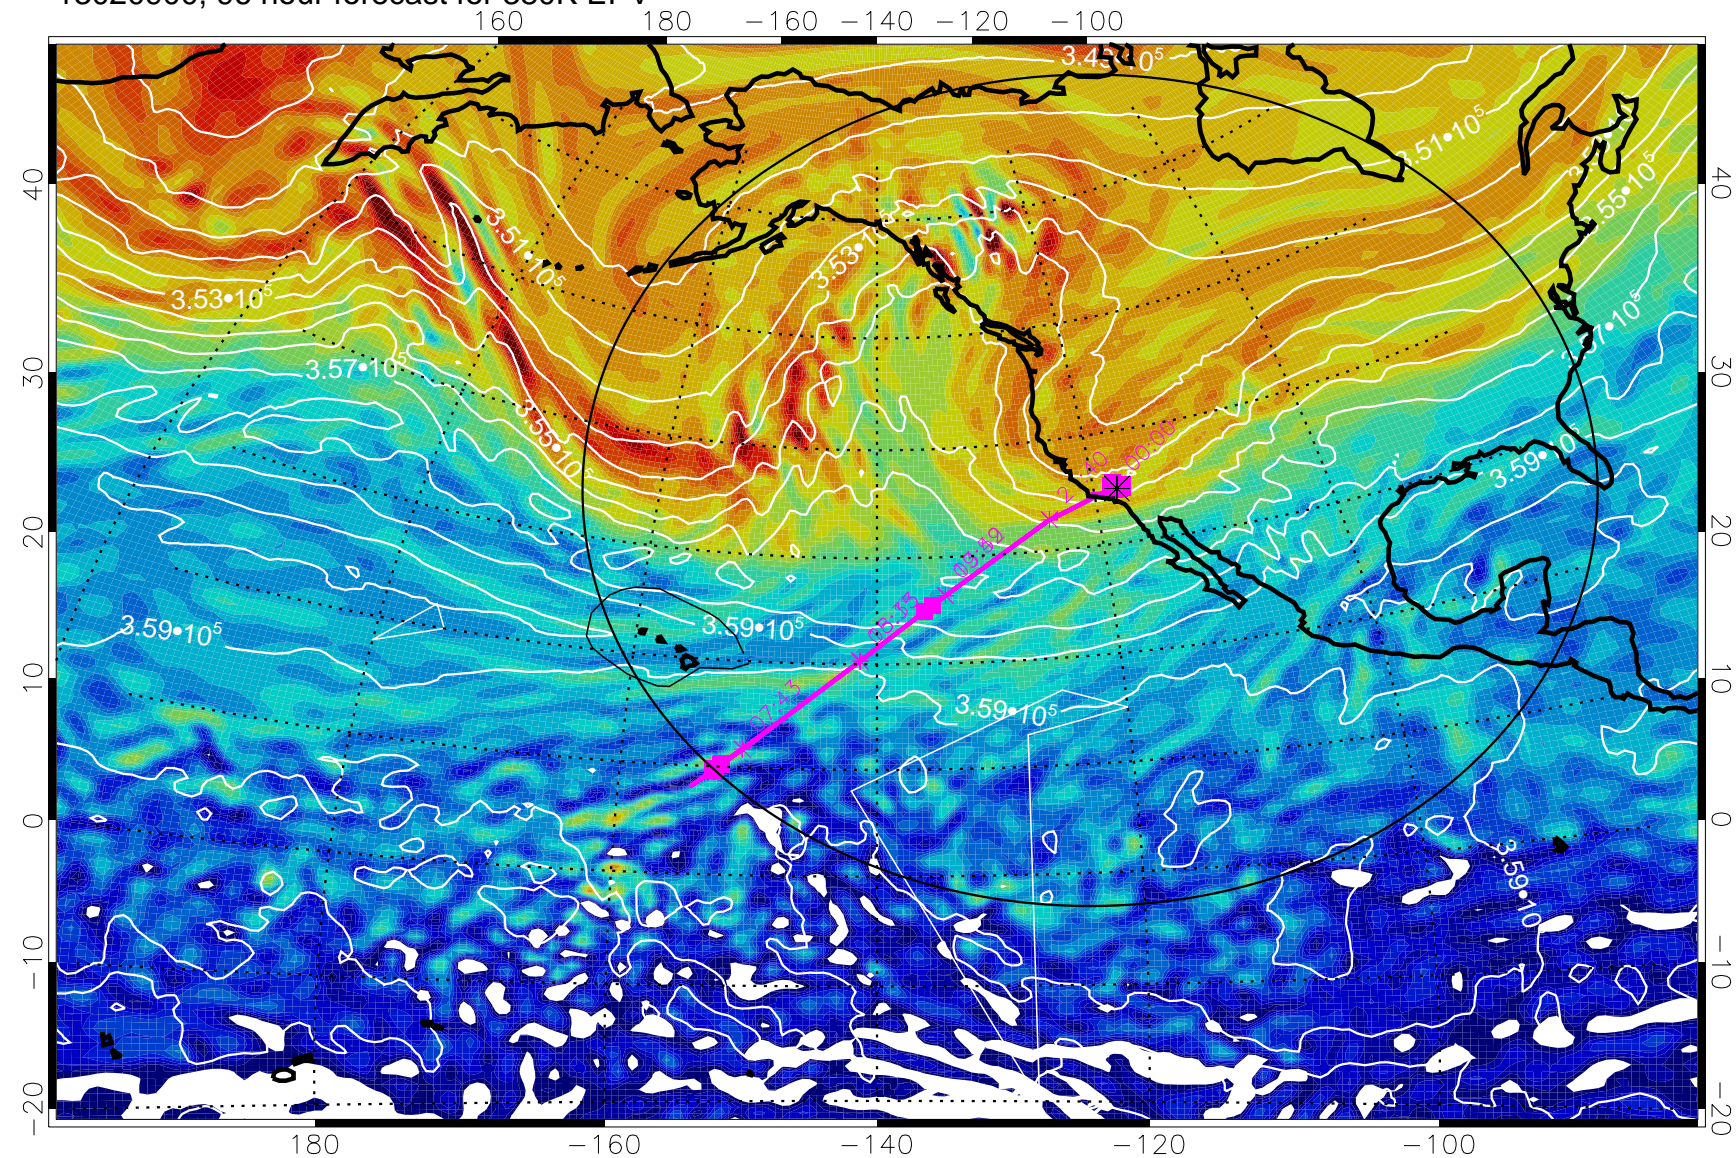

13020800, 72 hour forecast for 380K EPV

380K Montgomery Streamfunction, white

Range ring of 4055 km -- 13 hours GH round trip

13020806, 78 hour forecast for 380K EPV

380K Montgomery Streamfunction, white

Range ring of 4055 km -- 13 hours GH round trip

13020812, 84 hour forecast for 380K EPV

380K Montgomery Streamfunction, white

Range ring of 4055 km -- 13 hours GH round trip

13020818, 90 hour forecast for 380K EPV

380K Montgomery Streamfunction, white

Range ring of 4055 km -- 13 hours GH round trip

13020900, 96 hour forecast for 380K EPV

380K Montgomery Streamfunction, white

Range ring of 4055 km -- 13 hours GH round trip

13020906, 102 hour forecast for 380K EPV

380K Montgomery Streamfunction, white

Range ring of 4055 km -- 13 hours GH round trip

13020912, 108 hour forecast for 380K EPV

380K Montgomery Streamfunction, white

Range ring of 4055 km -- 13 hours GH round trip

13020918, 114 hour forecast for 380K EPV