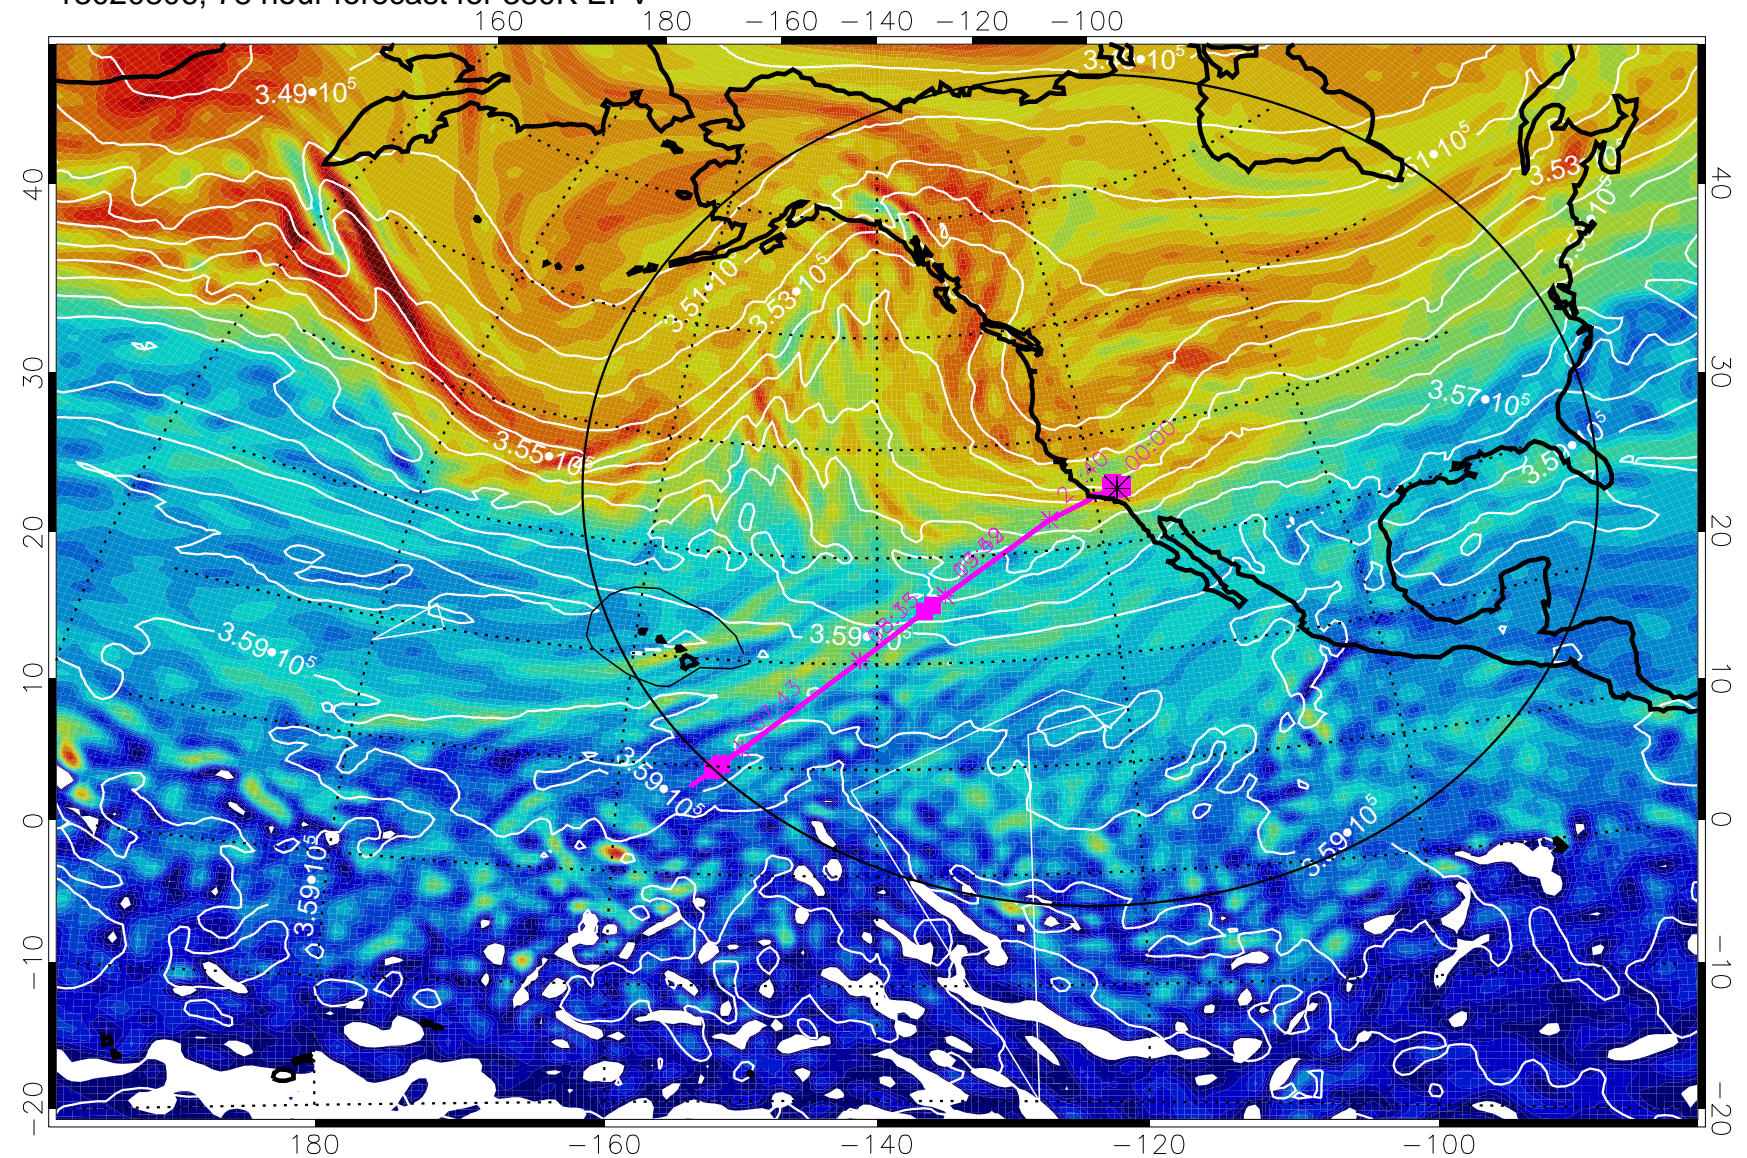

13020712, 60 hour forecast for 380K EPV

380K Montgomery Streamfunction, white

Range ring of 4055 km -- 13 hours GH round trip

13020718, 66 hour forecast for 380K EPV

380K Montgomery Streamfunction, white

Range ring of 4055 km -- 13 hours GH round trip

13020800, 72 hour forecast for 380K EPV

380K Montgomery Streamfunction, white

Range ring of 4055 km -- 13 hours GH round trip

13020806, 78 hour forecast for 380K EPV

380K Montgomery Streamfunction, white

Range ring of 4055 km -- 13 hours GH round trip

13020812, 84 hour forecast for 380K EPV

380K Montgomery Streamfunction, white

Range ring of 4055 km -- 13 hours GH round trip

13020818, 90 hour forecast for 380K EPV

380K Montgomery Streamfunction, white

Range ring of 4055 km -- 13 hours GH round trip

13020900, 96 hour forecast for 380K EPV

380K Montgomery Streamfunction, white

Range ring of 4055 km -- 13 hours GH round trip

13020906, 102 hour forecast for 380K EPV

380K Montgomery Streamfunction, white