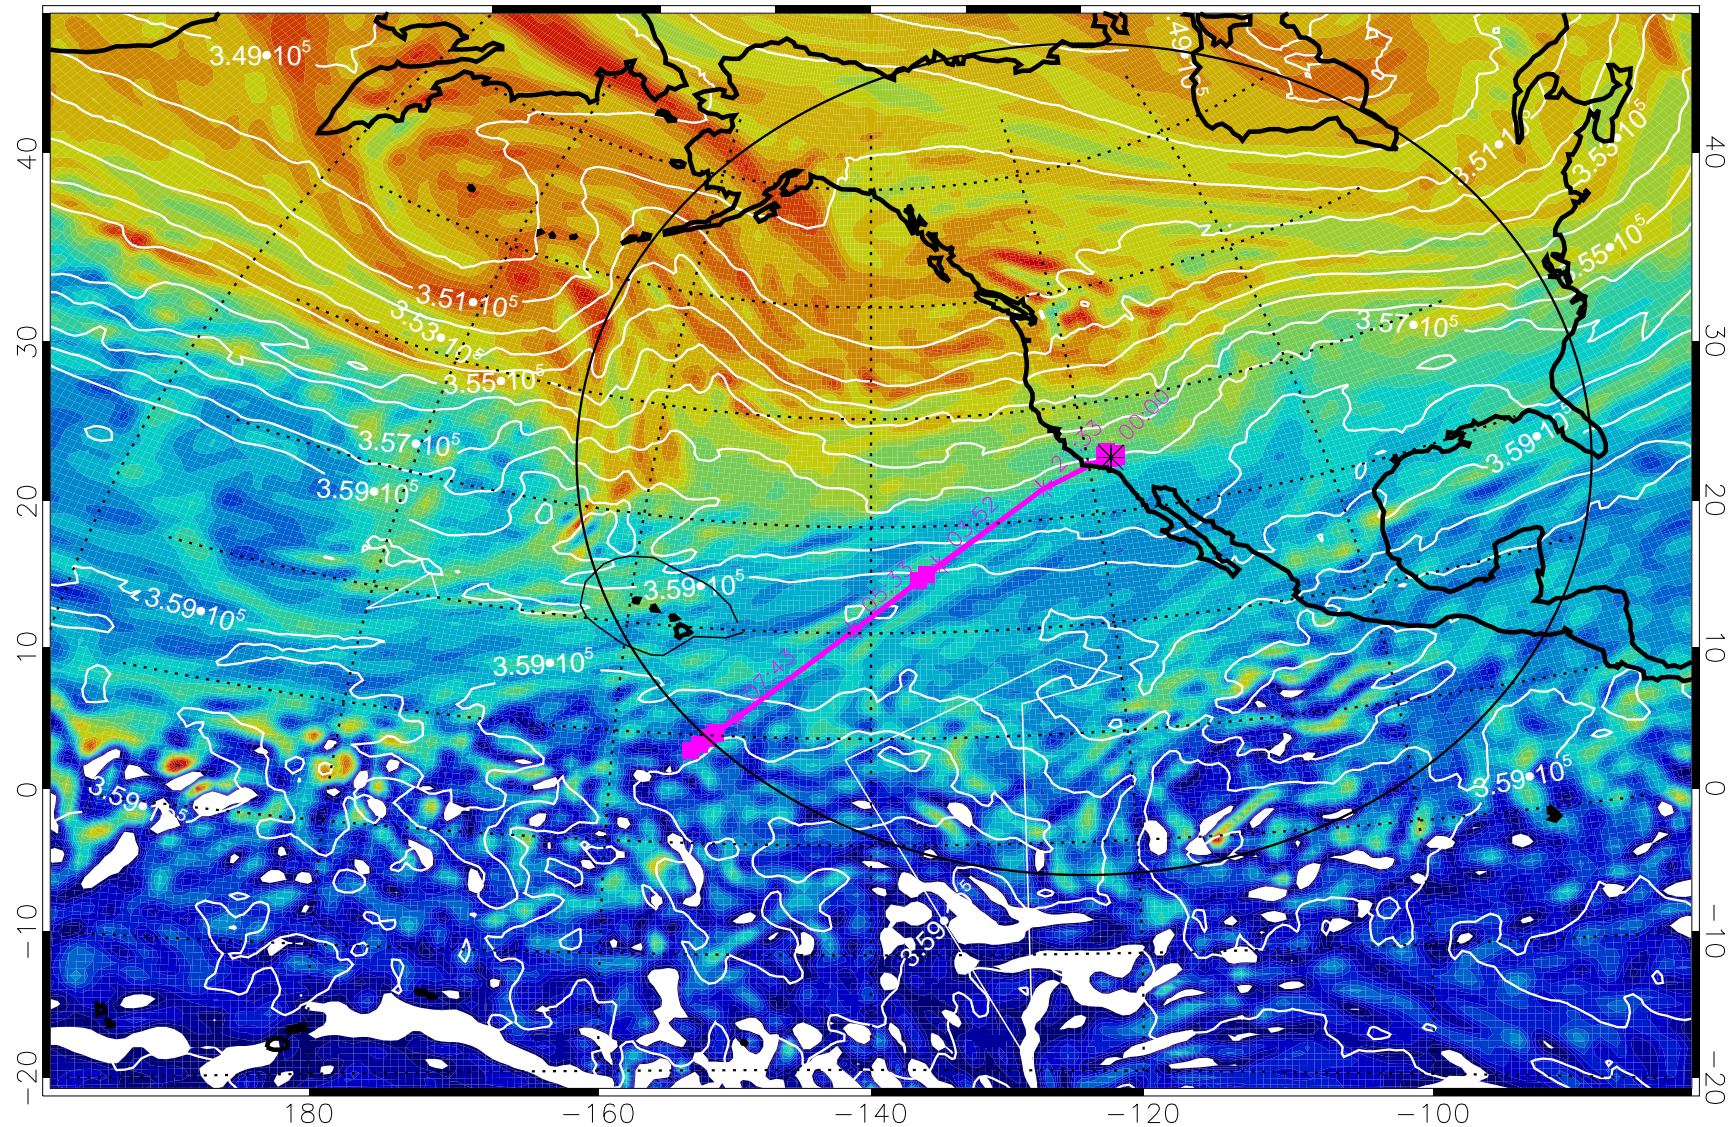

Range ring of 4055 km -- 13 hours GH round trip

13020600, 36 hour forecast for 380K EPV

380K Montgomery Streamfunction, white

Range ring of 4055 km -- 13 hours GH round trip

13020606, 42 hour forecast for 380K EPV

160 180 -160 -140 -120 -100

380K Montgomery Streamfunction, white

Range ring of 4055 km -- 13 hours GH round trip

13020612, 48 hour forecast for 380K EPV

160 180 -160 -140 -120 -100

$-5.0 \cdot 10^{-6}$ 0 $5.0 \cdot 10^{-6}$ $1.0 \cdot 10^{-5}$ $1.5 \cdot 10^{-5}$
PVU

380K Montgomery Streamfunction, white

Range ring of 4055 km -- 13 hours GH round trip

13020618, 54 hour forecast for 380K EPV

160 180 -160 -140 -120 -100

380K Montgomery Streamfunction, white

Range ring of 4055 km -- 13 hours GH round trip

13020700, 60 hour forecast for 380K EPV

380K Montgomery Streamfunction, white

Range ring of 4055 km -- 13 hours GH round trip

13020706, 66 hour forecast for 380K EPV

380K Montgomery Streamfunction, white

Range ring of 4055 km -- 13 hours GH round trip