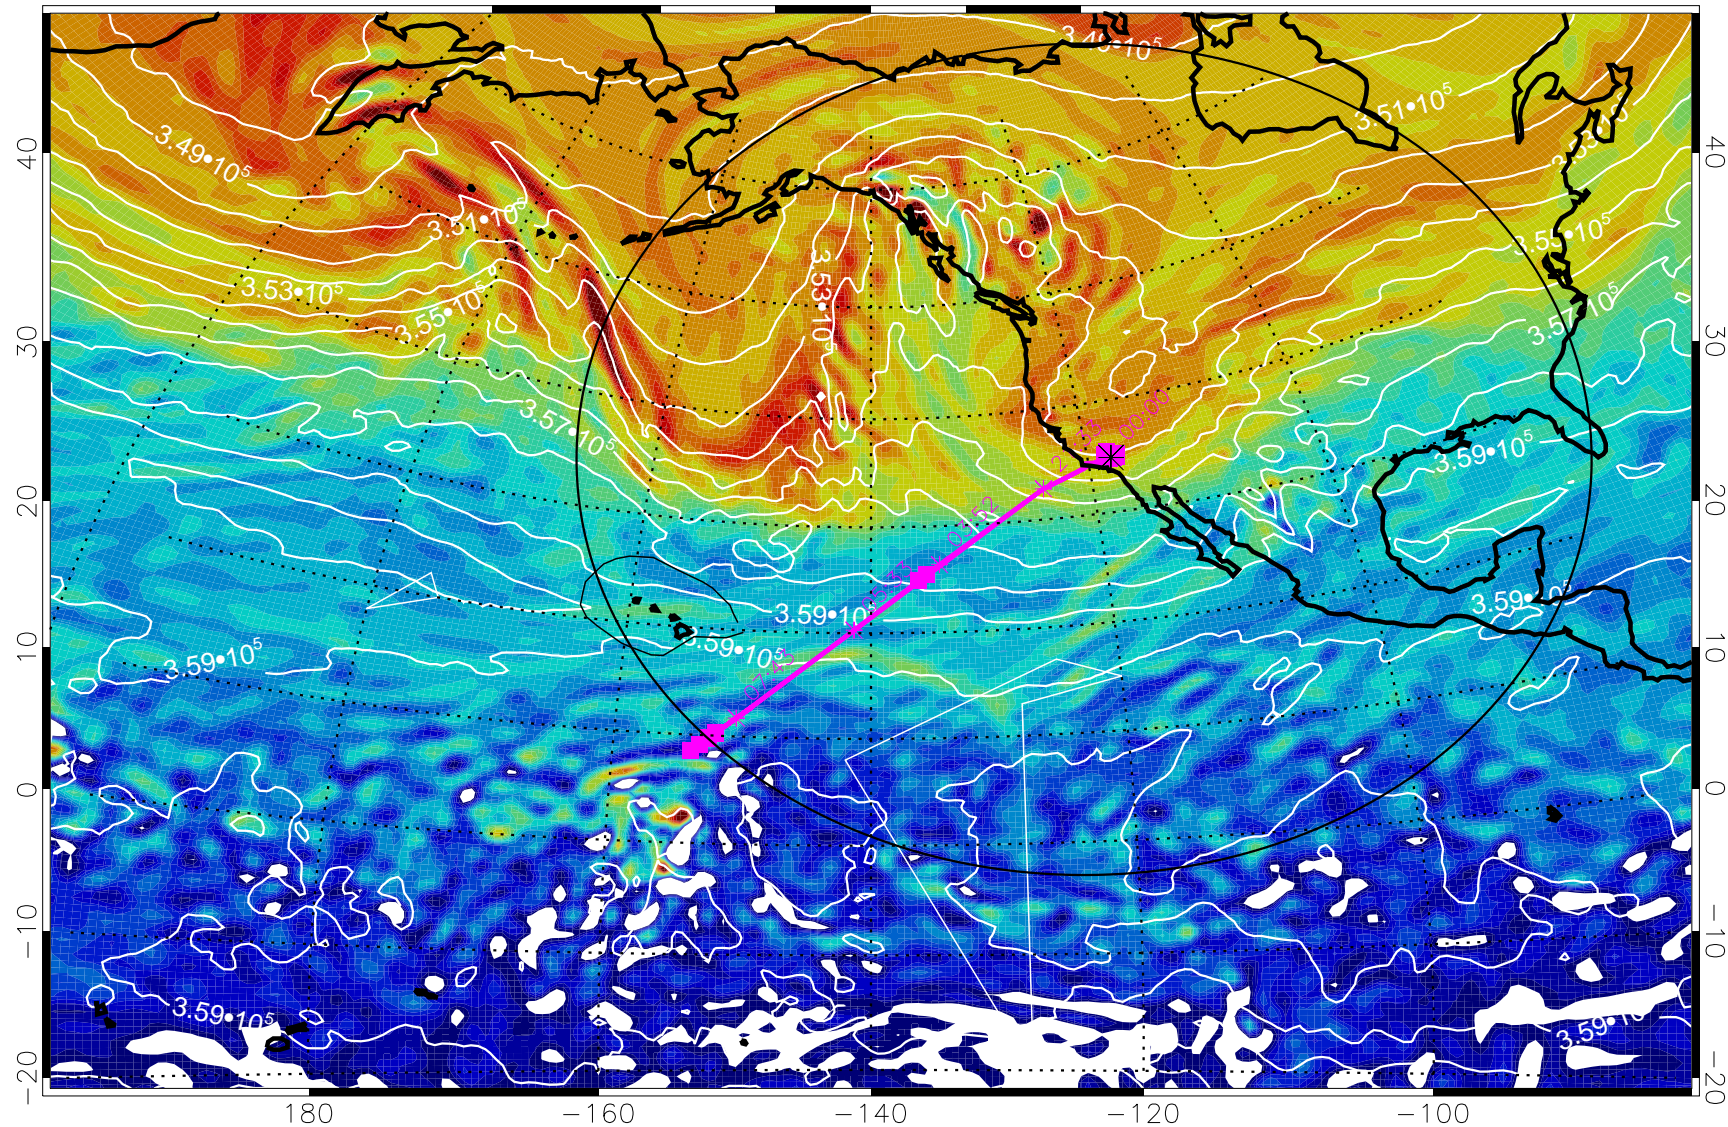

Range ring of 4055 km -- 13 hours GH round trip

13020900, 108 hour forecast for 380K EPV

380K Montgomery Streamfunction, white

Range ring of 4055 km -- 13 hours GH round trip

13020906, 114 hour forecast for 380K EPV

160 180 -160 -140 -120 -100

380K Montgomery Streamfunction, white

Range ring of 4055 km -- 13 hours GH round trip

13020912, 120 hour forecast for 380K EPV

160 180 -160 -140 -120 -100

380K Montgomery Streamfunction, white

Range ring of 4055 km -- 13 hours GH round trip