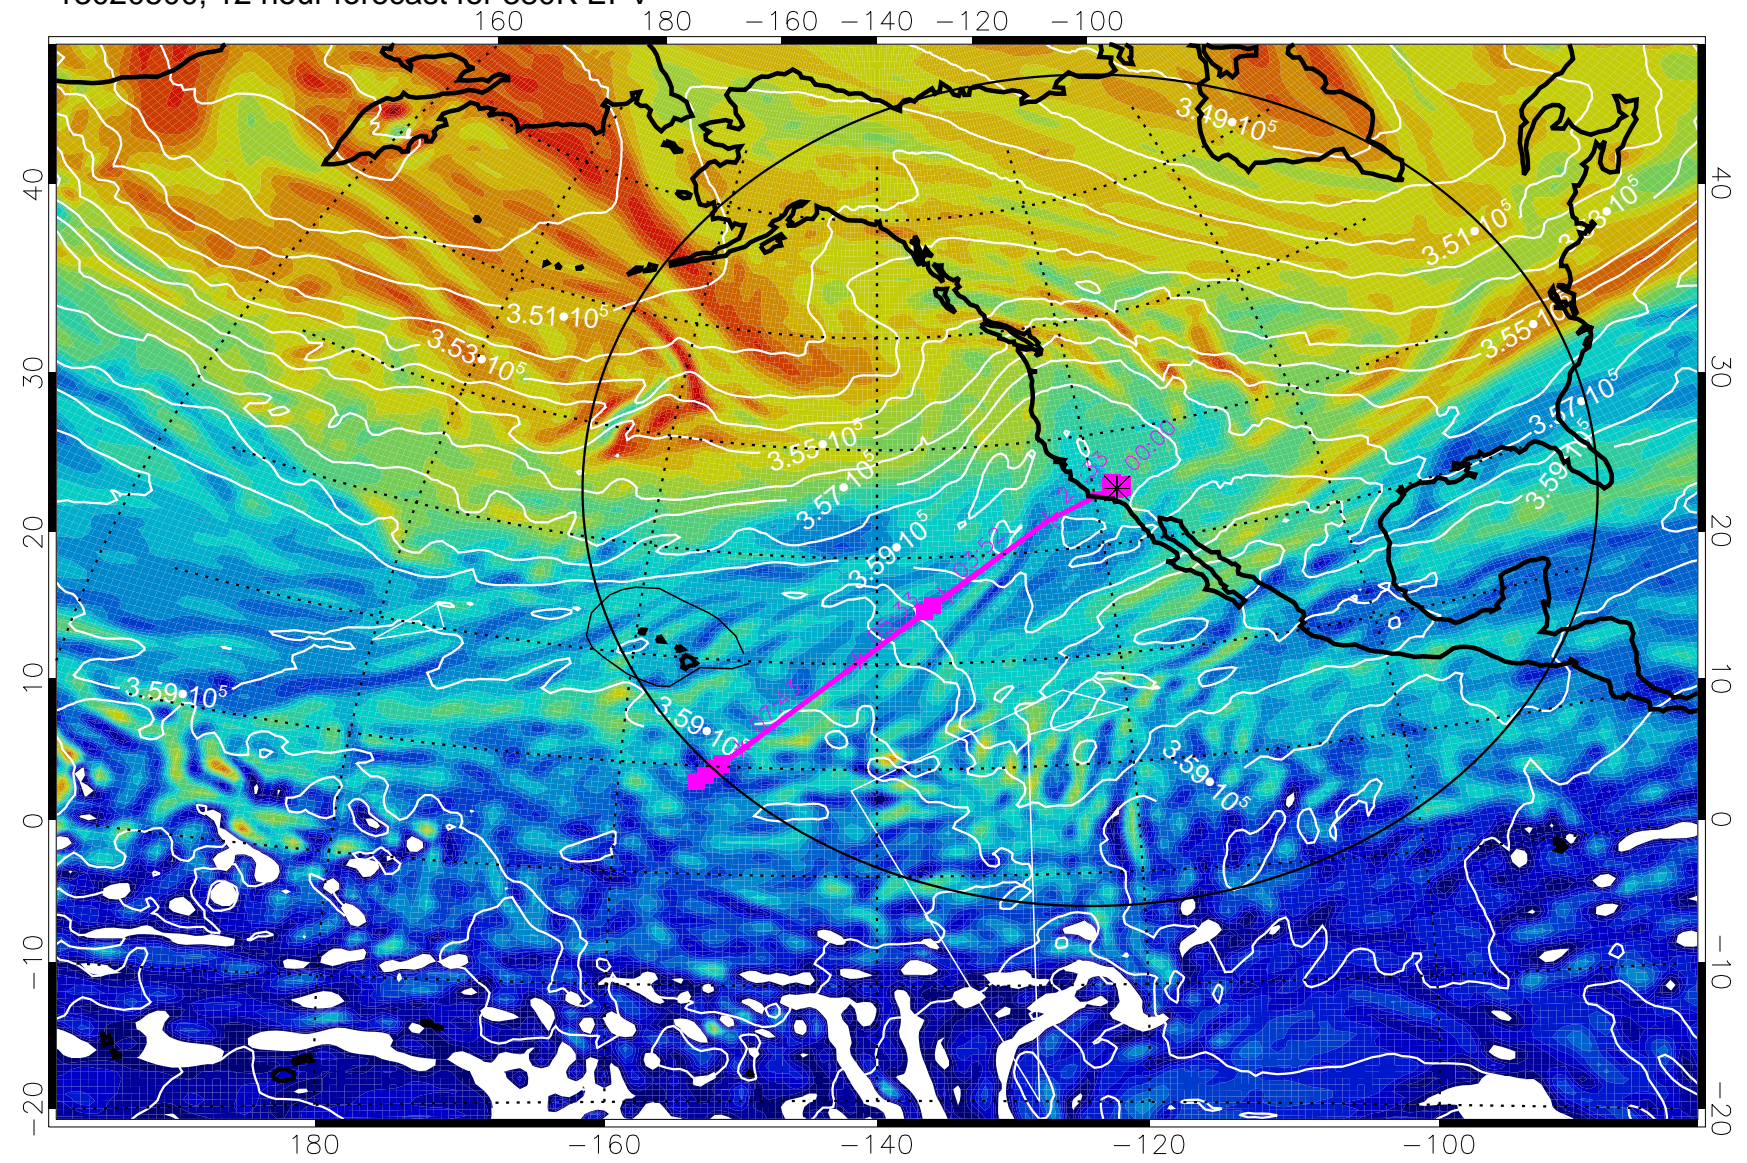

13020418, 6 hour forecast for 380K EPV

160 180 -160 -140 -120 -100

380K Montgomery Streamfunction, white

Range ring of 4055 km -- 13 hours GH round trip

13020500, 12 hour forecast for 380K EPV

380K Montgomery Streamfunction, white

Range ring of 4055 km -- 13 hours GH round trip

13020506, 18 hour forecast for 380K EPV

380K Montgomery Streamfunction, white

Range ring of 4055 km -- 13 hours GH round trip

13020512, 24 hour forecast for 380K EPV

160 180 -160 -140 -120 -100

380K Montgomery Streamfunction, white

Range ring of 4055 km -- 13 hours GH round trip

13020518, 30 hour forecast for 380K EPV

160 180 -160 -140 -120 -100

380K Montgomery Streamfunction, white

Range ring of 4055 km -- 13 hours GH round trip

13020600, 36 hour forecast for 380K EPV

380K Montgomery Streamfunction, white

Range ring of 4055 km -- 13 hours GH round trip

13020606, 42 hour forecast for 380K EPV