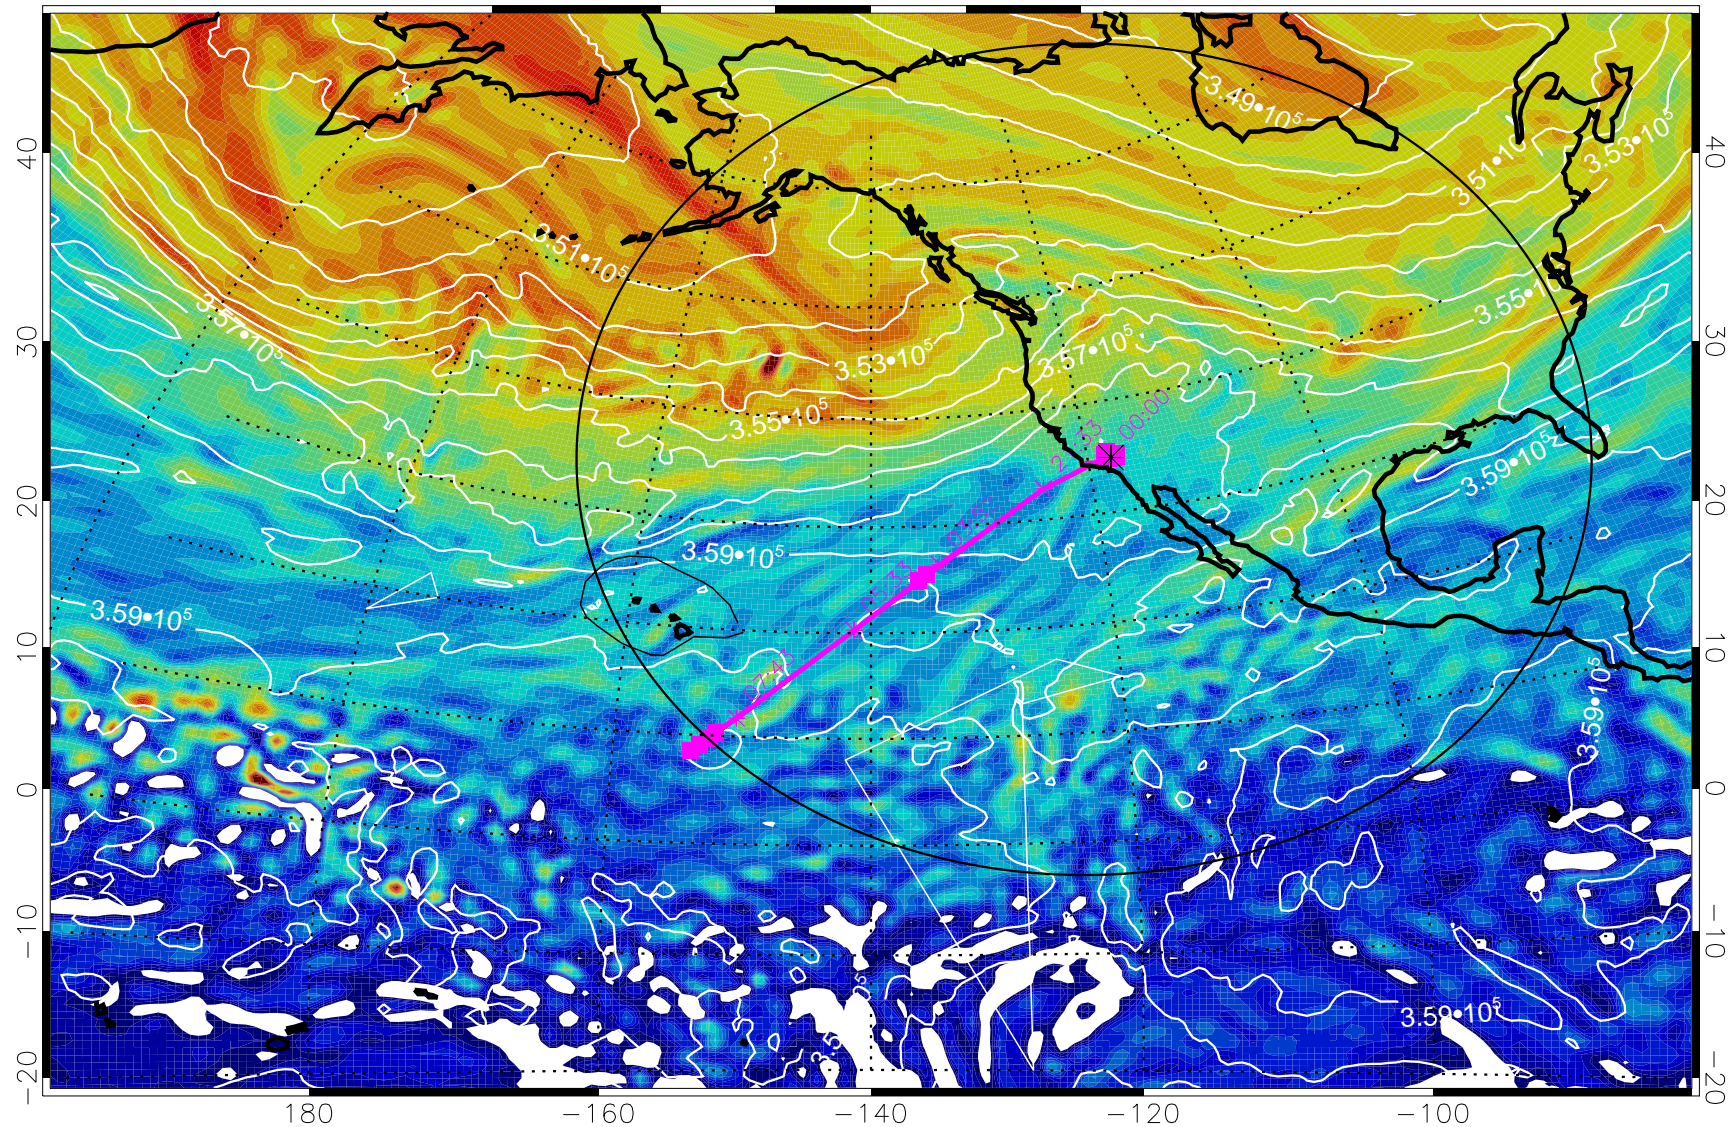

13020418, 6 hour forecast for 380K EPV

160 180 -160 -140 -120 -100

380K Montgomery Streamfunction, white

Range ring of 4055 km -- 13 hours GH round trip

13020500, 12 hour forecast for 380K EPV

380K Montgomery Streamfunction, white

Range ring of 4055 km -- 13 hours GH round trip

13020506, 18 hour forecast for 380K EPV

380K Montgomery Streamfunction, white

Range ring of 4055 km -- 13 hours GH round trip

13020512, 24 hour forecast for 380K EPV

160 180 -160 -140 -120 -100

380K Montgomery Streamfunction, white

Range ring of 4055 km -- 13 hours GH round trip

13020518, 30 hour forecast for 380K EPV

160 180 -160 -140 -120 -100

380K Montgomery Streamfunction, white

Range ring of 4055 km -- 13 hours GH round trip

13020600, 36 hour forecast for 380K EPV

380K Montgomery Streamfunction, white

Range ring of 4055 km -- 13 hours GH round trip

13020606, 42 hour forecast for 380K EPV