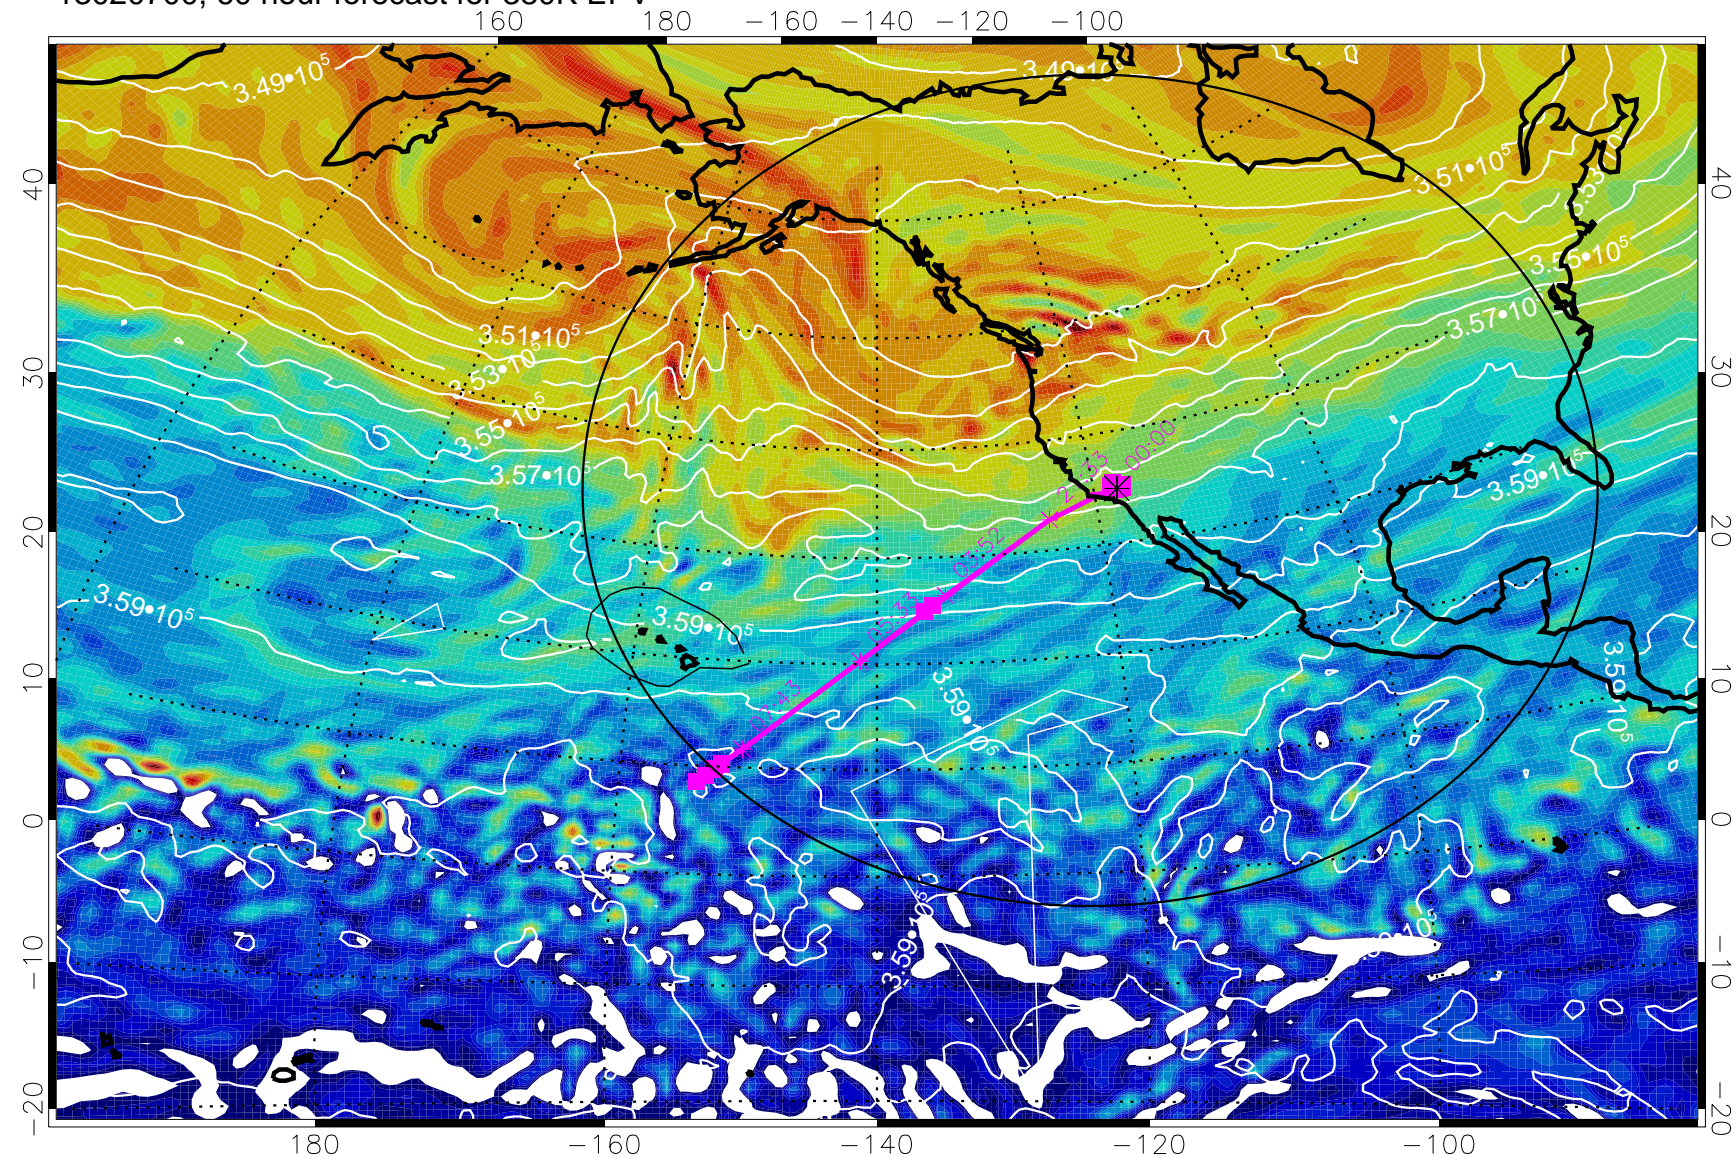

380K Montgomery Streamfunction, white

Range ring of 4055 km -- 13 hours GH round trip

13020618, 54 hour forecast for 380K EPV

160 180 -160 -140 -120 -100

380K Montgomery Streamfunction, white

Range ring of 4055 km -- 13 hours GH round trip

13020700, 60 hour forecast for 380K EPV

380K Montgomery Streamfunction, white

Range ring of 4055 km -- 13 hours GH round trip

13020706, 66 hour forecast for 380K EPV

380K Montgomery Streamfunction, white

Range ring of 4055 km -- 13 hours GH round trip

13020712, 72 hour forecast for 380K EPV

380K Montgomery Streamfunction, white

Range ring of 4055 km -- 13 hours GH round trip

13020718, 78 hour forecast for 380K EPV

380K Montgomery Streamfunction, white

Range ring of 4055 km -- 13 hours GH round trip

13020800, 84 hour forecast for 380K EPV

380K Montgomery Streamfunction, white

Range ring of 4055 km -- 13 hours GH round trip

13020806, 90 hour forecast for 380K EPV

380K Montgomery Streamfunction, white

Range ring of 4055 km -- 13 hours GH round trip