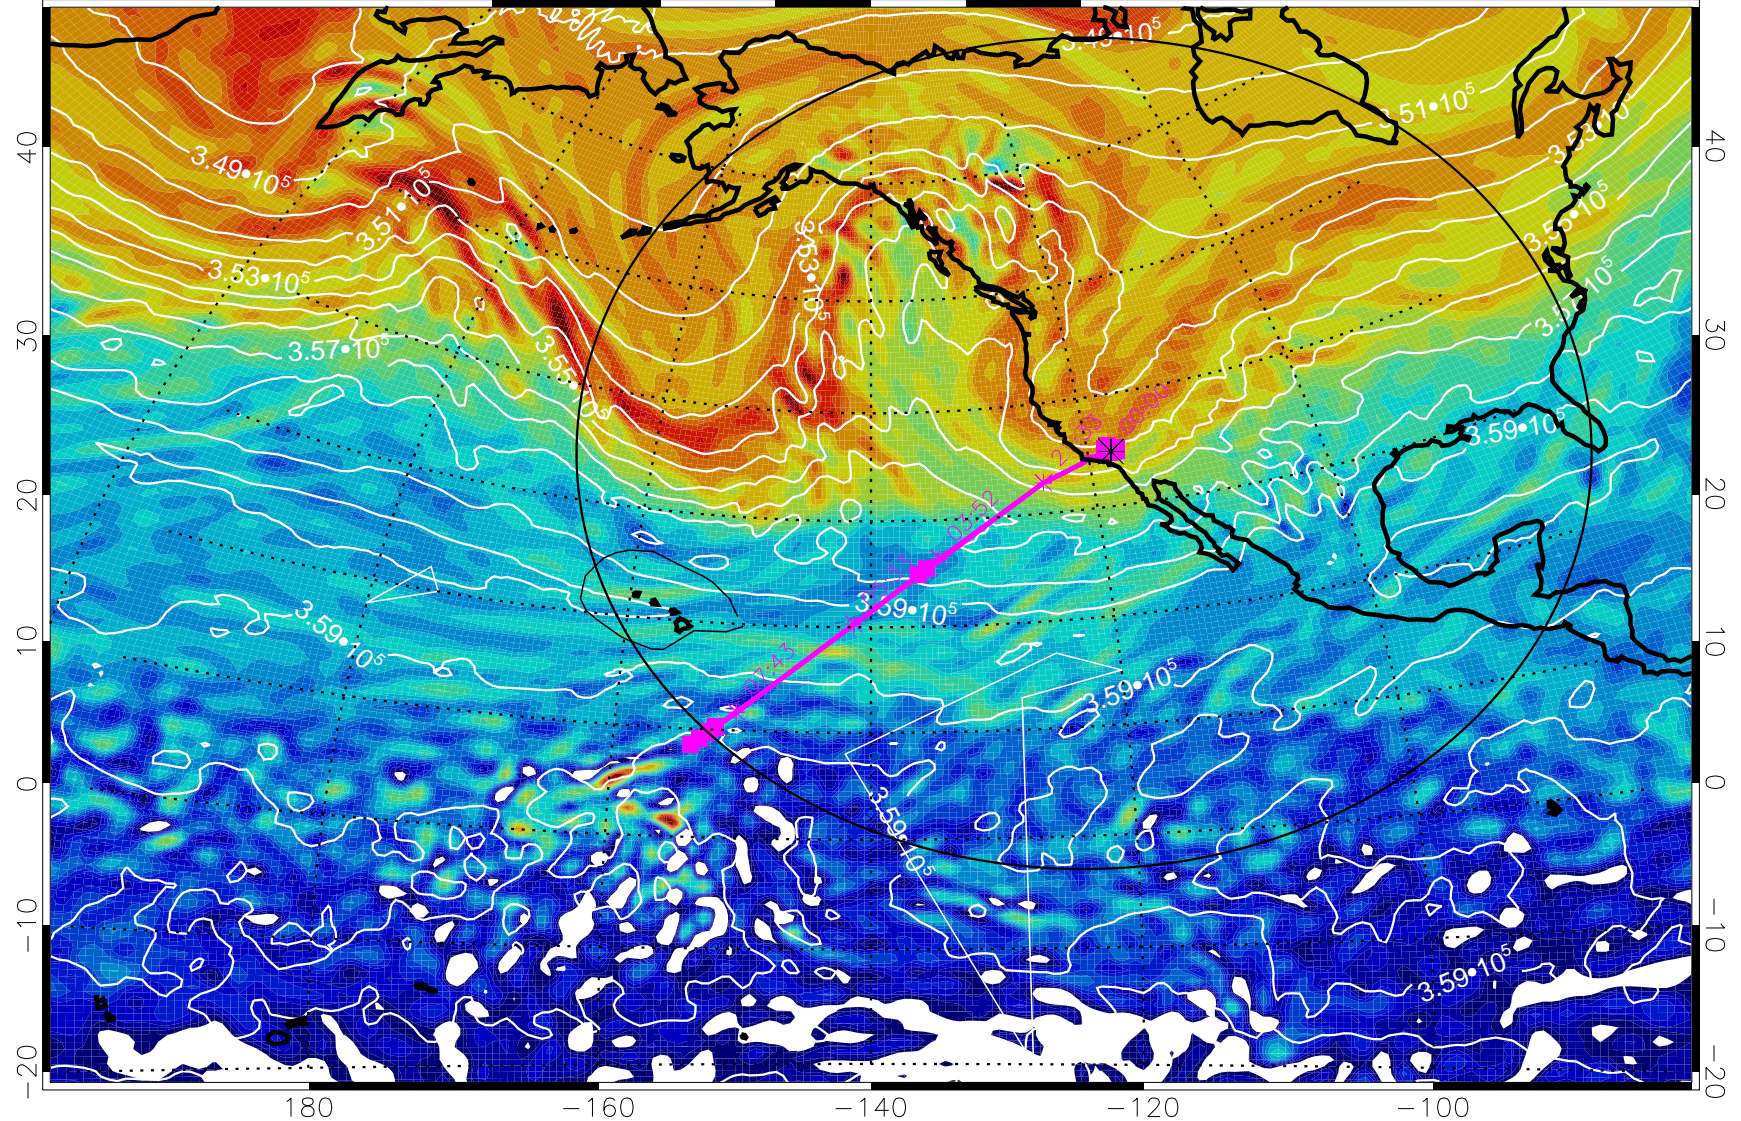

13020812, 96 hour forecast for 380K EPV

380K Montgomery Streamfunction, white

Range ring of 4055 km -- 13 hours GH round trip

13020818, 102 hour forecast for 380K EPV

380K Montgomery Streamfunction, white

Range ring of 4055 km -- 13 hours GH round trip

13020900, 108 hour forecast for 380K EPV

380K Montgomery Streamfunction, white

Range ring of 4055 km -- 13 hours GH round trip

13020906, 114 hour forecast for 380K EPV

160 180 -160 -140 -120 -100

380K Montgomery Streamfunction, white

Range ring of 4055 km -- 13 hours GH round trip

13020912, 120 hour forecast for 380K EPV

160 180 -160 -140 -120 -100

380K Montgomery Streamfunction, white