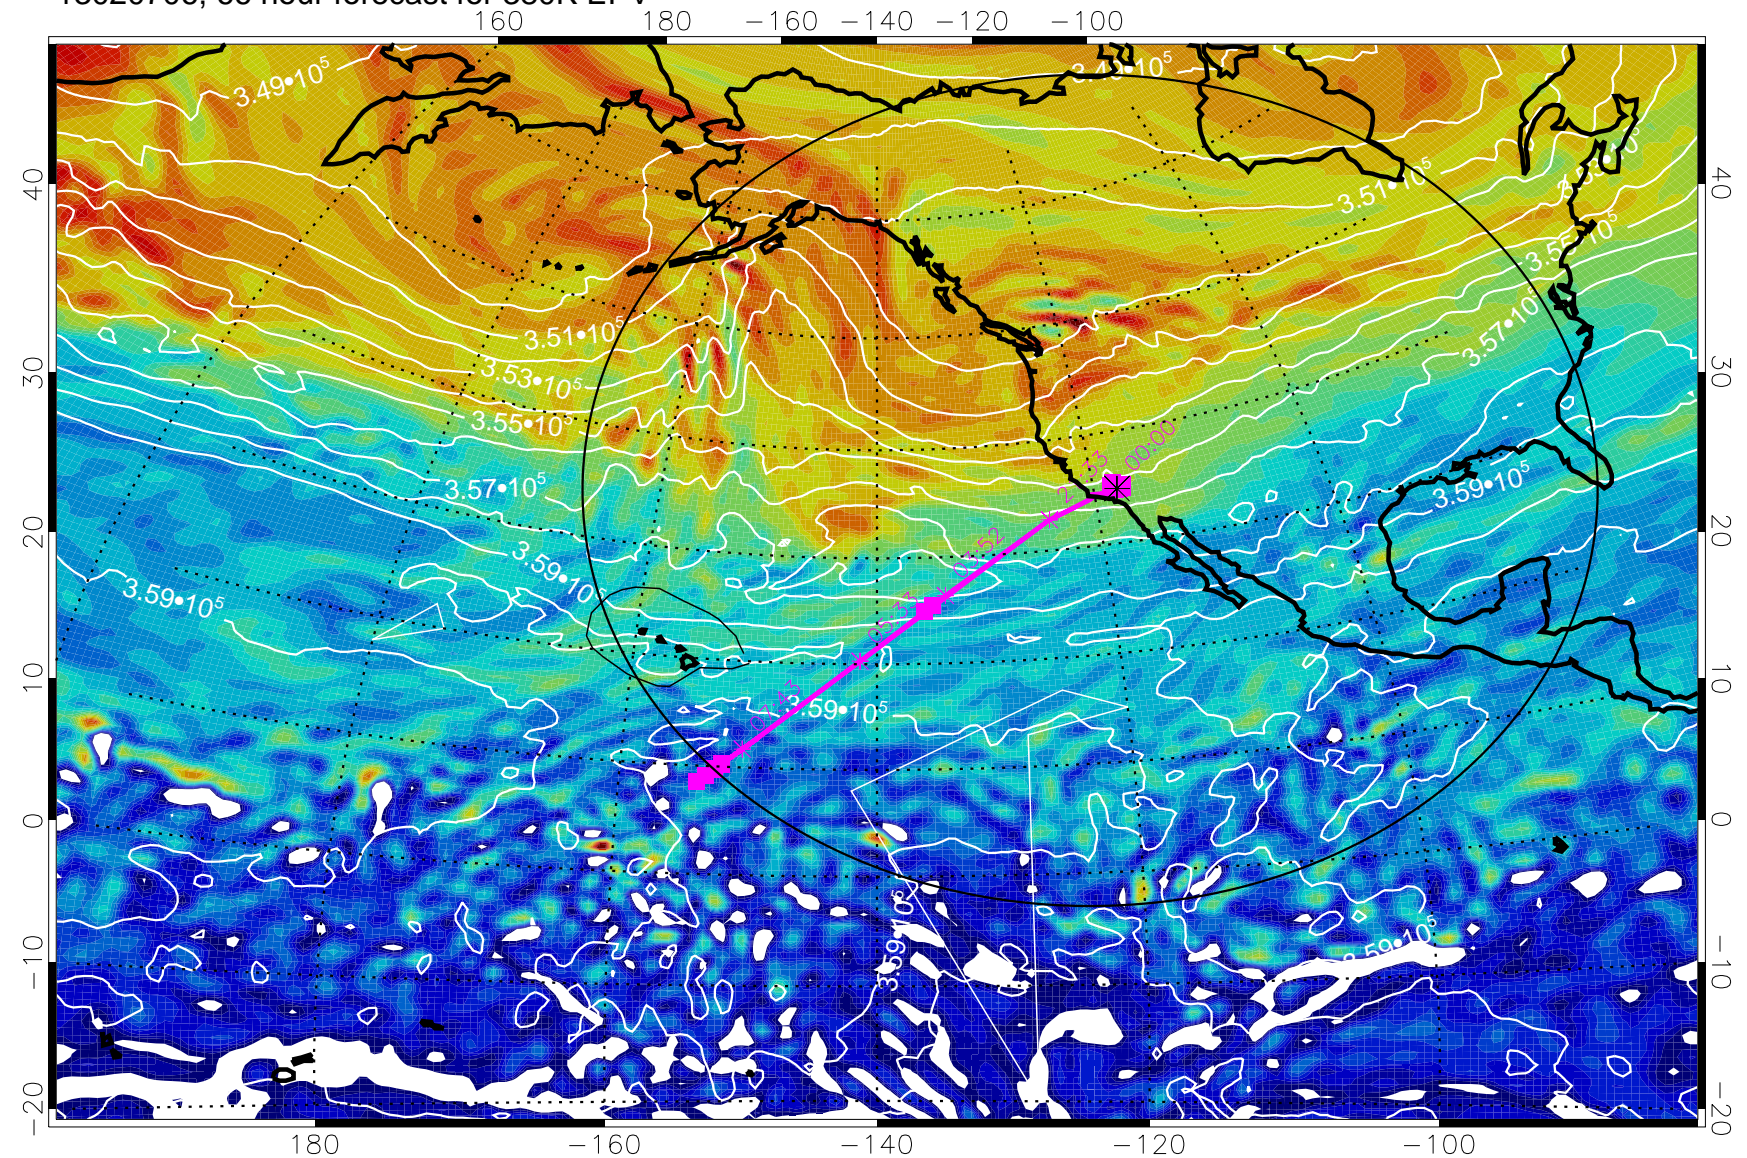

380K Montgomery Streamfunction, white

Range ring of 4055 km -- 13 hours GH round trip

13020618, 54 hour forecast for 380K EPV

160 180 -160 -140 -120 -100

380K Montgomery Streamfunction, white

Range ring of 4055 km -- 13 hours GH round trip

13020700, 60 hour forecast for 380K EPV

380K Montgomery Streamfunction, white

Range ring of 4055 km -- 13 hours GH round trip

13020706, 66 hour forecast for 380K EPV

380K Montgomery Streamfunction, white

Range ring of 4055 km -- 13 hours GH round trip

13020712, 72 hour forecast for 380K EPV

380K Montgomery Streamfunction, white

Range ring of 4055 km -- 13 hours GH round trip

13020718, 78 hour forecast for 380K EPV

380K Montgomery Streamfunction, white

Range ring of 4055 km -- 13 hours GH round trip

13020800, 84 hour forecast for 380K EPV

380K Montgomery Streamfunction, white

Range ring of 4055 km -- 13 hours GH round trip

13020806, 90 hour forecast for 380K EPV

380K Montgomery Streamfunction, white

Range ring of 4055 km -- 13 hours GH round trip