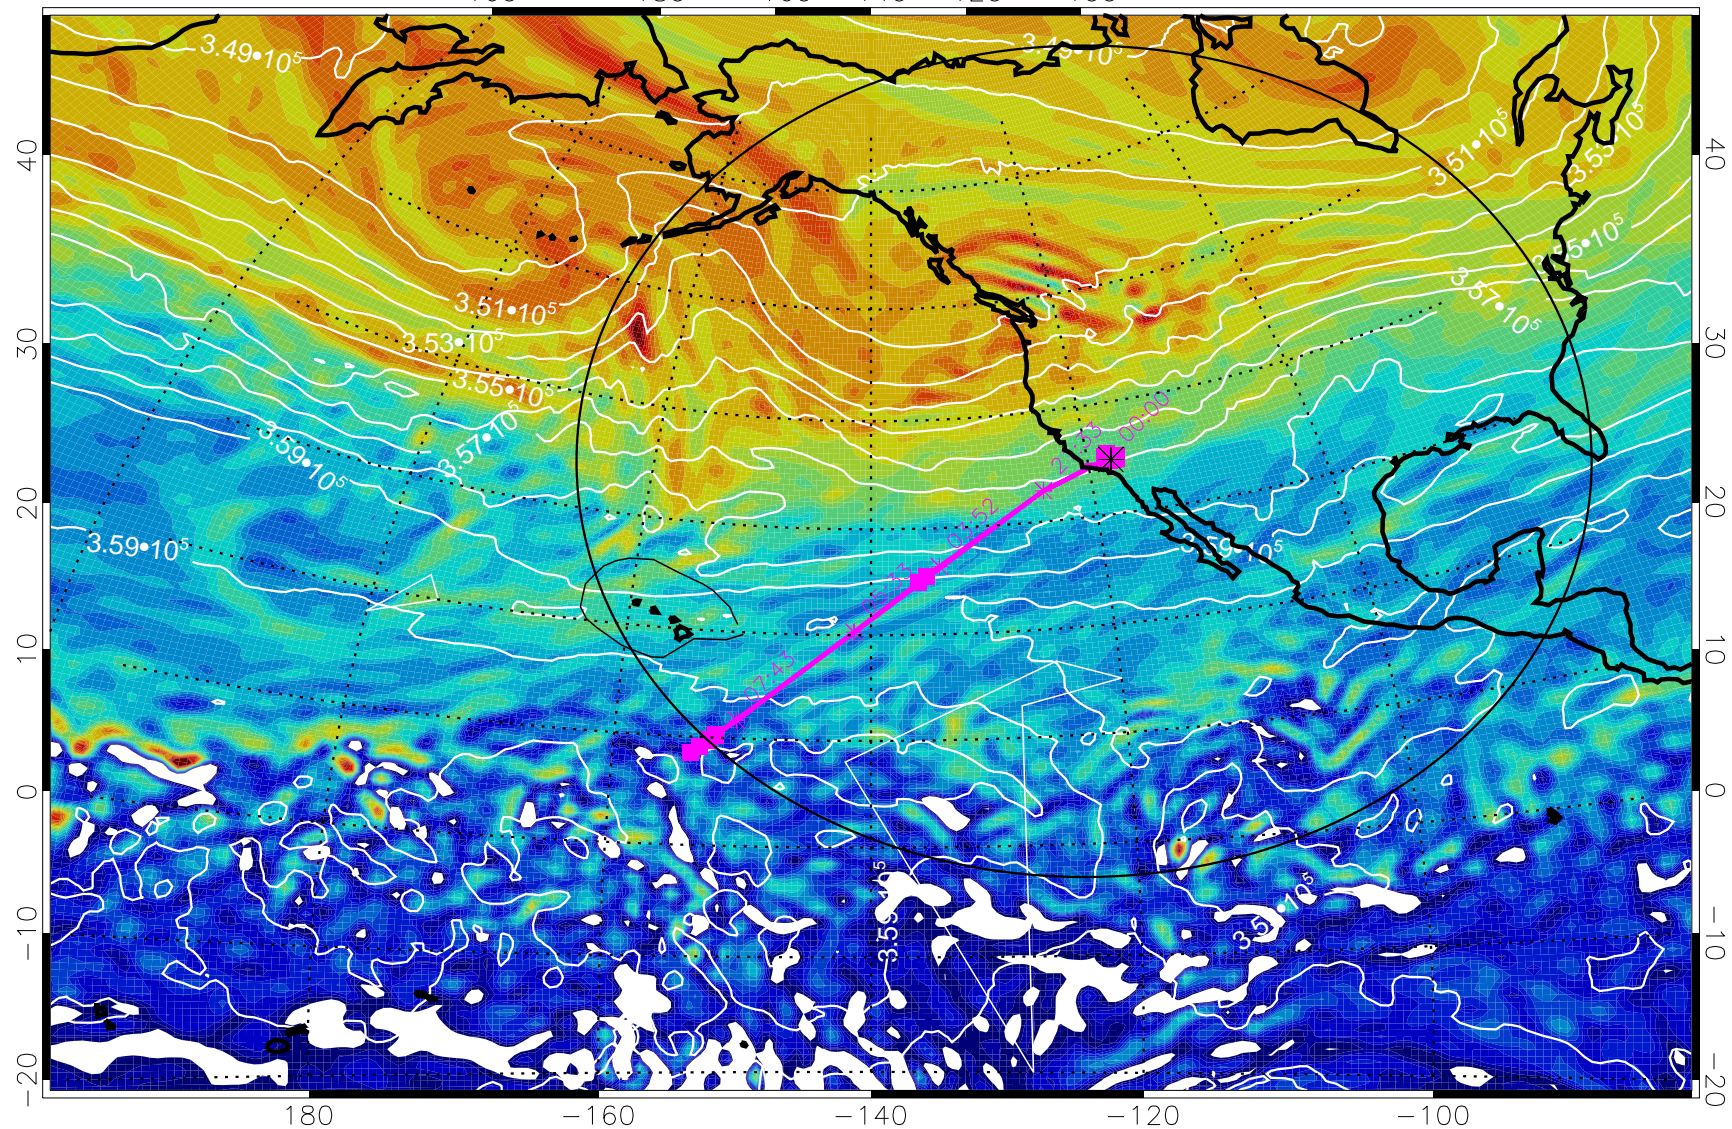

Range ring of 4055 km -- 13 hours GH round trip

13020600, 36 hour forecast for 380K EPV

380K Montgomery Streamfunction, white

Range ring of 4055 km -- 13 hours GH round trip

13020606, 42 hour forecast for 380K EPV

160 180 -160 -140 -120 -100

380K Montgomery Streamfunction, white

Range ring of 4055 km -- 13 hours GH round trip

13020612, 48 hour forecast for 380K EPV

160 180 -160 -140 -120 -100

$-5.0 \cdot 10^{-6}$ 0 $5.0 \cdot 10^{-6}$ $1.0 \cdot 10^{-5}$ $1.5 \cdot 10^{-5}$
PVU

380K Montgomery Streamfunction, white

Range ring of 4055 km -- 13 hours GH round trip

13020618, 54 hour forecast for 380K EPV

160 180 -160 -140 -120 -100

380K Montgomery Streamfunction, white

Range ring of 4055 km -- 13 hours GH round trip

13020700, 60 hour forecast for 380K EPV

380K Montgomery Streamfunction, white

Range ring of 4055 km -- 13 hours GH round trip

13020706, 66 hour forecast for 380K EPV

380K Montgomery Streamfunction, white

Range ring of 4055 km -- 13 hours GH round trip