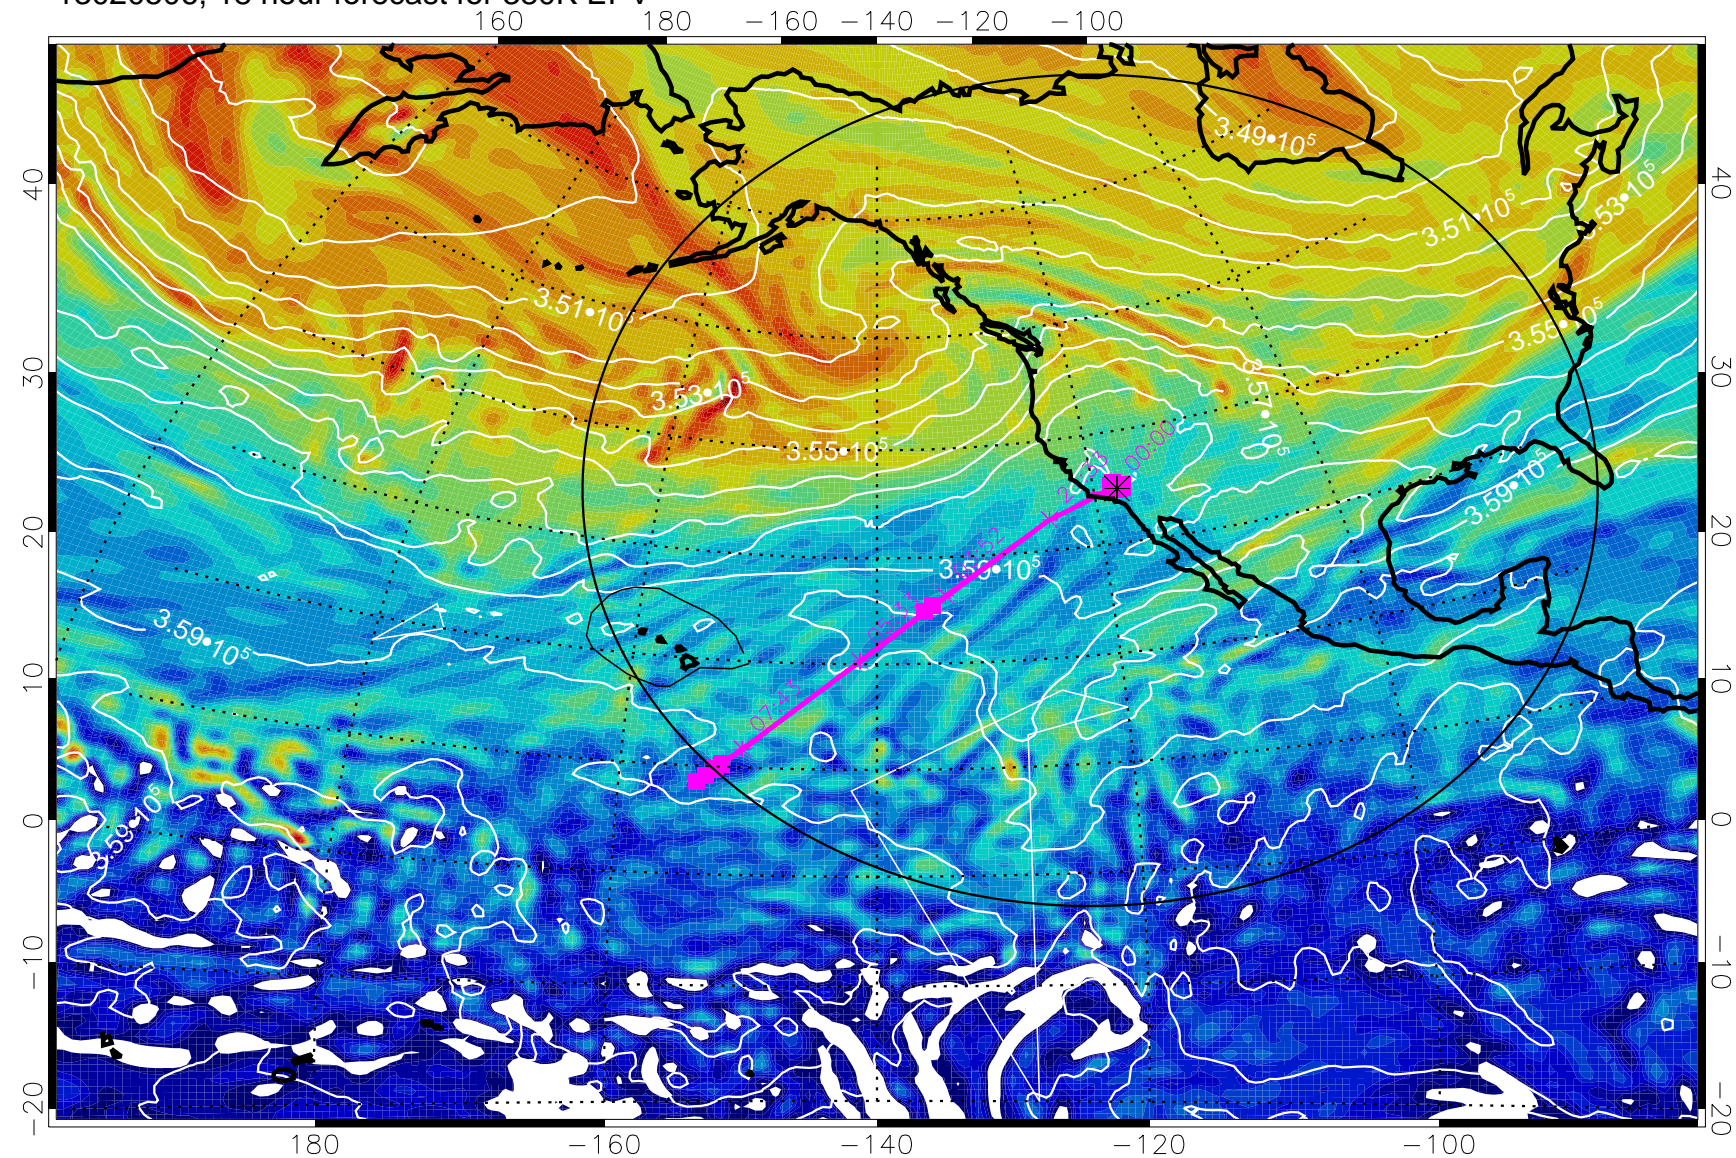

13020418, 6 hour forecast for 380K EPV

160 180 -160 -140 -120 -100

380K Montgomery Streamfunction, white

Range ring of 4055 km -- 13 hours GH round trip

13020500, 12 hour forecast for 380K EPV

380K Montgomery Streamfunction, white

Range ring of 4055 km -- 13 hours GH round trip

13020506, 18 hour forecast for 380K EPV

380K Montgomery Streamfunction, white

Range ring of 4055 km -- 13 hours GH round trip

13020512, 24 hour forecast for 380K EPV

160 180 -160 -140 -120 -100

380K Montgomery Streamfunction, white

Range ring of 4055 km -- 13 hours GH round trip

13020518, 30 hour forecast for 380K EPV

160 180 -160 -140 -120 -100

380K Montgomery Streamfunction, white

Range ring of 4055 km -- 13 hours GH round trip

13020600, 36 hour forecast for 380K EPV

380K Montgomery Streamfunction, white

Range ring of 4055 km -- 13 hours GH round trip

13020606, 42 hour forecast for 380K EPV