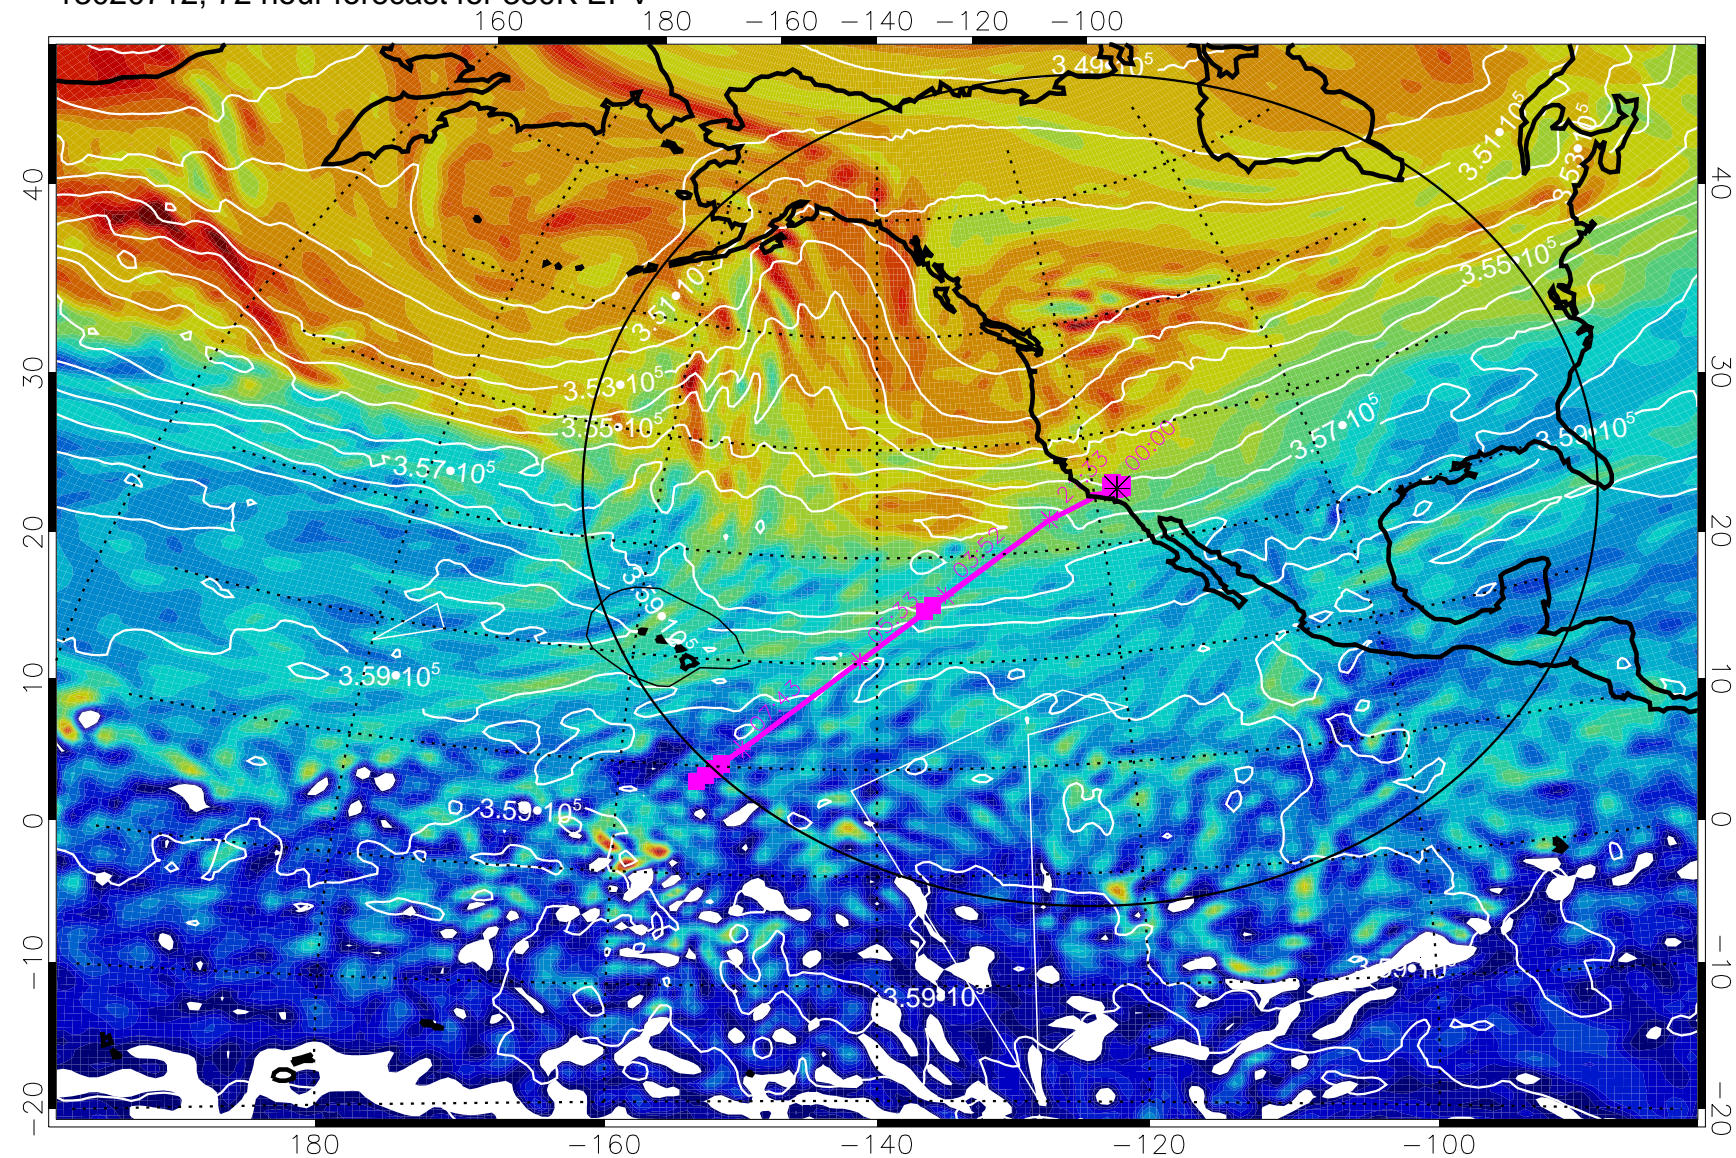

13020700, 60 hour forecast for 380K EPV

380K Montgomery Streamfunction, white

Range ring of 4055 km -- 13 hours GH round trip

13020706, 66 hour forecast for 380K EPV

380K Montgomery Streamfunction, white

Range ring of 4055 km -- 13 hours GH round trip

13020712, 72 hour forecast for 380K EPV

380K Montgomery Streamfunction, white

Range ring of 4055 km -- 13 hours GH round trip

13020718, 78 hour forecast for 380K EPV

380K Montgomery Streamfunction, white

Range ring of 4055 km -- 13 hours GH round trip

13020800, 84 hour forecast for 380K EPV

380K Montgomery Streamfunction, white

Range ring of 4055 km -- 13 hours GH round trip

13020806, 90 hour forecast for 380K EPV

380K Montgomery Streamfunction, white

Range ring of 4055 km -- 13 hours GH round trip

13020812, 96 hour forecast for 380K EPV

380K Montgomery Streamfunction, white

Range ring of 4055 km -- 13 hours GH round trip

13020818, 102 hour forecast for 380K EPV

380K Montgomery Streamfunction, white