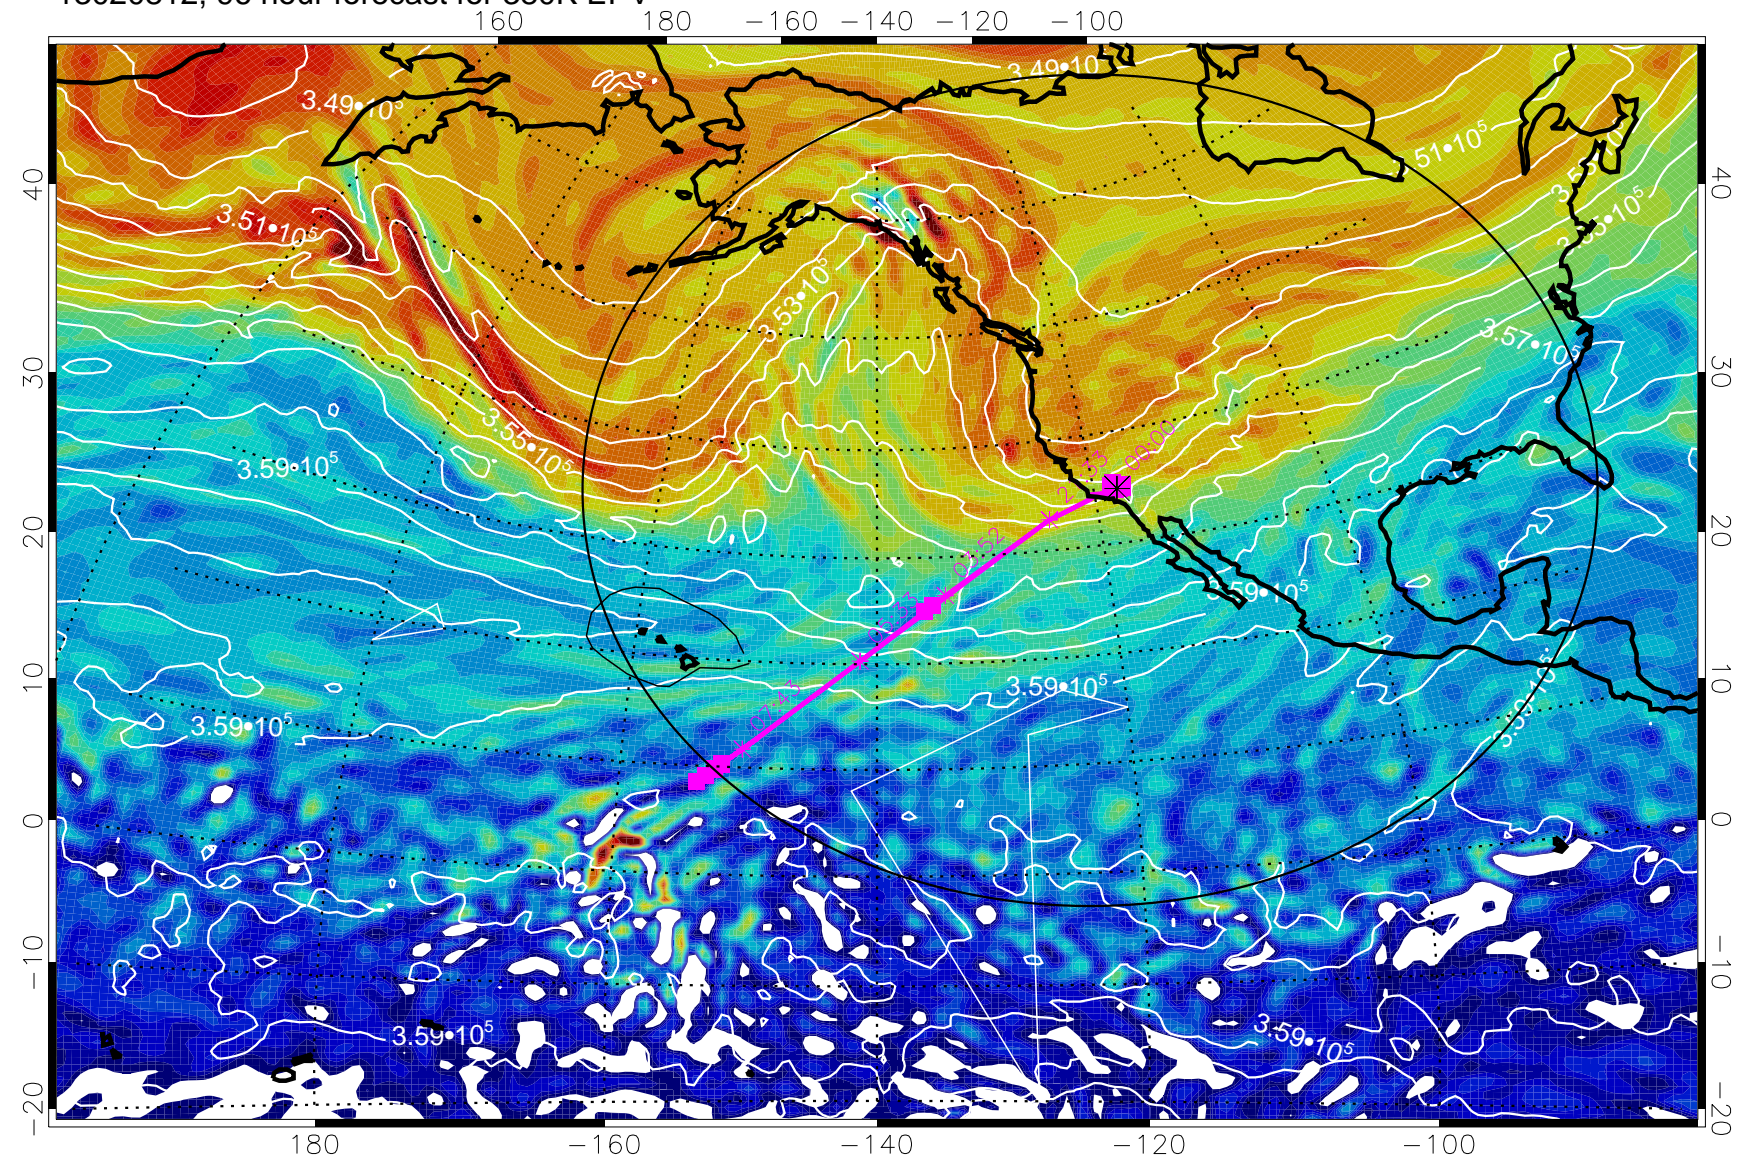

13020712, 72 hour forecast for 380K EPV

380K Montgomery Streamfunction, white

Range ring of 4055 km -- 13 hours GH round trip

13020718, 78 hour forecast for 380K EPV

380K Montgomery Streamfunction, white

Range ring of 4055 km -- 13 hours GH round trip

13020800, 84 hour forecast for 380K EPV

380K Montgomery Streamfunction, white

Range ring of 4055 km -- 13 hours GH round trip

13020806, 90 hour forecast for 380K EPV

380K Montgomery Streamfunction, white

Range ring of 4055 km -- 13 hours GH round trip

13020812, 96 hour forecast for 380K EPV

380K Montgomery Streamfunction, white

Range ring of 4055 km -- 13 hours GH round trip

13020818, 102 hour forecast for 380K EPV

380K Montgomery Streamfunction, white

Range ring of 4055 km -- 13 hours GH round trip

13020900, 108 hour forecast for 380K EPV

380K Montgomery Streamfunction, white

Range ring of 4055 km -- 13 hours GH round trip

13020906, 114 hour forecast for 380K EPV