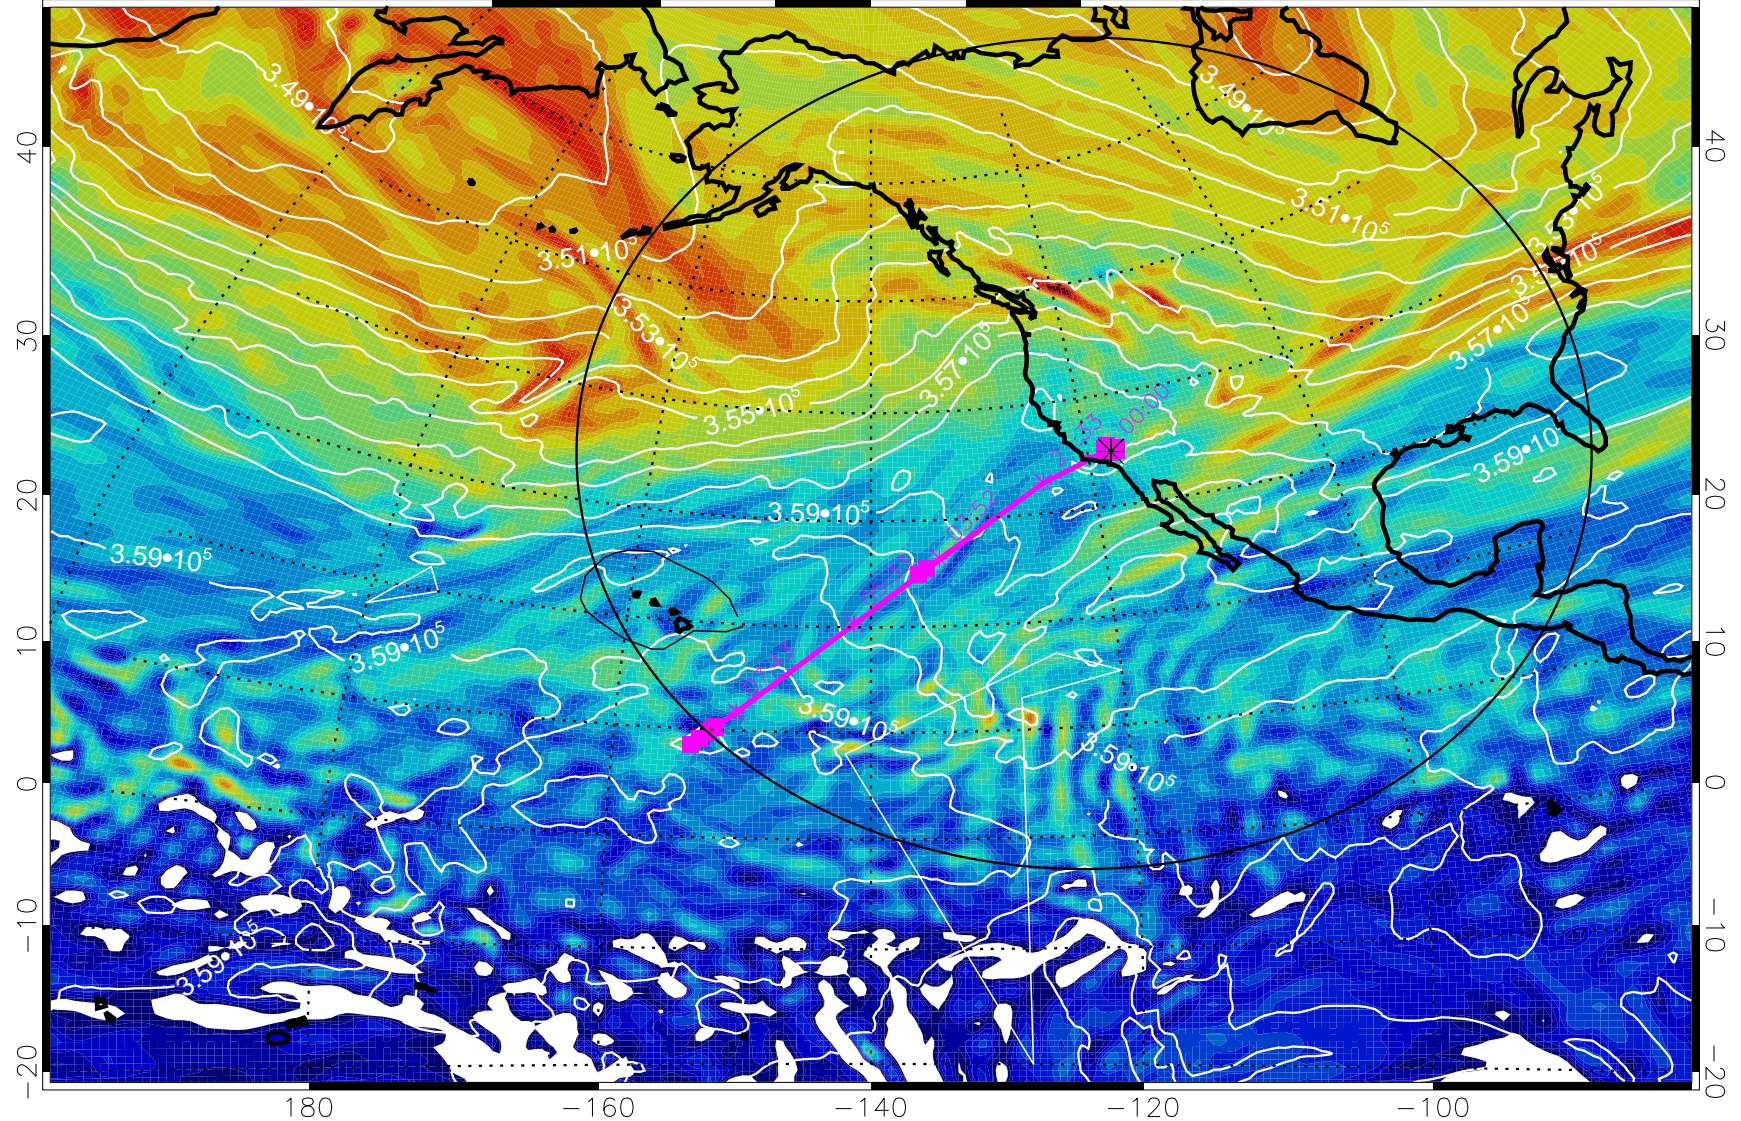

13020418, 6 hour forecast for 380K EPV

160 180 -160 -140 -120 -100

380K Montgomery Streamfunction, white

Range ring of 4055 km -- 13 hours GH round trip

13020500, 12 hour forecast for 380K EPV

380K Montgomery Streamfunction, white

Range ring of 4055 km -- 13 hours GH round trip

13020506, 18 hour forecast for 380K EPV

380K Montgomery Streamfunction, white

Range ring of 4055 km -- 13 hours GH round trip

13020512, 24 hour forecast for 380K EPV

160 180 -160 -140 -120 -100

380K Montgomery Streamfunction, white

Range ring of 4055 km -- 13 hours GH round trip

13020518, 30 hour forecast for 380K EPV

160 180 -160 -140 -120 -100

380K Montgomery Streamfunction, white

Range ring of 4055 km -- 13 hours GH round trip

13020600, 36 hour forecast for 380K EPV

380K Montgomery Streamfunction, white

Range ring of 4055 km -- 13 hours GH round trip

13020606, 42 hour forecast for 380K EPV