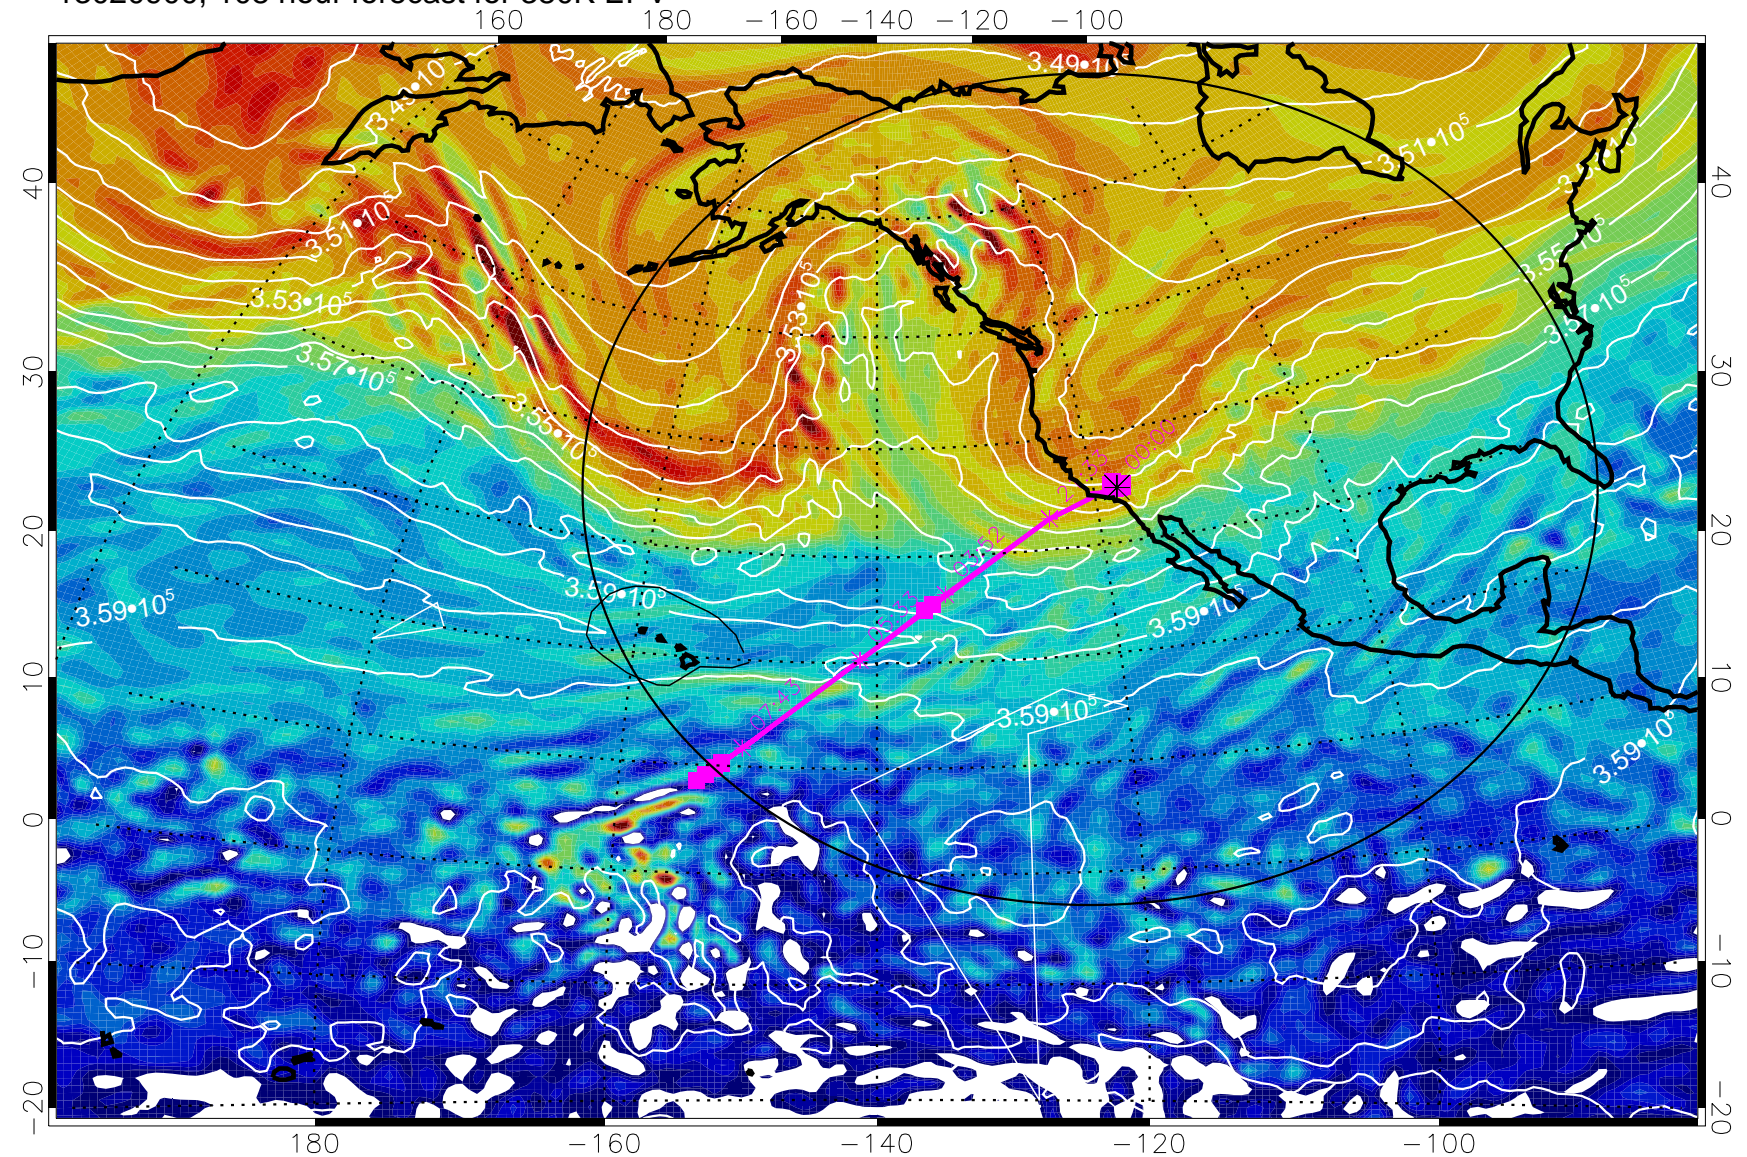

13020800, 84 hour forecast for 380K EPV

380K Montgomery Streamfunction, white

Range ring of 4055 km -- 13 hours GH round trip

13020806, 90 hour forecast for 380K EPV

380K Montgomery Streamfunction, white

Range ring of 4055 km -- 13 hours GH round trip

13020812, 96 hour forecast for 380K EPV

380K Montgomery Streamfunction, white

Range ring of 4055 km -- 13 hours GH round trip

13020818, 102 hour forecast for 380K EPV

380K Montgomery Streamfunction, white

Range ring of 4055 km -- 13 hours GH round trip

13020900, 108 hour forecast for 380K EPV

380K Montgomery Streamfunction, white

Range ring of 4055 km -- 13 hours GH round trip

13020906, 114 hour forecast for 380K EPV

160 180 -160 -140 -120 -100

380K Montgomery Streamfunction, white

Range ring of 4055 km -- 13 hours GH round trip

13020912, 120 hour forecast for 380K EPV

160 180 -160 -140 -120 -100

380K Montgomery Streamfunction, white