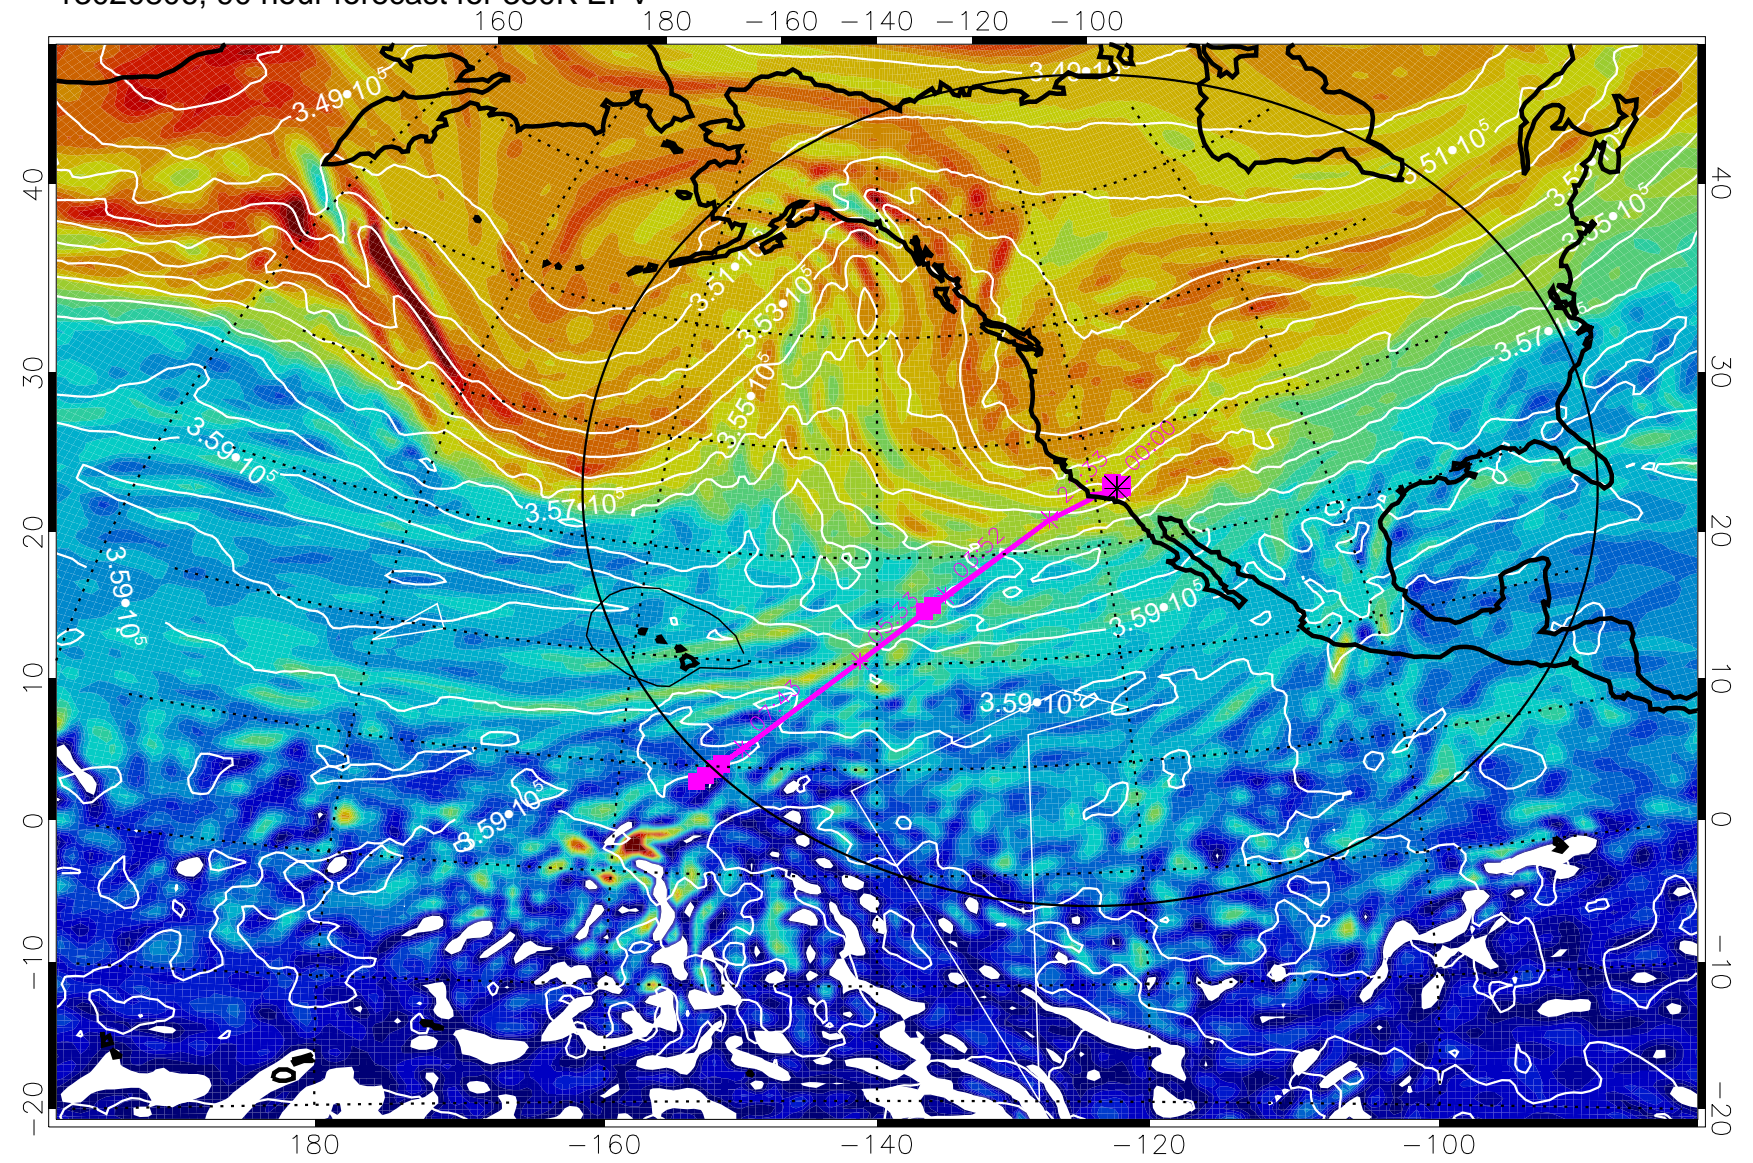

13020700, 60 hour forecast for 380K EPV

380K Montgomery Streamfunction, white

Range ring of 4055 km -- 13 hours GH round trip

13020706, 66 hour forecast for 380K EPV

380K Montgomery Streamfunction, white

Range ring of 4055 km -- 13 hours GH round trip

13020712, 72 hour forecast for 380K EPV

380K Montgomery Streamfunction, white

Range ring of 4055 km -- 13 hours GH round trip

13020718, 78 hour forecast for 380K EPV

380K Montgomery Streamfunction, white

Range ring of 4055 km -- 13 hours GH round trip

13020800, 84 hour forecast for 380K EPV

380K Montgomery Streamfunction, white

Range ring of 4055 km -- 13 hours GH round trip

13020806, 90 hour forecast for 380K EPV

380K Montgomery Streamfunction, white

Range ring of 4055 km -- 13 hours GH round trip

13020812, 96 hour forecast for 380K EPV

380K Montgomery Streamfunction, white

Range ring of 4055 km -- 13 hours GH round trip

13020818, 102 hour forecast for 380K EPV

380K Montgomery Streamfunction, white