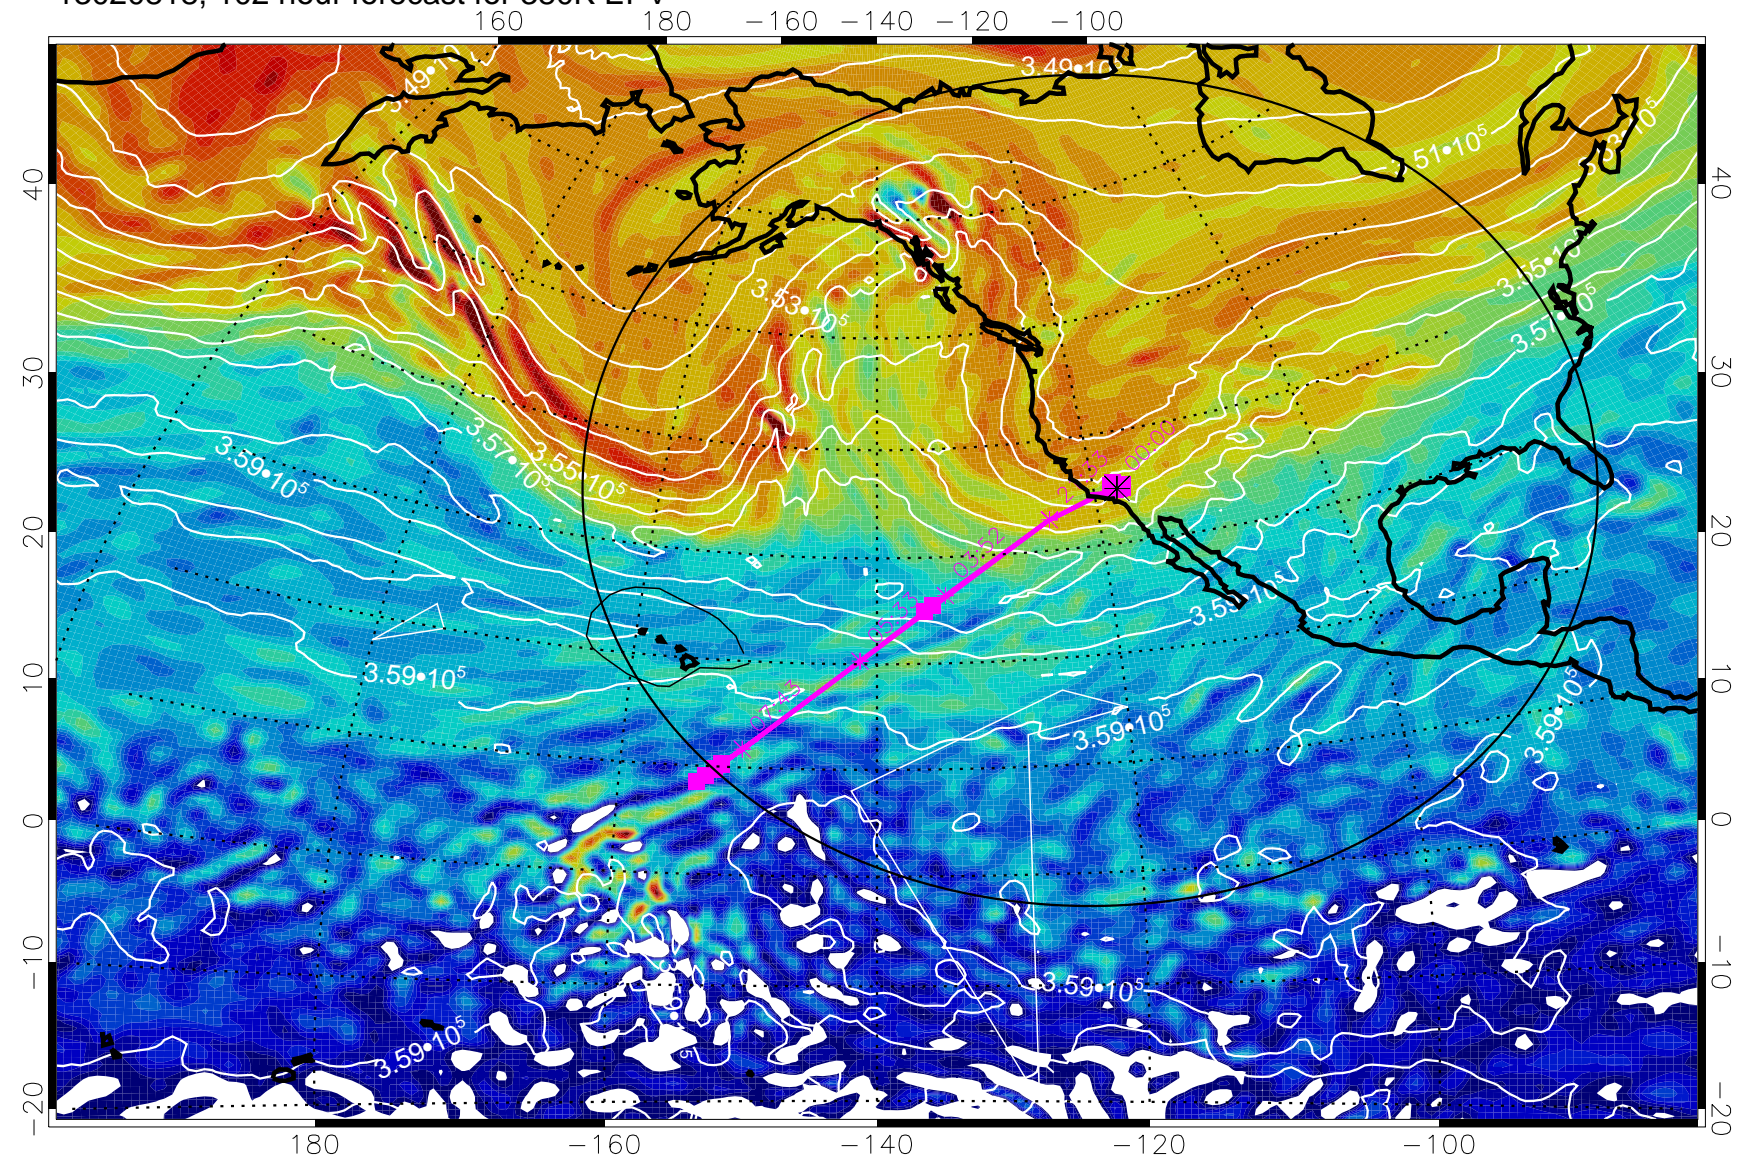

13020712, 72 hour forecast for 380K EPV

380K Montgomery Streamfunction, white

Range ring of 4055 km -- 13 hours GH round trip

13020718, 78 hour forecast for 380K EPV

380K Montgomery Streamfunction, white

Range ring of 4055 km -- 13 hours GH round trip

13020800, 84 hour forecast for 380K EPV

380K Montgomery Streamfunction, white

Range ring of 4055 km -- 13 hours GH round trip

13020806, 90 hour forecast for 380K EPV

380K Montgomery Streamfunction, white

Range ring of 4055 km -- 13 hours GH round trip

13020812, 96 hour forecast for 380K EPV

380K Montgomery Streamfunction, white

Range ring of 4055 km -- 13 hours GH round trip

13020818, 102 hour forecast for 380K EPV

380K Montgomery Streamfunction, white

Range ring of 4055 km -- 13 hours GH round trip

13020900, 108 hour forecast for 380K EPV

380K Montgomery Streamfunction, white

Range ring of 4055 km -- 13 hours GH round trip

13020906, 114 hour forecast for 380K EPV