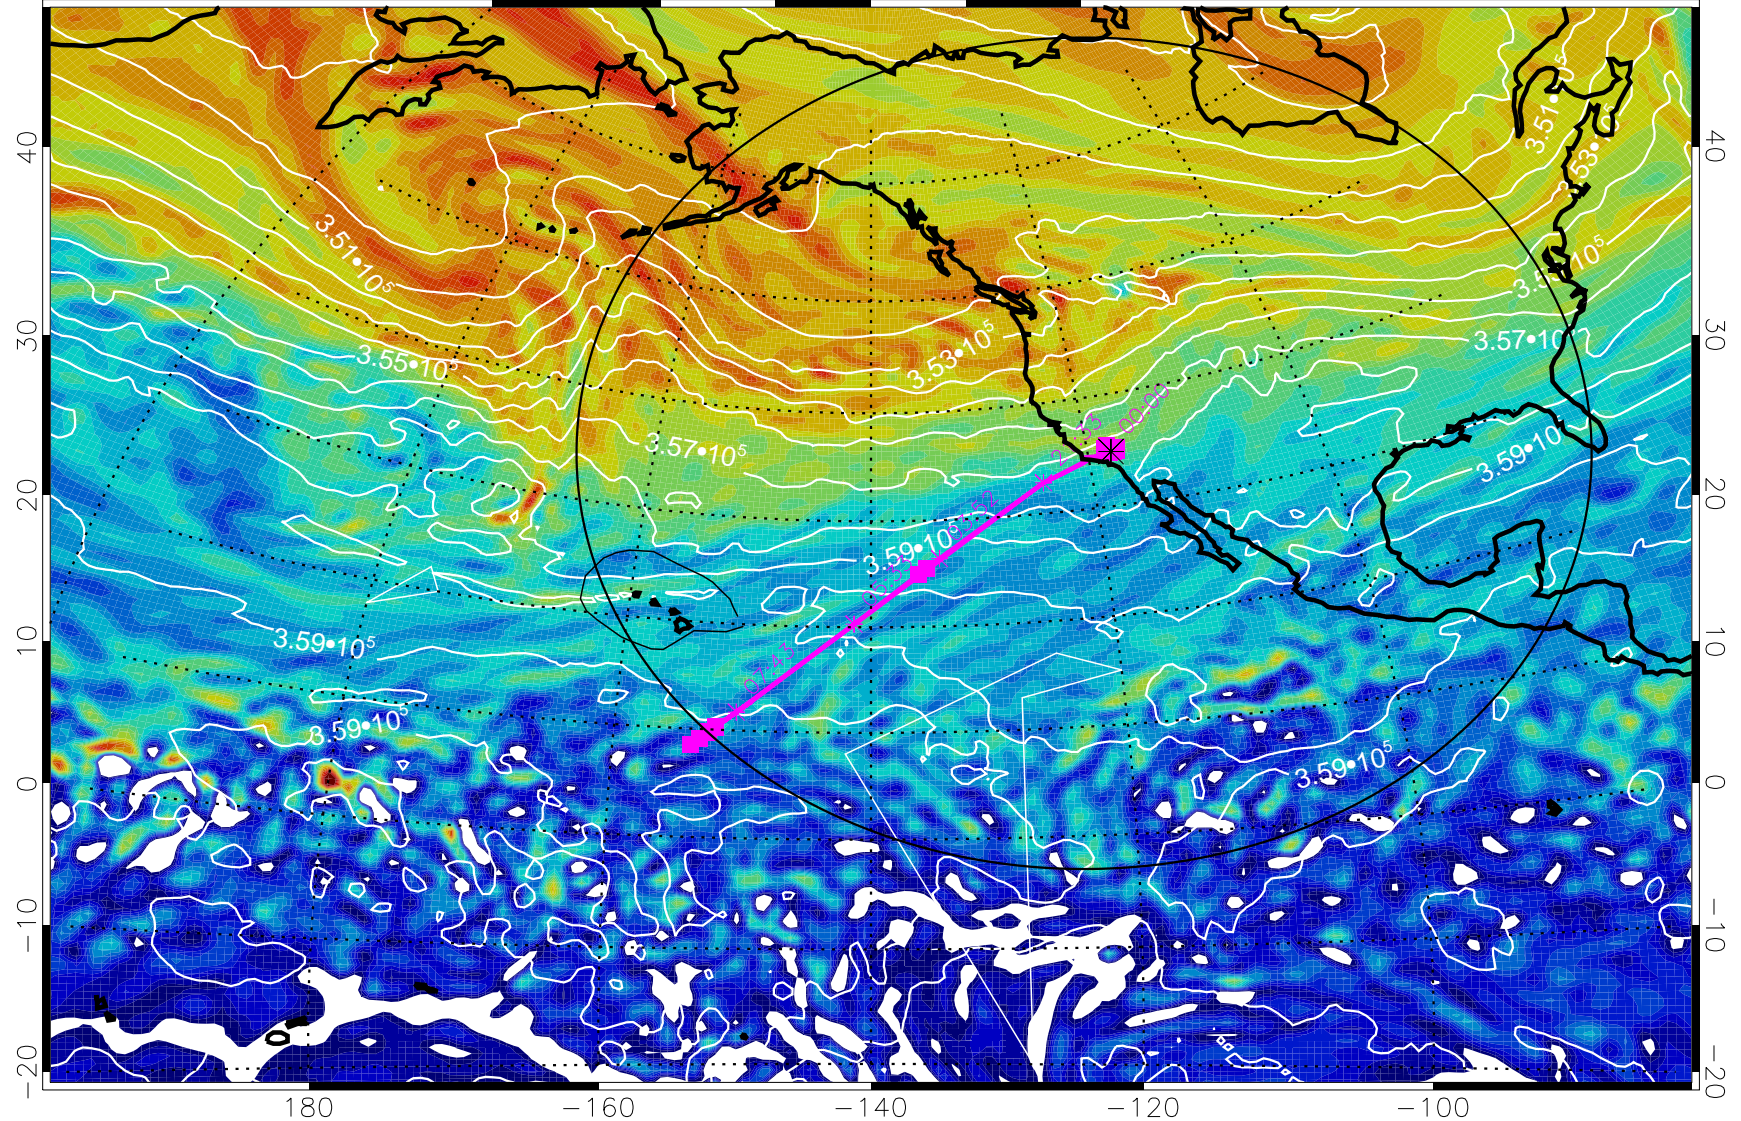

160 180 -160 -140 -120 -100

380K Montgomery Streamfunction, white

Range ring of 4055 km -- 13 hours GH round trip

13020518, 30 hour forecast for 380K EPV

160 180 -160 -140 -120 -100

380K Montgomery Streamfunction, white

Range ring of 4055 km -- 13 hours GH round trip

13020600, 36 hour forecast for 380K EPV

380K Montgomery Streamfunction, white

Range ring of 4055 km -- 13 hours GH round trip

13020606, 42 hour forecast for 380K EPV

160 180 -160 -140 -120 -100

380K Montgomery Streamfunction, white

Range ring of 4055 km -- 13 hours GH round trip

13020612, 48 hour forecast for 380K EPV

160 180 -160 -140 -120 -100

$-5.0 \cdot 10^{-6}$ 0 $5.0 \cdot 10^{-6}$ $1.0 \cdot 10^{-5}$ $1.5 \cdot 10^{-5}$
PVU

380K Montgomery Streamfunction, white

Range ring of 4055 km -- 13 hours GH round trip

13020618, 54 hour forecast for 380K EPV

160 180 -160 -140 -120 -100

380K Montgomery Streamfunction, white

Range ring of 4055 km -- 13 hours GH round trip