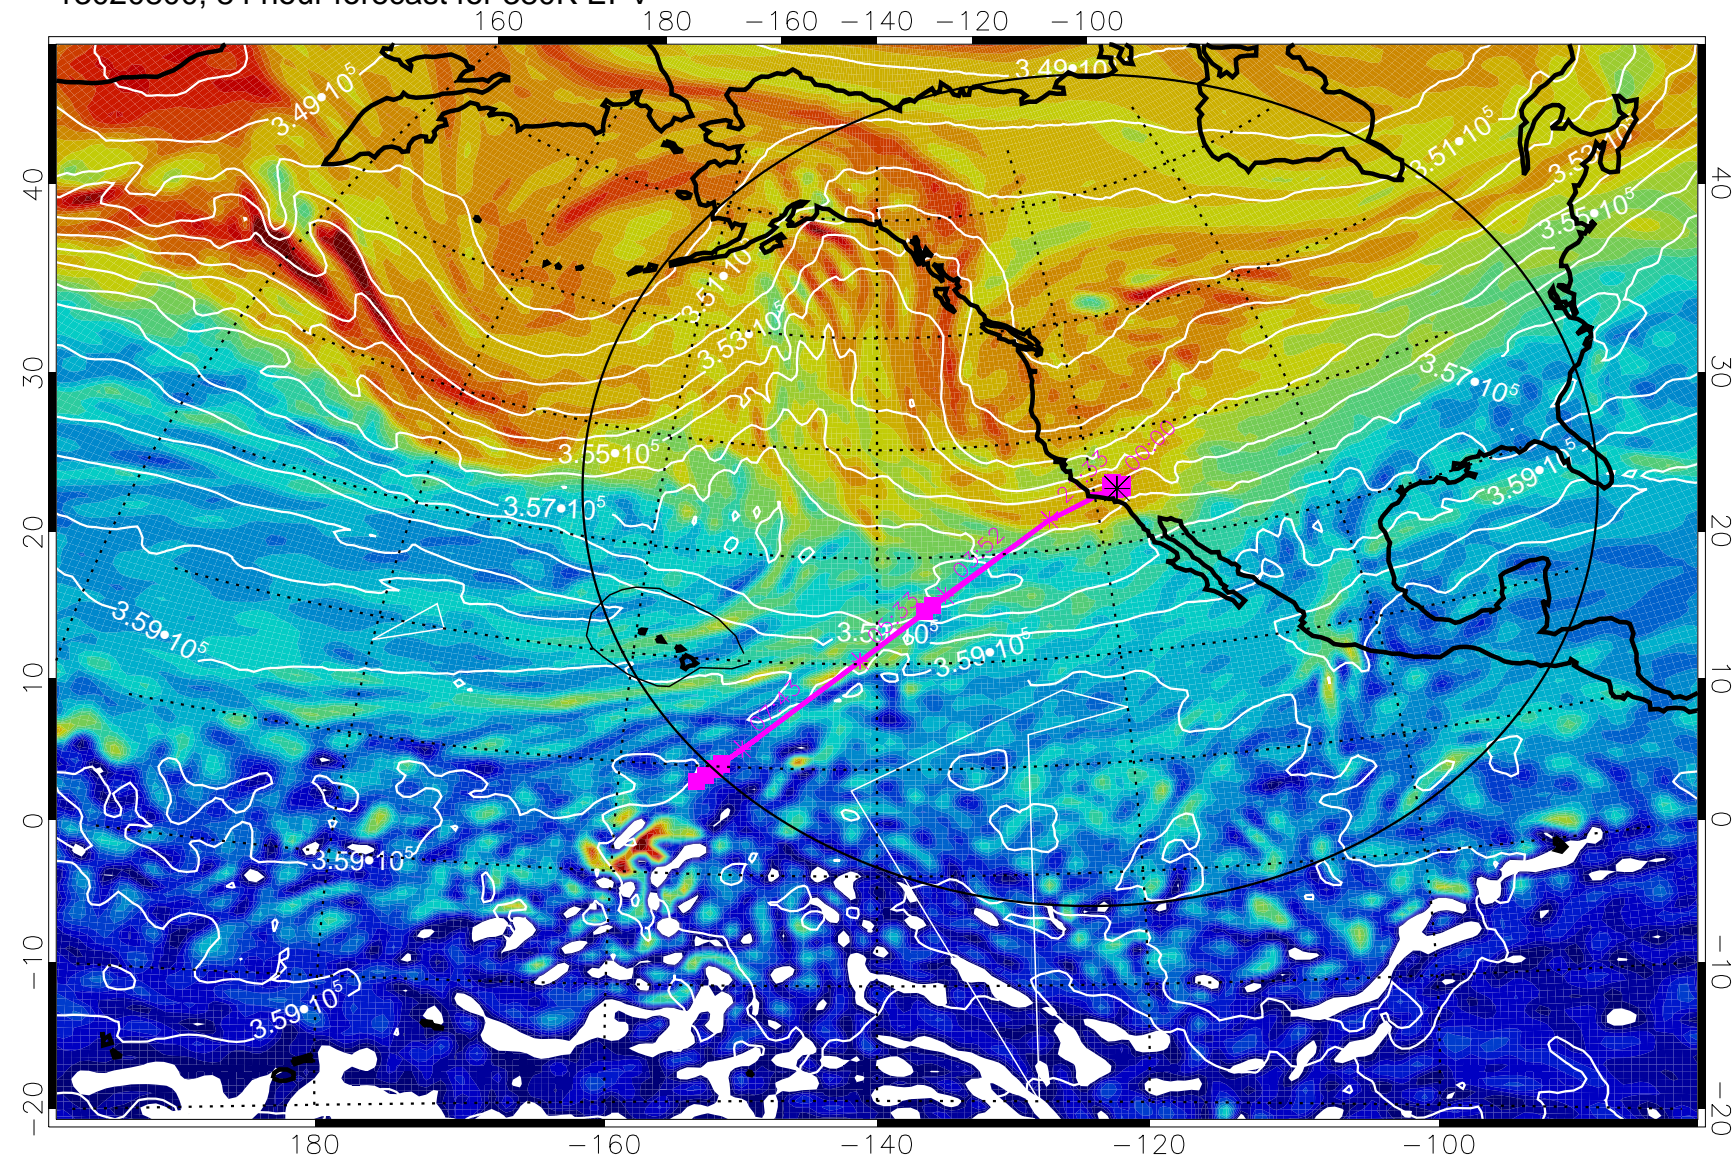

13020700, 60 hour forecast for 380K EPV

380K Montgomery Streamfunction, white

Range ring of 4055 km -- 13 hours GH round trip

13020706, 66 hour forecast for 380K EPV

380K Montgomery Streamfunction, white

Range ring of 4055 km -- 13 hours GH round trip

13020712, 72 hour forecast for 380K EPV

380K Montgomery Streamfunction, white

Range ring of 4055 km -- 13 hours GH round trip

13020718, 78 hour forecast for 380K EPV

380K Montgomery Streamfunction, white

Range ring of 4055 km -- 13 hours GH round trip

13020800, 84 hour forecast for 380K EPV

380K Montgomery Streamfunction, white

Range ring of 4055 km -- 13 hours GH round trip

13020806, 90 hour forecast for 380K EPV

380K Montgomery Streamfunction, white

Range ring of 4055 km -- 13 hours GH round trip

13020812, 96 hour forecast for 380K EPV

380K Montgomery Streamfunction, white

Range ring of 4055 km -- 13 hours GH round trip

13020818, 102 hour forecast for 380K EPV

380K Montgomery Streamfunction, white