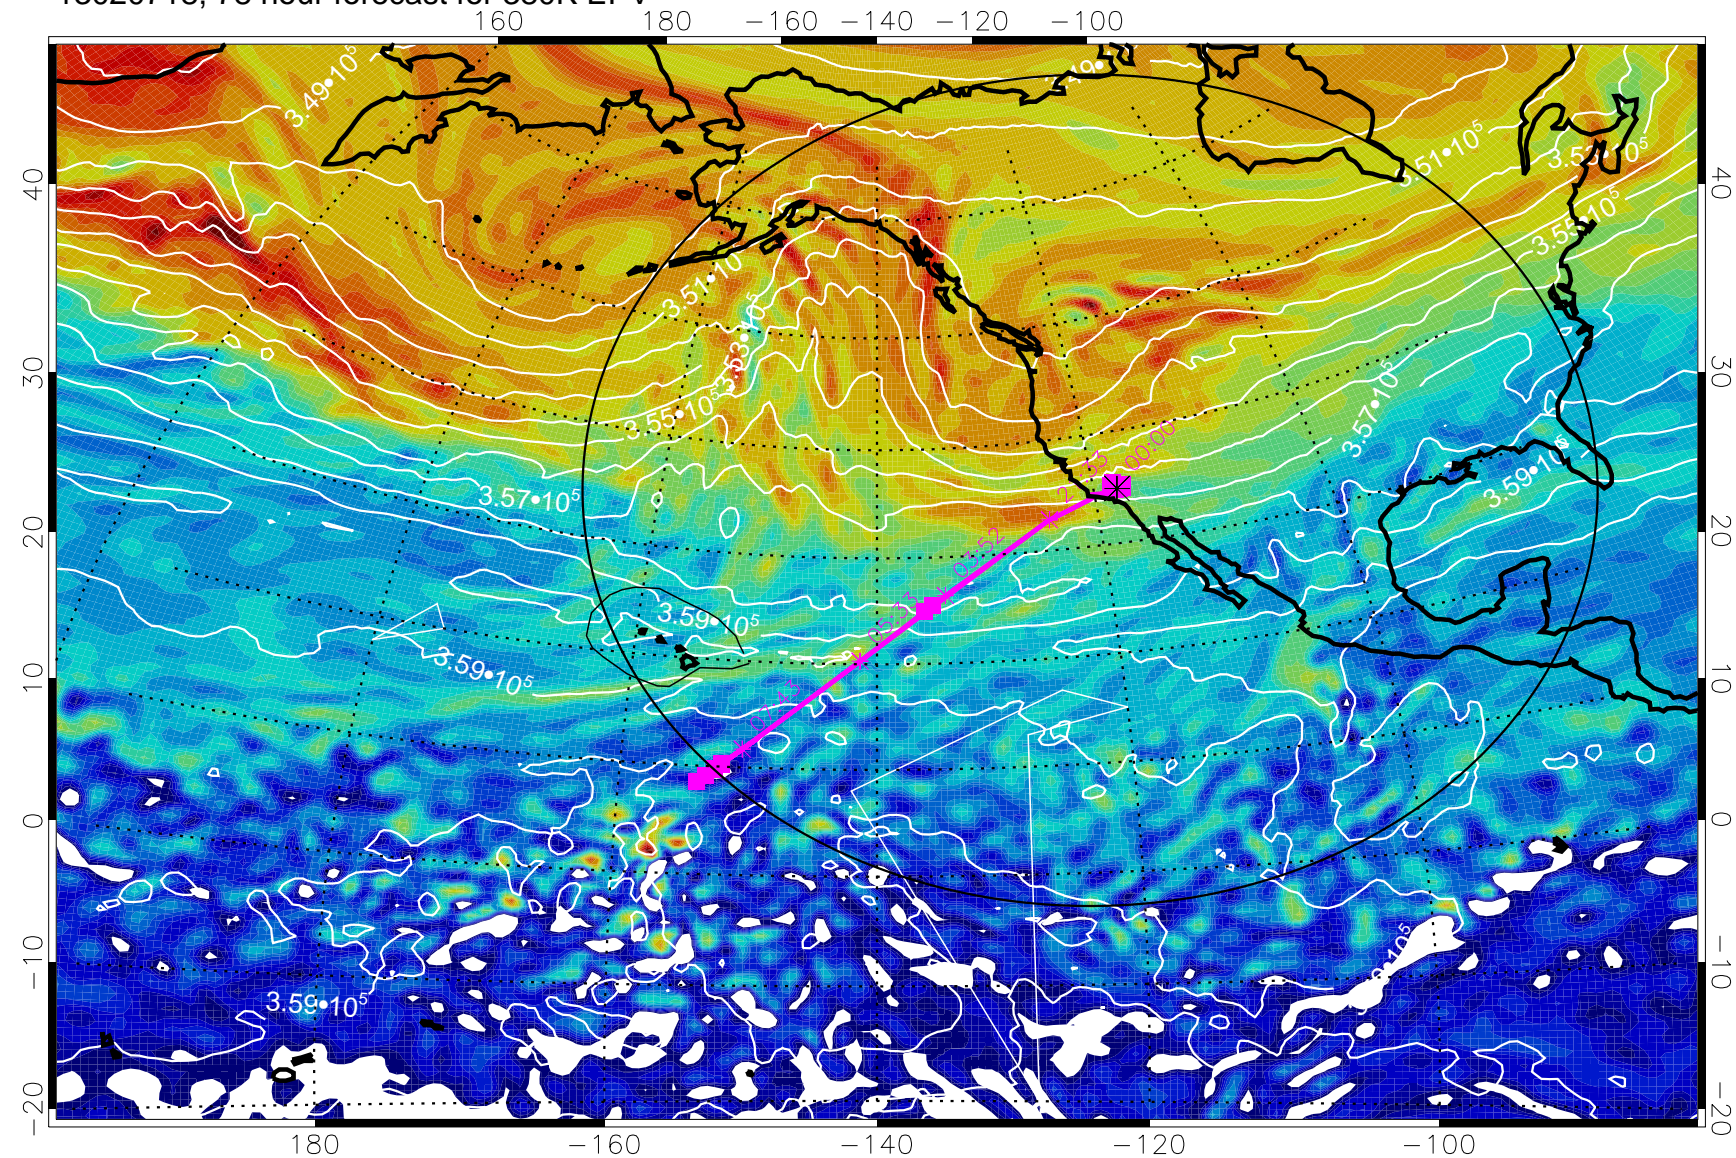

13020700, 60 hour forecast for 380K EPV

380K Montgomery Streamfunction, white

Range ring of 4055 km -- 13 hours GH round trip

13020706, 66 hour forecast for 380K EPV

380K Montgomery Streamfunction, white

Range ring of 4055 km -- 13 hours GH round trip

13020712, 72 hour forecast for 380K EPV

380K Montgomery Streamfunction, white

Range ring of 4055 km -- 13 hours GH round trip

13020718, 78 hour forecast for 380K EPV

380K Montgomery Streamfunction, white

Range ring of 4055 km -- 13 hours GH round trip

13020800, 84 hour forecast for 380K EPV

380K Montgomery Streamfunction, white

Range ring of 4055 km -- 13 hours GH round trip

13020806, 90 hour forecast for 380K EPV

380K Montgomery Streamfunction, white

Range ring of 4055 km -- 13 hours GH round trip

13020812, 96 hour forecast for 380K EPV

380K Montgomery Streamfunction, white

Range ring of 4055 km -- 13 hours GH round trip

13020818, 102 hour forecast for 380K EPV

380K Montgomery Streamfunction, white