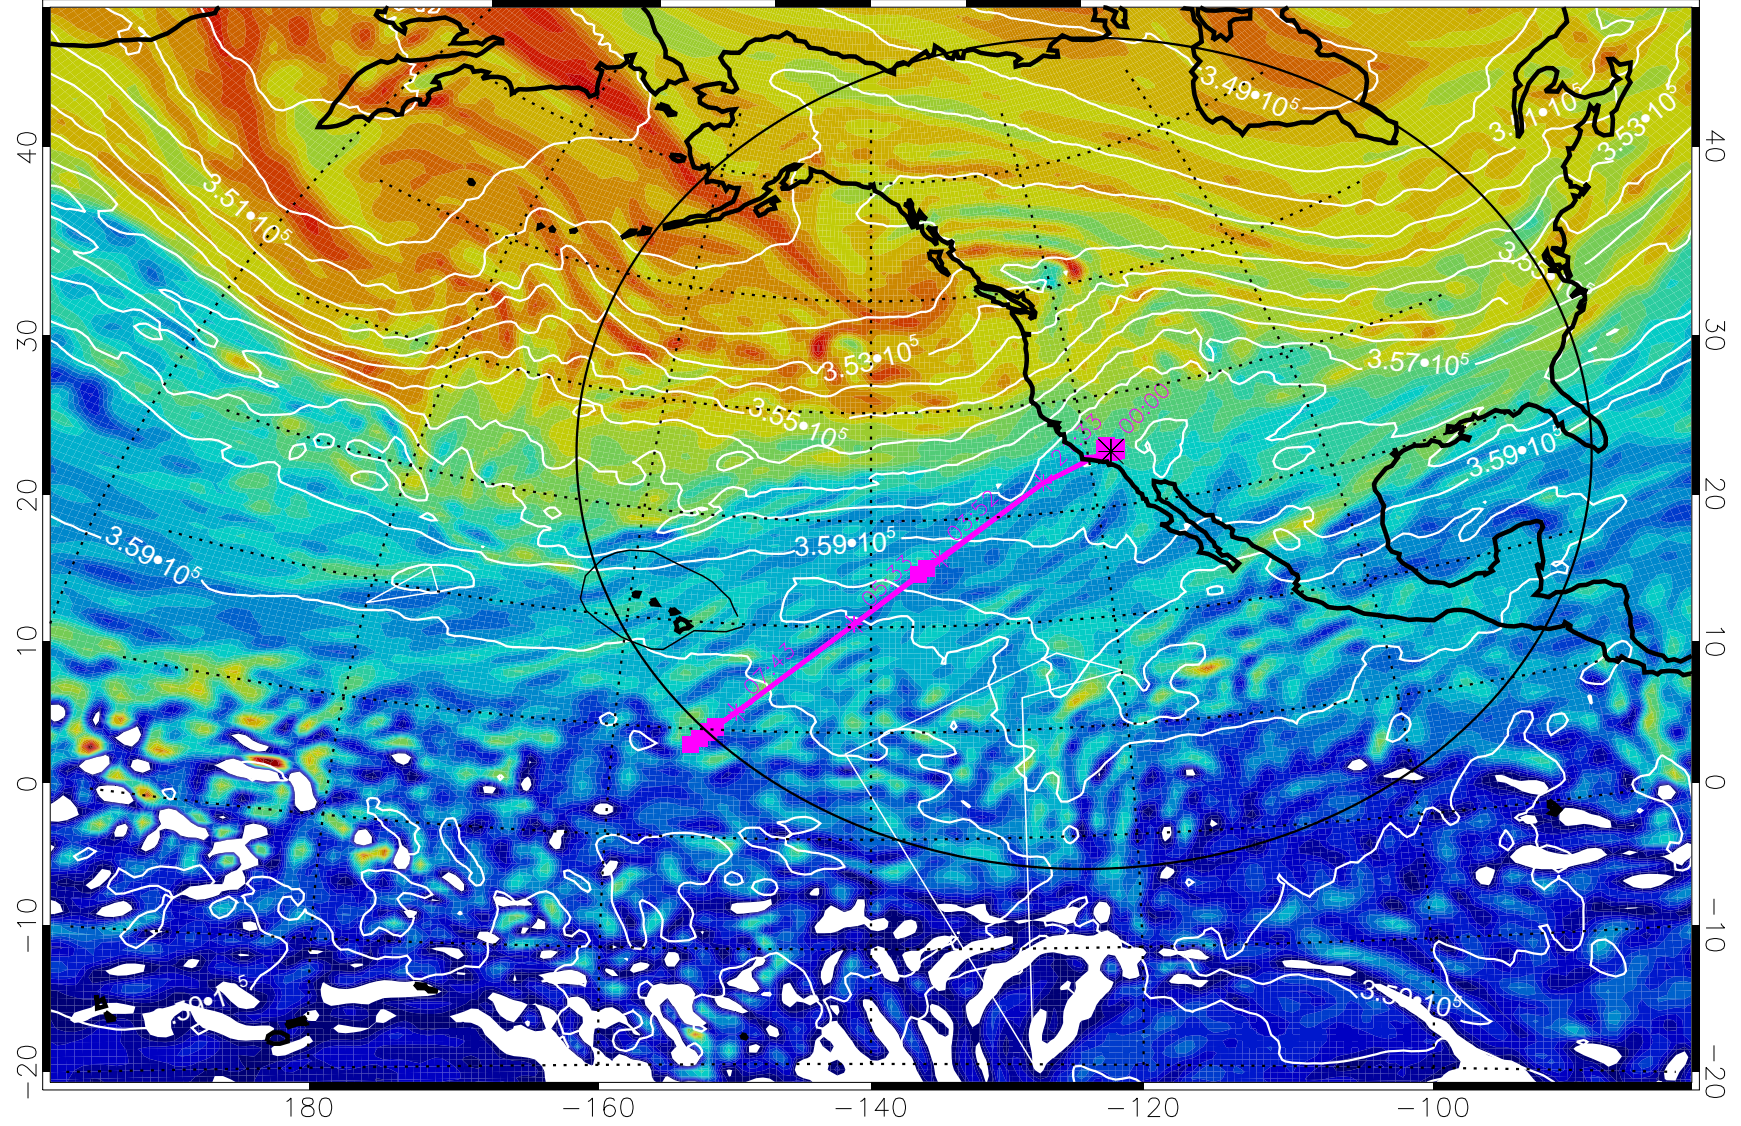

Range ring of 4055 km -- 13 hours GH round trip

13020506, 18 hour forecast for 380K EPV

380K Montgomery Streamfunction, white

Range ring of 4055 km -- 13 hours GH round trip

13020512, 24 hour forecast for 380K EPV

160 180 -160 -140 -120 -100

380K Montgomery Streamfunction, white

Range ring of 4055 km -- 13 hours GH round trip

13020518, 30 hour forecast for 380K EPV

160 180 -160 -140 -120 -100

380K Montgomery Streamfunction, white

Range ring of 4055 km -- 13 hours GH round trip

13020600, 36 hour forecast for 380K EPV

380K Montgomery Streamfunction, white

Range ring of 4055 km -- 13 hours GH round trip

13020606, 42 hour forecast for 380K EPV

380K Montgomery Streamfunction, white

Range ring of 4055 km -- 13 hours GH round trip

13020618, 54 hour forecast for 380K EPV

160 180 -160 -140 -120 -100

380K Montgomery Streamfunction, white

Range ring of 4055 km -- 13 hours GH round trip