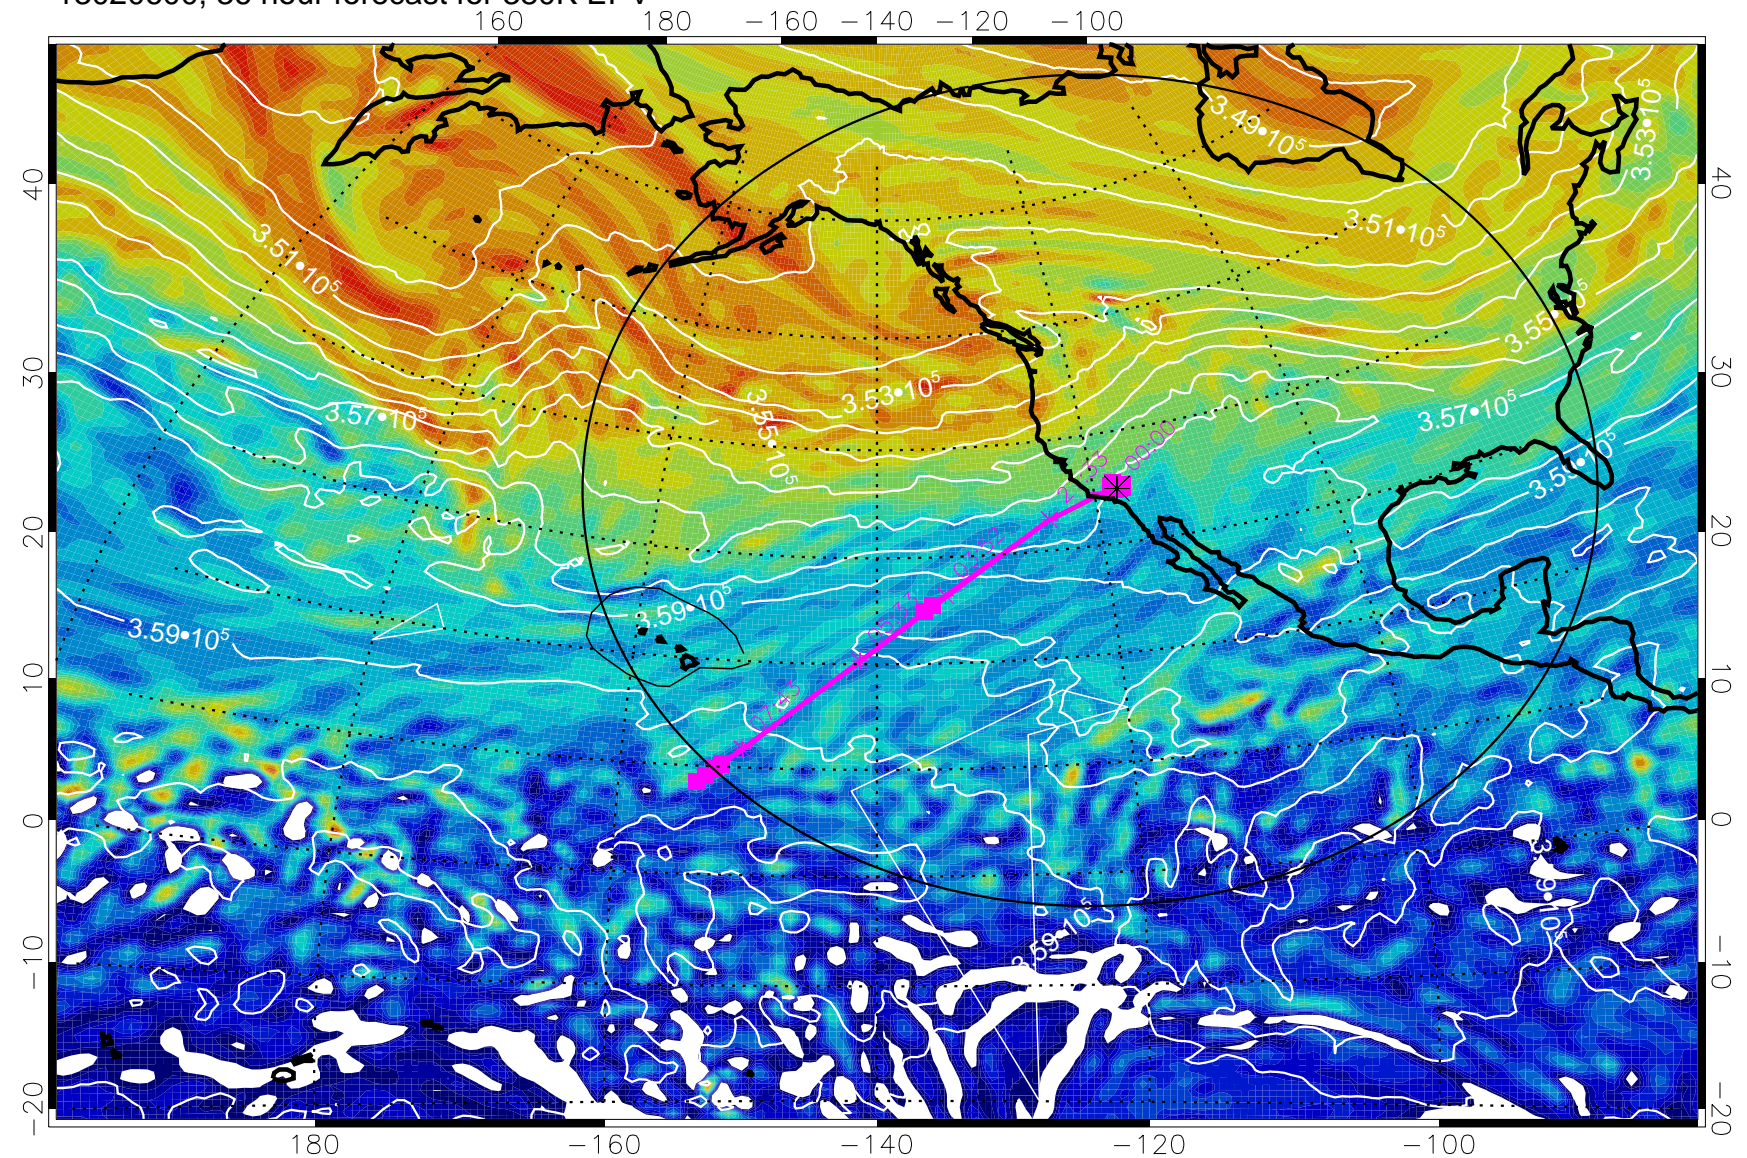

Range ring of 4055 km -- 13 hours GH round trip

13020506, 18 hour forecast for 380K EPV

380K Montgomery Streamfunction, white

Range ring of 4055 km -- 13 hours GH round trip

13020512, 24 hour forecast for 380K EPV

160 180 -160 -140 -120 -100

380K Montgomery Streamfunction, white

Range ring of 4055 km -- 13 hours GH round trip

13020518, 30 hour forecast for 380K EPV

160 180 -160 -140 -120 -100

380K Montgomery Streamfunction, white

Range ring of 4055 km -- 13 hours GH round trip

13020600, 36 hour forecast for 380K EPV

380K Montgomery Streamfunction, white

Range ring of 4055 km -- 13 hours GH round trip

13020606, 42 hour forecast for 380K EPV

380K Montgomery Streamfunction, white

Range ring of 4055 km -- 13 hours GH round trip

13020618, 54 hour forecast for 380K EPV

160 180 -160 -140 -120 -100

380K Montgomery Streamfunction, white

Range ring of 4055 km -- 13 hours GH round trip