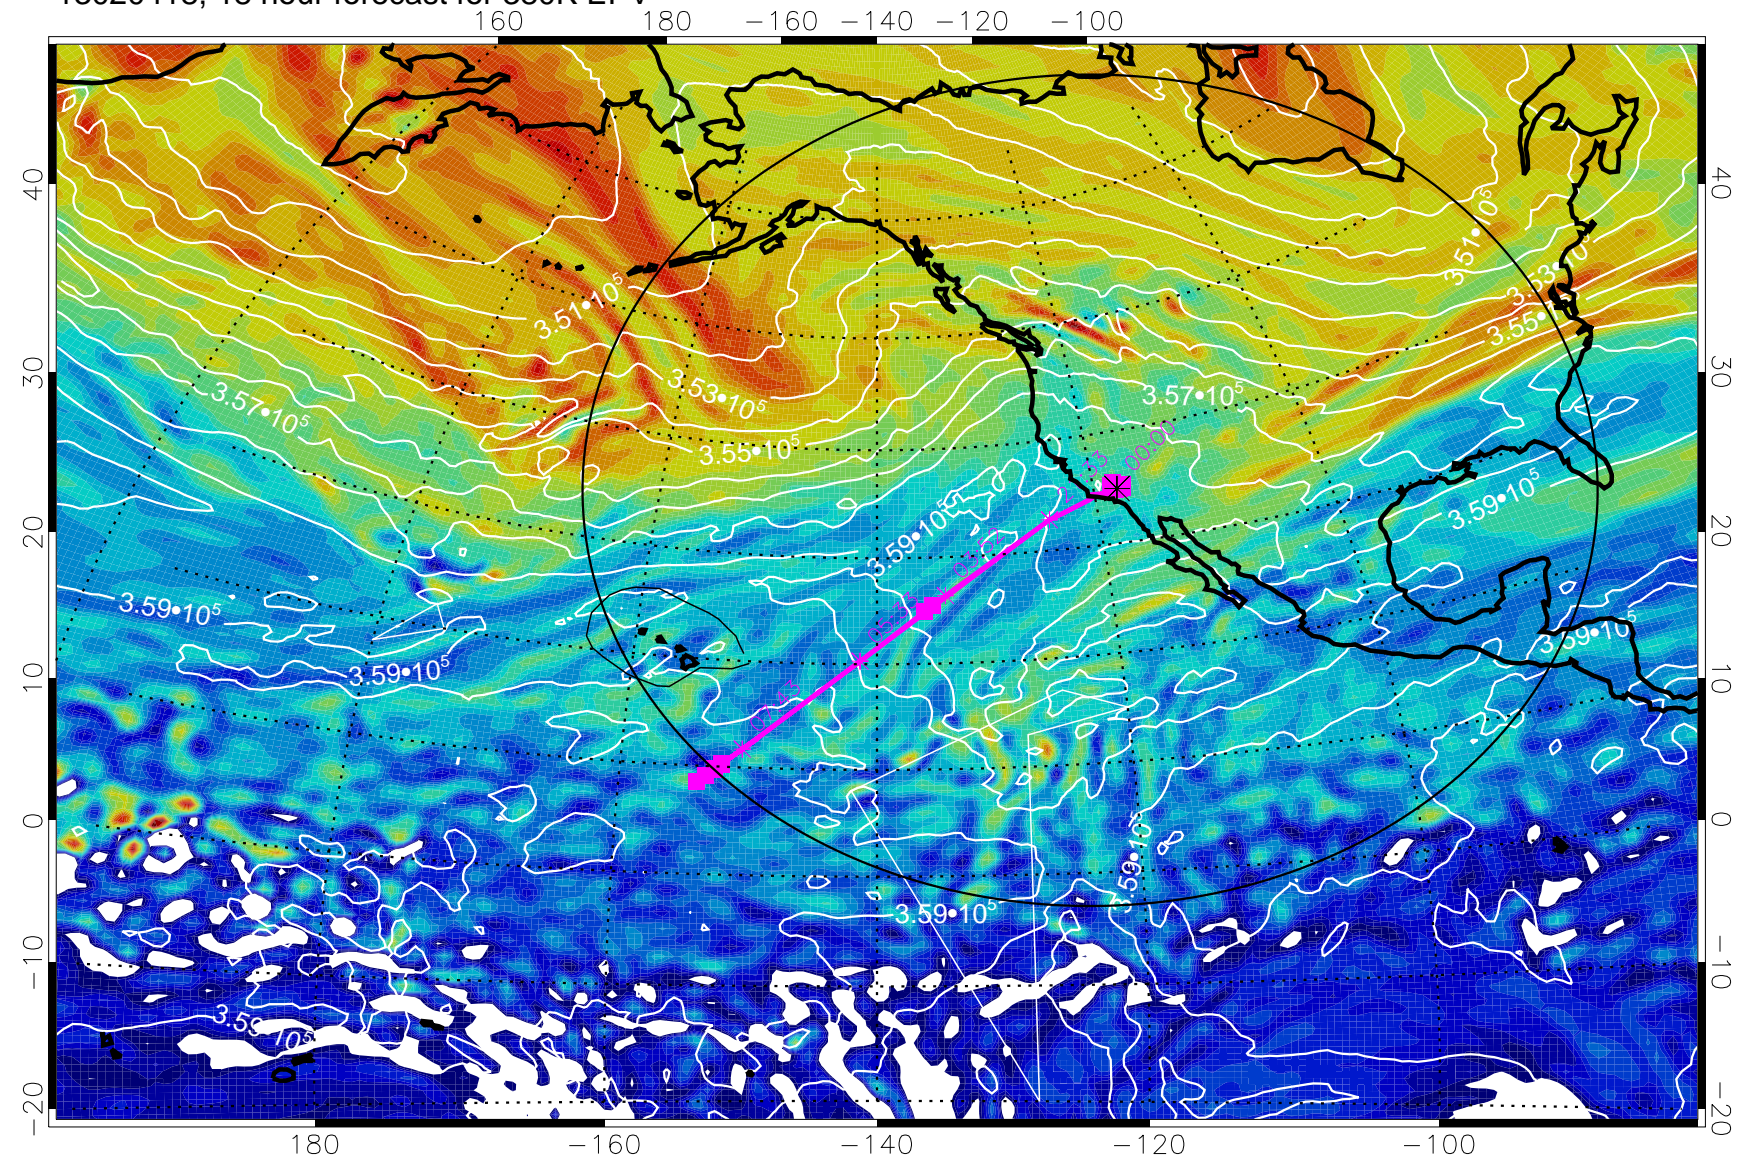

13020412, 12 hour forecast for 380K EPV

160 180 -160 -140 -120 -100

380K Montgomery Streamfunction, white

Range ring of 4055 km -- 13 hours GH round trip

13020418, 18 hour forecast for 380K EPV

380K Montgomery Streamfunction, white

Range ring of 4055 km -- 13 hours GH round trip

13020500, 24 hour forecast for 380K EPV

380K Montgomery Streamfunction, white

Range ring of 4055 km -- 13 hours GH round trip

13020506, 30 hour forecast for 380K EPV

380K Montgomery Streamfunction, white

Range ring of 4055 km -- 13 hours GH round trip

13020512, 36 hour forecast for 380K EPV

380K Montgomery Streamfunction, white

Range ring of 4055 km -- 13 hours GH round trip

13020518, 42 hour forecast for 380K EPV

160 180 -160 -140 -120 -100

380K Montgomery Streamfunction, white

Range ring of 4055 km -- 13 hours GH round trip

13020600, 48 hour forecast for 380K EPV

160 180 -160 -140 -120 -100