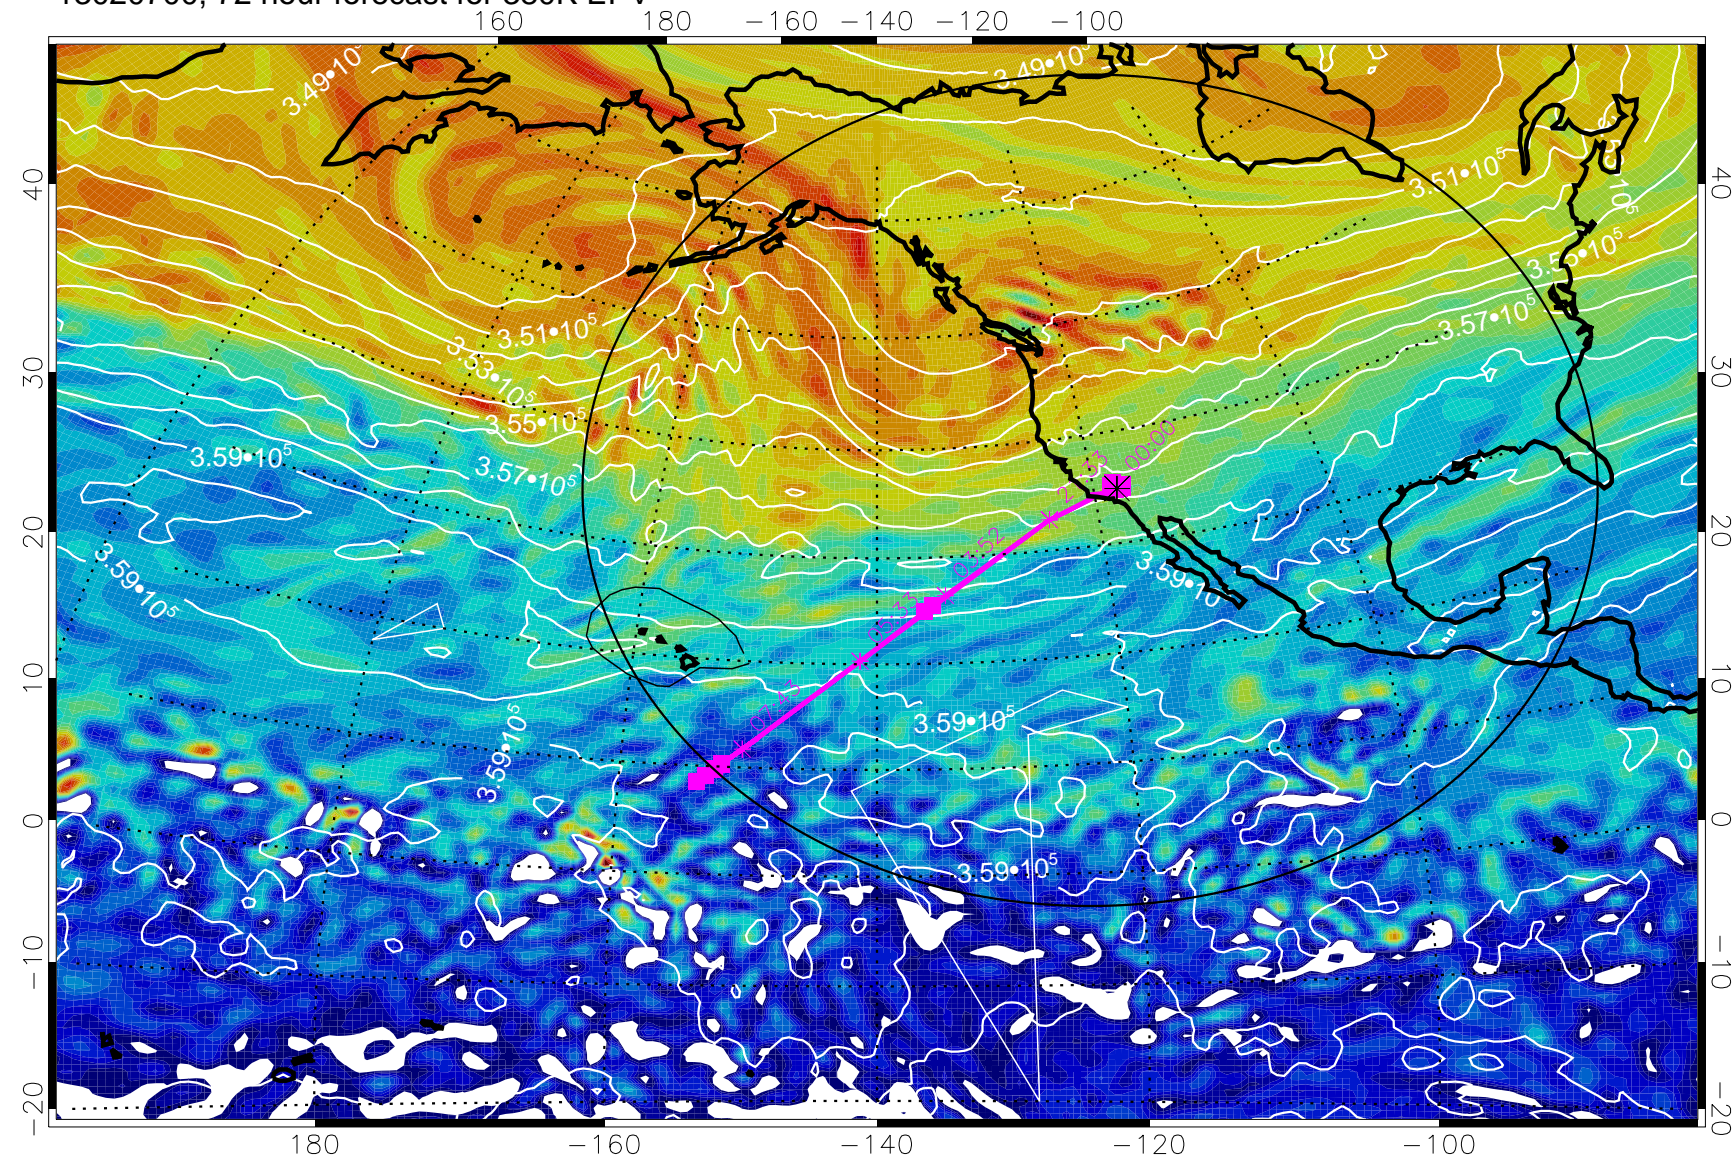

13020612, 60 hour forecast for 380K EPV

160 180 -160 -140 -120 -100

380K Montgomery Streamfunction, white

Range ring of 4055 km -- 13 hours GH round trip

13020618, 66 hour forecast for 380K EPV

380K Montgomery Streamfunction, white

Range ring of 4055 km -- 13 hours GH round trip

13020700, 72 hour forecast for 380K EPV

380K Montgomery Streamfunction, white

Range ring of 4055 km -- 13 hours GH round trip

13020706, 78 hour forecast for 380K EPV

380K Montgomery Streamfunction, white

Range ring of 4055 km -- 13 hours GH round trip

13020712, 84 hour forecast for 380K EPV

380K Montgomery Streamfunction, white

Range ring of 4055 km -- 13 hours GH round trip

13020718, 90 hour forecast for 380K EPV

380K Montgomery Streamfunction, white

Range ring of 4055 km -- 13 hours GH round trip

13020800, 96 hour forecast for 380K EPV

380K Montgomery Streamfunction, white

Range ring of 4055 km -- 13 hours GH round trip