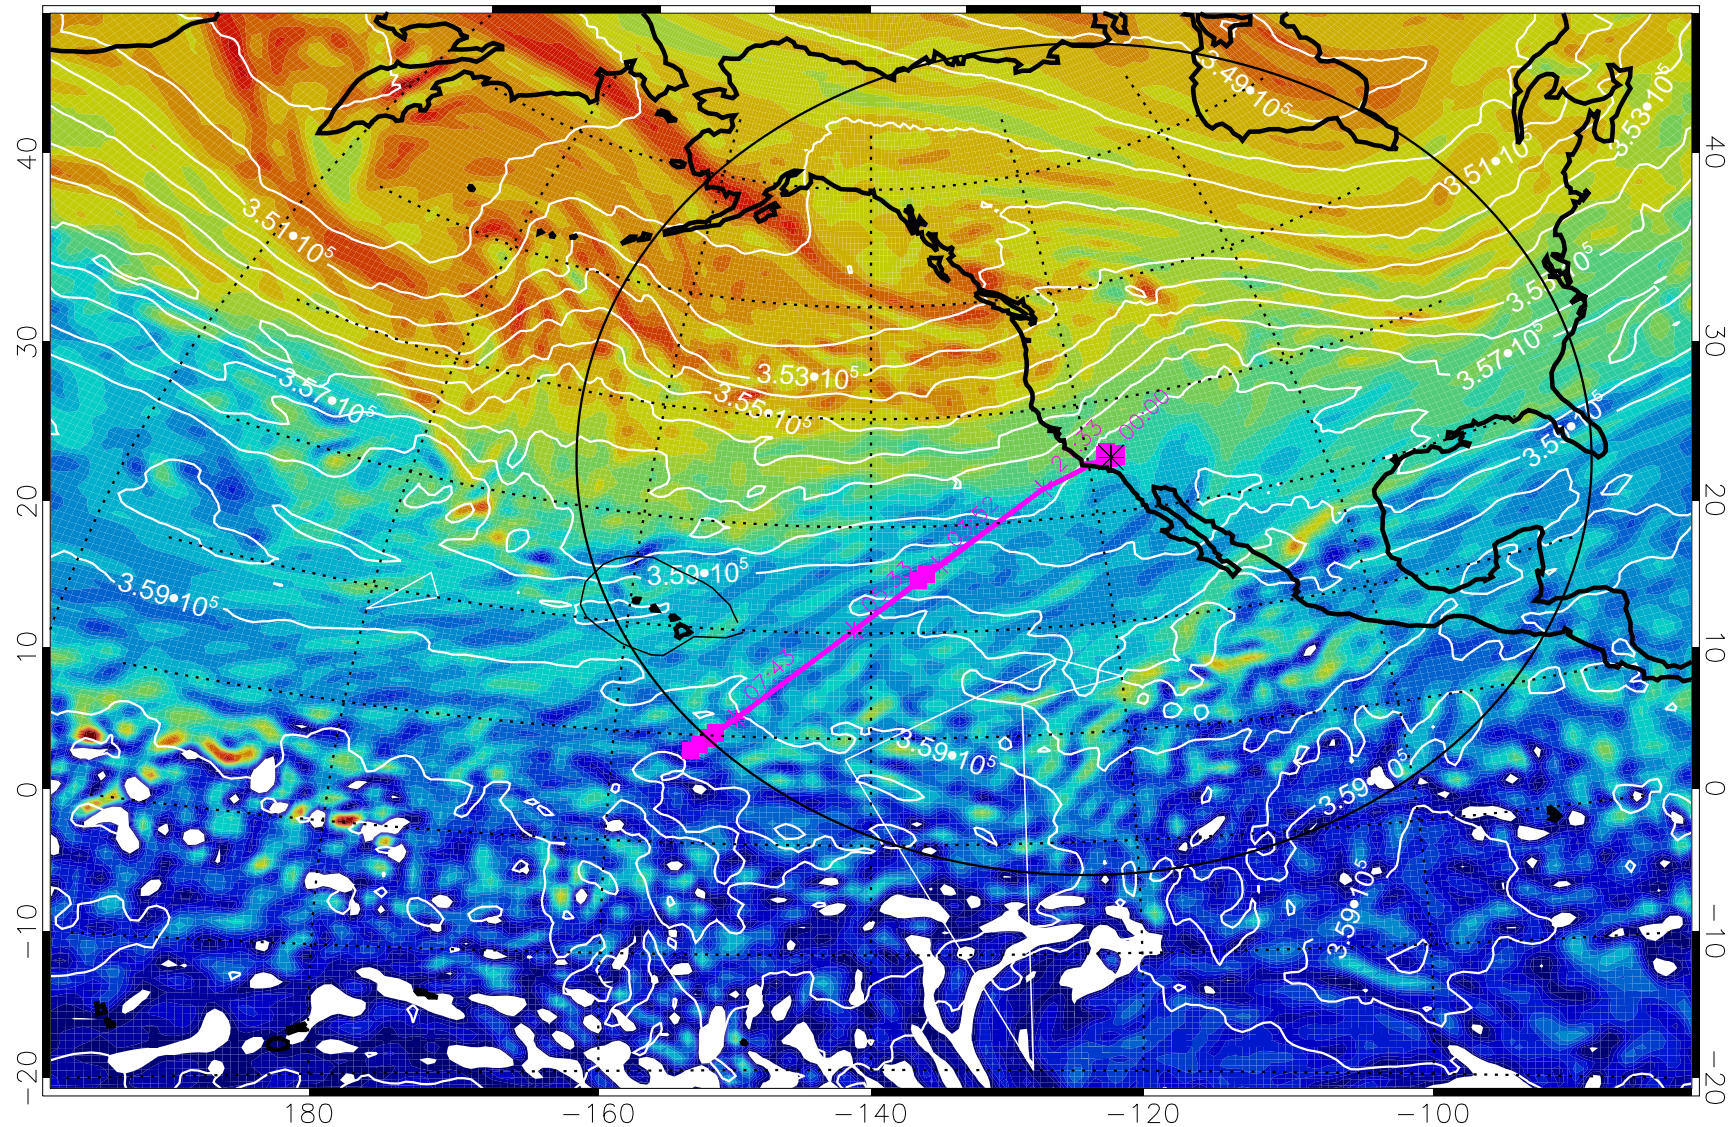

13020518, 42 hour forecast for 380K EPV

160 180 -160 -140 -120 -100

380K Montgomery Streamfunction, white

Range ring of 4055 km -- 13 hours GH round trip

13020600, 48 hour forecast for 380K EPV

160 180 -160 -140 -120 -100

380K Montgomery Streamfunction, white

Range ring of 4055 km -- 13 hours GH round trip

13020606, 54 hour forecast for 380K EPV

160 180 -160 -140 -120 -100

380K Montgomery Streamfunction, white

Range ring of 4055 km -- 13 hours GH round trip

13020612, 60 hour forecast for 380K EPV

160 180 -160 -140 -120 -100

380K Montgomery Streamfunction, white

Range ring of 4055 km -- 13 hours GH round trip

13020618, 66 hour forecast for 380K EPV

380K Montgomery Streamfunction, white

Range ring of 4055 km -- 13 hours GH round trip

13020700, 72 hour forecast for 380K EPV

380K Montgomery Streamfunction, white

Range ring of 4055 km -- 13 hours GH round trip

13020706, 78 hour forecast for 380K EPV