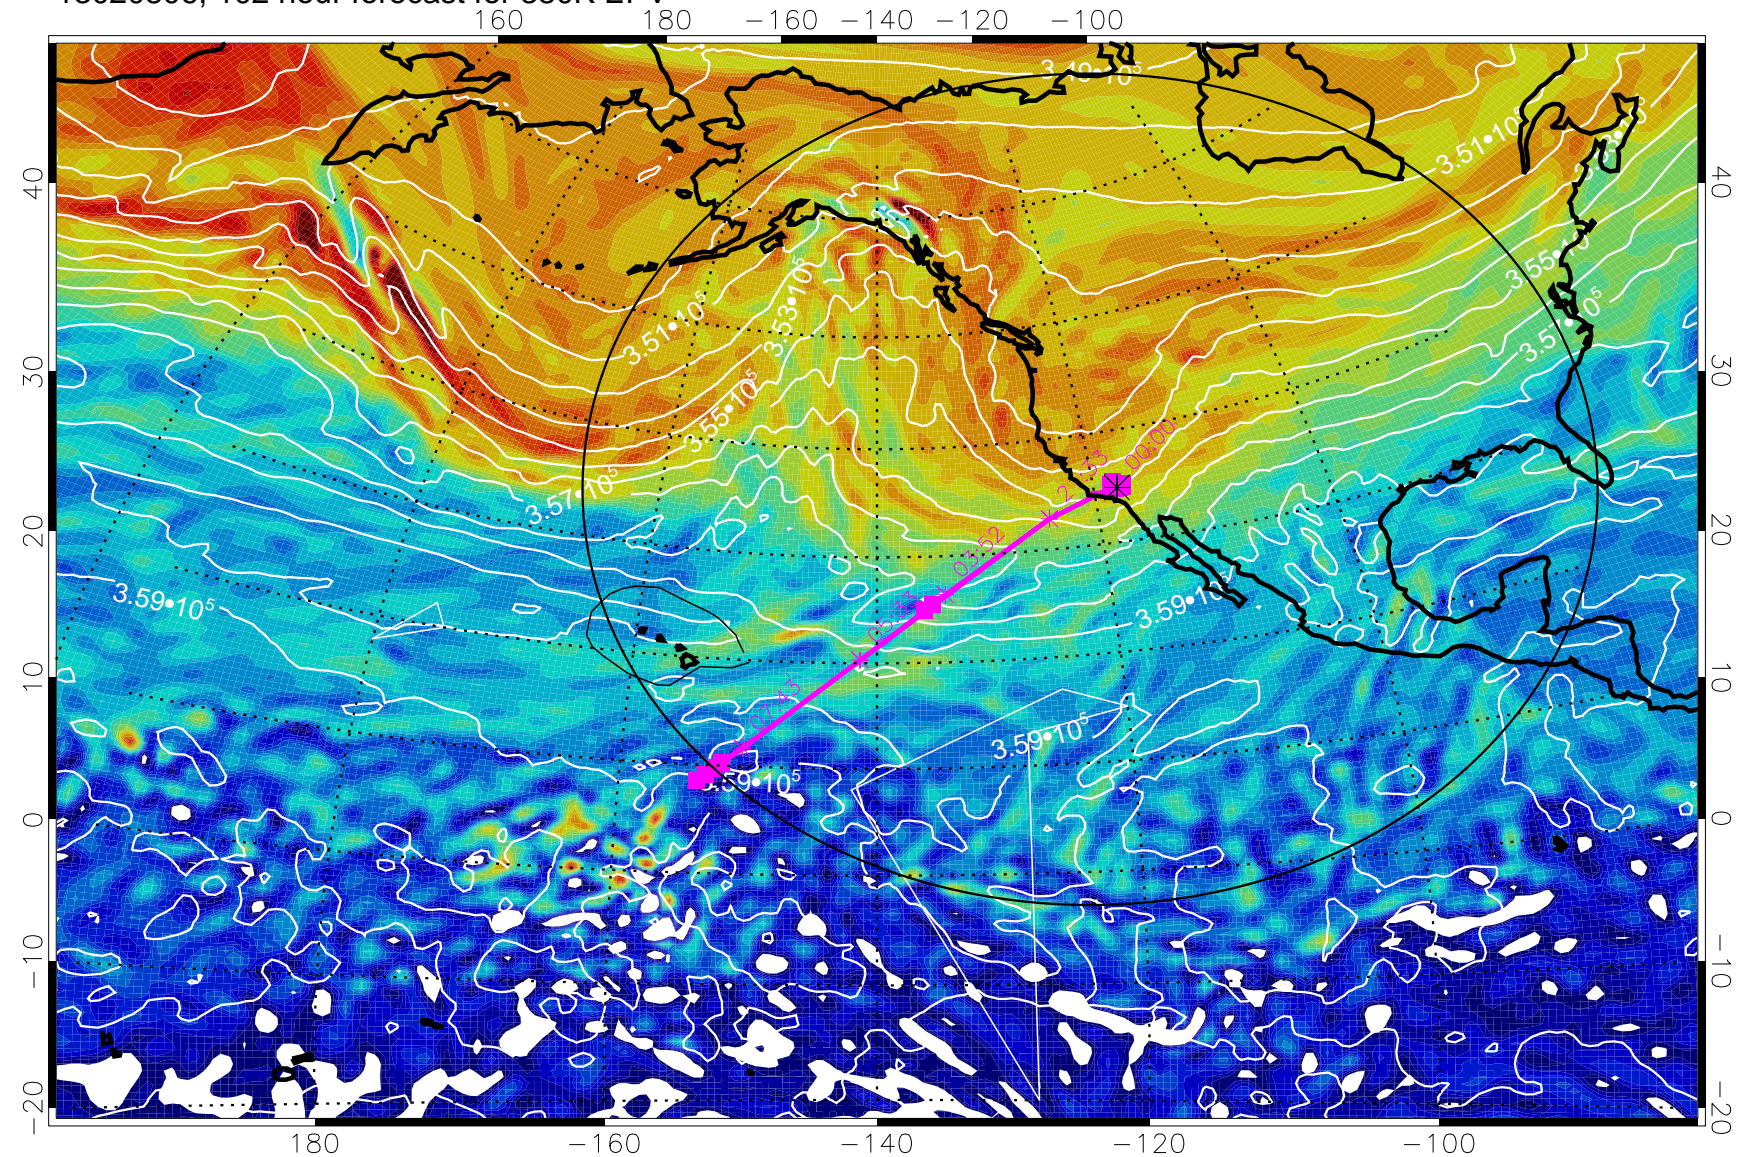

380K Montgomery Streamfunction, white

Range ring of 4055 km -- 13 hours GH round trip

13020712, 84 hour forecast for 380K EPV

380K Montgomery Streamfunction, white

Range ring of 4055 km -- 13 hours GH round trip

13020718, 90 hour forecast for 380K EPV

380K Montgomery Streamfunction, white

Range ring of 4055 km -- 13 hours GH round trip

13020800, 96 hour forecast for 380K EPV

380K Montgomery Streamfunction, white

Range ring of 4055 km -- 13 hours GH round trip

13020806, 102 hour forecast for 380K EPV

160 180 -160 -140 -120 -100

40
30
20
10
0
-10
-20

380K Montgomery Streamfunction, white

Range ring of 4055 km -- 13 hours GH round trip

13020812, 108 hour forecast for 380K EPV

380K Montgomery Streamfunction, white

Range ring of 4055 km -- 13 hours GH round trip

13020818, 114 hour forecast for 380K EPV

380K Montgomery Streamfunction, white

Range ring of 4055 km -- 13 hours GH round trip