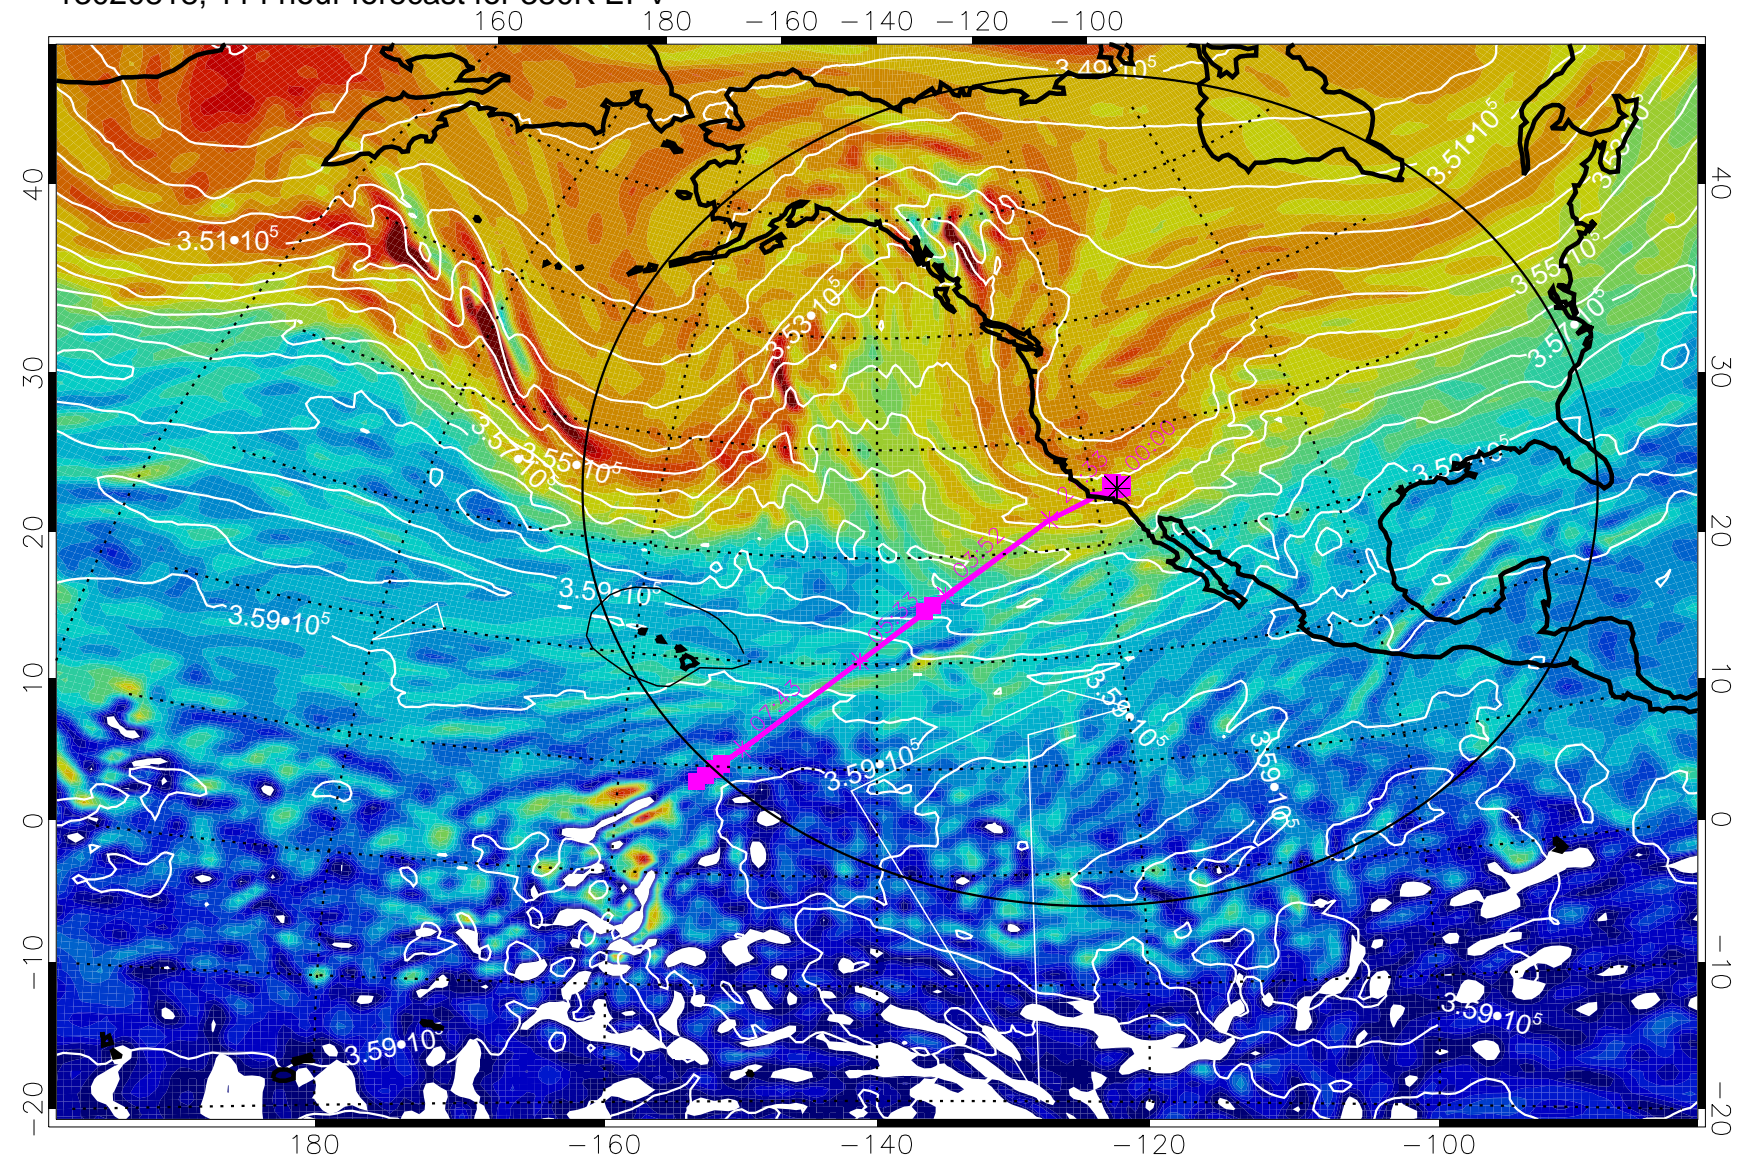

13020718, 90 hour forecast for 380K EPV

380K Montgomery Streamfunction, white

Range ring of 4055 km -- 13 hours GH round trip

13020800, 96 hour forecast for 380K EPV

380K Montgomery Streamfunction, white

Range ring of 4055 km -- 13 hours GH round trip

13020806, 102 hour forecast for 380K EPV

160 180 -160 -140 -120 -100

40
30
20
10
0
-10
-20

380K Montgomery Streamfunction, white

Range ring of 4055 km -- 13 hours GH round trip

13020812, 108 hour forecast for 380K EPV

380K Montgomery Streamfunction, white

Range ring of 4055 km -- 13 hours GH round trip

13020818, 114 hour forecast for 380K EPV

380K Montgomery Streamfunction, white

Range ring of 4055 km -- 13 hours GH round trip

13020900, 120 hour forecast for 380K EPV

380K Montgomery Streamfunction, white

Range ring of 4055 km -- 13 hours GH round trip