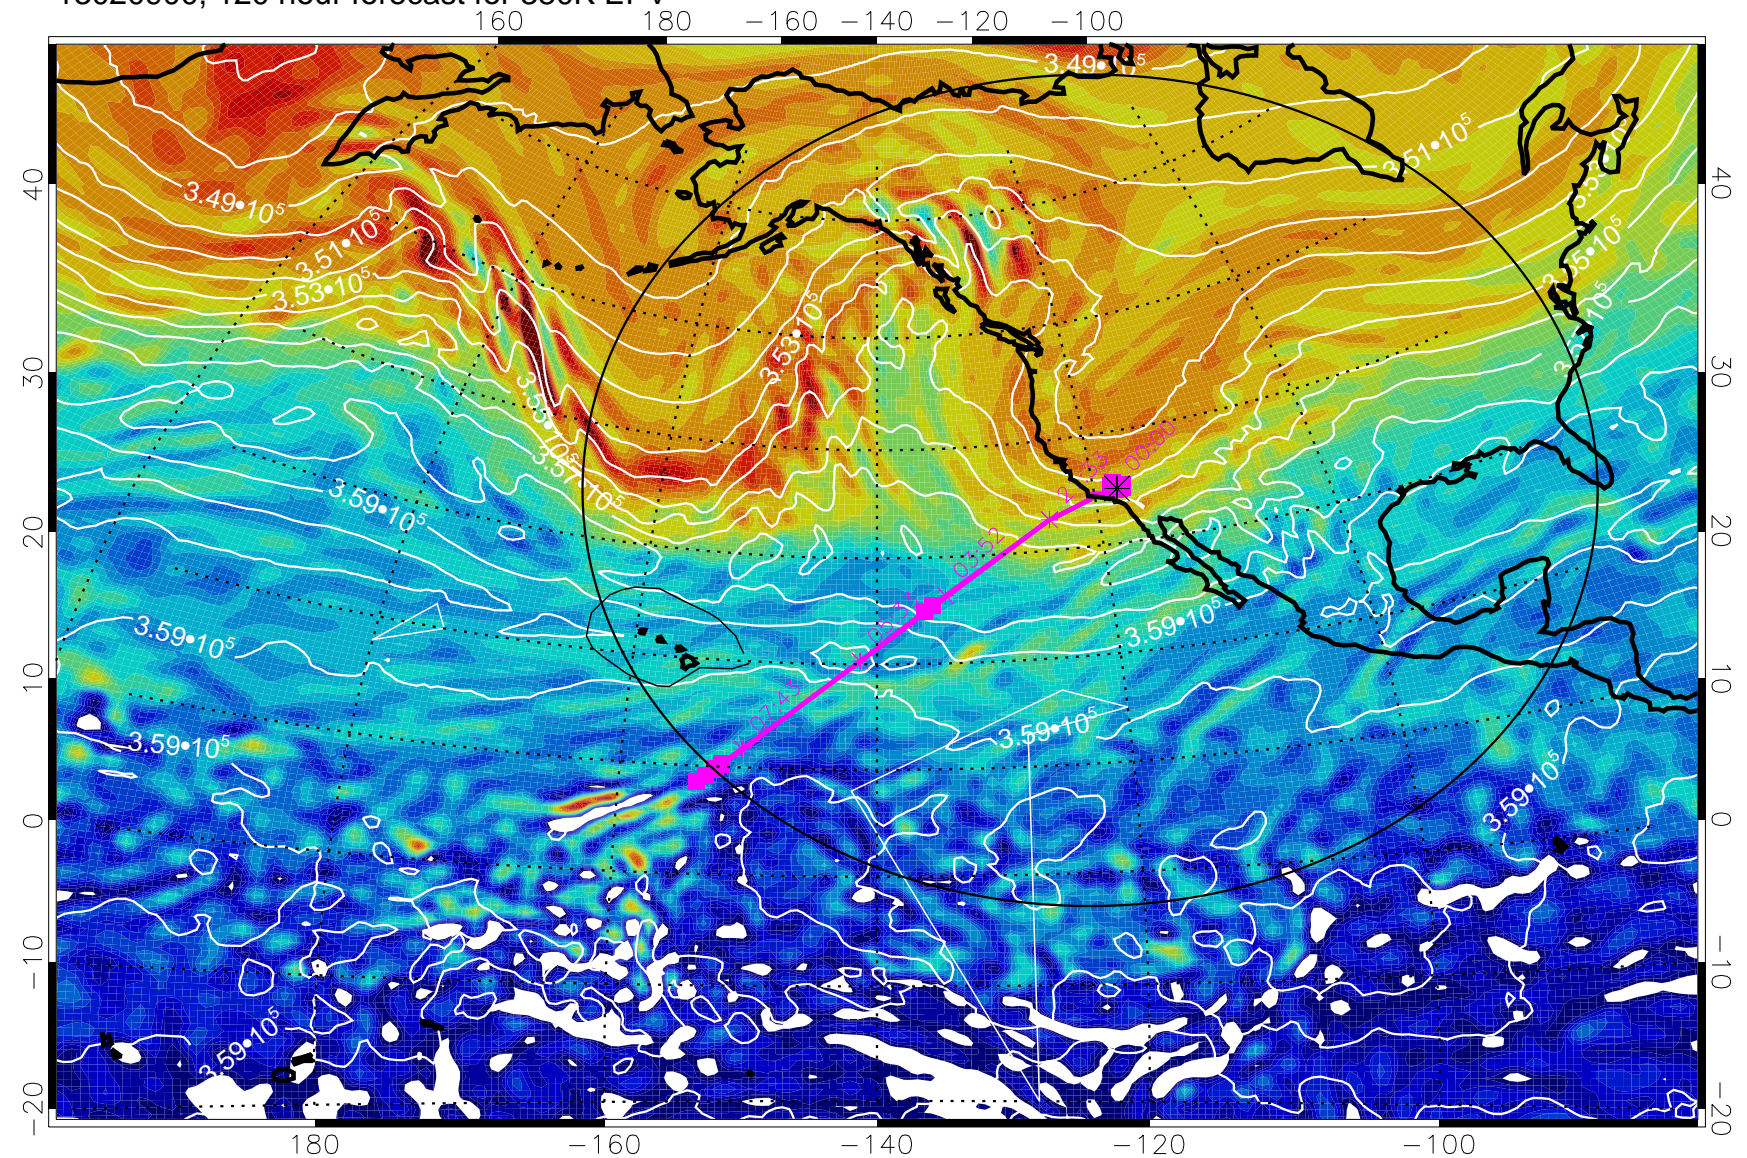

13020718, 90 hour forecast for 380K EPV

380K Montgomery Streamfunction, white

Range ring of 4055 km -- 13 hours GH round trip

13020800, 96 hour forecast for 380K EPV

380K Montgomery Streamfunction, white

Range ring of 4055 km -- 13 hours GH round trip

13020806, 102 hour forecast for 380K EPV

160 180 -160 -140 -120 -100

40
30
20
10
0
-10
-20

380K Montgomery Streamfunction, white

Range ring of 4055 km -- 13 hours GH round trip

13020812, 108 hour forecast for 380K EPV

380K Montgomery Streamfunction, white

Range ring of 4055 km -- 13 hours GH round trip

13020818, 114 hour forecast for 380K EPV

380K Montgomery Streamfunction, white

Range ring of 4055 km -- 13 hours GH round trip

13020900, 120 hour forecast for 380K EPV

380K Montgomery Streamfunction, white

Range ring of 4055 km -- 13 hours GH round trip