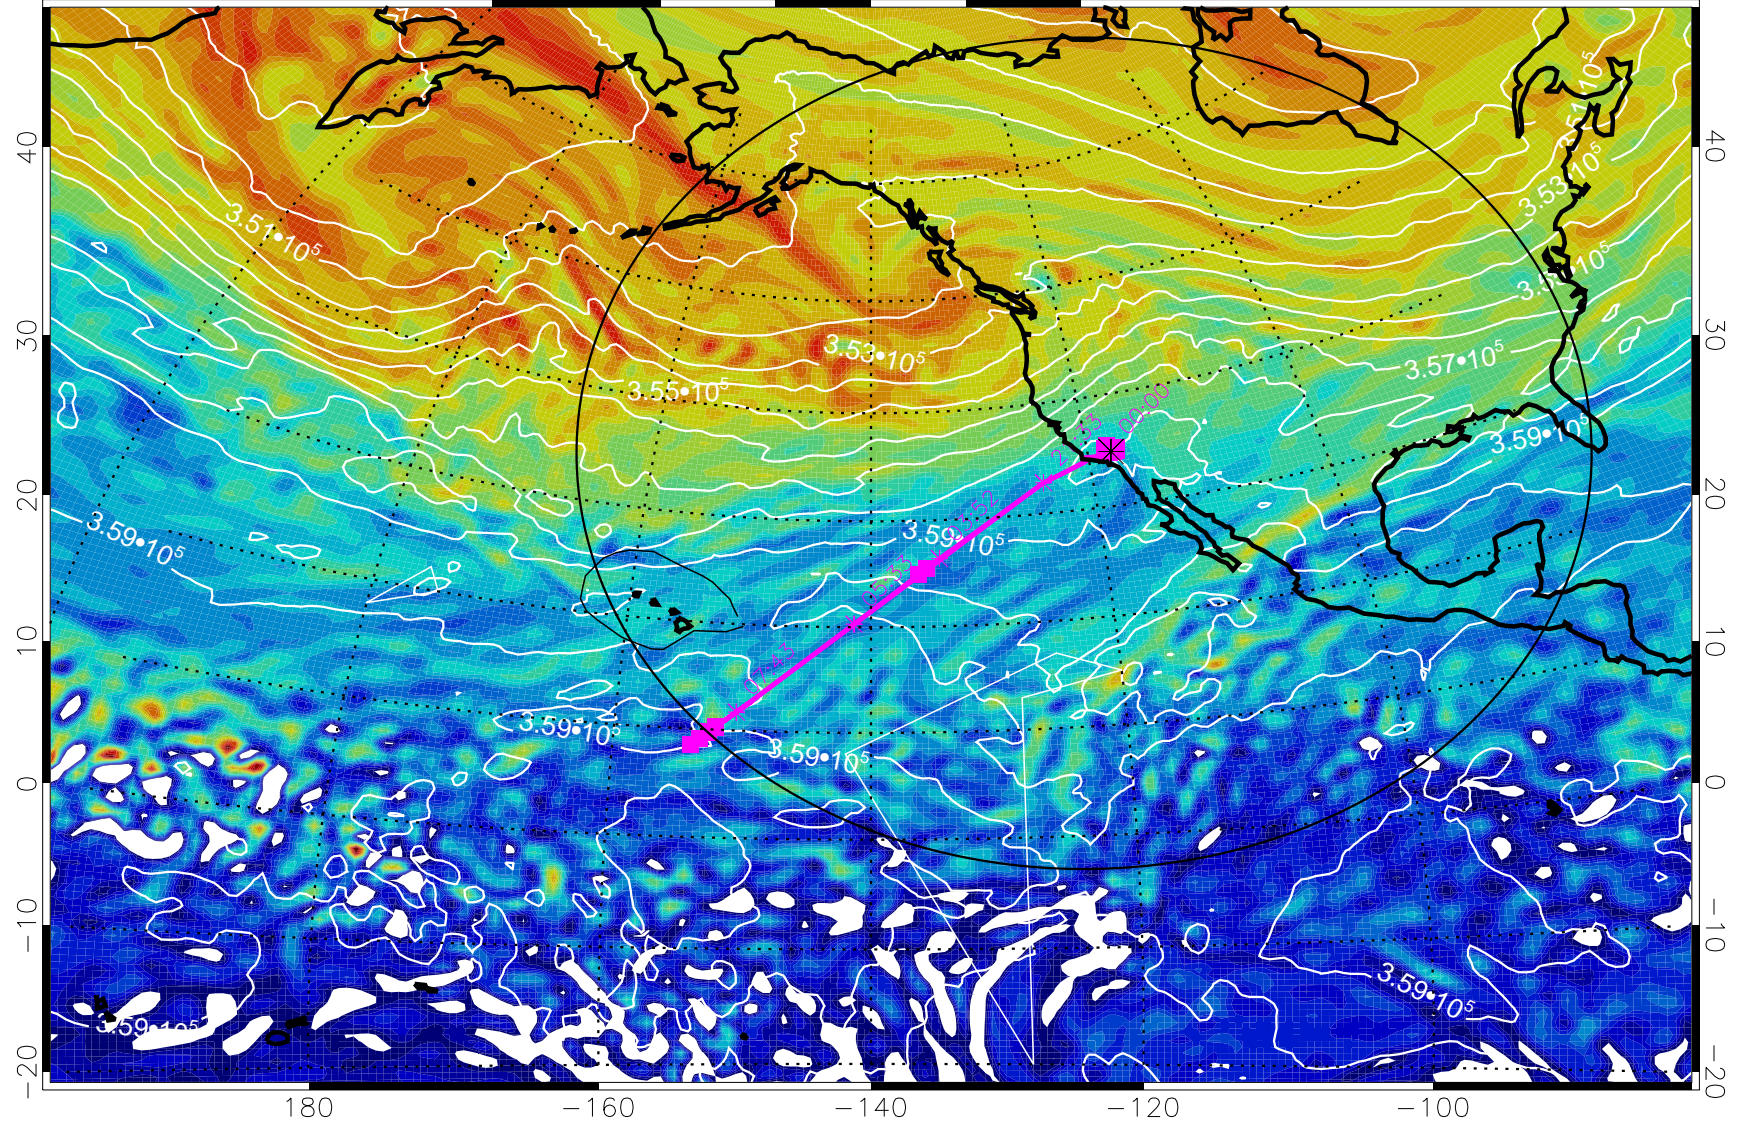

Range ring of 4055 km -- 13 hours GH round trip

13020500, 24 hour forecast for 380K EPV

380K Montgomery Streamfunction, white

Range ring of 4055 km -- 13 hours GH round trip

13020506, 30 hour forecast for 380K EPV

380K Montgomery Streamfunction, white

Range ring of 4055 km -- 13 hours GH round trip

13020512, 36 hour forecast for 380K EPV

380K Montgomery Streamfunction, white

Range ring of 4055 km -- 13 hours GH round trip

13020518, 42 hour forecast for 380K EPV

160 180 -160 -140 -120 -100

380K Montgomery Streamfunction, white

Range ring of 4055 km -- 13 hours GH round trip

13020600, 48 hour forecast for 380K EPV

160 180 -160 -140 -120 -100

380K Montgomery Streamfunction, white

Range ring of 4055 km -- 13 hours GH round trip

13020606, 54 hour forecast for 380K EPV

160 180 -160 -140 -120 -100

380K Montgomery Streamfunction, white

Range ring of 4055 km -- 13 hours GH round trip