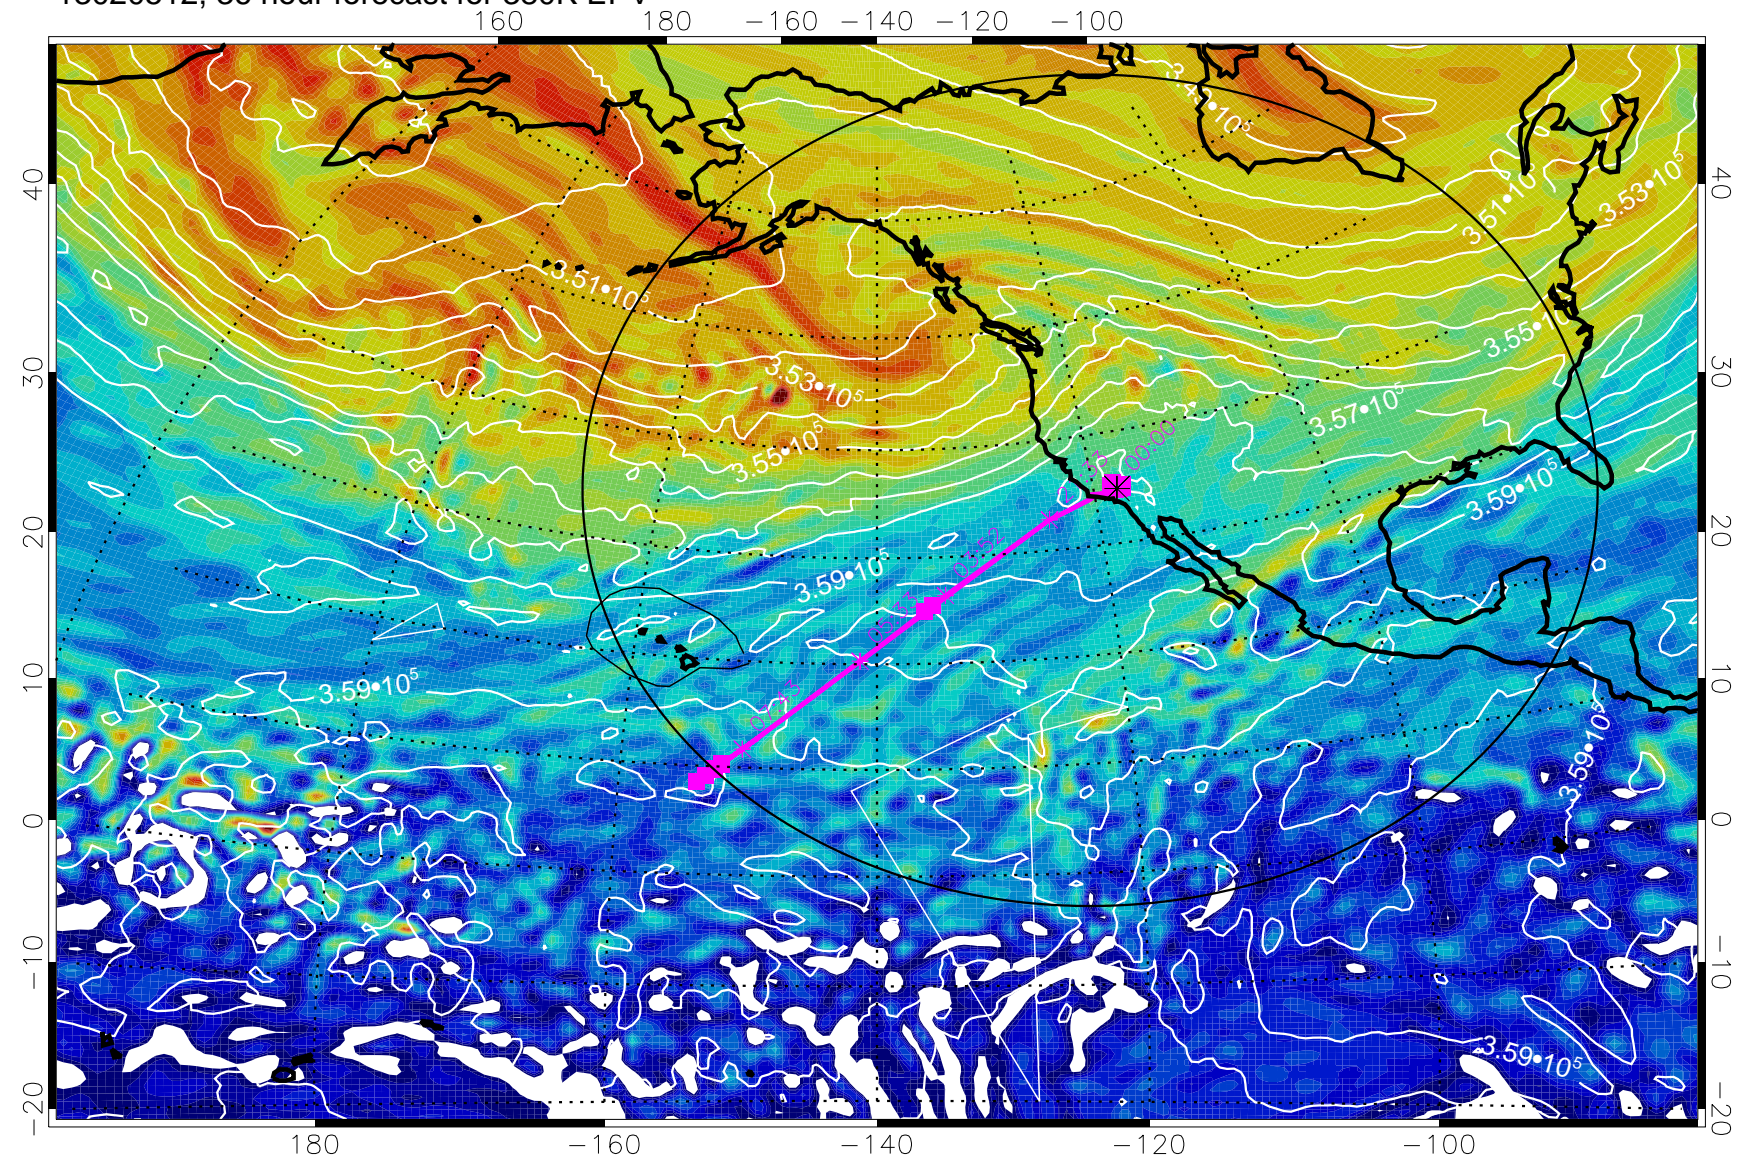

Range ring of 4055 km -- 13 hours GH round trip

13020500, 24 hour forecast for 380K EPV

380K Montgomery Streamfunction, white

Range ring of 4055 km -- 13 hours GH round trip

13020506, 30 hour forecast for 380K EPV

380K Montgomery Streamfunction, white

Range ring of 4055 km -- 13 hours GH round trip

13020512, 36 hour forecast for 380K EPV

380K Montgomery Streamfunction, white

Range ring of 4055 km -- 13 hours GH round trip

13020518, 42 hour forecast for 380K EPV

160 180 -160 -140 -120 -100

380K Montgomery Streamfunction, white

Range ring of 4055 km -- 13 hours GH round trip

13020600, 48 hour forecast for 380K EPV

160 180 -160 -140 -120 -100

380K Montgomery Streamfunction, white

Range ring of 4055 km -- 13 hours GH round trip

13020606, 54 hour forecast for 380K EPV

160 180 -160 -140 -120 -100

380K Montgomery Streamfunction, white

Range ring of 4055 km -- 13 hours GH round trip