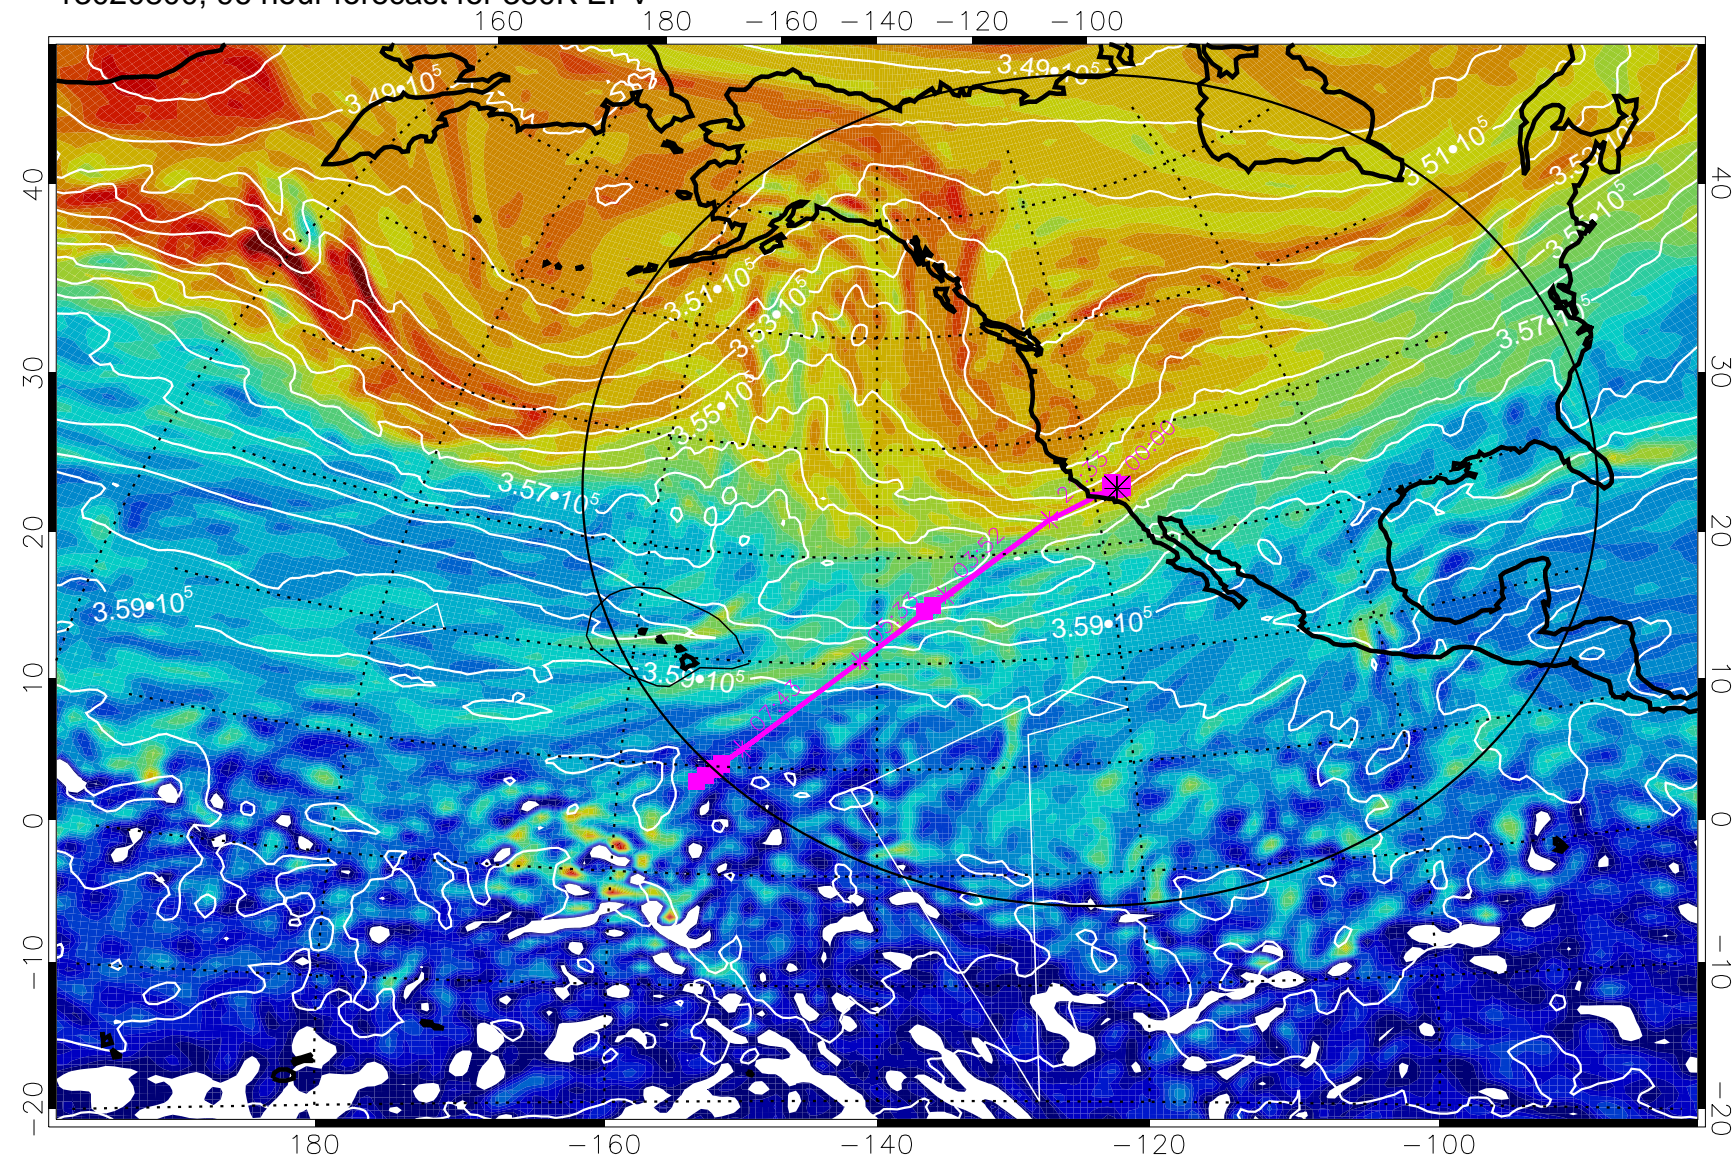

Range ring of 4055 km -- 13 hours GH round trip

13020700, 72 hour forecast for 380K EPV

380K Montgomery Streamfunction, white

Range ring of 4055 km -- 13 hours GH round trip

13020706, 78 hour forecast for 380K EPV

380K Montgomery Streamfunction, white

Range ring of 4055 km -- 13 hours GH round trip

13020712, 84 hour forecast for 380K EPV

380K Montgomery Streamfunction, white

Range ring of 4055 km -- 13 hours GH round trip

13020718, 90 hour forecast for 380K EPV

380K Montgomery Streamfunction, white

Range ring of 4055 km -- 13 hours GH round trip

13020800, 96 hour forecast for 380K EPV

380K Montgomery Streamfunction, white

Range ring of 4055 km -- 13 hours GH round trip

13020806, 102 hour forecast for 380K EPV

160 180 -160 -140 -120 -100

40
30
20
10
0
-10
-20

380K Montgomery Streamfunction, white

Range ring of 4055 km -- 13 hours GH round trip

13020812, 108 hour forecast for 380K EPV