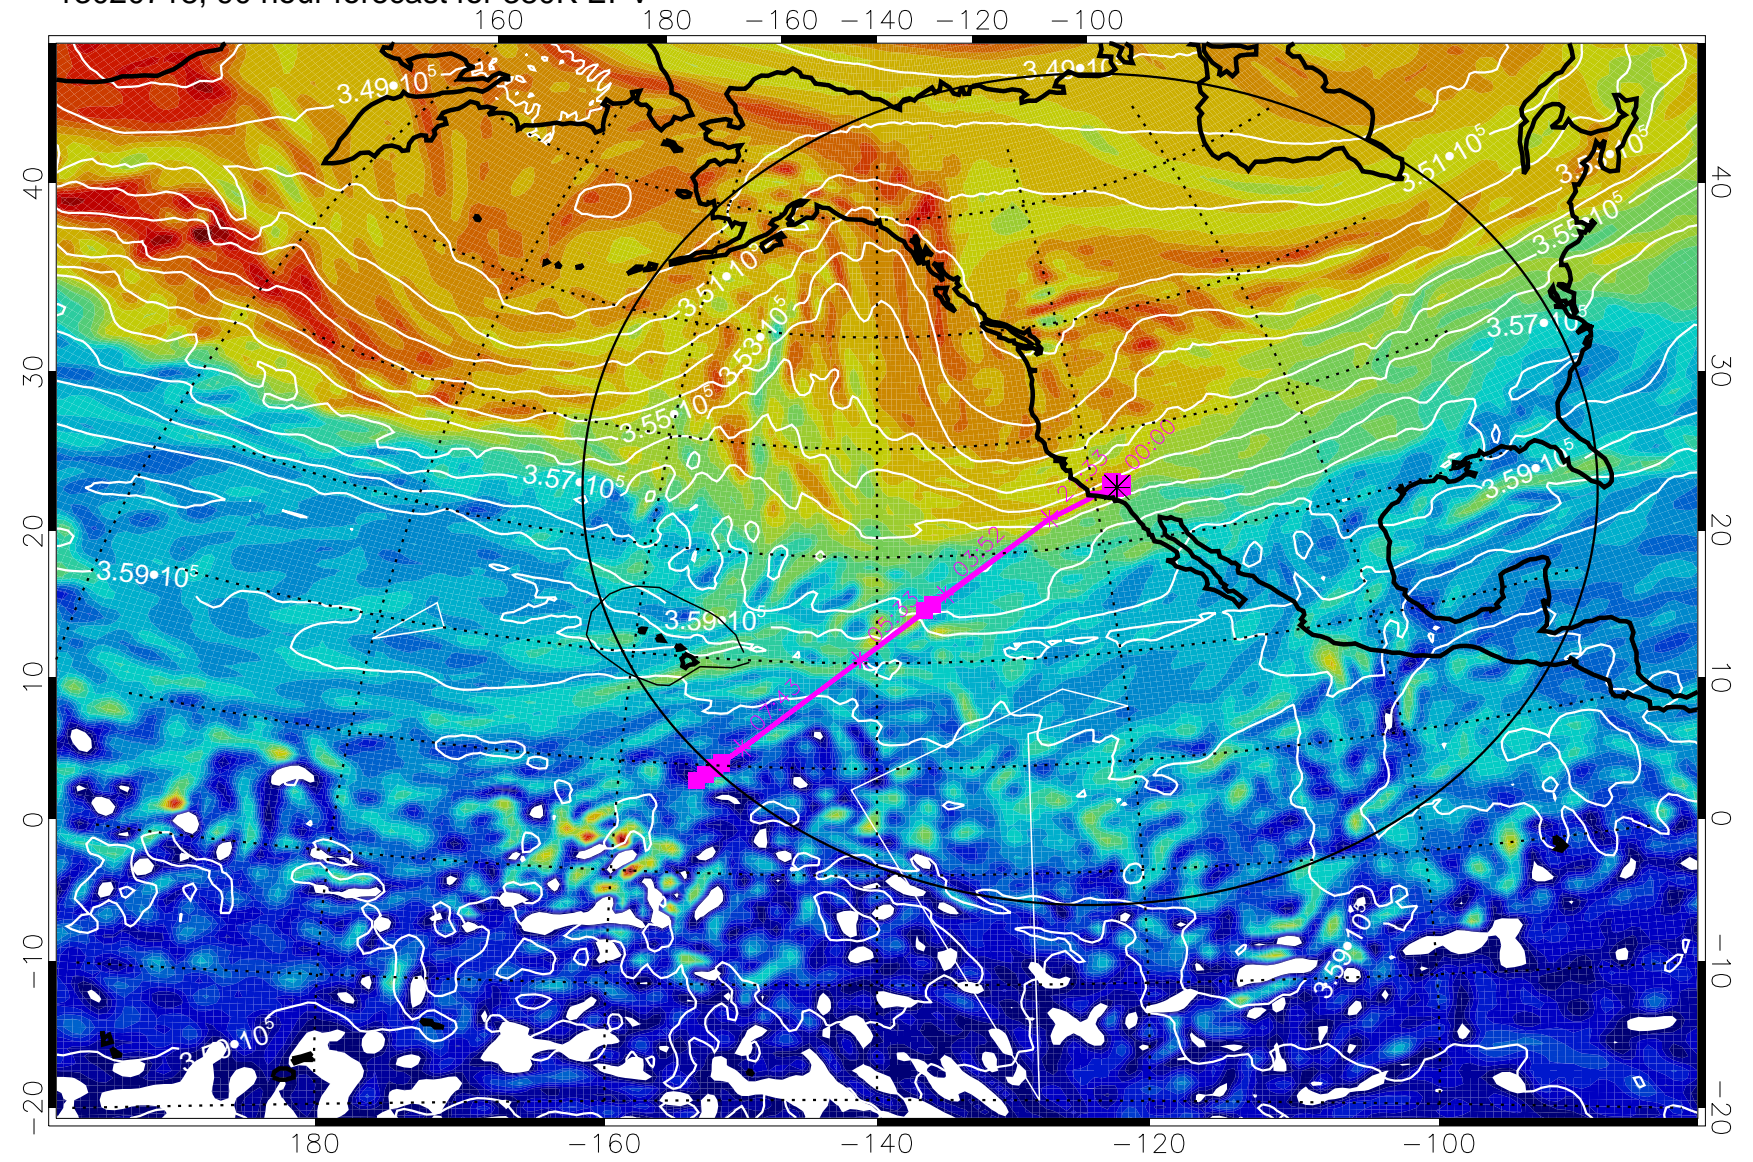

Range ring of 4055 km -- 13 hours GH round trip

13020700, 72 hour forecast for 380K EPV

380K Montgomery Streamfunction, white

Range ring of 4055 km -- 13 hours GH round trip

13020706, 78 hour forecast for 380K EPV

380K Montgomery Streamfunction, white

Range ring of 4055 km -- 13 hours GH round trip

13020712, 84 hour forecast for 380K EPV

380K Montgomery Streamfunction, white

Range ring of 4055 km -- 13 hours GH round trip

13020718, 90 hour forecast for 380K EPV

380K Montgomery Streamfunction, white

Range ring of 4055 km -- 13 hours GH round trip

13020800, 96 hour forecast for 380K EPV

380K Montgomery Streamfunction, white

Range ring of 4055 km -- 13 hours GH round trip

13020806, 102 hour forecast for 380K EPV

160 180 -160 -140 -120 -100

40
30
20
10
0
-10
-20

380K Montgomery Streamfunction, white

Range ring of 4055 km -- 13 hours GH round trip

13020812, 108 hour forecast for 380K EPV