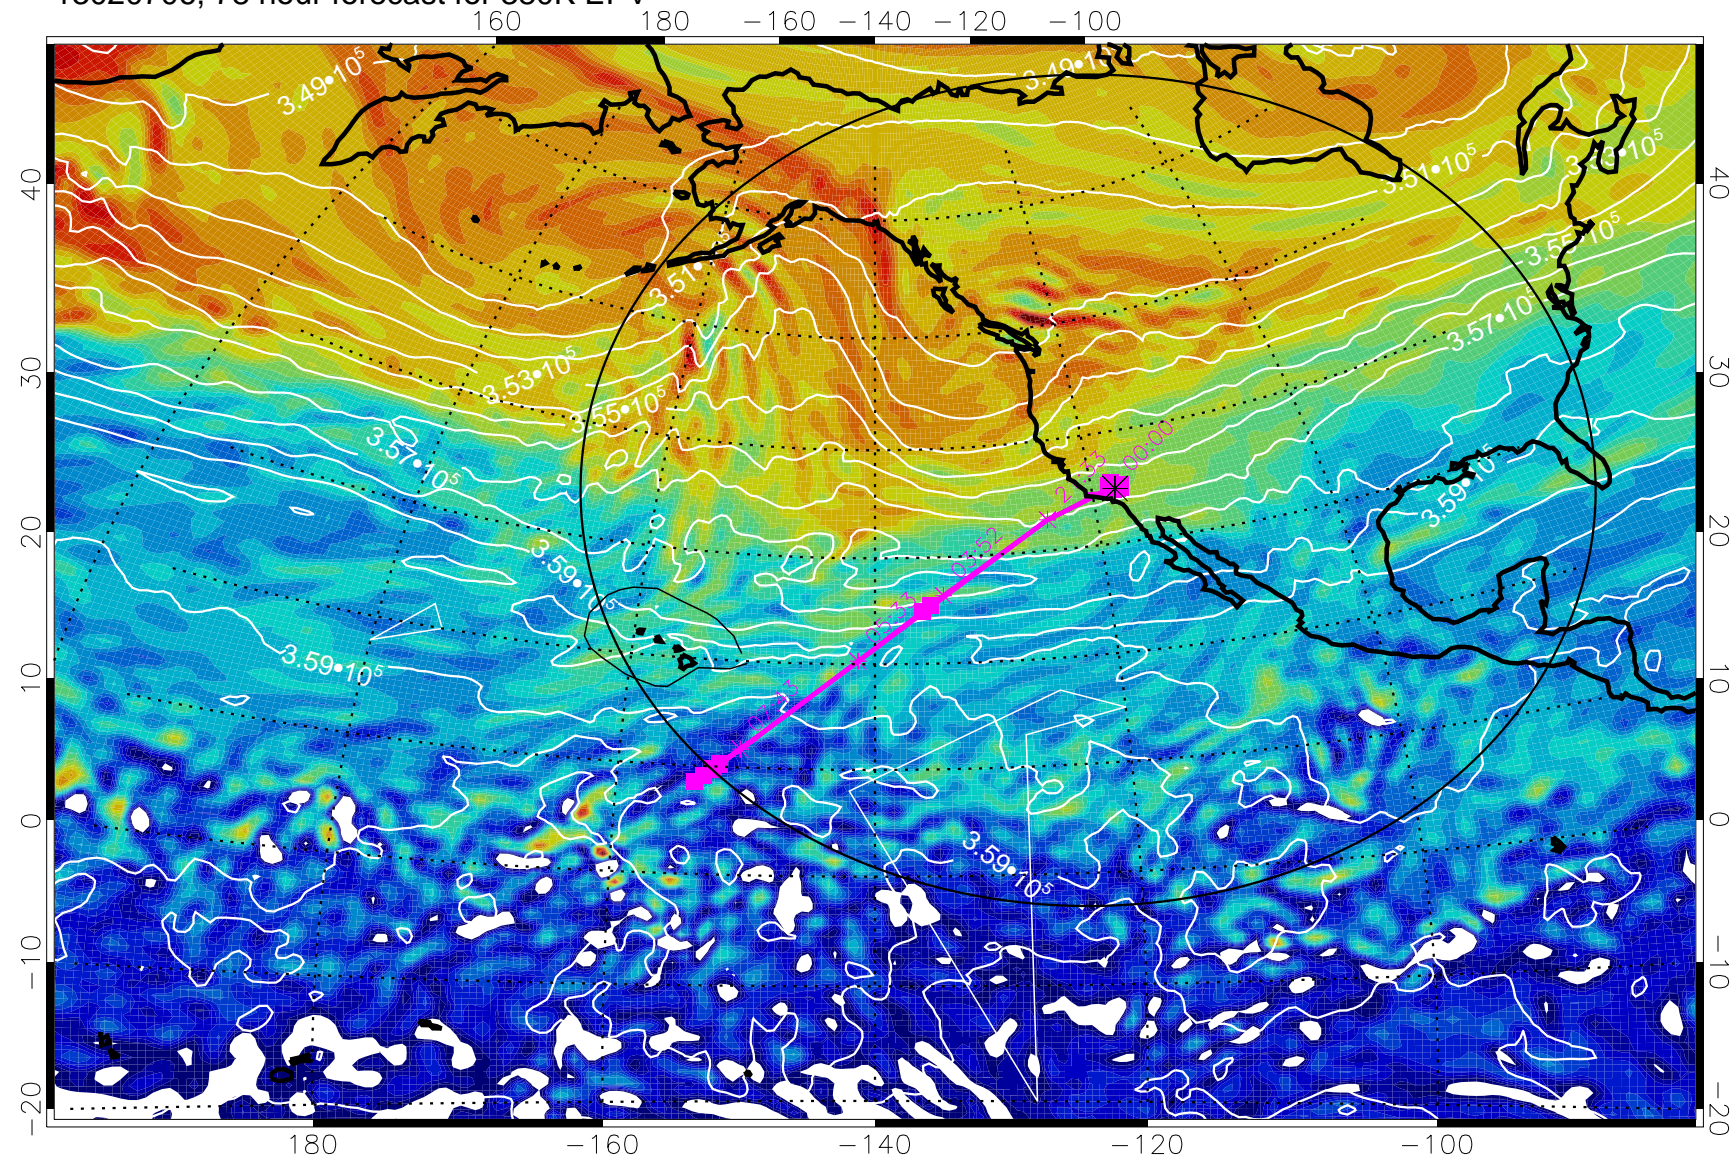

13020612, 60 hour forecast for 380K EPV

160 180 -160 -140 -120 -100

380K Montgomery Streamfunction, white

Range ring of 4055 km -- 13 hours GH round trip

13020618, 66 hour forecast for 380K EPV

380K Montgomery Streamfunction, white

Range ring of 4055 km -- 13 hours GH round trip

13020700, 72 hour forecast for 380K EPV

380K Montgomery Streamfunction, white

Range ring of 4055 km -- 13 hours GH round trip

13020706, 78 hour forecast for 380K EPV

380K Montgomery Streamfunction, white

Range ring of 4055 km -- 13 hours GH round trip

13020712, 84 hour forecast for 380K EPV

380K Montgomery Streamfunction, white

Range ring of 4055 km -- 13 hours GH round trip

13020718, 90 hour forecast for 380K EPV

380K Montgomery Streamfunction, white

Range ring of 4055 km -- 13 hours GH round trip

13020800, 96 hour forecast for 380K EPV

380K Montgomery Streamfunction, white

Range ring of 4055 km -- 13 hours GH round trip