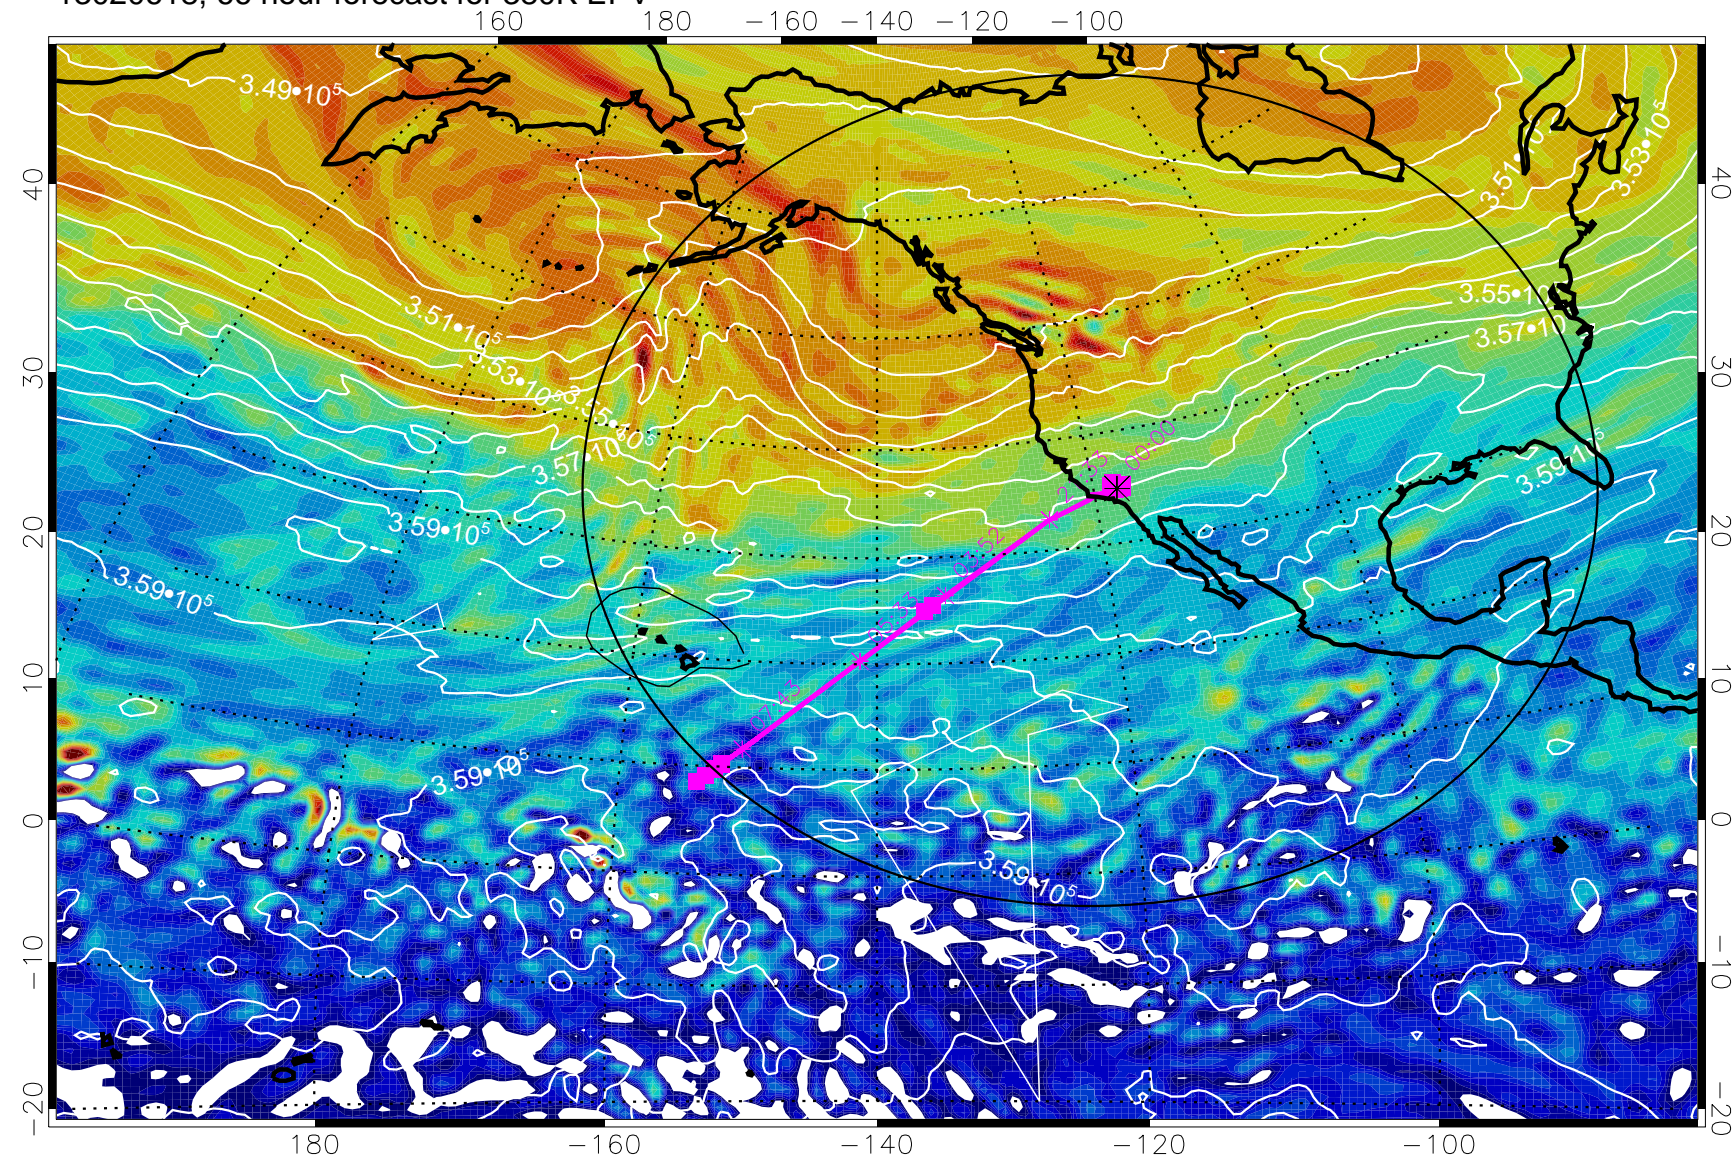

13020612, 60 hour forecast for 380K EPV

160 180 -160 -140 -120 -100

380K Montgomery Streamfunction, white

Range ring of 4055 km -- 13 hours GH round trip

13020618, 66 hour forecast for 380K EPV

380K Montgomery Streamfunction, white

Range ring of 4055 km -- 13 hours GH round trip

13020700, 72 hour forecast for 380K EPV

380K Montgomery Streamfunction, white

Range ring of 4055 km -- 13 hours GH round trip

13020706, 78 hour forecast for 380K EPV

380K Montgomery Streamfunction, white

Range ring of 4055 km -- 13 hours GH round trip

13020712, 84 hour forecast for 380K EPV

380K Montgomery Streamfunction, white

Range ring of 4055 km -- 13 hours GH round trip

13020718, 90 hour forecast for 380K EPV

380K Montgomery Streamfunction, white

Range ring of 4055 km -- 13 hours GH round trip

13020800, 96 hour forecast for 380K EPV

380K Montgomery Streamfunction, white

Range ring of 4055 km -- 13 hours GH round trip