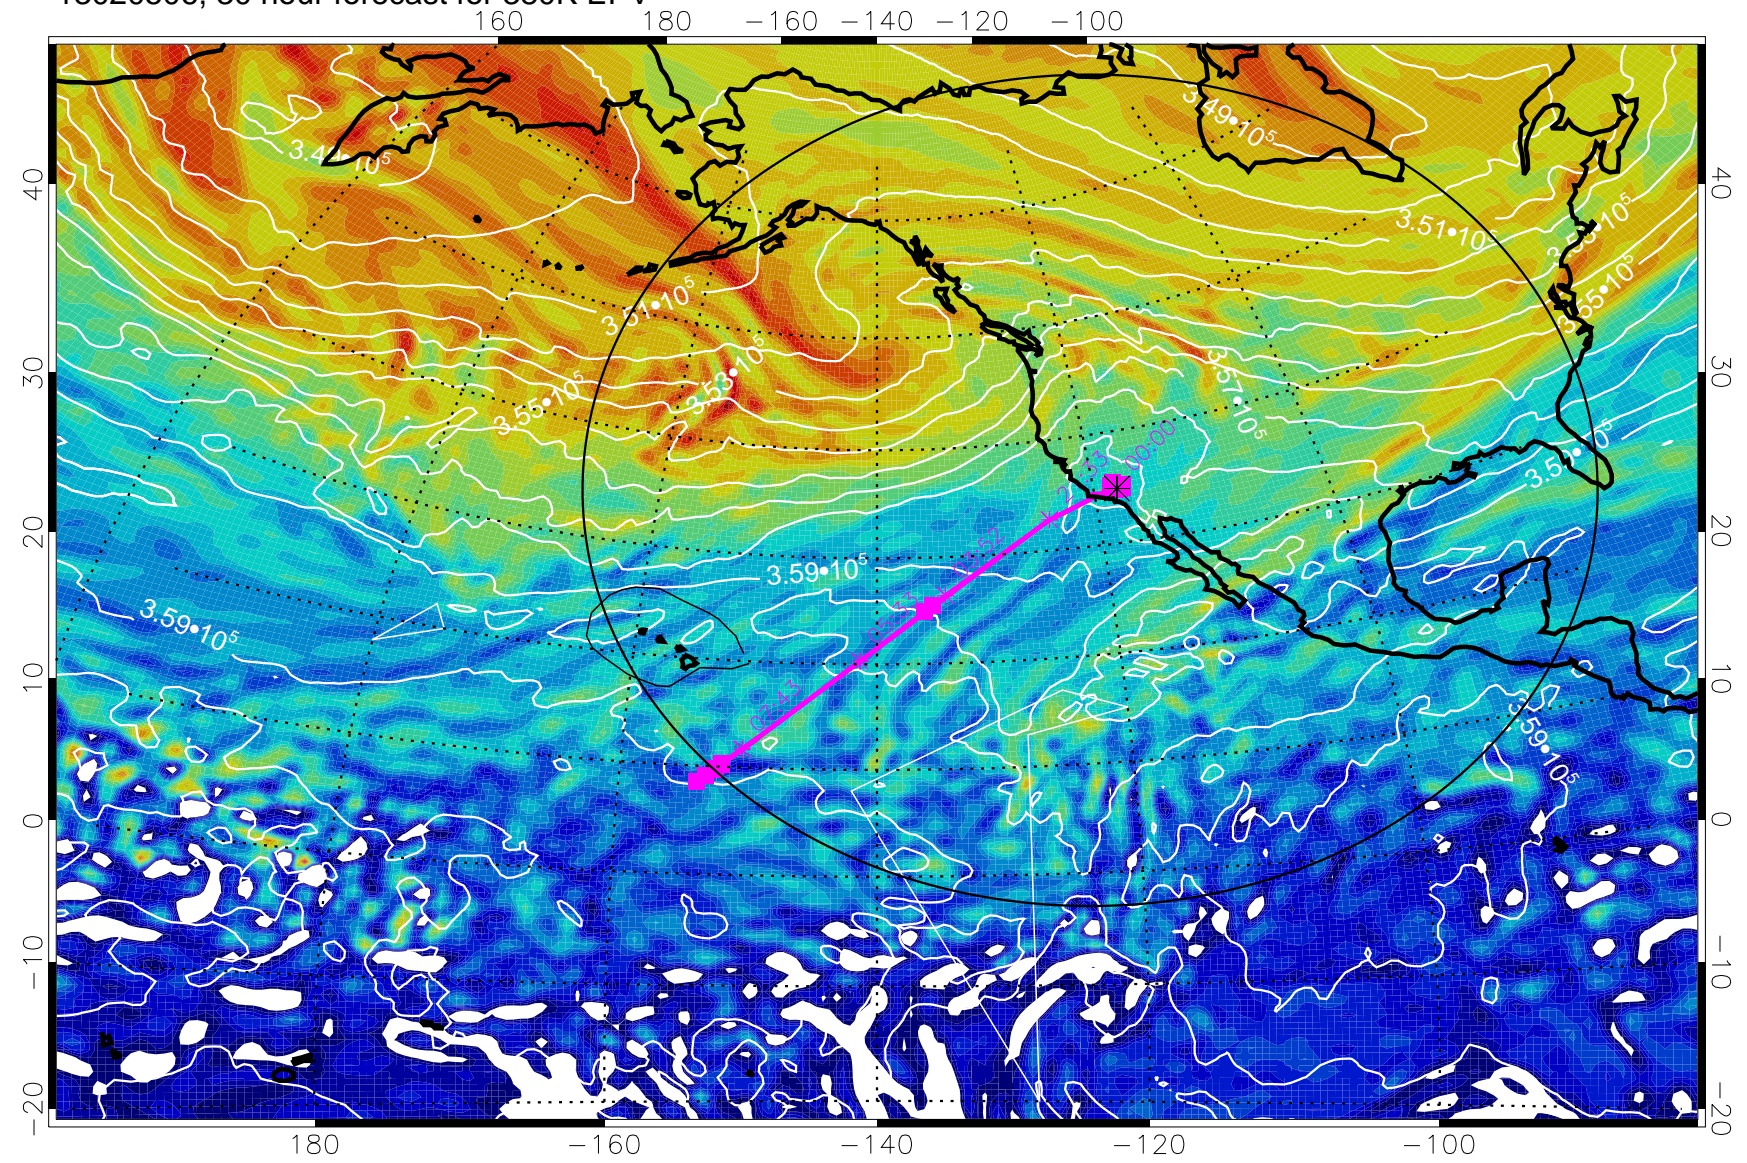

Range ring of 4055 km -- 13 hours GH round trip

13020500, 24 hour forecast for 380K EPV

380K Montgomery Streamfunction, white

Range ring of 4055 km -- 13 hours GH round trip

13020506, 30 hour forecast for 380K EPV

380K Montgomery Streamfunction, white

Range ring of 4055 km -- 13 hours GH round trip

13020512, 36 hour forecast for 380K EPV

380K Montgomery Streamfunction, white

Range ring of 4055 km -- 13 hours GH round trip

13020518, 42 hour forecast for 380K EPV

160 180 -160 -140 -120 -100

380K Montgomery Streamfunction, white

Range ring of 4055 km -- 13 hours GH round trip

13020600, 48 hour forecast for 380K EPV

160 180 -160 -140 -120 -100

380K Montgomery Streamfunction, white

Range ring of 4055 km -- 13 hours GH round trip

13020606, 54 hour forecast for 380K EPV

160 180 -160 -140 -120 -100

380K Montgomery Streamfunction, white

Range ring of 4055 km -- 13 hours GH round trip