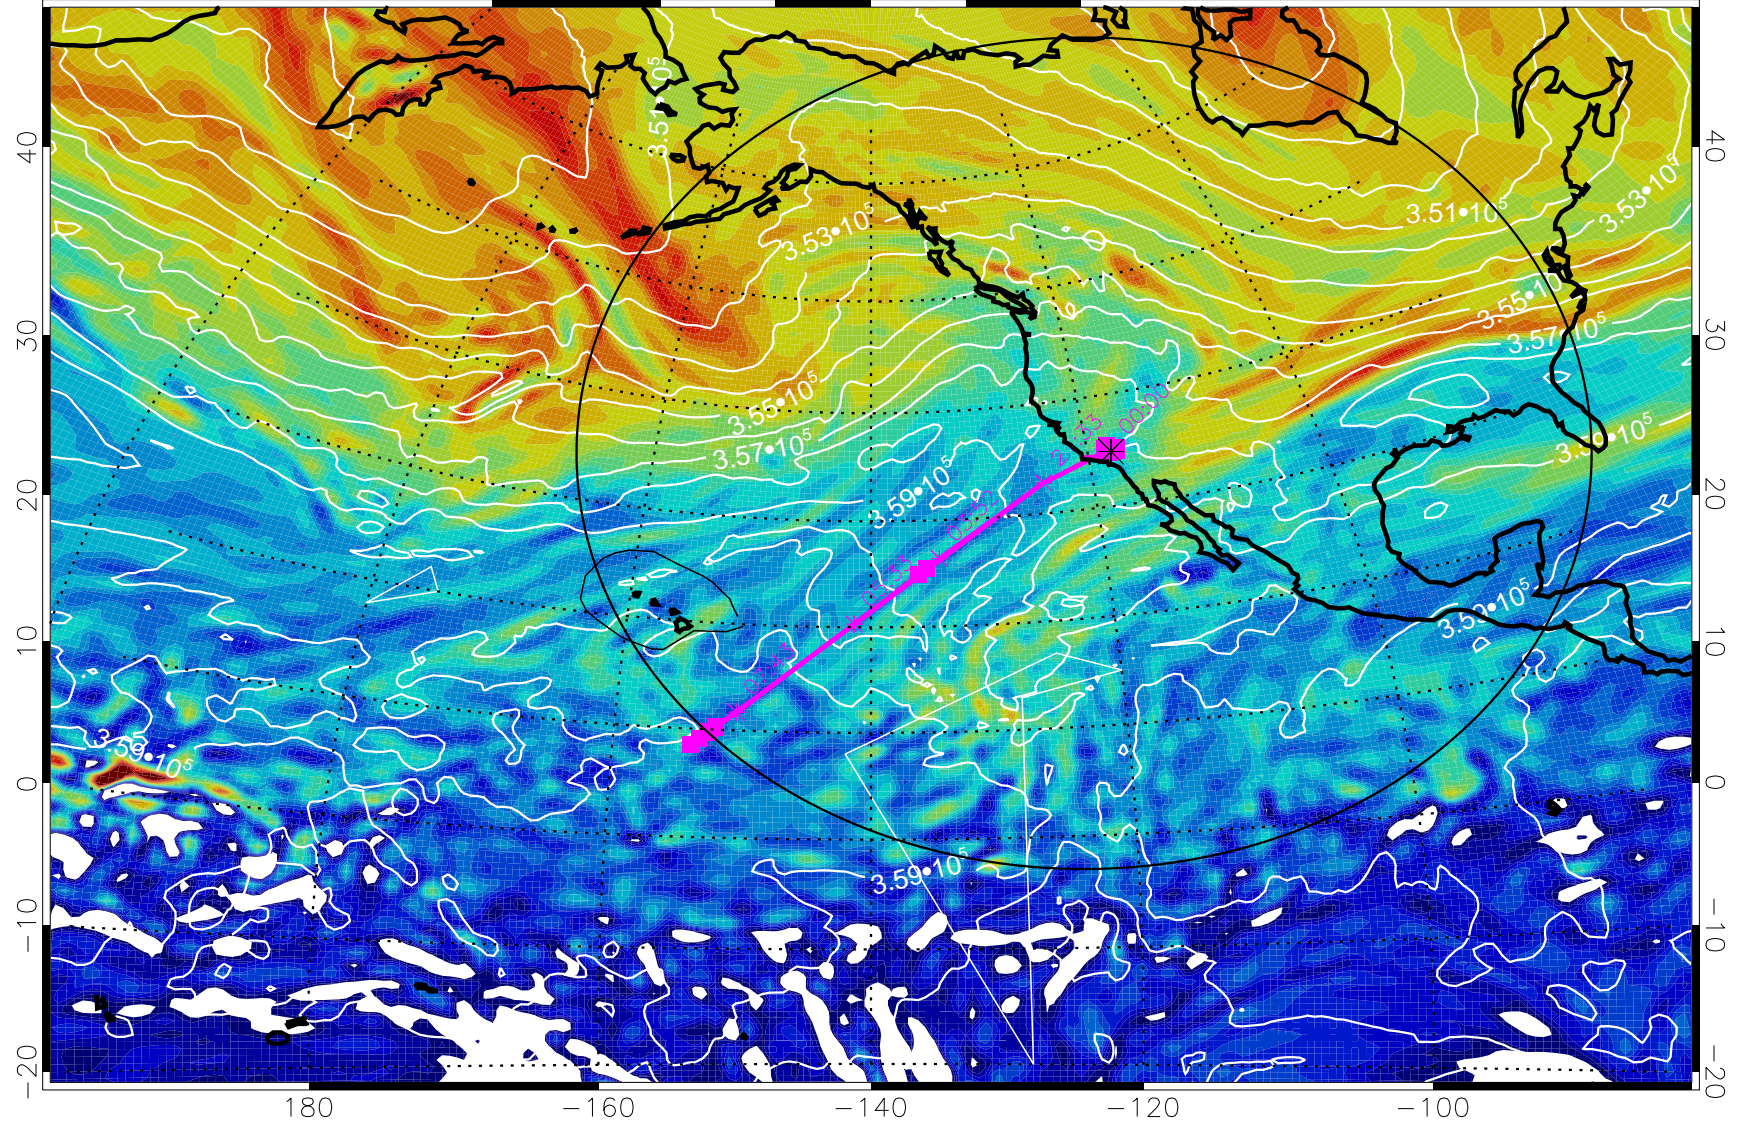

13020412, 12 hour forecast for 380K EPV

160 180 -160 -140 -120 -100

380K Montgomery Streamfunction, white

Range ring of 4055 km -- 13 hours GH round trip

13020418, 18 hour forecast for 380K EPV

380K Montgomery Streamfunction, white

Range ring of 4055 km -- 13 hours GH round trip

13020500, 24 hour forecast for 380K EPV

380K Montgomery Streamfunction, white

Range ring of 4055 km -- 13 hours GH round trip

13020506, 30 hour forecast for 380K EPV

380K Montgomery Streamfunction, white

Range ring of 4055 km -- 13 hours GH round trip

13020512, 36 hour forecast for 380K EPV

380K Montgomery Streamfunction, white

Range ring of 4055 km -- 13 hours GH round trip

13020518, 42 hour forecast for 380K EPV

160 180 -160 -140 -120 -100

380K Montgomery Streamfunction, white

Range ring of 4055 km -- 13 hours GH round trip

13020600, 48 hour forecast for 380K EPV

160 180 -160 -140 -120 -100