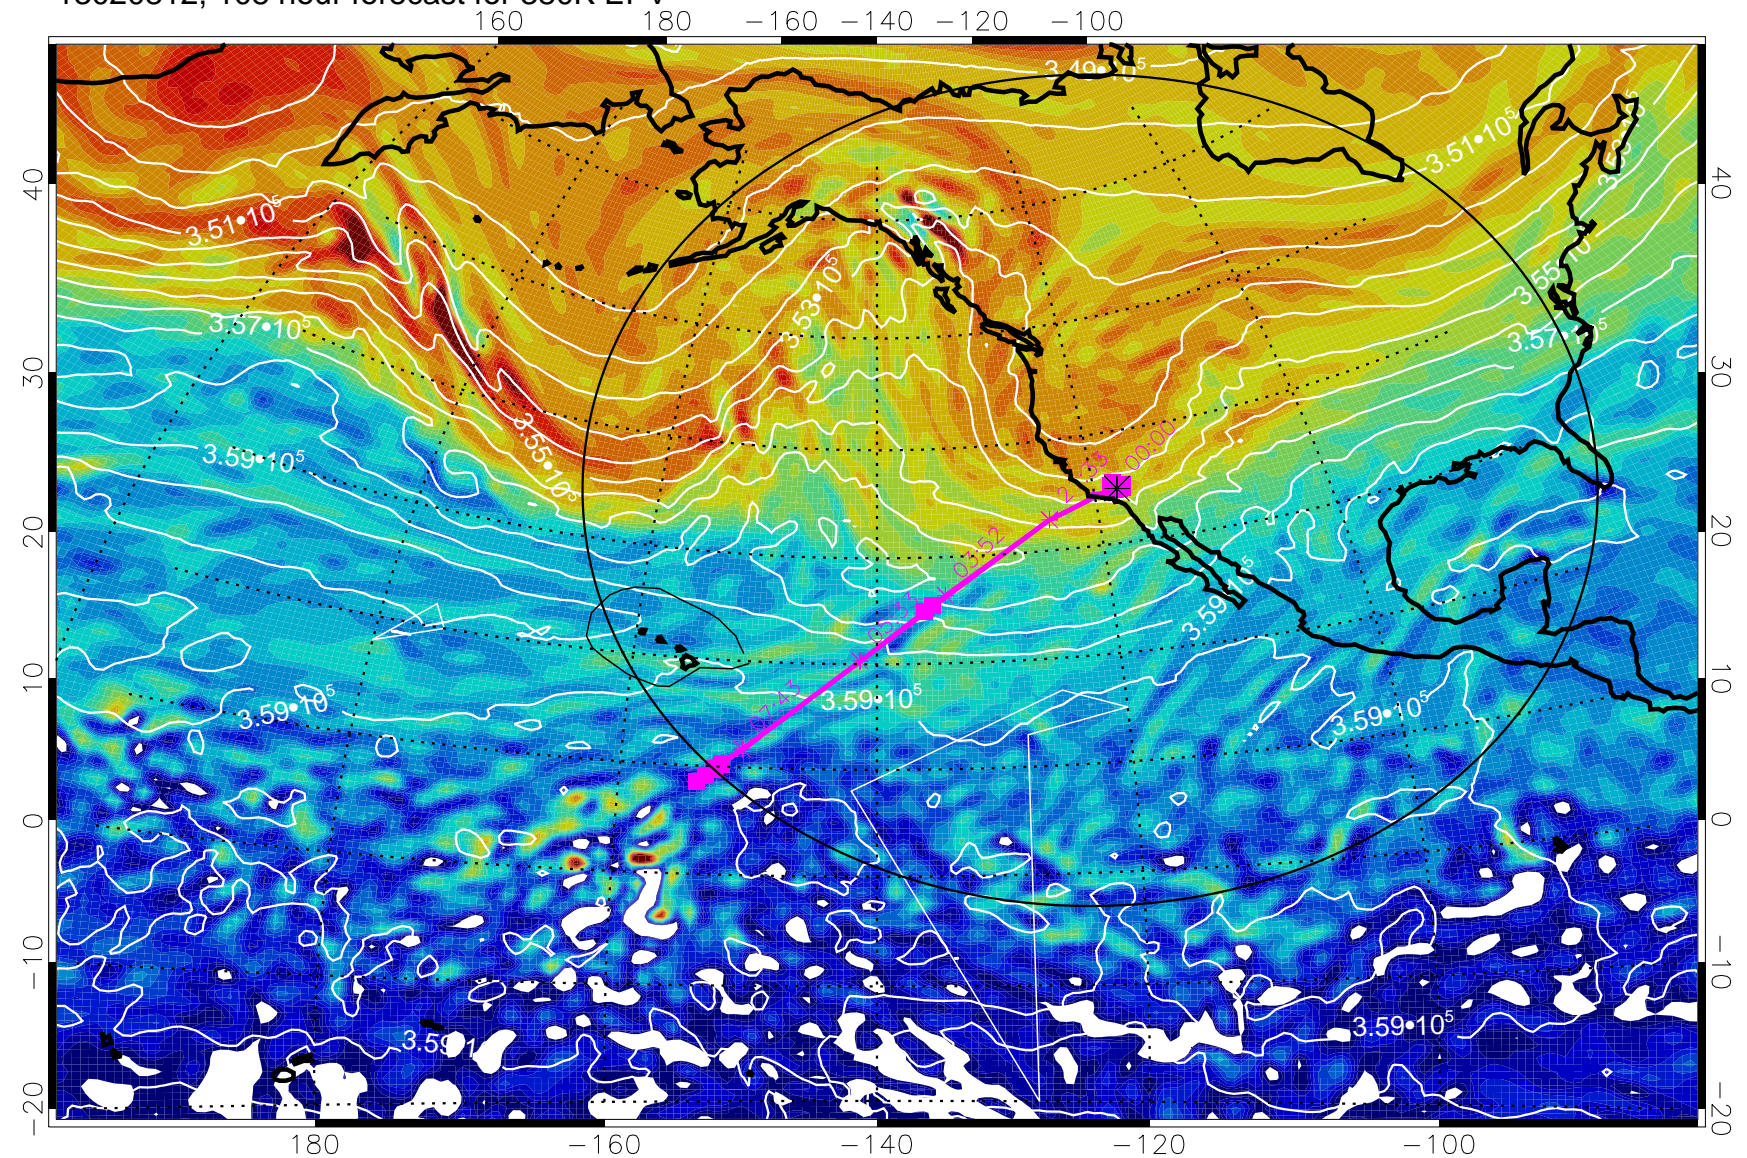

13020718, 90 hour forecast for 380K EPV

380K Montgomery Streamfunction, white

Range ring of 4055 km -- 13 hours GH round trip

13020800, 96 hour forecast for 380K EPV

380K Montgomery Streamfunction, white

Range ring of 4055 km -- 13 hours GH round trip

13020806, 102 hour forecast for 380K EPV

160 180 -160 -140 -120 -100

40
30
20
10
0
-10
-20

380K Montgomery Streamfunction, white

Range ring of 4055 km -- 13 hours GH round trip

13020812, 108 hour forecast for 380K EPV

380K Montgomery Streamfunction, white

Range ring of 4055 km -- 13 hours GH round trip

13020818, 114 hour forecast for 380K EPV

380K Montgomery Streamfunction, white

Range ring of 4055 km -- 13 hours GH round trip

13020900, 120 hour forecast for 380K EPV

380K Montgomery Streamfunction, white

Range ring of 4055 km -- 13 hours GH round trip