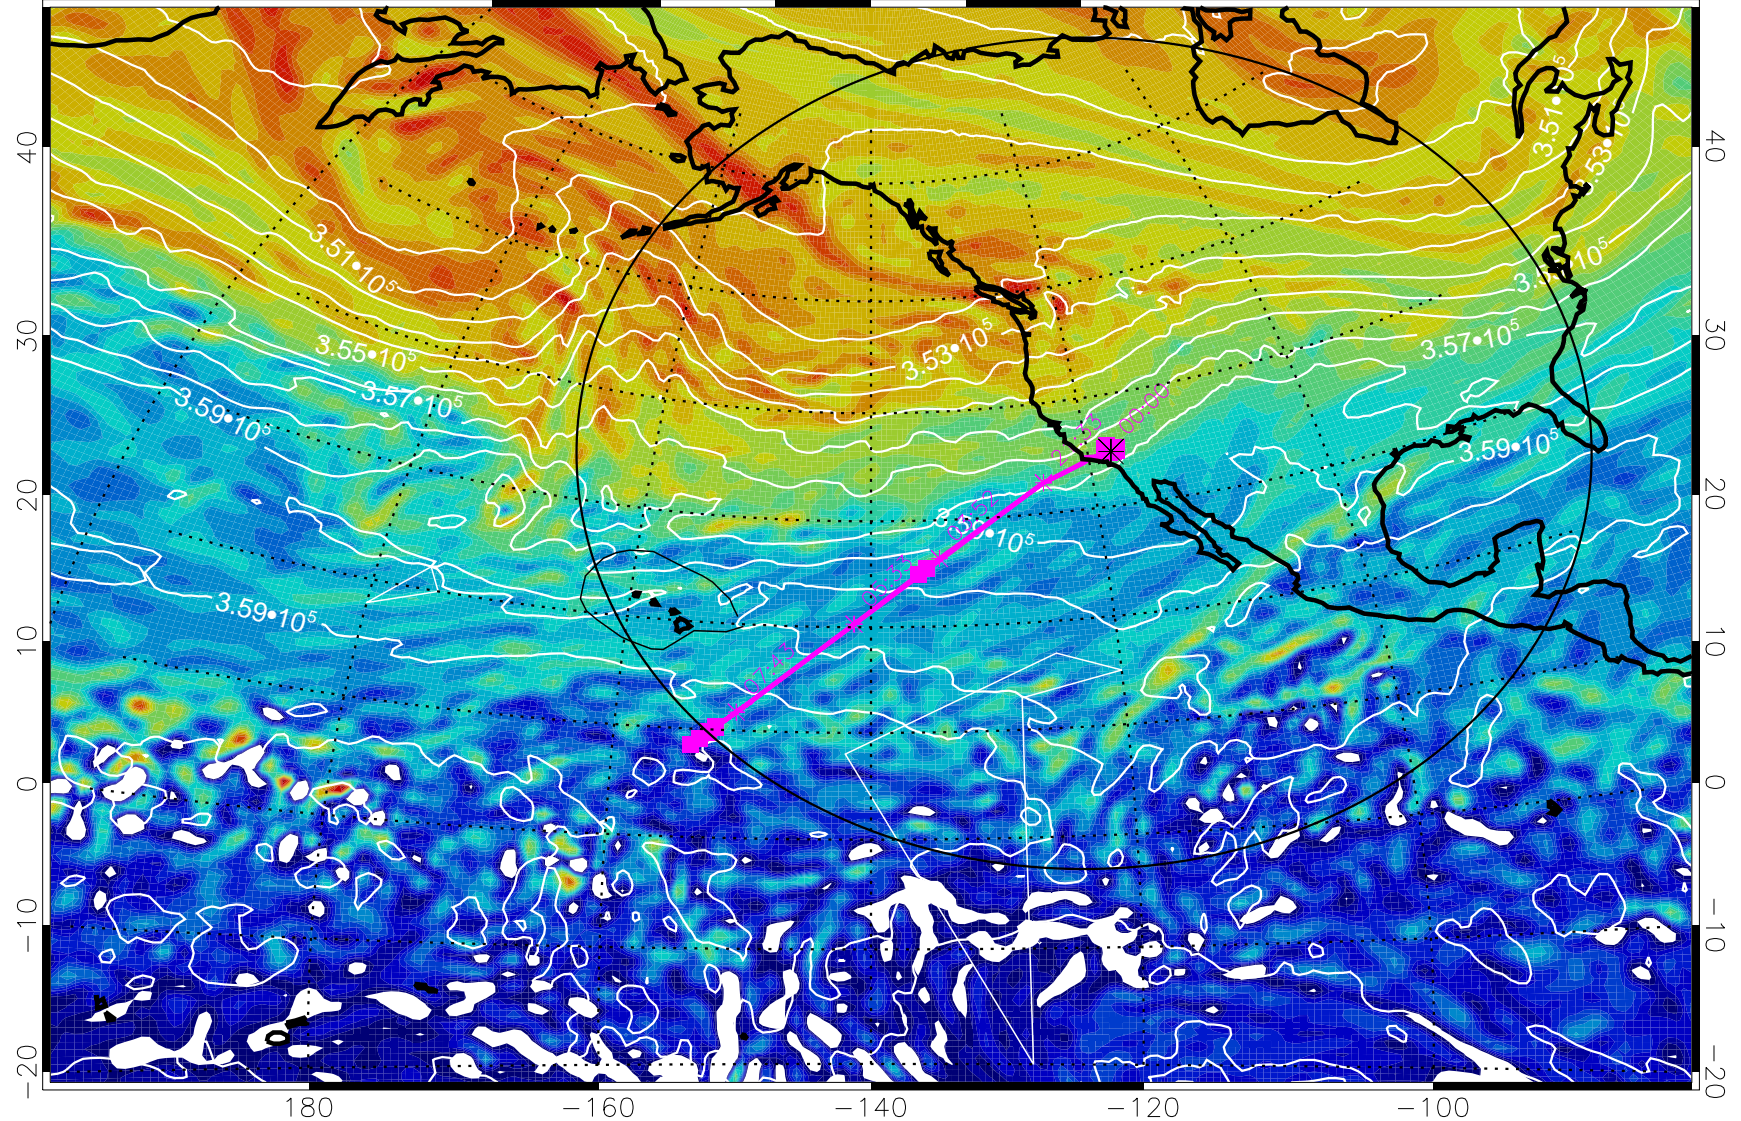

13020518, 42 hour forecast for 380K EPV

160 180 -160 -140 -120 -100

380K Montgomery Streamfunction, white

Range ring of 4055 km -- 13 hours GH round trip

13020600, 48 hour forecast for 380K EPV

160 180 -160 -140 -120 -100

380K Montgomery Streamfunction, white

Range ring of 4055 km -- 13 hours GH round trip

13020606, 54 hour forecast for 380K EPV

160 180 -160 -140 -120 -100

380K Montgomery Streamfunction, white

Range ring of 4055 km -- 13 hours GH round trip

13020612, 60 hour forecast for 380K EPV

160 180 -160 -140 -120 -100

380K Montgomery Streamfunction, white

Range ring of 4055 km -- 13 hours GH round trip

13020618, 66 hour forecast for 380K EPV

380K Montgomery Streamfunction, white

Range ring of 4055 km -- 13 hours GH round trip

13020700, 72 hour forecast for 380K EPV

380K Montgomery Streamfunction, white

Range ring of 4055 km -- 13 hours GH round trip

13020706, 78 hour forecast for 380K EPV