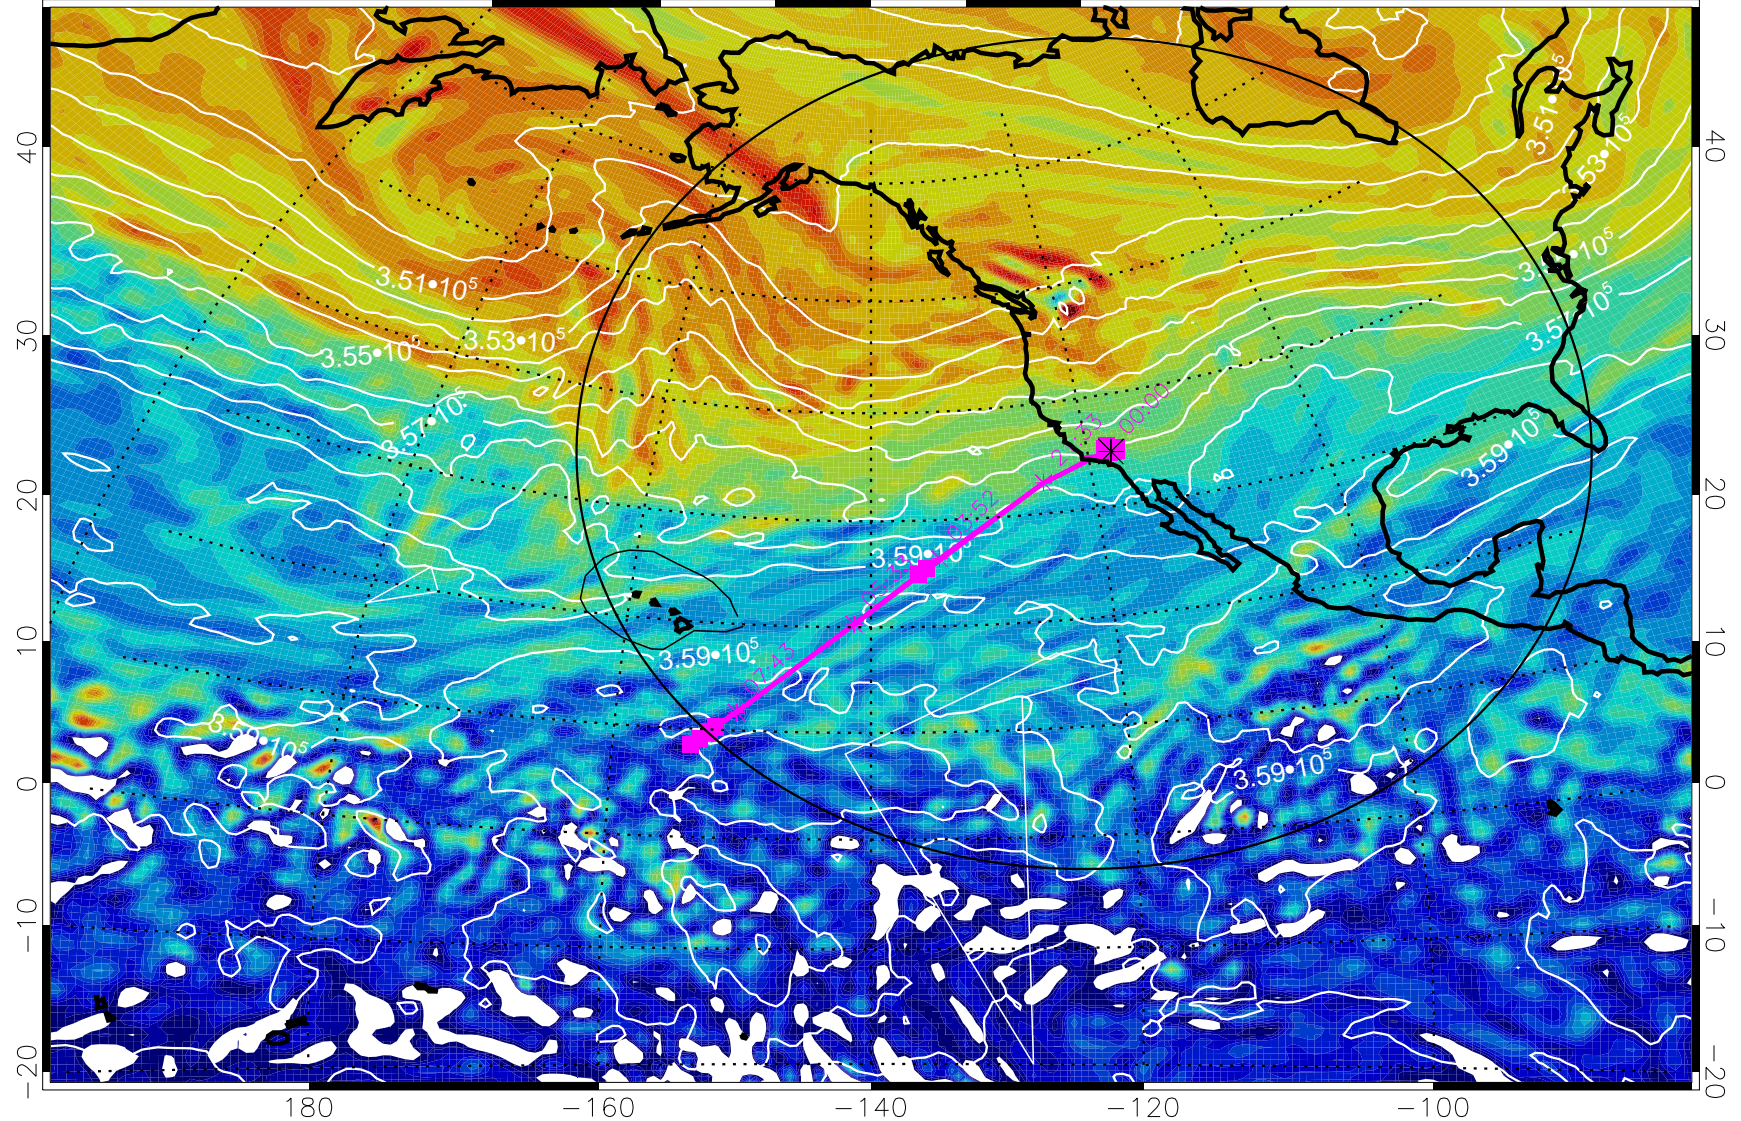

13020518, 42 hour forecast for 380K EPV

160 180 -160 -140 -120 -100

380K Montgomery Streamfunction, white

Range ring of 4055 km -- 13 hours GH round trip

13020600, 48 hour forecast for 380K EPV

160 180 -160 -140 -120 -100

380K Montgomery Streamfunction, white

Range ring of 4055 km -- 13 hours GH round trip

13020606, 54 hour forecast for 380K EPV

160 180 -160 -140 -120 -100

380K Montgomery Streamfunction, white

Range ring of 4055 km -- 13 hours GH round trip

13020612, 60 hour forecast for 380K EPV

160 180 -160 -140 -120 -100

380K Montgomery Streamfunction, white

Range ring of 4055 km -- 13 hours GH round trip

13020618, 66 hour forecast for 380K EPV

380K Montgomery Streamfunction, white

Range ring of 4055 km -- 13 hours GH round trip

13020700, 72 hour forecast for 380K EPV

380K Montgomery Streamfunction, white

Range ring of 4055 km -- 13 hours GH round trip

13020706, 78 hour forecast for 380K EPV