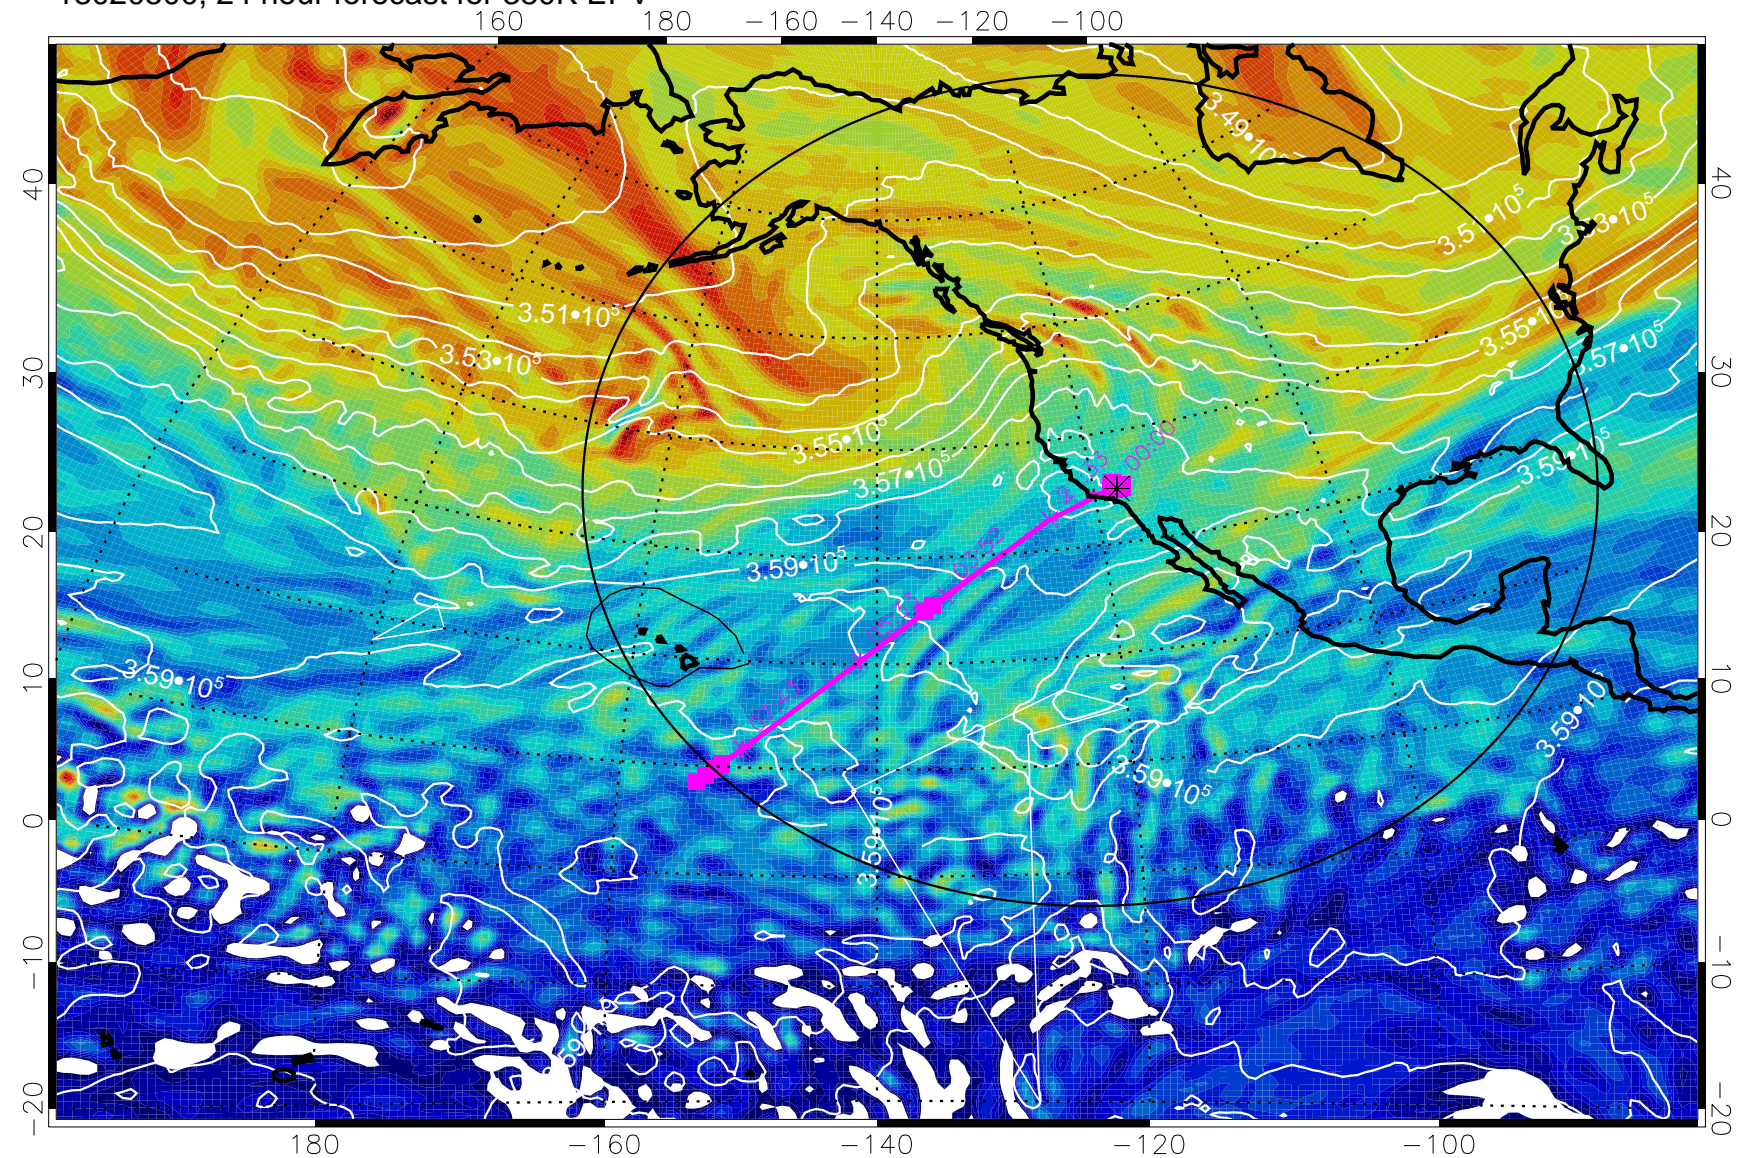

13020412, 12 hour forecast for 380K EPV

160 180 -160 -140 -120 -100

380K Montgomery Streamfunction, white

Range ring of 4055 km -- 13 hours GH round trip

13020418, 18 hour forecast for 380K EPV

380K Montgomery Streamfunction, white

Range ring of 4055 km -- 13 hours GH round trip

13020500, 24 hour forecast for 380K EPV

380K Montgomery Streamfunction, white

Range ring of 4055 km -- 13 hours GH round trip

13020506, 30 hour forecast for 380K EPV

380K Montgomery Streamfunction, white

Range ring of 4055 km -- 13 hours GH round trip

13020512, 36 hour forecast for 380K EPV

380K Montgomery Streamfunction, white

Range ring of 4055 km -- 13 hours GH round trip

13020518, 42 hour forecast for 380K EPV

160 180 -160 -140 -120 -100

380K Montgomery Streamfunction, white

Range ring of 4055 km -- 13 hours GH round trip

13020600, 48 hour forecast for 380K EPV

160 180 -160 -140 -120 -100