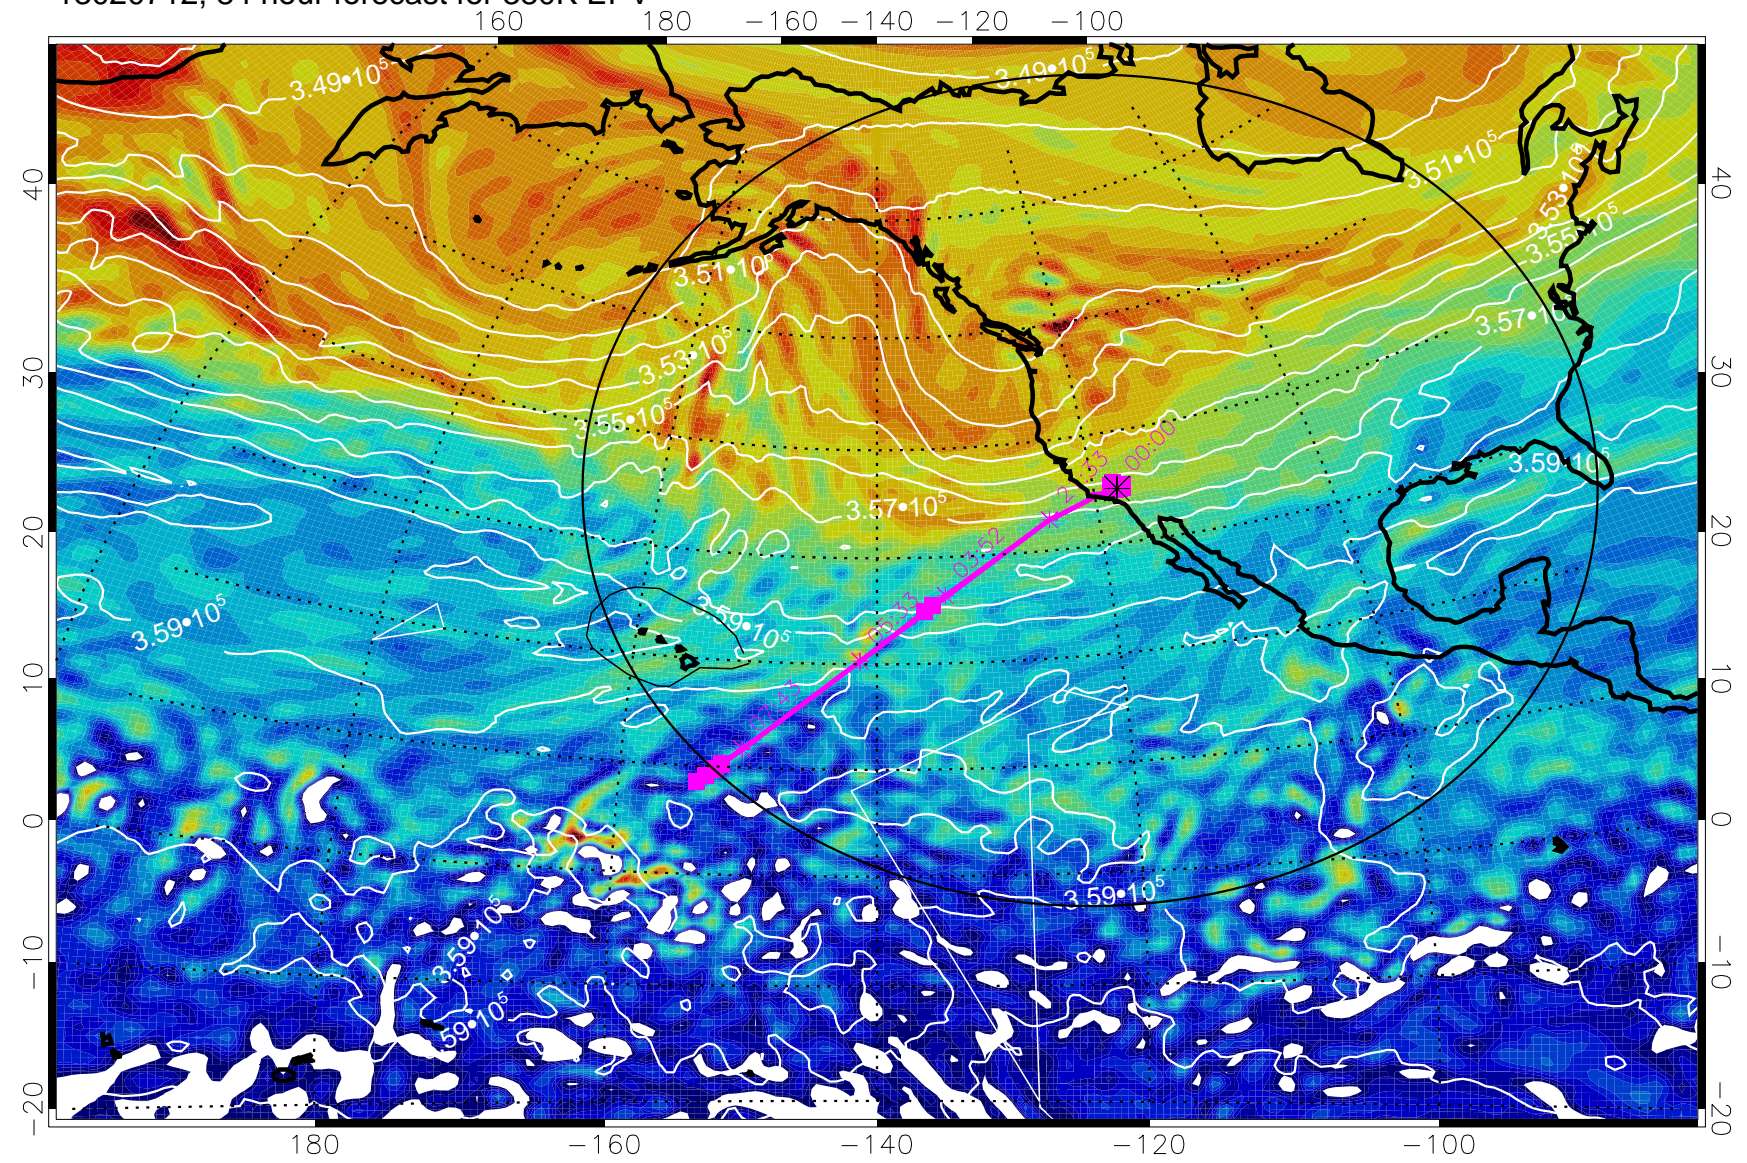

13020612, 60 hour forecast for 380K EPV

160 180 -160 -140 -120 -100

380K Montgomery Streamfunction, white

Range ring of 4055 km -- 13 hours GH round trip

13020618, 66 hour forecast for 380K EPV

380K Montgomery Streamfunction, white

Range ring of 4055 km -- 13 hours GH round trip

13020700, 72 hour forecast for 380K EPV

380K Montgomery Streamfunction, white

Range ring of 4055 km -- 13 hours GH round trip

13020706, 78 hour forecast for 380K EPV

380K Montgomery Streamfunction, white

Range ring of 4055 km -- 13 hours GH round trip

13020712, 84 hour forecast for 380K EPV

380K Montgomery Streamfunction, white

Range ring of 4055 km -- 13 hours GH round trip

13020718, 90 hour forecast for 380K EPV

380K Montgomery Streamfunction, white

Range ring of 4055 km -- 13 hours GH round trip

13020800, 96 hour forecast for 380K EPV

380K Montgomery Streamfunction, white

Range ring of 4055 km -- 13 hours GH round trip