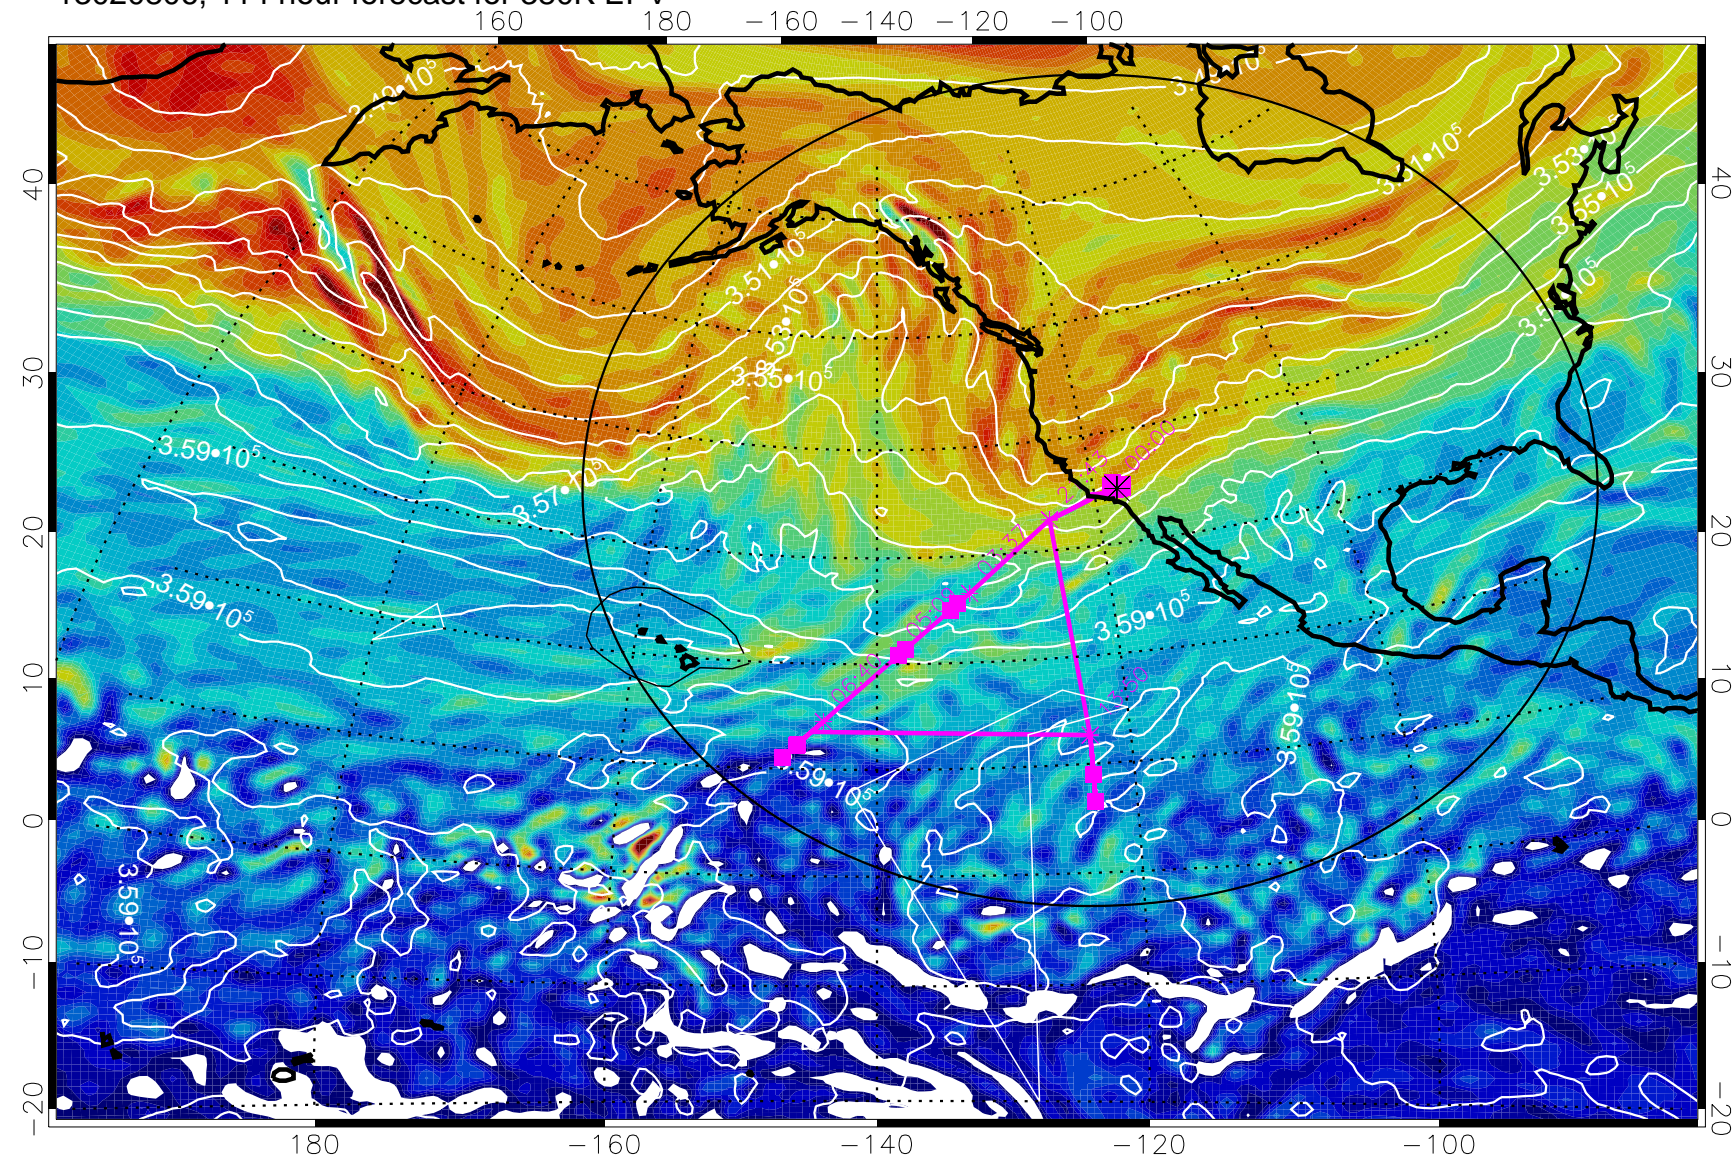

Range ring of 4055 km -- 13 hours GH round trip

13020712, 96 hour forecast for 380K EPV

380K Montgomery Streamfunction, white

Range ring of 4055 km -- 13 hours GH round trip

13020718, 102 hour forecast for 380K EPV

380K Montgomery Streamfunction, white

Range ring of 4055 km -- 13 hours GH round trip

13020800, 108 hour forecast for 380K EPV

380K Montgomery Streamfunction, white

Range ring of 4055 km -- 13 hours GH round trip

13020806, 114 hour forecast for 380K EPV

380K Montgomery Streamfunction, white

Range ring of 4055 km -- 13 hours GH round trip

13020812, 120 hour forecast for 380K EPV

380K Montgomery Streamfunction, white

Range ring of 4055 km -- 13 hours GH round trip