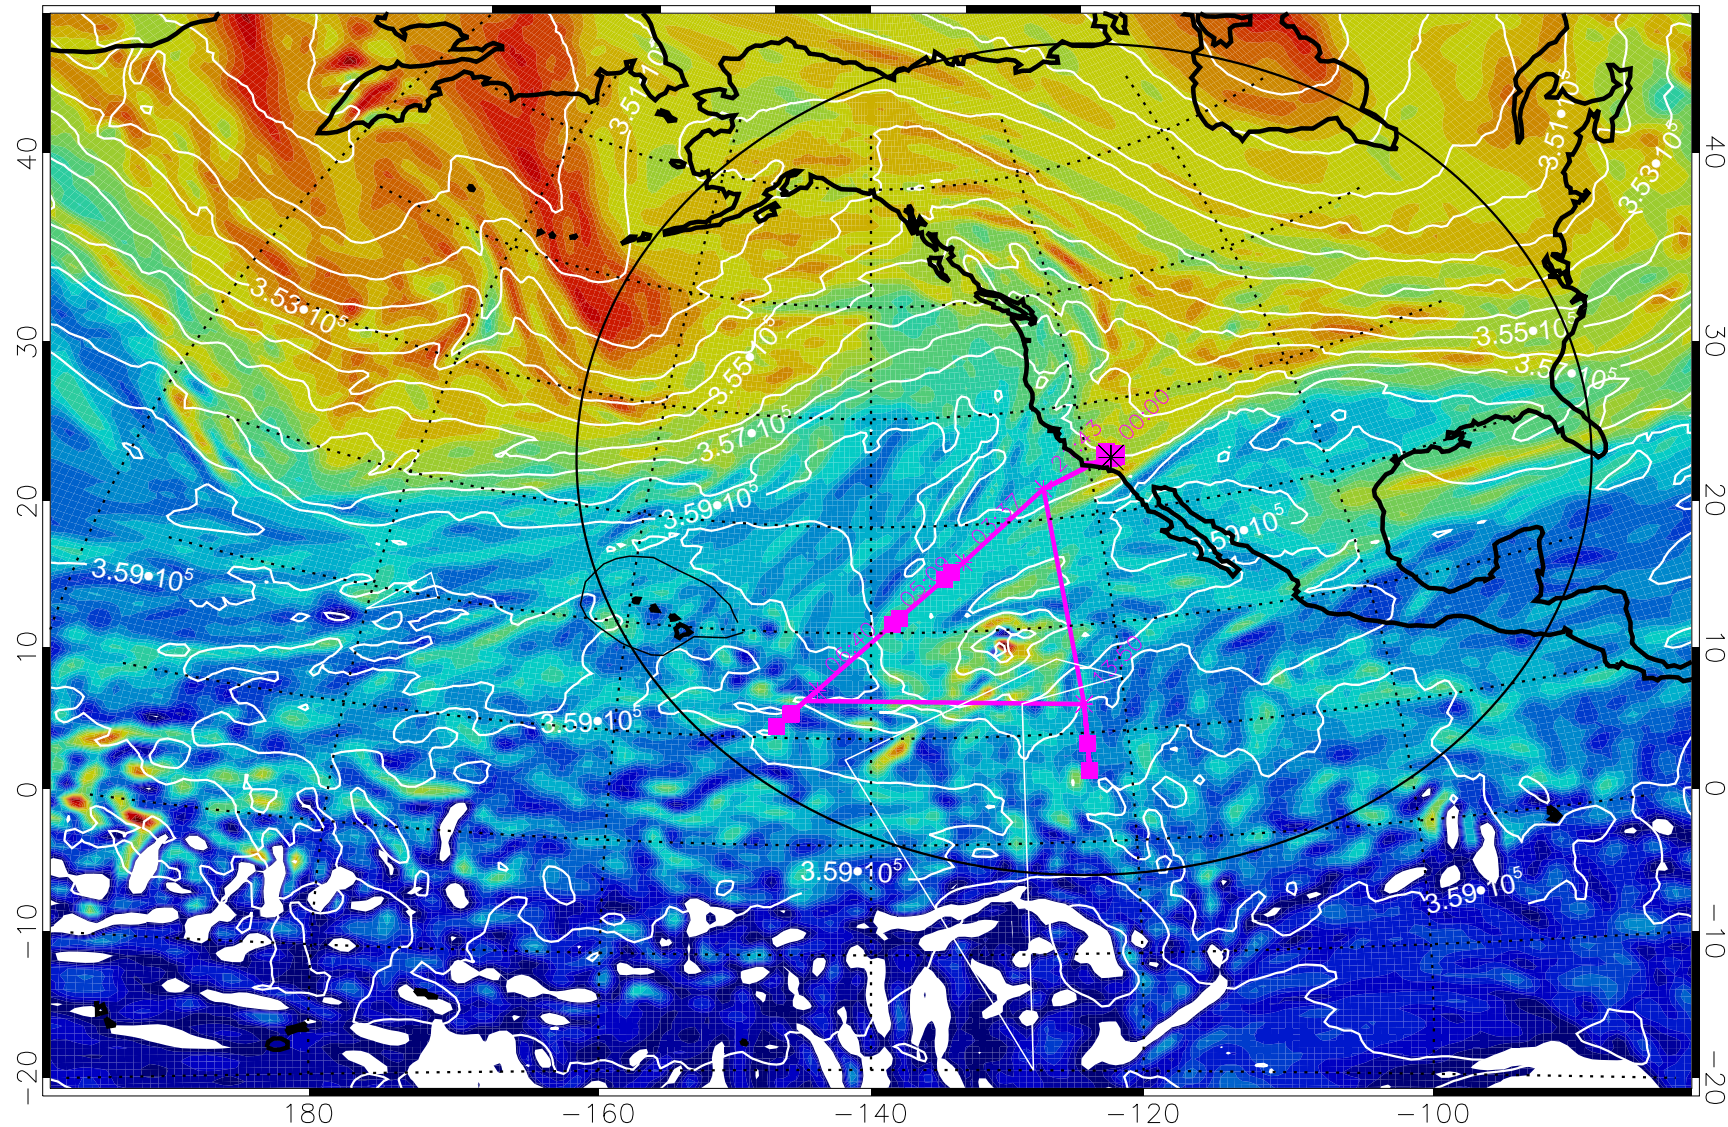

13020318, 6 hour forecast for 380K EPV

160 180 -160 -140 -120 -100

380K Montgomery Streamfunction, white

Range ring of 4055 km -- 13 hours GH round trip

13020400, 12 hour forecast for 380K EPV

160 180 -160 -140 -120 -100

380K Montgomery Streamfunction, white

Range ring of 4055 km -- 13 hours GH round trip

13020406, 18 hour forecast for 380K EPV

160 180 -160 -140 -120 -100

380K Montgomery Streamfunction, white

Range ring of 4055 km -- 13 hours GH round trip

13020412, 24 hour forecast for 380K EPV

160 180 -160 -140 -120 -100

380K Montgomery Streamfunction, white

Range ring of 4055 km -- 13 hours GH round trip

13020418, 30 hour forecast for 380K EPV

160 180 -160 -140 -120 -100

380K Montgomery Streamfunction, white

Range ring of 4055 km -- 13 hours GH round trip

13020500, 36 hour forecast for 380K EPV

380K Montgomery Streamfunction, white

Range ring of 4055 km -- 13 hours GH round trip