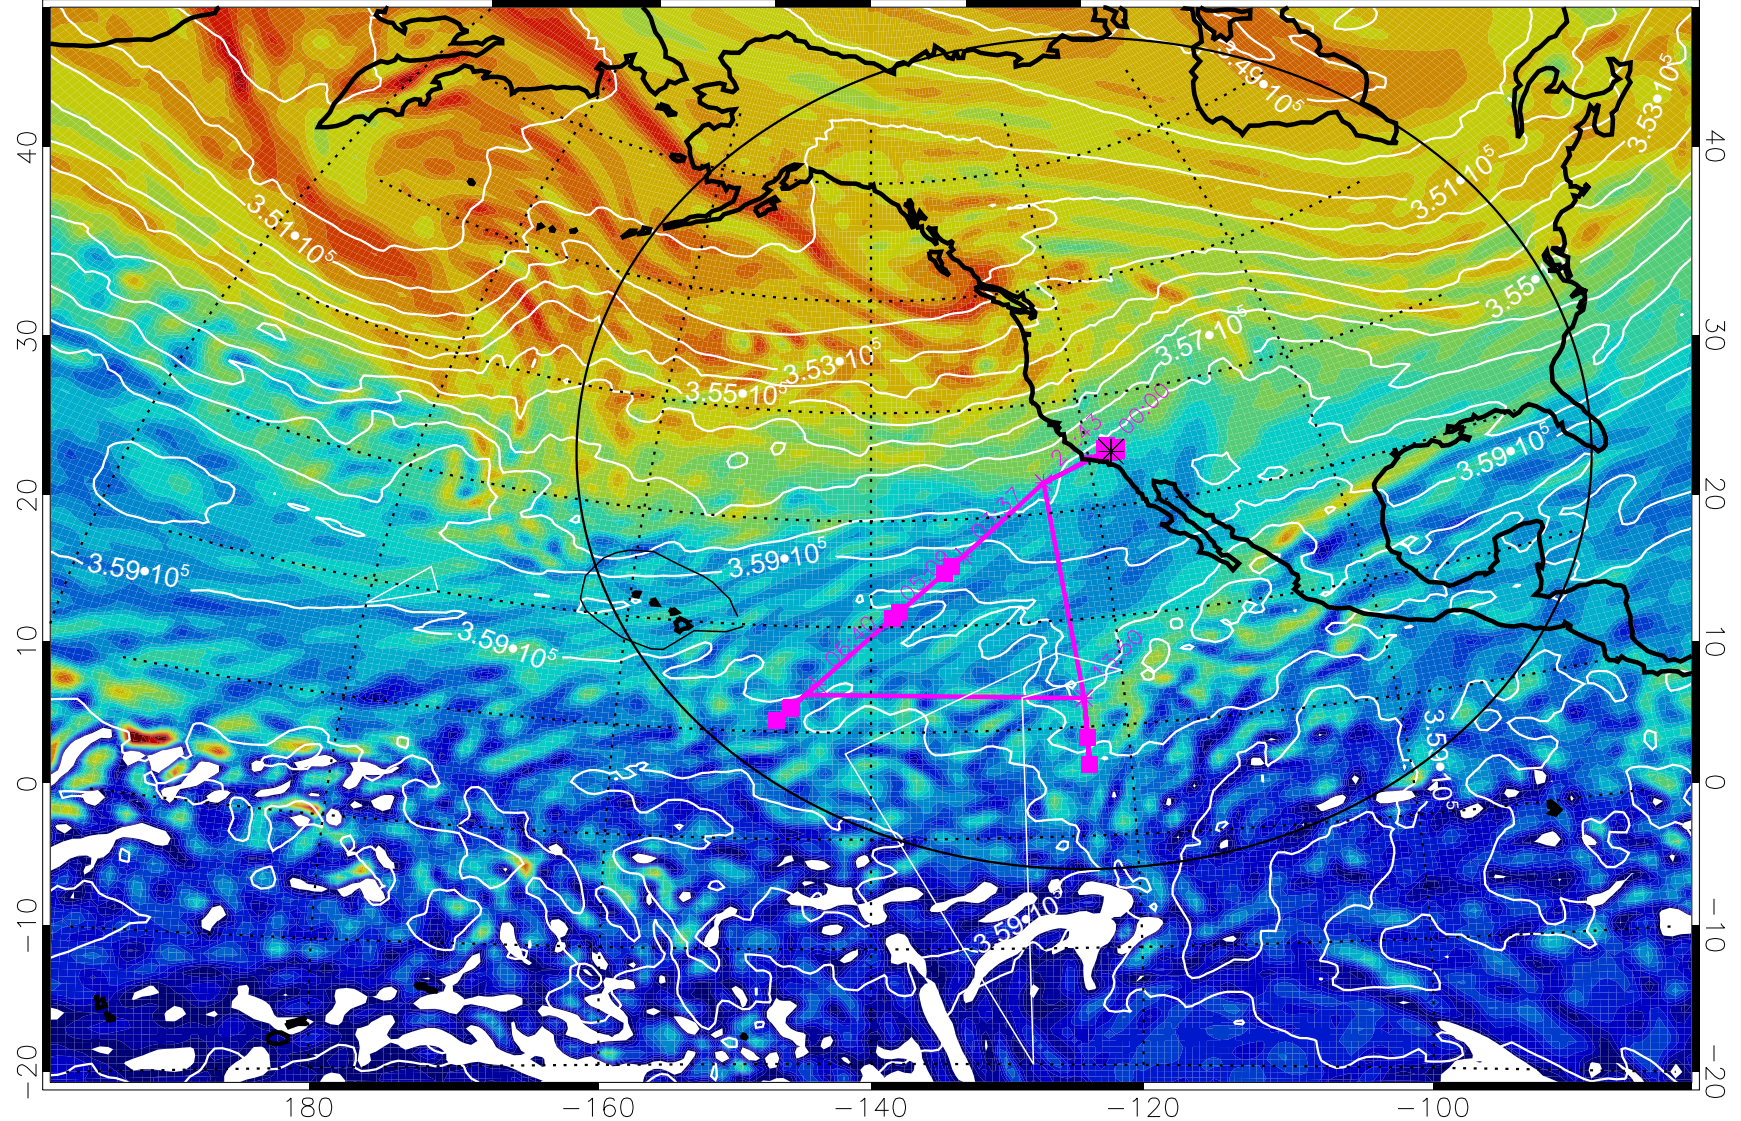

13020506, 42 hour forecast for 380K EPV

13020512, 48 hour forecast for 380K EPV

380K Montgomery Streamfunction, white

Range ring of 4055 km -- 13 hours GH round trip

13020518, 54 hour forecast for 380K EPV

160 180 -160 -140 -120 -100

380K Montgomery Streamfunction, white

Range ring of 4055 km -- 13 hours GH round trip

13020600, 60 hour forecast for 380K EPV

160 180 -160 -140 -120 -100

380K Montgomery Streamfunction, white

Range ring of 4055 km -- 13 hours GH round trip

13020606, 66 hour forecast for 380K EPV

160 180 -160 -140 -120 -100

380K Montgomery Streamfunction, white

Range ring of 4055 km -- 13 hours GH round trip

13020612, 72 hour forecast for 380K EPV

380K Montgomery Streamfunction, white

Range ring of 4055 km -- 13 hours GH round trip

13020618, 78 hour forecast for 380K EPV

380K Montgomery Streamfunction, white

Range ring of 4055 km -- 13 hours GH round trip