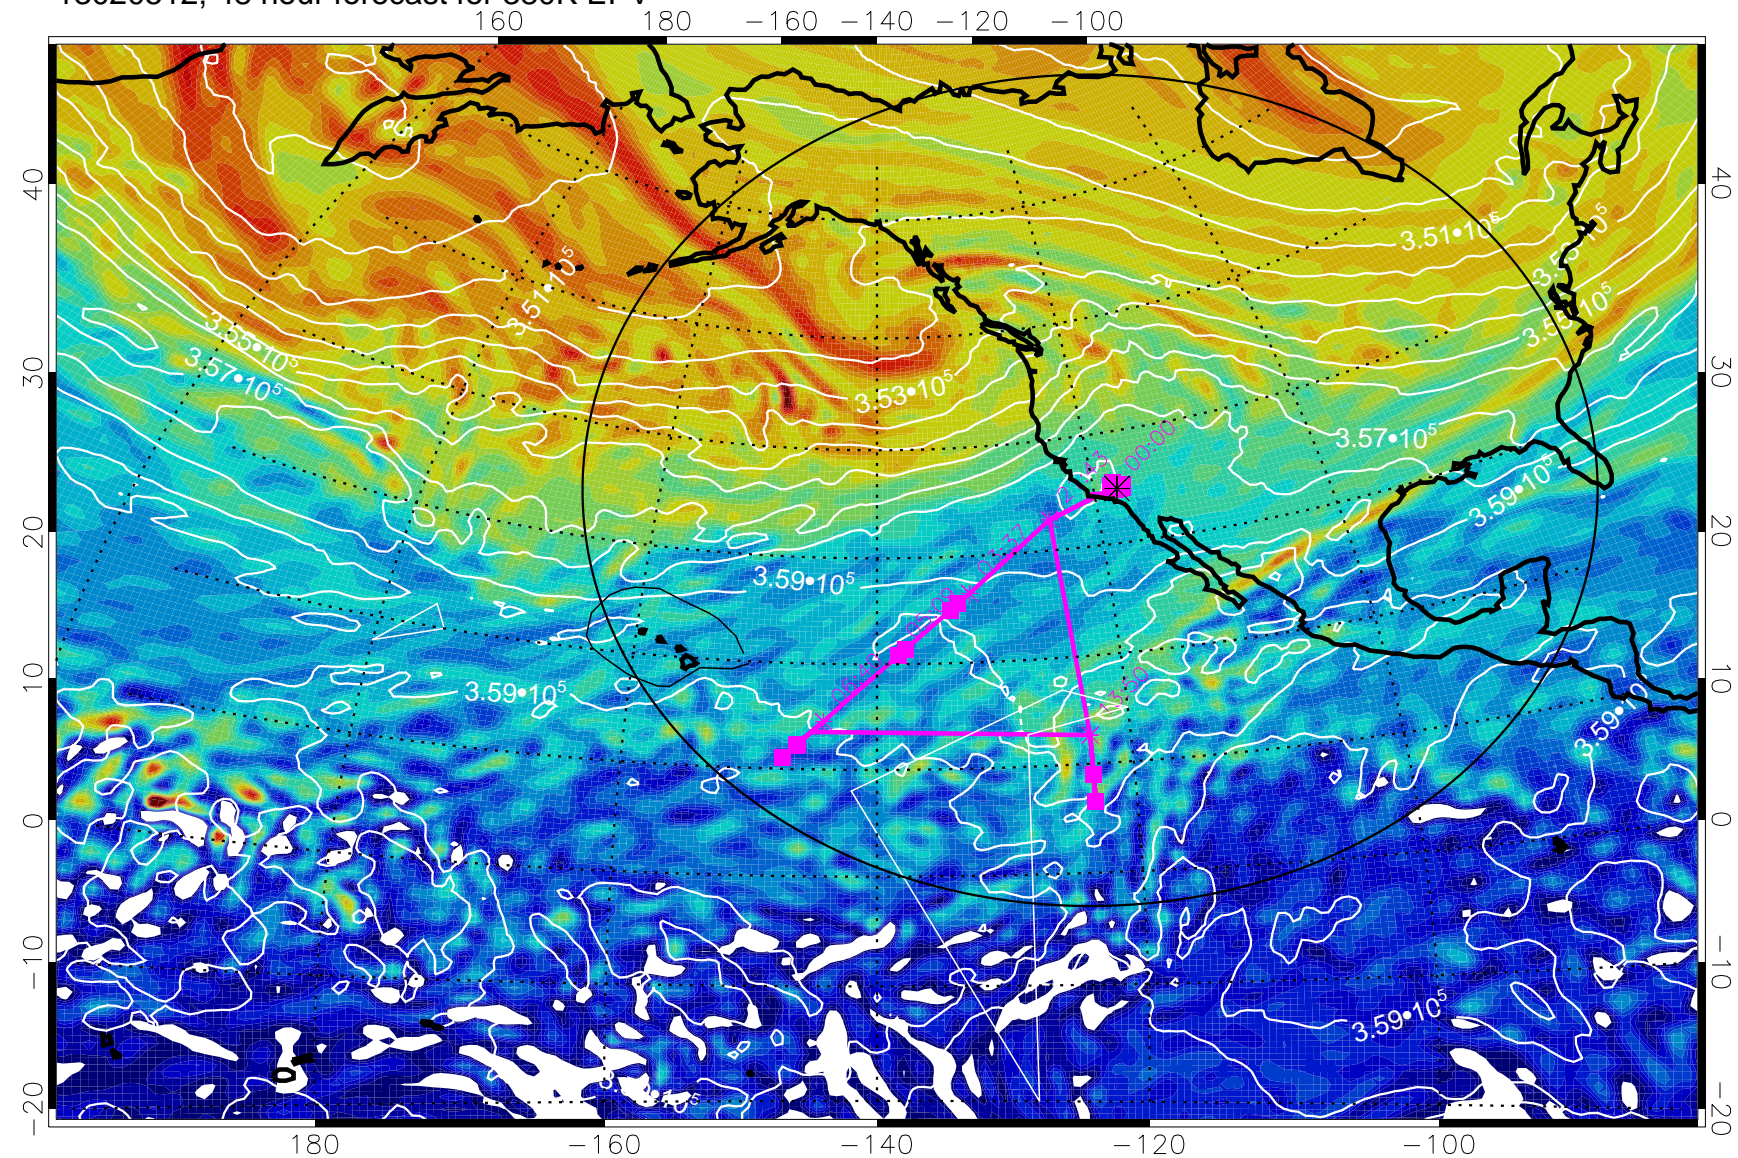

380K Montgomery Streamfunction, white

Range ring of 4055 km -- 13 hours GH round trip

13020500, 36 hour forecast for 380K EPV

380K Montgomery Streamfunction, white

Range ring of 4055 km -- 13 hours GH round trip

13020506, 42 hour forecast for 380K EPV

13020512, 48 hour forecast for 380K EPV

380K Montgomery Streamfunction, white

Range ring of 4055 km -- 13 hours GH round trip

13020518, 54 hour forecast for 380K EPV

160 180 -160 -140 -120 -100

380K Montgomery Streamfunction, white

Range ring of 4055 km -- 13 hours GH round trip

13020600, 60 hour forecast for 380K EPV

160 180 -160 -140 -120 -100

380K Montgomery Streamfunction, white

Range ring of 4055 km -- 13 hours GH round trip

13020606, 66 hour forecast for 380K EPV

160 180 -160 -140 -120 -100

380K Montgomery Streamfunction, white

Range ring of 4055 km -- 13 hours GH round trip

13020612, 72 hour forecast for 380K EPV