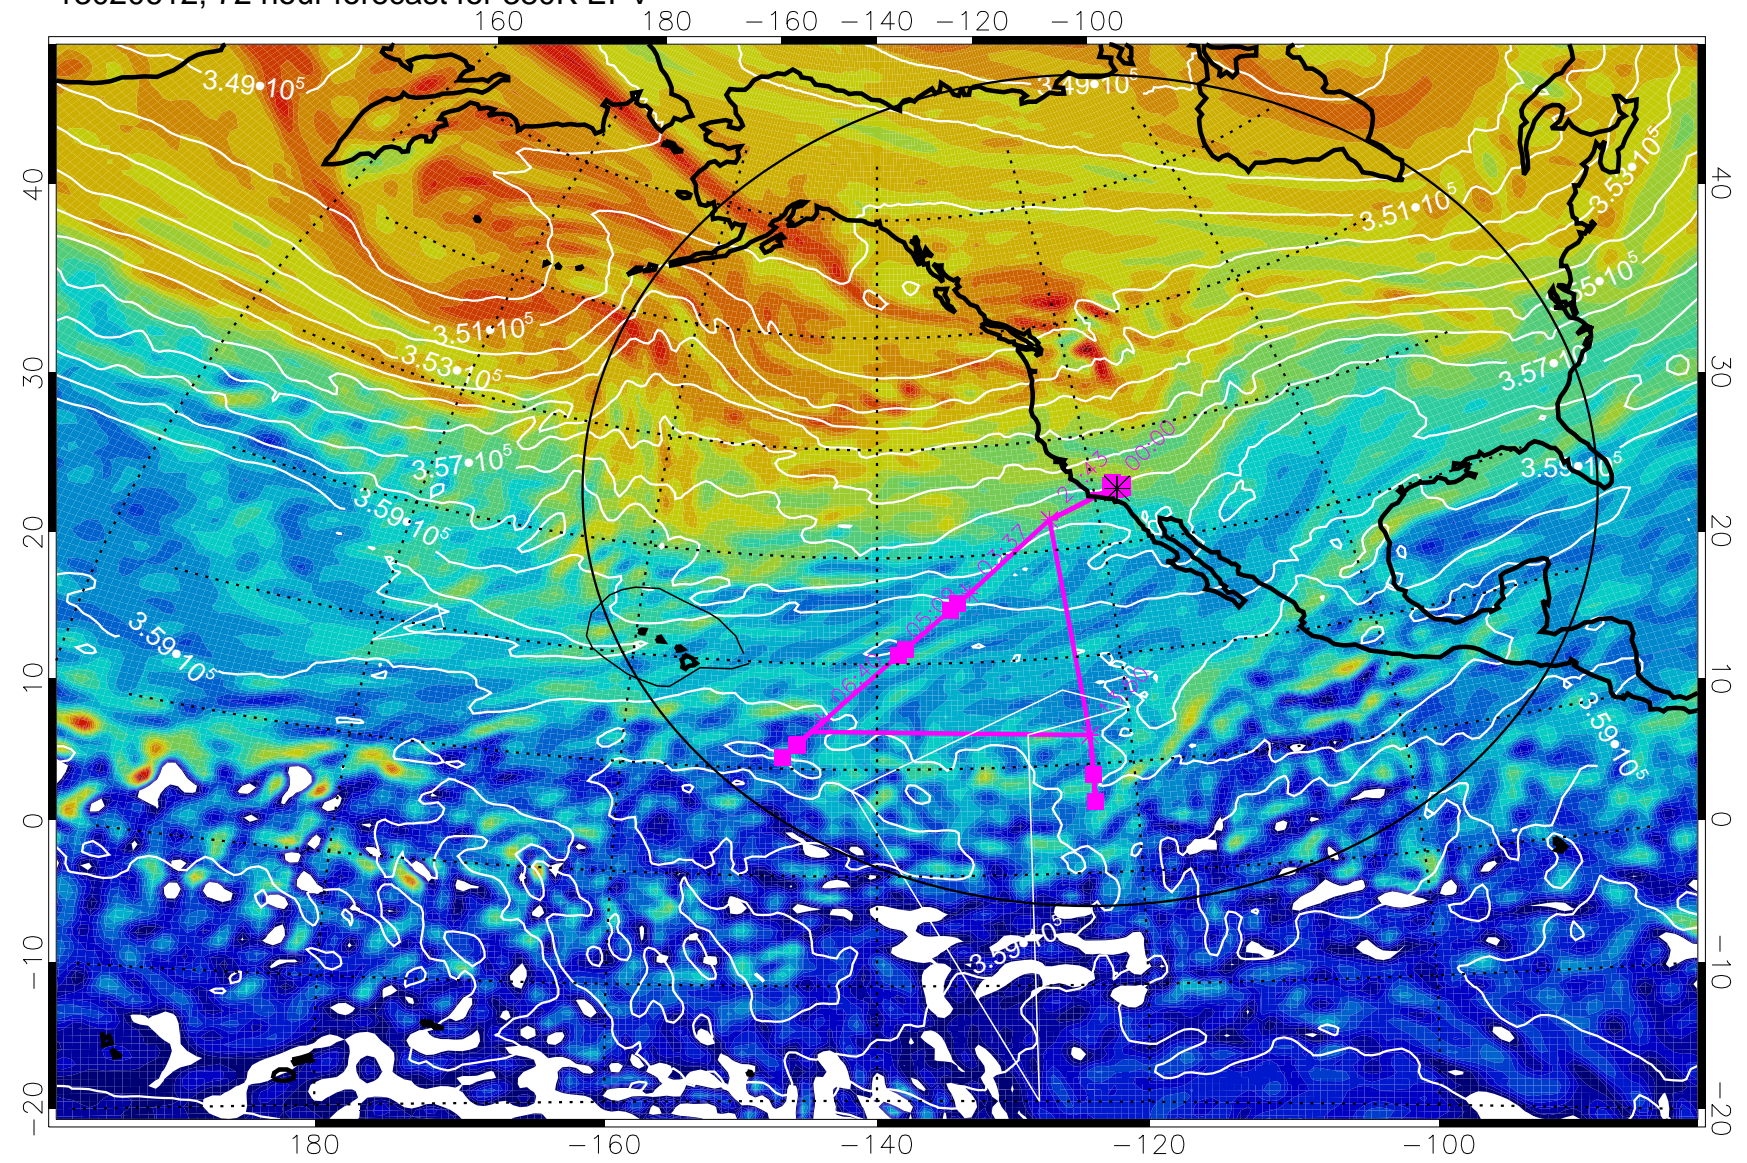

160 180 -160 -140 -120 -100

380K Montgomery Streamfunction, white

Range ring of 4055 km -- 13 hours GH round trip

13020600, 60 hour forecast for 380K EPV

160 180 -160 -140 -120 -100

380K Montgomery Streamfunction, white

Range ring of 4055 km -- 13 hours GH round trip

13020606, 66 hour forecast for 380K EPV

160 180 -160 -140 -120 -100

380K Montgomery Streamfunction, white

Range ring of 4055 km -- 13 hours GH round trip

13020612, 72 hour forecast for 380K EPV

380K Montgomery Streamfunction, white

Range ring of 4055 km -- 13 hours GH round trip

13020618, 78 hour forecast for 380K EPV

380K Montgomery Streamfunction, white

Range ring of 4055 km -- 13 hours GH round trip

13020700, 84 hour forecast for 380K EPV

380K Montgomery Streamfunction, white

Range ring of 4055 km -- 13 hours GH round trip

13020706, 90 hour forecast for 380K EPV

160 180 -160 -140 -120 -100

380K Montgomery Streamfunction, white