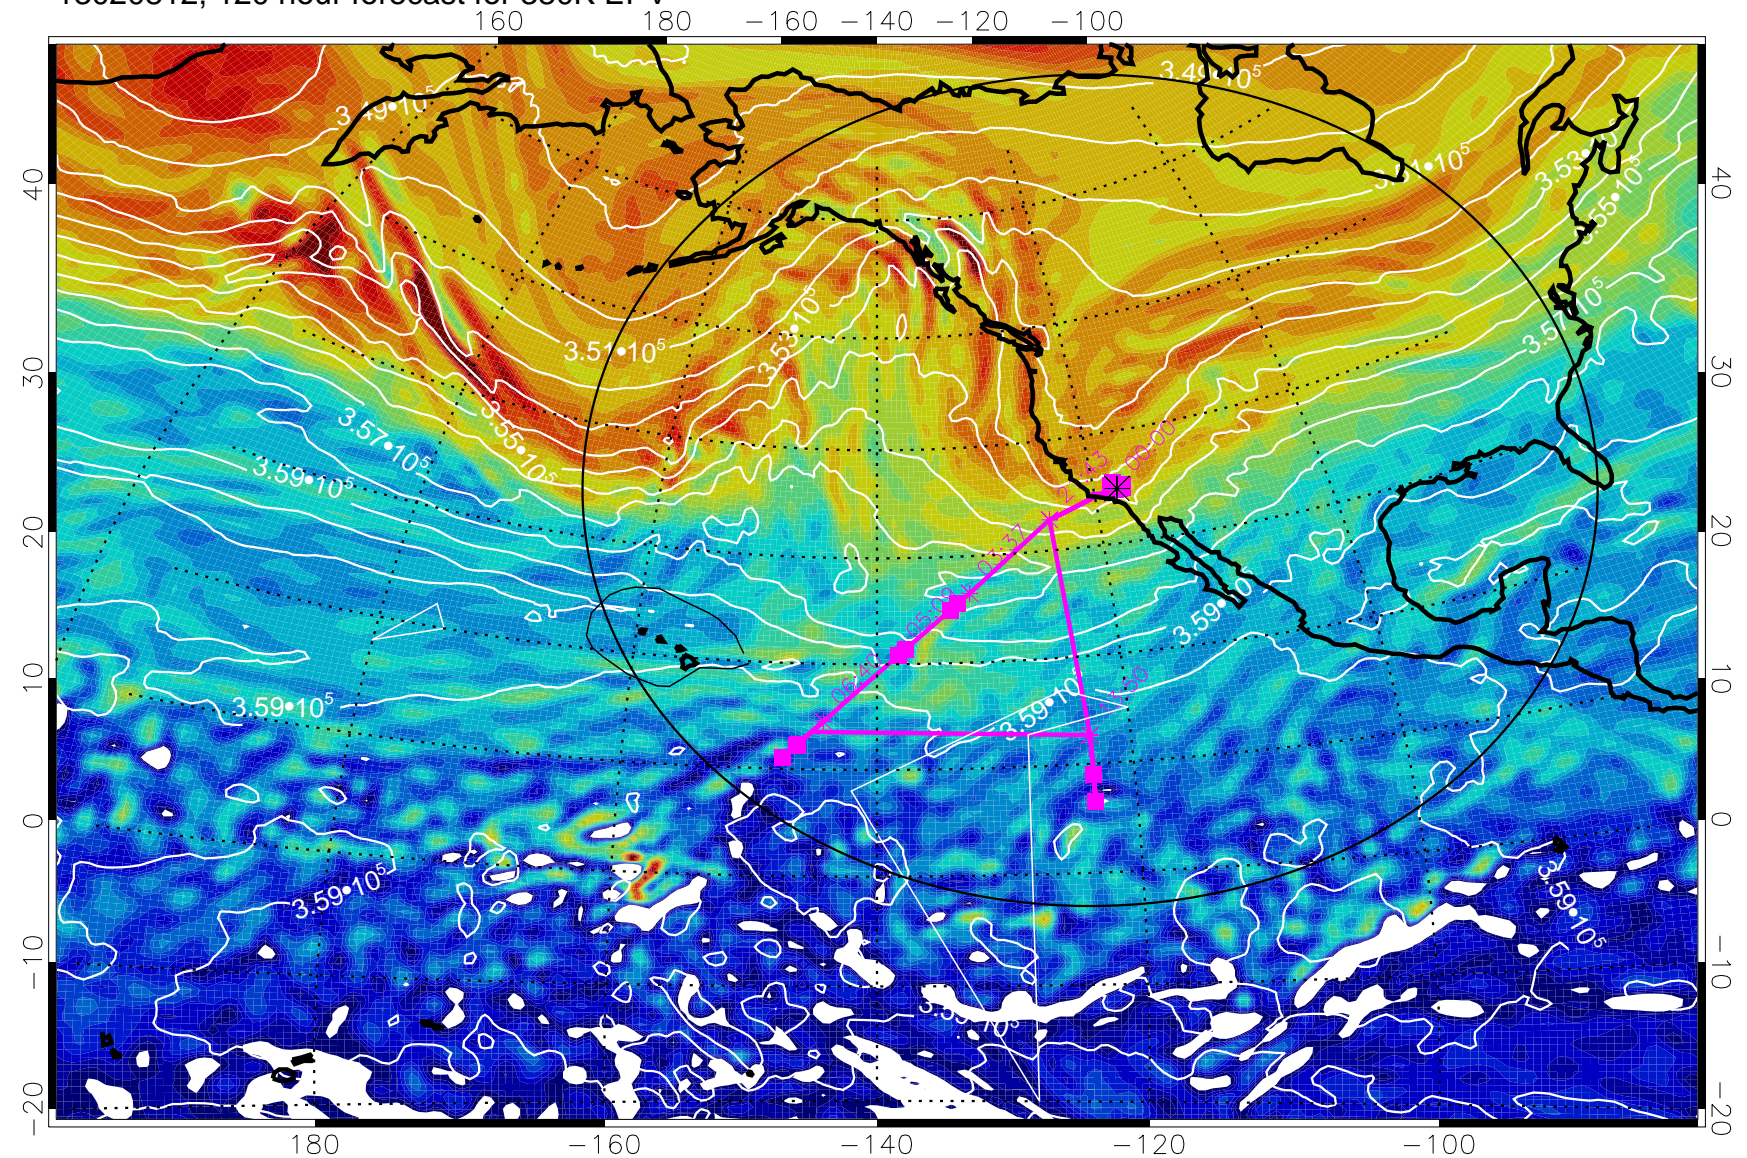

Range ring of 4055 km -- 13 hours GH round trip

13020712, 96 hour forecast for 380K EPV

380K Montgomery Streamfunction, white

Range ring of 4055 km -- 13 hours GH round trip

13020718, 102 hour forecast for 380K EPV

380K Montgomery Streamfunction, white

Range ring of 4055 km -- 13 hours GH round trip

13020800, 108 hour forecast for 380K EPV

380K Montgomery Streamfunction, white

Range ring of 4055 km -- 13 hours GH round trip

13020806, 114 hour forecast for 380K EPV

380K Montgomery Streamfunction, white

Range ring of 4055 km -- 13 hours GH round trip

13020812, 120 hour forecast for 380K EPV

380K Montgomery Streamfunction, white

Range ring of 4055 km -- 13 hours GH round trip