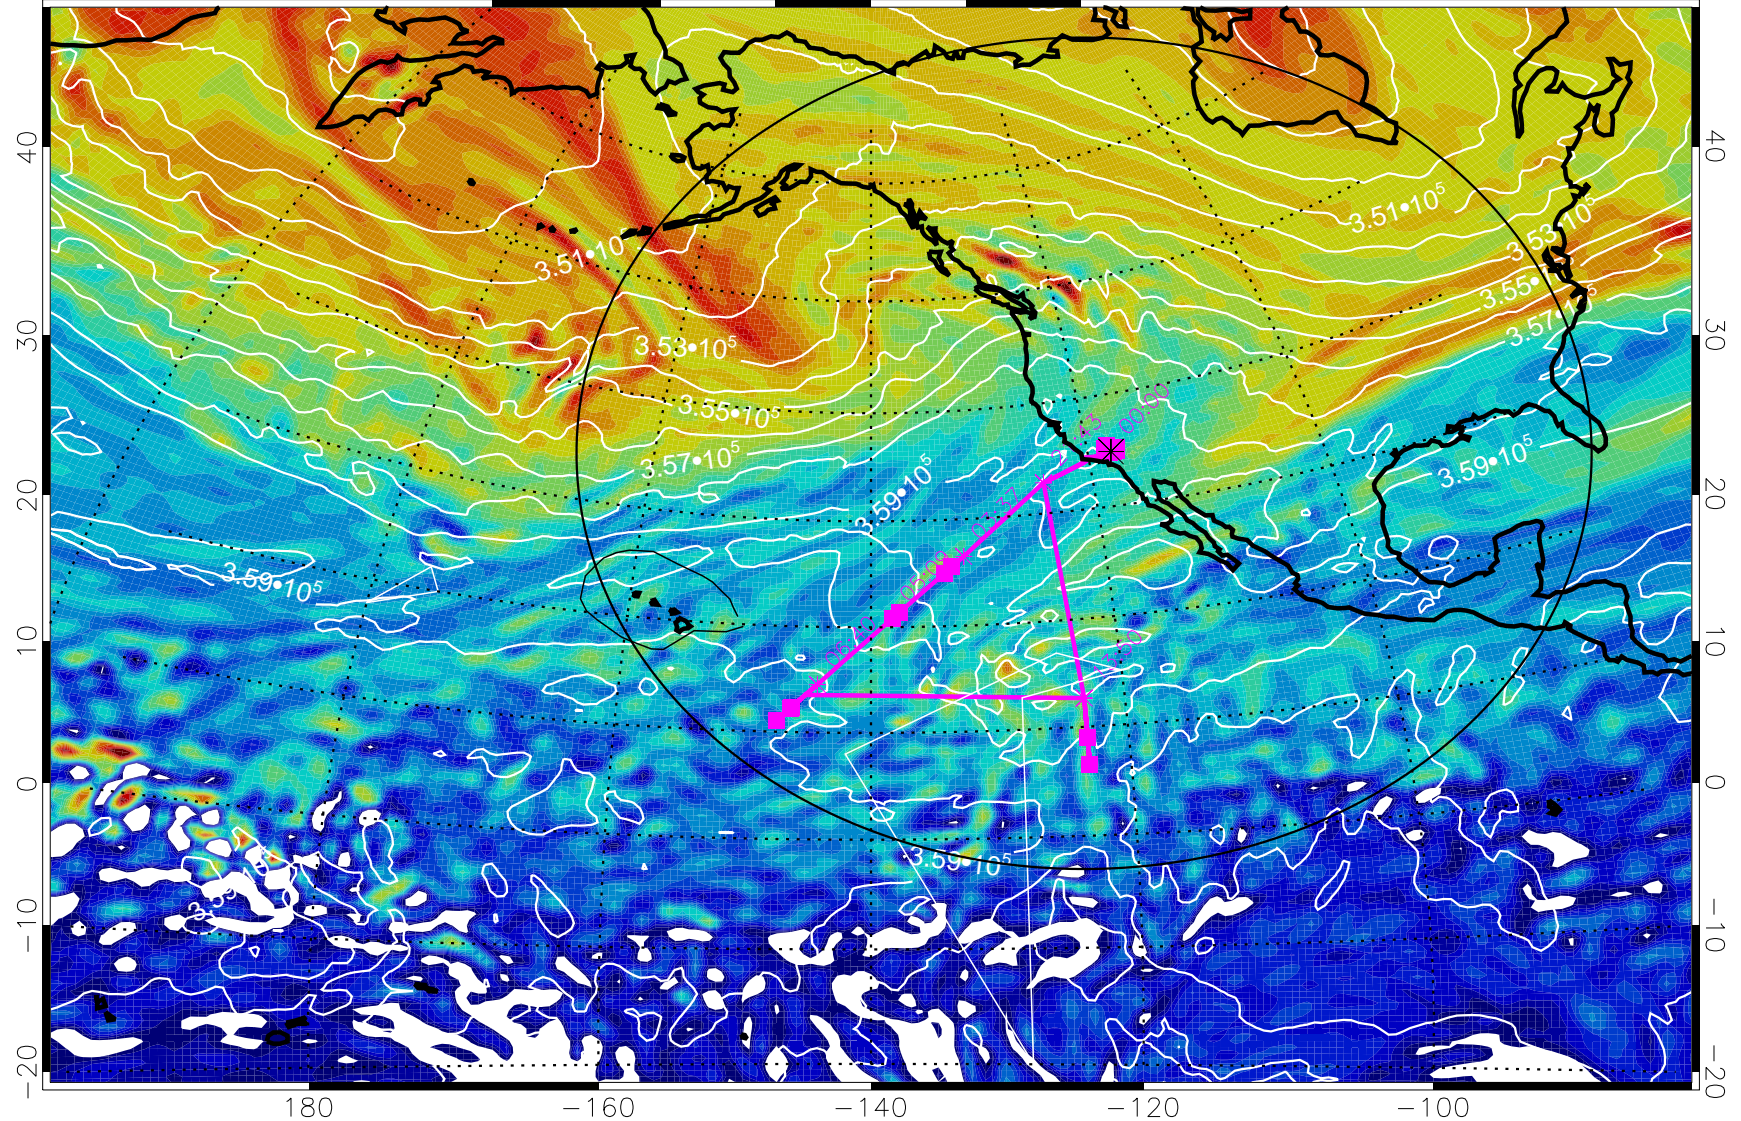

380K Montgomery Streamfunction, white

Range ring of 4055 km -- 13 hours GH round trip

13020406, 18 hour forecast for 380K EPV

160 180 -160 -140 -120 -100

380K Montgomery Streamfunction, white

Range ring of 4055 km -- 13 hours GH round trip

13020412, 24 hour forecast for 380K EPV

160 180 -160 -140 -120 -100

380K Montgomery Streamfunction, white

Range ring of 4055 km -- 13 hours GH round trip

13020418, 30 hour forecast for 380K EPV

160 180 -160 -140 -120 -100

380K Montgomery Streamfunction, white

Range ring of 4055 km -- 13 hours GH round trip

13020500, 36 hour forecast for 380K EPV

380K Montgomery Streamfunction, white

Range ring of 4055 km -- 13 hours GH round trip

13020506, 42 hour forecast for 380K EPV

13020512, 48 hour forecast for 380K EPV

380K Montgomery Streamfunction, white

Range ring of 4055 km -- 13 hours GH round trip

13020518, 54 hour forecast for 380K EPV