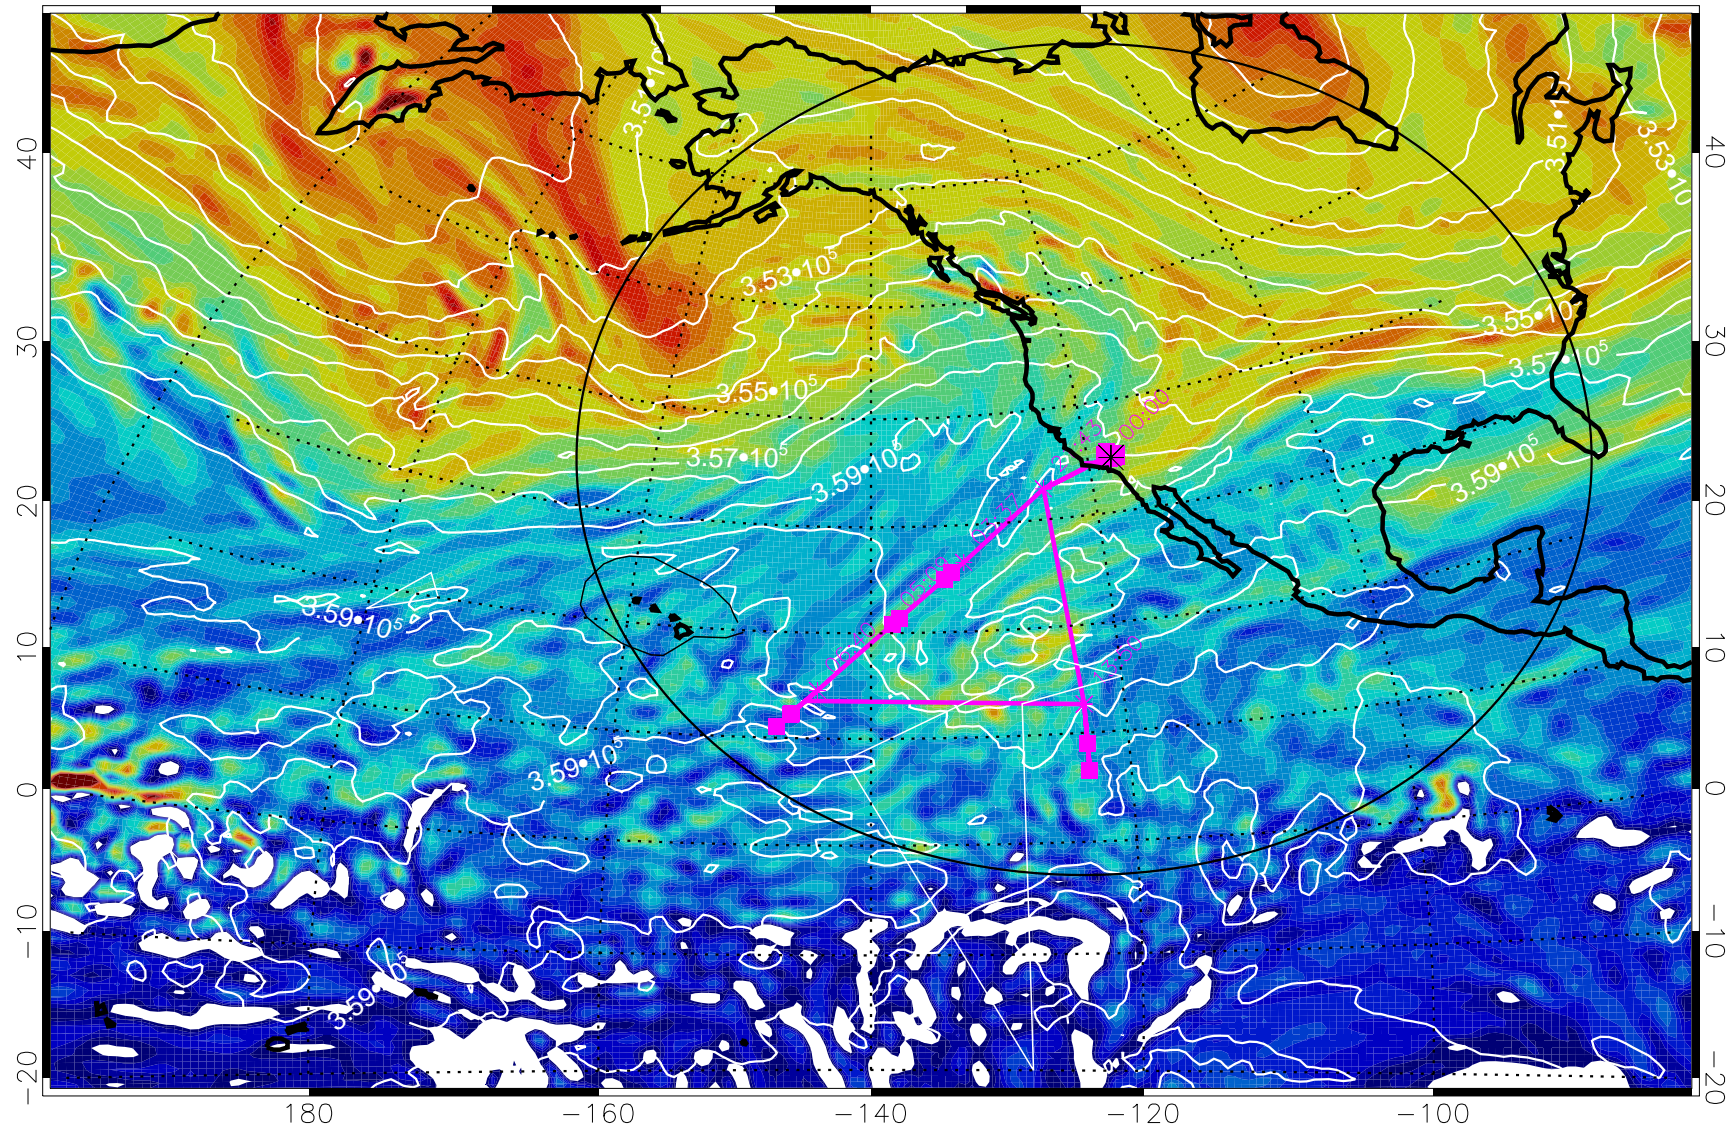

13020318, 6 hour forecast for 380K EPV

160 180 -160 -140 -120 -100

380K Montgomery Streamfunction, white

Range ring of 4055 km -- 13 hours GH round trip

13020400, 12 hour forecast for 380K EPV

160 180 -160 -140 -120 -100

380K Montgomery Streamfunction, white

Range ring of 4055 km -- 13 hours GH round trip

13020406, 18 hour forecast for 380K EPV

160 180 -160 -140 -120 -100

380K Montgomery Streamfunction, white

Range ring of 4055 km -- 13 hours GH round trip

13020412, 24 hour forecast for 380K EPV

160 180 -160 -140 -120 -100

380K Montgomery Streamfunction, white

Range ring of 4055 km -- 13 hours GH round trip

13020418, 30 hour forecast for 380K EPV

160 180 -160 -140 -120 -100

380K Montgomery Streamfunction, white

Range ring of 4055 km -- 13 hours GH round trip

13020500, 36 hour forecast for 380K EPV

380K Montgomery Streamfunction, white

Range ring of 4055 km -- 13 hours GH round trip