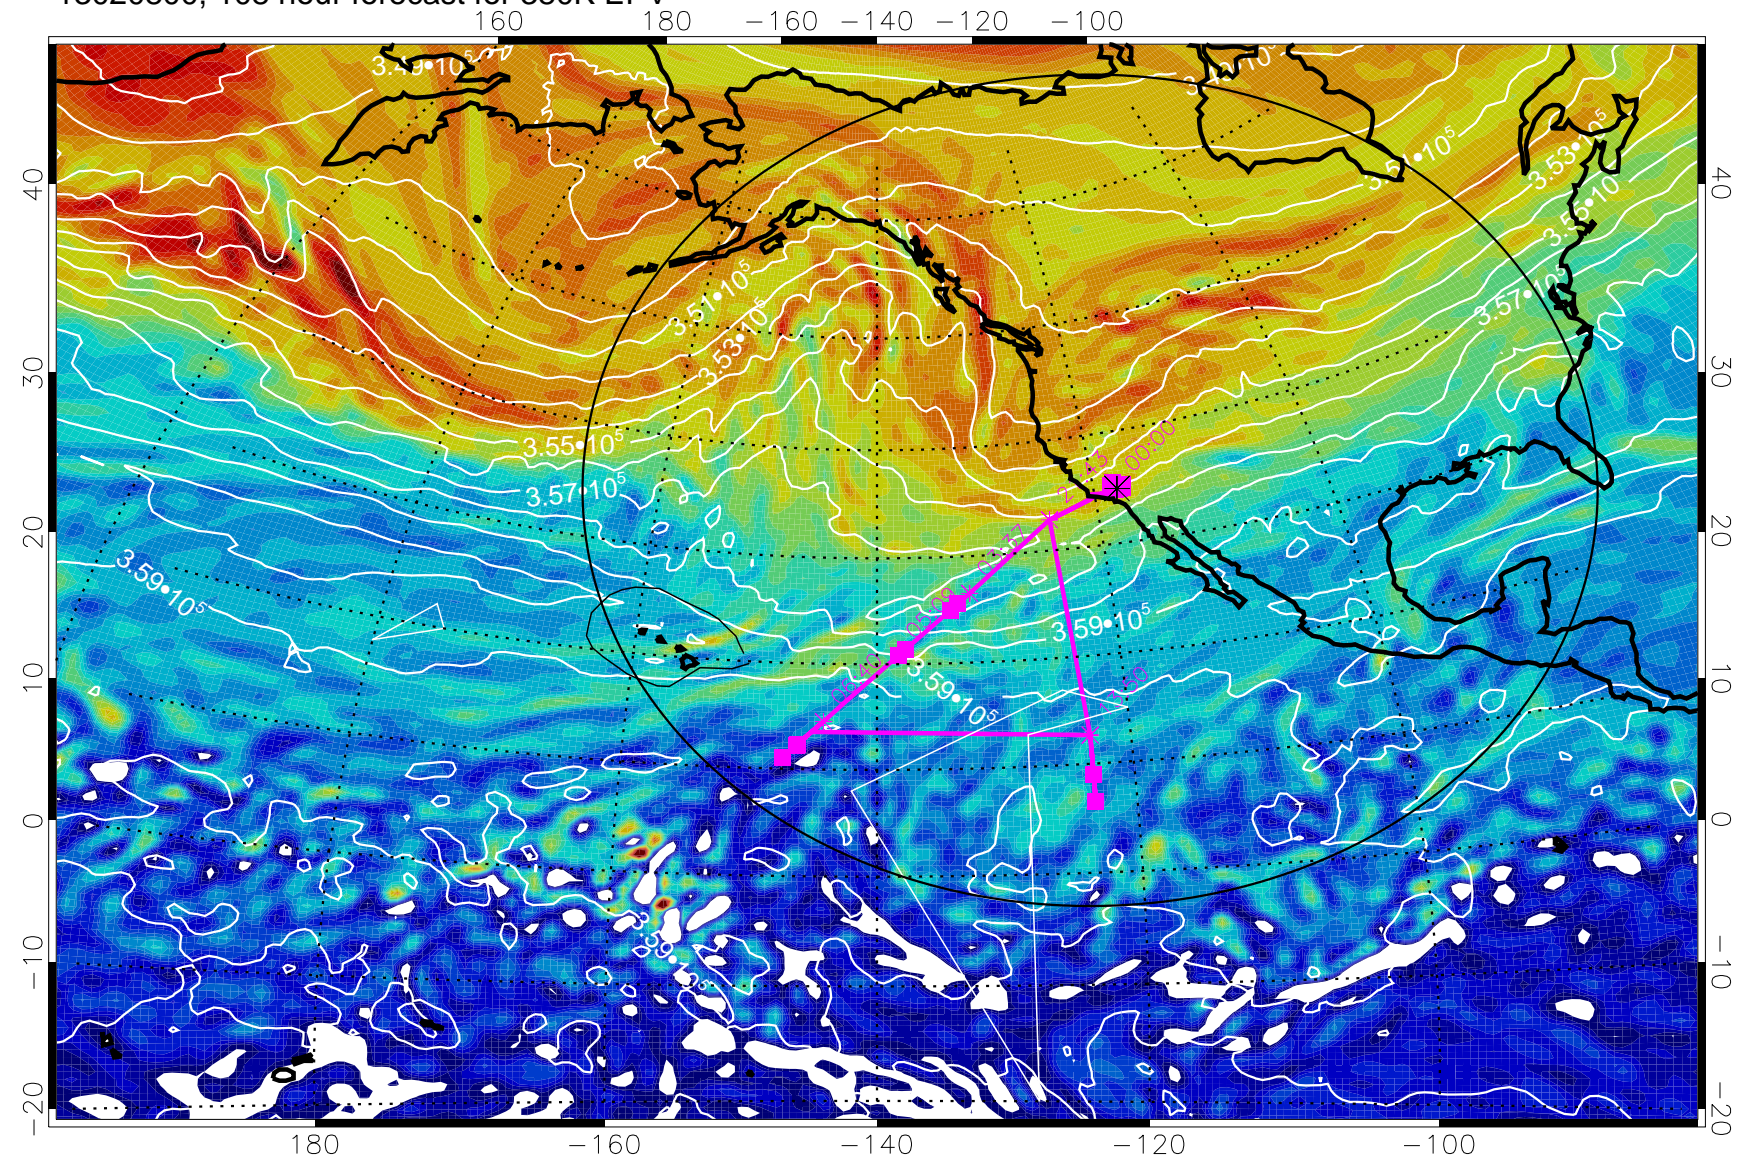

13020700, 84 hour forecast for 380K EPV

380K Montgomery Streamfunction, white

Range ring of 4055 km -- 13 hours GH round trip

13020706, 90 hour forecast for 380K EPV

160 180 -160 -140 -120 -100

380K Montgomery Streamfunction, white

Range ring of 4055 km -- 13 hours GH round trip

13020712, 96 hour forecast for 380K EPV

380K Montgomery Streamfunction, white

Range ring of 4055 km -- 13 hours GH round trip

13020718, 102 hour forecast for 380K EPV

380K Montgomery Streamfunction, white

Range ring of 4055 km -- 13 hours GH round trip

13020800, 108 hour forecast for 380K EPV

380K Montgomery Streamfunction, white

Range ring of 4055 km -- 13 hours GH round trip

13020806, 114 hour forecast for 380K EPV

380K Montgomery Streamfunction, white

Range ring of 4055 km -- 13 hours GH round trip

13020812, 120 hour forecast for 380K EPV

380K Montgomery Streamfunction, white