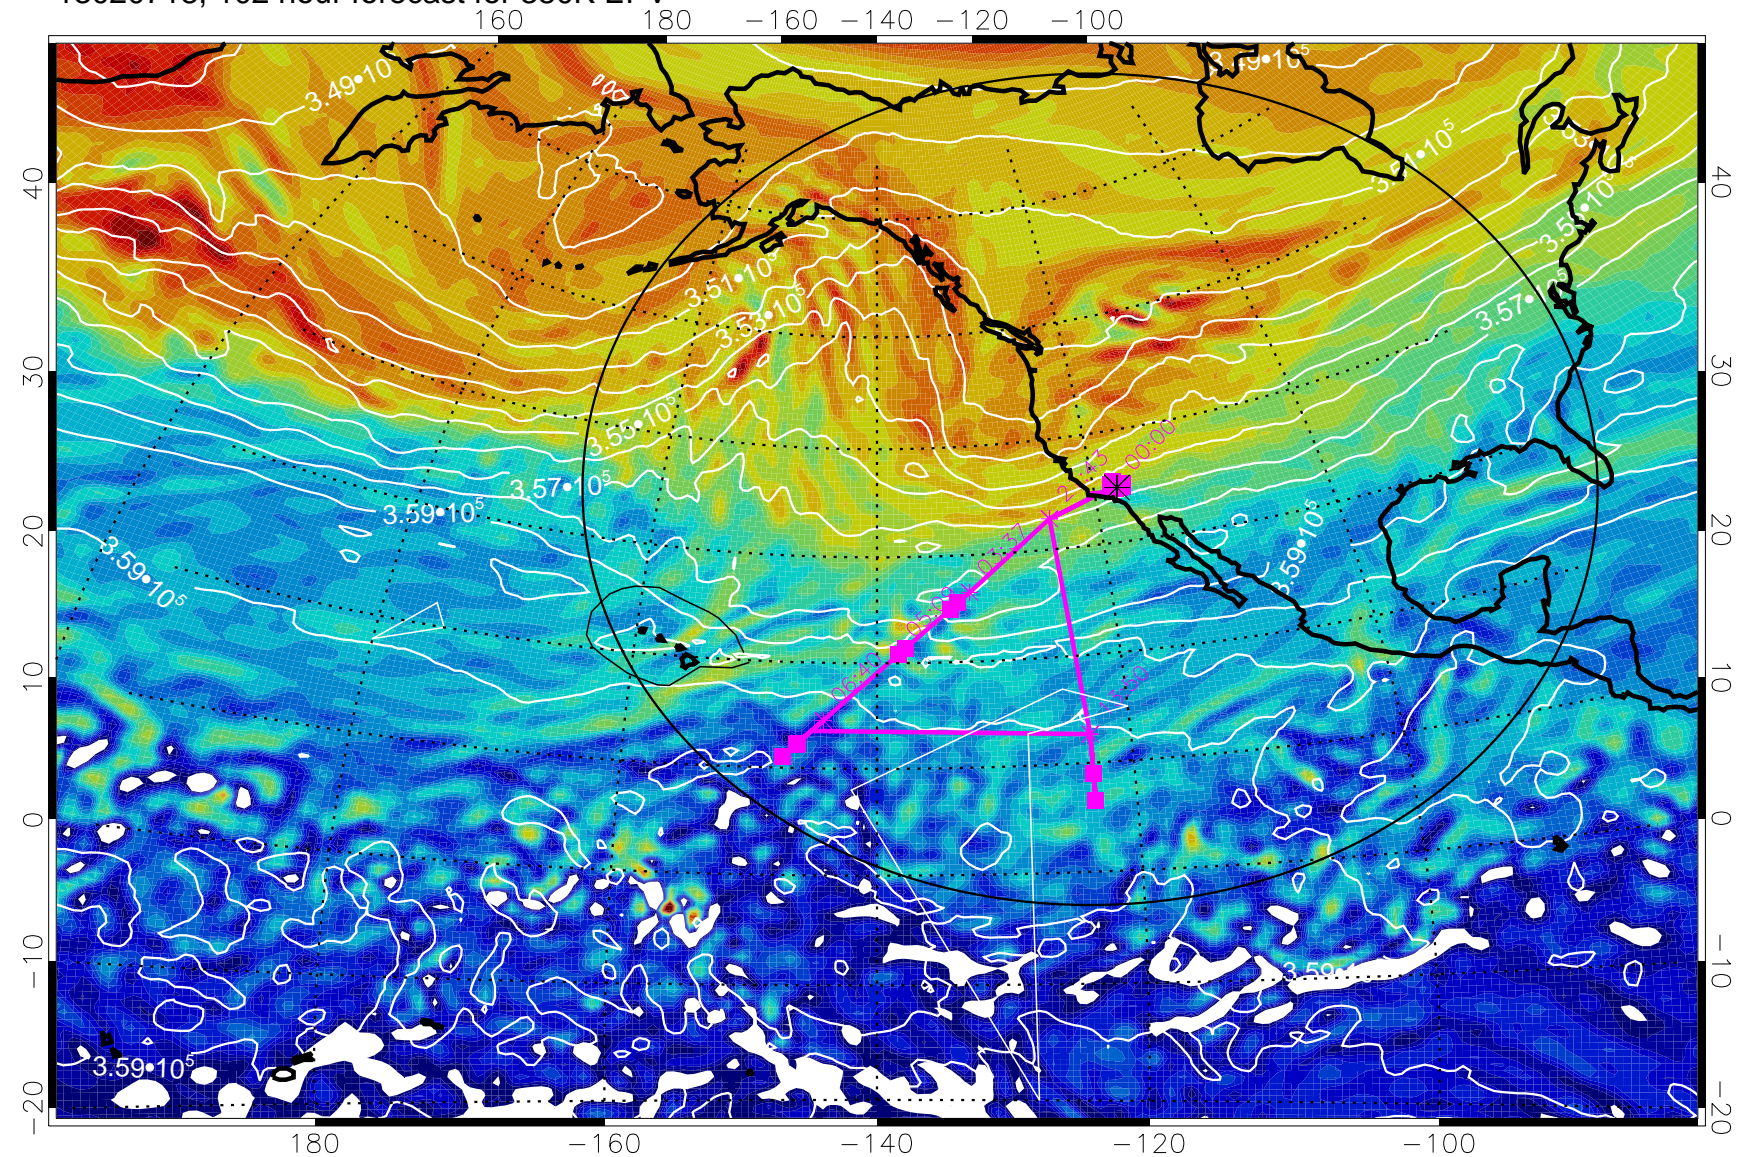

13020700, 84 hour forecast for 380K EPV

380K Montgomery Streamfunction, white

Range ring of 4055 km -- 13 hours GH round trip

13020706, 90 hour forecast for 380K EPV

160 180 -160 -140 -120 -100

380K Montgomery Streamfunction, white

Range ring of 4055 km -- 13 hours GH round trip

13020712, 96 hour forecast for 380K EPV

380K Montgomery Streamfunction, white

Range ring of 4055 km -- 13 hours GH round trip

13020718, 102 hour forecast for 380K EPV

380K Montgomery Streamfunction, white

Range ring of 4055 km -- 13 hours GH round trip

13020800, 108 hour forecast for 380K EPV

380K Montgomery Streamfunction, white

Range ring of 4055 km -- 13 hours GH round trip

13020806, 114 hour forecast for 380K EPV

380K Montgomery Streamfunction, white

Range ring of 4055 km -- 13 hours GH round trip

13020812, 120 hour forecast for 380K EPV

380K Montgomery Streamfunction, white