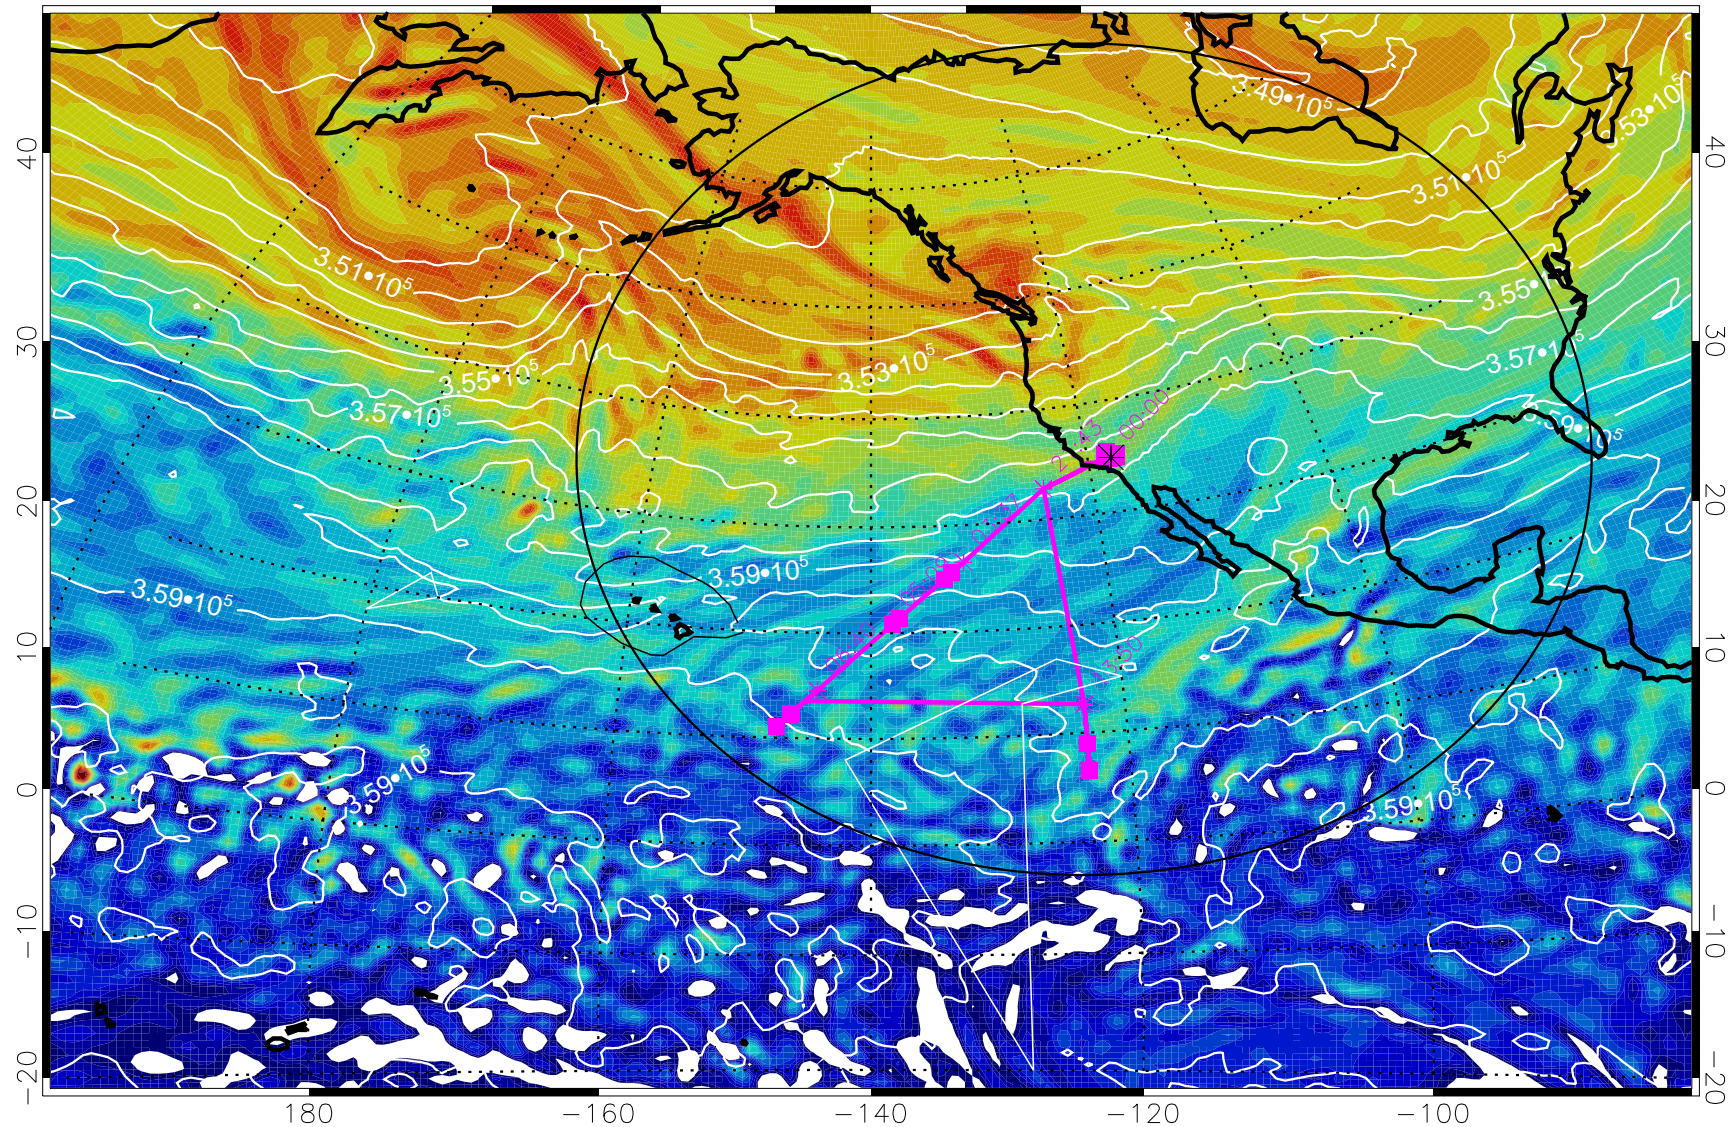

160 180 -160 -140 -120 -100

380K Montgomery Streamfunction, white

Range ring of 4055 km -- 13 hours GH round trip

13020600, 60 hour forecast for 380K EPV

160 180 -160 -140 -120 -100

380K Montgomery Streamfunction, white

Range ring of 4055 km -- 13 hours GH round trip

13020606, 66 hour forecast for 380K EPV

160 180 -160 -140 -120 -100

380K Montgomery Streamfunction, white

Range ring of 4055 km -- 13 hours GH round trip

13020612, 72 hour forecast for 380K EPV

380K Montgomery Streamfunction, white

Range ring of 4055 km -- 13 hours GH round trip

13020618, 78 hour forecast for 380K EPV

380K Montgomery Streamfunction, white

Range ring of 4055 km -- 13 hours GH round trip

13020700, 84 hour forecast for 380K EPV

380K Montgomery Streamfunction, white

Range ring of 4055 km -- 13 hours GH round trip

13020706, 90 hour forecast for 380K EPV

160 180 -160 -140 -120 -100

380K Montgomery Streamfunction, white