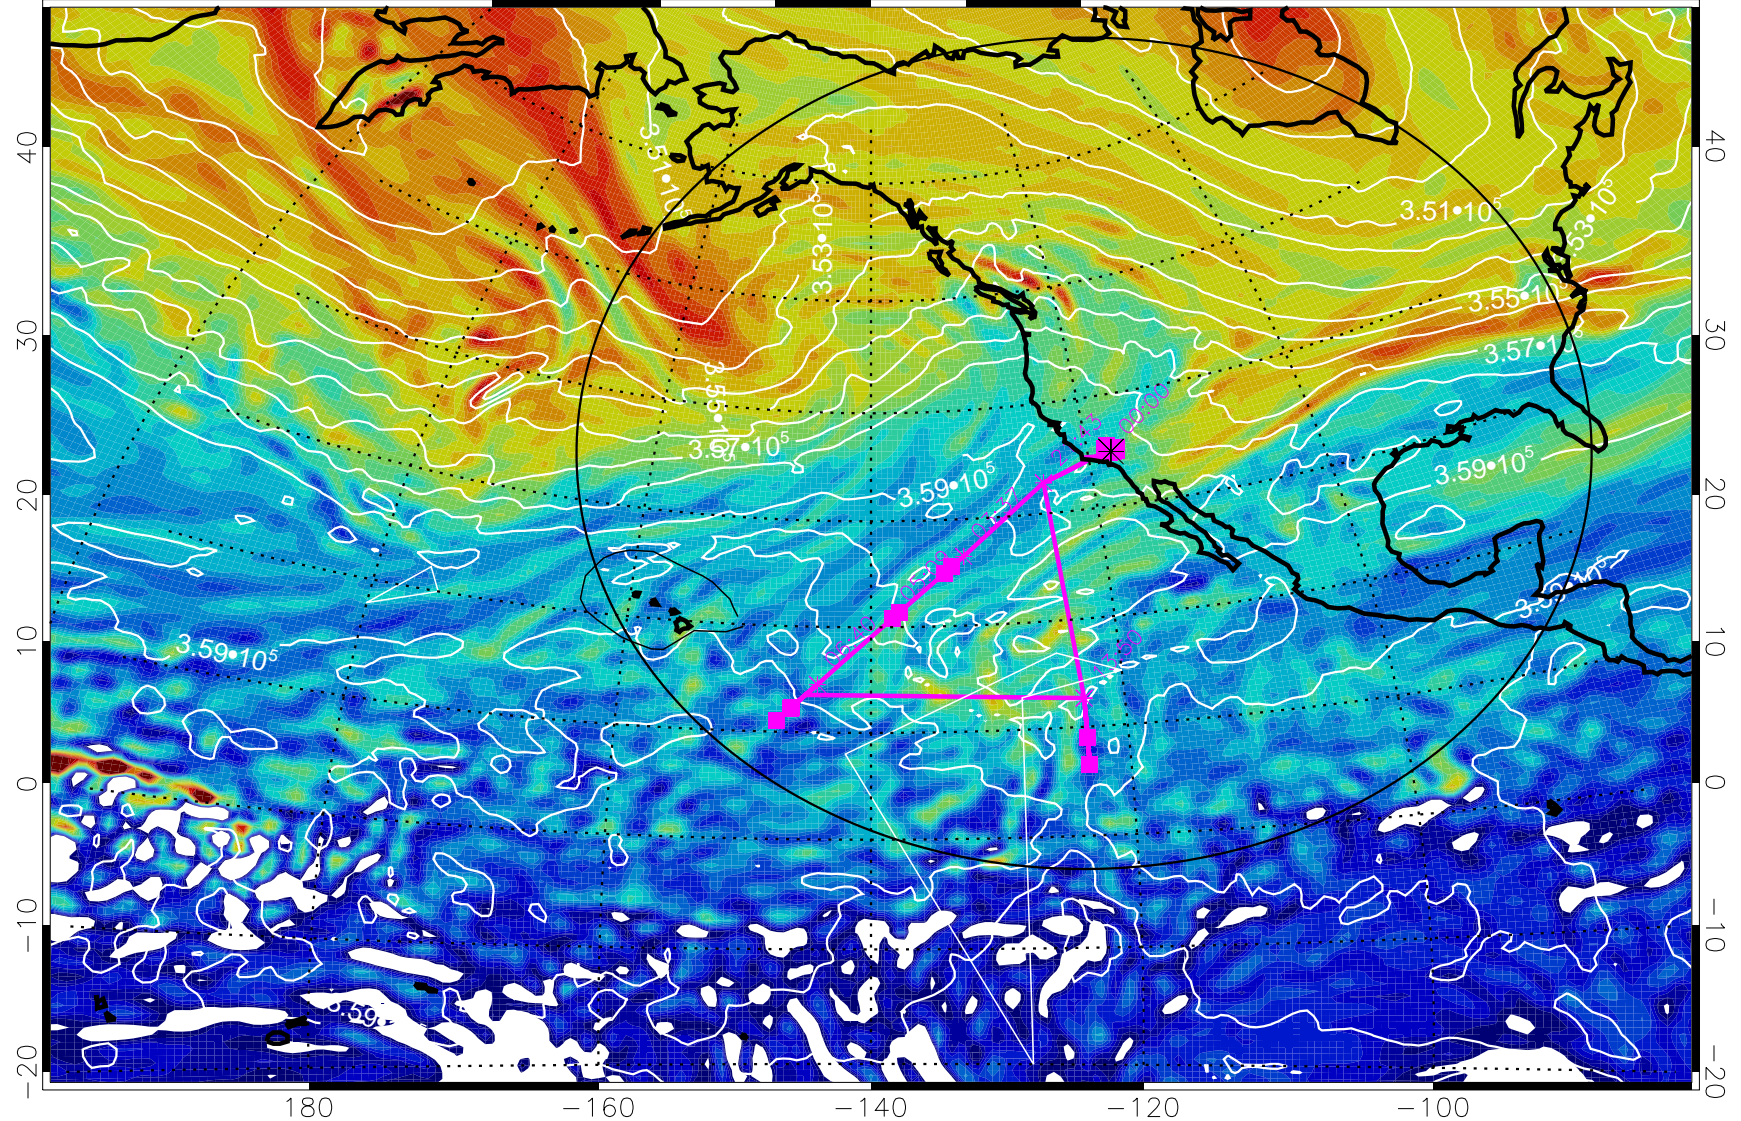

13020318, 6 hour forecast for 380K EPV

160 180 -160 -140 -120 -100

380K Montgomery Streamfunction, white

Range ring of 4055 km -- 13 hours GH round trip

13020400, 12 hour forecast for 380K EPV

160 180 -160 -140 -120 -100

380K Montgomery Streamfunction, white

Range ring of 4055 km -- 13 hours GH round trip

13020406, 18 hour forecast for 380K EPV

160 180 -160 -140 -120 -100

380K Montgomery Streamfunction, white

Range ring of 4055 km -- 13 hours GH round trip

13020412, 24 hour forecast for 380K EPV

160 180 -160 -140 -120 -100

380K Montgomery Streamfunction, white

Range ring of 4055 km -- 13 hours GH round trip

13020418, 30 hour forecast for 380K EPV

160 180 -160 -140 -120 -100

380K Montgomery Streamfunction, white

Range ring of 4055 km -- 13 hours GH round trip

13020500, 36 hour forecast for 380K EPV

380K Montgomery Streamfunction, white

Range ring of 4055 km -- 13 hours GH round trip