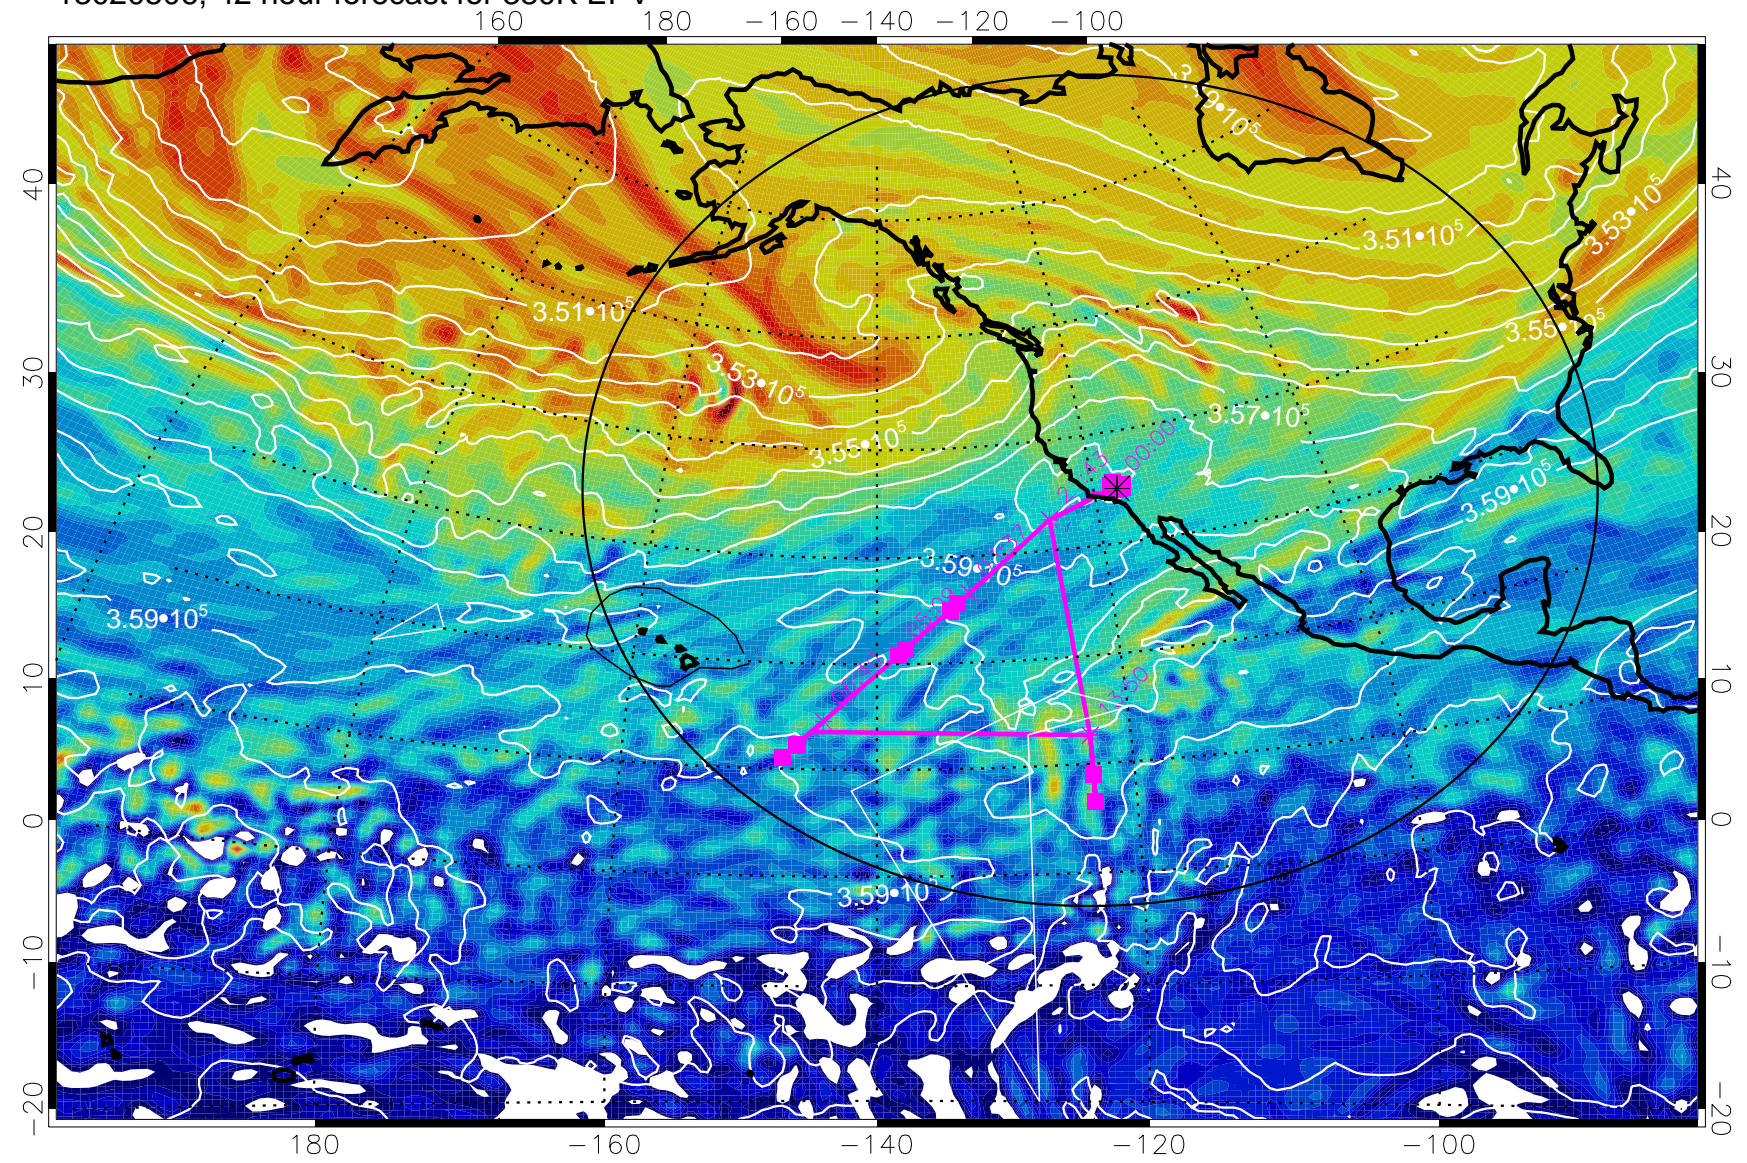

13020412, 24 hour forecast for 380K EPV

160 180 -160 -140 -120 -100

380K Montgomery Streamfunction, white

Range ring of 4055 km -- 13 hours GH round trip

13020418, 30 hour forecast for 380K EPV

160 180 -160 -140 -120 -100

380K Montgomery Streamfunction, white

Range ring of 4055 km -- 13 hours GH round trip

13020500, 36 hour forecast for 380K EPV

380K Montgomery Streamfunction, white

Range ring of 4055 km -- 13 hours GH round trip

13020506, 42 hour forecast for 380K EPV

13020512, 48 hour forecast for 380K EPV

380K Montgomery Streamfunction, white

Range ring of 4055 km -- 13 hours GH round trip

13020518, 54 hour forecast for 380K EPV

160 180 -160 -140 -120 -100

380K Montgomery Streamfunction, white

Range ring of 4055 km -- 13 hours GH round trip

13020600, 60 hour forecast for 380K EPV

160 180 -160 -140 -120 -100

380K Montgomery Streamfunction, white