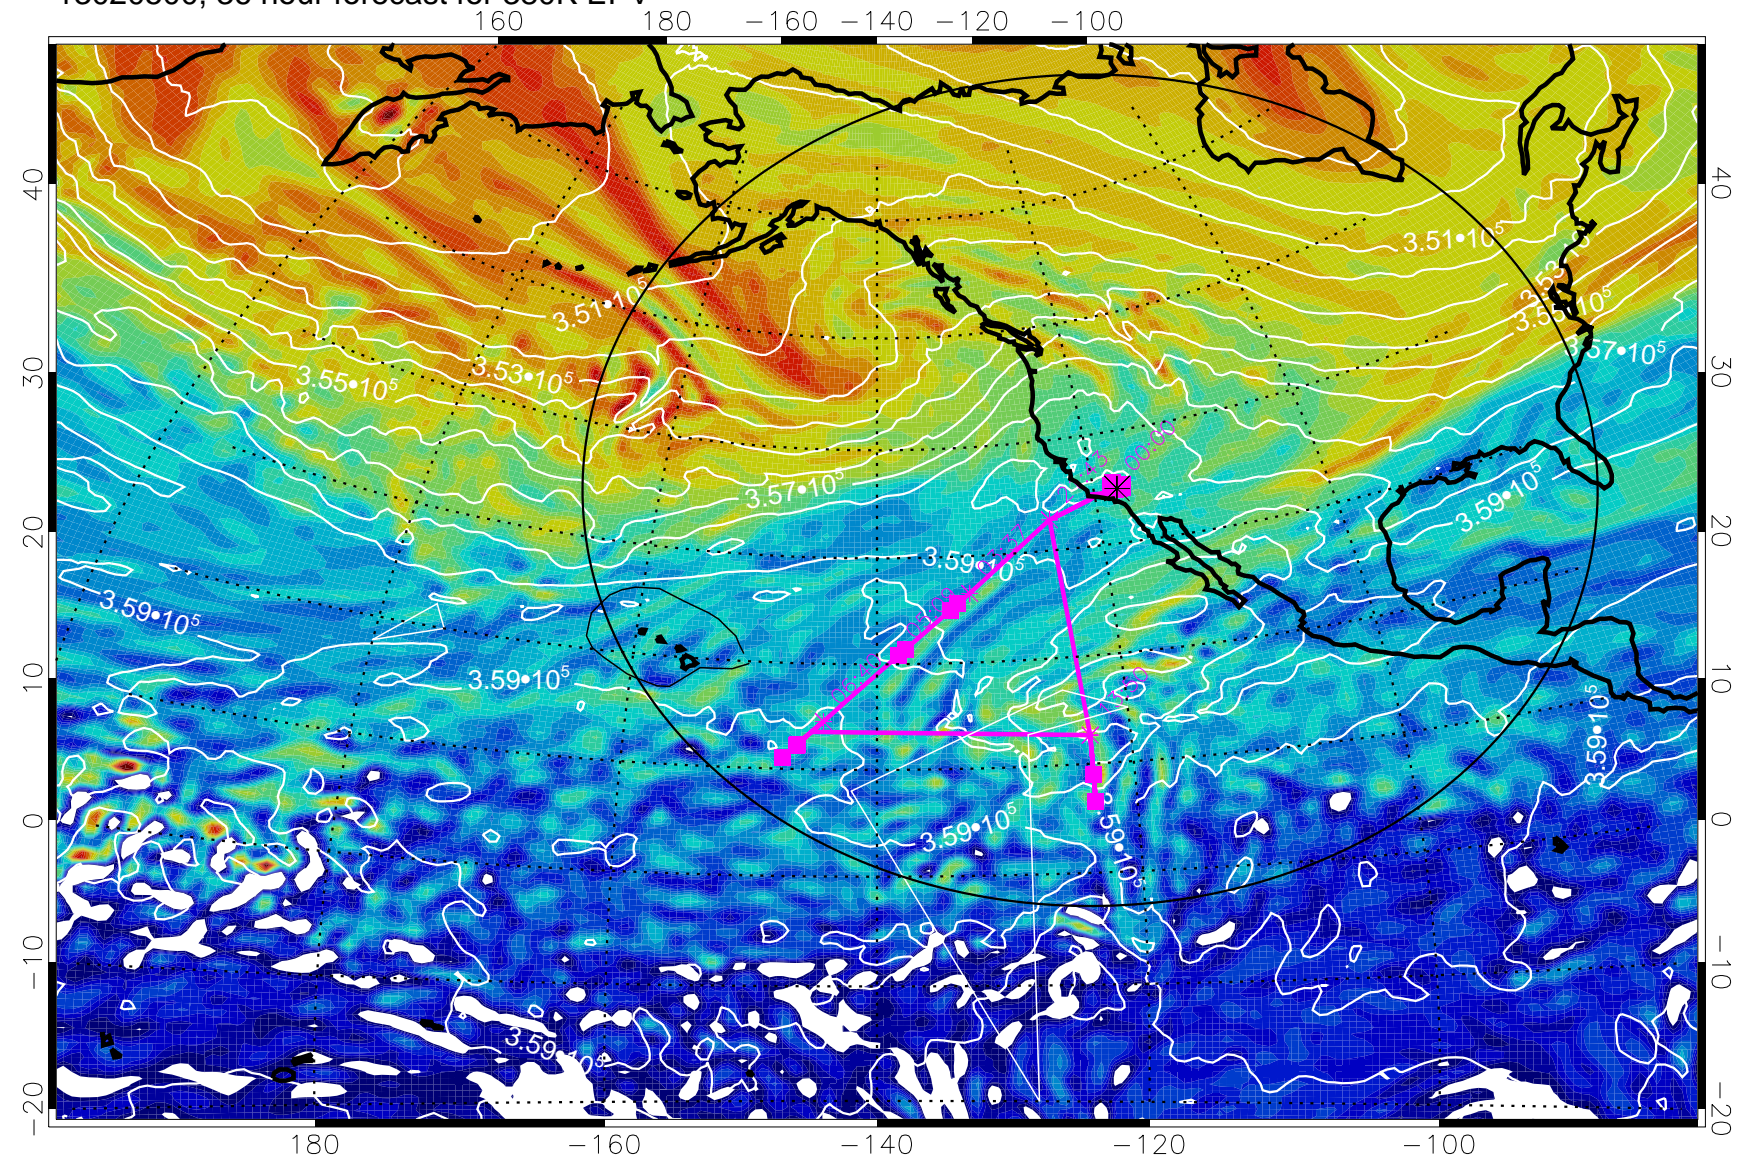

380K Montgomery Streamfunction, white

Range ring of 4055 km -- 13 hours GH round trip

13020406, 18 hour forecast for 380K EPV

160 180 -160 -140 -120 -100

380K Montgomery Streamfunction, white

Range ring of 4055 km -- 13 hours GH round trip

13020412, 24 hour forecast for 380K EPV

160 180 -160 -140 -120 -100

380K Montgomery Streamfunction, white

Range ring of 4055 km -- 13 hours GH round trip

13020418, 30 hour forecast for 380K EPV

160 180 -160 -140 -120 -100

380K Montgomery Streamfunction, white

Range ring of 4055 km -- 13 hours GH round trip

13020500, 36 hour forecast for 380K EPV

380K Montgomery Streamfunction, white

Range ring of 4055 km -- 13 hours GH round trip

13020506, 42 hour forecast for 380K EPV

13020512, 48 hour forecast for 380K EPV

380K Montgomery Streamfunction, white

Range ring of 4055 km -- 13 hours GH round trip

13020518, 54 hour forecast for 380K EPV