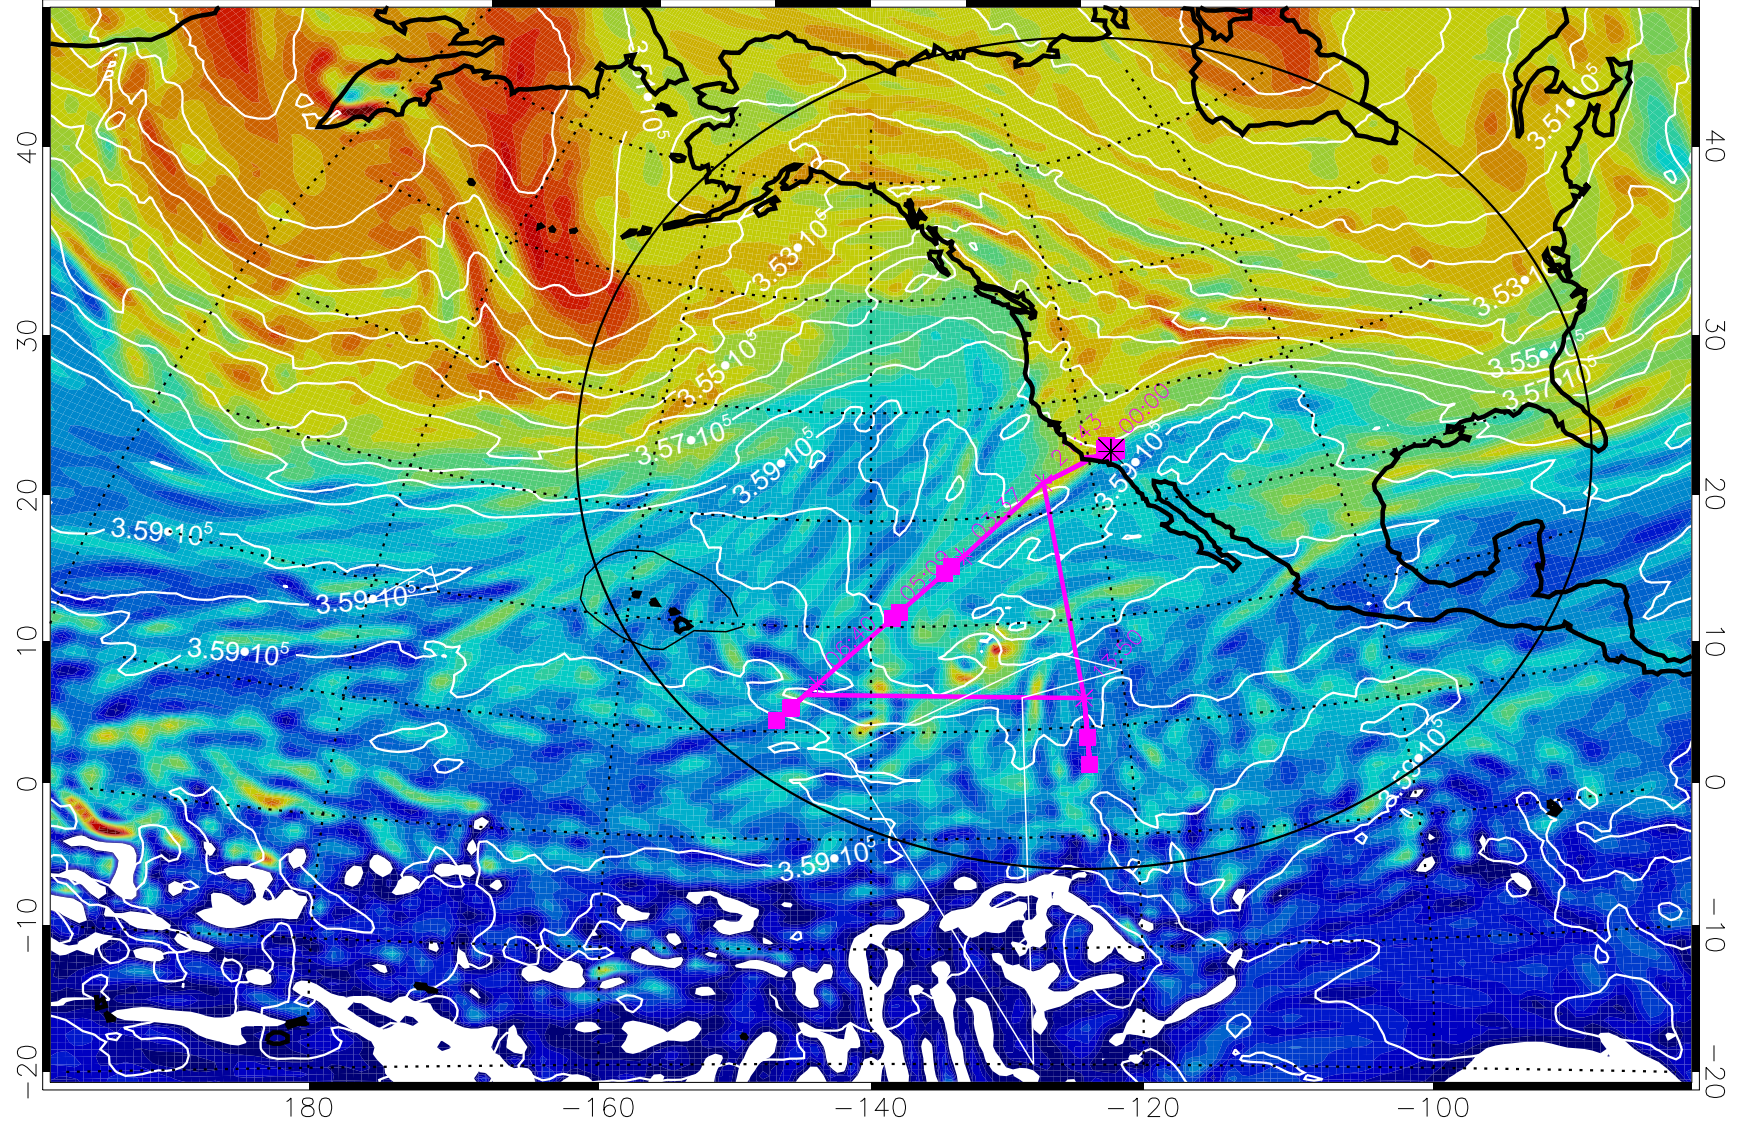

13020318, 6 hour forecast for 380K EPV

160 180 -160 -140 -120 -100

380K Montgomery Streamfunction, white

Range ring of 4055 km -- 13 hours GH round trip

13020400, 12 hour forecast for 380K EPV

160 180 -160 -140 -120 -100

380K Montgomery Streamfunction, white

Range ring of 4055 km -- 13 hours GH round trip

13020406, 18 hour forecast for 380K EPV

160 180 -160 -140 -120 -100

380K Montgomery Streamfunction, white

Range ring of 4055 km -- 13 hours GH round trip

13020412, 24 hour forecast for 380K EPV

160 180 -160 -140 -120 -100

380K Montgomery Streamfunction, white

Range ring of 4055 km -- 13 hours GH round trip

13020418, 30 hour forecast for 380K EPV

160 180 -160 -140 -120 -100

380K Montgomery Streamfunction, white

Range ring of 4055 km -- 13 hours GH round trip

13020500, 36 hour forecast for 380K EPV

380K Montgomery Streamfunction, white

Range ring of 4055 km -- 13 hours GH round trip