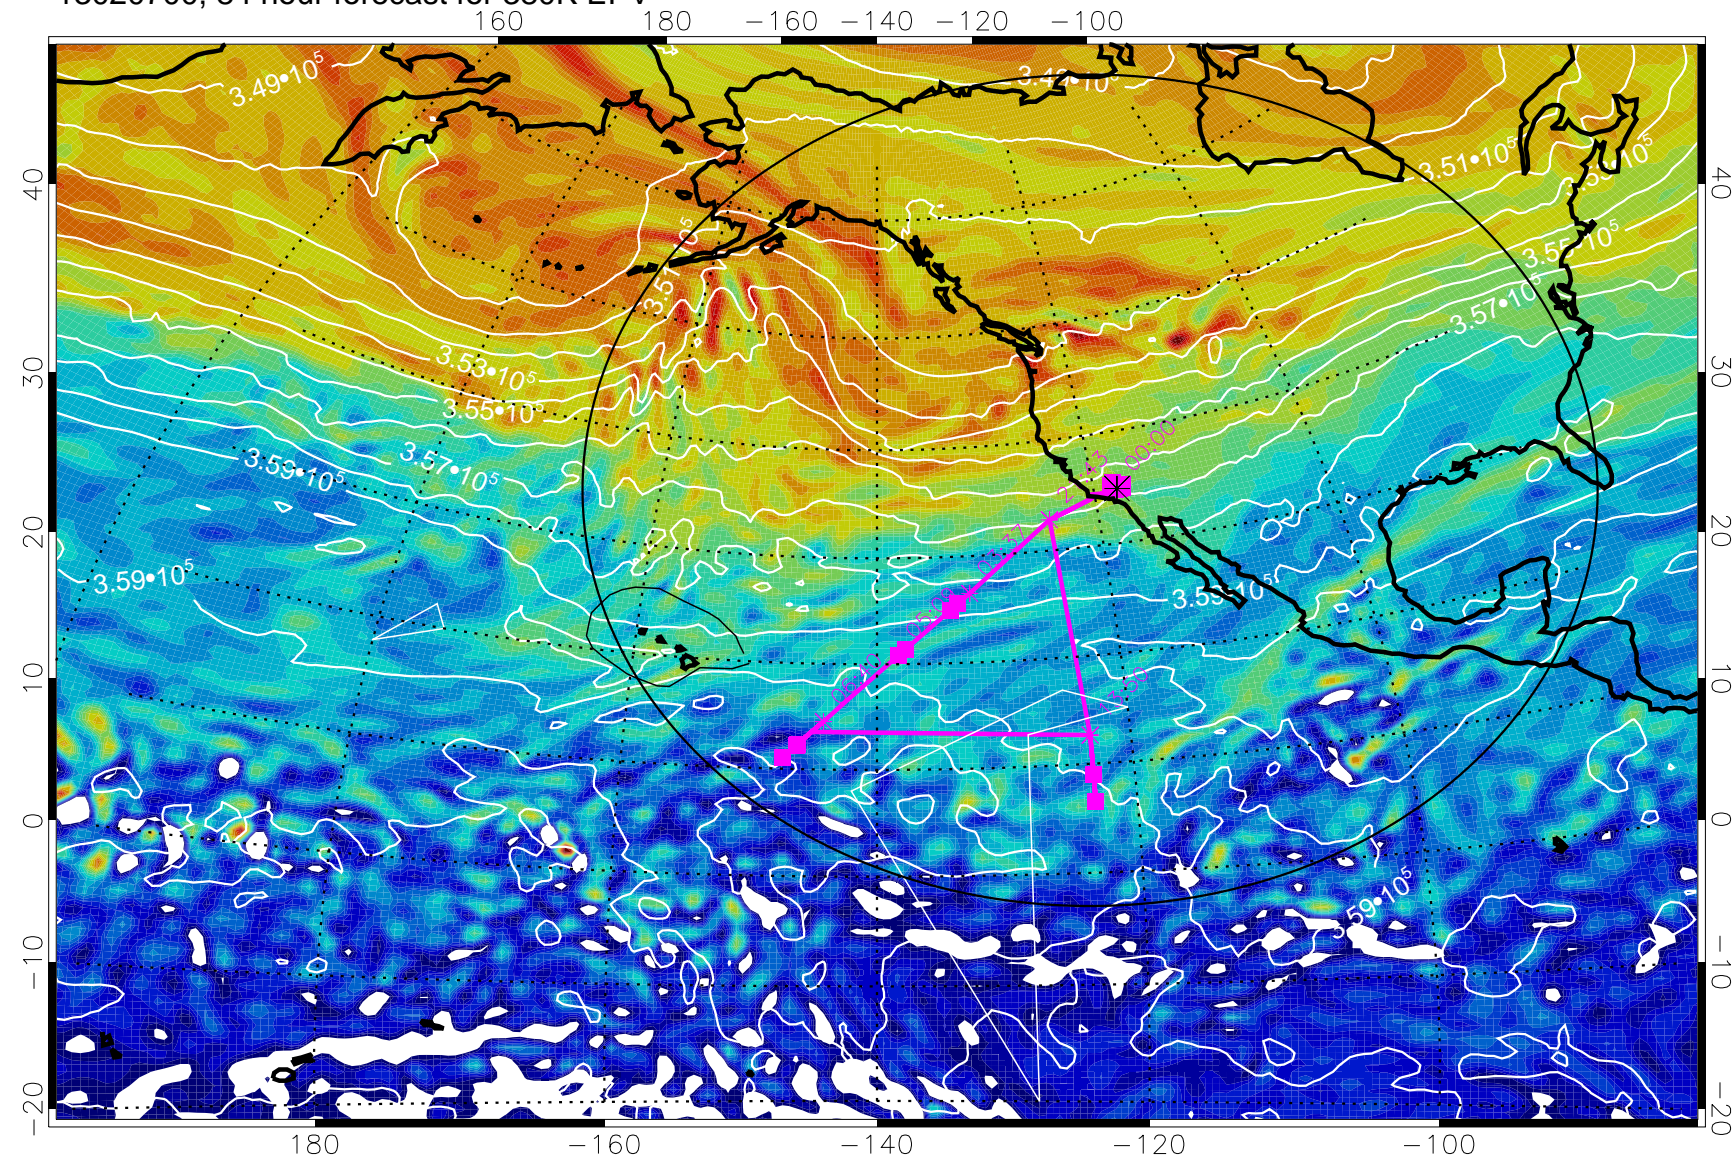

Range ring of 4055 km -- 13 hours GH round trip

13020606, 66 hour forecast for 380K EPV

160 180 -160 -140 -120 -100

380K Montgomery Streamfunction, white

Range ring of 4055 km -- 13 hours GH round trip

13020612, 72 hour forecast for 380K EPV

380K Montgomery Streamfunction, white

Range ring of 4055 km -- 13 hours GH round trip

13020618, 78 hour forecast for 380K EPV

380K Montgomery Streamfunction, white

Range ring of 4055 km -- 13 hours GH round trip

13020700, 84 hour forecast for 380K EPV

380K Montgomery Streamfunction, white

Range ring of 4055 km -- 13 hours GH round trip

13020706, 90 hour forecast for 380K EPV

160 180 -160 -140 -120 -100

380K Montgomery Streamfunction, white

Range ring of 4055 km -- 13 hours GH round trip

13020712, 96 hour forecast for 380K EPV

380K Montgomery Streamfunction, white

Range ring of 4055 km -- 13 hours GH round trip

13020718, 102 hour forecast for 380K EPV