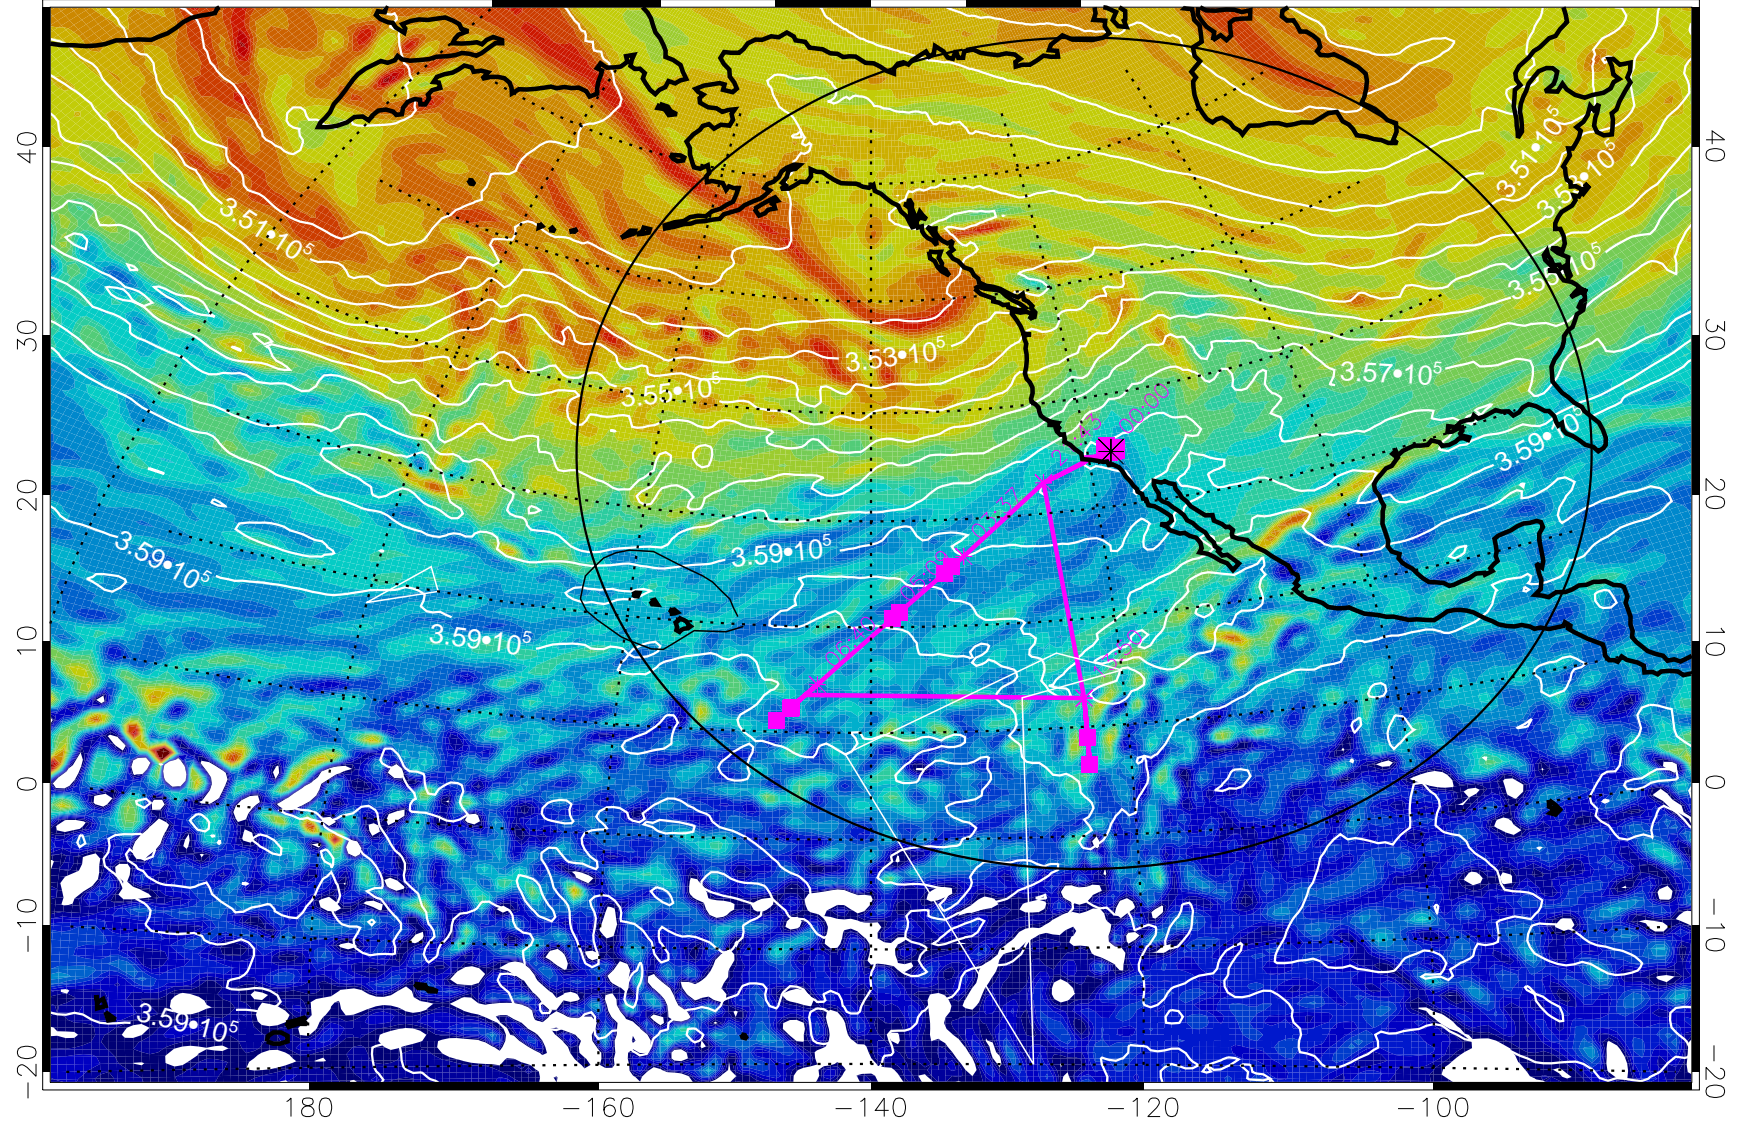

380K Montgomery Streamfunction, white

Range ring of 4055 km -- 13 hours GH round trip

13020500, 36 hour forecast for 380K EPV

380K Montgomery Streamfunction, white

Range ring of 4055 km -- 13 hours GH round trip

13020506, 42 hour forecast for 380K EPV

13020512, 48 hour forecast for 380K EPV

380K Montgomery Streamfunction, white

Range ring of 4055 km -- 13 hours GH round trip

13020518, 54 hour forecast for 380K EPV

160 180 -160 -140 -120 -100

380K Montgomery Streamfunction, white

Range ring of 4055 km -- 13 hours GH round trip

13020600, 60 hour forecast for 380K EPV

160 180 -160 -140 -120 -100

380K Montgomery Streamfunction, white

Range ring of 4055 km -- 13 hours GH round trip

13020606, 66 hour forecast for 380K EPV

160 180 -160 -140 -120 -100

380K Montgomery Streamfunction, white

Range ring of 4055 km -- 13 hours GH round trip

13020612, 72 hour forecast for 380K EPV