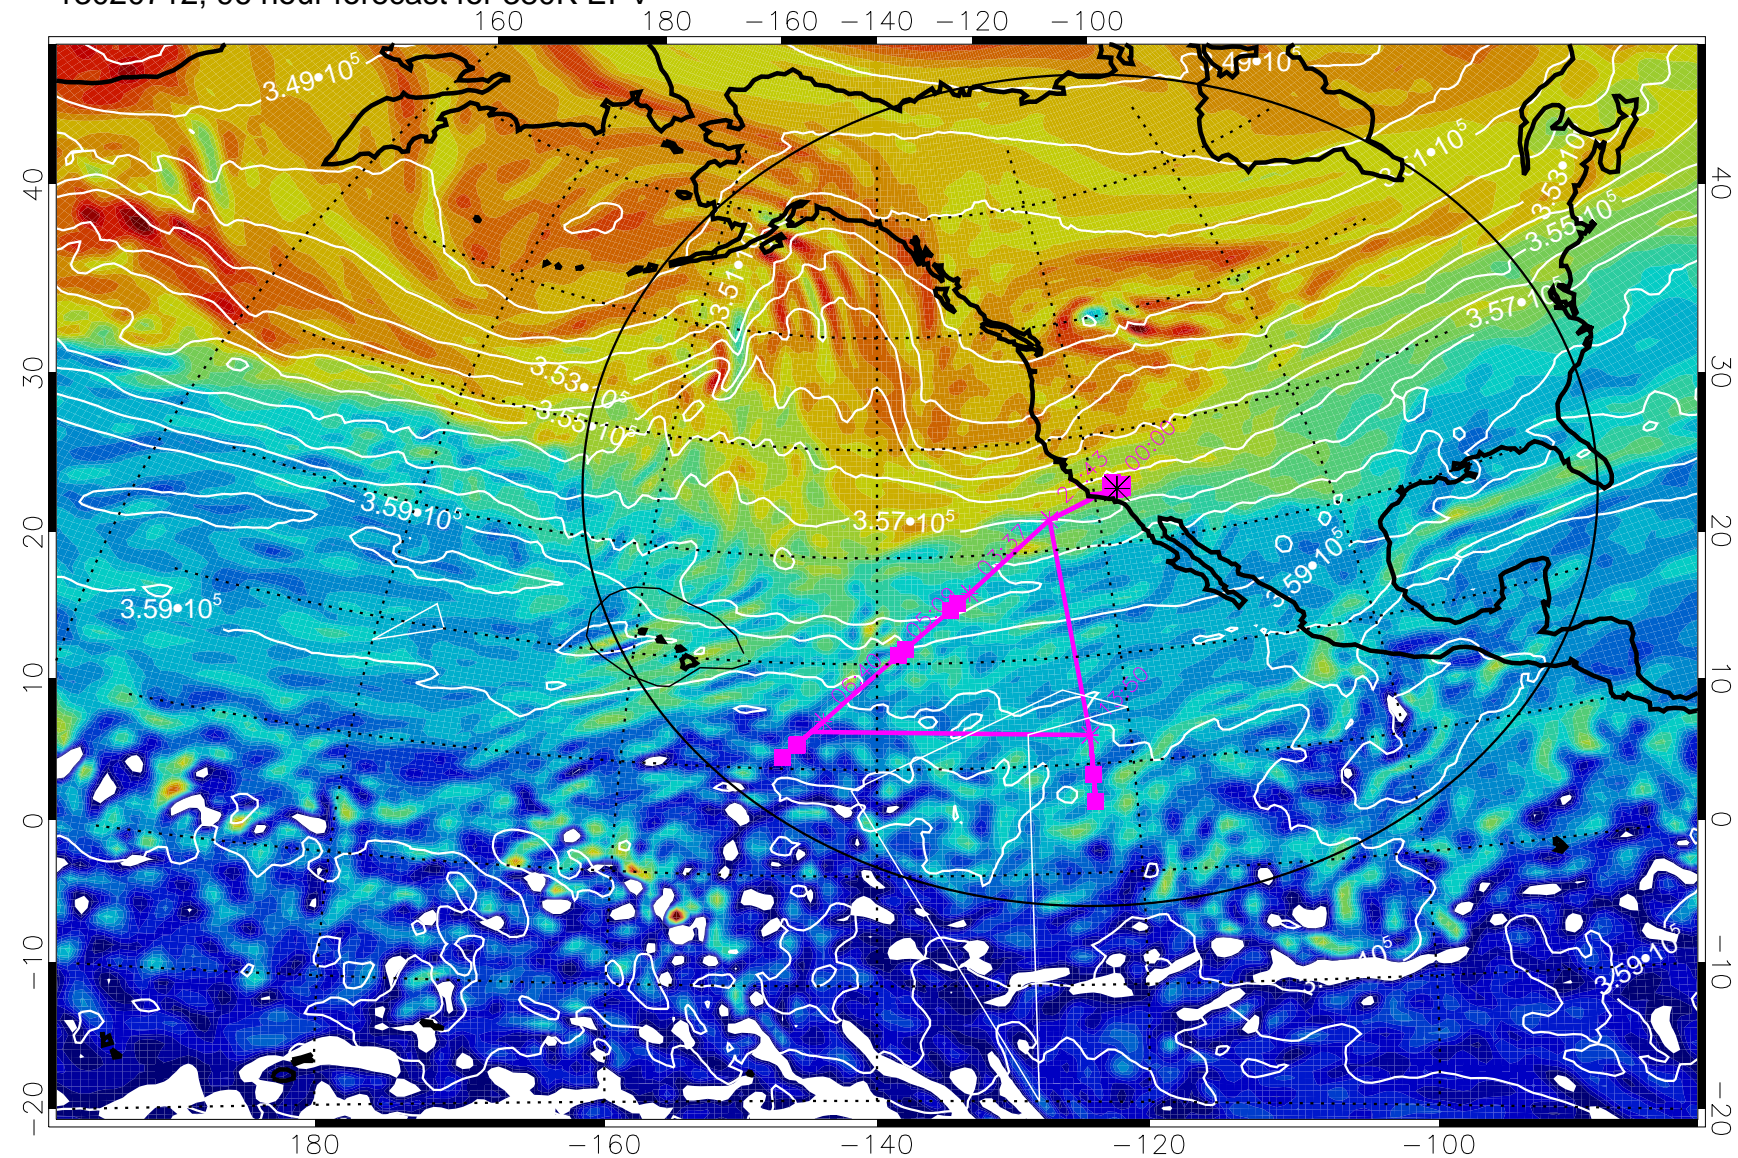

380K Montgomery Streamfunction, white

Range ring of 4055 km -- 13 hours GH round trip

13020618, 78 hour forecast for 380K EPV

380K Montgomery Streamfunction, white

Range ring of 4055 km -- 13 hours GH round trip

13020700, 84 hour forecast for 380K EPV

380K Montgomery Streamfunction, white

Range ring of 4055 km -- 13 hours GH round trip

13020706, 90 hour forecast for 380K EPV

160 180 -160 -140 -120 -100

380K Montgomery Streamfunction, white

Range ring of 4055 km -- 13 hours GH round trip

13020712, 96 hour forecast for 380K EPV

380K Montgomery Streamfunction, white

Range ring of 4055 km -- 13 hours GH round trip

13020718, 102 hour forecast for 380K EPV

380K Montgomery Streamfunction, white

Range ring of 4055 km -- 13 hours GH round trip

13020800, 108 hour forecast for 380K EPV

380K Montgomery Streamfunction, white

Range ring of 4055 km -- 13 hours GH round trip