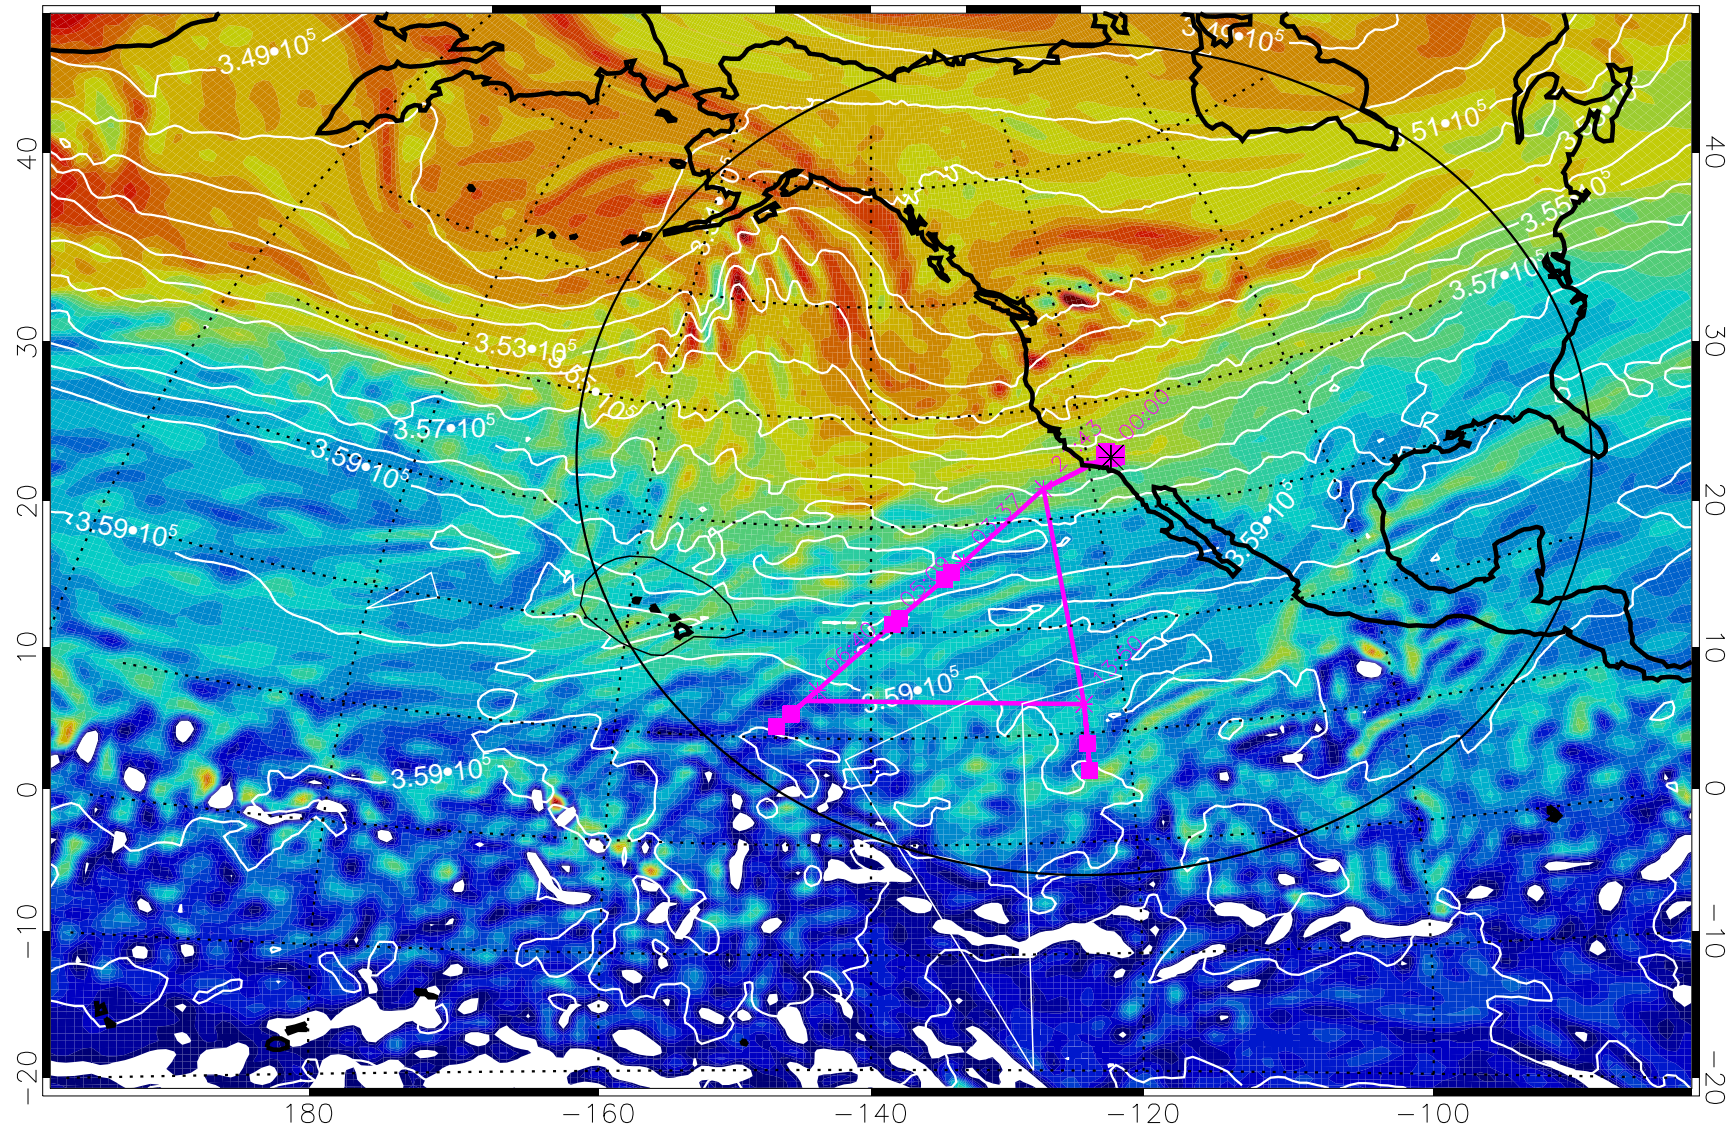

380K Montgomery Streamfunction, white

Range ring of 4055 km -- 13 hours GH round trip

13020618, 78 hour forecast for 380K EPV

380K Montgomery Streamfunction, white

Range ring of 4055 km -- 13 hours GH round trip

13020700, 84 hour forecast for 380K EPV

380K Montgomery Streamfunction, white

Range ring of 4055 km -- 13 hours GH round trip

13020706, 90 hour forecast for 380K EPV

160 180 -160 -140 -120 -100

380K Montgomery Streamfunction, white

Range ring of 4055 km -- 13 hours GH round trip

13020712, 96 hour forecast for 380K EPV

380K Montgomery Streamfunction, white

Range ring of 4055 km -- 13 hours GH round trip

13020718, 102 hour forecast for 380K EPV

380K Montgomery Streamfunction, white

Range ring of 4055 km -- 13 hours GH round trip

13020800, 108 hour forecast for 380K EPV

380K Montgomery Streamfunction, white

Range ring of 4055 km -- 13 hours GH round trip