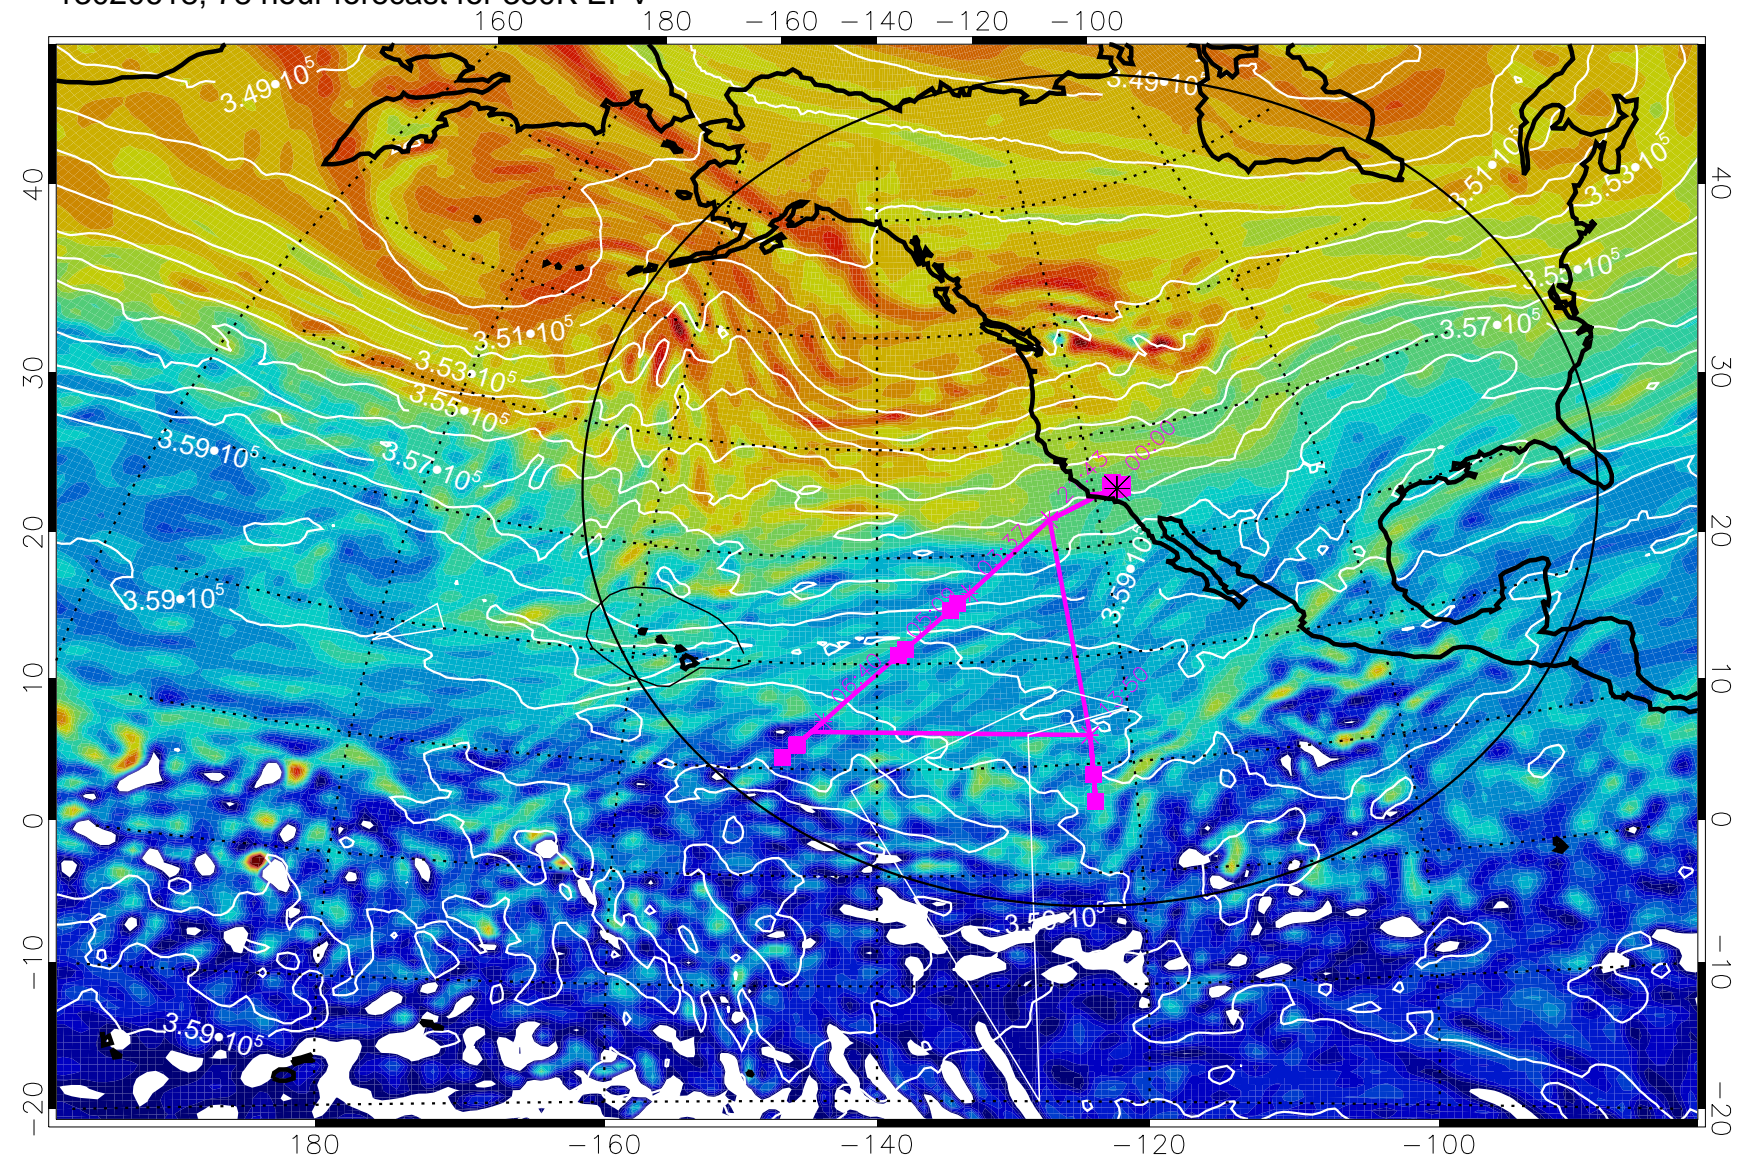

160 180 -160 -140 -120 -100

380K Montgomery Streamfunction, white

Range ring of 4055 km -- 13 hours GH round trip

13020600, 60 hour forecast for 380K EPV

160 180 -160 -140 -120 -100

380K Montgomery Streamfunction, white

Range ring of 4055 km -- 13 hours GH round trip

13020606, 66 hour forecast for 380K EPV

160 180 -160 -140 -120 -100

380K Montgomery Streamfunction, white

Range ring of 4055 km -- 13 hours GH round trip

13020612, 72 hour forecast for 380K EPV

380K Montgomery Streamfunction, white

Range ring of 4055 km -- 13 hours GH round trip

13020618, 78 hour forecast for 380K EPV

380K Montgomery Streamfunction, white

Range ring of 4055 km -- 13 hours GH round trip

13020700, 84 hour forecast for 380K EPV

380K Montgomery Streamfunction, white

Range ring of 4055 km -- 13 hours GH round trip

13020706, 90 hour forecast for 380K EPV

160 180 -160 -140 -120 -100

380K Montgomery Streamfunction, white