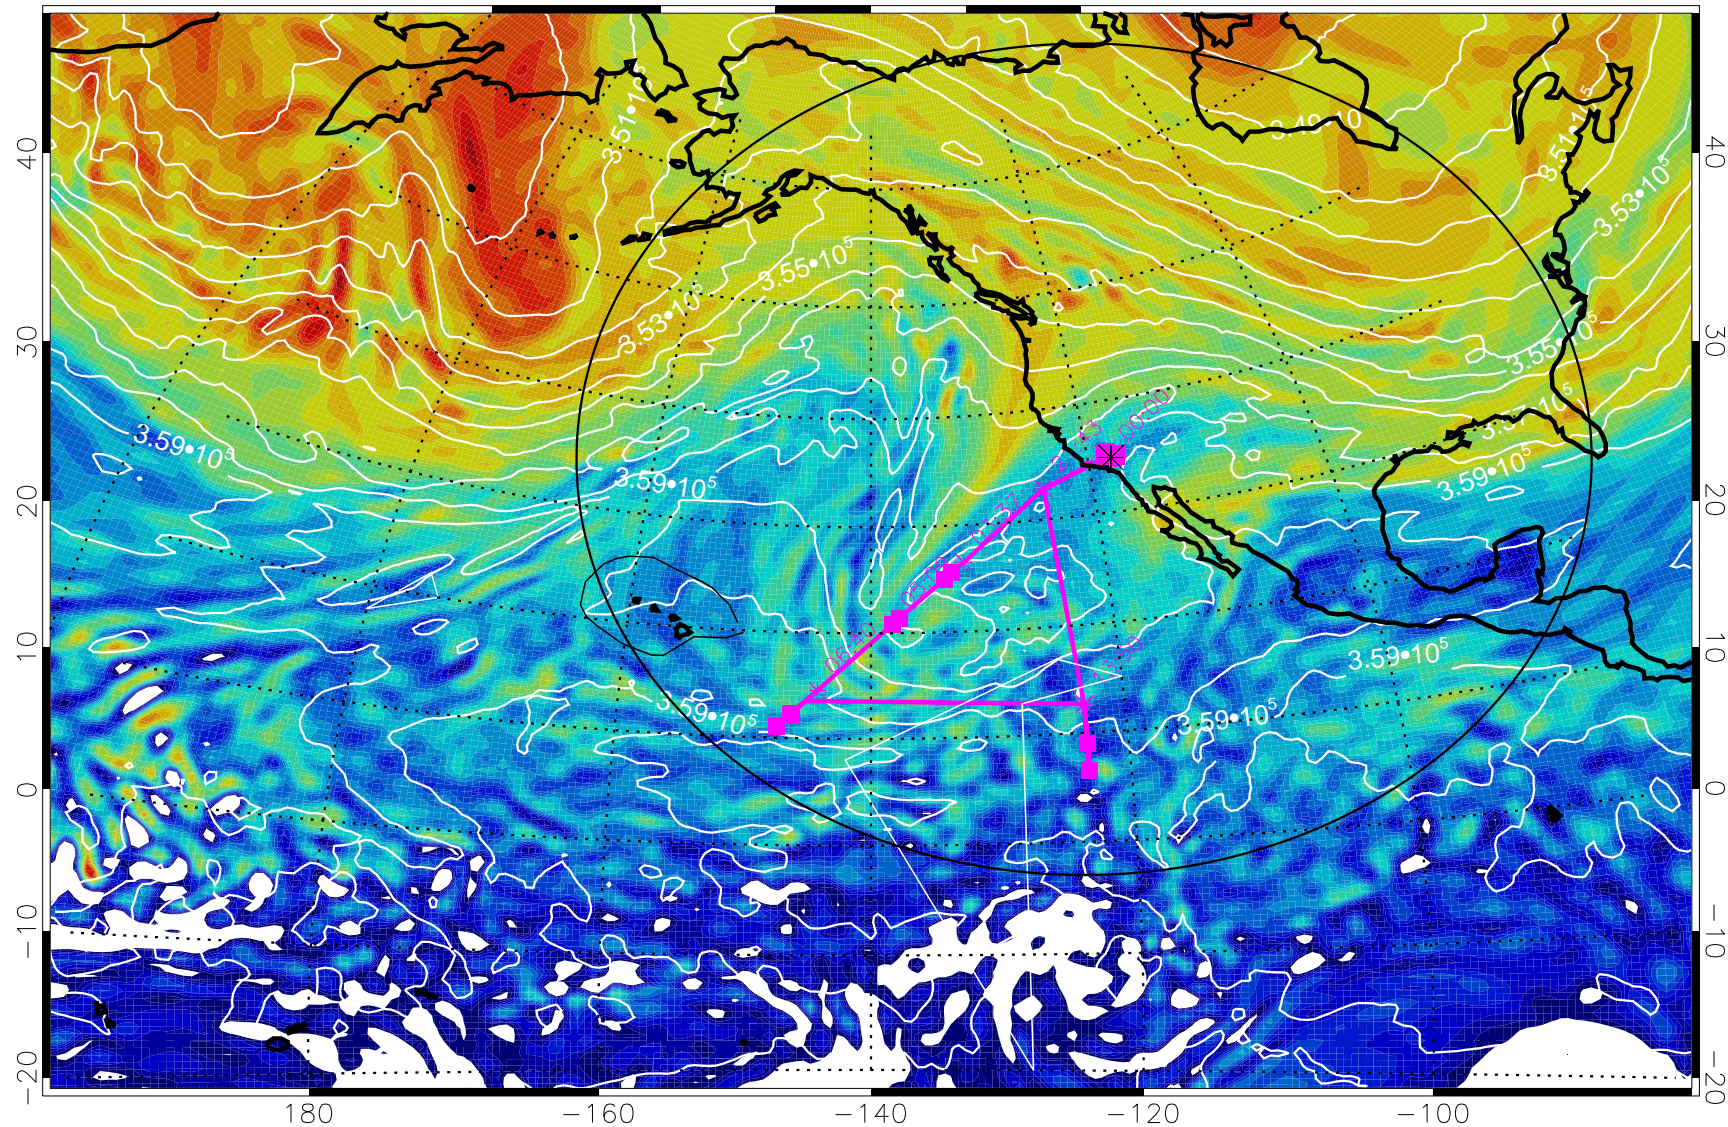

13020300, 12 hour forecast for 380K EPV

380K Montgomery Streamfunction, white

Range ring of 4055 km -- 13 hours GH round trip

13020306, 18 hour forecast for 380K EPV

160 180 -160 -140 -120 -100

380K Montgomery Streamfunction, white

Range ring of 4055 km -- 13 hours GH round trip

13020312, 24 hour forecast for 380K EPV

160 180 -160 -140 -120 -100

380K Montgomery Streamfunction, white

Range ring of 4055 km -- 13 hours GH round trip

13020318, 30 hour forecast for 380K EPV

160 180 -160 -140 -120 -100

380K Montgomery Streamfunction, white

Range ring of 4055 km -- 13 hours GH round trip

13020400, 36 hour forecast for 380K EPV

380K Montgomery Streamfunction, white

Range ring of 4055 km -- 13 hours GH round trip

13020406, 42 hour forecast for 380K EPV

380K Montgomery Streamfunction, white

Range ring of 4055 km -- 13 hours GH round trip

13020412, 48 hour forecast for 380K EPV

160 180 -160 -140 -120 -100

380K Montgomery Streamfunction, white