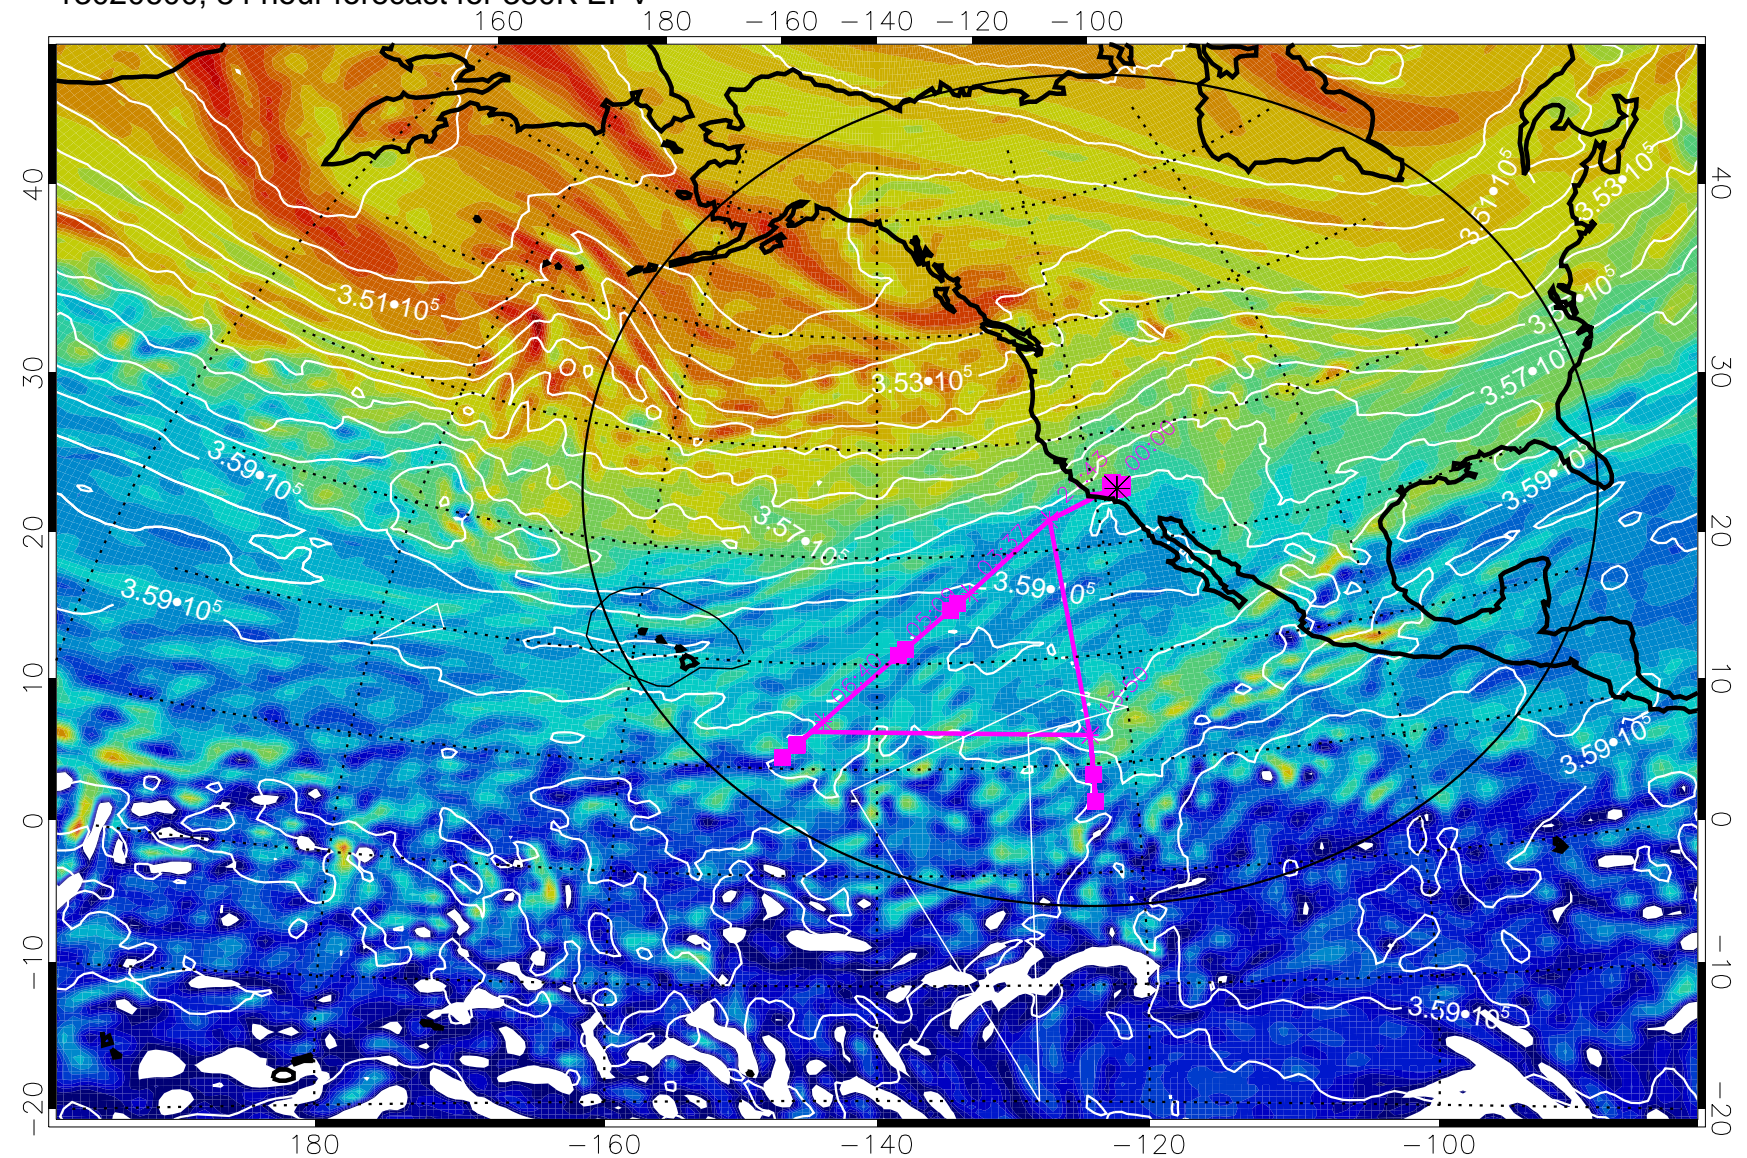

380K Montgomery Streamfunction, white

Range ring of 4055 km -- 13 hours GH round trip

13020506, 66 hour forecast for 380K EPV

160 180 -160 -140 -120 -100

380K Montgomery Streamfunction, white

Range ring of 4055 km -- 13 hours GH round trip

13020512, 72 hour forecast for 380K EPV

160 180 -160 -140 -120 -100

380K Montgomery Streamfunction, white

Range ring of 4055 km -- 13 hours GH round trip

13020518, 78 hour forecast for 380K EPV

380K Montgomery Streamfunction, white

Range ring of 4055 km -- 13 hours GH round trip

13020600, 84 hour forecast for 380K EPV

380K Montgomery Streamfunction, white

Range ring of 4055 km -- 13 hours GH round trip

13020606, 90 hour forecast for 380K EPV

160 180 -160 -140 -120 -100

380K Montgomery Streamfunction, white

Range ring of 4055 km -- 13 hours GH round trip

13020612, 96 hour forecast for 380K EPV

380K Montgomery Streamfunction, white

Range ring of 4055 km -- 13 hours GH round trip