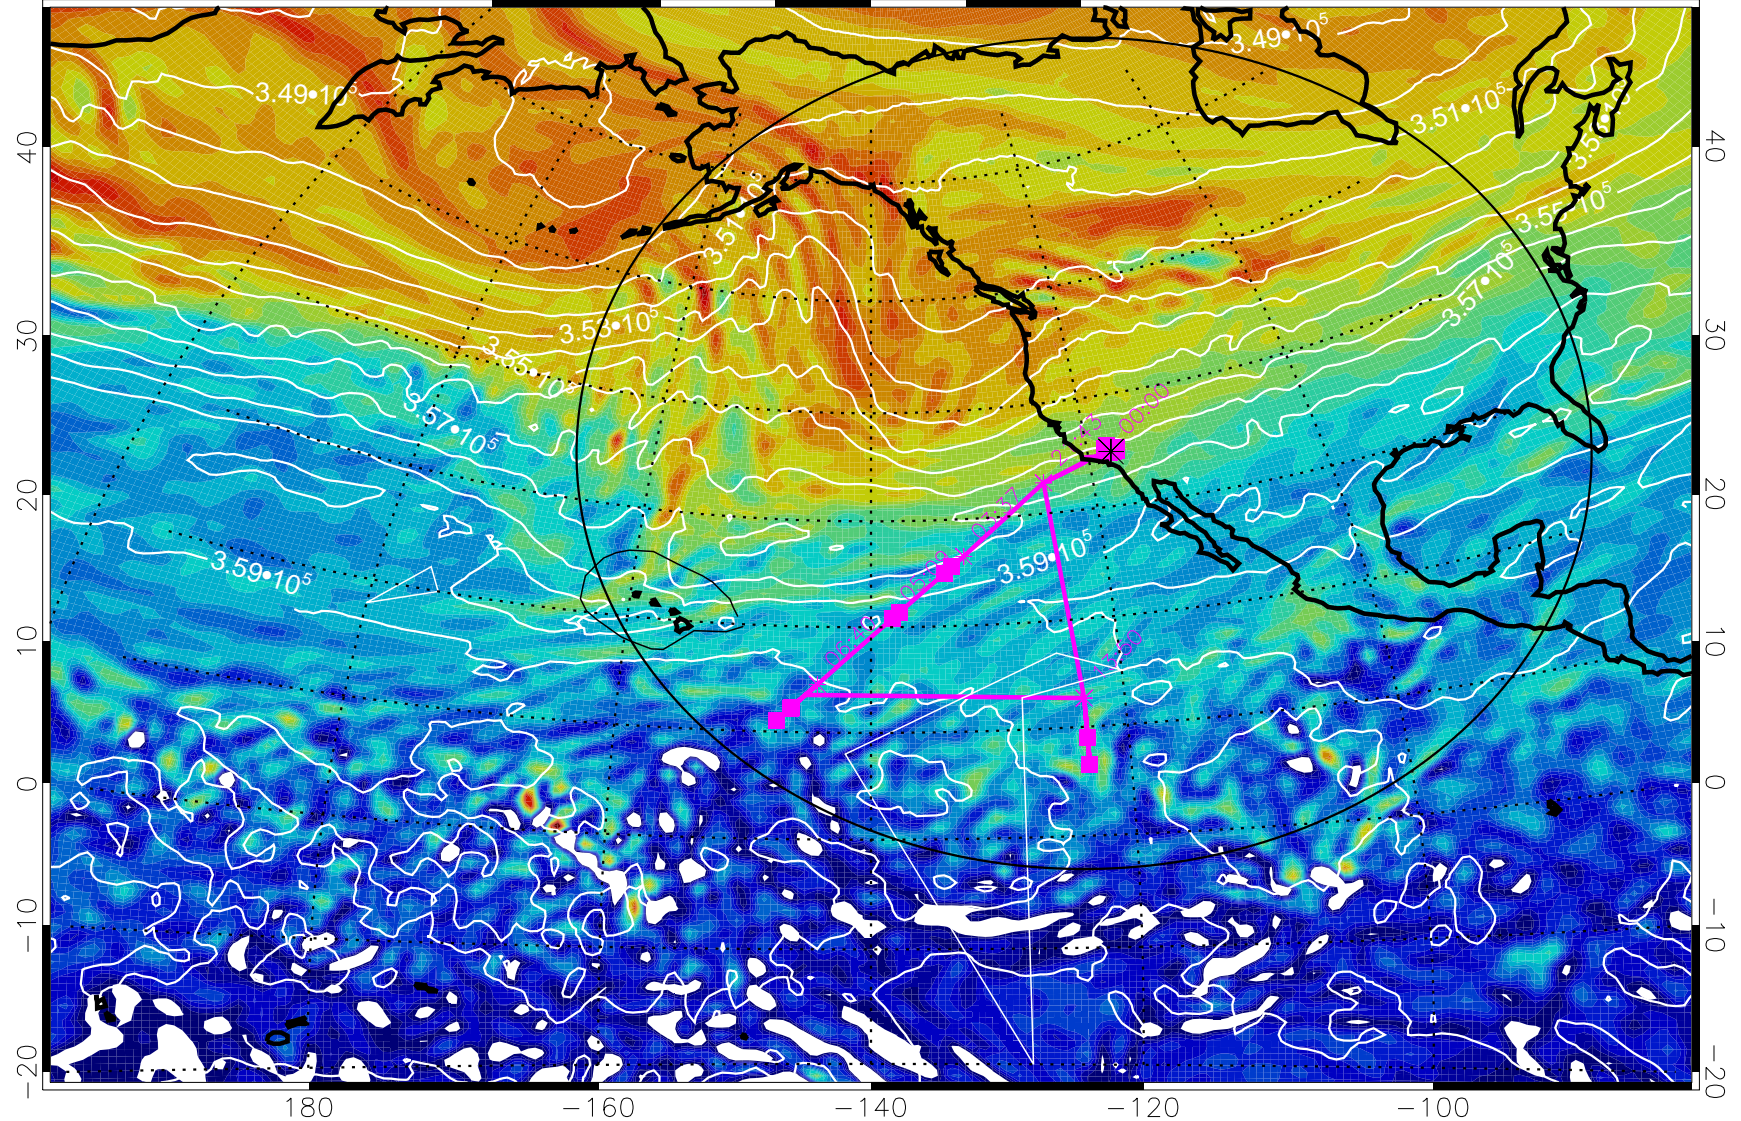

160 180 -160 -140 -120 -100

380K Montgomery Streamfunction, white

Range ring of 4055 km -- 13 hours GH round trip

13020612, 96 hour forecast for 380K EPV

380K Montgomery Streamfunction, white

Range ring of 4055 km -- 13 hours GH round trip

13020618, 102 hour forecast for 380K EPV

160 180 -160 -140 -120 -100

380K Montgomery Streamfunction, white

Range ring of 4055 km -- 13 hours GH round trip

13020700, 108 hour forecast for 380K EPV

380K Montgomery Streamfunction, white

Range ring of 4055 km -- 13 hours GH round trip

13020706, 114 hour forecast for 380K EPV

160 180 -160 -140 -120 -100

380K Montgomery Streamfunction, white

Range ring of 4055 km -- 13 hours GH round trip

13020712, 120 hour forecast for 380K EPV

380K Montgomery Streamfunction, white

Range ring of 4055 km -- 13 hours GH round trip