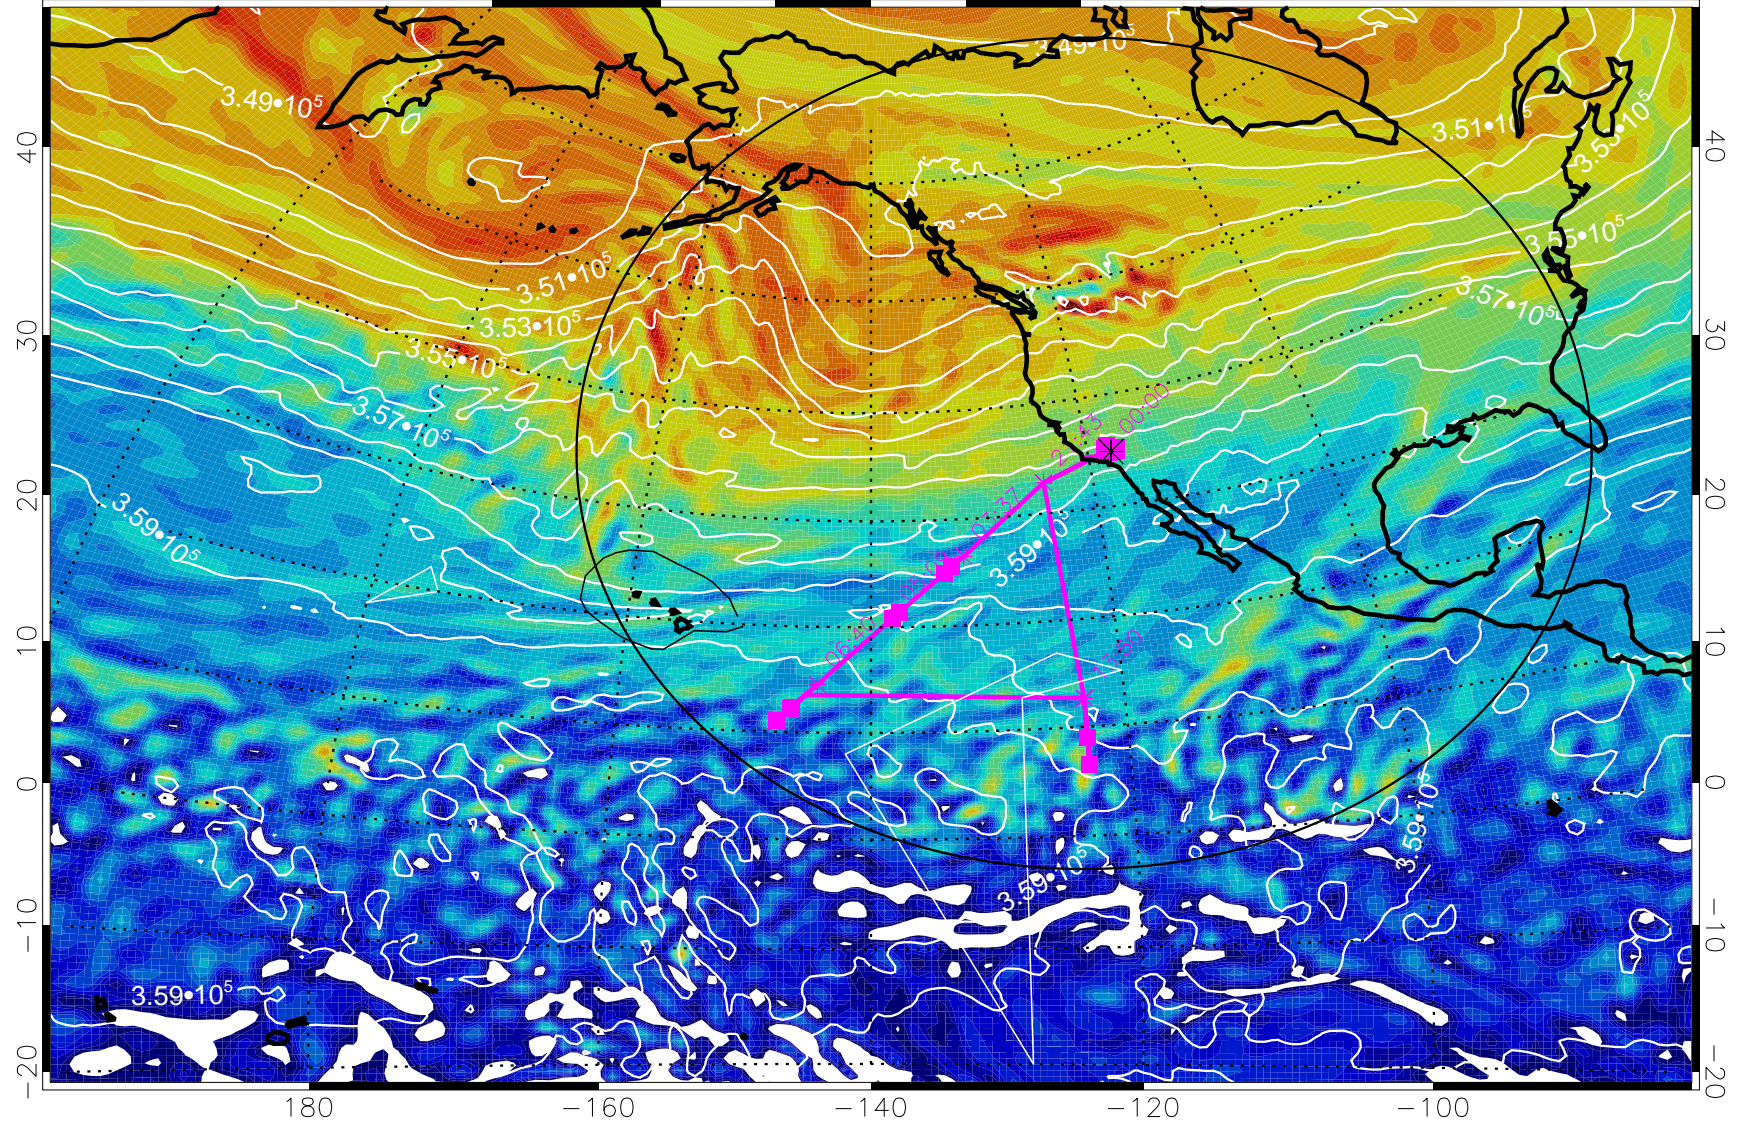

Range ring of 4055 km -- 13 hours GH round trip

13020600, 84 hour forecast for 380K EPV

380K Montgomery Streamfunction, white

Range ring of 4055 km -- 13 hours GH round trip

13020606, 90 hour forecast for 380K EPV

160 180 -160 -140 -120 -100

380K Montgomery Streamfunction, white

Range ring of 4055 km -- 13 hours GH round trip

13020612, 96 hour forecast for 380K EPV

380K Montgomery Streamfunction, white

Range ring of 4055 km -- 13 hours GH round trip

13020618, 102 hour forecast for 380K EPV

160 180 -160 -140 -120 -100

380K Montgomery Streamfunction, white

Range ring of 4055 km -- 13 hours GH round trip

13020700, 108 hour forecast for 380K EPV

380K Montgomery Streamfunction, white

Range ring of 4055 km -- 13 hours GH round trip

13020706, 114 hour forecast for 380K EPV

160 180 -160 -140 -120 -100

380K Montgomery Streamfunction, white

Range ring of 4055 km -- 13 hours GH round trip

13020712, 120 hour forecast for 380K EPV