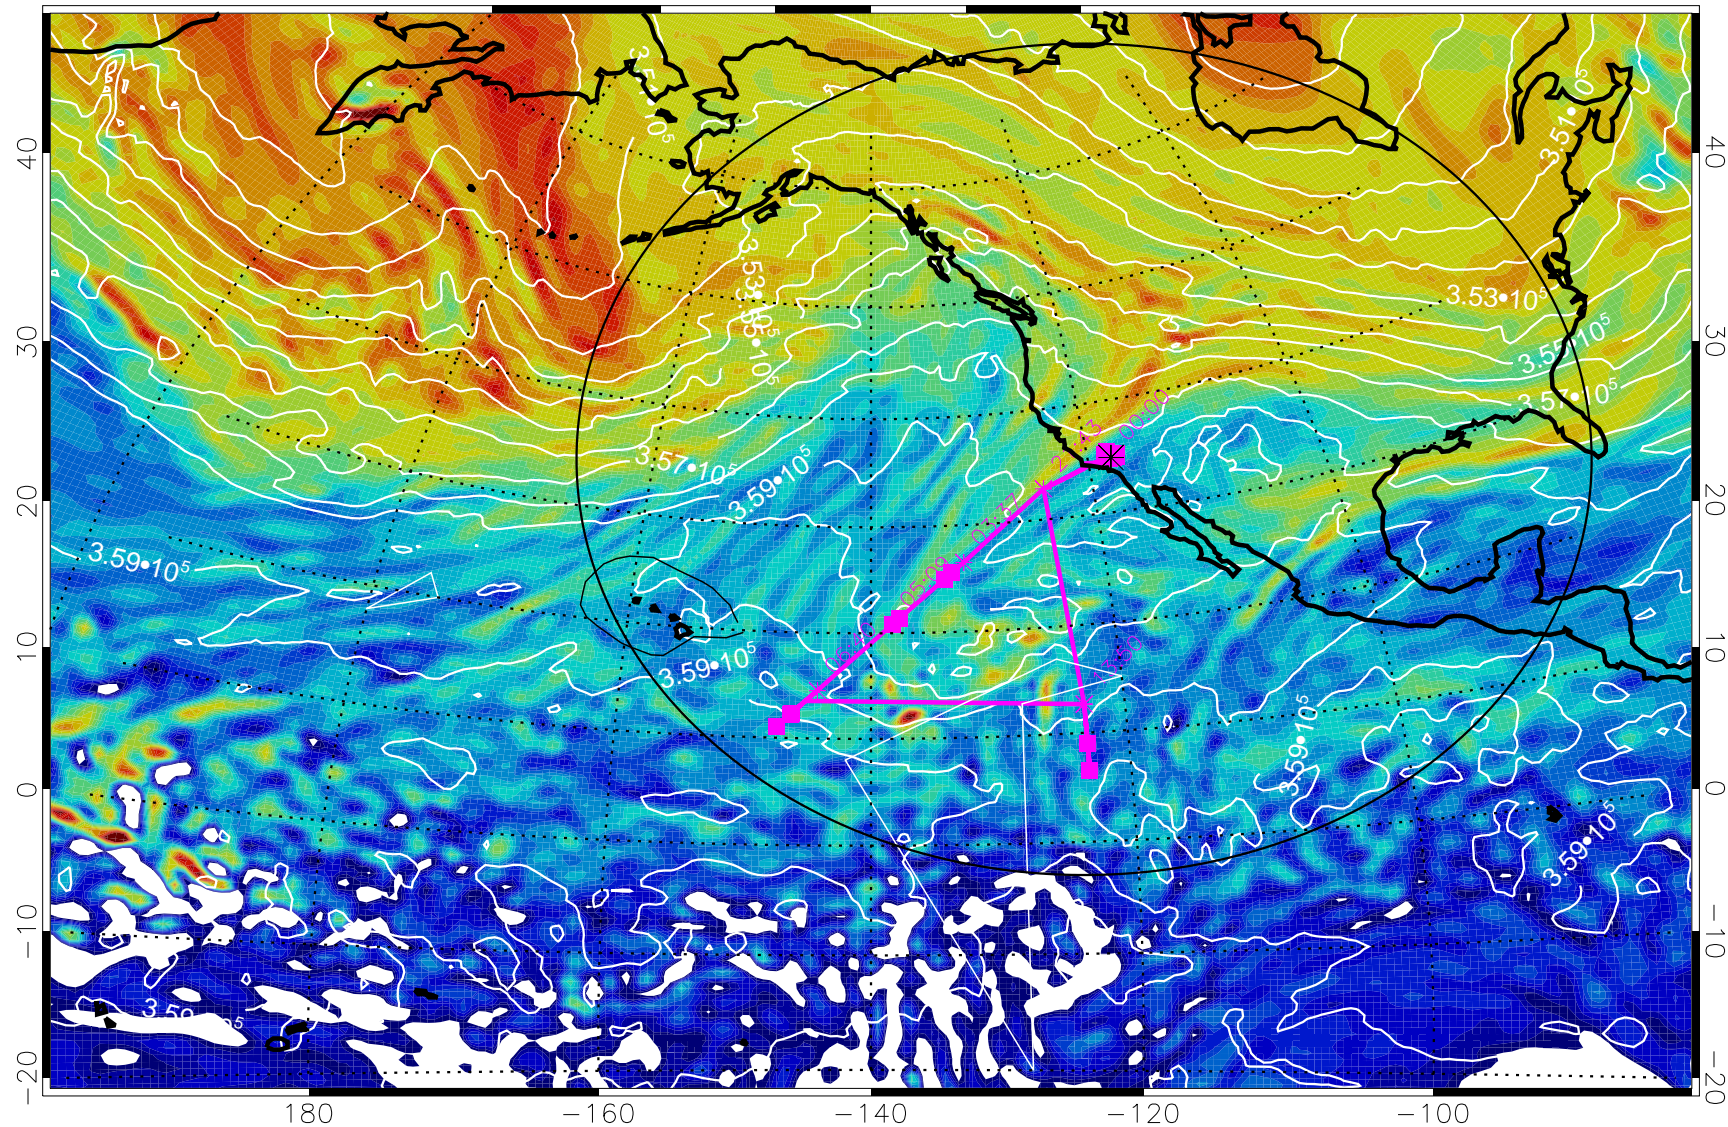

13020300, 12 hour forecast for 380K EPV

380K Montgomery Streamfunction, white

Range ring of 4055 km -- 13 hours GH round trip

13020306, 18 hour forecast for 380K EPV

160 180 -160 -140 -120 -100

380K Montgomery Streamfunction, white

Range ring of 4055 km -- 13 hours GH round trip

13020312, 24 hour forecast for 380K EPV

160 180 -160 -140 -120 -100

380K Montgomery Streamfunction, white

Range ring of 4055 km -- 13 hours GH round trip

13020318, 30 hour forecast for 380K EPV

160 180 -160 -140 -120 -100

380K Montgomery Streamfunction, white

Range ring of 4055 km -- 13 hours GH round trip

13020400, 36 hour forecast for 380K EPV

380K Montgomery Streamfunction, white

Range ring of 4055 km -- 13 hours GH round trip

13020406, 42 hour forecast for 380K EPV

380K Montgomery Streamfunction, white

Range ring of 4055 km -- 13 hours GH round trip

13020412, 48 hour forecast for 380K EPV

160 180 -160 -140 -120 -100

380K Montgomery Streamfunction, white