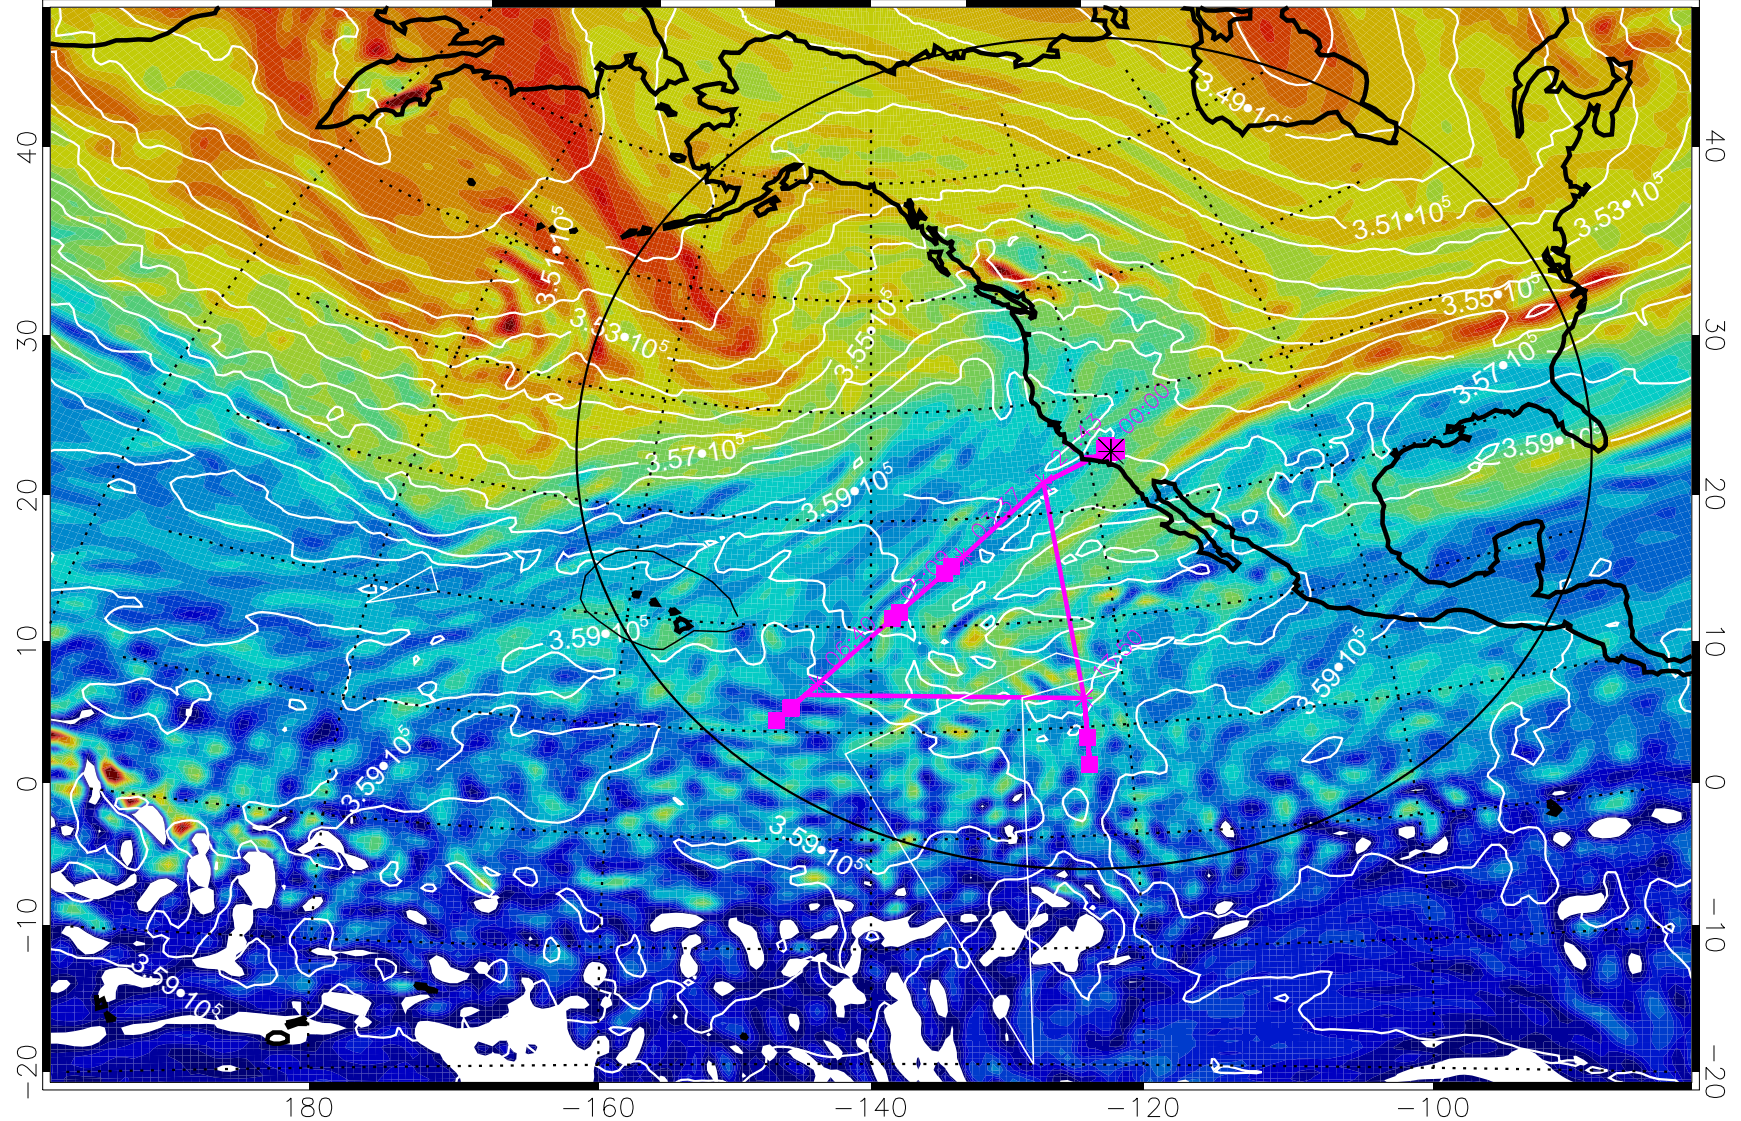

160 180 -160 -140 -120 -100

380K Montgomery Streamfunction, white

Range ring of 4055 km -- 13 hours GH round trip

13020400, 36 hour forecast for 380K EPV

380K Montgomery Streamfunction, white

Range ring of 4055 km -- 13 hours GH round trip

13020406, 42 hour forecast for 380K EPV

380K Montgomery Streamfunction, white

Range ring of 4055 km -- 13 hours GH round trip

13020412, 48 hour forecast for 380K EPV

160 180 -160 -140 -120 -100

380K Montgomery Streamfunction, white

Range ring of 4055 km -- 13 hours GH round trip

13020418, 54 hour forecast for 380K EPV

160 180 -160 -140 -120 -100

380K Montgomery Streamfunction, white

Range ring of 4055 km -- 13 hours GH round trip

13020500, 60 hour forecast for 380K EPV

380K Montgomery Streamfunction, white

Range ring of 4055 km -- 13 hours GH round trip

13020506, 66 hour forecast for 380K EPV

160 180 -160 -140 -120 -100

380K Montgomery Streamfunction, white

Range ring of 4055 km -- 13 hours GH round trip