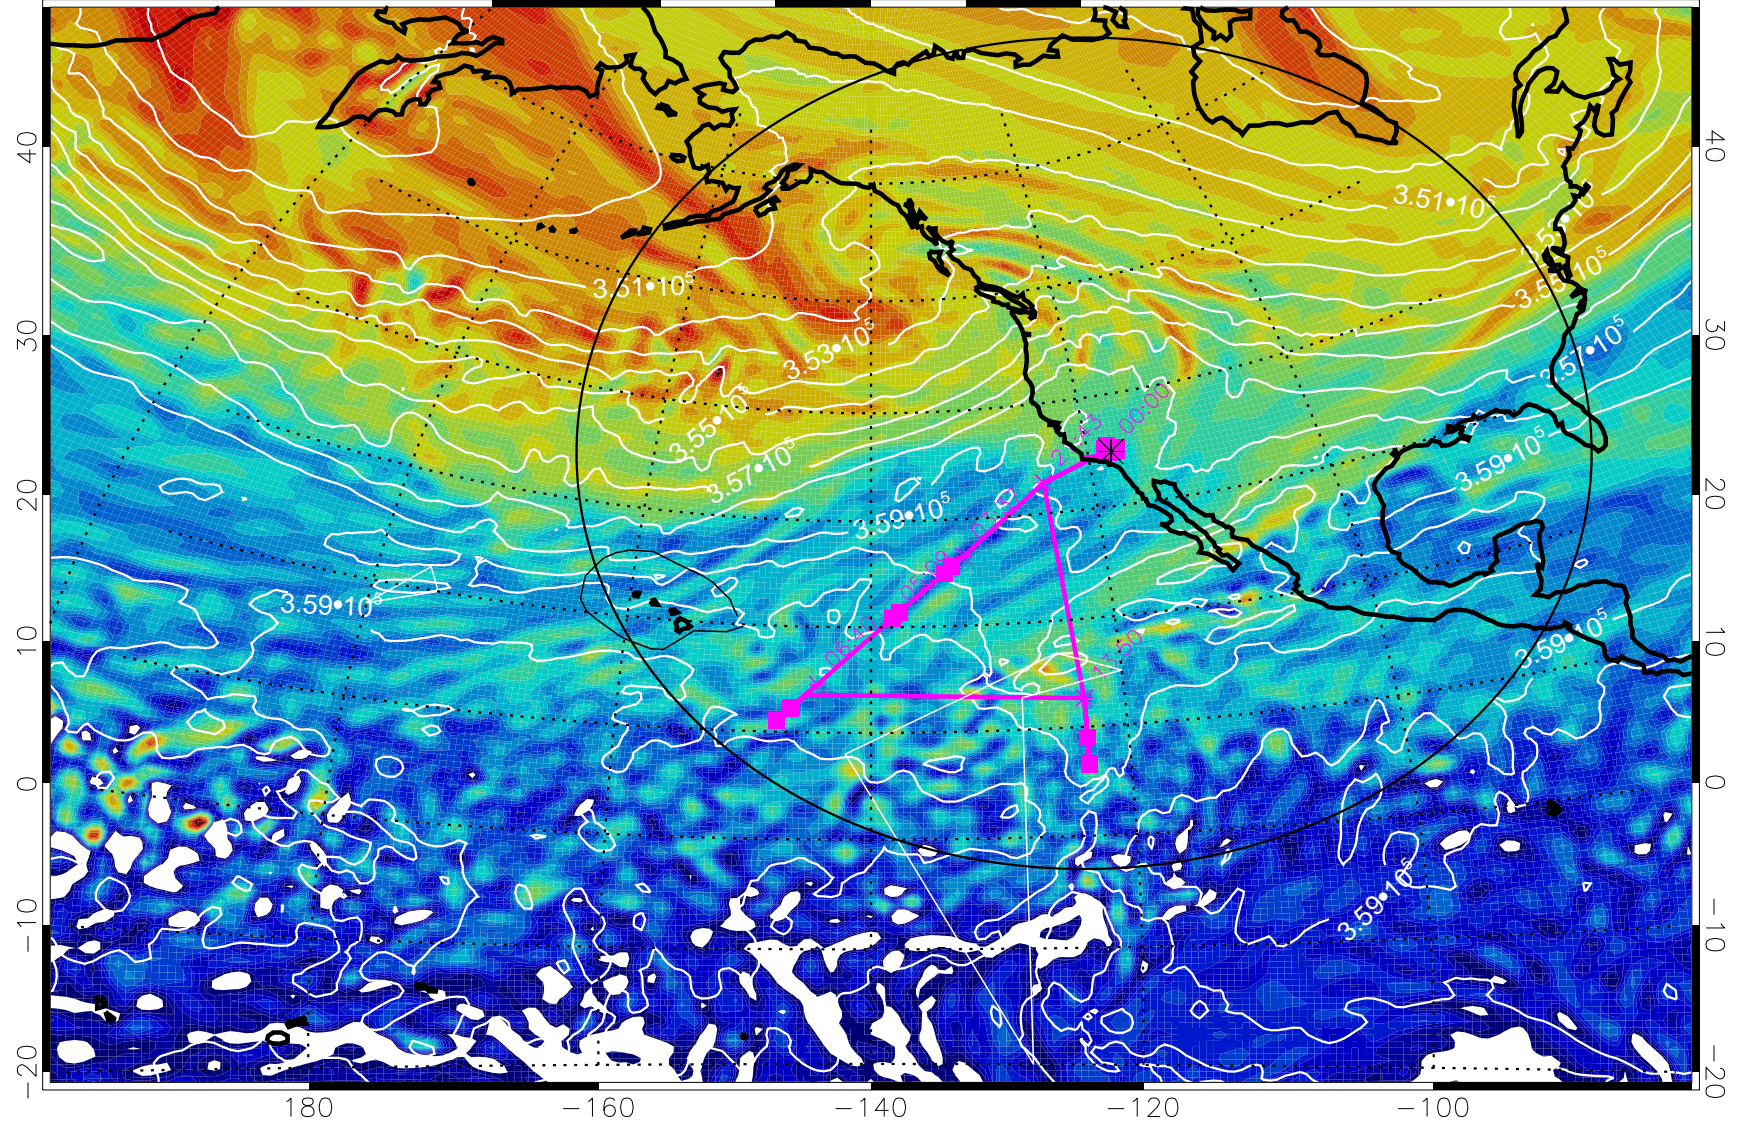

13020406, 42 hour forecast for 380K EPV

380K Montgomery Streamfunction, white

Range ring of 4055 km -- 13 hours GH round trip

13020412, 48 hour forecast for 380K EPV

160 180 -160 -140 -120 -100

380K Montgomery Streamfunction, white

Range ring of 4055 km -- 13 hours GH round trip

13020418, 54 hour forecast for 380K EPV

160 180 -160 -140 -120 -100

380K Montgomery Streamfunction, white

Range ring of 4055 km -- 13 hours GH round trip

13020500, 60 hour forecast for 380K EPV

380K Montgomery Streamfunction, white

Range ring of 4055 km -- 13 hours GH round trip

13020506, 66 hour forecast for 380K EPV

160 180 -160 -140 -120 -100

380K Montgomery Streamfunction, white

Range ring of 4055 km -- 13 hours GH round trip

13020512, 72 hour forecast for 380K EPV

160 180 -160 -140 -120 -100

380K Montgomery Streamfunction, white

Range ring of 4055 km -- 13 hours GH round trip

13020518, 78 hour forecast for 380K EPV

380K Montgomery Streamfunction, white