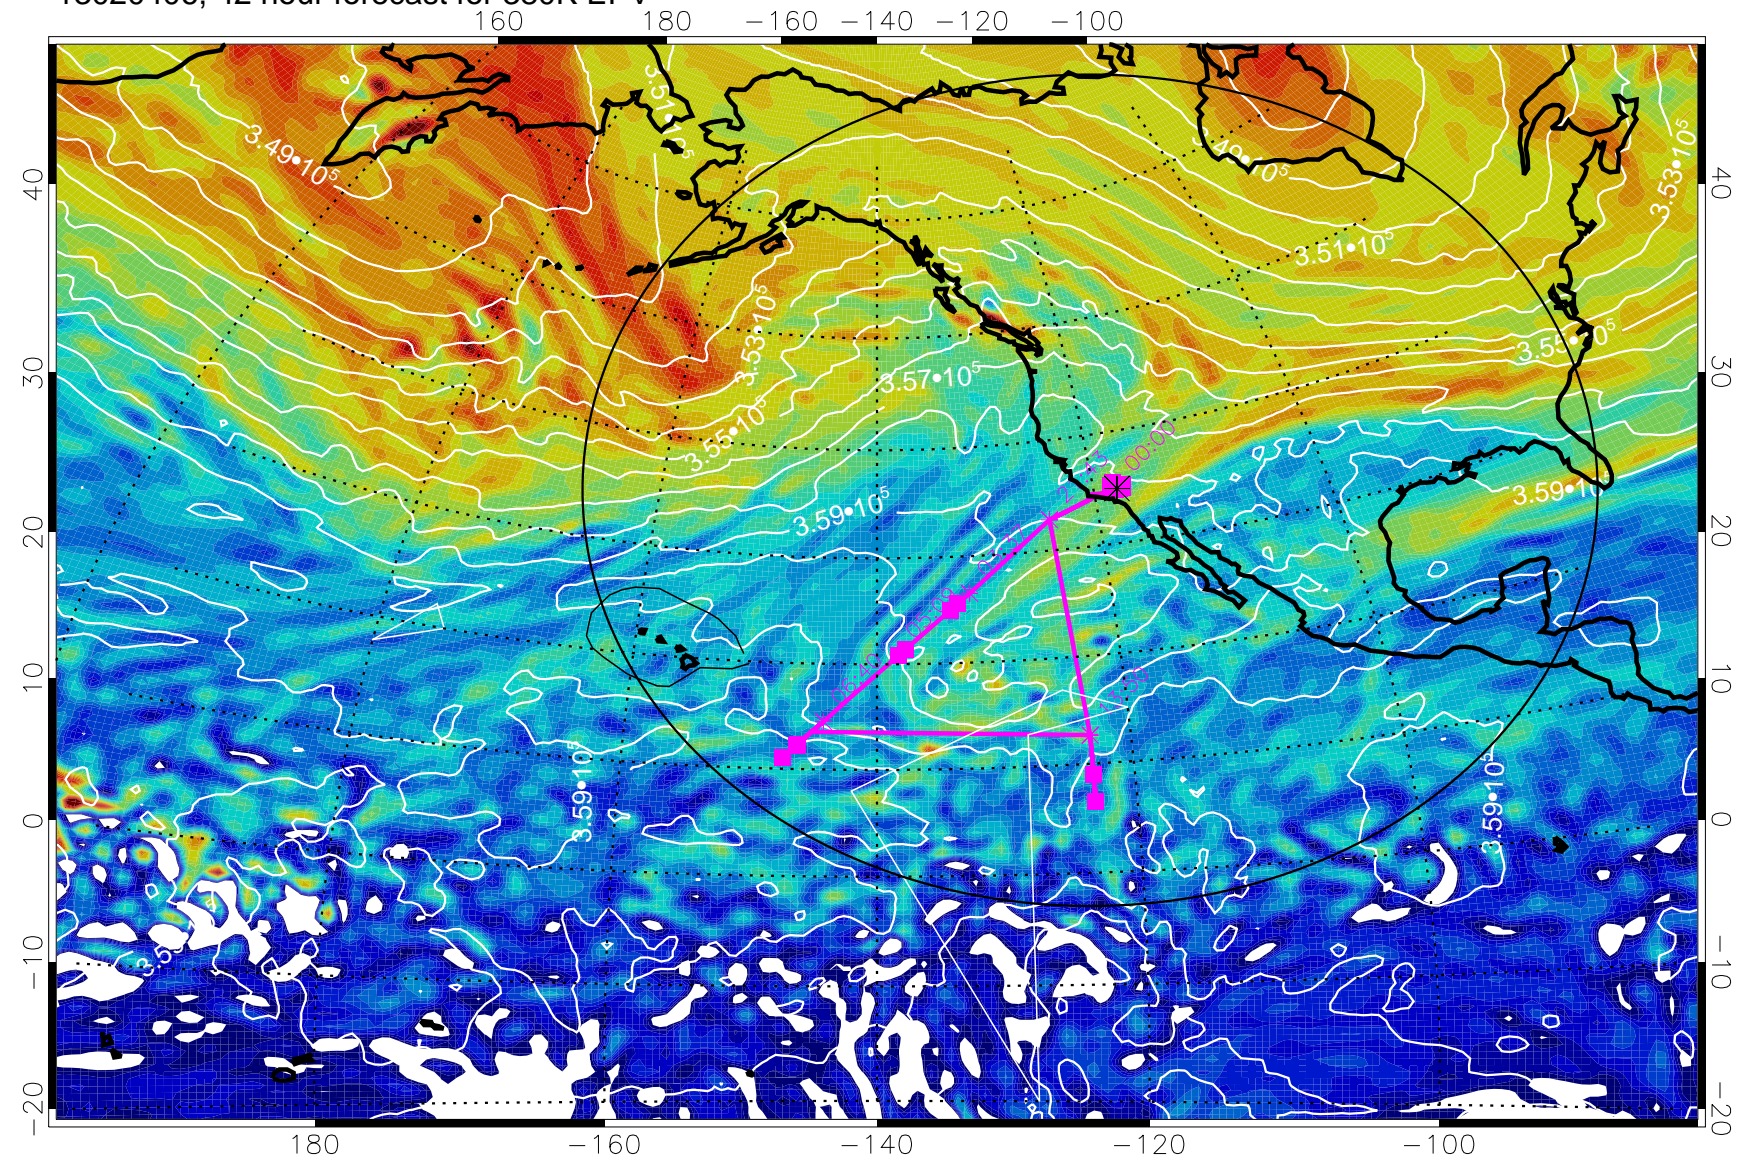

Range ring of 4055 km -- 13 hours GH round trip

13020312, 24 hour forecast for 380K EPV

160 180 -160 -140 -120 -100

380K Montgomery Streamfunction, white

Range ring of 4055 km -- 13 hours GH round trip

13020318, 30 hour forecast for 380K EPV

160 180 -160 -140 -120 -100

380K Montgomery Streamfunction, white

Range ring of 4055 km -- 13 hours GH round trip

13020400, 36 hour forecast for 380K EPV

380K Montgomery Streamfunction, white

Range ring of 4055 km -- 13 hours GH round trip

13020406, 42 hour forecast for 380K EPV

380K Montgomery Streamfunction, white

Range ring of 4055 km -- 13 hours GH round trip

13020412, 48 hour forecast for 380K EPV

160 180 -160 -140 -120 -100

380K Montgomery Streamfunction, white

Range ring of 4055 km -- 13 hours GH round trip

13020418, 54 hour forecast for 380K EPV

160 180 -160 -140 -120 -100

380K Montgomery Streamfunction, white

Range ring of 4055 km -- 13 hours GH round trip

13020500, 60 hour forecast for 380K EPV