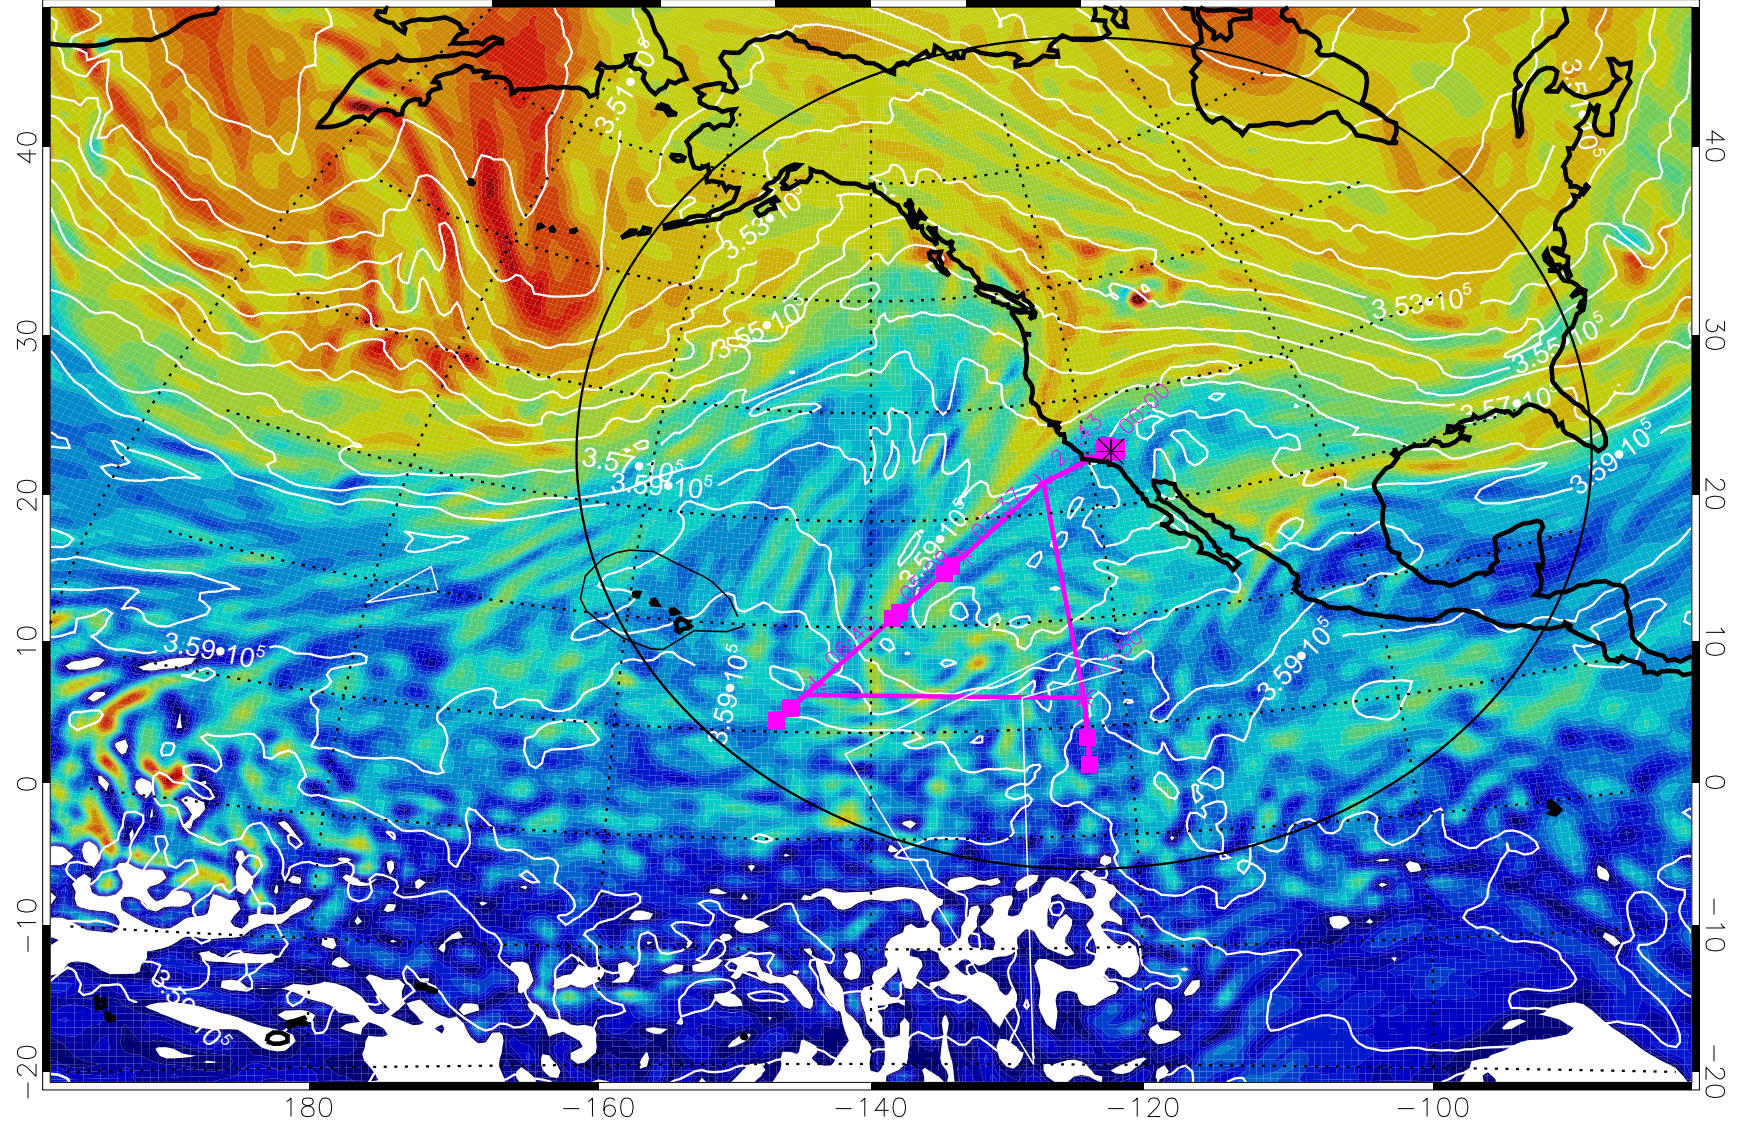

13020300, 12 hour forecast for 380K EPV

380K Montgomery Streamfunction, white

Range ring of 4055 km -- 13 hours GH round trip

13020306, 18 hour forecast for 380K EPV

160 180 -160 -140 -120 -100

380K Montgomery Streamfunction, white

Range ring of 4055 km -- 13 hours GH round trip

13020312, 24 hour forecast for 380K EPV

160 180 -160 -140 -120 -100

380K Montgomery Streamfunction, white

Range ring of 4055 km -- 13 hours GH round trip

13020318, 30 hour forecast for 380K EPV

160 180 -160 -140 -120 -100

380K Montgomery Streamfunction, white

Range ring of 4055 km -- 13 hours GH round trip

13020400, 36 hour forecast for 380K EPV

380K Montgomery Streamfunction, white

Range ring of 4055 km -- 13 hours GH round trip

13020406, 42 hour forecast for 380K EPV

380K Montgomery Streamfunction, white

Range ring of 4055 km -- 13 hours GH round trip

13020412, 48 hour forecast for 380K EPV

160 180 -160 -140 -120 -100

380K Montgomery Streamfunction, white