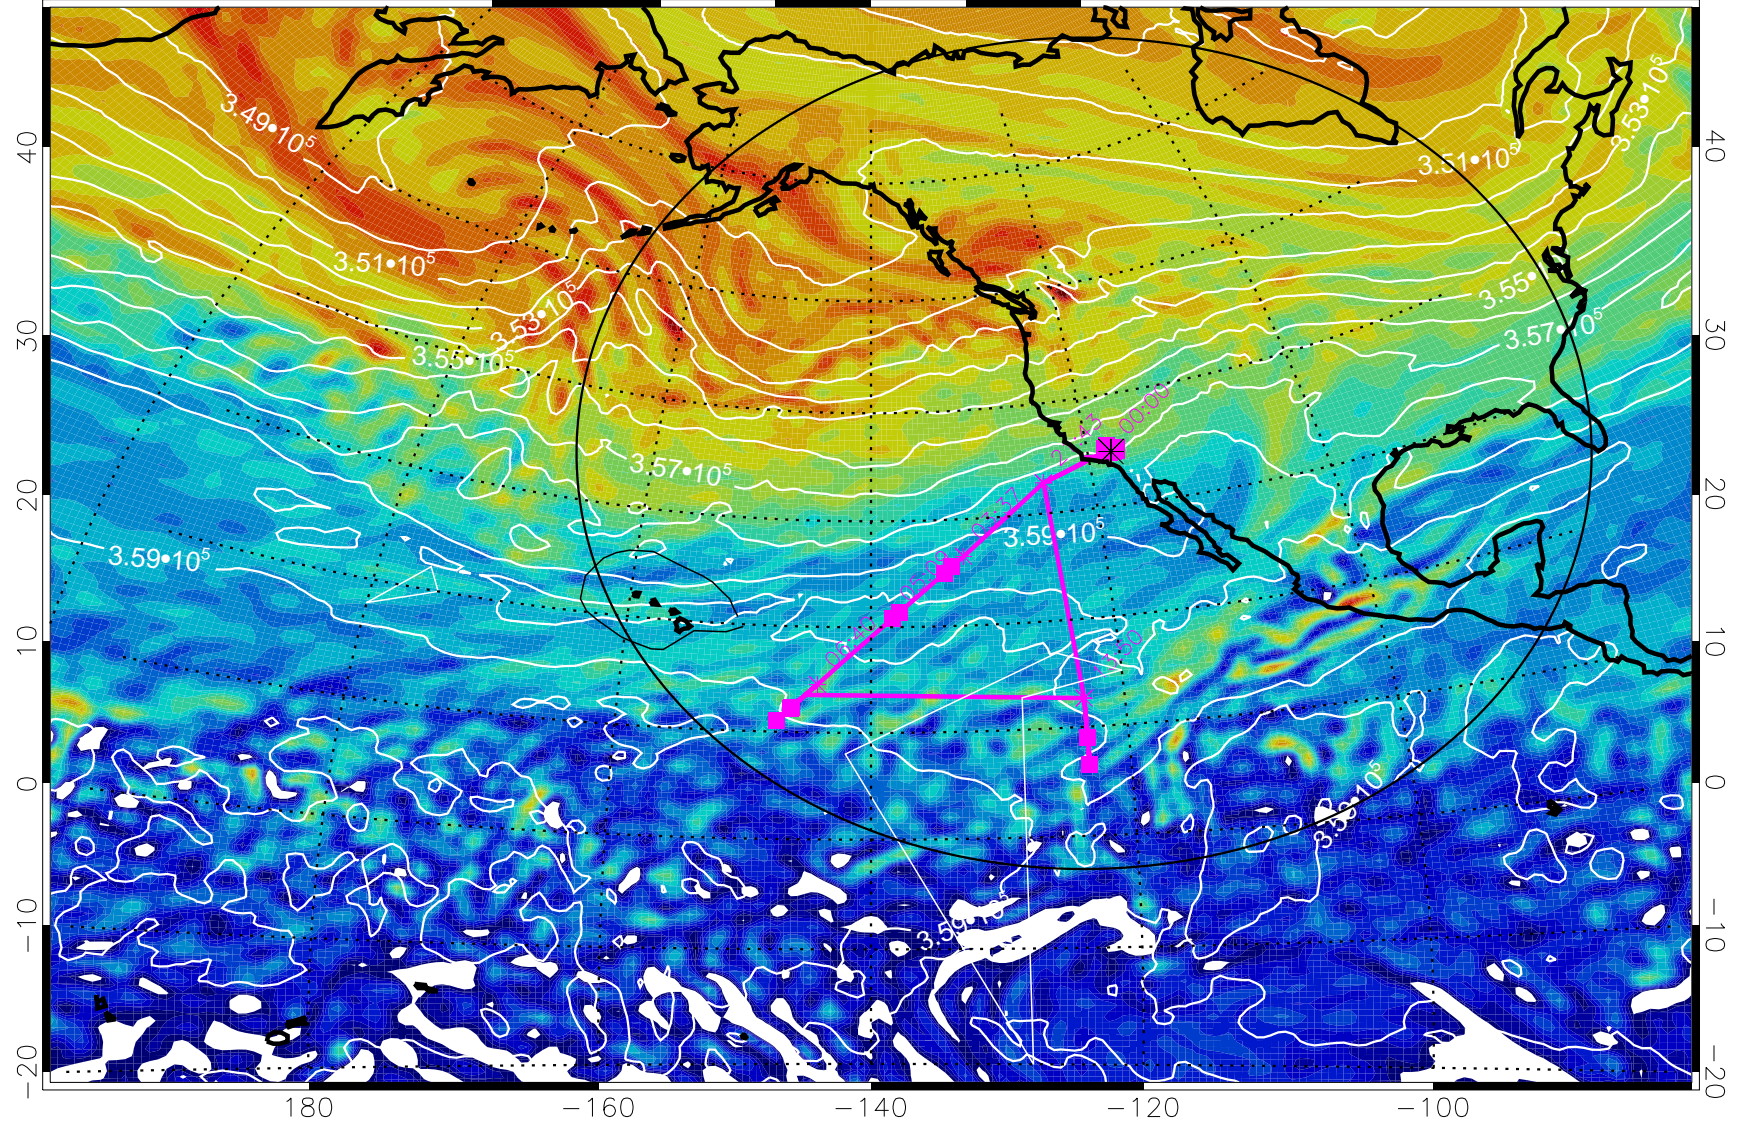

13020512, 72 hour forecast for 380K EPV

160 180 -160 -140 -120 -100

380K Montgomery Streamfunction, white

Range ring of 4055 km -- 13 hours GH round trip

13020518, 78 hour forecast for 380K EPV

380K Montgomery Streamfunction, white

Range ring of 4055 km -- 13 hours GH round trip

13020600, 84 hour forecast for 380K EPV

380K Montgomery Streamfunction, white

Range ring of 4055 km -- 13 hours GH round trip

13020606, 90 hour forecast for 380K EPV

160 180 -160 -140 -120 -100

380K Montgomery Streamfunction, white

Range ring of 4055 km -- 13 hours GH round trip

13020612, 96 hour forecast for 380K EPV

380K Montgomery Streamfunction, white

Range ring of 4055 km -- 13 hours GH round trip

13020618, 102 hour forecast for 380K EPV

160 180 -160 -140 -120 -100

380K Montgomery Streamfunction, white

Range ring of 4055 km -- 13 hours GH round trip

13020700, 108 hour forecast for 380K EPV

380K Montgomery Streamfunction, white