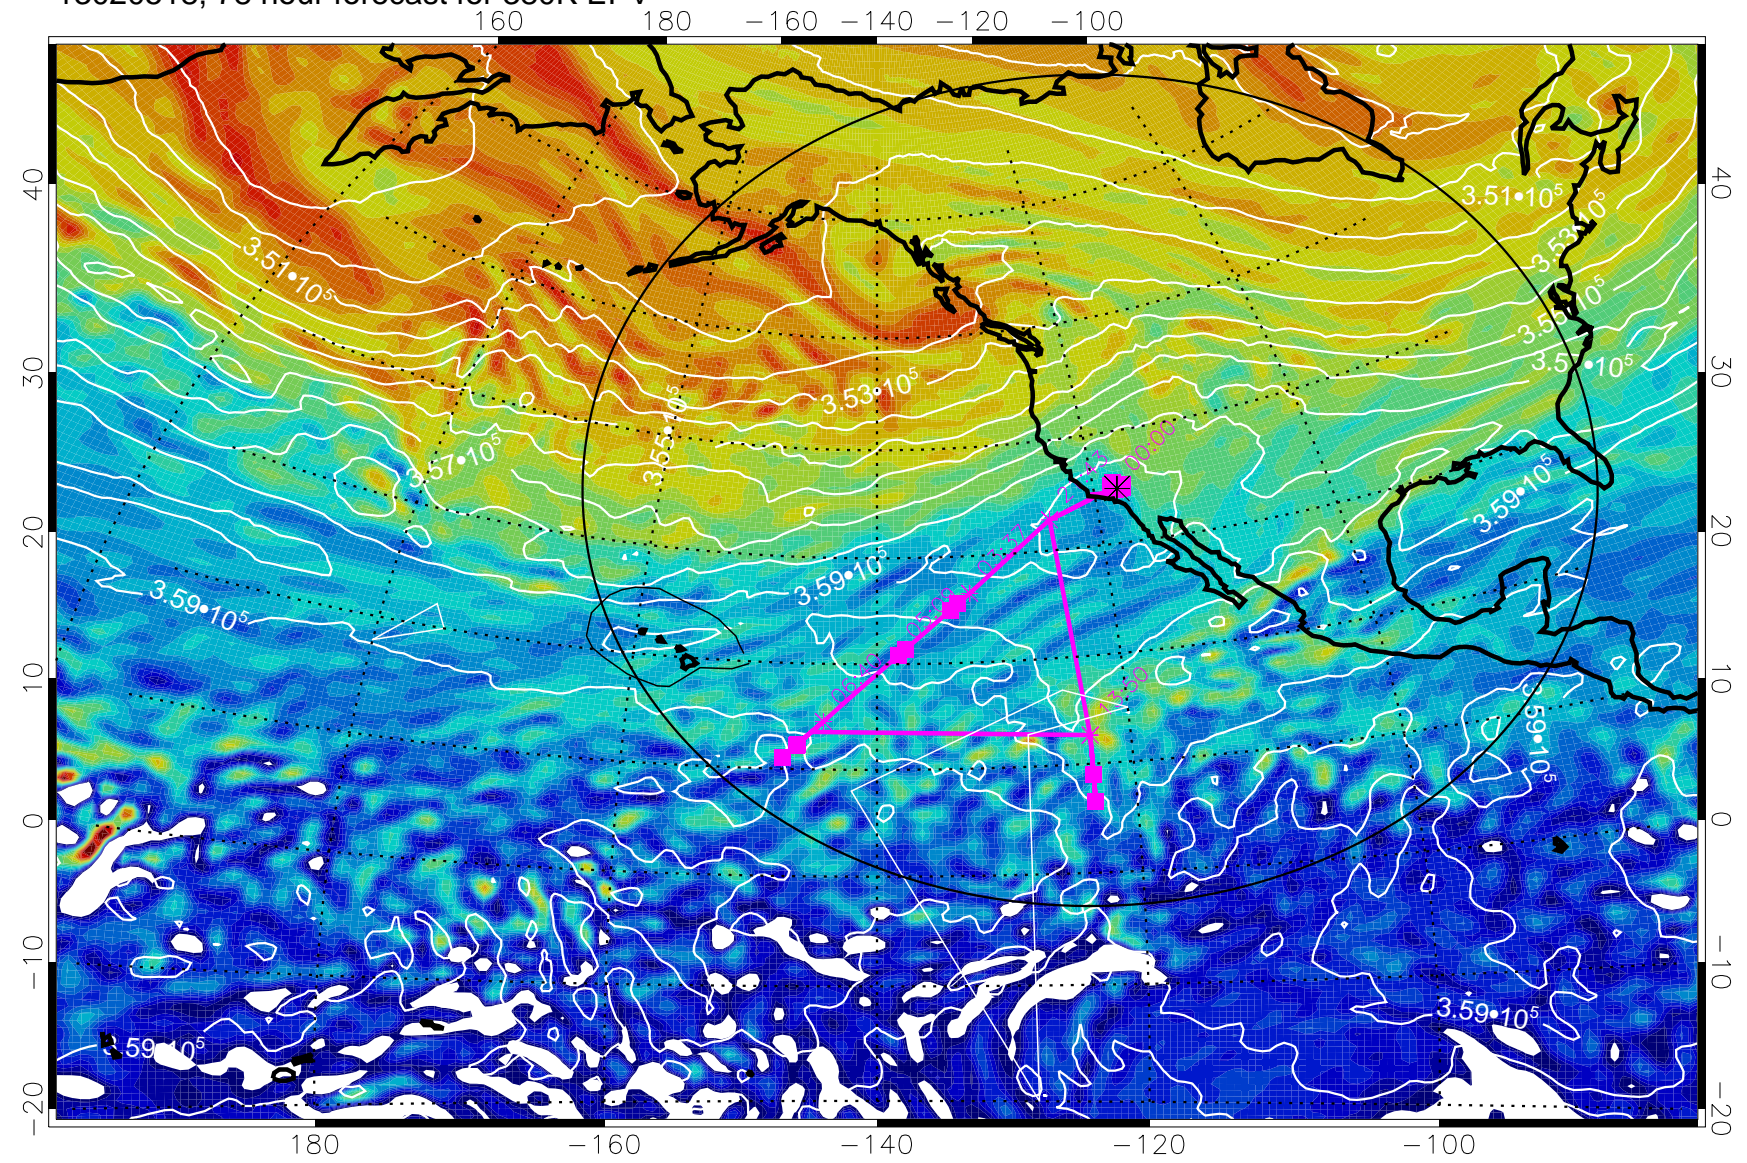

380K Montgomery Streamfunction, white

Range ring of 4055 km -- 13 hours GH round trip

13020506, 66 hour forecast for 380K EPV

160 180 -160 -140 -120 -100

380K Montgomery Streamfunction, white

Range ring of 4055 km -- 13 hours GH round trip

13020512, 72 hour forecast for 380K EPV

160 180 -160 -140 -120 -100

380K Montgomery Streamfunction, white

Range ring of 4055 km -- 13 hours GH round trip

13020518, 78 hour forecast for 380K EPV

380K Montgomery Streamfunction, white

Range ring of 4055 km -- 13 hours GH round trip

13020600, 84 hour forecast for 380K EPV

380K Montgomery Streamfunction, white

Range ring of 4055 km -- 13 hours GH round trip

13020606, 90 hour forecast for 380K EPV

160 180 -160 -140 -120 -100

380K Montgomery Streamfunction, white

Range ring of 4055 km -- 13 hours GH round trip

13020612, 96 hour forecast for 380K EPV

380K Montgomery Streamfunction, white

Range ring of 4055 km -- 13 hours GH round trip