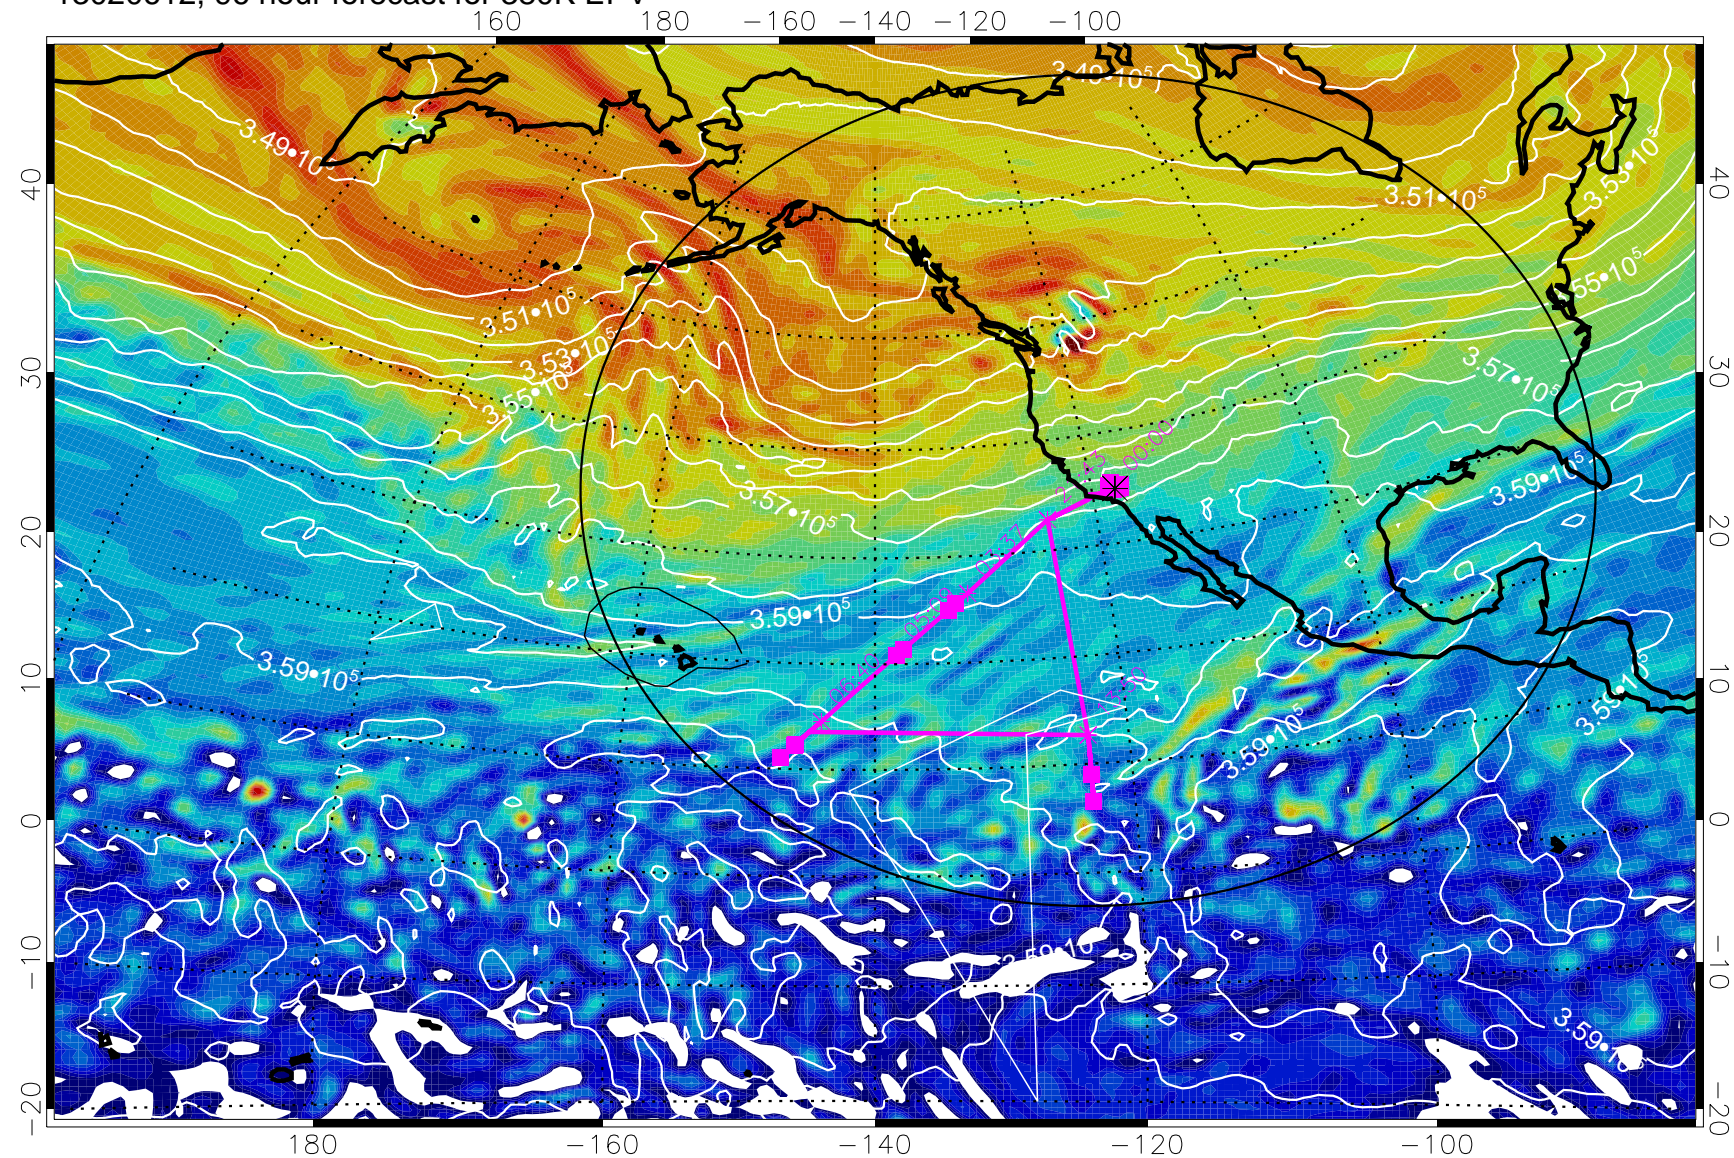

13020512, 72 hour forecast for 380K EPV

160 180 -160 -140 -120 -100

380K Montgomery Streamfunction, white

Range ring of 4055 km -- 13 hours GH round trip

13020518, 78 hour forecast for 380K EPV

380K Montgomery Streamfunction, white

Range ring of 4055 km -- 13 hours GH round trip

13020600, 84 hour forecast for 380K EPV

380K Montgomery Streamfunction, white

Range ring of 4055 km -- 13 hours GH round trip

13020606, 90 hour forecast for 380K EPV

160 180 -160 -140 -120 -100

380K Montgomery Streamfunction, white

Range ring of 4055 km -- 13 hours GH round trip

13020612, 96 hour forecast for 380K EPV

380K Montgomery Streamfunction, white

Range ring of 4055 km -- 13 hours GH round trip

13020618, 102 hour forecast for 380K EPV

160 180 -160 -140 -120 -100

380K Montgomery Streamfunction, white

Range ring of 4055 km -- 13 hours GH round trip

13020700, 108 hour forecast for 380K EPV

380K Montgomery Streamfunction, white