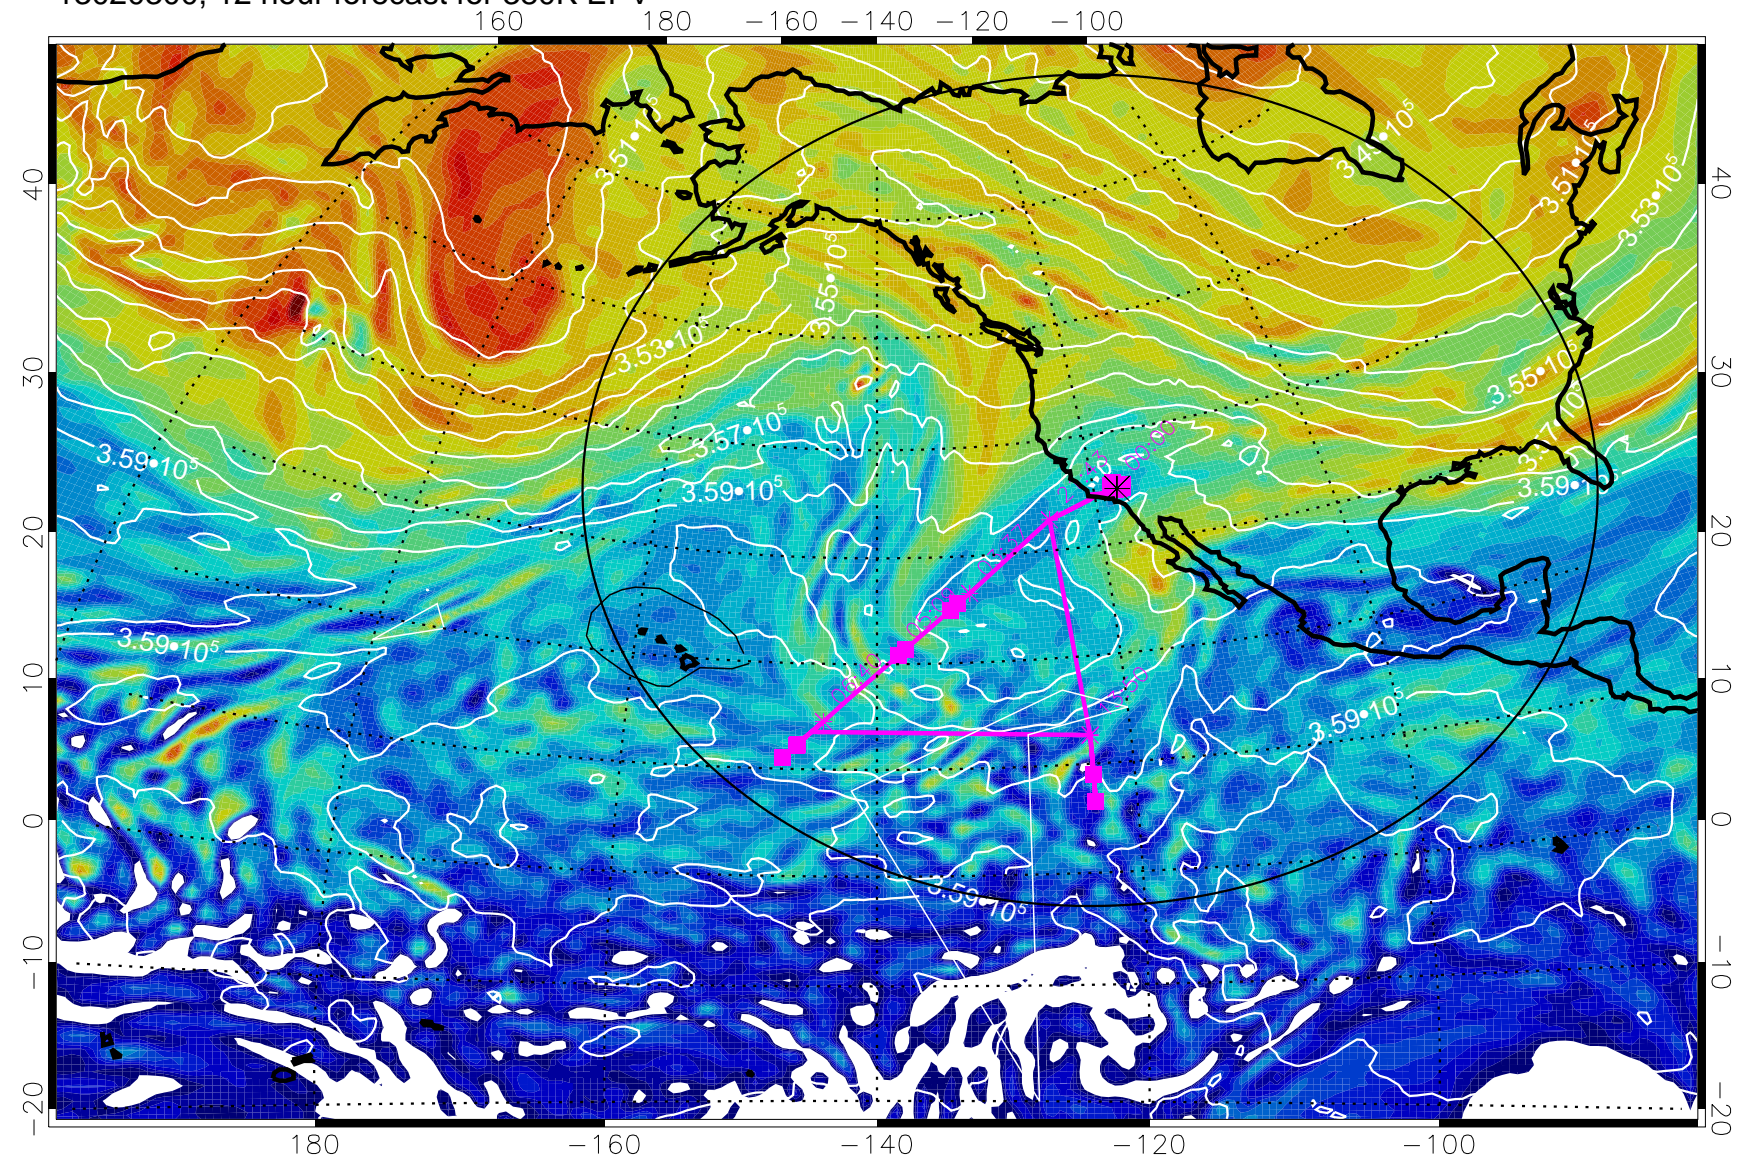

13020218, 6 hour forecast for 380K EPV

160 180 -160 -140 -120 -100

$-5.0 \cdot 10^{-6}$ 0 $5.0 \cdot 10^{-6}$ $1.0 \cdot 10^{-5}$ $1.5 \cdot 10^{-5}$
PVU

380K Montgomery Streamfunction, white

Range ring of 4055 km -- 13 hours GH round trip

13020300, 12 hour forecast for 380K EPV

380K Montgomery Streamfunction, white

Range ring of 4055 km -- 13 hours GH round trip

13020306, 18 hour forecast for 380K EPV

160 180 -160 -140 -120 -100

380K Montgomery Streamfunction, white

Range ring of 4055 km -- 13 hours GH round trip

13020312, 24 hour forecast for 380K EPV

160 180 -160 -140 -120 -100

380K Montgomery Streamfunction, white

Range ring of 4055 km -- 13 hours GH round trip

13020318, 30 hour forecast for 380K EPV

160 180 -160 -140 -120 -100

380K Montgomery Streamfunction, white

Range ring of 4055 km -- 13 hours GH round trip

13020400, 36 hour forecast for 380K EPV

380K Montgomery Streamfunction, white

Range ring of 4055 km -- 13 hours GH round trip