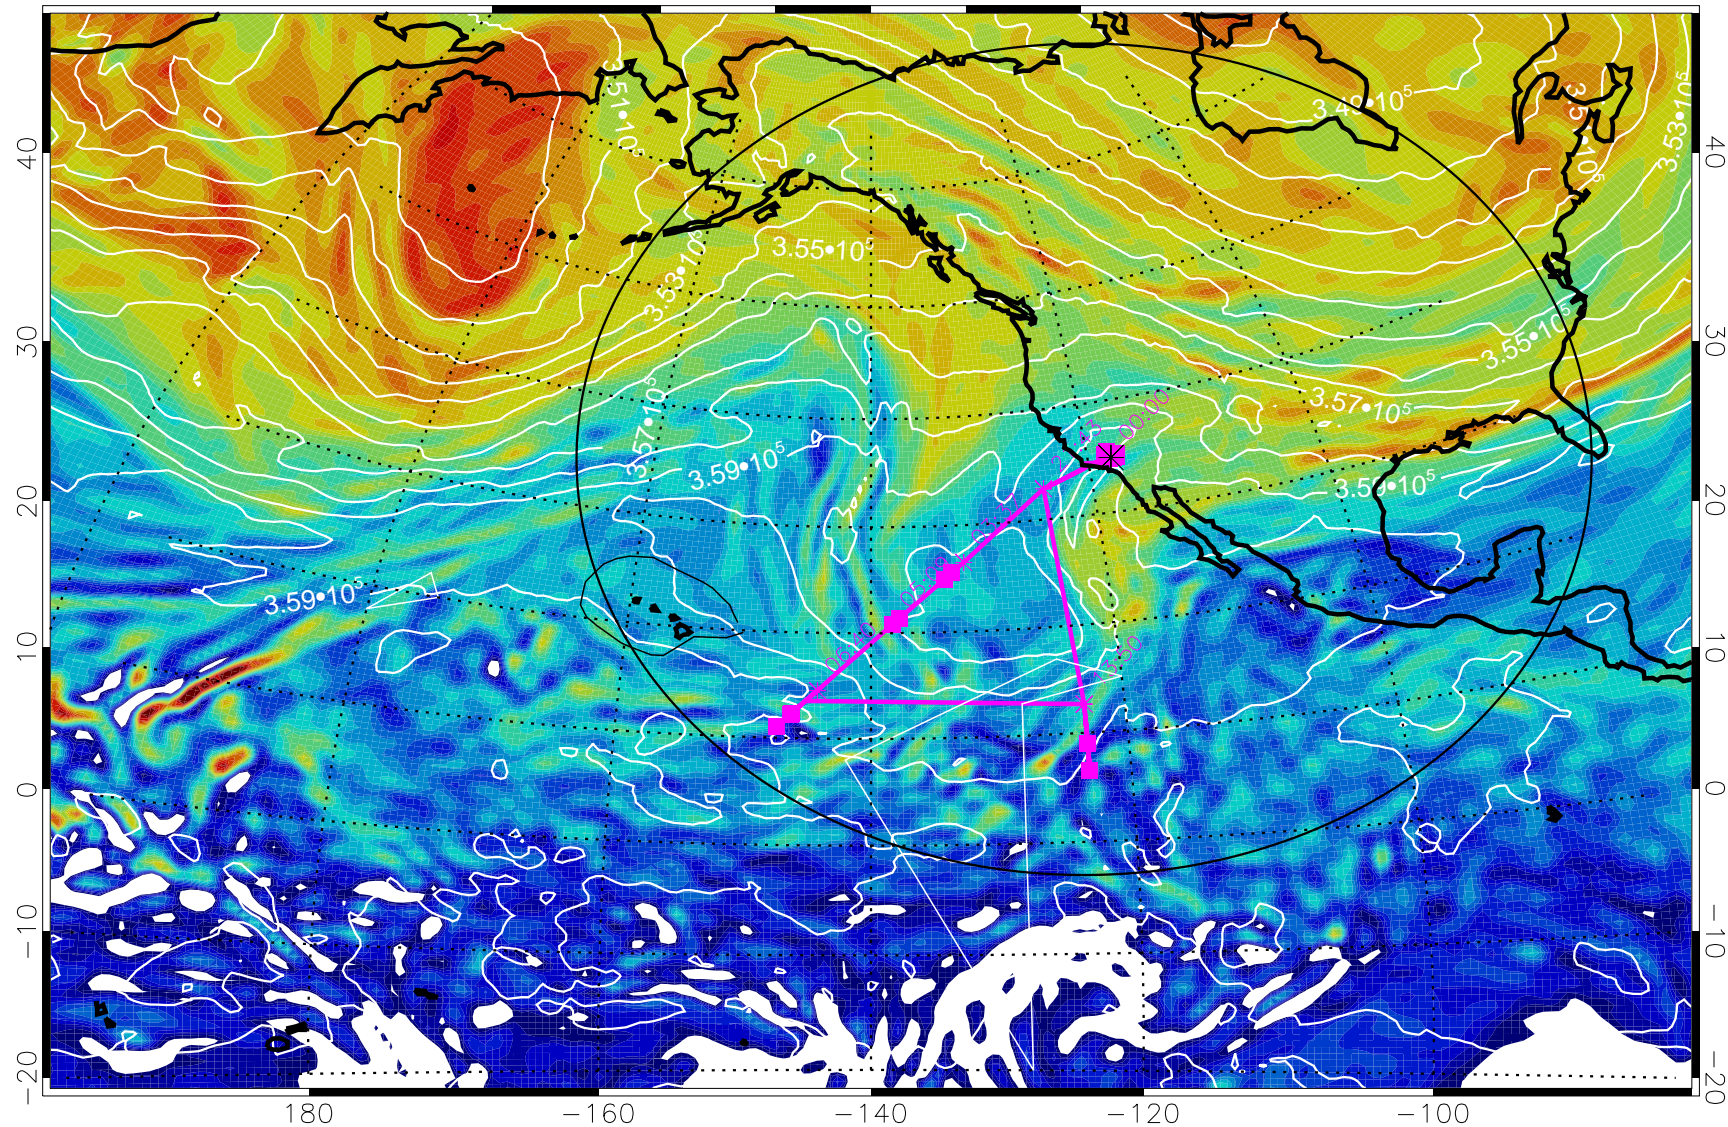

13020218, 6 hour forecast for 380K EPV

160 180 -160 -140 -120 -100

$-5.0 \cdot 10^{-6}$ 0 $5.0 \cdot 10^{-6}$ $1.0 \cdot 10^{-5}$ $1.5 \cdot 10^{-5}$
PVU

380K Montgomery Streamfunction, white

Range ring of 4055 km -- 13 hours GH round trip

13020300, 12 hour forecast for 380K EPV

380K Montgomery Streamfunction, white

Range ring of 4055 km -- 13 hours GH round trip

13020306, 18 hour forecast for 380K EPV

160 180 -160 -140 -120 -100

380K Montgomery Streamfunction, white

Range ring of 4055 km -- 13 hours GH round trip

13020312, 24 hour forecast for 380K EPV

160 180 -160 -140 -120 -100

380K Montgomery Streamfunction, white

Range ring of 4055 km -- 13 hours GH round trip

13020318, 30 hour forecast for 380K EPV

160 180 -160 -140 -120 -100

380K Montgomery Streamfunction, white

Range ring of 4055 km -- 13 hours GH round trip

13020400, 36 hour forecast for 380K EPV

380K Montgomery Streamfunction, white

Range ring of 4055 km -- 13 hours GH round trip