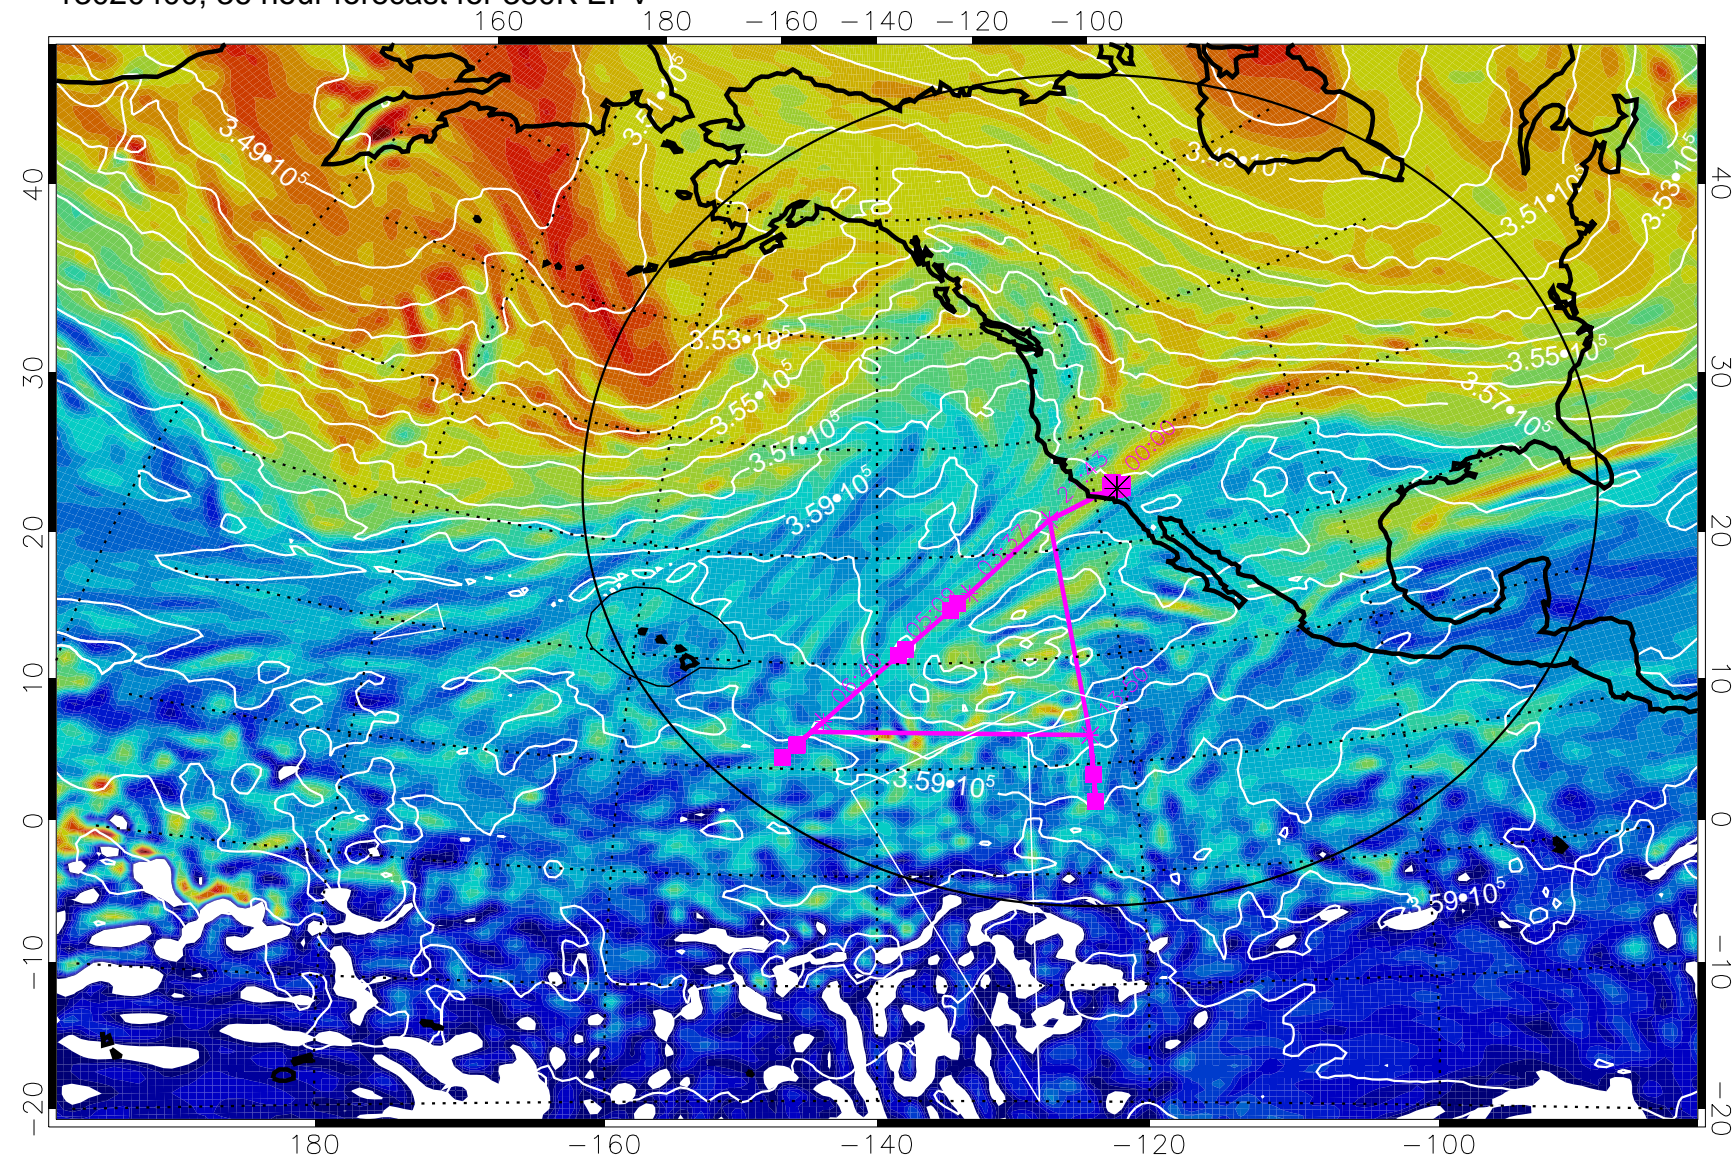

13020300, 12 hour forecast for 380K EPV

380K Montgomery Streamfunction, white

Range ring of 4055 km -- 13 hours GH round trip

13020306, 18 hour forecast for 380K EPV

160 180 -160 -140 -120 -100

380K Montgomery Streamfunction, white

Range ring of 4055 km -- 13 hours GH round trip

13020312, 24 hour forecast for 380K EPV

160 180 -160 -140 -120 -100

380K Montgomery Streamfunction, white

Range ring of 4055 km -- 13 hours GH round trip

13020318, 30 hour forecast for 380K EPV

160 180 -160 -140 -120 -100

380K Montgomery Streamfunction, white

Range ring of 4055 km -- 13 hours GH round trip

13020400, 36 hour forecast for 380K EPV

380K Montgomery Streamfunction, white

Range ring of 4055 km -- 13 hours GH round trip

13020406, 42 hour forecast for 380K EPV

380K Montgomery Streamfunction, white

Range ring of 4055 km -- 13 hours GH round trip

13020412, 48 hour forecast for 380K EPV

160 180 -160 -140 -120 -100

380K Montgomery Streamfunction, white