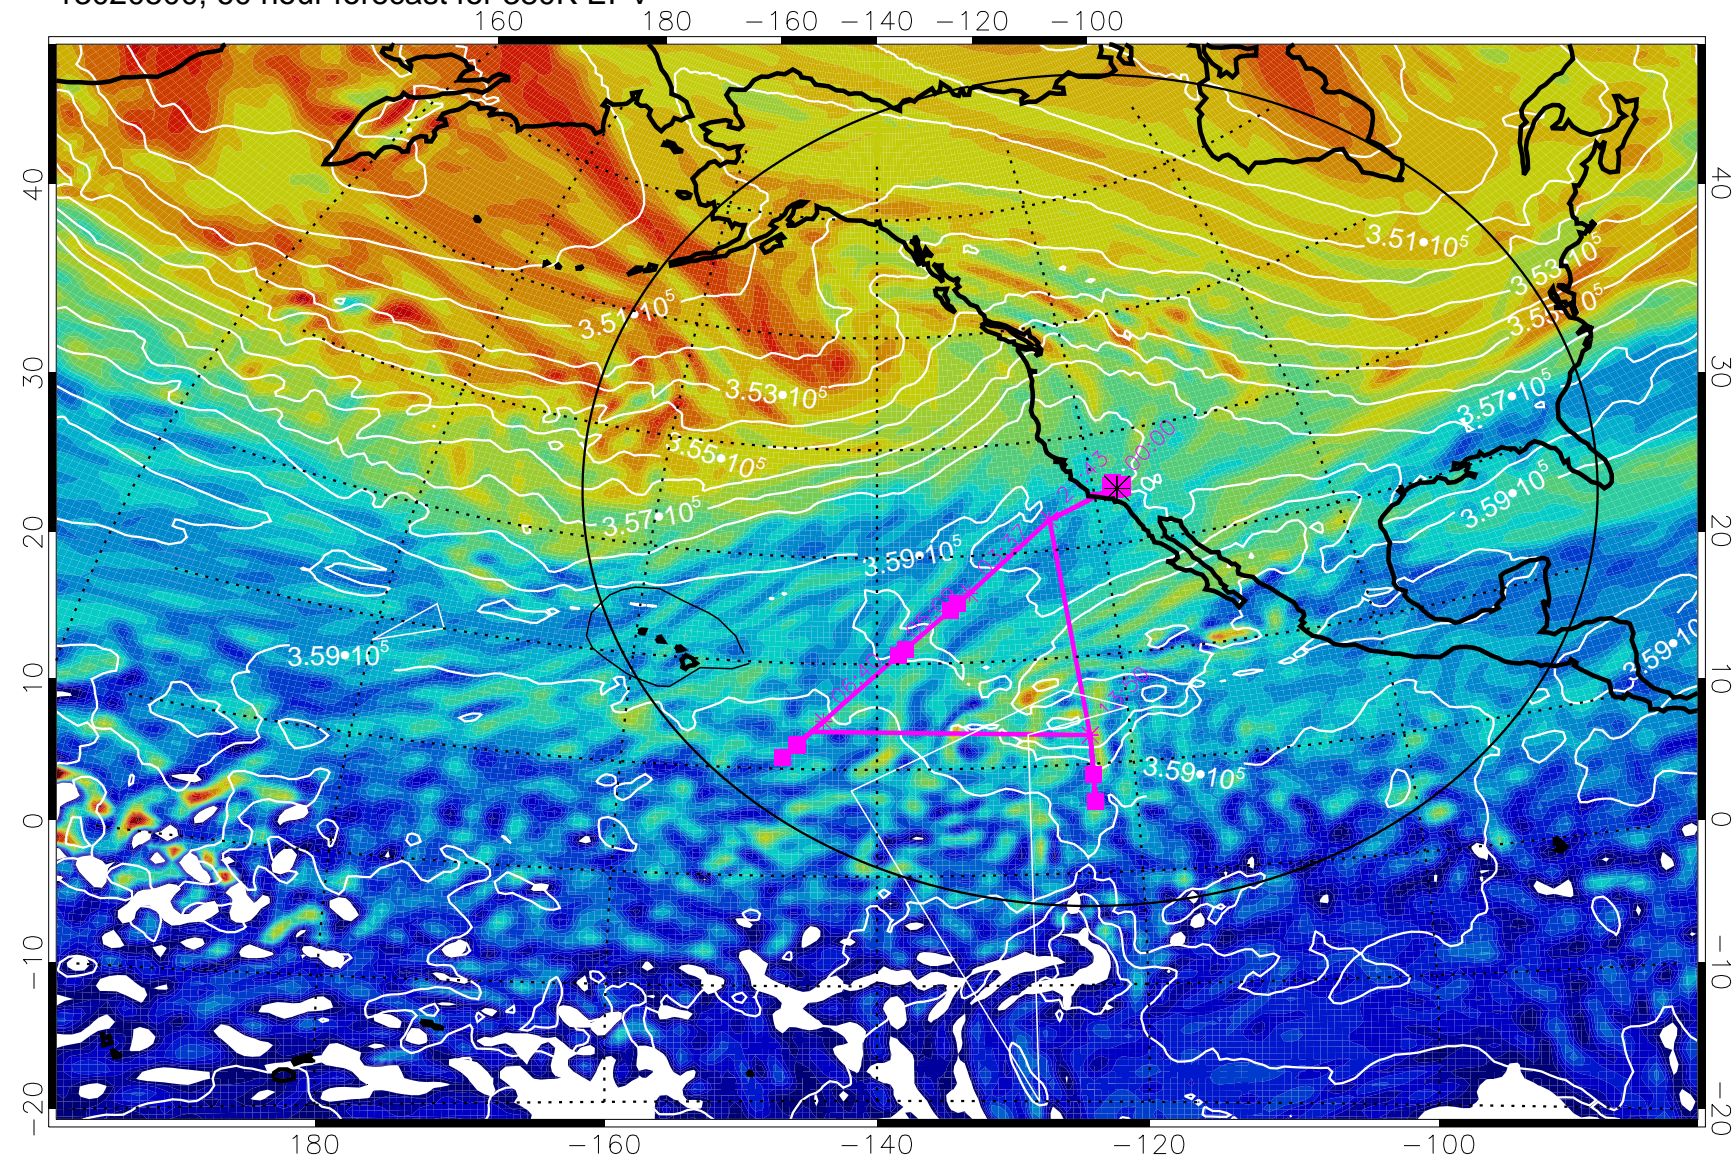

13020406, 42 hour forecast for 380K EPV

380K Montgomery Streamfunction, white

Range ring of 4055 km -- 13 hours GH round trip

13020412, 48 hour forecast for 380K EPV

160 180 -160 -140 -120 -100

380K Montgomery Streamfunction, white

Range ring of 4055 km -- 13 hours GH round trip

13020418, 54 hour forecast for 380K EPV

160 180 -160 -140 -120 -100

380K Montgomery Streamfunction, white

Range ring of 4055 km -- 13 hours GH round trip

13020500, 60 hour forecast for 380K EPV

380K Montgomery Streamfunction, white

Range ring of 4055 km -- 13 hours GH round trip

13020506, 66 hour forecast for 380K EPV

160 180 -160 -140 -120 -100

380K Montgomery Streamfunction, white

Range ring of 4055 km -- 13 hours GH round trip

13020512, 72 hour forecast for 380K EPV

160 180 -160 -140 -120 -100

380K Montgomery Streamfunction, white

Range ring of 4055 km -- 13 hours GH round trip

13020518, 78 hour forecast for 380K EPV

380K Montgomery Streamfunction, white