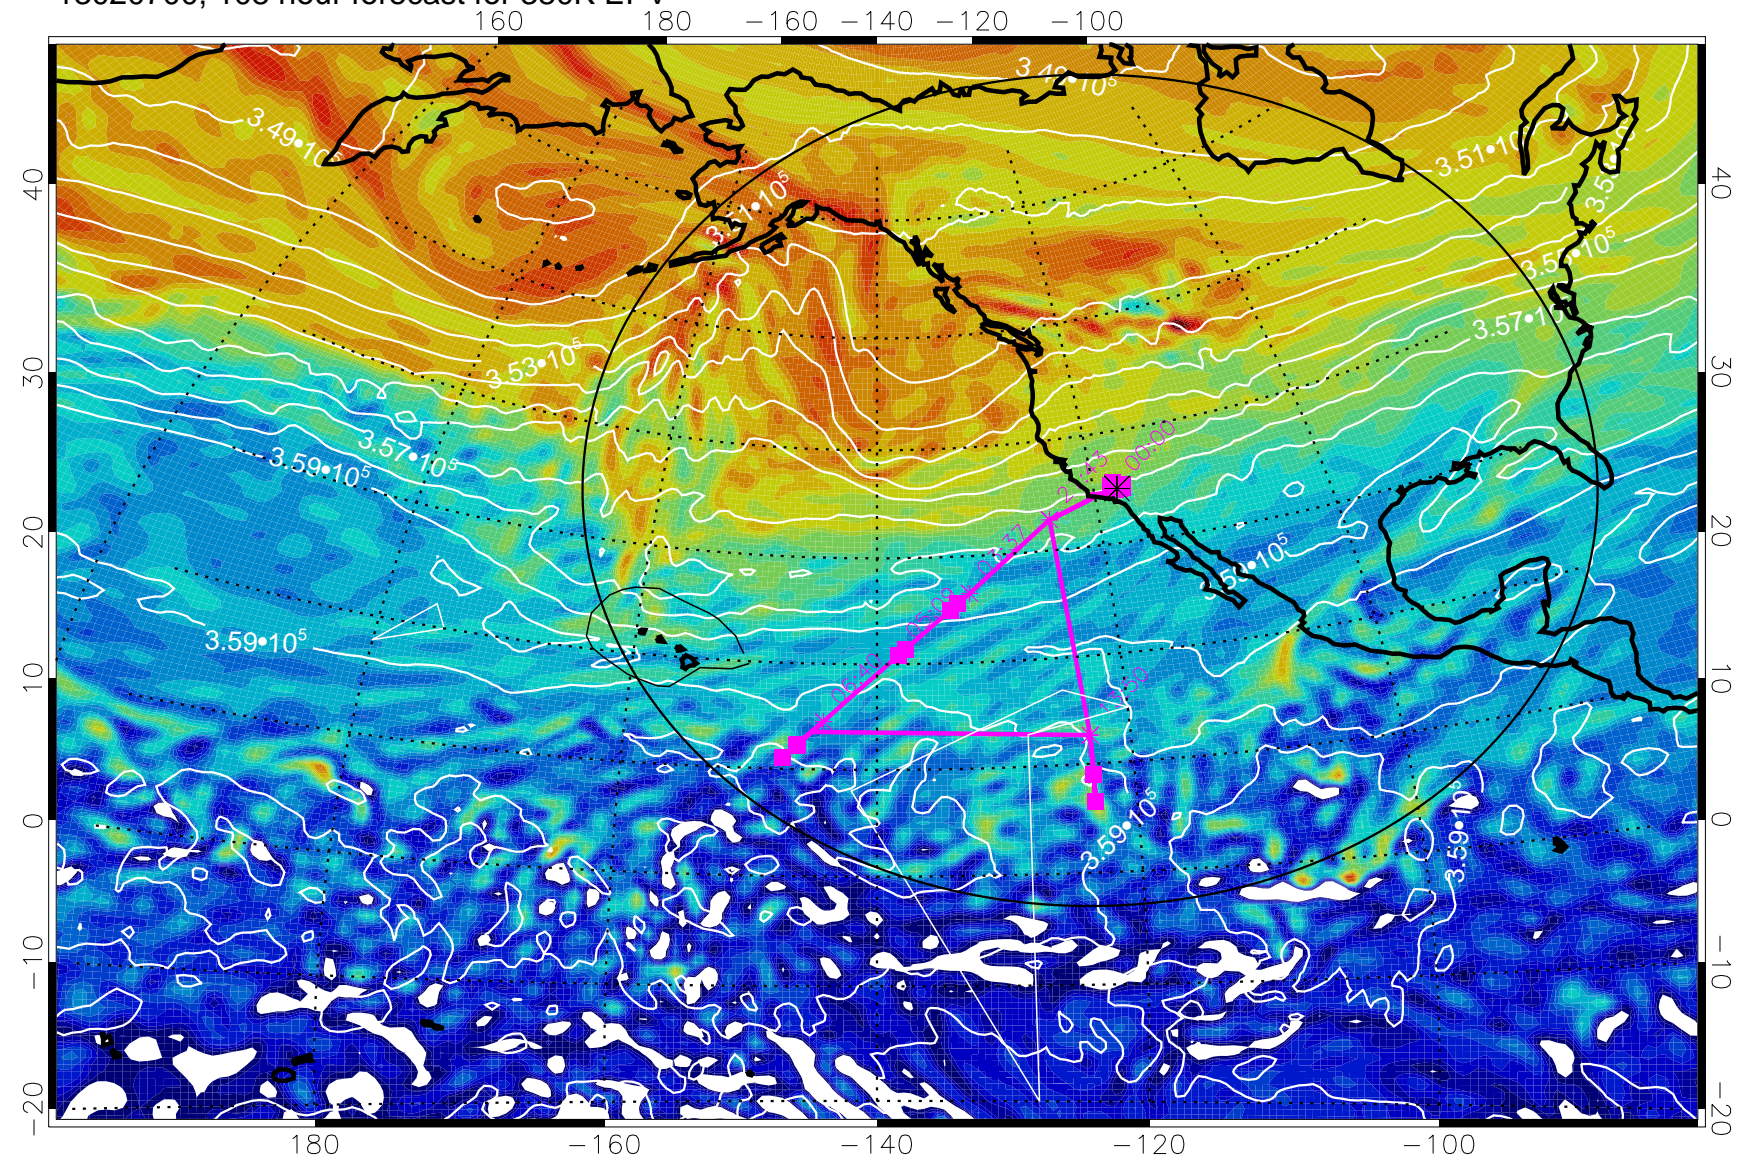

160 180 -160 -140 -120 -100

380K Montgomery Streamfunction, white

Range ring of 4055 km -- 13 hours GH round trip

13020612, 96 hour forecast for 380K EPV

380K Montgomery Streamfunction, white

Range ring of 4055 km -- 13 hours GH round trip

13020618, 102 hour forecast for 380K EPV

160 180 -160 -140 -120 -100

380K Montgomery Streamfunction, white

Range ring of 4055 km -- 13 hours GH round trip

13020700, 108 hour forecast for 380K EPV

380K Montgomery Streamfunction, white

Range ring of 4055 km -- 13 hours GH round trip

13020706, 114 hour forecast for 380K EPV

160 180 -160 -140 -120 -100

380K Montgomery Streamfunction, white

Range ring of 4055 km -- 13 hours GH round trip

13020712, 120 hour forecast for 380K EPV