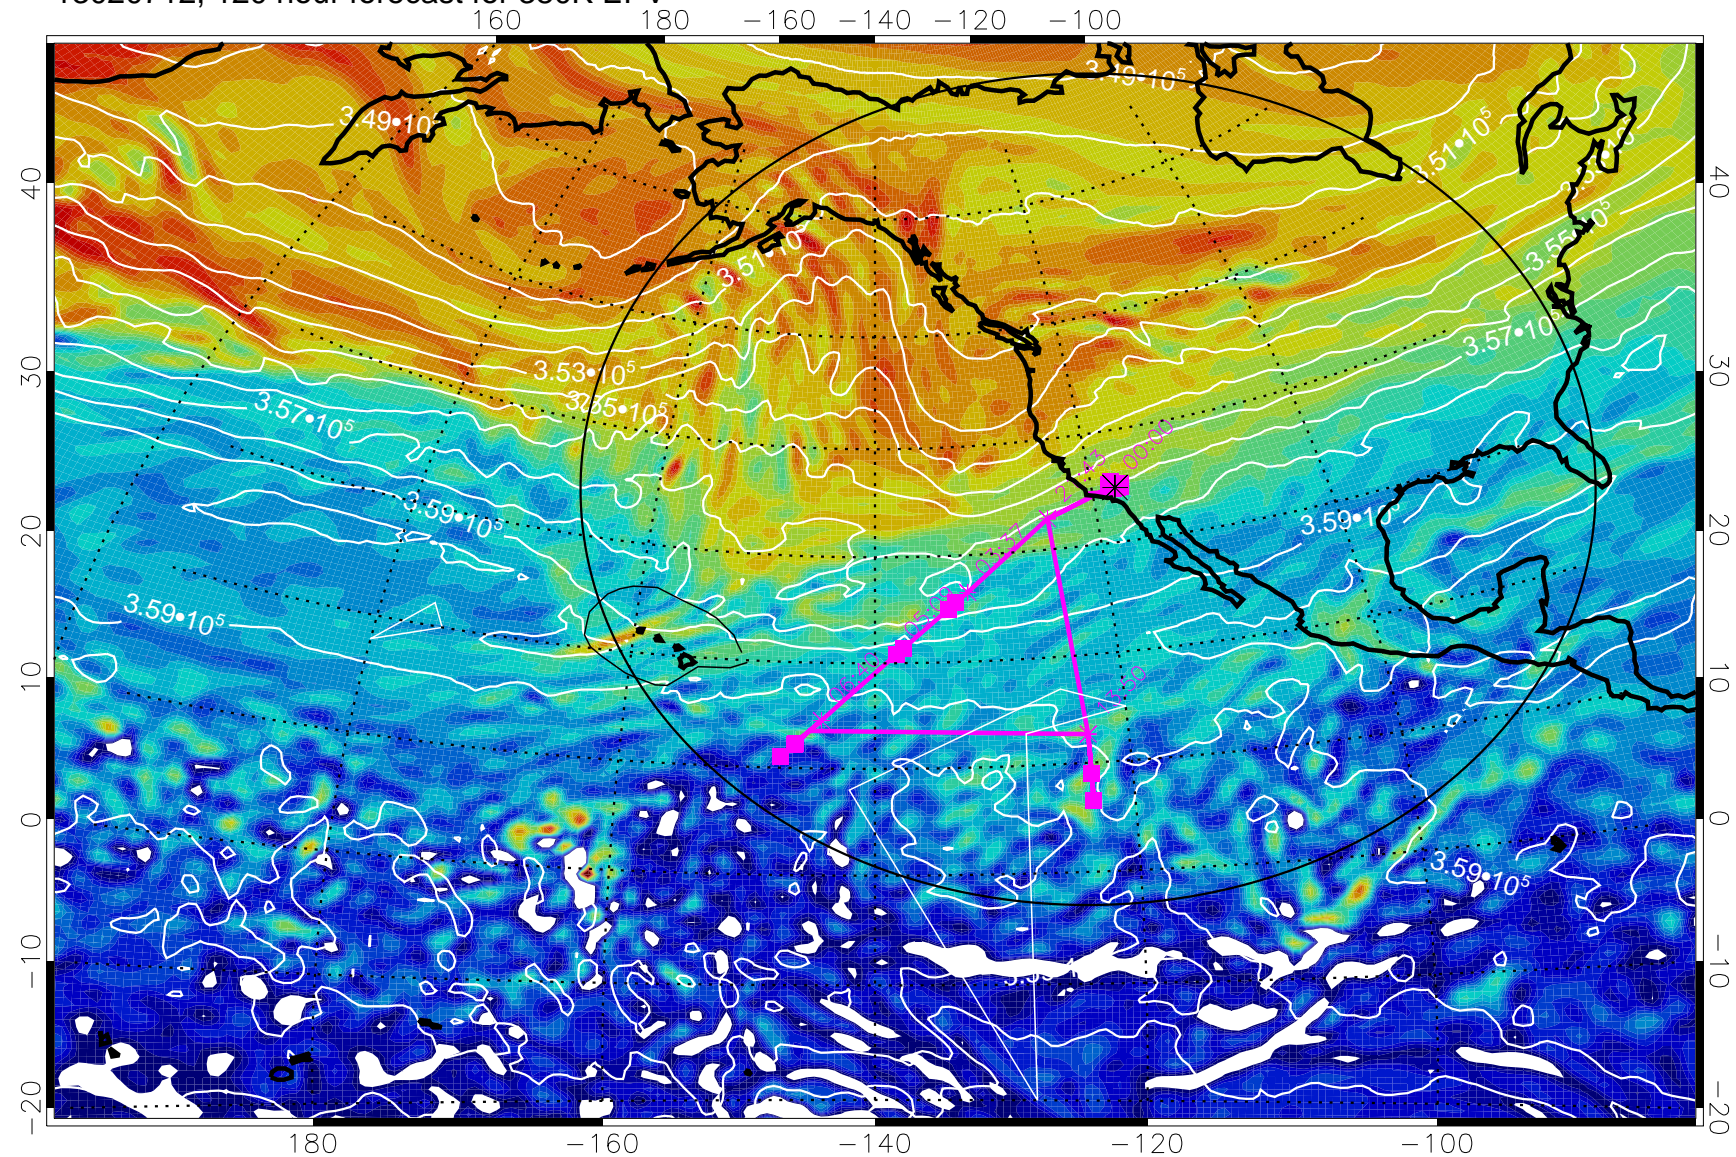

Range ring of 4055 km -- 13 hours GH round trip

13020600, 84 hour forecast for 380K EPV

380K Montgomery Streamfunction, white

Range ring of 4055 km -- 13 hours GH round trip

13020606, 90 hour forecast for 380K EPV

13020618, 102 hour forecast for 380K EPV

160 180 -160 -140 -120 -100

380K Montgomery Streamfunction, white

Range ring of 4055 km -- 13 hours GH round trip

13020700, 108 hour forecast for 380K EPV

380K Montgomery Streamfunction, white

Range ring of 4055 km -- 13 hours GH round trip

13020706, 114 hour forecast for 380K EPV

160 180 -160 -140 -120 -100

380K Montgomery Streamfunction, white

Range ring of 4055 km -- 13 hours GH round trip

13020712, 120 hour forecast for 380K EPV

380K Montgomery Streamfunction, white

Range ring of 4055 km -- 13 hours GH round trip