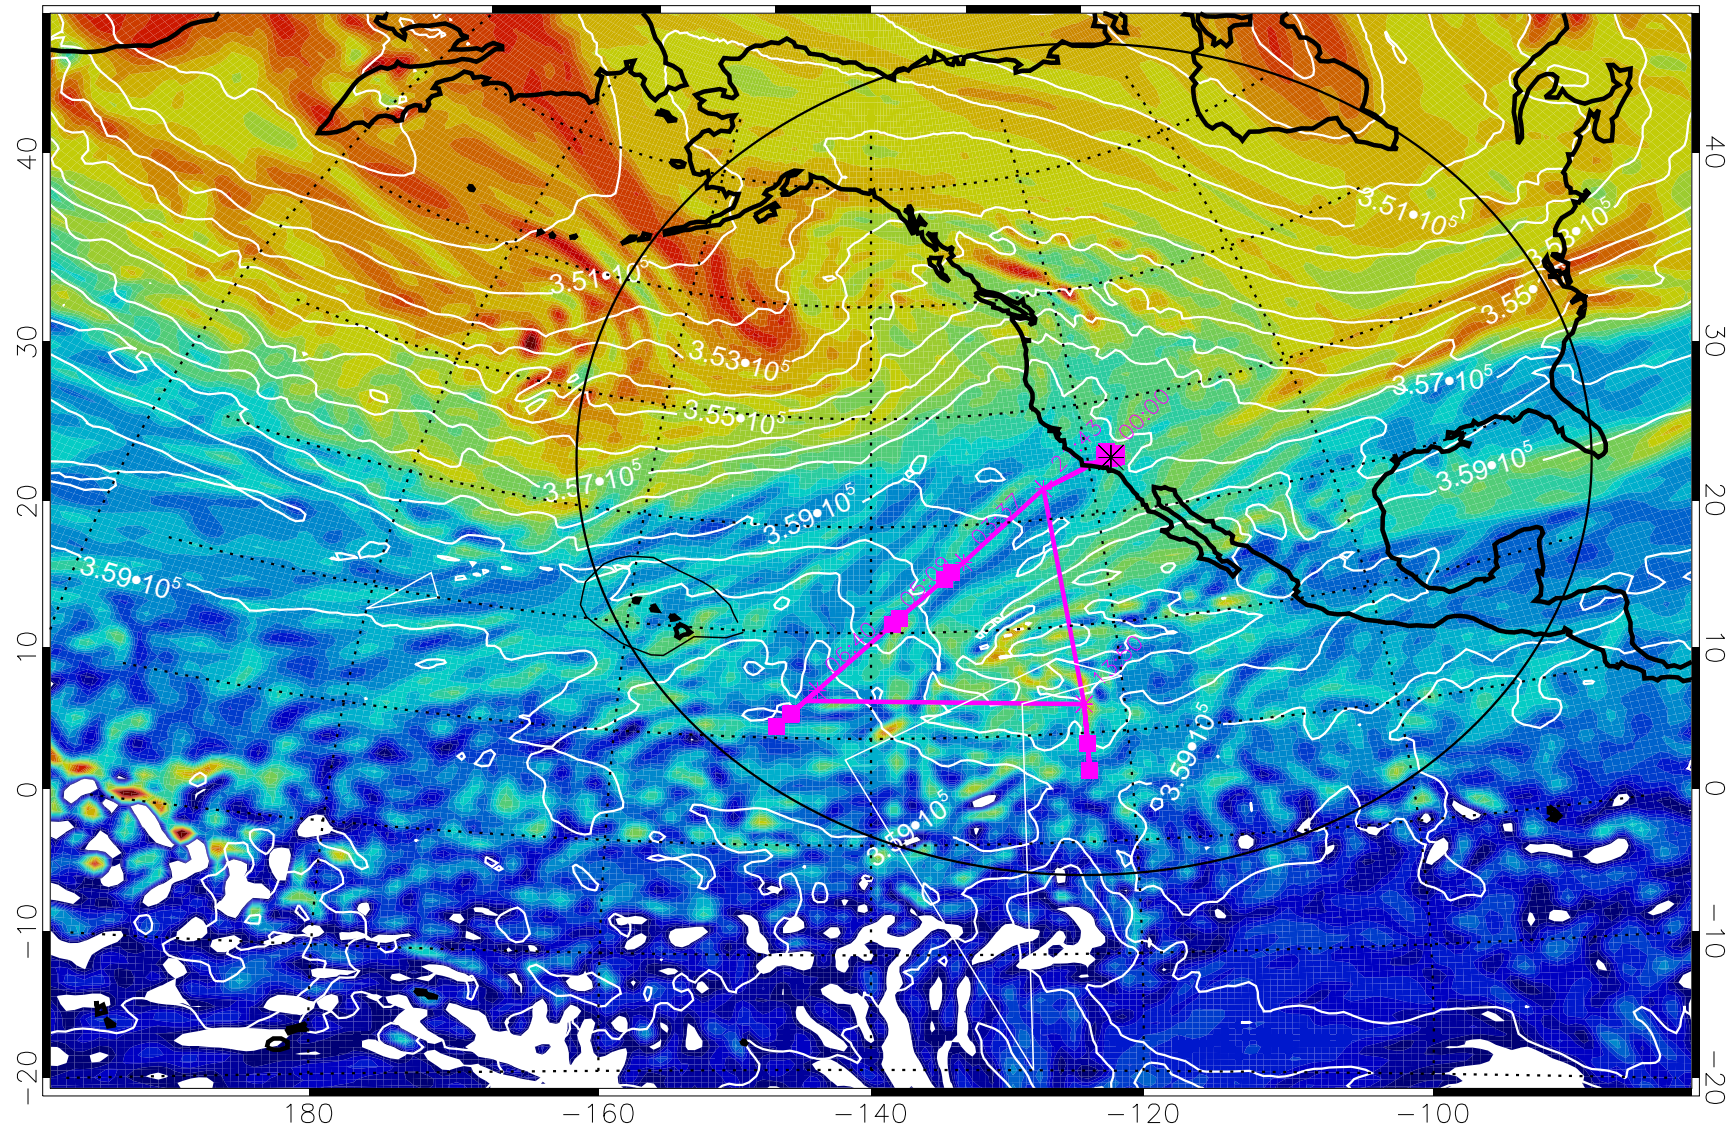

160 180 -160 -140 -120 -100

380K Montgomery Streamfunction, white

Range ring of 4055 km -- 13 hours GH round trip

13020400, 36 hour forecast for 380K EPV

380K Montgomery Streamfunction, white

Range ring of 4055 km -- 13 hours GH round trip

13020406, 42 hour forecast for 380K EPV

380K Montgomery Streamfunction, white

Range ring of 4055 km -- 13 hours GH round trip

13020412, 48 hour forecast for 380K EPV

160 180 -160 -140 -120 -100

380K Montgomery Streamfunction, white

Range ring of 4055 km -- 13 hours GH round trip

13020418, 54 hour forecast for 380K EPV

160 180 -160 -140 -120 -100

380K Montgomery Streamfunction, white

Range ring of 4055 km -- 13 hours GH round trip

13020500, 60 hour forecast for 380K EPV

380K Montgomery Streamfunction, white

Range ring of 4055 km -- 13 hours GH round trip

13020506, 66 hour forecast for 380K EPV

160 180 -160 -140 -120 -100

380K Montgomery Streamfunction, white

Range ring of 4055 km -- 13 hours GH round trip