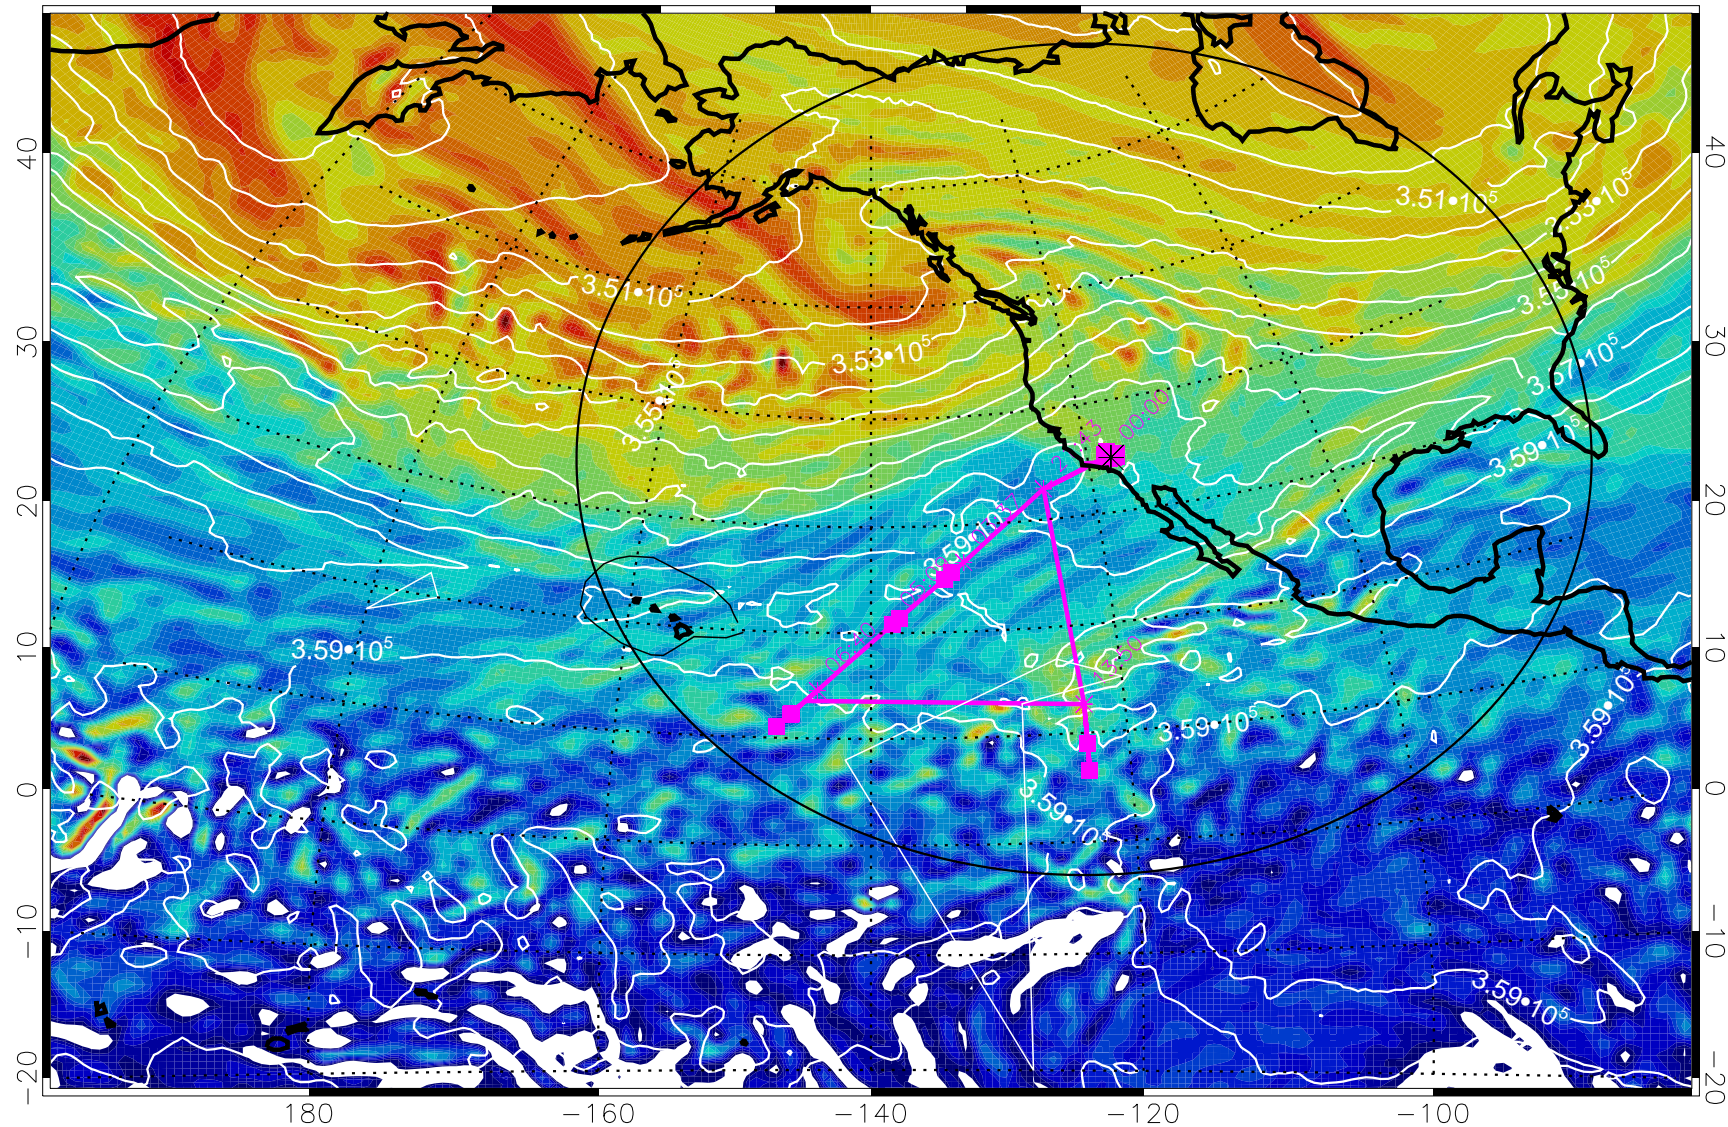

Range ring of 4055 km -- 13 hours GH round trip

13020418, 54 hour forecast for 380K EPV

160 180 -160 -140 -120 -100

380K Montgomery Streamfunction, white

Range ring of 4055 km -- 13 hours GH round trip

13020500, 60 hour forecast for 380K EPV

380K Montgomery Streamfunction, white

Range ring of 4055 km -- 13 hours GH round trip

13020506, 66 hour forecast for 380K EPV

160 180 -160 -140 -120 -100

380K Montgomery Streamfunction, white

Range ring of 4055 km -- 13 hours GH round trip

13020512, 72 hour forecast for 380K EPV

160 180 -160 -140 -120 -100

380K Montgomery Streamfunction, white

Range ring of 4055 km -- 13 hours GH round trip

13020518, 78 hour forecast for 380K EPV

380K Montgomery Streamfunction, white

Range ring of 4055 km -- 13 hours GH round trip

13020600, 84 hour forecast for 380K EPV

380K Montgomery Streamfunction, white

Range ring of 4055 km -- 13 hours GH round trip

13020606, 90 hour forecast for 380K EPV