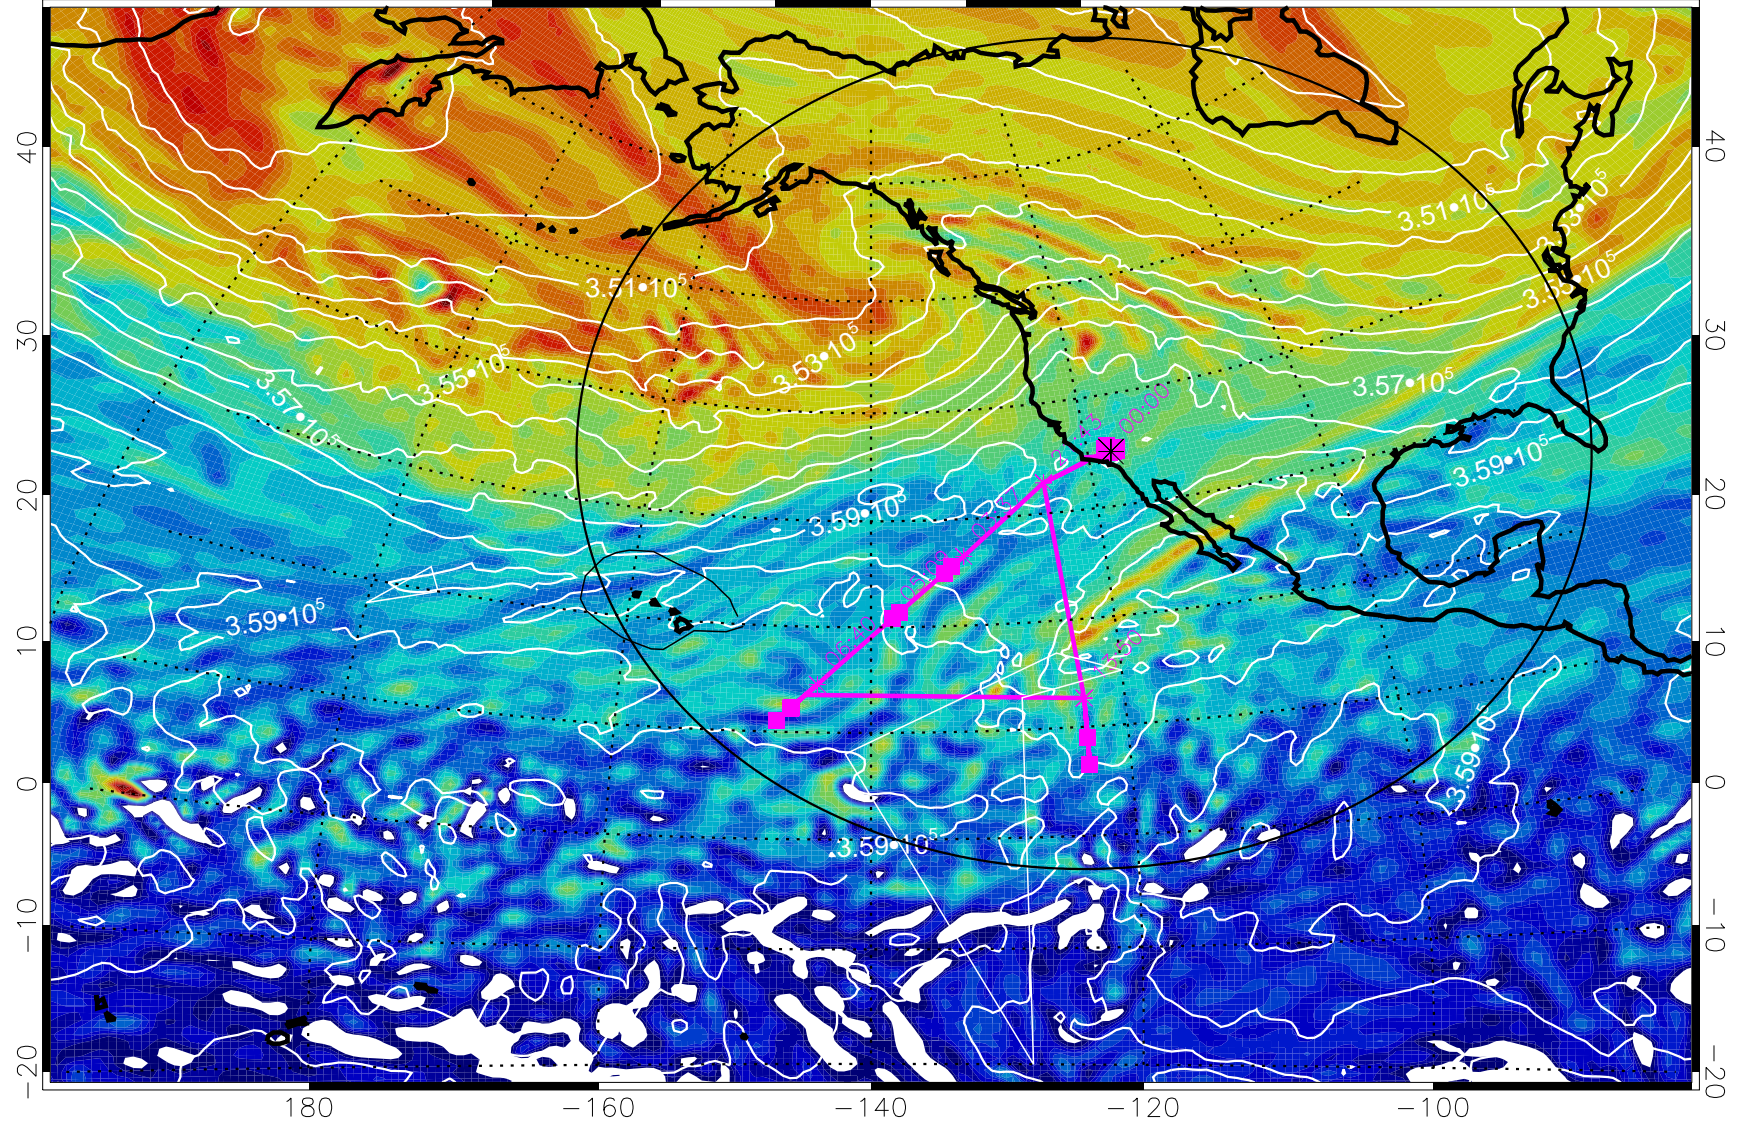

380K Montgomery Streamfunction, white

Range ring of 4055 km -- 13 hours GH round trip

13020500, 72 hour forecast for 380K EPV

380K Montgomery Streamfunction, white

Range ring of 4055 km -- 13 hours GH round trip

13020506, 78 hour forecast for 380K EPV

160 180 -160 -140 -120 -100

380K Montgomery Streamfunction, white

Range ring of 4055 km -- 13 hours GH round trip

13020512, 84 hour forecast for 380K EPV

380K Montgomery Streamfunction, white

Range ring of 4055 km -- 13 hours GH round trip

13020518, 90 hour forecast for 380K EPV

380K Montgomery Streamfunction, white

Range ring of 4055 km -- 13 hours GH round trip

13020600, 96 hour forecast for 380K EPV

160 180 -160 -140 -120 -100

380K Montgomery Streamfunction, white

Range ring of 4055 km -- 13 hours GH round trip

13020606, 102 hour forecast for 380K EPV

160 180 -160 -140 -120 -100

380K Montgomery Streamfunction, white