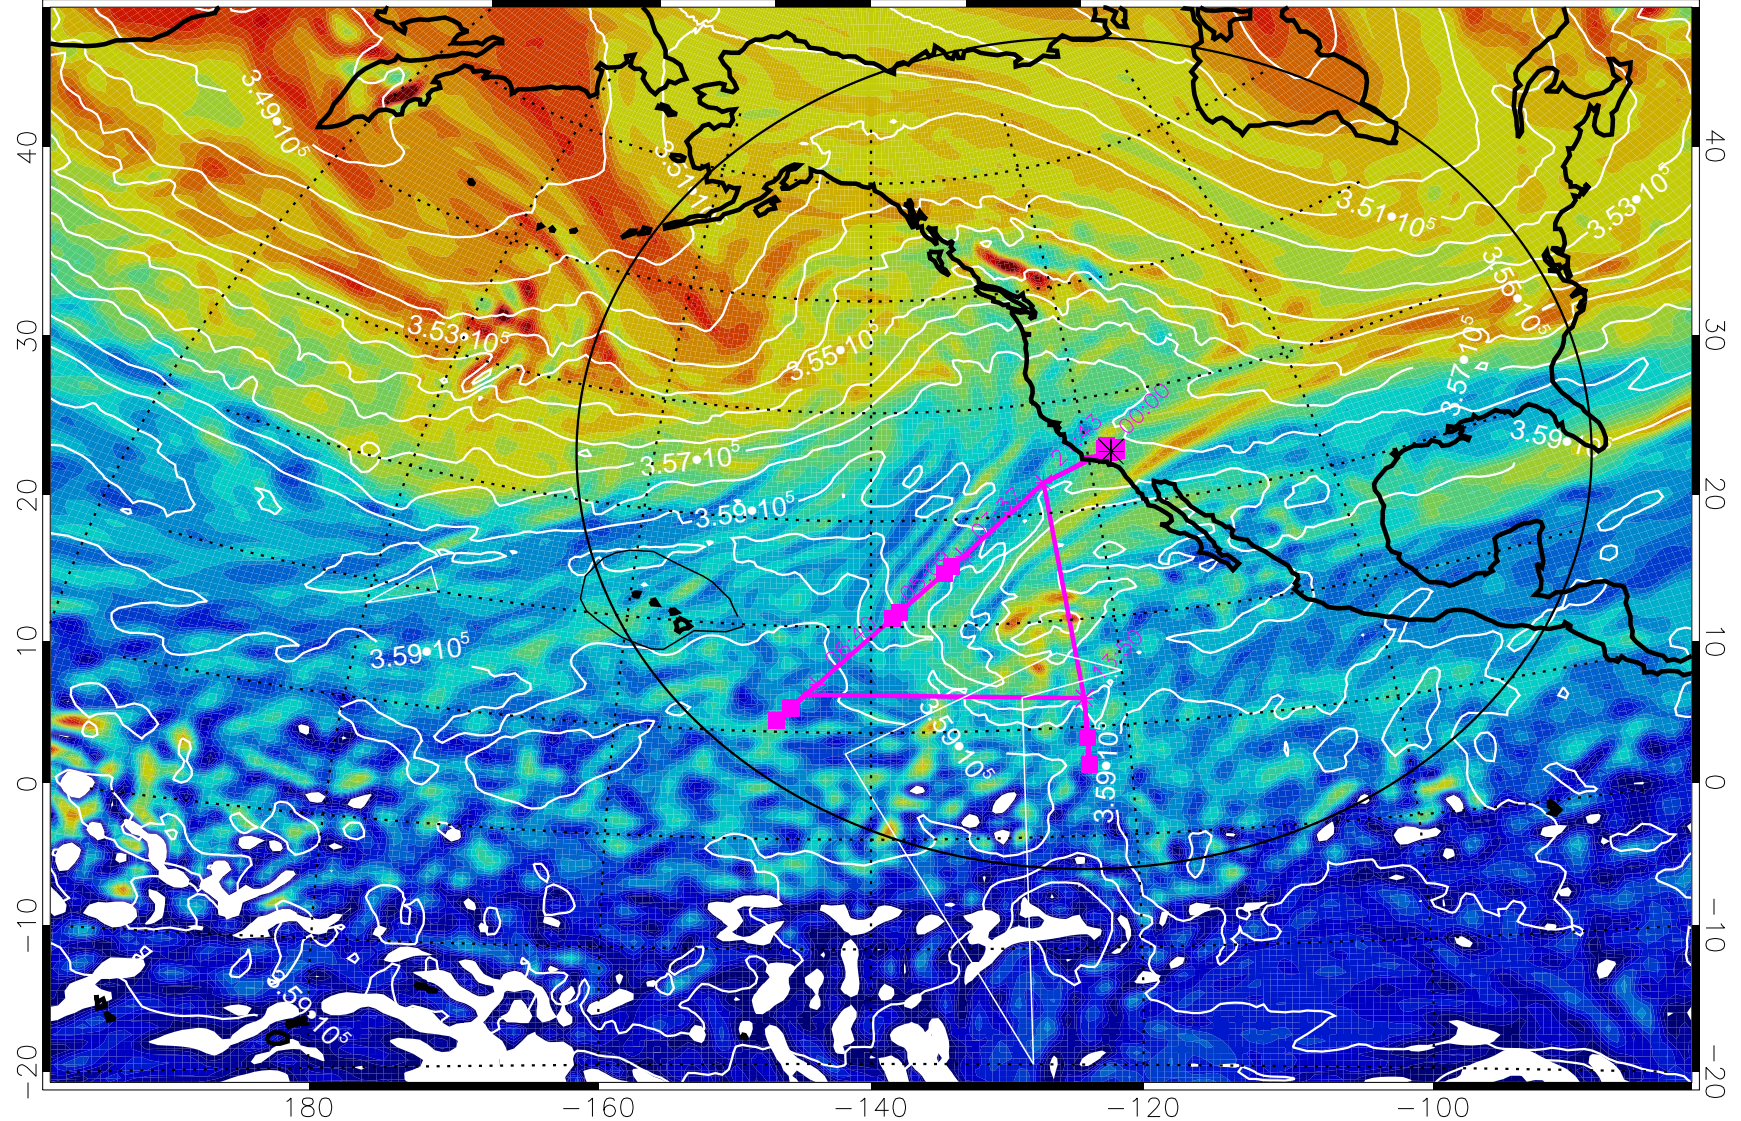

13020318, 42 hour forecast for 380K EPV

380K Montgomery Streamfunction, white

Range ring of 4055 km -- 13 hours GH round trip

13020400, 48 hour forecast for 380K EPV

160 180 -160 -140 -120 -100

380K Montgomery Streamfunction, white

Range ring of 4055 km -- 13 hours GH round trip

13020406, 54 hour forecast for 380K EPV

380K Montgomery Streamfunction, white

Range ring of 4055 km -- 13 hours GH round trip

13020412, 60 hour forecast for 380K EPV

160 180 -160 -140 -120 -100

$-5.0 \cdot 10^{-6}$ 0 $5.0 \cdot 10^{-6}$ $1.0 \cdot 10^{-5}$ $1.5 \cdot 10^{-5}$
PVU

380K Montgomery Streamfunction, white

Range ring of 4055 km -- 13 hours GH round trip

13020418, 66 hour forecast for 380K EPV

380K Montgomery Streamfunction, white

Range ring of 4055 km -- 13 hours GH round trip

13020500, 72 hour forecast for 380K EPV

380K Montgomery Streamfunction, white

Range ring of 4055 km -- 13 hours GH round trip