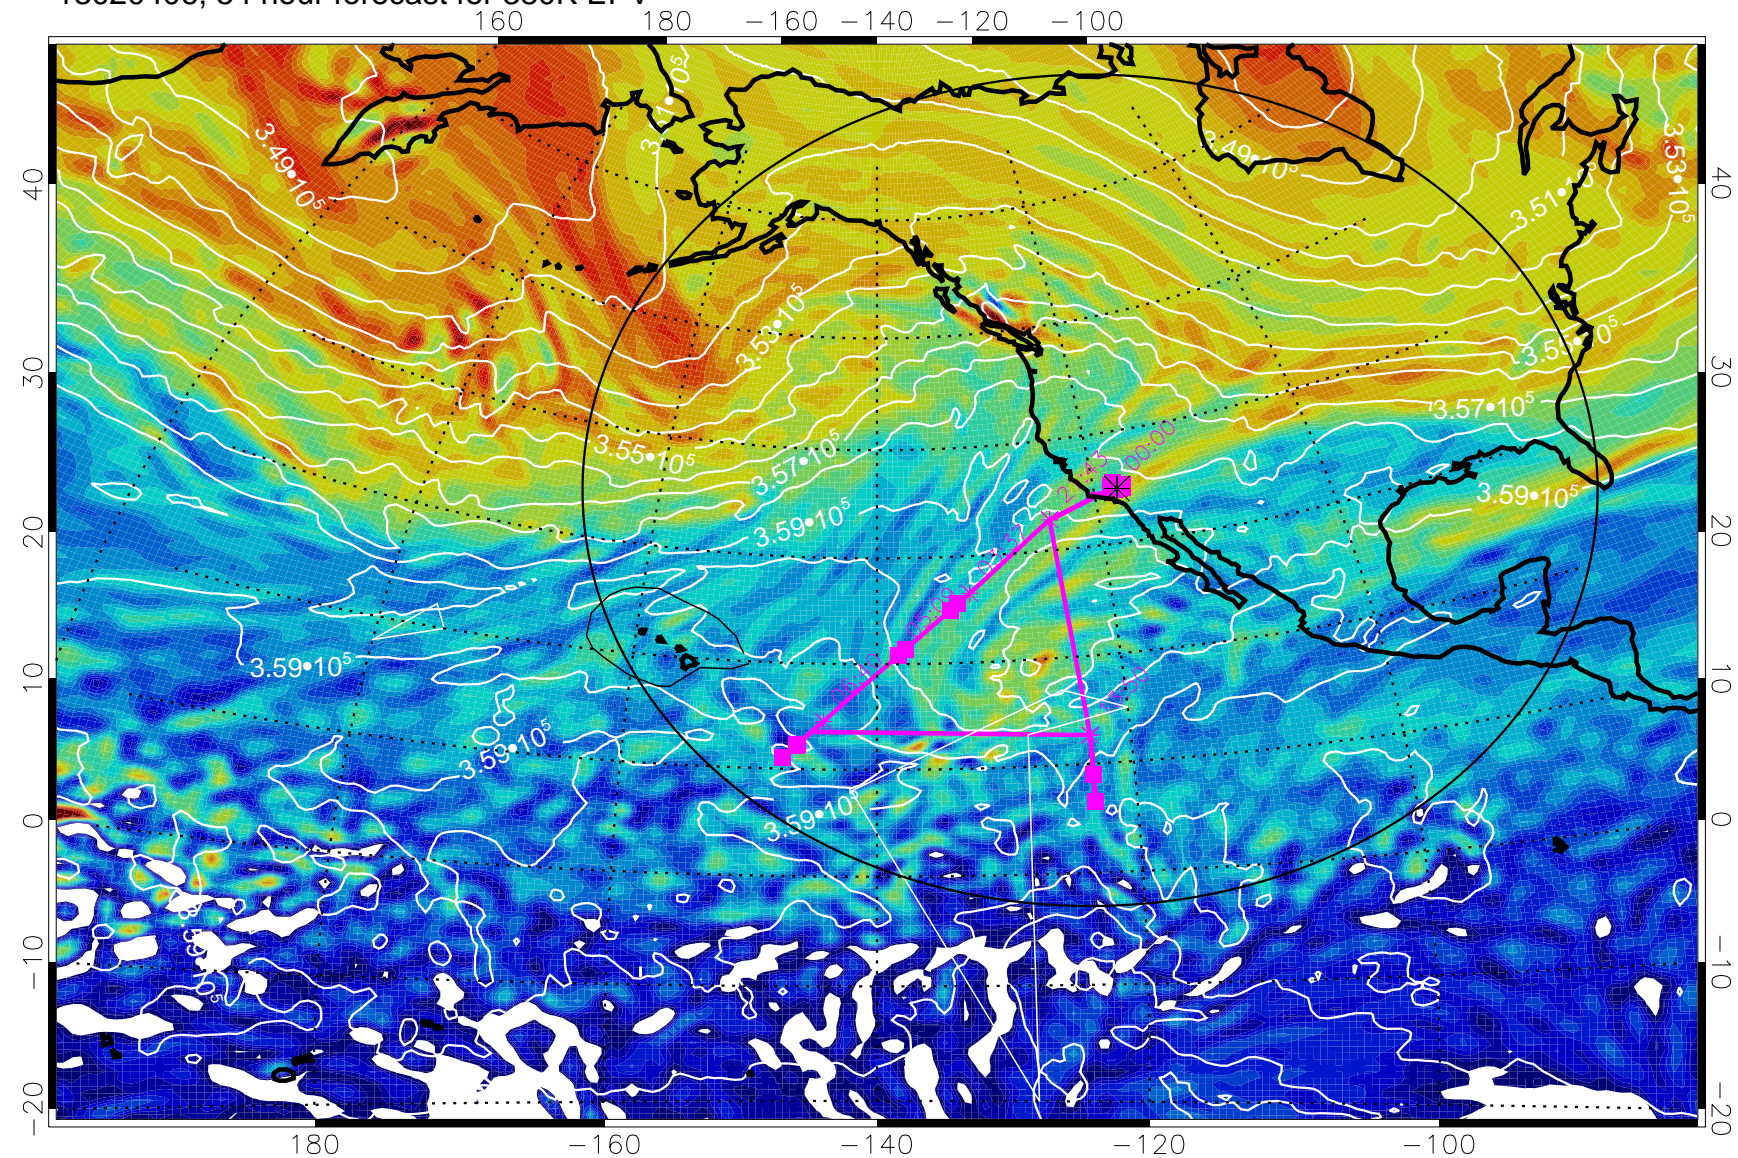

380K Montgomery Streamfunction, white

Range ring of 4055 km -- 13 hours GH round trip

13020312, 36 hour forecast for 380K EPV

380K Montgomery Streamfunction, white

Range ring of 4055 km -- 13 hours GH round trip

13020318, 42 hour forecast for 380K EPV

380K Montgomery Streamfunction, white

Range ring of 4055 km -- 13 hours GH round trip

13020400, 48 hour forecast for 380K EPV

160 180 -160 -140 -120 -100

380K Montgomery Streamfunction, white

Range ring of 4055 km -- 13 hours GH round trip

13020406, 54 hour forecast for 380K EPV

380K Montgomery Streamfunction, white

Range ring of 4055 km -- 13 hours GH round trip

13020412, 60 hour forecast for 380K EPV

380K Montgomery Streamfunction, white

Range ring of 4055 km -- 13 hours GH round trip

13020500, 72 hour forecast for 380K EPV

380K Montgomery Streamfunction, white

Range ring of 4055 km -- 13 hours GH round trip