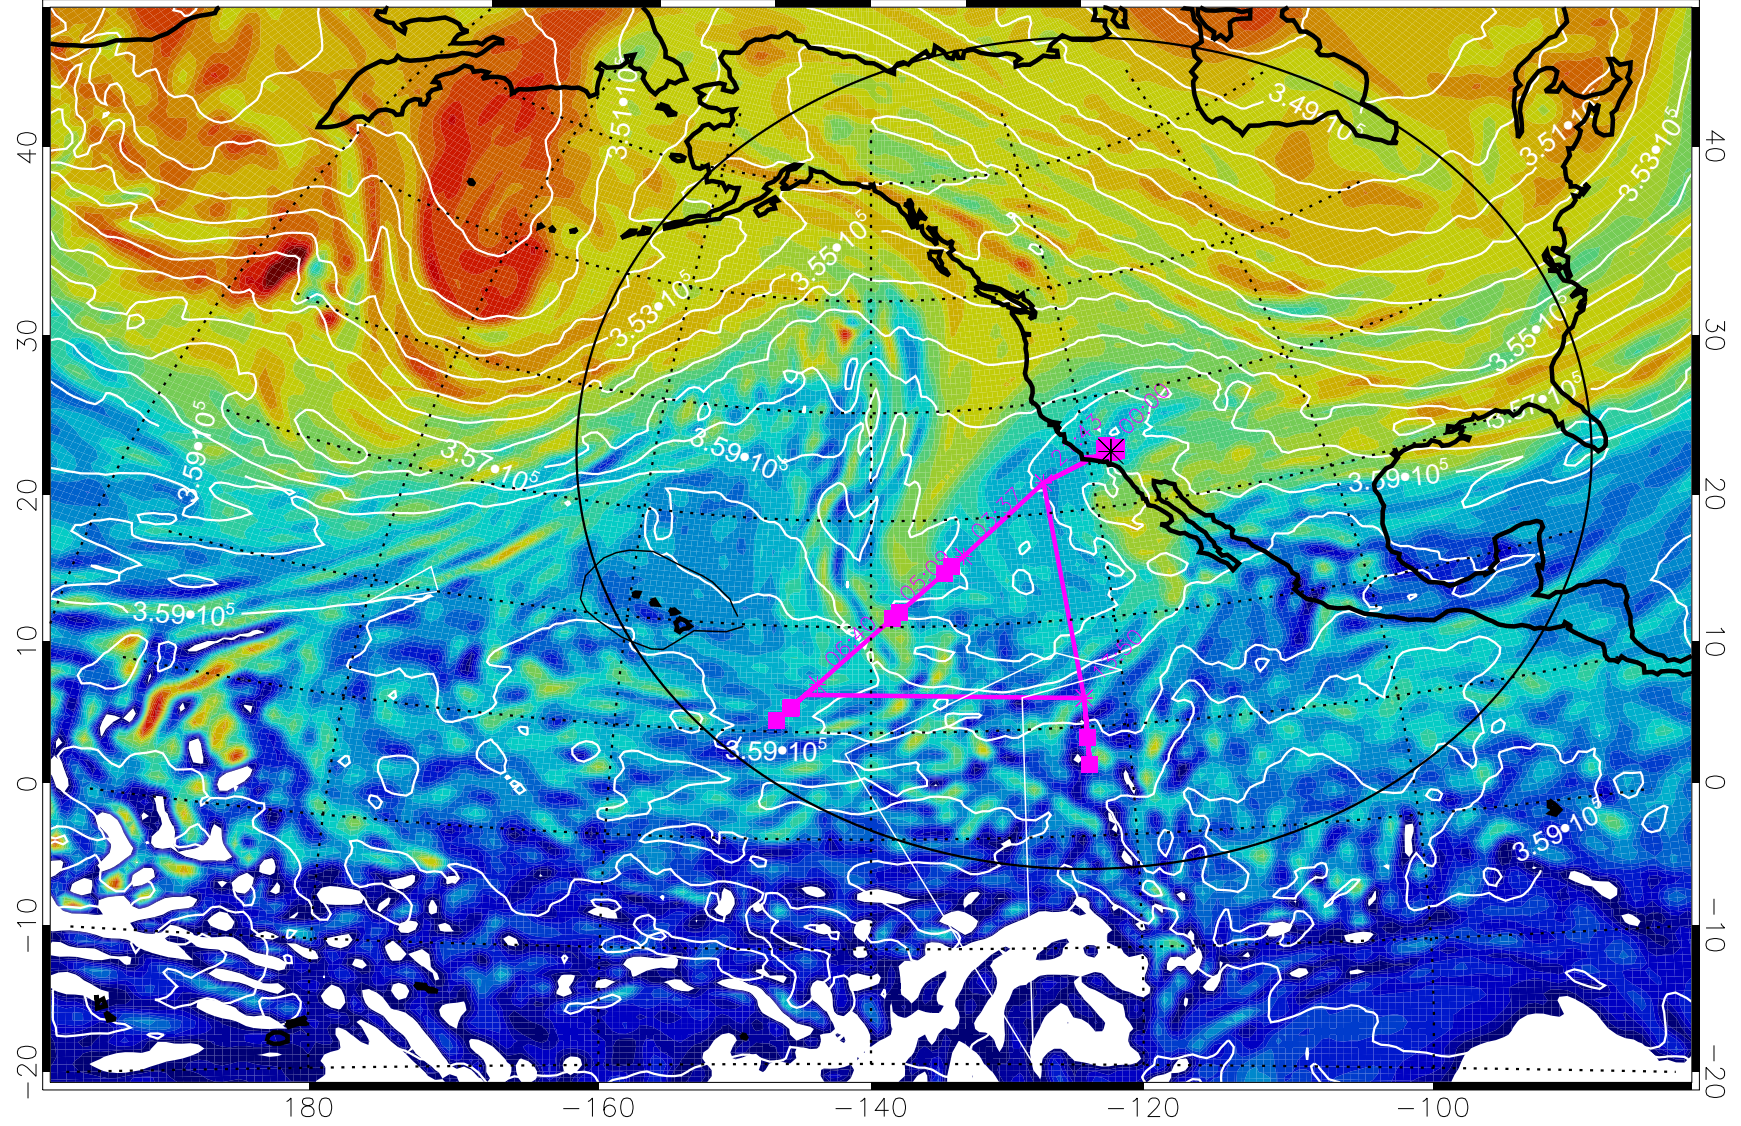

13020212, 12 hour forecast for 380K EPV

160 180 -160 -140 -120 -100

380K Montgomery Streamfunction, white

Range ring of 4055 km -- 13 hours GH round trip

13020218, 18 hour forecast for 380K EPV

380K Montgomery Streamfunction, white

Range ring of 4055 km -- 13 hours GH round trip

13020300, 24 hour forecast for 380K EPV

160 180 -160 -140 -120 -100

380K Montgomery Streamfunction, white

Range ring of 4055 km -- 13 hours GH round trip

13020306, 30 hour forecast for 380K EPV

380K Montgomery Streamfunction, white

Range ring of 4055 km -- 13 hours GH round trip

13020312, 36 hour forecast for 380K EPV

380K Montgomery Streamfunction, white

Range ring of 4055 km -- 13 hours GH round trip

13020318, 42 hour forecast for 380K EPV

380K Montgomery Streamfunction, white

Range ring of 4055 km -- 13 hours GH round trip

13020400, 48 hour forecast for 380K EPV

160 180 -160 -140 -120 -100

380K Montgomery Streamfunction, white