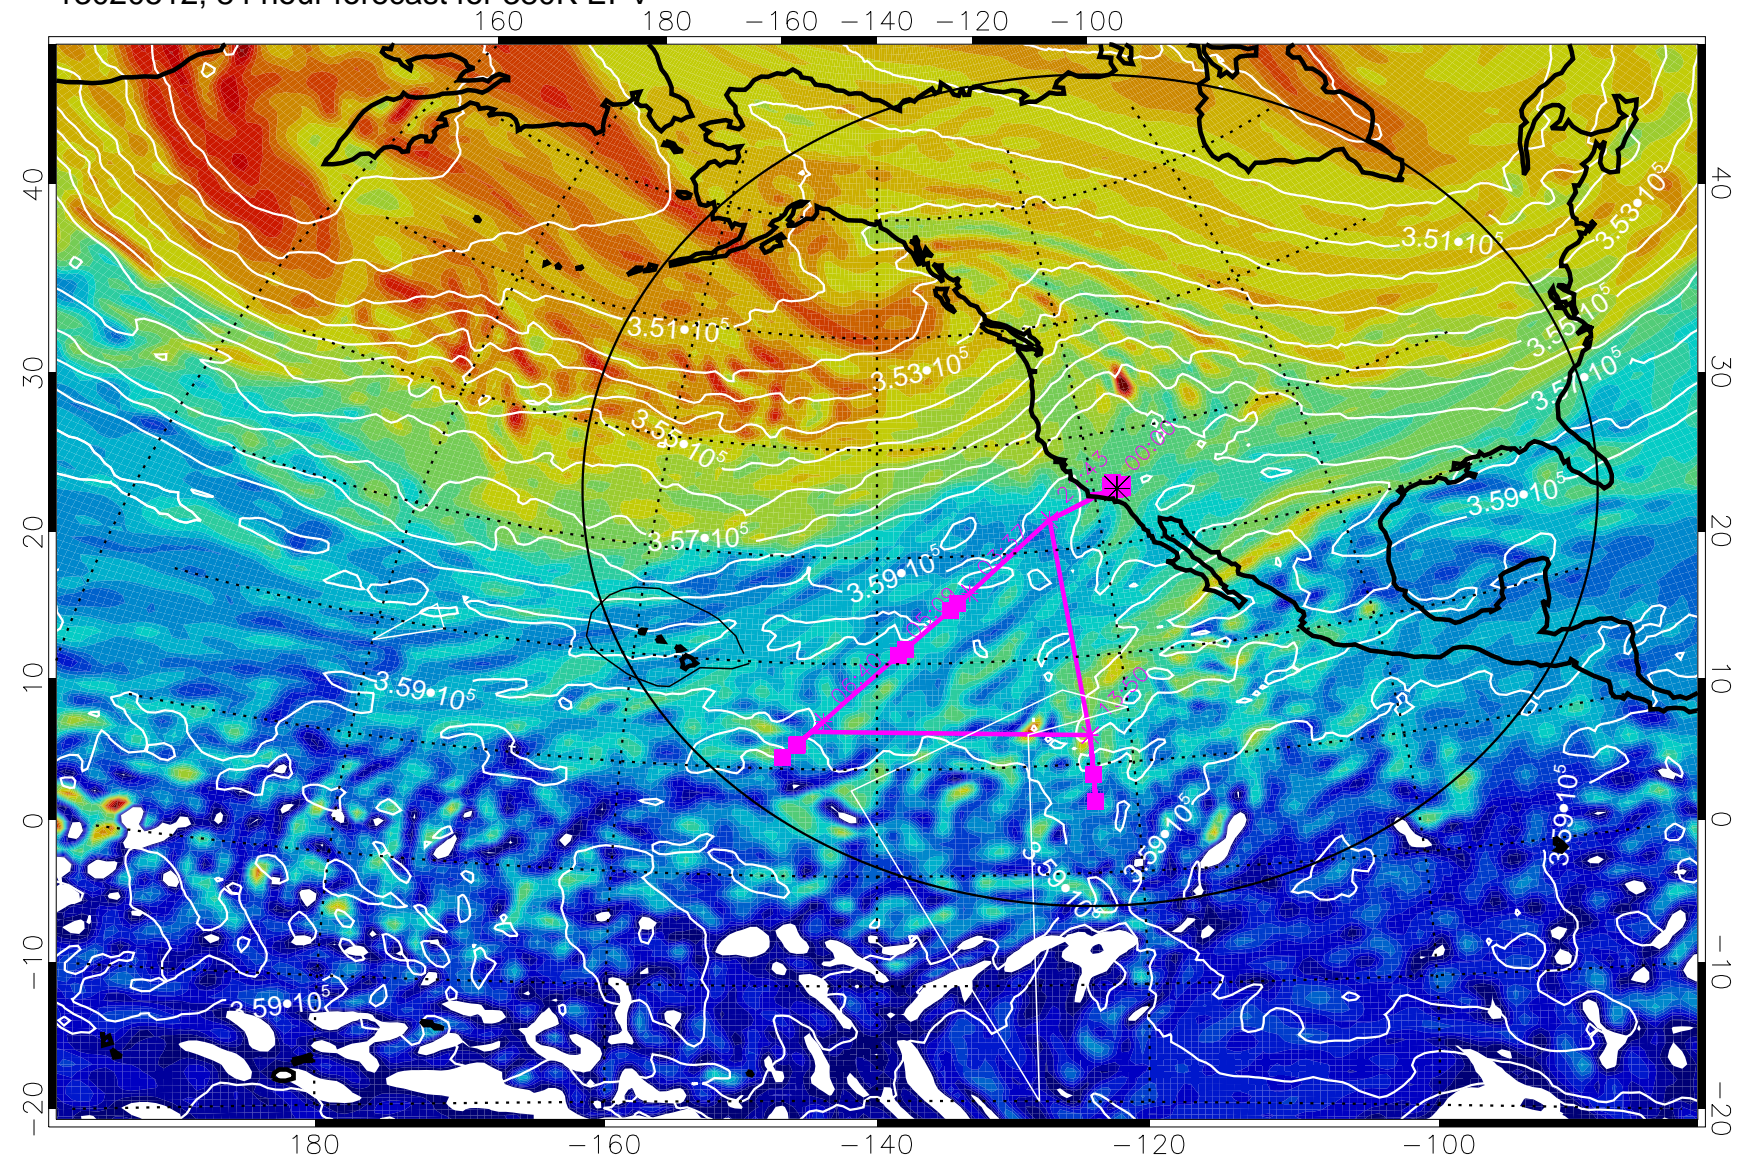

380K Montgomery Streamfunction, white

Range ring of 4055 km -- 13 hours GH round trip

13020500, 72 hour forecast for 380K EPV

380K Montgomery Streamfunction, white

Range ring of 4055 km -- 13 hours GH round trip

13020506, 78 hour forecast for 380K EPV

160 180 -160 -140 -120 -100

380K Montgomery Streamfunction, white

Range ring of 4055 km -- 13 hours GH round trip

13020512, 84 hour forecast for 380K EPV

380K Montgomery Streamfunction, white

Range ring of 4055 km -- 13 hours GH round trip

13020518, 90 hour forecast for 380K EPV

380K Montgomery Streamfunction, white

Range ring of 4055 km -- 13 hours GH round trip

13020600, 96 hour forecast for 380K EPV

160 180 -160 -140 -120 -100

380K Montgomery Streamfunction, white

Range ring of 4055 km -- 13 hours GH round trip

13020606, 102 hour forecast for 380K EPV

160 180 -160 -140 -120 -100

380K Montgomery Streamfunction, white