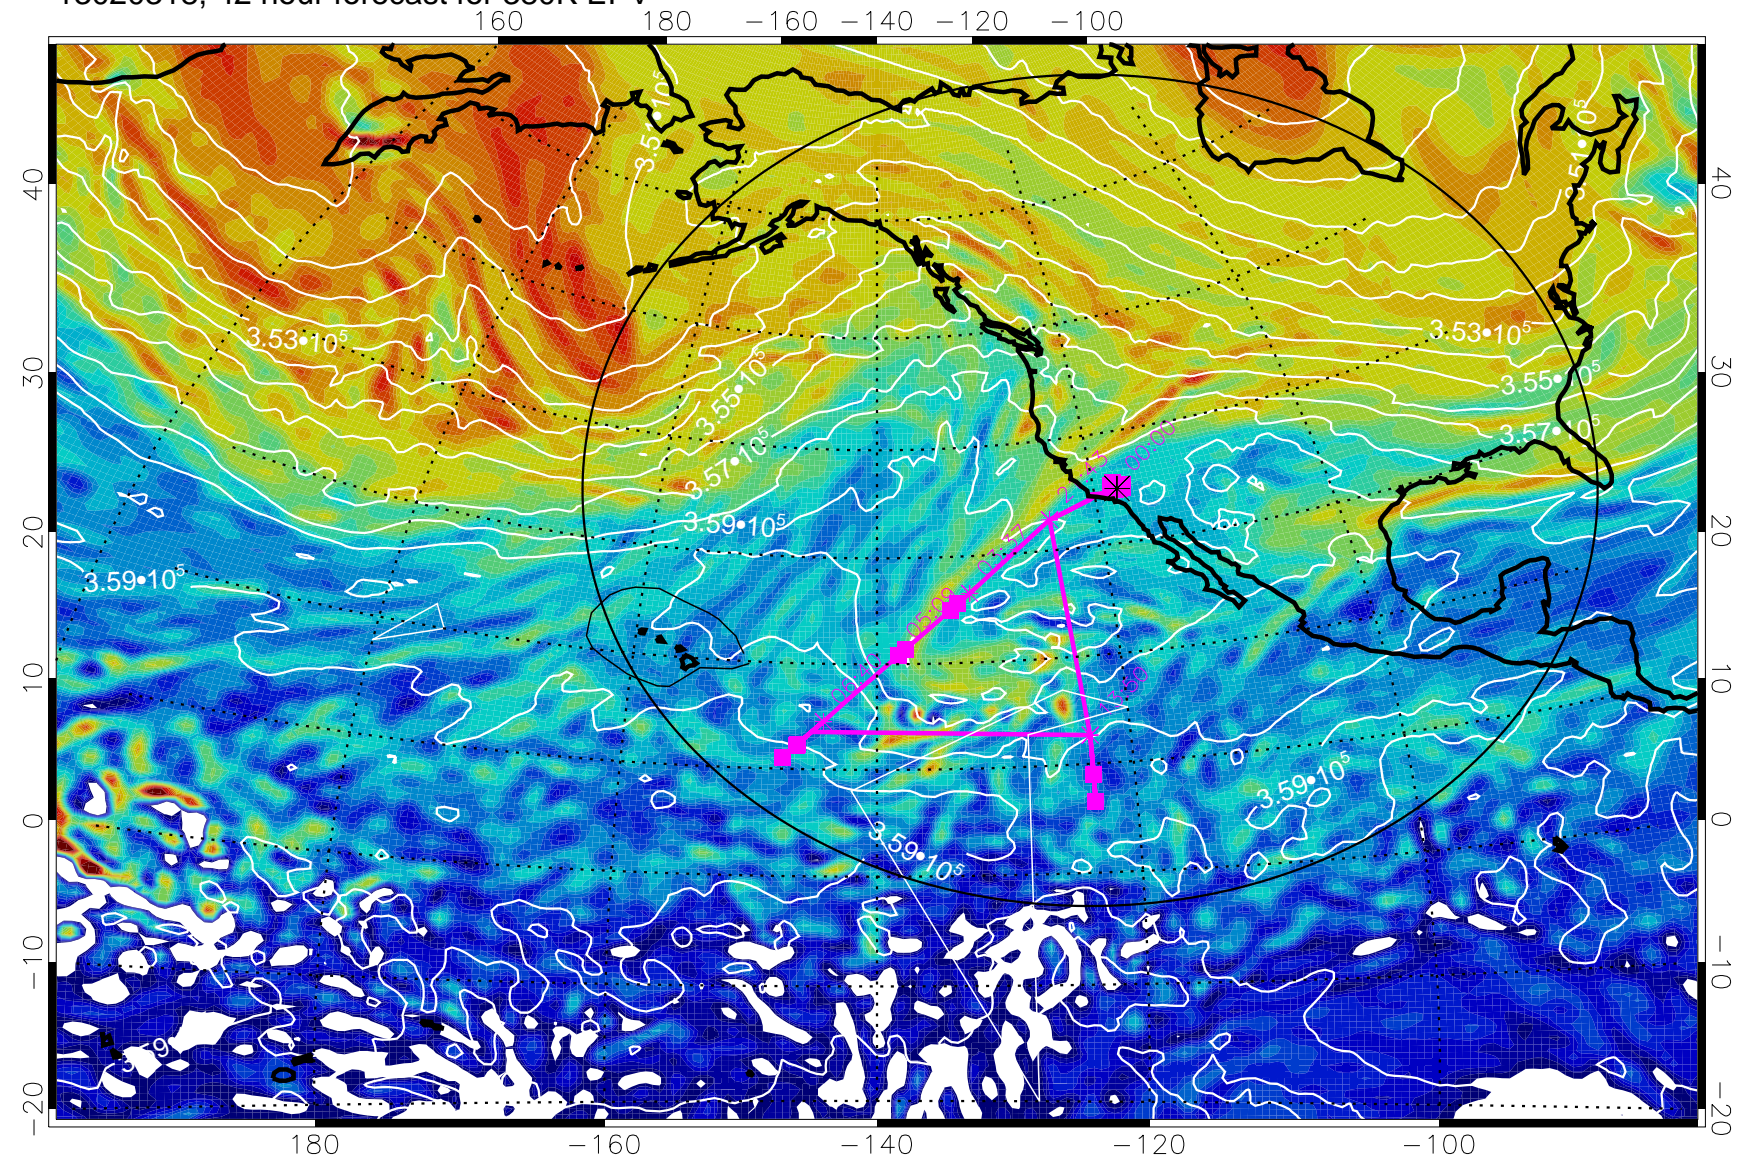

Range ring of 4055 km -- 13 hours GH round trip

13020300, 24 hour forecast for 380K EPV

160 180 -160 -140 -120 -100

380K Montgomery Streamfunction, white

Range ring of 4055 km -- 13 hours GH round trip

13020306, 30 hour forecast for 380K EPV

380K Montgomery Streamfunction, white

Range ring of 4055 km -- 13 hours GH round trip

13020312, 36 hour forecast for 380K EPV

380K Montgomery Streamfunction, white

Range ring of 4055 km -- 13 hours GH round trip

13020318, 42 hour forecast for 380K EPV

380K Montgomery Streamfunction, white

Range ring of 4055 km -- 13 hours GH round trip

13020400, 48 hour forecast for 380K EPV

160 180 -160 -140 -120 -100

380K Montgomery Streamfunction, white

Range ring of 4055 km -- 13 hours GH round trip

13020406, 54 hour forecast for 380K EPV

380K Montgomery Streamfunction, white

Range ring of 4055 km -- 13 hours GH round trip

13020412, 60 hour forecast for 380K EPV