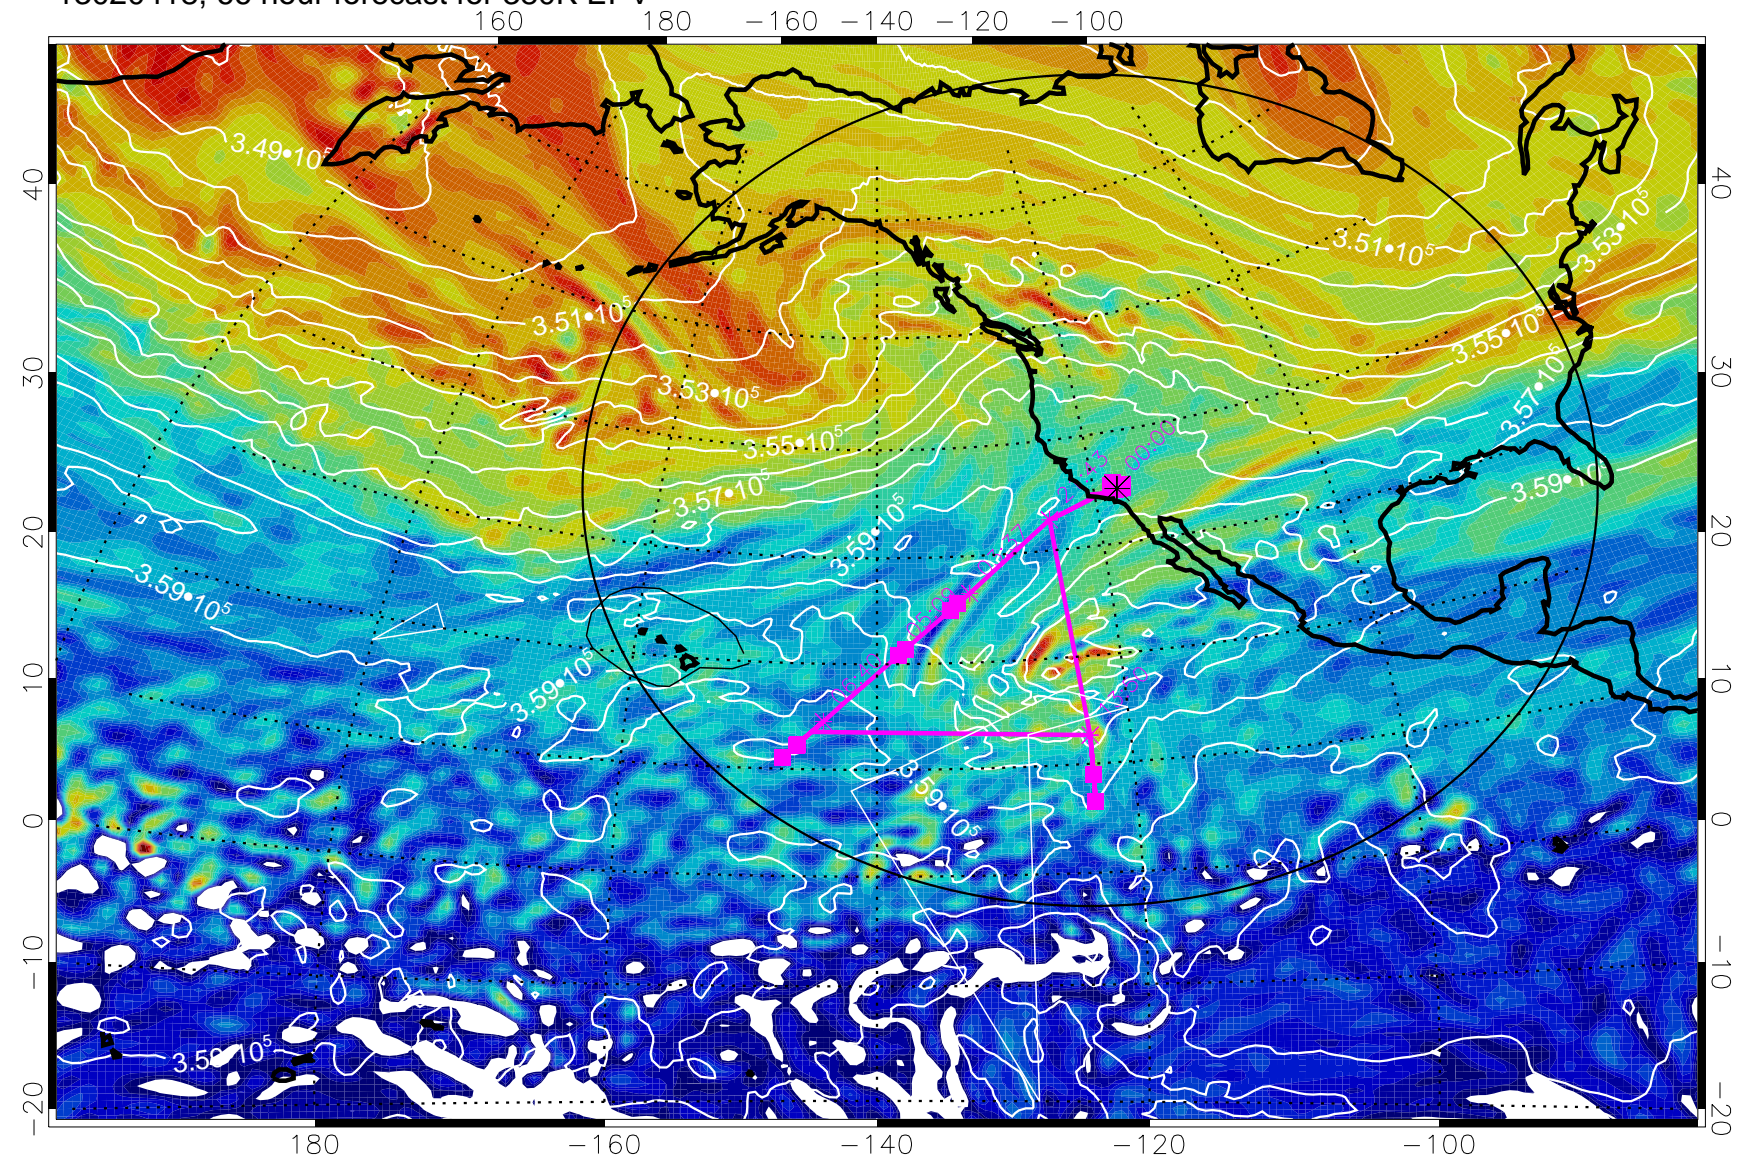

160 180 -160 -140 -120 -100

$-5.0 \cdot 10^{-6}$ 0 $5.0 \cdot 10^{-6}$ $1.0 \cdot 10^{-5}$ $1.5 \cdot 10^{-5}$
PVU

380K Montgomery Streamfunction, white

Range ring of 4055 km -- 13 hours GH round trip

13020418, 66 hour forecast for 380K EPV

380K Montgomery Streamfunction, white

Range ring of 4055 km -- 13 hours GH round trip

13020500, 72 hour forecast for 380K EPV

380K Montgomery Streamfunction, white

Range ring of 4055 km -- 13 hours GH round trip

13020506, 78 hour forecast for 380K EPV

160 180 -160 -140 -120 -100

380K Montgomery Streamfunction, white

Range ring of 4055 km -- 13 hours GH round trip

13020512, 84 hour forecast for 380K EPV

380K Montgomery Streamfunction, white

Range ring of 4055 km -- 13 hours GH round trip

13020518, 90 hour forecast for 380K EPV

380K Montgomery Streamfunction, white

Range ring of 4055 km -- 13 hours GH round trip

13020600, 96 hour forecast for 380K EPV