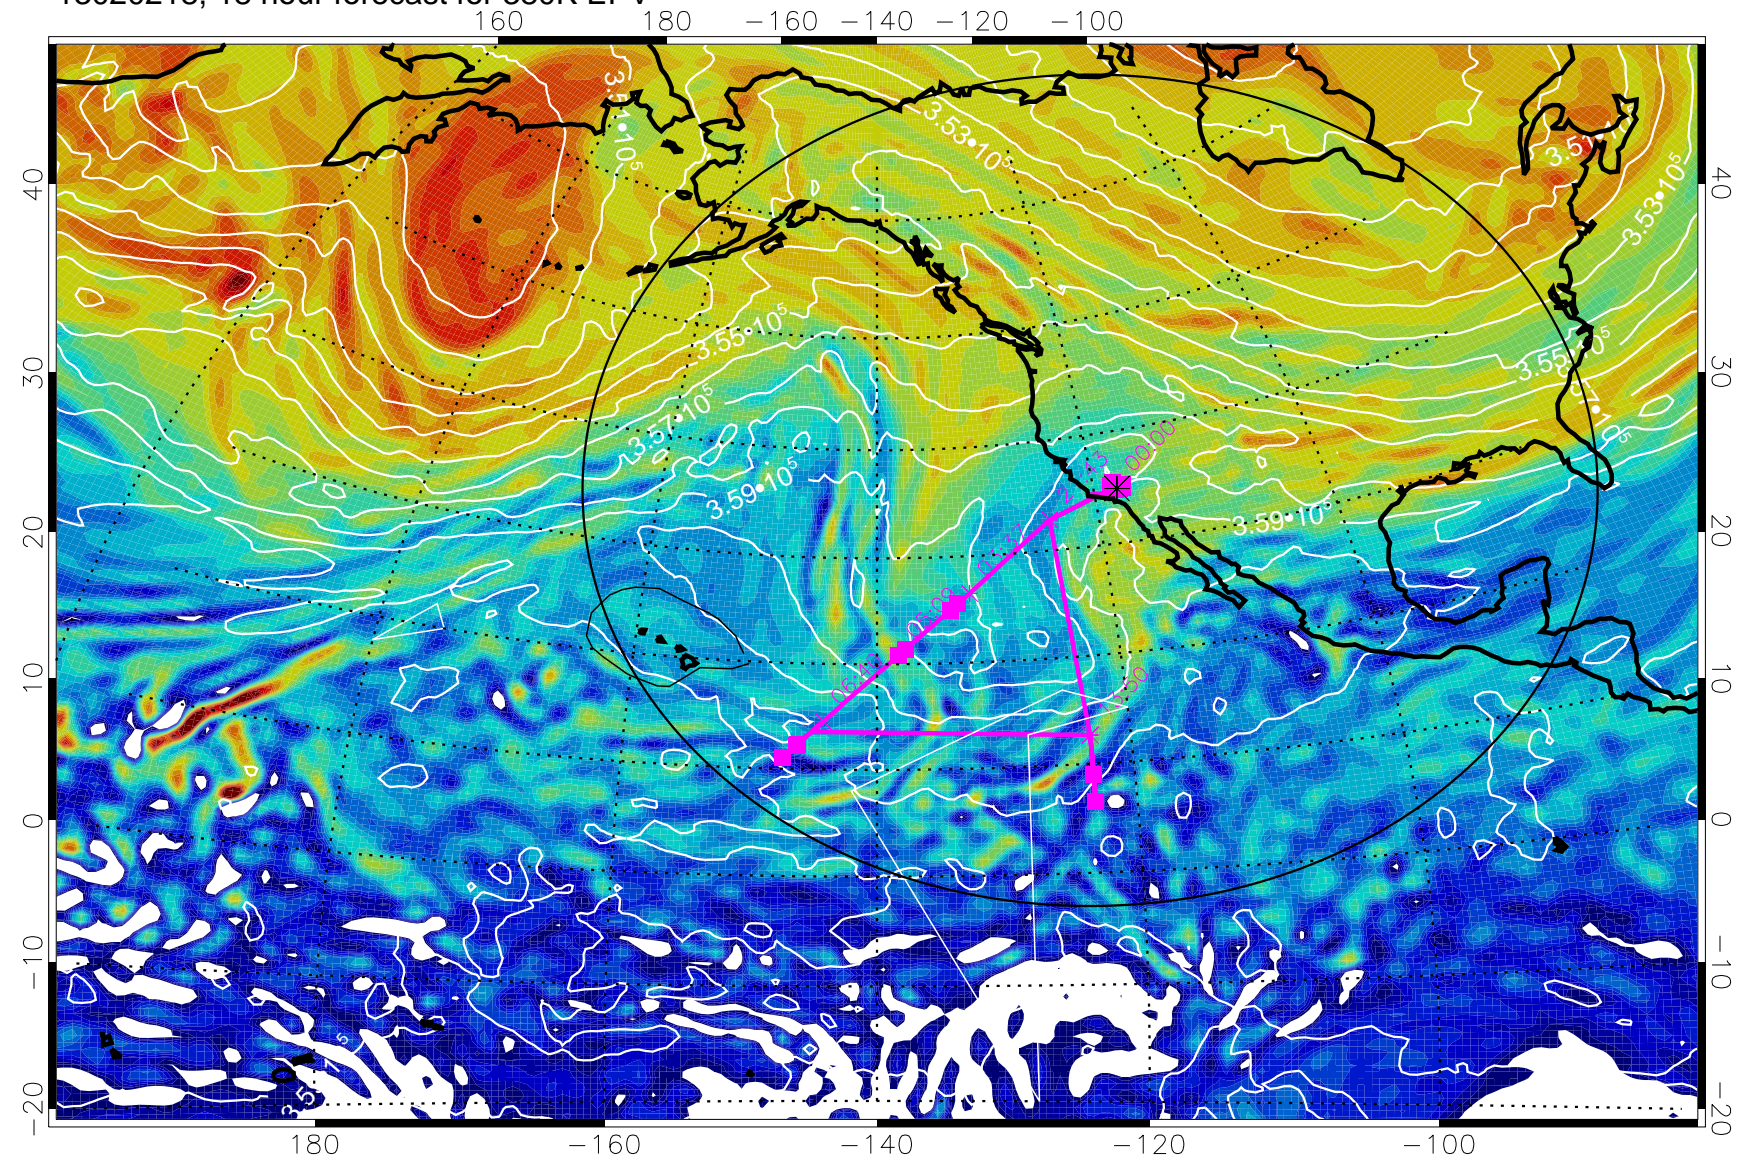

13020212, 12 hour forecast for 380K EPV

160 180 -160 -140 -120 -100

380K Montgomery Streamfunction, white

Range ring of 4055 km -- 13 hours GH round trip

13020218, 18 hour forecast for 380K EPV

380K Montgomery Streamfunction, white

Range ring of 4055 km -- 13 hours GH round trip

13020300, 24 hour forecast for 380K EPV

160 180 -160 -140 -120 -100

380K Montgomery Streamfunction, white

Range ring of 4055 km -- 13 hours GH round trip

13020306, 30 hour forecast for 380K EPV

380K Montgomery Streamfunction, white

Range ring of 4055 km -- 13 hours GH round trip

13020312, 36 hour forecast for 380K EPV

380K Montgomery Streamfunction, white

Range ring of 4055 km -- 13 hours GH round trip

13020318, 42 hour forecast for 380K EPV

380K Montgomery Streamfunction, white

Range ring of 4055 km -- 13 hours GH round trip

13020400, 48 hour forecast for 380K EPV

160 180 -160 -140 -120 -100

380K Montgomery Streamfunction, white