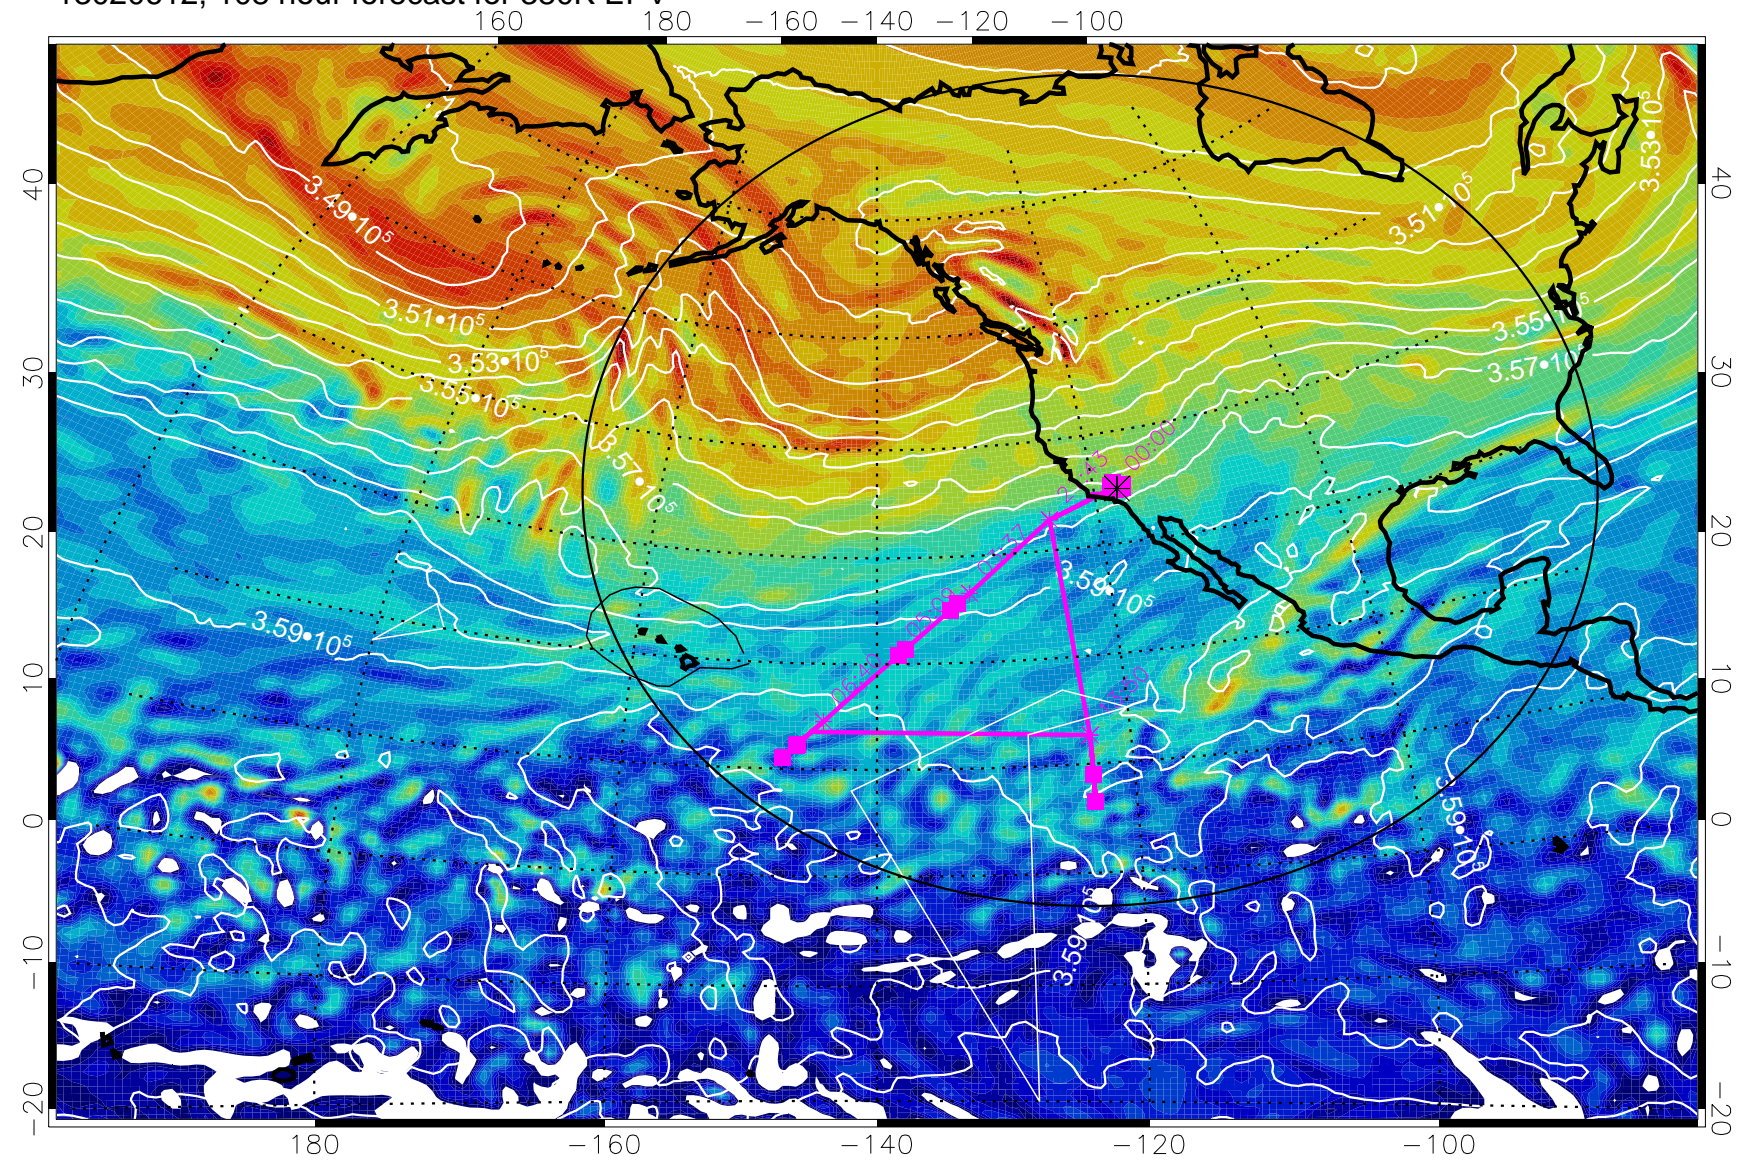

Range ring of 4055 km -- 13 hours GH round trip

13020518, 90 hour forecast for 380K EPV

380K Montgomery Streamfunction, white

Range ring of 4055 km -- 13 hours GH round trip

13020600, 96 hour forecast for 380K EPV

160 180 -160 -140 -120 -100

380K Montgomery Streamfunction, white

Range ring of 4055 km -- 13 hours GH round trip

13020606, 102 hour forecast for 380K EPV

160 180 -160 -140 -120 -100

380K Montgomery Streamfunction, white

Range ring of 4055 km -- 13 hours GH round trip

13020612, 108 hour forecast for 380K EPV

380K Montgomery Streamfunction, white

Range ring of 4055 km -- 13 hours GH round trip

13020618, 114 hour forecast for 380K EPV

380K Montgomery Streamfunction, white

Range ring of 4055 km -- 13 hours GH round trip

13020700, 120 hour forecast for 380K EPV

160 180 -160 -140 -120 -100

380K Montgomery Streamfunction, white

Range ring of 4055 km -- 13 hours GH round trip