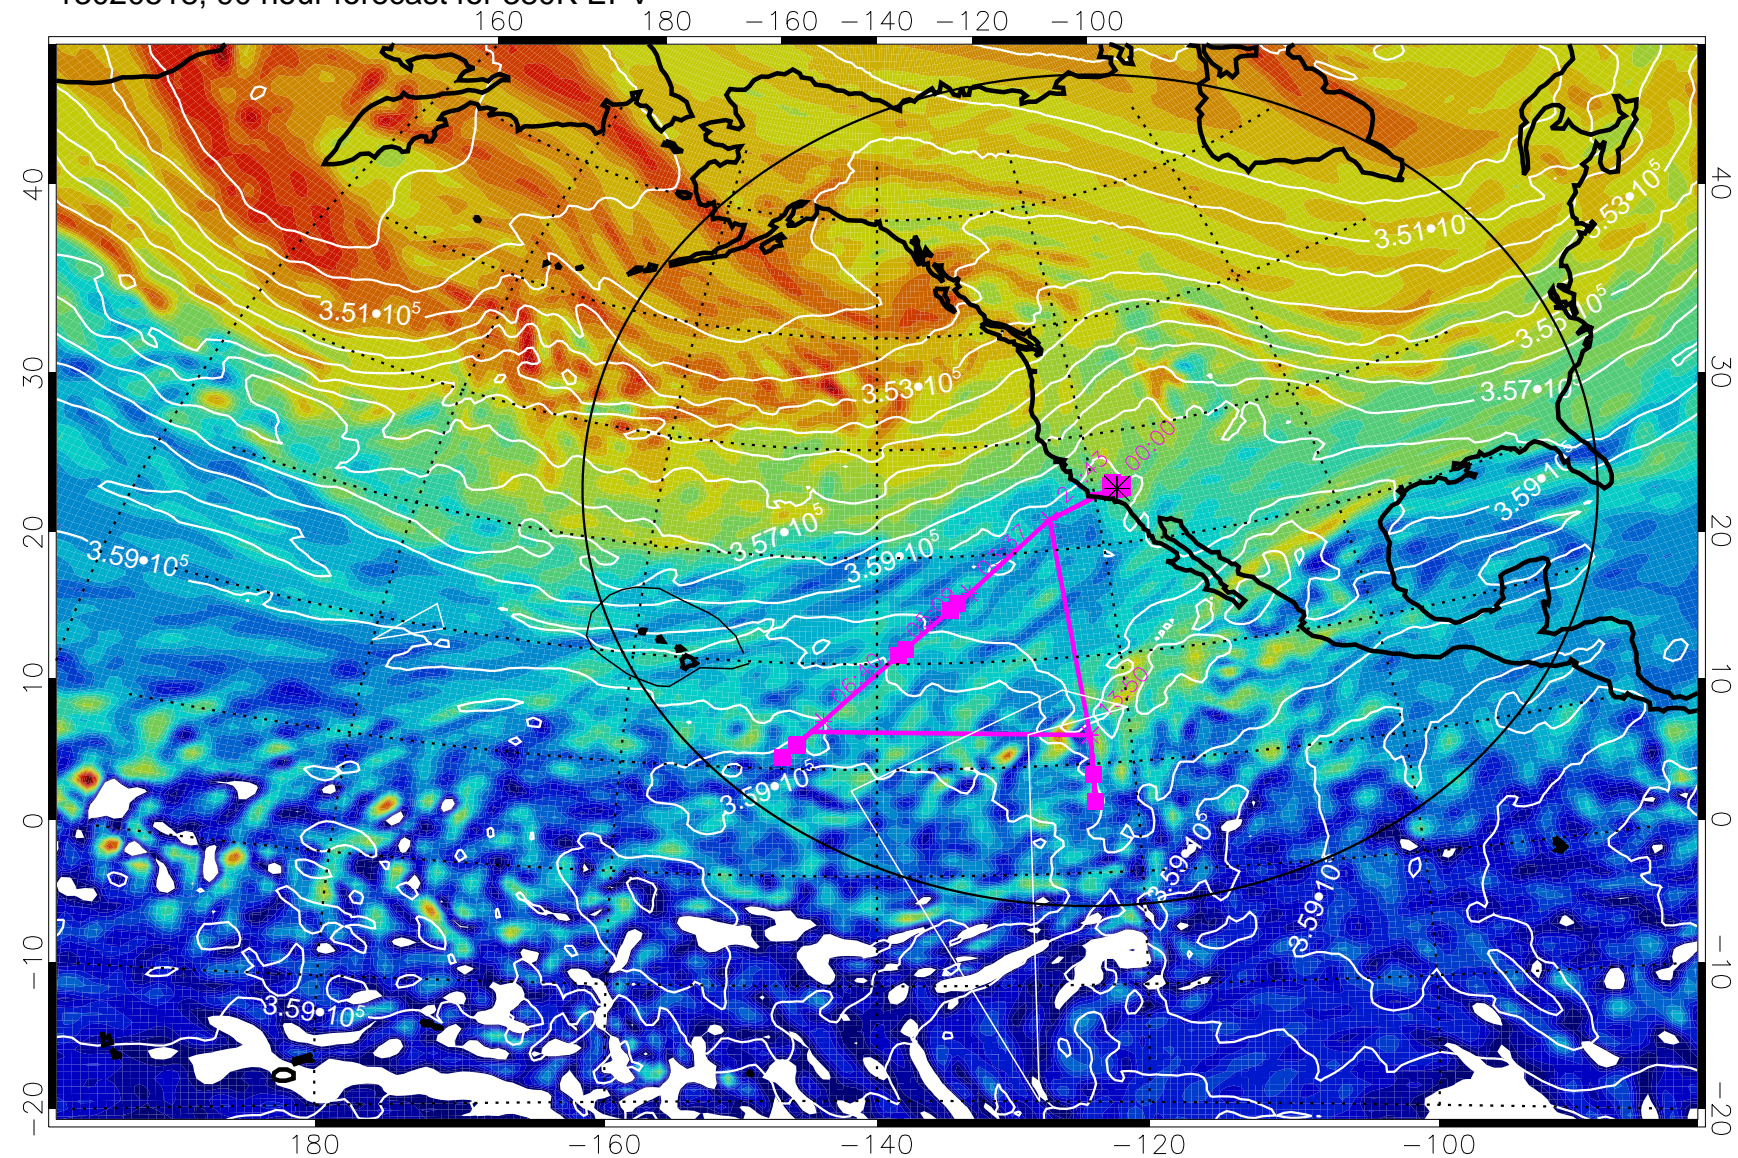

380K Montgomery Streamfunction, white

Range ring of 4055 km -- 13 hours GH round trip

13020500, 72 hour forecast for 380K EPV

380K Montgomery Streamfunction, white

Range ring of 4055 km -- 13 hours GH round trip

13020506, 78 hour forecast for 380K EPV

160 180 -160 -140 -120 -100

380K Montgomery Streamfunction, white

Range ring of 4055 km -- 13 hours GH round trip

13020512, 84 hour forecast for 380K EPV

380K Montgomery Streamfunction, white

Range ring of 4055 km -- 13 hours GH round trip

13020518, 90 hour forecast for 380K EPV

380K Montgomery Streamfunction, white

Range ring of 4055 km -- 13 hours GH round trip

13020600, 96 hour forecast for 380K EPV

160 180 -160 -140 -120 -100

380K Montgomery Streamfunction, white

Range ring of 4055 km -- 13 hours GH round trip

13020606, 102 hour forecast for 380K EPV

160 180 -160 -140 -120 -100

380K Montgomery Streamfunction, white