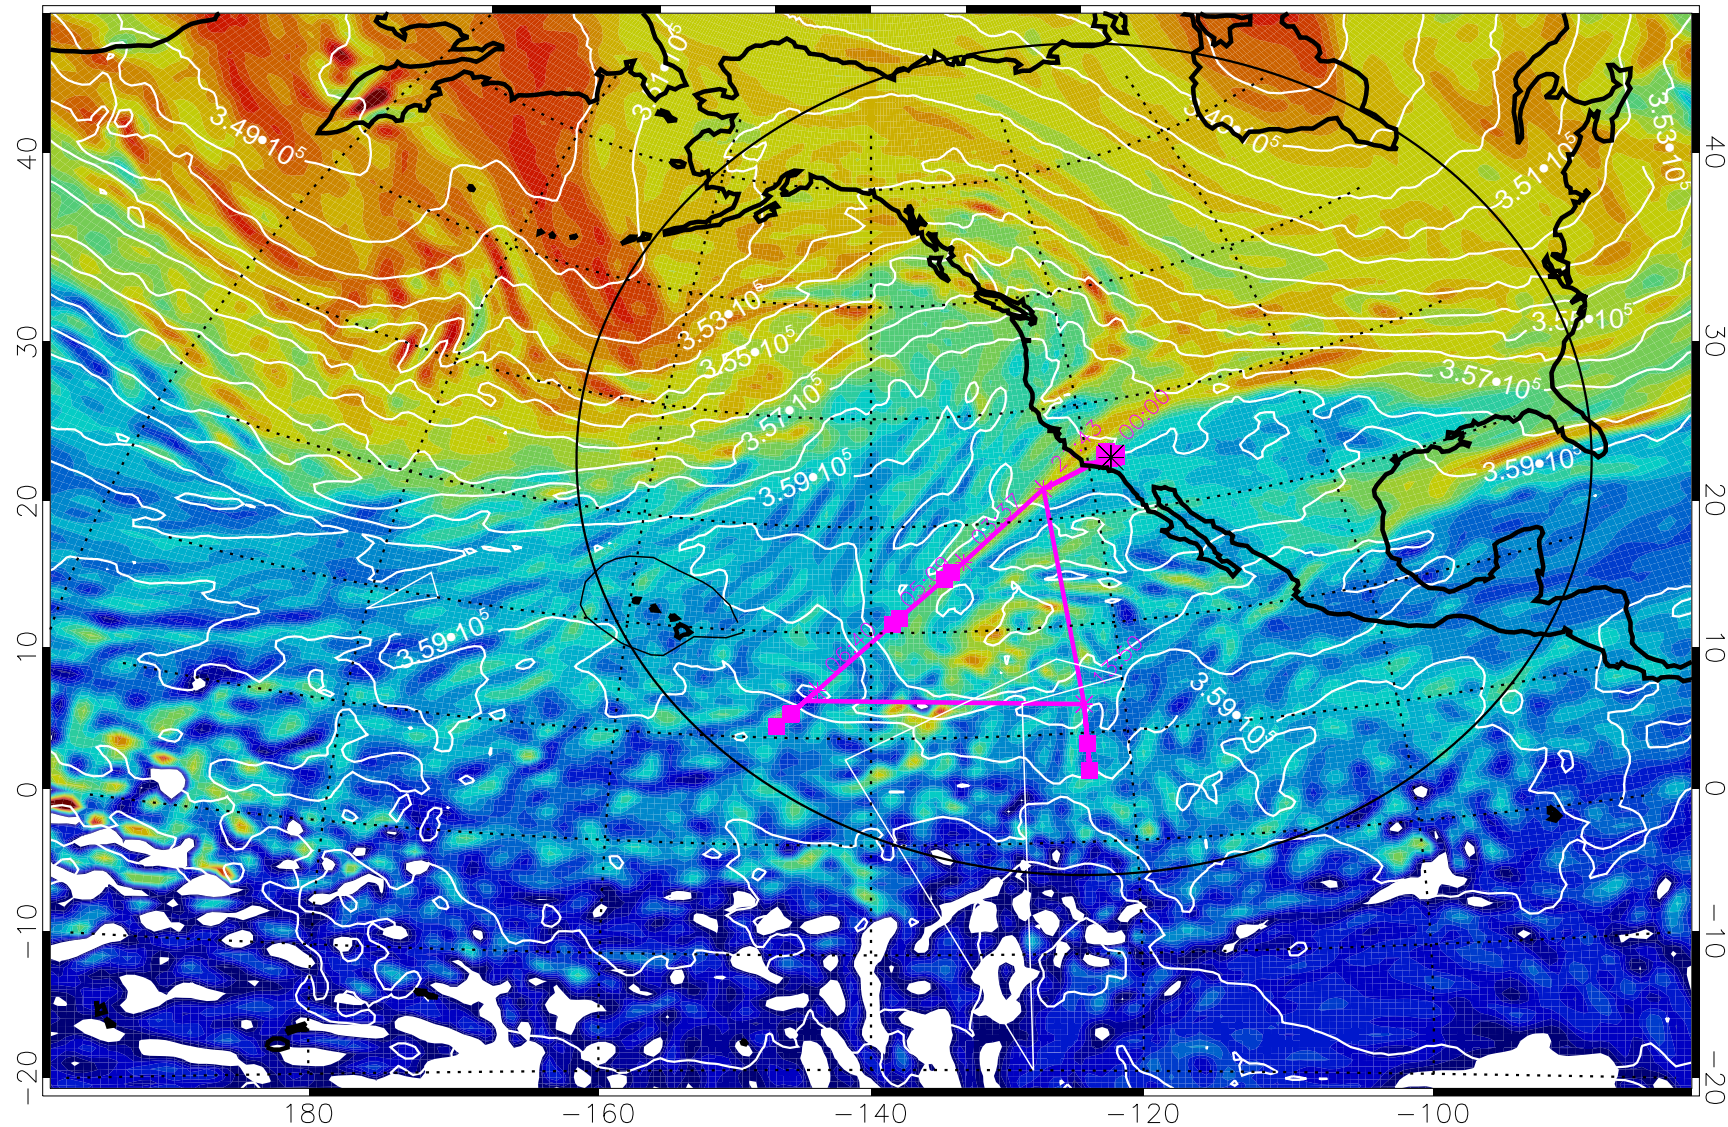

380K Montgomery Streamfunction, white

Range ring of 4055 km -- 13 hours GH round trip

13020312, 36 hour forecast for 380K EPV

380K Montgomery Streamfunction, white

Range ring of 4055 km -- 13 hours GH round trip

13020318, 42 hour forecast for 380K EPV

380K Montgomery Streamfunction, white

Range ring of 4055 km -- 13 hours GH round trip

13020400, 48 hour forecast for 380K EPV

160 180 -160 -140 -120 -100

380K Montgomery Streamfunction, white

Range ring of 4055 km -- 13 hours GH round trip

13020406, 54 hour forecast for 380K EPV

380K Montgomery Streamfunction, white

Range ring of 4055 km -- 13 hours GH round trip

13020412, 60 hour forecast for 380K EPV

380K Montgomery Streamfunction, white

Range ring of 4055 km -- 13 hours GH round trip

13020500, 72 hour forecast for 380K EPV

380K Montgomery Streamfunction, white

Range ring of 4055 km -- 13 hours GH round trip