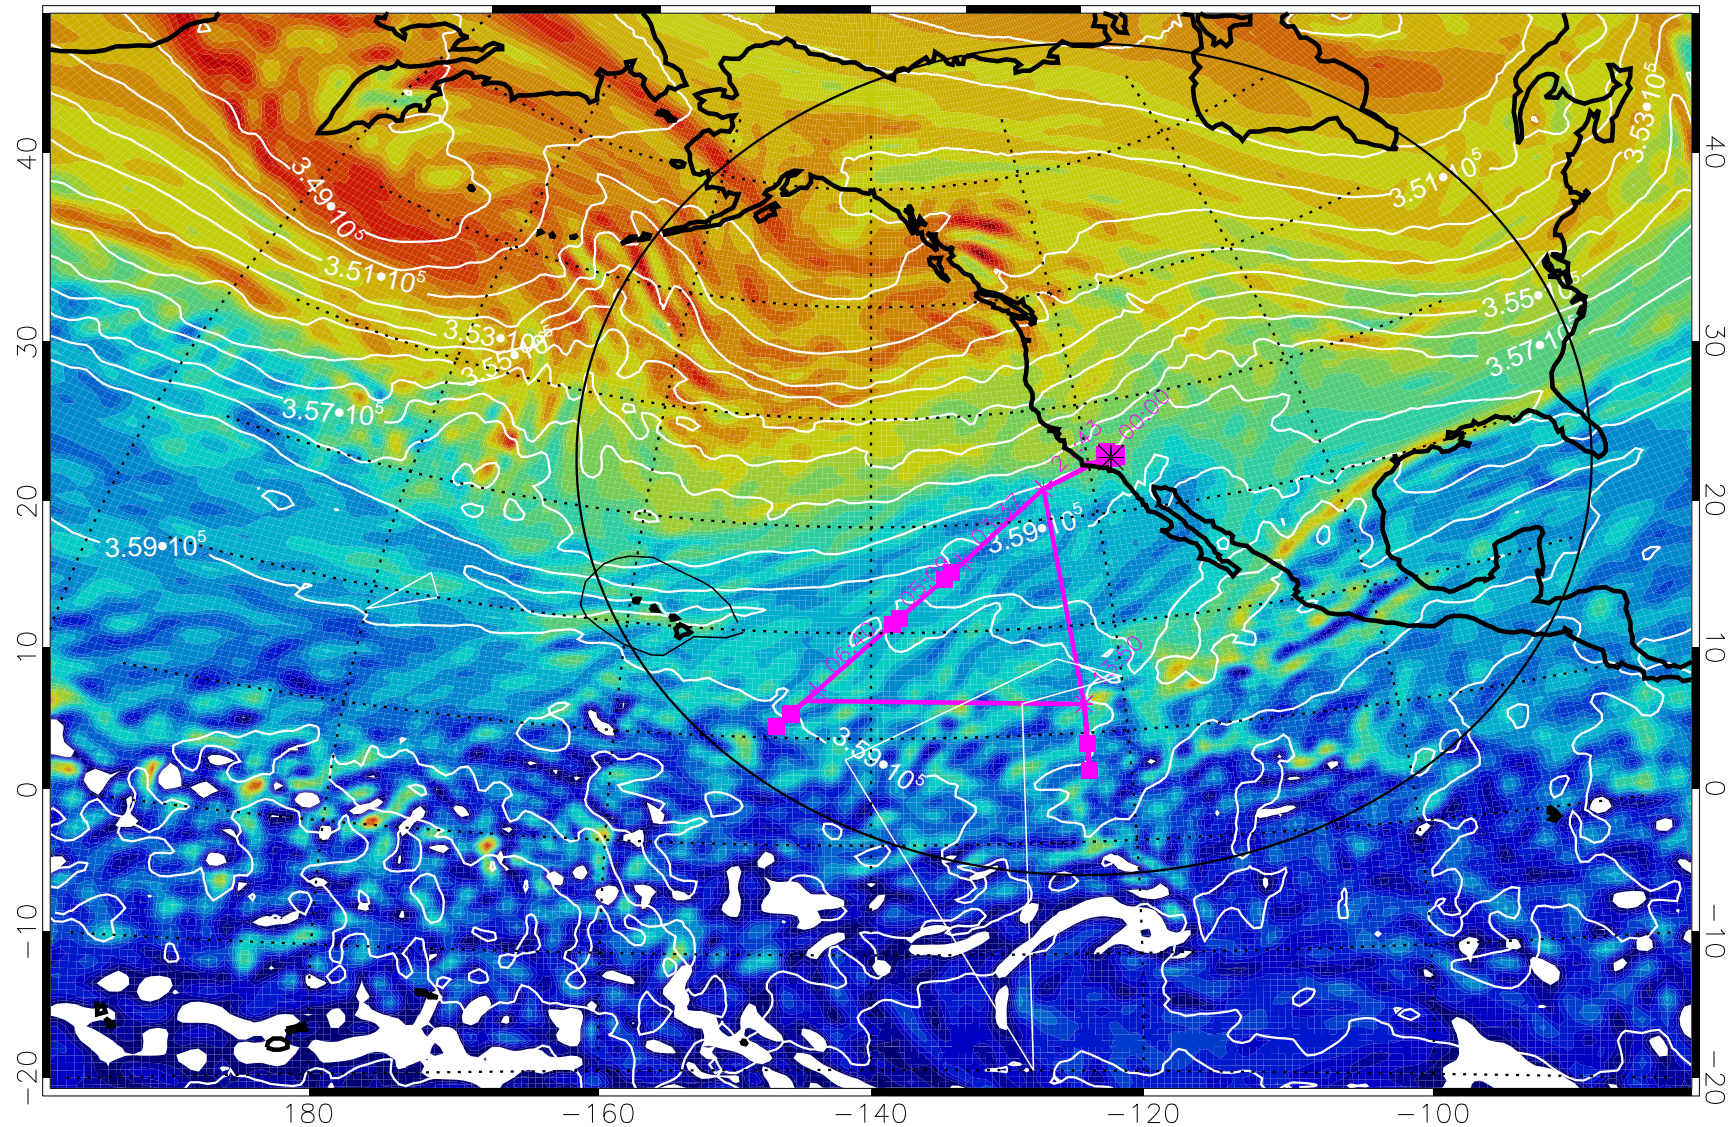

Range ring of 4055 km -- 13 hours GH round trip

13020518, 90 hour forecast for 380K EPV

380K Montgomery Streamfunction, white

Range ring of 4055 km -- 13 hours GH round trip

13020600, 96 hour forecast for 380K EPV

160 180 -160 -140 -120 -100

380K Montgomery Streamfunction, white

Range ring of 4055 km -- 13 hours GH round trip

13020606, 102 hour forecast for 380K EPV

160 180 -160 -140 -120 -100

380K Montgomery Streamfunction, white

Range ring of 4055 km -- 13 hours GH round trip

13020612, 108 hour forecast for 380K EPV

380K Montgomery Streamfunction, white

Range ring of 4055 km -- 13 hours GH round trip

13020618, 114 hour forecast for 380K EPV

380K Montgomery Streamfunction, white

Range ring of 4055 km -- 13 hours GH round trip

13020700, 120 hour forecast for 380K EPV

160 180 -160 -140 -120 -100

380K Montgomery Streamfunction, white

Range ring of 4055 km -- 13 hours GH round trip