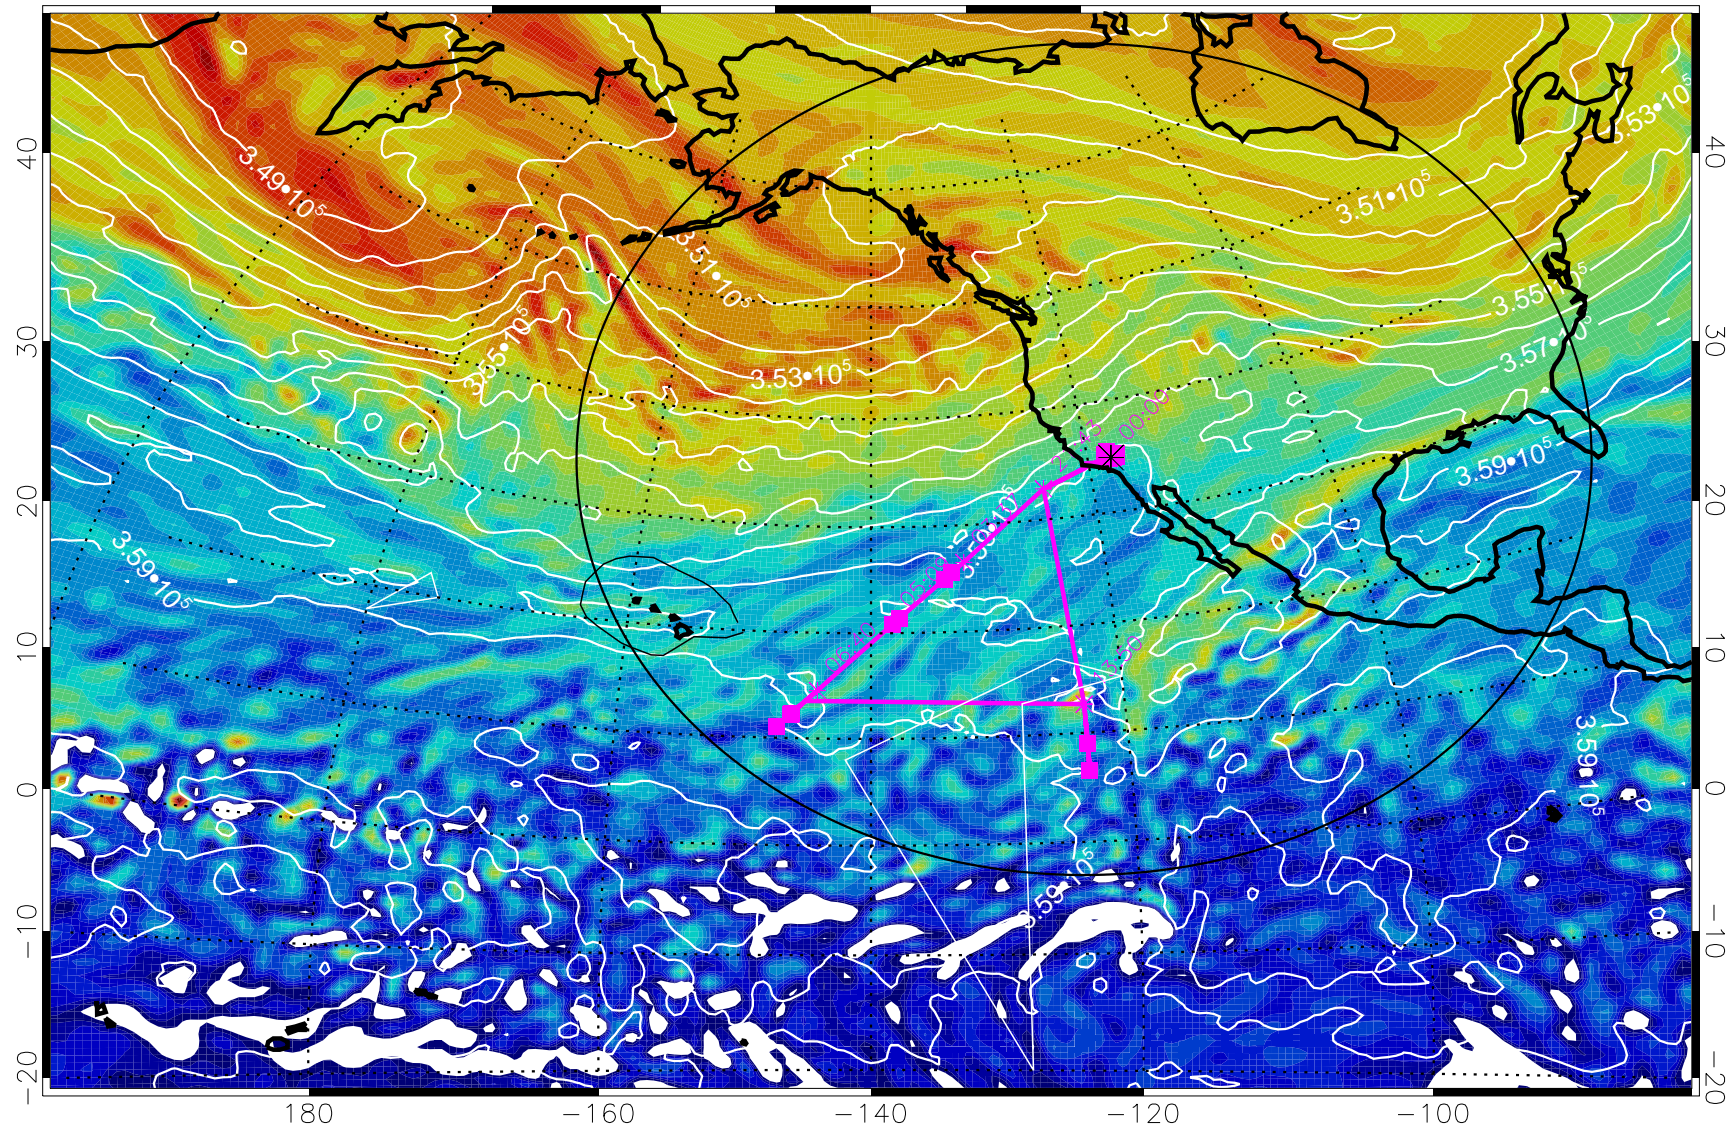

13020506, 78 hour forecast for 380K EPV

160 180 -160 -140 -120 -100

380K Montgomery Streamfunction, white

Range ring of 4055 km -- 13 hours GH round trip

13020512, 84 hour forecast for 380K EPV

380K Montgomery Streamfunction, white

Range ring of 4055 km -- 13 hours GH round trip

13020518, 90 hour forecast for 380K EPV

380K Montgomery Streamfunction, white

Range ring of 4055 km -- 13 hours GH round trip

13020600, 96 hour forecast for 380K EPV

160 180 -160 -140 -120 -100

380K Montgomery Streamfunction, white

Range ring of 4055 km -- 13 hours GH round trip

13020606, 102 hour forecast for 380K EPV

160 180 -160 -140 -120 -100

380K Montgomery Streamfunction, white

Range ring of 4055 km -- 13 hours GH round trip

13020612, 108 hour forecast for 380K EPV

380K Montgomery Streamfunction, white

Range ring of 4055 km -- 13 hours GH round trip

13020618, 114 hour forecast for 380K EPV