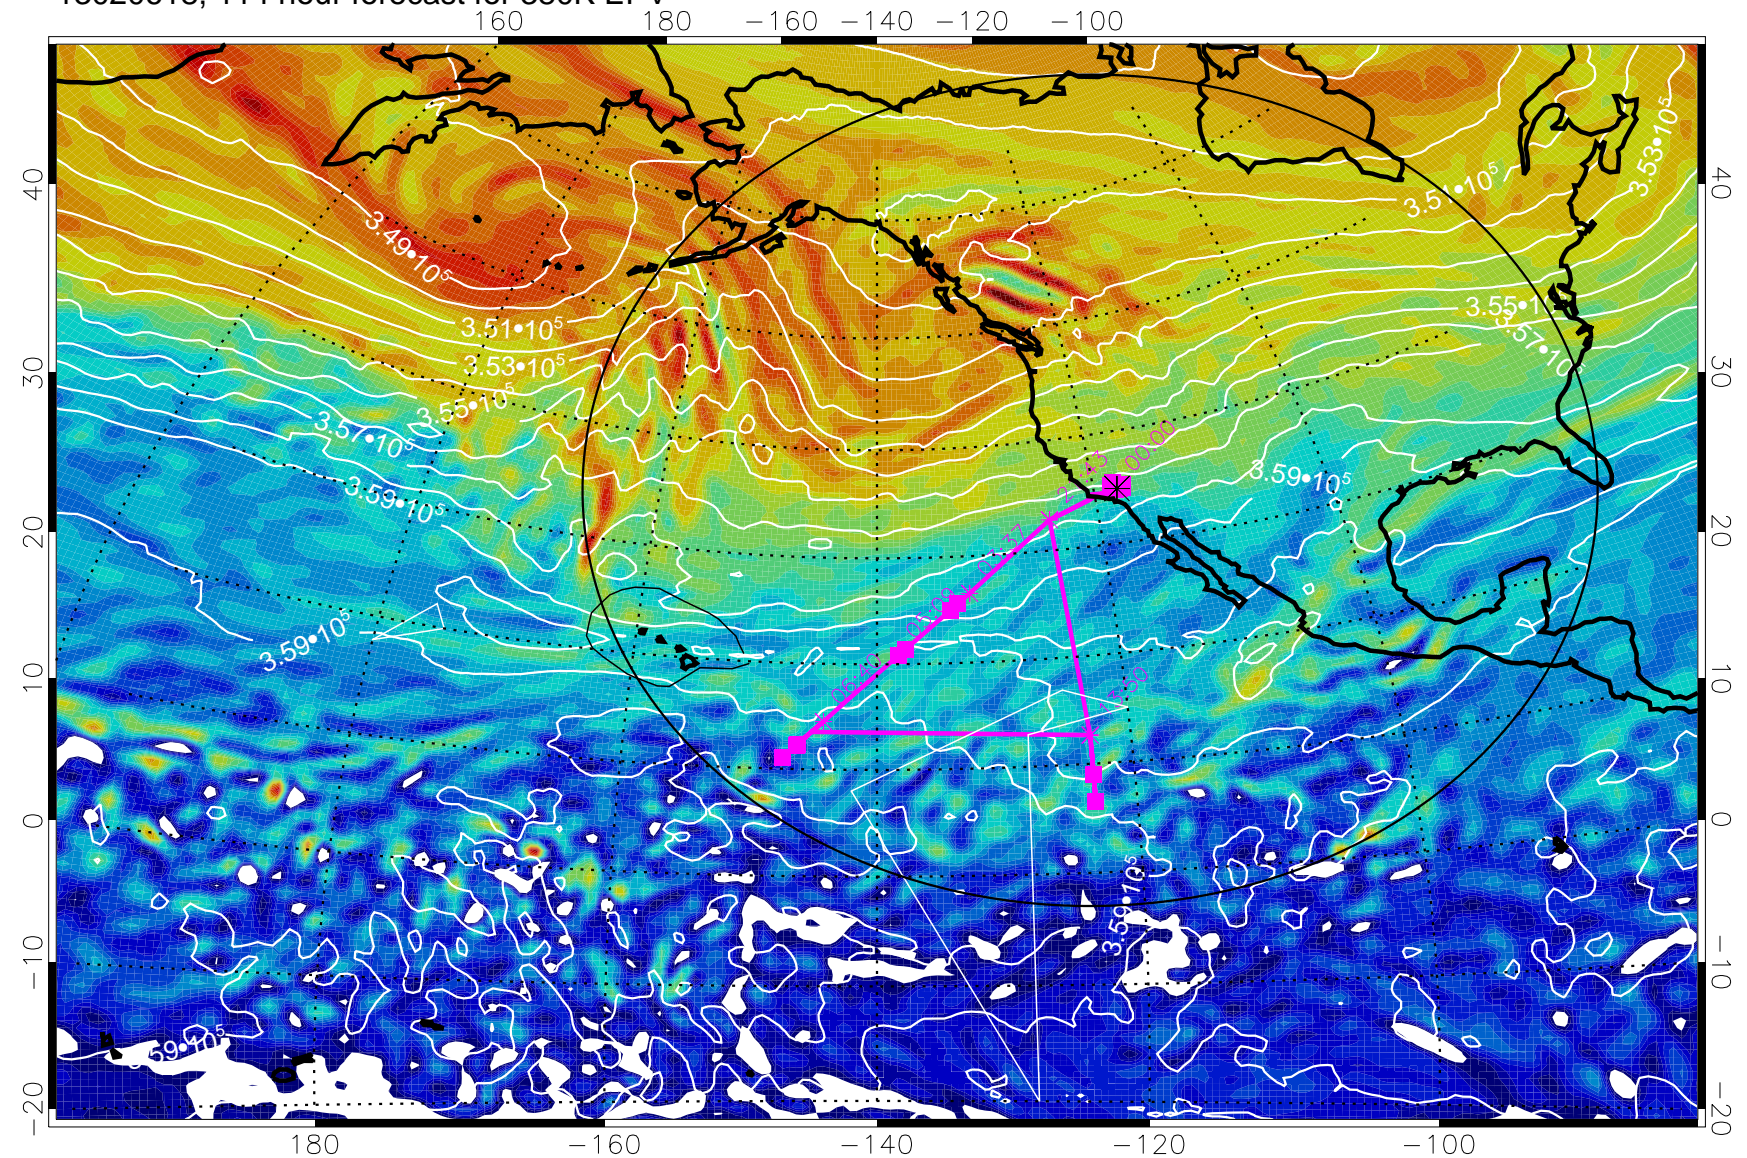

160 180 -160 -140 -120 -100

380K Montgomery Streamfunction, white

Range ring of 4055 km -- 13 hours GH round trip

13020606, 102 hour forecast for 380K EPV

160 180 -160 -140 -120 -100

380K Montgomery Streamfunction, white

Range ring of 4055 km -- 13 hours GH round trip

13020612, 108 hour forecast for 380K EPV

380K Montgomery Streamfunction, white

Range ring of 4055 km -- 13 hours GH round trip

13020618, 114 hour forecast for 380K EPV

380K Montgomery Streamfunction, white

Range ring of 4055 km -- 13 hours GH round trip

13020700, 120 hour forecast for 380K EPV

160 180 -160 -140 -120 -100

380K Montgomery Streamfunction, white

Range ring of 4055 km -- 13 hours GH round trip