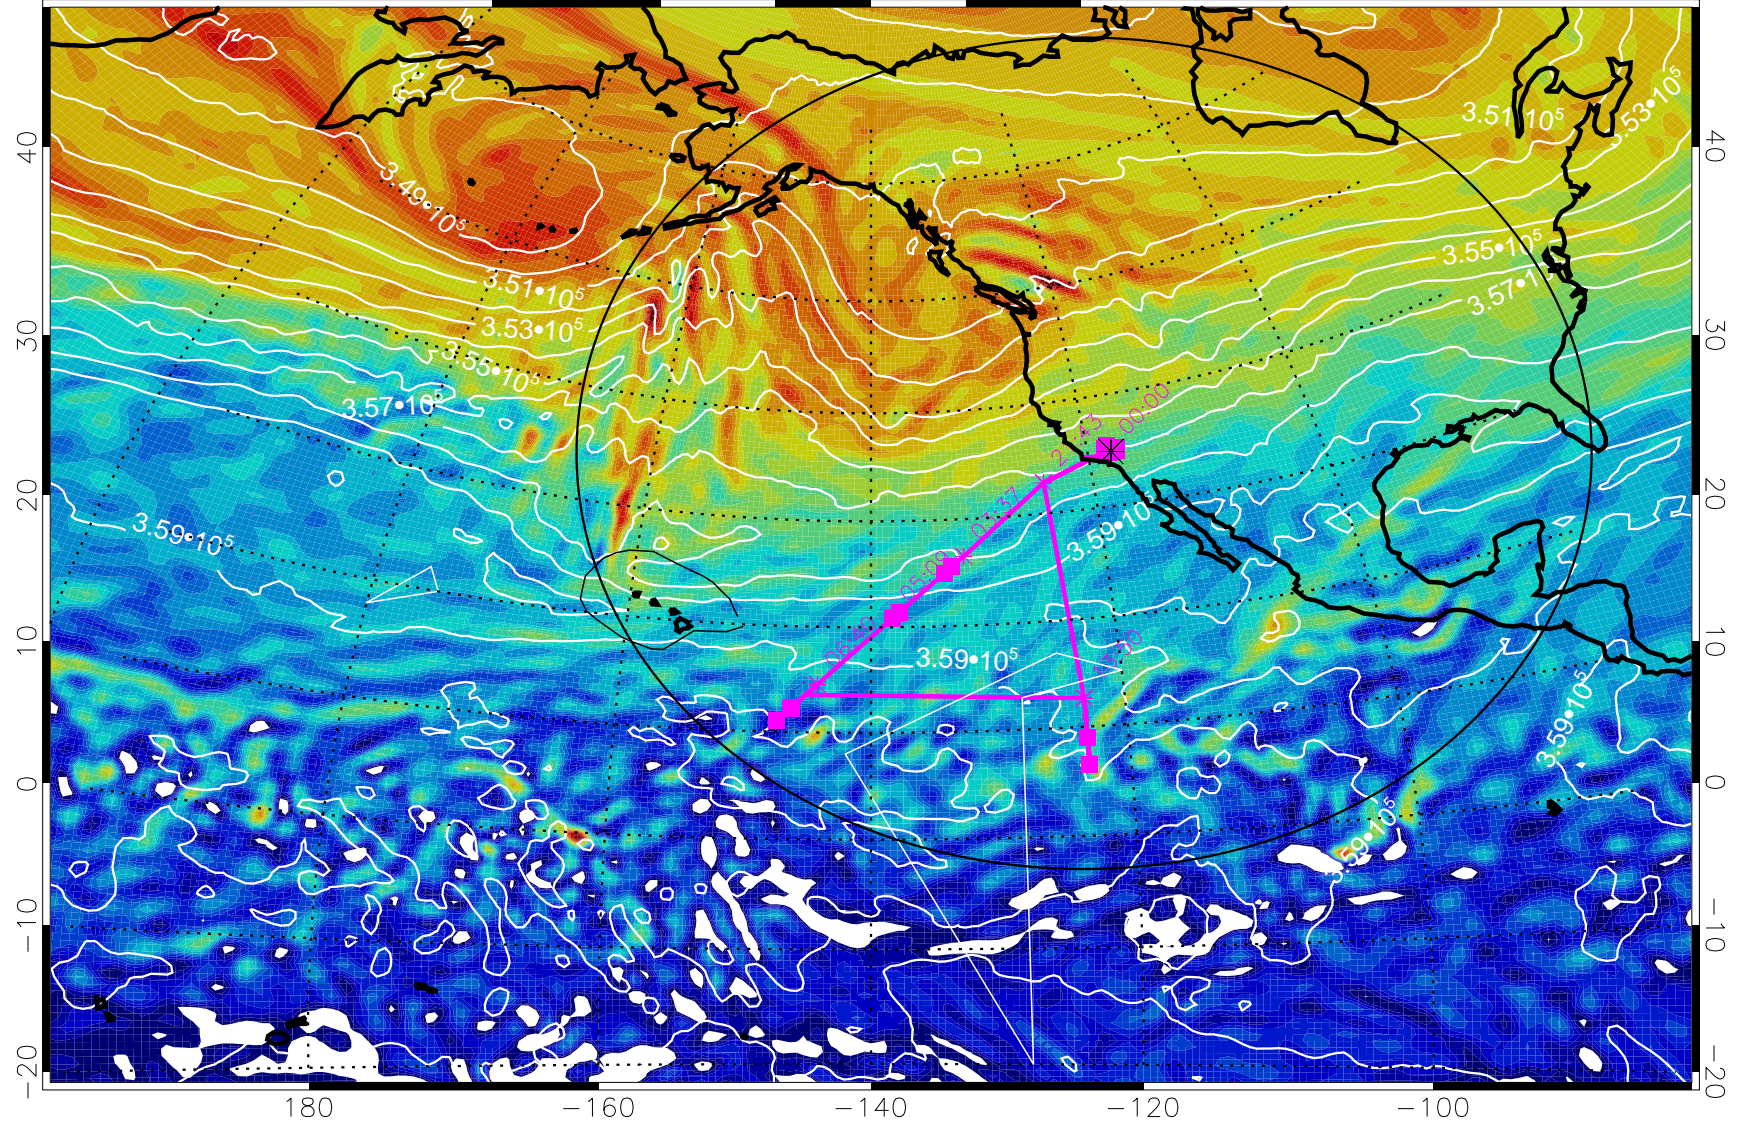

160 180 -160 -140 -120 -100

380K Montgomery Streamfunction, white

Range ring of 4055 km -- 13 hours GH round trip

13020606, 102 hour forecast for 380K EPV

160 180 -160 -140 -120 -100

380K Montgomery Streamfunction, white

Range ring of 4055 km -- 13 hours GH round trip

13020612, 108 hour forecast for 380K EPV

380K Montgomery Streamfunction, white

Range ring of 4055 km -- 13 hours GH round trip

13020618, 114 hour forecast for 380K EPV

380K Montgomery Streamfunction, white

Range ring of 4055 km -- 13 hours GH round trip

13020700, 120 hour forecast for 380K EPV

160 180 -160 -140 -120 -100

380K Montgomery Streamfunction, white

Range ring of 4055 km -- 13 hours GH round trip