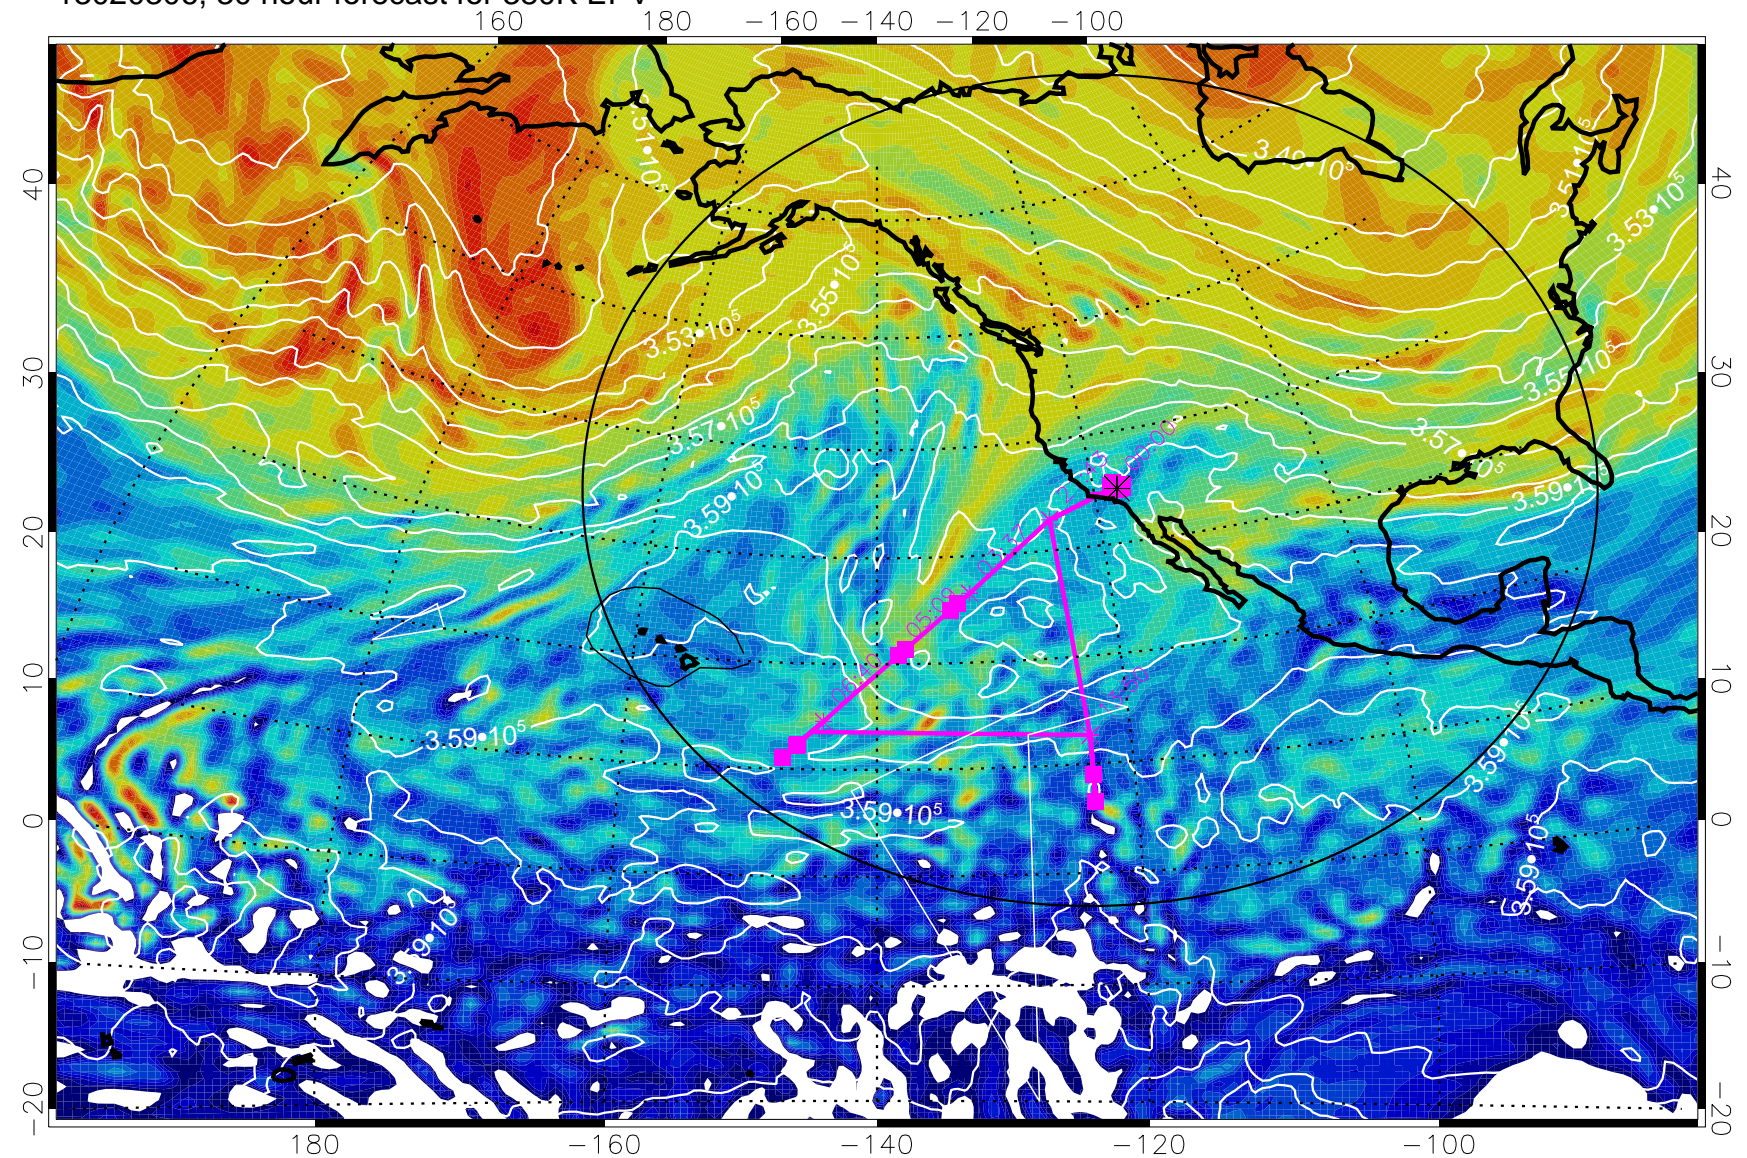

13020212, 12 hour forecast for 380K EPV

160 180 -160 -140 -120 -100

380K Montgomery Streamfunction, white

Range ring of 4055 km -- 13 hours GH round trip

13020218, 18 hour forecast for 380K EPV

380K Montgomery Streamfunction, white

Range ring of 4055 km -- 13 hours GH round trip

13020300, 24 hour forecast for 380K EPV

160 180 -160 -140 -120 -100

380K Montgomery Streamfunction, white

Range ring of 4055 km -- 13 hours GH round trip

13020306, 30 hour forecast for 380K EPV

380K Montgomery Streamfunction, white

Range ring of 4055 km -- 13 hours GH round trip

13020312, 36 hour forecast for 380K EPV

380K Montgomery Streamfunction, white

Range ring of 4055 km -- 13 hours GH round trip

13020318, 42 hour forecast for 380K EPV

380K Montgomery Streamfunction, white

Range ring of 4055 km -- 13 hours GH round trip

13020400, 48 hour forecast for 380K EPV

160 180 -160 -140 -120 -100

380K Montgomery Streamfunction, white