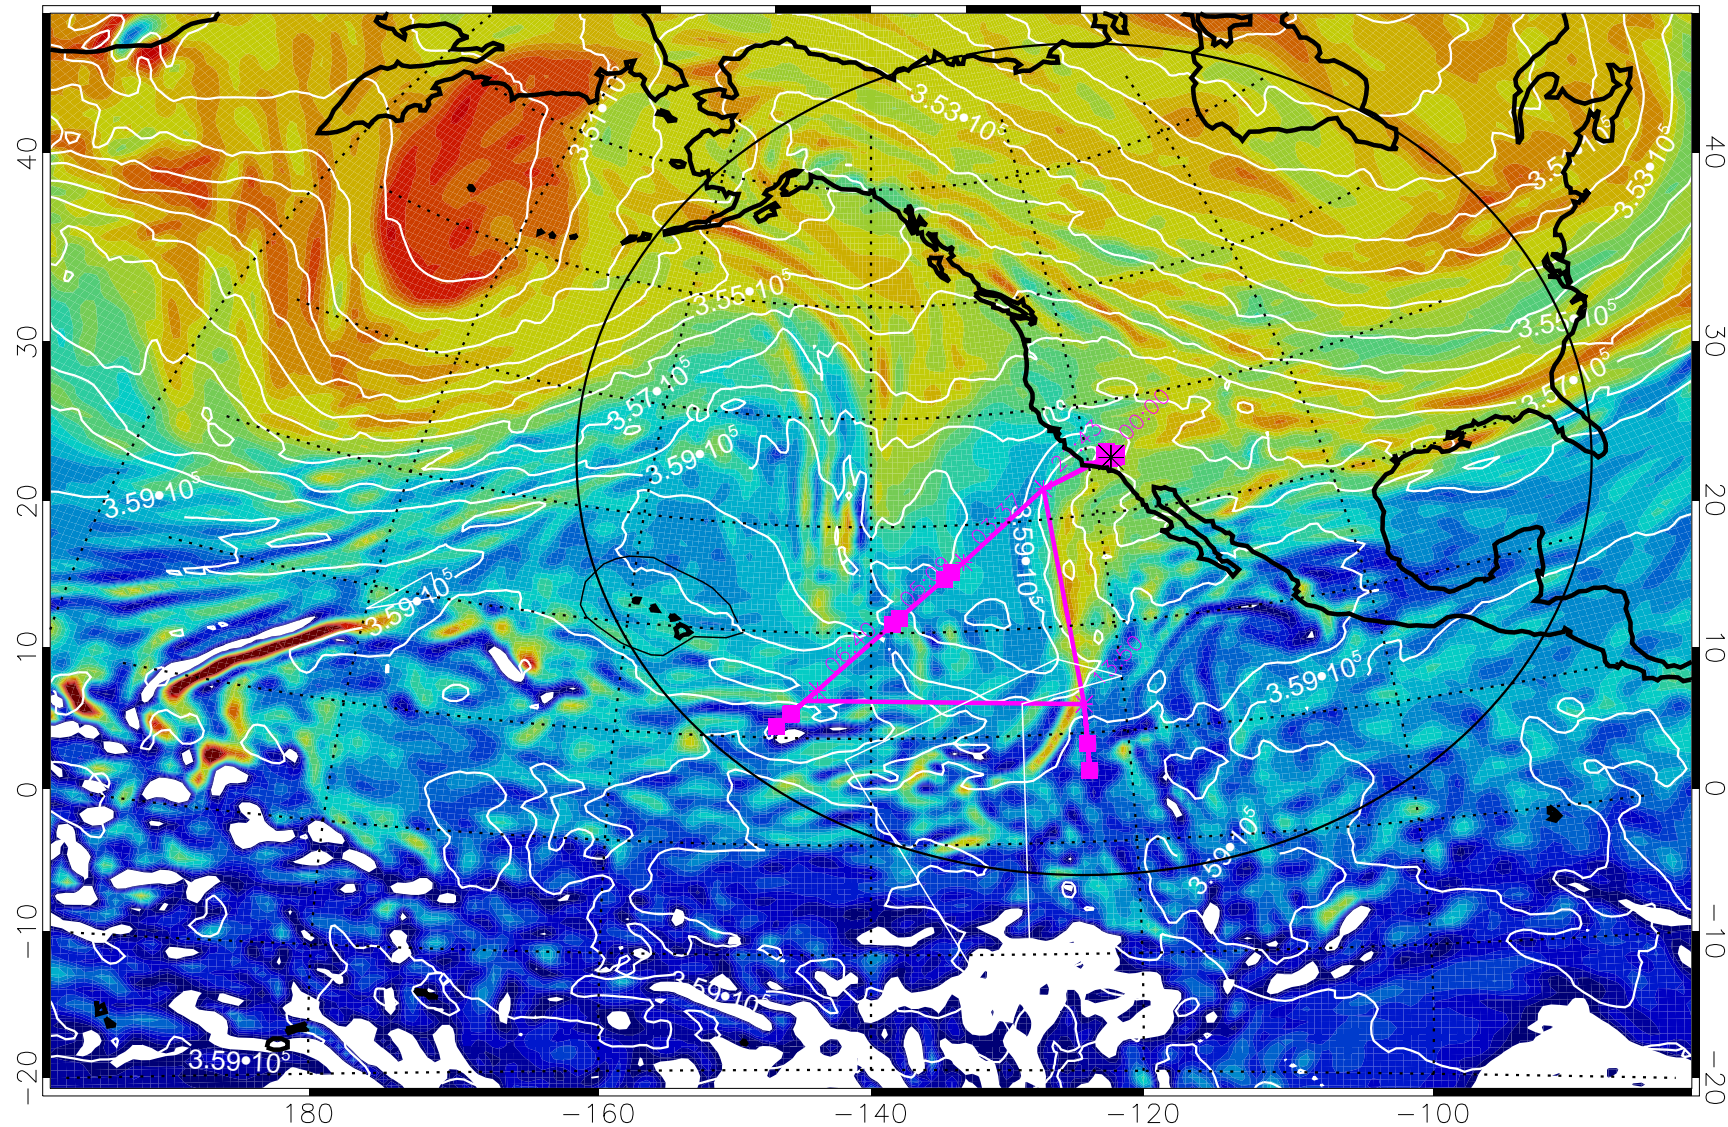

13020212, 12 hour forecast for 380K EPV

160 180 -160 -140 -120 -100

380K Montgomery Streamfunction, white

Range ring of 4055 km -- 13 hours GH round trip

13020218, 18 hour forecast for 380K EPV

380K Montgomery Streamfunction, white

Range ring of 4055 km -- 13 hours GH round trip

13020300, 24 hour forecast for 380K EPV

160 180 -160 -140 -120 -100

380K Montgomery Streamfunction, white

Range ring of 4055 km -- 13 hours GH round trip

13020306, 30 hour forecast for 380K EPV

380K Montgomery Streamfunction, white

Range ring of 4055 km -- 13 hours GH round trip

13020312, 36 hour forecast for 380K EPV

380K Montgomery Streamfunction, white

Range ring of 4055 km -- 13 hours GH round trip

13020318, 42 hour forecast for 380K EPV

380K Montgomery Streamfunction, white

Range ring of 4055 km -- 13 hours GH round trip

13020400, 48 hour forecast for 380K EPV

160 180 -160 -140 -120 -100

380K Montgomery Streamfunction, white