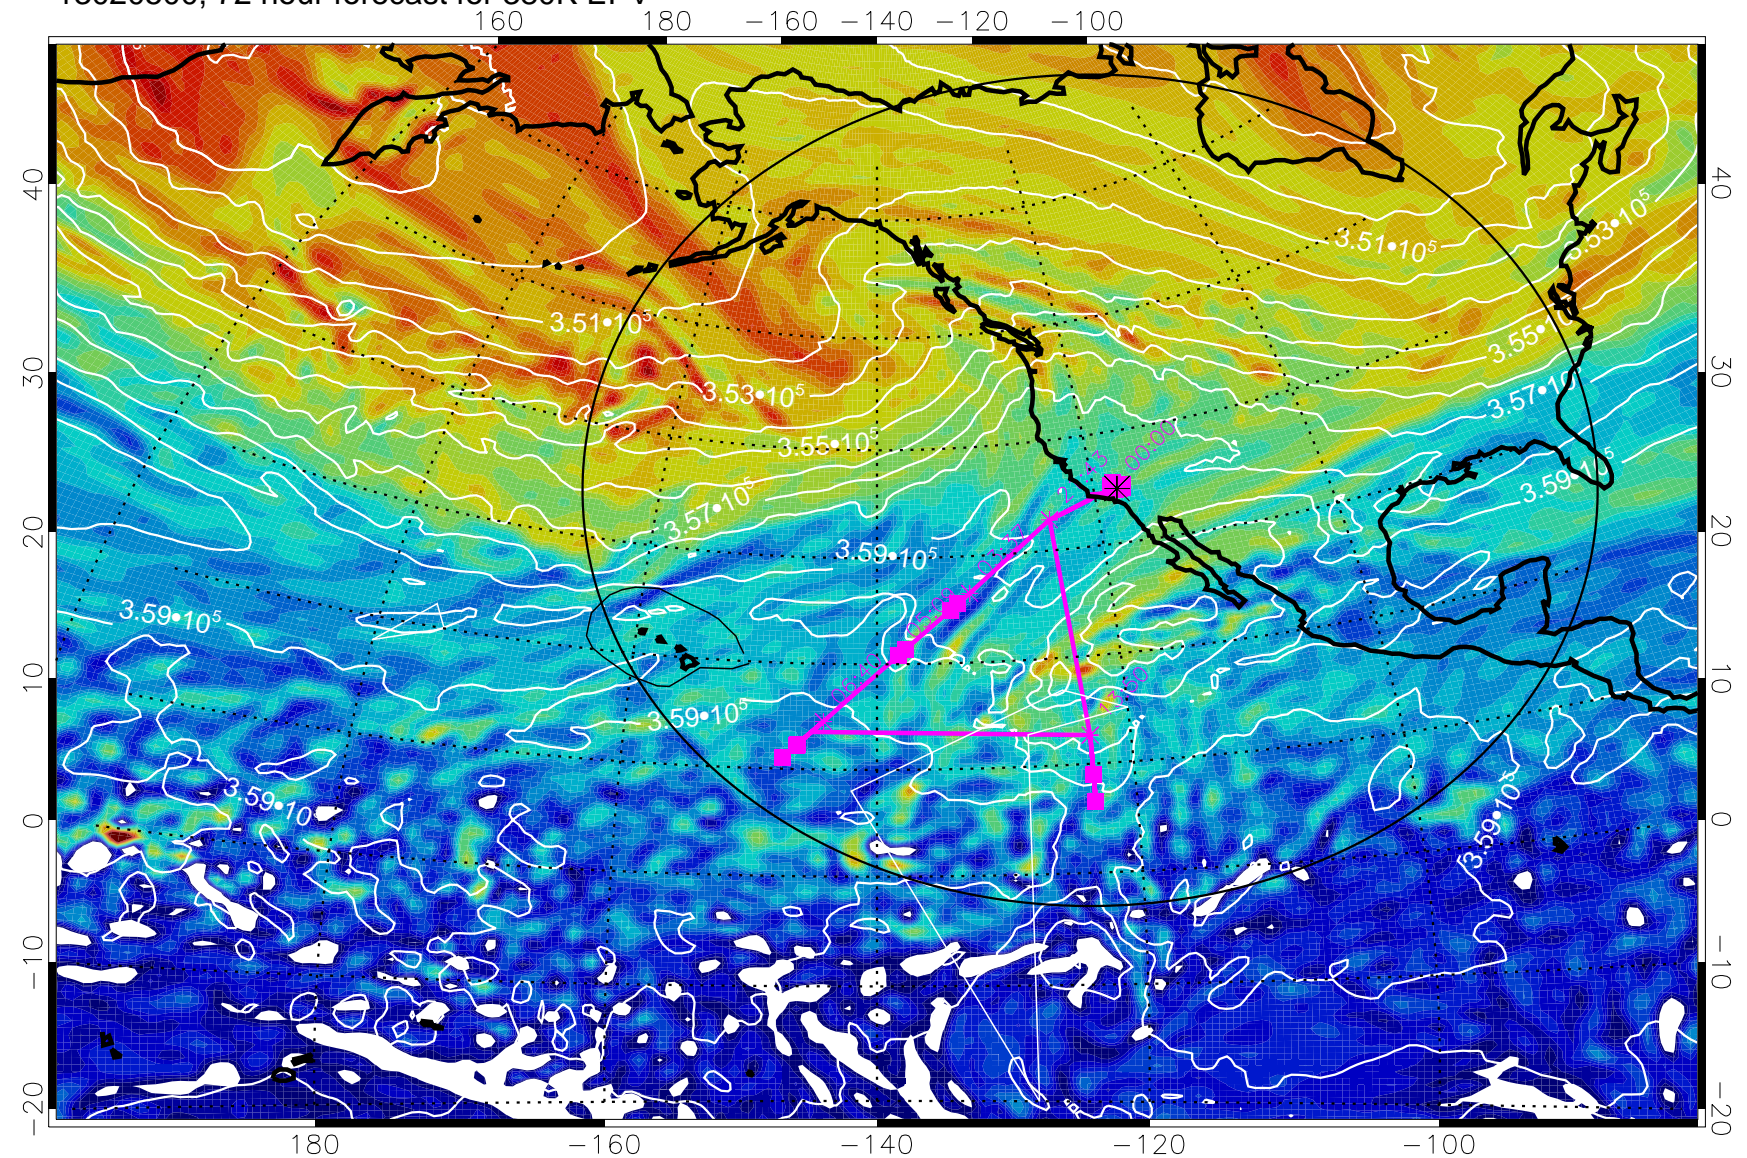

160 180 -160 -140 -120 -100

$-5.0 \cdot 10^{-6}$ 0 $5.0 \cdot 10^{-6}$ $1.0 \cdot 10^{-5}$ $1.5 \cdot 10^{-5}$
PVU

380K Montgomery Streamfunction, white

Range ring of 4055 km -- 13 hours GH round trip

13020418, 66 hour forecast for 380K EPV

380K Montgomery Streamfunction, white

Range ring of 4055 km -- 13 hours GH round trip

13020500, 72 hour forecast for 380K EPV

380K Montgomery Streamfunction, white

Range ring of 4055 km -- 13 hours GH round trip

13020506, 78 hour forecast for 380K EPV

160 180 -160 -140 -120 -100

380K Montgomery Streamfunction, white

Range ring of 4055 km -- 13 hours GH round trip

13020512, 84 hour forecast for 380K EPV

380K Montgomery Streamfunction, white

Range ring of 4055 km -- 13 hours GH round trip

13020518, 90 hour forecast for 380K EPV

380K Montgomery Streamfunction, white

Range ring of 4055 km -- 13 hours GH round trip

13020600, 96 hour forecast for 380K EPV