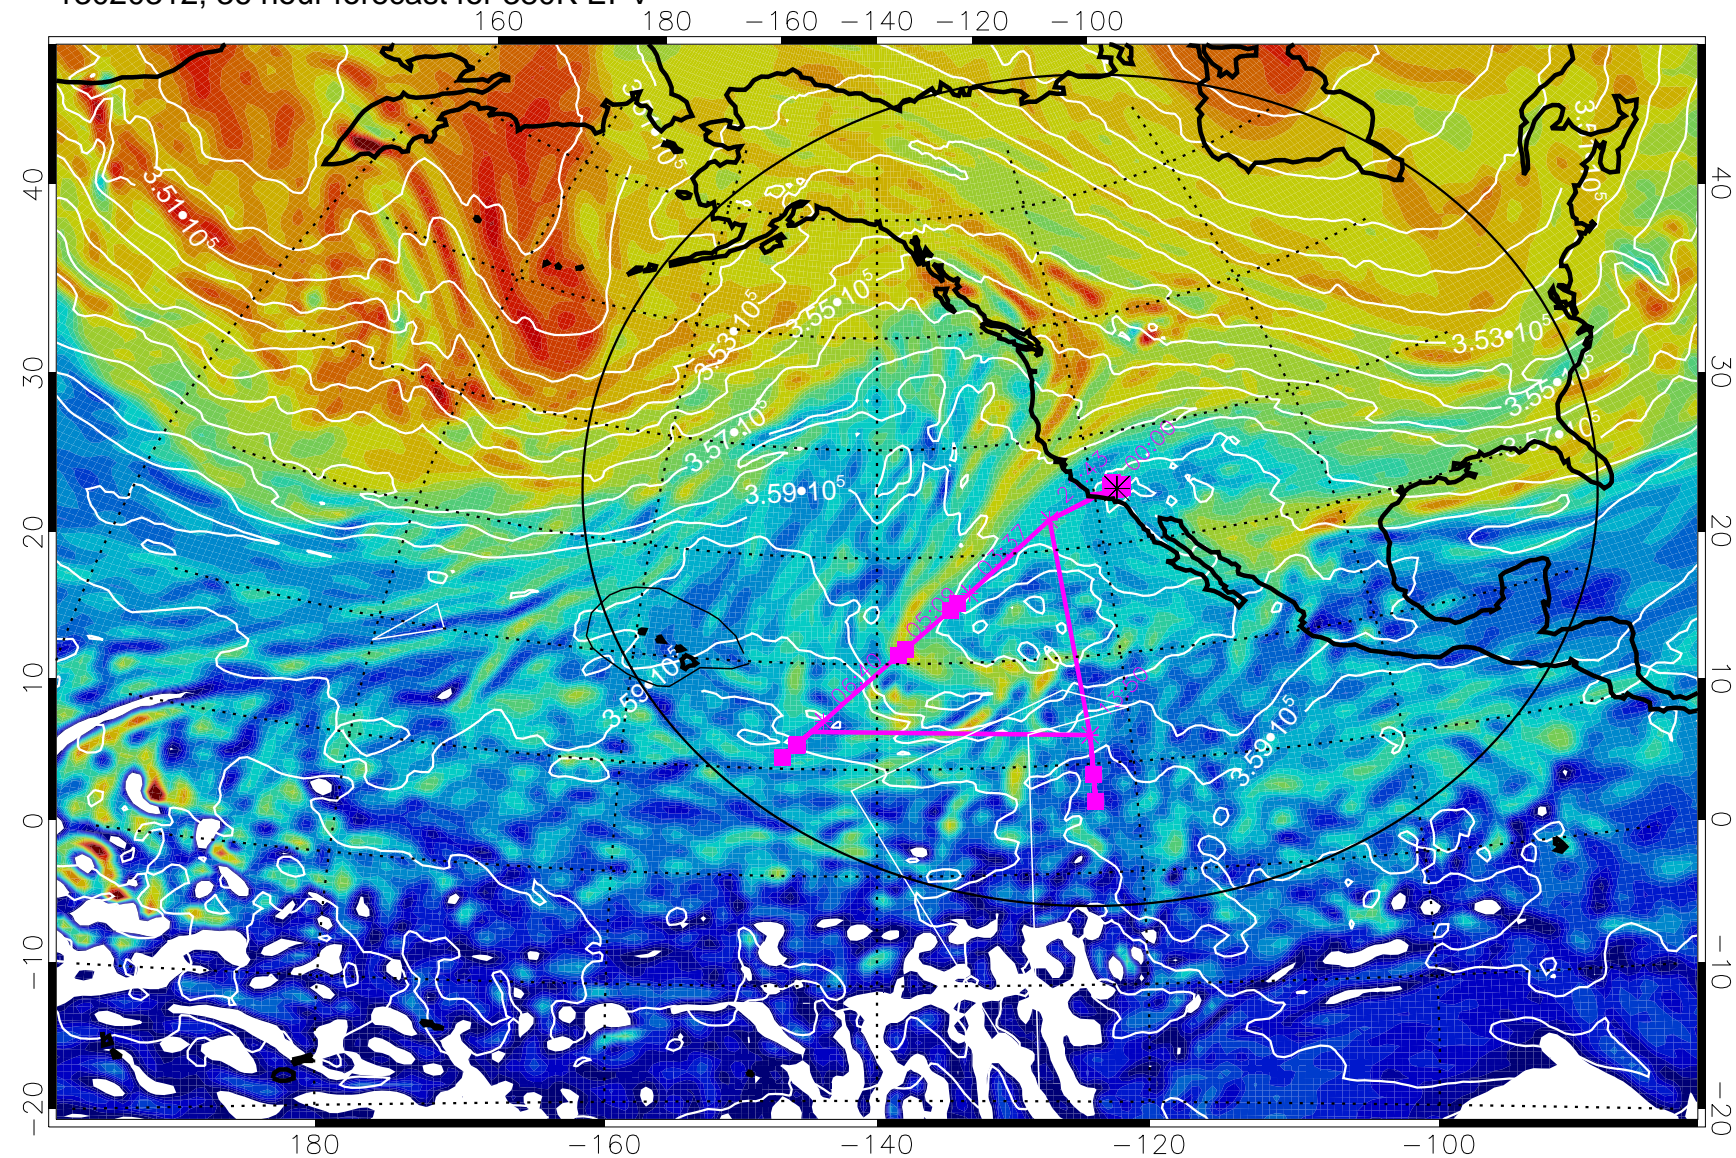

Range ring of 4055 km -- 13 hours GH round trip

13020300, 24 hour forecast for 380K EPV

160 180 -160 -140 -120 -100

380K Montgomery Streamfunction, white

Range ring of 4055 km -- 13 hours GH round trip

13020306, 30 hour forecast for 380K EPV

380K Montgomery Streamfunction, white

Range ring of 4055 km -- 13 hours GH round trip

13020312, 36 hour forecast for 380K EPV

380K Montgomery Streamfunction, white

Range ring of 4055 km -- 13 hours GH round trip

13020318, 42 hour forecast for 380K EPV

380K Montgomery Streamfunction, white

Range ring of 4055 km -- 13 hours GH round trip

13020400, 48 hour forecast for 380K EPV

160 180 -160 -140 -120 -100

380K Montgomery Streamfunction, white

Range ring of 4055 km -- 13 hours GH round trip

13020406, 54 hour forecast for 380K EPV

380K Montgomery Streamfunction, white

Range ring of 4055 km -- 13 hours GH round trip

13020412, 60 hour forecast for 380K EPV