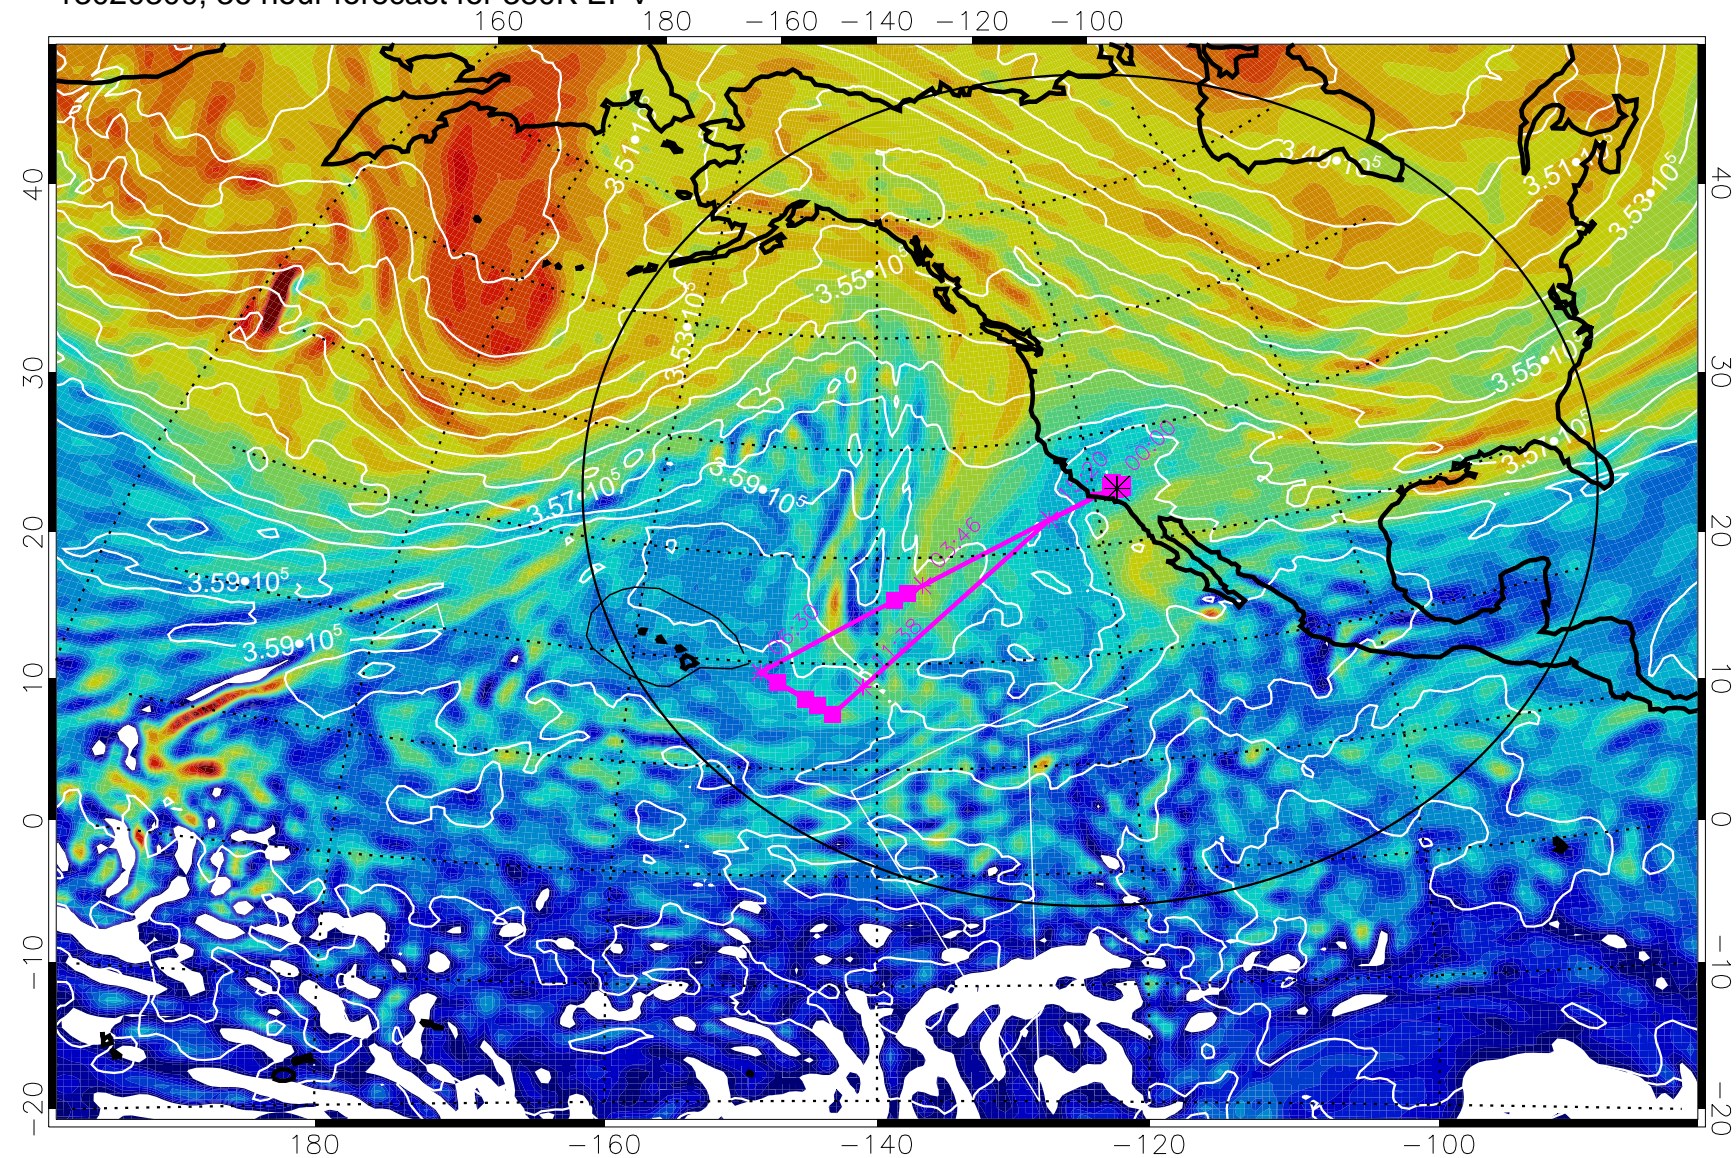

380K Montgomery Streamfunction, white

Range ring of 4055 km -- 13 hours GH round trip

13020206, 18 hour forecast for 380K EPV

380K Montgomery Streamfunction, white

Range ring of 4055 km -- 13 hours GH round trip

13020212, 24 hour forecast for 380K EPV

380K Montgomery Streamfunction, white

Range ring of 4055 km -- 13 hours GH round trip

13020218, 30 hour forecast for 380K EPV

160 180 -160 -140 -120 -100

380K Montgomery Streamfunction, white

Range ring of 4055 km -- 13 hours GH round trip

13020300, 36 hour forecast for 380K EPV

380K Montgomery Streamfunction, white

Range ring of 4055 km -- 13 hours GH round trip

13020306, 42 hour forecast for 380K EPV

160 180 -160 -140 -120 -100

380K Montgomery Streamfunction, white

Range ring of 4055 km -- 13 hours GH round trip

13020312, 48 hour forecast for 380K EPV

13020318, 54 hour forecast for 380K EPV

160 180 -160 -140 -120 -100