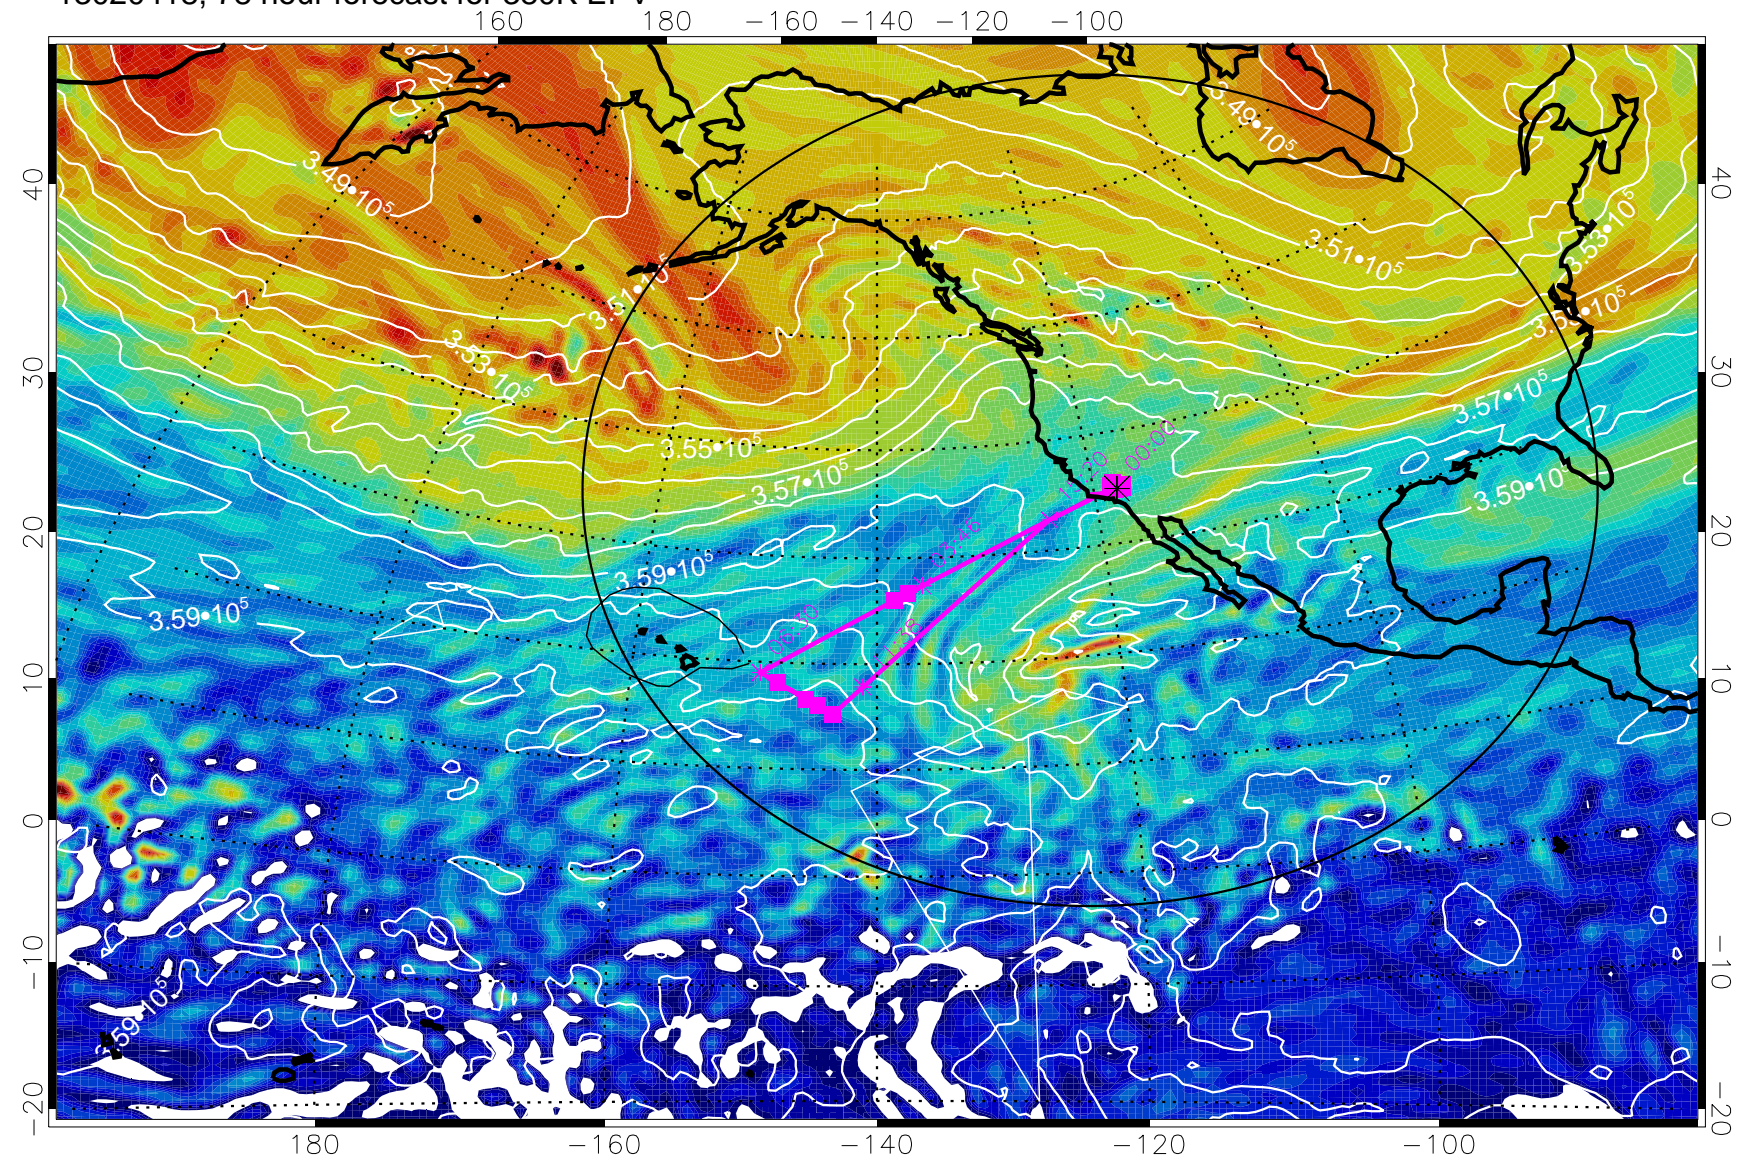

380K Montgomery Streamfunction, white

Range ring of 4055 km -- 13 hours GH round trip

13020400, 60 hour forecast for 380K EPV

160 180 -160 -140 -120 -100

380K Montgomery Streamfunction, white

Range ring of 4055 km -- 13 hours GH round trip

13020406, 66 hour forecast for 380K EPV

380K Montgomery Streamfunction, white

Range ring of 4055 km -- 13 hours GH round trip

13020412, 72 hour forecast for 380K EPV

380K Montgomery Streamfunction, white

Range ring of 4055 km -- 13 hours GH round trip

13020418, 78 hour forecast for 380K EPV

13020500, 84 hour forecast for 380K EPV

380K Montgomery Streamfunction, white

Range ring of 4055 km -- 13 hours GH round trip

13020506, 90 hour forecast for 380K EPV

160 180 -160 -140 -120 -100

380K Montgomery Streamfunction, white

Range ring of 4055 km -- 13 hours GH round trip

13020512, 96 hour forecast for 380K EPV

160 180 -160 -140 -120 -100

380K Montgomery Streamfunction, white