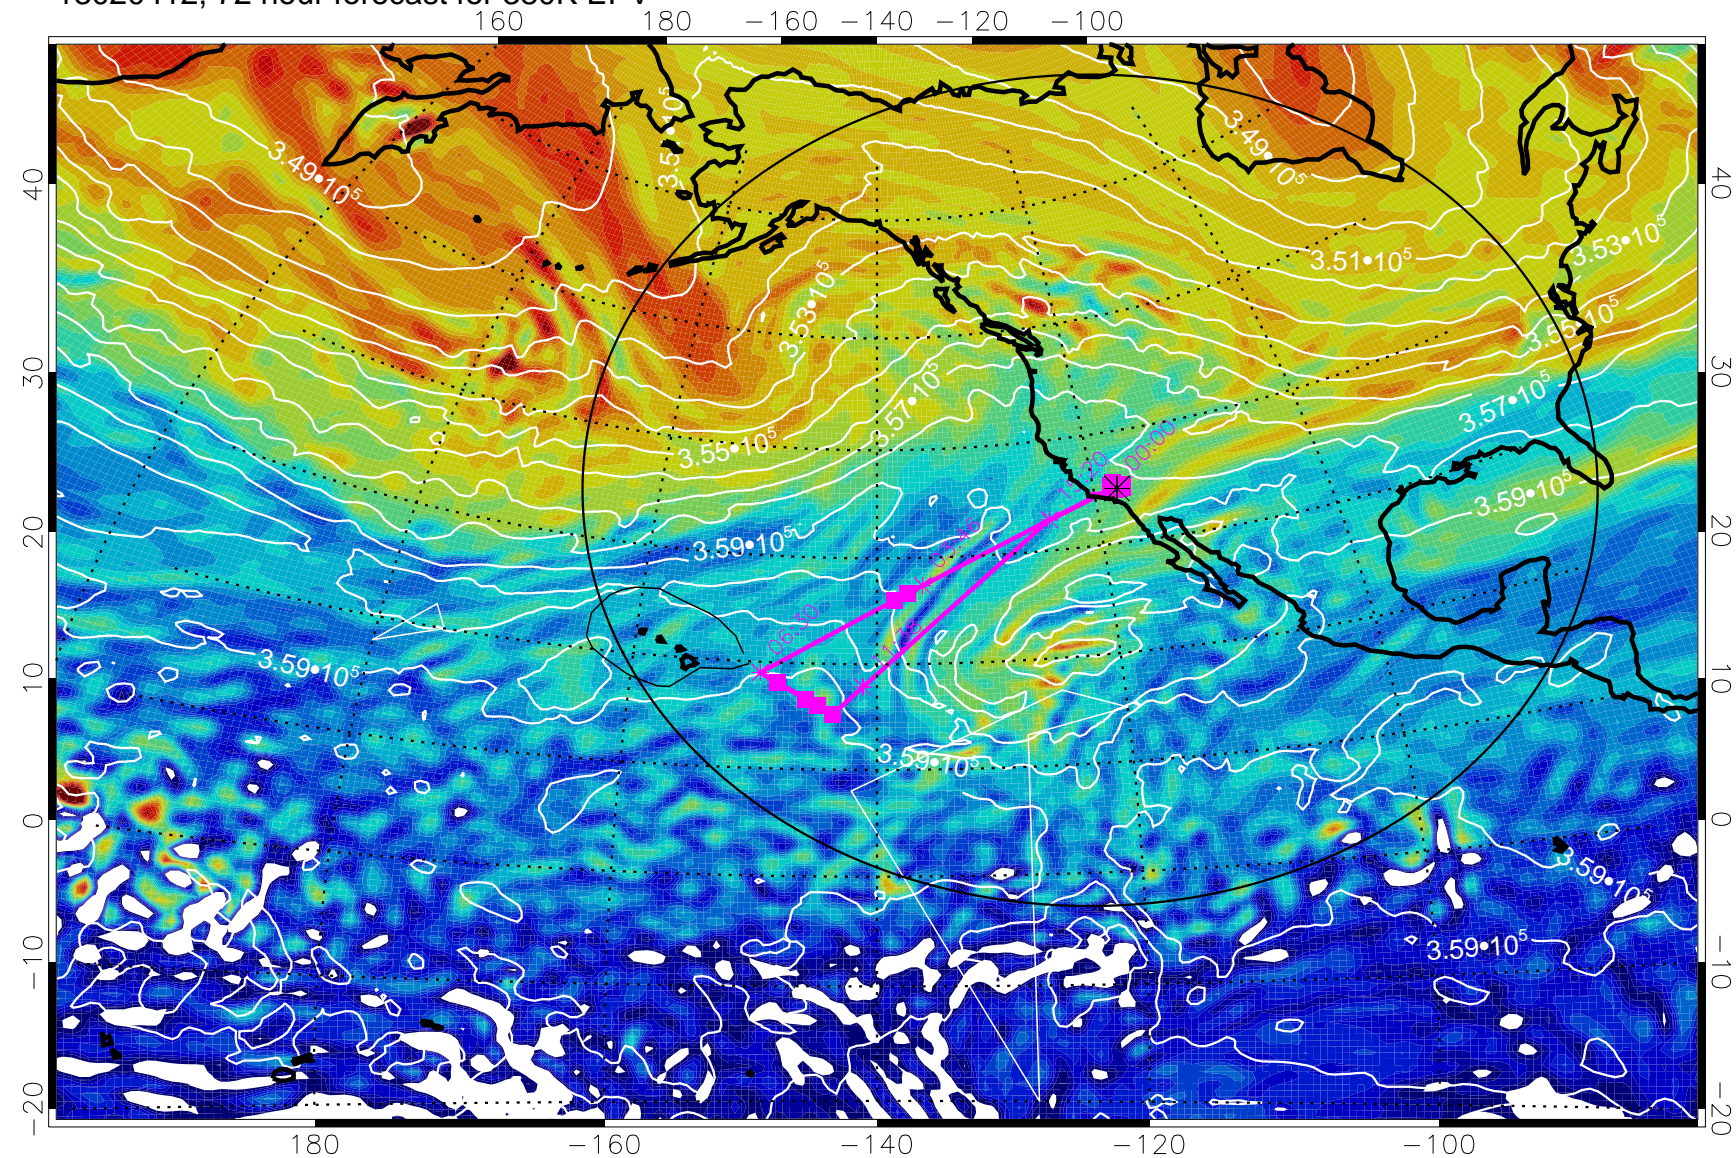

160 180 -160 -140 -120 -100

380K Montgomery Streamfunction, white

Range ring of 4055 km -- 13 hours GH round trip

13020312, 48 hour forecast for 380K EPV

13020318, 54 hour forecast for 380K EPV

160 180 -160 -140 -120 -100

380K Montgomery Streamfunction, white

Range ring of 4055 km -- 13 hours GH round trip

13020400, 60 hour forecast for 380K EPV

160 180 -160 -140 -120 -100

380K Montgomery Streamfunction, white

Range ring of 4055 km -- 13 hours GH round trip

13020406, 66 hour forecast for 380K EPV

380K Montgomery Streamfunction, white

Range ring of 4055 km -- 13 hours GH round trip

13020412, 72 hour forecast for 380K EPV

380K Montgomery Streamfunction, white

Range ring of 4055 km -- 13 hours GH round trip

13020418, 78 hour forecast for 380K EPV

13020500, 84 hour forecast for 380K EPV

380K Montgomery Streamfunction, white

Range ring of 4055 km -- 13 hours GH round trip

13020506, 90 hour forecast for 380K EPV