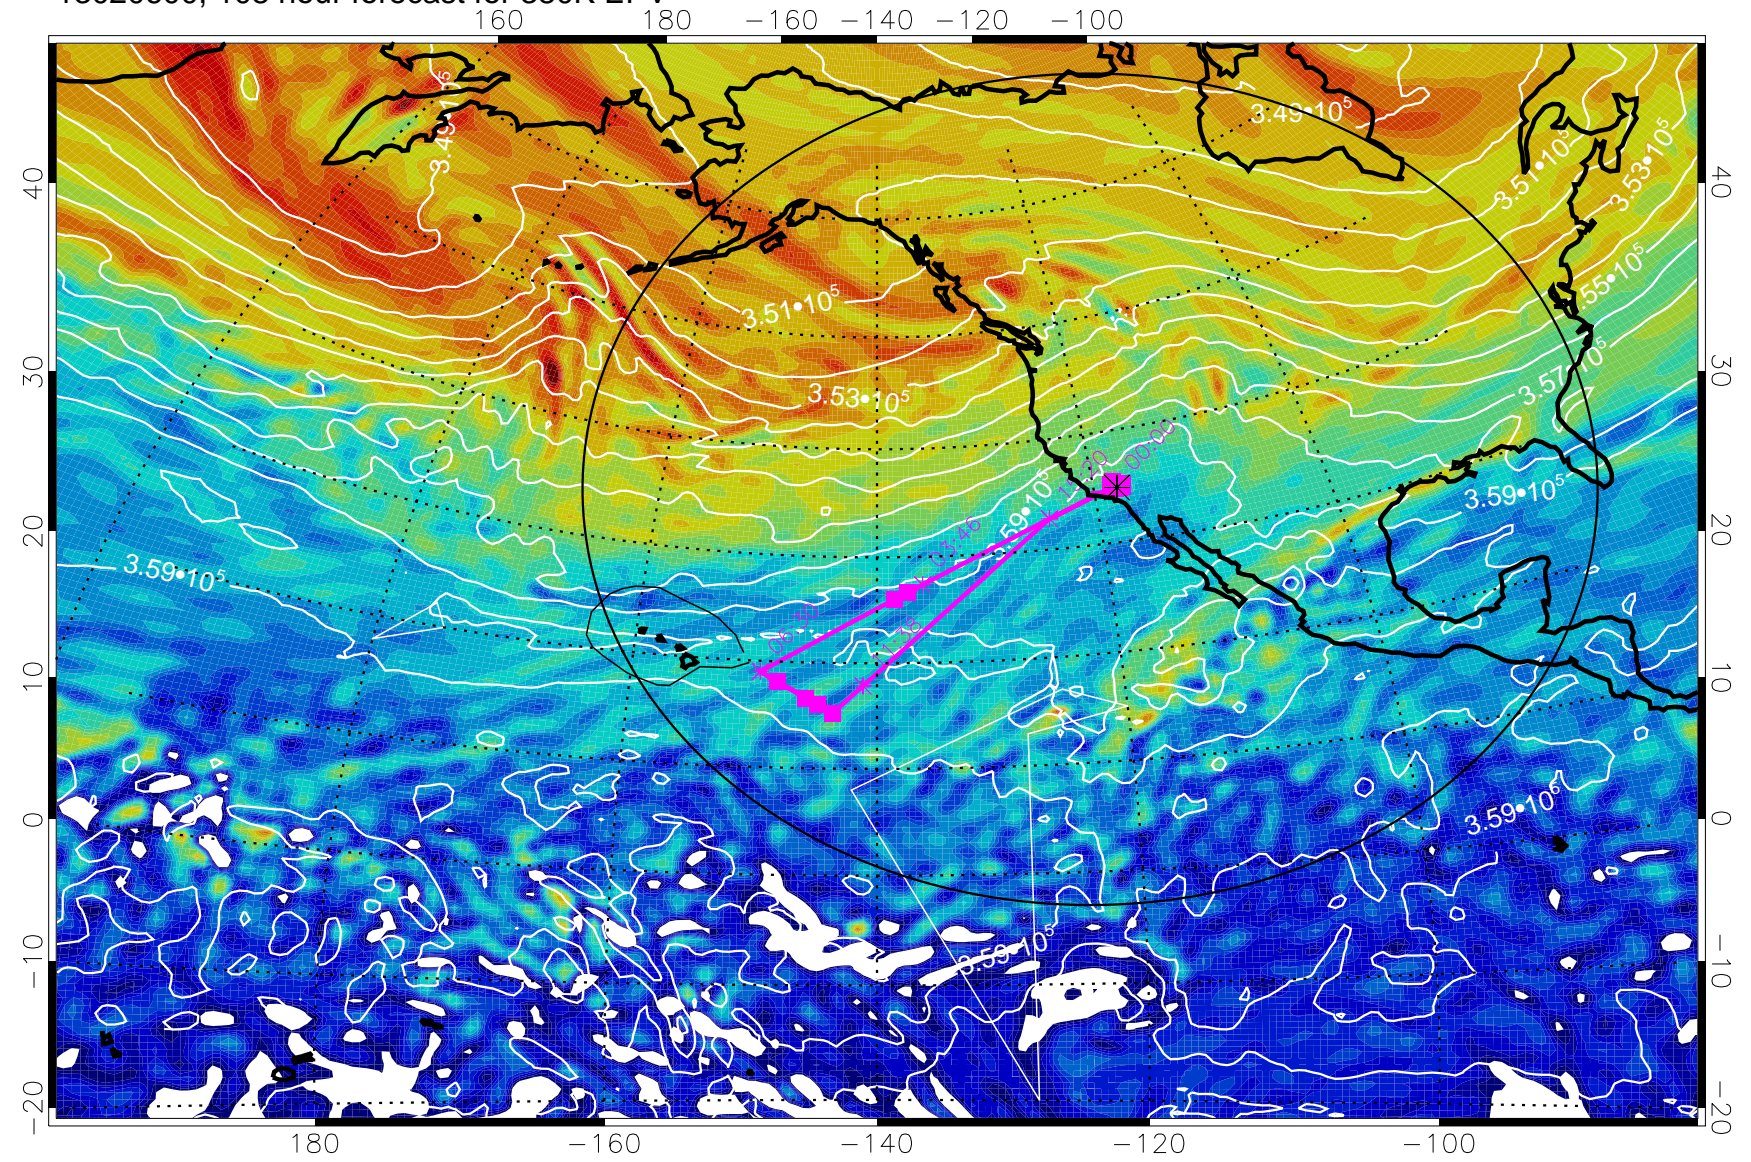

160 180 -160 -140 -120 -100

380K Montgomery Streamfunction, white

Range ring of 4055 km -- 13 hours GH round trip

13020512, 96 hour forecast for 380K EPV

160 180 -160 -140 -120 -100

380K Montgomery Streamfunction, white

Range ring of 4055 km -- 13 hours GH round trip

13020518, 102 hour forecast for 380K EPV

380K Montgomery Streamfunction, white

Range ring of 4055 km -- 13 hours GH round trip

13020600, 108 hour forecast for 380K EPV

380K Montgomery Streamfunction, white

Range ring of 4055 km -- 13 hours GH round trip

13020606, 114 hour forecast for 380K EPV

380K Montgomery Streamfunction, white

Range ring of 4055 km -- 13 hours GH round trip

13020612, 120 hour forecast for 380K EPV

160 180 -160 -140 -120 -100

380K Montgomery Streamfunction, white

Range ring of 4055 km -- 13 hours GH round trip