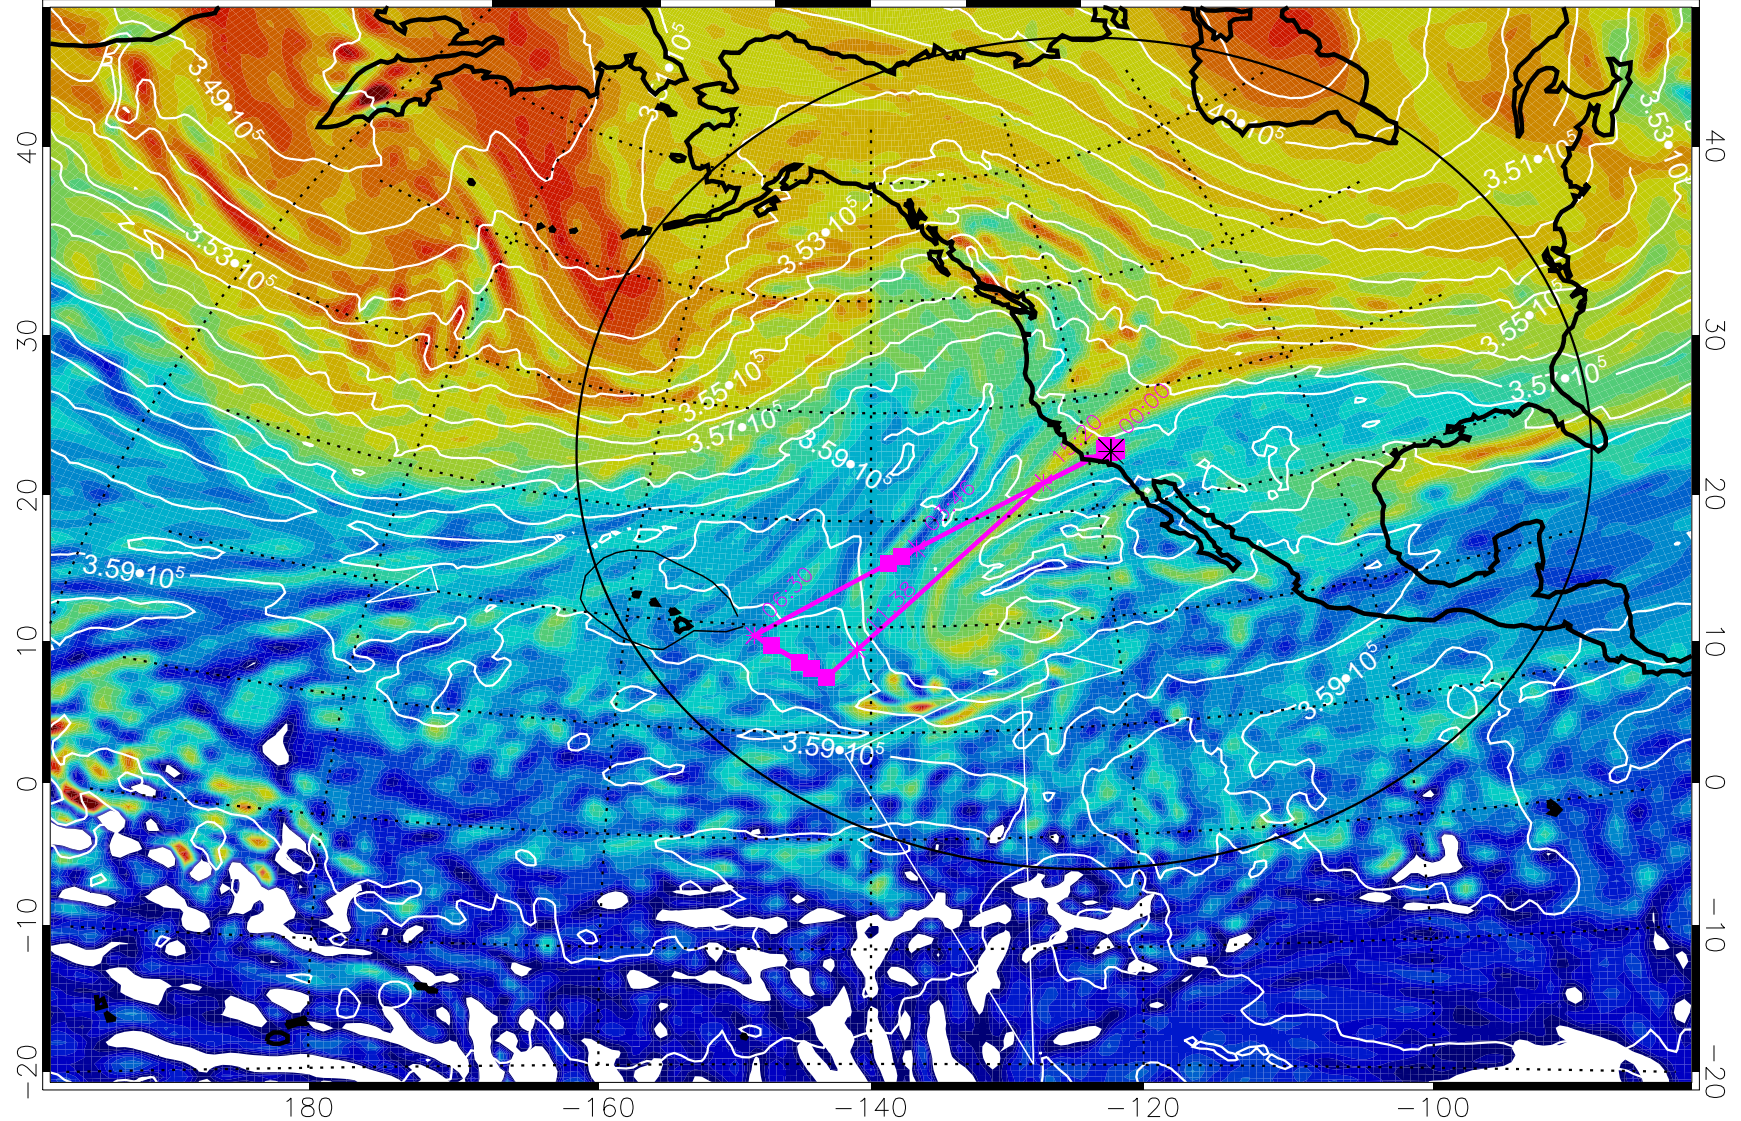

Range ring of 4055 km -- 13 hours GH round trip

13020300, 36 hour forecast for 380K EPV

380K Montgomery Streamfunction, white

Range ring of 4055 km -- 13 hours GH round trip

13020306, 42 hour forecast for 380K EPV

160 180 -160 -140 -120 -100

380K Montgomery Streamfunction, white

Range ring of 4055 km -- 13 hours GH round trip

13020312, 48 hour forecast for 380K EPV

13020318, 54 hour forecast for 380K EPV

160 180 -160 -140 -120 -100

380K Montgomery Streamfunction, white

Range ring of 4055 km -- 13 hours GH round trip

13020400, 60 hour forecast for 380K EPV

160 180 -160 -140 -120 -100

380K Montgomery Streamfunction, white

Range ring of 4055 km -- 13 hours GH round trip

13020406, 66 hour forecast for 380K EPV

380K Montgomery Streamfunction, white

Range ring of 4055 km -- 13 hours GH round trip

13020412, 72 hour forecast for 380K EPV

380K Montgomery Streamfunction, white

Range ring of 4055 km -- 13 hours GH round trip