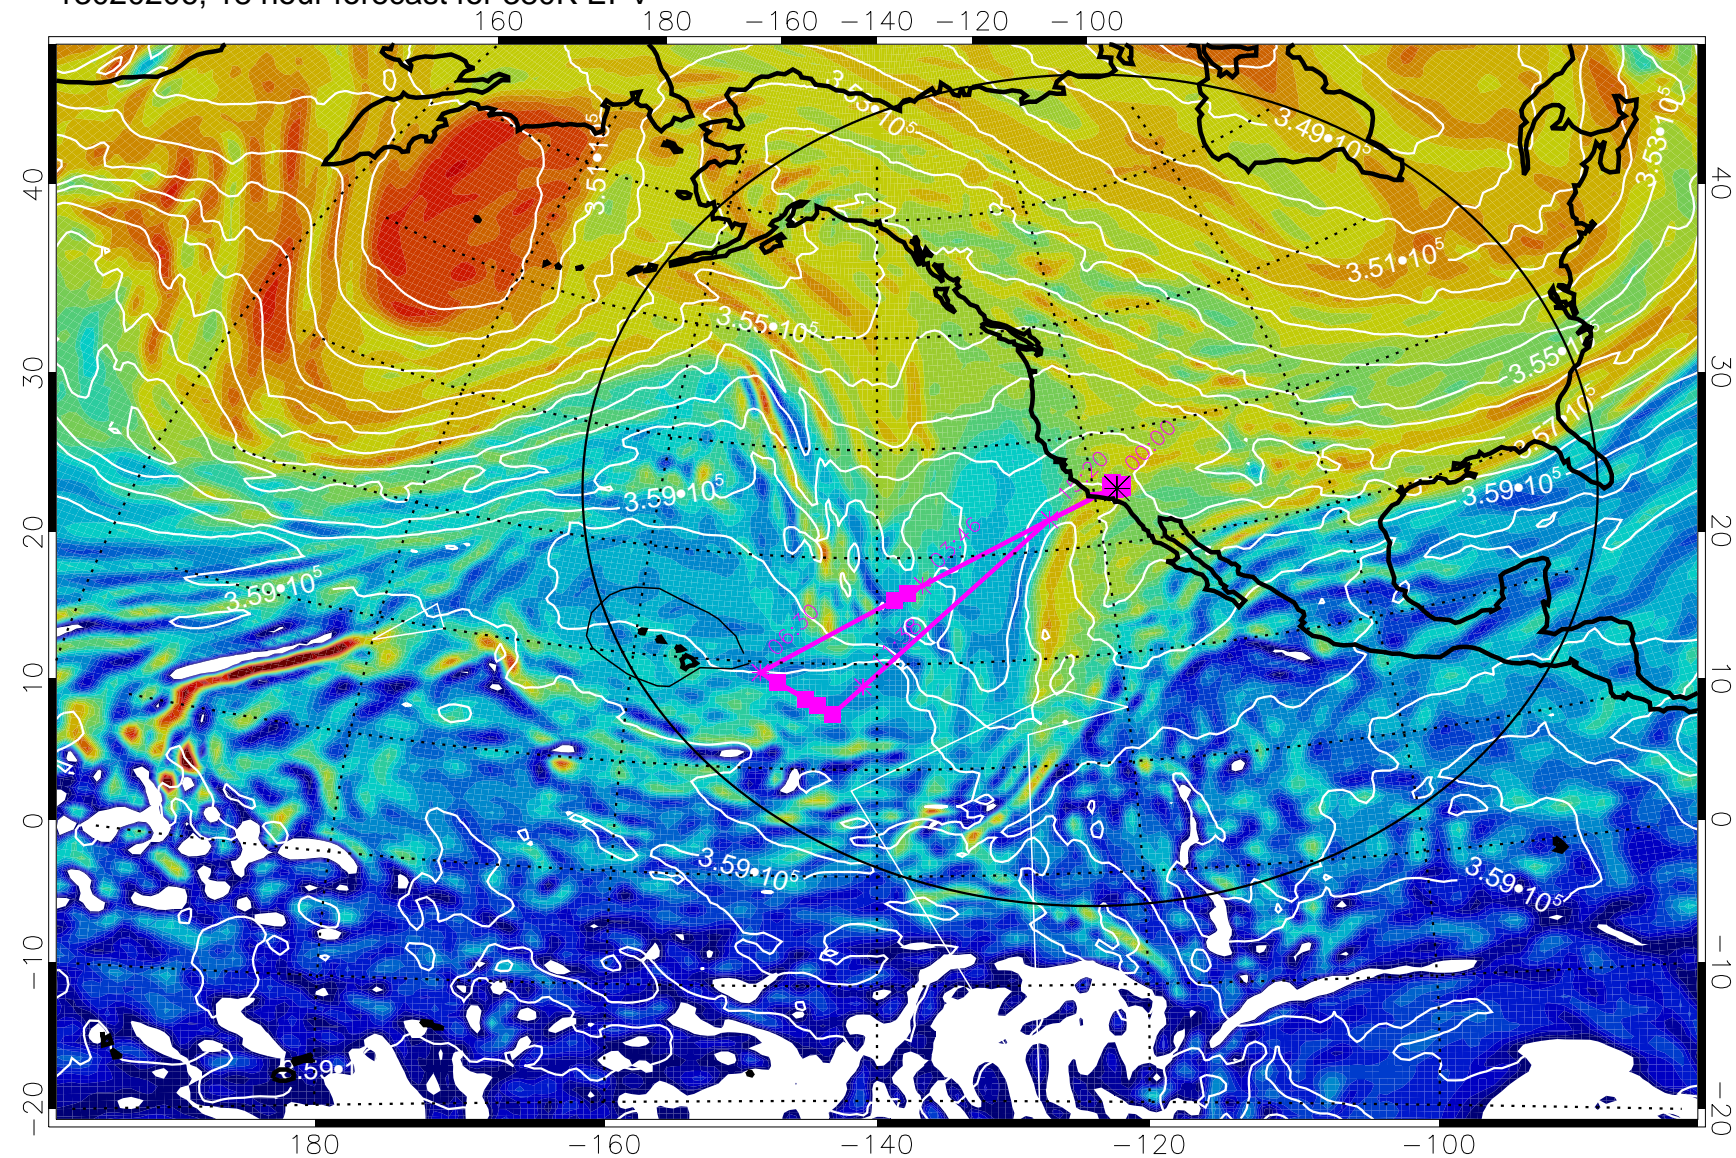

13020118, 6 hour forecast for 380K EPV

160 180 -160 -140 -120 -100

380K Montgomery Streamfunction, white

Range ring of 4055 km -- 13 hours GH round trip

13020200, 12 hour forecast for 380K EPV

160 180 -160 -140 -120 -100

380K Montgomery Streamfunction, white

Range ring of 4055 km -- 13 hours GH round trip

13020206, 18 hour forecast for 380K EPV

380K Montgomery Streamfunction, white

Range ring of 4055 km -- 13 hours GH round trip

13020212, 24 hour forecast for 380K EPV

380K Montgomery Streamfunction, white

Range ring of 4055 km -- 13 hours GH round trip

13020218, 30 hour forecast for 380K EPV

160 180 -160 -140 -120 -100

380K Montgomery Streamfunction, white

Range ring of 4055 km -- 13 hours GH round trip

13020300, 36 hour forecast for 380K EPV

380K Montgomery Streamfunction, white

Range ring of 4055 km -- 13 hours GH round trip

13020306, 42 hour forecast for 380K EPV