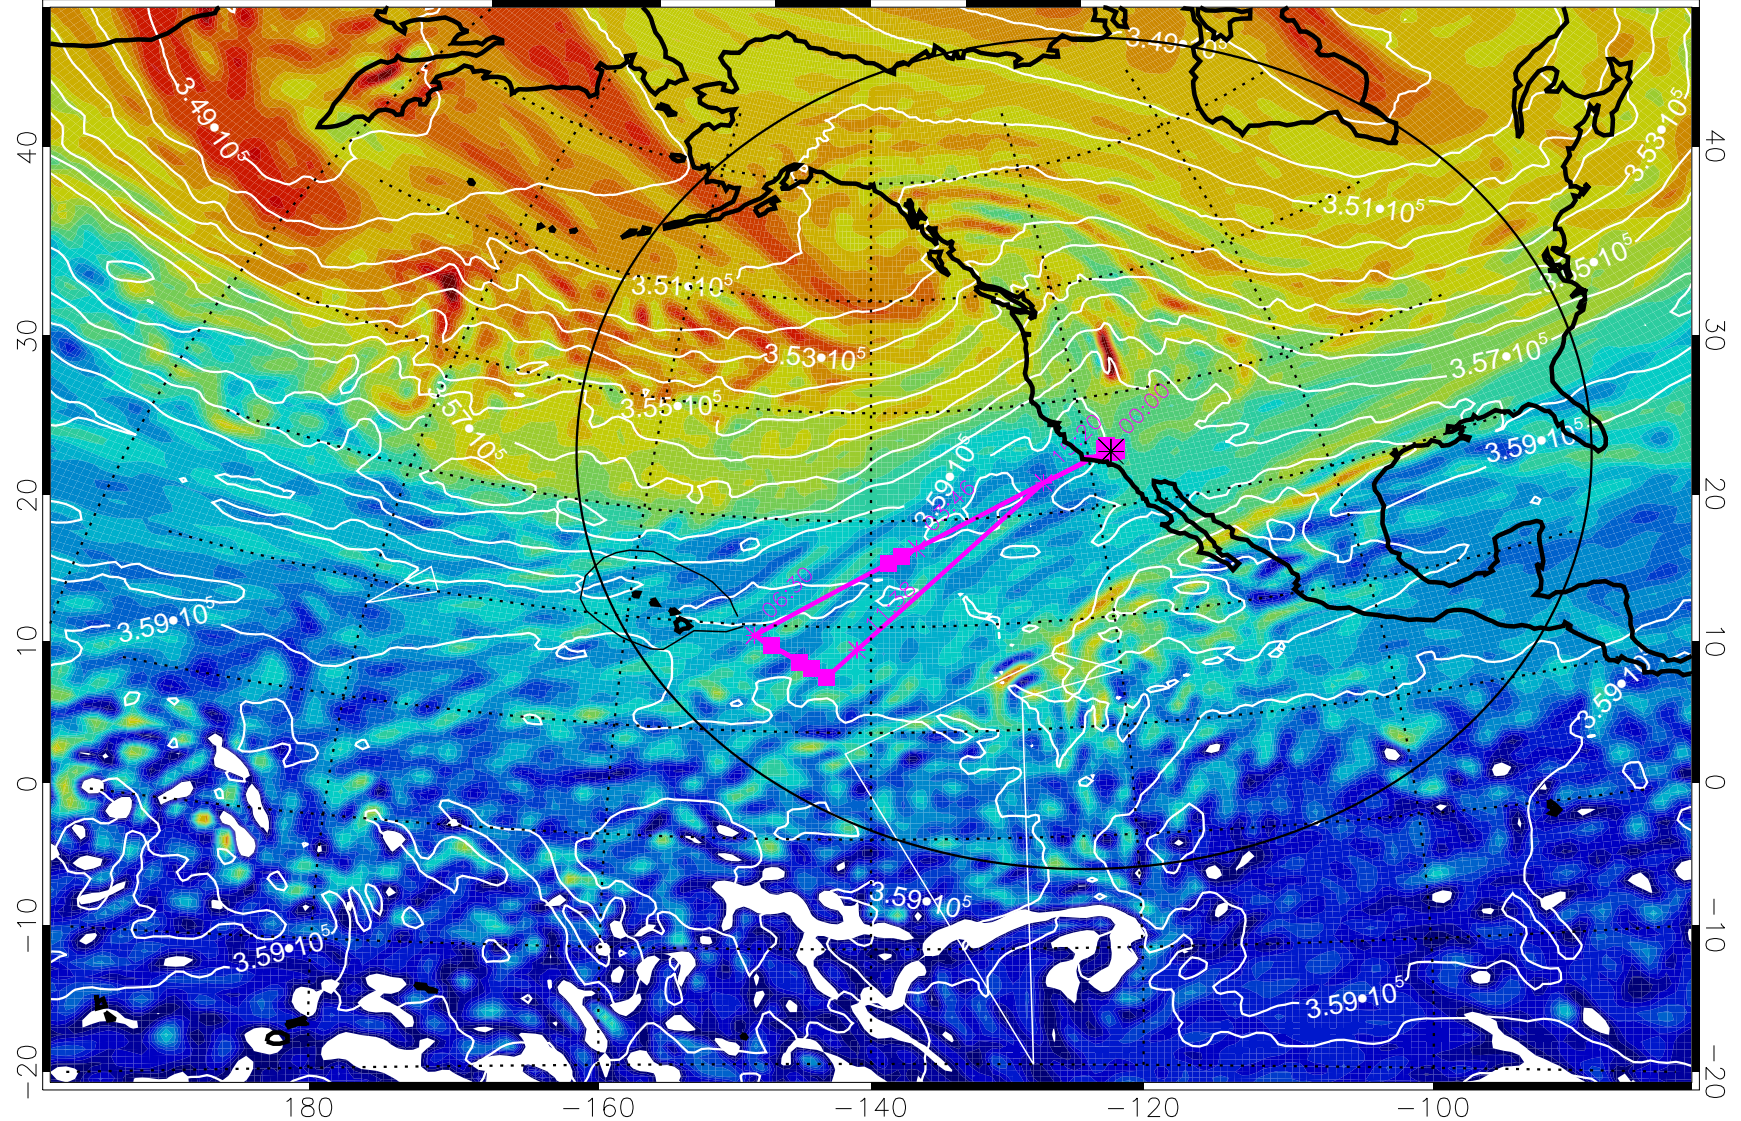

13020418, 78 hour forecast for 380K EPV

13020500, 84 hour forecast for 380K EPV

380K Montgomery Streamfunction, white

Range ring of 4055 km -- 13 hours GH round trip

13020506, 90 hour forecast for 380K EPV

160 180 -160 -140 -120 -100

380K Montgomery Streamfunction, white

Range ring of 4055 km -- 13 hours GH round trip

13020512, 96 hour forecast for 380K EPV

160 180 -160 -140 -120 -100

380K Montgomery Streamfunction, white

Range ring of 4055 km -- 13 hours GH round trip

13020518, 102 hour forecast for 380K EPV

380K Montgomery Streamfunction, white

Range ring of 4055 km -- 13 hours GH round trip

13020600, 108 hour forecast for 380K EPV

380K Montgomery Streamfunction, white

Range ring of 4055 km -- 13 hours GH round trip

13020606, 114 hour forecast for 380K EPV

380K Montgomery Streamfunction, white

Range ring of 4055 km -- 13 hours GH round trip