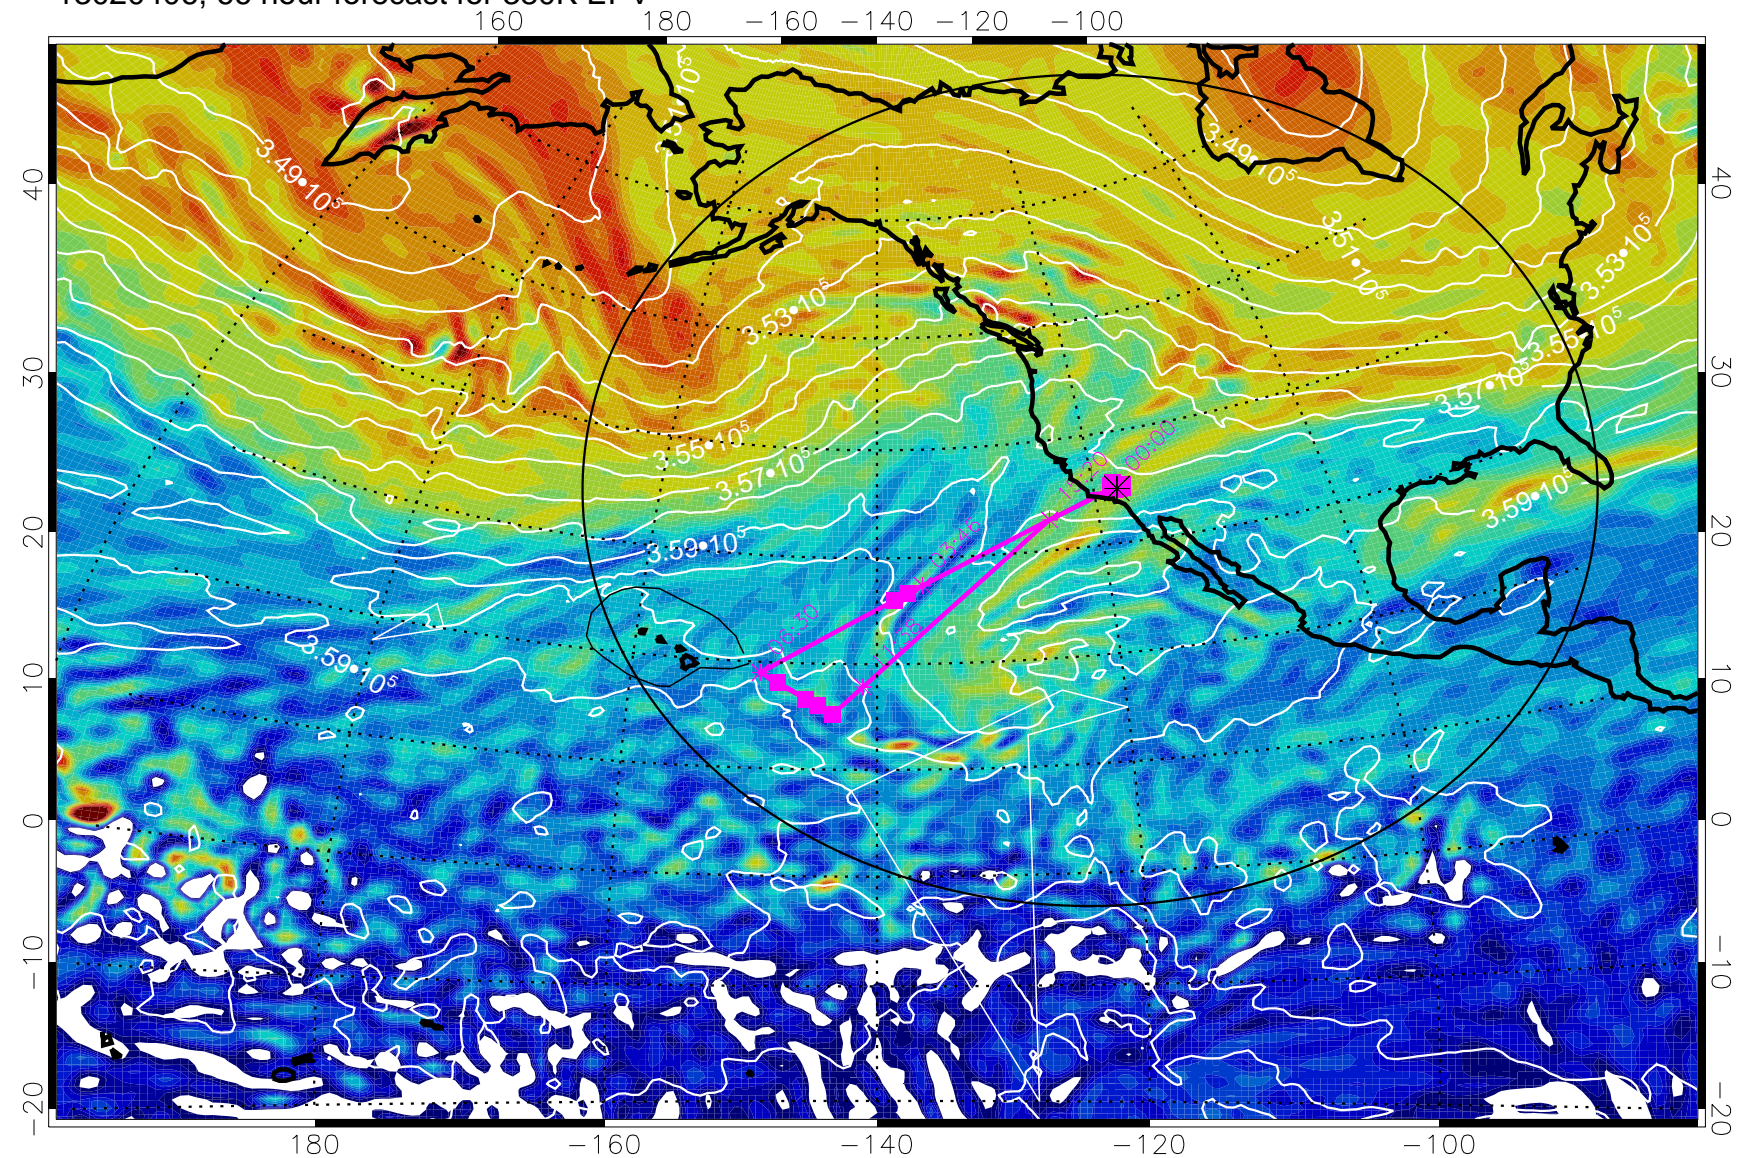

160 180 -160 -140 -120 -100

380K Montgomery Streamfunction, white

Range ring of 4055 km -- 13 hours GH round trip

13020312, 48 hour forecast for 380K EPV

13020318, 54 hour forecast for 380K EPV

160 180 -160 -140 -120 -100

380K Montgomery Streamfunction, white

Range ring of 4055 km -- 13 hours GH round trip

13020400, 60 hour forecast for 380K EPV

160 180 -160 -140 -120 -100

380K Montgomery Streamfunction, white

Range ring of 4055 km -- 13 hours GH round trip

13020406, 66 hour forecast for 380K EPV

380K Montgomery Streamfunction, white

Range ring of 4055 km -- 13 hours GH round trip

13020412, 72 hour forecast for 380K EPV

380K Montgomery Streamfunction, white

Range ring of 4055 km -- 13 hours GH round trip

13020418, 78 hour forecast for 380K EPV

13020500, 84 hour forecast for 380K EPV

380K Montgomery Streamfunction, white

Range ring of 4055 km -- 13 hours GH round trip

13020506, 90 hour forecast for 380K EPV