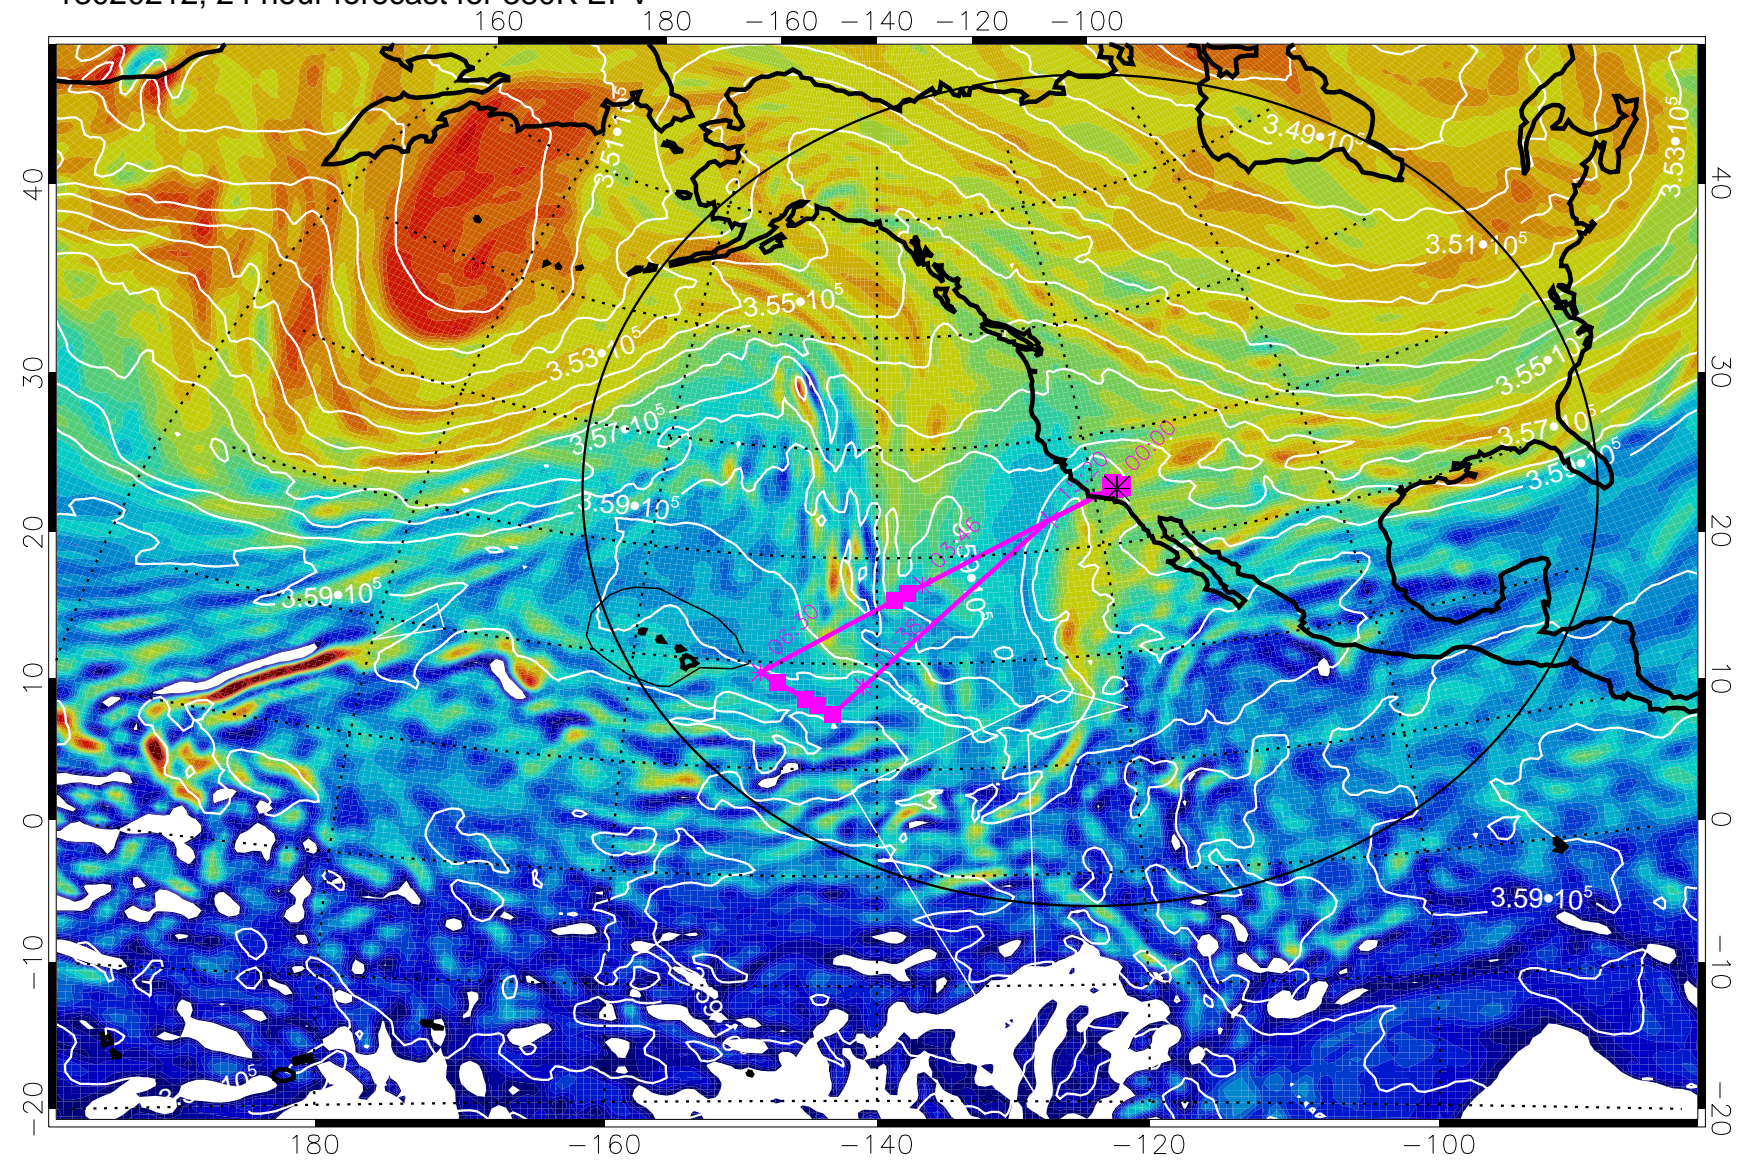

13020118, 6 hour forecast for 380K EPV

160 180 -160 -140 -120 -100

380K Montgomery Streamfunction, white

Range ring of 4055 km -- 13 hours GH round trip

13020200, 12 hour forecast for 380K EPV

160 180 -160 -140 -120 -100

380K Montgomery Streamfunction, white

Range ring of 4055 km -- 13 hours GH round trip

13020206, 18 hour forecast for 380K EPV

380K Montgomery Streamfunction, white

Range ring of 4055 km -- 13 hours GH round trip

13020212, 24 hour forecast for 380K EPV

380K Montgomery Streamfunction, white

Range ring of 4055 km -- 13 hours GH round trip

13020218, 30 hour forecast for 380K EPV

160 180 -160 -140 -120 -100

380K Montgomery Streamfunction, white

Range ring of 4055 km -- 13 hours GH round trip

13020300, 36 hour forecast for 380K EPV

380K Montgomery Streamfunction, white

Range ring of 4055 km -- 13 hours GH round trip

13020306, 42 hour forecast for 380K EPV