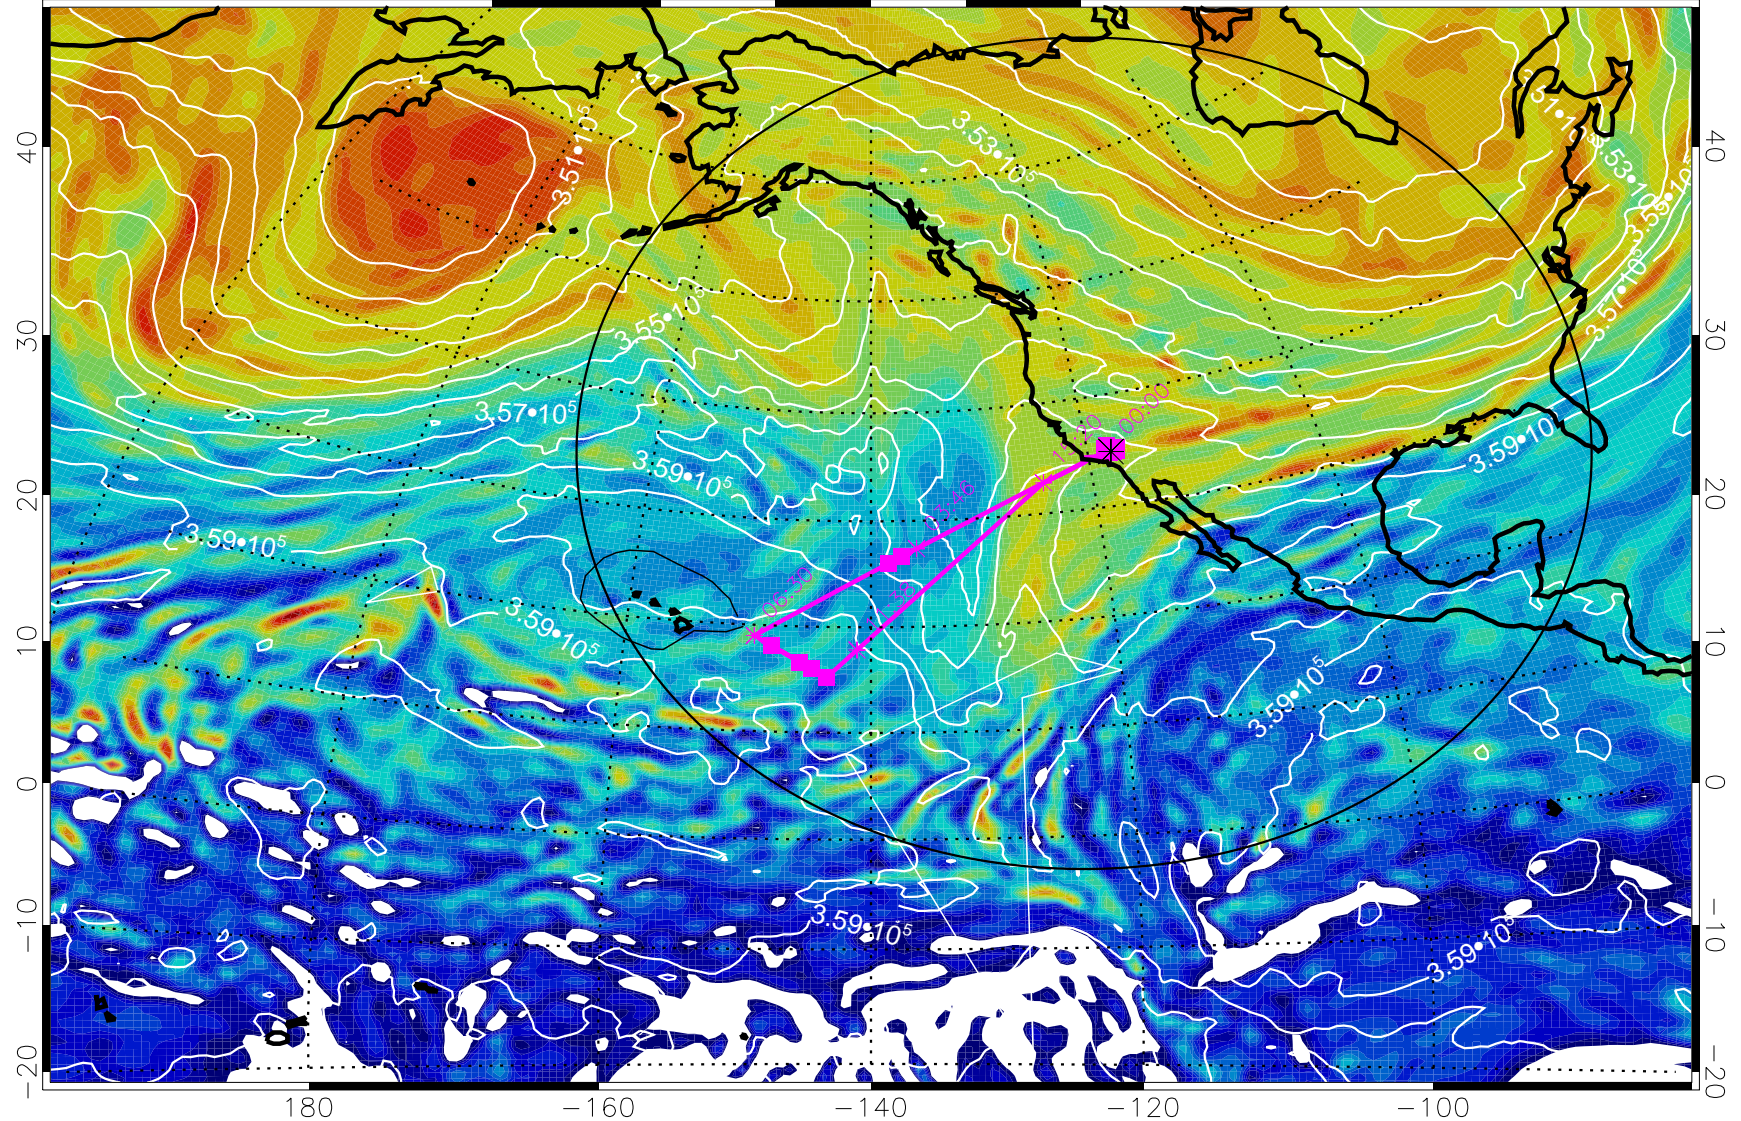

13020118, 6 hour forecast for 380K EPV

160 180 -160 -140 -120 -100

380K Montgomery Streamfunction, white

Range ring of 4055 km -- 13 hours GH round trip

13020200, 12 hour forecast for 380K EPV

160 180 -160 -140 -120 -100

380K Montgomery Streamfunction, white

Range ring of 4055 km -- 13 hours GH round trip

13020206, 18 hour forecast for 380K EPV

380K Montgomery Streamfunction, white

Range ring of 4055 km -- 13 hours GH round trip

13020212, 24 hour forecast for 380K EPV

380K Montgomery Streamfunction, white

Range ring of 4055 km -- 13 hours GH round trip

13020218, 30 hour forecast for 380K EPV

160 180 -160 -140 -120 -100

380K Montgomery Streamfunction, white

Range ring of 4055 km -- 13 hours GH round trip

13020300, 36 hour forecast for 380K EPV

380K Montgomery Streamfunction, white

Range ring of 4055 km -- 13 hours GH round trip

13020306, 42 hour forecast for 380K EPV