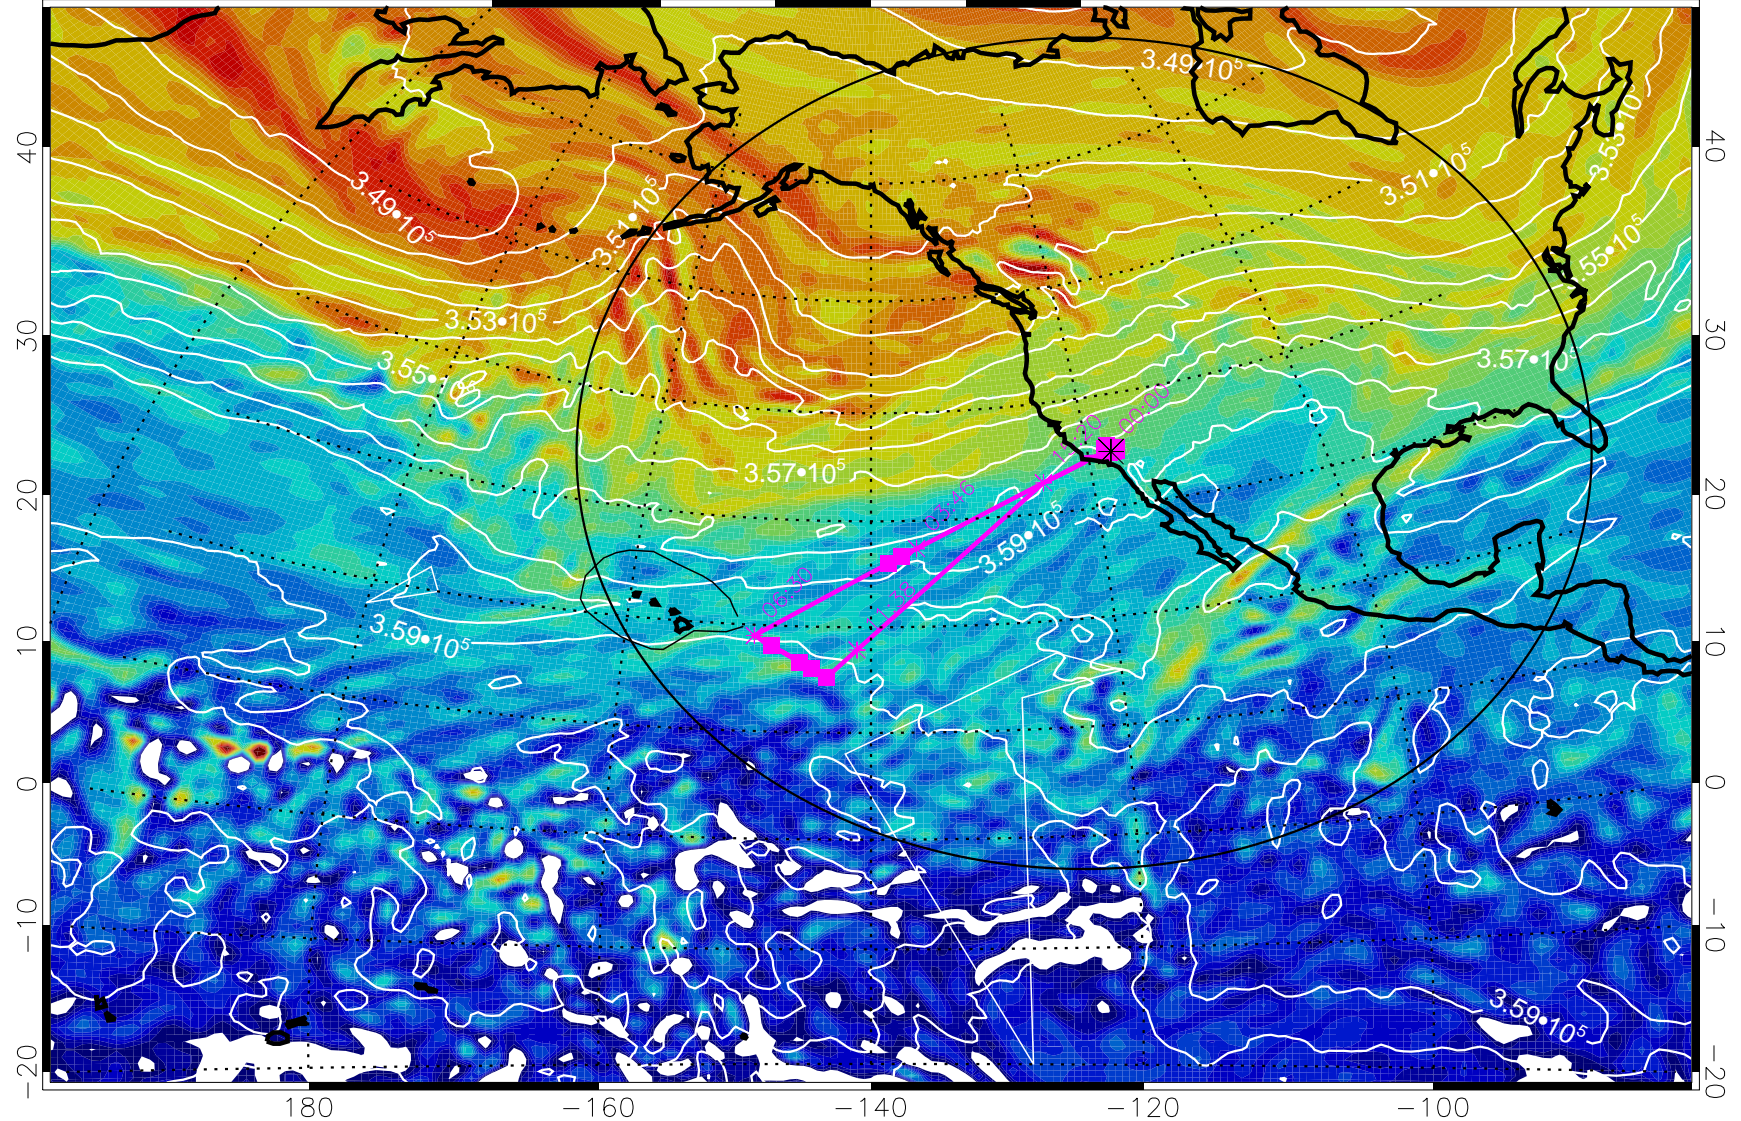

Range ring of 4055 km -- 13 hours GH round trip

13020518, 102 hour forecast for 380K EPV

380K Montgomery Streamfunction, white

Range ring of 4055 km -- 13 hours GH round trip

13020600, 108 hour forecast for 380K EPV

380K Montgomery Streamfunction, white

Range ring of 4055 km -- 13 hours GH round trip

13020606, 114 hour forecast for 380K EPV

380K Montgomery Streamfunction, white

Range ring of 4055 km -- 13 hours GH round trip

13020612, 120 hour forecast for 380K EPV

160 180 -160 -140 -120 -100

380K Montgomery Streamfunction, white

Range ring of 4055 km -- 13 hours GH round trip