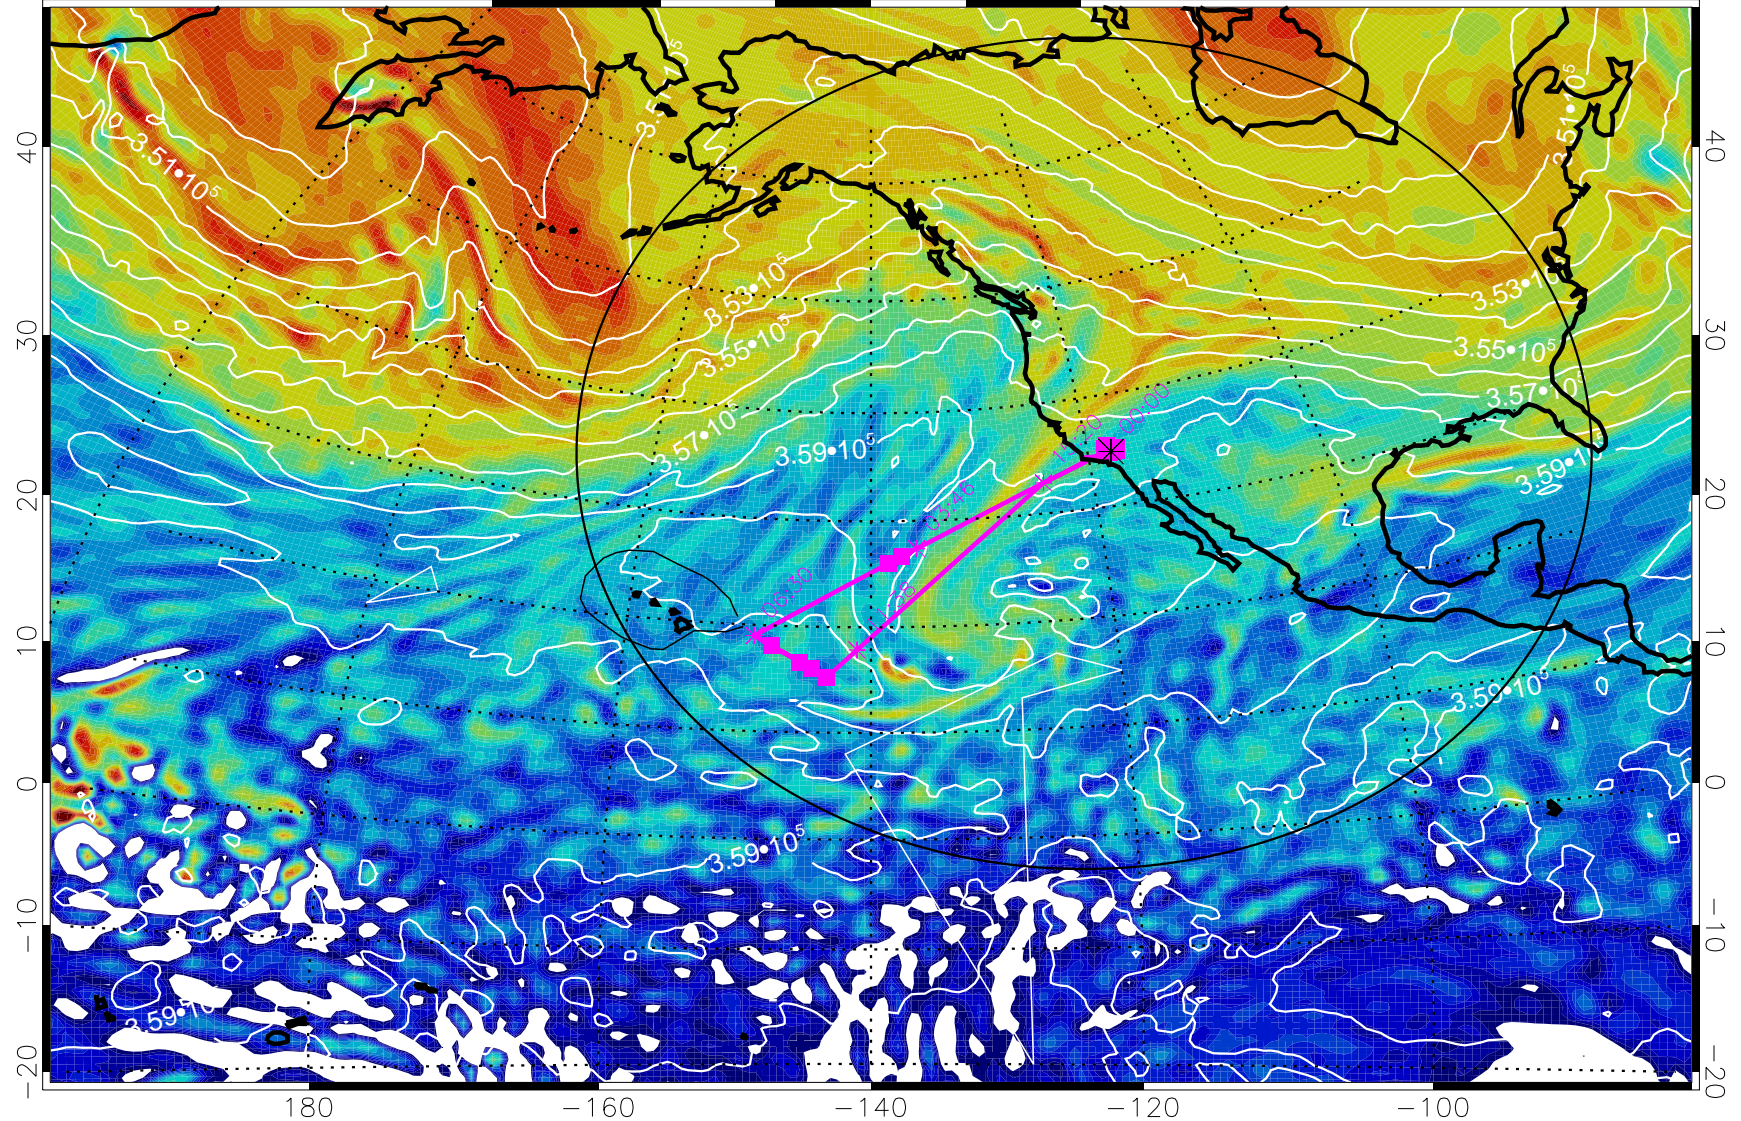

160 180 -160 -140 -120 -100

380K Montgomery Streamfunction, white

Range ring of 4055 km -- 13 hours GH round trip

13020312, 48 hour forecast for 380K EPV

13020318, 54 hour forecast for 380K EPV

160 180 -160 -140 -120 -100

380K Montgomery Streamfunction, white

Range ring of 4055 km -- 13 hours GH round trip

13020400, 60 hour forecast for 380K EPV

160 180 -160 -140 -120 -100

380K Montgomery Streamfunction, white

Range ring of 4055 km -- 13 hours GH round trip

13020406, 66 hour forecast for 380K EPV

380K Montgomery Streamfunction, white

Range ring of 4055 km -- 13 hours GH round trip

13020412, 72 hour forecast for 380K EPV

380K Montgomery Streamfunction, white

Range ring of 4055 km -- 13 hours GH round trip

13020418, 78 hour forecast for 380K EPV

13020500, 84 hour forecast for 380K EPV

380K Montgomery Streamfunction, white

Range ring of 4055 km -- 13 hours GH round trip

13020506, 90 hour forecast for 380K EPV