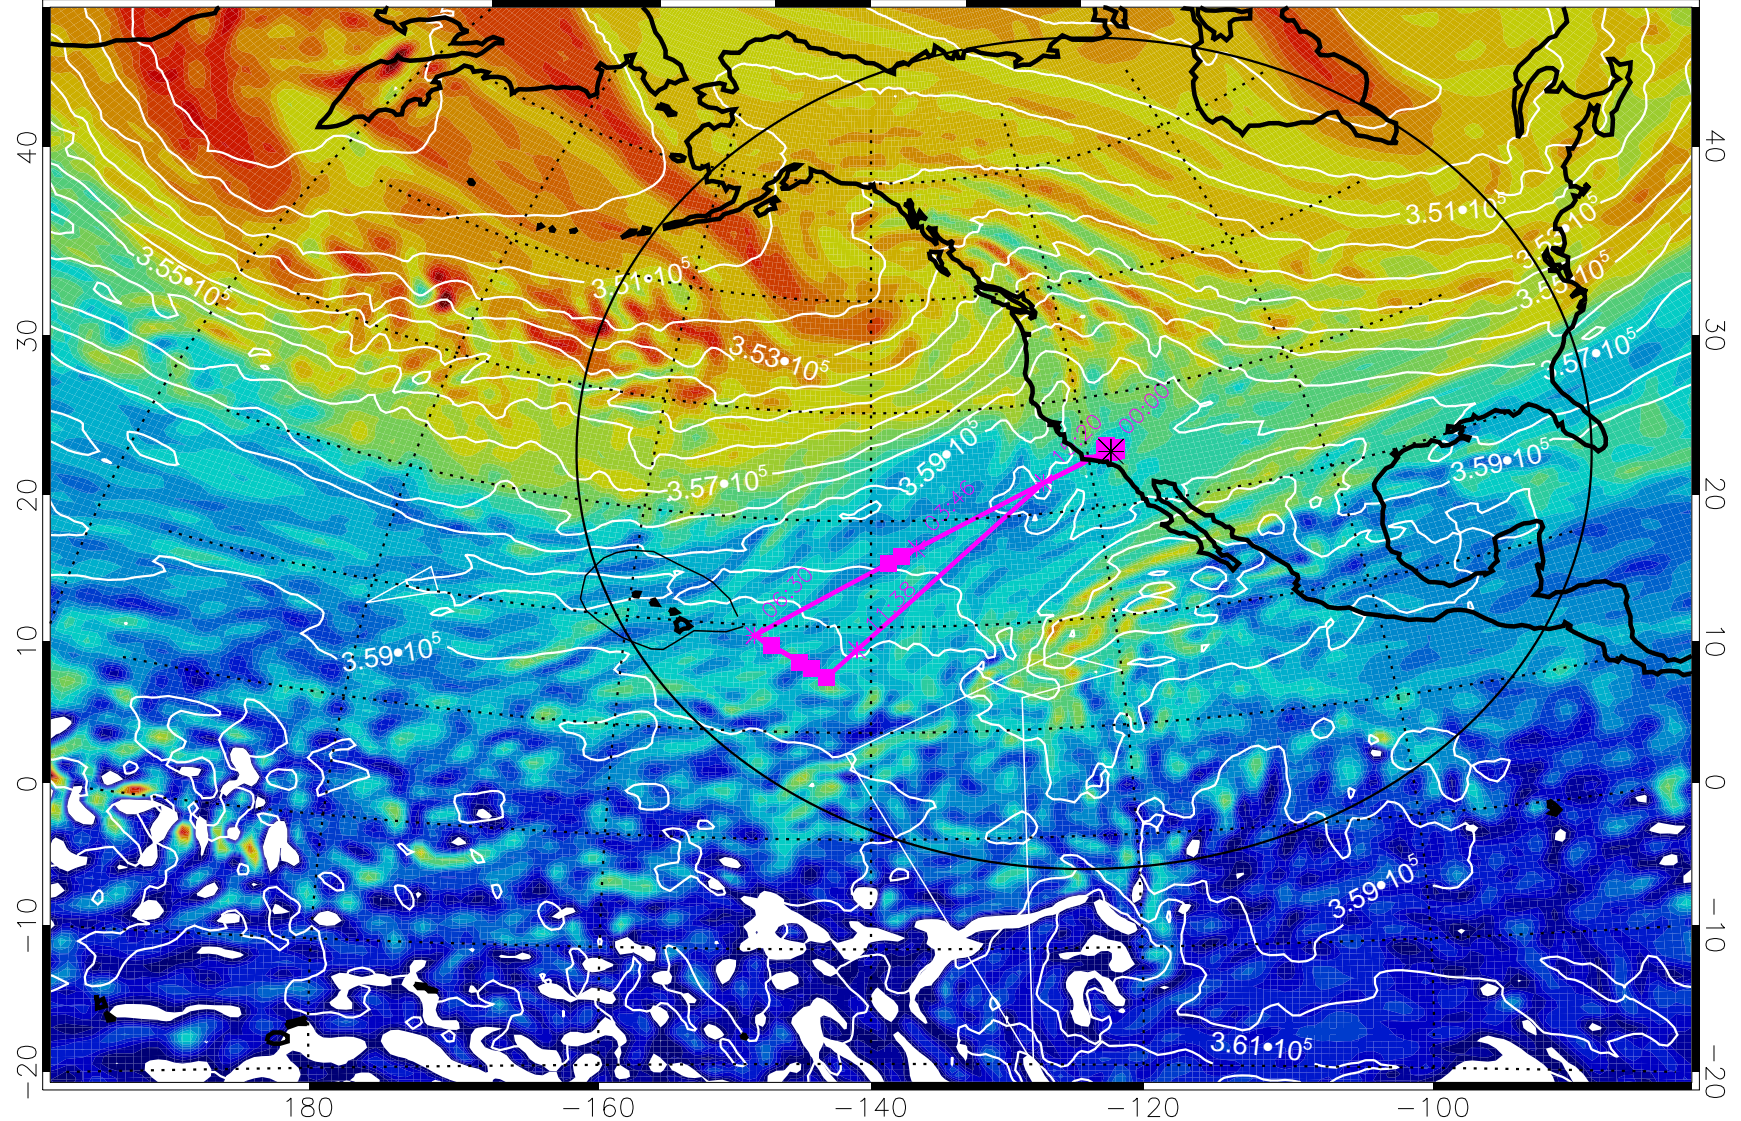

13020406, 66 hour forecast for 380K EPV

380K Montgomery Streamfunction, white

Range ring of 4055 km -- 13 hours GH round trip

13020412, 72 hour forecast for 380K EPV

380K Montgomery Streamfunction, white

Range ring of 4055 km -- 13 hours GH round trip

13020418, 78 hour forecast for 380K EPV

13020500, 84 hour forecast for 380K EPV

380K Montgomery Streamfunction, white

Range ring of 4055 km -- 13 hours GH round trip

13020506, 90 hour forecast for 380K EPV

160 180 -160 -140 -120 -100

380K Montgomery Streamfunction, white

Range ring of 4055 km -- 13 hours GH round trip

13020512, 96 hour forecast for 380K EPV

160 180 -160 -140 -120 -100

380K Montgomery Streamfunction, white

Range ring of 4055 km -- 13 hours GH round trip

13020518, 102 hour forecast for 380K EPV

380K Montgomery Streamfunction, white

Range ring of 4055 km -- 13 hours GH round trip

13020600, 108 hour forecast for 380K EPV