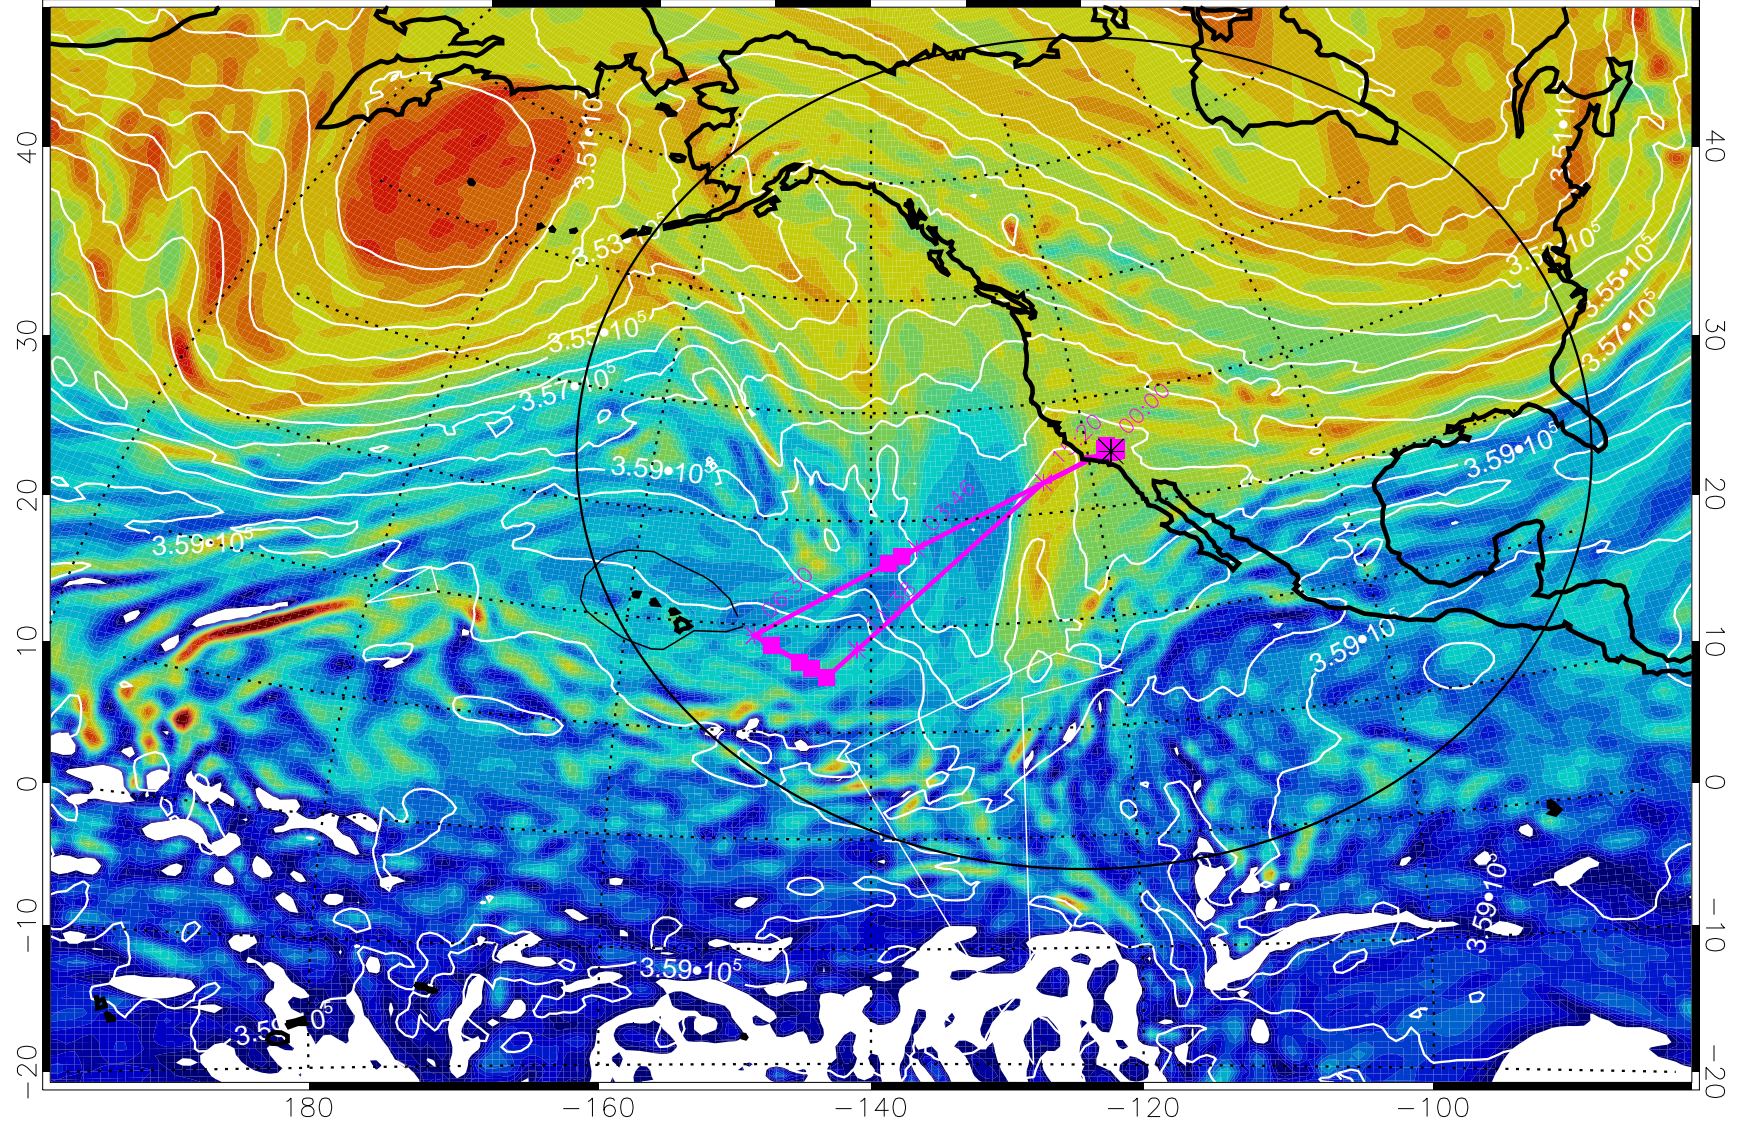

13020118, 6 hour forecast for 380K EPV

160 180 -160 -140 -120 -100

380K Montgomery Streamfunction, white

Range ring of 4055 km -- 13 hours GH round trip

13020200, 12 hour forecast for 380K EPV

160 180 -160 -140 -120 -100

380K Montgomery Streamfunction, white

Range ring of 4055 km -- 13 hours GH round trip

13020206, 18 hour forecast for 380K EPV

380K Montgomery Streamfunction, white

Range ring of 4055 km -- 13 hours GH round trip

13020212, 24 hour forecast for 380K EPV

380K Montgomery Streamfunction, white

Range ring of 4055 km -- 13 hours GH round trip

13020218, 30 hour forecast for 380K EPV

160 180 -160 -140 -120 -100

380K Montgomery Streamfunction, white

Range ring of 4055 km -- 13 hours GH round trip

13020300, 36 hour forecast for 380K EPV

380K Montgomery Streamfunction, white

Range ring of 4055 km -- 13 hours GH round trip

13020306, 42 hour forecast for 380K EPV