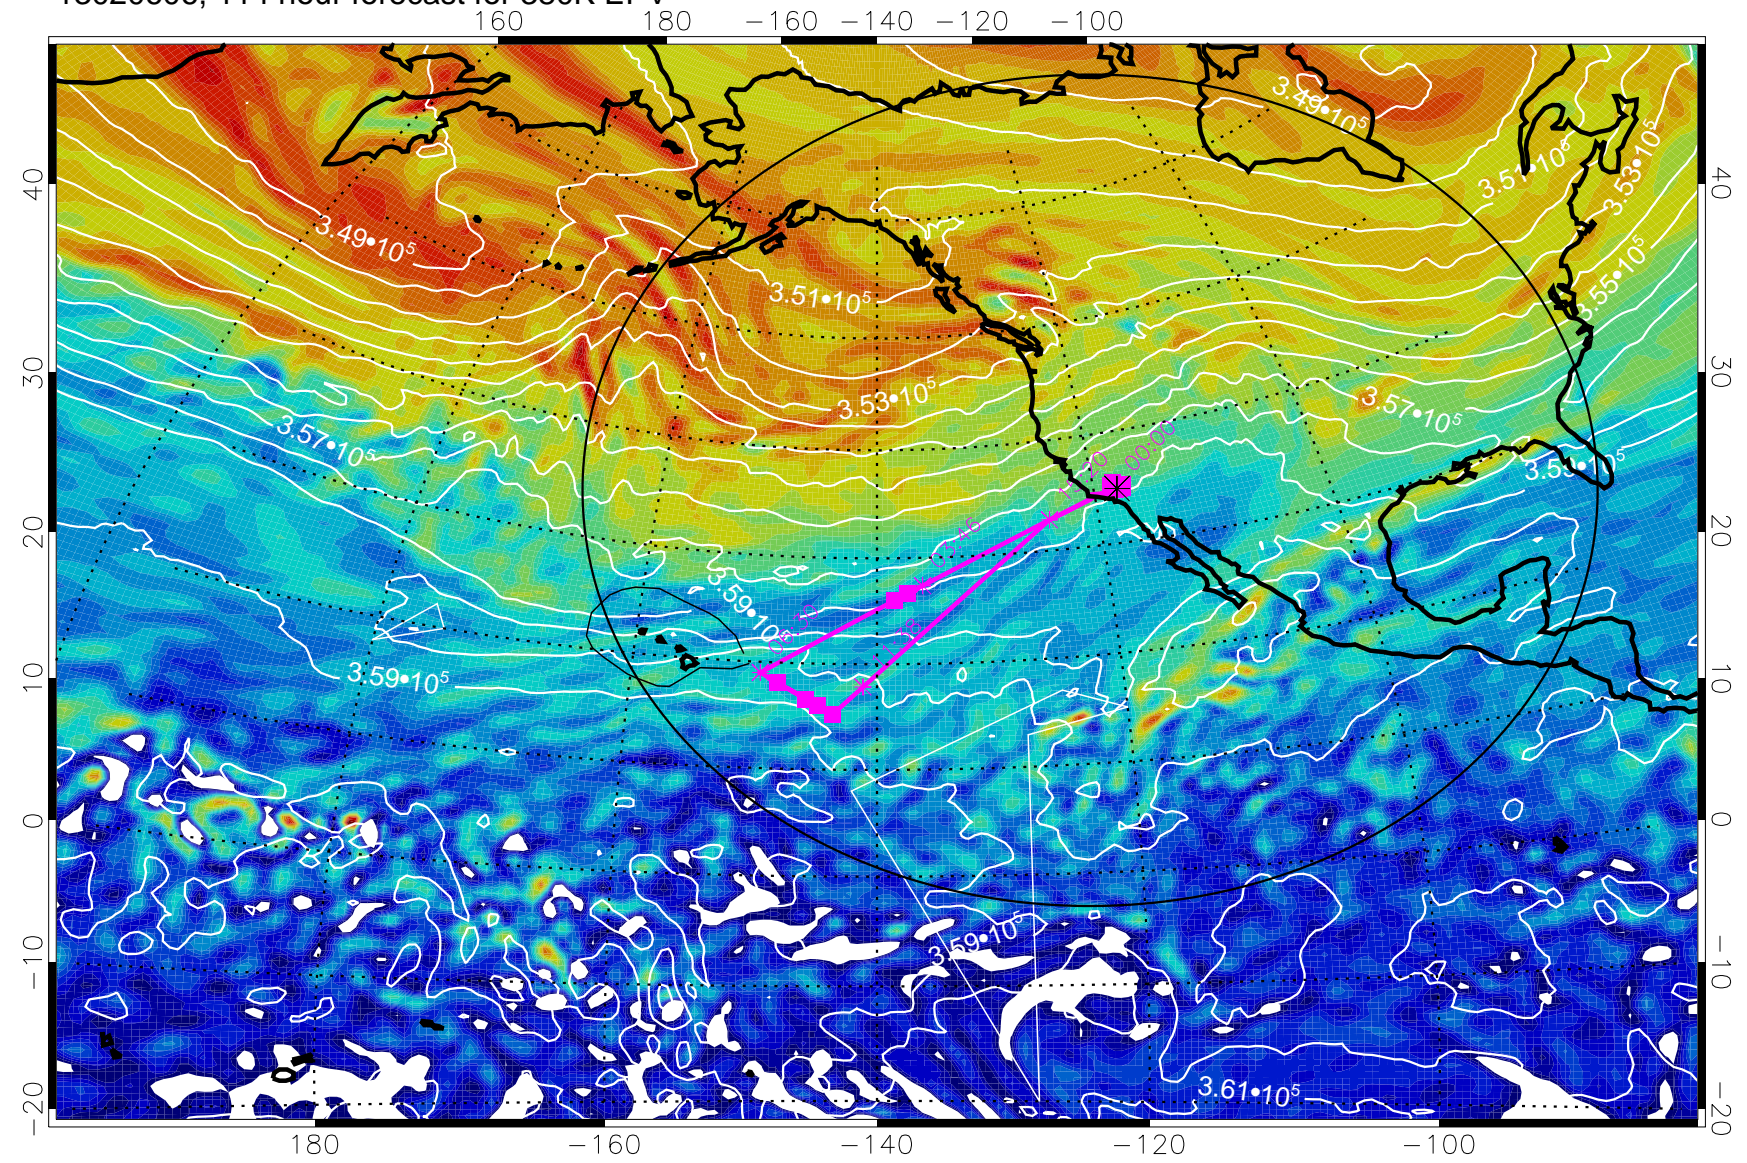

160 180 -160 -140 -120 -100

380K Montgomery Streamfunction, white

Range ring of 4055 km -- 13 hours GH round trip

13020512, 96 hour forecast for 380K EPV

160 180 -160 -140 -120 -100

380K Montgomery Streamfunction, white

Range ring of 4055 km -- 13 hours GH round trip

13020518, 102 hour forecast for 380K EPV

380K Montgomery Streamfunction, white

Range ring of 4055 km -- 13 hours GH round trip

13020600, 108 hour forecast for 380K EPV

380K Montgomery Streamfunction, white

Range ring of 4055 km -- 13 hours GH round trip

13020606, 114 hour forecast for 380K EPV

380K Montgomery Streamfunction, white

Range ring of 4055 km -- 13 hours GH round trip

13020612, 120 hour forecast for 380K EPV

160 180 -160 -140 -120 -100

380K Montgomery Streamfunction, white

Range ring of 4055 km -- 13 hours GH round trip