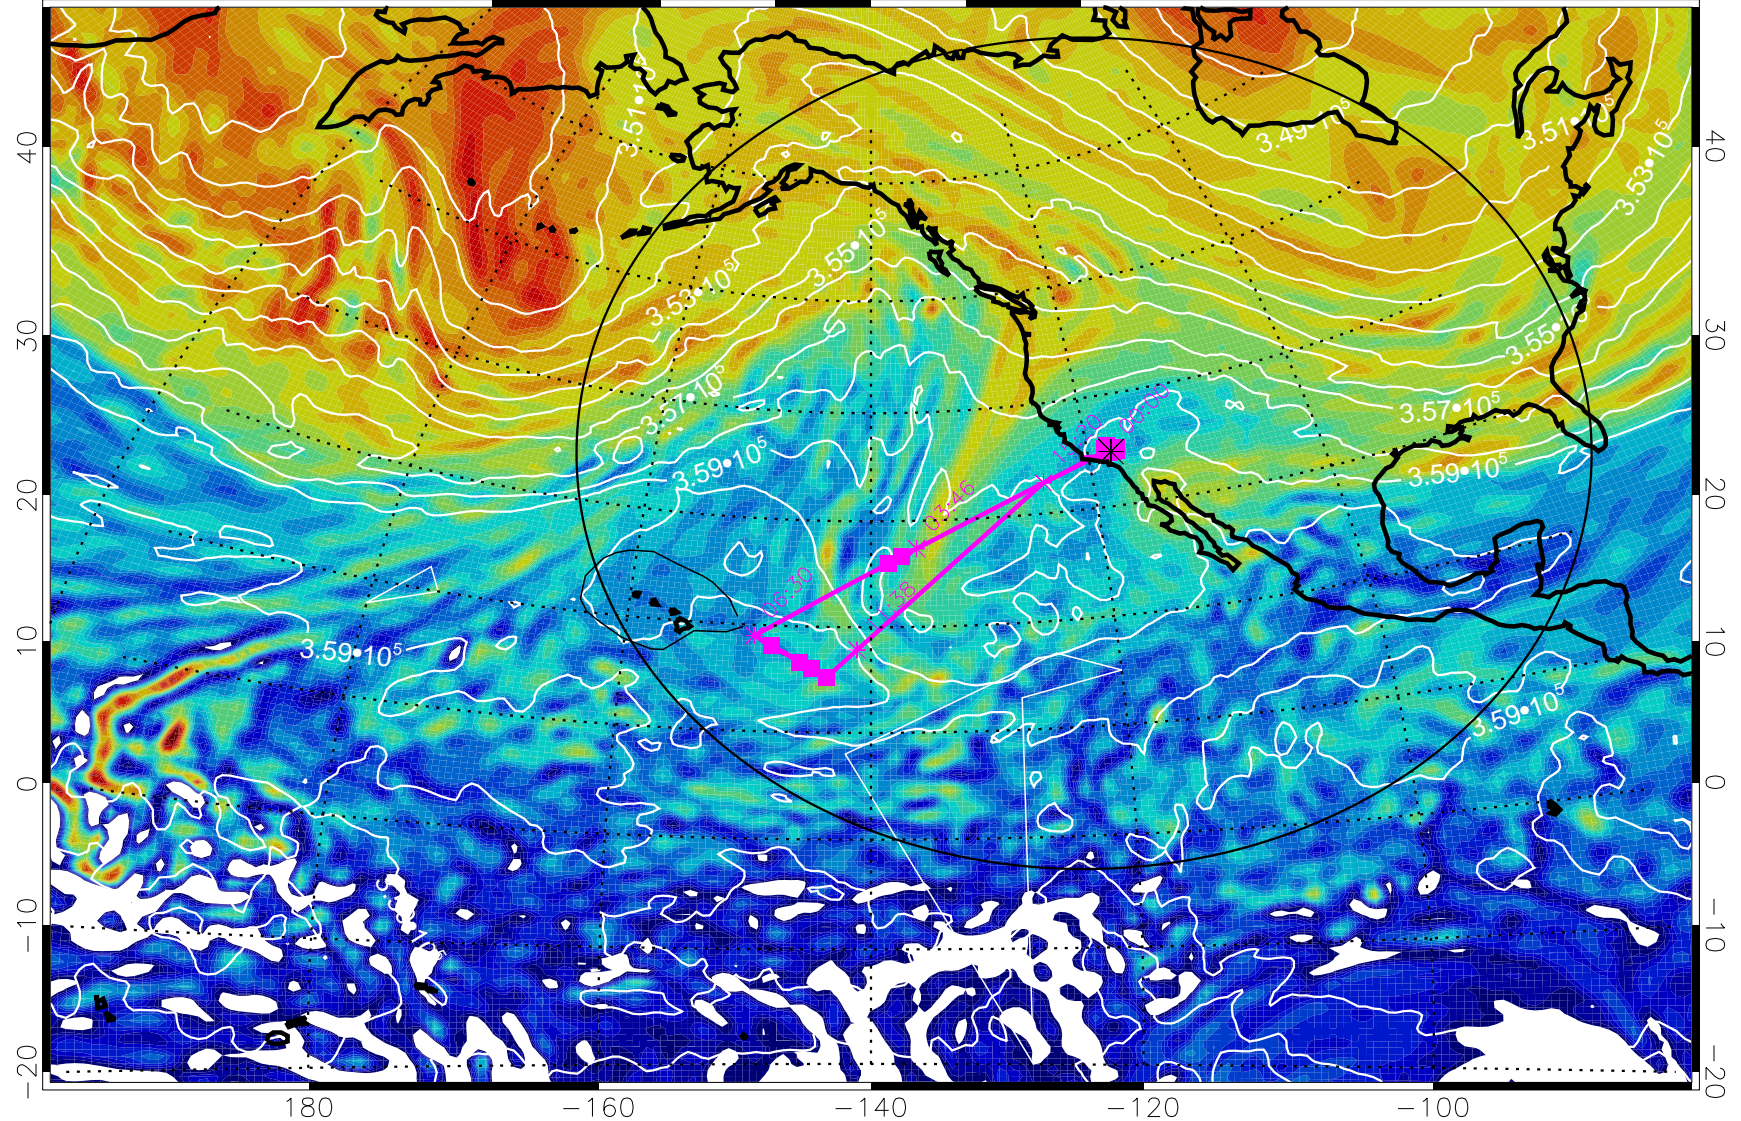

13020212, 24 hour forecast for 380K EPV

380K Montgomery Streamfunction, white

Range ring of 4055 km -- 13 hours GH round trip

13020218, 30 hour forecast for 380K EPV

160 180 -160 -140 -120 -100

380K Montgomery Streamfunction, white

Range ring of 4055 km -- 13 hours GH round trip

13020300, 36 hour forecast for 380K EPV

380K Montgomery Streamfunction, white

Range ring of 4055 km -- 13 hours GH round trip

13020306, 42 hour forecast for 380K EPV

160 180 -160 -140 -120 -100

380K Montgomery Streamfunction, white

Range ring of 4055 km -- 13 hours GH round trip

13020312, 48 hour forecast for 380K EPV

13020318, 54 hour forecast for 380K EPV

160 180 -160 -140 -120 -100

380K Montgomery Streamfunction, white

Range ring of 4055 km -- 13 hours GH round trip

13020400, 60 hour forecast for 380K EPV

160 180 -160 -140 -120 -100

380K Montgomery Streamfunction, white

Range ring of 4055 km -- 13 hours GH round trip