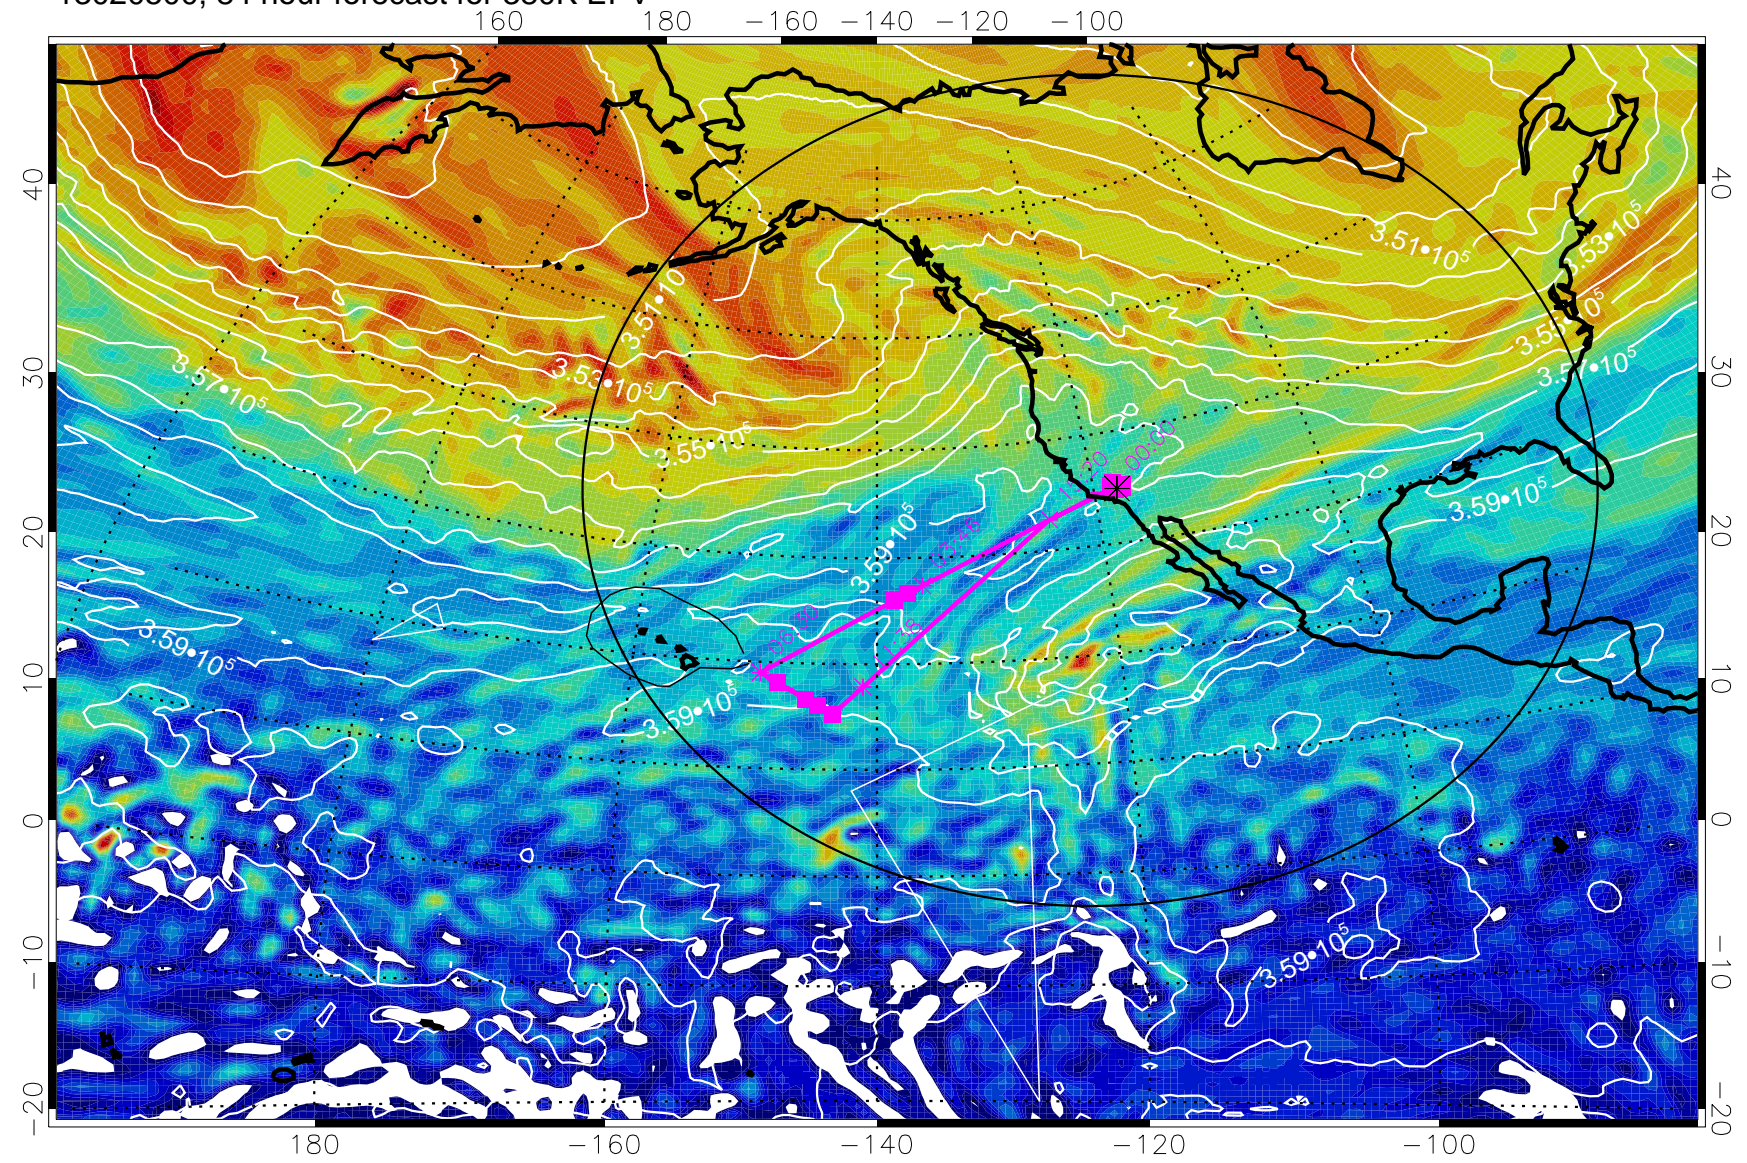

380K Montgomery Streamfunction, white

Range ring of 4055 km -- 13 hours GH round trip

13020400, 60 hour forecast for 380K EPV

160 180 -160 -140 -120 -100

380K Montgomery Streamfunction, white

Range ring of 4055 km -- 13 hours GH round trip

13020406, 66 hour forecast for 380K EPV

380K Montgomery Streamfunction, white

Range ring of 4055 km -- 13 hours GH round trip

13020412, 72 hour forecast for 380K EPV

380K Montgomery Streamfunction, white

Range ring of 4055 km -- 13 hours GH round trip

13020418, 78 hour forecast for 380K EPV

13020500, 84 hour forecast for 380K EPV

380K Montgomery Streamfunction, white

Range ring of 4055 km -- 13 hours GH round trip

13020506, 90 hour forecast for 380K EPV

160 180 -160 -140 -120 -100

380K Montgomery Streamfunction, white

Range ring of 4055 km -- 13 hours GH round trip

13020512, 96 hour forecast for 380K EPV

160 180 -160 -140 -120 -100

380K Montgomery Streamfunction, white