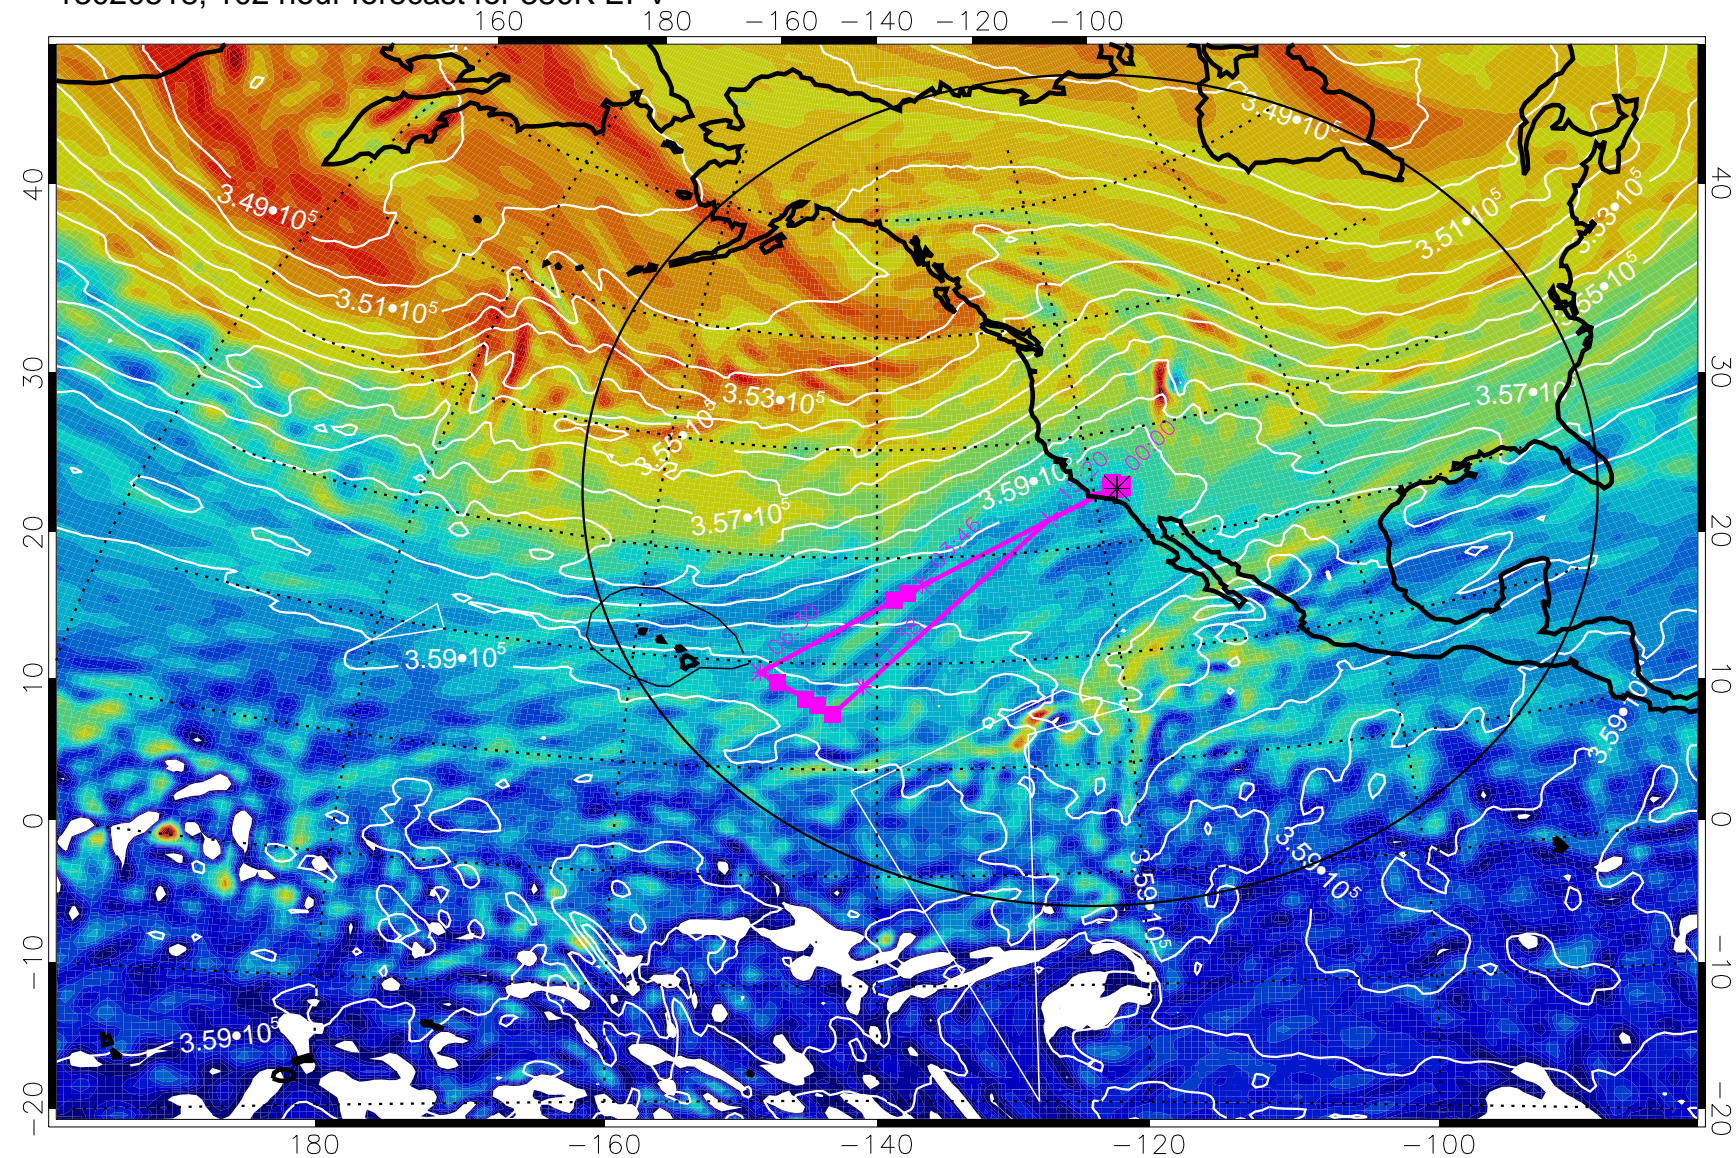

13020418, 78 hour forecast for 380K EPV

13020500, 84 hour forecast for 380K EPV

380K Montgomery Streamfunction, white

Range ring of 4055 km -- 13 hours GH round trip

13020506, 90 hour forecast for 380K EPV

160 180 -160 -140 -120 -100

380K Montgomery Streamfunction, white

Range ring of 4055 km -- 13 hours GH round trip

13020512, 96 hour forecast for 380K EPV

160 180 -160 -140 -120 -100

380K Montgomery Streamfunction, white

Range ring of 4055 km -- 13 hours GH round trip

13020518, 102 hour forecast for 380K EPV

380K Montgomery Streamfunction, white

Range ring of 4055 km -- 13 hours GH round trip

13020600, 108 hour forecast for 380K EPV

380K Montgomery Streamfunction, white

Range ring of 4055 km -- 13 hours GH round trip

13020606, 114 hour forecast for 380K EPV

380K Montgomery Streamfunction, white

Range ring of 4055 km -- 13 hours GH round trip