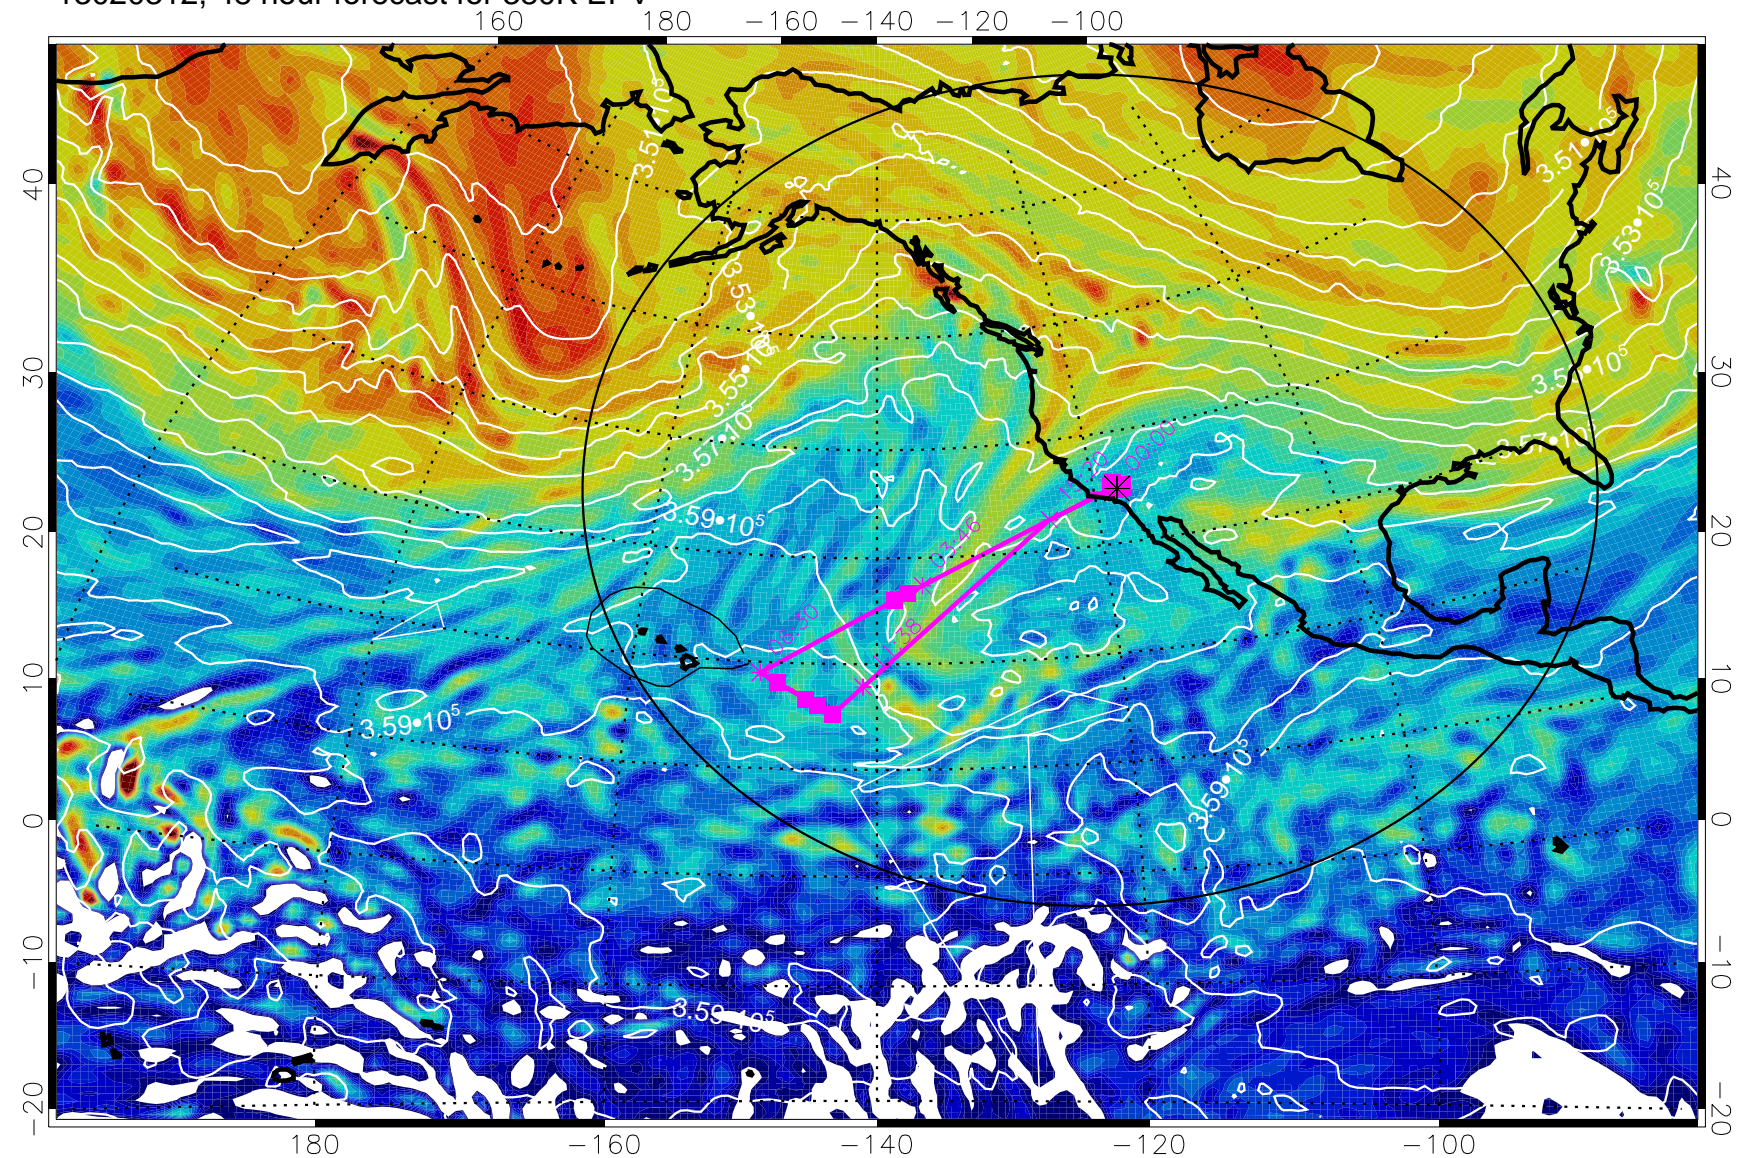

13020212, 24 hour forecast for 380K EPV

380K Montgomery Streamfunction, white

Range ring of 4055 km -- 13 hours GH round trip

13020218, 30 hour forecast for 380K EPV

160 180 -160 -140 -120 -100

380K Montgomery Streamfunction, white

Range ring of 4055 km -- 13 hours GH round trip

13020300, 36 hour forecast for 380K EPV

380K Montgomery Streamfunction, white

Range ring of 4055 km -- 13 hours GH round trip

13020306, 42 hour forecast for 380K EPV

160 180 -160 -140 -120 -100

380K Montgomery Streamfunction, white

Range ring of 4055 km -- 13 hours GH round trip

13020312, 48 hour forecast for 380K EPV

13020318, 54 hour forecast for 380K EPV

160 180 -160 -140 -120 -100

380K Montgomery Streamfunction, white

Range ring of 4055 km -- 13 hours GH round trip

13020400, 60 hour forecast for 380K EPV

160 180 -160 -140 -120 -100

380K Montgomery Streamfunction, white

Range ring of 4055 km -- 13 hours GH round trip