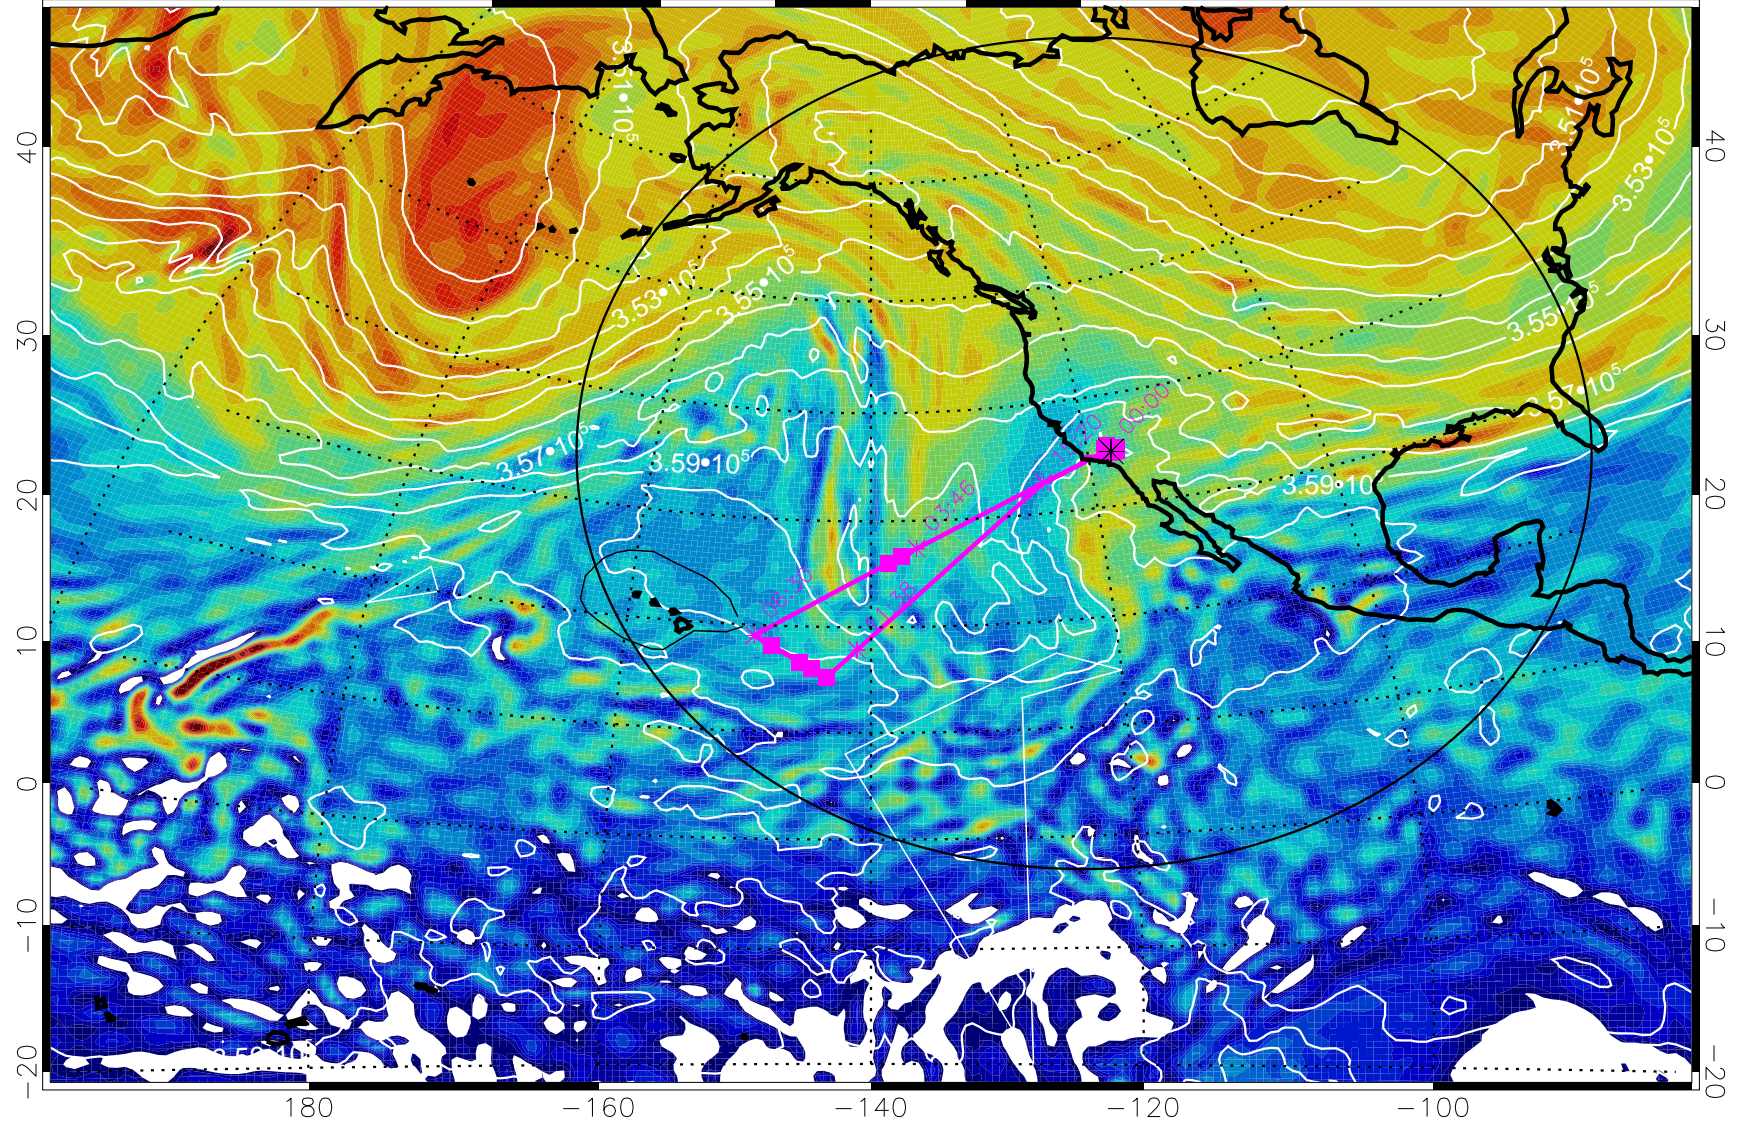

380K Montgomery Streamfunction, white

Range ring of 4055 km -- 13 hours GH round trip

13020206, 18 hour forecast for 380K EPV

380K Montgomery Streamfunction, white

Range ring of 4055 km -- 13 hours GH round trip

13020212, 24 hour forecast for 380K EPV

380K Montgomery Streamfunction, white

Range ring of 4055 km -- 13 hours GH round trip

13020218, 30 hour forecast for 380K EPV

160 180 -160 -140 -120 -100

380K Montgomery Streamfunction, white

Range ring of 4055 km -- 13 hours GH round trip

13020300, 36 hour forecast for 380K EPV

380K Montgomery Streamfunction, white

Range ring of 4055 km -- 13 hours GH round trip

13020306, 42 hour forecast for 380K EPV

160 180 -160 -140 -120 -100

380K Montgomery Streamfunction, white

Range ring of 4055 km -- 13 hours GH round trip

13020312, 48 hour forecast for 380K EPV

13020318, 54 hour forecast for 380K EPV

160 180 -160 -140 -120 -100