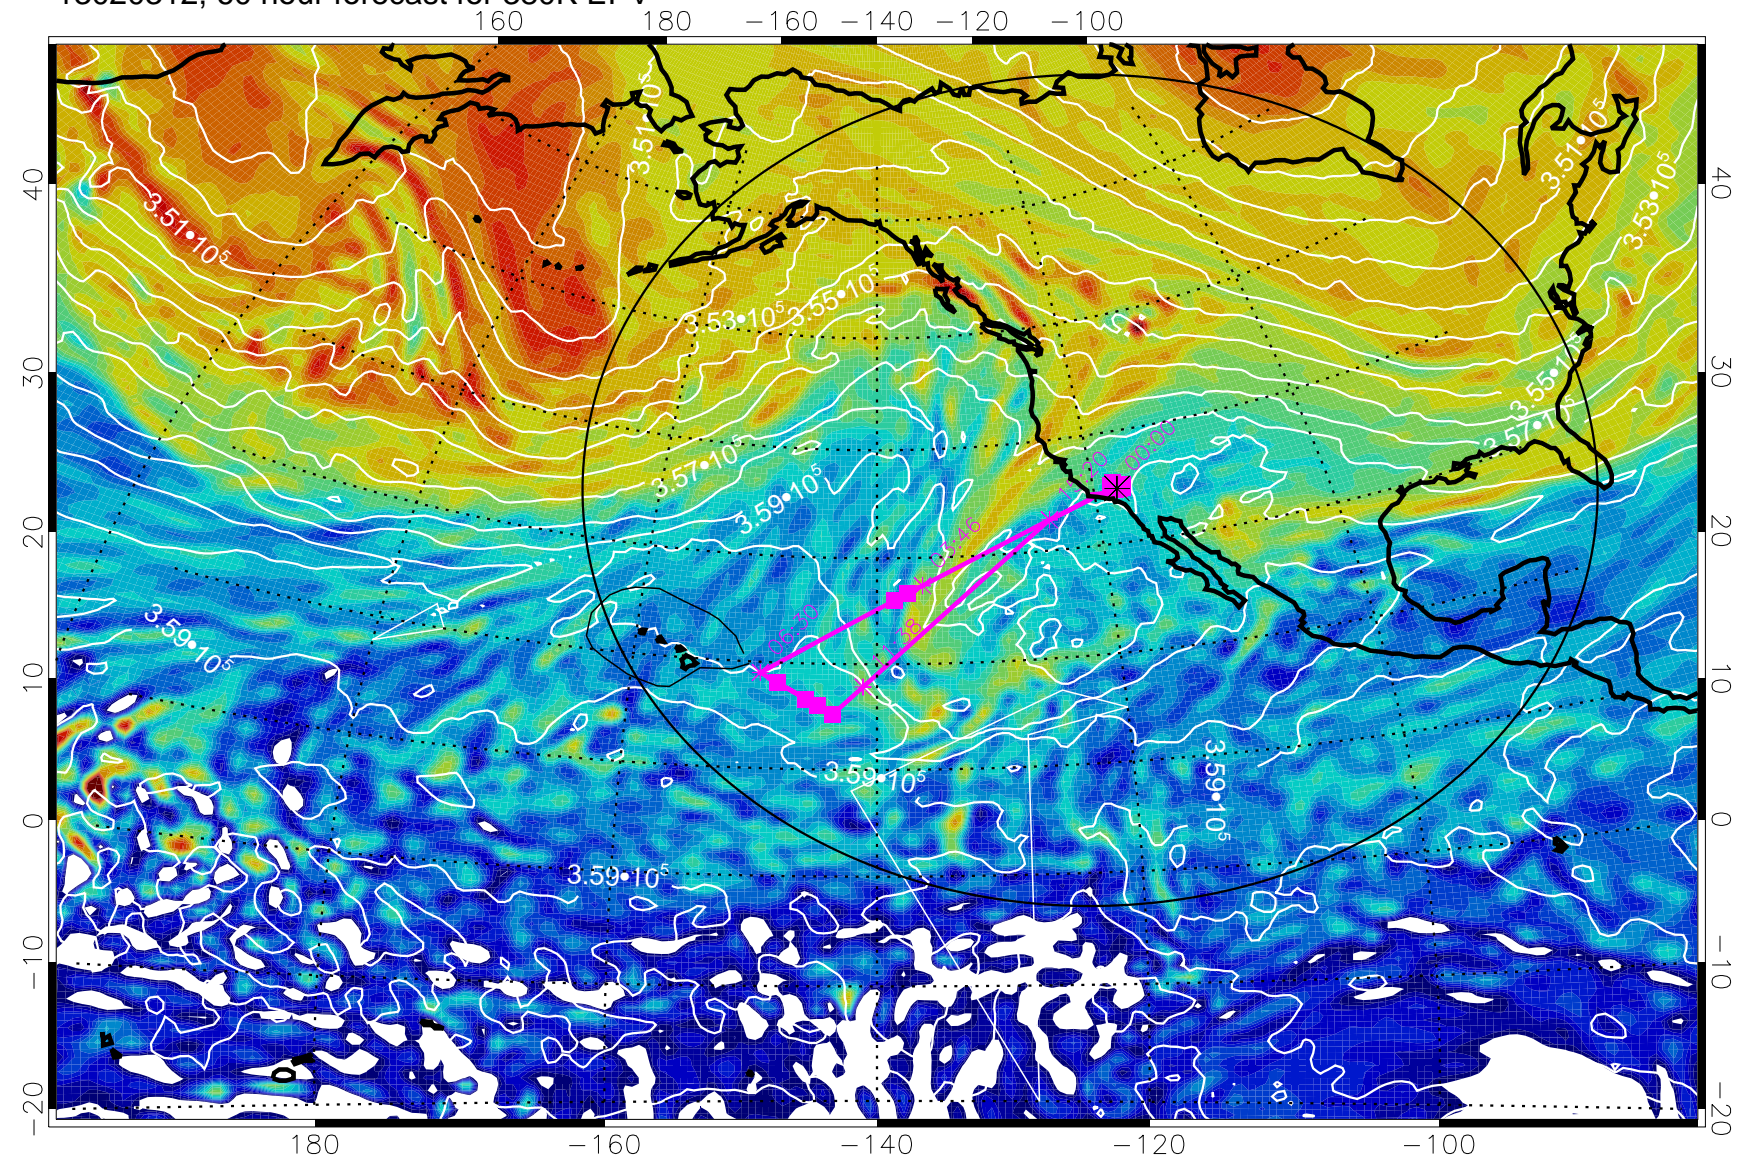

160 180 -160 -140 -120 -100

380K Montgomery Streamfunction, white

Range ring of 4055 km -- 13 hours GH round trip

13020212, 36 hour forecast for 380K EPV

380K Montgomery Streamfunction, white

Range ring of 4055 km -- 13 hours GH round trip

13020218, 42 hour forecast for 380K EPV

380K Montgomery Streamfunction, white

Range ring of 4055 km -- 13 hours GH round trip

13020300, 48 hour forecast for 380K EPV

380K Montgomery Streamfunction, white

Range ring of 4055 km -- 13 hours GH round trip

13020306, 54 hour forecast for 380K EPV

380K Montgomery Streamfunction, white

Range ring of 4055 km -- 13 hours GH round trip

13020312, 60 hour forecast for 380K EPV

380K Montgomery Streamfunction, white

Range ring of 4055 km -- 13 hours GH round trip

13020318, 66 hour forecast for 380K EPV

380K Montgomery Streamfunction, white

Range ring of 4055 km -- 13 hours GH round trip

13020400, 72 hour forecast for 380K EPV

160 180 -160 -140 -120 -100

380K Montgomery Streamfunction, white