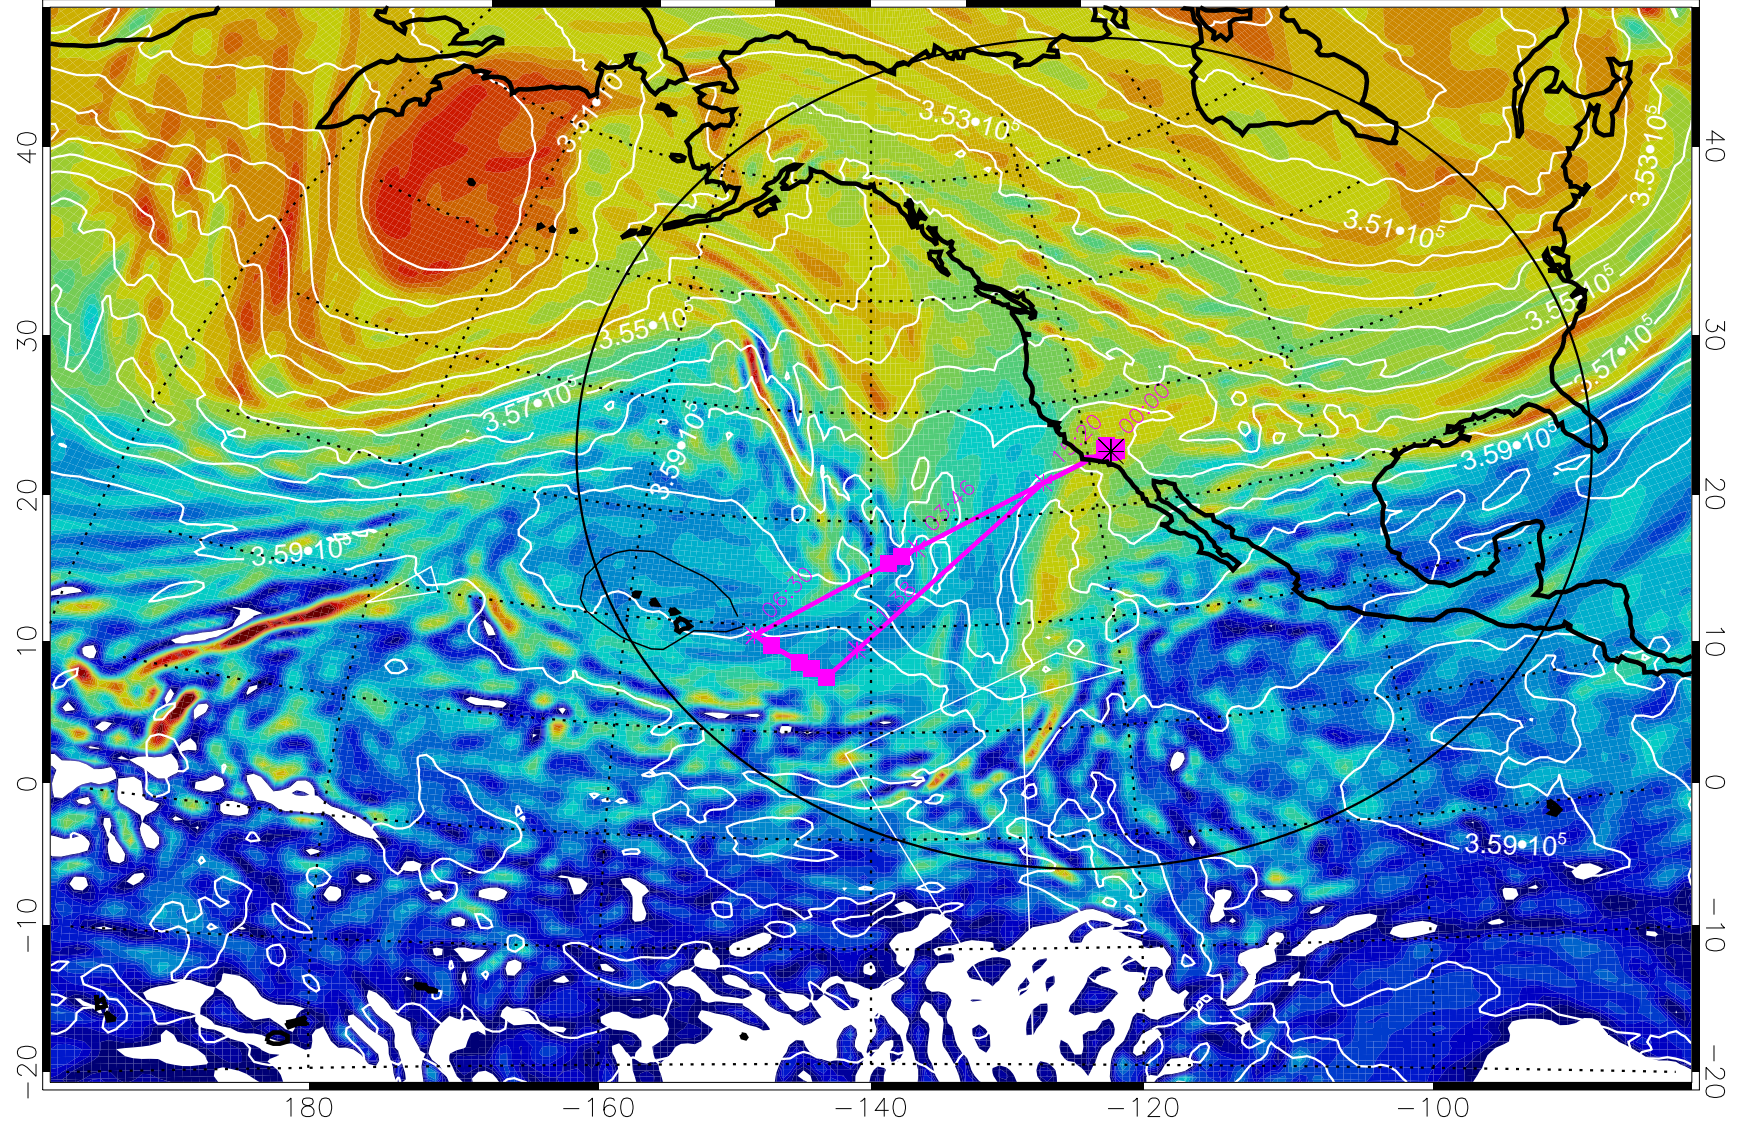

13020112, 12 hour forecast for 380K EPV

380K Montgomery Streamfunction, white

Range ring of 4055 km -- 13 hours GH round trip

13020118, 18 hour forecast for 380K EPV

160 180 -160 -140 -120 -100

380K Montgomery Streamfunction, white

Range ring of 4055 km -- 13 hours GH round trip

13020200, 24 hour forecast for 380K EPV

380K Montgomery Streamfunction, white

Range ring of 4055 km -- 13 hours GH round trip

13020206, 30 hour forecast for 380K EPV

160 180 -160 -140 -120 -100

380K Montgomery Streamfunction, white

Range ring of 4055 km -- 13 hours GH round trip

13020212, 36 hour forecast for 380K EPV

380K Montgomery Streamfunction, white

Range ring of 4055 km -- 13 hours GH round trip

13020218, 42 hour forecast for 380K EPV

380K Montgomery Streamfunction, white

Range ring of 4055 km -- 13 hours GH round trip

13020300, 48 hour forecast for 380K EPV

380K Montgomery Streamfunction, white

Range ring of 4055 km -- 13 hours GH round trip