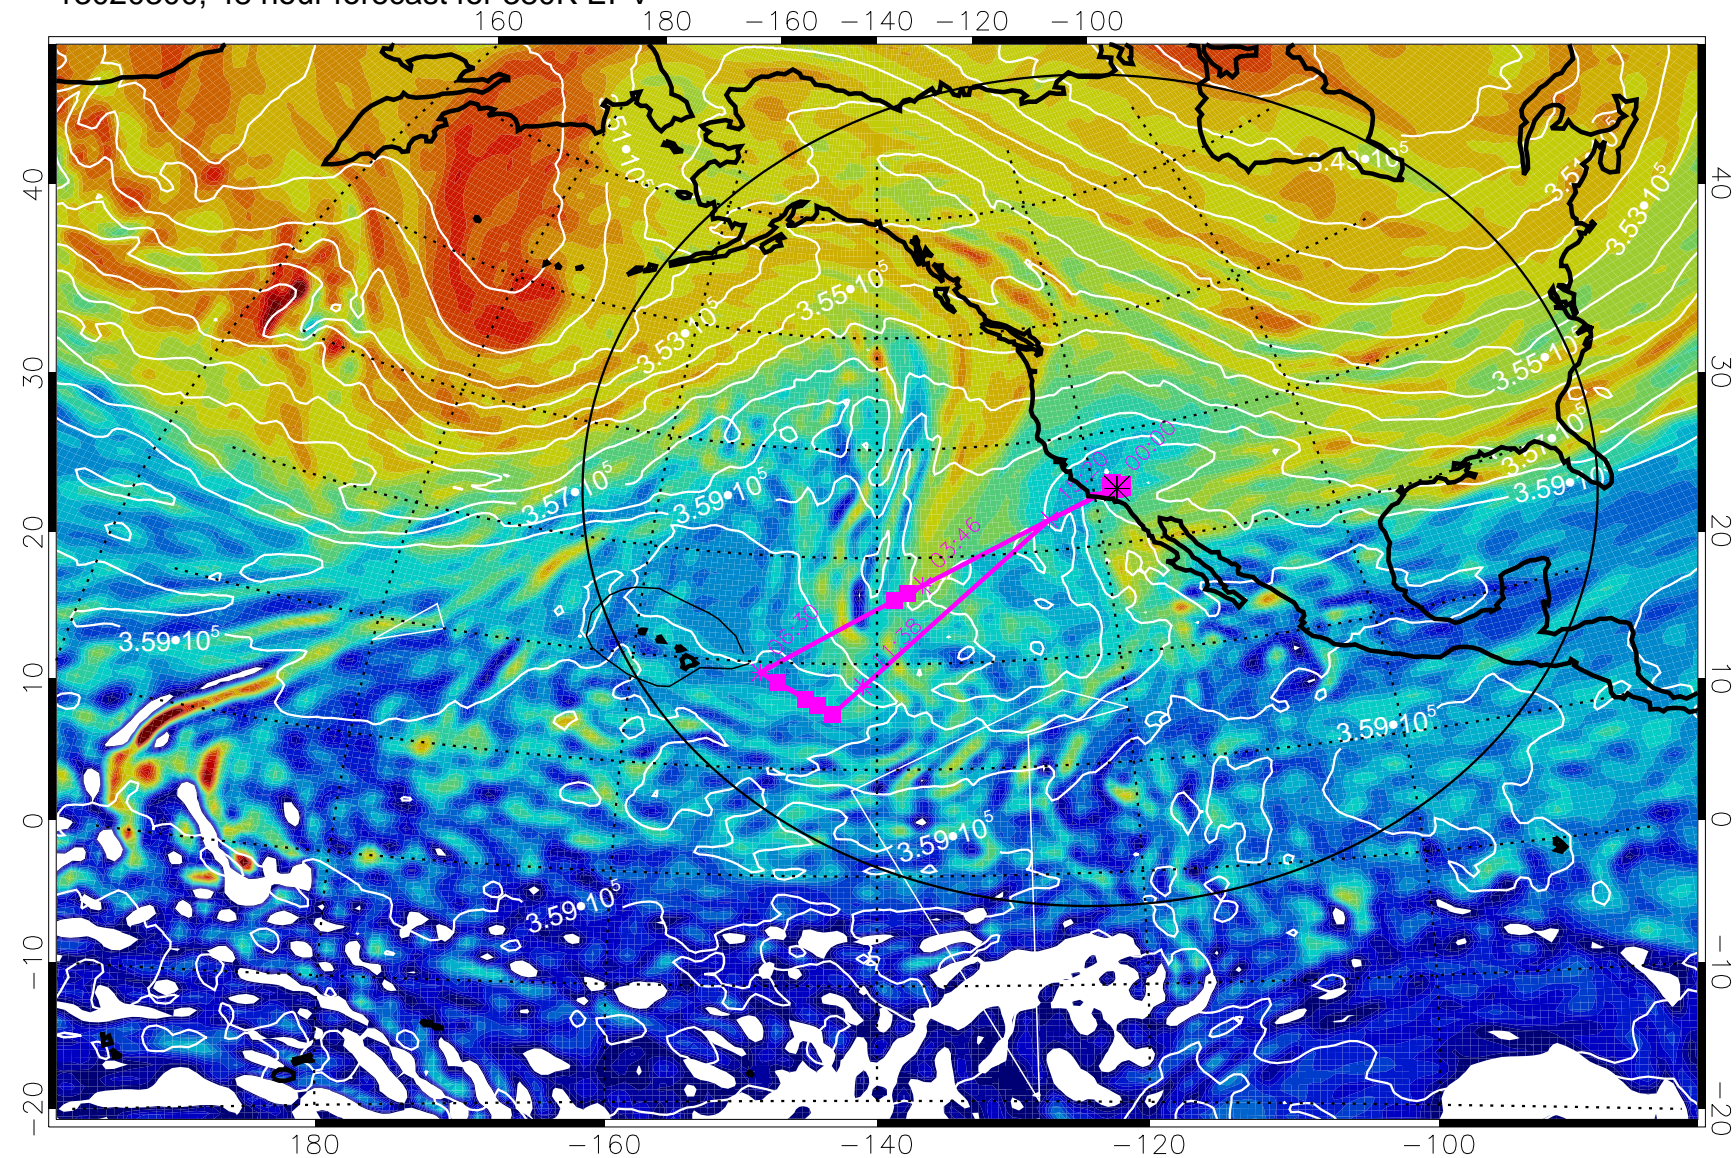

Range ring of 4055 km -- 13 hours GH round trip

13020200, 24 hour forecast for 380K EPV

380K Montgomery Streamfunction, white

Range ring of 4055 km -- 13 hours GH round trip

13020206, 30 hour forecast for 380K EPV

160 180 -160 -140 -120 -100

380K Montgomery Streamfunction, white

Range ring of 4055 km -- 13 hours GH round trip

13020212, 36 hour forecast for 380K EPV

380K Montgomery Streamfunction, white

Range ring of 4055 km -- 13 hours GH round trip

13020218, 42 hour forecast for 380K EPV

380K Montgomery Streamfunction, white

Range ring of 4055 km -- 13 hours GH round trip

13020300, 48 hour forecast for 380K EPV

380K Montgomery Streamfunction, white

Range ring of 4055 km -- 13 hours GH round trip

13020306, 54 hour forecast for 380K EPV

380K Montgomery Streamfunction, white

Range ring of 4055 km -- 13 hours GH round trip

13020312, 60 hour forecast for 380K EPV

380K Montgomery Streamfunction, white

Range ring of 4055 km -- 13 hours GH round trip