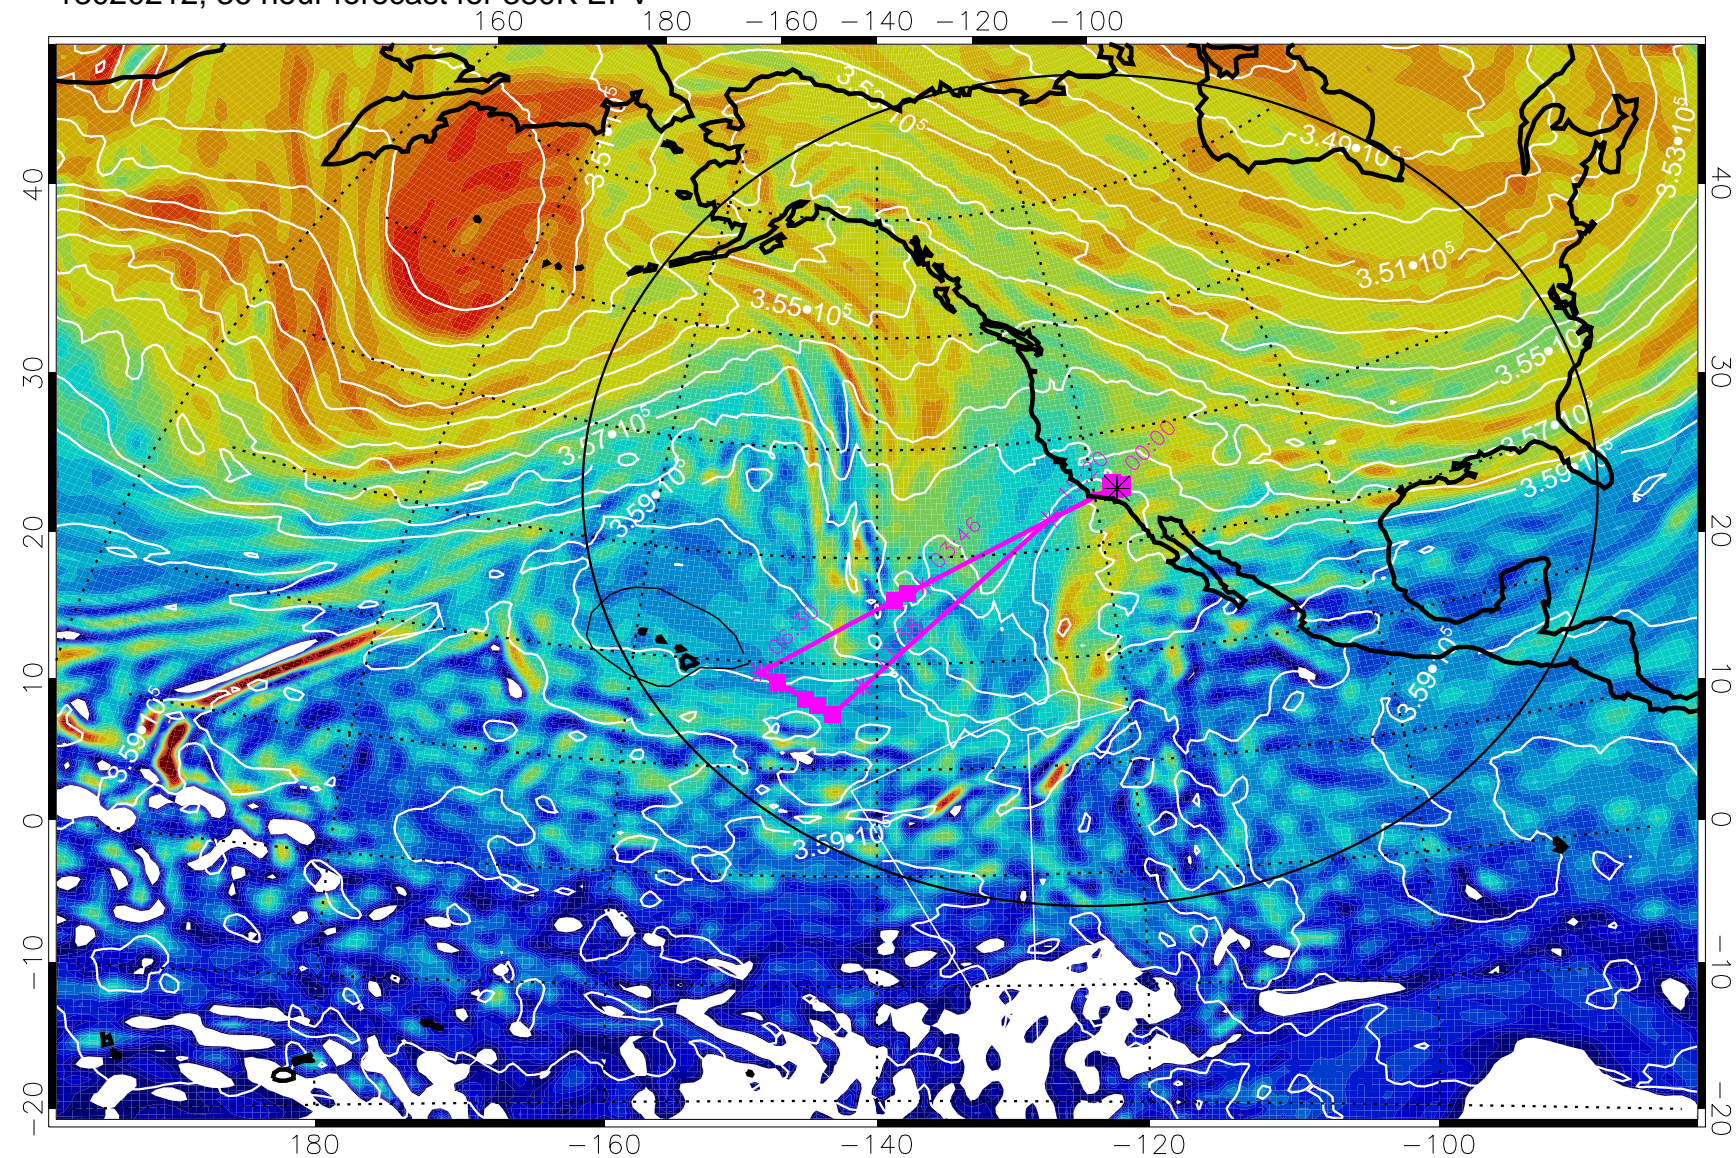

13020112, 12 hour forecast for 380K EPV

380K Montgomery Streamfunction, white

Range ring of 4055 km -- 13 hours GH round trip

13020118, 18 hour forecast for 380K EPV

160 180 -160 -140 -120 -100

380K Montgomery Streamfunction, white

Range ring of 4055 km -- 13 hours GH round trip

13020200, 24 hour forecast for 380K EPV

380K Montgomery Streamfunction, white

Range ring of 4055 km -- 13 hours GH round trip

13020206, 30 hour forecast for 380K EPV

160 180 -160 -140 -120 -100

380K Montgomery Streamfunction, white

Range ring of 4055 km -- 13 hours GH round trip

13020212, 36 hour forecast for 380K EPV

380K Montgomery Streamfunction, white

Range ring of 4055 km -- 13 hours GH round trip

13020218, 42 hour forecast for 380K EPV

380K Montgomery Streamfunction, white

Range ring of 4055 km -- 13 hours GH round trip

13020300, 48 hour forecast for 380K EPV

380K Montgomery Streamfunction, white

Range ring of 4055 km -- 13 hours GH round trip