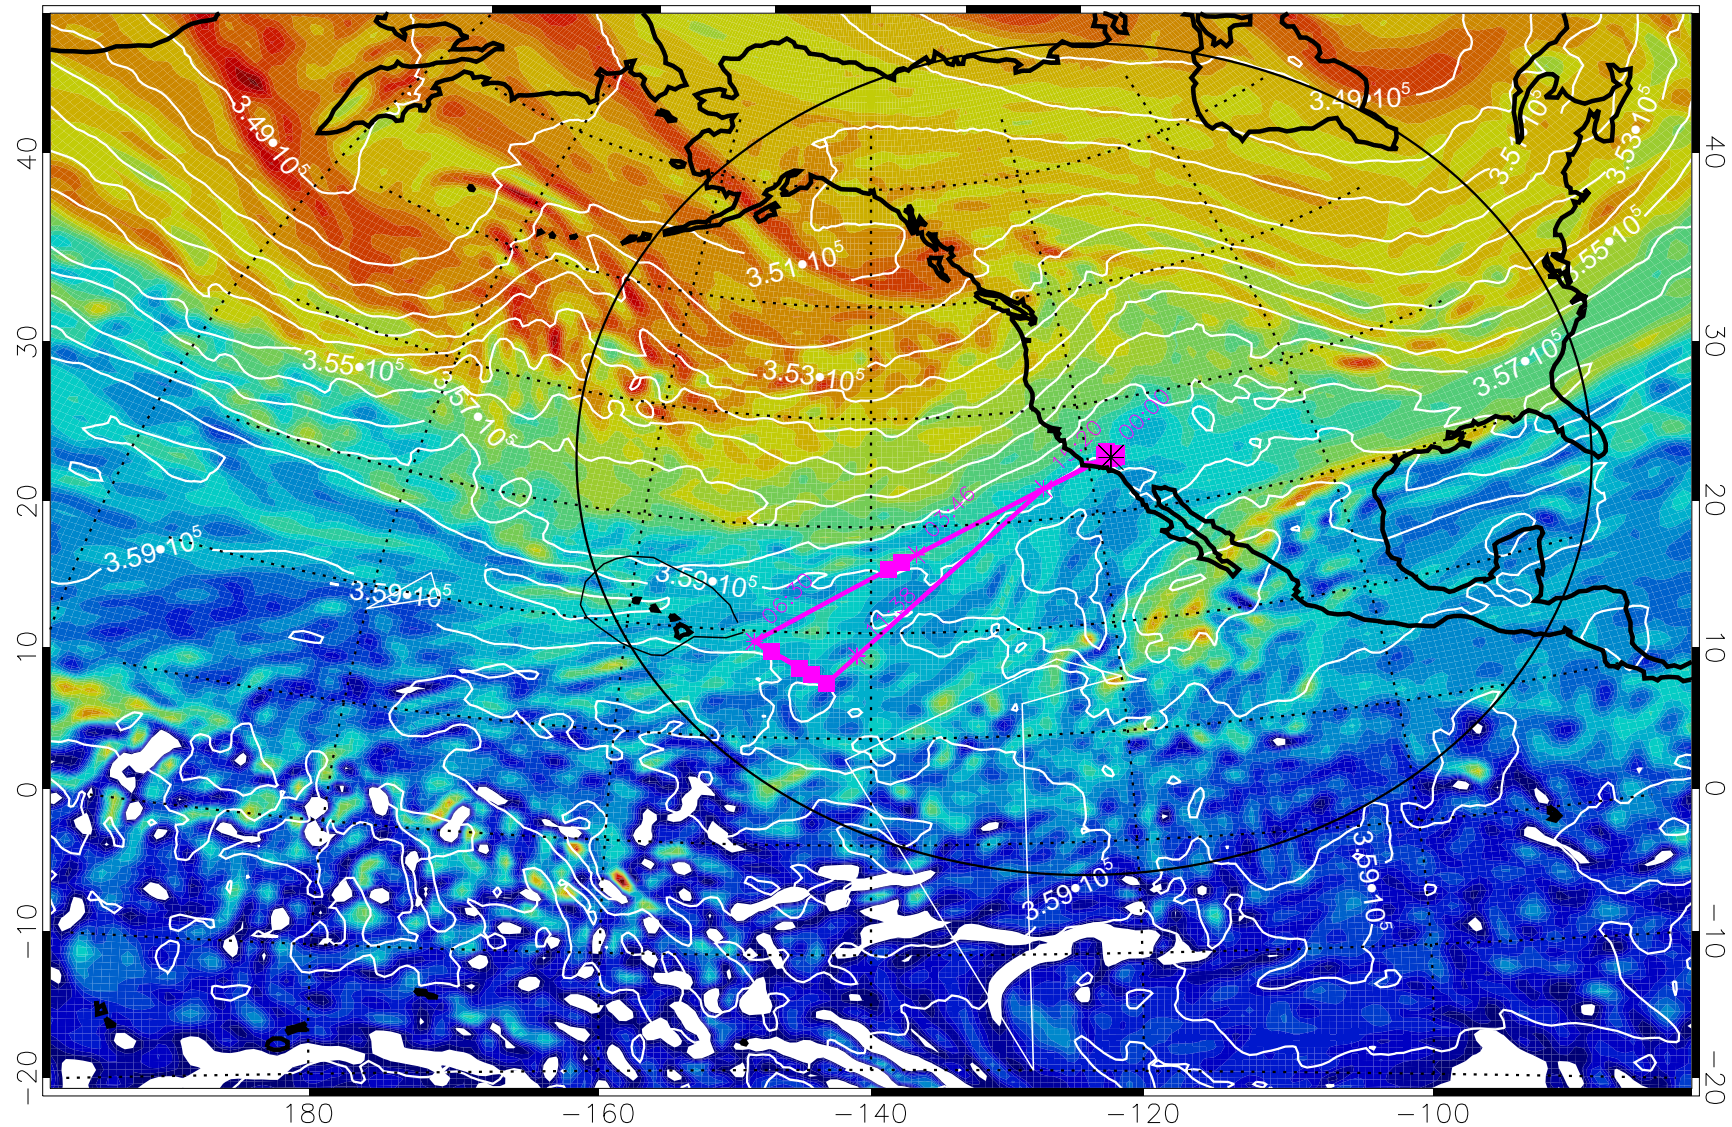

160 180 -160 -140 -120 -100

380K Montgomery Streamfunction, white

Range ring of 4055 km -- 13 hours GH round trip

13020512, 108 hour forecast for 380K EPV

160 180 -160 -140 -120 -100

380K Montgomery Streamfunction, white

Range ring of 4055 km -- 13 hours GH round trip

13020518, 114 hour forecast for 380K EPV

160 180 -160 -140 -120 -100

380K Montgomery Streamfunction, white

Range ring of 4055 km -- 13 hours GH round trip

13020600, 120 hour forecast for 380K EPV

160 180 -160 -140 -120 -100

$-5.0 \cdot 10^{-6}$ 0 $5.0 \cdot 10^{-6}$ $1.0 \cdot 10^{-5}$ $1.5 \cdot 10^{-5}$
PVU

380K Montgomery Streamfunction, white

Range ring of 4055 km -- 13 hours GH round trip