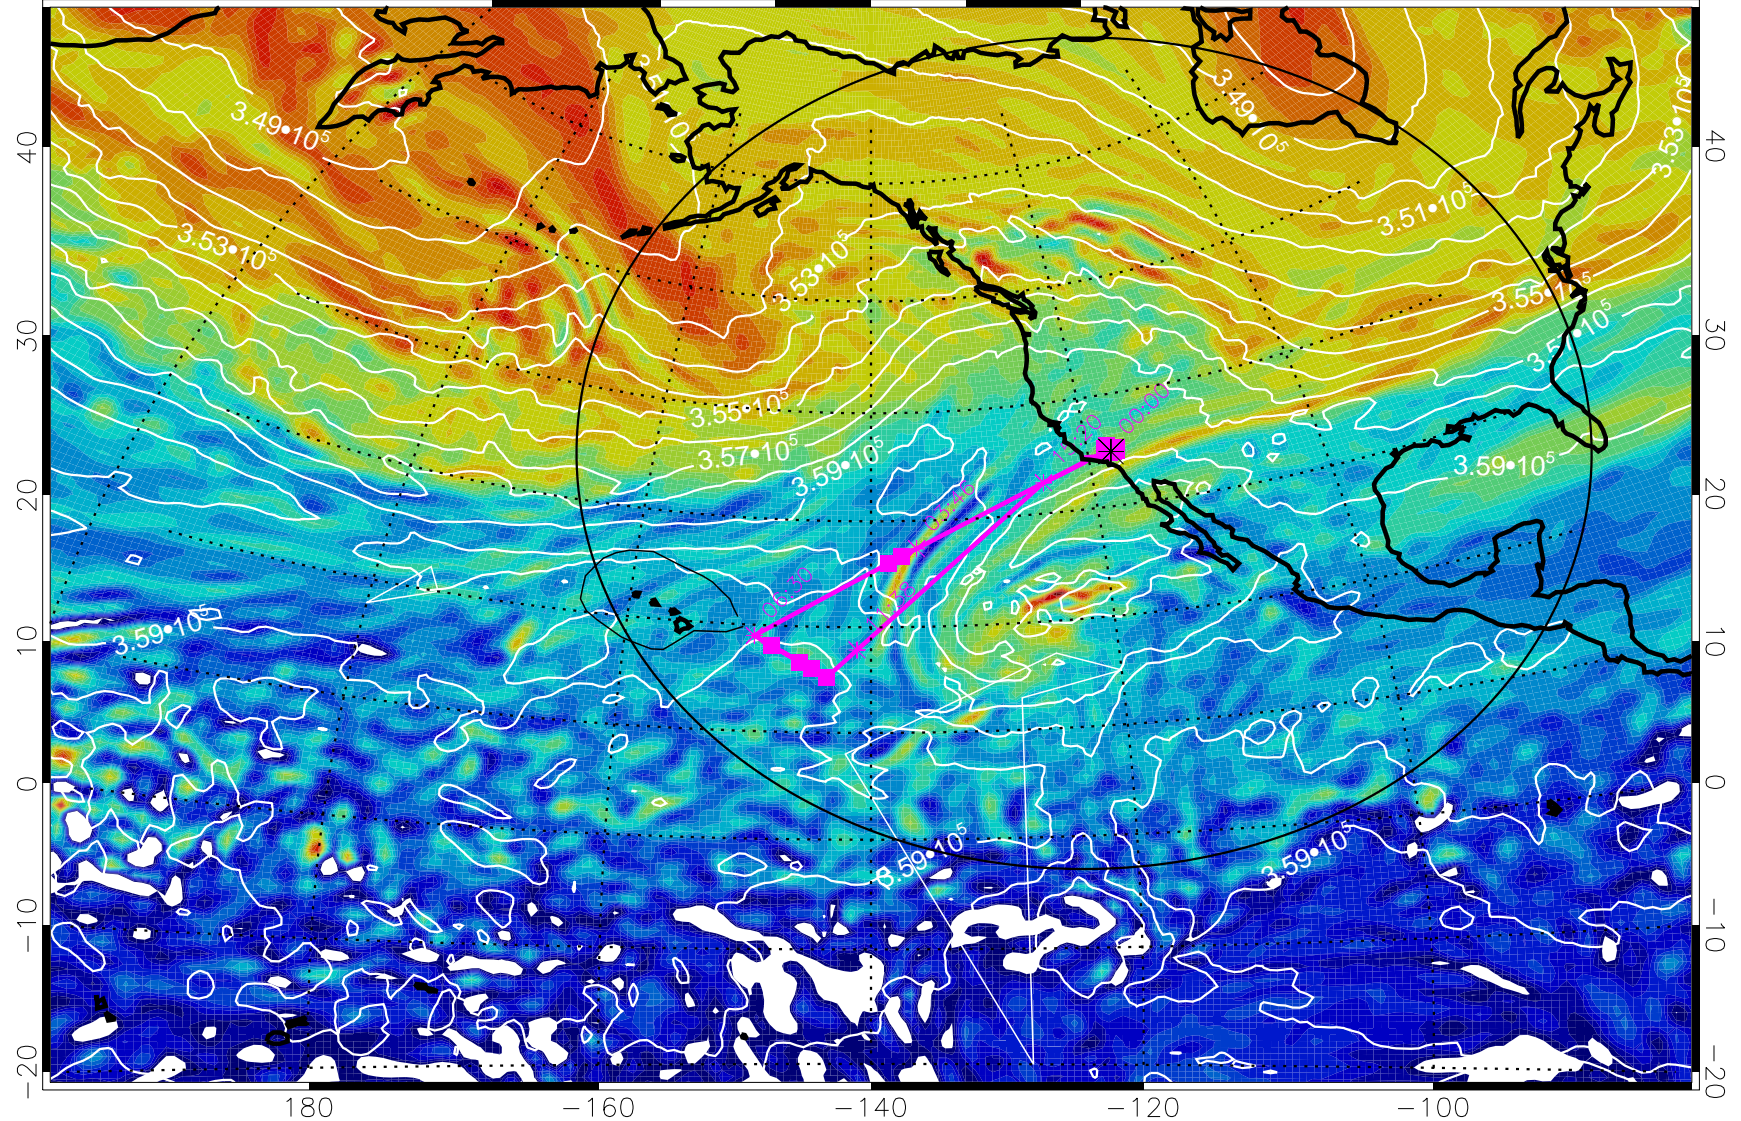

13020318, 66 hour forecast for 380K EPV

380K Montgomery Streamfunction, white

Range ring of 4055 km -- 13 hours GH round trip

13020400, 72 hour forecast for 380K EPV

160 180 -160 -140 -120 -100

380K Montgomery Streamfunction, white

Range ring of 4055 km -- 13 hours GH round trip

13020406, 78 hour forecast for 380K EPV

160 180 -160 -140 -120 -100

380K Montgomery Streamfunction, white

Range ring of 4055 km -- 13 hours GH round trip

13020412, 84 hour forecast for 380K EPV

160 180 -160 -140 -120 -100

380K Montgomery Streamfunction, white

Range ring of 4055 km -- 13 hours GH round trip

13020418, 90 hour forecast for 380K EPV

160 180 -160 -140 -120 -100

380K Montgomery Streamfunction, white

Range ring of 4055 km -- 13 hours GH round trip

13020500, 96 hour forecast for 380K EPV

380K Montgomery Streamfunction, white

Range ring of 4055 km -- 13 hours GH round trip

13020506, 102 hour forecast for 380K EPV