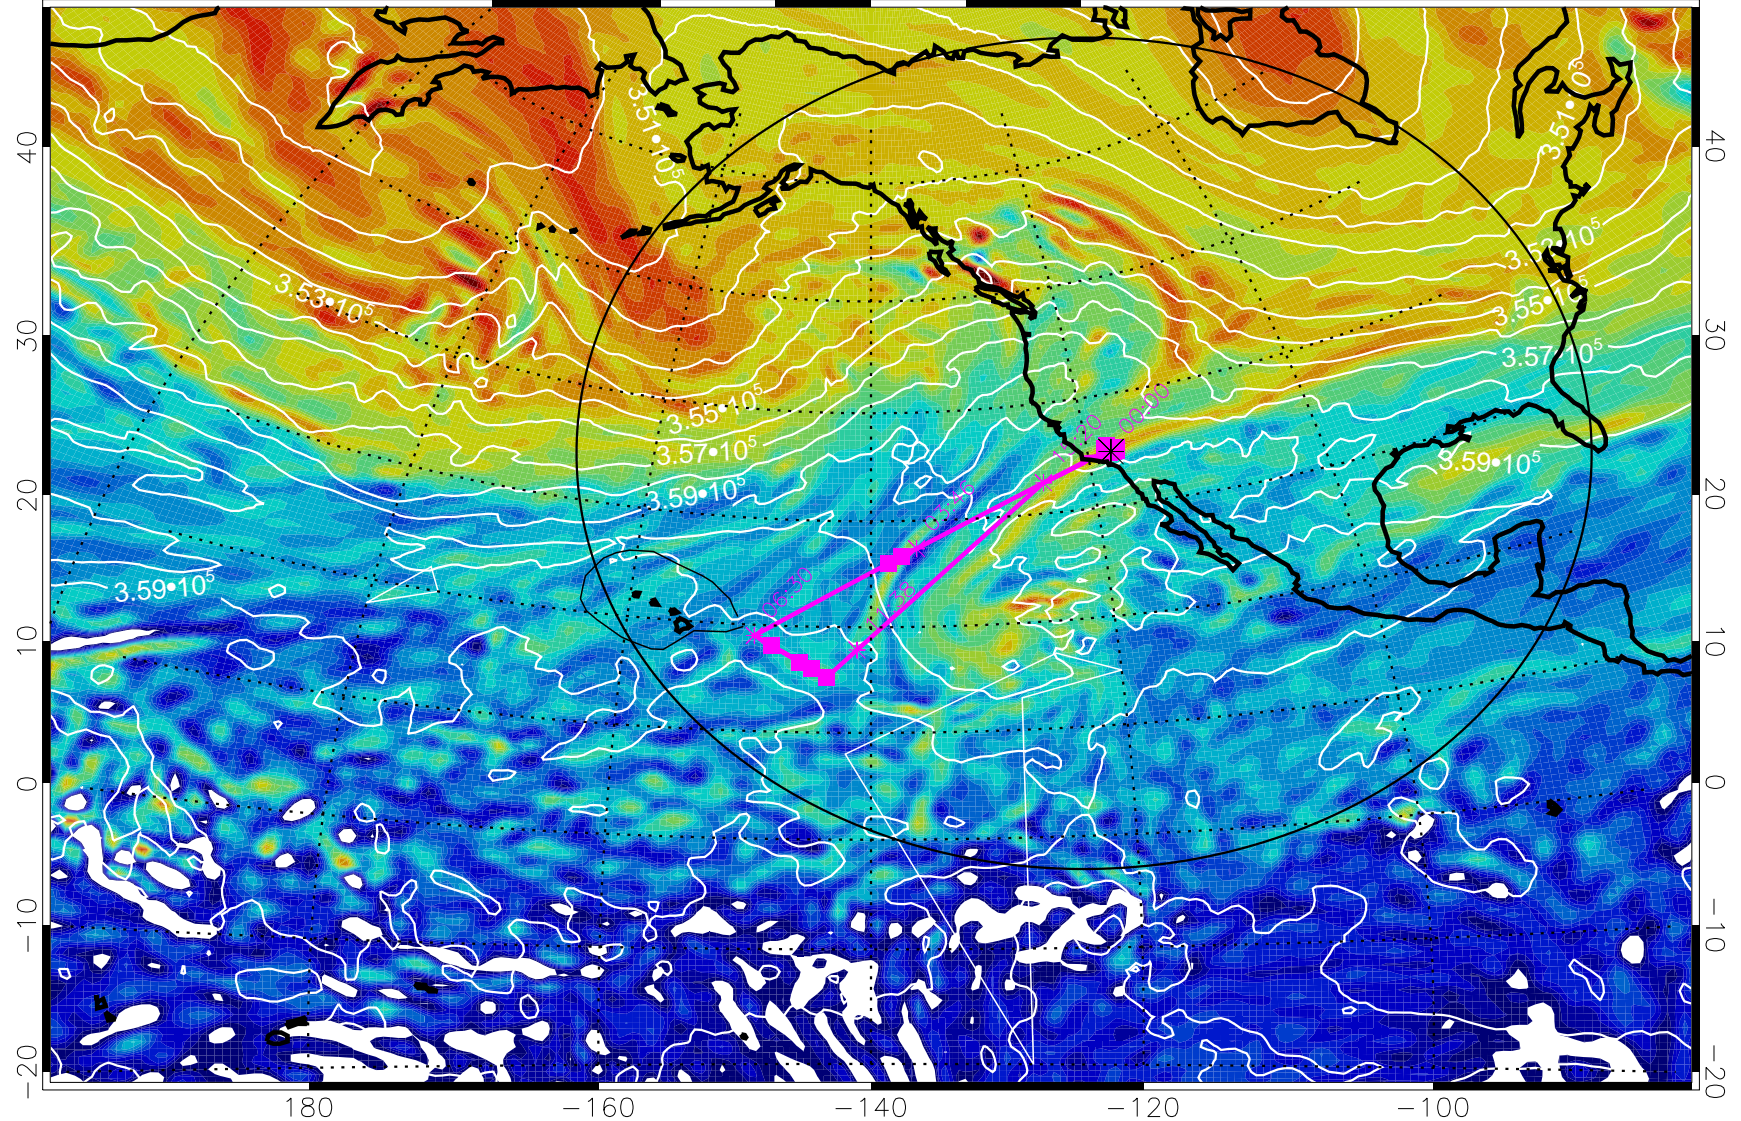

13020318, 66 hour forecast for 380K EPV

380K Montgomery Streamfunction, white

Range ring of 4055 km -- 13 hours GH round trip

13020400, 72 hour forecast for 380K EPV

160 180 -160 -140 -120 -100

380K Montgomery Streamfunction, white

Range ring of 4055 km -- 13 hours GH round trip

13020406, 78 hour forecast for 380K EPV

160 180 -160 -140 -120 -100

380K Montgomery Streamfunction, white

Range ring of 4055 km -- 13 hours GH round trip

13020412, 84 hour forecast for 380K EPV

160 180 -160 -140 -120 -100

380K Montgomery Streamfunction, white

Range ring of 4055 km -- 13 hours GH round trip

13020418, 90 hour forecast for 380K EPV

160 180 -160 -140 -120 -100

380K Montgomery Streamfunction, white

Range ring of 4055 km -- 13 hours GH round trip

13020500, 96 hour forecast for 380K EPV

380K Montgomery Streamfunction, white

Range ring of 4055 km -- 13 hours GH round trip

13020506, 102 hour forecast for 380K EPV