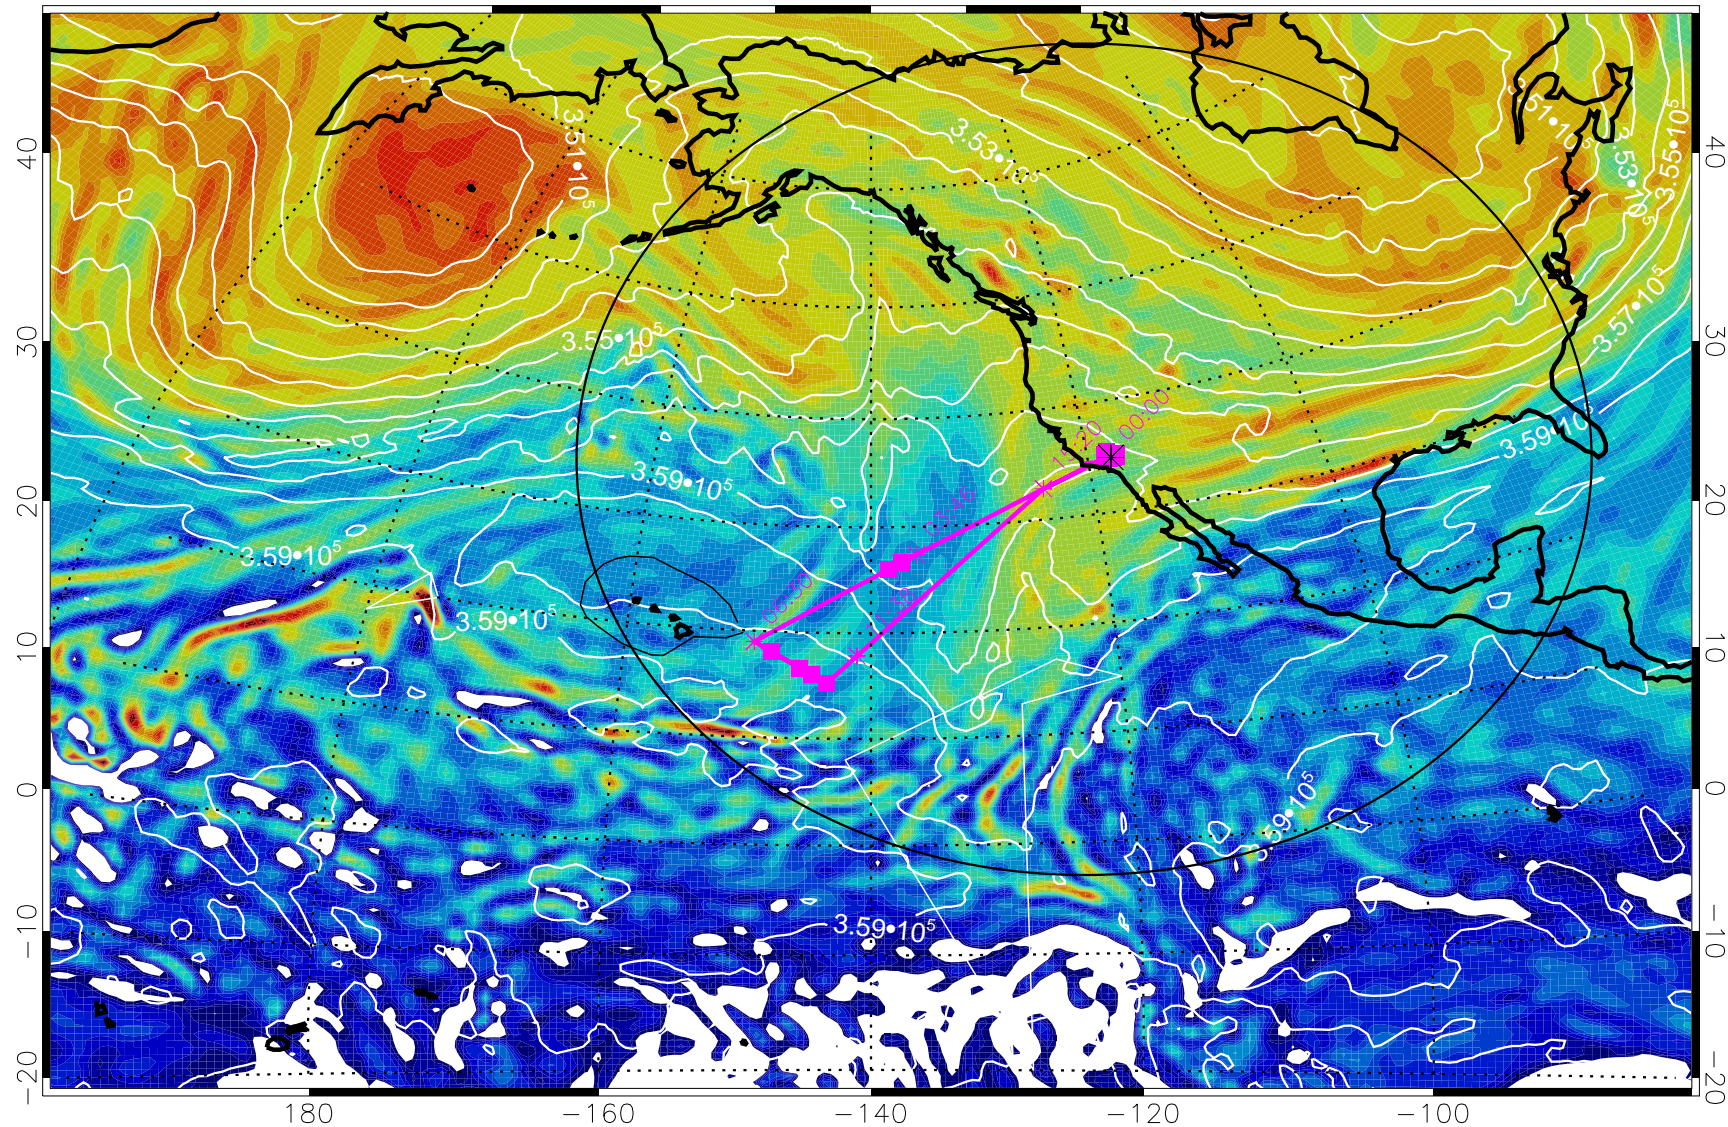

13020112, 12 hour forecast for 380K EPV

380K Montgomery Streamfunction, white

Range ring of 4055 km -- 13 hours GH round trip

13020118, 18 hour forecast for 380K EPV

160 180 -160 -140 -120 -100

380K Montgomery Streamfunction, white

Range ring of 4055 km -- 13 hours GH round trip

13020200, 24 hour forecast for 380K EPV

380K Montgomery Streamfunction, white

Range ring of 4055 km -- 13 hours GH round trip

13020206, 30 hour forecast for 380K EPV

160 180 -160 -140 -120 -100

380K Montgomery Streamfunction, white

Range ring of 4055 km -- 13 hours GH round trip

13020212, 36 hour forecast for 380K EPV

380K Montgomery Streamfunction, white

Range ring of 4055 km -- 13 hours GH round trip

13020218, 42 hour forecast for 380K EPV

380K Montgomery Streamfunction, white

Range ring of 4055 km -- 13 hours GH round trip

13020300, 48 hour forecast for 380K EPV

380K Montgomery Streamfunction, white

Range ring of 4055 km -- 13 hours GH round trip