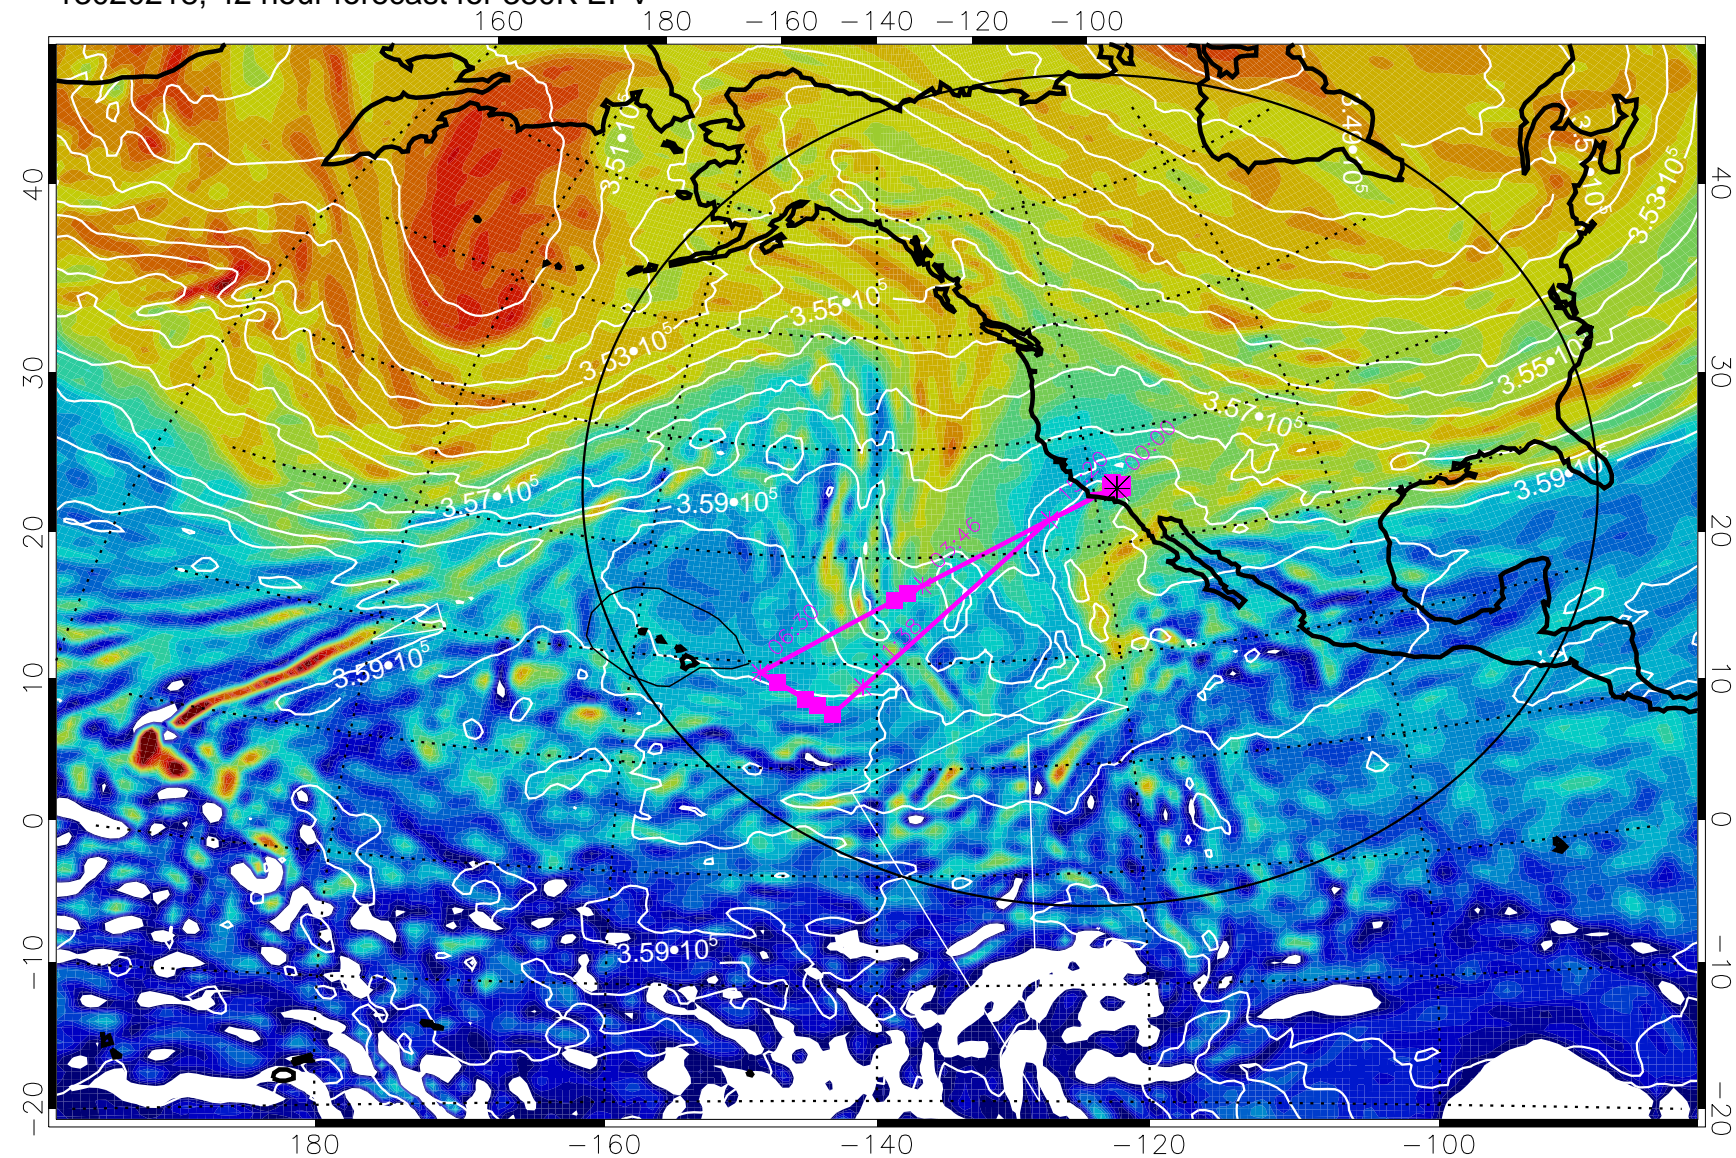

Range ring of 4055 km -- 13 hours GH round trip

13020200, 24 hour forecast for 380K EPV

380K Montgomery Streamfunction, white

Range ring of 4055 km -- 13 hours GH round trip

13020206, 30 hour forecast for 380K EPV

160 180 -160 -140 -120 -100

380K Montgomery Streamfunction, white

Range ring of 4055 km -- 13 hours GH round trip

13020212, 36 hour forecast for 380K EPV

380K Montgomery Streamfunction, white

Range ring of 4055 km -- 13 hours GH round trip

13020218, 42 hour forecast for 380K EPV

380K Montgomery Streamfunction, white

Range ring of 4055 km -- 13 hours GH round trip

13020300, 48 hour forecast for 380K EPV

380K Montgomery Streamfunction, white

Range ring of 4055 km -- 13 hours GH round trip

13020306, 54 hour forecast for 380K EPV

380K Montgomery Streamfunction, white

Range ring of 4055 km -- 13 hours GH round trip

13020312, 60 hour forecast for 380K EPV

380K Montgomery Streamfunction, white

Range ring of 4055 km -- 13 hours GH round trip