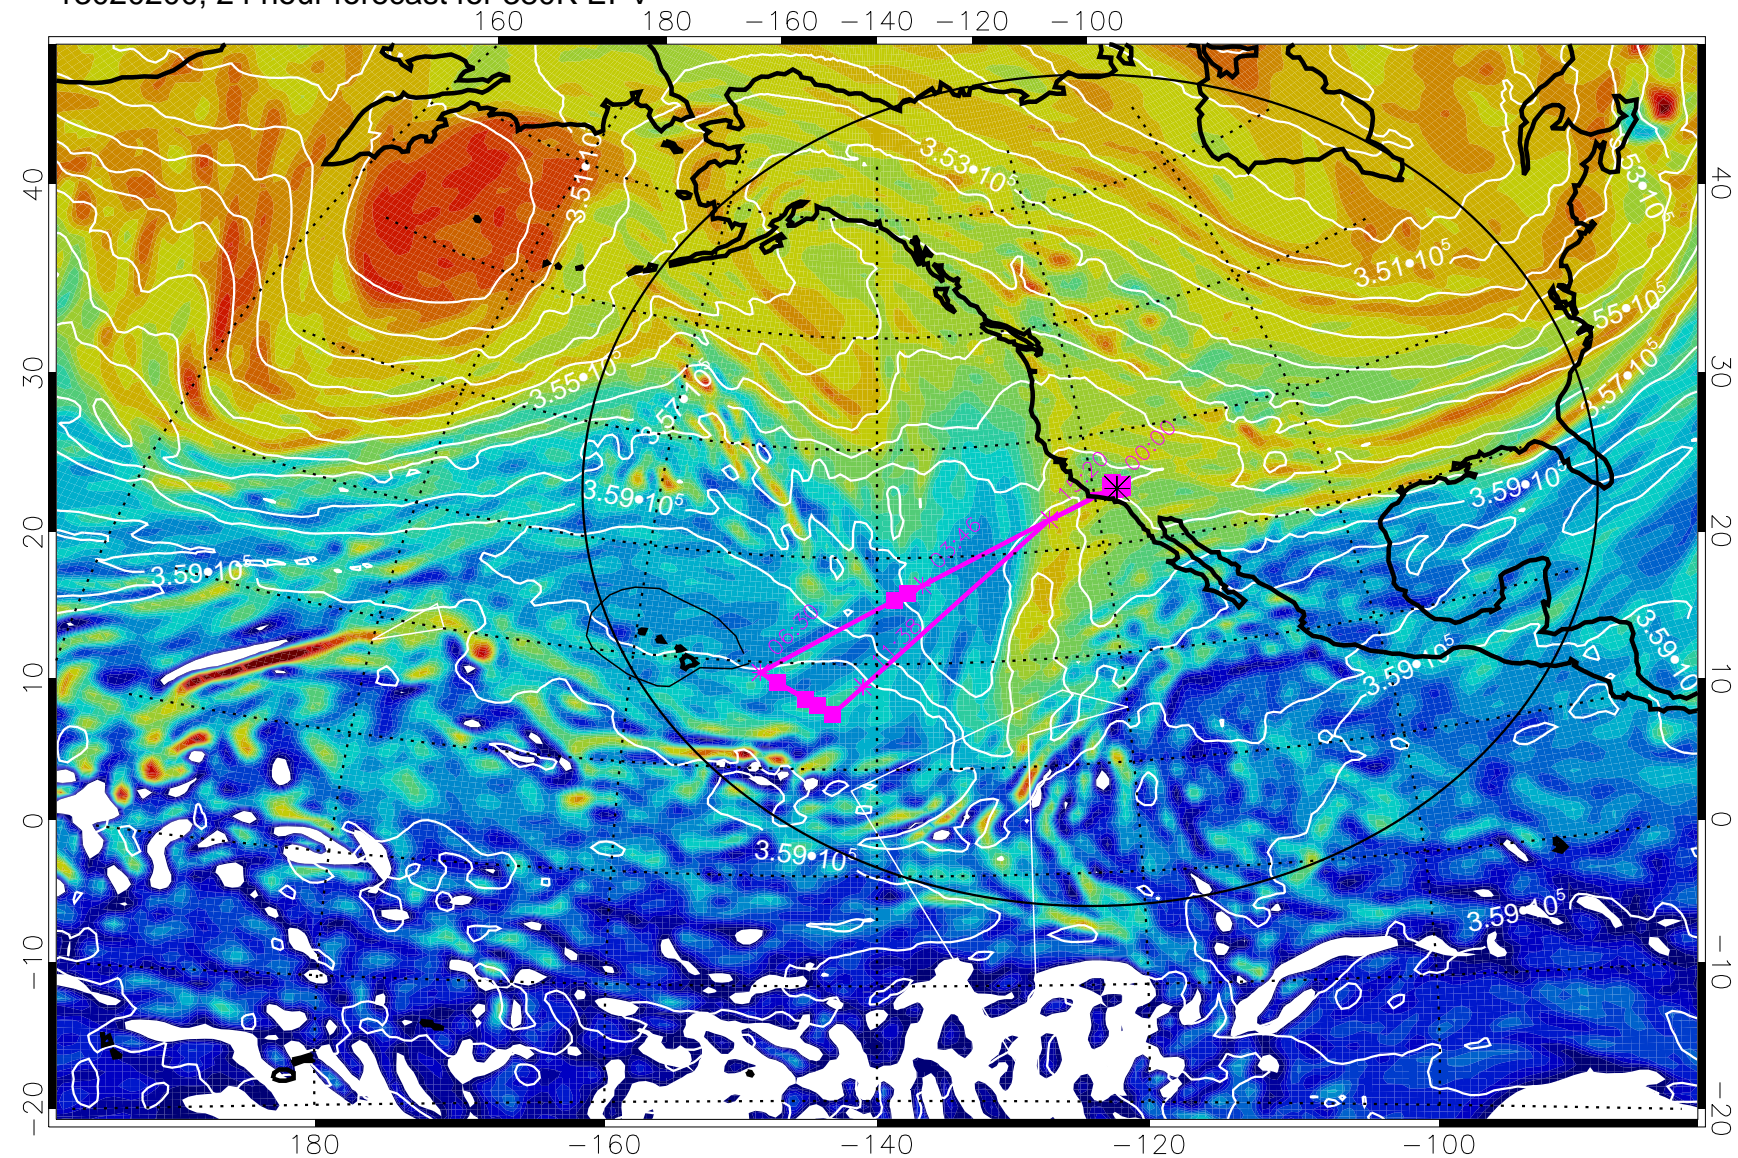

13020112, 12 hour forecast for 380K EPV

380K Montgomery Streamfunction, white

Range ring of 4055 km -- 13 hours GH round trip

13020118, 18 hour forecast for 380K EPV

160 180 -160 -140 -120 -100

380K Montgomery Streamfunction, white

Range ring of 4055 km -- 13 hours GH round trip

13020200, 24 hour forecast for 380K EPV

380K Montgomery Streamfunction, white

Range ring of 4055 km -- 13 hours GH round trip

13020206, 30 hour forecast for 380K EPV

160 180 -160 -140 -120 -100

380K Montgomery Streamfunction, white

Range ring of 4055 km -- 13 hours GH round trip

13020212, 36 hour forecast for 380K EPV

380K Montgomery Streamfunction, white

Range ring of 4055 km -- 13 hours GH round trip

13020218, 42 hour forecast for 380K EPV

380K Montgomery Streamfunction, white

Range ring of 4055 km -- 13 hours GH round trip

13020300, 48 hour forecast for 380K EPV

380K Montgomery Streamfunction, white

Range ring of 4055 km -- 13 hours GH round trip