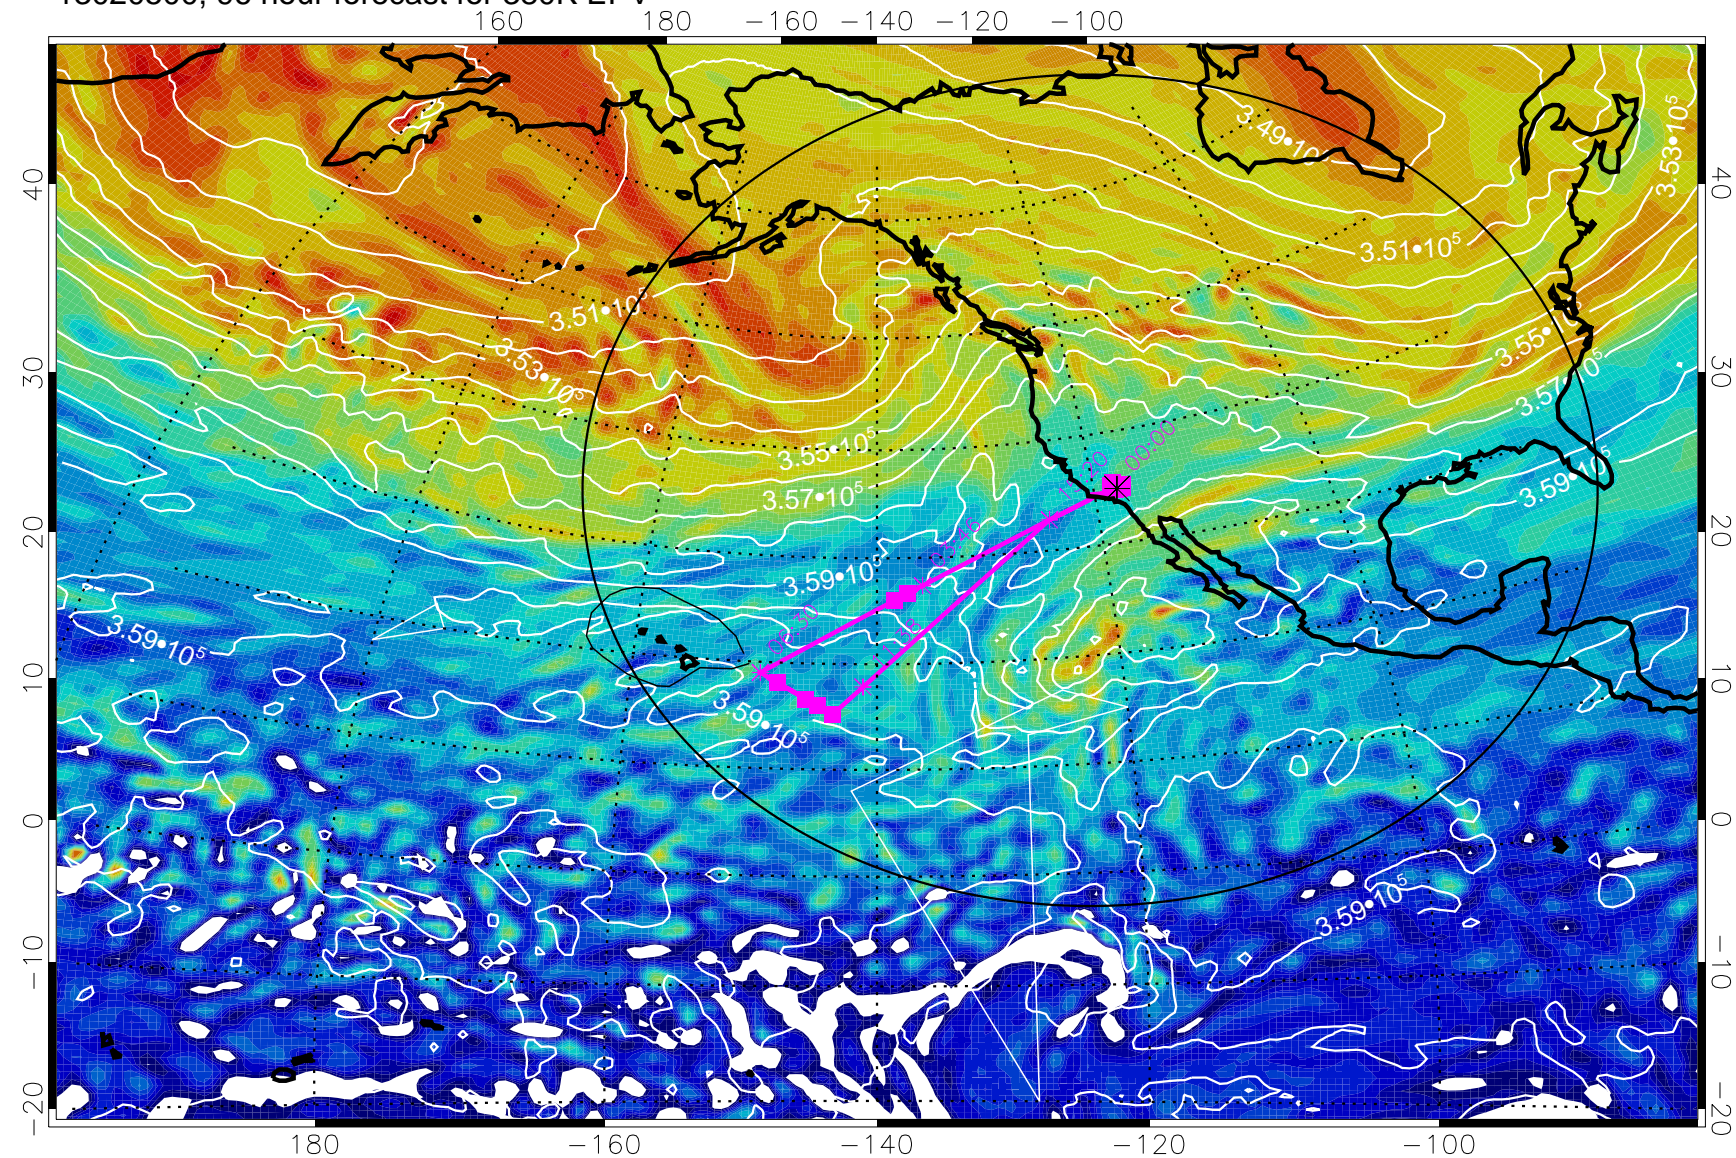

Range ring of 4055 km -- 13 hours GH round trip

13020406, 78 hour forecast for 380K EPV

160 180 -160 -140 -120 -100

380K Montgomery Streamfunction, white

Range ring of 4055 km -- 13 hours GH round trip

13020412, 84 hour forecast for 380K EPV

160 180 -160 -140 -120 -100

380K Montgomery Streamfunction, white

Range ring of 4055 km -- 13 hours GH round trip

13020418, 90 hour forecast for 380K EPV

160 180 -160 -140 -120 -100

380K Montgomery Streamfunction, white

Range ring of 4055 km -- 13 hours GH round trip

13020500, 96 hour forecast for 380K EPV

380K Montgomery Streamfunction, white

Range ring of 4055 km -- 13 hours GH round trip

13020506, 102 hour forecast for 380K EPV

160 180 -160 -140 -120 -100

380K Montgomery Streamfunction, white

Range ring of 4055 km -- 13 hours GH round trip

13020512, 108 hour forecast for 380K EPV

160 180 -160 -140 -120 -100

380K Montgomery Streamfunction, white