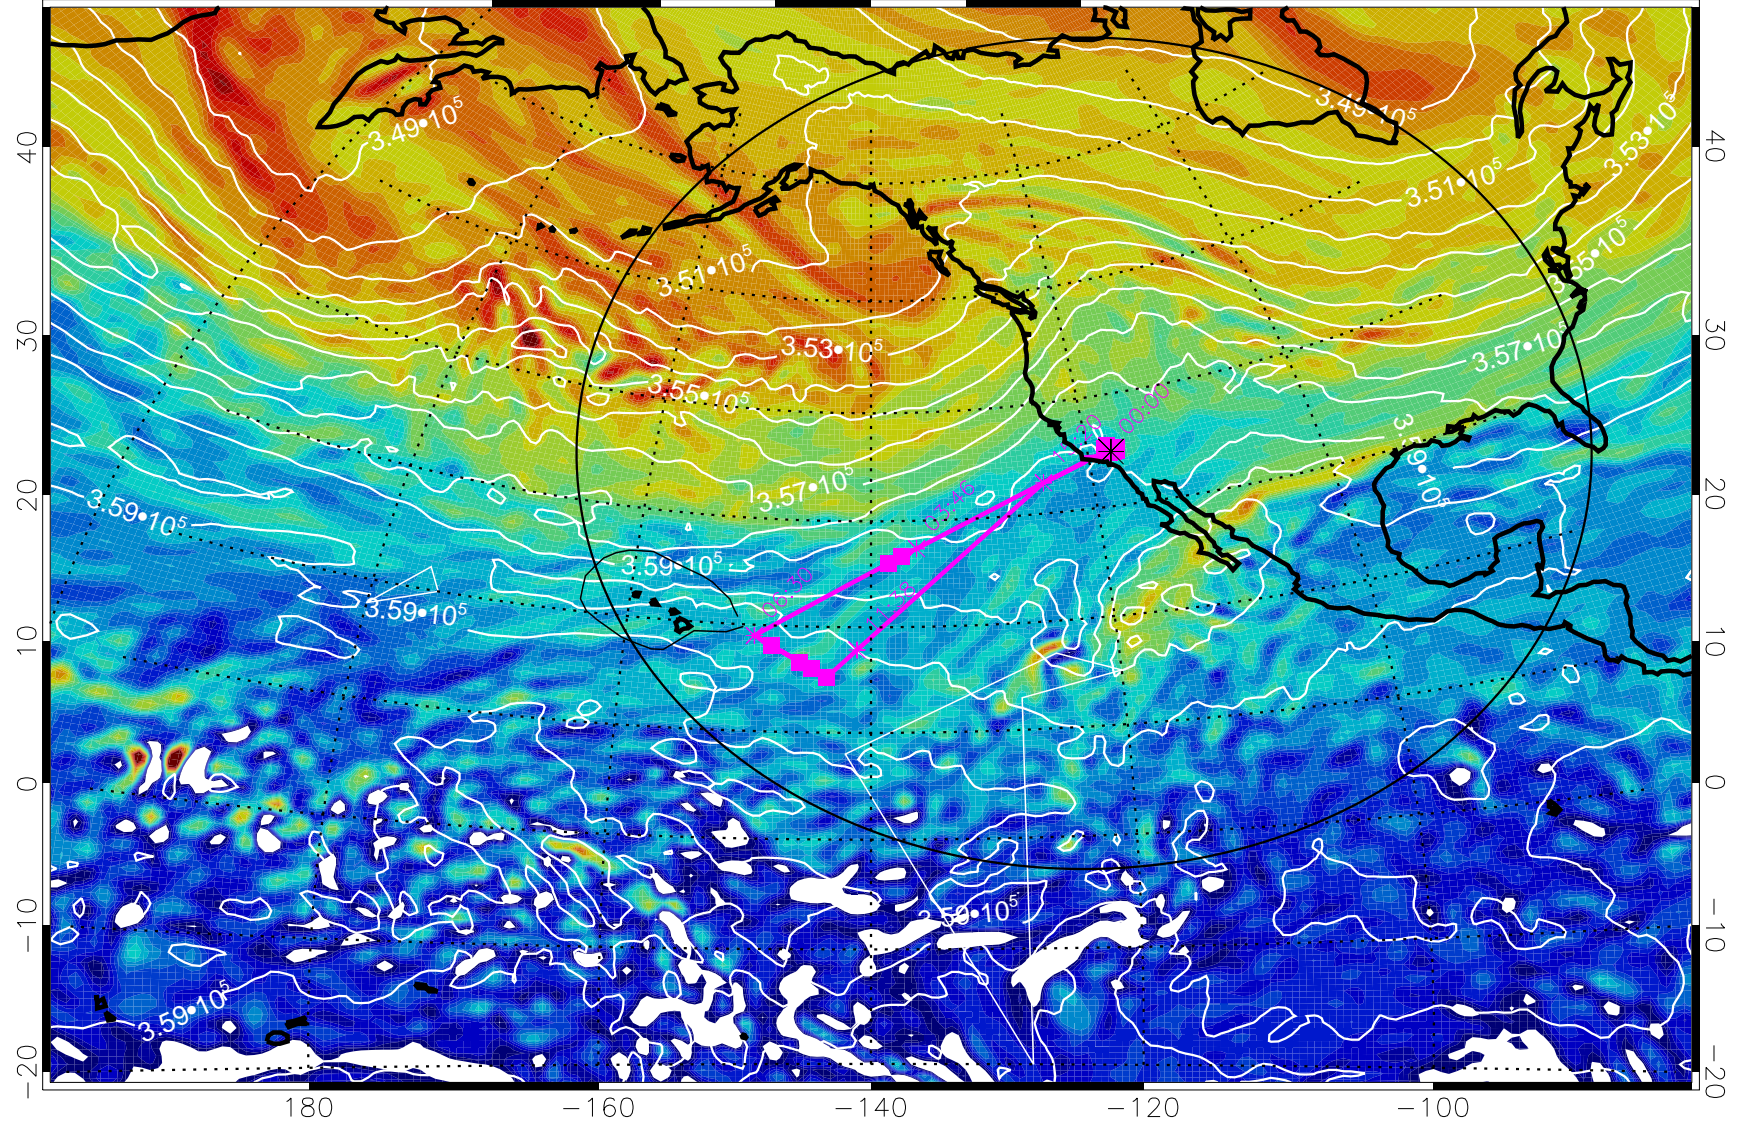

Range ring of 4055 km -- 13 hours GH round trip

13020500, 96 hour forecast for 380K EPV

380K Montgomery Streamfunction, white

Range ring of 4055 km -- 13 hours GH round trip

13020506, 102 hour forecast for 380K EPV

160 180 -160 -140 -120 -100

380K Montgomery Streamfunction, white

Range ring of 4055 km -- 13 hours GH round trip

13020512, 108 hour forecast for 380K EPV

160 180 -160 -140 -120 -100

380K Montgomery Streamfunction, white

Range ring of 4055 km -- 13 hours GH round trip

13020518, 114 hour forecast for 380K EPV

160 180 -160 -140 -120 -100

380K Montgomery Streamfunction, white

Range ring of 4055 km -- 13 hours GH round trip

13020600, 120 hour forecast for 380K EPV