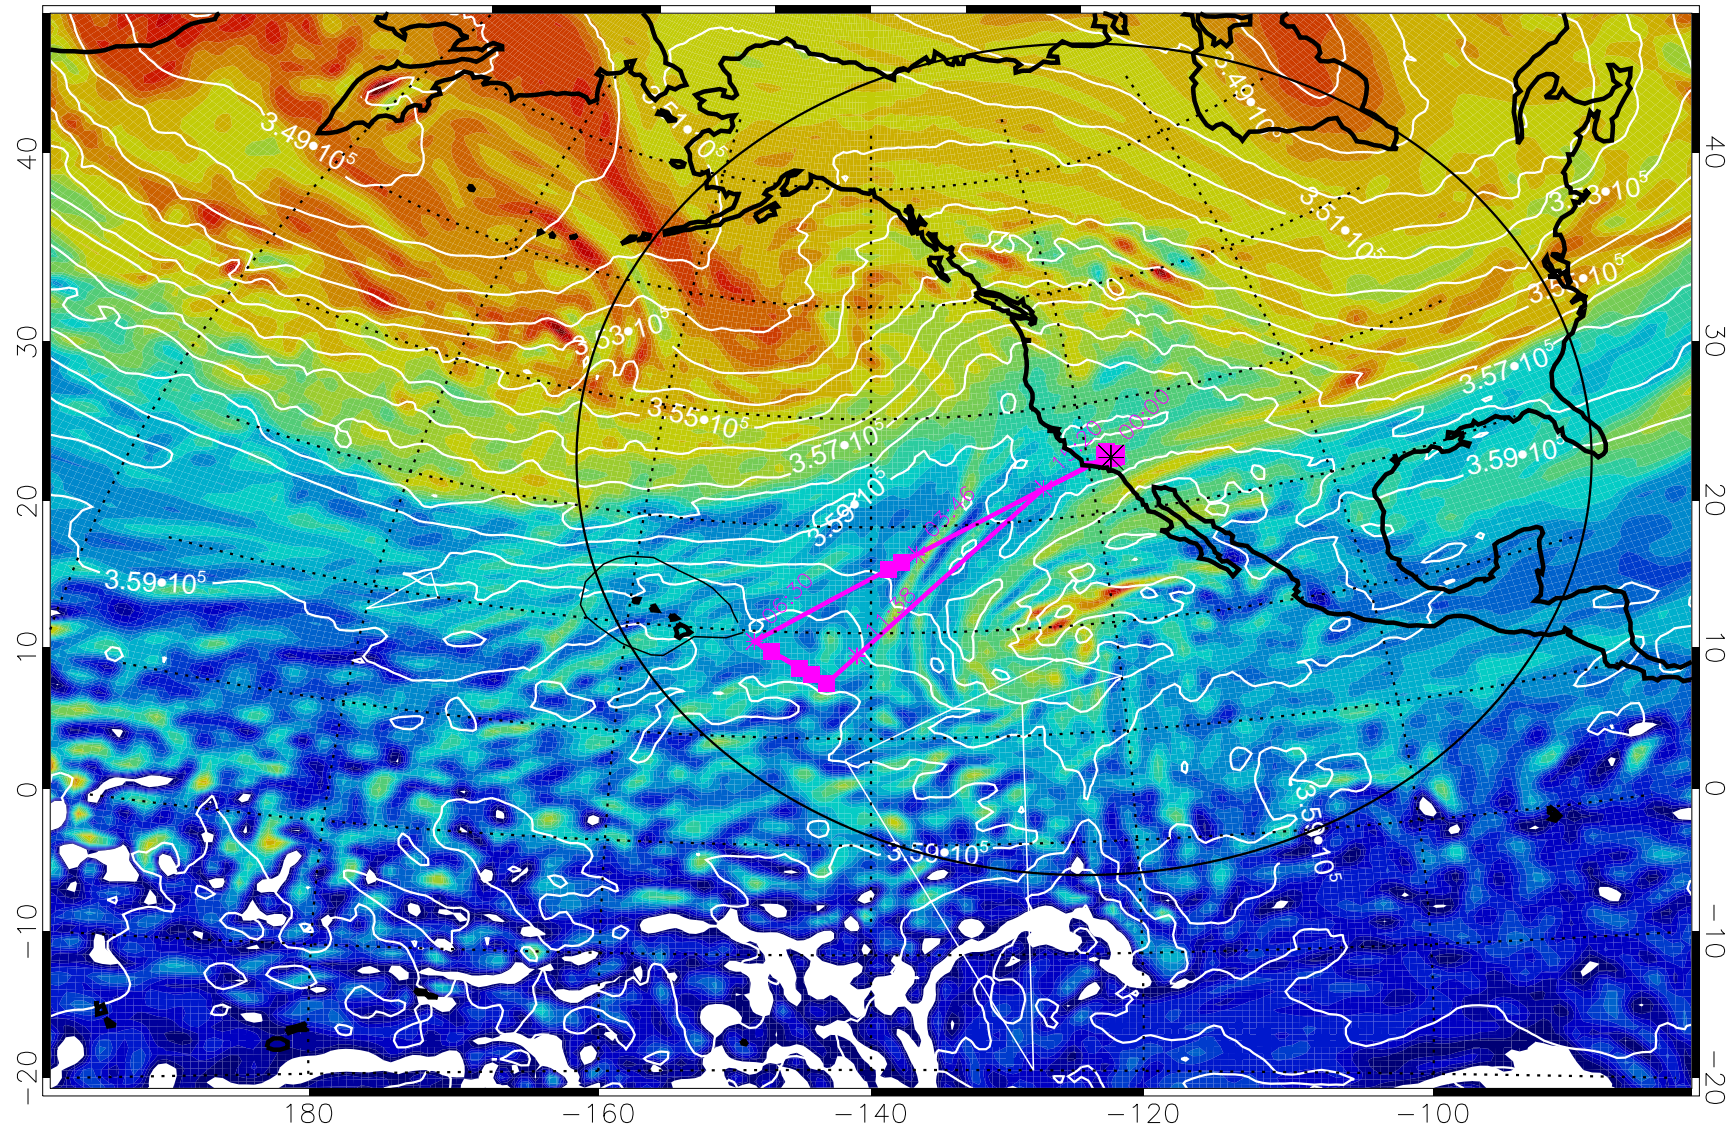

160 180 -160 -140 -120 -100

380K Montgomery Streamfunction, white

Range ring of 4055 km -- 13 hours GH round trip

13020418, 90 hour forecast for 380K EPV

160 180 -160 -140 -120 -100

380K Montgomery Streamfunction, white

Range ring of 4055 km -- 13 hours GH round trip

13020500, 96 hour forecast for 380K EPV

380K Montgomery Streamfunction, white

Range ring of 4055 km -- 13 hours GH round trip

13020506, 102 hour forecast for 380K EPV