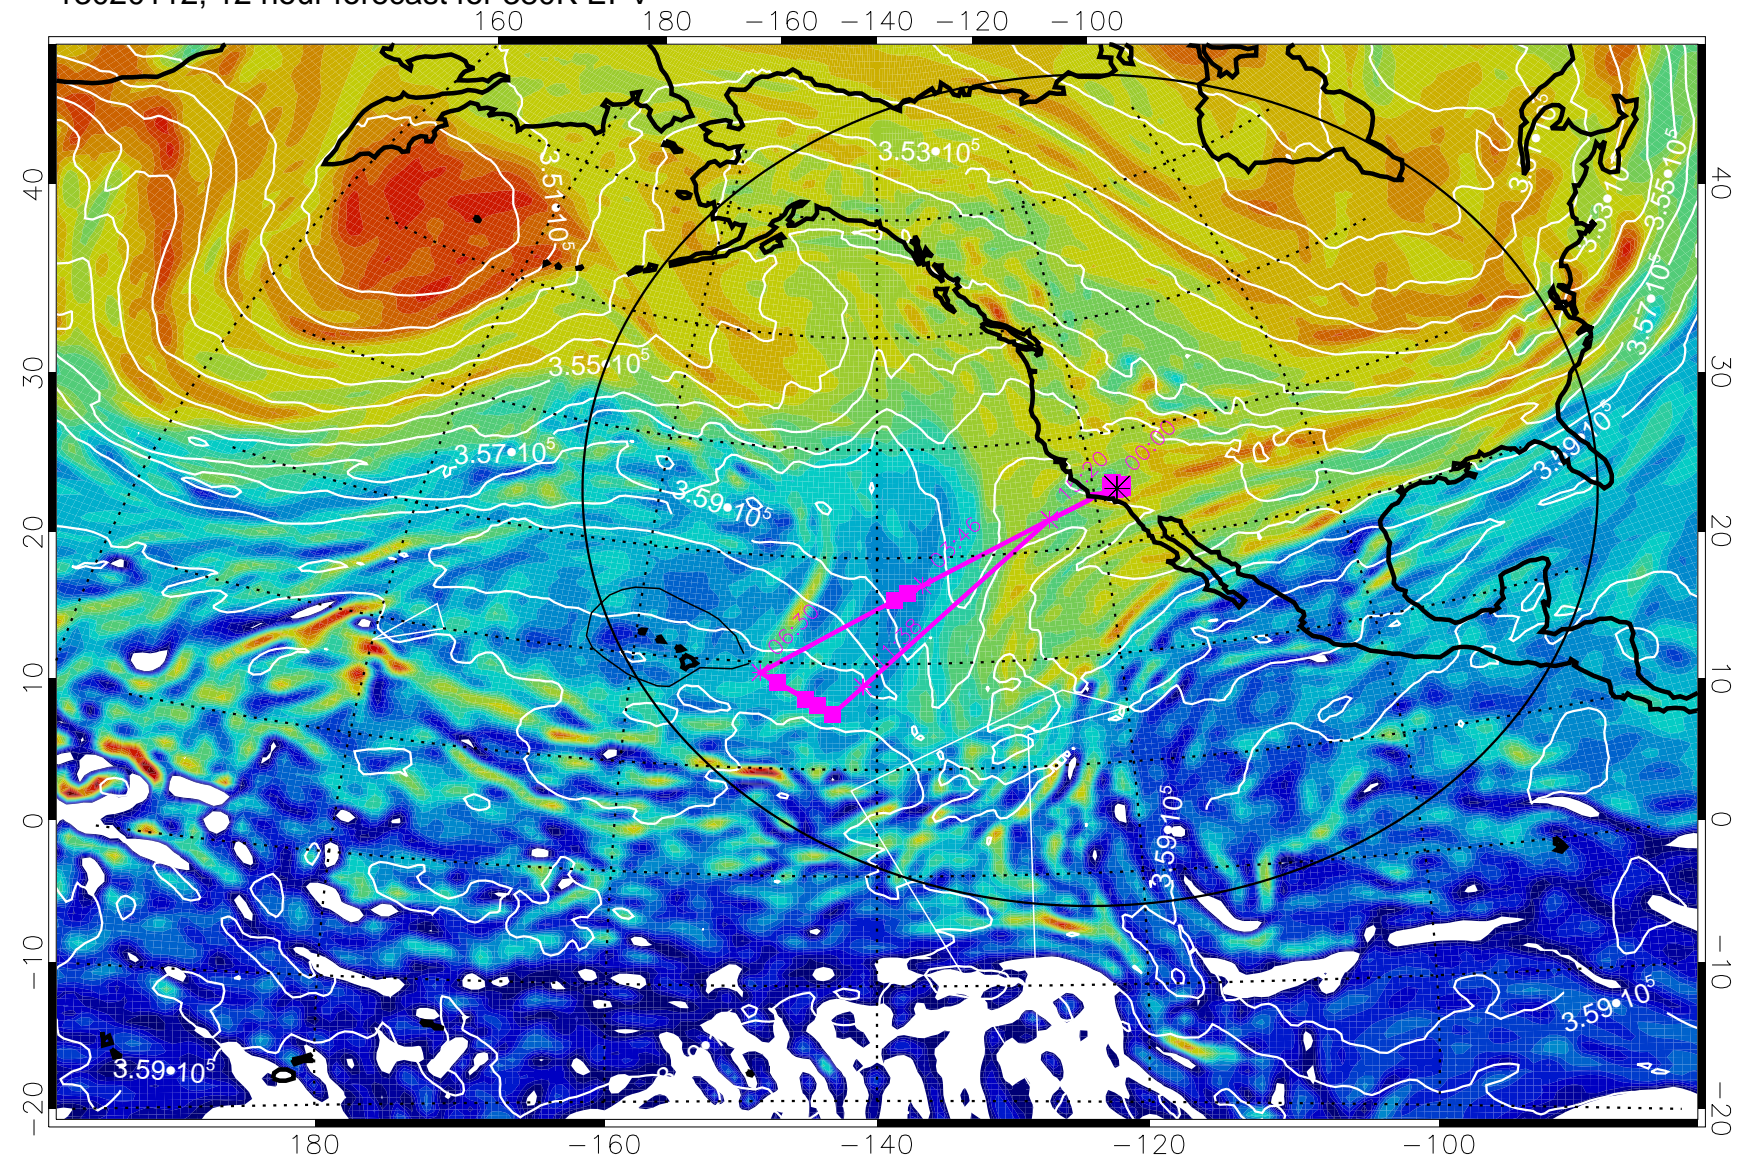

13020112, 12 hour forecast for 380K EPV

380K Montgomery Streamfunction, white

Range ring of 4055 km -- 13 hours GH round trip

13020118, 18 hour forecast for 380K EPV

160 180 -160 -140 -120 -100

380K Montgomery Streamfunction, white

Range ring of 4055 km -- 13 hours GH round trip

13020200, 24 hour forecast for 380K EPV

380K Montgomery Streamfunction, white

Range ring of 4055 km -- 13 hours GH round trip

13020206, 30 hour forecast for 380K EPV

160 180 -160 -140 -120 -100

380K Montgomery Streamfunction, white

Range ring of 4055 km -- 13 hours GH round trip

13020212, 36 hour forecast for 380K EPV

380K Montgomery Streamfunction, white

Range ring of 4055 km -- 13 hours GH round trip

13020218, 42 hour forecast for 380K EPV

380K Montgomery Streamfunction, white

Range ring of 4055 km -- 13 hours GH round trip

13020300, 48 hour forecast for 380K EPV

380K Montgomery Streamfunction, white

Range ring of 4055 km -- 13 hours GH round trip