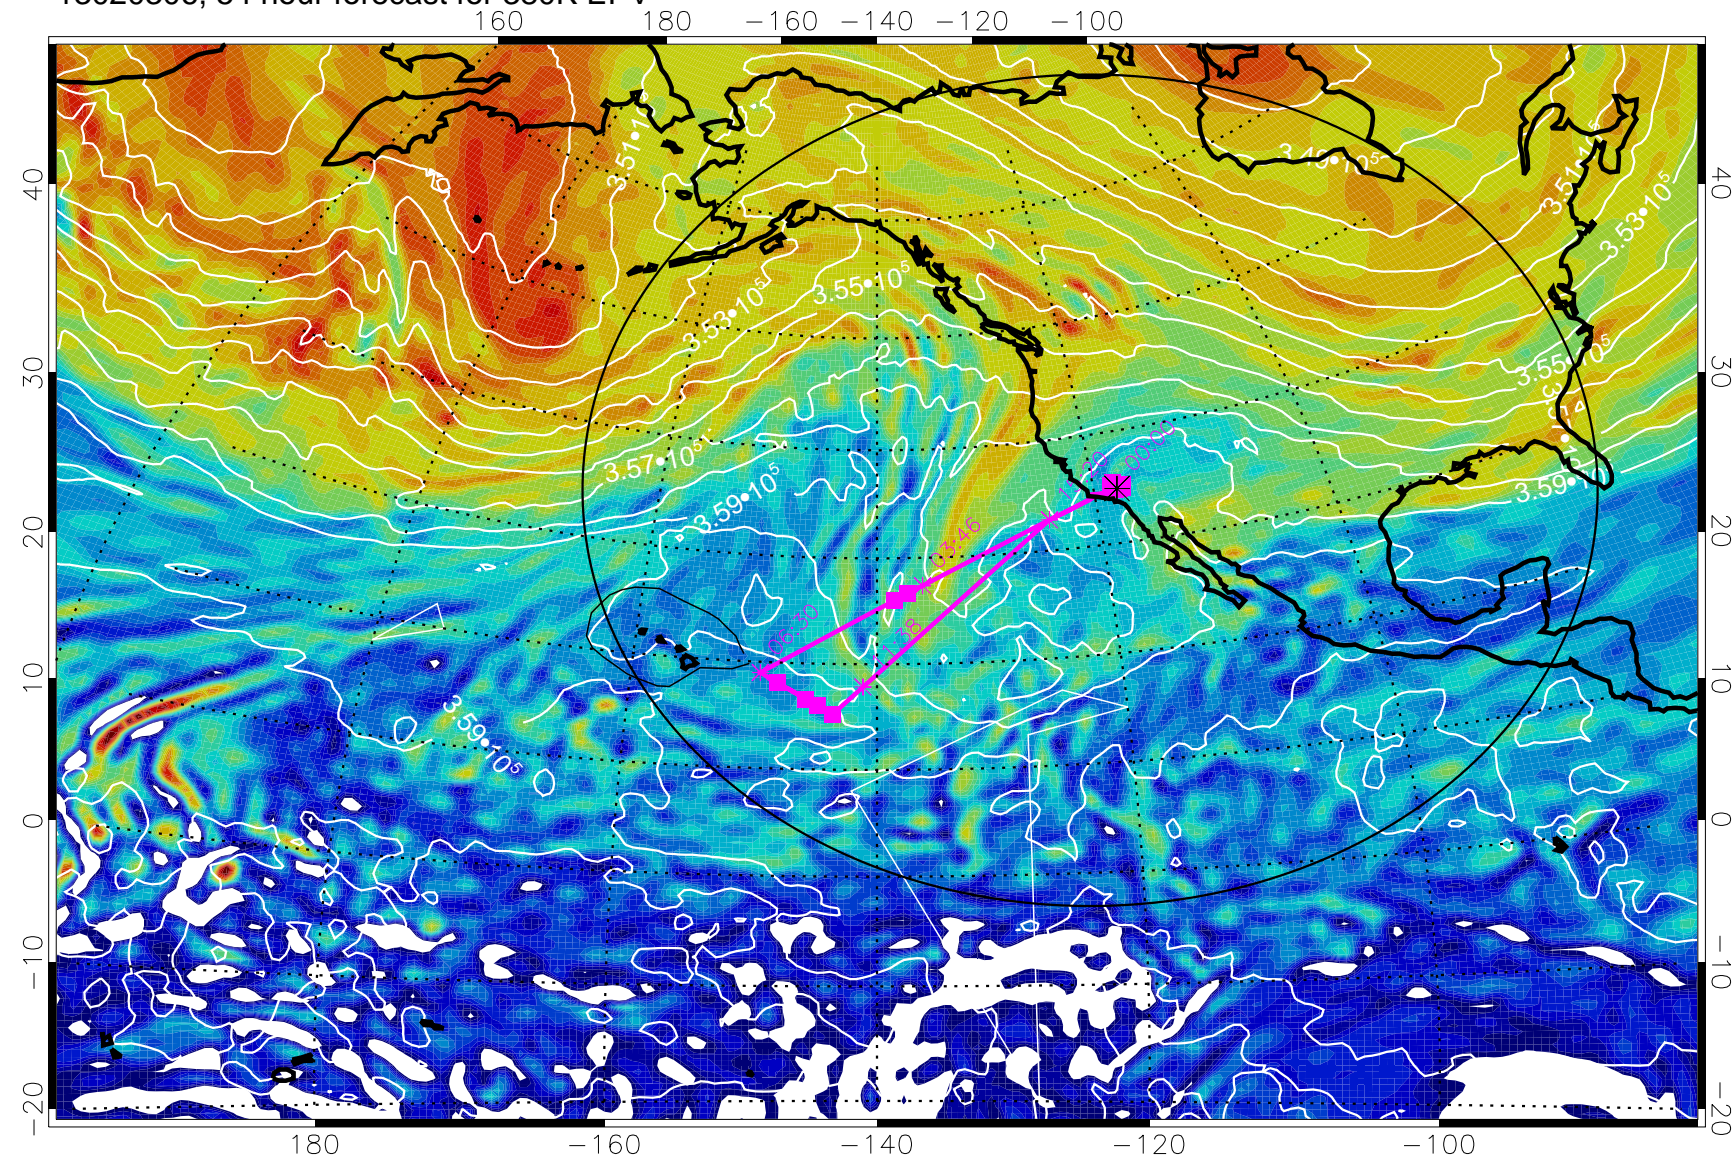

160 180 -160 -140 -120 -100

380K Montgomery Streamfunction, white

Range ring of 4055 km -- 13 hours GH round trip

13020212, 36 hour forecast for 380K EPV

380K Montgomery Streamfunction, white

Range ring of 4055 km -- 13 hours GH round trip

13020218, 42 hour forecast for 380K EPV

380K Montgomery Streamfunction, white

Range ring of 4055 km -- 13 hours GH round trip

13020300, 48 hour forecast for 380K EPV

380K Montgomery Streamfunction, white

Range ring of 4055 km -- 13 hours GH round trip

13020306, 54 hour forecast for 380K EPV

380K Montgomery Streamfunction, white

Range ring of 4055 km -- 13 hours GH round trip

13020312, 60 hour forecast for 380K EPV

380K Montgomery Streamfunction, white

Range ring of 4055 km -- 13 hours GH round trip

13020318, 66 hour forecast for 380K EPV

380K Montgomery Streamfunction, white

Range ring of 4055 km -- 13 hours GH round trip

13020400, 72 hour forecast for 380K EPV

160 180 -160 -140 -120 -100

380K Montgomery Streamfunction, white