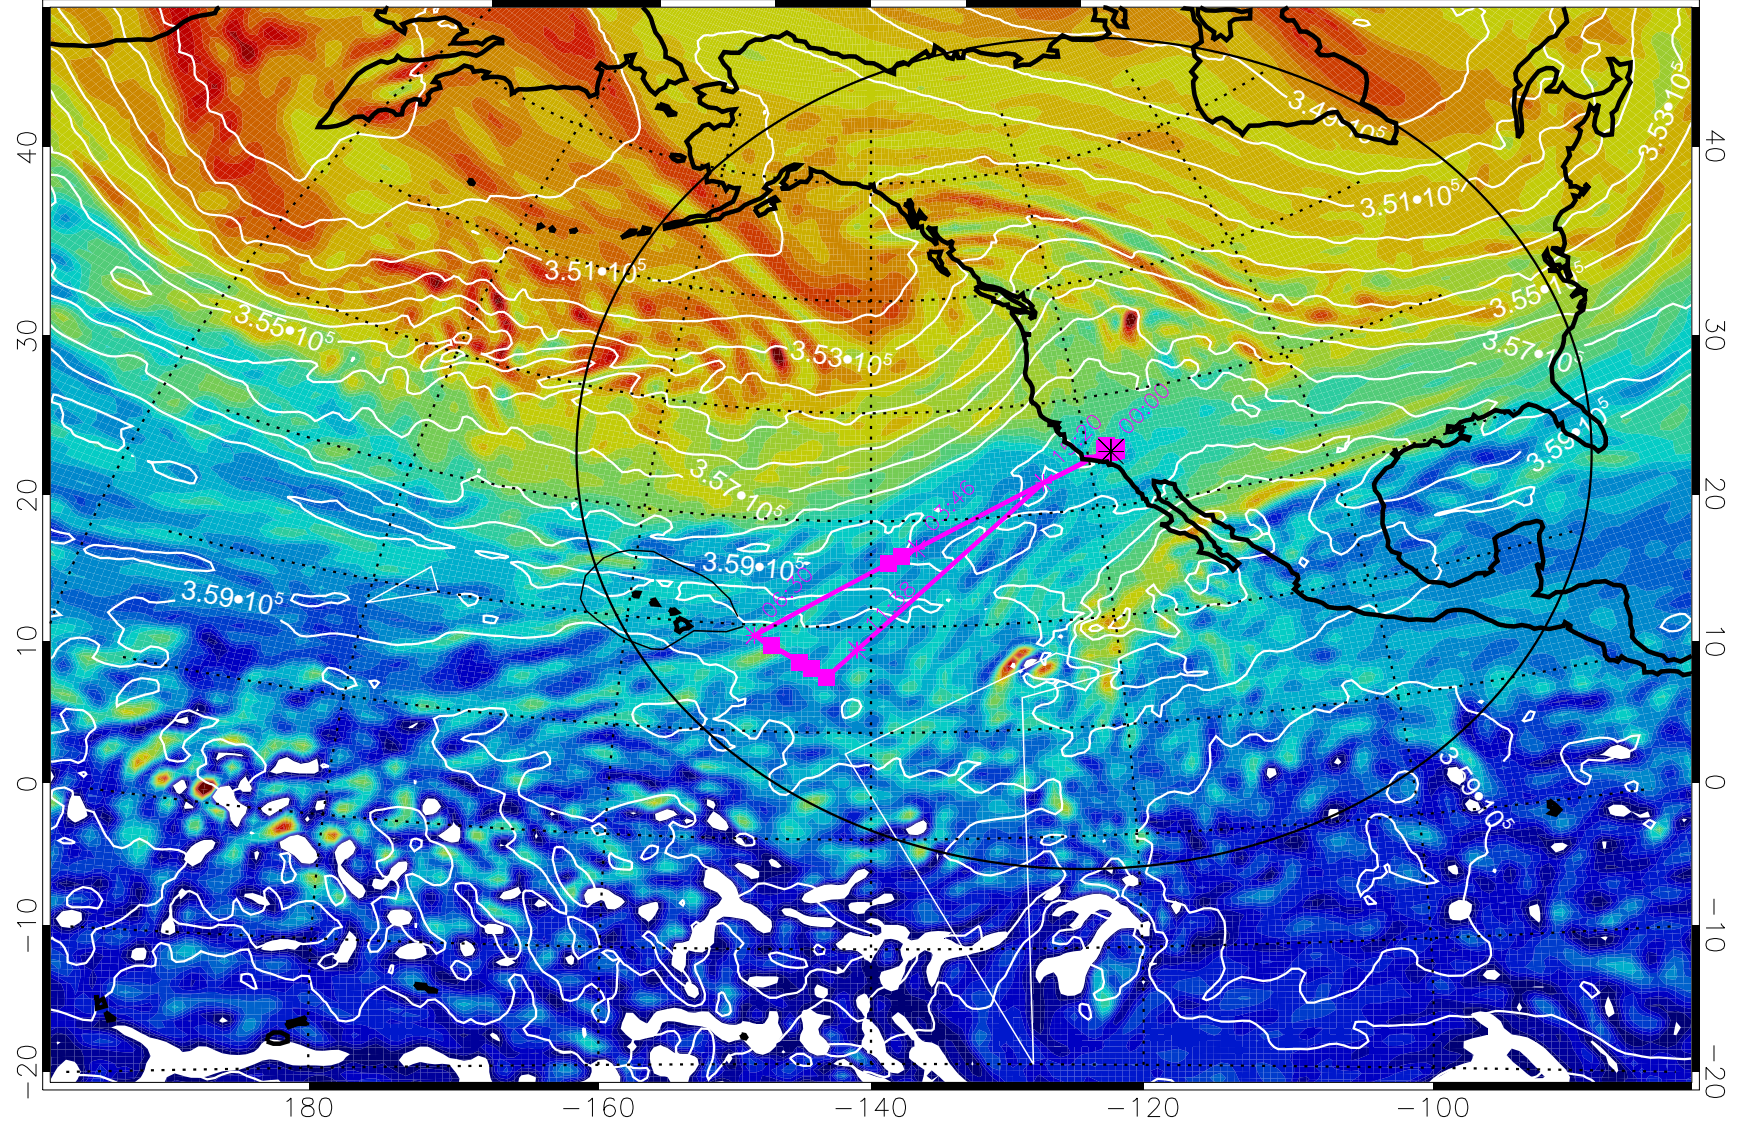

Range ring of 4055 km -- 13 hours GH round trip

13020500, 96 hour forecast for 380K EPV

380K Montgomery Streamfunction, white

Range ring of 4055 km -- 13 hours GH round trip

13020506, 102 hour forecast for 380K EPV

160 180 -160 -140 -120 -100

380K Montgomery Streamfunction, white

Range ring of 4055 km -- 13 hours GH round trip

13020512, 108 hour forecast for 380K EPV

160 180 -160 -140 -120 -100

380K Montgomery Streamfunction, white

Range ring of 4055 km -- 13 hours GH round trip

13020518, 114 hour forecast for 380K EPV

160 180 -160 -140 -120 -100

380K Montgomery Streamfunction, white

Range ring of 4055 km -- 13 hours GH round trip

13020600, 120 hour forecast for 380K EPV