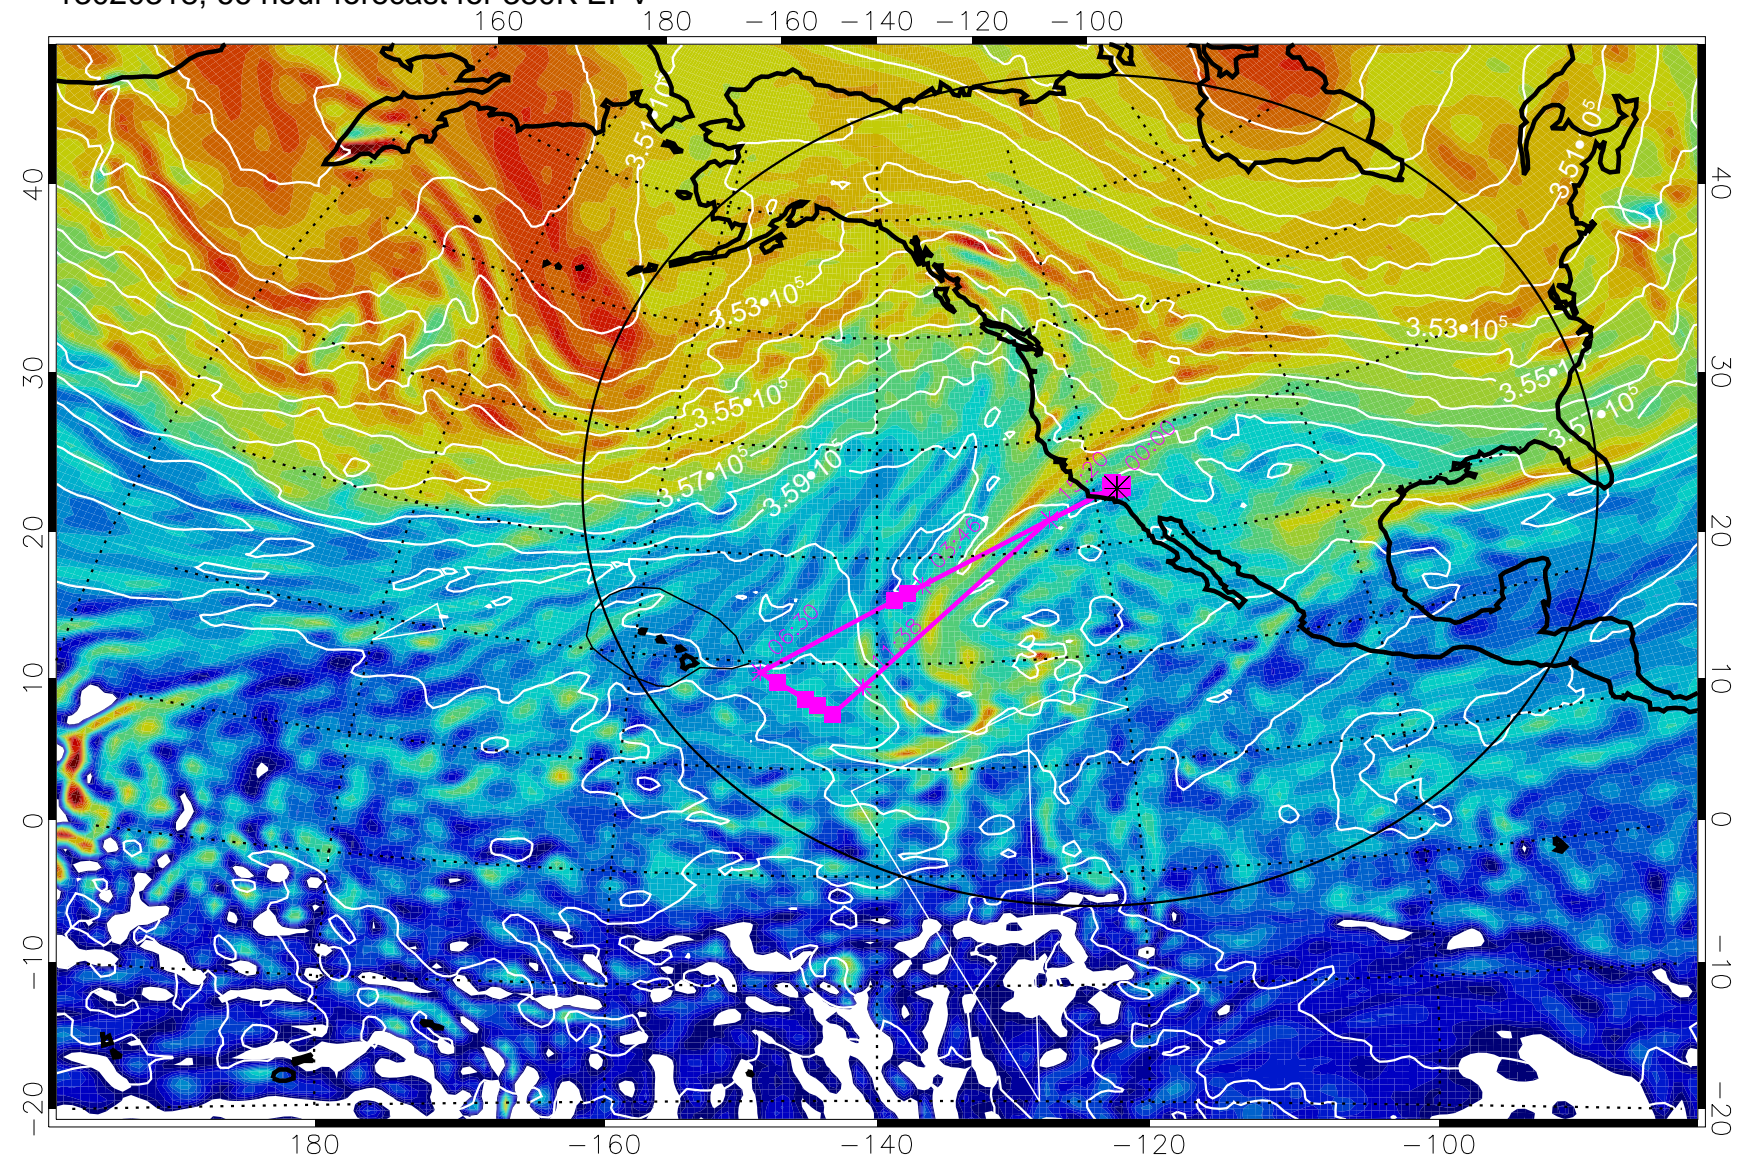

13020218, 42 hour forecast for 380K EPV

380K Montgomery Streamfunction, white

Range ring of 4055 km -- 13 hours GH round trip

13020300, 48 hour forecast for 380K EPV

380K Montgomery Streamfunction, white

Range ring of 4055 km -- 13 hours GH round trip

13020306, 54 hour forecast for 380K EPV

380K Montgomery Streamfunction, white

Range ring of 4055 km -- 13 hours GH round trip

13020312, 60 hour forecast for 380K EPV

380K Montgomery Streamfunction, white

Range ring of 4055 km -- 13 hours GH round trip

13020318, 66 hour forecast for 380K EPV

380K Montgomery Streamfunction, white

Range ring of 4055 km -- 13 hours GH round trip

13020400, 72 hour forecast for 380K EPV

160 180 -160 -140 -120 -100

380K Montgomery Streamfunction, white

Range ring of 4055 km -- 13 hours GH round trip

13020406, 78 hour forecast for 380K EPV

160 180 -160 -140 -120 -100

380K Montgomery Streamfunction, white

Range ring of 4055 km -- 13 hours GH round trip

13020412, 84 hour forecast for 380K EPV