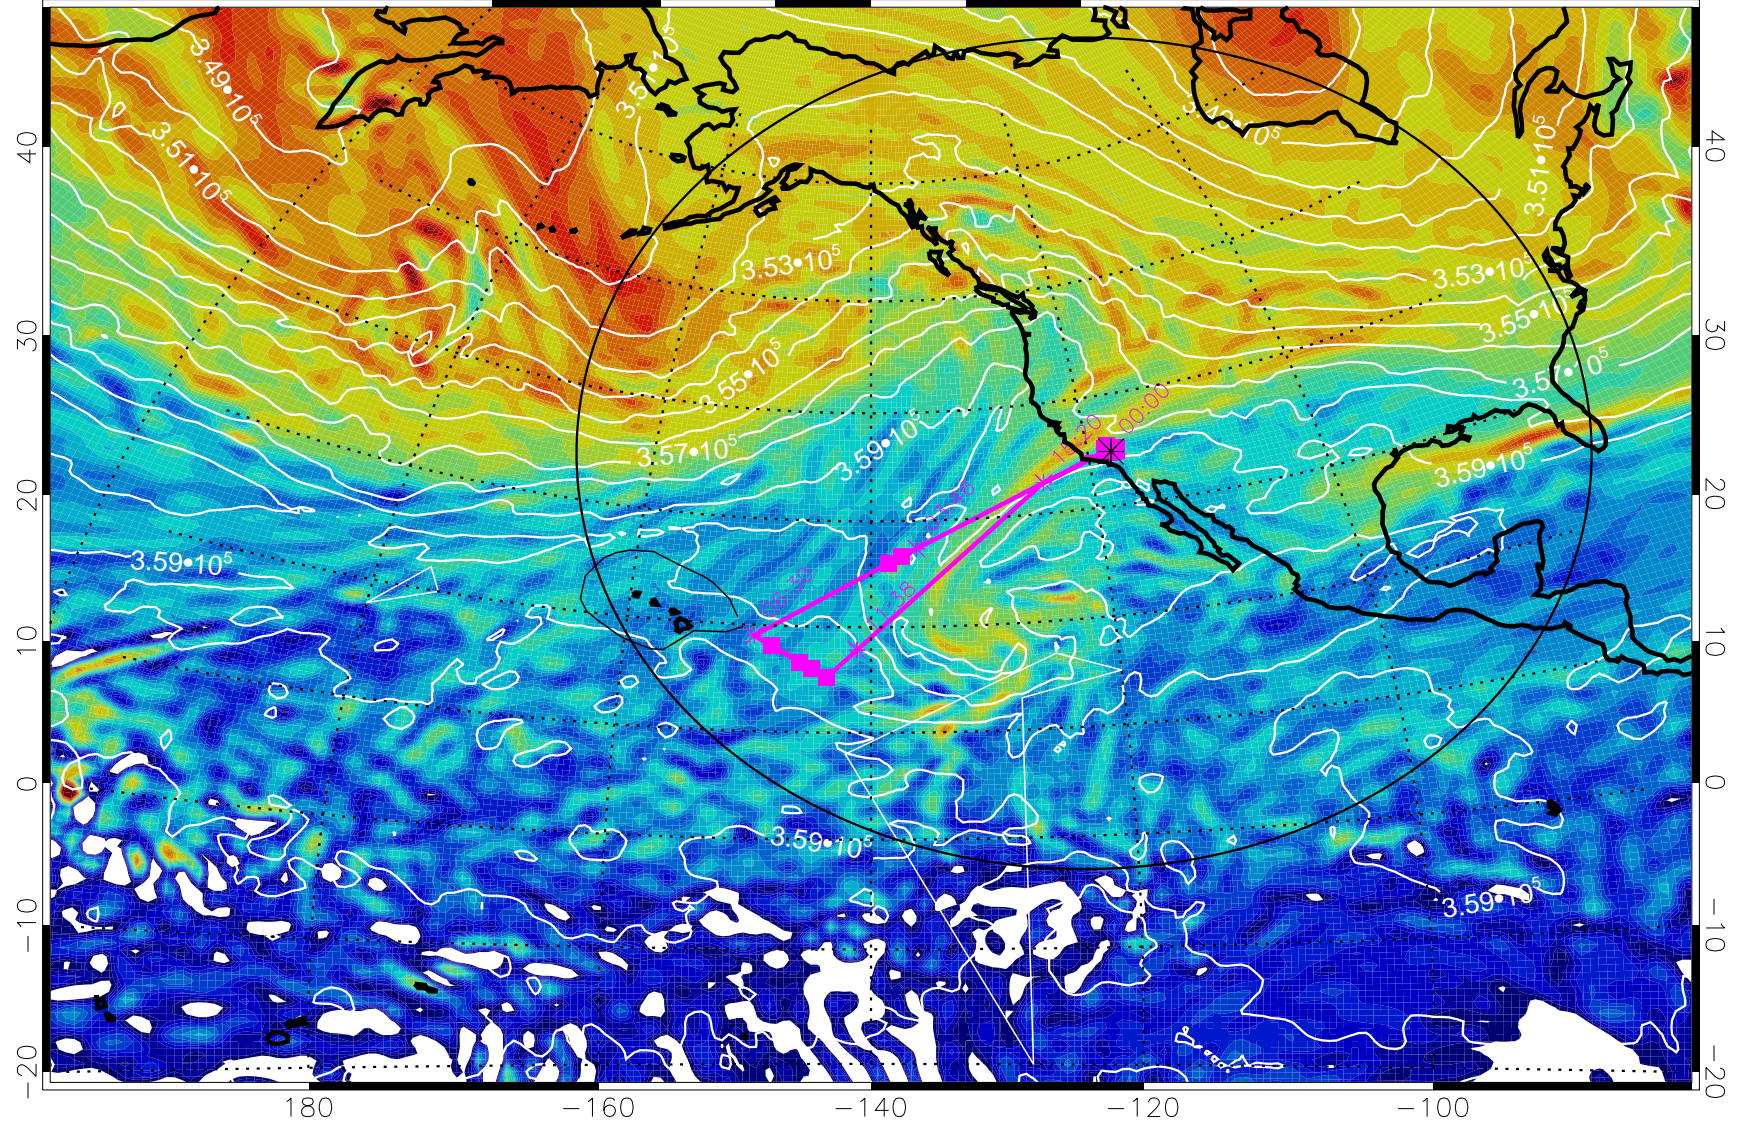

13020306, 54 hour forecast for 380K EPV

380K Montgomery Streamfunction, white

Range ring of 4055 km -- 13 hours GH round trip

13020312, 60 hour forecast for 380K EPV

380K Montgomery Streamfunction, white

Range ring of 4055 km -- 13 hours GH round trip

13020318, 66 hour forecast for 380K EPV

380K Montgomery Streamfunction, white

Range ring of 4055 km -- 13 hours GH round trip

13020400, 72 hour forecast for 380K EPV

160 180 -160 -140 -120 -100

380K Montgomery Streamfunction, white

Range ring of 4055 km -- 13 hours GH round trip

13020406, 78 hour forecast for 380K EPV

160 180 -160 -140 -120 -100

380K Montgomery Streamfunction, white

Range ring of 4055 km -- 13 hours GH round trip

13020412, 84 hour forecast for 380K EPV

160 180 -160 -140 -120 -100

380K Montgomery Streamfunction, white

Range ring of 4055 km -- 13 hours GH round trip

13020418, 90 hour forecast for 380K EPV

160 180 -160 -140 -120 -100

380K Montgomery Streamfunction, white