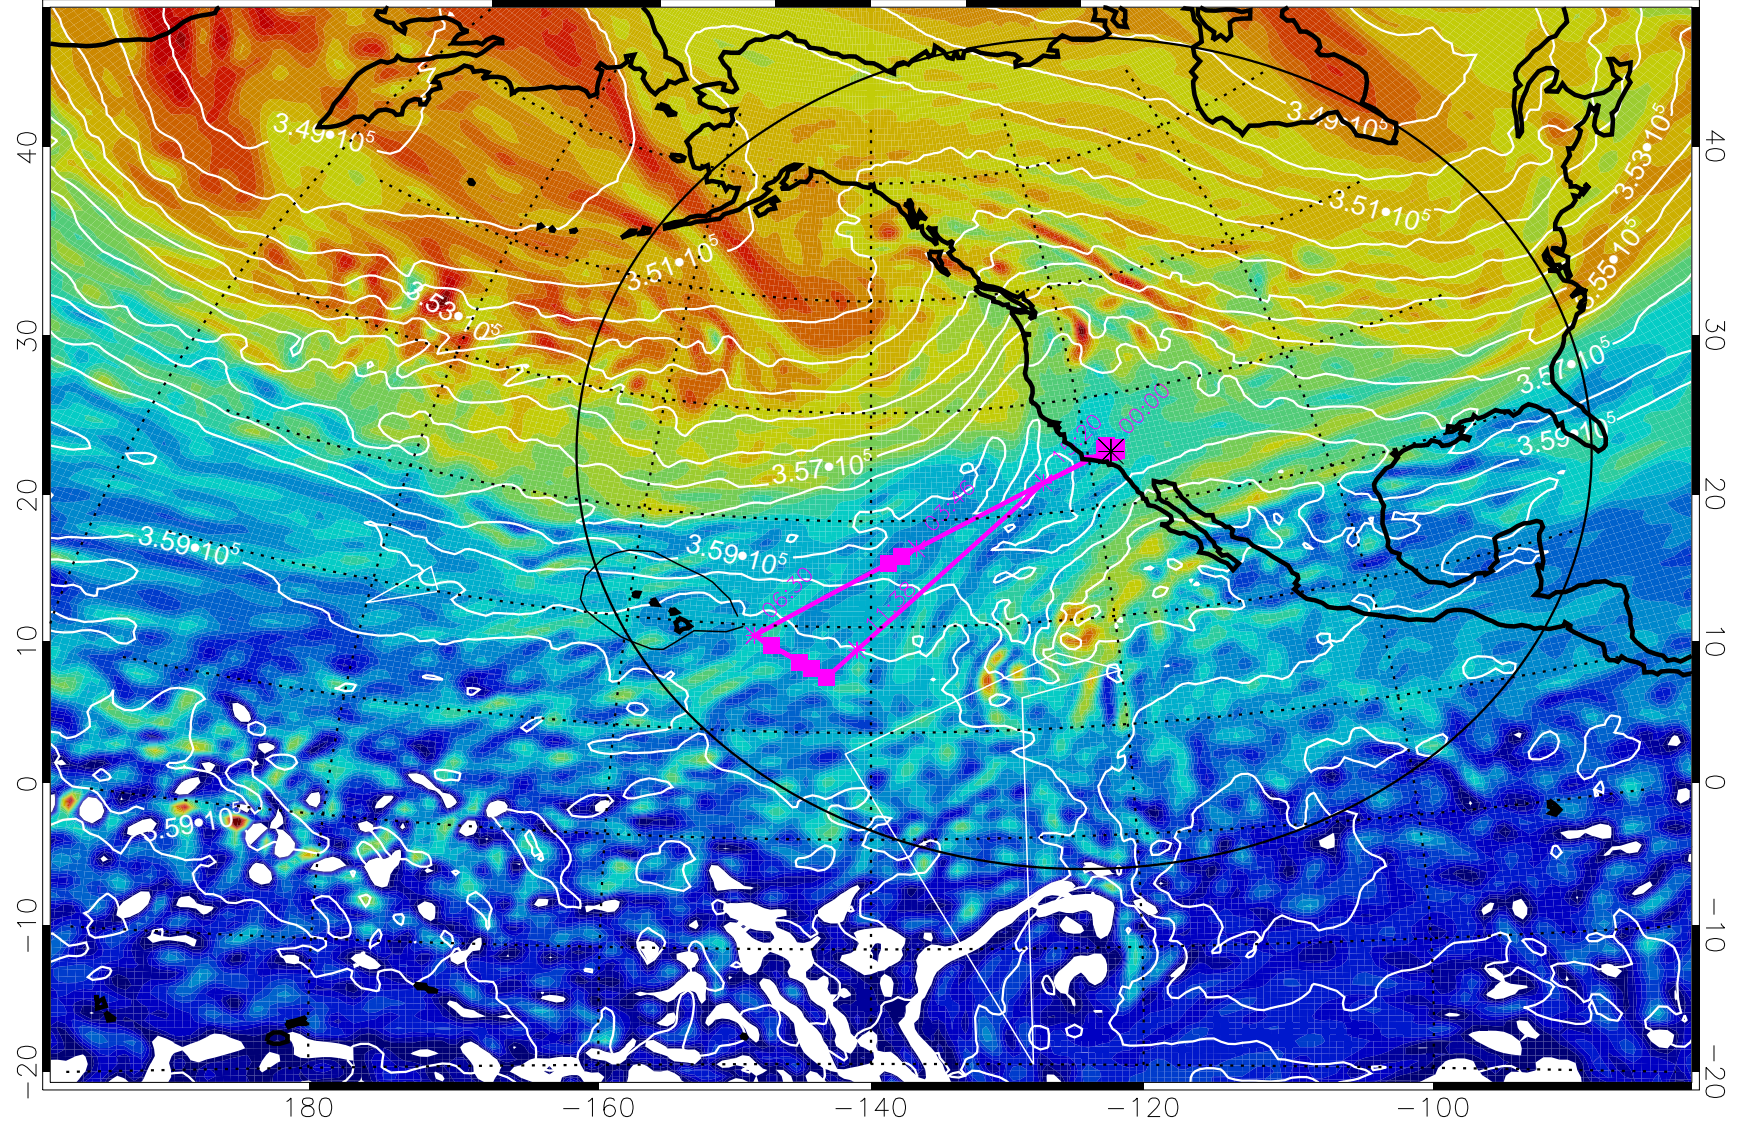

160 180 -160 -140 -120 -100

380K Montgomery Streamfunction, white

Range ring of 4055 km -- 13 hours GH round trip

13020418, 90 hour forecast for 380K EPV

160 180 -160 -140 -120 -100

380K Montgomery Streamfunction, white

Range ring of 4055 km -- 13 hours GH round trip

13020500, 96 hour forecast for 380K EPV

380K Montgomery Streamfunction, white

Range ring of 4055 km -- 13 hours GH round trip

13020506, 102 hour forecast for 380K EPV

160 180 -160 -140 -120 -100

380K Montgomery Streamfunction, white

Range ring of 4055 km -- 13 hours GH round trip

13020512, 108 hour forecast for 380K EPV

160 180 -160 -140 -120 -100

380K Montgomery Streamfunction, white

Range ring of 4055 km -- 13 hours GH round trip

13020518, 114 hour forecast for 380K EPV

160 180 -160 -140 -120 -100

380K Montgomery Streamfunction, white

Range ring of 4055 km -- 13 hours GH round trip

13020600, 120 hour forecast for 380K EPV