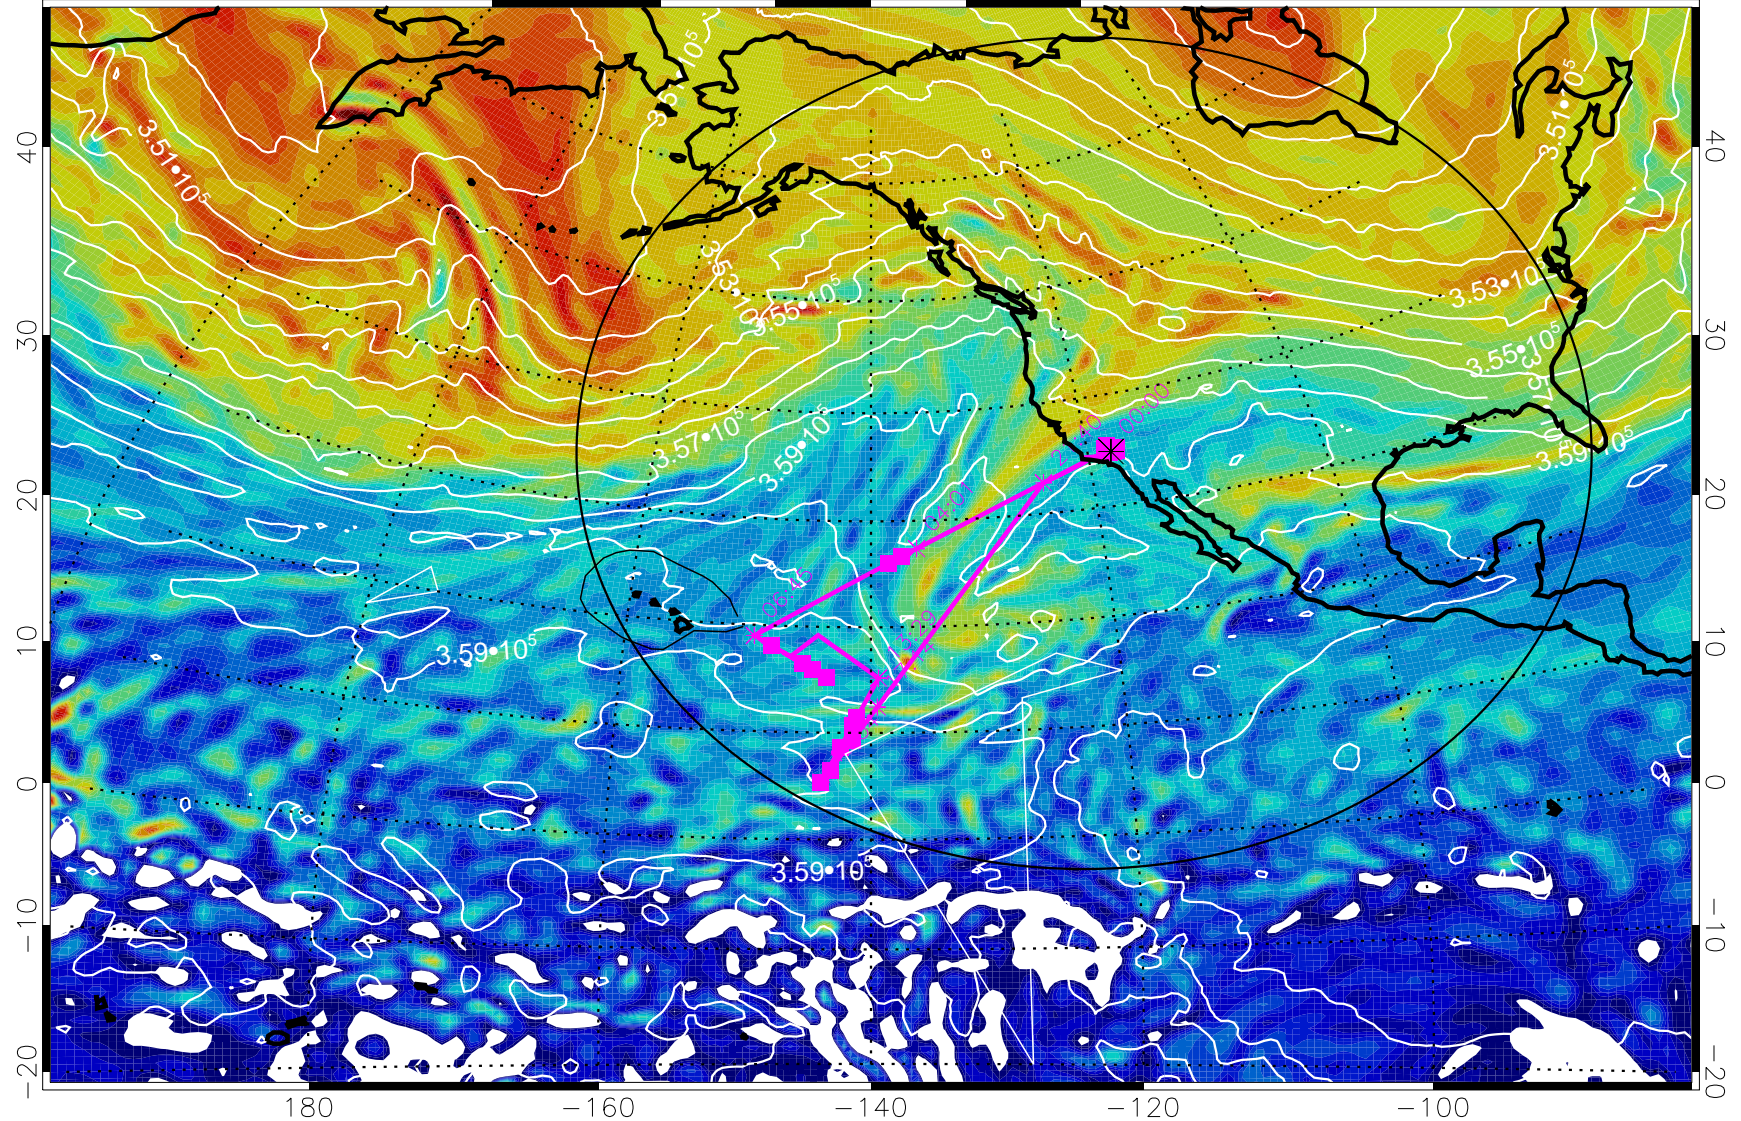

13020300, 60 hour forecast for 380K EPV

160 180 -160 -140 -120 -100

380K Montgomery Streamfunction, white

Range ring of 4055 km -- 13 hours GH round trip

13020306, 66 hour forecast for 380K EPV

160 180 -160 -140 -120 -100

380K Montgomery Streamfunction, white

Range ring of 4055 km -- 13 hours GH round trip

13020312, 72 hour forecast for 380K EPV

160 180 -160 -140 -120 -100

380K Montgomery Streamfunction, white

Range ring of 4055 km -- 13 hours GH round trip

13020318, 78 hour forecast for 380K EPV

160 180 -160 -140 -120 -100

380K Montgomery Streamfunction, white

Range ring of 4055 km -- 13 hours GH round trip

13020400, 84 hour forecast for 380K EPV

160 180 -160 -140 -120 -100

380K Montgomery Streamfunction, white

Range ring of 4055 km -- 13 hours GH round trip

13020406, 90 hour forecast for 380K EPV

380K Montgomery Streamfunction, white

Range ring of 4055 km -- 13 hours GH round trip