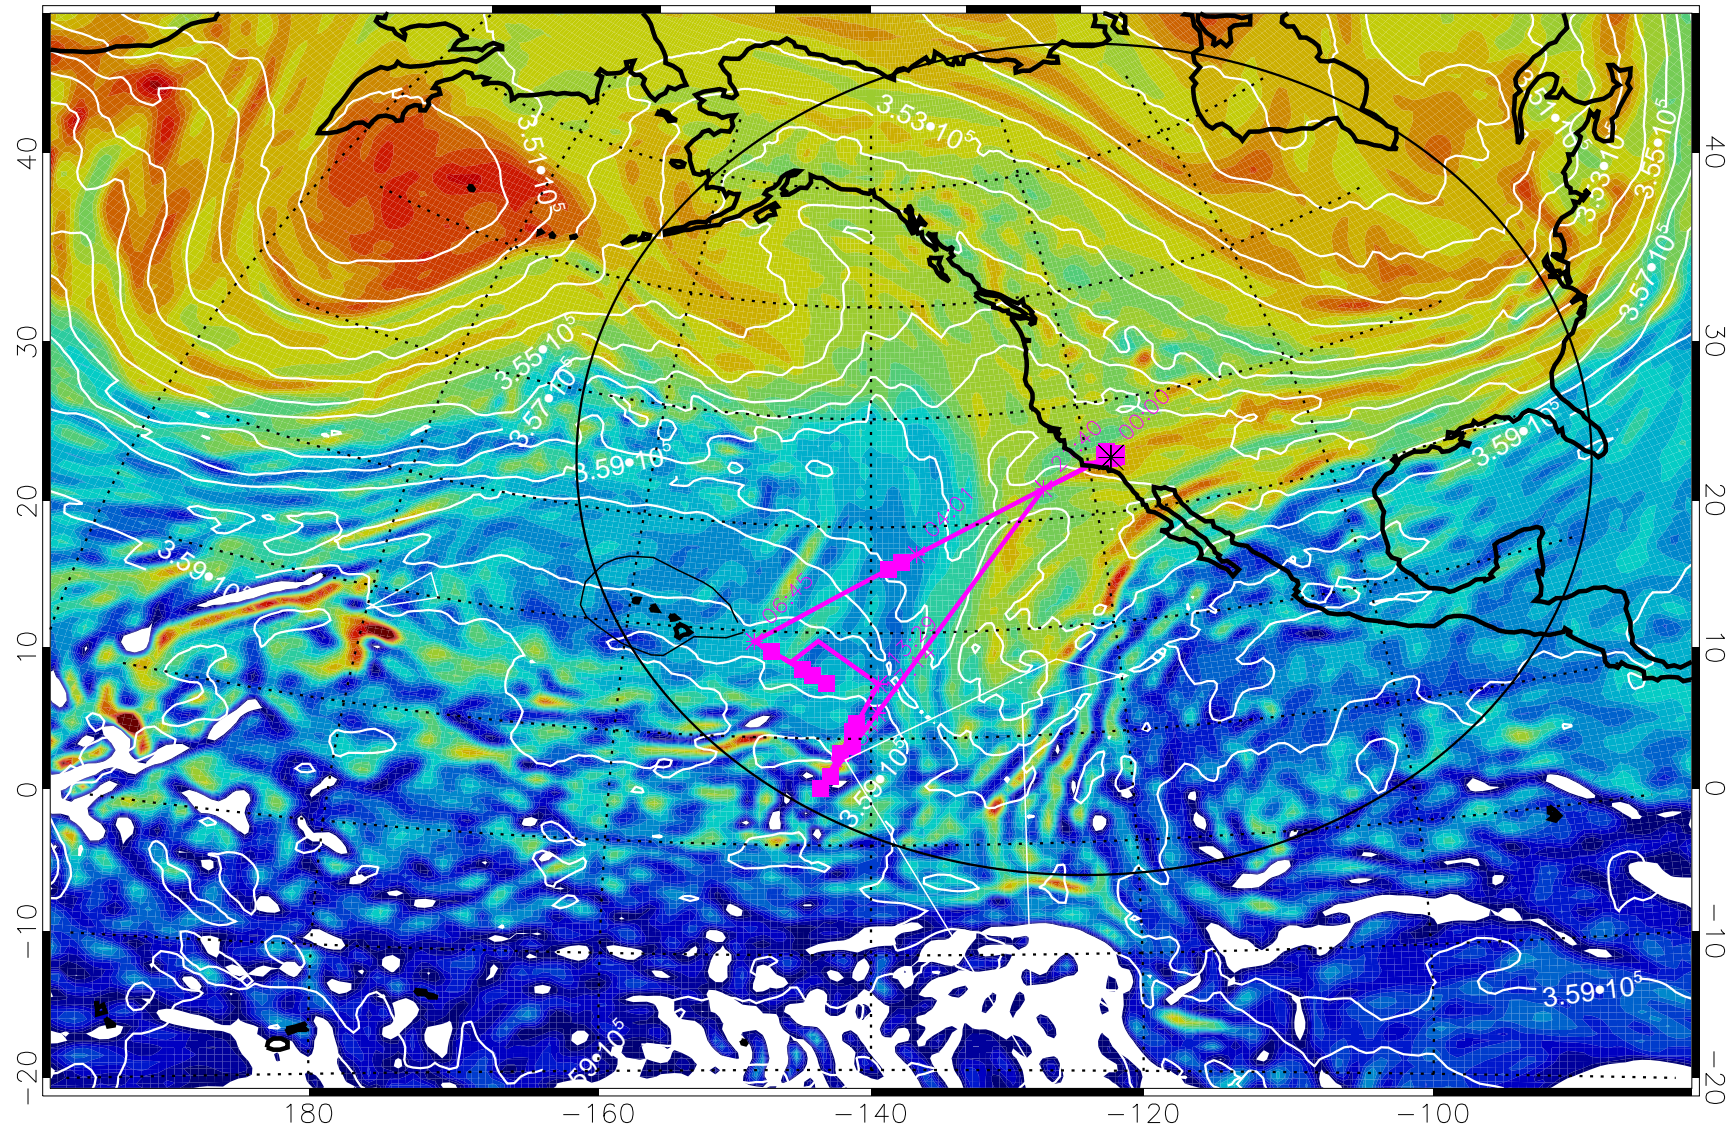

Range ring of 4055 km -- 13 hours GH round trip

13020106, 18 hour forecast for 380K EPV

380K Montgomery Streamfunction, white

Range ring of 4055 km -- 13 hours GH round trip

13020112, 24 hour forecast for 380K EPV

160 180 -160 -140 -120 -100

380K Montgomery Streamfunction, white

Range ring of 4055 km -- 13 hours GH round trip

13020118, 30 hour forecast for 380K EPV

380K Montgomery Streamfunction, white

Range ring of 4055 km -- 13 hours GH round trip

13020200, 36 hour forecast for 380K EPV

13020206, 42 hour forecast for 380K EPV

380K Montgomery Streamfunction, white

Range ring of 4055 km -- 13 hours GH round trip

13020212, 48 hour forecast for 380K EPV

380K Montgomery Streamfunction, white

Range ring of 4055 km -- 13 hours GH round trip

13020218, 54 hour forecast for 380K EPV

380K Montgomery Streamfunction, white

Range ring of 4055 km -- 13 hours GH round trip