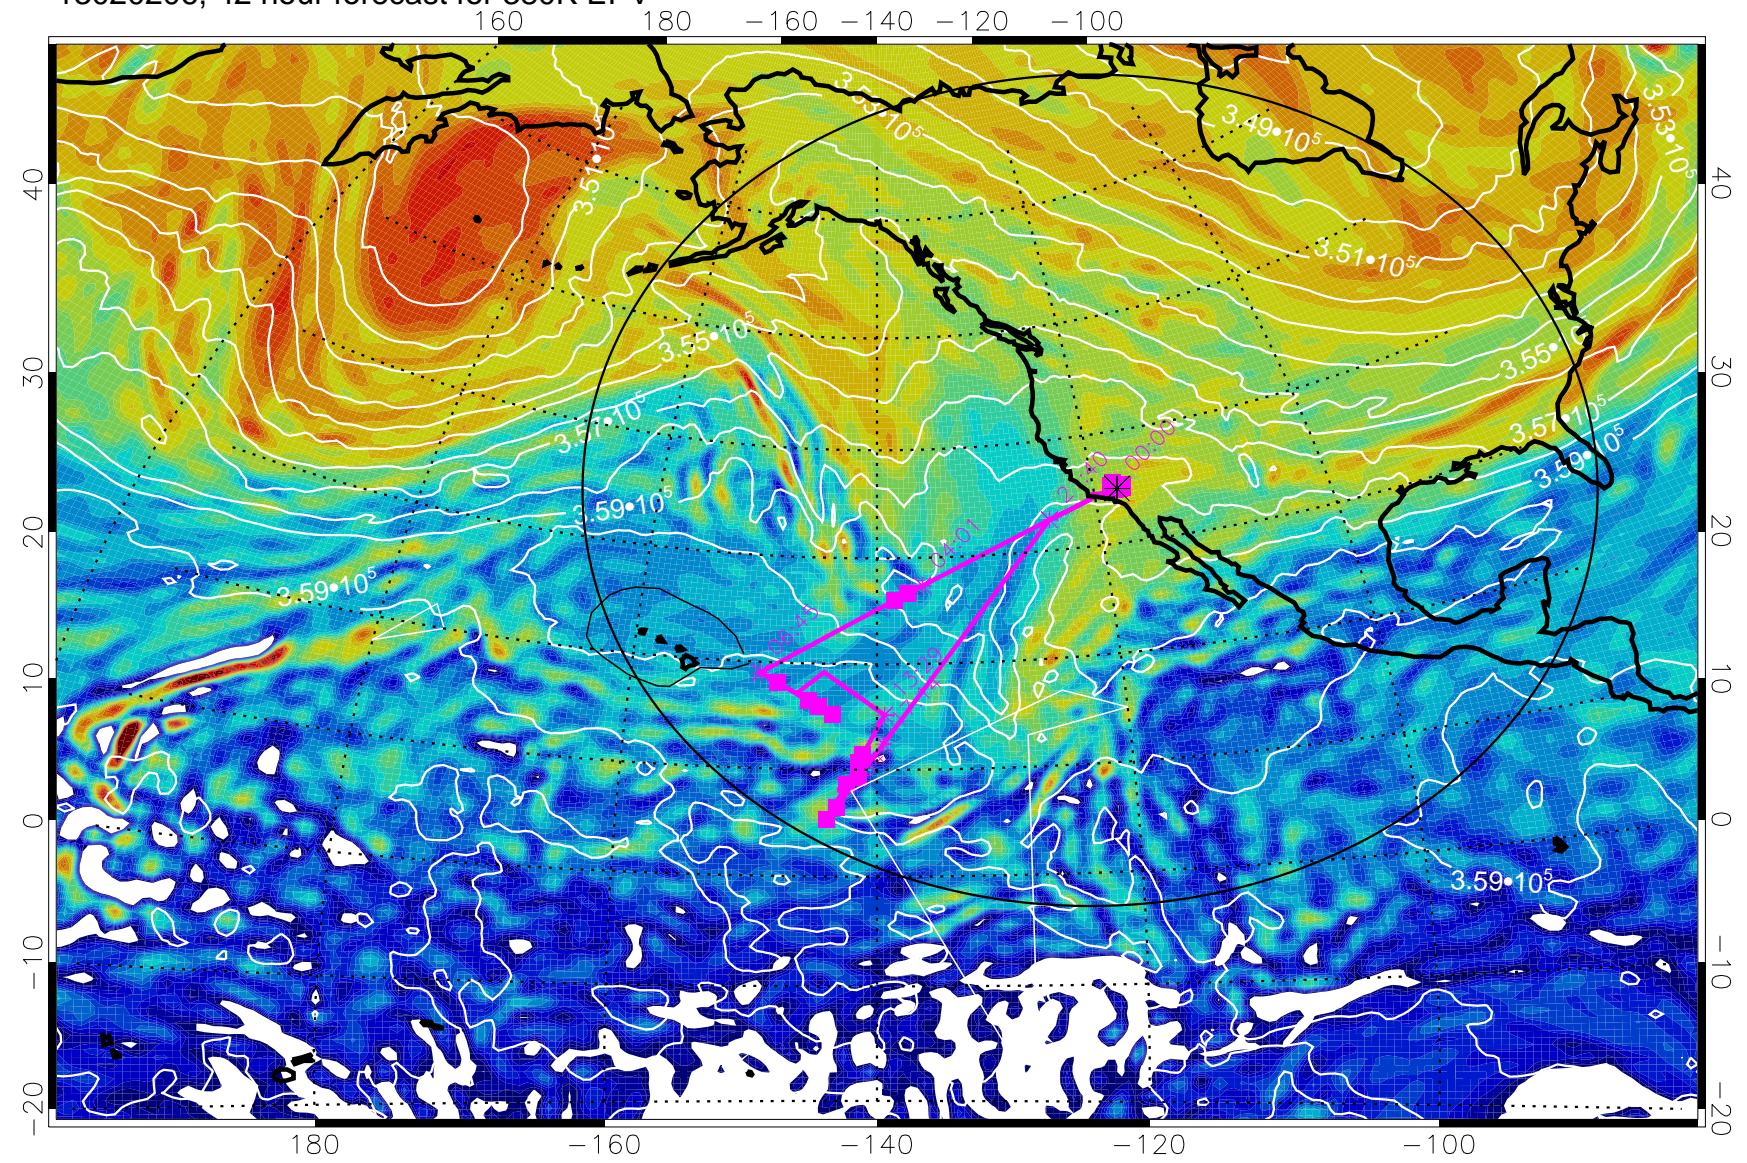

Range ring of 4055 km -- 13 hours GH round trip

13020106, 18 hour forecast for 380K EPV

380K Montgomery Streamfunction, white

Range ring of 4055 km -- 13 hours GH round trip

13020112, 24 hour forecast for 380K EPV

160 180 -160 -140 -120 -100

380K Montgomery Streamfunction, white

Range ring of 4055 km -- 13 hours GH round trip

13020118, 30 hour forecast for 380K EPV

380K Montgomery Streamfunction, white

Range ring of 4055 km -- 13 hours GH round trip

13020200, 36 hour forecast for 380K EPV

13020206, 42 hour forecast for 380K EPV

380K Montgomery Streamfunction, white

Range ring of 4055 km -- 13 hours GH round trip

13020212, 48 hour forecast for 380K EPV

380K Montgomery Streamfunction, white

Range ring of 4055 km -- 13 hours GH round trip

13020218, 54 hour forecast for 380K EPV

380K Montgomery Streamfunction, white

Range ring of 4055 km -- 13 hours GH round trip