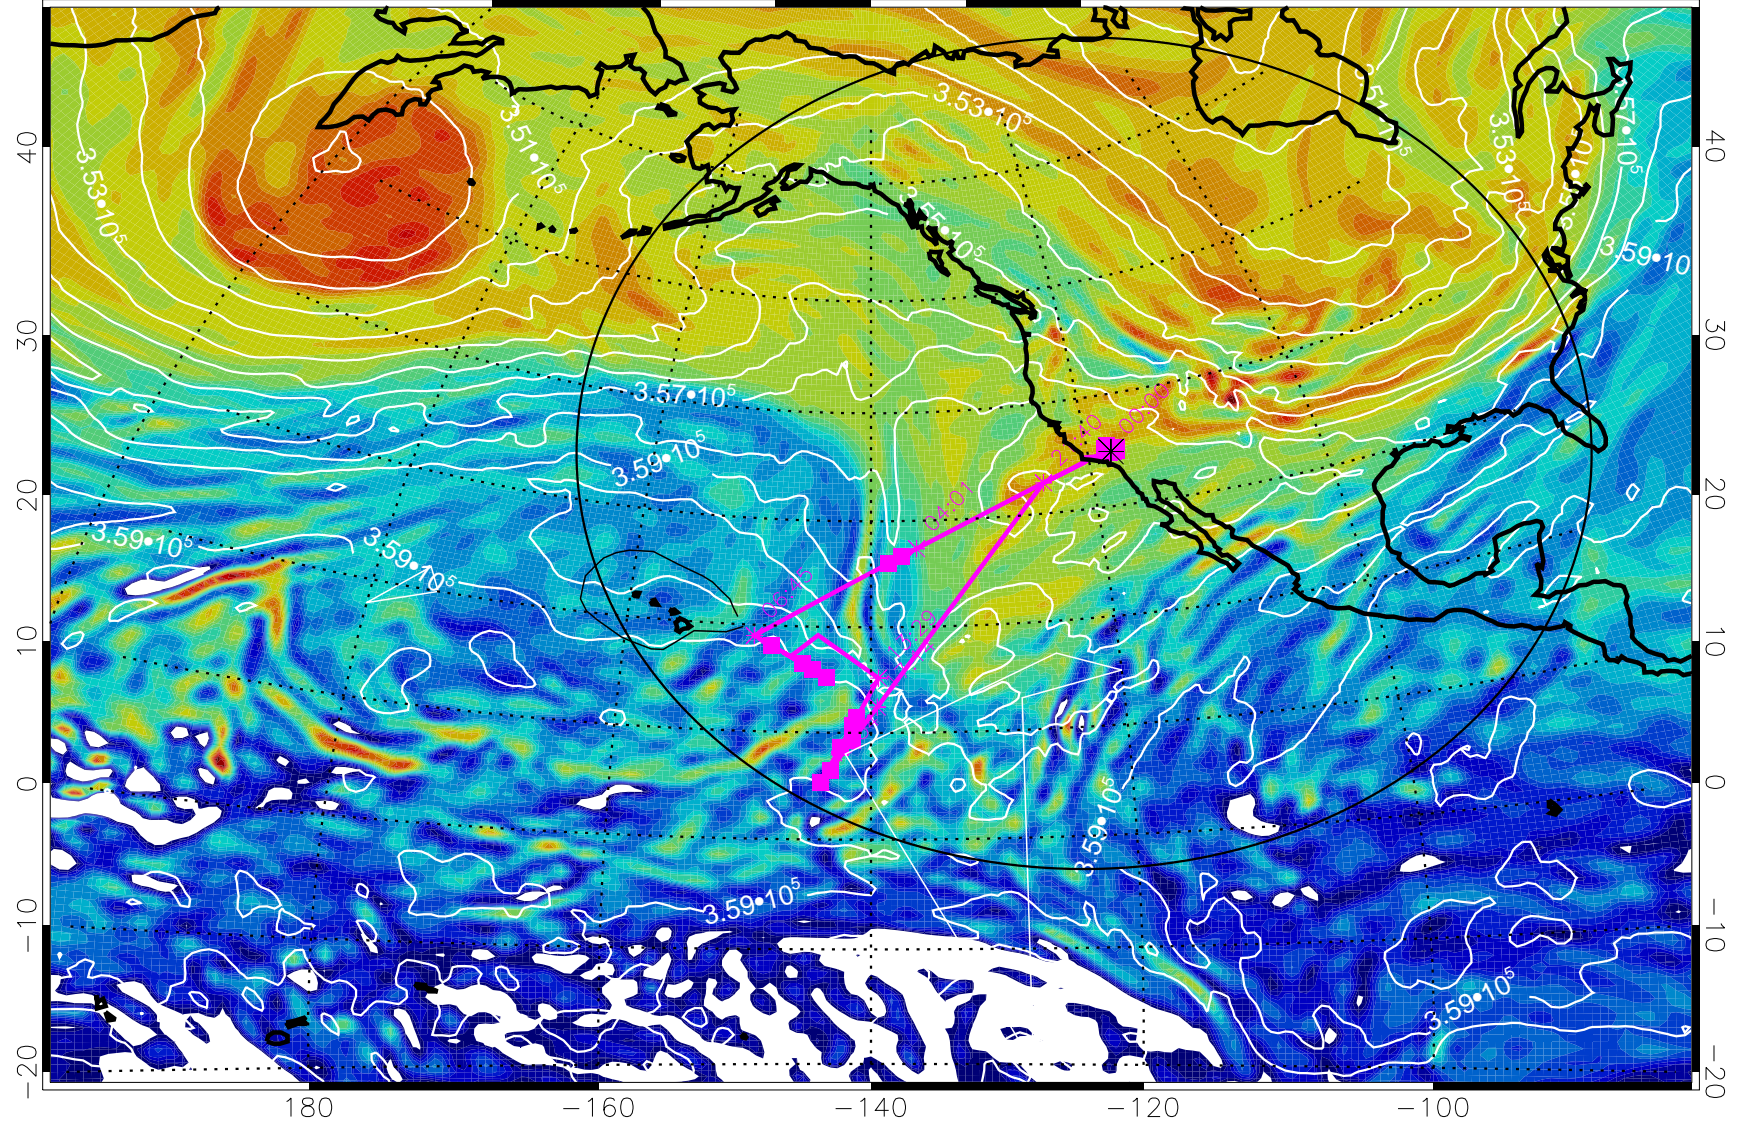

13013118, 6 hour forecast for 380K EPV

160 180 -160 -140 -120 -100

380K Montgomery Streamfunction, white

Range ring of 4055 km -- 13 hours GH round trip

13020100, 12 hour forecast for 380K EPV

380K Montgomery Streamfunction, white

Range ring of 4055 km -- 13 hours GH round trip

13020106, 18 hour forecast for 380K EPV

380K Montgomery Streamfunction, white

Range ring of 4055 km -- 13 hours GH round trip

13020112, 24 hour forecast for 380K EPV

160 180 -160 -140 -120 -100

380K Montgomery Streamfunction, white

Range ring of 4055 km -- 13 hours GH round trip

13020118, 30 hour forecast for 380K EPV

380K Montgomery Streamfunction, white

Range ring of 4055 km -- 13 hours GH round trip

13020200, 36 hour forecast for 380K EPV

13020206, 42 hour forecast for 380K EPV

380K Montgomery Streamfunction, white

Range ring of 4055 km -- 13 hours GH round trip

13020212, 48 hour forecast for 380K EPV