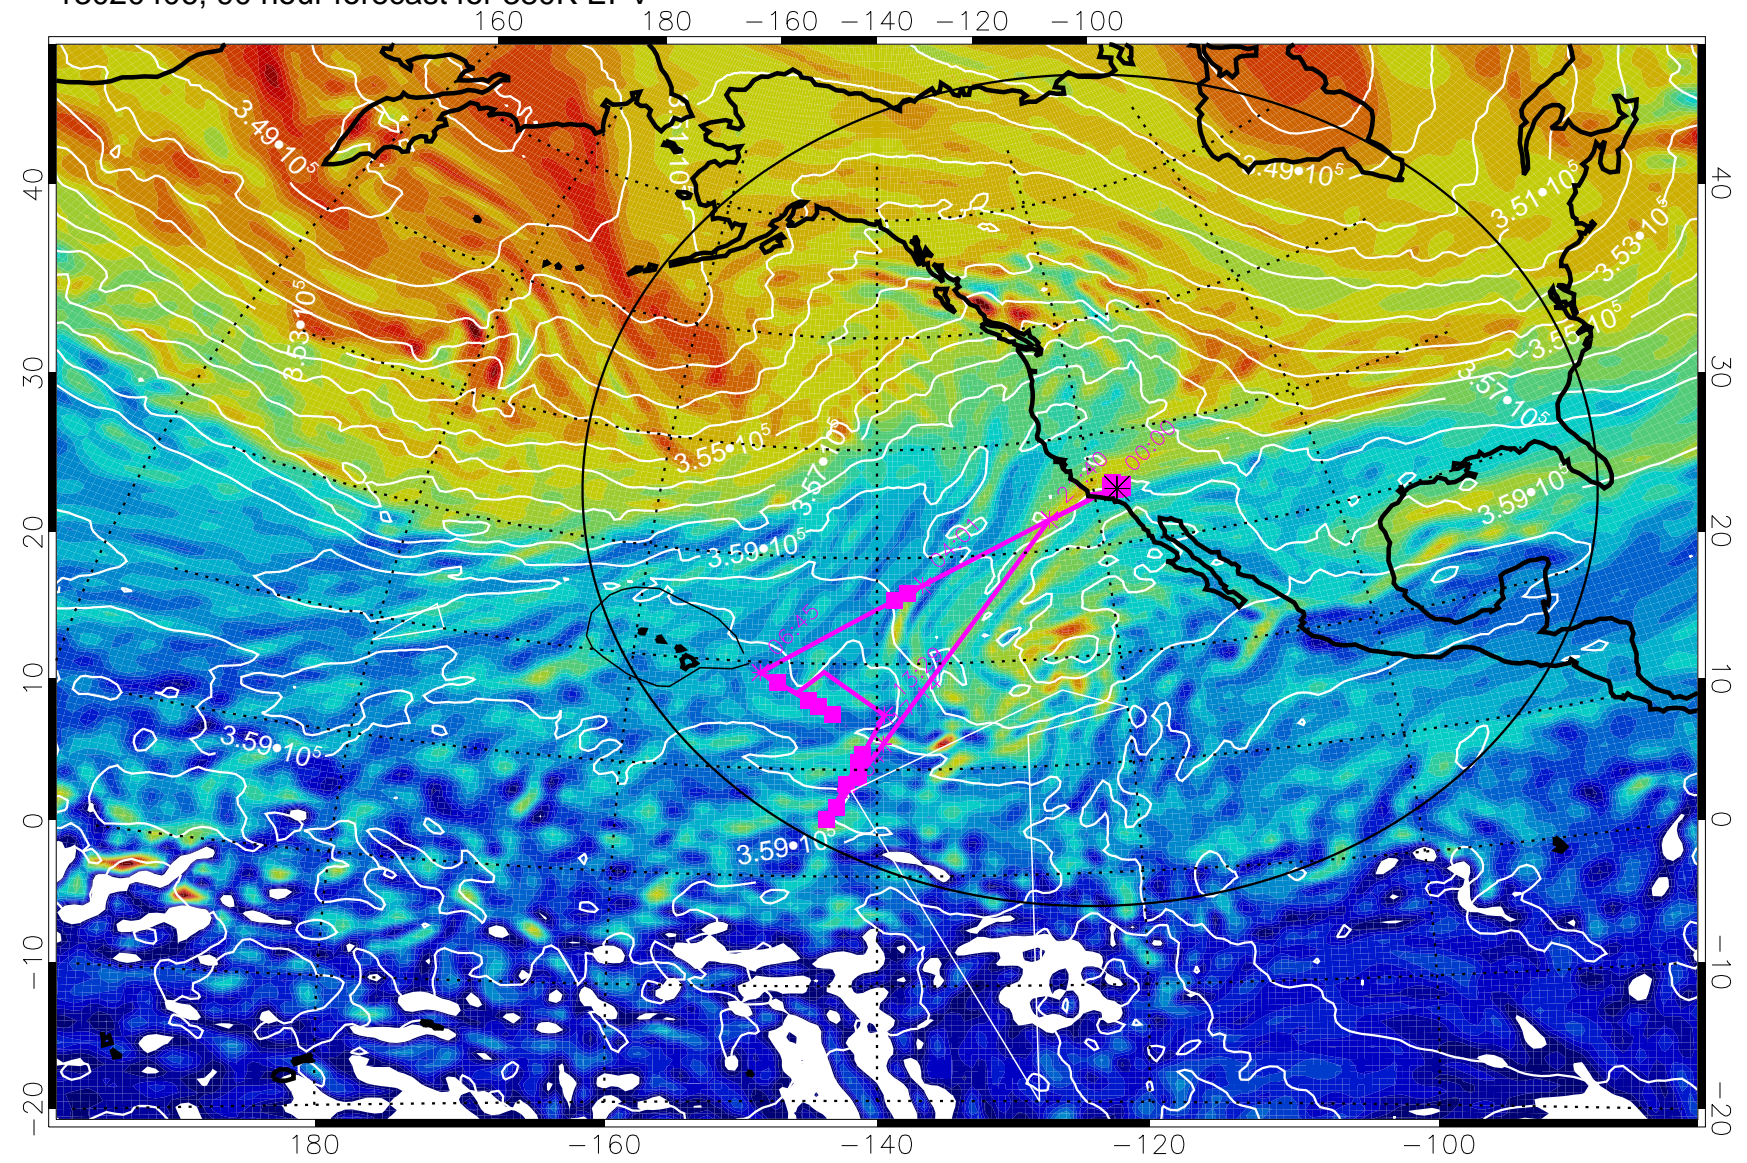

380K Montgomery Streamfunction, white

Range ring of 4055 km -- 13 hours GH round trip

13020312, 72 hour forecast for 380K EPV

160 180 -160 -140 -120 -100

380K Montgomery Streamfunction, white

Range ring of 4055 km -- 13 hours GH round trip

13020318, 78 hour forecast for 380K EPV

160 180 -160 -140 -120 -100

380K Montgomery Streamfunction, white

Range ring of 4055 km -- 13 hours GH round trip

13020400, 84 hour forecast for 380K EPV

160 180 -160 -140 -120 -100

380K Montgomery Streamfunction, white

Range ring of 4055 km -- 13 hours GH round trip

13020406, 90 hour forecast for 380K EPV

380K Montgomery Streamfunction, white

Range ring of 4055 km -- 13 hours GH round trip

13020418, 102 hour forecast for 380K EPV

160 180 -160 -140 -120 -100

380K Montgomery Streamfunction, white

Range ring of 4055 km -- 13 hours GH round trip

13020500, 108 hour forecast for 380K EPV

160 180 -160 -140 -120 -100