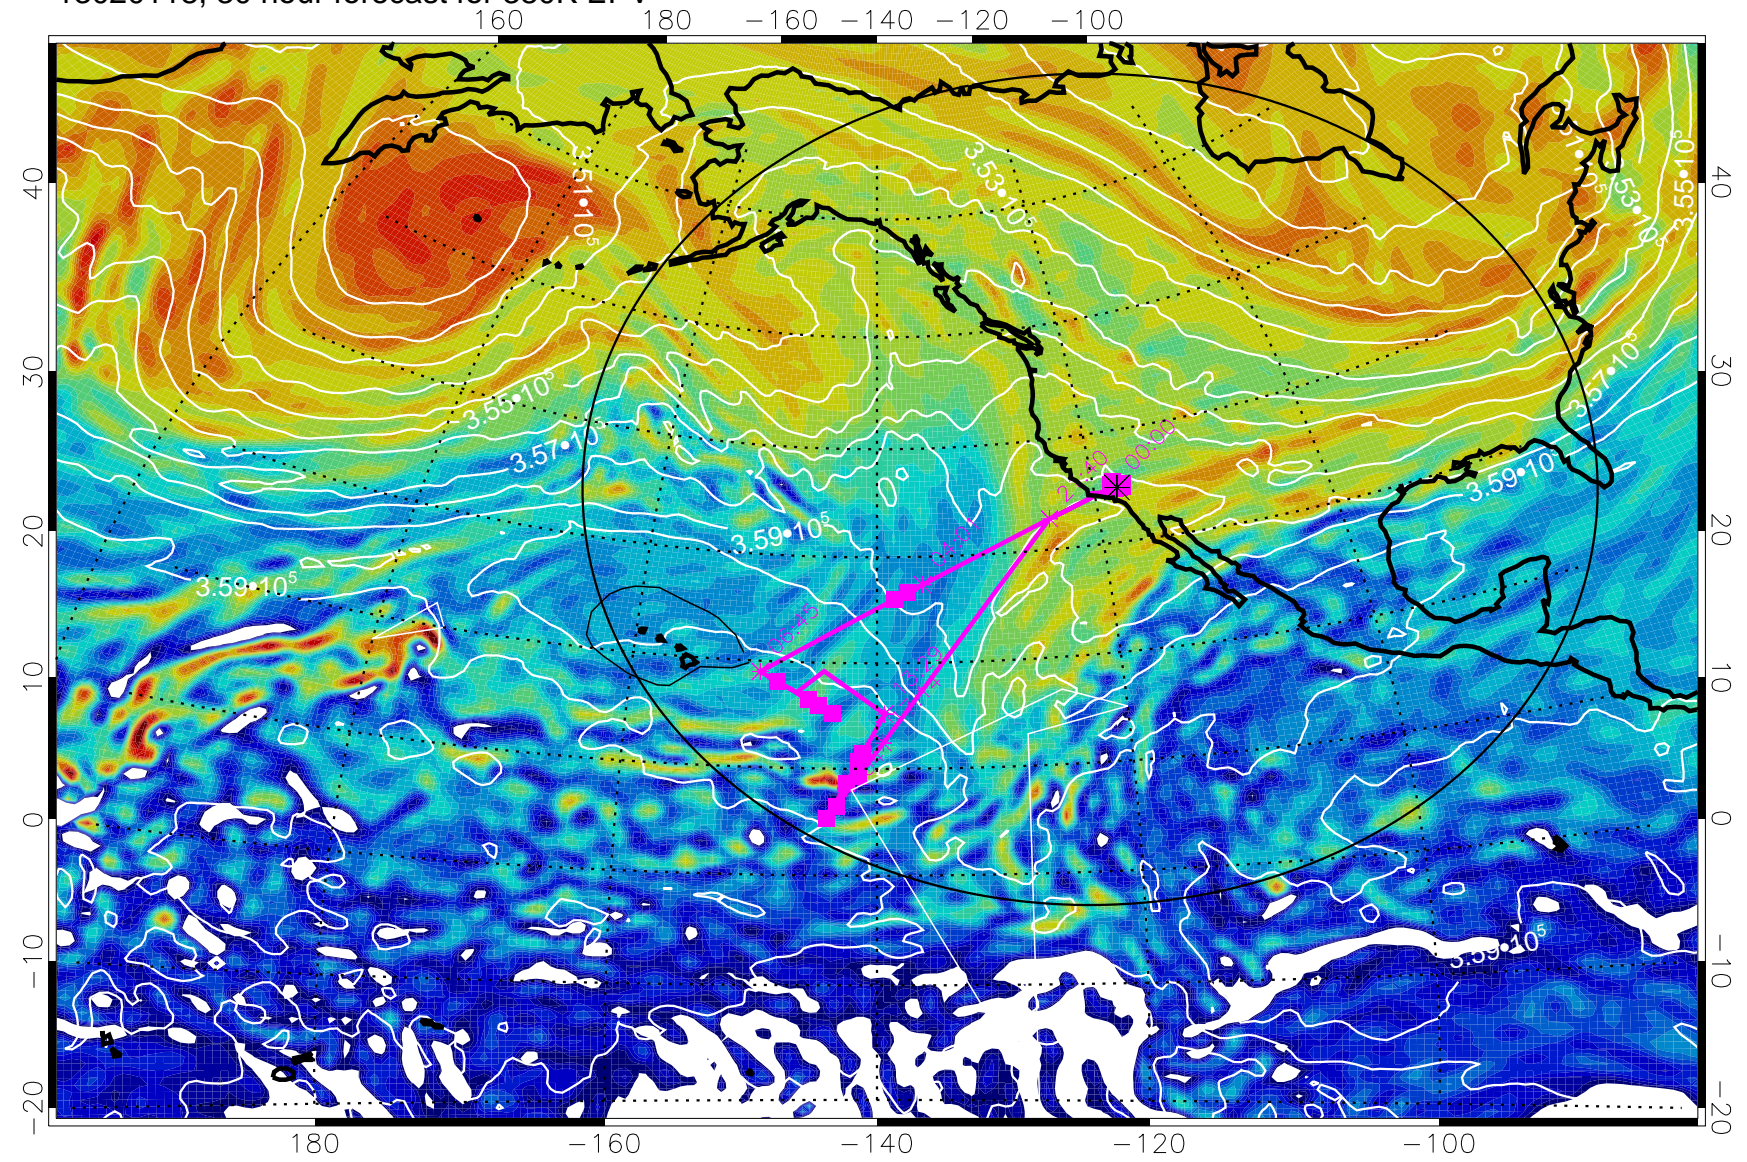

Range ring of 4055 km -- 13 hours GH round trip

13020106, 18 hour forecast for 380K EPV

380K Montgomery Streamfunction, white

Range ring of 4055 km -- 13 hours GH round trip

13020112, 24 hour forecast for 380K EPV

160 180 -160 -140 -120 -100

380K Montgomery Streamfunction, white

Range ring of 4055 km -- 13 hours GH round trip

13020118, 30 hour forecast for 380K EPV

380K Montgomery Streamfunction, white

Range ring of 4055 km -- 13 hours GH round trip

13020200, 36 hour forecast for 380K EPV

13020206, 42 hour forecast for 380K EPV

380K Montgomery Streamfunction, white

Range ring of 4055 km -- 13 hours GH round trip

13020212, 48 hour forecast for 380K EPV

380K Montgomery Streamfunction, white

Range ring of 4055 km -- 13 hours GH round trip

13020218, 54 hour forecast for 380K EPV

380K Montgomery Streamfunction, white

Range ring of 4055 km -- 13 hours GH round trip