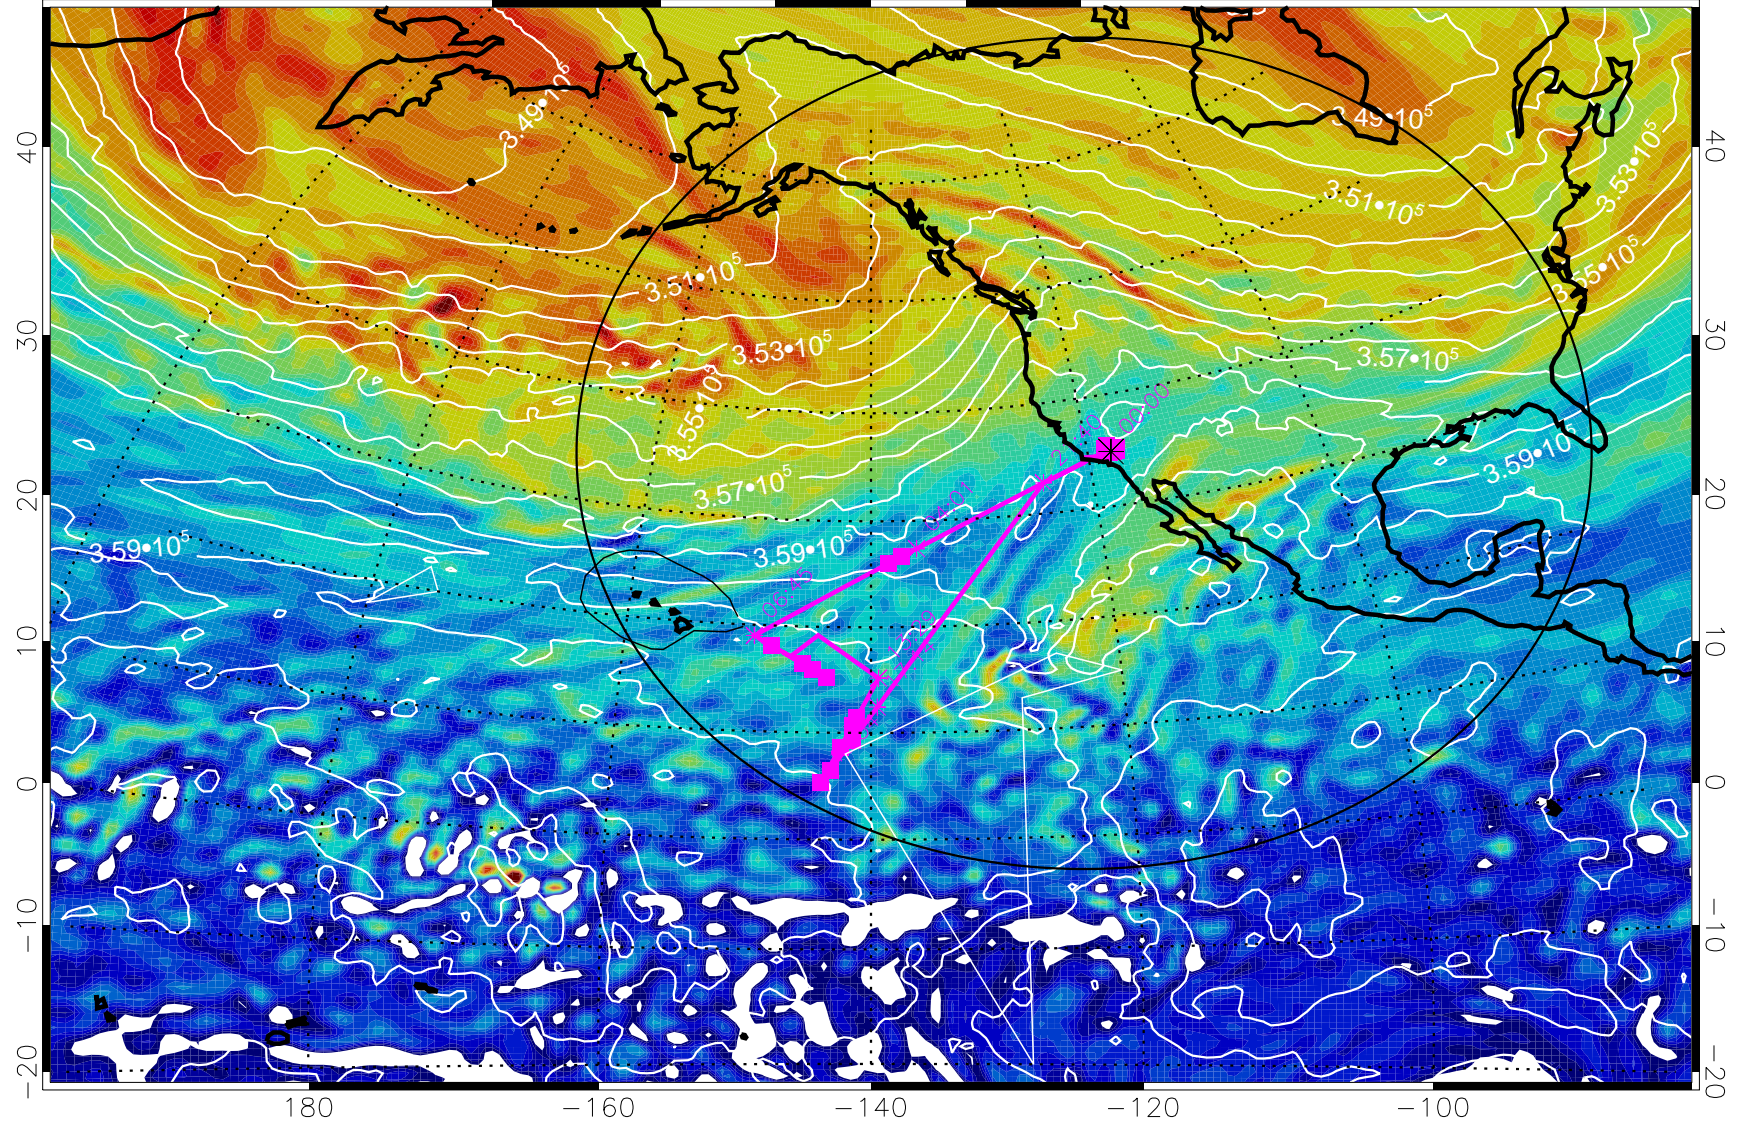

13020418, 102 hour forecast for 380K EPV

160 180 -160 -140 -120 -100

380K Montgomery Streamfunction, white

Range ring of 4055 km -- 13 hours GH round trip

13020500, 108 hour forecast for 380K EPV

160 180 -160 -140 -120 -100

380K Montgomery Streamfunction, white

Range ring of 4055 km -- 13 hours GH round trip

13020506, 114 hour forecast for 380K EPV

160 180 -160 -140 -120 -100

380K Montgomery Streamfunction, white

Range ring of 4055 km -- 13 hours GH round trip

13020512, 120 hour forecast for 380K EPV

160 180 -160 -140 -120 -100

380K Montgomery Streamfunction, white

Range ring of 4055 km -- 13 hours GH round trip