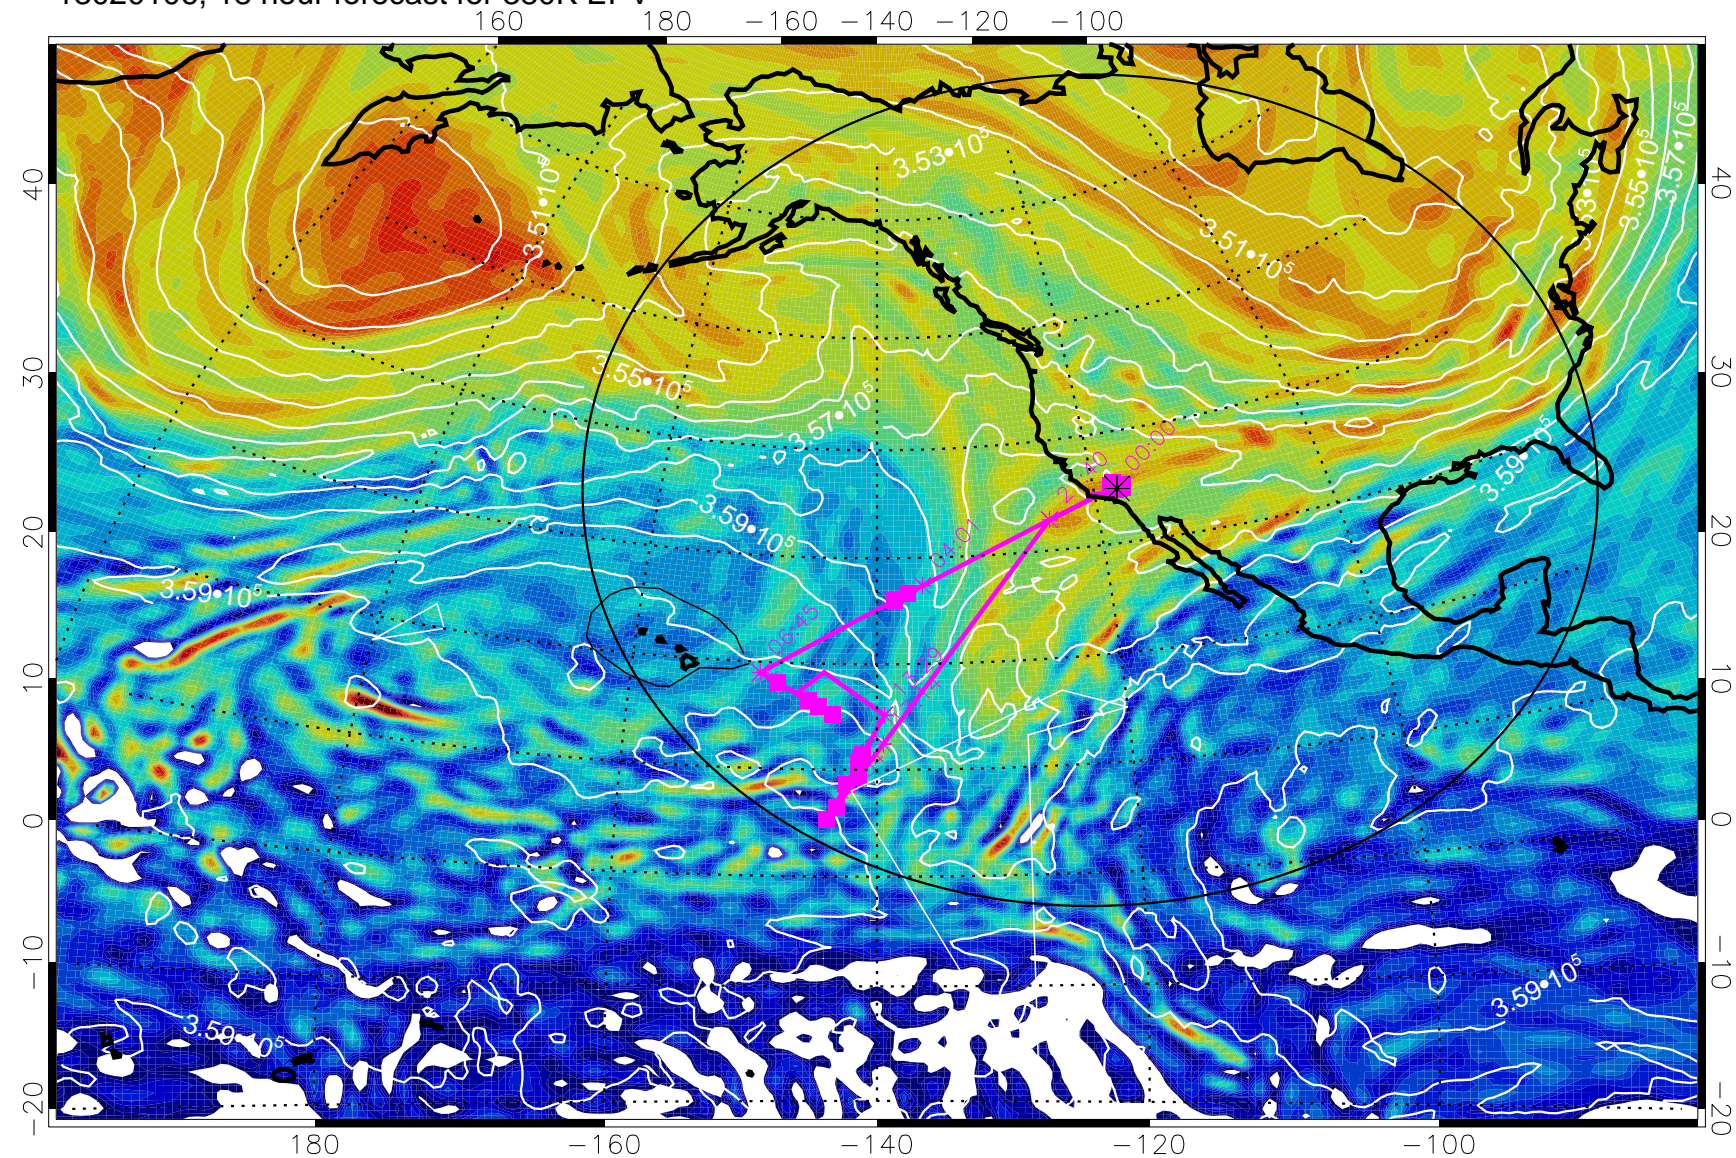

13013118, 6 hour forecast for 380K EPV

160 180 -160 -140 -120 -100

380K Montgomery Streamfunction, white

Range ring of 4055 km -- 13 hours GH round trip

13020100, 12 hour forecast for 380K EPV

380K Montgomery Streamfunction, white

Range ring of 4055 km -- 13 hours GH round trip

13020106, 18 hour forecast for 380K EPV

380K Montgomery Streamfunction, white

Range ring of 4055 km -- 13 hours GH round trip

13020112, 24 hour forecast for 380K EPV

160 180 -160 -140 -120 -100

380K Montgomery Streamfunction, white

Range ring of 4055 km -- 13 hours GH round trip

13020118, 30 hour forecast for 380K EPV

380K Montgomery Streamfunction, white

Range ring of 4055 km -- 13 hours GH round trip

13020200, 36 hour forecast for 380K EPV

13020206, 42 hour forecast for 380K EPV

380K Montgomery Streamfunction, white

Range ring of 4055 km -- 13 hours GH round trip

13020212, 48 hour forecast for 380K EPV