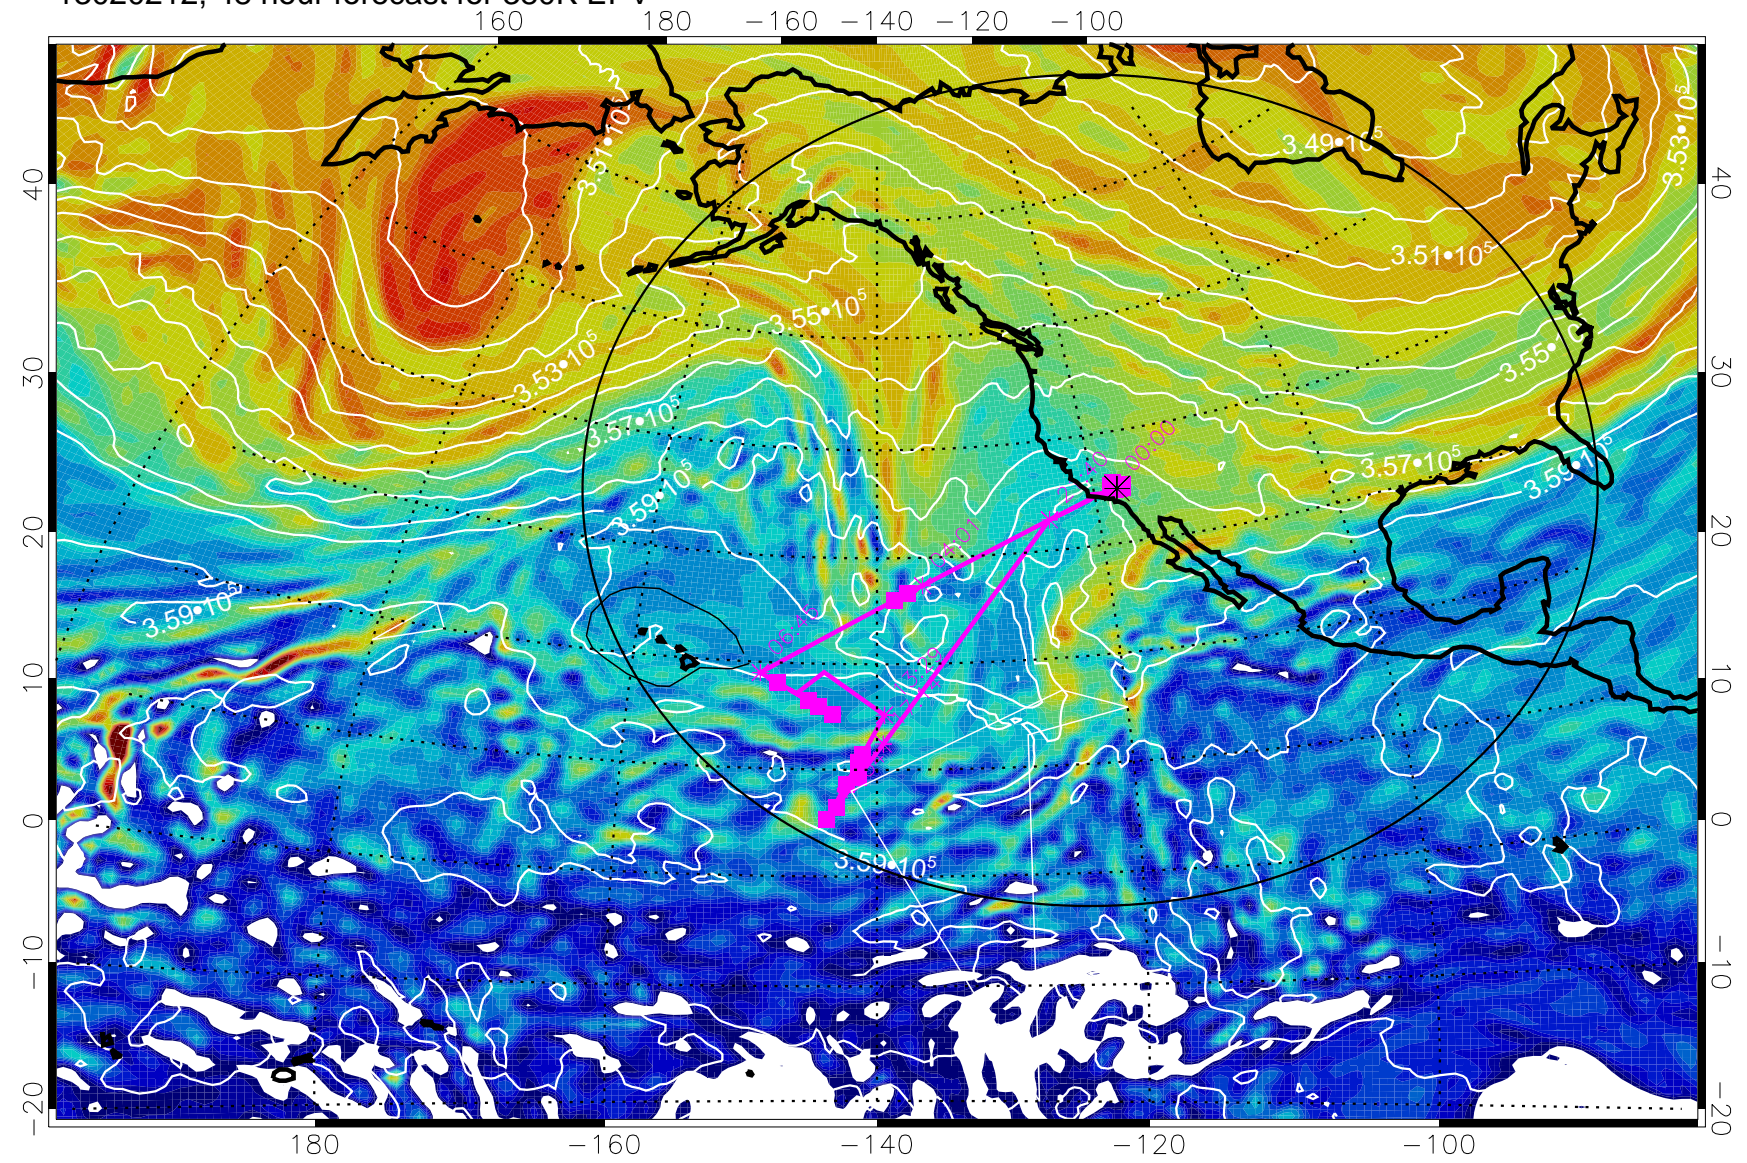

160 180 -160 -140 -120 -100

380K Montgomery Streamfunction, white

Range ring of 4055 km -- 13 hours GH round trip

13020118, 30 hour forecast for 380K EPV

380K Montgomery Streamfunction, white

Range ring of 4055 km -- 13 hours GH round trip

13020200, 36 hour forecast for 380K EPV

13020206, 42 hour forecast for 380K EPV

380K Montgomery Streamfunction, white

Range ring of 4055 km -- 13 hours GH round trip

13020212, 48 hour forecast for 380K EPV

380K Montgomery Streamfunction, white

Range ring of 4055 km -- 13 hours GH round trip

13020218, 54 hour forecast for 380K EPV

380K Montgomery Streamfunction, white

Range ring of 4055 km -- 13 hours GH round trip

13020300, 60 hour forecast for 380K EPV

160 180 -160 -140 -120 -100

380K Montgomery Streamfunction, white

Range ring of 4055 km -- 13 hours GH round trip

13020306, 66 hour forecast for 380K EPV

160 180 -160 -140 -120 -100