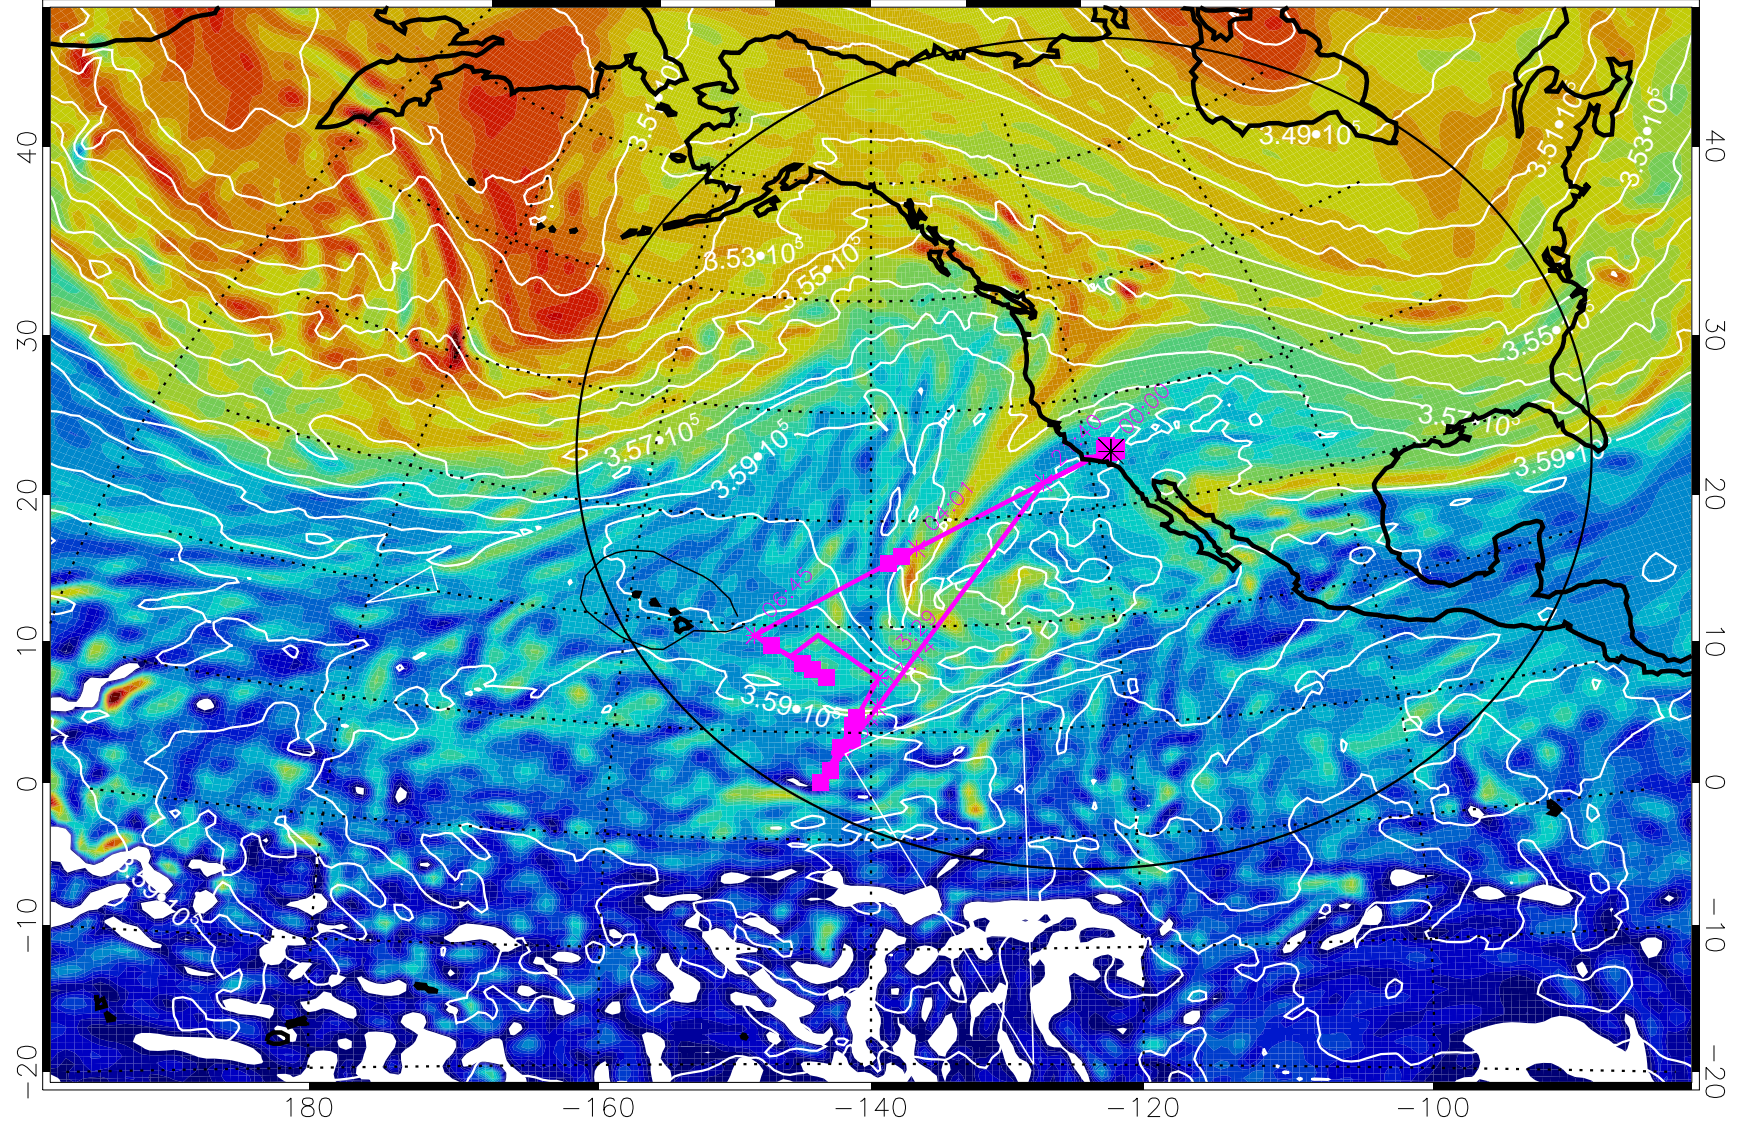

380K Montgomery Streamfunction, white

Range ring of 4055 km -- 13 hours GH round trip

13020218, 54 hour forecast for 380K EPV

380K Montgomery Streamfunction, white

Range ring of 4055 km -- 13 hours GH round trip

13020300, 60 hour forecast for 380K EPV

160 180 -160 -140 -120 -100

380K Montgomery Streamfunction, white

Range ring of 4055 km -- 13 hours GH round trip

13020306, 66 hour forecast for 380K EPV

160 180 -160 -140 -120 -100

380K Montgomery Streamfunction, white

Range ring of 4055 km -- 13 hours GH round trip

13020312, 72 hour forecast for 380K EPV

160 180 -160 -140 -120 -100

380K Montgomery Streamfunction, white

Range ring of 4055 km -- 13 hours GH round trip

13020318, 78 hour forecast for 380K EPV

160 180 -160 -140 -120 -100

380K Montgomery Streamfunction, white

Range ring of 4055 km -- 13 hours GH round trip

13020400, 84 hour forecast for 380K EPV

160 180 -160 -140 -120 -100