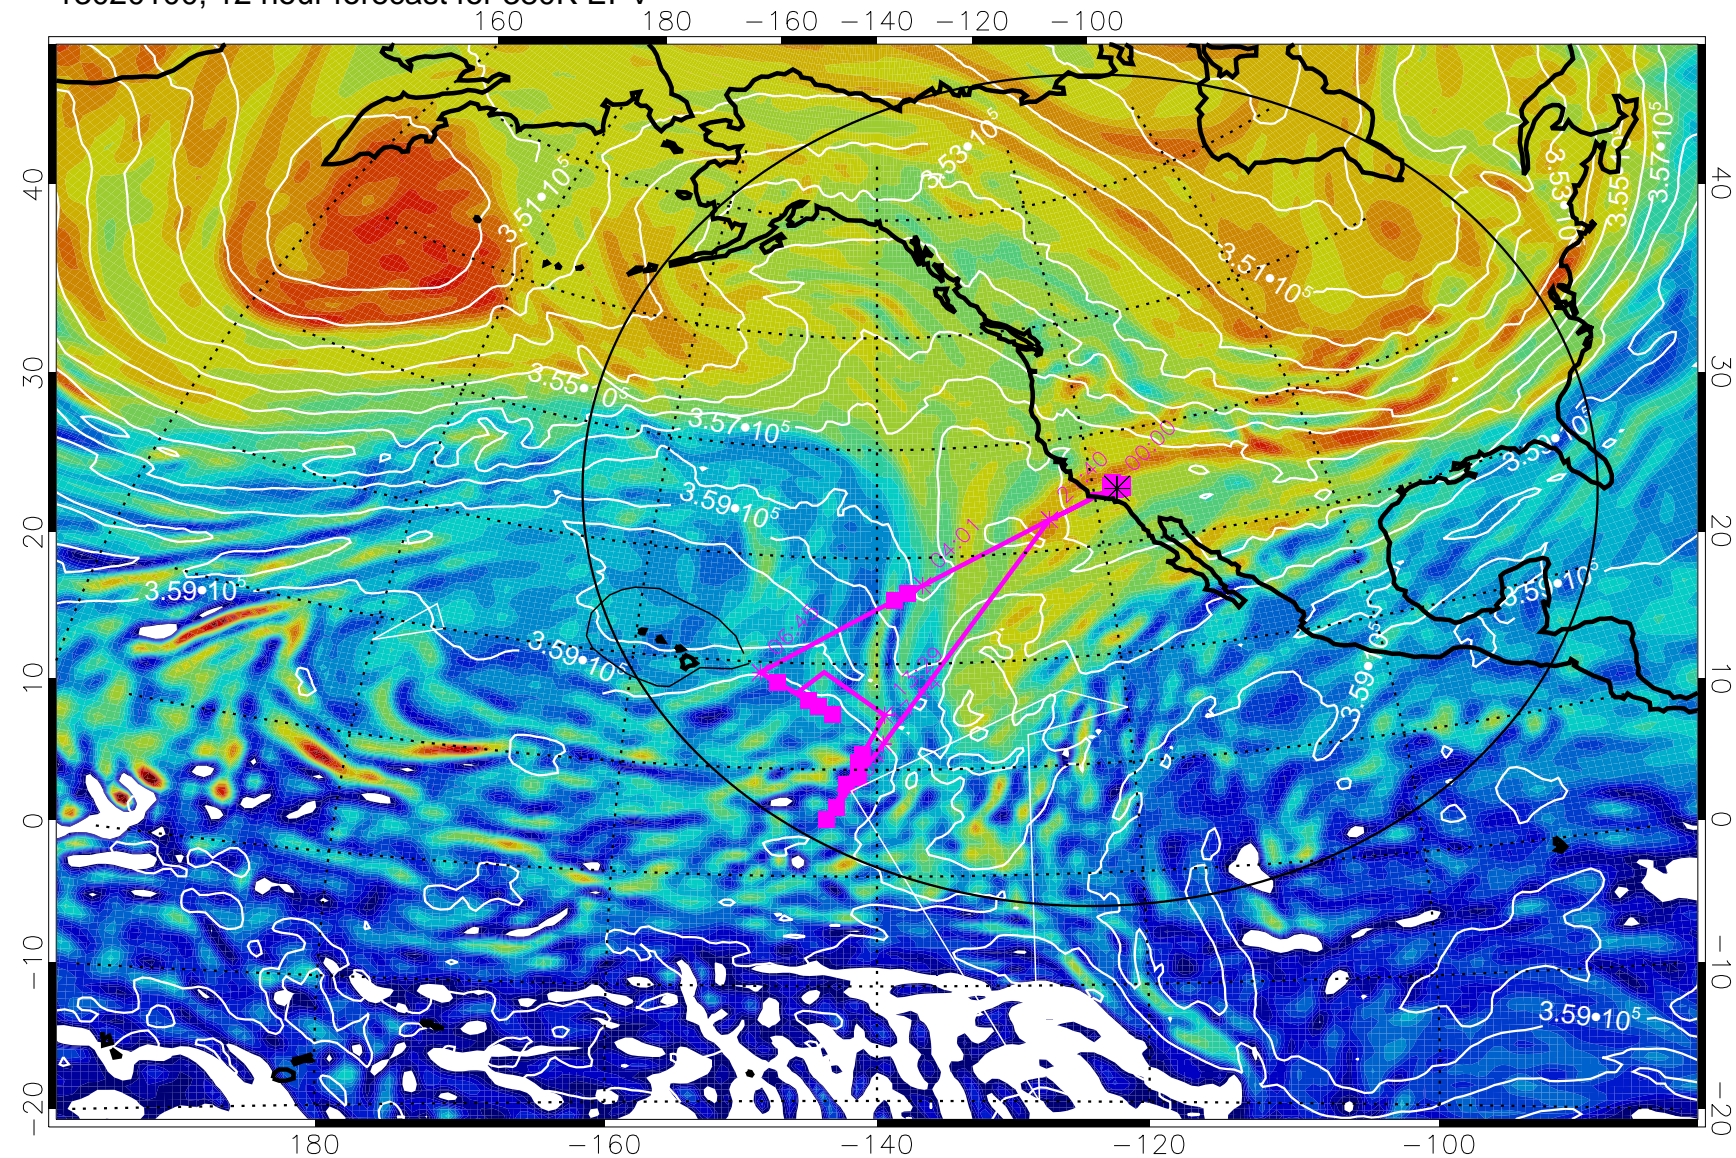

13013118, 6 hour forecast for 380K EPV

160 180 -160 -140 -120 -100

380K Montgomery Streamfunction, white

Range ring of 4055 km -- 13 hours GH round trip

13020100, 12 hour forecast for 380K EPV

380K Montgomery Streamfunction, white

Range ring of 4055 km -- 13 hours GH round trip

13020106, 18 hour forecast for 380K EPV

380K Montgomery Streamfunction, white

Range ring of 4055 km -- 13 hours GH round trip

13020112, 24 hour forecast for 380K EPV

160 180 -160 -140 -120 -100

380K Montgomery Streamfunction, white

Range ring of 4055 km -- 13 hours GH round trip

13020118, 30 hour forecast for 380K EPV

380K Montgomery Streamfunction, white

Range ring of 4055 km -- 13 hours GH round trip

13020200, 36 hour forecast for 380K EPV

13020206, 42 hour forecast for 380K EPV

380K Montgomery Streamfunction, white

Range ring of 4055 km -- 13 hours GH round trip

13020212, 48 hour forecast for 380K EPV