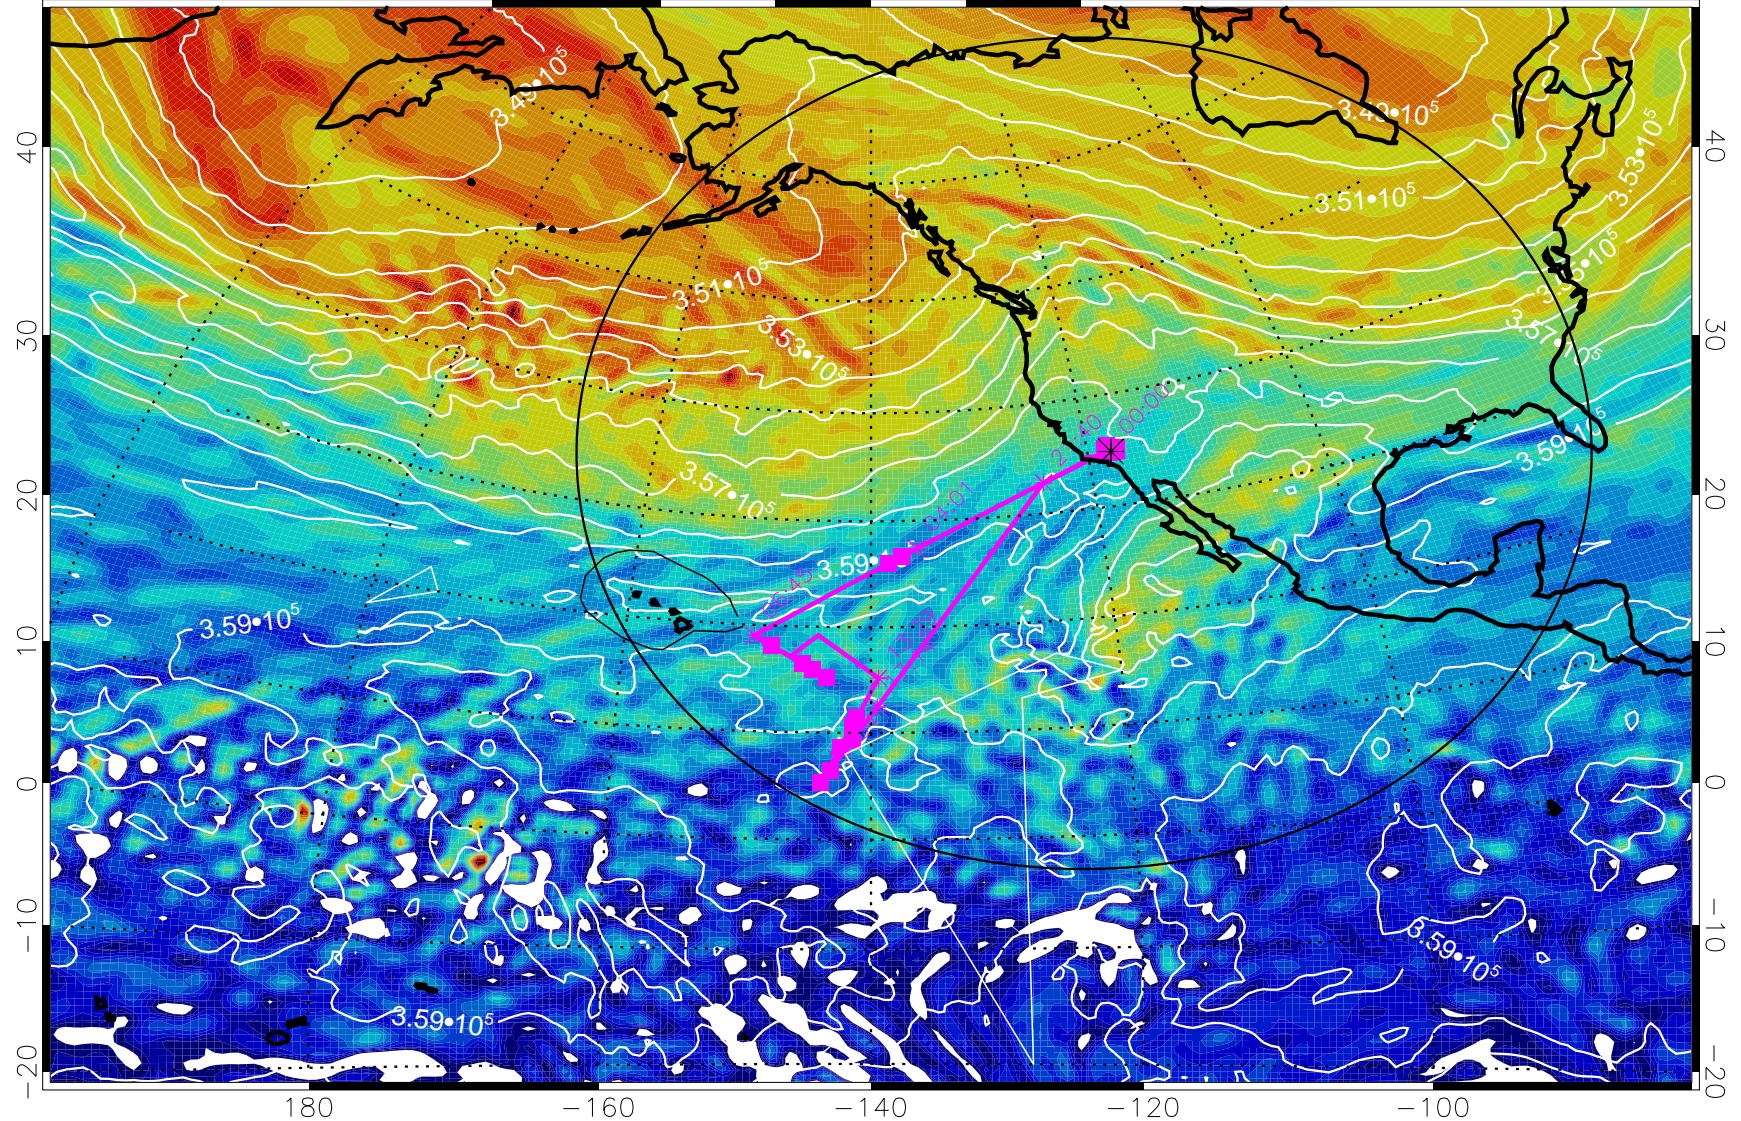

13020418, 102 hour forecast for 380K EPV

160 180 -160 -140 -120 -100

380K Montgomery Streamfunction, white

Range ring of 4055 km -- 13 hours GH round trip

13020500, 108 hour forecast for 380K EPV

160 180 -160 -140 -120 -100

380K Montgomery Streamfunction, white

Range ring of 4055 km -- 13 hours GH round trip

13020506, 114 hour forecast for 380K EPV

160 180 -160 -140 -120 -100

380K Montgomery Streamfunction, white

Range ring of 4055 km -- 13 hours GH round trip

13020512, 120 hour forecast for 380K EPV

160 180 -160 -140 -120 -100

380K Montgomery Streamfunction, white

Range ring of 4055 km -- 13 hours GH round trip