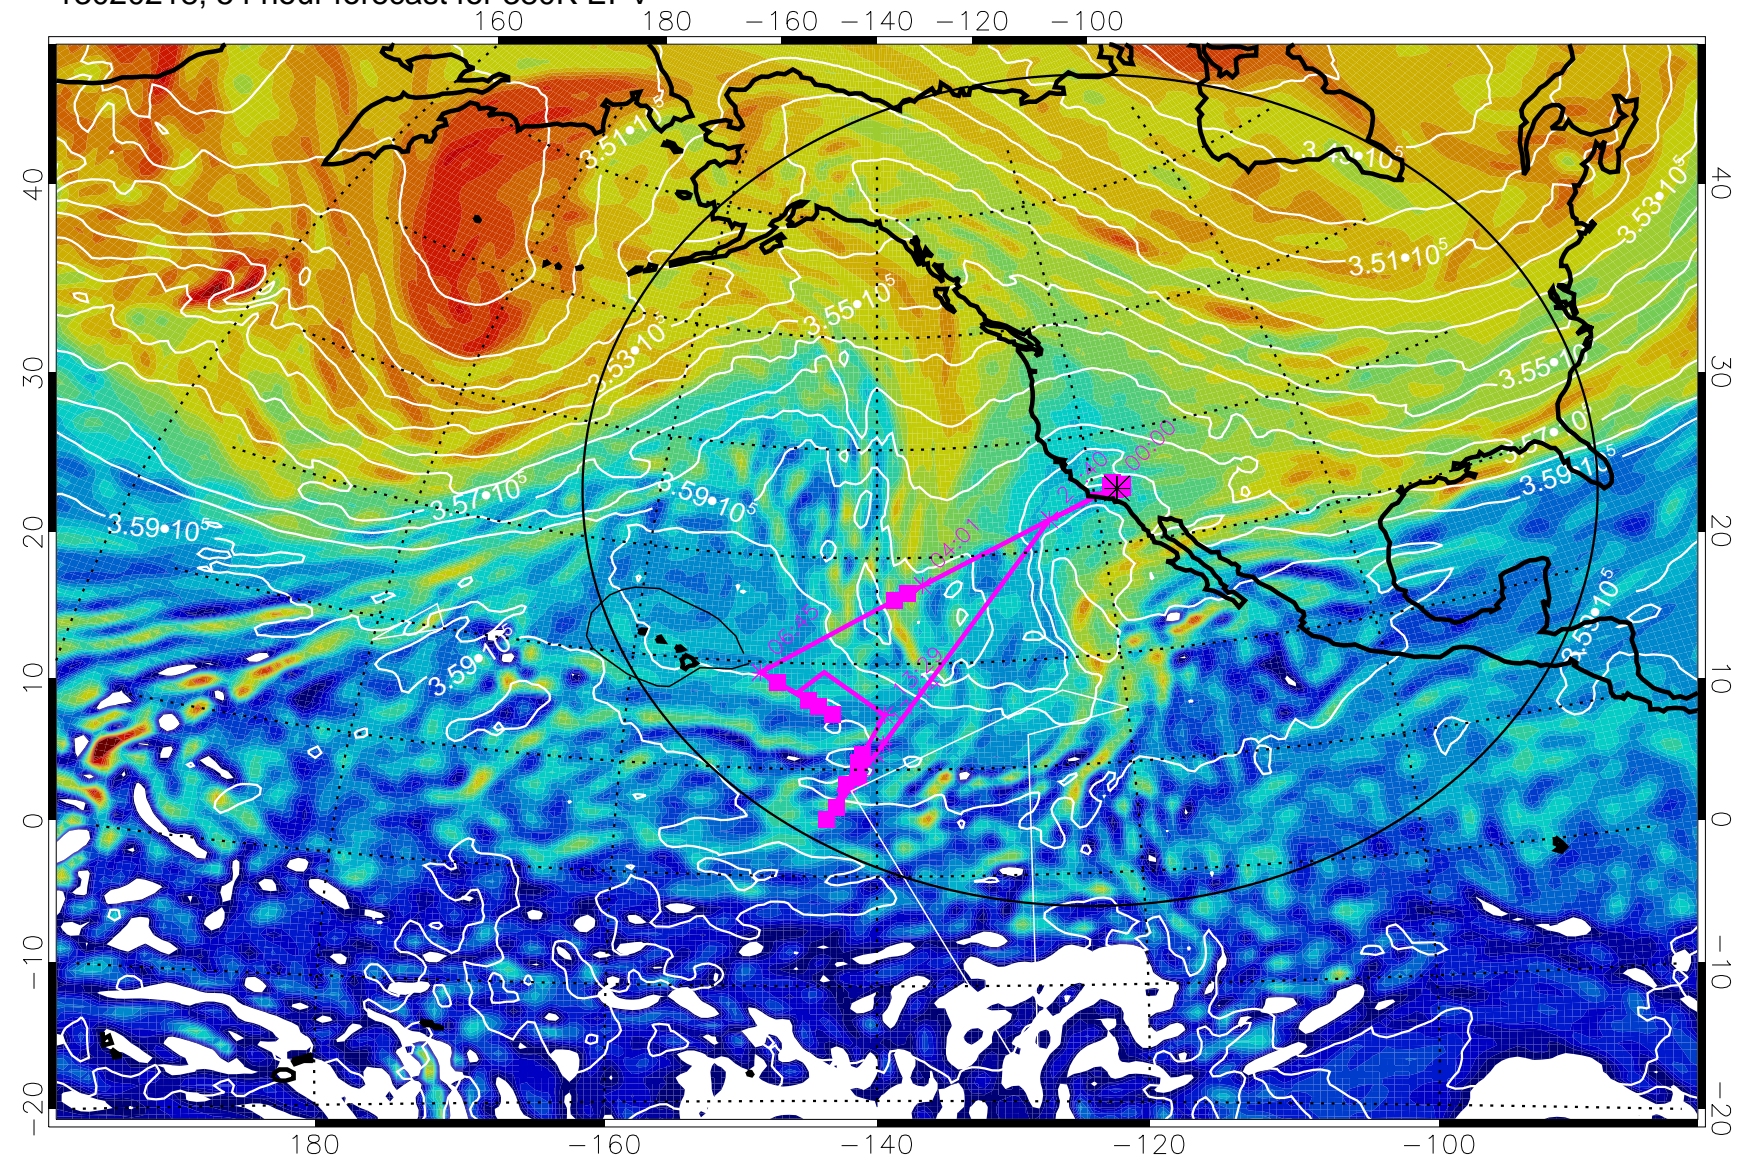

160 180 -160 -140 -120 -100

380K Montgomery Streamfunction, white

Range ring of 4055 km -- 13 hours GH round trip

13020118, 30 hour forecast for 380K EPV

380K Montgomery Streamfunction, white

Range ring of 4055 km -- 13 hours GH round trip

13020200, 36 hour forecast for 380K EPV

13020206, 42 hour forecast for 380K EPV

380K Montgomery Streamfunction, white

Range ring of 4055 km -- 13 hours GH round trip

13020212, 48 hour forecast for 380K EPV

380K Montgomery Streamfunction, white

Range ring of 4055 km -- 13 hours GH round trip

13020218, 54 hour forecast for 380K EPV

380K Montgomery Streamfunction, white

Range ring of 4055 km -- 13 hours GH round trip

13020300, 60 hour forecast for 380K EPV

160 180 -160 -140 -120 -100

380K Montgomery Streamfunction, white

Range ring of 4055 km -- 13 hours GH round trip

13020306, 66 hour forecast for 380K EPV

160 180 -160 -140 -120 -100