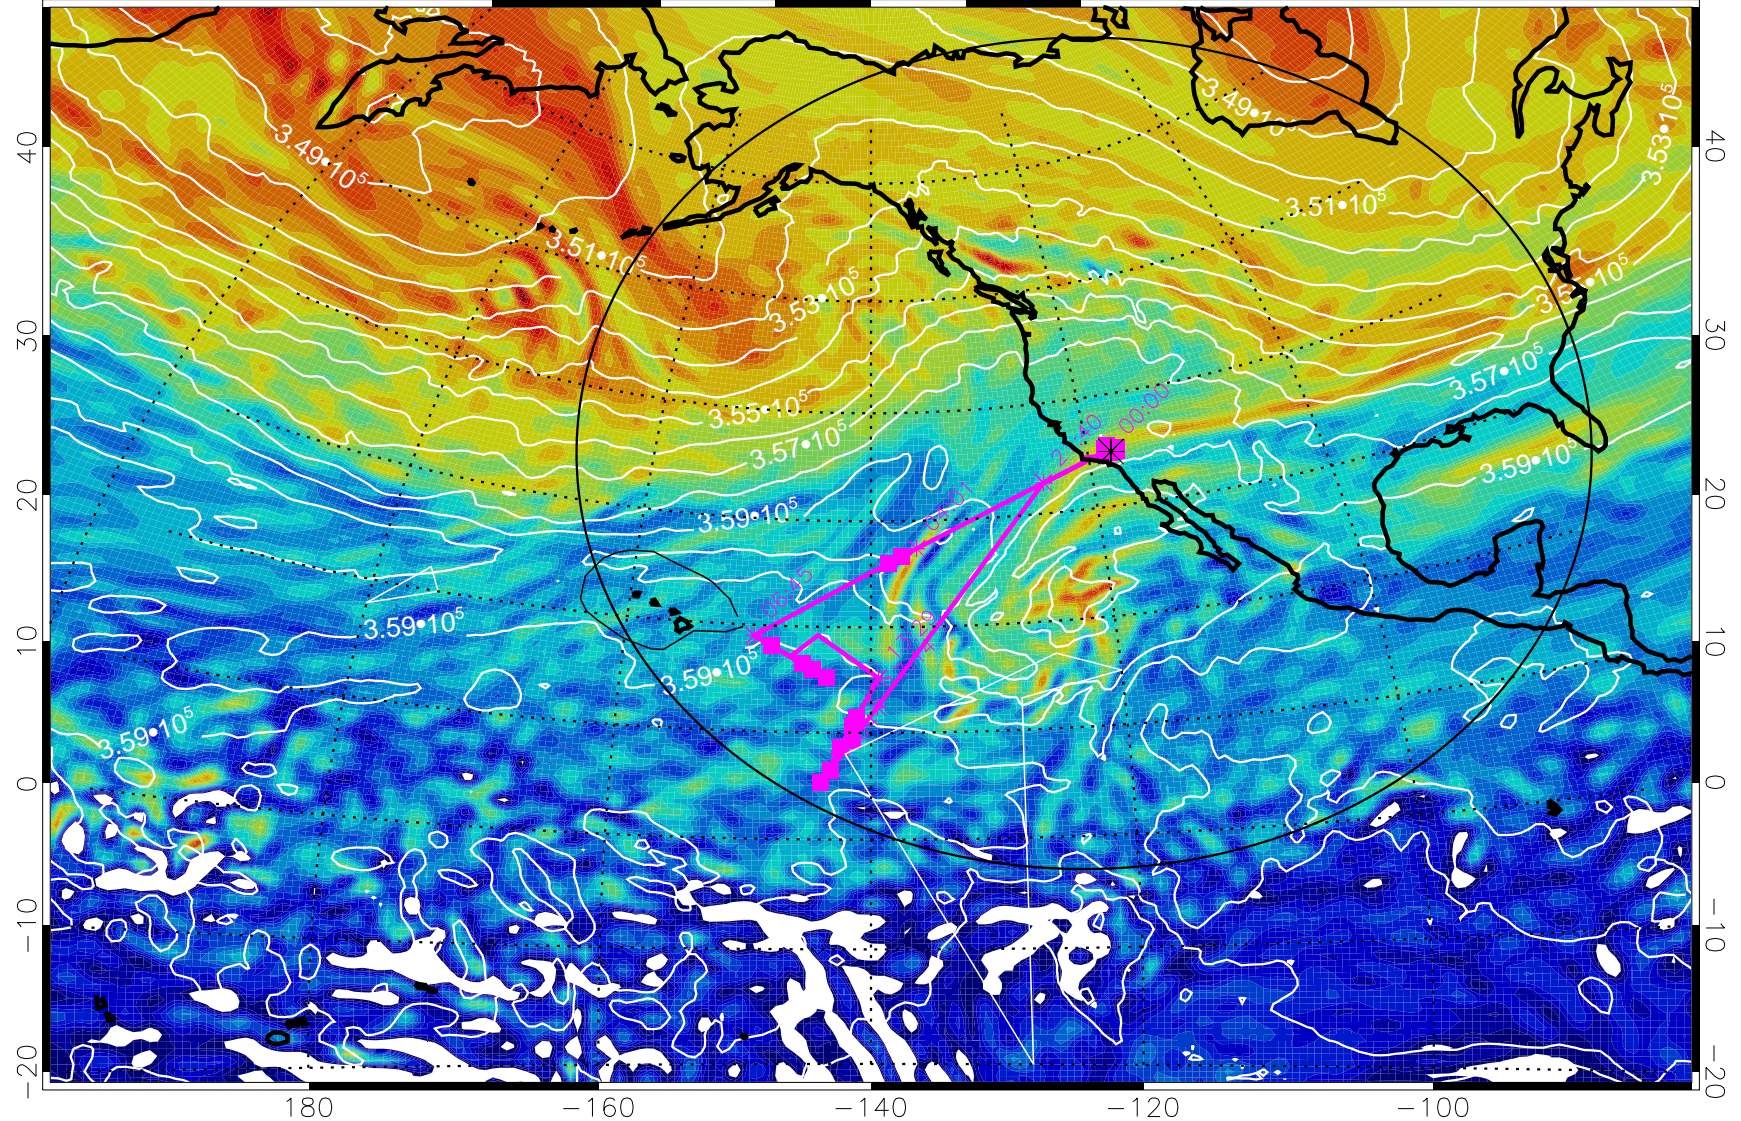

13020318, 78 hour forecast for 380K EPV

160 180 -160 -140 -120 -100

380K Montgomery Streamfunction, white

Range ring of 4055 km -- 13 hours GH round trip

13020400, 84 hour forecast for 380K EPV

160 180 -160 -140 -120 -100

380K Montgomery Streamfunction, white

Range ring of 4055 km -- 13 hours GH round trip

13020406, 90 hour forecast for 380K EPV

380K Montgomery Streamfunction, white

Range ring of 4055 km -- 13 hours GH round trip

13020412, 96 hour forecast for 380K EPV

160 180 -160 -140 -120 -100

$-5.0 \cdot 10^{-6}$ 0 $5.0 \cdot 10^{-6}$ $1.0 \cdot 10^{-5}$ $1.5 \cdot 10^{-5}$
PVU

380K Montgomery Streamfunction, white

Range ring of 4055 km -- 13 hours GH round trip

13020418, 102 hour forecast for 380K EPV

160 180 -160 -140 -120 -100

380K Montgomery Streamfunction, white

Range ring of 4055 km -- 13 hours GH round trip

13020500, 108 hour forecast for 380K EPV

160 180 -160 -140 -120 -100