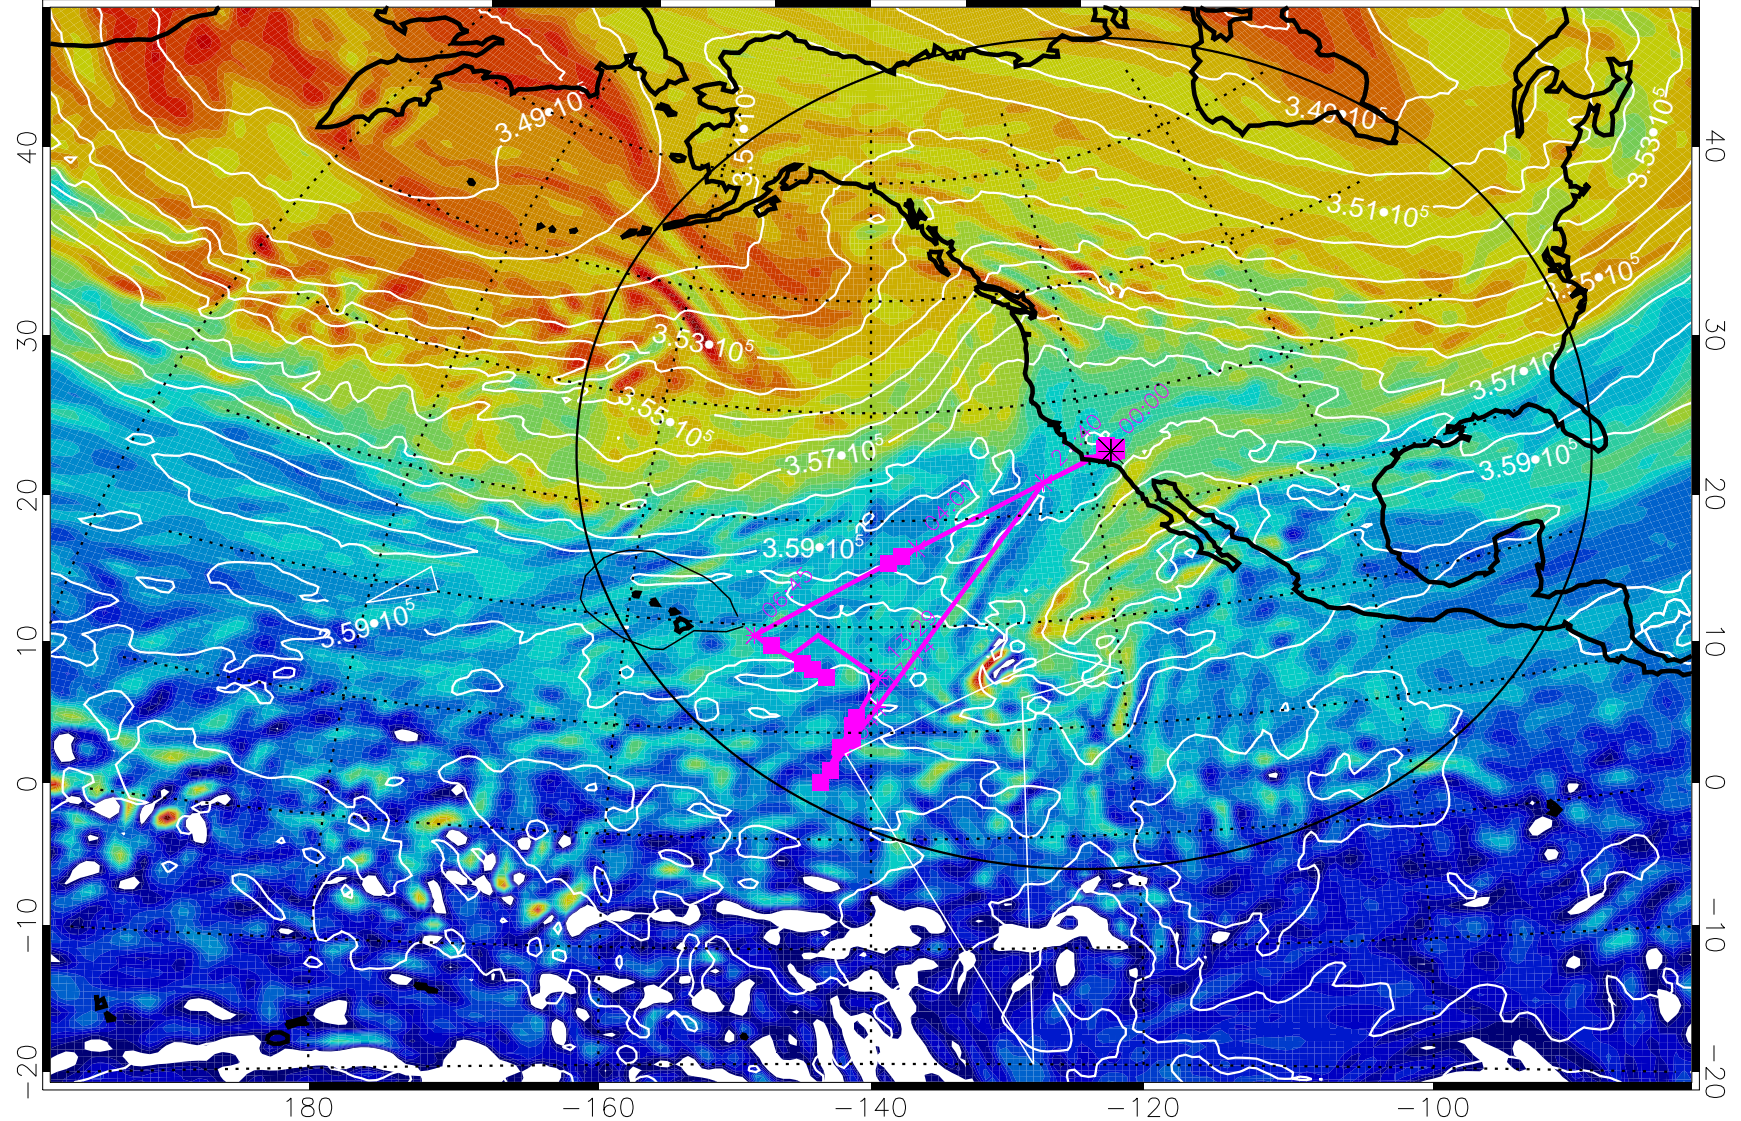

13020418, 102 hour forecast for 380K EPV

160 180 -160 -140 -120 -100

380K Montgomery Streamfunction, white

Range ring of 4055 km -- 13 hours GH round trip

13020500, 108 hour forecast for 380K EPV

160 180 -160 -140 -120 -100

380K Montgomery Streamfunction, white

Range ring of 4055 km -- 13 hours GH round trip

13020506, 114 hour forecast for 380K EPV

160 180 -160 -140 -120 -100

380K Montgomery Streamfunction, white

Range ring of 4055 km -- 13 hours GH round trip

13020512, 120 hour forecast for 380K EPV

160 180 -160 -140 -120 -100

380K Montgomery Streamfunction, white

Range ring of 4055 km -- 13 hours GH round trip