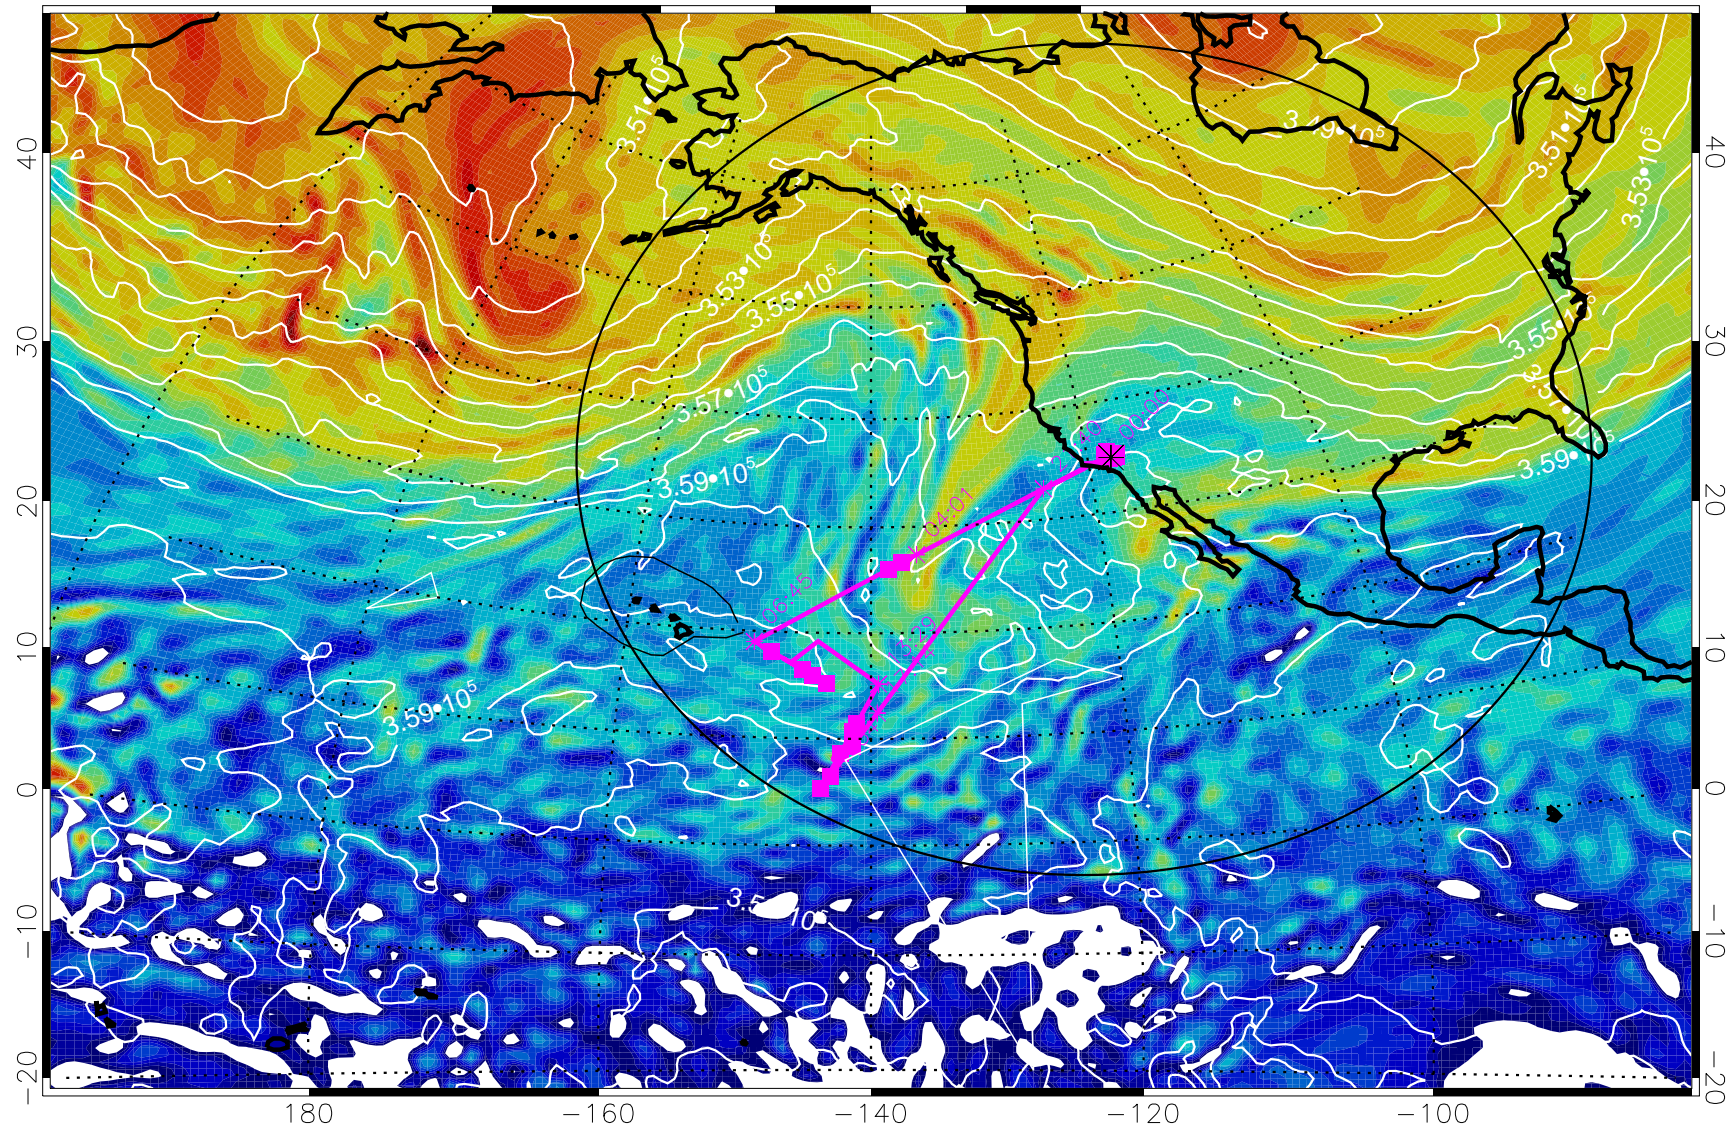

380K Montgomery Streamfunction, white

Range ring of 4055 km -- 13 hours GH round trip

13020218, 54 hour forecast for 380K EPV

380K Montgomery Streamfunction, white

Range ring of 4055 km -- 13 hours GH round trip

13020300, 60 hour forecast for 380K EPV

160 180 -160 -140 -120 -100

380K Montgomery Streamfunction, white

Range ring of 4055 km -- 13 hours GH round trip

13020306, 66 hour forecast for 380K EPV

160 180 -160 -140 -120 -100

380K Montgomery Streamfunction, white

Range ring of 4055 km -- 13 hours GH round trip

13020312, 72 hour forecast for 380K EPV

160 180 -160 -140 -120 -100

380K Montgomery Streamfunction, white

Range ring of 4055 km -- 13 hours GH round trip

13020318, 78 hour forecast for 380K EPV

160 180 -160 -140 -120 -100

380K Montgomery Streamfunction, white

Range ring of 4055 km -- 13 hours GH round trip

13020400, 84 hour forecast for 380K EPV

160 180 -160 -140 -120 -100