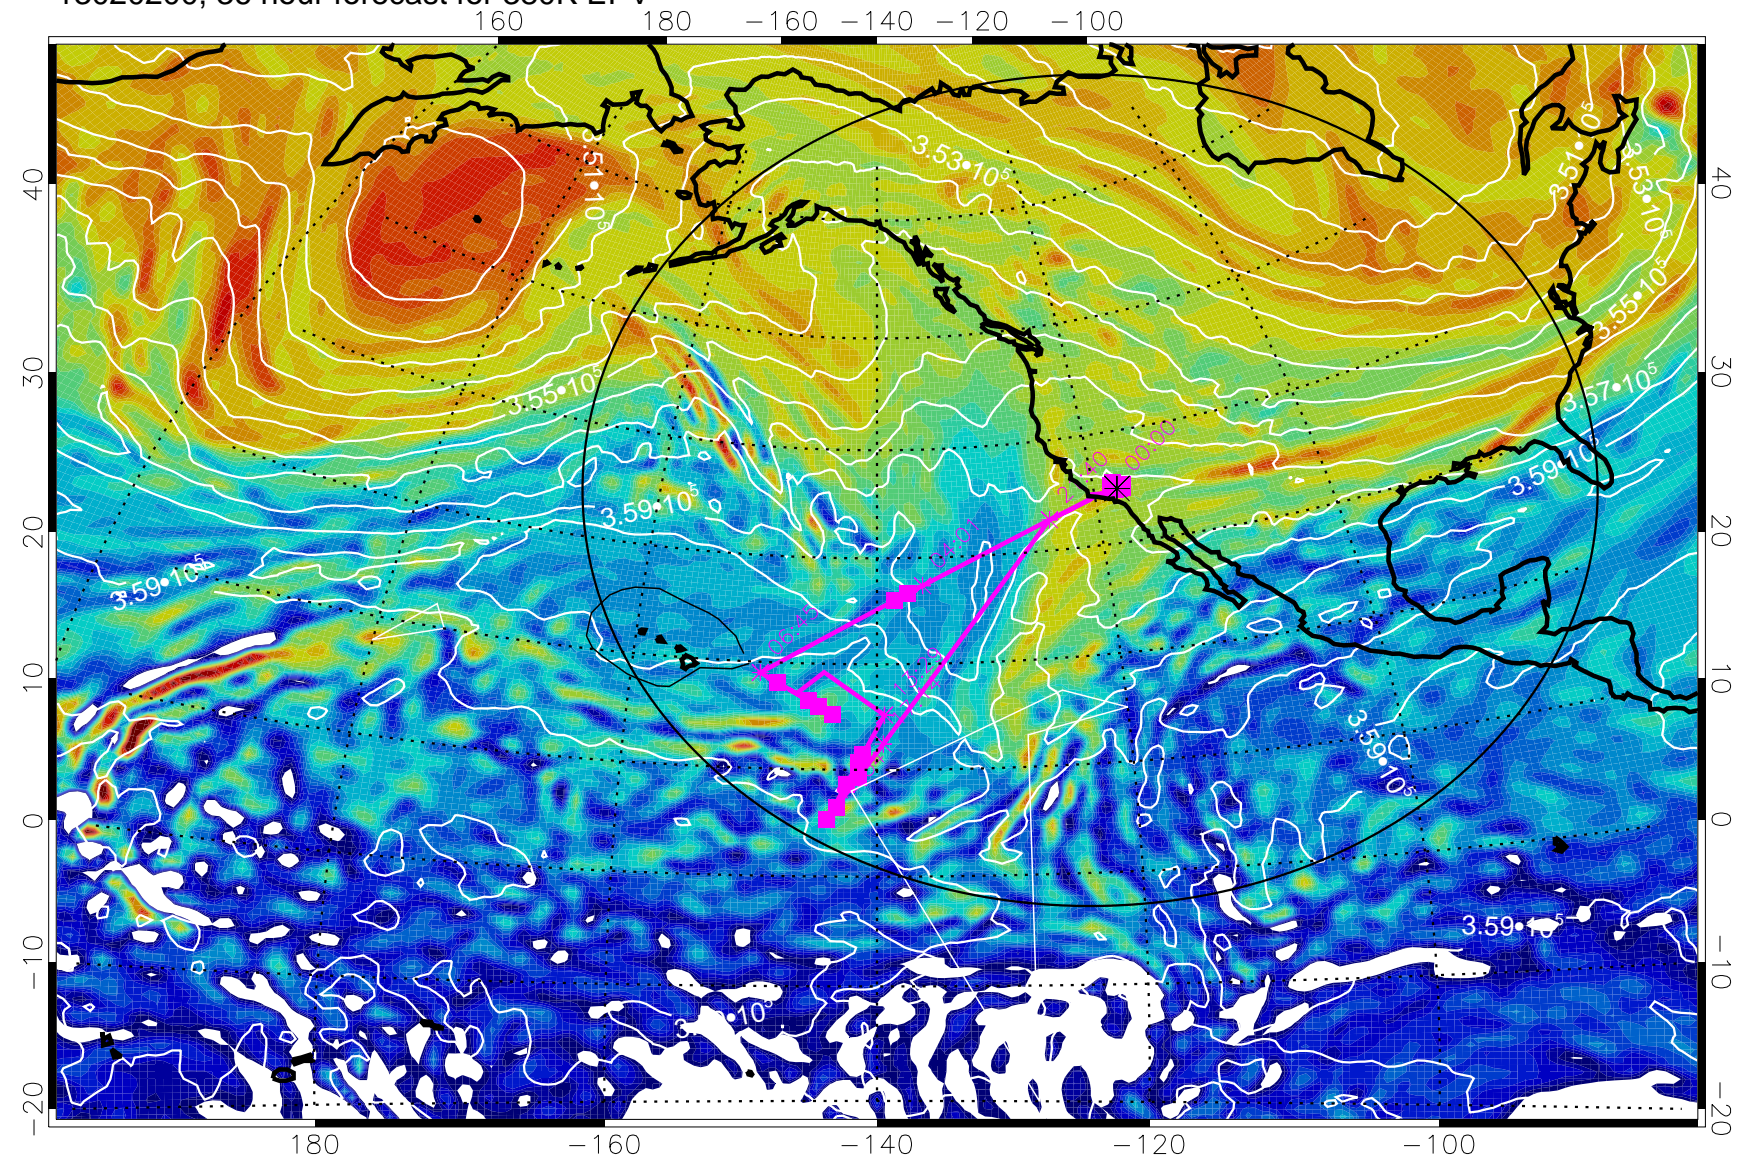

Range ring of 4055 km -- 13 hours GH round trip

13020106, 18 hour forecast for 380K EPV

380K Montgomery Streamfunction, white

Range ring of 4055 km -- 13 hours GH round trip

13020112, 24 hour forecast for 380K EPV

160 180 -160 -140 -120 -100

380K Montgomery Streamfunction, white

Range ring of 4055 km -- 13 hours GH round trip

13020118, 30 hour forecast for 380K EPV

380K Montgomery Streamfunction, white

Range ring of 4055 km -- 13 hours GH round trip

13020200, 36 hour forecast for 380K EPV

13020206, 42 hour forecast for 380K EPV

380K Montgomery Streamfunction, white

Range ring of 4055 km -- 13 hours GH round trip

13020212, 48 hour forecast for 380K EPV

380K Montgomery Streamfunction, white

Range ring of 4055 km -- 13 hours GH round trip

13020218, 54 hour forecast for 380K EPV

380K Montgomery Streamfunction, white

Range ring of 4055 km -- 13 hours GH round trip