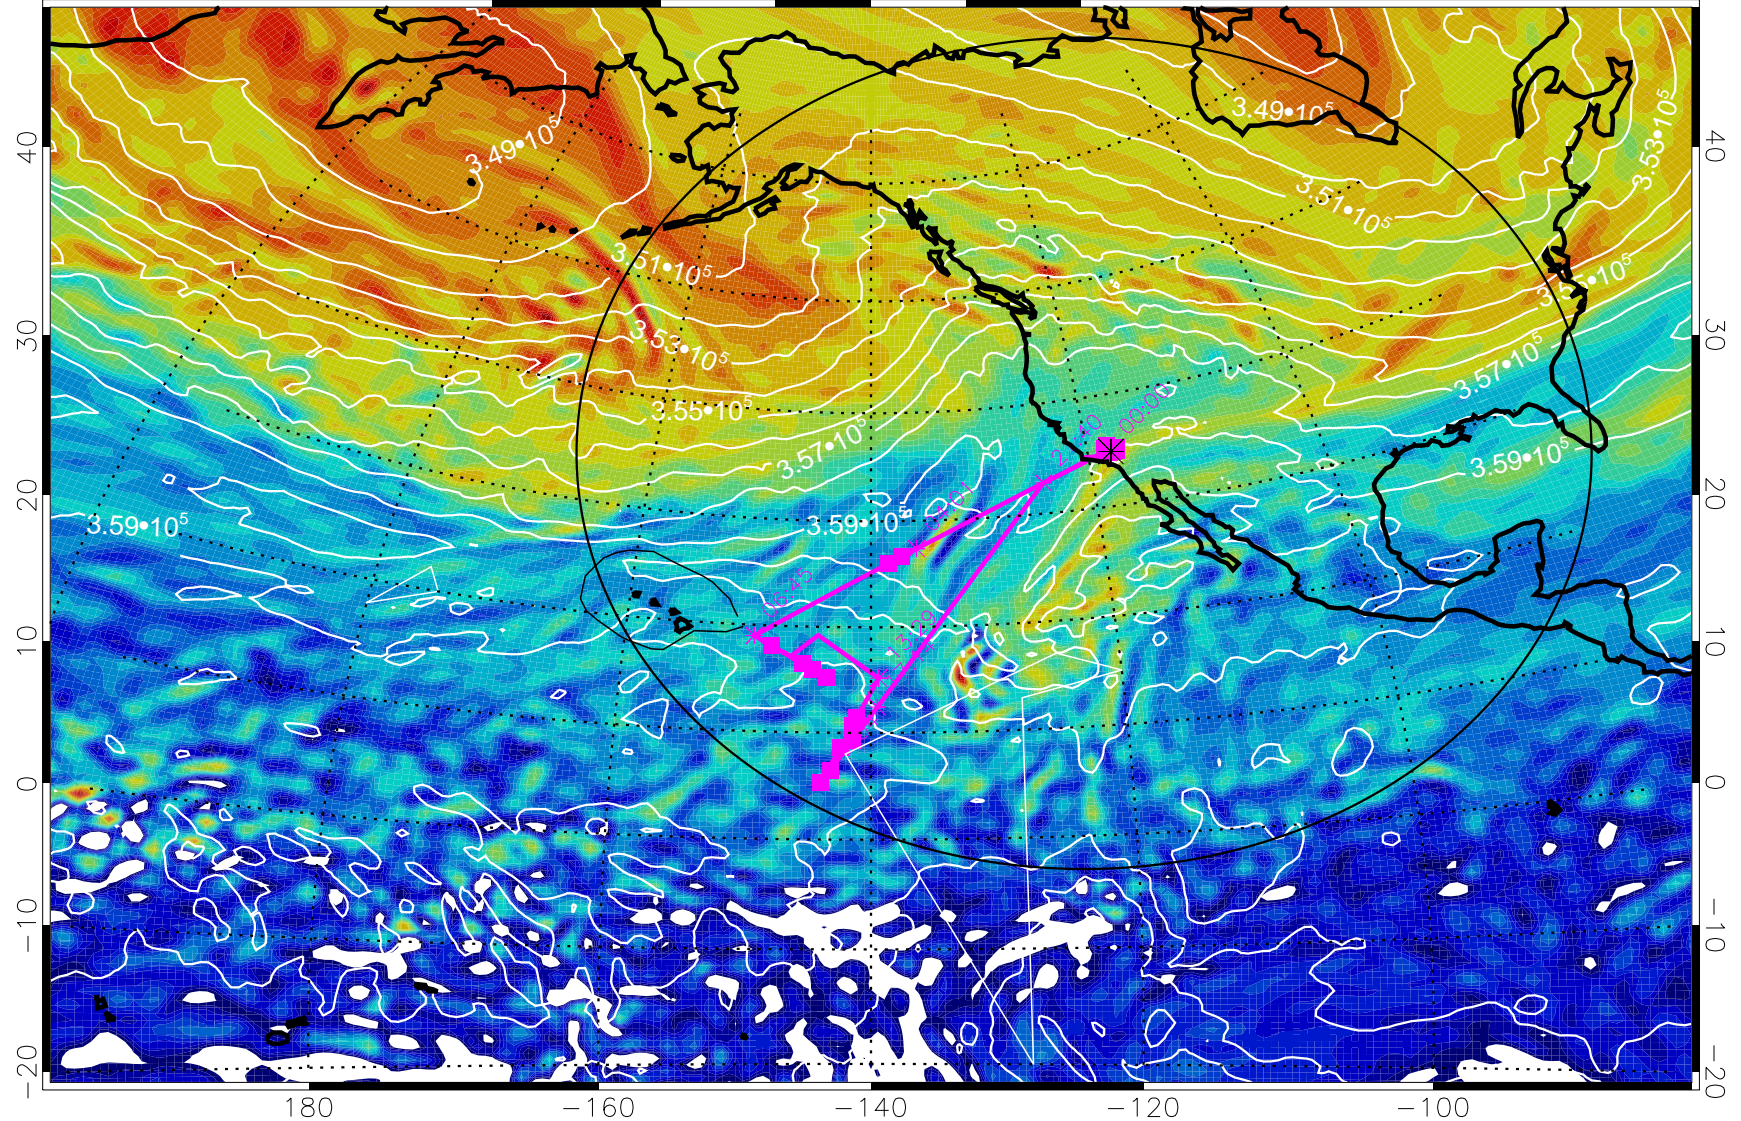

380K Montgomery Streamfunction, white

Range ring of 4055 km -- 13 hours GH round trip

13020406, 90 hour forecast for 380K EPV

380K Montgomery Streamfunction, white

Range ring of 4055 km -- 13 hours GH round trip

13020412, 96 hour forecast for 380K EPV

160 180 -160 -140 -120 -100

$-5.0 \cdot 10^{-6}$ 0 $5.0 \cdot 10^{-6}$ $1.0 \cdot 10^{-5}$ $1.5 \cdot 10^{-5}$
PVU

380K Montgomery Streamfunction, white

Range ring of 4055 km -- 13 hours GH round trip

13020418, 102 hour forecast for 380K EPV

160 180 -160 -140 -120 -100

380K Montgomery Streamfunction, white

Range ring of 4055 km -- 13 hours GH round trip

13020500, 108 hour forecast for 380K EPV

160 180 -160 -140 -120 -100