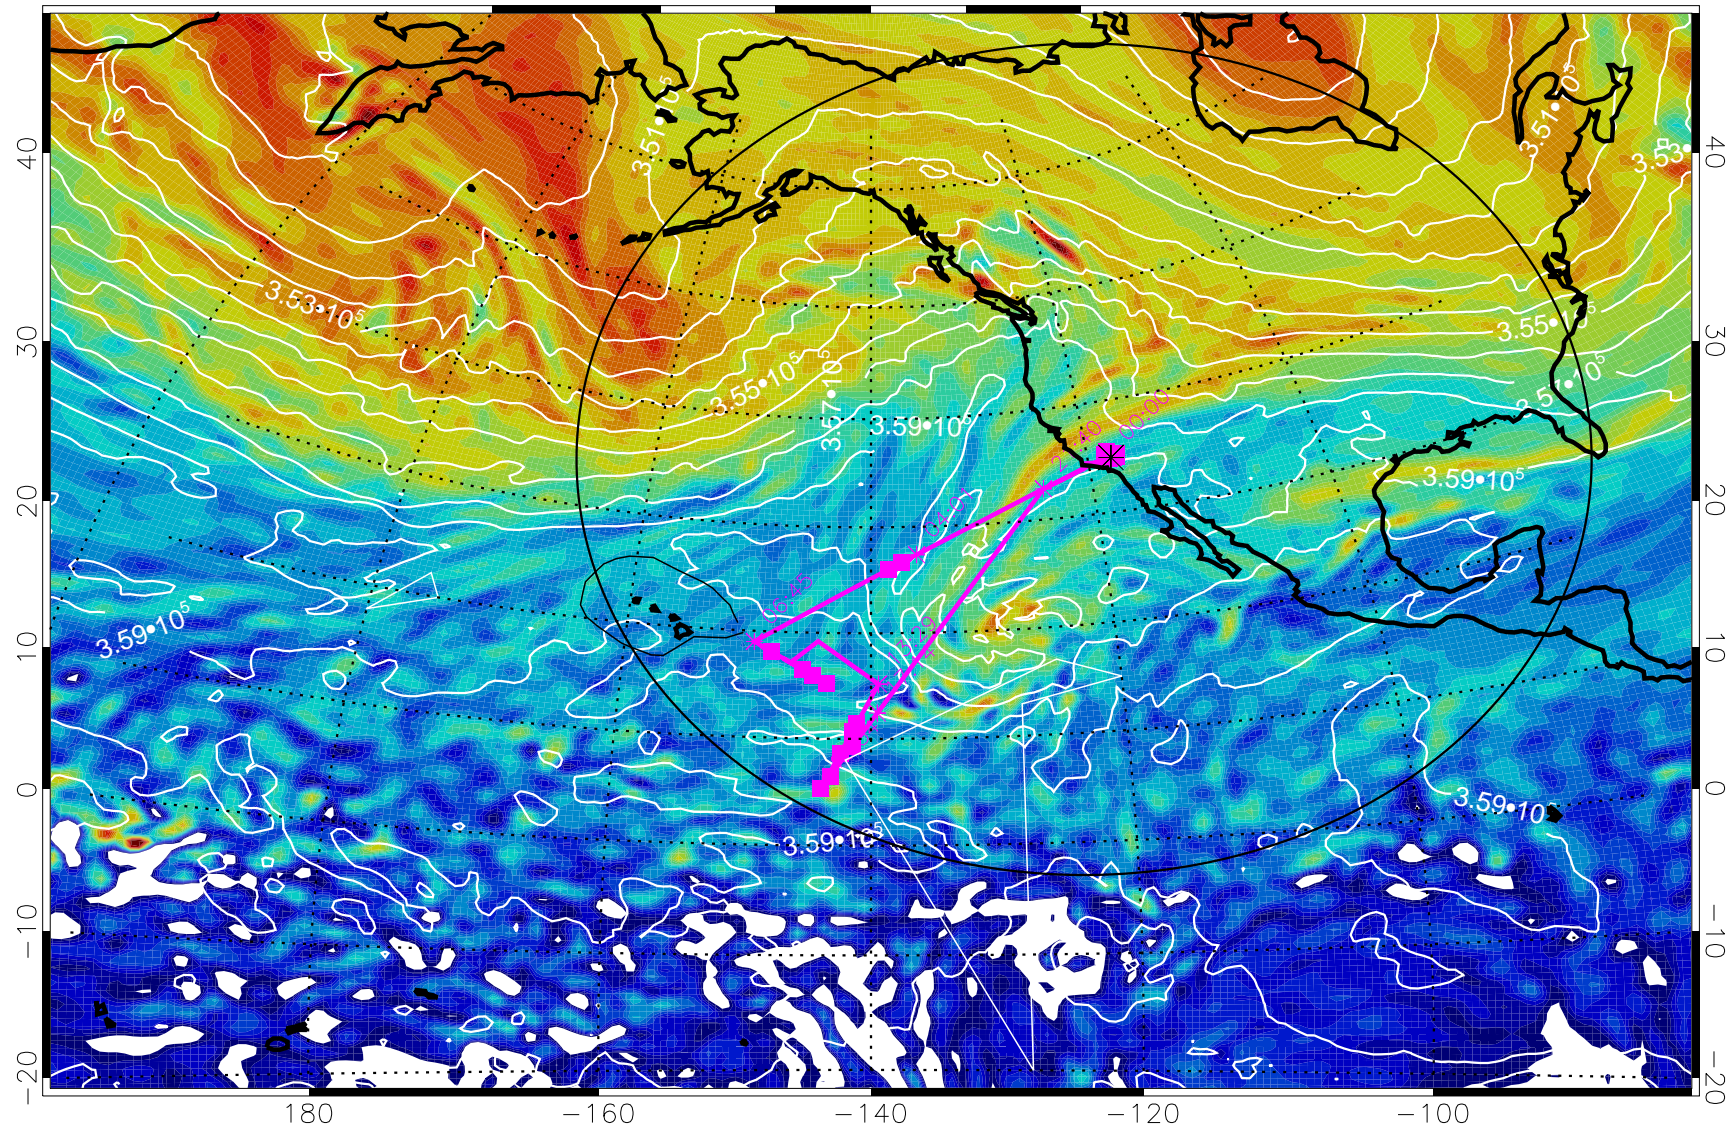

380K Montgomery Streamfunction, white

Range ring of 4055 km -- 13 hours GH round trip

13020312, 72 hour forecast for 380K EPV

160 180 -160 -140 -120 -100

380K Montgomery Streamfunction, white

Range ring of 4055 km -- 13 hours GH round trip

13020318, 78 hour forecast for 380K EPV

160 180 -160 -140 -120 -100

380K Montgomery Streamfunction, white

Range ring of 4055 km -- 13 hours GH round trip

13020400, 84 hour forecast for 380K EPV

160 180 -160 -140 -120 -100

380K Montgomery Streamfunction, white

Range ring of 4055 km -- 13 hours GH round trip

13020406, 90 hour forecast for 380K EPV

380K Montgomery Streamfunction, white

Range ring of 4055 km -- 13 hours GH round trip