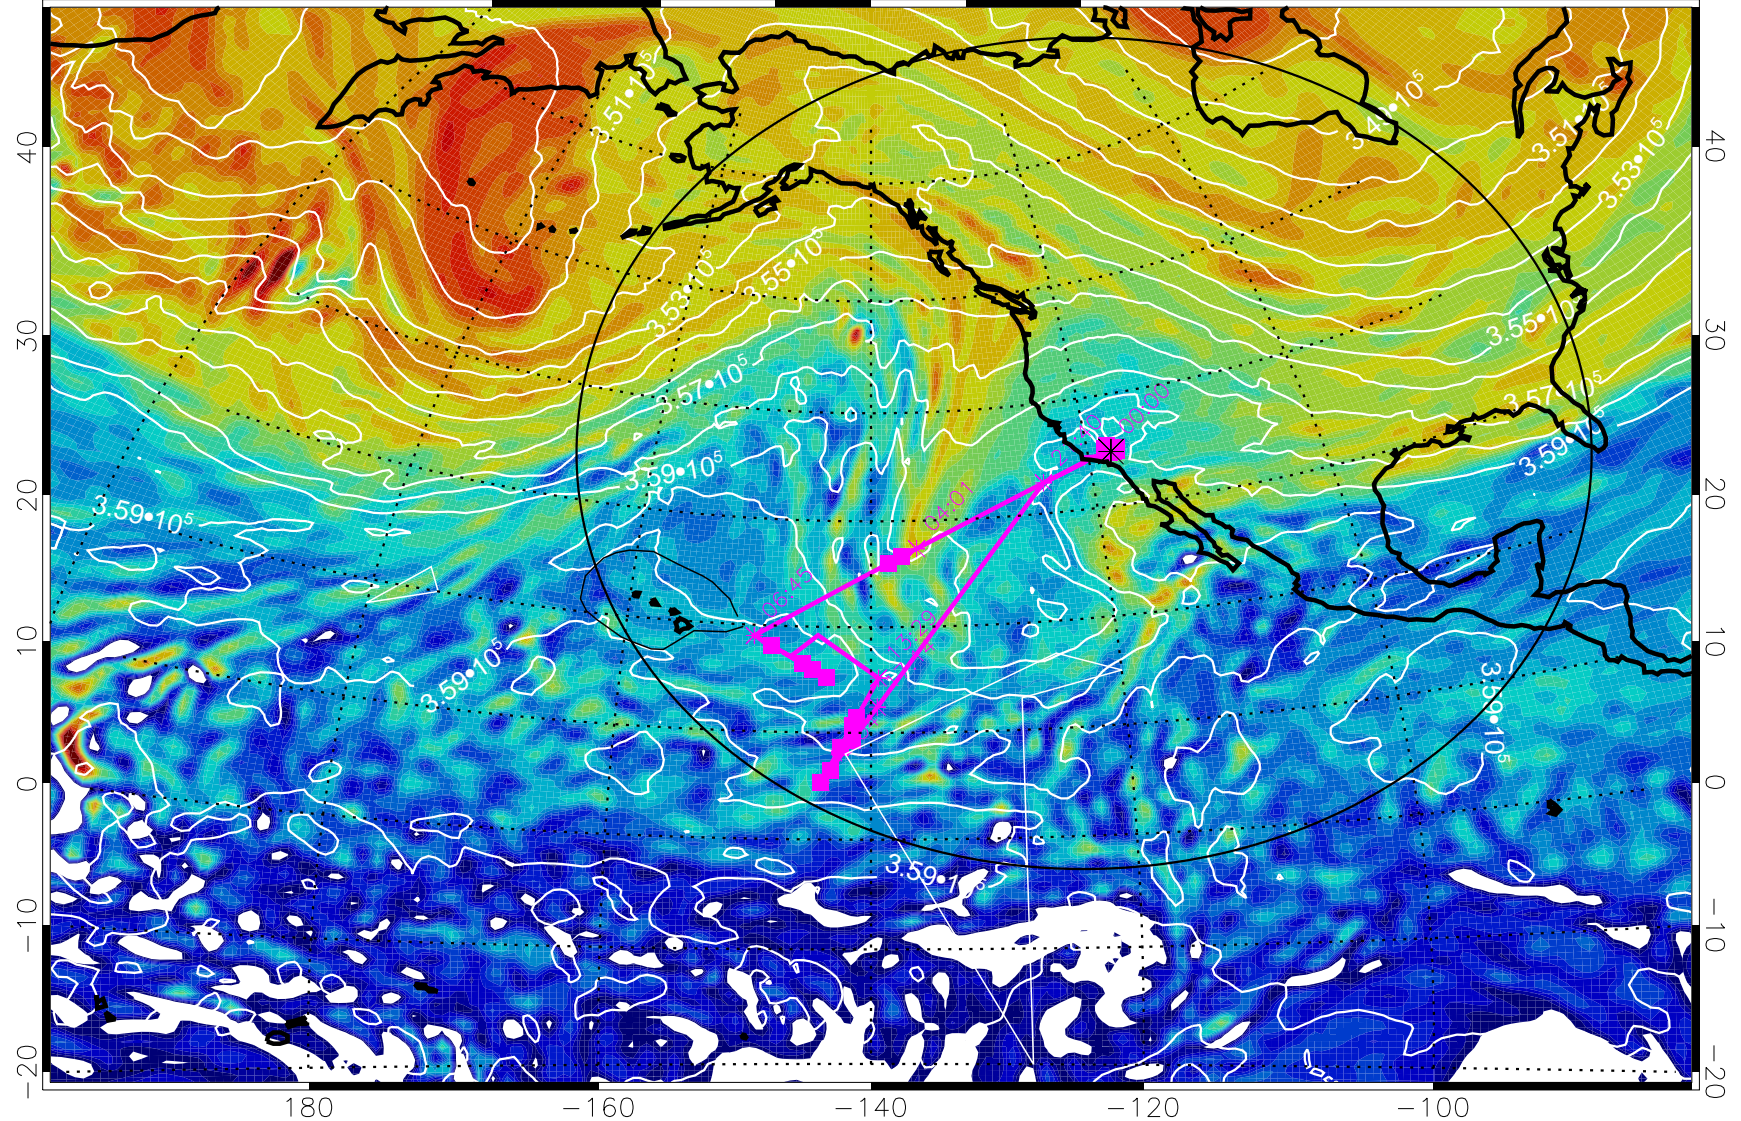

13020200, 36 hour forecast for 380K EPV

13020206, 42 hour forecast for 380K EPV

380K Montgomery Streamfunction, white

Range ring of 4055 km -- 13 hours GH round trip

13020212, 48 hour forecast for 380K EPV

380K Montgomery Streamfunction, white

Range ring of 4055 km -- 13 hours GH round trip

13020218, 54 hour forecast for 380K EPV

380K Montgomery Streamfunction, white

Range ring of 4055 km -- 13 hours GH round trip

13020300, 60 hour forecast for 380K EPV

160 180 -160 -140 -120 -100

380K Montgomery Streamfunction, white

Range ring of 4055 km -- 13 hours GH round trip

13020306, 66 hour forecast for 380K EPV

160 180 -160 -140 -120 -100

380K Montgomery Streamfunction, white

Range ring of 4055 km -- 13 hours GH round trip

13020312, 72 hour forecast for 380K EPV

160 180 -160 -140 -120 -100

380K Montgomery Streamfunction, white

Range ring of 4055 km -- 13 hours GH round trip