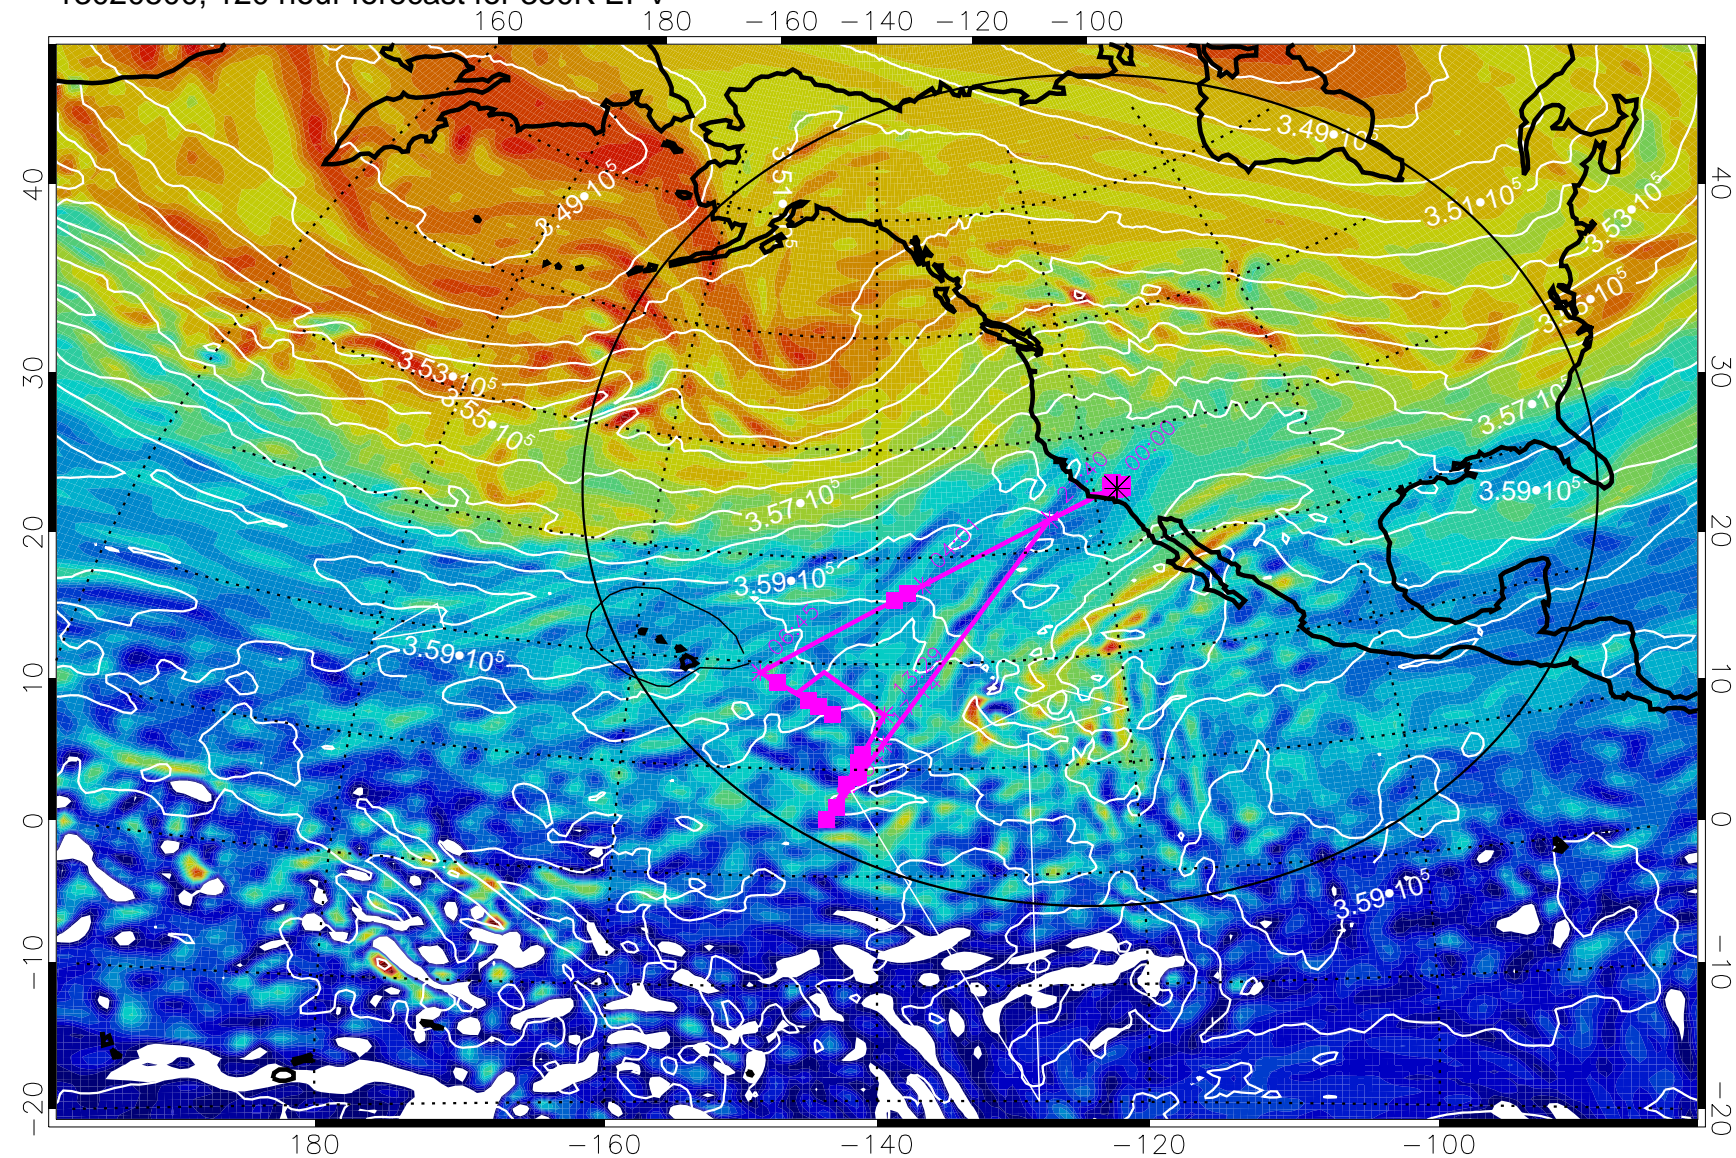

160 180 -160 -140 -120 -100

380K Montgomery Streamfunction, white

Range ring of 4055 km -- 13 hours GH round trip

13020412, 108 hour forecast for 380K EPV

160 180 -160 -140 -120 -100

40
30
20
10
0
-10
-20

380K Montgomery Streamfunction, white

Range ring of 4055 km -- 13 hours GH round trip

13020418, 114 hour forecast for 380K EPV

160 180 -160 -140 -120 -100

380K Montgomery Streamfunction, white

Range ring of 4055 km -- 13 hours GH round trip

13020500, 120 hour forecast for 380K EPV

380K Montgomery Streamfunction, white

Range ring of 4055 km -- 13 hours GH round trip