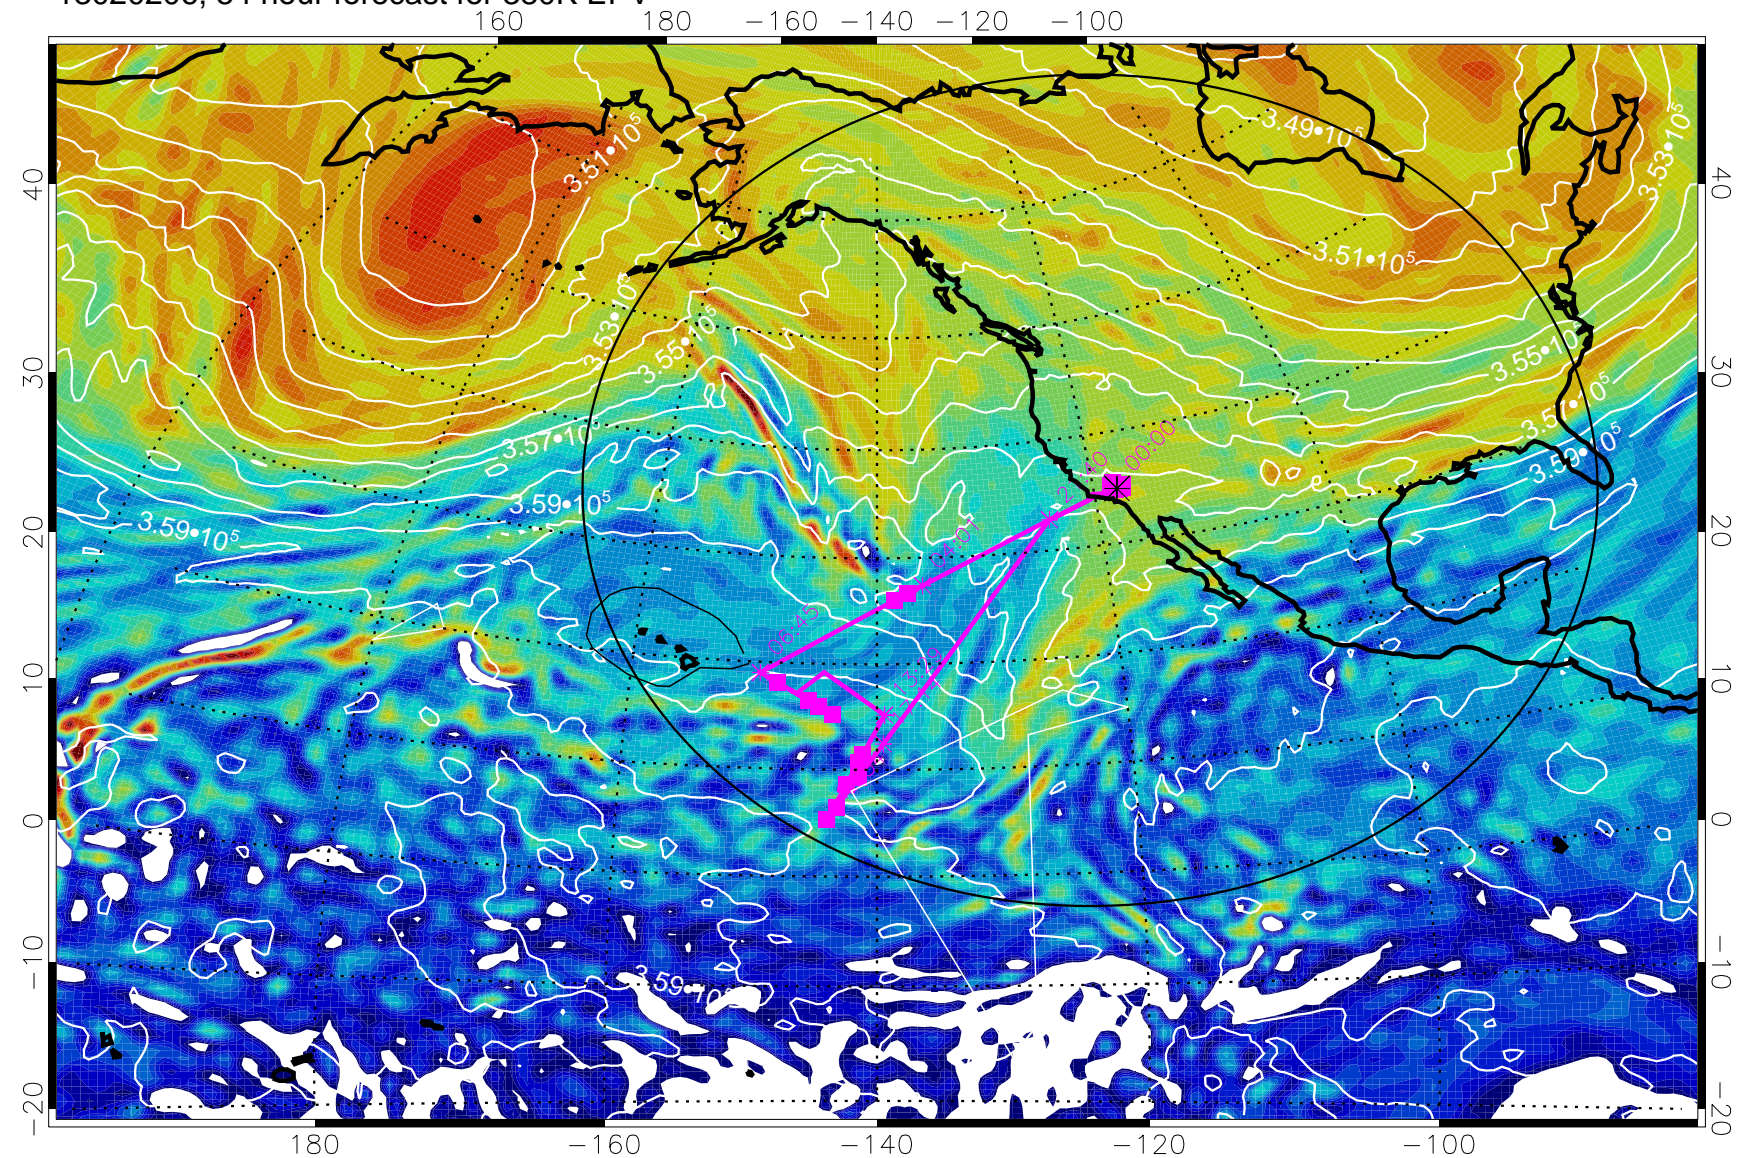

Range ring of 4055 km -- 13 hours GH round trip

13020112, 36 hour forecast for 380K EPV

380K Montgomery Streamfunction, white

Range ring of 4055 km -- 13 hours GH round trip

13020118, 42 hour forecast for 380K EPV

380K Montgomery Streamfunction, white

Range ring of 4055 km -- 13 hours GH round trip

13020200, 48 hour forecast for 380K EPV

380K Montgomery Streamfunction, white

Range ring of 4055 km -- 13 hours GH round trip

13020206, 54 hour forecast for 380K EPV

380K Montgomery Streamfunction, white

Range ring of 4055 km -- 13 hours GH round trip

13020212, 60 hour forecast for 380K EPV

160 180 -160 -140 -120 -100

380K Montgomery Streamfunction, white

Range ring of 4055 km -- 13 hours GH round trip

13020218, 66 hour forecast for 380K EPV

160 180 -160 -140 -120 -100

380K Montgomery Streamfunction, white

Range ring of 4055 km -- 13 hours GH round trip

13020300, 72 hour forecast for 380K EPV