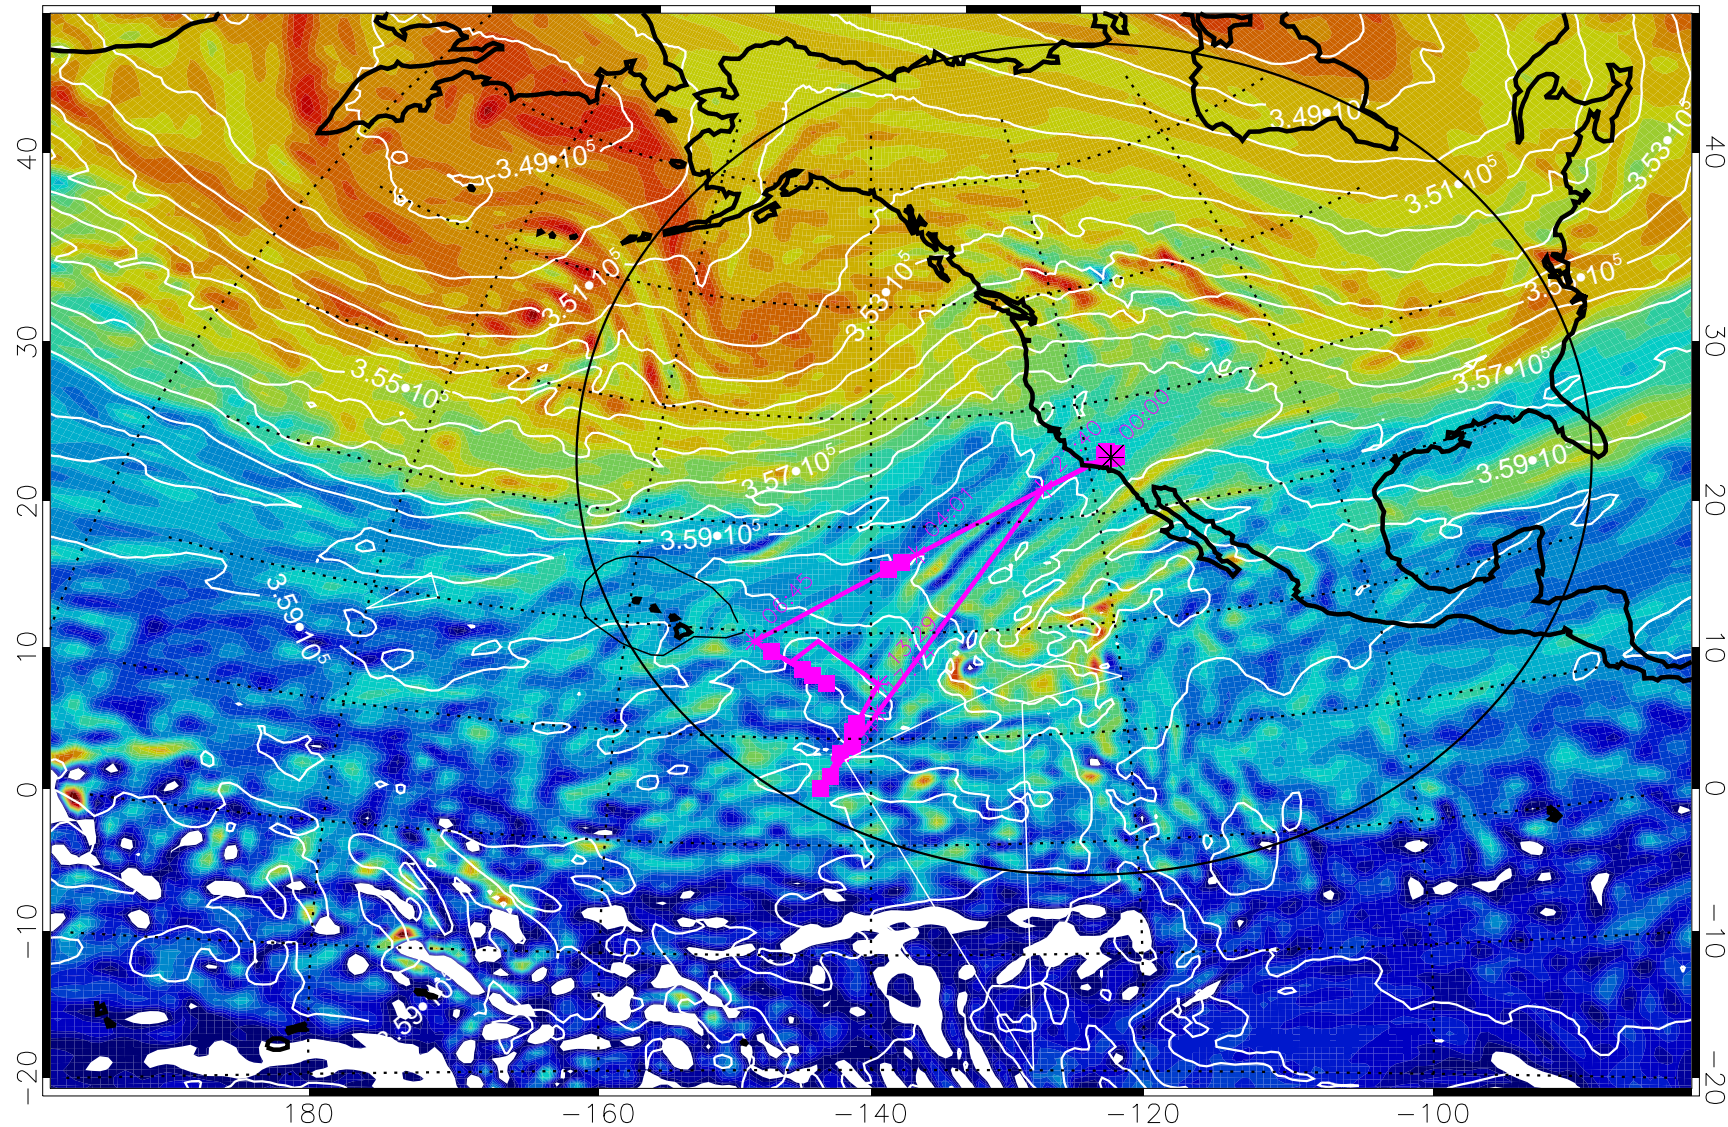

Range ring of 4055 km -- 13 hours GH round trip

13020400, 96 hour forecast for 380K EPV

160 180 -160 -140 -120 -100

380K Montgomery Streamfunction, white

Range ring of 4055 km -- 13 hours GH round trip

13020406, 102 hour forecast for 380K EPV

160 180 -160 -140 -120 -100

380K Montgomery Streamfunction, white

Range ring of 4055 km -- 13 hours GH round trip

13020412, 108 hour forecast for 380K EPV

160 180 -160 -140 -120 -100

40
30
20
10
0
-10
-20

380K Montgomery Streamfunction, white

Range ring of 4055 km -- 13 hours GH round trip

13020418, 114 hour forecast for 380K EPV

160 180 -160 -140 -120 -100

380K Montgomery Streamfunction, white

Range ring of 4055 km -- 13 hours GH round trip

13020500, 120 hour forecast for 380K EPV

380K Montgomery Streamfunction, white

Range ring of 4055 km -- 13 hours GH round trip