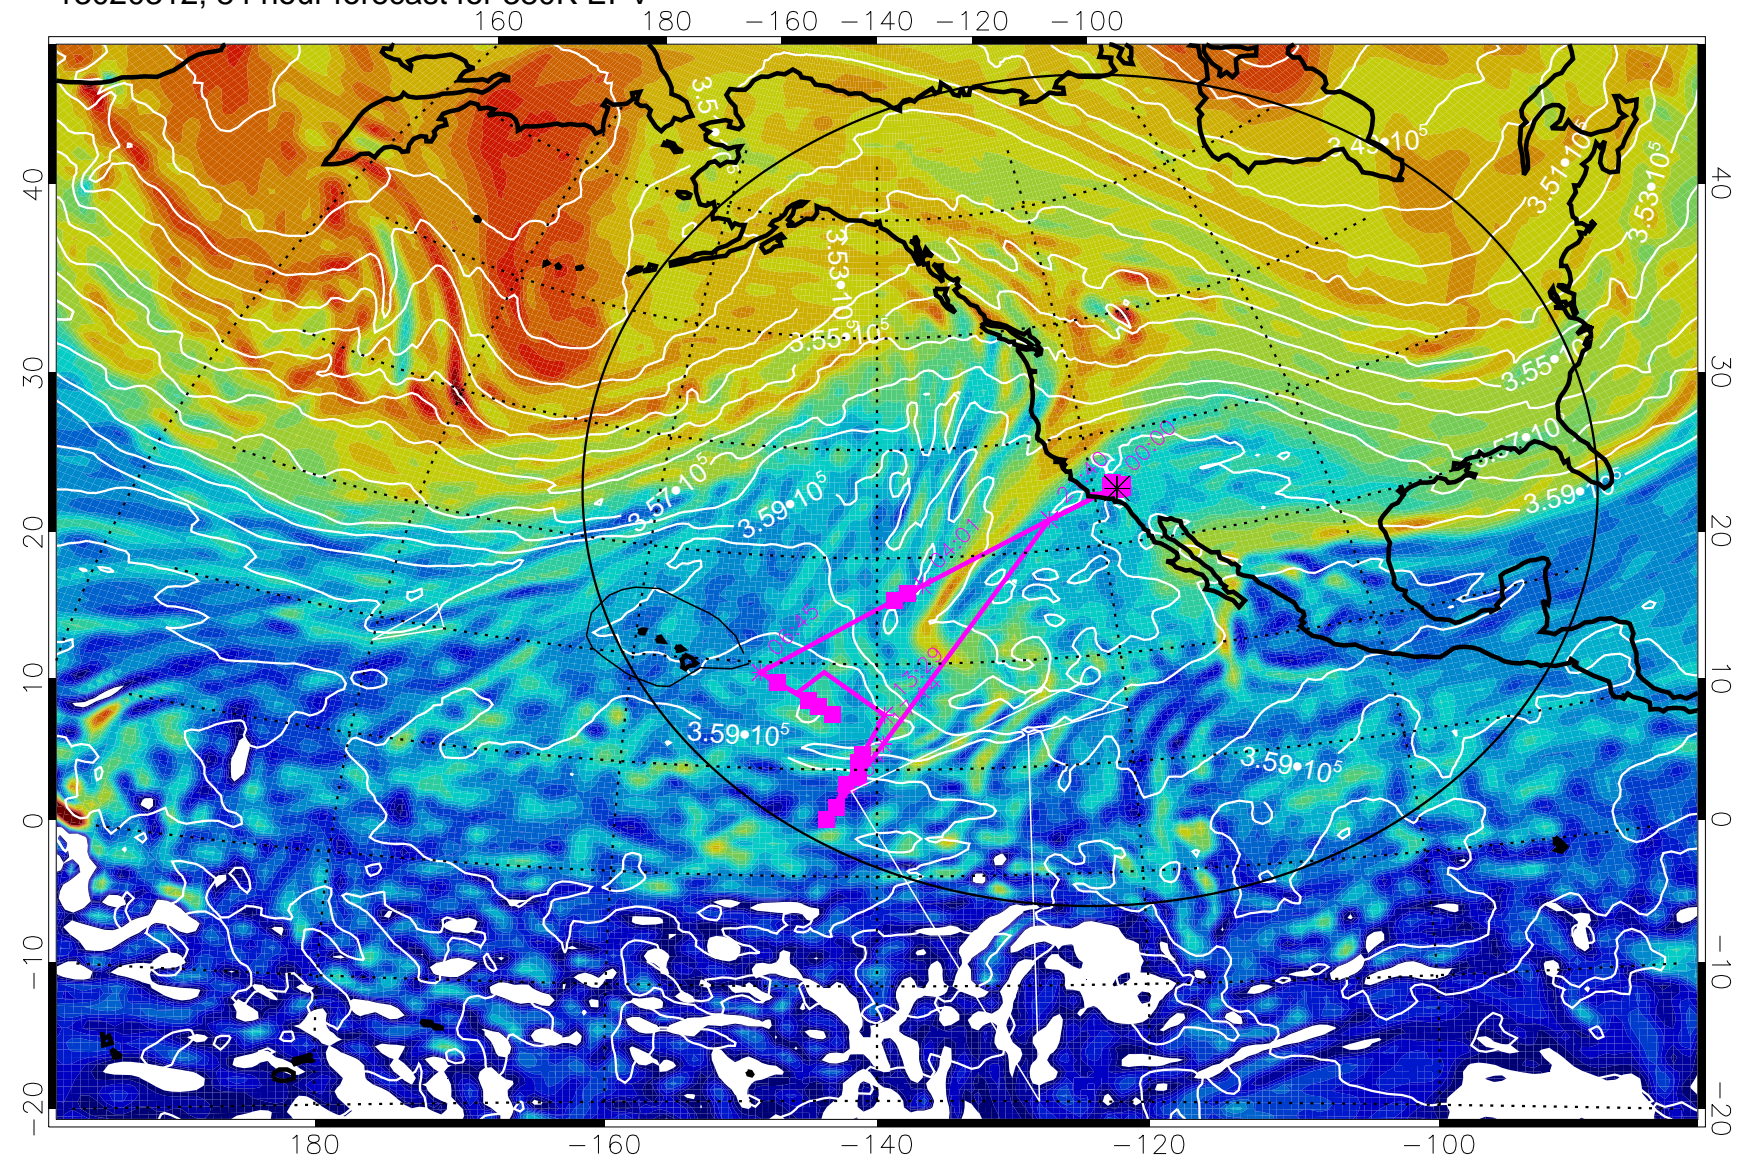

Range ring of 4055 km -- 13 hours GH round trip

13020218, 66 hour forecast for 380K EPV

160 180 -160 -140 -120 -100

380K Montgomery Streamfunction, white

Range ring of 4055 km -- 13 hours GH round trip

13020300, 72 hour forecast for 380K EPV

380K Montgomery Streamfunction, white

Range ring of 4055 km -- 13 hours GH round trip

13020306, 78 hour forecast for 380K EPV

380K Montgomery Streamfunction, white

Range ring of 4055 km -- 13 hours GH round trip

13020312, 84 hour forecast for 380K EPV

380K Montgomery Streamfunction, white

Range ring of 4055 km -- 13 hours GH round trip

13020318, 90 hour forecast for 380K EPV

160 180 -160 -140 -120 -100

380K Montgomery Streamfunction, white

Range ring of 4055 km -- 13 hours GH round trip

13020400, 96 hour forecast for 380K EPV

160 180 -160 -140 -120 -100

380K Montgomery Streamfunction, white

Range ring of 4055 km -- 13 hours GH round trip

13020406, 102 hour forecast for 380K EPV