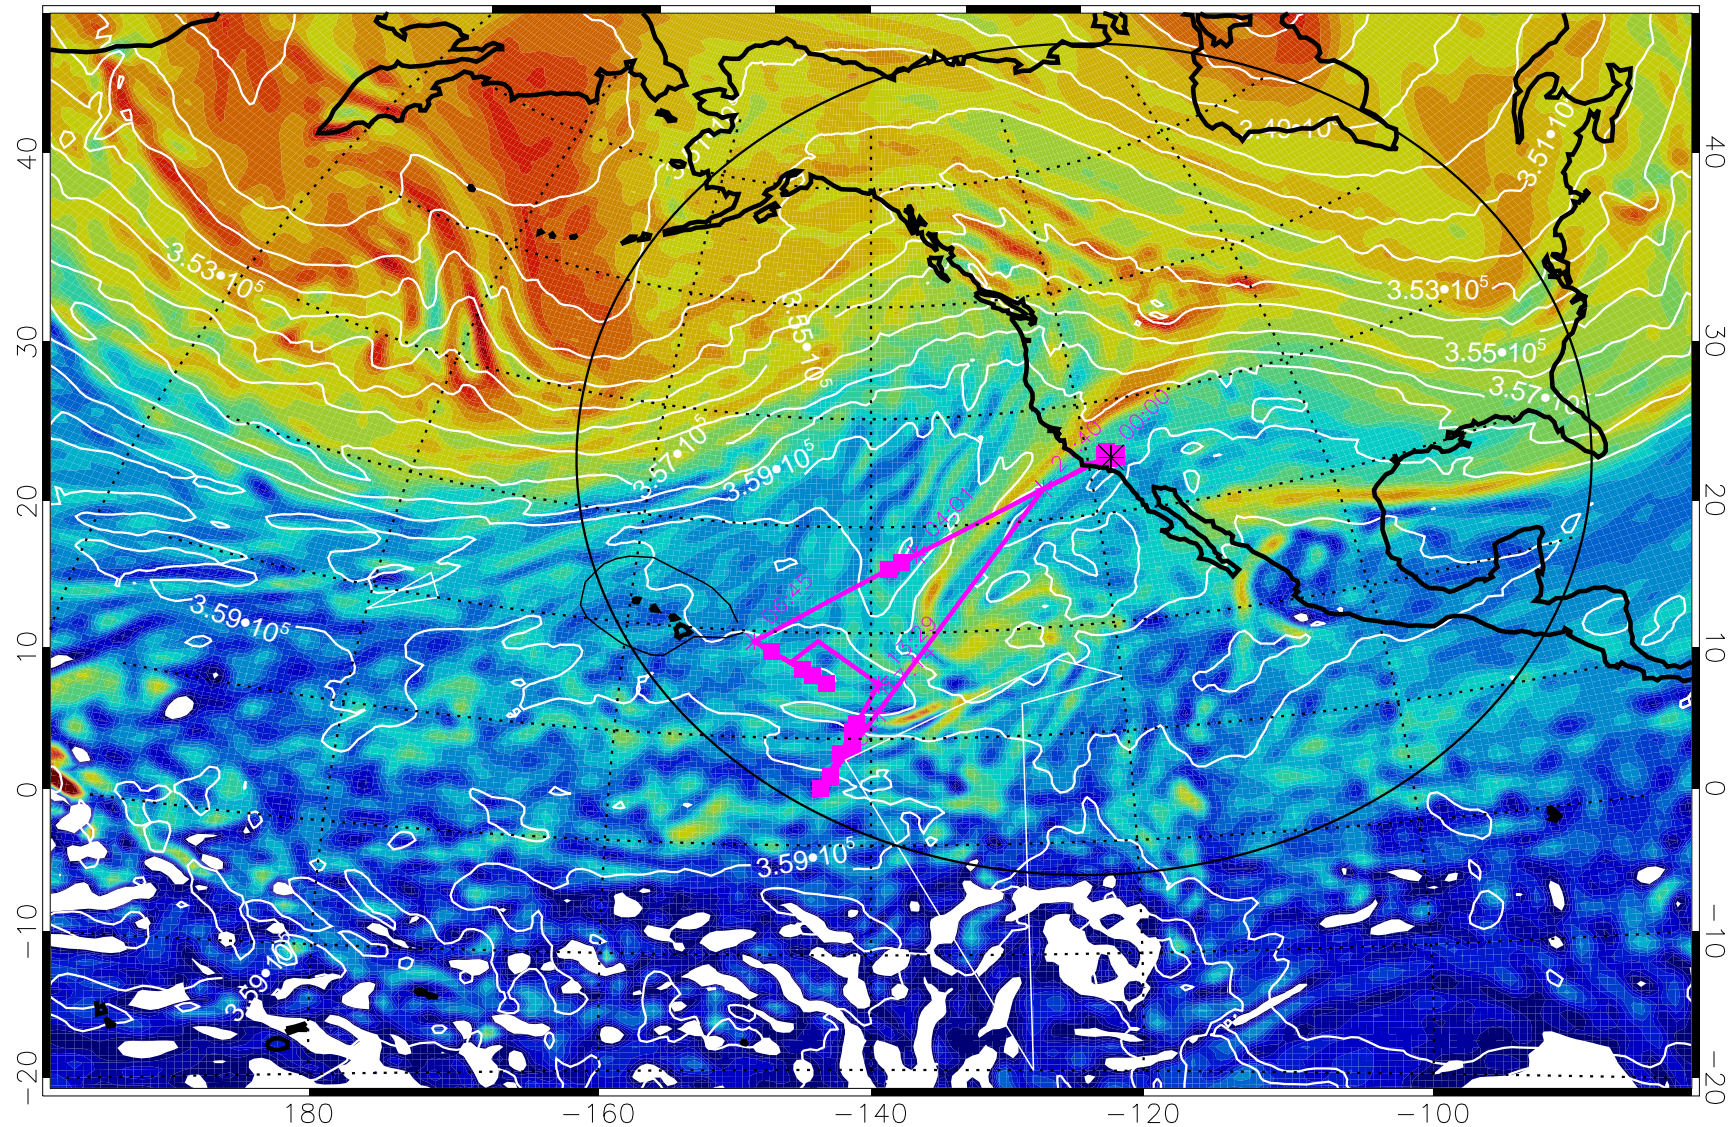

380K Montgomery Streamfunction, white

Range ring of 4055 km -- 13 hours GH round trip

13020306, 78 hour forecast for 380K EPV

380K Montgomery Streamfunction, white

Range ring of 4055 km -- 13 hours GH round trip

13020312, 84 hour forecast for 380K EPV

380K Montgomery Streamfunction, white

Range ring of 4055 km -- 13 hours GH round trip

13020318, 90 hour forecast for 380K EPV

160 180 -160 -140 -120 -100

380K Montgomery Streamfunction, white

Range ring of 4055 km -- 13 hours GH round trip

13020400, 96 hour forecast for 380K EPV

160 180 -160 -140 -120 -100

380K Montgomery Streamfunction, white

Range ring of 4055 km -- 13 hours GH round trip

13020406, 102 hour forecast for 380K EPV

160 180 -160 -140 -120 -100

380K Montgomery Streamfunction, white

Range ring of 4055 km -- 13 hours GH round trip

13020412, 108 hour forecast for 380K EPV

160 180 -160 -140 -120 -100

40
30
20
10
0
-10
-20

380K Montgomery Streamfunction, white