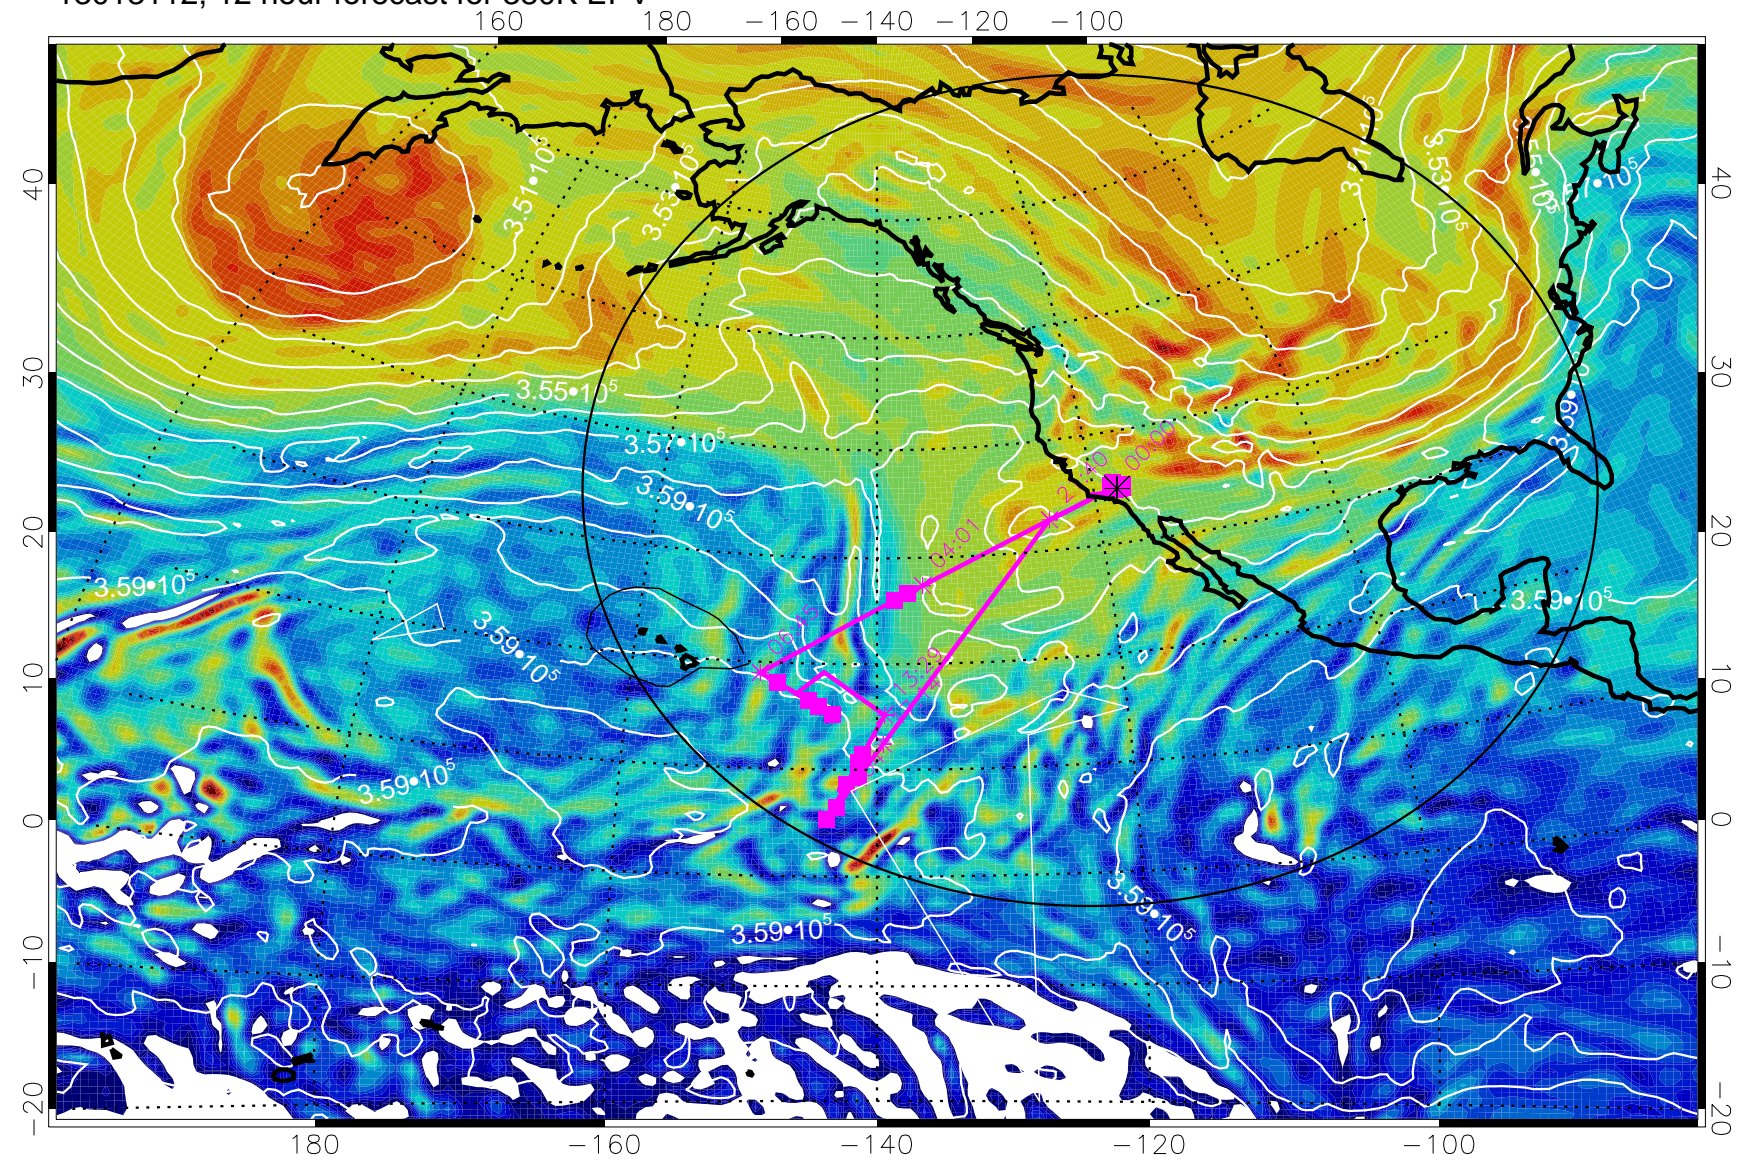

13013112, 12 hour forecast for 380K EPV

380K Montgomery Streamfunction, white

Range ring of 4055 km -- 13 hours GH round trip

13013118, 18 hour forecast for 380K EPV

380K Montgomery Streamfunction, white

Range ring of 4055 km -- 13 hours GH round trip

13020100, 24 hour forecast for 380K EPV

160 180 -160 -140 -120 -100

380K Montgomery Streamfunction, white

Range ring of 4055 km -- 13 hours GH round trip

13020106, 30 hour forecast for 380K EPV

380K Montgomery Streamfunction, white

Range ring of 4055 km -- 13 hours GH round trip

13020112, 36 hour forecast for 380K EPV

380K Montgomery Streamfunction, white

Range ring of 4055 km -- 13 hours GH round trip

13020118, 42 hour forecast for 380K EPV

380K Montgomery Streamfunction, white

Range ring of 4055 km -- 13 hours GH round trip

13020200, 48 hour forecast for 380K EPV

380K Montgomery Streamfunction, white

Range ring of 4055 km -- 13 hours GH round trip