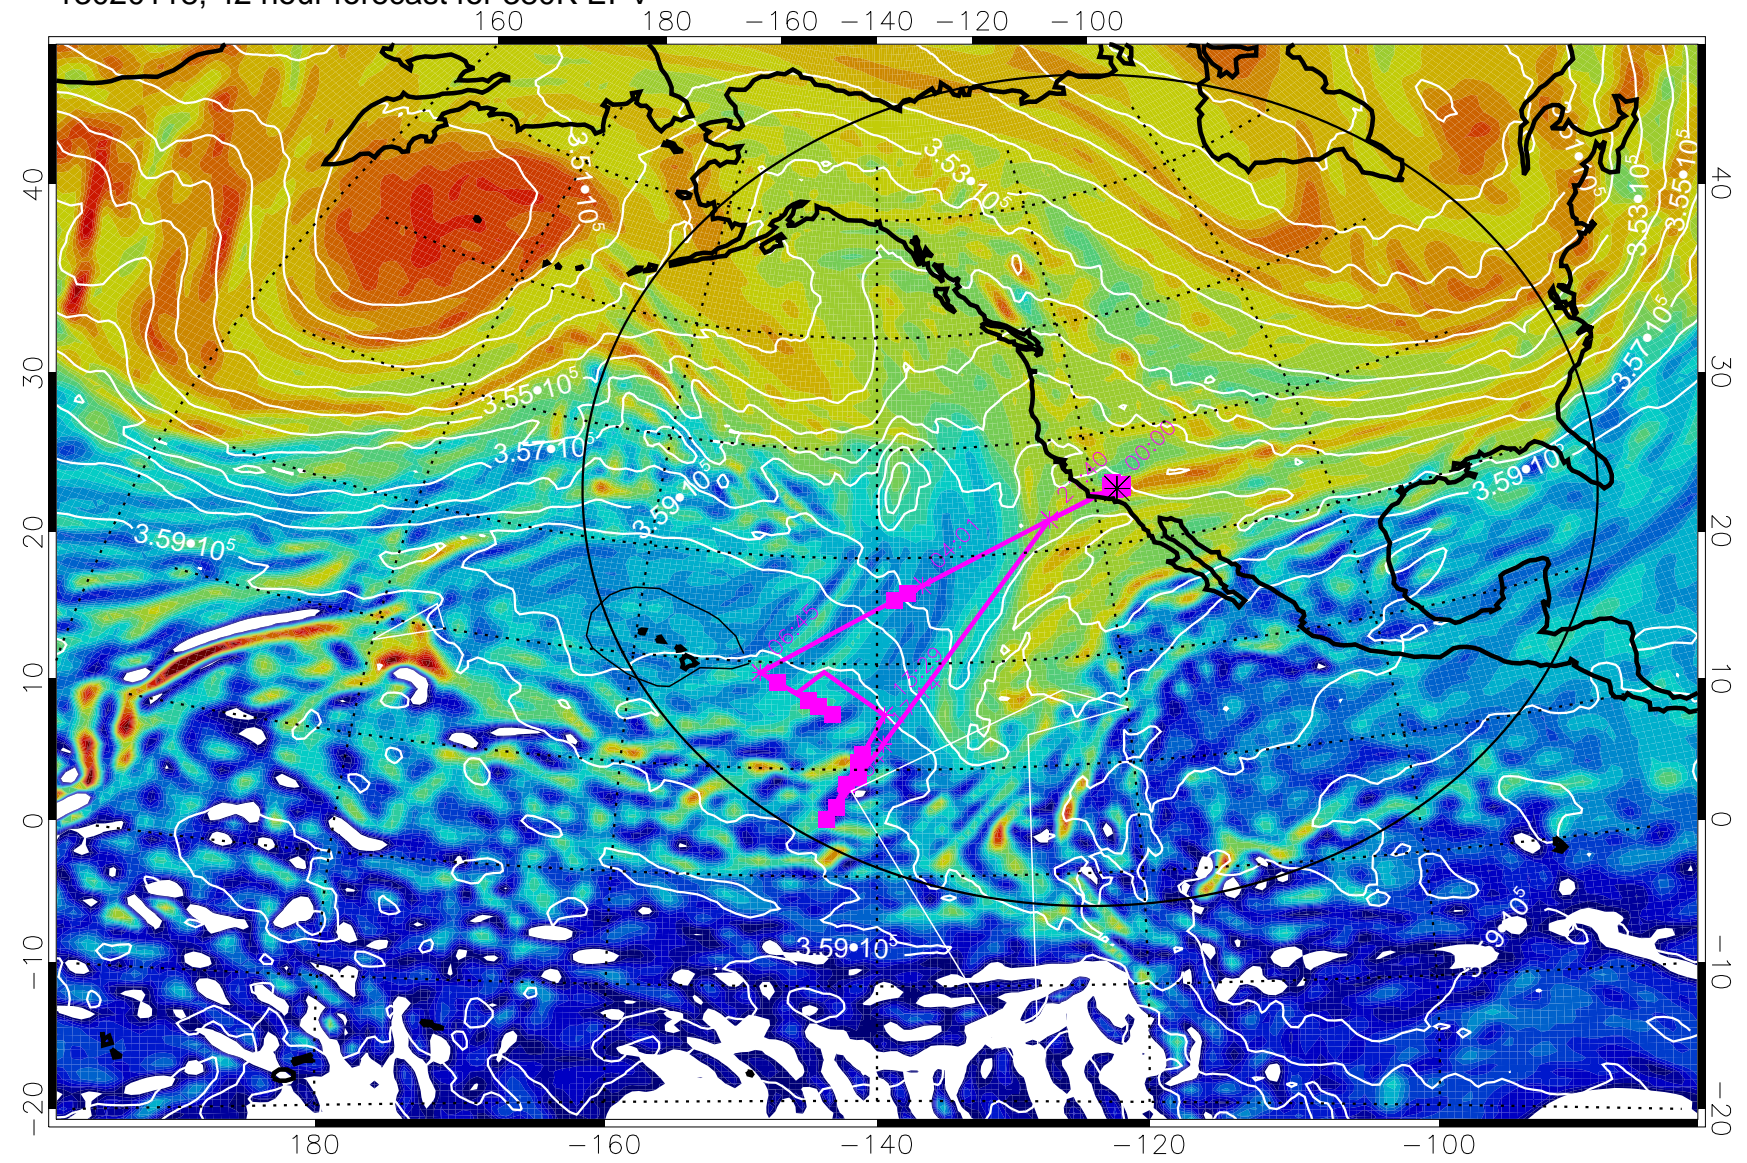

13020100, 24 hour forecast for 380K EPV

160 180 -160 -140 -120 -100

380K Montgomery Streamfunction, white

Range ring of 4055 km -- 13 hours GH round trip

13020106, 30 hour forecast for 380K EPV

380K Montgomery Streamfunction, white

Range ring of 4055 km -- 13 hours GH round trip

13020112, 36 hour forecast for 380K EPV

380K Montgomery Streamfunction, white

Range ring of 4055 km -- 13 hours GH round trip

13020118, 42 hour forecast for 380K EPV

380K Montgomery Streamfunction, white

Range ring of 4055 km -- 13 hours GH round trip

13020200, 48 hour forecast for 380K EPV

380K Montgomery Streamfunction, white

Range ring of 4055 km -- 13 hours GH round trip

13020206, 54 hour forecast for 380K EPV

380K Montgomery Streamfunction, white

Range ring of 4055 km -- 13 hours GH round trip

13020212, 60 hour forecast for 380K EPV

160 180 -160 -140 -120 -100

380K Montgomery Streamfunction, white