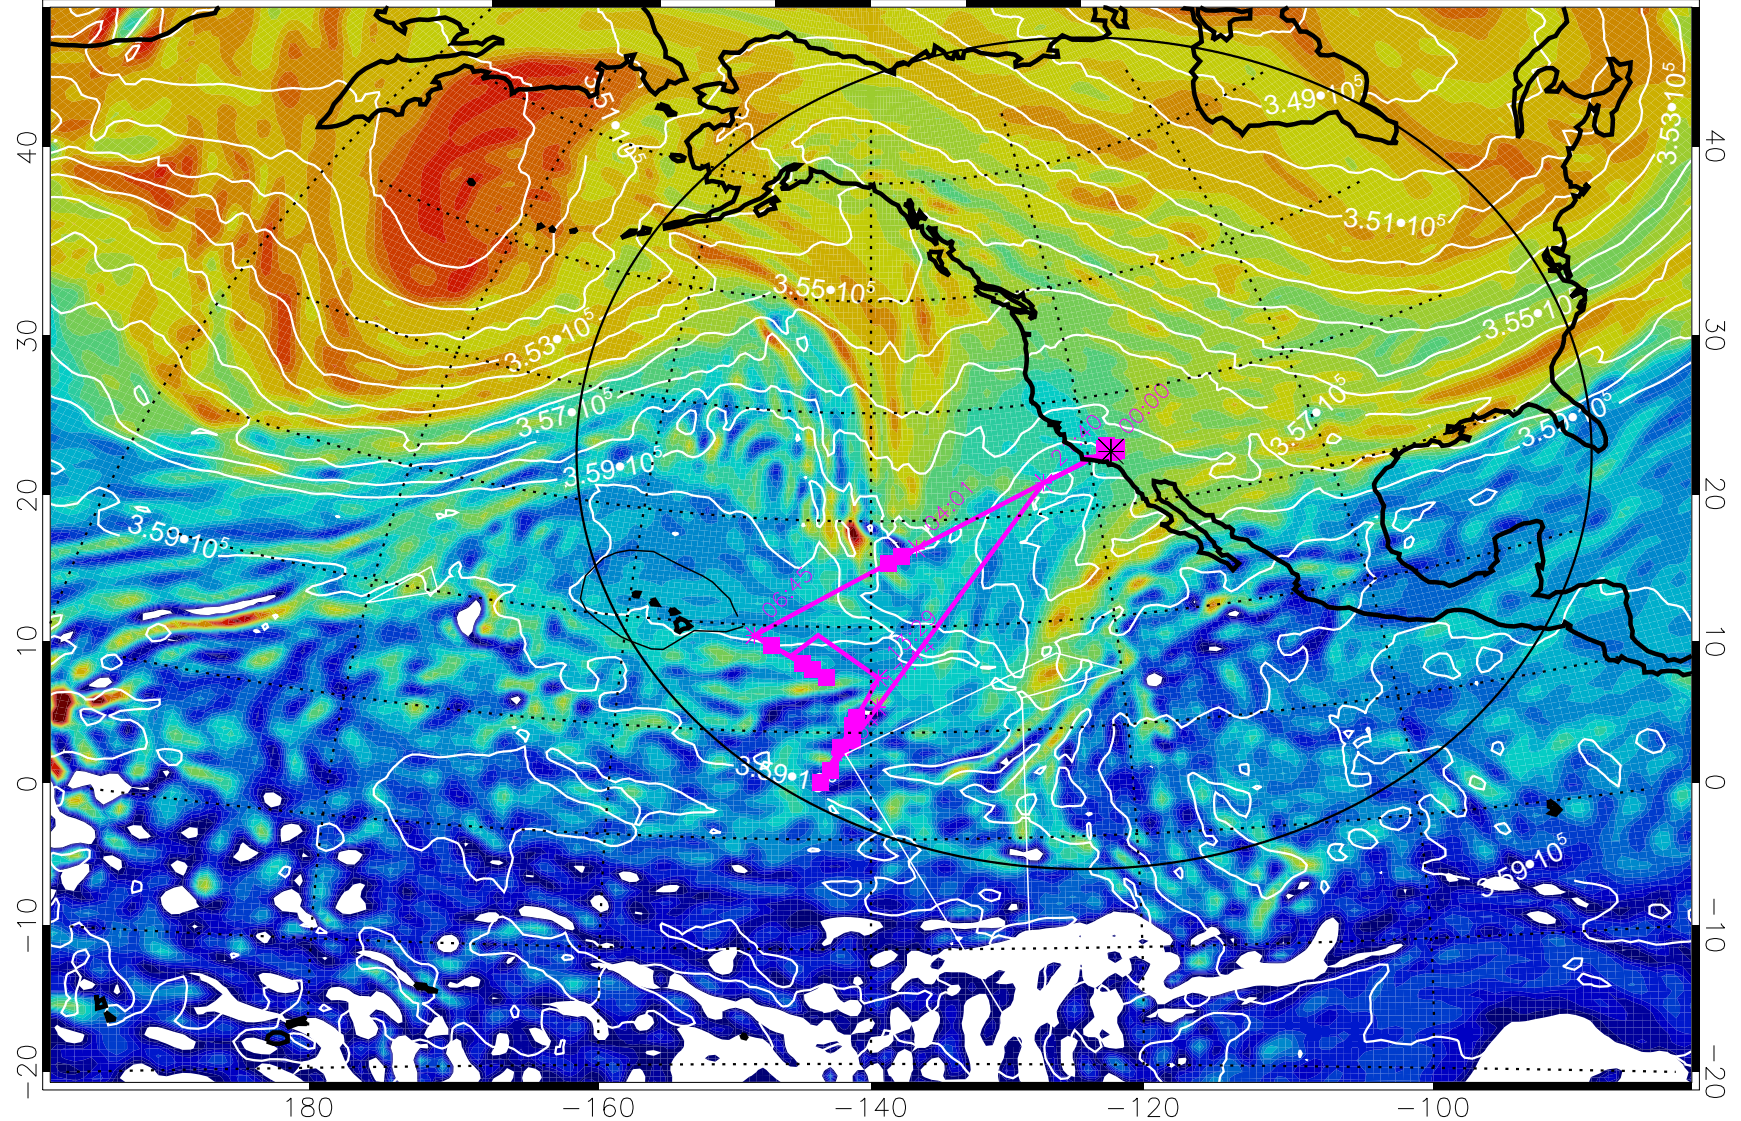

380K Montgomery Streamfunction, white

Range ring of 4055 km -- 13 hours GH round trip

13020200, 48 hour forecast for 380K EPV

380K Montgomery Streamfunction, white

Range ring of 4055 km -- 13 hours GH round trip

13020206, 54 hour forecast for 380K EPV

380K Montgomery Streamfunction, white

Range ring of 4055 km -- 13 hours GH round trip

13020212, 60 hour forecast for 380K EPV

160 180 -160 -140 -120 -100

380K Montgomery Streamfunction, white

Range ring of 4055 km -- 13 hours GH round trip

13020218, 66 hour forecast for 380K EPV

160 180 -160 -140 -120 -100

380K Montgomery Streamfunction, white

Range ring of 4055 km -- 13 hours GH round trip

13020300, 72 hour forecast for 380K EPV

380K Montgomery Streamfunction, white

Range ring of 4055 km -- 13 hours GH round trip

13020306, 78 hour forecast for 380K EPV

380K Montgomery Streamfunction, white

Range ring of 4055 km -- 13 hours GH round trip