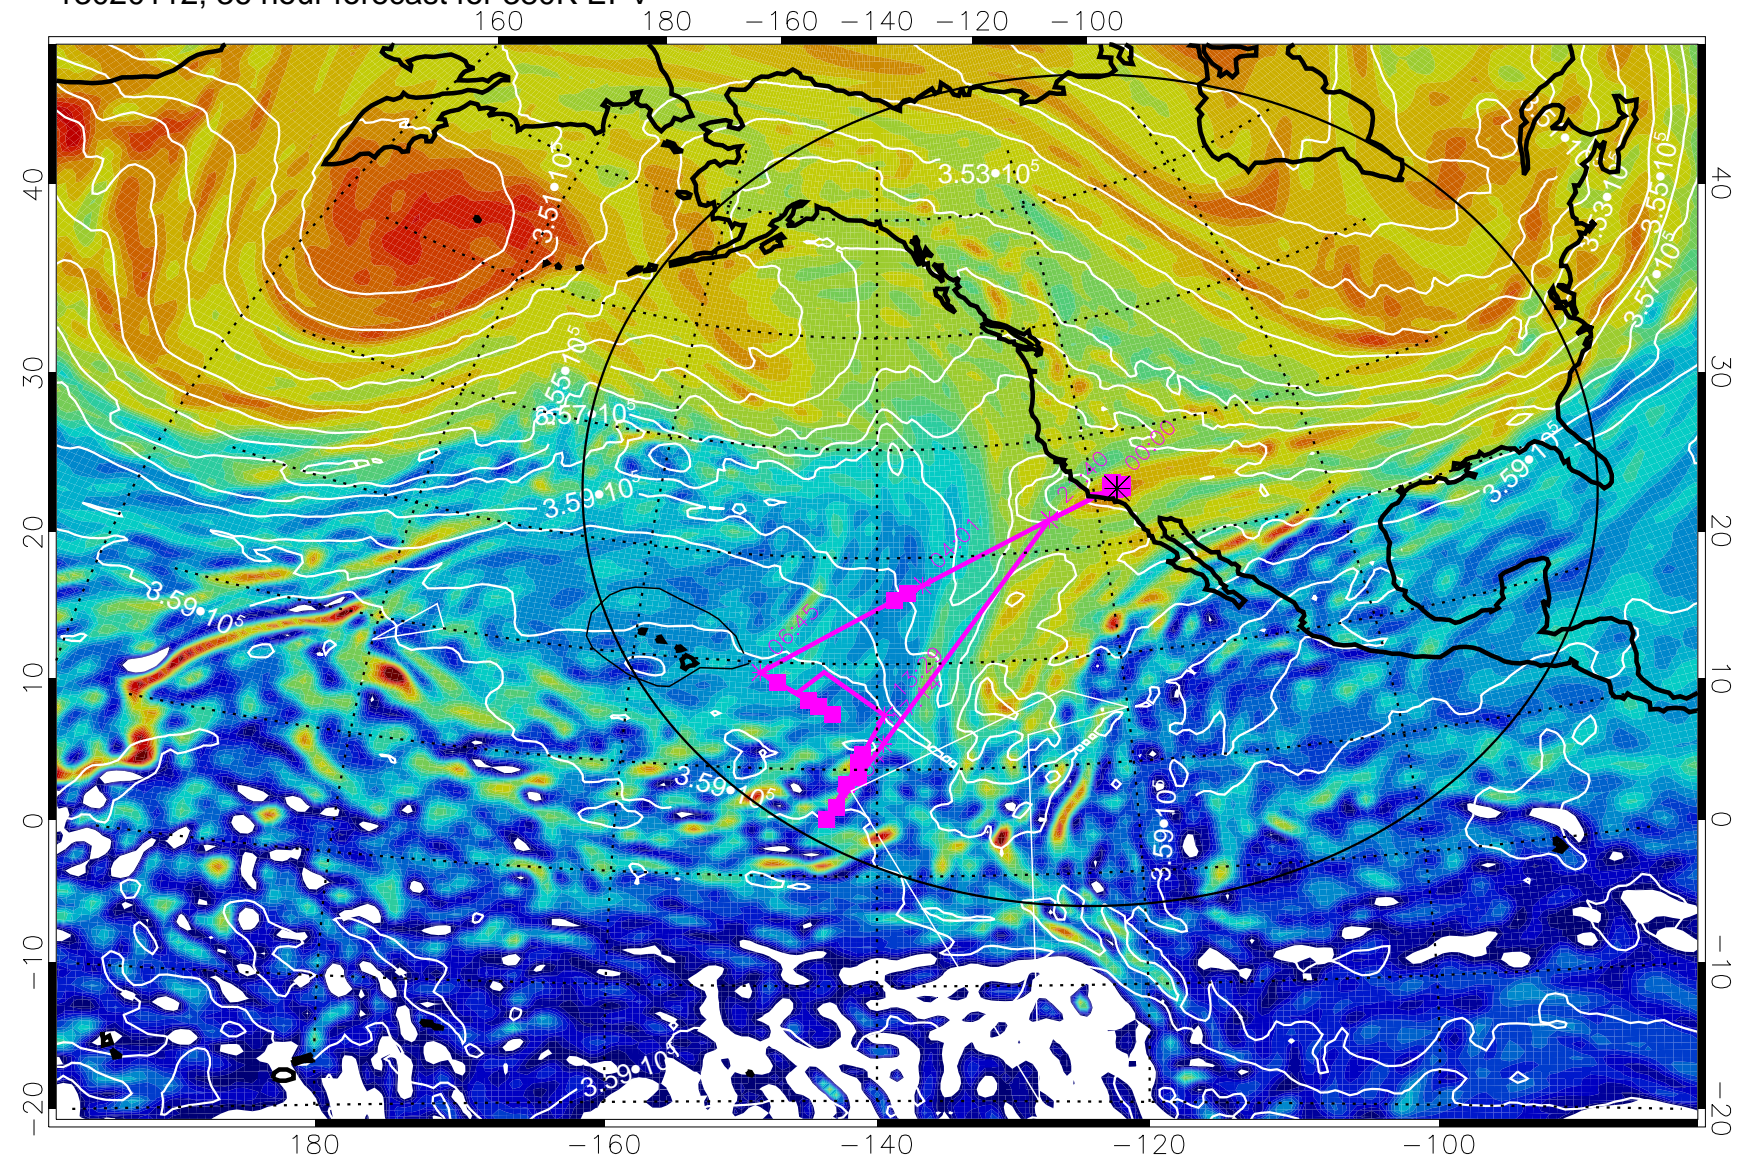

13020100, 24 hour forecast for 380K EPV

160 180 -160 -140 -120 -100

380K Montgomery Streamfunction, white

Range ring of 4055 km -- 13 hours GH round trip

13020106, 30 hour forecast for 380K EPV

380K Montgomery Streamfunction, white

Range ring of 4055 km -- 13 hours GH round trip

13020112, 36 hour forecast for 380K EPV

380K Montgomery Streamfunction, white

Range ring of 4055 km -- 13 hours GH round trip

13020118, 42 hour forecast for 380K EPV

380K Montgomery Streamfunction, white

Range ring of 4055 km -- 13 hours GH round trip

13020200, 48 hour forecast for 380K EPV

380K Montgomery Streamfunction, white

Range ring of 4055 km -- 13 hours GH round trip

13020206, 54 hour forecast for 380K EPV

380K Montgomery Streamfunction, white

Range ring of 4055 km -- 13 hours GH round trip

13020212, 60 hour forecast for 380K EPV

160 180 -160 -140 -120 -100

380K Montgomery Streamfunction, white