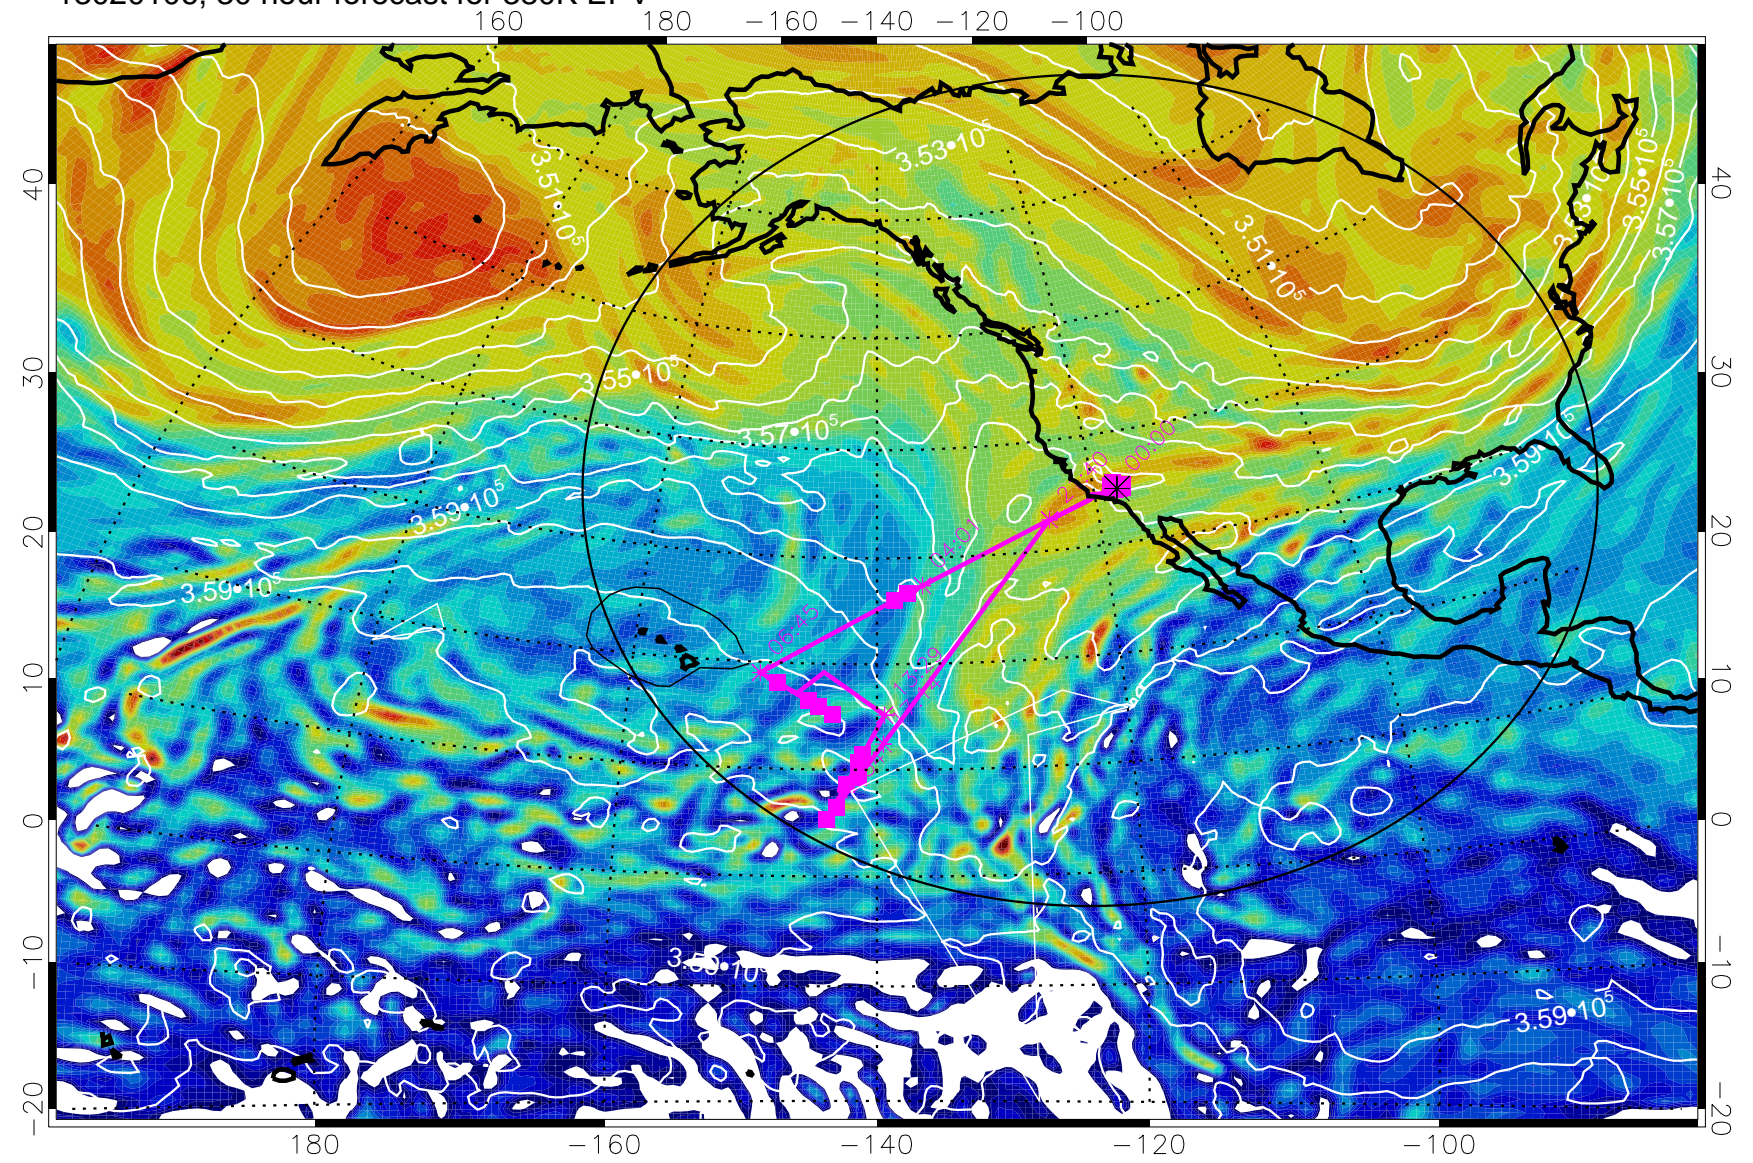

13020100, 24 hour forecast for 380K EPV

160 180 -160 -140 -120 -100

380K Montgomery Streamfunction, white

Range ring of 4055 km -- 13 hours GH round trip

13020106, 30 hour forecast for 380K EPV

380K Montgomery Streamfunction, white

Range ring of 4055 km -- 13 hours GH round trip

13020112, 36 hour forecast for 380K EPV

380K Montgomery Streamfunction, white

Range ring of 4055 km -- 13 hours GH round trip

13020118, 42 hour forecast for 380K EPV

380K Montgomery Streamfunction, white

Range ring of 4055 km -- 13 hours GH round trip

13020200, 48 hour forecast for 380K EPV

380K Montgomery Streamfunction, white

Range ring of 4055 km -- 13 hours GH round trip

13020206, 54 hour forecast for 380K EPV

380K Montgomery Streamfunction, white

Range ring of 4055 km -- 13 hours GH round trip

13020212, 60 hour forecast for 380K EPV

160 180 -160 -140 -120 -100

380K Montgomery Streamfunction, white