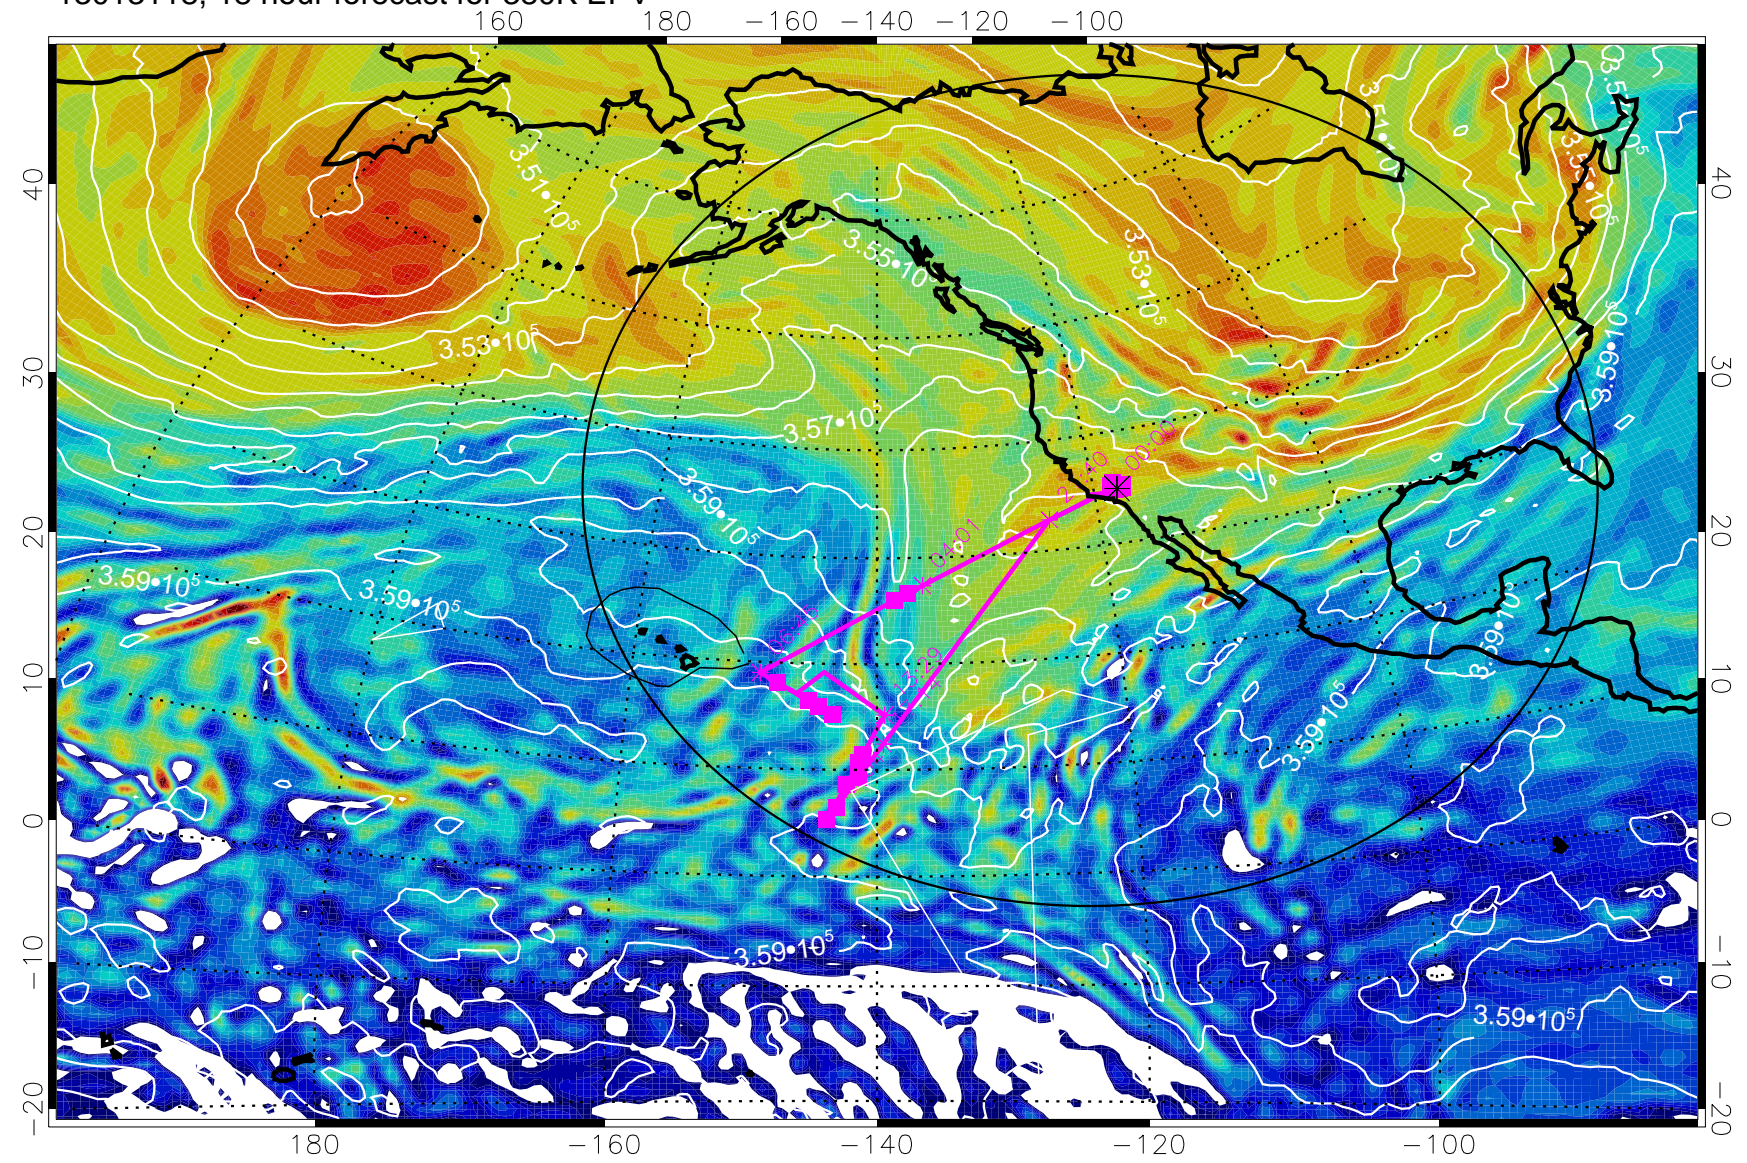

13013112, 12 hour forecast for 380K EPV

380K Montgomery Streamfunction, white

Range ring of 4055 km -- 13 hours GH round trip

13013118, 18 hour forecast for 380K EPV

380K Montgomery Streamfunction, white

Range ring of 4055 km -- 13 hours GH round trip

13020100, 24 hour forecast for 380K EPV

160 180 -160 -140 -120 -100

380K Montgomery Streamfunction, white

Range ring of 4055 km -- 13 hours GH round trip

13020106, 30 hour forecast for 380K EPV

380K Montgomery Streamfunction, white

Range ring of 4055 km -- 13 hours GH round trip

13020112, 36 hour forecast for 380K EPV

380K Montgomery Streamfunction, white

Range ring of 4055 km -- 13 hours GH round trip

13020118, 42 hour forecast for 380K EPV

380K Montgomery Streamfunction, white

Range ring of 4055 km -- 13 hours GH round trip

13020200, 48 hour forecast for 380K EPV

380K Montgomery Streamfunction, white

Range ring of 4055 km -- 13 hours GH round trip