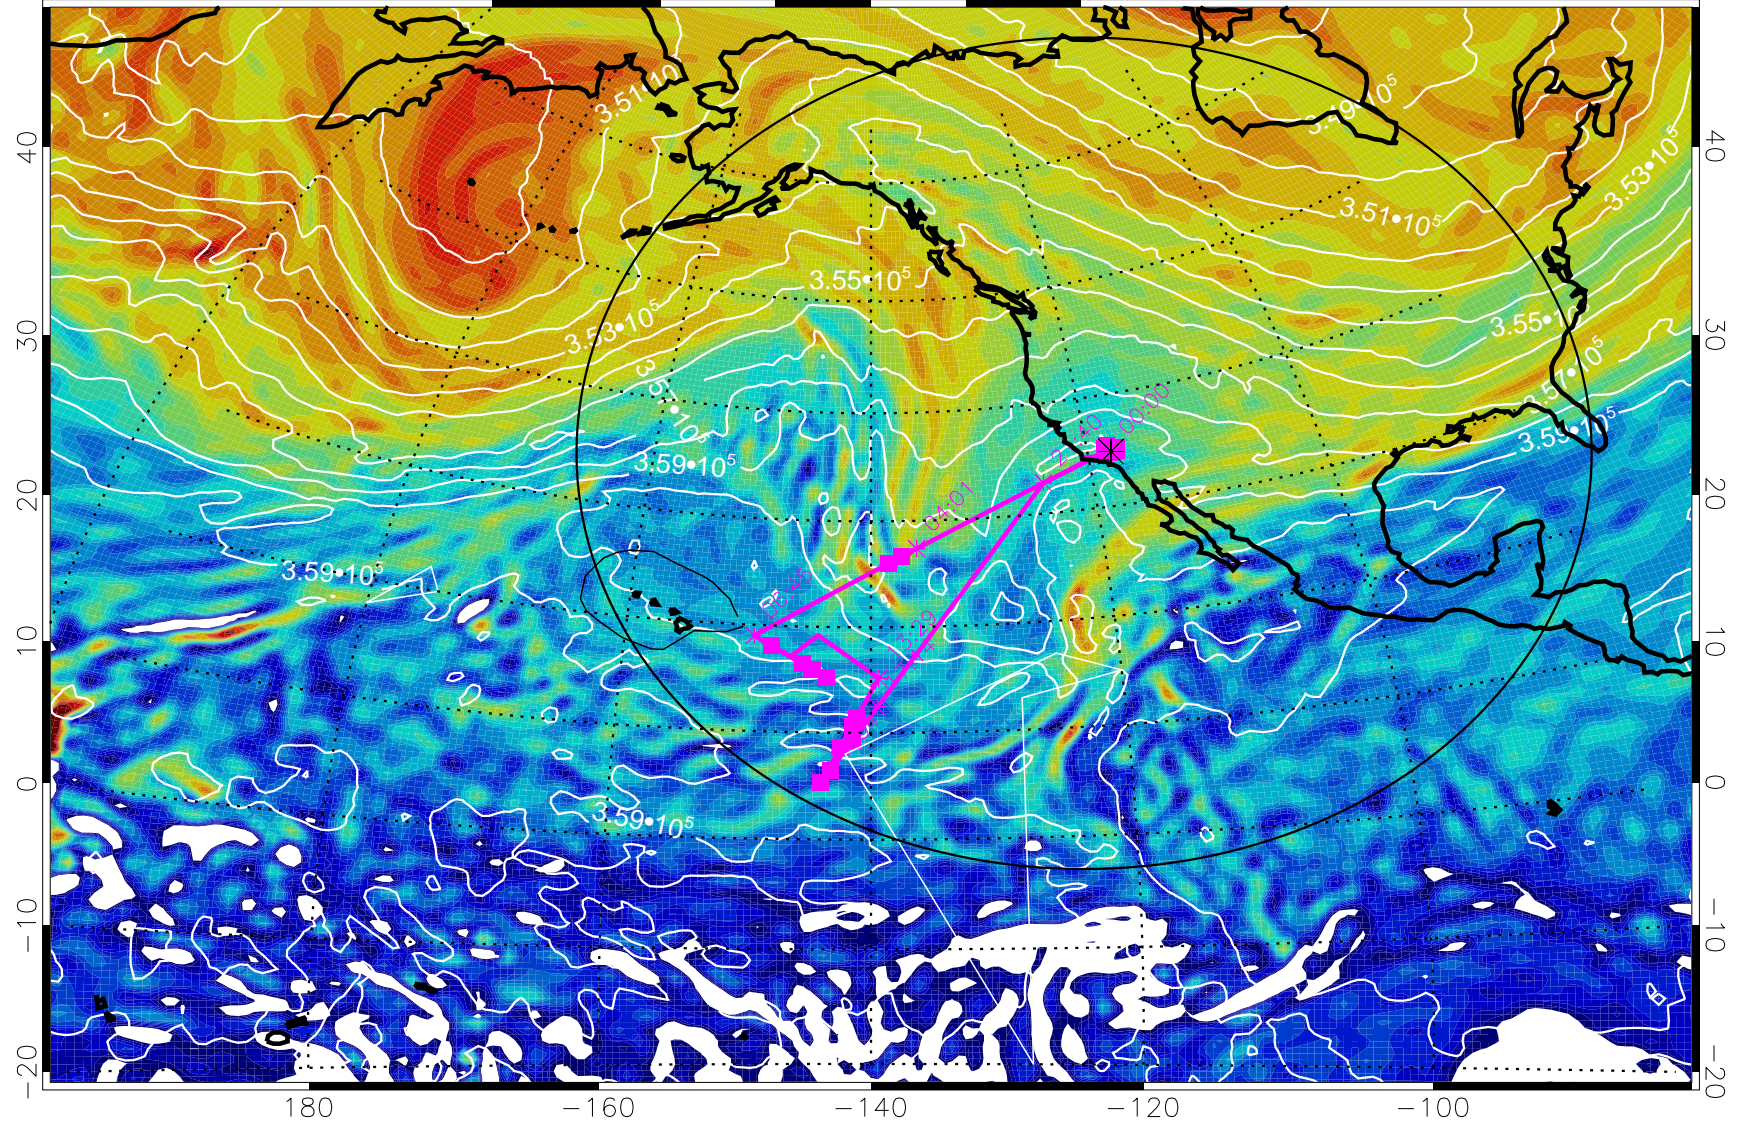

380K Montgomery Streamfunction, white

Range ring of 4055 km -- 13 hours GH round trip

13020200, 48 hour forecast for 380K EPV

380K Montgomery Streamfunction, white

Range ring of 4055 km -- 13 hours GH round trip

13020206, 54 hour forecast for 380K EPV

380K Montgomery Streamfunction, white

Range ring of 4055 km -- 13 hours GH round trip

13020212, 60 hour forecast for 380K EPV

160 180 -160 -140 -120 -100

380K Montgomery Streamfunction, white

Range ring of 4055 km -- 13 hours GH round trip

13020218, 66 hour forecast for 380K EPV

160 180 -160 -140 -120 -100

380K Montgomery Streamfunction, white

Range ring of 4055 km -- 13 hours GH round trip

13020300, 72 hour forecast for 380K EPV

380K Montgomery Streamfunction, white

Range ring of 4055 km -- 13 hours GH round trip

13020306, 78 hour forecast for 380K EPV

380K Montgomery Streamfunction, white

Range ring of 4055 km -- 13 hours GH round trip