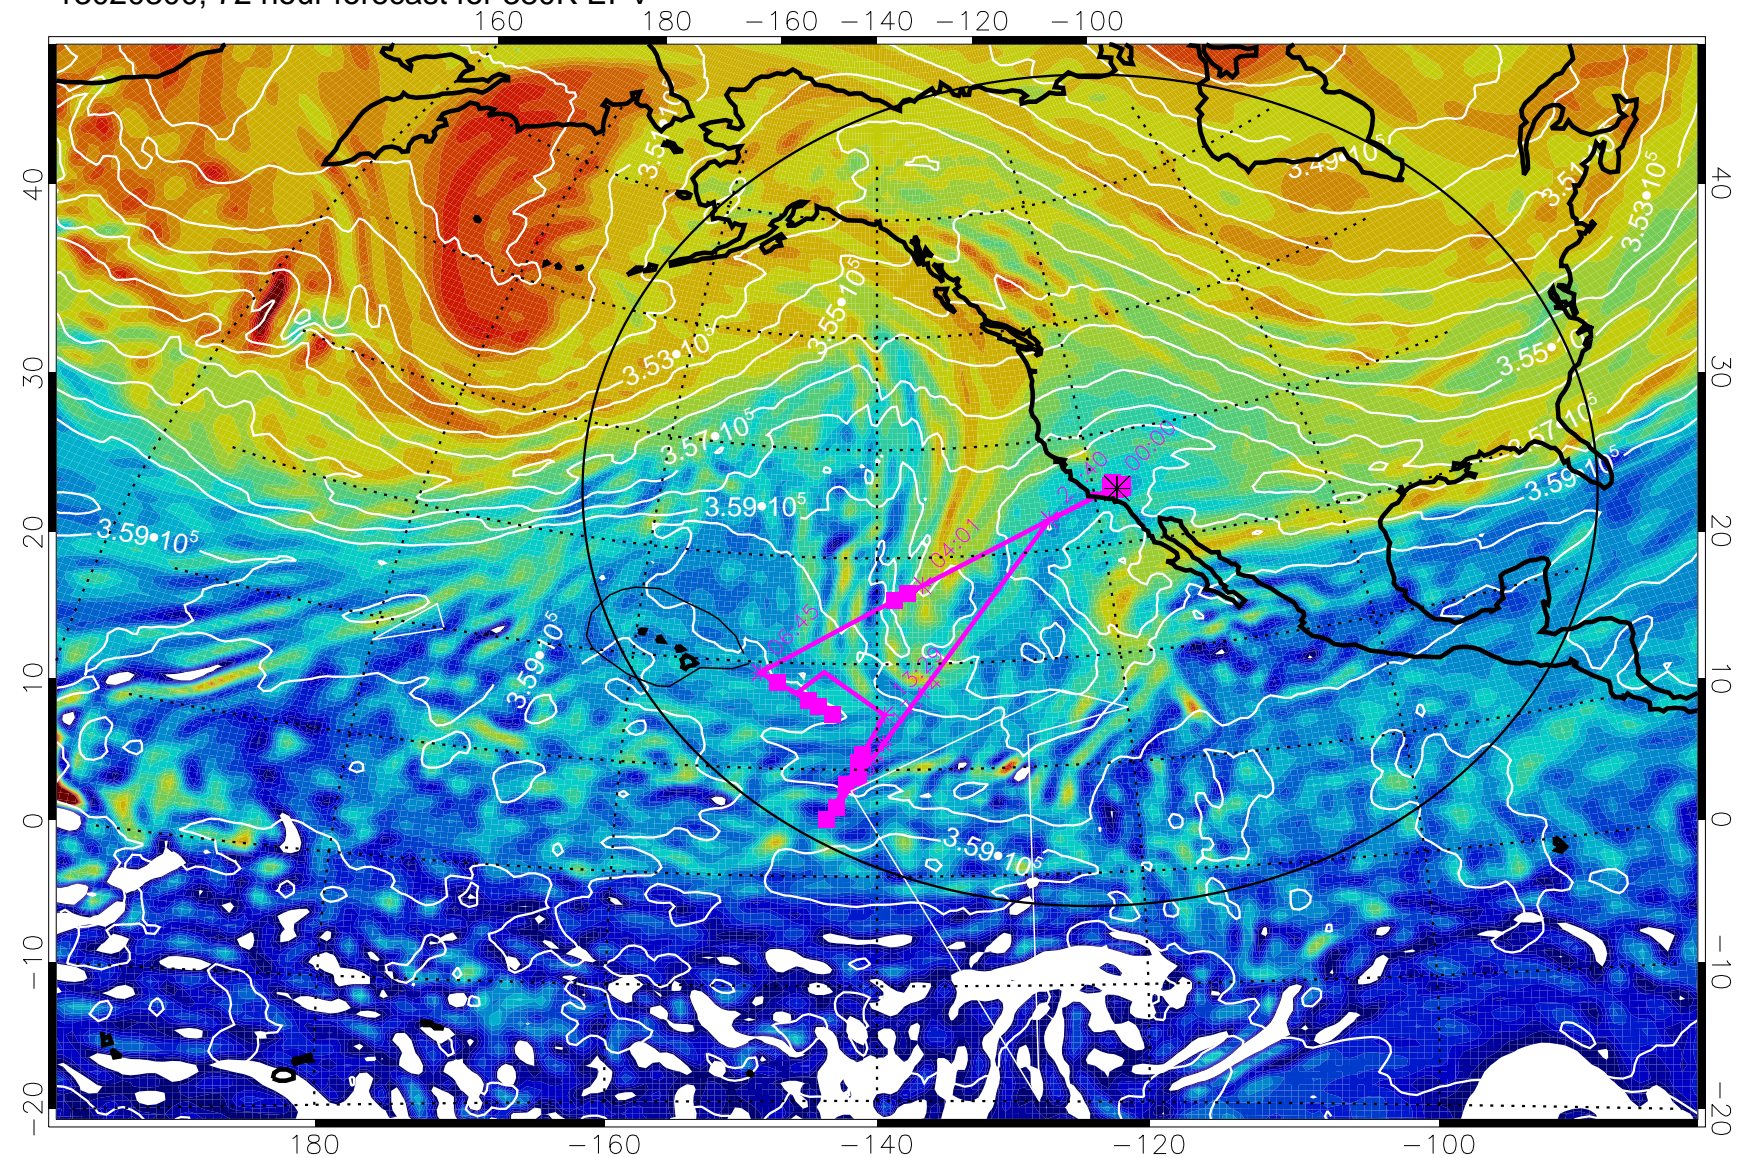

13020206, 54 hour forecast for 380K EPV

380K Montgomery Streamfunction, white

Range ring of 4055 km -- 13 hours GH round trip

13020212, 60 hour forecast for 380K EPV

160 180 -160 -140 -120 -100

380K Montgomery Streamfunction, white

Range ring of 4055 km -- 13 hours GH round trip

13020218, 66 hour forecast for 380K EPV

160 180 -160 -140 -120 -100

380K Montgomery Streamfunction, white

Range ring of 4055 km -- 13 hours GH round trip

13020300, 72 hour forecast for 380K EPV

380K Montgomery Streamfunction, white

Range ring of 4055 km -- 13 hours GH round trip

13020306, 78 hour forecast for 380K EPV

380K Montgomery Streamfunction, white

Range ring of 4055 km -- 13 hours GH round trip

13020312, 84 hour forecast for 380K EPV

380K Montgomery Streamfunction, white

Range ring of 4055 km -- 13 hours GH round trip

13020318, 90 hour forecast for 380K EPV

160 180 -160 -140 -120 -100

380K Montgomery Streamfunction, white