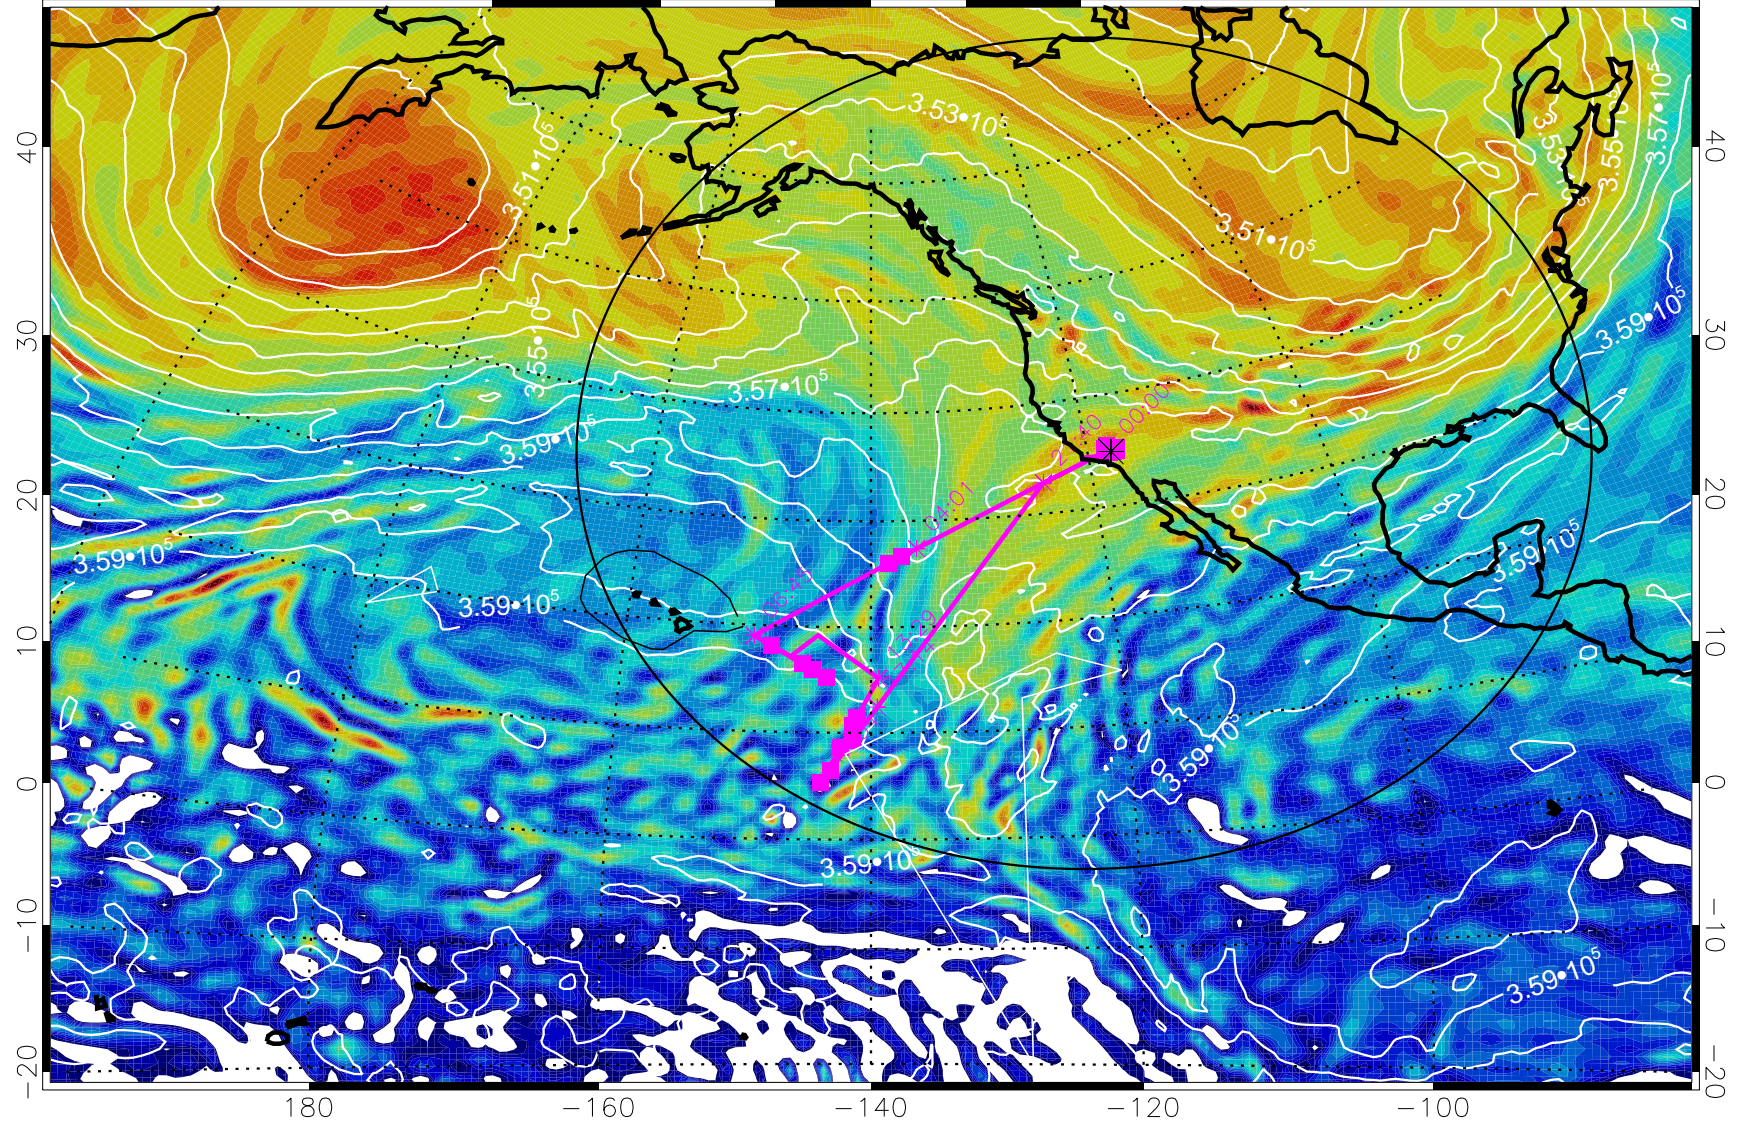

13013112, 12 hour forecast for 380K EPV

380K Montgomery Streamfunction, white

Range ring of 4055 km -- 13 hours GH round trip

13013118, 18 hour forecast for 380K EPV

380K Montgomery Streamfunction, white

Range ring of 4055 km -- 13 hours GH round trip

13020100, 24 hour forecast for 380K EPV

160 180 -160 -140 -120 -100

380K Montgomery Streamfunction, white

Range ring of 4055 km -- 13 hours GH round trip

13020106, 30 hour forecast for 380K EPV

380K Montgomery Streamfunction, white

Range ring of 4055 km -- 13 hours GH round trip

13020112, 36 hour forecast for 380K EPV

380K Montgomery Streamfunction, white

Range ring of 4055 km -- 13 hours GH round trip

13020118, 42 hour forecast for 380K EPV

380K Montgomery Streamfunction, white

Range ring of 4055 km -- 13 hours GH round trip

13020200, 48 hour forecast for 380K EPV

380K Montgomery Streamfunction, white

Range ring of 4055 km -- 13 hours GH round trip