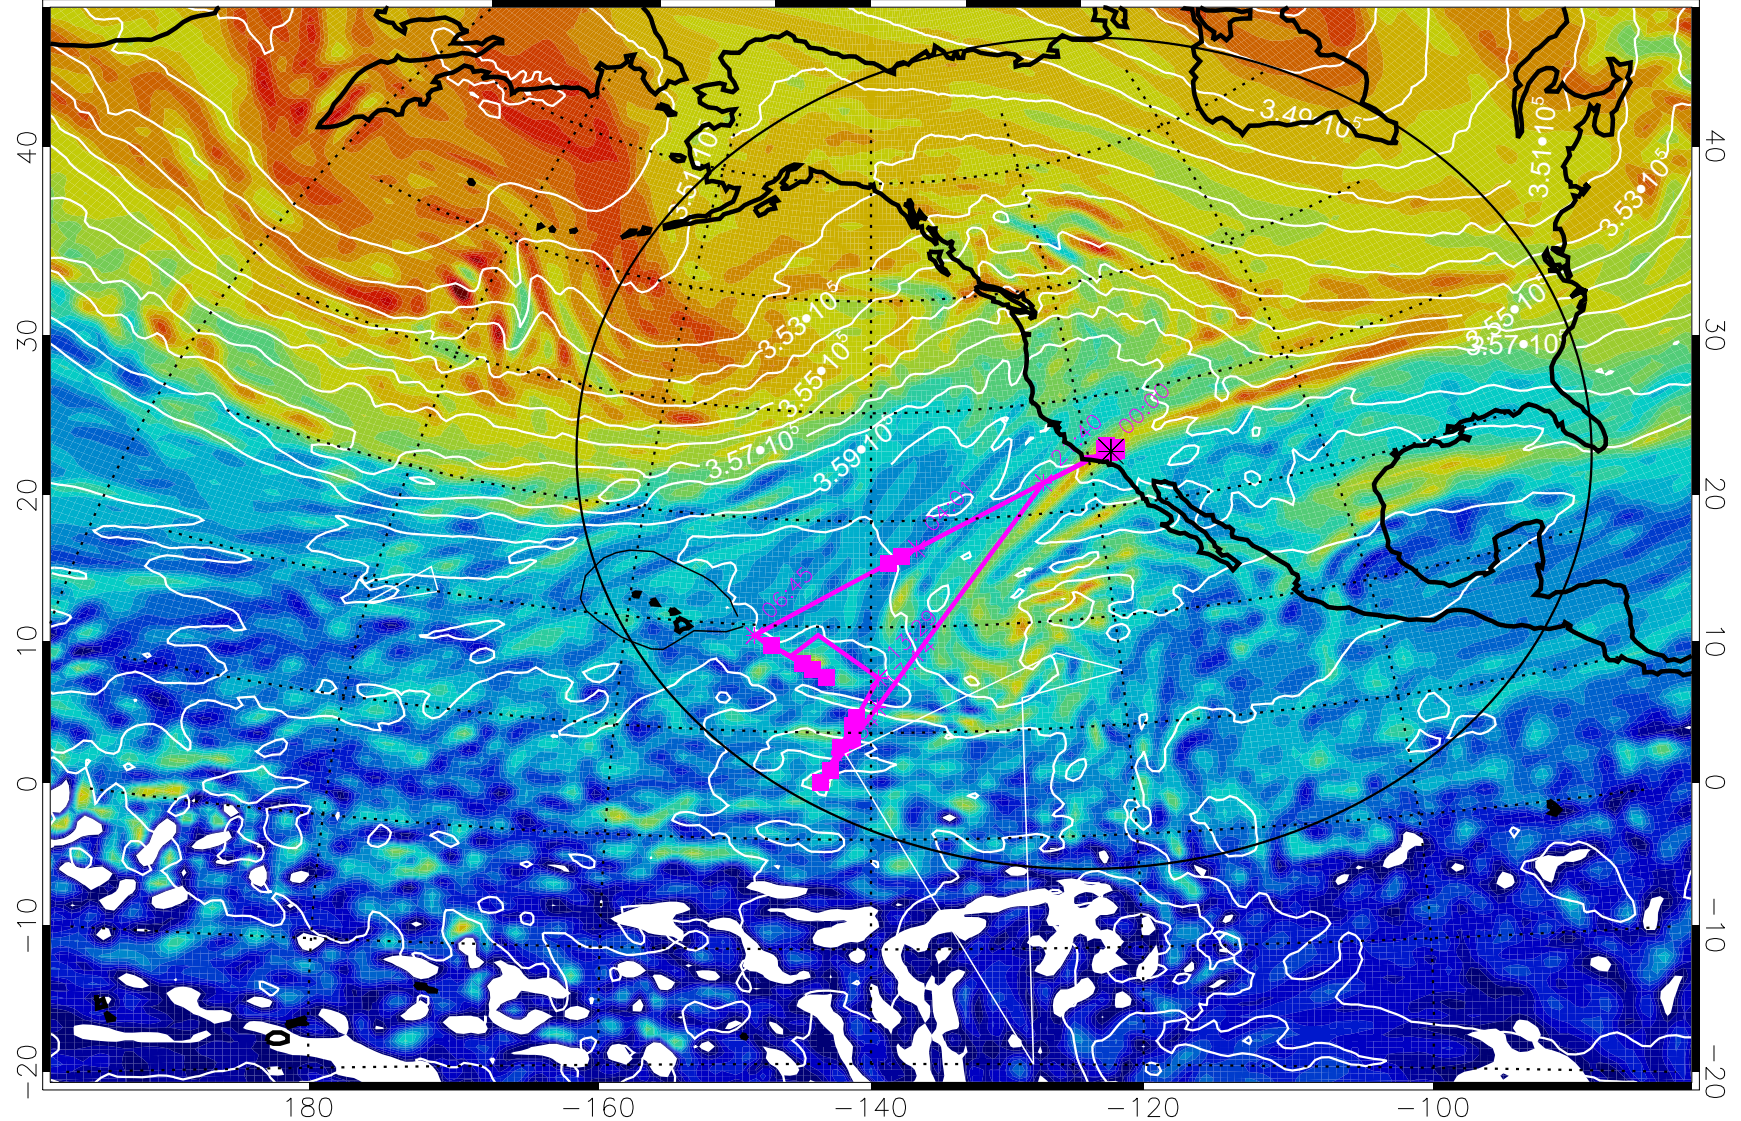

13020312, 84 hour forecast for 380K EPV

380K Montgomery Streamfunction, white

Range ring of 4055 km -- 13 hours GH round trip

13020318, 90 hour forecast for 380K EPV

160 180 -160 -140 -120 -100

380K Montgomery Streamfunction, white

Range ring of 4055 km -- 13 hours GH round trip

13020400, 96 hour forecast for 380K EPV

160 180 -160 -140 -120 -100

380K Montgomery Streamfunction, white

Range ring of 4055 km -- 13 hours GH round trip

13020406, 102 hour forecast for 380K EPV

160 180 -160 -140 -120 -100

380K Montgomery Streamfunction, white

Range ring of 4055 km -- 13 hours GH round trip

13020412, 108 hour forecast for 380K EPV

160 180 -160 -140 -120 -100

40
30
20
10
0
-10
-20

380K Montgomery Streamfunction, white

Range ring of 4055 km -- 13 hours GH round trip

13020418, 114 hour forecast for 380K EPV

160 180 -160 -140 -120 -100

380K Montgomery Streamfunction, white

Range ring of 4055 km -- 13 hours GH round trip

13020500, 120 hour forecast for 380K EPV