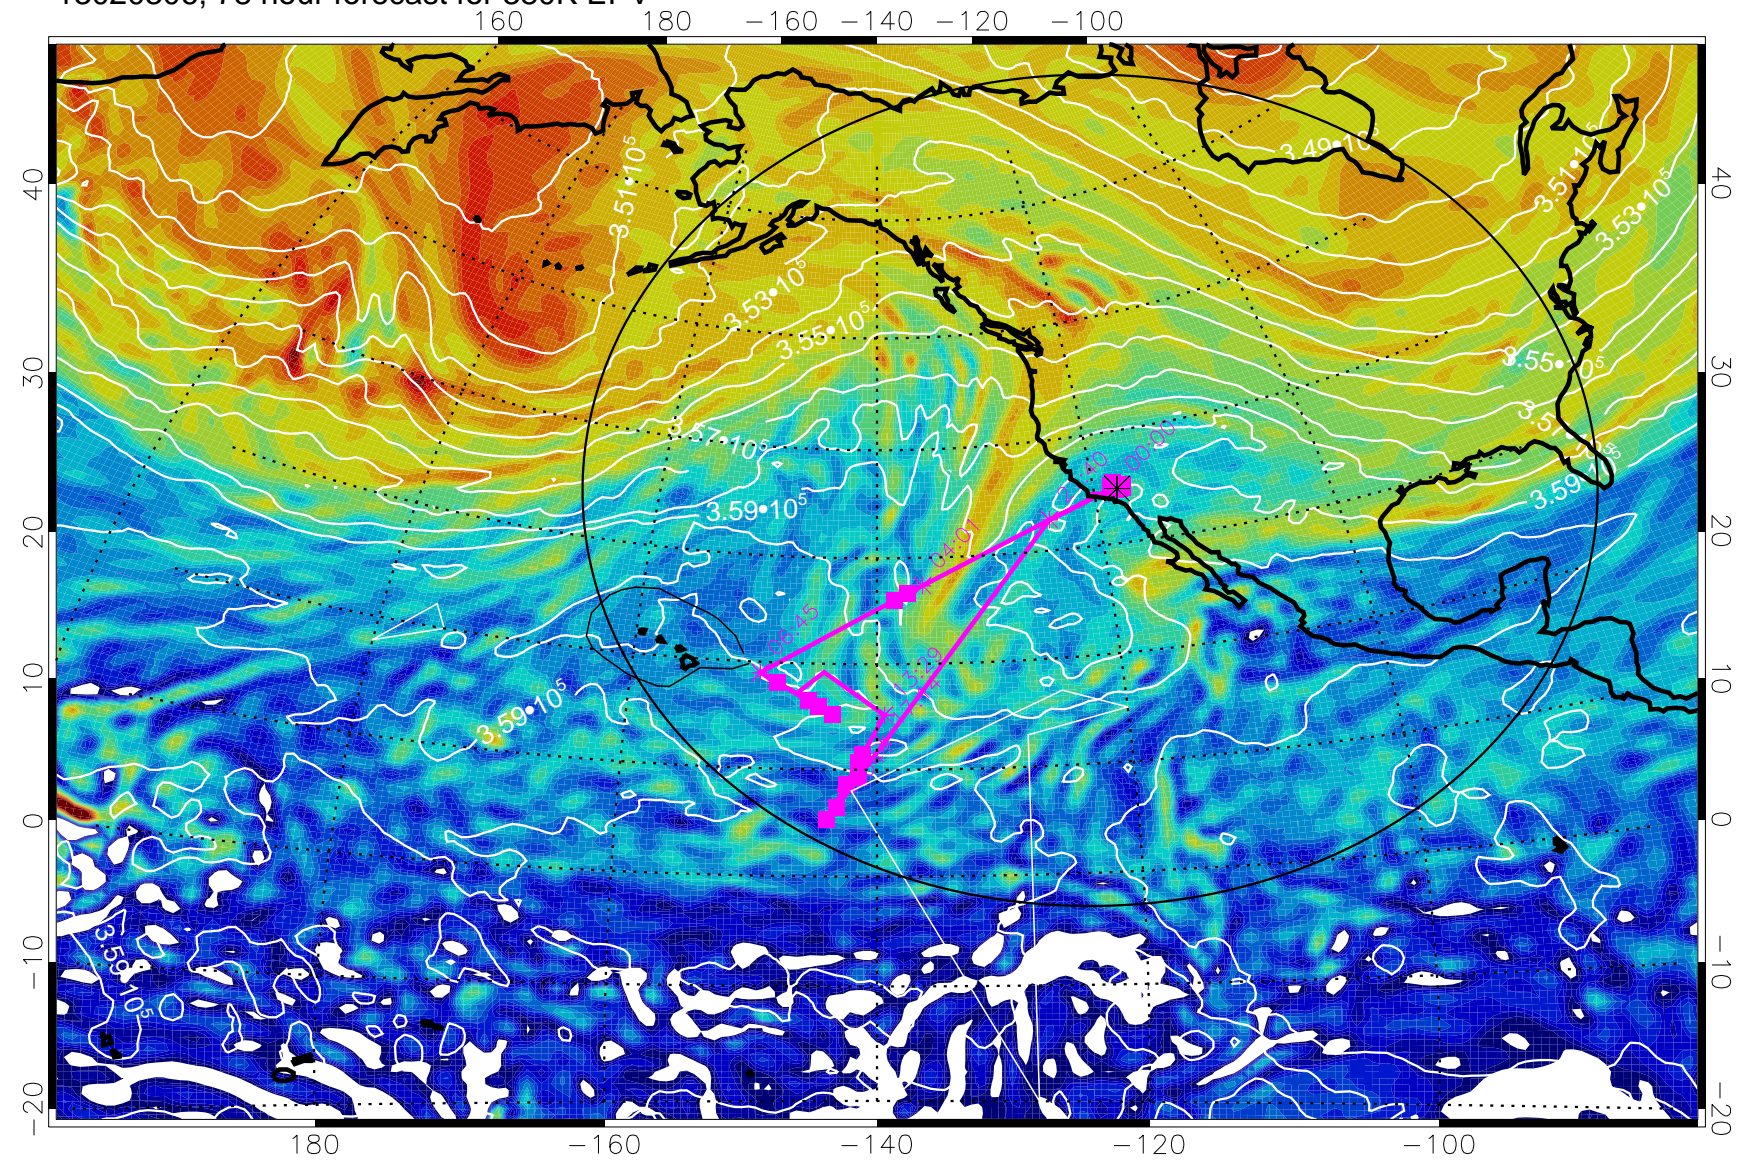

13020206, 54 hour forecast for 380K EPV

380K Montgomery Streamfunction, white

Range ring of 4055 km -- 13 hours GH round trip

13020212, 60 hour forecast for 380K EPV

160 180 -160 -140 -120 -100

380K Montgomery Streamfunction, white

Range ring of 4055 km -- 13 hours GH round trip

13020218, 66 hour forecast for 380K EPV

160 180 -160 -140 -120 -100

380K Montgomery Streamfunction, white

Range ring of 4055 km -- 13 hours GH round trip

13020300, 72 hour forecast for 380K EPV

380K Montgomery Streamfunction, white

Range ring of 4055 km -- 13 hours GH round trip

13020306, 78 hour forecast for 380K EPV

380K Montgomery Streamfunction, white

Range ring of 4055 km -- 13 hours GH round trip

13020312, 84 hour forecast for 380K EPV

380K Montgomery Streamfunction, white

Range ring of 4055 km -- 13 hours GH round trip

13020318, 90 hour forecast for 380K EPV

160 180 -160 -140 -120 -100

380K Montgomery Streamfunction, white