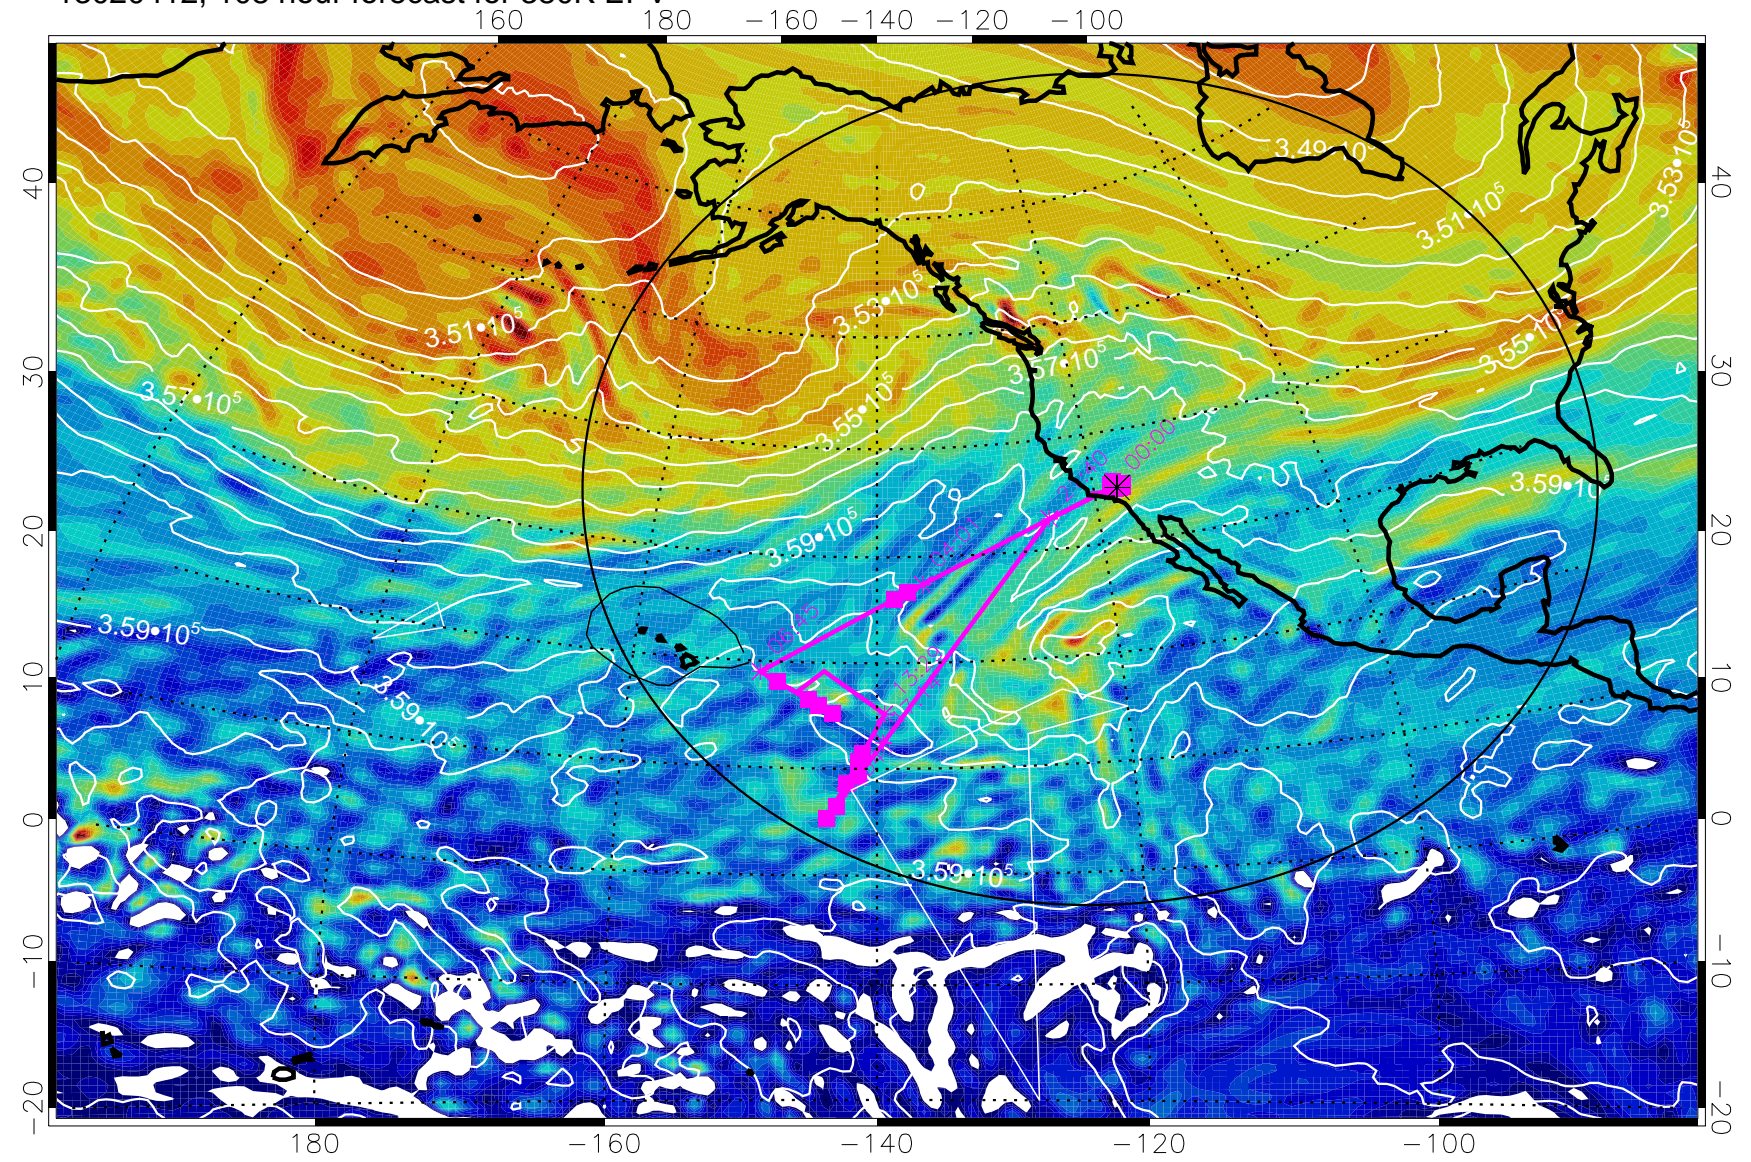

13020312, 84 hour forecast for 380K EPV

380K Montgomery Streamfunction, white

Range ring of 4055 km -- 13 hours GH round trip

13020318, 90 hour forecast for 380K EPV

160 180 -160 -140 -120 -100

380K Montgomery Streamfunction, white

Range ring of 4055 km -- 13 hours GH round trip

13020400, 96 hour forecast for 380K EPV

160 180 -160 -140 -120 -100

380K Montgomery Streamfunction, white

Range ring of 4055 km -- 13 hours GH round trip

13020406, 102 hour forecast for 380K EPV

160 180 -160 -140 -120 -100

380K Montgomery Streamfunction, white

Range ring of 4055 km -- 13 hours GH round trip

13020412, 108 hour forecast for 380K EPV

160 180 -160 -140 -120 -100

40
30
20
10
0
-10
-20

380K Montgomery Streamfunction, white

Range ring of 4055 km -- 13 hours GH round trip

13020418, 114 hour forecast for 380K EPV

160 180 -160 -140 -120 -100

380K Montgomery Streamfunction, white

Range ring of 4055 km -- 13 hours GH round trip

13020500, 120 hour forecast for 380K EPV