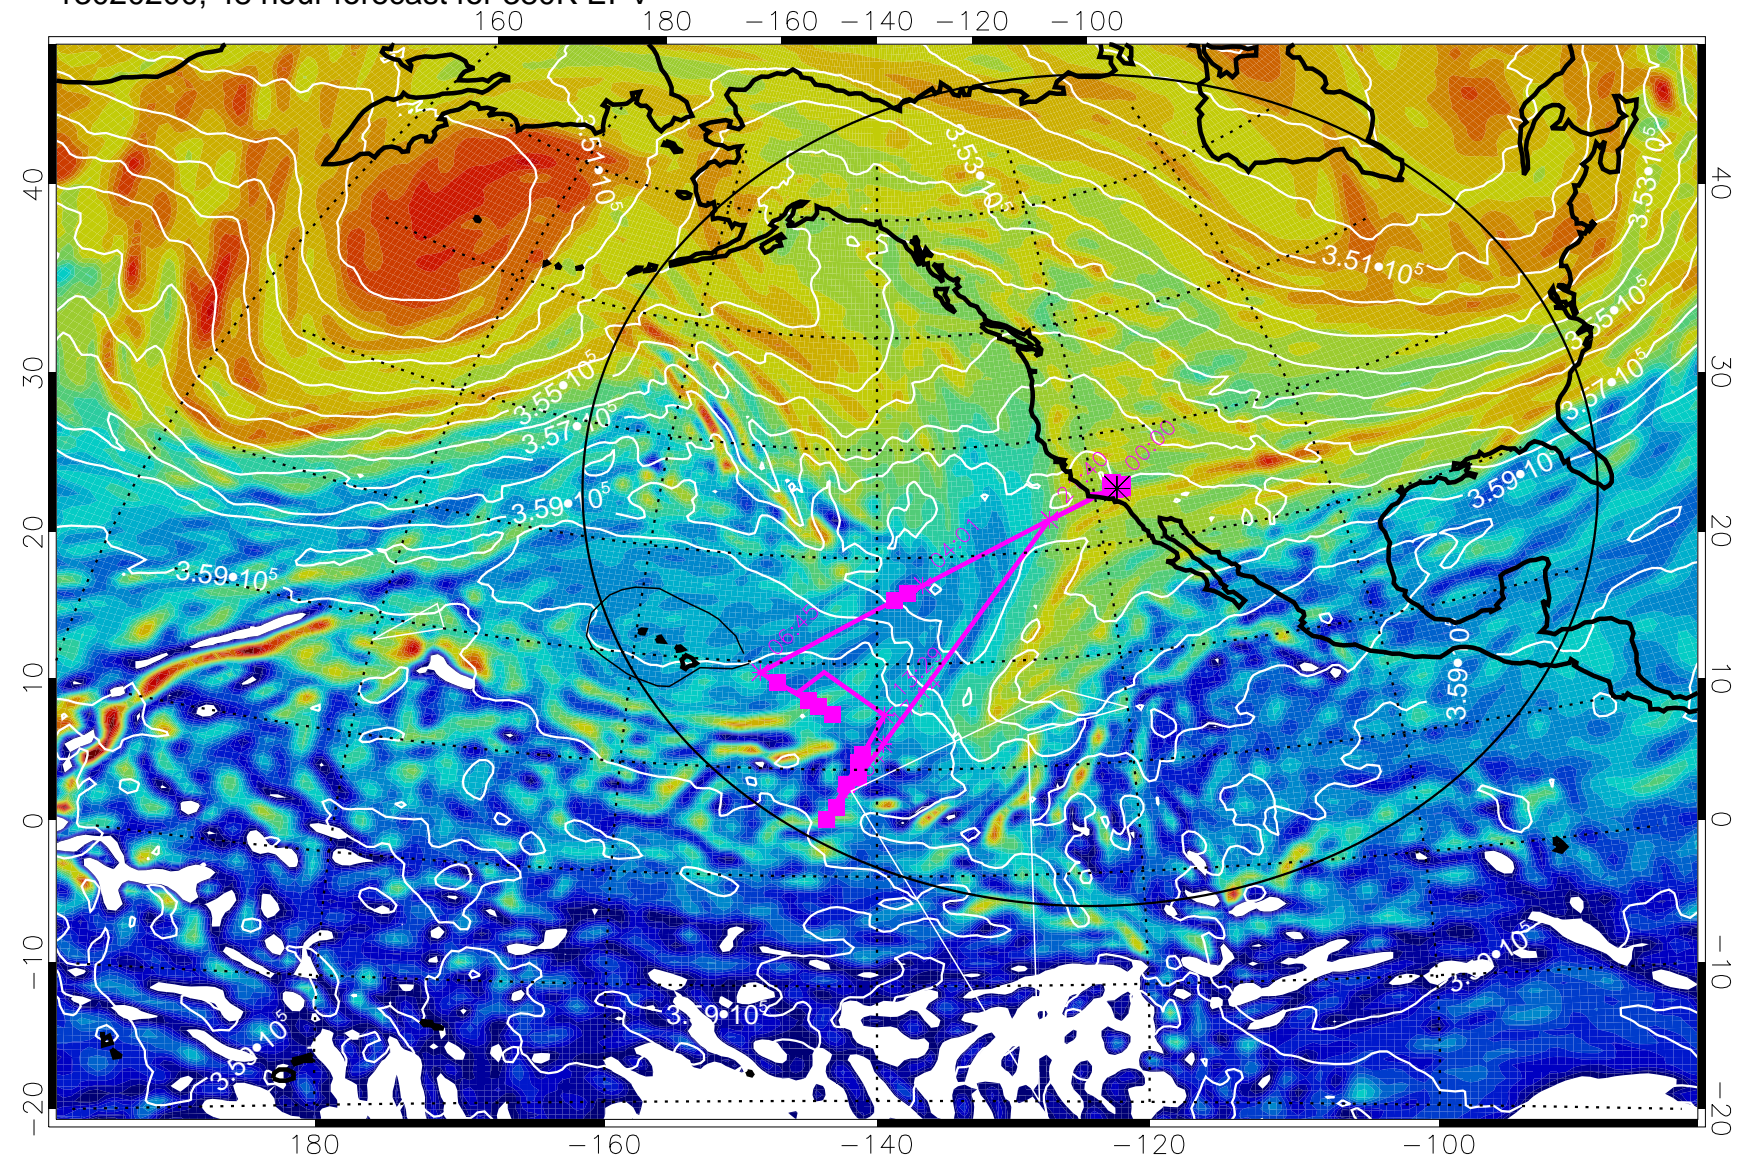

13020100, 24 hour forecast for 380K EPV

160 180 -160 -140 -120 -100

380K Montgomery Streamfunction, white

Range ring of 4055 km -- 13 hours GH round trip

13020106, 30 hour forecast for 380K EPV

380K Montgomery Streamfunction, white

Range ring of 4055 km -- 13 hours GH round trip

13020112, 36 hour forecast for 380K EPV

380K Montgomery Streamfunction, white

Range ring of 4055 km -- 13 hours GH round trip

13020118, 42 hour forecast for 380K EPV

380K Montgomery Streamfunction, white

Range ring of 4055 km -- 13 hours GH round trip

13020200, 48 hour forecast for 380K EPV

380K Montgomery Streamfunction, white

Range ring of 4055 km -- 13 hours GH round trip

13020206, 54 hour forecast for 380K EPV

380K Montgomery Streamfunction, white

Range ring of 4055 km -- 13 hours GH round trip

13020212, 60 hour forecast for 380K EPV

160 180 -160 -140 -120 -100

380K Montgomery Streamfunction, white