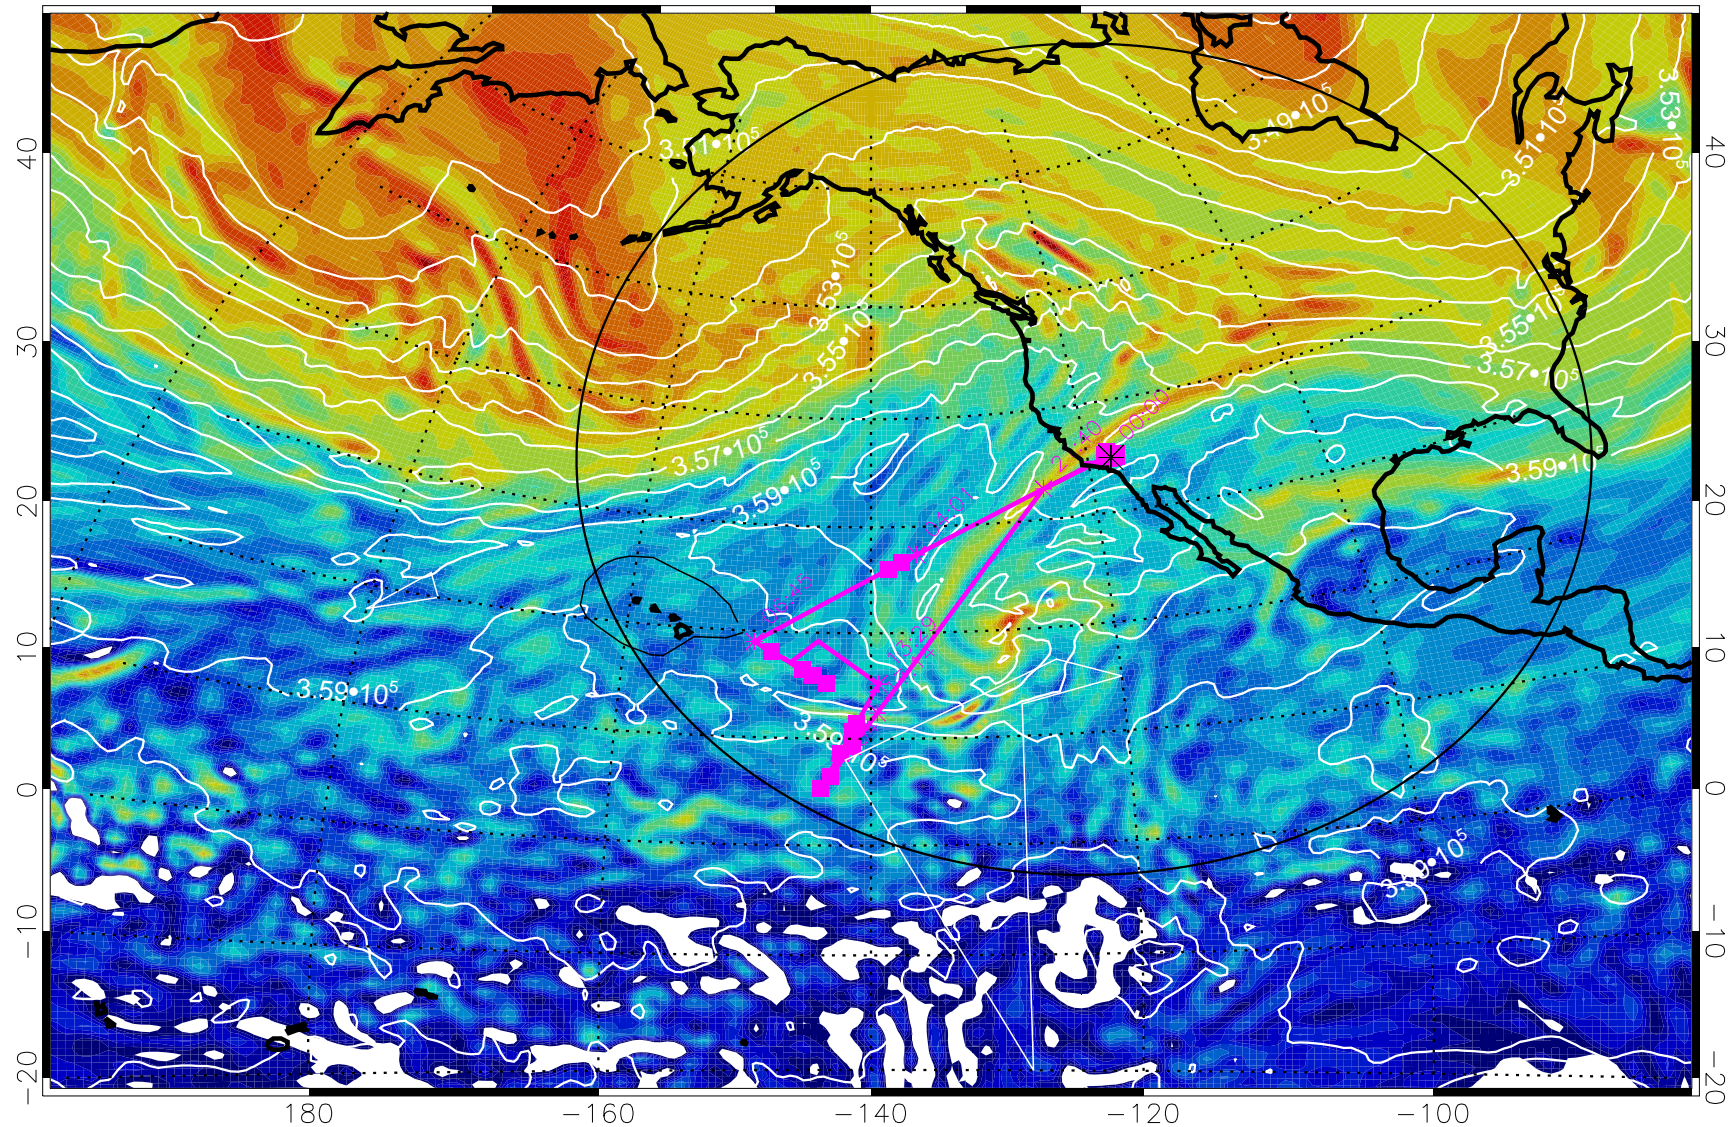

380K Montgomery Streamfunction, white

Range ring of 4055 km -- 13 hours GH round trip

13020306, 78 hour forecast for 380K EPV

380K Montgomery Streamfunction, white

Range ring of 4055 km -- 13 hours GH round trip

13020312, 84 hour forecast for 380K EPV

380K Montgomery Streamfunction, white

Range ring of 4055 km -- 13 hours GH round trip

13020318, 90 hour forecast for 380K EPV

160 180 -160 -140 -120 -100

380K Montgomery Streamfunction, white

Range ring of 4055 km -- 13 hours GH round trip

13020400, 96 hour forecast for 380K EPV

160 180 -160 -140 -120 -100

380K Montgomery Streamfunction, white

Range ring of 4055 km -- 13 hours GH round trip

13020406, 102 hour forecast for 380K EPV

160 180 -160 -140 -120 -100

380K Montgomery Streamfunction, white

Range ring of 4055 km -- 13 hours GH round trip

13020412, 108 hour forecast for 380K EPV

160 180 -160 -140 -120 -100

40
30
20
10
0
-10
-20

380K Montgomery Streamfunction, white