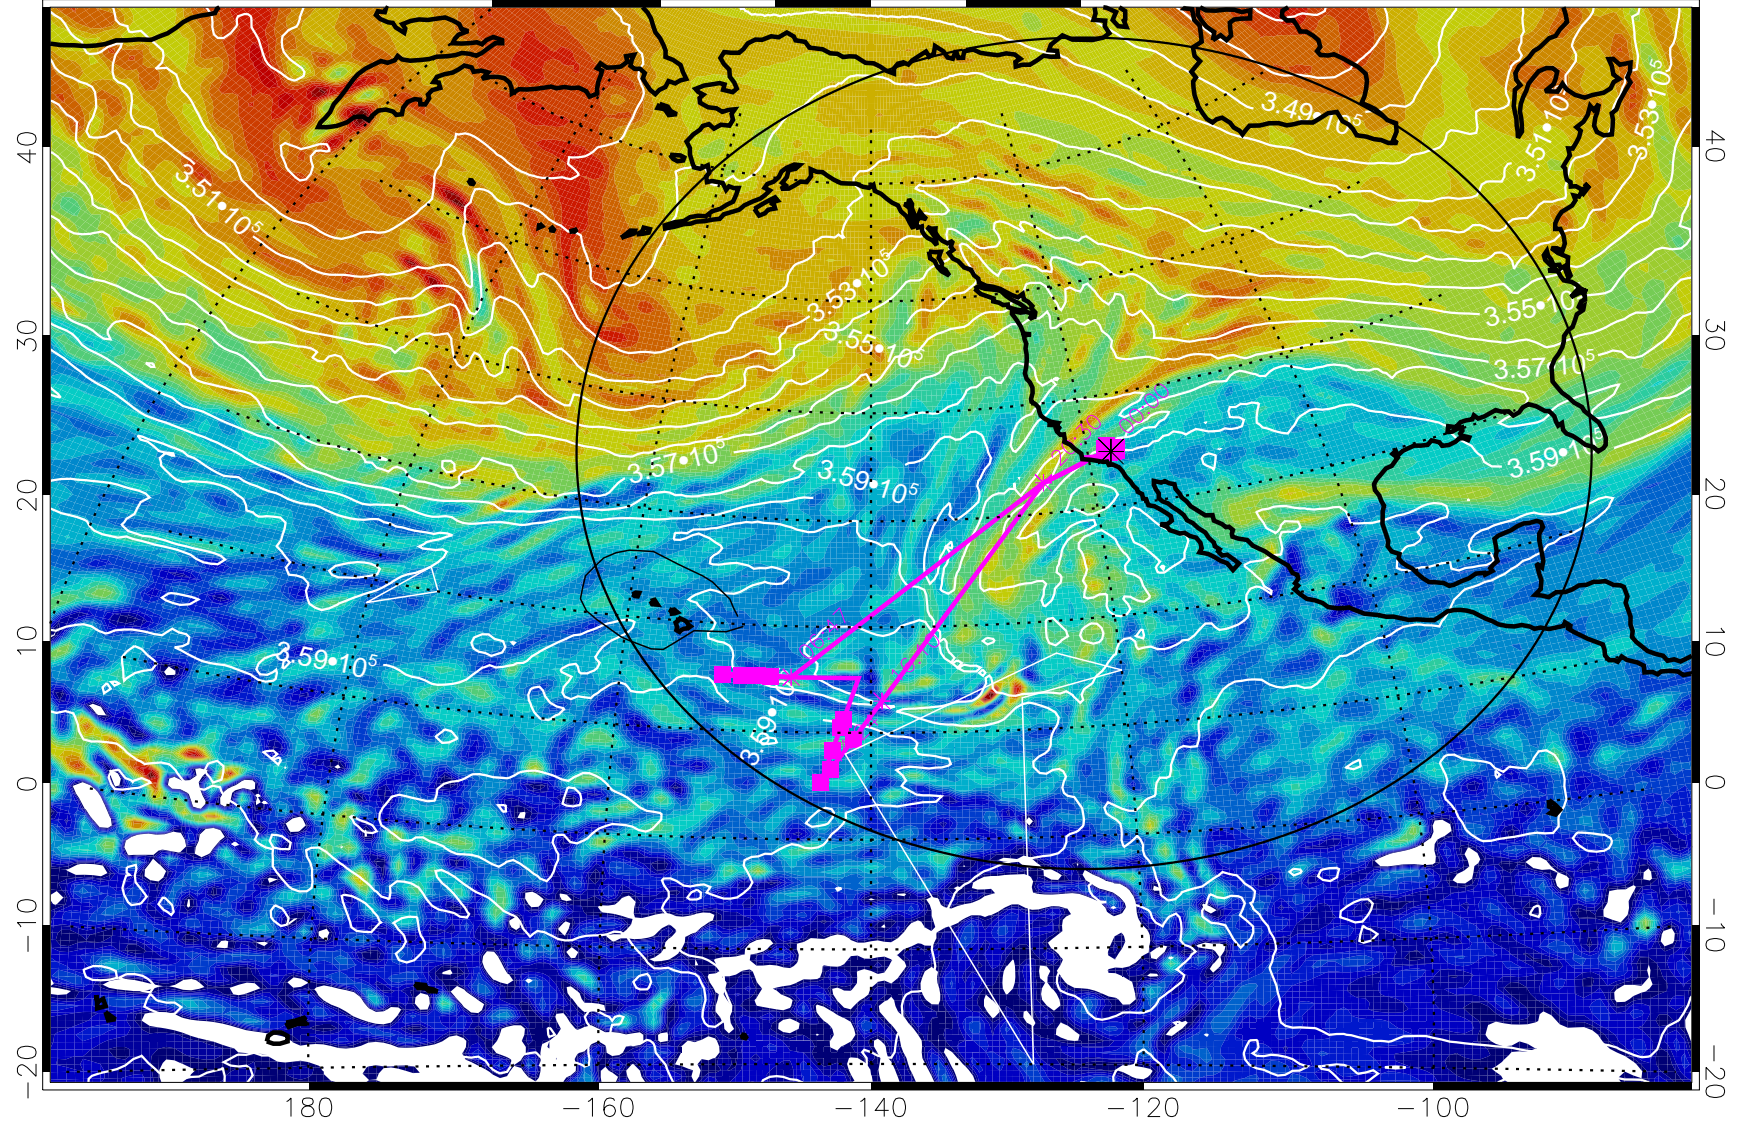

13020306, 90 hour forecast for 380K EPV

160 180 -160 -140 -120 -100

380K Montgomery Streamfunction, white

Range ring of 4055 km -- 13 hours GH round trip

13020312, 96 hour forecast for 380K EPV

160 180 -160 -140 -120 -100

13020318, 102 hour forecast for 380K EPV

160 180 -160 -140 -120 -100

380K Montgomery Streamfunction, white

Range ring of 4055 km -- 13 hours GH round trip

13020400, 108 hour forecast for 380K EPV

160 180 -160 -140 -120 -100

380K Montgomery Streamfunction, white

Range ring of 4055 km -- 13 hours GH round trip

13020406, 114 hour forecast for 380K EPV

160 180 -160 -140 -120 -100

380K Montgomery Streamfunction, white

Range ring of 4055 km -- 13 hours GH round trip

13020412, 120 hour forecast for 380K EPV

160 180 -160 -140 -120 -100

380K Montgomery Streamfunction, white

Range ring of 4055 km -- 13 hours GH round trip