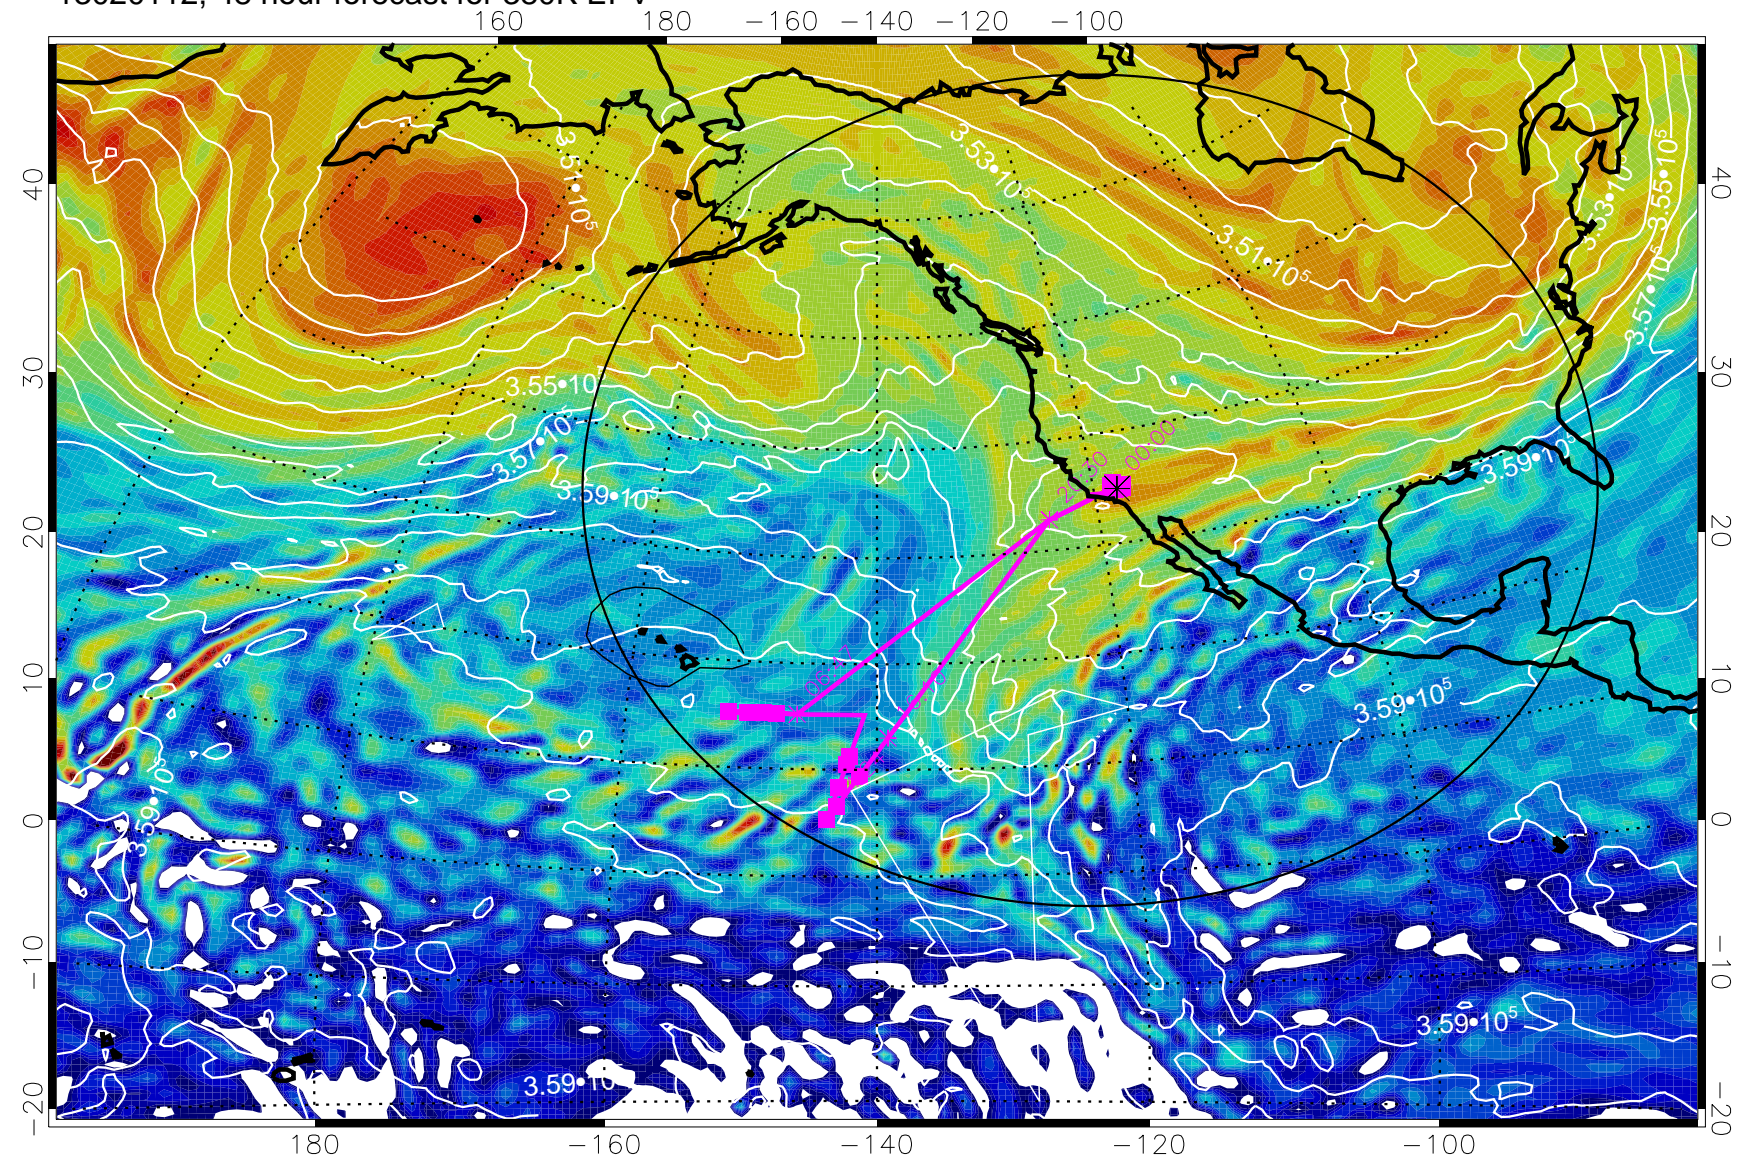

380K Montgomery Streamfunction, white

Range ring of 4055 km -- 13 hours GH round trip

13013118, 30 hour forecast for 380K EPV

380K Montgomery Streamfunction, white

Range ring of 4055 km -- 13 hours GH round trip

13020100, 36 hour forecast for 380K EPV

380K Montgomery Streamfunction, white

Range ring of 4055 km -- 13 hours GH round trip

13020106, 42 hour forecast for 380K EPV

380K Montgomery Streamfunction, white

Range ring of 4055 km -- 13 hours GH round trip

13020112, 48 hour forecast for 380K EPV

380K Montgomery Streamfunction, white

Range ring of 4055 km -- 13 hours GH round trip

13020118, 54 hour forecast for 380K EPV

380K Montgomery Streamfunction, white

Range ring of 4055 km -- 13 hours GH round trip

13020200, 60 hour forecast for 380K EPV

380K Montgomery Streamfunction, white

Range ring of 4055 km -- 13 hours GH round trip

13020206, 66 hour forecast for 380K EPV

160 180 -160 -140 -120 -100

380K Montgomery Streamfunction, white