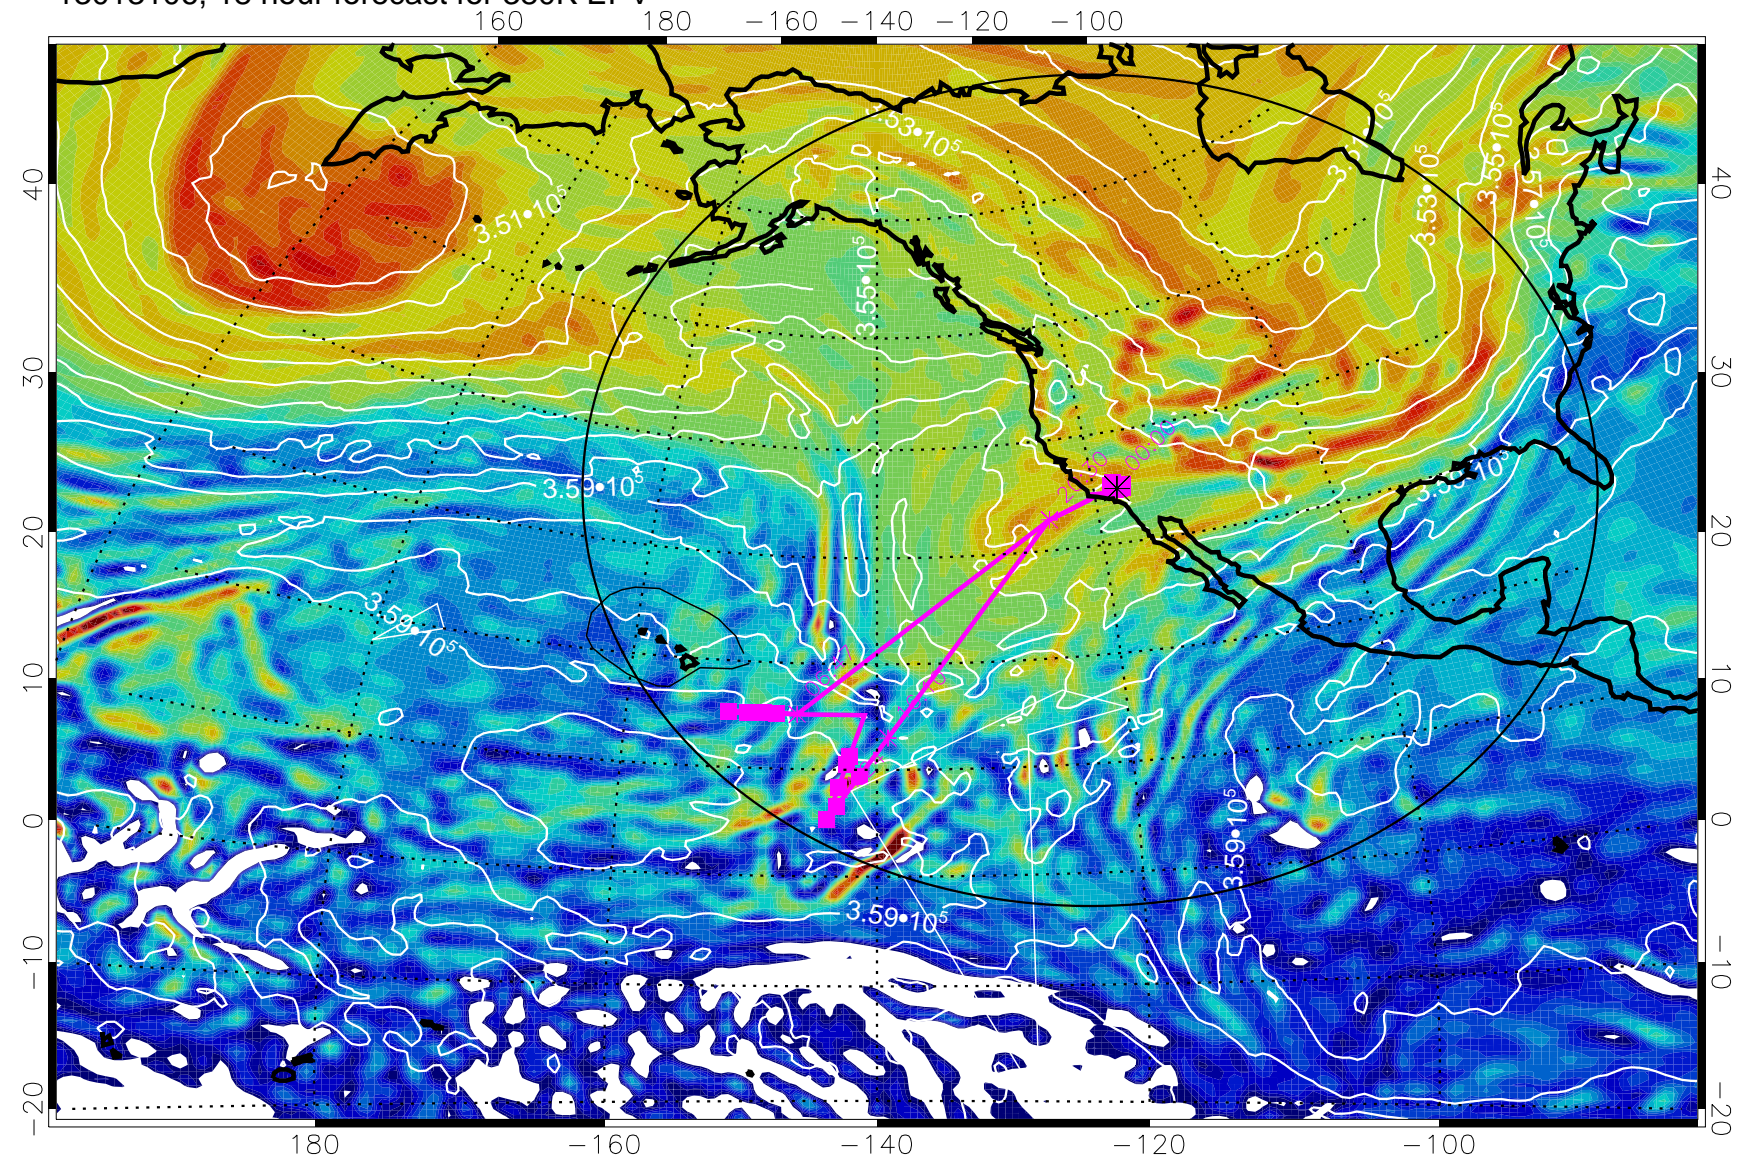

13013018, 6 hour forecast for 380K EPV

160 180 -160 -140 -120 -100

380K Montgomery Streamfunction, white

Range ring of 4055 km -- 13 hours GH round trip

13013100, 12 hour forecast for 380K EPV

380K Montgomery Streamfunction, white

Range ring of 4055 km -- 13 hours GH round trip

13013106, 18 hour forecast for 380K EPV

380K Montgomery Streamfunction, white

Range ring of 4055 km -- 13 hours GH round trip

13013112, 24 hour forecast for 380K EPV

380K Montgomery Streamfunction, white

Range ring of 4055 km -- 13 hours GH round trip

13013118, 30 hour forecast for 380K EPV

380K Montgomery Streamfunction, white

Range ring of 4055 km -- 13 hours GH round trip

13020100, 36 hour forecast for 380K EPV

380K Montgomery Streamfunction, white

Range ring of 4055 km -- 13 hours GH round trip

13020106, 42 hour forecast for 380K EPV

380K Montgomery Streamfunction, white

Range ring of 4055 km -- 13 hours GH round trip