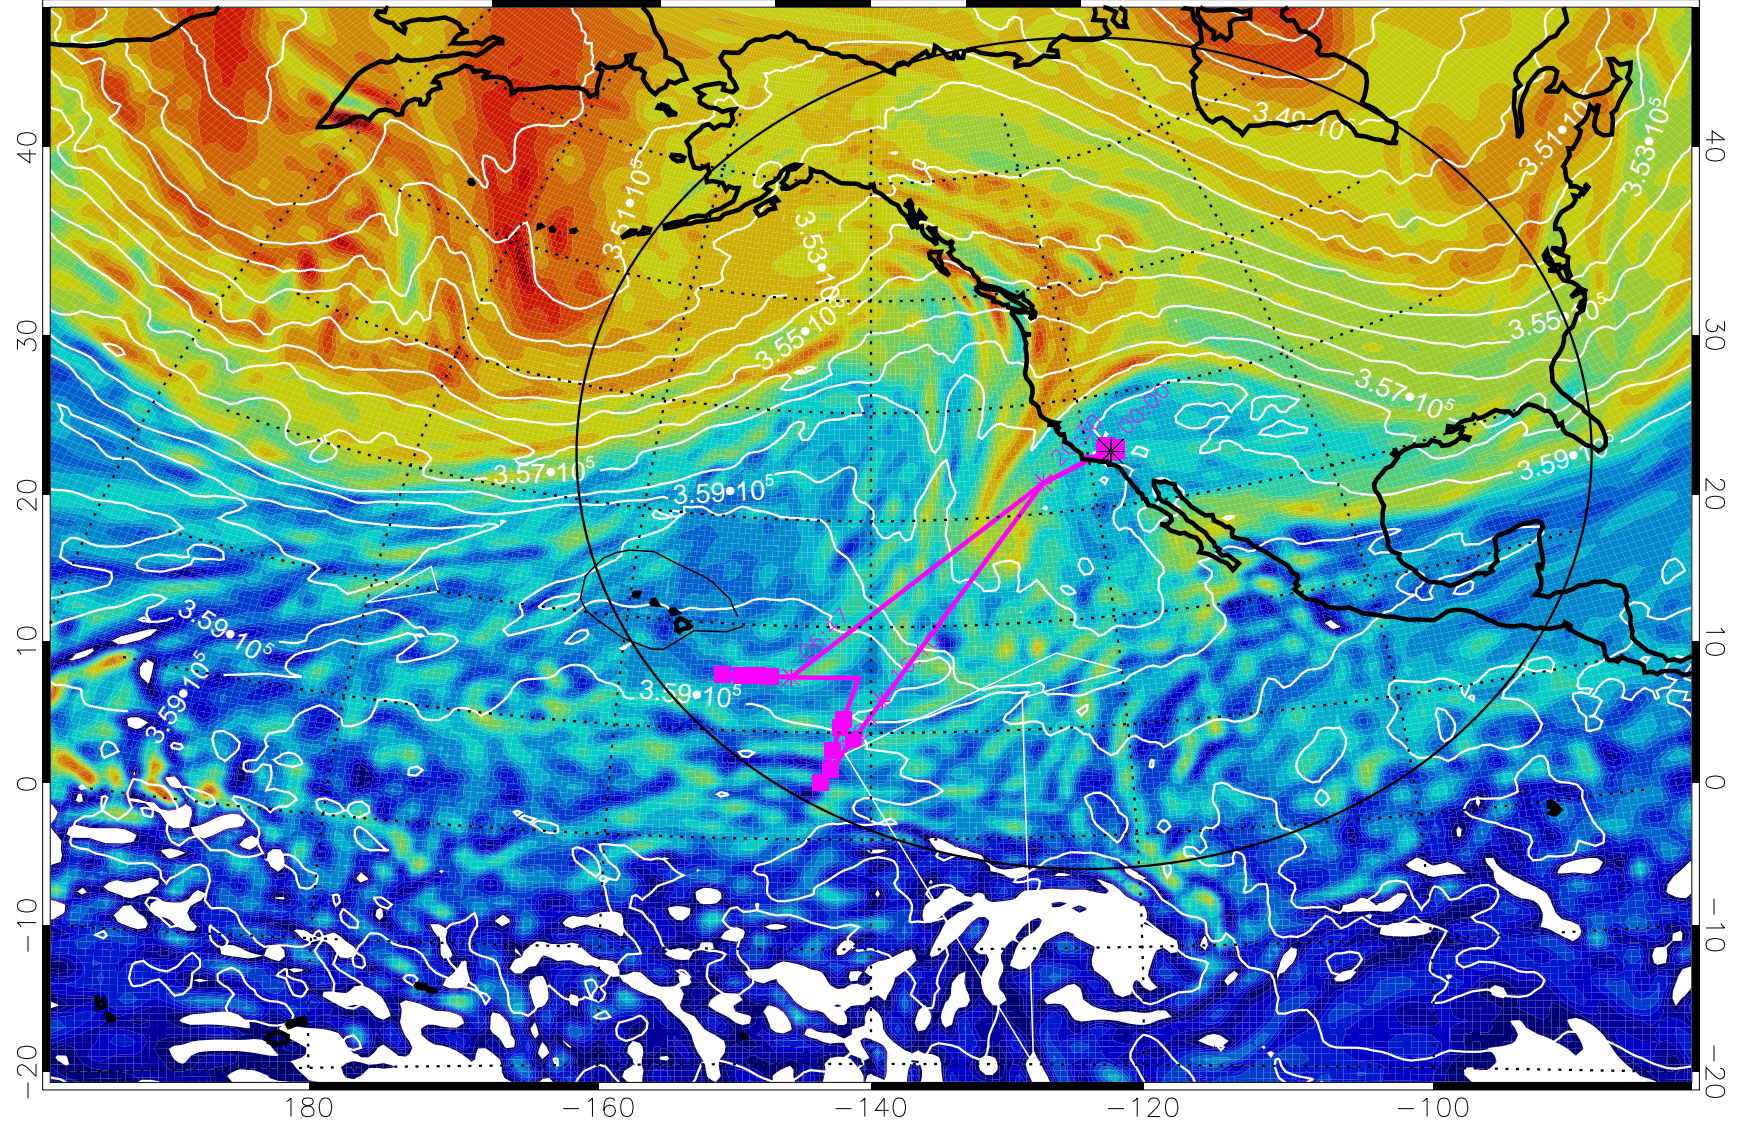

380K Montgomery Streamfunction, white

Range ring of 4055 km -- 13 hours GH round trip

13020300, 84 hour forecast for 380K EPV

380K Montgomery Streamfunction, white

Range ring of 4055 km -- 13 hours GH round trip

13020306, 90 hour forecast for 380K EPV

160 180 -160 -140 -120 -100

380K Montgomery Streamfunction, white

Range ring of 4055 km -- 13 hours GH round trip

13020312, 96 hour forecast for 380K EPV

160 180 -160 -140 -120 -100

13020318, 102 hour forecast for 380K EPV

160 180 -160 -140 -120 -100

380K Montgomery Streamfunction, white

Range ring of 4055 km -- 13 hours GH round trip

13020400, 108 hour forecast for 380K EPV

160 180 -160 -140 -120 -100

380K Montgomery Streamfunction, white

Range ring of 4055 km -- 13 hours GH round trip

13020406, 114 hour forecast for 380K EPV

160 180 -160 -140 -120 -100

380K Montgomery Streamfunction, white

Range ring of 4055 km -- 13 hours GH round trip