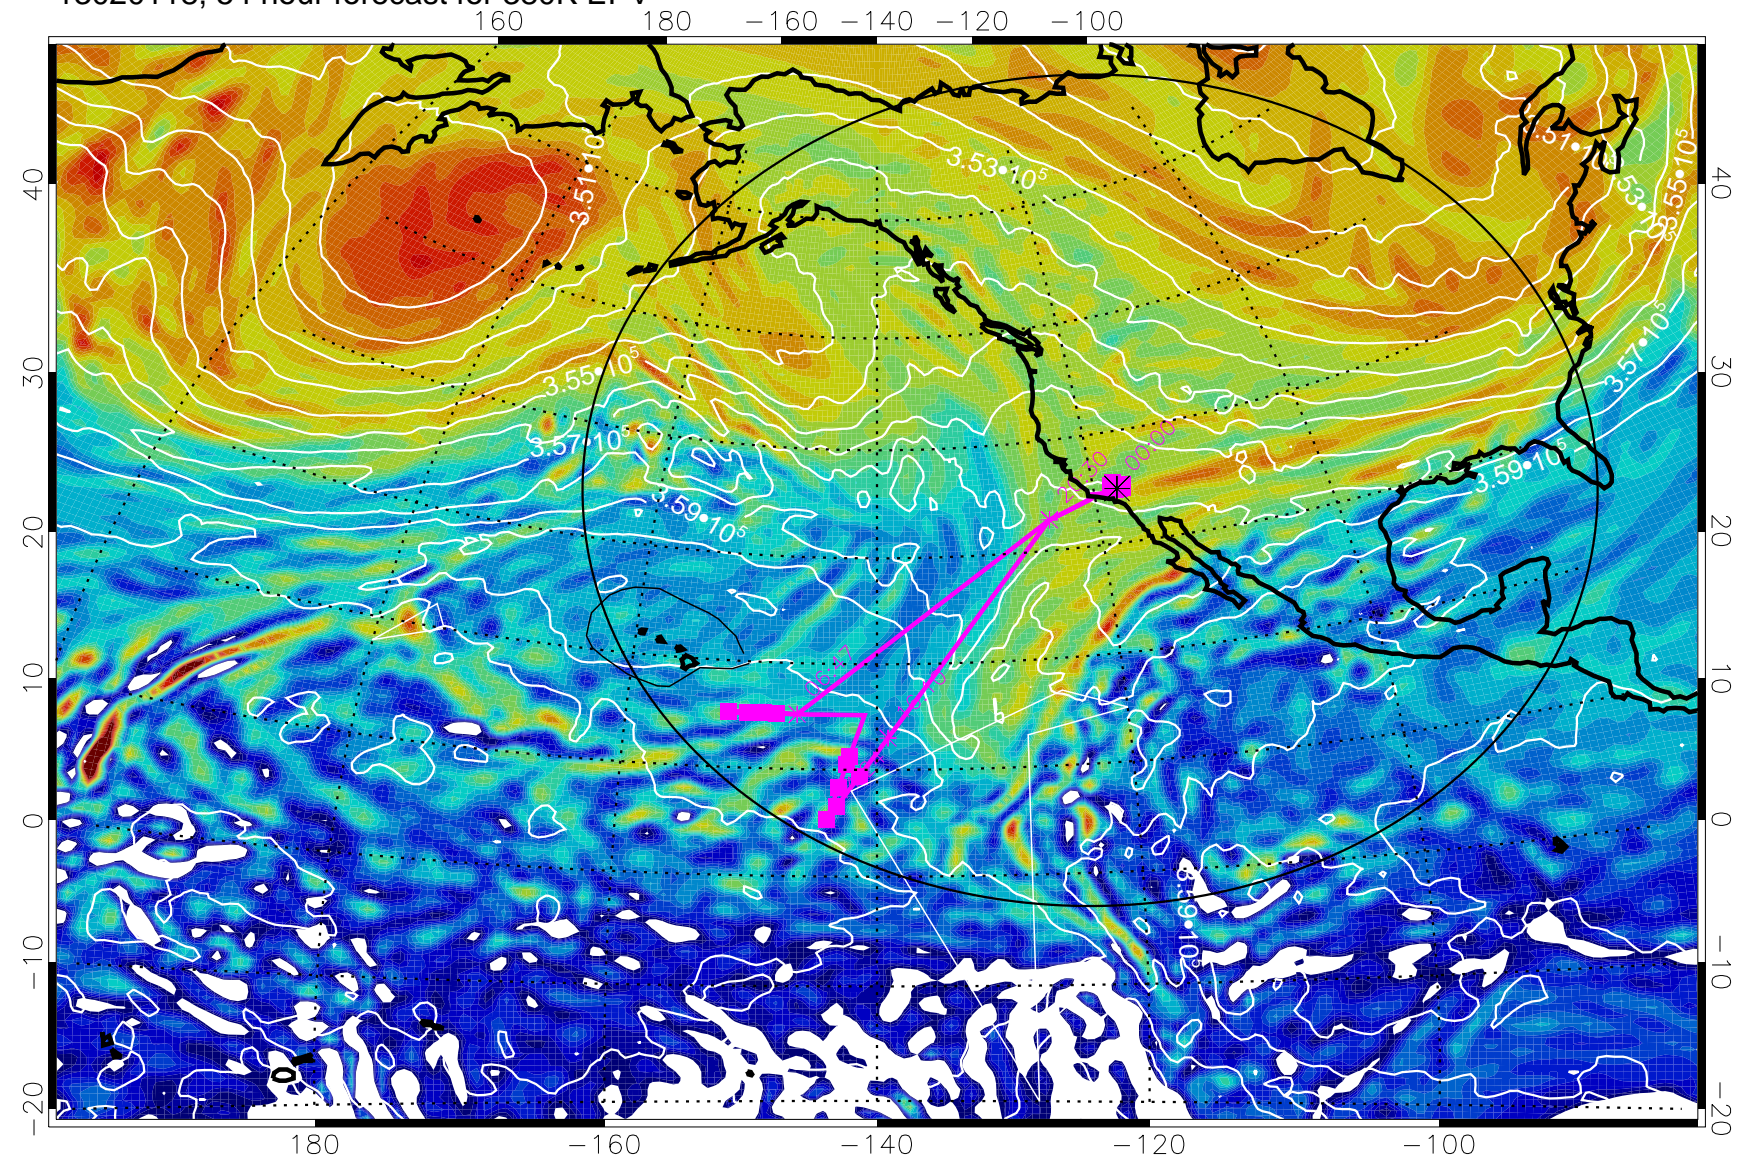

13020100, 36 hour forecast for 380K EPV

380K Montgomery Streamfunction, white

Range ring of 4055 km -- 13 hours GH round trip

13020106, 42 hour forecast for 380K EPV

380K Montgomery Streamfunction, white

Range ring of 4055 km -- 13 hours GH round trip

13020112, 48 hour forecast for 380K EPV

380K Montgomery Streamfunction, white

Range ring of 4055 km -- 13 hours GH round trip

13020118, 54 hour forecast for 380K EPV

380K Montgomery Streamfunction, white

Range ring of 4055 km -- 13 hours GH round trip

13020200, 60 hour forecast for 380K EPV

380K Montgomery Streamfunction, white

Range ring of 4055 km -- 13 hours GH round trip

13020206, 66 hour forecast for 380K EPV

160 180 -160 -140 -120 -100

380K Montgomery Streamfunction, white

Range ring of 4055 km -- 13 hours GH round trip

13020212, 72 hour forecast for 380K EPV

160 180 -160 -140 -120 -100

380K Montgomery Streamfunction, white

Range ring of 4055 km -- 13 hours GH round trip

13020218, 78 hour forecast for 380K EPV