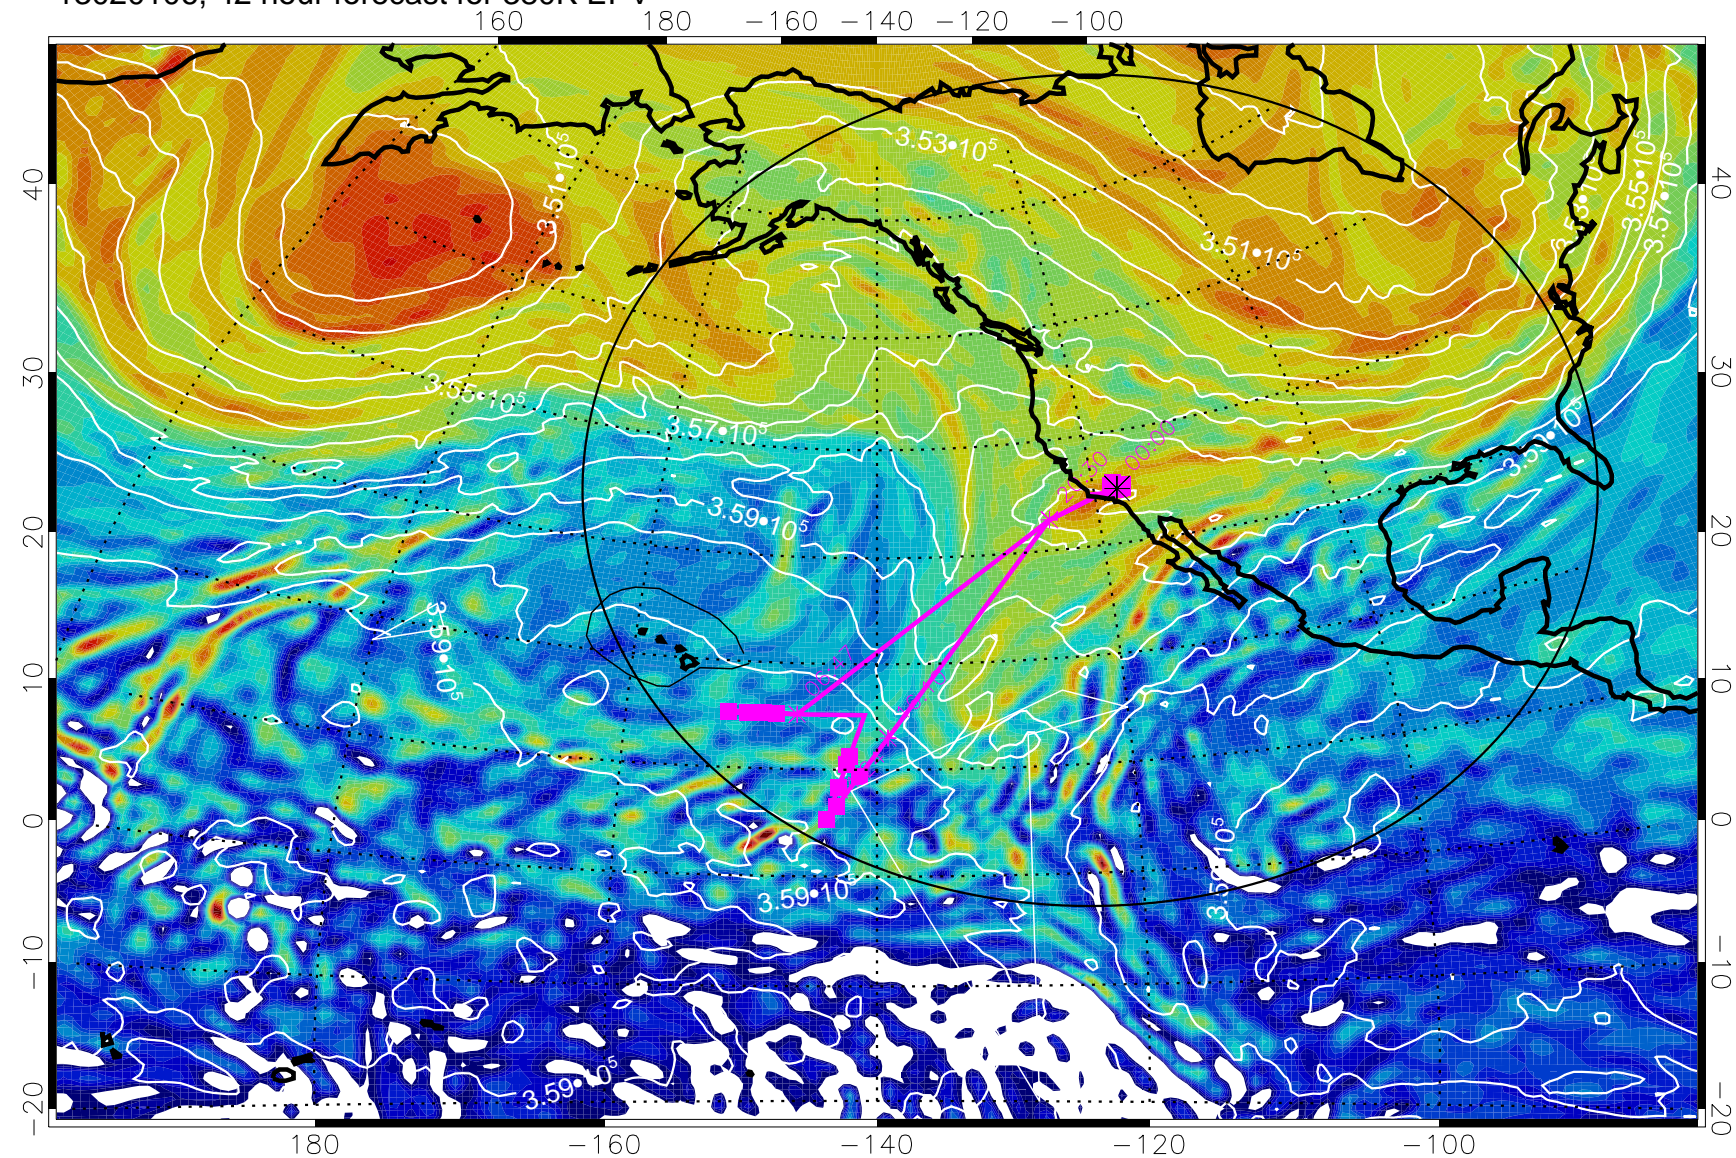

380K Montgomery Streamfunction, white

Range ring of 4055 km -- 13 hours GH round trip

13013118, 30 hour forecast for 380K EPV

380K Montgomery Streamfunction, white

Range ring of 4055 km -- 13 hours GH round trip

13020100, 36 hour forecast for 380K EPV

380K Montgomery Streamfunction, white

Range ring of 4055 km -- 13 hours GH round trip

13020106, 42 hour forecast for 380K EPV

380K Montgomery Streamfunction, white

Range ring of 4055 km -- 13 hours GH round trip

13020112, 48 hour forecast for 380K EPV

380K Montgomery Streamfunction, white

Range ring of 4055 km -- 13 hours GH round trip

13020118, 54 hour forecast for 380K EPV

380K Montgomery Streamfunction, white

Range ring of 4055 km -- 13 hours GH round trip

13020200, 60 hour forecast for 380K EPV

380K Montgomery Streamfunction, white

Range ring of 4055 km -- 13 hours GH round trip

13020206, 66 hour forecast for 380K EPV

160 180 -160 -140 -120 -100

380K Montgomery Streamfunction, white