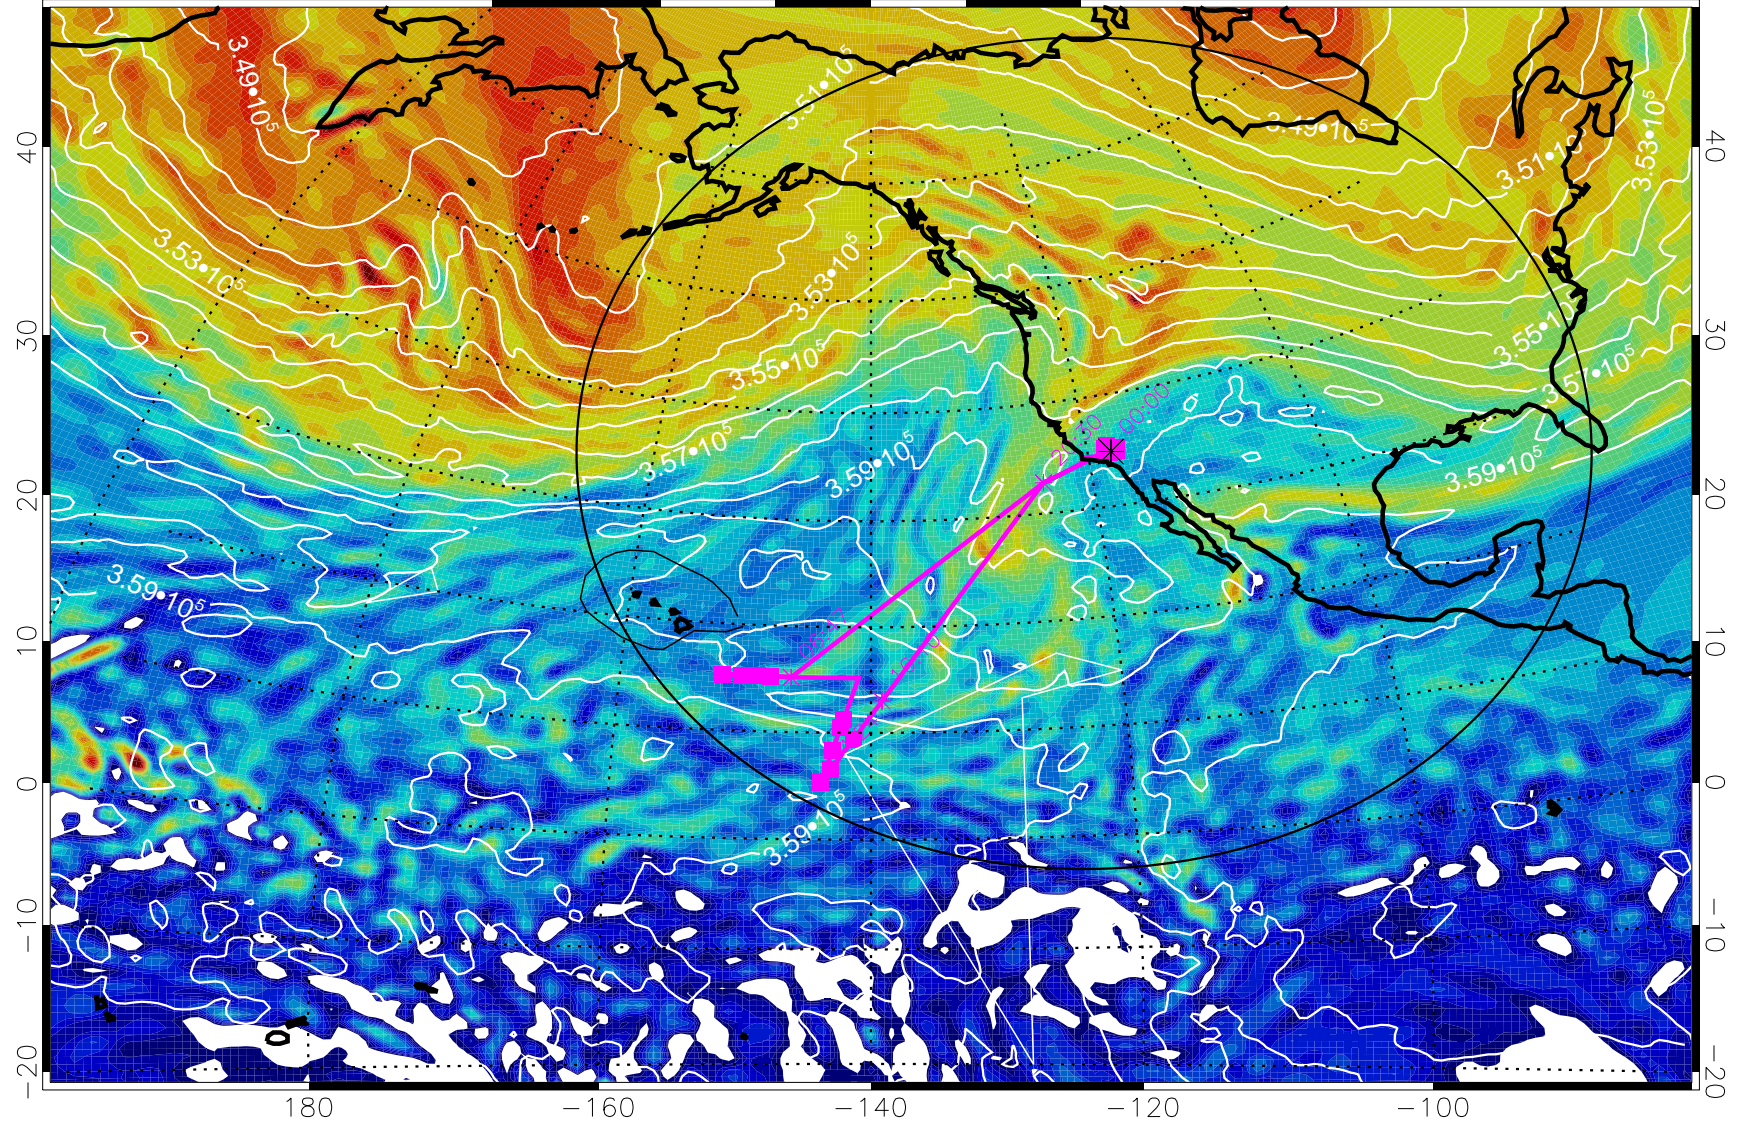

380K Montgomery Streamfunction, white

Range ring of 4055 km -- 13 hours GH round trip

13020300, 84 hour forecast for 380K EPV

380K Montgomery Streamfunction, white

Range ring of 4055 km -- 13 hours GH round trip

13020306, 90 hour forecast for 380K EPV

160 180 -160 -140 -120 -100

380K Montgomery Streamfunction, white

Range ring of 4055 km -- 13 hours GH round trip

13020312, 96 hour forecast for 380K EPV

160 180 -160 -140 -120 -100

13020318, 102 hour forecast for 380K EPV

160 180 -160 -140 -120 -100

380K Montgomery Streamfunction, white

Range ring of 4055 km -- 13 hours GH round trip

13020400, 108 hour forecast for 380K EPV

160 180 -160 -140 -120 -100