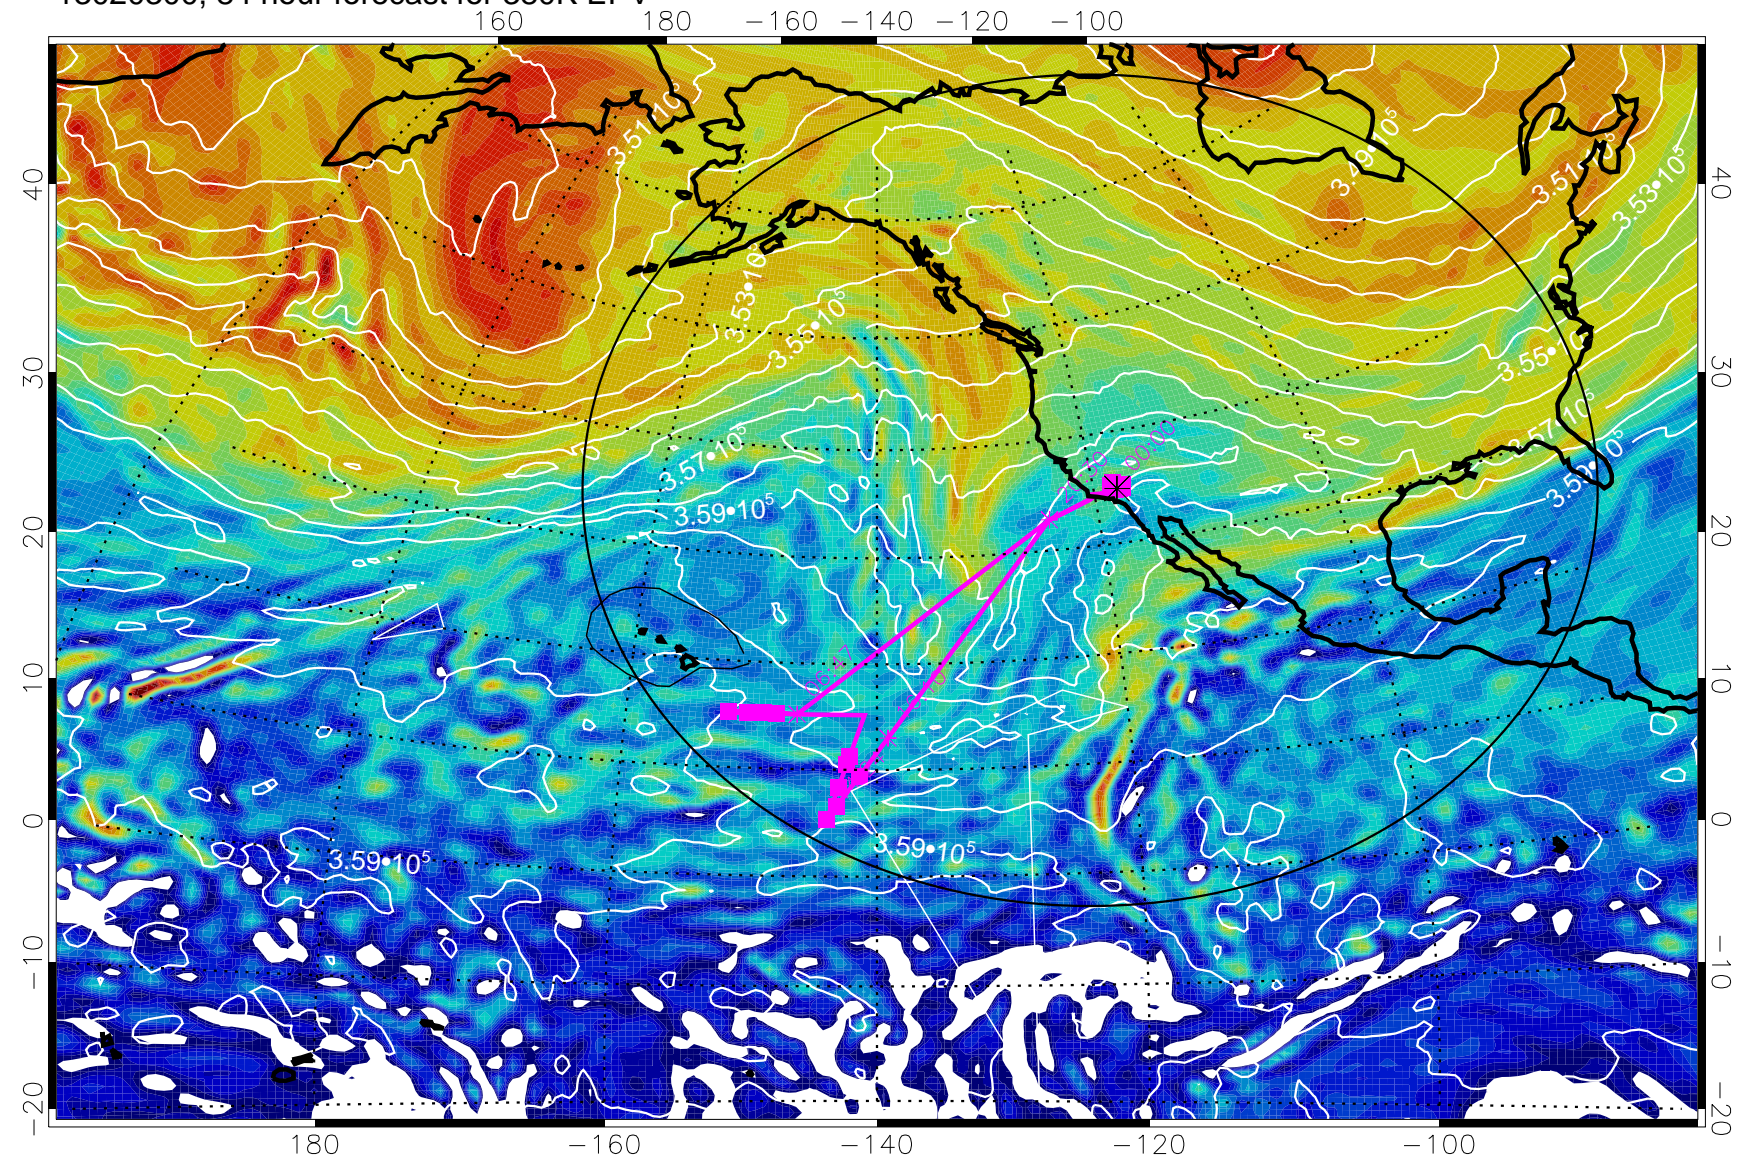

13020200, 60 hour forecast for 380K EPV

380K Montgomery Streamfunction, white

Range ring of 4055 km -- 13 hours GH round trip

13020206, 66 hour forecast for 380K EPV

160 180 -160 -140 -120 -100

380K Montgomery Streamfunction, white

Range ring of 4055 km -- 13 hours GH round trip

13020212, 72 hour forecast for 380K EPV

160 180 -160 -140 -120 -100

380K Montgomery Streamfunction, white

Range ring of 4055 km -- 13 hours GH round trip

13020218, 78 hour forecast for 380K EPV

380K Montgomery Streamfunction, white

Range ring of 4055 km -- 13 hours GH round trip

13020300, 84 hour forecast for 380K EPV

380K Montgomery Streamfunction, white

Range ring of 4055 km -- 13 hours GH round trip

13020306, 90 hour forecast for 380K EPV

160 180 -160 -140 -120 -100

380K Montgomery Streamfunction, white

Range ring of 4055 km -- 13 hours GH round trip

13020312, 96 hour forecast for 380K EPV

160 180 -160 -140 -120 -100