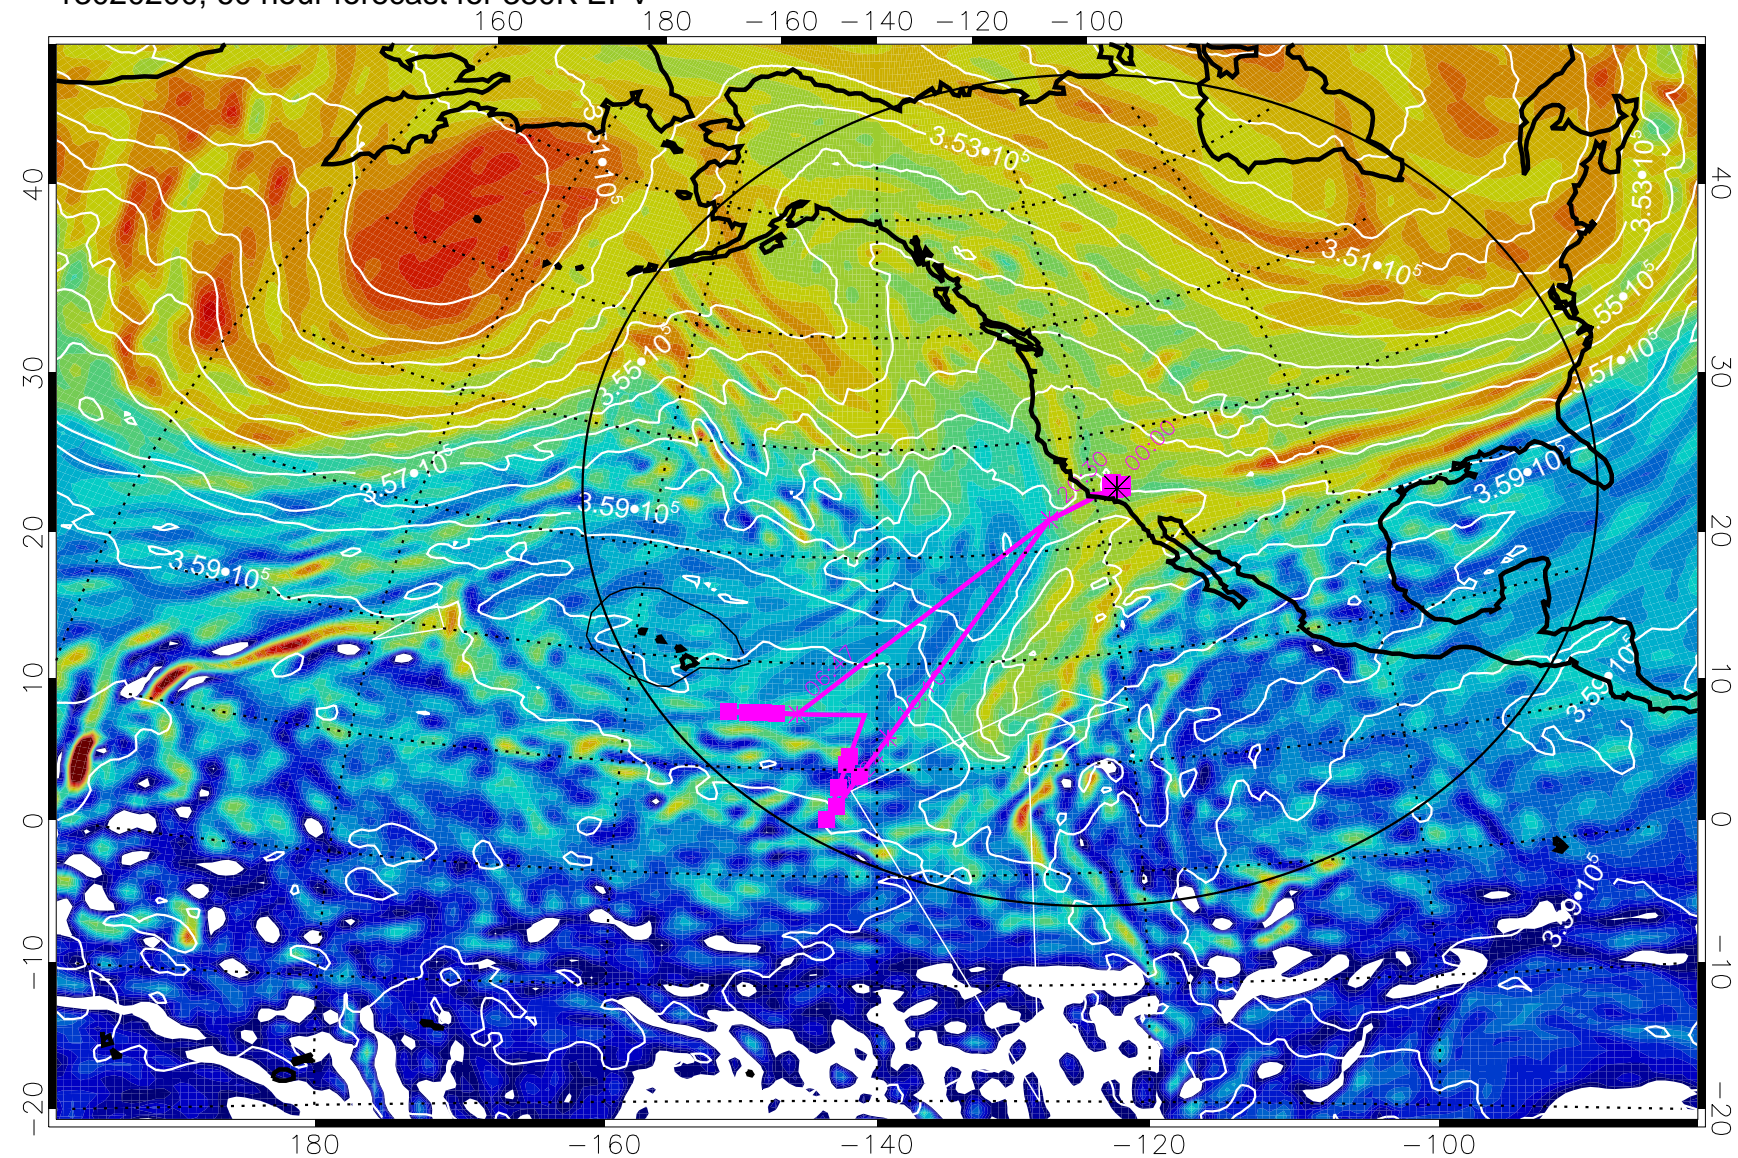

13020100, 36 hour forecast for 380K EPV

380K Montgomery Streamfunction, white

Range ring of 4055 km -- 13 hours GH round trip

13020106, 42 hour forecast for 380K EPV

380K Montgomery Streamfunction, white

Range ring of 4055 km -- 13 hours GH round trip

13020112, 48 hour forecast for 380K EPV

380K Montgomery Streamfunction, white

Range ring of 4055 km -- 13 hours GH round trip

13020118, 54 hour forecast for 380K EPV

380K Montgomery Streamfunction, white

Range ring of 4055 km -- 13 hours GH round trip

13020200, 60 hour forecast for 380K EPV

380K Montgomery Streamfunction, white

Range ring of 4055 km -- 13 hours GH round trip

13020206, 66 hour forecast for 380K EPV

160 180 -160 -140 -120 -100

380K Montgomery Streamfunction, white

Range ring of 4055 km -- 13 hours GH round trip

13020212, 72 hour forecast for 380K EPV

160 180 -160 -140 -120 -100

380K Montgomery Streamfunction, white

Range ring of 4055 km -- 13 hours GH round trip

13020218, 78 hour forecast for 380K EPV