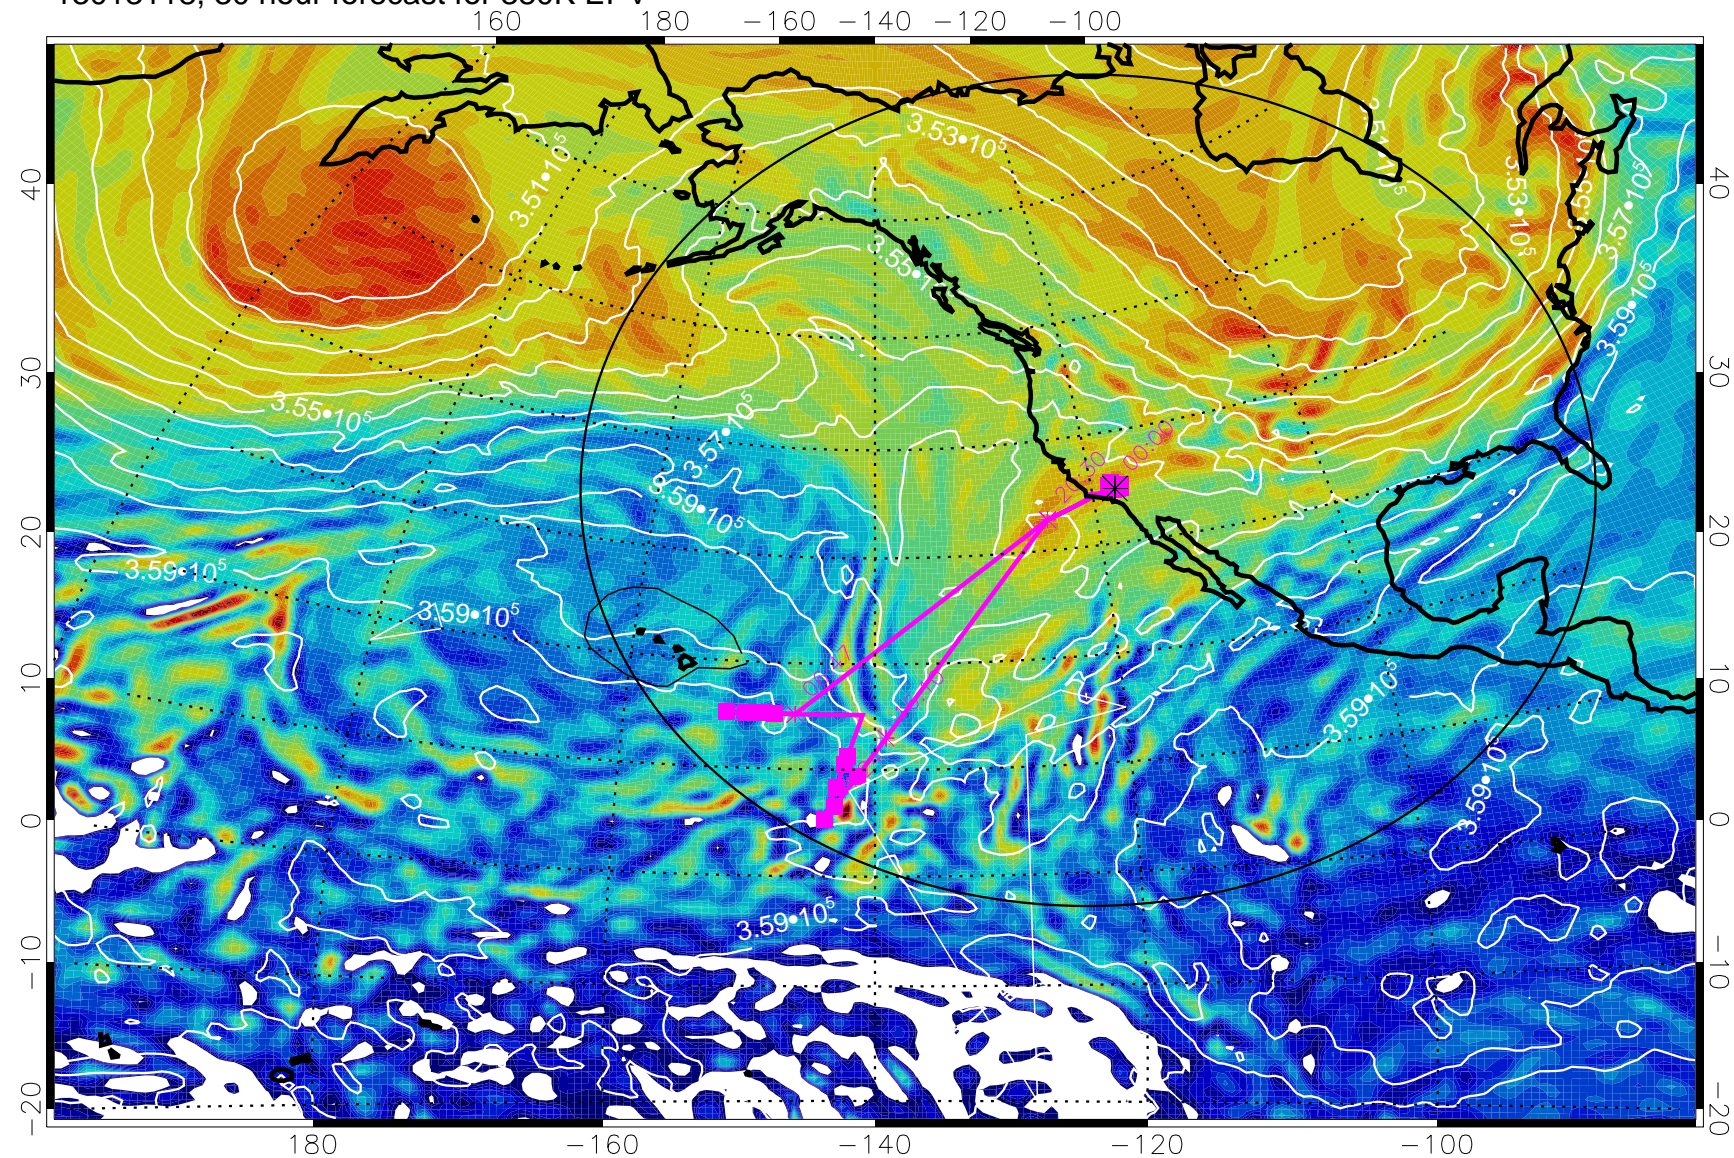

Range ring of 4055 km -- 13 hours GH round trip

13013106, 18 hour forecast for 380K EPV

380K Montgomery Streamfunction, white

Range ring of 4055 km -- 13 hours GH round trip

13013112, 24 hour forecast for 380K EPV

380K Montgomery Streamfunction, white

Range ring of 4055 km -- 13 hours GH round trip

13013118, 30 hour forecast for 380K EPV

380K Montgomery Streamfunction, white

Range ring of 4055 km -- 13 hours GH round trip

13020100, 36 hour forecast for 380K EPV

380K Montgomery Streamfunction, white

Range ring of 4055 km -- 13 hours GH round trip

13020106, 42 hour forecast for 380K EPV

380K Montgomery Streamfunction, white

Range ring of 4055 km -- 13 hours GH round trip

13020200, 60 hour forecast for 380K EPV

380K Montgomery Streamfunction, white

Range ring of 4055 km -- 13 hours GH round trip

13020206, 66 hour forecast for 380K EPV

160 180 -160 -140 -120 -100

380K Montgomery Streamfunction, white