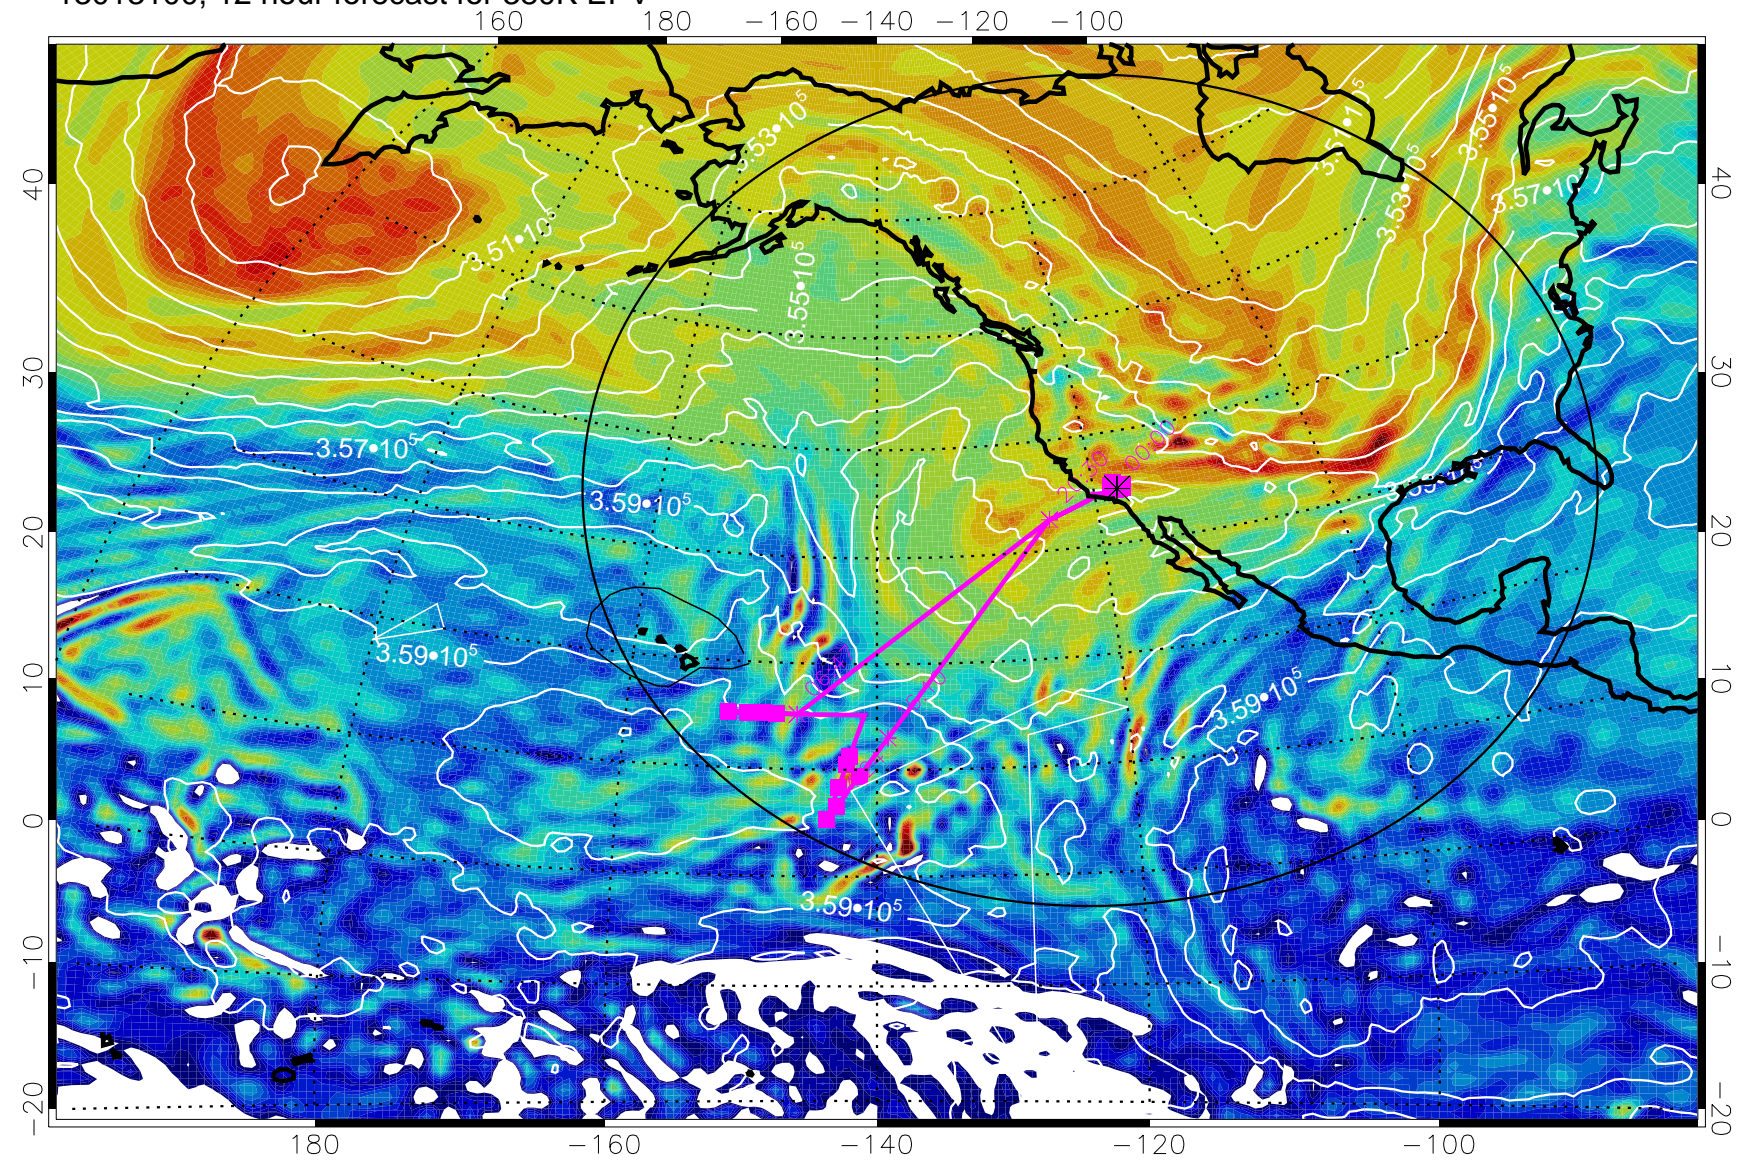

13013018, 6 hour forecast for 380K EPV

160 180 -160 -140 -120 -100

380K Montgomery Streamfunction, white

Range ring of 4055 km -- 13 hours GH round trip

13013100, 12 hour forecast for 380K EPV

380K Montgomery Streamfunction, white

Range ring of 4055 km -- 13 hours GH round trip

13013106, 18 hour forecast for 380K EPV

380K Montgomery Streamfunction, white

Range ring of 4055 km -- 13 hours GH round trip

13013112, 24 hour forecast for 380K EPV

380K Montgomery Streamfunction, white

Range ring of 4055 km -- 13 hours GH round trip

13013118, 30 hour forecast for 380K EPV

380K Montgomery Streamfunction, white

Range ring of 4055 km -- 13 hours GH round trip

13020100, 36 hour forecast for 380K EPV

380K Montgomery Streamfunction, white

Range ring of 4055 km -- 13 hours GH round trip

13020106, 42 hour forecast for 380K EPV

380K Montgomery Streamfunction, white

Range ring of 4055 km -- 13 hours GH round trip