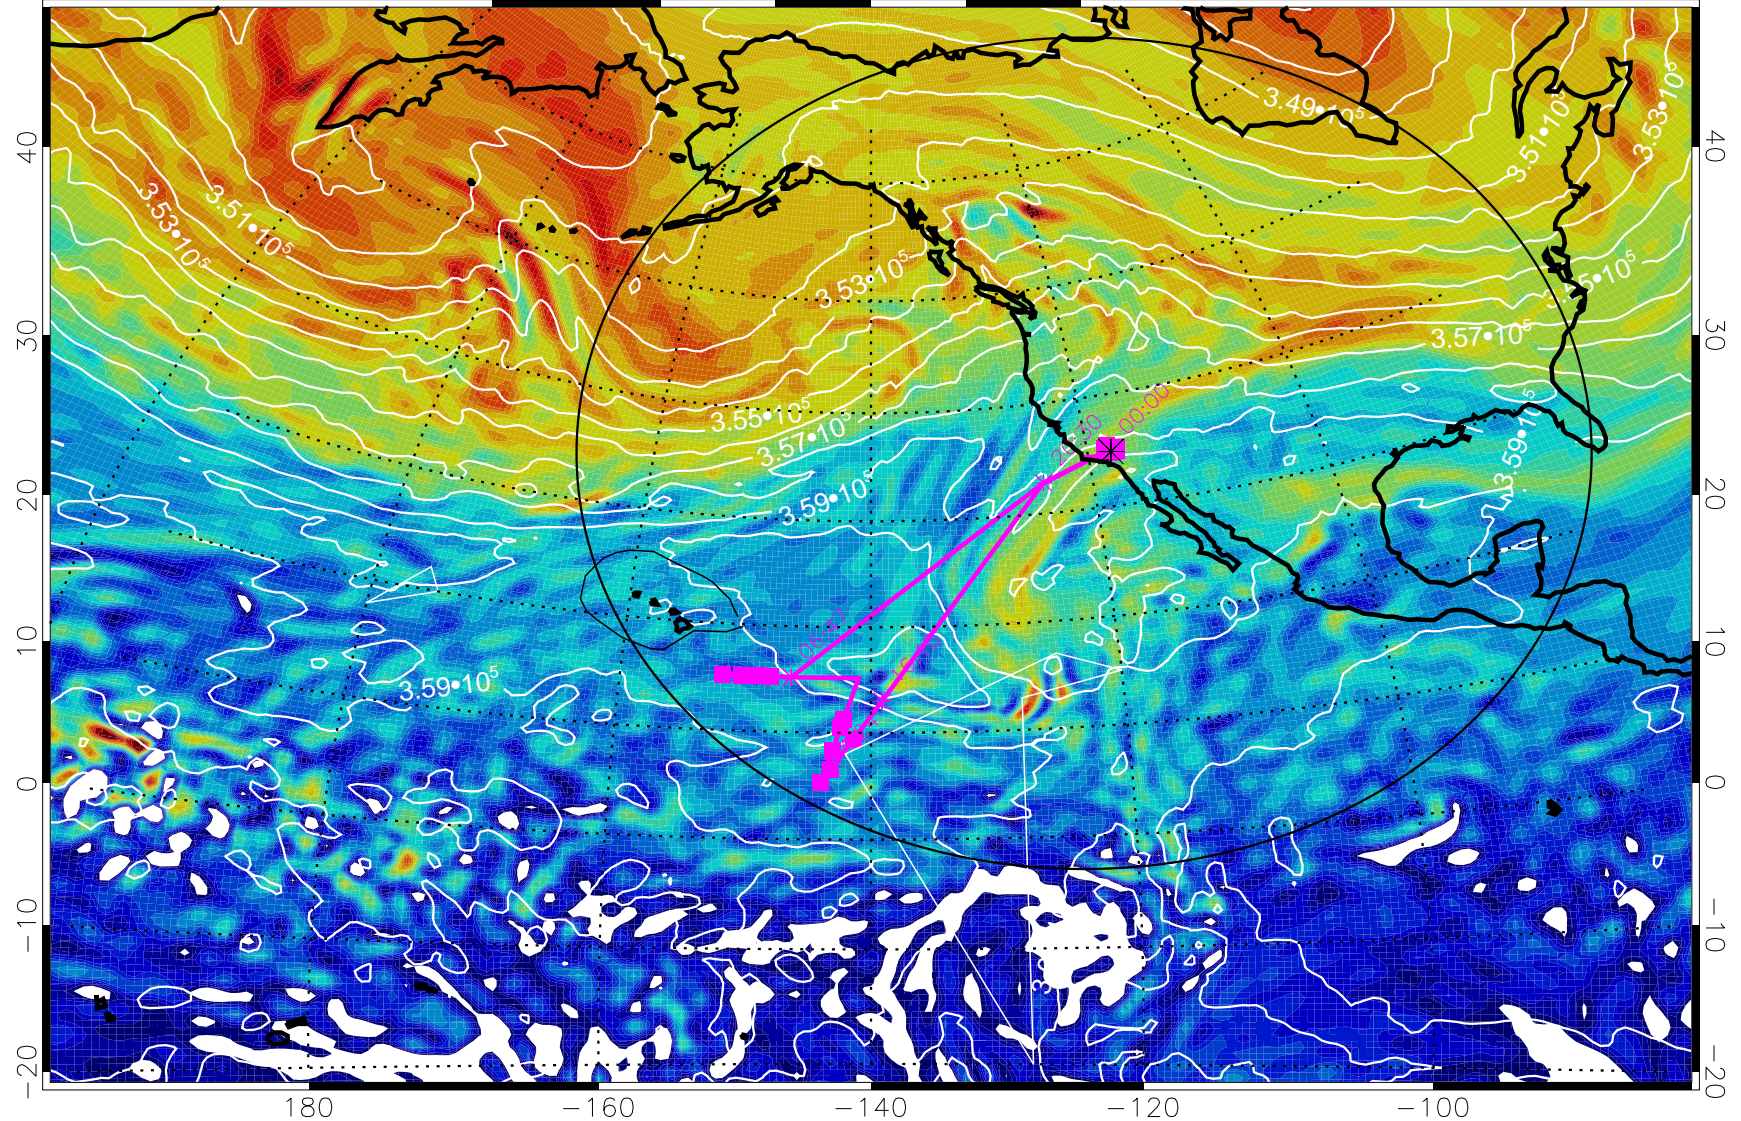

13020306, 90 hour forecast for 380K EPV

160 180 -160 -140 -120 -100

380K Montgomery Streamfunction, white

Range ring of 4055 km -- 13 hours GH round trip

13020312, 96 hour forecast for 380K EPV

160 180 -160 -140 -120 -100

13020318, 102 hour forecast for 380K EPV

160 180 -160 -140 -120 -100

380K Montgomery Streamfunction, white

Range ring of 4055 km -- 13 hours GH round trip

13020400, 108 hour forecast for 380K EPV

160 180 -160 -140 -120 -100

380K Montgomery Streamfunction, white

Range ring of 4055 km -- 13 hours GH round trip

13020406, 114 hour forecast for 380K EPV

160 180 -160 -140 -120 -100

380K Montgomery Streamfunction, white

Range ring of 4055 km -- 13 hours GH round trip