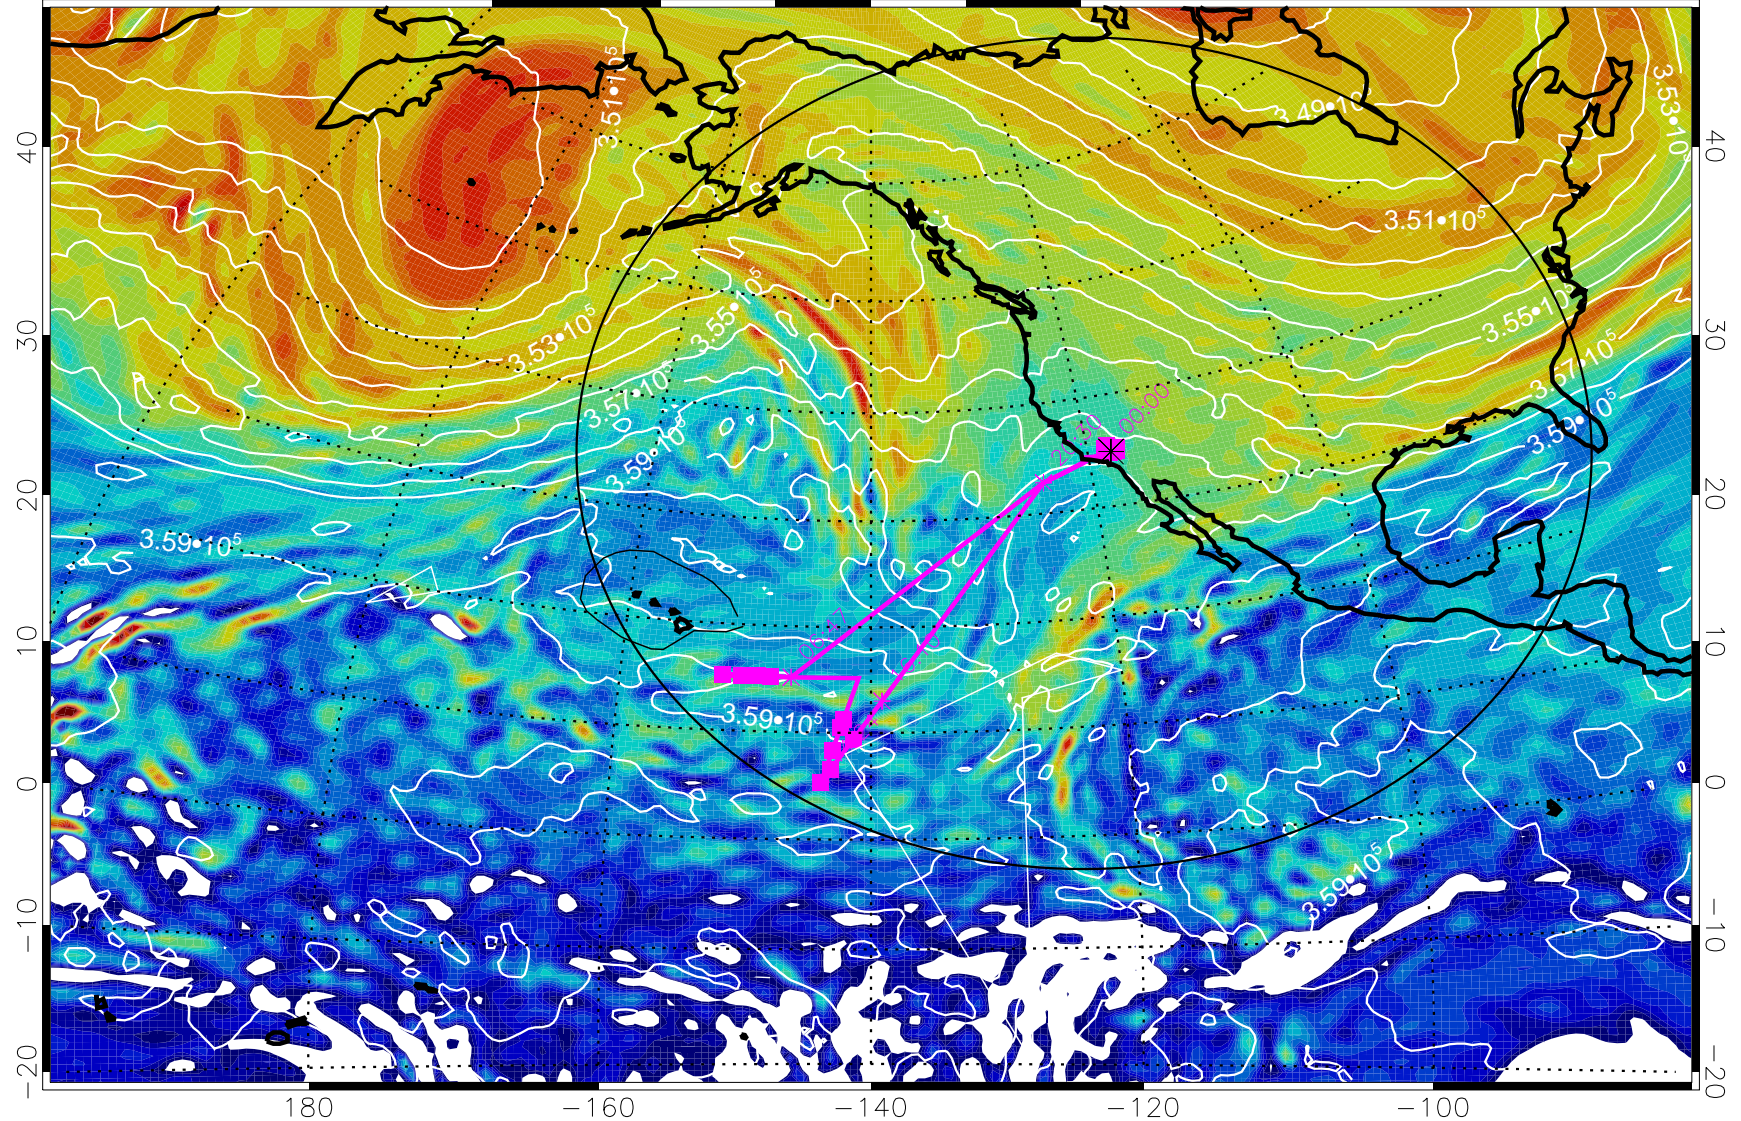

13020200, 60 hour forecast for 380K EPV

380K Montgomery Streamfunction, white

Range ring of 4055 km -- 13 hours GH round trip

13020206, 66 hour forecast for 380K EPV

160 180 -160 -140 -120 -100

380K Montgomery Streamfunction, white

Range ring of 4055 km -- 13 hours GH round trip

13020212, 72 hour forecast for 380K EPV

160 180 -160 -140 -120 -100

380K Montgomery Streamfunction, white

Range ring of 4055 km -- 13 hours GH round trip

13020218, 78 hour forecast for 380K EPV

380K Montgomery Streamfunction, white

Range ring of 4055 km -- 13 hours GH round trip

13020300, 84 hour forecast for 380K EPV

380K Montgomery Streamfunction, white

Range ring of 4055 km -- 13 hours GH round trip