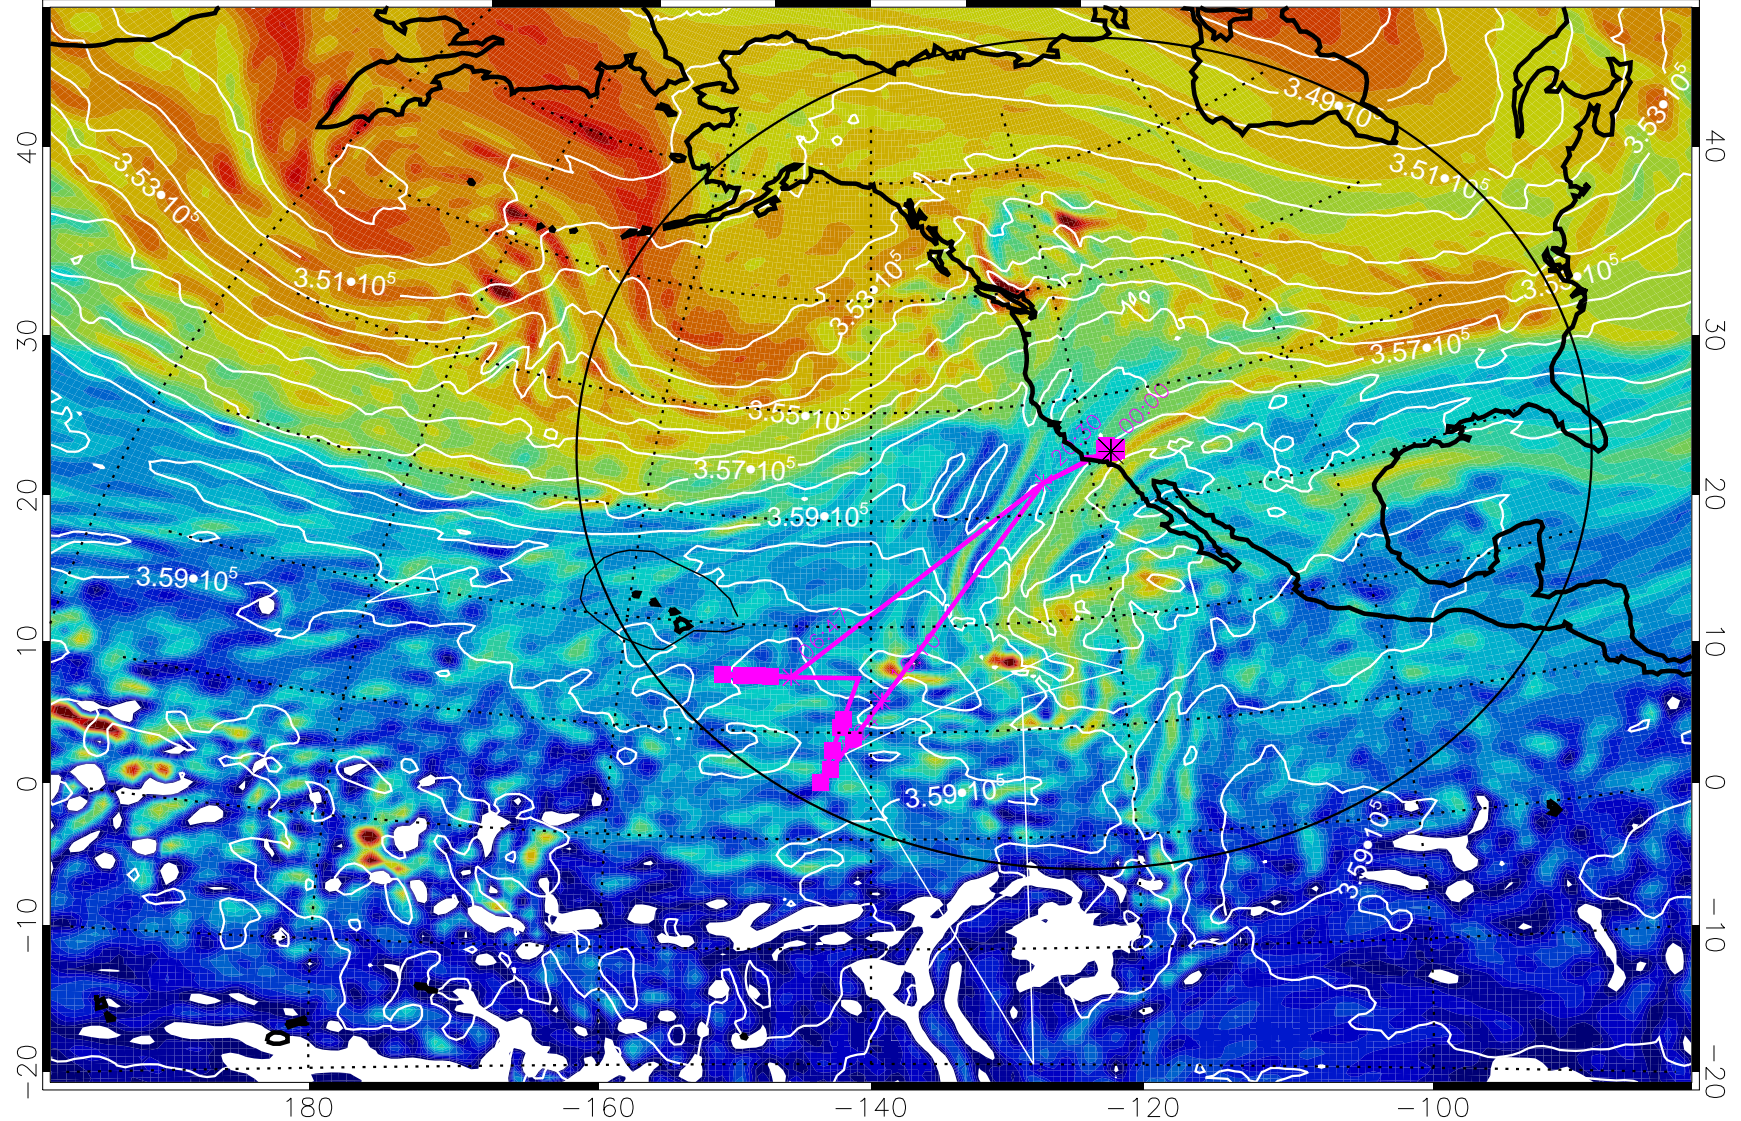

13020318, 102 hour forecast for 380K EPV

160 180 -160 -140 -120 -100

380K Montgomery Streamfunction, white

Range ring of 4055 km -- 13 hours GH round trip

13020400, 108 hour forecast for 380K EPV

160 180 -160 -140 -120 -100

380K Montgomery Streamfunction, white

Range ring of 4055 km -- 13 hours GH round trip

13020406, 114 hour forecast for 380K EPV

160 180 -160 -140 -120 -100

380K Montgomery Streamfunction, white

Range ring of 4055 km -- 13 hours GH round trip

13020412, 120 hour forecast for 380K EPV

160 180 -160 -140 -120 -100

380K Montgomery Streamfunction, white

Range ring of 4055 km -- 13 hours GH round trip