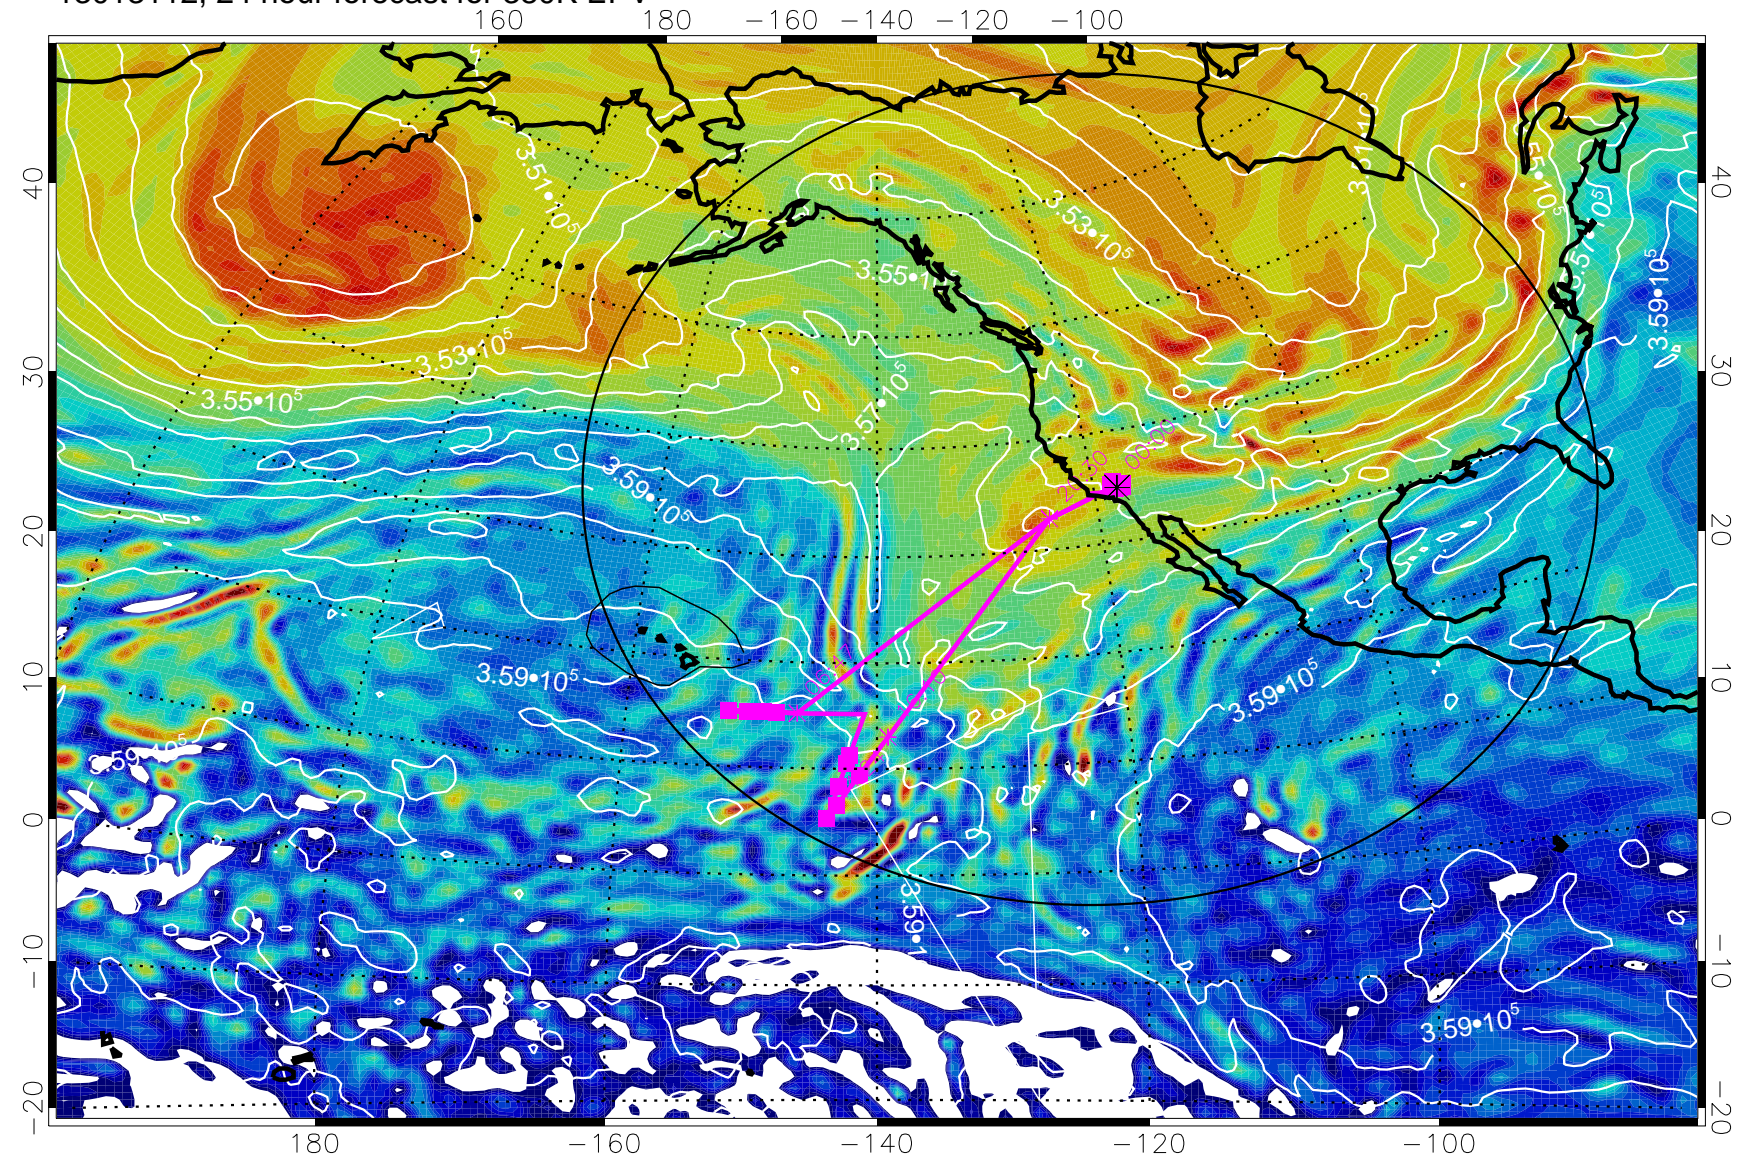

Range ring of 4055 km -- 13 hours GH round trip

13013106, 18 hour forecast for 380K EPV

380K Montgomery Streamfunction, white

Range ring of 4055 km -- 13 hours GH round trip

13013112, 24 hour forecast for 380K EPV

380K Montgomery Streamfunction, white

Range ring of 4055 km -- 13 hours GH round trip

13013118, 30 hour forecast for 380K EPV

380K Montgomery Streamfunction, white

Range ring of 4055 km -- 13 hours GH round trip

13020100, 36 hour forecast for 380K EPV

380K Montgomery Streamfunction, white

Range ring of 4055 km -- 13 hours GH round trip

13020106, 42 hour forecast for 380K EPV

380K Montgomery Streamfunction, white

Range ring of 4055 km -- 13 hours GH round trip

13020200, 60 hour forecast for 380K EPV

380K Montgomery Streamfunction, white

Range ring of 4055 km -- 13 hours GH round trip

13020206, 66 hour forecast for 380K EPV

160 180 -160 -140 -120 -100

380K Montgomery Streamfunction, white