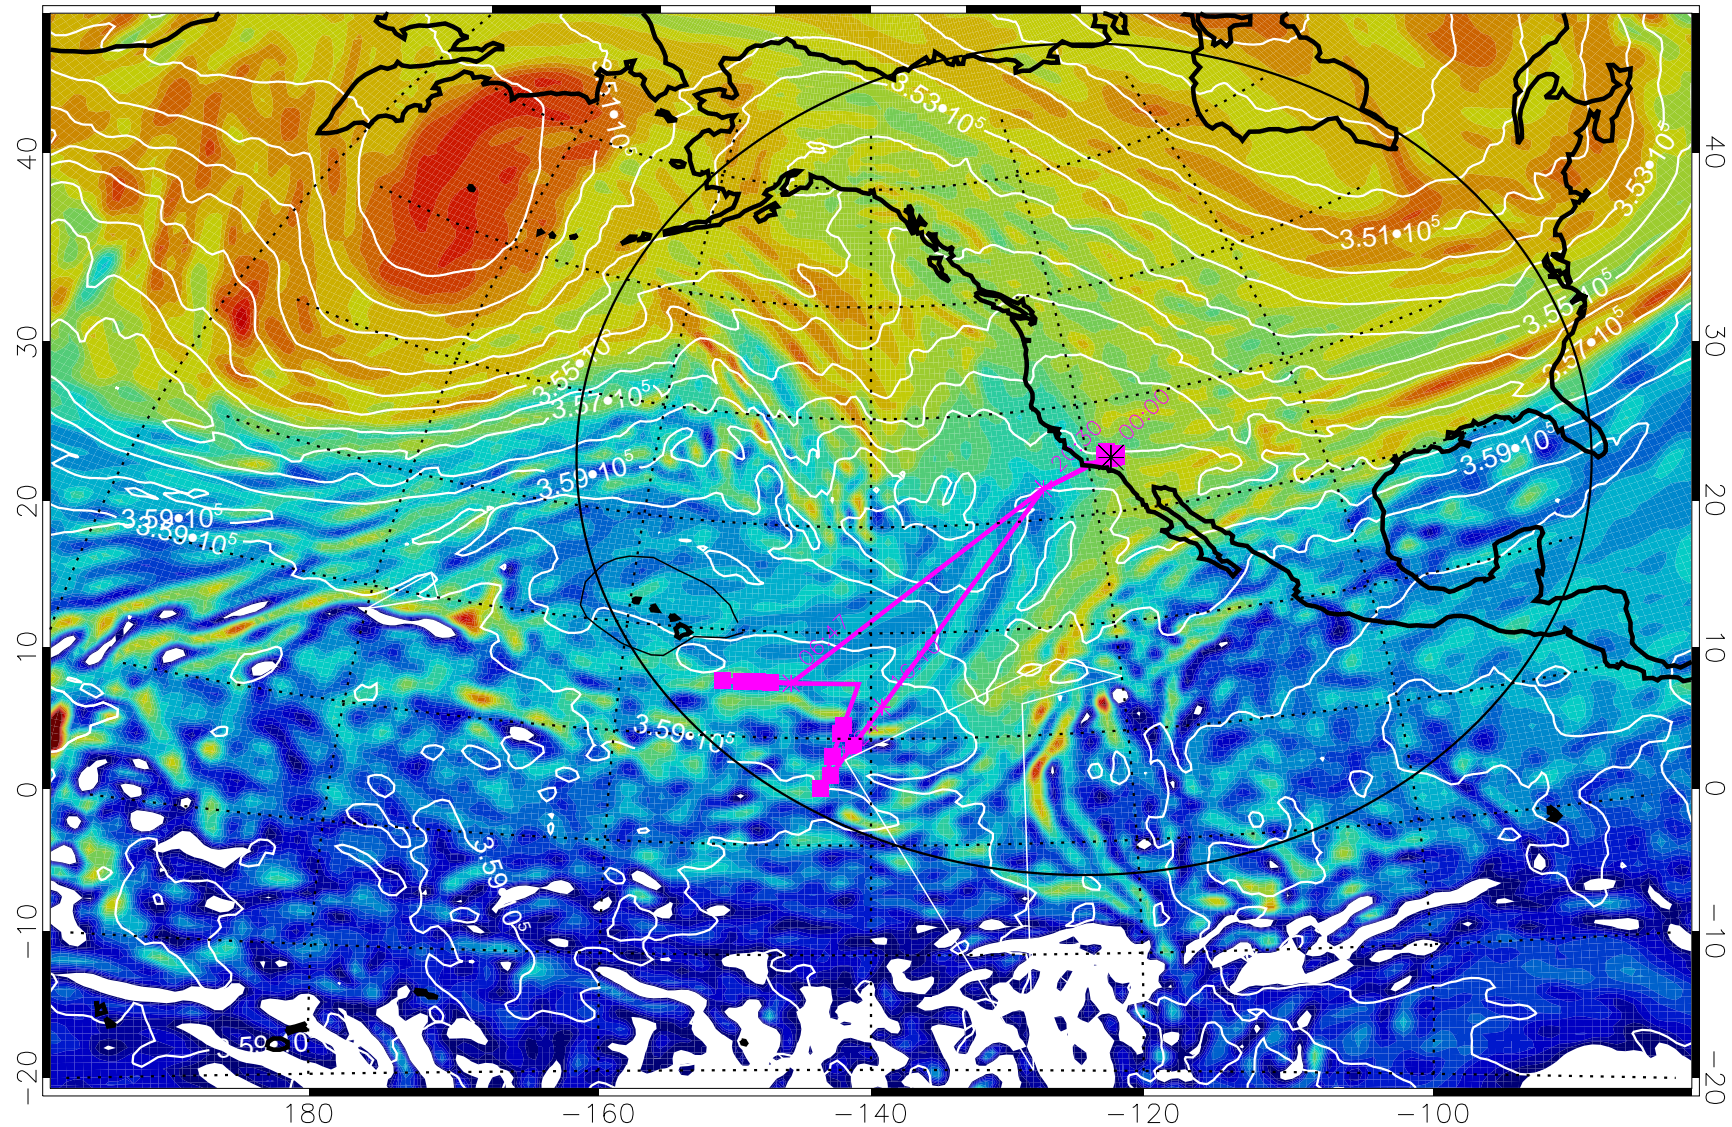

13020200, 60 hour forecast for 380K EPV

380K Montgomery Streamfunction, white

Range ring of 4055 km -- 13 hours GH round trip

13020206, 66 hour forecast for 380K EPV

160 180 -160 -140 -120 -100

380K Montgomery Streamfunction, white

Range ring of 4055 km -- 13 hours GH round trip

13020212, 72 hour forecast for 380K EPV

160 180 -160 -140 -120 -100

380K Montgomery Streamfunction, white

Range ring of 4055 km -- 13 hours GH round trip

13020218, 78 hour forecast for 380K EPV

380K Montgomery Streamfunction, white

Range ring of 4055 km -- 13 hours GH round trip

13020300, 84 hour forecast for 380K EPV

380K Montgomery Streamfunction, white

Range ring of 4055 km -- 13 hours GH round trip