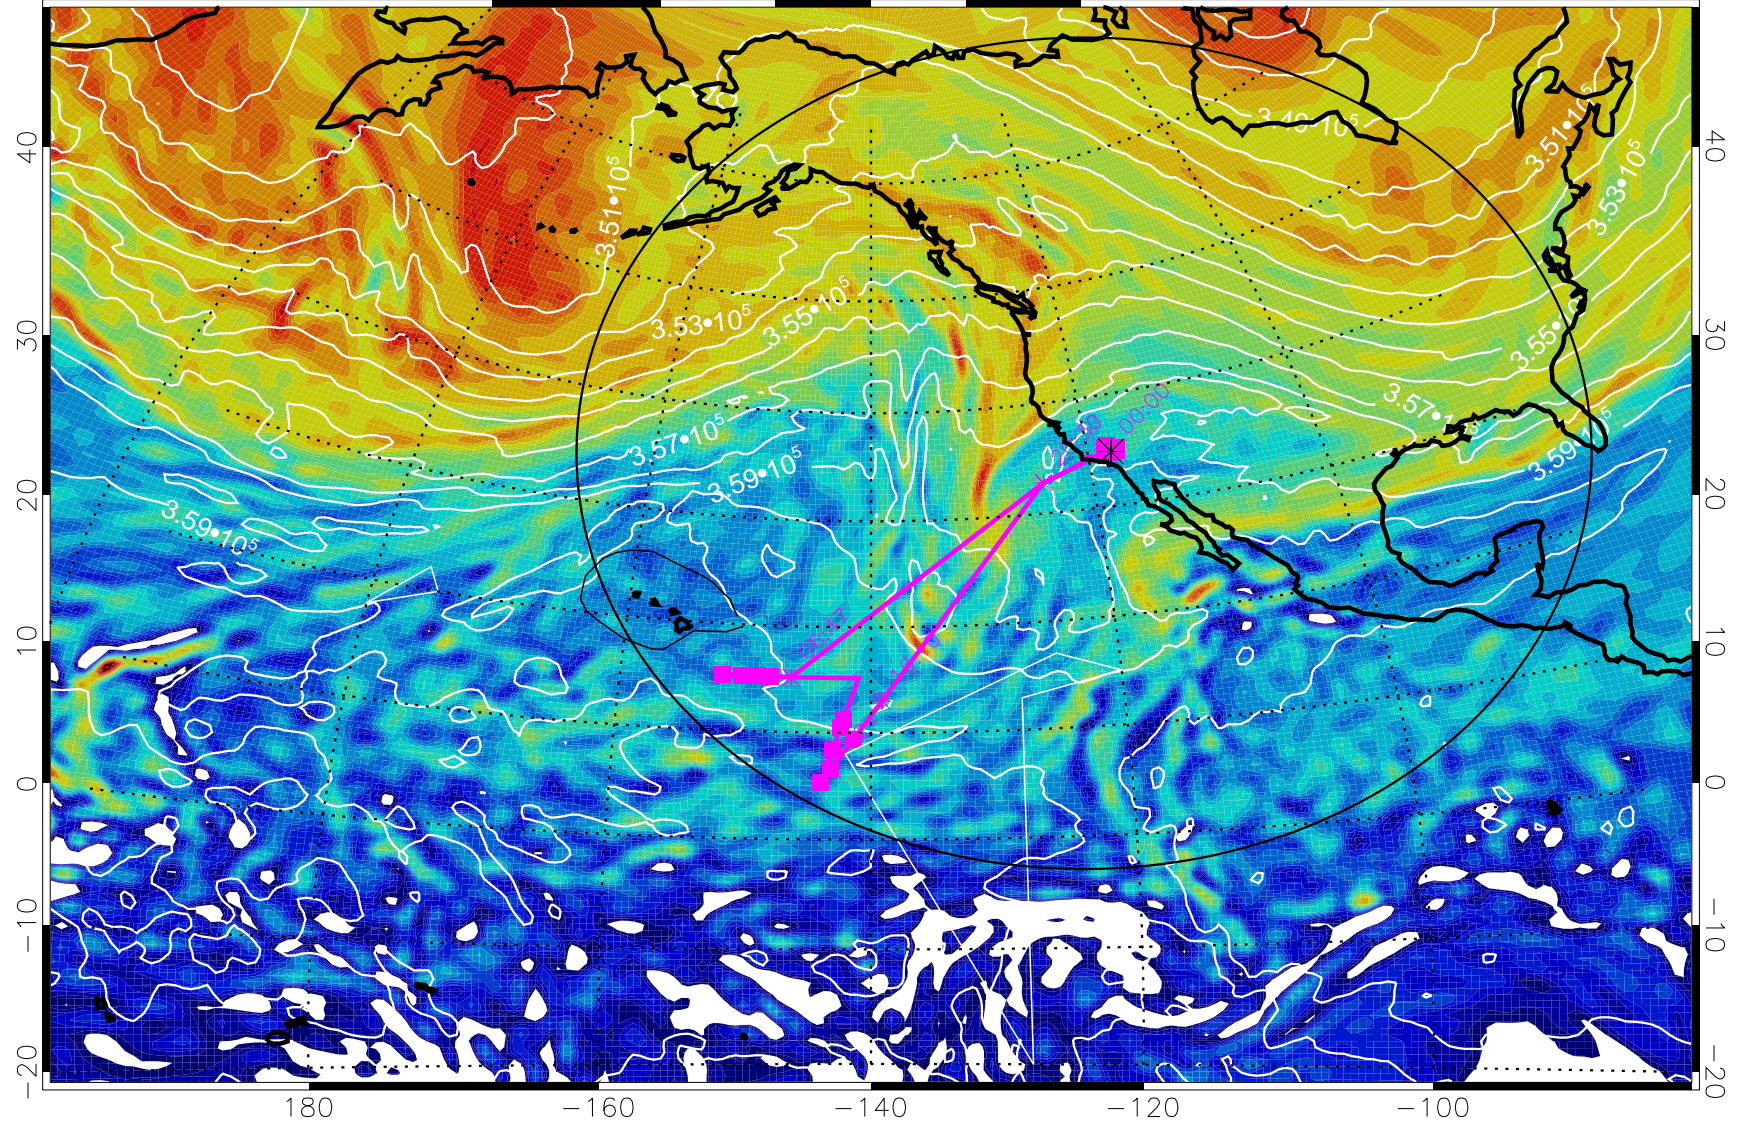

Range ring of 4055 km -- 13 hours GH round trip

13020212, 72 hour forecast for 380K EPV

160 180 -160 -140 -120 -100

380K Montgomery Streamfunction, white

Range ring of 4055 km -- 13 hours GH round trip

13020218, 78 hour forecast for 380K EPV

380K Montgomery Streamfunction, white

Range ring of 4055 km -- 13 hours GH round trip

13020300, 84 hour forecast for 380K EPV

380K Montgomery Streamfunction, white

Range ring of 4055 km -- 13 hours GH round trip

13020306, 90 hour forecast for 380K EPV

160 180 -160 -140 -120 -100

380K Montgomery Streamfunction, white

Range ring of 4055 km -- 13 hours GH round trip

13020312, 96 hour forecast for 380K EPV

160 180 -160 -140 -120 -100

13020318, 102 hour forecast for 380K EPV

160 180 -160 -140 -120 -100

380K Montgomery Streamfunction, white

Range ring of 4055 km -- 13 hours GH round trip

13020400, 108 hour forecast for 380K EPV

160 180 -160 -140 -120 -100