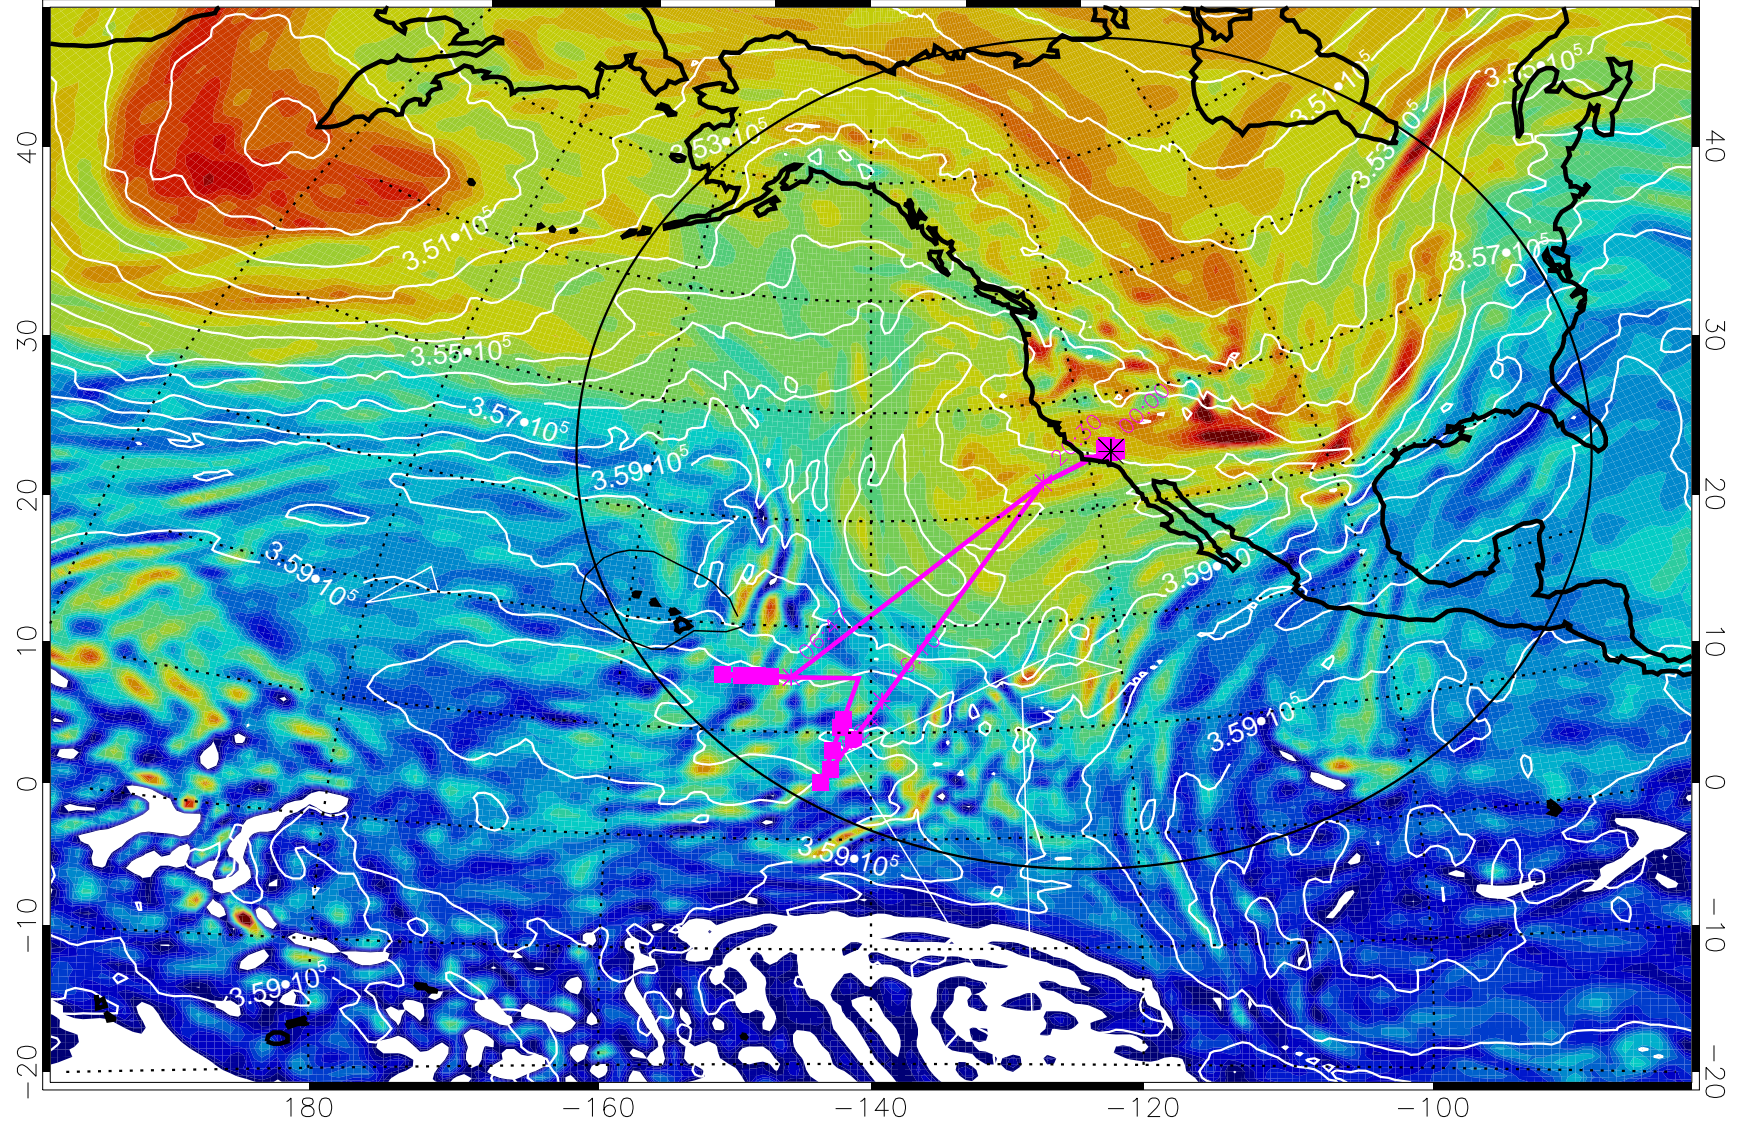

13013018, 6 hour forecast for 380K EPV

160 180 -160 -140 -120 -100

380K Montgomery Streamfunction, white

Range ring of 4055 km -- 13 hours GH round trip

13013100, 12 hour forecast for 380K EPV

380K Montgomery Streamfunction, white

Range ring of 4055 km -- 13 hours GH round trip

13013106, 18 hour forecast for 380K EPV

380K Montgomery Streamfunction, white

Range ring of 4055 km -- 13 hours GH round trip

13013112, 24 hour forecast for 380K EPV

380K Montgomery Streamfunction, white

Range ring of 4055 km -- 13 hours GH round trip

13013118, 30 hour forecast for 380K EPV

380K Montgomery Streamfunction, white

Range ring of 4055 km -- 13 hours GH round trip

13020100, 36 hour forecast for 380K EPV

380K Montgomery Streamfunction, white

Range ring of 4055 km -- 13 hours GH round trip

13020106, 42 hour forecast for 380K EPV

380K Montgomery Streamfunction, white

Range ring of 4055 km -- 13 hours GH round trip