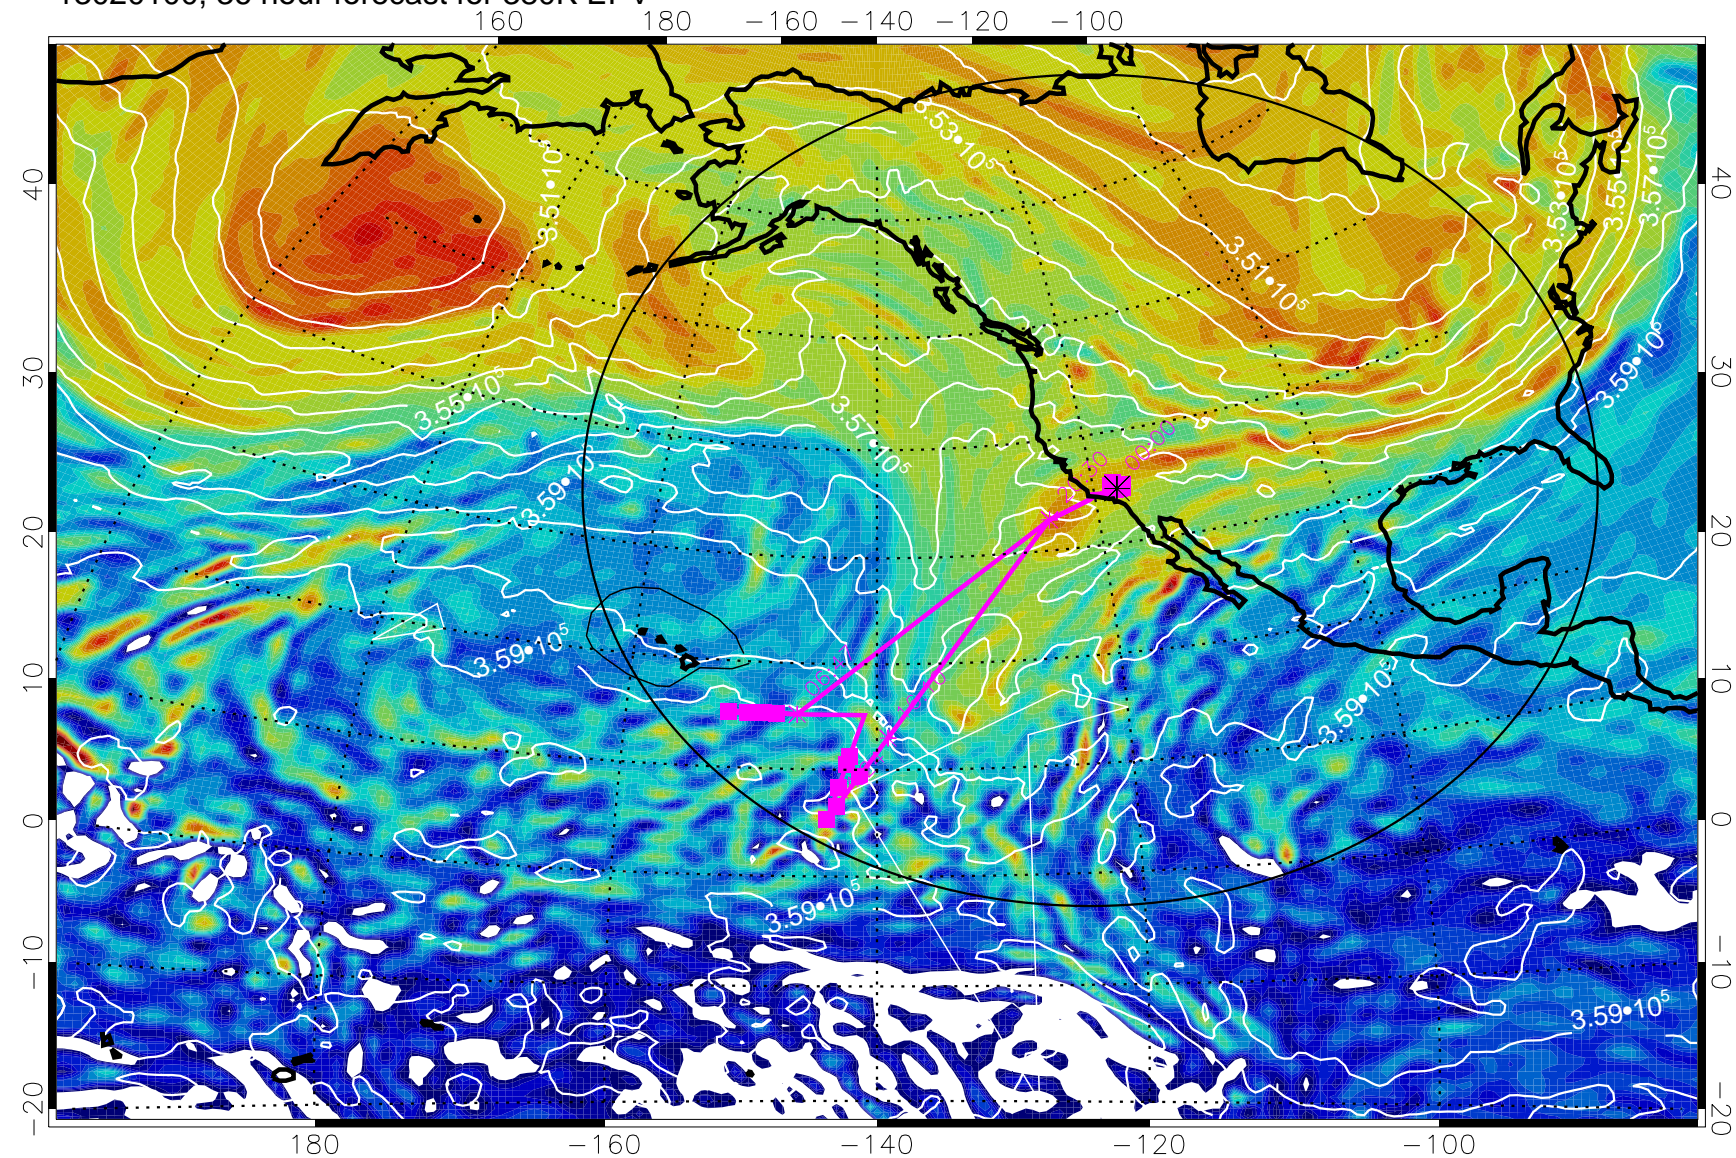

380K Montgomery Streamfunction, white

Range ring of 4055 km -- 13 hours GH round trip

13013118, 30 hour forecast for 380K EPV

380K Montgomery Streamfunction, white

Range ring of 4055 km -- 13 hours GH round trip

13020100, 36 hour forecast for 380K EPV

380K Montgomery Streamfunction, white

Range ring of 4055 km -- 13 hours GH round trip

13020106, 42 hour forecast for 380K EPV

380K Montgomery Streamfunction, white

Range ring of 4055 km -- 13 hours GH round trip

13020112, 48 hour forecast for 380K EPV

380K Montgomery Streamfunction, white

Range ring of 4055 km -- 13 hours GH round trip

13020118, 54 hour forecast for 380K EPV

380K Montgomery Streamfunction, white

Range ring of 4055 km -- 13 hours GH round trip

13020200, 60 hour forecast for 380K EPV

380K Montgomery Streamfunction, white

Range ring of 4055 km -- 13 hours GH round trip

13020206, 66 hour forecast for 380K EPV

160 180 -160 -140 -120 -100

380K Montgomery Streamfunction, white