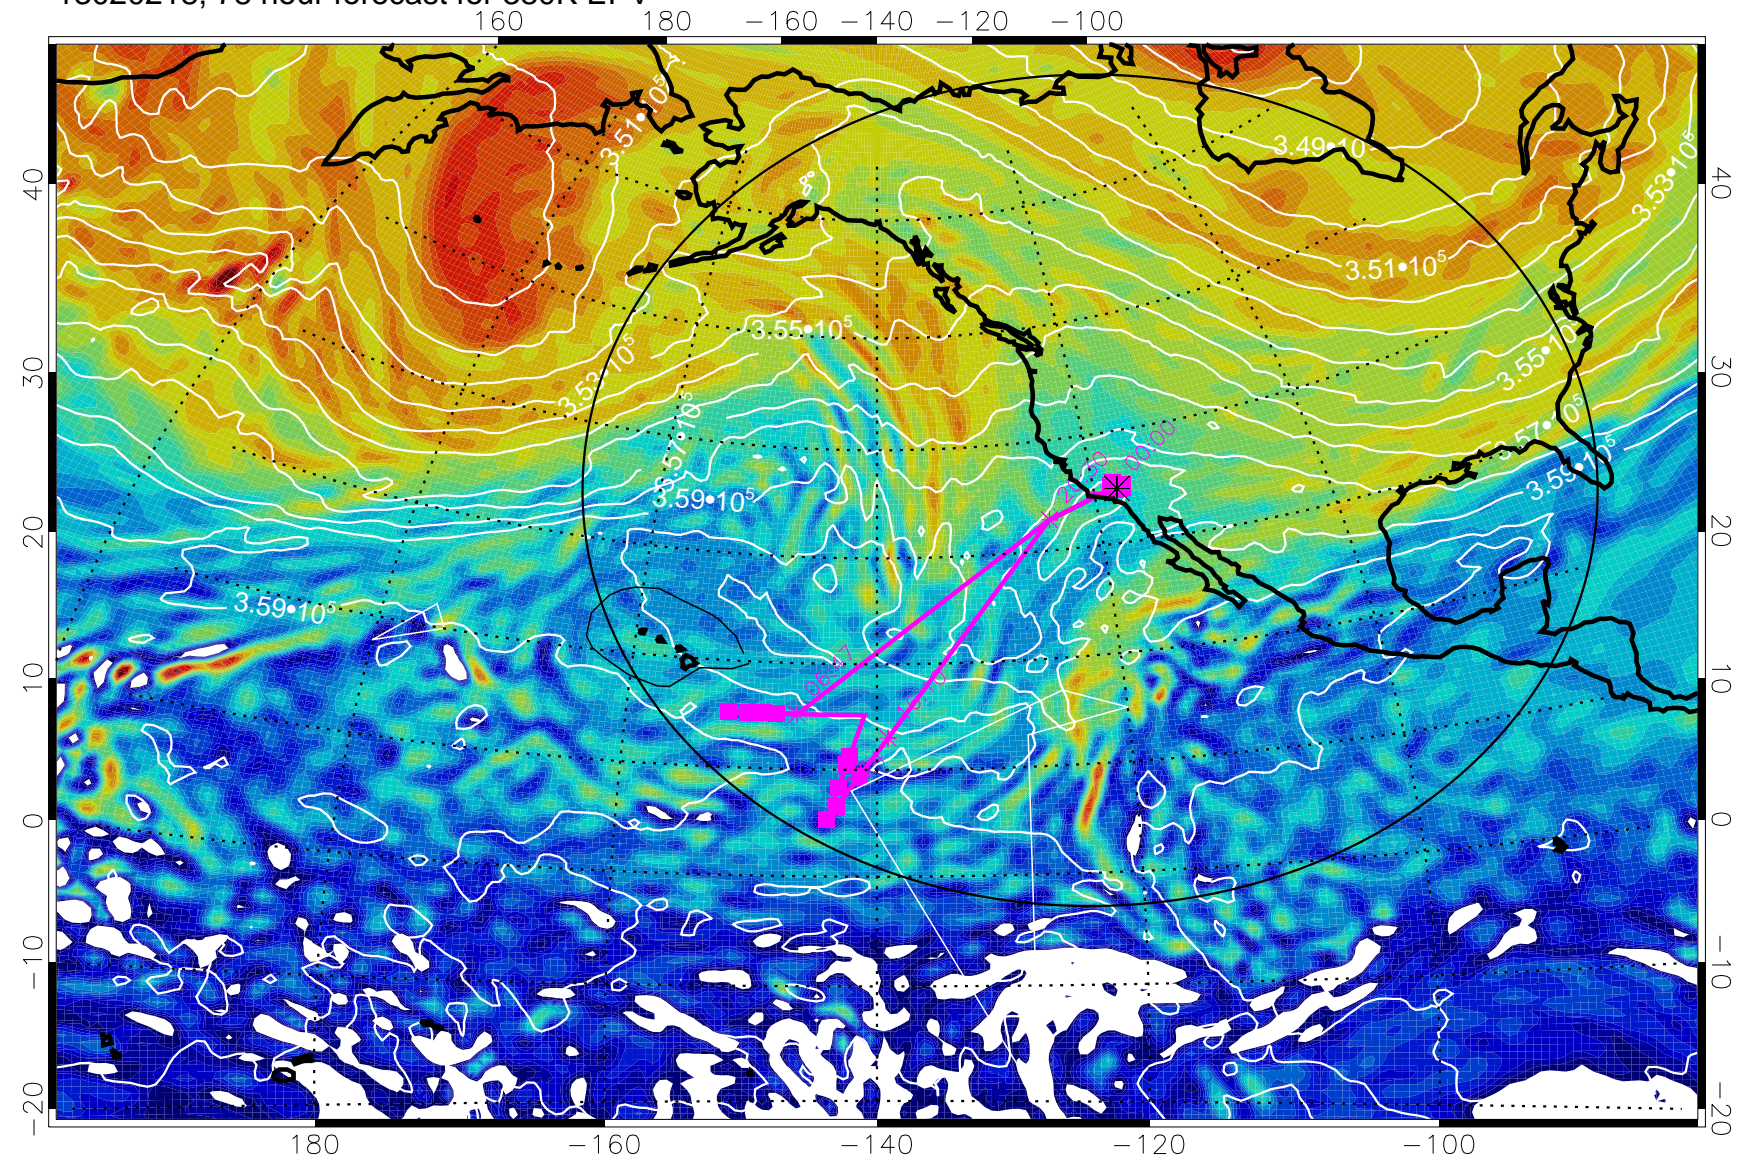

13020200, 60 hour forecast for 380K EPV

380K Montgomery Streamfunction, white

Range ring of 4055 km -- 13 hours GH round trip

13020206, 66 hour forecast for 380K EPV

160 180 -160 -140 -120 -100

380K Montgomery Streamfunction, white

Range ring of 4055 km -- 13 hours GH round trip

13020212, 72 hour forecast for 380K EPV

160 180 -160 -140 -120 -100

380K Montgomery Streamfunction, white

Range ring of 4055 km -- 13 hours GH round trip

13020218, 78 hour forecast for 380K EPV

380K Montgomery Streamfunction, white

Range ring of 4055 km -- 13 hours GH round trip

13020300, 84 hour forecast for 380K EPV

380K Montgomery Streamfunction, white

Range ring of 4055 km -- 13 hours GH round trip

13020306, 90 hour forecast for 380K EPV

160 180 -160 -140 -120 -100

380K Montgomery Streamfunction, white

Range ring of 4055 km -- 13 hours GH round trip

13020312, 96 hour forecast for 380K EPV

160 180 -160 -140 -120 -100