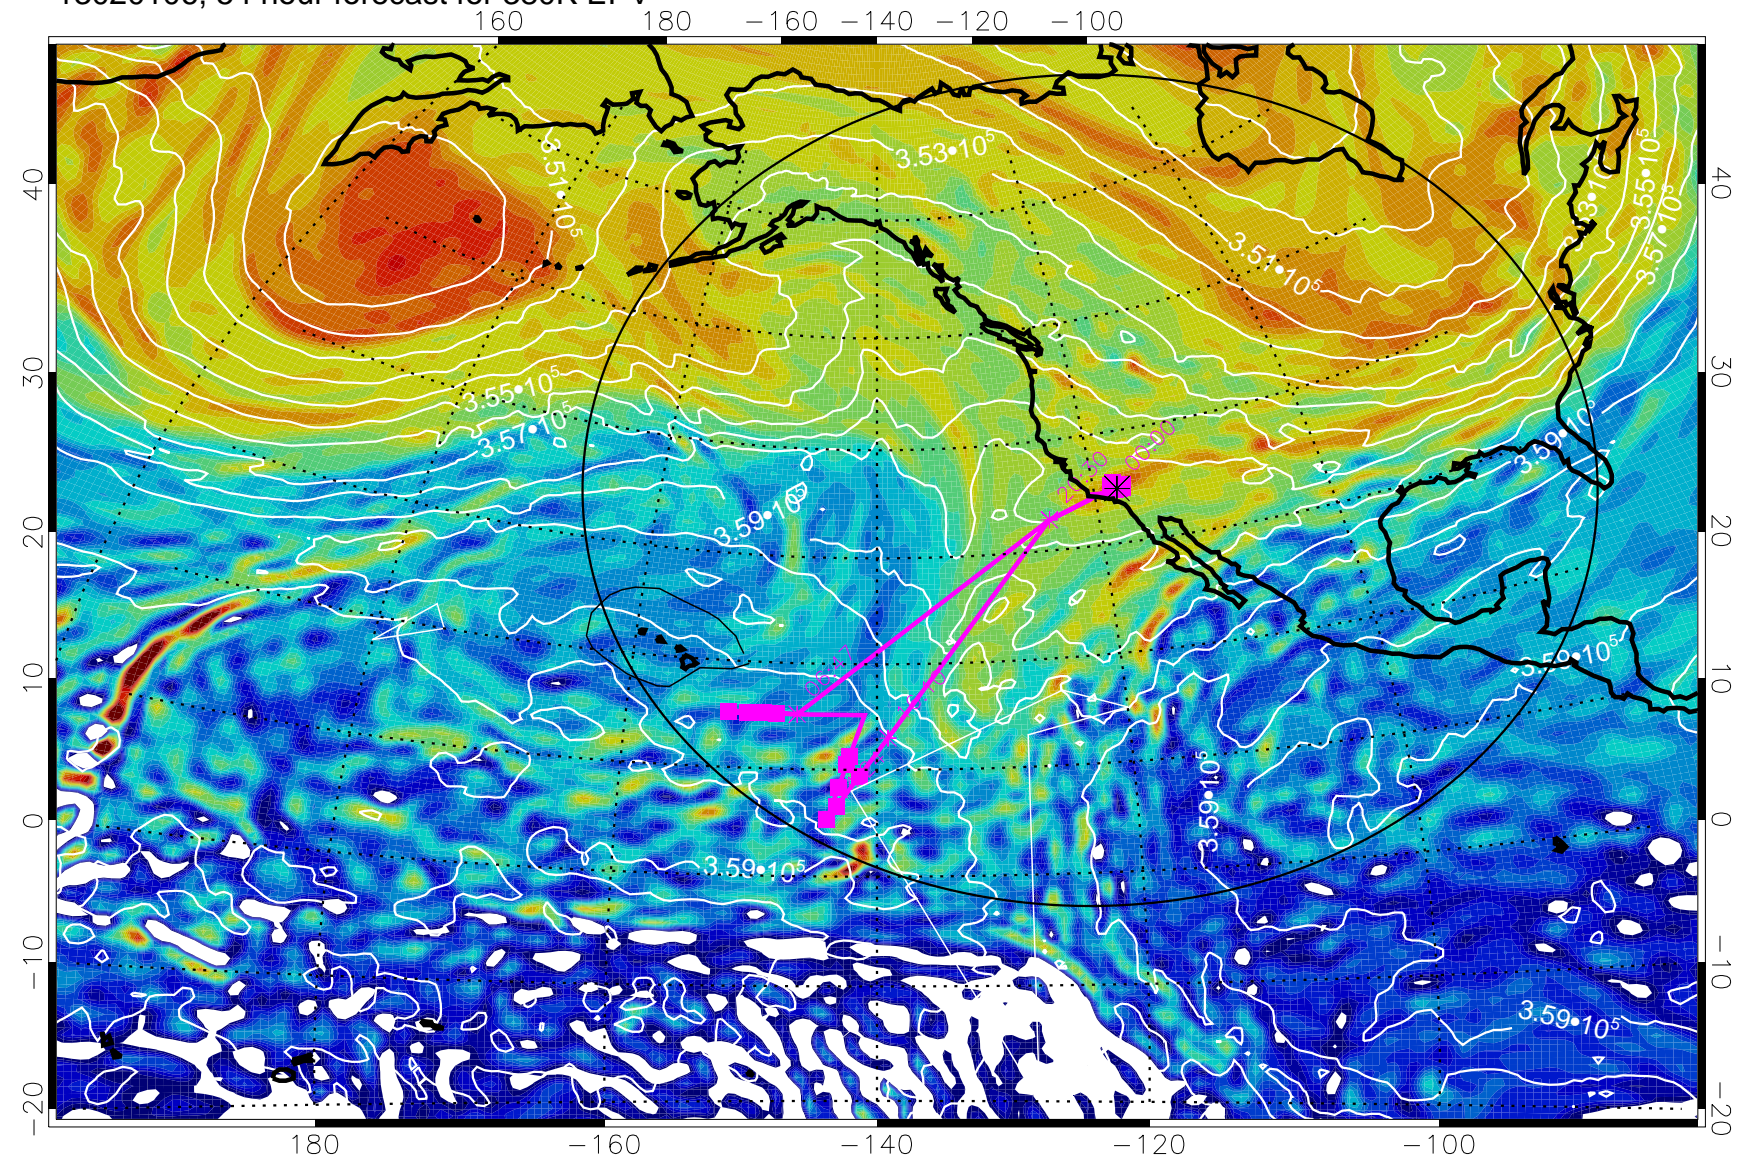

380K Montgomery Streamfunction, white

Range ring of 4055 km -- 13 hours GH round trip

13013118, 42 hour forecast for 380K EPV

380K Montgomery Streamfunction, white

Range ring of 4055 km -- 13 hours GH round trip

13020100, 48 hour forecast for 380K EPV

380K Montgomery Streamfunction, white

Range ring of 4055 km -- 13 hours GH round trip

13020106, 54 hour forecast for 380K EPV

380K Montgomery Streamfunction, white

Range ring of 4055 km -- 13 hours GH round trip

13020112, 60 hour forecast for 380K EPV

160 180 -160 -140 -120 -100

380K Montgomery Streamfunction, white

Range ring of 4055 km -- 13 hours GH round trip

13020118, 66 hour forecast for 380K EPV

380K Montgomery Streamfunction, white

Range ring of 4055 km -- 13 hours GH round trip

13020200, 72 hour forecast for 380K EPV

380K Montgomery Streamfunction, white

Range ring of 4055 km -- 13 hours GH round trip

13020206, 78 hour forecast for 380K EPV