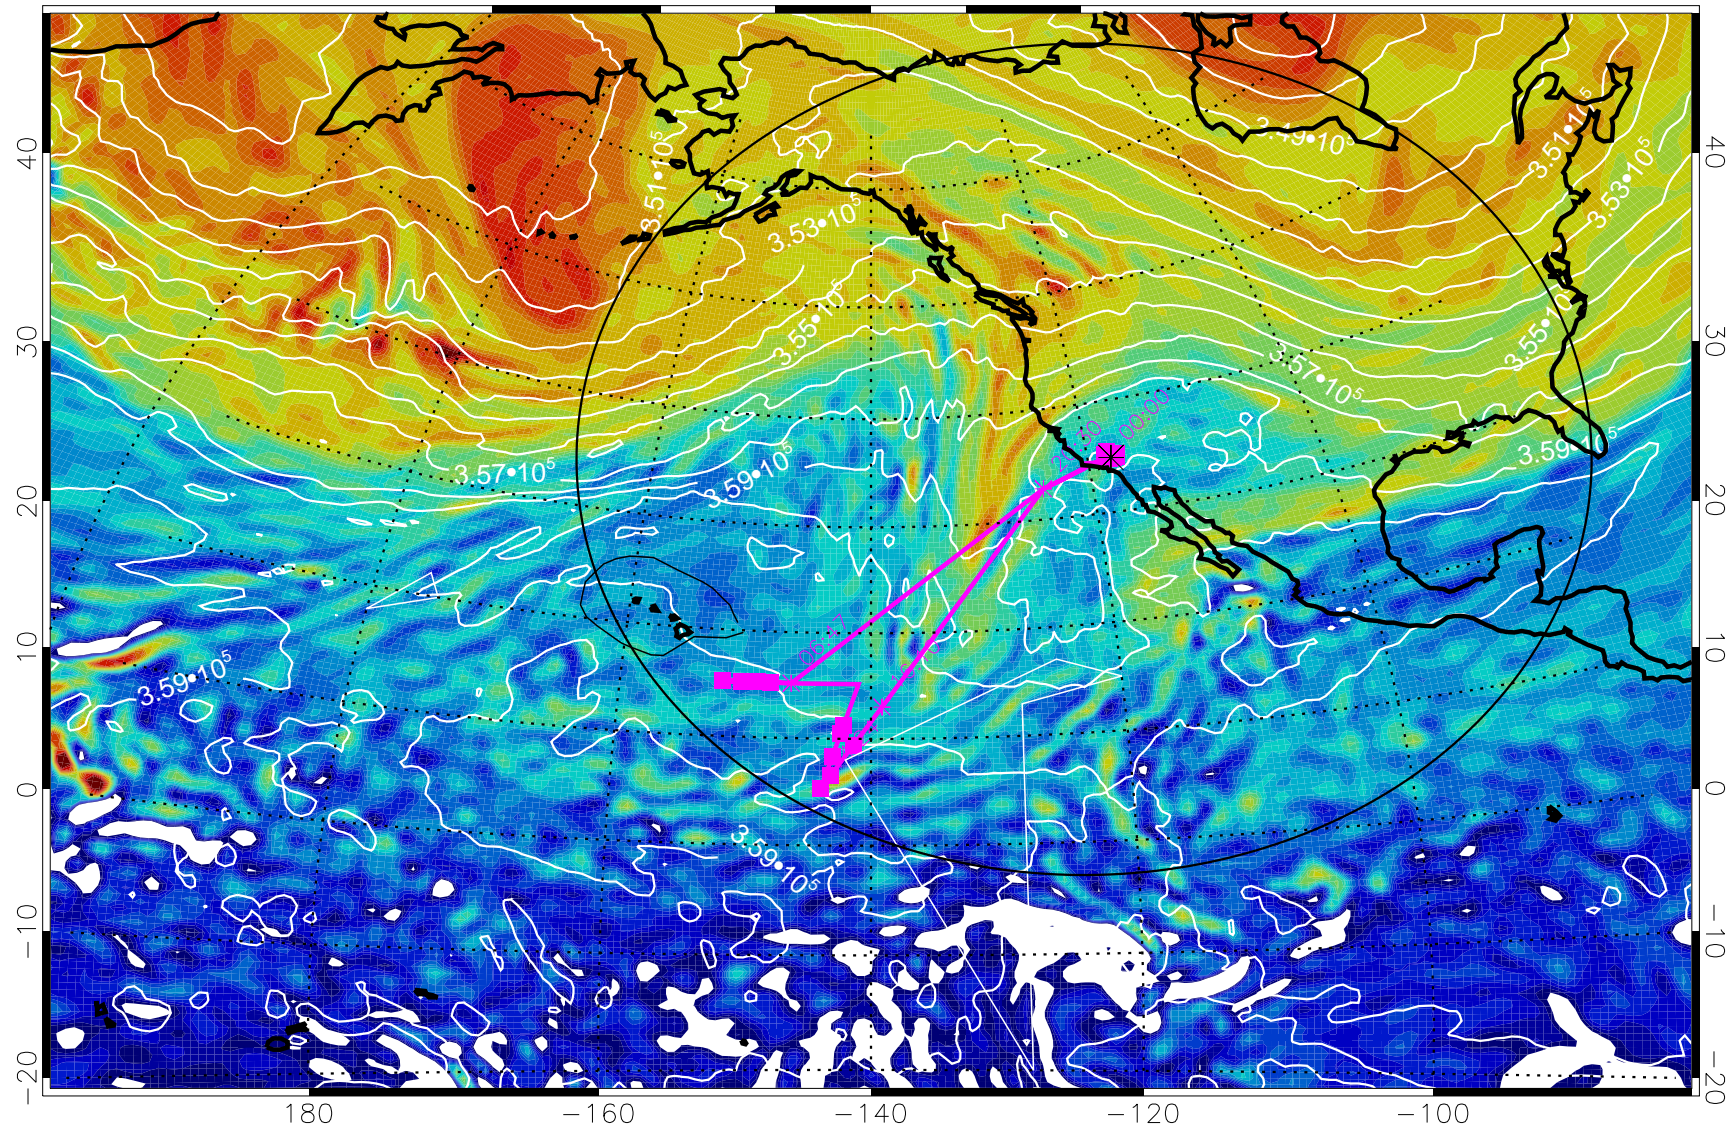

160 180 -160 -140 -120 -100

380K Montgomery Streamfunction, white

Range ring of 4055 km -- 13 hours GH round trip

13020212, 84 hour forecast for 380K EPV

380K Montgomery Streamfunction, white

Range ring of 4055 km -- 13 hours GH round trip

13020218, 90 hour forecast for 380K EPV

160 180 -160 -140 -120 -100

380K Montgomery Streamfunction, white

Range ring of 4055 km -- 13 hours GH round trip

13020300, 96 hour forecast for 380K EPV

160 180 -160 -140 -120 -100

380K Montgomery Streamfunction, white

Range ring of 4055 km -- 13 hours GH round trip

13020306, 102 hour forecast for 380K EPV

160 180 -160 -140 -120 -100

380K Montgomery Streamfunction, white

Range ring of 4055 km -- 13 hours GH round trip

13020312, 108 hour forecast for 380K EPV

160 180 -160 -140 -120 -100

380K Montgomery Streamfunction, white

Range ring of 4055 km -- 13 hours GH round trip

13020318, 114 hour forecast for 380K EPV

160 180 -160 -140 -120 -100