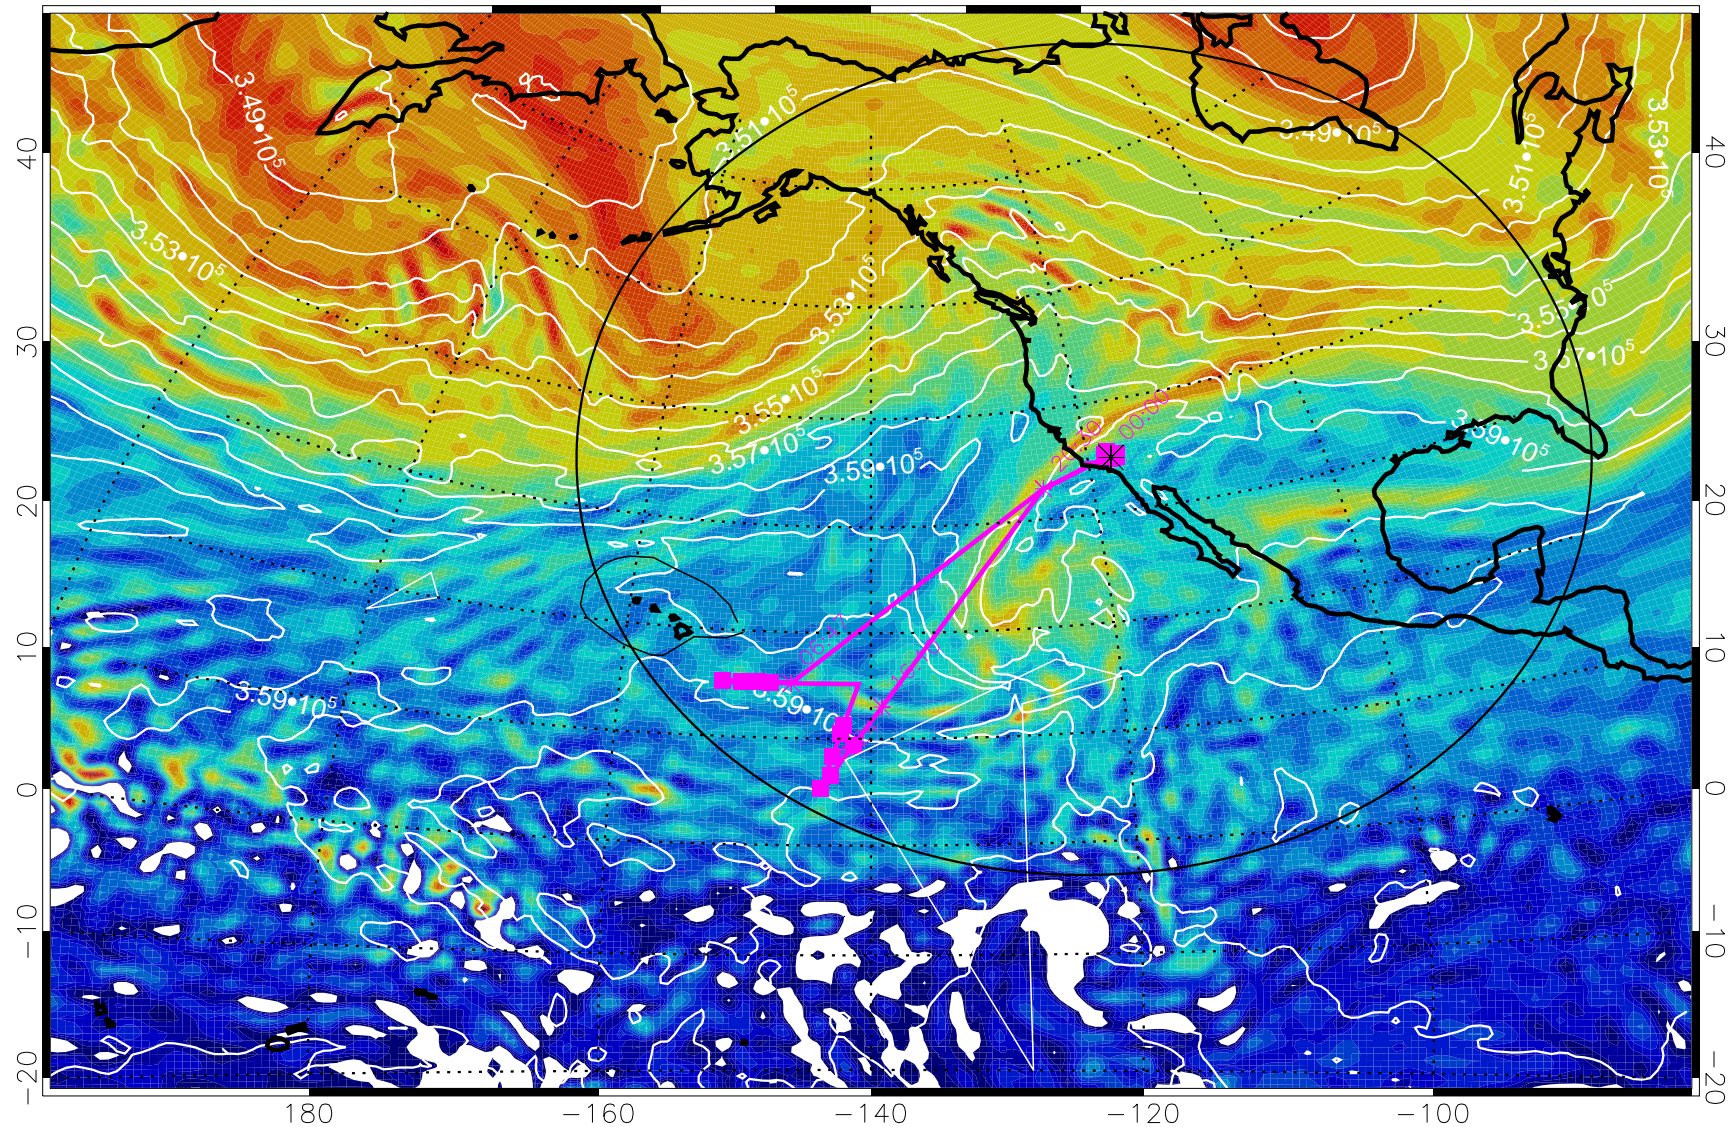

380K Montgomery Streamfunction, white

Range ring of 4055 km -- 13 hours GH round trip

13020306, 102 hour forecast for 380K EPV

160 180 -160 -140 -120 -100

380K Montgomery Streamfunction, white

Range ring of 4055 km -- 13 hours GH round trip

13020312, 108 hour forecast for 380K EPV

160 180 -160 -140 -120 -100

380K Montgomery Streamfunction, white

Range ring of 4055 km -- 13 hours GH round trip

13020318, 114 hour forecast for 380K EPV

160 180 -160 -140 -120 -100

380K Montgomery Streamfunction, white

Range ring of 4055 km -- 13 hours GH round trip

13020400, 120 hour forecast for 380K EPV

160 180 -160 -140 -120 -100

380K Montgomery Streamfunction, white

Range ring of 4055 km -- 13 hours GH round trip