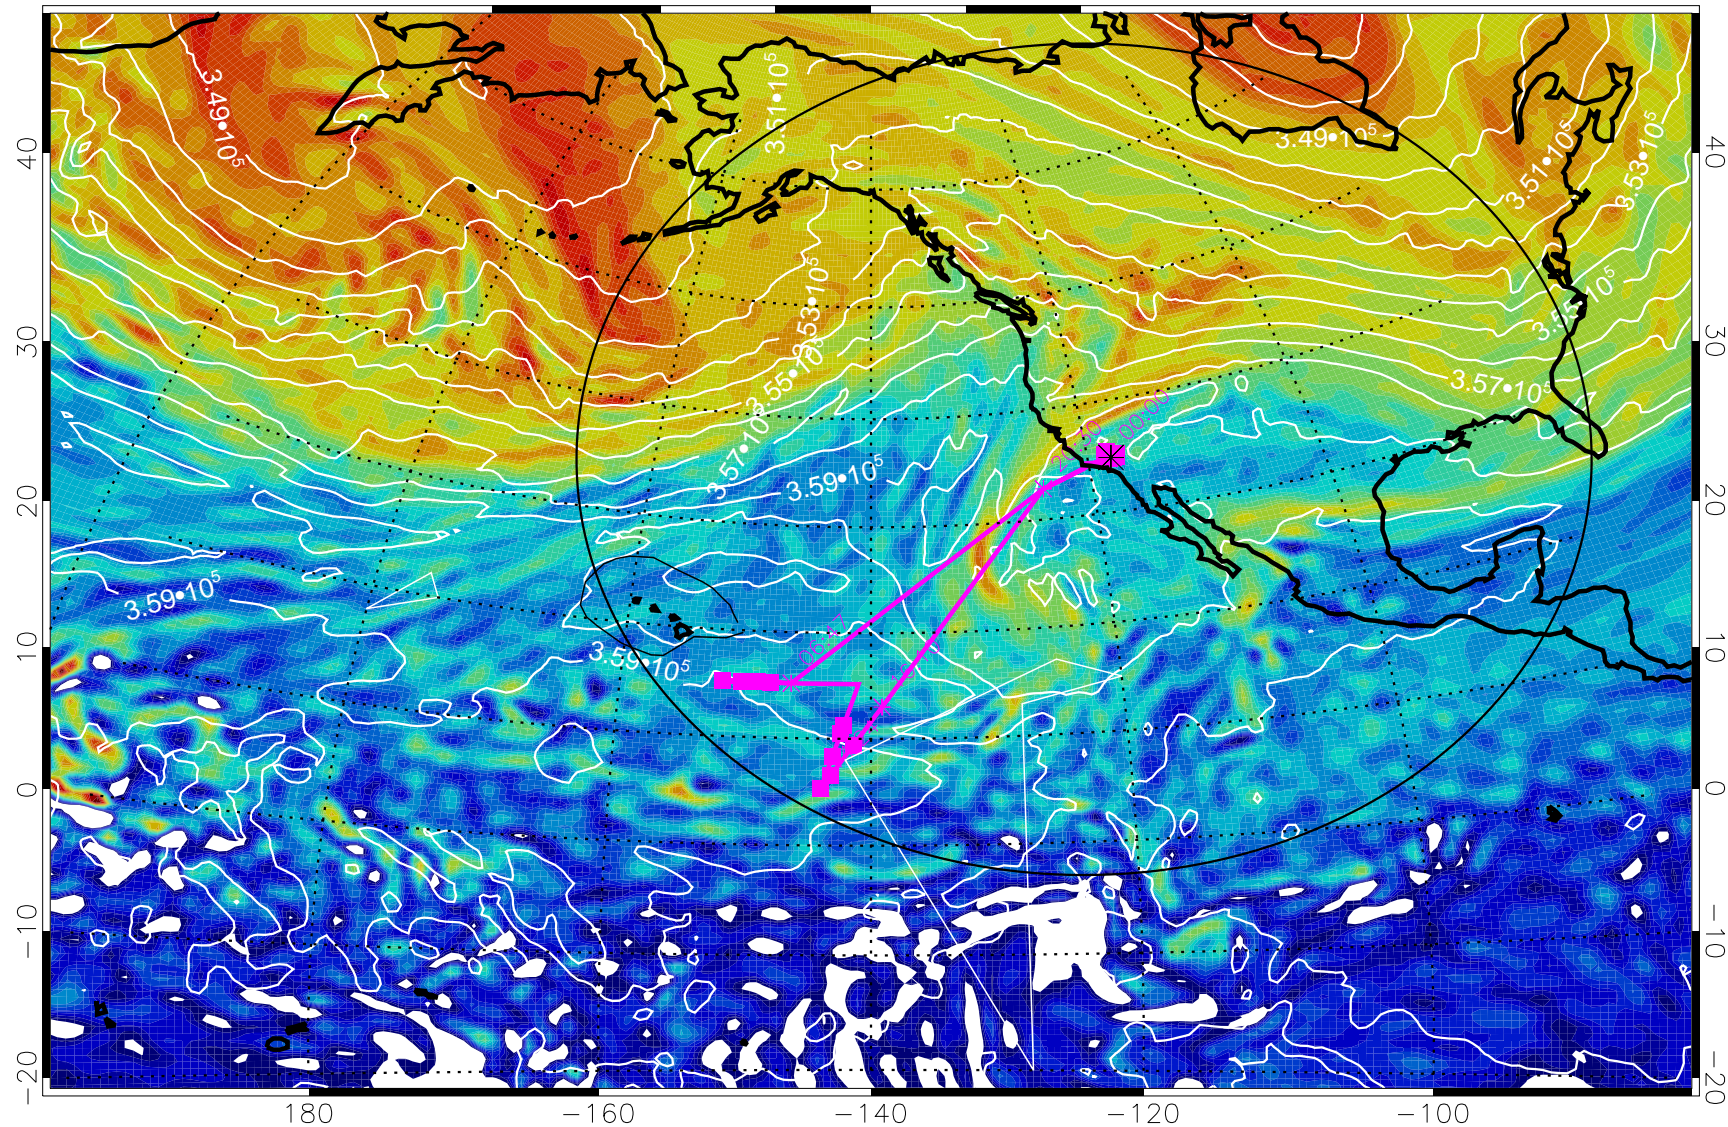

380K Montgomery Streamfunction, white

Range ring of 4055 km -- 13 hours GH round trip

13020306, 102 hour forecast for 380K EPV

160 180 -160 -140 -120 -100

380K Montgomery Streamfunction, white

Range ring of 4055 km -- 13 hours GH round trip

13020312, 108 hour forecast for 380K EPV

160 180 -160 -140 -120 -100

380K Montgomery Streamfunction, white

Range ring of 4055 km -- 13 hours GH round trip

13020318, 114 hour forecast for 380K EPV

160 180 -160 -140 -120 -100

380K Montgomery Streamfunction, white

Range ring of 4055 km -- 13 hours GH round trip

13020400, 120 hour forecast for 380K EPV

160 180 -160 -140 -120 -100

380K Montgomery Streamfunction, white

Range ring of 4055 km -- 13 hours GH round trip