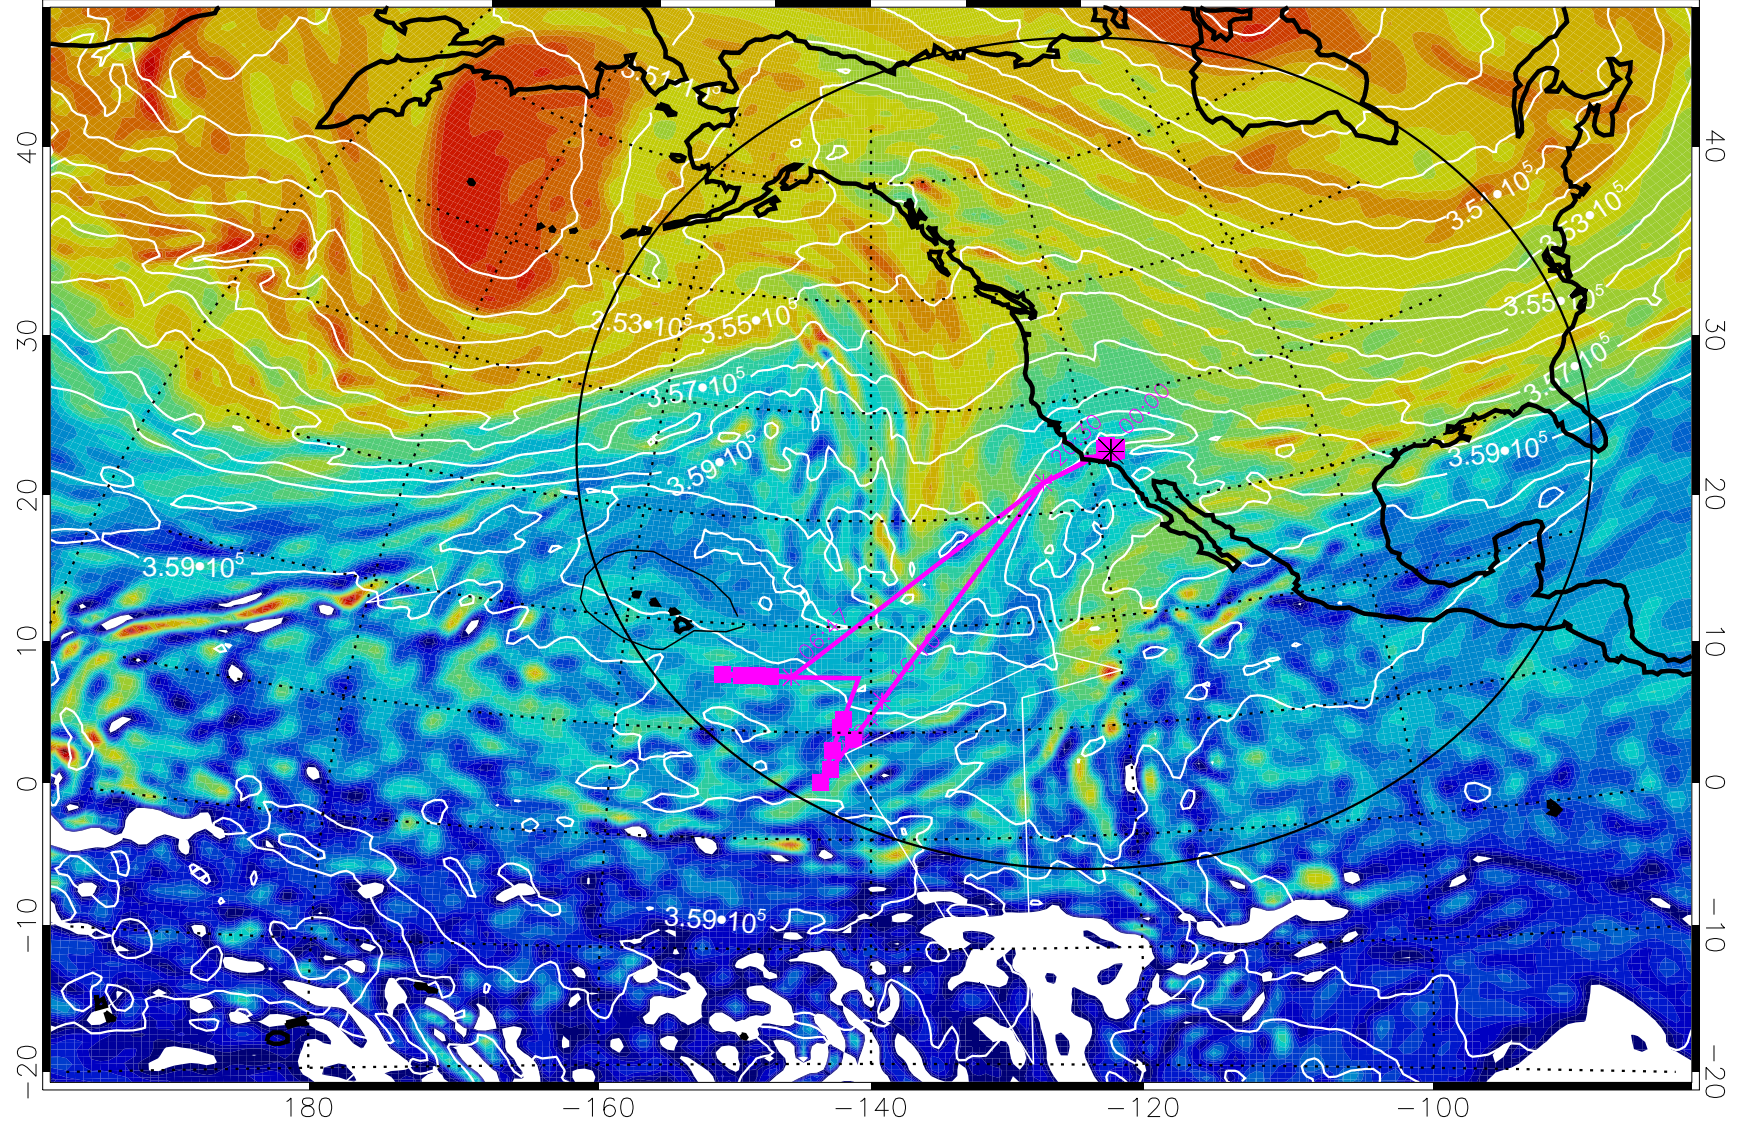

Range ring of 4055 km -- 13 hours GH round trip

13020200, 72 hour forecast for 380K EPV

380K Montgomery Streamfunction, white

Range ring of 4055 km -- 13 hours GH round trip

13020206, 78 hour forecast for 380K EPV

160 180 -160 -140 -120 -100

380K Montgomery Streamfunction, white

Range ring of 4055 km -- 13 hours GH round trip

13020212, 84 hour forecast for 380K EPV

380K Montgomery Streamfunction, white

Range ring of 4055 km -- 13 hours GH round trip

13020218, 90 hour forecast for 380K EPV

160 180 -160 -140 -120 -100

380K Montgomery Streamfunction, white

Range ring of 4055 km -- 13 hours GH round trip

13020300, 96 hour forecast for 380K EPV

160 180 -160 -140 -120 -100

380K Montgomery Streamfunction, white

Range ring of 4055 km -- 13 hours GH round trip

13020306, 102 hour forecast for 380K EPV

160 180 -160 -140 -120 -100

380K Montgomery Streamfunction, white

Range ring of 4055 km -- 13 hours GH round trip