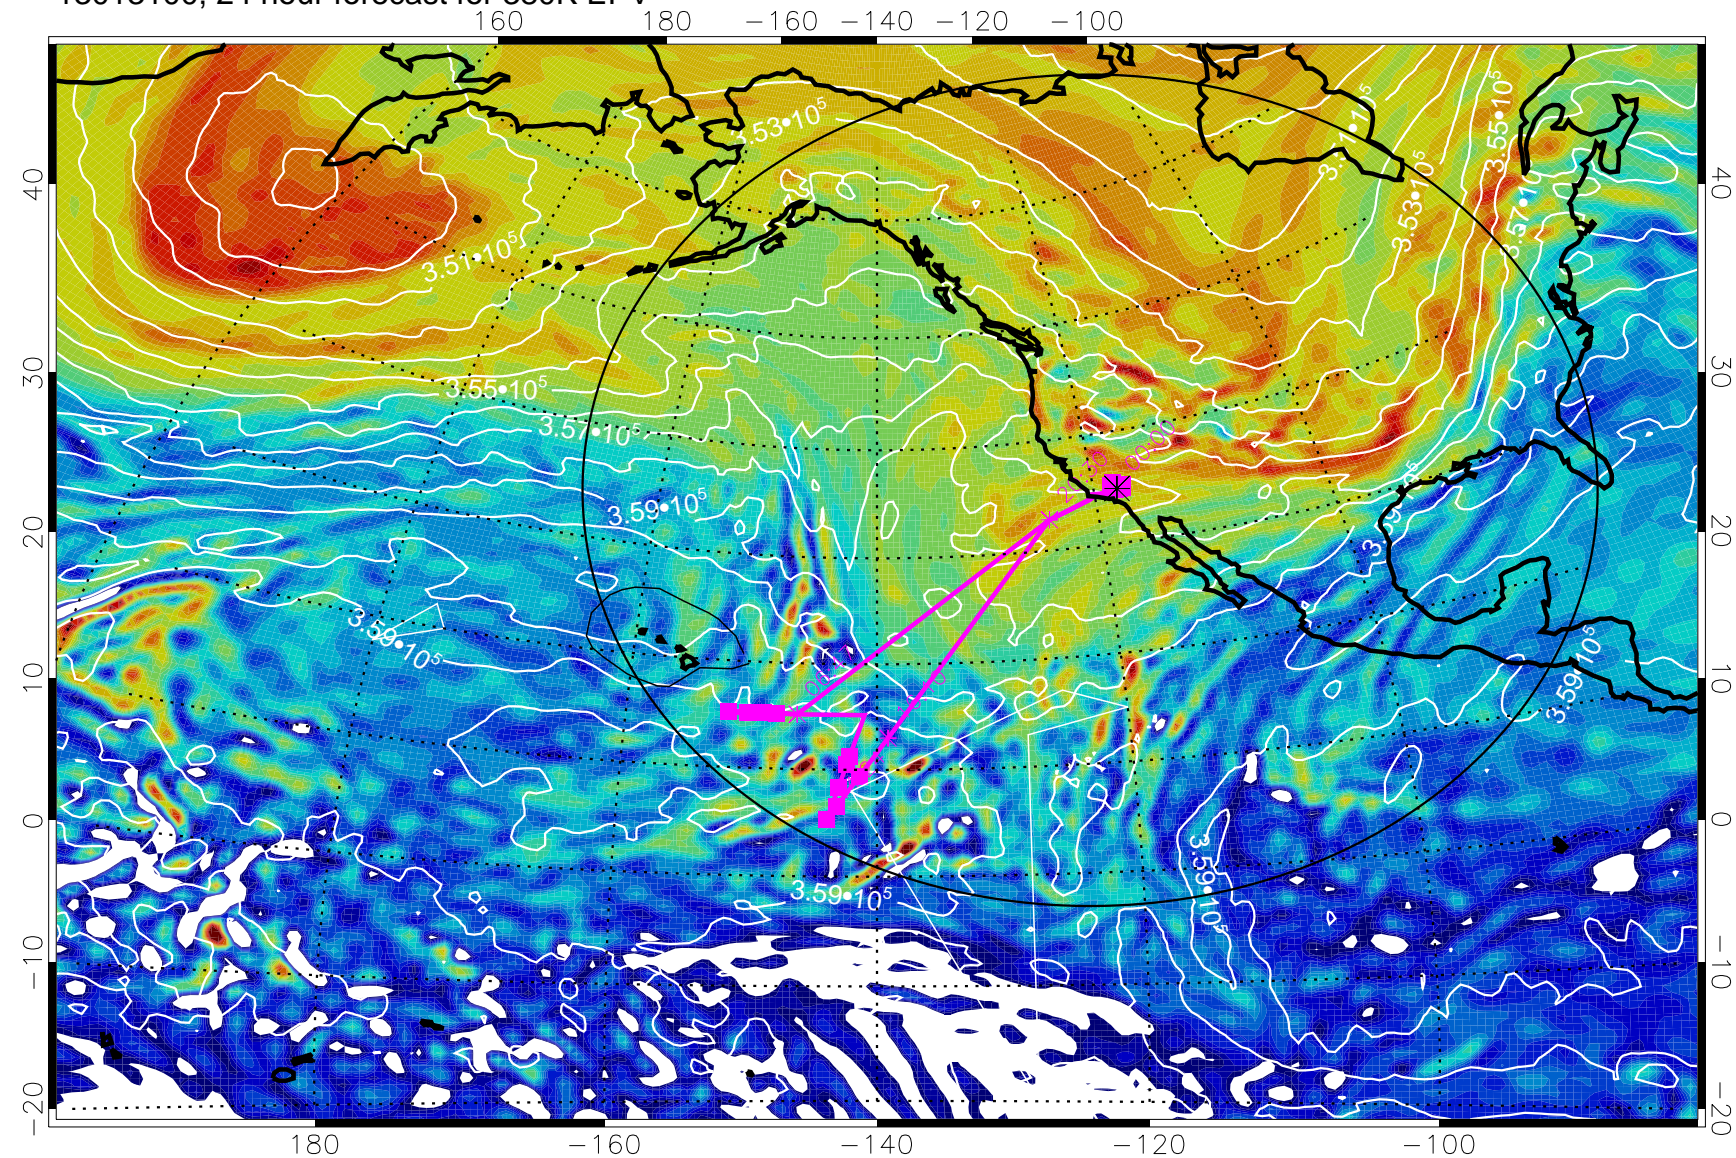

13013012, 12 hour forecast for 380K EPV

160 180 -160 -140 -120 -100

380K Montgomery Streamfunction, white

Range ring of 4055 km -- 13 hours GH round trip

13013018, 18 hour forecast for 380K EPV

380K Montgomery Streamfunction, white

Range ring of 4055 km -- 13 hours GH round trip

13013100, 24 hour forecast for 380K EPV

380K Montgomery Streamfunction, white

Range ring of 4055 km -- 13 hours GH round trip

13013106, 30 hour forecast for 380K EPV

380K Montgomery Streamfunction, white

Range ring of 4055 km -- 13 hours GH round trip

13013118, 42 hour forecast for 380K EPV

380K Montgomery Streamfunction, white

Range ring of 4055 km -- 13 hours GH round trip

13020100, 48 hour forecast for 380K EPV

380K Montgomery Streamfunction, white

Range ring of 4055 km -- 13 hours GH round trip

13020106, 54 hour forecast for 380K EPV

380K Montgomery Streamfunction, white

Range ring of 4055 km -- 13 hours GH round trip