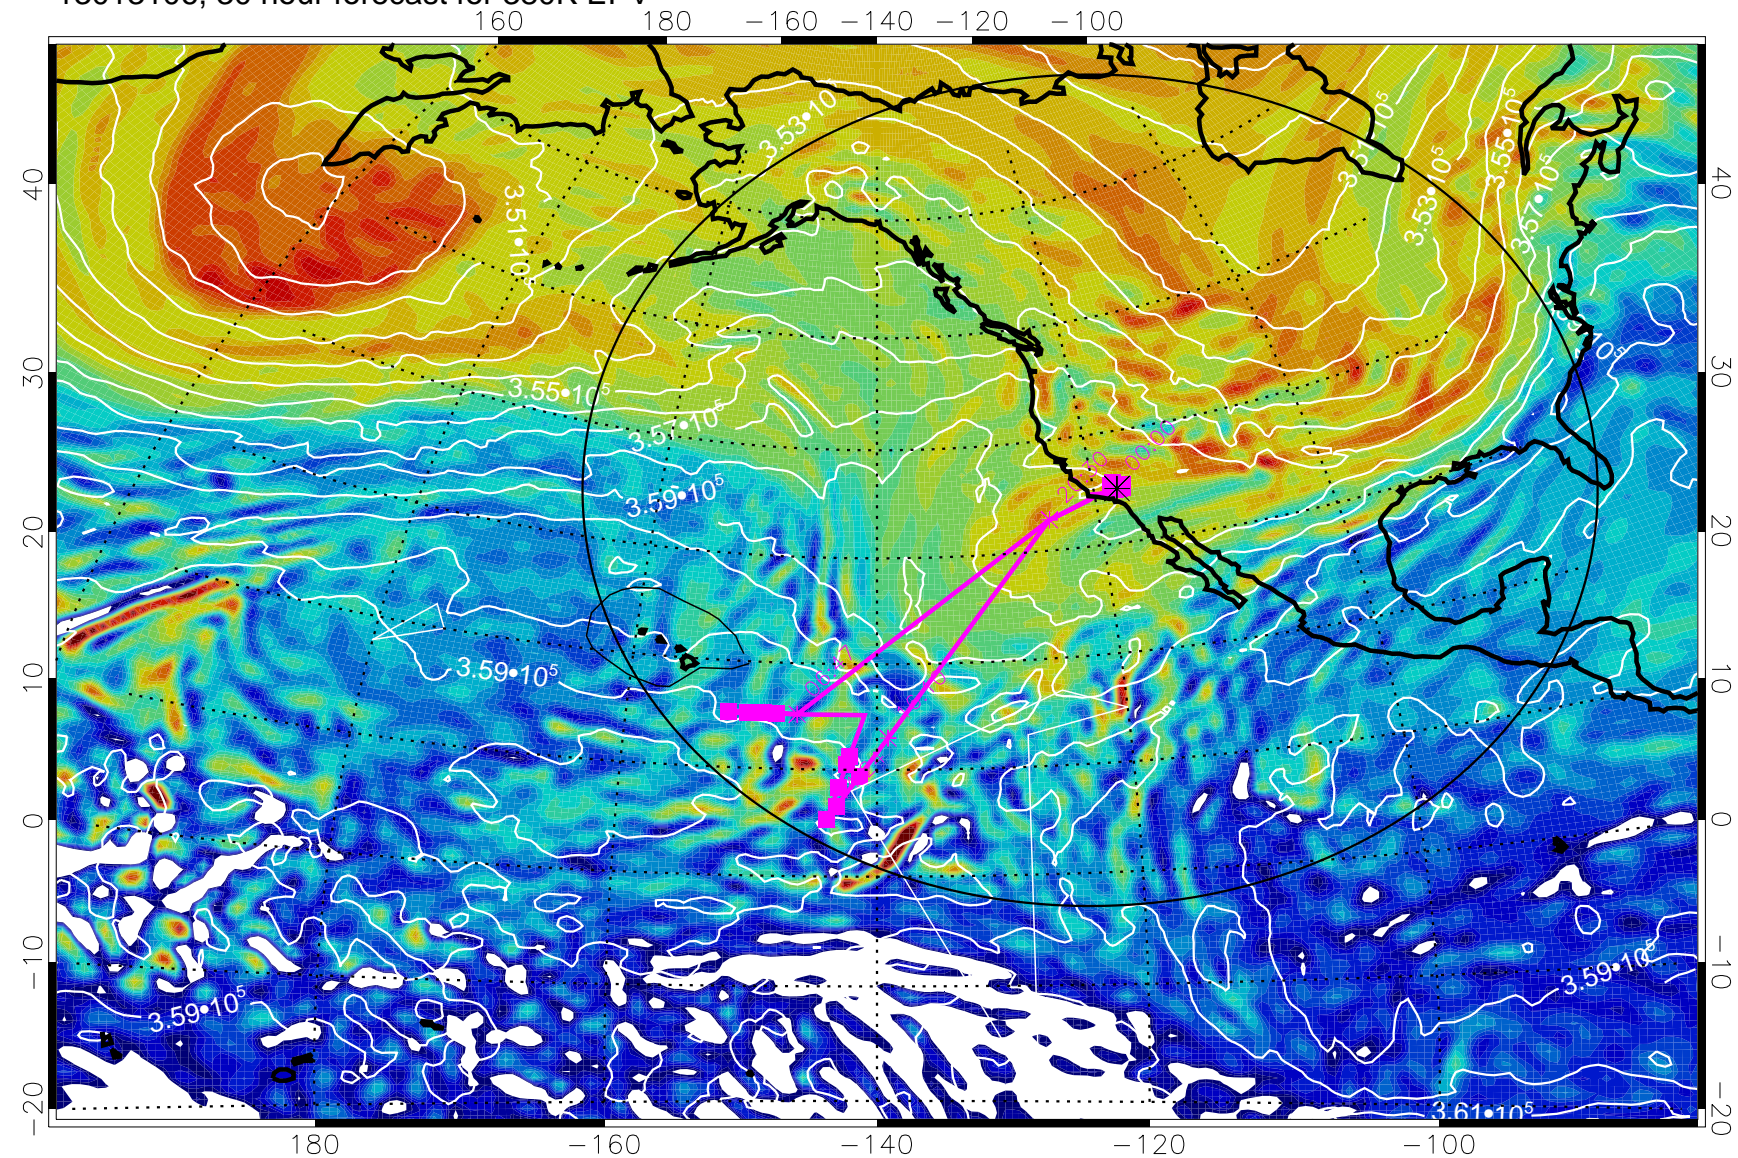

Range ring of 4055 km -- 13 hours GH round trip

13013100, 24 hour forecast for 380K EPV

380K Montgomery Streamfunction, white

Range ring of 4055 km -- 13 hours GH round trip

13013106, 30 hour forecast for 380K EPV

380K Montgomery Streamfunction, white

Range ring of 4055 km -- 13 hours GH round trip

13013118, 42 hour forecast for 380K EPV

380K Montgomery Streamfunction, white

Range ring of 4055 km -- 13 hours GH round trip

13020100, 48 hour forecast for 380K EPV

380K Montgomery Streamfunction, white

Range ring of 4055 km -- 13 hours GH round trip

13020106, 54 hour forecast for 380K EPV

380K Montgomery Streamfunction, white

Range ring of 4055 km -- 13 hours GH round trip

Range ring of 4055 km -- 13 hours GH round trip

13020200, 72 hour forecast for 380K EPV

380K Montgomery Streamfunction, white

Range ring of 4055 km -- 13 hours GH round trip

13020206, 78 hour forecast for 380K EPV