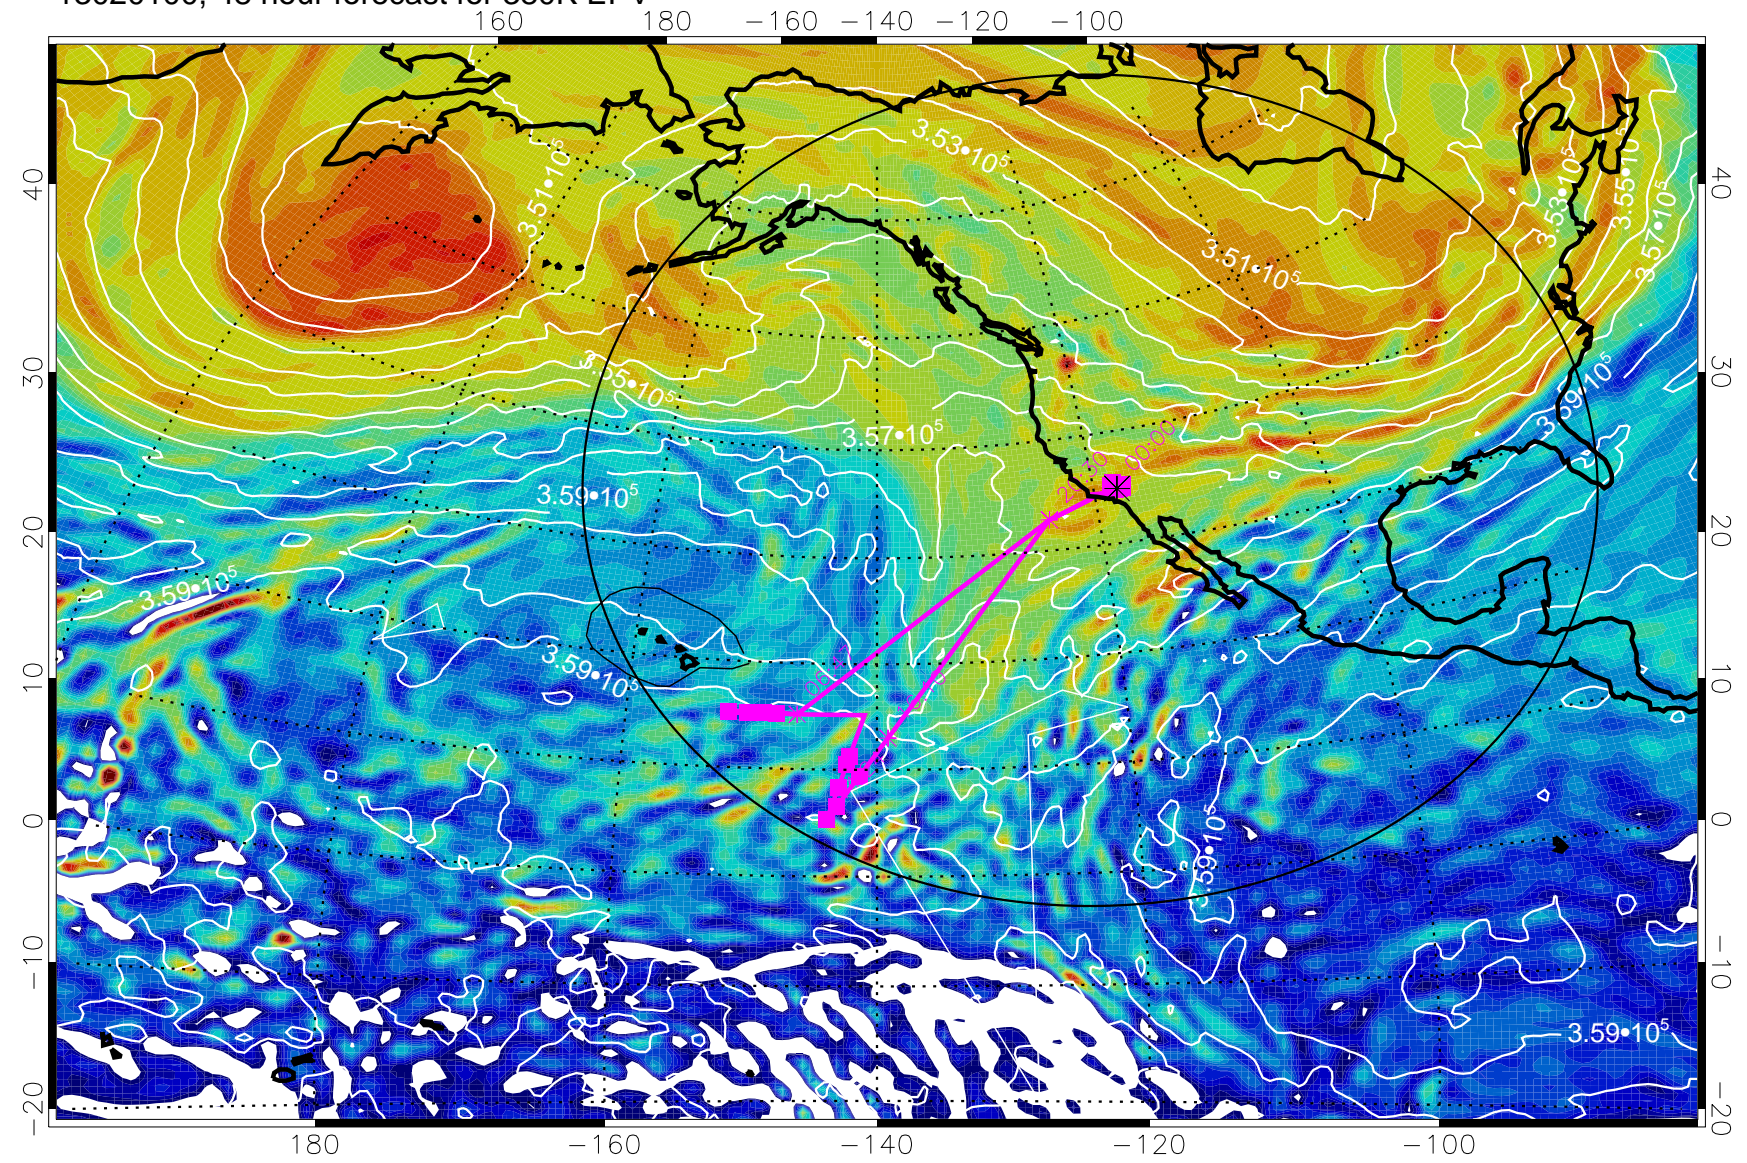

Range ring of 4055 km -- 13 hours GH round trip

13013100, 24 hour forecast for 380K EPV

380K Montgomery Streamfunction, white

Range ring of 4055 km -- 13 hours GH round trip

13013106, 30 hour forecast for 380K EPV

380K Montgomery Streamfunction, white

Range ring of 4055 km -- 13 hours GH round trip

13013118, 42 hour forecast for 380K EPV

380K Montgomery Streamfunction, white

Range ring of 4055 km -- 13 hours GH round trip

13020100, 48 hour forecast for 380K EPV

380K Montgomery Streamfunction, white

Range ring of 4055 km -- 13 hours GH round trip

13020106, 54 hour forecast for 380K EPV

380K Montgomery Streamfunction, white

Range ring of 4055 km -- 13 hours GH round trip

13020112, 60 hour forecast for 380K EPV

160 180 -160 -140 -120 -100

380K Montgomery Streamfunction, white

Range ring of 4055 km -- 13 hours GH round trip

13020118, 66 hour forecast for 380K EPV

380K Montgomery Streamfunction, white