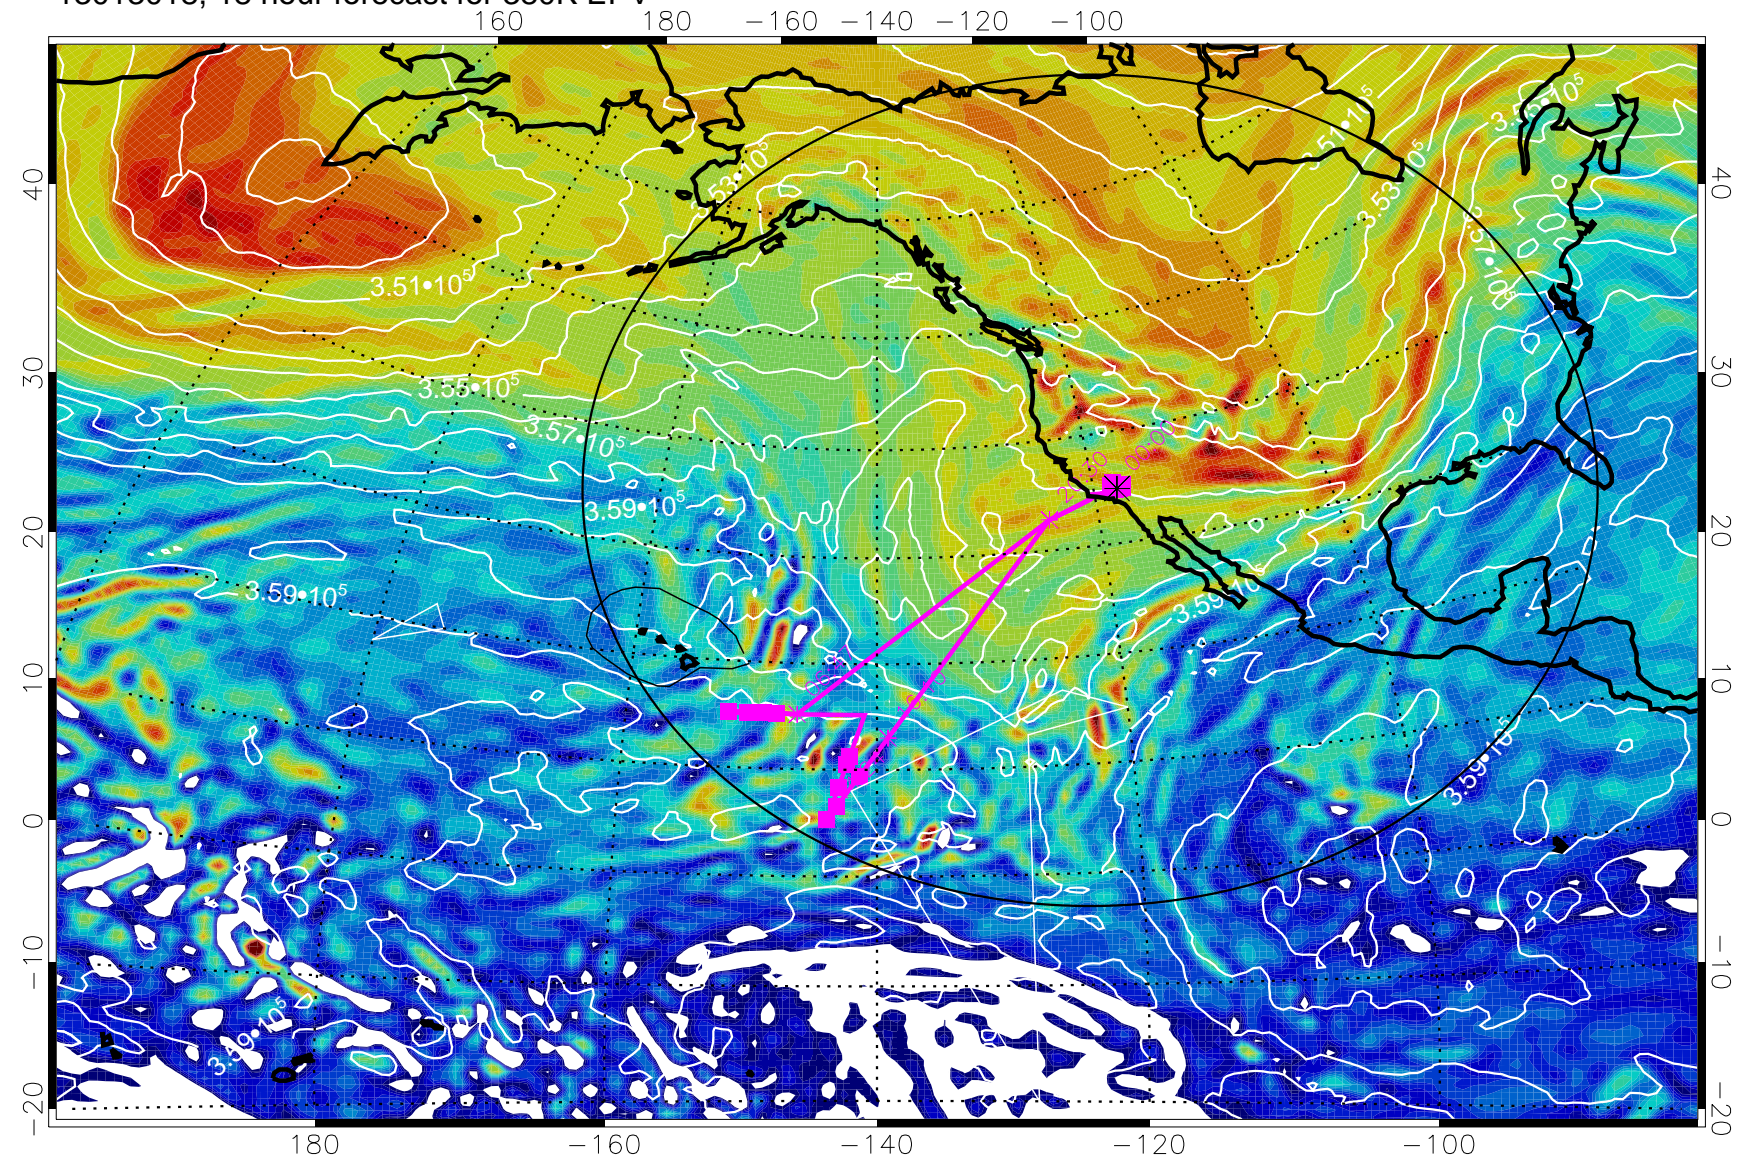

13013012, 12 hour forecast for 380K EPV

160 180 -160 -140 -120 -100

380K Montgomery Streamfunction, white

Range ring of 4055 km -- 13 hours GH round trip

13013018, 18 hour forecast for 380K EPV

380K Montgomery Streamfunction, white

Range ring of 4055 km -- 13 hours GH round trip

13013100, 24 hour forecast for 380K EPV

380K Montgomery Streamfunction, white

Range ring of 4055 km -- 13 hours GH round trip

13013106, 30 hour forecast for 380K EPV

380K Montgomery Streamfunction, white

Range ring of 4055 km -- 13 hours GH round trip

13013118, 42 hour forecast for 380K EPV

380K Montgomery Streamfunction, white

Range ring of 4055 km -- 13 hours GH round trip

13020100, 48 hour forecast for 380K EPV

380K Montgomery Streamfunction, white

Range ring of 4055 km -- 13 hours GH round trip

13020106, 54 hour forecast for 380K EPV

380K Montgomery Streamfunction, white

Range ring of 4055 km -- 13 hours GH round trip