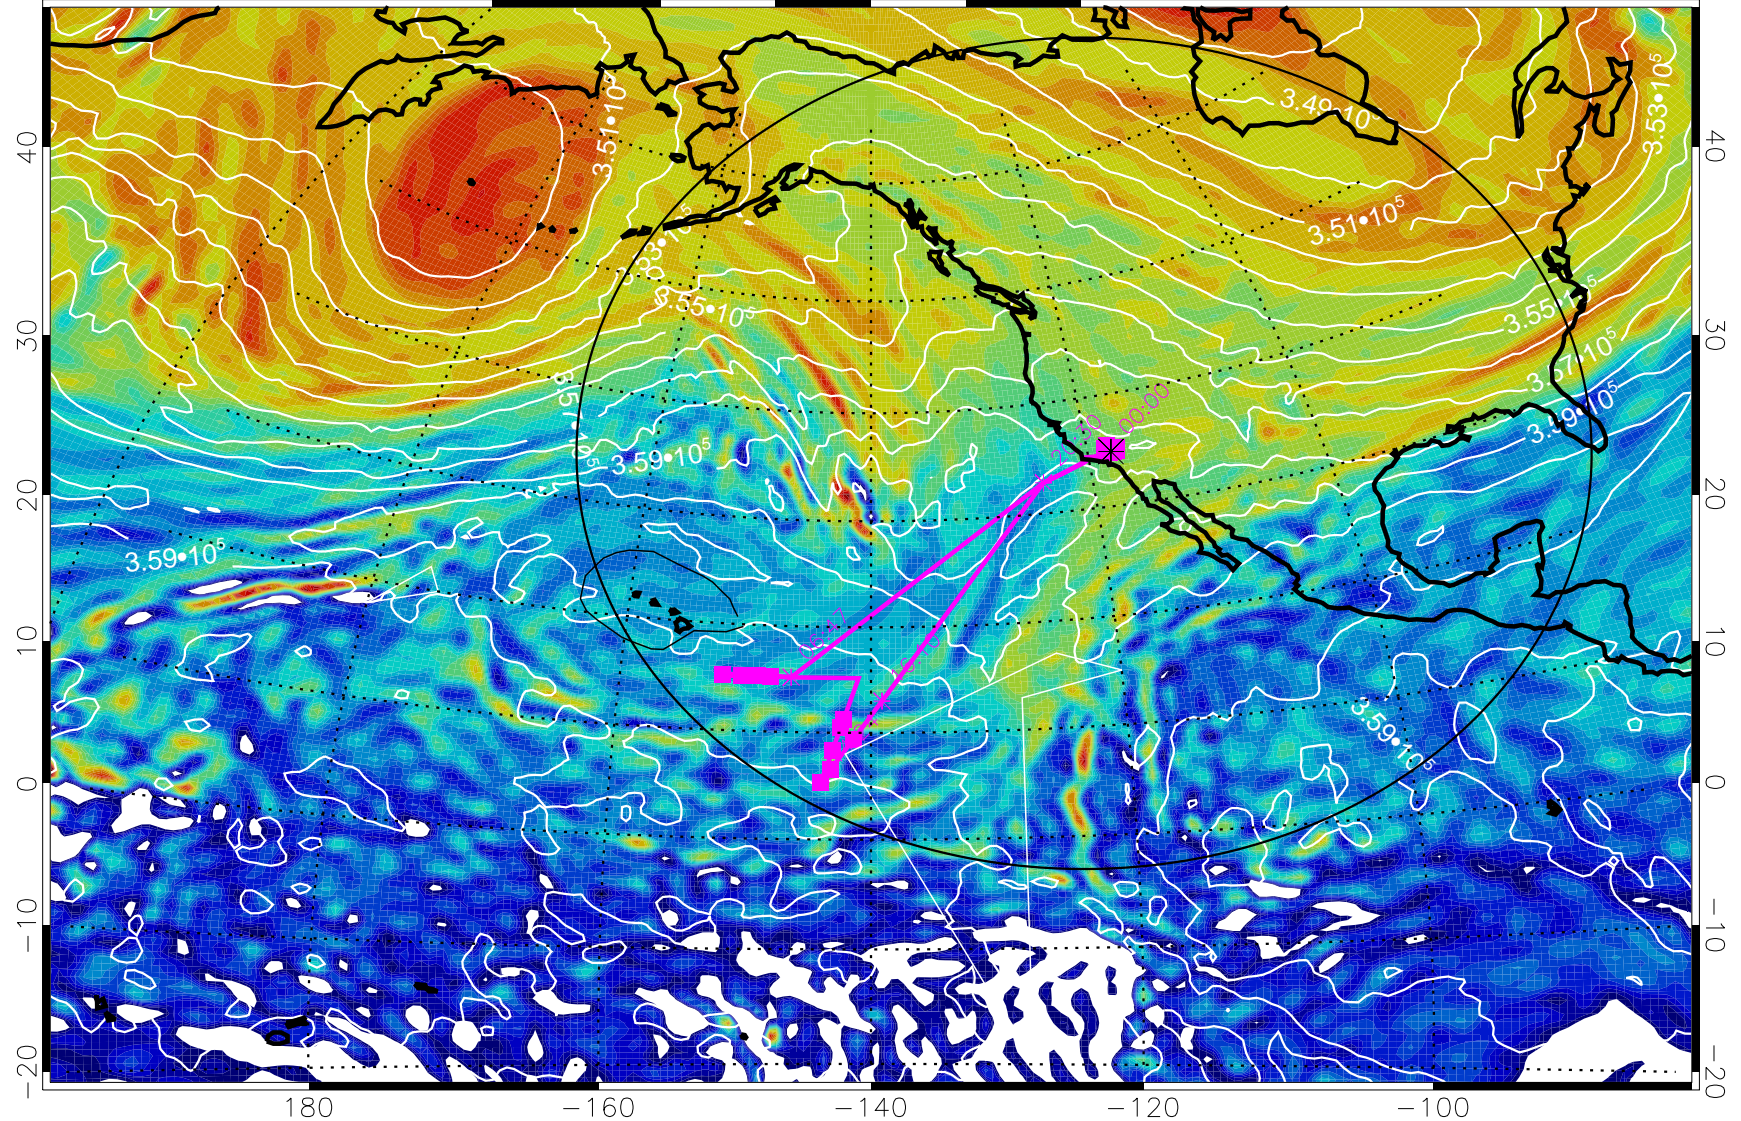

13020112, 60 hour forecast for 380K EPV

160 180 -160 -140 -120 -100

380K Montgomery Streamfunction, white

Range ring of 4055 km -- 13 hours GH round trip

13020118, 66 hour forecast for 380K EPV

380K Montgomery Streamfunction, white

Range ring of 4055 km -- 13 hours GH round trip

13020200, 72 hour forecast for 380K EPV

380K Montgomery Streamfunction, white

Range ring of 4055 km -- 13 hours GH round trip

13020206, 78 hour forecast for 380K EPV

160 180 -160 -140 -120 -100

380K Montgomery Streamfunction, white

Range ring of 4055 km -- 13 hours GH round trip

13020212, 84 hour forecast for 380K EPV

380K Montgomery Streamfunction, white

Range ring of 4055 km -- 13 hours GH round trip

13020218, 90 hour forecast for 380K EPV

160 180 -160 -140 -120 -100

380K Montgomery Streamfunction, white

Range ring of 4055 km -- 13 hours GH round trip

13020300, 96 hour forecast for 380K EPV

160 180 -160 -140 -120 -100