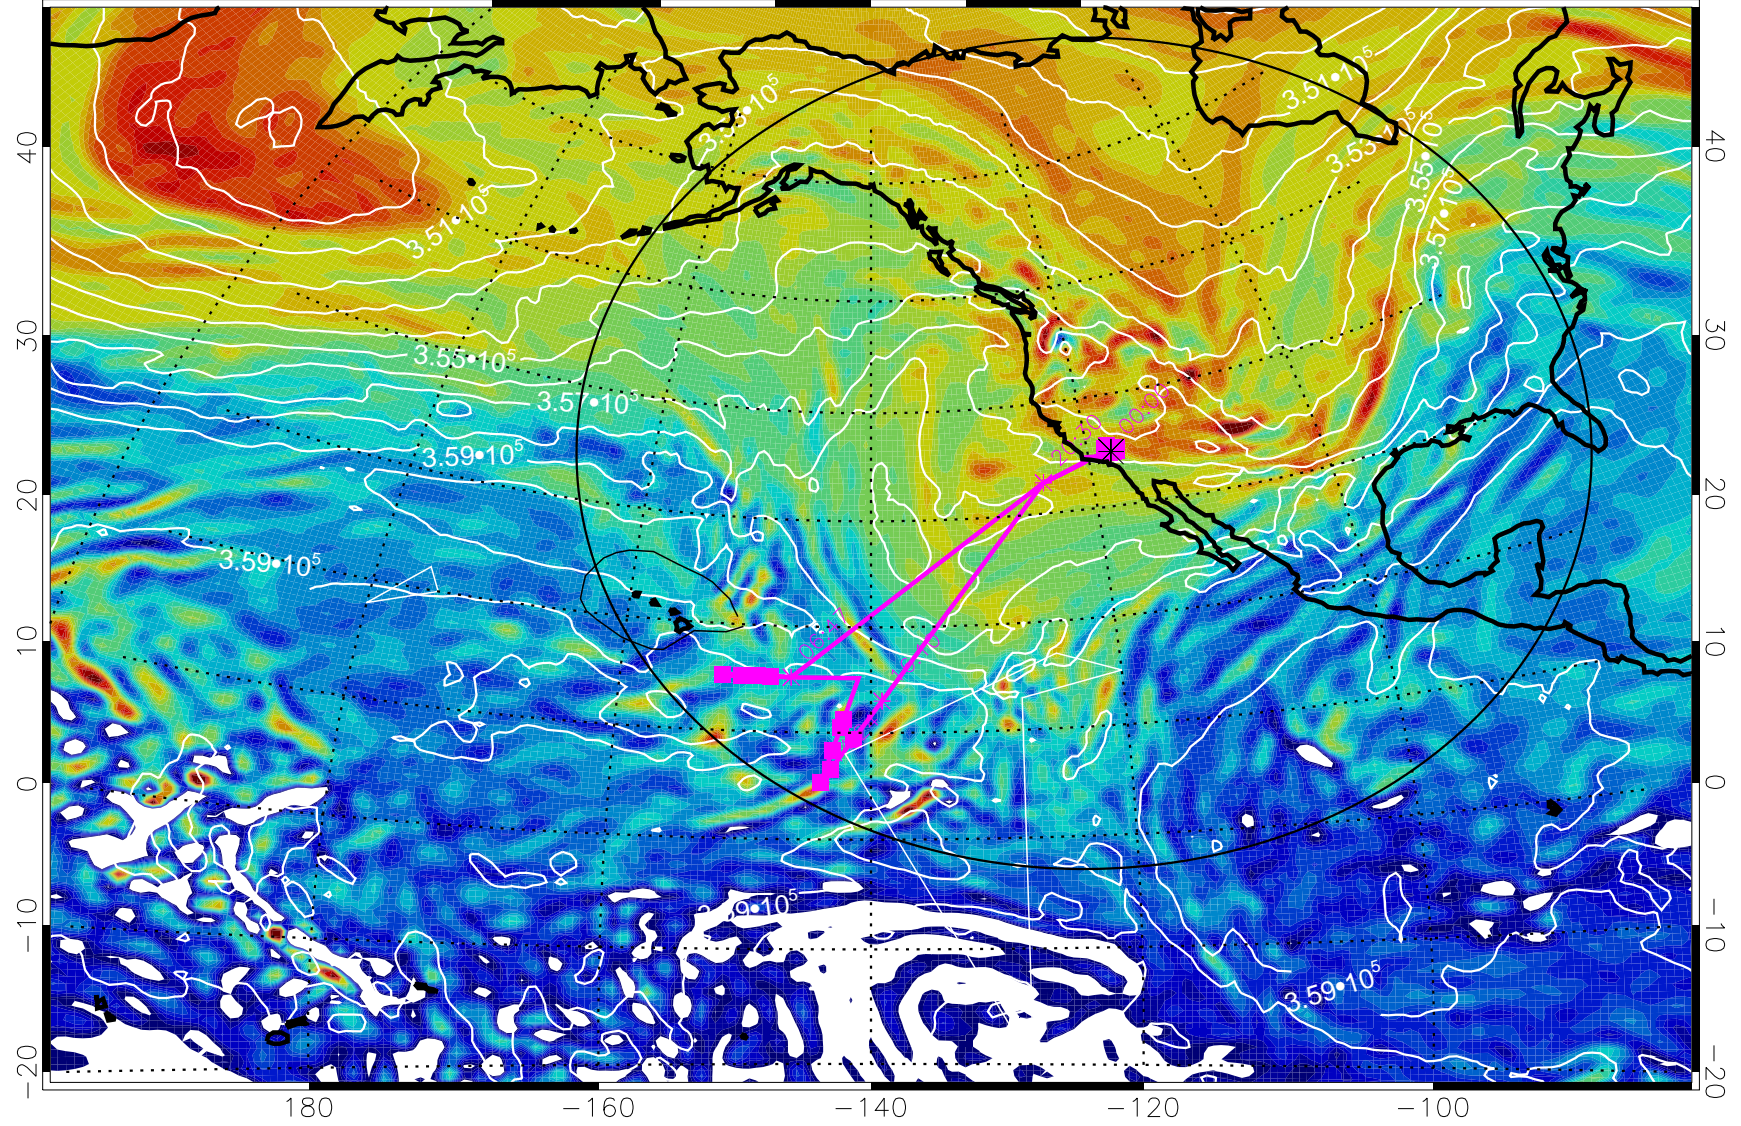

13013012, 12 hour forecast for 380K EPV

160 180 -160 -140 -120 -100

380K Montgomery Streamfunction, white

Range ring of 4055 km -- 13 hours GH round trip

13013018, 18 hour forecast for 380K EPV

380K Montgomery Streamfunction, white

Range ring of 4055 km -- 13 hours GH round trip

13013100, 24 hour forecast for 380K EPV

380K Montgomery Streamfunction, white

Range ring of 4055 km -- 13 hours GH round trip

13013106, 30 hour forecast for 380K EPV

380K Montgomery Streamfunction, white

Range ring of 4055 km -- 13 hours GH round trip

13013118, 42 hour forecast for 380K EPV

380K Montgomery Streamfunction, white

Range ring of 4055 km -- 13 hours GH round trip

13020100, 48 hour forecast for 380K EPV

380K Montgomery Streamfunction, white

Range ring of 4055 km -- 13 hours GH round trip

13020106, 54 hour forecast for 380K EPV

380K Montgomery Streamfunction, white

Range ring of 4055 km -- 13 hours GH round trip