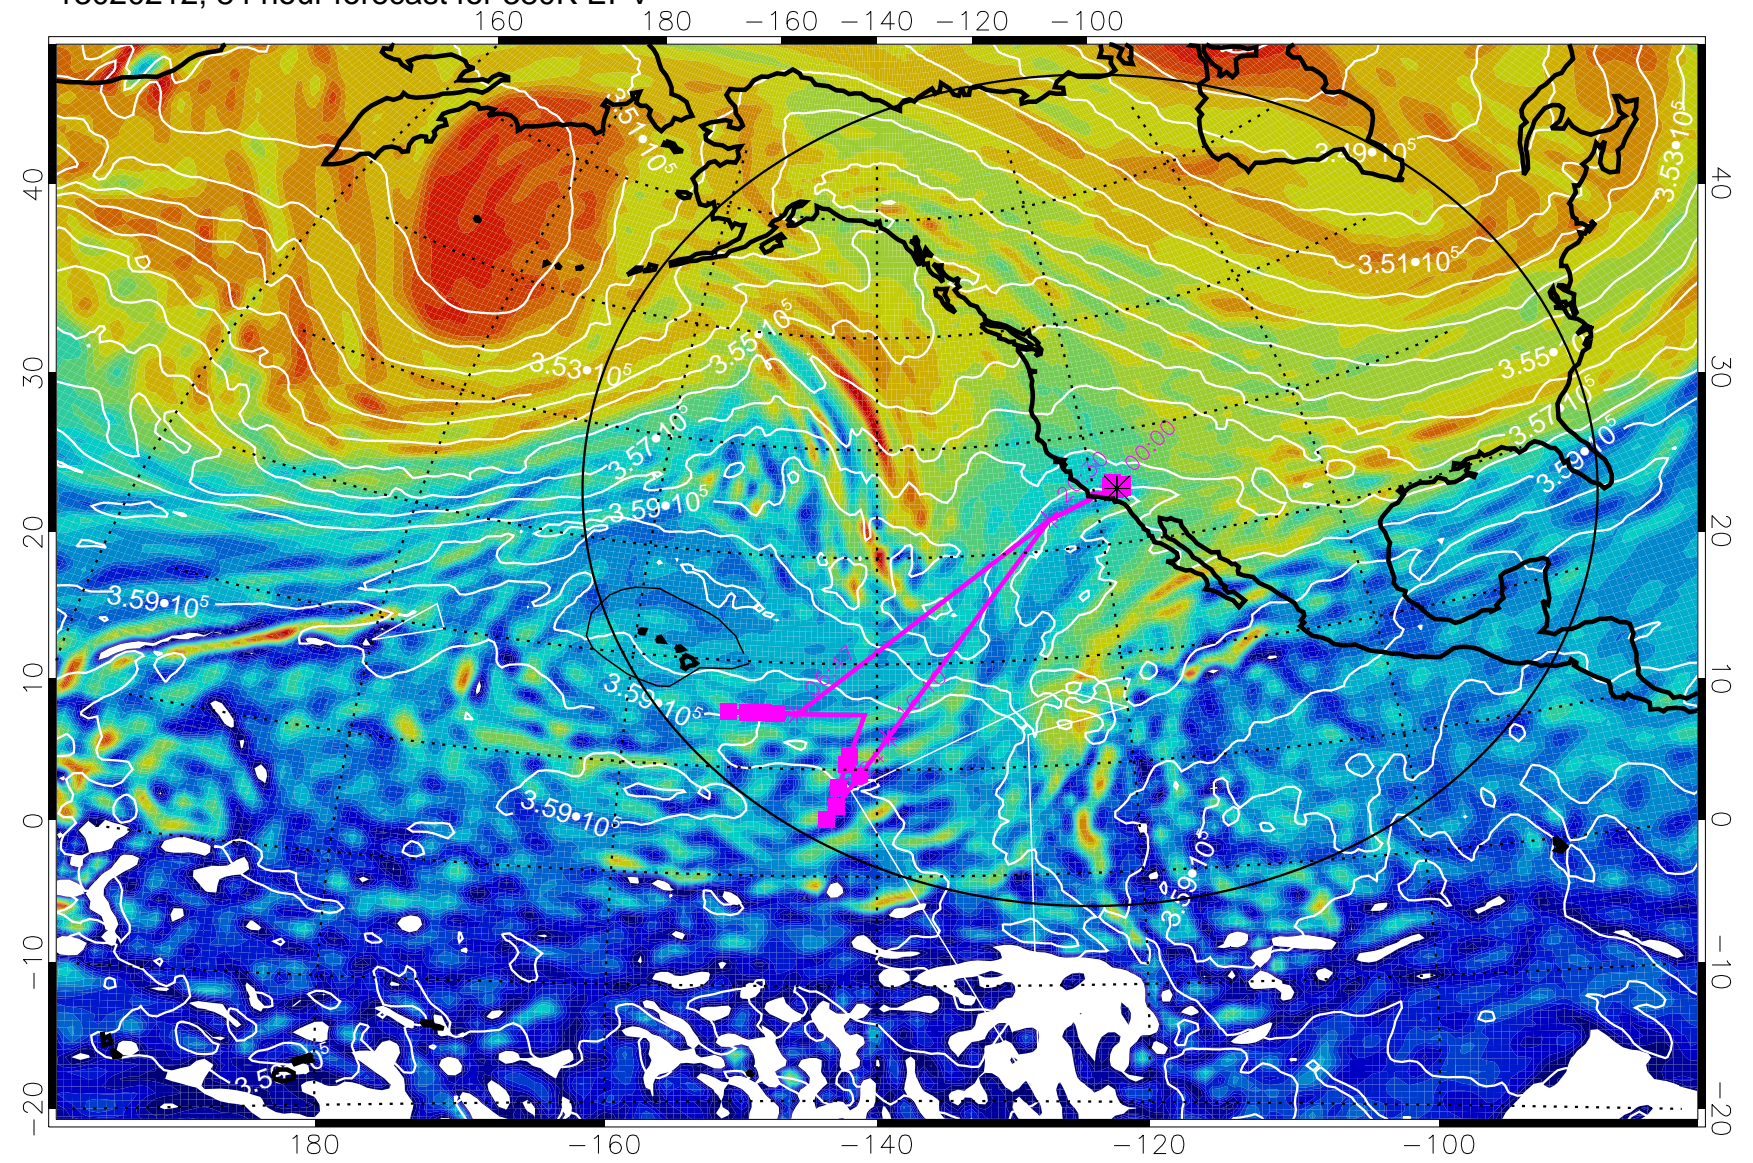

Range ring of 4055 km -- 13 hours GH round trip

13020200, 72 hour forecast for 380K EPV

380K Montgomery Streamfunction, white

Range ring of 4055 km -- 13 hours GH round trip

13020206, 78 hour forecast for 380K EPV

160 180 -160 -140 -120 -100

380K Montgomery Streamfunction, white

Range ring of 4055 km -- 13 hours GH round trip

13020212, 84 hour forecast for 380K EPV

380K Montgomery Streamfunction, white

Range ring of 4055 km -- 13 hours GH round trip

13020218, 90 hour forecast for 380K EPV

160 180 -160 -140 -120 -100

380K Montgomery Streamfunction, white

Range ring of 4055 km -- 13 hours GH round trip

13020300, 96 hour forecast for 380K EPV

160 180 -160 -140 -120 -100

380K Montgomery Streamfunction, white

Range ring of 4055 km -- 13 hours GH round trip

13020306, 102 hour forecast for 380K EPV

160 180 -160 -140 -120 -100

380K Montgomery Streamfunction, white

Range ring of 4055 km -- 13 hours GH round trip