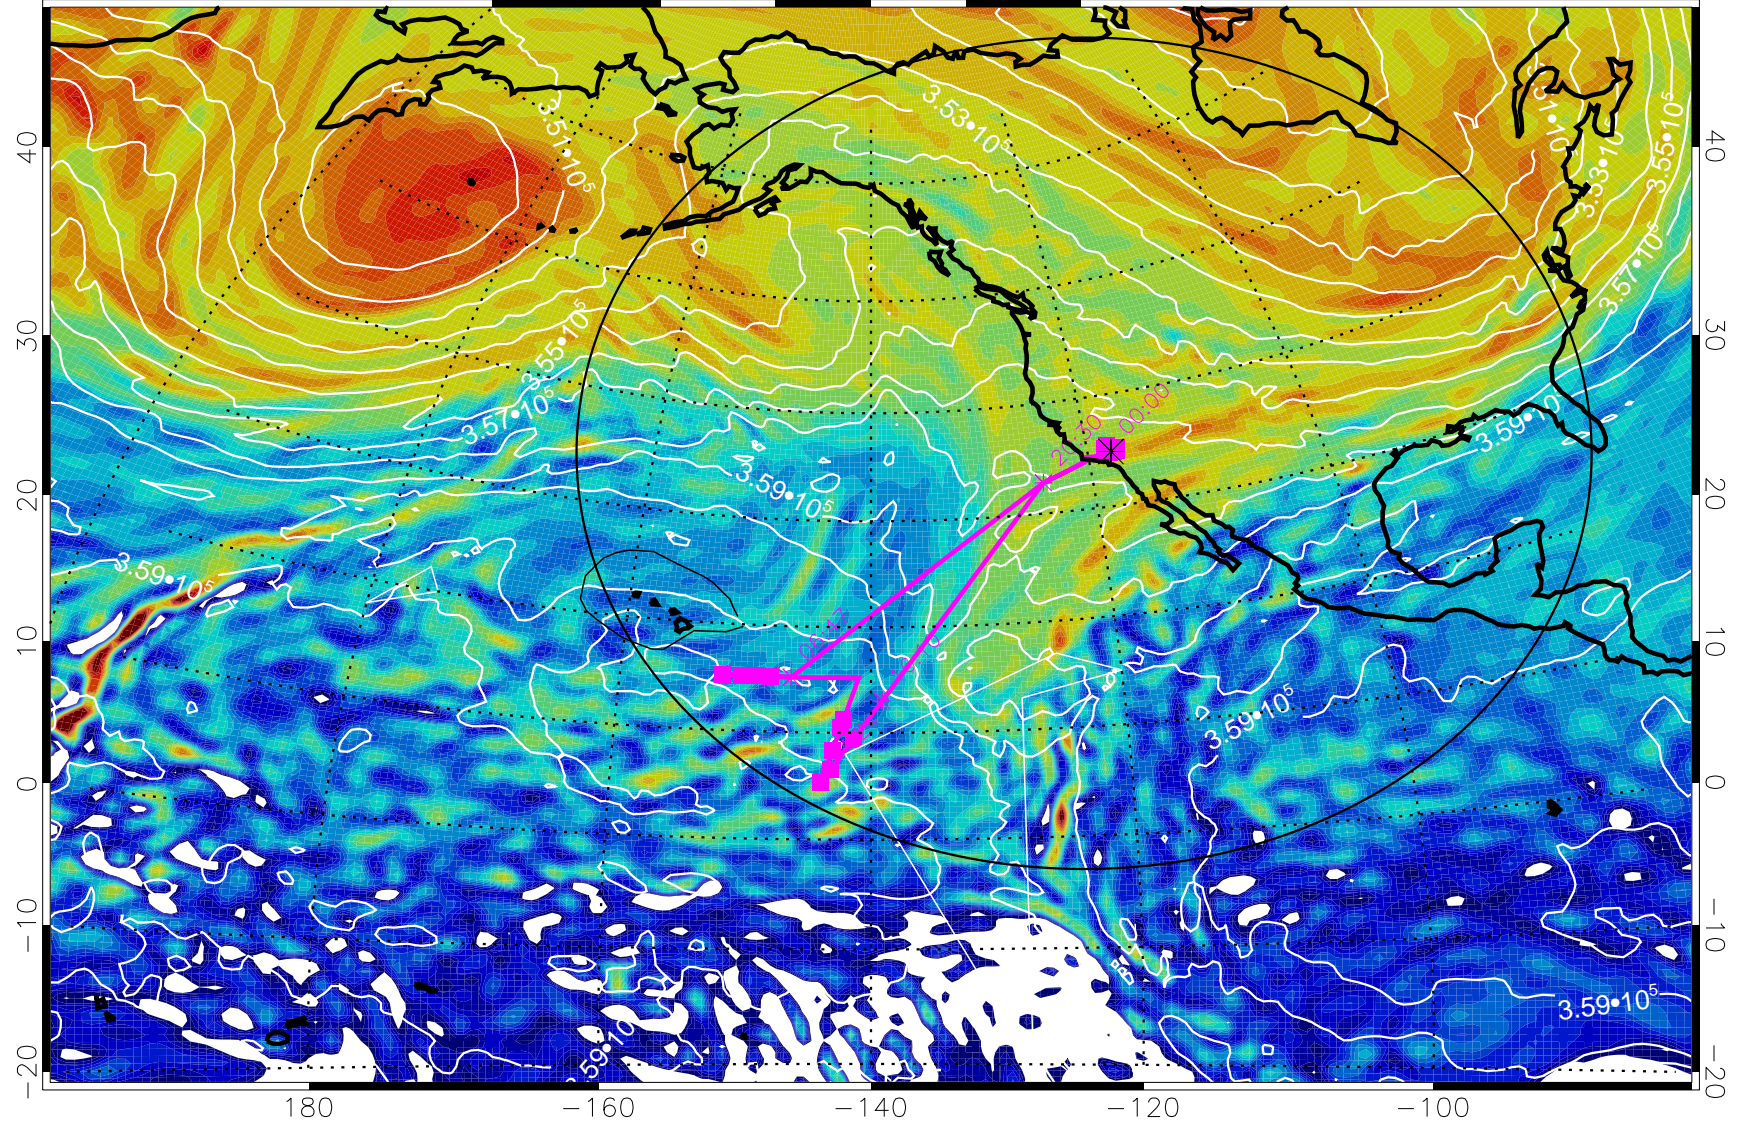

380K Montgomery Streamfunction, white

Range ring of 4055 km -- 13 hours GH round trip

13013118, 42 hour forecast for 380K EPV

380K Montgomery Streamfunction, white

Range ring of 4055 km -- 13 hours GH round trip

13020100, 48 hour forecast for 380K EPV

380K Montgomery Streamfunction, white

Range ring of 4055 km -- 13 hours GH round trip

13020106, 54 hour forecast for 380K EPV

380K Montgomery Streamfunction, white

Range ring of 4055 km -- 13 hours GH round trip

13020112, 60 hour forecast for 380K EPV

160 180 -160 -140 -120 -100

380K Montgomery Streamfunction, white

Range ring of 4055 km -- 13 hours GH round trip

13020118, 66 hour forecast for 380K EPV

380K Montgomery Streamfunction, white

Range ring of 4055 km -- 13 hours GH round trip

13020200, 72 hour forecast for 380K EPV

380K Montgomery Streamfunction, white

Range ring of 4055 km -- 13 hours GH round trip

13020206, 78 hour forecast for 380K EPV