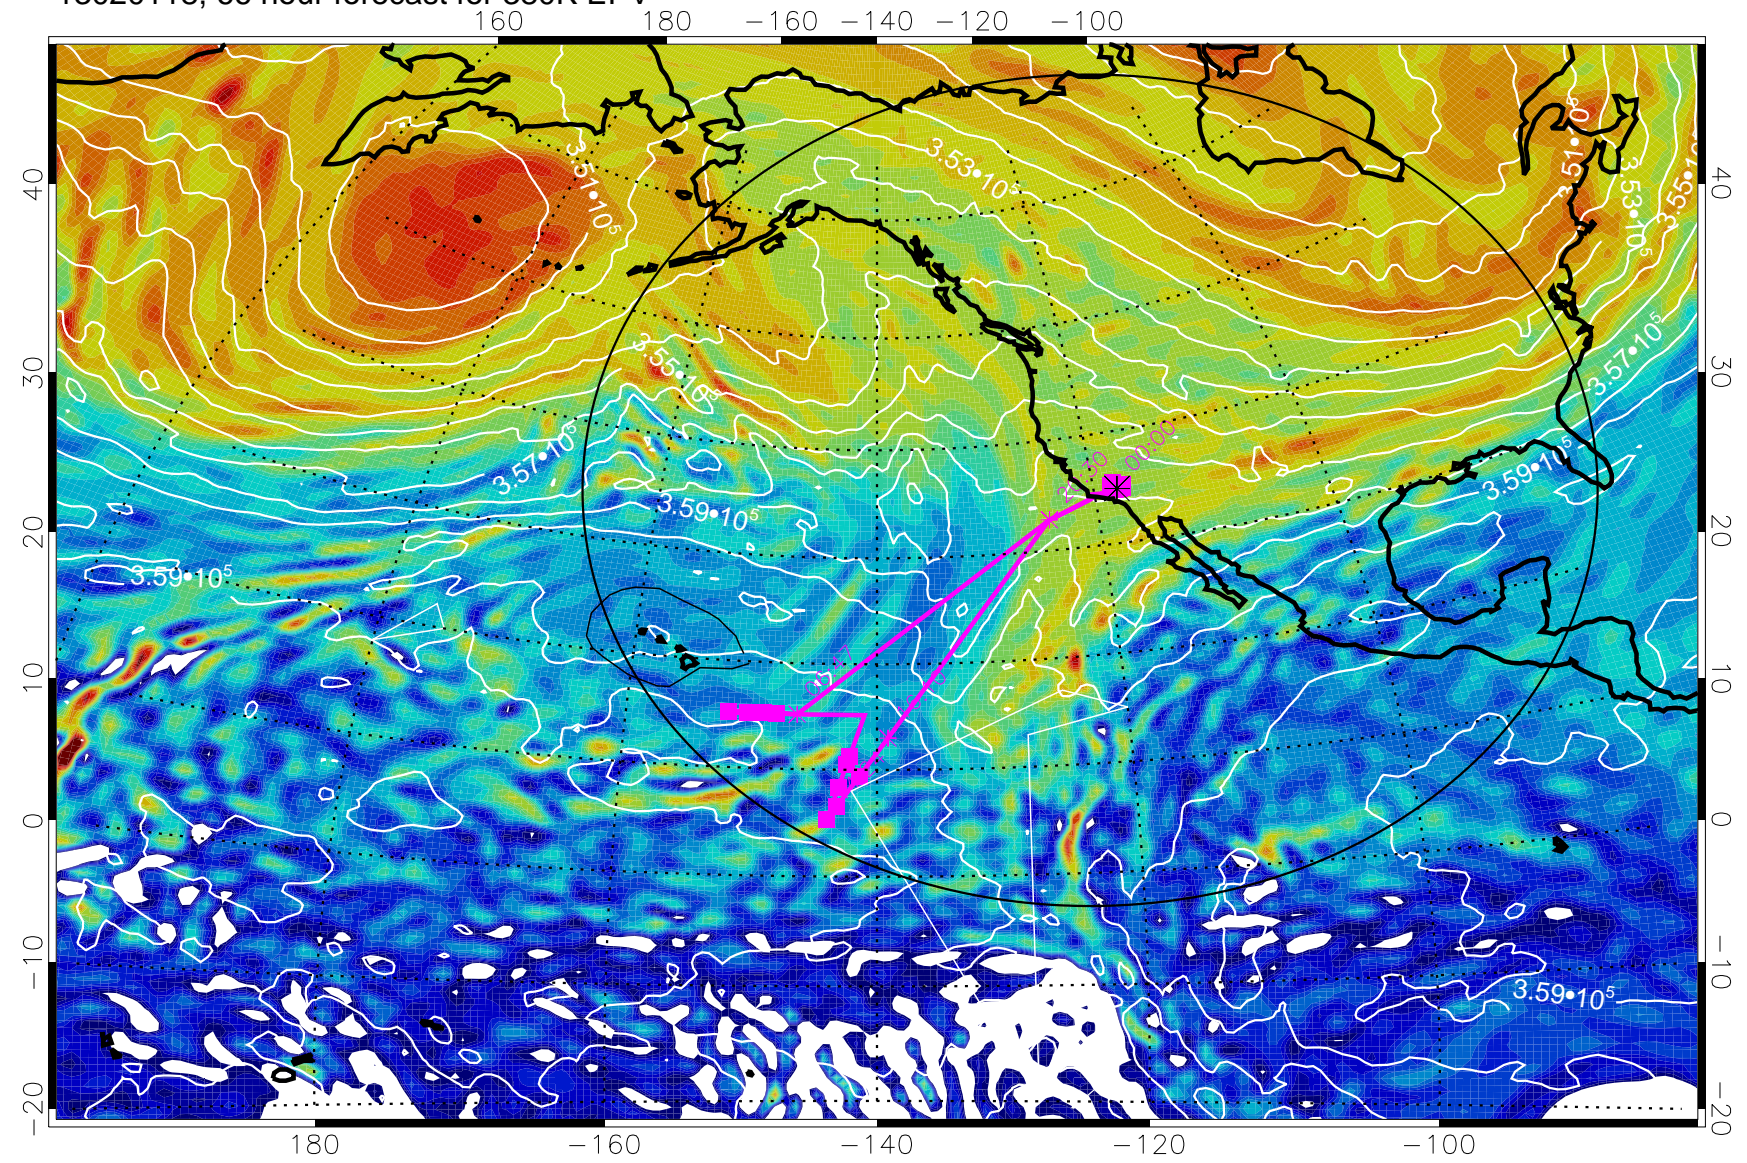

13020112, 60 hour forecast for 380K EPV

160 180 -160 -140 -120 -100

380K Montgomery Streamfunction, white

Range ring of 4055 km -- 13 hours GH round trip

13020118, 66 hour forecast for 380K EPV

380K Montgomery Streamfunction, white

Range ring of 4055 km -- 13 hours GH round trip

13020200, 72 hour forecast for 380K EPV

380K Montgomery Streamfunction, white

Range ring of 4055 km -- 13 hours GH round trip

13020206, 78 hour forecast for 380K EPV

160 180 -160 -140 -120 -100

380K Montgomery Streamfunction, white

Range ring of 4055 km -- 13 hours GH round trip

13020212, 84 hour forecast for 380K EPV

380K Montgomery Streamfunction, white

Range ring of 4055 km -- 13 hours GH round trip

13020218, 90 hour forecast for 380K EPV

160 180 -160 -140 -120 -100

380K Montgomery Streamfunction, white

Range ring of 4055 km -- 13 hours GH round trip

13020300, 96 hour forecast for 380K EPV

160 180 -160 -140 -120 -100