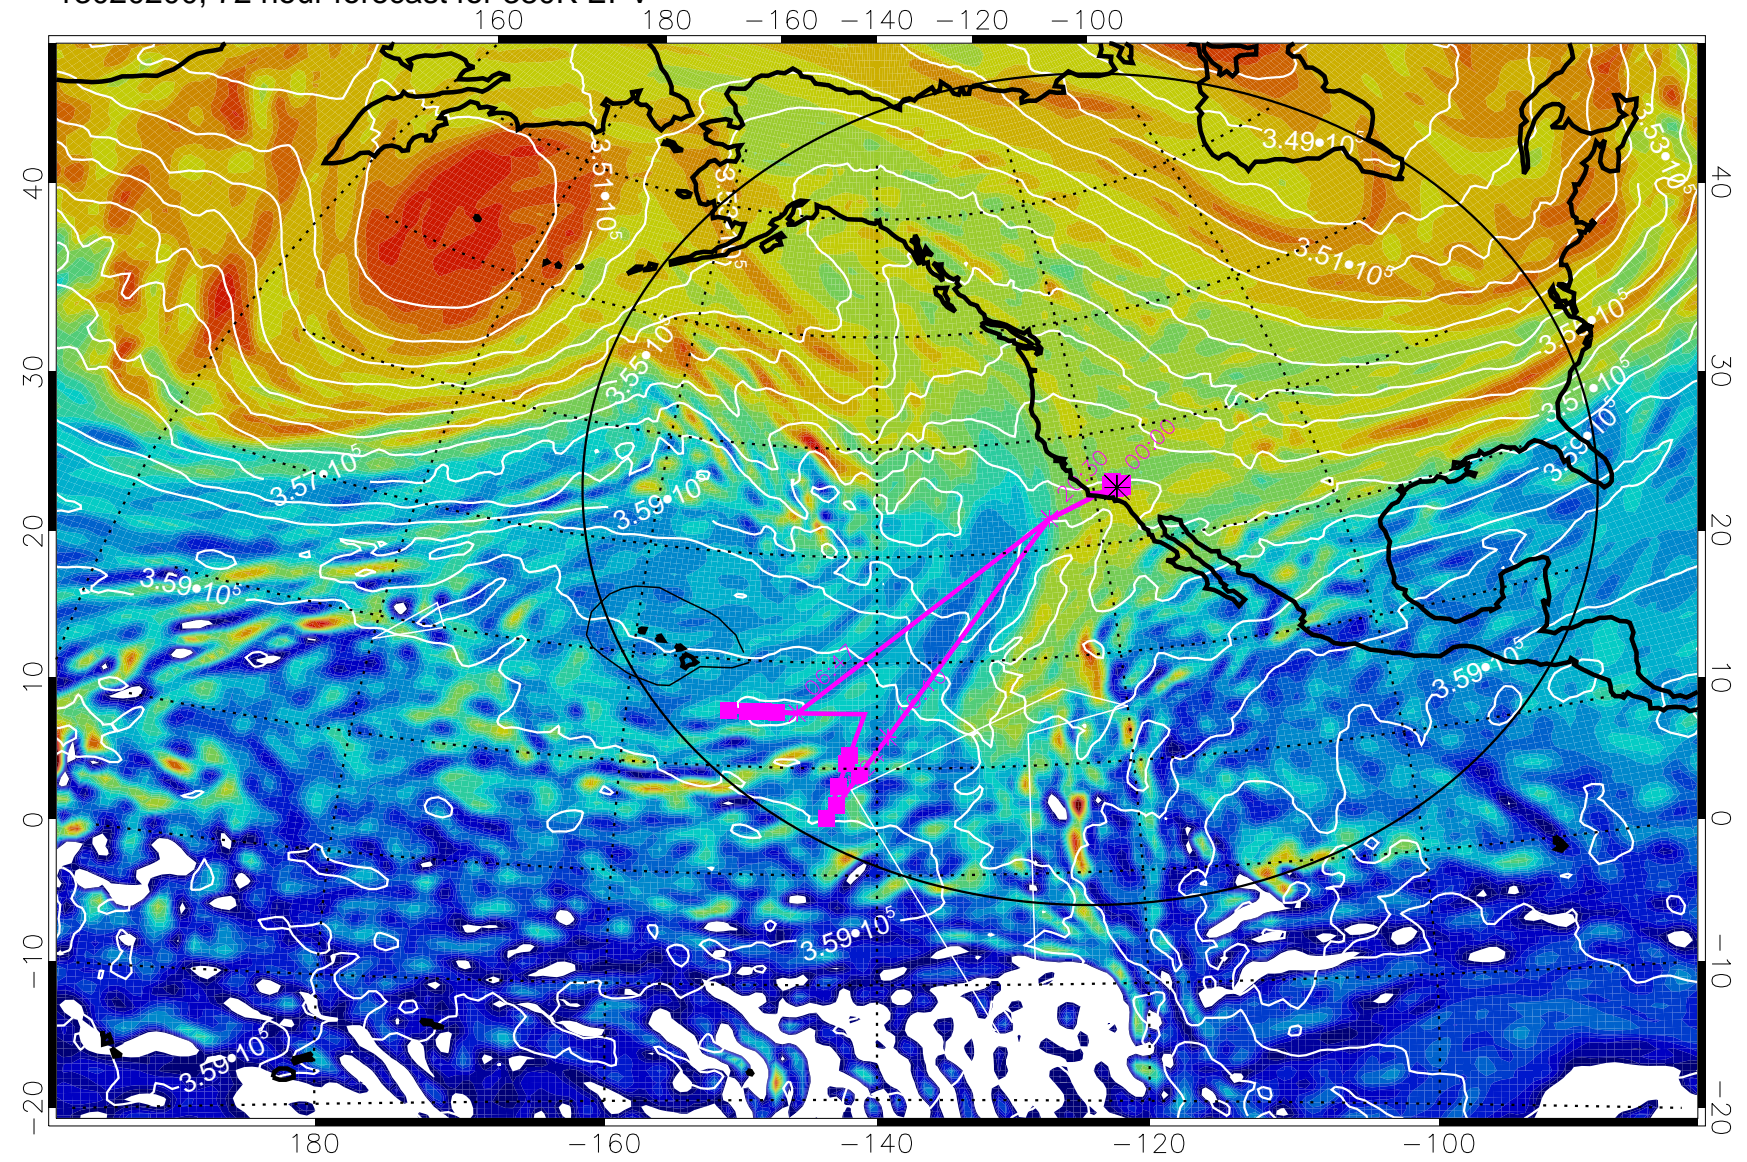

13020112, 60 hour forecast for 380K EPV

160 180 -160 -140 -120 -100

380K Montgomery Streamfunction, white

Range ring of 4055 km -- 13 hours GH round trip

13020118, 66 hour forecast for 380K EPV

380K Montgomery Streamfunction, white

Range ring of 4055 km -- 13 hours GH round trip

13020200, 72 hour forecast for 380K EPV

380K Montgomery Streamfunction, white

Range ring of 4055 km -- 13 hours GH round trip

13020206, 78 hour forecast for 380K EPV

160 180 -160 -140 -120 -100

380K Montgomery Streamfunction, white

Range ring of 4055 km -- 13 hours GH round trip

13020212, 84 hour forecast for 380K EPV

380K Montgomery Streamfunction, white

Range ring of 4055 km -- 13 hours GH round trip

13020218, 90 hour forecast for 380K EPV

160 180 -160 -140 -120 -100

380K Montgomery Streamfunction, white

Range ring of 4055 km -- 13 hours GH round trip

13020300, 96 hour forecast for 380K EPV

160 180 -160 -140 -120 -100