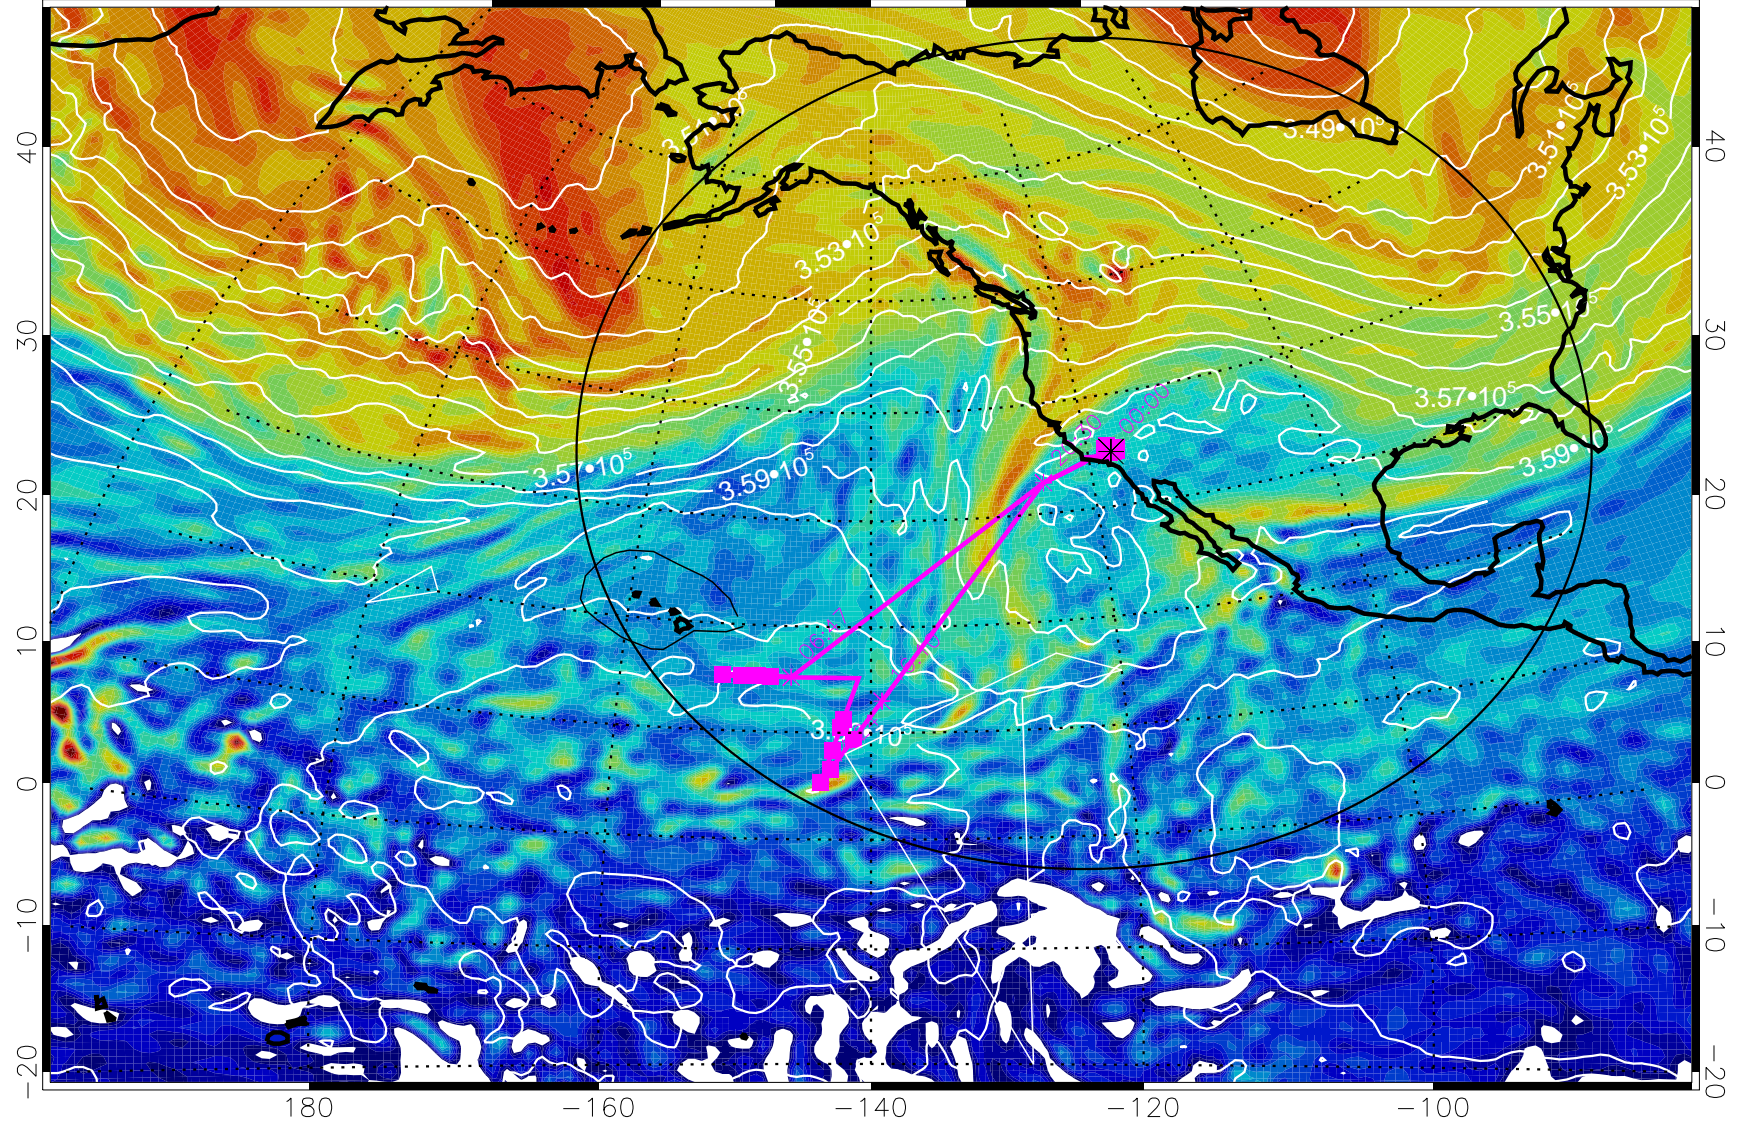

13020218, 90 hour forecast for 380K EPV

160 180 -160 -140 -120 -100

380K Montgomery Streamfunction, white

Range ring of 4055 km -- 13 hours GH round trip

13020300, 96 hour forecast for 380K EPV

160 180 -160 -140 -120 -100

380K Montgomery Streamfunction, white

Range ring of 4055 km -- 13 hours GH round trip

13020306, 102 hour forecast for 380K EPV

160 180 -160 -140 -120 -100

380K Montgomery Streamfunction, white

Range ring of 4055 km -- 13 hours GH round trip

13020312, 108 hour forecast for 380K EPV

160 180 -160 -140 -120 -100

380K Montgomery Streamfunction, white

Range ring of 4055 km -- 13 hours GH round trip

13020318, 114 hour forecast for 380K EPV

160 180 -160 -140 -120 -100

380K Montgomery Streamfunction, white

Range ring of 4055 km -- 13 hours GH round trip

13020400, 120 hour forecast for 380K EPV

160 180 -160 -140 -120 -100

380K Montgomery Streamfunction, white

Range ring of 4055 km -- 13 hours GH round trip