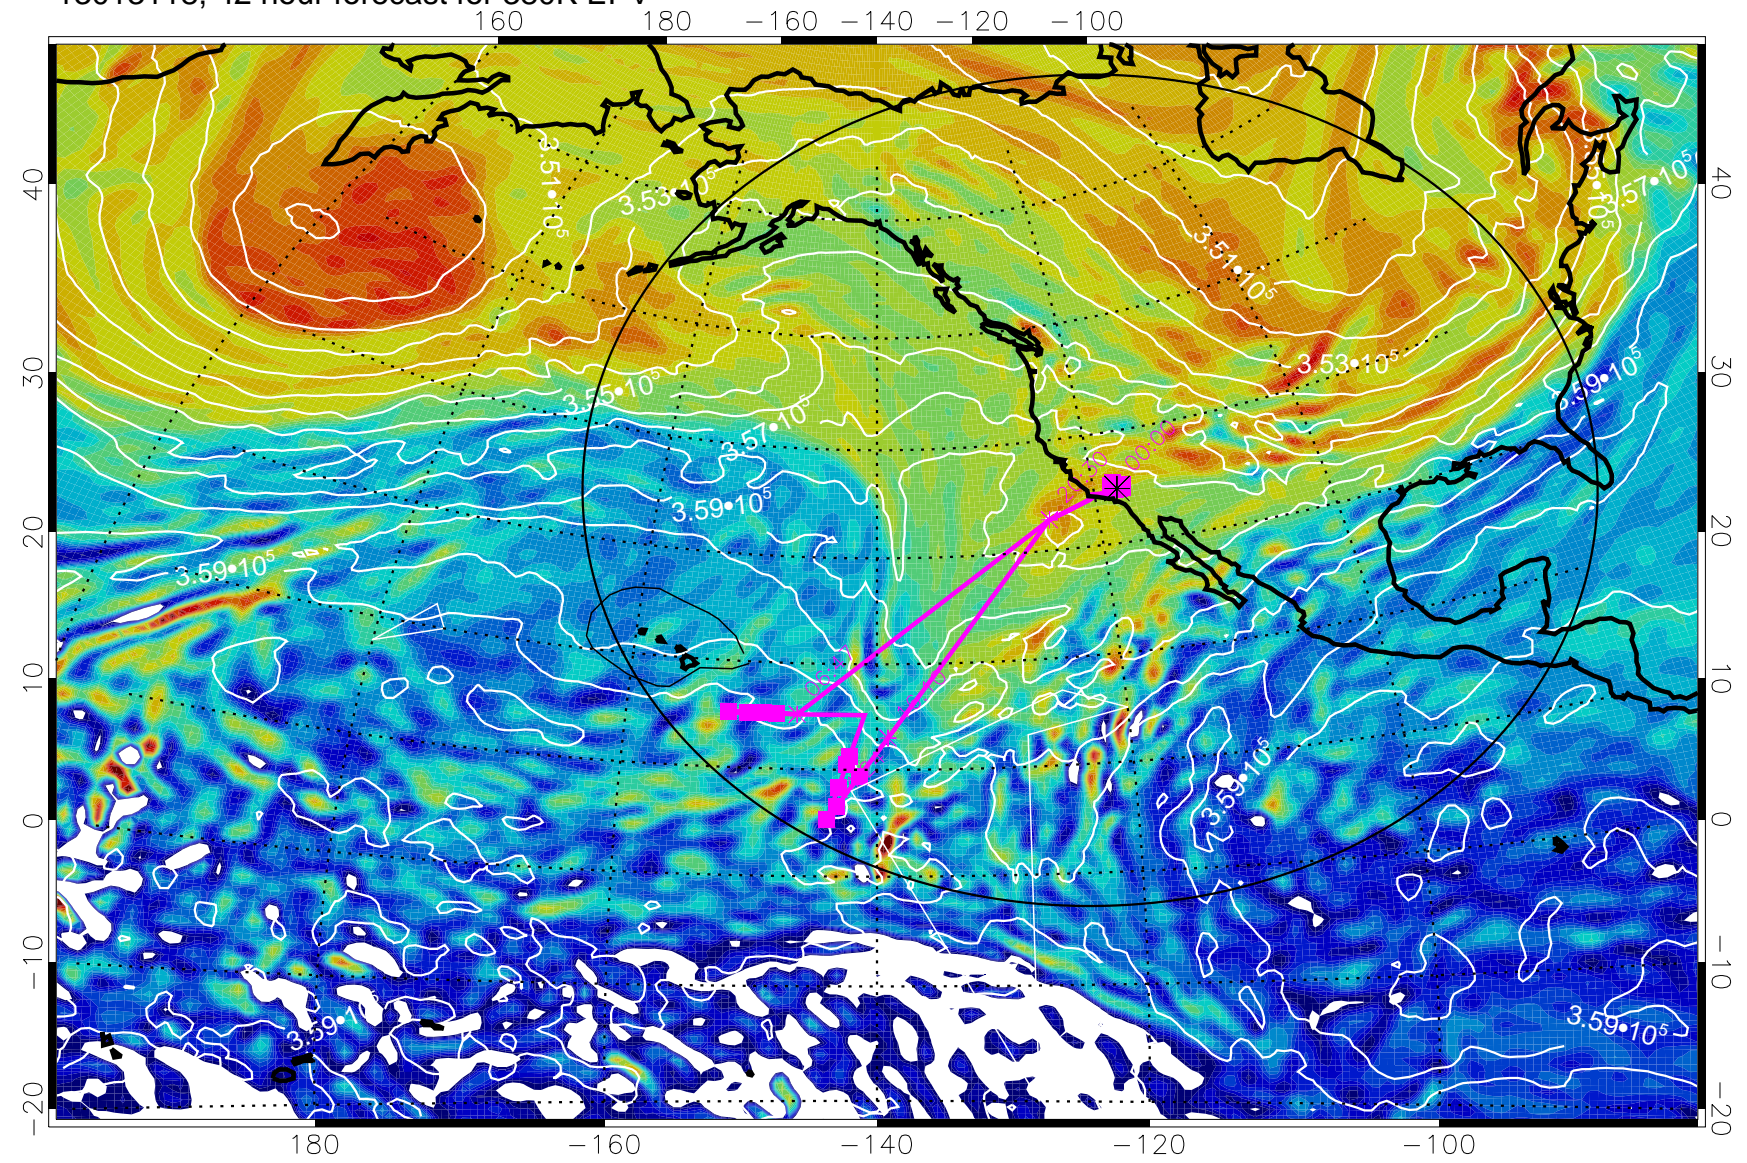

380K Montgomery Streamfunction, white

Range ring of 4055 km -- 13 hours GH round trip

13013118, 42 hour forecast for 380K EPV

380K Montgomery Streamfunction, white

Range ring of 4055 km -- 13 hours GH round trip

13020100, 48 hour forecast for 380K EPV

380K Montgomery Streamfunction, white

Range ring of 4055 km -- 13 hours GH round trip

13020106, 54 hour forecast for 380K EPV

380K Montgomery Streamfunction, white

Range ring of 4055 km -- 13 hours GH round trip

13020112, 60 hour forecast for 380K EPV

160 180 -160 -140 -120 -100

380K Montgomery Streamfunction, white

Range ring of 4055 km -- 13 hours GH round trip

13020118, 66 hour forecast for 380K EPV

380K Montgomery Streamfunction, white

Range ring of 4055 km -- 13 hours GH round trip

13020200, 72 hour forecast for 380K EPV

380K Montgomery Streamfunction, white

Range ring of 4055 km -- 13 hours GH round trip

13020206, 78 hour forecast for 380K EPV