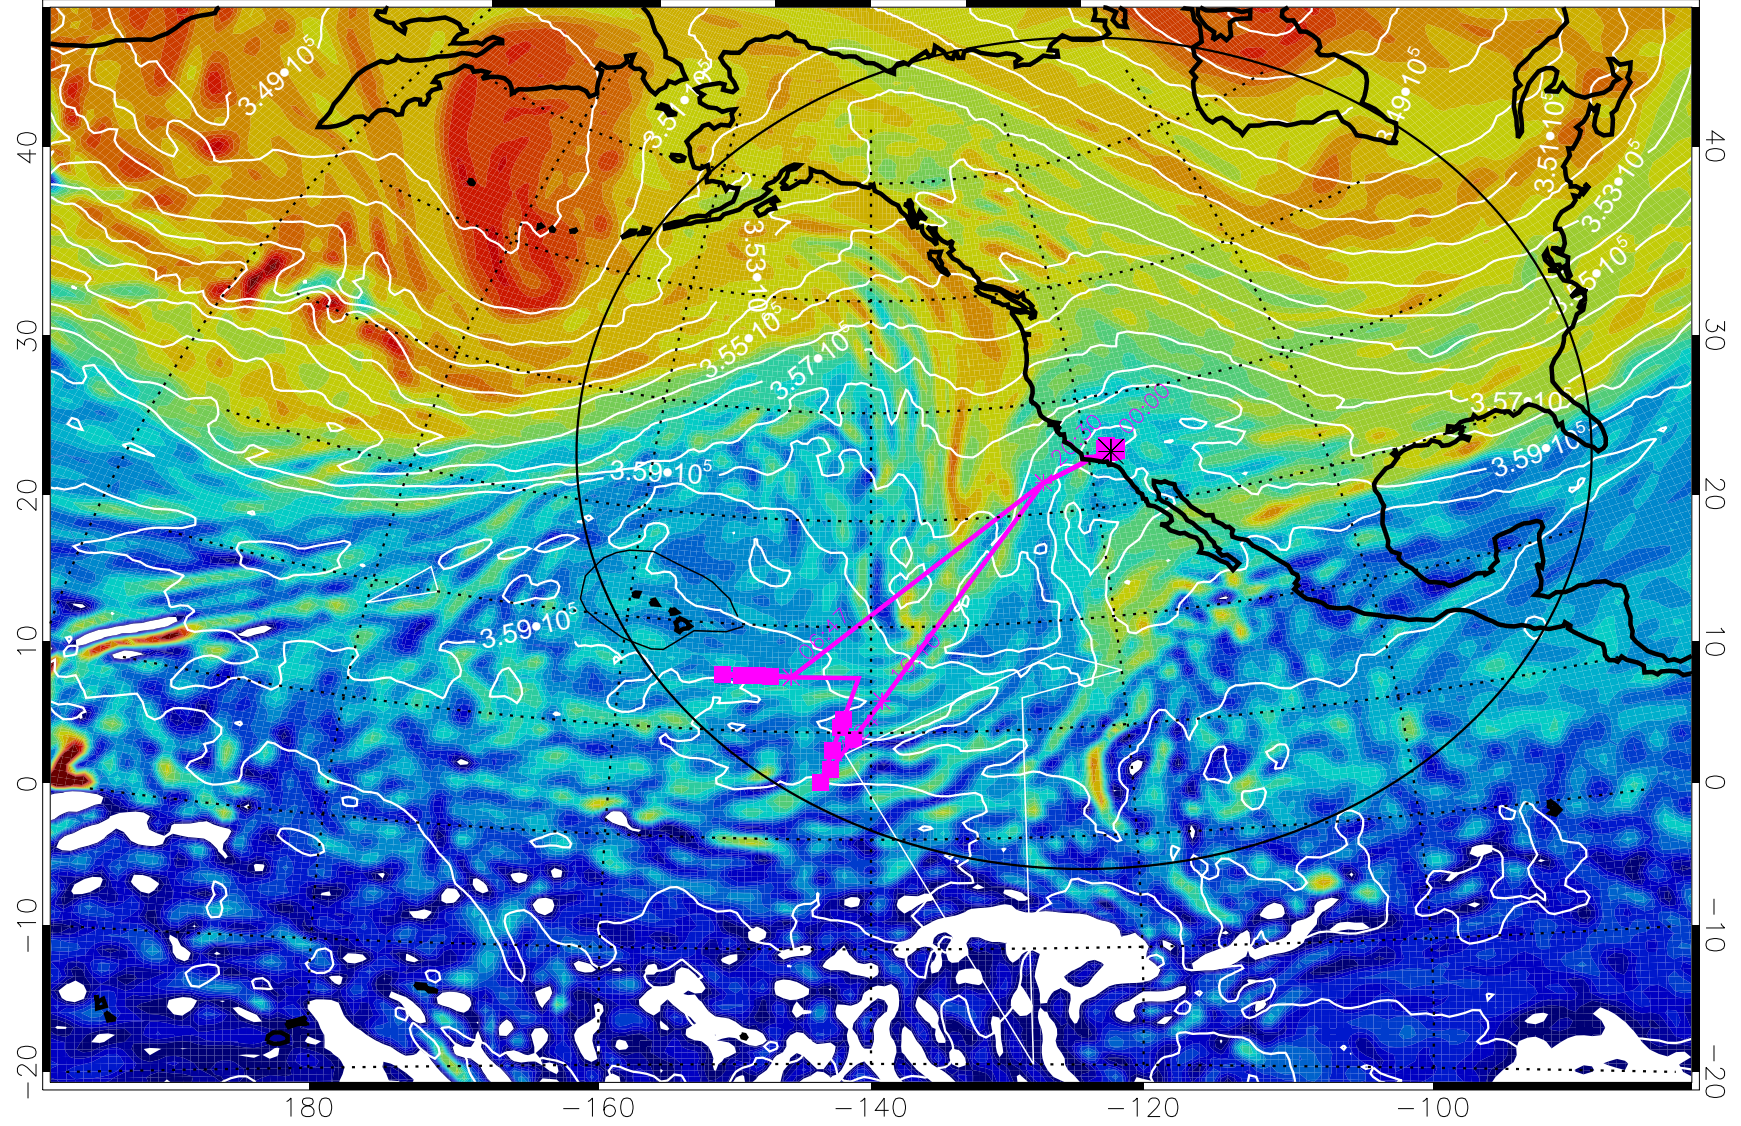

160 180 -160 -140 -120 -100

380K Montgomery Streamfunction, white

Range ring of 4055 km -- 13 hours GH round trip

13020212, 84 hour forecast for 380K EPV

380K Montgomery Streamfunction, white

Range ring of 4055 km -- 13 hours GH round trip

13020218, 90 hour forecast for 380K EPV

160 180 -160 -140 -120 -100

380K Montgomery Streamfunction, white

Range ring of 4055 km -- 13 hours GH round trip

13020300, 96 hour forecast for 380K EPV

160 180 -160 -140 -120 -100

380K Montgomery Streamfunction, white

Range ring of 4055 km -- 13 hours GH round trip

13020306, 102 hour forecast for 380K EPV

160 180 -160 -140 -120 -100

380K Montgomery Streamfunction, white

Range ring of 4055 km -- 13 hours GH round trip

13020312, 108 hour forecast for 380K EPV

160 180 -160 -140 -120 -100

380K Montgomery Streamfunction, white

Range ring of 4055 km -- 13 hours GH round trip

13020318, 114 hour forecast for 380K EPV

160 180 -160 -140 -120 -100