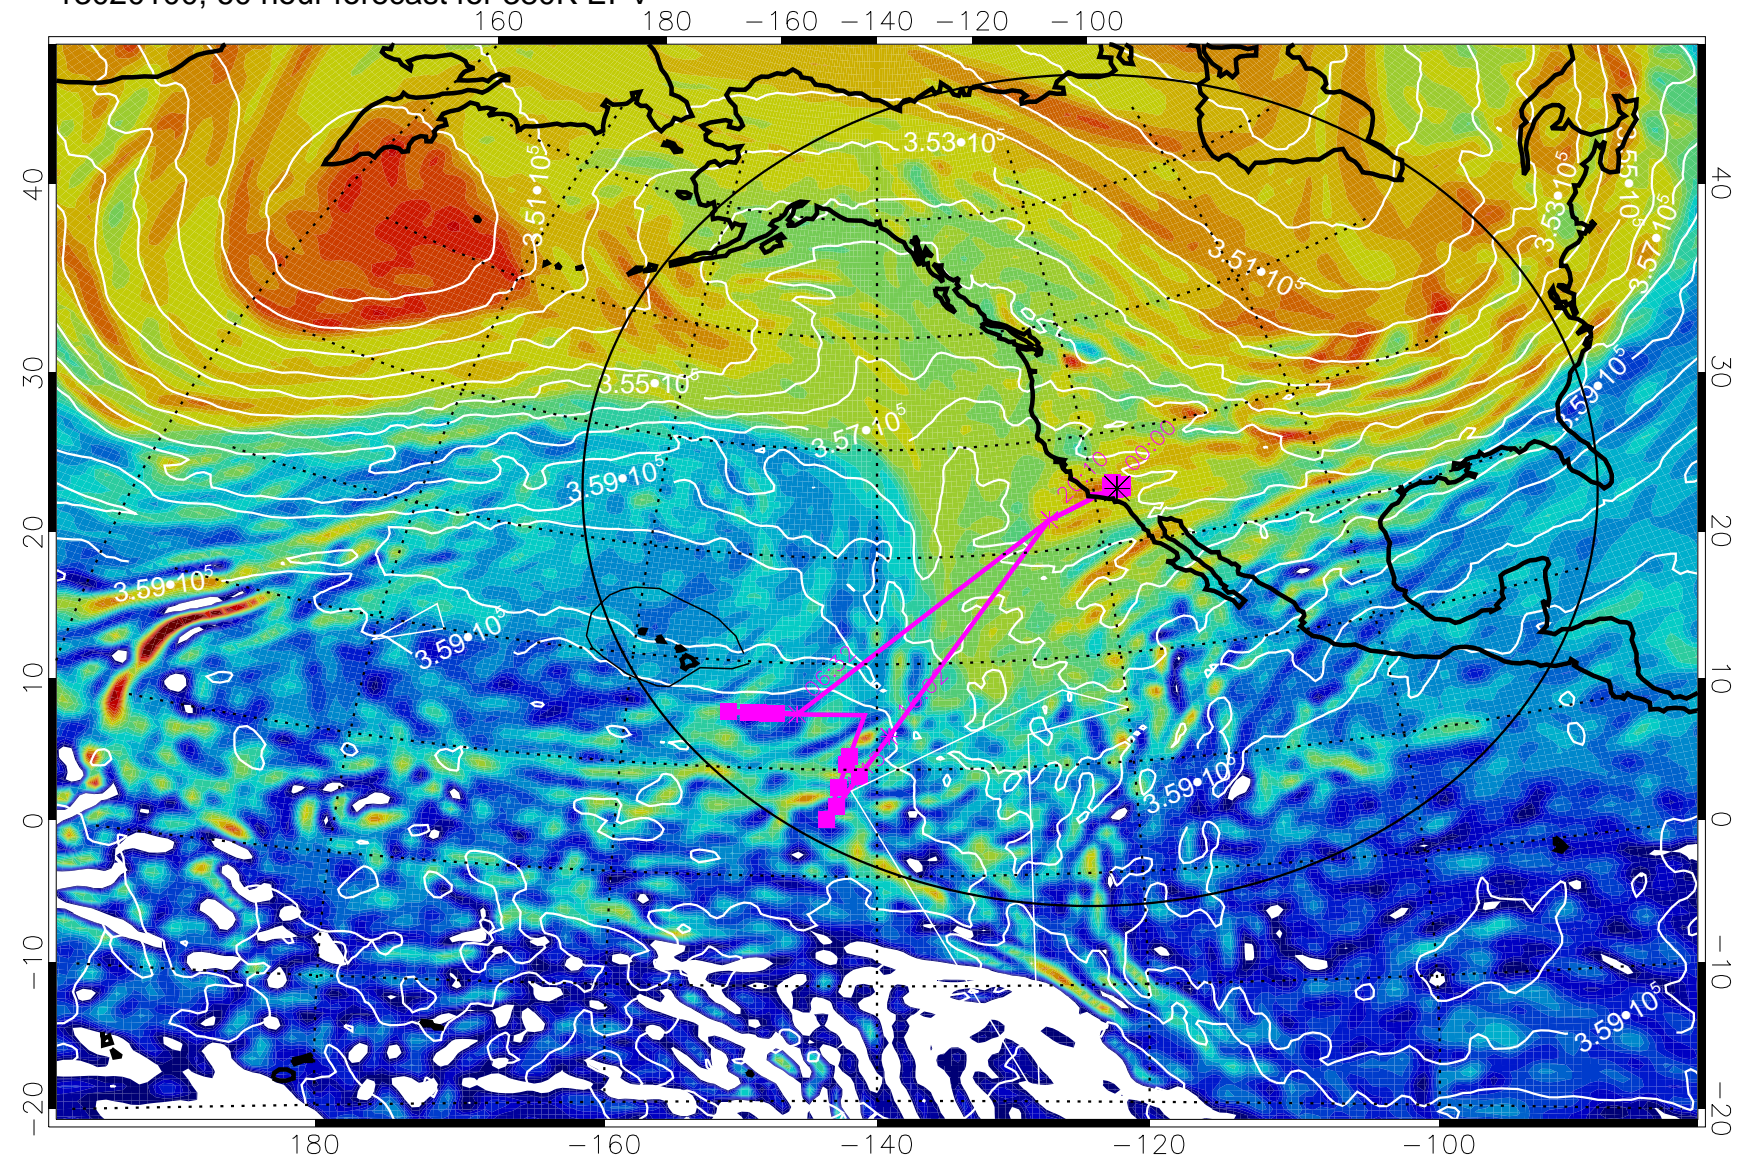

13013118, 54 hour forecast for 380K EPV

380K Montgomery Streamfunction, white

Range ring of 4055 km -- 13 hours GH round trip

13020100, 60 hour forecast for 380K EPV

380K Montgomery Streamfunction, white

Range ring of 4055 km -- 13 hours GH round trip

13020106, 66 hour forecast for 380K EPV

380K Montgomery Streamfunction, white

Range ring of 4055 km -- 13 hours GH round trip

13020112, 72 hour forecast for 380K EPV

380K Montgomery Streamfunction, white

Range ring of 4055 km -- 13 hours GH round trip

13020118, 78 hour forecast for 380K EPV

380K Montgomery Streamfunction, white

Range ring of 4055 km -- 13 hours GH round trip

13020200, 84 hour forecast for 380K EPV

380K Montgomery Streamfunction, white

Range ring of 4055 km -- 13 hours GH round trip

13020206, 90 hour forecast for 380K EPV

160 180 -160 -140 -120 -100

380K Montgomery Streamfunction, white

Range ring of 4055 km -- 13 hours GH round trip

13020212, 96 hour forecast for 380K EPV

160 180 -160 -140 -120 -100