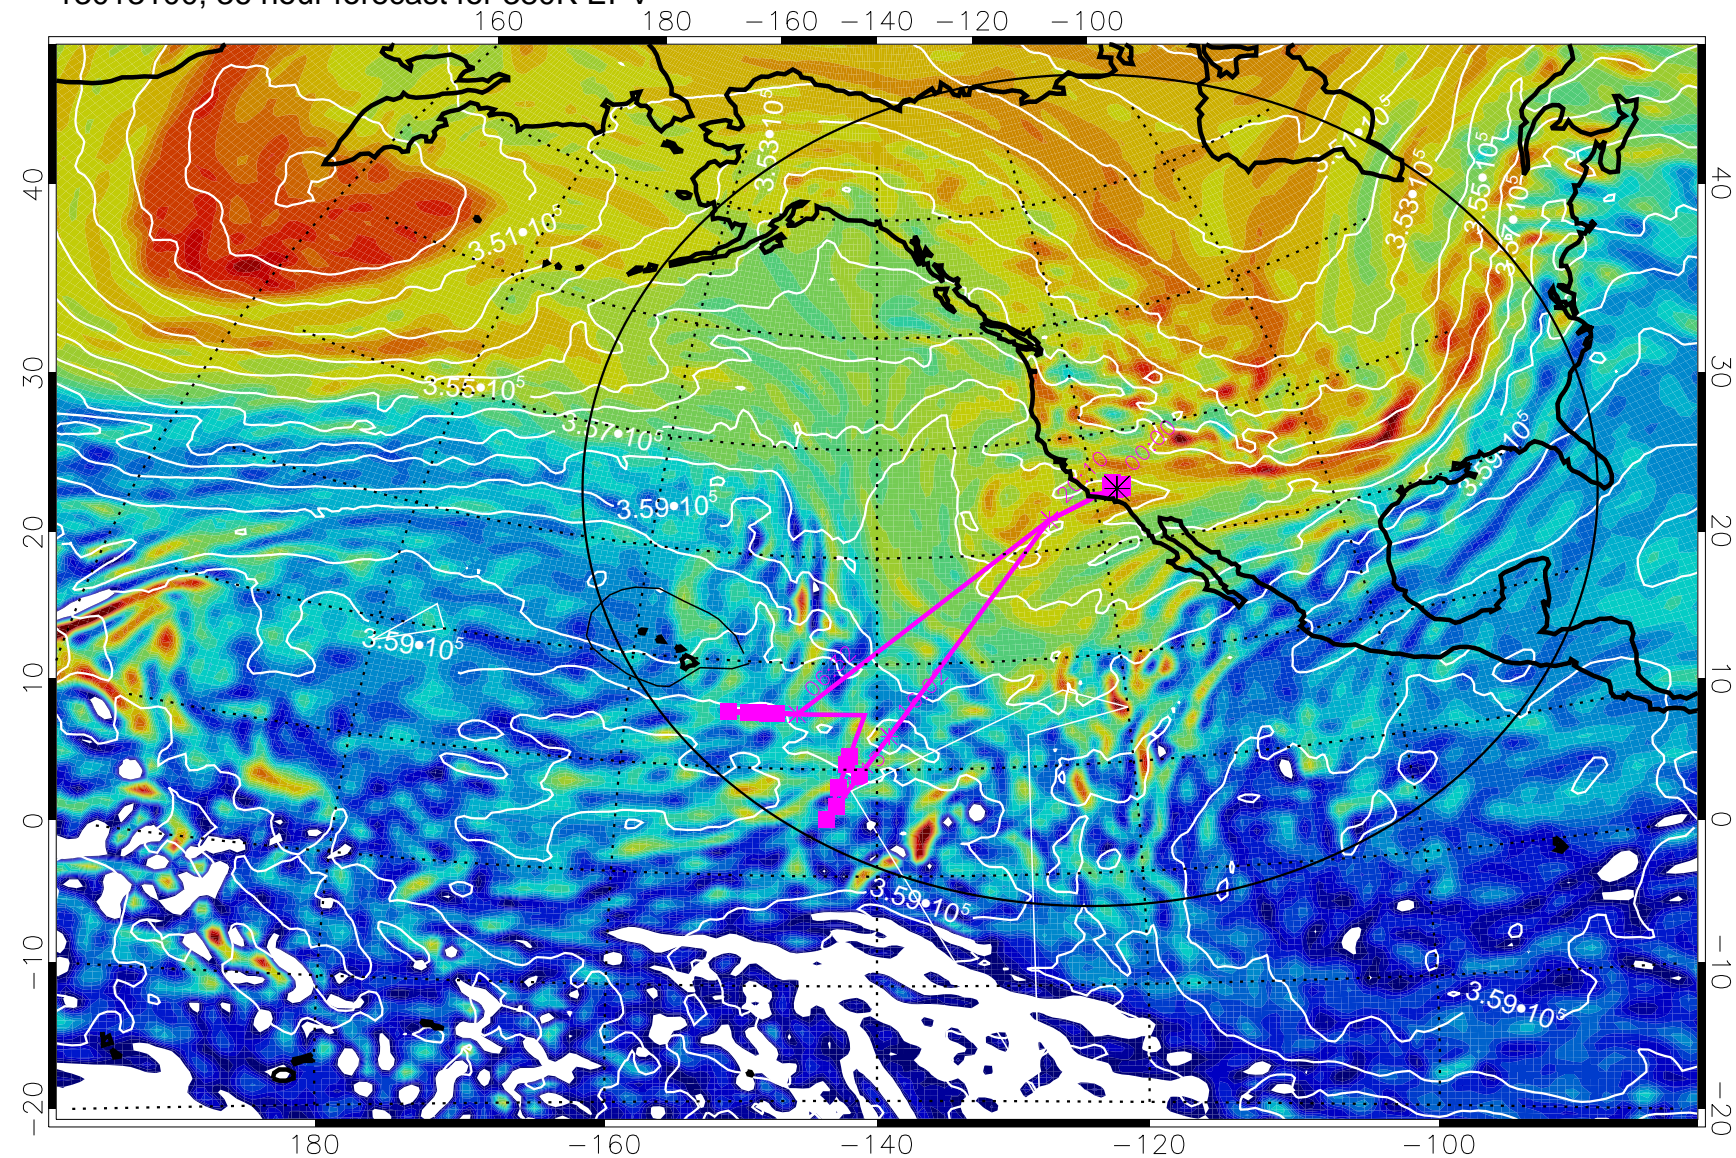

Range ring of 4055 km -- 13 hours GH round trip

13013006, 18 hour forecast for 380K EPV

380K Montgomery Streamfunction, white

Range ring of 4055 km -- 13 hours GH round trip

13013012, 24 hour forecast for 380K EPV

380K Montgomery Streamfunction, white

Range ring of 4055 km -- 13 hours GH round trip

13013018, 30 hour forecast for 380K EPV

380K Montgomery Streamfunction, white

Range ring of 4055 km -- 13 hours GH round trip

13013100, 36 hour forecast for 380K EPV

380K Montgomery Streamfunction, white

Range ring of 4055 km -- 13 hours GH round trip

13013106, 42 hour forecast for 380K EPV

380K Montgomery Streamfunction, white

Range ring of 4055 km -- 13 hours GH round trip

13013118, 54 hour forecast for 380K EPV

380K Montgomery Streamfunction, white

Range ring of 4055 km -- 13 hours GH round trip

13020100, 60 hour forecast for 380K EPV

380K Montgomery Streamfunction, white

Range ring of 4055 km -- 13 hours GH round trip