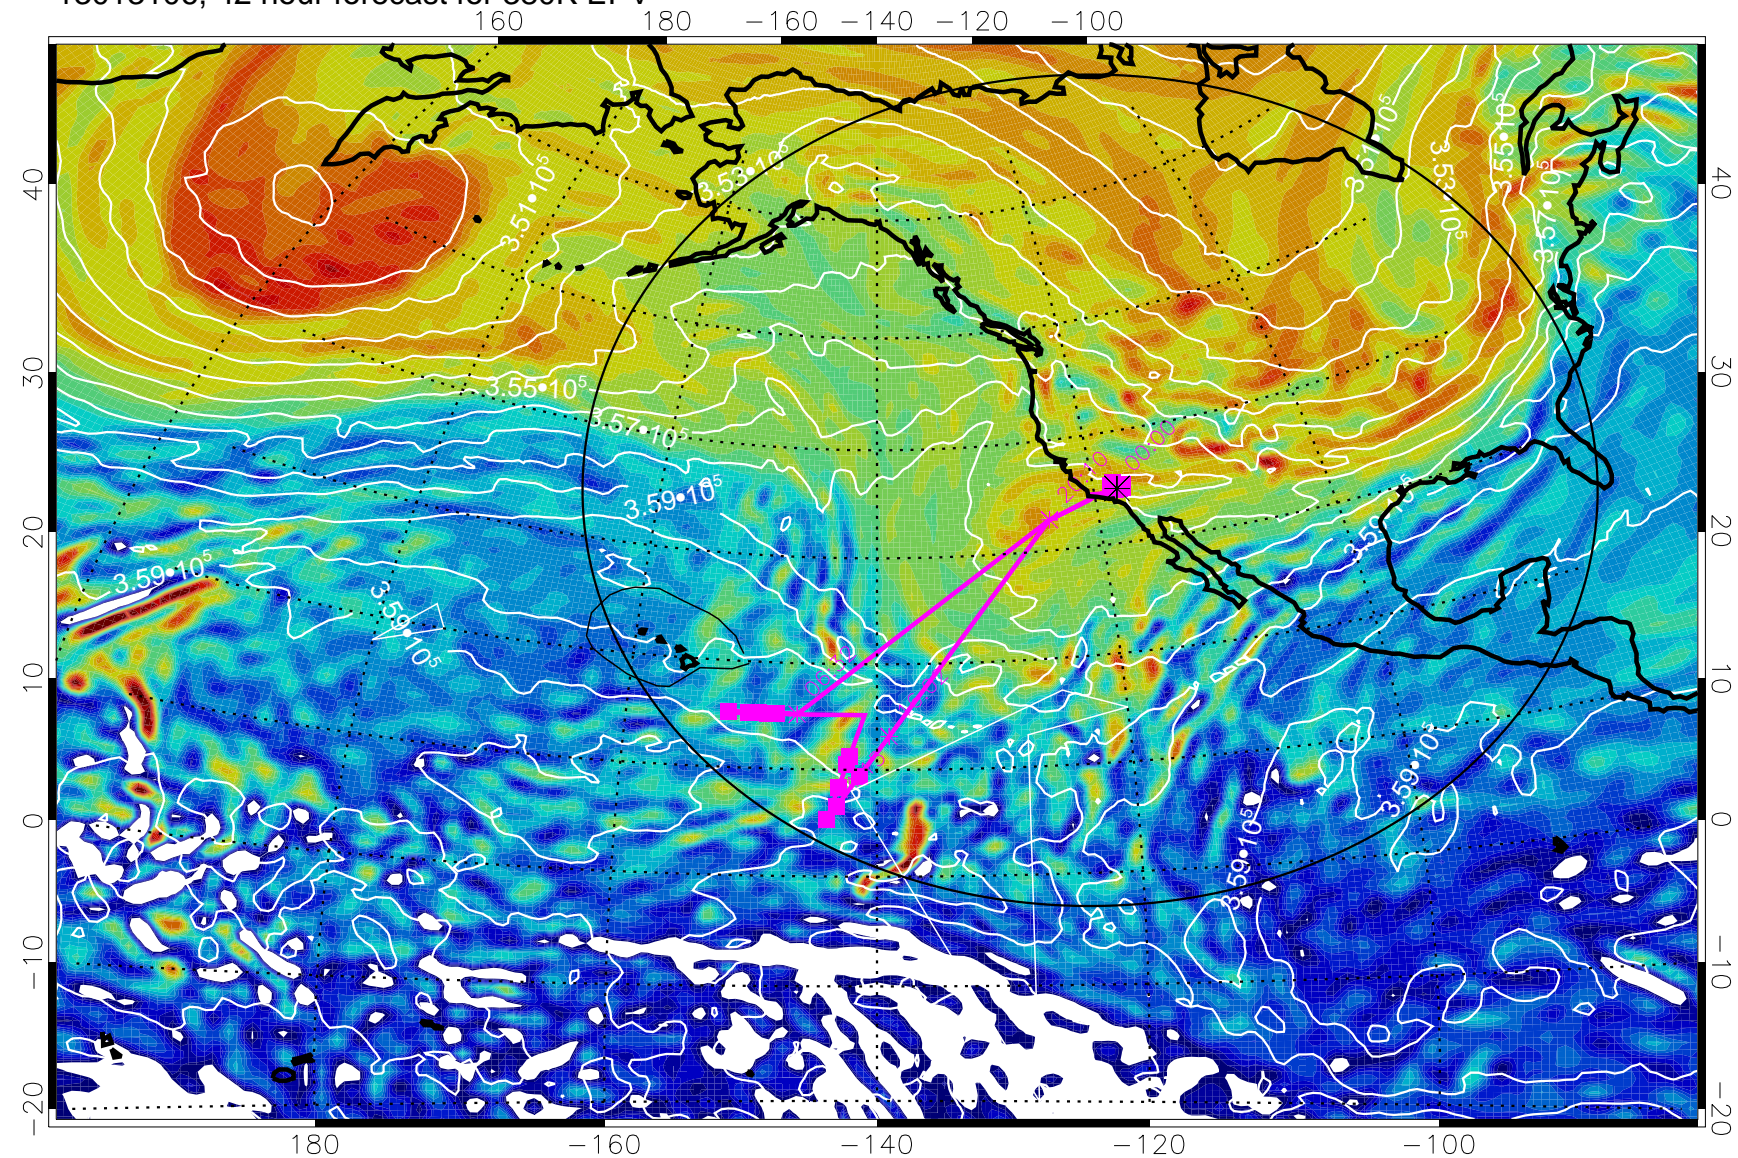

Range ring of 4055 km -- 13 hours GH round trip

13013006, 18 hour forecast for 380K EPV

380K Montgomery Streamfunction, white

Range ring of 4055 km -- 13 hours GH round trip

13013012, 24 hour forecast for 380K EPV

380K Montgomery Streamfunction, white

Range ring of 4055 km -- 13 hours GH round trip

13013018, 30 hour forecast for 380K EPV

380K Montgomery Streamfunction, white

Range ring of 4055 km -- 13 hours GH round trip

13013100, 36 hour forecast for 380K EPV

380K Montgomery Streamfunction, white

Range ring of 4055 km -- 13 hours GH round trip

13013106, 42 hour forecast for 380K EPV

380K Montgomery Streamfunction, white

Range ring of 4055 km -- 13 hours GH round trip

13013118, 54 hour forecast for 380K EPV

380K Montgomery Streamfunction, white

Range ring of 4055 km -- 13 hours GH round trip

13020100, 60 hour forecast for 380K EPV

380K Montgomery Streamfunction, white

Range ring of 4055 km -- 13 hours GH round trip