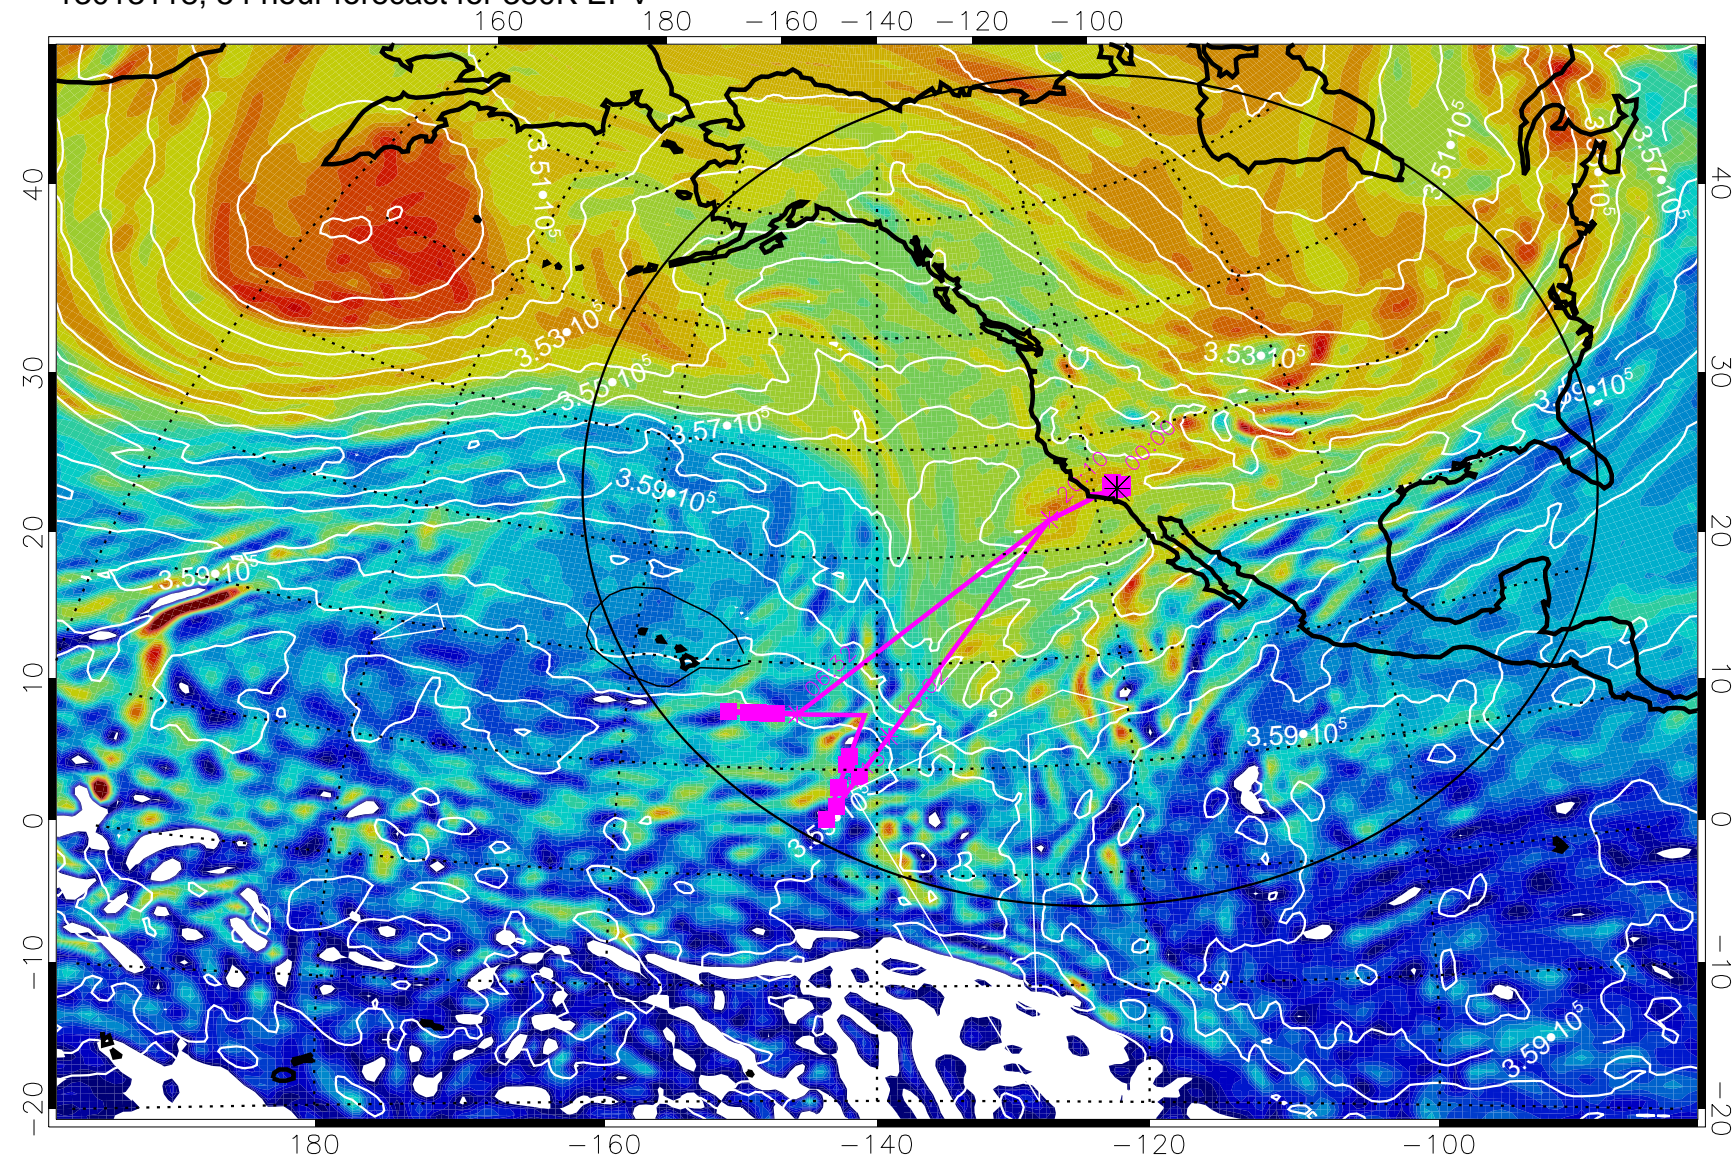

380K Montgomery Streamfunction, white

Range ring of 4055 km -- 13 hours GH round trip

13013018, 30 hour forecast for 380K EPV

380K Montgomery Streamfunction, white

Range ring of 4055 km -- 13 hours GH round trip

13013100, 36 hour forecast for 380K EPV

380K Montgomery Streamfunction, white

Range ring of 4055 km -- 13 hours GH round trip

13013106, 42 hour forecast for 380K EPV

380K Montgomery Streamfunction, white

Range ring of 4055 km -- 13 hours GH round trip

13013118, 54 hour forecast for 380K EPV

380K Montgomery Streamfunction, white

Range ring of 4055 km -- 13 hours GH round trip

13020100, 60 hour forecast for 380K EPV

380K Montgomery Streamfunction, white

Range ring of 4055 km -- 13 hours GH round trip

13020106, 66 hour forecast for 380K EPV

380K Montgomery Streamfunction, white

Range ring of 4055 km -- 13 hours GH round trip

13020112, 72 hour forecast for 380K EPV

380K Montgomery Streamfunction, white

Range ring of 4055 km -- 13 hours GH round trip