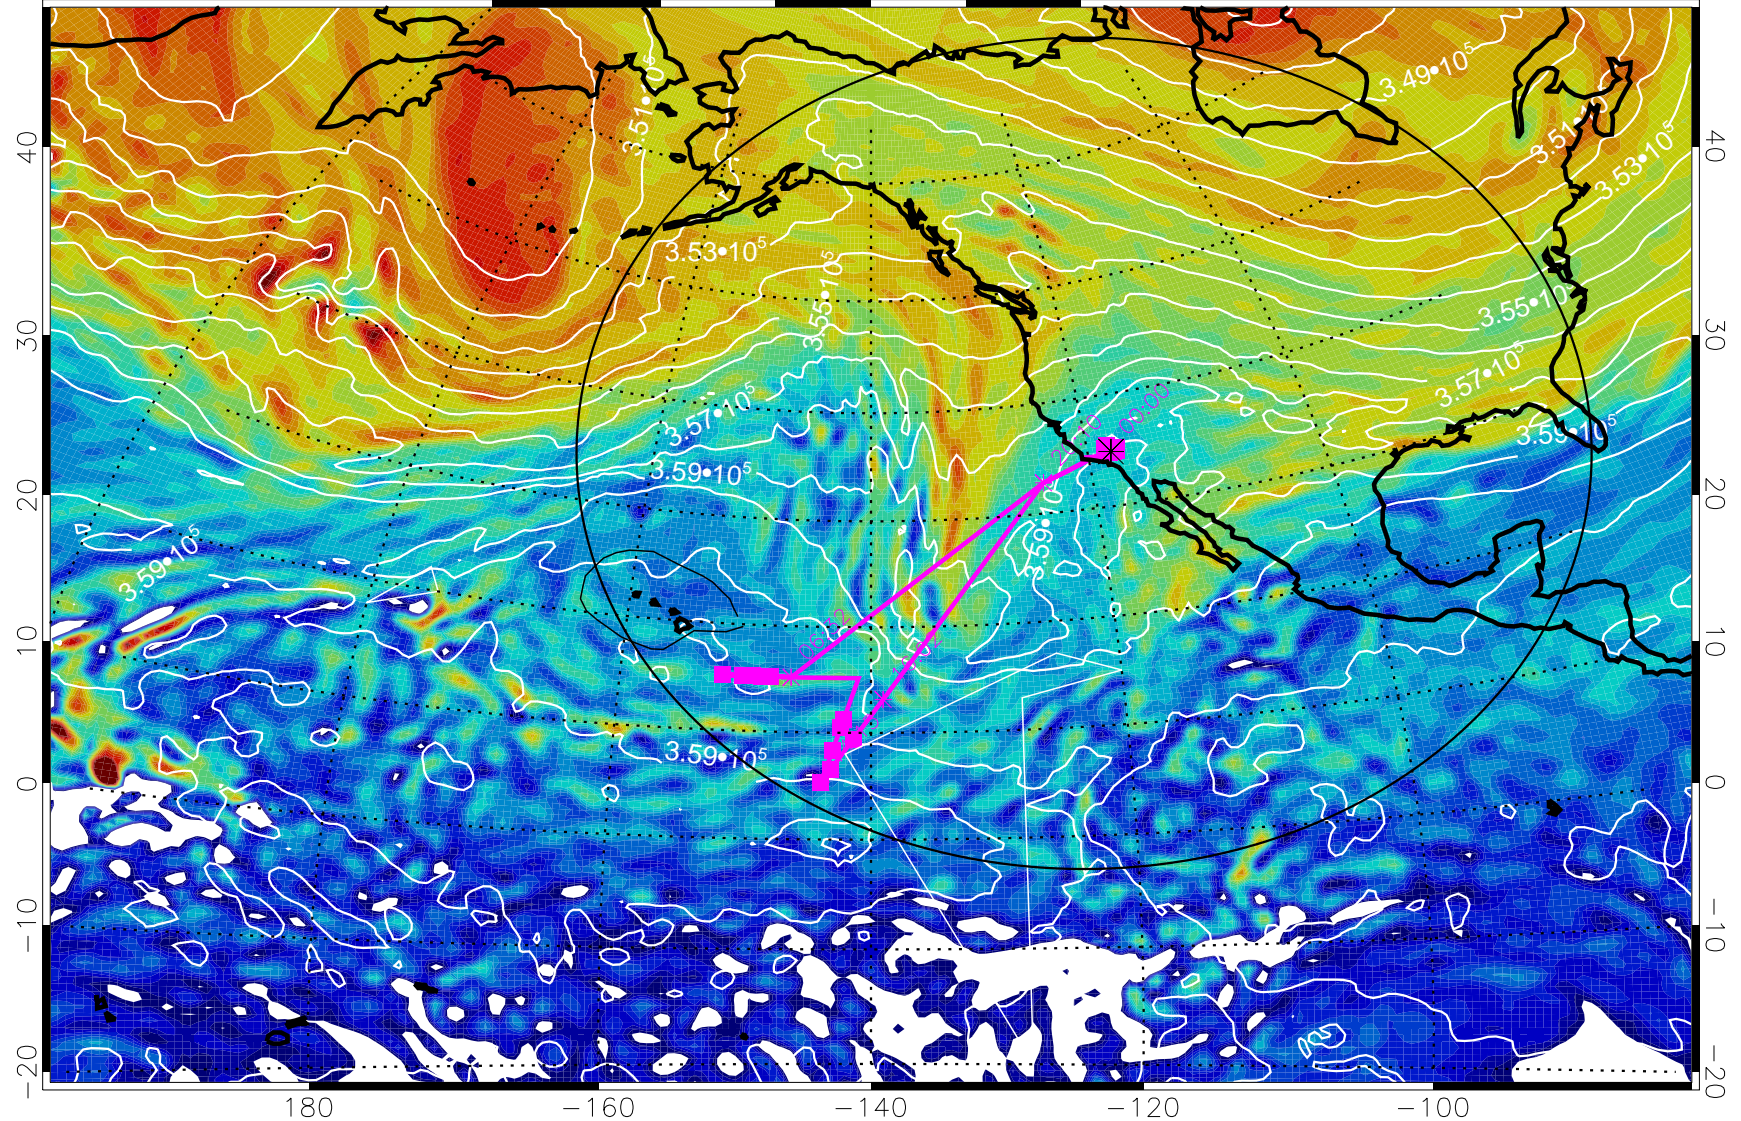

$-5.0 \cdot 10^{-6}$  0  $5.0 \cdot 10^{-6}$   $1.0 \cdot 10^{-5}$   $1.5 \cdot 10^{-5}$   
PVU

380K Montgomery Streamfunction, white

Range ring of 4055 km -- 13 hours GH round trip

13020218, 102 hour forecast for 380K EPV

160 180 -160 -140 -120 -100

380K Montgomery Streamfunction, white

Range ring of 4055 km -- 13 hours GH round trip

13020300, 108 hour forecast for 380K EPV

160 180 -160 -140 -120 -100

380K Montgomery Streamfunction, white

Range ring of 4055 km -- 13 hours GH round trip

13020306, 114 hour forecast for 380K EPV

160 180 -160 -140 -120 -100

380K Montgomery Streamfunction, white

Range ring of 4055 km -- 13 hours GH round trip

13020312, 120 hour forecast for 380K EPV