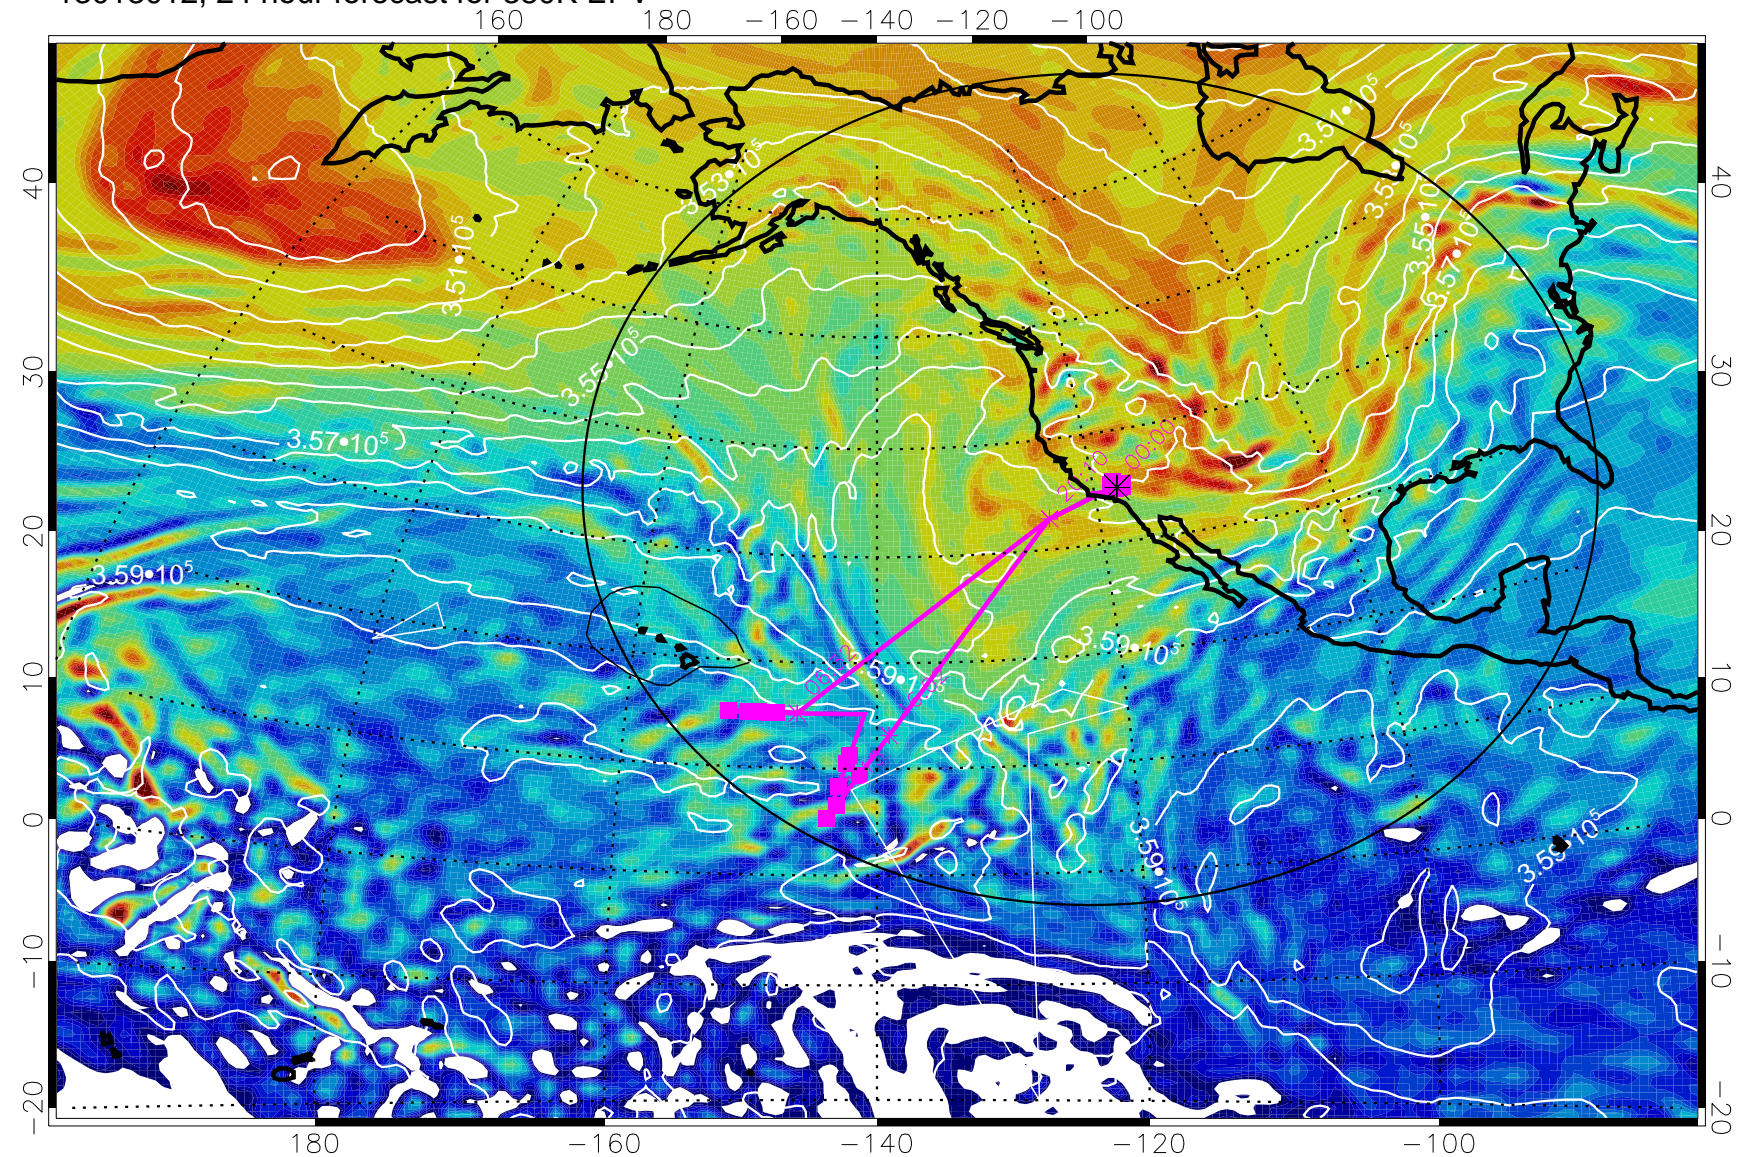

13012918, 6 hour forecast for 380K EPV

160 180 -160 -140 -120 -100

380K Montgomery Streamfunction, white

Range ring of 4055 km -- 13 hours GH round trip

13013000, 12 hour forecast for 380K EPV

380K Montgomery Streamfunction, white

Range ring of 4055 km -- 13 hours GH round trip

13013006, 18 hour forecast for 380K EPV

380K Montgomery Streamfunction, white

Range ring of 4055 km -- 13 hours GH round trip

13013012, 24 hour forecast for 380K EPV

380K Montgomery Streamfunction, white

Range ring of 4055 km -- 13 hours GH round trip

13013018, 30 hour forecast for 380K EPV

380K Montgomery Streamfunction, white

Range ring of 4055 km -- 13 hours GH round trip

13013100, 36 hour forecast for 380K EPV

380K Montgomery Streamfunction, white

Range ring of 4055 km -- 13 hours GH round trip

13013106, 42 hour forecast for 380K EPV

380K Montgomery Streamfunction, white

Range ring of 4055 km -- 13 hours GH round trip