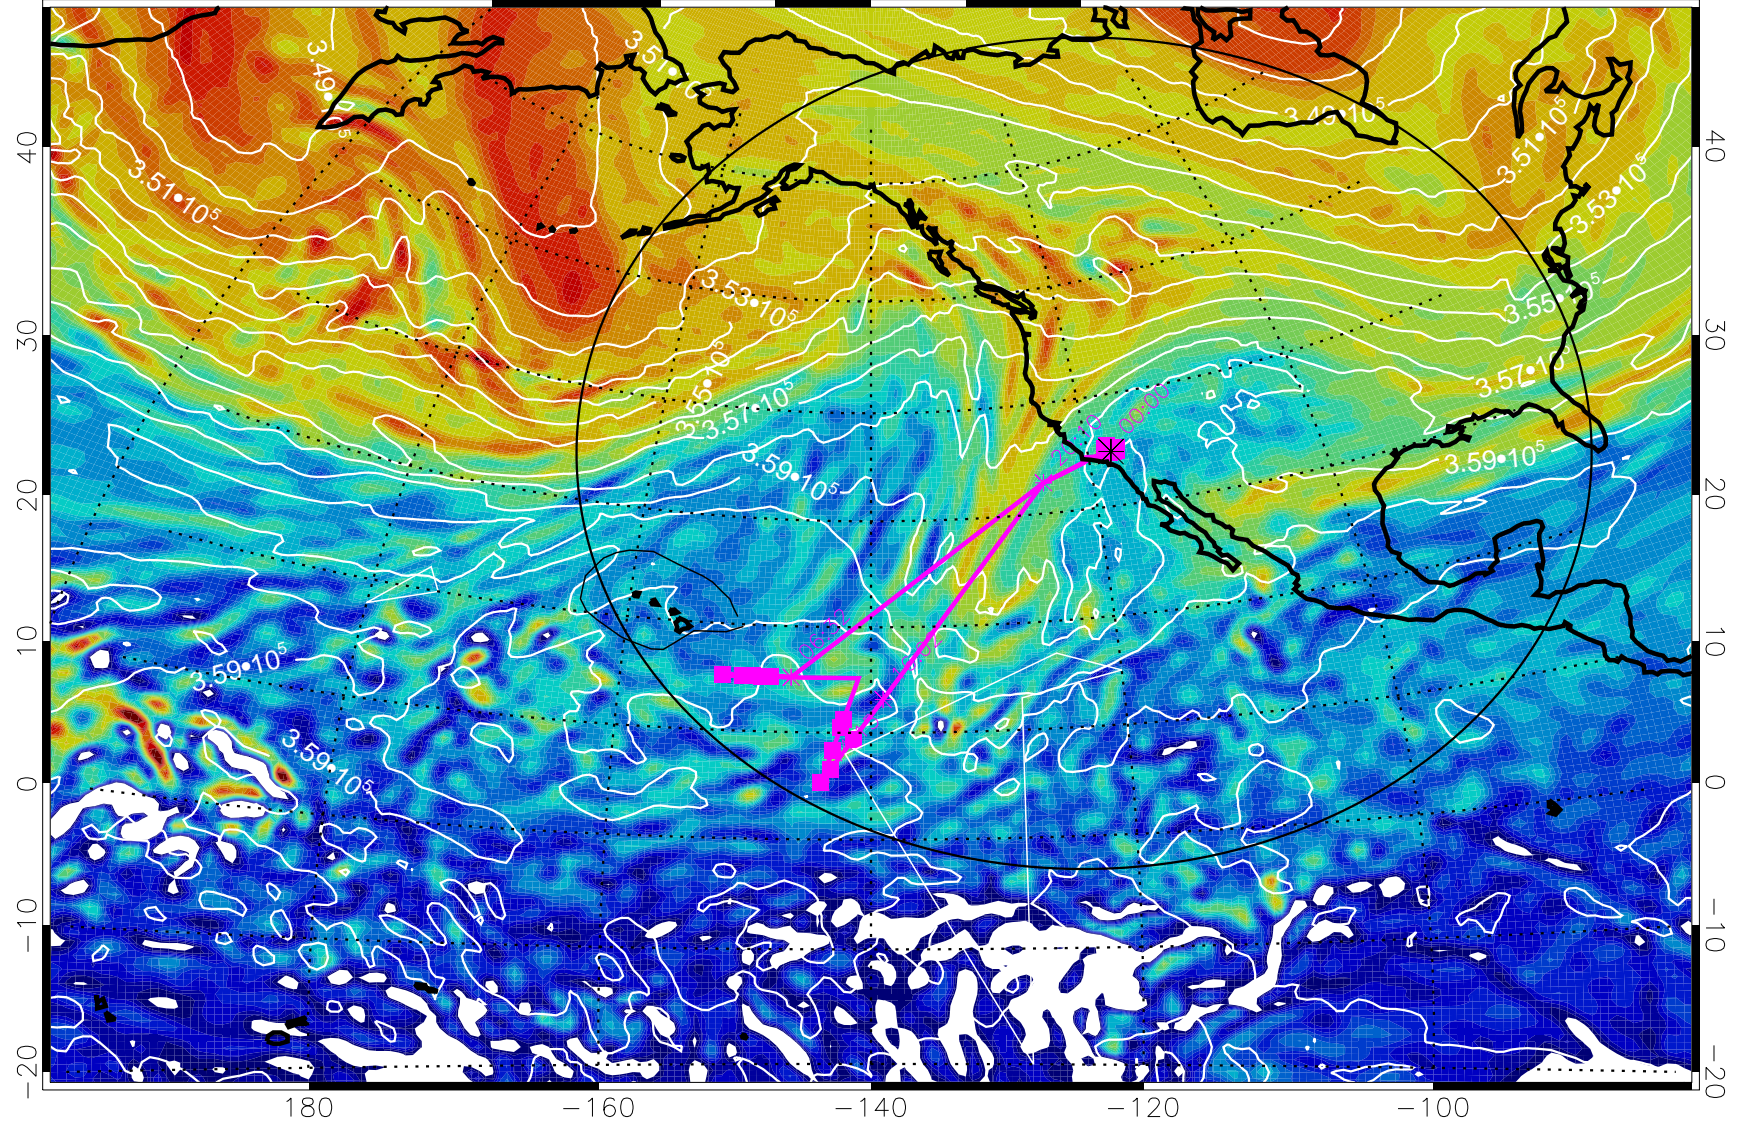

160 180 -160 -140 -120 -100

380K Montgomery Streamfunction, white

Range ring of 4055 km -- 13 hours GH round trip

13020300, 108 hour forecast for 380K EPV

160 180 -160 -140 -120 -100

380K Montgomery Streamfunction, white

Range ring of 4055 km -- 13 hours GH round trip

13020306, 114 hour forecast for 380K EPV

160 180 -160 -140 -120 -100

380K Montgomery Streamfunction, white

Range ring of 4055 km -- 13 hours GH round trip

13020312, 120 hour forecast for 380K EPV

160 180 -160 -140 -120 -100

380K Montgomery Streamfunction, white

Range ring of 4055 km -- 13 hours GH round trip