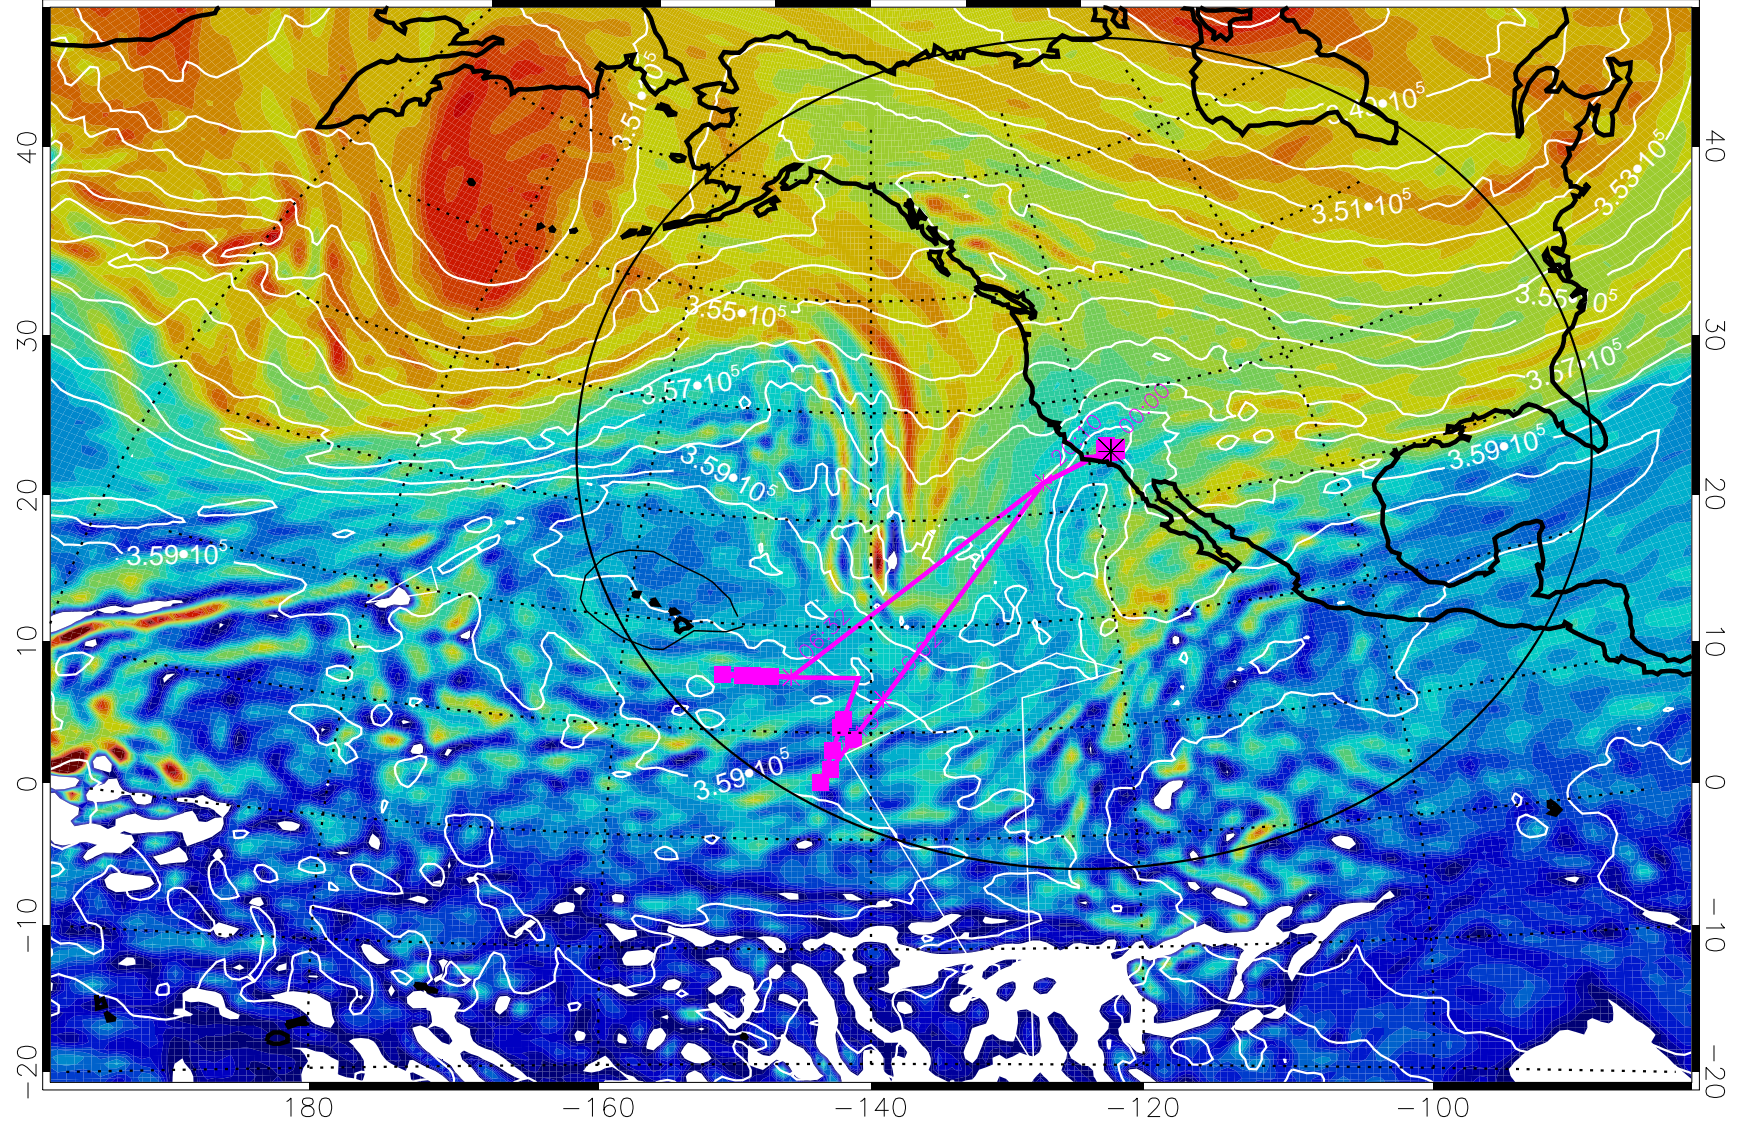

13020206, 90 hour forecast for 380K EPV

160 180 -160 -140 -120 -100

380K Montgomery Streamfunction, white

Range ring of 4055 km -- 13 hours GH round trip

13020212, 96 hour forecast for 380K EPV

160 180 -160 -140 -120 -100

$-5.0 \cdot 10^{-6}$  0  $5.0 \cdot 10^{-6}$   $1.0 \cdot 10^{-5}$   $1.5 \cdot 10^{-5}$   
PVU

380K Montgomery Streamfunction, white

Range ring of 4055 km -- 13 hours GH round trip

13020218, 102 hour forecast for 380K EPV

160 180 -160 -140 -120 -100

380K Montgomery Streamfunction, white

Range ring of 4055 km -- 13 hours GH round trip

13020300, 108 hour forecast for 380K EPV

160 180 -160 -140 -120 -100

380K Montgomery Streamfunction, white

Range ring of 4055 km -- 13 hours GH round trip

13020306, 114 hour forecast for 380K EPV

160 180 -160 -140 -120 -100

380K Montgomery Streamfunction, white

Range ring of 4055 km -- 13 hours GH round trip

13020312, 120 hour forecast for 380K EPV