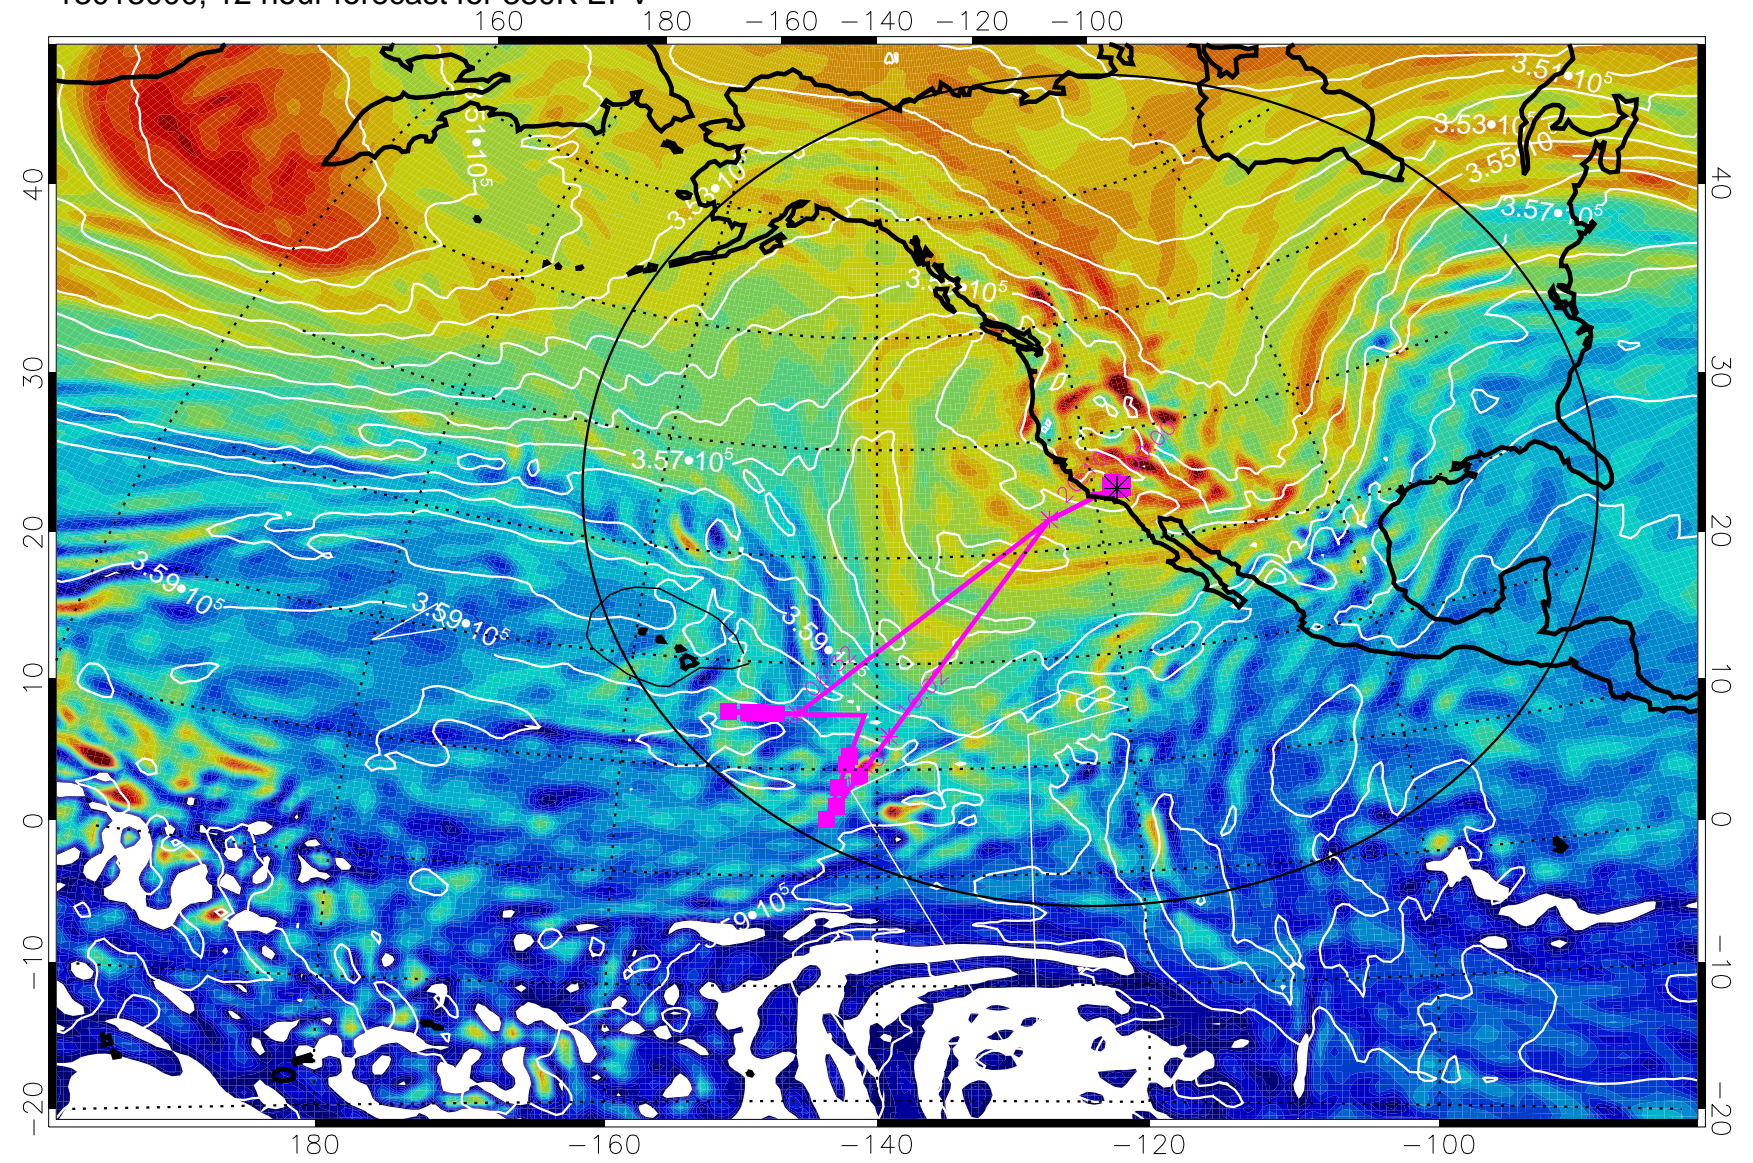

13012918, 6 hour forecast for 380K EPV

160 180 -160 -140 -120 -100

380K Montgomery Streamfunction, white

Range ring of 4055 km -- 13 hours GH round trip

13013000, 12 hour forecast for 380K EPV

380K Montgomery Streamfunction, white

Range ring of 4055 km -- 13 hours GH round trip

13013006, 18 hour forecast for 380K EPV

380K Montgomery Streamfunction, white

Range ring of 4055 km -- 13 hours GH round trip

13013012, 24 hour forecast for 380K EPV

380K Montgomery Streamfunction, white

Range ring of 4055 km -- 13 hours GH round trip

13013018, 30 hour forecast for 380K EPV

380K Montgomery Streamfunction, white

Range ring of 4055 km -- 13 hours GH round trip

13013100, 36 hour forecast for 380K EPV

380K Montgomery Streamfunction, white

Range ring of 4055 km -- 13 hours GH round trip

13013106, 42 hour forecast for 380K EPV

380K Montgomery Streamfunction, white

Range ring of 4055 km -- 13 hours GH round trip