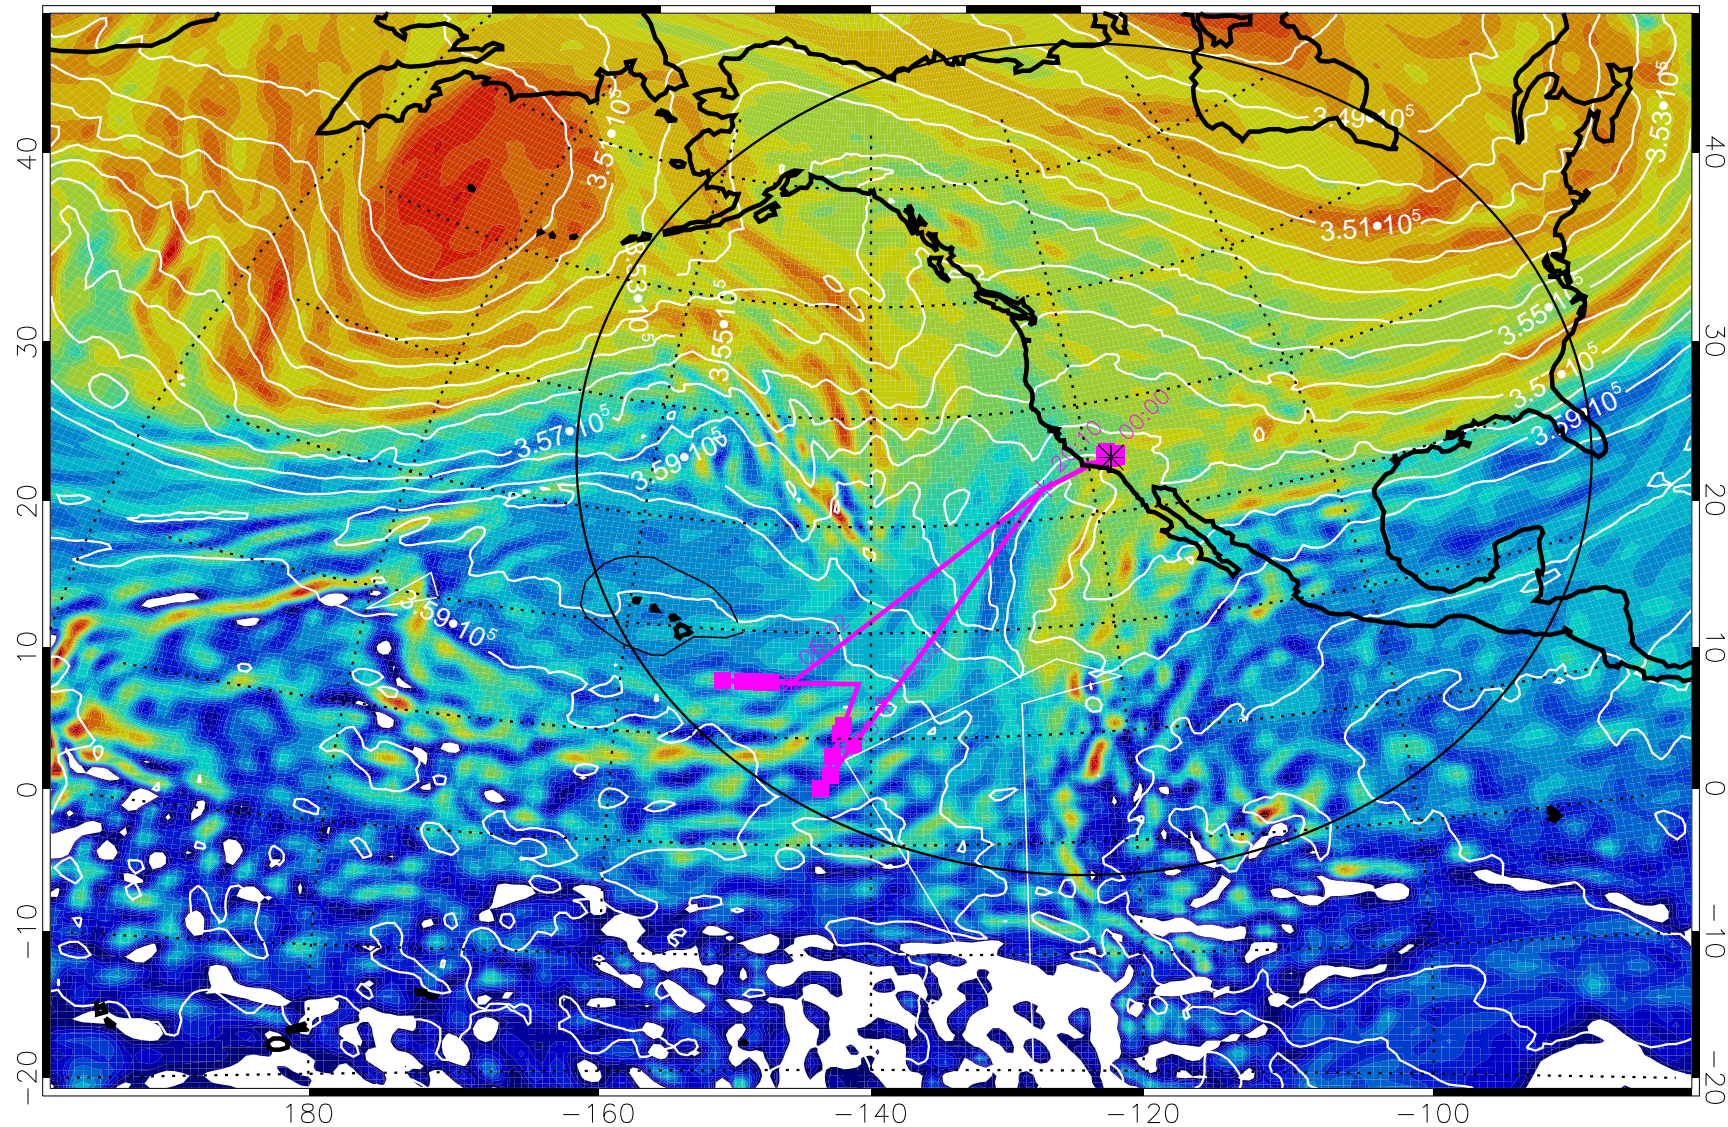

13020118, 78 hour forecast for 380K EPV

380K Montgomery Streamfunction, white

Range ring of 4055 km -- 13 hours GH round trip

13020200, 84 hour forecast for 380K EPV

380K Montgomery Streamfunction, white

Range ring of 4055 km -- 13 hours GH round trip

13020206, 90 hour forecast for 380K EPV

160 180 -160 -140 -120 -100

380K Montgomery Streamfunction, white

Range ring of 4055 km -- 13 hours GH round trip

13020212, 96 hour forecast for 380K EPV

160 180 -160 -140 -120 -100