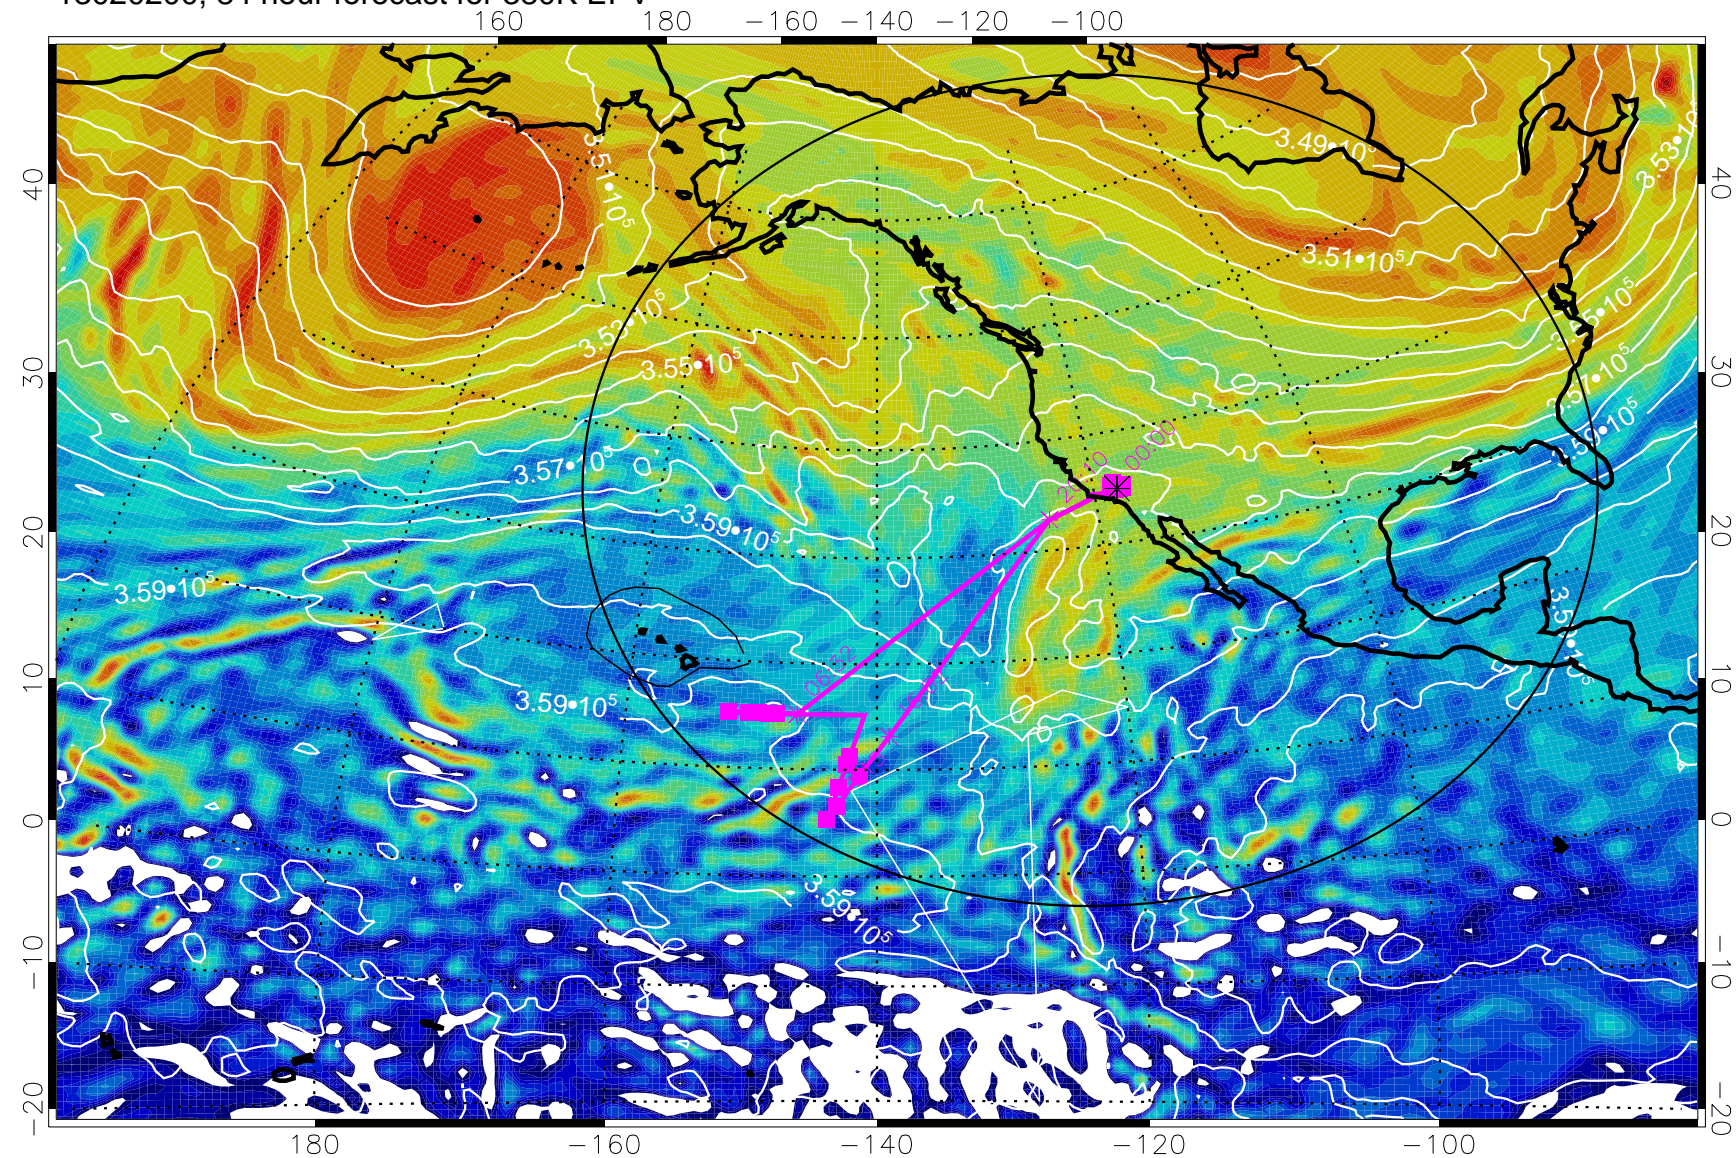

13013118, 54 hour forecast for 380K EPV

380K Montgomery Streamfunction, white

Range ring of 4055 km -- 13 hours GH round trip

13020100, 60 hour forecast for 380K EPV

380K Montgomery Streamfunction, white

Range ring of 4055 km -- 13 hours GH round trip

13020106, 66 hour forecast for 380K EPV

380K Montgomery Streamfunction, white

Range ring of 4055 km -- 13 hours GH round trip

13020112, 72 hour forecast for 380K EPV

380K Montgomery Streamfunction, white

Range ring of 4055 km -- 13 hours GH round trip

13020118, 78 hour forecast for 380K EPV

380K Montgomery Streamfunction, white

Range ring of 4055 km -- 13 hours GH round trip

13020200, 84 hour forecast for 380K EPV

380K Montgomery Streamfunction, white

Range ring of 4055 km -- 13 hours GH round trip

13020206, 90 hour forecast for 380K EPV

160 180 -160 -140 -120 -100

380K Montgomery Streamfunction, white

Range ring of 4055 km -- 13 hours GH round trip

13020212, 96 hour forecast for 380K EPV

160 180 -160 -140 -120 -100