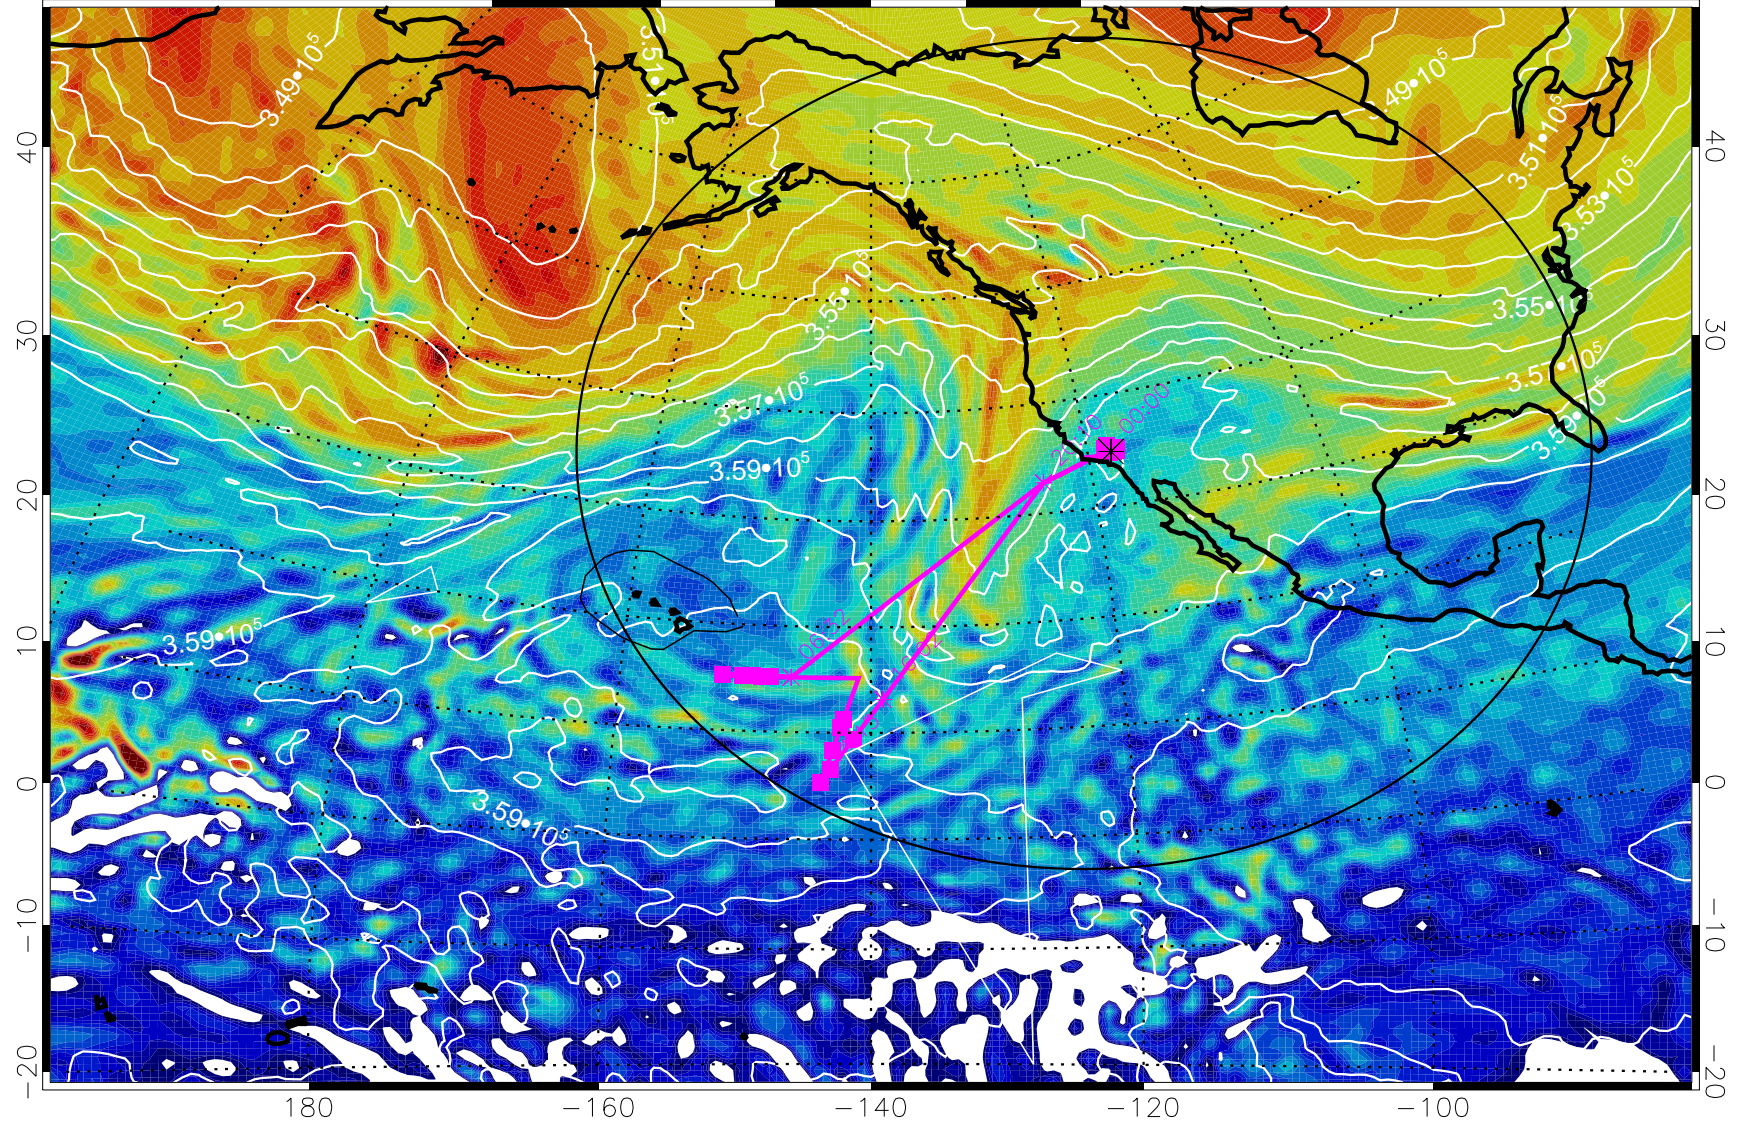

$-5.0 \cdot 10^{-6}$  0  $5.0 \cdot 10^{-6}$   $1.0 \cdot 10^{-5}$   $1.5 \cdot 10^{-5}$   
PVU

380K Montgomery Streamfunction, white

Range ring of 4055 km -- 13 hours GH round trip

13020218, 102 hour forecast for 380K EPV

160 180 -160 -140 -120 -100

380K Montgomery Streamfunction, white

Range ring of 4055 km -- 13 hours GH round trip

13020300, 108 hour forecast for 380K EPV

160 180 -160 -140 -120 -100

380K Montgomery Streamfunction, white

Range ring of 4055 km -- 13 hours GH round trip

13020306, 114 hour forecast for 380K EPV

160 180 -160 -140 -120 -100

380K Montgomery Streamfunction, white

Range ring of 4055 km -- 13 hours GH round trip

13020312, 120 hour forecast for 380K EPV