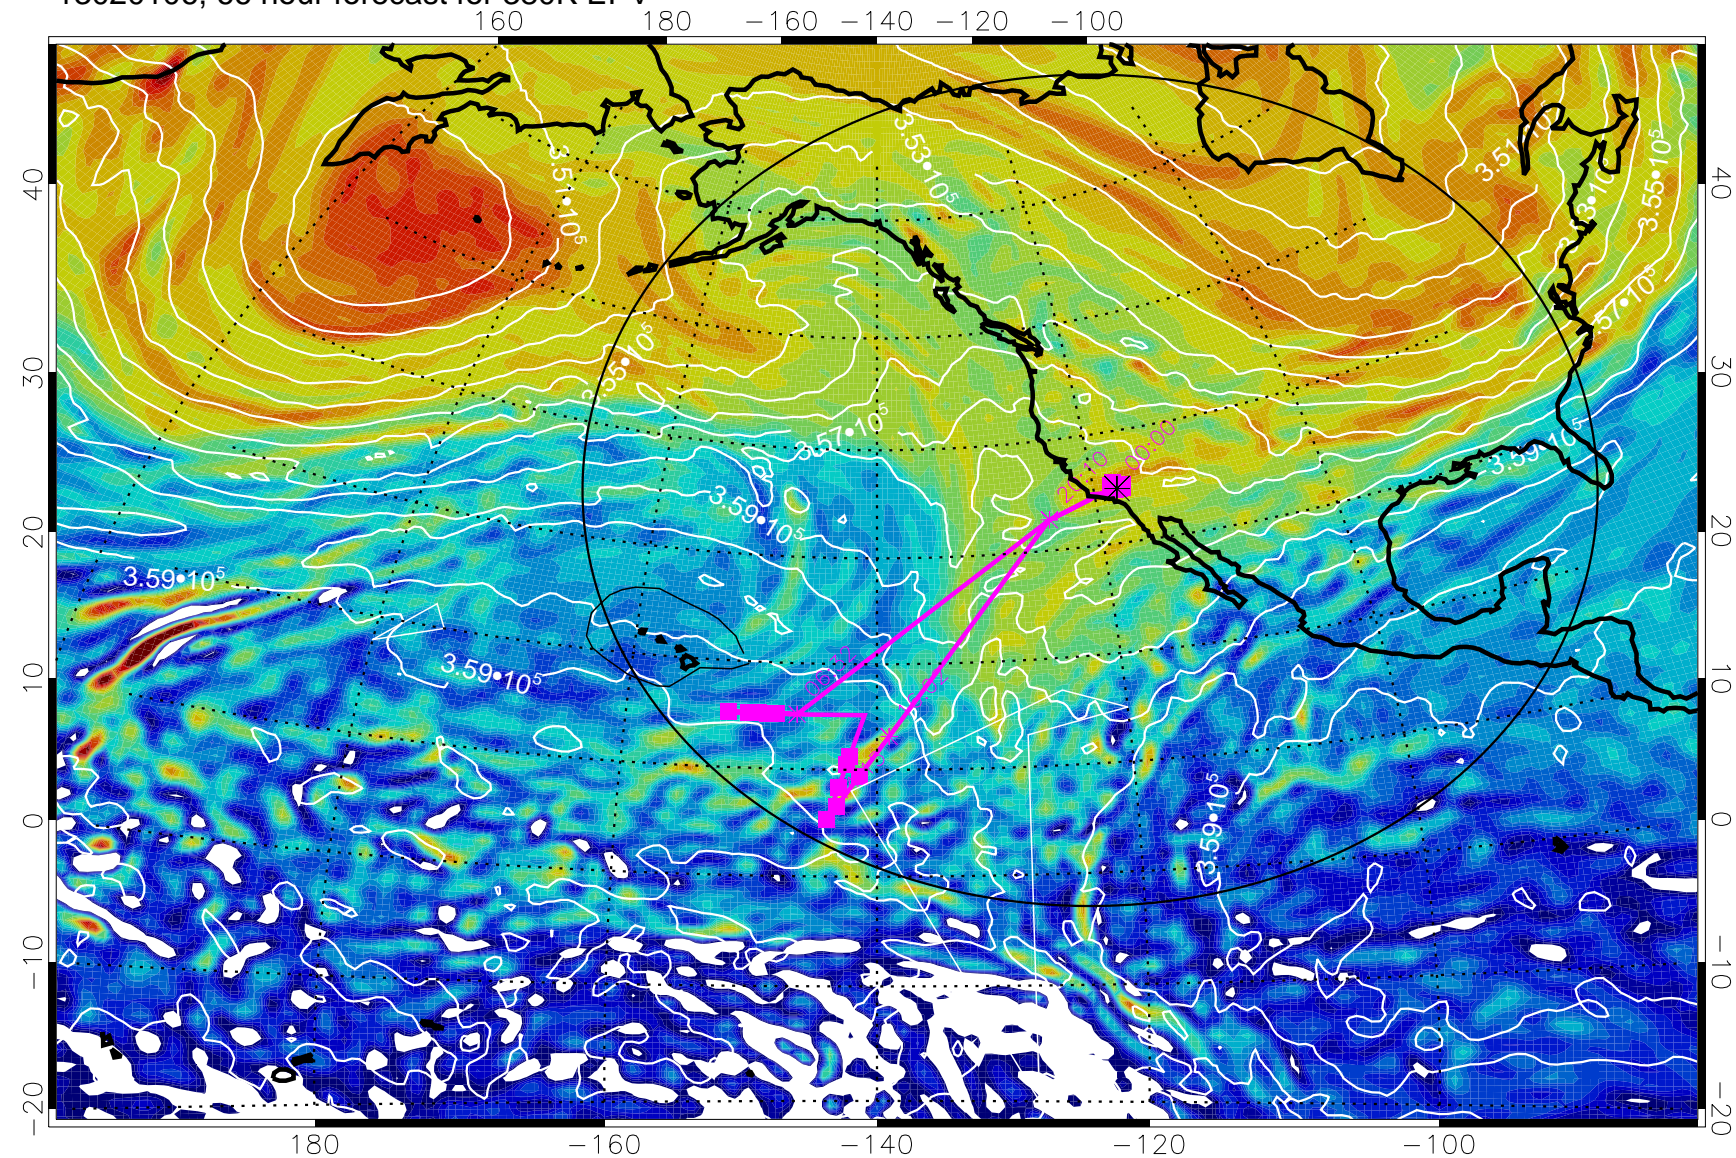

13013118, 54 hour forecast for 380K EPV

380K Montgomery Streamfunction, white

Range ring of 4055 km -- 13 hours GH round trip

13020100, 60 hour forecast for 380K EPV

380K Montgomery Streamfunction, white

Range ring of 4055 km -- 13 hours GH round trip

13020106, 66 hour forecast for 380K EPV

380K Montgomery Streamfunction, white

Range ring of 4055 km -- 13 hours GH round trip

13020112, 72 hour forecast for 380K EPV

380K Montgomery Streamfunction, white

Range ring of 4055 km -- 13 hours GH round trip

13020118, 78 hour forecast for 380K EPV

380K Montgomery Streamfunction, white

Range ring of 4055 km -- 13 hours GH round trip

13020200, 84 hour forecast for 380K EPV

380K Montgomery Streamfunction, white

Range ring of 4055 km -- 13 hours GH round trip

13020206, 90 hour forecast for 380K EPV

160 180 -160 -140 -120 -100

380K Montgomery Streamfunction, white

Range ring of 4055 km -- 13 hours GH round trip

13020212, 96 hour forecast for 380K EPV

160 180 -160 -140 -120 -100