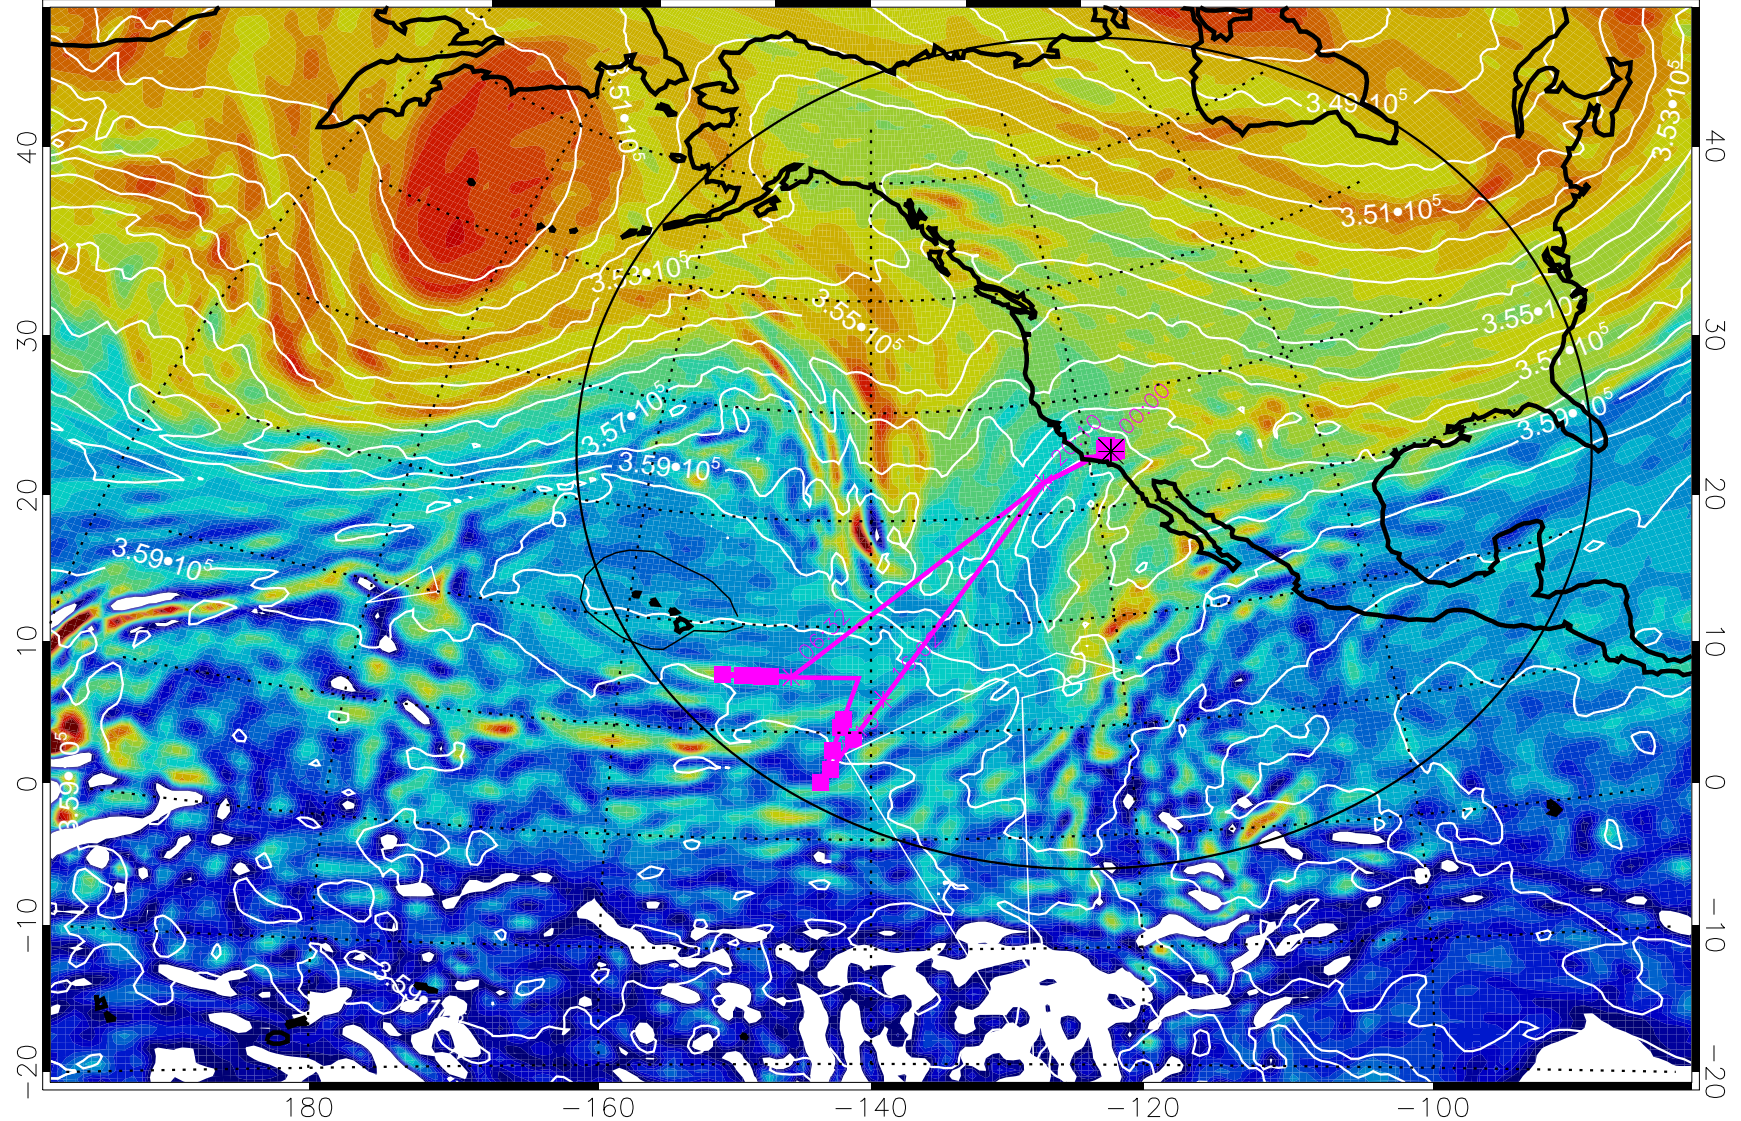

13020118, 78 hour forecast for 380K EPV

380K Montgomery Streamfunction, white

Range ring of 4055 km -- 13 hours GH round trip

13020200, 84 hour forecast for 380K EPV

380K Montgomery Streamfunction, white

Range ring of 4055 km -- 13 hours GH round trip

13020206, 90 hour forecast for 380K EPV

160 180 -160 -140 -120 -100

380K Montgomery Streamfunction, white

Range ring of 4055 km -- 13 hours GH round trip

13020212, 96 hour forecast for 380K EPV

160 180 -160 -140 -120 -100

$-5.0 \cdot 10^{-6}$  0  $5.0 \cdot 10^{-6}$   $1.0 \cdot 10^{-5}$   $1.5 \cdot 10^{-5}$   
PVU

380K Montgomery Streamfunction, white

Range ring of 4055 km -- 13 hours GH round trip

13020218, 102 hour forecast for 380K EPV

160 180 -160 -140 -120 -100

380K Montgomery Streamfunction, white

Range ring of 4055 km -- 13 hours GH round trip

13020300, 108 hour forecast for 380K EPV

160 180 -160 -140 -120 -100

380K Montgomery Streamfunction, white