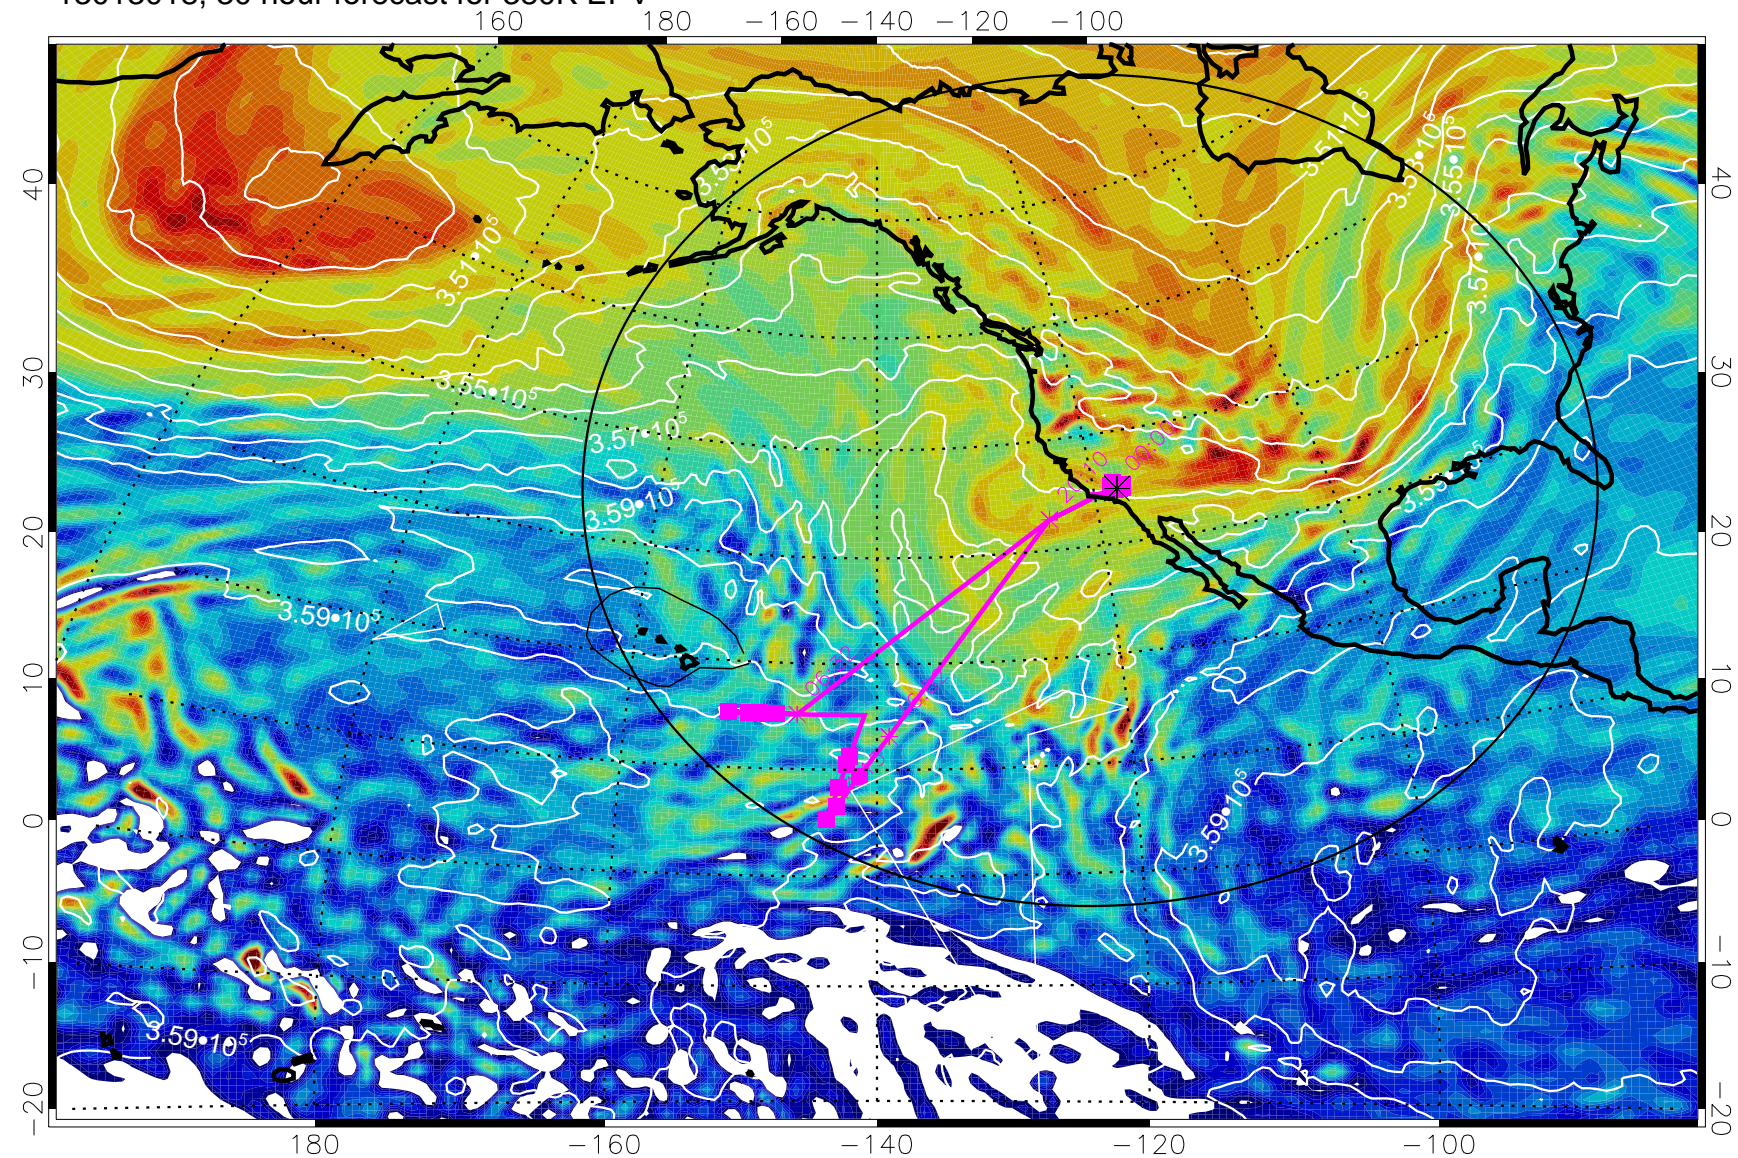

Range ring of 4055 km -- 13 hours GH round trip

13013006, 18 hour forecast for 380K EPV

380K Montgomery Streamfunction, white

Range ring of 4055 km -- 13 hours GH round trip

13013012, 24 hour forecast for 380K EPV

380K Montgomery Streamfunction, white

Range ring of 4055 km -- 13 hours GH round trip

13013018, 30 hour forecast for 380K EPV

380K Montgomery Streamfunction, white

Range ring of 4055 km -- 13 hours GH round trip

13013100, 36 hour forecast for 380K EPV

380K Montgomery Streamfunction, white

Range ring of 4055 km -- 13 hours GH round trip

13013106, 42 hour forecast for 380K EPV

380K Montgomery Streamfunction, white

Range ring of 4055 km -- 13 hours GH round trip

13013118, 54 hour forecast for 380K EPV

380K Montgomery Streamfunction, white

Range ring of 4055 km -- 13 hours GH round trip

13020100, 60 hour forecast for 380K EPV

380K Montgomery Streamfunction, white

Range ring of 4055 km -- 13 hours GH round trip