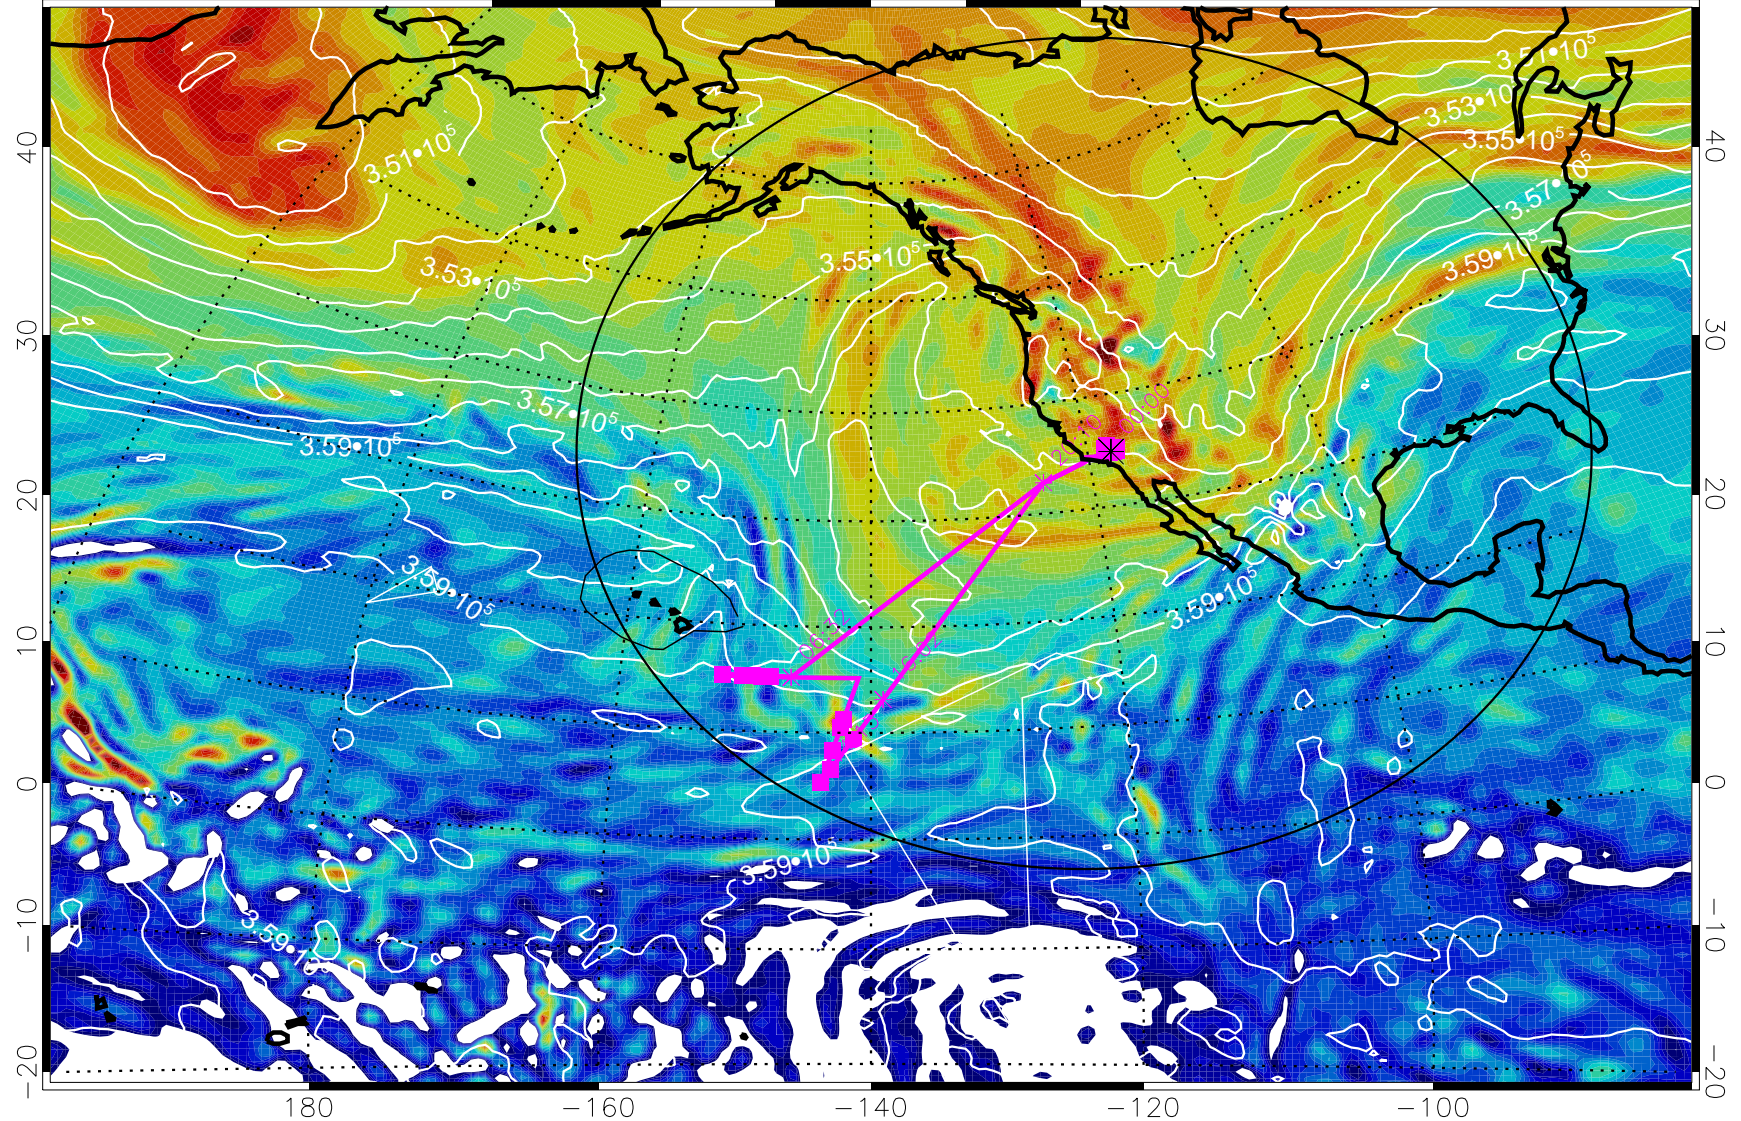

13012918, 6 hour forecast for 380K EPV

160 180 -160 -140 -120 -100

380K Montgomery Streamfunction, white

Range ring of 4055 km -- 13 hours GH round trip

13013000, 12 hour forecast for 380K EPV

380K Montgomery Streamfunction, white

Range ring of 4055 km -- 13 hours GH round trip

13013006, 18 hour forecast for 380K EPV

380K Montgomery Streamfunction, white

Range ring of 4055 km -- 13 hours GH round trip

13013012, 24 hour forecast for 380K EPV

380K Montgomery Streamfunction, white

Range ring of 4055 km -- 13 hours GH round trip

13013018, 30 hour forecast for 380K EPV

380K Montgomery Streamfunction, white

Range ring of 4055 km -- 13 hours GH round trip

13013100, 36 hour forecast for 380K EPV

380K Montgomery Streamfunction, white

Range ring of 4055 km -- 13 hours GH round trip

13013106, 42 hour forecast for 380K EPV

380K Montgomery Streamfunction, white

Range ring of 4055 km -- 13 hours GH round trip