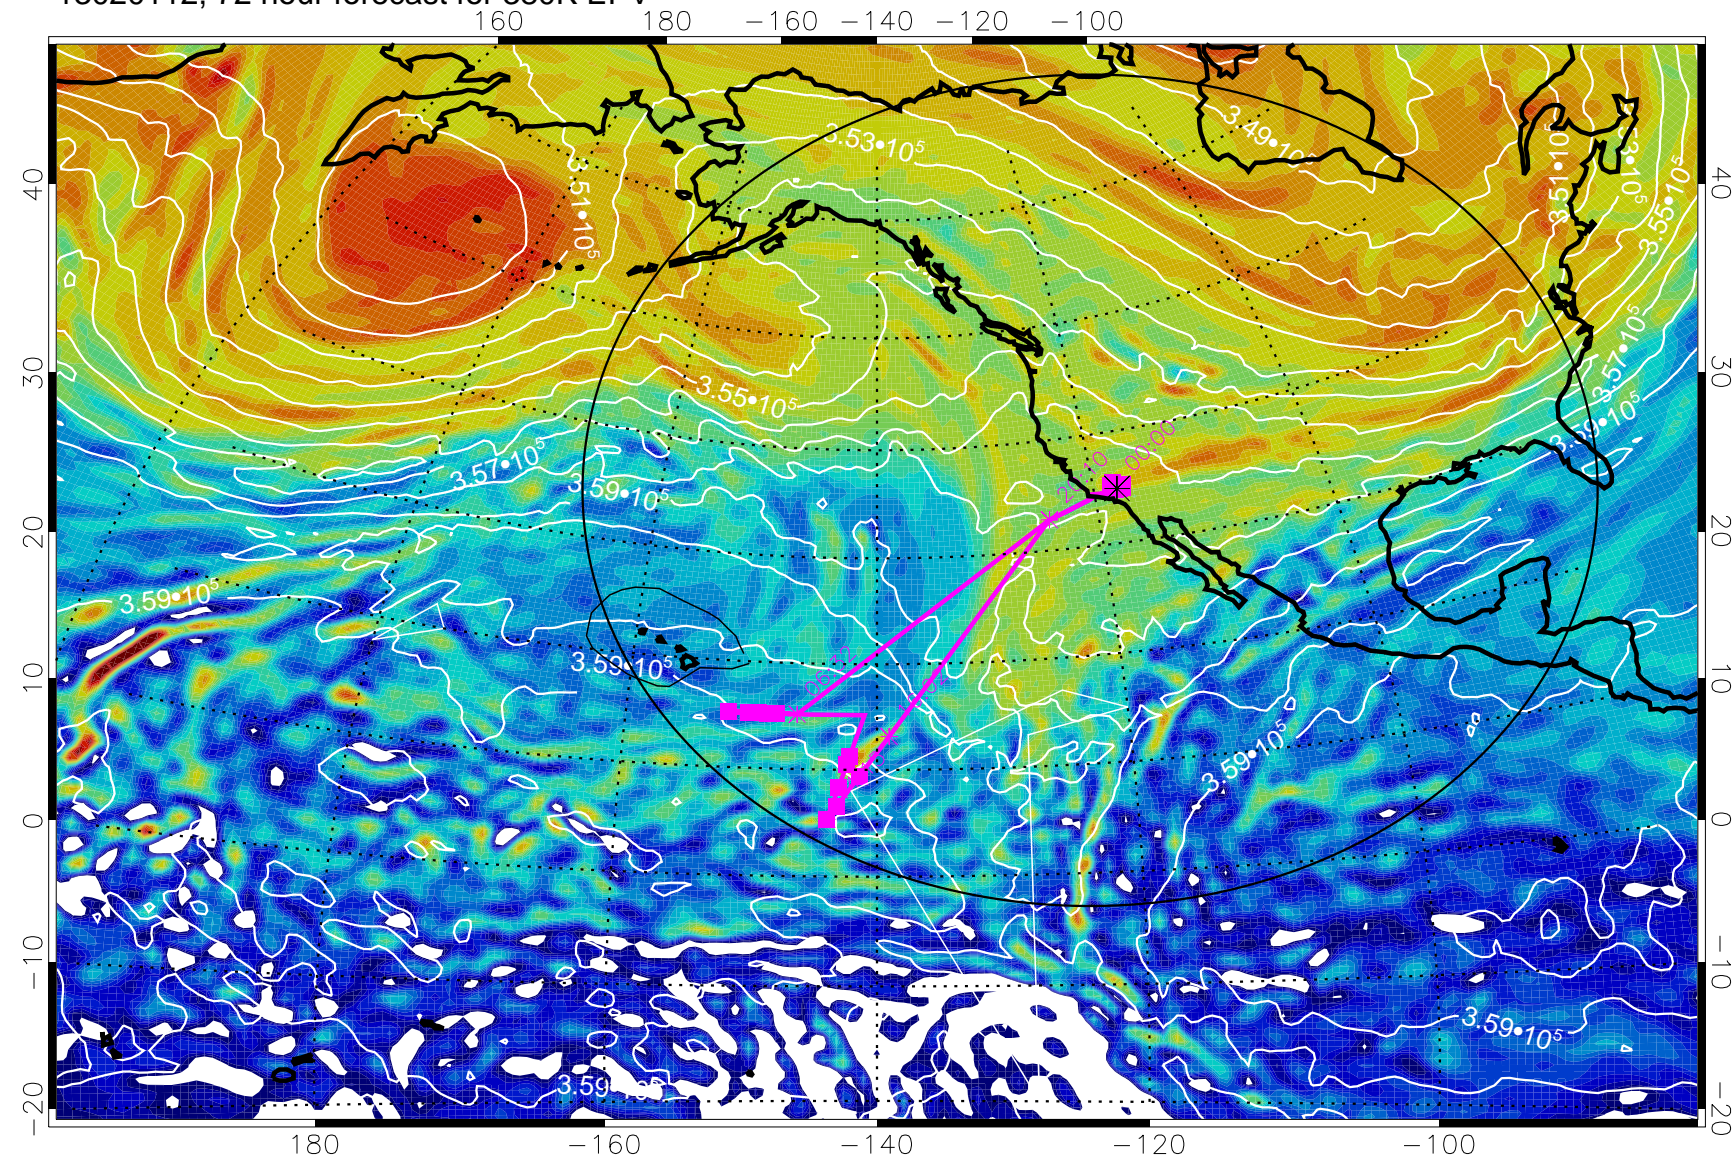

13013118, 54 hour forecast for 380K EPV

380K Montgomery Streamfunction, white

Range ring of 4055 km -- 13 hours GH round trip

13020100, 60 hour forecast for 380K EPV

380K Montgomery Streamfunction, white

Range ring of 4055 km -- 13 hours GH round trip

13020106, 66 hour forecast for 380K EPV

380K Montgomery Streamfunction, white

Range ring of 4055 km -- 13 hours GH round trip

13020112, 72 hour forecast for 380K EPV

380K Montgomery Streamfunction, white

Range ring of 4055 km -- 13 hours GH round trip

13020118, 78 hour forecast for 380K EPV

380K Montgomery Streamfunction, white

Range ring of 4055 km -- 13 hours GH round trip

13020200, 84 hour forecast for 380K EPV

380K Montgomery Streamfunction, white

Range ring of 4055 km -- 13 hours GH round trip

13020206, 90 hour forecast for 380K EPV

160 180 -160 -140 -120 -100

380K Montgomery Streamfunction, white

Range ring of 4055 km -- 13 hours GH round trip

13020212, 96 hour forecast for 380K EPV

160 180 -160 -140 -120 -100