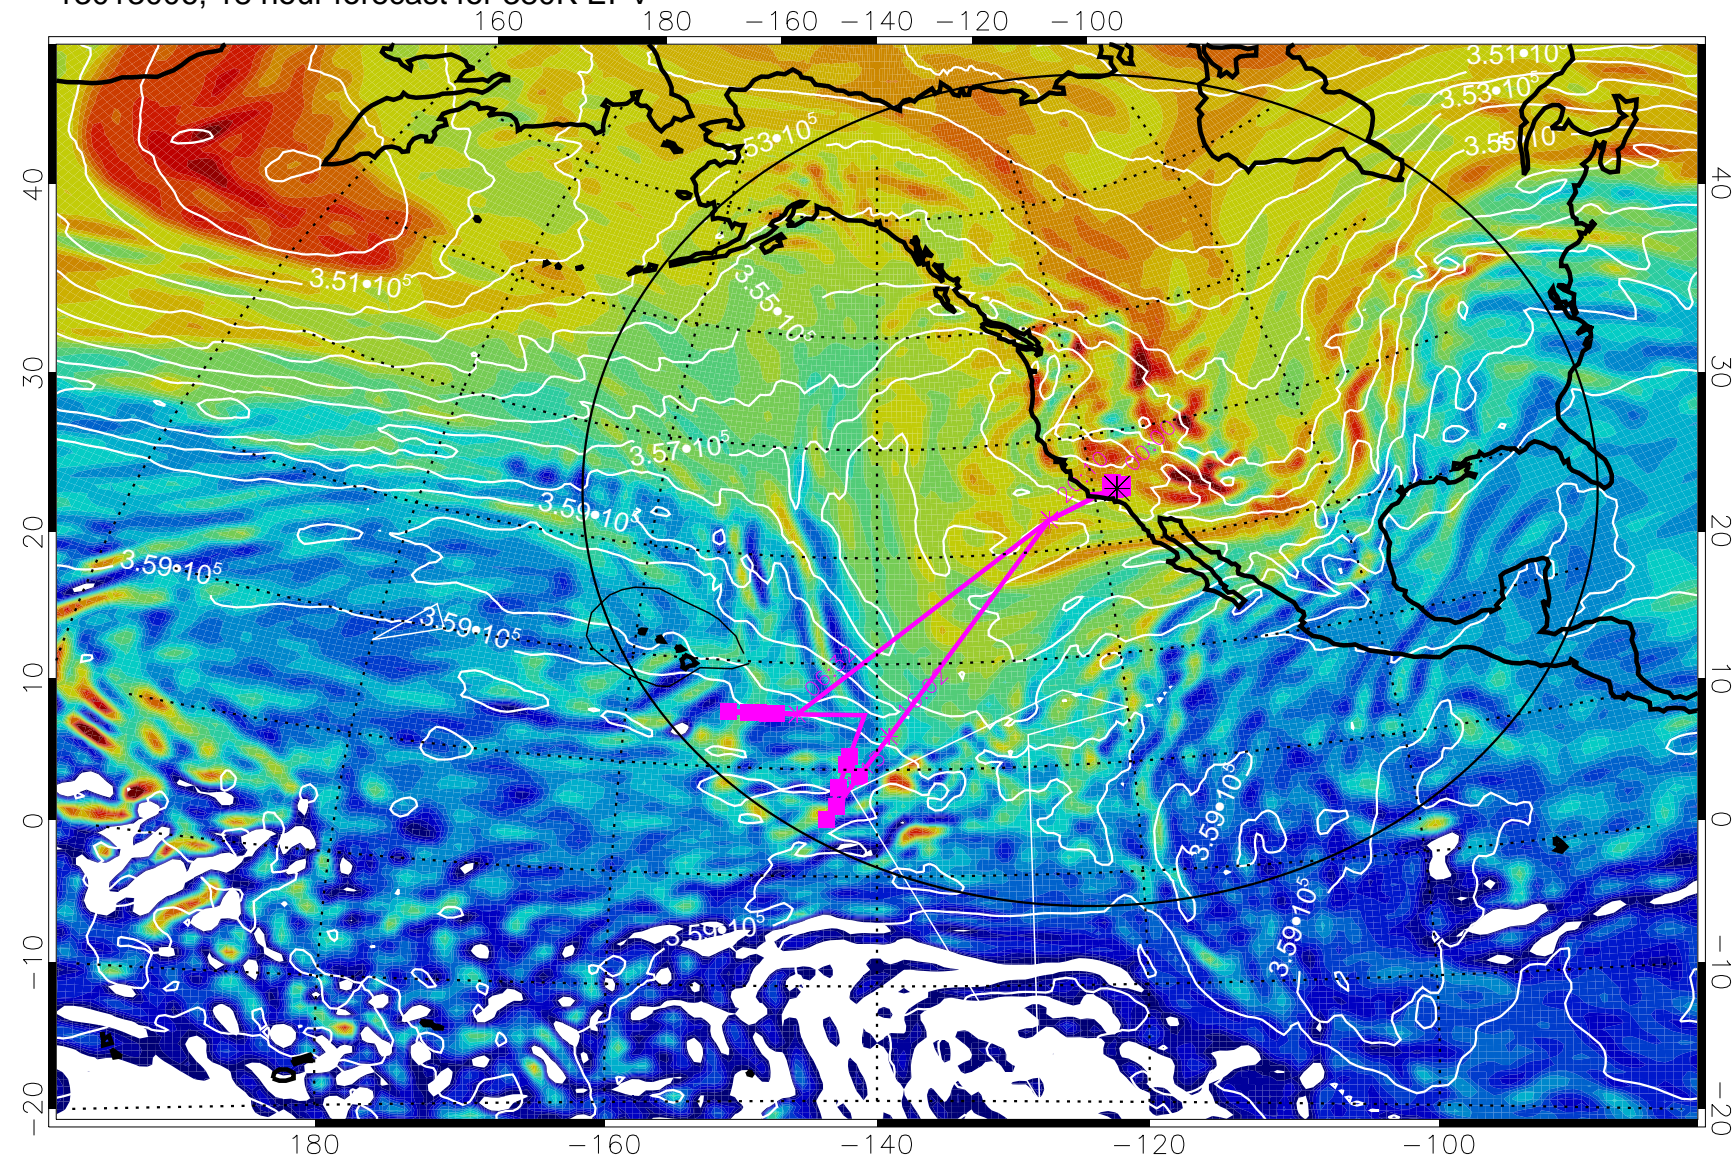

13012918, 6 hour forecast for 380K EPV

160 180 -160 -140 -120 -100

380K Montgomery Streamfunction, white

Range ring of 4055 km -- 13 hours GH round trip

13013000, 12 hour forecast for 380K EPV

380K Montgomery Streamfunction, white

Range ring of 4055 km -- 13 hours GH round trip

13013006, 18 hour forecast for 380K EPV

380K Montgomery Streamfunction, white

Range ring of 4055 km -- 13 hours GH round trip

13013012, 24 hour forecast for 380K EPV

380K Montgomery Streamfunction, white

Range ring of 4055 km -- 13 hours GH round trip

13013018, 30 hour forecast for 380K EPV

380K Montgomery Streamfunction, white

Range ring of 4055 km -- 13 hours GH round trip

13013100, 36 hour forecast for 380K EPV

380K Montgomery Streamfunction, white

Range ring of 4055 km -- 13 hours GH round trip

13013106, 42 hour forecast for 380K EPV

380K Montgomery Streamfunction, white

Range ring of 4055 km -- 13 hours GH round trip