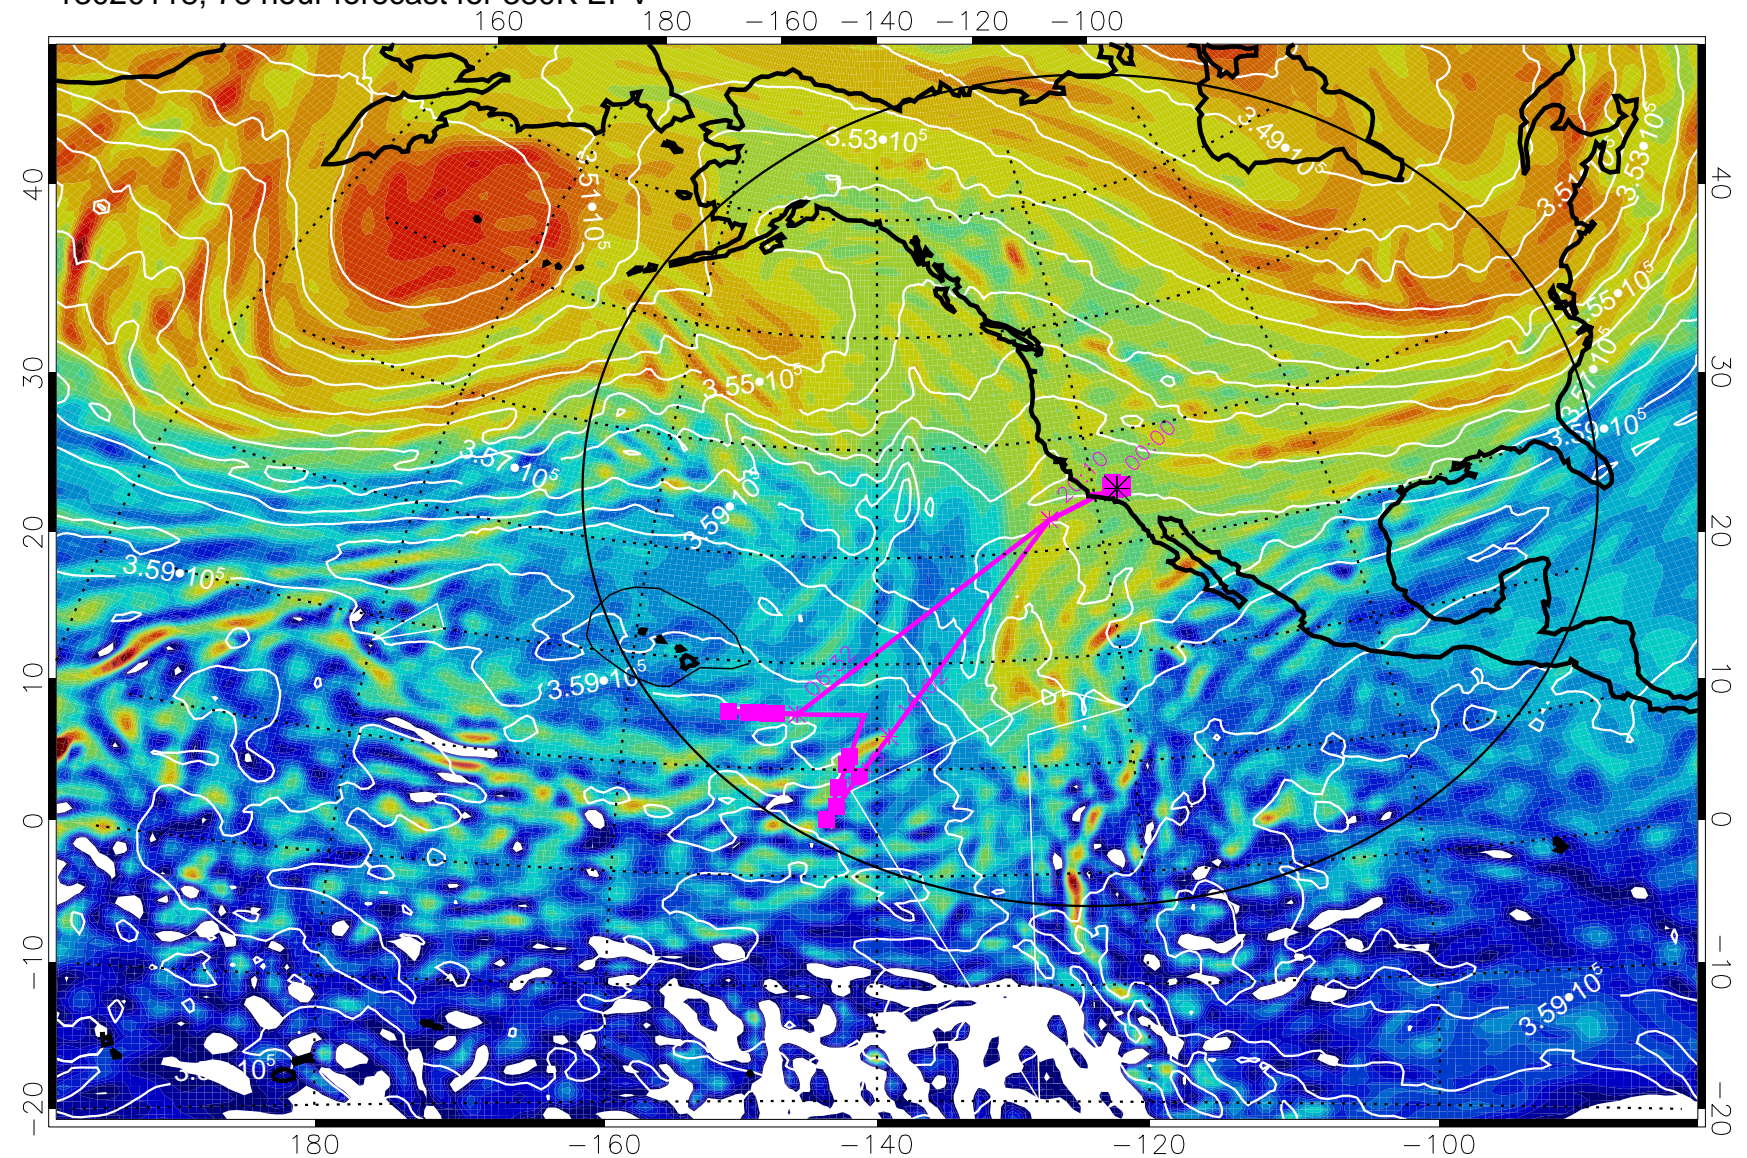

13013118, 54 hour forecast for 380K EPV

380K Montgomery Streamfunction, white

Range ring of 4055 km -- 13 hours GH round trip

13020100, 60 hour forecast for 380K EPV

380K Montgomery Streamfunction, white

Range ring of 4055 km -- 13 hours GH round trip

13020106, 66 hour forecast for 380K EPV

380K Montgomery Streamfunction, white

Range ring of 4055 km -- 13 hours GH round trip

13020112, 72 hour forecast for 380K EPV

380K Montgomery Streamfunction, white

Range ring of 4055 km -- 13 hours GH round trip

13020118, 78 hour forecast for 380K EPV

380K Montgomery Streamfunction, white

Range ring of 4055 km -- 13 hours GH round trip

13020200, 84 hour forecast for 380K EPV

380K Montgomery Streamfunction, white

Range ring of 4055 km -- 13 hours GH round trip

13020206, 90 hour forecast for 380K EPV

160 180 -160 -140 -120 -100

380K Montgomery Streamfunction, white

Range ring of 4055 km -- 13 hours GH round trip

13020212, 96 hour forecast for 380K EPV

160 180 -160 -140 -120 -100