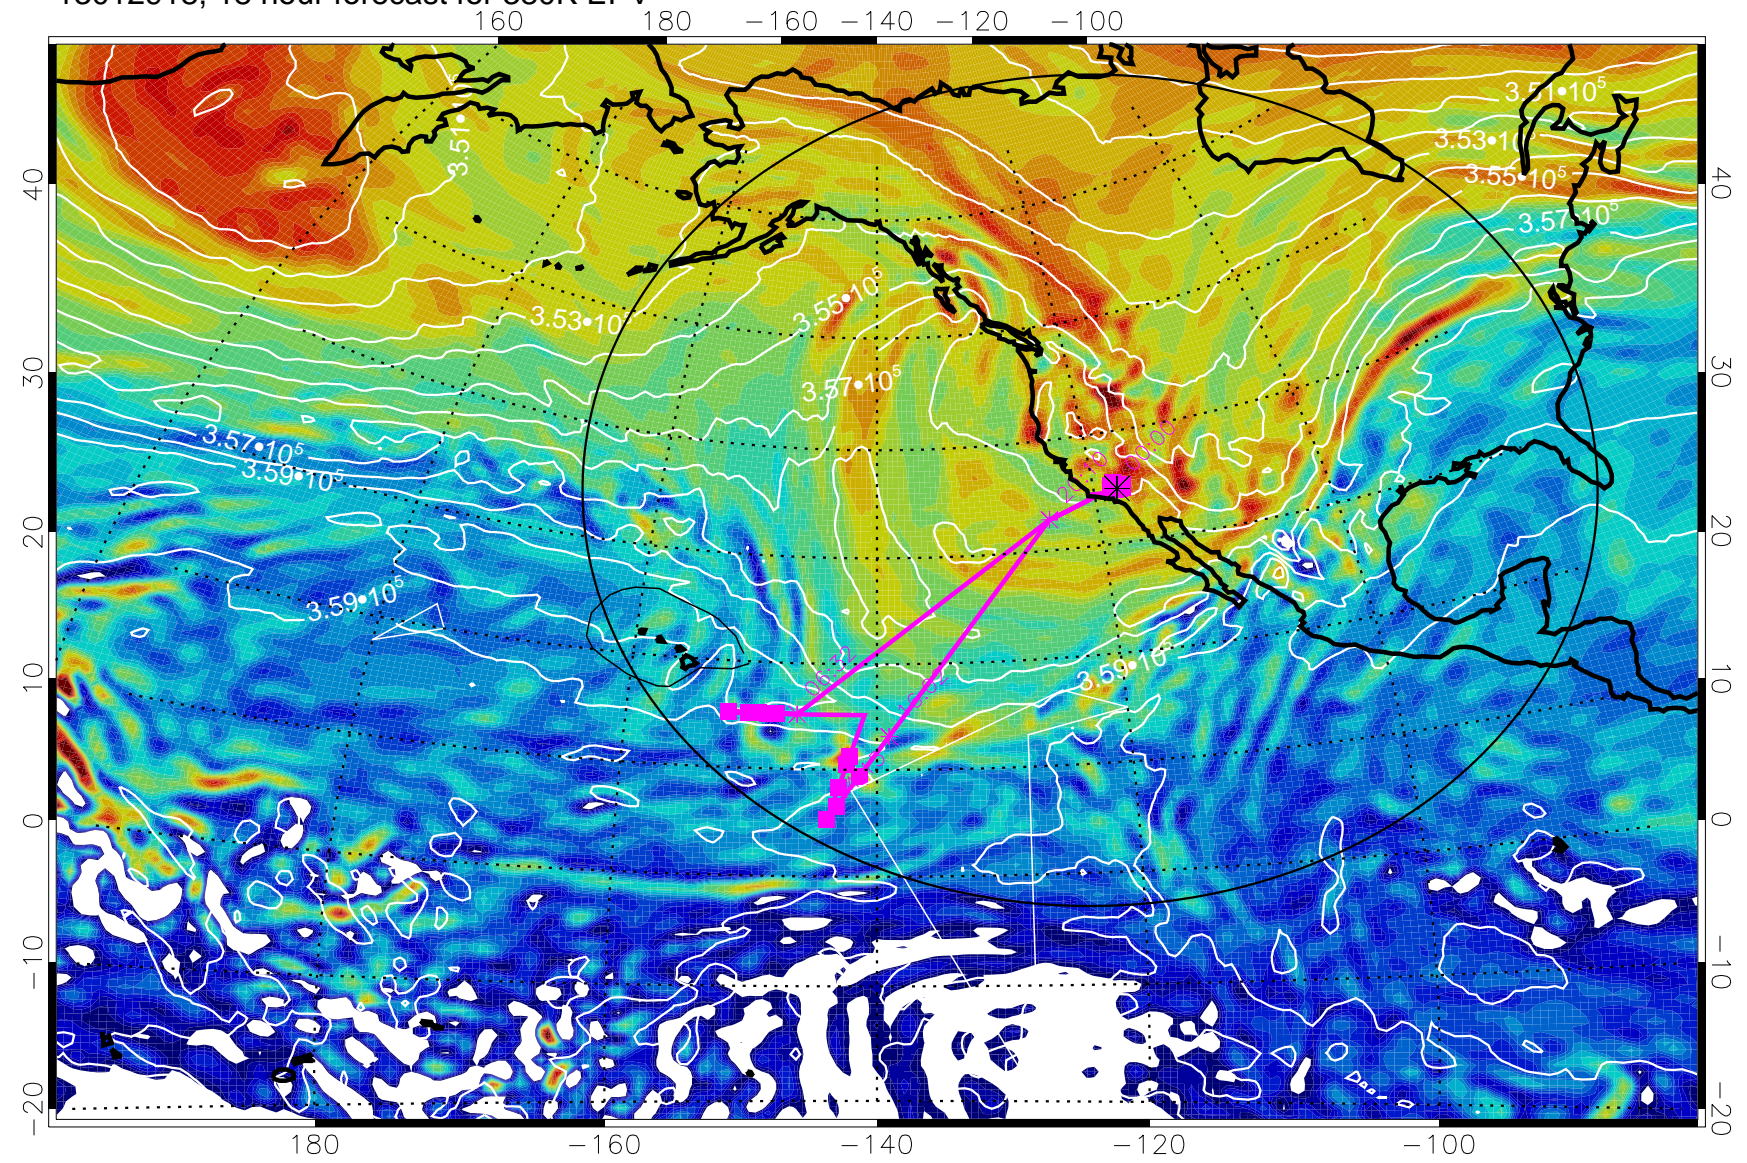

13012912, 12 hour forecast for 380K EPV

380K Montgomery Streamfunction, white

Range ring of 4055 km -- 13 hours GH round trip

13012918, 18 hour forecast for 380K EPV

380K Montgomery Streamfunction, white

Range ring of 4055 km -- 13 hours GH round trip

13013000, 24 hour forecast for 380K EPV

380K Montgomery Streamfunction, white

Range ring of 4055 km -- 13 hours GH round trip

13013006, 30 hour forecast for 380K EPV

380K Montgomery Streamfunction, white

Range ring of 4055 km -- 13 hours GH round trip

13013012, 36 hour forecast for 380K EPV

380K Montgomery Streamfunction, white

Range ring of 4055 km -- 13 hours GH round trip

13013018, 42 hour forecast for 380K EPV

380K Montgomery Streamfunction, white

Range ring of 4055 km -- 13 hours GH round trip

13013100, 48 hour forecast for 380K EPV

380K Montgomery Streamfunction, white

Range ring of 4055 km -- 13 hours GH round trip

13013106, 54 hour forecast for 380K EPV

380K Montgomery Streamfunction, white

Range ring of 4055 km -- 13 hours GH round trip