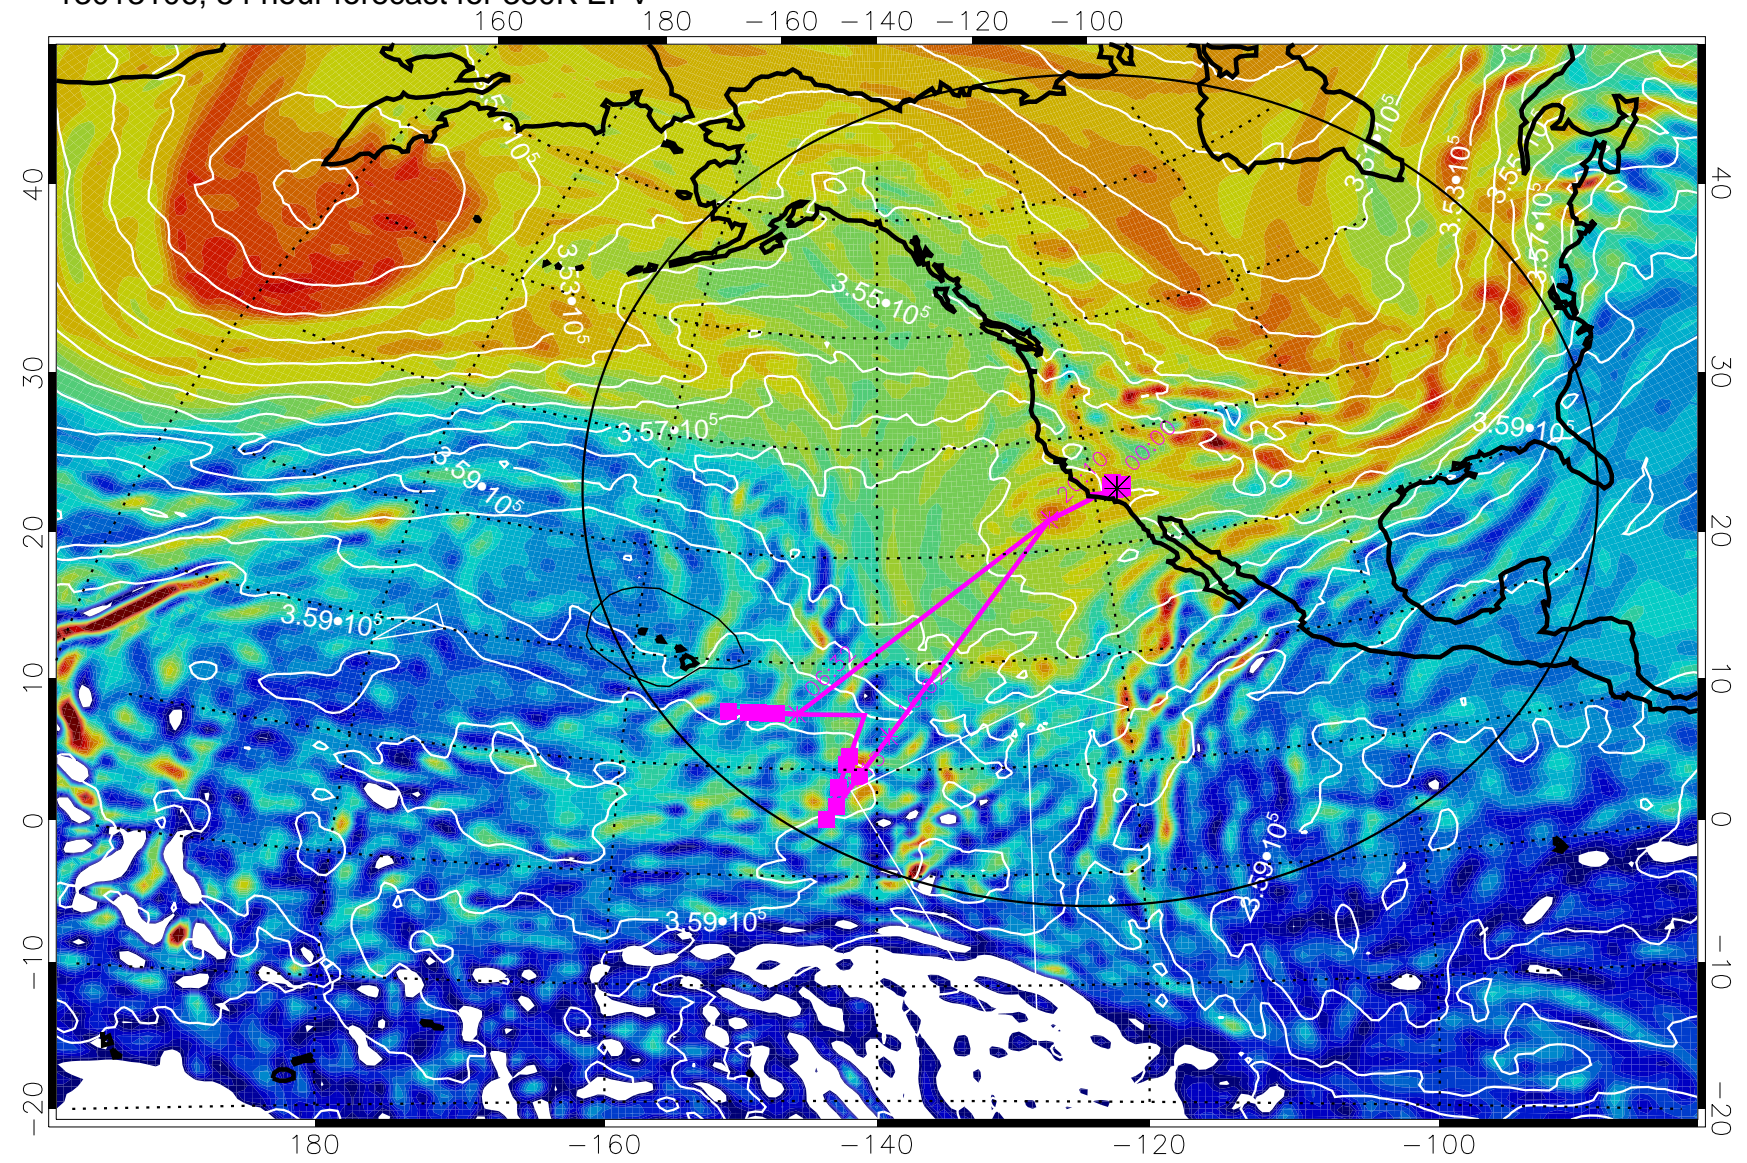

13013100, 48 hour forecast for 380K EPV

380K Montgomery Streamfunction, white

Range ring of 4055 km -- 13 hours GH round trip

13013106, 54 hour forecast for 380K EPV

380K Montgomery Streamfunction, white

Range ring of 4055 km -- 13 hours GH round trip

13013112, 60 hour forecast for 380K EPV

380K Montgomery Streamfunction, white

Range ring of 4055 km -- 13 hours GH round trip

13013118, 66 hour forecast for 380K EPV

380K Montgomery Streamfunction, white

Range ring of 4055 km -- 13 hours GH round trip

13020100, 72 hour forecast for 380K EPV

160 180 -160 -140 -120 -100

380K Montgomery Streamfunction, white

Range ring of 4055 km -- 13 hours GH round trip

13020106, 78 hour forecast for 380K EPV

380K Montgomery Streamfunction, white