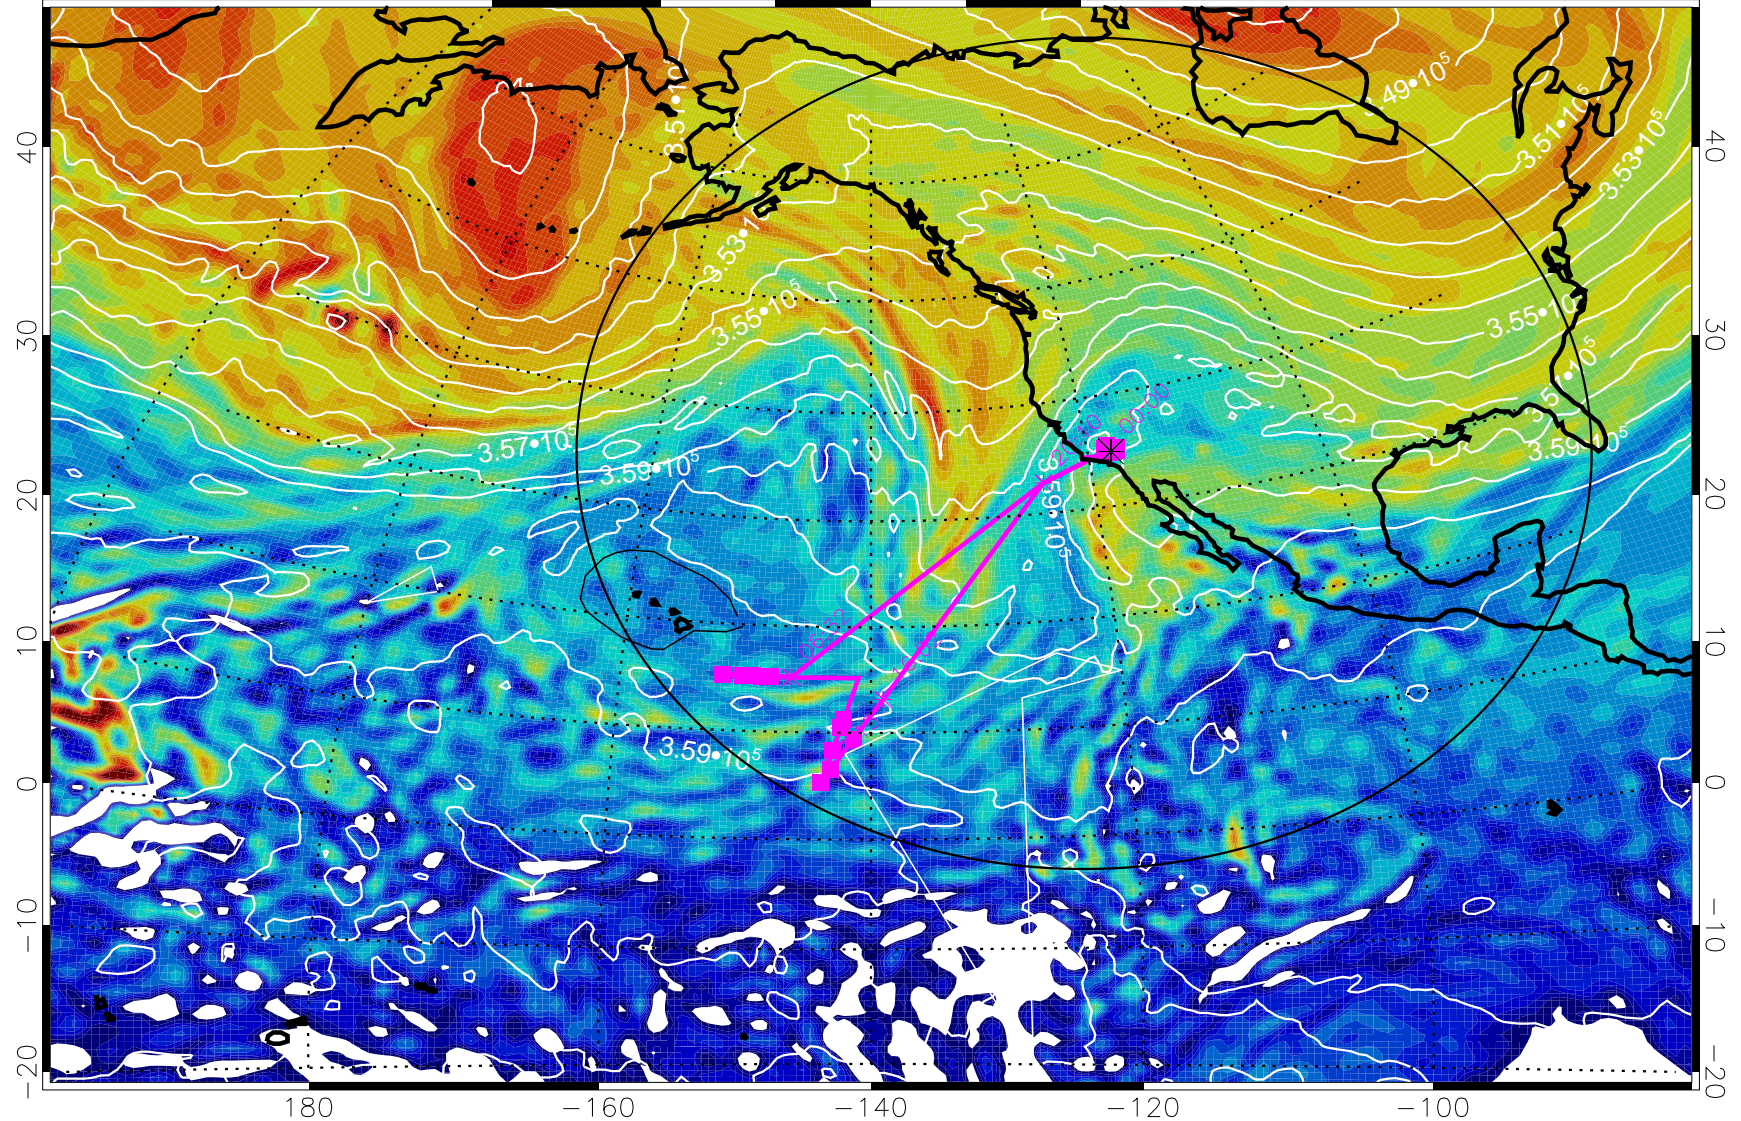

13020206, 102 hour forecast for 380K EPV

160 180 -160 -140 -120 -100

380K Montgomery Streamfunction, white

Range ring of 4055 km -- 13 hours GH round trip

13020212, 108 hour forecast for 380K EPV

160 180 -160 -140 -120 -100

380K Montgomery Streamfunction, white

Range ring of 4055 km -- 13 hours GH round trip

13020218, 114 hour forecast for 380K EPV

380K Montgomery Streamfunction, white

Range ring of 4055 km -- 13 hours GH round trip

13020300, 120 hour forecast for 380K EPV

160 180 -160 -140 -120 -100

380K Montgomery Streamfunction, white

Range ring of 4055 km -- 13 hours GH round trip