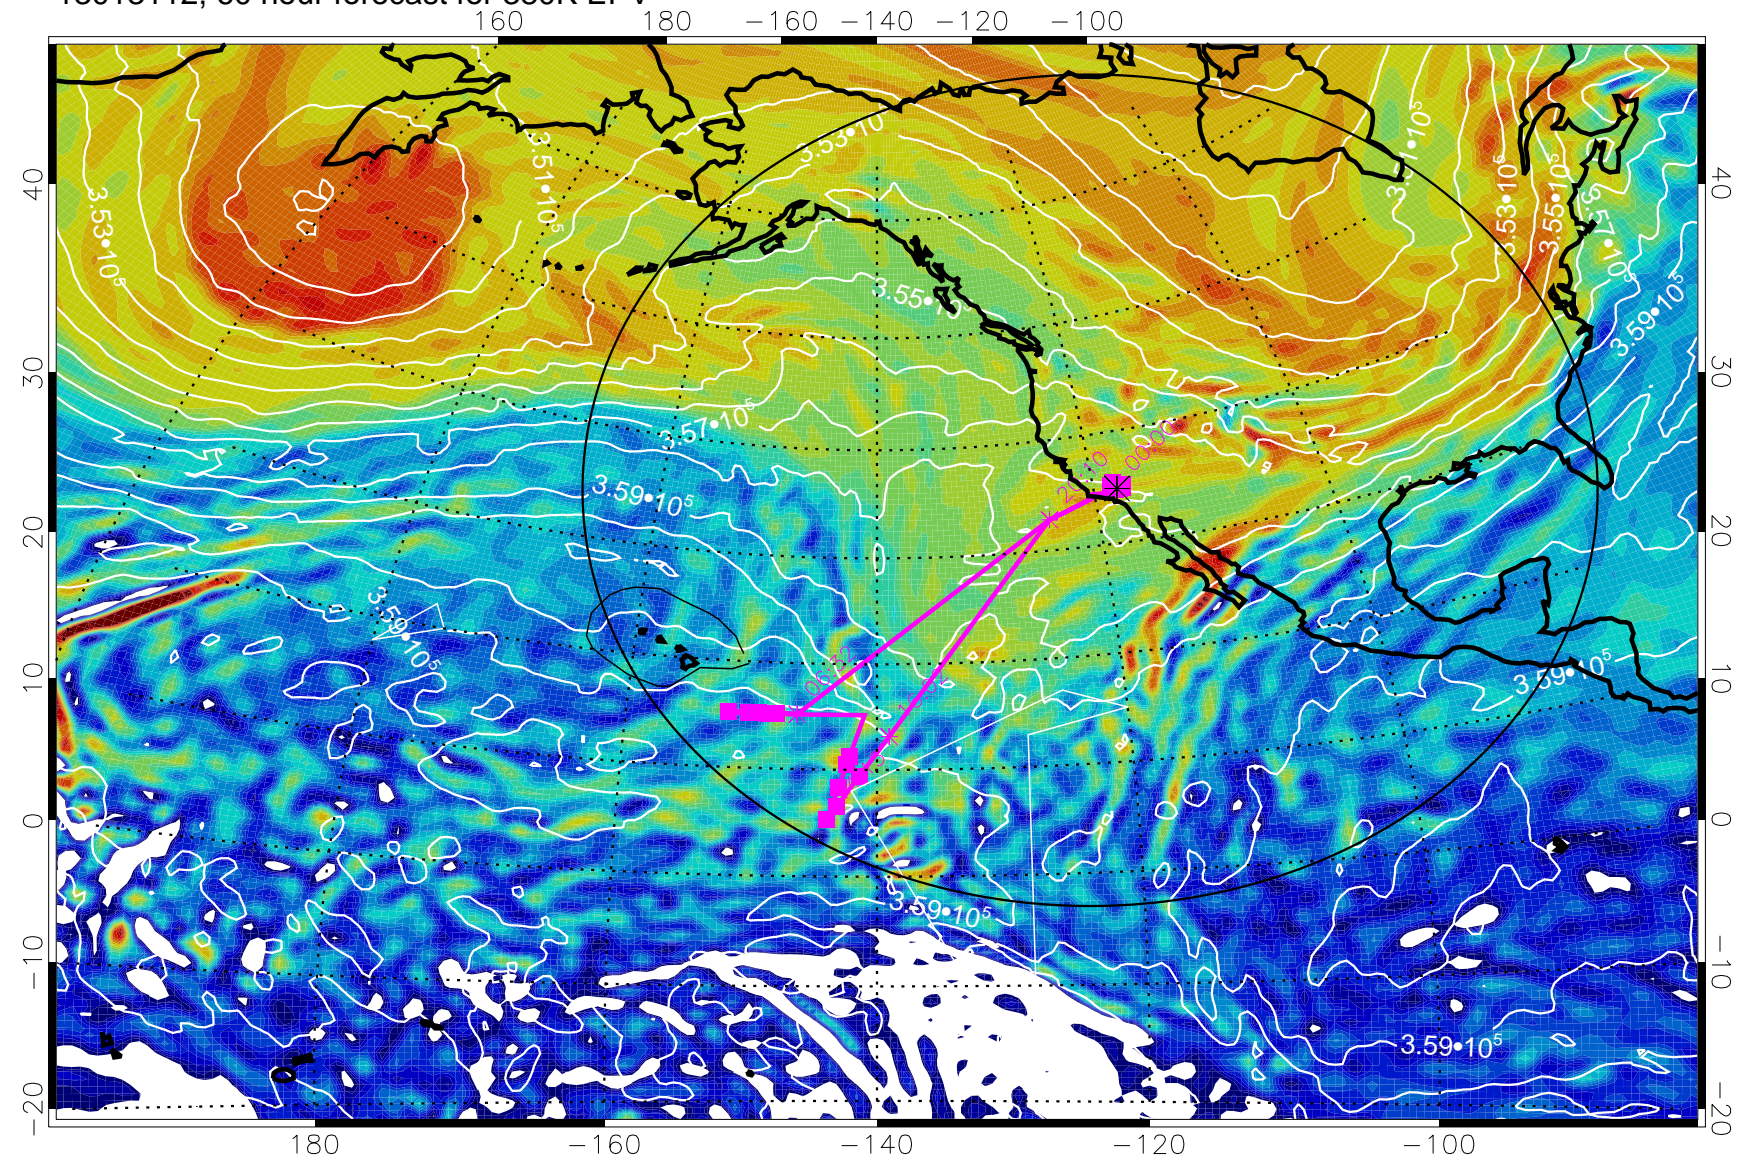

13013100, 48 hour forecast for 380K EPV

380K Montgomery Streamfunction, white

Range ring of 4055 km -- 13 hours GH round trip

13013106, 54 hour forecast for 380K EPV

380K Montgomery Streamfunction, white

Range ring of 4055 km -- 13 hours GH round trip

13013112, 60 hour forecast for 380K EPV

380K Montgomery Streamfunction, white

Range ring of 4055 km -- 13 hours GH round trip

13013118, 66 hour forecast for 380K EPV

380K Montgomery Streamfunction, white

Range ring of 4055 km -- 13 hours GH round trip

13020100, 72 hour forecast for 380K EPV

160 180 -160 -140 -120 -100

380K Montgomery Streamfunction, white

Range ring of 4055 km -- 13 hours GH round trip

13020106, 78 hour forecast for 380K EPV

380K Montgomery Streamfunction, white

Range ring of 4055 km -- 13 hours GH round trip

13020112, 84 hour forecast for 380K EPV

380K Montgomery Streamfunction, white

Range ring of 4055 km -- 13 hours GH round trip

13020118, 90 hour forecast for 380K EPV