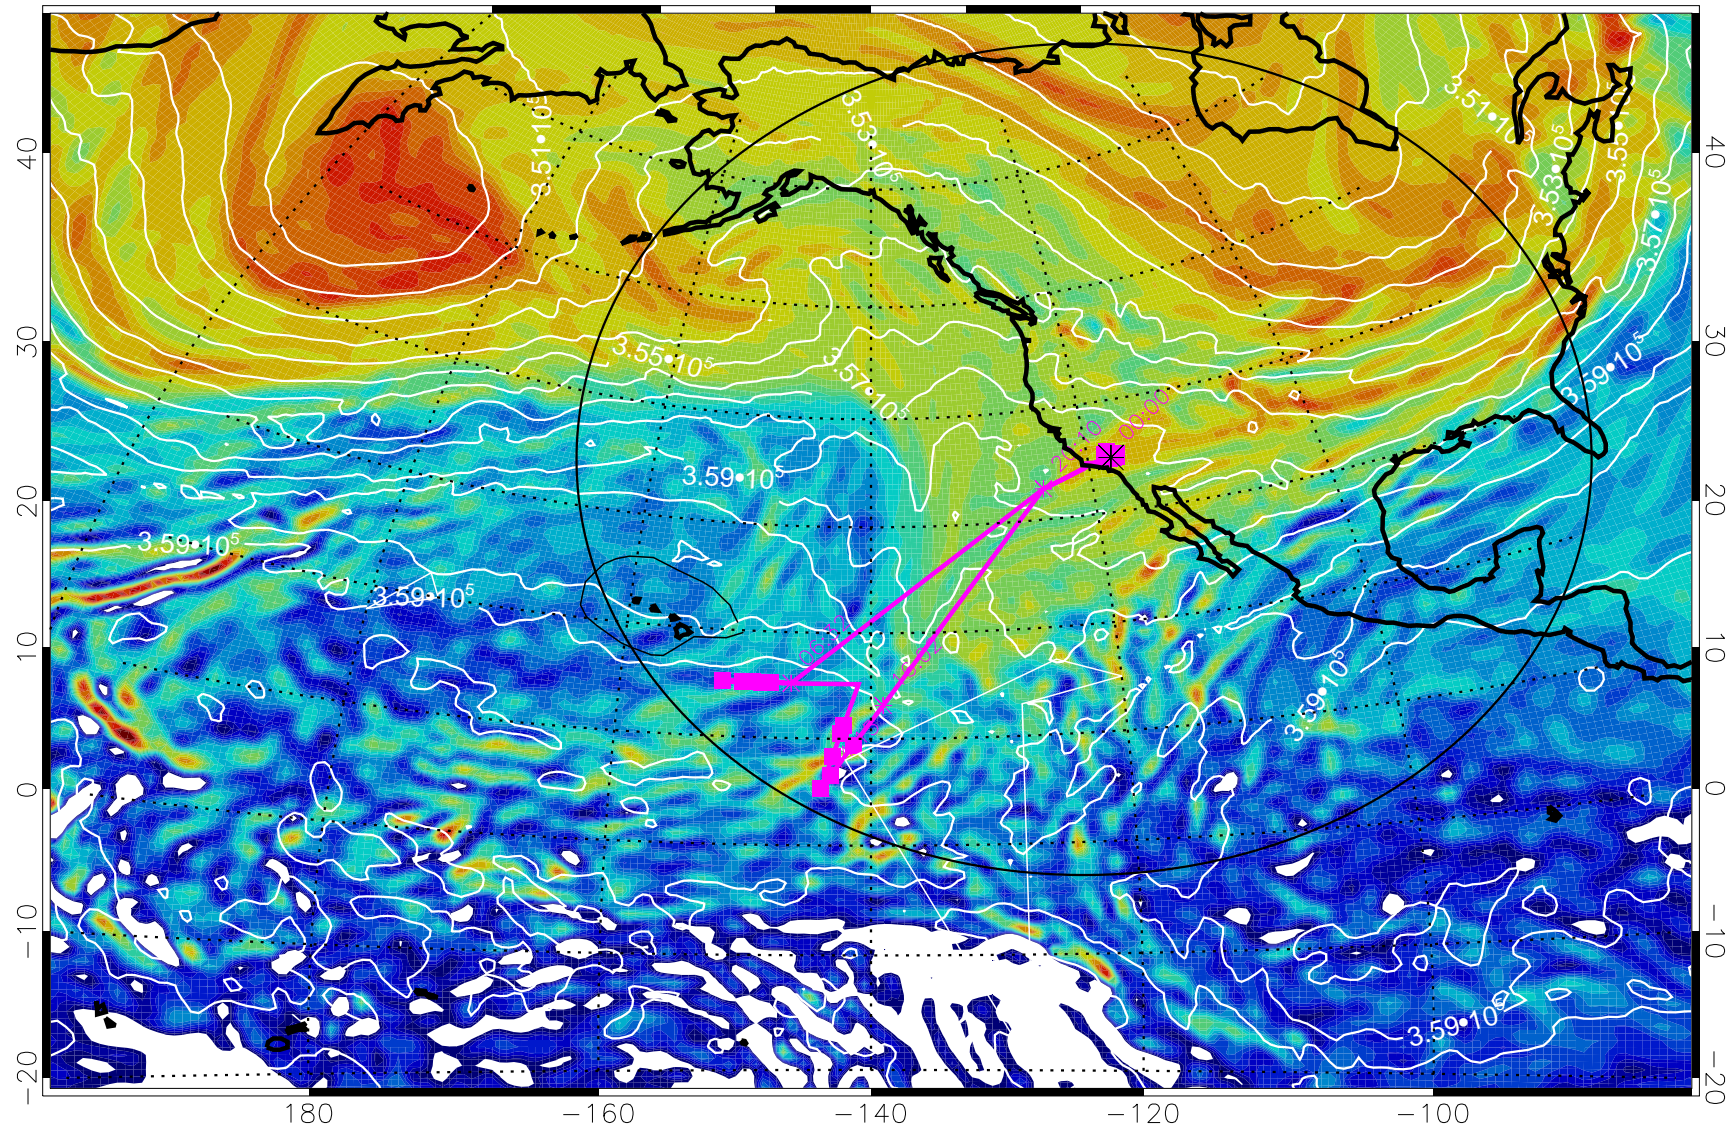

13013112, 60 hour forecast for 380K EPV

380K Montgomery Streamfunction, white

Range ring of 4055 km -- 13 hours GH round trip

13013118, 66 hour forecast for 380K EPV

380K Montgomery Streamfunction, white

Range ring of 4055 km -- 13 hours GH round trip

13020100, 72 hour forecast for 380K EPV

160 180 -160 -140 -120 -100

380K Montgomery Streamfunction, white

Range ring of 4055 km -- 13 hours GH round trip

13020106, 78 hour forecast for 380K EPV

380K Montgomery Streamfunction, white

Range ring of 4055 km -- 13 hours GH round trip

13020112, 84 hour forecast for 380K EPV

380K Montgomery Streamfunction, white

Range ring of 4055 km -- 13 hours GH round trip

13020118, 90 hour forecast for 380K EPV

380K Montgomery Streamfunction, white

Range ring of 4055 km -- 13 hours GH round trip

13020200, 96 hour forecast for 380K EPV

380K Montgomery Streamfunction, white

Range ring of 4055 km -- 13 hours GH round trip