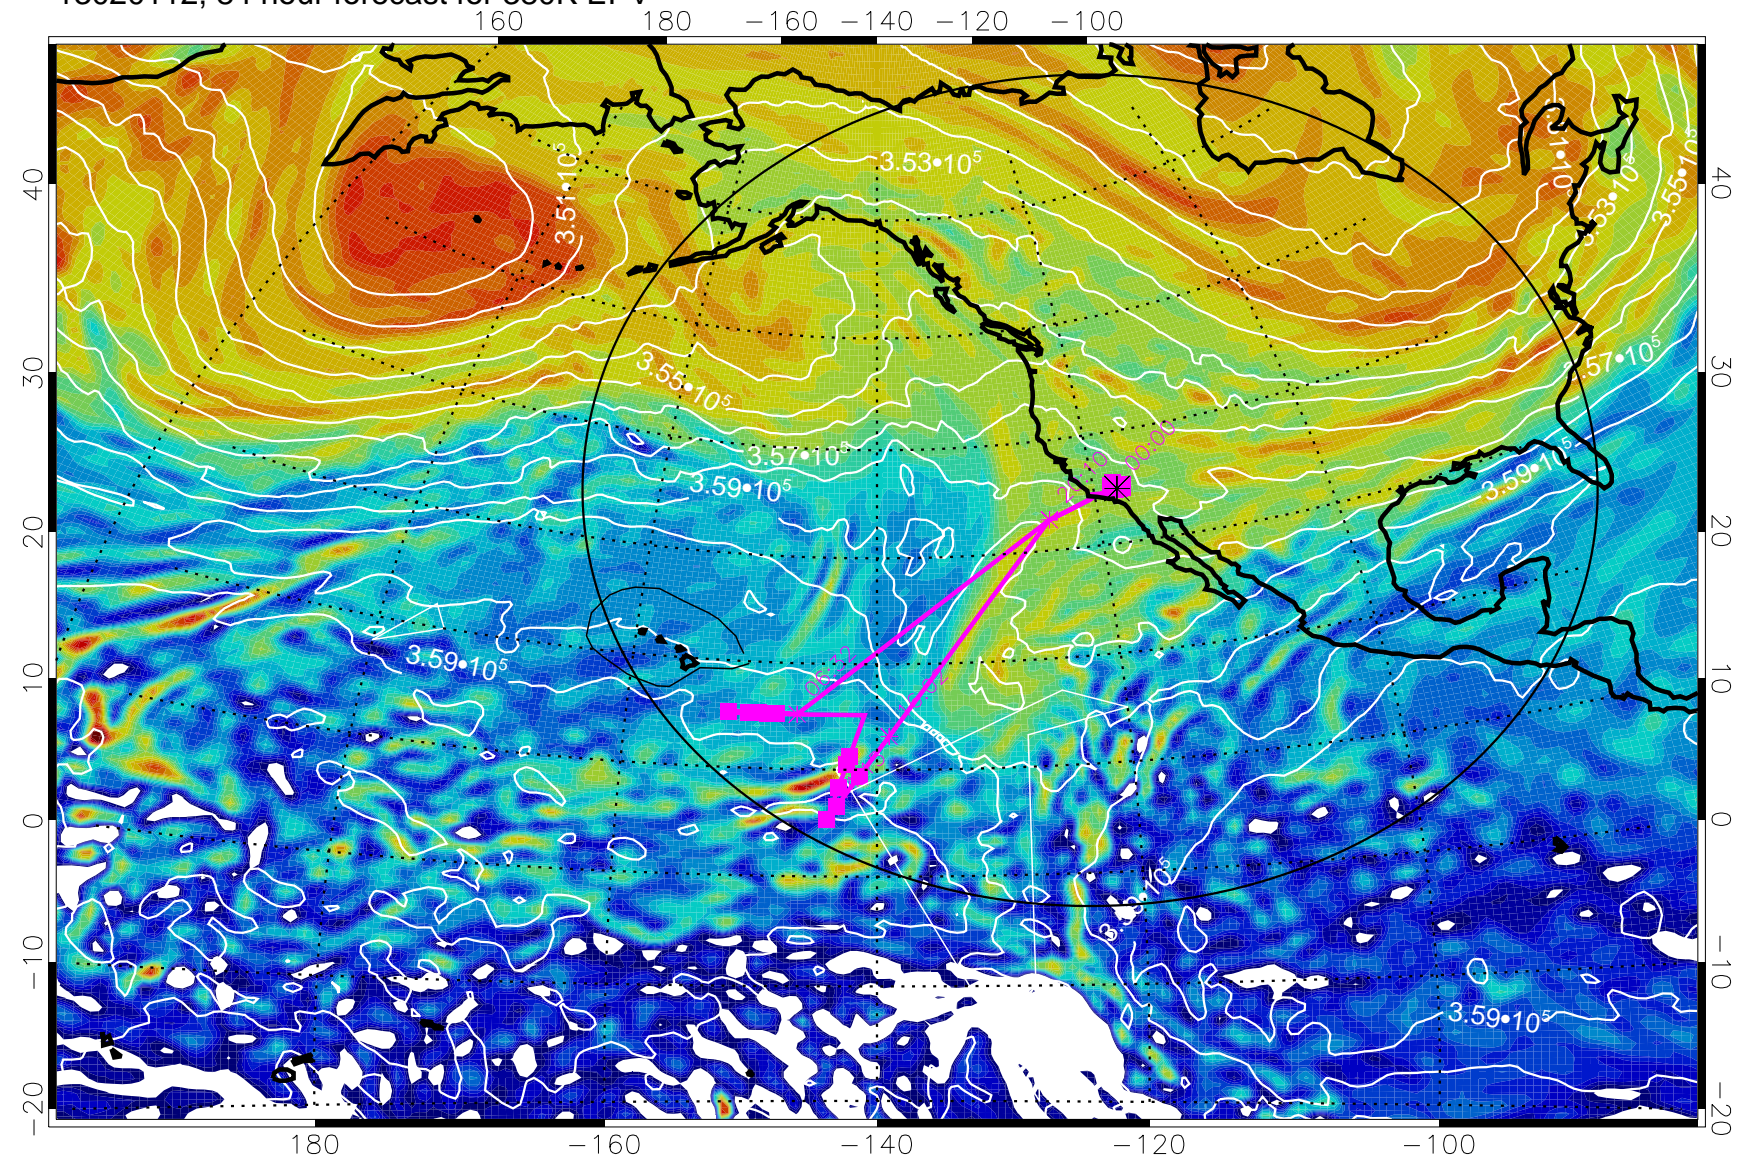

13020100, 72 hour forecast for 380K EPV

160 180 -160 -140 -120 -100

380K Montgomery Streamfunction, white

Range ring of 4055 km -- 13 hours GH round trip

13020106, 78 hour forecast for 380K EPV

380K Montgomery Streamfunction, white

Range ring of 4055 km -- 13 hours GH round trip

13020112, 84 hour forecast for 380K EPV

380K Montgomery Streamfunction, white

Range ring of 4055 km -- 13 hours GH round trip

13020118, 90 hour forecast for 380K EPV

380K Montgomery Streamfunction, white

Range ring of 4055 km -- 13 hours GH round trip

13020200, 96 hour forecast for 380K EPV

380K Montgomery Streamfunction, white

Range ring of 4055 km -- 13 hours GH round trip

13020206, 102 hour forecast for 380K EPV

160 180 -160 -140 -120 -100

380K Montgomery Streamfunction, white

Range ring of 4055 km -- 13 hours GH round trip

13020212, 108 hour forecast for 380K EPV

160 180 -160 -140 -120 -100