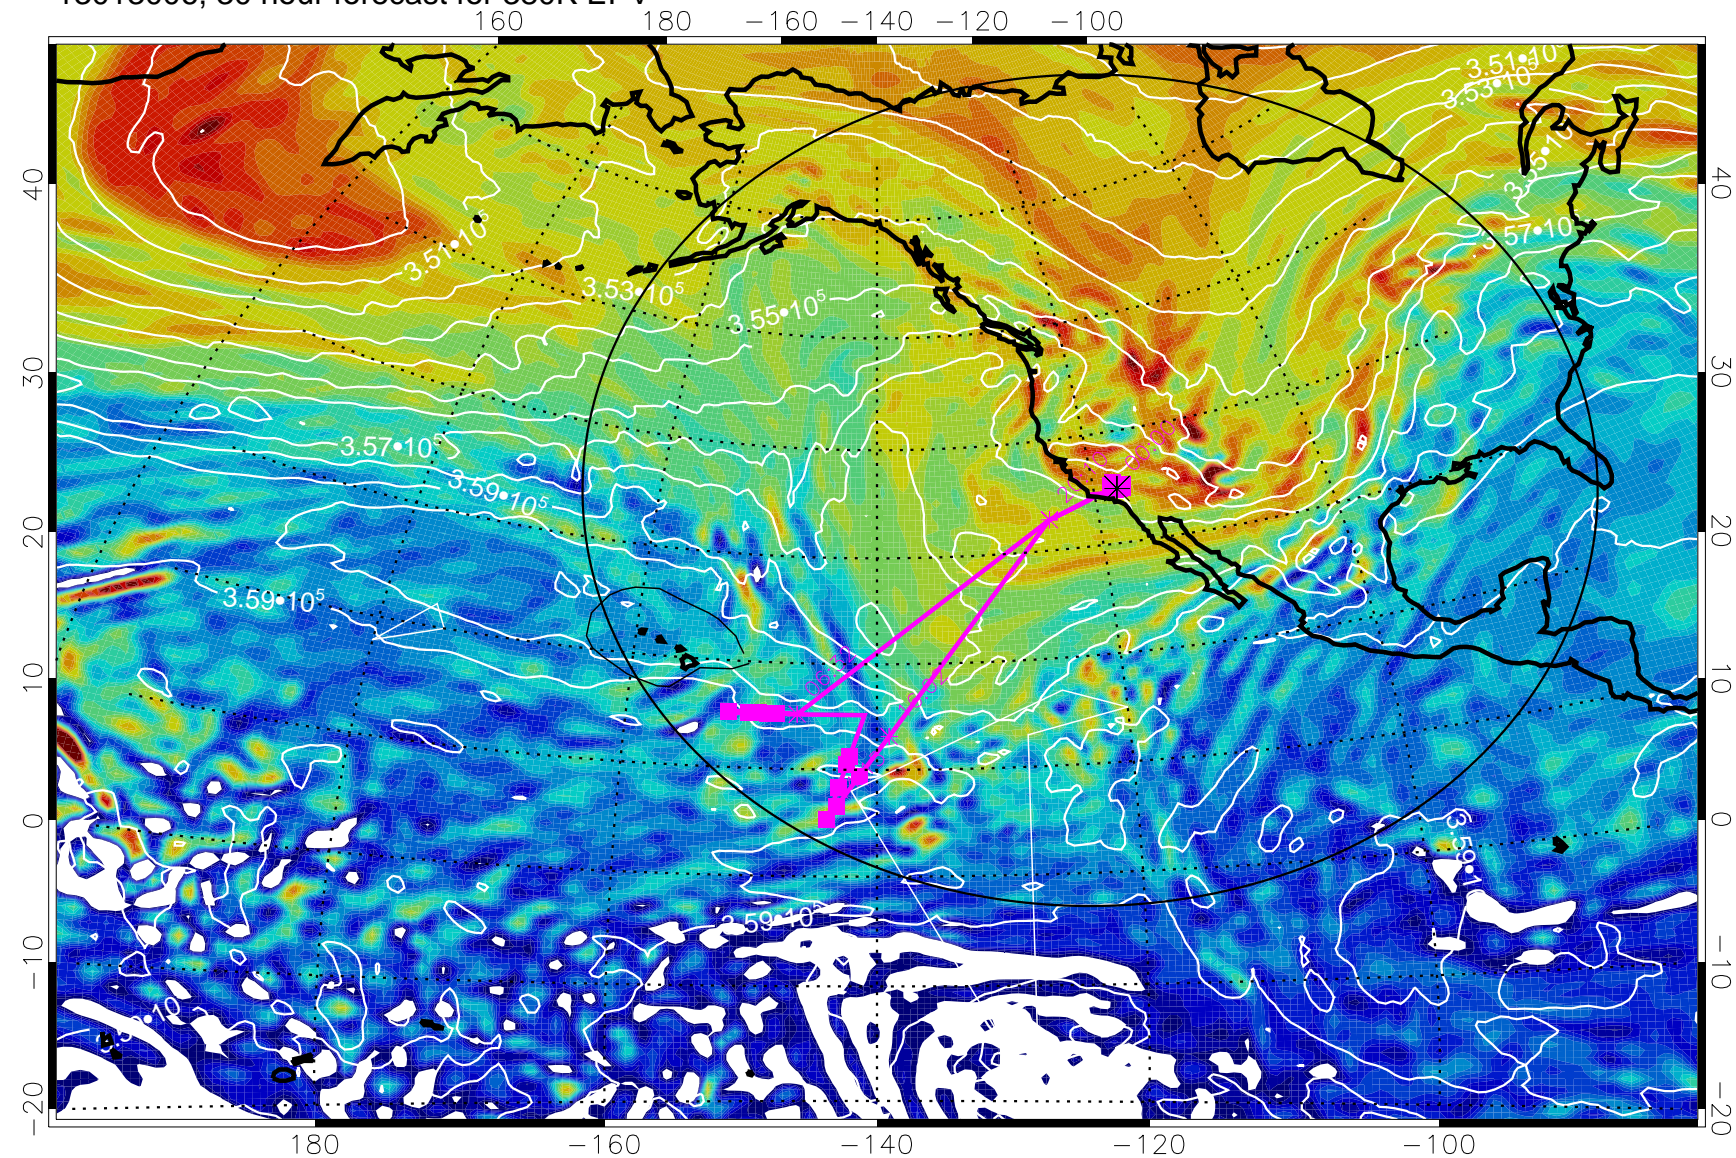

13012912, 12 hour forecast for 380K EPV

380K Montgomery Streamfunction, white

Range ring of 4055 km -- 13 hours GH round trip

13012918, 18 hour forecast for 380K EPV

380K Montgomery Streamfunction, white

Range ring of 4055 km -- 13 hours GH round trip

13013000, 24 hour forecast for 380K EPV

380K Montgomery Streamfunction, white

Range ring of 4055 km -- 13 hours GH round trip

13013006, 30 hour forecast for 380K EPV

380K Montgomery Streamfunction, white

Range ring of 4055 km -- 13 hours GH round trip

13013012, 36 hour forecast for 380K EPV

380K Montgomery Streamfunction, white

Range ring of 4055 km -- 13 hours GH round trip

13013018, 42 hour forecast for 380K EPV

380K Montgomery Streamfunction, white

Range ring of 4055 km -- 13 hours GH round trip

13013100, 48 hour forecast for 380K EPV

380K Montgomery Streamfunction, white

Range ring of 4055 km -- 13 hours GH round trip

13013106, 54 hour forecast for 380K EPV

380K Montgomery Streamfunction, white

Range ring of 4055 km -- 13 hours GH round trip