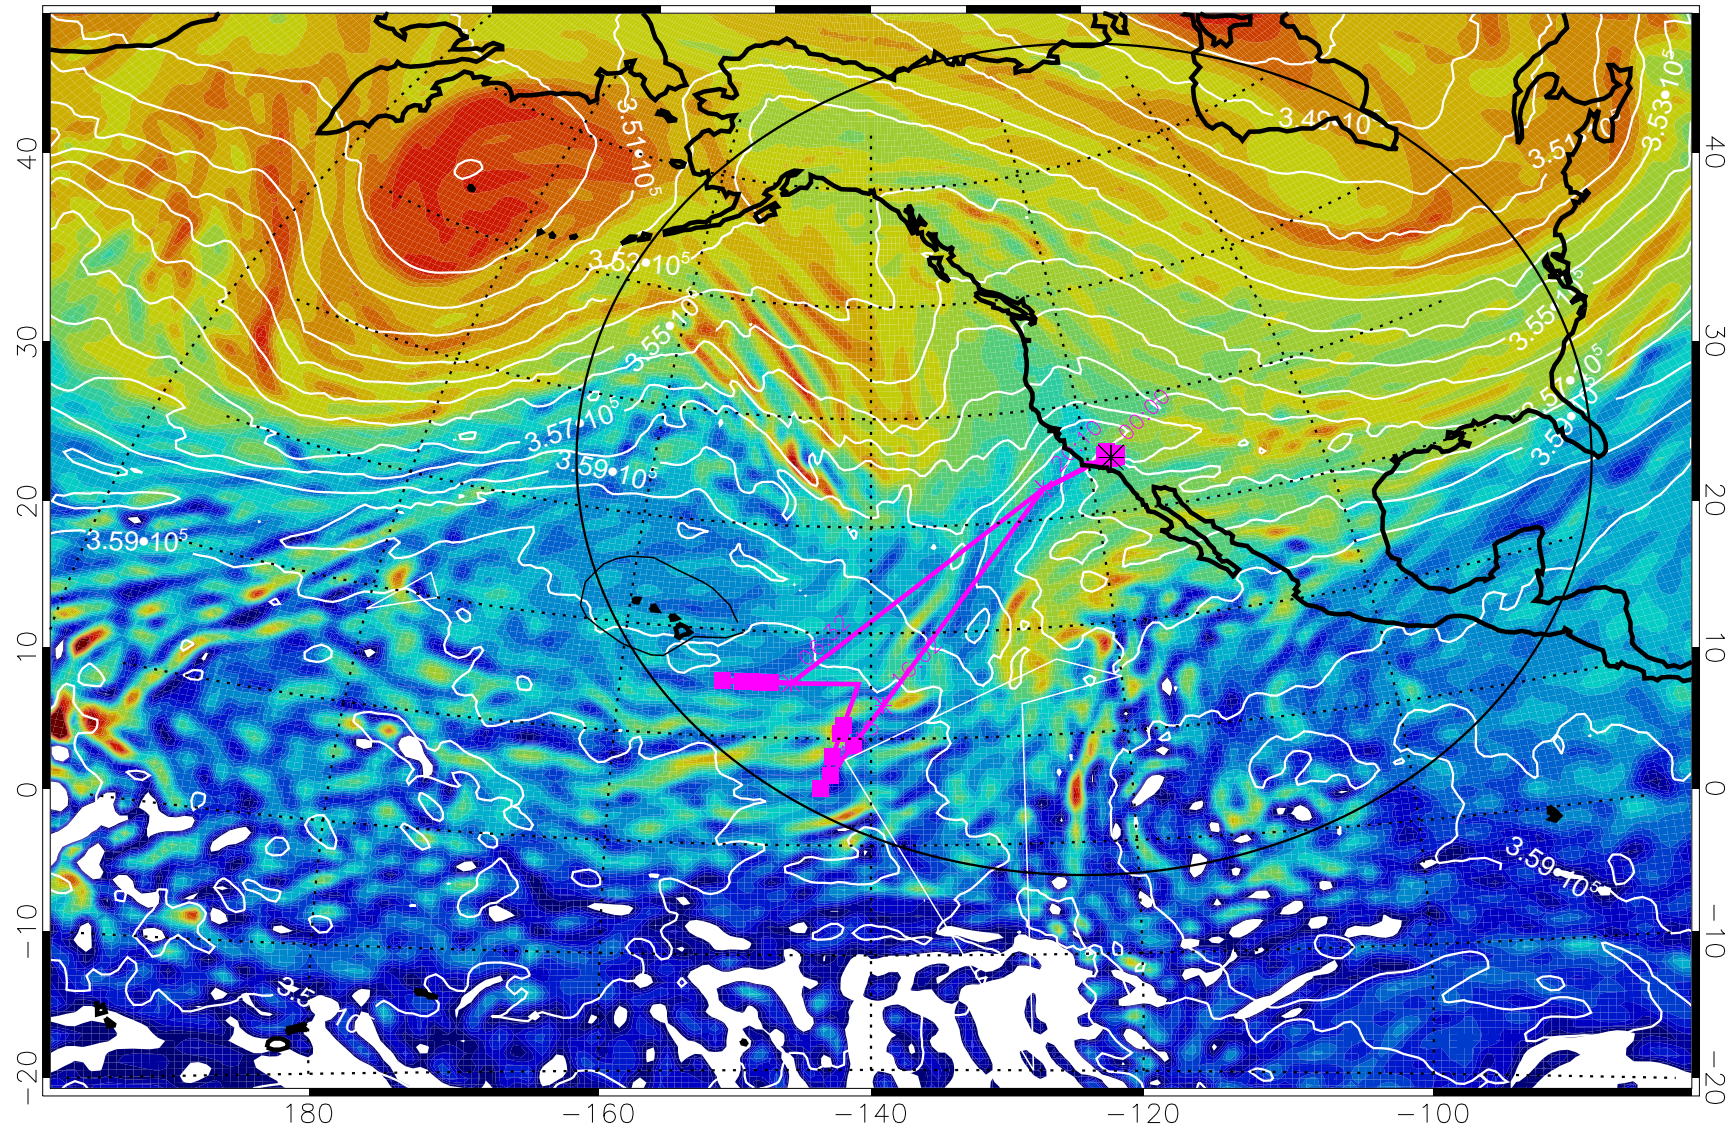

Range ring of 4055 km -- 13 hours GH round trip

13020112, 84 hour forecast for 380K EPV

380K Montgomery Streamfunction, white

Range ring of 4055 km -- 13 hours GH round trip

13020118, 90 hour forecast for 380K EPV

380K Montgomery Streamfunction, white

Range ring of 4055 km -- 13 hours GH round trip

13020200, 96 hour forecast for 380K EPV

380K Montgomery Streamfunction, white

Range ring of 4055 km -- 13 hours GH round trip

13020206, 102 hour forecast for 380K EPV

160 180 -160 -140 -120 -100

380K Montgomery Streamfunction, white

Range ring of 4055 km -- 13 hours GH round trip

13020212, 108 hour forecast for 380K EPV

160 180 -160 -140 -120 -100

380K Montgomery Streamfunction, white

Range ring of 4055 km -- 13 hours GH round trip

13020218, 114 hour forecast for 380K EPV

380K Montgomery Streamfunction, white

Range ring of 4055 km -- 13 hours GH round trip