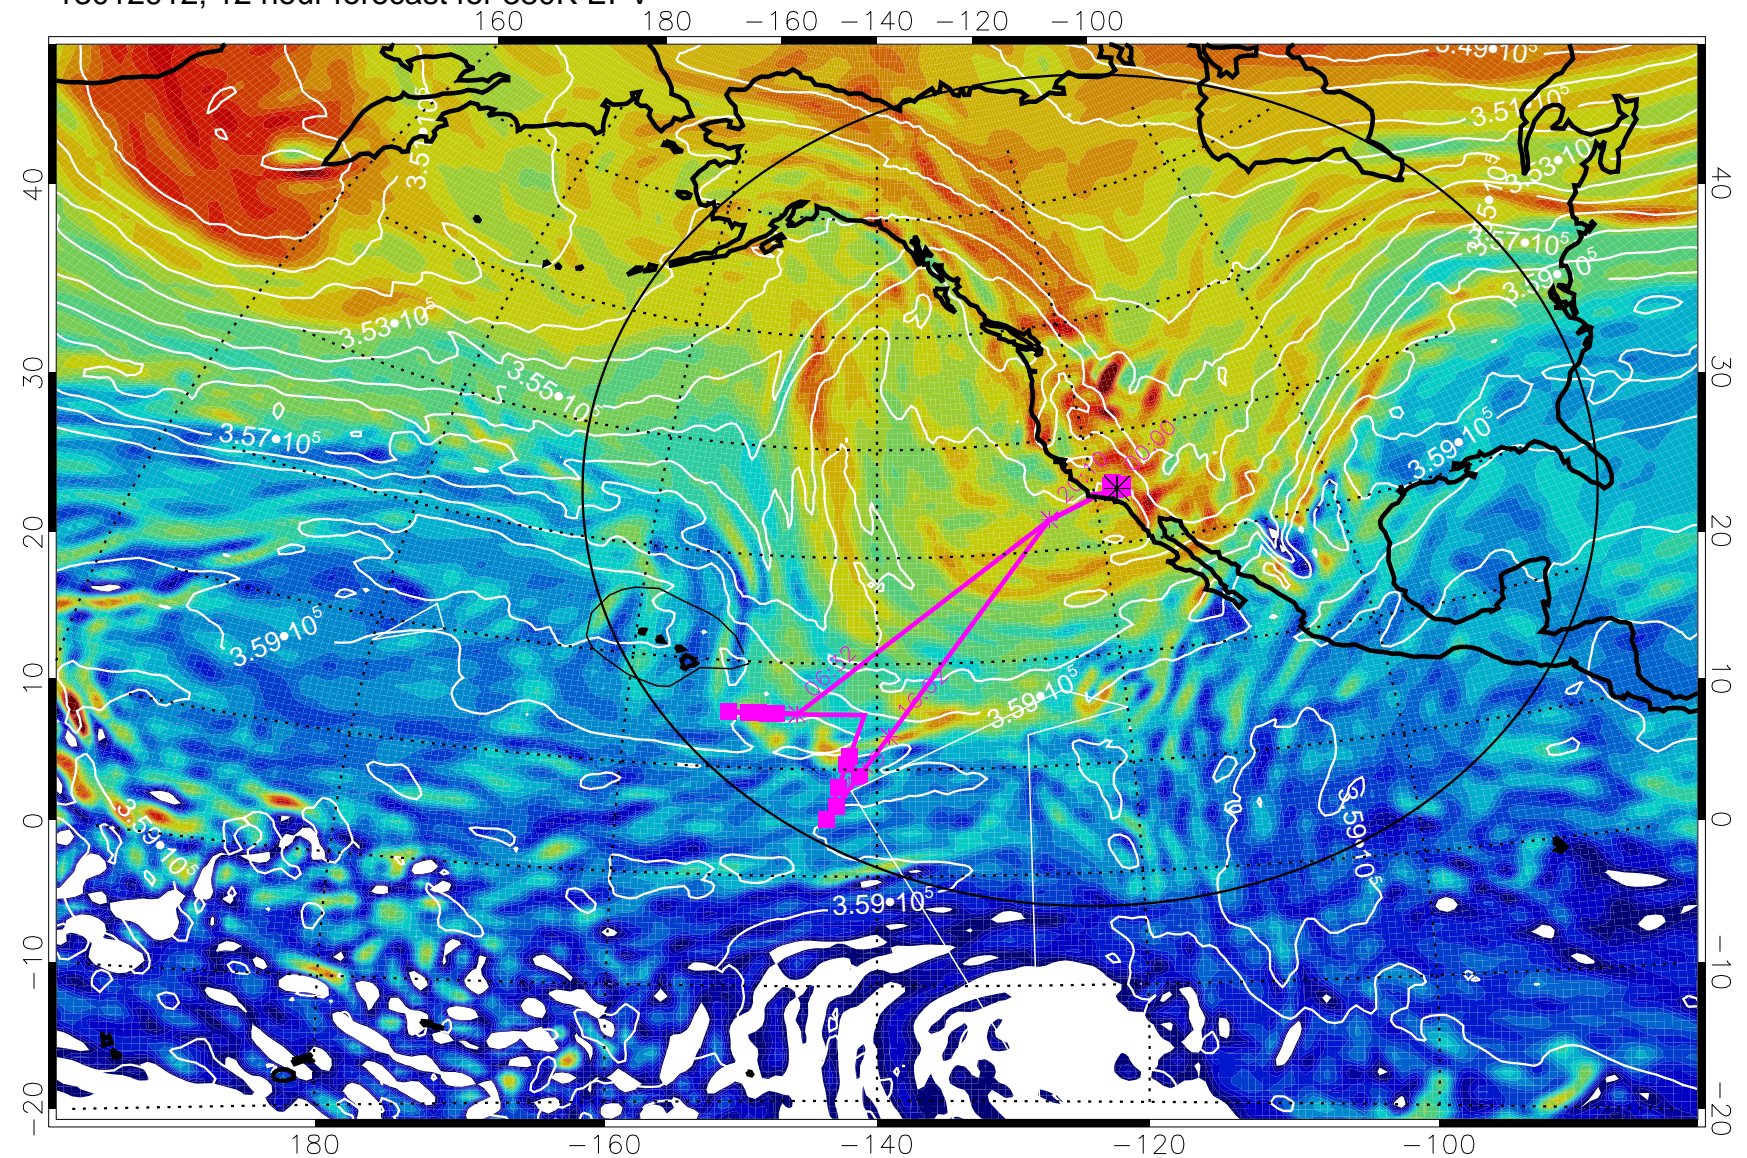

13012912, 12 hour forecast for 380K EPV

380K Montgomery Streamfunction, white

Range ring of 4055 km -- 13 hours GH round trip

13012918, 18 hour forecast for 380K EPV

380K Montgomery Streamfunction, white

Range ring of 4055 km -- 13 hours GH round trip

13013000, 24 hour forecast for 380K EPV

380K Montgomery Streamfunction, white

Range ring of 4055 km -- 13 hours GH round trip

13013006, 30 hour forecast for 380K EPV

380K Montgomery Streamfunction, white

Range ring of 4055 km -- 13 hours GH round trip

13013012, 36 hour forecast for 380K EPV

380K Montgomery Streamfunction, white

Range ring of 4055 km -- 13 hours GH round trip

13013018, 42 hour forecast for 380K EPV

380K Montgomery Streamfunction, white

Range ring of 4055 km -- 13 hours GH round trip

13013100, 48 hour forecast for 380K EPV

380K Montgomery Streamfunction, white

Range ring of 4055 km -- 13 hours GH round trip

13013106, 54 hour forecast for 380K EPV

380K Montgomery Streamfunction, white

Range ring of 4055 km -- 13 hours GH round trip