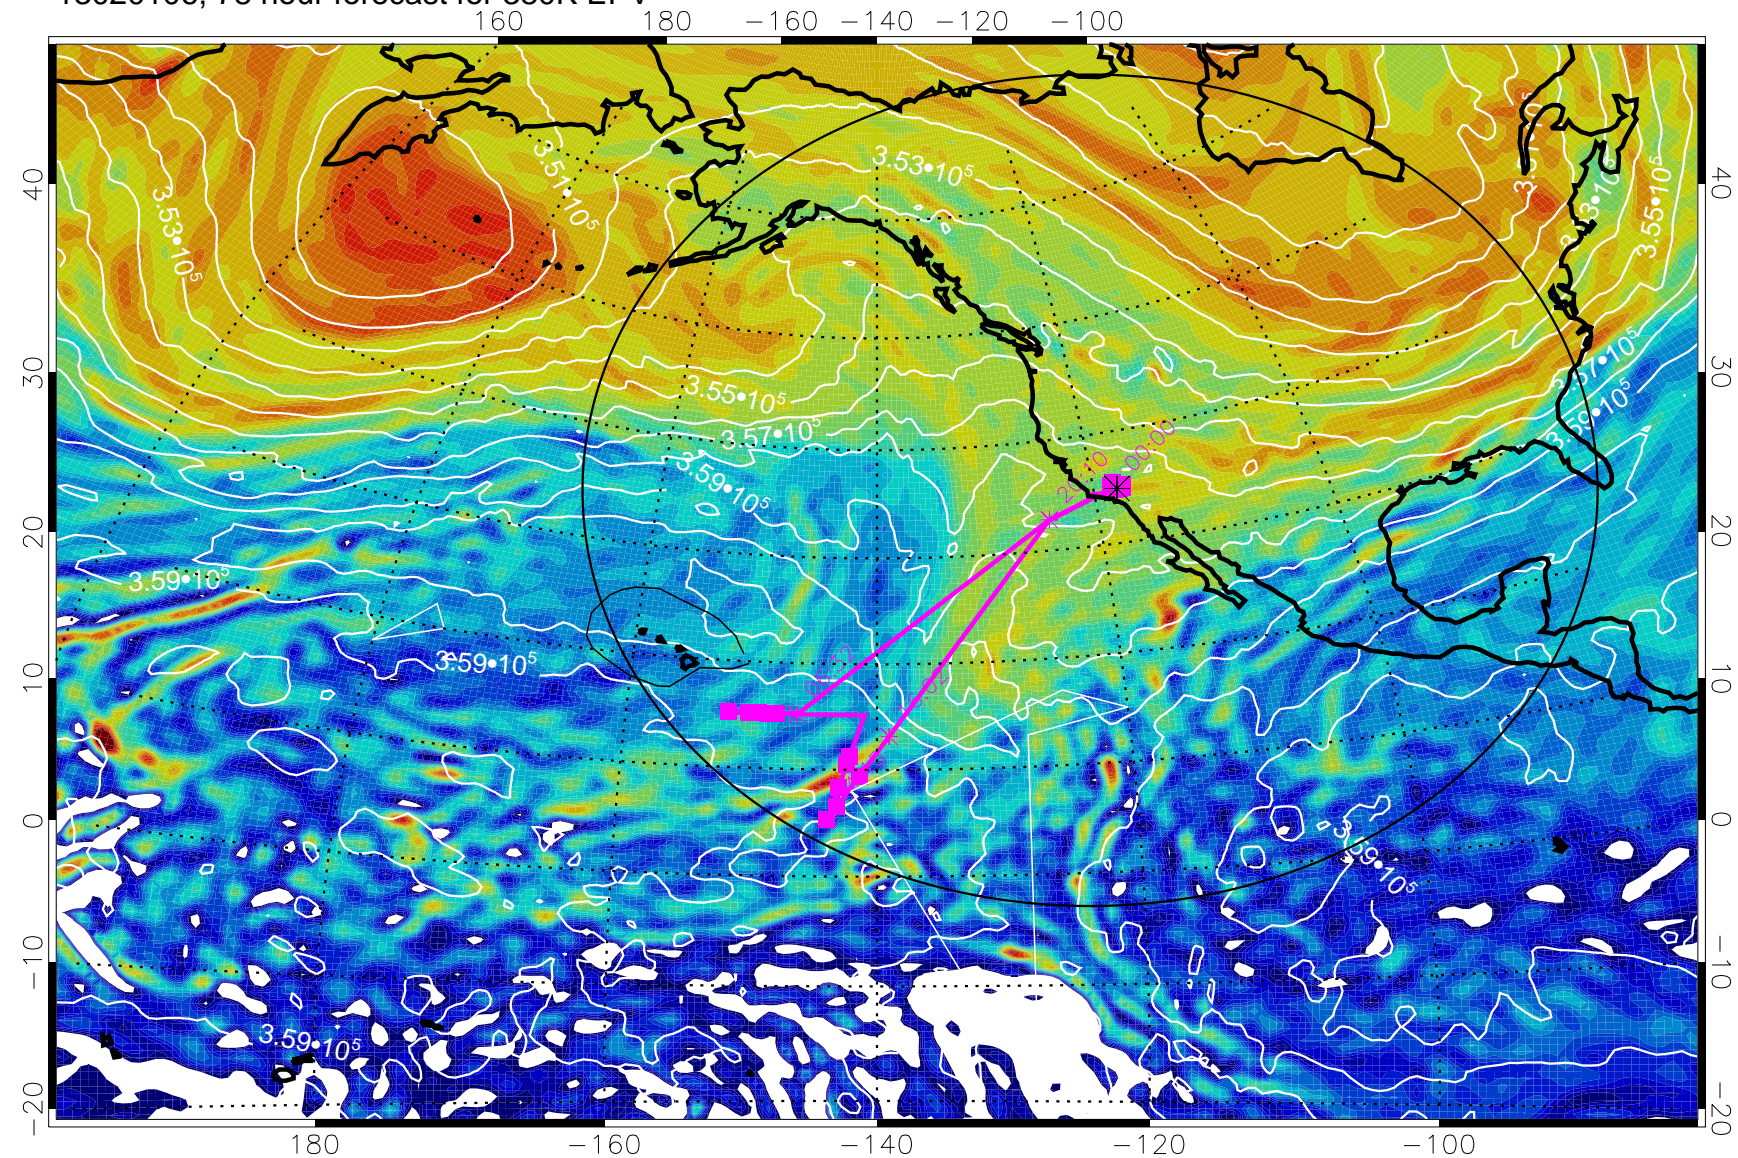

13020100, 72 hour forecast for 380K EPV

160 180 -160 -140 -120 -100

380K Montgomery Streamfunction, white

Range ring of 4055 km -- 13 hours GH round trip

13020106, 78 hour forecast for 380K EPV

380K Montgomery Streamfunction, white

Range ring of 4055 km -- 13 hours GH round trip

13020112, 84 hour forecast for 380K EPV

380K Montgomery Streamfunction, white

Range ring of 4055 km -- 13 hours GH round trip

13020118, 90 hour forecast for 380K EPV

380K Montgomery Streamfunction, white

Range ring of 4055 km -- 13 hours GH round trip

13020200, 96 hour forecast for 380K EPV

380K Montgomery Streamfunction, white

Range ring of 4055 km -- 13 hours GH round trip

13020206, 102 hour forecast for 380K EPV

160 180 -160 -140 -120 -100

380K Montgomery Streamfunction, white

Range ring of 4055 km -- 13 hours GH round trip

13020212, 108 hour forecast for 380K EPV

160 180 -160 -140 -120 -100