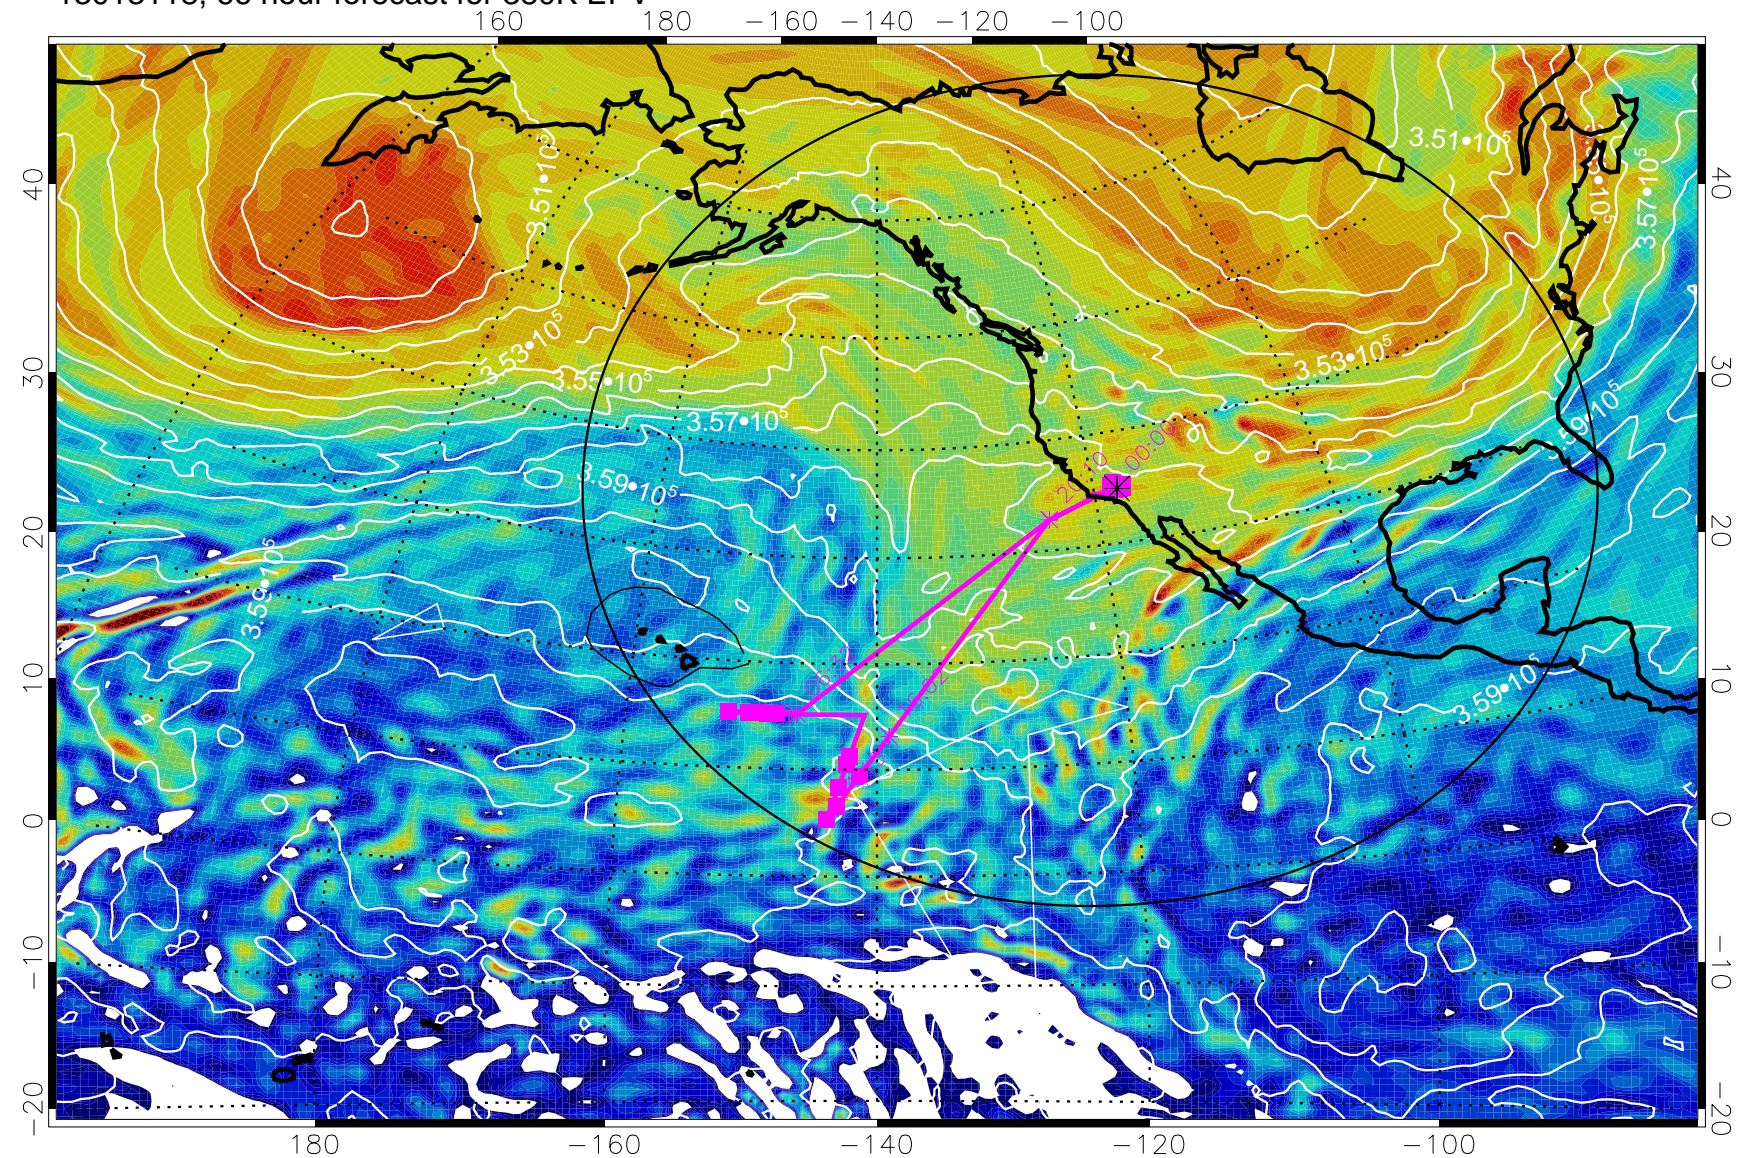

13013012, 36 hour forecast for 380K EPV

380K Montgomery Streamfunction, white

Range ring of 4055 km -- 13 hours GH round trip

13013018, 42 hour forecast for 380K EPV

380K Montgomery Streamfunction, white

Range ring of 4055 km -- 13 hours GH round trip

13013100, 48 hour forecast for 380K EPV

380K Montgomery Streamfunction, white

Range ring of 4055 km -- 13 hours GH round trip

13013106, 54 hour forecast for 380K EPV

380K Montgomery Streamfunction, white

Range ring of 4055 km -- 13 hours GH round trip

13013112, 60 hour forecast for 380K EPV

380K Montgomery Streamfunction, white

Range ring of 4055 km -- 13 hours GH round trip

13013118, 66 hour forecast for 380K EPV

380K Montgomery Streamfunction, white

Range ring of 4055 km -- 13 hours GH round trip

13020100, 72 hour forecast for 380K EPV

160 180 -160 -140 -120 -100

380K Montgomery Streamfunction, white

Range ring of 4055 km -- 13 hours GH round trip

13020106, 78 hour forecast for 380K EPV

380K Montgomery Streamfunction, white