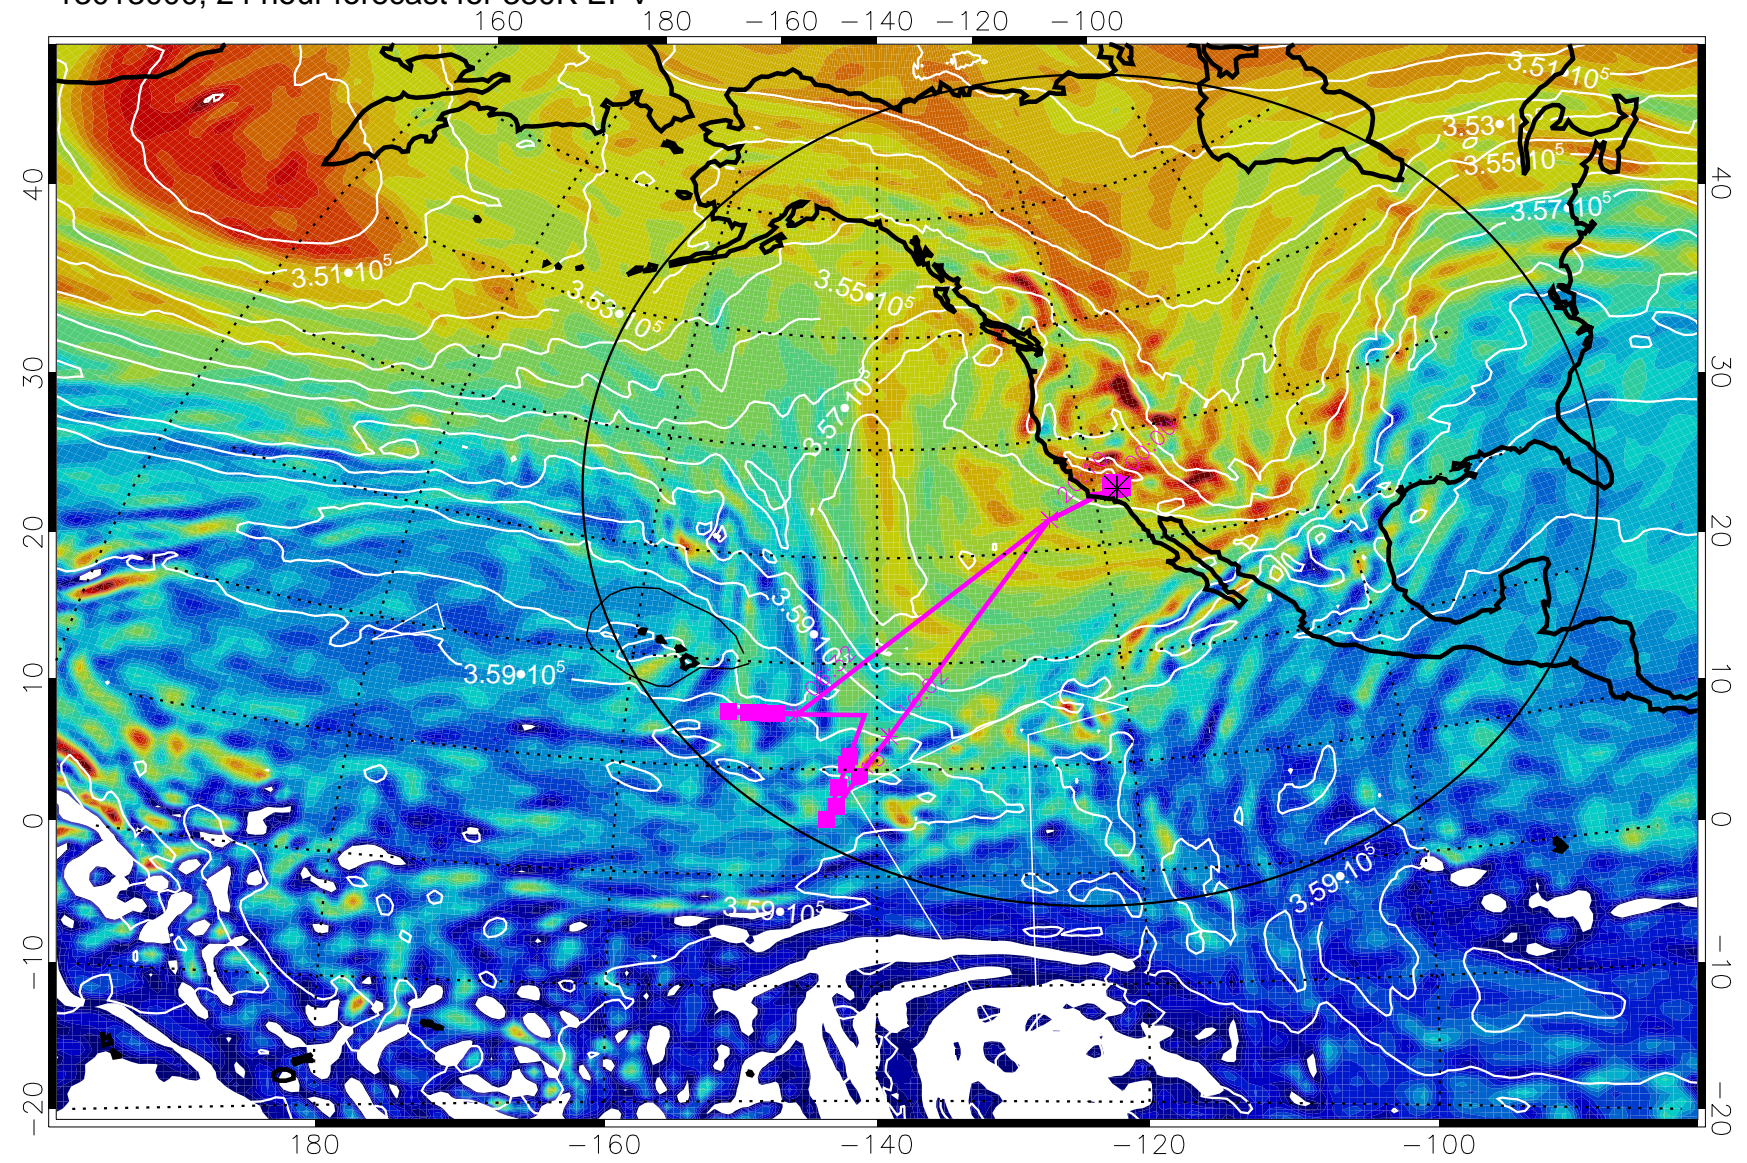

13012912, 12 hour forecast for 380K EPV

380K Montgomery Streamfunction, white

Range ring of 4055 km -- 13 hours GH round trip

13012918, 18 hour forecast for 380K EPV

380K Montgomery Streamfunction, white

Range ring of 4055 km -- 13 hours GH round trip

13013000, 24 hour forecast for 380K EPV

380K Montgomery Streamfunction, white

Range ring of 4055 km -- 13 hours GH round trip

13013006, 30 hour forecast for 380K EPV

380K Montgomery Streamfunction, white

Range ring of 4055 km -- 13 hours GH round trip

13013012, 36 hour forecast for 380K EPV

380K Montgomery Streamfunction, white

Range ring of 4055 km -- 13 hours GH round trip

13013018, 42 hour forecast for 380K EPV

380K Montgomery Streamfunction, white

Range ring of 4055 km -- 13 hours GH round trip

13013100, 48 hour forecast for 380K EPV

380K Montgomery Streamfunction, white

Range ring of 4055 km -- 13 hours GH round trip

13013106, 54 hour forecast for 380K EPV

380K Montgomery Streamfunction, white

Range ring of 4055 km -- 13 hours GH round trip