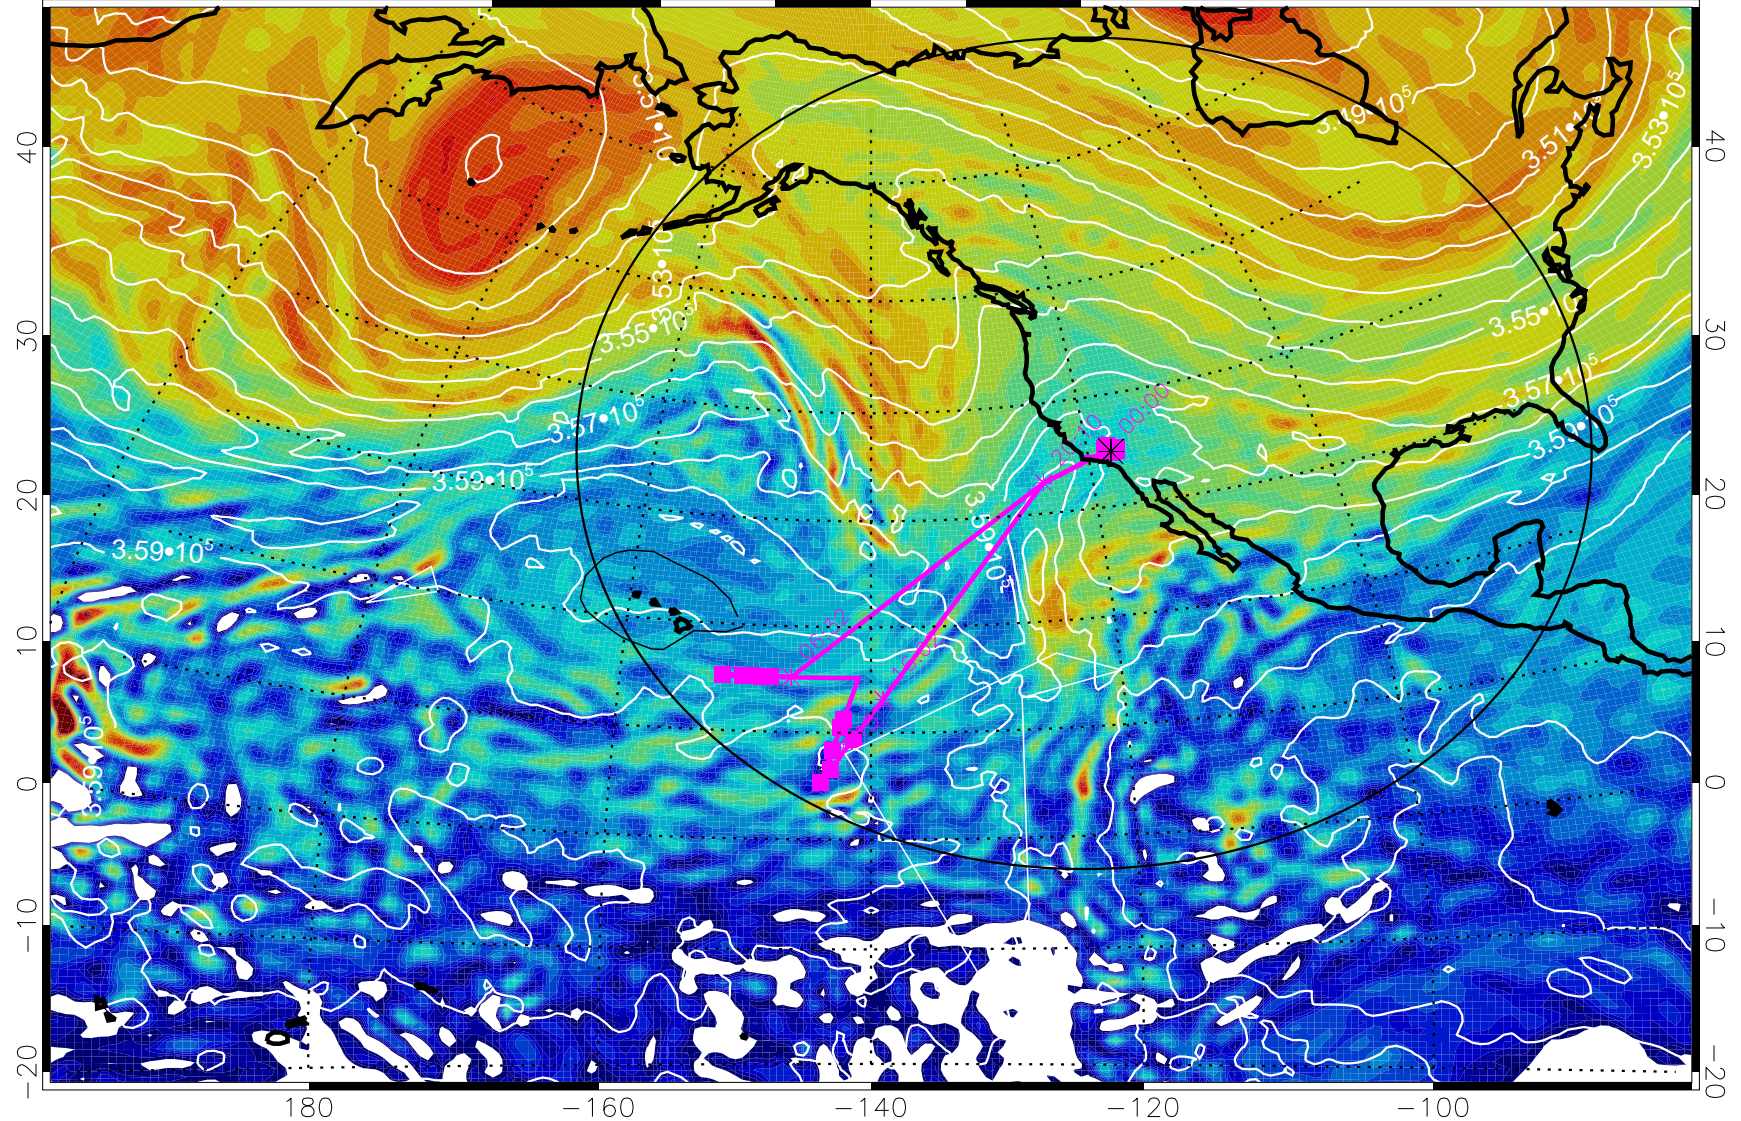

380K Montgomery Streamfunction, white

Range ring of 4055 km -- 13 hours GH round trip

13020200, 96 hour forecast for 380K EPV

380K Montgomery Streamfunction, white

Range ring of 4055 km -- 13 hours GH round trip

13020206, 102 hour forecast for 380K EPV

160 180 -160 -140 -120 -100

380K Montgomery Streamfunction, white

Range ring of 4055 km -- 13 hours GH round trip

13020212, 108 hour forecast for 380K EPV

160 180 -160 -140 -120 -100

380K Montgomery Streamfunction, white

Range ring of 4055 km -- 13 hours GH round trip

13020218, 114 hour forecast for 380K EPV

380K Montgomery Streamfunction, white

Range ring of 4055 km -- 13 hours GH round trip

13020300, 120 hour forecast for 380K EPV

160 180 -160 -140 -120 -100

380K Montgomery Streamfunction, white

Range ring of 4055 km -- 13 hours GH round trip