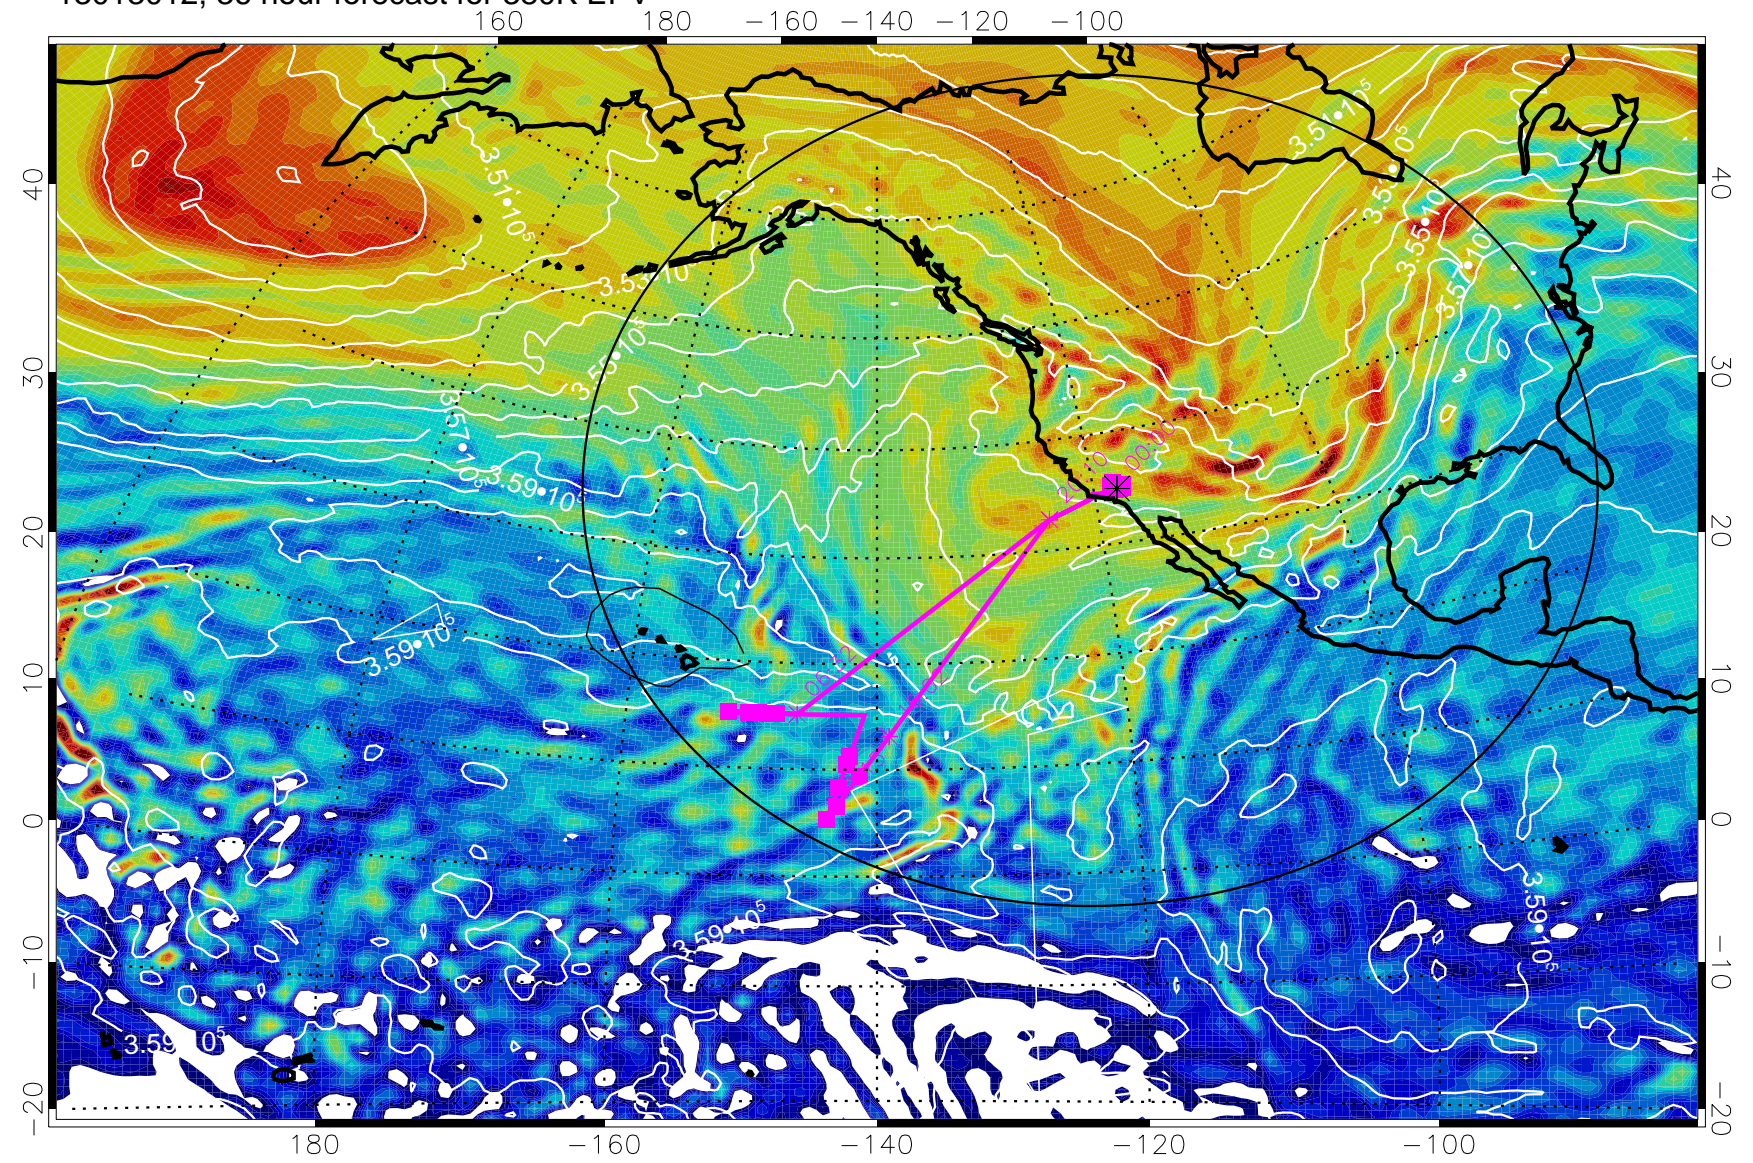

13012912, 12 hour forecast for 380K EPV

380K Montgomery Streamfunction, white

Range ring of 4055 km -- 13 hours GH round trip

13012918, 18 hour forecast for 380K EPV

380K Montgomery Streamfunction, white

Range ring of 4055 km -- 13 hours GH round trip

13013000, 24 hour forecast for 380K EPV

380K Montgomery Streamfunction, white

Range ring of 4055 km -- 13 hours GH round trip

13013006, 30 hour forecast for 380K EPV

380K Montgomery Streamfunction, white

Range ring of 4055 km -- 13 hours GH round trip

13013012, 36 hour forecast for 380K EPV

380K Montgomery Streamfunction, white

Range ring of 4055 km -- 13 hours GH round trip

13013018, 42 hour forecast for 380K EPV

380K Montgomery Streamfunction, white

Range ring of 4055 km -- 13 hours GH round trip

13013100, 48 hour forecast for 380K EPV

380K Montgomery Streamfunction, white

Range ring of 4055 km -- 13 hours GH round trip

13013106, 54 hour forecast for 380K EPV

380K Montgomery Streamfunction, white

Range ring of 4055 km -- 13 hours GH round trip