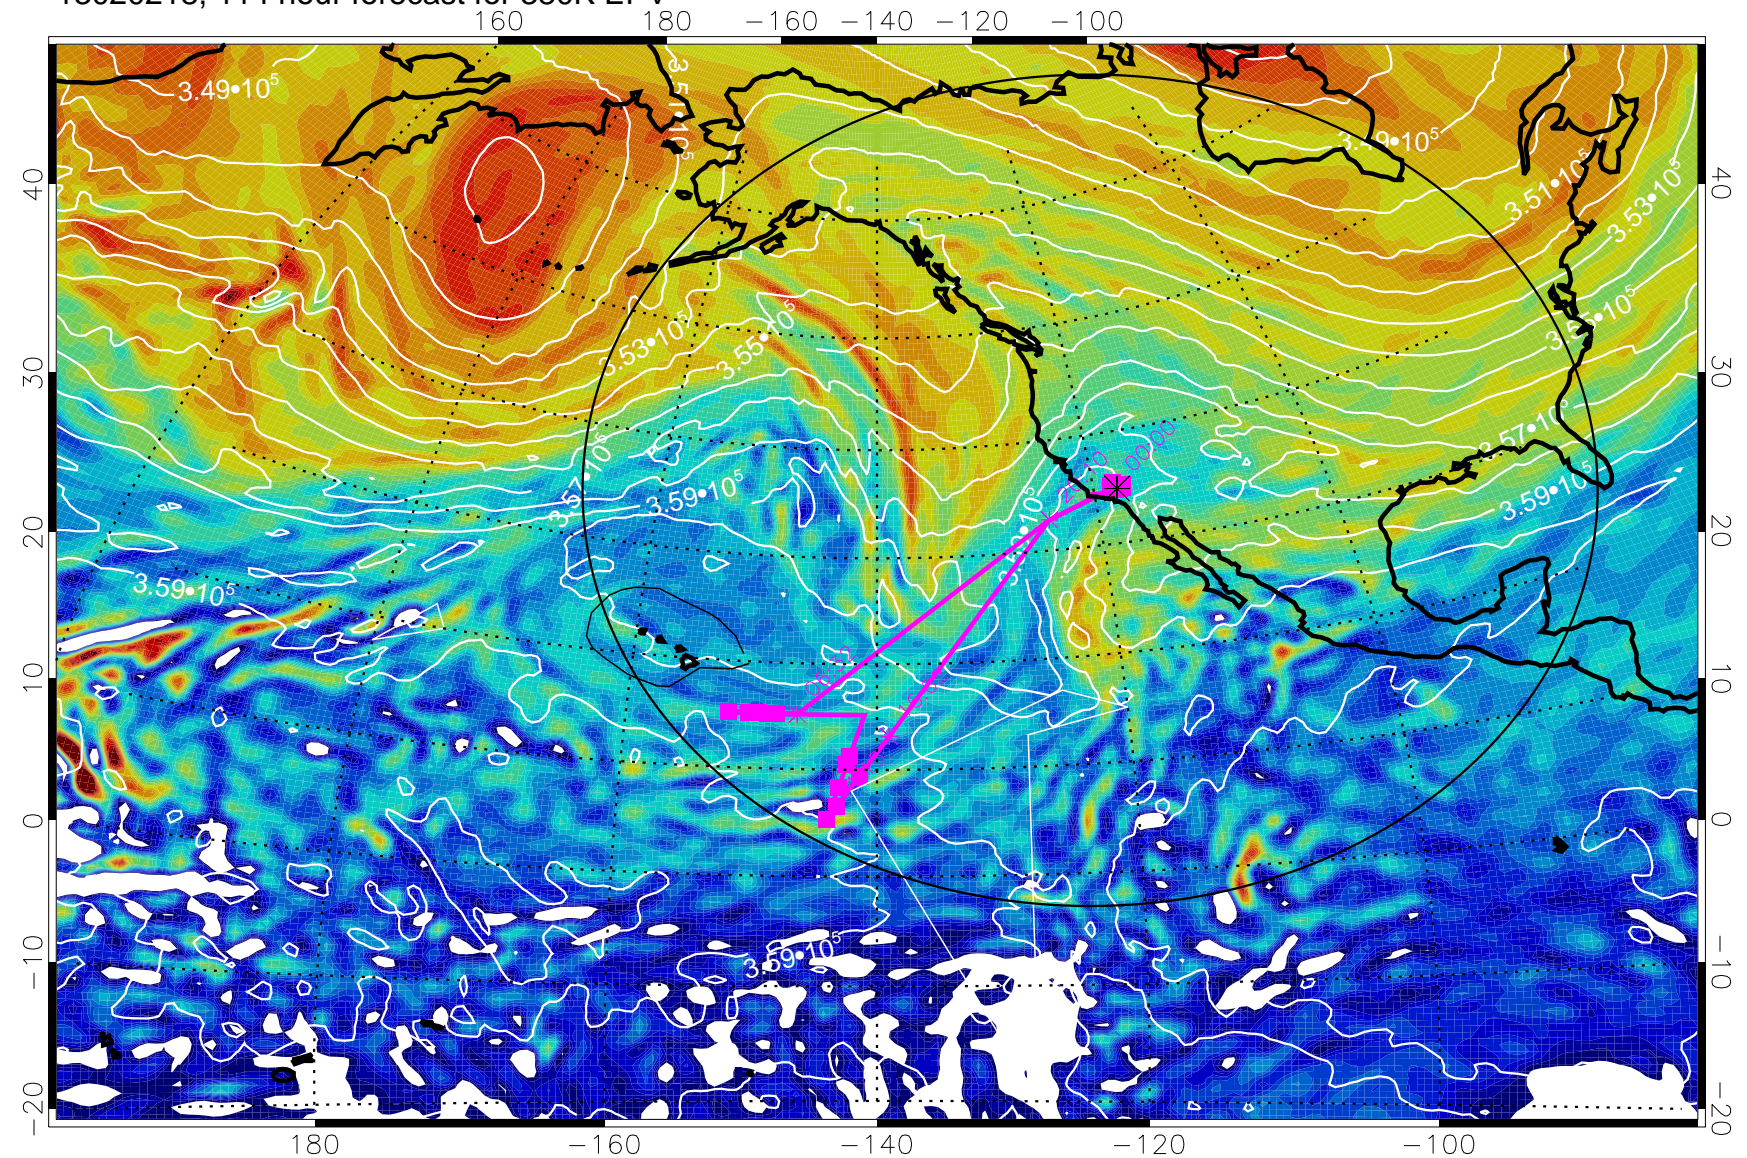

380K Montgomery Streamfunction, white

Range ring of 4055 km -- 13 hours GH round trip

13020200, 96 hour forecast for 380K EPV

380K Montgomery Streamfunction, white

Range ring of 4055 km -- 13 hours GH round trip

13020206, 102 hour forecast for 380K EPV

160 180 -160 -140 -120 -100

380K Montgomery Streamfunction, white

Range ring of 4055 km -- 13 hours GH round trip

13020212, 108 hour forecast for 380K EPV

160 180 -160 -140 -120 -100

380K Montgomery Streamfunction, white

Range ring of 4055 km -- 13 hours GH round trip

13020218, 114 hour forecast for 380K EPV

380K Montgomery Streamfunction, white

Range ring of 4055 km -- 13 hours GH round trip

13020300, 120 hour forecast for 380K EPV

160 180 -160 -140 -120 -100

380K Montgomery Streamfunction, white

Range ring of 4055 km -- 13 hours GH round trip