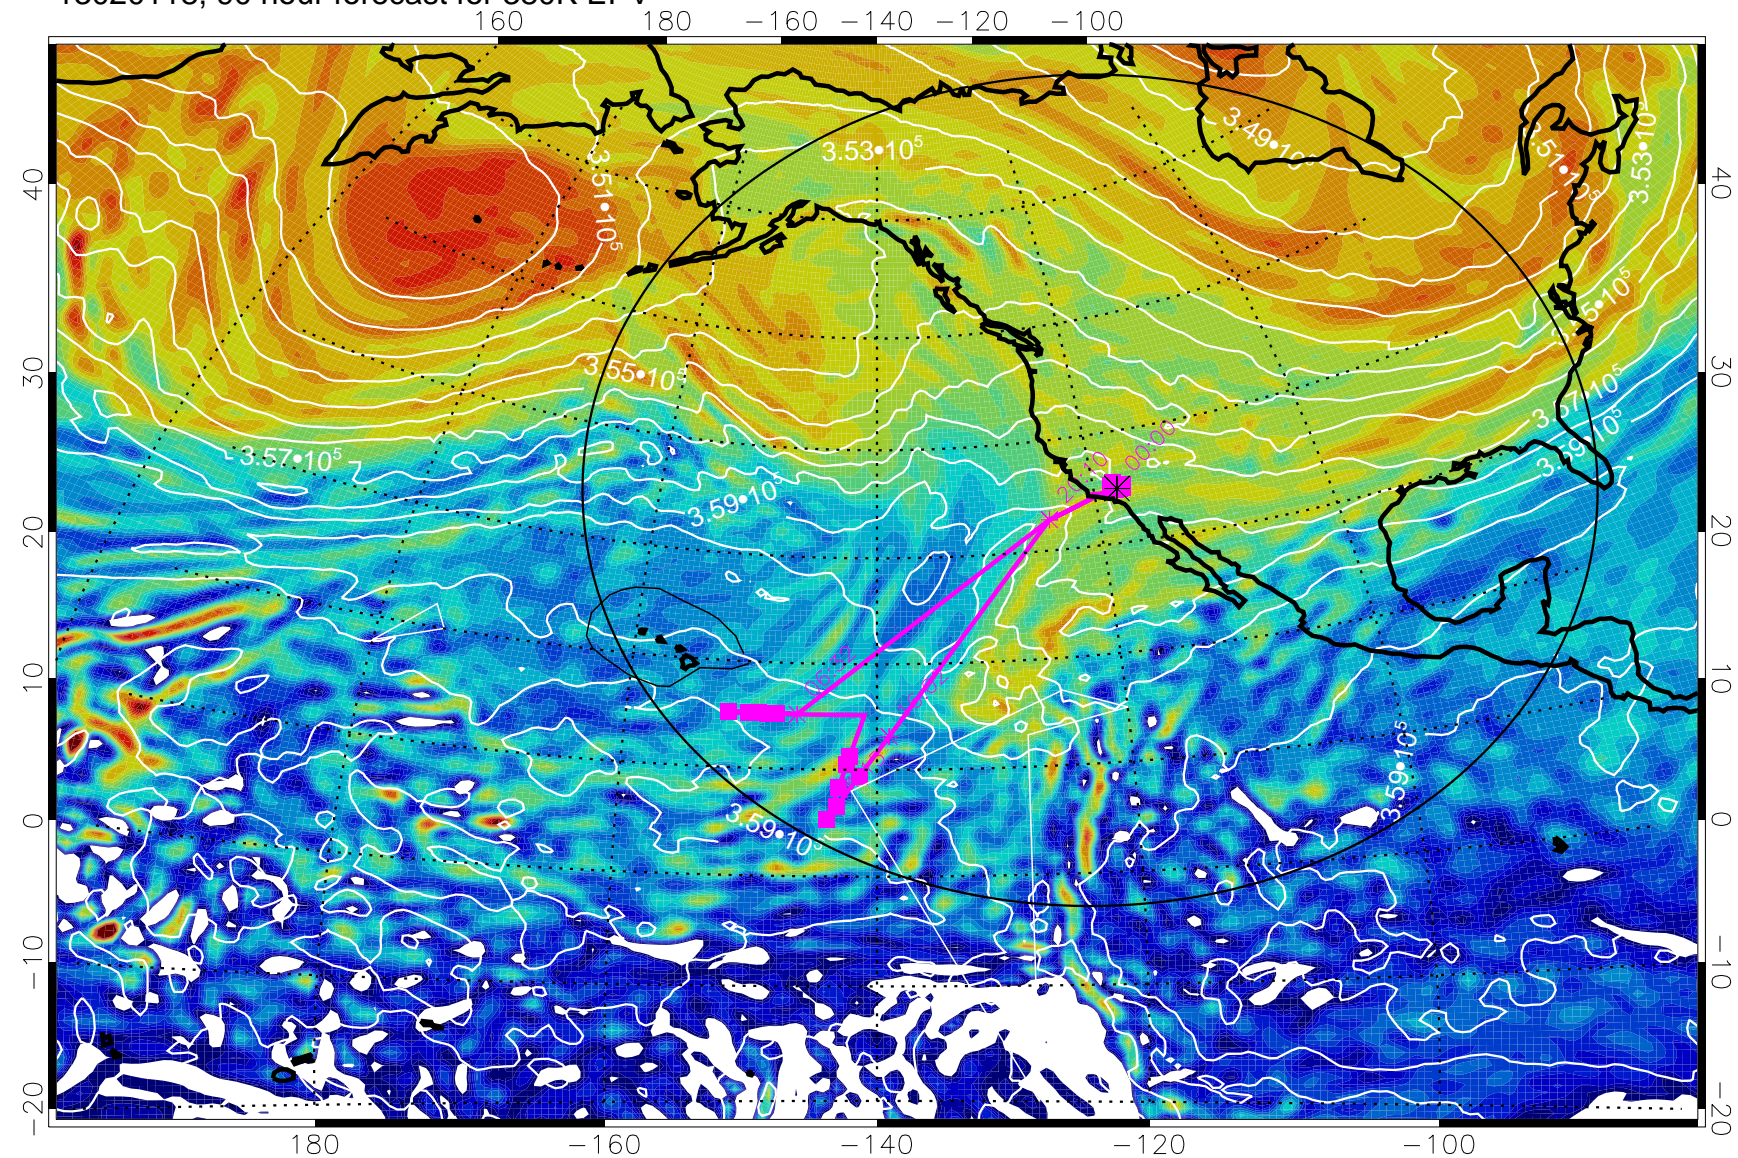

13020100, 72 hour forecast for 380K EPV

160 180 -160 -140 -120 -100

380K Montgomery Streamfunction, white

Range ring of 4055 km -- 13 hours GH round trip

13020106, 78 hour forecast for 380K EPV

380K Montgomery Streamfunction, white

Range ring of 4055 km -- 13 hours GH round trip

13020112, 84 hour forecast for 380K EPV

380K Montgomery Streamfunction, white

Range ring of 4055 km -- 13 hours GH round trip

13020118, 90 hour forecast for 380K EPV

380K Montgomery Streamfunction, white

Range ring of 4055 km -- 13 hours GH round trip

13020200, 96 hour forecast for 380K EPV

380K Montgomery Streamfunction, white

Range ring of 4055 km -- 13 hours GH round trip

13020206, 102 hour forecast for 380K EPV

160 180 -160 -140 -120 -100

380K Montgomery Streamfunction, white

Range ring of 4055 km -- 13 hours GH round trip

13020212, 108 hour forecast for 380K EPV

160 180 -160 -140 -120 -100