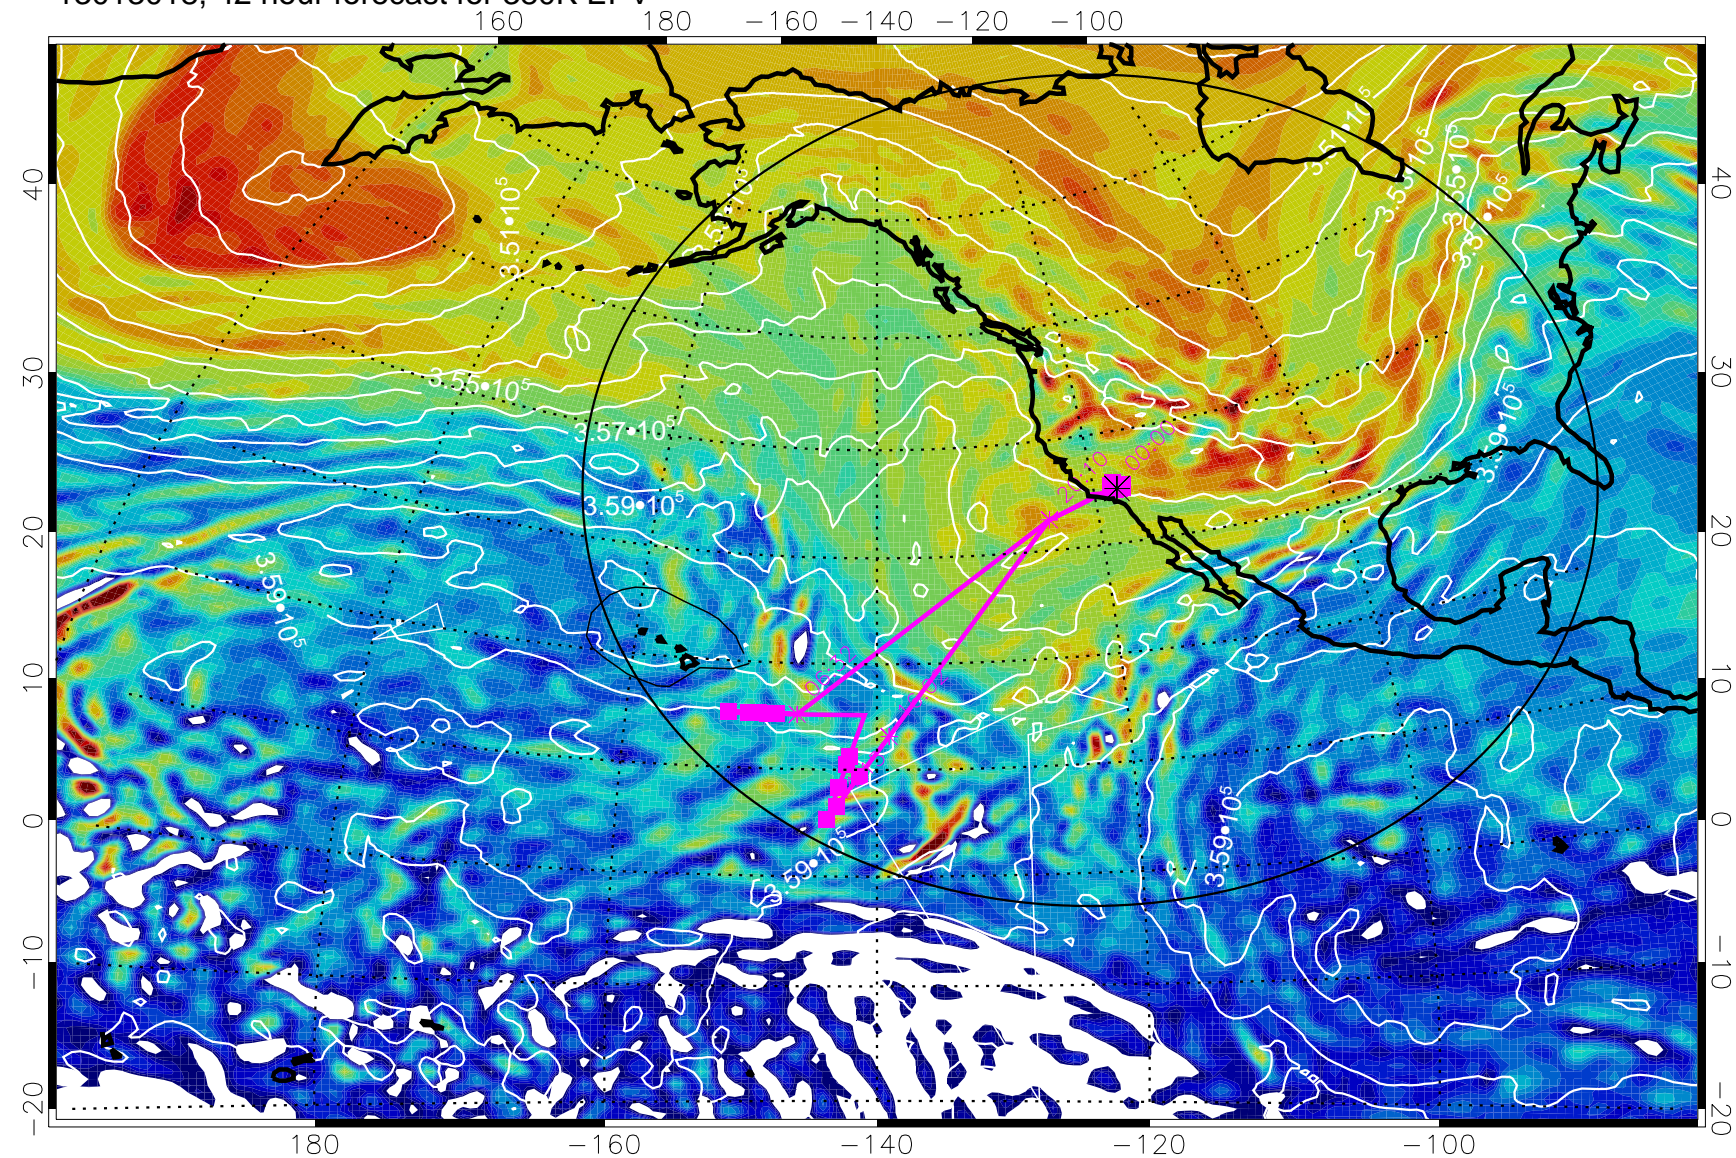

13012912, 12 hour forecast for 380K EPV

380K Montgomery Streamfunction, white

Range ring of 4055 km -- 13 hours GH round trip

13012918, 18 hour forecast for 380K EPV

380K Montgomery Streamfunction, white

Range ring of 4055 km -- 13 hours GH round trip

13013000, 24 hour forecast for 380K EPV

380K Montgomery Streamfunction, white

Range ring of 4055 km -- 13 hours GH round trip

13013006, 30 hour forecast for 380K EPV

380K Montgomery Streamfunction, white

Range ring of 4055 km -- 13 hours GH round trip

13013012, 36 hour forecast for 380K EPV

380K Montgomery Streamfunction, white

Range ring of 4055 km -- 13 hours GH round trip

13013018, 42 hour forecast for 380K EPV

380K Montgomery Streamfunction, white

Range ring of 4055 km -- 13 hours GH round trip

13013100, 48 hour forecast for 380K EPV

380K Montgomery Streamfunction, white

Range ring of 4055 km -- 13 hours GH round trip

13013106, 54 hour forecast for 380K EPV

380K Montgomery Streamfunction, white

Range ring of 4055 km -- 13 hours GH round trip