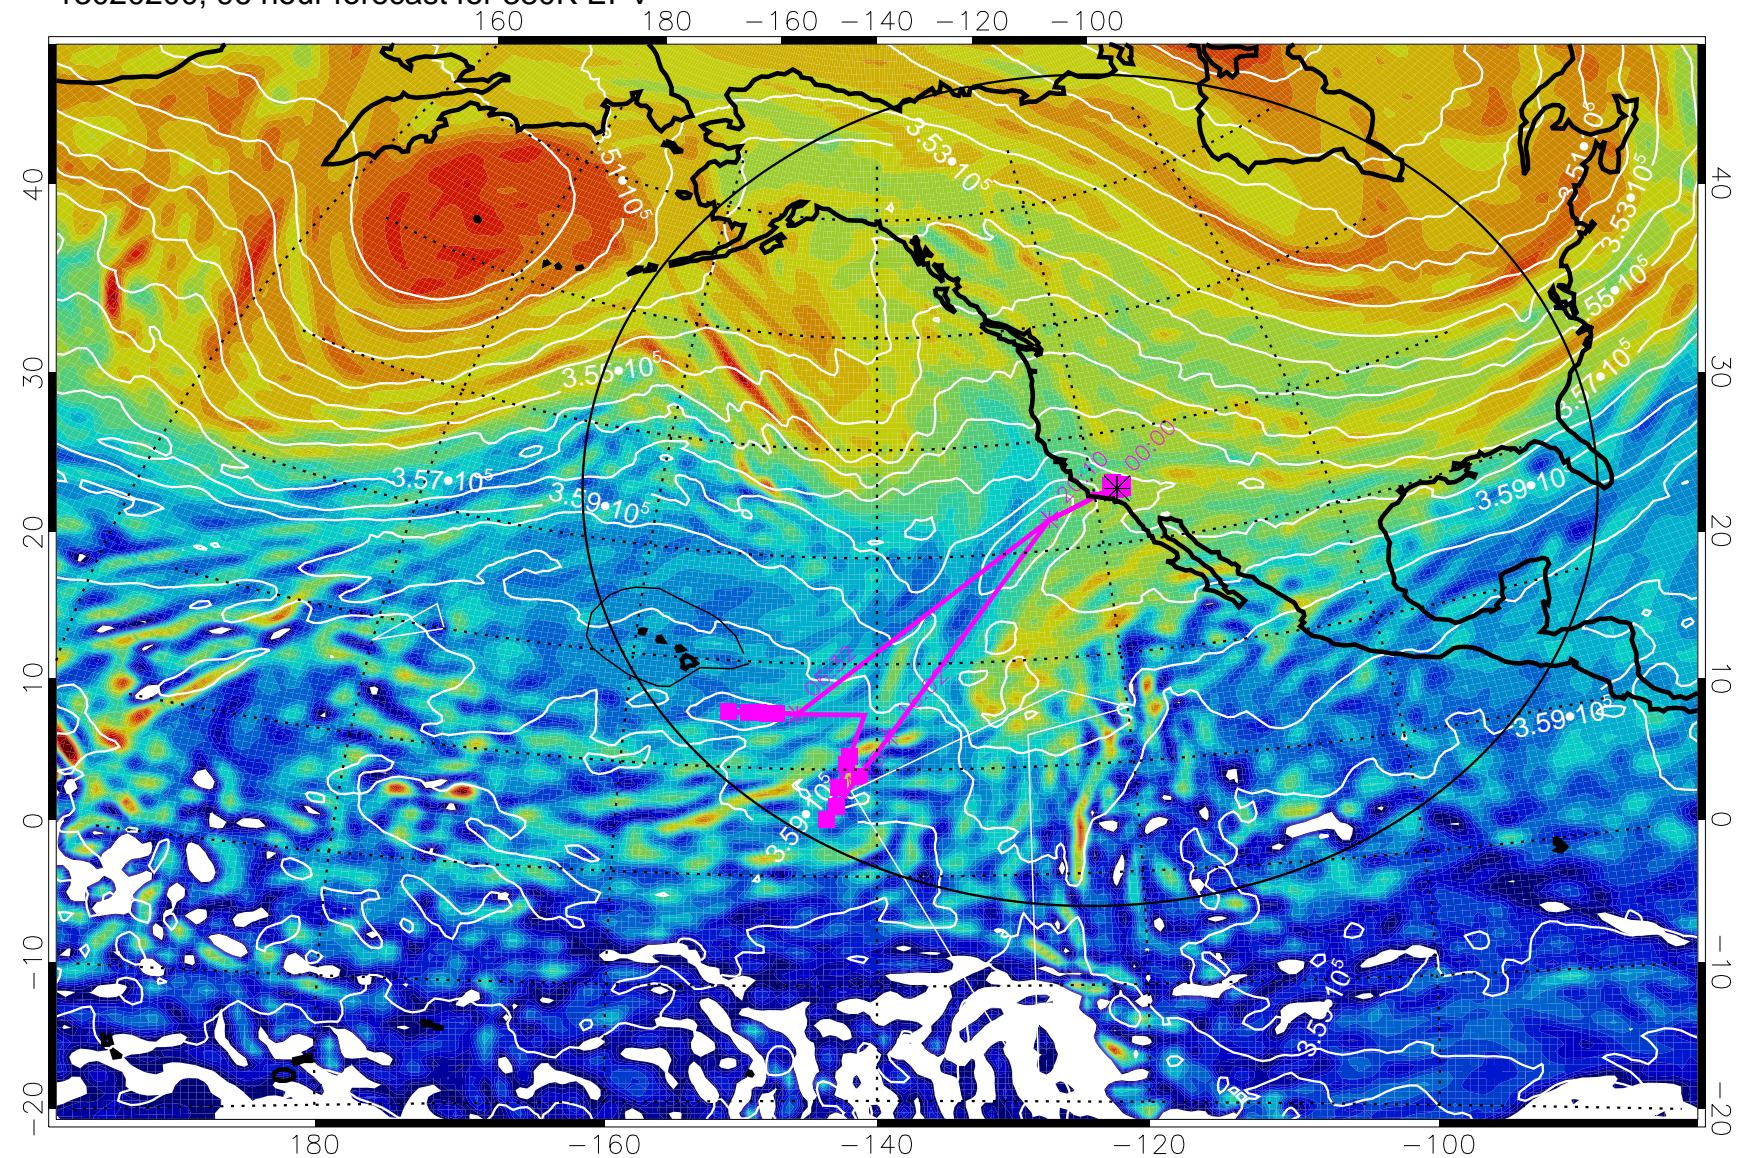

13020100, 72 hour forecast for 380K EPV

160 180 -160 -140 -120 -100

380K Montgomery Streamfunction, white

Range ring of 4055 km -- 13 hours GH round trip

13020106, 78 hour forecast for 380K EPV

380K Montgomery Streamfunction, white

Range ring of 4055 km -- 13 hours GH round trip

13020112, 84 hour forecast for 380K EPV

380K Montgomery Streamfunction, white

Range ring of 4055 km -- 13 hours GH round trip

13020118, 90 hour forecast for 380K EPV

380K Montgomery Streamfunction, white

Range ring of 4055 km -- 13 hours GH round trip

13020200, 96 hour forecast for 380K EPV

380K Montgomery Streamfunction, white

Range ring of 4055 km -- 13 hours GH round trip

13020206, 102 hour forecast for 380K EPV

160 180 -160 -140 -120 -100

380K Montgomery Streamfunction, white

Range ring of 4055 km -- 13 hours GH round trip

13020212, 108 hour forecast for 380K EPV

160 180 -160 -140 -120 -100