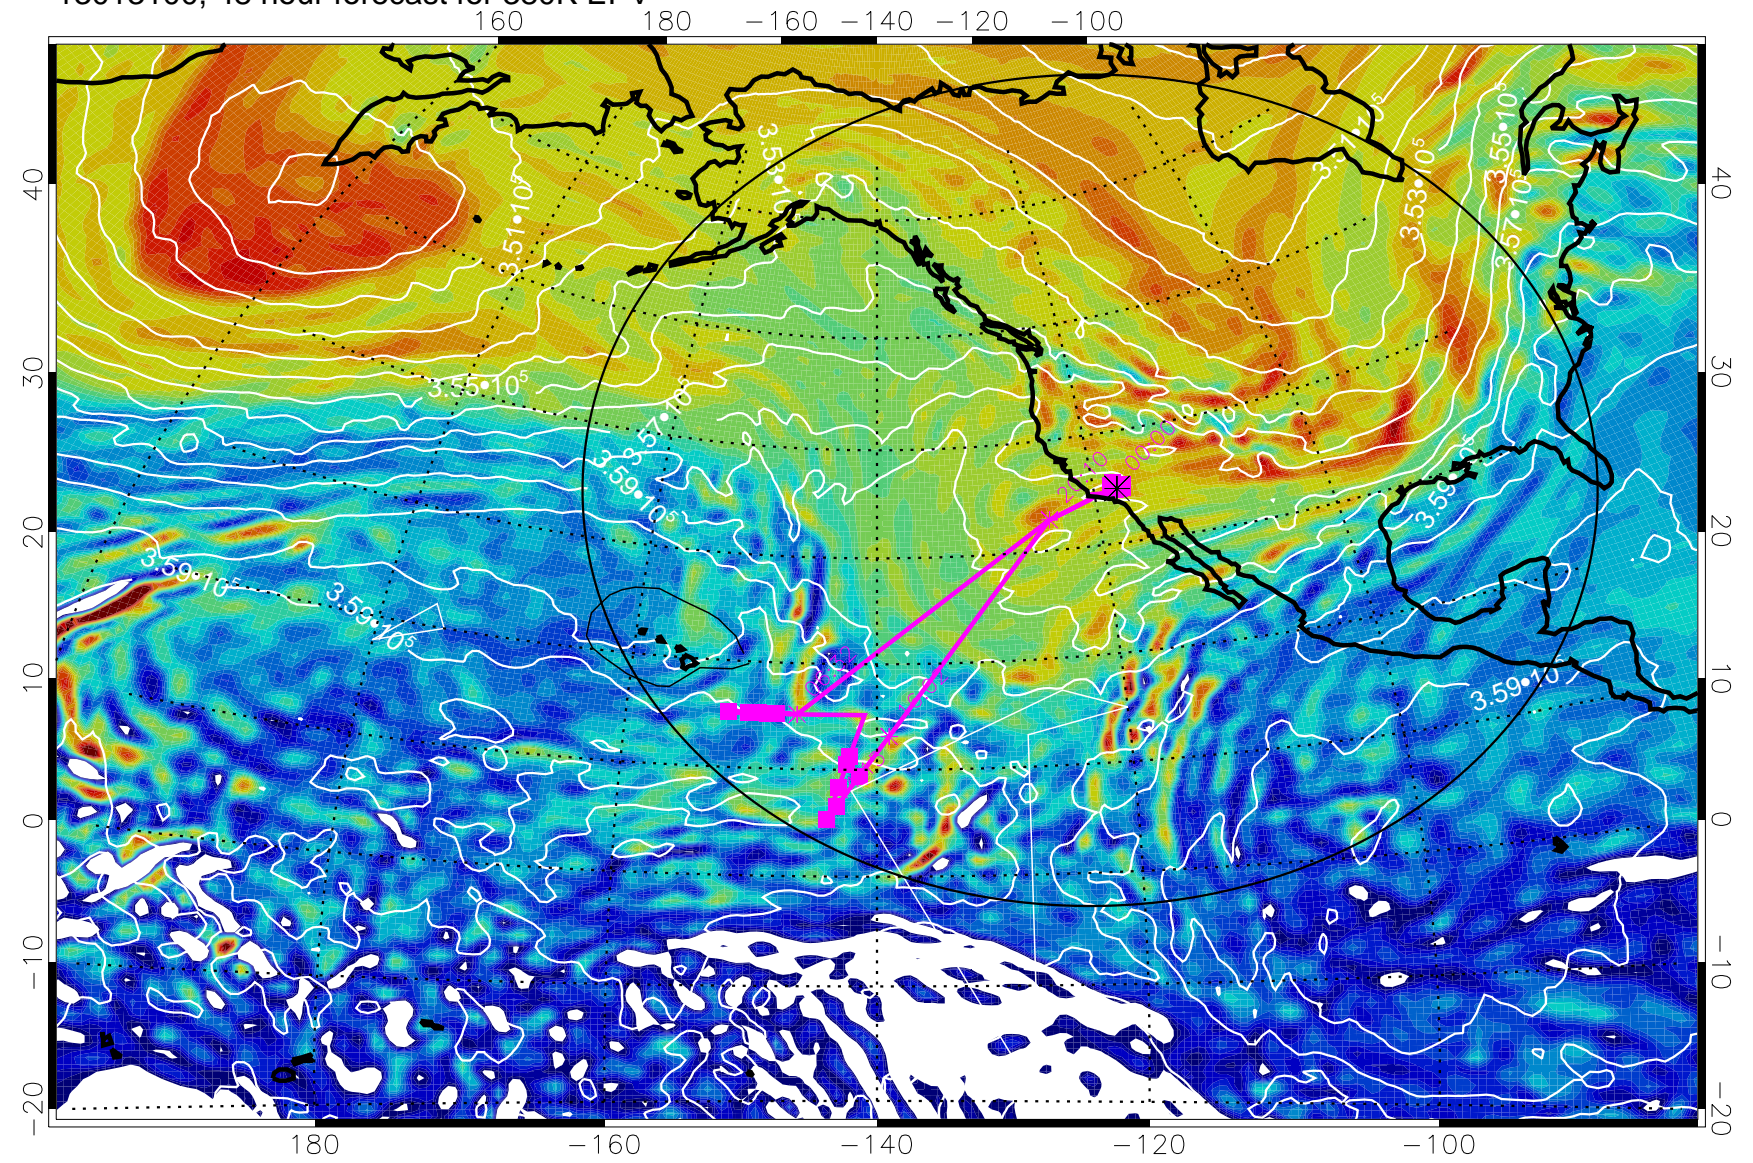

13013012, 36 hour forecast for 380K EPV

380K Montgomery Streamfunction, white

Range ring of 4055 km -- 13 hours GH round trip

13013018, 42 hour forecast for 380K EPV

380K Montgomery Streamfunction, white

Range ring of 4055 km -- 13 hours GH round trip

13013100, 48 hour forecast for 380K EPV

380K Montgomery Streamfunction, white

Range ring of 4055 km -- 13 hours GH round trip

13013106, 54 hour forecast for 380K EPV

380K Montgomery Streamfunction, white

Range ring of 4055 km -- 13 hours GH round trip

13013112, 60 hour forecast for 380K EPV

380K Montgomery Streamfunction, white

Range ring of 4055 km -- 13 hours GH round trip

13013118, 66 hour forecast for 380K EPV

380K Montgomery Streamfunction, white

Range ring of 4055 km -- 13 hours GH round trip

13020100, 72 hour forecast for 380K EPV

160 180 -160 -140 -120 -100

380K Montgomery Streamfunction, white

Range ring of 4055 km -- 13 hours GH round trip

13020106, 78 hour forecast for 380K EPV

380K Montgomery Streamfunction, white