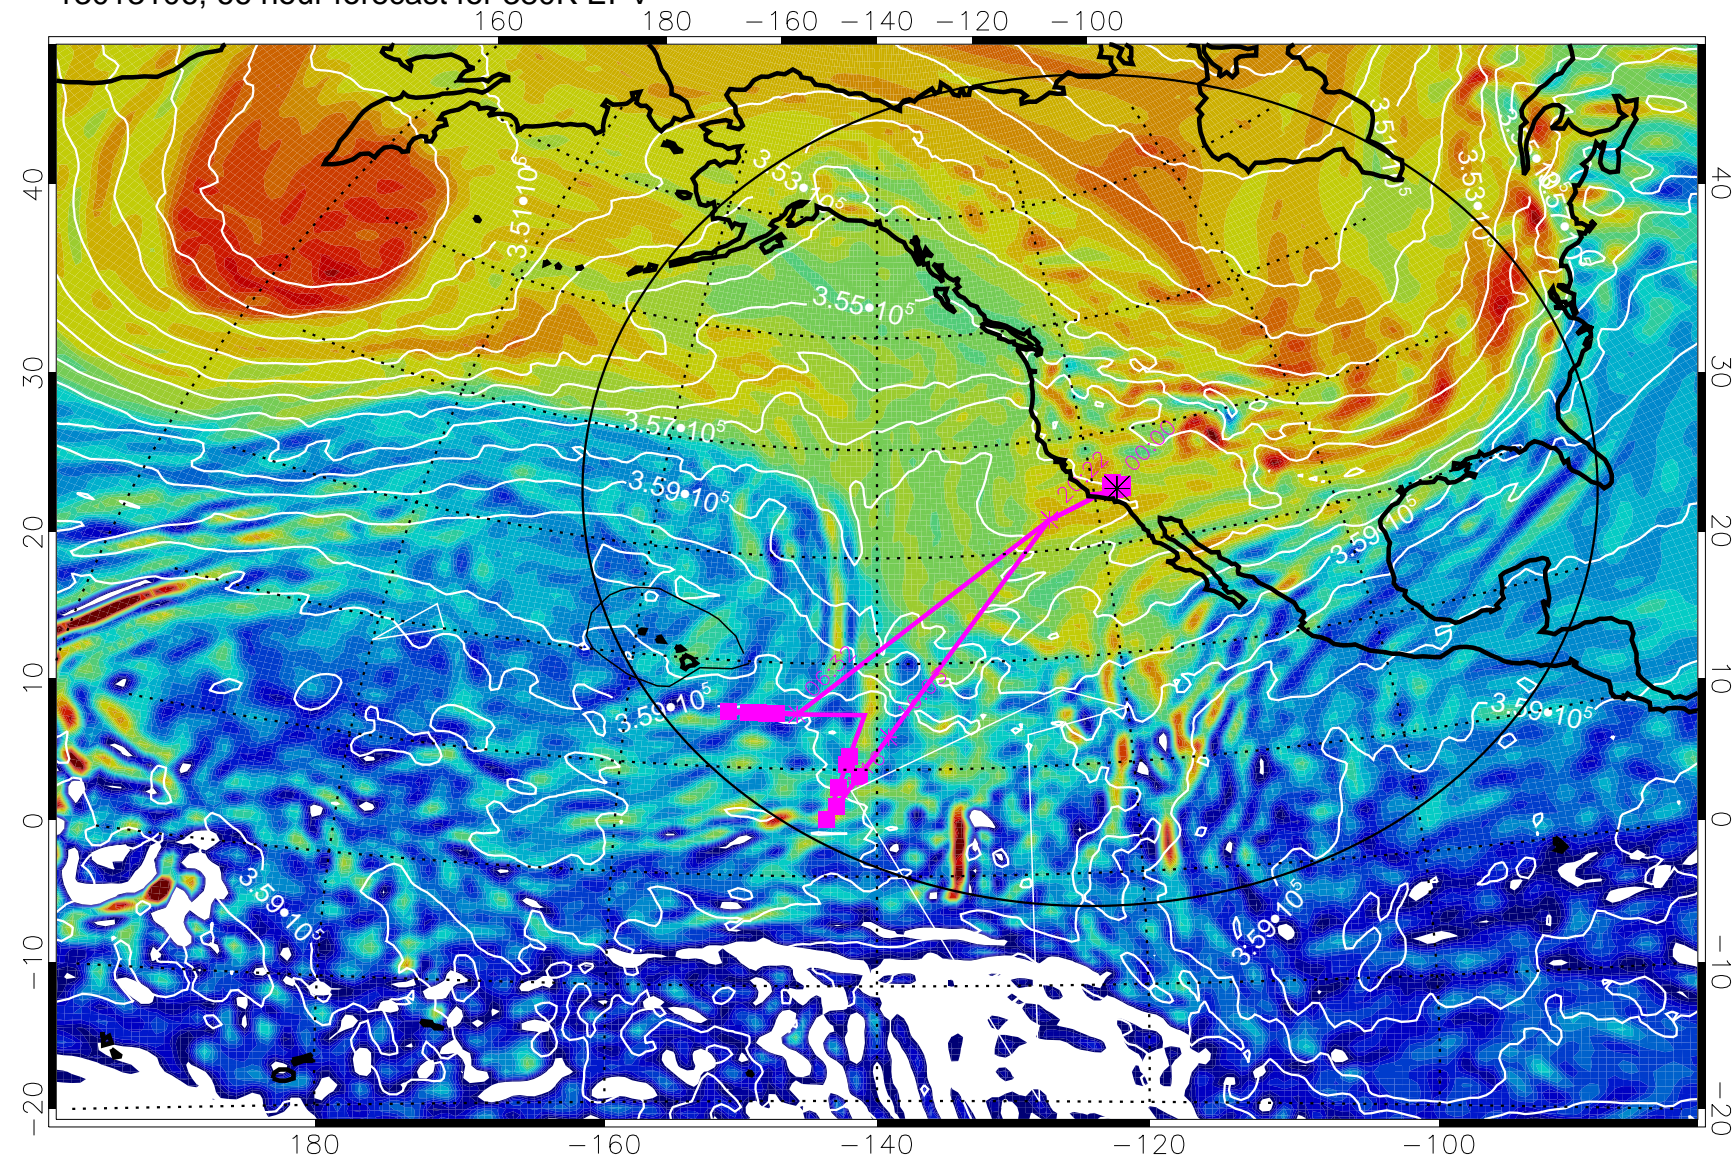

13012918, 30 hour forecast for 380K EPV

380K Montgomery Streamfunction, white

Range ring of 4055 km -- 13 hours GH round trip

13013000, 36 hour forecast for 380K EPV

380K Montgomery Streamfunction, white

Range ring of 4055 km -- 13 hours GH round trip

13013006, 42 hour forecast for 380K EPV

380K Montgomery Streamfunction, white

Range ring of 4055 km -- 13 hours GH round trip

13013012, 48 hour forecast for 380K EPV

380K Montgomery Streamfunction, white

Range ring of 4055 km -- 13 hours GH round trip

13013100, 60 hour forecast for 380K EPV

380K Montgomery Streamfunction, white

Range ring of 4055 km -- 13 hours GH round trip

13013106, 66 hour forecast for 380K EPV

380K Montgomery Streamfunction, white

Range ring of 4055 km -- 13 hours GH round trip

13013112, 72 hour forecast for 380K EPV

380K Montgomery Streamfunction, white

Range ring of 4055 km -- 13 hours GH round trip

13013118, 78 hour forecast for 380K EPV

380K Montgomery Streamfunction, white

Range ring of 4055 km -- 13 hours GH round trip