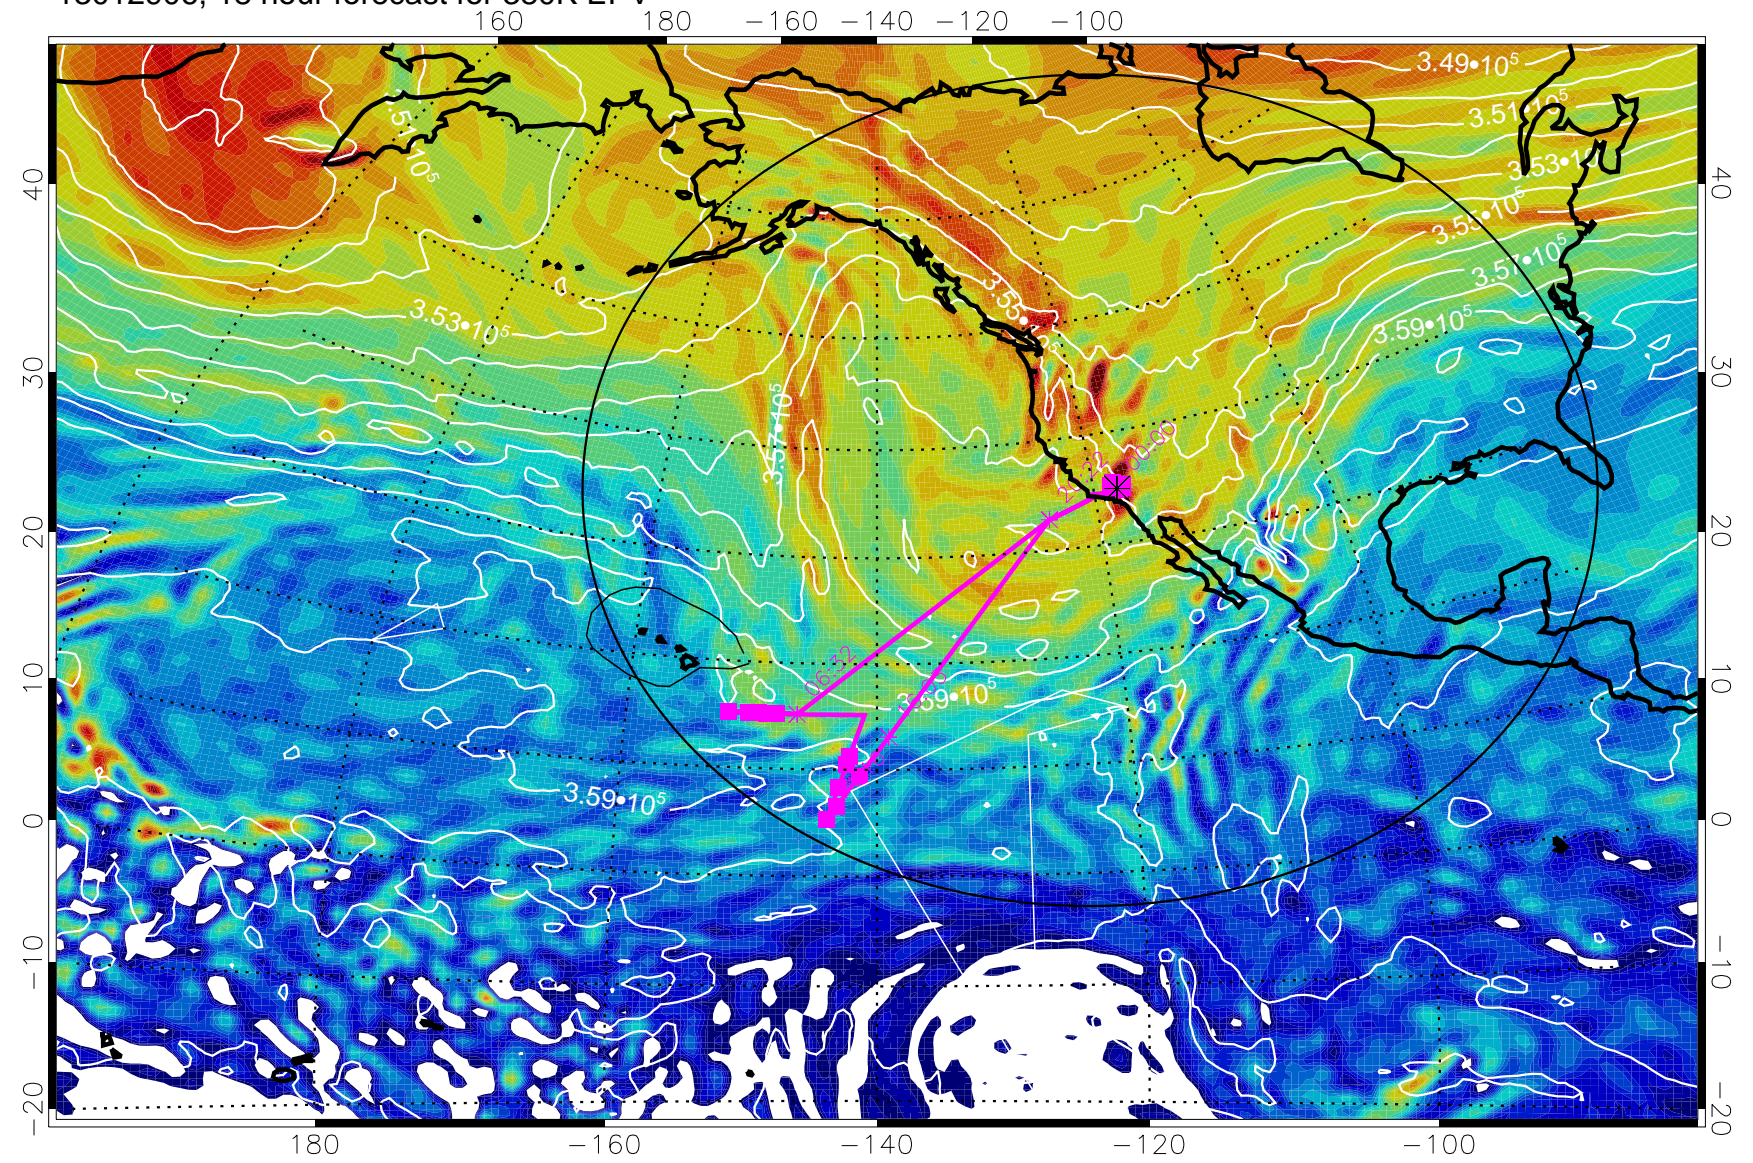

13012818, 6 hour forecast for 380K EPV

160 180 -160 -140 -120 -100

380K Montgomery Streamfunction, white

Range ring of 4055 km -- 13 hours GH round trip

13012900, 12 hour forecast for 380K EPV

160 180 -160 -140 -120 -100

380K Montgomery Streamfunction, white

Range ring of 4055 km -- 13 hours GH round trip

13012906, 18 hour forecast for 380K EPV

160 180 -160 -140 -120 -100

40  
30  
20  
10  
0  
-10  
-20

$-5.0 \cdot 10^{-6}$  0  $5.0 \cdot 10^{-6}$   $1.0 \cdot 10^{-5}$   $1.5 \cdot 10^{-5}$   
PVU

380K Montgomery Streamfunction, white

Range ring of 4055 km -- 13 hours GH round trip

13012912, 24 hour forecast for 380K EPV

160 180 -160 -140 -120 -100

380K Montgomery Streamfunction, white

Range ring of 4055 km -- 13 hours GH round trip

13012918, 30 hour forecast for 380K EPV

380K Montgomery Streamfunction, white

Range ring of 4055 km -- 13 hours GH round trip

13013000, 36 hour forecast for 380K EPV

380K Montgomery Streamfunction, white

Range ring of 4055 km -- 13 hours GH round trip