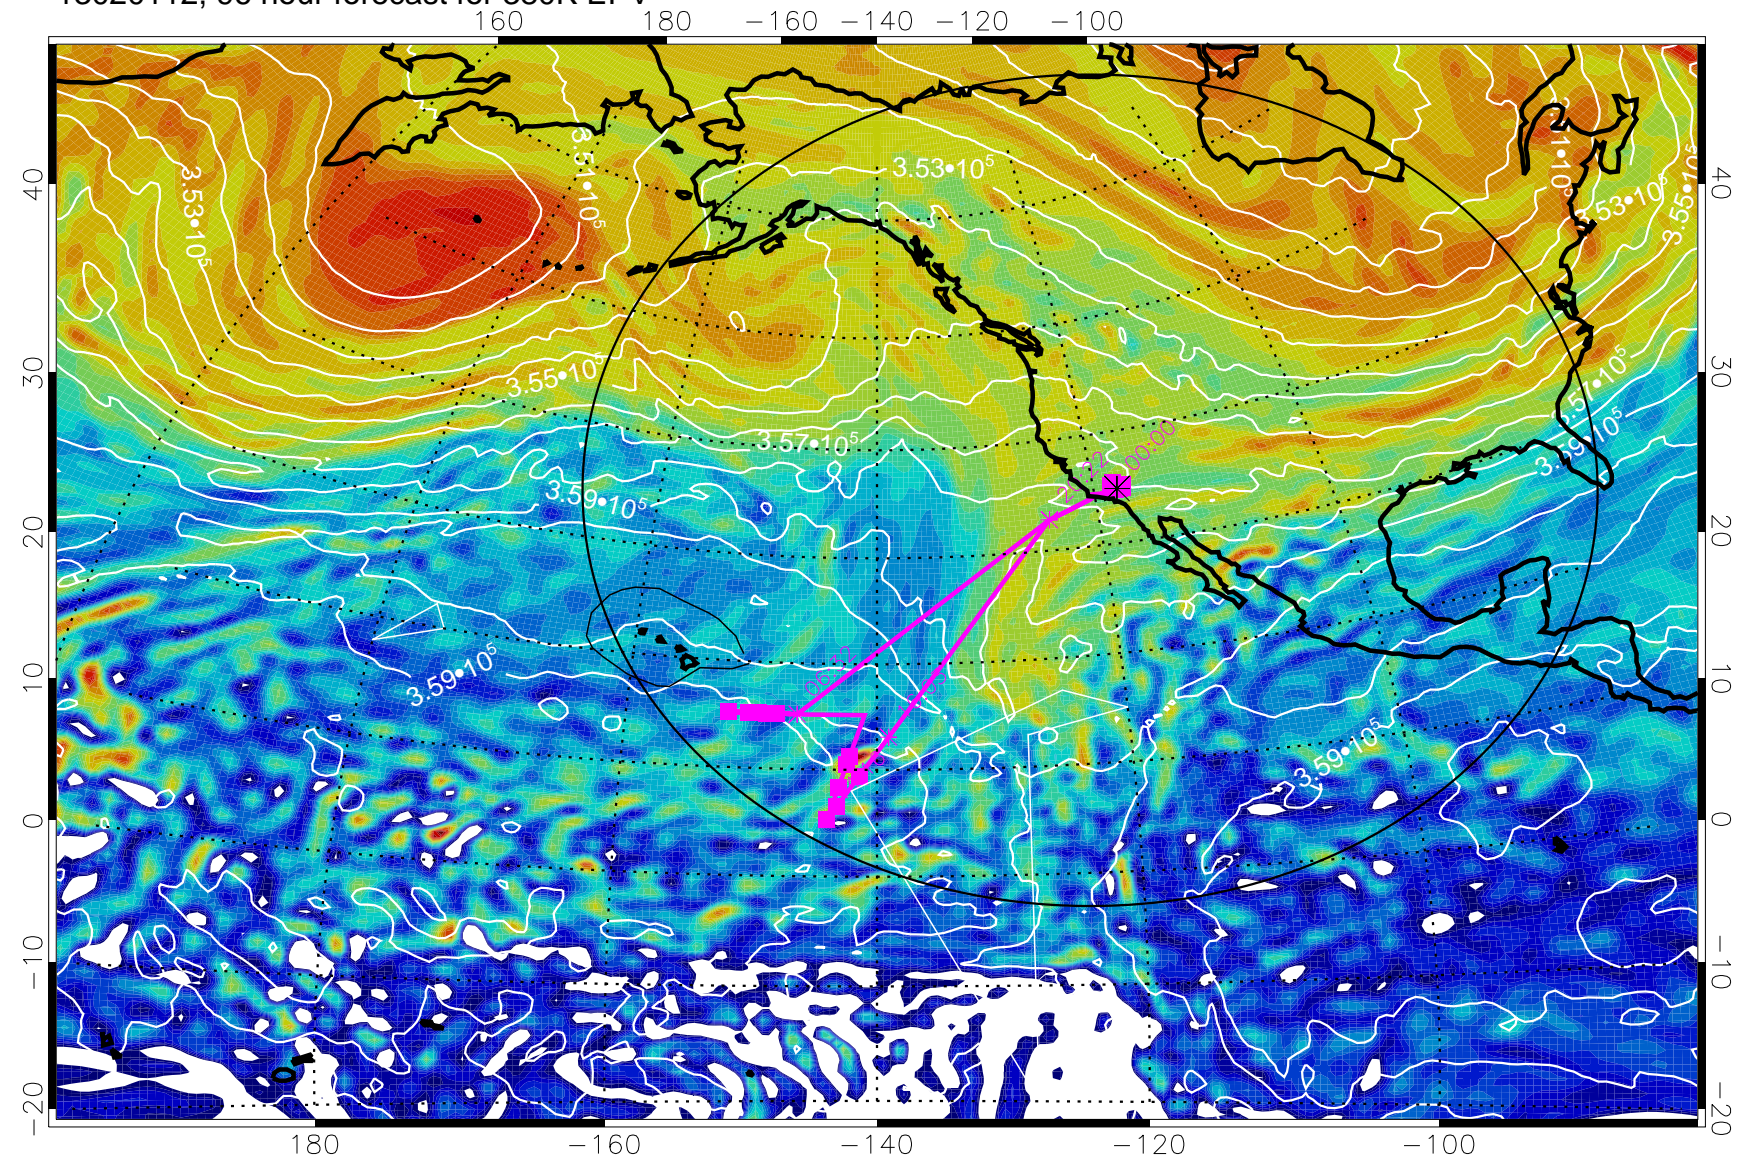

13013112, 72 hour forecast for 380K EPV

380K Montgomery Streamfunction, white

Range ring of 4055 km -- 13 hours GH round trip

13013118, 78 hour forecast for 380K EPV

380K Montgomery Streamfunction, white

Range ring of 4055 km -- 13 hours GH round trip

13020100, 84 hour forecast for 380K EPV

160 180 -160 -140 -120 -100

380K Montgomery Streamfunction, white

Range ring of 4055 km -- 13 hours GH round trip

13020106, 90 hour forecast for 380K EPV

380K Montgomery Streamfunction, white

Range ring of 4055 km -- 13 hours GH round trip

13020112, 96 hour forecast for 380K EPV

380K Montgomery Streamfunction, white

Range ring of 4055 km -- 13 hours GH round trip

13020118, 102 hour forecast for 380K EPV

160 180 -160 -140 -120 -100

380K Montgomery Streamfunction, white

Range ring of 4055 km -- 13 hours GH round trip

13020200, 108 hour forecast for 380K EPV

160 180 -160 -140 -120 -100

380K Montgomery Streamfunction, white