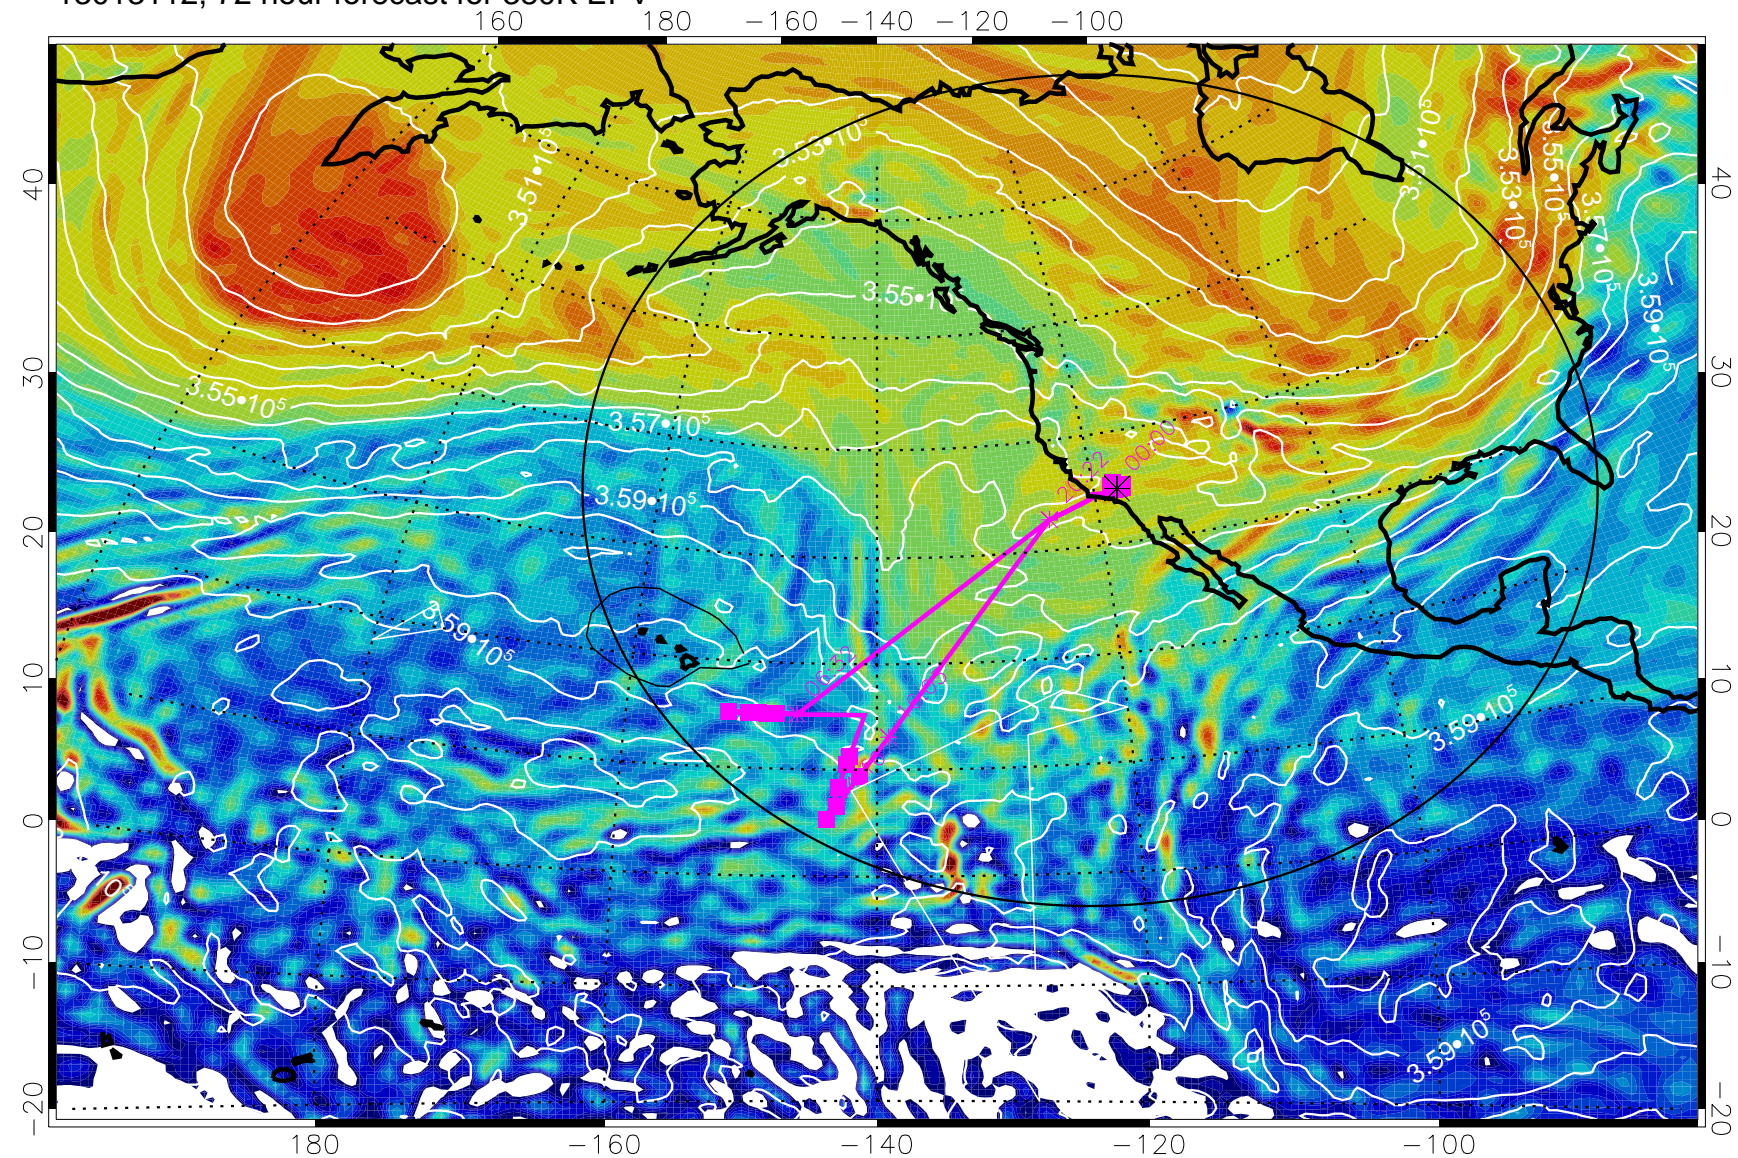

13013006, 42 hour forecast for 380K EPV

380K Montgomery Streamfunction, white

Range ring of 4055 km -- 13 hours GH round trip

13013012, 48 hour forecast for 380K EPV

380K Montgomery Streamfunction, white

Range ring of 4055 km -- 13 hours GH round trip

13013100, 60 hour forecast for 380K EPV

380K Montgomery Streamfunction, white

Range ring of 4055 km -- 13 hours GH round trip

13013106, 66 hour forecast for 380K EPV

380K Montgomery Streamfunction, white

Range ring of 4055 km -- 13 hours GH round trip

13013112, 72 hour forecast for 380K EPV

380K Montgomery Streamfunction, white

Range ring of 4055 km -- 13 hours GH round trip

13013118, 78 hour forecast for 380K EPV

380K Montgomery Streamfunction, white

Range ring of 4055 km -- 13 hours GH round trip

13020100, 84 hour forecast for 380K EPV

160 180 -160 -140 -120 -100

380K Montgomery Streamfunction, white

Range ring of 4055 km -- 13 hours GH round trip

13020106, 90 hour forecast for 380K EPV

380K Montgomery Streamfunction, white