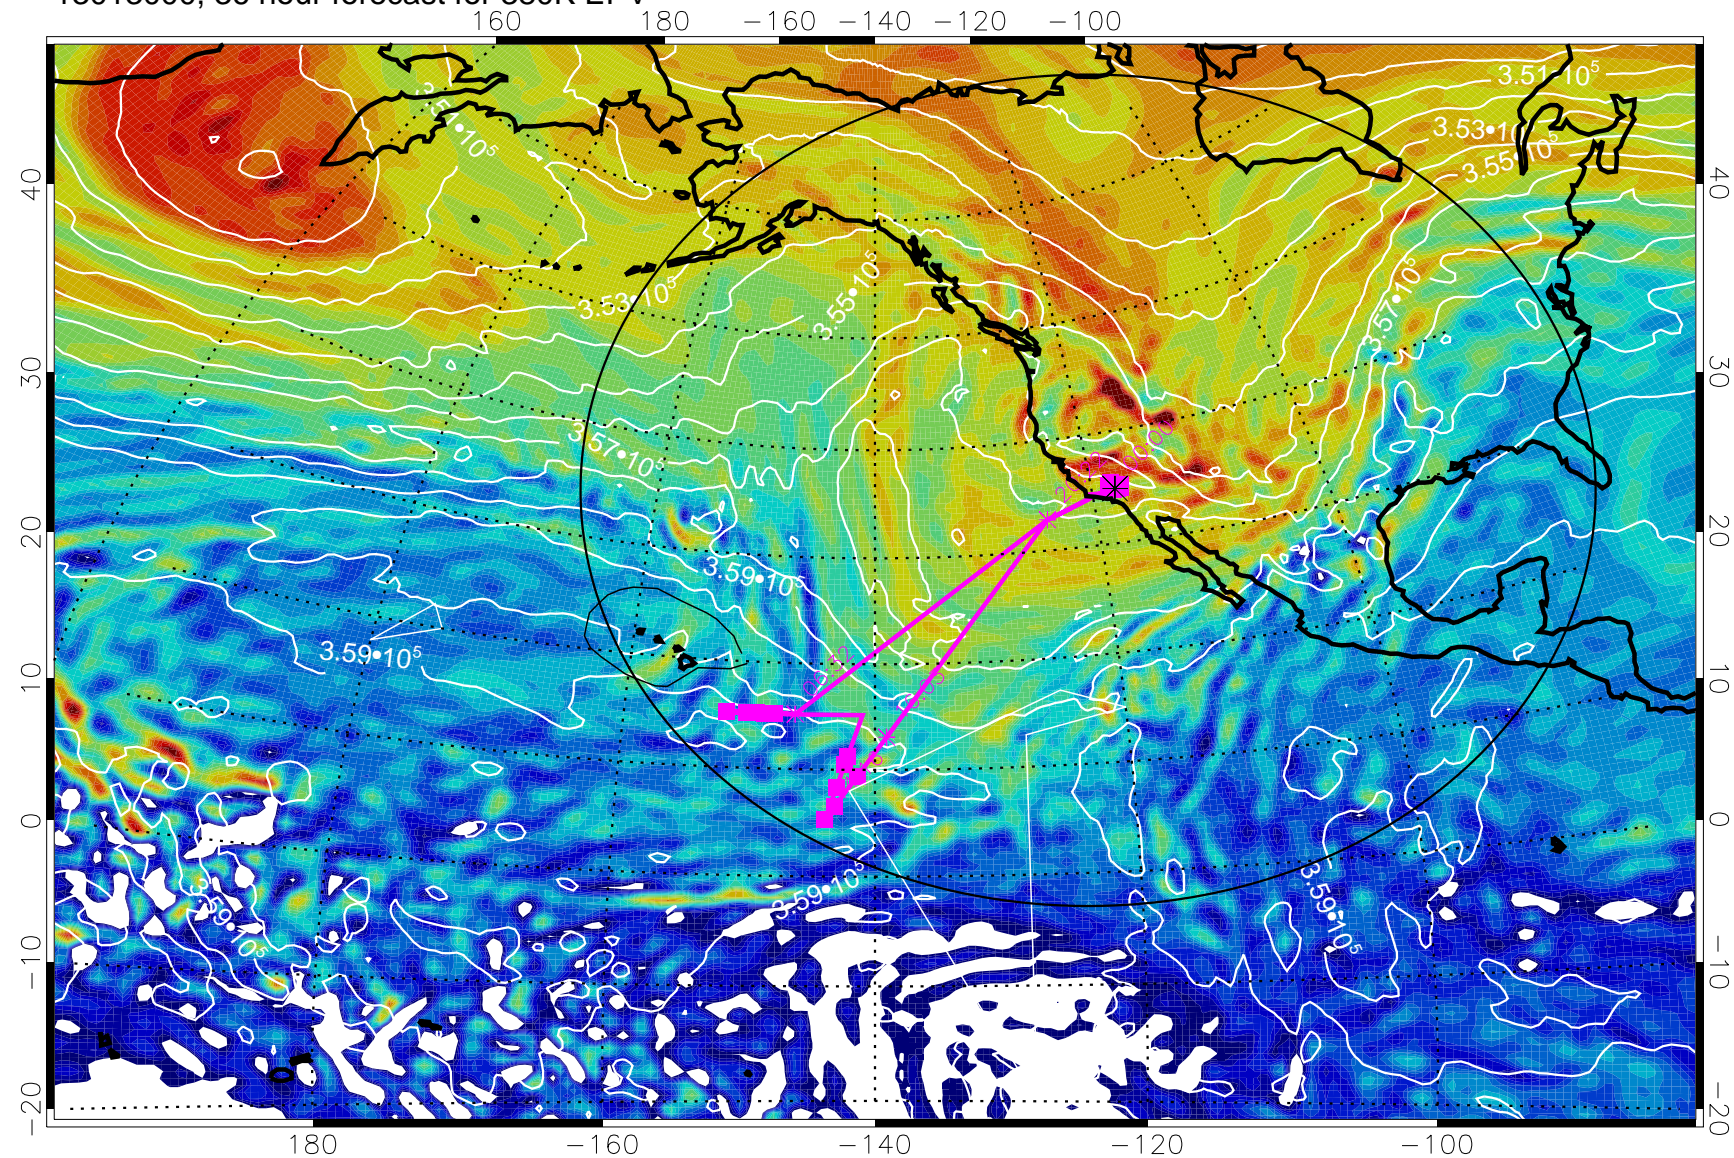

380K Montgomery Streamfunction, white

Range ring of 4055 km -- 13 hours GH round trip

13012912, 24 hour forecast for 380K EPV

160 180 -160 -140 -120 -100

380K Montgomery Streamfunction, white

Range ring of 4055 km -- 13 hours GH round trip

13012918, 30 hour forecast for 380K EPV

380K Montgomery Streamfunction, white

Range ring of 4055 km -- 13 hours GH round trip

13013000, 36 hour forecast for 380K EPV

380K Montgomery Streamfunction, white

Range ring of 4055 km -- 13 hours GH round trip

13013006, 42 hour forecast for 380K EPV

380K Montgomery Streamfunction, white

Range ring of 4055 km -- 13 hours GH round trip

13013012, 48 hour forecast for 380K EPV

380K Montgomery Streamfunction, white

Range ring of 4055 km -- 13 hours GH round trip

13013100, 60 hour forecast for 380K EPV

380K Montgomery Streamfunction, white

Range ring of 4055 km -- 13 hours GH round trip

13013106, 66 hour forecast for 380K EPV

380K Montgomery Streamfunction, white

Range ring of 4055 km -- 13 hours GH round trip