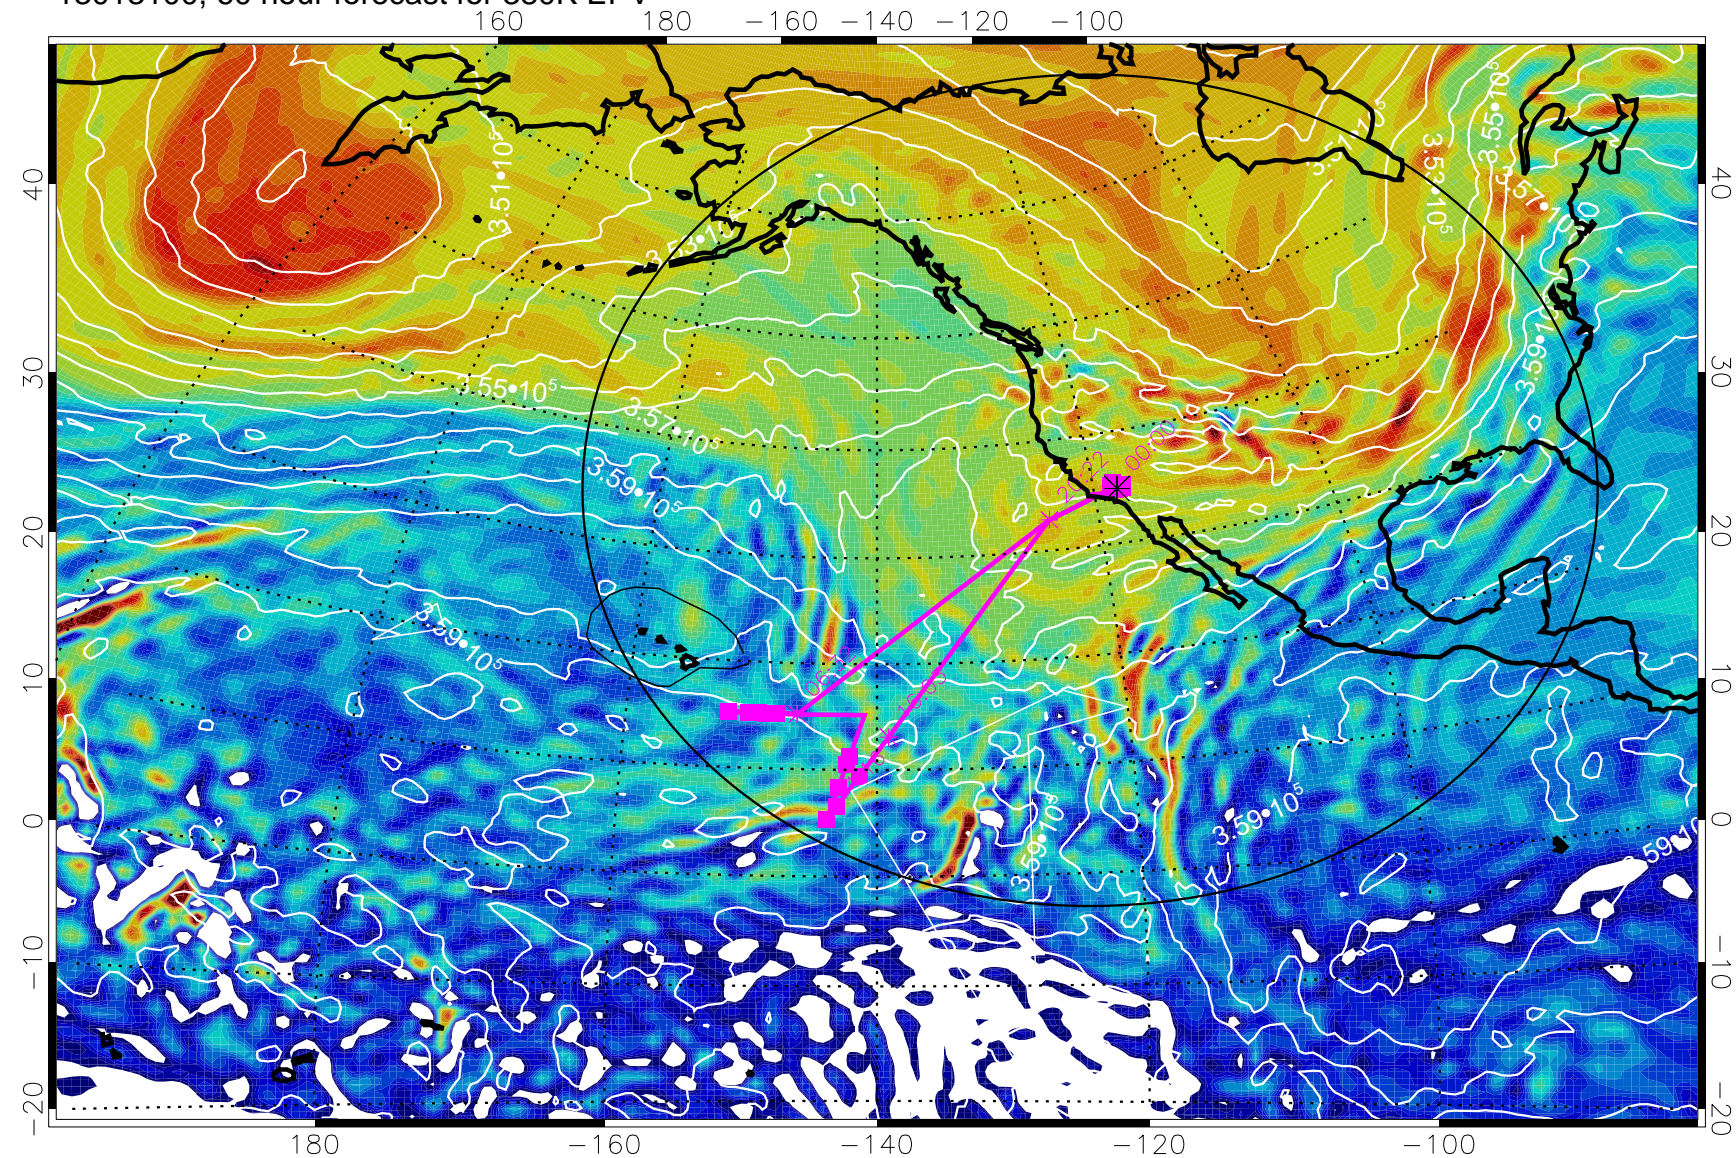

13012918, 30 hour forecast for 380K EPV

380K Montgomery Streamfunction, white

Range ring of 4055 km -- 13 hours GH round trip

13013000, 36 hour forecast for 380K EPV

380K Montgomery Streamfunction, white

Range ring of 4055 km -- 13 hours GH round trip

13013006, 42 hour forecast for 380K EPV

380K Montgomery Streamfunction, white

Range ring of 4055 km -- 13 hours GH round trip

13013012, 48 hour forecast for 380K EPV

380K Montgomery Streamfunction, white

Range ring of 4055 km -- 13 hours GH round trip

13013100, 60 hour forecast for 380K EPV

380K Montgomery Streamfunction, white

Range ring of 4055 km -- 13 hours GH round trip

13013106, 66 hour forecast for 380K EPV

380K Montgomery Streamfunction, white

Range ring of 4055 km -- 13 hours GH round trip

13013112, 72 hour forecast for 380K EPV

380K Montgomery Streamfunction, white

Range ring of 4055 km -- 13 hours GH round trip

13013118, 78 hour forecast for 380K EPV

380K Montgomery Streamfunction, white

Range ring of 4055 km -- 13 hours GH round trip