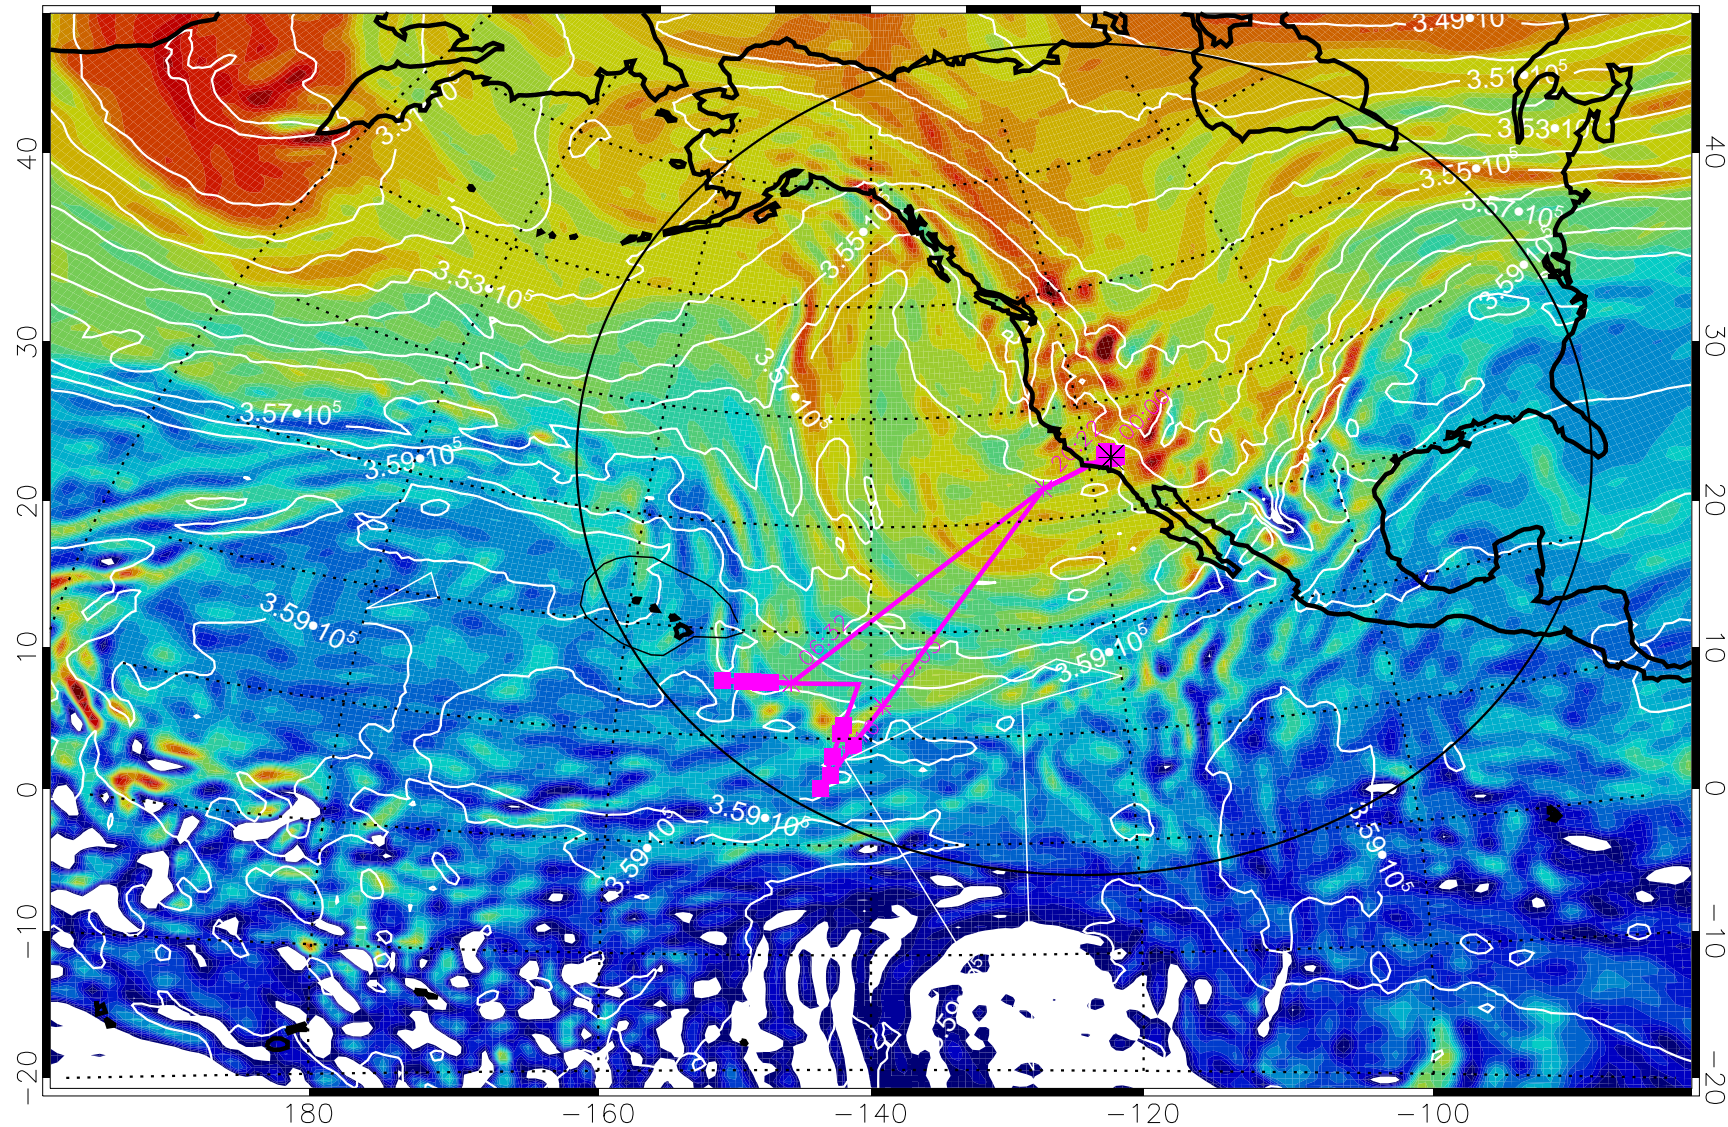

13012818, 6 hour forecast for 380K EPV

160 180 -160 -140 -120 -100

380K Montgomery Streamfunction, white

Range ring of 4055 km -- 13 hours GH round trip

13012900, 12 hour forecast for 380K EPV

160 180 -160 -140 -120 -100

380K Montgomery Streamfunction, white

Range ring of 4055 km -- 13 hours GH round trip

13012906, 18 hour forecast for 380K EPV

160 180 -160 -140 -120 -100

40  
30  
20  
10  
0  
-10  
-20

$-5.0 \cdot 10^{-6}$  0  $5.0 \cdot 10^{-6}$   $1.0 \cdot 10^{-5}$   $1.5 \cdot 10^{-5}$   
PVU

380K Montgomery Streamfunction, white

Range ring of 4055 km -- 13 hours GH round trip

13012912, 24 hour forecast for 380K EPV

160 180 -160 -140 -120 -100

380K Montgomery Streamfunction, white

Range ring of 4055 km -- 13 hours GH round trip

13012918, 30 hour forecast for 380K EPV

380K Montgomery Streamfunction, white

Range ring of 4055 km -- 13 hours GH round trip

13013000, 36 hour forecast for 380K EPV

380K Montgomery Streamfunction, white

Range ring of 4055 km -- 13 hours GH round trip