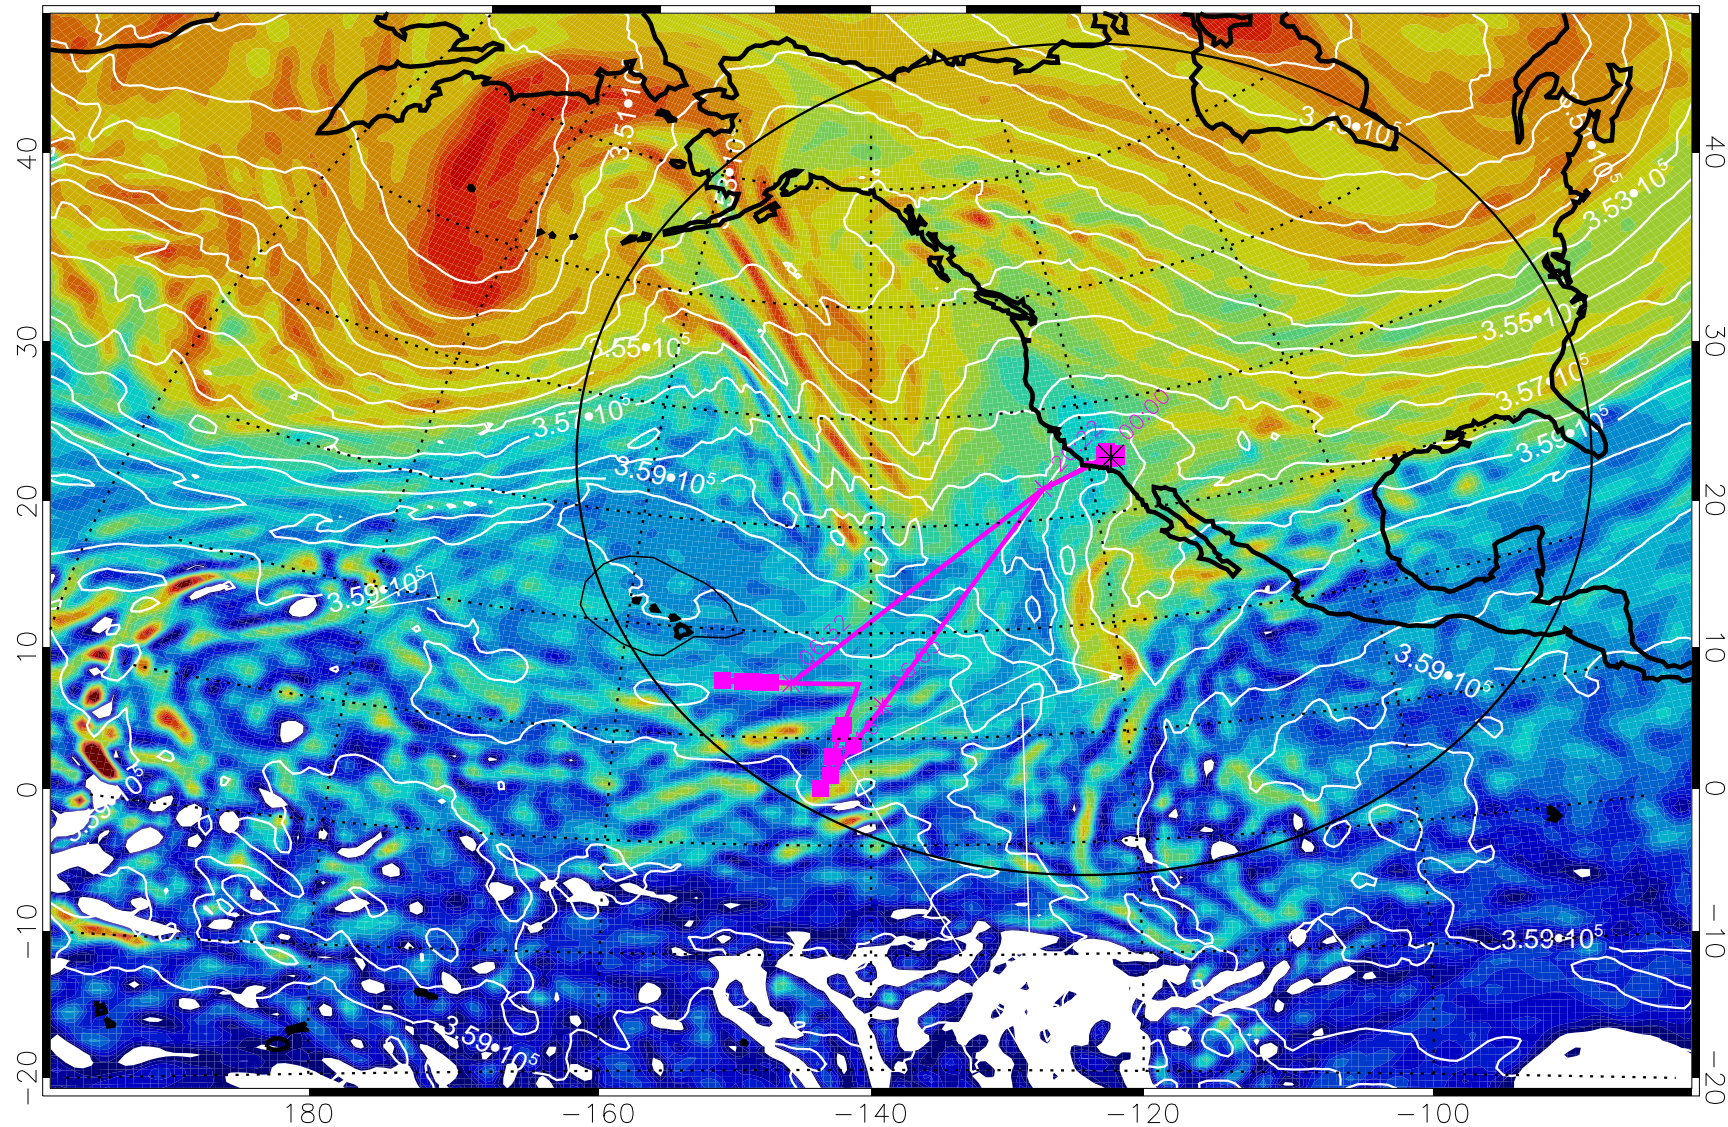

160 180 -160 -140 -120 -100

380K Montgomery Streamfunction, white

Range ring of 4055 km -- 13 hours GH round trip

13020200, 108 hour forecast for 380K EPV

160 180 -160 -140 -120 -100

380K Montgomery Streamfunction, white

Range ring of 4055 km -- 13 hours GH round trip

13020206, 114 hour forecast for 380K EPV

160 180 -160 -140 -120 -100

380K Montgomery Streamfunction, white

Range ring of 4055 km -- 13 hours GH round trip

13020212, 120 hour forecast for 380K EPV

160 180 -160 -140 -120 -100

380K Montgomery Streamfunction, white

Range ring of 4055 km -- 13 hours GH round trip