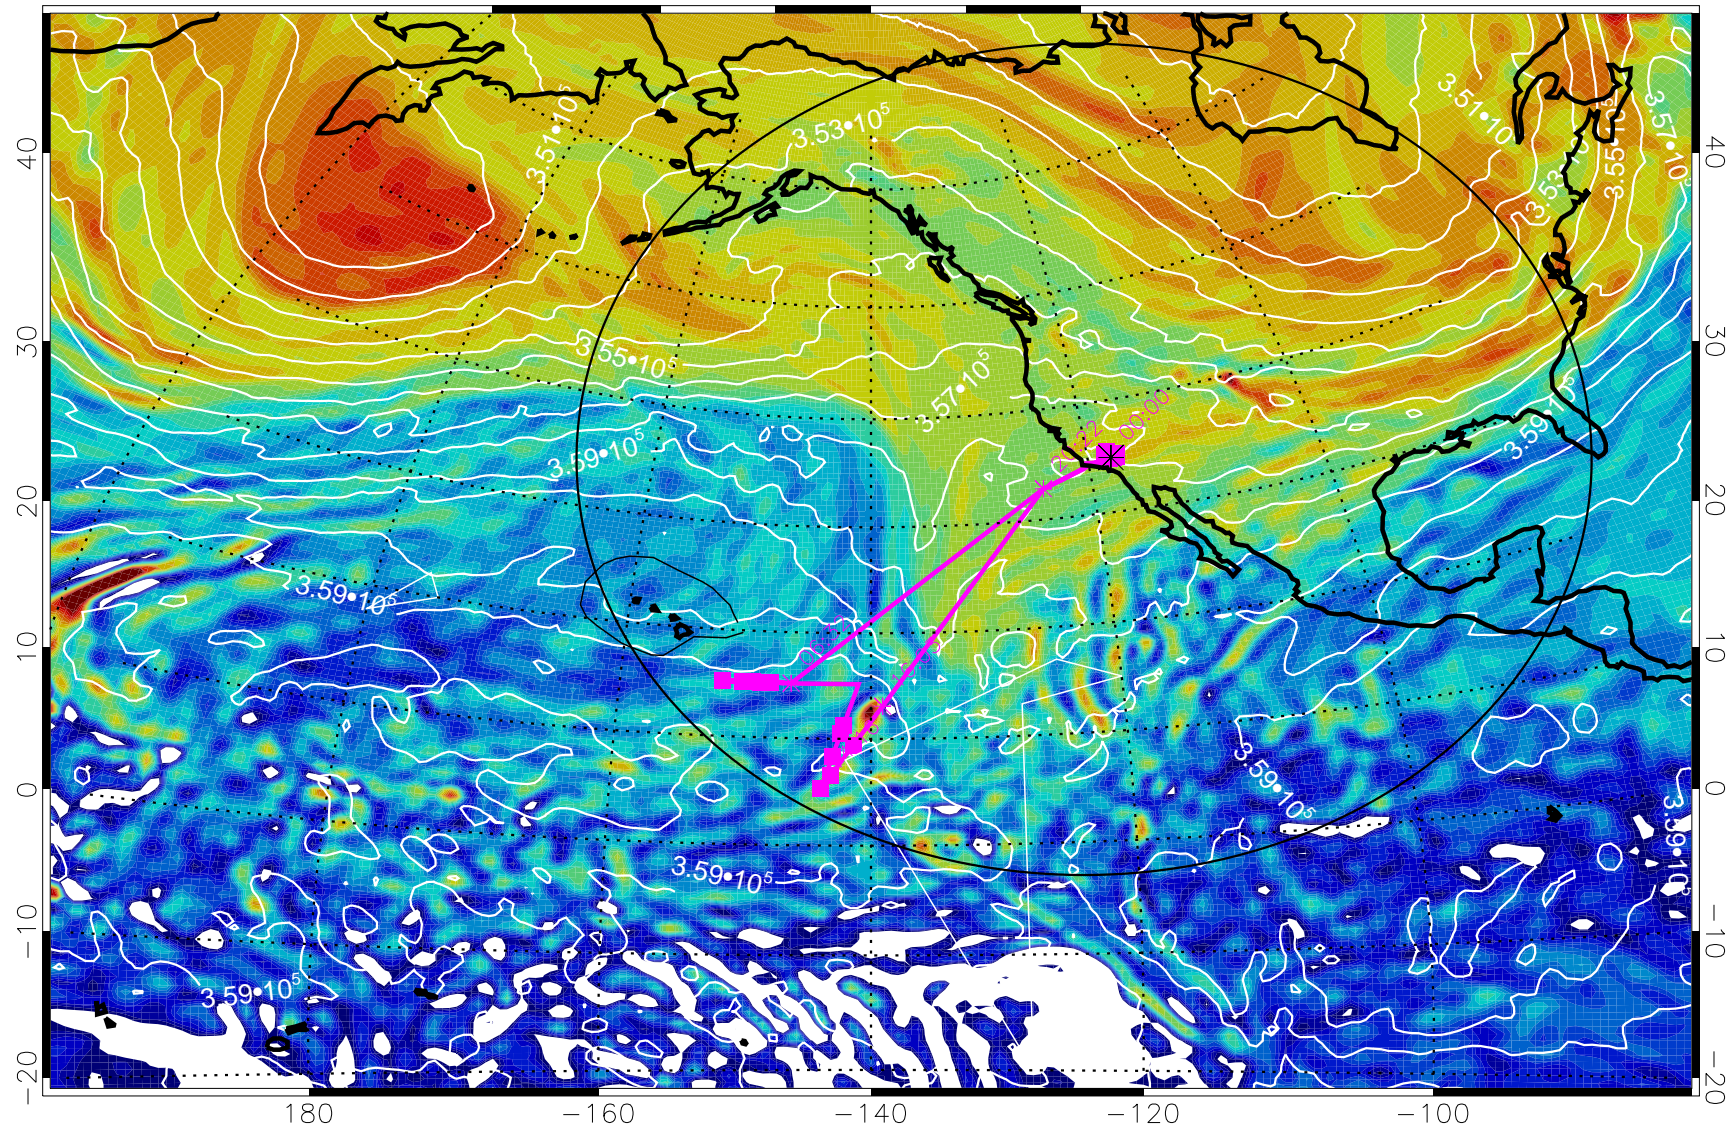

13013100, 60 hour forecast for 380K EPV

380K Montgomery Streamfunction, white

Range ring of 4055 km -- 13 hours GH round trip

13013106, 66 hour forecast for 380K EPV

380K Montgomery Streamfunction, white

Range ring of 4055 km -- 13 hours GH round trip

13013112, 72 hour forecast for 380K EPV

380K Montgomery Streamfunction, white

Range ring of 4055 km -- 13 hours GH round trip

13013118, 78 hour forecast for 380K EPV

380K Montgomery Streamfunction, white

Range ring of 4055 km -- 13 hours GH round trip

13020100, 84 hour forecast for 380K EPV

160 180 -160 -140 -120 -100

380K Montgomery Streamfunction, white

Range ring of 4055 km -- 13 hours GH round trip

13020106, 90 hour forecast for 380K EPV

380K Montgomery Streamfunction, white

Range ring of 4055 km -- 13 hours GH round trip

13020112, 96 hour forecast for 380K EPV

380K Montgomery Streamfunction, white

Range ring of 4055 km -- 13 hours GH round trip

13020118, 102 hour forecast for 380K EPV