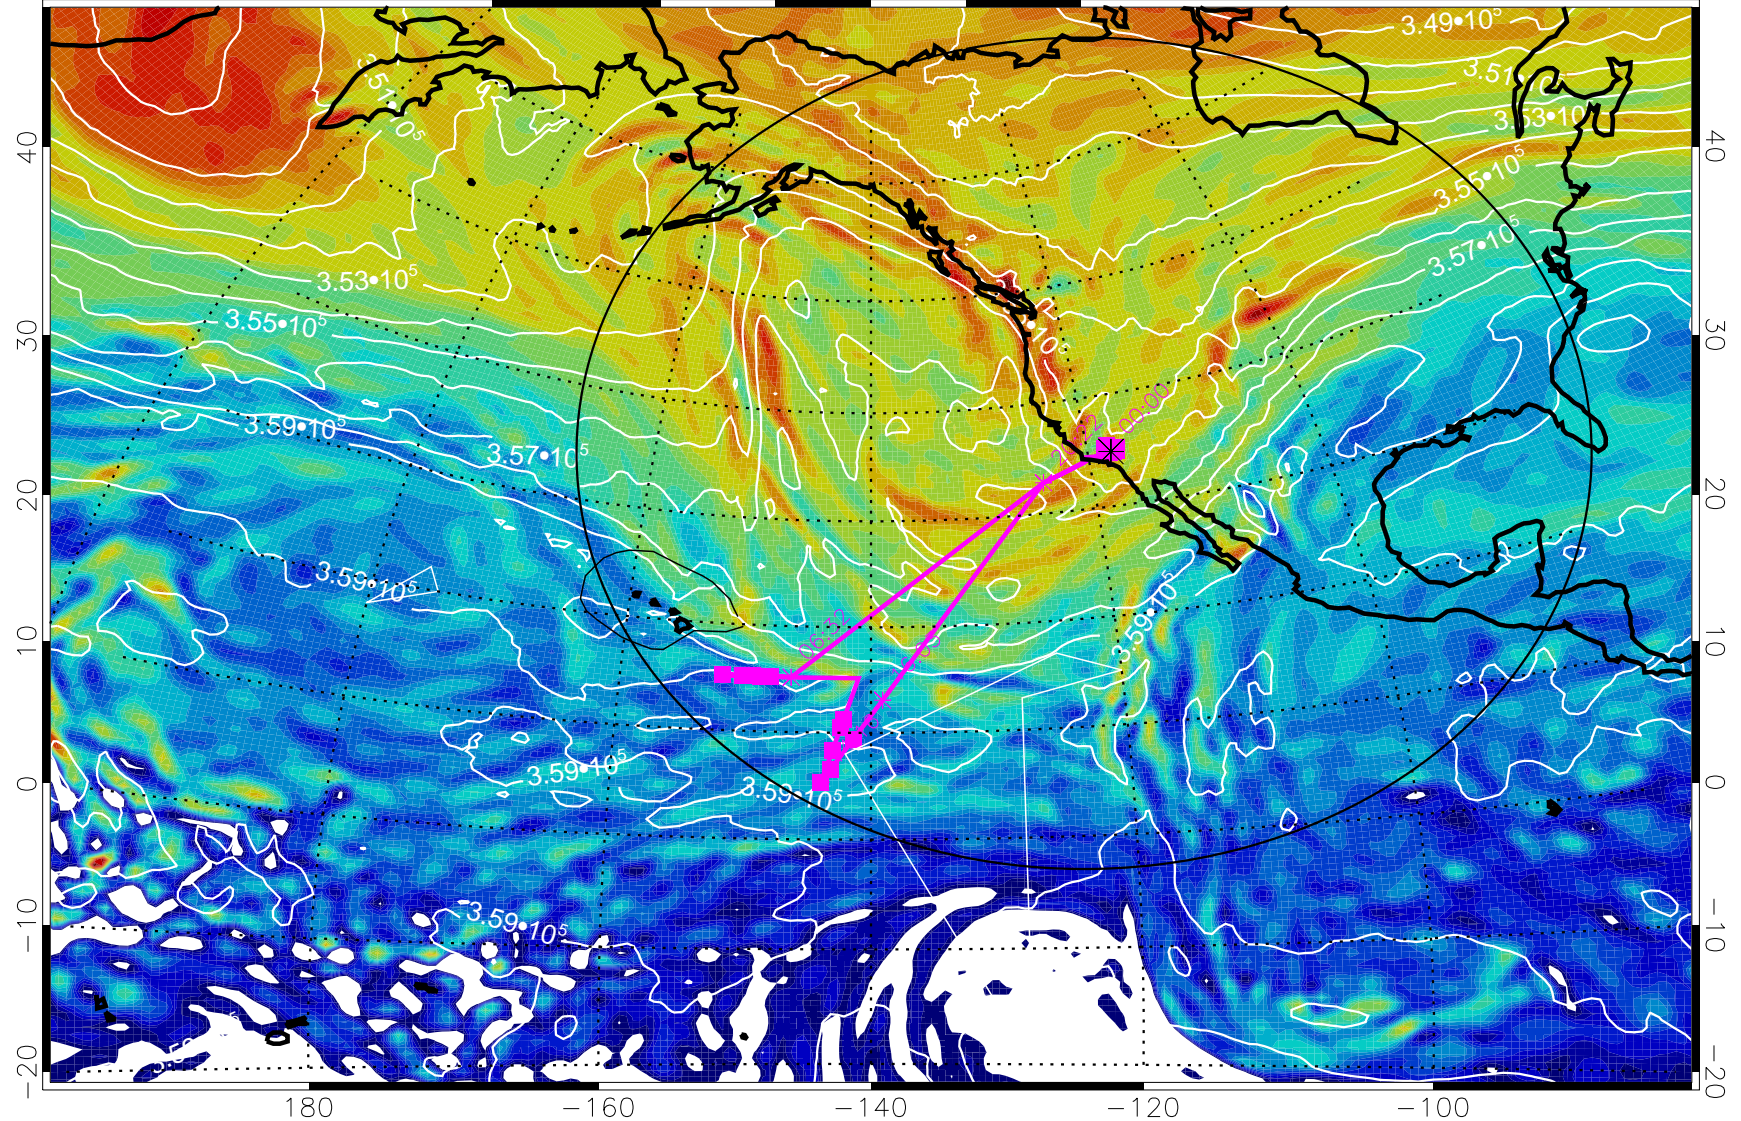

13012818, 6 hour forecast for 380K EPV

160 180 -160 -140 -120 -100

380K Montgomery Streamfunction, white

Range ring of 4055 km -- 13 hours GH round trip

13012900, 12 hour forecast for 380K EPV

160 180 -160 -140 -120 -100

380K Montgomery Streamfunction, white

Range ring of 4055 km -- 13 hours GH round trip

13012906, 18 hour forecast for 380K EPV

160 180 -160 -140 -120 -100

40  
30  
20  
10  
0  
-10  
-20

$-5.0 \cdot 10^{-6}$  0  $5.0 \cdot 10^{-6}$   $1.0 \cdot 10^{-5}$   $1.5 \cdot 10^{-5}$   
PVU

380K Montgomery Streamfunction, white

Range ring of 4055 km -- 13 hours GH round trip

13012912, 24 hour forecast for 380K EPV

160 180 -160 -140 -120 -100

380K Montgomery Streamfunction, white

Range ring of 4055 km -- 13 hours GH round trip

13012918, 30 hour forecast for 380K EPV

380K Montgomery Streamfunction, white

Range ring of 4055 km -- 13 hours GH round trip

13013000, 36 hour forecast for 380K EPV

380K Montgomery Streamfunction, white

Range ring of 4055 km -- 13 hours GH round trip