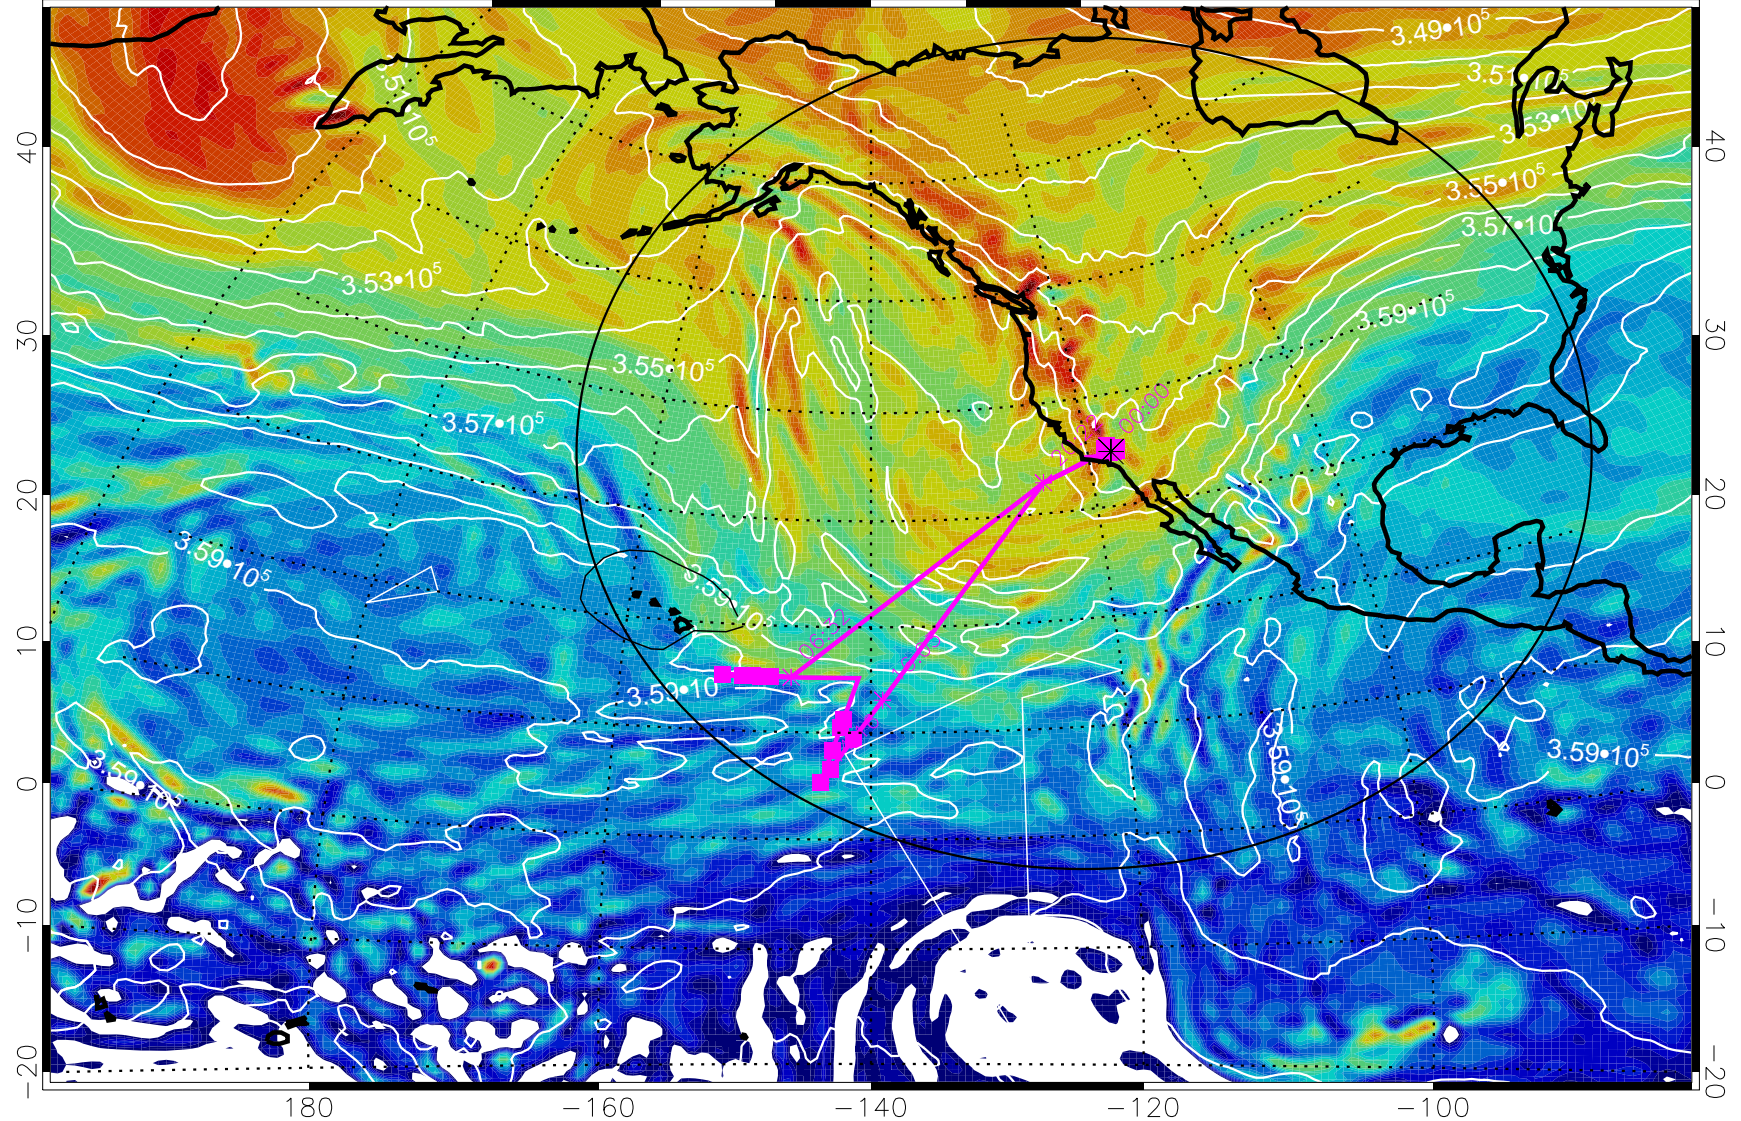

13012818, 6 hour forecast for 380K EPV

160 180 -160 -140 -120 -100

380K Montgomery Streamfunction, white

Range ring of 4055 km -- 13 hours GH round trip

13012900, 12 hour forecast for 380K EPV

160 180 -160 -140 -120 -100

380K Montgomery Streamfunction, white

Range ring of 4055 km -- 13 hours GH round trip

13012906, 18 hour forecast for 380K EPV

160 180 -160 -140 -120 -100

40  
30  
20  
10  
0  
-10  
-20

$-5.0 \cdot 10^{-6}$  0  $5.0 \cdot 10^{-6}$   $1.0 \cdot 10^{-5}$   $1.5 \cdot 10^{-5}$   
PVU

380K Montgomery Streamfunction, white

Range ring of 4055 km -- 13 hours GH round trip

13012912, 24 hour forecast for 380K EPV

160 180 -160 -140 -120 -100

380K Montgomery Streamfunction, white

Range ring of 4055 km -- 13 hours GH round trip

13012918, 30 hour forecast for 380K EPV

380K Montgomery Streamfunction, white

Range ring of 4055 km -- 13 hours GH round trip

13013000, 36 hour forecast for 380K EPV

380K Montgomery Streamfunction, white

Range ring of 4055 km -- 13 hours GH round trip