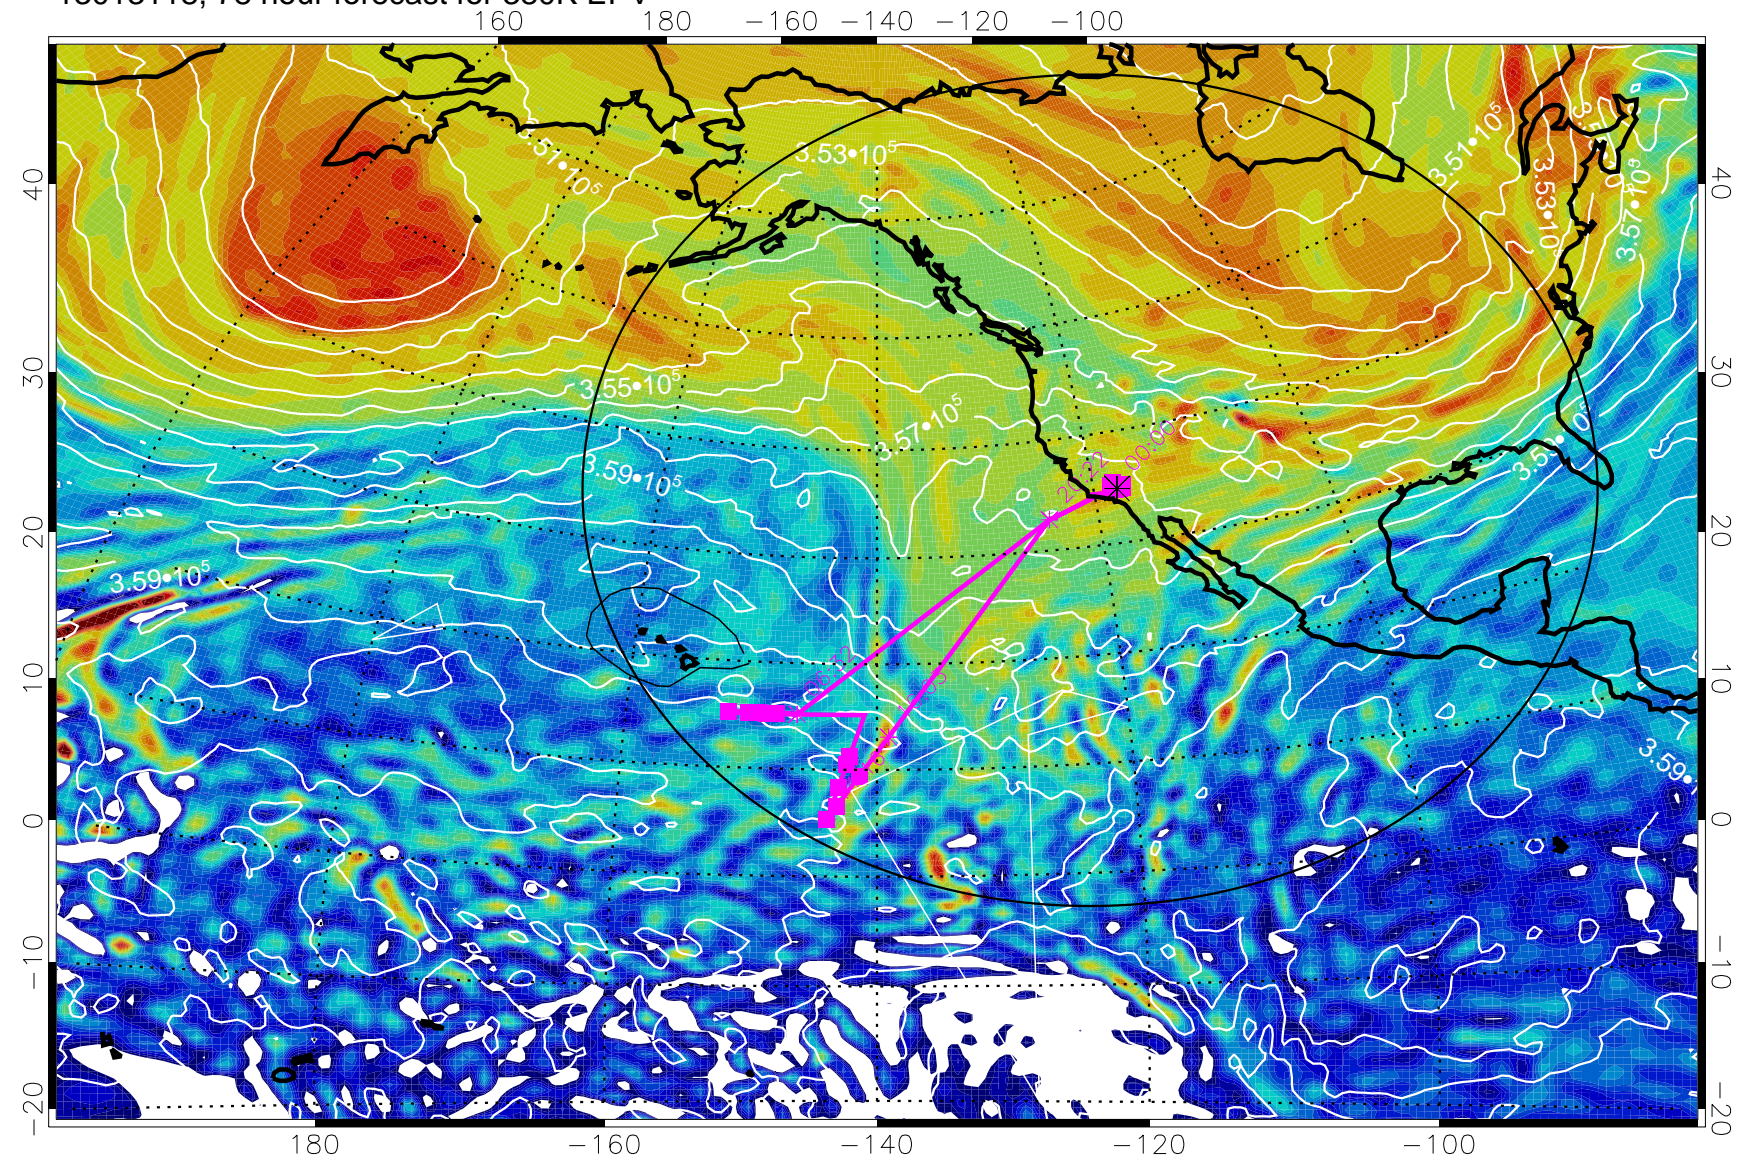

13013006, 42 hour forecast for 380K EPV

380K Montgomery Streamfunction, white

Range ring of 4055 km -- 13 hours GH round trip

13013012, 48 hour forecast for 380K EPV

380K Montgomery Streamfunction, white

Range ring of 4055 km -- 13 hours GH round trip

13013100, 60 hour forecast for 380K EPV

380K Montgomery Streamfunction, white

Range ring of 4055 km -- 13 hours GH round trip

13013106, 66 hour forecast for 380K EPV

380K Montgomery Streamfunction, white

Range ring of 4055 km -- 13 hours GH round trip

13013112, 72 hour forecast for 380K EPV

380K Montgomery Streamfunction, white

Range ring of 4055 km -- 13 hours GH round trip

13013118, 78 hour forecast for 380K EPV

380K Montgomery Streamfunction, white

Range ring of 4055 km -- 13 hours GH round trip

13020100, 84 hour forecast for 380K EPV

160 180 -160 -140 -120 -100

380K Montgomery Streamfunction, white

Range ring of 4055 km -- 13 hours GH round trip

13020106, 90 hour forecast for 380K EPV

380K Montgomery Streamfunction, white