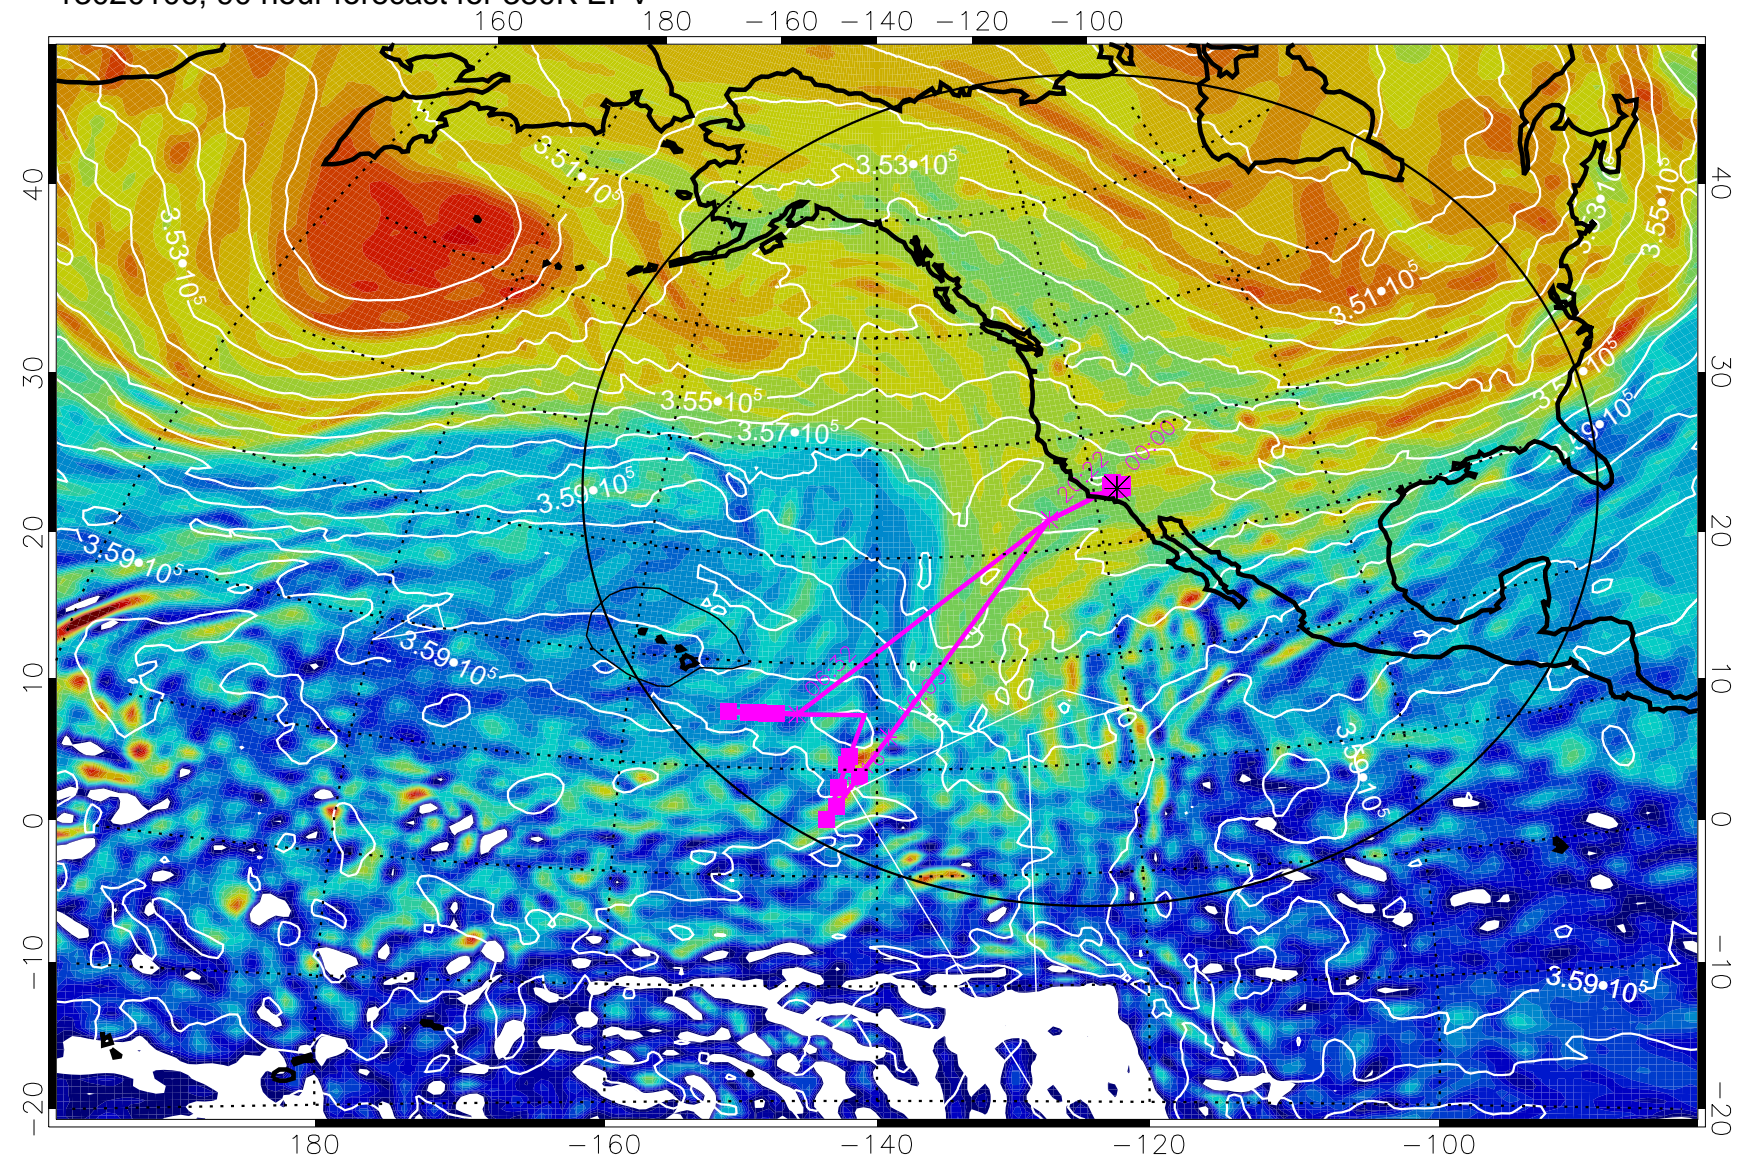

13013112, 72 hour forecast for 380K EPV

380K Montgomery Streamfunction, white

Range ring of 4055 km -- 13 hours GH round trip

13013118, 78 hour forecast for 380K EPV

380K Montgomery Streamfunction, white

Range ring of 4055 km -- 13 hours GH round trip

13020100, 84 hour forecast for 380K EPV

160 180 -160 -140 -120 -100

380K Montgomery Streamfunction, white

Range ring of 4055 km -- 13 hours GH round trip

13020106, 90 hour forecast for 380K EPV

380K Montgomery Streamfunction, white

Range ring of 4055 km -- 13 hours GH round trip

13020112, 96 hour forecast for 380K EPV

380K Montgomery Streamfunction, white

Range ring of 4055 km -- 13 hours GH round trip

13020118, 102 hour forecast for 380K EPV

160 180 -160 -140 -120 -100

380K Montgomery Streamfunction, white

Range ring of 4055 km -- 13 hours GH round trip

13020200, 108 hour forecast for 380K EPV

160 180 -160 -140 -120 -100

380K Montgomery Streamfunction, white