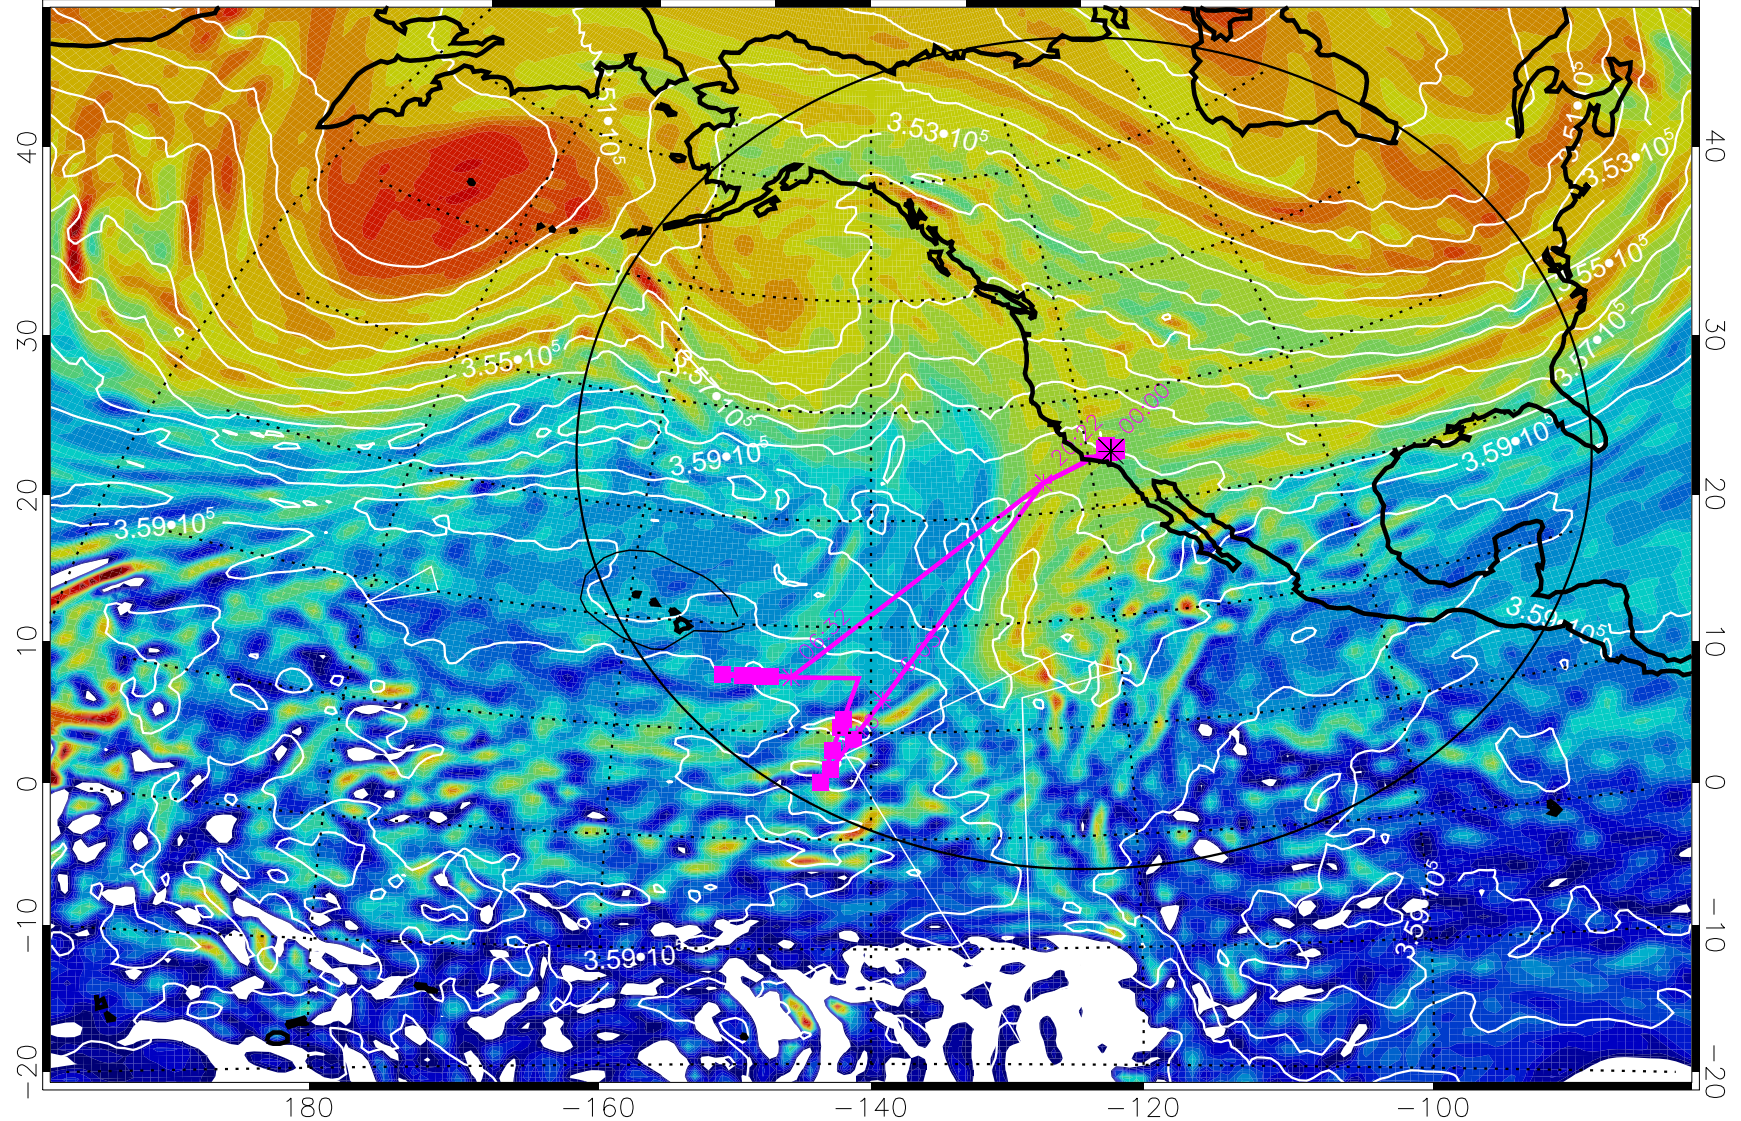

13020100, 84 hour forecast for 380K EPV

160 180 -160 -140 -120 -100

380K Montgomery Streamfunction, white

Range ring of 4055 km -- 13 hours GH round trip

13020106, 90 hour forecast for 380K EPV

380K Montgomery Streamfunction, white

Range ring of 4055 km -- 13 hours GH round trip

13020112, 96 hour forecast for 380K EPV

380K Montgomery Streamfunction, white

Range ring of 4055 km -- 13 hours GH round trip

13020118, 102 hour forecast for 380K EPV

160 180 -160 -140 -120 -100

380K Montgomery Streamfunction, white

Range ring of 4055 km -- 13 hours GH round trip

13020200, 108 hour forecast for 380K EPV

160 180 -160 -140 -120 -100

380K Montgomery Streamfunction, white

Range ring of 4055 km -- 13 hours GH round trip

13020206, 114 hour forecast for 380K EPV

160 180 -160 -140 -120 -100

380K Montgomery Streamfunction, white

Range ring of 4055 km -- 13 hours GH round trip

13020212, 120 hour forecast for 380K EPV