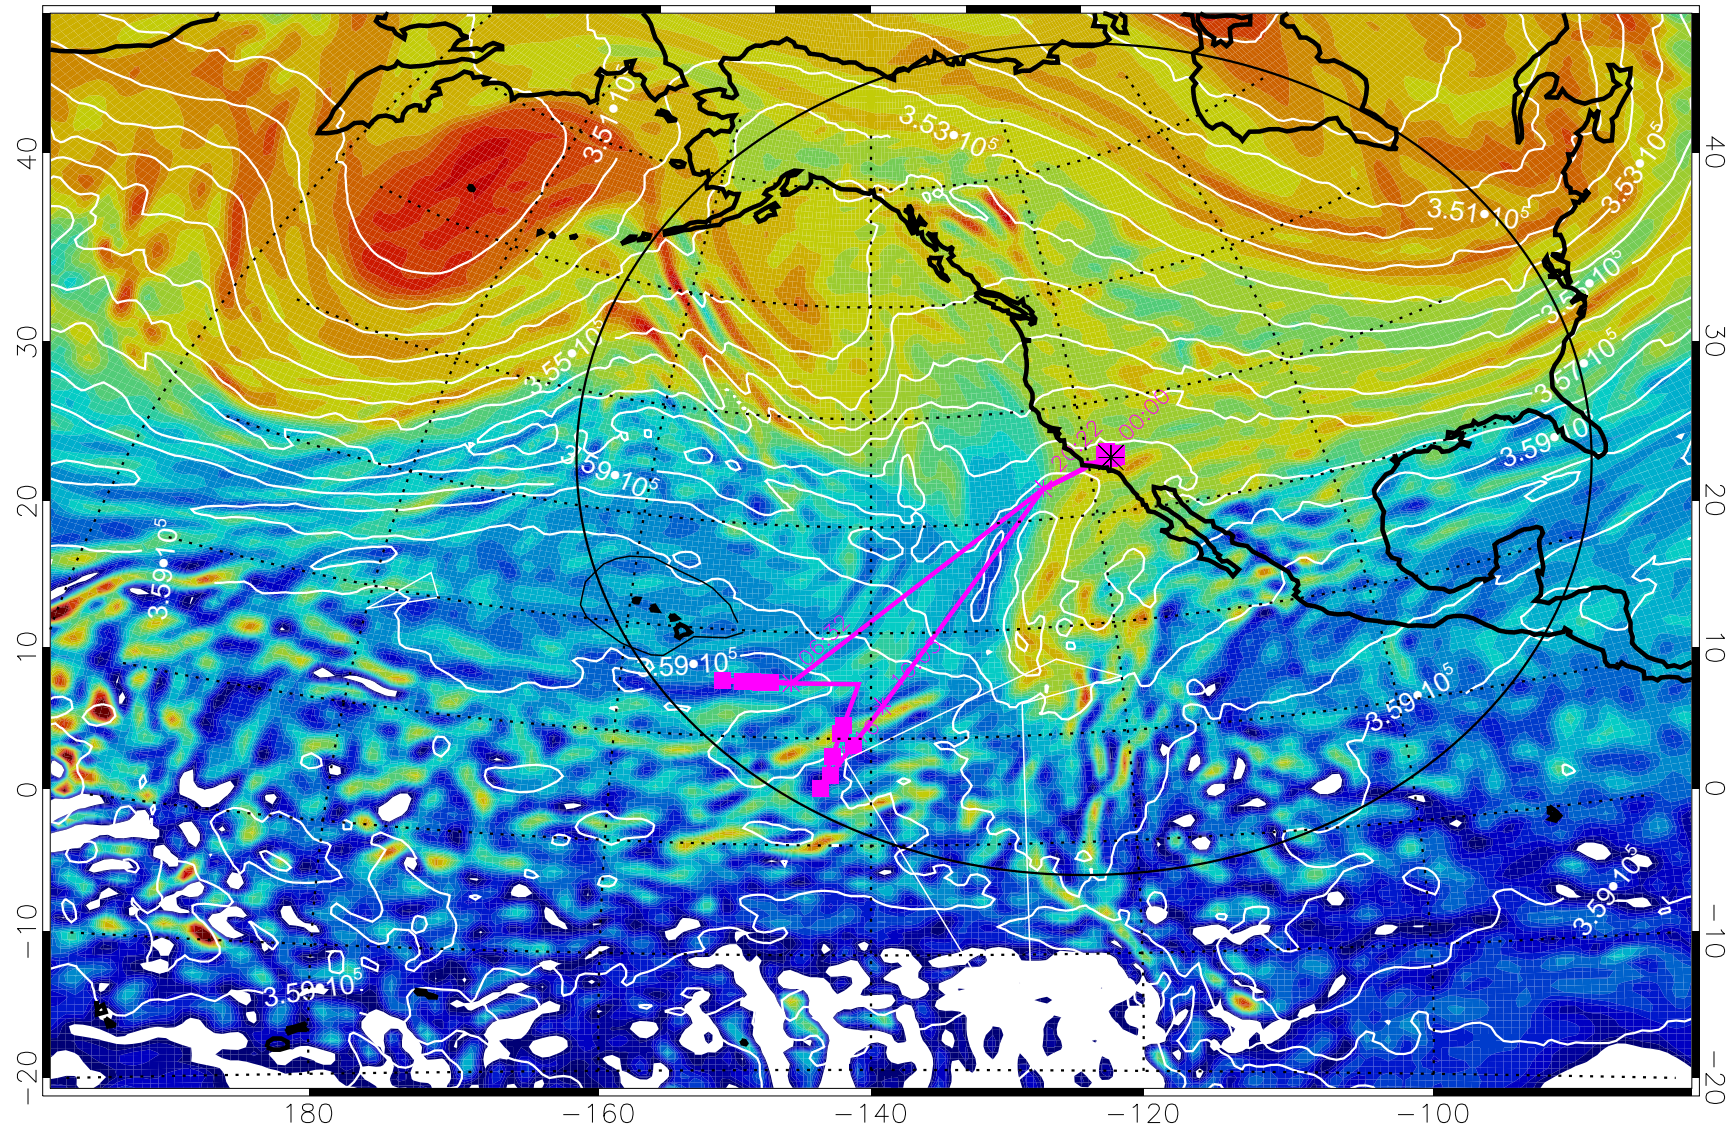

Range ring of 4055 km -- 13 hours GH round trip

13020112, 96 hour forecast for 380K EPV

380K Montgomery Streamfunction, white

Range ring of 4055 km -- 13 hours GH round trip

13020118, 102 hour forecast for 380K EPV

160 180 -160 -140 -120 -100

380K Montgomery Streamfunction, white

Range ring of 4055 km -- 13 hours GH round trip

13020200, 108 hour forecast for 380K EPV

160 180 -160 -140 -120 -100

380K Montgomery Streamfunction, white

Range ring of 4055 km -- 13 hours GH round trip

13020206, 114 hour forecast for 380K EPV

160 180 -160 -140 -120 -100

380K Montgomery Streamfunction, white

Range ring of 4055 km -- 13 hours GH round trip

13020212, 120 hour forecast for 380K EPV