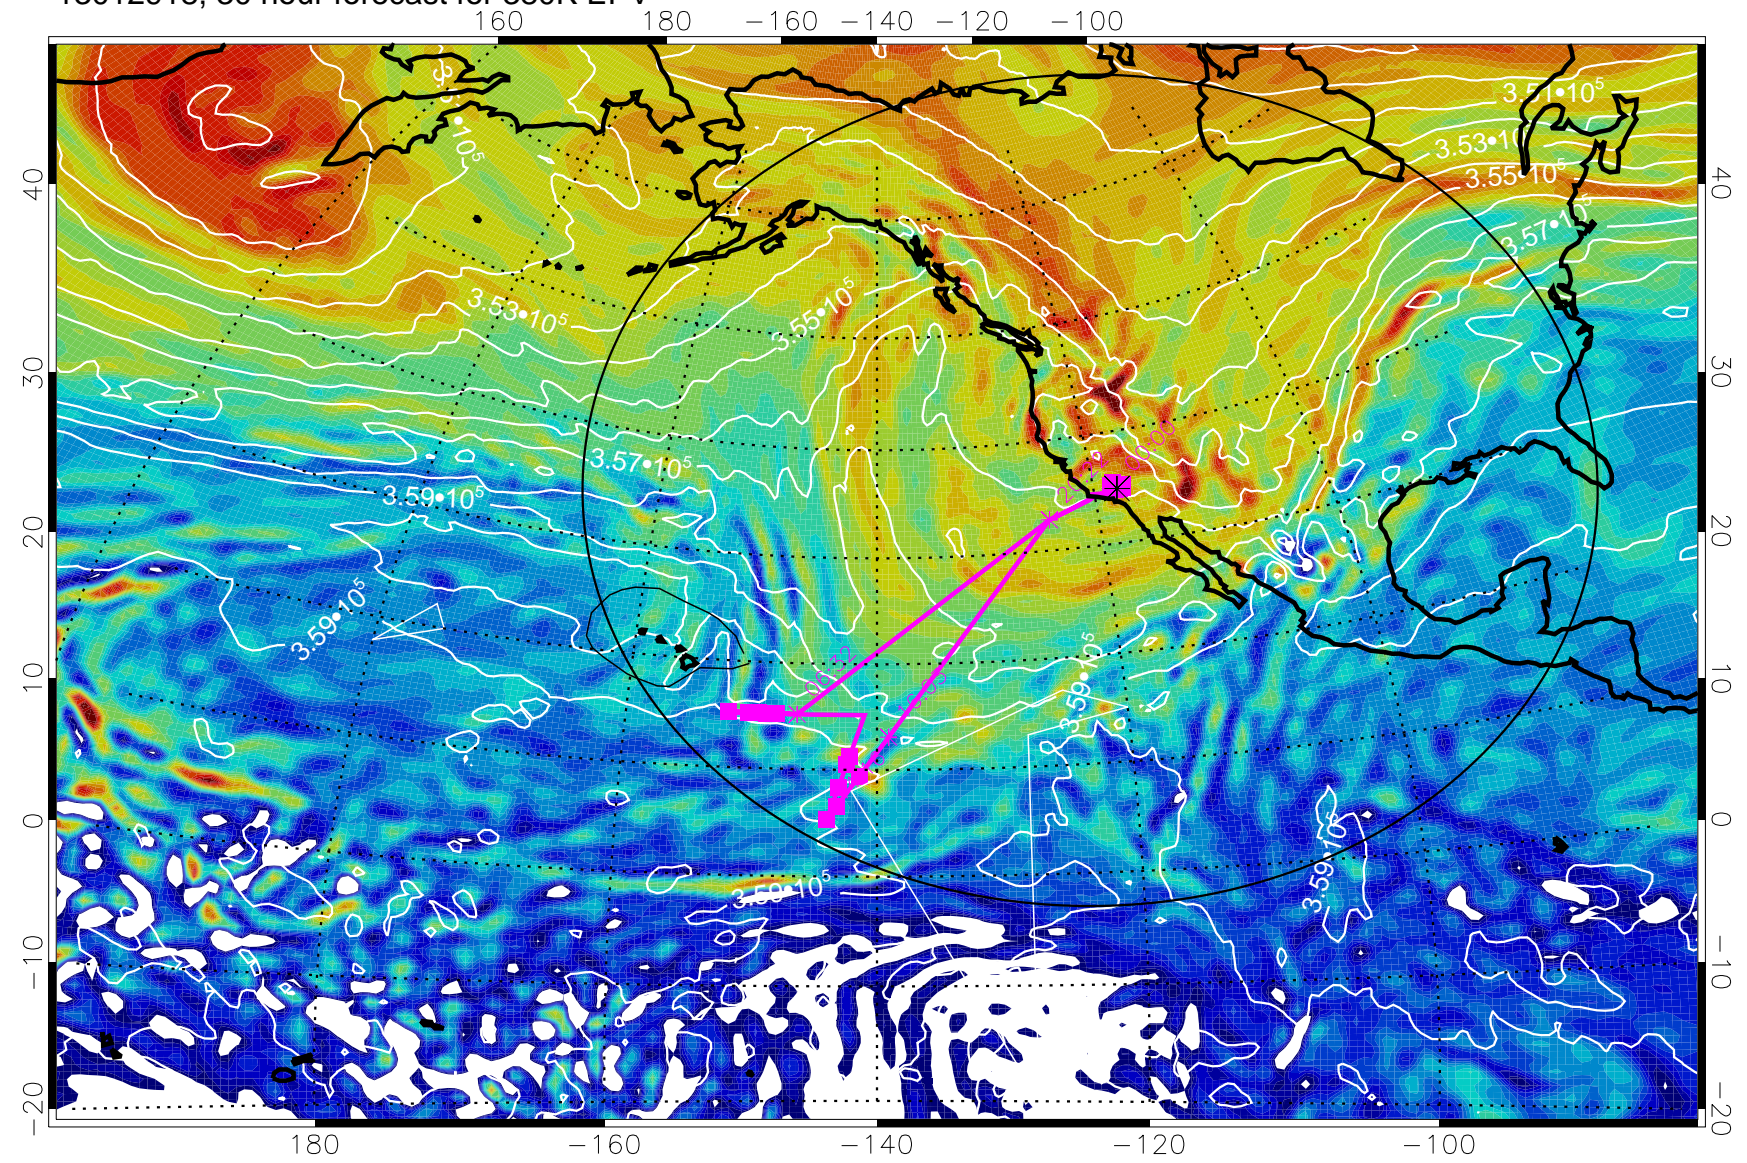

380K Montgomery Streamfunction, white

Range ring of 4055 km -- 13 hours GH round trip

13012906, 18 hour forecast for 380K EPV

160 180 -160 -140 -120 -100

40  
30  
20  
10  
0  
-10  
-20

$-5.0 \cdot 10^{-6}$  0  $5.0 \cdot 10^{-6}$   $1.0 \cdot 10^{-5}$   $1.5 \cdot 10^{-5}$   
PVU

380K Montgomery Streamfunction, white

Range ring of 4055 km -- 13 hours GH round trip

13012912, 24 hour forecast for 380K EPV

160 180 -160 -140 -120 -100

380K Montgomery Streamfunction, white

Range ring of 4055 km -- 13 hours GH round trip

13012918, 30 hour forecast for 380K EPV

380K Montgomery Streamfunction, white

Range ring of 4055 km -- 13 hours GH round trip

13013000, 36 hour forecast for 380K EPV

380K Montgomery Streamfunction, white

Range ring of 4055 km -- 13 hours GH round trip

13013006, 42 hour forecast for 380K EPV

380K Montgomery Streamfunction, white

Range ring of 4055 km -- 13 hours GH round trip

13013012, 48 hour forecast for 380K EPV

380K Montgomery Streamfunction, white

Range ring of 4055 km -- 13 hours GH round trip