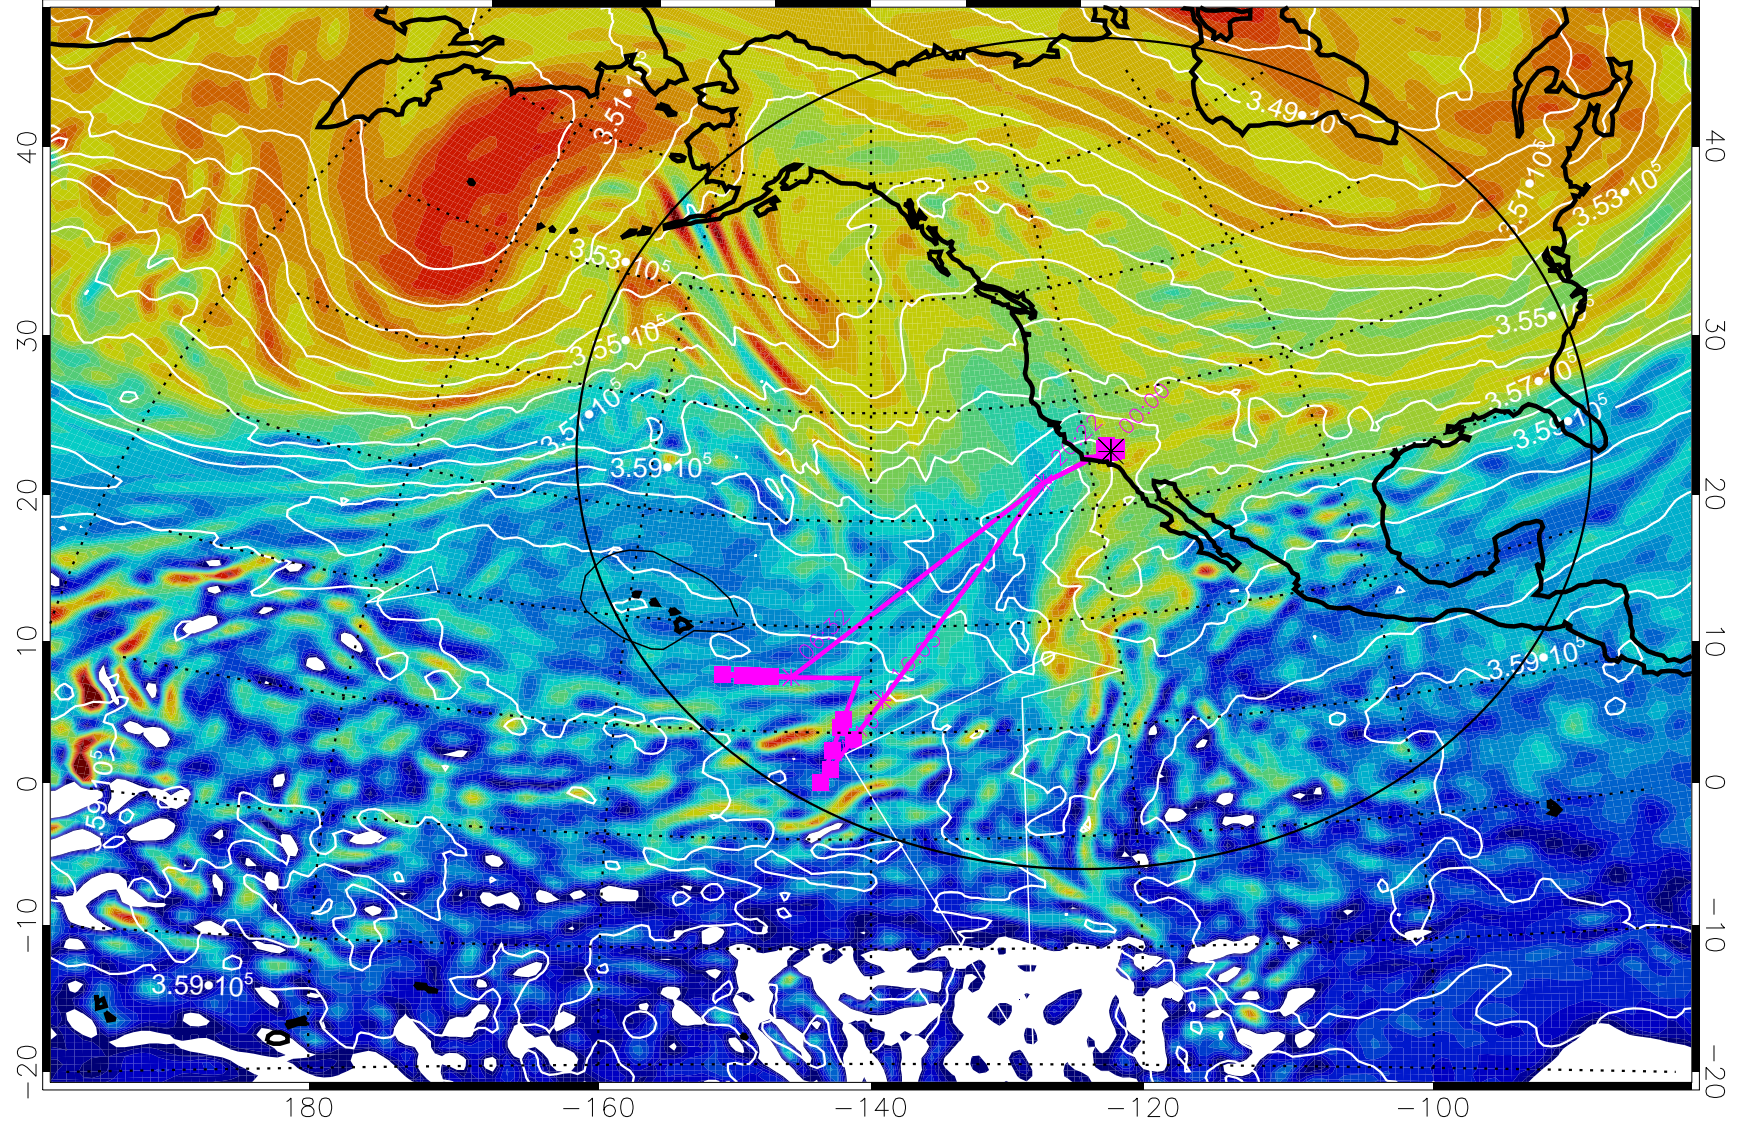

Range ring of 4055 km -- 13 hours GH round trip

13020112, 96 hour forecast for 380K EPV

380K Montgomery Streamfunction, white

Range ring of 4055 km -- 13 hours GH round trip

13020118, 102 hour forecast for 380K EPV

160 180 -160 -140 -120 -100

380K Montgomery Streamfunction, white

Range ring of 4055 km -- 13 hours GH round trip

13020200, 108 hour forecast for 380K EPV

160 180 -160 -140 -120 -100

380K Montgomery Streamfunction, white

Range ring of 4055 km -- 13 hours GH round trip

13020206, 114 hour forecast for 380K EPV

160 180 -160 -140 -120 -100

380K Montgomery Streamfunction, white

Range ring of 4055 km -- 13 hours GH round trip

13020212, 120 hour forecast for 380K EPV