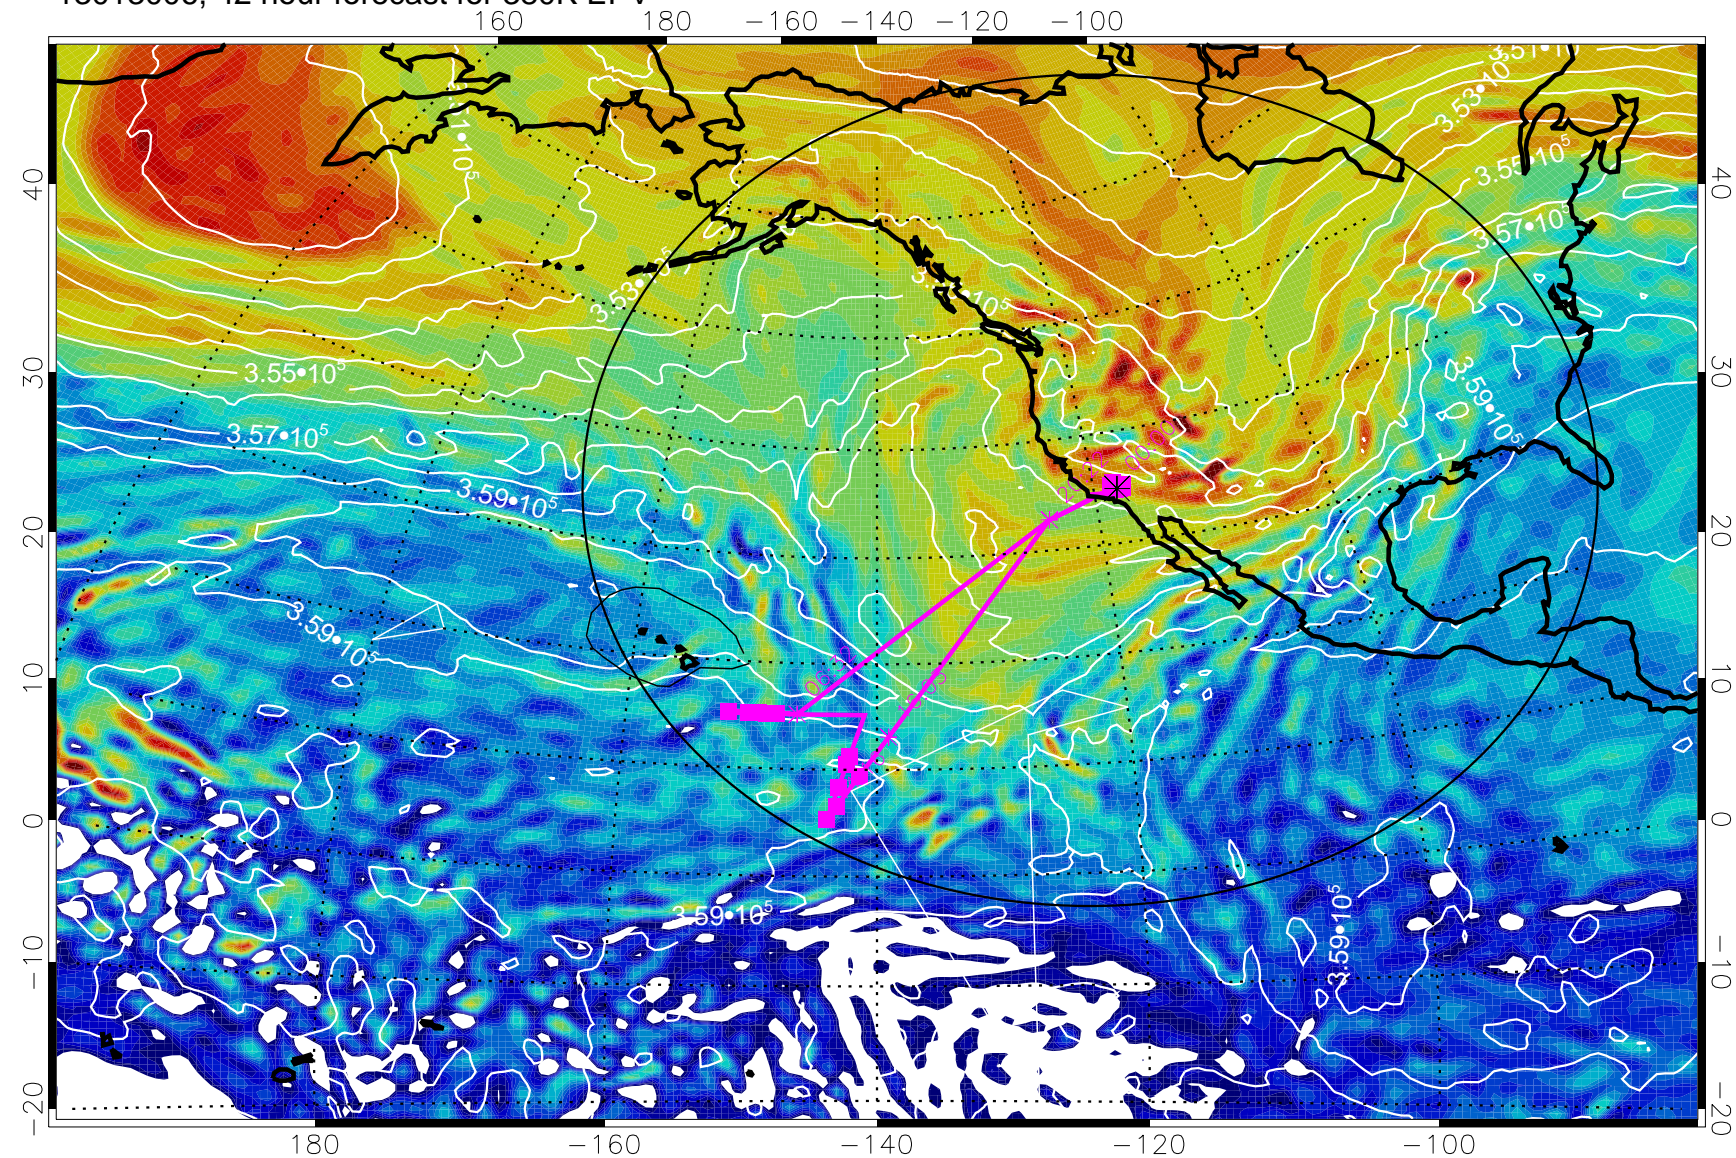

380K Montgomery Streamfunction, white

Range ring of 4055 km -- 13 hours GH round trip

13012912, 24 hour forecast for 380K EPV

160 180 -160 -140 -120 -100

380K Montgomery Streamfunction, white

Range ring of 4055 km -- 13 hours GH round trip

13012918, 30 hour forecast for 380K EPV

380K Montgomery Streamfunction, white

Range ring of 4055 km -- 13 hours GH round trip

13013000, 36 hour forecast for 380K EPV

380K Montgomery Streamfunction, white

Range ring of 4055 km -- 13 hours GH round trip

13013006, 42 hour forecast for 380K EPV

380K Montgomery Streamfunction, white

Range ring of 4055 km -- 13 hours GH round trip

13013012, 48 hour forecast for 380K EPV

380K Montgomery Streamfunction, white

Range ring of 4055 km -- 13 hours GH round trip

13013100, 60 hour forecast for 380K EPV

380K Montgomery Streamfunction, white

Range ring of 4055 km -- 13 hours GH round trip

13013106, 66 hour forecast for 380K EPV

380K Montgomery Streamfunction, white

Range ring of 4055 km -- 13 hours GH round trip