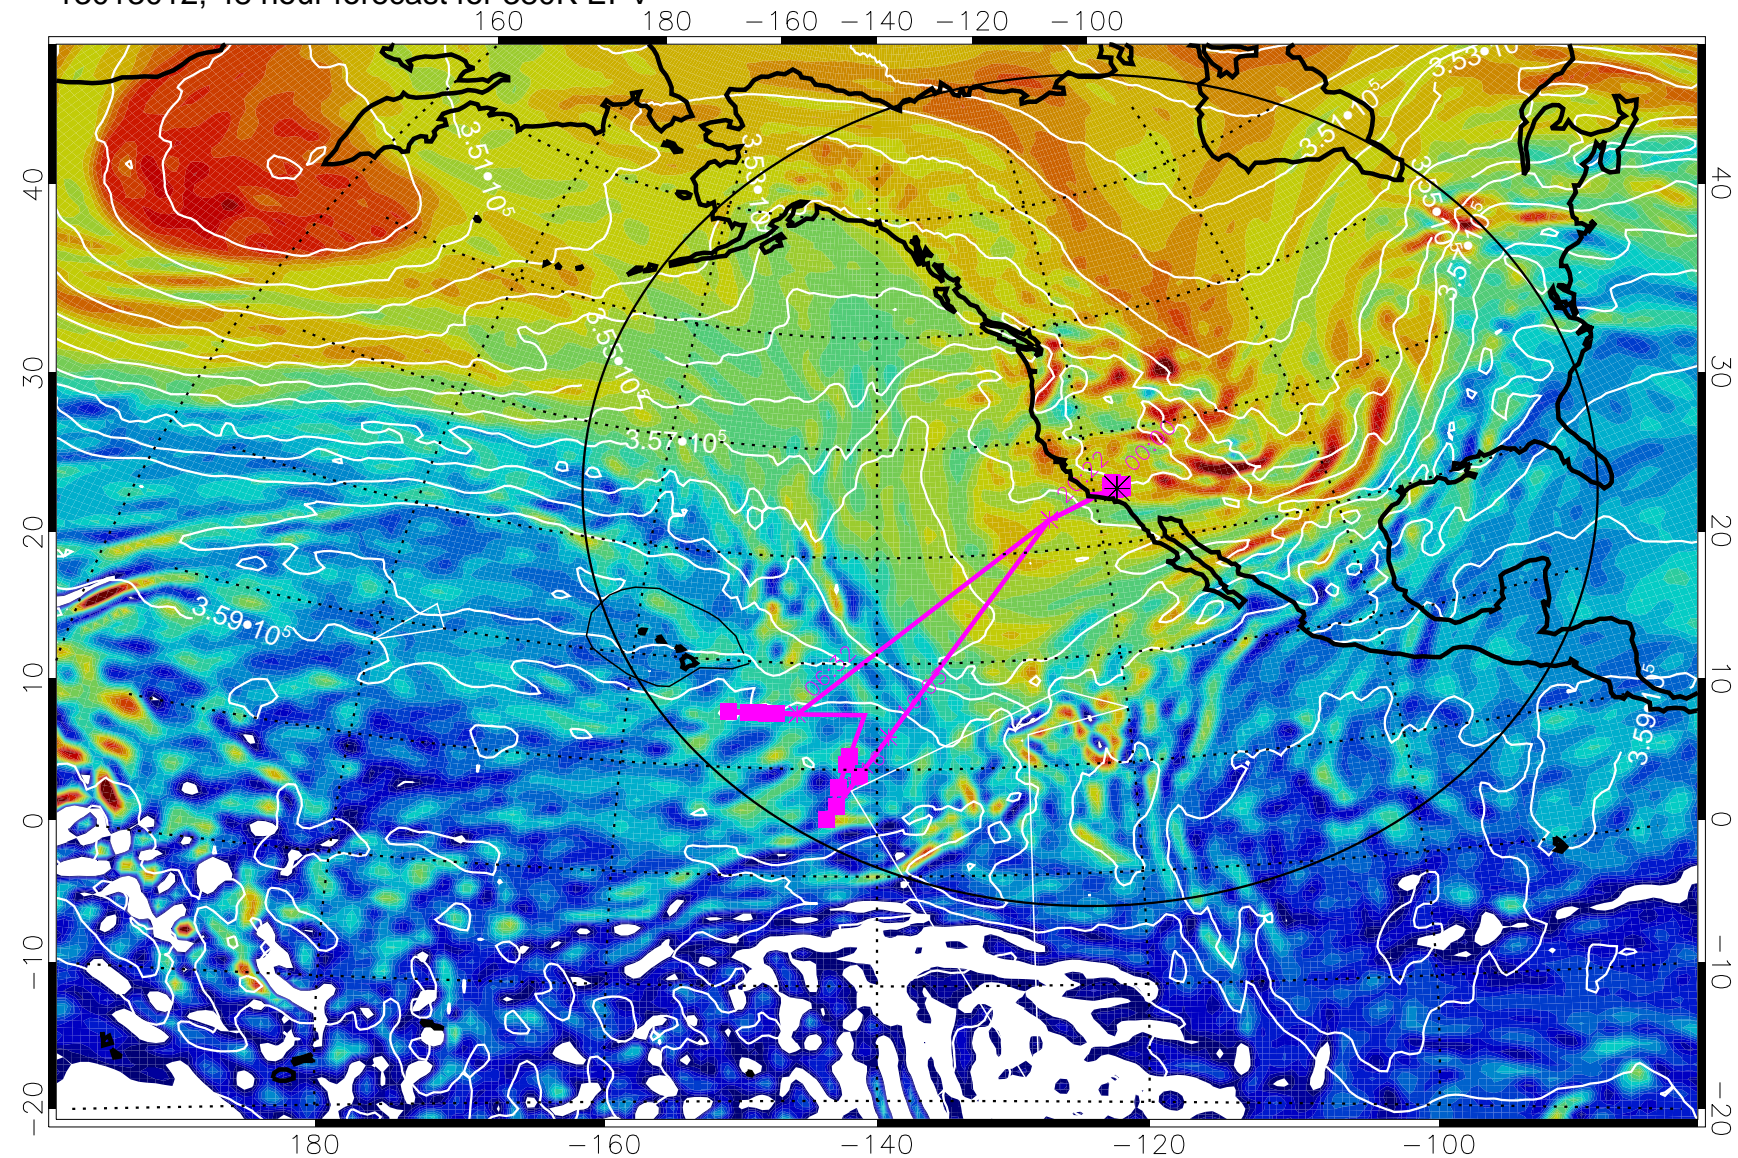

380K Montgomery Streamfunction, white

Range ring of 4055 km -- 13 hours GH round trip

13012912, 24 hour forecast for 380K EPV

160 180 -160 -140 -120 -100

380K Montgomery Streamfunction, white

Range ring of 4055 km -- 13 hours GH round trip

13012918, 30 hour forecast for 380K EPV

380K Montgomery Streamfunction, white

Range ring of 4055 km -- 13 hours GH round trip

13013000, 36 hour forecast for 380K EPV

380K Montgomery Streamfunction, white

Range ring of 4055 km -- 13 hours GH round trip

13013006, 42 hour forecast for 380K EPV

380K Montgomery Streamfunction, white

Range ring of 4055 km -- 13 hours GH round trip

13013012, 48 hour forecast for 380K EPV

380K Montgomery Streamfunction, white

Range ring of 4055 km -- 13 hours GH round trip

13013100, 60 hour forecast for 380K EPV

380K Montgomery Streamfunction, white

Range ring of 4055 km -- 13 hours GH round trip

13013106, 66 hour forecast for 380K EPV

380K Montgomery Streamfunction, white

Range ring of 4055 km -- 13 hours GH round trip