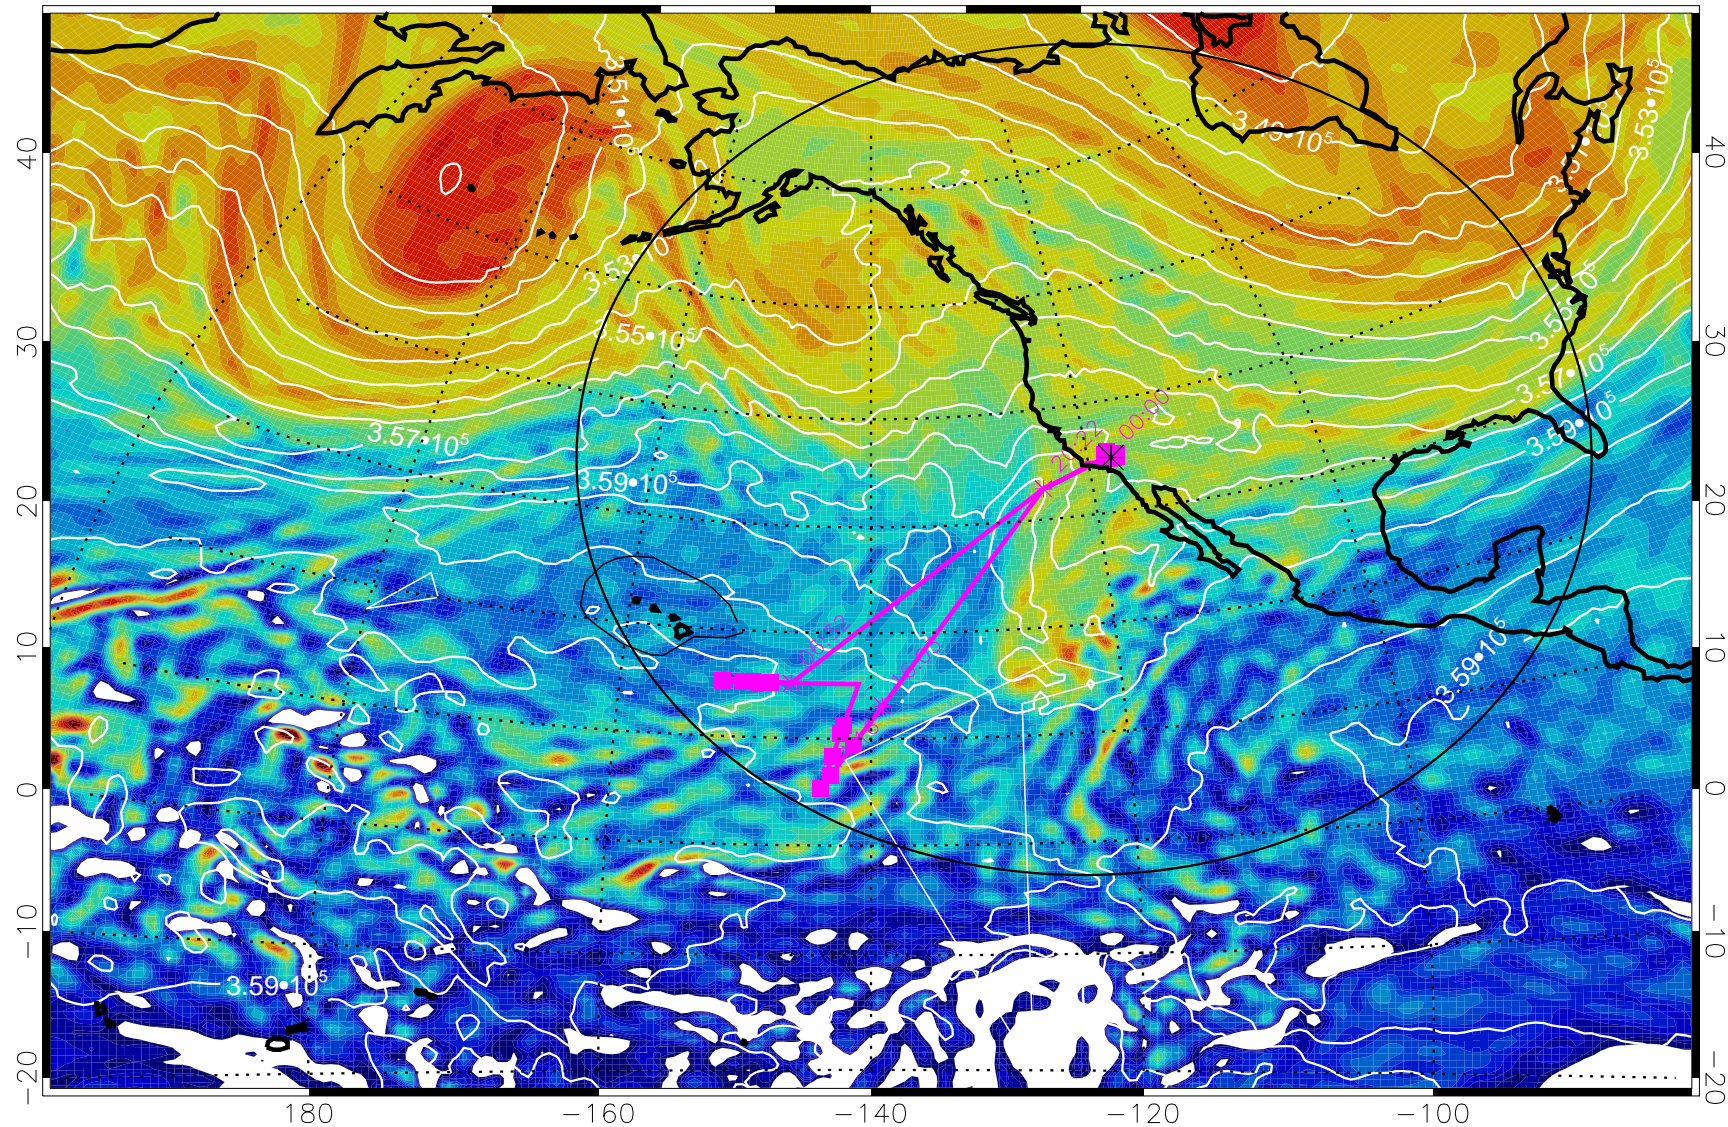

13020100, 96 hour forecast for 380K EPV

380K Montgomery Streamfunction, white

Range ring of 4055 km -- 13 hours GH round trip

13020106, 102 hour forecast for 380K EPV

380K Montgomery Streamfunction, white

Range ring of 4055 km -- 13 hours GH round trip

13020112, 108 hour forecast for 380K EPV

160 180 -160 -140 -120 -100

380K Montgomery Streamfunction, white

Range ring of 4055 km -- 13 hours GH round trip

13020118, 114 hour forecast for 380K EPV

380K Montgomery Streamfunction, white

Range ring of 4055 km -- 13 hours GH round trip

13020200, 120 hour forecast for 380K EPV

160 180 -160 -140 -120 -100

380K Montgomery Streamfunction, white

Range ring of 4055 km -- 13 hours GH round trip