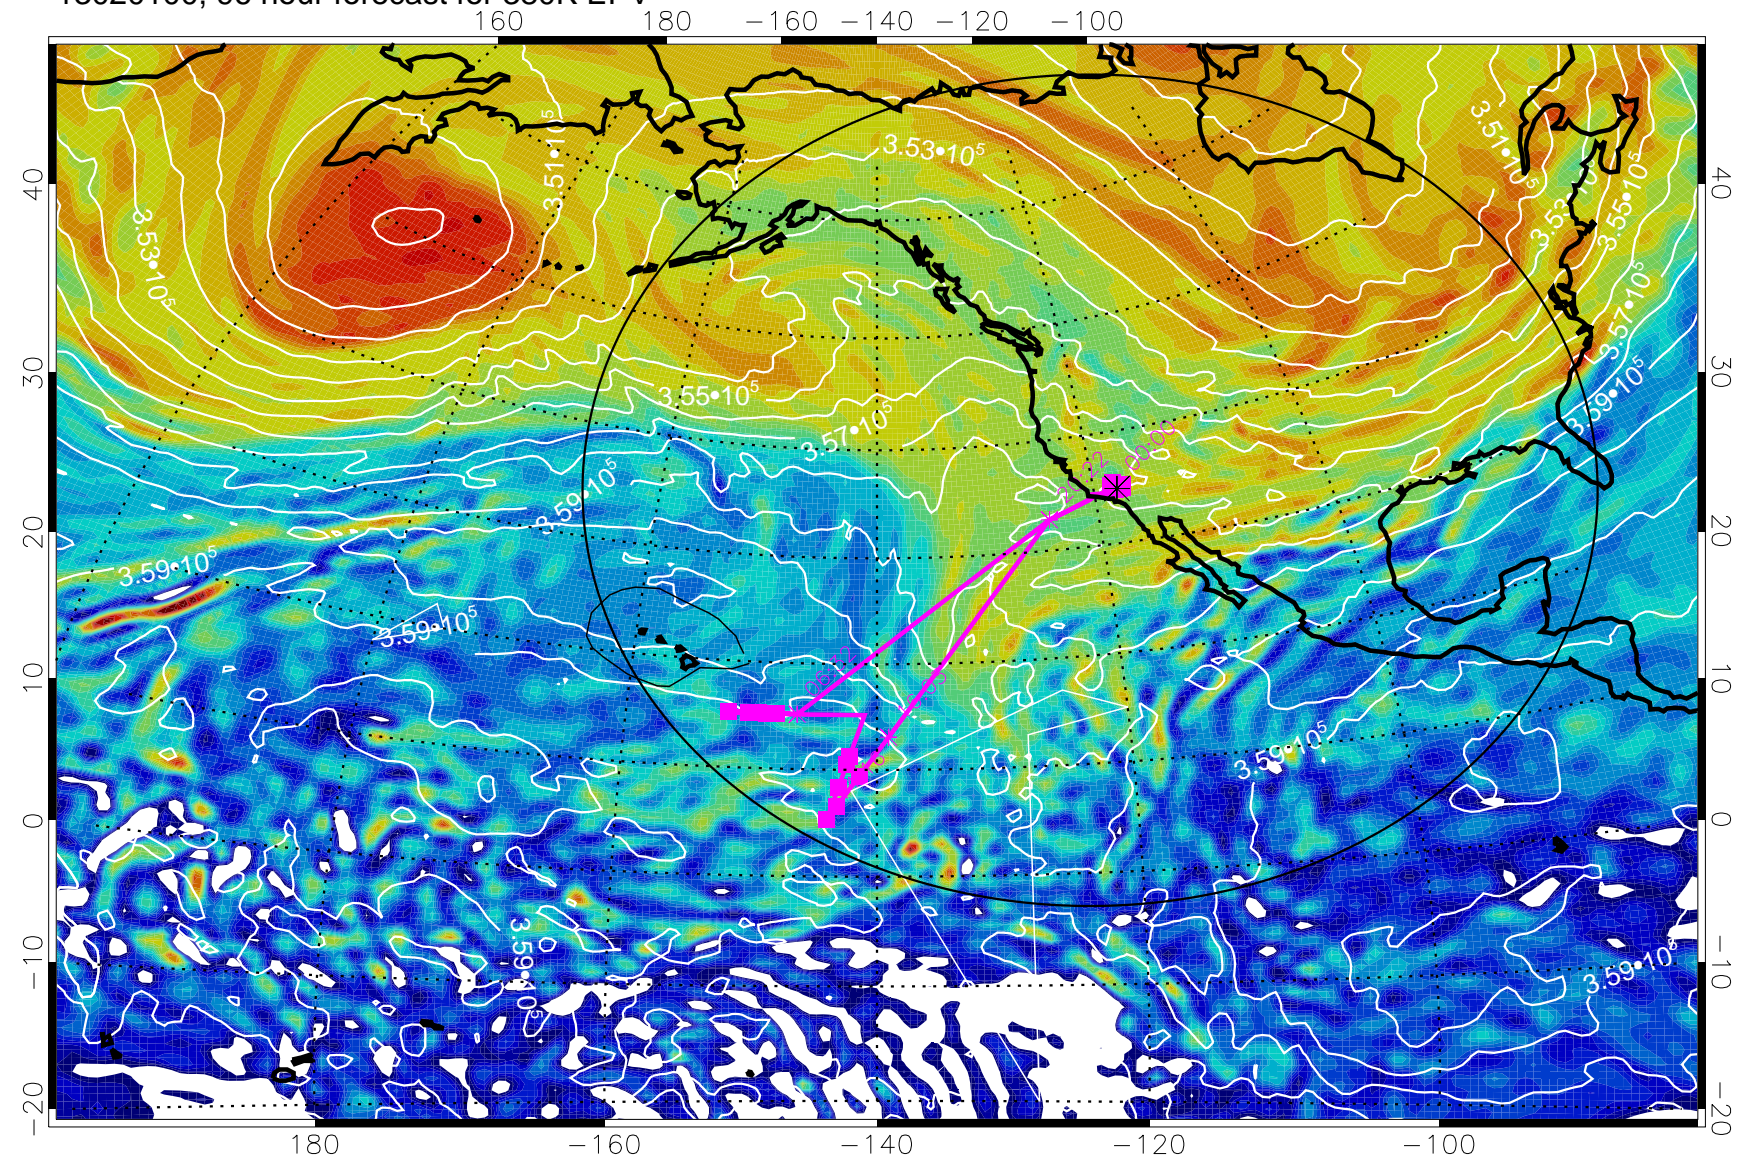

Range ring of 4055 km -- 13 hours GH round trip

13013100, 72 hour forecast for 380K EPV

380K Montgomery Streamfunction, white

Range ring of 4055 km -- 13 hours GH round trip

13013106, 78 hour forecast for 380K EPV

13013112, 84 hour forecast for 380K EPV

380K Montgomery Streamfunction, white

Range ring of 4055 km -- 13 hours GH round trip

13013118, 90 hour forecast for 380K EPV

380K Montgomery Streamfunction, white

Range ring of 4055 km -- 13 hours GH round trip

13020100, 96 hour forecast for 380K EPV

380K Montgomery Streamfunction, white

Range ring of 4055 km -- 13 hours GH round trip

13020106, 102 hour forecast for 380K EPV

380K Montgomery Streamfunction, white

Range ring of 4055 km -- 13 hours GH round trip

13020112, 108 hour forecast for 380K EPV

160 180 -160 -140 -120 -100

380K Montgomery Streamfunction, white

Range ring of 4055 km -- 13 hours GH round trip

13020118, 114 hour forecast for 380K EPV