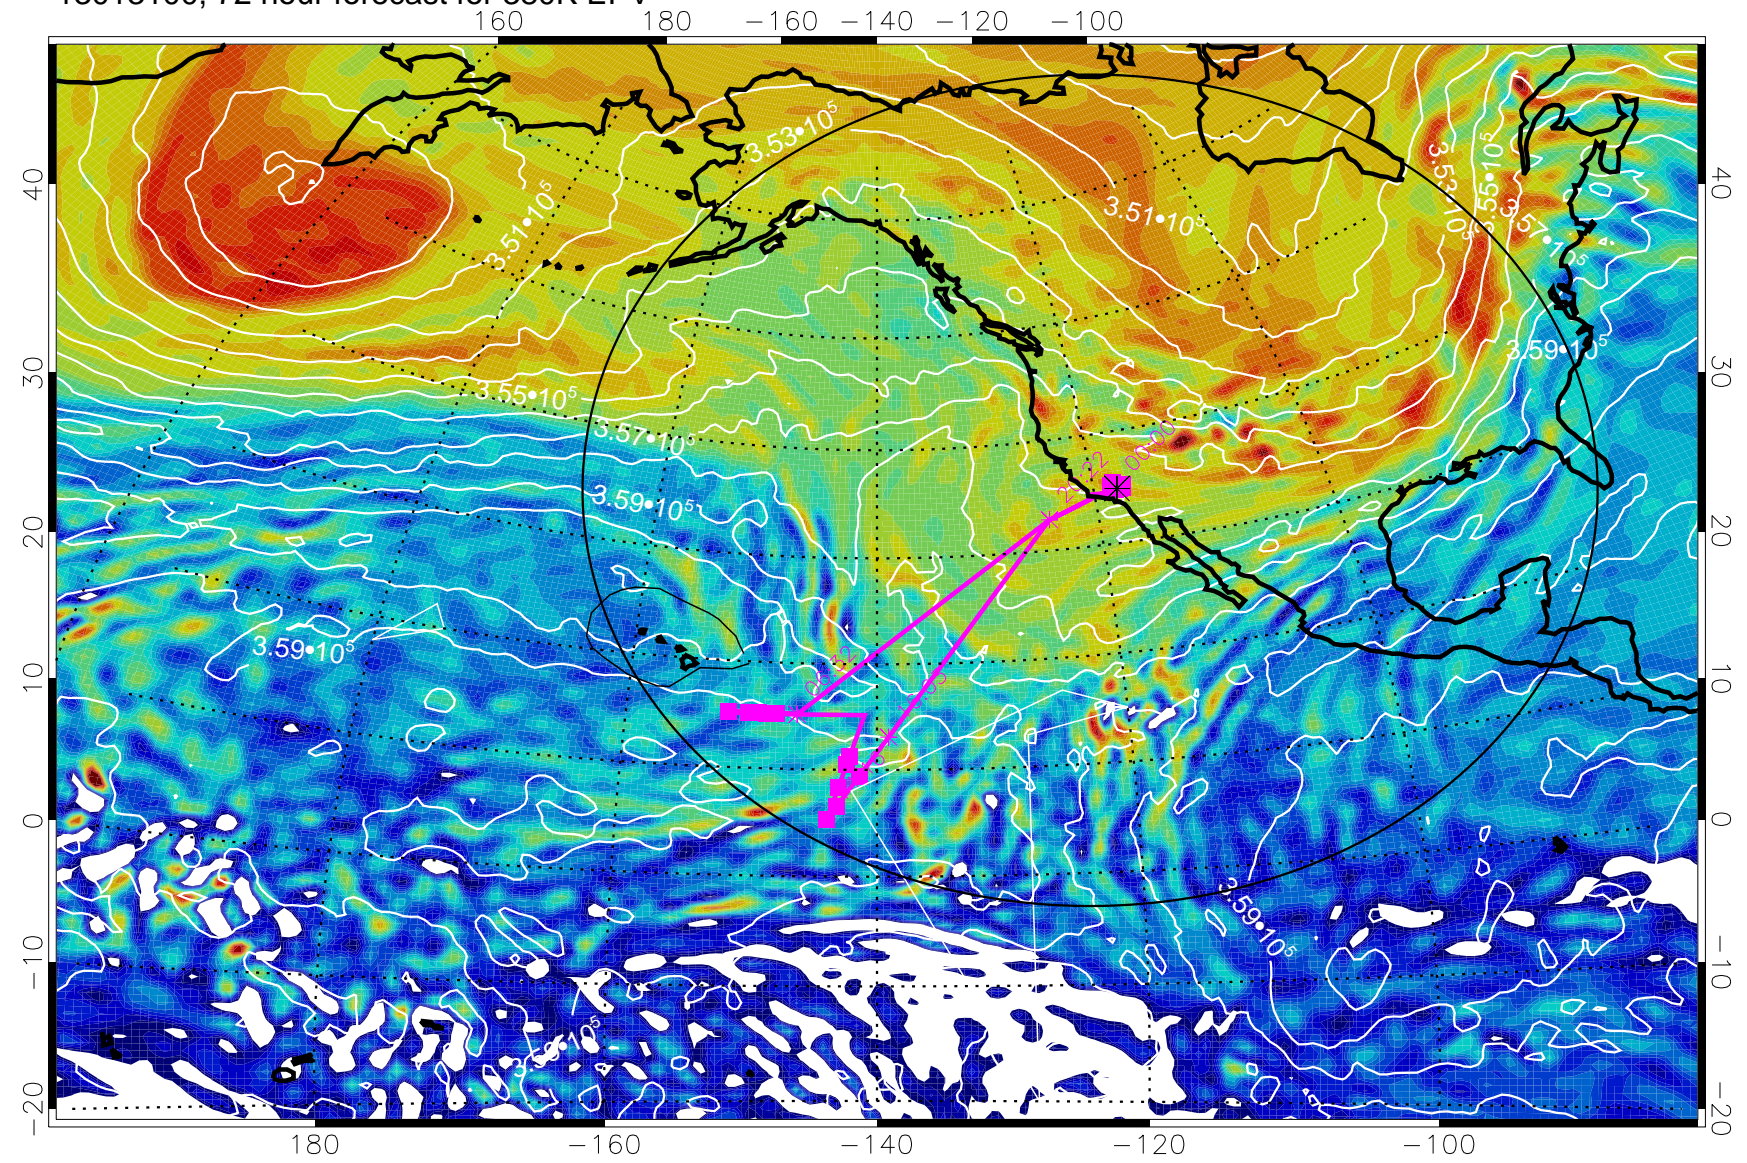

160 180 -160 -140 -120 -100

380K Montgomery Streamfunction, white

Range ring of 4055 km -- 13 hours GH round trip

13013018, 66 hour forecast for 380K EPV

160 180 -160 -140 -120 -100

380K Montgomery Streamfunction, white

Range ring of 4055 km -- 13 hours GH round trip

13013100, 72 hour forecast for 380K EPV

380K Montgomery Streamfunction, white

Range ring of 4055 km -- 13 hours GH round trip

13013106, 78 hour forecast for 380K EPV

13013112, 84 hour forecast for 380K EPV

380K Montgomery Streamfunction, white

Range ring of 4055 km -- 13 hours GH round trip

13013118, 90 hour forecast for 380K EPV

380K Montgomery Streamfunction, white

Range ring of 4055 km -- 13 hours GH round trip

13020100, 96 hour forecast for 380K EPV

380K Montgomery Streamfunction, white

Range ring of 4055 km -- 13 hours GH round trip

13020106, 102 hour forecast for 380K EPV

380K Montgomery Streamfunction, white