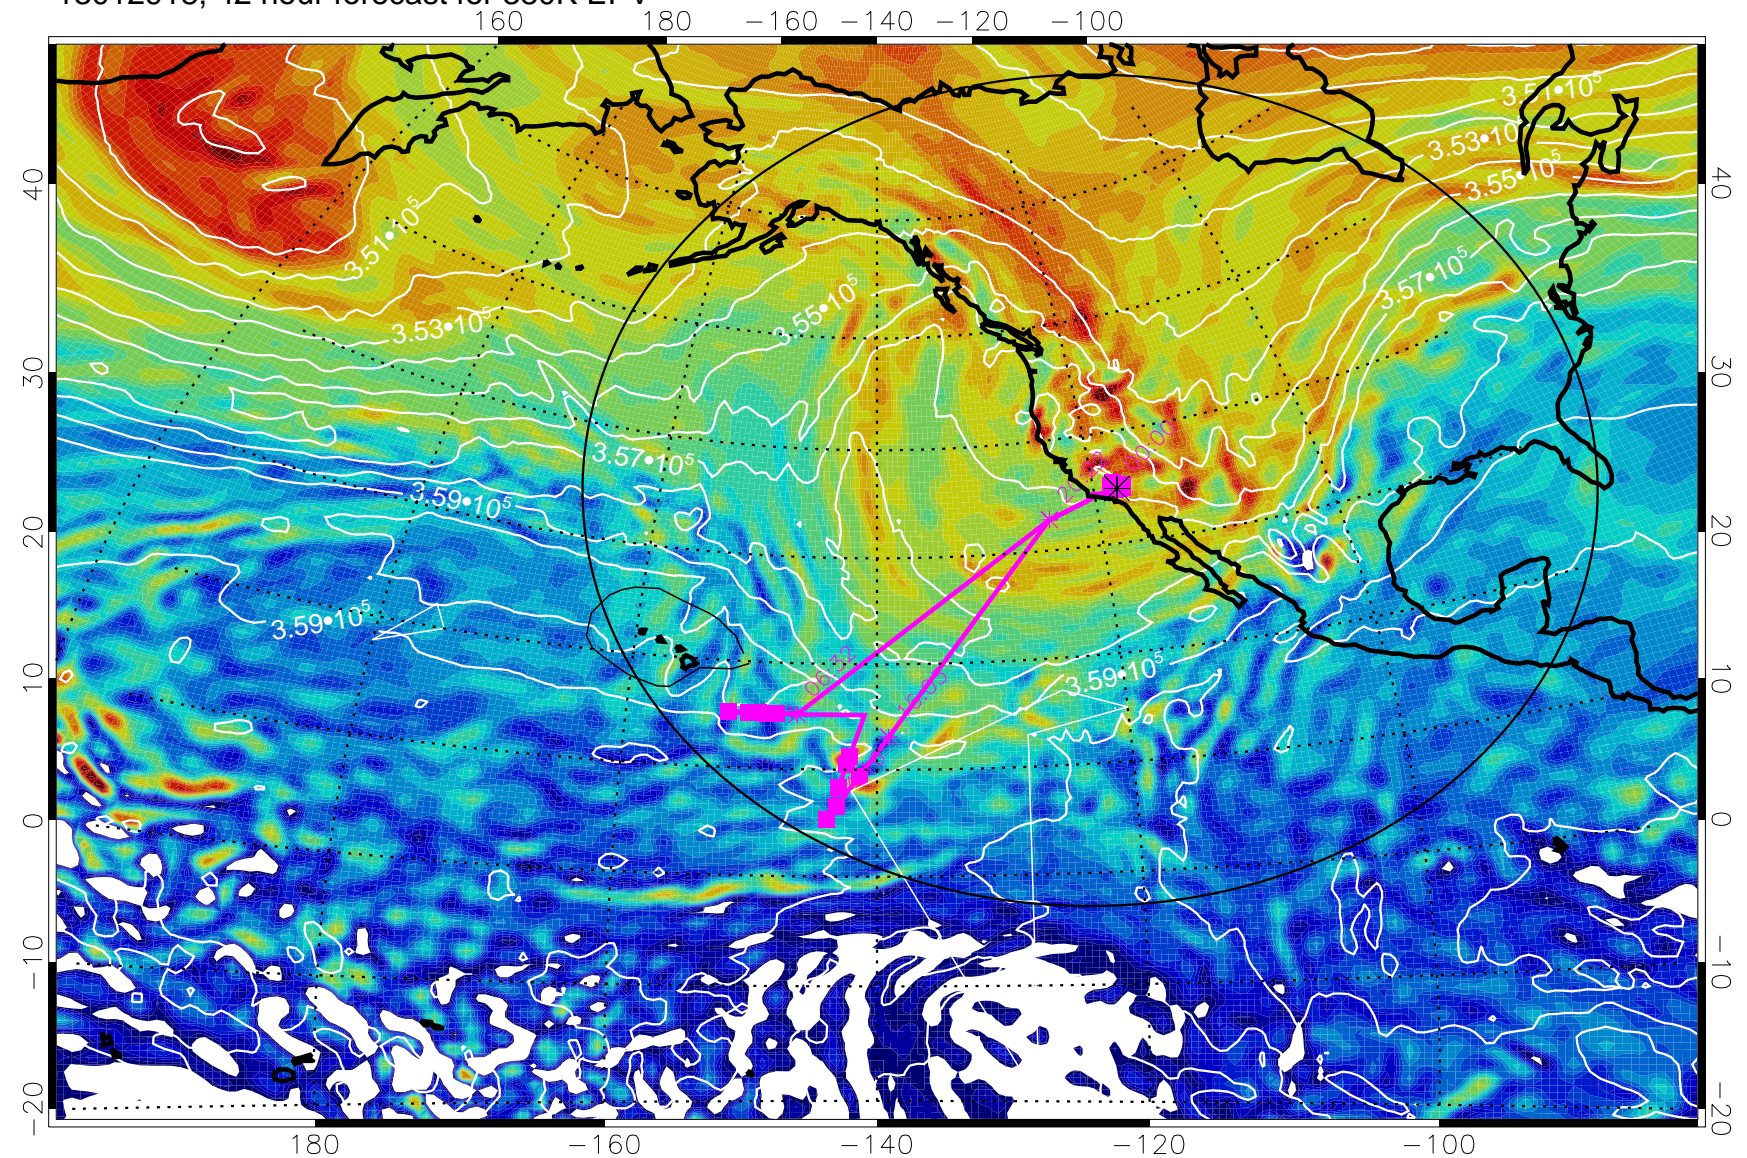

13012818, 18 hour forecast for 380K EPV

380K Montgomery Streamfunction, white

Range ring of 4055 km -- 13 hours GH round trip

13012900, 24 hour forecast for 380K EPV

380K Montgomery Streamfunction, white

Range ring of 4055 km -- 13 hours GH round trip

13012906, 30 hour forecast for 380K EPV

380K Montgomery Streamfunction, white

Range ring of 4055 km -- 13 hours GH round trip

13012912, 36 hour forecast for 380K EPV

380K Montgomery Streamfunction, white

Range ring of 4055 km -- 13 hours GH round trip

13012918, 42 hour forecast for 380K EPV

380K Montgomery Streamfunction, white

Range ring of 4055 km -- 13 hours GH round trip

13013000, 48 hour forecast for 380K EPV

160 180 -160 -140 -120 -100

380K Montgomery Streamfunction, white

Range ring of 4055 km -- 13 hours GH round trip

13013006, 54 hour forecast for 380K EPV

380K Montgomery Streamfunction, white

Range ring of 4055 km -- 13 hours GH round trip

13013012, 60 hour forecast for 380K EPV