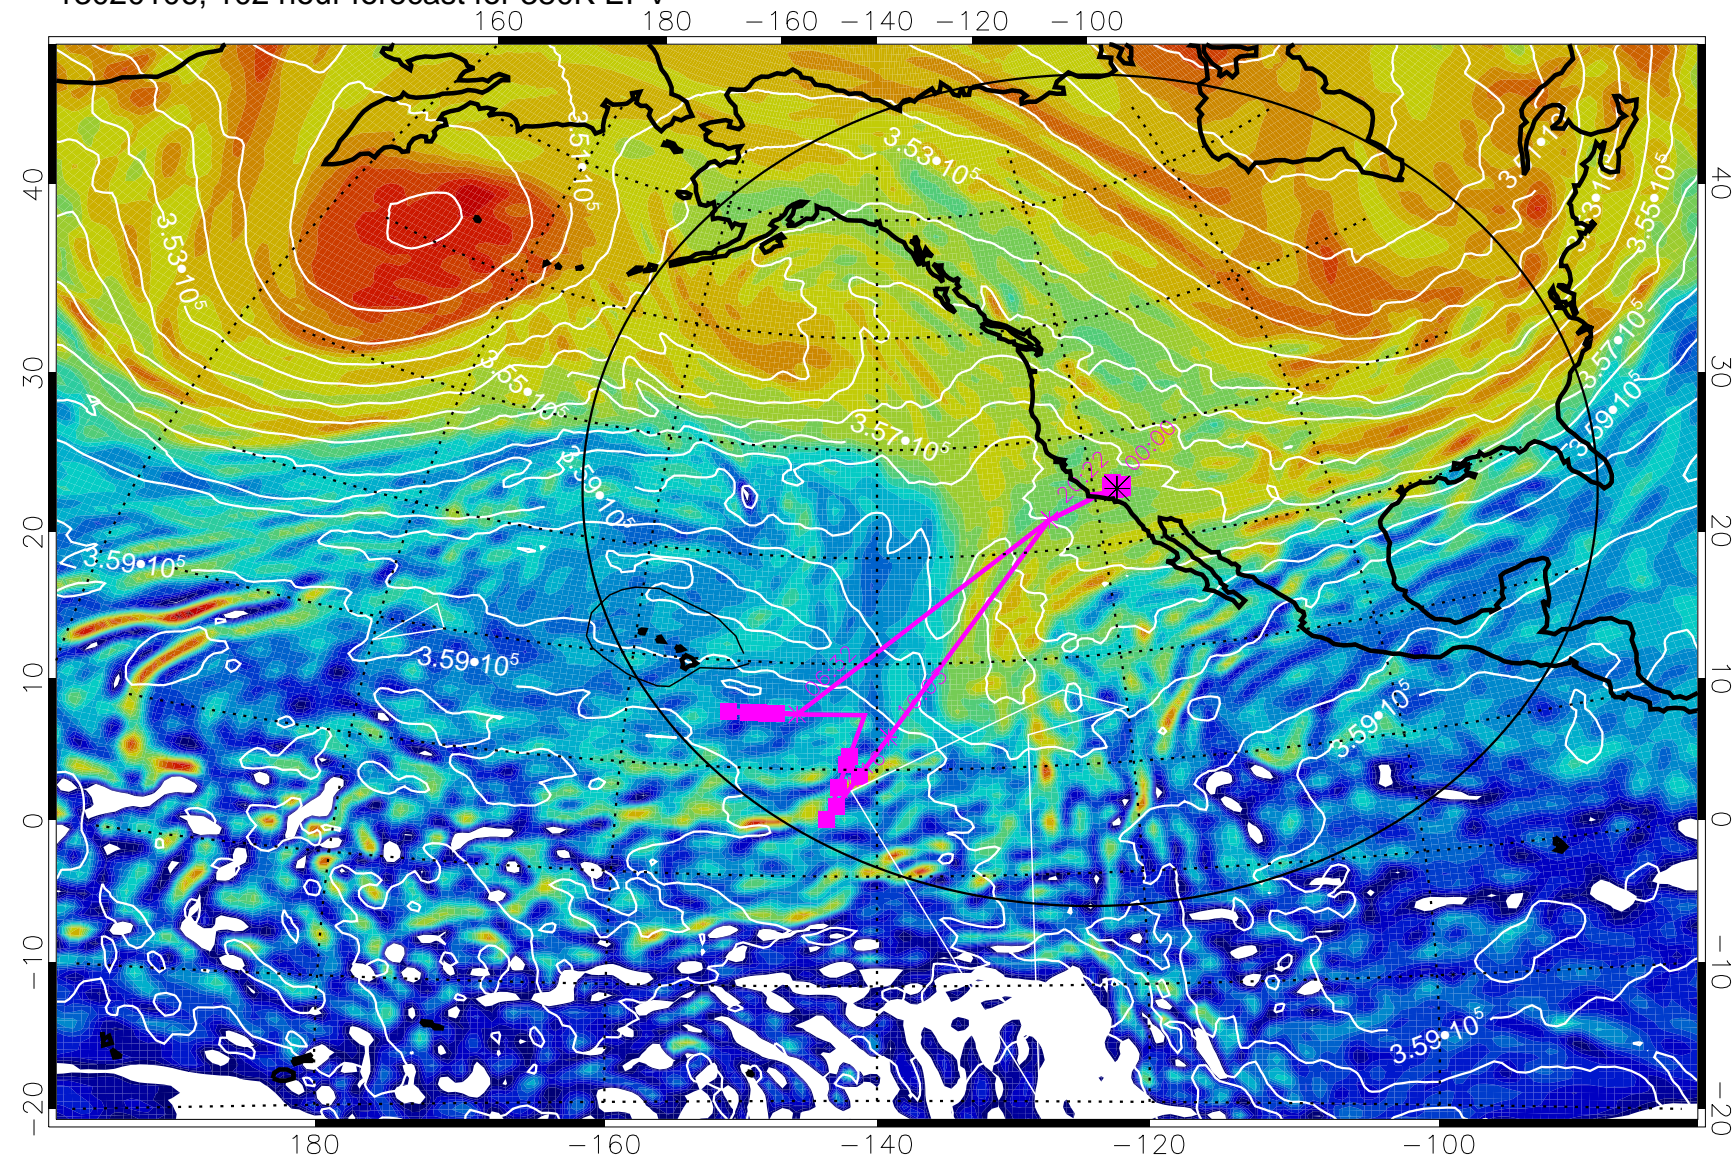

Range ring of 4055 km -- 13 hours GH round trip

13013100, 72 hour forecast for 380K EPV

380K Montgomery Streamfunction, white

Range ring of 4055 km -- 13 hours GH round trip

13013106, 78 hour forecast for 380K EPV

13013112, 84 hour forecast for 380K EPV

380K Montgomery Streamfunction, white

Range ring of 4055 km -- 13 hours GH round trip

13013118, 90 hour forecast for 380K EPV

380K Montgomery Streamfunction, white

Range ring of 4055 km -- 13 hours GH round trip

13020100, 96 hour forecast for 380K EPV

380K Montgomery Streamfunction, white

Range ring of 4055 km -- 13 hours GH round trip

13020106, 102 hour forecast for 380K EPV

380K Montgomery Streamfunction, white

Range ring of 4055 km -- 13 hours GH round trip

13020112, 108 hour forecast for 380K EPV

160 180 -160 -140 -120 -100

380K Montgomery Streamfunction, white

Range ring of 4055 km -- 13 hours GH round trip

13020118, 114 hour forecast for 380K EPV