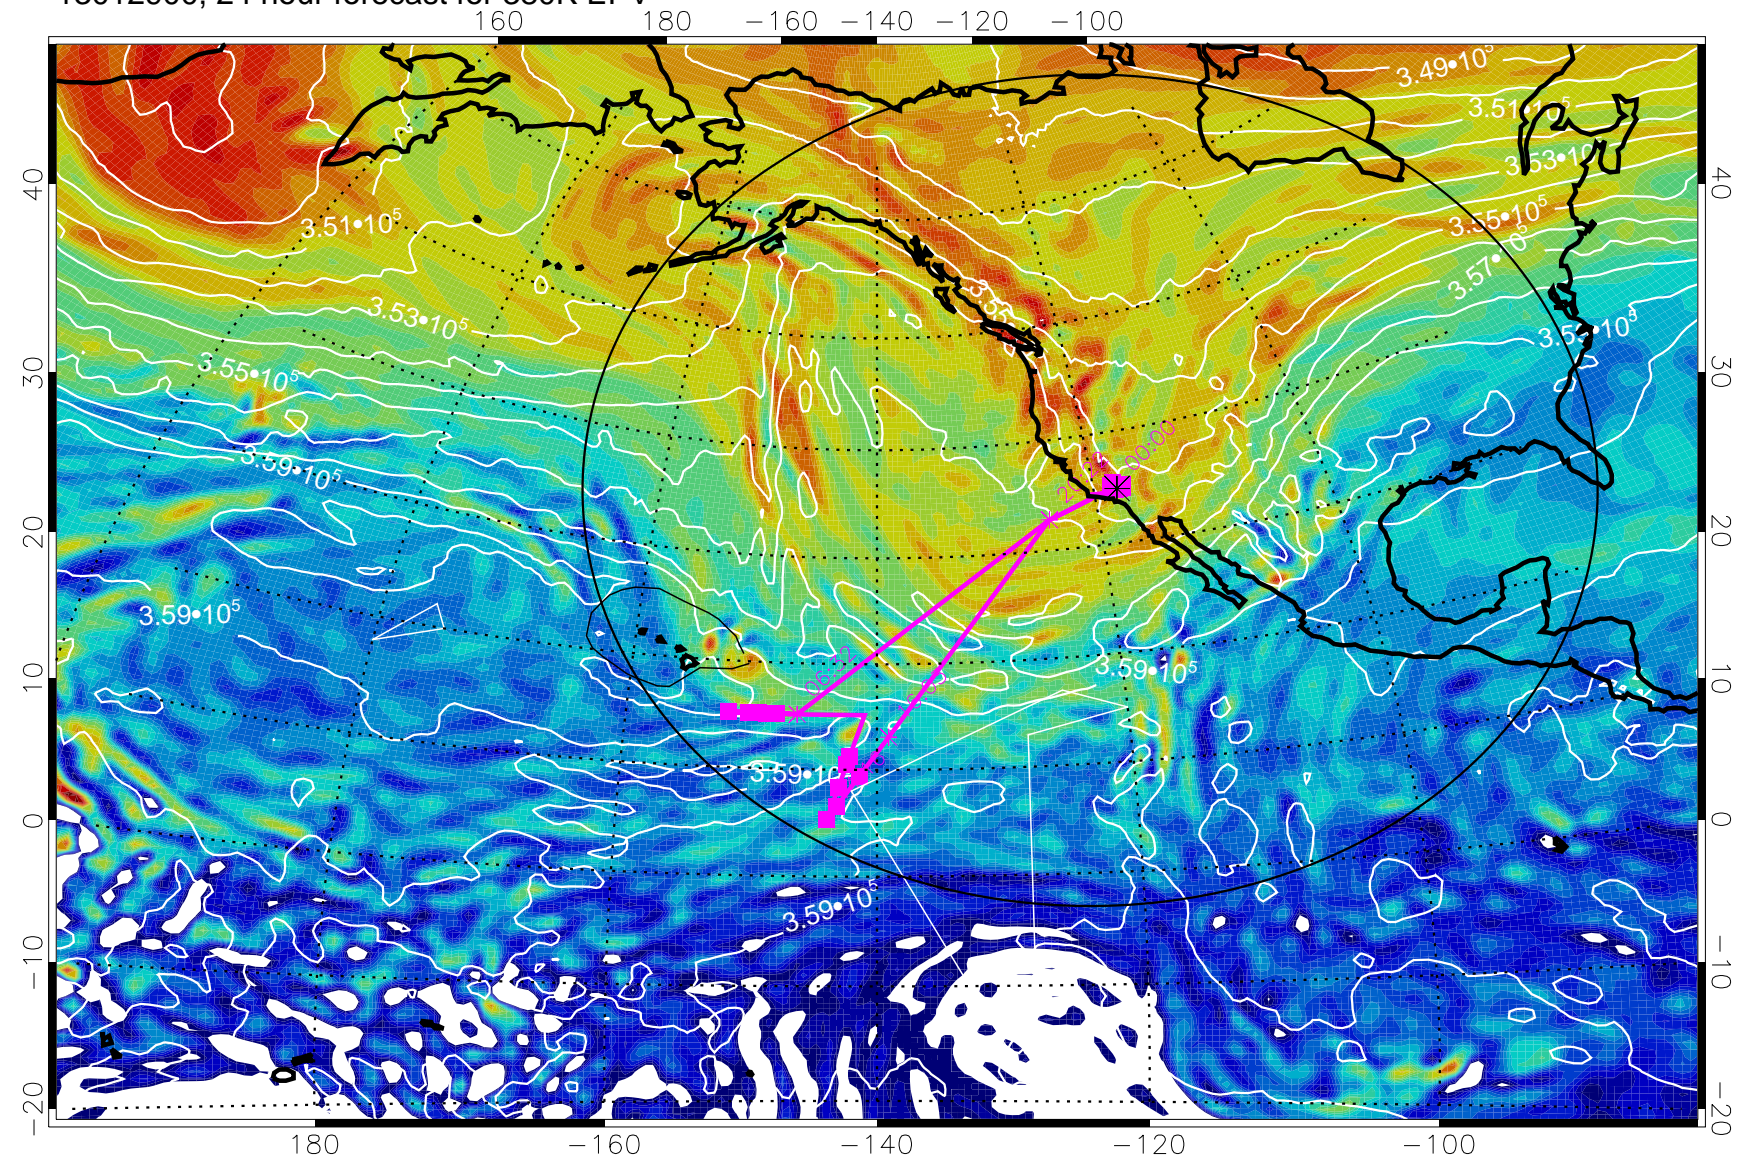

13012818, 18 hour forecast for 380K EPV

380K Montgomery Streamfunction, white

Range ring of 4055 km -- 13 hours GH round trip

13012900, 24 hour forecast for 380K EPV

380K Montgomery Streamfunction, white

Range ring of 4055 km -- 13 hours GH round trip

13012906, 30 hour forecast for 380K EPV

380K Montgomery Streamfunction, white

Range ring of 4055 km -- 13 hours GH round trip

13012912, 36 hour forecast for 380K EPV

380K Montgomery Streamfunction, white

Range ring of 4055 km -- 13 hours GH round trip

13012918, 42 hour forecast for 380K EPV

380K Montgomery Streamfunction, white

Range ring of 4055 km -- 13 hours GH round trip

13013000, 48 hour forecast for 380K EPV

160 180 -160 -140 -120 -100

380K Montgomery Streamfunction, white

Range ring of 4055 km -- 13 hours GH round trip

13013006, 54 hour forecast for 380K EPV

380K Montgomery Streamfunction, white

Range ring of 4055 km -- 13 hours GH round trip

13013012, 60 hour forecast for 380K EPV