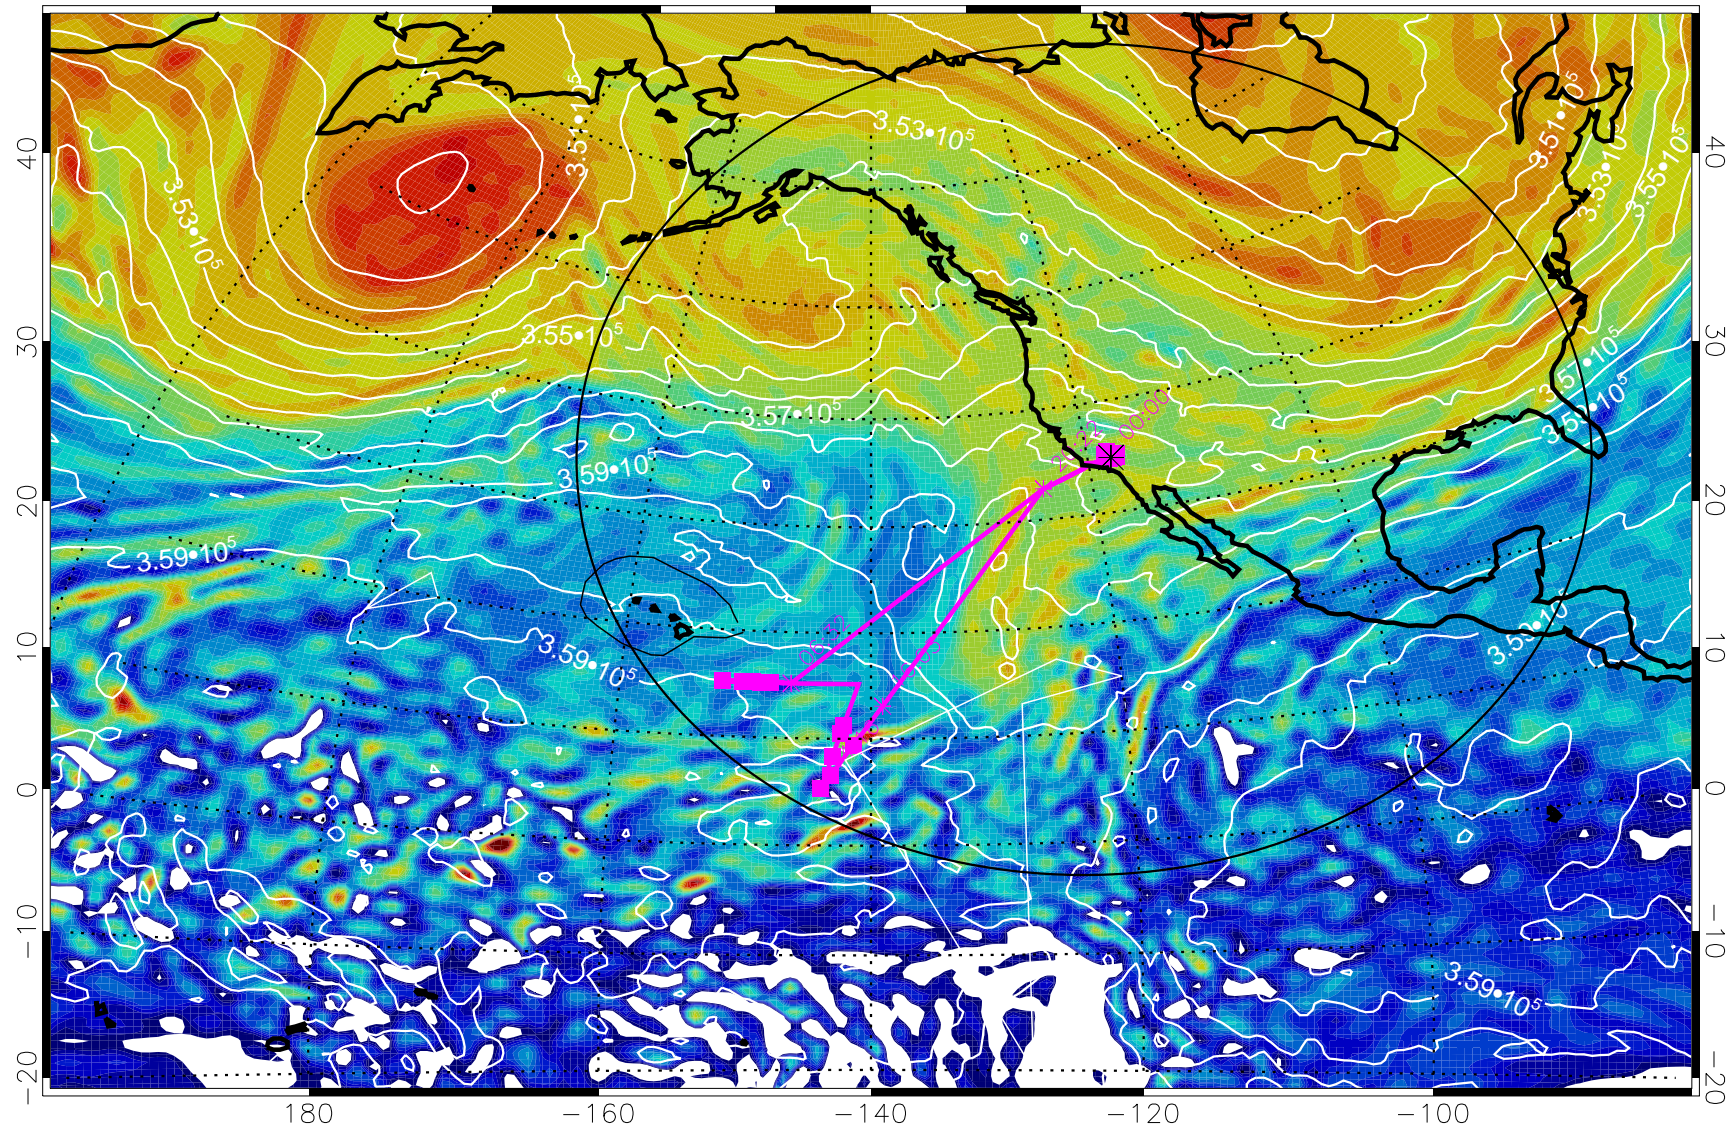

13013112, 84 hour forecast for 380K EPV

380K Montgomery Streamfunction, white

Range ring of 4055 km -- 13 hours GH round trip

13013118, 90 hour forecast for 380K EPV

380K Montgomery Streamfunction, white

Range ring of 4055 km -- 13 hours GH round trip

13020100, 96 hour forecast for 380K EPV

380K Montgomery Streamfunction, white

Range ring of 4055 km -- 13 hours GH round trip

13020106, 102 hour forecast for 380K EPV

380K Montgomery Streamfunction, white

Range ring of 4055 km -- 13 hours GH round trip

13020112, 108 hour forecast for 380K EPV

160 180 -160 -140 -120 -100

380K Montgomery Streamfunction, white

Range ring of 4055 km -- 13 hours GH round trip

13020118, 114 hour forecast for 380K EPV