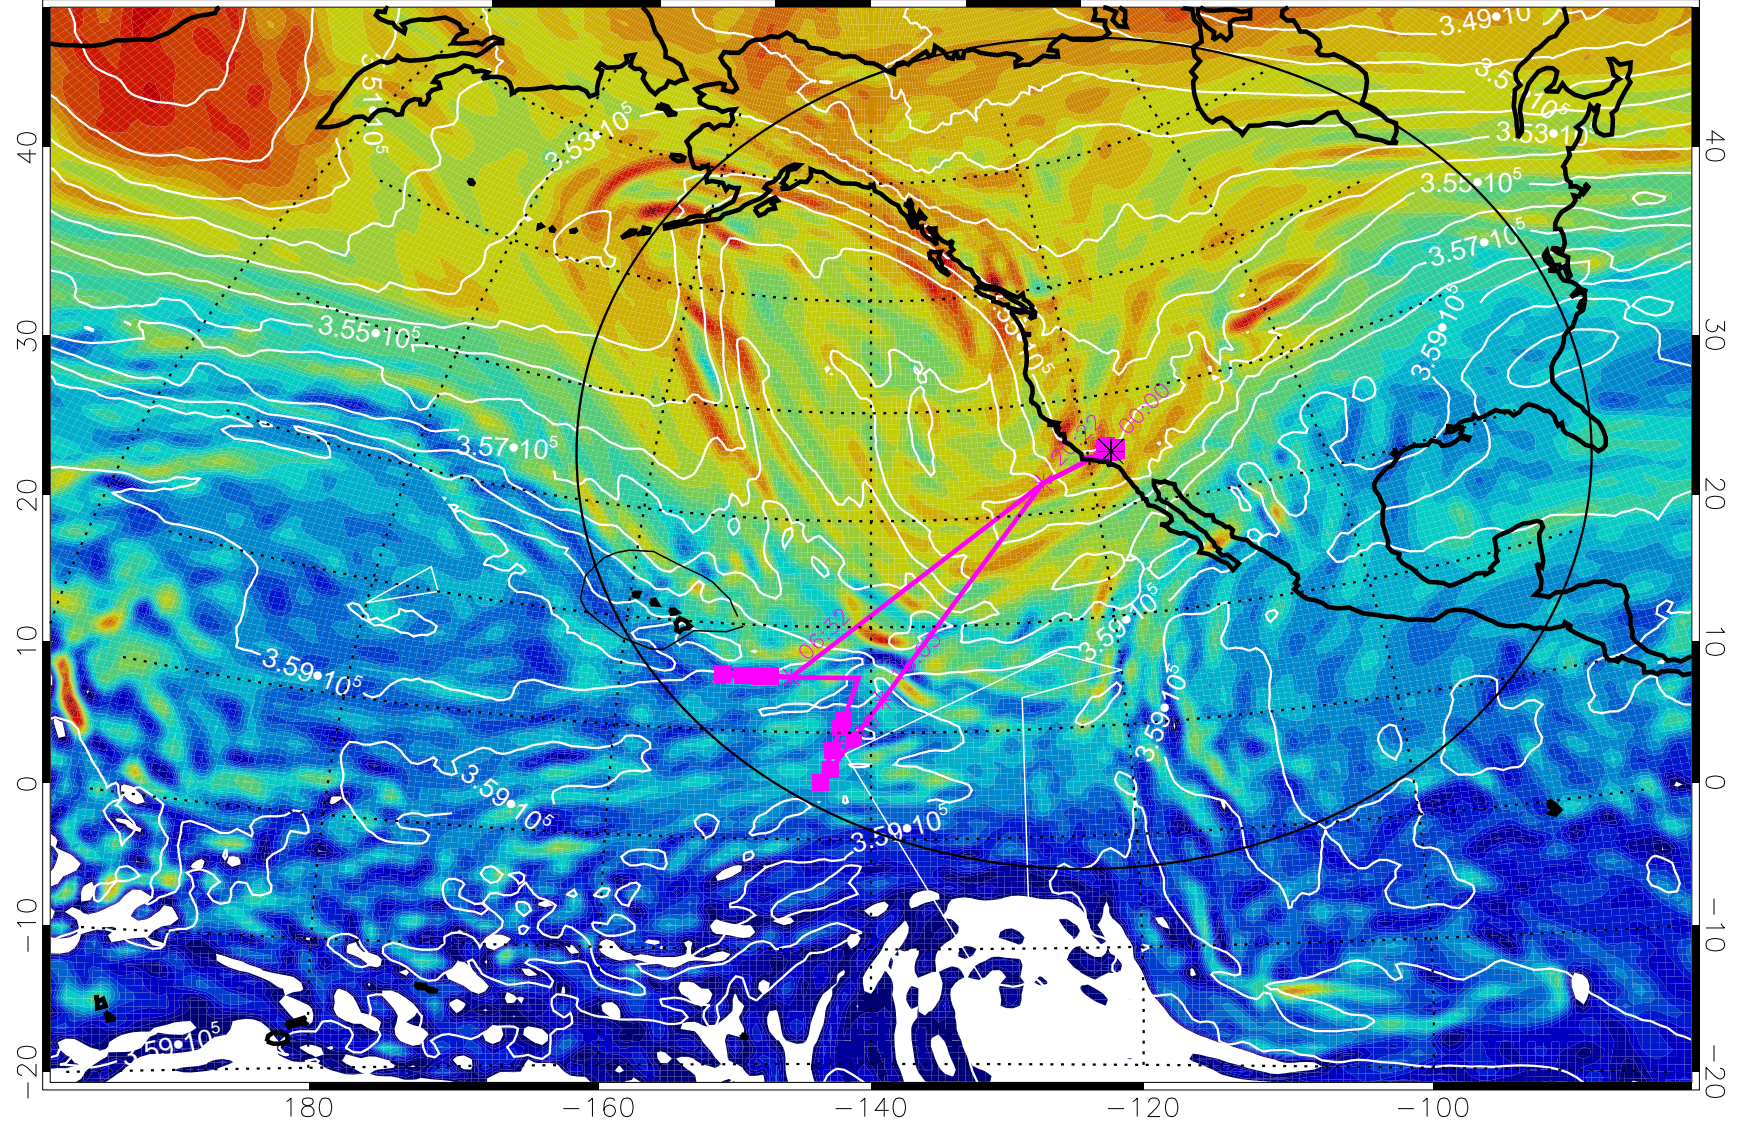

13012812, 12 hour forecast for 380K EPV

160 180 -160 -140 -120 -100

$-5.0 \cdot 10^{-6}$ 0 $5.0 \cdot 10^{-6}$ $1.0 \cdot 10^{-5}$ $1.5 \cdot 10^{-5}$
PVU

380K Montgomery Streamfunction, white

Range ring of 4055 km -- 13 hours GH round trip

13012818, 18 hour forecast for 380K EPV

380K Montgomery Streamfunction, white

Range ring of 4055 km -- 13 hours GH round trip

13012900, 24 hour forecast for 380K EPV

380K Montgomery Streamfunction, white

Range ring of 4055 km -- 13 hours GH round trip

13012906, 30 hour forecast for 380K EPV

380K Montgomery Streamfunction, white

Range ring of 4055 km -- 13 hours GH round trip

13012912, 36 hour forecast for 380K EPV

380K Montgomery Streamfunction, white

Range ring of 4055 km -- 13 hours GH round trip

13012918, 42 hour forecast for 380K EPV

380K Montgomery Streamfunction, white

Range ring of 4055 km -- 13 hours GH round trip

13013000, 48 hour forecast for 380K EPV

160 180 -160 -140 -120 -100

380K Montgomery Streamfunction, white