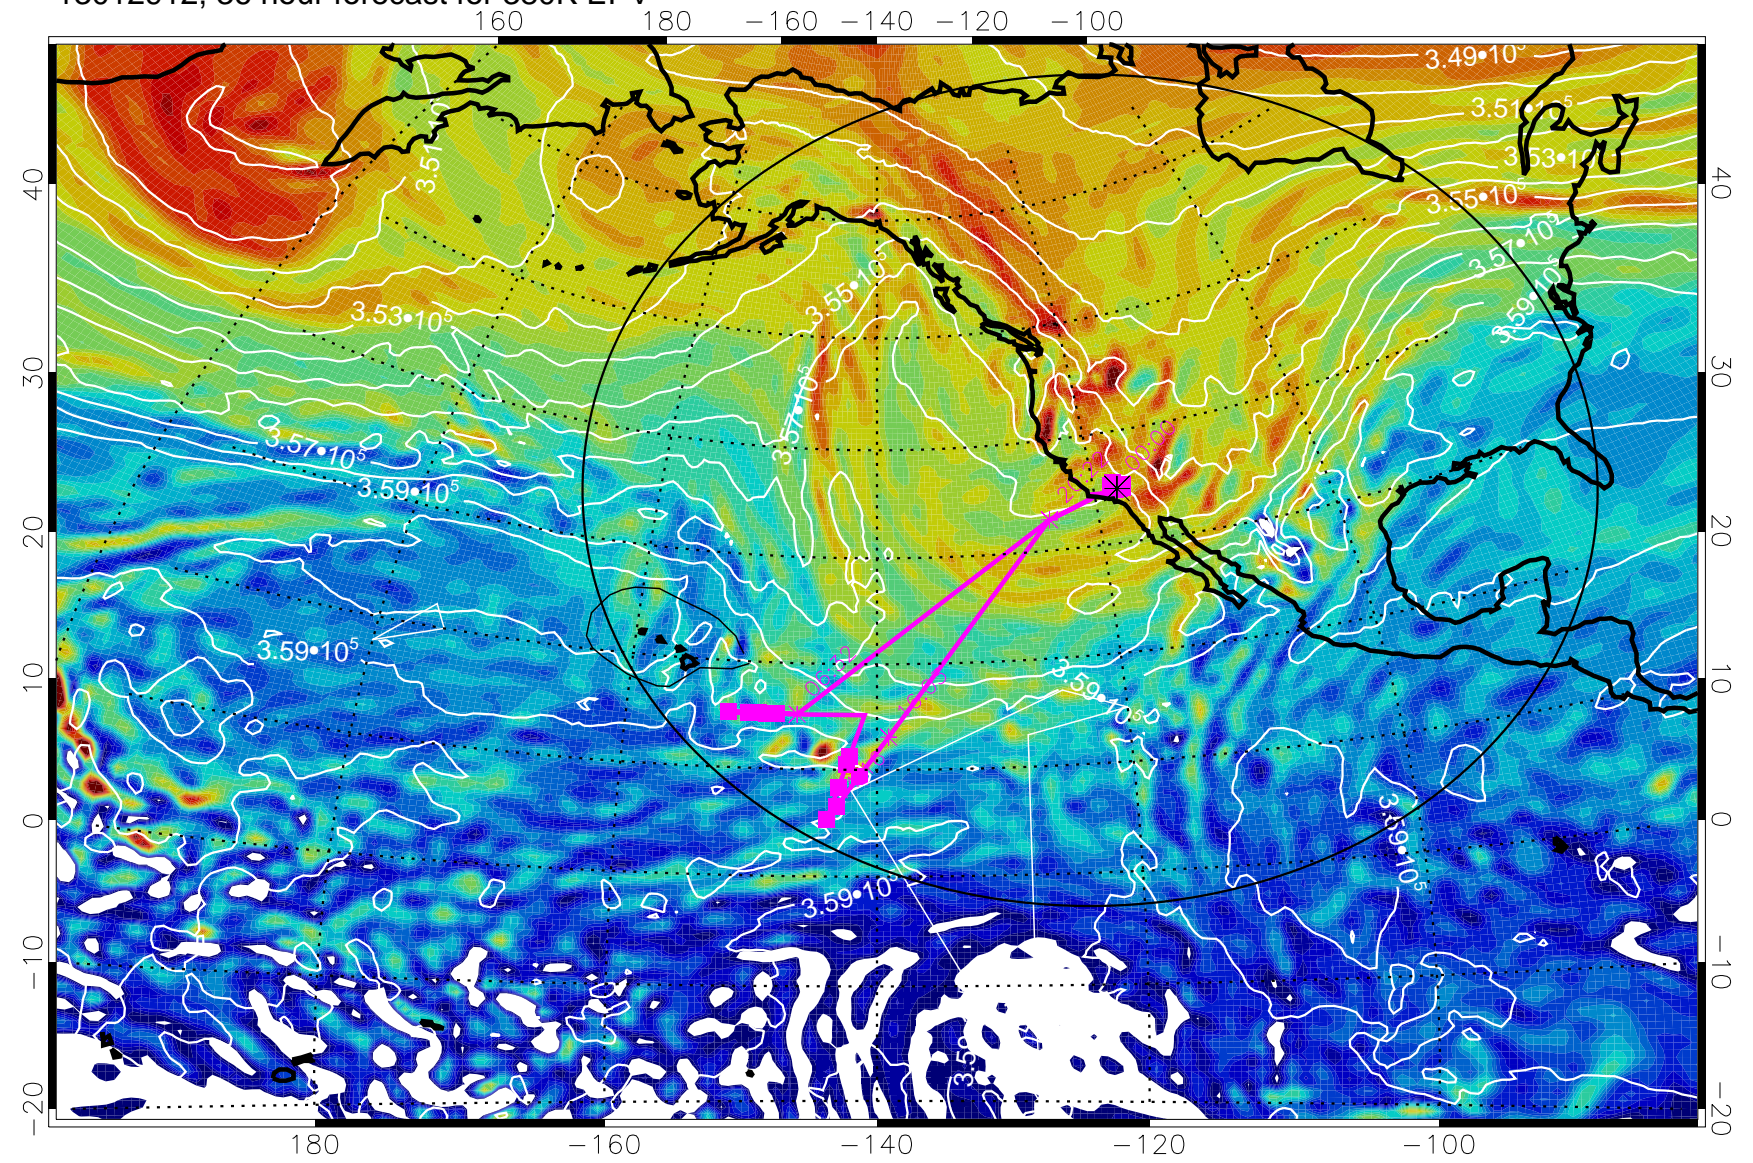

13012818, 18 hour forecast for 380K EPV

380K Montgomery Streamfunction, white

Range ring of 4055 km -- 13 hours GH round trip

13012900, 24 hour forecast for 380K EPV

380K Montgomery Streamfunction, white

Range ring of 4055 km -- 13 hours GH round trip

13012906, 30 hour forecast for 380K EPV

380K Montgomery Streamfunction, white

Range ring of 4055 km -- 13 hours GH round trip

13012912, 36 hour forecast for 380K EPV

380K Montgomery Streamfunction, white

Range ring of 4055 km -- 13 hours GH round trip

13012918, 42 hour forecast for 380K EPV

380K Montgomery Streamfunction, white

Range ring of 4055 km -- 13 hours GH round trip

13013000, 48 hour forecast for 380K EPV

160 180 -160 -140 -120 -100

380K Montgomery Streamfunction, white

Range ring of 4055 km -- 13 hours GH round trip

13013006, 54 hour forecast for 380K EPV

380K Montgomery Streamfunction, white

Range ring of 4055 km -- 13 hours GH round trip

13013012, 60 hour forecast for 380K EPV