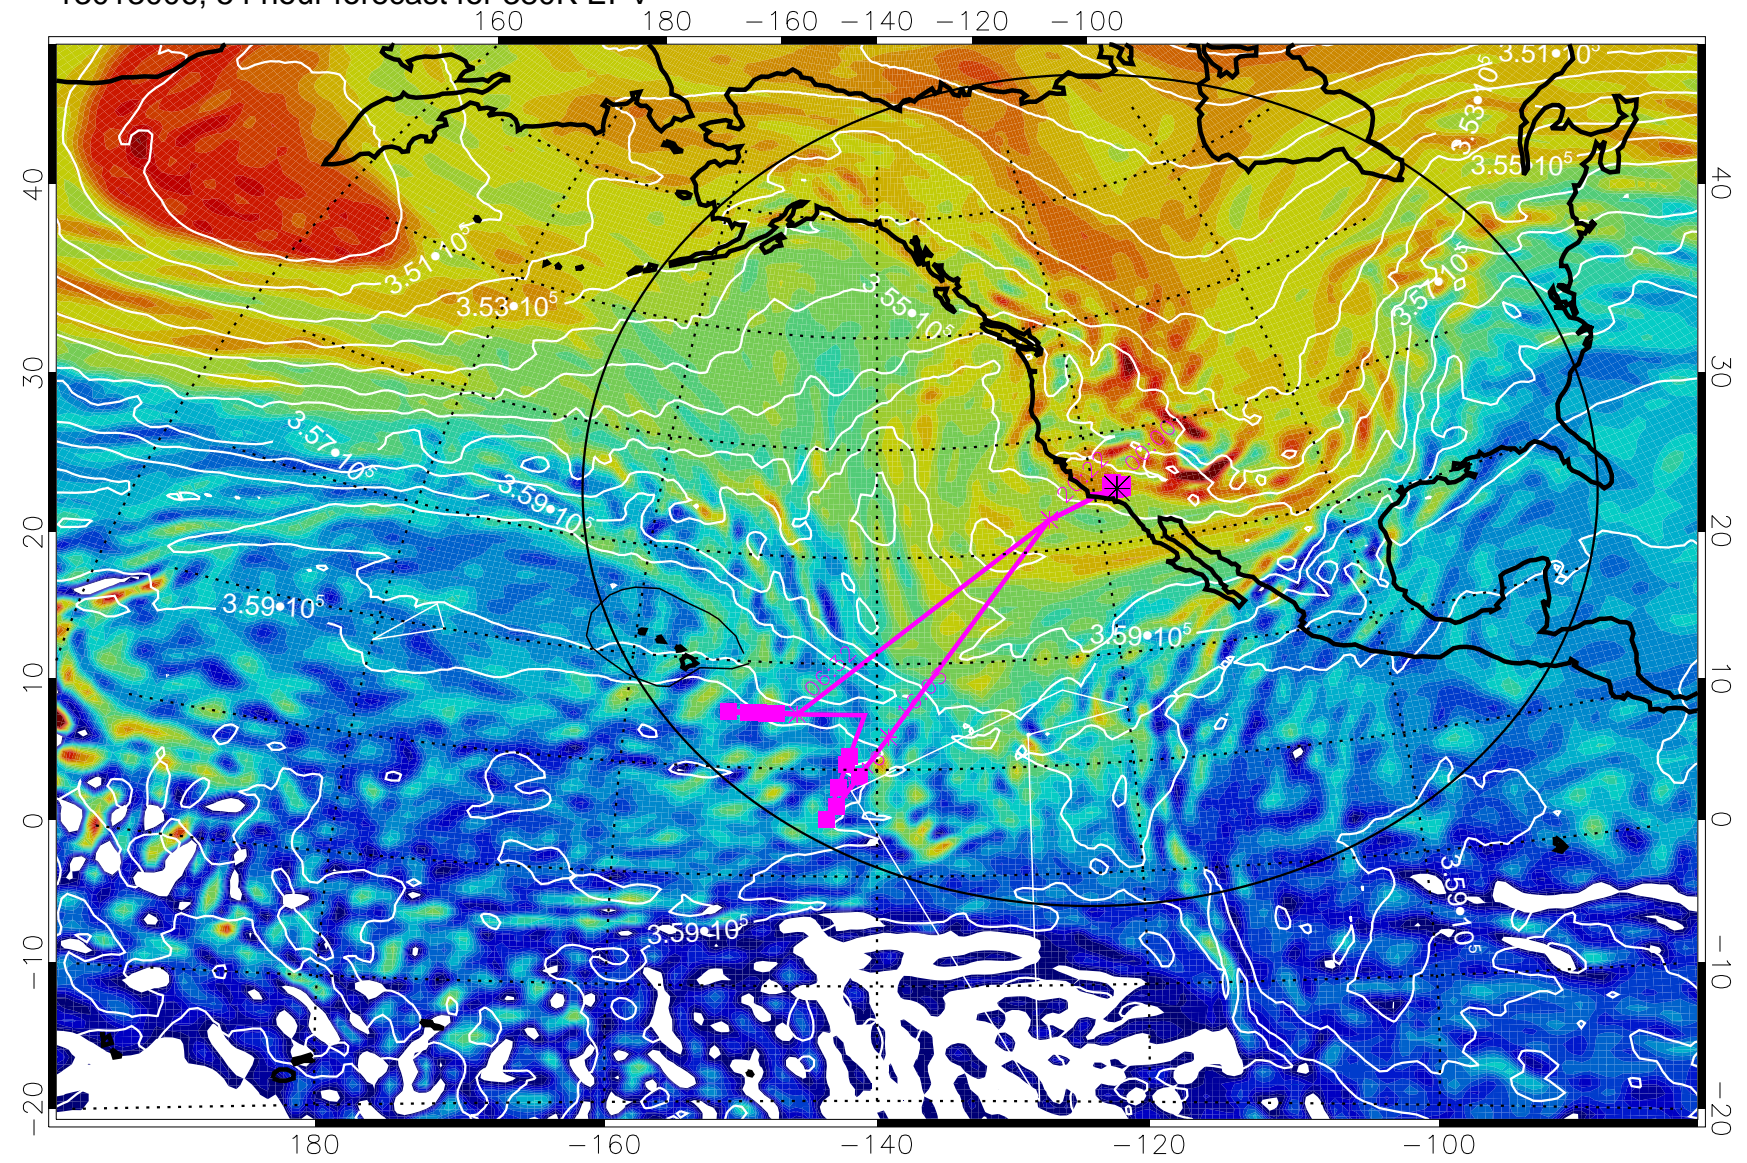

13012906, 30 hour forecast for 380K EPV

380K Montgomery Streamfunction, white

Range ring of 4055 km -- 13 hours GH round trip

13012912, 36 hour forecast for 380K EPV

380K Montgomery Streamfunction, white

Range ring of 4055 km -- 13 hours GH round trip

13012918, 42 hour forecast for 380K EPV

380K Montgomery Streamfunction, white

Range ring of 4055 km -- 13 hours GH round trip

13013000, 48 hour forecast for 380K EPV

160 180 -160 -140 -120 -100

380K Montgomery Streamfunction, white

Range ring of 4055 km -- 13 hours GH round trip

13013006, 54 hour forecast for 380K EPV

380K Montgomery Streamfunction, white

Range ring of 4055 km -- 13 hours GH round trip

13013012, 60 hour forecast for 380K EPV

160 180 -160 -140 -120 -100

380K Montgomery Streamfunction, white

Range ring of 4055 km -- 13 hours GH round trip

13013018, 66 hour forecast for 380K EPV

160 180 -160 -140 -120 -100

380K Montgomery Streamfunction, white