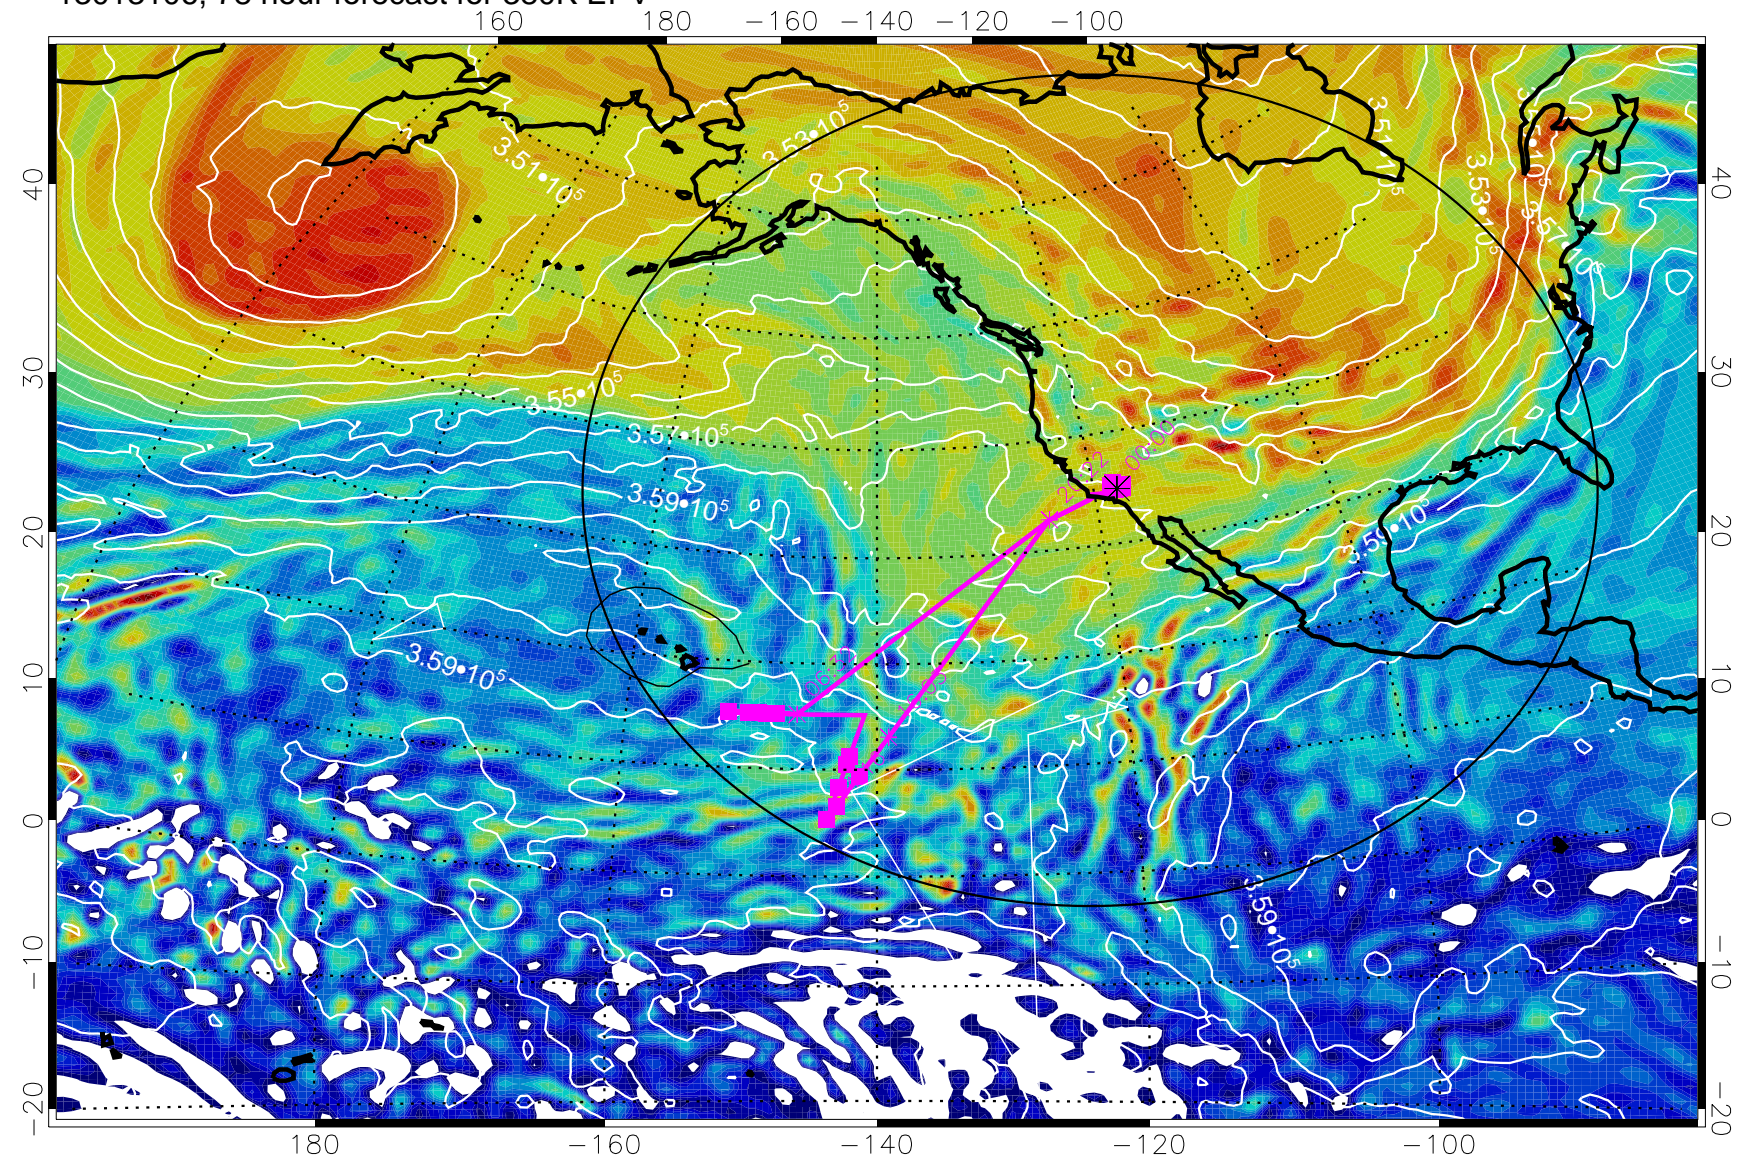

160 180 -160 -140 -120 -100

380K Montgomery Streamfunction, white

Range ring of 4055 km -- 13 hours GH round trip

13013018, 66 hour forecast for 380K EPV

160 180 -160 -140 -120 -100

380K Montgomery Streamfunction, white

Range ring of 4055 km -- 13 hours GH round trip

13013100, 72 hour forecast for 380K EPV

380K Montgomery Streamfunction, white

Range ring of 4055 km -- 13 hours GH round trip

13013106, 78 hour forecast for 380K EPV

13013112, 84 hour forecast for 380K EPV

380K Montgomery Streamfunction, white

Range ring of 4055 km -- 13 hours GH round trip

13013118, 90 hour forecast for 380K EPV

380K Montgomery Streamfunction, white

Range ring of 4055 km -- 13 hours GH round trip

13020100, 96 hour forecast for 380K EPV

380K Montgomery Streamfunction, white

Range ring of 4055 km -- 13 hours GH round trip

13020106, 102 hour forecast for 380K EPV

380K Montgomery Streamfunction, white