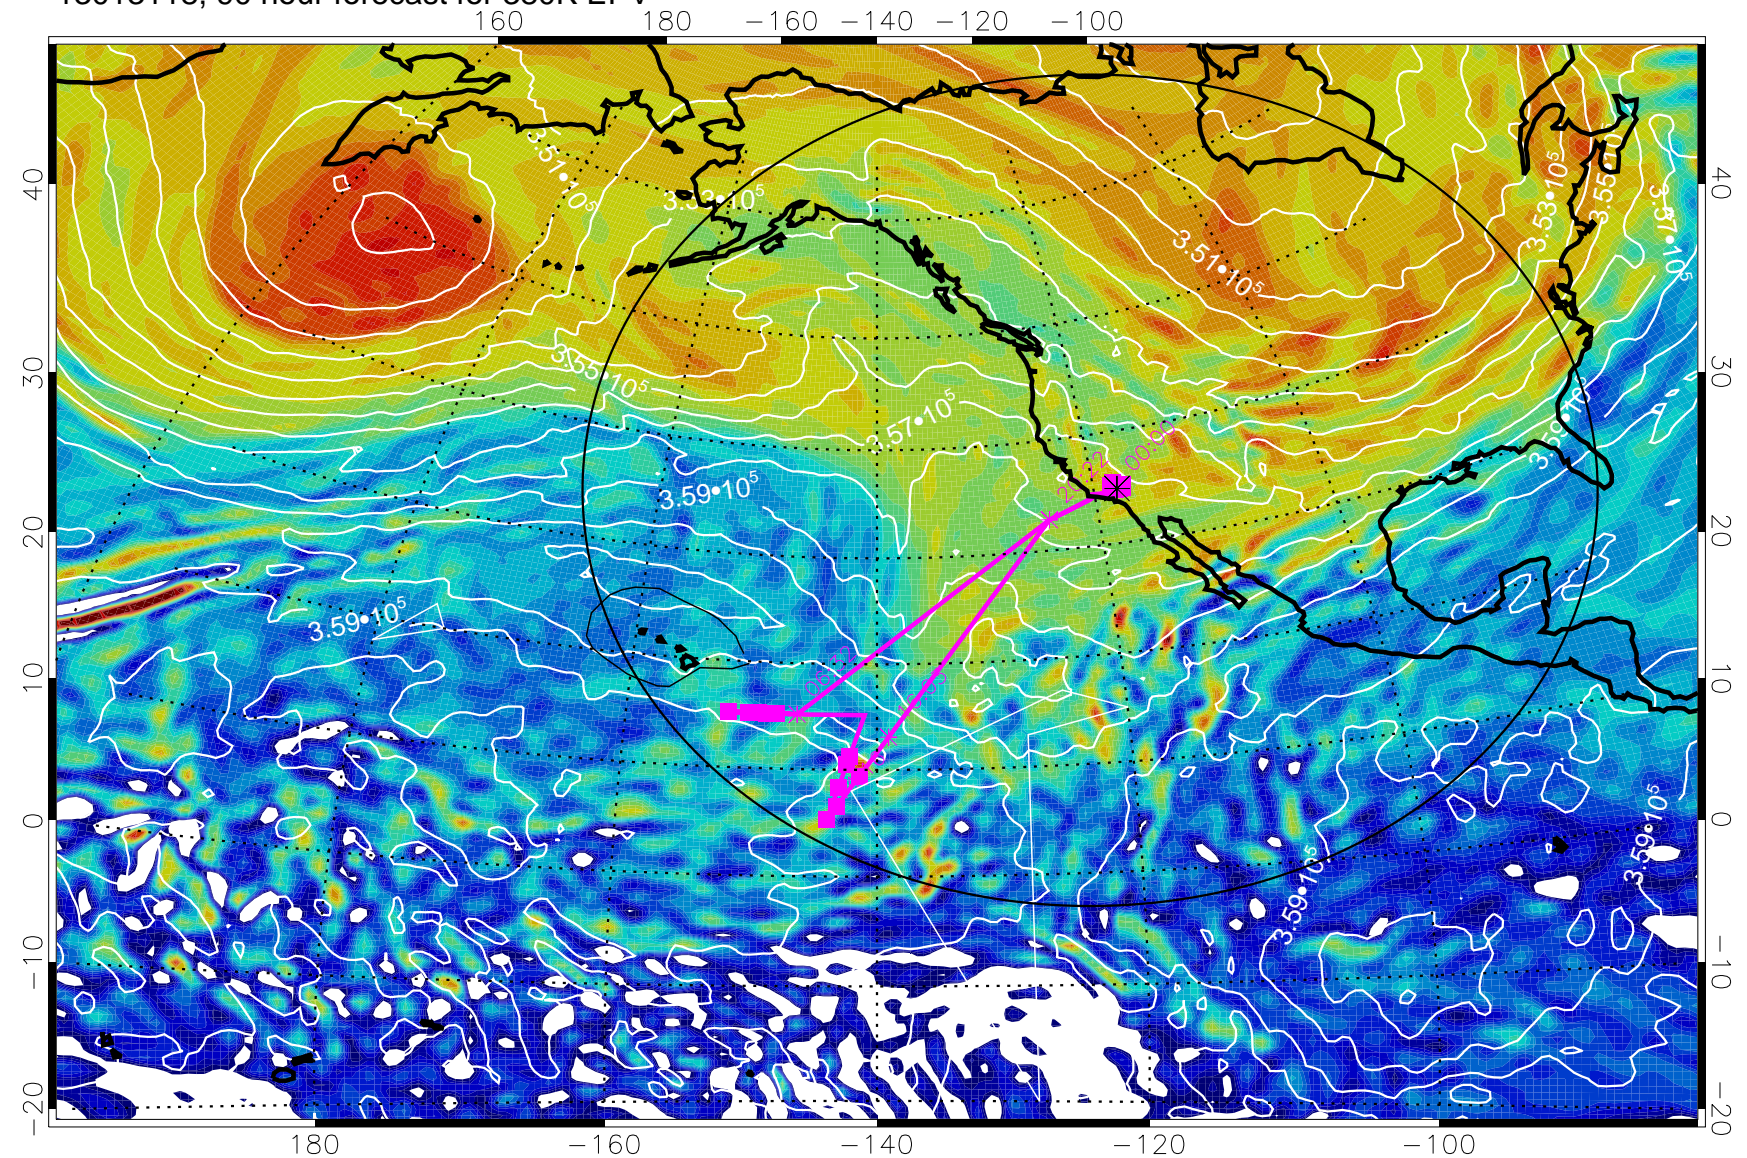

Range ring of 4055 km -- 13 hours GH round trip

13013100, 72 hour forecast for 380K EPV

380K Montgomery Streamfunction, white

Range ring of 4055 km -- 13 hours GH round trip

13013106, 78 hour forecast for 380K EPV

13013112, 84 hour forecast for 380K EPV

380K Montgomery Streamfunction, white

Range ring of 4055 km -- 13 hours GH round trip

13013118, 90 hour forecast for 380K EPV

380K Montgomery Streamfunction, white

Range ring of 4055 km -- 13 hours GH round trip

13020100, 96 hour forecast for 380K EPV

380K Montgomery Streamfunction, white

Range ring of 4055 km -- 13 hours GH round trip

13020106, 102 hour forecast for 380K EPV

380K Montgomery Streamfunction, white

Range ring of 4055 km -- 13 hours GH round trip

13020112, 108 hour forecast for 380K EPV

160 180 -160 -140 -120 -100

380K Montgomery Streamfunction, white

Range ring of 4055 km -- 13 hours GH round trip

13020118, 114 hour forecast for 380K EPV