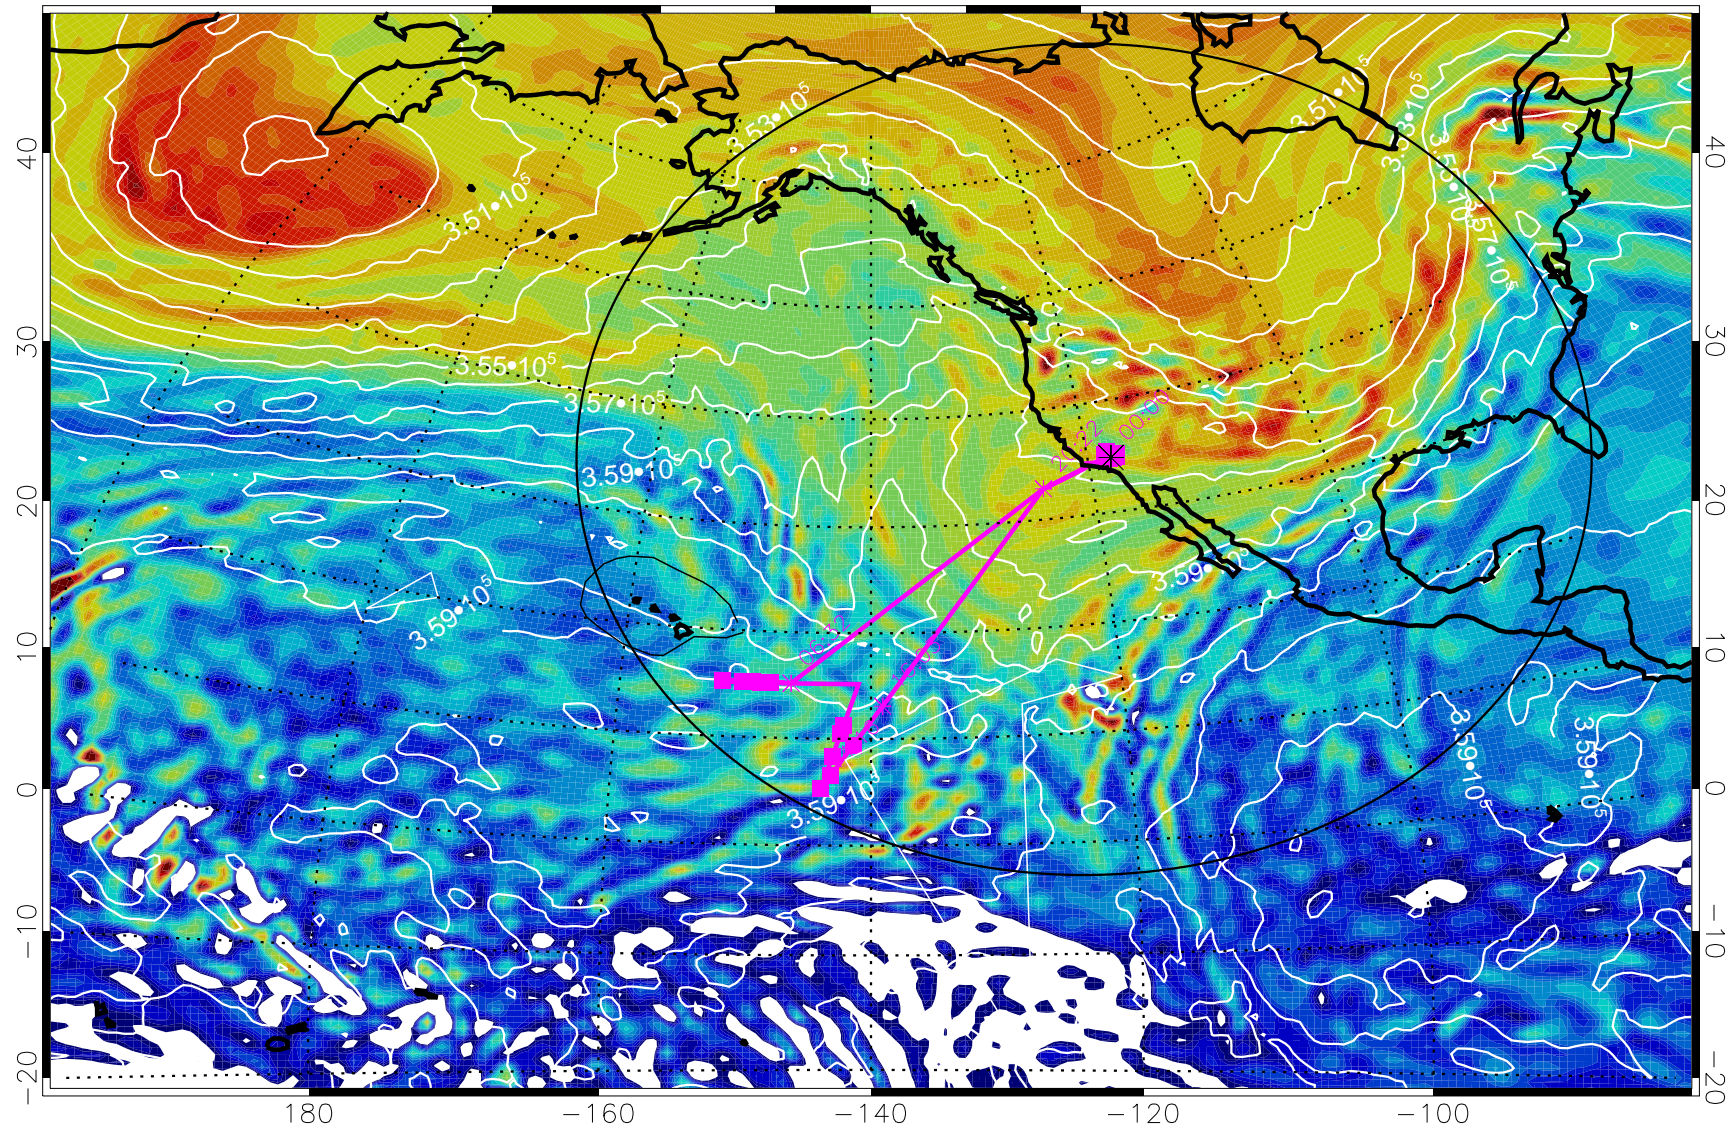

Range ring of 4055 km -- 13 hours GH round trip

13013006, 54 hour forecast for 380K EPV

380K Montgomery Streamfunction, white

Range ring of 4055 km -- 13 hours GH round trip

13013012, 60 hour forecast for 380K EPV

160 180 -160 -140 -120 -100

380K Montgomery Streamfunction, white

Range ring of 4055 km -- 13 hours GH round trip

13013018, 66 hour forecast for 380K EPV

160 180 -160 -140 -120 -100

380K Montgomery Streamfunction, white

Range ring of 4055 km -- 13 hours GH round trip

13013100, 72 hour forecast for 380K EPV

380K Montgomery Streamfunction, white

Range ring of 4055 km -- 13 hours GH round trip

13013106, 78 hour forecast for 380K EPV

13013112, 84 hour forecast for 380K EPV

380K Montgomery Streamfunction, white

Range ring of 4055 km -- 13 hours GH round trip

13013118, 90 hour forecast for 380K EPV

380K Montgomery Streamfunction, white

Range ring of 4055 km -- 13 hours GH round trip