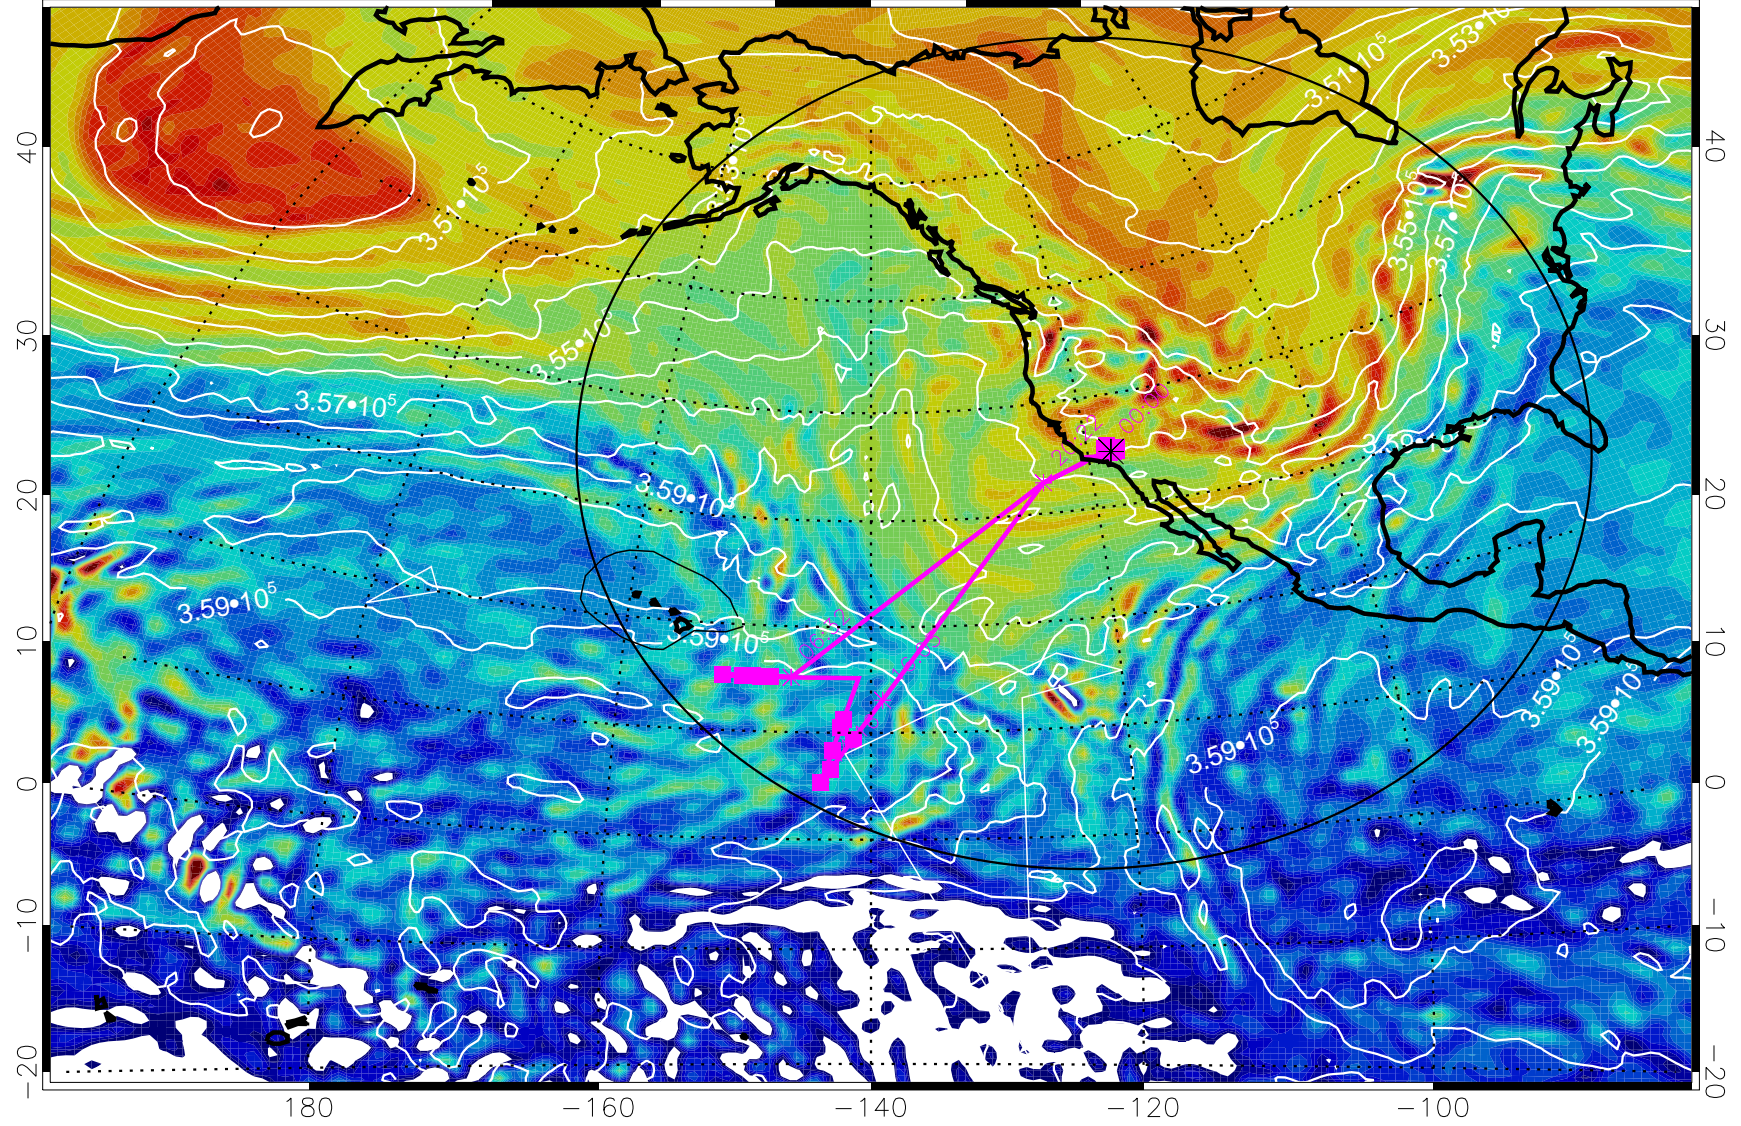

13012918, 42 hour forecast for 380K EPV

380K Montgomery Streamfunction, white

Range ring of 4055 km -- 13 hours GH round trip

13013000, 48 hour forecast for 380K EPV

160 180 -160 -140 -120 -100

380K Montgomery Streamfunction, white

Range ring of 4055 km -- 13 hours GH round trip

13013006, 54 hour forecast for 380K EPV

380K Montgomery Streamfunction, white

Range ring of 4055 km -- 13 hours GH round trip

13013012, 60 hour forecast for 380K EPV

160 180 -160 -140 -120 -100

380K Montgomery Streamfunction, white

Range ring of 4055 km -- 13 hours GH round trip

13013018, 66 hour forecast for 380K EPV

160 180 -160 -140 -120 -100

380K Montgomery Streamfunction, white

Range ring of 4055 km -- 13 hours GH round trip

13013100, 72 hour forecast for 380K EPV

380K Montgomery Streamfunction, white

Range ring of 4055 km -- 13 hours GH round trip

13013106, 78 hour forecast for 380K EPV