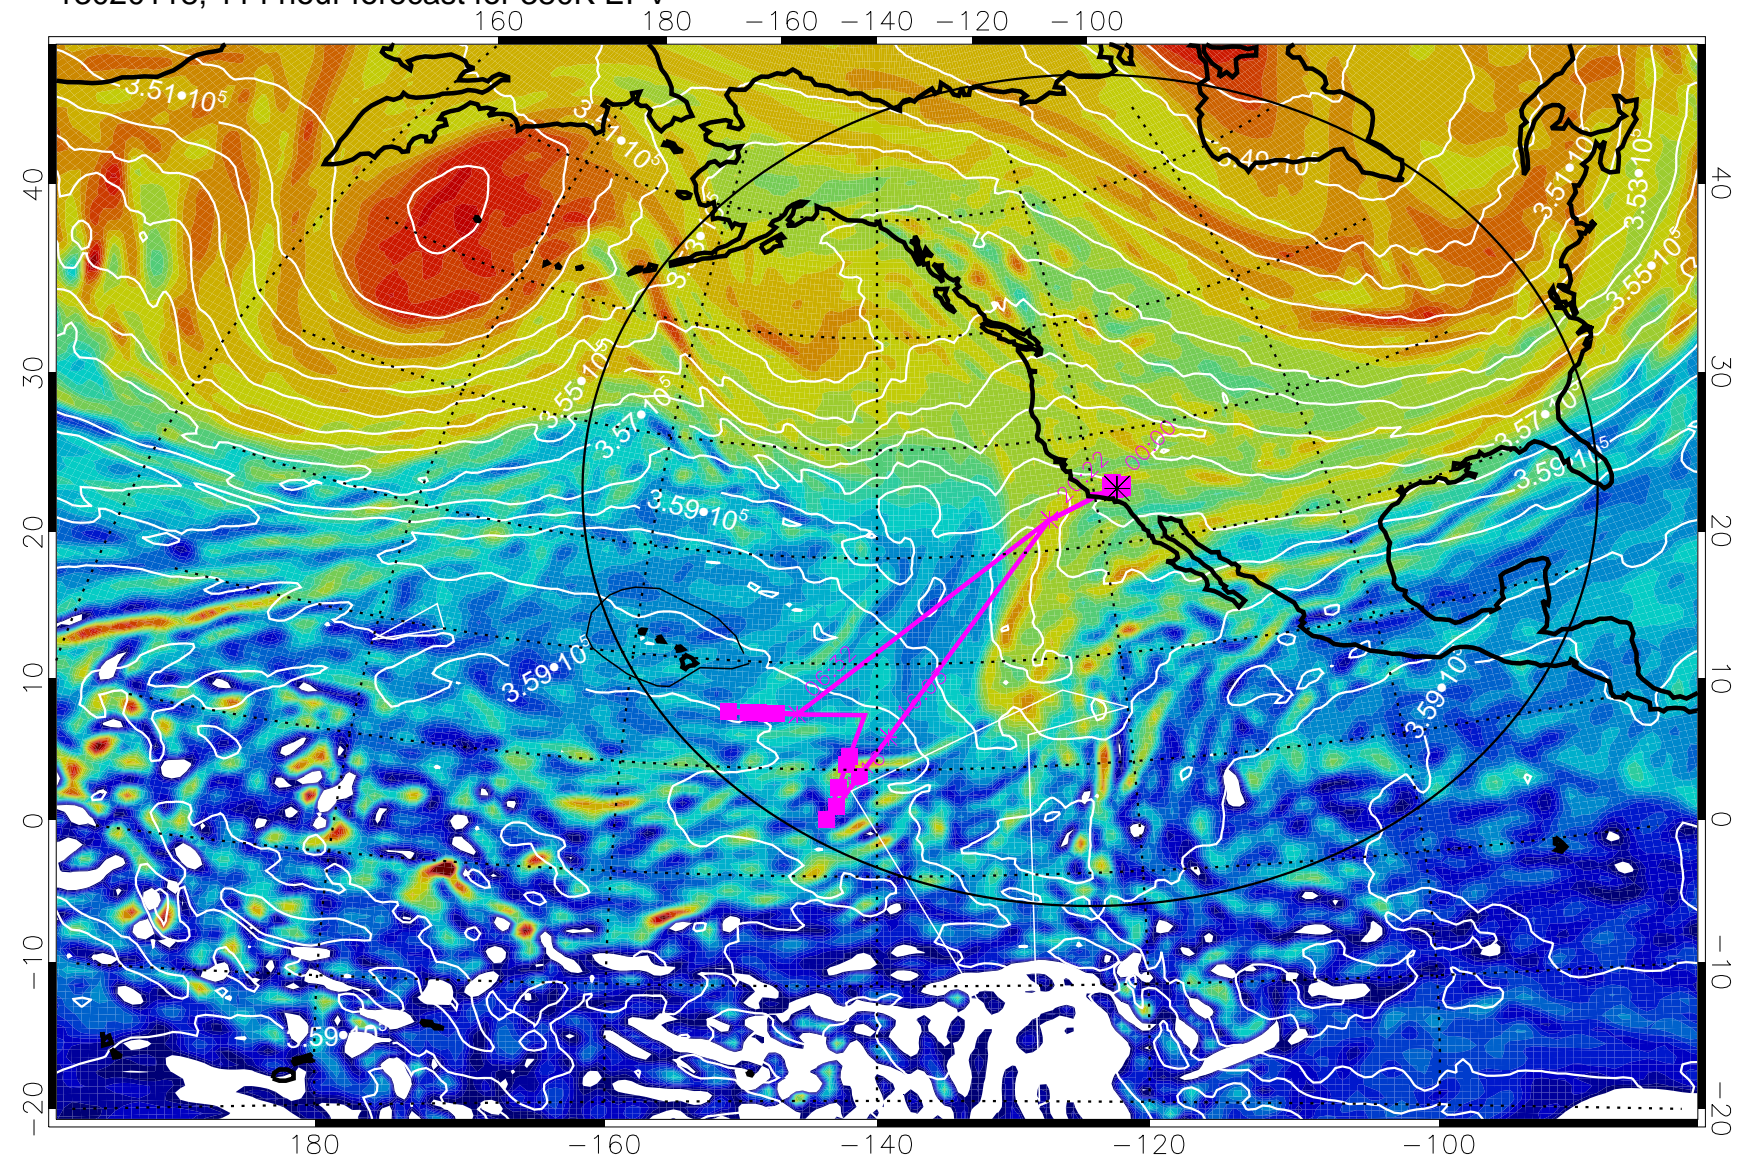

13020100, 96 hour forecast for 380K EPV

380K Montgomery Streamfunction, white

Range ring of 4055 km -- 13 hours GH round trip

13020106, 102 hour forecast for 380K EPV

380K Montgomery Streamfunction, white

Range ring of 4055 km -- 13 hours GH round trip

13020112, 108 hour forecast for 380K EPV

160 180 -160 -140 -120 -100

380K Montgomery Streamfunction, white

Range ring of 4055 km -- 13 hours GH round trip

13020118, 114 hour forecast for 380K EPV

380K Montgomery Streamfunction, white

Range ring of 4055 km -- 13 hours GH round trip

13020200, 120 hour forecast for 380K EPV

160 180 -160 -140 -120 -100

380K Montgomery Streamfunction, white

Range ring of 4055 km -- 13 hours GH round trip