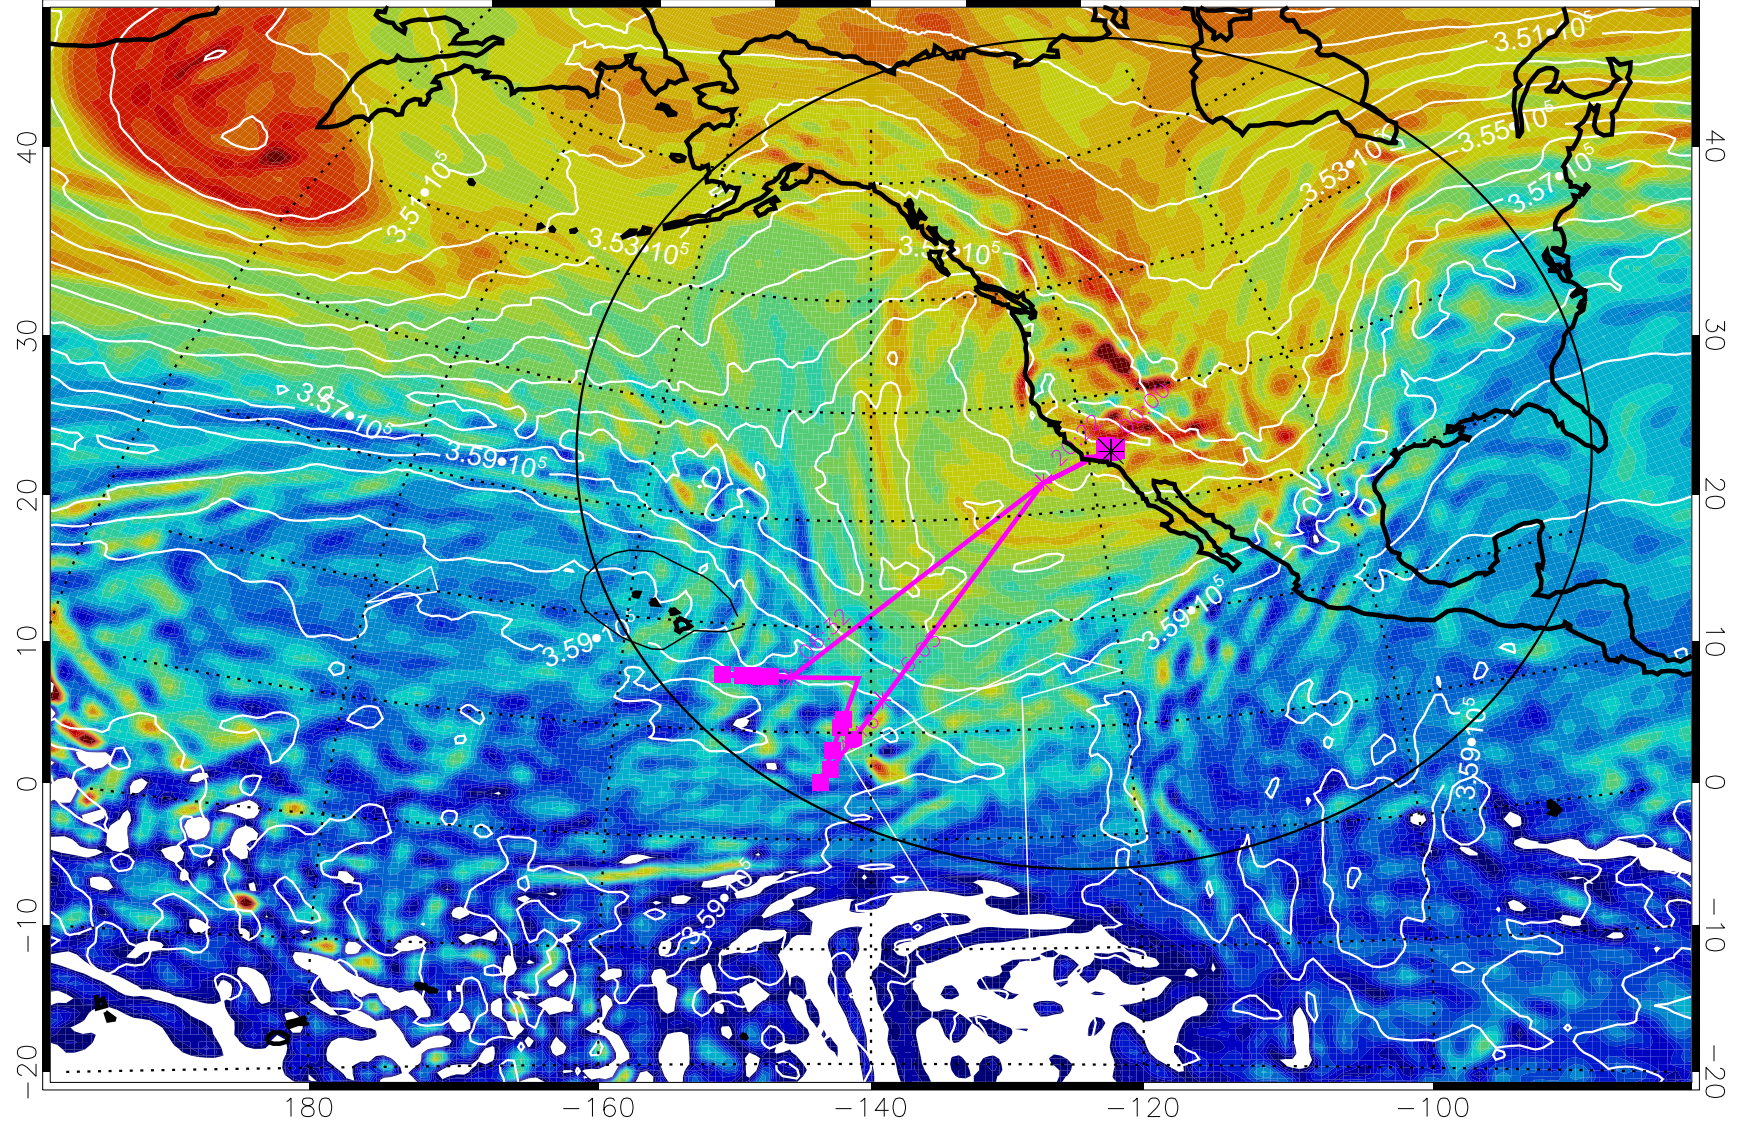

13012906, 30 hour forecast for 380K EPV

380K Montgomery Streamfunction, white

Range ring of 4055 km -- 13 hours GH round trip

13012912, 36 hour forecast for 380K EPV

380K Montgomery Streamfunction, white

Range ring of 4055 km -- 13 hours GH round trip

13012918, 42 hour forecast for 380K EPV

380K Montgomery Streamfunction, white

Range ring of 4055 km -- 13 hours GH round trip

13013000, 48 hour forecast for 380K EPV

160 180 -160 -140 -120 -100

380K Montgomery Streamfunction, white

Range ring of 4055 km -- 13 hours GH round trip

13013006, 54 hour forecast for 380K EPV

380K Montgomery Streamfunction, white

Range ring of 4055 km -- 13 hours GH round trip

13013012, 60 hour forecast for 380K EPV

160 180 -160 -140 -120 -100

380K Montgomery Streamfunction, white

Range ring of 4055 km -- 13 hours GH round trip

13013018, 66 hour forecast for 380K EPV

160 180 -160 -140 -120 -100

380K Montgomery Streamfunction, white