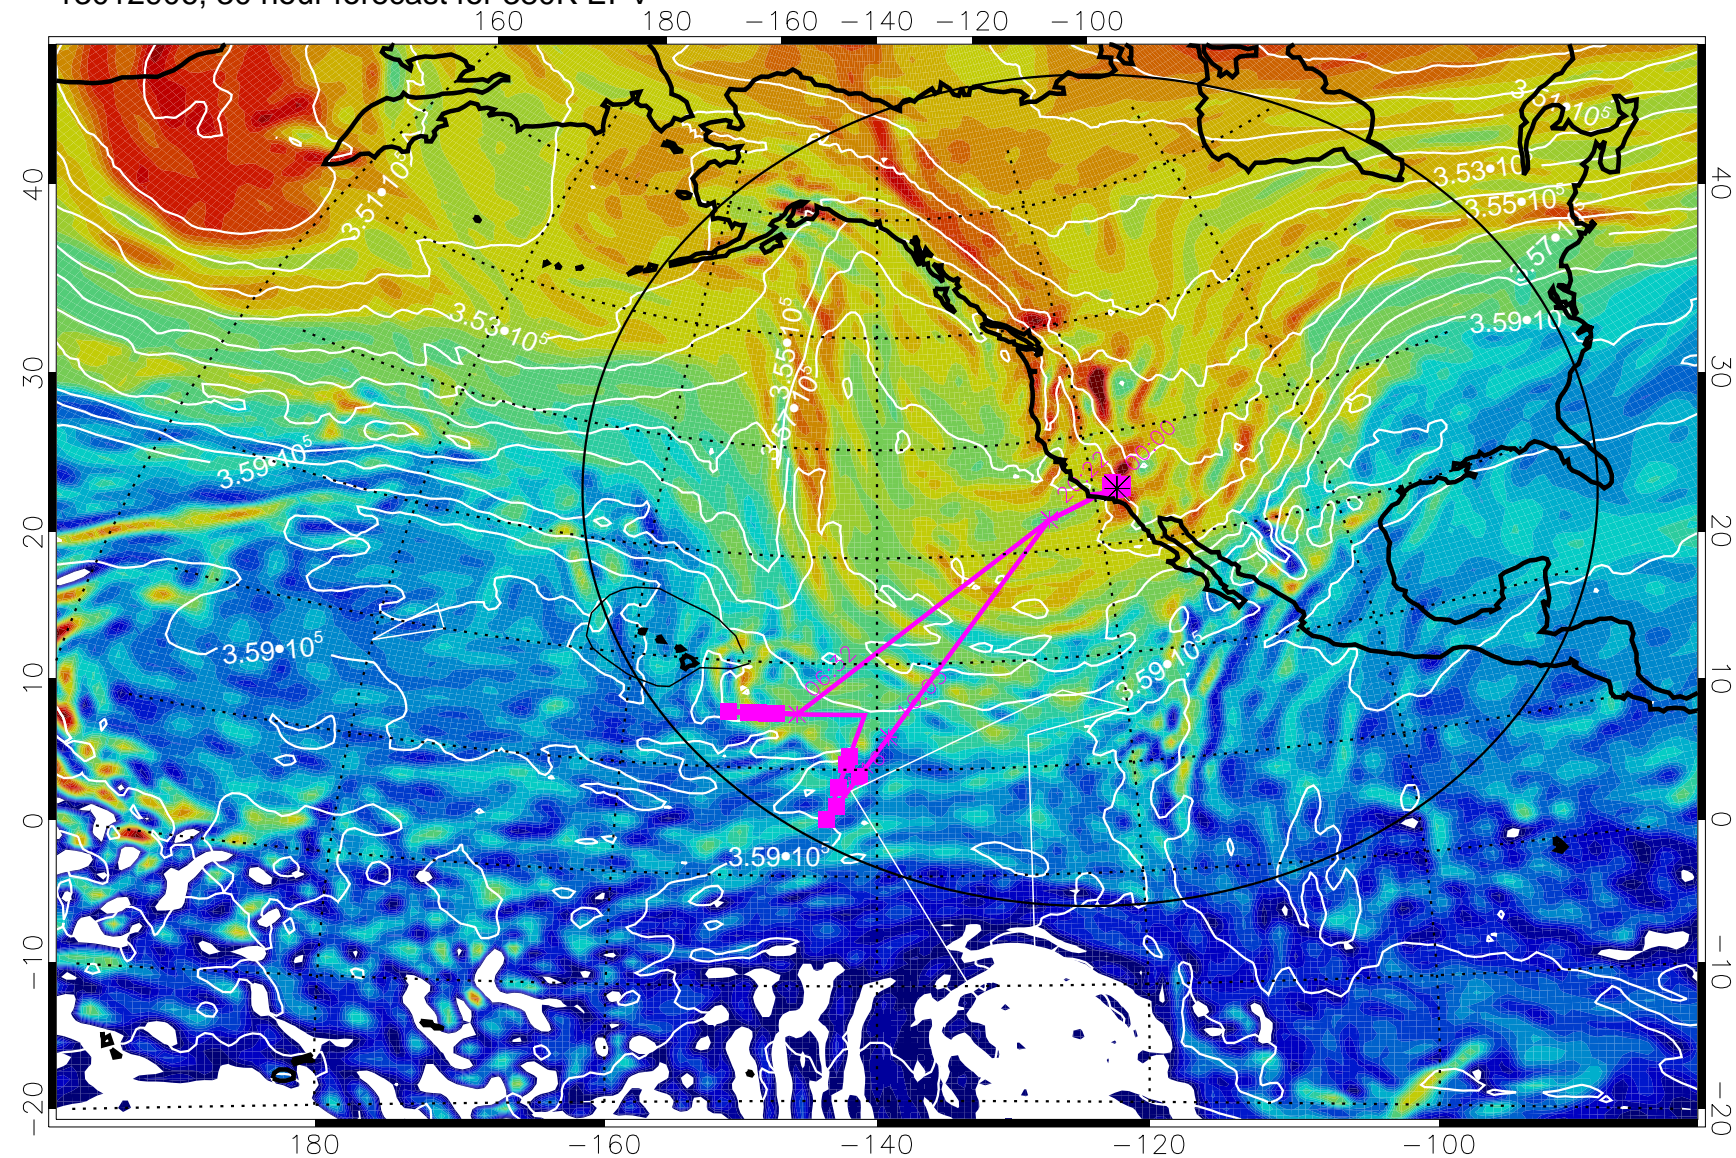

13012818, 18 hour forecast for 380K EPV

380K Montgomery Streamfunction, white

Range ring of 4055 km -- 13 hours GH round trip

13012900, 24 hour forecast for 380K EPV

380K Montgomery Streamfunction, white

Range ring of 4055 km -- 13 hours GH round trip

13012906, 30 hour forecast for 380K EPV

380K Montgomery Streamfunction, white

Range ring of 4055 km -- 13 hours GH round trip

13012912, 36 hour forecast for 380K EPV

380K Montgomery Streamfunction, white

Range ring of 4055 km -- 13 hours GH round trip

13012918, 42 hour forecast for 380K EPV

380K Montgomery Streamfunction, white

Range ring of 4055 km -- 13 hours GH round trip

13013000, 48 hour forecast for 380K EPV

160 180 -160 -140 -120 -100

380K Montgomery Streamfunction, white

Range ring of 4055 km -- 13 hours GH round trip

13013006, 54 hour forecast for 380K EPV

380K Montgomery Streamfunction, white

Range ring of 4055 km -- 13 hours GH round trip

13013012, 60 hour forecast for 380K EPV