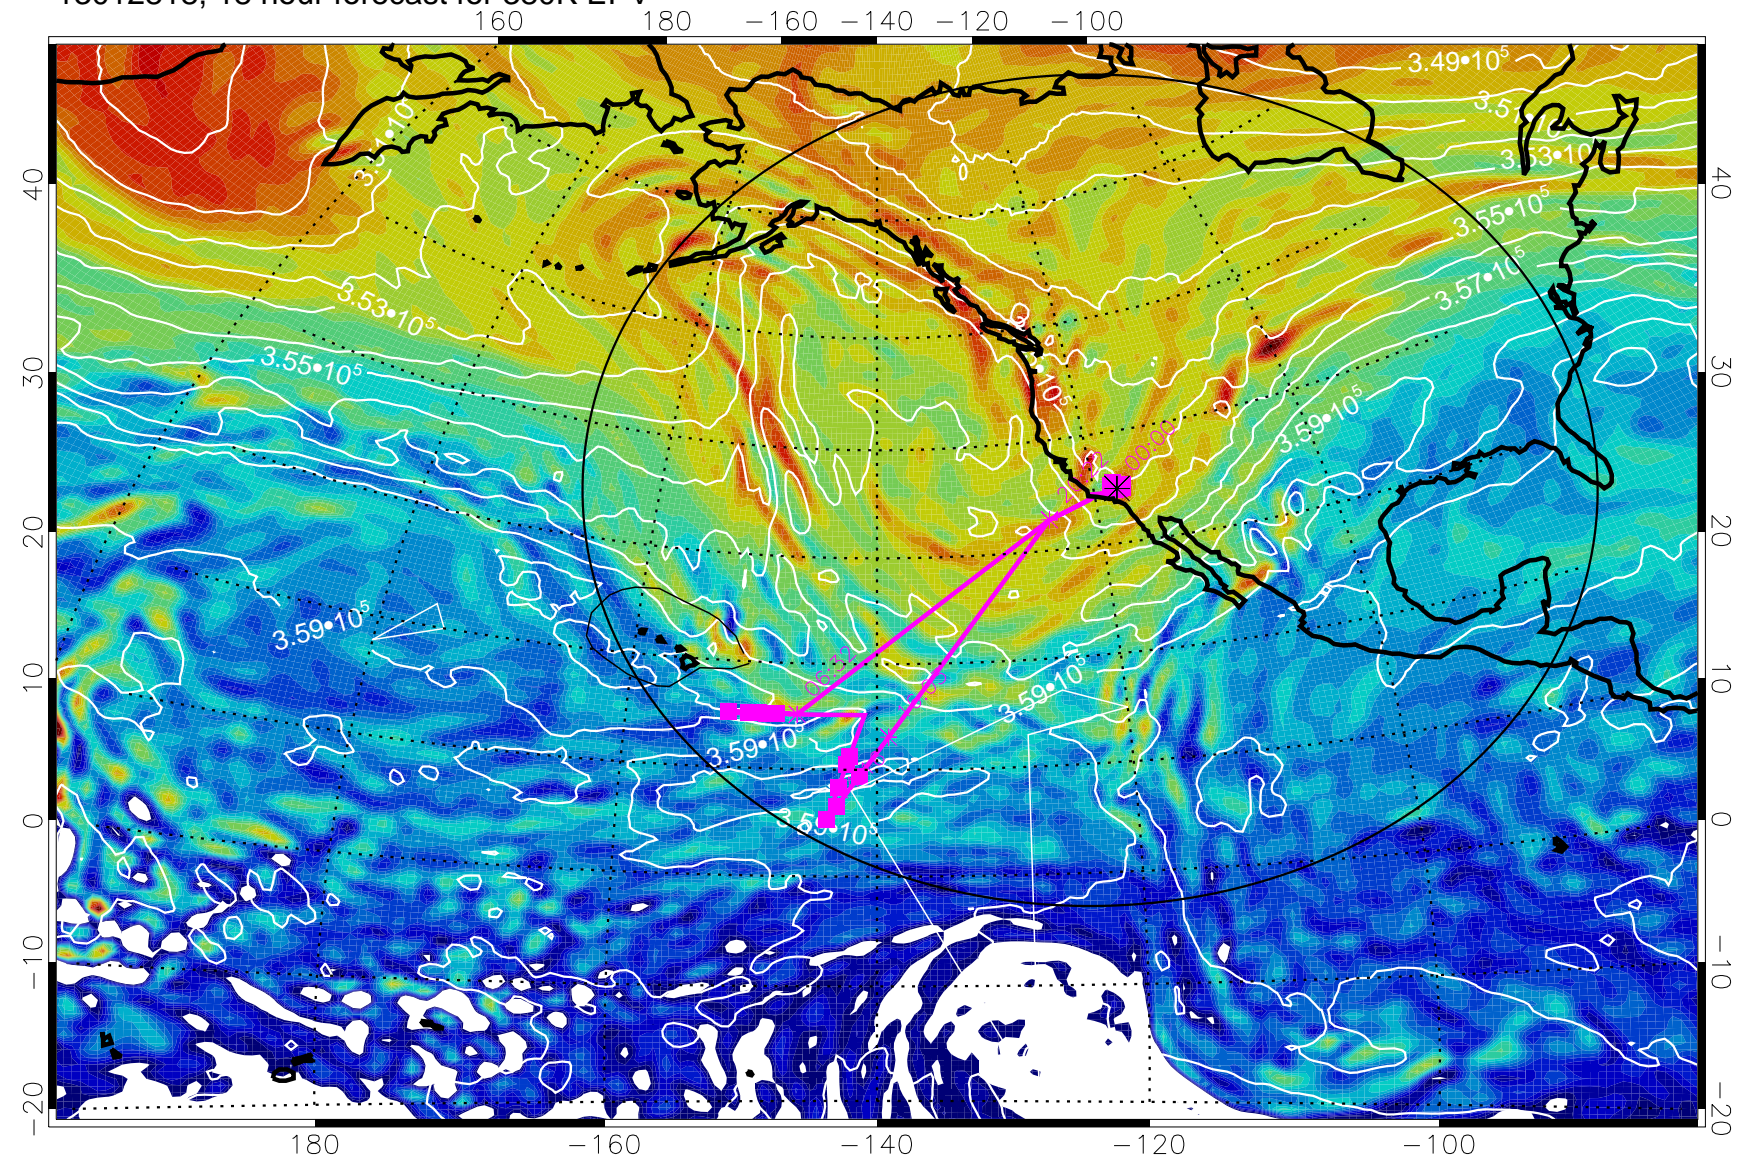

13012812, 12 hour forecast for 380K EPV

160 180 -160 -140 -120 -100

$-5.0 \cdot 10^{-6}$ 0 $5.0 \cdot 10^{-6}$ $1.0 \cdot 10^{-5}$ $1.5 \cdot 10^{-5}$
PVU

380K Montgomery Streamfunction, white

Range ring of 4055 km -- 13 hours GH round trip

13012818, 18 hour forecast for 380K EPV

380K Montgomery Streamfunction, white

Range ring of 4055 km -- 13 hours GH round trip

13012900, 24 hour forecast for 380K EPV

380K Montgomery Streamfunction, white

Range ring of 4055 km -- 13 hours GH round trip

13012906, 30 hour forecast for 380K EPV

380K Montgomery Streamfunction, white

Range ring of 4055 km -- 13 hours GH round trip

13012912, 36 hour forecast for 380K EPV

380K Montgomery Streamfunction, white

Range ring of 4055 km -- 13 hours GH round trip

13012918, 42 hour forecast for 380K EPV

380K Montgomery Streamfunction, white

Range ring of 4055 km -- 13 hours GH round trip

13013000, 48 hour forecast for 380K EPV

160 180 -160 -140 -120 -100

380K Montgomery Streamfunction, white