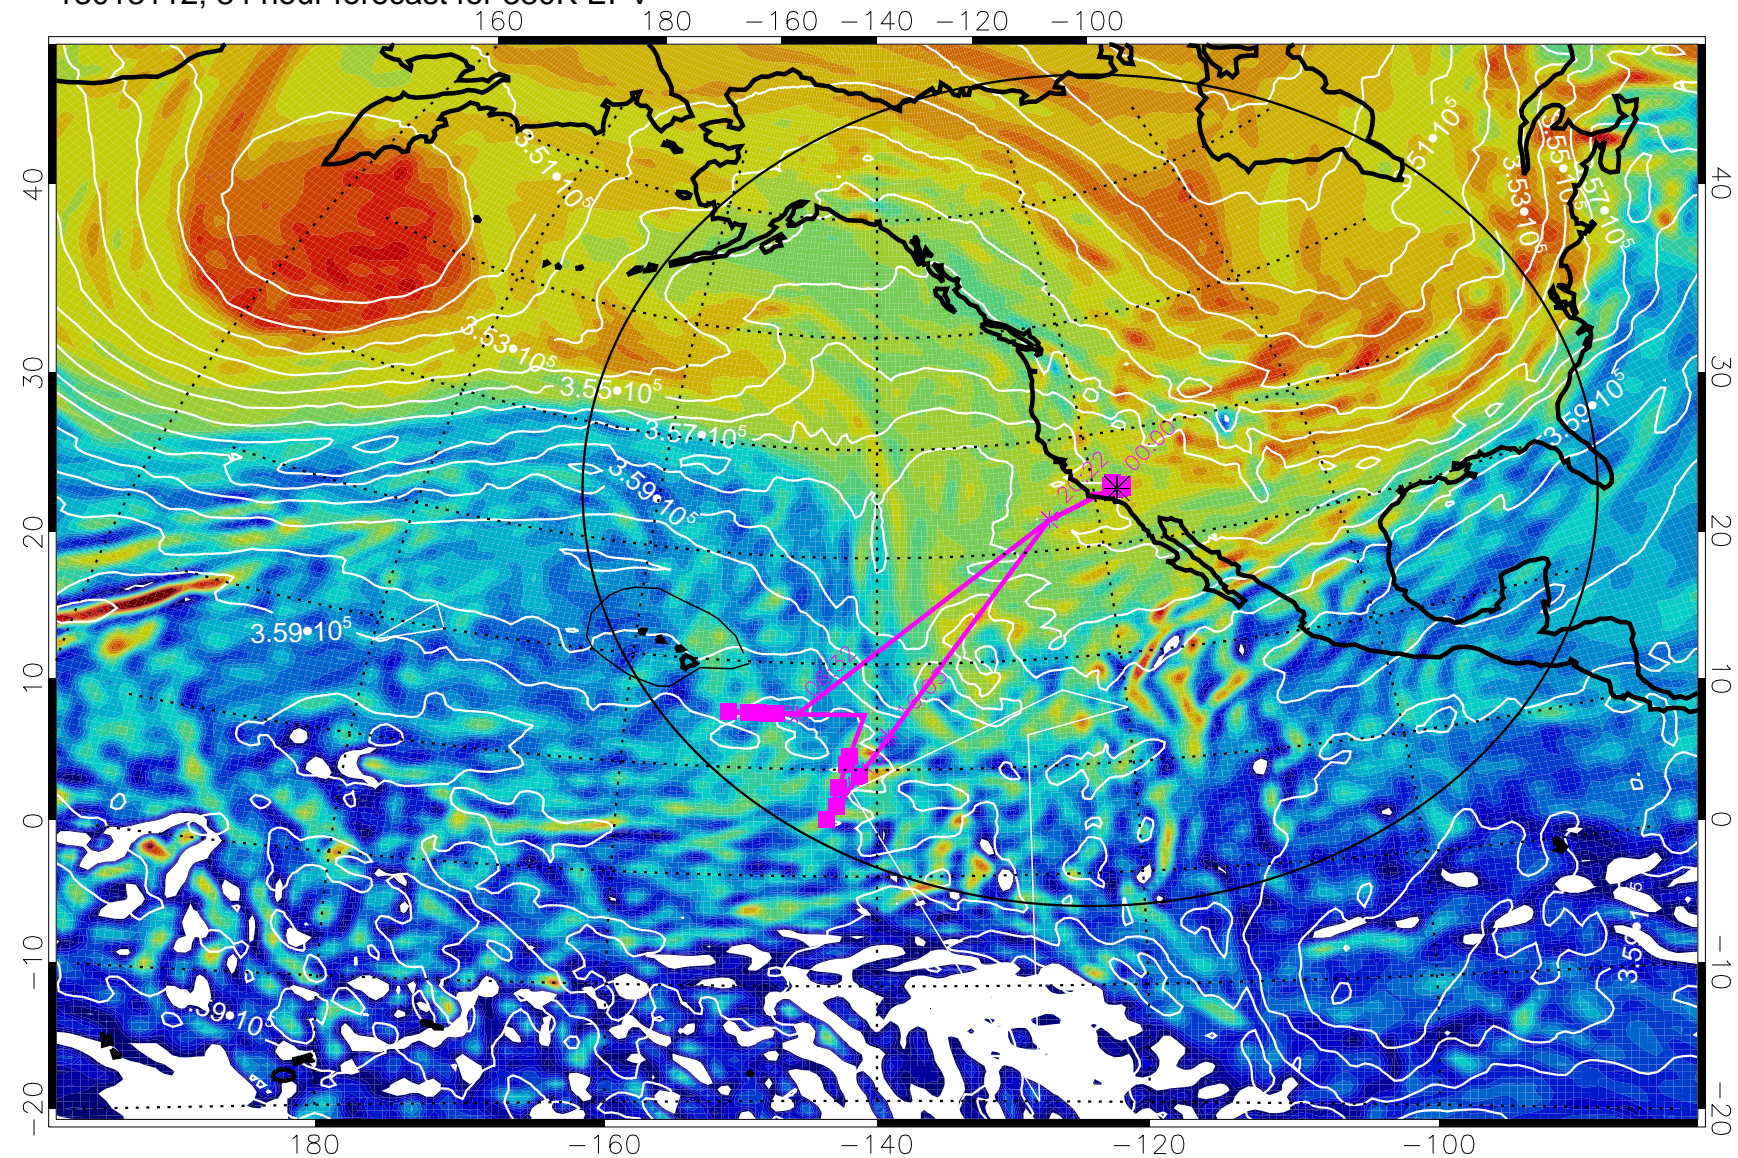

160 180 -160 -140 -120 -100

380K Montgomery Streamfunction, white

Range ring of 4055 km -- 13 hours GH round trip

13013018, 66 hour forecast for 380K EPV

160 180 -160 -140 -120 -100

380K Montgomery Streamfunction, white

Range ring of 4055 km -- 13 hours GH round trip

13013100, 72 hour forecast for 380K EPV

380K Montgomery Streamfunction, white

Range ring of 4055 km -- 13 hours GH round trip

13013106, 78 hour forecast for 380K EPV

13013112, 84 hour forecast for 380K EPV

380K Montgomery Streamfunction, white

Range ring of 4055 km -- 13 hours GH round trip

13013118, 90 hour forecast for 380K EPV

380K Montgomery Streamfunction, white

Range ring of 4055 km -- 13 hours GH round trip

13020100, 96 hour forecast for 380K EPV

380K Montgomery Streamfunction, white

Range ring of 4055 km -- 13 hours GH round trip

13020106, 102 hour forecast for 380K EPV

380K Montgomery Streamfunction, white