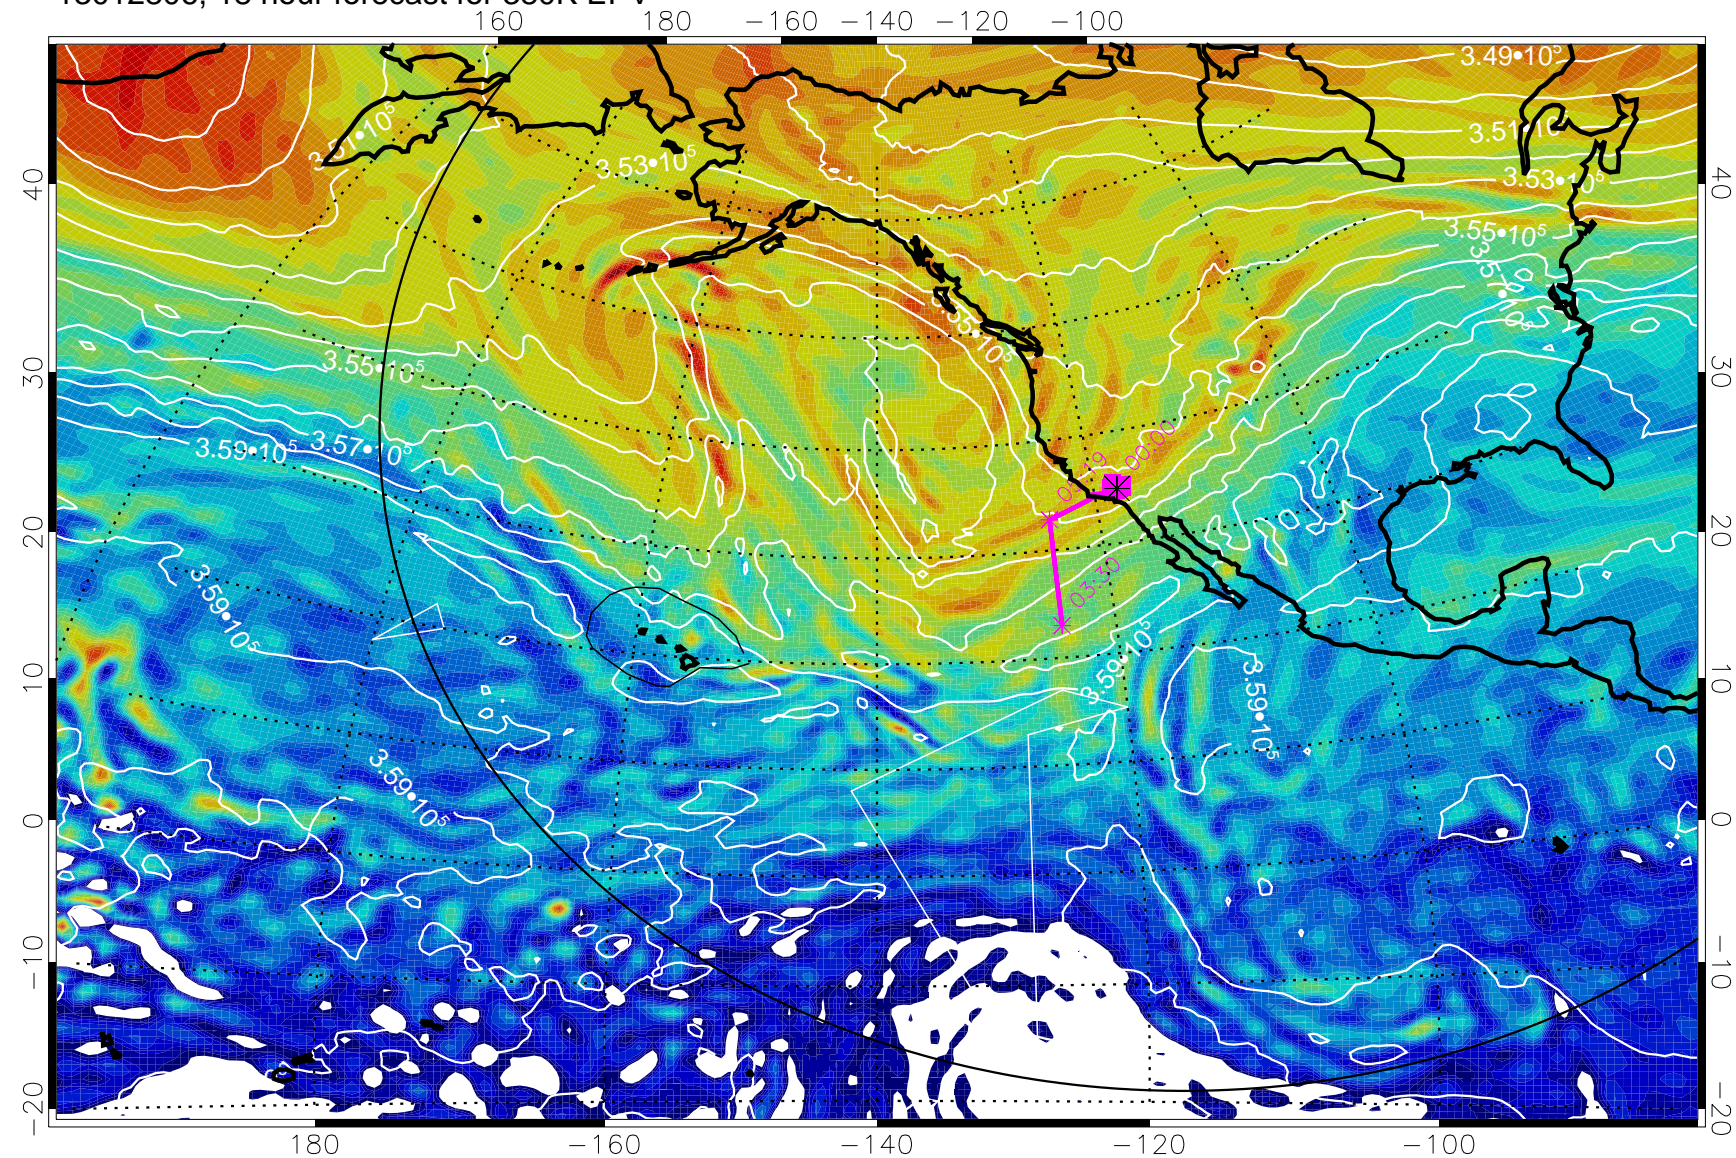

13012718, 6 hour forecast for 380K EPV

160 180 -160 -140 -120 -100

380K Montgomery Streamfunction, white

Range ring of 6000 km -- 19 hours GH round trip

13012800, 12 hour forecast for 380K EPV

380K Montgomery Streamfunction, white

Range ring of 6000 km -- 19 hours GH round trip

13012806, 18 hour forecast for 380K EPV

380K Montgomery Streamfunction, white

Range ring of 6000 km -- 19 hours GH round trip

13012818, 30 hour forecast for 380K EPV

160 180 -160 -140 -120 -100

380K Montgomery Streamfunction, white

Range ring of 6000 km -- 19 hours GH round trip

13012900, 36 hour forecast for 380K EPV

380K Montgomery Streamfunction, white

Range ring of 6000 km -- 19 hours GH round trip

13012906, 42 hour forecast for 380K EPV

380K Montgomery Streamfunction, white

Range ring of 6000 km -- 19 hours GH round trip

13012918, 54 hour forecast for 380K EPV

380K Montgomery Streamfunction, white

Range ring of 6000 km -- 19 hours GH round trip