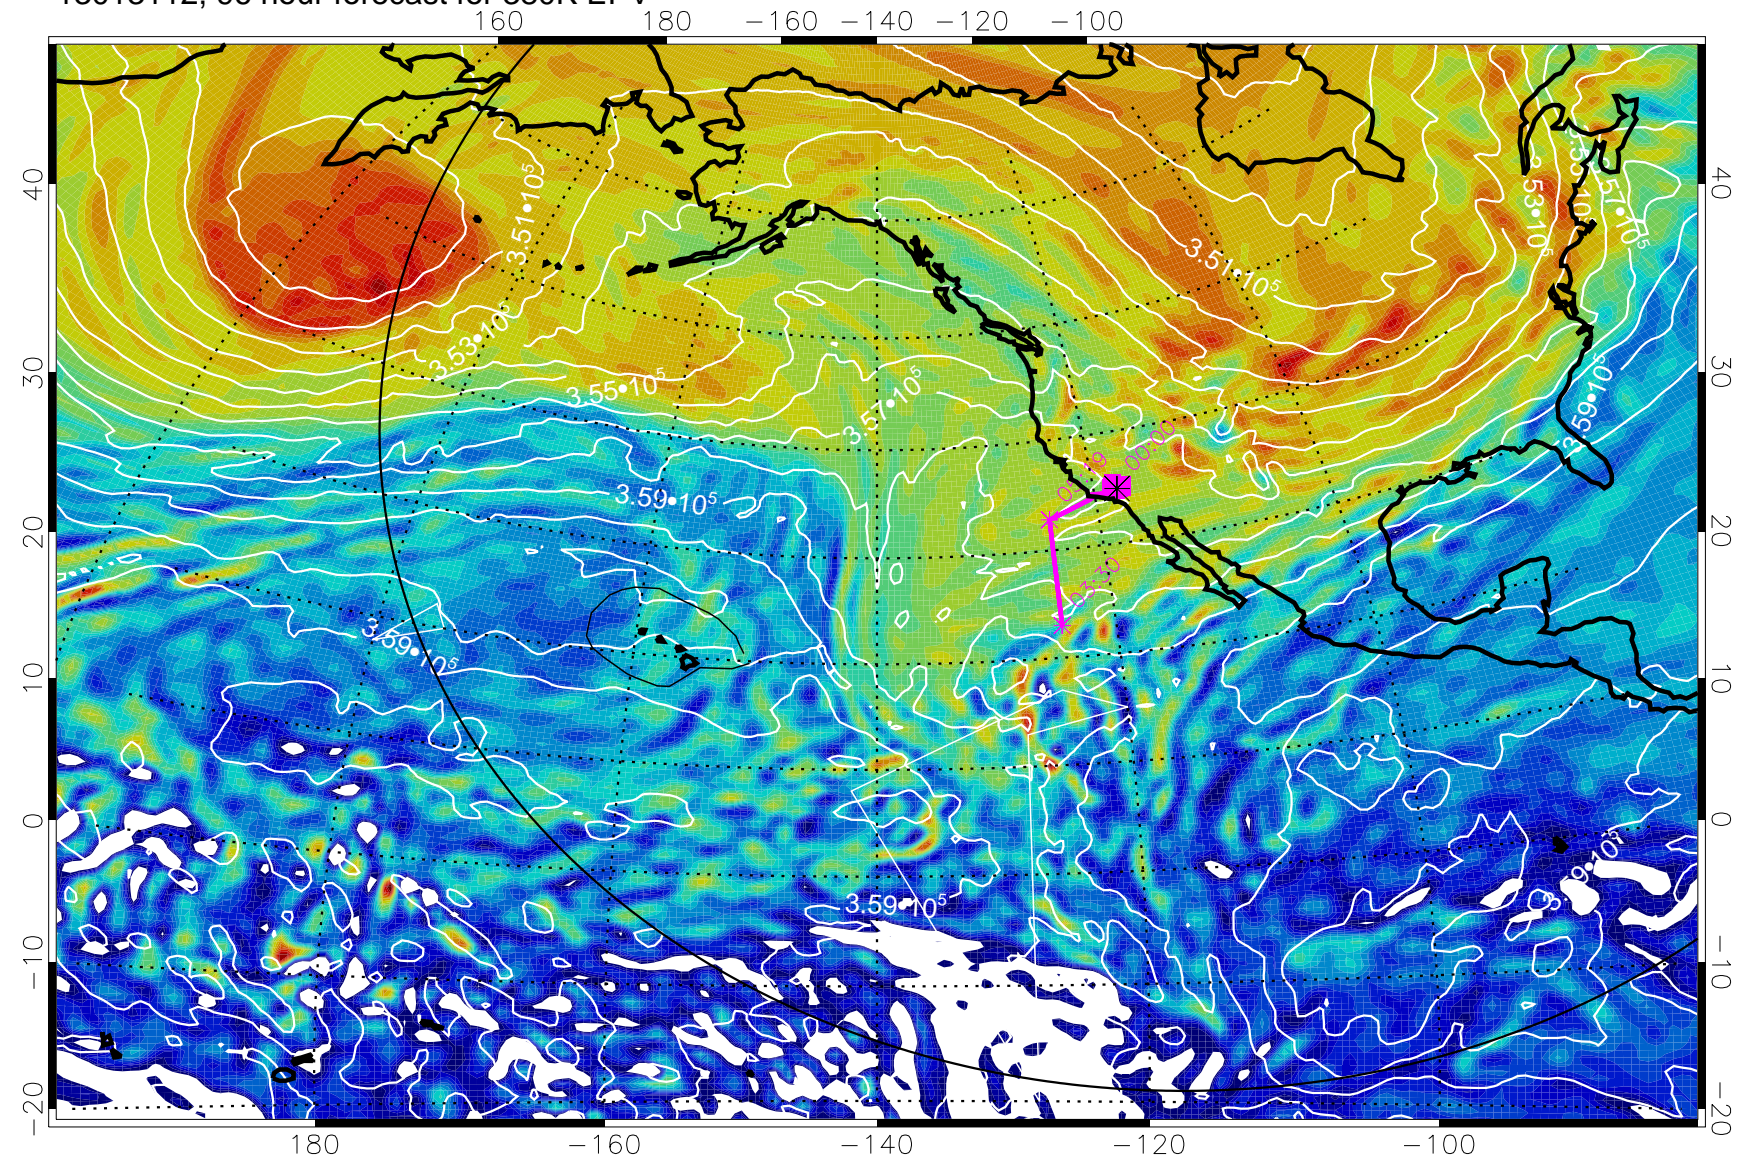

Range ring of 6000 km -- 19 hours GH round trip

13013012, 72 hour forecast for 380K EPV

380K Montgomery Streamfunction, white

Range ring of 6000 km -- 19 hours GH round trip

13013018, 78 hour forecast for 380K EPV

380K Montgomery Streamfunction, white

Range ring of 6000 km -- 19 hours GH round trip

13013106, 90 hour forecast for 380K EPV

160 180 -160 -140 -120 -100

40  
30  
20  
10  
0  
-10  
-20

380K Montgomery Streamfunction, white

Range ring of 6000 km -- 19 hours GH round trip

13013112, 96 hour forecast for 380K EPV

380K Montgomery Streamfunction, white

Range ring of 6000 km -- 19 hours GH round trip

13020100, 108 hour forecast for 380K EPV

160 180 -160 -140 -120 -100

380K Montgomery Streamfunction, white

Range ring of 6000 km -- 19 hours GH round trip

13020106, 114 hour forecast for 380K EPV

380K Montgomery Streamfunction, white

Range ring of 6000 km -- 19 hours GH round trip