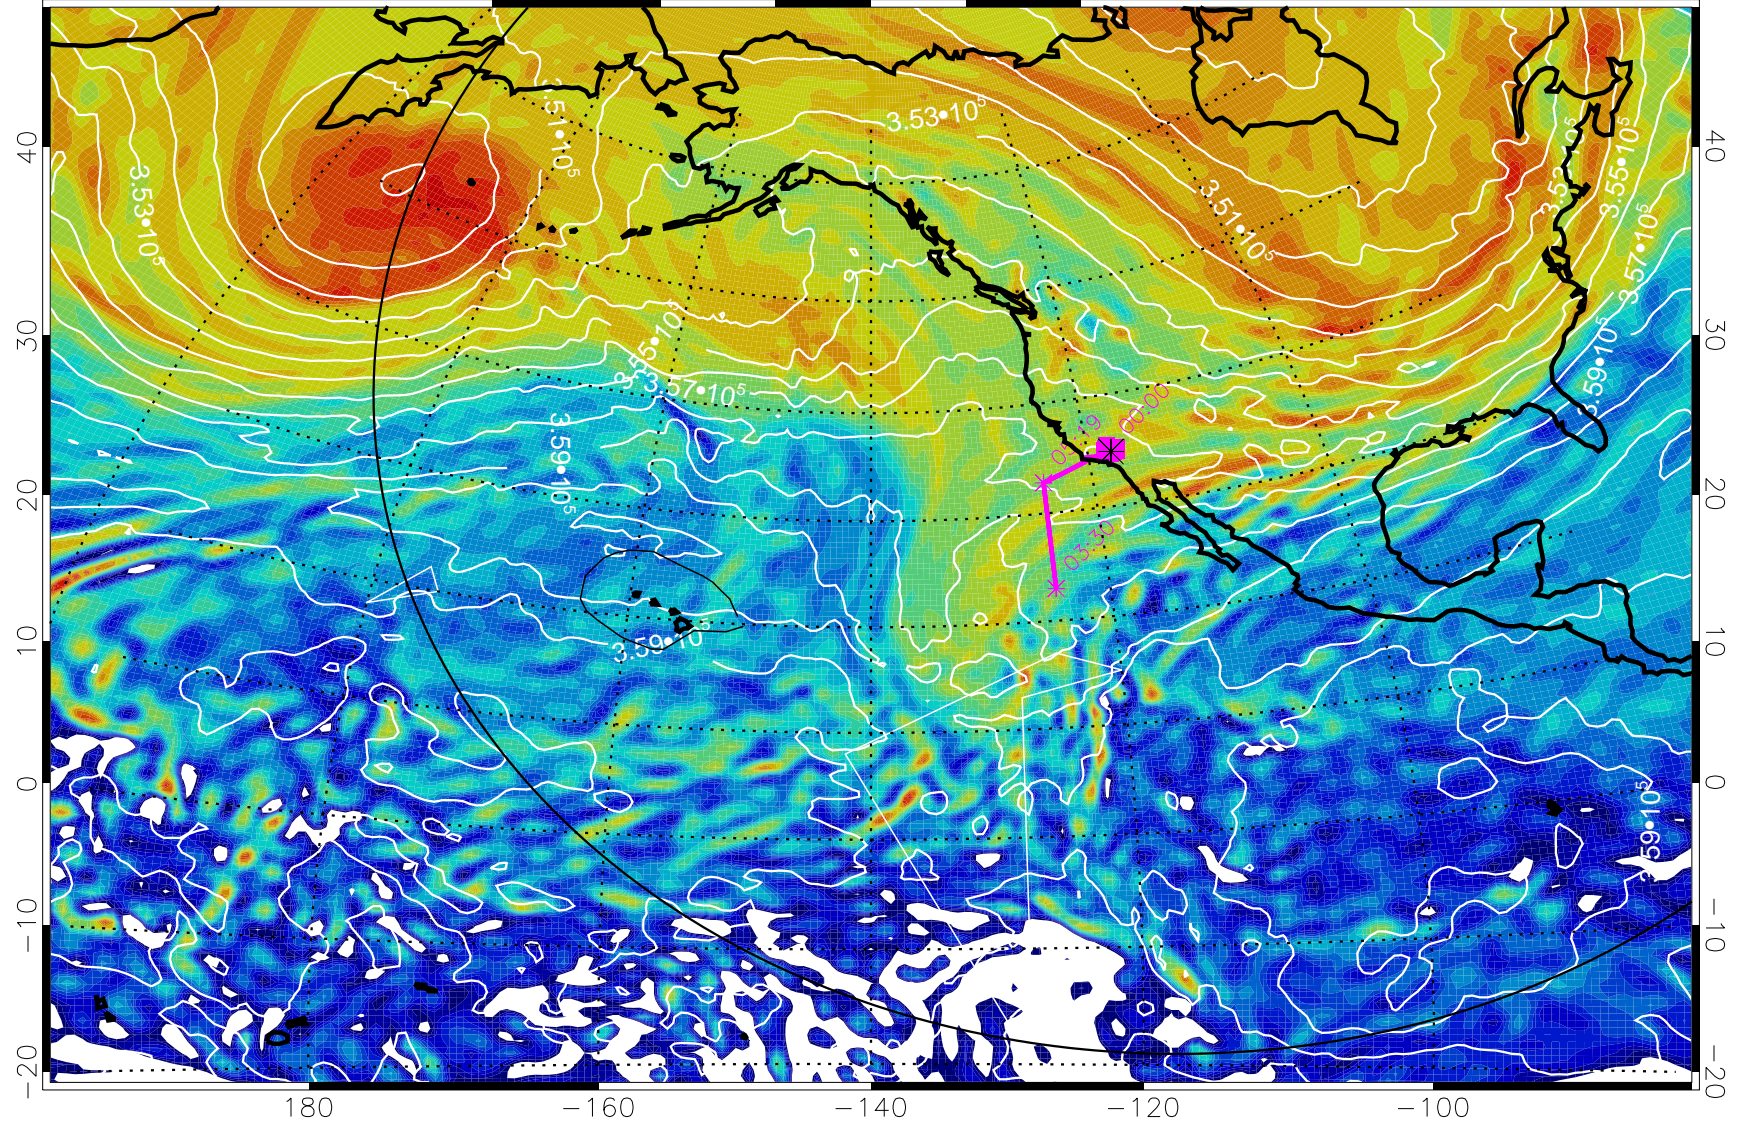

380K Montgomery Streamfunction, white

Range ring of 6000 km -- 19 hours GH round trip

13013106, 90 hour forecast for 380K EPV

160 180 -160 -140 -120 -100

40  
30  
20  
10  
0  
-10  
-20

380K Montgomery Streamfunction, white

Range ring of 6000 km -- 19 hours GH round trip

13013112, 96 hour forecast for 380K EPV

380K Montgomery Streamfunction, white

Range ring of 6000 km -- 19 hours GH round trip

13020100, 108 hour forecast for 380K EPV

160 180 -160 -140 -120 -100

380K Montgomery Streamfunction, white

Range ring of 6000 km -- 19 hours GH round trip

13020106, 114 hour forecast for 380K EPV

380K Montgomery Streamfunction, white

Range ring of 6000 km -- 19 hours GH round trip

13020112, 120 hour forecast for 380K EPV

160 180 -160 -140 -120 -100

380K Montgomery Streamfunction, white

Range ring of 6000 km -- 19 hours GH round trip