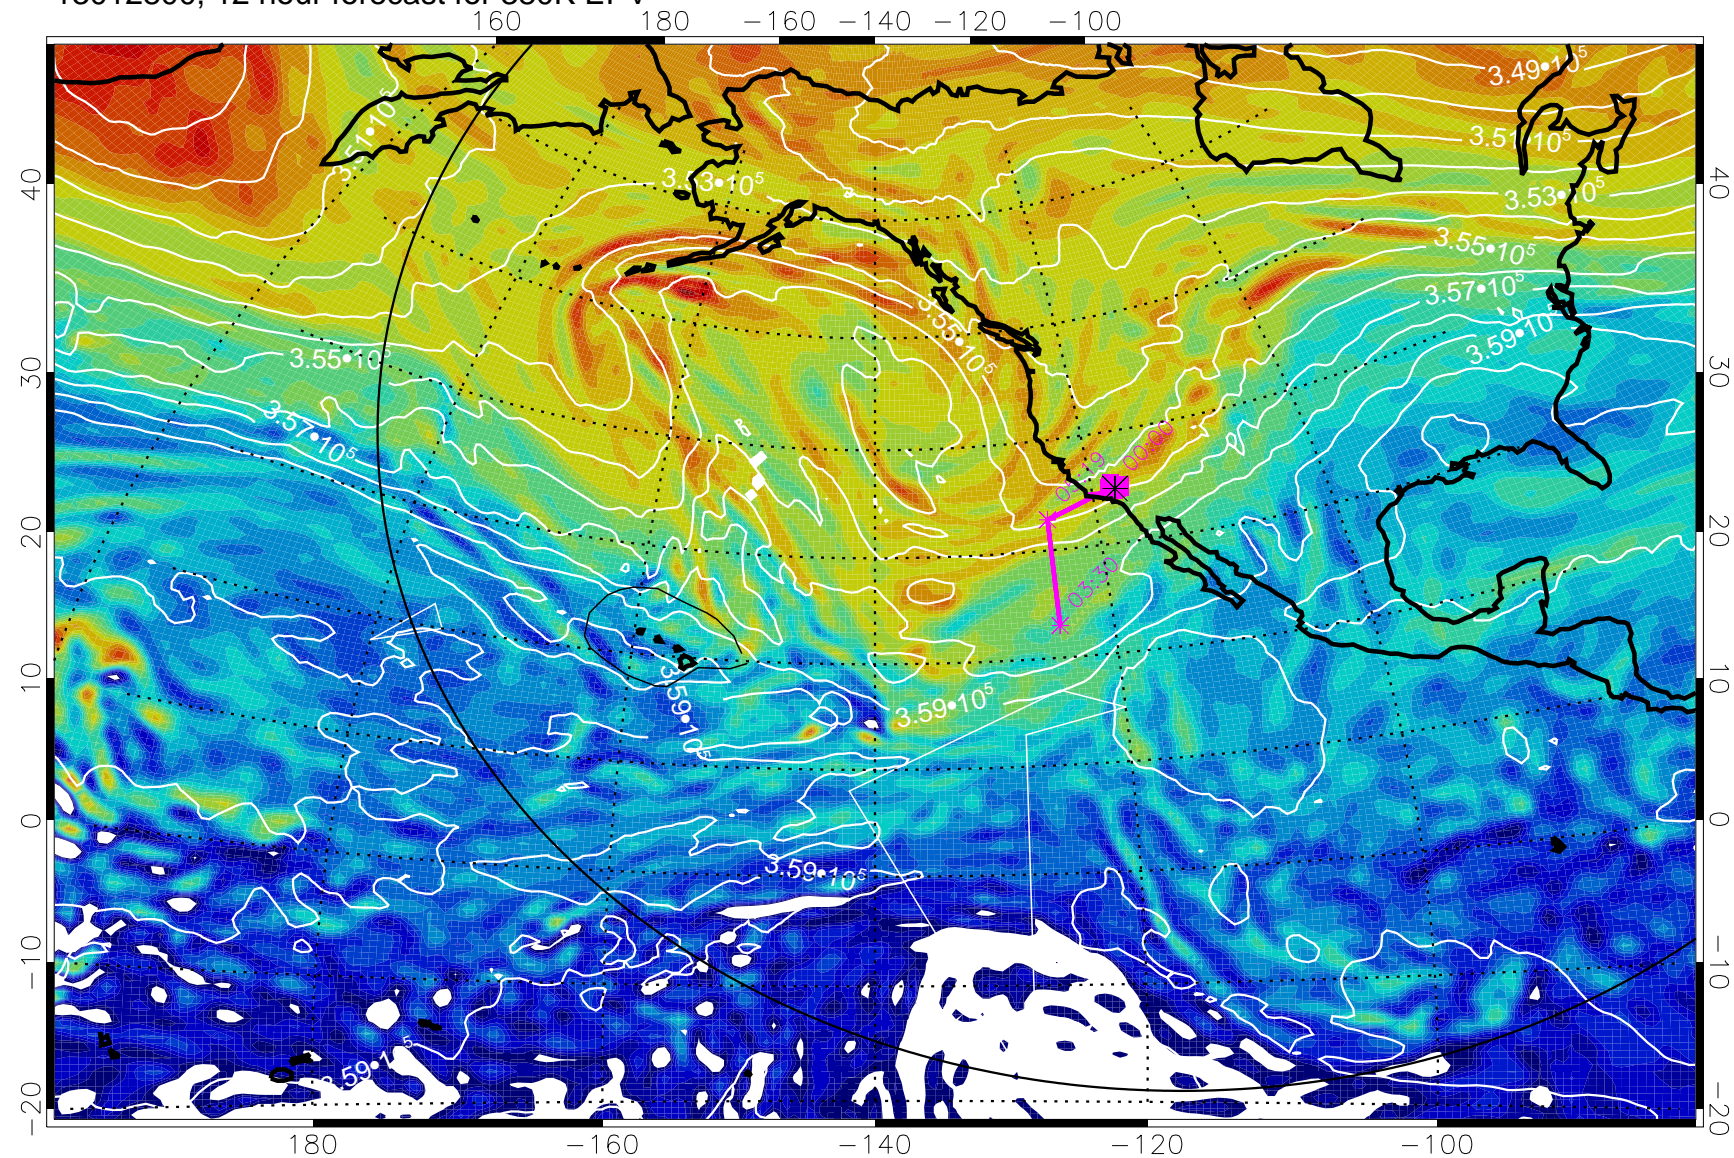

13012718, 6 hour forecast for 380K EPV

160 180 -160 -140 -120 -100

380K Montgomery Streamfunction, white

Range ring of 6000 km -- 19 hours GH round trip

13012800, 12 hour forecast for 380K EPV

380K Montgomery Streamfunction, white

Range ring of 6000 km -- 19 hours GH round trip

13012806, 18 hour forecast for 380K EPV

380K Montgomery Streamfunction, white

Range ring of 6000 km -- 19 hours GH round trip

13012818, 30 hour forecast for 380K EPV

160 180 -160 -140 -120 -100

380K Montgomery Streamfunction, white

Range ring of 6000 km -- 19 hours GH round trip

13012900, 36 hour forecast for 380K EPV

380K Montgomery Streamfunction, white

Range ring of 6000 km -- 19 hours GH round trip

Range ring of 6000 km -- 19 hours GH round trip

13013012, 72 hour forecast for 380K EPV

380K Montgomery Streamfunction, white

Range ring of 6000 km -- 19 hours GH round trip

13013018, 78 hour forecast for 380K EPV