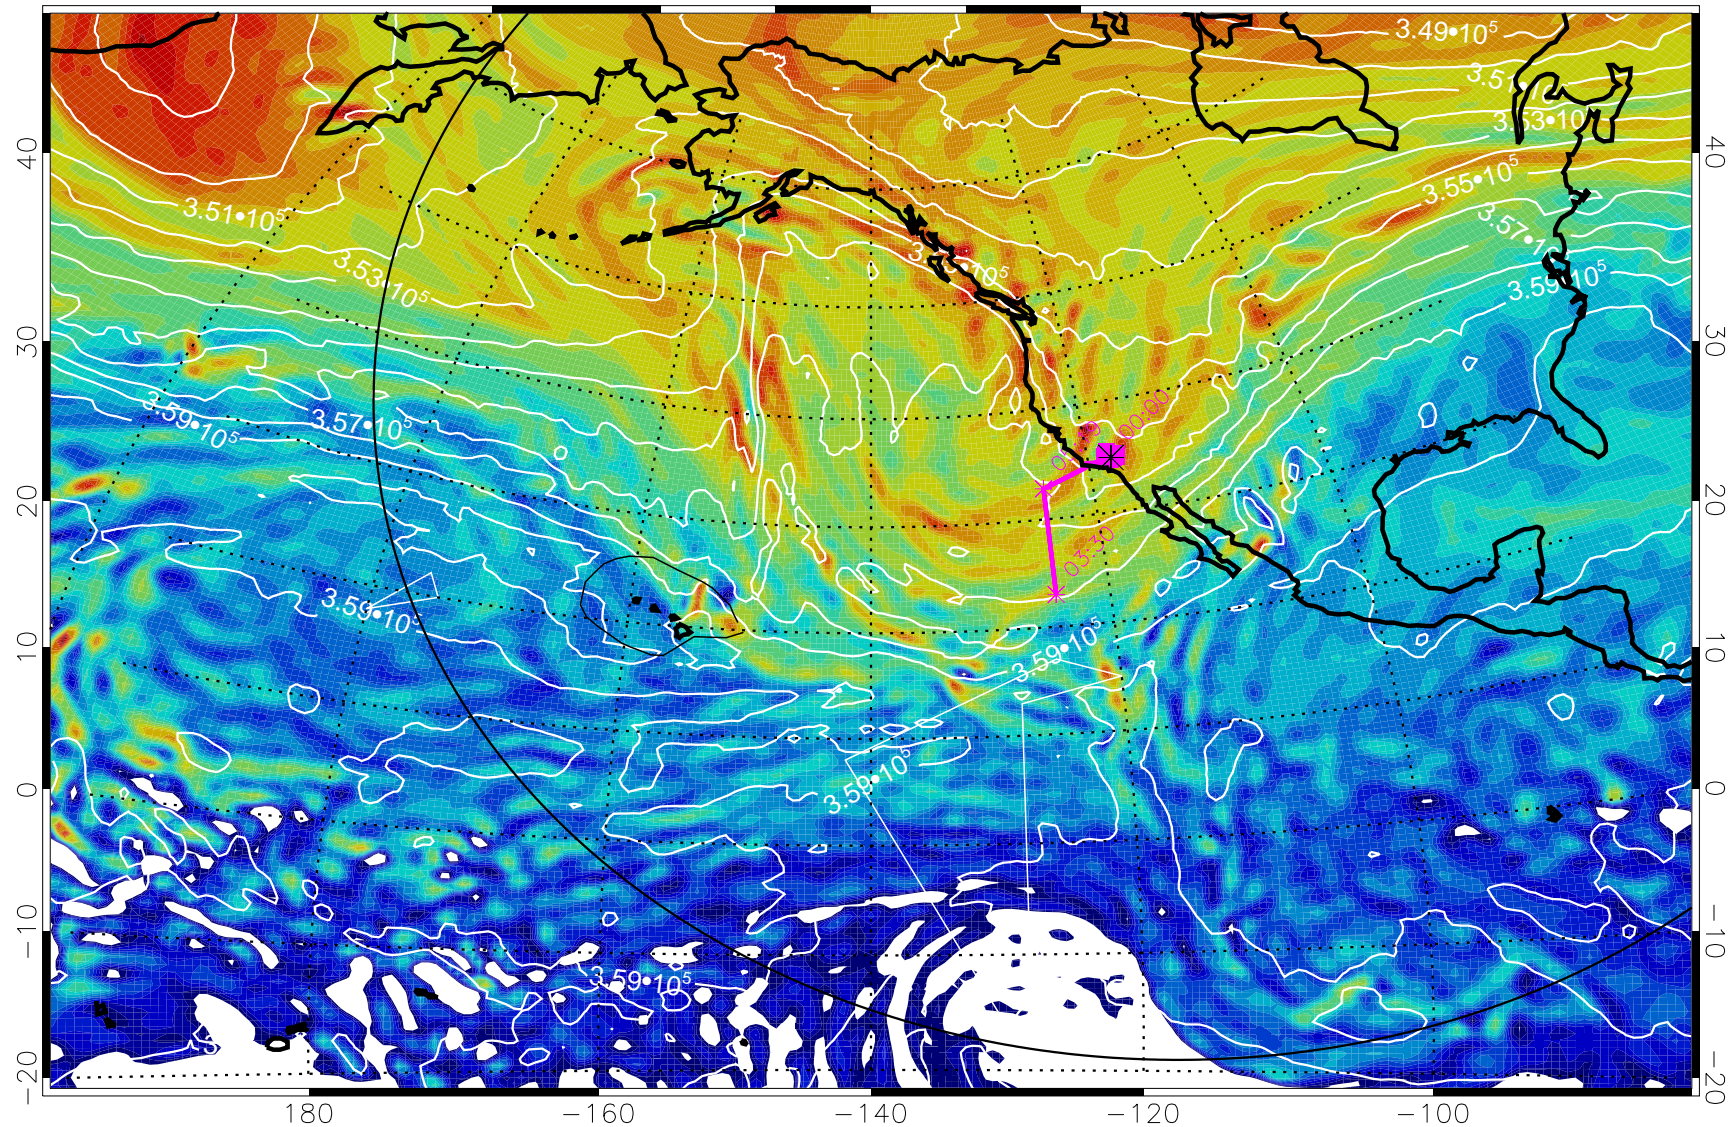

Range ring of 6000 km -- 19 hours GH round trip

13012806, 18 hour forecast for 380K EPV

380K Montgomery Streamfunction, white

Range ring of 6000 km -- 19 hours GH round trip

13012818, 30 hour forecast for 380K EPV

160 180 -160 -140 -120 -100

380K Montgomery Streamfunction, white

Range ring of 6000 km -- 19 hours GH round trip

13012900, 36 hour forecast for 380K EPV

380K Montgomery Streamfunction, white

Range ring of 6000 km -- 19 hours GH round trip

13012906, 42 hour forecast for 380K EPV

380K Montgomery Streamfunction, white

Range ring of 6000 km -- 19 hours GH round trip

13012918, 54 hour forecast for 380K EPV

380K Montgomery Streamfunction, white

Range ring of 6000 km -- 19 hours GH round trip

Range ring of 6000 km -- 19 hours GH round trip

13013012, 72 hour forecast for 380K EPV

380K Montgomery Streamfunction, white

Range ring of 6000 km -- 19 hours GH round trip

13013018, 78 hour forecast for 380K EPV