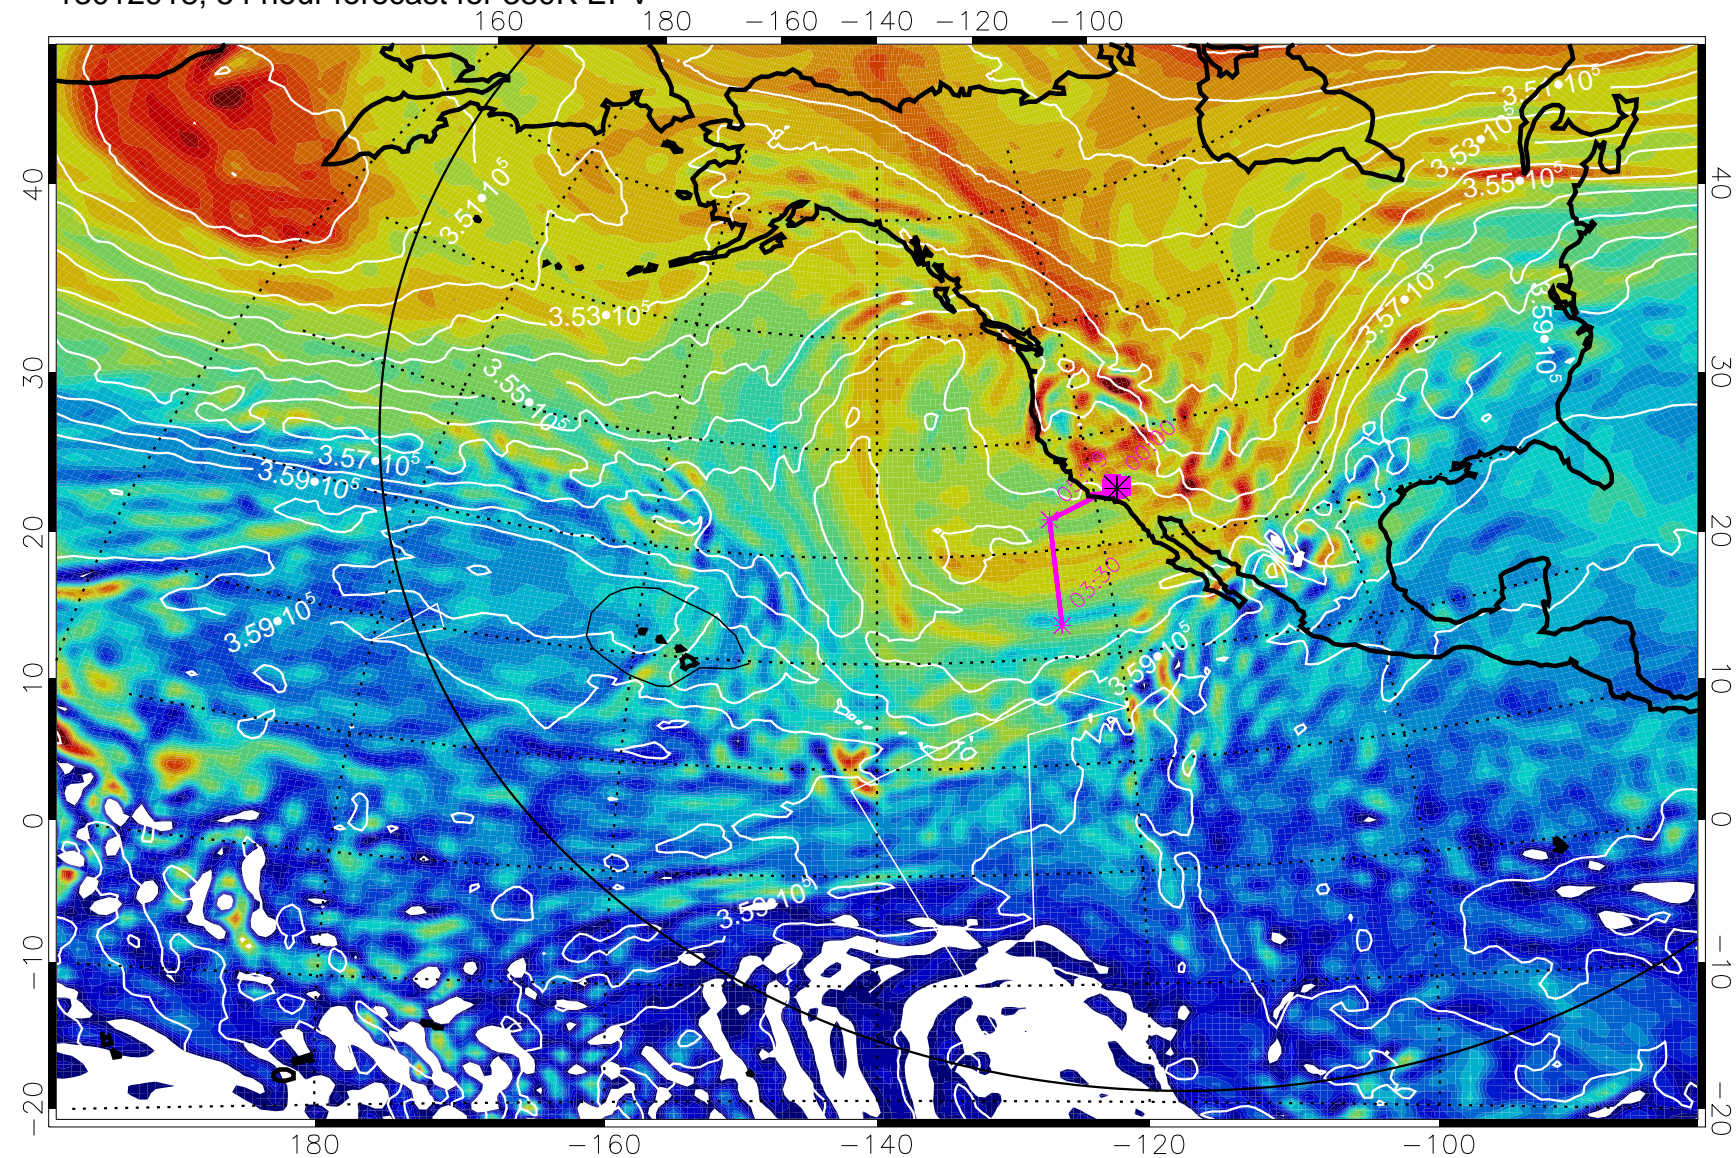

13012906, 42 hour forecast for 380K EPV

380K Montgomery Streamfunction, white

Range ring of 6000 km -- 19 hours GH round trip

13012918, 54 hour forecast for 380K EPV

380K Montgomery Streamfunction, white

Range ring of 6000 km -- 19 hours GH round trip

13013000, 60 hour forecast for 380K EPV

160 180 -160 -140 -120 -100

380K Montgomery Streamfunction, white

Range ring of 6000 km -- 19 hours GH round trip

13013006, 66 hour forecast for 380K EPV

380K Montgomery Streamfunction, white

Range ring of 6000 km -- 19 hours GH round trip

13013012, 72 hour forecast for 380K EPV

380K Montgomery Streamfunction, white

Range ring of 6000 km -- 19 hours GH round trip

13013018, 78 hour forecast for 380K EPV

380K Montgomery Streamfunction, white

Range ring of 6000 km -- 19 hours GH round trip

13013106, 90 hour forecast for 380K EPV

160 180 -160 -140 -120 -100

40  
30  
20  
10  
0  
-10  
-20

380K Montgomery Streamfunction, white