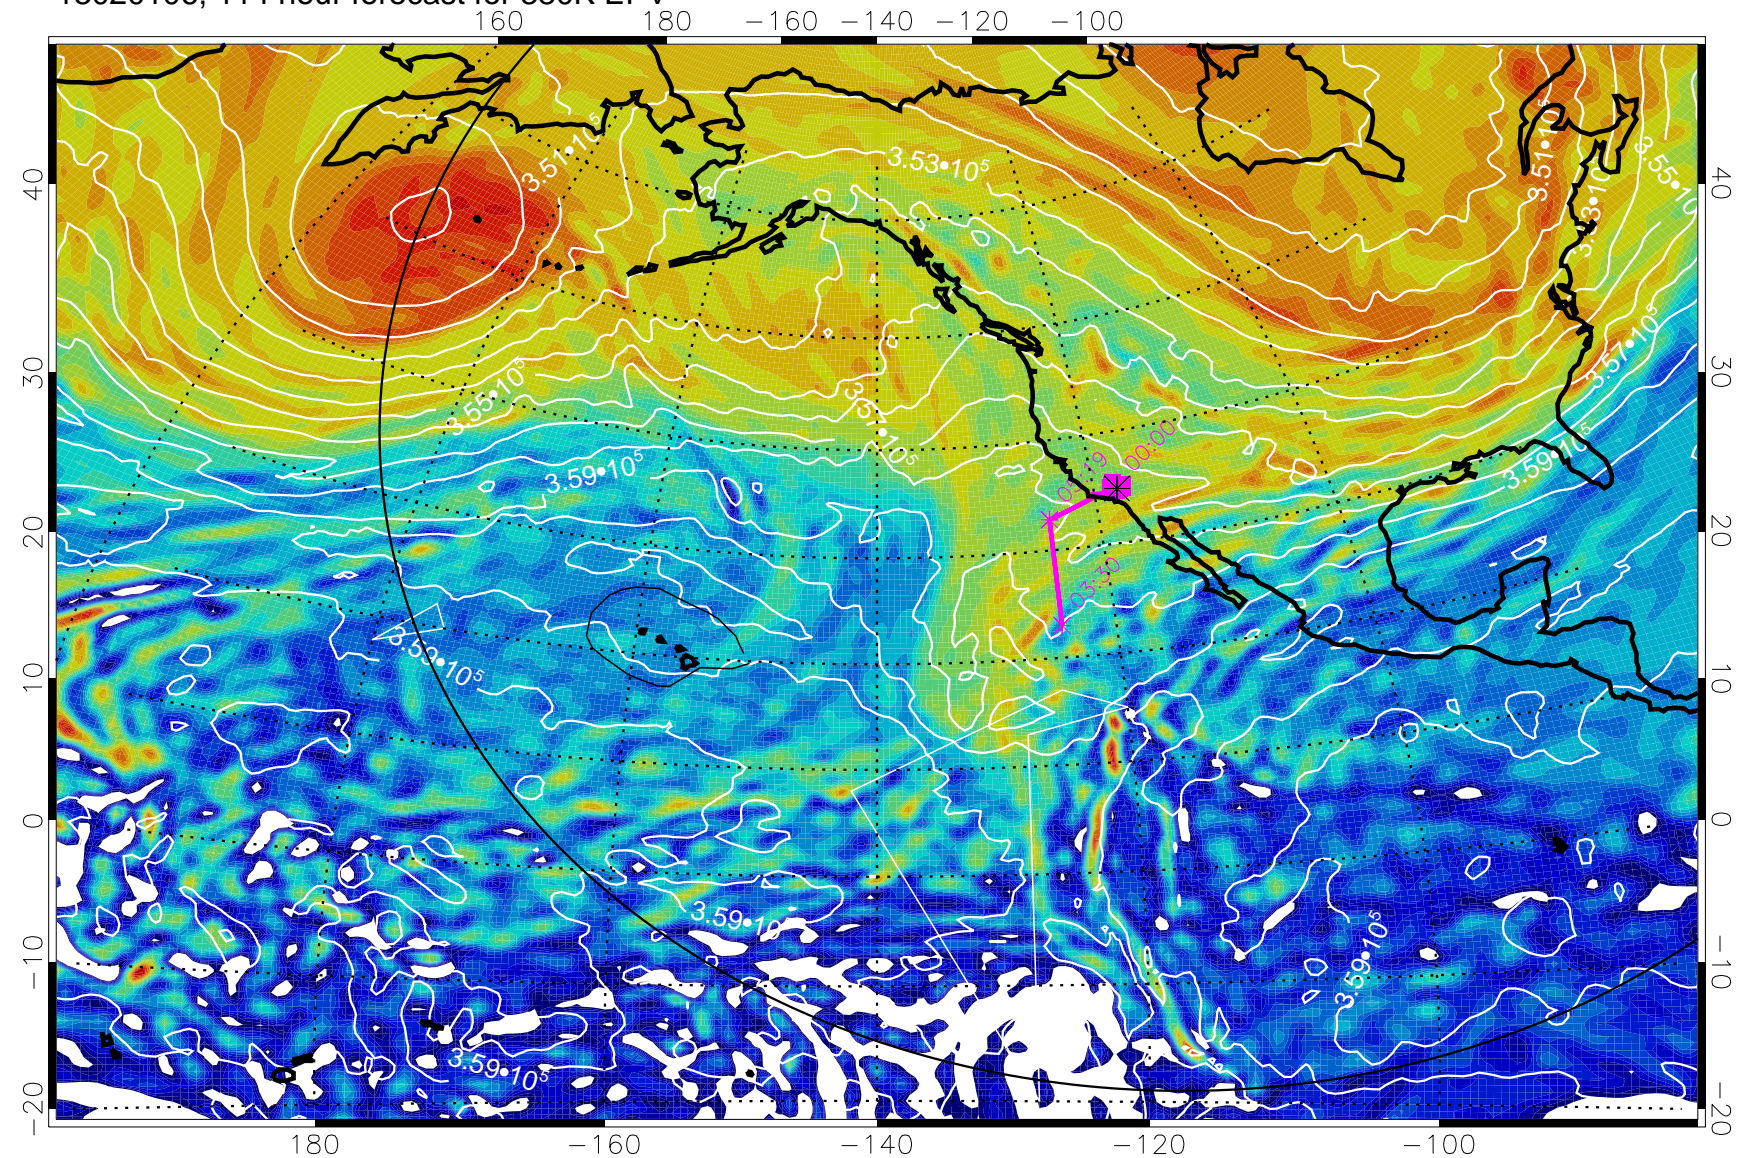

380K Montgomery Streamfunction, white

Range ring of 6000 km -- 19 hours GH round trip

13013106, 90 hour forecast for 380K EPV

160 180 -160 -140 -120 -100

40  
30  
20  
10  
0  
-10  
-20

380K Montgomery Streamfunction, white

Range ring of 6000 km -- 19 hours GH round trip

13013112, 96 hour forecast for 380K EPV

380K Montgomery Streamfunction, white

Range ring of 6000 km -- 19 hours GH round trip

13020100, 108 hour forecast for 380K EPV

160 180 -160 -140 -120 -100

380K Montgomery Streamfunction, white

Range ring of 6000 km -- 19 hours GH round trip

13020106, 114 hour forecast for 380K EPV

380K Montgomery Streamfunction, white

Range ring of 6000 km -- 19 hours GH round trip

13020112, 120 hour forecast for 380K EPV

160 180 -160 -140 -120 -100

380K Montgomery Streamfunction, white

Range ring of 6000 km -- 19 hours GH round trip