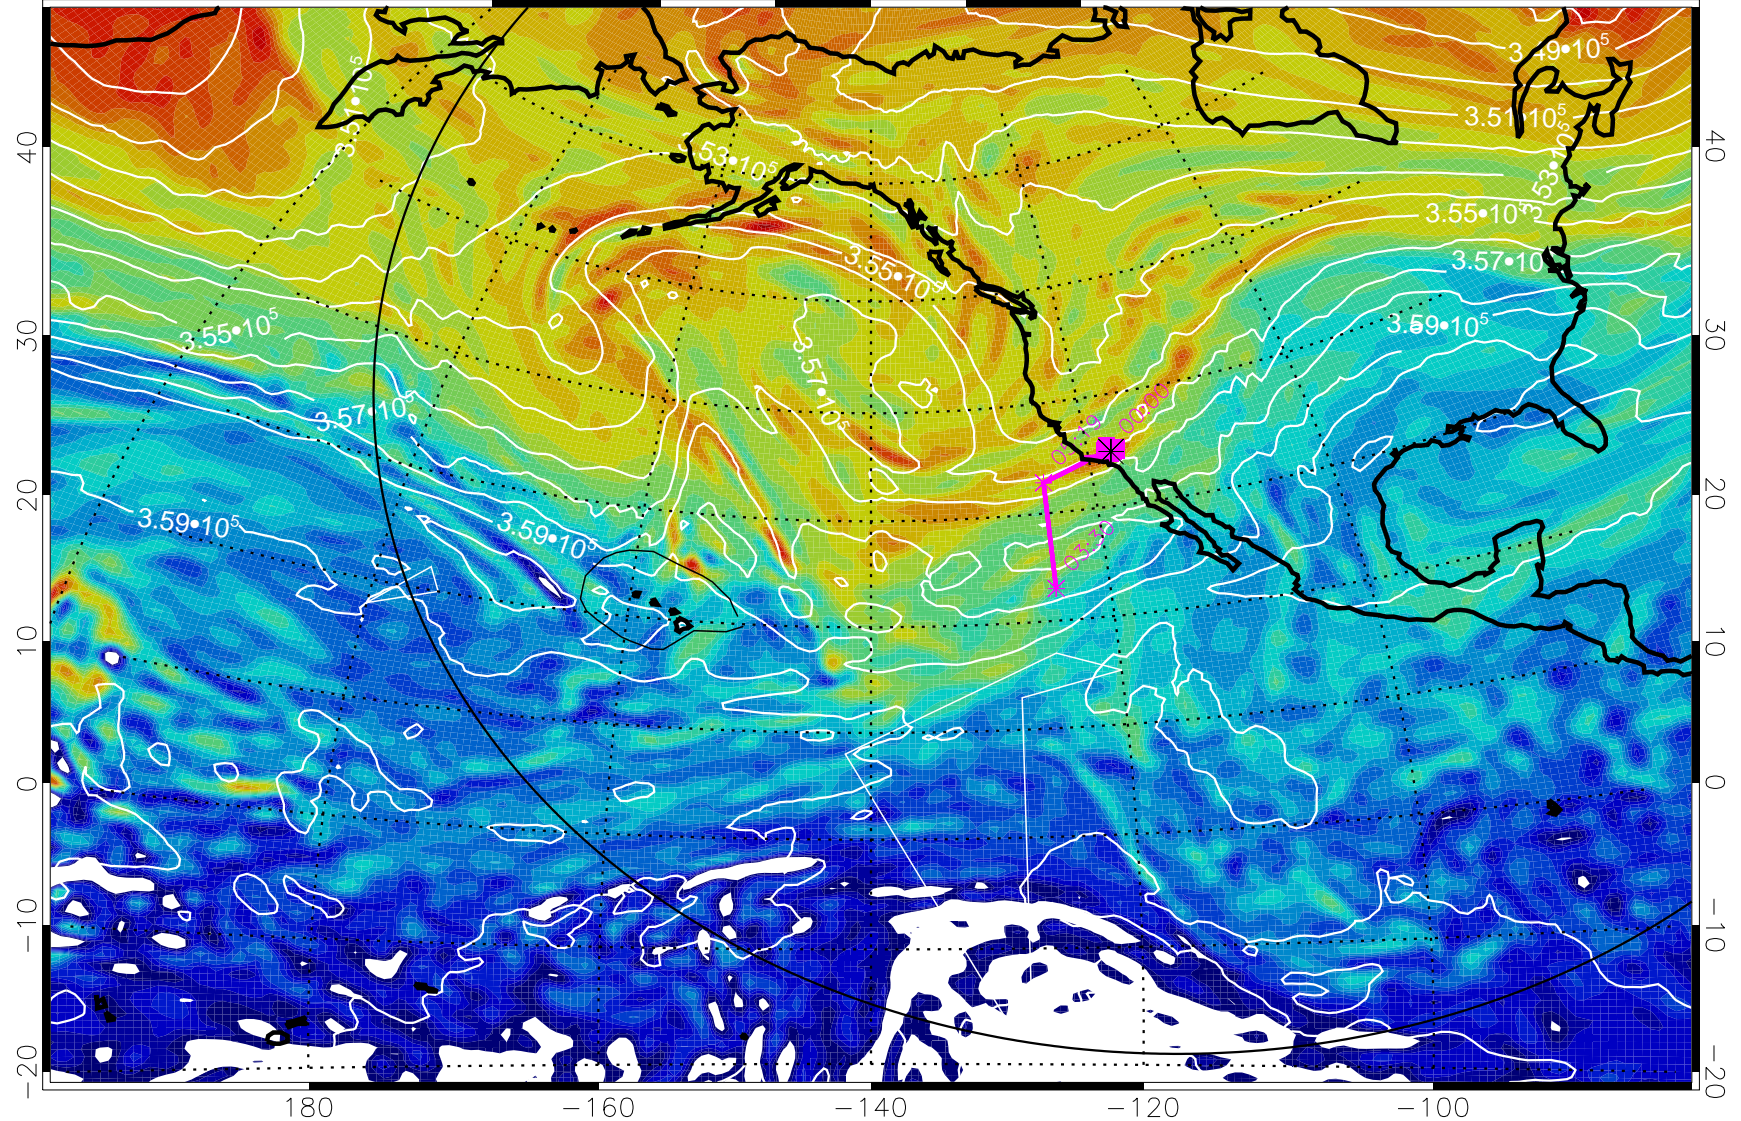

13012718, 6 hour forecast for 380K EPV

160 180 -160 -140 -120 -100

380K Montgomery Streamfunction, white

Range ring of 6000 km -- 19 hours GH round trip

13012800, 12 hour forecast for 380K EPV

380K Montgomery Streamfunction, white

Range ring of 6000 km -- 19 hours GH round trip

13012806, 18 hour forecast for 380K EPV

380K Montgomery Streamfunction, white

Range ring of 6000 km -- 19 hours GH round trip

13012818, 30 hour forecast for 380K EPV

160 180 -160 -140 -120 -100

380K Montgomery Streamfunction, white

Range ring of 6000 km -- 19 hours GH round trip

13012900, 36 hour forecast for 380K EPV

380K Montgomery Streamfunction, white

Range ring of 6000 km -- 19 hours GH round trip

13012906, 42 hour forecast for 380K EPV

380K Montgomery Streamfunction, white

Range ring of 6000 km -- 19 hours GH round trip

13012918, 54 hour forecast for 380K EPV

380K Montgomery Streamfunction, white

Range ring of 6000 km -- 19 hours GH round trip