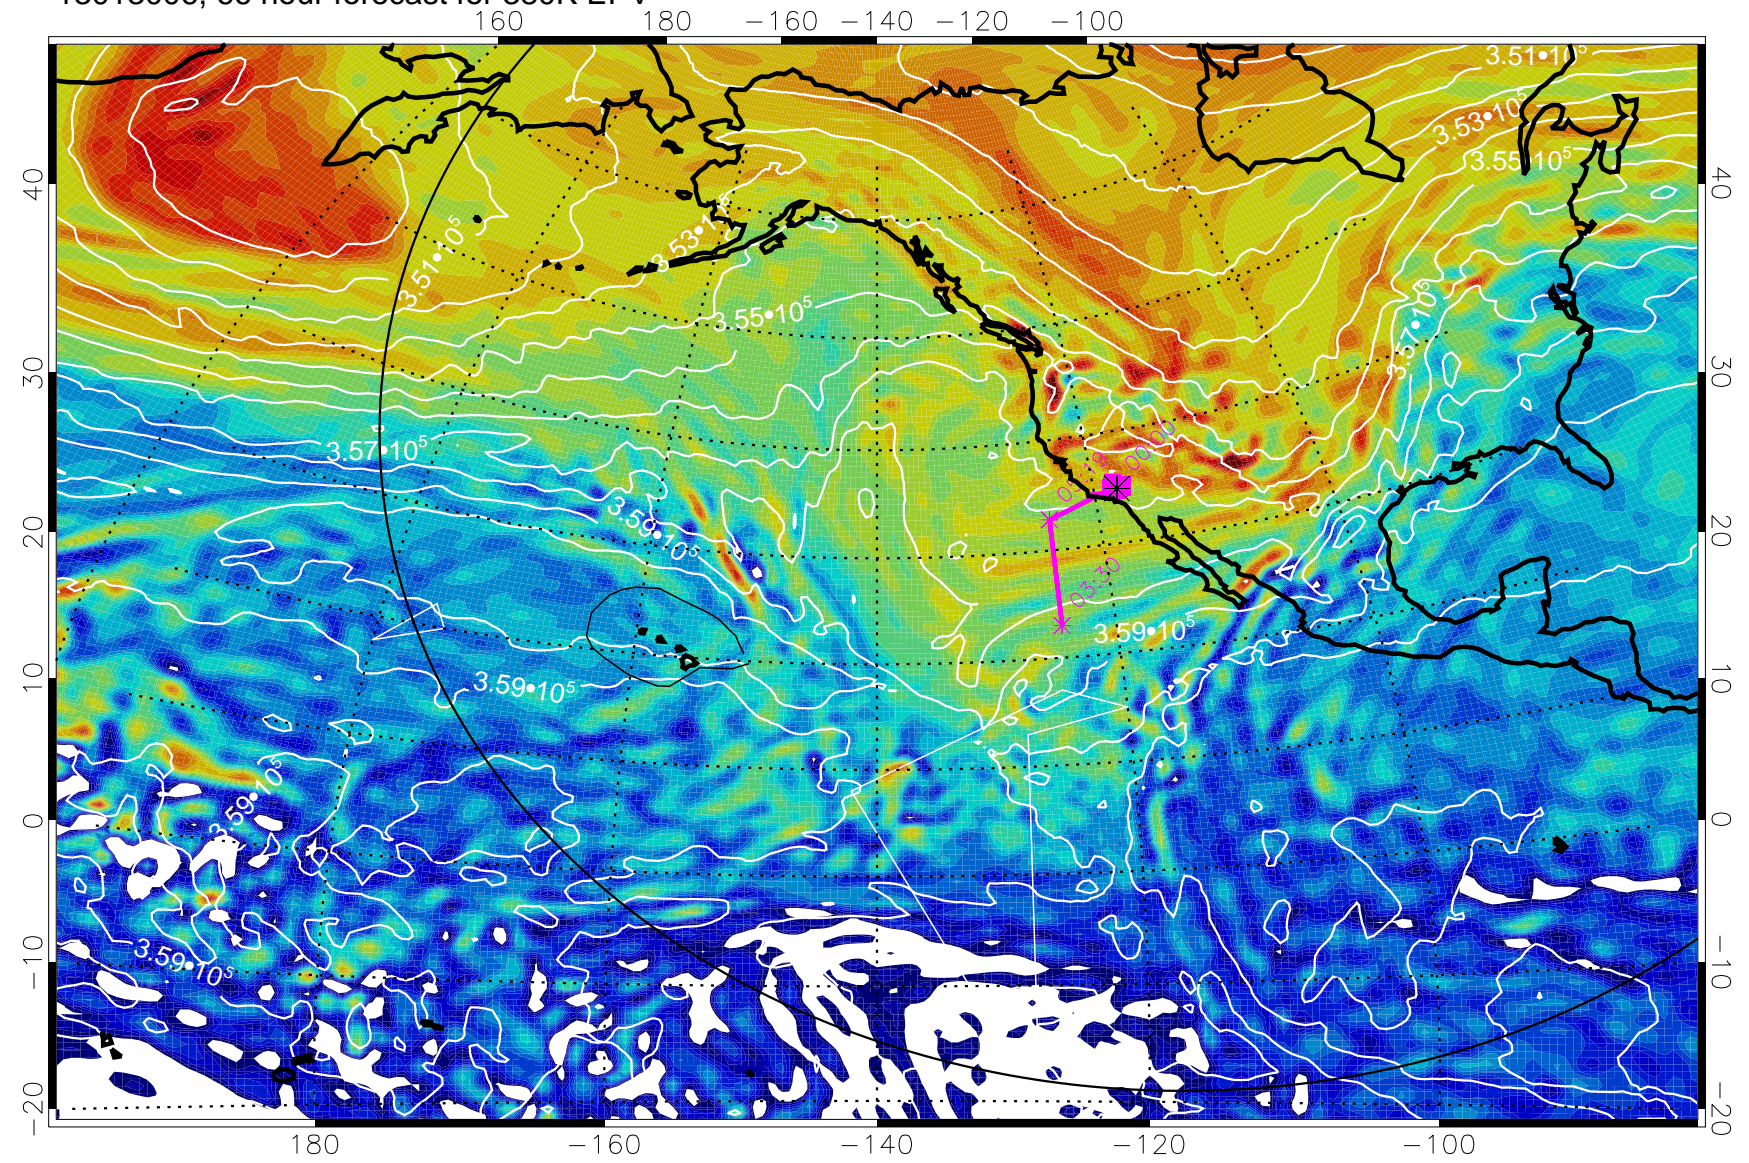

13013000, 60 hour forecast for 380K EPV

160 180 -160 -140 -120 -100

380K Montgomery Streamfunction, white

Range ring of 6000 km -- 19 hours GH round trip

13013006, 66 hour forecast for 380K EPV

380K Montgomery Streamfunction, white

Range ring of 6000 km -- 19 hours GH round trip

13013012, 72 hour forecast for 380K EPV

380K Montgomery Streamfunction, white

Range ring of 6000 km -- 19 hours GH round trip

13013018, 78 hour forecast for 380K EPV

380K Montgomery Streamfunction, white

Range ring of 6000 km -- 19 hours GH round trip

13013106, 90 hour forecast for 380K EPV

160 180 -160 -140 -120 -100

40  
30  
20  
10  
0  
-10  
-20

380K Montgomery Streamfunction, white

Range ring of 6000 km -- 19 hours GH round trip

13013112, 96 hour forecast for 380K EPV

380K Montgomery Streamfunction, white

Range ring of 6000 km -- 19 hours GH round trip

13020100, 108 hour forecast for 380K EPV