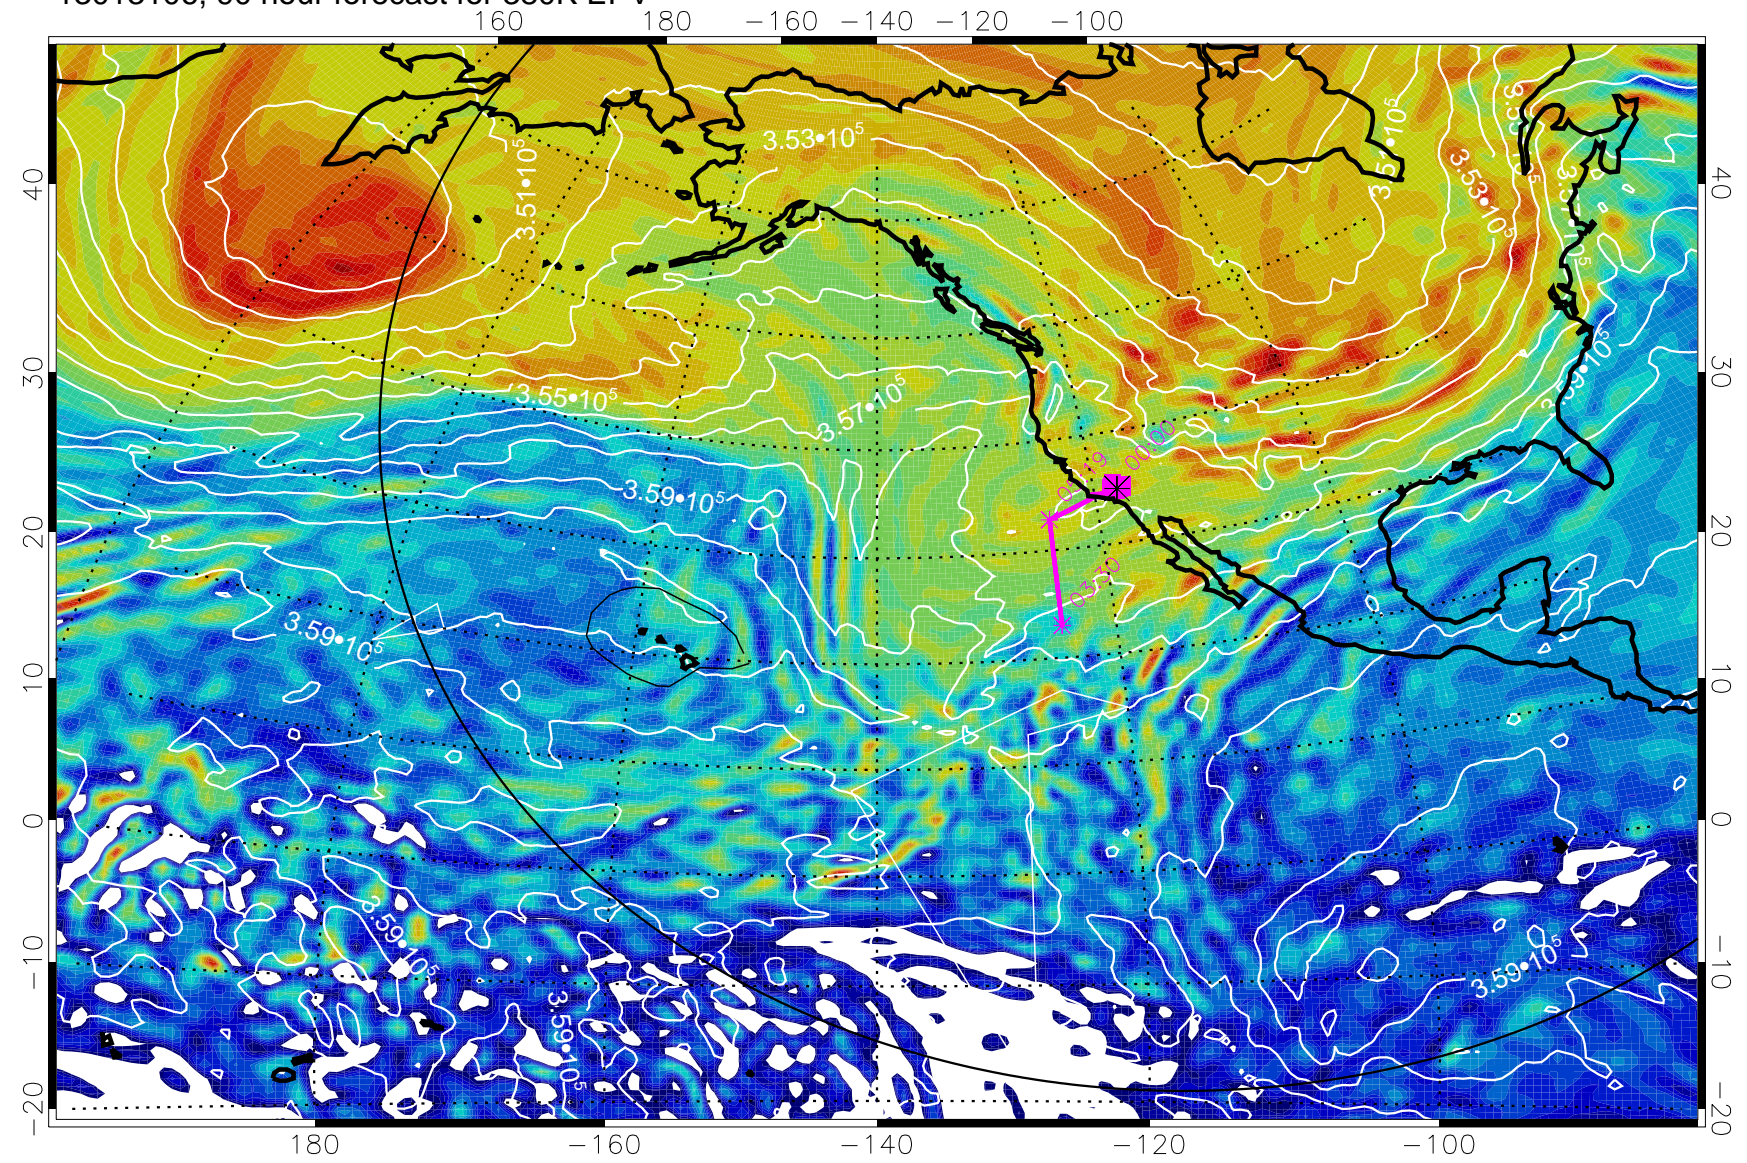

Range ring of 6000 km -- 19 hours GH round trip

13013012, 72 hour forecast for 380K EPV

380K Montgomery Streamfunction, white

Range ring of 6000 km -- 19 hours GH round trip

13013018, 78 hour forecast for 380K EPV

380K Montgomery Streamfunction, white

Range ring of 6000 km -- 19 hours GH round trip

13013106, 90 hour forecast for 380K EPV

160 180 -160 -140 -120 -100

40  
30  
20  
10  
0  
-10  
-20

380K Montgomery Streamfunction, white

Range ring of 6000 km -- 19 hours GH round trip

13013112, 96 hour forecast for 380K EPV

380K Montgomery Streamfunction, white

Range ring of 6000 km -- 19 hours GH round trip

13020100, 108 hour forecast for 380K EPV

160 180 -160 -140 -120 -100

380K Montgomery Streamfunction, white

Range ring of 6000 km -- 19 hours GH round trip

13020106, 114 hour forecast for 380K EPV

380K Montgomery Streamfunction, white

Range ring of 6000 km -- 19 hours GH round trip