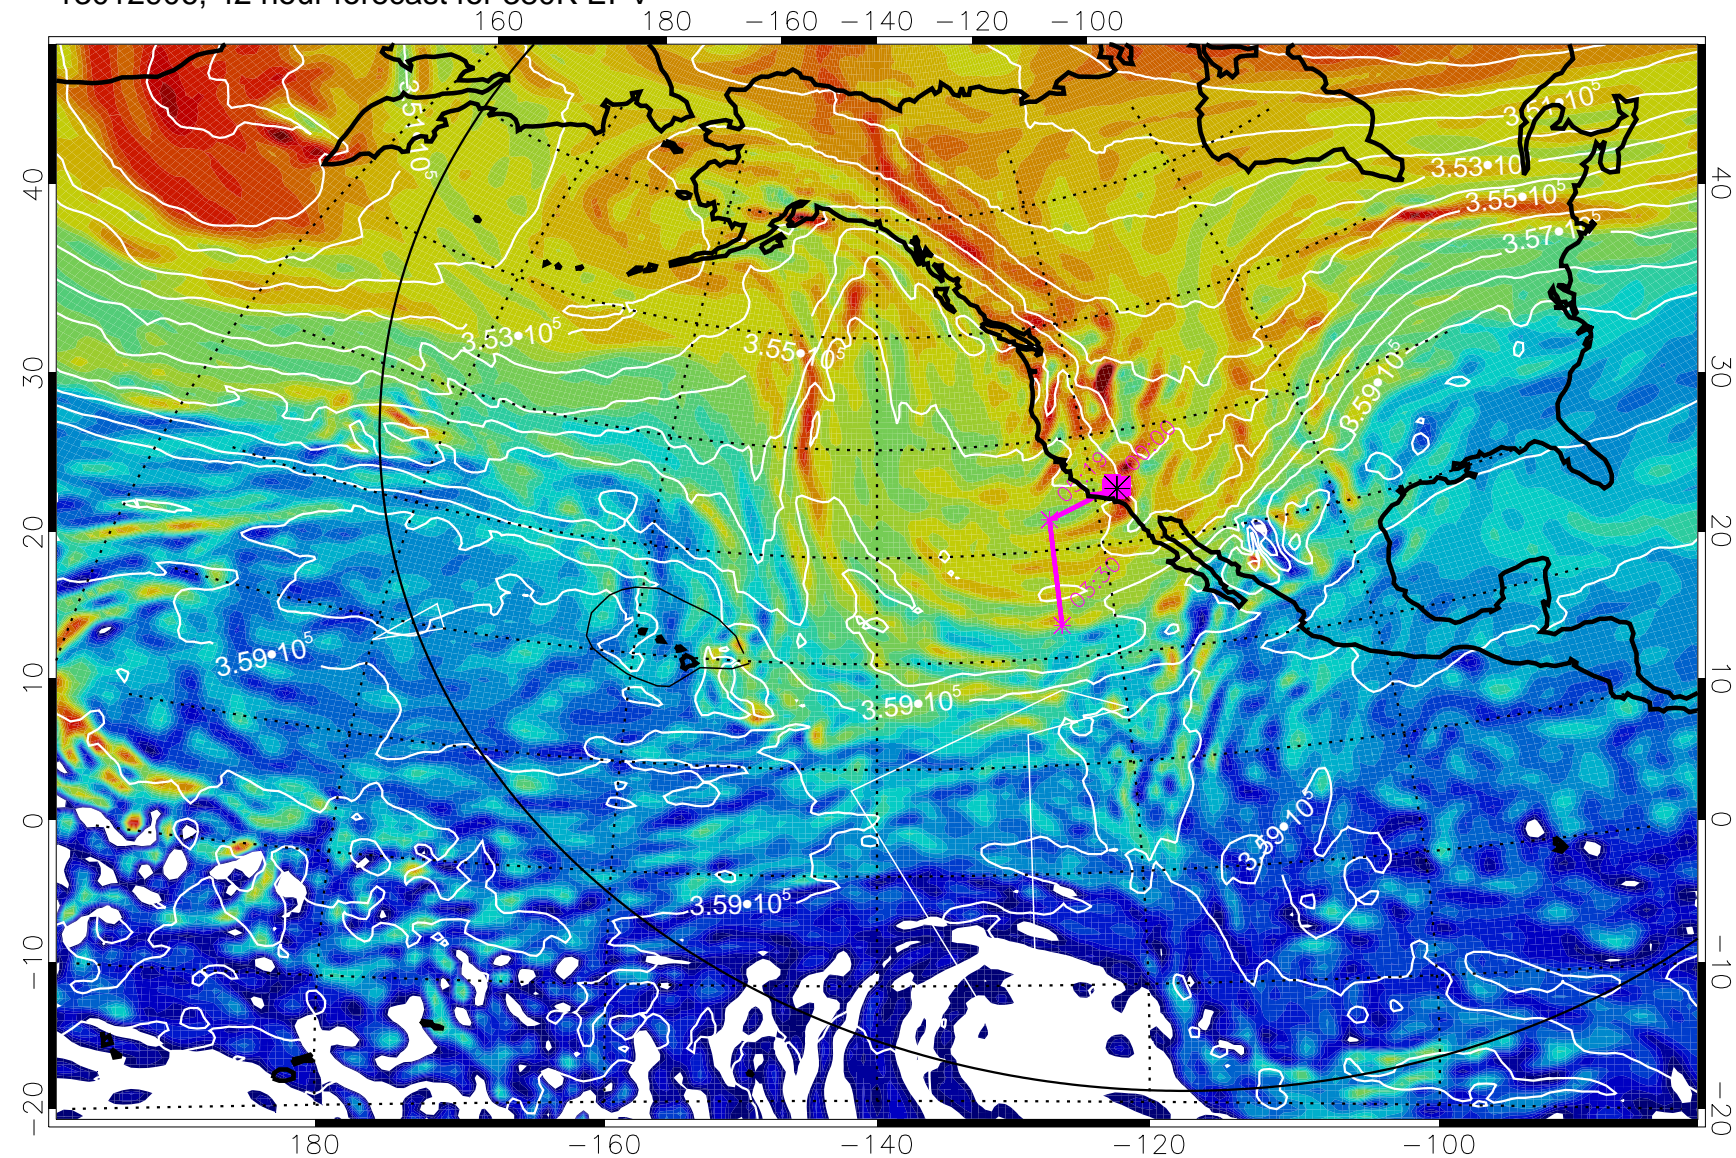

Range ring of 6000 km -- 19 hours GH round trip

13012806, 18 hour forecast for 380K EPV

380K Montgomery Streamfunction, white

Range ring of 6000 km -- 19 hours GH round trip

13012818, 30 hour forecast for 380K EPV

160 180 -160 -140 -120 -100

380K Montgomery Streamfunction, white

Range ring of 6000 km -- 19 hours GH round trip

13012900, 36 hour forecast for 380K EPV

380K Montgomery Streamfunction, white

Range ring of 6000 km -- 19 hours GH round trip

13012906, 42 hour forecast for 380K EPV

380K Montgomery Streamfunction, white

Range ring of 6000 km -- 19 hours GH round trip

13012918, 54 hour forecast for 380K EPV

380K Montgomery Streamfunction, white

Range ring of 6000 km -- 19 hours GH round trip

Range ring of 6000 km -- 19 hours GH round trip

13013012, 72 hour forecast for 380K EPV

380K Montgomery Streamfunction, white

Range ring of 6000 km -- 19 hours GH round trip

13013018, 78 hour forecast for 380K EPV