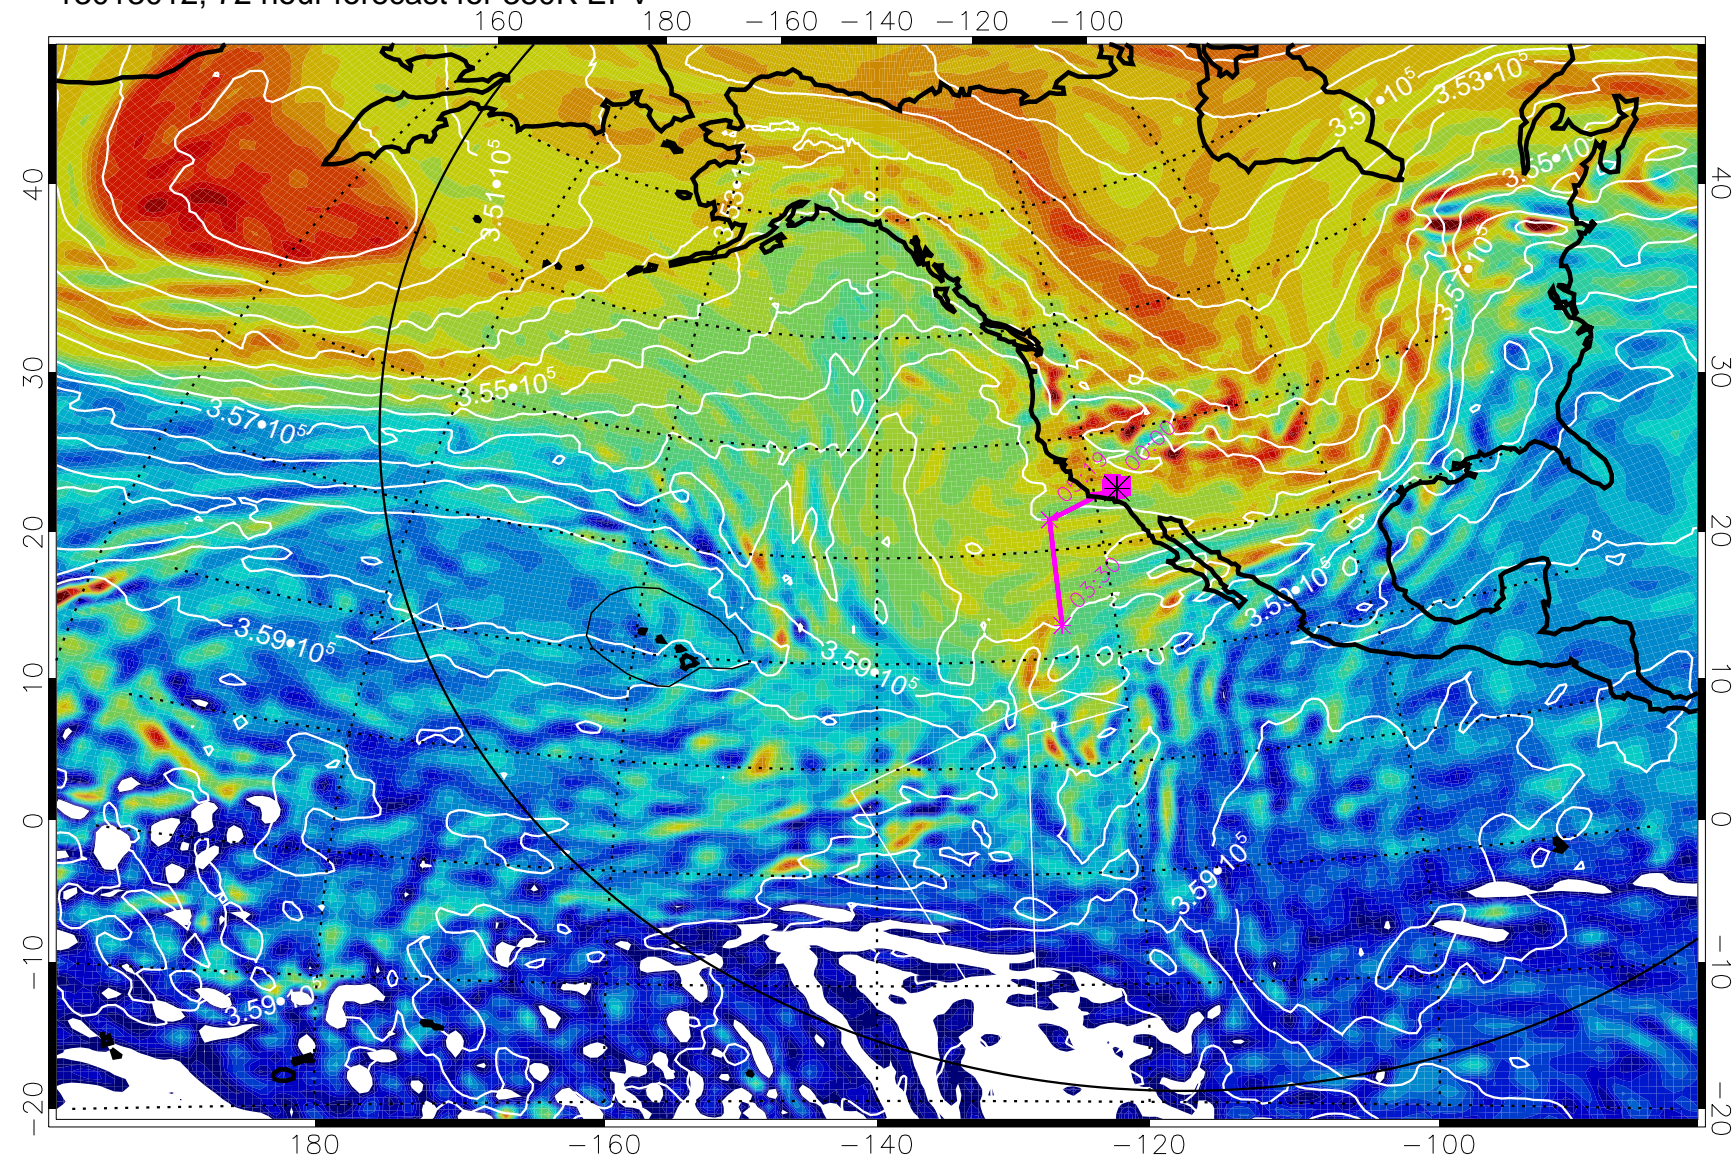

13012906, 42 hour forecast for 380K EPV

380K Montgomery Streamfunction, white

Range ring of 6000 km -- 19 hours GH round trip

13012918, 54 hour forecast for 380K EPV

380K Montgomery Streamfunction, white

Range ring of 6000 km -- 19 hours GH round trip

13013000, 60 hour forecast for 380K EPV

160 180 -160 -140 -120 -100

380K Montgomery Streamfunction, white

Range ring of 6000 km -- 19 hours GH round trip

13013006, 66 hour forecast for 380K EPV

380K Montgomery Streamfunction, white

Range ring of 6000 km -- 19 hours GH round trip

13013012, 72 hour forecast for 380K EPV

380K Montgomery Streamfunction, white

Range ring of 6000 km -- 19 hours GH round trip

13013018, 78 hour forecast for 380K EPV

380K Montgomery Streamfunction, white

Range ring of 6000 km -- 19 hours GH round trip

13013106, 90 hour forecast for 380K EPV

160 180 -160 -140 -120 -100

40  
30  
20  
10  
0  
-10  
-20

380K Montgomery Streamfunction, white