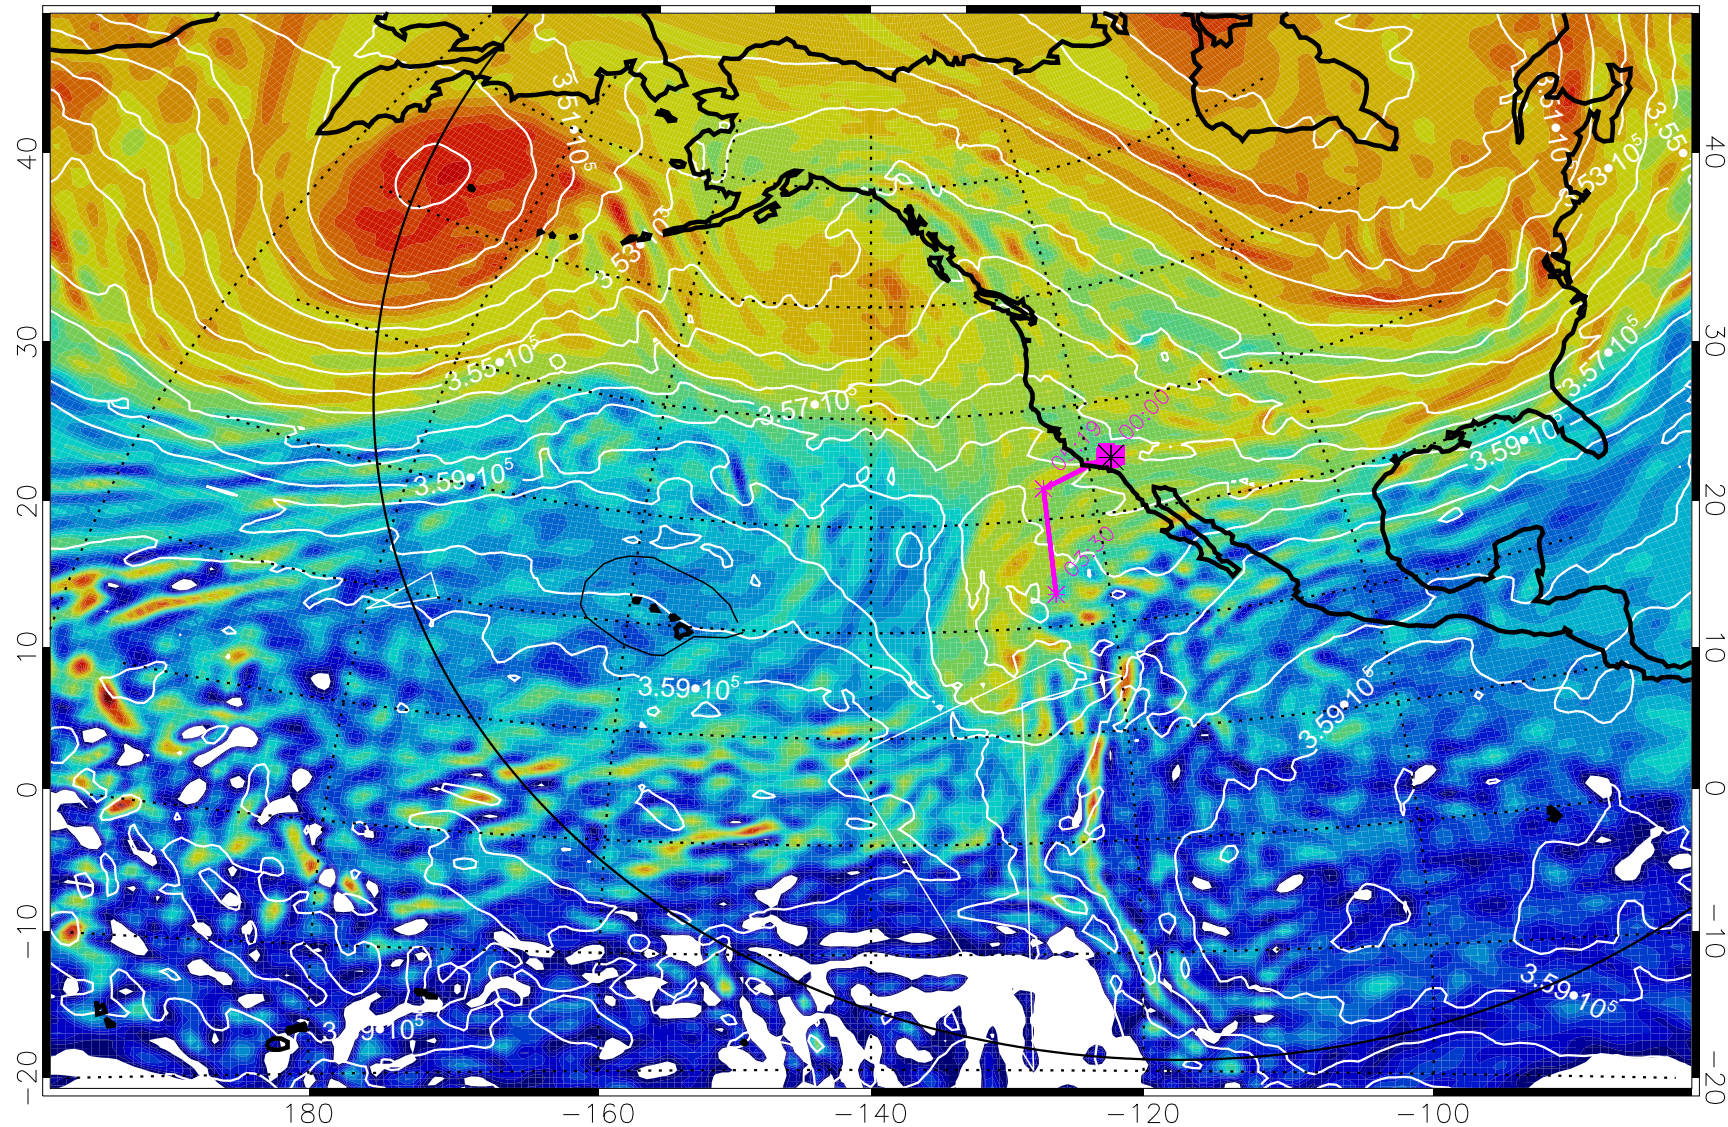

Range ring of 6000 km -- 19 hours GH round trip

13013112, 96 hour forecast for 380K EPV

380K Montgomery Streamfunction, white

Range ring of 6000 km -- 19 hours GH round trip

13020100, 108 hour forecast for 380K EPV

160 180 -160 -140 -120 -100

380K Montgomery Streamfunction, white

Range ring of 6000 km -- 19 hours GH round trip

13020106, 114 hour forecast for 380K EPV

380K Montgomery Streamfunction, white

Range ring of 6000 km -- 19 hours GH round trip

13020112, 120 hour forecast for 380K EPV

160 180 -160 -140 -120 -100

380K Montgomery Streamfunction, white

Range ring of 6000 km -- 19 hours GH round trip