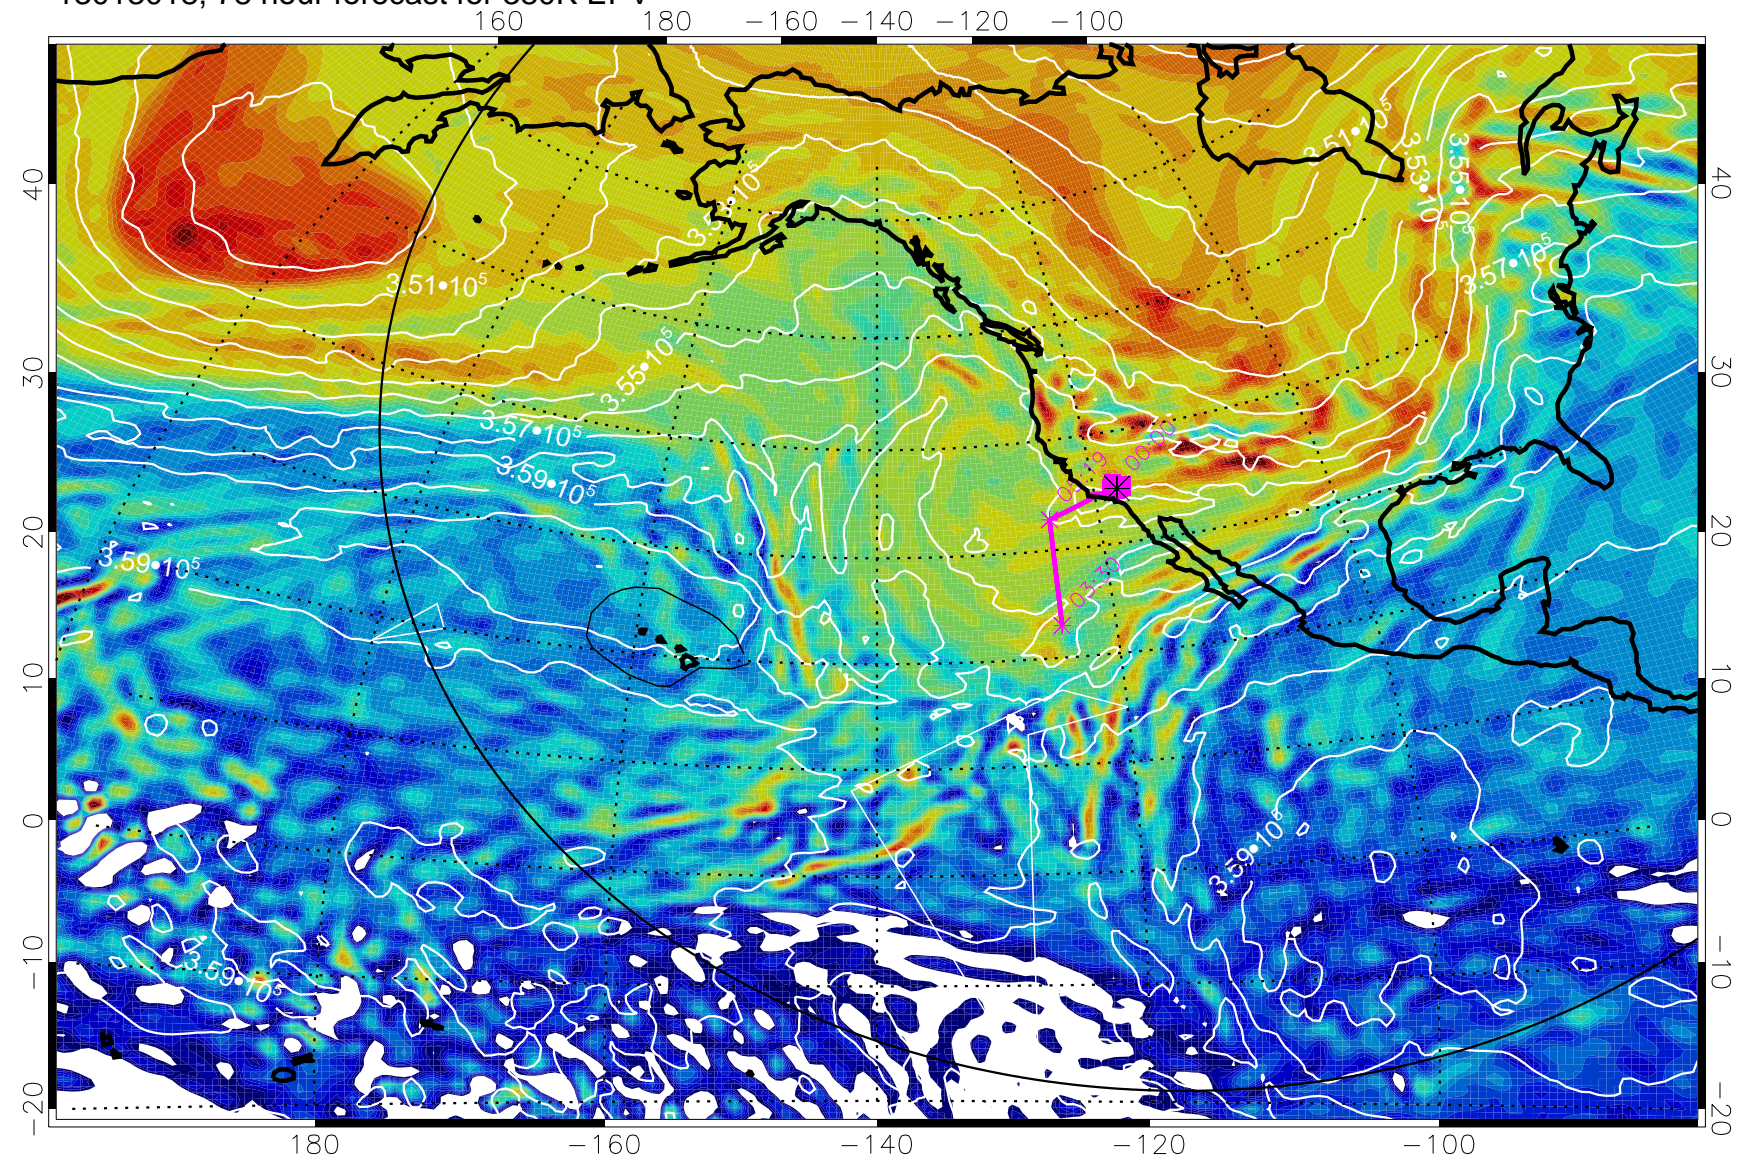

13013000, 60 hour forecast for 380K EPV

160 180 -160 -140 -120 -100

380K Montgomery Streamfunction, white

Range ring of 6000 km -- 19 hours GH round trip

13013006, 66 hour forecast for 380K EPV

380K Montgomery Streamfunction, white

Range ring of 6000 km -- 19 hours GH round trip

13013012, 72 hour forecast for 380K EPV

380K Montgomery Streamfunction, white

Range ring of 6000 km -- 19 hours GH round trip

13013018, 78 hour forecast for 380K EPV

380K Montgomery Streamfunction, white

Range ring of 6000 km -- 19 hours GH round trip

13013106, 90 hour forecast for 380K EPV

160 180 -160 -140 -120 -100

40  
30  
20  
10  
0  
-10  
-20

380K Montgomery Streamfunction, white

Range ring of 6000 km -- 19 hours GH round trip

13013112, 96 hour forecast for 380K EPV

380K Montgomery Streamfunction, white

Range ring of 6000 km -- 19 hours GH round trip

13020100, 108 hour forecast for 380K EPV