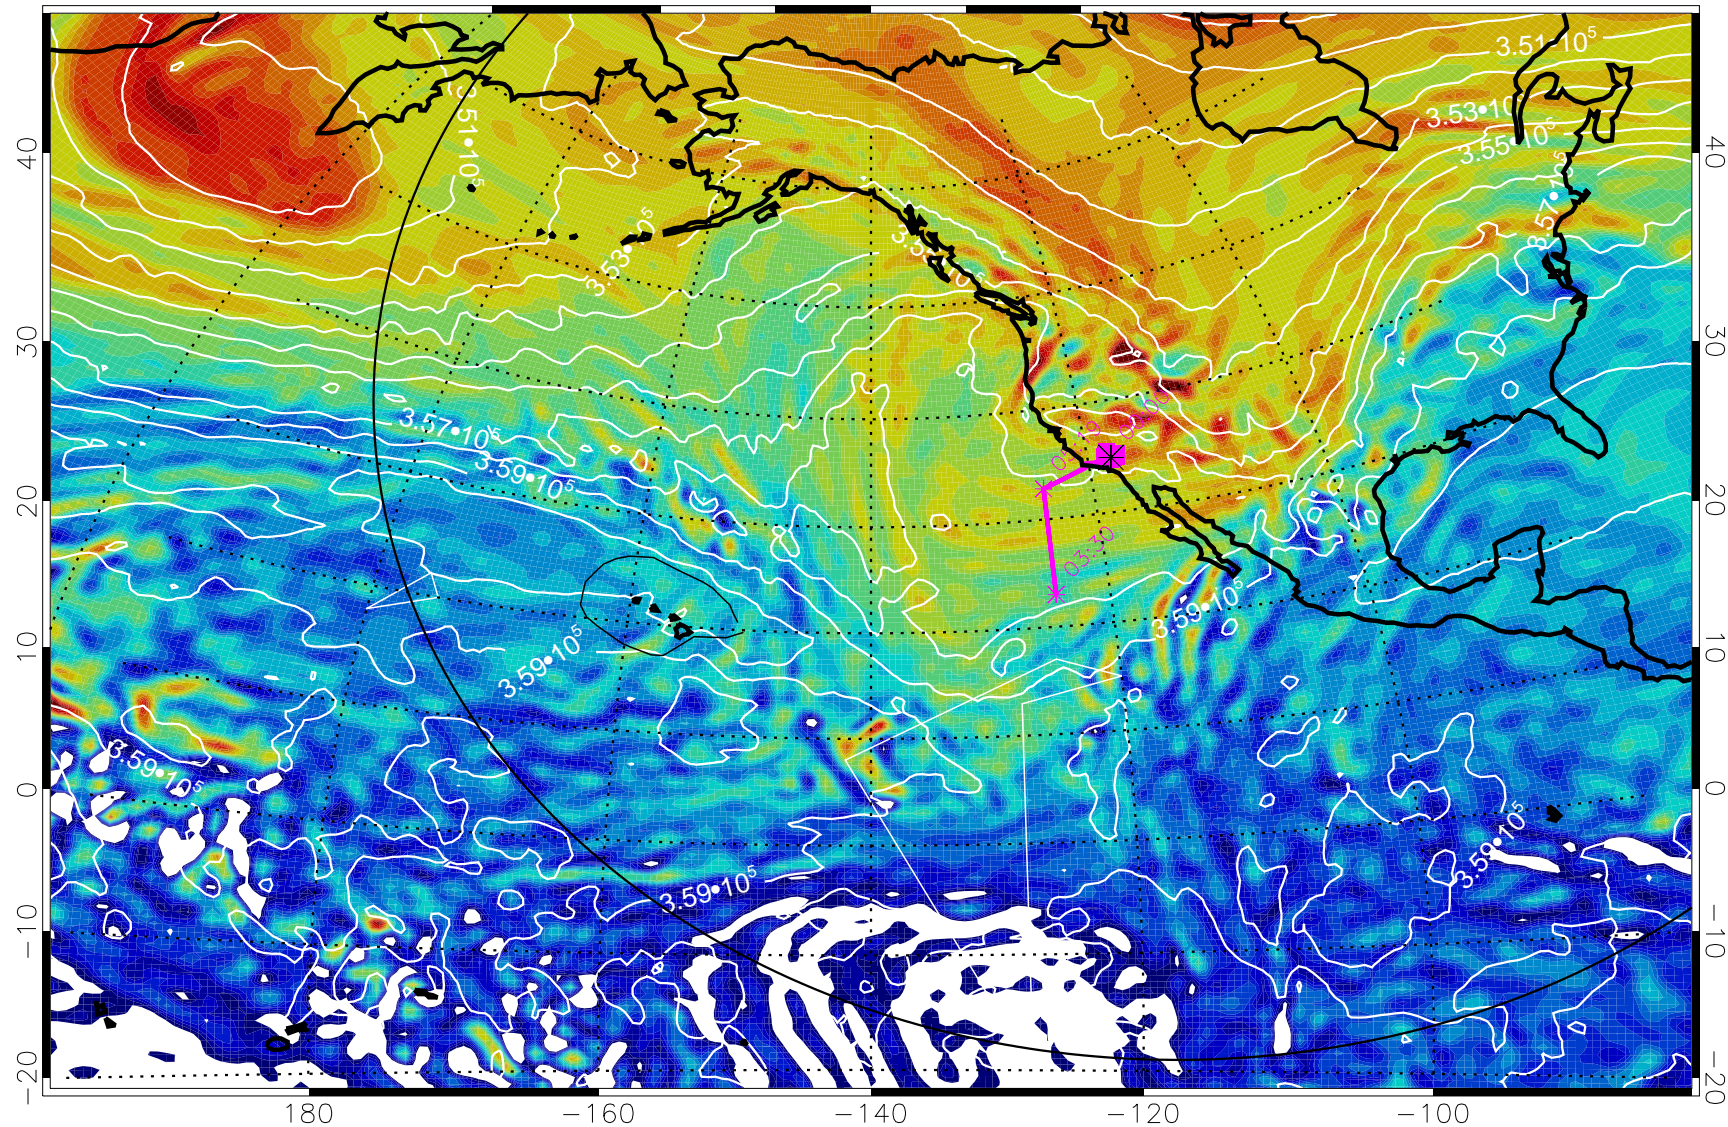

160 180 -160 -140 -120 -100

380K Montgomery Streamfunction, white

Range ring of 6000 km -- 19 hours GH round trip

13012900, 36 hour forecast for 380K EPV

380K Montgomery Streamfunction, white

Range ring of 6000 km -- 19 hours GH round trip

13012906, 42 hour forecast for 380K EPV

380K Montgomery Streamfunction, white

Range ring of 6000 km -- 19 hours GH round trip

13012918, 54 hour forecast for 380K EPV

380K Montgomery Streamfunction, white

Range ring of 6000 km -- 19 hours GH round trip

13013000, 60 hour forecast for 380K EPV

160 180 -160 -140 -120 -100

380K Montgomery Streamfunction, white

Range ring of 6000 km -- 19 hours GH round trip

13013006, 66 hour forecast for 380K EPV

380K Montgomery Streamfunction, white

Range ring of 6000 km -- 19 hours GH round trip

13013012, 72 hour forecast for 380K EPV

380K Montgomery Streamfunction, white

Range ring of 6000 km -- 19 hours GH round trip

13013018, 78 hour forecast for 380K EPV