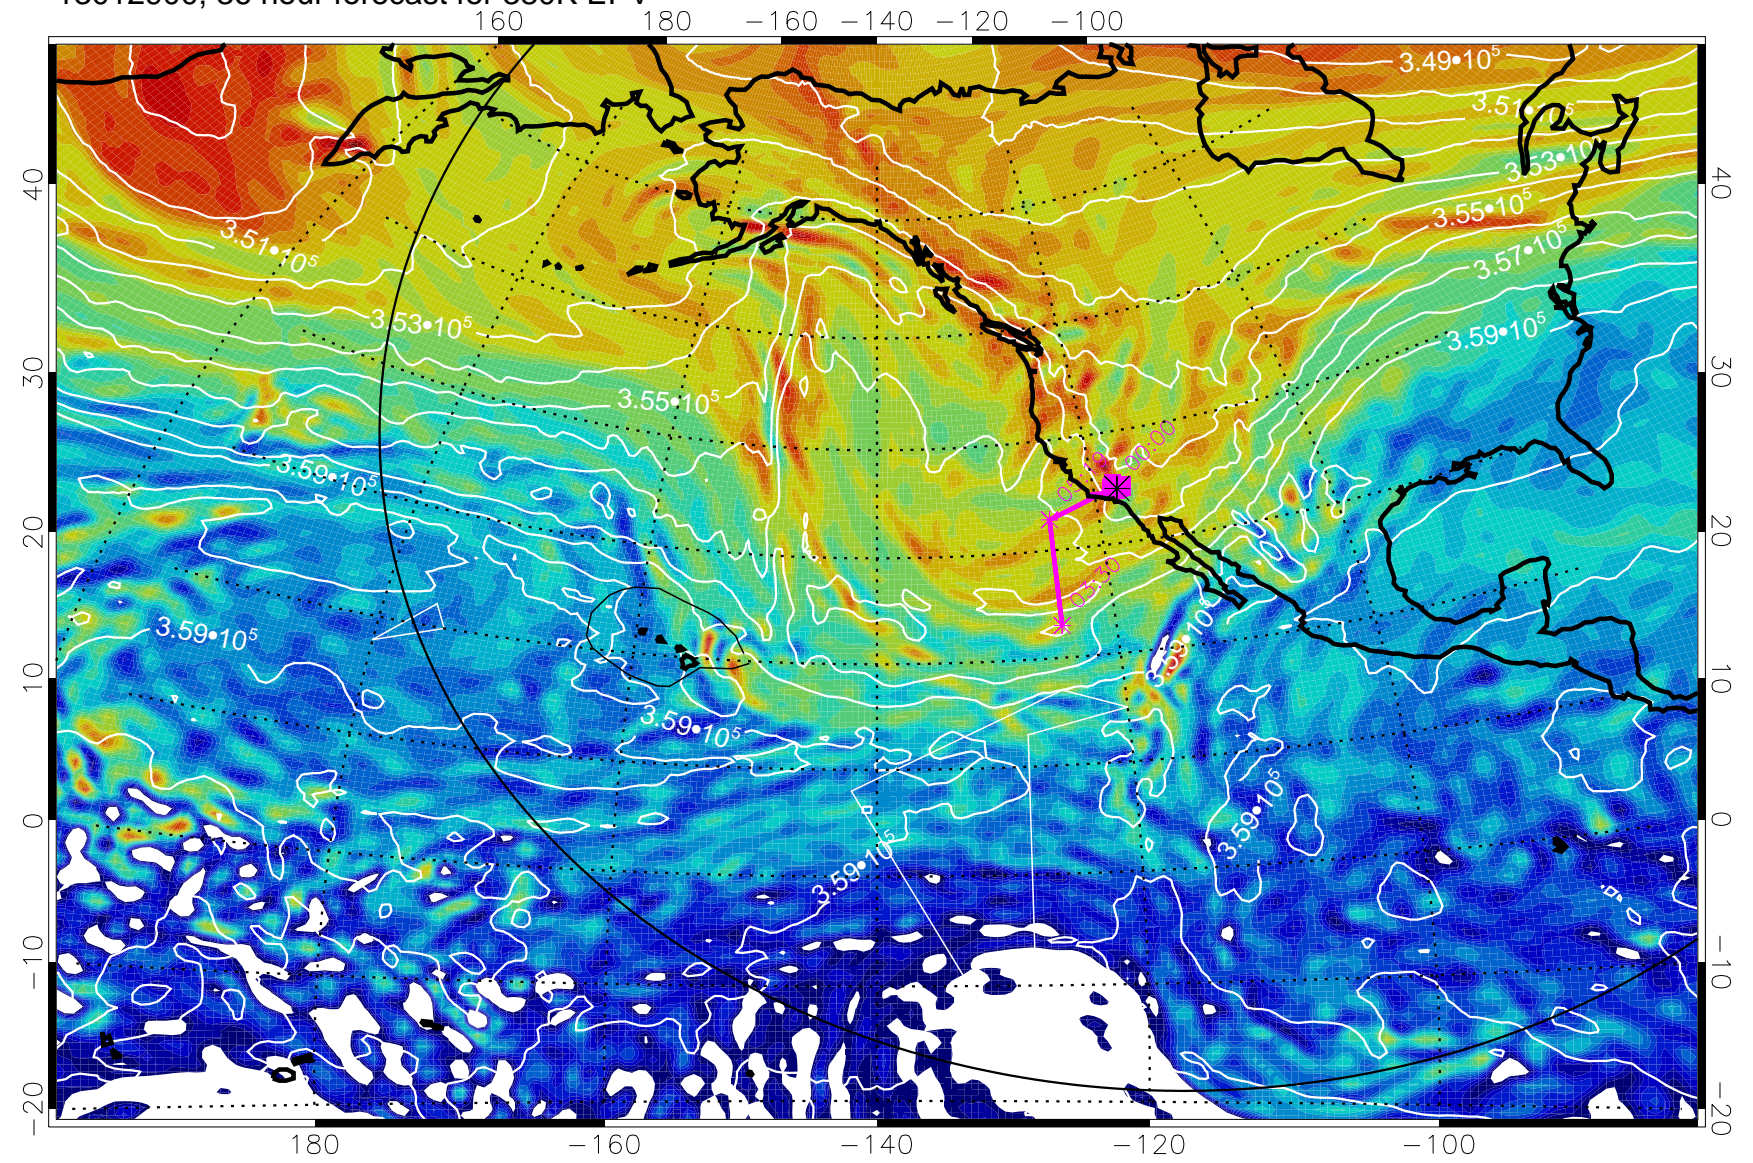

160 180 -160 -140 -120 -100

380K Montgomery Streamfunction, white

Range ring of 6000 km -- 19 hours GH round trip

13012900, 36 hour forecast for 380K EPV

380K Montgomery Streamfunction, white

Range ring of 6000 km -- 19 hours GH round trip

13012906, 42 hour forecast for 380K EPV

380K Montgomery Streamfunction, white

Range ring of 6000 km -- 19 hours GH round trip

13012918, 54 hour forecast for 380K EPV

380K Montgomery Streamfunction, white

Range ring of 6000 km -- 19 hours GH round trip

13013000, 60 hour forecast for 380K EPV

160 180 -160 -140 -120 -100

380K Montgomery Streamfunction, white

Range ring of 6000 km -- 19 hours GH round trip

13013006, 66 hour forecast for 380K EPV

380K Montgomery Streamfunction, white

Range ring of 6000 km -- 19 hours GH round trip

13013012, 72 hour forecast for 380K EPV

380K Montgomery Streamfunction, white

Range ring of 6000 km -- 19 hours GH round trip

13013018, 78 hour forecast for 380K EPV