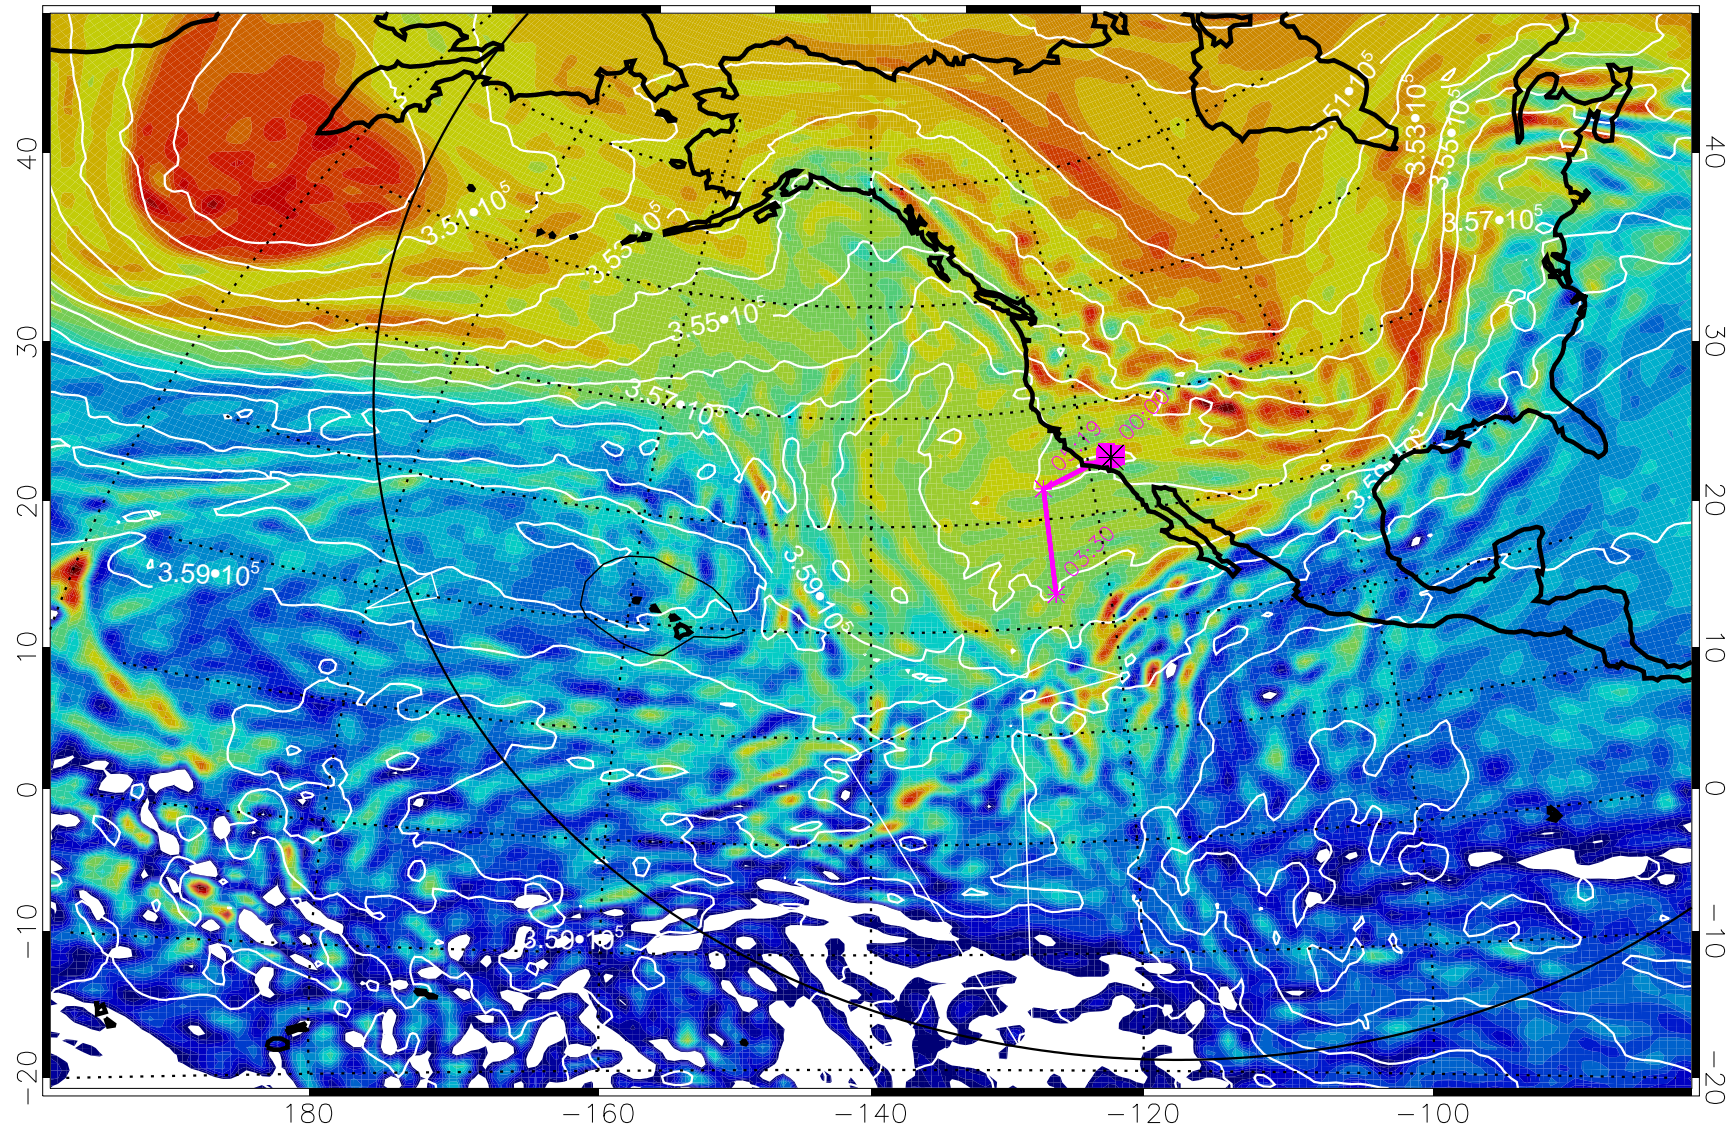

13012912, 72 hour forecast for 380K EPV

380K Montgomery Streamfunction, white

Range ring of 6000 km -- 19 hours GH round trip

13013000, 84 hour forecast for 380K EPV

380K Montgomery Streamfunction, white

Range ring of 6000 km -- 19 hours GH round trip

13013006, 90 hour forecast for 380K EPV

160 180 -160 -140 -120 -100

380K Montgomery Streamfunction, white

Range ring of 6000 km -- 19 hours GH round trip

13013012, 96 hour forecast for 380K EPV

380K Montgomery Streamfunction, white

Range ring of 6000 km -- 19 hours GH round trip

13013018, 102 hour forecast for 380K EPV

160 180 -160 -140 -120 -100

380K Montgomery Streamfunction, white

Range ring of 6000 km -- 19 hours GH round trip

13013100, 108 hour forecast for 380K EPV

160 180 -160 -140 -120 -100

380K Montgomery Streamfunction, white

Range ring of 6000 km -- 19 hours GH round trip

13013106, 114 hour forecast for 380K EPV

160 180 -160 -140 -120 -100

380K Montgomery Streamfunction, white