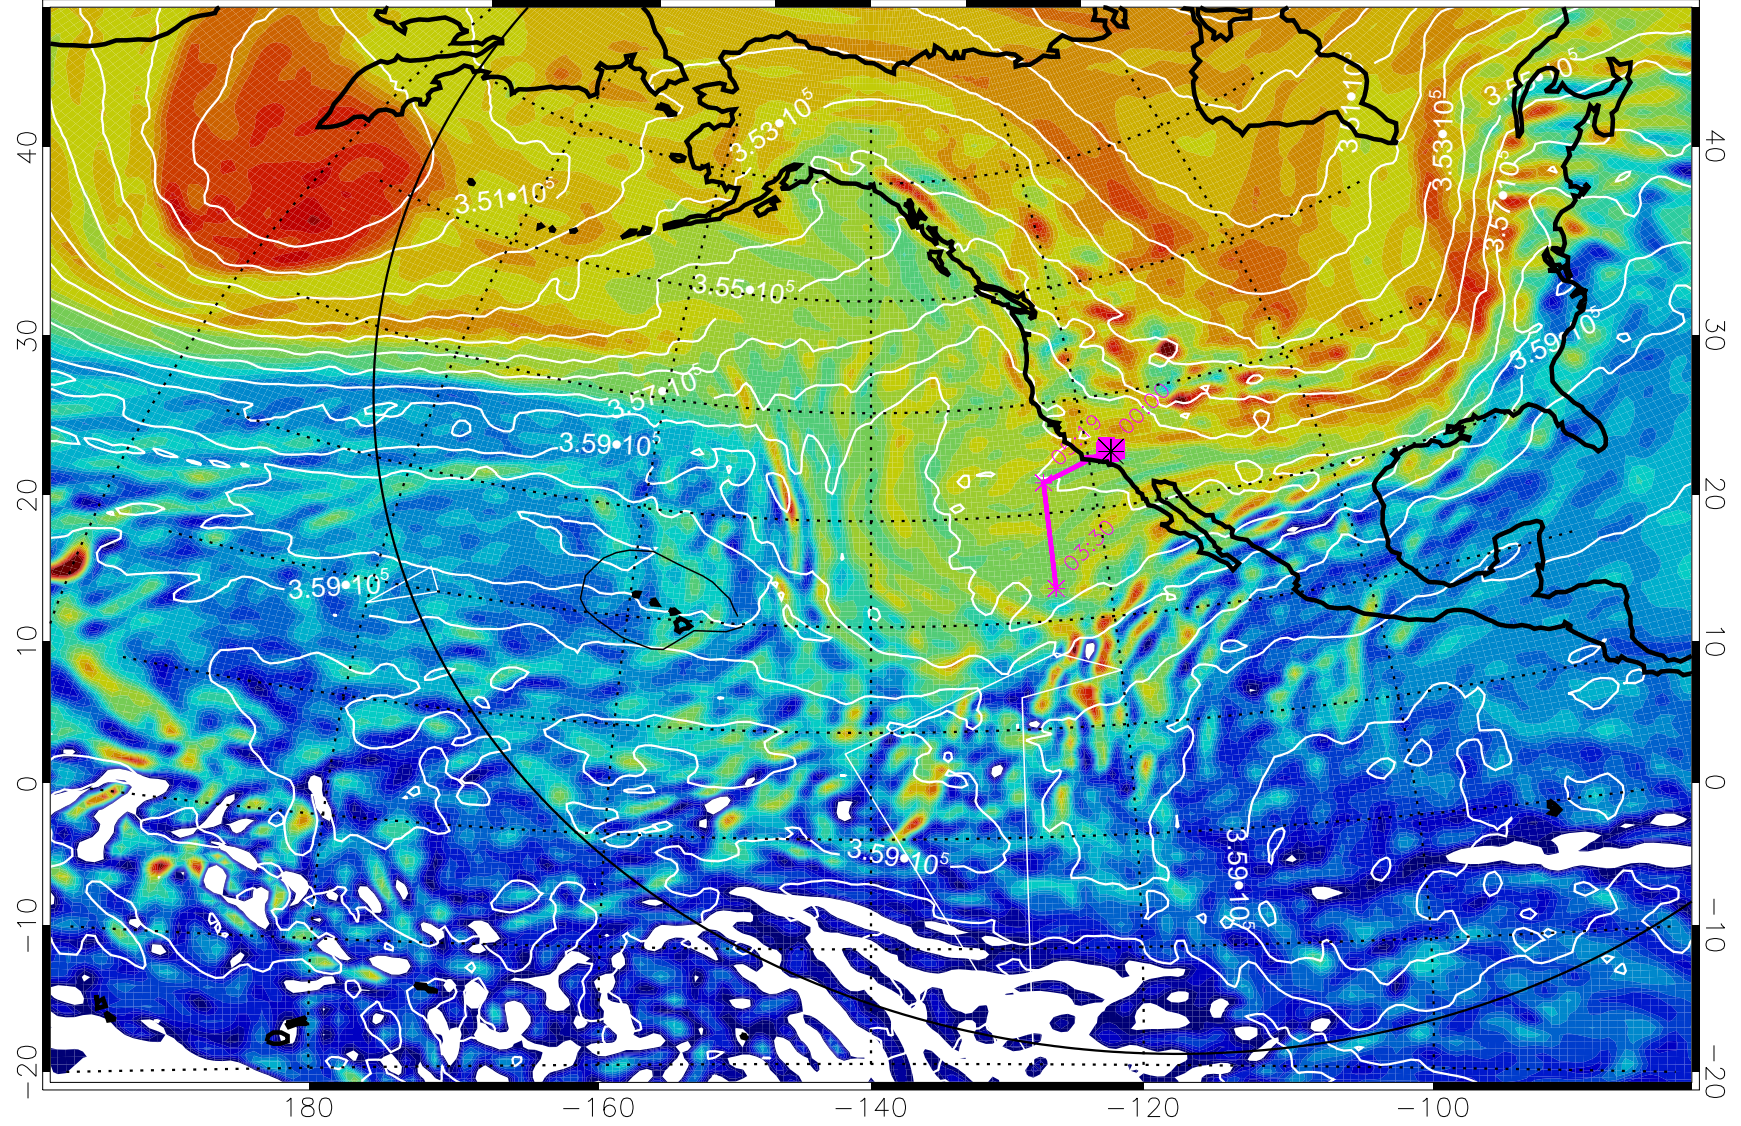

13013006, 90 hour forecast for 380K EPV

160 180 -160 -140 -120 -100

380K Montgomery Streamfunction, white

Range ring of 6000 km -- 19 hours GH round trip

13013012, 96 hour forecast for 380K EPV

380K Montgomery Streamfunction, white

Range ring of 6000 km -- 19 hours GH round trip

13013018, 102 hour forecast for 380K EPV

160 180 -160 -140 -120 -100

380K Montgomery Streamfunction, white

Range ring of 6000 km -- 19 hours GH round trip

13013100, 108 hour forecast for 380K EPV

160 180 -160 -140 -120 -100

380K Montgomery Streamfunction, white

Range ring of 6000 km -- 19 hours GH round trip

13013106, 114 hour forecast for 380K EPV

160 180 -160 -140 -120 -100

380K Montgomery Streamfunction, white

Range ring of 6000 km -- 19 hours GH round trip

13013112, 120 hour forecast for 380K EPV

160 180 -160 -140 -120 -100

380K Montgomery Streamfunction, white

Range ring of 6000 km -- 19 hours GH round trip