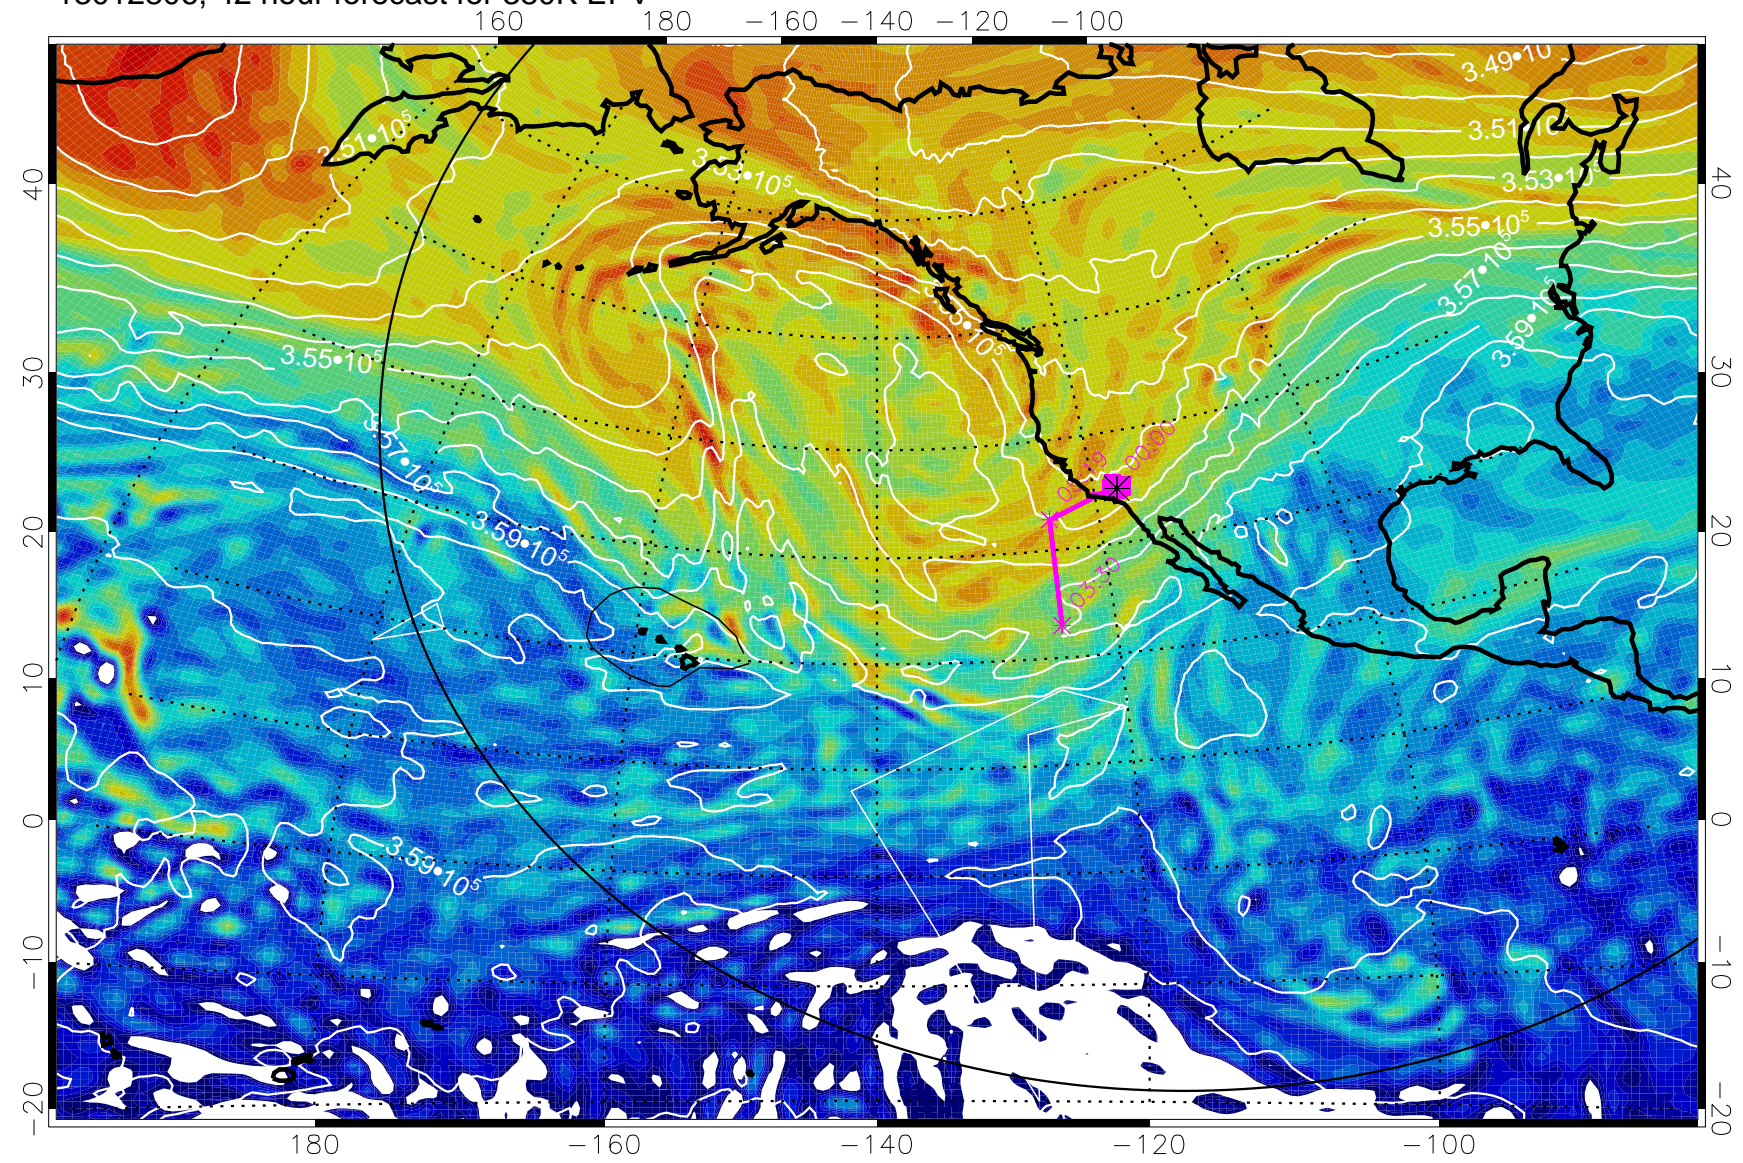

13012712, 24 hour forecast for 380K EPV

380K Montgomery Streamfunction, white

Range ring of 6000 km -- 19 hours GH round trip

13012800, 36 hour forecast for 380K EPV

380K Montgomery Streamfunction, white

Range ring of 6000 km -- 19 hours GH round trip

13012806, 42 hour forecast for 380K EPV

380K Montgomery Streamfunction, white

Range ring of 6000 km -- 19 hours GH round trip

13012812, 48 hour forecast for 380K EPV

160 180 -160 -140 -120 -100

380K Montgomery Streamfunction, white

Range ring of 6000 km -- 19 hours GH round trip

13012818, 54 hour forecast for 380K EPV

380K Montgomery Streamfunction, white

Range ring of 6000 km -- 19 hours GH round trip

13012900, 60 hour forecast for 380K EPV

380K Montgomery Streamfunction, white

Range ring of 6000 km -- 19 hours GH round trip

13012906, 66 hour forecast for 380K EPV

380K Montgomery Streamfunction, white

Range ring of 6000 km -- 19 hours GH round trip