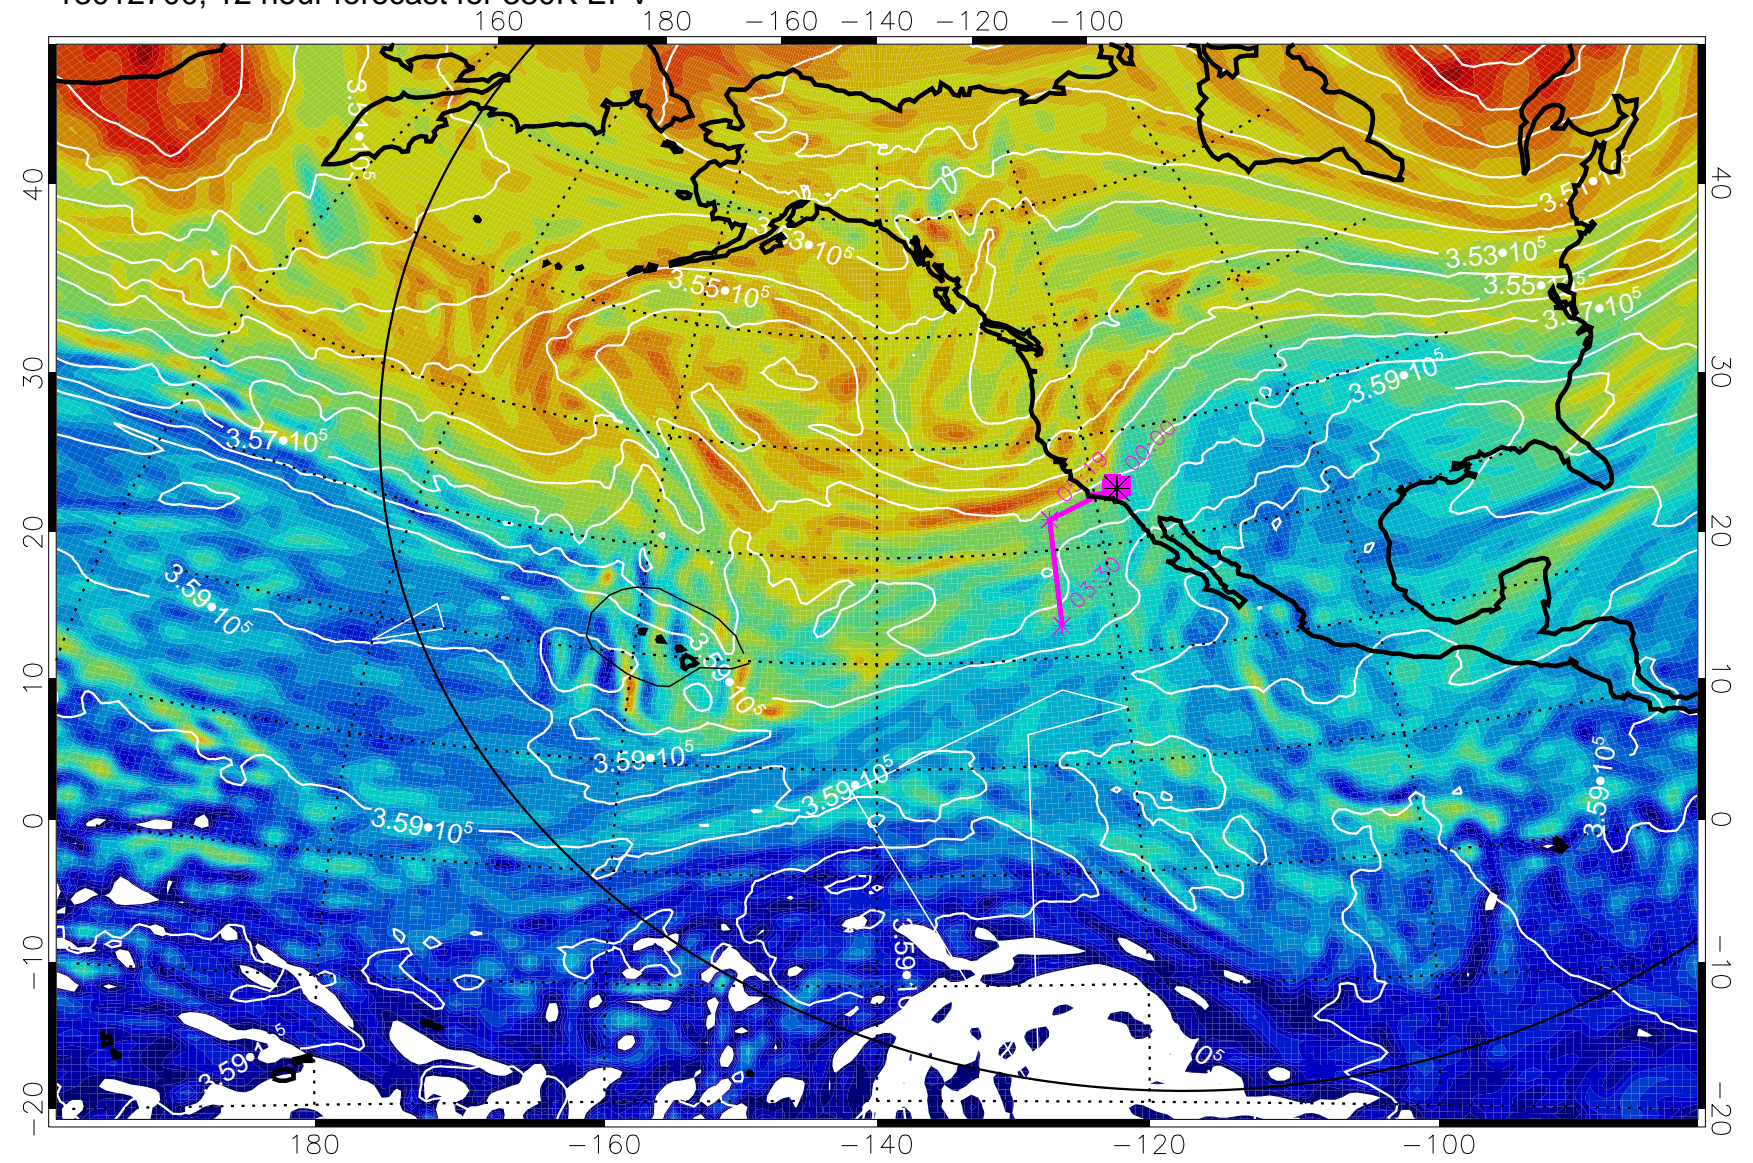

13012618, 6 hour forecast for 380K EPV

160 180 -160 -140 -120 -100

380K Montgomery Streamfunction, white

Range ring of 6000 km -- 19 hours GH round trip

13012700, 12 hour forecast for 380K EPV

160 180 -160 -140 -120 -100

40  
30  
20  
10  
0  
-10  
-20

380K Montgomery Streamfunction, white

Range ring of 6000 km -- 19 hours GH round trip

13012706, 18 hour forecast for 380K EPV

380K Montgomery Streamfunction, white

Range ring of 6000 km -- 19 hours GH round trip

13012712, 24 hour forecast for 380K EPV

380K Montgomery Streamfunction, white

Range ring of 6000 km -- 19 hours GH round trip

13012800, 36 hour forecast for 380K EPV

380K Montgomery Streamfunction, white

Range ring of 6000 km -- 19 hours GH round trip

Range ring of 6000 km -- 19 hours GH round trip

13012818, 54 hour forecast for 380K EPV

380K Montgomery Streamfunction, white

Range ring of 6000 km -- 19 hours GH round trip

13012900, 60 hour forecast for 380K EPV