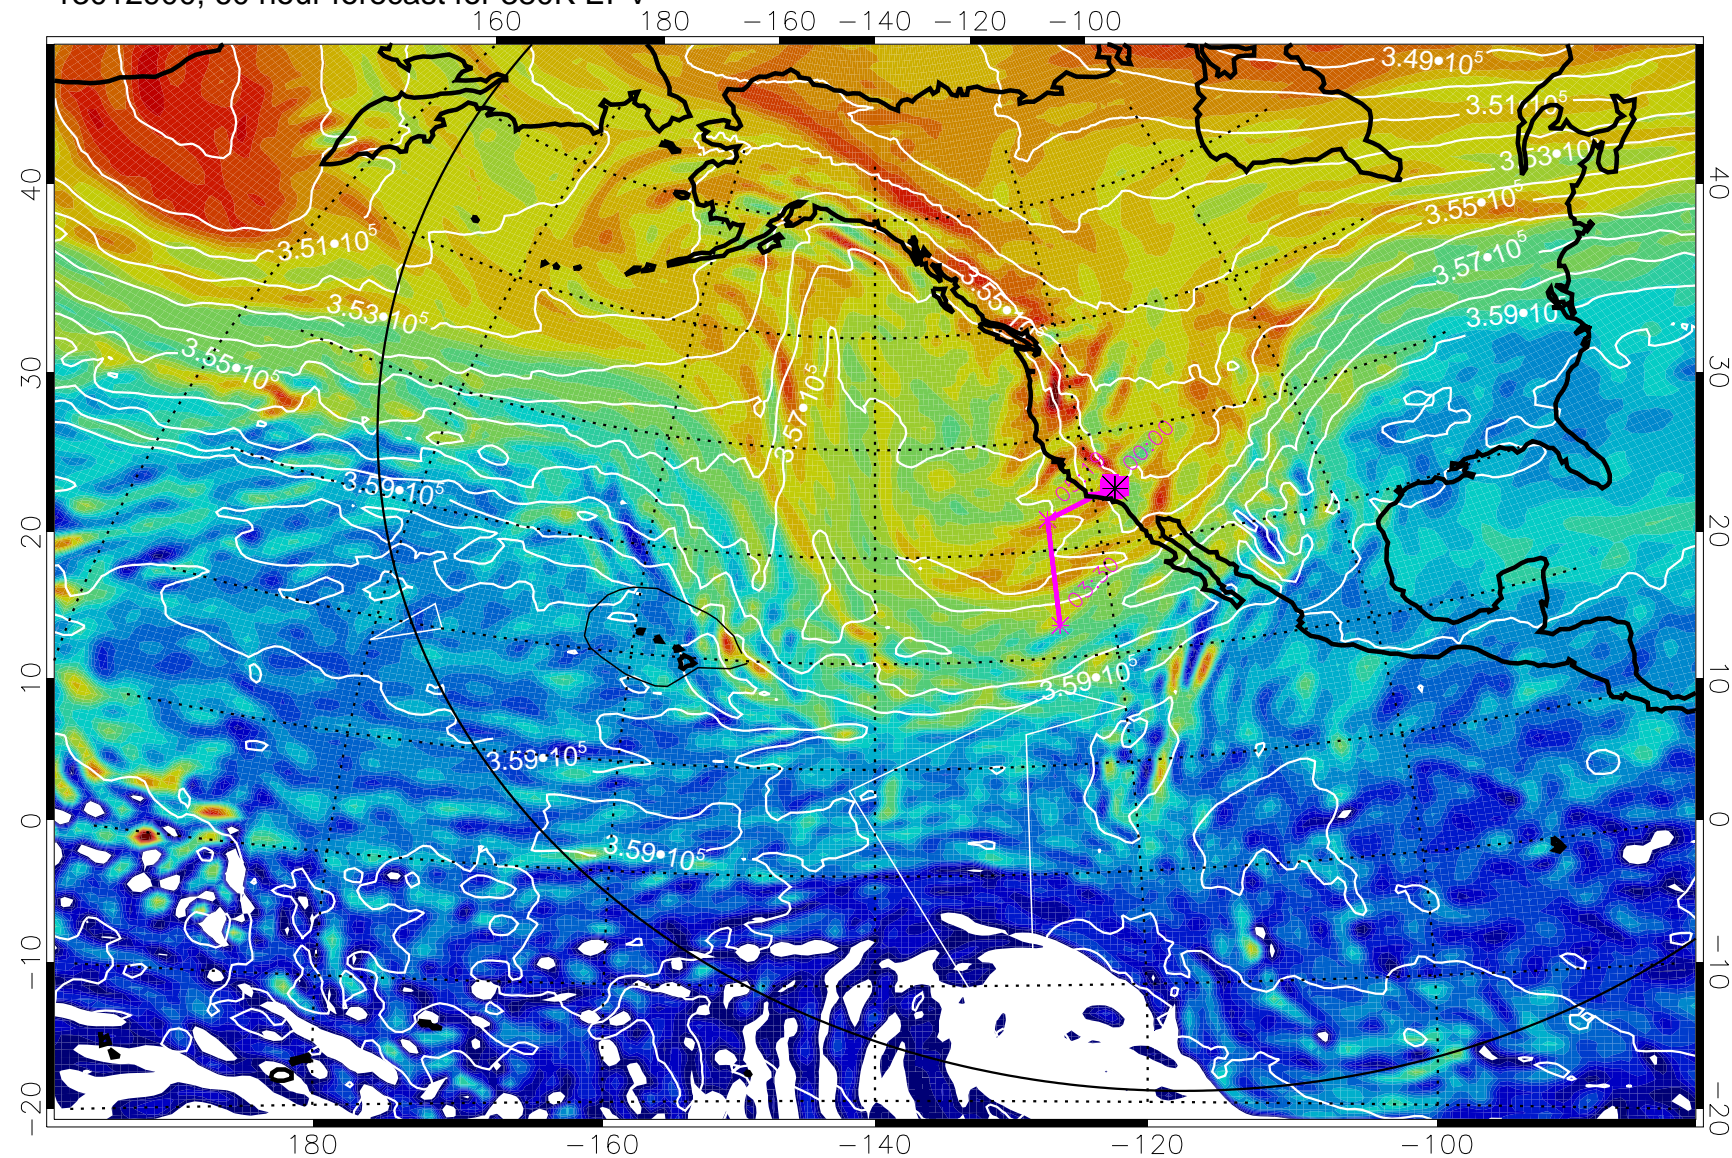

13012806, 42 hour forecast for 380K EPV

380K Montgomery Streamfunction, white

Range ring of 6000 km -- 19 hours GH round trip

13012812, 48 hour forecast for 380K EPV

160 180 -160 -140 -120 -100

380K Montgomery Streamfunction, white

Range ring of 6000 km -- 19 hours GH round trip

13012818, 54 hour forecast for 380K EPV

380K Montgomery Streamfunction, white

Range ring of 6000 km -- 19 hours GH round trip

13012900, 60 hour forecast for 380K EPV

380K Montgomery Streamfunction, white

Range ring of 6000 km -- 19 hours GH round trip

13012906, 66 hour forecast for 380K EPV

380K Montgomery Streamfunction, white

Range ring of 6000 km -- 19 hours GH round trip

13012912, 72 hour forecast for 380K EPV

380K Montgomery Streamfunction, white

Range ring of 6000 km -- 19 hours GH round trip

13013000, 84 hour forecast for 380K EPV

380K Montgomery Streamfunction, white

Range ring of 6000 km -- 19 hours GH round trip