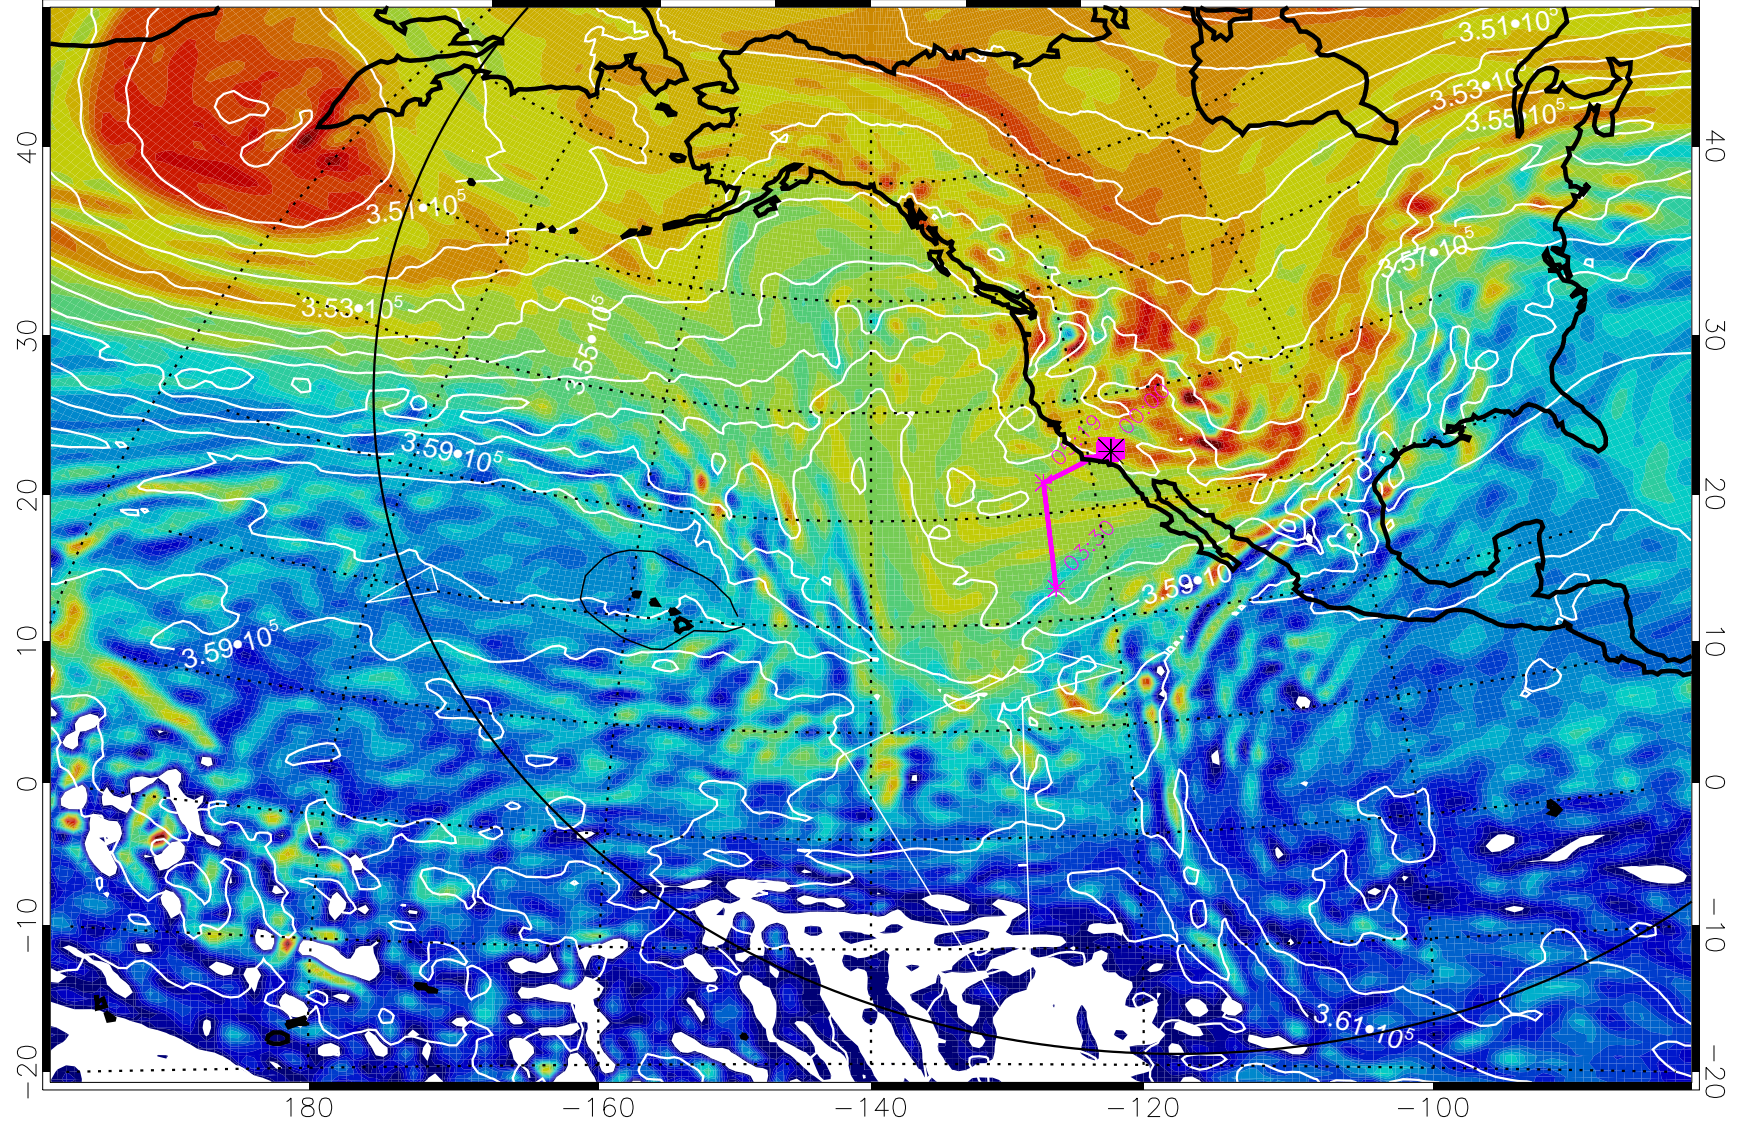

380K Montgomery Streamfunction, white

Range ring of 6000 km -- 19 hours GH round trip

13012906, 66 hour forecast for 380K EPV

380K Montgomery Streamfunction, white

Range ring of 6000 km -- 19 hours GH round trip

13012912, 72 hour forecast for 380K EPV

380K Montgomery Streamfunction, white

Range ring of 6000 km -- 19 hours GH round trip

13013000, 84 hour forecast for 380K EPV

380K Montgomery Streamfunction, white

Range ring of 6000 km -- 19 hours GH round trip

13013006, 90 hour forecast for 380K EPV

160 180 -160 -140 -120 -100

380K Montgomery Streamfunction, white

Range ring of 6000 km -- 19 hours GH round trip

13013012, 96 hour forecast for 380K EPV

380K Montgomery Streamfunction, white

Range ring of 6000 km -- 19 hours GH round trip

13013018, 102 hour forecast for 380K EPV

160 180 -160 -140 -120 -100

380K Montgomery Streamfunction, white

Range ring of 6000 km -- 19 hours GH round trip

13013100, 108 hour forecast for 380K EPV