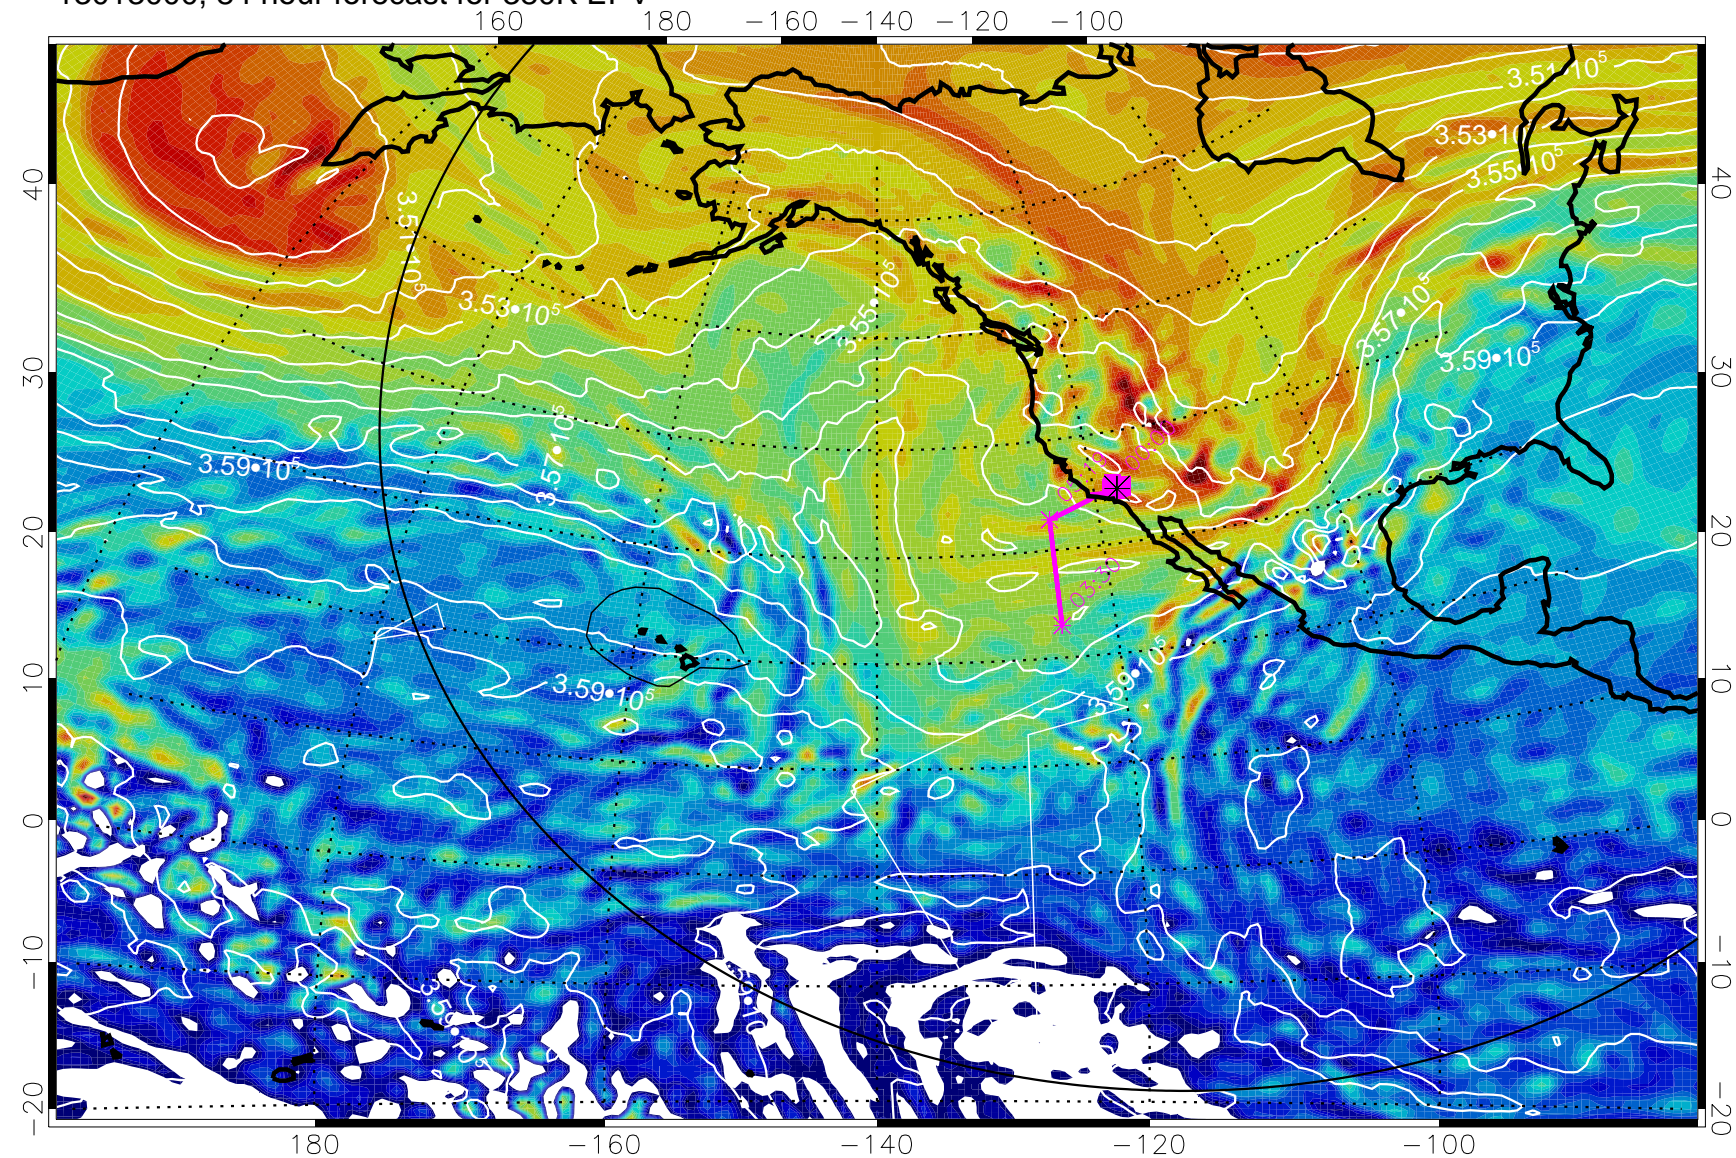

380K Montgomery Streamfunction, white

Range ring of 6000 km -- 19 hours GH round trip

13012906, 66 hour forecast for 380K EPV

380K Montgomery Streamfunction, white

Range ring of 6000 km -- 19 hours GH round trip

13012912, 72 hour forecast for 380K EPV

380K Montgomery Streamfunction, white

Range ring of 6000 km -- 19 hours GH round trip

13013000, 84 hour forecast for 380K EPV

380K Montgomery Streamfunction, white

Range ring of 6000 km -- 19 hours GH round trip

13013006, 90 hour forecast for 380K EPV

160 180 -160 -140 -120 -100

380K Montgomery Streamfunction, white

Range ring of 6000 km -- 19 hours GH round trip

13013012, 96 hour forecast for 380K EPV

380K Montgomery Streamfunction, white

Range ring of 6000 km -- 19 hours GH round trip

13013018, 102 hour forecast for 380K EPV

160 180 -160 -140 -120 -100

380K Montgomery Streamfunction, white

Range ring of 6000 km -- 19 hours GH round trip

13013100, 108 hour forecast for 380K EPV