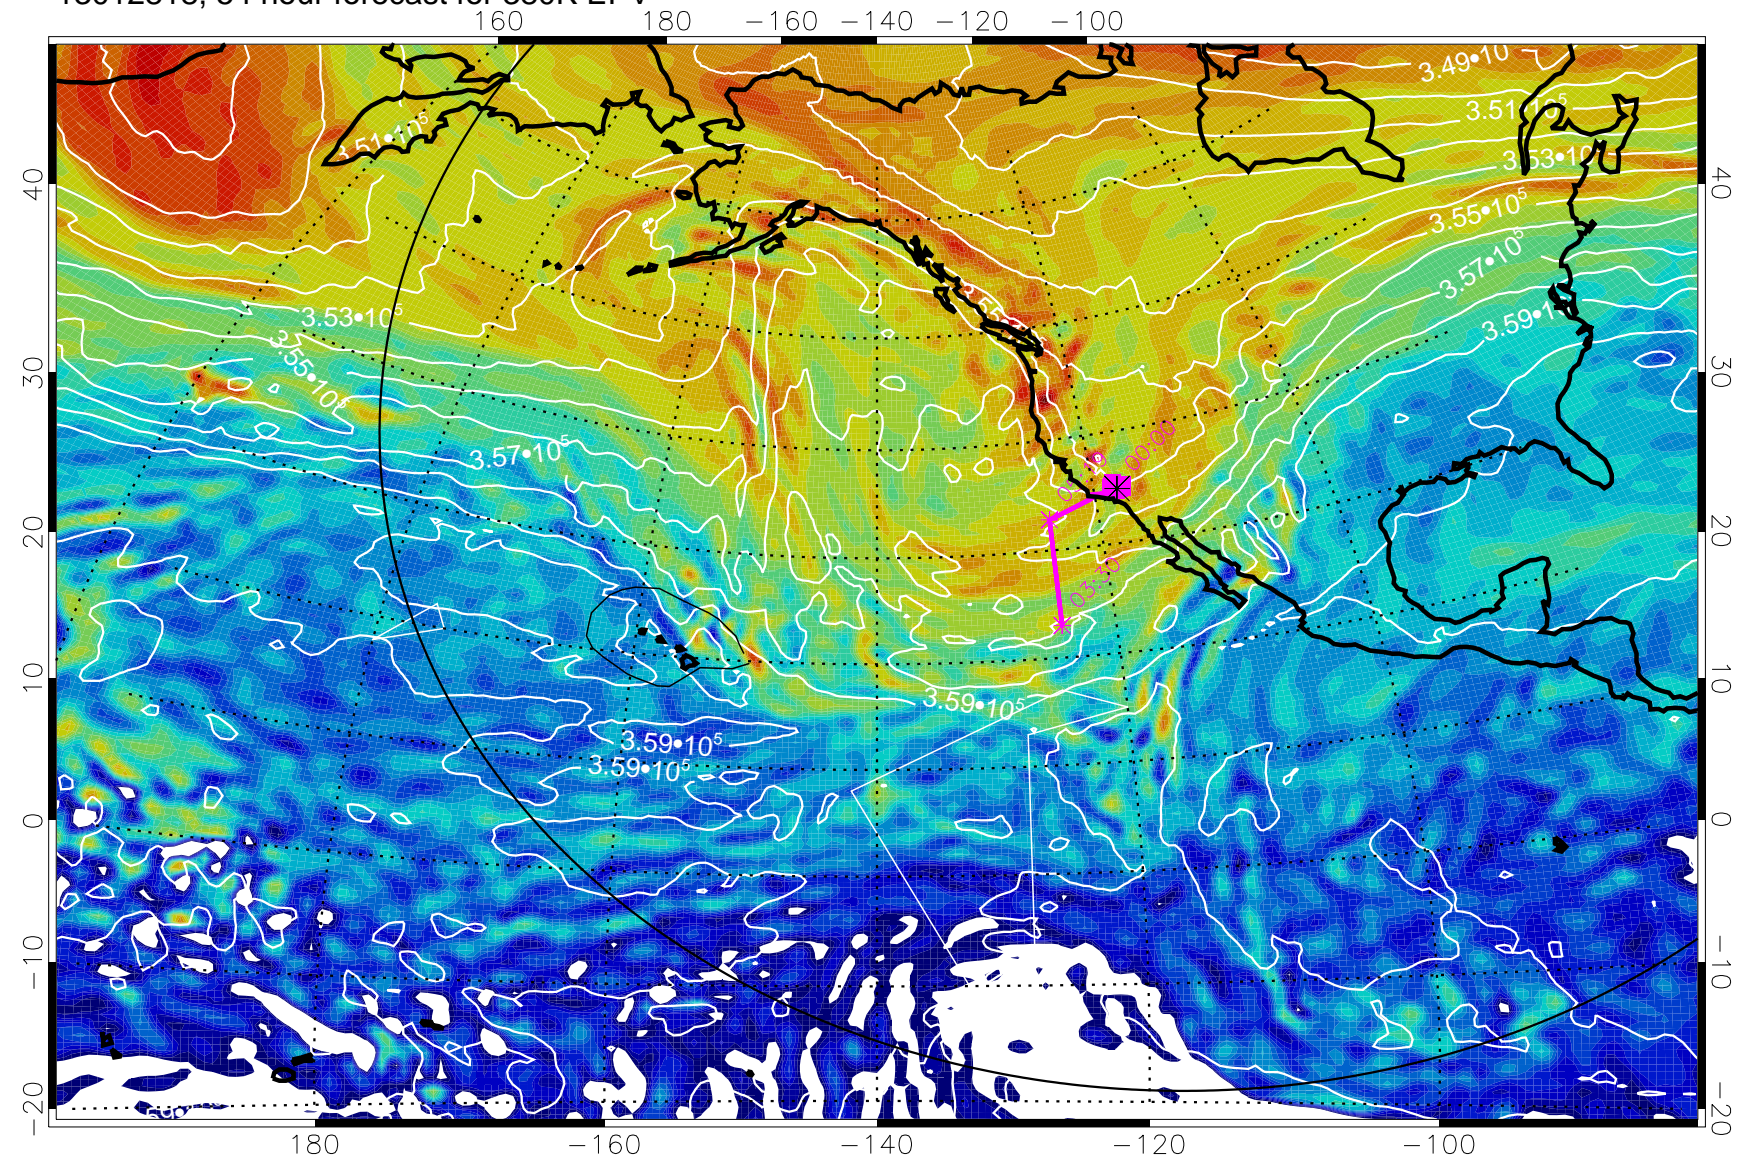

13012712, 24 hour forecast for 380K EPV

380K Montgomery Streamfunction, white

Range ring of 6000 km -- 19 hours GH round trip

13012800, 36 hour forecast for 380K EPV

380K Montgomery Streamfunction, white

Range ring of 6000 km -- 19 hours GH round trip

13012806, 42 hour forecast for 380K EPV

380K Montgomery Streamfunction, white

Range ring of 6000 km -- 19 hours GH round trip

13012812, 48 hour forecast for 380K EPV

160 180 -160 -140 -120 -100

380K Montgomery Streamfunction, white

Range ring of 6000 km -- 19 hours GH round trip

13012818, 54 hour forecast for 380K EPV

380K Montgomery Streamfunction, white

Range ring of 6000 km -- 19 hours GH round trip

13012900, 60 hour forecast for 380K EPV

380K Montgomery Streamfunction, white

Range ring of 6000 km -- 19 hours GH round trip

13012906, 66 hour forecast for 380K EPV

380K Montgomery Streamfunction, white

Range ring of 6000 km -- 19 hours GH round trip