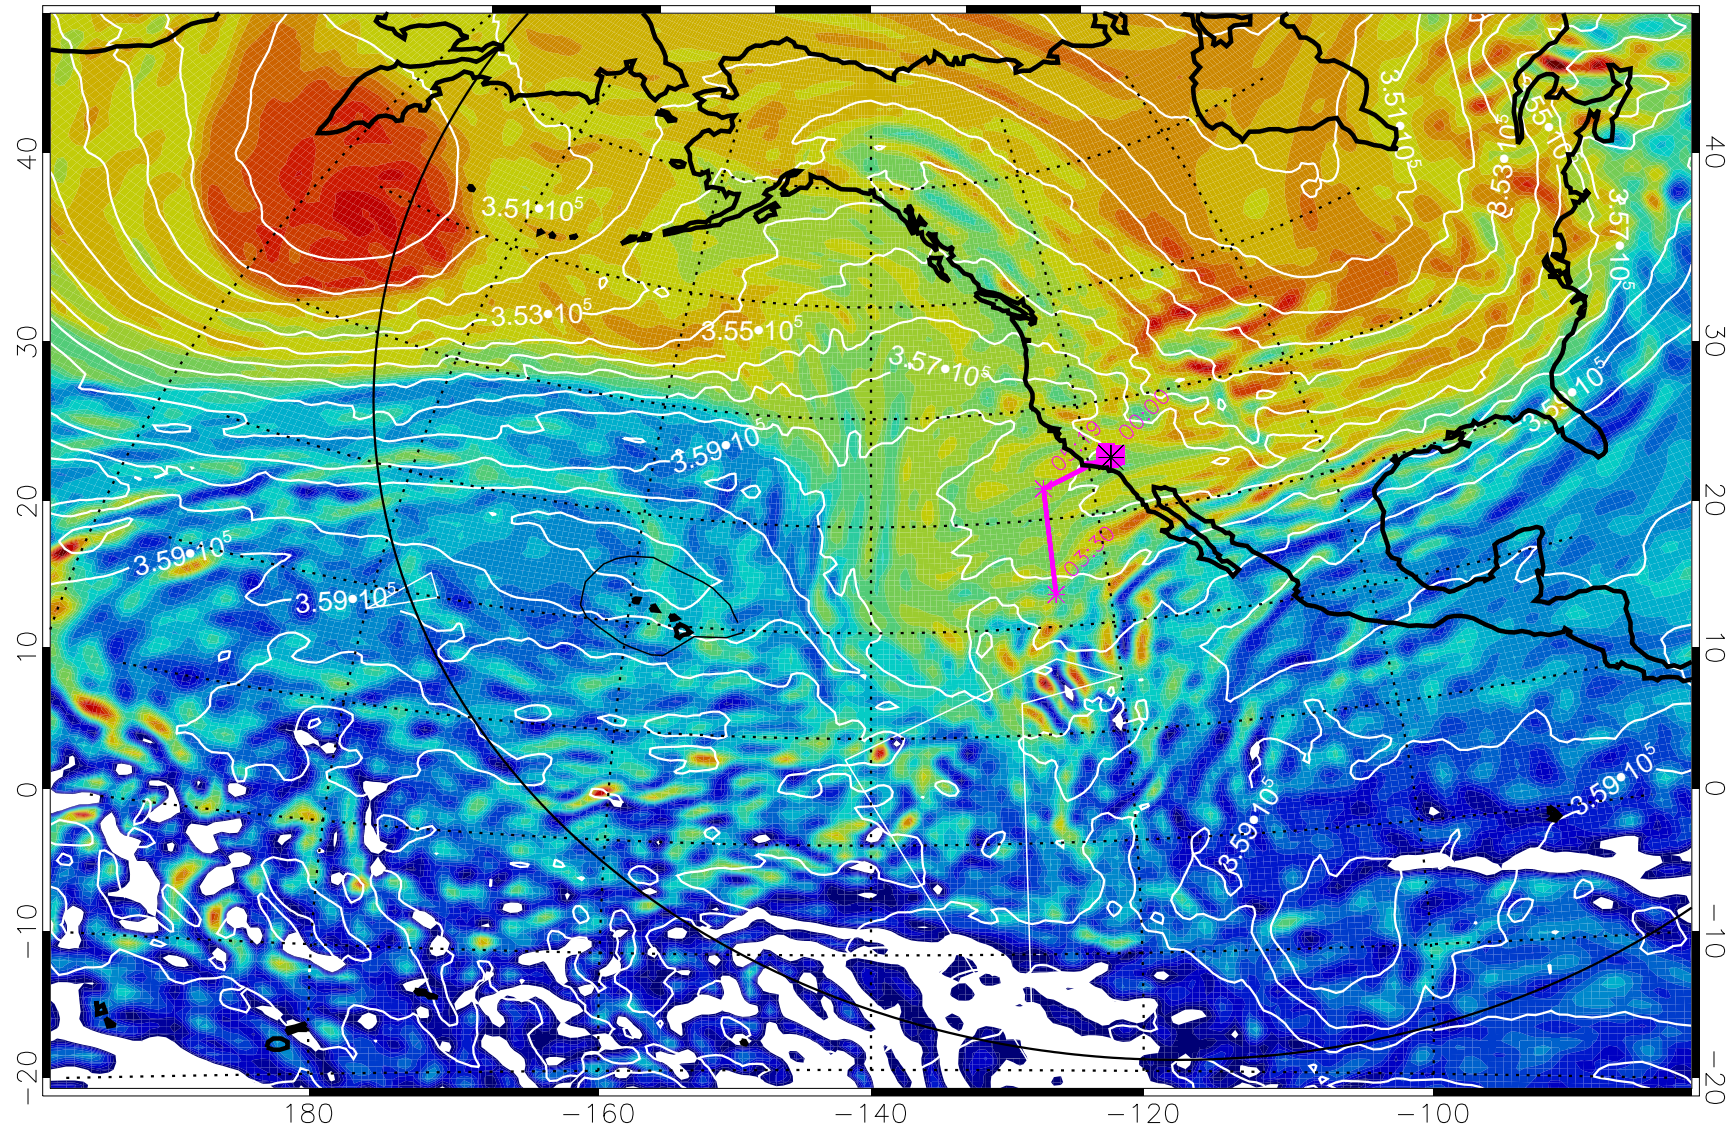

Range ring of 6000 km -- 19 hours GH round trip

13013018, 102 hour forecast for 380K EPV

160 180 -160 -140 -120 -100

380K Montgomery Streamfunction, white

Range ring of 6000 km -- 19 hours GH round trip

13013100, 108 hour forecast for 380K EPV

160 180 -160 -140 -120 -100

380K Montgomery Streamfunction, white

Range ring of 6000 km -- 19 hours GH round trip

13013106, 114 hour forecast for 380K EPV

160 180 -160 -140 -120 -100

380K Montgomery Streamfunction, white

Range ring of 6000 km -- 19 hours GH round trip

13013112, 120 hour forecast for 380K EPV

160 180 -160 -140 -120 -100

380K Montgomery Streamfunction, white

Range ring of 6000 km -- 19 hours GH round trip