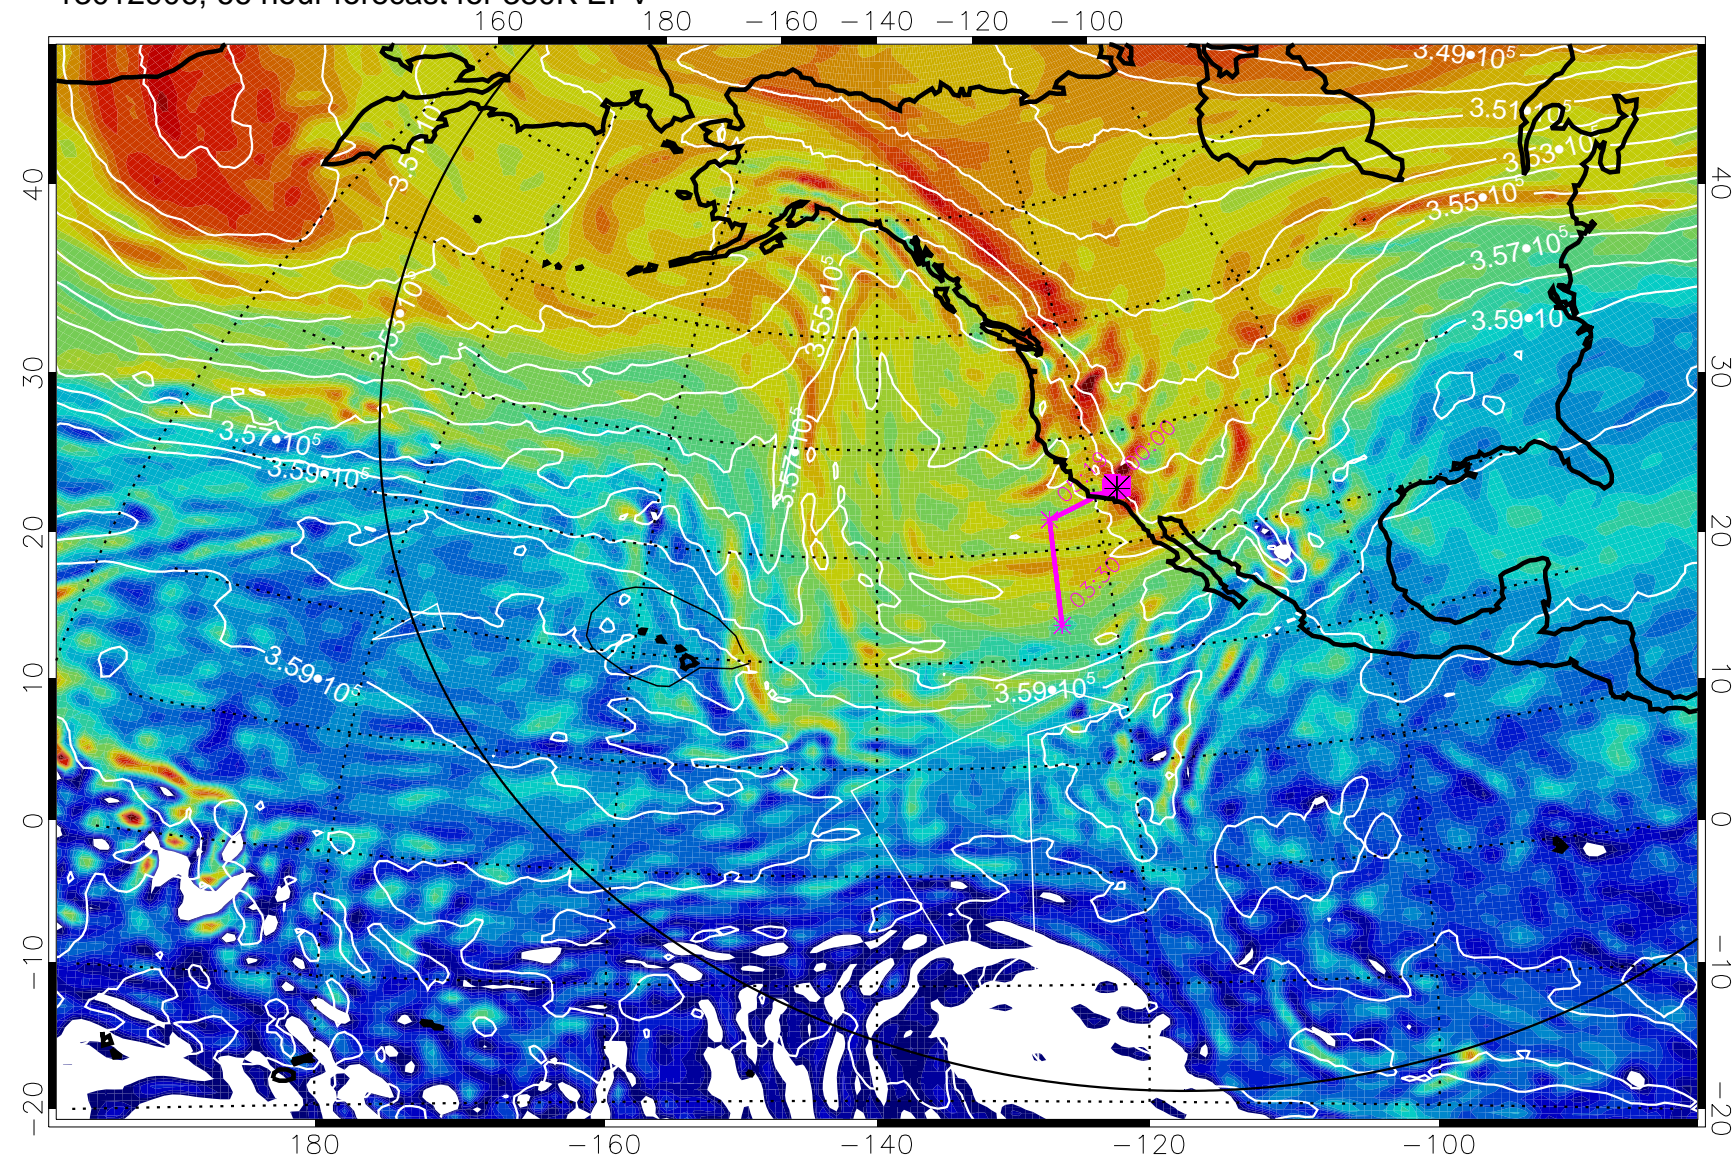

13012806, 42 hour forecast for 380K EPV

380K Montgomery Streamfunction, white

Range ring of 6000 km -- 19 hours GH round trip

13012812, 48 hour forecast for 380K EPV

160 180 -160 -140 -120 -100

380K Montgomery Streamfunction, white

Range ring of 6000 km -- 19 hours GH round trip

13012818, 54 hour forecast for 380K EPV

380K Montgomery Streamfunction, white

Range ring of 6000 km -- 19 hours GH round trip

13012900, 60 hour forecast for 380K EPV

380K Montgomery Streamfunction, white

Range ring of 6000 km -- 19 hours GH round trip

13012906, 66 hour forecast for 380K EPV

380K Montgomery Streamfunction, white

Range ring of 6000 km -- 19 hours GH round trip

13012912, 72 hour forecast for 380K EPV

380K Montgomery Streamfunction, white

Range ring of 6000 km -- 19 hours GH round trip

13013000, 84 hour forecast for 380K EPV

380K Montgomery Streamfunction, white

Range ring of 6000 km -- 19 hours GH round trip