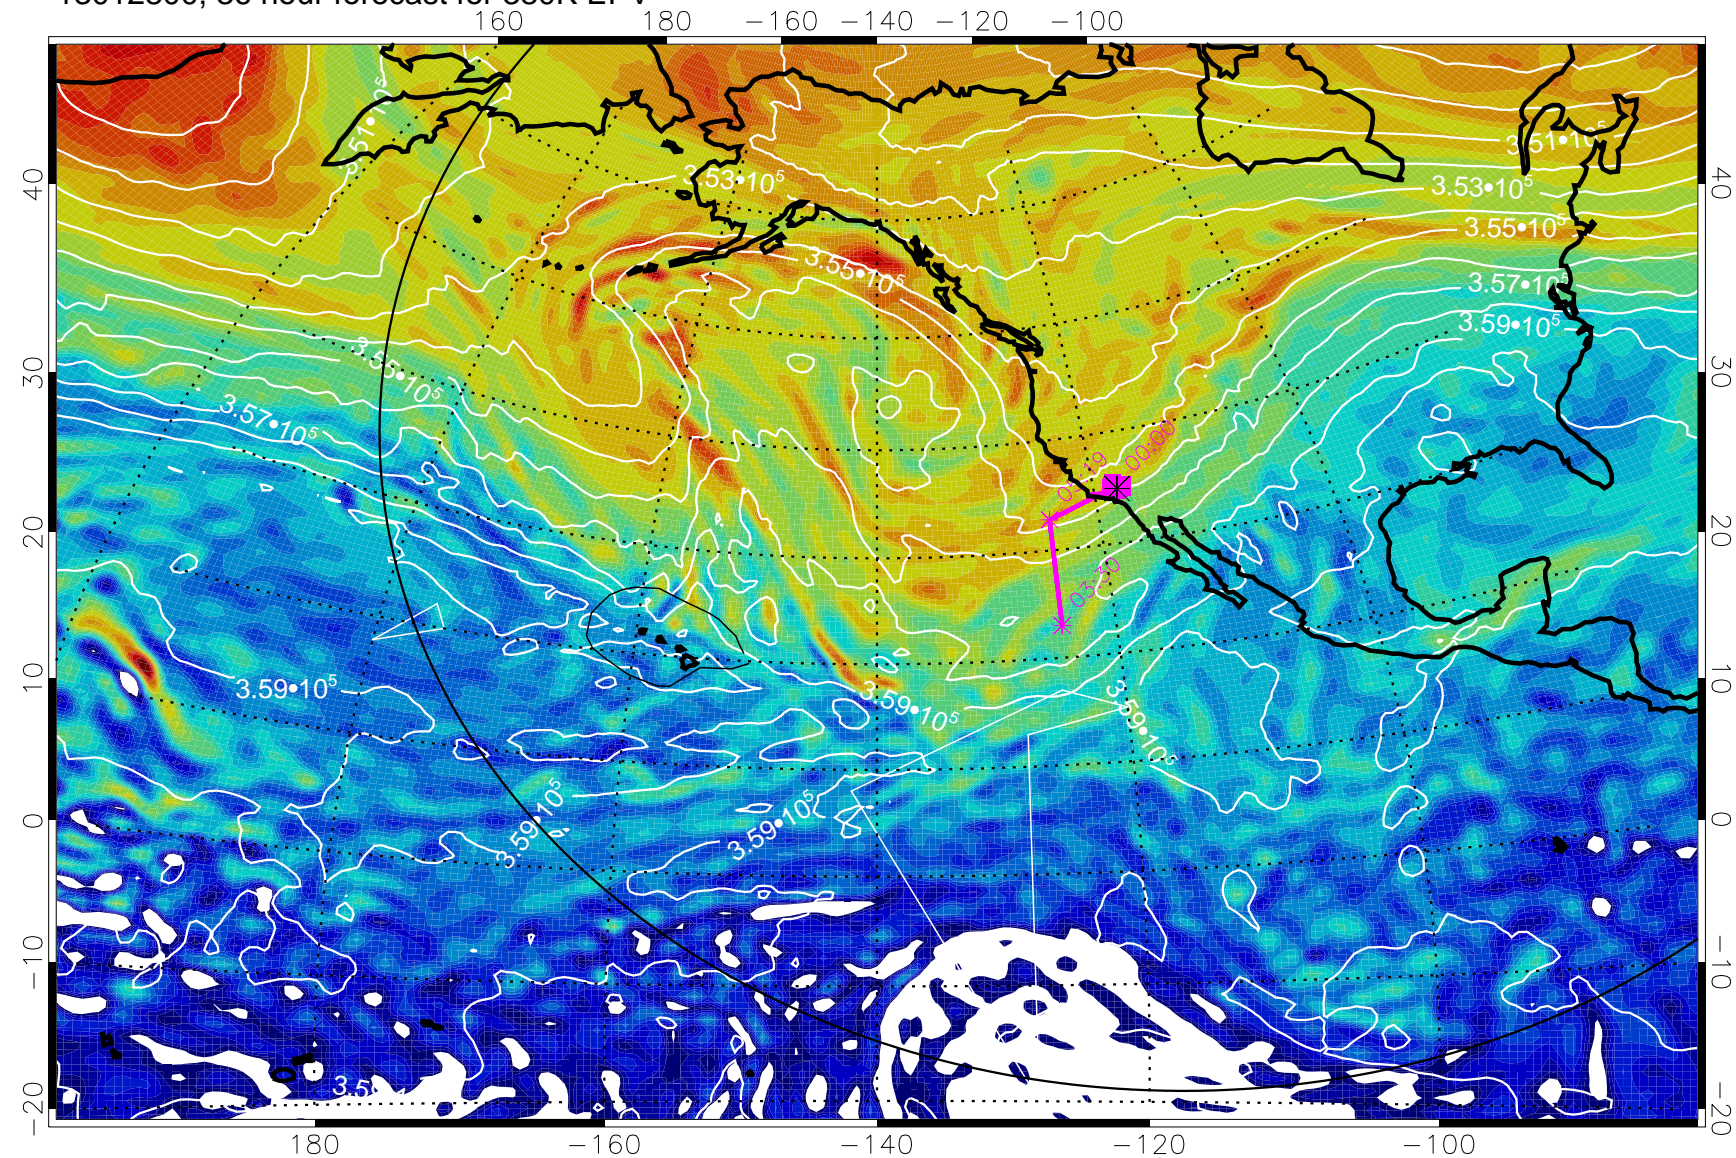

13012712, 24 hour forecast for 380K EPV

380K Montgomery Streamfunction, white

Range ring of 6000 km -- 19 hours GH round trip

13012800, 36 hour forecast for 380K EPV

380K Montgomery Streamfunction, white

Range ring of 6000 km -- 19 hours GH round trip

13012806, 42 hour forecast for 380K EPV

380K Montgomery Streamfunction, white

Range ring of 6000 km -- 19 hours GH round trip

13012812, 48 hour forecast for 380K EPV

160 180 -160 -140 -120 -100

380K Montgomery Streamfunction, white

Range ring of 6000 km -- 19 hours GH round trip

13012818, 54 hour forecast for 380K EPV

380K Montgomery Streamfunction, white

Range ring of 6000 km -- 19 hours GH round trip

13012900, 60 hour forecast for 380K EPV

380K Montgomery Streamfunction, white

Range ring of 6000 km -- 19 hours GH round trip

13012906, 66 hour forecast for 380K EPV

380K Montgomery Streamfunction, white

Range ring of 6000 km -- 19 hours GH round trip