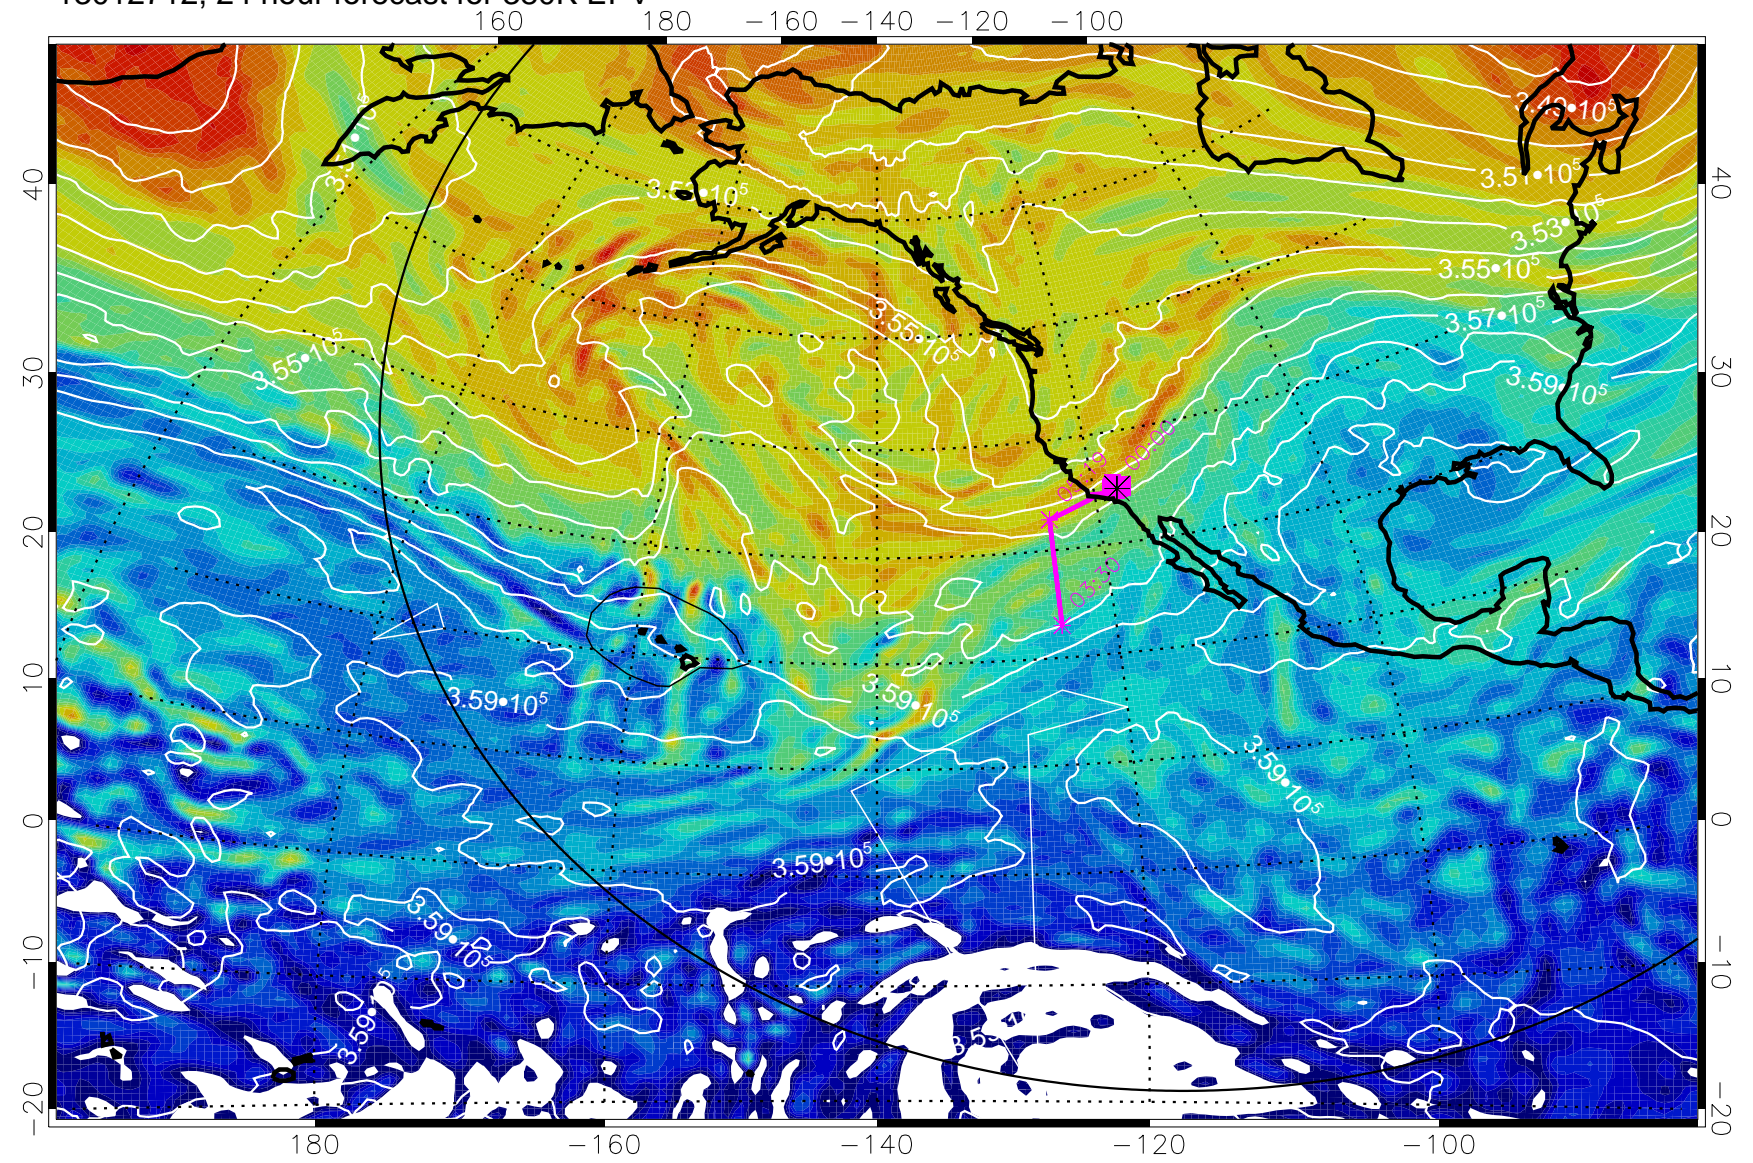

40  
30  
20  
10  
0  
-10  
-20

380K Montgomery Streamfunction, white

Range ring of 6000 km -- 19 hours GH round trip

13012706, 18 hour forecast for 380K EPV

380K Montgomery Streamfunction, white

Range ring of 6000 km -- 19 hours GH round trip

13012712, 24 hour forecast for 380K EPV

380K Montgomery Streamfunction, white

Range ring of 6000 km -- 19 hours GH round trip

13012800, 36 hour forecast for 380K EPV

380K Montgomery Streamfunction, white

Range ring of 6000 km -- 19 hours GH round trip

13012806, 42 hour forecast for 380K EPV

380K Montgomery Streamfunction, white

Range ring of 6000 km -- 19 hours GH round trip

13012812, 48 hour forecast for 380K EPV

160 180 -160 -140 -120 -100

380K Montgomery Streamfunction, white

Range ring of 6000 km -- 19 hours GH round trip

13012818, 54 hour forecast for 380K EPV

380K Montgomery Streamfunction, white

Range ring of 6000 km -- 19 hours GH round trip

13012900, 60 hour forecast for 380K EPV