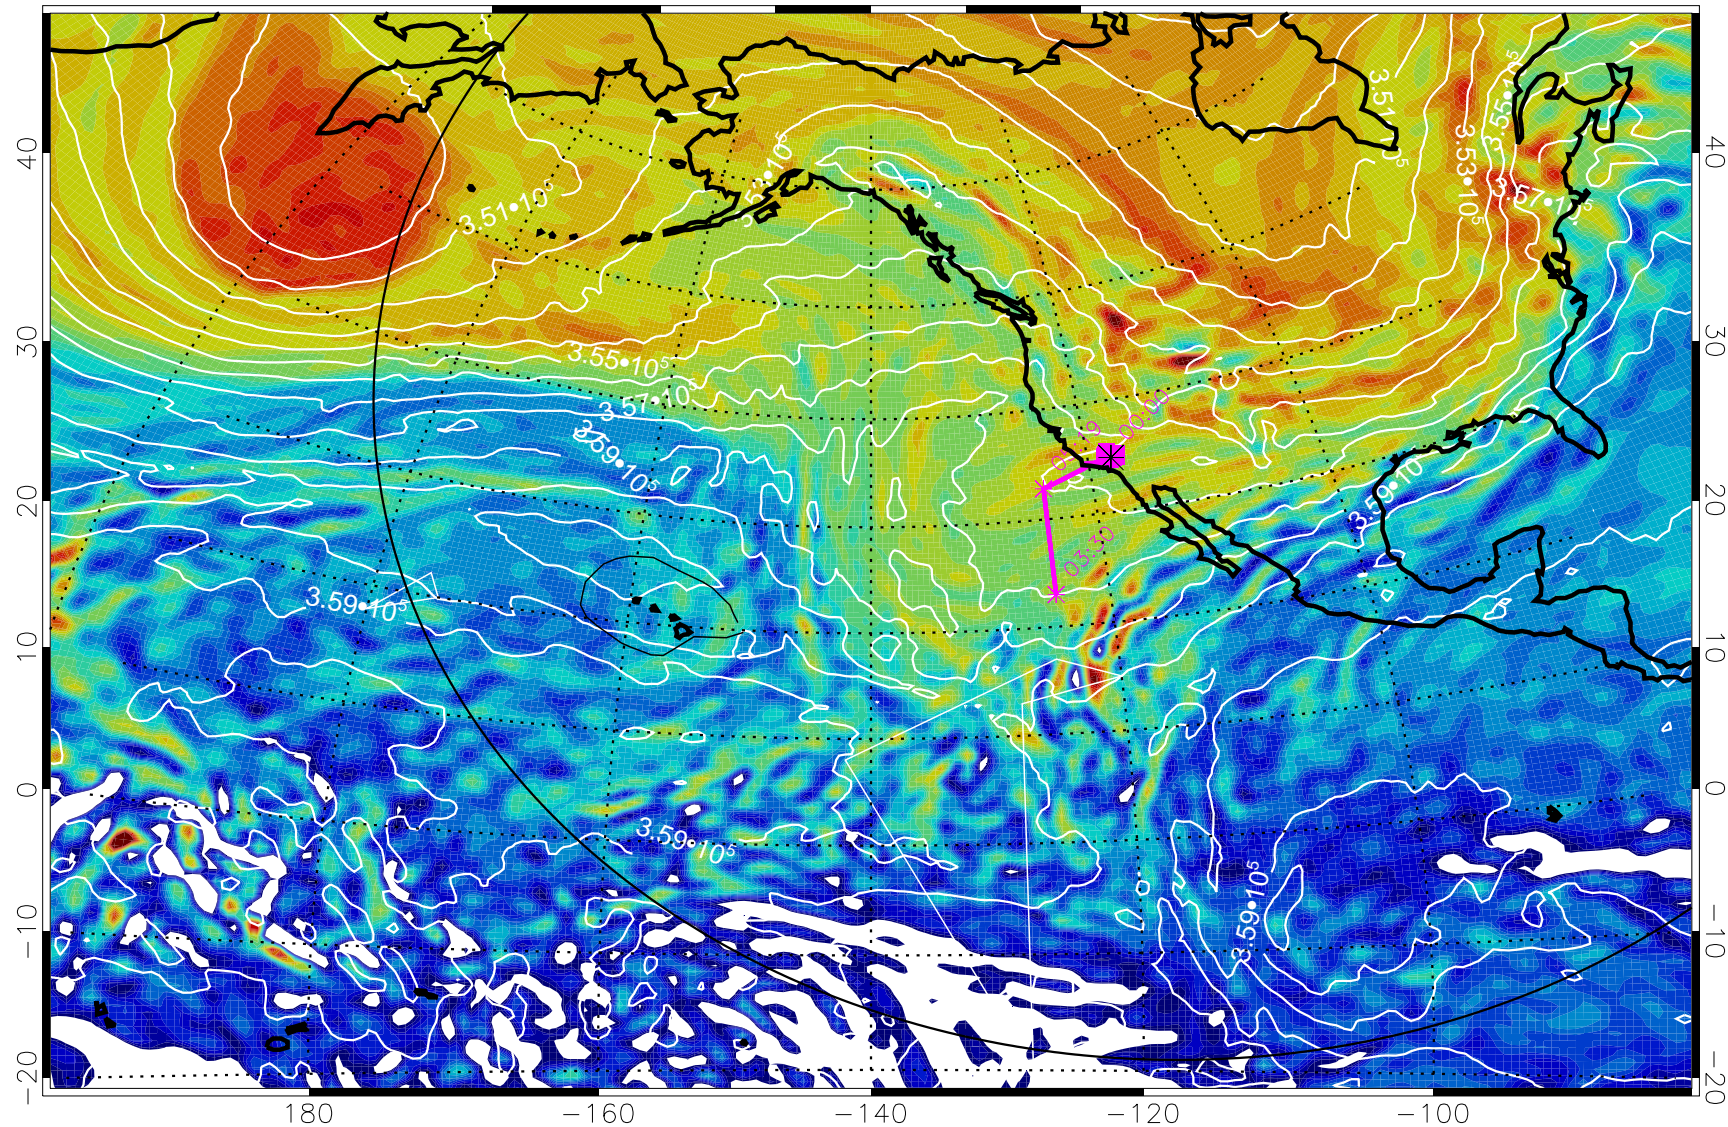

Range ring of 6000 km -- 19 hours GH round trip

13013018, 102 hour forecast for 380K EPV

160 180 -160 -140 -120 -100

380K Montgomery Streamfunction, white

Range ring of 6000 km -- 19 hours GH round trip

13013100, 108 hour forecast for 380K EPV

160 180 -160 -140 -120 -100

380K Montgomery Streamfunction, white

Range ring of 6000 km -- 19 hours GH round trip

13013106, 114 hour forecast for 380K EPV

160 180 -160 -140 -120 -100

380K Montgomery Streamfunction, white

Range ring of 6000 km -- 19 hours GH round trip

13013112, 120 hour forecast for 380K EPV

160 180 -160 -140 -120 -100

380K Montgomery Streamfunction, white

Range ring of 6000 km -- 19 hours GH round trip