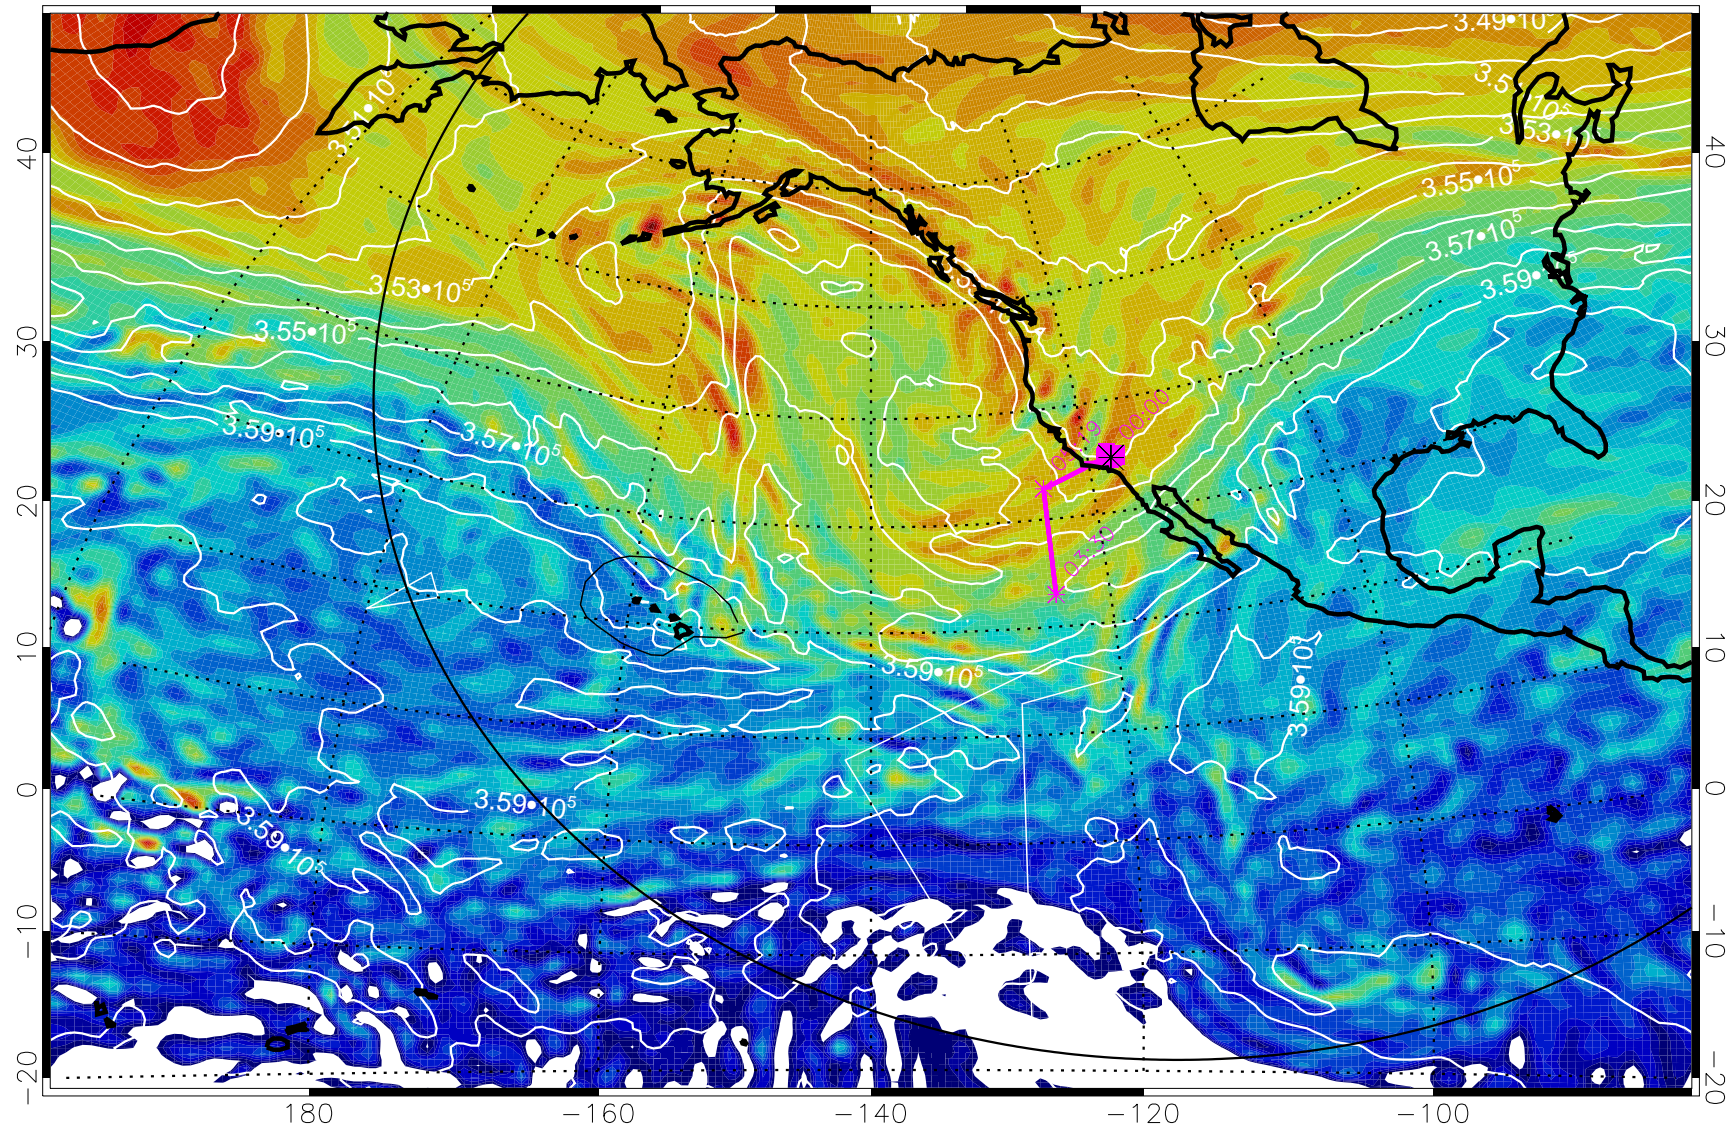

13012712, 24 hour forecast for 380K EPV

380K Montgomery Streamfunction, white

Range ring of 6000 km -- 19 hours GH round trip

13012800, 36 hour forecast for 380K EPV

380K Montgomery Streamfunction, white

Range ring of 6000 km -- 19 hours GH round trip

13012806, 42 hour forecast for 380K EPV

380K Montgomery Streamfunction, white

Range ring of 6000 km -- 19 hours GH round trip

13012812, 48 hour forecast for 380K EPV

160 180 -160 -140 -120 -100

380K Montgomery Streamfunction, white

Range ring of 6000 km -- 19 hours GH round trip

13012818, 54 hour forecast for 380K EPV

380K Montgomery Streamfunction, white

Range ring of 6000 km -- 19 hours GH round trip

13012900, 60 hour forecast for 380K EPV

380K Montgomery Streamfunction, white

Range ring of 6000 km -- 19 hours GH round trip

13012906, 66 hour forecast for 380K EPV

380K Montgomery Streamfunction, white

Range ring of 6000 km -- 19 hours GH round trip