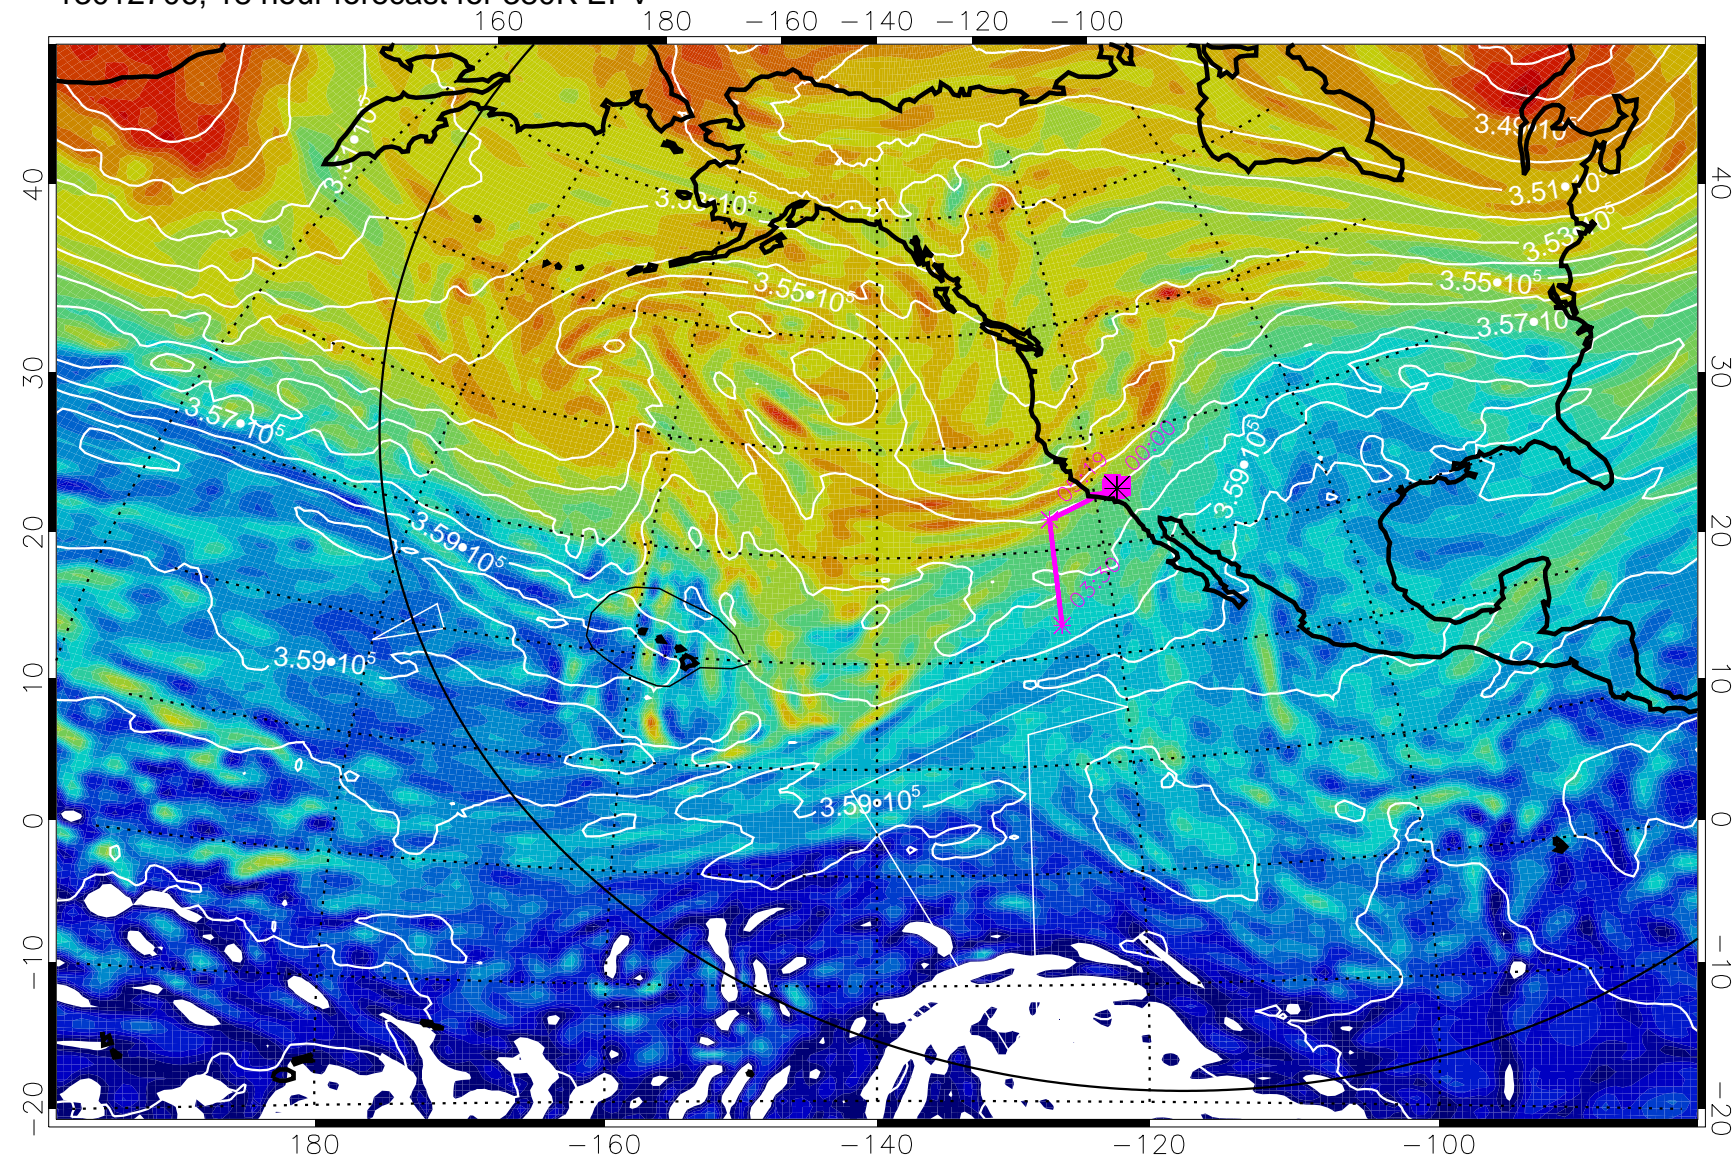

13012618, 6 hour forecast for 380K EPV

160 180 -160 -140 -120 -100

380K Montgomery Streamfunction, white

Range ring of 6000 km -- 19 hours GH round trip

13012700, 12 hour forecast for 380K EPV

160 180 -160 -140 -120 -100

40  
30  
20  
10  
0  
-10  
-20

380K Montgomery Streamfunction, white

Range ring of 6000 km -- 19 hours GH round trip

13012706, 18 hour forecast for 380K EPV

380K Montgomery Streamfunction, white

Range ring of 6000 km -- 19 hours GH round trip

13012712, 24 hour forecast for 380K EPV

380K Montgomery Streamfunction, white

Range ring of 6000 km -- 19 hours GH round trip

13012800, 36 hour forecast for 380K EPV

380K Montgomery Streamfunction, white

Range ring of 6000 km -- 19 hours GH round trip

Range ring of 6000 km -- 19 hours GH round trip

13012818, 54 hour forecast for 380K EPV

380K Montgomery Streamfunction, white

Range ring of 6000 km -- 19 hours GH round trip

13012900, 60 hour forecast for 380K EPV