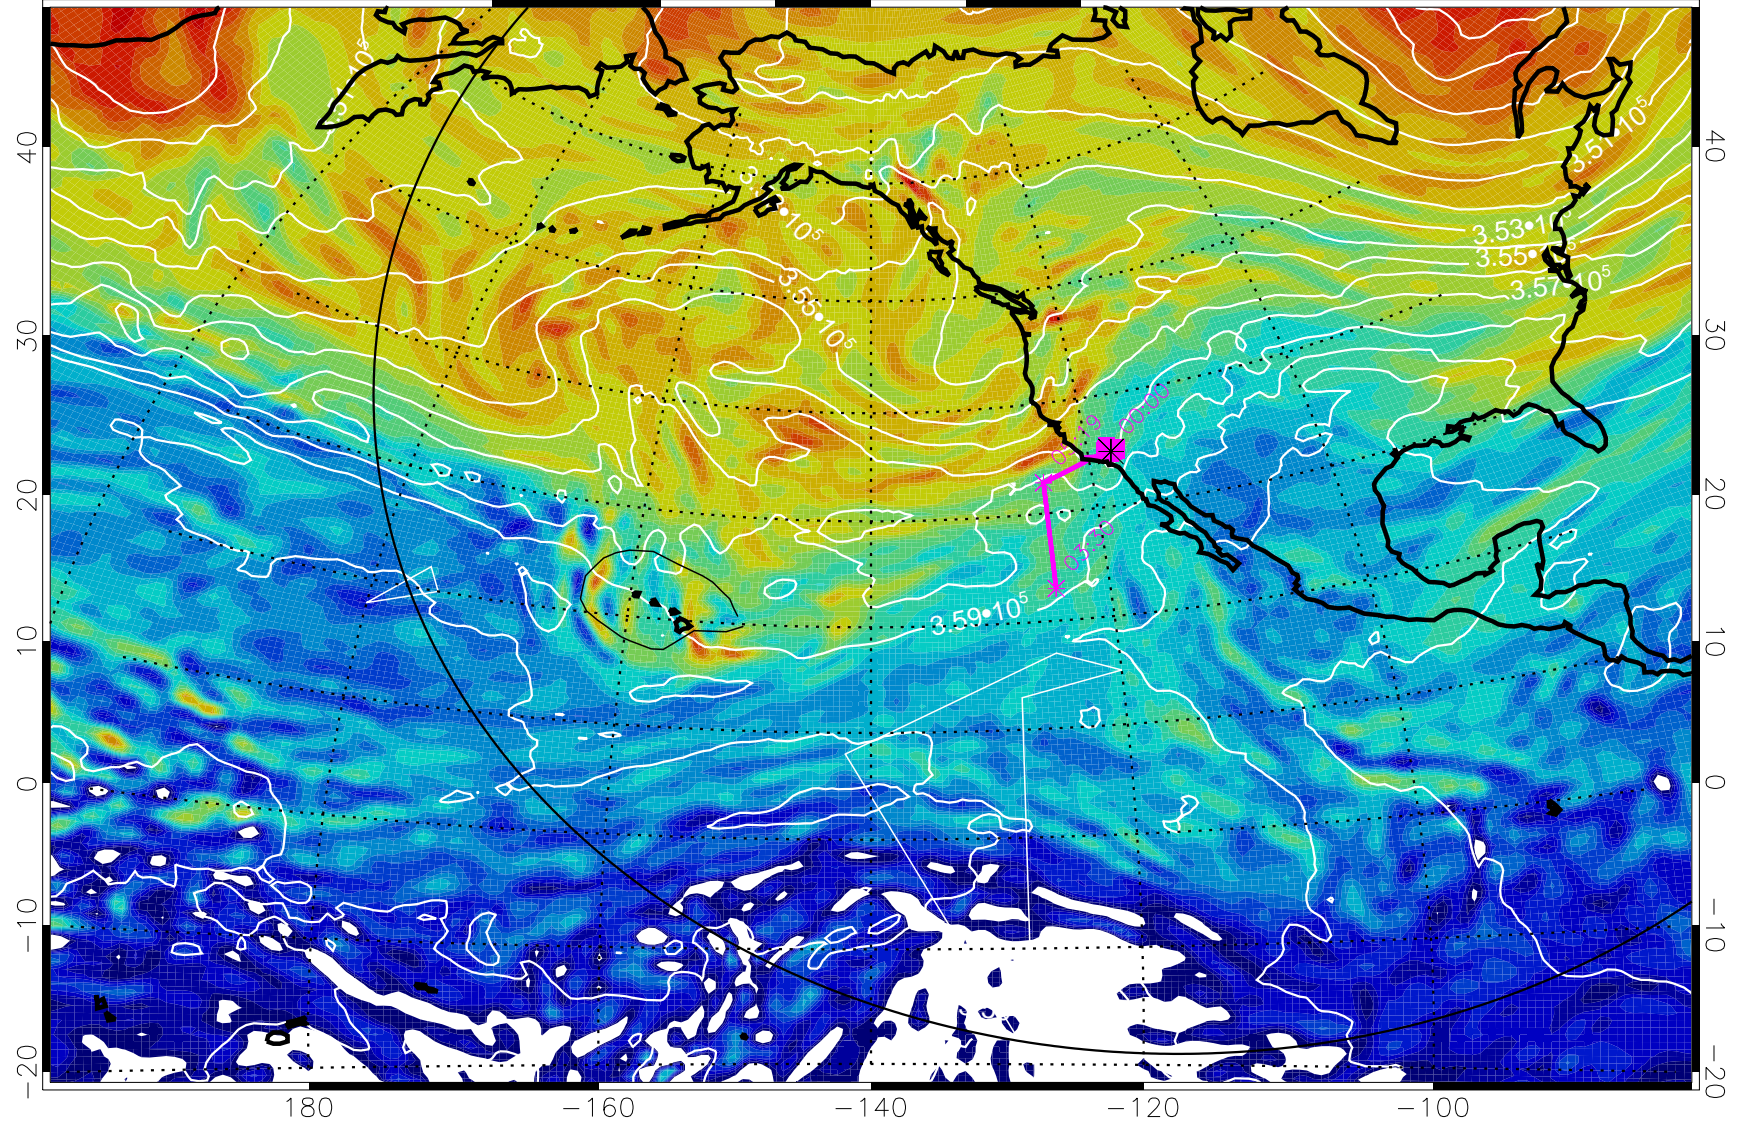

13012618, 6 hour forecast for 380K EPV

160 180 -160 -140 -120 -100

380K Montgomery Streamfunction, white

Range ring of 6000 km -- 19 hours GH round trip

13012700, 12 hour forecast for 380K EPV

160 180 -160 -140 -120 -100

40  
30  
20  
10  
0  
-10  
-20

380K Montgomery Streamfunction, white

Range ring of 6000 km -- 19 hours GH round trip

13012706, 18 hour forecast for 380K EPV

380K Montgomery Streamfunction, white

Range ring of 6000 km -- 19 hours GH round trip

13012712, 24 hour forecast for 380K EPV

380K Montgomery Streamfunction, white

Range ring of 6000 km -- 19 hours GH round trip

13012800, 36 hour forecast for 380K EPV

380K Montgomery Streamfunction, white

Range ring of 6000 km -- 19 hours GH round trip

Range ring of 6000 km -- 19 hours GH round trip

13012818, 54 hour forecast for 380K EPV

380K Montgomery Streamfunction, white

Range ring of 6000 km -- 19 hours GH round trip

13012900, 60 hour forecast for 380K EPV