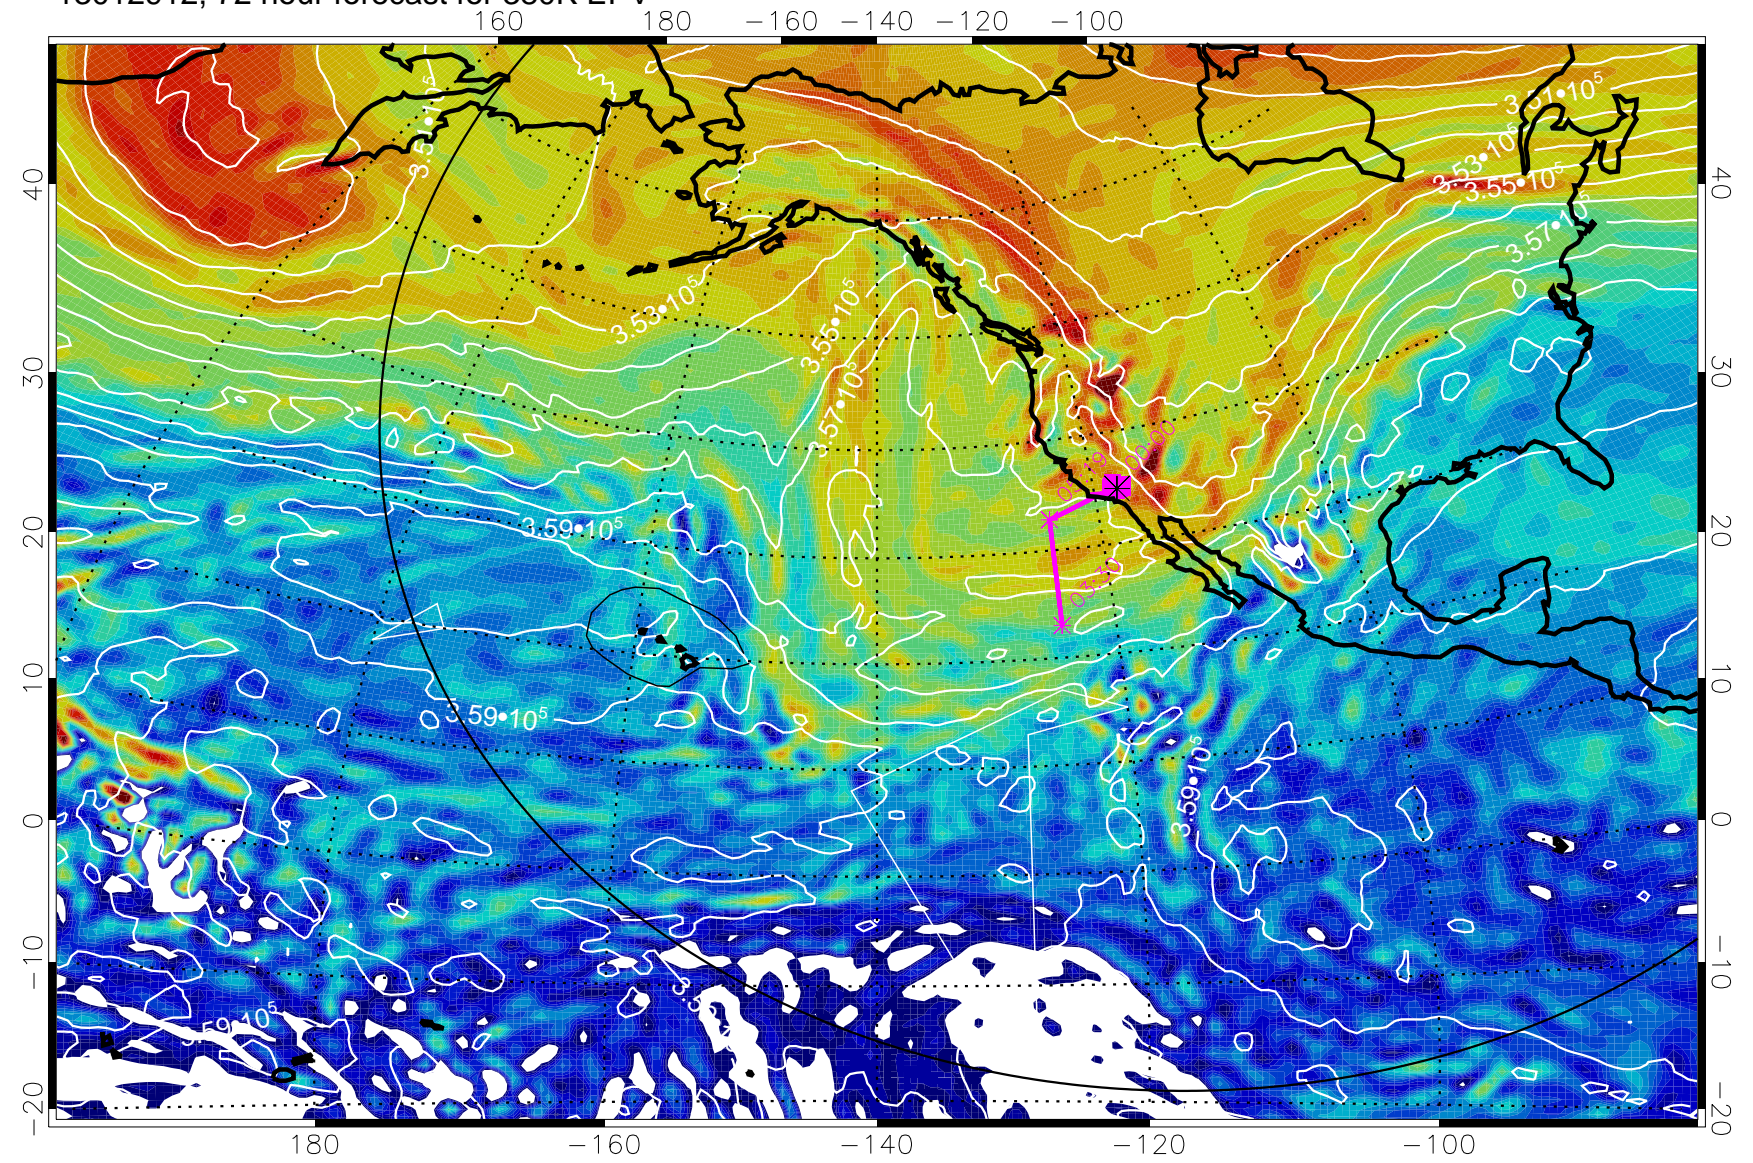

Range ring of 6000 km -- 19 hours GH round trip

13012818, 54 hour forecast for 380K EPV

380K Montgomery Streamfunction, white

Range ring of 6000 km -- 19 hours GH round trip

13012900, 60 hour forecast for 380K EPV

380K Montgomery Streamfunction, white

Range ring of 6000 km -- 19 hours GH round trip

13012906, 66 hour forecast for 380K EPV

380K Montgomery Streamfunction, white

Range ring of 6000 km -- 19 hours GH round trip

13012912, 72 hour forecast for 380K EPV

380K Montgomery Streamfunction, white

Range ring of 6000 km -- 19 hours GH round trip

13013000, 84 hour forecast for 380K EPV

380K Montgomery Streamfunction, white

Range ring of 6000 km -- 19 hours GH round trip

13013006, 90 hour forecast for 380K EPV

160 180 -160 -140 -120 -100

380K Montgomery Streamfunction, white

Range ring of 6000 km -- 19 hours GH round trip

13013012, 96 hour forecast for 380K EPV

380K Montgomery Streamfunction, white