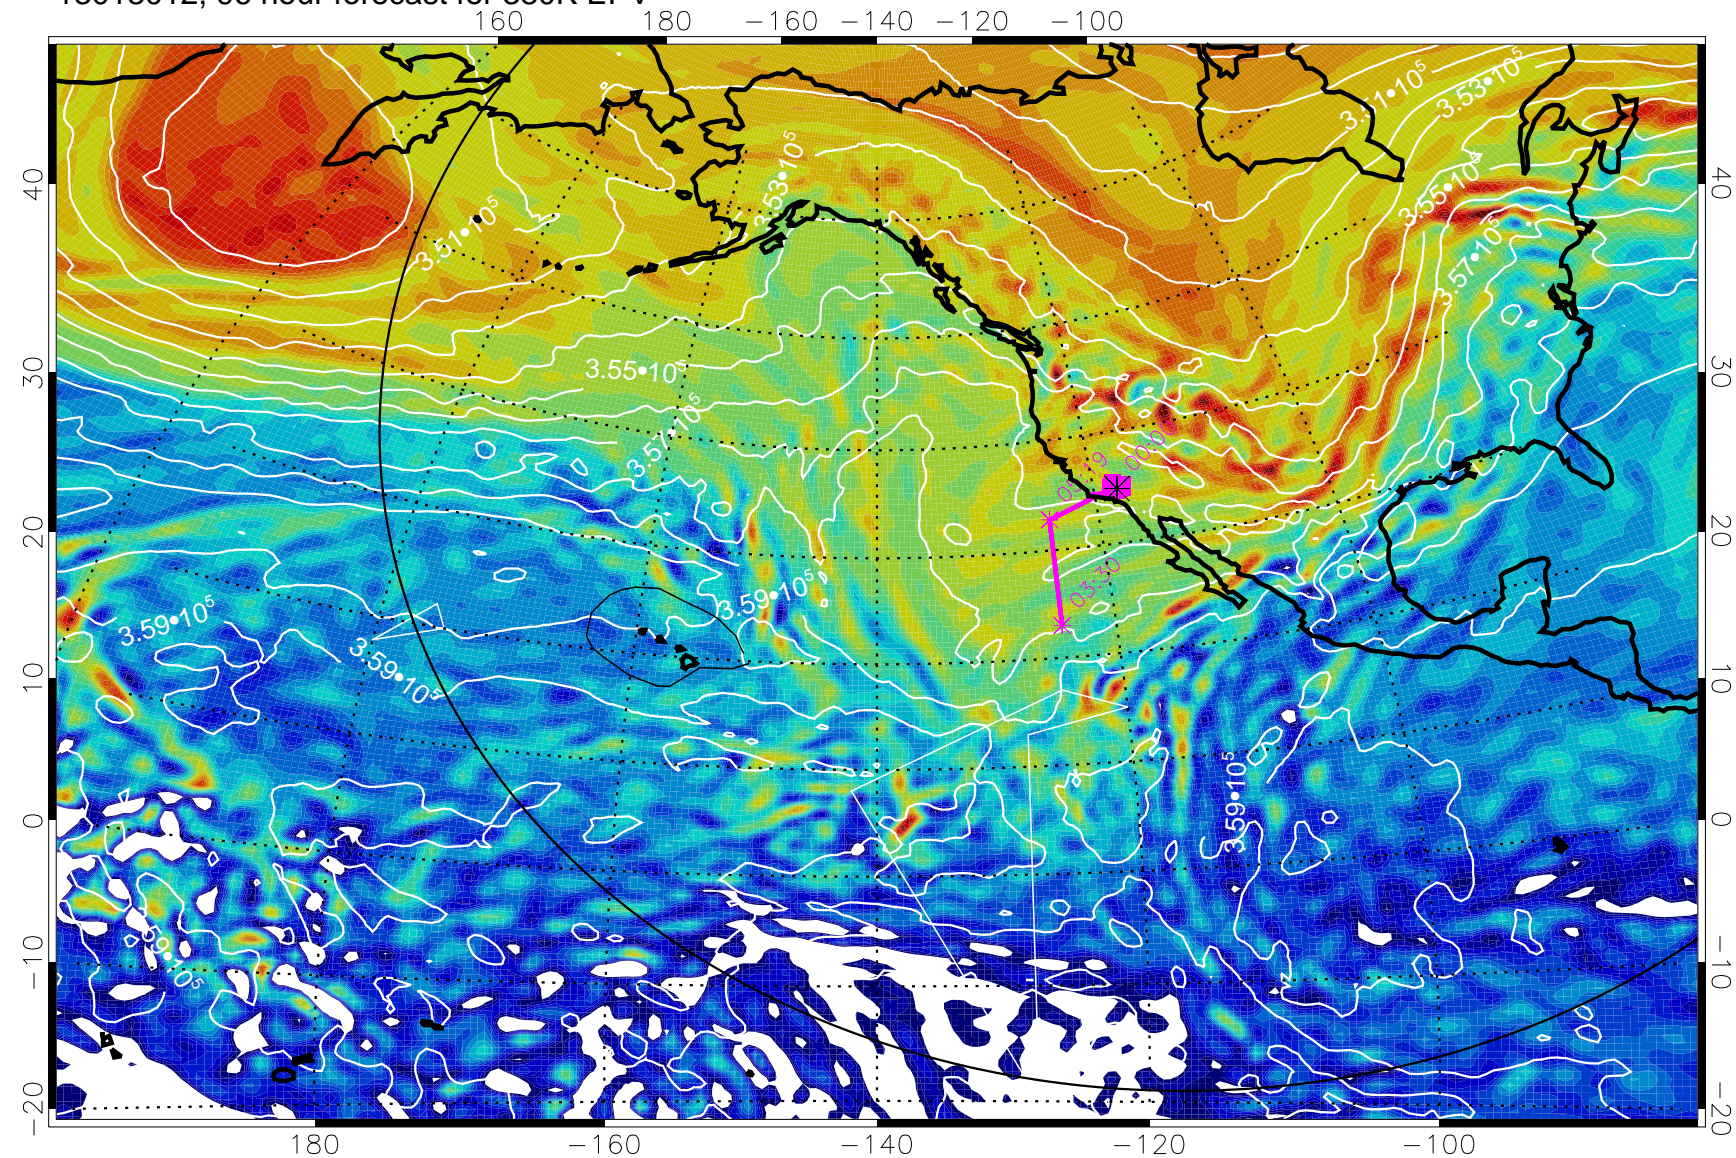

13012912, 72 hour forecast for 380K EPV

380K Montgomery Streamfunction, white

Range ring of 6000 km -- 19 hours GH round trip

13013000, 84 hour forecast for 380K EPV

380K Montgomery Streamfunction, white

Range ring of 6000 km -- 19 hours GH round trip

13013006, 90 hour forecast for 380K EPV

160 180 -160 -140 -120 -100

380K Montgomery Streamfunction, white

Range ring of 6000 km -- 19 hours GH round trip

13013012, 96 hour forecast for 380K EPV

380K Montgomery Streamfunction, white

Range ring of 6000 km -- 19 hours GH round trip

13013018, 102 hour forecast for 380K EPV

160 180 -160 -140 -120 -100

380K Montgomery Streamfunction, white

Range ring of 6000 km -- 19 hours GH round trip

13013100, 108 hour forecast for 380K EPV

160 180 -160 -140 -120 -100

380K Montgomery Streamfunction, white

Range ring of 6000 km -- 19 hours GH round trip

13013106, 114 hour forecast for 380K EPV

160 180 -160 -140 -120 -100

380K Montgomery Streamfunction, white